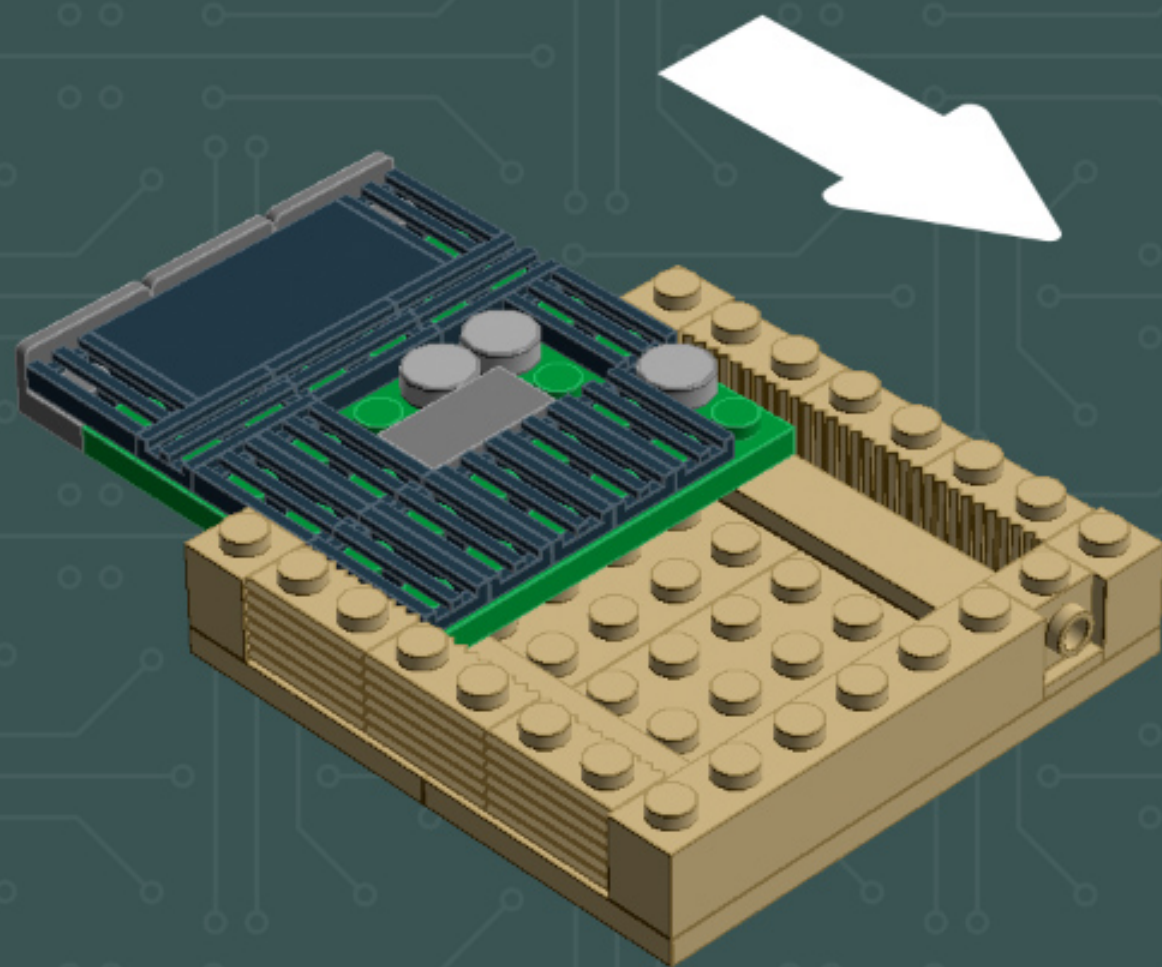

Image	Element ID	Color	Description	Quantity
	4509897	Tan	Plate, 4x8	4
	4155708	Tan	Plate, Jumper, 1x2	7
	4565387	Tan	Plate, Jumper, 2x2	6
	4624988	Tan	Slope, 1x2, W. Cutout	4
	4114026	Tan	Tile, 1x2	2
	4550324	Tan	Tile, 1x4	10
	4157277	Tan	Tile, 1x6	9
	4544139	Tan	Tile, 1x8	1
	4185177	Tan	Tile, 2x2	3

—NOTE—
This step of the build is
transitioning to new parts.

—NOTE—
This step of the build is
transitioning to new parts.

*For more fun builds,
please pop by [flickr.com/powerpig](https://www.flickr.com/photos/powerpig/),
visit me at [facebook.com/c.mcveigh.photos](https://www.facebook.com/c.mcveigh.photos),
or follow me on twitter [@actionfigured](https://twitter.com/actionfigured)*