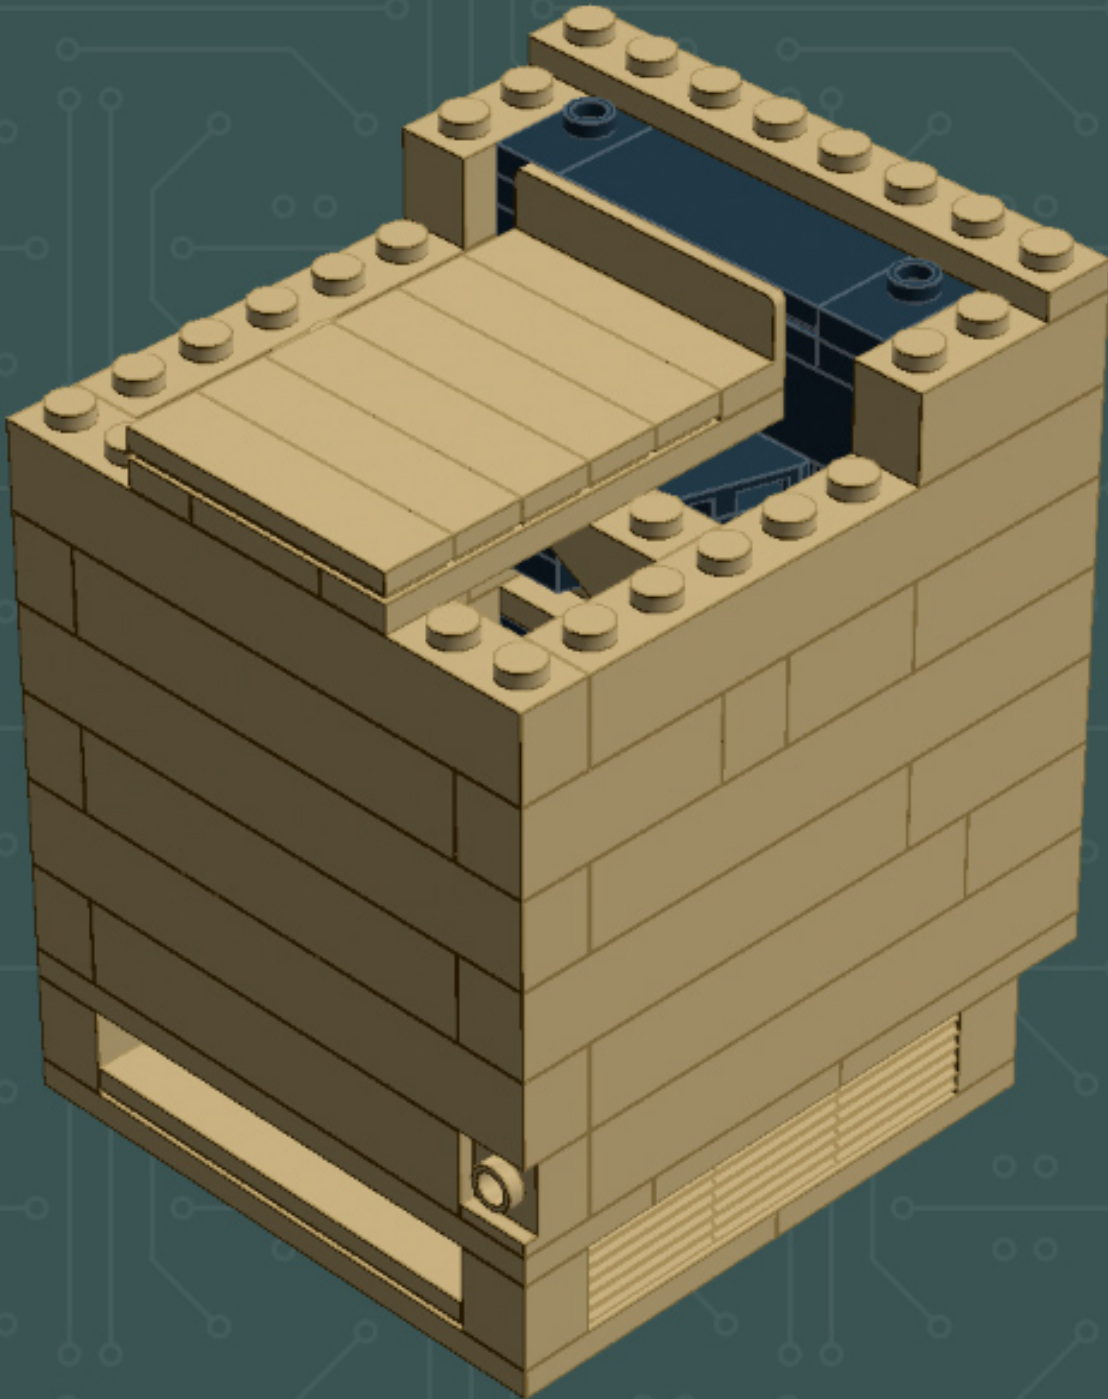

Image	Element ID	Color	Description	Quantity
	4509897	Tan	Plate, 4x8	4
	4155708	Tan	Plate, Jumper, 1x2	7
	4565387	Tan	Plate, Jumper, 2x2	6
	4624988	Tan	Slope, 1x2, W. Cutout	4
	4114026	Tan	Tile, 1x2	2
	4550324	Tan	Tile, 1x4	10
	4157277	Tan	Tile, 1x6	9
	4544139	Tan	Tile, 1x8	1
	4185177	Tan	Tile, 2x2	3

—NOTE—
This step of the build is
transitioning to new parts.

—NOTE—
This step of the build is
transitioning to new parts.

*For more fun builds,
please pop by [flickr.com/powerpig](https://www.flickr.com/photos/powerpig/),
visit me at [facebook.com/c.mcveigh.photos](https://www.facebook.com/c.mcveigh.photos),
or follow me on twitter [@actionfigured](https://twitter.com/actionfigured)*