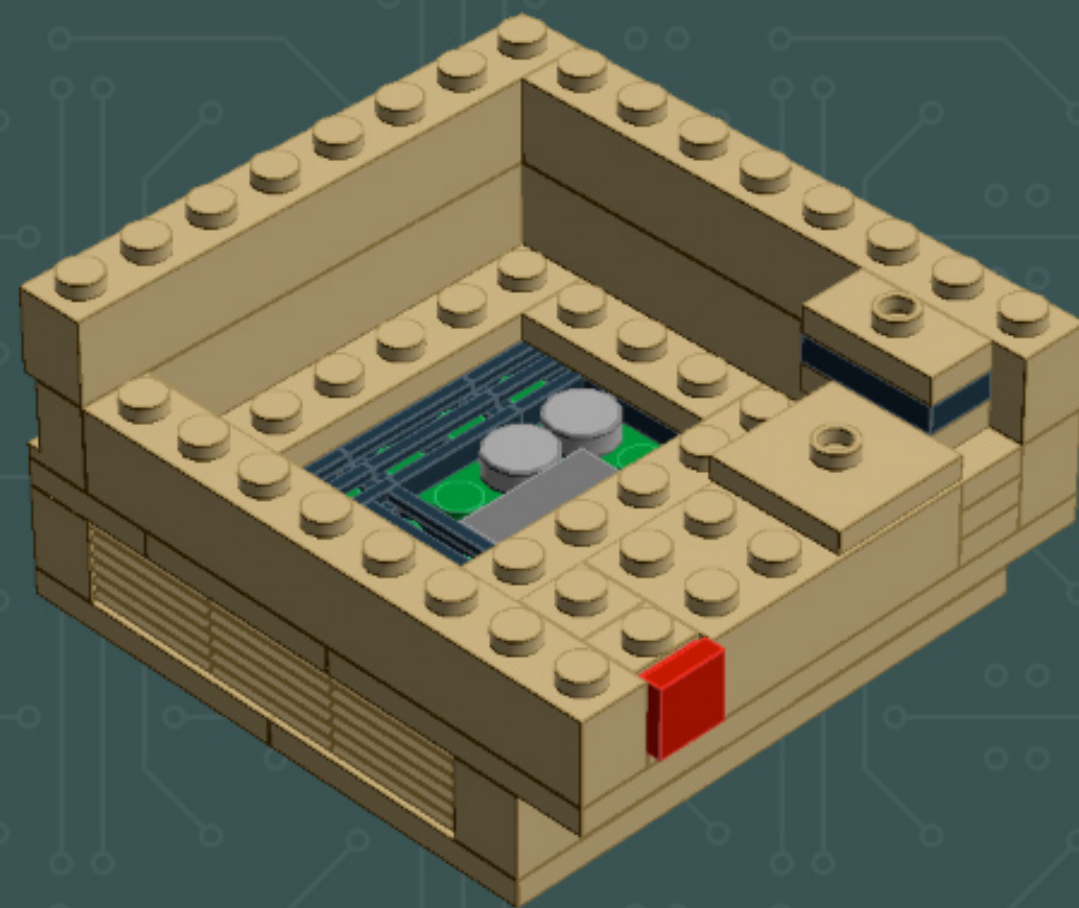

Image	Element ID	Color	Description	Quantity
	4509897	Tan	Plate, 4x8	4
	4155708	Tan	Plate, Jumper, 1x2	7
	4565387	Tan	Plate, Jumper, 2x2	6
	4624988	Tan	Slope, 1x2, W. Cutout	4
	4114026	Tan	Tile, 1x2	2
	4550324	Tan	Tile, 1x4	10
	4157277	Tan	Tile, 1x6	9
	4544139	Tan	Tile, 1x8	1
	4185177	Tan	Tile, 2x2	3

—NOTE—
This step of the build is
transitioning to new parts.

—NOTE—
This step of the build is
transitioning to new parts.

*For more fun builds,
please pop by [flickr.com/powerpig](https://www.flickr.com/photos/powerpig/),
visit me at [facebook.com/c.mcveigh.photos](https://www.facebook.com/c.mcveigh.photos),
or follow me on twitter [@actionfigured](https://twitter.com/actionfigured)*