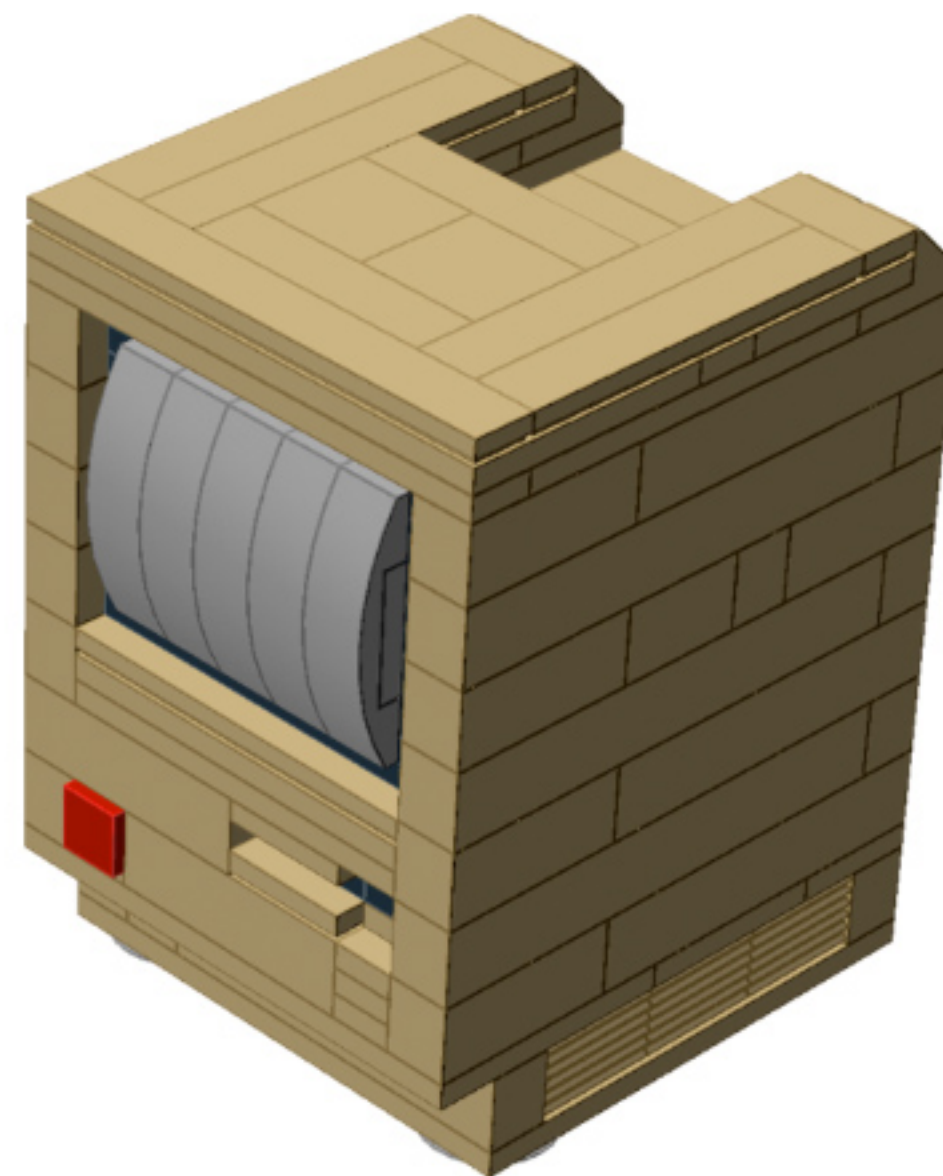

My First Computer (Byte Edition)

A LEGO® project by Chris McVeigh
chrismcveigh.com

Image	Element ID	Color	Description	Quantity
	4282746	Black	Bracket, 1x2 / 1x4	1
	4277932	Black	Bracket, 1x2 / 2x2	2
	235726	Black	Brick, 2x2 Corner	4
	302326	Black	Plate, 1x2	10
	379526	Black	Plate, 2x6	2
	379426	Black	Plate, Jumper, 1x2	9
	329826	Black	Slope, 25°, 2x3	1
	374726	Black	Slope, Inverted, 25°, 2x3	1
	4528331	Black	String W. Studs 10 M	3
	4560182	Black	Tile, 2x4	2
	241226	Black	Tile, Modified, W. Grill	15
	6021504	Black	Wedge Plate, 3x4/Angles	2
	6000606	Dark Grey	Bracket, 1x2, Inverted	3
	4210998	Dark Grey	Plate, 1x8	1

Image	Element ID	Color	Description	Quantity
	4211043	Dark Grey	Plate, 2x3	4
	4278274	Dark Grey	Plate, Round, 2x2, W. Rounded Underside (Slic	4
	4211052	Dark Grey	Tile, 1x2	2
	4633691	Flat Silver	Plate, Round, 1x1	4
	4626001	Green	Plate, 6x6	1
	4211397	Light Grey	Plate, 2x2	2
	4622803	Light Grey	Slope, Curved, 1x4 (No Studs)	5
	4650260	Light Grey	Tile, Round, 1x1	3
	307021	Red	Tile, 1x1	1
	4113915	Tan	Brick, 1x1	4
	4109995	Tan	Brick, 1x2	2
	4162465	Tan	Brick, 1x3	9
	4112982	Tan	Brick, 1x6	8
	4159774	Tan	Brick, 1x8	9