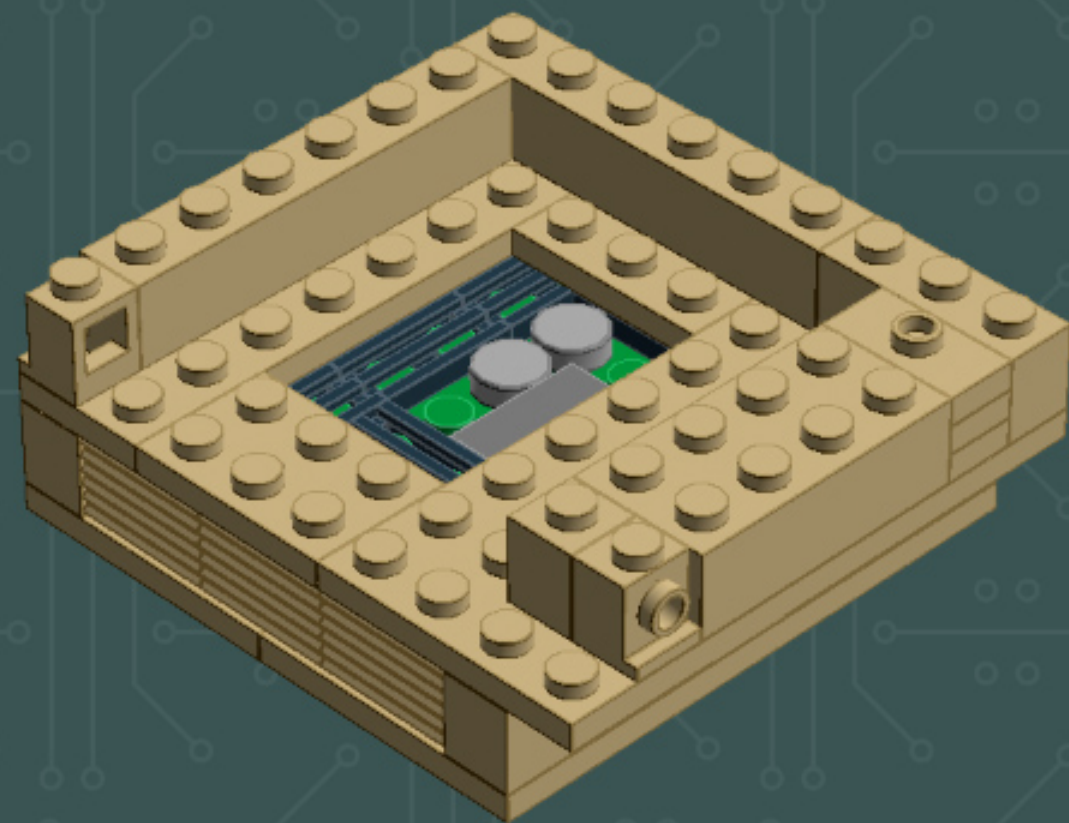

Image	Element ID	Color	Description	Quantity
	4509897	Tan	Plate, 4x8	4
	4155708	Tan	Plate, Jumper, 1x2	7
	4565387	Tan	Plate, Jumper, 2x2	6
	4624988	Tan	Slope, 1x2, W. Cutout	4
	4114026	Tan	Tile, 1x2	2
	4550324	Tan	Tile, 1x4	10
	4157277	Tan	Tile, 1x6	9
	4544139	Tan	Tile, 1x8	1
	4185177	Tan	Tile, 2x2	3

—NOTE—
This step of the build is
transitioning to new parts.

—NOTE—
This step of the build is
transitioning to new parts.

*For more fun builds,
please pop by [flickr.com/powerpig](https://www.flickr.com/photos/powerpig/),
visit me at [facebook.com/c.mcveigh.photos](https://www.facebook.com/c.mcveigh.photos),
or follow me on twitter [@actionfigured](https://twitter.com/actionfigured)*