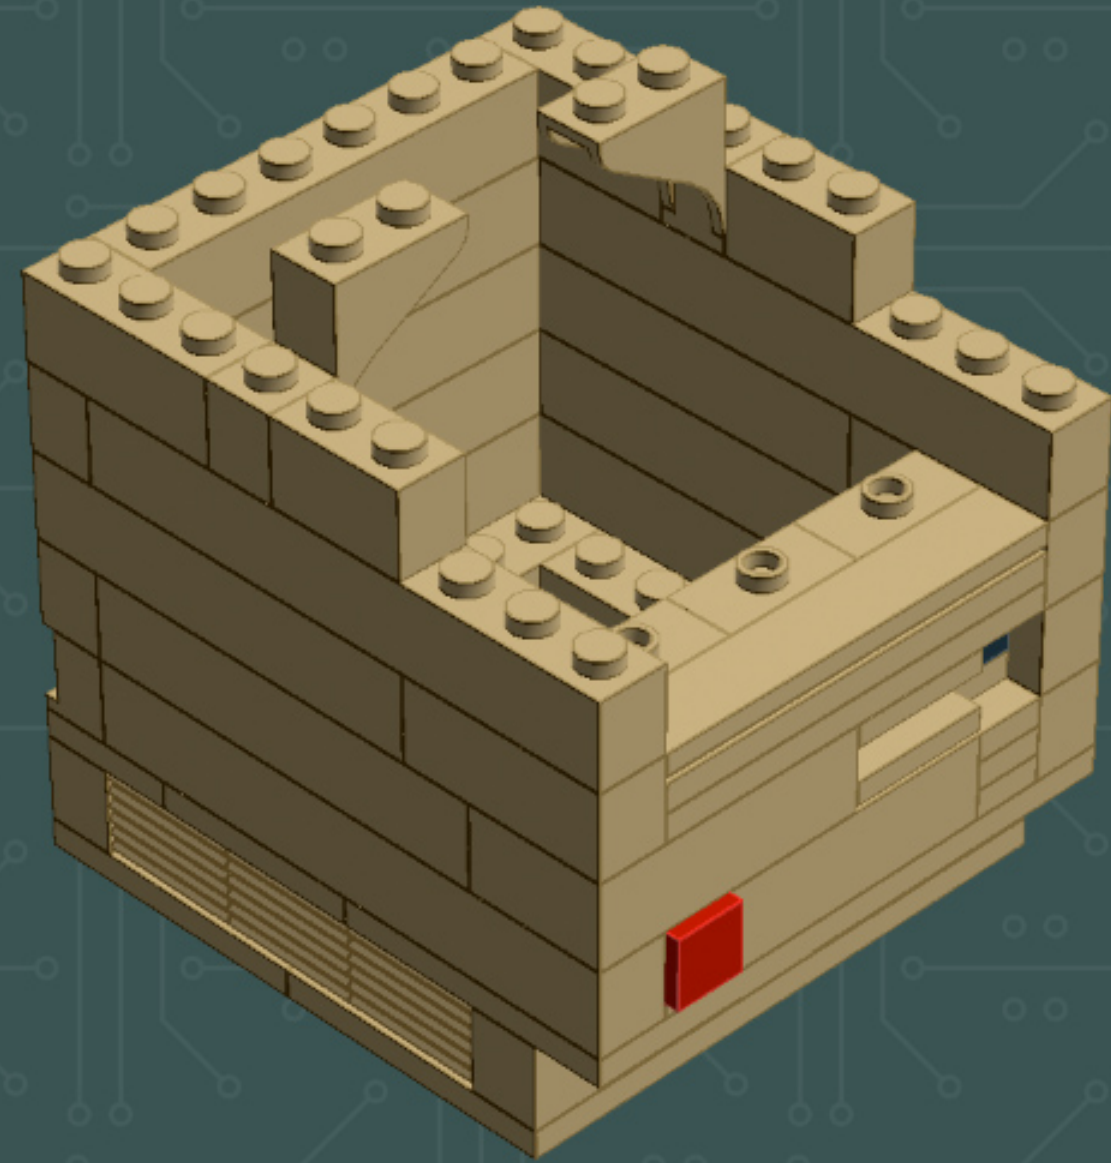

Image	Element ID	Color	Description	Quantity
	4509897	Tan	Plate, 4x8	4
	4155708	Tan	Plate, Jumper, 1x2	7
	4565387	Tan	Plate, Jumper, 2x2	6
	4624988	Tan	Slope, 1x2, W. Cutout	4
	4114026	Tan	Tile, 1x2	2
	4550324	Tan	Tile, 1x4	10
	4157277	Tan	Tile, 1x6	9
	4544139	Tan	Tile, 1x8	1
	4185177	Tan	Tile, 2x2	3

—NOTE—
This step of the build is
transitioning to new parts.

—NOTE—
This step of the build is
transitioning to new parts.

*For more fun builds,
please pop by [flickr.com/powerpig](https://www.flickr.com/photos/powerpig/),
visit me at [facebook.com/c.mcveigh.photos](https://www.facebook.com/c.mcveigh.photos),
or follow me on twitter [@actionfigured](https://twitter.com/actionfigured)*