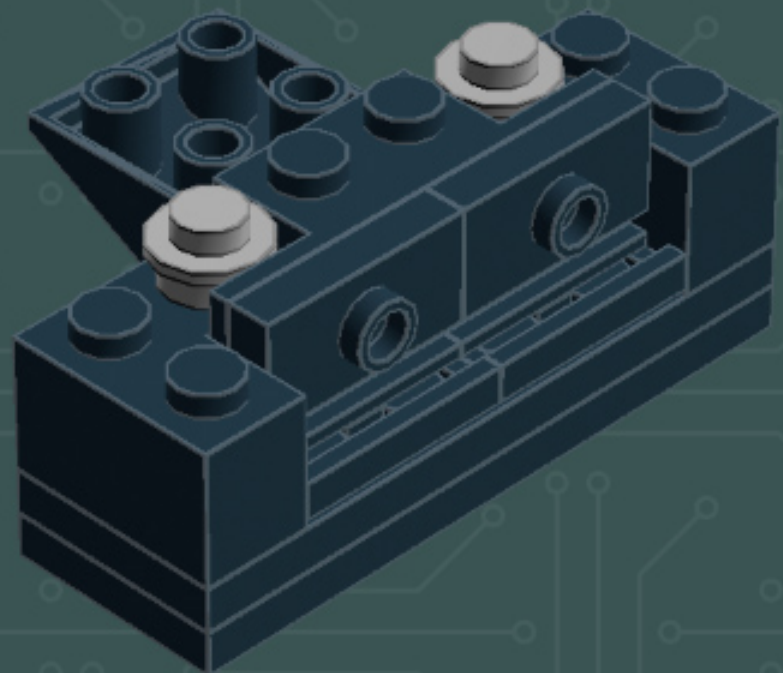

Image	Element ID	Color	Description	Quantity
	4509897	Tan	Plate, 4x8	4
	4155708	Tan	Plate, Jumper, 1x2	7
	4565387	Tan	Plate, Jumper, 2x2	6
	4624988	Tan	Slope, 1x2, W. Cutout	4
	4114026	Tan	Tile, 1x2	2
	4550324	Tan	Tile, 1x4	10
	4157277	Tan	Tile, 1x6	9
	4544139	Tan	Tile, 1x8	1
	4185177	Tan	Tile, 2x2	3

—NOTE—
This step of the build is
transitioning to new parts.

—NOTE—
This step of the build is
transitioning to new parts.

*For more fun builds,
please pop by [flickr.com/powerpig](https://www.flickr.com/photos/powerpig/),
visit me at [facebook.com/c.mcveigh.photos](https://www.facebook.com/c.mcveigh.photos),
or follow me on twitter [@actionfigured](https://twitter.com/actionfigured)*