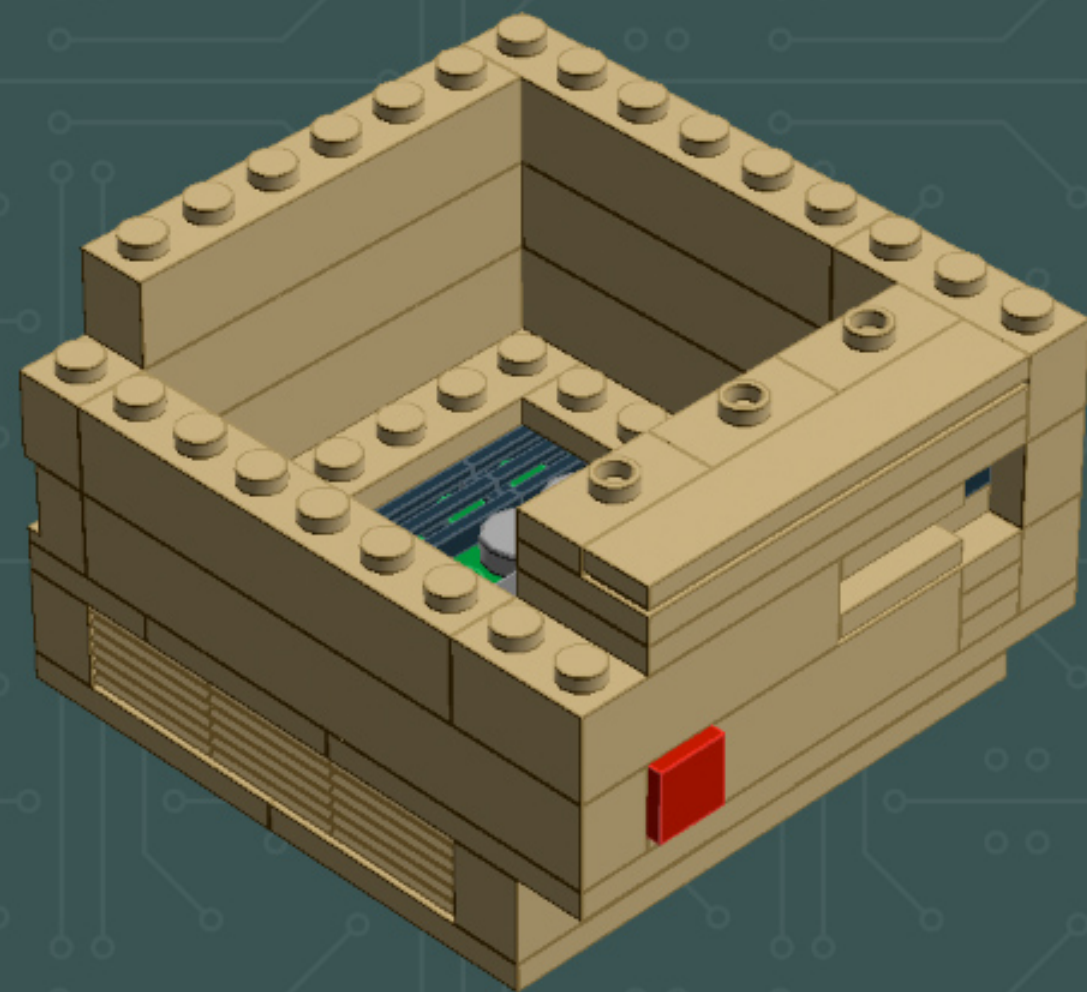

Image	Element ID	Color	Description	Quantity
	4509897	Tan	Plate, 4x8	4
	4155708	Tan	Plate, Jumper, 1x2	7
	4565387	Tan	Plate, Jumper, 2x2	6
	4624988	Tan	Slope, 1x2, W. Cutout	4
	4114026	Tan	Tile, 1x2	2
	4550324	Tan	Tile, 1x4	10
	4157277	Tan	Tile, 1x6	9
	4544139	Tan	Tile, 1x8	1
	4185177	Tan	Tile, 2x2	3

—NOTE—
This step of the build is
transitioning to new parts.

—NOTE—
This step of the build is
transitioning to new parts.

*For more fun builds,
please pop by [flickr.com/powerpig](https://www.flickr.com/photos/powerpig/),
visit me at [facebook.com/c.mcveigh.photos](https://www.facebook.com/c.mcveigh.photos),
or follow me on twitter [@actionfigured](https://twitter.com/actionfigured)*