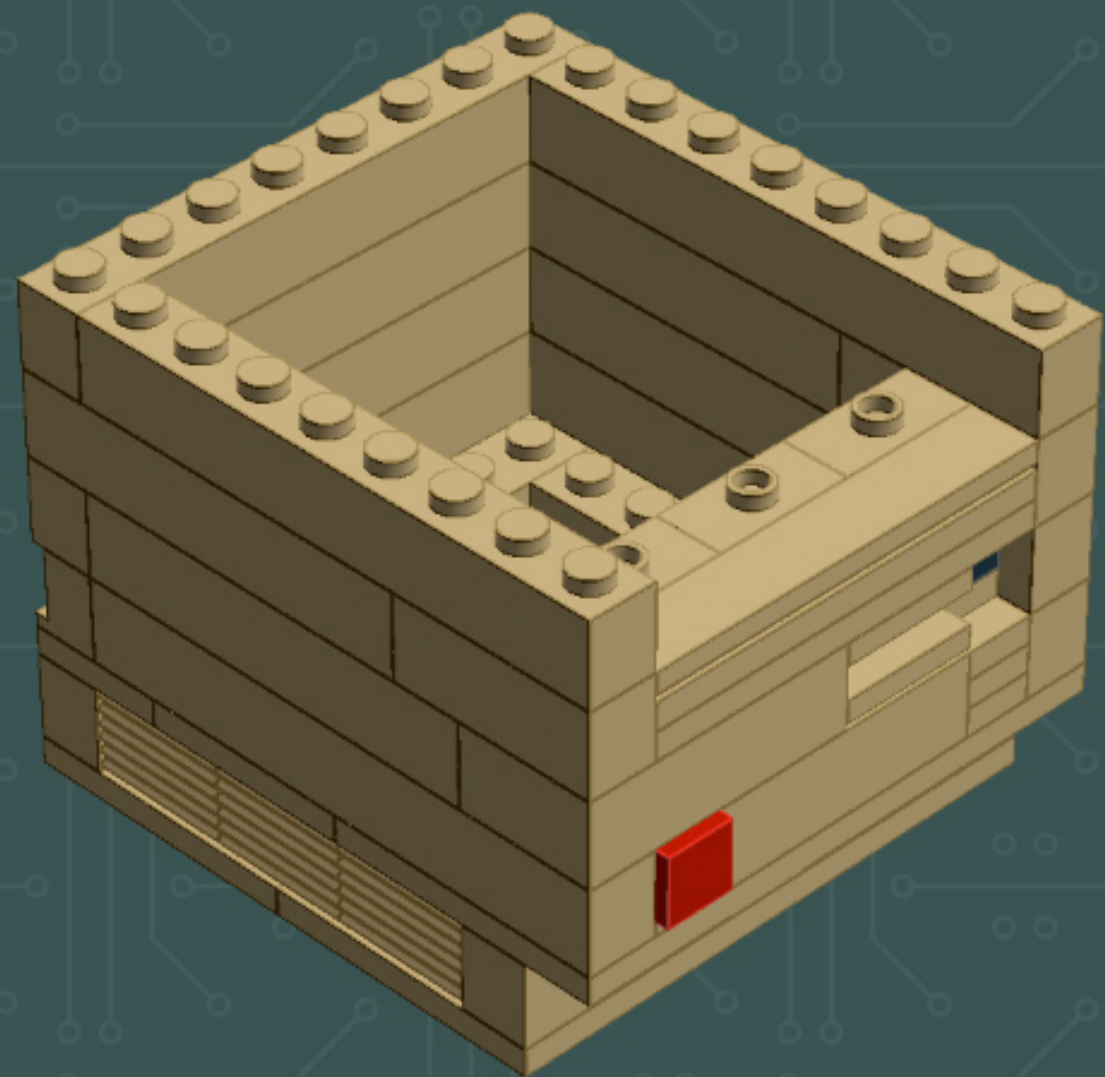

Image	Element ID	Color	Description	Quantity
	4509897	Tan	Plate, 4x8	4
	4155708	Tan	Plate, Jumper, 1x2	7
	4565387	Tan	Plate, Jumper, 2x2	6
	4624988	Tan	Slope, 1x2, W. Cutout	4
	4114026	Tan	Tile, 1x2	2
	4550324	Tan	Tile, 1x4	10
	4157277	Tan	Tile, 1x6	9
	4544139	Tan	Tile, 1x8	1
	4185177	Tan	Tile, 2x2	3

—NOTE—
This step of the build is
transitioning to new parts.

—NOTE—
This step of the build is
transitioning to new parts.

*For more fun builds,
please pop by [flickr.com/powerpig](https://www.flickr.com/photos/powerpig/),
visit me at [facebook.com/c.mcveigh.photos](https://www.facebook.com/c.mcveigh.photos),
or follow me on twitter [@actionfigured](https://twitter.com/actionfigured)*