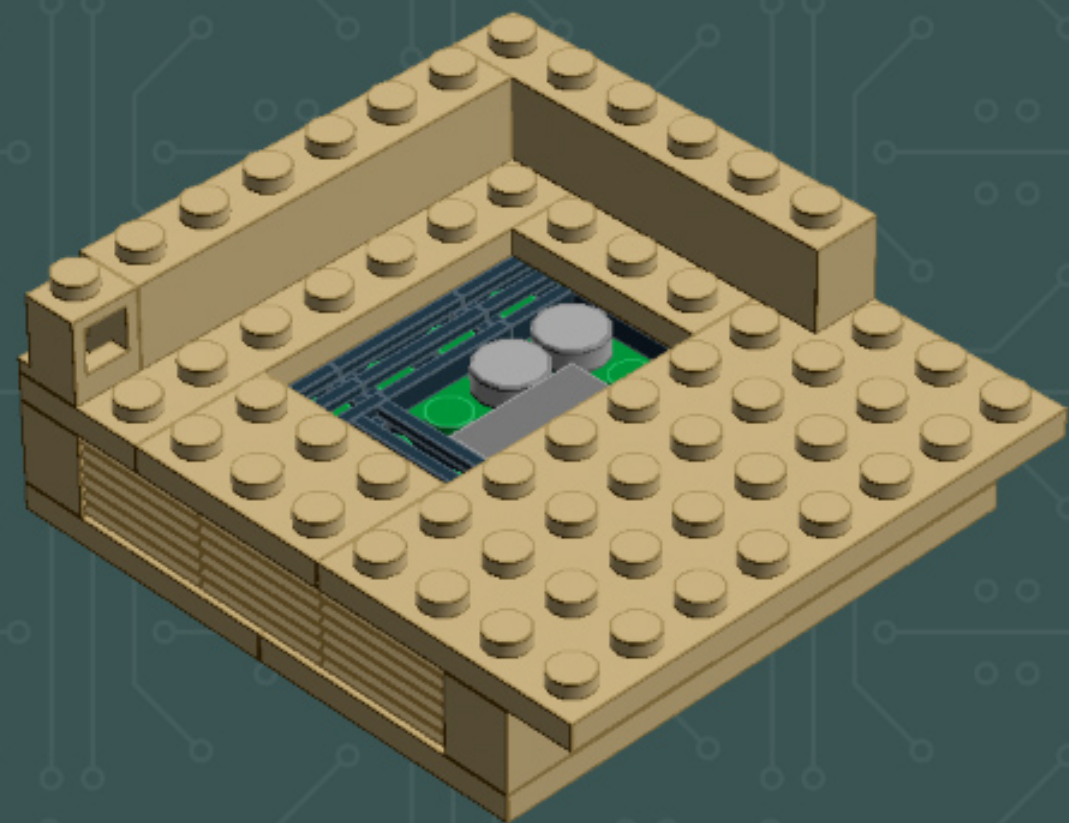

Image	Element ID	Color	Description	Quantity
	4509897	Tan	Plate, 4x8	4
	4155708	Tan	Plate, Jumper, 1x2	7
	4565387	Tan	Plate, Jumper, 2x2	6
	4624988	Tan	Slope, 1x2, W. Cutout	4
	4114026	Tan	Tile, 1x2	2
	4550324	Tan	Tile, 1x4	10
	4157277	Tan	Tile, 1x6	9
	4544139	Tan	Tile, 1x8	1
	4185177	Tan	Tile, 2x2	3

—NOTE—
This step of the build is
transitioning to new parts.

—NOTE—
This step of the build is
transitioning to new parts.

*For more fun builds,
please pop by [flickr.com/powerpig](https://www.flickr.com/photos/powerpig/),
visit me at [facebook.com/c.mcveigh.photos](https://www.facebook.com/c.mcveigh.photos),
or follow me on twitter [@actionfigured](https://twitter.com/actionfigured)*