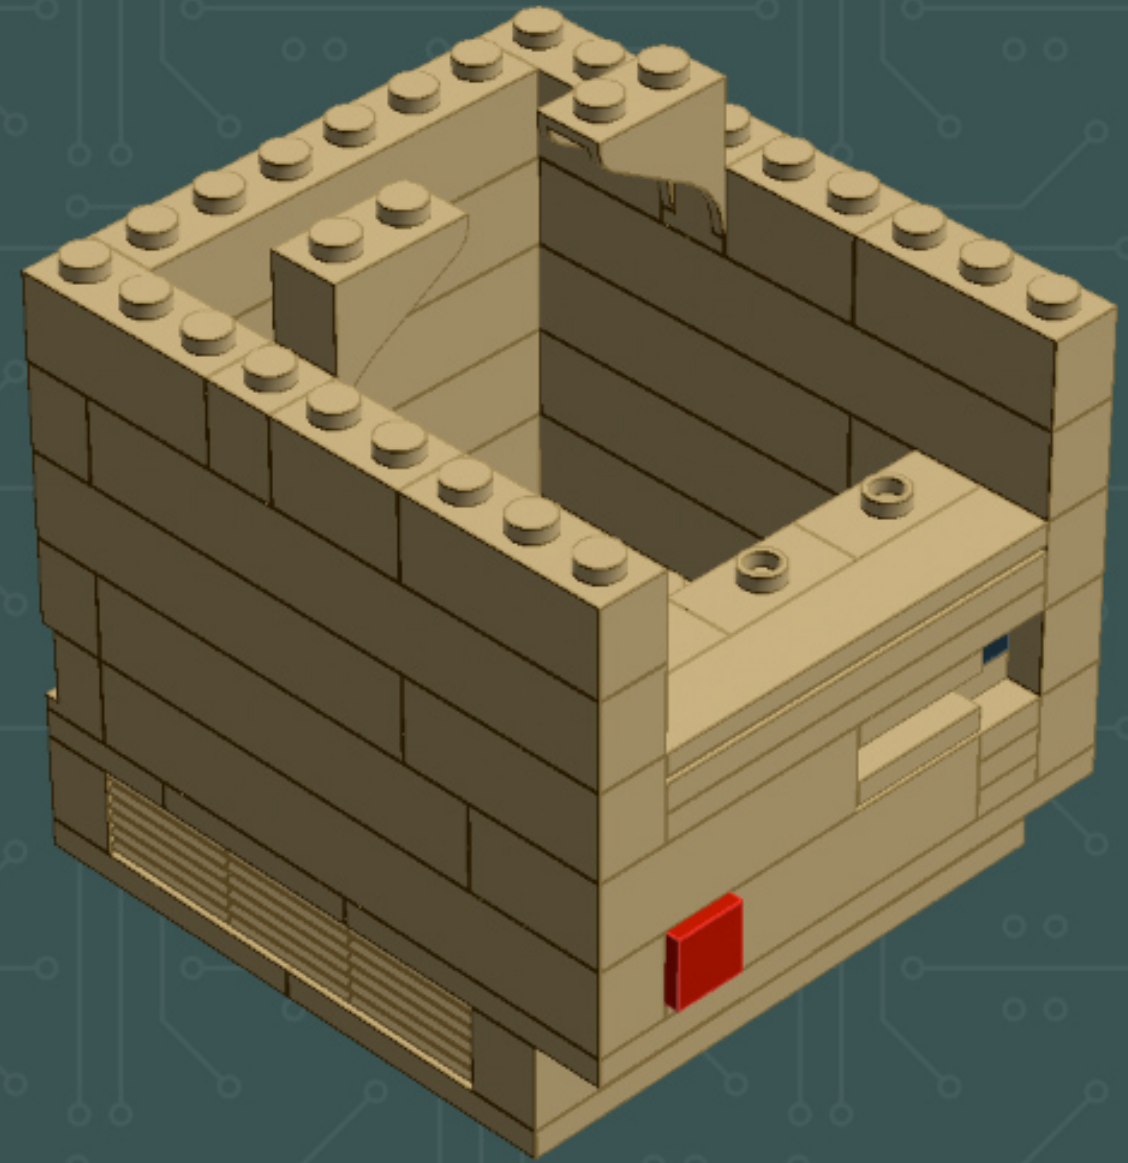

Image	Element ID	Color	Description	Quantity
	4114319	Tan	Brick, 2x4	2
	4143256	Tan	Brick, 2x6	2
	4579306	Tan	Brick, Arch, 1x3x2	2
	4118793	Tan	Brick, Modified, 1x1 (Angular Brick/Headlight)	3
	4655900	Tan	Brick, Modified, 1x2 with Grill (Profile Brick)	6
	4536667	Tan	Panel, 1x4x1 (Wall Element)	1
	4113917	Tan	Plate, 1x2	7
	4124067	Tan	Plate, 1x6	2
	4114324	Tan	Plate, 1x8	2
	4114077	Tan	Plate, 2x2, Corner	1
	4118790	Tan	Plate, 2x3	6
	4113993	Tan	Plate, 2x6	4
	4113988	Tan	Plate, 2x8	2
	4243824	Tan	Plate, 4x4	2

Image	Element ID	Color	Description	Quantity
	4509897	Tan	Plate, 4x8	4
	4155708	Tan	Plate, Jumper, 1x2	7
	4565387	Tan	Plate, Jumper, 2x2	6
	4624988	Tan	Slope, 1x2, W. Cutout	4
	4114026	Tan	Tile, 1x2	2
	4550324	Tan	Tile, 1x4	10
	4157277	Tan	Tile, 1x6	9
	4544139	Tan	Tile, 1x8	1
	4185177	Tan	Tile, 2x2	3

—NOTE—
This step of the build is
transitioning to new parts.

—NOTE—
This step of the build is
transitioning to new parts.

*For more fun builds,
please pop by [flickr.com/powerpig](https://www.flickr.com/photos/powerpig/),
visit me at [facebook.com/c.mcveigh.photos](https://www.facebook.com/c.mcveigh.photos),
or follow me on twitter [@actionfigured](https://twitter.com/actionfigured)*