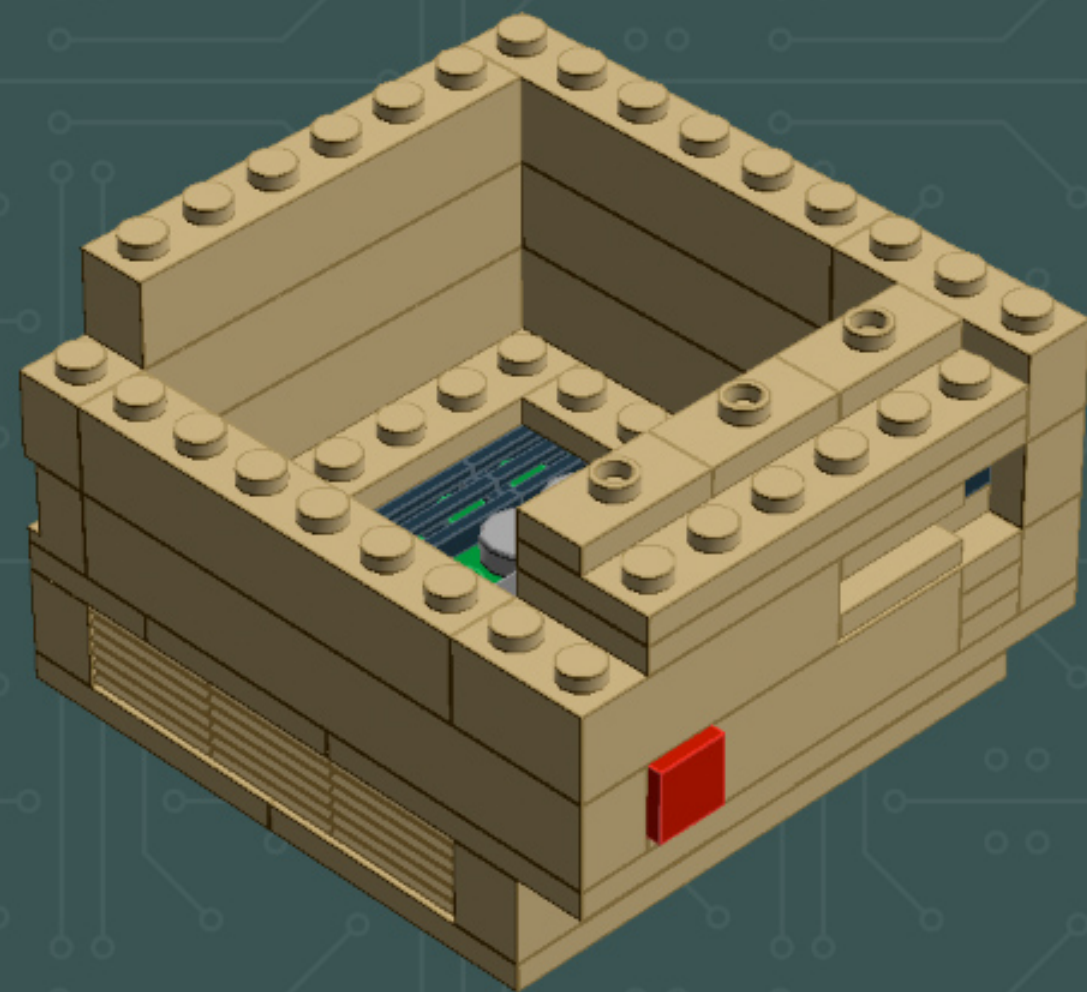

Image	Element ID	Color	Description	Quantity
	4509897	Tan	Plate, 4x8	4
	4155708	Tan	Plate, Jumper, 1x2	7
	4565387	Tan	Plate, Jumper, 2x2	6
	4624988	Tan	Slope, 1x2, W. Cutout	4
	4114026	Tan	Tile, 1x2	2
	4550324	Tan	Tile, 1x4	10
	4157277	Tan	Tile, 1x6	9
	4544139	Tan	Tile, 1x8	1
	4185177	Tan	Tile, 2x2	3

—NOTE—
This step of the build is
transitioning to new parts.

—NOTE—
This step of the build is
transitioning to new parts.

*For more fun builds,
please pop by [flickr.com/powerpig](https://www.flickr.com/photos/powerpig/),
visit me at [facebook.com/c.mcveigh.photos](https://www.facebook.com/c.mcveigh.photos),
or follow me on twitter [@actionfigured](https://twitter.com/actionfigured)*