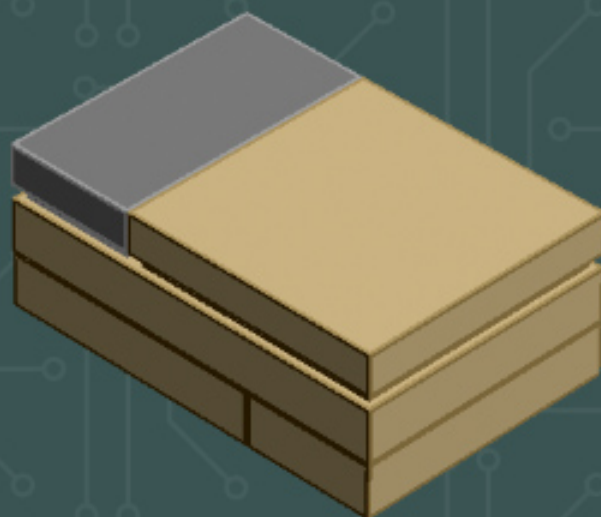

Image	Element ID	Color	Description	Quantity
	4509897	Tan	Plate, 4x8	4
	4155708	Tan	Plate, Jumper, 1x2	7
	4565387	Tan	Plate, Jumper, 2x2	6
	4624988	Tan	Slope, 1x2, W. Cutout	4
	4114026	Tan	Tile, 1x2	2
	4550324	Tan	Tile, 1x4	10
	4157277	Tan	Tile, 1x6	9
	4544139	Tan	Tile, 1x8	1
	4185177	Tan	Tile, 2x2	3

—NOTE—
This step of the build is
transitioning to new parts.

—NOTE—
This step of the build is
transitioning to new parts.

*For more fun builds,
please pop by [flickr.com/powerpig](https://www.flickr.com/photos/powerpig/),
visit me at [facebook.com/c.mcveigh.photos](https://www.facebook.com/c.mcveigh.photos),
or follow me on twitter [@actionfigured](https://twitter.com/actionfigured)*