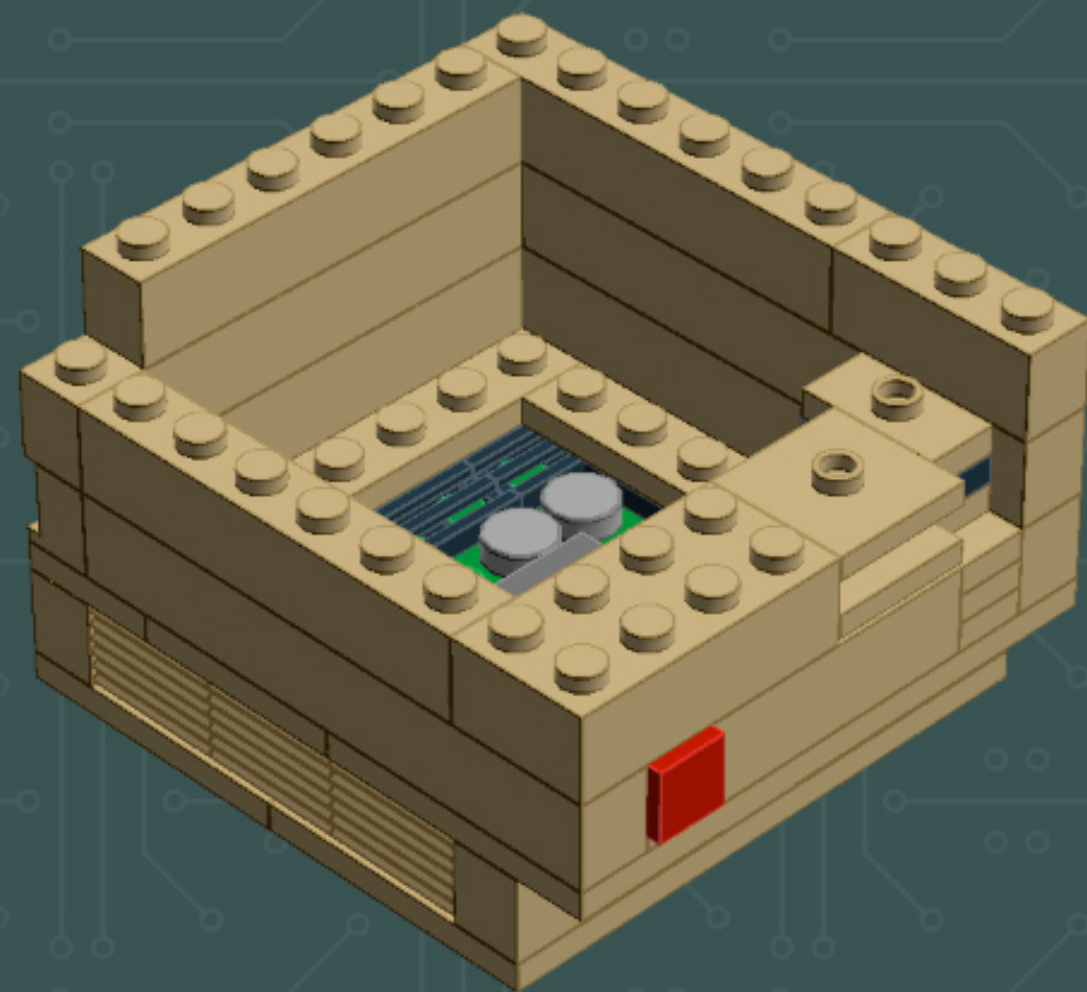

Image	Element ID	Color	Description	Quantity
	4509897	Tan	Plate, 4x8	4
	4155708	Tan	Plate, Jumper, 1x2	7
	4565387	Tan	Plate, Jumper, 2x2	6
	4624988	Tan	Slope, 1x2, W. Cutout	4
	4114026	Tan	Tile, 1x2	2
	4550324	Tan	Tile, 1x4	10
	4157277	Tan	Tile, 1x6	9
	4544139	Tan	Tile, 1x8	1
	4185177	Tan	Tile, 2x2	3

—NOTE—
This step of the build is
transitioning to new parts.

—NOTE—
This step of the build is
transitioning to new parts.

*For more fun builds,
please pop by [flickr.com/powerpig](https://www.flickr.com/photos/powerpig/),
visit me at [facebook.com/c.mcveigh.photos](https://www.facebook.com/c.mcveigh.photos),
or follow me on twitter [@actionfigured](https://twitter.com/actionfigured)*