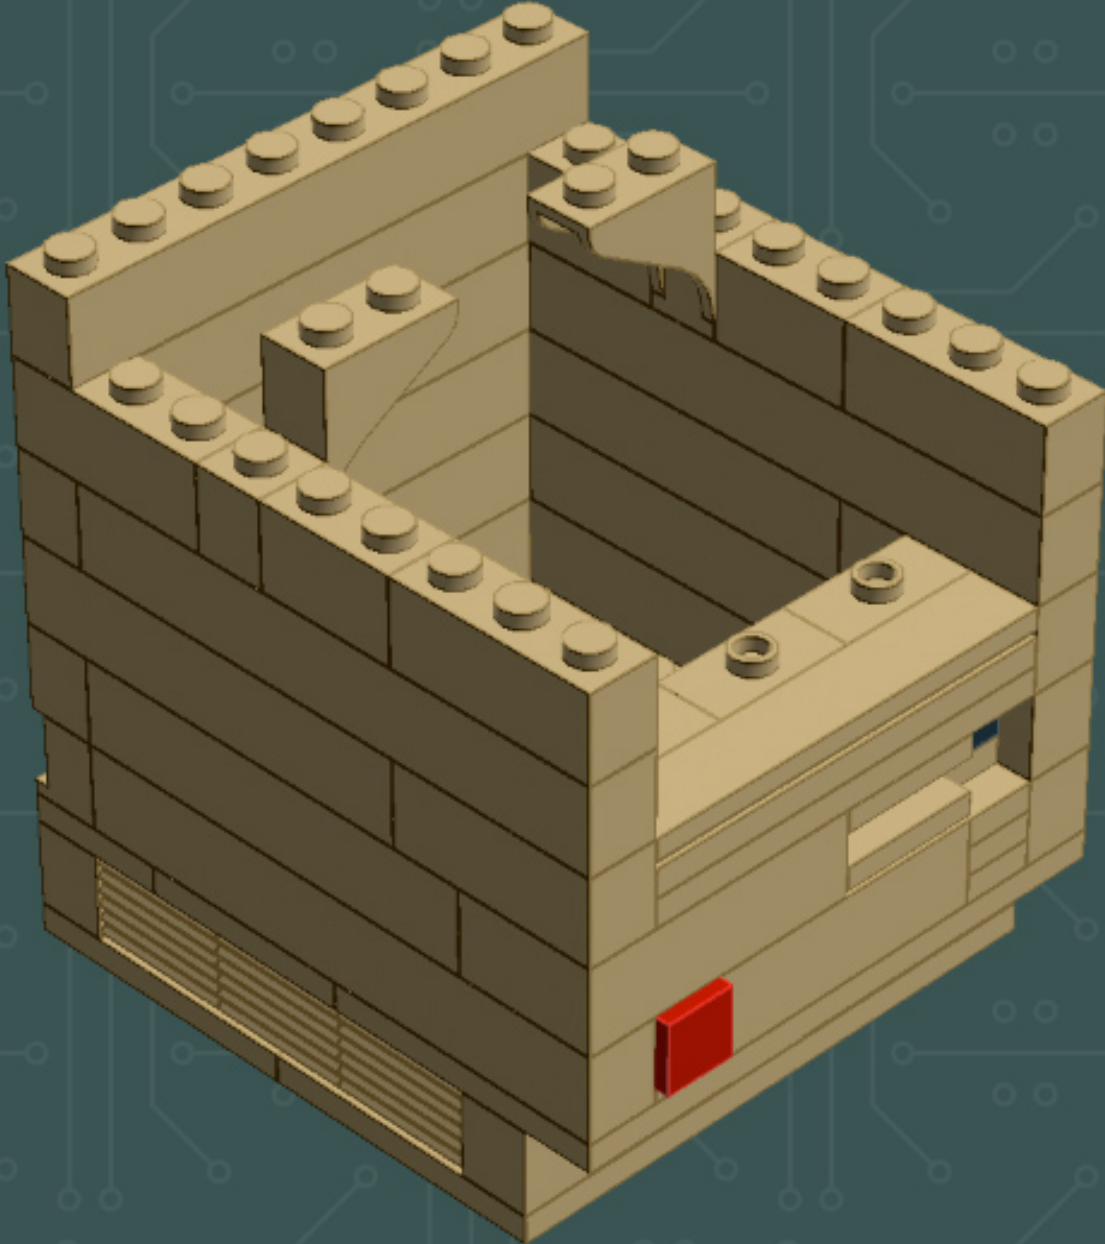

Image	Element ID	Color	Description	Quantity
	4114319	Tan	Brick, 2x4	2
	4143256	Tan	Brick, 2x6	2
	4579306	Tan	Brick, Arch, 1x3x2	2
	4118793	Tan	Brick, Modified, 1x1 (Angular Brick/Headlight)	3
	4655900	Tan	Brick, Modified, 1x2 with Grill (Profile Brick)	6
	4536667	Tan	Panel, 1x4x1 (Wall Element)	1
	4113917	Tan	Plate, 1x2	7
	4124067	Tan	Plate, 1x6	2
	4114324	Tan	Plate, 1x8	2
	4114077	Tan	Plate, 2x2, Corner	1
	4118790	Tan	Plate, 2x3	6
	4113993	Tan	Plate, 2x6	4
	4113988	Tan	Plate, 2x8	2
	4243824	Tan	Plate, 4x4	2

Image	Element ID	Color	Description	Quantity
	4509897	Tan	Plate, 4x8	4
	4155708	Tan	Plate, Jumper, 1x2	7
	4565387	Tan	Plate, Jumper, 2x2	6
	4624988	Tan	Slope, 1x2, W. Cutout	4
	4114026	Tan	Tile, 1x2	2
	4550324	Tan	Tile, 1x4	10
	4157277	Tan	Tile, 1x6	9
	4544139	Tan	Tile, 1x8	1
	4185177	Tan	Tile, 2x2	3

—NOTE—
This step of the build is
transitioning to new parts.

—NOTE—
This step of the build is
transitioning to new parts.

*For more fun builds,
please pop by [flickr.com/powerpig](https://www.flickr.com/photos/powerpig/),
visit me at [facebook.com/c.mcveigh.photos](https://www.facebook.com/c.mcveigh.photos),
or follow me on twitter [@actionfigured](https://twitter.com/actionfigured)*