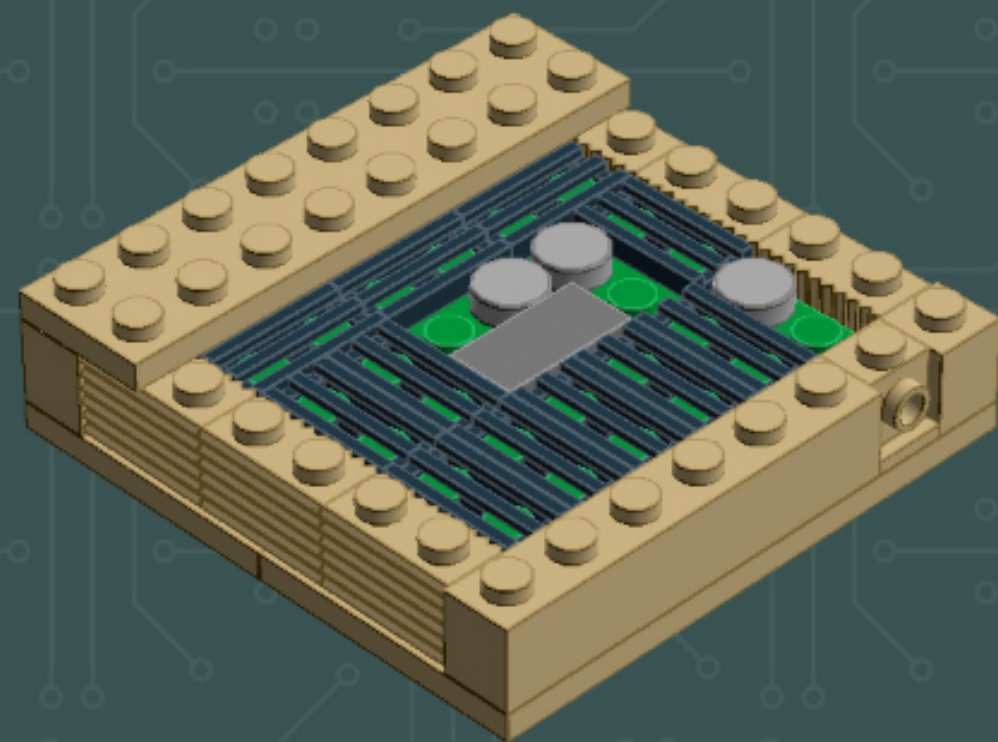

Image	Element ID	Color	Description	Quantity
	4509897	Tan	Plate, 4x8	4
	4155708	Tan	Plate, Jumper, 1x2	7
	4565387	Tan	Plate, Jumper, 2x2	6
	4624988	Tan	Slope, 1x2, W. Cutout	4
	4114026	Tan	Tile, 1x2	2
	4550324	Tan	Tile, 1x4	10
	4157277	Tan	Tile, 1x6	9
	4544139	Tan	Tile, 1x8	1
	4185177	Tan	Tile, 2x2	3

—NOTE—
This step of the build is
transitioning to new parts.

—NOTE—
This step of the build is
transitioning to new parts.

*For more fun builds,
please pop by [flickr.com/powerpig](https://www.flickr.com/photos/powerpig/),
visit me at [facebook.com/c.mcveigh.photos](https://www.facebook.com/c.mcveigh.photos),
or follow me on twitter [@actionfigured](https://twitter.com/actionfigured)*