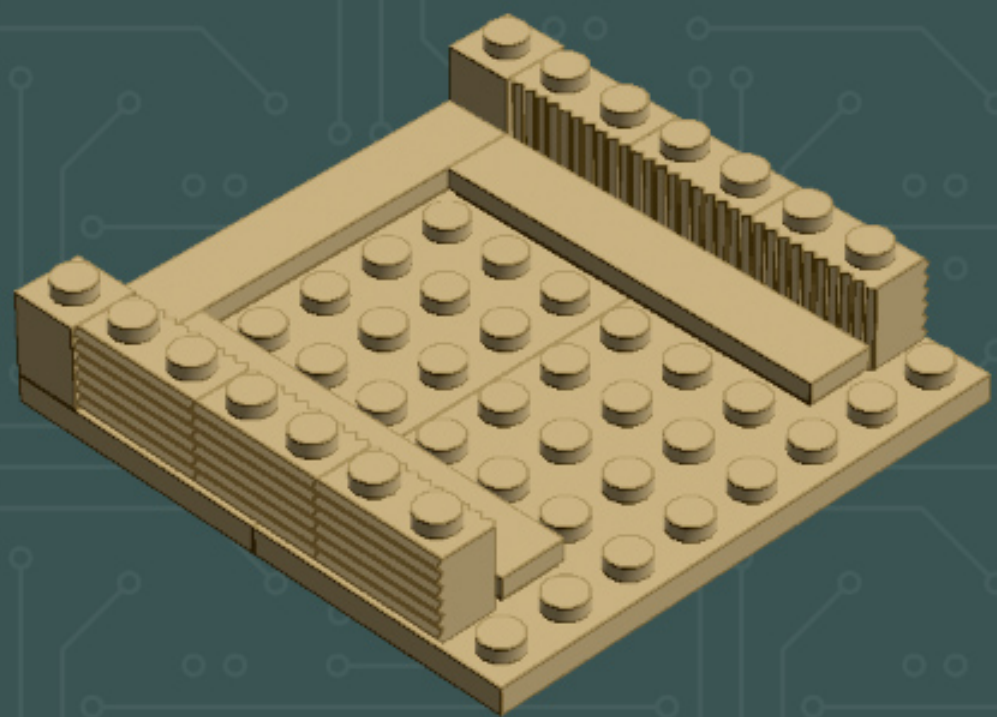

Image	Element ID	Color	Description	Quantity
	4509897	Tan	Plate, 4x8	4
	4155708	Tan	Plate, Jumper, 1x2	7
	4565387	Tan	Plate, Jumper, 2x2	6
	4624988	Tan	Slope, 1x2, W. Cutout	4
	4114026	Tan	Tile, 1x2	2
	4550324	Tan	Tile, 1x4	10
	4157277	Tan	Tile, 1x6	9
	4544139	Tan	Tile, 1x8	1
	4185177	Tan	Tile, 2x2	3

—NOTE—
This step of the build is
transitioning to new parts.

—NOTE—
This step of the build is
transitioning to new parts.

*For more fun builds,
please pop by [flickr.com/powerpig](https://www.flickr.com/photos/powerpig/),
visit me at [facebook.com/c.mcveigh.photos](https://www.facebook.com/c.mcveigh.photos),
or follow me on twitter [@actionfigured](https://twitter.com/actionfigured)*