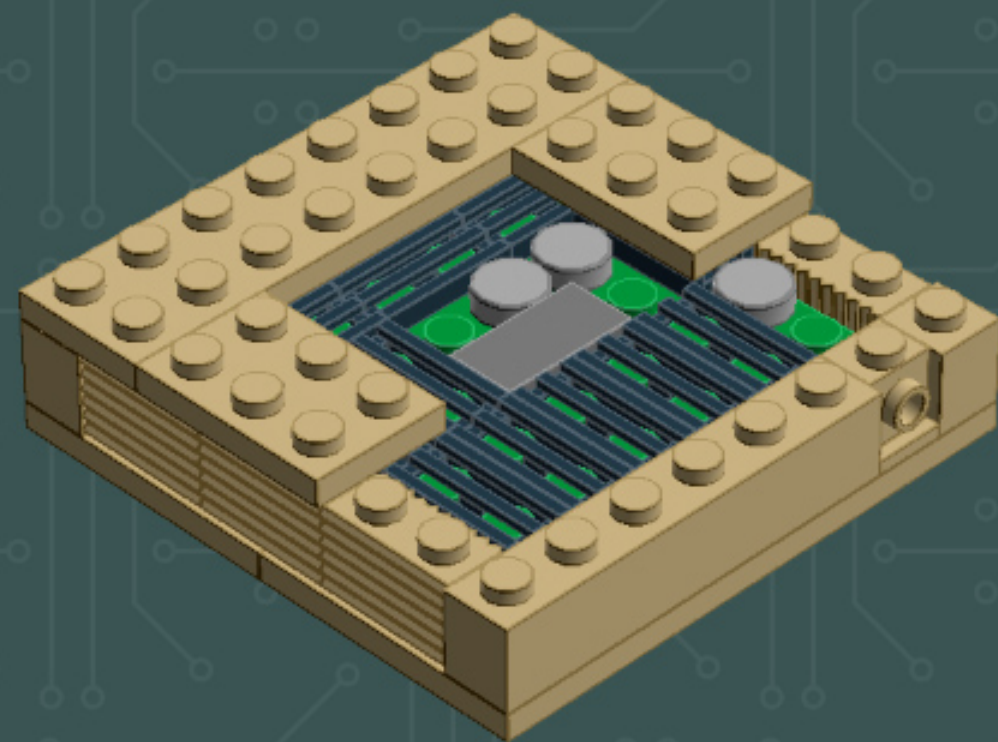

Image	Element ID	Color	Description	Quantity
	4509897	Tan	Plate, 4x8	4
	4155708	Tan	Plate, Jumper, 1x2	7
	4565387	Tan	Plate, Jumper, 2x2	6
	4624988	Tan	Slope, 1x2, W. Cutout	4
	4114026	Tan	Tile, 1x2	2
	4550324	Tan	Tile, 1x4	10
	4157277	Tan	Tile, 1x6	9
	4544139	Tan	Tile, 1x8	1
	4185177	Tan	Tile, 2x2	3

—NOTE—
This step of the build is
transitioning to new parts.

—NOTE—
This step of the build is
transitioning to new parts.

*For more fun builds,
please pop by [flickr.com/powerpig](https://www.flickr.com/photos/powerpig/),
visit me at [facebook.com/c.mcveigh.photos](https://www.facebook.com/c.mcveigh.photos),
or follow me on twitter [@actionfigured](https://twitter.com/actionfigured)*