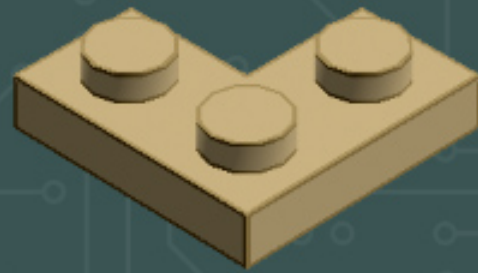

Image	Element ID	Color	Description	Quantity
	4509897	Tan	Plate, 4x8	4
	4155708	Tan	Plate, Jumper, 1x2	7
	4565387	Tan	Plate, Jumper, 2x2	6
	4624988	Tan	Slope, 1x2, W. Cutout	4
	4114026	Tan	Tile, 1x2	2
	4550324	Tan	Tile, 1x4	10
	4157277	Tan	Tile, 1x6	9
	4544139	Tan	Tile, 1x8	1
	4185177	Tan	Tile, 2x2	3

—NOTE—
This step of the build is
transitioning to new parts.

—NOTE—
This step of the build is
transitioning to new parts.

*For more fun builds,
please pop by [flickr.com/powerpig](https://www.flickr.com/photos/powerpig/),
visit me at [facebook.com/c.mcveigh.photos](https://www.facebook.com/c.mcveigh.photos),
or follow me on twitter [@actionfigured](https://twitter.com/actionfigured)*