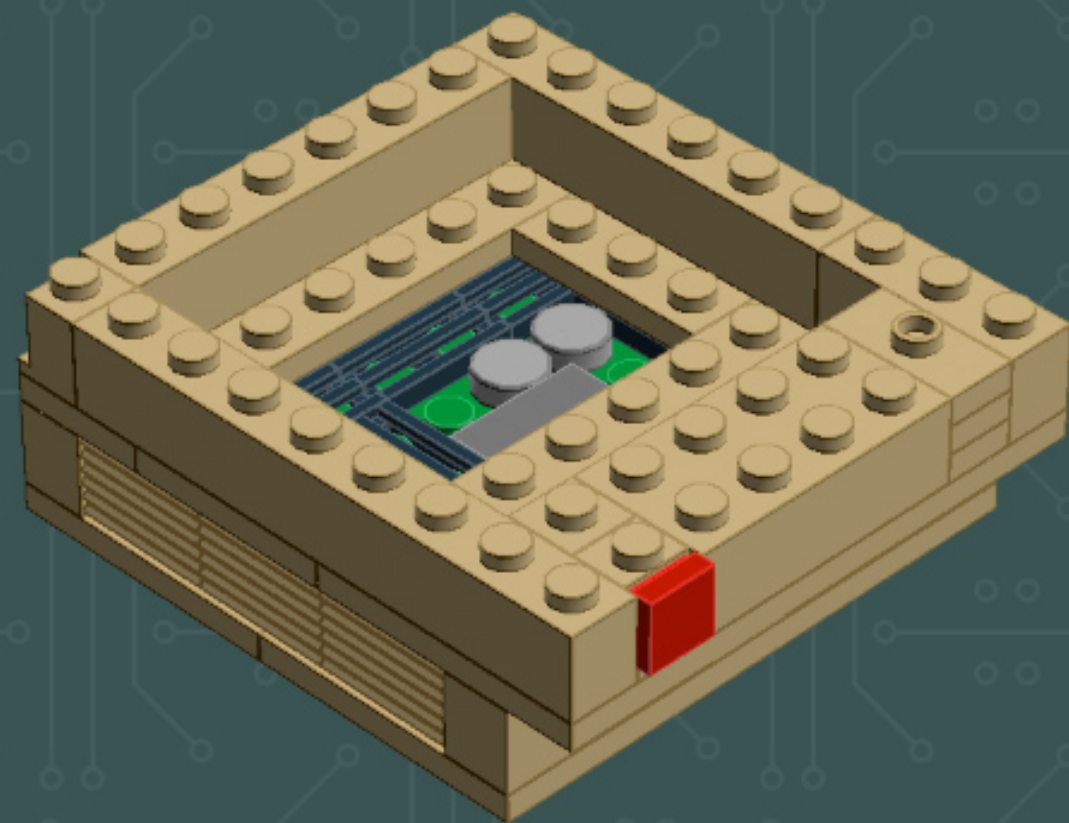

Image	Element ID	Color	Description	Quantity
	4509897	Tan	Plate, 4x8	4
	4155708	Tan	Plate, Jumper, 1x2	7
	4565387	Tan	Plate, Jumper, 2x2	6
	4624988	Tan	Slope, 1x2, W. Cutout	4
	4114026	Tan	Tile, 1x2	2
	4550324	Tan	Tile, 1x4	10
	4157277	Tan	Tile, 1x6	9
	4544139	Tan	Tile, 1x8	1
	4185177	Tan	Tile, 2x2	3

—NOTE—
This step of the build is
transitioning to new parts.

—NOTE—
This step of the build is
transitioning to new parts.

*For more fun builds,
please pop by [flickr.com/powerpig](https://www.flickr.com/photos/powerpig/),
visit me at [facebook.com/c.mcveigh.photos](https://www.facebook.com/c.mcveigh.photos),
or follow me on twitter [@actionfigured](https://twitter.com/actionfigured)*