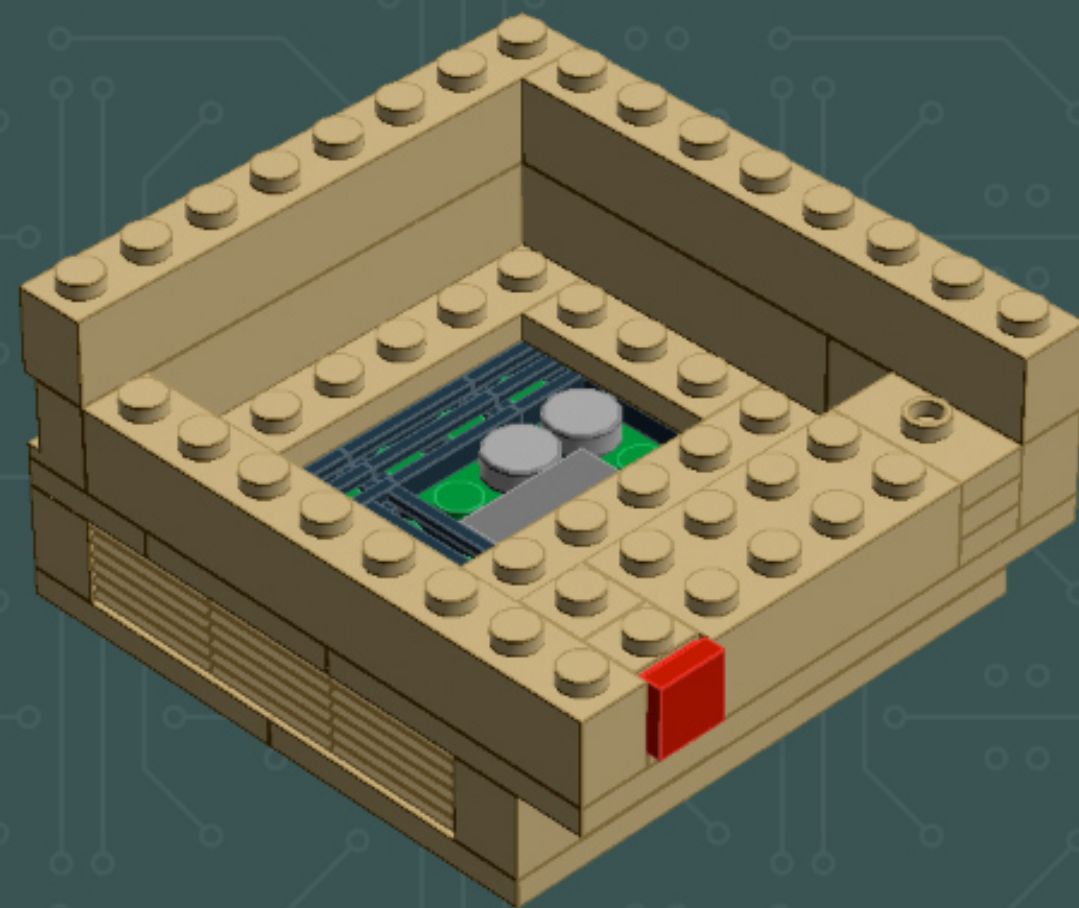

Image	Element ID	Color	Description	Quantity
	4509897	Tan	Plate, 4x8	4
	4155708	Tan	Plate, Jumper, 1x2	7
	4565387	Tan	Plate, Jumper, 2x2	6
	4624988	Tan	Slope, 1x2, W. Cutout	4
	4114026	Tan	Tile, 1x2	2
	4550324	Tan	Tile, 1x4	10
	4157277	Tan	Tile, 1x6	9
	4544139	Tan	Tile, 1x8	1
	4185177	Tan	Tile, 2x2	3

—NOTE—
This step of the build is
transitioning to new parts.

—NOTE—
This step of the build is
transitioning to new parts.

*For more fun builds,
please pop by [flickr.com/powerpig](https://www.flickr.com/photos/powerpig/),
visit me at [facebook.com/c.mcveigh.photos](https://www.facebook.com/c.mcveigh.photos),
or follow me on twitter [@actionfigured](https://twitter.com/actionfigured)*