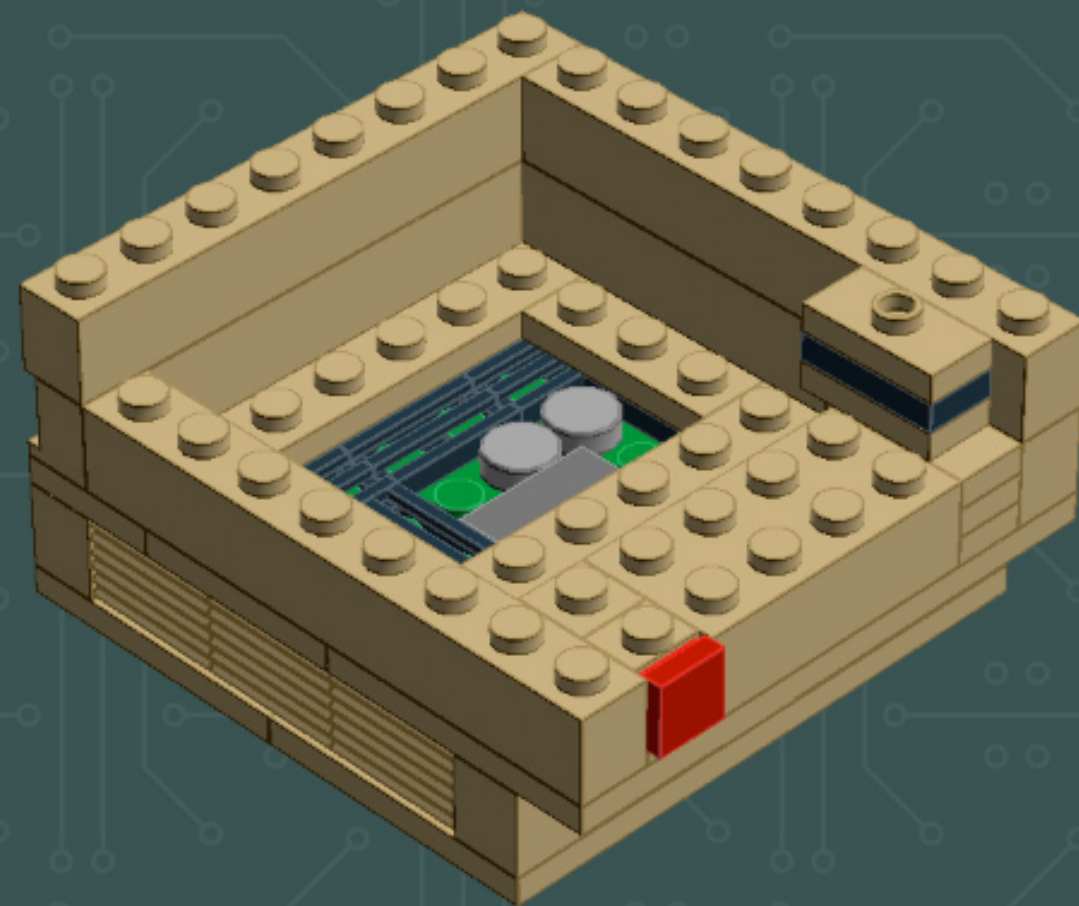

Image	Element ID	Color	Description	Quantity
	4509897	Tan	Plate, 4x8	4
	4155708	Tan	Plate, Jumper, 1x2	7
	4565387	Tan	Plate, Jumper, 2x2	6
	4624988	Tan	Slope, 1x2, W. Cutout	4
	4114026	Tan	Tile, 1x2	2
	4550324	Tan	Tile, 1x4	10
	4157277	Tan	Tile, 1x6	9
	4544139	Tan	Tile, 1x8	1
	4185177	Tan	Tile, 2x2	3

—NOTE—
This step of the build is
transitioning to new parts.

—NOTE—
This step of the build is
transitioning to new parts.

*For more fun builds,
please pop by [flickr.com/powerpig](https://www.flickr.com/photos/powerpig/),
visit me at [facebook.com/c.mcveigh.photos](https://www.facebook.com/c.mcveigh.photos),
or follow me on twitter [@actionfigured](https://twitter.com/actionfigured)*