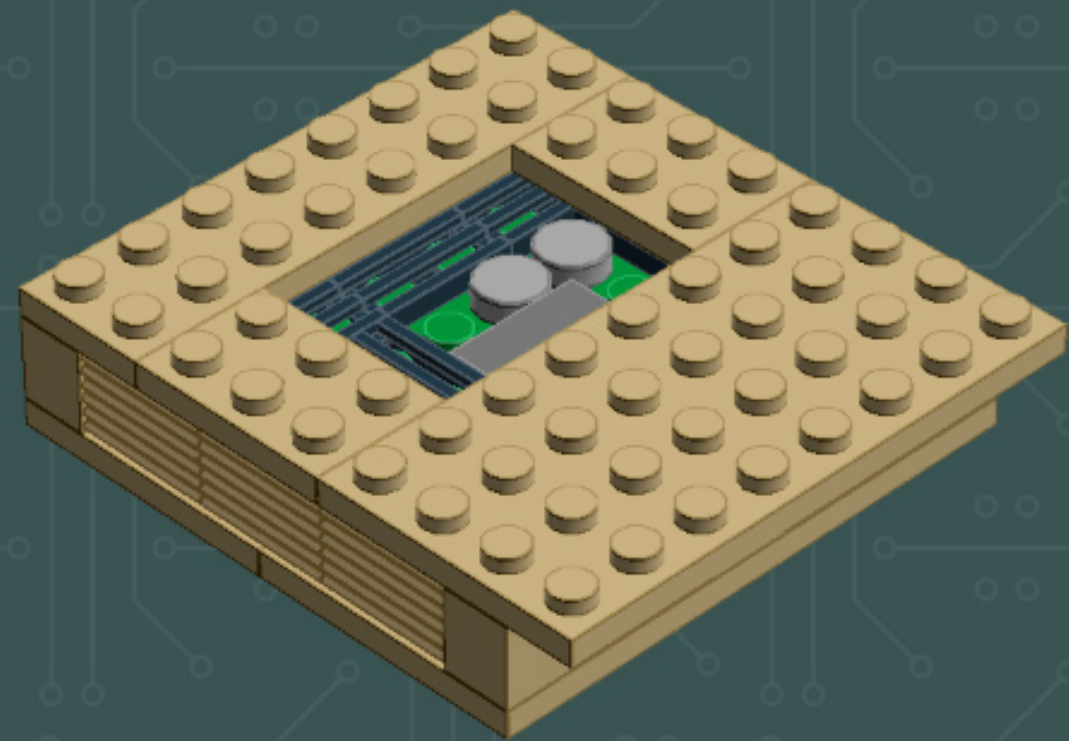

Image	Element ID	Color	Description	Quantity
	4509897	Tan	Plate, 4x8	4
	4155708	Tan	Plate, Jumper, 1x2	7
	4565387	Tan	Plate, Jumper, 2x2	6
	4624988	Tan	Slope, 1x2, W. Cutout	4
	4114026	Tan	Tile, 1x2	2
	4550324	Tan	Tile, 1x4	10
	4157277	Tan	Tile, 1x6	9
	4544139	Tan	Tile, 1x8	1
	4185177	Tan	Tile, 2x2	3

—NOTE—
This step of the build is
transitioning to new parts.

—NOTE—
This step of the build is
transitioning to new parts.

*For more fun builds,
please pop by [flickr.com/powerpig](https://www.flickr.com/photos/powerpig/),
visit me at [facebook.com/c.mcveigh.photos](https://www.facebook.com/c.mcveigh.photos),
or follow me on twitter [@actionfigured](https://twitter.com/actionfigured)*