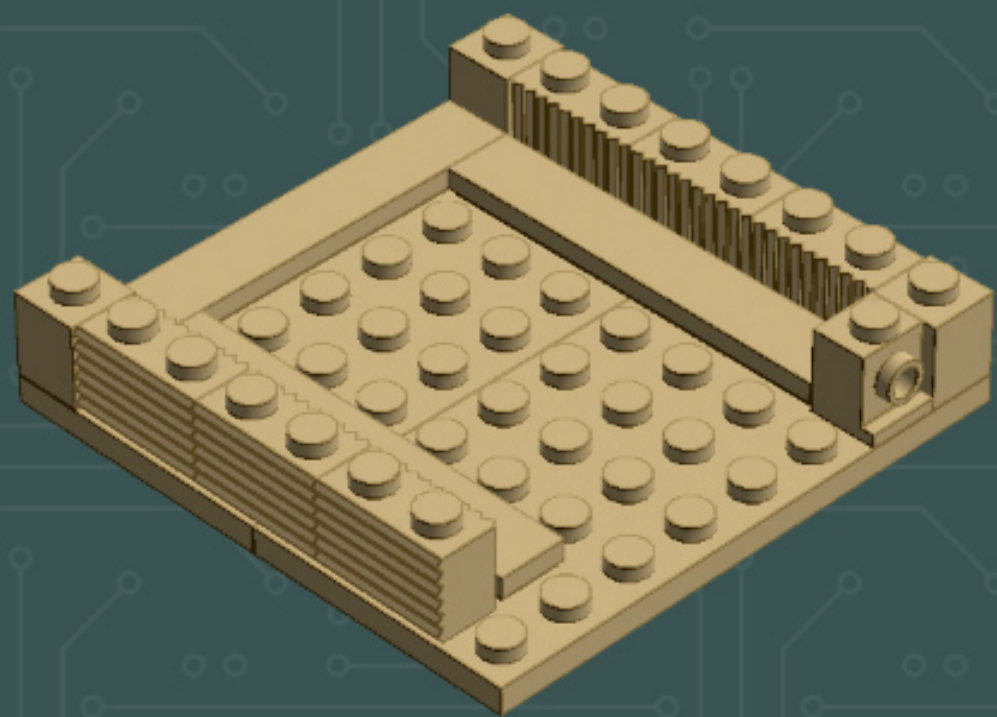

Image	Element ID	Color	Description	Quantity
	4509897	Tan	Plate, 4x8	4
	4155708	Tan	Plate, Jumper, 1x2	7
	4565387	Tan	Plate, Jumper, 2x2	6
	4624988	Tan	Slope, 1x2, W. Cutout	4
	4114026	Tan	Tile, 1x2	2
	4550324	Tan	Tile, 1x4	10
	4157277	Tan	Tile, 1x6	9
	4544139	Tan	Tile, 1x8	1
	4185177	Tan	Tile, 2x2	3

—NOTE—
This step of the build is
transitioning to new parts.

—NOTE—
This step of the build is
transitioning to new parts.

*For more fun builds,
please pop by [flickr.com/powerpig](https://www.flickr.com/photos/powerpig/),
visit me at [facebook.com/c.mcveigh.photos](https://www.facebook.com/c.mcveigh.photos),
or follow me on twitter [@actionfigured](https://twitter.com/actionfigured)*