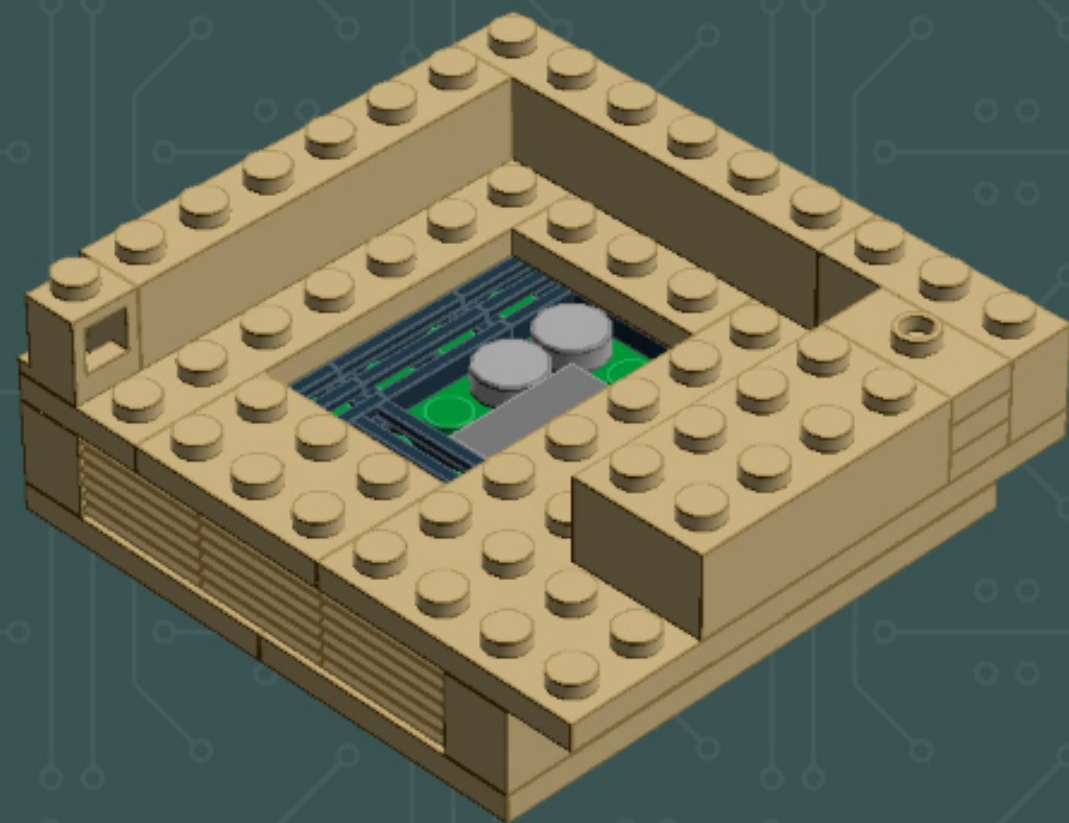

Image	Element ID	Color	Description	Quantity
	4509897	Tan	Plate, 4x8	4
	4155708	Tan	Plate, Jumper, 1x2	7
	4565387	Tan	Plate, Jumper, 2x2	6
	4624988	Tan	Slope, 1x2, W. Cutout	4
	4114026	Tan	Tile, 1x2	2
	4550324	Tan	Tile, 1x4	10
	4157277	Tan	Tile, 1x6	9
	4544139	Tan	Tile, 1x8	1
	4185177	Tan	Tile, 2x2	3

—NOTE—
This step of the build is
transitioning to new parts.

—NOTE—
This step of the build is
transitioning to new parts.

*For more fun builds,
please pop by [flickr.com/powerpig](https://www.flickr.com/photos/powerpig/),
visit me at [facebook.com/c.mcveigh.photos](https://www.facebook.com/c.mcveigh.photos),
or follow me on twitter [@actionfigured](https://twitter.com/actionfigured)*