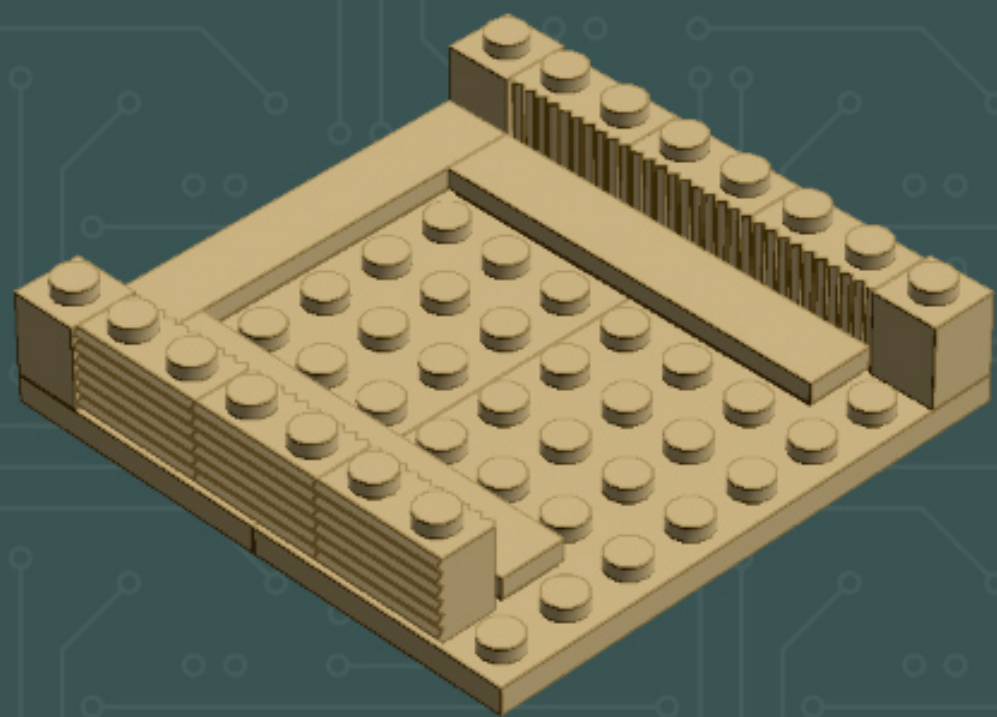

Image	Element ID	Color	Description	Quantity
	4509897	Tan	Plate, 4x8	4
	4155708	Tan	Plate, Jumper, 1x2	7
	4565387	Tan	Plate, Jumper, 2x2	6
	4624988	Tan	Slope, 1x2, W. Cutout	4
	4114026	Tan	Tile, 1x2	2
	4550324	Tan	Tile, 1x4	10
	4157277	Tan	Tile, 1x6	9
	4544139	Tan	Tile, 1x8	1
	4185177	Tan	Tile, 2x2	3

—NOTE—
This step of the build is
transitioning to new parts.

—NOTE—
This step of the build is
transitioning to new parts.

*For more fun builds,
please pop by [flickr.com/powerpig](https://www.flickr.com/photos/powerpig/),
visit me at [facebook.com/c.mcveigh.photos](https://www.facebook.com/c.mcveigh.photos),
or follow me on twitter [@actionfigured](https://twitter.com/actionfigured)*