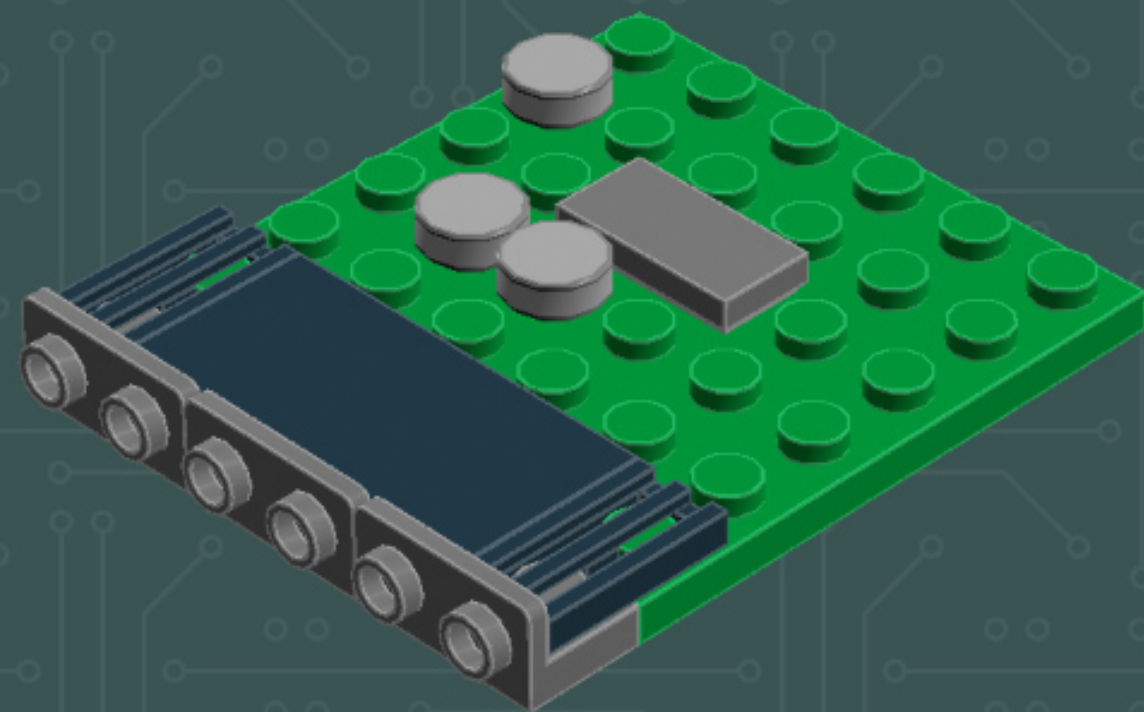

Image	Element ID	Color	Description	Quantity
	4509897	Tan	Plate, 4x8	4
	4155708	Tan	Plate, Jumper, 1x2	7
	4565387	Tan	Plate, Jumper, 2x2	6
	4624988	Tan	Slope, 1x2, W. Cutout	4
	4114026	Tan	Tile, 1x2	2
	4550324	Tan	Tile, 1x4	10
	4157277	Tan	Tile, 1x6	9
	4544139	Tan	Tile, 1x8	1
	4185177	Tan	Tile, 2x2	3

—NOTE—
This step of the build is
transitioning to new parts.

—NOTE—
This step of the build is
transitioning to new parts.

*For more fun builds,
please pop by [flickr.com/powerpig](https://www.flickr.com/photos/powerpig/),
visit me at [facebook.com/c.mcveigh.photos](https://www.facebook.com/c.mcveigh.photos),
or follow me on twitter [@actionfigured](https://twitter.com/actionfigured)*