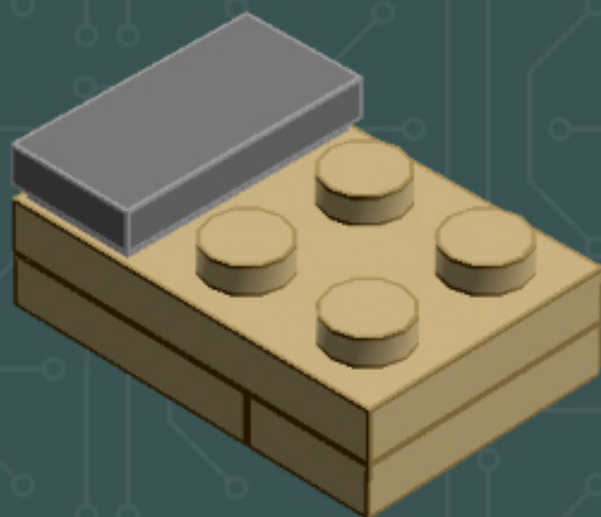

Image	Element ID	Color	Description	Quantity
	4509897	Tan	Plate, 4x8	4
	4155708	Tan	Plate, Jumper, 1x2	7
	4565387	Tan	Plate, Jumper, 2x2	6
	4624988	Tan	Slope, 1x2, W. Cutout	4
	4114026	Tan	Tile, 1x2	2
	4550324	Tan	Tile, 1x4	10
	4157277	Tan	Tile, 1x6	9
	4544139	Tan	Tile, 1x8	1
	4185177	Tan	Tile, 2x2	3

—NOTE—
This step of the build is
transitioning to new parts.

—NOTE—
This step of the build is
transitioning to new parts.

*For more fun builds,
please pop by [flickr.com/powerpig](https://www.flickr.com/photos/powerpig/),
visit me at [facebook.com/c.mcveigh.photos](https://www.facebook.com/c.mcveigh.photos),
or follow me on twitter [@actionfigured](https://twitter.com/actionfigured)*