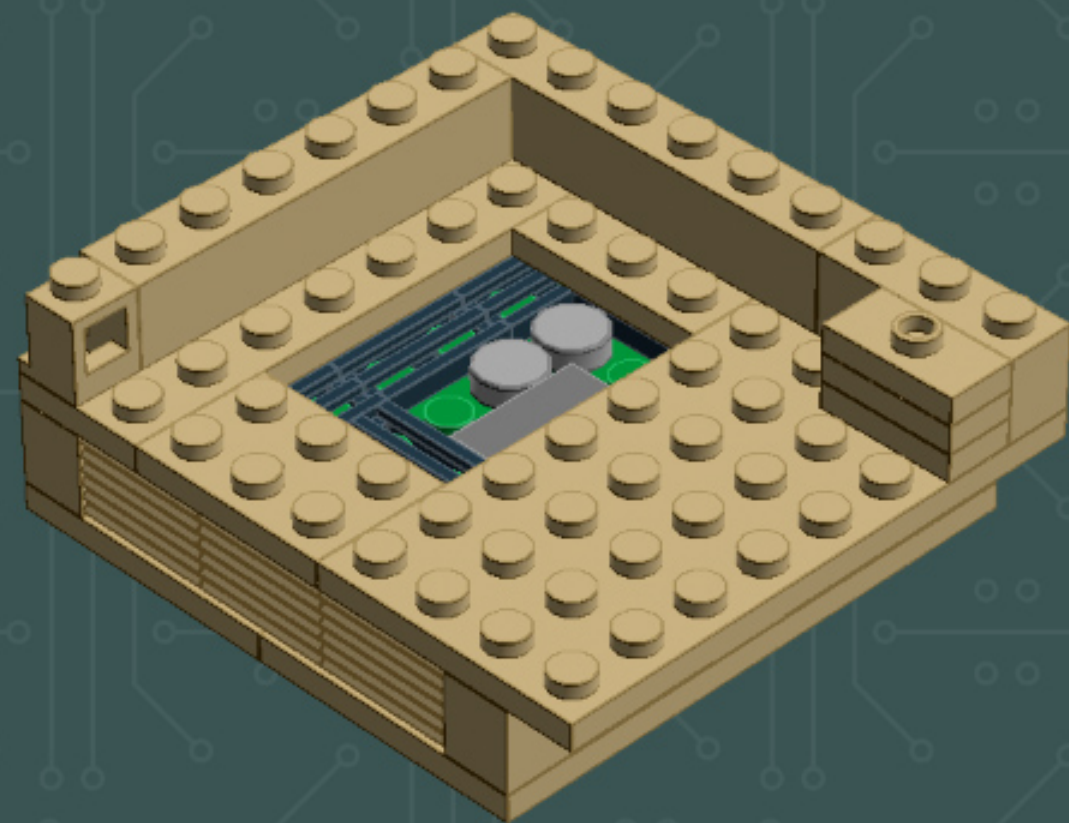

Image	Element ID	Color	Description	Quantity
	4509897	Tan	Plate, 4x8	4
	4155708	Tan	Plate, Jumper, 1x2	7
	4565387	Tan	Plate, Jumper, 2x2	6
	4624988	Tan	Slope, 1x2, W. Cutout	4
	4114026	Tan	Tile, 1x2	2
	4550324	Tan	Tile, 1x4	10
	4157277	Tan	Tile, 1x6	9
	4544139	Tan	Tile, 1x8	1
	4185177	Tan	Tile, 2x2	3

—NOTE—
This step of the build is
transitioning to new parts.

—NOTE—
This step of the build is
transitioning to new parts.

*For more fun builds,
please pop by [flickr.com/powerpig](https://www.flickr.com/photos/powerpig/),
visit me at [facebook.com/c.mcveigh.photos](https://www.facebook.com/c.mcveigh.photos),
or follow me on twitter [@actionfigured](https://twitter.com/actionfigured)*