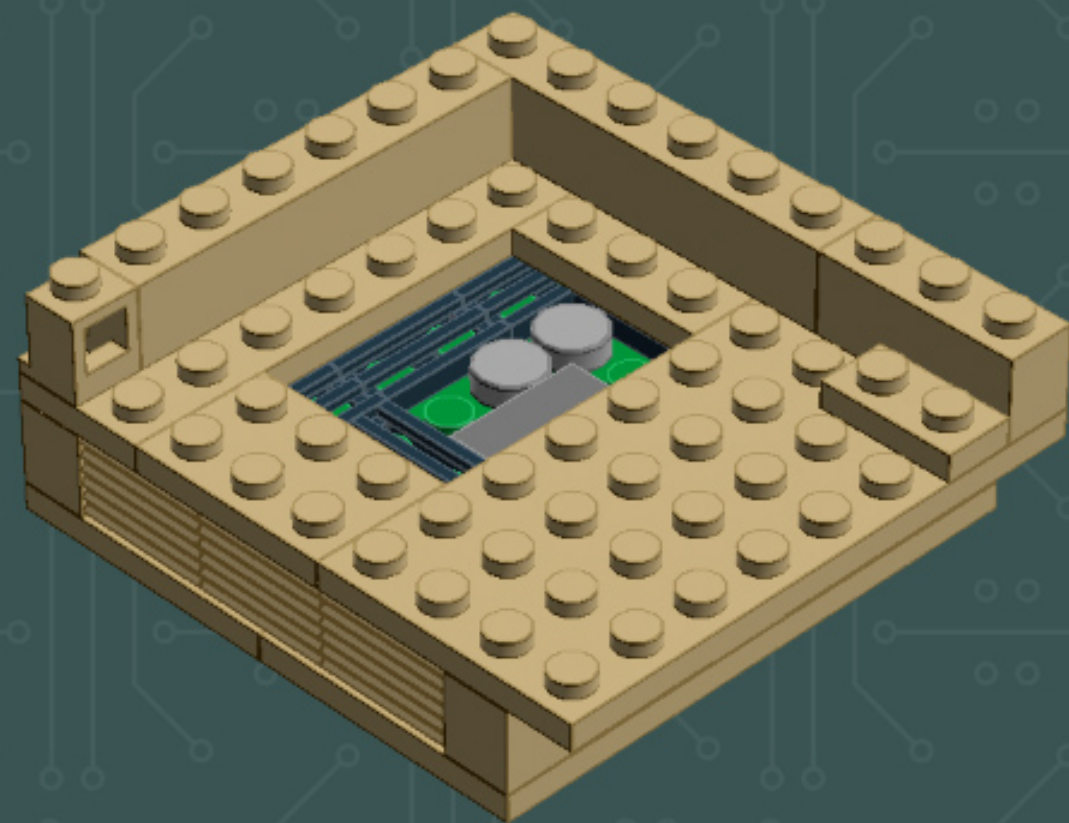

Image	Element ID	Color	Description	Quantity
	4509897	Tan	Plate, 4x8	4
	4155708	Tan	Plate, Jumper, 1x2	7
	4565387	Tan	Plate, Jumper, 2x2	6
	4624988	Tan	Slope, 1x2, W. Cutout	4
	4114026	Tan	Tile, 1x2	2
	4550324	Tan	Tile, 1x4	10
	4157277	Tan	Tile, 1x6	9
	4544139	Tan	Tile, 1x8	1
	4185177	Tan	Tile, 2x2	3

—NOTE—
This step of the build is
transitioning to new parts.

—NOTE—
This step of the build is
transitioning to new parts.

*For more fun builds,
please pop by [flickr.com/powerpig](https://www.flickr.com/photos/powerpig/),
visit me at [facebook.com/c.mcveigh.photos](https://www.facebook.com/c.mcveigh.photos),
or follow me on twitter [@actionfigured](https://twitter.com/actionfigured)*