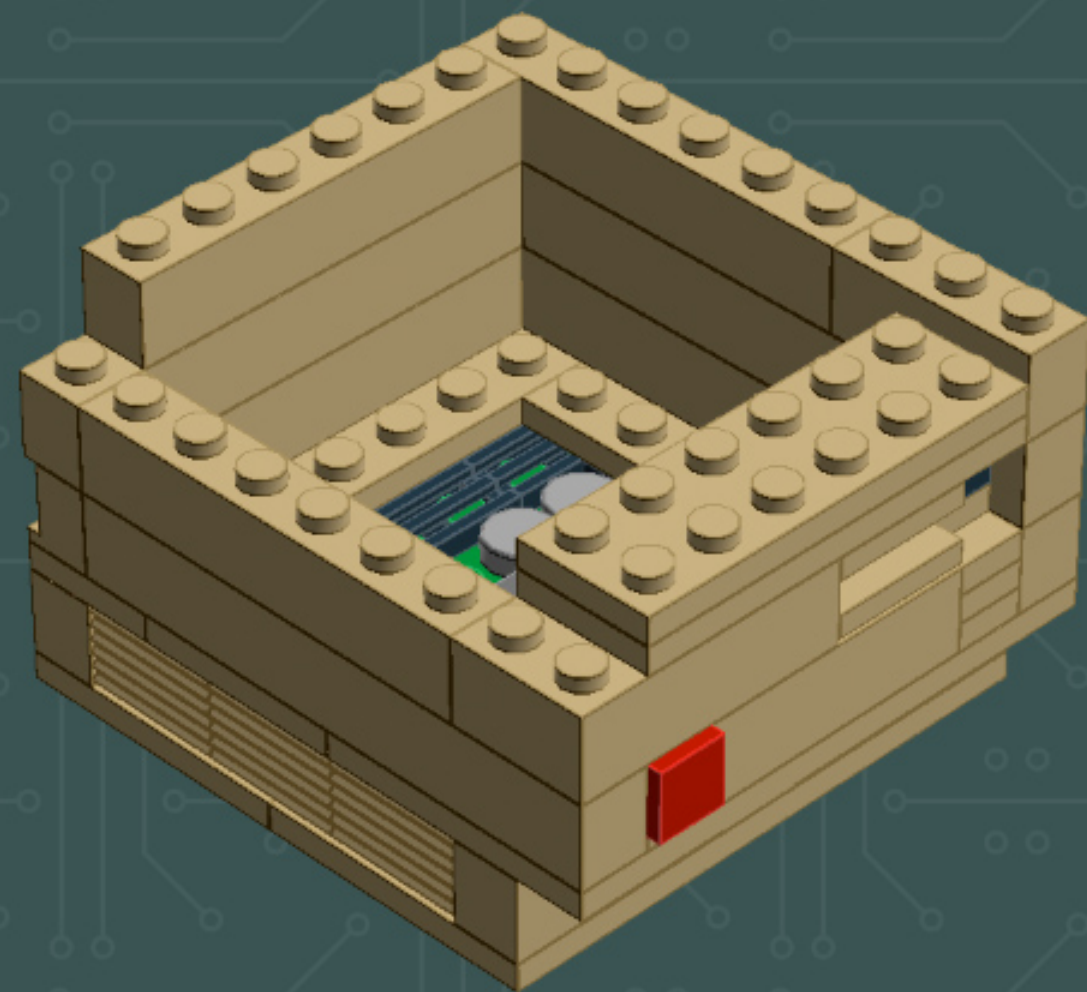

Image	Element ID	Color	Description	Quantity
	4509897	Tan	Plate, 4x8	4
	4155708	Tan	Plate, Jumper, 1x2	7
	4565387	Tan	Plate, Jumper, 2x2	6
	4624988	Tan	Slope, 1x2, W. Cutout	4
	4114026	Tan	Tile, 1x2	2
	4550324	Tan	Tile, 1x4	10
	4157277	Tan	Tile, 1x6	9
	4544139	Tan	Tile, 1x8	1
	4185177	Tan	Tile, 2x2	3

—NOTE—
This step of the build is
transitioning to new parts.

—NOTE—
This step of the build is
transitioning to new parts.

*For more fun builds,
please pop by [flickr.com/powerpig](https://www.flickr.com/photos/powerpig/),
visit me at [facebook.com/c.mcveigh.photos](https://www.facebook.com/c.mcveigh.photos),
or follow me on twitter [@actionfigured](https://twitter.com/actionfigured)*