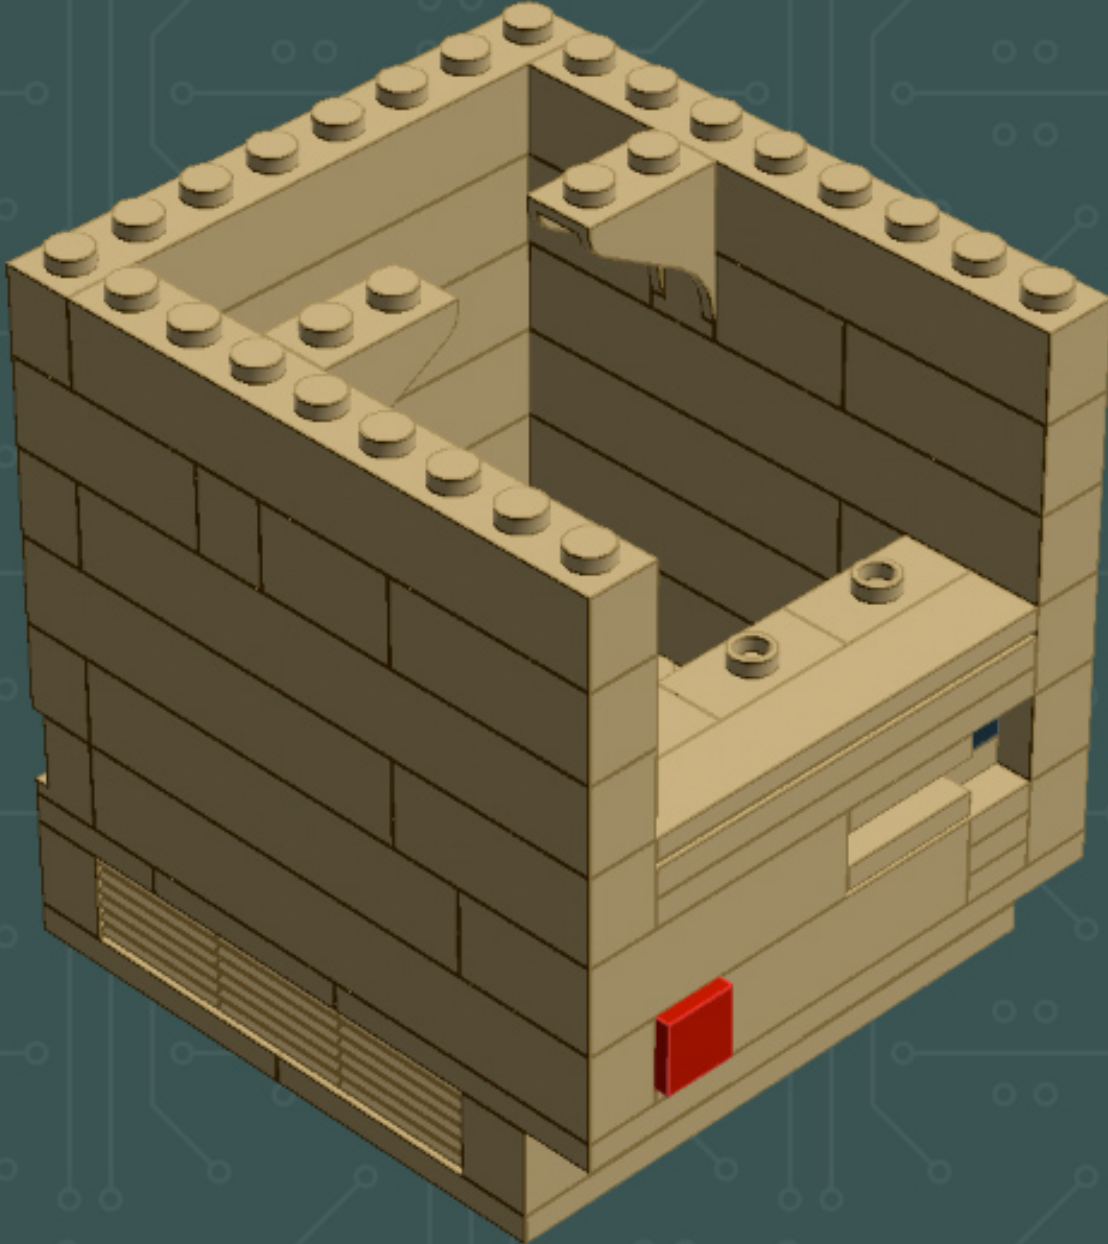

Image	Element ID	Color	Description	Quantity
	4114319	Tan	Brick, 2x4	2
	4143256	Tan	Brick, 2x6	2
	4579306	Tan	Brick, Arch, 1x3x2	2
	4118793	Tan	Brick, Modified, 1x1 (Angular Brick/Headlight)	3
	4655900	Tan	Brick, Modified, 1x2 with Grill (Profile Brick)	6
	4536667	Tan	Panel, 1x4x1 (Wall Element)	1
	4113917	Tan	Plate, 1x2	7
	4124067	Tan	Plate, 1x6	2
	4114324	Tan	Plate, 1x8	2
	4114077	Tan	Plate, 2x2, Corner	1
	4118790	Tan	Plate, 2x3	6
	4113993	Tan	Plate, 2x6	4
	4113988	Tan	Plate, 2x8	2
	4243824	Tan	Plate, 4x4	2

Image	Element ID	Color	Description	Quantity
	4509897	Tan	Plate, 4x8	4
	4155708	Tan	Plate, Jumper, 1x2	7
	4565387	Tan	Plate, Jumper, 2x2	6
	4624988	Tan	Slope, 1x2, W. Cutout	4
	4114026	Tan	Tile, 1x2	2
	4550324	Tan	Tile, 1x4	10
	4157277	Tan	Tile, 1x6	9
	4544139	Tan	Tile, 1x8	1
	4185177	Tan	Tile, 2x2	3

—NOTE—
This step of the build is
transitioning to new parts.

—NOTE—
This step of the build is
transitioning to new parts.

*For more fun builds,
please pop by [flickr.com/powerpig](https://www.flickr.com/photos/powerpig/),
visit me at [facebook.com/c.mcveigh.photos](https://www.facebook.com/c.mcveigh.photos),
or follow me on twitter [@actionfigured](https://twitter.com/actionfigured)*