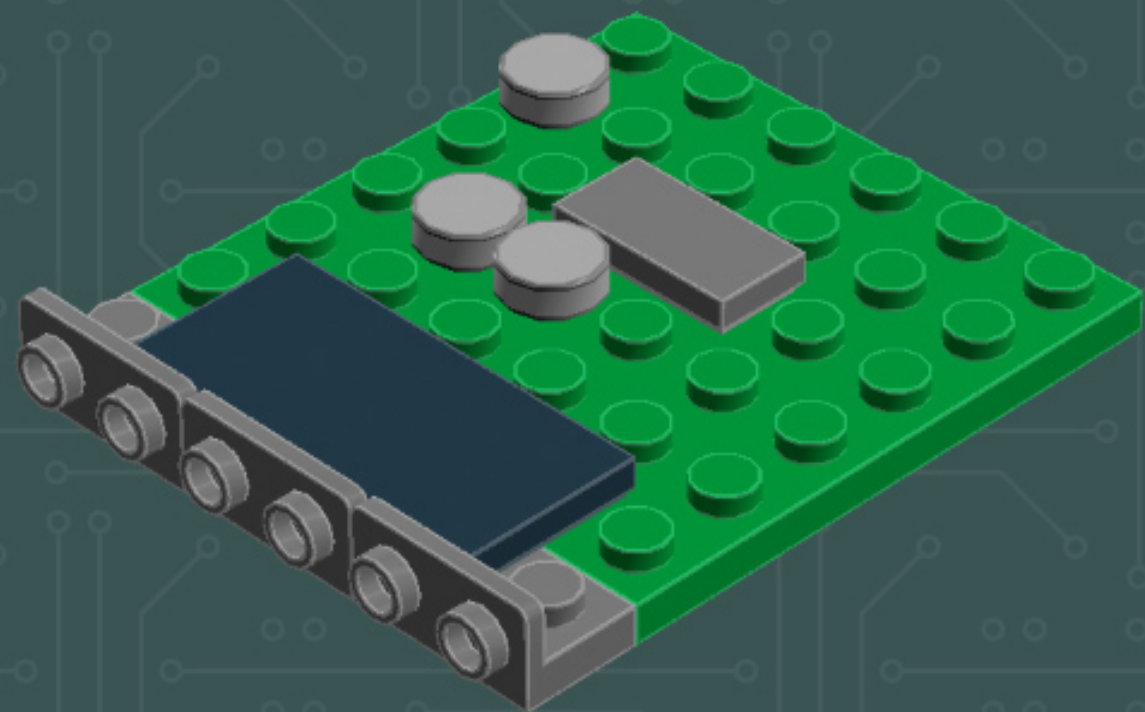

Image	Element ID	Color	Description	Quantity
	4509897	Tan	Plate, 4x8	4
	4155708	Tan	Plate, Jumper, 1x2	7
	4565387	Tan	Plate, Jumper, 2x2	6
	4624988	Tan	Slope, 1x2, W. Cutout	4
	4114026	Tan	Tile, 1x2	2
	4550324	Tan	Tile, 1x4	10
	4157277	Tan	Tile, 1x6	9
	4544139	Tan	Tile, 1x8	1
	4185177	Tan	Tile, 2x2	3

—NOTE—
This step of the build is
transitioning to new parts.

—NOTE—
This step of the build is
transitioning to new parts.

*For more fun builds,
please pop by [flickr.com/powerpig](https://www.flickr.com/photos/powerpig/),
visit me at [facebook.com/c.mcveigh.photos](https://www.facebook.com/c.mcveigh.photos),
or follow me on twitter [@actionfigured](https://twitter.com/actionfigured)*