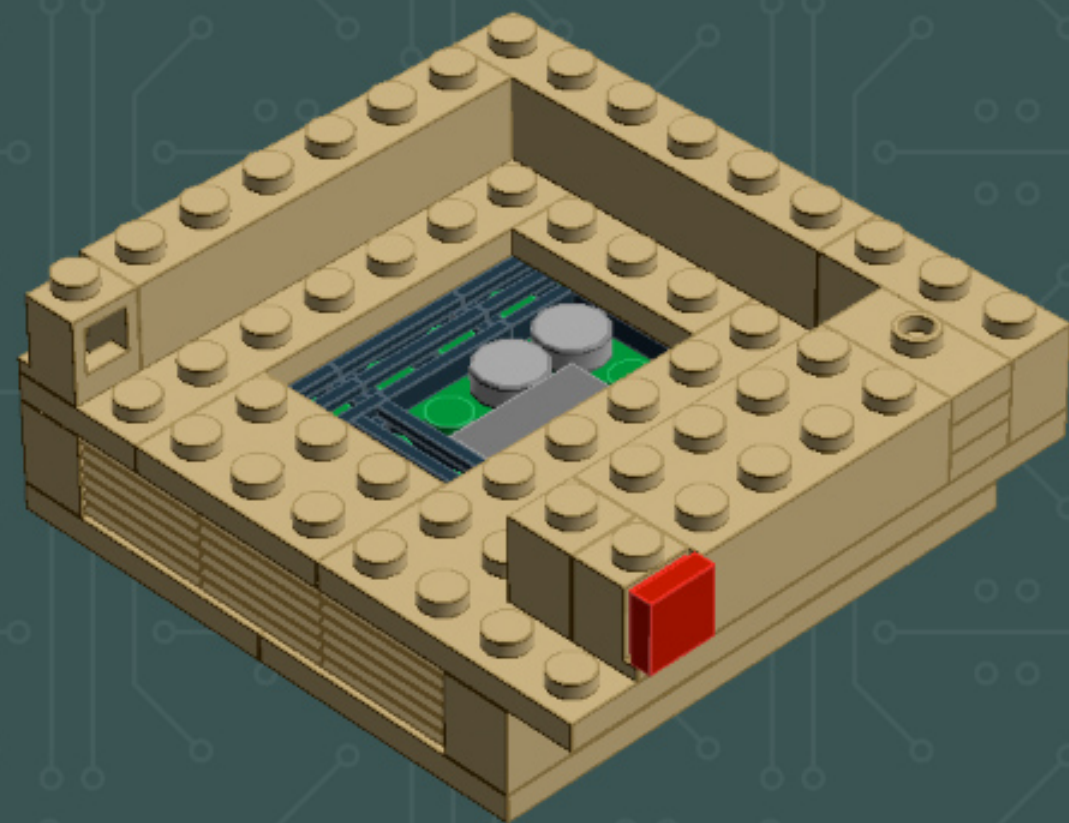

Image	Element ID	Color	Description	Quantity
	4509897	Tan	Plate, 4x8	4
	4155708	Tan	Plate, Jumper, 1x2	7
	4565387	Tan	Plate, Jumper, 2x2	6
	4624988	Tan	Slope, 1x2, W. Cutout	4
	4114026	Tan	Tile, 1x2	2
	4550324	Tan	Tile, 1x4	10
	4157277	Tan	Tile, 1x6	9
	4544139	Tan	Tile, 1x8	1
	4185177	Tan	Tile, 2x2	3

—NOTE—
This step of the build is
transitioning to new parts.

—NOTE—
This step of the build is
transitioning to new parts.

*For more fun builds,
please pop by [flickr.com/powerpig](https://www.flickr.com/photos/powerpig/),
visit me at [facebook.com/c.mcveigh.photos](https://www.facebook.com/c.mcveigh.photos),
or follow me on twitter [@actionfigured](https://twitter.com/actionfigured)*