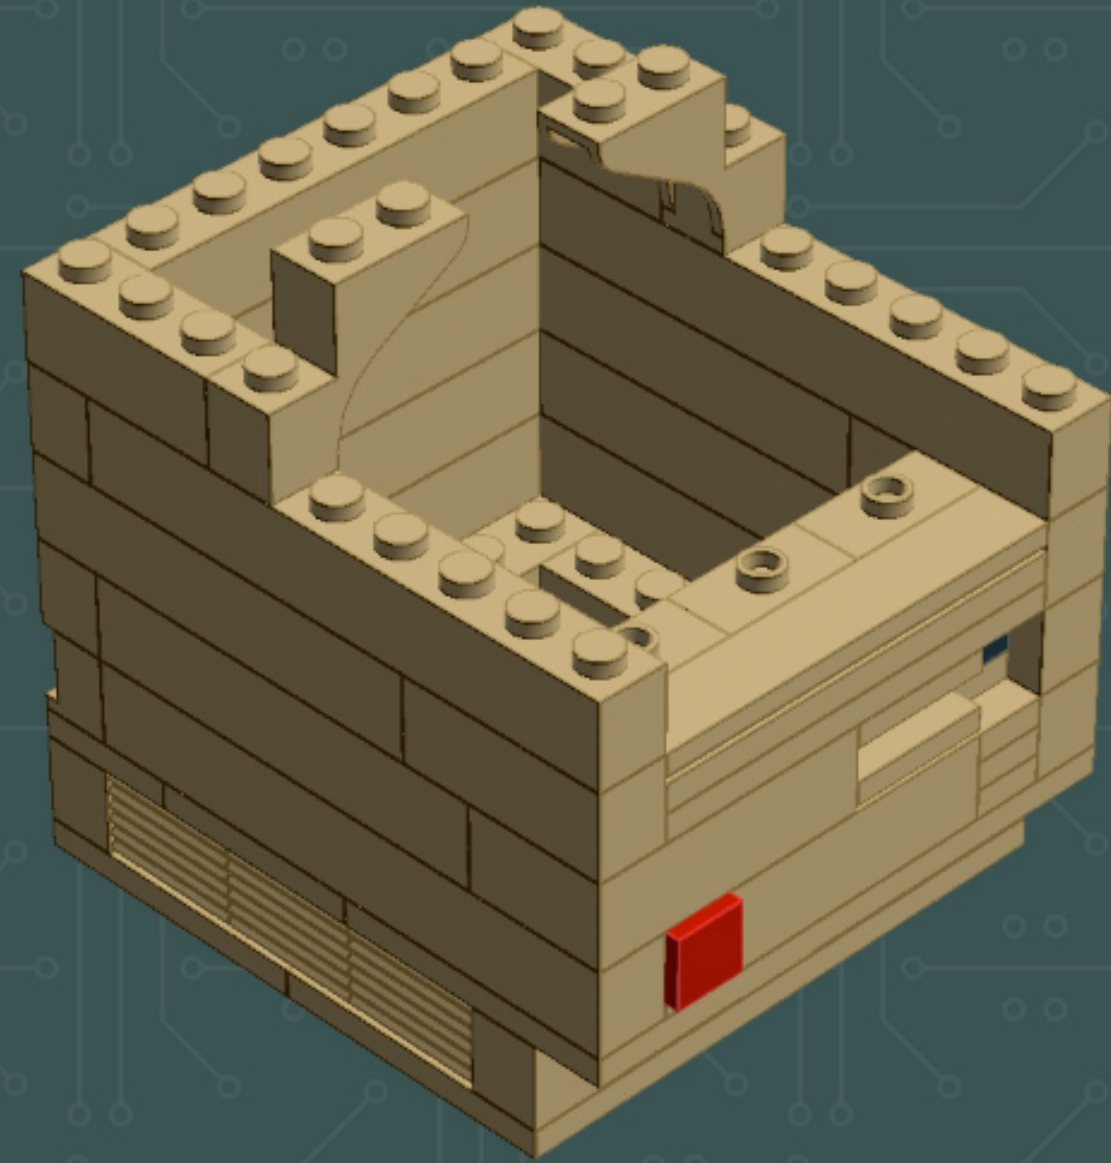

Image	Element ID	Color	Description	Quantity
	4509897	Tan	Plate, 4x8	4
	4155708	Tan	Plate, Jumper, 1x2	7
	4565387	Tan	Plate, Jumper, 2x2	6
	4624988	Tan	Slope, 1x2, W. Cutout	4
	4114026	Tan	Tile, 1x2	2
	4550324	Tan	Tile, 1x4	10
	4157277	Tan	Tile, 1x6	9
	4544139	Tan	Tile, 1x8	1
	4185177	Tan	Tile, 2x2	3

—NOTE—
This step of the build is
transitioning to new parts.

—NOTE—
This step of the build is
transitioning to new parts.

*For more fun builds,
please pop by [flickr.com/powerpig](https://www.flickr.com/photos/powerpig/),
visit me at [facebook.com/c.mcveigh.photos](https://www.facebook.com/c.mcveigh.photos),
or follow me on twitter [@actionfigured](https://twitter.com/actionfigured)*