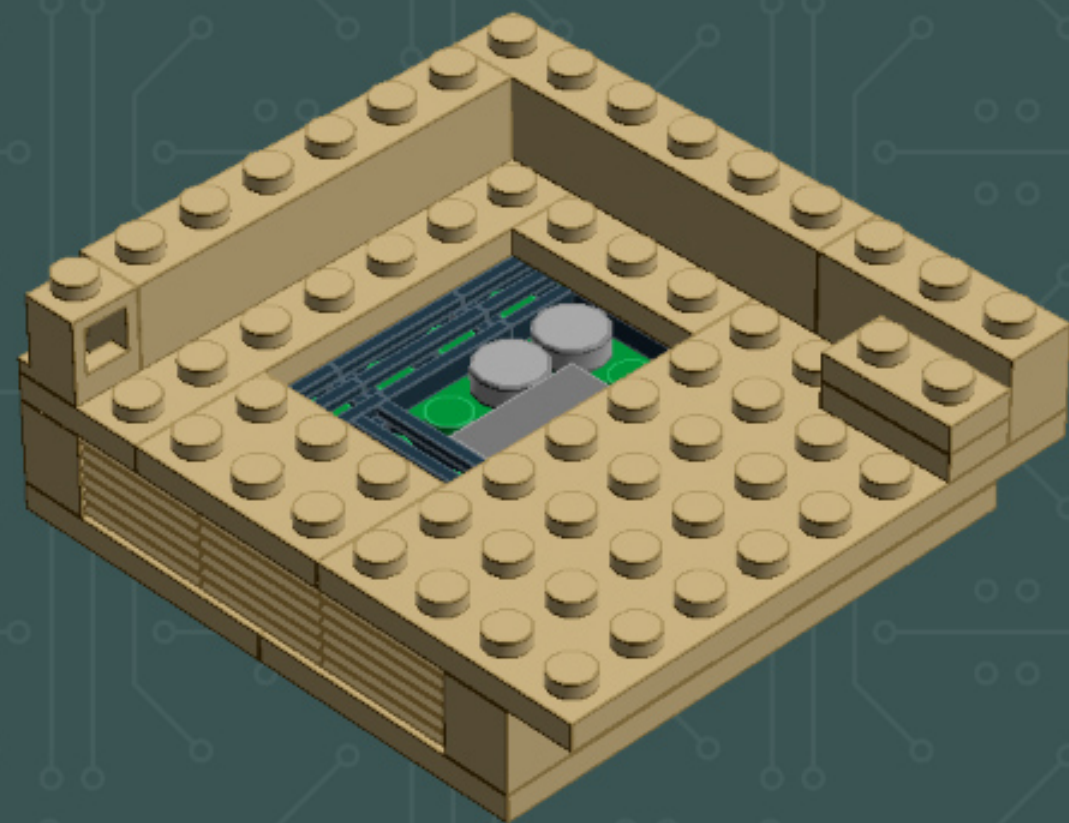

Image	Element ID	Color	Description	Quantity
	4509897	Tan	Plate, 4x8	4
	4155708	Tan	Plate, Jumper, 1x2	7
	4565387	Tan	Plate, Jumper, 2x2	6
	4624988	Tan	Slope, 1x2, W. Cutout	4
	4114026	Tan	Tile, 1x2	2
	4550324	Tan	Tile, 1x4	10
	4157277	Tan	Tile, 1x6	9
	4544139	Tan	Tile, 1x8	1
	4185177	Tan	Tile, 2x2	3

—NOTE—
This step of the build is
transitioning to new parts.

—NOTE—
This step of the build is
transitioning to new parts.

*For more fun builds,
please pop by [flickr.com/powerpig](https://www.flickr.com/photos/powerpig/),
visit me at [facebook.com/c.mcveigh.photos](https://www.facebook.com/c.mcveigh.photos),
or follow me on twitter [@actionfigured](https://twitter.com/actionfigured)*