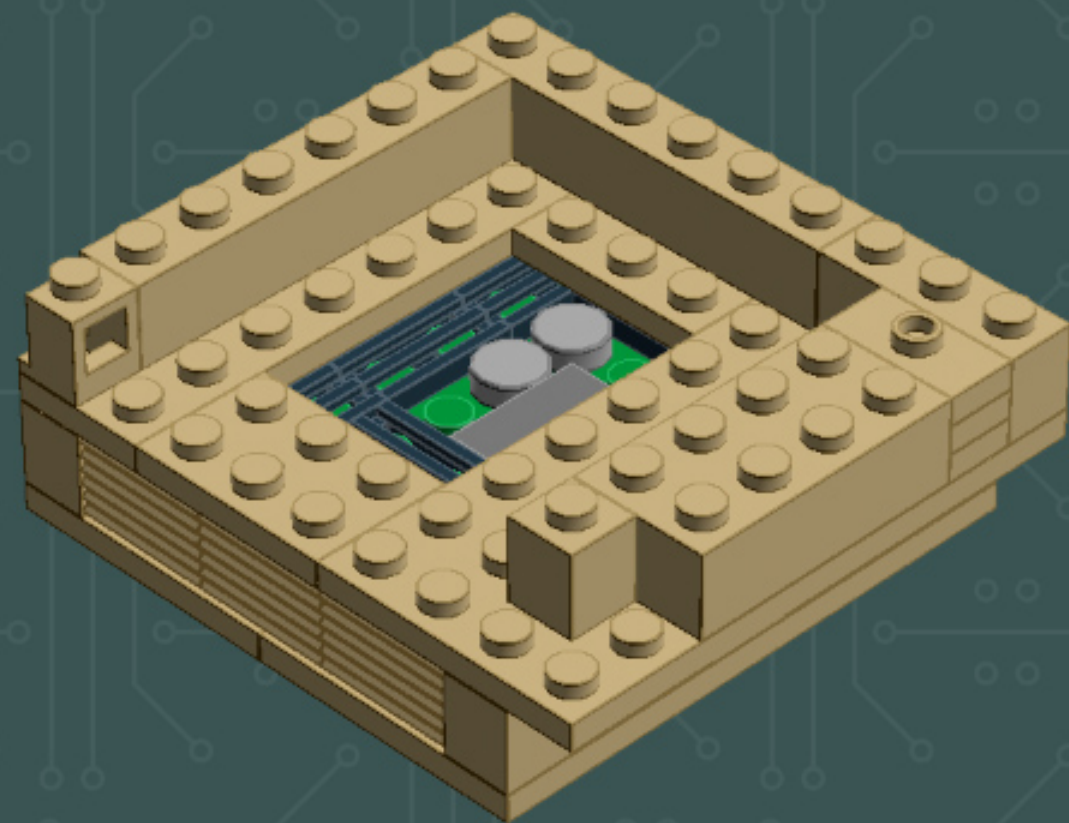

Image	Element ID	Color	Description	Quantity
	4509897	Tan	Plate, 4x8	4
	4155708	Tan	Plate, Jumper, 1x2	7
	4565387	Tan	Plate, Jumper, 2x2	6
	4624988	Tan	Slope, 1x2, W. Cutout	4
	4114026	Tan	Tile, 1x2	2
	4550324	Tan	Tile, 1x4	10
	4157277	Tan	Tile, 1x6	9
	4544139	Tan	Tile, 1x8	1
	4185177	Tan	Tile, 2x2	3

—NOTE—
This step of the build is
transitioning to new parts.

—NOTE—
This step of the build is
transitioning to new parts.

*For more fun builds,
please pop by [flickr.com/powerpig](https://www.flickr.com/photos/powerpig/),
visit me at [facebook.com/c.mcveigh.photos](https://www.facebook.com/c.mcveigh.photos),
or follow me on twitter [@actionfigured](https://twitter.com/actionfigured)*