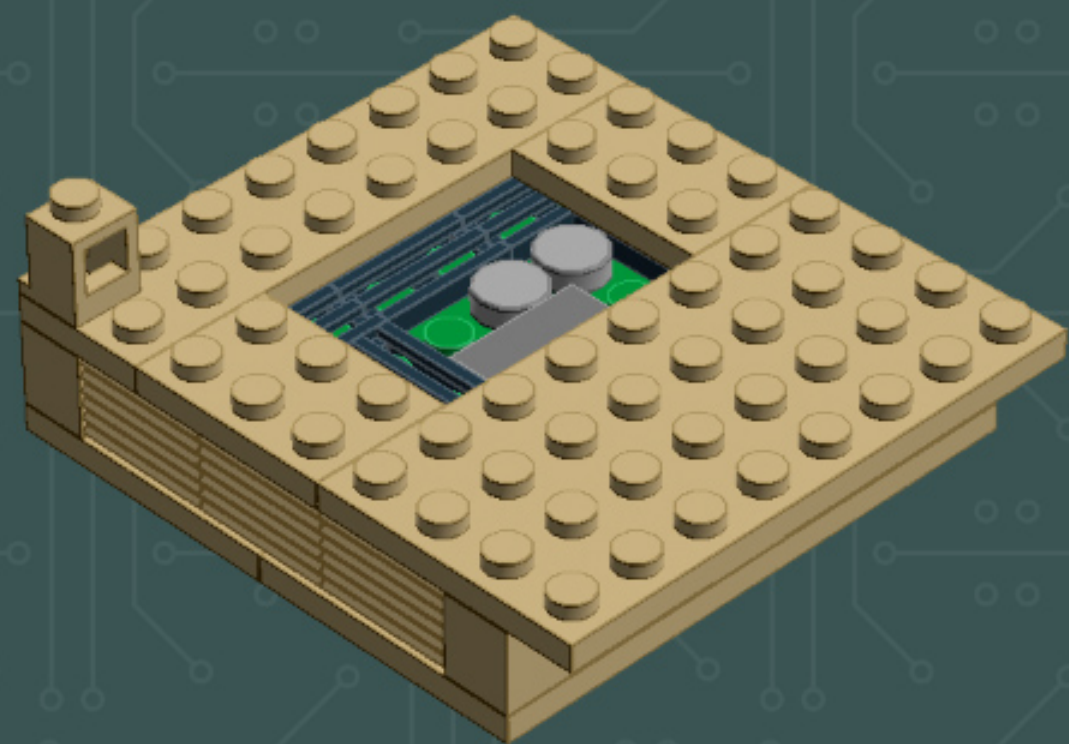

Image	Element ID	Color	Description	Quantity
	4509897	Tan	Plate, 4x8	4
	4155708	Tan	Plate, Jumper, 1x2	7
	4565387	Tan	Plate, Jumper, 2x2	6
	4624988	Tan	Slope, 1x2, W. Cutout	4
	4114026	Tan	Tile, 1x2	2
	4550324	Tan	Tile, 1x4	10
	4157277	Tan	Tile, 1x6	9
	4544139	Tan	Tile, 1x8	1
	4185177	Tan	Tile, 2x2	3

—NOTE—
This step of the build is
transitioning to new parts.

—NOTE—
This step of the build is
transitioning to new parts.

*For more fun builds,
please pop by [flickr.com/powerpig](https://www.flickr.com/photos/powerpig/),
visit me at [facebook.com/c.mcveigh.photos](https://www.facebook.com/c.mcveigh.photos),
or follow me on twitter [@actionfigured](https://twitter.com/actionfigured)*