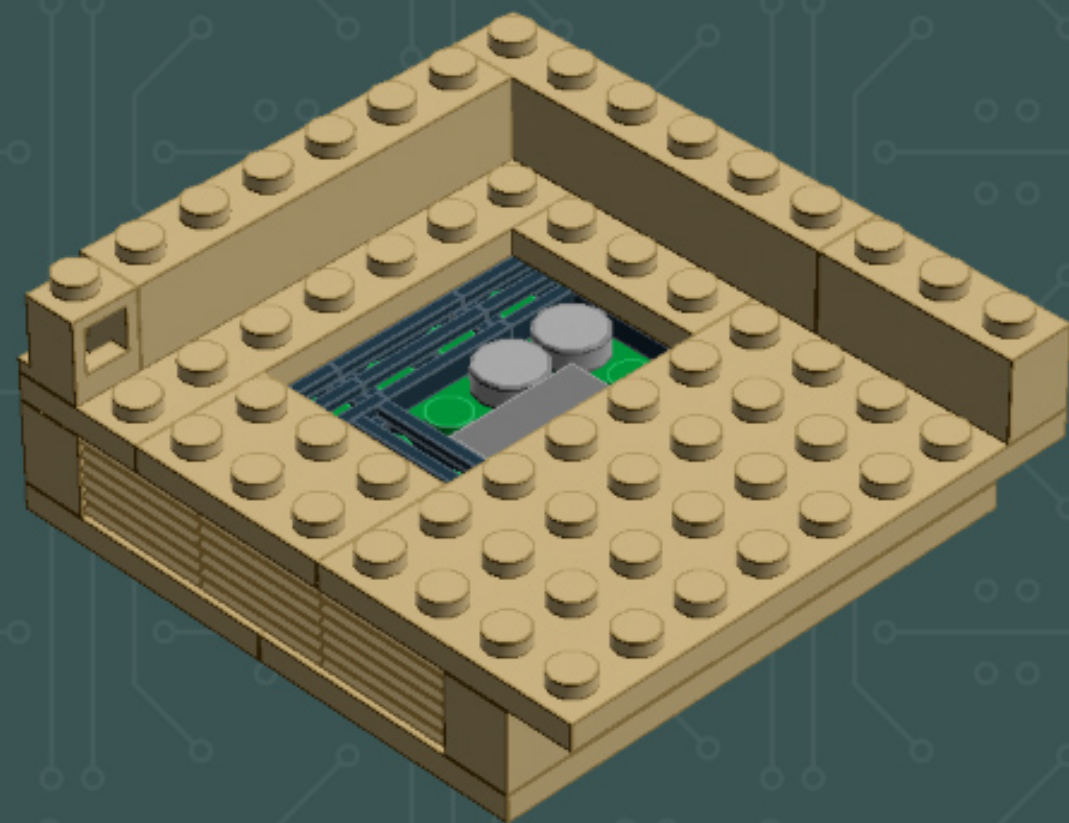

Image	Element ID	Color	Description	Quantity
	4509897	Tan	Plate, 4x8	4
	4155708	Tan	Plate, Jumper, 1x2	7
	4565387	Tan	Plate, Jumper, 2x2	6
	4624988	Tan	Slope, 1x2, W. Cutout	4
	4114026	Tan	Tile, 1x2	2
	4550324	Tan	Tile, 1x4	10
	4157277	Tan	Tile, 1x6	9
	4544139	Tan	Tile, 1x8	1
	4185177	Tan	Tile, 2x2	3

—NOTE—
This step of the build is
transitioning to new parts.

—NOTE—
This step of the build is
transitioning to new parts.

*For more fun builds,
please pop by [flickr.com/powerpig](https://www.flickr.com/photos/powerpig/),
visit me at [facebook.com/c.mcveigh.photos](https://www.facebook.com/c.mcveigh.photos),
or follow me on twitter [@actionfigured](https://twitter.com/actionfigured)*