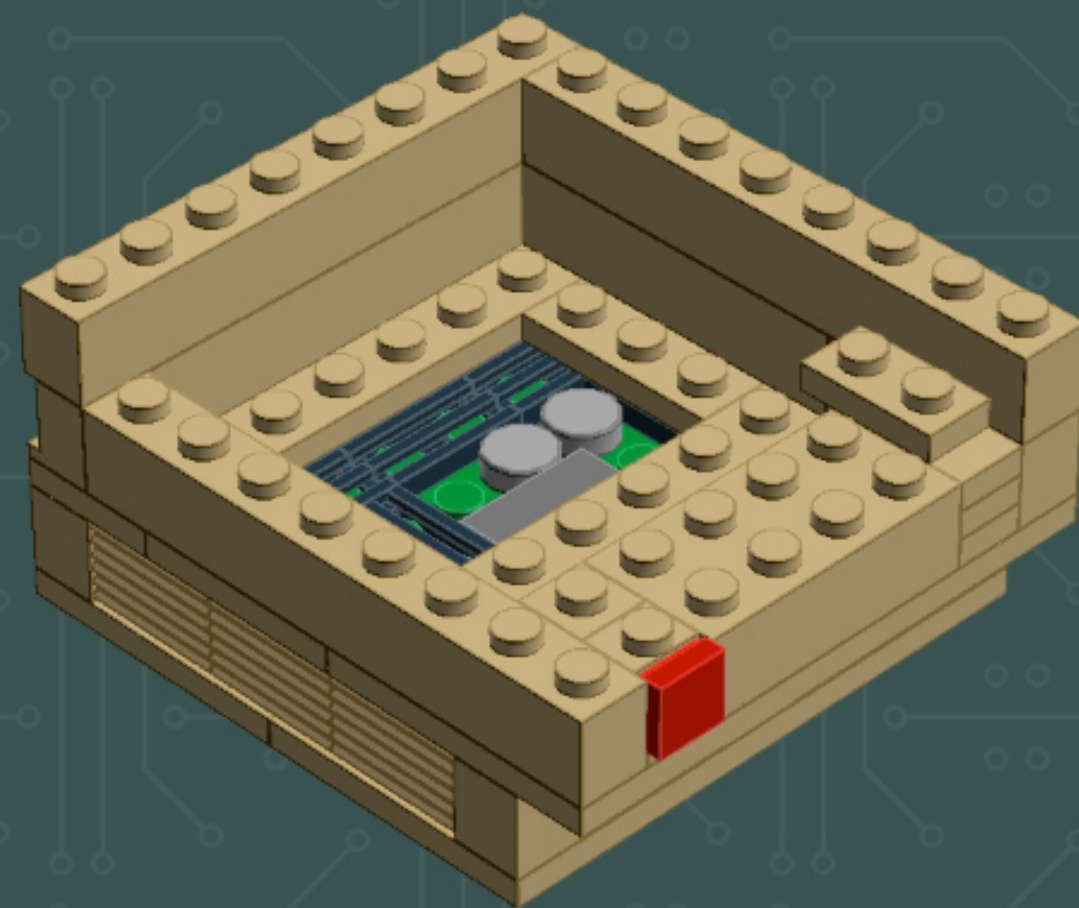

Image	Element ID	Color	Description	Quantity
	4509897	Tan	Plate, 4x8	4
	4155708	Tan	Plate, Jumper, 1x2	7
	4565387	Tan	Plate, Jumper, 2x2	6
	4624988	Tan	Slope, 1x2, W. Cutout	4
	4114026	Tan	Tile, 1x2	2
	4550324	Tan	Tile, 1x4	10
	4157277	Tan	Tile, 1x6	9
	4544139	Tan	Tile, 1x8	1
	4185177	Tan	Tile, 2x2	3

—NOTE—
This step of the build is
transitioning to new parts.

—NOTE—
This step of the build is
transitioning to new parts.

*For more fun builds,
please pop by [flickr.com/powerpig](https://www.flickr.com/photos/powerpig/),
visit me at [facebook.com/c.mcveigh.photos](https://www.facebook.com/c.mcveigh.photos),
or follow me on twitter [@actionfigured](https://twitter.com/actionfigured)*