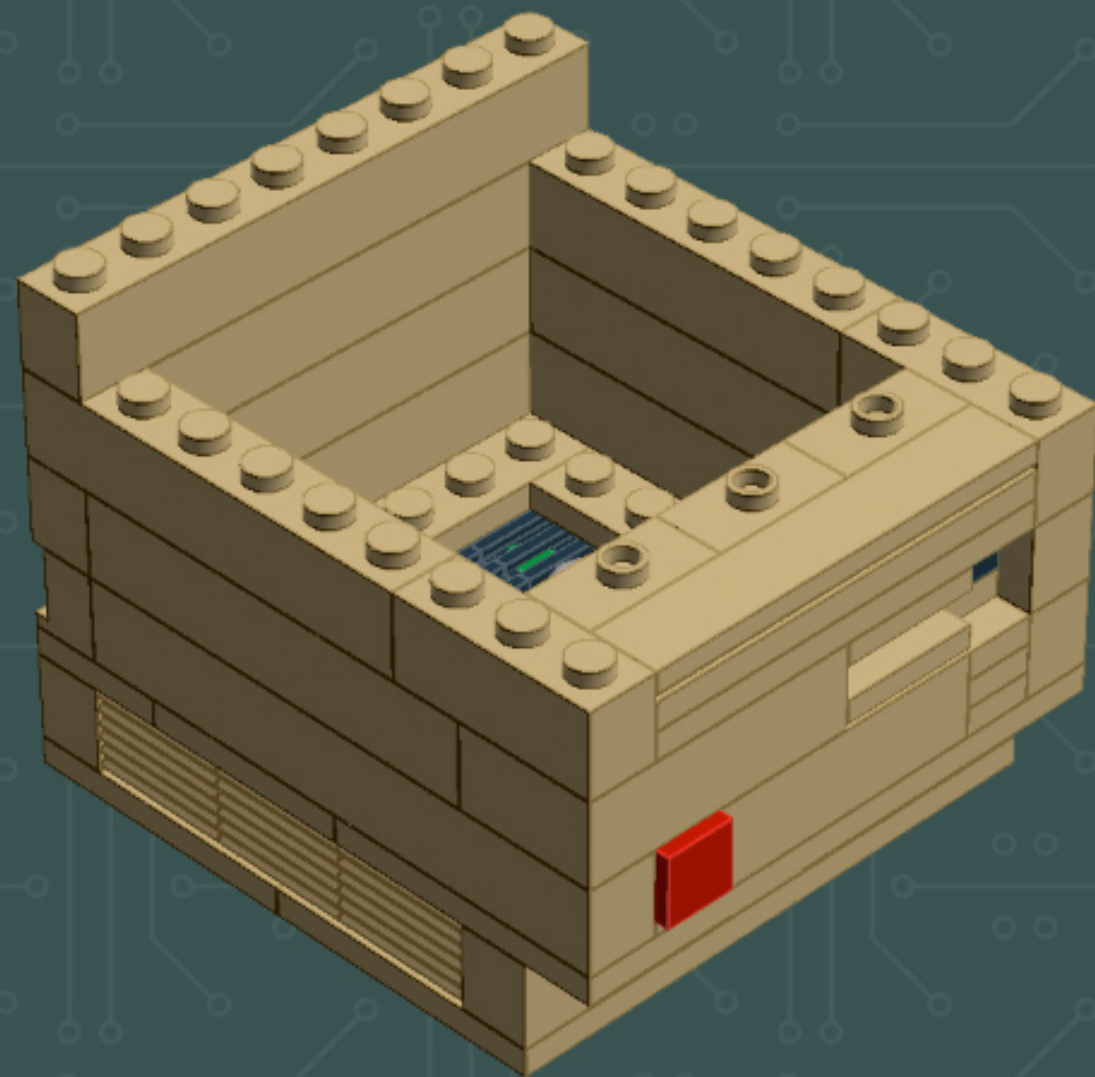

Image	Element ID	Color	Description	Quantity
	4509897	Tan	Plate, 4x8	4
	4155708	Tan	Plate, Jumper, 1x2	7
	4565387	Tan	Plate, Jumper, 2x2	6
	4624988	Tan	Slope, 1x2, W. Cutout	4
	4114026	Tan	Tile, 1x2	2
	4550324	Tan	Tile, 1x4	10
	4157277	Tan	Tile, 1x6	9
	4544139	Tan	Tile, 1x8	1
	4185177	Tan	Tile, 2x2	3

—NOTE—
This step of the build is
transitioning to new parts.

—NOTE—
This step of the build is
transitioning to new parts.

*For more fun builds,
please pop by [flickr.com/powerpig](https://www.flickr.com/photos/powerpig/),
visit me at [facebook.com/c.mcveigh.photos](https://www.facebook.com/c.mcveigh.photos),
or follow me on twitter [@actionfigured](https://twitter.com/actionfigured)*