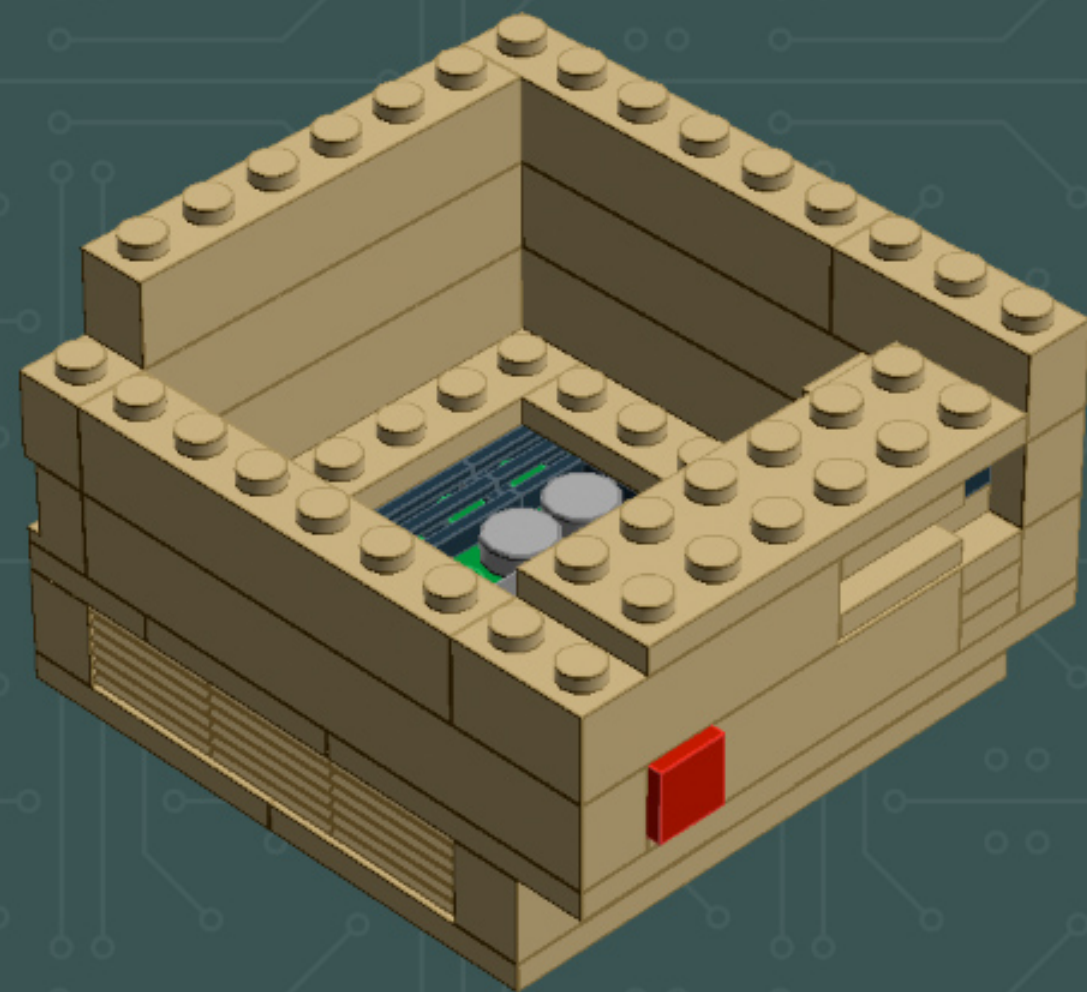

Image	Element ID	Color	Description	Quantity
	4509897	Tan	Plate, 4x8	4
	4155708	Tan	Plate, Jumper, 1x2	7
	4565387	Tan	Plate, Jumper, 2x2	6
	4624988	Tan	Slope, 1x2, W. Cutout	4
	4114026	Tan	Tile, 1x2	2
	4550324	Tan	Tile, 1x4	10
	4157277	Tan	Tile, 1x6	9
	4544139	Tan	Tile, 1x8	1
	4185177	Tan	Tile, 2x2	3

—NOTE—
This step of the build is
transitioning to new parts.

—NOTE—
This step of the build is
transitioning to new parts.

*For more fun builds,
please pop by [flickr.com/powerpig](https://www.flickr.com/photos/powerpig/),
visit me at [facebook.com/c.mcveigh.photos](https://www.facebook.com/c.mcveigh.photos),
or follow me on twitter [@actionfigured](https://twitter.com/actionfigured)*