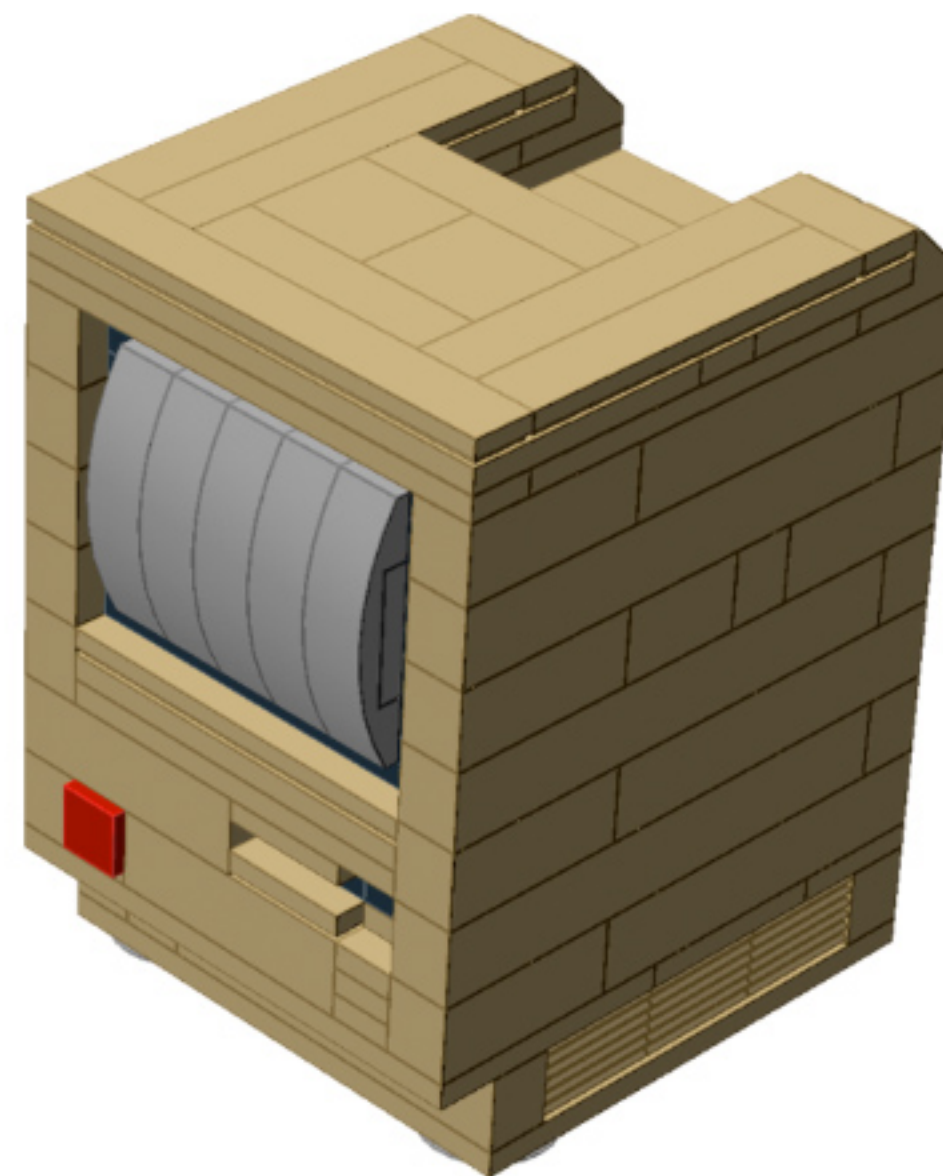

My First Computer (Byte Edition)

A LEGO® project by Chris McVeigh
chrismcveigh.com

Image	Element ID	Color	Description	Quantity
	4282746	Black	Bracket, 1x2 / 1x4	1
	4277932	Black	Bracket, 1x2 / 2x2	2
	235726	Black	Brick, 2x2 Corner	4
	302326	Black	Plate, 1x2	10
	379526	Black	Plate, 2x6	2
	379426	Black	Plate, Jumper, 1x2	9
	329826	Black	Slope, 25°, 2x3	1
	374726	Black	Slope, Inverted, 25°, 2x3	1
	4528331	Black	String W. Studs 10 M	3
	4560182	Black	Tile, 2x4	2
	241226	Black	Tile, Modified, W. Grill	15
	6021504	Black	Wedge Plate, 3x4/Angles	2
	6000606	Dark Grey	Bracket, 1x2, Inverted	3
	4210998	Dark Grey	Plate, 1x8	1

Image	Element ID	Color	Description	Quantity
	4211043	Dark Grey	Plate, 2x3	4
	4278274	Dark Grey	Plate, Round, 2x2, W. Rounded Underside (Slic	4
	4211052	Dark Grey	Tile, 1x2	2
	4633691	Flat Silver	Plate, Round, 1x1	4
	4626001	Green	Plate, 6x6	1
	4211397	Light Grey	Plate, 2x2	2
	4622803	Light Grey	Slope, Curved, 1x4 (No Studs)	5
	4650260	Light Grey	Tile, Round, 1x1	3
	307021	Red	Tile, 1x1	1
	4113915	Tan	Brick, 1x1	4
	4109995	Tan	Brick, 1x2	2
	4162465	Tan	Brick, 1x3	9
	4112982	Tan	Brick, 1x6	8
	4159774	Tan	Brick, 1x8	9

Image	Element ID	Color	Description	Quantity
	4114319	Tan	Brick, 2x4	2
	4143256	Tan	Brick, 2x6	2
	4579306	Tan	Brick, Arch, 1x3x2	2
	4118793	Tan	Brick, Modified, 1x1 (Angular Brick/Headlight)	3
	4655900	Tan	Brick, Modified, 1x2 with Grill (Profile Brick)	6
	4536667	Tan	Panel, 1x4x1 (Wall Element)	1
	4113917	Tan	Plate, 1x2	7
	4124067	Tan	Plate, 1x6	2
	4114324	Tan	Plate, 1x8	2
	4114077	Tan	Plate, 2x2, Corner	1
	4118790	Tan	Plate, 2x3	6
	4113993	Tan	Plate, 2x6	4
	4113988	Tan	Plate, 2x8	2
	4243824	Tan	Plate, 4x4	2