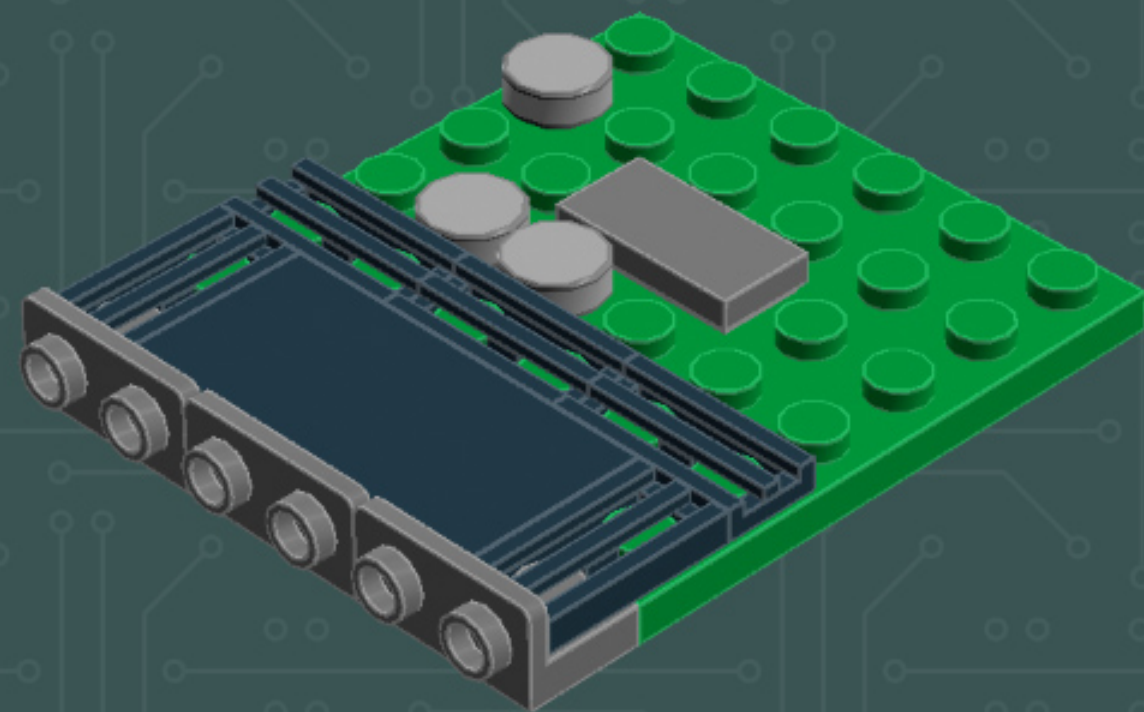

Image	Element ID	Color	Description	Quantity
	4509897	Tan	Plate, 4x8	4
	4155708	Tan	Plate, Jumper, 1x2	7
	4565387	Tan	Plate, Jumper, 2x2	6
	4624988	Tan	Slope, 1x2, W. Cutout	4
	4114026	Tan	Tile, 1x2	2
	4550324	Tan	Tile, 1x4	10
	4157277	Tan	Tile, 1x6	9
	4544139	Tan	Tile, 1x8	1
	4185177	Tan	Tile, 2x2	3

—NOTE—
This step of the build is
transitioning to new parts.

—NOTE—
This step of the build is
transitioning to new parts.

*For more fun builds,
please pop by [flickr.com/powerpig](https://www.flickr.com/photos/powerpig/),
visit me at [facebook.com/c.mcveigh.photos](https://www.facebook.com/c.mcveigh.photos),
or follow me on twitter [@actionfigured](https://twitter.com/actionfigured)*