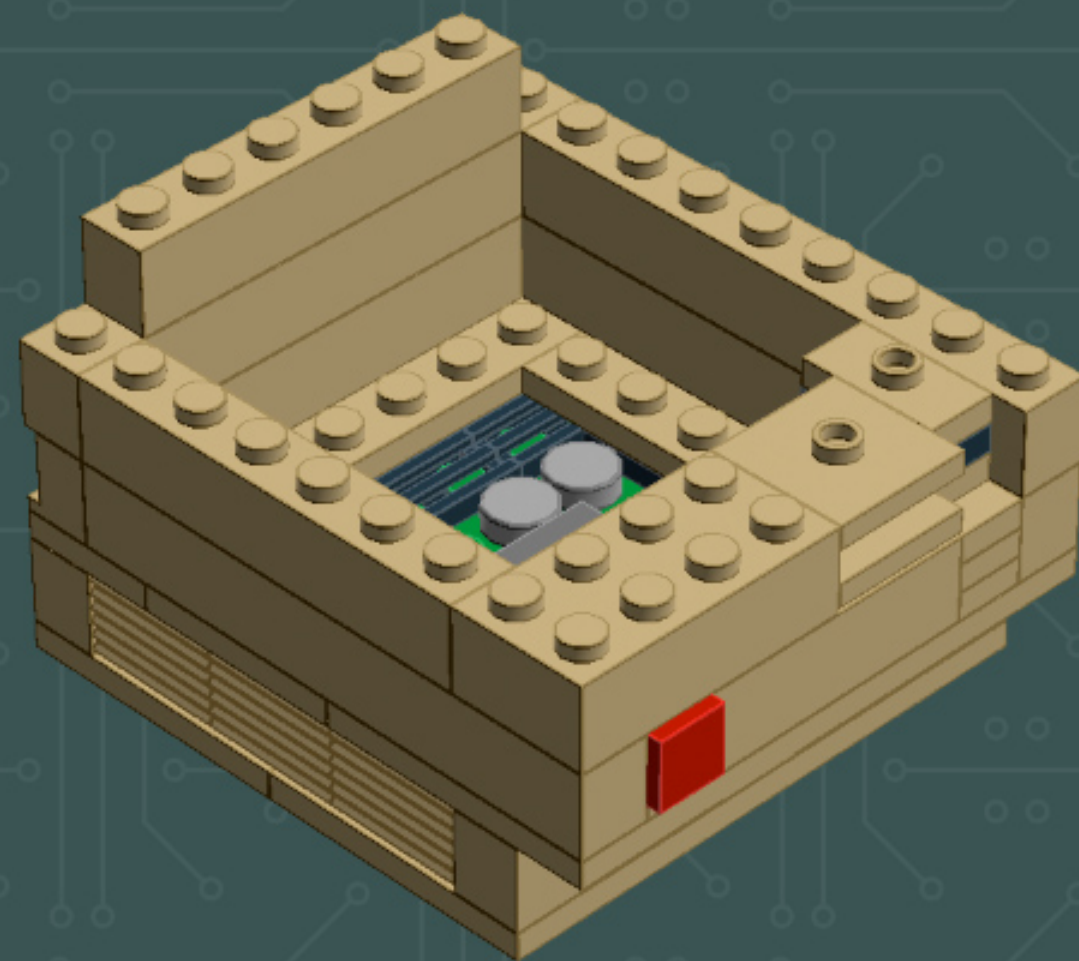

Image	Element ID	Color	Description	Quantity
	4509897	Tan	Plate, 4x8	4
	4155708	Tan	Plate, Jumper, 1x2	7
	4565387	Tan	Plate, Jumper, 2x2	6
	4624988	Tan	Slope, 1x2, W. Cutout	4
	4114026	Tan	Tile, 1x2	2
	4550324	Tan	Tile, 1x4	10
	4157277	Tan	Tile, 1x6	9
	4544139	Tan	Tile, 1x8	1
	4185177	Tan	Tile, 2x2	3

—NOTE—
This step of the build is
transitioning to new parts.

—NOTE—
This step of the build is
transitioning to new parts.

*For more fun builds,
please pop by [flickr.com/powerpig](https://www.flickr.com/photos/powerpig/),
visit me at [facebook.com/c.mcveigh.photos](https://www.facebook.com/c.mcveigh.photos),
or follow me on twitter [@actionfigured](https://twitter.com/actionfigured)*