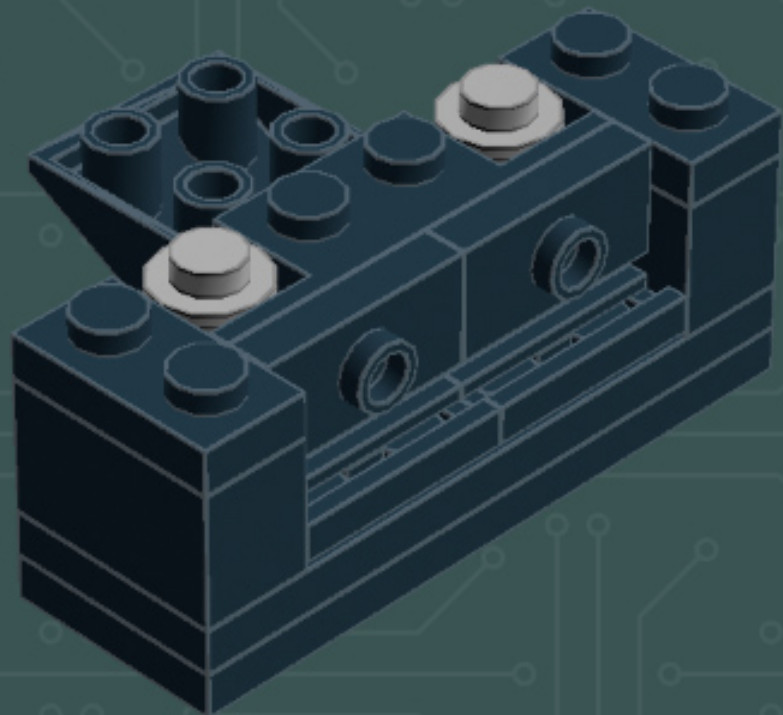

Image	Element ID	Color	Description	Quantity
	4509897	Tan	Plate, 4x8	4
	4155708	Tan	Plate, Jumper, 1x2	7
	4565387	Tan	Plate, Jumper, 2x2	6
	4624988	Tan	Slope, 1x2, W. Cutout	4
	4114026	Tan	Tile, 1x2	2
	4550324	Tan	Tile, 1x4	10
	4157277	Tan	Tile, 1x6	9
	4544139	Tan	Tile, 1x8	1
	4185177	Tan	Tile, 2x2	3

—NOTE—
This step of the build is
transitioning to new parts.

—NOTE—
This step of the build is
transitioning to new parts.

*For more fun builds,
please pop by [flickr.com/powerpig](https://www.flickr.com/photos/powerpig/),
visit me at [facebook.com/c.mcveigh.photos](https://www.facebook.com/c.mcveigh.photos),
or follow me on twitter [@actionfigured](https://twitter.com/actionfigured)*