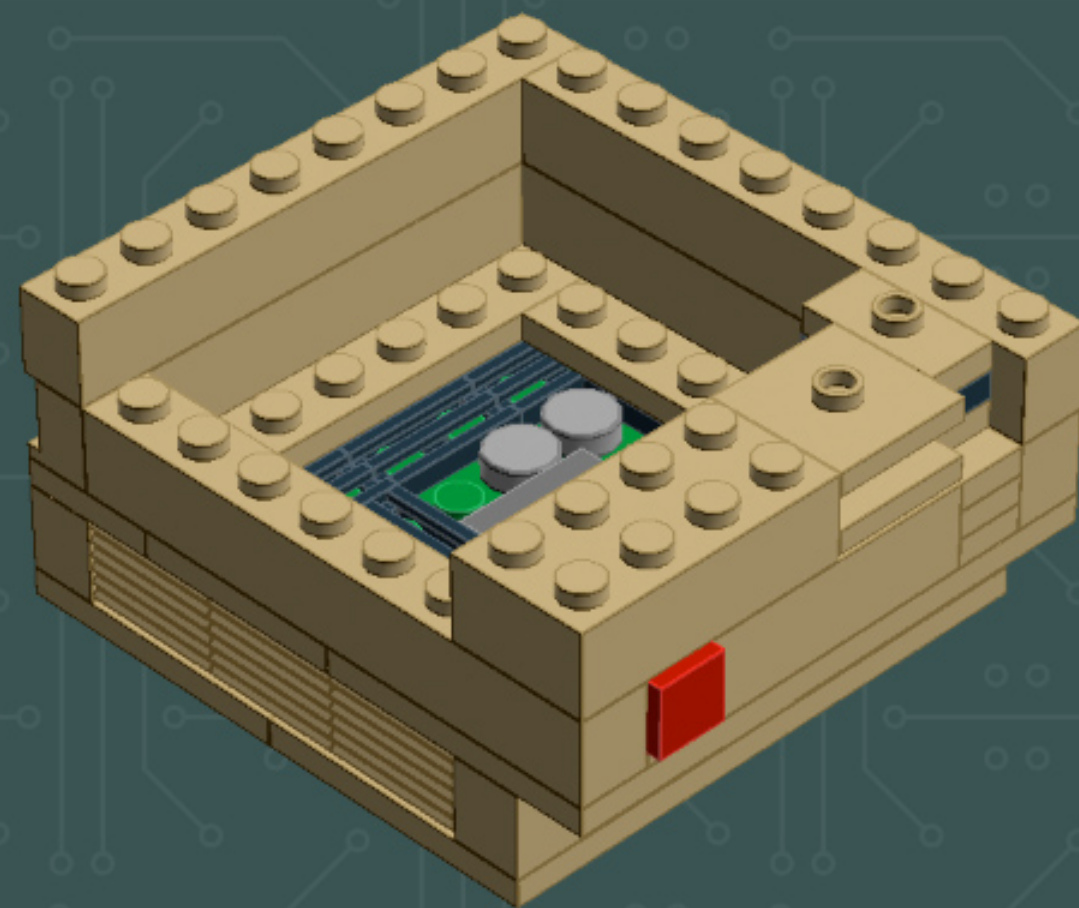

Image	Element ID	Color	Description	Quantity
	4509897	Tan	Plate, 4x8	4
	4155708	Tan	Plate, Jumper, 1x2	7
	4565387	Tan	Plate, Jumper, 2x2	6
	4624988	Tan	Slope, 1x2, W. Cutout	4
	4114026	Tan	Tile, 1x2	2
	4550324	Tan	Tile, 1x4	10
	4157277	Tan	Tile, 1x6	9
	4544139	Tan	Tile, 1x8	1
	4185177	Tan	Tile, 2x2	3

—NOTE—
This step of the build is
transitioning to new parts.

—NOTE—
This step of the build is
transitioning to new parts.

*For more fun builds,
please pop by [flickr.com/powerpig](https://www.flickr.com/photos/powerpig/),
visit me at [facebook.com/c.mcveigh.photos](https://www.facebook.com/c.mcveigh.photos),
or follow me on twitter [@actionfigured](https://twitter.com/actionfigured)*