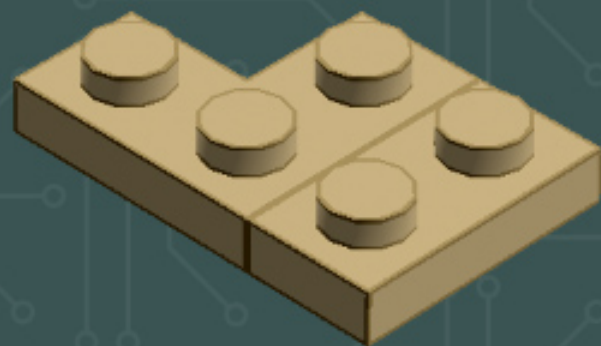

Image	Element ID	Color	Description	Quantity
	4509897	Tan	Plate, 4x8	4
	4155708	Tan	Plate, Jumper, 1x2	7
	4565387	Tan	Plate, Jumper, 2x2	6
	4624988	Tan	Slope, 1x2, W. Cutout	4
	4114026	Tan	Tile, 1x2	2
	4550324	Tan	Tile, 1x4	10
	4157277	Tan	Tile, 1x6	9
	4544139	Tan	Tile, 1x8	1
	4185177	Tan	Tile, 2x2	3

—NOTE—
This step of the build is
transitioning to new parts.

—NOTE—
This step of the build is
transitioning to new parts.

*For more fun builds,
please pop by [flickr.com/powerpig](https://www.flickr.com/photos/powerpig/),
visit me at [facebook.com/c.mcveigh.photos](https://www.facebook.com/c.mcveigh.photos),
or follow me on twitter [@actionfigured](https://twitter.com/actionfigured)*