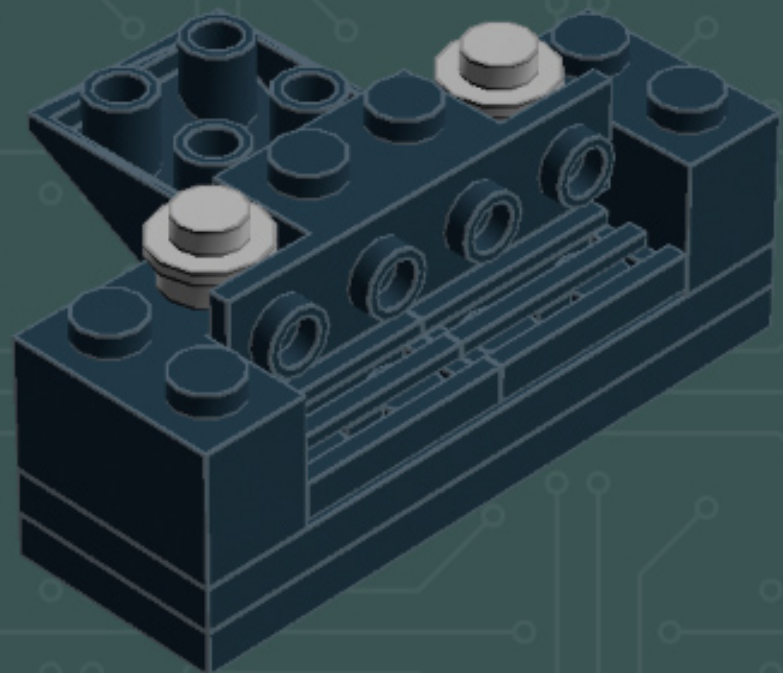

Image	Element ID	Color	Description	Quantity
	4509897	Tan	Plate, 4x8	4
	4155708	Tan	Plate, Jumper, 1x2	7
	4565387	Tan	Plate, Jumper, 2x2	6
	4624988	Tan	Slope, 1x2, W. Cutout	4
	4114026	Tan	Tile, 1x2	2
	4550324	Tan	Tile, 1x4	10
	4157277	Tan	Tile, 1x6	9
	4544139	Tan	Tile, 1x8	1
	4185177	Tan	Tile, 2x2	3

—NOTE—
This step of the build is
transitioning to new parts.

—NOTE—
This step of the build is
transitioning to new parts.

*For more fun builds,
please pop by [flickr.com/powerpig](https://www.flickr.com/photos/powerpig/),
visit me at [facebook.com/c.mcveigh.photos](https://www.facebook.com/c.mcveigh.photos),
or follow me on twitter [@actionfigured](https://twitter.com/actionfigured)*