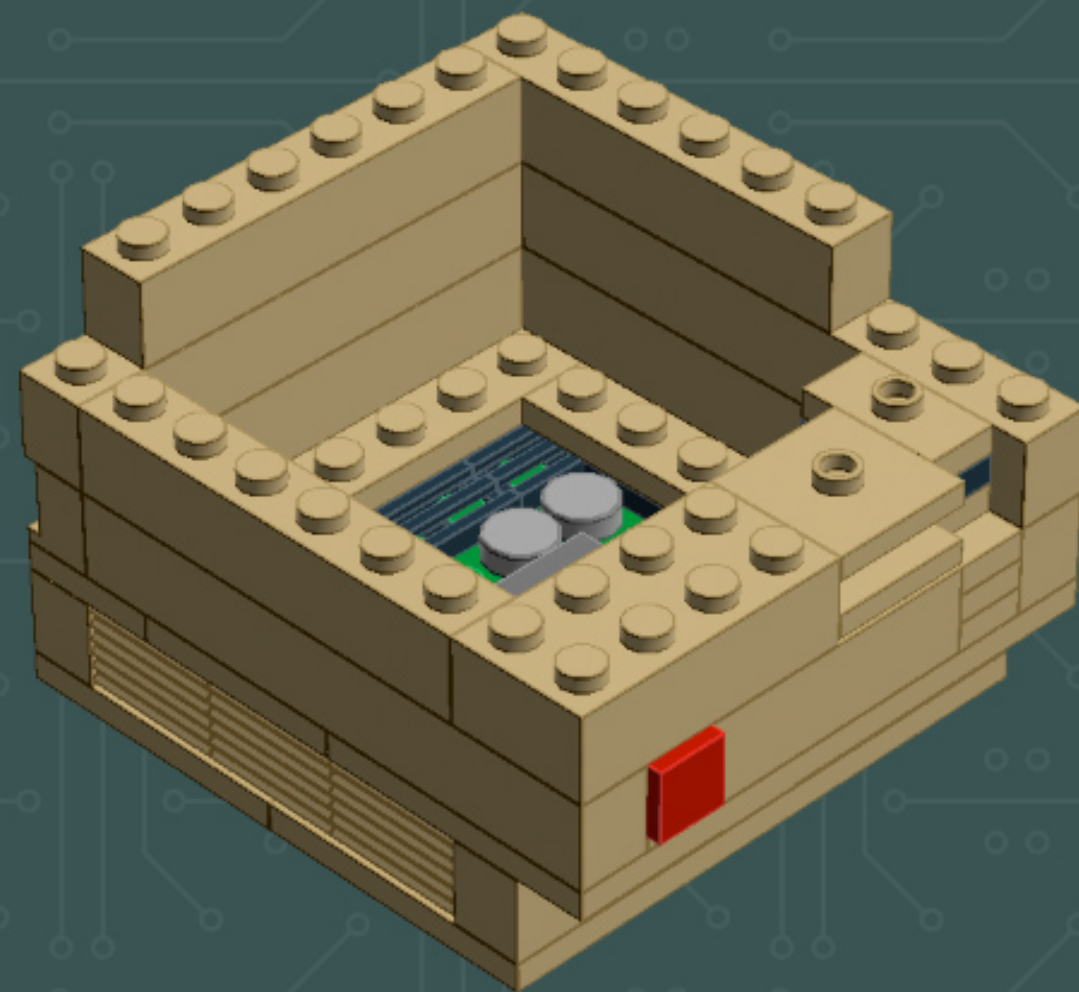

Image	Element ID	Color	Description	Quantity
	4509897	Tan	Plate, 4x8	4
	4155708	Tan	Plate, Jumper, 1x2	7
	4565387	Tan	Plate, Jumper, 2x2	6
	4624988	Tan	Slope, 1x2, W. Cutout	4
	4114026	Tan	Tile, 1x2	2
	4550324	Tan	Tile, 1x4	10
	4157277	Tan	Tile, 1x6	9
	4544139	Tan	Tile, 1x8	1
	4185177	Tan	Tile, 2x2	3

—NOTE—
This step of the build is
transitioning to new parts.

—NOTE—
This step of the build is
transitioning to new parts.

*For more fun builds,
please pop by [flickr.com/powerpig](https://www.flickr.com/photos/powerpig/),
visit me at [facebook.com/c.mcveigh.photos](https://www.facebook.com/c.mcveigh.photos),
or follow me on twitter [@actionfigured](https://twitter.com/actionfigured)*