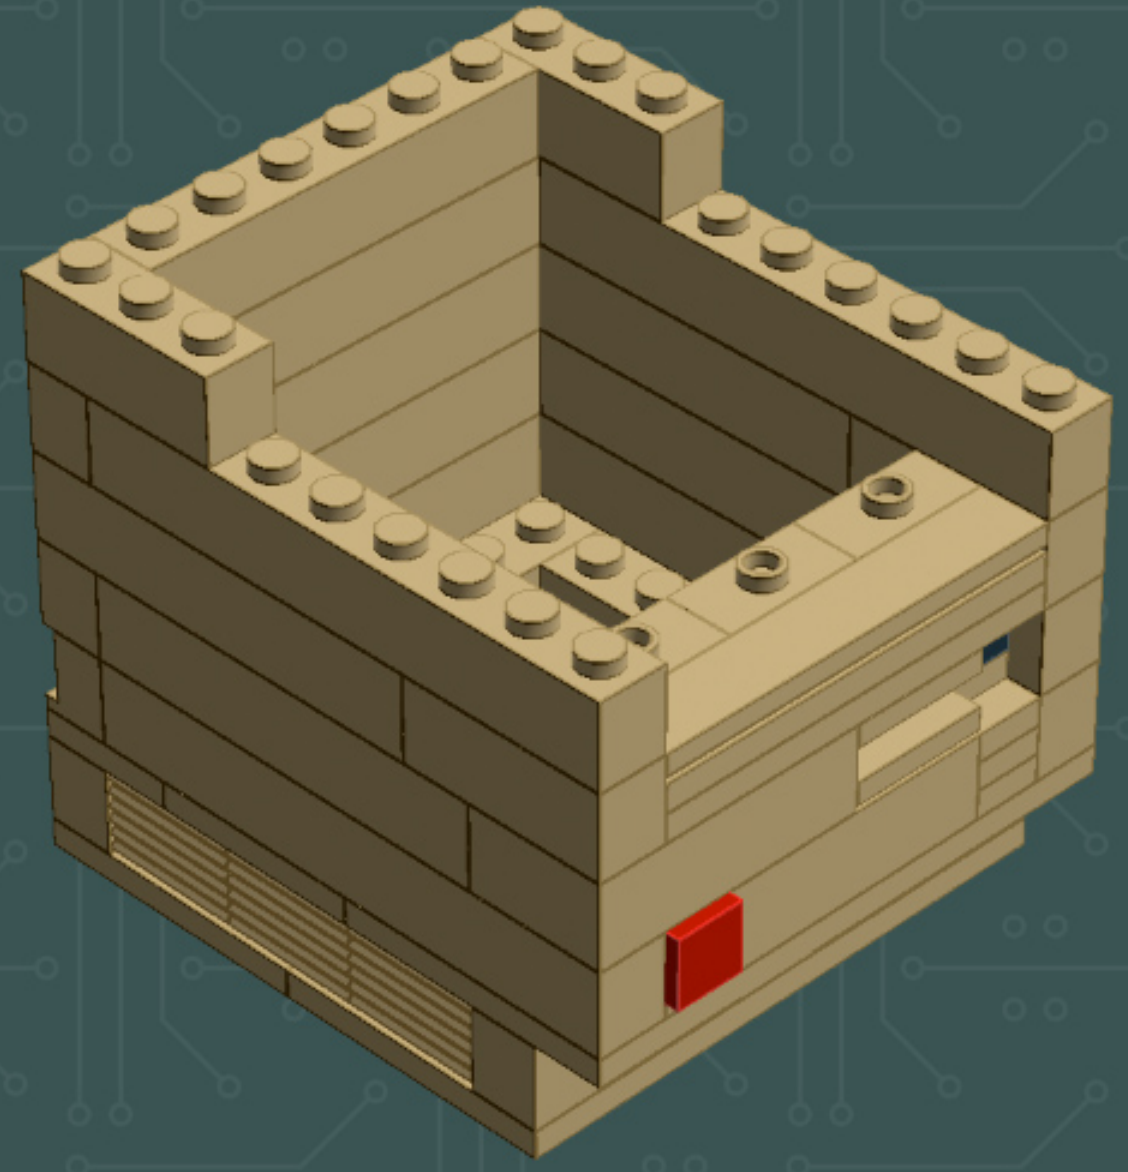

My First Computer (Byte Edition)

A LEGO® project by Chris McVeigh
chrismcveigh.com

Image	Element ID	Color	Description	Quantity
	4282746	Black	Bracket, 1x2 / 1x4	1
	4277932	Black	Bracket, 1x2 / 2x2	2
	235726	Black	Brick, 2x2 Corner	4
	302326	Black	Plate, 1x2	10
	379526	Black	Plate, 2x6	2
	379426	Black	Plate, Jumper, 1x2	9
	329826	Black	Slope, 25°, 2x3	1
	374726	Black	Slope, Inverted, 25°, 2x3	1
	4528331	Black	String W. Studs 10 M	3
	4560182	Black	Tile, 2x4	2
	241226	Black	Tile, Modified, W. Grill	15
	6021504	Black	Wedge Plate, 3x4/Angles	2
	6000606	Dark Grey	Bracket, 1x2, Inverted	3
	4210998	Dark Grey	Plate, 1x8	1

Image	Element ID	Color	Description	Quantity
	4114319	Tan	Brick, 2x4	2
	4143256	Tan	Brick, 2x6	2
	4579306	Tan	Brick, Arch, 1x3x2	2
	4118793	Tan	Brick, Modified, 1x1 (Angular Brick/Headlight)	3
	4655900	Tan	Brick, Modified, 1x2 with Grill (Profile Brick)	6
	4536667	Tan	Panel, 1x4x1 (Wall Element)	1
	4113917	Tan	Plate, 1x2	7
	4124067	Tan	Plate, 1x6	2
	4114324	Tan	Plate, 1x8	2
	4114077	Tan	Plate, 2x2, Corner	1
	4118790	Tan	Plate, 2x3	6
	4113993	Tan	Plate, 2x6	4
	4113988	Tan	Plate, 2x8	2
	4243824	Tan	Plate, 4x4	2

Image	Element ID	Color	Description	Quantity
	4509897	Tan	Plate, 4x8	4
	4155708	Tan	Plate, Jumper, 1x2	7
	4565387	Tan	Plate, Jumper, 2x2	6
	4624988	Tan	Slope, 1x2, W. Cutout	4
	4114026	Tan	Tile, 1x2	2
	4550324	Tan	Tile, 1x4	10
	4157277	Tan	Tile, 1x6	9
	4544139	Tan	Tile, 1x8	1
	4185177	Tan	Tile, 2x2	3

—NOTE—
This step of the build is
transitioning to new parts.

—NOTE—
This step of the build is
transitioning to new parts.

*For more fun builds,
please pop by [flickr.com/powerpig](https://www.flickr.com/photos/powerpig/),
visit me at [facebook.com/c.mcveigh.photos](https://www.facebook.com/c.mcveigh.photos),
or follow me on twitter [@actionfigured](https://twitter.com/actionfigured)*