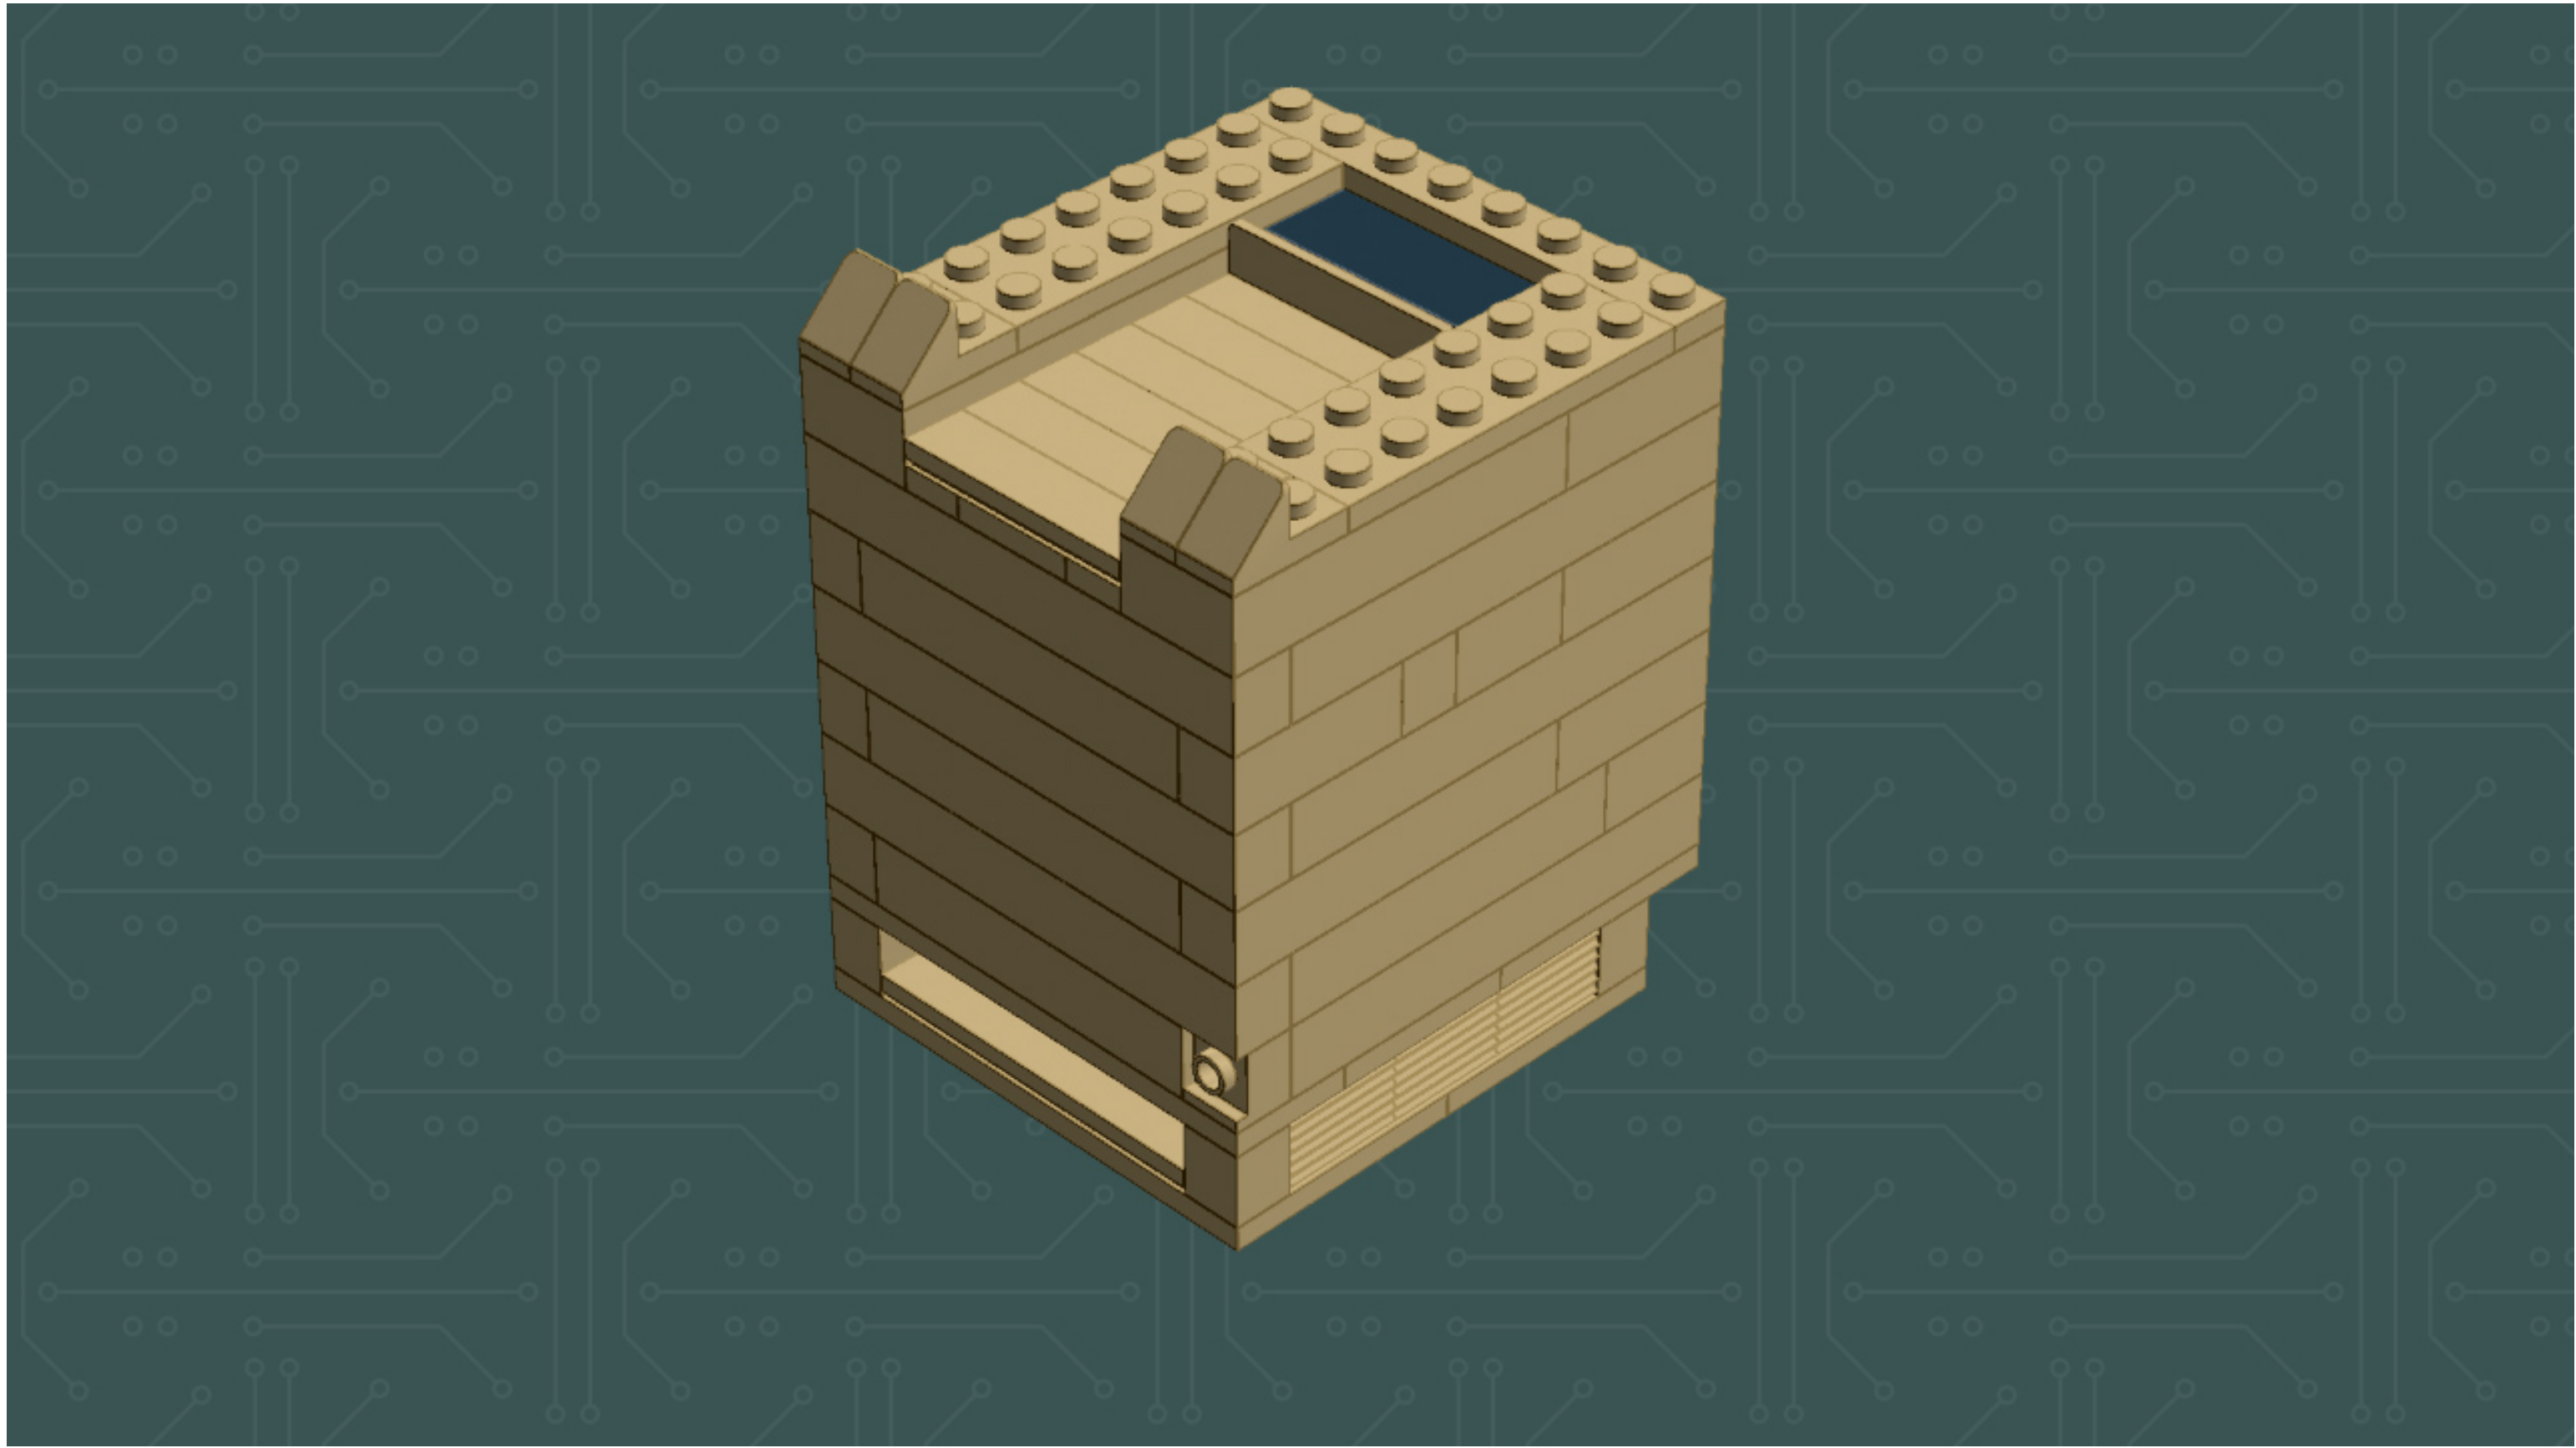

Image	Element ID	Color	Description	Quantity
	4509897	Tan	Plate, 4x8	4
	4155708	Tan	Plate, Jumper, 1x2	7
	4565387	Tan	Plate, Jumper, 2x2	6
	4624988	Tan	Slope, 1x2, W. Cutout	4
	4114026	Tan	Tile, 1x2	2
	4550324	Tan	Tile, 1x4	10
	4157277	Tan	Tile, 1x6	9
	4544139	Tan	Tile, 1x8	1
	4185177	Tan	Tile, 2x2	3

—NOTE—
This step of the build is
transitioning to new parts.

—NOTE—
This step of the build is
transitioning to new parts.

*For more fun builds,
please pop by [flickr.com/powerpig](https://www.flickr.com/photos/powerpig/),
visit me at [facebook.com/c.mcveigh.photos](https://www.facebook.com/c.mcveigh.photos),
or follow me on twitter [@actionfigured](https://twitter.com/actionfigured)*