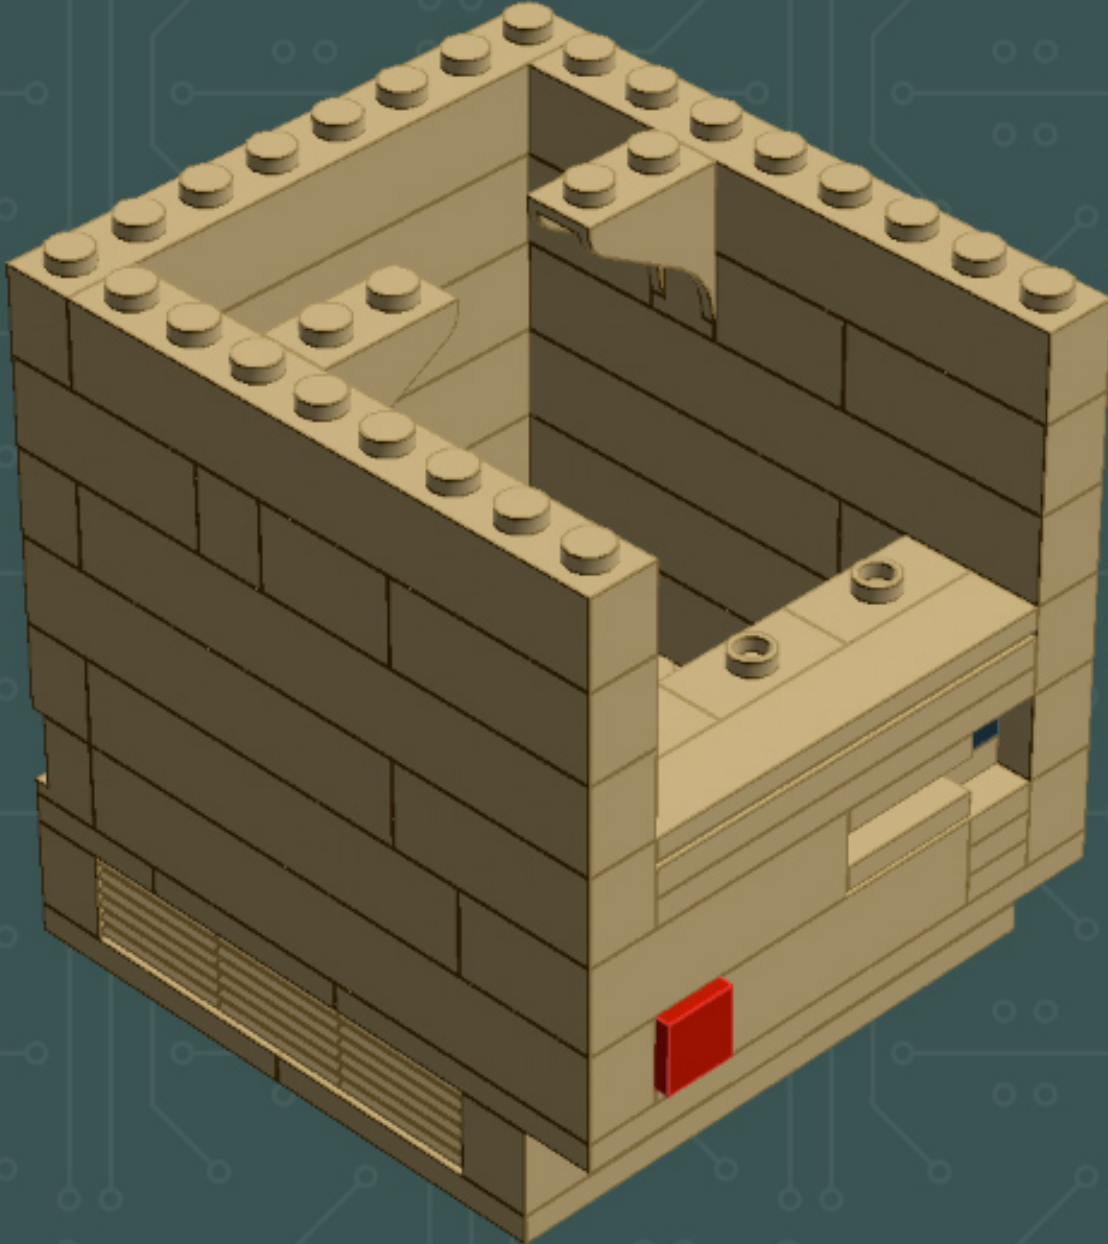

Image	Element ID	Color	Description	Quantity
	4509897	Tan	Plate, 4x8	4
	4155708	Tan	Plate, Jumper, 1x2	7
	4565387	Tan	Plate, Jumper, 2x2	6
	4624988	Tan	Slope, 1x2, W. Cutout	4
	4114026	Tan	Tile, 1x2	2
	4550324	Tan	Tile, 1x4	10
	4157277	Tan	Tile, 1x6	9
	4544139	Tan	Tile, 1x8	1
	4185177	Tan	Tile, 2x2	3

—NOTE—
This step of the build is
transitioning to new parts.

—NOTE—
This step of the build is
transitioning to new parts.

*For more fun builds,
please pop by [flickr.com/powerpig](https://www.flickr.com/photos/powerpig/),
visit me at [facebook.com/c.mcveigh.photos](https://www.facebook.com/c.mcveigh.photos),
or follow me on twitter [@actionfigured](https://twitter.com/actionfigured)*