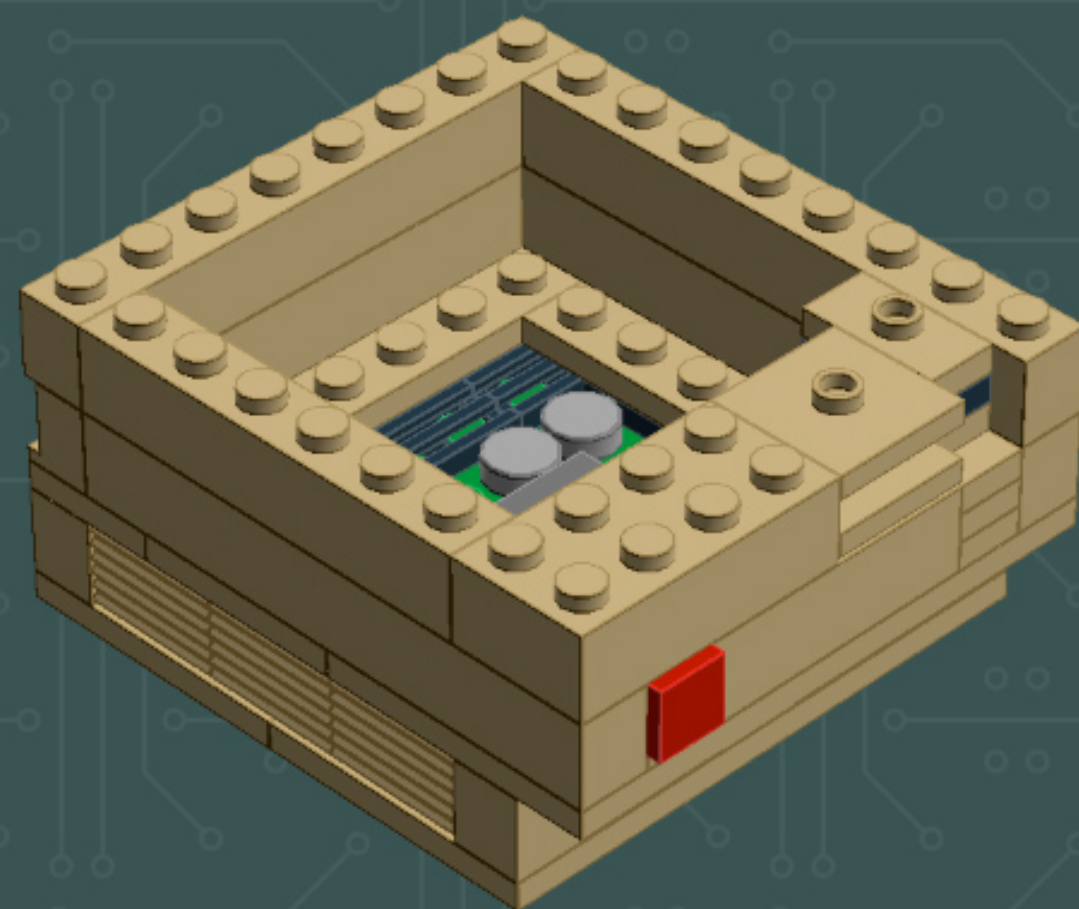

Image	Element ID	Color	Description	Quantity
	4509897	Tan	Plate, 4x8	4
	4155708	Tan	Plate, Jumper, 1x2	7
	4565387	Tan	Plate, Jumper, 2x2	6
	4624988	Tan	Slope, 1x2, W. Cutout	4
	4114026	Tan	Tile, 1x2	2
	4550324	Tan	Tile, 1x4	10
	4157277	Tan	Tile, 1x6	9
	4544139	Tan	Tile, 1x8	1
	4185177	Tan	Tile, 2x2	3

—NOTE—
This step of the build is
transitioning to new parts.

—NOTE—
This step of the build is
transitioning to new parts.

*For more fun builds,
please pop by [flickr.com/powerpig](https://www.flickr.com/photos/powerpig/),
visit me at [facebook.com/c.mcveigh.photos](https://www.facebook.com/c.mcveigh.photos),
or follow me on twitter [@actionfigured](https://twitter.com/actionfigured)*