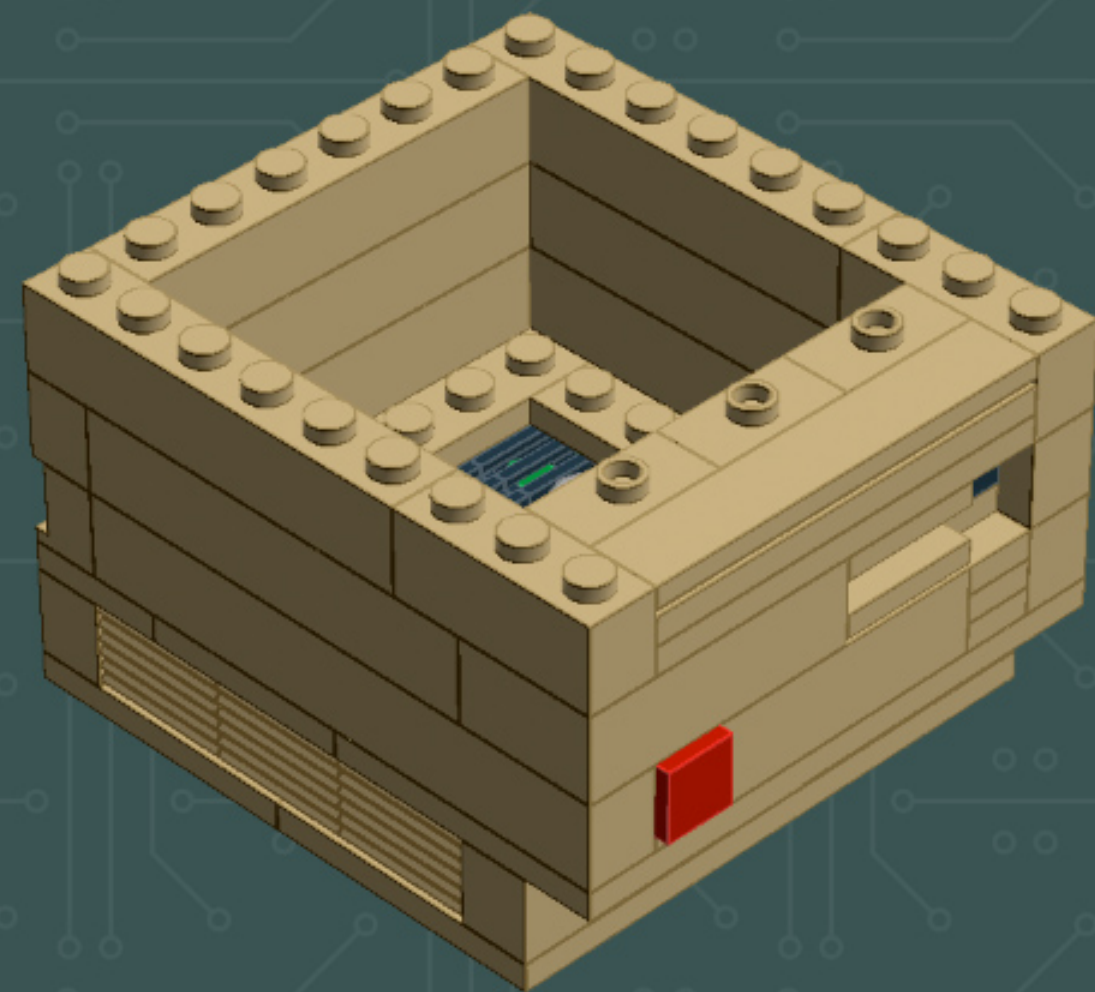

My First Computer (Byte Edition)

A LEGO® project by Chris McVeigh
chrismcveigh.com

Image	Element ID	Color	Description	Quantity
	4282746	Black	Bracket, 1x2 / 1x4	1
	4277932	Black	Bracket, 1x2 / 2x2	2
	235726	Black	Brick, 2x2 Corner	4
	302326	Black	Plate, 1x2	10
	379526	Black	Plate, 2x6	2
	379426	Black	Plate, Jumper, 1x2	9
	329826	Black	Slope, 25°, 2x3	1
	374726	Black	Slope, Inverted, 25°, 2x3	1
	4528331	Black	String W. Studs 10 M	3
	4560182	Black	Tile, 2x4	2
	241226	Black	Tile, Modified, W. Grill	15
	6021504	Black	Wedge Plate, 3x4/Angles	2
	6000606	Dark Grey	Bracket, 1x2, Inverted	3
	4210998	Dark Grey	Plate, 1x8	1

Image	Element ID	Color	Description	Quantity
	4509897	Tan	Plate, 4x8	4
	4155708	Tan	Plate, Jumper, 1x2	7
	4565387	Tan	Plate, Jumper, 2x2	6
	4624988	Tan	Slope, 1x2, W. Cutout	4
	4114026	Tan	Tile, 1x2	2
	4550324	Tan	Tile, 1x4	10
	4157277	Tan	Tile, 1x6	9
	4544139	Tan	Tile, 1x8	1
	4185177	Tan	Tile, 2x2	3

—NOTE—
This step of the build is
transitioning to new parts.

—NOTE—
This step of the build is
transitioning to new parts.

*For more fun builds,
please pop by [flickr.com/powerpig](https://www.flickr.com/photos/powerpig/),
visit me at [facebook.com/c.mcveigh.photos](https://www.facebook.com/c.mcveigh.photos),
or follow me on twitter [@actionfigured](https://twitter.com/actionfigured)*