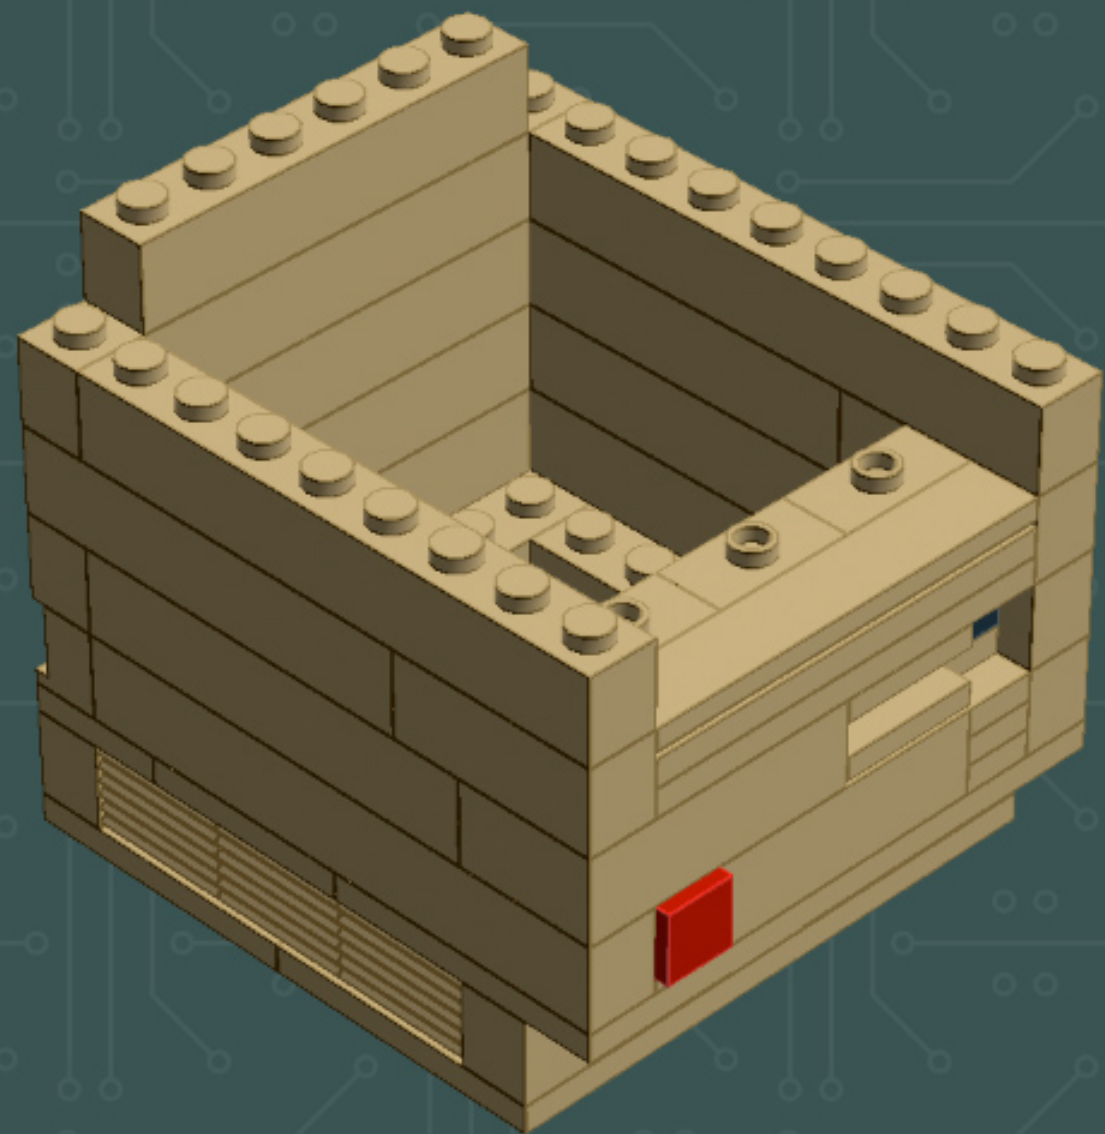

Image	Element ID	Color	Description	Quantity
	4509897	Tan	Plate, 4x8	4
	4155708	Tan	Plate, Jumper, 1x2	7
	4565387	Tan	Plate, Jumper, 2x2	6
	4624988	Tan	Slope, 1x2, W. Cutout	4
	4114026	Tan	Tile, 1x2	2
	4550324	Tan	Tile, 1x4	10
	4157277	Tan	Tile, 1x6	9
	4544139	Tan	Tile, 1x8	1
	4185177	Tan	Tile, 2x2	3

—NOTE—
This step of the build is
transitioning to new parts.

—NOTE—
This step of the build is
transitioning to new parts.

*For more fun builds,
please pop by [flickr.com/powerpig](https://www.flickr.com/photos/powerpig/),
visit me at [facebook.com/c.mcveigh.photos](https://www.facebook.com/c.mcveigh.photos),
or follow me on twitter [@actionfigured](https://twitter.com/actionfigured)*