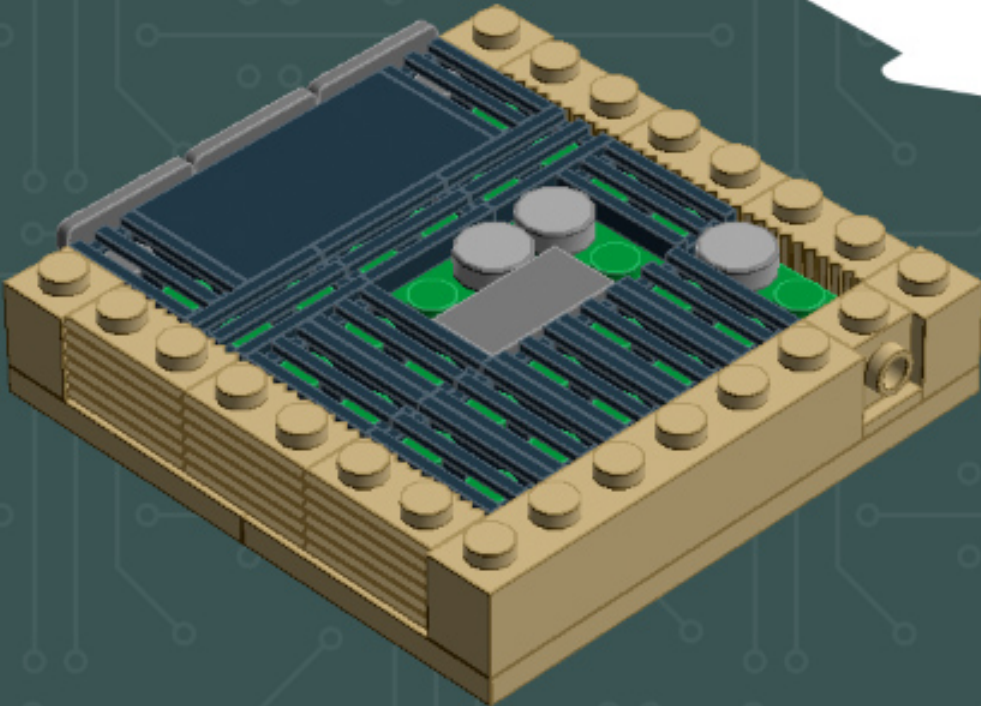

Image	Element ID	Color	Description	Quantity
	4509897	Tan	Plate, 4x8	4
	4155708	Tan	Plate, Jumper, 1x2	7
	4565387	Tan	Plate, Jumper, 2x2	6
	4624988	Tan	Slope, 1x2, W. Cutout	4
	4114026	Tan	Tile, 1x2	2
	4550324	Tan	Tile, 1x4	10
	4157277	Tan	Tile, 1x6	9
	4544139	Tan	Tile, 1x8	1
	4185177	Tan	Tile, 2x2	3

—NOTE—
This step of the build is
transitioning to new parts.

—NOTE—
This step of the build is
transitioning to new parts.

*For more fun builds,
please pop by [flickr.com/powerpig](https://www.flickr.com/photos/powerpig/),
visit me at [facebook.com/c.mcveigh.photos](https://www.facebook.com/c.mcveigh.photos),
or follow me on twitter [@actionfigured](https://twitter.com/actionfigured)*