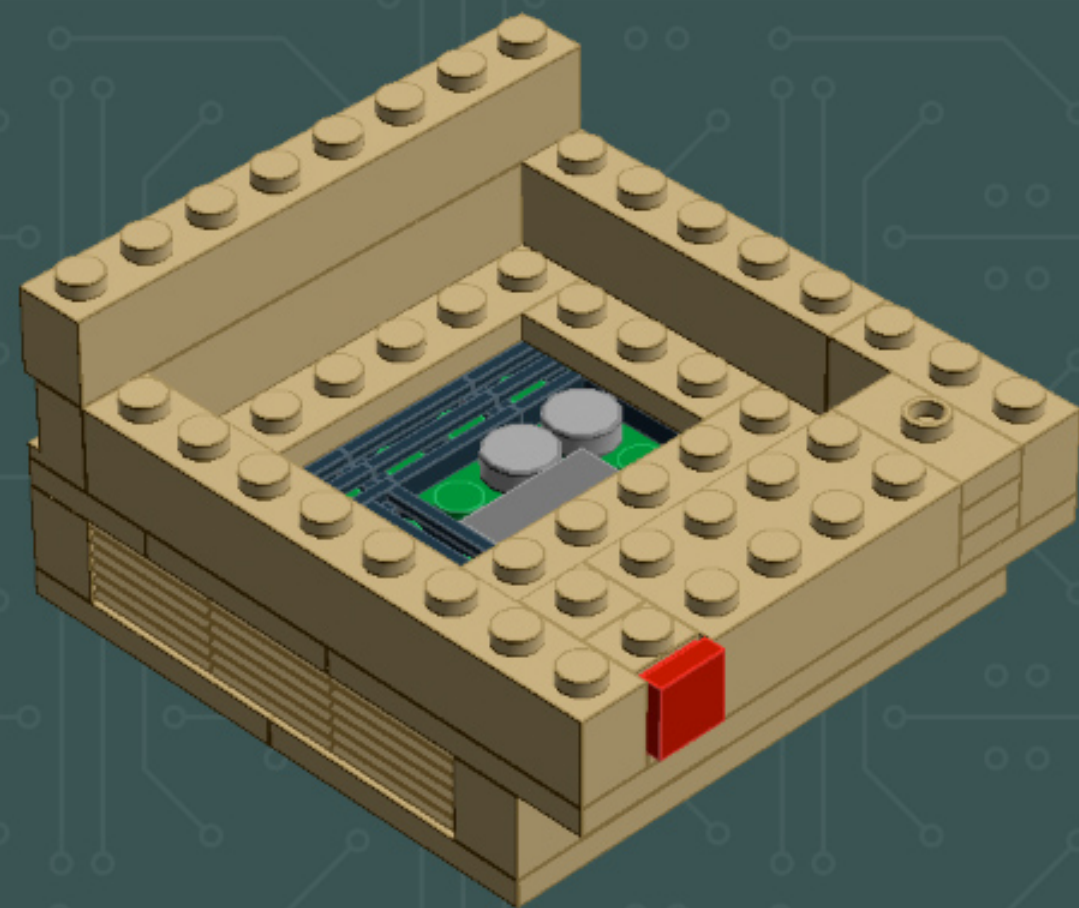

Image	Element ID	Color	Description	Quantity
	4509897	Tan	Plate, 4x8	4
	4155708	Tan	Plate, Jumper, 1x2	7
	4565387	Tan	Plate, Jumper, 2x2	6
	4624988	Tan	Slope, 1x2, W. Cutout	4
	4114026	Tan	Tile, 1x2	2
	4550324	Tan	Tile, 1x4	10
	4157277	Tan	Tile, 1x6	9
	4544139	Tan	Tile, 1x8	1
	4185177	Tan	Tile, 2x2	3

—NOTE—
This step of the build is
transitioning to new parts.

—NOTE—
This step of the build is
transitioning to new parts.

*For more fun builds,
please pop by [flickr.com/powerpig](https://www.flickr.com/photos/powerpig/),
visit me at [facebook.com/c.mcveigh.photos](https://www.facebook.com/c.mcveigh.photos),
or follow me on twitter [@actionfigured](https://twitter.com/actionfigured)*