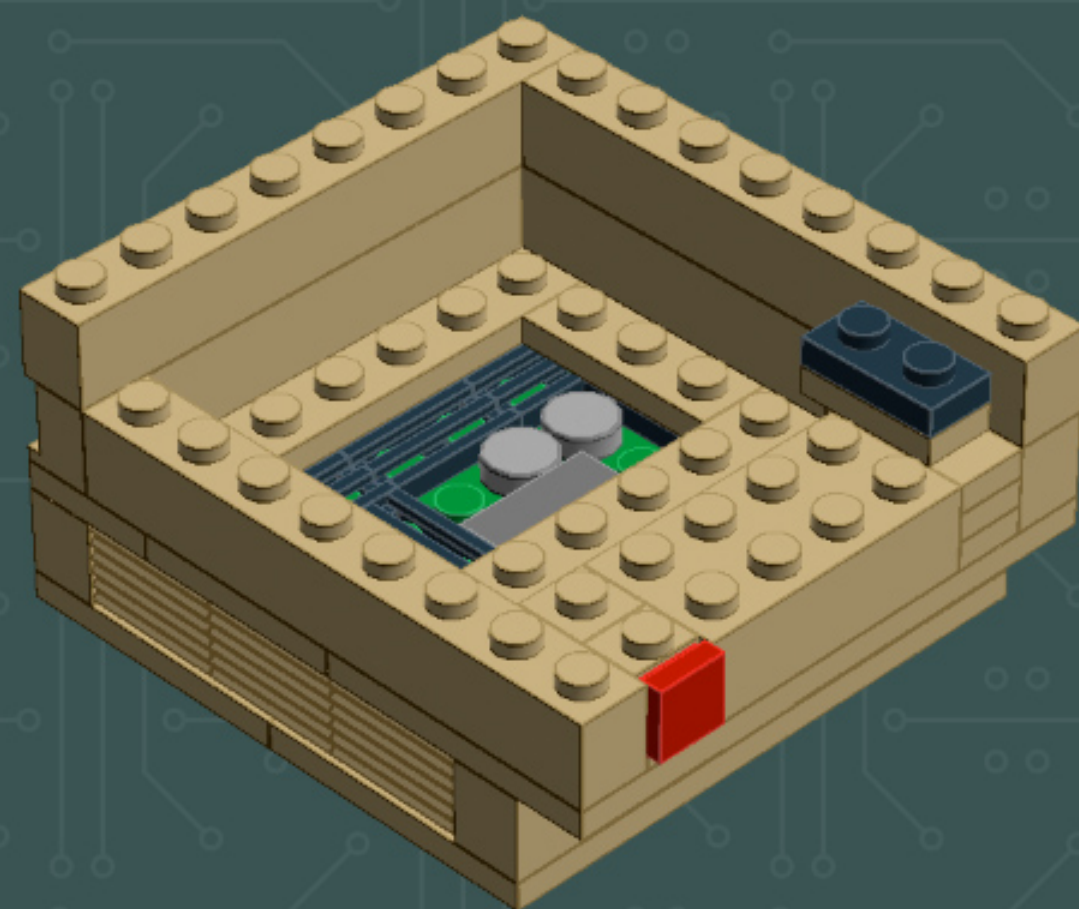

Image	Element ID	Color	Description	Quantity
	4509897	Tan	Plate, 4x8	4
	4155708	Tan	Plate, Jumper, 1x2	7
	4565387	Tan	Plate, Jumper, 2x2	6
	4624988	Tan	Slope, 1x2, W. Cutout	4
	4114026	Tan	Tile, 1x2	2
	4550324	Tan	Tile, 1x4	10
	4157277	Tan	Tile, 1x6	9
	4544139	Tan	Tile, 1x8	1
	4185177	Tan	Tile, 2x2	3

—NOTE—
This step of the build is
transitioning to new parts.

—NOTE—
This step of the build is
transitioning to new parts.

*For more fun builds,
please pop by [flickr.com/powerpig](https://www.flickr.com/photos/powerpig/),
visit me at [facebook.com/c.mcveigh.photos](https://www.facebook.com/c.mcveigh.photos),
or follow me on twitter [@actionfigured](https://twitter.com/actionfigured)*