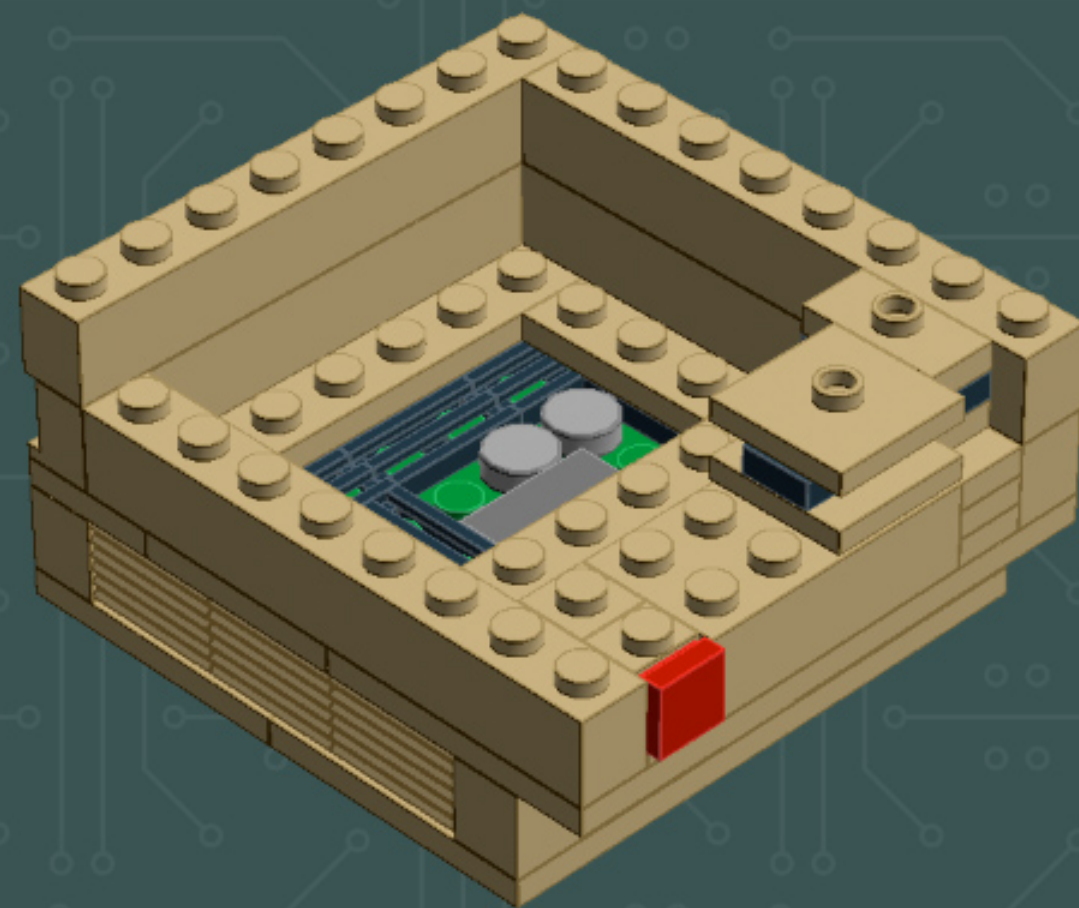

Image	Element ID	Color	Description	Quantity
	4509897	Tan	Plate, 4x8	4
	4155708	Tan	Plate, Jumper, 1x2	7
	4565387	Tan	Plate, Jumper, 2x2	6
	4624988	Tan	Slope, 1x2, W. Cutout	4
	4114026	Tan	Tile, 1x2	2
	4550324	Tan	Tile, 1x4	10
	4157277	Tan	Tile, 1x6	9
	4544139	Tan	Tile, 1x8	1
	4185177	Tan	Tile, 2x2	3

—NOTE—
This step of the build is
transitioning to new parts.

—NOTE—
This step of the build is
transitioning to new parts.

*For more fun builds,
please pop by [flickr.com/powerpig](https://www.flickr.com/photos/powerpig/),
visit me at [facebook.com/c.mcveigh.photos](https://www.facebook.com/c.mcveigh.photos),
or follow me on twitter [@actionfigured](https://twitter.com/actionfigured)*