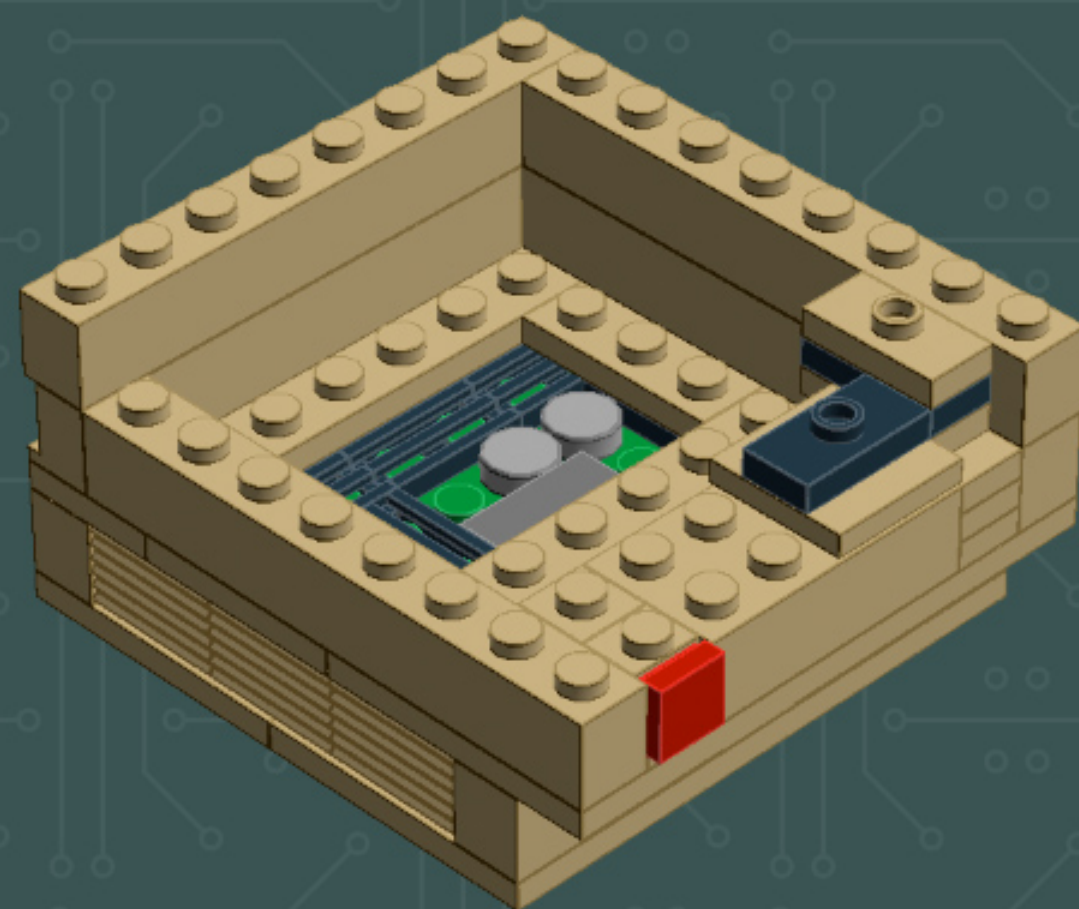

Image	Element ID	Color	Description	Quantity
	4509897	Tan	Plate, 4x8	4
	4155708	Tan	Plate, Jumper, 1x2	7
	4565387	Tan	Plate, Jumper, 2x2	6
	4624988	Tan	Slope, 1x2, W. Cutout	4
	4114026	Tan	Tile, 1x2	2
	4550324	Tan	Tile, 1x4	10
	4157277	Tan	Tile, 1x6	9
	4544139	Tan	Tile, 1x8	1
	4185177	Tan	Tile, 2x2	3

—NOTE—
This step of the build is
transitioning to new parts.

—NOTE—
This step of the build is
transitioning to new parts.

*For more fun builds,
please pop by [flickr.com/powerpig](https://www.flickr.com/photos/powerpig/),
visit me at [facebook.com/c.mcveigh.photos](https://www.facebook.com/c.mcveigh.photos),
or follow me on twitter [@actionfigured](https://twitter.com/actionfigured)*