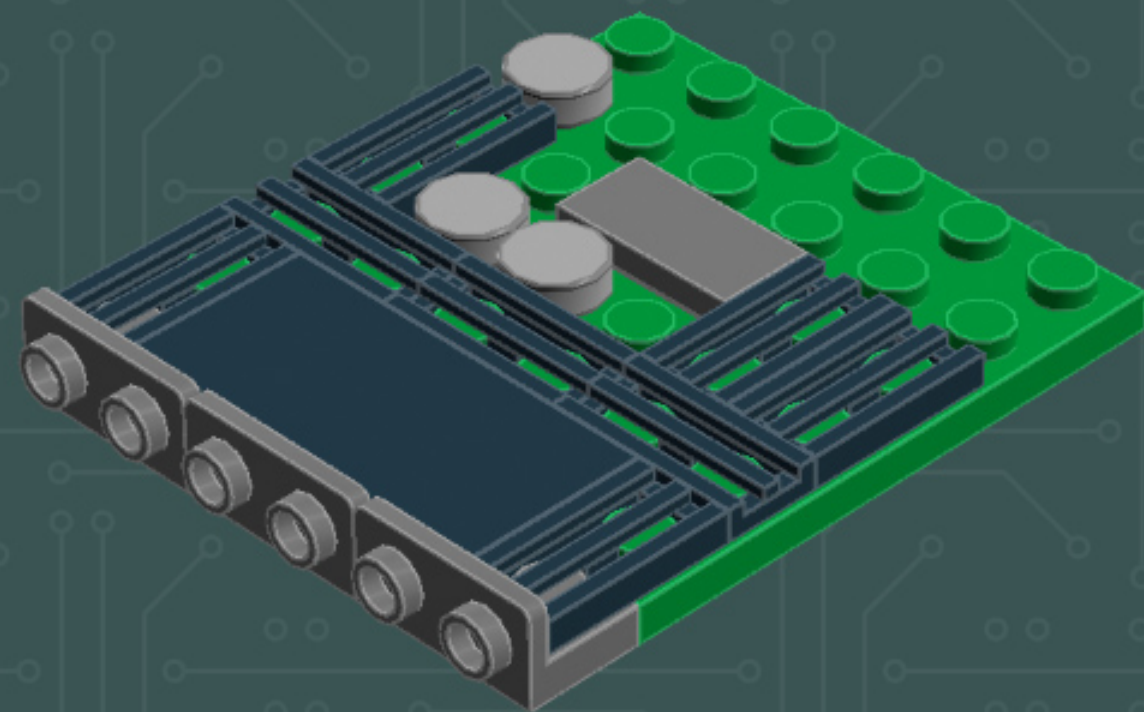

Image	Element ID	Color	Description	Quantity
	4509897	Tan	Plate, 4x8	4
	4155708	Tan	Plate, Jumper, 1x2	7
	4565387	Tan	Plate, Jumper, 2x2	6
	4624988	Tan	Slope, 1x2, W. Cutout	4
	4114026	Tan	Tile, 1x2	2
	4550324	Tan	Tile, 1x4	10
	4157277	Tan	Tile, 1x6	9
	4544139	Tan	Tile, 1x8	1
	4185177	Tan	Tile, 2x2	3

—NOTE—
This step of the build is
transitioning to new parts.

—NOTE—
This step of the build is
transitioning to new parts.

*For more fun builds,
please pop by [flickr.com/powerpig](https://www.flickr.com/photos/powerpig/),
visit me at [facebook.com/c.mcveigh.photos](https://www.facebook.com/c.mcveigh.photos),
or follow me on twitter [@actionfigured](https://twitter.com/actionfigured)*