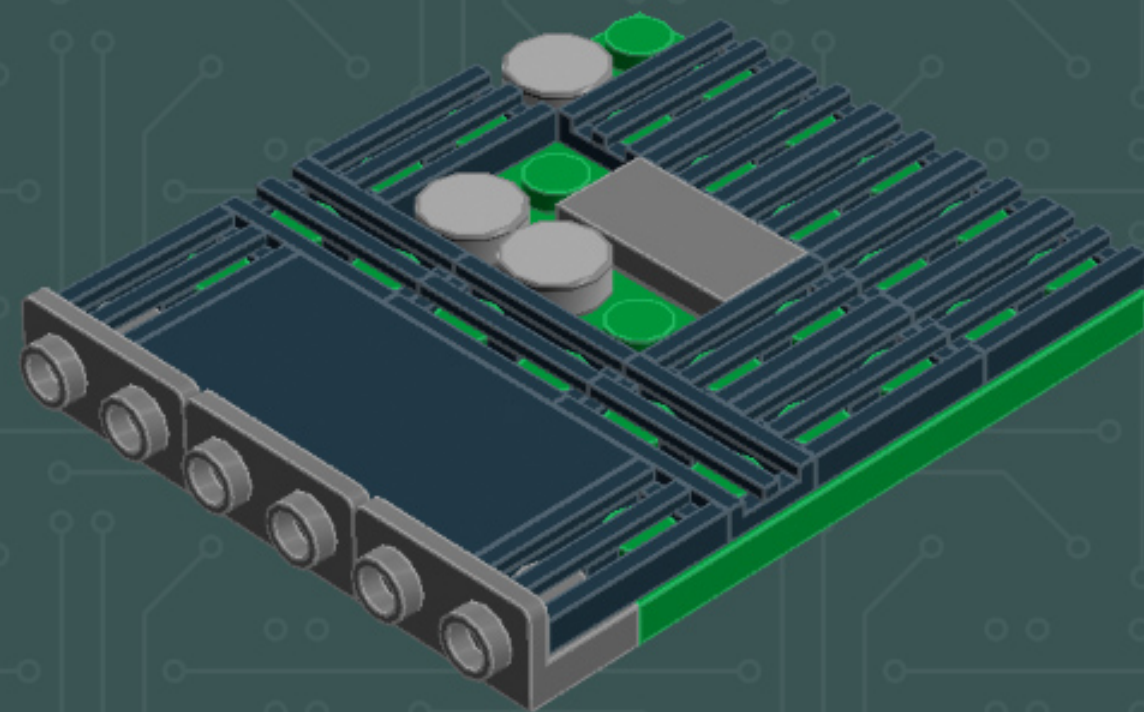

Image	Element ID	Color	Description	Quantity
	4114319	Tan	Brick, 2x4	2
	4143256	Tan	Brick, 2x6	2
	4579306	Tan	Brick, Arch, 1x3x2	2
	4118793	Tan	Brick, Modified, 1x1 (Angular Brick/Headlight)	3
	4655900	Tan	Brick, Modified, 1x2 with Grill (Profile Brick)	6
	4536667	Tan	Panel, 1x4x1 (Wall Element)	1
	4113917	Tan	Plate, 1x2	7
	4124067	Tan	Plate, 1x6	2
	4114324	Tan	Plate, 1x8	2
	4114077	Tan	Plate, 2x2, Corner	1
	4118790	Tan	Plate, 2x3	6
	4113993	Tan	Plate, 2x6	4
	4113988	Tan	Plate, 2x8	2
	4243824	Tan	Plate, 4x4	2

Image	Element ID	Color	Description	Quantity
	4509897	Tan	Plate, 4x8	4
	4155708	Tan	Plate, Jumper, 1x2	7
	4565387	Tan	Plate, Jumper, 2x2	6
	4624988	Tan	Slope, 1x2, W. Cutout	4
	4114026	Tan	Tile, 1x2	2
	4550324	Tan	Tile, 1x4	10
	4157277	Tan	Tile, 1x6	9
	4544139	Tan	Tile, 1x8	1
	4185177	Tan	Tile, 2x2	3

—NOTE—
This step of the build is
transitioning to new parts.

—NOTE—
This step of the build is
transitioning to new parts.

*For more fun builds,
please pop by [flickr.com/powerpig](https://www.flickr.com/photos/powerpig/),
visit me at [facebook.com/c.mcveigh.photos](https://www.facebook.com/c.mcveigh.photos),
or follow me on twitter [@actionfigured](https://twitter.com/actionfigured)*