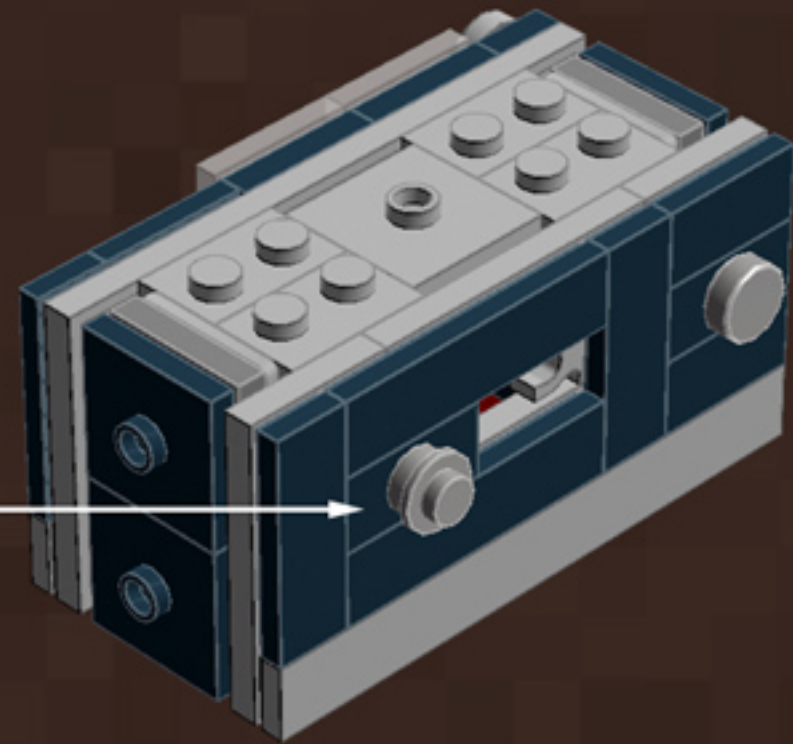

Black Mini Camera

A LEGO® project by Chris McVeigh
chrismcveigh.com

v2.0

Element ID	Color	Description	Quantity
306926	Black	Flat Tile 1X2	3
4558170	Black	Flat Tile 1X3	3
243126	Black	Flat Tile 1X4	2
474026	Black	Parabola Ø16	1
4180087	Black	Parabolic Reflector Ø24X6,4	1
379426	Black	Plate 1X2 W. 1 Knob	2
362326	Black	Plate 1X3	1
302226	Black	Plate 2X2	5
4565323	Black	Plate 2X2 W 1 Knob	4
302126	Black	Plate 2X3	2
379526	Black	Plate 2X6	2
4613153	Black	Plate W. Bow 1X4X2/3	6
370126	Black	Technic Brick 1X4, Ø4,9	4
403221	Bright Red	Plate 2X2 Round	6

	Element ID	Color	Description	Quantity
	4211452	Medium Stone Grey	Plate 2X6	2
	4211407	Medium Stone Grey	Plate 4X8	2
	4622803	Medium Stone Grey	Plate W. Bow 1X4X2/3	6
	4297210	Medium Stone Grey	Rim Wide W.Cross 30/20	1
	4211440	Medium Stone Grey	Technic Brick 1X2	2
	4655241	Silver Metallic	Flat Tile 1X1, Round	1
	4633691	Silver Metallic	Plate 1X1 Round	10
	4619636	Silver Metallic	Radiator Grille 1X2	2
	4124073	Tr. Light Blue	Light Sword - Blade	1
	306540	Transparent	Brick 1X2 Without Pin	1
	4569297	Transparent	Flat Tile 1X2	6
	4187750	Transparent	Parabola Ø16	1
	3000840	Transparent	Plate 1X1	4