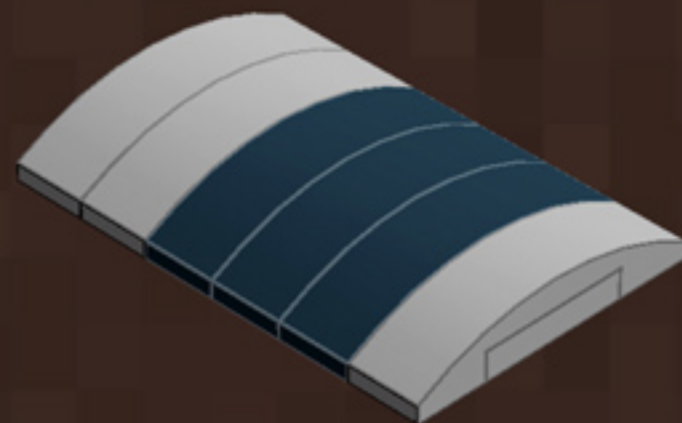

	Element ID	Color	Description	Quantity
	4211452	Medium Stone Grey	Plate 2X6	2
	4211407	Medium Stone Grey	Plate 4X8	2
	4622803	Medium Stone Grey	Plate W. Bow 1X4X2/3	6
	4297210	Medium Stone Grey	Rim Wide W.Cross 30/20	1
	4211440	Medium Stone Grey	Technic Brick 1X2	2
	4655241	Silver Metallic	Flat Tile 1X1, Round	1
	4633691	Silver Metallic	Plate 1X1 Round	10
	4619636	Silver Metallic	Radiator Grille 1X2	2
	4124073	Tr. Light Blue	Light Sword - Blade	1
	306540	Transparent	Brick 1X2 Without Pin	1
	4569297	Transparent	Flat Tile 1X2	6
	4187750	Transparent	Parabola Ø16	1
	3000840	Transparent	Plate 1X1	4