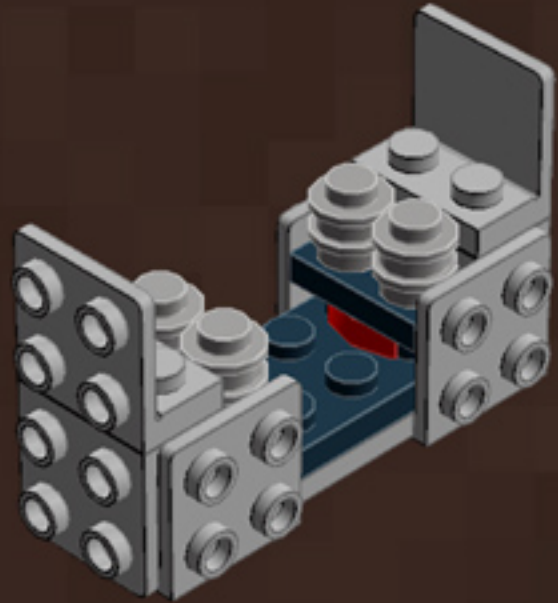

Black Mini Camera

A LEGO® project by Chris McVeigh
chrismcveigh.com

v2.0

Element ID	Color	Description	Quantity
306926	Black	Flat Tile 1X2	3
4558170	Black	Flat Tile 1X3	3
243126	Black	Flat Tile 1X4	2
474026	Black	Parabola Ø16	1
4180087	Black	Parabolic Reflector Ø24X6,4	1
379426	Black	Plate 1X2 W. 1 Knob	2
362326	Black	Plate 1X3	1
302226	Black	Plate 2X2	5
4565323	Black	Plate 2X2 W 1 Knob	4
302126	Black	Plate 2X3	2
379526	Black	Plate 2X6	2
4613153	Black	Plate W. Bow 1X4X2/3	6
370126	Black	Technic Brick 1X4, Ø4,9	4
403221	Bright Red	Plate 2X2 Round	6

Element ID	Color	Description	Quantity
4211063	Dark Stone Grey	Plate 1X2	4
6009014	Medium Stone Grey	Angle Plate 1X2 / 2X2	6
4211476	Medium Stone Grey	Angular Brick 1X1	1
4654580	Medium Stone Grey	Angular Plate 1.5 Bot. 1X2 2/2	6
4211388	Medium Stone Grey	Brick 1X2	1
4211393	Medium Stone Grey	Brick 1X6	1
4650260	Medium Stone Grey	Flat Tile 1X1, Round	4
4211481	Medium Stone Grey	Flat Tile 1X8	2
4211480	Medium Stone Grey	Flat Tile 2X2, Round	2
4560183	Medium Stone Grey	Flat Tile 2X4	2
4594238	Medium Stone Grey	Plate 1X1 W. Holder	1
4211445	Medium Stone Grey	Plate 1X4	1
4565393	Medium Stone Grey	Plate 2X2 W 1 Knob	5
4211395	Medium Stone Grey	Plate 2X4	5

	Element ID	Color	Description	Quantity
	4211452	Medium Stone Grey	Plate 2X6	2
	4211407	Medium Stone Grey	Plate 4X8	2
	4622803	Medium Stone Grey	Plate W. Bow 1X4X2/3	6
	4297210	Medium Stone Grey	Rim Wide W.Cross 30/20	1
	4211440	Medium Stone Grey	Technic Brick 1X2	2
	4655241	Silver Metallic	Flat Tile 1X1, Round	1
	4633691	Silver Metallic	Plate 1X1 Round	10
	4619636	Silver Metallic	Radiator Grille 1X2	2
	4124073	Tr. Light Blue	Light Sword - Blade	1
	306540	Transparent	Brick 1X2 Without Pin	1
	4569297	Transparent	Flat Tile 1X2	6
	4187750	Transparent	Parabola Ø16	1
	3000840	Transparent	Plate 1X1	4