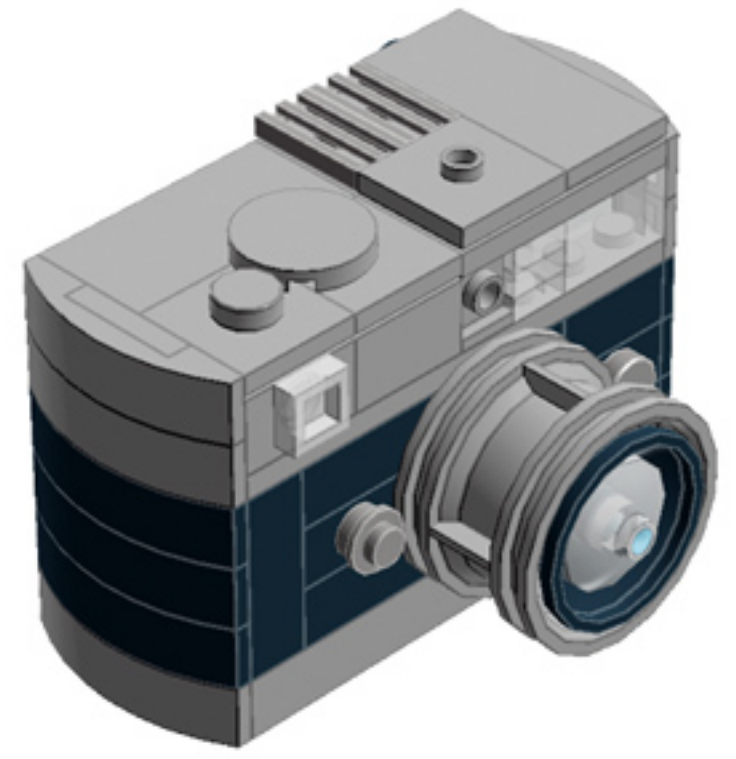

Black Mini Camera

A LEGO® project by Chris McVeigh
chrismcveigh.com

v2.0

Element ID	Color	Description	Quantity
306926	Black	Flat Tile 1X2	3
4558170	Black	Flat Tile 1X3	3
243126	Black	Flat Tile 1X4	2
474026	Black	Parabola Ø16	1
4180087	Black	Parabolic Reflector Ø24X6,4	1
379426	Black	Plate 1X2 W. 1 Knob	2
362326	Black	Plate 1X3	1
302226	Black	Plate 2X2	5
4565323	Black	Plate 2X2 W 1 Knob	4
302126	Black	Plate 2X3	2
379526	Black	Plate 2X6	2
4613153	Black	Plate W. Bow 1X4X2/3	6
370126	Black	Technic Brick 1X4, Ø4,9	4
403221	Bright Red	Plate 2X2 Round	6

Element ID	Color	Description	Quantity
4211063	Dark Stone Grey	Plate 1X2	4
6009014	Medium Stone Grey	Angle Plate 1X2 / 2X2	6
4211476	Medium Stone Grey	Angular Brick 1X1	1
4654580	Medium Stone Grey	Angular Plate 1.5 Bot. 1X2 2/2	6
4211388	Medium Stone Grey	Brick 1X2	1
4211393	Medium Stone Grey	Brick 1X6	1
4650260	Medium Stone Grey	Flat Tile 1X1, Round	4
4211481	Medium Stone Grey	Flat Tile 1X8	2
4211480	Medium Stone Grey	Flat Tile 2X2, Round	2
4560183	Medium Stone Grey	Flat Tile 2X4	2
4594238	Medium Stone Grey	Plate 1X1 W. Holder	1
4211445	Medium Stone Grey	Plate 1X4	1
4565393	Medium Stone Grey	Plate 2X2 W 1 Knob	5
4211395	Medium Stone Grey	Plate 2X4	5

	Element ID	Color	Description	Quantity
	4211452	Medium Stone Grey	Plate 2X6	2
	4211407	Medium Stone Grey	Plate 4X8	2
	4622803	Medium Stone Grey	Plate W. Bow 1X4X2/3	6
	4297210	Medium Stone Grey	Rim Wide W.Cross 30/20	1
	4211440	Medium Stone Grey	Technic Brick 1X2	2
	4655241	Silver Metallic	Flat Tile 1X1, Round	1
	4633691	Silver Metallic	Plate 1X1 Round	10
	4619636	Silver Metallic	Radiator Grille 1X2	2
	4124073	Tr. Light Blue	Light Sword - Blade	1
	306540	Transparent	Brick 1X2 Without Pin	1
	4569297	Transparent	Flat Tile 1X2	6
	4187750	Transparent	Parabola Ø16	1
	3000840	Transparent	Plate 1X1	4