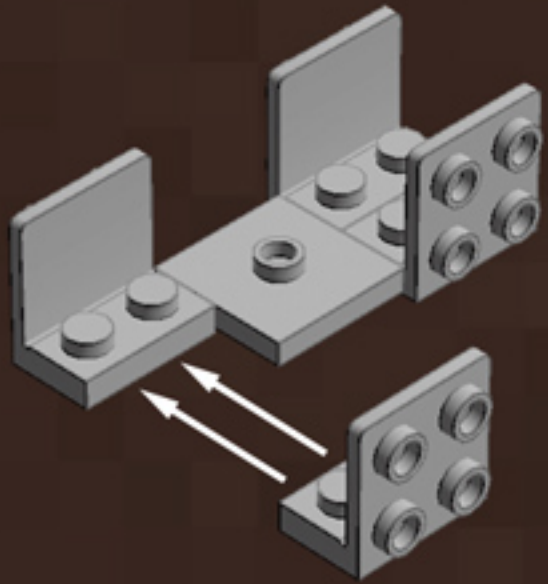

Black Mini Camera

A LEGO® project by Chris McVeigh
chrismcveigh.com

v2.0

Element ID	Color	Description	Quantity
306926	Black	Flat Tile 1X2	3
4558170	Black	Flat Tile 1X3	3
243126	Black	Flat Tile 1X4	2
474026	Black	Parabola Ø16	1
4180087	Black	Parabolic Reflector Ø24X6,4	1
379426	Black	Plate 1X2 W. 1 Knob	2
362326	Black	Plate 1X3	1
302226	Black	Plate 2X2	5
4565323	Black	Plate 2X2 W 1 Knob	4
302126	Black	Plate 2X3	2
379526	Black	Plate 2X6	2
4613153	Black	Plate W. Bow 1X4X2/3	6
370126	Black	Technic Brick 1X4, Ø4,9	4
403221	Bright Red	Plate 2X2 Round	6

Element ID	Color	Description	Quantity
4211063	Dark Stone Grey	Plate 1X2	4
6009014	Medium Stone Grey	Angle Plate 1X2 / 2X2	6
4211476	Medium Stone Grey	Angular Brick 1X1	1
4654580	Medium Stone Grey	Angular Plate 1.5 Bot. 1X2 2/2	6
4211388	Medium Stone Grey	Brick 1X2	1
4211393	Medium Stone Grey	Brick 1X6	1
4650260	Medium Stone Grey	Flat Tile 1X1, Round	4
4211481	Medium Stone Grey	Flat Tile 1X8	2
4211480	Medium Stone Grey	Flat Tile 2X2, Round	2
4560183	Medium Stone Grey	Flat Tile 2X4	2
4594238	Medium Stone Grey	Plate 1X1 W. Holder	1
4211445	Medium Stone Grey	Plate 1X4	1
4565393	Medium Stone Grey	Plate 2X2 W 1 Knob	5
4211395	Medium Stone Grey	Plate 2X4	5

	Element ID	Color	Description	Quantity
	4211452	Medium Stone Grey	Plate 2X6	2
	4211407	Medium Stone Grey	Plate 4X8	2
	4622803	Medium Stone Grey	Plate W. Bow 1X4X2/3	6
	4297210	Medium Stone Grey	Rim Wide W.Cross 30/20	1
	4211440	Medium Stone Grey	Technic Brick 1X2	2
	4655241	Silver Metallic	Flat Tile 1X1, Round	1
	4633691	Silver Metallic	Plate 1X1 Round	10
	4619636	Silver Metallic	Radiator Grille 1X2	2
	4124073	Tr. Light Blue	Light Sword - Blade	1
	306540	Transparent	Brick 1X2 Without Pin	1
	4569297	Transparent	Flat Tile 1X2	6
	4187750	Transparent	Parabola Ø16	1
	3000840	Transparent	Plate 1X1	4