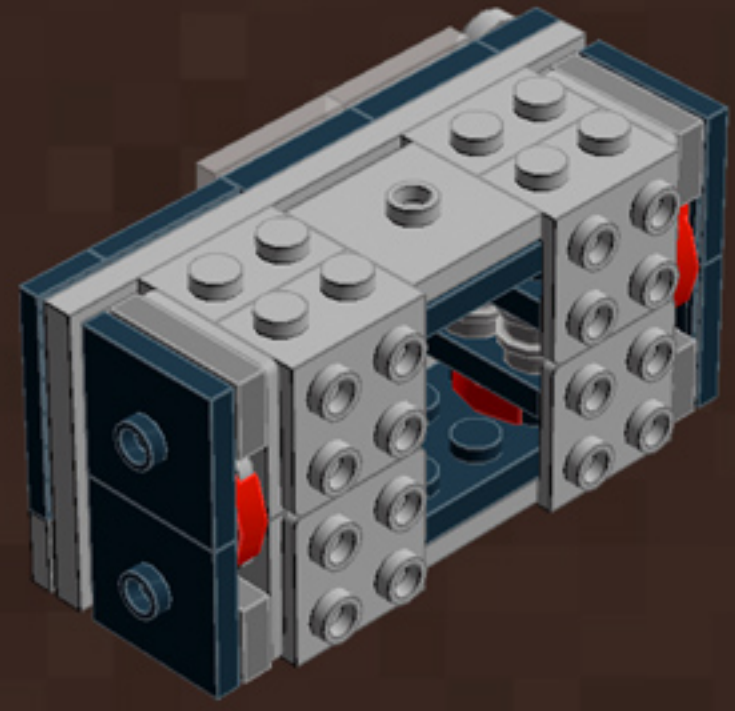

Black Mini Camera

A LEGO® project by Chris McVeigh
chrismcveigh.com

v2.0

Element ID	Color	Description	Quantity
306926	Black	Flat Tile 1X2	3
4558170	Black	Flat Tile 1X3	3
243126	Black	Flat Tile 1X4	2
474026	Black	Parabola Ø16	1
4180087	Black	Parabolic Reflector Ø24X6,4	1
379426	Black	Plate 1X2 W. 1 Knob	2
362326	Black	Plate 1X3	1
302226	Black	Plate 2X2	5
4565323	Black	Plate 2X2 W 1 Knob	4
302126	Black	Plate 2X3	2
379526	Black	Plate 2X6	2
4613153	Black	Plate W. Bow 1X4X2/3	6
370126	Black	Technic Brick 1X4, Ø4,9	4
403221	Bright Red	Plate 2X2 Round	6

Element ID	Color	Description	Quantity
4211063	Dark Stone Grey	Plate 1X2	4
6009014	Medium Stone Grey	Angle Plate 1X2 / 2X2	6
4211476	Medium Stone Grey	Angular Brick 1X1	1
4654580	Medium Stone Grey	Angular Plate 1.5 Bot. 1X2 2/2	6
4211388	Medium Stone Grey	Brick 1X2	1
4211393	Medium Stone Grey	Brick 1X6	1
4650260	Medium Stone Grey	Flat Tile 1X1, Round	4
4211481	Medium Stone Grey	Flat Tile 1X8	2
4211480	Medium Stone Grey	Flat Tile 2X2, Round	2
4560183	Medium Stone Grey	Flat Tile 2X4	2
4594238	Medium Stone Grey	Plate 1X1 W. Holder	1
4211445	Medium Stone Grey	Plate 1X4	1
4565393	Medium Stone Grey	Plate 2X2 W 1 Knob	5
4211395	Medium Stone Grey	Plate 2X4	5

	Element ID	Color	Description	Quantity
	4211452	Medium Stone Grey	Plate 2X6	2
	4211407	Medium Stone Grey	Plate 4X8	2
	4622803	Medium Stone Grey	Plate W. Bow 1X4X2/3	6
	4297210	Medium Stone Grey	Rim Wide W.Cross 30/20	1
	4211440	Medium Stone Grey	Technic Brick 1X2	2
	4655241	Silver Metallic	Flat Tile 1X1, Round	1
	4633691	Silver Metallic	Plate 1X1 Round	10
	4619636	Silver Metallic	Radiator Grille 1X2	2
	4124073	Tr. Light Blue	Light Sword - Blade	1
	306540	Transparent	Brick 1X2 Without Pin	1
	4569297	Transparent	Flat Tile 1X2	6
	4187750	Transparent	Parabola Ø16	1
	3000840	Transparent	Plate 1X1	4