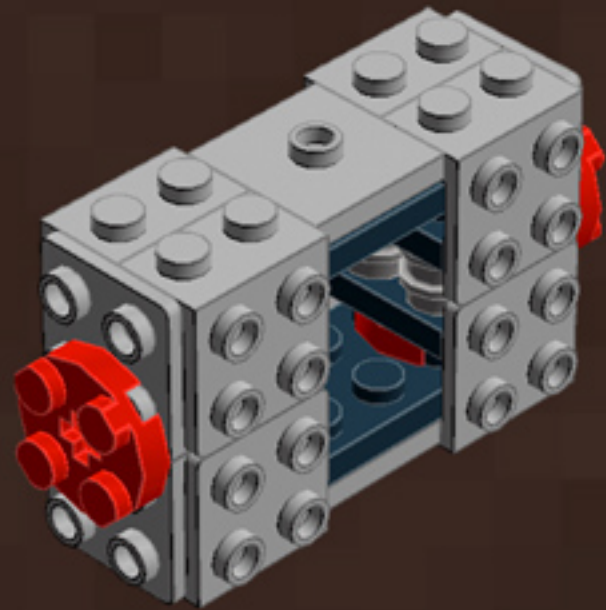

Black Mini Camera

A LEGO® project by Chris McVeigh
chrismcveigh.com

v2.0

Element ID	Color	Description	Quantity
306926	Black	Flat Tile 1X2	3
4558170	Black	Flat Tile 1X3	3
243126	Black	Flat Tile 1X4	2
474026	Black	Parabola Ø16	1
4180087	Black	Parabolic Reflector Ø24X6,4	1
379426	Black	Plate 1X2 W. 1 Knob	2
362326	Black	Plate 1X3	1
302226	Black	Plate 2X2	5
4565323	Black	Plate 2X2 W 1 Knob	4
302126	Black	Plate 2X3	2
379526	Black	Plate 2X6	2
4613153	Black	Plate W. Bow 1X4X2/3	6
370126	Black	Technic Brick 1X4, Ø4,9	4
403221	Bright Red	Plate 2X2 Round	6

Element ID	Color	Description	Quantity
4211063	Dark Stone Grey	Plate 1X2	4
6009014	Medium Stone Grey	Angle Plate 1X2 / 2X2	6
4211476	Medium Stone Grey	Angular Brick 1X1	1
4654580	Medium Stone Grey	Angular Plate 1.5 Bot. 1X2 2/2	6
4211388	Medium Stone Grey	Brick 1X2	1
4211393	Medium Stone Grey	Brick 1X6	1
4650260	Medium Stone Grey	Flat Tile 1X1, Round	4
4211481	Medium Stone Grey	Flat Tile 1X8	2
4211480	Medium Stone Grey	Flat Tile 2X2, Round	2
4560183	Medium Stone Grey	Flat Tile 2X4	2
4594238	Medium Stone Grey	Plate 1X1 W. Holder	1
4211445	Medium Stone Grey	Plate 1X4	1
4565393	Medium Stone Grey	Plate 2X2 W 1 Knob	5
4211395	Medium Stone Grey	Plate 2X4	5

	Element ID	Color	Description	Quantity
	4211452	Medium Stone Grey	Plate 2X6	2
	4211407	Medium Stone Grey	Plate 4X8	2
	4622803	Medium Stone Grey	Plate W. Bow 1X4X2/3	6
	4297210	Medium Stone Grey	Rim Wide W.Cross 30/20	1
	4211440	Medium Stone Grey	Technic Brick 1X2	2
	4655241	Silver Metallic	Flat Tile 1X1, Round	1
	4633691	Silver Metallic	Plate 1X1 Round	10
	4619636	Silver Metallic	Radiator Grille 1X2	2
	4124073	Tr. Light Blue	Light Sword - Blade	1
	306540	Transparent	Brick 1X2 Without Pin	1
	4569297	Transparent	Flat Tile 1X2	6
	4187750	Transparent	Parabola Ø16	1
	3000840	Transparent	Plate 1X1	4