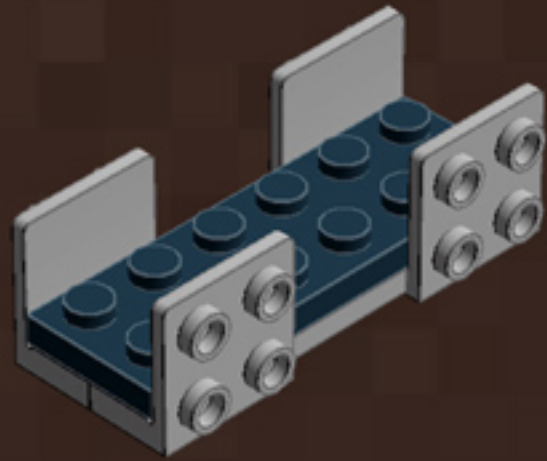

Black Mini Camera

A LEGO® project by Chris McVeigh
chrismcveigh.com

v2.0

Element ID	Color	Description	Quantity
306926	Black	Flat Tile 1X2	3
4558170	Black	Flat Tile 1X3	3
243126	Black	Flat Tile 1X4	2
474026	Black	Parabola Ø16	1
4180087	Black	Parabolic Reflector Ø24X6,4	1
379426	Black	Plate 1X2 W. 1 Knob	2
362326	Black	Plate 1X3	1
302226	Black	Plate 2X2	5
4565323	Black	Plate 2X2 W 1 Knob	4
302126	Black	Plate 2X3	2
379526	Black	Plate 2X6	2
4613153	Black	Plate W. Bow 1X4X2/3	6
370126	Black	Technic Brick 1X4, Ø4,9	4
403221	Bright Red	Plate 2X2 Round	6

Element ID	Color	Description	Quantity
4211063	Dark Stone Grey	Plate 1X2	4
6009014	Medium Stone Grey	Angle Plate 1X2 / 2X2	6
4211476	Medium Stone Grey	Angular Brick 1X1	1
4654580	Medium Stone Grey	Angular Plate 1.5 Bot. 1X2 2/2	6
4211388	Medium Stone Grey	Brick 1X2	1
4211393	Medium Stone Grey	Brick 1X6	1
4650260	Medium Stone Grey	Flat Tile 1X1, Round	4
4211481	Medium Stone Grey	Flat Tile 1X8	2
4211480	Medium Stone Grey	Flat Tile 2X2, Round	2
4560183	Medium Stone Grey	Flat Tile 2X4	2
4594238	Medium Stone Grey	Plate 1X1 W. Holder	1
4211445	Medium Stone Grey	Plate 1X4	1
4565393	Medium Stone Grey	Plate 2X2 W 1 Knob	5
4211395	Medium Stone Grey	Plate 2X4	5

	Element ID	Color	Description	Quantity
	4211452	Medium Stone Grey	Plate 2X6	2
	4211407	Medium Stone Grey	Plate 4X8	2
	4622803	Medium Stone Grey	Plate W. Bow 1X4X2/3	6
	4297210	Medium Stone Grey	Rim Wide W.Cross 30/20	1
	4211440	Medium Stone Grey	Technic Brick 1X2	2
	4655241	Silver Metallic	Flat Tile 1X1, Round	1
	4633691	Silver Metallic	Plate 1X1 Round	10
	4619636	Silver Metallic	Radiator Grille 1X2	2
	4124073	Tr. Light Blue	Light Sword - Blade	1
	306540	Transparent	Brick 1X2 Without Pin	1
	4569297	Transparent	Flat Tile 1X2	6
	4187750	Transparent	Parabola Ø16	1
	3000840	Transparent	Plate 1X1	4