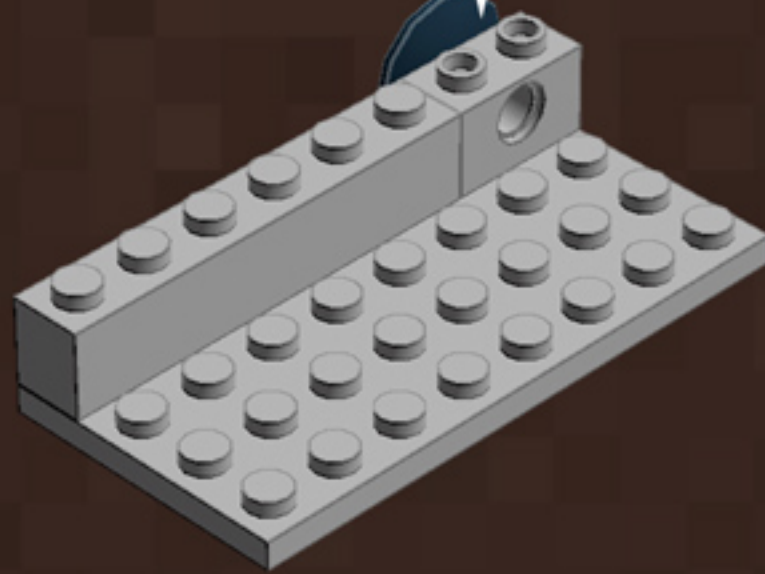

	Element ID	Color	Description	Quantity
	4211452	Medium Stone Grey	Plate 2X6	2
	4211407	Medium Stone Grey	Plate 4X8	2
	4622803	Medium Stone Grey	Plate W. Bow 1X4X2/3	6
	4297210	Medium Stone Grey	Rim Wide W.Cross 30/20	1
	4211440	Medium Stone Grey	Technic Brick 1X2	2
	4655241	Silver Metallic	Flat Tile 1X1, Round	1
	4633691	Silver Metallic	Plate 1X1 Round	10
	4619636	Silver Metallic	Radiator Grille 1X2	2
	4124073	Tr. Light Blue	Light Sword - Blade	1
	306540	Transparent	Brick 1X2 Without Pin	1
	4569297	Transparent	Flat Tile 1X2	6
	4187750	Transparent	Parabola Ø16	1
	3000840	Transparent	Plate 1X1	4