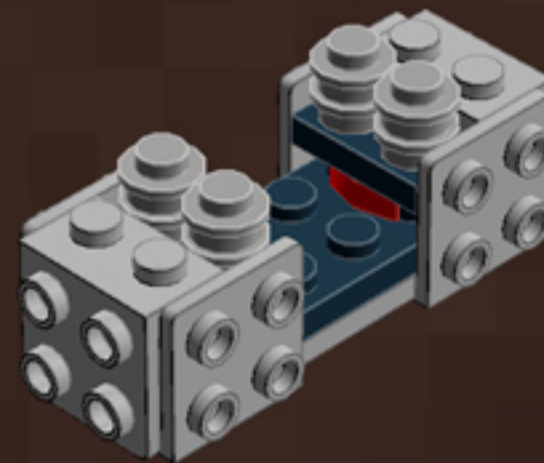

Black Mini Camera

A LEGO® project by Chris McVeigh
chrismcveigh.com

v2.0

Element ID	Color	Description	Quantity
306926	Black	Flat Tile 1X2	3
4558170	Black	Flat Tile 1X3	3
243126	Black	Flat Tile 1X4	2
474026	Black	Parabola Ø16	1
4180087	Black	Parabolic Reflector Ø24X6,4	1
379426	Black	Plate 1X2 W. 1 Knob	2
362326	Black	Plate 1X3	1
302226	Black	Plate 2X2	5
4565323	Black	Plate 2X2 W 1 Knob	4
302126	Black	Plate 2X3	2
379526	Black	Plate 2X6	2
4613153	Black	Plate W. Bow 1X4X2/3	6
370126	Black	Technic Brick 1X4, Ø4,9	4
403221	Bright Red	Plate 2X2 Round	6

Element ID	Color	Description	Quantity
4211063	Dark Stone Grey	Plate 1X2	4
6009014	Medium Stone Grey	Angle Plate 1X2 / 2X2	6
4211476	Medium Stone Grey	Angular Brick 1X1	1
4654580	Medium Stone Grey	Angular Plate 1.5 Bot. 1X2 2/2	6
4211388	Medium Stone Grey	Brick 1X2	1
4211393	Medium Stone Grey	Brick 1X6	1
4650260	Medium Stone Grey	Flat Tile 1X1, Round	4
4211481	Medium Stone Grey	Flat Tile 1X8	2
4211480	Medium Stone Grey	Flat Tile 2X2, Round	2
4560183	Medium Stone Grey	Flat Tile 2X4	2
4594238	Medium Stone Grey	Plate 1X1 W. Holder	1
4211445	Medium Stone Grey	Plate 1X4	1
4565393	Medium Stone Grey	Plate 2X2 W 1 Knob	5
4211395	Medium Stone Grey	Plate 2X4	5

	Element ID	Color	Description	Quantity
	4211452	Medium Stone Grey	Plate 2X6	2
	4211407	Medium Stone Grey	Plate 4X8	2
	4622803	Medium Stone Grey	Plate W. Bow 1X4X2/3	6
	4297210	Medium Stone Grey	Rim Wide W.Cross 30/20	1
	4211440	Medium Stone Grey	Technic Brick 1X2	2
	4655241	Silver Metallic	Flat Tile 1X1, Round	1
	4633691	Silver Metallic	Plate 1X1 Round	10
	4619636	Silver Metallic	Radiator Grille 1X2	2
	4124073	Tr. Light Blue	Light Sword - Blade	1
	306540	Transparent	Brick 1X2 Without Pin	1
	4569297	Transparent	Flat Tile 1X2	6
	4187750	Transparent	Parabola Ø16	1
	3000840	Transparent	Plate 1X1	4