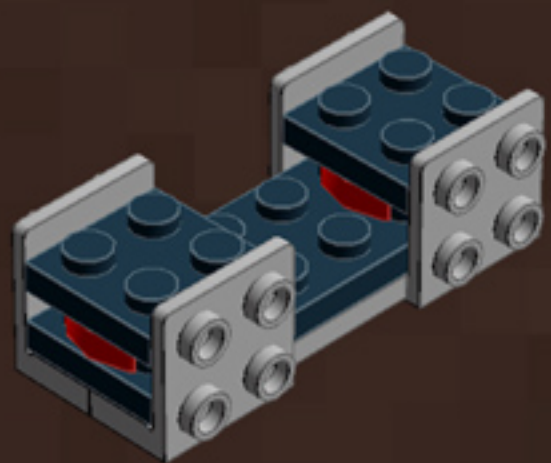

Black Mini Camera

A LEGO® project by Chris McVeigh
chrismcveigh.com

v2.0

Element ID	Color	Description	Quantity
306926	Black	Flat Tile 1X2	3
4558170	Black	Flat Tile 1X3	3
243126	Black	Flat Tile 1X4	2
474026	Black	Parabola Ø16	1
4180087	Black	Parabolic Reflector Ø24X6,4	1
379426	Black	Plate 1X2 W. 1 Knob	2
362326	Black	Plate 1X3	1
302226	Black	Plate 2X2	5
4565323	Black	Plate 2X2 W 1 Knob	4
302126	Black	Plate 2X3	2
379526	Black	Plate 2X6	2
4613153	Black	Plate W. Bow 1X4X2/3	6
370126	Black	Technic Brick 1X4, Ø4,9	4
403221	Bright Red	Plate 2X2 Round	6

Element ID	Color	Description	Quantity
4211063	Dark Stone Grey	Plate 1X2	4
6009014	Medium Stone Grey	Angle Plate 1X2 / 2X2	6
4211476	Medium Stone Grey	Angular Brick 1X1	1
4654580	Medium Stone Grey	Angular Plate 1.5 Bot. 1X2 2/2	6
4211388	Medium Stone Grey	Brick 1X2	1
4211393	Medium Stone Grey	Brick 1X6	1
4650260	Medium Stone Grey	Flat Tile 1X1, Round	4
4211481	Medium Stone Grey	Flat Tile 1X8	2
4211480	Medium Stone Grey	Flat Tile 2X2, Round	2
4560183	Medium Stone Grey	Flat Tile 2X4	2
4594238	Medium Stone Grey	Plate 1X1 W. Holder	1
4211445	Medium Stone Grey	Plate 1X4	1
4565393	Medium Stone Grey	Plate 2X2 W 1 Knob	5
4211395	Medium Stone Grey	Plate 2X4	5

	Element ID	Color	Description	Quantity
	4211452	Medium Stone Grey	Plate 2X6	2
	4211407	Medium Stone Grey	Plate 4X8	2
	4622803	Medium Stone Grey	Plate W. Bow 1X4X2/3	6
	4297210	Medium Stone Grey	Rim Wide W.Cross 30/20	1
	4211440	Medium Stone Grey	Technic Brick 1X2	2
	4655241	Silver Metallic	Flat Tile 1X1, Round	1
	4633691	Silver Metallic	Plate 1X1 Round	10
	4619636	Silver Metallic	Radiator Grille 1X2	2
	4124073	Tr. Light Blue	Light Sword - Blade	1
	306540	Transparent	Brick 1X2 Without Pin	1
	4569297	Transparent	Flat Tile 1X2	6
	4187750	Transparent	Parabola Ø16	1
	3000840	Transparent	Plate 1X1	4