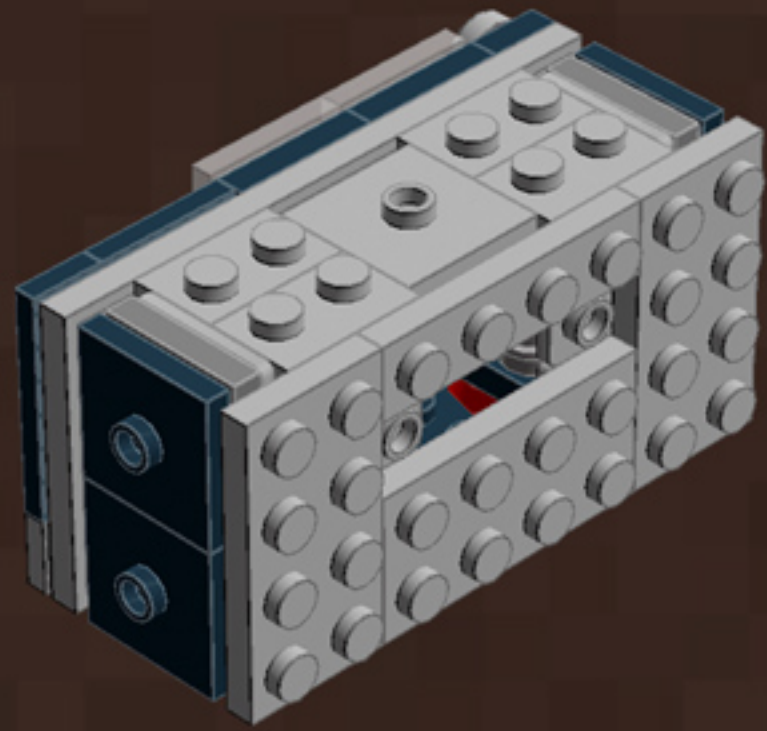

Black Mini Camera

A LEGO® project by Chris McVeigh
chrismcveigh.com

v2.0

Element ID	Color	Description	Quantity
306926	Black	Flat Tile 1X2	3
4558170	Black	Flat Tile 1X3	3
243126	Black	Flat Tile 1X4	2
474026	Black	Parabola Ø16	1
4180087	Black	Parabolic Reflector Ø24X6,4	1
379426	Black	Plate 1X2 W. 1 Knob	2
362326	Black	Plate 1X3	1
302226	Black	Plate 2X2	5
4565323	Black	Plate 2X2 W 1 Knob	4
302126	Black	Plate 2X3	2
379526	Black	Plate 2X6	2
4613153	Black	Plate W. Bow 1X4X2/3	6
370126	Black	Technic Brick 1X4, Ø4,9	4
403221	Bright Red	Plate 2X2 Round	6

	Element ID	Color	Description	Quantity
	4211452	Medium Stone Grey	Plate 2X6	2
	4211407	Medium Stone Grey	Plate 4X8	2
	4622803	Medium Stone Grey	Plate W. Bow 1X4X2/3	6
	4297210	Medium Stone Grey	Rim Wide W.Cross 30/20	1
	4211440	Medium Stone Grey	Technic Brick 1X2	2
	4655241	Silver Metallic	Flat Tile 1X1, Round	1
	4633691	Silver Metallic	Plate 1X1 Round	10
	4619636	Silver Metallic	Radiator Grille 1X2	2
	4124073	Tr. Light Blue	Light Sword - Blade	1
	306540	Transparent	Brick 1X2 Without Pin	1
	4569297	Transparent	Flat Tile 1X2	6
	4187750	Transparent	Parabola Ø16	1
	3000840	Transparent	Plate 1X1	4