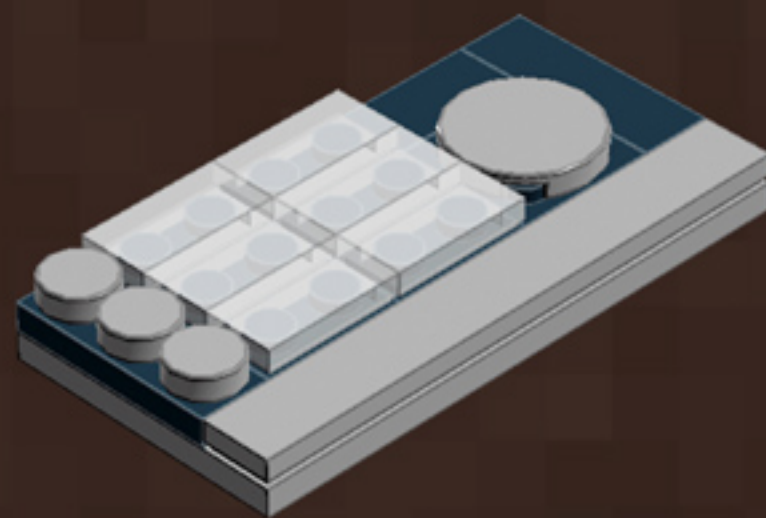

Element ID	Color	Description	Quantity
4211063	Dark Stone Grey	Plate 1X2	4
6009014	Medium Stone Grey	Angle Plate 1X2 / 2X2	6
4211476	Medium Stone Grey	Angular Brick 1X1	1
4654580	Medium Stone Grey	Angular Plate 1.5 Bot. 1X2 2/2	6
4211388	Medium Stone Grey	Brick 1X2	1
4211393	Medium Stone Grey	Brick 1X6	1
4650260	Medium Stone Grey	Flat Tile 1X1, Round	4
4211481	Medium Stone Grey	Flat Tile 1X8	2
4211480	Medium Stone Grey	Flat Tile 2X2, Round	2
4560183	Medium Stone Grey	Flat Tile 2X4	2
4594238	Medium Stone Grey	Plate 1X1 W. Holder	1
4211445	Medium Stone Grey	Plate 1X4	1
4565393	Medium Stone Grey	Plate 2X2 W 1 Knob	5
4211395	Medium Stone Grey	Plate 2X4	5

	Element ID	Color	Description	Quantity
	4211452	Medium Stone Grey	Plate 2X6	2
	4211407	Medium Stone Grey	Plate 4X8	2
	4622803	Medium Stone Grey	Plate W. Bow 1X4X2/3	6
	4297210	Medium Stone Grey	Rim Wide W.Cross 30/20	1
	4211440	Medium Stone Grey	Technic Brick 1X2	2
	4655241	Silver Metallic	Flat Tile 1X1, Round	1
	4633691	Silver Metallic	Plate 1X1 Round	10
	4619636	Silver Metallic	Radiator Grille 1X2	2
	4124073	Tr. Light Blue	Light Sword - Blade	1
	306540	Transparent	Brick 1X2 Without Pin	1
	4569297	Transparent	Flat Tile 1X2	6
	4187750	Transparent	Parabola Ø16	1
	3000840	Transparent	Plate 1X1	4