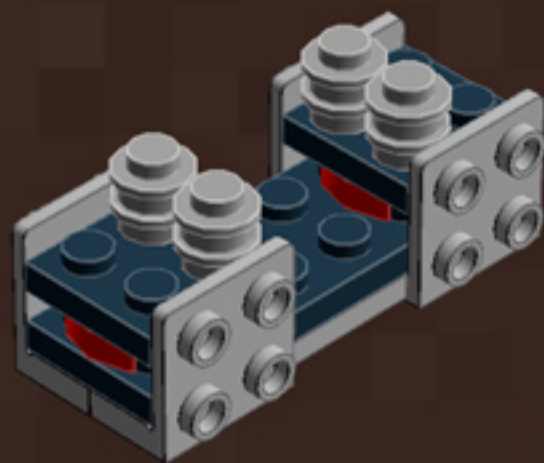

Black Mini Camera

A LEGO® project by Chris McVeigh
chrismcveigh.com

v2.0

Element ID	Color	Description	Quantity
306926	Black	Flat Tile 1X2	3
4558170	Black	Flat Tile 1X3	3
243126	Black	Flat Tile 1X4	2
474026	Black	Parabola Ø16	1
4180087	Black	Parabolic Reflector Ø24X6,4	1
379426	Black	Plate 1X2 W. 1 Knob	2
362326	Black	Plate 1X3	1
302226	Black	Plate 2X2	5
4565323	Black	Plate 2X2 W 1 Knob	4
302126	Black	Plate 2X3	2
379526	Black	Plate 2X6	2
4613153	Black	Plate W. Bow 1X4X2/3	6
370126	Black	Technic Brick 1X4, Ø4,9	4
403221	Bright Red	Plate 2X2 Round	6

Element ID	Color	Description	Quantity
4211063	Dark Stone Grey	Plate 1X2	4
6009014	Medium Stone Grey	Angle Plate 1X2 / 2X2	6
4211476	Medium Stone Grey	Angular Brick 1X1	1
4654580	Medium Stone Grey	Angular Plate 1.5 Bot. 1X2 2/2	6
4211388	Medium Stone Grey	Brick 1X2	1
4211393	Medium Stone Grey	Brick 1X6	1
4650260	Medium Stone Grey	Flat Tile 1X1, Round	4
4211481	Medium Stone Grey	Flat Tile 1X8	2
4211480	Medium Stone Grey	Flat Tile 2X2, Round	2
4560183	Medium Stone Grey	Flat Tile 2X4	2
4594238	Medium Stone Grey	Plate 1X1 W. Holder	1
4211445	Medium Stone Grey	Plate 1X4	1
4565393	Medium Stone Grey	Plate 2X2 W 1 Knob	5
4211395	Medium Stone Grey	Plate 2X4	5

	Element ID	Color	Description	Quantity
	4211452	Medium Stone Grey	Plate 2X6	2
	4211407	Medium Stone Grey	Plate 4X8	2
	4622803	Medium Stone Grey	Plate W. Bow 1X4X2/3	6
	4297210	Medium Stone Grey	Rim Wide W.Cross 30/20	1
	4211440	Medium Stone Grey	Technic Brick 1X2	2
	4655241	Silver Metallic	Flat Tile 1X1, Round	1
	4633691	Silver Metallic	Plate 1X1 Round	10
	4619636	Silver Metallic	Radiator Grille 1X2	2
	4124073	Tr. Light Blue	Light Sword - Blade	1
	306540	Transparent	Brick 1X2 Without Pin	1
	4569297	Transparent	Flat Tile 1X2	6
	4187750	Transparent	Parabola Ø16	1
	3000840	Transparent	Plate 1X1	4