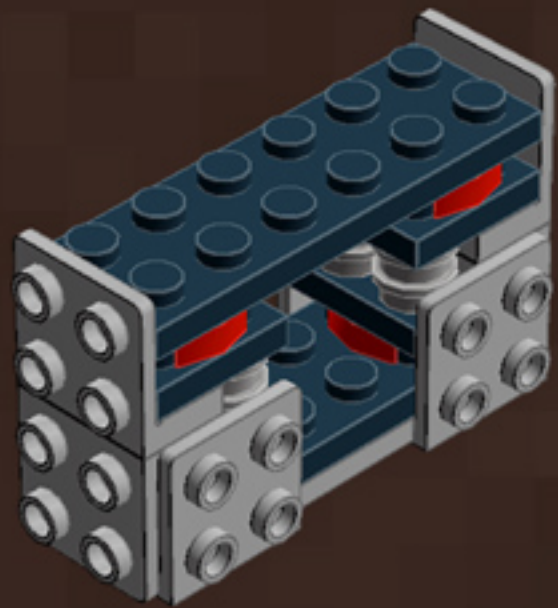

Black Mini Camera

A LEGO® project by Chris McVeigh
chrismcveigh.com

v2.0

Element ID	Color	Description	Quantity
306926	Black	Flat Tile 1X2	3
4558170	Black	Flat Tile 1X3	3
243126	Black	Flat Tile 1X4	2
474026	Black	Parabola Ø16	1
4180087	Black	Parabolic Reflector Ø24X6,4	1
379426	Black	Plate 1X2 W. 1 Knob	2
362326	Black	Plate 1X3	1
302226	Black	Plate 2X2	5
4565323	Black	Plate 2X2 W 1 Knob	4
302126	Black	Plate 2X3	2
379526	Black	Plate 2X6	2
4613153	Black	Plate W. Bow 1X4X2/3	6
370126	Black	Technic Brick 1X4, Ø4,9	4
403221	Bright Red	Plate 2X2 Round	6

Element ID	Color	Description	Quantity
4211063	Dark Stone Grey	Plate 1X2	4
6009014	Medium Stone Grey	Angle Plate 1X2 / 2X2	6
4211476	Medium Stone Grey	Angular Brick 1X1	1
4654580	Medium Stone Grey	Angular Plate 1.5 Bot. 1X2 2/2	6
4211388	Medium Stone Grey	Brick 1X2	1
4211393	Medium Stone Grey	Brick 1X6	1
4650260	Medium Stone Grey	Flat Tile 1X1, Round	4
4211481	Medium Stone Grey	Flat Tile 1X8	2
4211480	Medium Stone Grey	Flat Tile 2X2, Round	2
4560183	Medium Stone Grey	Flat Tile 2X4	2
4594238	Medium Stone Grey	Plate 1X1 W. Holder	1
4211445	Medium Stone Grey	Plate 1X4	1
4565393	Medium Stone Grey	Plate 2X2 W 1 Knob	5
4211395	Medium Stone Grey	Plate 2X4	5

	Element ID	Color	Description	Quantity
	4211452	Medium Stone Grey	Plate 2X6	2
	4211407	Medium Stone Grey	Plate 4X8	2
	4622803	Medium Stone Grey	Plate W. Bow 1X4X2/3	6
	4297210	Medium Stone Grey	Rim Wide W.Cross 30/20	1
	4211440	Medium Stone Grey	Technic Brick 1X2	2
	4655241	Silver Metallic	Flat Tile 1X1, Round	1
	4633691	Silver Metallic	Plate 1X1 Round	10
	4619636	Silver Metallic	Radiator Grille 1X2	2
	4124073	Tr. Light Blue	Light Sword - Blade	1
	306540	Transparent	Brick 1X2 Without Pin	1
	4569297	Transparent	Flat Tile 1X2	6
	4187750	Transparent	Parabola Ø16	1
	3000840	Transparent	Plate 1X1	4