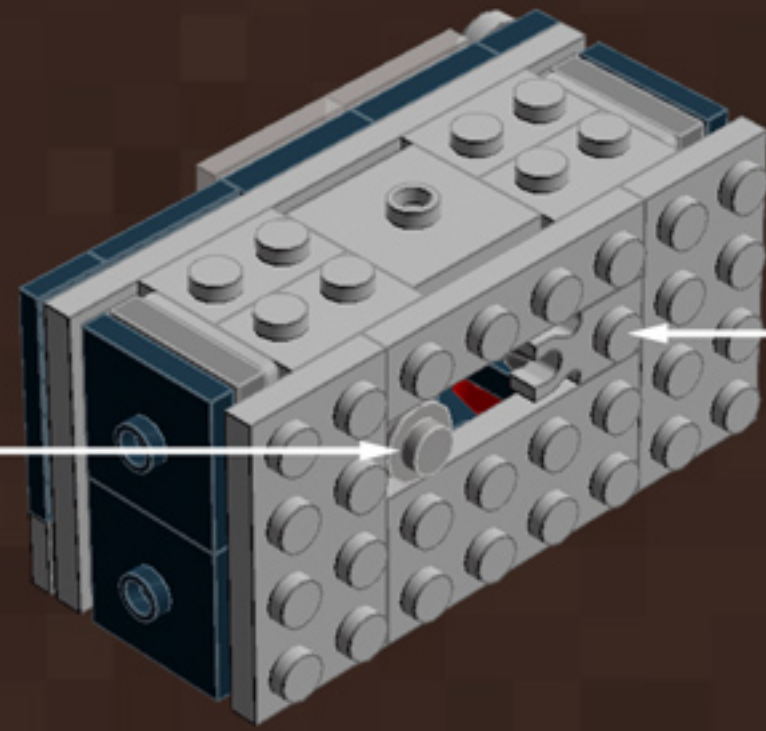

Black Mini Camera

A LEGO® project by Chris McVeigh
chrismcveigh.com

v2.0

Element ID	Color	Description	Quantity
306926	Black	Flat Tile 1X2	3
4558170	Black	Flat Tile 1X3	3
243126	Black	Flat Tile 1X4	2
474026	Black	Parabola Ø16	1
4180087	Black	Parabolic Reflector Ø24X6,4	1
379426	Black	Plate 1X2 W. 1 Knob	2
362326	Black	Plate 1X3	1
302226	Black	Plate 2X2	5
4565323	Black	Plate 2X2 W 1 Knob	4
302126	Black	Plate 2X3	2
379526	Black	Plate 2X6	2
4613153	Black	Plate W. Bow 1X4X2/3	6
370126	Black	Technic Brick 1X4, Ø4,9	4
403221	Bright Red	Plate 2X2 Round	6

	Element ID	Color	Description	Quantity
	4211452	Medium Stone Grey	Plate 2X6	2
	4211407	Medium Stone Grey	Plate 4X8	2
	4622803	Medium Stone Grey	Plate W. Bow 1X4X2/3	6
	4297210	Medium Stone Grey	Rim Wide W.Cross 30/20	1
	4211440	Medium Stone Grey	Technic Brick 1X2	2
	4655241	Silver Metallic	Flat Tile 1X1, Round	1
	4633691	Silver Metallic	Plate 1X1 Round	10
	4619636	Silver Metallic	Radiator Grille 1X2	2
	4124073	Tr. Light Blue	Light Sword - Blade	1
	306540	Transparent	Brick 1X2 Without Pin	1
	4569297	Transparent	Flat Tile 1X2	6
	4187750	Transparent	Parabola Ø16	1
	3000840	Transparent	Plate 1X1	4