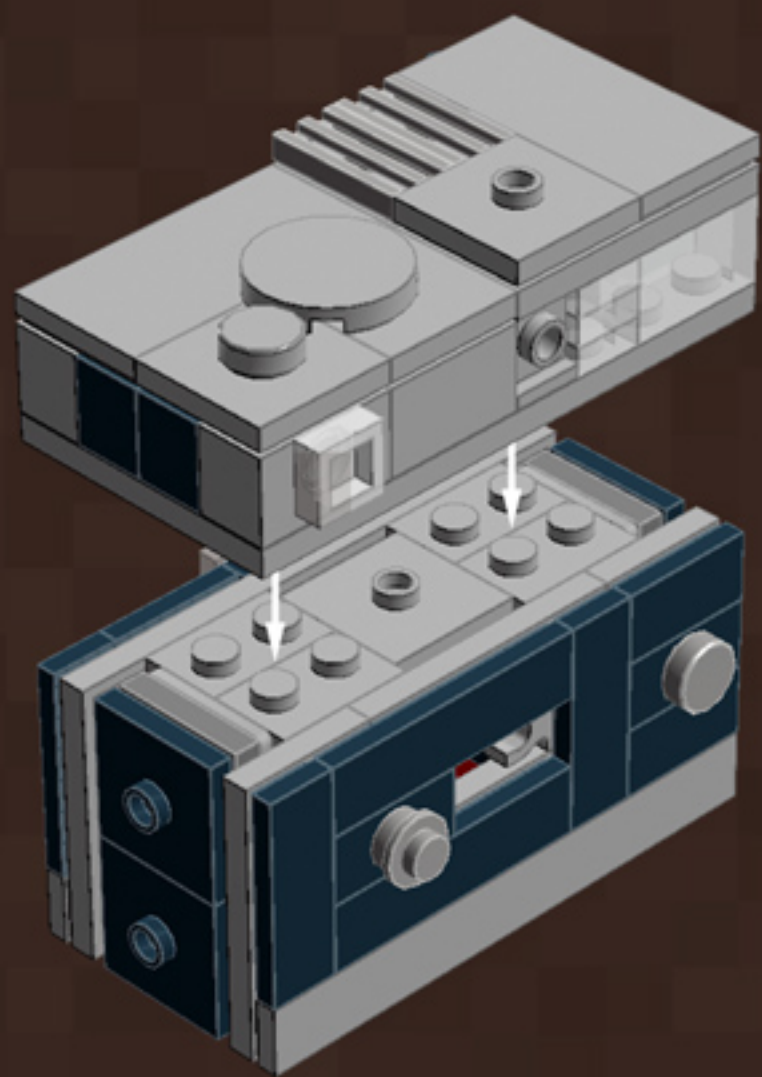

Black Mini Camera

A LEGO® project by Chris McVeigh
chrismcveigh.com

v2.0

Element ID	Color	Description	Quantity
306926	Black	Flat Tile 1X2	3
4558170	Black	Flat Tile 1X3	3
243126	Black	Flat Tile 1X4	2
474026	Black	Parabola Ø16	1
4180087	Black	Parabolic Reflector Ø24X6,4	1
379426	Black	Plate 1X2 W. 1 Knob	2
362326	Black	Plate 1X3	1
302226	Black	Plate 2X2	5
4565323	Black	Plate 2X2 W 1 Knob	4
302126	Black	Plate 2X3	2
379526	Black	Plate 2X6	2
4613153	Black	Plate W. Bow 1X4X2/3	6
370126	Black	Technic Brick 1X4, Ø4,9	4
403221	Bright Red	Plate 2X2 Round	6

Element ID	Color	Description	Quantity
4211063	Dark Stone Grey	Plate 1X2	4
6009014	Medium Stone Grey	Angle Plate 1X2 / 2X2	6
4211476	Medium Stone Grey	Angular Brick 1X1	1
4654580	Medium Stone Grey	Angular Plate 1.5 Bot. 1X2 2/2	6
4211388	Medium Stone Grey	Brick 1X2	1
4211393	Medium Stone Grey	Brick 1X6	1
4650260	Medium Stone Grey	Flat Tile 1X1, Round	4
4211481	Medium Stone Grey	Flat Tile 1X8	2
4211480	Medium Stone Grey	Flat Tile 2X2, Round	2
4560183	Medium Stone Grey	Flat Tile 2X4	2
4594238	Medium Stone Grey	Plate 1X1 W. Holder	1
4211445	Medium Stone Grey	Plate 1X4	1
4565393	Medium Stone Grey	Plate 2X2 W 1 Knob	5
4211395	Medium Stone Grey	Plate 2X4	5

	Element ID	Color	Description	Quantity
	4211452	Medium Stone Grey	Plate 2X6	2
	4211407	Medium Stone Grey	Plate 4X8	2
	4622803	Medium Stone Grey	Plate W. Bow 1X4X2/3	6
	4297210	Medium Stone Grey	Rim Wide W.Cross 30/20	1
	4211440	Medium Stone Grey	Technic Brick 1X2	2
	4655241	Silver Metallic	Flat Tile 1X1, Round	1
	4633691	Silver Metallic	Plate 1X1 Round	10
	4619636	Silver Metallic	Radiator Grille 1X2	2
	4124073	Tr. Light Blue	Light Sword - Blade	1
	306540	Transparent	Brick 1X2 Without Pin	1
	4569297	Transparent	Flat Tile 1X2	6
	4187750	Transparent	Parabola Ø16	1
	3000840	Transparent	Plate 1X1	4