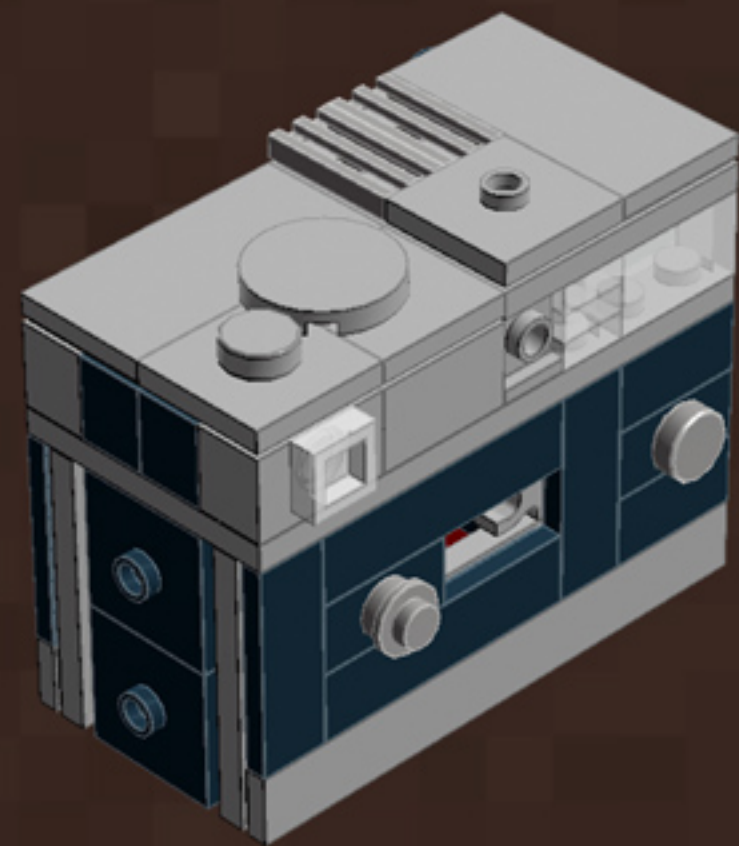

Black Mini Camera

A LEGO® project by Chris McVeigh
chrismcveigh.com

v2.0

Element ID	Color	Description	Quantity
306926	Black	Flat Tile 1X2	3
4558170	Black	Flat Tile 1X3	3
243126	Black	Flat Tile 1X4	2
474026	Black	Parabola Ø16	1
4180087	Black	Parabolic Reflector Ø24X6,4	1
379426	Black	Plate 1X2 W. 1 Knob	2
362326	Black	Plate 1X3	1
302226	Black	Plate 2X2	5
4565323	Black	Plate 2X2 W 1 Knob	4
302126	Black	Plate 2X3	2
379526	Black	Plate 2X6	2
4613153	Black	Plate W. Bow 1X4X2/3	6
370126	Black	Technic Brick 1X4, Ø4,9	4
403221	Bright Red	Plate 2X2 Round	6

Element ID	Color	Description	Quantity
4211063	Dark Stone Grey	Plate 1X2	4
6009014	Medium Stone Grey	Angle Plate 1X2 / 2X2	6
4211476	Medium Stone Grey	Angular Brick 1X1	1
4654580	Medium Stone Grey	Angular Plate 1.5 Bot. 1X2 2/2	6
4211388	Medium Stone Grey	Brick 1X2	1
4211393	Medium Stone Grey	Brick 1X6	1
4650260	Medium Stone Grey	Flat Tile 1X1, Round	4
4211481	Medium Stone Grey	Flat Tile 1X8	2
4211480	Medium Stone Grey	Flat Tile 2X2, Round	2
4560183	Medium Stone Grey	Flat Tile 2X4	2
4594238	Medium Stone Grey	Plate 1X1 W. Holder	1
4211445	Medium Stone Grey	Plate 1X4	1
4565393	Medium Stone Grey	Plate 2X2 W 1 Knob	5
4211395	Medium Stone Grey	Plate 2X4	5

	Element ID	Color	Description	Quantity
	4211452	Medium Stone Grey	Plate 2X6	2
	4211407	Medium Stone Grey	Plate 4X8	2
	4622803	Medium Stone Grey	Plate W. Bow 1X4X2/3	6
	4297210	Medium Stone Grey	Rim Wide W.Cross 30/20	1
	4211440	Medium Stone Grey	Technic Brick 1X2	2
	4655241	Silver Metallic	Flat Tile 1X1, Round	1
	4633691	Silver Metallic	Plate 1X1 Round	10
	4619636	Silver Metallic	Radiator Grille 1X2	2
	4124073	Tr. Light Blue	Light Sword - Blade	1
	306540	Transparent	Brick 1X2 Without Pin	1
	4569297	Transparent	Flat Tile 1X2	6
	4187750	Transparent	Parabola Ø16	1
	3000840	Transparent	Plate 1X1	4