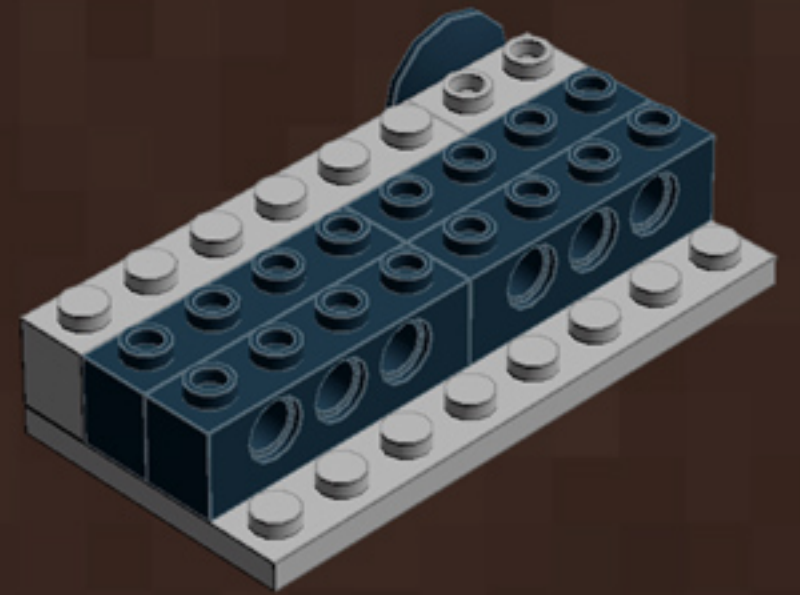

	Element ID	Color	Description	Quantity
	4211452	Medium Stone Grey	Plate 2X6	2
	4211407	Medium Stone Grey	Plate 4X8	2
	4622803	Medium Stone Grey	Plate W. Bow 1X4X2/3	6
	4297210	Medium Stone Grey	Rim Wide W.Cross 30/20	1
	4211440	Medium Stone Grey	Technic Brick 1X2	2
	4655241	Silver Metallic	Flat Tile 1X1, Round	1
	4633691	Silver Metallic	Plate 1X1 Round	10
	4619636	Silver Metallic	Radiator Grille 1X2	2
	4124073	Tr. Light Blue	Light Sword - Blade	1
	306540	Transparent	Brick 1X2 Without Pin	1
	4569297	Transparent	Flat Tile 1X2	6
	4187750	Transparent	Parabola Ø16	1
	3000840	Transparent	Plate 1X1	4