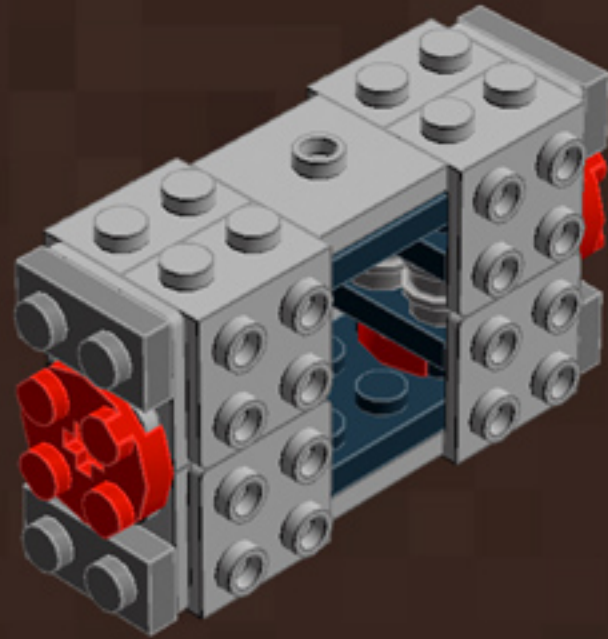

Black Mini Camera

A LEGO® project by Chris McVeigh
chrismcveigh.com

v2.0

Element ID	Color	Description	Quantity
306926	Black	Flat Tile 1X2	3
4558170	Black	Flat Tile 1X3	3
243126	Black	Flat Tile 1X4	2
474026	Black	Parabola Ø16	1
4180087	Black	Parabolic Reflector Ø24X6,4	1
379426	Black	Plate 1X2 W. 1 Knob	2
362326	Black	Plate 1X3	1
302226	Black	Plate 2X2	5
4565323	Black	Plate 2X2 W 1 Knob	4
302126	Black	Plate 2X3	2
379526	Black	Plate 2X6	2
4613153	Black	Plate W. Bow 1X4X2/3	6
370126	Black	Technic Brick 1X4, Ø4,9	4
403221	Bright Red	Plate 2X2 Round	6

	Element ID	Color	Description	Quantity
	4211452	Medium Stone Grey	Plate 2X6	2
	4211407	Medium Stone Grey	Plate 4X8	2
	4622803	Medium Stone Grey	Plate W. Bow 1X4X2/3	6
	4297210	Medium Stone Grey	Rim Wide W.Cross 30/20	1
	4211440	Medium Stone Grey	Technic Brick 1X2	2
	4655241	Silver Metallic	Flat Tile 1X1, Round	1
	4633691	Silver Metallic	Plate 1X1 Round	10
	4619636	Silver Metallic	Radiator Grille 1X2	2
	4124073	Tr. Light Blue	Light Sword - Blade	1
	306540	Transparent	Brick 1X2 Without Pin	1
	4569297	Transparent	Flat Tile 1X2	6
	4187750	Transparent	Parabola Ø16	1
	3000840	Transparent	Plate 1X1	4