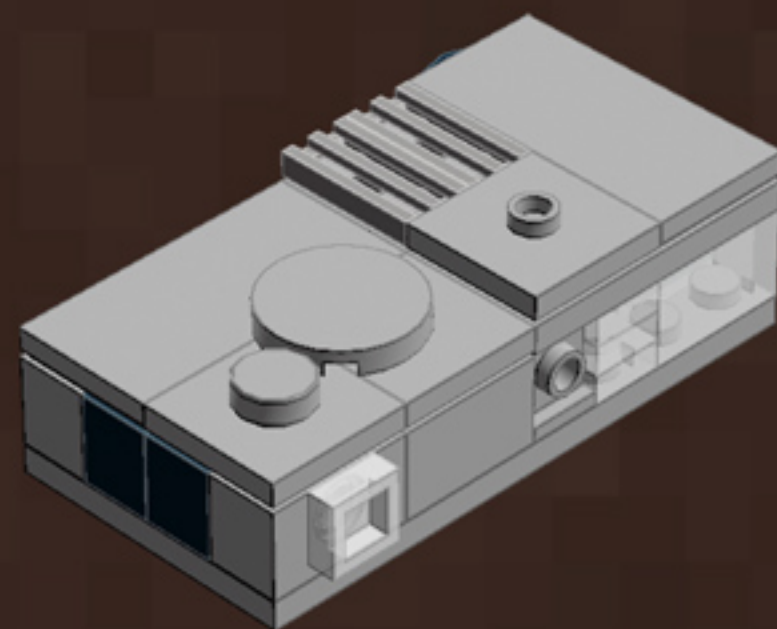

Black Mini Camera

A LEGO® project by Chris McVeigh
chrismcveigh.com

v2.0

Element ID	Color	Description	Quantity
306926	Black	Flat Tile 1X2	3
4558170	Black	Flat Tile 1X3	3
243126	Black	Flat Tile 1X4	2
474026	Black	Parabola Ø16	1
4180087	Black	Parabolic Reflector Ø24X6,4	1
379426	Black	Plate 1X2 W. 1 Knob	2
362326	Black	Plate 1X3	1
302226	Black	Plate 2X2	5
4565323	Black	Plate 2X2 W 1 Knob	4
302126	Black	Plate 2X3	2
379526	Black	Plate 2X6	2
4613153	Black	Plate W. Bow 1X4X2/3	6
370126	Black	Technic Brick 1X4, Ø4,9	4
403221	Bright Red	Plate 2X2 Round	6

	Element ID	Color	Description	Quantity
	4211452	Medium Stone Grey	Plate 2X6	2
	4211407	Medium Stone Grey	Plate 4X8	2
	4622803	Medium Stone Grey	Plate W. Bow 1X4X2/3	6
	4297210	Medium Stone Grey	Rim Wide W.Cross 30/20	1
	4211440	Medium Stone Grey	Technic Brick 1X2	2
	4655241	Silver Metallic	Flat Tile 1X1, Round	1
	4633691	Silver Metallic	Plate 1X1 Round	10
	4619636	Silver Metallic	Radiator Grille 1X2	2
	4124073	Tr. Light Blue	Light Sword - Blade	1
	306540	Transparent	Brick 1X2 Without Pin	1
	4569297	Transparent	Flat Tile 1X2	6
	4187750	Transparent	Parabola Ø16	1
	3000840	Transparent	Plate 1X1	4