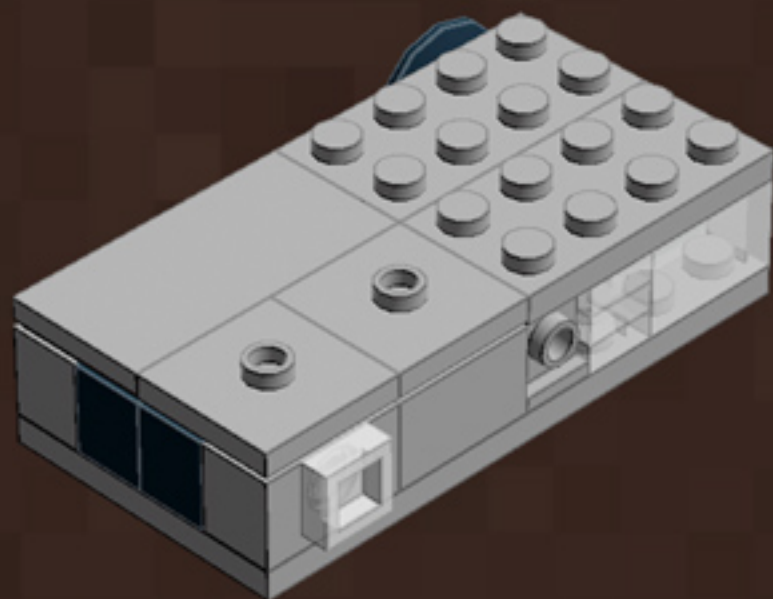

Black Mini Camera

A LEGO® project by Chris McVeigh
chrismcveigh.com

v2.0

Element ID	Color	Description	Quantity
306926	Black	Flat Tile 1X2	3
4558170	Black	Flat Tile 1X3	3
243126	Black	Flat Tile 1X4	2
474026	Black	Parabola Ø16	1
4180087	Black	Parabolic Reflector Ø24X6,4	1
379426	Black	Plate 1X2 W. 1 Knob	2
362326	Black	Plate 1X3	1
302226	Black	Plate 2X2	5
4565323	Black	Plate 2X2 W 1 Knob	4
302126	Black	Plate 2X3	2
379526	Black	Plate 2X6	2
4613153	Black	Plate W. Bow 1X4X2/3	6
370126	Black	Technic Brick 1X4, Ø4,9	4
403221	Bright Red	Plate 2X2 Round	6

	Element ID	Color	Description	Quantity
	4211452	Medium Stone Grey	Plate 2X6	2
	4211407	Medium Stone Grey	Plate 4X8	2
	4622803	Medium Stone Grey	Plate W. Bow 1X4X2/3	6
	4297210	Medium Stone Grey	Rim Wide W.Cross 30/20	1
	4211440	Medium Stone Grey	Technic Brick 1X2	2
	4655241	Silver Metallic	Flat Tile 1X1, Round	1
	4633691	Silver Metallic	Plate 1X1 Round	10
	4619636	Silver Metallic	Radiator Grille 1X2	2
	4124073	Tr. Light Blue	Light Sword - Blade	1
	306540	Transparent	Brick 1X2 Without Pin	1
	4569297	Transparent	Flat Tile 1X2	6
	4187750	Transparent	Parabola Ø16	1
	3000840	Transparent	Plate 1X1	4