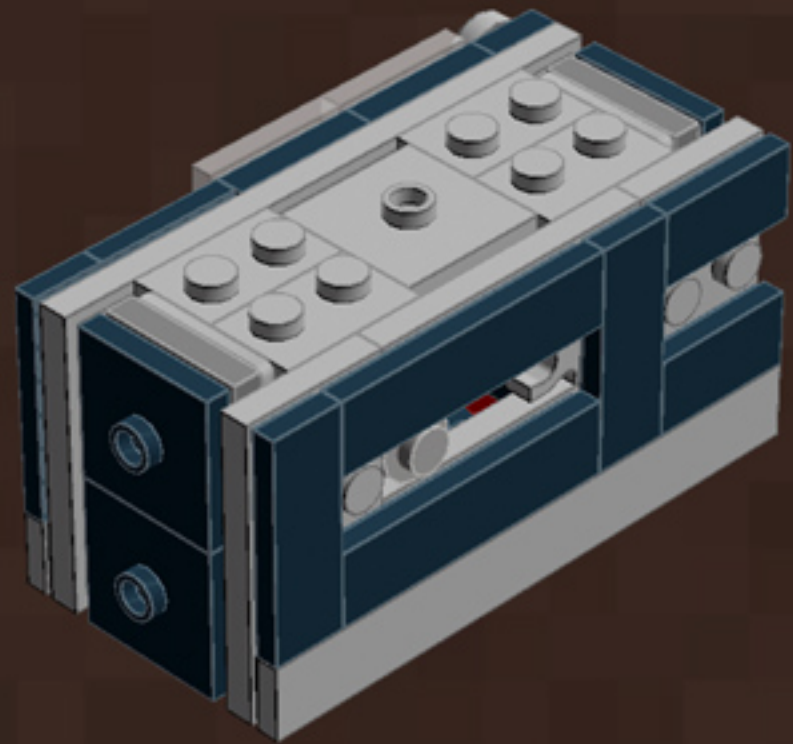

Black Mini Camera

A LEGO® project by Chris McVeigh
chrismcveigh.com

v2.0

Element ID	Color	Description	Quantity
306926	Black	Flat Tile 1X2	3
4558170	Black	Flat Tile 1X3	3
243126	Black	Flat Tile 1X4	2
474026	Black	Parabola Ø16	1
4180087	Black	Parabolic Reflector Ø24X6,4	1
379426	Black	Plate 1X2 W. 1 Knob	2
362326	Black	Plate 1X3	1
302226	Black	Plate 2X2	5
4565323	Black	Plate 2X2 W 1 Knob	4
302126	Black	Plate 2X3	2
379526	Black	Plate 2X6	2
4613153	Black	Plate W. Bow 1X4X2/3	6
370126	Black	Technic Brick 1X4, Ø4,9	4
403221	Bright Red	Plate 2X2 Round	6

	Element ID	Color	Description	Quantity
	4211452	Medium Stone Grey	Plate 2X6	2
	4211407	Medium Stone Grey	Plate 4X8	2
	4622803	Medium Stone Grey	Plate W. Bow 1X4X2/3	6
	4297210	Medium Stone Grey	Rim Wide W.Cross 30/20	1
	4211440	Medium Stone Grey	Technic Brick 1X2	2
	4655241	Silver Metallic	Flat Tile 1X1, Round	1
	4633691	Silver Metallic	Plate 1X1 Round	10
	4619636	Silver Metallic	Radiator Grille 1X2	2
	4124073	Tr. Light Blue	Light Sword - Blade	1
	306540	Transparent	Brick 1X2 Without Pin	1
	4569297	Transparent	Flat Tile 1X2	6
	4187750	Transparent	Parabola Ø16	1
	3000840	Transparent	Plate 1X1	4