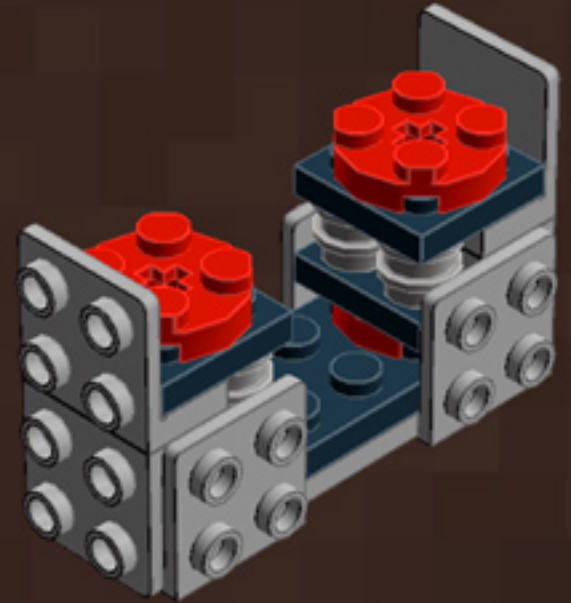

Black Mini Camera

A LEGO® project by Chris McVeigh
chrismcveigh.com

v2.0

Element ID	Color	Description	Quantity
306926	Black	Flat Tile 1X2	3
4558170	Black	Flat Tile 1X3	3
243126	Black	Flat Tile 1X4	2
474026	Black	Parabola Ø16	1
4180087	Black	Parabolic Reflector Ø24X6,4	1
379426	Black	Plate 1X2 W. 1 Knob	2
362326	Black	Plate 1X3	1
302226	Black	Plate 2X2	5
4565323	Black	Plate 2X2 W 1 Knob	4
302126	Black	Plate 2X3	2
379526	Black	Plate 2X6	2
4613153	Black	Plate W. Bow 1X4X2/3	6
370126	Black	Technic Brick 1X4, Ø4,9	4
403221	Bright Red	Plate 2X2 Round	6

Element ID	Color	Description	Quantity
4211063	Dark Stone Grey	Plate 1X2	4
6009014	Medium Stone Grey	Angle Plate 1X2 / 2X2	6
4211476	Medium Stone Grey	Angular Brick 1X1	1
4654580	Medium Stone Grey	Angular Plate 1.5 Bot. 1X2 2/2	6
4211388	Medium Stone Grey	Brick 1X2	1
4211393	Medium Stone Grey	Brick 1X6	1
4650260	Medium Stone Grey	Flat Tile 1X1, Round	4
4211481	Medium Stone Grey	Flat Tile 1X8	2
4211480	Medium Stone Grey	Flat Tile 2X2, Round	2
4560183	Medium Stone Grey	Flat Tile 2X4	2
4594238	Medium Stone Grey	Plate 1X1 W. Holder	1
4211445	Medium Stone Grey	Plate 1X4	1
4565393	Medium Stone Grey	Plate 2X2 W 1 Knob	5
4211395	Medium Stone Grey	Plate 2X4	5

	Element ID	Color	Description	Quantity
	4211452	Medium Stone Grey	Plate 2X6	2
	4211407	Medium Stone Grey	Plate 4X8	2
	4622803	Medium Stone Grey	Plate W. Bow 1X4X2/3	6
	4297210	Medium Stone Grey	Rim Wide W.Cross 30/20	1
	4211440	Medium Stone Grey	Technic Brick 1X2	2
	4655241	Silver Metallic	Flat Tile 1X1, Round	1
	4633691	Silver Metallic	Plate 1X1 Round	10
	4619636	Silver Metallic	Radiator Grille 1X2	2
	4124073	Tr. Light Blue	Light Sword - Blade	1
	306540	Transparent	Brick 1X2 Without Pin	1
	4569297	Transparent	Flat Tile 1X2	6
	4187750	Transparent	Parabola Ø16	1
	3000840	Transparent	Plate 1X1	4