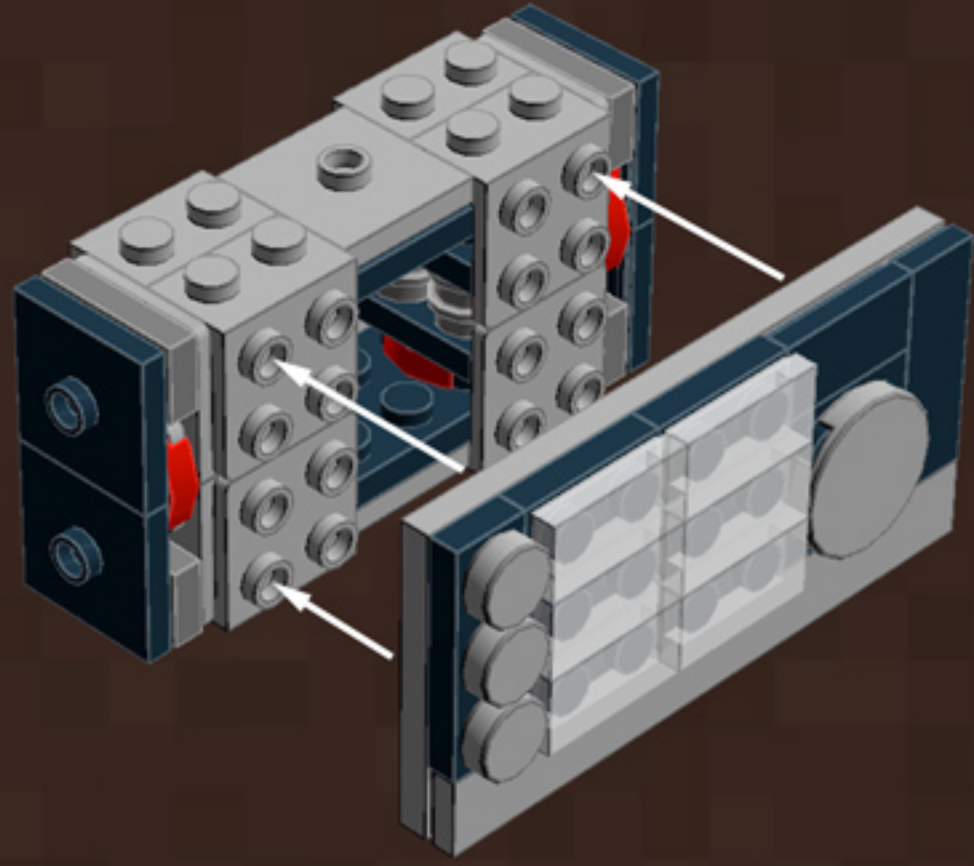

	Element ID	Color	Description	Quantity
	4211452	Medium Stone Grey	Plate 2X6	2
	4211407	Medium Stone Grey	Plate 4X8	2
	4622803	Medium Stone Grey	Plate W. Bow 1X4X2/3	6
	4297210	Medium Stone Grey	Rim Wide W.Cross 30/20	1
	4211440	Medium Stone Grey	Technic Brick 1X2	2
	4655241	Silver Metallic	Flat Tile 1X1, Round	1
	4633691	Silver Metallic	Plate 1X1 Round	10
	4619636	Silver Metallic	Radiator Grille 1X2	2
	4124073	Tr. Light Blue	Light Sword - Blade	1
	306540	Transparent	Brick 1X2 Without Pin	1
	4569297	Transparent	Flat Tile 1X2	6
	4187750	Transparent	Parabola Ø16	1
	3000840	Transparent	Plate 1X1	4