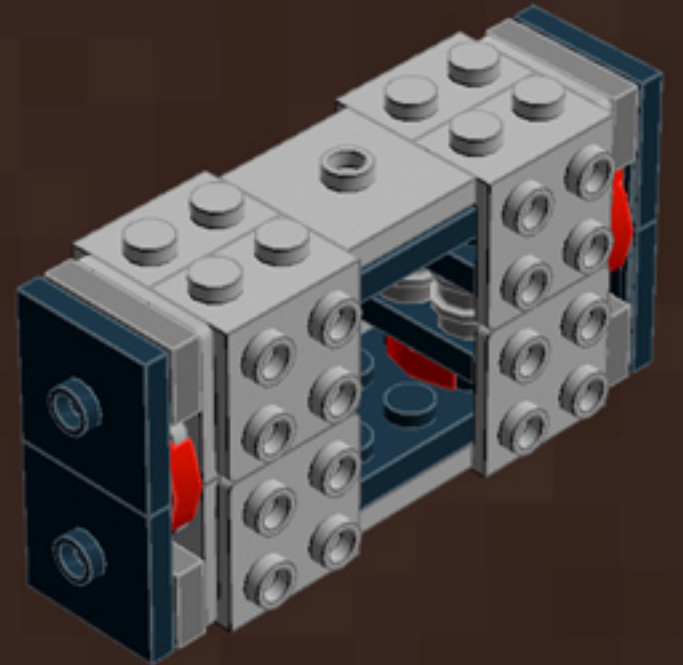

Black Mini Camera

A LEGO® project by Chris McVeigh
chrismcveigh.com

v2.0

Element ID	Color	Description	Quantity
306926	Black	Flat Tile 1X2	3
4558170	Black	Flat Tile 1X3	3
243126	Black	Flat Tile 1X4	2
474026	Black	Parabola Ø16	1
4180087	Black	Parabolic Reflector Ø24X6,4	1
379426	Black	Plate 1X2 W. 1 Knob	2
362326	Black	Plate 1X3	1
302226	Black	Plate 2X2	5
4565323	Black	Plate 2X2 W 1 Knob	4
302126	Black	Plate 2X3	2
379526	Black	Plate 2X6	2
4613153	Black	Plate W. Bow 1X4X2/3	6
370126	Black	Technic Brick 1X4, Ø4,9	4
403221	Bright Red	Plate 2X2 Round	6

Element ID	Color	Description	Quantity
4211063	Dark Stone Grey	Plate 1X2	4
6009014	Medium Stone Grey	Angle Plate 1X2 / 2X2	6
4211476	Medium Stone Grey	Angular Brick 1X1	1
4654580	Medium Stone Grey	Angular Plate 1.5 Bot. 1X2 2/2	6
4211388	Medium Stone Grey	Brick 1X2	1
4211393	Medium Stone Grey	Brick 1X6	1
4650260	Medium Stone Grey	Flat Tile 1X1, Round	4
4211481	Medium Stone Grey	Flat Tile 1X8	2
4211480	Medium Stone Grey	Flat Tile 2X2, Round	2
4560183	Medium Stone Grey	Flat Tile 2X4	2
4594238	Medium Stone Grey	Plate 1X1 W. Holder	1
4211445	Medium Stone Grey	Plate 1X4	1
4565393	Medium Stone Grey	Plate 2X2 W 1 Knob	5
4211395	Medium Stone Grey	Plate 2X4	5

	Element ID	Color	Description	Quantity
	4211452	Medium Stone Grey	Plate 2X6	2
	4211407	Medium Stone Grey	Plate 4X8	2
	4622803	Medium Stone Grey	Plate W. Bow 1X4X2/3	6
	4297210	Medium Stone Grey	Rim Wide W.Cross 30/20	1
	4211440	Medium Stone Grey	Technic Brick 1X2	2
	4655241	Silver Metallic	Flat Tile 1X1, Round	1
	4633691	Silver Metallic	Plate 1X1 Round	10
	4619636	Silver Metallic	Radiator Grille 1X2	2
	4124073	Tr. Light Blue	Light Sword - Blade	1
	306540	Transparent	Brick 1X2 Without Pin	1
	4569297	Transparent	Flat Tile 1X2	6
	4187750	Transparent	Parabola Ø16	1
	3000840	Transparent	Plate 1X1	4