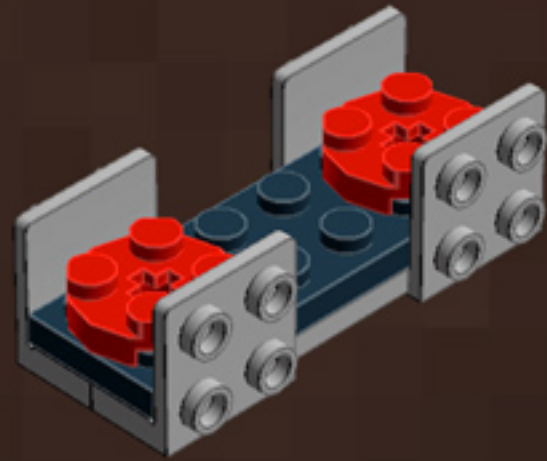

Black Mini Camera

A LEGO® project by Chris McVeigh
chrismcveigh.com

v2.0

Element ID	Color	Description	Quantity
306926	Black	Flat Tile 1X2	3
4558170	Black	Flat Tile 1X3	3
243126	Black	Flat Tile 1X4	2
474026	Black	Parabola Ø16	1
4180087	Black	Parabolic Reflector Ø24X6,4	1
379426	Black	Plate 1X2 W. 1 Knob	2
362326	Black	Plate 1X3	1
302226	Black	Plate 2X2	5
4565323	Black	Plate 2X2 W 1 Knob	4
302126	Black	Plate 2X3	2
379526	Black	Plate 2X6	2
4613153	Black	Plate W. Bow 1X4X2/3	6
370126	Black	Technic Brick 1X4, Ø4,9	4
403221	Bright Red	Plate 2X2 Round	6

Element ID	Color	Description	Quantity
4211063	Dark Stone Grey	Plate 1X2	4
6009014	Medium Stone Grey	Angle Plate 1X2 / 2X2	6
4211476	Medium Stone Grey	Angular Brick 1X1	1
4654580	Medium Stone Grey	Angular Plate 1.5 Bot. 1X2 2/2	6
4211388	Medium Stone Grey	Brick 1X2	1
4211393	Medium Stone Grey	Brick 1X6	1
4650260	Medium Stone Grey	Flat Tile 1X1, Round	4
4211481	Medium Stone Grey	Flat Tile 1X8	2
4211480	Medium Stone Grey	Flat Tile 2X2, Round	2
4560183	Medium Stone Grey	Flat Tile 2X4	2
4594238	Medium Stone Grey	Plate 1X1 W. Holder	1
4211445	Medium Stone Grey	Plate 1X4	1
4565393	Medium Stone Grey	Plate 2X2 W 1 Knob	5
4211395	Medium Stone Grey	Plate 2X4	5

	Element ID	Color	Description	Quantity
	4211452	Medium Stone Grey	Plate 2X6	2
	4211407	Medium Stone Grey	Plate 4X8	2
	4622803	Medium Stone Grey	Plate W. Bow 1X4X2/3	6
	4297210	Medium Stone Grey	Rim Wide W.Cross 30/20	1
	4211440	Medium Stone Grey	Technic Brick 1X2	2
	4655241	Silver Metallic	Flat Tile 1X1, Round	1
	4633691	Silver Metallic	Plate 1X1 Round	10
	4619636	Silver Metallic	Radiator Grille 1X2	2
	4124073	Tr. Light Blue	Light Sword - Blade	1
	306540	Transparent	Brick 1X2 Without Pin	1
	4569297	Transparent	Flat Tile 1X2	6
	4187750	Transparent	Parabola Ø16	1
	3000840	Transparent	Plate 1X1	4