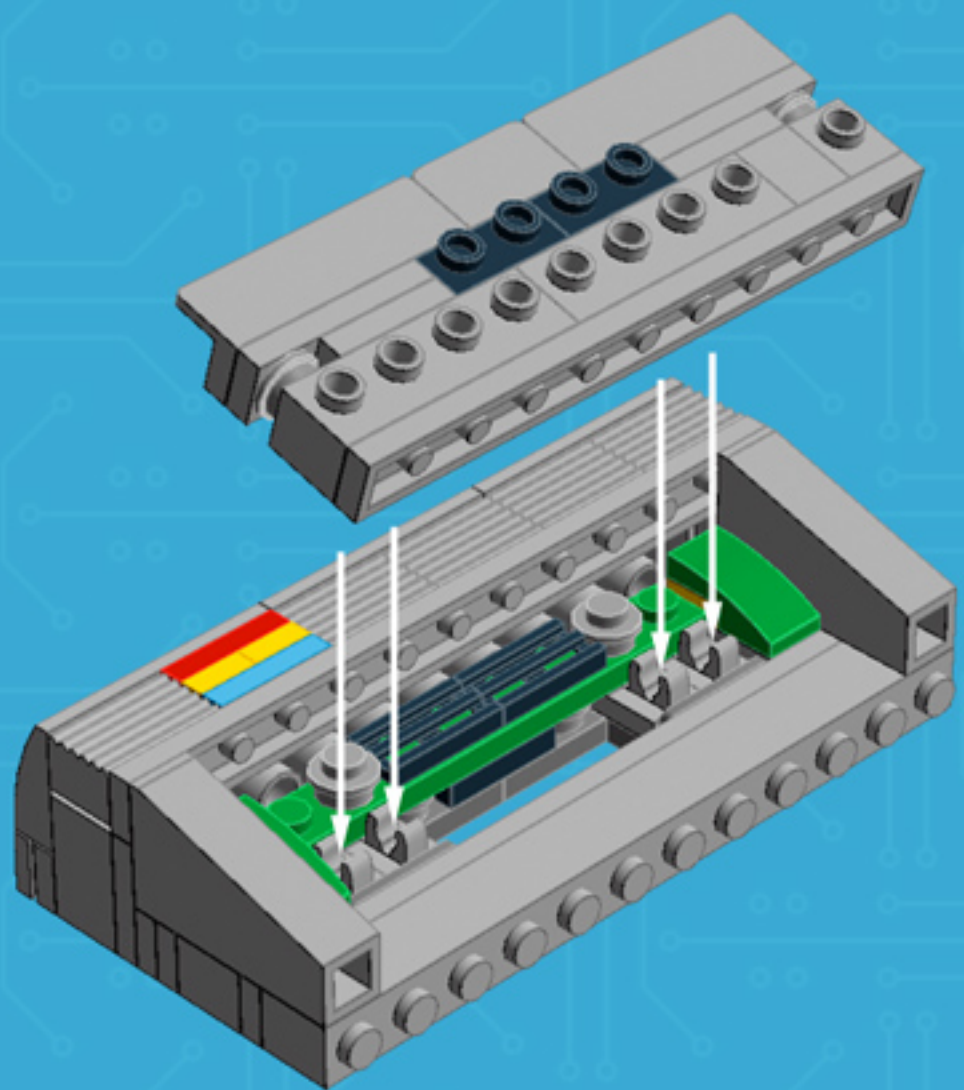

My First Computer **ADORE EDITION**

A LEGO® project by Chris McVeigh
chrismcveigh.com

v2.0

	Element ID	Color	Description	Quantity
	302326	Black	Plate 1X2	4
	4107761	Black	Plate 1X2 With Slide	2
	4286009	Black	Plate 1X8 With Rail	1
	6052126	Black	Plate 2X2X2/3 W. 2. Hor. Knob	2
	241226	Black	Radiator Grille 1X2	5
	302321	Bright Red	Plate 1X2	1
	302424	Bright Yellow	Plate 1X1	4
	4653988	Dark Azur	Plate 1X2	1
	346028	Dark Green	Plate 1X8	1
	6047426	Dark Green	Plate W. Bow 1X2X2/3	2
	6000606	Dark Stone Grey	Angular Plate 1.5 Bot. 1X2 1/2	6
	4211063	Dark Stone Grey	Plate 1X2	1

Element ID	Color	Description	Quantity
4518653	Medium Stone Grey	Bowed Roof Ridge 2X4X1	3
4211389	Medium Stone Grey	Brick 1X1	2
4558953	Medium Stone Grey	Brick 1X1 W. 1 Knob	2
4211522	Medium Stone Grey	Brick 1X12	1
4211388	Medium Stone Grey	Brick 1X2	1
6015344	Medium Stone Grey	Brick 1X2 W. 2 Knobs	2
4211636	Medium Stone Grey	Brick 1X4 W. 4 Knobs	2
4211390	Medium Stone Grey	Brick 2X10	1
4211353	Medium Stone Grey	Corner Plate 1X2X2	2
4211415	Medium Stone Grey	Flat Tile 1X1	4
4251149	Medium Stone Grey	Plate 1X10	1
4514846	Medium Stone Grey	Plate 1X12	3

Element ID	Color	Description	Quantity
4211398	Medium Stone Grey	Plate 1X2	4
4244627	Medium Stone Grey	Plate 1X2 W. Stick 3.18	2
4598526	Medium Stone Grey	Plate 1X2 W. Vertical Grip	4
4211429	Medium Stone Grey	Plate 1X3	2
4597901	Medium Stone Grey	Plate W. Bow 2X4X2/3	3
4211383	Medium Stone Grey	Profile Brick 1X2	5
4216248	Medium Stone Grey	Roof Tile 1X2X3/74° Inv.	2
4211515	Medium Stone Grey	Wall Element 1X2X1	1
6071299	Medium Stone Grey	Wall Element 1X4X1 Abs	2
4633691	Silver	Plate 1X1 Round	8