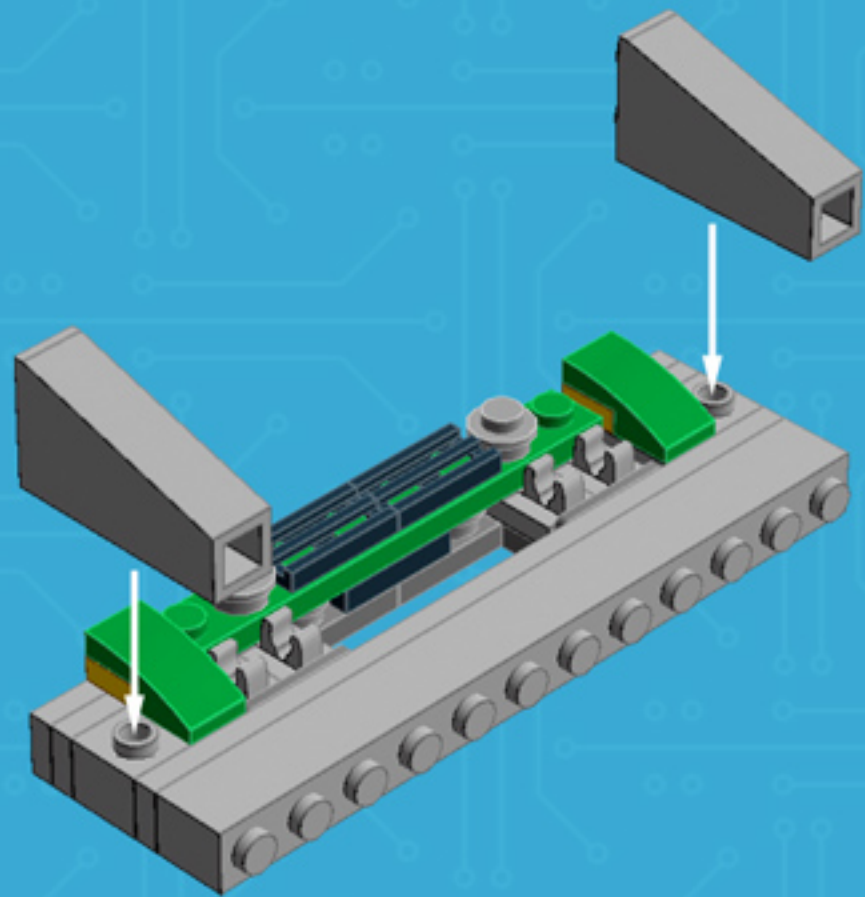

Element ID	Color	Description	Quantity
4211398	Medium Stone Grey	Plate 1X2	4
4244627	Medium Stone Grey	Plate 1X2 W. Stick 3.18	2
4598526	Medium Stone Grey	Plate 1X2 W. Vertical Grip	4
4211429	Medium Stone Grey	Plate 1X3	2
4597901	Medium Stone Grey	Plate W. Bow 2X4X2/3	3
4211383	Medium Stone Grey	Profile Brick 1X2	5
4216248	Medium Stone Grey	Roof Tile 1X2X3/74° Inv.	2
4211515	Medium Stone Grey	Wall Element 1X2X1	1
6071299	Medium Stone Grey	Wall Element 1X4X1 Abs	2
4633691	Silver	Plate 1X1 Round	8