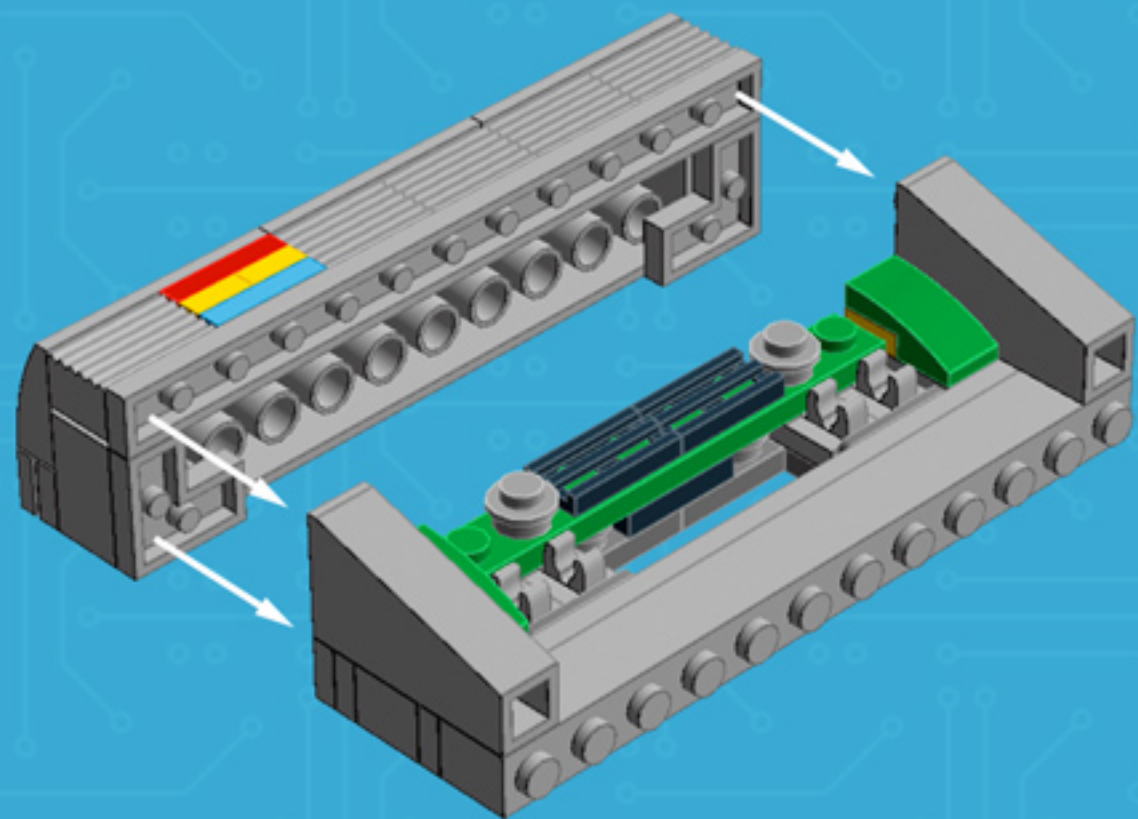

Element ID	Color	Description	Quantity
4211398	Medium Stone Grey	Plate 1X2	4
4244627	Medium Stone Grey	Plate 1X2 W. Stick 3.18	2
4598526	Medium Stone Grey	Plate 1X2 W. Vertical Grip	4
4211429	Medium Stone Grey	Plate 1X3	2
4597901	Medium Stone Grey	Plate W. Bow 2X4X2/3	3
4211383	Medium Stone Grey	Profile Brick 1X2	5
4216248	Medium Stone Grey	Roof Tile 1X2X3/74° Inv.	2
4211515	Medium Stone Grey	Wall Element 1X2X1	1
6071299	Medium Stone Grey	Wall Element 1X4X1 Abs	2
4633691	Silver	Plate 1X1 Round	8