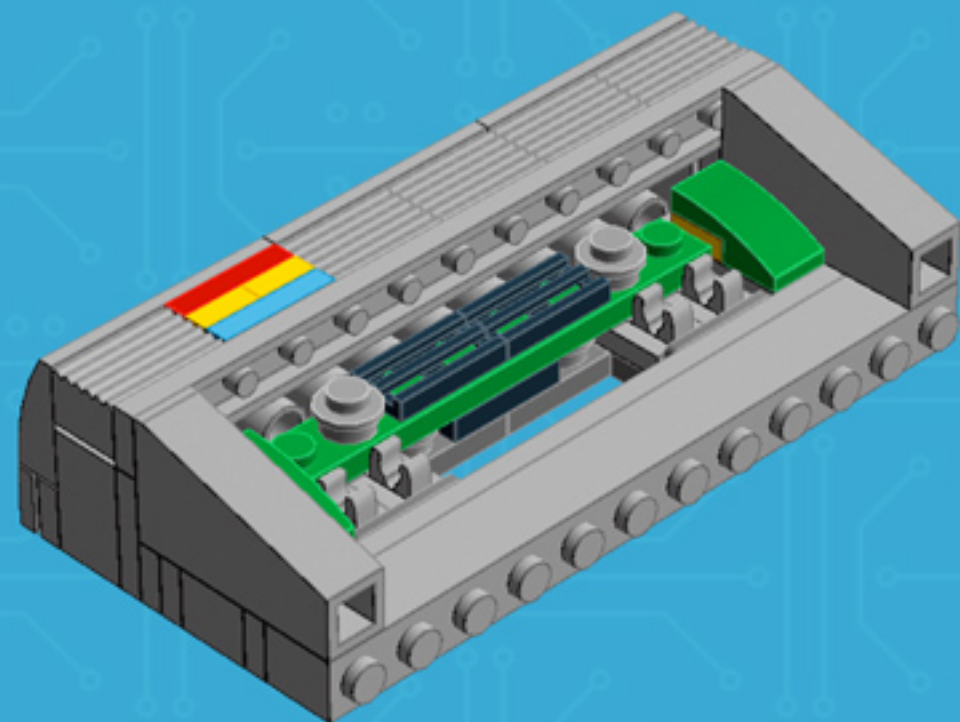

My First Computer **ADORE EDITION**

A LEGO® project by Chris McVeigh
chrismcveigh.com

v2.0

	Element ID	Color	Description	Quantity
	302326	Black	Plate 1X2	4
	4107761	Black	Plate 1X2 With Slide	2
	4286009	Black	Plate 1X8 With Rail	1
	6052126	Black	Plate 2X2X2/3 W. 2. Hor. Knob	2
	241226	Black	Radiator Grille 1X2	5
	302321	Bright Red	Plate 1X2	1
	302424	Bright Yellow	Plate 1X1	4
	4653988	Dark Azur	Plate 1X2	1
	346028	Dark Green	Plate 1X8	1
	6047426	Dark Green	Plate W. Bow 1X2X2/3	2
	6000606	Dark Stone Grey	Angular Plate 1.5 Bot. 1X2 1/2	6
	4211063	Dark Stone Grey	Plate 1X2	1

Element ID	Color	Description	Quantity
4211398	Medium Stone Grey	Plate 1X2	4
4244627	Medium Stone Grey	Plate 1X2 W. Stick 3.18	2
4598526	Medium Stone Grey	Plate 1X2 W. Vertical Grip	4
4211429	Medium Stone Grey	Plate 1X3	2
4597901	Medium Stone Grey	Plate W. Bow 2X4X2/3	3
4211383	Medium Stone Grey	Profile Brick 1X2	5
4216248	Medium Stone Grey	Roof Tile 1X2X3/74° Inv.	2
4211515	Medium Stone Grey	Wall Element 1X2X1	1
6071299	Medium Stone Grey	Wall Element 1X4X1 Abs	2
4633691	Silver	Plate 1X1 Round	8