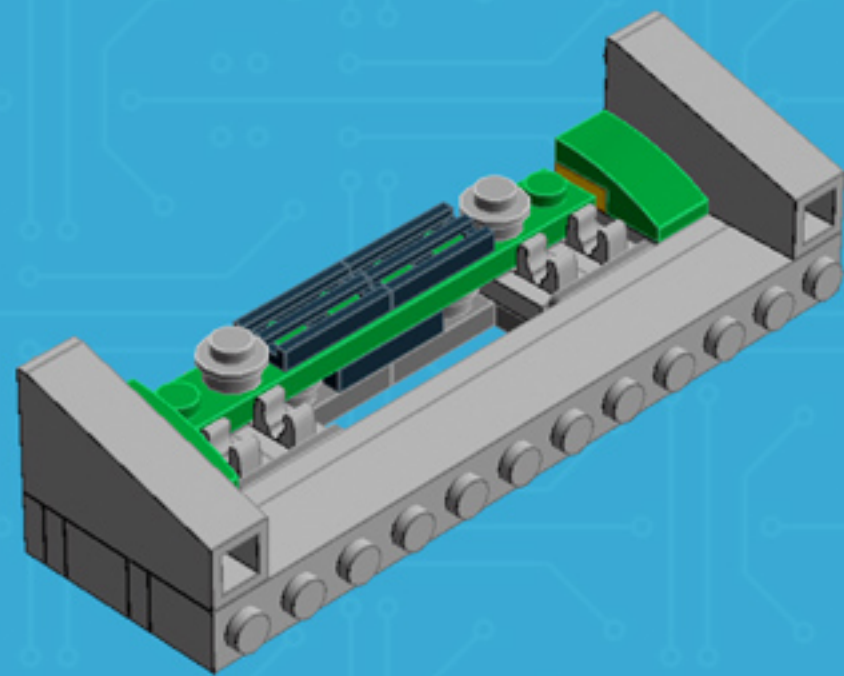

My First Computer **ADORE EDITION**

A LEGO® project by Chris McVeigh
chrismcveigh.com

v2.0

	Element ID	Color	Description	Quantity
	302326	Black	Plate 1X2	4
	4107761	Black	Plate 1X2 With Slide	2
	4286009	Black	Plate 1X8 With Rail	1
	6052126	Black	Plate 2X2X2/3 W. 2. Hor. Knob	2
	241226	Black	Radiator Grille 1X2	5
	302321	Bright Red	Plate 1X2	1
	302424	Bright Yellow	Plate 1X1	4
	4653988	Dark Azur	Plate 1X2	1
	346028	Dark Green	Plate 1X8	1
	6047426	Dark Green	Plate W. Bow 1X2X2/3	2
	6000606	Dark Stone Grey	Angular Plate 1.5 Bot. 1X2 1/2	6
	4211063	Dark Stone Grey	Plate 1X2	1

Element ID	Color	Description	Quantity
4211398	Medium Stone Grey	Plate 1X2	4
4244627	Medium Stone Grey	Plate 1X2 W. Stick 3.18	2
4598526	Medium Stone Grey	Plate 1X2 W. Vertical Grip	4
4211429	Medium Stone Grey	Plate 1X3	2
4597901	Medium Stone Grey	Plate W. Bow 2X4X2/3	3
4211383	Medium Stone Grey	Profile Brick 1X2	5
4216248	Medium Stone Grey	Roof Tile 1X2X3/74° Inv.	2
4211515	Medium Stone Grey	Wall Element 1X2X1	1
6071299	Medium Stone Grey	Wall Element 1X4X1 Abs	2
4633691	Silver	Plate 1X1 Round	8