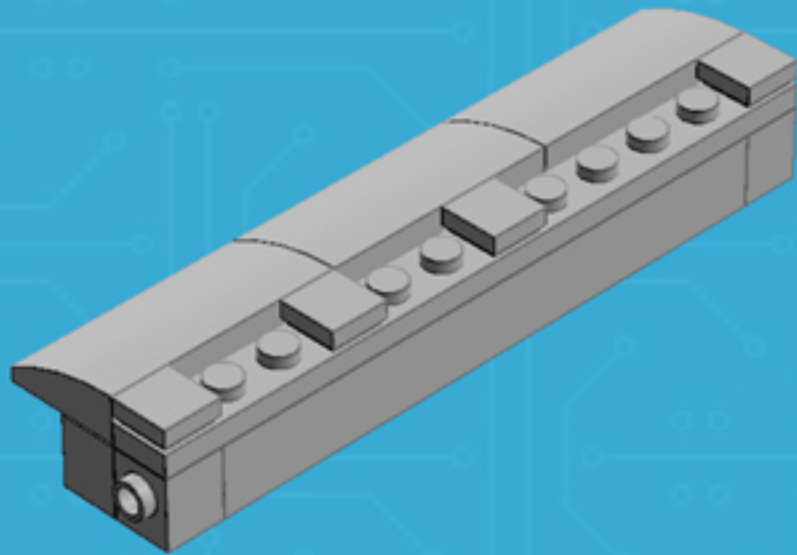

Element ID	Color	Description	Quantity
4211398	Medium Stone Grey	Plate 1X2	4
4244627	Medium Stone Grey	Plate 1X2 W. Stick 3.18	2
4598526	Medium Stone Grey	Plate 1X2 W. Vertical Grip	4
4211429	Medium Stone Grey	Plate 1X3	2
4597901	Medium Stone Grey	Plate W. Bow 2X4X2/3	3
4211383	Medium Stone Grey	Profile Brick 1X2	5
4216248	Medium Stone Grey	Roof Tile 1X2X3/74° Inv.	2
4211515	Medium Stone Grey	Wall Element 1X2X1	1
6071299	Medium Stone Grey	Wall Element 1X4X1 Abs	2
4633691	Silver	Plate 1X1 Round	8