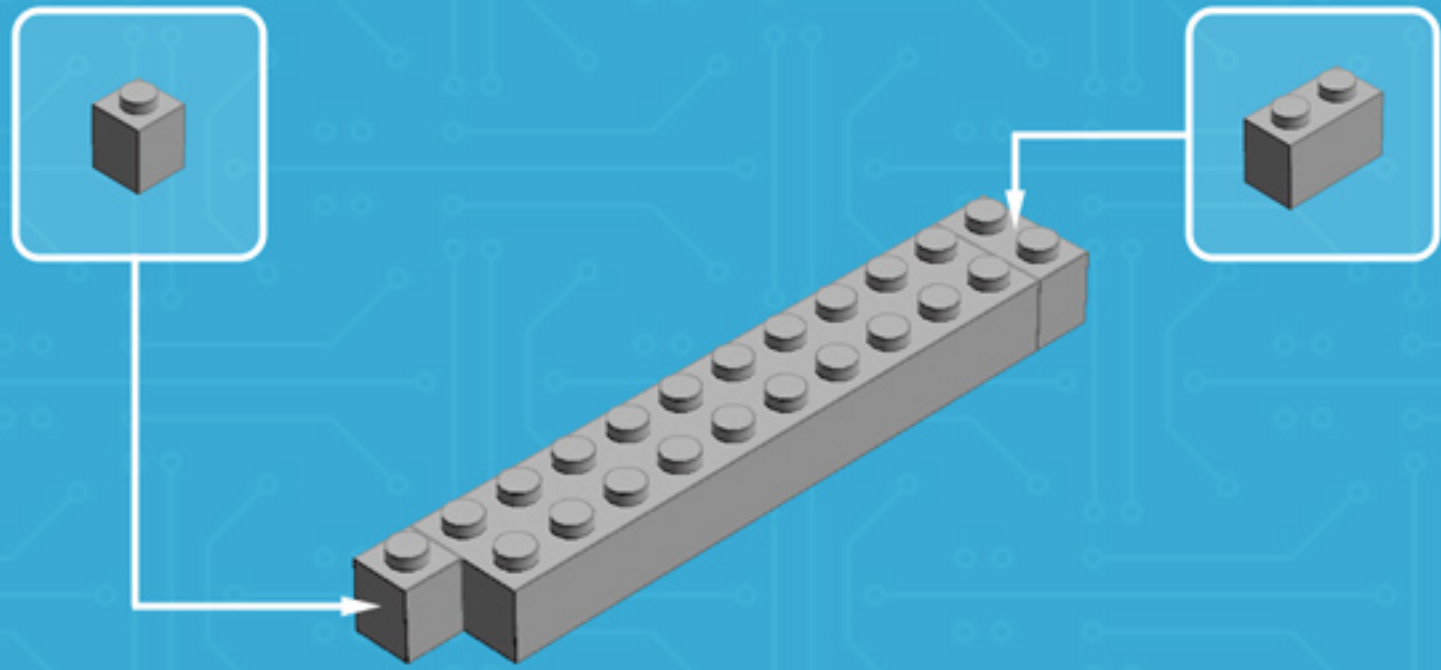

Element ID	Color	Description	Quantity
4211398	Medium Stone Grey	Plate 1X2	4
4244627	Medium Stone Grey	Plate 1X2 W. Stick 3.18	2
4598526	Medium Stone Grey	Plate 1X2 W. Vertical Grip	4
4211429	Medium Stone Grey	Plate 1X3	2
4597901	Medium Stone Grey	Plate W. Bow 2X4X2/3	3
4211383	Medium Stone Grey	Profile Brick 1X2	5
4216248	Medium Stone Grey	Roof Tile 1X2X3/74° Inv.	2
4211515	Medium Stone Grey	Wall Element 1X2X1	1
6071299	Medium Stone Grey	Wall Element 1X4X1 Abs	2
4633691	Silver	Plate 1X1 Round	8