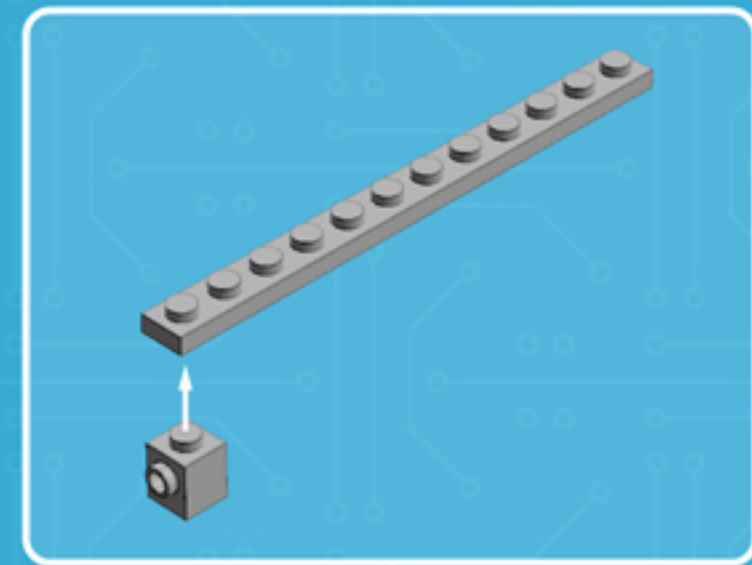

Element ID	Color	Description	Quantity
4211398	Medium Stone Grey	Plate 1X2	4
4244627	Medium Stone Grey	Plate 1X2 W. Stick 3.18	2
4598526	Medium Stone Grey	Plate 1X2 W. Vertical Grip	4
4211429	Medium Stone Grey	Plate 1X3	2
4597901	Medium Stone Grey	Plate W. Bow 2X4X2/3	3
4211383	Medium Stone Grey	Profile Brick 1X2	5
4216248	Medium Stone Grey	Roof Tile 1X2X3/74° Inv.	2
4211515	Medium Stone Grey	Wall Element 1X2X1	1
6071299	Medium Stone Grey	Wall Element 1X4X1 Abs	2
4633691	Silver	Plate 1X1 Round	8