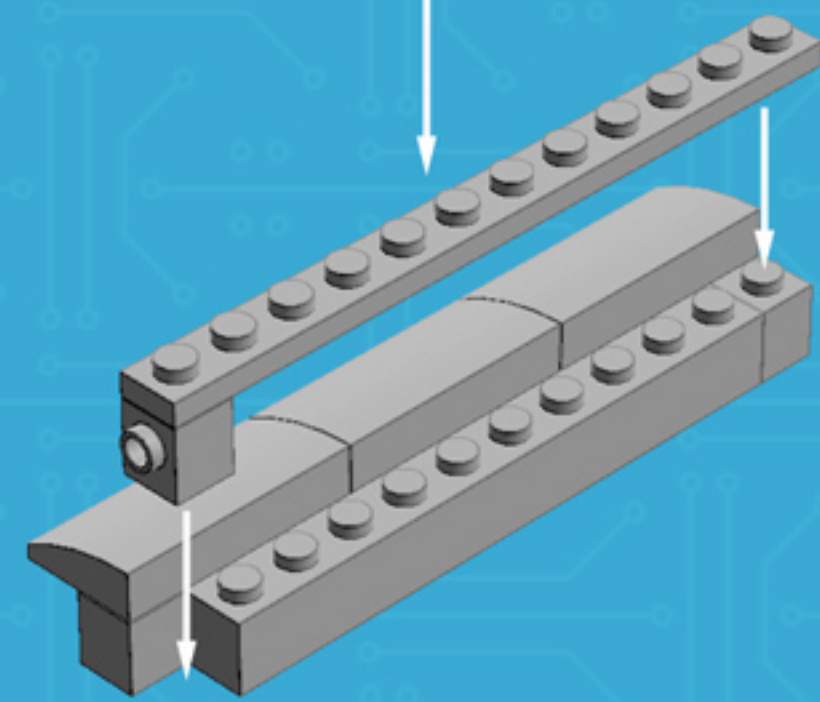

Element ID	Color	Description	Quantity
4211398	Medium Stone Grey	Plate 1X2	4
4244627	Medium Stone Grey	Plate 1X2 W. Stick 3.18	2
4598526	Medium Stone Grey	Plate 1X2 W. Vertical Grip	4
4211429	Medium Stone Grey	Plate 1X3	2
4597901	Medium Stone Grey	Plate W. Bow 2X4X2/3	3
4211383	Medium Stone Grey	Profile Brick 1X2	5
4216248	Medium Stone Grey	Roof Tile 1X2X3/74° Inv.	2
4211515	Medium Stone Grey	Wall Element 1X2X1	1
6071299	Medium Stone Grey	Wall Element 1X4X1 Abs	2
4633691	Silver	Plate 1X1 Round	8