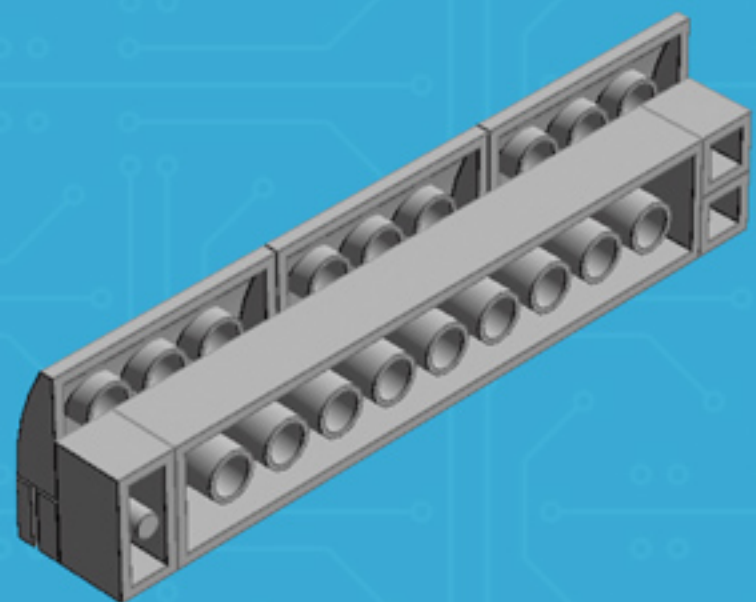

Element ID	Color	Description	Quantity
4211398	Medium Stone Grey	Plate 1X2	4
4244627	Medium Stone Grey	Plate 1X2 W. Stick 3.18	2
4598526	Medium Stone Grey	Plate 1X2 W. Vertical Grip	4
4211429	Medium Stone Grey	Plate 1X3	2
4597901	Medium Stone Grey	Plate W. Bow 2X4X2/3	3
4211383	Medium Stone Grey	Profile Brick 1X2	5
4216248	Medium Stone Grey	Roof Tile 1X2X3/74° Inv.	2
4211515	Medium Stone Grey	Wall Element 1X2X1	1
6071299	Medium Stone Grey	Wall Element 1X4X1 Abs	2
4633691	Silver	Plate 1X1 Round	8