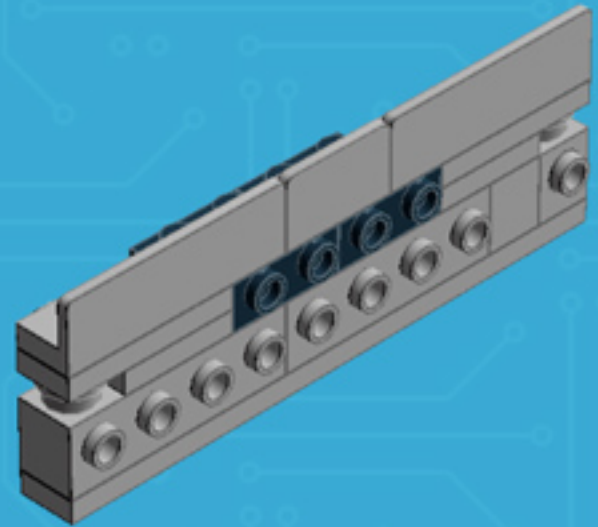

Element ID	Color	Description	Quantity
4211398	Medium Stone Grey	Plate 1X2	4
4244627	Medium Stone Grey	Plate 1X2 W. Stick 3.18	2
4598526	Medium Stone Grey	Plate 1X2 W. Vertical Grip	4
4211429	Medium Stone Grey	Plate 1X3	2
4597901	Medium Stone Grey	Plate W. Bow 2X4X2/3	3
4211383	Medium Stone Grey	Profile Brick 1X2	5
4216248	Medium Stone Grey	Roof Tile 1X2X3/74° Inv.	2
4211515	Medium Stone Grey	Wall Element 1X2X1	1
6071299	Medium Stone Grey	Wall Element 1X4X1 Abs	2
4633691	Silver	Plate 1X1 Round	8