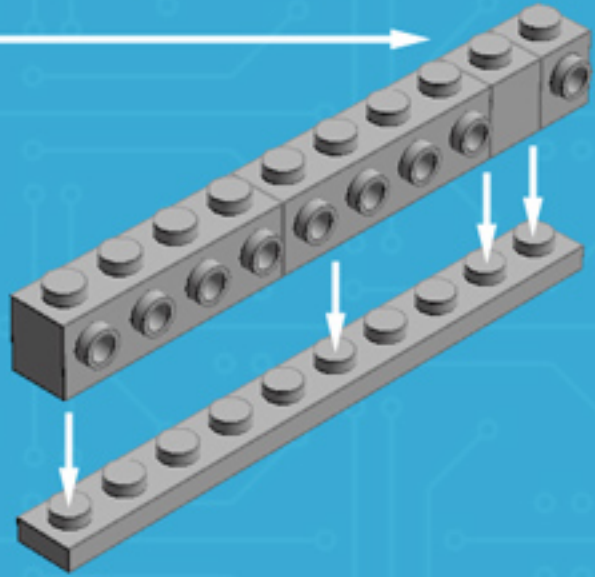

Element ID	Color	Description	Quantity
4211398	Medium Stone Grey	Plate 1X2	4
4244627	Medium Stone Grey	Plate 1X2 W. Stick 3.18	2
4598526	Medium Stone Grey	Plate 1X2 W. Vertical Grip	4
4211429	Medium Stone Grey	Plate 1X3	2
4597901	Medium Stone Grey	Plate W. Bow 2X4X2/3	3
4211383	Medium Stone Grey	Profile Brick 1X2	5
4216248	Medium Stone Grey	Roof Tile 1X2X3/74° Inv.	2
4211515	Medium Stone Grey	Wall Element 1X2X1	1
6071299	Medium Stone Grey	Wall Element 1X4X1 Abs	2
4633691	Silver	Plate 1X1 Round	8