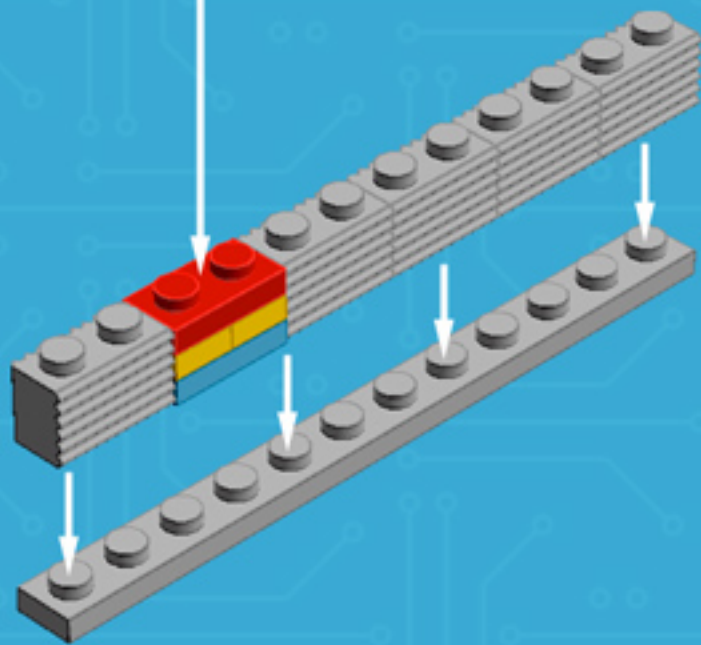

Element ID	Color	Description	Quantity
4211398	Medium Stone Grey	Plate 1X2	4
4244627	Medium Stone Grey	Plate 1X2 W. Stick 3.18	2
4598526	Medium Stone Grey	Plate 1X2 W. Vertical Grip	4
4211429	Medium Stone Grey	Plate 1X3	2
4597901	Medium Stone Grey	Plate W. Bow 2X4X2/3	3
4211383	Medium Stone Grey	Profile Brick 1X2	5
4216248	Medium Stone Grey	Roof Tile 1X2X3/74° Inv.	2
4211515	Medium Stone Grey	Wall Element 1X2X1	1
6071299	Medium Stone Grey	Wall Element 1X4X1 Abs	2
4633691	Silver	Plate 1X1 Round	8