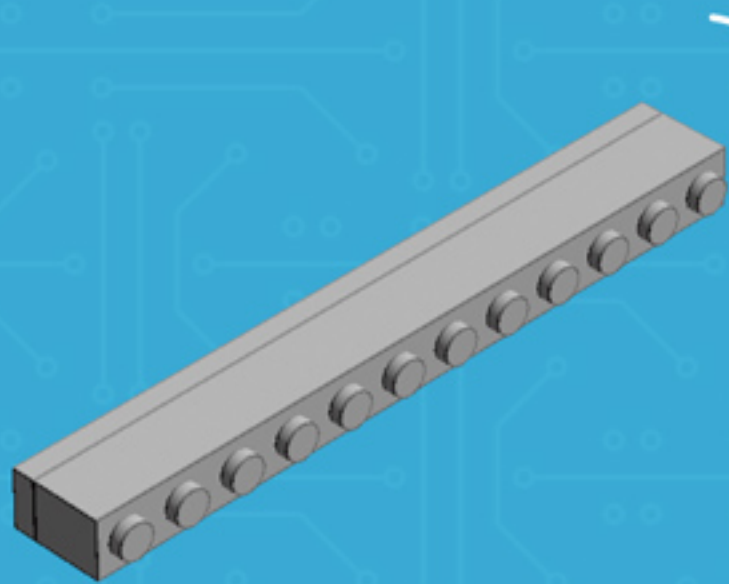

My First Computer **ADORE EDITION**

A LEGO® project by Chris McVeigh
chrismcveigh.com

v2.0

	Element ID	Color	Description	Quantity
	302326	Black	Plate 1X2	4
	4107761	Black	Plate 1X2 With Slide	2
	4286009	Black	Plate 1X8 With Rail	1
	6052126	Black	Plate 2X2X2/3 W. 2. Hor. Knob	2
	241226	Black	Radiator Grille 1X2	5
	302321	Bright Red	Plate 1X2	1
	302424	Bright Yellow	Plate 1X1	4
	4653988	Dark Azur	Plate 1X2	1
	346028	Dark Green	Plate 1X8	1
	6047426	Dark Green	Plate W. Bow 1X2X2/3	2
	6000606	Dark Stone Grey	Angular Plate 1.5 Bot. 1X2 1/2	6
	4211063	Dark Stone Grey	Plate 1X2	1

Element ID	Color	Description	Quantity
4518653	Medium Stone Grey	Bowed Roof Ridge 2X4X1	3
4211389	Medium Stone Grey	Brick 1X1	2
4558953	Medium Stone Grey	Brick 1X1 W. 1 Knob	2
4211522	Medium Stone Grey	Brick 1X12	1
4211388	Medium Stone Grey	Brick 1X2	1
6015344	Medium Stone Grey	Brick 1X2 W. 2 Knobs	2
4211636	Medium Stone Grey	Brick 1X4 W. 4 Knobs	2
4211390	Medium Stone Grey	Brick 2X10	1
4211353	Medium Stone Grey	Corner Plate 1X2X2	2
4211415	Medium Stone Grey	Flat Tile 1X1	4
4251149	Medium Stone Grey	Plate 1X10	1
4514846	Medium Stone Grey	Plate 1X12	3

Element ID	Color	Description	Quantity
4211398	Medium Stone Grey	Plate 1X2	4
4244627	Medium Stone Grey	Plate 1X2 W. Stick 3.18	2
4598526	Medium Stone Grey	Plate 1X2 W. Vertical Grip	4
4211429	Medium Stone Grey	Plate 1X3	2
4597901	Medium Stone Grey	Plate W. Bow 2X4X2/3	3
4211383	Medium Stone Grey	Profile Brick 1X2	5
4216248	Medium Stone Grey	Roof Tile 1X2X3/74° Inv.	2
4211515	Medium Stone Grey	Wall Element 1X2X1	1
6071299	Medium Stone Grey	Wall Element 1X4X1 Abs	2
4633691	Silver	Plate 1X1 Round	8