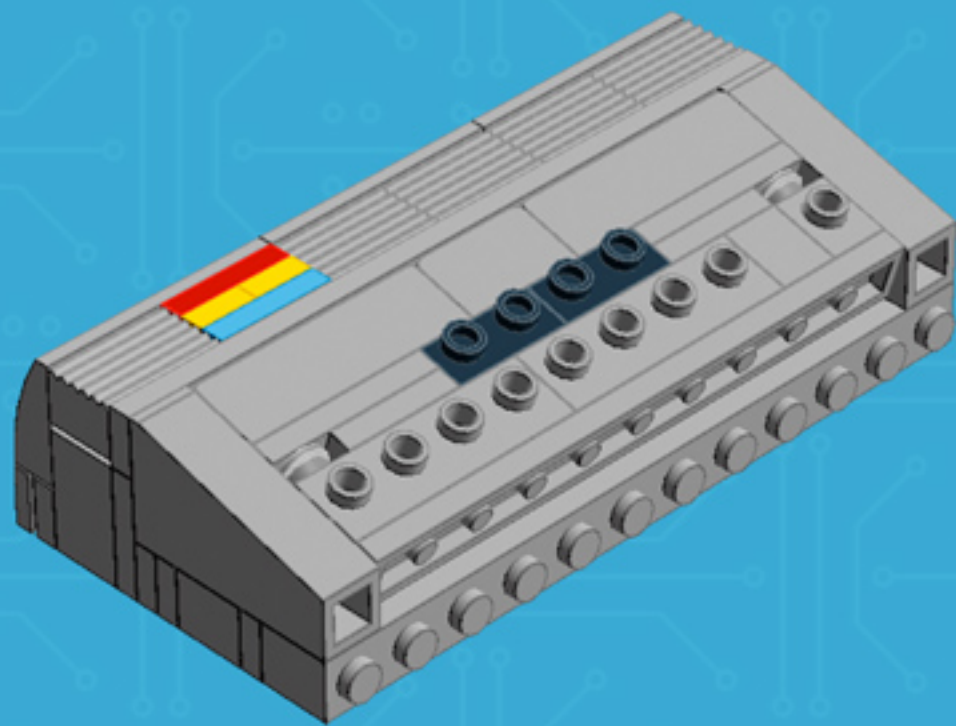

My First Computer **ADORE EDITION**

A LEGO® project by Chris McVeigh
chrismcveigh.com

v2.0

	Element ID	Color	Description	Quantity
	302326	Black	Plate 1X2	4
	4107761	Black	Plate 1X2 With Slide	2
	4286009	Black	Plate 1X8 With Rail	1
	6052126	Black	Plate 2X2X2/3 W. 2. Hor. Knob	2
	241226	Black	Radiator Grille 1X2	5
	302321	Bright Red	Plate 1X2	1
	302424	Bright Yellow	Plate 1X1	4
	4653988	Dark Azur	Plate 1X2	1
	346028	Dark Green	Plate 1X8	1
	6047426	Dark Green	Plate W. Bow 1X2X2/3	2
	6000606	Dark Stone Grey	Angular Plate 1.5 Bot. 1X2 1/2	6
	4211063	Dark Stone Grey	Plate 1X2	1

Element ID	Color	Description	Quantity
4518653	Medium Stone Grey	Bowed Roof Ridge 2X4X1	3
4211389	Medium Stone Grey	Brick 1X1	2
4558953	Medium Stone Grey	Brick 1X1 W. 1 Knob	2
4211522	Medium Stone Grey	Brick 1X12	1
4211388	Medium Stone Grey	Brick 1X2	1
6015344	Medium Stone Grey	Brick 1X2 W. 2 Knobs	2
4211636	Medium Stone Grey	Brick 1X4 W. 4 Knobs	2
4211390	Medium Stone Grey	Brick 2X10	1
4211353	Medium Stone Grey	Corner Plate 1X2X2	2
4211415	Medium Stone Grey	Flat Tile 1X1	4
4251149	Medium Stone Grey	Plate 1X10	1
4514846	Medium Stone Grey	Plate 1X12	3

Element ID	Color	Description	Quantity
4211398	Medium Stone Grey	Plate 1X2	4
4244627	Medium Stone Grey	Plate 1X2 W. Stick 3.18	2
4598526	Medium Stone Grey	Plate 1X2 W. Vertical Grip	4
4211429	Medium Stone Grey	Plate 1X3	2
4597901	Medium Stone Grey	Plate W. Bow 2X4X2/3	3
4211383	Medium Stone Grey	Profile Brick 1X2	5
4216248	Medium Stone Grey	Roof Tile 1X2X3/74° Inv.	2
4211515	Medium Stone Grey	Wall Element 1X2X1	1
6071299	Medium Stone Grey	Wall Element 1X4X1 Abs	2
4633691	Silver	Plate 1X1 Round	8