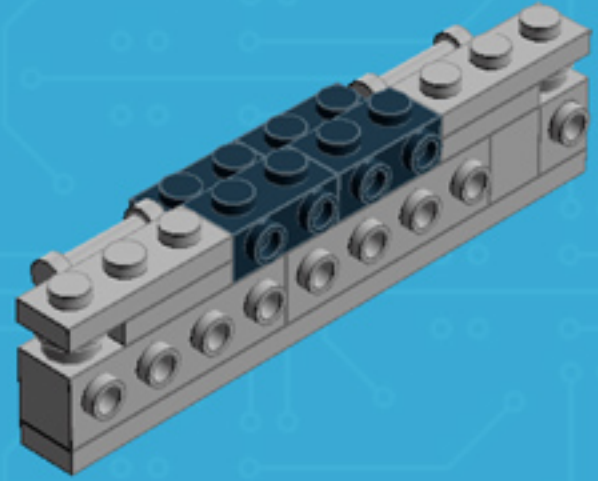

My First Computer **ADORE EDITION**

A LEGO® project by Chris McVeigh
chrismcveigh.com

v2.0

	Element ID	Color	Description	Quantity
	302326	Black	Plate 1X2	4
	4107761	Black	Plate 1X2 With Slide	2
	4286009	Black	Plate 1X8 With Rail	1
	6052126	Black	Plate 2X2X2/3 W. 2. Hor. Knob	2
	241226	Black	Radiator Grille 1X2	5
	302321	Bright Red	Plate 1X2	1
	302424	Bright Yellow	Plate 1X1	4
	4653988	Dark Azur	Plate 1X2	1
	346028	Dark Green	Plate 1X8	1
	6047426	Dark Green	Plate W. Bow 1X2X2/3	2
	6000606	Dark Stone Grey	Angular Plate 1.5 Bot. 1X2 1/2	6
	4211063	Dark Stone Grey	Plate 1X2	1

Element ID	Color	Description	Quantity
4211398	Medium Stone Grey	Plate 1X2	4
4244627	Medium Stone Grey	Plate 1X2 W. Stick 3.18	2
4598526	Medium Stone Grey	Plate 1X2 W. Vertical Grip	4
4211429	Medium Stone Grey	Plate 1X3	2
4597901	Medium Stone Grey	Plate W. Bow 2X4X2/3	3
4211383	Medium Stone Grey	Profile Brick 1X2	5
4216248	Medium Stone Grey	Roof Tile 1X2X3/74° Inv.	2
4211515	Medium Stone Grey	Wall Element 1X2X1	1
6071299	Medium Stone Grey	Wall Element 1X4X1 Abs	2
4633691	Silver	Plate 1X1 Round	8