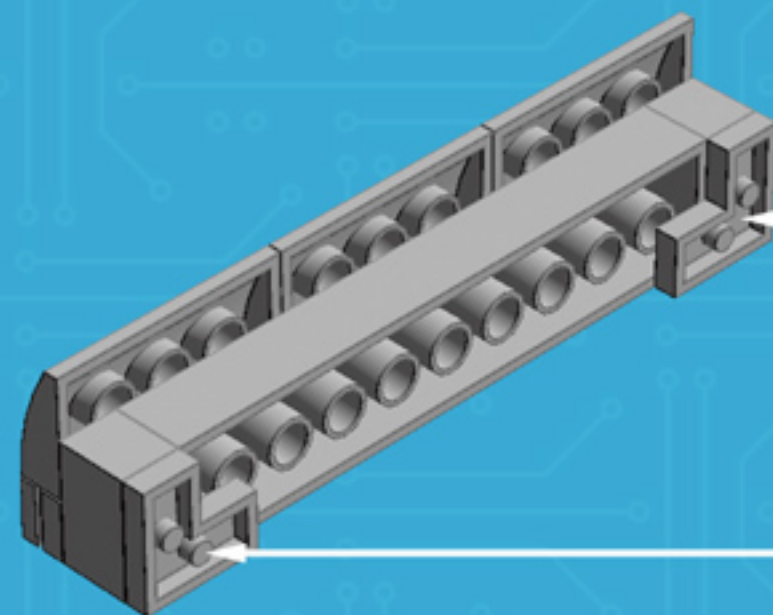

Element ID	Color	Description	Quantity
4211398	Medium Stone Grey	Plate 1X2	4
4244627	Medium Stone Grey	Plate 1X2 W. Stick 3.18	2
4598526	Medium Stone Grey	Plate 1X2 W. Vertical Grip	4
4211429	Medium Stone Grey	Plate 1X3	2
4597901	Medium Stone Grey	Plate W. Bow 2X4X2/3	3
4211383	Medium Stone Grey	Profile Brick 1X2	5
4216248	Medium Stone Grey	Roof Tile 1X2X3/74° Inv.	2
4211515	Medium Stone Grey	Wall Element 1X2X1	1
6071299	Medium Stone Grey	Wall Element 1X4X1 Abs	2
4633691	Silver	Plate 1X1 Round	8