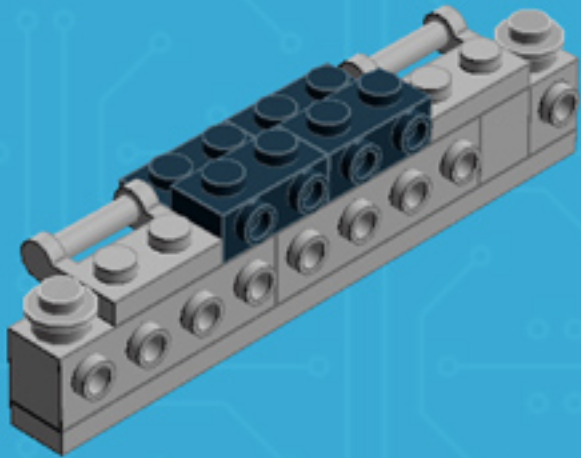

My First Computer **ADORE EDITION**

A LEGO® project by Chris McVeigh
chrismcveigh.com

v2.0

	Element ID	Color	Description	Quantity
	302326	Black	Plate 1X2	4
	4107761	Black	Plate 1X2 With Slide	2
	4286009	Black	Plate 1X8 With Rail	1
	6052126	Black	Plate 2X2X2/3 W. 2. Hor. Knob	2
	241226	Black	Radiator Grille 1X2	5
	302321	Bright Red	Plate 1X2	1
	302424	Bright Yellow	Plate 1X1	4
	4653988	Dark Azur	Plate 1X2	1
	346028	Dark Green	Plate 1X8	1
	6047426	Dark Green	Plate W. Bow 1X2X2/3	2
	6000606	Dark Stone Grey	Angular Plate 1.5 Bot. 1X2 1/2	6
	4211063	Dark Stone Grey	Plate 1X2	1

Element ID	Color	Description	Quantity
4211398	Medium Stone Grey	Plate 1X2	4
4244627	Medium Stone Grey	Plate 1X2 W. Stick 3.18	2
4598526	Medium Stone Grey	Plate 1X2 W. Vertical Grip	4
4211429	Medium Stone Grey	Plate 1X3	2
4597901	Medium Stone Grey	Plate W. Bow 2X4X2/3	3
4211383	Medium Stone Grey	Profile Brick 1X2	5
4216248	Medium Stone Grey	Roof Tile 1X2X3/74° Inv.	2
4211515	Medium Stone Grey	Wall Element 1X2X1	1
6071299	Medium Stone Grey	Wall Element 1X4X1 Abs	2
4633691	Silver	Plate 1X1 Round	8