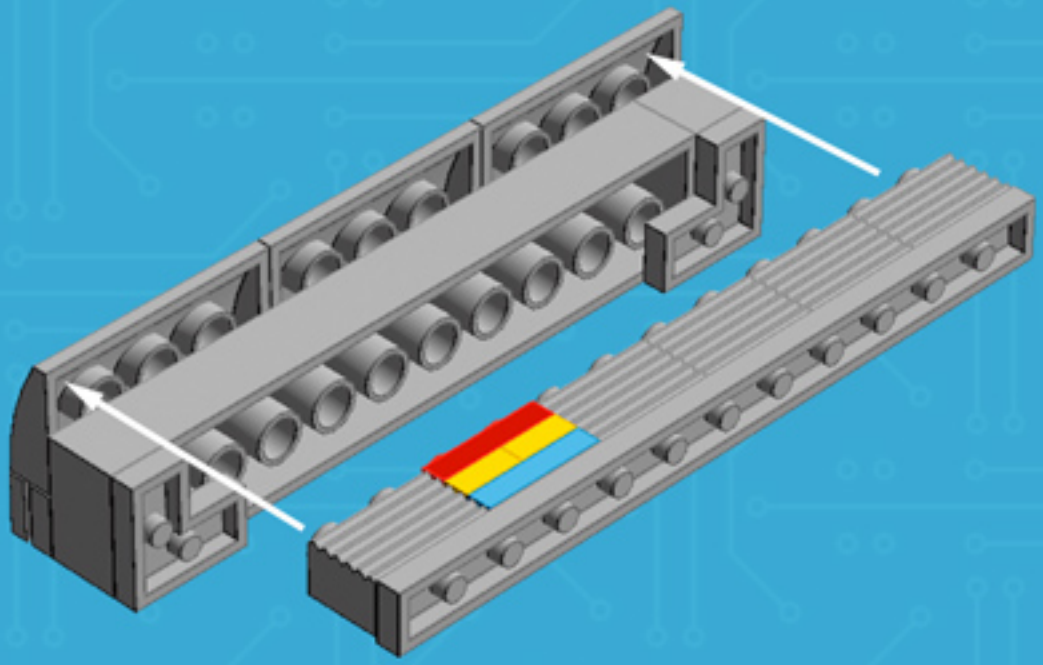

Element ID	Color	Description	Quantity
4211398	Medium Stone Grey	Plate 1X2	4
4244627	Medium Stone Grey	Plate 1X2 W. Stick 3.18	2
4598526	Medium Stone Grey	Plate 1X2 W. Vertical Grip	4
4211429	Medium Stone Grey	Plate 1X3	2
4597901	Medium Stone Grey	Plate W. Bow 2X4X2/3	3
4211383	Medium Stone Grey	Profile Brick 1X2	5
4216248	Medium Stone Grey	Roof Tile 1X2X3/74° Inv.	2
4211515	Medium Stone Grey	Wall Element 1X2X1	1
6071299	Medium Stone Grey	Wall Element 1X4X1 Abs	2
4633691	Silver	Plate 1X1 Round	8