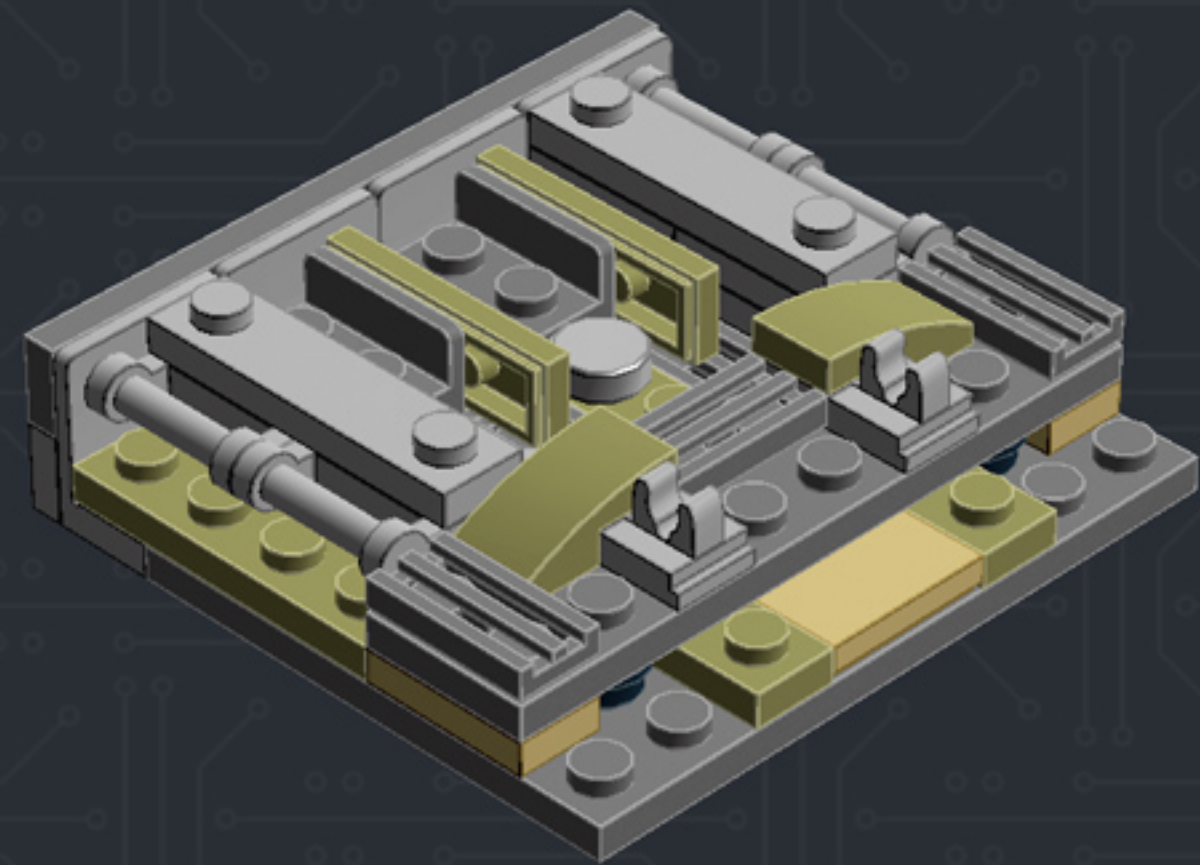

Element ID	Color	Description	Quantity
6001824	Sand Yellow	Brick 1X1	3
4247151	Sand Yellow	Brick 1X6	3
6055172	Sand Yellow	Flat Tile 1X1	2
4496699	Sand Yellow	Flat Tile 1X2	4
4507047	Sand Yellow	Flat Tile 1X6	8
4507045	Sand Yellow	Flat Tile 2X2	6
4549436	Sand Yellow	Plate 1X1	3
4616711	Sand Yellow	Plate 1X2 With Slide	4
4626904	Sand Yellow	Plate 1X4	3
6015424	Sand Yellow	Plate 1X6	2
4550329	Sand Yellow	Plate 2X6	8
4530678	Sand Yellow	Roof Tile 1X2/45°	7
4653509	Sand Yellow	Roof Tile 1X2X3/73°	3
6000852	Sand Yellow	Roof Tile 2X2X3/ 73 Gr.	2
4655241	Silver Metallic	Flat Tile 1X1, Round	3
6030982	Tr. Brown	Plate 1X1	10

2x

* BRICK SYSTEM TOOLS *

CHOOSE AN OPTION:

<1> DESIGN
<2> BUILD
<3> DUPLICATE
<4> DISHANTLE
<5> QUIT

ENTER YOUR CHOICE: #

***For more fun builds,
please pop by chrismcveigh.com,
visit me at facebook.com/c.mcveigh.photos,
or follow me on twitter [@actionfigured](https://twitter.com/actionfigured)***