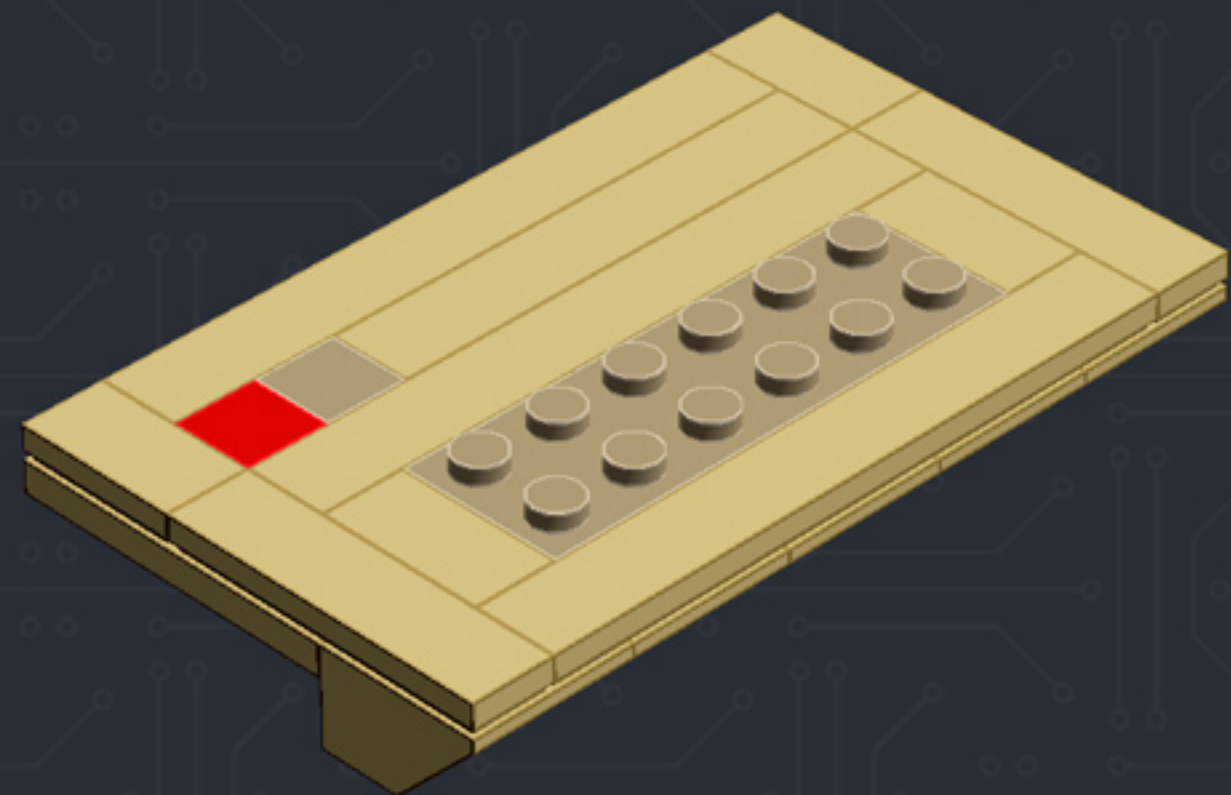

Element ID	Color	Description	Quantity
6001824	Sand Yellow	Brick 1X1	3
4247151	Sand Yellow	Brick 1X6	3
6055172	Sand Yellow	Flat Tile 1X1	2
4496699	Sand Yellow	Flat Tile 1X2	4
4507047	Sand Yellow	Flat Tile 1X6	8
4507045	Sand Yellow	Flat Tile 2X2	6
4549436	Sand Yellow	Plate 1X1	3
4616711	Sand Yellow	Plate 1X2 With Slide	4
4626904	Sand Yellow	Plate 1X4	3
6015424	Sand Yellow	Plate 1X6	2
4550329	Sand Yellow	Plate 2X6	8
4530678	Sand Yellow	Roof Tile 1X2/45°	7
4653509	Sand Yellow	Roof Tile 1X2X3/73°	3
6000852	Sand Yellow	Roof Tile 2X2X3/ 73 Gr.	2
4655241	Silver Metallic	Flat Tile 1X1, Round	3
6030982	Tr. Brown	Plate 1X1	10

2x

* BRICK SYSTEM TOOLS *

CHOOSE AN OPTION:

<1> DESIGN
<2> BUILD
<3> DUPLICATE
<4> DISHANTLE
<5> QUIT

ENTER YOUR CHOICE: #

***For more fun builds,
please pop by chrismcveigh.com,
visit me at facebook.com/c.mcveigh.photos,
or follow me on twitter [@actionfigured](https://twitter.com/actionfigured)***