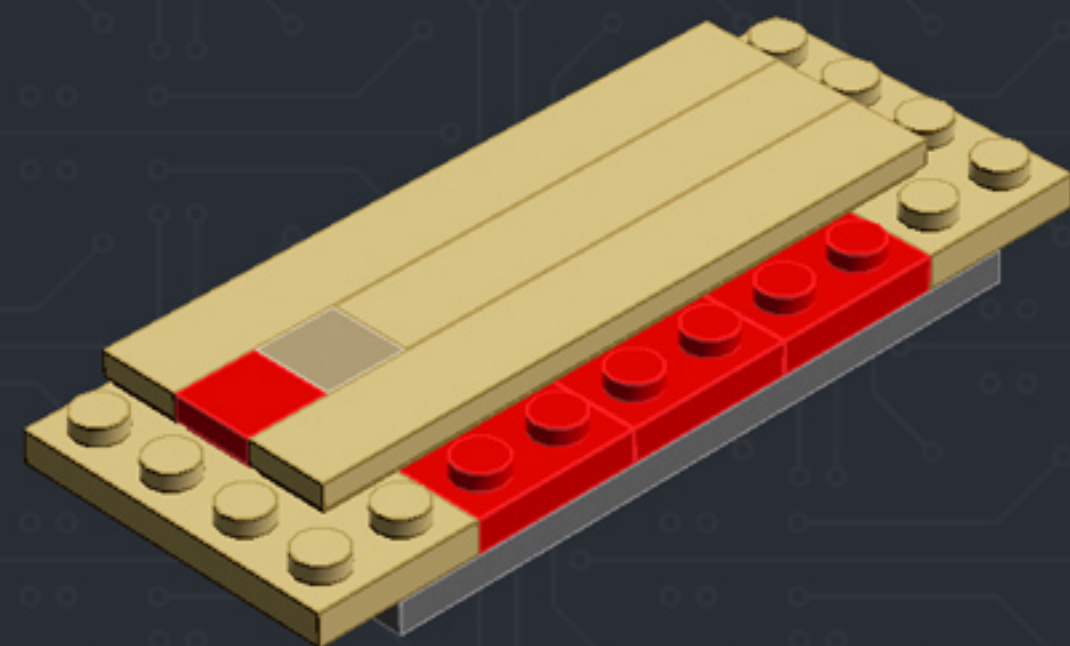

Element ID	Color	Description	Quantity
6001824	Sand Yellow	Brick 1X1	3
4247151	Sand Yellow	Brick 1X6	3
6055172	Sand Yellow	Flat Tile 1X1	2
4496699	Sand Yellow	Flat Tile 1X2	4
4507047	Sand Yellow	Flat Tile 1X6	8
4507045	Sand Yellow	Flat Tile 2X2	6
4549436	Sand Yellow	Plate 1X1	3
4616711	Sand Yellow	Plate 1X2 With Slide	4
4626904	Sand Yellow	Plate 1X4	3
6015424	Sand Yellow	Plate 1X6	2
4550329	Sand Yellow	Plate 2X6	8
4530678	Sand Yellow	Roof Tile 1X2/45°	7
4653509	Sand Yellow	Roof Tile 1X2X3/73°	3
6000852	Sand Yellow	Roof Tile 2X2X3/ 73 Gr.	2
4655241	Silver Metallic	Flat Tile 1X1, Round	3
6030982	Tr. Brown	Plate 1X1	10