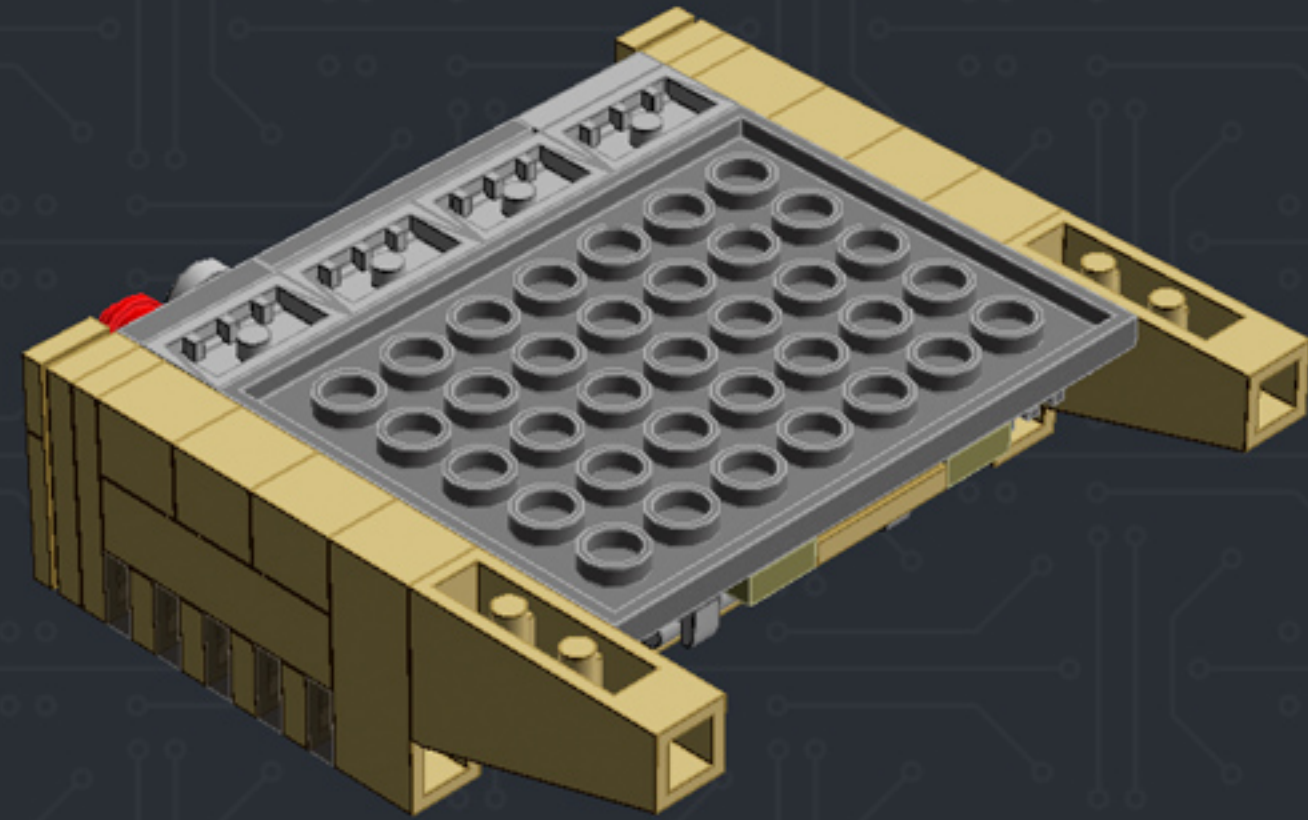

Element ID	Color	Description	Quantity
6001824	Sand Yellow	Brick 1X1	3
4247151	Sand Yellow	Brick 1X6	3
6055172	Sand Yellow	Flat Tile 1X1	2
4496699	Sand Yellow	Flat Tile 1X2	4
4507047	Sand Yellow	Flat Tile 1X6	8
4507045	Sand Yellow	Flat Tile 2X2	6
4549436	Sand Yellow	Plate 1X1	3
4616711	Sand Yellow	Plate 1X2 With Slide	4
4626904	Sand Yellow	Plate 1X4	3
6015424	Sand Yellow	Plate 1X6	2
4550329	Sand Yellow	Plate 2X6	8
4530678	Sand Yellow	Roof Tile 1X2/45°	7
4653509	Sand Yellow	Roof Tile 1X2X3/73°	3
6000852	Sand Yellow	Roof Tile 2X2X3/ 73 Gr.	2
4655241	Silver Metallic	Flat Tile 1X1, Round	3
6030982	Tr. Brown	Plate 1X1	10

2x

* BRICK SYSTEM TOOLS *

CHOOSE AN OPTION:

<1> DESIGN
<2> BUILD
<3> DUPLICATE
<4> DISHANTLE
<5> QUIT

ENTER YOUR CHOICE: #

***For more fun builds,
please pop by chrismcveigh.com,
visit me at facebook.com/c.mcveigh.photos,
or follow me on twitter [@actionfigured](https://twitter.com/actionfigured)***