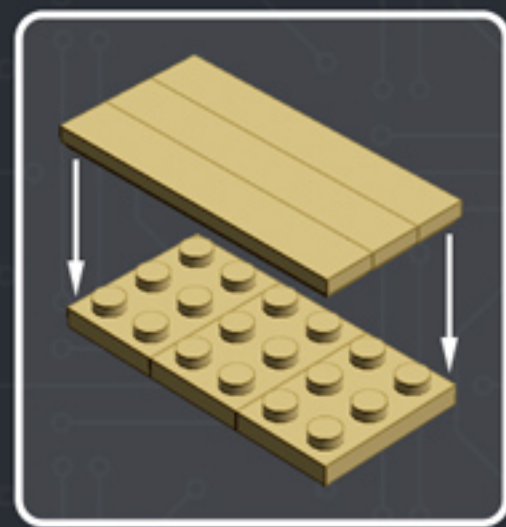

Element ID	Color	Description	Quantity
6001824	Sand Yellow	Brick 1X1	3
4247151	Sand Yellow	Brick 1X6	3
6055172	Sand Yellow	Flat Tile 1X1	2
4496699	Sand Yellow	Flat Tile 1X2	4
4507047	Sand Yellow	Flat Tile 1X6	8
4507045	Sand Yellow	Flat Tile 2X2	6
4549436	Sand Yellow	Plate 1X1	3
4616711	Sand Yellow	Plate 1X2 With Slide	4
4626904	Sand Yellow	Plate 1X4	3
6015424	Sand Yellow	Plate 1X6	2
4550329	Sand Yellow	Plate 2X6	8
4530678	Sand Yellow	Roof Tile 1X2/45°	7
4653509	Sand Yellow	Roof Tile 1X2X3/73°	3
6000852	Sand Yellow	Roof Tile 2X2X3/ 73 Gr.	2
4655241	Silver Metallic	Flat Tile 1X1, Round	3
6030982	Tr. Brown	Plate 1X1	10

2x

* BRICK SYSTEM TOOLS *

CHOOSE AN OPTION:

<1> DESIGN
<2> BUILD
<3> DUPLICATE
<4> DISHANTLE
<5> QUIT

ENTER YOUR CHOICE: #

***For more fun builds,
please pop by chrismcveigh.com,
visit me at facebook.com/c.mcveigh.photos,
or follow me on twitter [@actionfigured](https://twitter.com/actionfigured)***