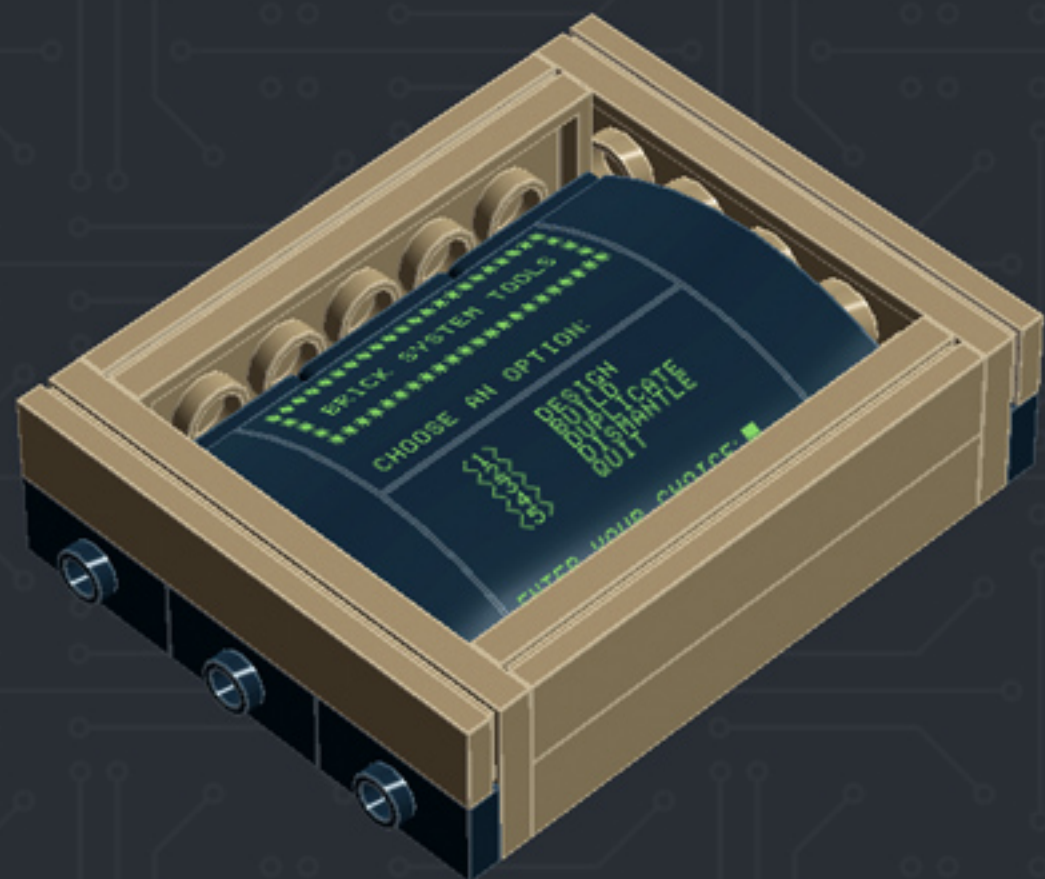

Element ID	Color	Description	Quantity
6001824	Sand Yellow	Brick 1X1	3
4247151	Sand Yellow	Brick 1X6	3
6055172	Sand Yellow	Flat Tile 1X1	2
4496699	Sand Yellow	Flat Tile 1X2	4
4507047	Sand Yellow	Flat Tile 1X6	8
4507045	Sand Yellow	Flat Tile 2X2	6
4549436	Sand Yellow	Plate 1X1	3
4616711	Sand Yellow	Plate 1X2 With Slide	4
4626904	Sand Yellow	Plate 1X4	3
6015424	Sand Yellow	Plate 1X6	2
4550329	Sand Yellow	Plate 2X6	8
4530678	Sand Yellow	Roof Tile 1X2/45°	7
4653509	Sand Yellow	Roof Tile 1X2X3/73°	3
6000852	Sand Yellow	Roof Tile 2X2X3/ 73 Gr.	2
4655241	Silver Metallic	Flat Tile 1X1, Round	3
6030982	Tr. Brown	Plate 1X1	10

2x

* BRICK SYSTEM TOOLS *

CHOOSE AN OPTION:

<1> DESIGN
<2> BUILD
<3> DUPLICATE
<4> DISHANTLE
<5> QUIT

ENTER YOUR CHOICE: #

***For more fun builds,
please pop by chrismcveigh.com,
visit me at facebook.com/c.mcveigh.photos,
or follow me on twitter [@actionfigured](https://twitter.com/actionfigured)***