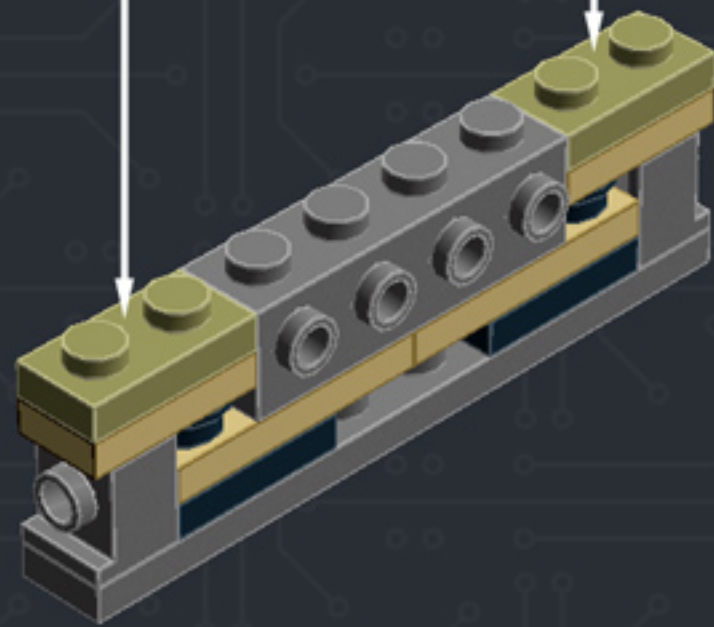

Element ID	Color	Description	Quantity
6001824	Sand Yellow	Brick 1X1	3
4247151	Sand Yellow	Brick 1X6	3
6055172	Sand Yellow	Flat Tile 1X1	2
4496699	Sand Yellow	Flat Tile 1X2	4
4507047	Sand Yellow	Flat Tile 1X6	8
4507045	Sand Yellow	Flat Tile 2X2	6
4549436	Sand Yellow	Plate 1X1	3
4616711	Sand Yellow	Plate 1X2 With Slide	4
4626904	Sand Yellow	Plate 1X4	3
6015424	Sand Yellow	Plate 1X6	2
4550329	Sand Yellow	Plate 2X6	8
4530678	Sand Yellow	Roof Tile 1X2/45°	7
4653509	Sand Yellow	Roof Tile 1X2X3/73°	3
6000852	Sand Yellow	Roof Tile 2X2X3/ 73 Gr.	2
4655241	Silver Metallic	Flat Tile 1X1, Round	3
6030982	Tr. Brown	Plate 1X1	10

2x

* BRICK SYSTEM TOOLS *

CHOOSE AN OPTION:

<1> DESIGN
<2> BUILD
<3> DUPLICATE
<4> DISHANTLE
<5> QUIT

ENTER YOUR CHOICE: #

***For more fun builds,
please pop by chrismcveigh.com,
visit me at facebook.com/c.mcveigh.photos,
or follow me on twitter [@actionfigured](https://twitter.com/actionfigured)***