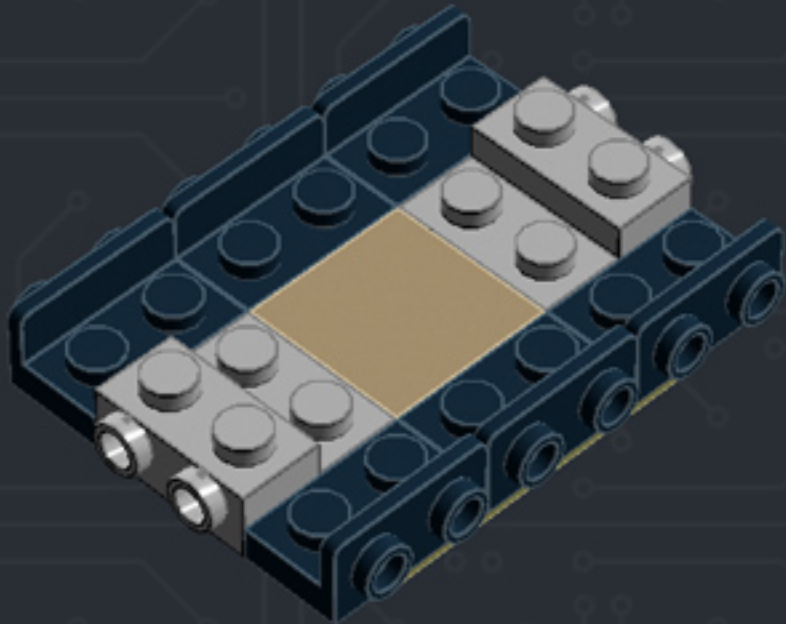

Element ID	Color	Description	Quantity
6001824	Sand Yellow	Brick 1X1	3
4247151	Sand Yellow	Brick 1X6	3
6055172	Sand Yellow	Flat Tile 1X1	2
4496699	Sand Yellow	Flat Tile 1X2	4
4507047	Sand Yellow	Flat Tile 1X6	8
4507045	Sand Yellow	Flat Tile 2X2	6
4549436	Sand Yellow	Plate 1X1	3
4616711	Sand Yellow	Plate 1X2 With Slide	4
4626904	Sand Yellow	Plate 1X4	3
6015424	Sand Yellow	Plate 1X6	2
4550329	Sand Yellow	Plate 2X6	8
4530678	Sand Yellow	Roof Tile 1X2/45°	7
4653509	Sand Yellow	Roof Tile 1X2X3/73°	3
6000852	Sand Yellow	Roof Tile 2X2X3/ 73 Gr.	2
4655241	Silver Metallic	Flat Tile 1X1, Round	3
6030982	Tr. Brown	Plate 1X1	10