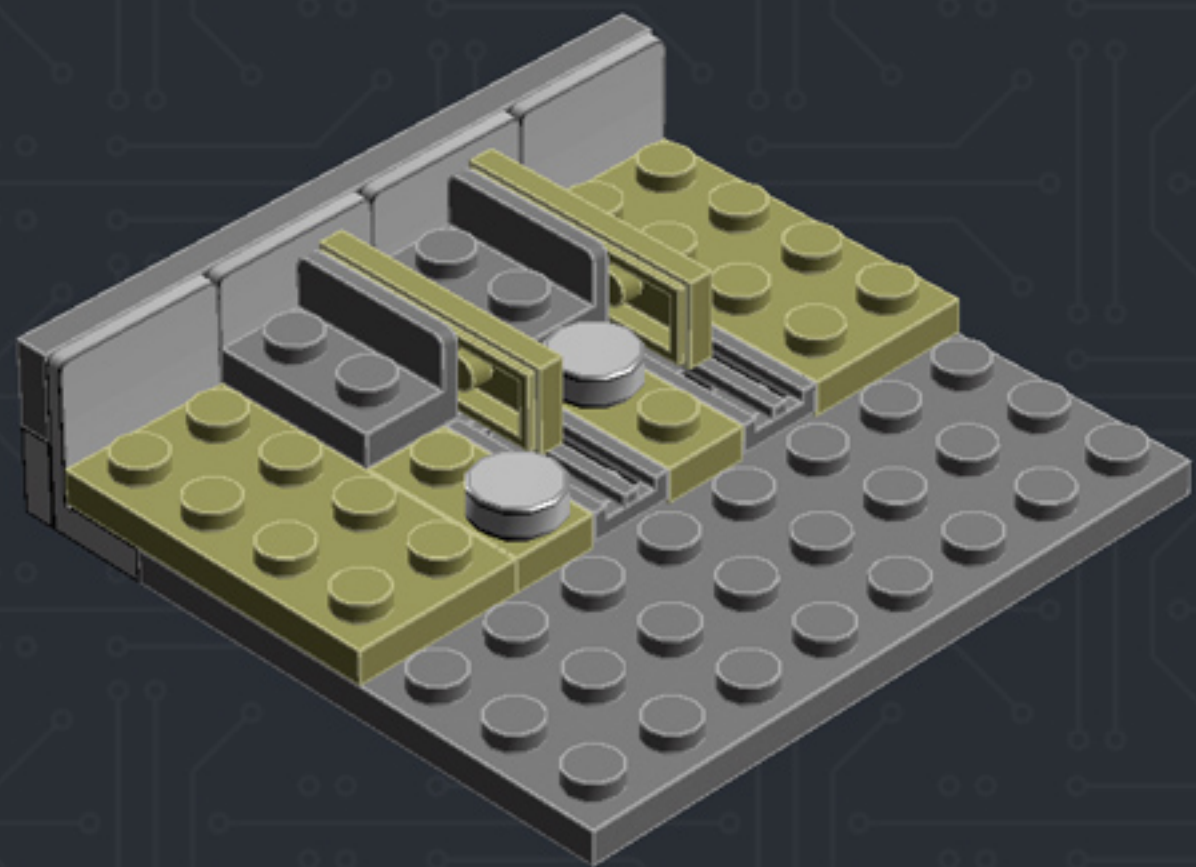

Element ID	Color	Description	Quantity
6001824	Sand Yellow	Brick 1X1	3
4247151	Sand Yellow	Brick 1X6	3
6055172	Sand Yellow	Flat Tile 1X1	2
4496699	Sand Yellow	Flat Tile 1X2	4
4507047	Sand Yellow	Flat Tile 1X6	8
4507045	Sand Yellow	Flat Tile 2X2	6
4549436	Sand Yellow	Plate 1X1	3
4616711	Sand Yellow	Plate 1X2 With Slide	4
4626904	Sand Yellow	Plate 1X4	3
6015424	Sand Yellow	Plate 1X6	2
4550329	Sand Yellow	Plate 2X6	8
4530678	Sand Yellow	Roof Tile 1X2/45°	7
4653509	Sand Yellow	Roof Tile 1X2X3/73°	3
6000852	Sand Yellow	Roof Tile 2X2X3/ 73 Gr.	2
4655241	Silver Metallic	Flat Tile 1X1, Round	3
6030982	Tr. Brown	Plate 1X1	10

2x

* BRICK SYSTEM TOOLS *

CHOOSE AN OPTION:

<1> DESIGN
<2> BUILD
<3> DUPLICATE
<4> DISHANTLE
<5> QUIT

ENTER YOUR CHOICE: #

***For more fun builds,
please pop by chrismcveigh.com,
visit me at facebook.com/c.mcveigh.photos,
or follow me on twitter [@actionfigured](https://twitter.com/actionfigured)***