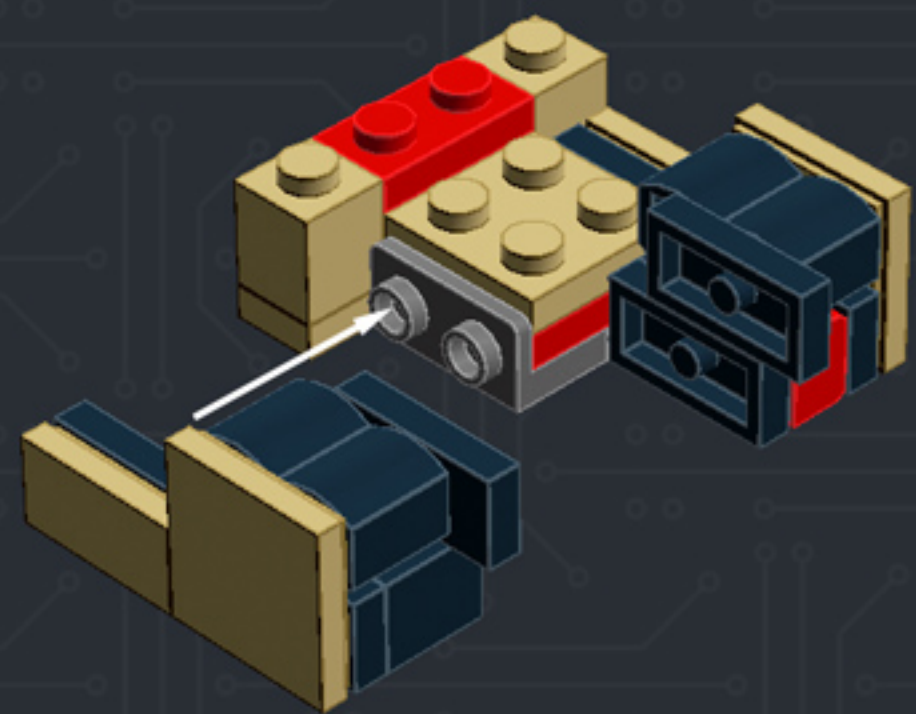

Element ID	Color	Description	Quantity
6001824	Sand Yellow	Brick 1X1	3
4247151	Sand Yellow	Brick 1X6	3
6055172	Sand Yellow	Flat Tile 1X1	2
4496699	Sand Yellow	Flat Tile 1X2	4
4507047	Sand Yellow	Flat Tile 1X6	8
4507045	Sand Yellow	Flat Tile 2X2	6
4549436	Sand Yellow	Plate 1X1	3
4616711	Sand Yellow	Plate 1X2 With Slide	4
4626904	Sand Yellow	Plate 1X4	3
6015424	Sand Yellow	Plate 1X6	2
4550329	Sand Yellow	Plate 2X6	8
4530678	Sand Yellow	Roof Tile 1X2/45°	7
4653509	Sand Yellow	Roof Tile 1X2X3/73°	3
6000852	Sand Yellow	Roof Tile 2X2X3/ 73 Gr.	2
4655241	Silver Metallic	Flat Tile 1X1, Round	3
6030982	Tr. Brown	Plate 1X1	10

2x

* BRICK SYSTEM TOOLS *

CHOOSE AN OPTION:

<1> DESIGN
<2> BUILD
<3> DUPLICATE
<4> DISHANTLE
<5> QUIT

ENTER YOUR CHOICE: #

***For more fun builds,
please pop by chrismcveigh.com,
visit me at facebook.com/c.mcveigh.photos,
or follow me on twitter [@actionfigured](https://twitter.com/actionfigured)***