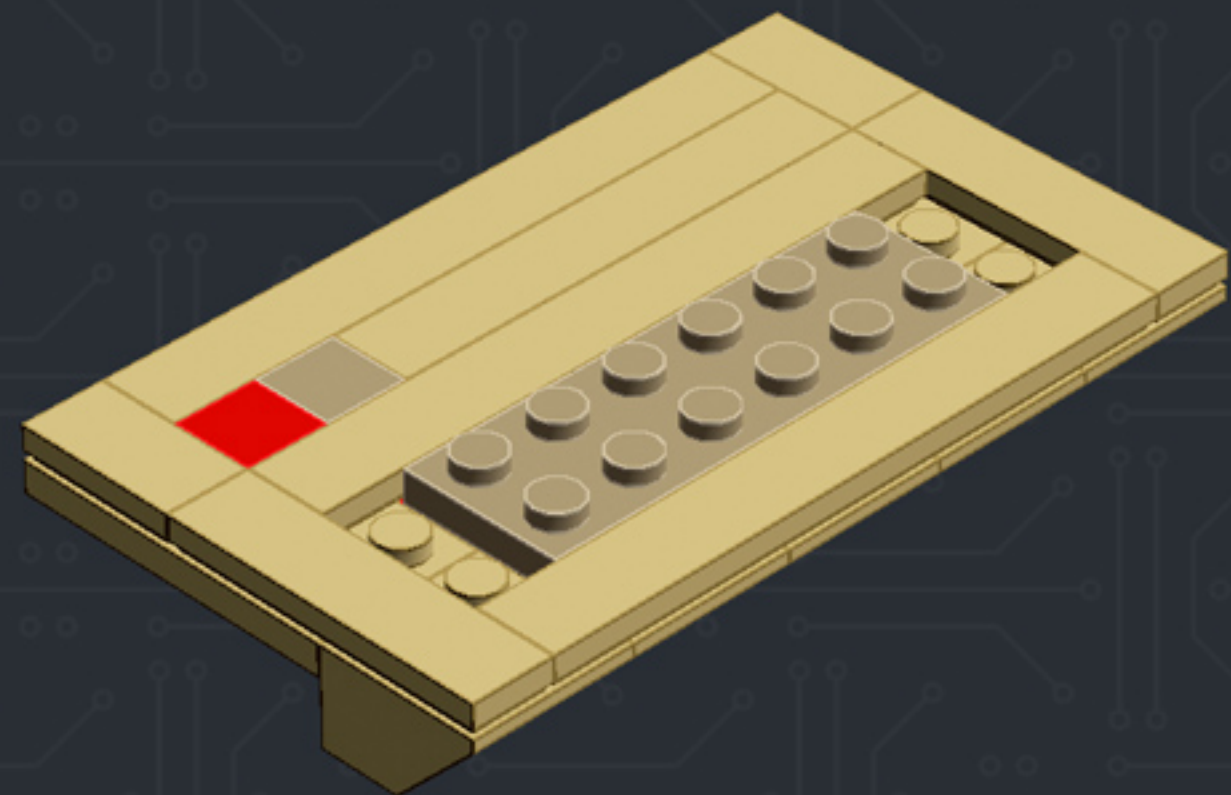

Element ID	Color	Description	Quantity
6001824	Sand Yellow	Brick 1X1	3
4247151	Sand Yellow	Brick 1X6	3
6055172	Sand Yellow	Flat Tile 1X1	2
4496699	Sand Yellow	Flat Tile 1X2	4
4507047	Sand Yellow	Flat Tile 1X6	8
4507045	Sand Yellow	Flat Tile 2X2	6
4549436	Sand Yellow	Plate 1X1	3
4616711	Sand Yellow	Plate 1X2 With Slide	4
4626904	Sand Yellow	Plate 1X4	3
6015424	Sand Yellow	Plate 1X6	2
4550329	Sand Yellow	Plate 2X6	8
4530678	Sand Yellow	Roof Tile 1X2/45°	7
4653509	Sand Yellow	Roof Tile 1X2X3/73°	3
6000852	Sand Yellow	Roof Tile 2X2X3/ 73 Gr.	2
4655241	Silver Metallic	Flat Tile 1X1, Round	3
6030982	Tr. Brown	Plate 1X1	10

2x

* BRICK SYSTEM TOOLS *

CHOOSE AN OPTION:

<1> DESIGN
<2> BUILD
<3> DUPLICATE
<4> DISHANTLE
<5> QUIT

ENTER YOUR CHOICE: #

***For more fun builds,
please pop by chrismcveigh.com,
visit me at facebook.com/c.mcveigh.photos,
or follow me on twitter [@actionfigured](https://twitter.com/actionfigured)***