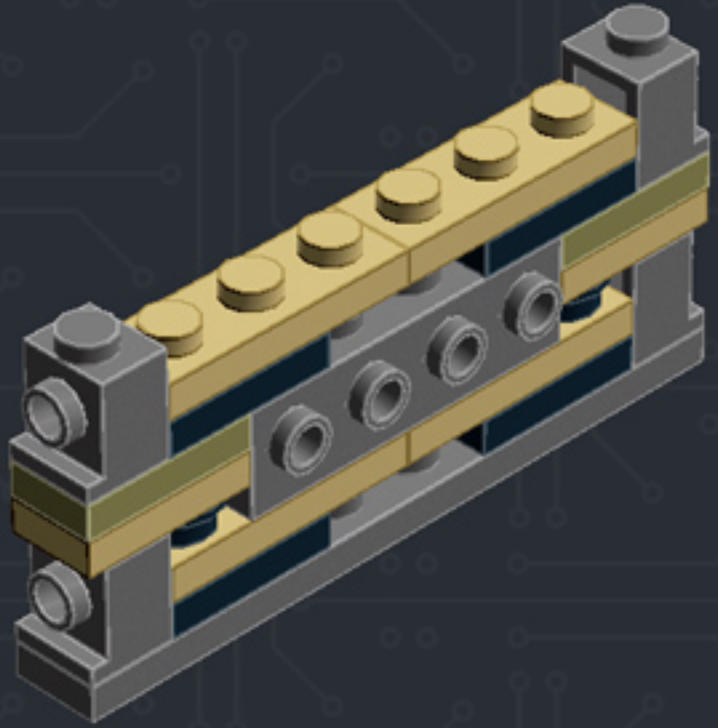

Element ID	Color	Description	Quantity
6001824	Sand Yellow	Brick 1X1	3
4247151	Sand Yellow	Brick 1X6	3
6055172	Sand Yellow	Flat Tile 1X1	2
4496699	Sand Yellow	Flat Tile 1X2	4
4507047	Sand Yellow	Flat Tile 1X6	8
4507045	Sand Yellow	Flat Tile 2X2	6
4549436	Sand Yellow	Plate 1X1	3
4616711	Sand Yellow	Plate 1X2 With Slide	4
4626904	Sand Yellow	Plate 1X4	3
6015424	Sand Yellow	Plate 1X6	2
4550329	Sand Yellow	Plate 2X6	8
4530678	Sand Yellow	Roof Tile 1X2/45°	7
4653509	Sand Yellow	Roof Tile 1X2X3/73°	3
6000852	Sand Yellow	Roof Tile 2X2X3/ 73 Gr.	2
4655241	Silver Metallic	Flat Tile 1X1, Round	3
6030982	Tr. Brown	Plate 1X1	10