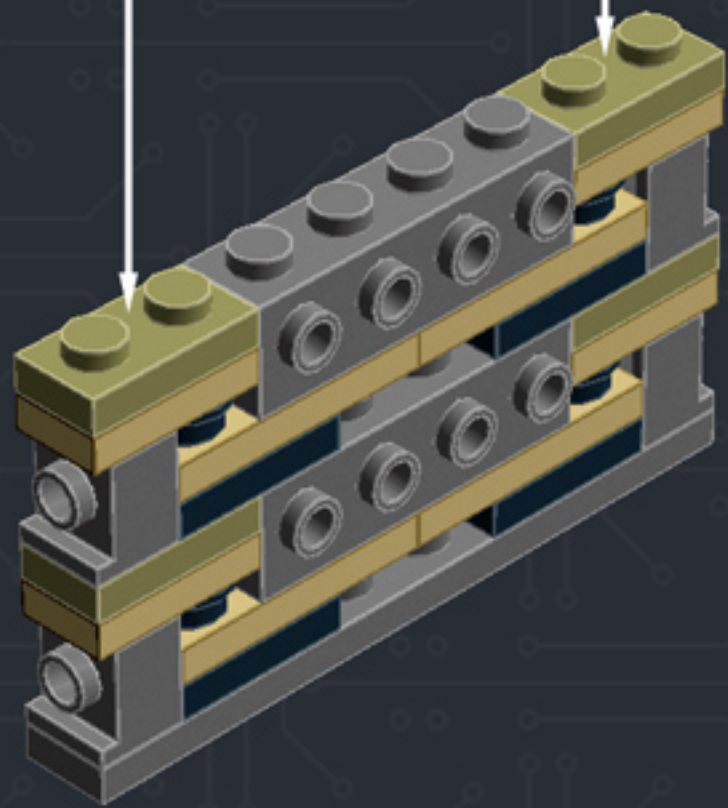

Element ID	Color	Description	Quantity
6001824	Sand Yellow	Brick 1X1	3
4247151	Sand Yellow	Brick 1X6	3
6055172	Sand Yellow	Flat Tile 1X1	2
4496699	Sand Yellow	Flat Tile 1X2	4
4507047	Sand Yellow	Flat Tile 1X6	8
4507045	Sand Yellow	Flat Tile 2X2	6
4549436	Sand Yellow	Plate 1X1	3
4616711	Sand Yellow	Plate 1X2 With Slide	4
4626904	Sand Yellow	Plate 1X4	3
6015424	Sand Yellow	Plate 1X6	2
4550329	Sand Yellow	Plate 2X6	8
4530678	Sand Yellow	Roof Tile 1X2/45°	7
4653509	Sand Yellow	Roof Tile 1X2X3/73°	3
6000852	Sand Yellow	Roof Tile 2X2X3/ 73 Gr.	2
4655241	Silver Metallic	Flat Tile 1X1, Round	3
6030982	Tr. Brown	Plate 1X1	10

2x

* BRICK SYSTEM TOOLS *

CHOOSE AN OPTION:

<1> DESIGN
<2> BUILD
<3> DUPLICATE
<4> DISHANTLE
<5> QUIT

ENTER YOUR CHOICE: #

***For more fun builds,
please pop by chrismcveigh.com,
visit me at facebook.com/c.mcveigh.photos,
or follow me on twitter [@actionfigured](https://twitter.com/actionfigured)***