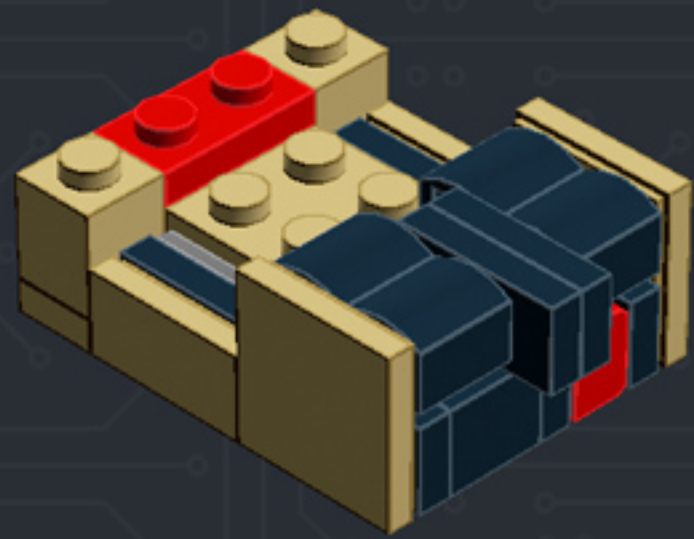

Element ID	Color	Description	Quantity
6001824	Sand Yellow	Brick 1X1	3
4247151	Sand Yellow	Brick 1X6	3
6055172	Sand Yellow	Flat Tile 1X1	2
4496699	Sand Yellow	Flat Tile 1X2	4
4507047	Sand Yellow	Flat Tile 1X6	8
4507045	Sand Yellow	Flat Tile 2X2	6
4549436	Sand Yellow	Plate 1X1	3
4616711	Sand Yellow	Plate 1X2 With Slide	4
4626904	Sand Yellow	Plate 1X4	3
6015424	Sand Yellow	Plate 1X6	2
4550329	Sand Yellow	Plate 2X6	8
4530678	Sand Yellow	Roof Tile 1X2/45°	7
4653509	Sand Yellow	Roof Tile 1X2X3/73°	3
6000852	Sand Yellow	Roof Tile 2X2X3/ 73 Gr.	2
4655241	Silver Metallic	Flat Tile 1X1, Round	3
6030982	Tr. Brown	Plate 1X1	10

2x

* BRICK SYSTEM TOOLS *

CHOOSE AN OPTION:

<1> DESIGN
<2> BUILD
<3> DUPLICATE
<4> DISHANTLE
<5> QUIT

ENTER YOUR CHOICE: #

***For more fun builds,
please pop by chrismcveigh.com,
visit me at facebook.com/c.mcveigh.photos,
or follow me on twitter [@actionfigured](https://twitter.com/actionfigured)***