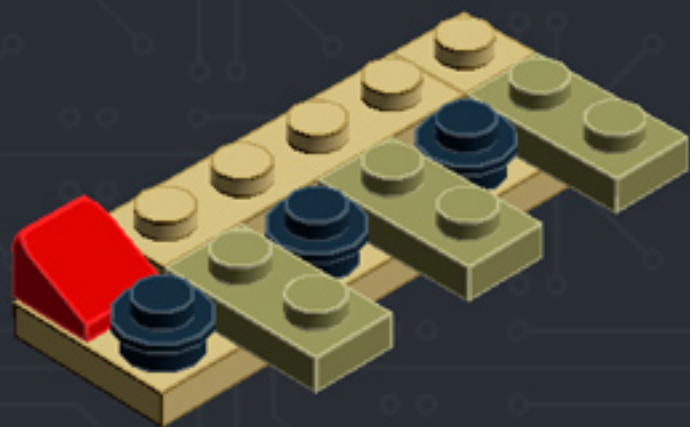

Element ID	Color	Description	Quantity
6001824	Sand Yellow	Brick 1X1	3
4247151	Sand Yellow	Brick 1X6	3
6055172	Sand Yellow	Flat Tile 1X1	2
4496699	Sand Yellow	Flat Tile 1X2	4
4507047	Sand Yellow	Flat Tile 1X6	8
4507045	Sand Yellow	Flat Tile 2X2	6
4549436	Sand Yellow	Plate 1X1	3
4616711	Sand Yellow	Plate 1X2 With Slide	4
4626904	Sand Yellow	Plate 1X4	3
6015424	Sand Yellow	Plate 1X6	2
4550329	Sand Yellow	Plate 2X6	8
4530678	Sand Yellow	Roof Tile 1X2/45°	7
4653509	Sand Yellow	Roof Tile 1X2X3/73°	3
6000852	Sand Yellow	Roof Tile 2X2X3/ 73 Gr.	2
4655241	Silver Metallic	Flat Tile 1X1, Round	3
6030982	Tr. Brown	Plate 1X1	10

2x

* BRICK SYSTEM TOOLS *

CHOOSE AN OPTION:

<1> DESIGN
<2> BUILD
<3> DUPLICATE
<4> DISHANTLE
<5> QUIT

ENTER YOUR CHOICE: #

***For more fun builds,
please pop by chrismcveigh.com,
visit me at facebook.com/c.mcveigh.photos,
or follow me on twitter [@actionfigured](https://twitter.com/actionfigured)***