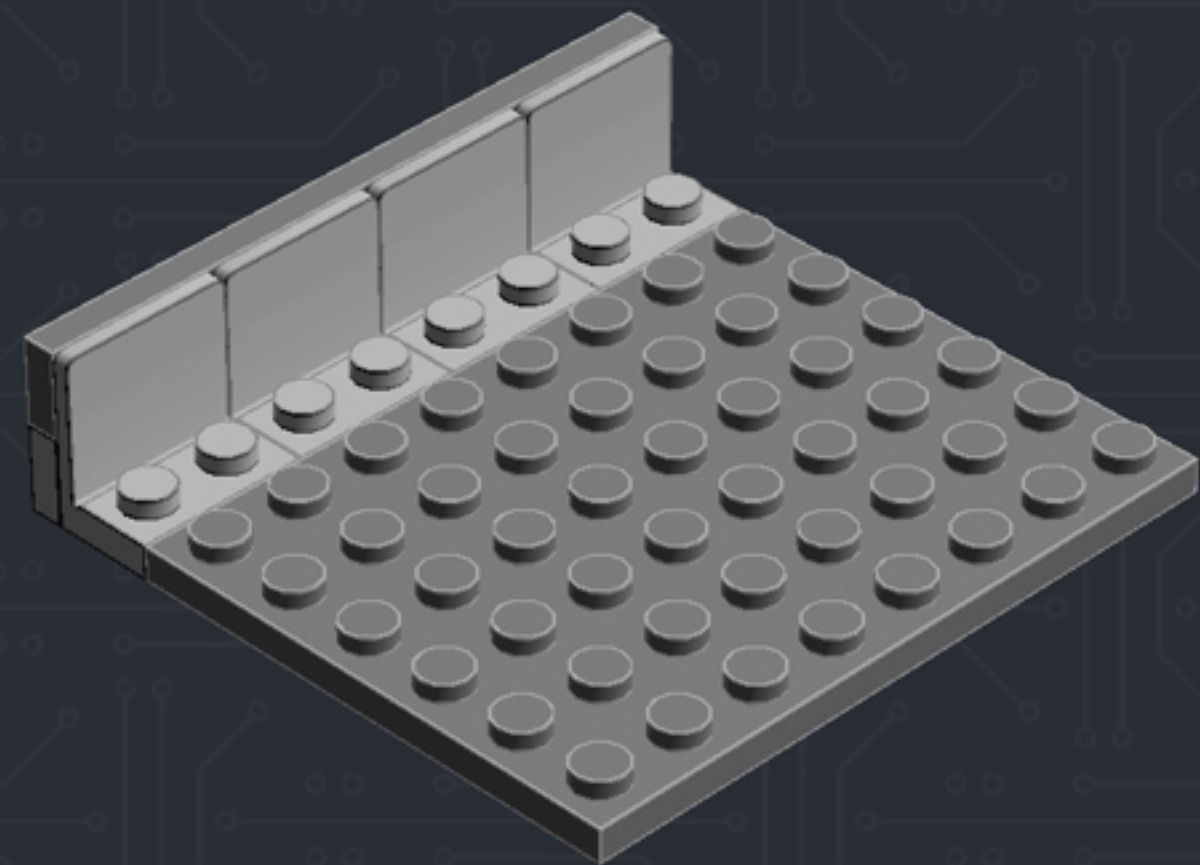

Element ID	Color	Description	Quantity
6001824	Sand Yellow	Brick 1X1	3
4247151	Sand Yellow	Brick 1X6	3
6055172	Sand Yellow	Flat Tile 1X1	2
4496699	Sand Yellow	Flat Tile 1X2	4
4507047	Sand Yellow	Flat Tile 1X6	8
4507045	Sand Yellow	Flat Tile 2X2	6
4549436	Sand Yellow	Plate 1X1	3
4616711	Sand Yellow	Plate 1X2 With Slide	4
4626904	Sand Yellow	Plate 1X4	3
6015424	Sand Yellow	Plate 1X6	2
4550329	Sand Yellow	Plate 2X6	8
4530678	Sand Yellow	Roof Tile 1X2/45°	7
4653509	Sand Yellow	Roof Tile 1X2X3/73°	3
6000852	Sand Yellow	Roof Tile 2X2X3/ 73 Gr.	2
4655241	Silver Metallic	Flat Tile 1X1, Round	3
6030982	Tr. Brown	Plate 1X1	10