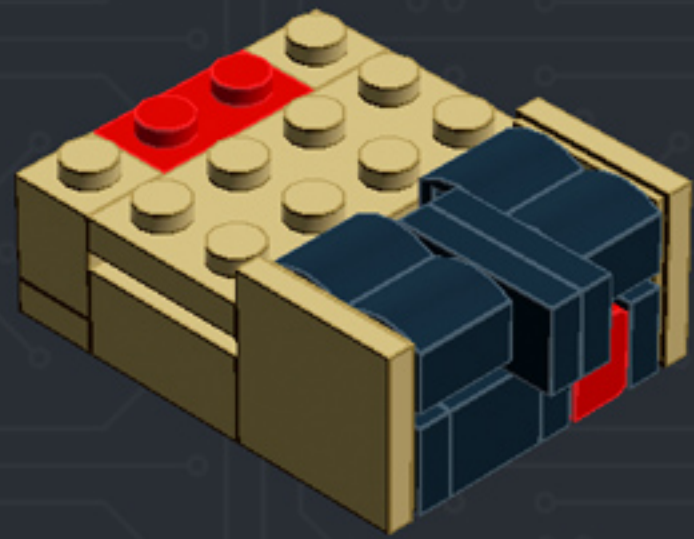

Element ID	Color	Description	Quantity
6001824	Sand Yellow	Brick 1X1	3
4247151	Sand Yellow	Brick 1X6	3
6055172	Sand Yellow	Flat Tile 1X1	2
4496699	Sand Yellow	Flat Tile 1X2	4
4507047	Sand Yellow	Flat Tile 1X6	8
4507045	Sand Yellow	Flat Tile 2X2	6
4549436	Sand Yellow	Plate 1X1	3
4616711	Sand Yellow	Plate 1X2 With Slide	4
4626904	Sand Yellow	Plate 1X4	3
6015424	Sand Yellow	Plate 1X6	2
4550329	Sand Yellow	Plate 2X6	8
4530678	Sand Yellow	Roof Tile 1X2/45°	7
4653509	Sand Yellow	Roof Tile 1X2X3/73°	3
6000852	Sand Yellow	Roof Tile 2X2X3/ 73 Gr.	2
4655241	Silver Metallic	Flat Tile 1X1, Round	3
6030982	Tr. Brown	Plate 1X1	10

2x

* BRICK SYSTEM TOOLS *

CHOOSE AN OPTION:

<1> DESIGN
<2> BUILD
<3> DUPLICATE
<4> DISHANTLE
<5> QUIT

ENTER YOUR CHOICE: #

***For more fun builds,
please pop by chrismcveigh.com,
visit me at facebook.com/c.mcveigh.photos,
or follow me on twitter [@actionfigured](https://twitter.com/actionfigured)***