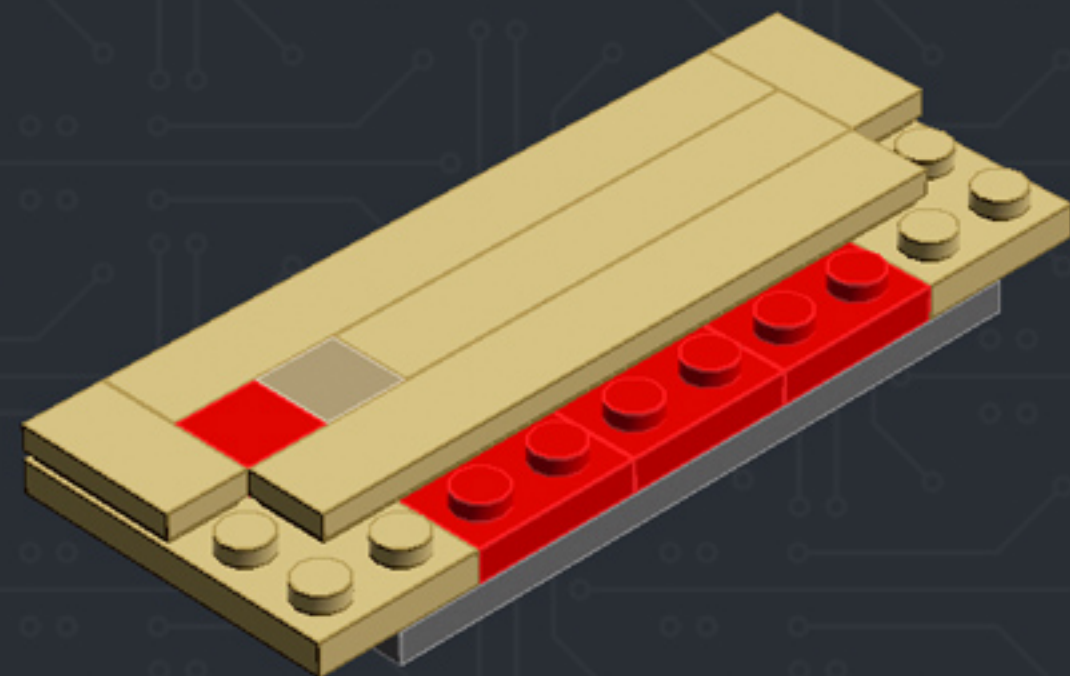

Element ID	Color	Description	Quantity
6001824	Sand Yellow	Brick 1X1	3
4247151	Sand Yellow	Brick 1X6	3
6055172	Sand Yellow	Flat Tile 1X1	2
4496699	Sand Yellow	Flat Tile 1X2	4
4507047	Sand Yellow	Flat Tile 1X6	8
4507045	Sand Yellow	Flat Tile 2X2	6
4549436	Sand Yellow	Plate 1X1	3
4616711	Sand Yellow	Plate 1X2 With Slide	4
4626904	Sand Yellow	Plate 1X4	3
6015424	Sand Yellow	Plate 1X6	2
4550329	Sand Yellow	Plate 2X6	8
4530678	Sand Yellow	Roof Tile 1X2/45°	7
4653509	Sand Yellow	Roof Tile 1X2X3/73°	3
6000852	Sand Yellow	Roof Tile 2X2X3/ 73 Gr.	2
4655241	Silver Metallic	Flat Tile 1X1, Round	3
6030982	Tr. Brown	Plate 1X1	10