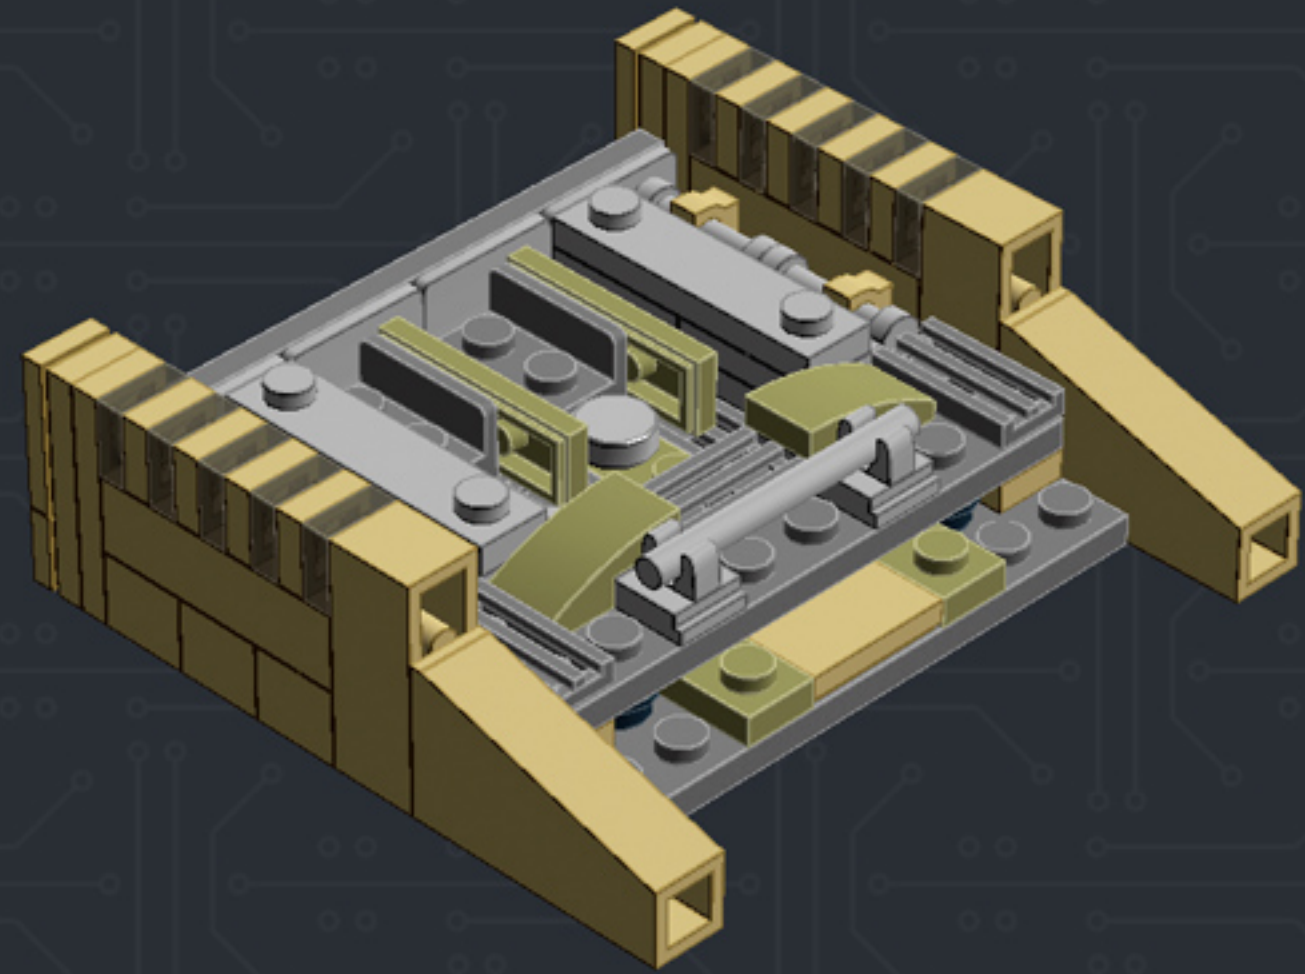

Element ID	Color	Description	Quantity
6001824	Sand Yellow	Brick 1X1	3
4247151	Sand Yellow	Brick 1X6	3
6055172	Sand Yellow	Flat Tile 1X1	2
4496699	Sand Yellow	Flat Tile 1X2	4
4507047	Sand Yellow	Flat Tile 1X6	8
4507045	Sand Yellow	Flat Tile 2X2	6
4549436	Sand Yellow	Plate 1X1	3
4616711	Sand Yellow	Plate 1X2 With Slide	4
4626904	Sand Yellow	Plate 1X4	3
6015424	Sand Yellow	Plate 1X6	2
4550329	Sand Yellow	Plate 2X6	8
4530678	Sand Yellow	Roof Tile 1X2/45°	7
4653509	Sand Yellow	Roof Tile 1X2X3/73°	3
6000852	Sand Yellow	Roof Tile 2X2X3/ 73 Gr.	2
4655241	Silver Metallic	Flat Tile 1X1, Round	3
6030982	Tr. Brown	Plate 1X1	10

2x

* BRICK SYSTEM TOOLS *

CHOOSE AN OPTION:

<1> DESIGN
<2> BUILD
<3> DUPLICATE
<4> DISHANTLE
<5> QUIT

ENTER YOUR CHOICE: #

***For more fun builds,
please pop by chrismcveigh.com,
visit me at facebook.com/c.mcveigh.photos,
or follow me on twitter [@actionfigured](https://twitter.com/actionfigured)***