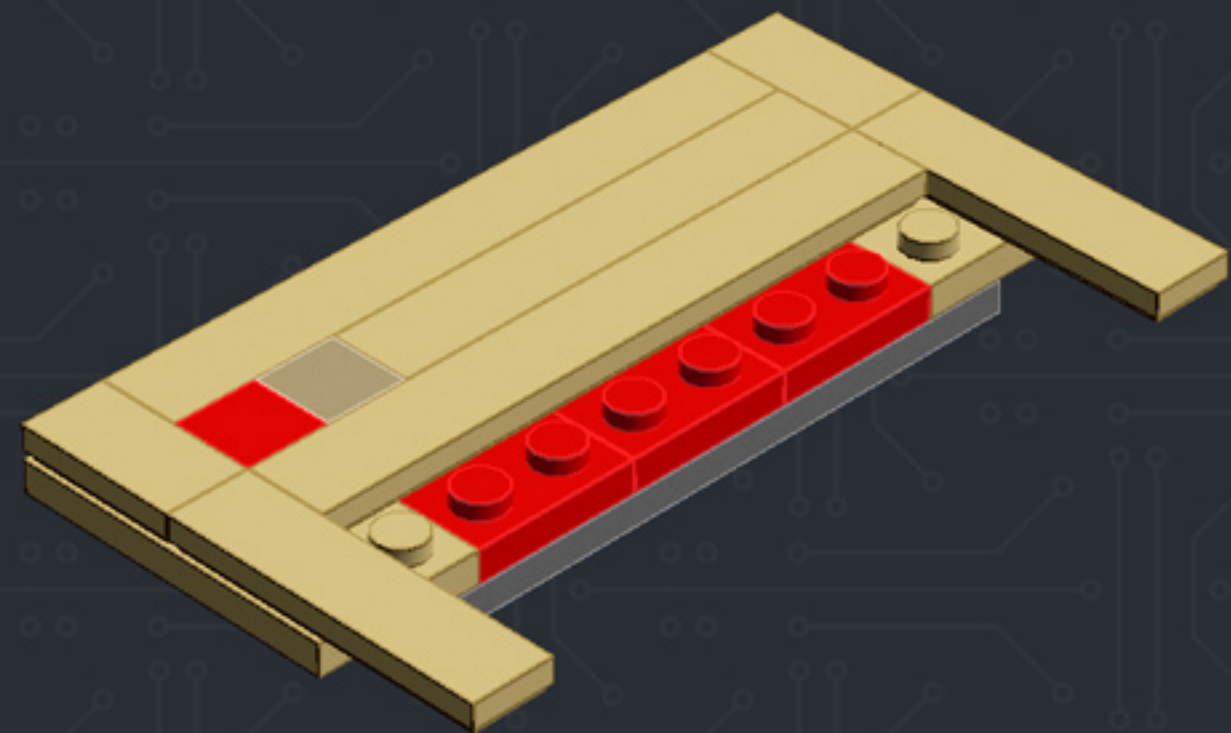

Element ID	Color	Description	Quantity
6001824	Sand Yellow	Brick 1X1	3
4247151	Sand Yellow	Brick 1X6	3
6055172	Sand Yellow	Flat Tile 1X1	2
4496699	Sand Yellow	Flat Tile 1X2	4
4507047	Sand Yellow	Flat Tile 1X6	8
4507045	Sand Yellow	Flat Tile 2X2	6
4549436	Sand Yellow	Plate 1X1	3
4616711	Sand Yellow	Plate 1X2 With Slide	4
4626904	Sand Yellow	Plate 1X4	3
6015424	Sand Yellow	Plate 1X6	2
4550329	Sand Yellow	Plate 2X6	8
4530678	Sand Yellow	Roof Tile 1X2/45°	7
4653509	Sand Yellow	Roof Tile 1X2X3/73°	3
6000852	Sand Yellow	Roof Tile 2X2X3/ 73 Gr.	2
4655241	Silver Metallic	Flat Tile 1X1, Round	3
6030982	Tr. Brown	Plate 1X1	10

2x

* BRICK SYSTEM TOOLS *

CHOOSE AN OPTION:

<1> DESIGN
<2> BUILD
<3> DUPLICATE
<4> DISHANTLE
<5> QUIT

ENTER YOUR CHOICE: #

***For more fun builds,
please pop by chrismcveigh.com,
visit me at facebook.com/c.mcveigh.photos,
or follow me on twitter [@actionfigured](https://twitter.com/actionfigured)***