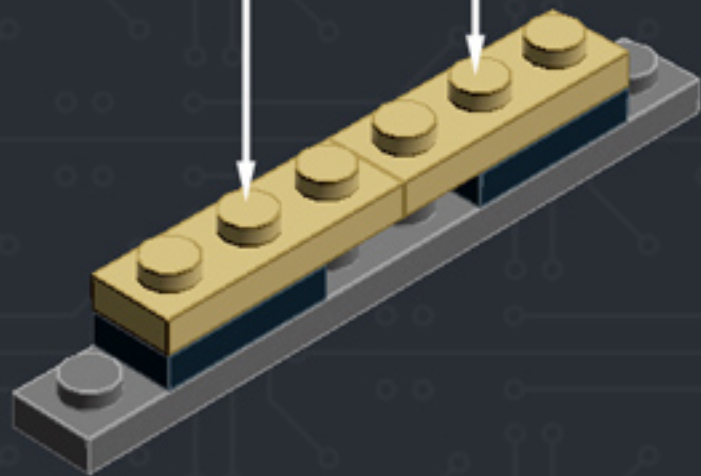

Element ID	Color	Description	Quantity
6001824	Sand Yellow	Brick 1X1	3
4247151	Sand Yellow	Brick 1X6	3
6055172	Sand Yellow	Flat Tile 1X1	2
4496699	Sand Yellow	Flat Tile 1X2	4
4507047	Sand Yellow	Flat Tile 1X6	8
4507045	Sand Yellow	Flat Tile 2X2	6
4549436	Sand Yellow	Plate 1X1	3
4616711	Sand Yellow	Plate 1X2 With Slide	4
4626904	Sand Yellow	Plate 1X4	3
6015424	Sand Yellow	Plate 1X6	2
4550329	Sand Yellow	Plate 2X6	8
4530678	Sand Yellow	Roof Tile 1X2/45°	7
4653509	Sand Yellow	Roof Tile 1X2X3/73°	3
6000852	Sand Yellow	Roof Tile 2X2X3/ 73 Gr.	2
4655241	Silver Metallic	Flat Tile 1X1, Round	3
6030982	Tr. Brown	Plate 1X1	10