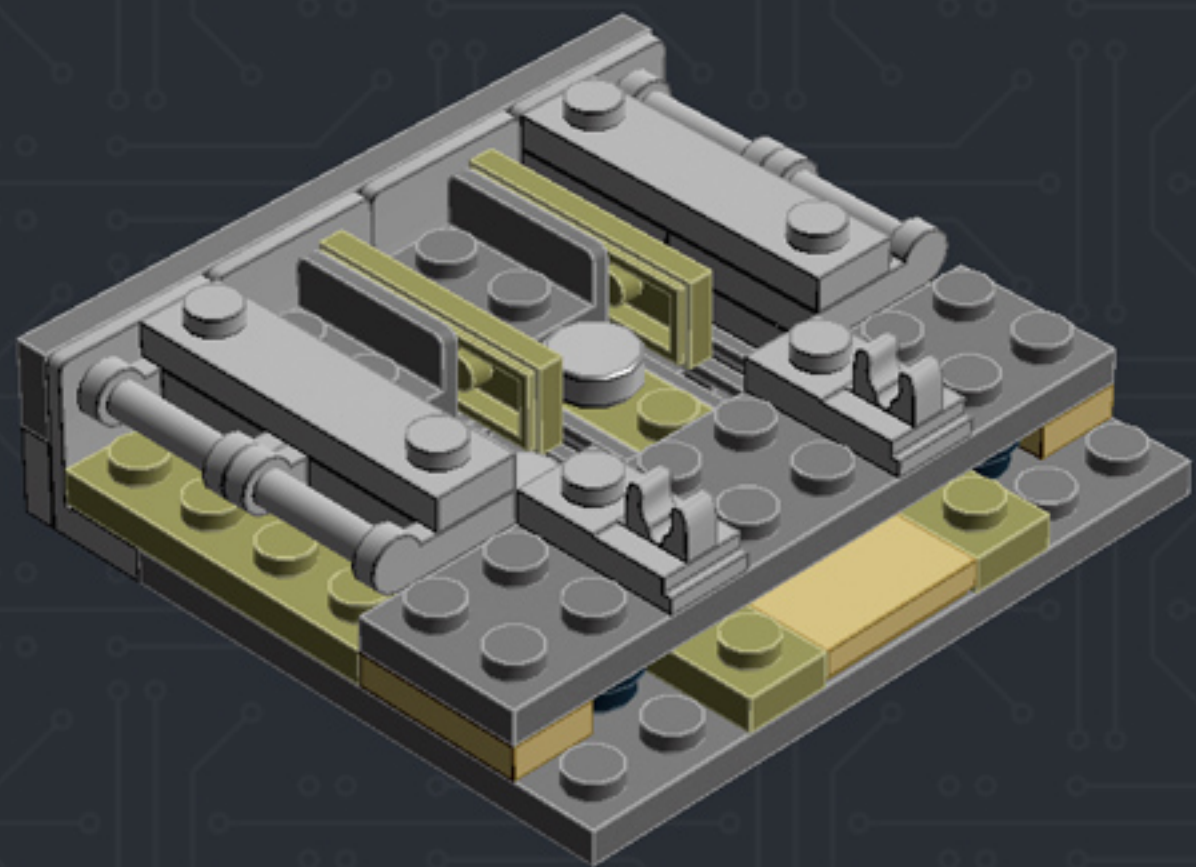

Element ID	Color	Description	Quantity
6001824	Sand Yellow	Brick 1X1	3
4247151	Sand Yellow	Brick 1X6	3
6055172	Sand Yellow	Flat Tile 1X1	2
4496699	Sand Yellow	Flat Tile 1X2	4
4507047	Sand Yellow	Flat Tile 1X6	8
4507045	Sand Yellow	Flat Tile 2X2	6
4549436	Sand Yellow	Plate 1X1	3
4616711	Sand Yellow	Plate 1X2 With Slide	4
4626904	Sand Yellow	Plate 1X4	3
6015424	Sand Yellow	Plate 1X6	2
4550329	Sand Yellow	Plate 2X6	8
4530678	Sand Yellow	Roof Tile 1X2/45°	7
4653509	Sand Yellow	Roof Tile 1X2X3/73°	3
6000852	Sand Yellow	Roof Tile 2X2X3/ 73 Gr.	2
4655241	Silver Metallic	Flat Tile 1X1, Round	3
6030982	Tr. Brown	Plate 1X1	10

2x

* BRICK SYSTEM TOOLS *

CHOOSE AN OPTION:

<1> DESIGN
<2> BUILD
<3> DUPLICATE
<4> DISHANTLE
<5> QUIT

ENTER YOUR CHOICE: #

***For more fun builds,
please pop by chrismcveigh.com,
visit me at facebook.com/c.mcveigh.photos,
or follow me on twitter [@actionfigured](https://twitter.com/actionfigured)***