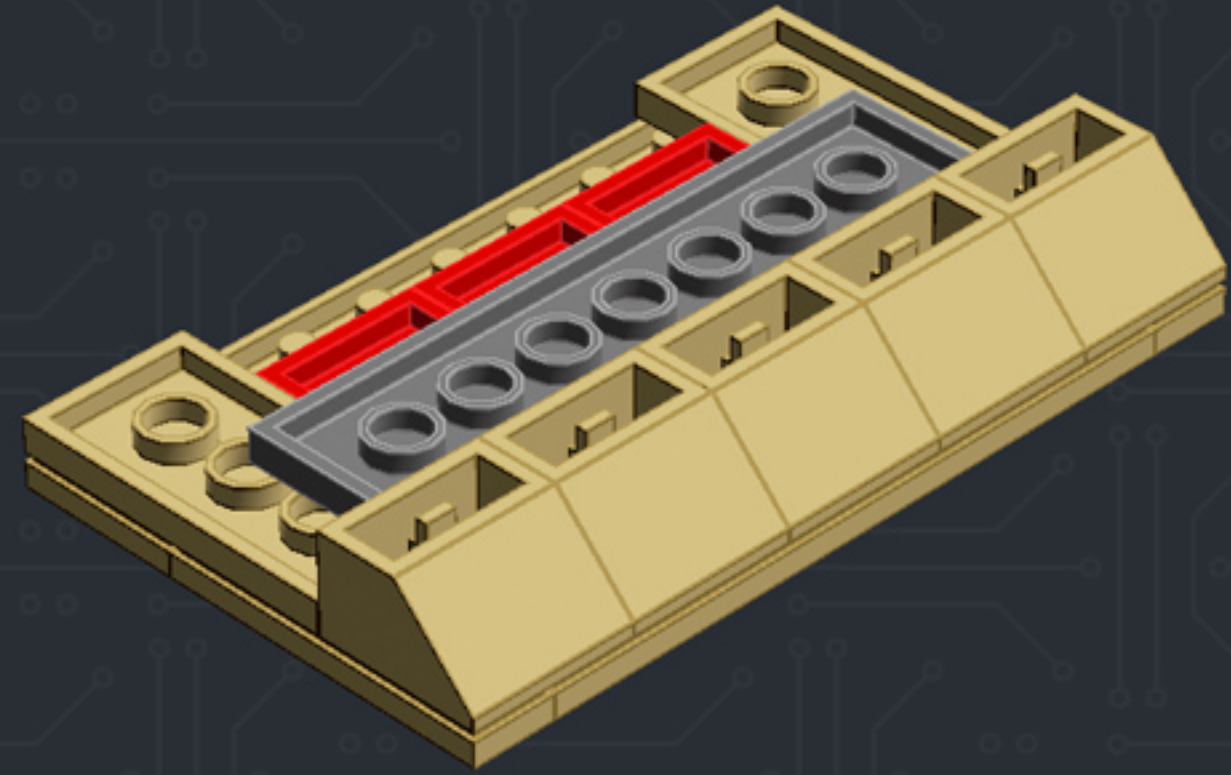

Element ID	Color	Description	Quantity
6001824	Sand Yellow	Brick 1X1	3
4247151	Sand Yellow	Brick 1X6	3
6055172	Sand Yellow	Flat Tile 1X1	2
4496699	Sand Yellow	Flat Tile 1X2	4
4507047	Sand Yellow	Flat Tile 1X6	8
4507045	Sand Yellow	Flat Tile 2X2	6
4549436	Sand Yellow	Plate 1X1	3
4616711	Sand Yellow	Plate 1X2 With Slide	4
4626904	Sand Yellow	Plate 1X4	3
6015424	Sand Yellow	Plate 1X6	2
4550329	Sand Yellow	Plate 2X6	8
4530678	Sand Yellow	Roof Tile 1X2/45°	7
4653509	Sand Yellow	Roof Tile 1X2X3/73°	3
6000852	Sand Yellow	Roof Tile 2X2X3/ 73 Gr.	2
4655241	Silver Metallic	Flat Tile 1X1, Round	3
6030982	Tr. Brown	Plate 1X1	10

2x

* BRICK SYSTEM TOOLS *

CHOOSE AN OPTION:

<1> DESIGN
<2> BUILD
<3> DUPLICATE
<4> DISHANTLE
<5> QUIT

ENTER YOUR CHOICE: #

***For more fun builds,
please pop by chrismcveigh.com,
visit me at facebook.com/c.mcveigh.photos,
or follow me on twitter [@actionfigured](https://twitter.com/actionfigured)***