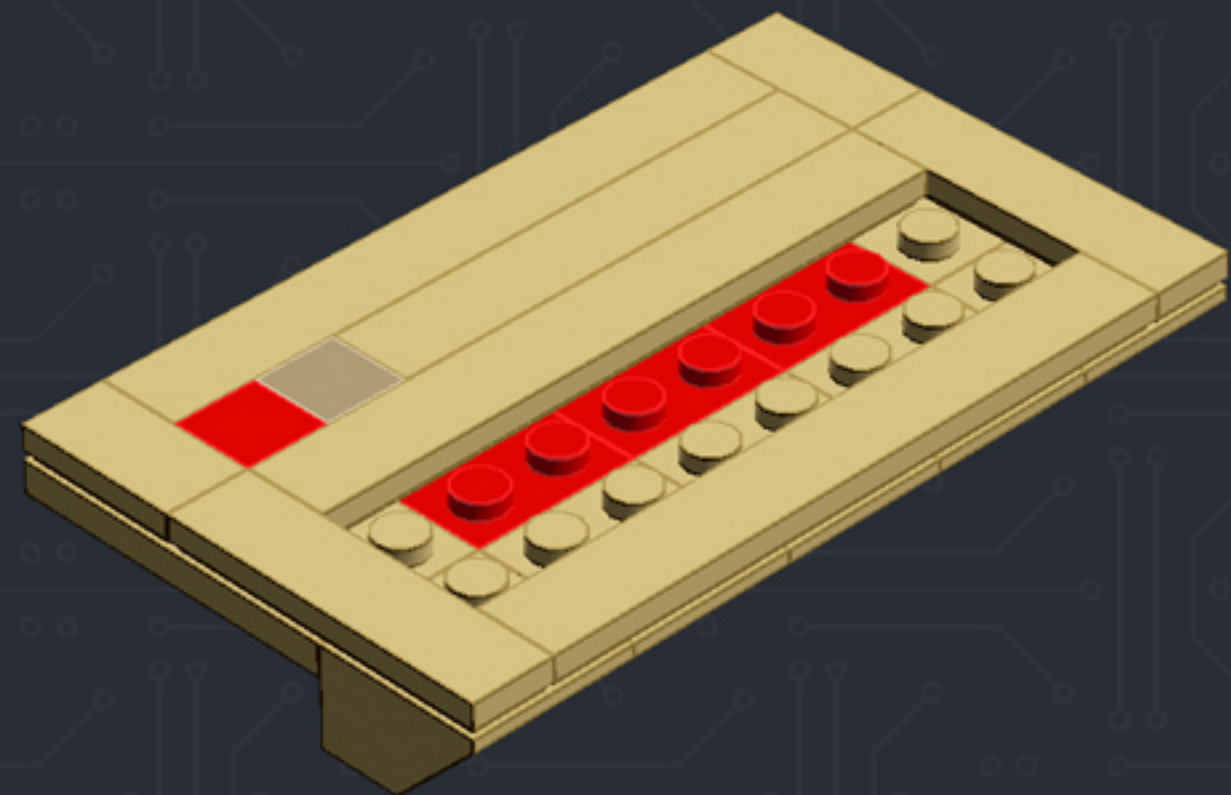

Element ID	Color	Description	Quantity
6001824	Sand Yellow	Brick 1X1	3
4247151	Sand Yellow	Brick 1X6	3
6055172	Sand Yellow	Flat Tile 1X1	2
4496699	Sand Yellow	Flat Tile 1X2	4
4507047	Sand Yellow	Flat Tile 1X6	8
4507045	Sand Yellow	Flat Tile 2X2	6
4549436	Sand Yellow	Plate 1X1	3
4616711	Sand Yellow	Plate 1X2 With Slide	4
4626904	Sand Yellow	Plate 1X4	3
6015424	Sand Yellow	Plate 1X6	2
4550329	Sand Yellow	Plate 2X6	8
4530678	Sand Yellow	Roof Tile 1X2/45°	7
4653509	Sand Yellow	Roof Tile 1X2X3/73°	3
6000852	Sand Yellow	Roof Tile 2X2X3/ 73 Gr.	2
4655241	Silver Metallic	Flat Tile 1X1, Round	3
6030982	Tr. Brown	Plate 1X1	10

2x

* BRICK SYSTEM TOOLS *

CHOOSE AN OPTION:

<1> DESIGN
<2> BUILD
<3> DUPLICATE
<4> DISHANTLE
<5> QUIT

ENTER YOUR CHOICE: #

***For more fun builds,
please pop by chrismcveigh.com,
visit me at facebook.com/c.mcveigh.photos,
or follow me on twitter [@actionfigured](https://twitter.com/actionfigured)***