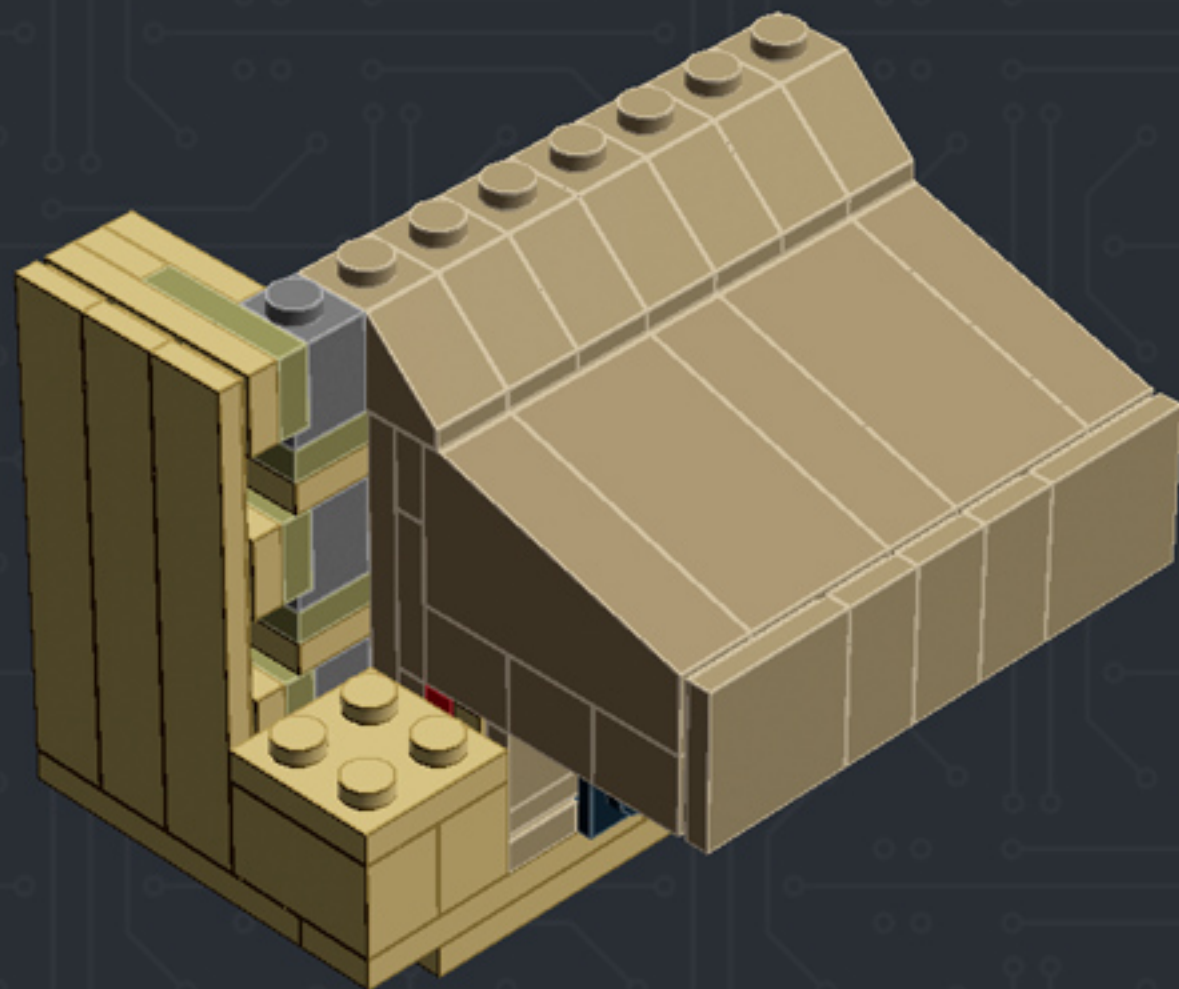

Element ID	Color	Description	Quantity
6001824	Sand Yellow	Brick 1X1	3
4247151	Sand Yellow	Brick 1X6	3
6055172	Sand Yellow	Flat Tile 1X1	2
4496699	Sand Yellow	Flat Tile 1X2	4
4507047	Sand Yellow	Flat Tile 1X6	8
4507045	Sand Yellow	Flat Tile 2X2	6
4549436	Sand Yellow	Plate 1X1	3
4616711	Sand Yellow	Plate 1X2 With Slide	4
4626904	Sand Yellow	Plate 1X4	3
6015424	Sand Yellow	Plate 1X6	2
4550329	Sand Yellow	Plate 2X6	8
4530678	Sand Yellow	Roof Tile 1X2/45°	7
4653509	Sand Yellow	Roof Tile 1X2X3/73°	3
6000852	Sand Yellow	Roof Tile 2X2X3/ 73 Gr.	2
4655241	Silver Metallic	Flat Tile 1X1, Round	3
6030982	Tr. Brown	Plate 1X1	10

2x

* BRICK SYSTEM TOOLS *

CHOOSE AN OPTION:

<1> DESIGN
<2> BUILD
<3> DUPLICATE
<4> DISHANTLE
<5> QUIT

ENTER YOUR CHOICE: #

***For more fun builds,
please pop by chrismcveigh.com,
visit me at facebook.com/c.mcveigh.photos,
or follow me on twitter [@actionfigured](https://twitter.com/actionfigured)***