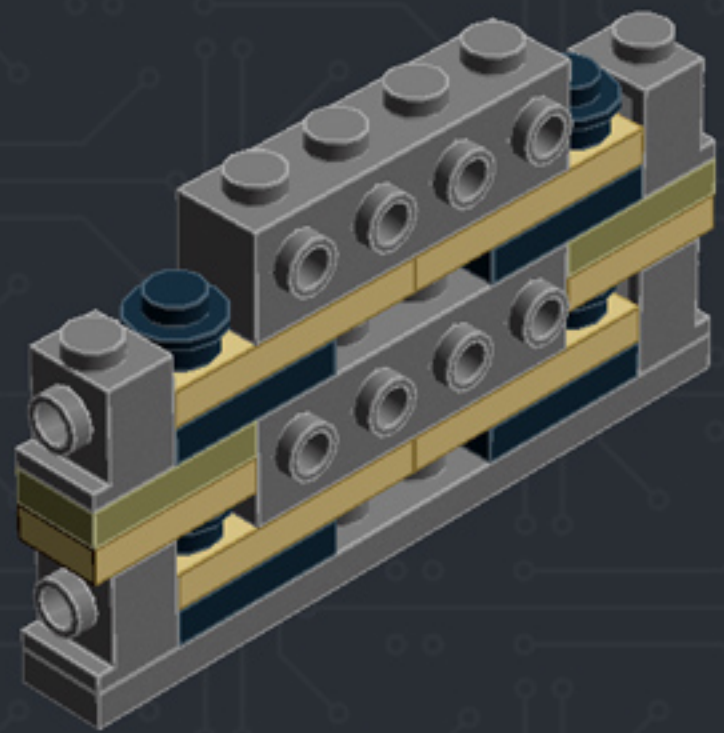

Element ID	Color	Description	Quantity
6001824	Sand Yellow	Brick 1X1	3
4247151	Sand Yellow	Brick 1X6	3
6055172	Sand Yellow	Flat Tile 1X1	2
4496699	Sand Yellow	Flat Tile 1X2	4
4507047	Sand Yellow	Flat Tile 1X6	8
4507045	Sand Yellow	Flat Tile 2X2	6
4549436	Sand Yellow	Plate 1X1	3
4616711	Sand Yellow	Plate 1X2 With Slide	4
4626904	Sand Yellow	Plate 1X4	3
6015424	Sand Yellow	Plate 1X6	2
4550329	Sand Yellow	Plate 2X6	8
4530678	Sand Yellow	Roof Tile 1X2/45°	7
4653509	Sand Yellow	Roof Tile 1X2X3/73°	3
6000852	Sand Yellow	Roof Tile 2X2X3/ 73 Gr.	2
4655241	Silver Metallic	Flat Tile 1X1, Round	3
6030982	Tr. Brown	Plate 1X1	10

2x

* BRICK SYSTEM TOOLS *

CHOOSE AN OPTION:

<1> DESIGN
<2> BUILD
<3> DUPLICATE
<4> DISHANTLE
<5> QUIT

ENTER YOUR CHOICE: #

***For more fun builds,
please pop by chrismcveigh.com,
visit me at facebook.com/c.mcveigh.photos,
or follow me on twitter [@actionfigured](https://twitter.com/actionfigured)***