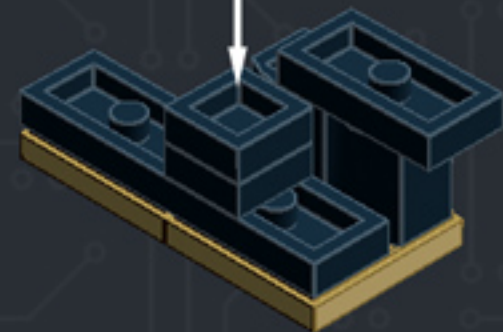

Element ID	Color	Description	Quantity
 4210794	Dark Stone Grey	Plate 6X8	1
 4210631	Dark Stone Grey	Radiator Grille 1X2	7
 4278274	Dark Stone Grey	Slide Shoe Round 2X2	1
 4654580	Medium Stone Grey	Angular Plate 1.5 Bot. 1X2 2/2	4
 4211628	Medium Stone Grey	Light Sword - Blade	1
 4211451	Medium Stone Grey	Plate 1X2 W. 1 Knob	1
 4244627	Medium Stone Grey	Plate 1X2 W. Stick 3.18	4
 4598526	Medium Stone Grey	Plate 1X2 W. Vertical Grip	2
 4556157	Medium Stone Grey	Plate 1X2 W/Holder, Vertical	1
 4211445	Medium Stone Grey	Plate 1X4	2
 4599498	Medium Stone Grey	Plate 1X4 W. 2 Knobs	2
 4654577	Medium Stone Grey	Plate 2X2X2/3 W. 2. Hor. Knob	2
 6046903	Olive Green	Flat Tile 1X3	2
 6016483	Olive Green	Plate 1X2	13
 6020144	Olive Green	Plate 2X4	4
 6031787	Olive Green	Plate W. Bow 1X2X2/3	2

Element ID	Color	Description	Quantity
6001824	Sand Yellow	Brick 1X1	3
4247151	Sand Yellow	Brick 1X6	3
6055172	Sand Yellow	Flat Tile 1X1	2
4496699	Sand Yellow	Flat Tile 1X2	4
4507047	Sand Yellow	Flat Tile 1X6	8
4507045	Sand Yellow	Flat Tile 2X2	6
4549436	Sand Yellow	Plate 1X1	3
4616711	Sand Yellow	Plate 1X2 With Slide	4
4626904	Sand Yellow	Plate 1X4	3
6015424	Sand Yellow	Plate 1X6	2
4550329	Sand Yellow	Plate 2X6	8
4530678	Sand Yellow	Roof Tile 1X2/45°	7
4653509	Sand Yellow	Roof Tile 1X2X3/73°	3
6000852	Sand Yellow	Roof Tile 2X2X3/ 73 Gr.	2
4655241	Silver Metallic	Flat Tile 1X1, Round	3
6030982	Tr. Brown	Plate 1X1	10

2x

* BRICK SYSTEM TOOLS *

CHOOSE AN OPTION:

<1> DESIGN
<2> BUILD
<3> DUPLICATE
<4> DISHANTLE
<5> QUIT

ENTER YOUR CHOICE: #

***For more fun builds,
please pop by chrismcveigh.com,
visit me at facebook.com/c.mcveigh.photos,
or follow me on twitter [@actionfigured](https://twitter.com/actionfigured)***