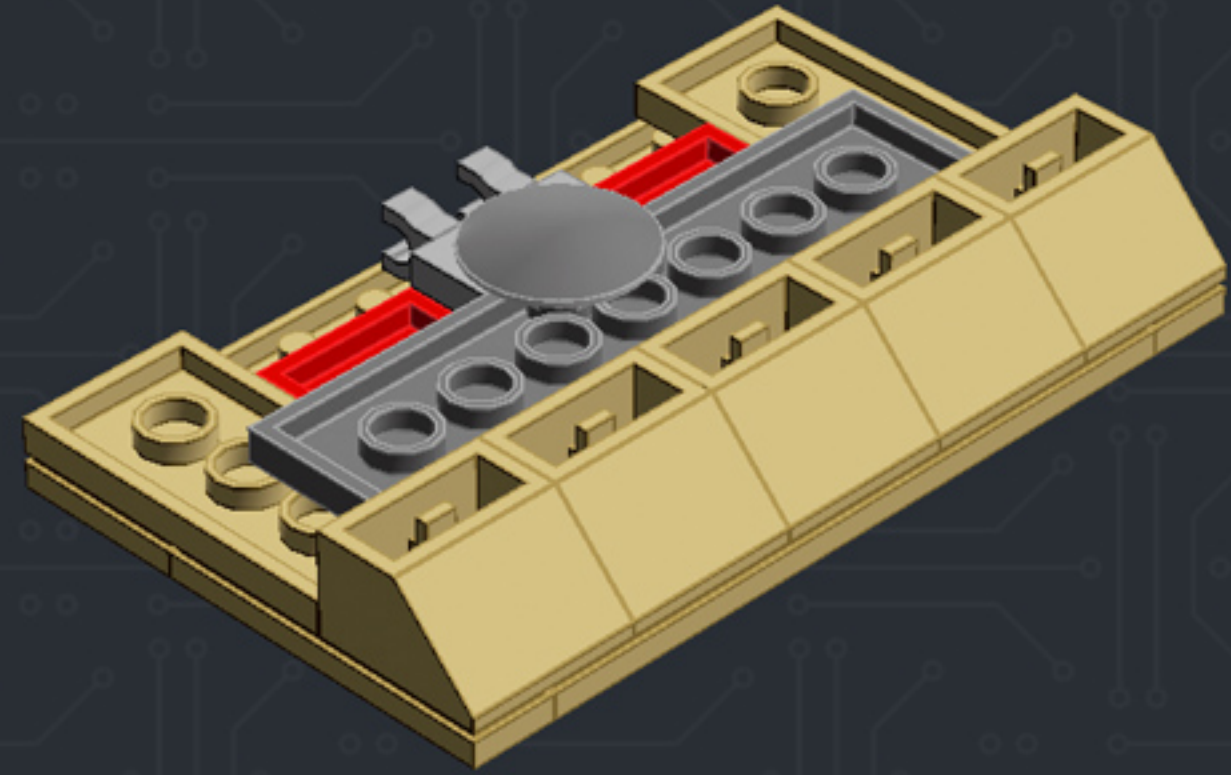

Element ID	Color	Description	Quantity
6001824	Sand Yellow	Brick 1X1	3
4247151	Sand Yellow	Brick 1X6	3
6055172	Sand Yellow	Flat Tile 1X1	2
4496699	Sand Yellow	Flat Tile 1X2	4
4507047	Sand Yellow	Flat Tile 1X6	8
4507045	Sand Yellow	Flat Tile 2X2	6
4549436	Sand Yellow	Plate 1X1	3
4616711	Sand Yellow	Plate 1X2 With Slide	4
4626904	Sand Yellow	Plate 1X4	3
6015424	Sand Yellow	Plate 1X6	2
4550329	Sand Yellow	Plate 2X6	8
4530678	Sand Yellow	Roof Tile 1X2/45°	7
4653509	Sand Yellow	Roof Tile 1X2X3/73°	3
6000852	Sand Yellow	Roof Tile 2X2X3/ 73 Gr.	2
4655241	Silver Metallic	Flat Tile 1X1, Round	3
6030982	Tr. Brown	Plate 1X1	10

2x

* BRICK SYSTEM TOOLS *

CHOOSE AN OPTION:

<1> DESIGN
<2> BUILD
<3> DUPLICATE
<4> DISHANTLE
<5> QUIT

ENTER YOUR CHOICE: #

***For more fun builds,
please pop by chrismcveigh.com,
visit me at facebook.com/c.mcveigh.photos,
or follow me on twitter [@actionfigured](https://twitter.com/actionfigured)***