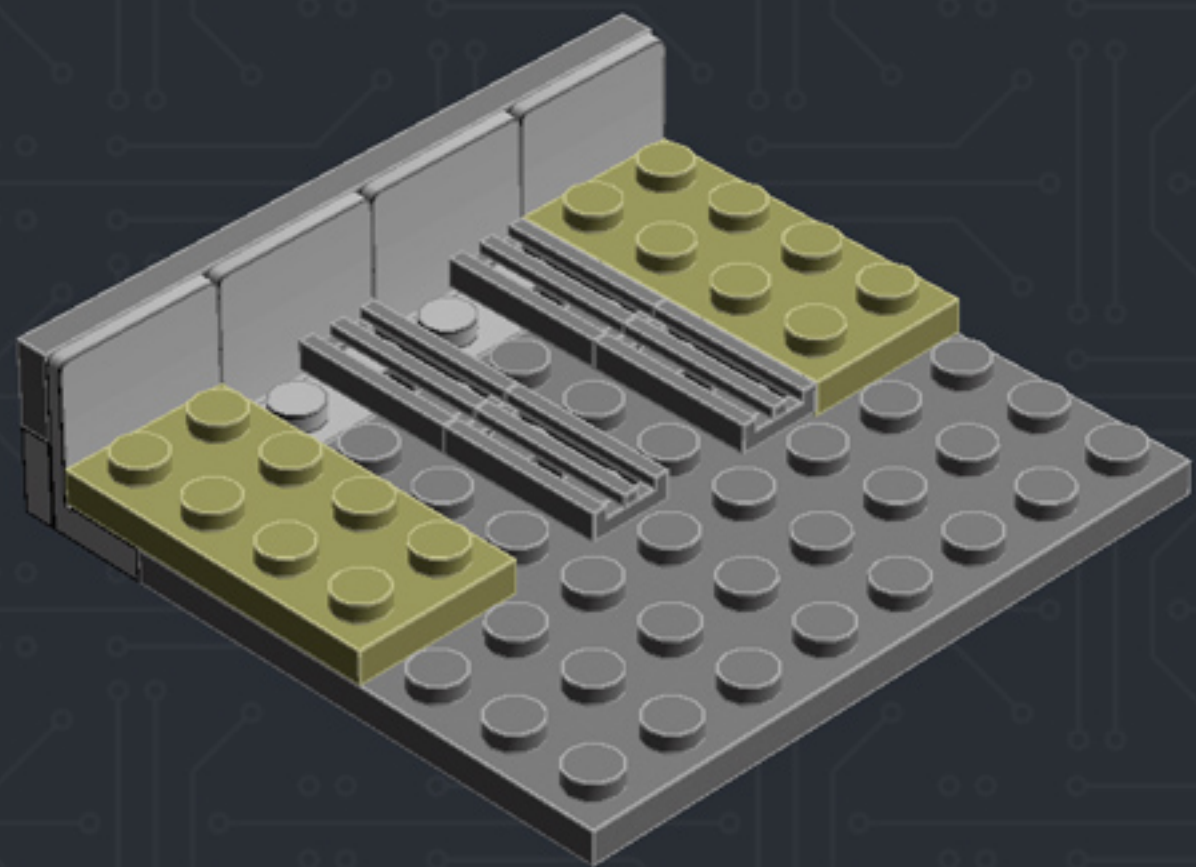

Element ID	Color	Description	Quantity
6001824	Sand Yellow	Brick 1X1	3
4247151	Sand Yellow	Brick 1X6	3
6055172	Sand Yellow	Flat Tile 1X1	2
4496699	Sand Yellow	Flat Tile 1X2	4
4507047	Sand Yellow	Flat Tile 1X6	8
4507045	Sand Yellow	Flat Tile 2X2	6
4549436	Sand Yellow	Plate 1X1	3
4616711	Sand Yellow	Plate 1X2 With Slide	4
4626904	Sand Yellow	Plate 1X4	3
6015424	Sand Yellow	Plate 1X6	2
4550329	Sand Yellow	Plate 2X6	8
4530678	Sand Yellow	Roof Tile 1X2/45°	7
4653509	Sand Yellow	Roof Tile 1X2X3/73°	3
6000852	Sand Yellow	Roof Tile 2X2X3/ 73 Gr.	2
4655241	Silver Metallic	Flat Tile 1X1, Round	3
6030982	Tr. Brown	Plate 1X1	10

2x

* BRICK SYSTEM TOOLS *

CHOOSE AN OPTION:

<1> DESIGN
<2> BUILD
<3> DUPLICATE
<4> DISHANTLE
<5> QUIT

ENTER YOUR CHOICE: #

***For more fun builds,
please pop by chrismcveigh.com,
visit me at facebook.com/c.mcveigh.photos,
or follow me on twitter [@actionfigured](https://twitter.com/actionfigured)***