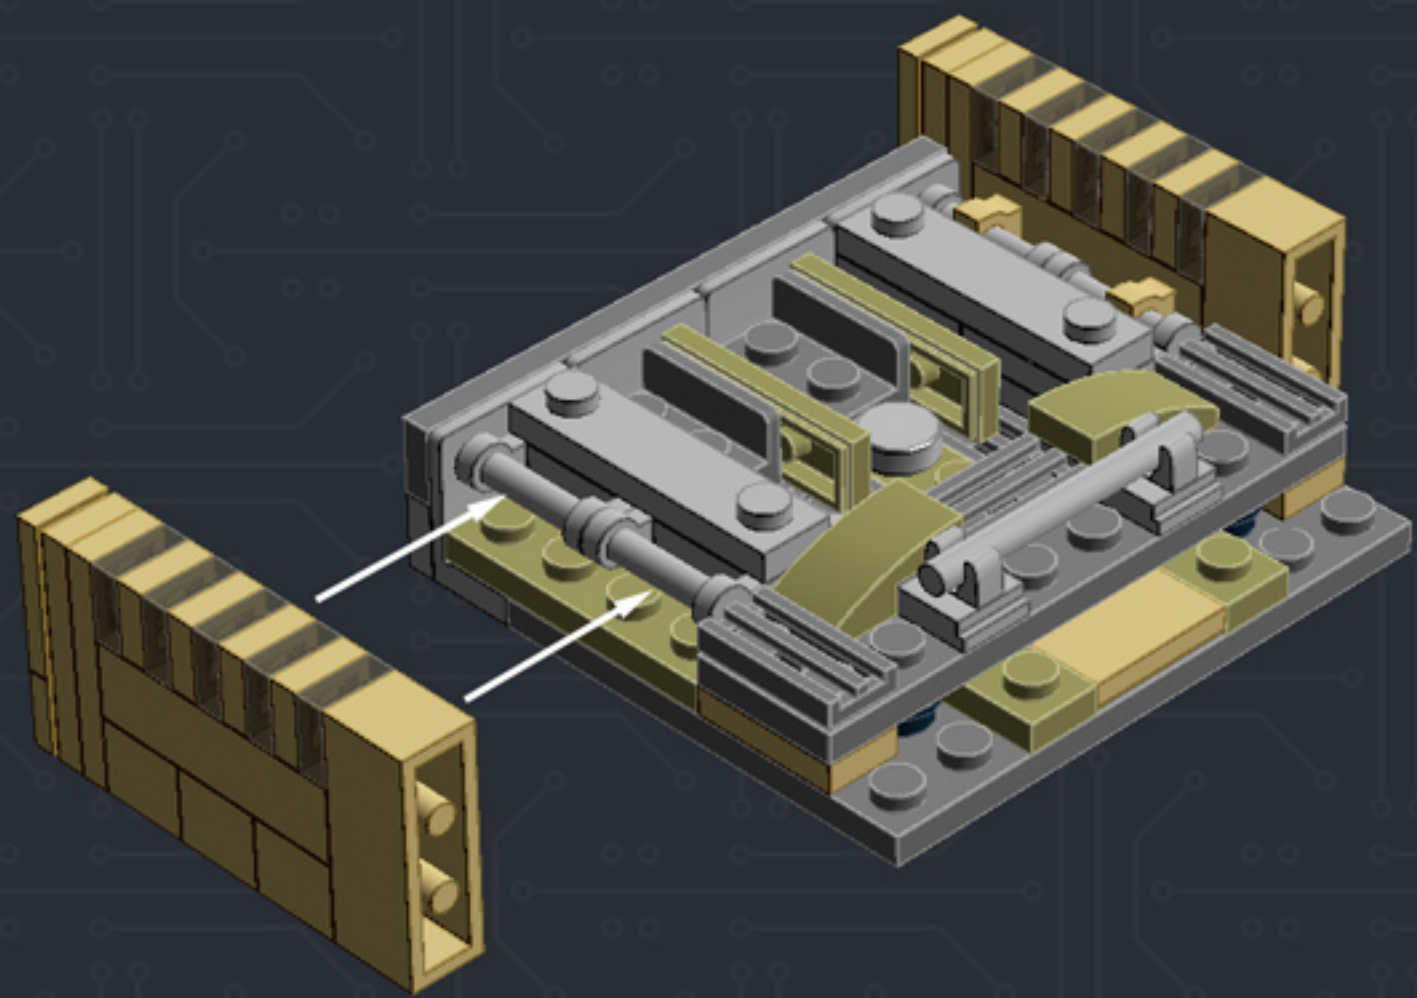

Element ID	Color	Description	Quantity
6001824	Sand Yellow	Brick 1X1	3
4247151	Sand Yellow	Brick 1X6	3
6055172	Sand Yellow	Flat Tile 1X1	2
4496699	Sand Yellow	Flat Tile 1X2	4
4507047	Sand Yellow	Flat Tile 1X6	8
4507045	Sand Yellow	Flat Tile 2X2	6
4549436	Sand Yellow	Plate 1X1	3
4616711	Sand Yellow	Plate 1X2 With Slide	4
4626904	Sand Yellow	Plate 1X4	3
6015424	Sand Yellow	Plate 1X6	2
4550329	Sand Yellow	Plate 2X6	8
4530678	Sand Yellow	Roof Tile 1X2/45°	7
4653509	Sand Yellow	Roof Tile 1X2X3/73°	3
6000852	Sand Yellow	Roof Tile 2X2X3/ 73 Gr.	2
4655241	Silver Metallic	Flat Tile 1X1, Round	3
6030982	Tr. Brown	Plate 1X1	10

2x

* BRICK SYSTEM TOOLS *

CHOOSE AN OPTION:

<1> DESIGN
<2> BUILD
<3> DUPLICATE
<4> DISHANTLE
<5> QUIT

ENTER YOUR CHOICE: #

***For more fun builds,
please pop by chrismcveigh.com,
visit me at facebook.com/c.mcveigh.photos,
or follow me on twitter [@actionfigured](https://twitter.com/actionfigured)***