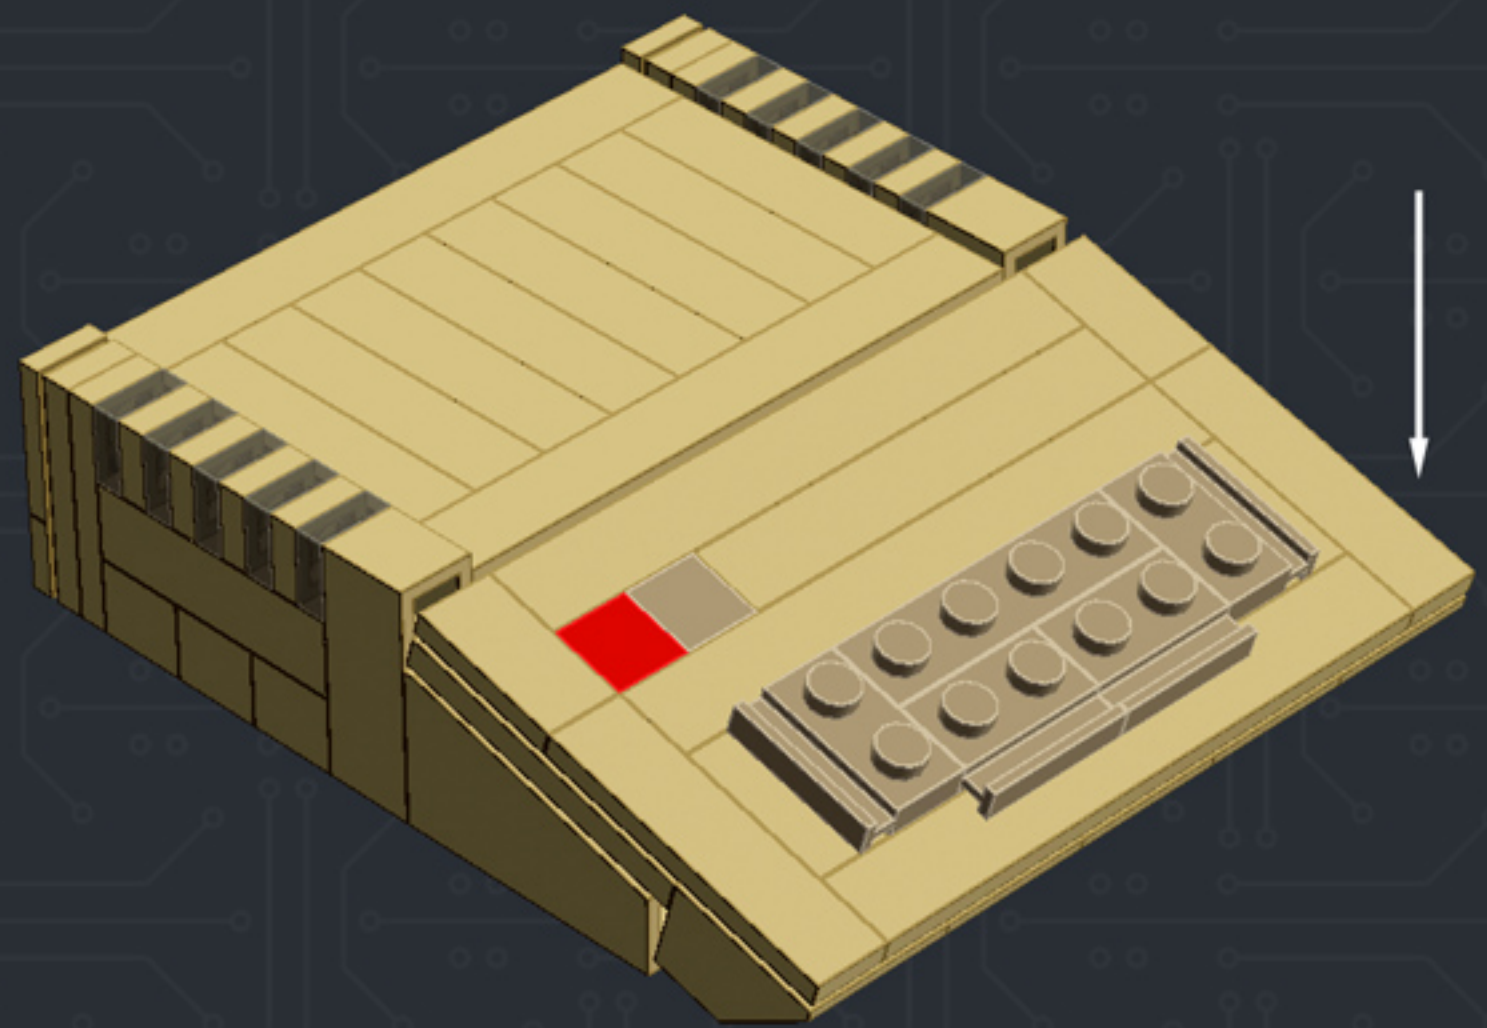

Element ID	Color	Description	Quantity
6001824	Sand Yellow	Brick 1X1	3
4247151	Sand Yellow	Brick 1X6	3
6055172	Sand Yellow	Flat Tile 1X1	2
4496699	Sand Yellow	Flat Tile 1X2	4
4507047	Sand Yellow	Flat Tile 1X6	8
4507045	Sand Yellow	Flat Tile 2X2	6
4549436	Sand Yellow	Plate 1X1	3
4616711	Sand Yellow	Plate 1X2 With Slide	4
4626904	Sand Yellow	Plate 1X4	3
6015424	Sand Yellow	Plate 1X6	2
4550329	Sand Yellow	Plate 2X6	8
4530678	Sand Yellow	Roof Tile 1X2/45°	7
4653509	Sand Yellow	Roof Tile 1X2X3/73°	3
6000852	Sand Yellow	Roof Tile 2X2X3/ 73 Gr.	2
4655241	Silver Metallic	Flat Tile 1X1, Round	3
6030982	Tr. Brown	Plate 1X1	10