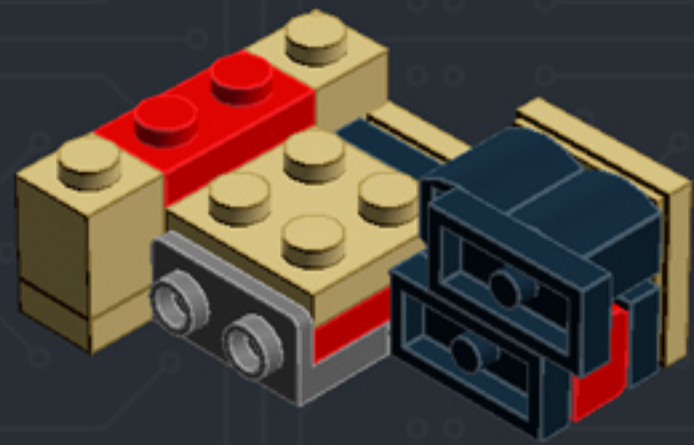

Element ID	Color	Description	Quantity
6001824	Sand Yellow	Brick 1X1	3
4247151	Sand Yellow	Brick 1X6	3
6055172	Sand Yellow	Flat Tile 1X1	2
4496699	Sand Yellow	Flat Tile 1X2	4
4507047	Sand Yellow	Flat Tile 1X6	8
4507045	Sand Yellow	Flat Tile 2X2	6
4549436	Sand Yellow	Plate 1X1	3
4616711	Sand Yellow	Plate 1X2 With Slide	4
4626904	Sand Yellow	Plate 1X4	3
6015424	Sand Yellow	Plate 1X6	2
4550329	Sand Yellow	Plate 2X6	8
4530678	Sand Yellow	Roof Tile 1X2/45°	7
4653509	Sand Yellow	Roof Tile 1X2X3/73°	3
6000852	Sand Yellow	Roof Tile 2X2X3/ 73 Gr.	2
4655241	Silver Metallic	Flat Tile 1X1, Round	3
6030982	Tr. Brown	Plate 1X1	10

2x

* BRICK SYSTEM TOOLS *

CHOOSE AN OPTION:

<1> DESIGN
<2> BUILD
<3> DUPLICATE
<4> DISHANTLE
<5> QUIT

ENTER YOUR CHOICE: #

***For more fun builds,
please pop by chrismcveigh.com,
visit me at facebook.com/c.mcveigh.photos,
or follow me on twitter [@actionfigured](https://twitter.com/actionfigured)***