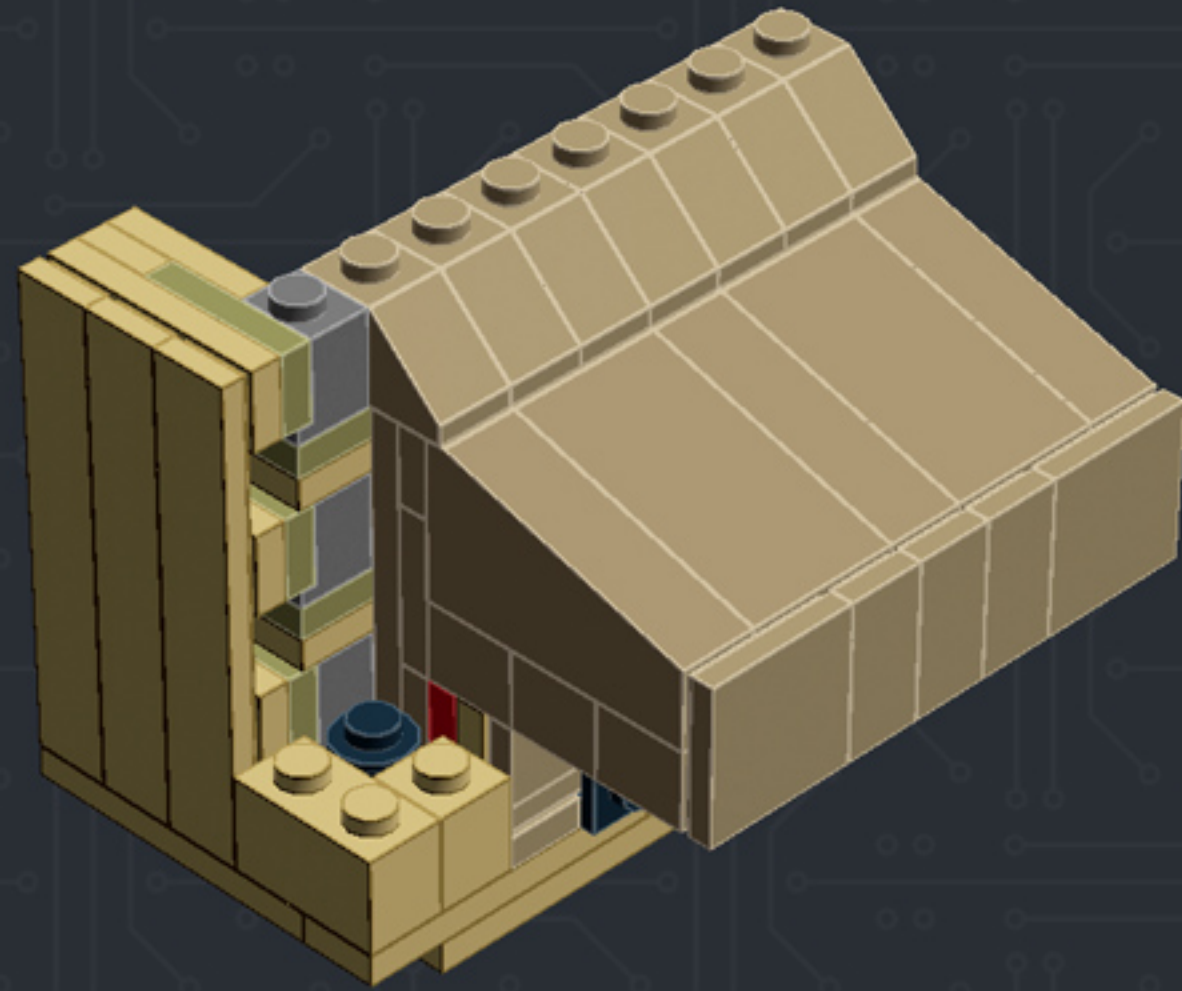

Element ID	Color	Description	Quantity
6001824	Sand Yellow	Brick 1X1	3
4247151	Sand Yellow	Brick 1X6	3
6055172	Sand Yellow	Flat Tile 1X1	2
4496699	Sand Yellow	Flat Tile 1X2	4
4507047	Sand Yellow	Flat Tile 1X6	8
4507045	Sand Yellow	Flat Tile 2X2	6
4549436	Sand Yellow	Plate 1X1	3
4616711	Sand Yellow	Plate 1X2 With Slide	4
4626904	Sand Yellow	Plate 1X4	3
6015424	Sand Yellow	Plate 1X6	2
4550329	Sand Yellow	Plate 2X6	8
4530678	Sand Yellow	Roof Tile 1X2/45°	7
4653509	Sand Yellow	Roof Tile 1X2X3/73°	3
6000852	Sand Yellow	Roof Tile 2X2X3/ 73 Gr.	2
4655241	Silver Metallic	Flat Tile 1X1, Round	3
6030982	Tr. Brown	Plate 1X1	10

2x

* BRICK SYSTEM TOOLS *

CHOOSE AN OPTION:

<1> DESIGN
<2> BUILD
<3> DUPLICATE
<4> DISHANTLE
<5> QUIT

ENTER YOUR CHOICE: #

***For more fun builds,
please pop by chrismcveigh.com,
visit me at facebook.com/c.mcveigh.photos,
or follow me on twitter [@actionfigured](https://twitter.com/actionfigured)***