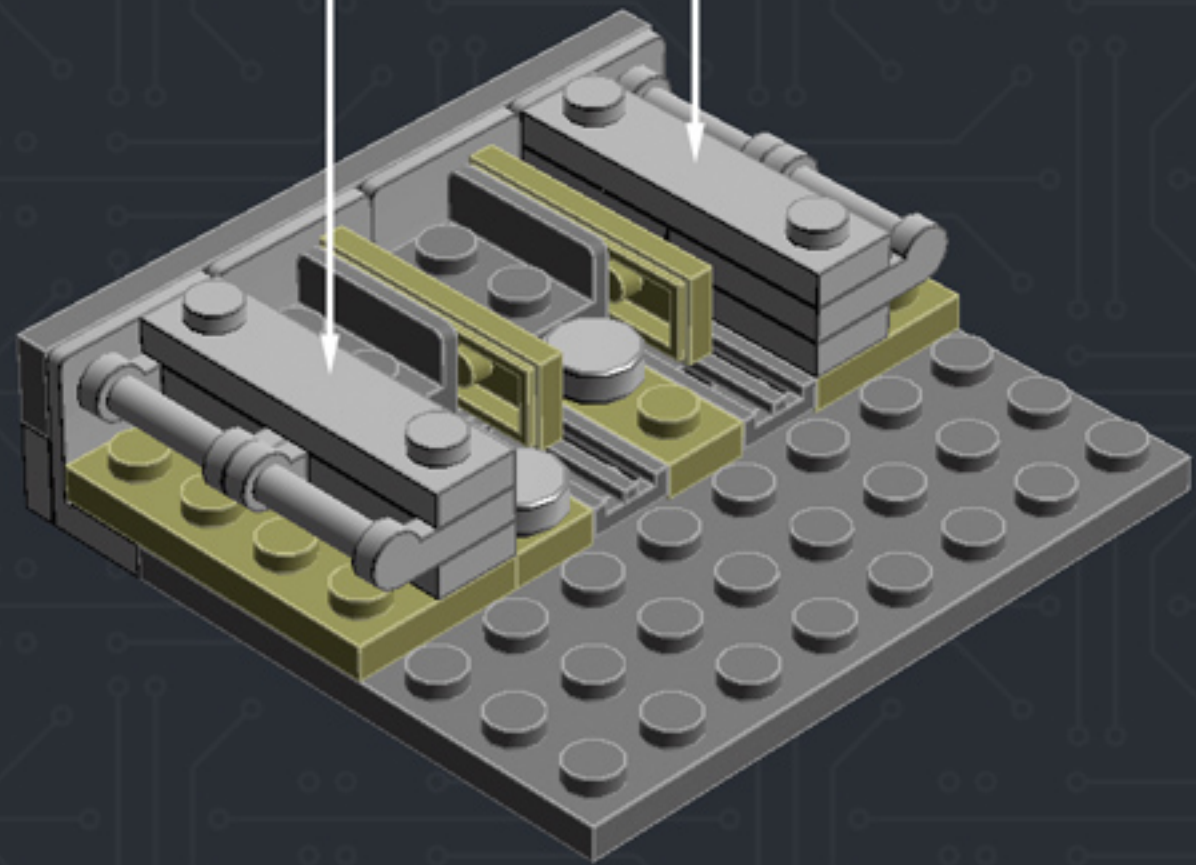

Element ID	Color	Description	Quantity
6001824	Sand Yellow	Brick 1X1	3
4247151	Sand Yellow	Brick 1X6	3
6055172	Sand Yellow	Flat Tile 1X1	2
4496699	Sand Yellow	Flat Tile 1X2	4
4507047	Sand Yellow	Flat Tile 1X6	8
4507045	Sand Yellow	Flat Tile 2X2	6
4549436	Sand Yellow	Plate 1X1	3
4616711	Sand Yellow	Plate 1X2 With Slide	4
4626904	Sand Yellow	Plate 1X4	3
6015424	Sand Yellow	Plate 1X6	2
4550329	Sand Yellow	Plate 2X6	8
4530678	Sand Yellow	Roof Tile 1X2/45°	7
4653509	Sand Yellow	Roof Tile 1X2X3/73°	3
6000852	Sand Yellow	Roof Tile 2X2X3/ 73 Gr.	2
4655241	Silver Metallic	Flat Tile 1X1, Round	3
6030982	Tr. Brown	Plate 1X1	10

2x

* BRICK SYSTEM TOOLS *

CHOOSE AN OPTION:

<1> DESIGN
<2> BUILD
<3> DUPLICATE
<4> DISHANTLE
<5> QUIT

ENTER YOUR CHOICE: #

***For more fun builds,
please pop by chrismcveigh.com,
visit me at facebook.com/c.mcveigh.photos,
or follow me on twitter [@actionfigured](https://twitter.com/actionfigured)***