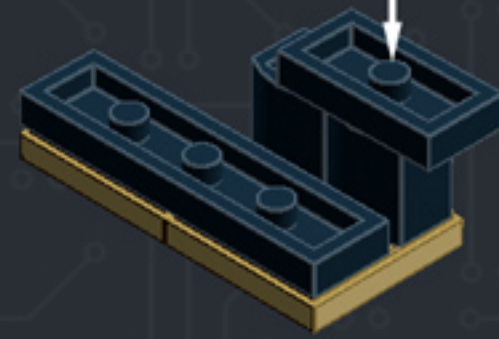

Element ID	Color	Description	Quantity
6001824	Sand Yellow	Brick 1X1	3
4247151	Sand Yellow	Brick 1X6	3
6055172	Sand Yellow	Flat Tile 1X1	2
4496699	Sand Yellow	Flat Tile 1X2	4
4507047	Sand Yellow	Flat Tile 1X6	8
4507045	Sand Yellow	Flat Tile 2X2	6
4549436	Sand Yellow	Plate 1X1	3
4616711	Sand Yellow	Plate 1X2 With Slide	4
4626904	Sand Yellow	Plate 1X4	3
6015424	Sand Yellow	Plate 1X6	2
4550329	Sand Yellow	Plate 2X6	8
4530678	Sand Yellow	Roof Tile 1X2/45°	7
4653509	Sand Yellow	Roof Tile 1X2X3/73°	3
6000852	Sand Yellow	Roof Tile 2X2X3/ 73 Gr.	2
4655241	Silver Metallic	Flat Tile 1X1, Round	3
6030982	Tr. Brown	Plate 1X1	10

2x

* BRICK SYSTEM TOOLS *

CHOOSE AN OPTION:

<1> DESIGN
<2> BUILD
<3> DUPLICATE
<4> DISHANTLE
<5> QUIT

ENTER YOUR CHOICE: #

***For more fun builds,
please pop by chrismcveigh.com,
visit me at facebook.com/c.mcveigh.photos,
or follow me on twitter [@actionfigured](https://twitter.com/actionfigured)***