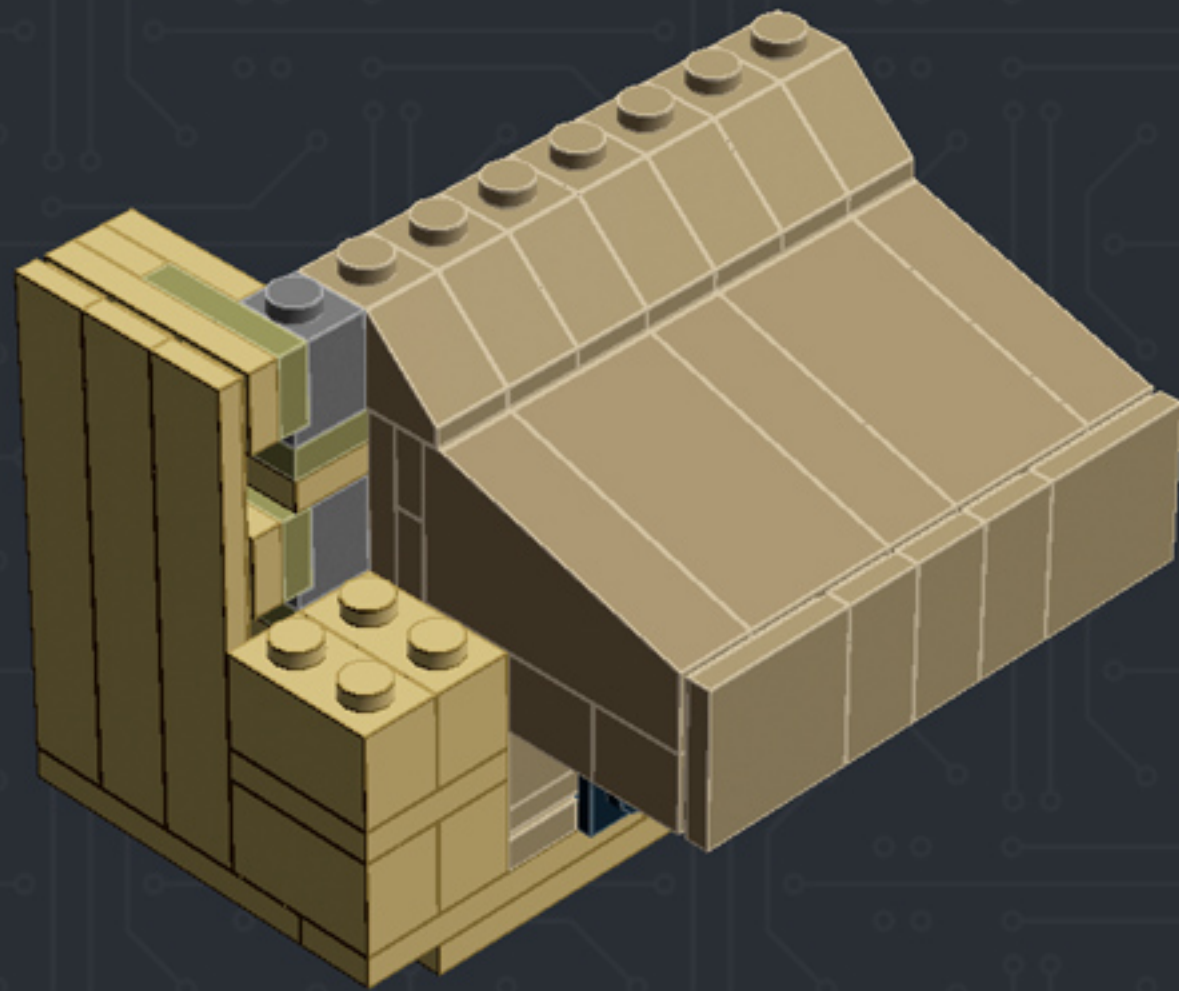

Element ID	Color	Description	Quantity
6001824	Sand Yellow	Brick 1X1	3
4247151	Sand Yellow	Brick 1X6	3
6055172	Sand Yellow	Flat Tile 1X1	2
4496699	Sand Yellow	Flat Tile 1X2	4
4507047	Sand Yellow	Flat Tile 1X6	8
4507045	Sand Yellow	Flat Tile 2X2	6
4549436	Sand Yellow	Plate 1X1	3
4616711	Sand Yellow	Plate 1X2 With Slide	4
4626904	Sand Yellow	Plate 1X4	3
6015424	Sand Yellow	Plate 1X6	2
4550329	Sand Yellow	Plate 2X6	8
4530678	Sand Yellow	Roof Tile 1X2/45°	7
4653509	Sand Yellow	Roof Tile 1X2X3/73°	3
6000852	Sand Yellow	Roof Tile 2X2X3/ 73 Gr.	2
4655241	Silver Metallic	Flat Tile 1X1, Round	3
6030982	Tr. Brown	Plate 1X1	10

2x

* BRICK SYSTEM TOOLS *

CHOOSE AN OPTION:

<1> DESIGN
<2> BUILD
<3> DUPLICATE
<4> DISHANTLE
<5> QUIT

ENTER YOUR CHOICE: #

***For more fun builds,
please pop by chrismcveigh.com,
visit me at facebook.com/c.mcveigh.photos,
or follow me on twitter [@actionfigured](https://twitter.com/actionfigured)***