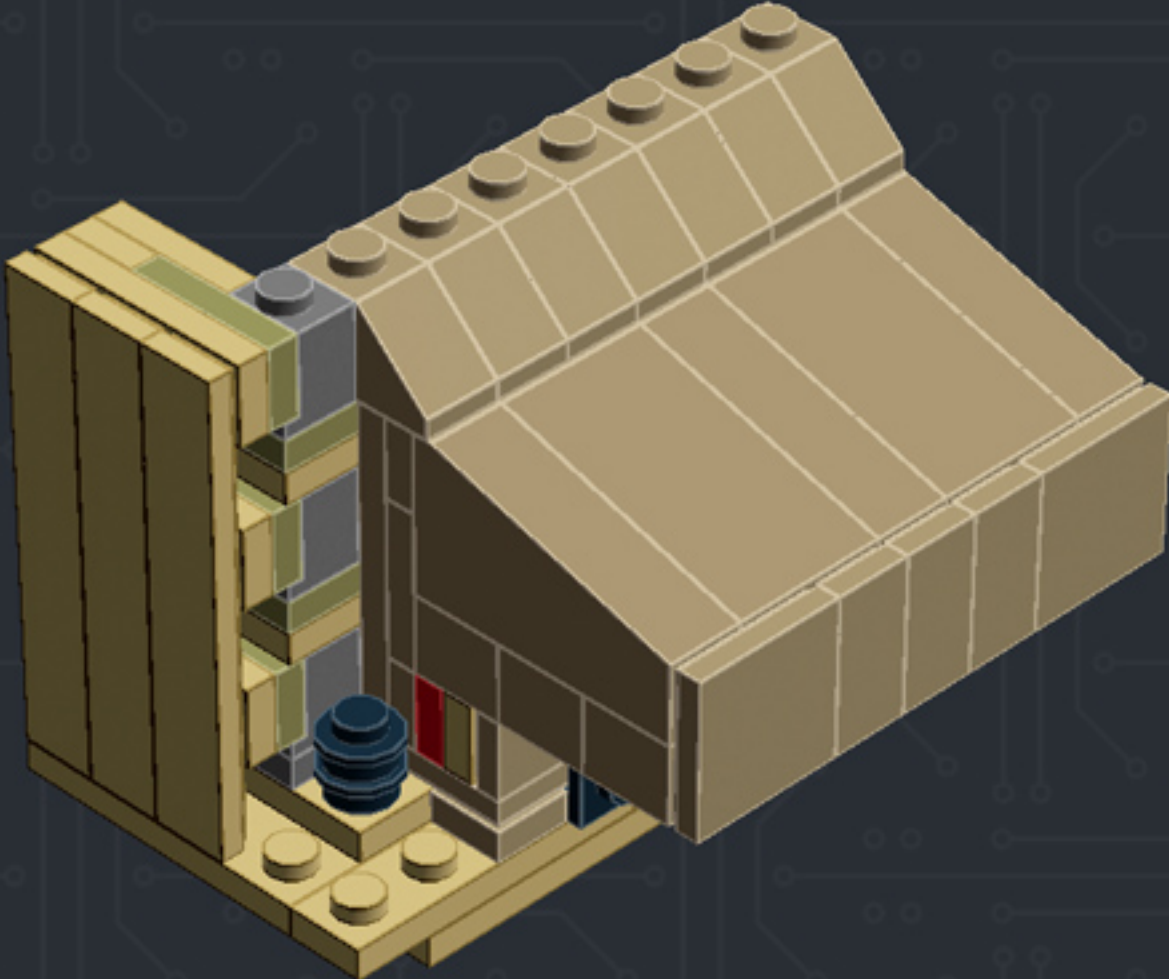

Element ID	Color	Description	Quantity
6001824	Sand Yellow	Brick 1X1	3
4247151	Sand Yellow	Brick 1X6	3
6055172	Sand Yellow	Flat Tile 1X1	2
4496699	Sand Yellow	Flat Tile 1X2	4
4507047	Sand Yellow	Flat Tile 1X6	8
4507045	Sand Yellow	Flat Tile 2X2	6
4549436	Sand Yellow	Plate 1X1	3
4616711	Sand Yellow	Plate 1X2 With Slide	4
4626904	Sand Yellow	Plate 1X4	3
6015424	Sand Yellow	Plate 1X6	2
4550329	Sand Yellow	Plate 2X6	8
4530678	Sand Yellow	Roof Tile 1X2/45°	7
4653509	Sand Yellow	Roof Tile 1X2X3/73°	3
6000852	Sand Yellow	Roof Tile 2X2X3/ 73 Gr.	2
4655241	Silver Metallic	Flat Tile 1X1, Round	3
6030982	Tr. Brown	Plate 1X1	10

2x

* BRICK SYSTEM TOOLS *

CHOOSE AN OPTION:

<1> DESIGN
<2> BUILD
<3> DUPLICATE
<4> DISHANTLE
<5> QUIT

ENTER YOUR CHOICE: #

***For more fun builds,
please pop by chrismcveigh.com,
visit me at facebook.com/c.mcveigh.photos,
or follow me on twitter [@actionfigured](https://twitter.com/actionfigured)***