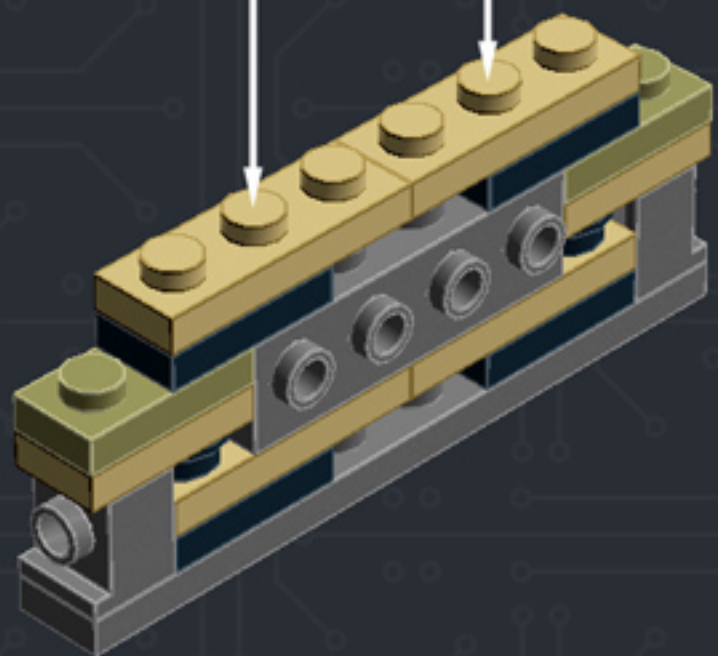

Element ID	Color	Description	Quantity
6001824	Sand Yellow	Brick 1X1	3
4247151	Sand Yellow	Brick 1X6	3
6055172	Sand Yellow	Flat Tile 1X1	2
4496699	Sand Yellow	Flat Tile 1X2	4
4507047	Sand Yellow	Flat Tile 1X6	8
4507045	Sand Yellow	Flat Tile 2X2	6
4549436	Sand Yellow	Plate 1X1	3
4616711	Sand Yellow	Plate 1X2 With Slide	4
4626904	Sand Yellow	Plate 1X4	3
6015424	Sand Yellow	Plate 1X6	2
4550329	Sand Yellow	Plate 2X6	8
4530678	Sand Yellow	Roof Tile 1X2/45°	7
4653509	Sand Yellow	Roof Tile 1X2X3/73°	3
6000852	Sand Yellow	Roof Tile 2X2X3/ 73 Gr.	2
4655241	Silver Metallic	Flat Tile 1X1, Round	3
6030982	Tr. Brown	Plate 1X1	10

2x

* BRICK SYSTEM TOOLS *

CHOOSE AN OPTION:

<1> DESIGN
<2> BUILD
<3> DUPLICATE
<4> DISHANTLE
<5> QUIT

ENTER YOUR CHOICE: #

***For more fun builds,
please pop by chrismcveigh.com,
visit me at facebook.com/c.mcveigh.photos,
or follow me on twitter [@actionfigured](https://twitter.com/actionfigured)***