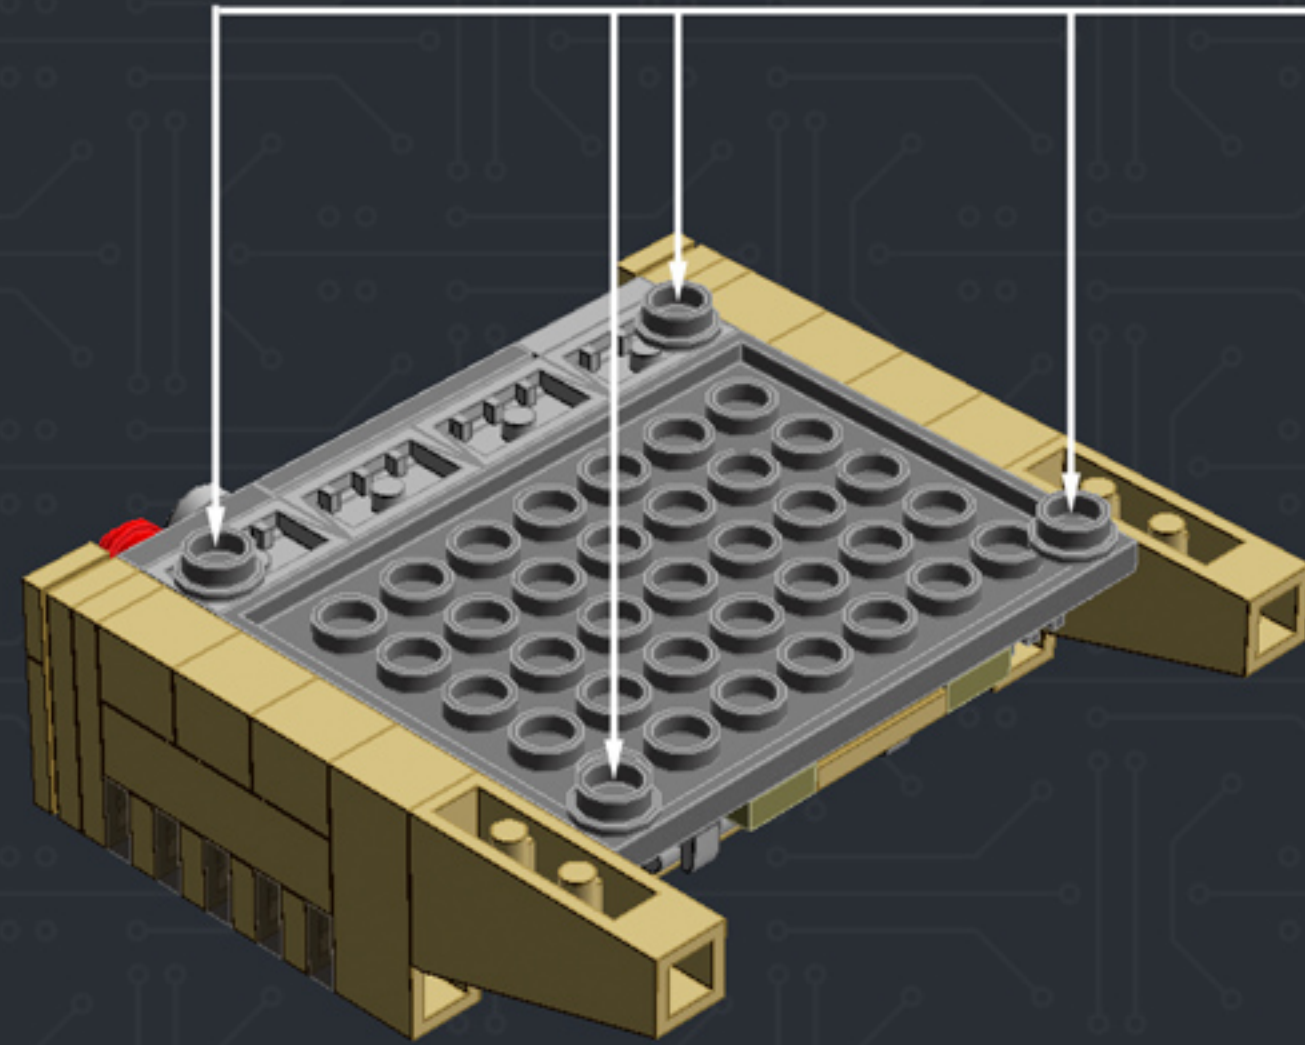

Element ID	Color	Description	Quantity
6001824	Sand Yellow	Brick 1X1	3
4247151	Sand Yellow	Brick 1X6	3
6055172	Sand Yellow	Flat Tile 1X1	2
4496699	Sand Yellow	Flat Tile 1X2	4
4507047	Sand Yellow	Flat Tile 1X6	8
4507045	Sand Yellow	Flat Tile 2X2	6
4549436	Sand Yellow	Plate 1X1	3
4616711	Sand Yellow	Plate 1X2 With Slide	4
4626904	Sand Yellow	Plate 1X4	3
6015424	Sand Yellow	Plate 1X6	2
4550329	Sand Yellow	Plate 2X6	8
4530678	Sand Yellow	Roof Tile 1X2/45°	7
4653509	Sand Yellow	Roof Tile 1X2X3/73°	3
6000852	Sand Yellow	Roof Tile 2X2X3/ 73 Gr.	2
4655241	Silver Metallic	Flat Tile 1X1, Round	3
6030982	Tr. Brown	Plate 1X1	10

2x

* BRICK SYSTEM TOOLS *

CHOOSE AN OPTION:

<1> DESIGN
<2> BUILD
<3> DUPLICATE
<4> DISHANTLE
<5> QUIT

ENTER YOUR CHOICE: #

***For more fun builds,
please pop by chrismcveigh.com,
visit me at facebook.com/c.mcveigh.photos,
or follow me on twitter [@actionfigured](https://twitter.com/actionfigured)***