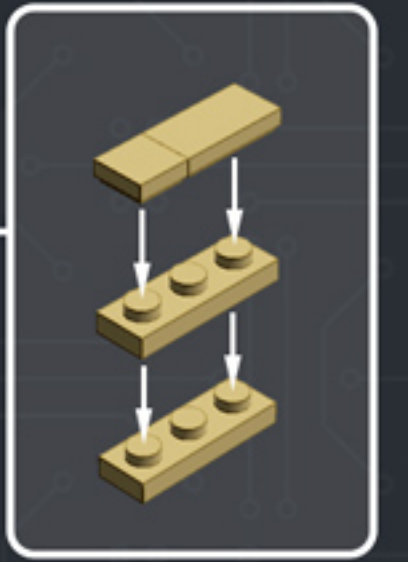

Element ID	Color	Description	Quantity
6001824	Sand Yellow	Brick 1X1	3
4247151	Sand Yellow	Brick 1X6	3
6055172	Sand Yellow	Flat Tile 1X1	2
4496699	Sand Yellow	Flat Tile 1X2	4
4507047	Sand Yellow	Flat Tile 1X6	8
4507045	Sand Yellow	Flat Tile 2X2	6
4549436	Sand Yellow	Plate 1X1	3
4616711	Sand Yellow	Plate 1X2 With Slide	4
4626904	Sand Yellow	Plate 1X4	3
6015424	Sand Yellow	Plate 1X6	2
4550329	Sand Yellow	Plate 2X6	8
4530678	Sand Yellow	Roof Tile 1X2/45°	7
4653509	Sand Yellow	Roof Tile 1X2X3/73°	3
6000852	Sand Yellow	Roof Tile 2X2X3/ 73 Gr.	2
4655241	Silver Metallic	Flat Tile 1X1, Round	3
6030982	Tr. Brown	Plate 1X1	10

2x

* BRICK SYSTEM TOOLS *

CHOOSE AN OPTION:

<1> DESIGN
<2> BUILD
<3> DUPLICATE
<4> DISHANTLE
<5> QUIT

ENTER YOUR CHOICE: #

***For more fun builds,
please pop by chrismcveigh.com,
visit me at facebook.com/c.mcveigh.photos,
or follow me on twitter [@actionfigured](https://twitter.com/actionfigured)***