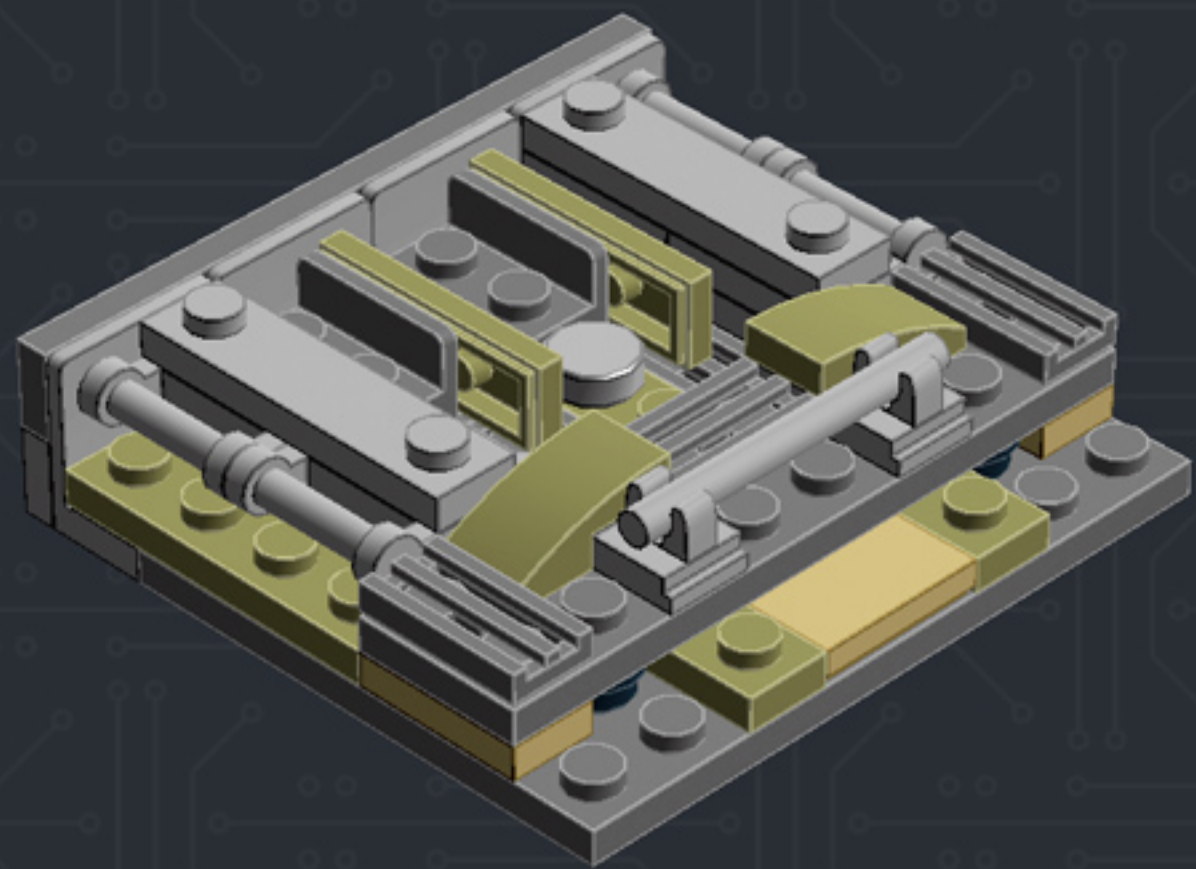

Element ID	Color	Description	Quantity
6001824	Sand Yellow	Brick 1X1	3
4247151	Sand Yellow	Brick 1X6	3
6055172	Sand Yellow	Flat Tile 1X1	2
4496699	Sand Yellow	Flat Tile 1X2	4
4507047	Sand Yellow	Flat Tile 1X6	8
4507045	Sand Yellow	Flat Tile 2X2	6
4549436	Sand Yellow	Plate 1X1	3
4616711	Sand Yellow	Plate 1X2 With Slide	4
4626904	Sand Yellow	Plate 1X4	3
6015424	Sand Yellow	Plate 1X6	2
4550329	Sand Yellow	Plate 2X6	8
4530678	Sand Yellow	Roof Tile 1X2/45°	7
4653509	Sand Yellow	Roof Tile 1X2X3/73°	3
6000852	Sand Yellow	Roof Tile 2X2X3/ 73 Gr.	2
4655241	Silver Metallic	Flat Tile 1X1, Round	3
6030982	Tr. Brown	Plate 1X1	10

2x

* BRICK SYSTEM TOOLS *

CHOOSE AN OPTION:

<1> DESIGN
<2> BUILD
<3> DUPLICATE
<4> DISHANTLE
<5> QUIT

ENTER YOUR CHOICE: #

***For more fun builds,
please pop by chrismcveigh.com,
visit me at facebook.com/c.mcveigh.photos,
or follow me on twitter [@actionfigured](https://twitter.com/actionfigured)***