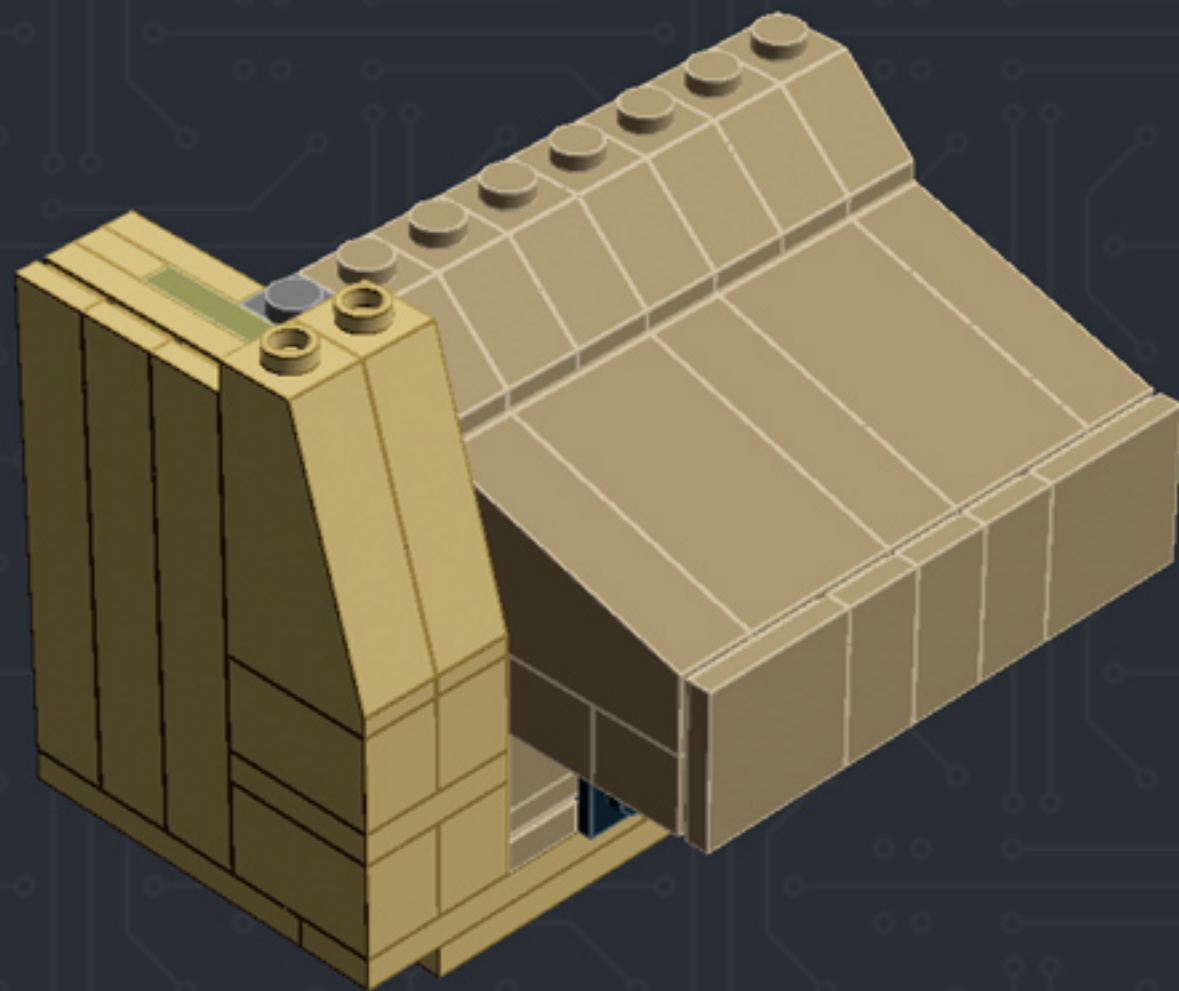

Element ID	Color	Description	Quantity
6001824	Sand Yellow	Brick 1X1	3
4247151	Sand Yellow	Brick 1X6	3
6055172	Sand Yellow	Flat Tile 1X1	2
4496699	Sand Yellow	Flat Tile 1X2	4
4507047	Sand Yellow	Flat Tile 1X6	8
4507045	Sand Yellow	Flat Tile 2X2	6
4549436	Sand Yellow	Plate 1X1	3
4616711	Sand Yellow	Plate 1X2 With Slide	4
4626904	Sand Yellow	Plate 1X4	3
6015424	Sand Yellow	Plate 1X6	2
4550329	Sand Yellow	Plate 2X6	8
4530678	Sand Yellow	Roof Tile 1X2/45°	7
4653509	Sand Yellow	Roof Tile 1X2X3/73°	3
6000852	Sand Yellow	Roof Tile 2X2X3/ 73 Gr.	2
4655241	Silver Metallic	Flat Tile 1X1, Round	3
6030982	Tr. Brown	Plate 1X1	10