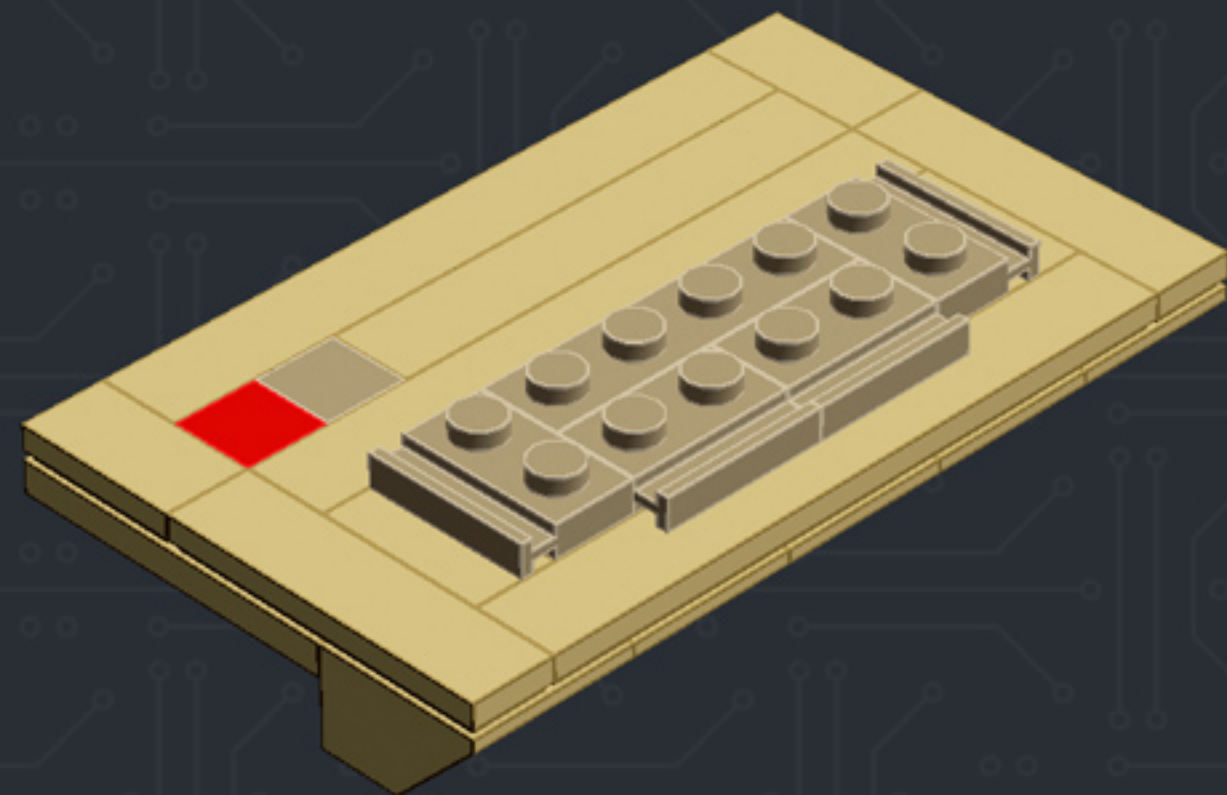

Element ID	Color	Description	Quantity
6001824	Sand Yellow	Brick 1X1	3
4247151	Sand Yellow	Brick 1X6	3
6055172	Sand Yellow	Flat Tile 1X1	2
4496699	Sand Yellow	Flat Tile 1X2	4
4507047	Sand Yellow	Flat Tile 1X6	8
4507045	Sand Yellow	Flat Tile 2X2	6
4549436	Sand Yellow	Plate 1X1	3
4616711	Sand Yellow	Plate 1X2 With Slide	4
4626904	Sand Yellow	Plate 1X4	3
6015424	Sand Yellow	Plate 1X6	2
4550329	Sand Yellow	Plate 2X6	8
4530678	Sand Yellow	Roof Tile 1X2/45°	7
4653509	Sand Yellow	Roof Tile 1X2X3/73°	3
6000852	Sand Yellow	Roof Tile 2X2X3/ 73 Gr.	2
4655241	Silver Metallic	Flat Tile 1X1, Round	3
6030982	Tr. Brown	Plate 1X1	10

2x

* BRICK SYSTEM TOOLS *

CHOOSE AN OPTION:

<1> DESIGN
<2> BUILD
<3> DUPLICATE
<4> DISHANTLE
<5> QUIT

ENTER YOUR CHOICE: #

***For more fun builds,
please pop by chrismcveigh.com,
visit me at facebook.com/c.mcveigh.photos,
or follow me on twitter [@actionfigured](https://twitter.com/actionfigured)***