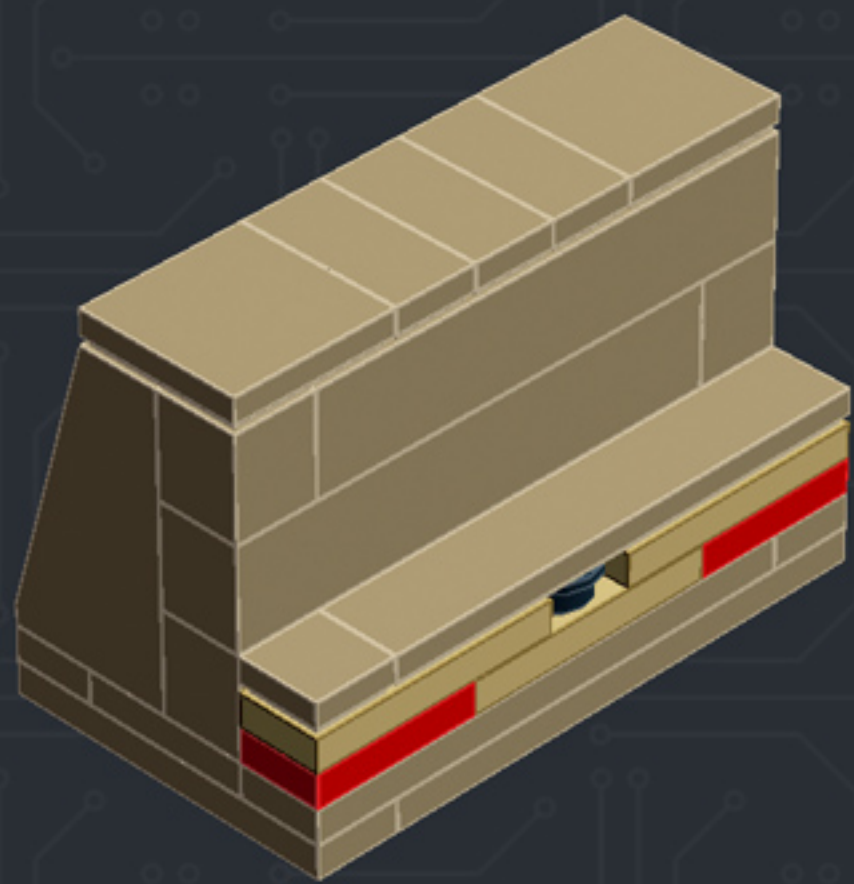

Element ID	Color	Description	Quantity
6001824	Sand Yellow	Brick 1X1	3
4247151	Sand Yellow	Brick 1X6	3
6055172	Sand Yellow	Flat Tile 1X1	2
4496699	Sand Yellow	Flat Tile 1X2	4
4507047	Sand Yellow	Flat Tile 1X6	8
4507045	Sand Yellow	Flat Tile 2X2	6
4549436	Sand Yellow	Plate 1X1	3
4616711	Sand Yellow	Plate 1X2 With Slide	4
4626904	Sand Yellow	Plate 1X4	3
6015424	Sand Yellow	Plate 1X6	2
4550329	Sand Yellow	Plate 2X6	8
4530678	Sand Yellow	Roof Tile 1X2/45°	7
4653509	Sand Yellow	Roof Tile 1X2X3/73°	3
6000852	Sand Yellow	Roof Tile 2X2X3/ 73 Gr.	2
4655241	Silver Metallic	Flat Tile 1X1, Round	3
6030982	Tr. Brown	Plate 1X1	10