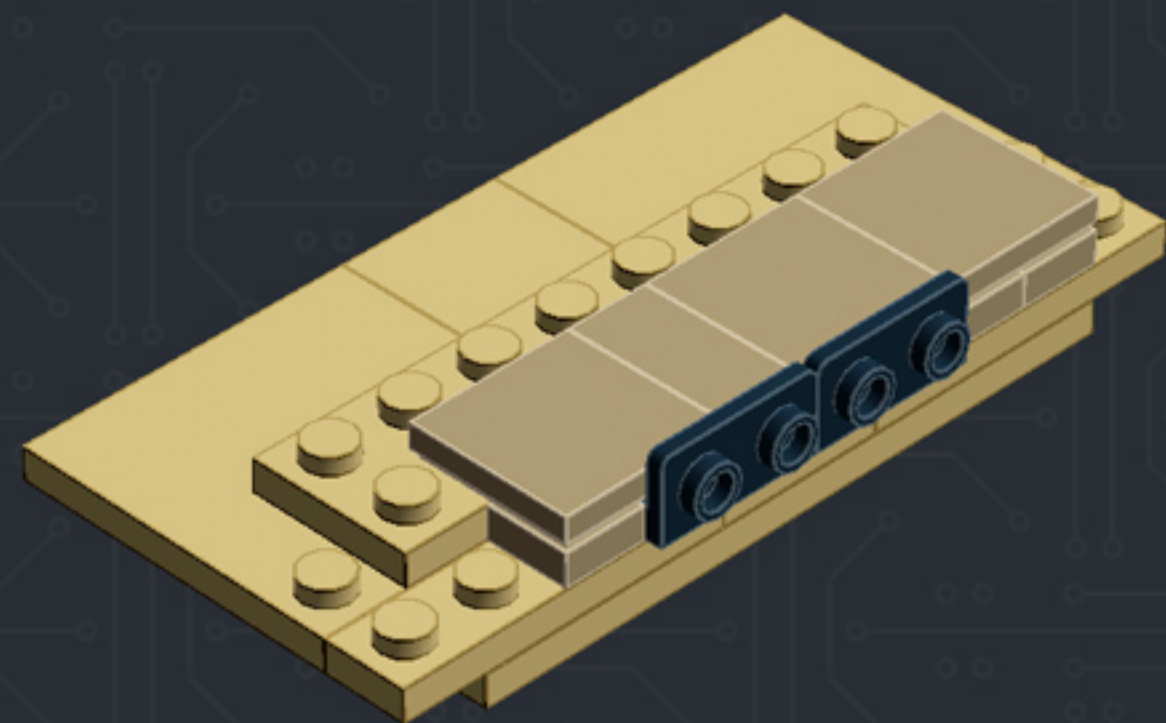

Element ID	Color	Description	Quantity
6001824	Sand Yellow	Brick 1X1	3
4247151	Sand Yellow	Brick 1X6	3
6055172	Sand Yellow	Flat Tile 1X1	2
4496699	Sand Yellow	Flat Tile 1X2	4
4507047	Sand Yellow	Flat Tile 1X6	8
4507045	Sand Yellow	Flat Tile 2X2	6
4549436	Sand Yellow	Plate 1X1	3
4616711	Sand Yellow	Plate 1X2 With Slide	4
4626904	Sand Yellow	Plate 1X4	3
6015424	Sand Yellow	Plate 1X6	2
4550329	Sand Yellow	Plate 2X6	8
4530678	Sand Yellow	Roof Tile 1X2/45°	7
4653509	Sand Yellow	Roof Tile 1X2X3/73°	3
6000852	Sand Yellow	Roof Tile 2X2X3/ 73 Gr.	2
4655241	Silver Metallic	Flat Tile 1X1, Round	3
6030982	Tr. Brown	Plate 1X1	10

2x

* BRICK SYSTEM TOOLS *

CHOOSE AN OPTION:

<1> DESIGN
<2> BUILD
<3> DUPLICATE
<4> DISHANTLE
<5> QUIT

ENTER YOUR CHOICE: #

***For more fun builds,
please pop by chrismcveigh.com,
visit me at facebook.com/c.mcveigh.photos,
or follow me on twitter [@actionfigured](https://twitter.com/actionfigured)***