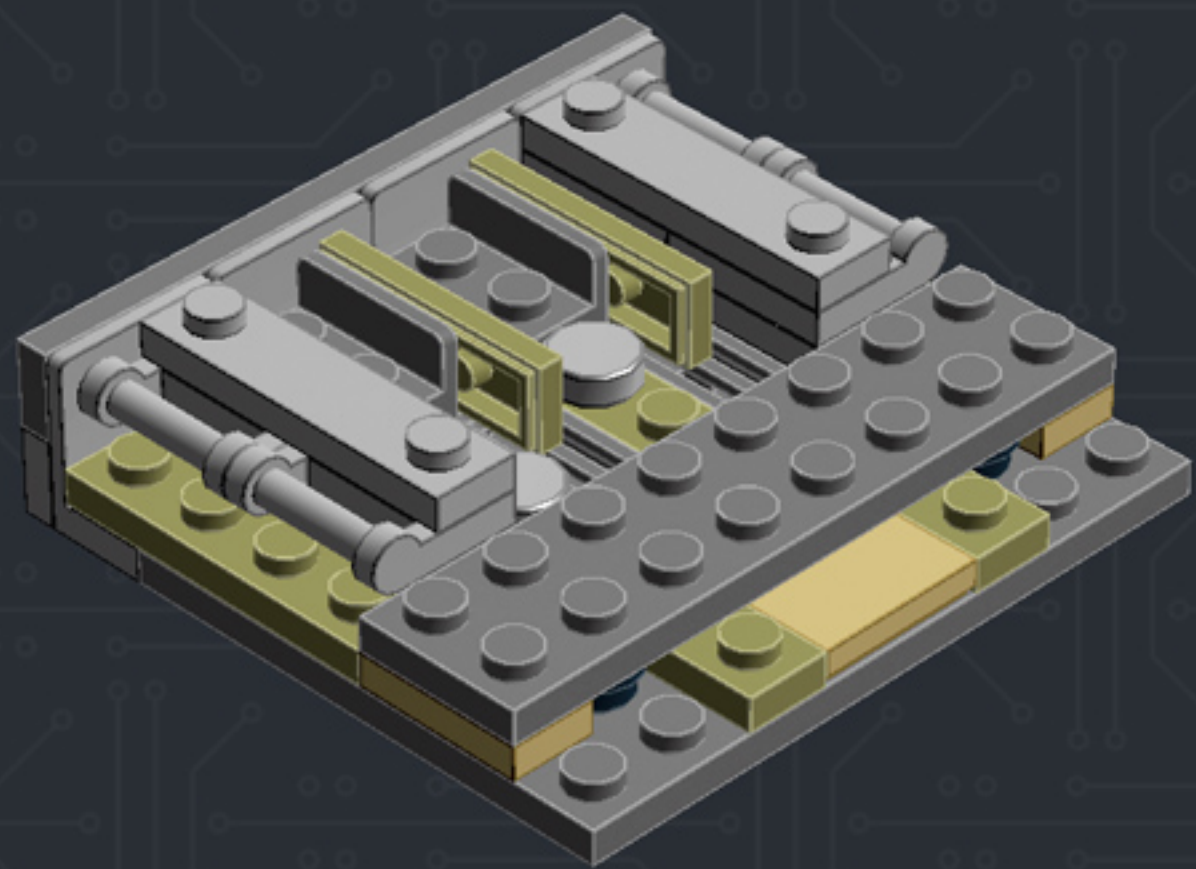

Element ID	Color	Description	Quantity
6001824	Sand Yellow	Brick 1X1	3
4247151	Sand Yellow	Brick 1X6	3
6055172	Sand Yellow	Flat Tile 1X1	2
4496699	Sand Yellow	Flat Tile 1X2	4
4507047	Sand Yellow	Flat Tile 1X6	8
4507045	Sand Yellow	Flat Tile 2X2	6
4549436	Sand Yellow	Plate 1X1	3
4616711	Sand Yellow	Plate 1X2 With Slide	4
4626904	Sand Yellow	Plate 1X4	3
6015424	Sand Yellow	Plate 1X6	2
4550329	Sand Yellow	Plate 2X6	8
4530678	Sand Yellow	Roof Tile 1X2/45°	7
4653509	Sand Yellow	Roof Tile 1X2X3/73°	3
6000852	Sand Yellow	Roof Tile 2X2X3/ 73 Gr.	2
4655241	Silver Metallic	Flat Tile 1X1, Round	3
6030982	Tr. Brown	Plate 1X1	10

2x

* BRICK SYSTEM TOOLS *

CHOOSE AN OPTION:

<1> DESIGN
<2> BUILD
<3> DUPLICATE
<4> DISHANTLE
<5> QUIT

ENTER YOUR CHOICE: #

***For more fun builds,
please pop by chrismcveigh.com,
visit me at facebook.com/c.mcveigh.photos,
or follow me on twitter [@actionfigured](https://twitter.com/actionfigured)***