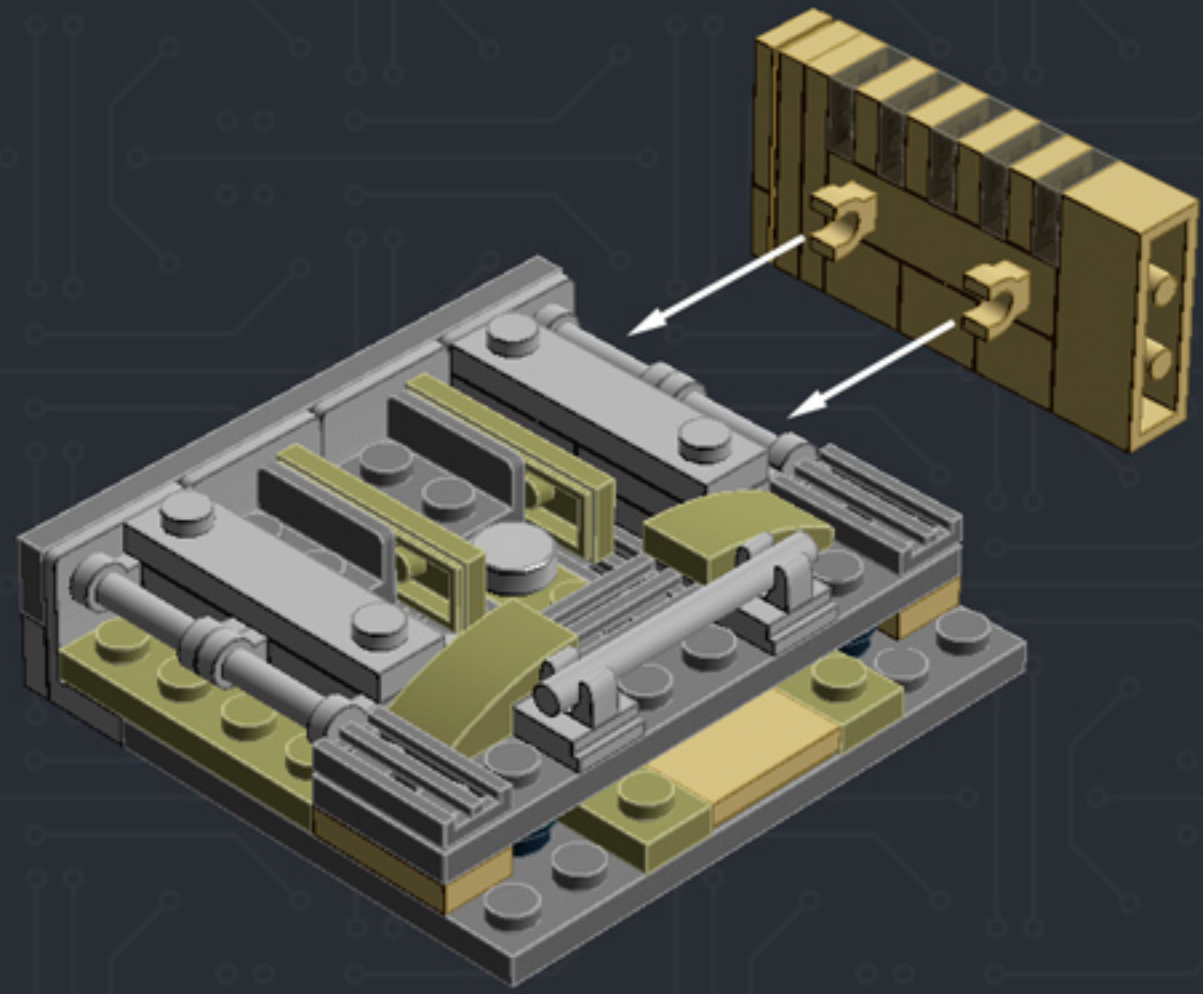

Element ID	Color	Description	Quantity
6001824	Sand Yellow	Brick 1X1	3
4247151	Sand Yellow	Brick 1X6	3
6055172	Sand Yellow	Flat Tile 1X1	2
4496699	Sand Yellow	Flat Tile 1X2	4
4507047	Sand Yellow	Flat Tile 1X6	8
4507045	Sand Yellow	Flat Tile 2X2	6
4549436	Sand Yellow	Plate 1X1	3
4616711	Sand Yellow	Plate 1X2 With Slide	4
4626904	Sand Yellow	Plate 1X4	3
6015424	Sand Yellow	Plate 1X6	2
4550329	Sand Yellow	Plate 2X6	8
4530678	Sand Yellow	Roof Tile 1X2/45°	7
4653509	Sand Yellow	Roof Tile 1X2X3/73°	3
6000852	Sand Yellow	Roof Tile 2X2X3/ 73 Gr.	2
4655241	Silver Metallic	Flat Tile 1X1, Round	3
6030982	Tr. Brown	Plate 1X1	10

2x

* BRICK SYSTEM TOOLS *

CHOOSE AN OPTION:

<1> DESIGN
<2> BUILD
<3> DUPLICATE
<4> DISHANTLE
<5> QUIT

ENTER YOUR CHOICE: #

***For more fun builds,
please pop by chrismcveigh.com,
visit me at facebook.com/c.mcveigh.photos,
or follow me on twitter [@actionfigured](https://twitter.com/actionfigured)***