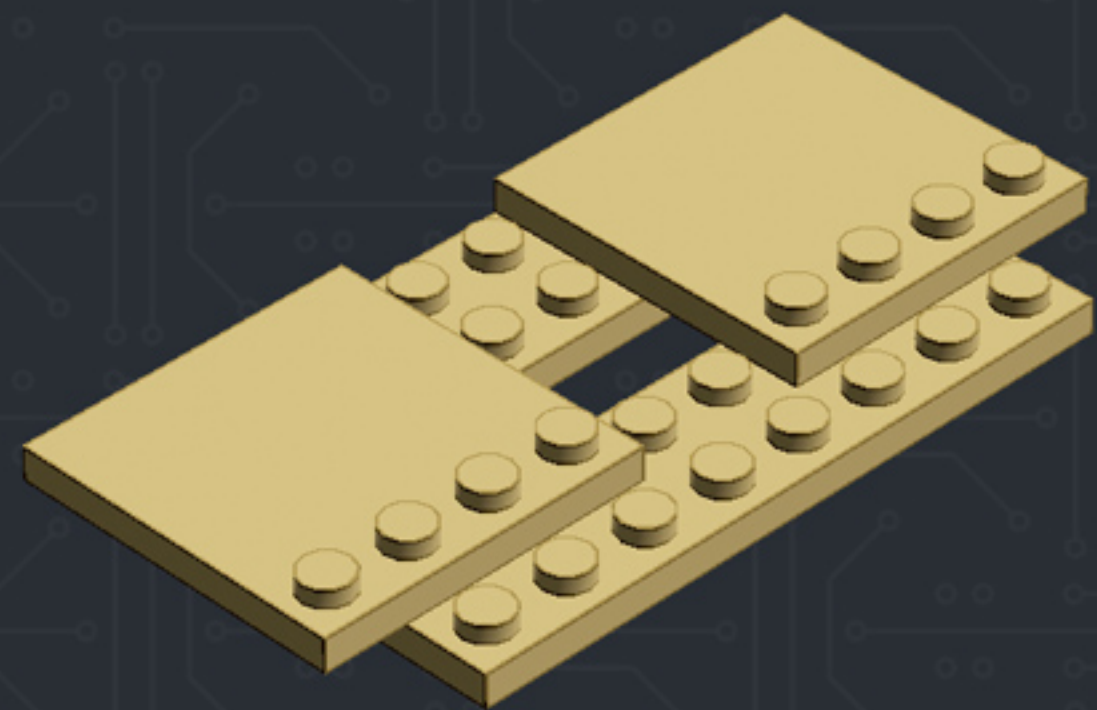

Element ID	Color	Description	Quantity
6001824	Sand Yellow	Brick 1X1	3
4247151	Sand Yellow	Brick 1X6	3
6055172	Sand Yellow	Flat Tile 1X1	2
4496699	Sand Yellow	Flat Tile 1X2	4
4507047	Sand Yellow	Flat Tile 1X6	8
4507045	Sand Yellow	Flat Tile 2X2	6
4549436	Sand Yellow	Plate 1X1	3
4616711	Sand Yellow	Plate 1X2 With Slide	4
4626904	Sand Yellow	Plate 1X4	3
6015424	Sand Yellow	Plate 1X6	2
4550329	Sand Yellow	Plate 2X6	8
4530678	Sand Yellow	Roof Tile 1X2/45°	7
4653509	Sand Yellow	Roof Tile 1X2X3/73°	3
6000852	Sand Yellow	Roof Tile 2X2X3/ 73 Gr.	2
4655241	Silver Metallic	Flat Tile 1X1, Round	3
6030982	Tr. Brown	Plate 1X1	10

2x

* BRICK SYSTEM TOOLS *

CHOOSE AN OPTION:

<1> DESIGN
<2> BUILD
<3> DUPLICATE
<4> DISHANTLE
<5> QUIT

ENTER YOUR CHOICE: #

***For more fun builds,
please pop by chrismcveigh.com,
visit me at facebook.com/c.mcveigh.photos,
or follow me on twitter [@actionfigured](https://twitter.com/actionfigured)***