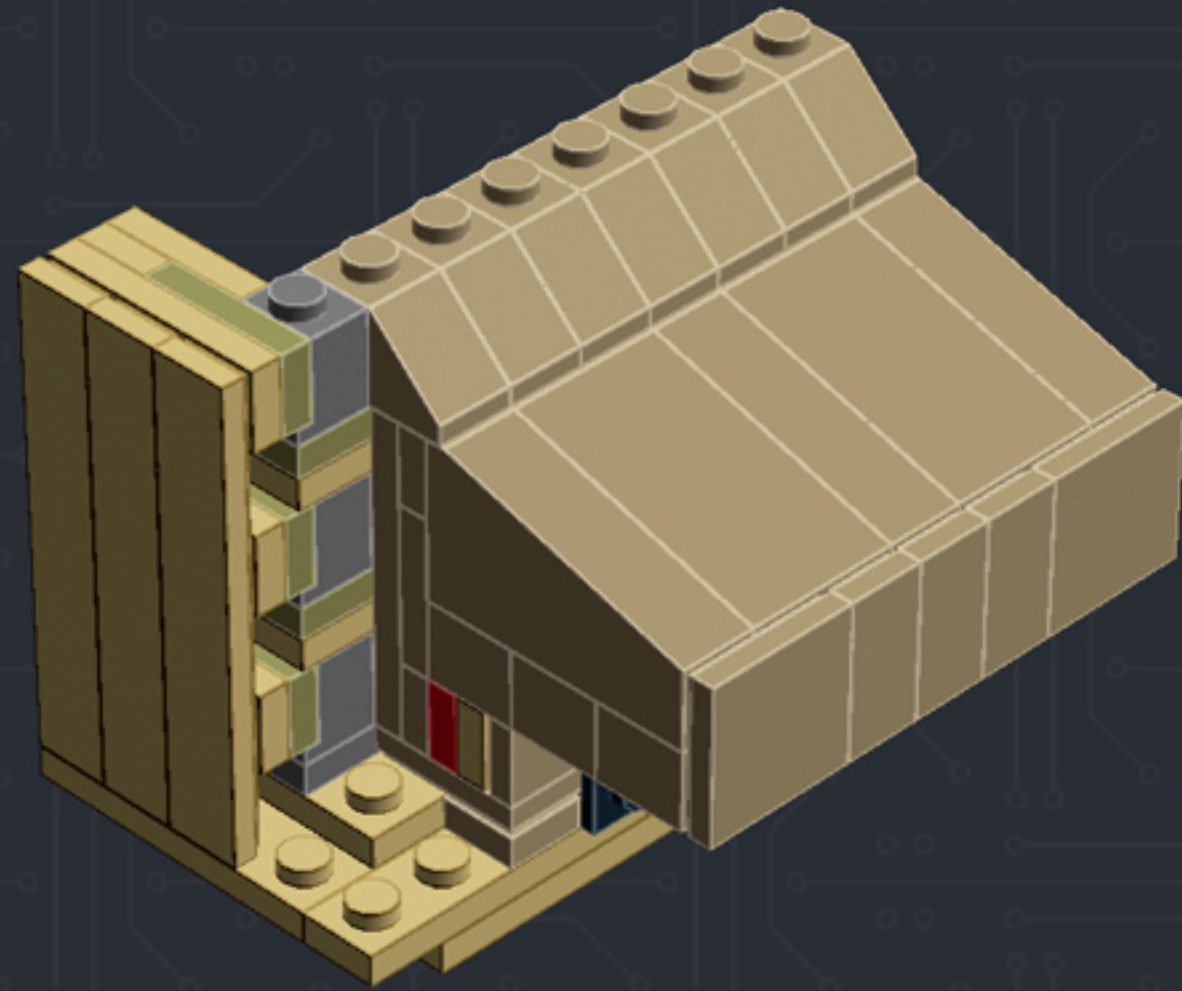

Element ID	Color	Description	Quantity
4129996	Brick Yellow	Roof Tile 1X2X3/73°	3
6030731	Brick Yellow	Roof Tile 1X2X3/74° Inv.	2
4118866	Brick Yellow	Roof Tile 2X2/45° Inv.	5
307021	Bright Red	Flat Tile 1X1	1
614121	Bright Red	Plate 1X1 Round	1
302321	Bright Red	Plate 1X2	8
302121	Bright Red	Plate 2X3	5
4504379	Bright Red	Roof Tile 1X1X2/3, Abs	3
4211044	Dark Stone Grey	Angular Brick 1X1	5
6000606	Dark Stone Grey	Angular Plate 1.5 Bot. 1X2 1/2	6
4210725	Dark Stone Grey	Brick 1X4 W. 4 Knobs	2
4211053	Dark Stone Grey	Flat Tile 1X4	1
4210633	Dark Stone Grey	Plate 1X1 Round	8
4211063	Dark Stone Grey	Plate 1X2	1
4210998	Dark Stone Grey	Plate 1X8	2
4210997	Dark Stone Grey	Plate 2X8	2

Element ID	Color	Description	Quantity
6001824	Sand Yellow	Brick 1X1	3
4247151	Sand Yellow	Brick 1X6	3
6055172	Sand Yellow	Flat Tile 1X1	2
4496699	Sand Yellow	Flat Tile 1X2	4
4507047	Sand Yellow	Flat Tile 1X6	8
4507045	Sand Yellow	Flat Tile 2X2	6
4549436	Sand Yellow	Plate 1X1	3
4616711	Sand Yellow	Plate 1X2 With Slide	4
4626904	Sand Yellow	Plate 1X4	3
6015424	Sand Yellow	Plate 1X6	2
4550329	Sand Yellow	Plate 2X6	8
4530678	Sand Yellow	Roof Tile 1X2/45°	7
4653509	Sand Yellow	Roof Tile 1X2X3/73°	3
6000852	Sand Yellow	Roof Tile 2X2X3/ 73 Gr.	2
4655241	Silver Metallic	Flat Tile 1X1, Round	3
6030982	Tr. Brown	Plate 1X1	10

2x

* BRICK SYSTEM TOOLS *

CHOOSE AN OPTION:

<1> DESIGN
<2> BUILD
<3> DUPLICATE
<4> DISHANTLE
<5> QUIT

ENTER YOUR CHOICE: #

***For more fun builds,
please pop by chrismcveigh.com,
visit me at facebook.com/c.mcveigh.photos,
or follow me on twitter [@actionfigured](https://twitter.com/actionfigured)***