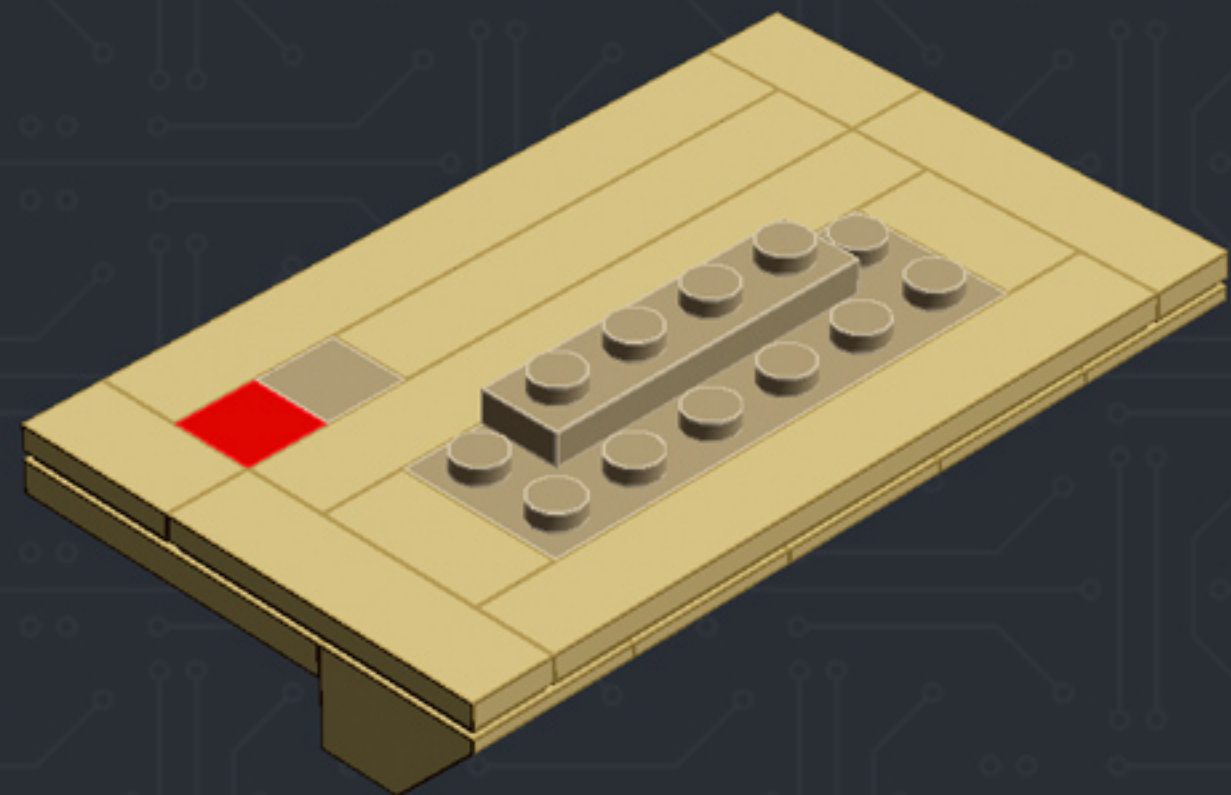

Element ID	Color	Description	Quantity
6001824	Sand Yellow	Brick 1X1	3
4247151	Sand Yellow	Brick 1X6	3
6055172	Sand Yellow	Flat Tile 1X1	2
4496699	Sand Yellow	Flat Tile 1X2	4
4507047	Sand Yellow	Flat Tile 1X6	8
4507045	Sand Yellow	Flat Tile 2X2	6
4549436	Sand Yellow	Plate 1X1	3
4616711	Sand Yellow	Plate 1X2 With Slide	4
4626904	Sand Yellow	Plate 1X4	3
6015424	Sand Yellow	Plate 1X6	2
4550329	Sand Yellow	Plate 2X6	8
4530678	Sand Yellow	Roof Tile 1X2/45°	7
4653509	Sand Yellow	Roof Tile 1X2X3/73°	3
6000852	Sand Yellow	Roof Tile 2X2X3/ 73 Gr.	2
4655241	Silver Metallic	Flat Tile 1X1, Round	3
6030982	Tr. Brown	Plate 1X1	10

2x

* BRICK SYSTEM TOOLS *

CHOOSE AN OPTION:

<1> DESIGN
<2> BUILD
<3> DUPLICATE
<4> DISHANTLE
<5> QUIT

ENTER YOUR CHOICE: #

***For more fun builds,
please pop by chrismcveigh.com,
visit me at facebook.com/c.mcveigh.photos,
or follow me on twitter [@actionfigured](https://twitter.com/actionfigured)***