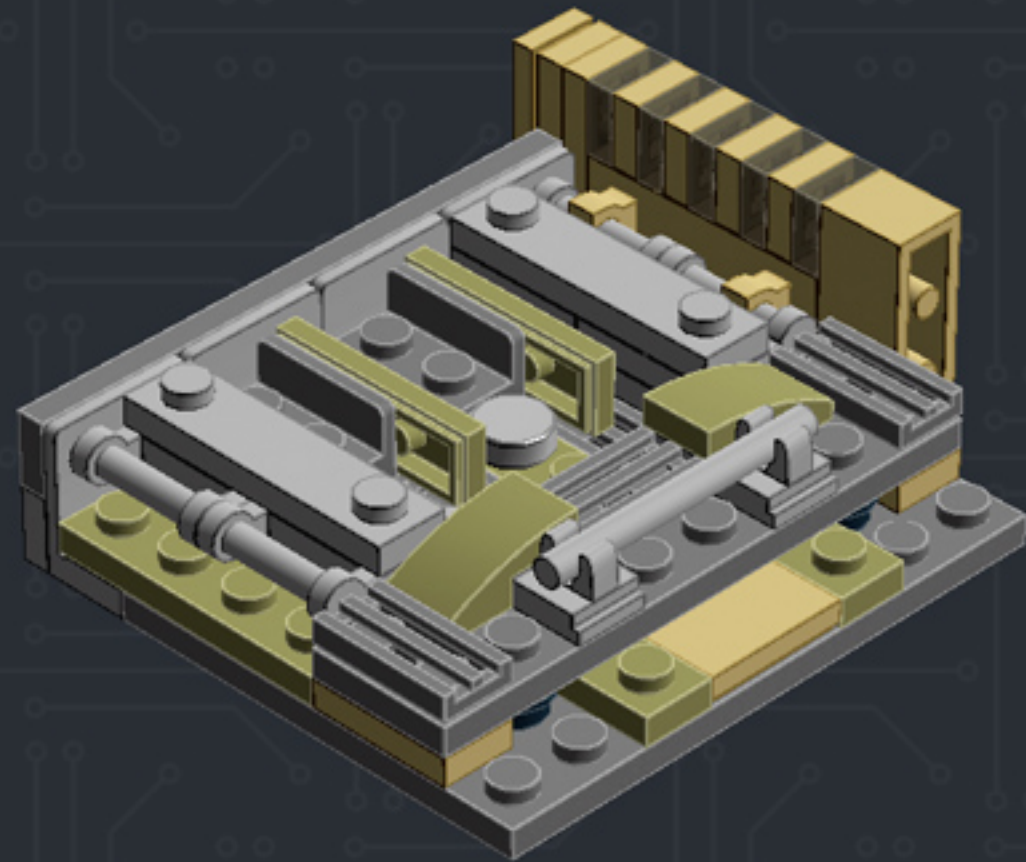

Element ID	Color	Description	Quantity
6001824	Sand Yellow	Brick 1X1	3
4247151	Sand Yellow	Brick 1X6	3
6055172	Sand Yellow	Flat Tile 1X1	2
4496699	Sand Yellow	Flat Tile 1X2	4
4507047	Sand Yellow	Flat Tile 1X6	8
4507045	Sand Yellow	Flat Tile 2X2	6
4549436	Sand Yellow	Plate 1X1	3
4616711	Sand Yellow	Plate 1X2 With Slide	4
4626904	Sand Yellow	Plate 1X4	3
6015424	Sand Yellow	Plate 1X6	2
4550329	Sand Yellow	Plate 2X6	8
4530678	Sand Yellow	Roof Tile 1X2/45°	7
4653509	Sand Yellow	Roof Tile 1X2X3/73°	3
6000852	Sand Yellow	Roof Tile 2X2X3/ 73 Gr.	2
4655241	Silver Metallic	Flat Tile 1X1, Round	3
6030982	Tr. Brown	Plate 1X1	10

2x

* BRICK SYSTEM TOOLS *

CHOOSE AN OPTION:

<1> DESIGN
<2> BUILD
<3> DUPLICATE
<4> DISHANTLE
<5> QUIT

ENTER YOUR CHOICE: #

***For more fun builds,
please pop by chrismcveigh.com,
visit me at facebook.com/c.mcveigh.photos,
or follow me on twitter [@actionfigured](https://twitter.com/actionfigured)***