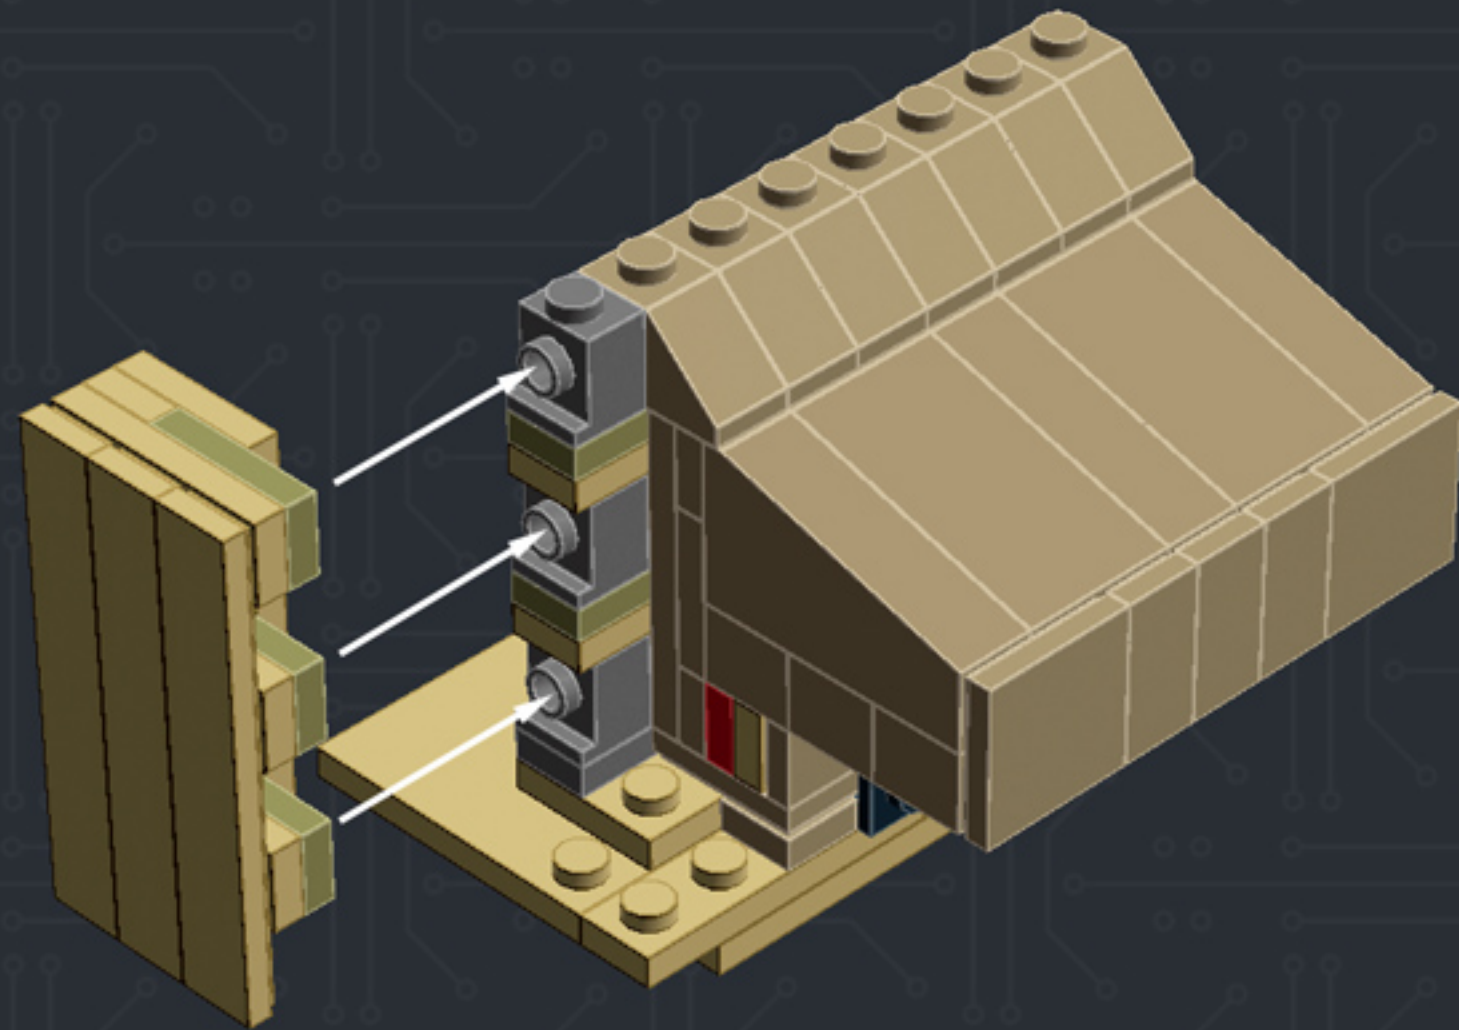

Element ID	Color	Description	Quantity
6001824	Sand Yellow	Brick 1X1	3
4247151	Sand Yellow	Brick 1X6	3
6055172	Sand Yellow	Flat Tile 1X1	2
4496699	Sand Yellow	Flat Tile 1X2	4
4507047	Sand Yellow	Flat Tile 1X6	8
4507045	Sand Yellow	Flat Tile 2X2	6
4549436	Sand Yellow	Plate 1X1	3
4616711	Sand Yellow	Plate 1X2 With Slide	4
4626904	Sand Yellow	Plate 1X4	3
6015424	Sand Yellow	Plate 1X6	2
4550329	Sand Yellow	Plate 2X6	8
4530678	Sand Yellow	Roof Tile 1X2/45°	7
4653509	Sand Yellow	Roof Tile 1X2X3/73°	3
6000852	Sand Yellow	Roof Tile 2X2X3/ 73 Gr.	2
4655241	Silver Metallic	Flat Tile 1X1, Round	3
6030982	Tr. Brown	Plate 1X1	10

2x

* BRICK SYSTEM TOOLS *

CHOOSE AN OPTION:

<1> DESIGN
<2> BUILD
<3> DUPLICATE
<4> DISHANTLE
<5> QUIT

ENTER YOUR CHOICE: #

***For more fun builds,
please pop by chrismcveigh.com,
visit me at facebook.com/c.mcveigh.photos,
or follow me on twitter [@actionfigured](https://twitter.com/actionfigured)***