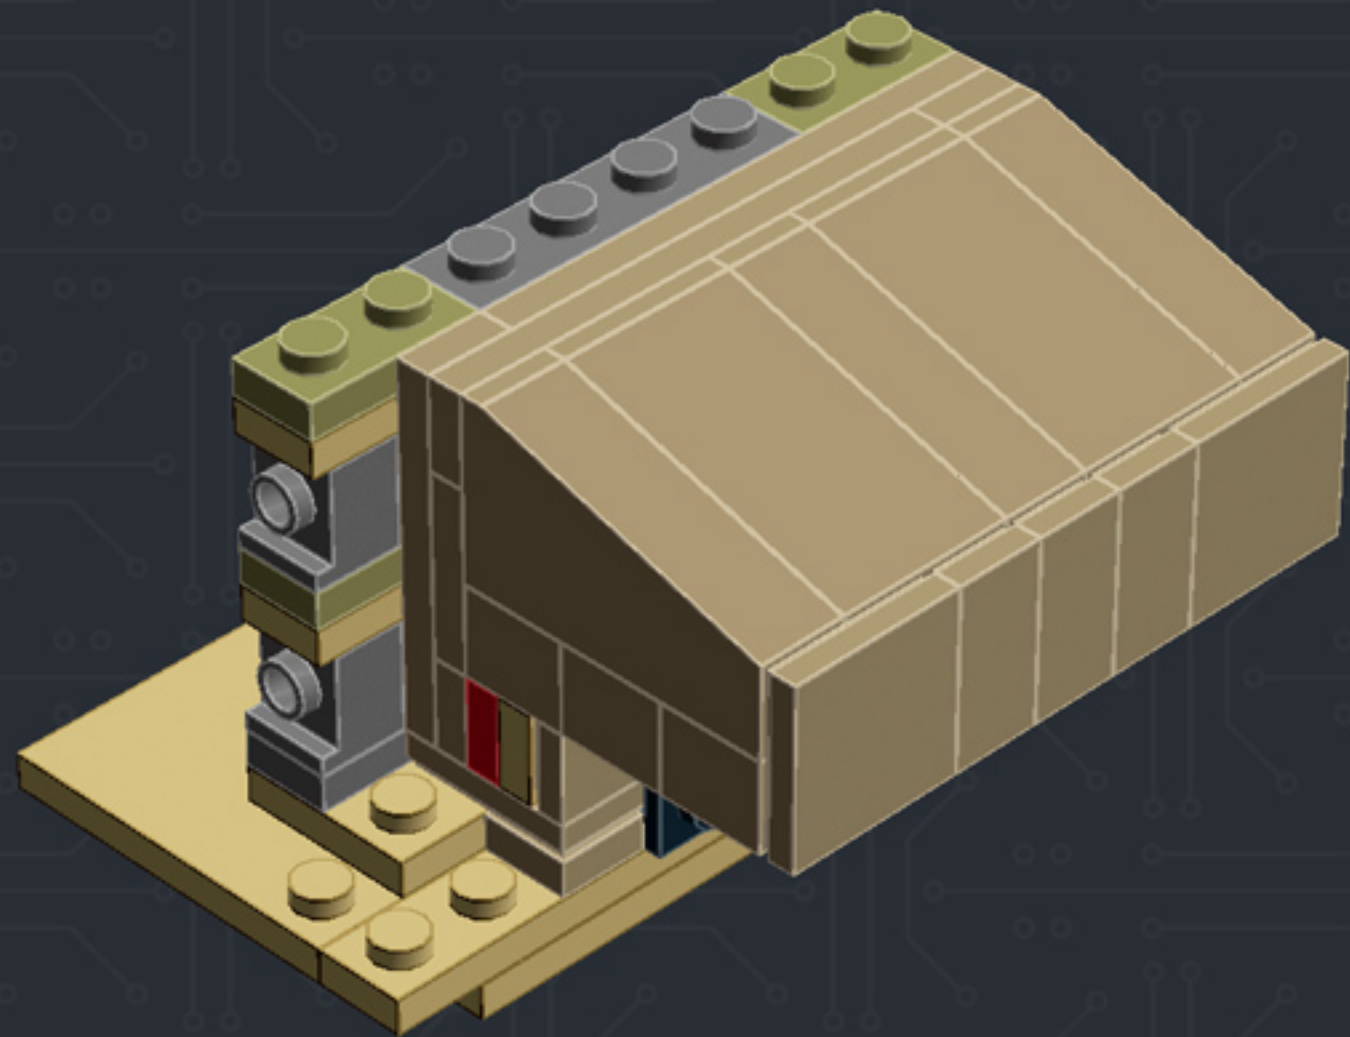

Element ID	Color	Description	Quantity
4129996	Brick Yellow	Roof Tile 1X2X3/73°	3
6030731	Brick Yellow	Roof Tile 1X2X3/74° Inv.	2
4118866	Brick Yellow	Roof Tile 2X2/45° Inv.	5
307021	Bright Red	Flat Tile 1X1	1
614121	Bright Red	Plate 1X1 Round	1
302321	Bright Red	Plate 1X2	8
302121	Bright Red	Plate 2X3	5
4504379	Bright Red	Roof Tile 1X1X2/3, Abs	3
4211044	Dark Stone Grey	Angular Brick 1X1	5
6000606	Dark Stone Grey	Angular Plate 1.5 Bot. 1X2 1/2	6
4210725	Dark Stone Grey	Brick 1X4 W. 4 Knobs	2
4211053	Dark Stone Grey	Flat Tile 1X4	1
4210633	Dark Stone Grey	Plate 1X1 Round	8
4211063	Dark Stone Grey	Plate 1X2	1
4210998	Dark Stone Grey	Plate 1X8	2
4210997	Dark Stone Grey	Plate 2X8	2

Element ID	Color	Description	Quantity
6001824	Sand Yellow	Brick 1X1	3
4247151	Sand Yellow	Brick 1X6	3
6055172	Sand Yellow	Flat Tile 1X1	2
4496699	Sand Yellow	Flat Tile 1X2	4
4507047	Sand Yellow	Flat Tile 1X6	8
4507045	Sand Yellow	Flat Tile 2X2	6
4549436	Sand Yellow	Plate 1X1	3
4616711	Sand Yellow	Plate 1X2 With Slide	4
4626904	Sand Yellow	Plate 1X4	3
6015424	Sand Yellow	Plate 1X6	2
4550329	Sand Yellow	Plate 2X6	8
4530678	Sand Yellow	Roof Tile 1X2/45°	7
4653509	Sand Yellow	Roof Tile 1X2X3/73°	3
6000852	Sand Yellow	Roof Tile 2X2X3/ 73 Gr.	2
4655241	Silver Metallic	Flat Tile 1X1, Round	3
6030982	Tr. Brown	Plate 1X1	10

2x

* BRICK SYSTEM TOOLS *

CHOOSE AN OPTION:

<1> DESIGN
<2> BUILD
<3> DUPLICATE
<4> DISHANTLE
<5> QUIT

ENTER YOUR CHOICE: #

***For more fun builds,
please pop by chrismcveigh.com,
visit me at facebook.com/c.mcveigh.photos,
or follow me on twitter [@actionfigured](https://twitter.com/actionfigured)***