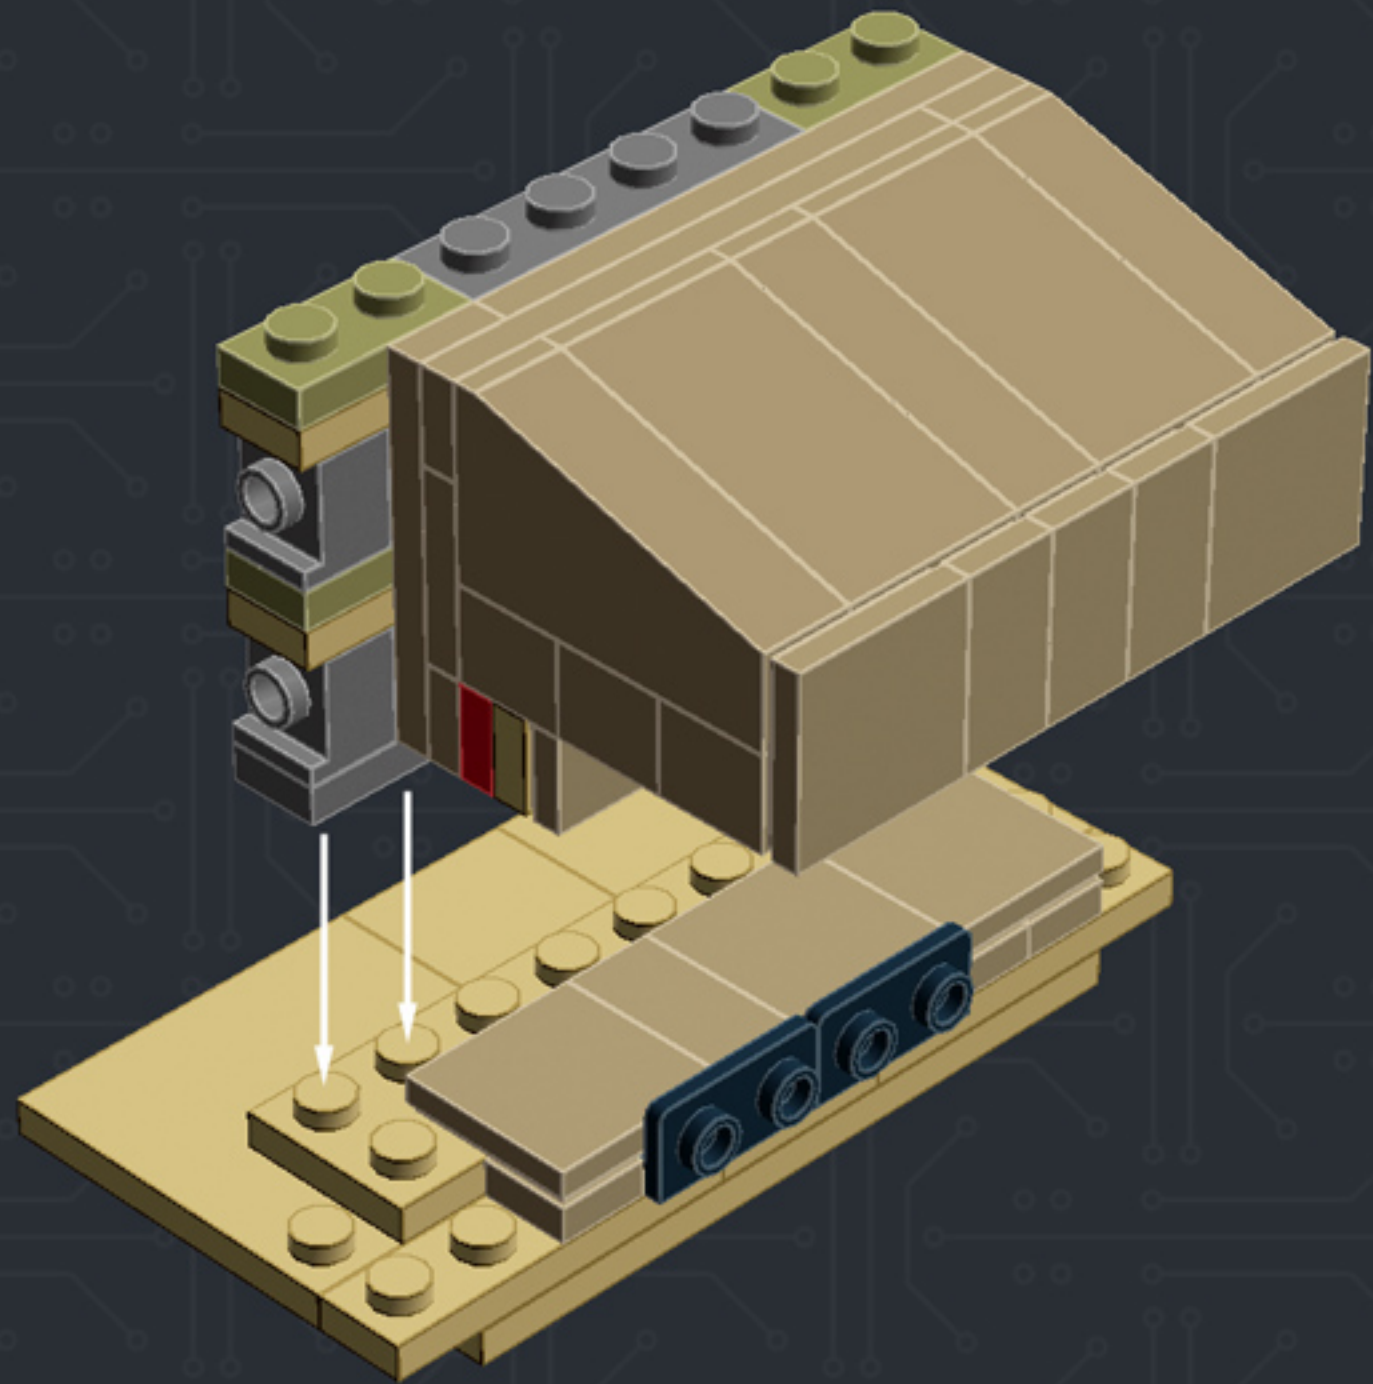

Element ID	Color	Description	Quantity
4129996	Brick Yellow	Roof Tile 1X2X3/73°	3
6030731	Brick Yellow	Roof Tile 1X2X3/74° Inv.	2
4118866	Brick Yellow	Roof Tile 2X2/45° Inv.	5
307021	Bright Red	Flat Tile 1X1	1
614121	Bright Red	Plate 1X1 Round	1
302321	Bright Red	Plate 1X2	8
302121	Bright Red	Plate 2X3	5
4504379	Bright Red	Roof Tile 1X1X2/3, Abs	3
4211044	Dark Stone Grey	Angular Brick 1X1	5
6000606	Dark Stone Grey	Angular Plate 1.5 Bot. 1X2 1/2	6
4210725	Dark Stone Grey	Brick 1X4 W. 4 Knobs	2
4211053	Dark Stone Grey	Flat Tile 1X4	1
4210633	Dark Stone Grey	Plate 1X1 Round	8
4211063	Dark Stone Grey	Plate 1X2	1
4210998	Dark Stone Grey	Plate 1X8	2
4210997	Dark Stone Grey	Plate 2X8	2

Element ID	Color	Description	Quantity
6001824	Sand Yellow	Brick 1X1	3
4247151	Sand Yellow	Brick 1X6	3
6055172	Sand Yellow	Flat Tile 1X1	2
4496699	Sand Yellow	Flat Tile 1X2	4
4507047	Sand Yellow	Flat Tile 1X6	8
4507045	Sand Yellow	Flat Tile 2X2	6
4549436	Sand Yellow	Plate 1X1	3
4616711	Sand Yellow	Plate 1X2 With Slide	4
4626904	Sand Yellow	Plate 1X4	3
6015424	Sand Yellow	Plate 1X6	2
4550329	Sand Yellow	Plate 2X6	8
4530678	Sand Yellow	Roof Tile 1X2/45°	7
4653509	Sand Yellow	Roof Tile 1X2X3/73°	3
6000852	Sand Yellow	Roof Tile 2X2X3/ 73 Gr.	2
4655241	Silver Metallic	Flat Tile 1X1, Round	3
6030982	Tr. Brown	Plate 1X1	10

2x

* BRICK SYSTEM TOOLS *

CHOOSE AN OPTION:

<1> DESIGN
<2> BUILD
<3> DUPLICATE
<4> DISHANTLE
<5> QUIT

ENTER YOUR CHOICE: #

***For more fun builds,
please pop by chrismcveigh.com,
visit me at facebook.com/c.mcveigh.photos,
or follow me on twitter [@actionfigured](https://twitter.com/actionfigured)***