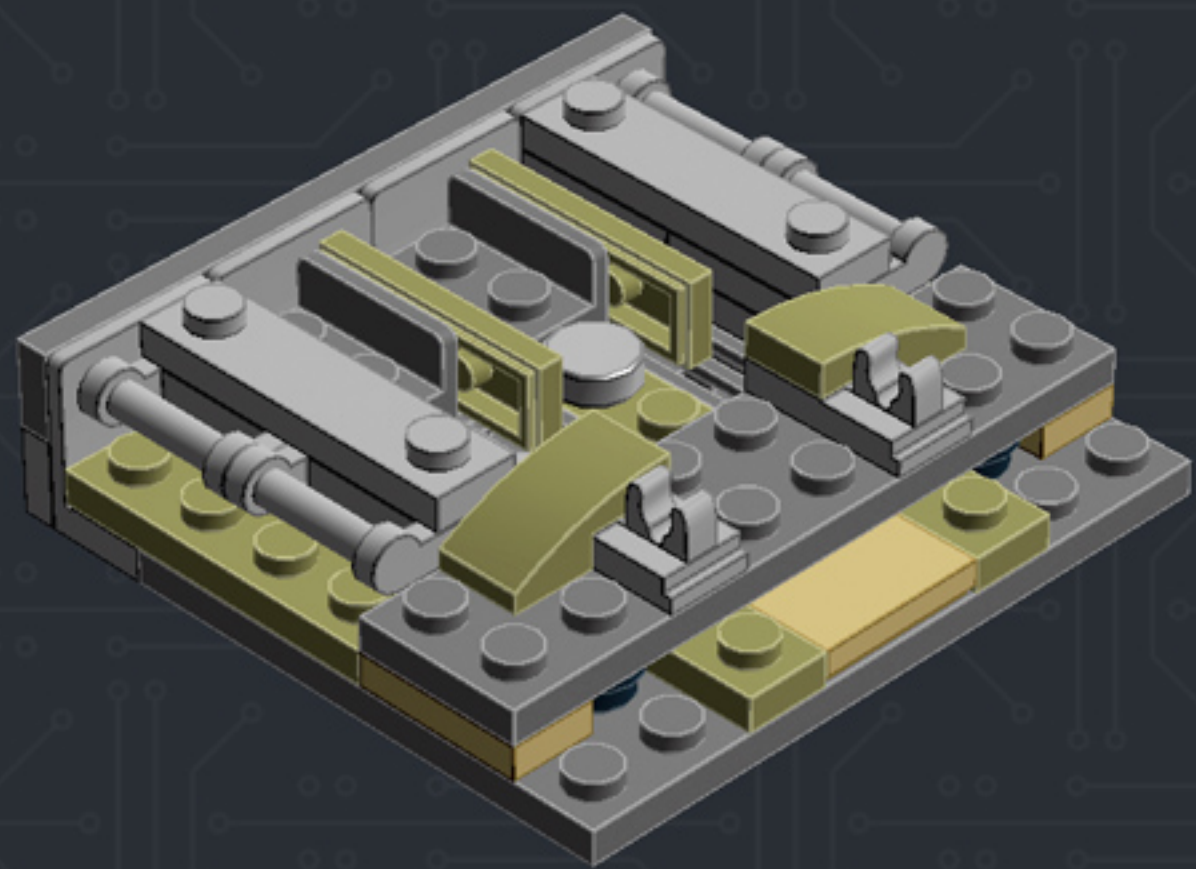

Element ID	Color	Description	Quantity
6001824	Sand Yellow	Brick 1X1	3
4247151	Sand Yellow	Brick 1X6	3
6055172	Sand Yellow	Flat Tile 1X1	2
4496699	Sand Yellow	Flat Tile 1X2	4
4507047	Sand Yellow	Flat Tile 1X6	8
4507045	Sand Yellow	Flat Tile 2X2	6
4549436	Sand Yellow	Plate 1X1	3
4616711	Sand Yellow	Plate 1X2 With Slide	4
4626904	Sand Yellow	Plate 1X4	3
6015424	Sand Yellow	Plate 1X6	2
4550329	Sand Yellow	Plate 2X6	8
4530678	Sand Yellow	Roof Tile 1X2/45°	7
4653509	Sand Yellow	Roof Tile 1X2X3/73°	3
6000852	Sand Yellow	Roof Tile 2X2X3/ 73 Gr.	2
4655241	Silver Metallic	Flat Tile 1X1, Round	3
6030982	Tr. Brown	Plate 1X1	10

2x

* BRICK SYSTEM TOOLS *

CHOOSE AN OPTION:

<1> DESIGN
<2> BUILD
<3> DUPLICATE
<4> DISHANTLE
<5> QUIT

ENTER YOUR CHOICE: #

***For more fun builds,
please pop by chrismcveigh.com,
visit me at facebook.com/c.mcveigh.photos,
or follow me on twitter [@actionfigured](https://twitter.com/actionfigured)***