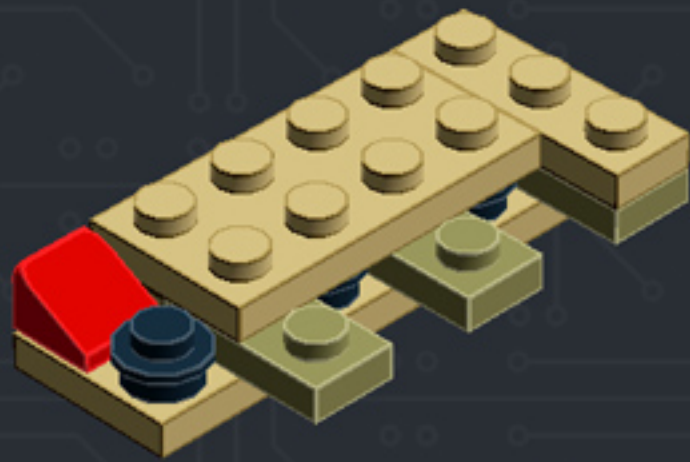

Element ID	Color	Description	Quantity
6001824	Sand Yellow	Brick 1X1	3
4247151	Sand Yellow	Brick 1X6	3
6055172	Sand Yellow	Flat Tile 1X1	2
4496699	Sand Yellow	Flat Tile 1X2	4
4507047	Sand Yellow	Flat Tile 1X6	8
4507045	Sand Yellow	Flat Tile 2X2	6
4549436	Sand Yellow	Plate 1X1	3
4616711	Sand Yellow	Plate 1X2 With Slide	4
4626904	Sand Yellow	Plate 1X4	3
6015424	Sand Yellow	Plate 1X6	2
4550329	Sand Yellow	Plate 2X6	8
4530678	Sand Yellow	Roof Tile 1X2/45°	7
4653509	Sand Yellow	Roof Tile 1X2X3/73°	3
6000852	Sand Yellow	Roof Tile 2X2X3/ 73 Gr.	2
4655241	Silver Metallic	Flat Tile 1X1, Round	3
6030982	Tr. Brown	Plate 1X1	10

2x

* BRICK SYSTEM TOOLS *

CHOOSE AN OPTION:

<1> DESIGN
<2> BUILD
<3> DUPLICATE
<4> DISHANTLE
<5> QUIT

ENTER YOUR CHOICE: #

***For more fun builds,
please pop by chrismcveigh.com,
visit me at facebook.com/c.mcveigh.photos,
or follow me on twitter [@actionfigured](https://twitter.com/actionfigured)***