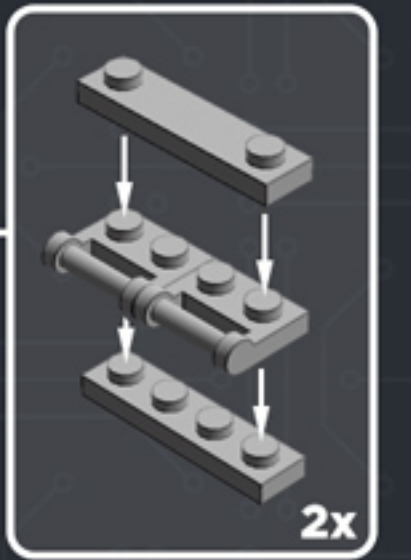

Element ID	Color	Description	Quantity
6001824	Sand Yellow	Brick 1X1	3
4247151	Sand Yellow	Brick 1X6	3
6055172	Sand Yellow	Flat Tile 1X1	2
4496699	Sand Yellow	Flat Tile 1X2	4
4507047	Sand Yellow	Flat Tile 1X6	8
4507045	Sand Yellow	Flat Tile 2X2	6
4549436	Sand Yellow	Plate 1X1	3
4616711	Sand Yellow	Plate 1X2 With Slide	4
4626904	Sand Yellow	Plate 1X4	3
6015424	Sand Yellow	Plate 1X6	2
4550329	Sand Yellow	Plate 2X6	8
4530678	Sand Yellow	Roof Tile 1X2/45°	7
4653509	Sand Yellow	Roof Tile 1X2X3/73°	3
6000852	Sand Yellow	Roof Tile 2X2X3/ 73 Gr.	2
4655241	Silver Metallic	Flat Tile 1X1, Round	3
6030982	Tr. Brown	Plate 1X1	10

2x

* BRICK SYSTEM TOOLS *

CHOOSE AN OPTION:

<1> DESIGN
<2> BUILD
<3> DUPLICATE
<4> DISHANTLE
<5> QUIT

ENTER YOUR CHOICE: #

***For more fun builds,
please pop by chrismcveigh.com,
visit me at facebook.com/c.mcveigh.photos,
or follow me on twitter [@actionfigured](https://twitter.com/actionfigured)***