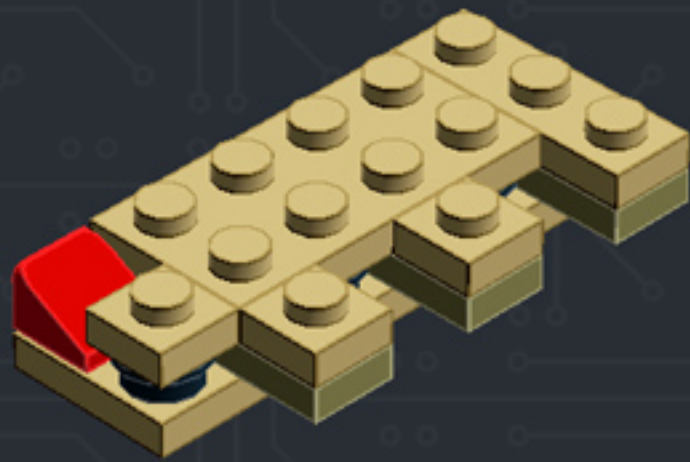

Element ID	Color	Description	Quantity
6001824	Sand Yellow	Brick 1X1	3
4247151	Sand Yellow	Brick 1X6	3
6055172	Sand Yellow	Flat Tile 1X1	2
4496699	Sand Yellow	Flat Tile 1X2	4
4507047	Sand Yellow	Flat Tile 1X6	8
4507045	Sand Yellow	Flat Tile 2X2	6
4549436	Sand Yellow	Plate 1X1	3
4616711	Sand Yellow	Plate 1X2 With Slide	4
4626904	Sand Yellow	Plate 1X4	3
6015424	Sand Yellow	Plate 1X6	2
4550329	Sand Yellow	Plate 2X6	8
4530678	Sand Yellow	Roof Tile 1X2/45°	7
4653509	Sand Yellow	Roof Tile 1X2X3/73°	3
6000852	Sand Yellow	Roof Tile 2X2X3/ 73 Gr.	2
4655241	Silver Metallic	Flat Tile 1X1, Round	3
6030982	Tr. Brown	Plate 1X1	10

2x

* BRICK SYSTEM TOOLS *

CHOOSE AN OPTION:

<1> DESIGN
<2> BUILD
<3> DUPLICATE
<4> DISHANTLE
<5> QUIT

ENTER YOUR CHOICE: #

***For more fun builds,
please pop by chrismcveigh.com,
visit me at facebook.com/c.mcveigh.photos,
or follow me on twitter [@actionfigured](https://twitter.com/actionfigured)***