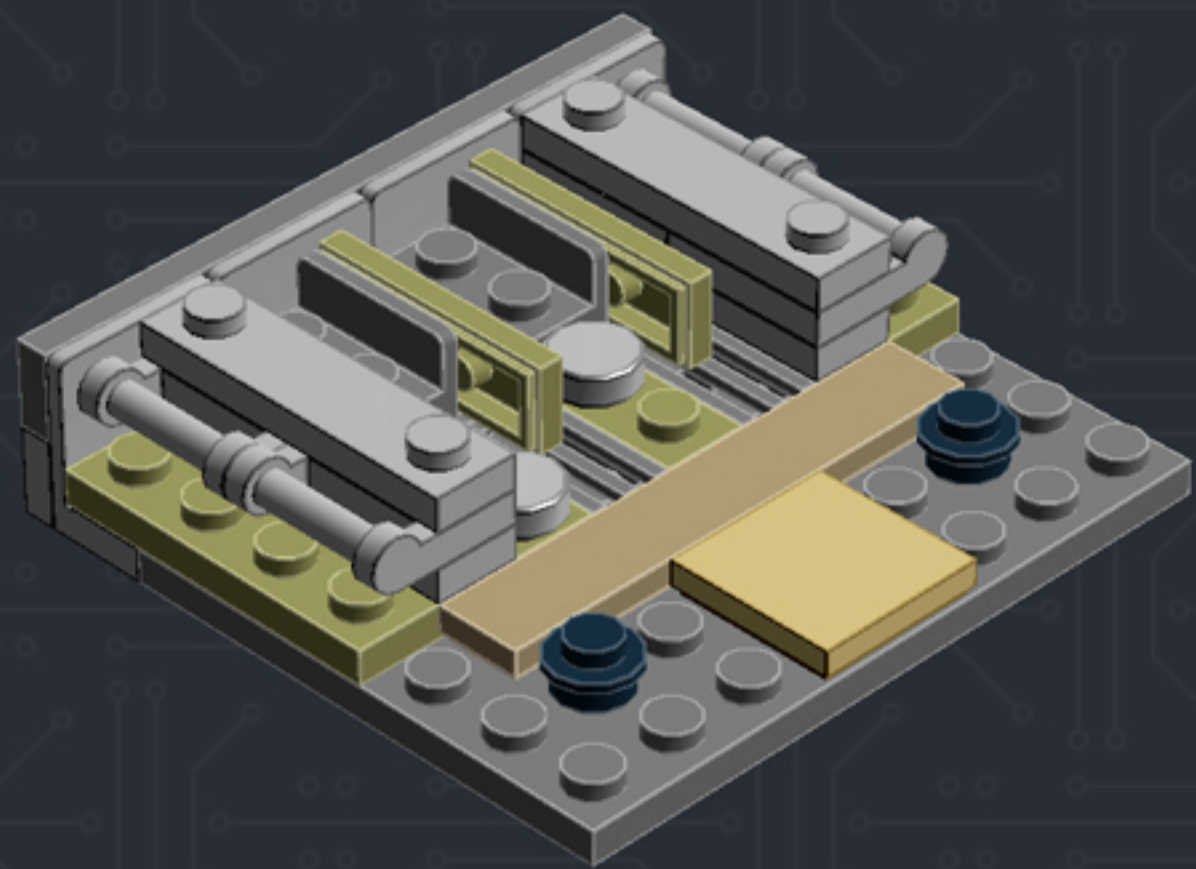

Element ID	Color	Description	Quantity
6001824	Sand Yellow	Brick 1X1	3
4247151	Sand Yellow	Brick 1X6	3
6055172	Sand Yellow	Flat Tile 1X1	2
4496699	Sand Yellow	Flat Tile 1X2	4
4507047	Sand Yellow	Flat Tile 1X6	8
4507045	Sand Yellow	Flat Tile 2X2	6
4549436	Sand Yellow	Plate 1X1	3
4616711	Sand Yellow	Plate 1X2 With Slide	4
4626904	Sand Yellow	Plate 1X4	3
6015424	Sand Yellow	Plate 1X6	2
4550329	Sand Yellow	Plate 2X6	8
4530678	Sand Yellow	Roof Tile 1X2/45°	7
4653509	Sand Yellow	Roof Tile 1X2X3/73°	3
6000852	Sand Yellow	Roof Tile 2X2X3/ 73 Gr.	2
4655241	Silver Metallic	Flat Tile 1X1, Round	3
6030982	Tr. Brown	Plate 1X1	10

2x

* BRICK SYSTEM TOOLS *

CHOOSE AN OPTION:

<1> DESIGN
<2> BUILD
<3> DUPLICATE
<4> DISHANTLE
<5> QUIT

ENTER YOUR CHOICE: #

***For more fun builds,
please pop by chrismcveigh.com,
visit me at facebook.com/c.mcveigh.photos,
or follow me on twitter [@actionfigured](https://twitter.com/actionfigured)***