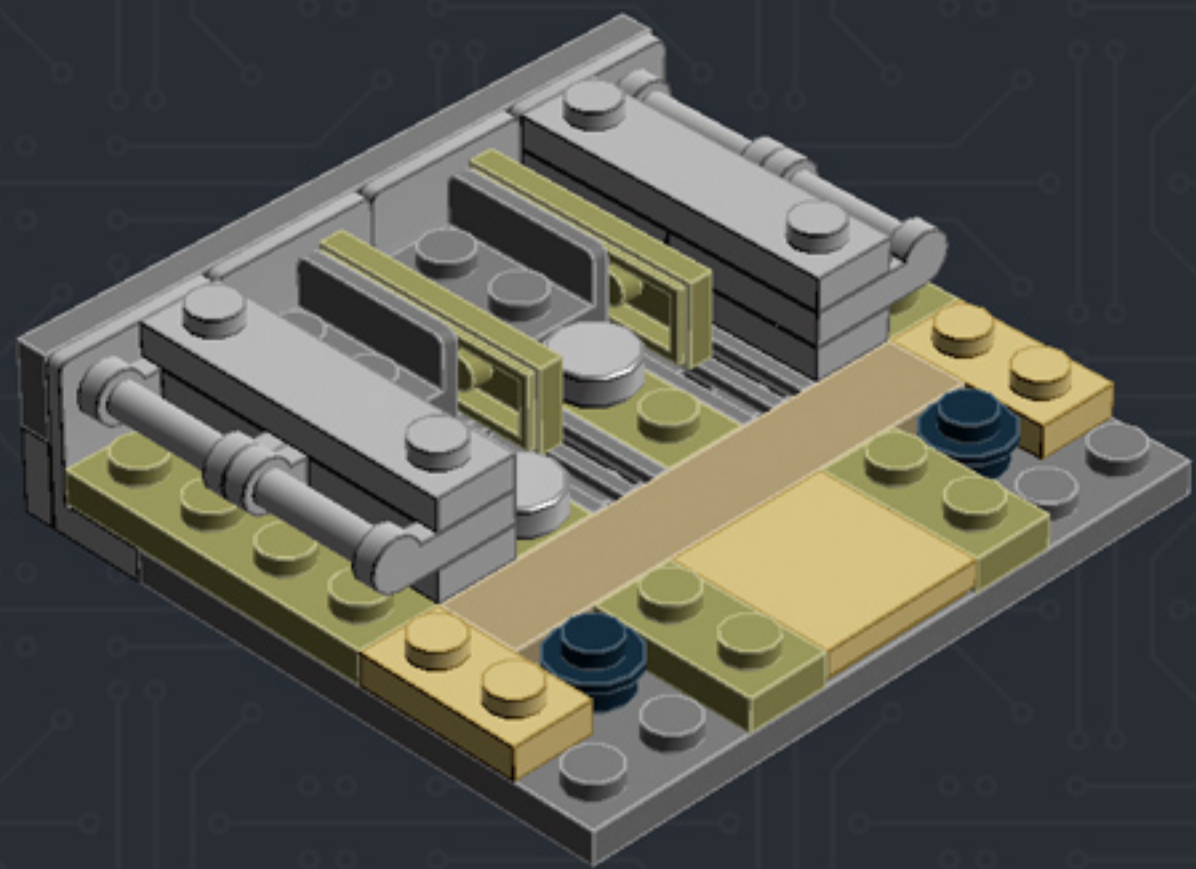

Element ID	Color	Description	Quantity
6001824	Sand Yellow	Brick 1X1	3
4247151	Sand Yellow	Brick 1X6	3
6055172	Sand Yellow	Flat Tile 1X1	2
4496699	Sand Yellow	Flat Tile 1X2	4
4507047	Sand Yellow	Flat Tile 1X6	8
4507045	Sand Yellow	Flat Tile 2X2	6
4549436	Sand Yellow	Plate 1X1	3
4616711	Sand Yellow	Plate 1X2 With Slide	4
4626904	Sand Yellow	Plate 1X4	3
6015424	Sand Yellow	Plate 1X6	2
4550329	Sand Yellow	Plate 2X6	8
4530678	Sand Yellow	Roof Tile 1X2/45°	7
4653509	Sand Yellow	Roof Tile 1X2X3/73°	3
6000852	Sand Yellow	Roof Tile 2X2X3/ 73 Gr.	2
4655241	Silver Metallic	Flat Tile 1X1, Round	3
6030982	Tr. Brown	Plate 1X1	10

2x

* BRICK SYSTEM TOOLS *

CHOOSE AN OPTION:

<1> DESIGN
<2> BUILD
<3> DUPLICATE
<4> DISHANTLE
<5> QUIT

ENTER YOUR CHOICE: #

***For more fun builds,
please pop by chrismcveigh.com,
visit me at facebook.com/c.mcveigh.photos,
or follow me on twitter [@actionfigured](https://twitter.com/actionfigured)***