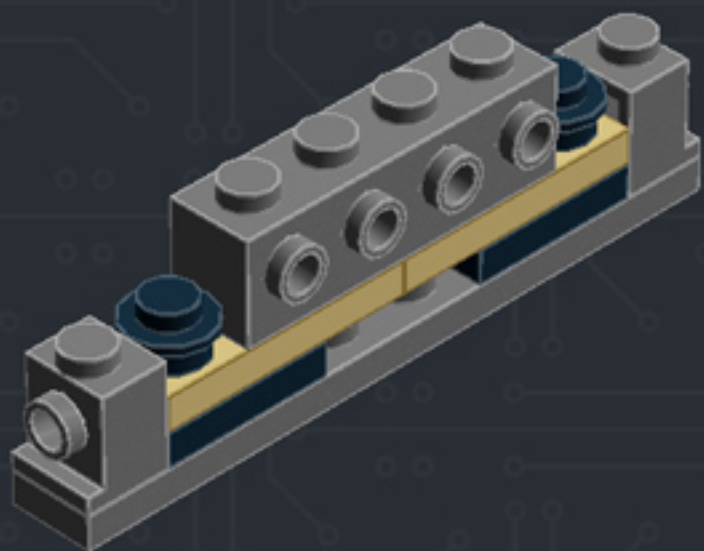

Element ID	Color	Description	Quantity
6001824	Sand Yellow	Brick 1X1	3
4247151	Sand Yellow	Brick 1X6	3
6055172	Sand Yellow	Flat Tile 1X1	2
4496699	Sand Yellow	Flat Tile 1X2	4
4507047	Sand Yellow	Flat Tile 1X6	8
4507045	Sand Yellow	Flat Tile 2X2	6
4549436	Sand Yellow	Plate 1X1	3
4616711	Sand Yellow	Plate 1X2 With Slide	4
4626904	Sand Yellow	Plate 1X4	3
6015424	Sand Yellow	Plate 1X6	2
4550329	Sand Yellow	Plate 2X6	8
4530678	Sand Yellow	Roof Tile 1X2/45°	7
4653509	Sand Yellow	Roof Tile 1X2X3/73°	3
6000852	Sand Yellow	Roof Tile 2X2X3/ 73 Gr.	2
4655241	Silver Metallic	Flat Tile 1X1, Round	3
6030982	Tr. Brown	Plate 1X1	10

2x

* BRICK SYSTEM TOOLS *

CHOOSE AN OPTION:

<1> DESIGN
<2> BUILD
<3> DUPLICATE
<4> DISHANTLE
<5> QUIT

ENTER YOUR CHOICE: #

***For more fun builds,
please pop by chrismcveigh.com,
visit me at facebook.com/c.mcveigh.photos,
or follow me on twitter [@actionfigured](https://twitter.com/actionfigured)***