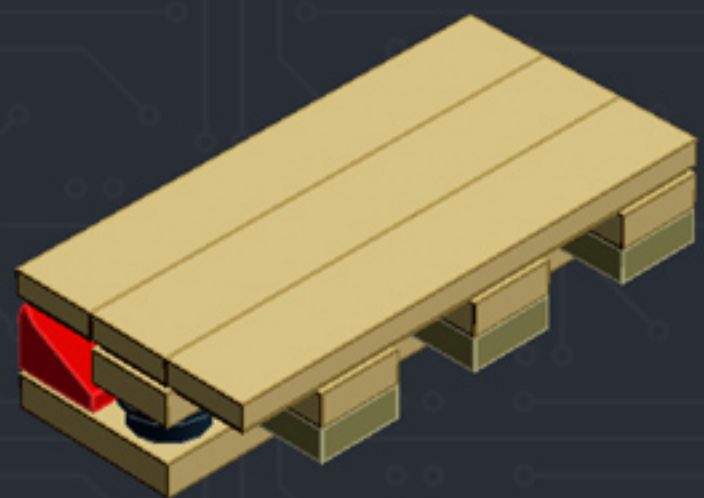

Element ID	Color	Description	Quantity
6001824	Sand Yellow	Brick 1X1	3
4247151	Sand Yellow	Brick 1X6	3
6055172	Sand Yellow	Flat Tile 1X1	2
4496699	Sand Yellow	Flat Tile 1X2	4
4507047	Sand Yellow	Flat Tile 1X6	8
4507045	Sand Yellow	Flat Tile 2X2	6
4549436	Sand Yellow	Plate 1X1	3
4616711	Sand Yellow	Plate 1X2 With Slide	4
4626904	Sand Yellow	Plate 1X4	3
6015424	Sand Yellow	Plate 1X6	2
4550329	Sand Yellow	Plate 2X6	8
4530678	Sand Yellow	Roof Tile 1X2/45°	7
4653509	Sand Yellow	Roof Tile 1X2X3/73°	3
6000852	Sand Yellow	Roof Tile 2X2X3/ 73 Gr.	2
4655241	Silver Metallic	Flat Tile 1X1, Round	3
6030982	Tr. Brown	Plate 1X1	10

2x

* BRICK SYSTEM TOOLS *

CHOOSE AN OPTION:

<1> DESIGN
<2> BUILD
<3> DUPLICATE
<4> DISHANTLE
<5> QUIT

ENTER YOUR CHOICE: #

***For more fun builds,
please pop by chrismcveigh.com,
visit me at facebook.com/c.mcveigh.photos,
or follow me on twitter [@actionfigured](https://twitter.com/actionfigured)***