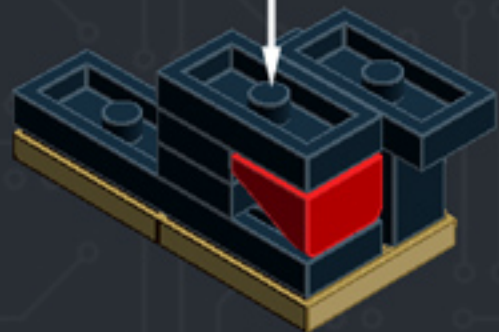

Element ID	Color	Description	Quantity
6001824	Sand Yellow	Brick 1X1	3
4247151	Sand Yellow	Brick 1X6	3
6055172	Sand Yellow	Flat Tile 1X1	2
4496699	Sand Yellow	Flat Tile 1X2	4
4507047	Sand Yellow	Flat Tile 1X6	8
4507045	Sand Yellow	Flat Tile 2X2	6
4549436	Sand Yellow	Plate 1X1	3
4616711	Sand Yellow	Plate 1X2 With Slide	4
4626904	Sand Yellow	Plate 1X4	3
6015424	Sand Yellow	Plate 1X6	2
4550329	Sand Yellow	Plate 2X6	8
4530678	Sand Yellow	Roof Tile 1X2/45°	7
4653509	Sand Yellow	Roof Tile 1X2X3/73°	3
6000852	Sand Yellow	Roof Tile 2X2X3/ 73 Gr.	2
4655241	Silver Metallic	Flat Tile 1X1, Round	3
6030982	Tr. Brown	Plate 1X1	10

2x

* BRICK SYSTEM TOOLS *

CHOOSE AN OPTION:

<1> DESIGN
<2> BUILD
<3> DUPLICATE
<4> DISHANTLE
<5> QUIT

ENTER YOUR CHOICE: #

***For more fun builds,
please pop by chrismcveigh.com,
visit me at facebook.com/c.mcveigh.photos,
or follow me on twitter [@actionfigured](https://twitter.com/actionfigured)***