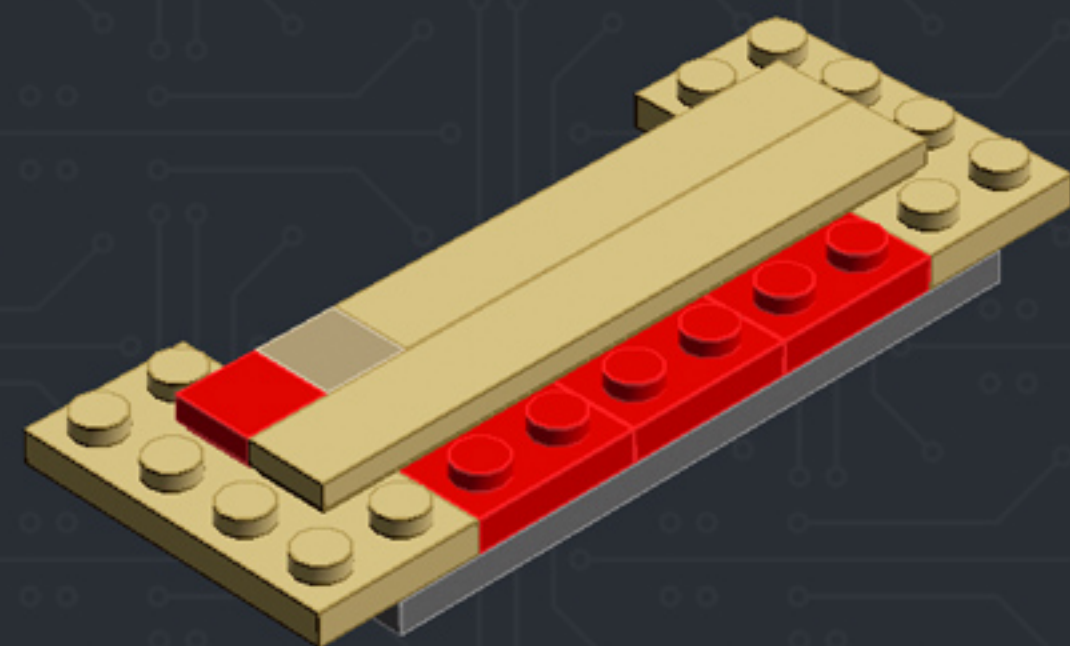

Element ID	Color	Description	Quantity
6001824	Sand Yellow	Brick 1X1	3
4247151	Sand Yellow	Brick 1X6	3
6055172	Sand Yellow	Flat Tile 1X1	2
4496699	Sand Yellow	Flat Tile 1X2	4
4507047	Sand Yellow	Flat Tile 1X6	8
4507045	Sand Yellow	Flat Tile 2X2	6
4549436	Sand Yellow	Plate 1X1	3
4616711	Sand Yellow	Plate 1X2 With Slide	4
4626904	Sand Yellow	Plate 1X4	3
6015424	Sand Yellow	Plate 1X6	2
4550329	Sand Yellow	Plate 2X6	8
4530678	Sand Yellow	Roof Tile 1X2/45°	7
4653509	Sand Yellow	Roof Tile 1X2X3/73°	3
6000852	Sand Yellow	Roof Tile 2X2X3/ 73 Gr.	2
4655241	Silver Metallic	Flat Tile 1X1, Round	3
6030982	Tr. Brown	Plate 1X1	10