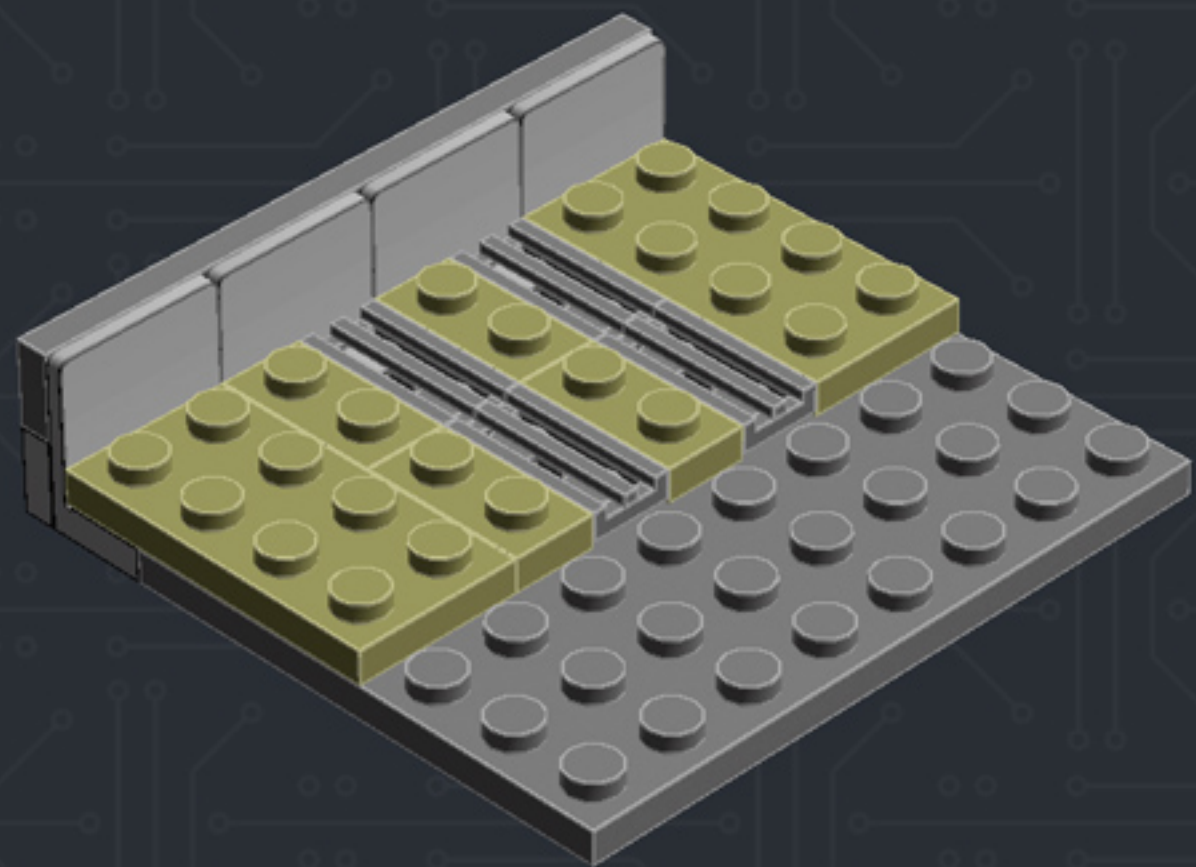

Element ID	Color	Description	Quantity
6001824	Sand Yellow	Brick 1X1	3
4247151	Sand Yellow	Brick 1X6	3
6055172	Sand Yellow	Flat Tile 1X1	2
4496699	Sand Yellow	Flat Tile 1X2	4
4507047	Sand Yellow	Flat Tile 1X6	8
4507045	Sand Yellow	Flat Tile 2X2	6
4549436	Sand Yellow	Plate 1X1	3
4616711	Sand Yellow	Plate 1X2 With Slide	4
4626904	Sand Yellow	Plate 1X4	3
6015424	Sand Yellow	Plate 1X6	2
4550329	Sand Yellow	Plate 2X6	8
4530678	Sand Yellow	Roof Tile 1X2/45°	7
4653509	Sand Yellow	Roof Tile 1X2X3/73°	3
6000852	Sand Yellow	Roof Tile 2X2X3/ 73 Gr.	2
4655241	Silver Metallic	Flat Tile 1X1, Round	3
6030982	Tr. Brown	Plate 1X1	10

2x

* BRICK SYSTEM TOOLS *

CHOOSE AN OPTION:

<1> DESIGN
<2> BUILD
<3> DUPLICATE
<4> DISHANTLE
<5> QUIT

ENTER YOUR CHOICE: #

***For more fun builds,
please pop by chrismcveigh.com,
visit me at facebook.com/c.mcveigh.photos,
or follow me on twitter [@actionfigured](https://twitter.com/actionfigured)***