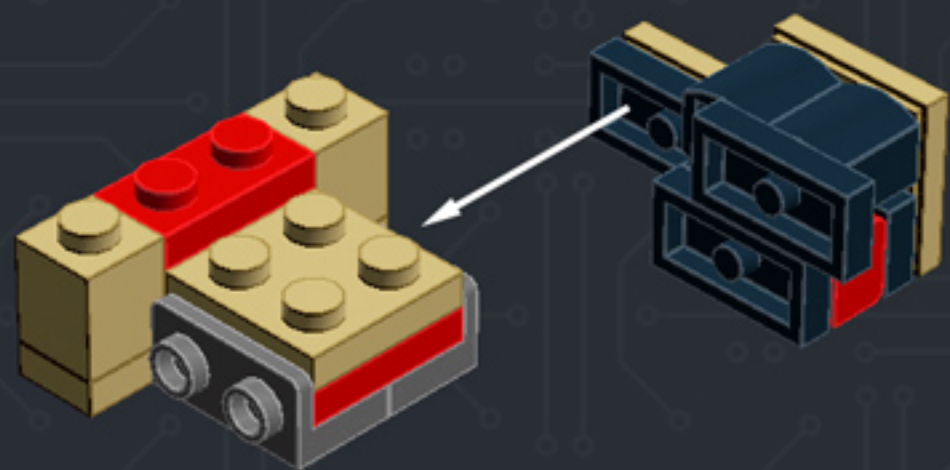

Element ID	Color	Description	Quantity
6001824	Sand Yellow	Brick 1X1	3
4247151	Sand Yellow	Brick 1X6	3
6055172	Sand Yellow	Flat Tile 1X1	2
4496699	Sand Yellow	Flat Tile 1X2	4
4507047	Sand Yellow	Flat Tile 1X6	8
4507045	Sand Yellow	Flat Tile 2X2	6
4549436	Sand Yellow	Plate 1X1	3
4616711	Sand Yellow	Plate 1X2 With Slide	4
4626904	Sand Yellow	Plate 1X4	3
6015424	Sand Yellow	Plate 1X6	2
4550329	Sand Yellow	Plate 2X6	8
4530678	Sand Yellow	Roof Tile 1X2/45°	7
4653509	Sand Yellow	Roof Tile 1X2X3/73°	3
6000852	Sand Yellow	Roof Tile 2X2X3/ 73 Gr.	2
4655241	Silver Metallic	Flat Tile 1X1, Round	3
6030982	Tr. Brown	Plate 1X1	10

2x

* BRICK SYSTEM TOOLS *

CHOOSE AN OPTION:

<1> DESIGN
<2> BUILD
<3> DUPLICATE
<4> DISHANTLE
<5> QUIT

ENTER YOUR CHOICE: #

***For more fun builds,
please pop by chrismcveigh.com,
visit me at facebook.com/c.mcveigh.photos,
or follow me on twitter [@actionfigured](https://twitter.com/actionfigured)***