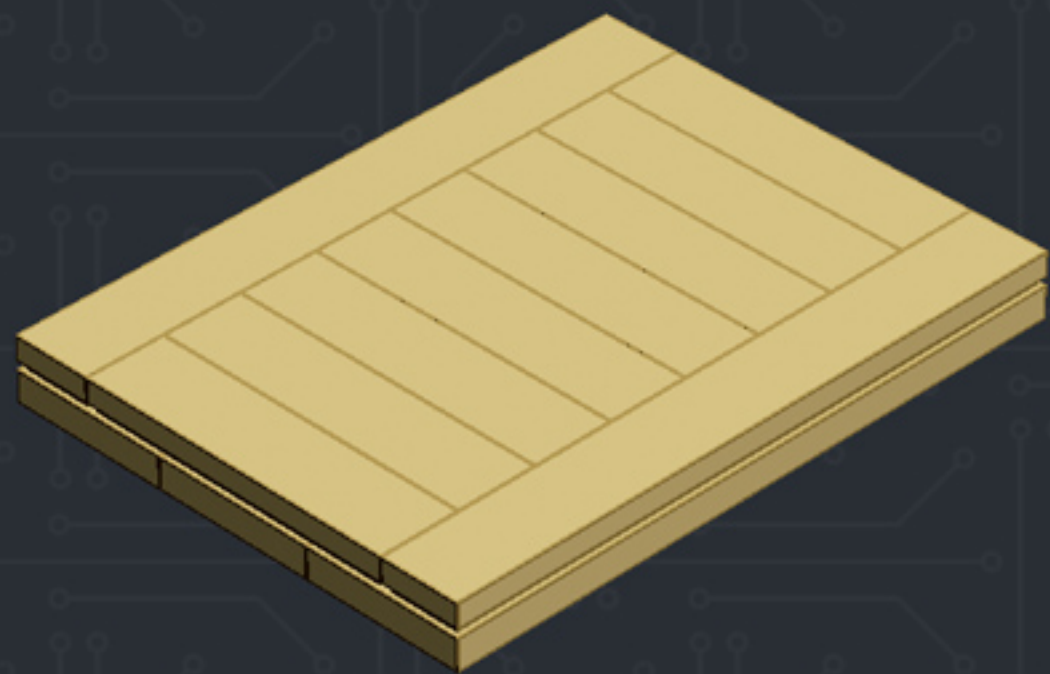

Element ID	Color	Description	Quantity
6001824	Sand Yellow	Brick 1X1	3
4247151	Sand Yellow	Brick 1X6	3
6055172	Sand Yellow	Flat Tile 1X1	2
4496699	Sand Yellow	Flat Tile 1X2	4
4507047	Sand Yellow	Flat Tile 1X6	8
4507045	Sand Yellow	Flat Tile 2X2	6
4549436	Sand Yellow	Plate 1X1	3
4616711	Sand Yellow	Plate 1X2 With Slide	4
4626904	Sand Yellow	Plate 1X4	3
6015424	Sand Yellow	Plate 1X6	2
4550329	Sand Yellow	Plate 2X6	8
4530678	Sand Yellow	Roof Tile 1X2/45°	7
4653509	Sand Yellow	Roof Tile 1X2X3/73°	3
6000852	Sand Yellow	Roof Tile 2X2X3/ 73 Gr.	2
4655241	Silver Metallic	Flat Tile 1X1, Round	3
6030982	Tr. Brown	Plate 1X1	10