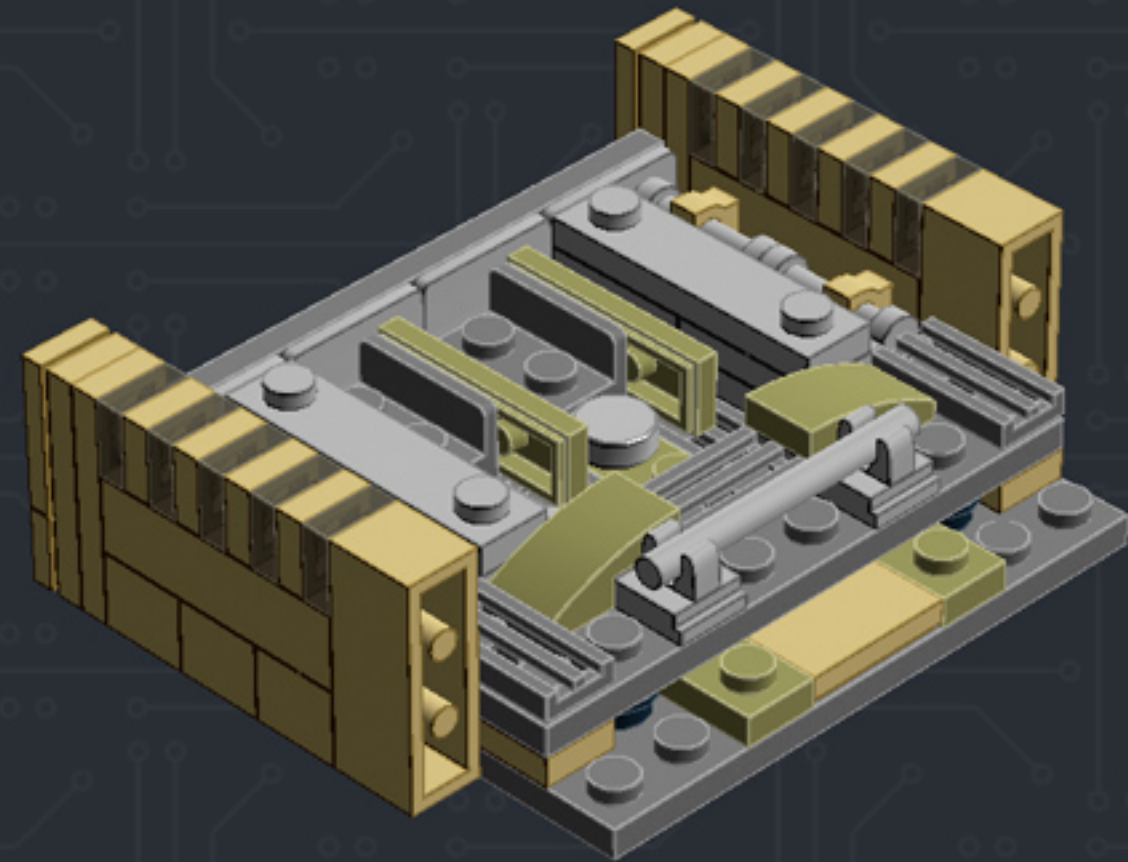

Element ID	Color	Description	Quantity
6001824	Sand Yellow	Brick 1X1	3
4247151	Sand Yellow	Brick 1X6	3
6055172	Sand Yellow	Flat Tile 1X1	2
4496699	Sand Yellow	Flat Tile 1X2	4
4507047	Sand Yellow	Flat Tile 1X6	8
4507045	Sand Yellow	Flat Tile 2X2	6
4549436	Sand Yellow	Plate 1X1	3
4616711	Sand Yellow	Plate 1X2 With Slide	4
4626904	Sand Yellow	Plate 1X4	3
6015424	Sand Yellow	Plate 1X6	2
4550329	Sand Yellow	Plate 2X6	8
4530678	Sand Yellow	Roof Tile 1X2/45°	7
4653509	Sand Yellow	Roof Tile 1X2X3/73°	3
6000852	Sand Yellow	Roof Tile 2X2X3/ 73 Gr.	2
4655241	Silver Metallic	Flat Tile 1X1, Round	3
6030982	Tr. Brown	Plate 1X1	10

2x

* BRICK SYSTEM TOOLS *

CHOOSE AN OPTION:

<1> DESIGN
<2> BUILD
<3> DUPLICATE
<4> DISHANTLE
<5> QUIT

ENTER YOUR CHOICE: #

***For more fun builds,
please pop by chrismcveigh.com,
visit me at facebook.com/c.mcveigh.photos,
or follow me on twitter [@actionfigured](https://twitter.com/actionfigured)***