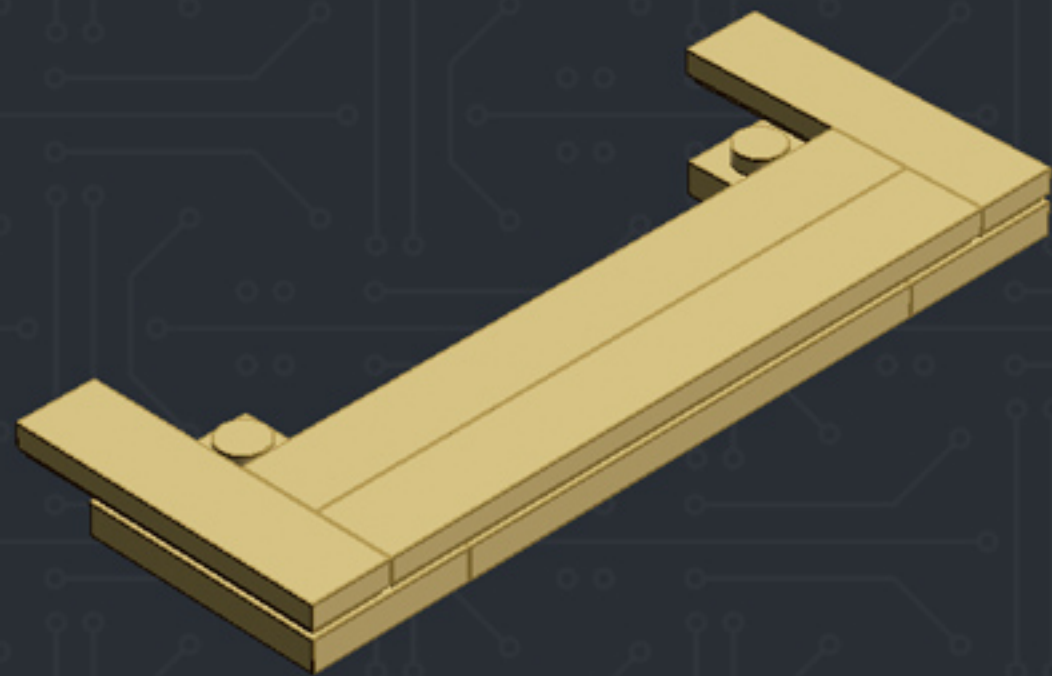

Element ID	Color	Description	Quantity
6001824	Sand Yellow	Brick 1X1	3
4247151	Sand Yellow	Brick 1X6	3
6055172	Sand Yellow	Flat Tile 1X1	2
4496699	Sand Yellow	Flat Tile 1X2	4
4507047	Sand Yellow	Flat Tile 1X6	8
4507045	Sand Yellow	Flat Tile 2X2	6
4549436	Sand Yellow	Plate 1X1	3
4616711	Sand Yellow	Plate 1X2 With Slide	4
4626904	Sand Yellow	Plate 1X4	3
6015424	Sand Yellow	Plate 1X6	2
4550329	Sand Yellow	Plate 2X6	8
4530678	Sand Yellow	Roof Tile 1X2/45°	7
4653509	Sand Yellow	Roof Tile 1X2X3/73°	3
6000852	Sand Yellow	Roof Tile 2X2X3/ 73 Gr.	2
4655241	Silver Metallic	Flat Tile 1X1, Round	3
6030982	Tr. Brown	Plate 1X1	10