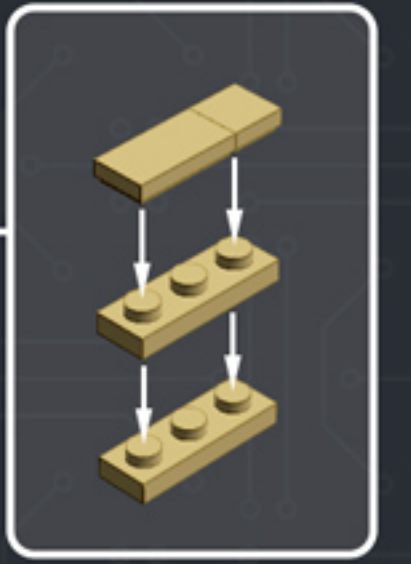

Element ID	Color	Description	Quantity
6001824	Sand Yellow	Brick 1X1	3
4247151	Sand Yellow	Brick 1X6	3
6055172	Sand Yellow	Flat Tile 1X1	2
4496699	Sand Yellow	Flat Tile 1X2	4
4507047	Sand Yellow	Flat Tile 1X6	8
4507045	Sand Yellow	Flat Tile 2X2	6
4549436	Sand Yellow	Plate 1X1	3
4616711	Sand Yellow	Plate 1X2 With Slide	4
4626904	Sand Yellow	Plate 1X4	3
6015424	Sand Yellow	Plate 1X6	2
4550329	Sand Yellow	Plate 2X6	8
4530678	Sand Yellow	Roof Tile 1X2/45°	7
4653509	Sand Yellow	Roof Tile 1X2X3/73°	3
6000852	Sand Yellow	Roof Tile 2X2X3/ 73 Gr.	2
4655241	Silver Metallic	Flat Tile 1X1, Round	3
6030982	Tr. Brown	Plate 1X1	10

2x

* BRICK SYSTEM TOOLS *

CHOOSE AN OPTION:

<1> DESIGN
<2> BUILD
<3> DUPLICATE
<4> DISHANTLE
<5> QUIT

ENTER YOUR CHOICE: #

***For more fun builds,
please pop by chrismcveigh.com,
visit me at facebook.com/c.mcveigh.photos,
or follow me on twitter [@actionfigured](https://twitter.com/actionfigured)***