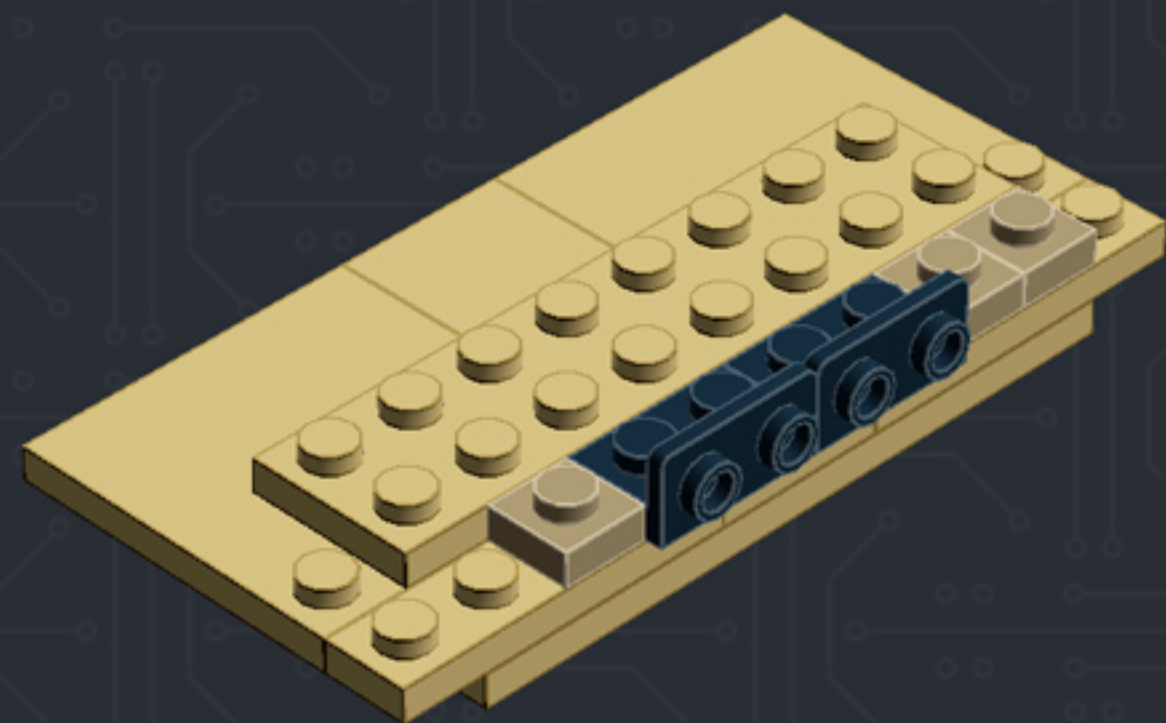

Element ID	Color	Description	Quantity
6001824	Sand Yellow	Brick 1X1	3
4247151	Sand Yellow	Brick 1X6	3
6055172	Sand Yellow	Flat Tile 1X1	2
4496699	Sand Yellow	Flat Tile 1X2	4
4507047	Sand Yellow	Flat Tile 1X6	8
4507045	Sand Yellow	Flat Tile 2X2	6
4549436	Sand Yellow	Plate 1X1	3
4616711	Sand Yellow	Plate 1X2 With Slide	4
4626904	Sand Yellow	Plate 1X4	3
6015424	Sand Yellow	Plate 1X6	2
4550329	Sand Yellow	Plate 2X6	8
4530678	Sand Yellow	Roof Tile 1X2/45°	7
4653509	Sand Yellow	Roof Tile 1X2X3/73°	3
6000852	Sand Yellow	Roof Tile 2X2X3/ 73 Gr.	2
4655241	Silver Metallic	Flat Tile 1X1, Round	3
6030982	Tr. Brown	Plate 1X1	10