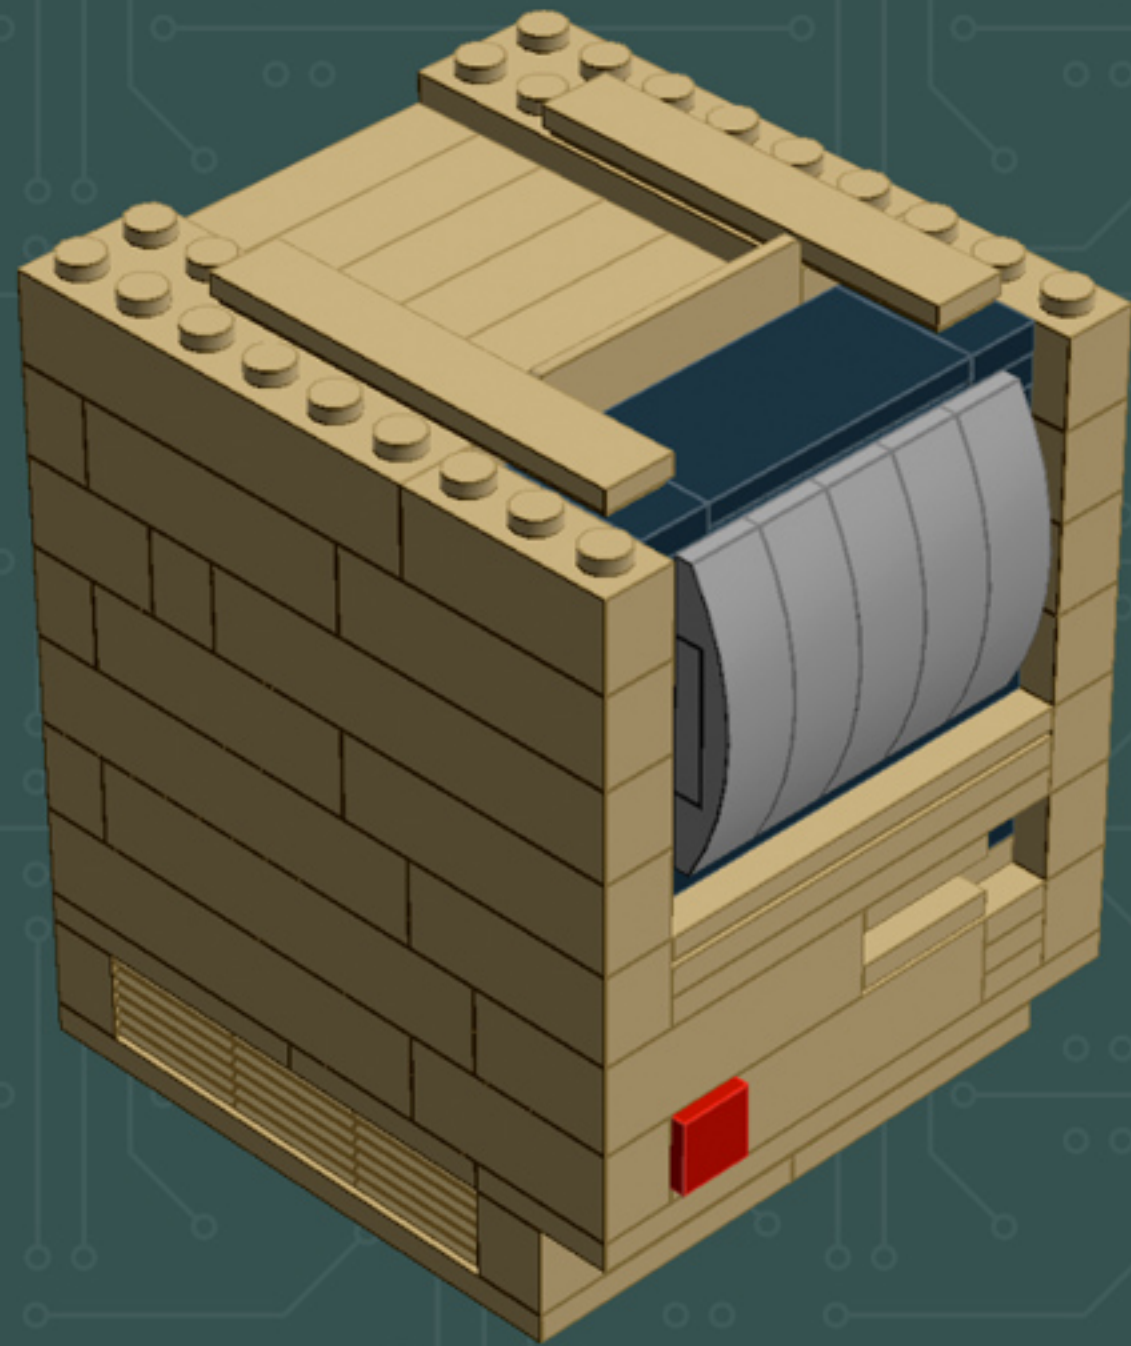

Element ID	Color	Description	Quantity
307021	Bright Red	Flat Tile 1X1	1
4626001	Dark Green	Plate 6X6	1
6000606	Dark Stone Grey	Angular Plate 1.5 Bot. 1X2 1/2	5
4211052	Dark Stone Grey	Flat Tile 1X2	4
4210998	Dark Stone Grey	Plate 1X8	1
4211043	Dark Stone Grey	Plate 2X3	4
4278274	Dark Stone Grey	Slide Shoe Round 2X2	4
4654582	Medium Stone Grey	Angular Plate 1,5 Top 1X2 1/2	2
4650260	Medium Stone Grey	Flat Tile 1X1, Round	7
4211397	Medium Stone Grey	Plate 2X2	2
4622803	Medium Stone Grey	Plate W. Bow 1X4X2/3	5