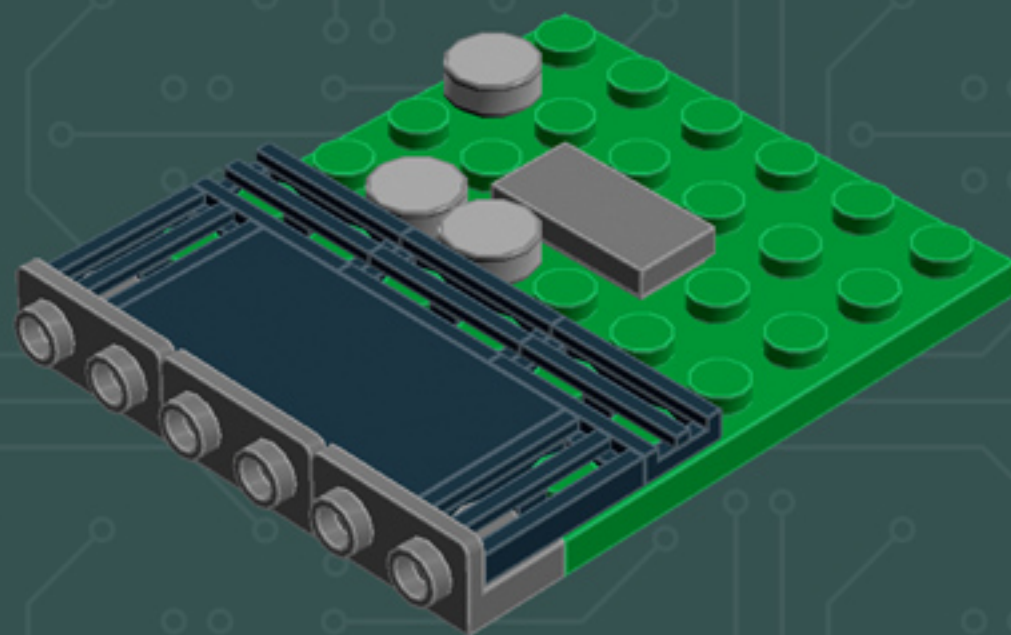

Element ID	Color	Description	Quantity
307021	Bright Red	Flat Tile 1X1	1
4626001	Dark Green	Plate 6X6	1
6000606	Dark Stone Grey	Angular Plate 1.5 Bot. 1X2 1/2	5
4211052	Dark Stone Grey	Flat Tile 1X2	4
4210998	Dark Stone Grey	Plate 1X8	1
4211043	Dark Stone Grey	Plate 2X3	4
4278274	Dark Stone Grey	Slide Shoe Round 2X2	4
4654582	Medium Stone Grey	Angular Plate 1,5 Top 1X2 1/2	2
4650260	Medium Stone Grey	Flat Tile 1X1, Round	7
4211397	Medium Stone Grey	Plate 2X2	2
4622803	Medium Stone Grey	Plate W. Bow 1X4X2/3	5