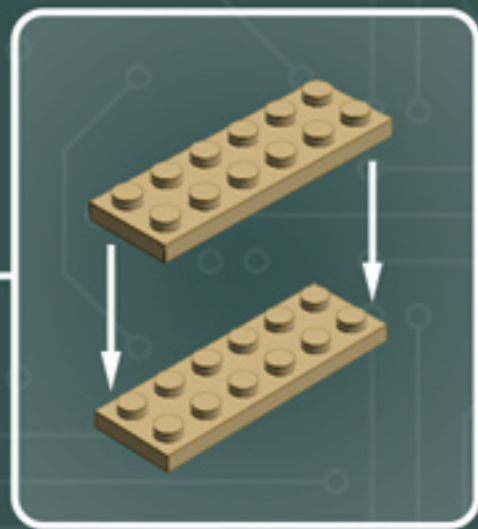

Element ID	Color	Description	Quantity
307021	Bright Red	Flat Tile 1X1	1
4626001	Dark Green	Plate 6X6	1
6000606	Dark Stone Grey	Angular Plate 1.5 Bot. 1X2 1/2	5
4211052	Dark Stone Grey	Flat Tile 1X2	4
4210998	Dark Stone Grey	Plate 1X8	1
4211043	Dark Stone Grey	Plate 2X3	4
4278274	Dark Stone Grey	Slide Shoe Round 2X2	4
4654582	Medium Stone Grey	Angular Plate 1,5 Top 1X2 1/2	2
4650260	Medium Stone Grey	Flat Tile 1X1, Round	7
4211397	Medium Stone Grey	Plate 2X2	2
4622803	Medium Stone Grey	Plate W. Bow 1X4X2/3	5