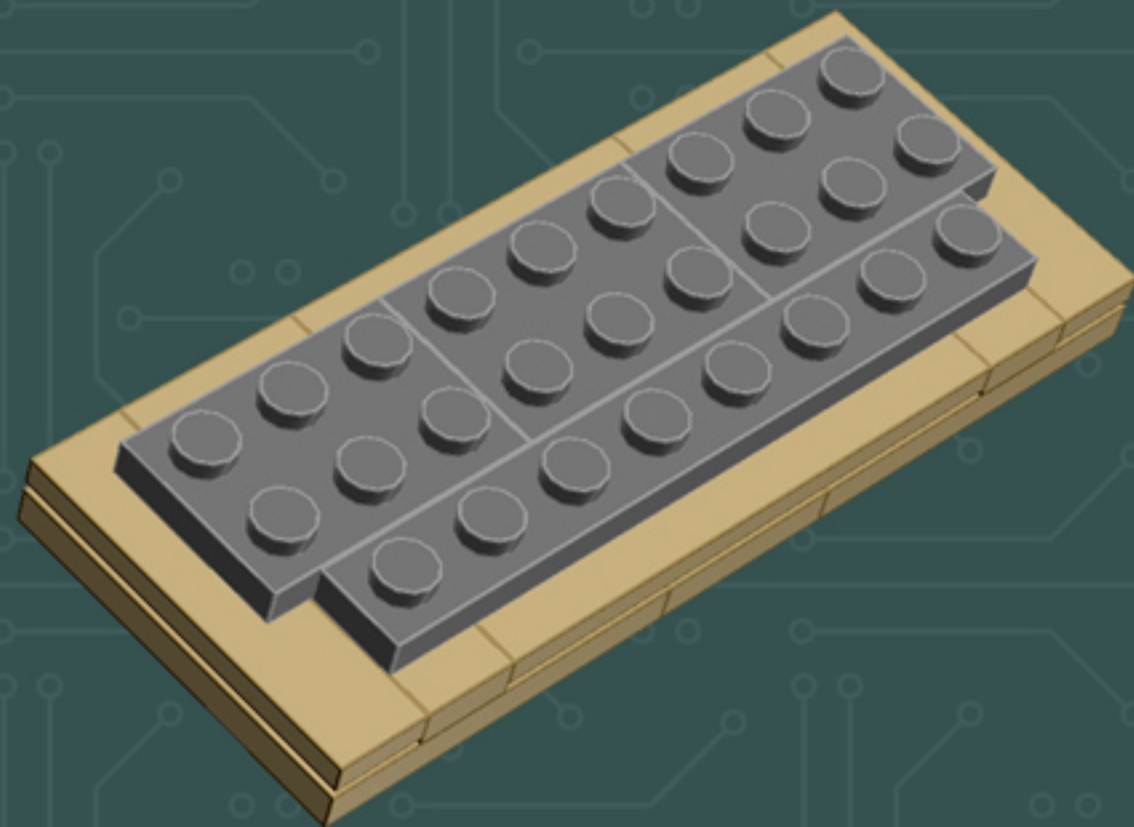

Element ID	Color	Description	Quantity
307021	Bright Red	Flat Tile 1X1	1
4626001	Dark Green	Plate 6X6	1
6000606	Dark Stone Grey	Angular Plate 1.5 Bot. 1X2 1/2	5
4211052	Dark Stone Grey	Flat Tile 1X2	4
4210998	Dark Stone Grey	Plate 1X8	1
4211043	Dark Stone Grey	Plate 2X3	4
4278274	Dark Stone Grey	Slide Shoe Round 2X2	4
4654582	Medium Stone Grey	Angular Plate 1,5 Top 1X2 1/2	2
4650260	Medium Stone Grey	Flat Tile 1X1, Round	7
4211397	Medium Stone Grey	Plate 2X2	2
4622803	Medium Stone Grey	Plate W. Bow 1X4X2/3	5