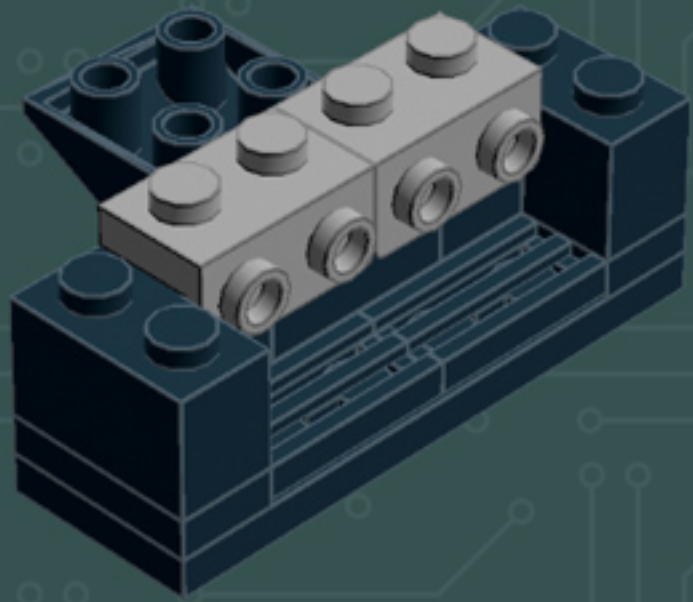

Element ID	Color	Description	Quantity
307021	Bright Red	Flat Tile 1X1	1
4626001	Dark Green	Plate 6X6	1
6000606	Dark Stone Grey	Angular Plate 1.5 Bot. 1X2 1/2	5
4211052	Dark Stone Grey	Flat Tile 1X2	4
4210998	Dark Stone Grey	Plate 1X8	1
4211043	Dark Stone Grey	Plate 2X3	4
4278274	Dark Stone Grey	Slide Shoe Round 2X2	4
4654582	Medium Stone Grey	Angular Plate 1,5 Top 1X2 1/2	2
4650260	Medium Stone Grey	Flat Tile 1X1, Round	7
4211397	Medium Stone Grey	Plate 2X2	2
4622803	Medium Stone Grey	Plate W. Bow 1X4X2/3	5