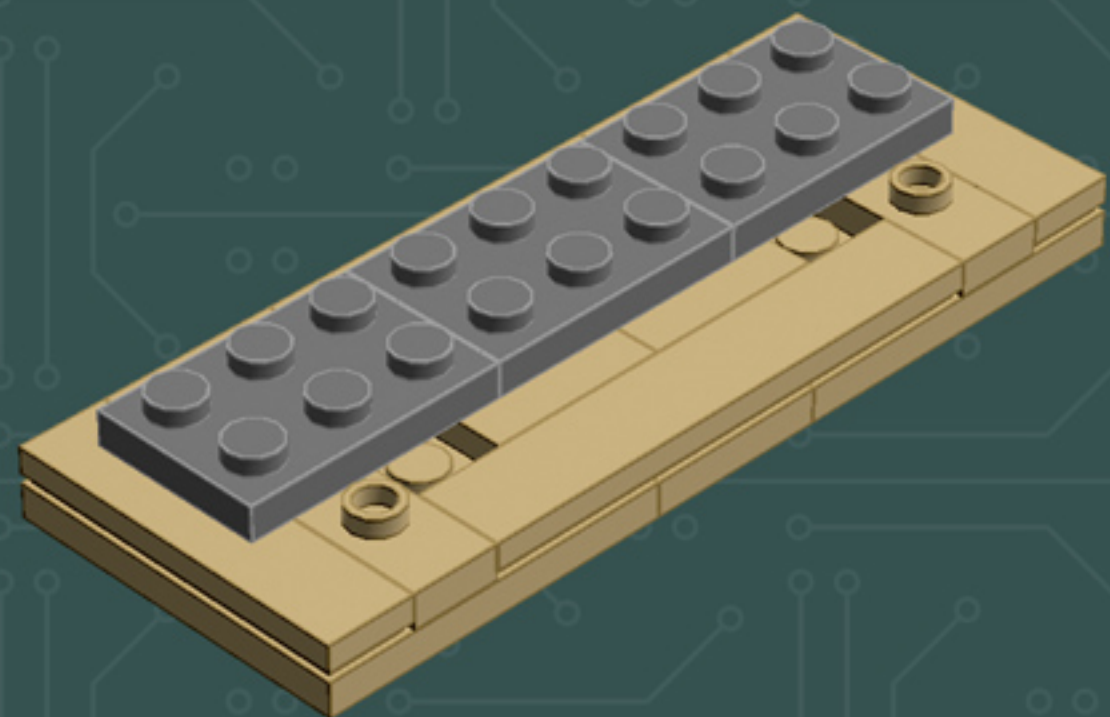

Element ID	Color	Description	Quantity
307021	Bright Red	Flat Tile 1X1	1
4626001	Dark Green	Plate 6X6	1
6000606	Dark Stone Grey	Angular Plate 1.5 Bot. 1X2 1/2	5
4211052	Dark Stone Grey	Flat Tile 1X2	4
4210998	Dark Stone Grey	Plate 1X8	1
4211043	Dark Stone Grey	Plate 2X3	4
4278274	Dark Stone Grey	Slide Shoe Round 2X2	4
4654582	Medium Stone Grey	Angular Plate 1,5 Top 1X2 1/2	2
4650260	Medium Stone Grey	Flat Tile 1X1, Round	7
4211397	Medium Stone Grey	Plate 2X2	2
4622803	Medium Stone Grey	Plate W. Bow 1X4X2/3	5