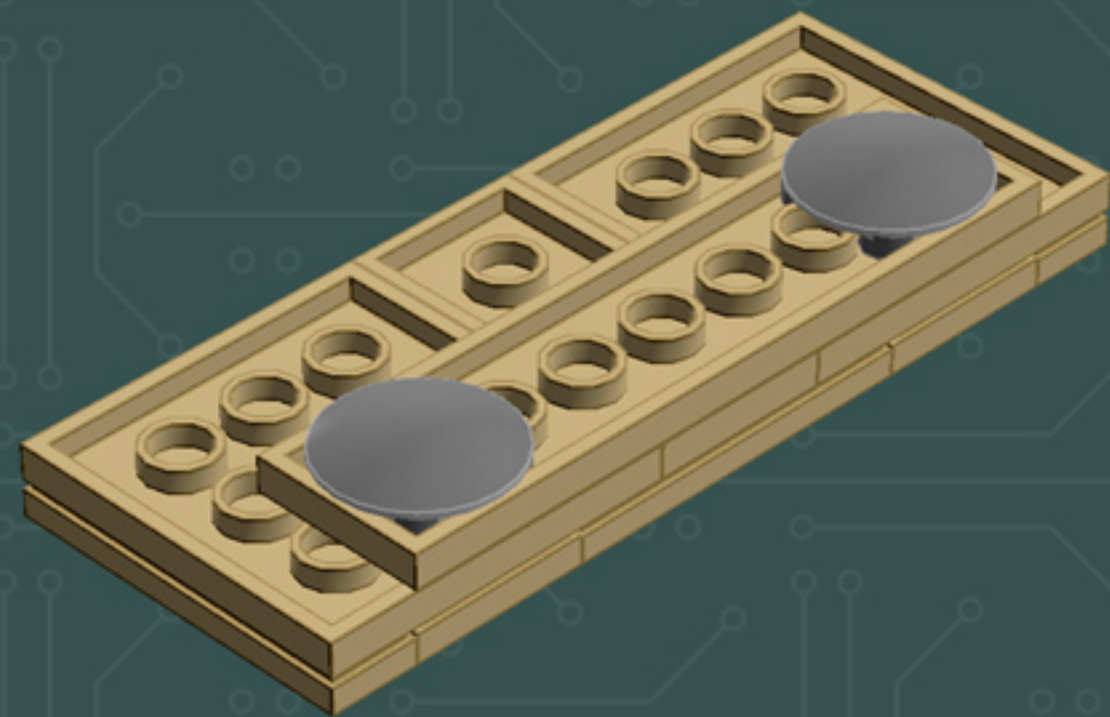

Element ID	Color	Description	Quantity
307021	Bright Red	Flat Tile 1X1	1
4626001	Dark Green	Plate 6X6	1
6000606	Dark Stone Grey	Angular Plate 1.5 Bot. 1X2 1/2	5
4211052	Dark Stone Grey	Flat Tile 1X2	4
4210998	Dark Stone Grey	Plate 1X8	1
4211043	Dark Stone Grey	Plate 2X3	4
4278274	Dark Stone Grey	Slide Shoe Round 2X2	4
4654582	Medium Stone Grey	Angular Plate 1,5 Top 1X2 1/2	2
4650260	Medium Stone Grey	Flat Tile 1X1, Round	7
4211397	Medium Stone Grey	Plate 2X2	2
4622803	Medium Stone Grey	Plate W. Bow 1X4X2/3	5