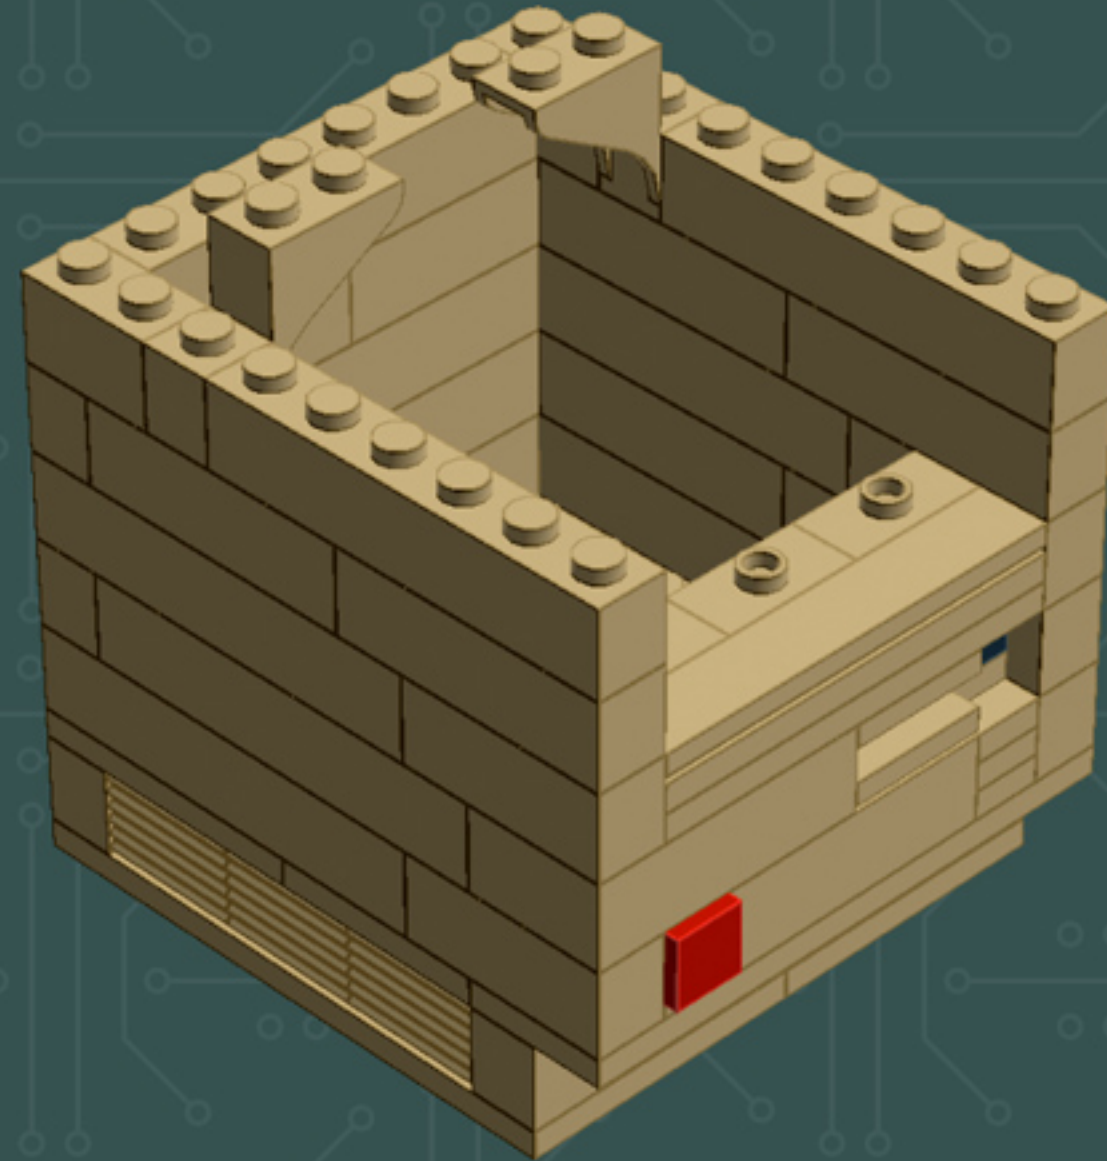

Element ID	Color	Description	Quantity
307021	Bright Red	Flat Tile 1X1	1
4626001	Dark Green	Plate 6X6	1
6000606	Dark Stone Grey	Angular Plate 1.5 Bot. 1X2 1/2	5
4211052	Dark Stone Grey	Flat Tile 1X2	4
4210998	Dark Stone Grey	Plate 1X8	1
4211043	Dark Stone Grey	Plate 2X3	4
4278274	Dark Stone Grey	Slide Shoe Round 2X2	4
4654582	Medium Stone Grey	Angular Plate 1,5 Top 1X2 1/2	2
4650260	Medium Stone Grey	Flat Tile 1X1, Round	7
4211397	Medium Stone Grey	Plate 2X2	2
4622803	Medium Stone Grey	Plate W. Bow 1X4X2/3	5