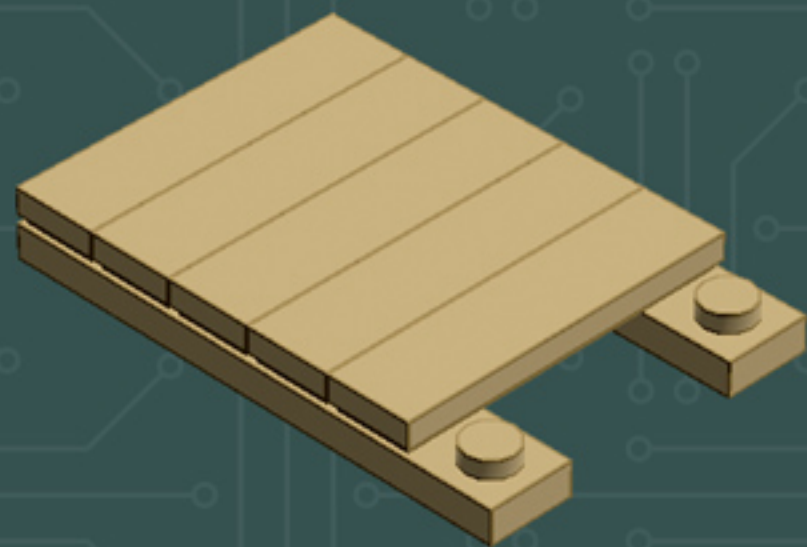

Element ID	Color	Description	Quantity
307021	Bright Red	Flat Tile 1X1	1
4626001	Dark Green	Plate 6X6	1
6000606	Dark Stone Grey	Angular Plate 1.5 Bot. 1X2 1/2	5
4211052	Dark Stone Grey	Flat Tile 1X2	4
4210998	Dark Stone Grey	Plate 1X8	1
4211043	Dark Stone Grey	Plate 2X3	4
4278274	Dark Stone Grey	Slide Shoe Round 2X2	4
4654582	Medium Stone Grey	Angular Plate 1,5 Top 1X2 1/2	2
4650260	Medium Stone Grey	Flat Tile 1X1, Round	7
4211397	Medium Stone Grey	Plate 2X2	2
4622803	Medium Stone Grey	Plate W. Bow 1X4X2/3	5