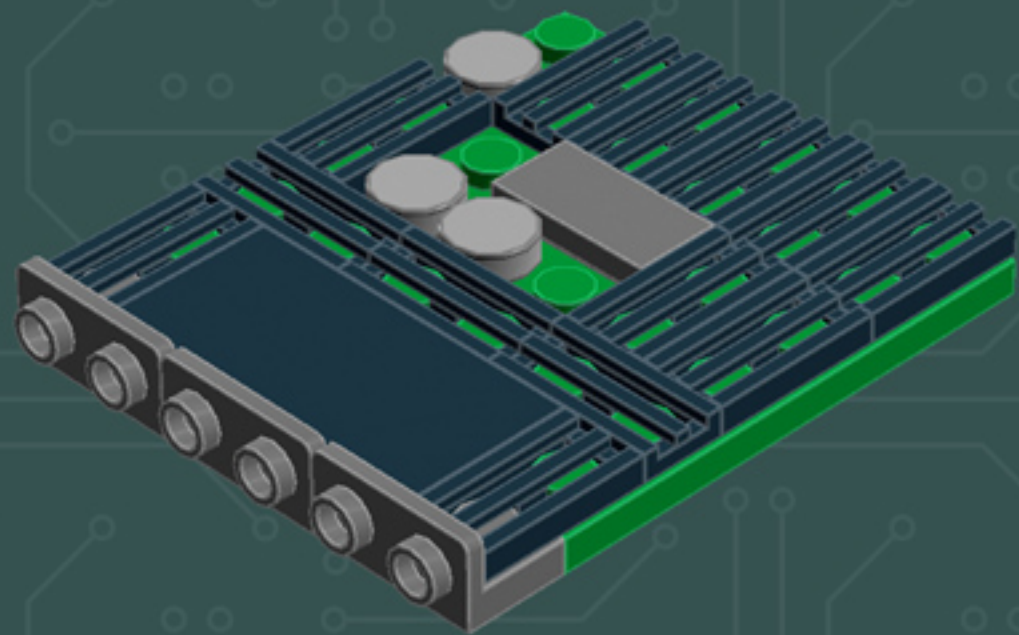

Element ID	Color	Description	Quantity
307021	Bright Red	Flat Tile 1X1	1
4626001	Dark Green	Plate 6X6	1
6000606	Dark Stone Grey	Angular Plate 1.5 Bot. 1X2 1/2	5
4211052	Dark Stone Grey	Flat Tile 1X2	4
4210998	Dark Stone Grey	Plate 1X8	1
4211043	Dark Stone Grey	Plate 2X3	4
4278274	Dark Stone Grey	Slide Shoe Round 2X2	4
4654582	Medium Stone Grey	Angular Plate 1,5 Top 1X2 1/2	2
4650260	Medium Stone Grey	Flat Tile 1X1, Round	7
4211397	Medium Stone Grey	Plate 2X2	2
4622803	Medium Stone Grey	Plate W. Bow 1X4X2/3	5