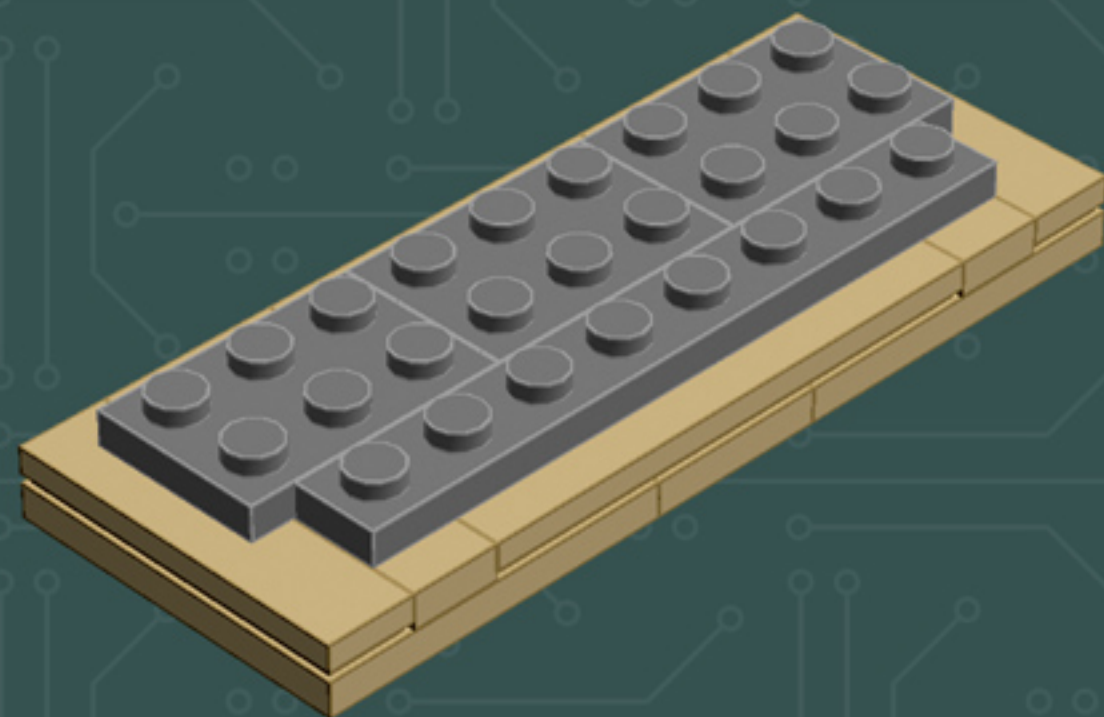

Element ID	Color	Description	Quantity
307021	Bright Red	Flat Tile 1X1	1
4626001	Dark Green	Plate 6X6	1
6000606	Dark Stone Grey	Angular Plate 1.5 Bot. 1X2 1/2	5
4211052	Dark Stone Grey	Flat Tile 1X2	4
4210998	Dark Stone Grey	Plate 1X8	1
4211043	Dark Stone Grey	Plate 2X3	4
4278274	Dark Stone Grey	Slide Shoe Round 2X2	4
4654582	Medium Stone Grey	Angular Plate 1,5 Top 1X2 1/2	2
4650260	Medium Stone Grey	Flat Tile 1X1, Round	7
4211397	Medium Stone Grey	Plate 2X2	2
4622803	Medium Stone Grey	Plate W. Bow 1X4X2/3	5