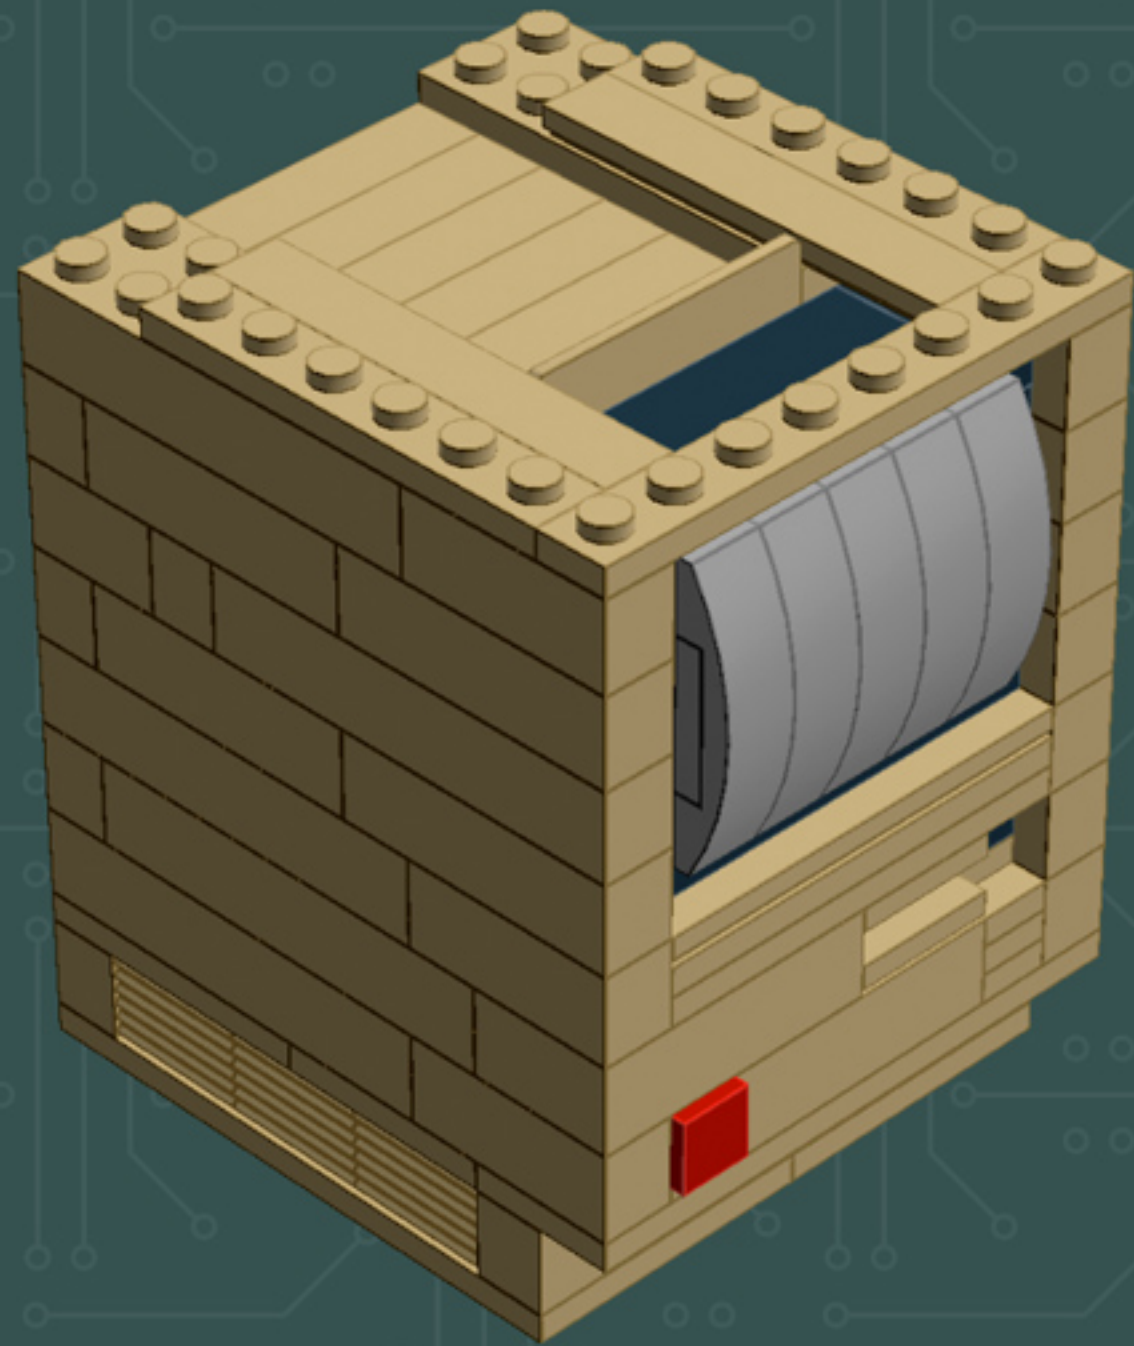

Element ID	Color	Description	Quantity
307021	Bright Red	Flat Tile 1X1	1
4626001	Dark Green	Plate 6X6	1
6000606	Dark Stone Grey	Angular Plate 1.5 Bot. 1X2 1/2	5
4211052	Dark Stone Grey	Flat Tile 1X2	4
4210998	Dark Stone Grey	Plate 1X8	1
4211043	Dark Stone Grey	Plate 2X3	4
4278274	Dark Stone Grey	Slide Shoe Round 2X2	4
4654582	Medium Stone Grey	Angular Plate 1,5 Top 1X2 1/2	2
4650260	Medium Stone Grey	Flat Tile 1X1, Round	7
4211397	Medium Stone Grey	Plate 2X2	2
4622803	Medium Stone Grey	Plate W. Bow 1X4X2/3	5