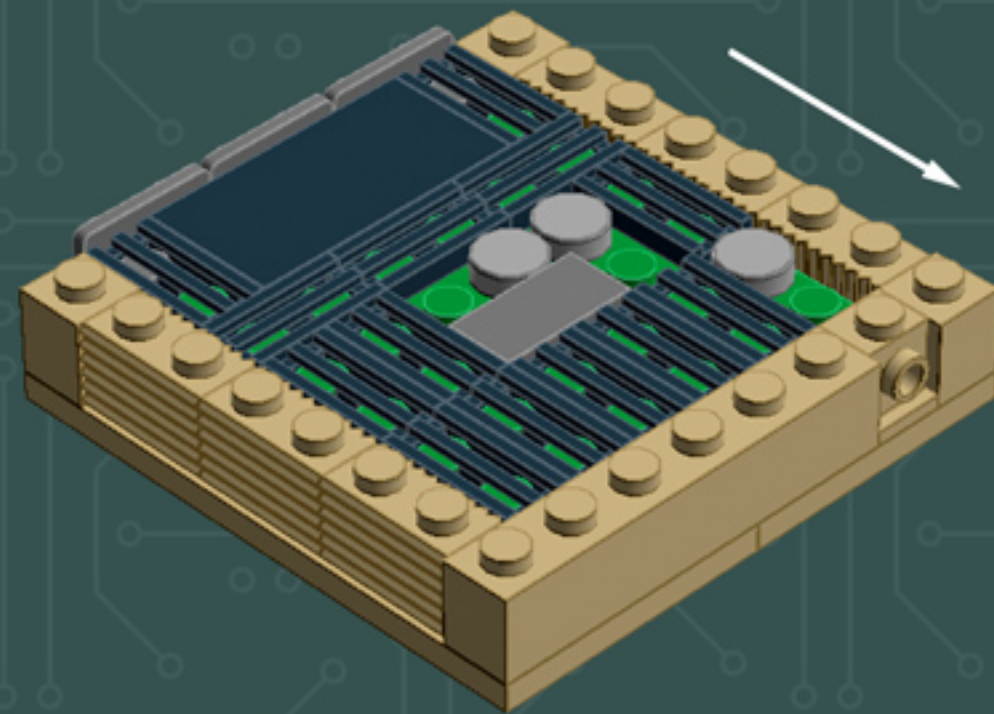

Element ID	Color	Description	Quantity
307021	Bright Red	Flat Tile 1X1	1
4626001	Dark Green	Plate 6X6	1
6000606	Dark Stone Grey	Angular Plate 1.5 Bot. 1X2 1/2	5
4211052	Dark Stone Grey	Flat Tile 1X2	4
4210998	Dark Stone Grey	Plate 1X8	1
4211043	Dark Stone Grey	Plate 2X3	4
4278274	Dark Stone Grey	Slide Shoe Round 2X2	4
4654582	Medium Stone Grey	Angular Plate 1,5 Top 1X2 1/2	2
4650260	Medium Stone Grey	Flat Tile 1X1, Round	7
4211397	Medium Stone Grey	Plate 2X2	2
4622803	Medium Stone Grey	Plate W. Bow 1X4X2/3	5