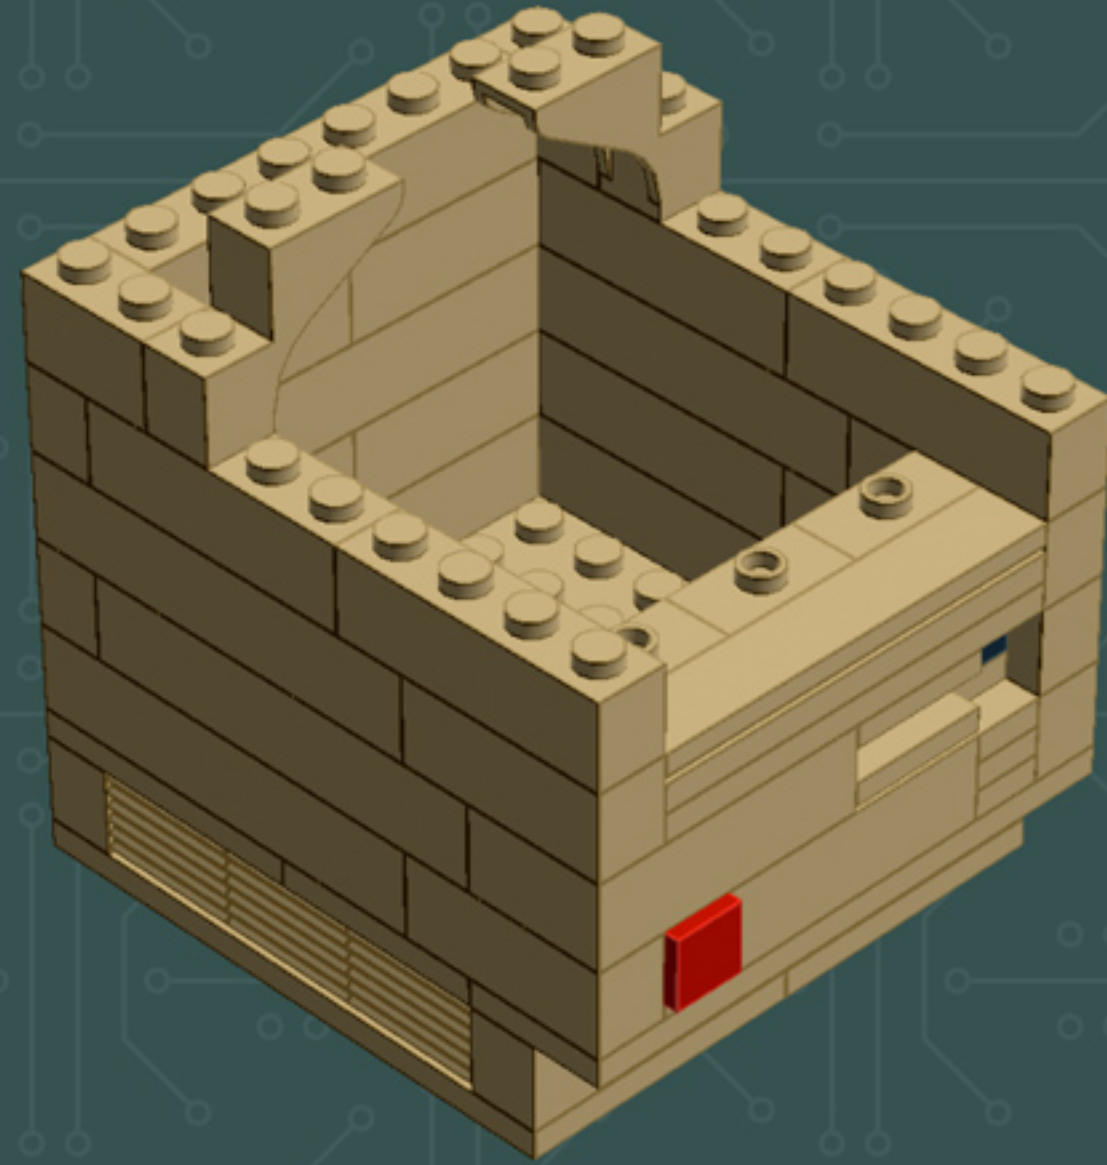

Element ID	Color	Description	Quantity
307021	Bright Red	Flat Tile 1X1	1
4626001	Dark Green	Plate 6X6	1
6000606	Dark Stone Grey	Angular Plate 1.5 Bot. 1X2 1/2	5
4211052	Dark Stone Grey	Flat Tile 1X2	4
4210998	Dark Stone Grey	Plate 1X8	1
4211043	Dark Stone Grey	Plate 2X3	4
4278274	Dark Stone Grey	Slide Shoe Round 2X2	4
4654582	Medium Stone Grey	Angular Plate 1,5 Top 1X2 1/2	2
4650260	Medium Stone Grey	Flat Tile 1X1, Round	7
4211397	Medium Stone Grey	Plate 2X2	2
4622803	Medium Stone Grey	Plate W. Bow 1X4X2/3	5