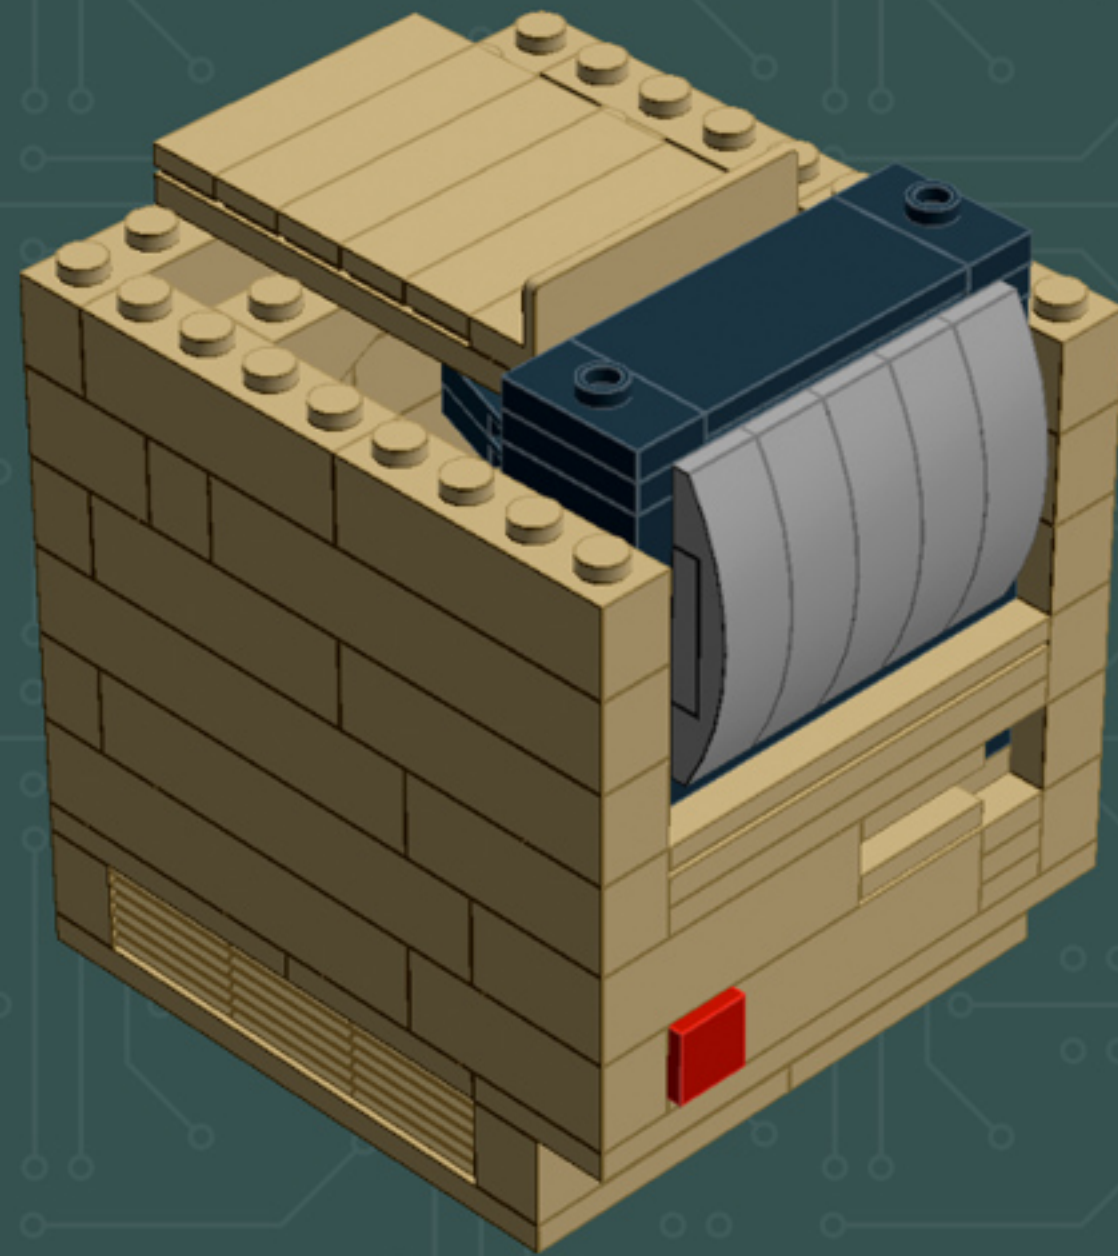

Element ID	Color	Description	Quantity
307021	Bright Red	Flat Tile 1X1	1
4626001	Dark Green	Plate 6X6	1
6000606	Dark Stone Grey	Angular Plate 1.5 Bot. 1X2 1/2	5
4211052	Dark Stone Grey	Flat Tile 1X2	4
4210998	Dark Stone Grey	Plate 1X8	1
4211043	Dark Stone Grey	Plate 2X3	4
4278274	Dark Stone Grey	Slide Shoe Round 2X2	4
4654582	Medium Stone Grey	Angular Plate 1,5 Top 1X2 1/2	2
4650260	Medium Stone Grey	Flat Tile 1X1, Round	7
4211397	Medium Stone Grey	Plate 2X2	2
4622803	Medium Stone Grey	Plate W. Bow 1X4X2/3	5