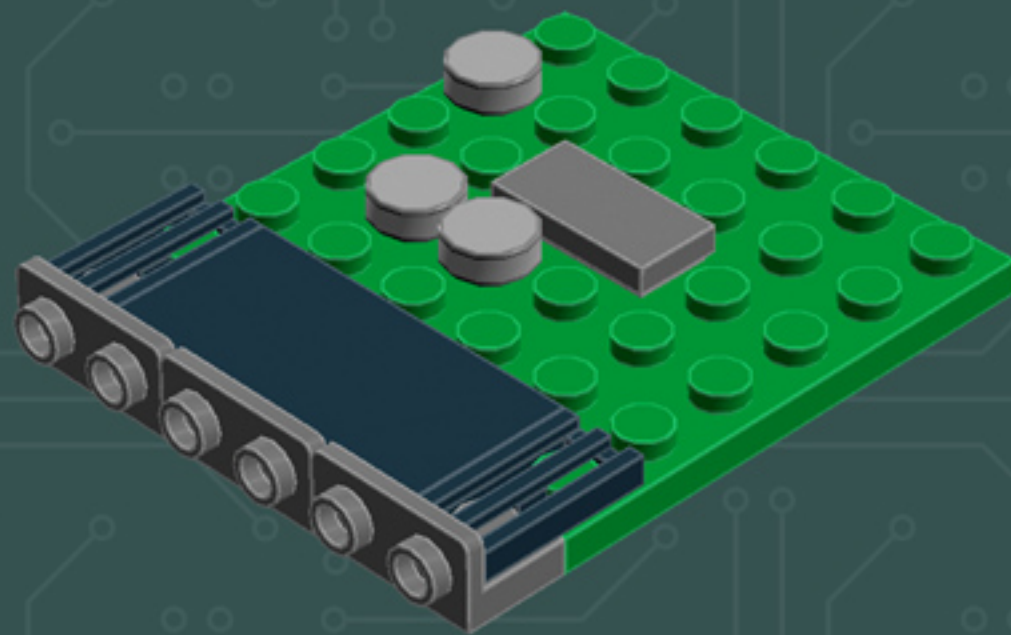

Element ID	Color	Description	Quantity
307021	Bright Red	Flat Tile 1X1	1
4626001	Dark Green	Plate 6X6	1
6000606	Dark Stone Grey	Angular Plate 1.5 Bot. 1X2 1/2	5
4211052	Dark Stone Grey	Flat Tile 1X2	4
4210998	Dark Stone Grey	Plate 1X8	1
4211043	Dark Stone Grey	Plate 2X3	4
4278274	Dark Stone Grey	Slide Shoe Round 2X2	4
4654582	Medium Stone Grey	Angular Plate 1,5 Top 1X2 1/2	2
4650260	Medium Stone Grey	Flat Tile 1X1, Round	7
4211397	Medium Stone Grey	Plate 2X2	2
4622803	Medium Stone Grey	Plate W. Bow 1X4X2/3	5