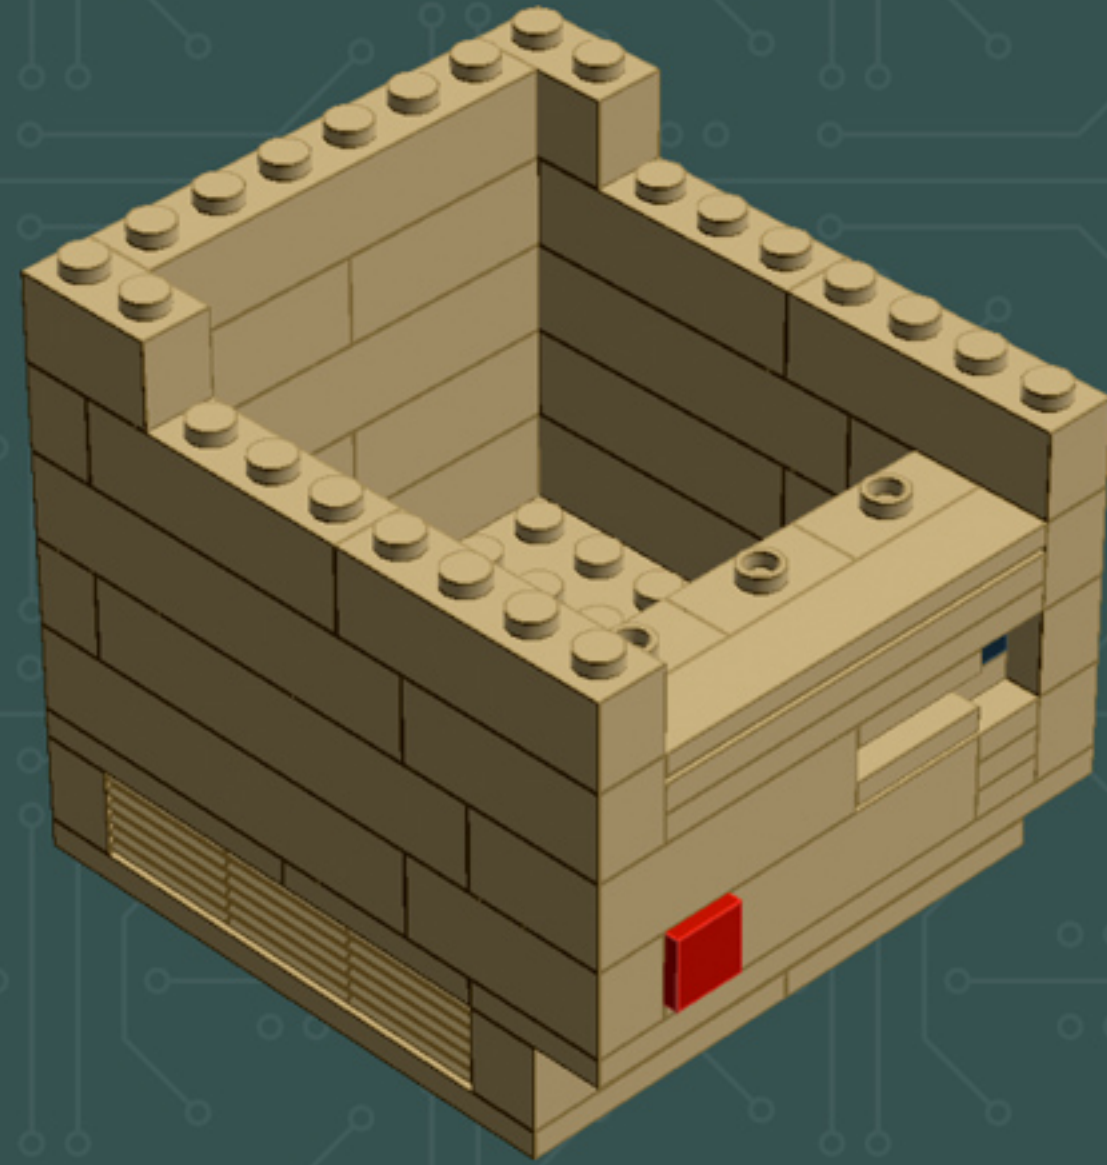

Element ID	Color	Description	Quantity
307021	Bright Red	Flat Tile 1X1	1
4626001	Dark Green	Plate 6X6	1
6000606	Dark Stone Grey	Angular Plate 1.5 Bot. 1X2 1/2	5
4211052	Dark Stone Grey	Flat Tile 1X2	4
4210998	Dark Stone Grey	Plate 1X8	1
4211043	Dark Stone Grey	Plate 2X3	4
4278274	Dark Stone Grey	Slide Shoe Round 2X2	4
4654582	Medium Stone Grey	Angular Plate 1,5 Top 1X2 1/2	2
4650260	Medium Stone Grey	Flat Tile 1X1, Round	7
4211397	Medium Stone Grey	Plate 2X2	2
4622803	Medium Stone Grey	Plate W. Bow 1X4X2/3	5