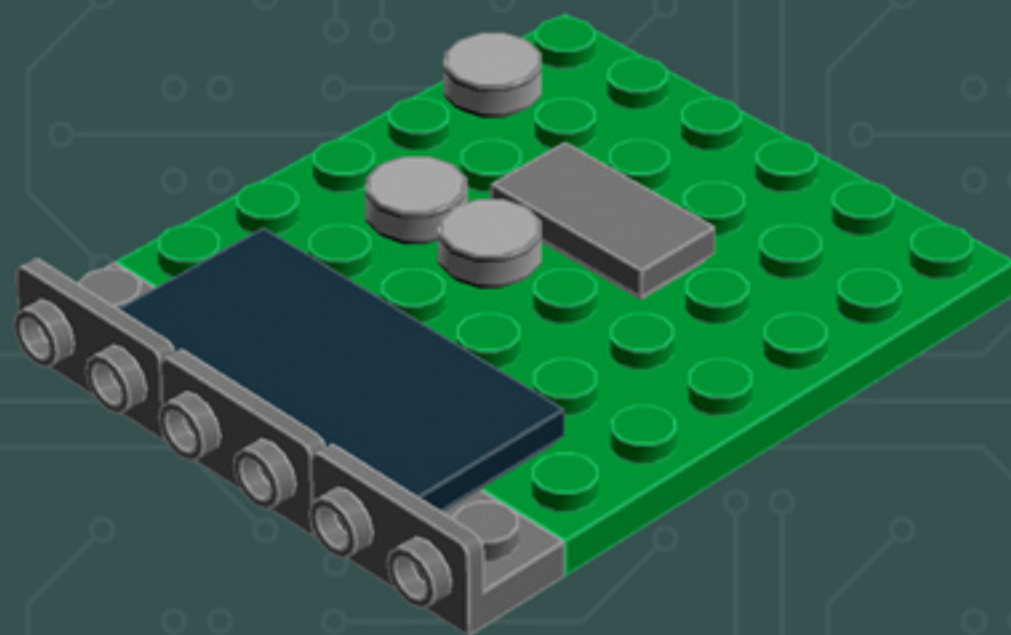

Element ID	Color	Description	Quantity
307021	Bright Red	Flat Tile 1X1	1
4626001	Dark Green	Plate 6X6	1
6000606	Dark Stone Grey	Angular Plate 1.5 Bot. 1X2 1/2	5
4211052	Dark Stone Grey	Flat Tile 1X2	4
4210998	Dark Stone Grey	Plate 1X8	1
4211043	Dark Stone Grey	Plate 2X3	4
4278274	Dark Stone Grey	Slide Shoe Round 2X2	4
4654582	Medium Stone Grey	Angular Plate 1,5 Top 1X2 1/2	2
4650260	Medium Stone Grey	Flat Tile 1X1, Round	7
4211397	Medium Stone Grey	Plate 2X2	2
4622803	Medium Stone Grey	Plate W. Bow 1X4X2/3	5