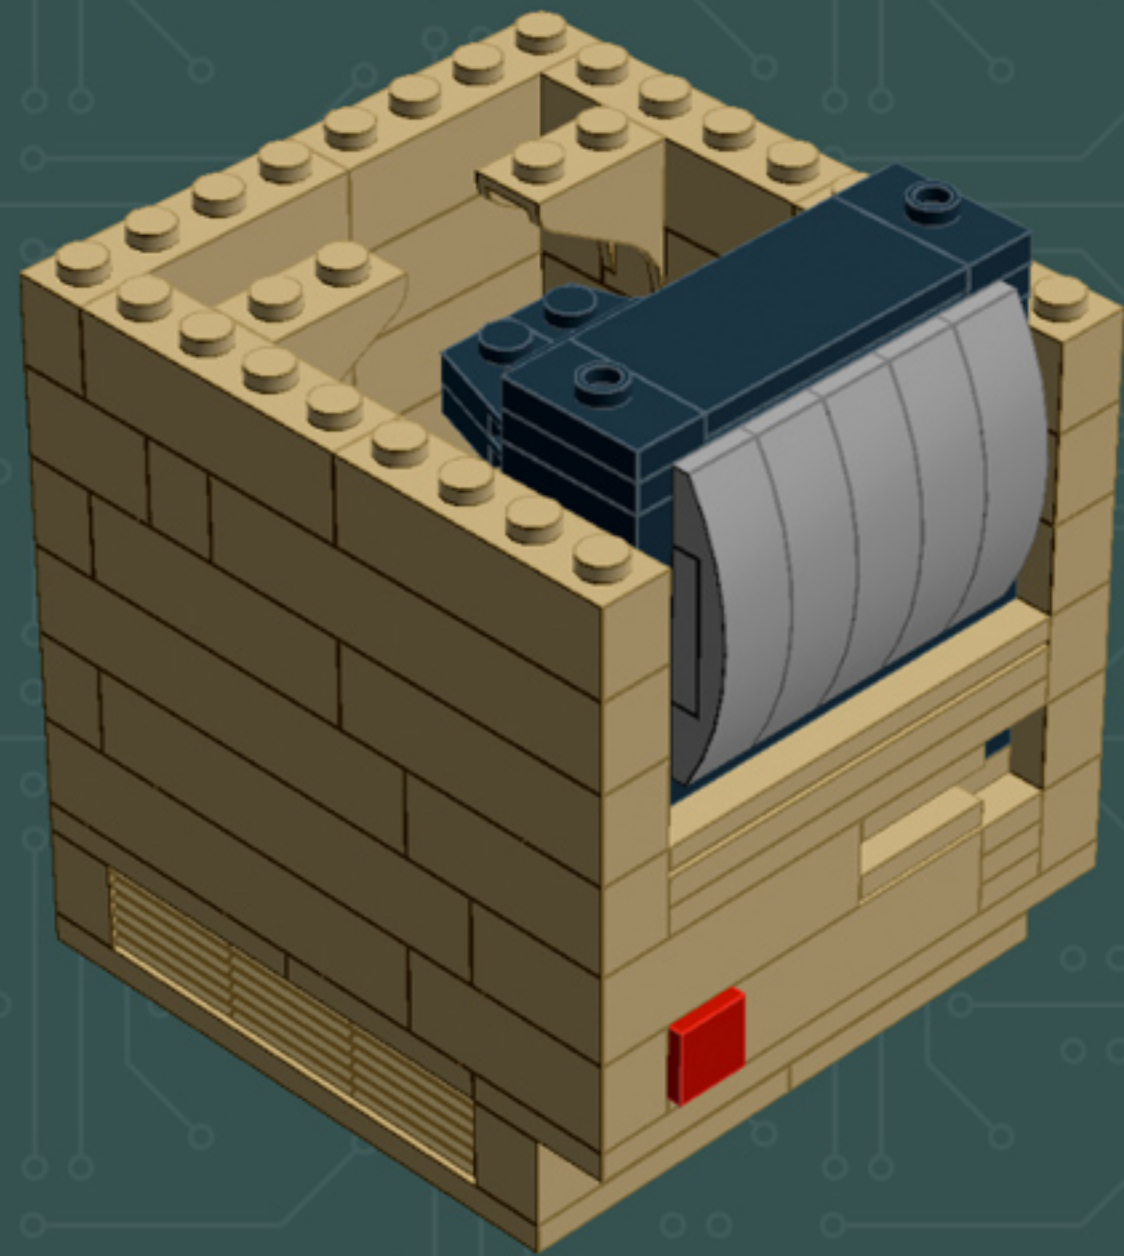

Element ID	Color	Description	Quantity
307021	Bright Red	Flat Tile 1X1	1
4626001	Dark Green	Plate 6X6	1
6000606	Dark Stone Grey	Angular Plate 1.5 Bot. 1X2 1/2	5
4211052	Dark Stone Grey	Flat Tile 1X2	4
4210998	Dark Stone Grey	Plate 1X8	1
4211043	Dark Stone Grey	Plate 2X3	4
4278274	Dark Stone Grey	Slide Shoe Round 2X2	4
4654582	Medium Stone Grey	Angular Plate 1,5 Top 1X2 1/2	2
4650260	Medium Stone Grey	Flat Tile 1X1, Round	7
4211397	Medium Stone Grey	Plate 2X2	2
4622803	Medium Stone Grey	Plate W. Bow 1X4X2/3	5