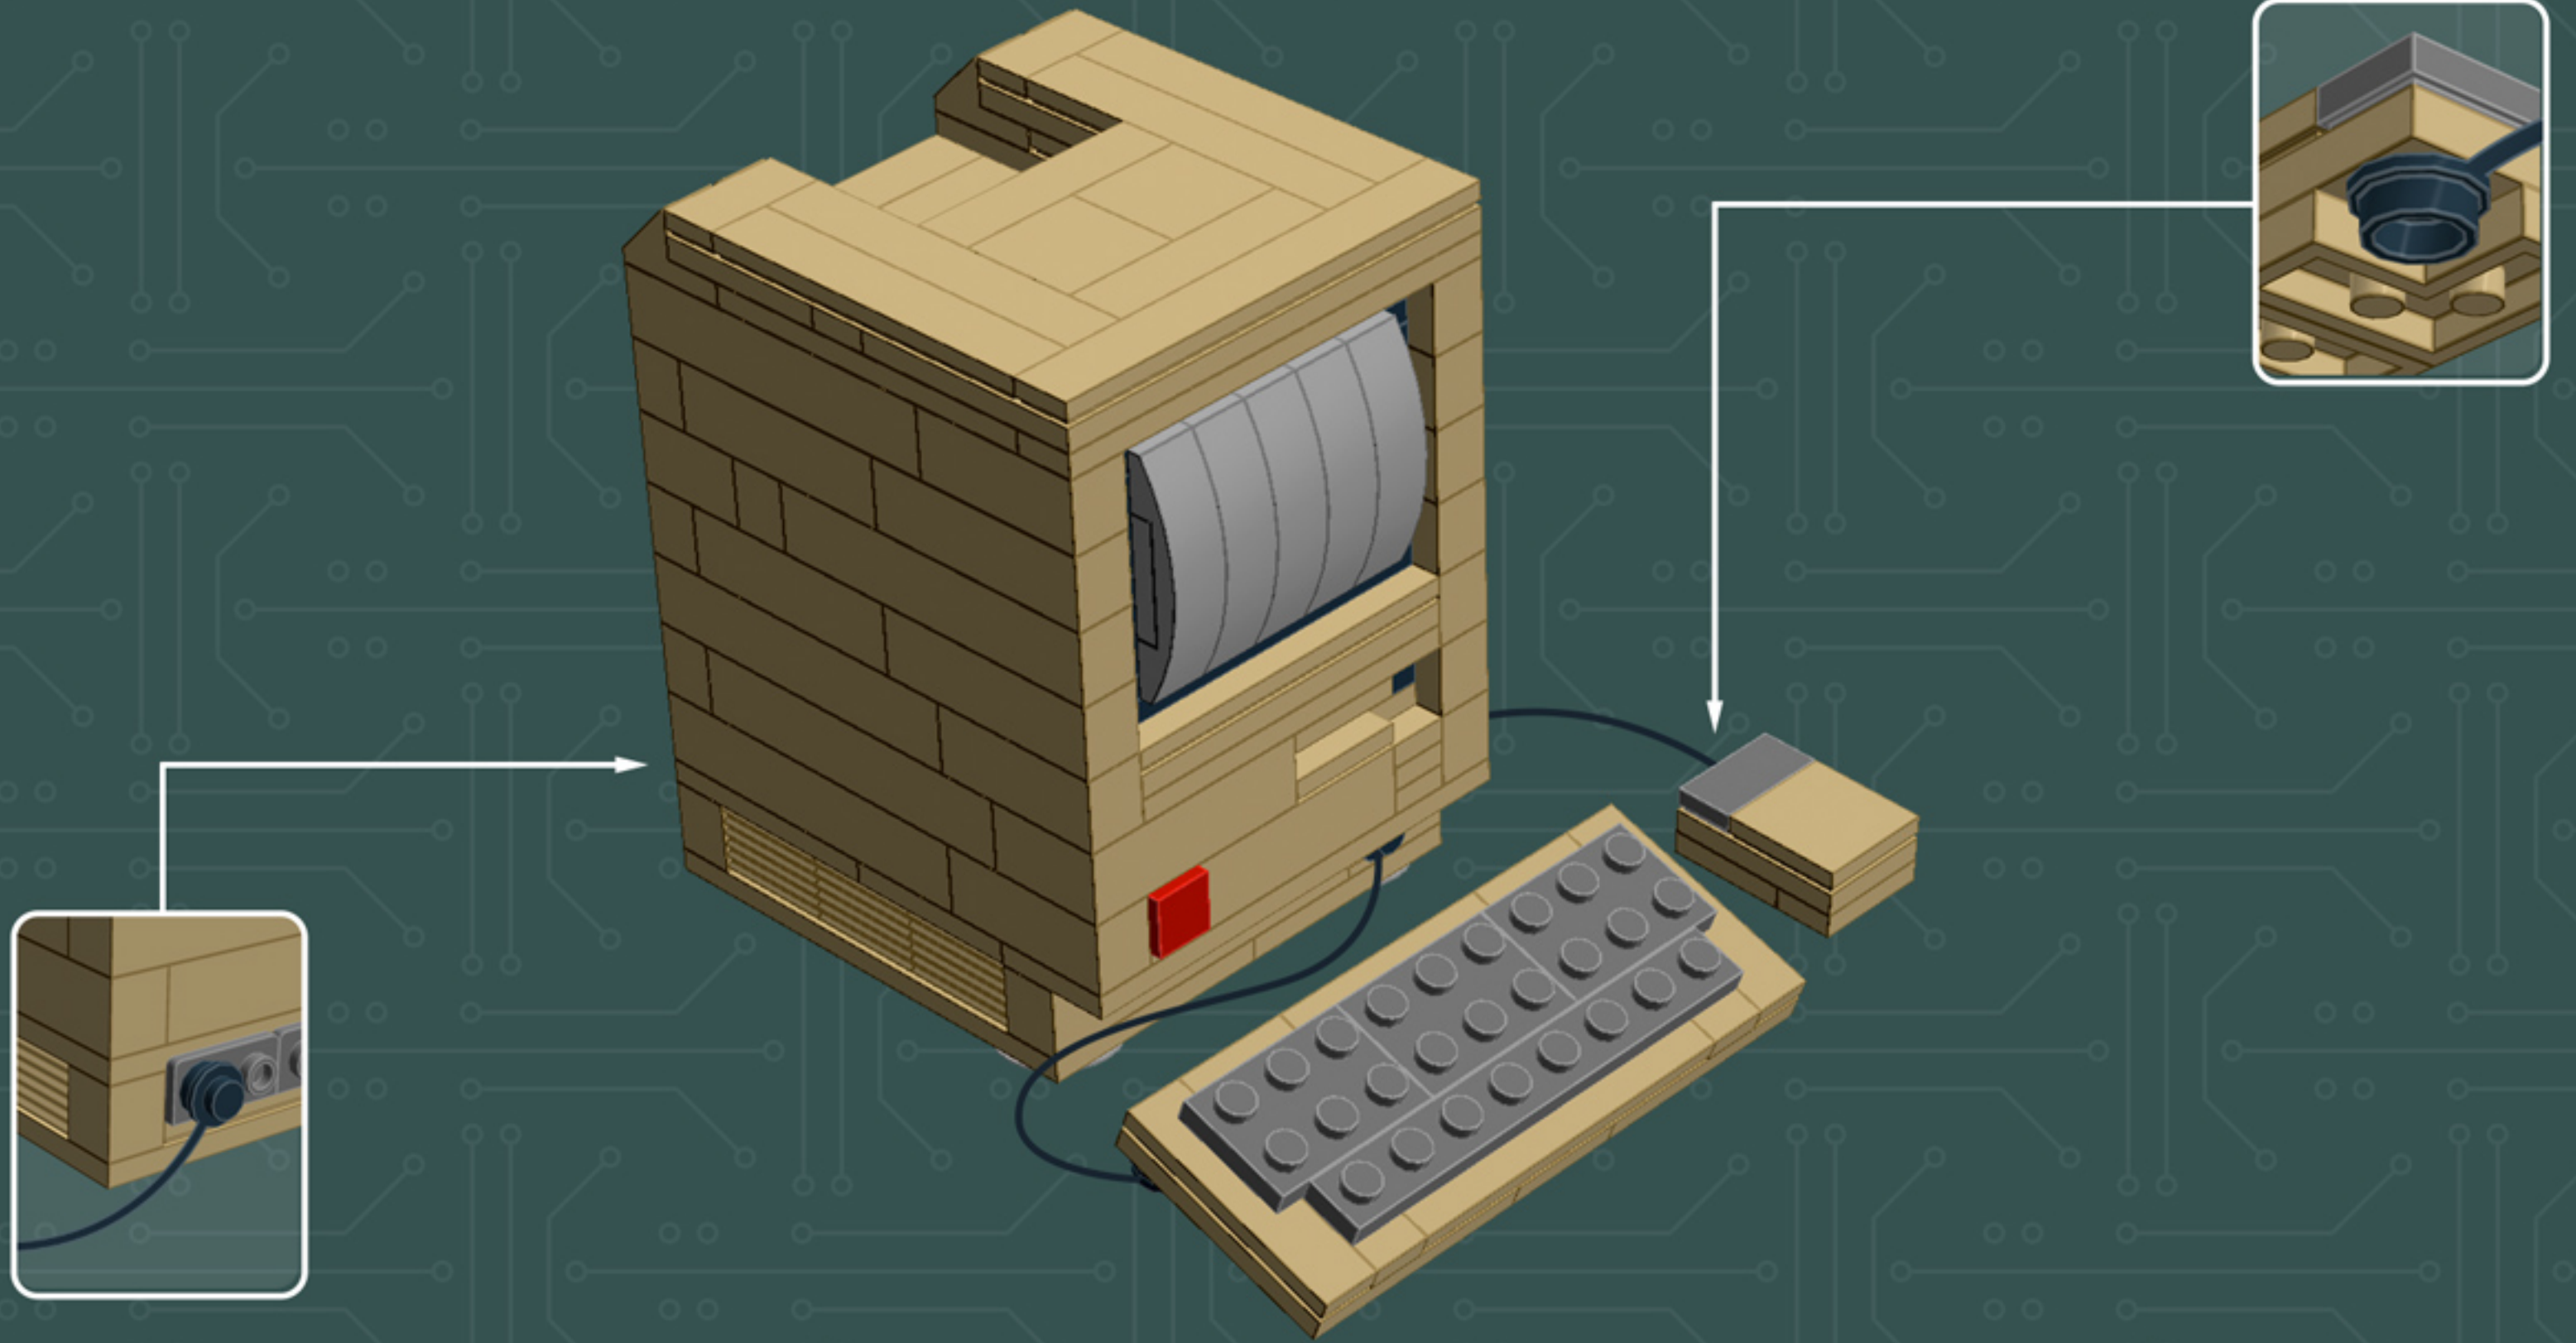

Element ID	Color	Description	Quantity
307021	Bright Red	Flat Tile 1X1	1
4626001	Dark Green	Plate 6X6	1
6000606	Dark Stone Grey	Angular Plate 1.5 Bot. 1X2 1/2	5
4211052	Dark Stone Grey	Flat Tile 1X2	4
4210998	Dark Stone Grey	Plate 1X8	1
4211043	Dark Stone Grey	Plate 2X3	4
4278274	Dark Stone Grey	Slide Shoe Round 2X2	4
4654582	Medium Stone Grey	Angular Plate 1,5 Top 1X2 1/2	2
4650260	Medium Stone Grey	Flat Tile 1X1, Round	7
4211397	Medium Stone Grey	Plate 2X2	2
4622803	Medium Stone Grey	Plate W. Bow 1X4X2/3	5