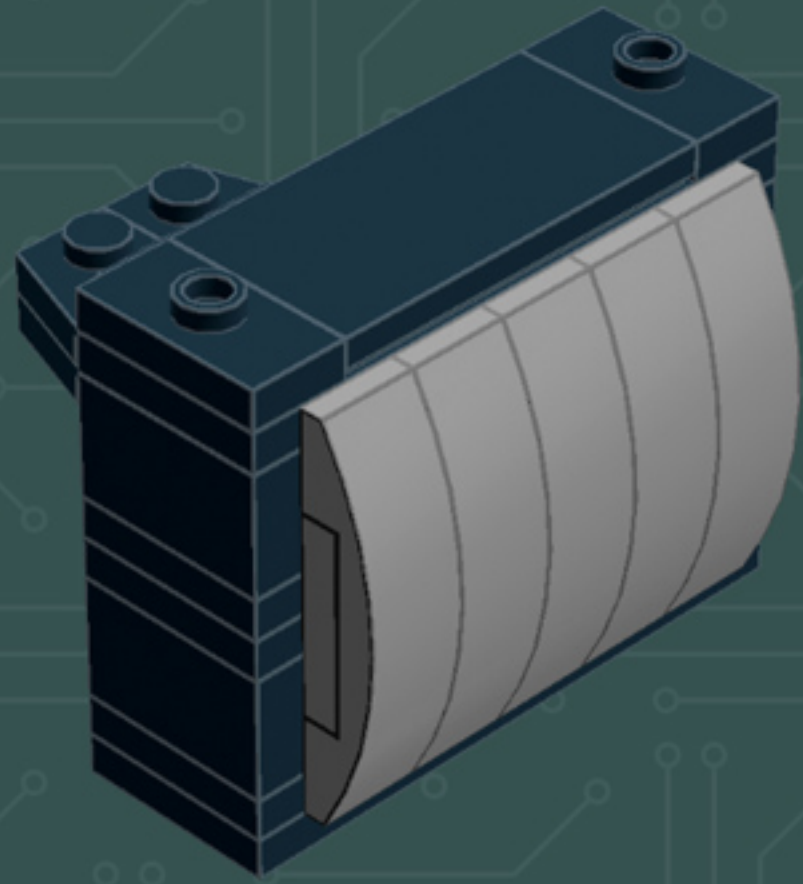

Element ID	Color	Description	Quantity
307021	Bright Red	Flat Tile 1X1	1
4626001	Dark Green	Plate 6X6	1
6000606	Dark Stone Grey	Angular Plate 1.5 Bot. 1X2 1/2	5
4211052	Dark Stone Grey	Flat Tile 1X2	4
4210998	Dark Stone Grey	Plate 1X8	1
4211043	Dark Stone Grey	Plate 2X3	4
4278274	Dark Stone Grey	Slide Shoe Round 2X2	4
4654582	Medium Stone Grey	Angular Plate 1,5 Top 1X2 1/2	2
4650260	Medium Stone Grey	Flat Tile 1X1, Round	7
4211397	Medium Stone Grey	Plate 2X2	2
4622803	Medium Stone Grey	Plate W. Bow 1X4X2/3	5