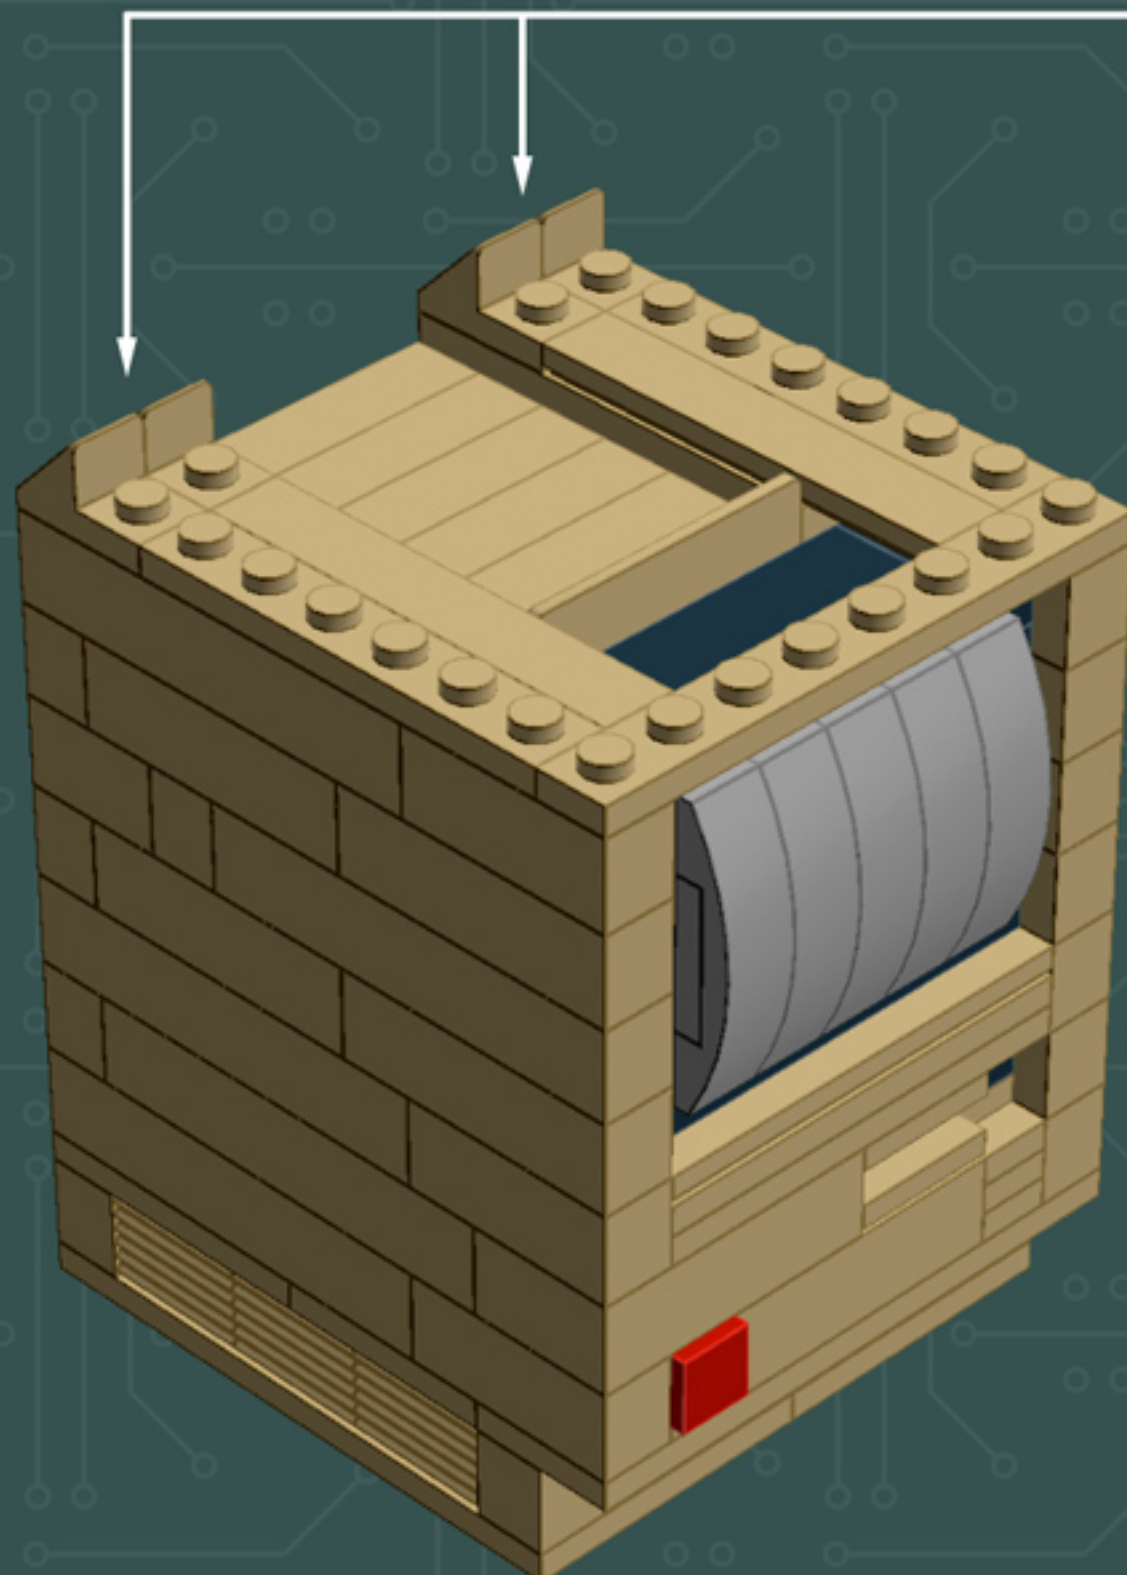

Element ID	Color	Description	Quantity
307021	Bright Red	Flat Tile 1X1	1
4626001	Dark Green	Plate 6X6	1
6000606	Dark Stone Grey	Angular Plate 1.5 Bot. 1X2 1/2	5
4211052	Dark Stone Grey	Flat Tile 1X2	4
4210998	Dark Stone Grey	Plate 1X8	1
4211043	Dark Stone Grey	Plate 2X3	4
4278274	Dark Stone Grey	Slide Shoe Round 2X2	4
4654582	Medium Stone Grey	Angular Plate 1,5 Top 1X2 1/2	2
4650260	Medium Stone Grey	Flat Tile 1X1, Round	7
4211397	Medium Stone Grey	Plate 2X2	2
4622803	Medium Stone Grey	Plate W. Bow 1X4X2/3	5