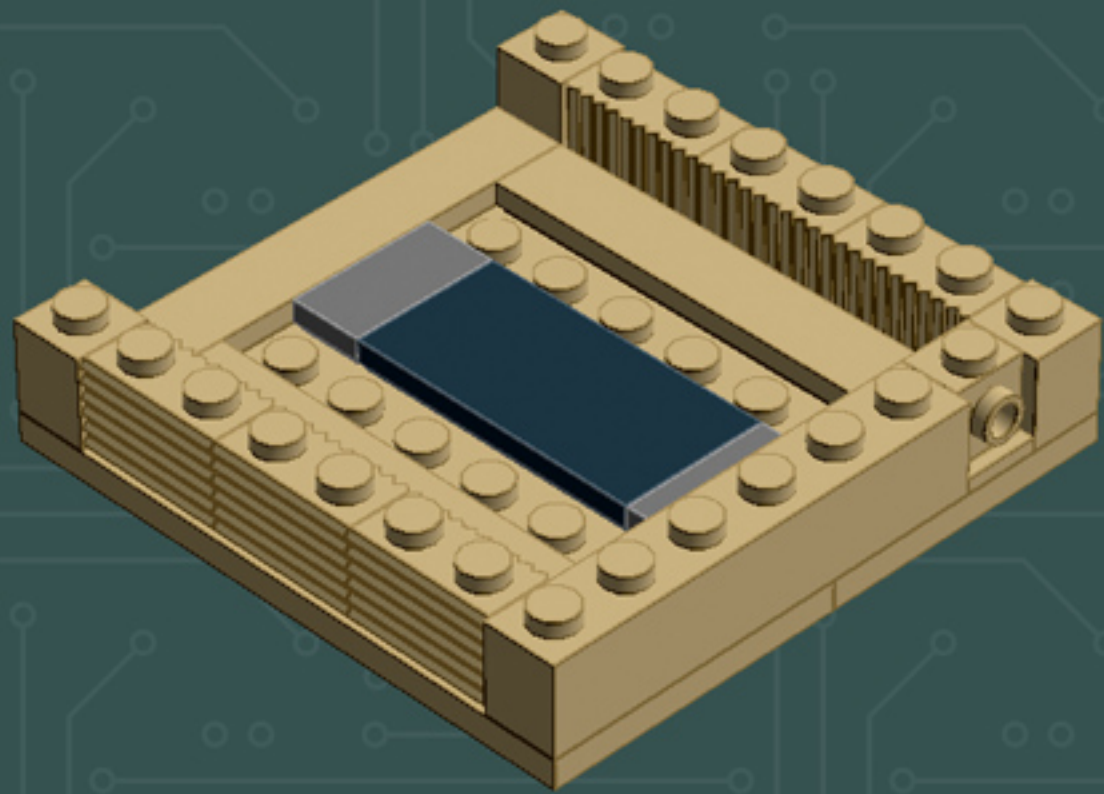

Element ID	Color	Description	Quantity
307021	Bright Red	Flat Tile 1X1	1
4626001	Dark Green	Plate 6X6	1
6000606	Dark Stone Grey	Angular Plate 1.5 Bot. 1X2 1/2	5
4211052	Dark Stone Grey	Flat Tile 1X2	4
4210998	Dark Stone Grey	Plate 1X8	1
4211043	Dark Stone Grey	Plate 2X3	4
4278274	Dark Stone Grey	Slide Shoe Round 2X2	4
4654582	Medium Stone Grey	Angular Plate 1,5 Top 1X2 1/2	2
4650260	Medium Stone Grey	Flat Tile 1X1, Round	7
4211397	Medium Stone Grey	Plate 2X2	2
4622803	Medium Stone Grey	Plate W. Bow 1X4X2/3	5