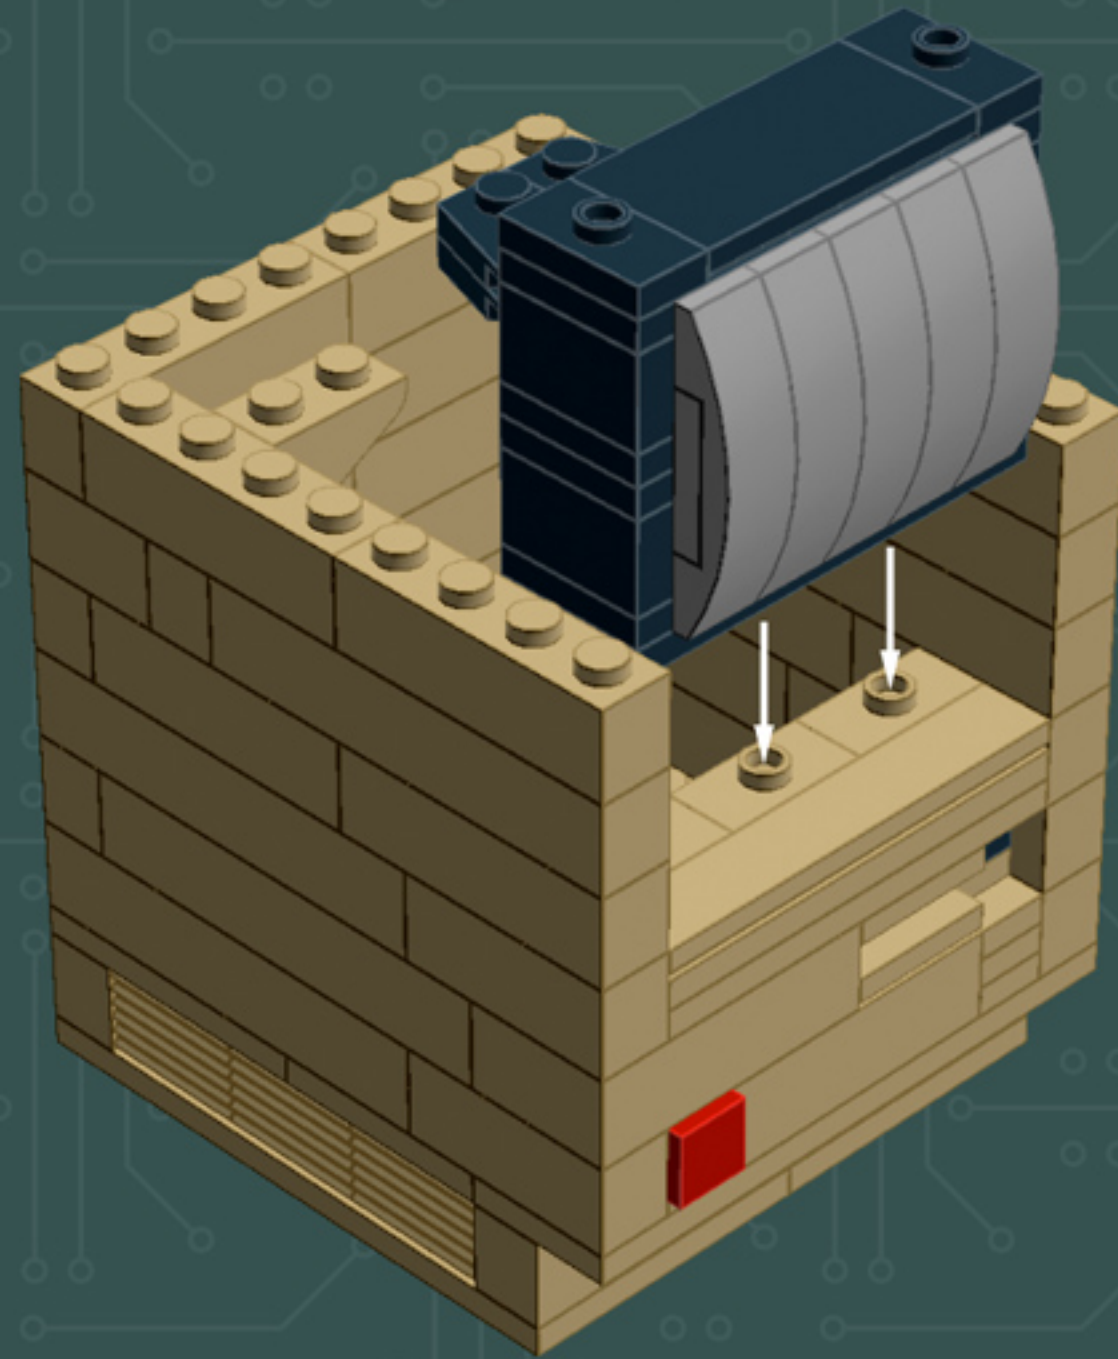

Element ID	Color	Description	Quantity
307021	Bright Red	Flat Tile 1X1	1
4626001	Dark Green	Plate 6X6	1
6000606	Dark Stone Grey	Angular Plate 1.5 Bot. 1X2 1/2	5
4211052	Dark Stone Grey	Flat Tile 1X2	4
4210998	Dark Stone Grey	Plate 1X8	1
4211043	Dark Stone Grey	Plate 2X3	4
4278274	Dark Stone Grey	Slide Shoe Round 2X2	4
4654582	Medium Stone Grey	Angular Plate 1,5 Top 1X2 1/2	2
4650260	Medium Stone Grey	Flat Tile 1X1, Round	7
4211397	Medium Stone Grey	Plate 2X2	2
4622803	Medium Stone Grey	Plate W. Bow 1X4X2/3	5