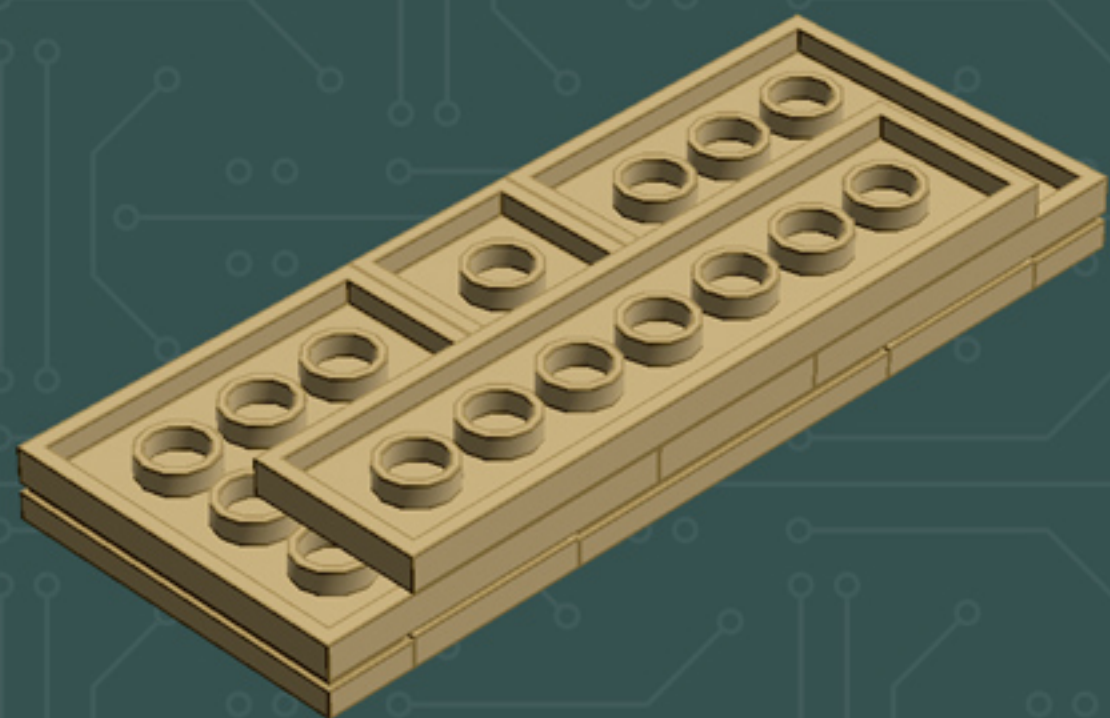

Element ID	Color	Description	Quantity
307021	Bright Red	Flat Tile 1X1	1
4626001	Dark Green	Plate 6X6	1
6000606	Dark Stone Grey	Angular Plate 1.5 Bot. 1X2 1/2	5
4211052	Dark Stone Grey	Flat Tile 1X2	4
4210998	Dark Stone Grey	Plate 1X8	1
4211043	Dark Stone Grey	Plate 2X3	4
4278274	Dark Stone Grey	Slide Shoe Round 2X2	4
4654582	Medium Stone Grey	Angular Plate 1,5 Top 1X2 1/2	2
4650260	Medium Stone Grey	Flat Tile 1X1, Round	7
4211397	Medium Stone Grey	Plate 2X2	2
4622803	Medium Stone Grey	Plate W. Bow 1X4X2/3	5