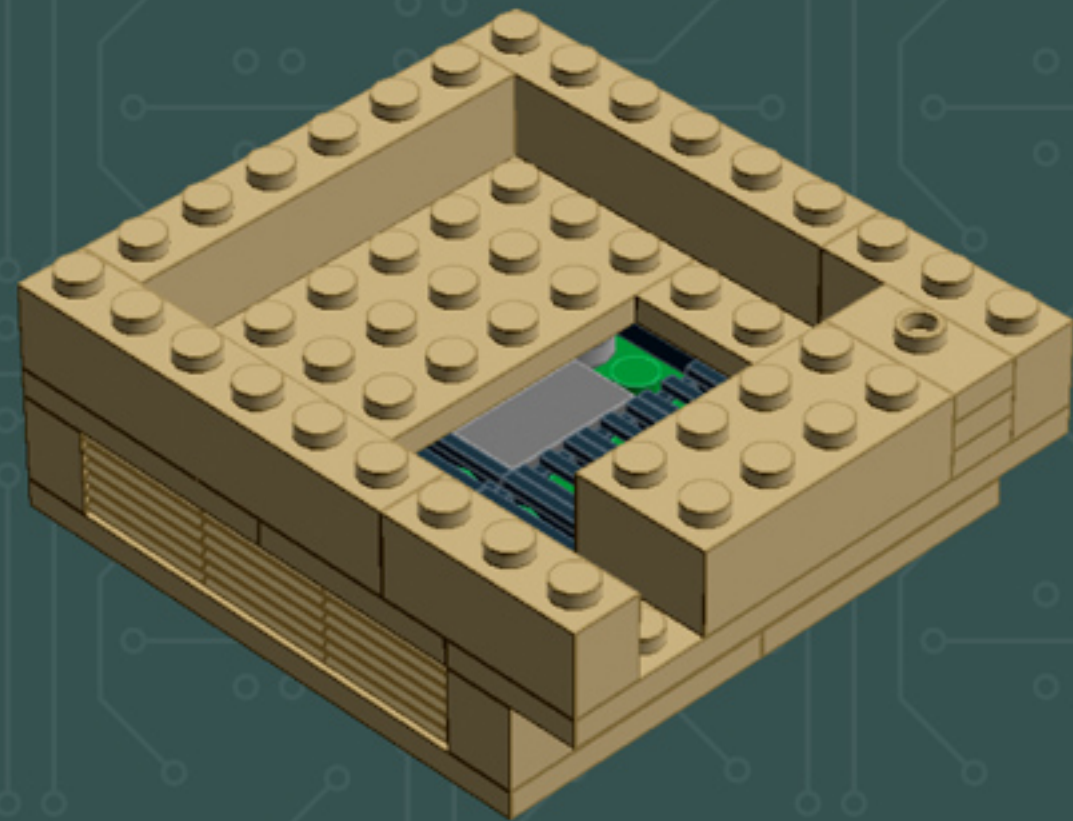

Element ID	Color	Description	Quantity
307021	Bright Red	Flat Tile 1X1	1
4626001	Dark Green	Plate 6X6	1
6000606	Dark Stone Grey	Angular Plate 1.5 Bot. 1X2 1/2	5
4211052	Dark Stone Grey	Flat Tile 1X2	4
4210998	Dark Stone Grey	Plate 1X8	1
4211043	Dark Stone Grey	Plate 2X3	4
4278274	Dark Stone Grey	Slide Shoe Round 2X2	4
4654582	Medium Stone Grey	Angular Plate 1,5 Top 1X2 1/2	2
4650260	Medium Stone Grey	Flat Tile 1X1, Round	7
4211397	Medium Stone Grey	Plate 2X2	2
4622803	Medium Stone Grey	Plate W. Bow 1X4X2/3	5