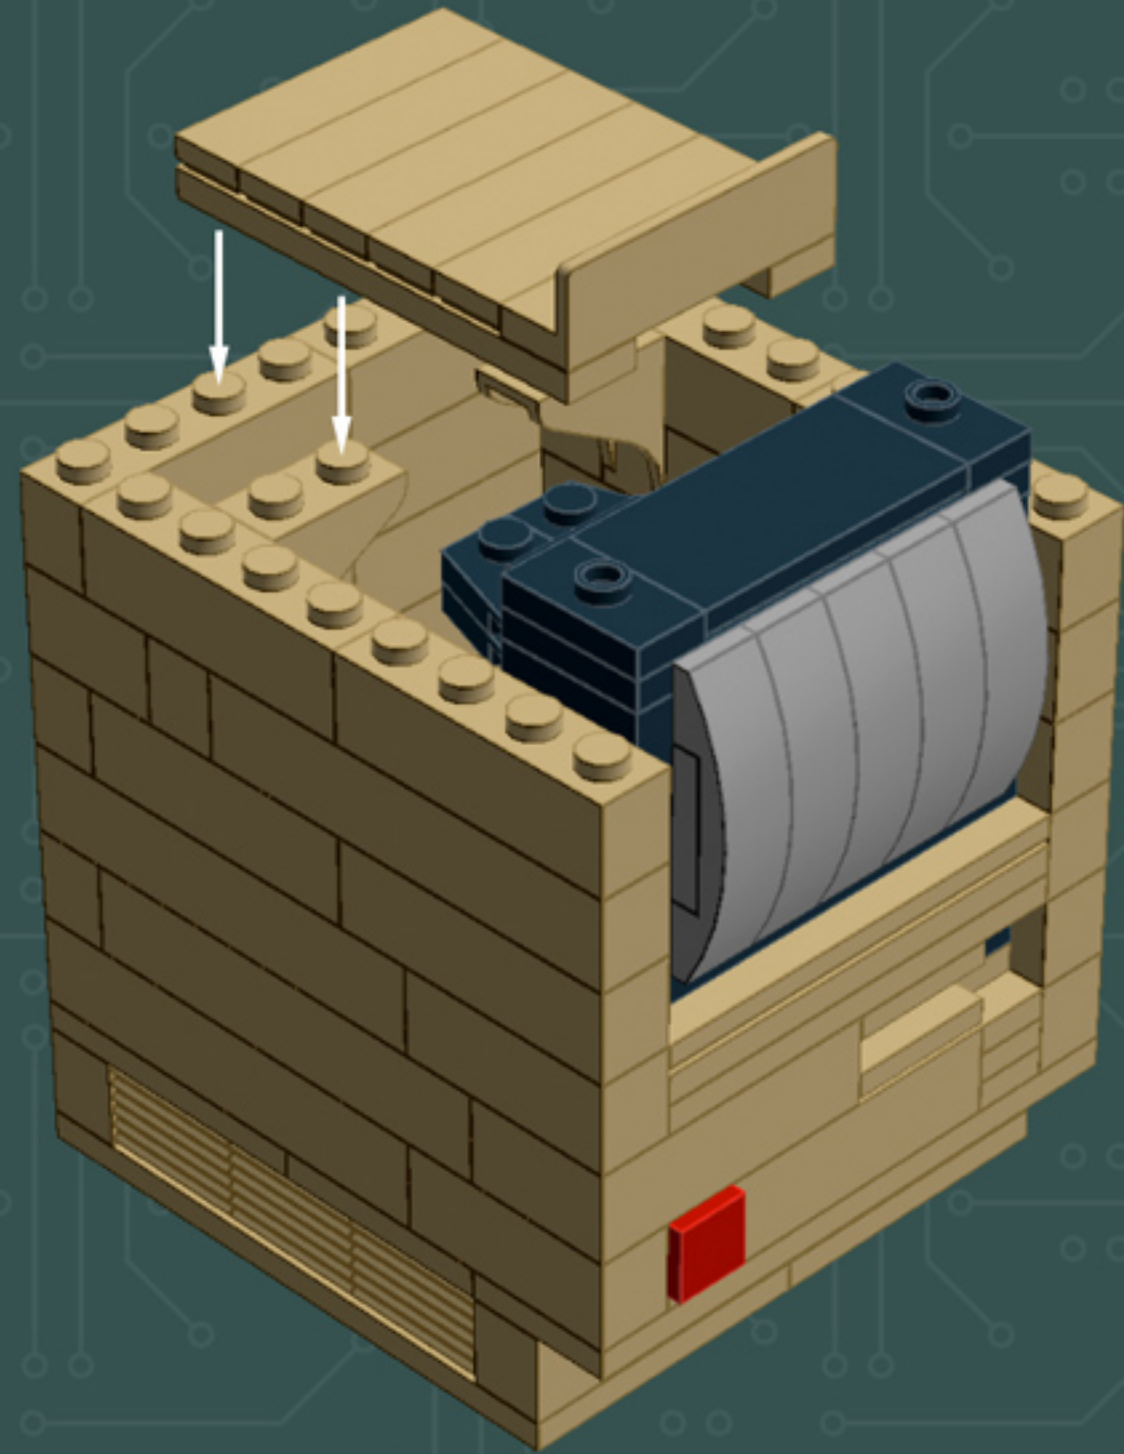

Element ID	Color	Description	Quantity
307021	Bright Red	Flat Tile 1X1	1
4626001	Dark Green	Plate 6X6	1
6000606	Dark Stone Grey	Angular Plate 1.5 Bot. 1X2 1/2	5
4211052	Dark Stone Grey	Flat Tile 1X2	4
4210998	Dark Stone Grey	Plate 1X8	1
4211043	Dark Stone Grey	Plate 2X3	4
4278274	Dark Stone Grey	Slide Shoe Round 2X2	4
4654582	Medium Stone Grey	Angular Plate 1,5 Top 1X2 1/2	2
4650260	Medium Stone Grey	Flat Tile 1X1, Round	7
4211397	Medium Stone Grey	Plate 2X2	2
4622803	Medium Stone Grey	Plate W. Bow 1X4X2/3	5