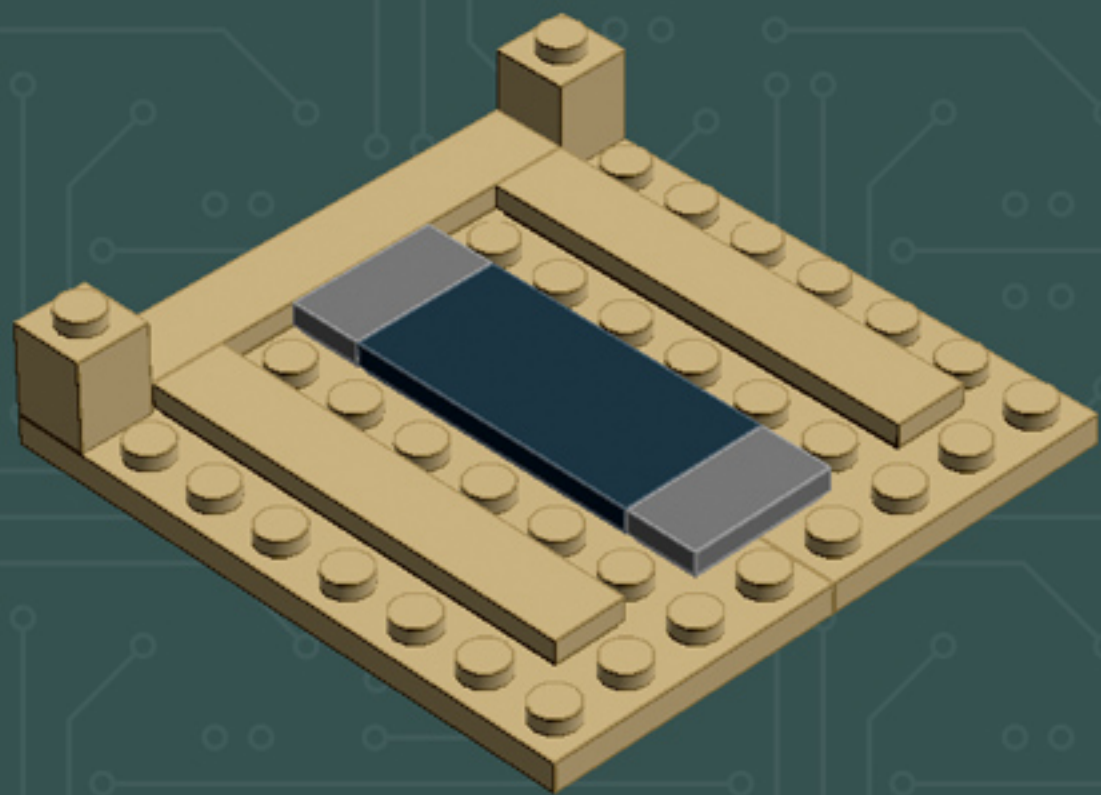

Element ID	Color	Description	Quantity
307021	Bright Red	Flat Tile 1X1	1
4626001	Dark Green	Plate 6X6	1
6000606	Dark Stone Grey	Angular Plate 1.5 Bot. 1X2 1/2	5
4211052	Dark Stone Grey	Flat Tile 1X2	4
4210998	Dark Stone Grey	Plate 1X8	1
4211043	Dark Stone Grey	Plate 2X3	4
4278274	Dark Stone Grey	Slide Shoe Round 2X2	4
4654582	Medium Stone Grey	Angular Plate 1,5 Top 1X2 1/2	2
4650260	Medium Stone Grey	Flat Tile 1X1, Round	7
4211397	Medium Stone Grey	Plate 2X2	2
4622803	Medium Stone Grey	Plate W. Bow 1X4X2/3	5