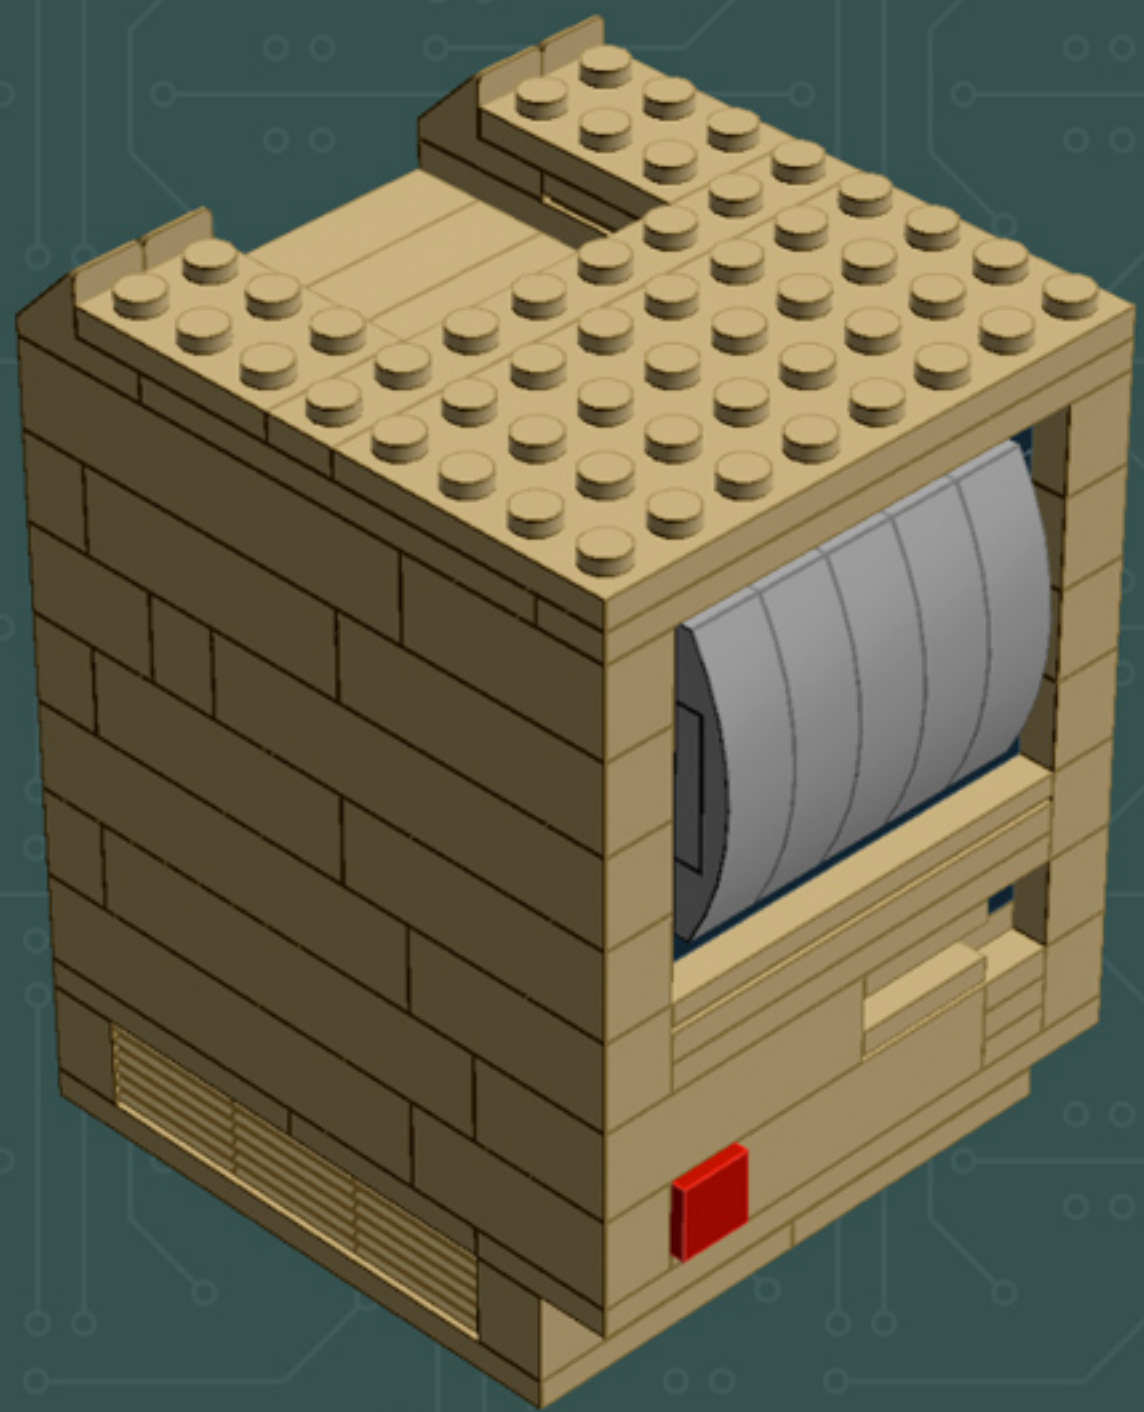

Element ID	Color	Description	Quantity
307021	Bright Red	Flat Tile 1X1	1
4626001	Dark Green	Plate 6X6	1
6000606	Dark Stone Grey	Angular Plate 1.5 Bot. 1X2 1/2	5
4211052	Dark Stone Grey	Flat Tile 1X2	4
4210998	Dark Stone Grey	Plate 1X8	1
4211043	Dark Stone Grey	Plate 2X3	4
4278274	Dark Stone Grey	Slide Shoe Round 2X2	4
4654582	Medium Stone Grey	Angular Plate 1,5 Top 1X2 1/2	2
4650260	Medium Stone Grey	Flat Tile 1X1, Round	7
4211397	Medium Stone Grey	Plate 2X2	2
4622803	Medium Stone Grey	Plate W. Bow 1X4X2/3	5