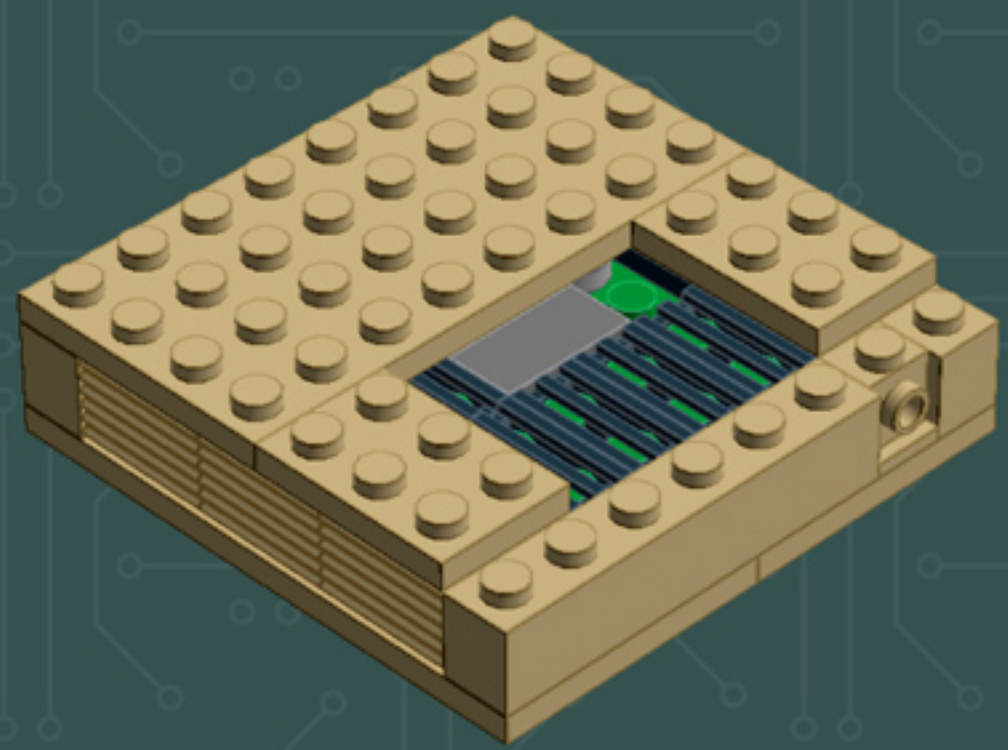

Element ID	Color	Description	Quantity
307021	Bright Red	Flat Tile 1X1	1
4626001	Dark Green	Plate 6X6	1
6000606	Dark Stone Grey	Angular Plate 1.5 Bot. 1X2 1/2	5
4211052	Dark Stone Grey	Flat Tile 1X2	4
4210998	Dark Stone Grey	Plate 1X8	1
4211043	Dark Stone Grey	Plate 2X3	4
4278274	Dark Stone Grey	Slide Shoe Round 2X2	4
4654582	Medium Stone Grey	Angular Plate 1,5 Top 1X2 1/2	2
4650260	Medium Stone Grey	Flat Tile 1X1, Round	7
4211397	Medium Stone Grey	Plate 2X2	2
4622803	Medium Stone Grey	Plate W. Bow 1X4X2/3	5