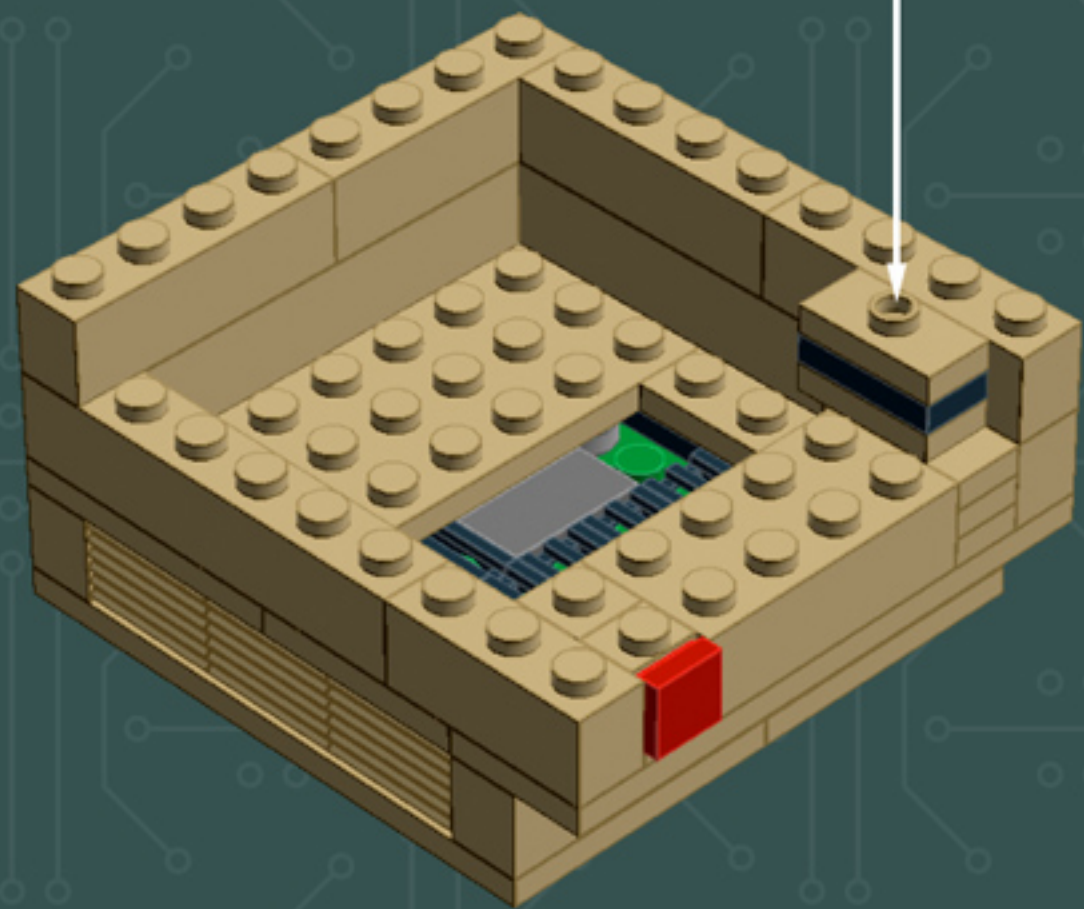

Element ID	Color	Description	Quantity
307021	Bright Red	Flat Tile 1X1	1
4626001	Dark Green	Plate 6X6	1
6000606	Dark Stone Grey	Angular Plate 1.5 Bot. 1X2 1/2	5
4211052	Dark Stone Grey	Flat Tile 1X2	4
4210998	Dark Stone Grey	Plate 1X8	1
4211043	Dark Stone Grey	Plate 2X3	4
4278274	Dark Stone Grey	Slide Shoe Round 2X2	4
4654582	Medium Stone Grey	Angular Plate 1,5 Top 1X2 1/2	2
4650260	Medium Stone Grey	Flat Tile 1X1, Round	7
4211397	Medium Stone Grey	Plate 2X2	2
4622803	Medium Stone Grey	Plate W. Bow 1X4X2/3	5