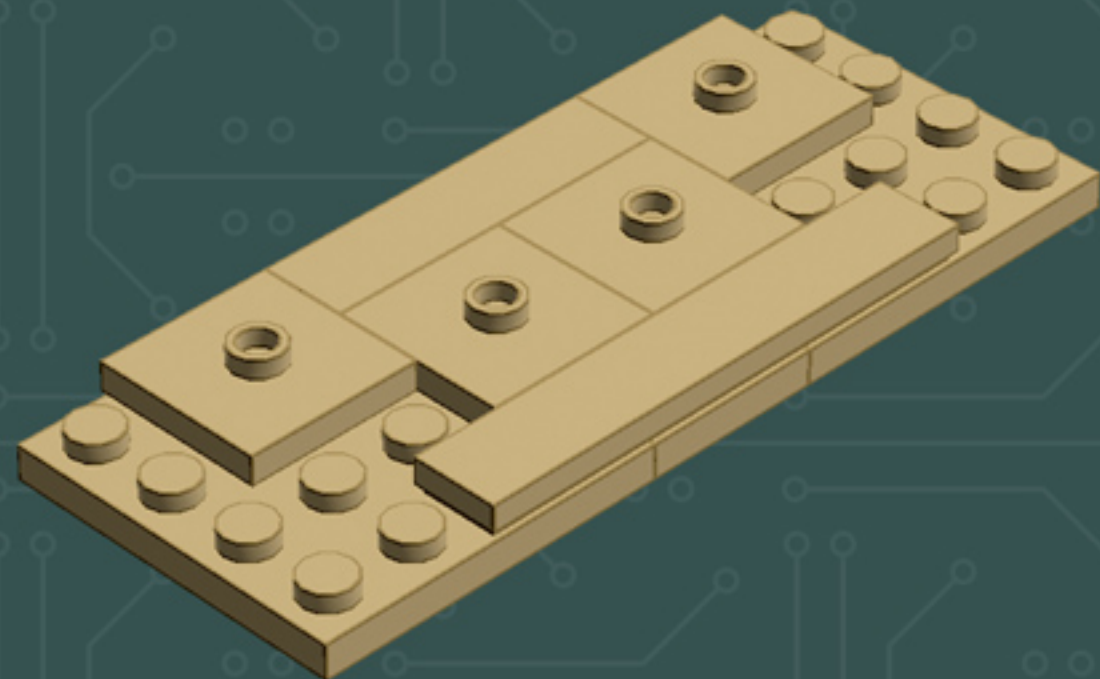

Element ID	Color	Description	Quantity
307021	Bright Red	Flat Tile 1X1	1
4626001	Dark Green	Plate 6X6	1
6000606	Dark Stone Grey	Angular Plate 1.5 Bot. 1X2 1/2	5
4211052	Dark Stone Grey	Flat Tile 1X2	4
4210998	Dark Stone Grey	Plate 1X8	1
4211043	Dark Stone Grey	Plate 2X3	4
4278274	Dark Stone Grey	Slide Shoe Round 2X2	4
4654582	Medium Stone Grey	Angular Plate 1,5 Top 1X2 1/2	2
4650260	Medium Stone Grey	Flat Tile 1X1, Round	7
4211397	Medium Stone Grey	Plate 2X2	2
4622803	Medium Stone Grey	Plate W. Bow 1X4X2/3	5