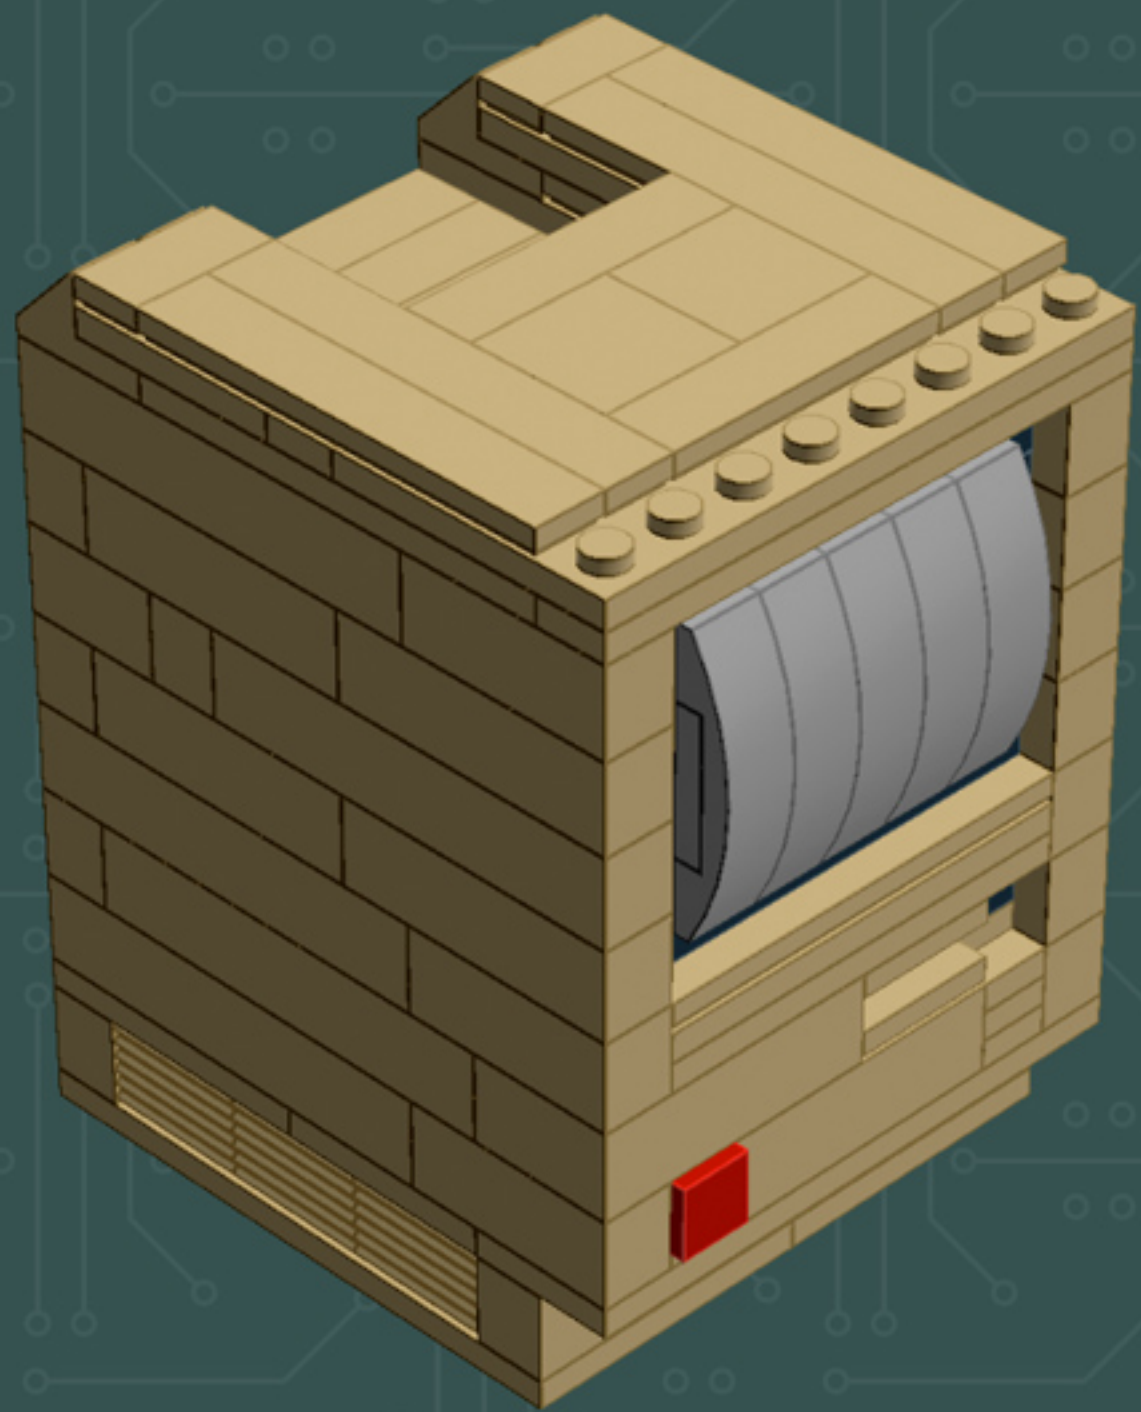

Element ID	Color	Description	Quantity
307021	Bright Red	Flat Tile 1X1	1
4626001	Dark Green	Plate 6X6	1
6000606	Dark Stone Grey	Angular Plate 1.5 Bot. 1X2 1/2	5
4211052	Dark Stone Grey	Flat Tile 1X2	4
4210998	Dark Stone Grey	Plate 1X8	1
4211043	Dark Stone Grey	Plate 2X3	4
4278274	Dark Stone Grey	Slide Shoe Round 2X2	4
4654582	Medium Stone Grey	Angular Plate 1,5 Top 1X2 1/2	2
4650260	Medium Stone Grey	Flat Tile 1X1, Round	7
4211397	Medium Stone Grey	Plate 2X2	2
4622803	Medium Stone Grey	Plate W. Bow 1X4X2/3	5