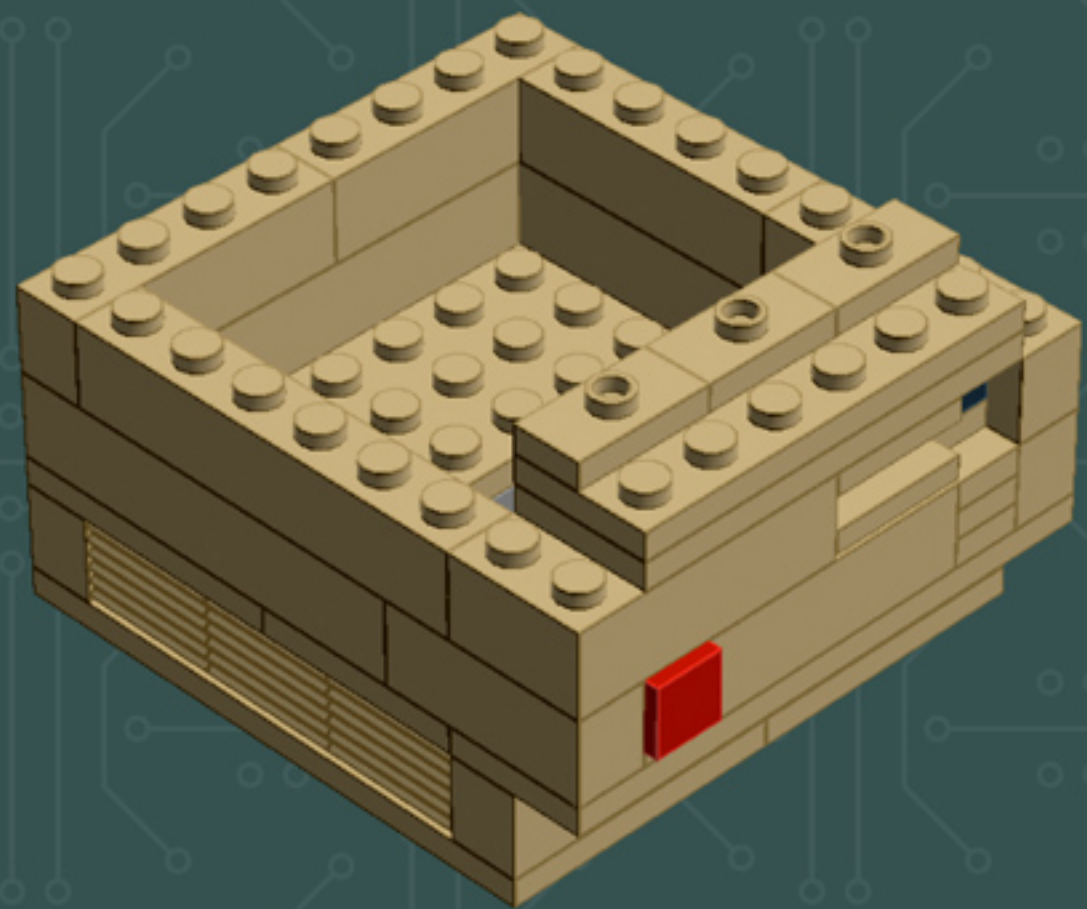

My First Computer **BYTE EDITION**

A LEGO® project by Chris McVeigh
chrismcveigh.com

v2.0

Element ID	Color	Description	Quantity
235726	Black	Brick Corner 1X2X2	4
4560182	Black	Flat Tile 2X4	3
4180536	Black	Left Plate 2X3 W/Angle	2
302326	Black	Plate 1X2	9
379426	Black	Plate 1X2 W. 1 Knob	3
379526	Black	Plate 2X6	2
241226	Black	Radiator Grille 1X2	15
4180508	Black	Right Plate 2X3 W/Angle	2
329826	Black	Roof Tile 2X3/25°	1
374726	Black	Roof Tile 2X3/25° Inv.	1
4528331	Black	String W. Knobs 10 M	3
4118793	Brick Yellow	Angular Brick 1X1	2
4113915	Brick Yellow	Brick 1X1	4

Element ID	Color	Description	Quantity
307021	Bright Red	Flat Tile 1X1	1
4626001	Dark Green	Plate 6X6	1
6000606	Dark Stone Grey	Angular Plate 1.5 Bot. 1X2 1/2	5
4211052	Dark Stone Grey	Flat Tile 1X2	4
4210998	Dark Stone Grey	Plate 1X8	1
4211043	Dark Stone Grey	Plate 2X3	4
4278274	Dark Stone Grey	Slide Shoe Round 2X2	4
4654582	Medium Stone Grey	Angular Plate 1,5 Top 1X2 1/2	2
4650260	Medium Stone Grey	Flat Tile 1X1, Round	7
4211397	Medium Stone Grey	Plate 2X2	2
4622803	Medium Stone Grey	Plate W. Bow 1X4X2/3	5