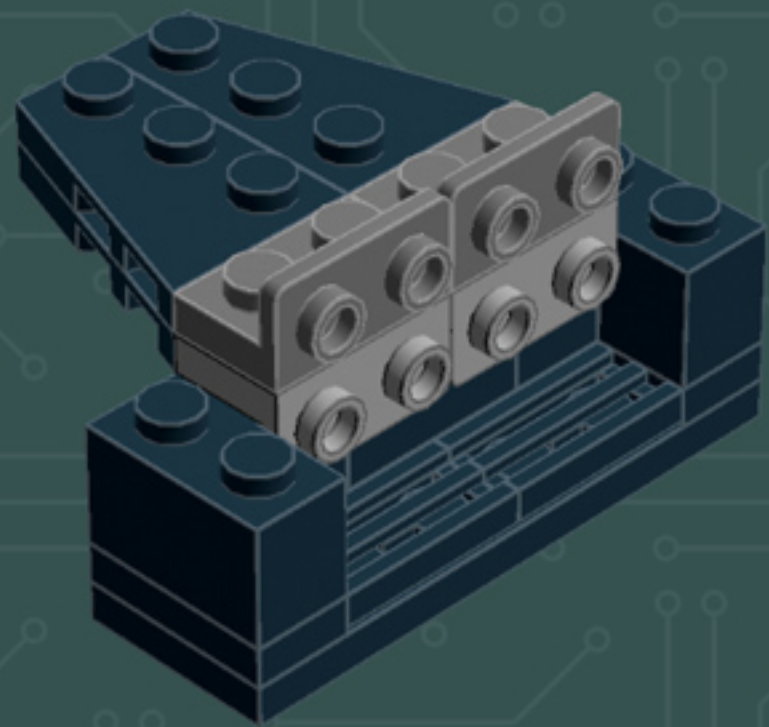

Element ID	Color	Description	Quantity
307021	Bright Red	Flat Tile 1X1	1
4626001	Dark Green	Plate 6X6	1
6000606	Dark Stone Grey	Angular Plate 1.5 Bot. 1X2 1/2	5
4211052	Dark Stone Grey	Flat Tile 1X2	4
4210998	Dark Stone Grey	Plate 1X8	1
4211043	Dark Stone Grey	Plate 2X3	4
4278274	Dark Stone Grey	Slide Shoe Round 2X2	4
4654582	Medium Stone Grey	Angular Plate 1,5 Top 1X2 1/2	2
4650260	Medium Stone Grey	Flat Tile 1X1, Round	7
4211397	Medium Stone Grey	Plate 2X2	2
4622803	Medium Stone Grey	Plate W. Bow 1X4X2/3	5