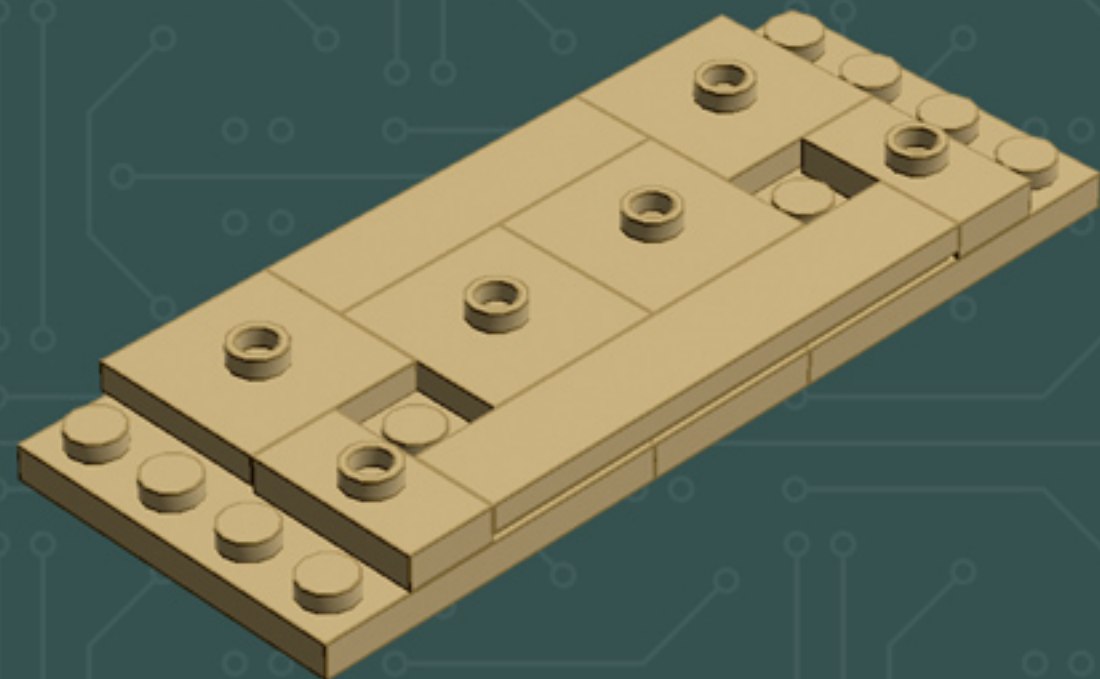

Element ID	Color	Description	Quantity
307021	Bright Red	Flat Tile 1X1	1
4626001	Dark Green	Plate 6X6	1
6000606	Dark Stone Grey	Angular Plate 1.5 Bot. 1X2 1/2	5
4211052	Dark Stone Grey	Flat Tile 1X2	4
4210998	Dark Stone Grey	Plate 1X8	1
4211043	Dark Stone Grey	Plate 2X3	4
4278274	Dark Stone Grey	Slide Shoe Round 2X2	4
4654582	Medium Stone Grey	Angular Plate 1,5 Top 1X2 1/2	2
4650260	Medium Stone Grey	Flat Tile 1X1, Round	7
4211397	Medium Stone Grey	Plate 2X2	2
4622803	Medium Stone Grey	Plate W. Bow 1X4X2/3	5