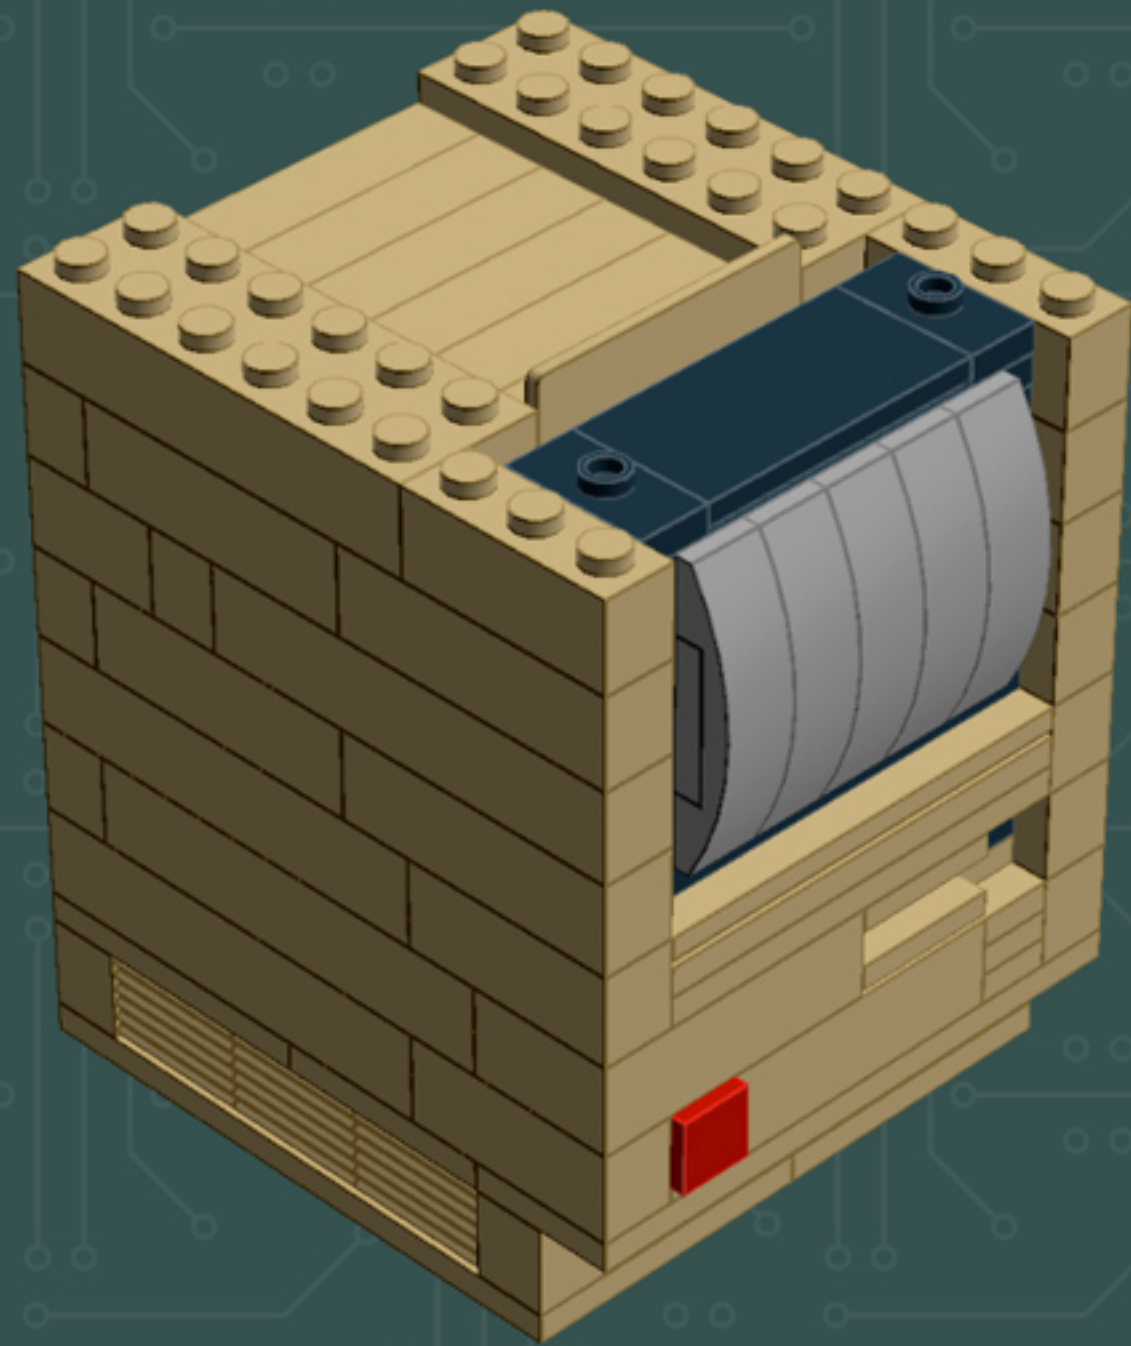

Element ID	Color	Description	Quantity
307021	Bright Red	Flat Tile 1X1	1
4626001	Dark Green	Plate 6X6	1
6000606	Dark Stone Grey	Angular Plate 1.5 Bot. 1X2 1/2	5
4211052	Dark Stone Grey	Flat Tile 1X2	4
4210998	Dark Stone Grey	Plate 1X8	1
4211043	Dark Stone Grey	Plate 2X3	4
4278274	Dark Stone Grey	Slide Shoe Round 2X2	4
4654582	Medium Stone Grey	Angular Plate 1,5 Top 1X2 1/2	2
4650260	Medium Stone Grey	Flat Tile 1X1, Round	7
4211397	Medium Stone Grey	Plate 2X2	2
4622803	Medium Stone Grey	Plate W. Bow 1X4X2/3	5