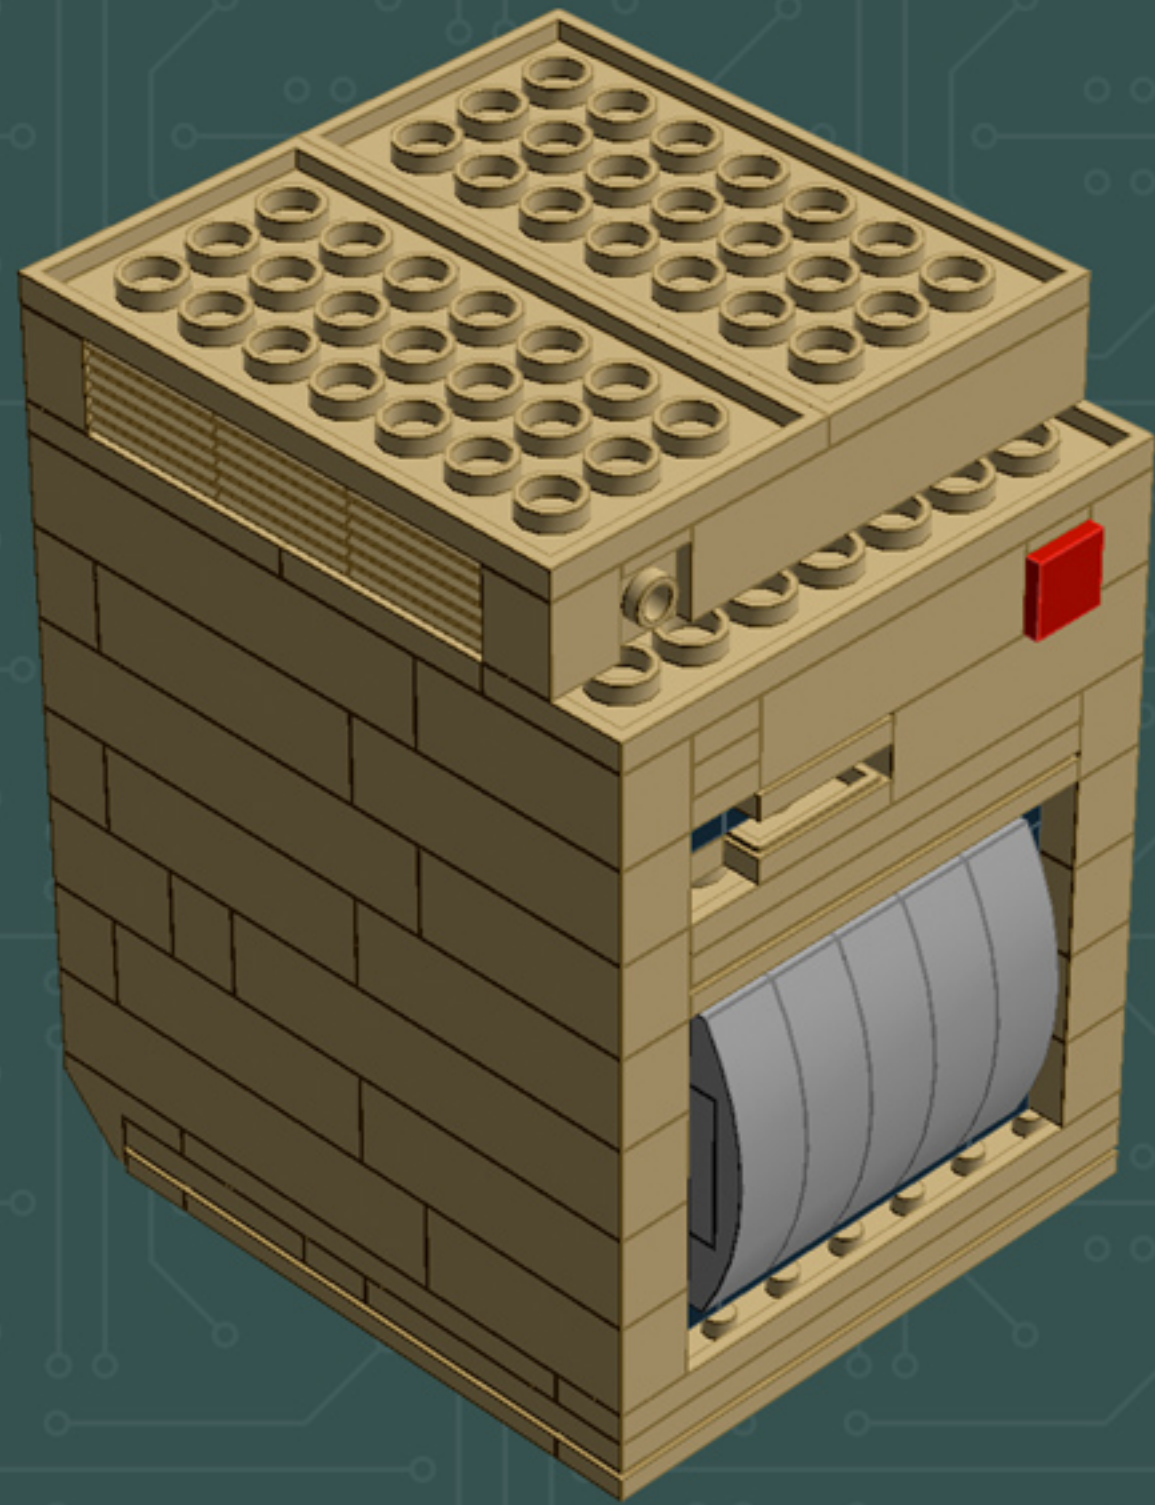

Element ID	Color	Description	Quantity
307021	Bright Red	Flat Tile 1X1	1
4626001	Dark Green	Plate 6X6	1
6000606	Dark Stone Grey	Angular Plate 1.5 Bot. 1X2 1/2	5
4211052	Dark Stone Grey	Flat Tile 1X2	4
4210998	Dark Stone Grey	Plate 1X8	1
4211043	Dark Stone Grey	Plate 2X3	4
4278274	Dark Stone Grey	Slide Shoe Round 2X2	4
4654582	Medium Stone Grey	Angular Plate 1,5 Top 1X2 1/2	2
4650260	Medium Stone Grey	Flat Tile 1X1, Round	7
4211397	Medium Stone Grey	Plate 2X2	2
4622803	Medium Stone Grey	Plate W. Bow 1X4X2/3	5