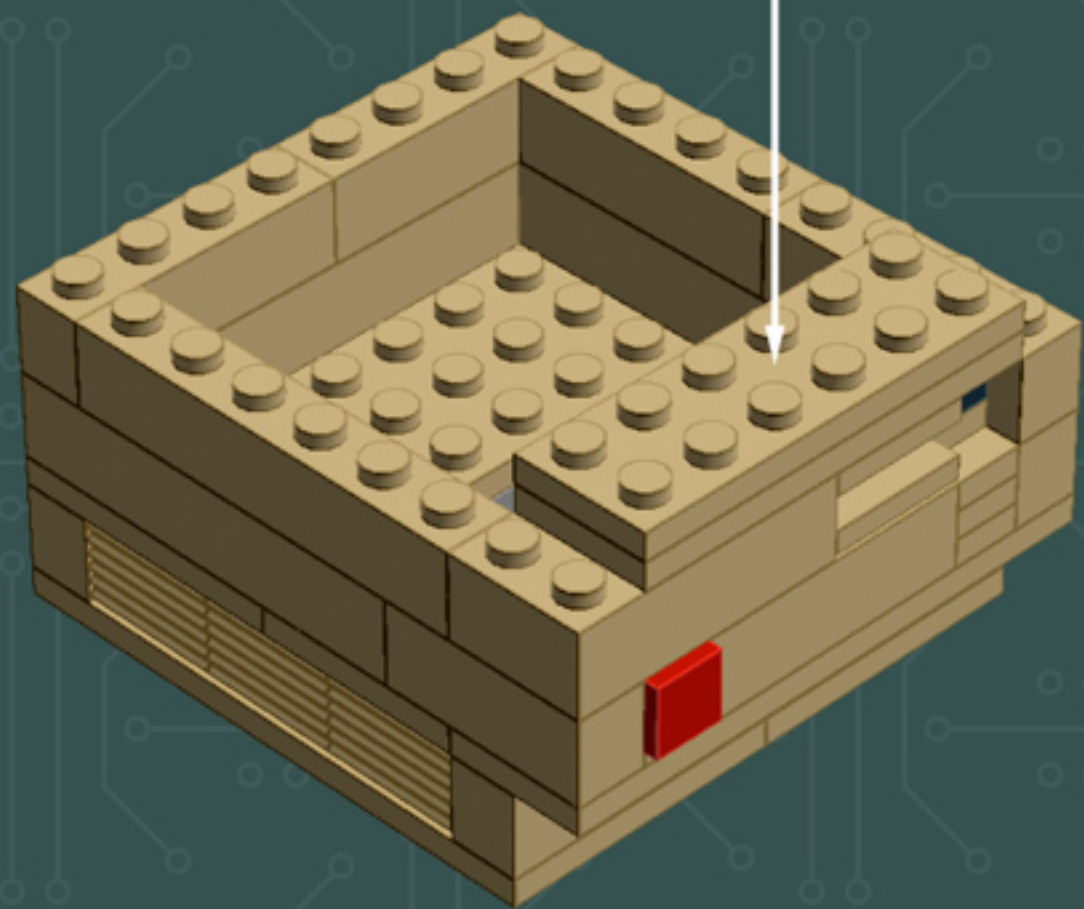

Element ID	Color	Description	Quantity
307021	Bright Red	Flat Tile 1X1	1
4626001	Dark Green	Plate 6X6	1
6000606	Dark Stone Grey	Angular Plate 1.5 Bot. 1X2 1/2	5
4211052	Dark Stone Grey	Flat Tile 1X2	4
4210998	Dark Stone Grey	Plate 1X8	1
4211043	Dark Stone Grey	Plate 2X3	4
4278274	Dark Stone Grey	Slide Shoe Round 2X2	4
4654582	Medium Stone Grey	Angular Plate 1,5 Top 1X2 1/2	2
4650260	Medium Stone Grey	Flat Tile 1X1, Round	7
4211397	Medium Stone Grey	Plate 2X2	2
4622803	Medium Stone Grey	Plate W. Bow 1X4X2/3	5