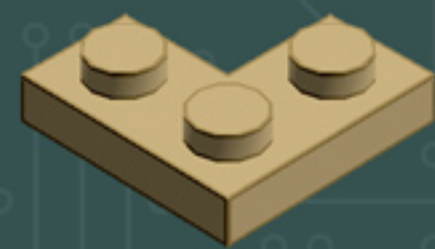

Element ID	Color	Description	Quantity
4113917	Brick Yellow	Plate 1X2	7
4155708	Brick Yellow	Plate 1X2 W. 1 Knob	9
4124067	Brick Yellow	Plate 1X6	4
4114324	Brick Yellow	Plate 1X8	2
4565387	Brick Yellow	Plate 2X2 W 1 Knob	6
4118790	Brick Yellow	Plate 2X3	6
4113993	Brick Yellow	Plate 2X6	2
4113988	Brick Yellow	Plate 2X8	2
4243824	Brick Yellow	Plate 4X4	2
4509897	Brick Yellow	Plate 4X8	4
4655900	Brick Yellow	Profile Brick 1X2	6
6069165	Brick Yellow	Roof Tile 1X2 45° W 1/3 Plate	4
4536667	Brick Yellow	Wall Element 1X4X1 Abs	1

Element ID	Color	Description	Quantity
307021	Bright Red	Flat Tile 1X1	1
4626001	Dark Green	Plate 6X6	1
6000606	Dark Stone Grey	Angular Plate 1.5 Bot. 1X2 1/2	5
4211052	Dark Stone Grey	Flat Tile 1X2	4
4210998	Dark Stone Grey	Plate 1X8	1
4211043	Dark Stone Grey	Plate 2X3	4
4278274	Dark Stone Grey	Slide Shoe Round 2X2	4
4654582	Medium Stone Grey	Angular Plate 1,5 Top 1X2 1/2	2
4650260	Medium Stone Grey	Flat Tile 1X1, Round	7
4211397	Medium Stone Grey	Plate 2X2	2
4622803	Medium Stone Grey	Plate W. Bow 1X4X2/3	5