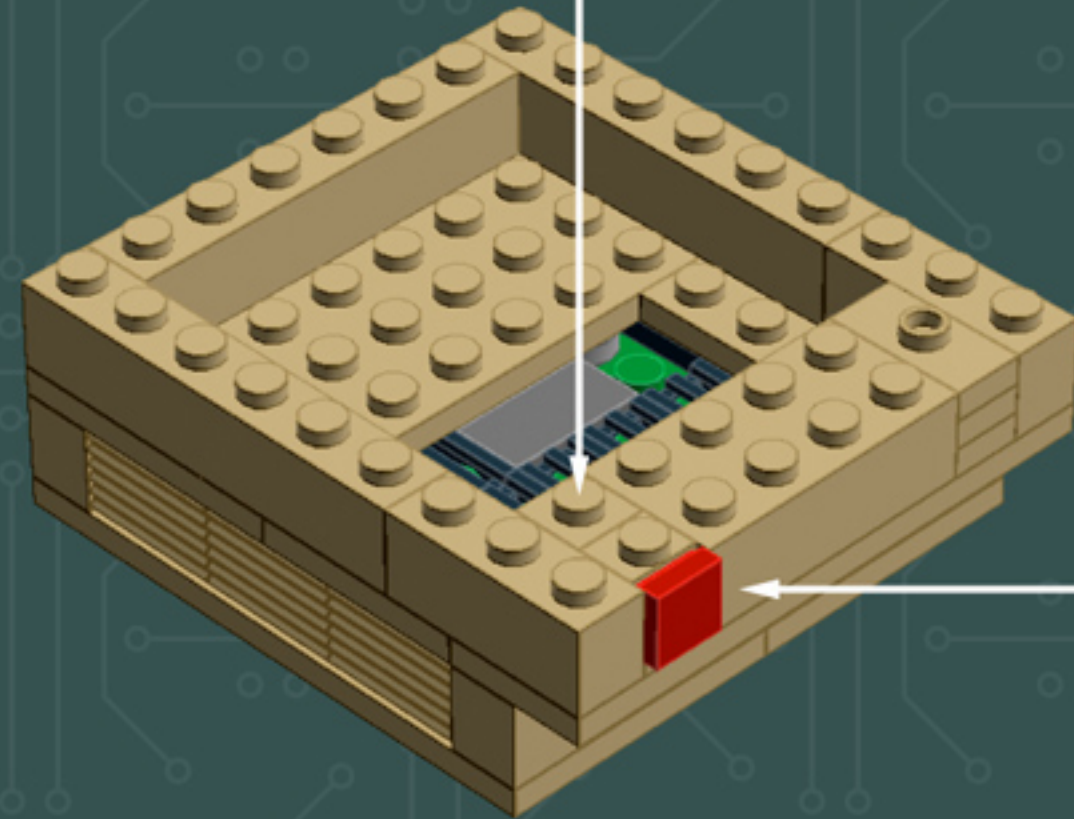

Element ID	Color	Description	Quantity
307021	Bright Red	Flat Tile 1X1	1
4626001	Dark Green	Plate 6X6	1
6000606	Dark Stone Grey	Angular Plate 1.5 Bot. 1X2 1/2	5
4211052	Dark Stone Grey	Flat Tile 1X2	4
4210998	Dark Stone Grey	Plate 1X8	1
4211043	Dark Stone Grey	Plate 2X3	4
4278274	Dark Stone Grey	Slide Shoe Round 2X2	4
4654582	Medium Stone Grey	Angular Plate 1,5 Top 1X2 1/2	2
4650260	Medium Stone Grey	Flat Tile 1X1, Round	7
4211397	Medium Stone Grey	Plate 2X2	2
4622803	Medium Stone Grey	Plate W. Bow 1X4X2/3	5