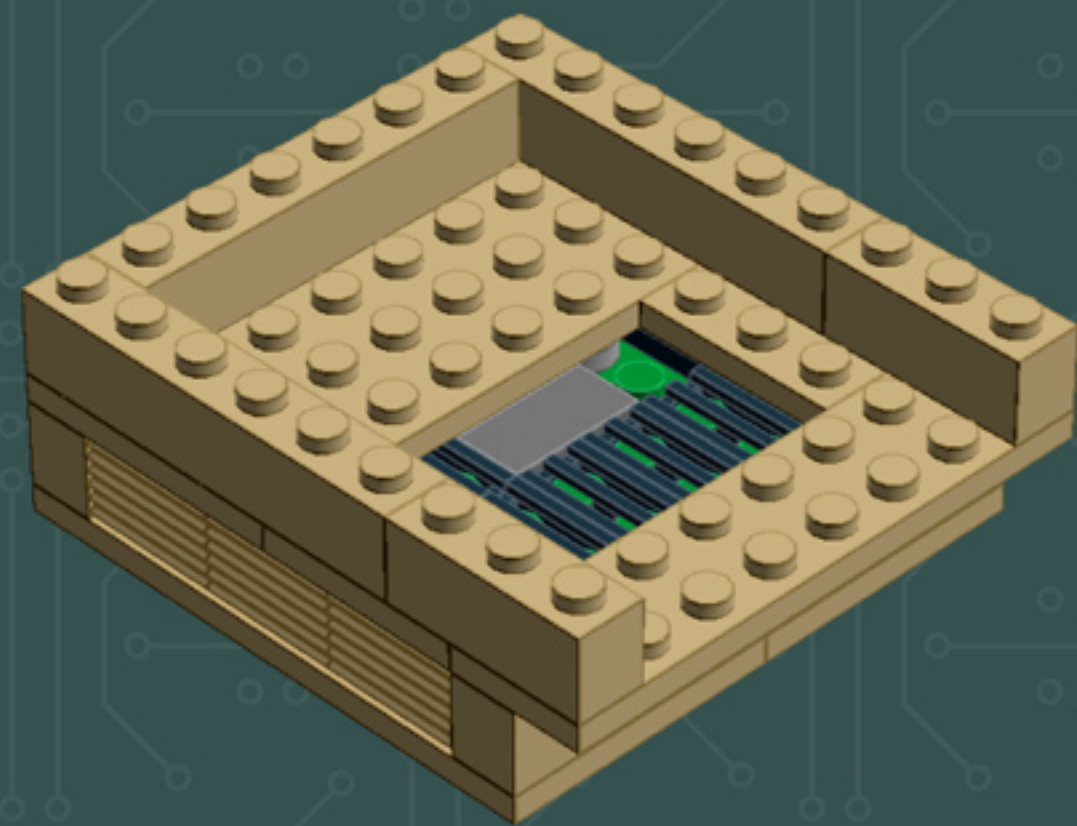

Element ID	Color	Description	Quantity
307021	Bright Red	Flat Tile 1X1	1
4626001	Dark Green	Plate 6X6	1
6000606	Dark Stone Grey	Angular Plate 1.5 Bot. 1X2 1/2	5
4211052	Dark Stone Grey	Flat Tile 1X2	4
4210998	Dark Stone Grey	Plate 1X8	1
4211043	Dark Stone Grey	Plate 2X3	4
4278274	Dark Stone Grey	Slide Shoe Round 2X2	4
4654582	Medium Stone Grey	Angular Plate 1,5 Top 1X2 1/2	2
4650260	Medium Stone Grey	Flat Tile 1X1, Round	7
4211397	Medium Stone Grey	Plate 2X2	2
4622803	Medium Stone Grey	Plate W. Bow 1X4X2/3	5