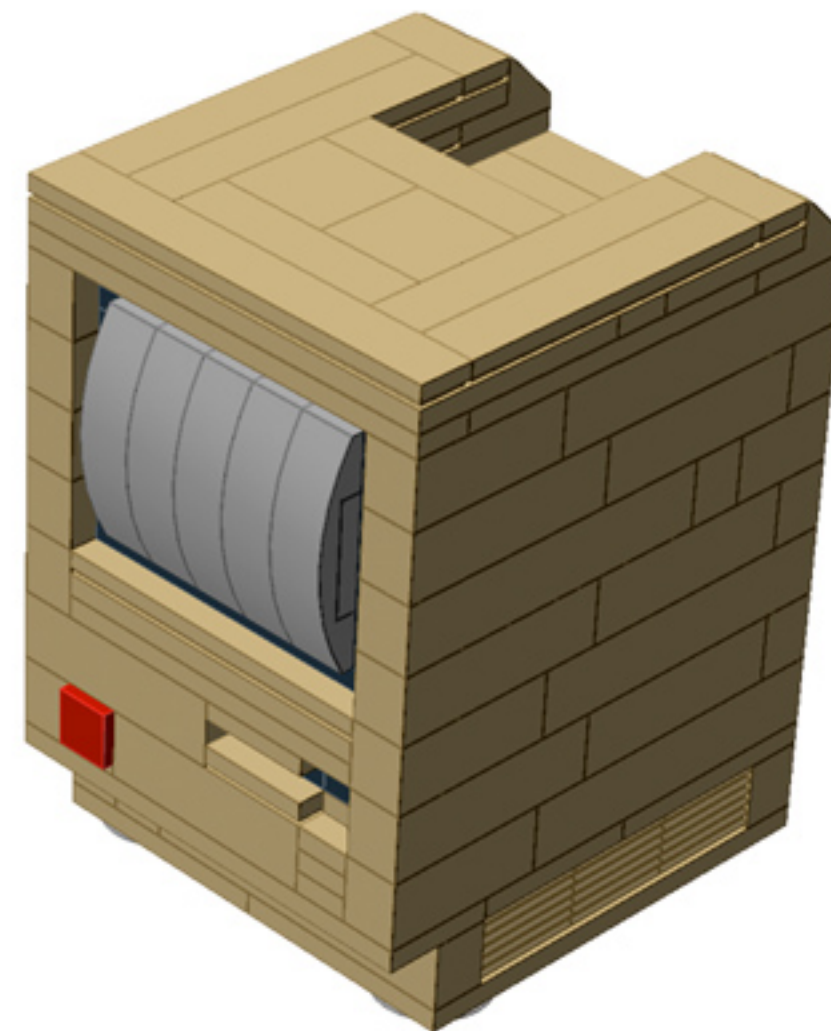

Element ID	Color	Description	Quantity
4113917	Brick Yellow	Plate 1X2	7
4155708	Brick Yellow	Plate 1X2 W. 1 Knob	9
4124067	Brick Yellow	Plate 1X6	4
4114324	Brick Yellow	Plate 1X8	2
4565387	Brick Yellow	Plate 2X2 W 1 Knob	6
4118790	Brick Yellow	Plate 2X3	6
4113993	Brick Yellow	Plate 2X6	2
4113988	Brick Yellow	Plate 2X8	2
4243824	Brick Yellow	Plate 4X4	2
4509897	Brick Yellow	Plate 4X8	4
4655900	Brick Yellow	Profile Brick 1X2	6
6069165	Brick Yellow	Roof Tile 1X2 45° W 1/3 Plate	4
4536667	Brick Yellow	Wall Element 1X4X1 Abs	1