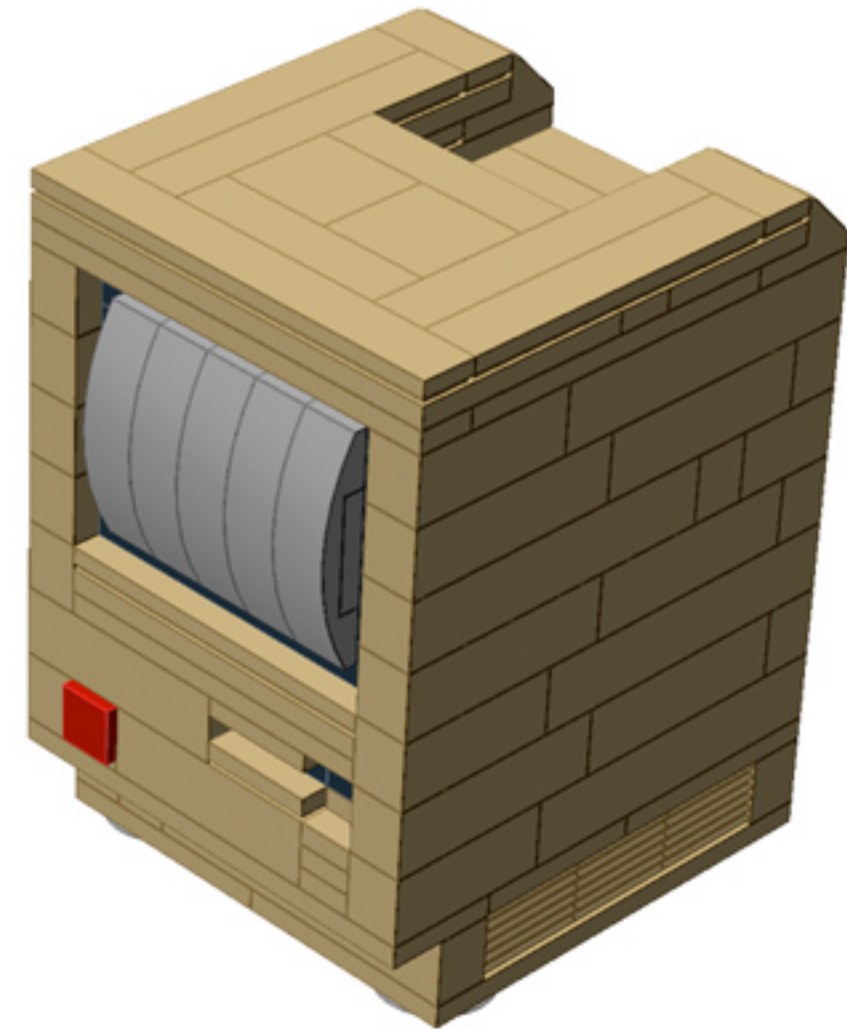

Element ID	Color	Description	Quantity
4109995	Brick Yellow	Brick 1X2	2
4162465	Brick Yellow	Brick 1X3	6
4113916	Brick Yellow	Brick 1X4	16
4112982	Brick Yellow	Brick 1X6	11
4114319	Brick Yellow	Brick 2X4	2
4181134	Brick Yellow	Brick 2X6	2
4579306	Brick Yellow	Brick With Bow 1X3X2	2
4114077	Brick Yellow	Corner Plate 1X2X2	1
4114026	Brick Yellow	Flat Tile 1X2	2
4550324	Brick Yellow	Flat Tile 1X4	10
4157277	Brick Yellow	Flat Tile 1X6	11
4544139	Brick Yellow	Flat Tile 1X8	1
4185177	Brick Yellow	Flat Tile 2X2	3