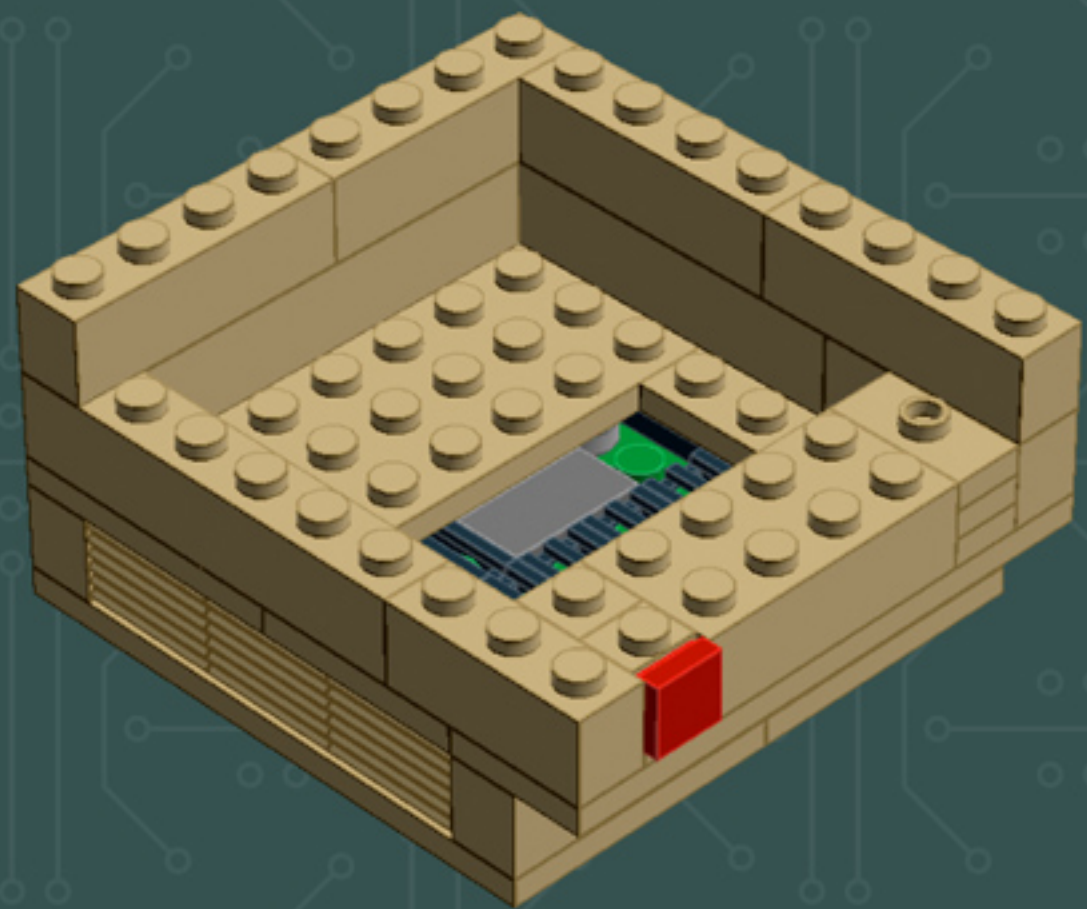

Element ID	Color	Description	Quantity
307021	Bright Red	Flat Tile 1X1	1
4626001	Dark Green	Plate 6X6	1
6000606	Dark Stone Grey	Angular Plate 1.5 Bot. 1X2 1/2	5
4211052	Dark Stone Grey	Flat Tile 1X2	4
4210998	Dark Stone Grey	Plate 1X8	1
4211043	Dark Stone Grey	Plate 2X3	4
4278274	Dark Stone Grey	Slide Shoe Round 2X2	4
4654582	Medium Stone Grey	Angular Plate 1,5 Top 1X2 1/2	2
4650260	Medium Stone Grey	Flat Tile 1X1, Round	7
4211397	Medium Stone Grey	Plate 2X2	2
4622803	Medium Stone Grey	Plate W. Bow 1X4X2/3	5