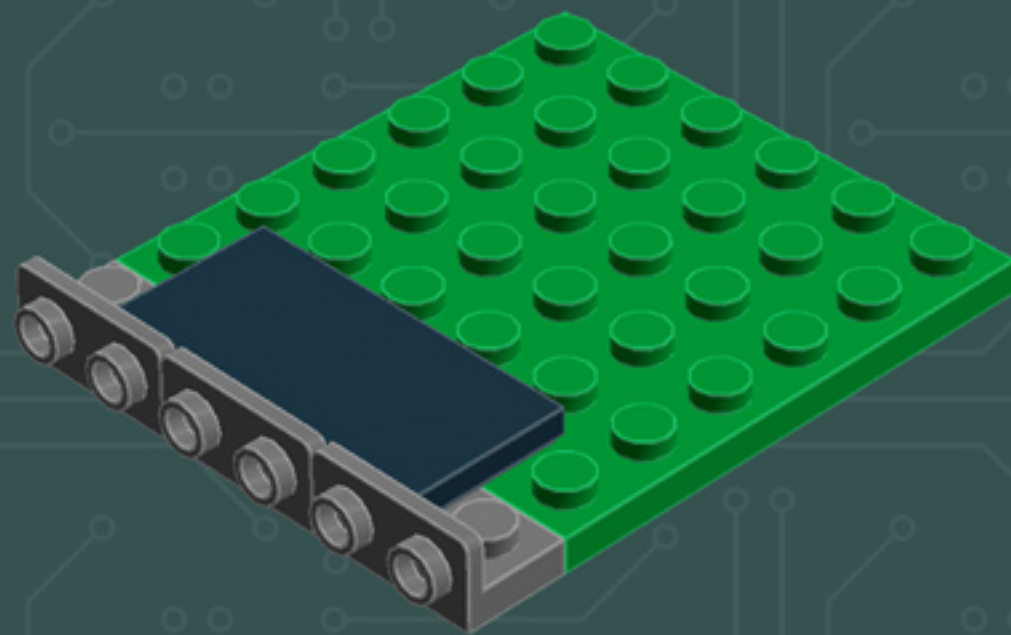

Element ID	Color	Description	Quantity
307021	Bright Red	Flat Tile 1X1	1
4626001	Dark Green	Plate 6X6	1
6000606	Dark Stone Grey	Angular Plate 1.5 Bot. 1X2 1/2	5
4211052	Dark Stone Grey	Flat Tile 1X2	4
4210998	Dark Stone Grey	Plate 1X8	1
4211043	Dark Stone Grey	Plate 2X3	4
4278274	Dark Stone Grey	Slide Shoe Round 2X2	4
4654582	Medium Stone Grey	Angular Plate 1,5 Top 1X2 1/2	2
4650260	Medium Stone Grey	Flat Tile 1X1, Round	7
4211397	Medium Stone Grey	Plate 2X2	2
4622803	Medium Stone Grey	Plate W. Bow 1X4X2/3	5