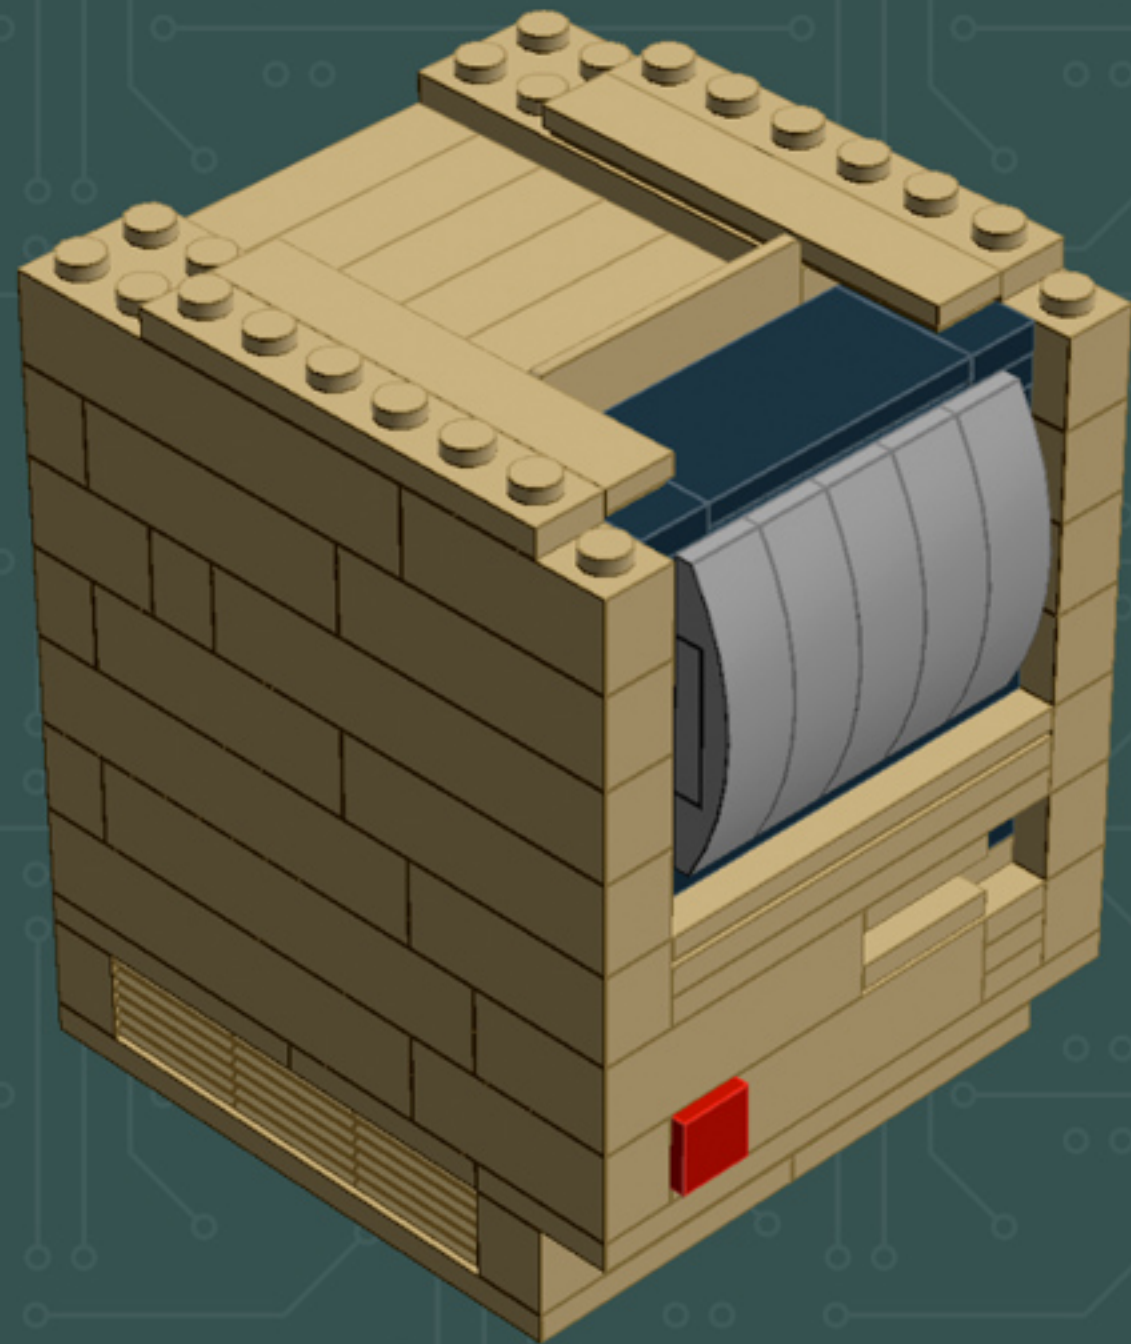

Element ID	Color	Description	Quantity
307021	Bright Red	Flat Tile 1X1	1
4626001	Dark Green	Plate 6X6	1
6000606	Dark Stone Grey	Angular Plate 1.5 Bot. 1X2 1/2	5
4211052	Dark Stone Grey	Flat Tile 1X2	4
4210998	Dark Stone Grey	Plate 1X8	1
4211043	Dark Stone Grey	Plate 2X3	4
4278274	Dark Stone Grey	Slide Shoe Round 2X2	4
4654582	Medium Stone Grey	Angular Plate 1,5 Top 1X2 1/2	2
4650260	Medium Stone Grey	Flat Tile 1X1, Round	7
4211397	Medium Stone Grey	Plate 2X2	2
4622803	Medium Stone Grey	Plate W. Bow 1X4X2/3	5