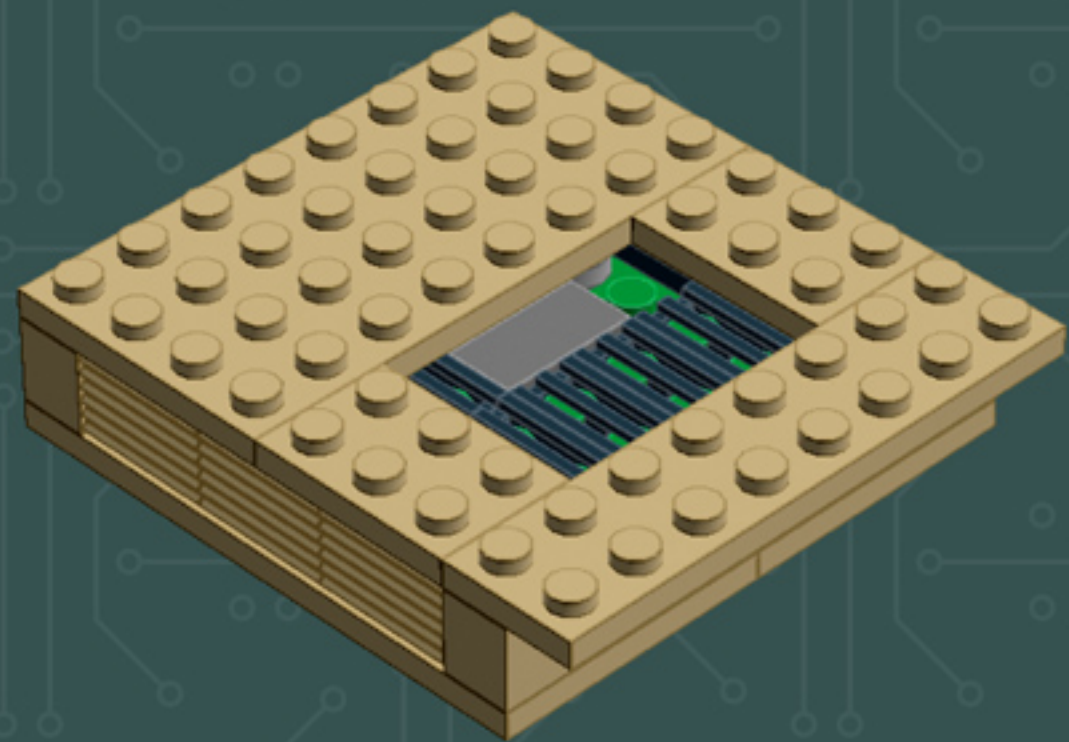

Element ID	Color	Description	Quantity
307021	Bright Red	Flat Tile 1X1	1
4626001	Dark Green	Plate 6X6	1
6000606	Dark Stone Grey	Angular Plate 1.5 Bot. 1X2 1/2	5
4211052	Dark Stone Grey	Flat Tile 1X2	4
4210998	Dark Stone Grey	Plate 1X8	1
4211043	Dark Stone Grey	Plate 2X3	4
4278274	Dark Stone Grey	Slide Shoe Round 2X2	4
4654582	Medium Stone Grey	Angular Plate 1,5 Top 1X2 1/2	2
4650260	Medium Stone Grey	Flat Tile 1X1, Round	7
4211397	Medium Stone Grey	Plate 2X2	2
4622803	Medium Stone Grey	Plate W. Bow 1X4X2/3	5