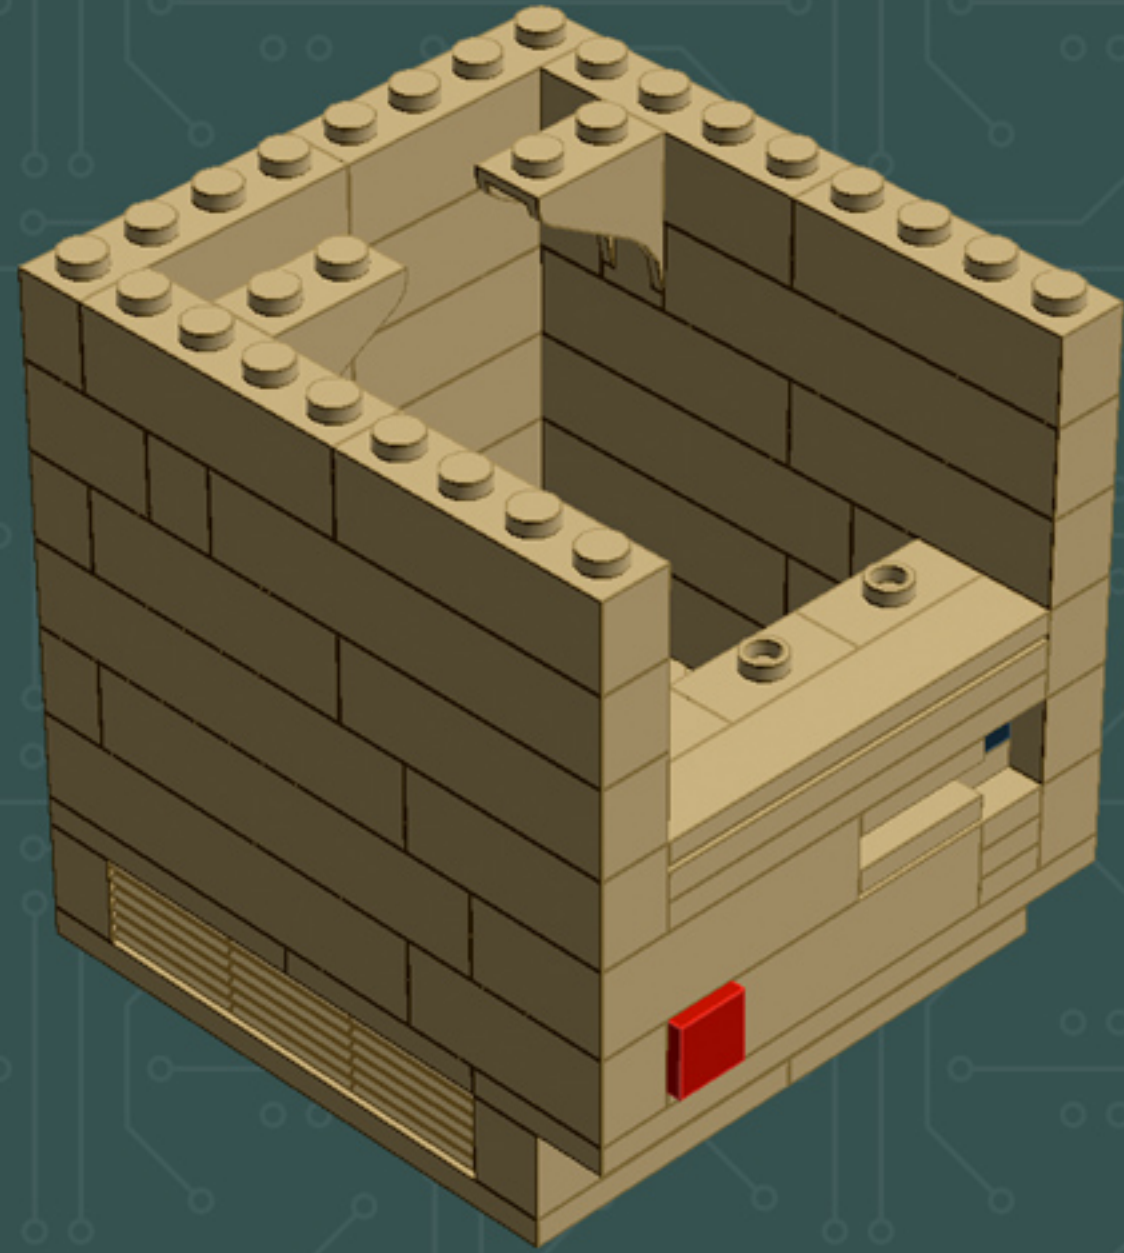

Element ID	Color	Description	Quantity
307021	Bright Red	Flat Tile 1X1	1
4626001	Dark Green	Plate 6X6	1
6000606	Dark Stone Grey	Angular Plate 1.5 Bot. 1X2 1/2	5
4211052	Dark Stone Grey	Flat Tile 1X2	4
4210998	Dark Stone Grey	Plate 1X8	1
4211043	Dark Stone Grey	Plate 2X3	4
4278274	Dark Stone Grey	Slide Shoe Round 2X2	4
4654582	Medium Stone Grey	Angular Plate 1,5 Top 1X2 1/2	2
4650260	Medium Stone Grey	Flat Tile 1X1, Round	7
4211397	Medium Stone Grey	Plate 2X2	2
4622803	Medium Stone Grey	Plate W. Bow 1X4X2/3	5