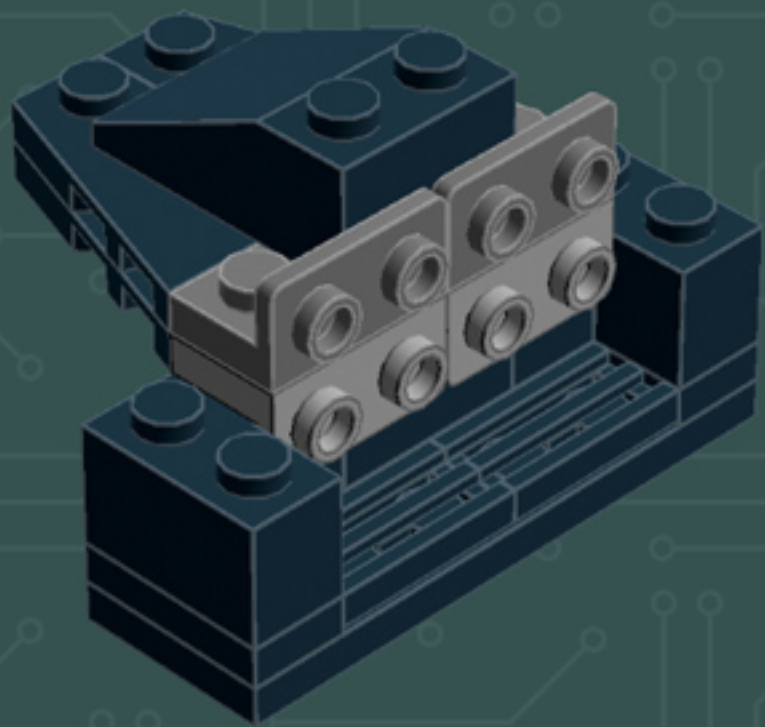

Element ID	Color	Description	Quantity
307021	Bright Red	Flat Tile 1X1	1
4626001	Dark Green	Plate 6X6	1
6000606	Dark Stone Grey	Angular Plate 1.5 Bot. 1X2 1/2	5
4211052	Dark Stone Grey	Flat Tile 1X2	4
4210998	Dark Stone Grey	Plate 1X8	1
4211043	Dark Stone Grey	Plate 2X3	4
4278274	Dark Stone Grey	Slide Shoe Round 2X2	4
4654582	Medium Stone Grey	Angular Plate 1,5 Top 1X2 1/2	2
4650260	Medium Stone Grey	Flat Tile 1X1, Round	7
4211397	Medium Stone Grey	Plate 2X2	2
4622803	Medium Stone Grey	Plate W. Bow 1X4X2/3	5