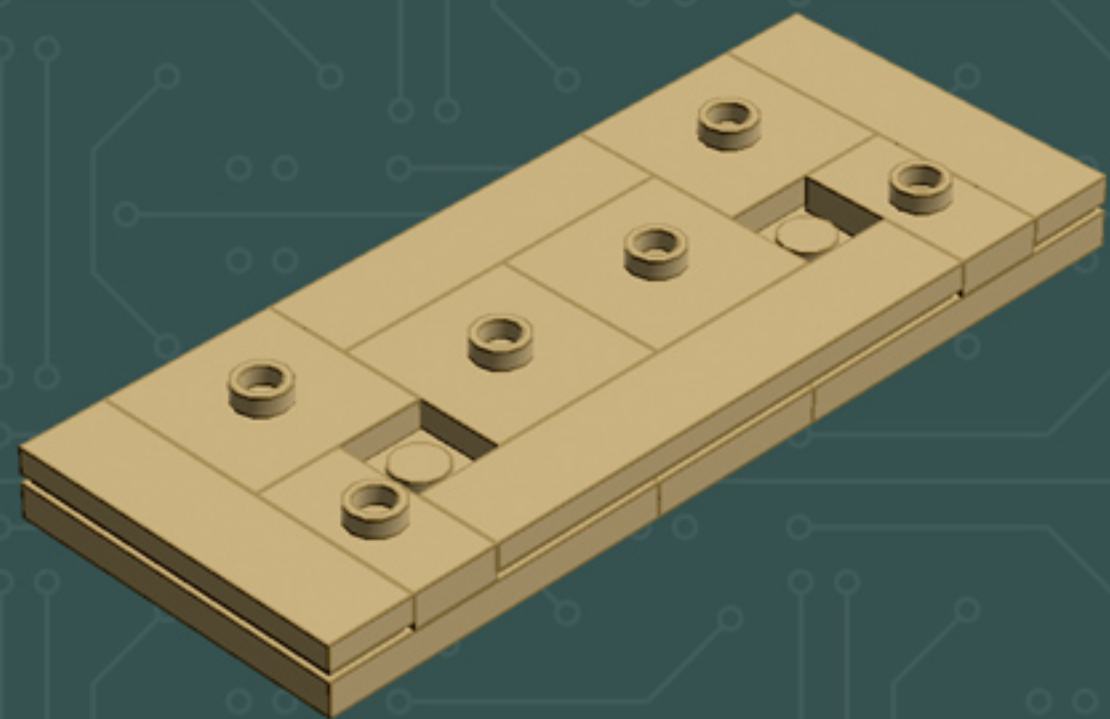

Element ID	Color	Description	Quantity
307021	Bright Red	Flat Tile 1X1	1
4626001	Dark Green	Plate 6X6	1
6000606	Dark Stone Grey	Angular Plate 1.5 Bot. 1X2 1/2	5
4211052	Dark Stone Grey	Flat Tile 1X2	4
4210998	Dark Stone Grey	Plate 1X8	1
4211043	Dark Stone Grey	Plate 2X3	4
4278274	Dark Stone Grey	Slide Shoe Round 2X2	4
4654582	Medium Stone Grey	Angular Plate 1,5 Top 1X2 1/2	2
4650260	Medium Stone Grey	Flat Tile 1X1, Round	7
4211397	Medium Stone Grey	Plate 2X2	2
4622803	Medium Stone Grey	Plate W. Bow 1X4X2/3	5