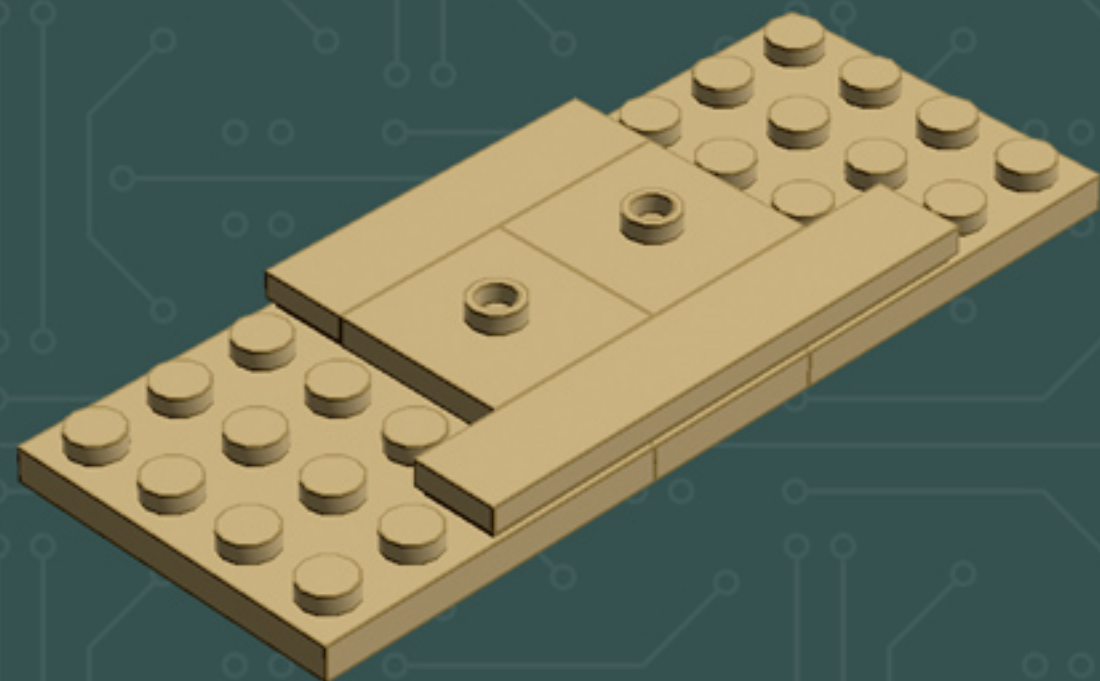

Element ID	Color	Description	Quantity
307021	Bright Red	Flat Tile 1X1	1
4626001	Dark Green	Plate 6X6	1
6000606	Dark Stone Grey	Angular Plate 1.5 Bot. 1X2 1/2	5
4211052	Dark Stone Grey	Flat Tile 1X2	4
4210998	Dark Stone Grey	Plate 1X8	1
4211043	Dark Stone Grey	Plate 2X3	4
4278274	Dark Stone Grey	Slide Shoe Round 2X2	4
4654582	Medium Stone Grey	Angular Plate 1,5 Top 1X2 1/2	2
4650260	Medium Stone Grey	Flat Tile 1X1, Round	7
4211397	Medium Stone Grey	Plate 2X2	2
4622803	Medium Stone Grey	Plate W. Bow 1X4X2/3	5