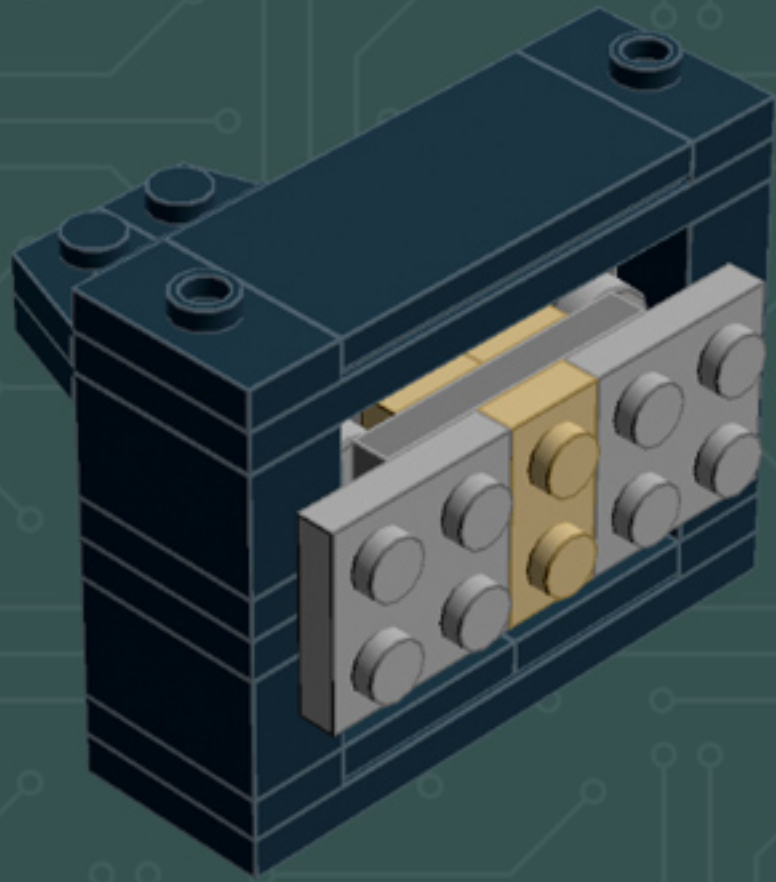

Element ID	Color	Description	Quantity
307021	Bright Red	Flat Tile 1X1	1
4626001	Dark Green	Plate 6X6	1
6000606	Dark Stone Grey	Angular Plate 1.5 Bot. 1X2 1/2	5
4211052	Dark Stone Grey	Flat Tile 1X2	4
4210998	Dark Stone Grey	Plate 1X8	1
4211043	Dark Stone Grey	Plate 2X3	4
4278274	Dark Stone Grey	Slide Shoe Round 2X2	4
4654582	Medium Stone Grey	Angular Plate 1,5 Top 1X2 1/2	2
4650260	Medium Stone Grey	Flat Tile 1X1, Round	7
4211397	Medium Stone Grey	Plate 2X2	2
4622803	Medium Stone Grey	Plate W. Bow 1X4X2/3	5