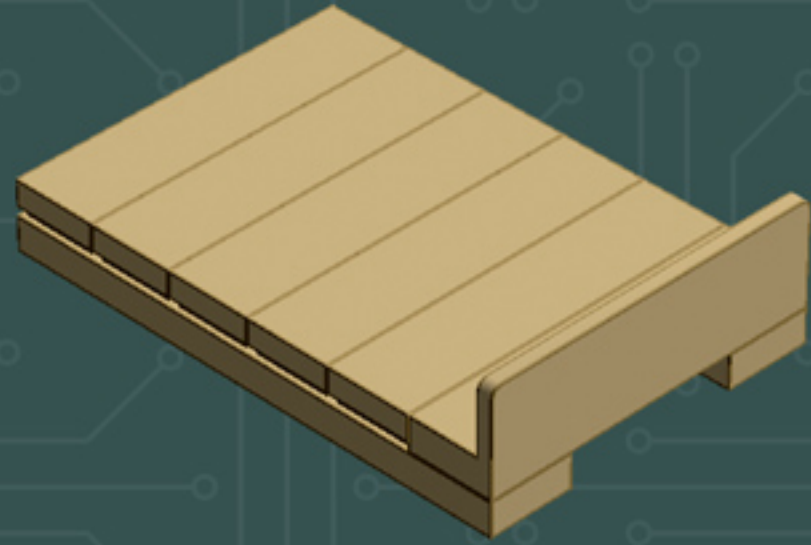

Element ID	Color	Description	Quantity
307021	Bright Red	Flat Tile 1X1	1
4626001	Dark Green	Plate 6X6	1
6000606	Dark Stone Grey	Angular Plate 1.5 Bot. 1X2 1/2	5
4211052	Dark Stone Grey	Flat Tile 1X2	4
4210998	Dark Stone Grey	Plate 1X8	1
4211043	Dark Stone Grey	Plate 2X3	4
4278274	Dark Stone Grey	Slide Shoe Round 2X2	4
4654582	Medium Stone Grey	Angular Plate 1,5 Top 1X2 1/2	2
4650260	Medium Stone Grey	Flat Tile 1X1, Round	7
4211397	Medium Stone Grey	Plate 2X2	2
4622803	Medium Stone Grey	Plate W. Bow 1X4X2/3	5