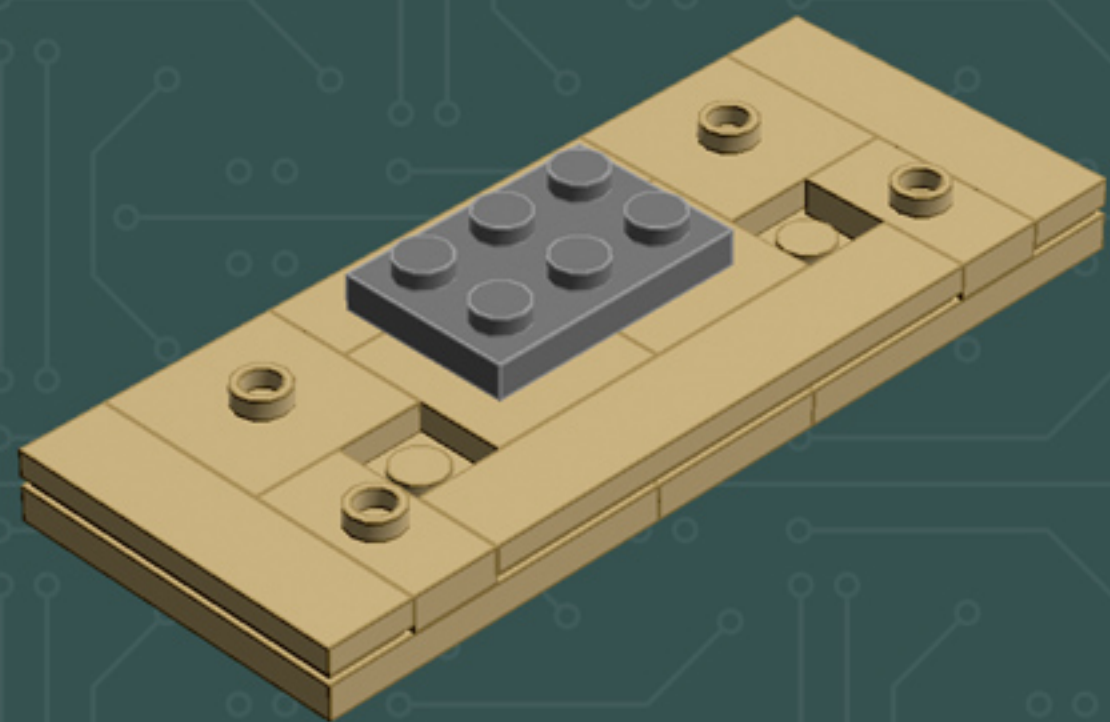

Element ID	Color	Description	Quantity
307021	Bright Red	Flat Tile 1X1	1
4626001	Dark Green	Plate 6X6	1
6000606	Dark Stone Grey	Angular Plate 1.5 Bot. 1X2 1/2	5
4211052	Dark Stone Grey	Flat Tile 1X2	4
4210998	Dark Stone Grey	Plate 1X8	1
4211043	Dark Stone Grey	Plate 2X3	4
4278274	Dark Stone Grey	Slide Shoe Round 2X2	4
4654582	Medium Stone Grey	Angular Plate 1,5 Top 1X2 1/2	2
4650260	Medium Stone Grey	Flat Tile 1X1, Round	7
4211397	Medium Stone Grey	Plate 2X2	2
4622803	Medium Stone Grey	Plate W. Bow 1X4X2/3	5