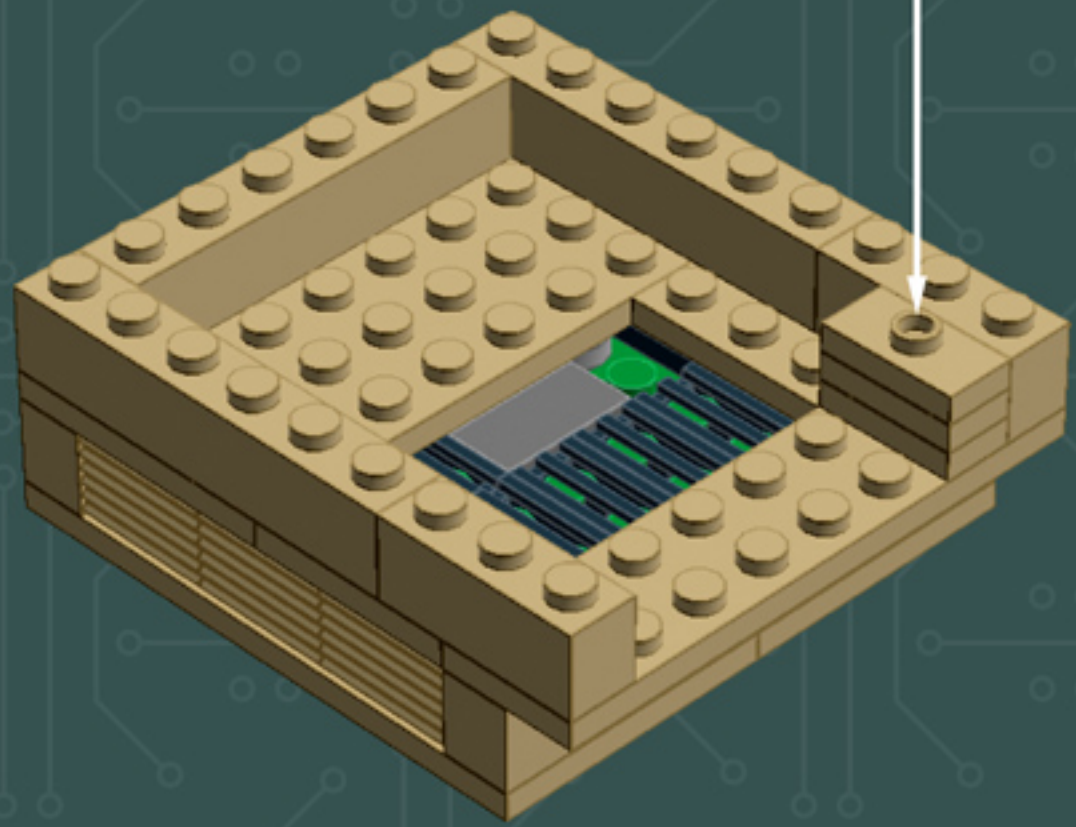

Element ID	Color	Description	Quantity
307021	Bright Red	Flat Tile 1X1	1
4626001	Dark Green	Plate 6X6	1
6000606	Dark Stone Grey	Angular Plate 1.5 Bot. 1X2 1/2	5
4211052	Dark Stone Grey	Flat Tile 1X2	4
4210998	Dark Stone Grey	Plate 1X8	1
4211043	Dark Stone Grey	Plate 2X3	4
4278274	Dark Stone Grey	Slide Shoe Round 2X2	4
4654582	Medium Stone Grey	Angular Plate 1,5 Top 1X2 1/2	2
4650260	Medium Stone Grey	Flat Tile 1X1, Round	7
4211397	Medium Stone Grey	Plate 2X2	2
4622803	Medium Stone Grey	Plate W. Bow 1X4X2/3	5