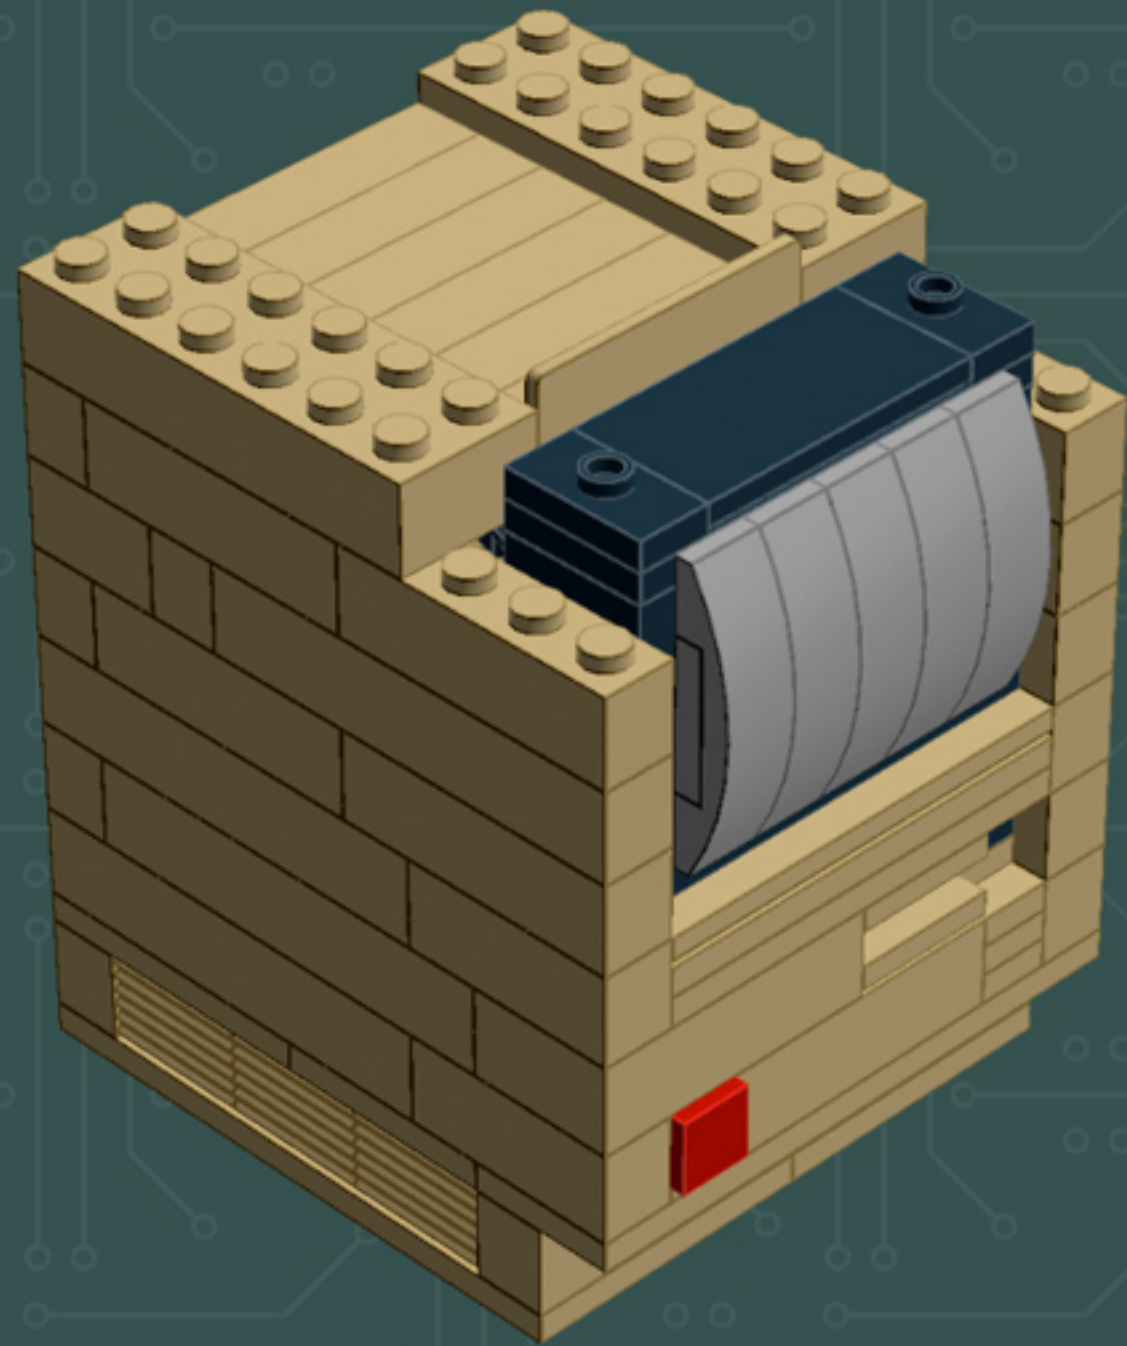

Element ID	Color	Description	Quantity
307021	Bright Red	Flat Tile 1X1	1
4626001	Dark Green	Plate 6X6	1
6000606	Dark Stone Grey	Angular Plate 1.5 Bot. 1X2 1/2	5
4211052	Dark Stone Grey	Flat Tile 1X2	4
4210998	Dark Stone Grey	Plate 1X8	1
4211043	Dark Stone Grey	Plate 2X3	4
4278274	Dark Stone Grey	Slide Shoe Round 2X2	4
4654582	Medium Stone Grey	Angular Plate 1,5 Top 1X2 1/2	2
4650260	Medium Stone Grey	Flat Tile 1X1, Round	7
4211397	Medium Stone Grey	Plate 2X2	2
4622803	Medium Stone Grey	Plate W. Bow 1X4X2/3	5