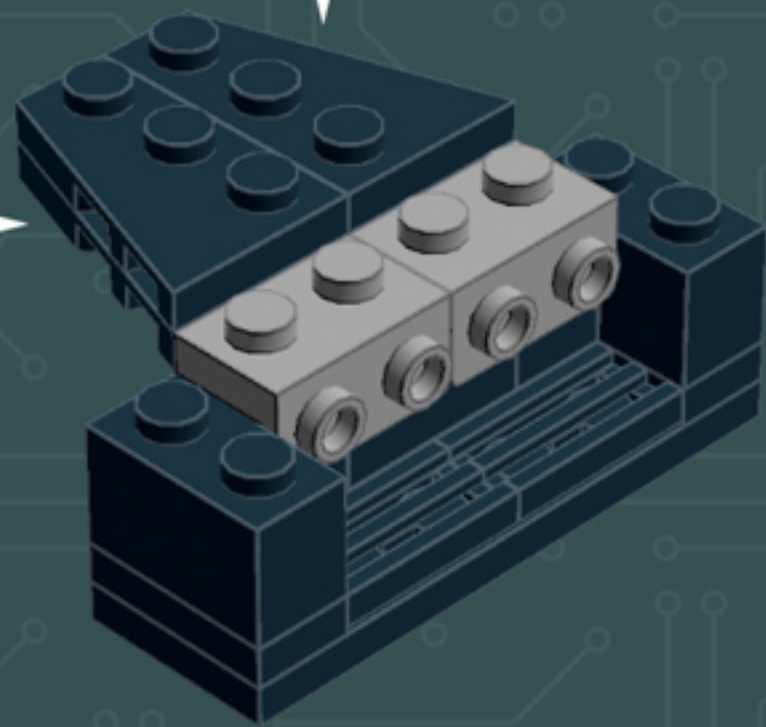

Element ID	Color	Description	Quantity
307021	Bright Red	Flat Tile 1X1	1
4626001	Dark Green	Plate 6X6	1
6000606	Dark Stone Grey	Angular Plate 1.5 Bot. 1X2 1/2	5
4211052	Dark Stone Grey	Flat Tile 1X2	4
4210998	Dark Stone Grey	Plate 1X8	1
4211043	Dark Stone Grey	Plate 2X3	4
4278274	Dark Stone Grey	Slide Shoe Round 2X2	4
4654582	Medium Stone Grey	Angular Plate 1,5 Top 1X2 1/2	2
4650260	Medium Stone Grey	Flat Tile 1X1, Round	7
4211397	Medium Stone Grey	Plate 2X2	2
4622803	Medium Stone Grey	Plate W. Bow 1X4X2/3	5