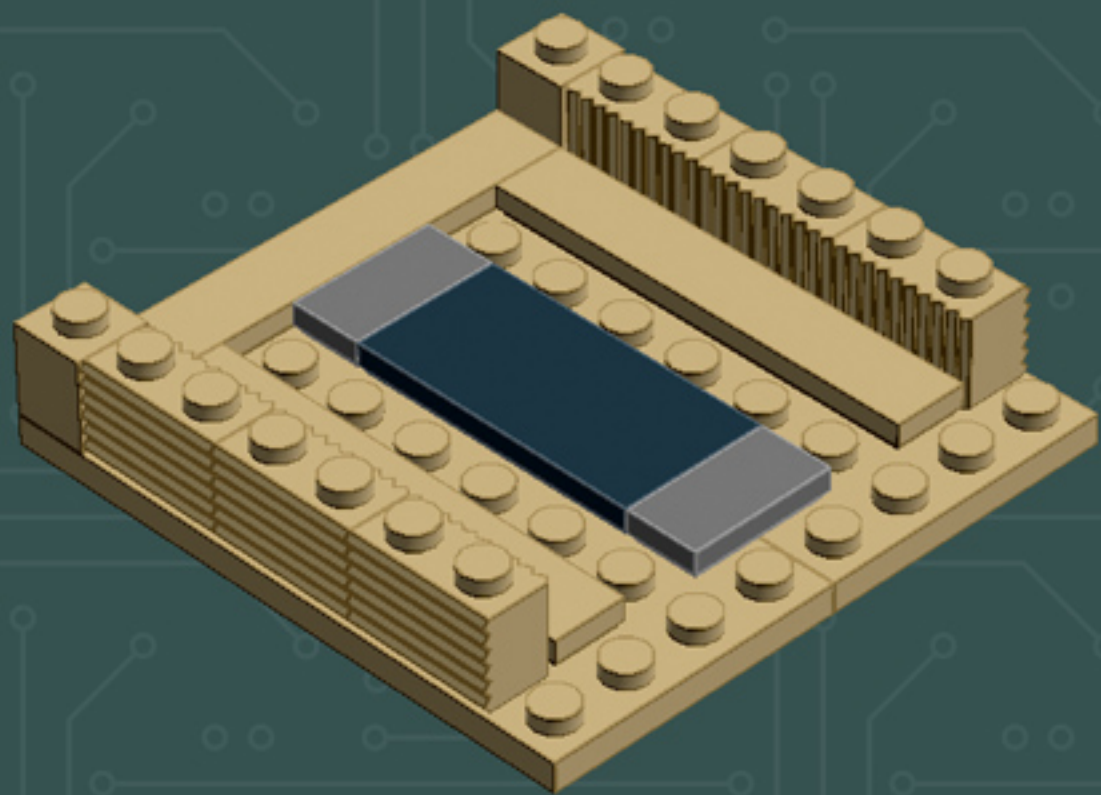

Element ID	Color	Description	Quantity
307021	Bright Red	Flat Tile 1X1	1
4626001	Dark Green	Plate 6X6	1
6000606	Dark Stone Grey	Angular Plate 1.5 Bot. 1X2 1/2	5
4211052	Dark Stone Grey	Flat Tile 1X2	4
4210998	Dark Stone Grey	Plate 1X8	1
4211043	Dark Stone Grey	Plate 2X3	4
4278274	Dark Stone Grey	Slide Shoe Round 2X2	4
4654582	Medium Stone Grey	Angular Plate 1,5 Top 1X2 1/2	2
4650260	Medium Stone Grey	Flat Tile 1X1, Round	7
4211397	Medium Stone Grey	Plate 2X2	2
4622803	Medium Stone Grey	Plate W. Bow 1X4X2/3	5