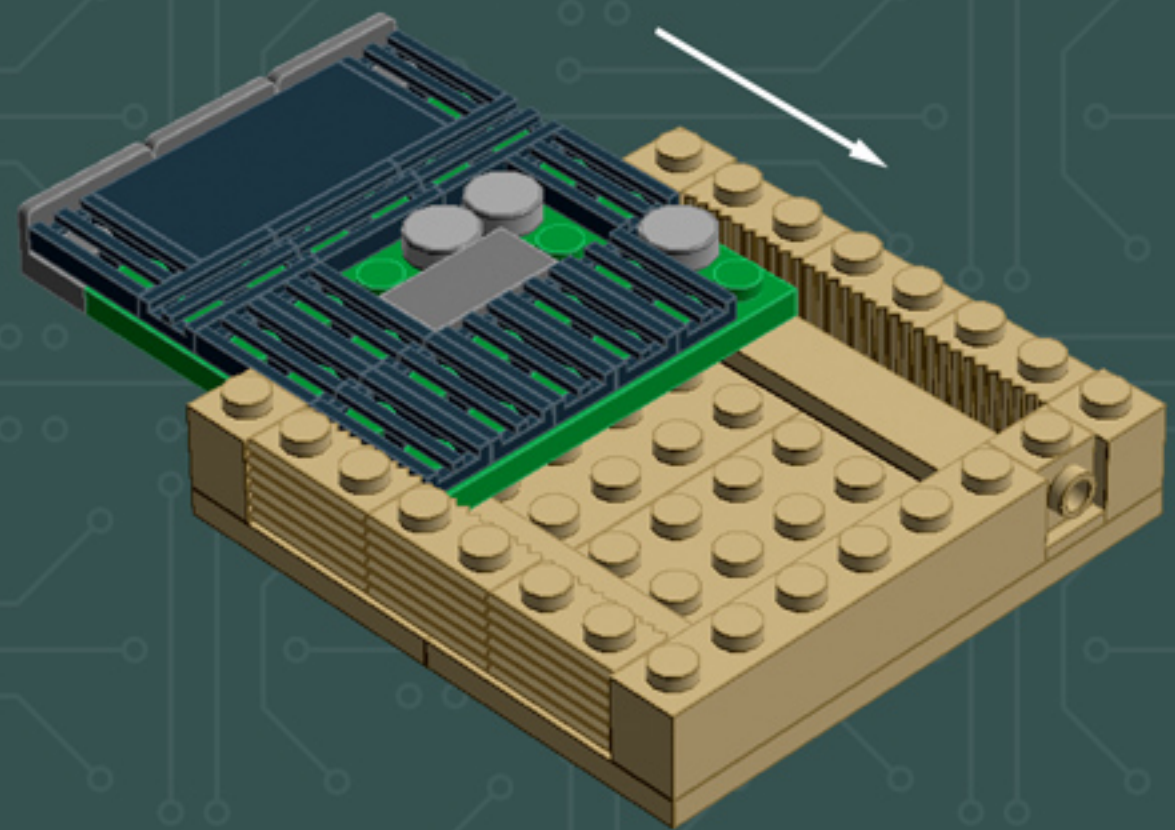

Element ID	Color	Description	Quantity
307021	Bright Red	Flat Tile 1X1	1
4626001	Dark Green	Plate 6X6	1
6000606	Dark Stone Grey	Angular Plate 1.5 Bot. 1X2 1/2	5
4211052	Dark Stone Grey	Flat Tile 1X2	4
4210998	Dark Stone Grey	Plate 1X8	1
4211043	Dark Stone Grey	Plate 2X3	4
4278274	Dark Stone Grey	Slide Shoe Round 2X2	4
4654582	Medium Stone Grey	Angular Plate 1,5 Top 1X2 1/2	2
4650260	Medium Stone Grey	Flat Tile 1X1, Round	7
4211397	Medium Stone Grey	Plate 2X2	2
4622803	Medium Stone Grey	Plate W. Bow 1X4X2/3	5