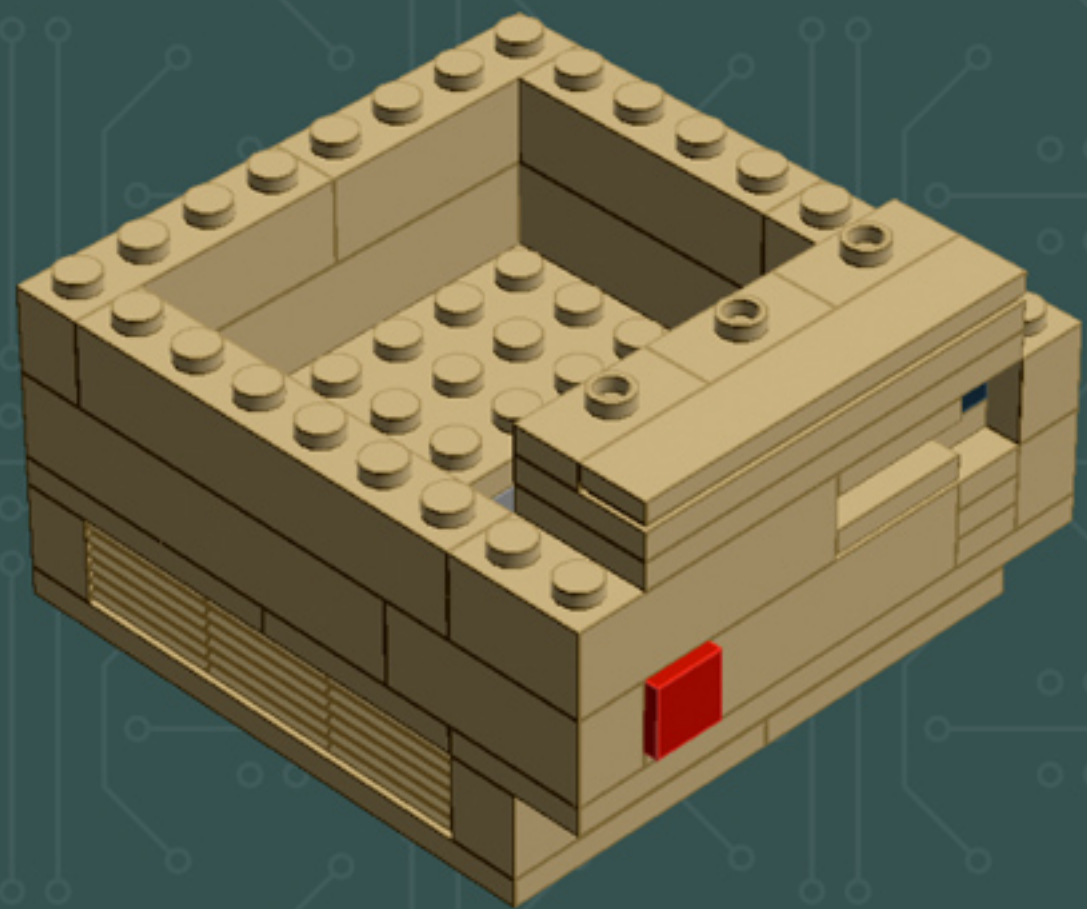

My First Computer **BYTE EDITION**

A LEGO® project by Chris McVeigh
chrismcveigh.com

v2.0

Element ID	Color	Description	Quantity
235726	Black	Brick Corner 1X2X2	4
4560182	Black	Flat Tile 2X4	3
4180536	Black	Left Plate 2X3 W/Angle	2
302326	Black	Plate 1X2	9
379426	Black	Plate 1X2 W. 1 Knob	3
379526	Black	Plate 2X6	2
241226	Black	Radiator Grille 1X2	15
4180508	Black	Right Plate 2X3 W/Angle	2
329826	Black	Roof Tile 2X3/25°	1
374726	Black	Roof Tile 2X3/25° Inv.	1
4528331	Black	String W. Knobs 10 M	3
4118793	Brick Yellow	Angular Brick 1X1	2
4113915	Brick Yellow	Brick 1X1	4

Element ID	Color	Description	Quantity
307021	Bright Red	Flat Tile 1X1	1
4626001	Dark Green	Plate 6X6	1
6000606	Dark Stone Grey	Angular Plate 1.5 Bot. 1X2 1/2	5
4211052	Dark Stone Grey	Flat Tile 1X2	4
4210998	Dark Stone Grey	Plate 1X8	1
4211043	Dark Stone Grey	Plate 2X3	4
4278274	Dark Stone Grey	Slide Shoe Round 2X2	4
4654582	Medium Stone Grey	Angular Plate 1,5 Top 1X2 1/2	2
4650260	Medium Stone Grey	Flat Tile 1X1, Round	7
4211397	Medium Stone Grey	Plate 2X2	2
4622803	Medium Stone Grey	Plate W. Bow 1X4X2/3	5