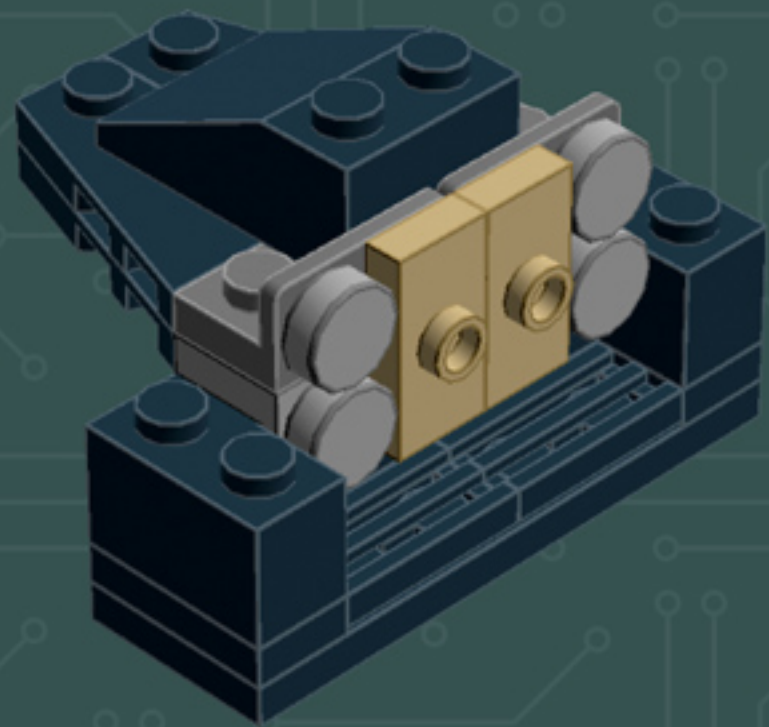

Element ID	Color	Description	Quantity
307021	Bright Red	Flat Tile 1X1	1
4626001	Dark Green	Plate 6X6	1
6000606	Dark Stone Grey	Angular Plate 1.5 Bot. 1X2 1/2	5
4211052	Dark Stone Grey	Flat Tile 1X2	4
4210998	Dark Stone Grey	Plate 1X8	1
4211043	Dark Stone Grey	Plate 2X3	4
4278274	Dark Stone Grey	Slide Shoe Round 2X2	4
4654582	Medium Stone Grey	Angular Plate 1,5 Top 1X2 1/2	2
4650260	Medium Stone Grey	Flat Tile 1X1, Round	7
4211397	Medium Stone Grey	Plate 2X2	2
4622803	Medium Stone Grey	Plate W. Bow 1X4X2/3	5