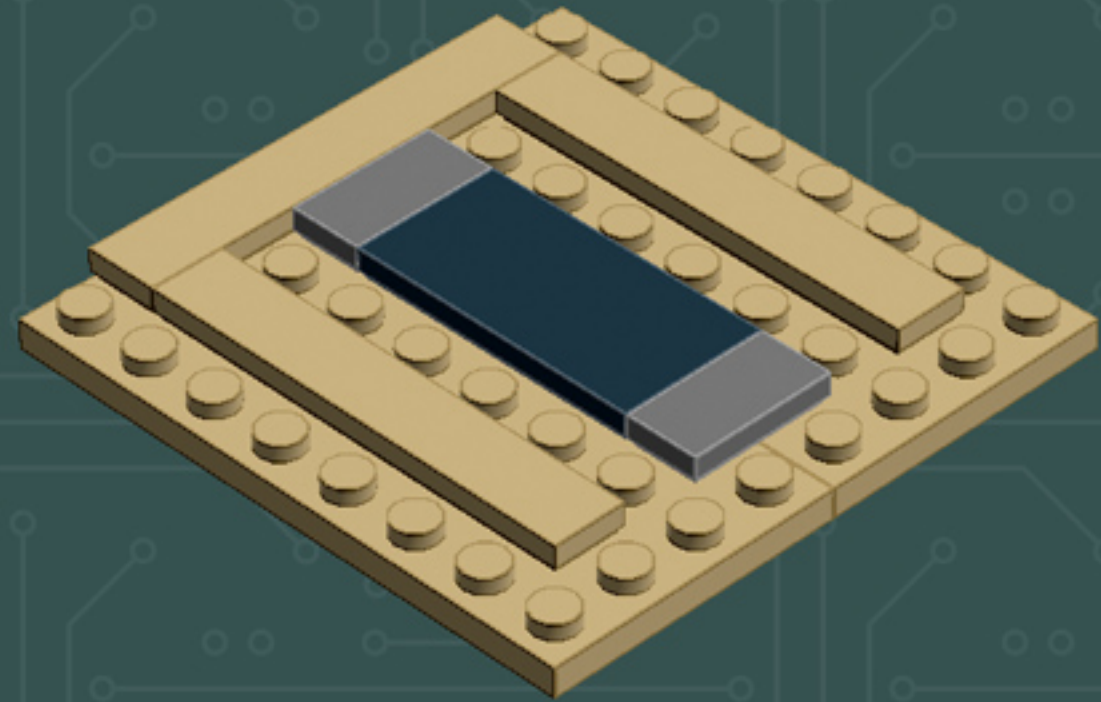

Element ID	Color	Description	Quantity
4113917	Brick Yellow	Plate 1X2	7
4155708	Brick Yellow	Plate 1X2 W. 1 Knob	9
4124067	Brick Yellow	Plate 1X6	4
4114324	Brick Yellow	Plate 1X8	2
4565387	Brick Yellow	Plate 2X2 W 1 Knob	6
4118790	Brick Yellow	Plate 2X3	6
4113993	Brick Yellow	Plate 2X6	2
4113988	Brick Yellow	Plate 2X8	2
4243824	Brick Yellow	Plate 4X4	2
4509897	Brick Yellow	Plate 4X8	4
4655900	Brick Yellow	Profile Brick 1X2	6
6069165	Brick Yellow	Roof Tile 1X2 45° W 1/3 Plate	4
4536667	Brick Yellow	Wall Element 1X4X1 Abs	1

Element ID	Color	Description	Quantity
307021	Bright Red	Flat Tile 1X1	1
4626001	Dark Green	Plate 6X6	1
6000606	Dark Stone Grey	Angular Plate 1.5 Bot. 1X2 1/2	5
4211052	Dark Stone Grey	Flat Tile 1X2	4
4210998	Dark Stone Grey	Plate 1X8	1
4211043	Dark Stone Grey	Plate 2X3	4
4278274	Dark Stone Grey	Slide Shoe Round 2X2	4
4654582	Medium Stone Grey	Angular Plate 1,5 Top 1X2 1/2	2
4650260	Medium Stone Grey	Flat Tile 1X1, Round	7
4211397	Medium Stone Grey	Plate 2X2	2
4622803	Medium Stone Grey	Plate W. Bow 1X4X2/3	5