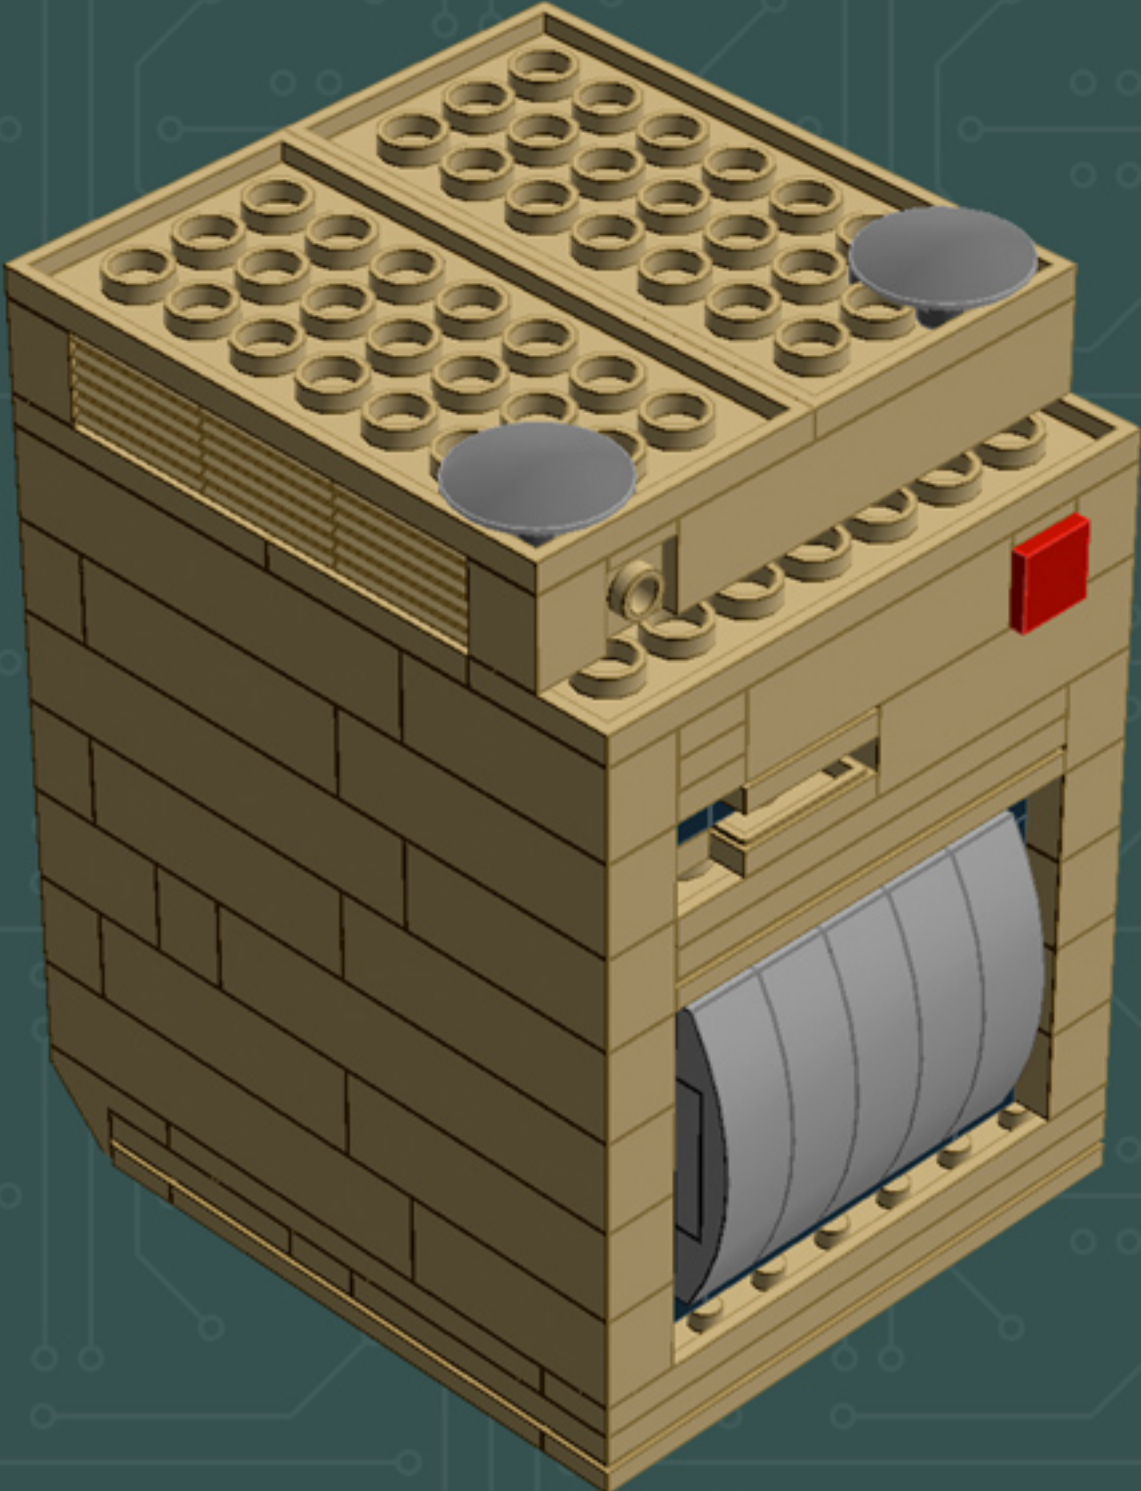

Element ID	Color	Description	Quantity
307021	Bright Red	Flat Tile 1X1	1
4626001	Dark Green	Plate 6X6	1
6000606	Dark Stone Grey	Angular Plate 1.5 Bot. 1X2 1/2	5
4211052	Dark Stone Grey	Flat Tile 1X2	4
4210998	Dark Stone Grey	Plate 1X8	1
4211043	Dark Stone Grey	Plate 2X3	4
4278274	Dark Stone Grey	Slide Shoe Round 2X2	4
4654582	Medium Stone Grey	Angular Plate 1,5 Top 1X2 1/2	2
4650260	Medium Stone Grey	Flat Tile 1X1, Round	7
4211397	Medium Stone Grey	Plate 2X2	2
4622803	Medium Stone Grey	Plate W. Bow 1X4X2/3	5