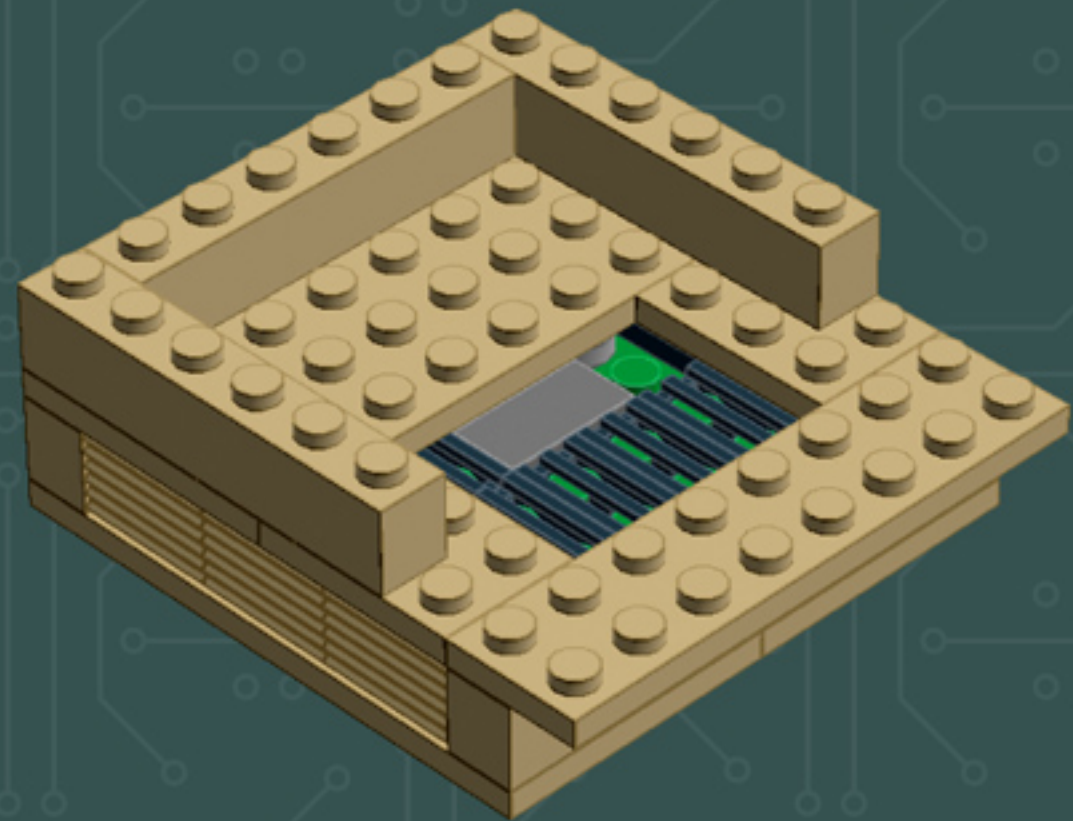

Element ID	Color	Description	Quantity
307021	Bright Red	Flat Tile 1X1	1
4626001	Dark Green	Plate 6X6	1
6000606	Dark Stone Grey	Angular Plate 1.5 Bot. 1X2 1/2	5
4211052	Dark Stone Grey	Flat Tile 1X2	4
4210998	Dark Stone Grey	Plate 1X8	1
4211043	Dark Stone Grey	Plate 2X3	4
4278274	Dark Stone Grey	Slide Shoe Round 2X2	4
4654582	Medium Stone Grey	Angular Plate 1,5 Top 1X2 1/2	2
4650260	Medium Stone Grey	Flat Tile 1X1, Round	7
4211397	Medium Stone Grey	Plate 2X2	2
4622803	Medium Stone Grey	Plate W. Bow 1X4X2/3	5