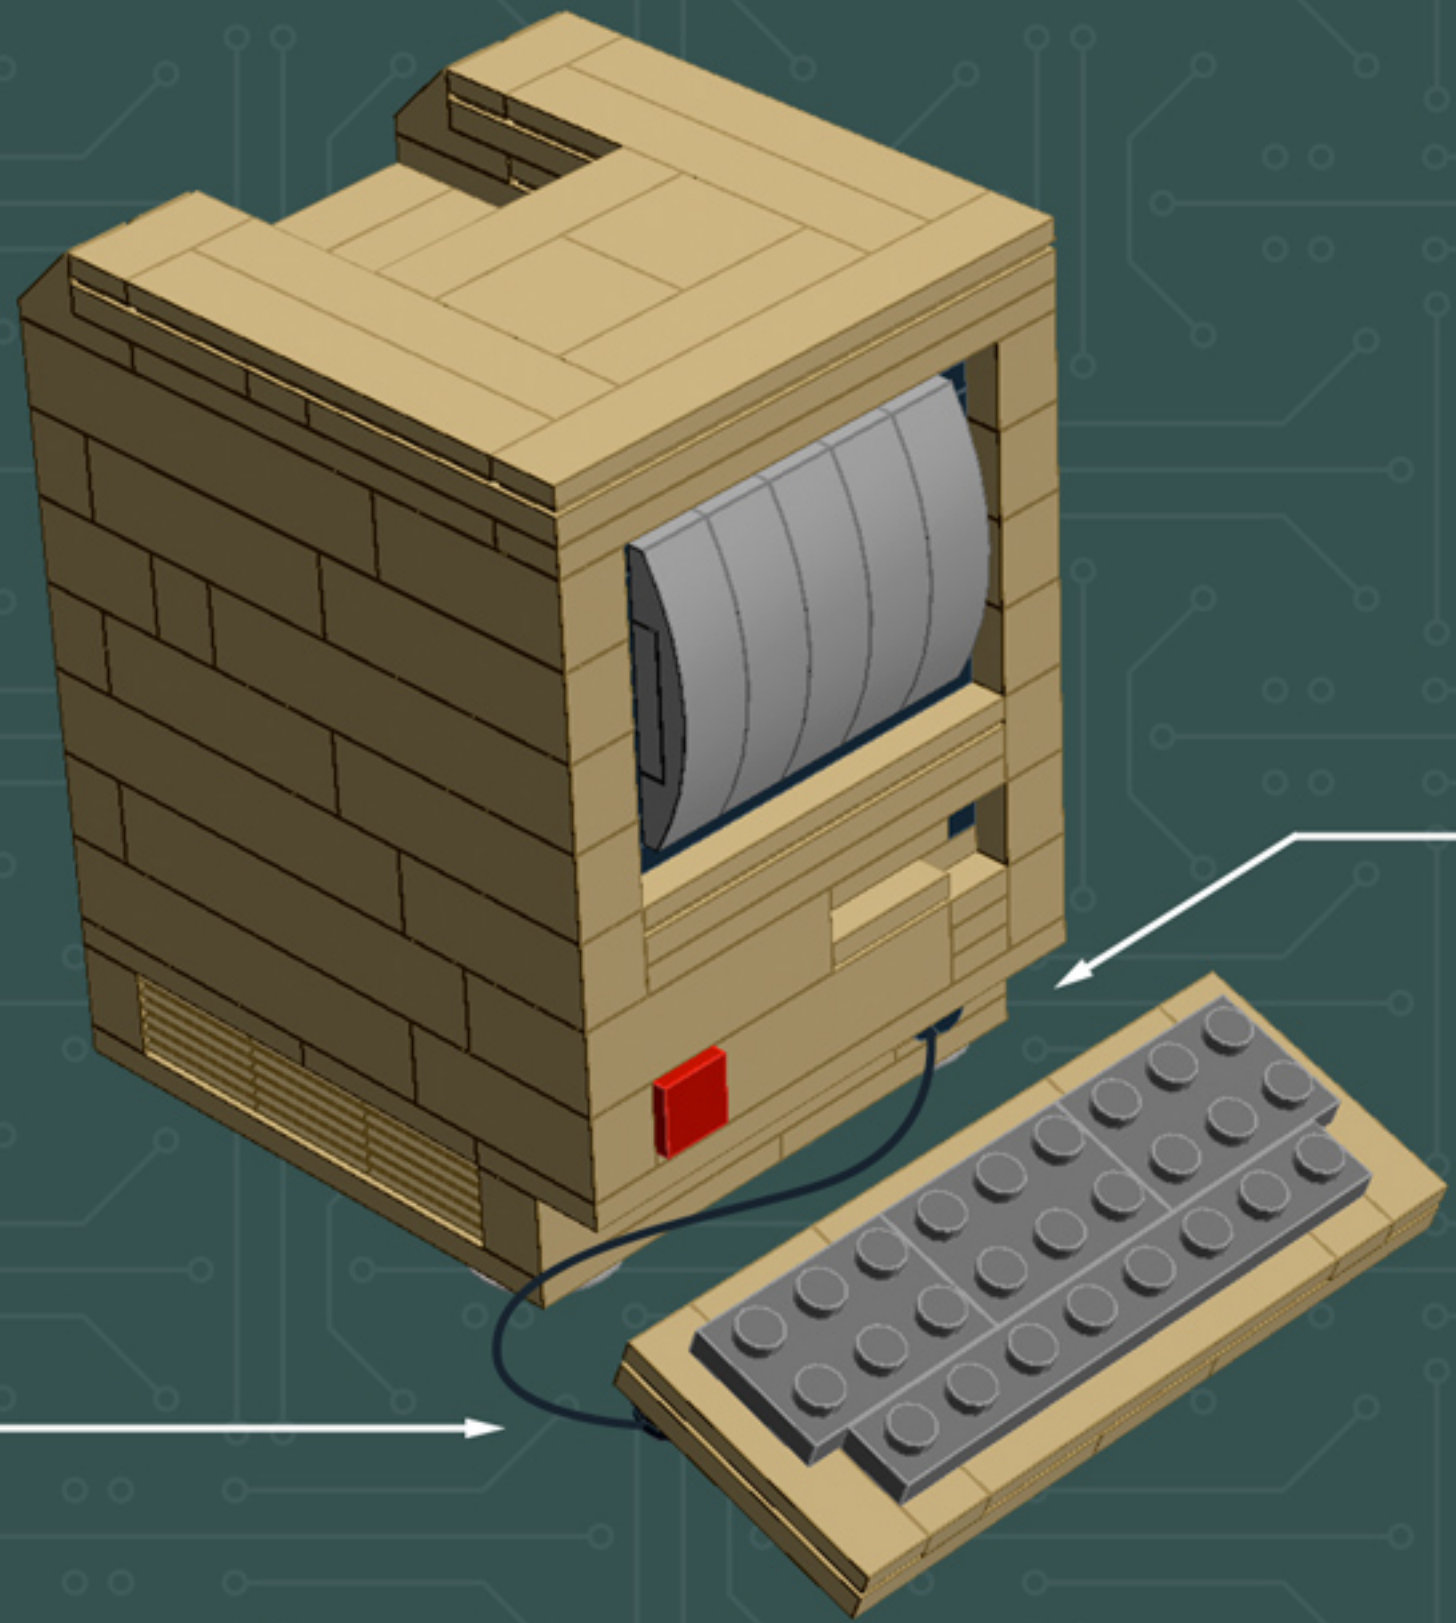

My First Computer **BYTE EDITION**

A LEGO® project by Chris McVeigh
chrismcveigh.com

v2.0

Element ID	Color	Description	Quantity
235726	Black	Brick Corner 1X2X2	4
4560182	Black	Flat Tile 2X4	3
4180536	Black	Left Plate 2X3 W/Angle	2
302326	Black	Plate 1X2	9
379426	Black	Plate 1X2 W. 1 Knob	3
379526	Black	Plate 2X6	2
241226	Black	Radiator Grille 1X2	15
4180508	Black	Right Plate 2X3 W/Angle	2
329826	Black	Roof Tile 2X3/25°	1
374726	Black	Roof Tile 2X3/25° Inv.	1
4528331	Black	String W. Knobs 10 M	3
4118793	Brick Yellow	Angular Brick 1X1	2
4113915	Brick Yellow	Brick 1X1	4

Element ID	Color	Description	Quantity
307021	Bright Red	Flat Tile 1X1	1
4626001	Dark Green	Plate 6X6	1
6000606	Dark Stone Grey	Angular Plate 1.5 Bot. 1X2 1/2	5
4211052	Dark Stone Grey	Flat Tile 1X2	4
4210998	Dark Stone Grey	Plate 1X8	1
4211043	Dark Stone Grey	Plate 2X3	4
4278274	Dark Stone Grey	Slide Shoe Round 2X2	4
4654582	Medium Stone Grey	Angular Plate 1,5 Top 1X2 1/2	2
4650260	Medium Stone Grey	Flat Tile 1X1, Round	7
4211397	Medium Stone Grey	Plate 2X2	2
4622803	Medium Stone Grey	Plate W. Bow 1X4X2/3	5