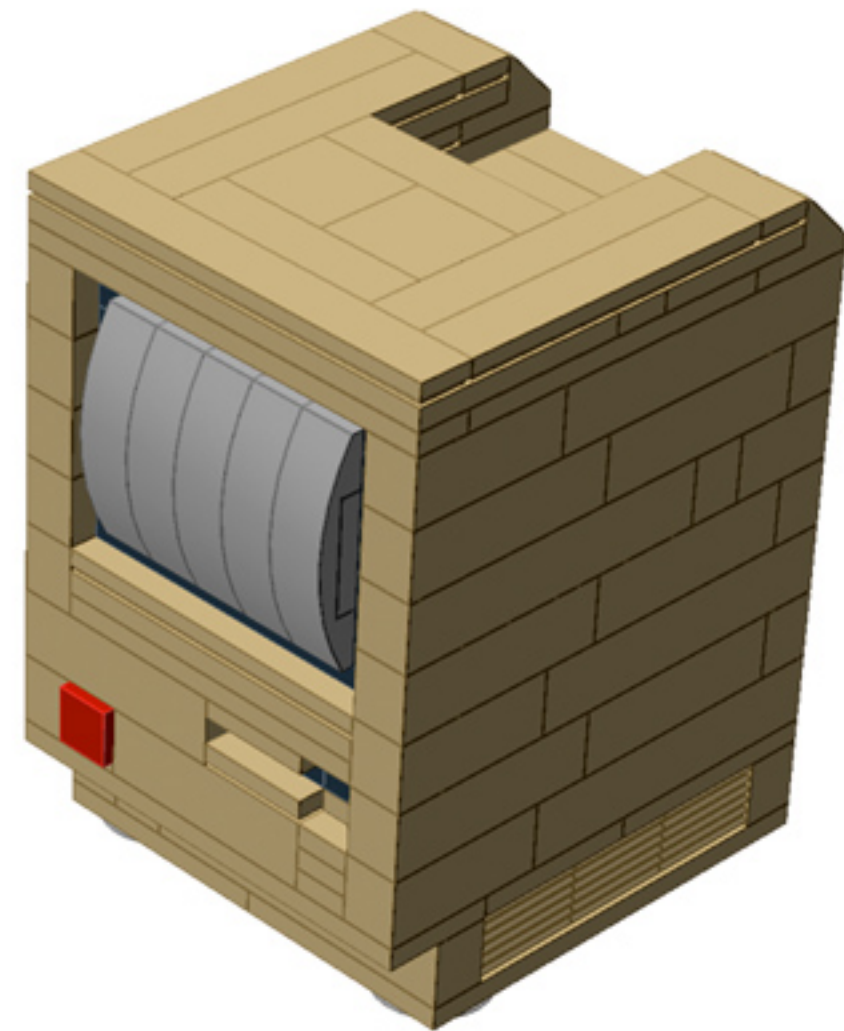

My First Computer **BYTE EDITION**

A LEGO® project by Chris McVeigh
chrismcveigh.com

v2.0

Element ID	Color	Description	Quantity
235726	Black	Brick Corner 1X2X2	4
4560182	Black	Flat Tile 2X4	3
4180536	Black	Left Plate 2X3 W/Angle	2
302326	Black	Plate 1X2	9
379426	Black	Plate 1X2 W. 1 Knob	3
379526	Black	Plate 2X6	2
241226	Black	Radiator Grille 1X2	15
4180508	Black	Right Plate 2X3 W/Angle	2
329826	Black	Roof Tile 2X3/25°	1
374726	Black	Roof Tile 2X3/25° Inv.	1
4528331	Black	String W. Knobs 10 M	3
4118793	Brick Yellow	Angular Brick 1X1	2
4113915	Brick Yellow	Brick 1X1	4