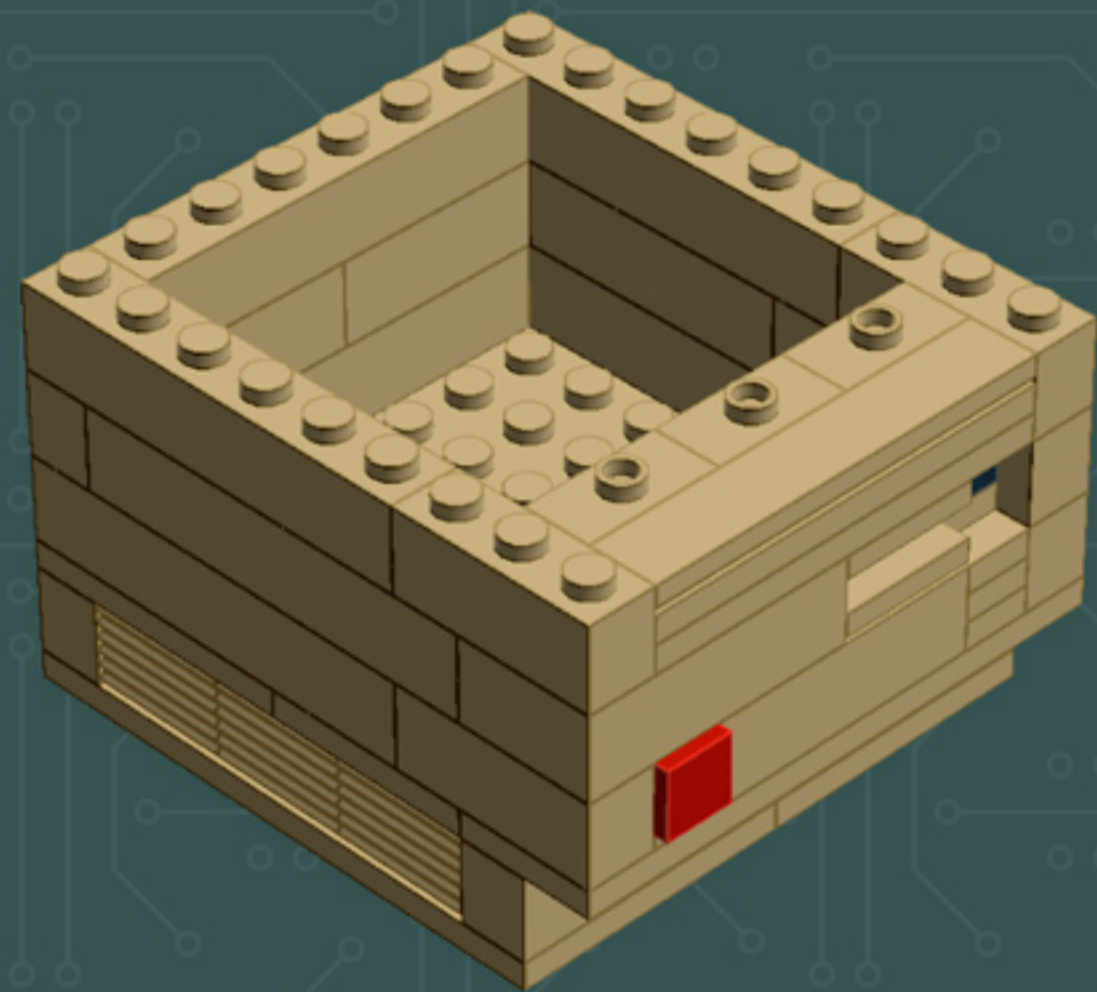

My First Computer **BYTE EDITION**

A LEGO® project by Chris McVeigh
chrismcveigh.com

v2.0

Element ID	Color	Description	Quantity
235726	Black	Brick Corner 1X2X2	4
4560182	Black	Flat Tile 2X4	3
4180536	Black	Left Plate 2X3 W/Angle	2
302326	Black	Plate 1X2	9
379426	Black	Plate 1X2 W. 1 Knob	3
379526	Black	Plate 2X6	2
241226	Black	Radiator Grille 1X2	15
4180508	Black	Right Plate 2X3 W/Angle	2
329826	Black	Roof Tile 2X3/25°	1
374726	Black	Roof Tile 2X3/25° Inv.	1
4528331	Black	String W. Knobs 10 M	3
4118793	Brick Yellow	Angular Brick 1X1	2
4113915	Brick Yellow	Brick 1X1	4

Element ID	Color	Description	Quantity
307021	Bright Red	Flat Tile 1X1	1
4626001	Dark Green	Plate 6X6	1
6000606	Dark Stone Grey	Angular Plate 1.5 Bot. 1X2 1/2	5
4211052	Dark Stone Grey	Flat Tile 1X2	4
4210998	Dark Stone Grey	Plate 1X8	1
4211043	Dark Stone Grey	Plate 2X3	4
4278274	Dark Stone Grey	Slide Shoe Round 2X2	4
4654582	Medium Stone Grey	Angular Plate 1,5 Top 1X2 1/2	2
4650260	Medium Stone Grey	Flat Tile 1X1, Round	7
4211397	Medium Stone Grey	Plate 2X2	2
4622803	Medium Stone Grey	Plate W. Bow 1X4X2/3	5