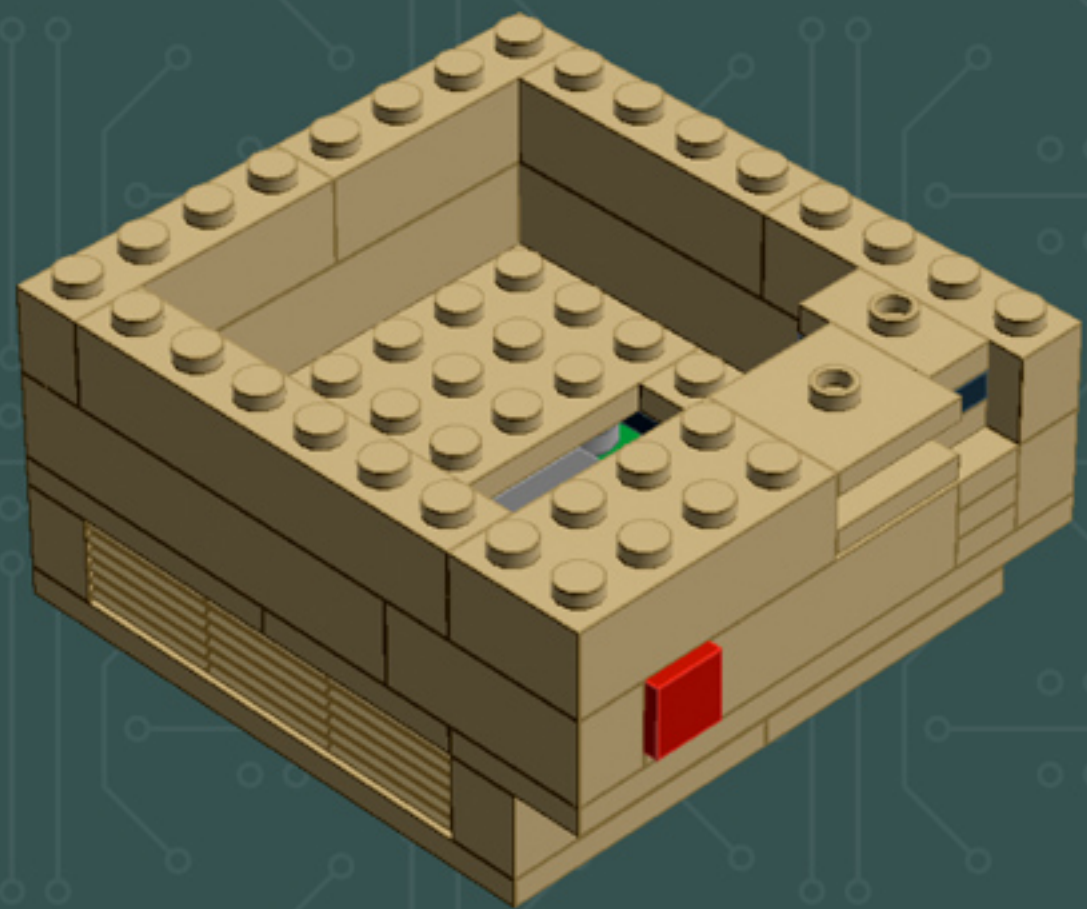

My First Computer **BYTE EDITION**

A LEGO® project by Chris McVeigh
chrismcveigh.com

v2.0

Element ID	Color	Description	Quantity
235726	Black	Brick Corner 1X2X2	4
4560182	Black	Flat Tile 2X4	3
4180536	Black	Left Plate 2X3 W/Angle	2
302326	Black	Plate 1X2	9
379426	Black	Plate 1X2 W. 1 Knob	3
379526	Black	Plate 2X6	2
241226	Black	Radiator Grille 1X2	15
4180508	Black	Right Plate 2X3 W/Angle	2
329826	Black	Roof Tile 2X3/25°	1
374726	Black	Roof Tile 2X3/25° Inv.	1
4528331	Black	String W. Knobs 10 M	3
4118793	Brick Yellow	Angular Brick 1X1	2
4113915	Brick Yellow	Brick 1X1	4

Element ID	Color	Description	Quantity
307021	Bright Red	Flat Tile 1X1	1
4626001	Dark Green	Plate 6X6	1
6000606	Dark Stone Grey	Angular Plate 1.5 Bot. 1X2 1/2	5
4211052	Dark Stone Grey	Flat Tile 1X2	4
4210998	Dark Stone Grey	Plate 1X8	1
4211043	Dark Stone Grey	Plate 2X3	4
4278274	Dark Stone Grey	Slide Shoe Round 2X2	4
4654582	Medium Stone Grey	Angular Plate 1,5 Top 1X2 1/2	2
4650260	Medium Stone Grey	Flat Tile 1X1, Round	7
4211397	Medium Stone Grey	Plate 2X2	2
4622803	Medium Stone Grey	Plate W. Bow 1X4X2/3	5