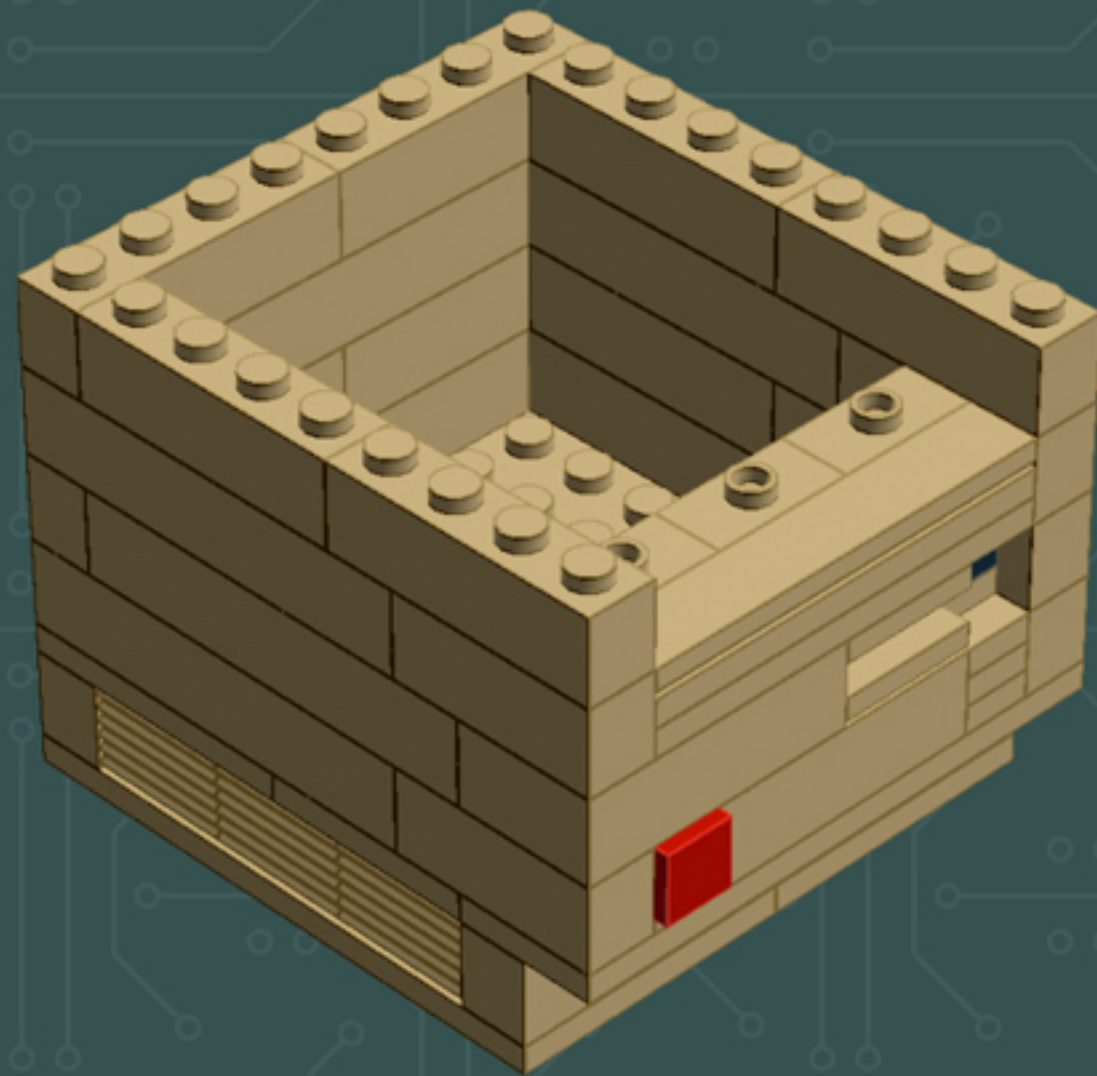

Element ID	Color	Description	Quantity
307021	Bright Red	Flat Tile 1X1	1
4626001	Dark Green	Plate 6X6	1
6000606	Dark Stone Grey	Angular Plate 1.5 Bot. 1X2 1/2	5
4211052	Dark Stone Grey	Flat Tile 1X2	4
4210998	Dark Stone Grey	Plate 1X8	1
4211043	Dark Stone Grey	Plate 2X3	4
4278274	Dark Stone Grey	Slide Shoe Round 2X2	4
4654582	Medium Stone Grey	Angular Plate 1,5 Top 1X2 1/2	2
4650260	Medium Stone Grey	Flat Tile 1X1, Round	7
4211397	Medium Stone Grey	Plate 2X2	2
4622803	Medium Stone Grey	Plate W. Bow 1X4X2/3	5