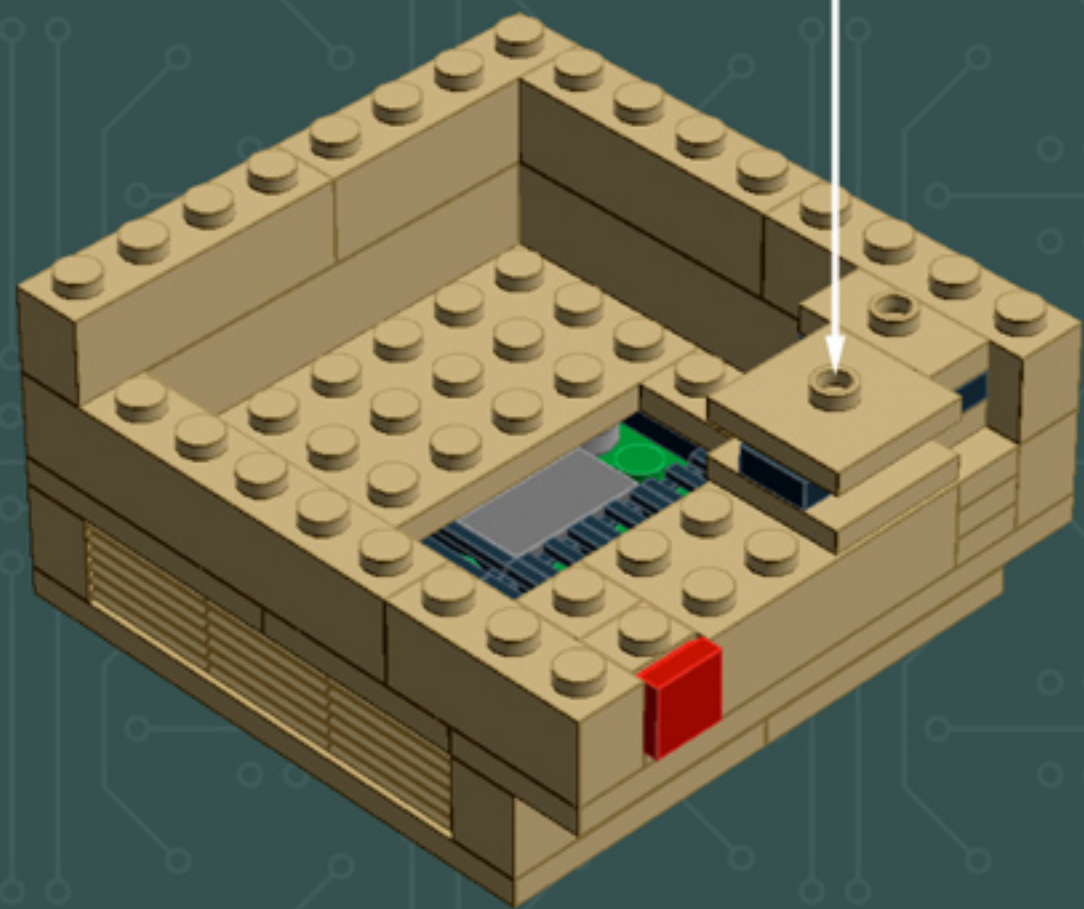

Element ID	Color	Description	Quantity
307021	Bright Red	Flat Tile 1X1	1
4626001	Dark Green	Plate 6X6	1
6000606	Dark Stone Grey	Angular Plate 1.5 Bot. 1X2 1/2	5
4211052	Dark Stone Grey	Flat Tile 1X2	4
4210998	Dark Stone Grey	Plate 1X8	1
4211043	Dark Stone Grey	Plate 2X3	4
4278274	Dark Stone Grey	Slide Shoe Round 2X2	4
4654582	Medium Stone Grey	Angular Plate 1,5 Top 1X2 1/2	2
4650260	Medium Stone Grey	Flat Tile 1X1, Round	7
4211397	Medium Stone Grey	Plate 2X2	2
4622803	Medium Stone Grey	Plate W. Bow 1X4X2/3	5