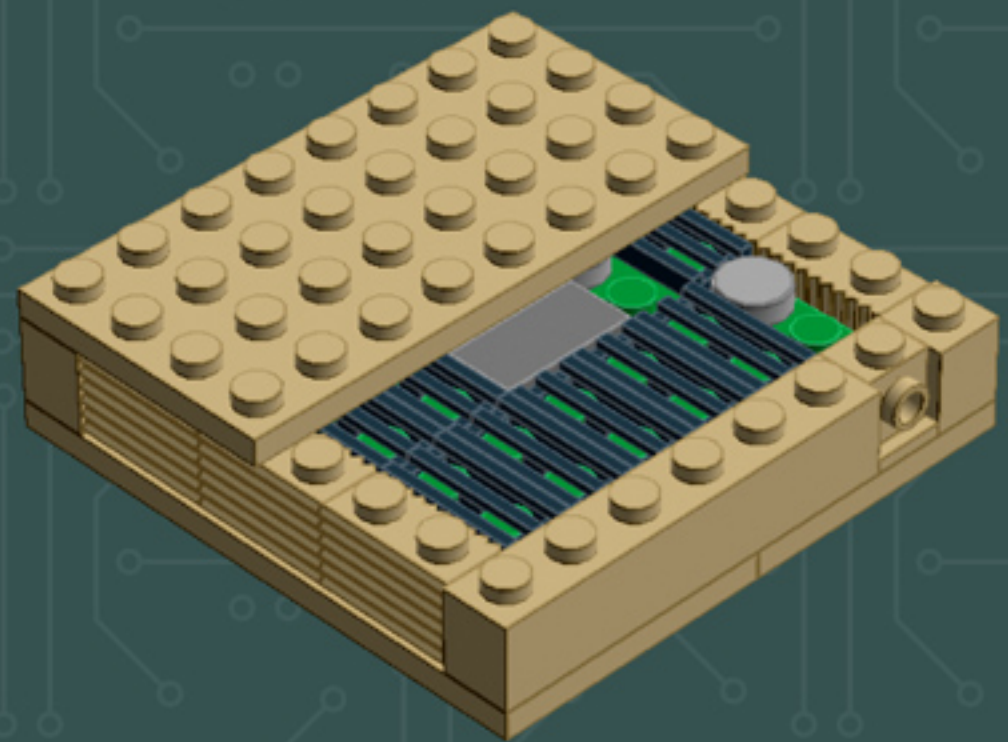

Element ID	Color	Description	Quantity
307021	Bright Red	Flat Tile 1X1	1
4626001	Dark Green	Plate 6X6	1
6000606	Dark Stone Grey	Angular Plate 1.5 Bot. 1X2 1/2	5
4211052	Dark Stone Grey	Flat Tile 1X2	4
4210998	Dark Stone Grey	Plate 1X8	1
4211043	Dark Stone Grey	Plate 2X3	4
4278274	Dark Stone Grey	Slide Shoe Round 2X2	4
4654582	Medium Stone Grey	Angular Plate 1,5 Top 1X2 1/2	2
4650260	Medium Stone Grey	Flat Tile 1X1, Round	7
4211397	Medium Stone Grey	Plate 2X2	2
4622803	Medium Stone Grey	Plate W. Bow 1X4X2/3	5