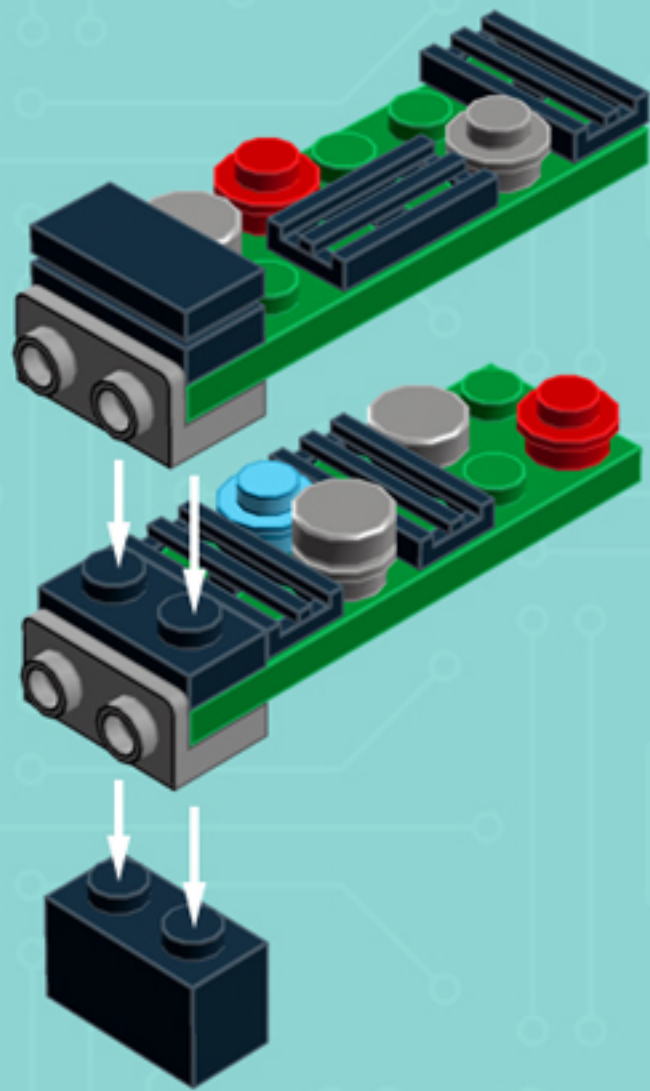

2x

4x

*Use alternate Plate W. Bow
and 1x3 Black Flat Tile for a
hard-disk equipped model.*

*For more fun builds,
please stop by chrismcveigh.com,
visit me at facebook.com/c.mcveigh.photos,
or follow me on twitter [@actionfigured](https://twitter.com/actionfigured)*