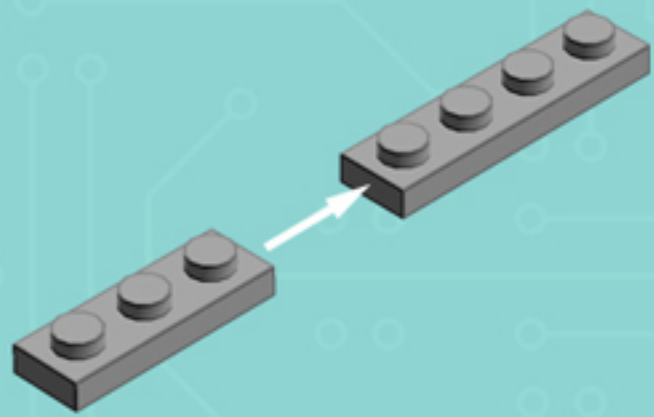

2x

4x

*Use alternate Plate W. Bow
and 1x3 Black Flat Tile for a
hard-disk equipped model.*

*For more fun builds,
please stop by chrismcveigh.com,
visit me at facebook.com/c.mcveigh.photos,
or follow me on twitter [@actionfigured](https://twitter.com/actionfigured)*