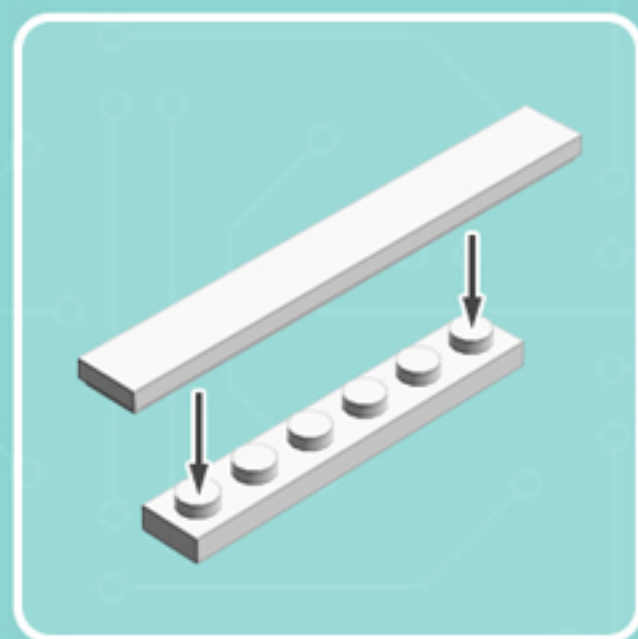

2x

4x

*Use alternate Plate W. Bow
and 1x3 Black Flat Tile for a
hard-disk equipped model.*

*For more fun builds,
please stop by chrismcveigh.com,
visit me at facebook.com/c.mcveigh.photos,
or follow me on twitter [@actionfigured](https://twitter.com/actionfigured)*