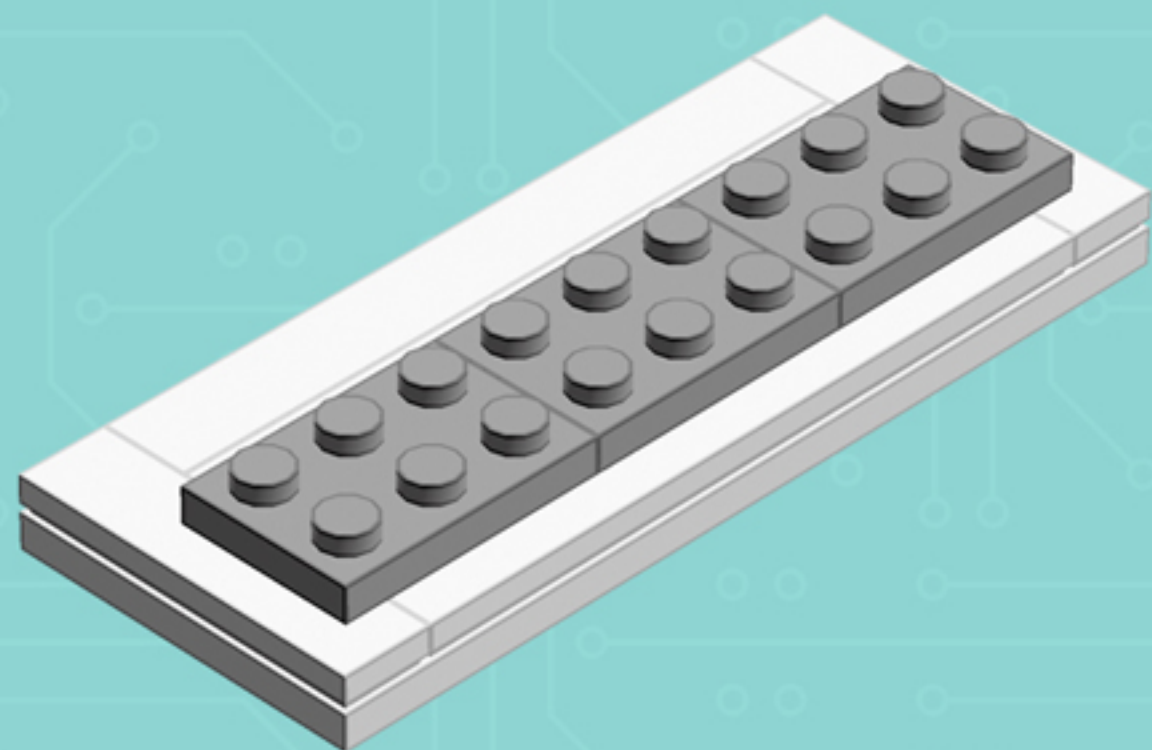

2x

4x

*Use alternate Plate W. Bow
and 1x3 Black Flat Tile for a
hard-disk equipped model.*

*For more fun builds,
please stop by chrismcveigh.com,
visit me at facebook.com/c.mcveigh.photos,
or follow me on twitter [@actionfigured](https://twitter.com/actionfigured)*