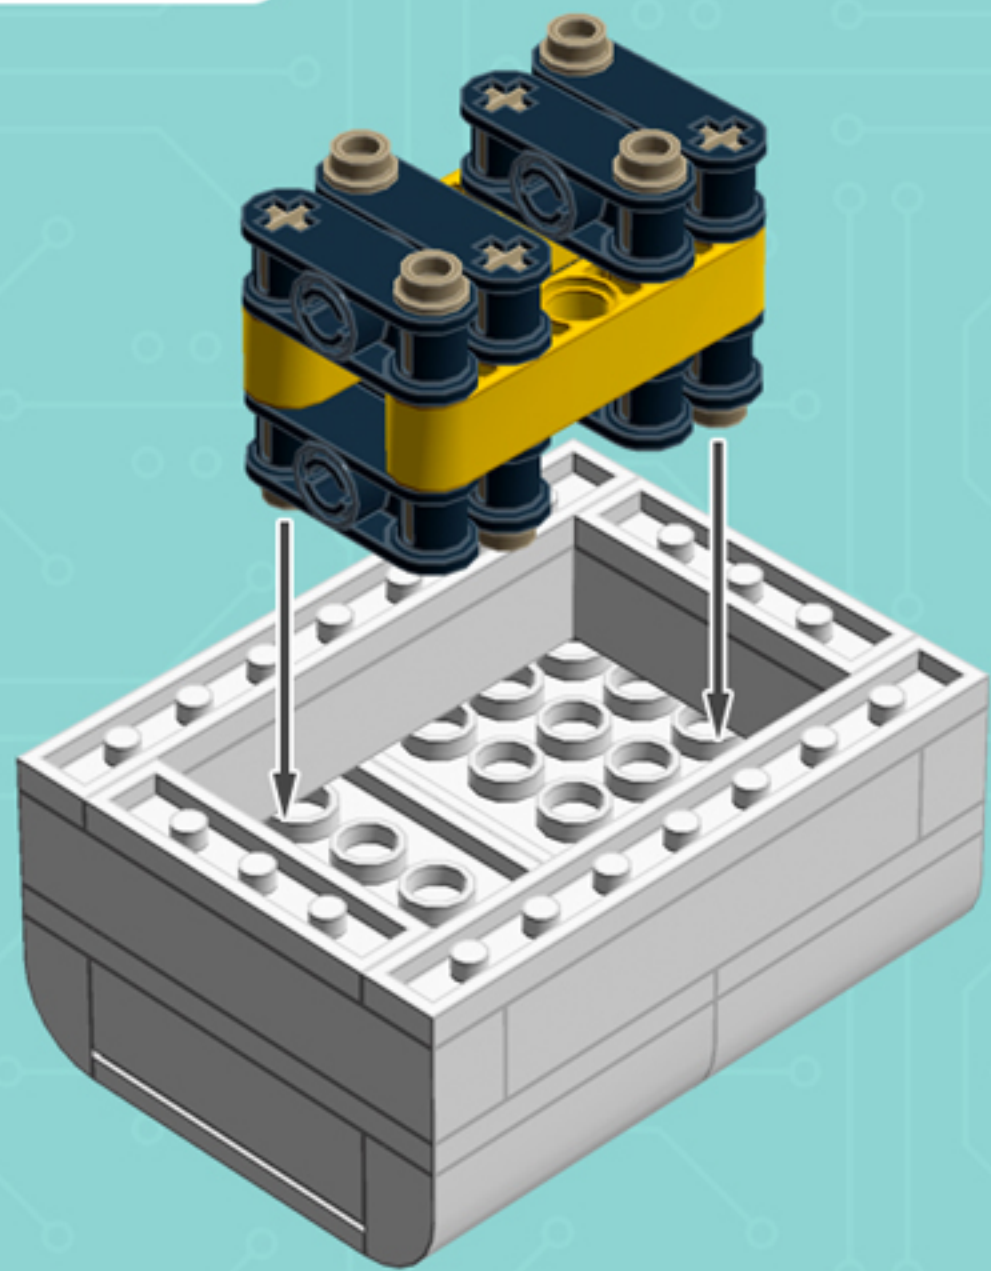

2x

4x

*Use alternate Plate W. Bow
and 1x3 Black Flat Tile for a
hard-disk equipped model.*

*For more fun builds,
please stop by chrismcveigh.com,
visit me at facebook.com/c.mcveigh.photos,
or follow me on twitter [@actionfigured](https://twitter.com/actionfigured)*