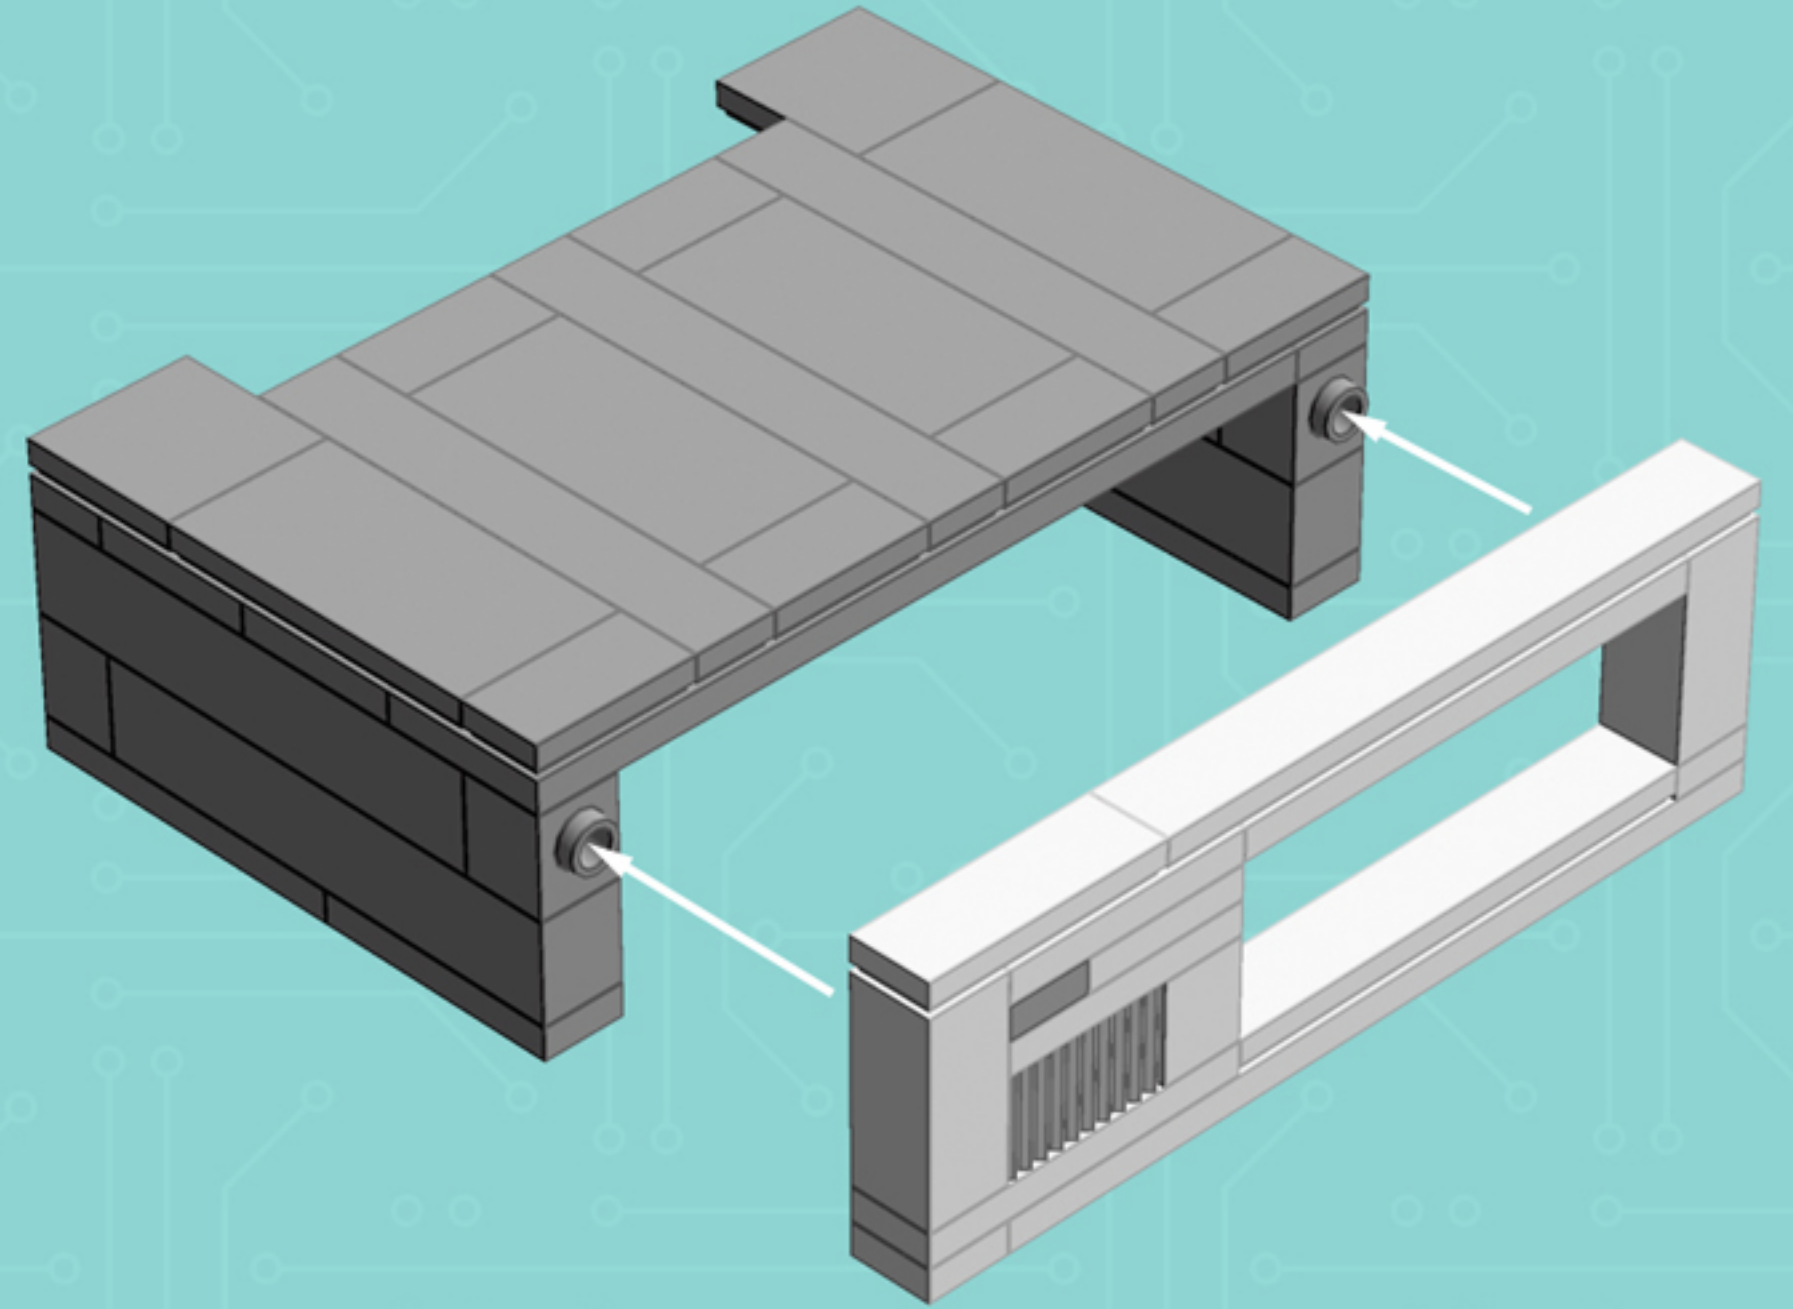

2x

4x

*Use alternate Plate W. Bow
and 1x3 Black Flat Tile for a
hard-disk equipped model.*

*For more fun builds,
please stop by chrismcveigh.com,
visit me at facebook.com/c.mcveigh.photos,
or follow me on twitter [@actionfigured](https://twitter.com/actionfigured)*