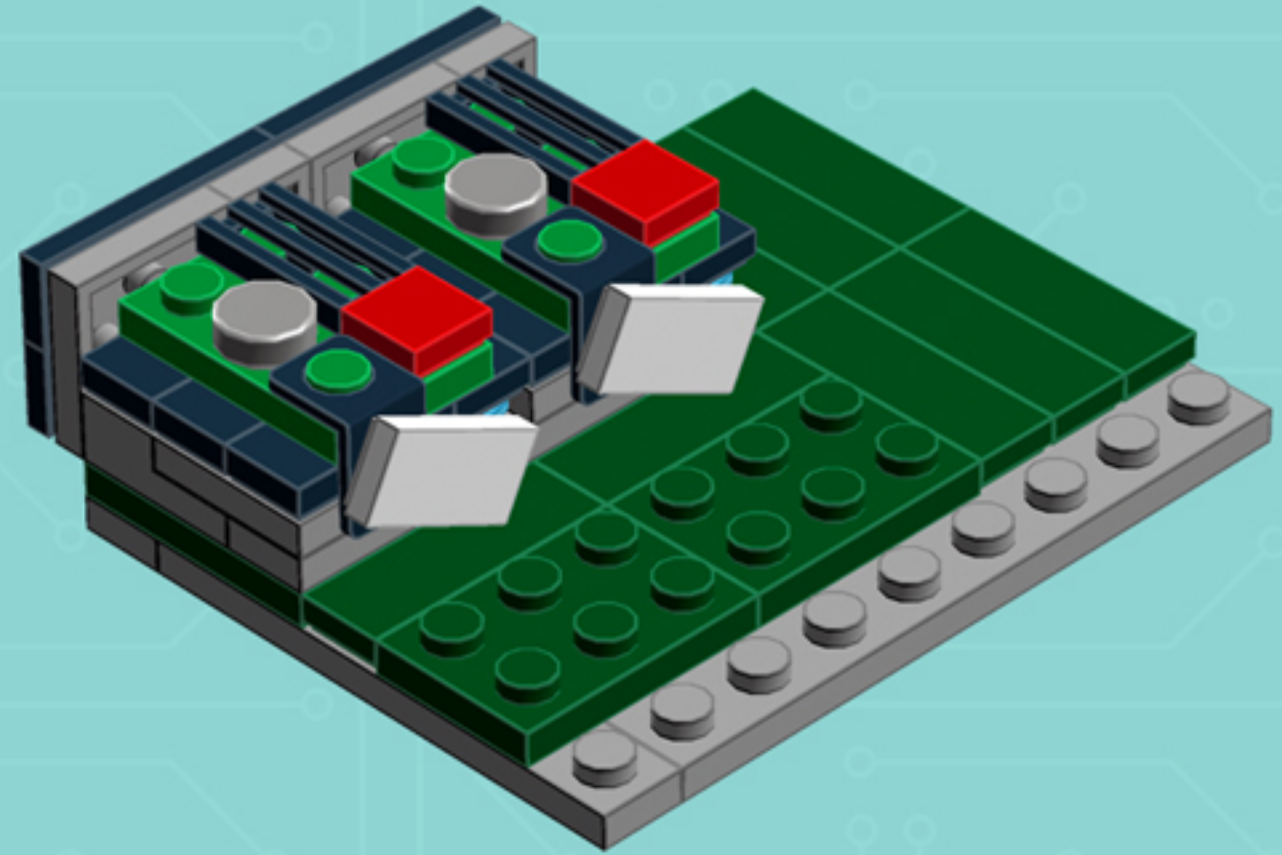

2x

4x

*Use alternate Plate W. Bow
and 1x3 Black Flat Tile for a
hard-disk equipped model.*

*For more fun builds,
please stop by chrismcveigh.com,
visit me at facebook.com/c.mcveigh.photos,
or follow me on twitter [@actionfigured](https://twitter.com/actionfigured)*