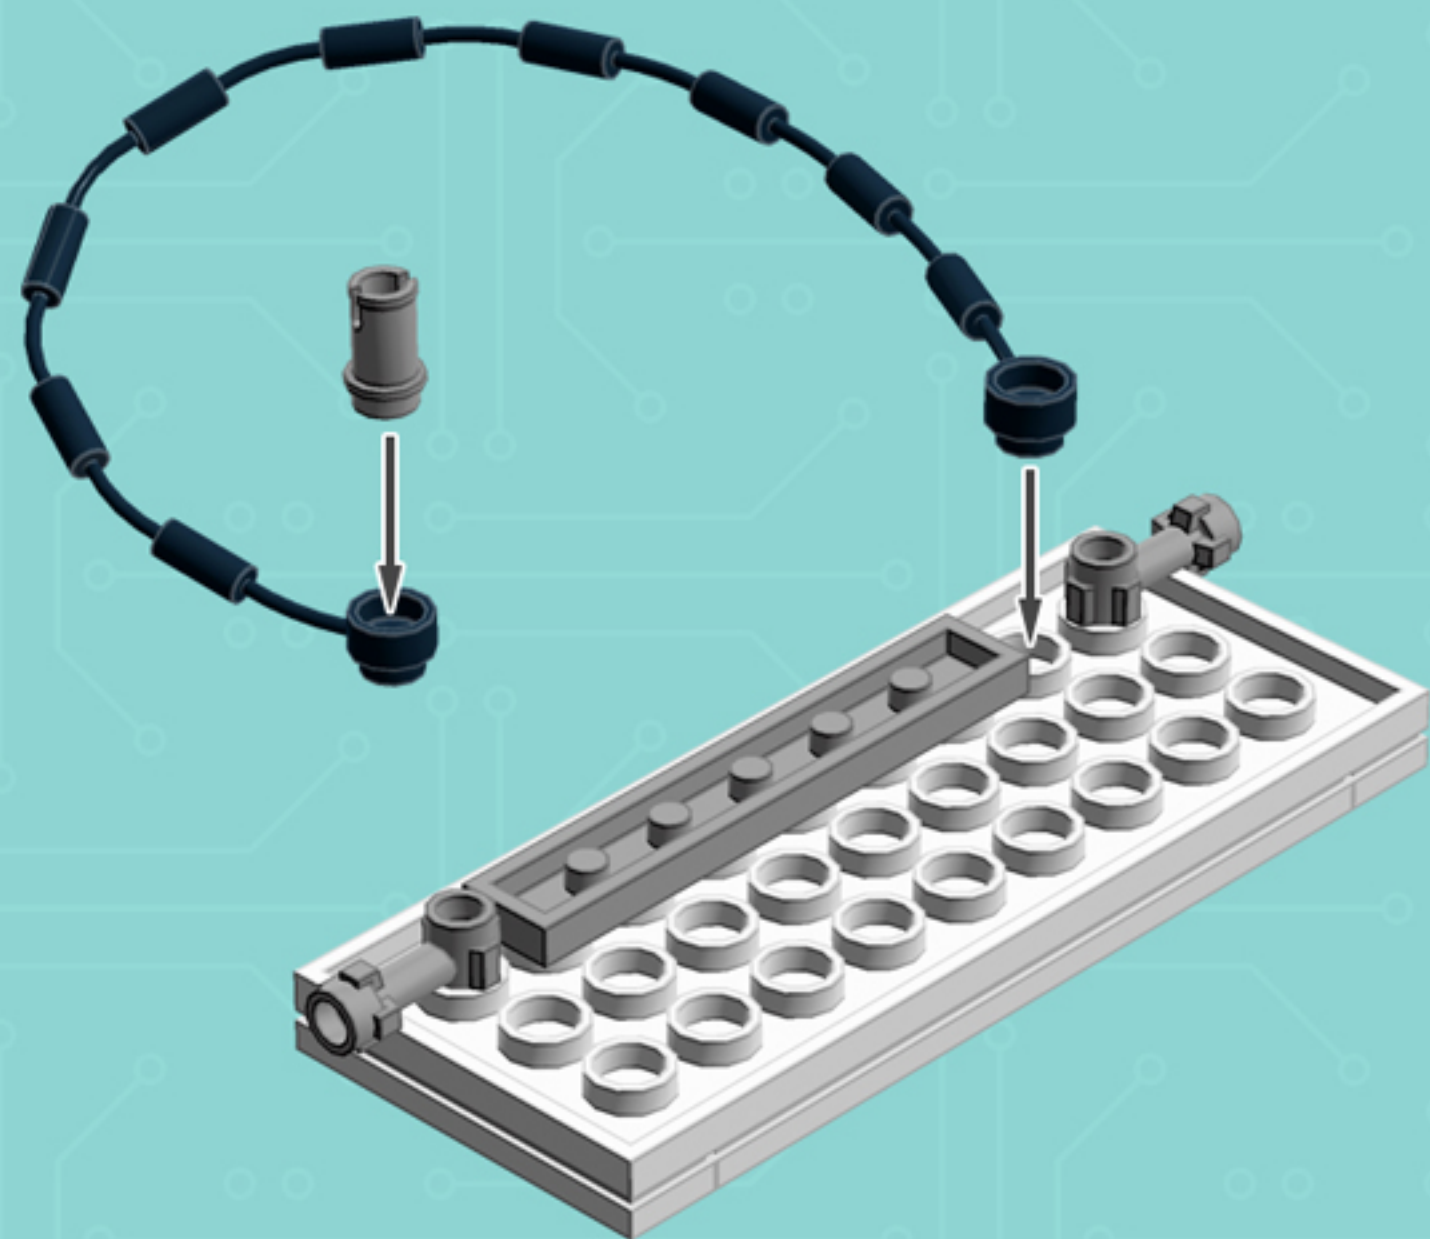

2x

4x

*Use alternate Plate W. Bow
and 1x3 Black Flat Tile for a
hard-disk equipped model.*

*For more fun builds,
please stop by chrismcveigh.com,
visit me at facebook.com/c.mcveigh.photos,
or follow me on twitter [@actionfigured](https://twitter.com/actionfigured)*