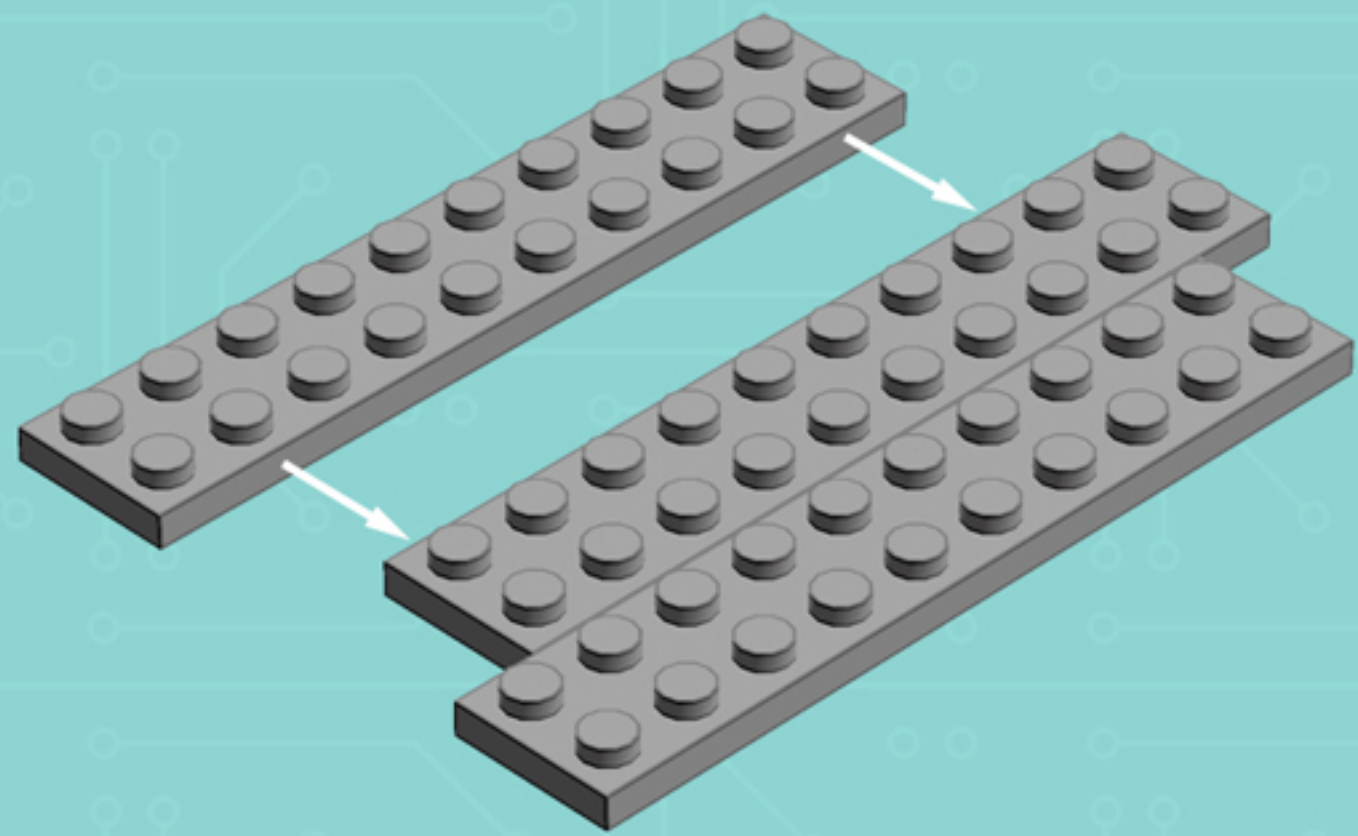

2x

4x

*Use alternate Plate W. Bow
and 1x3 Black Flat Tile for a
hard-disk equipped model.*

*For more fun builds,
please stop by chrismcveigh.com,
visit me at facebook.com/c.mcveigh.photos,
or follow me on twitter [@actionfigured](https://twitter.com/actionfigured)*