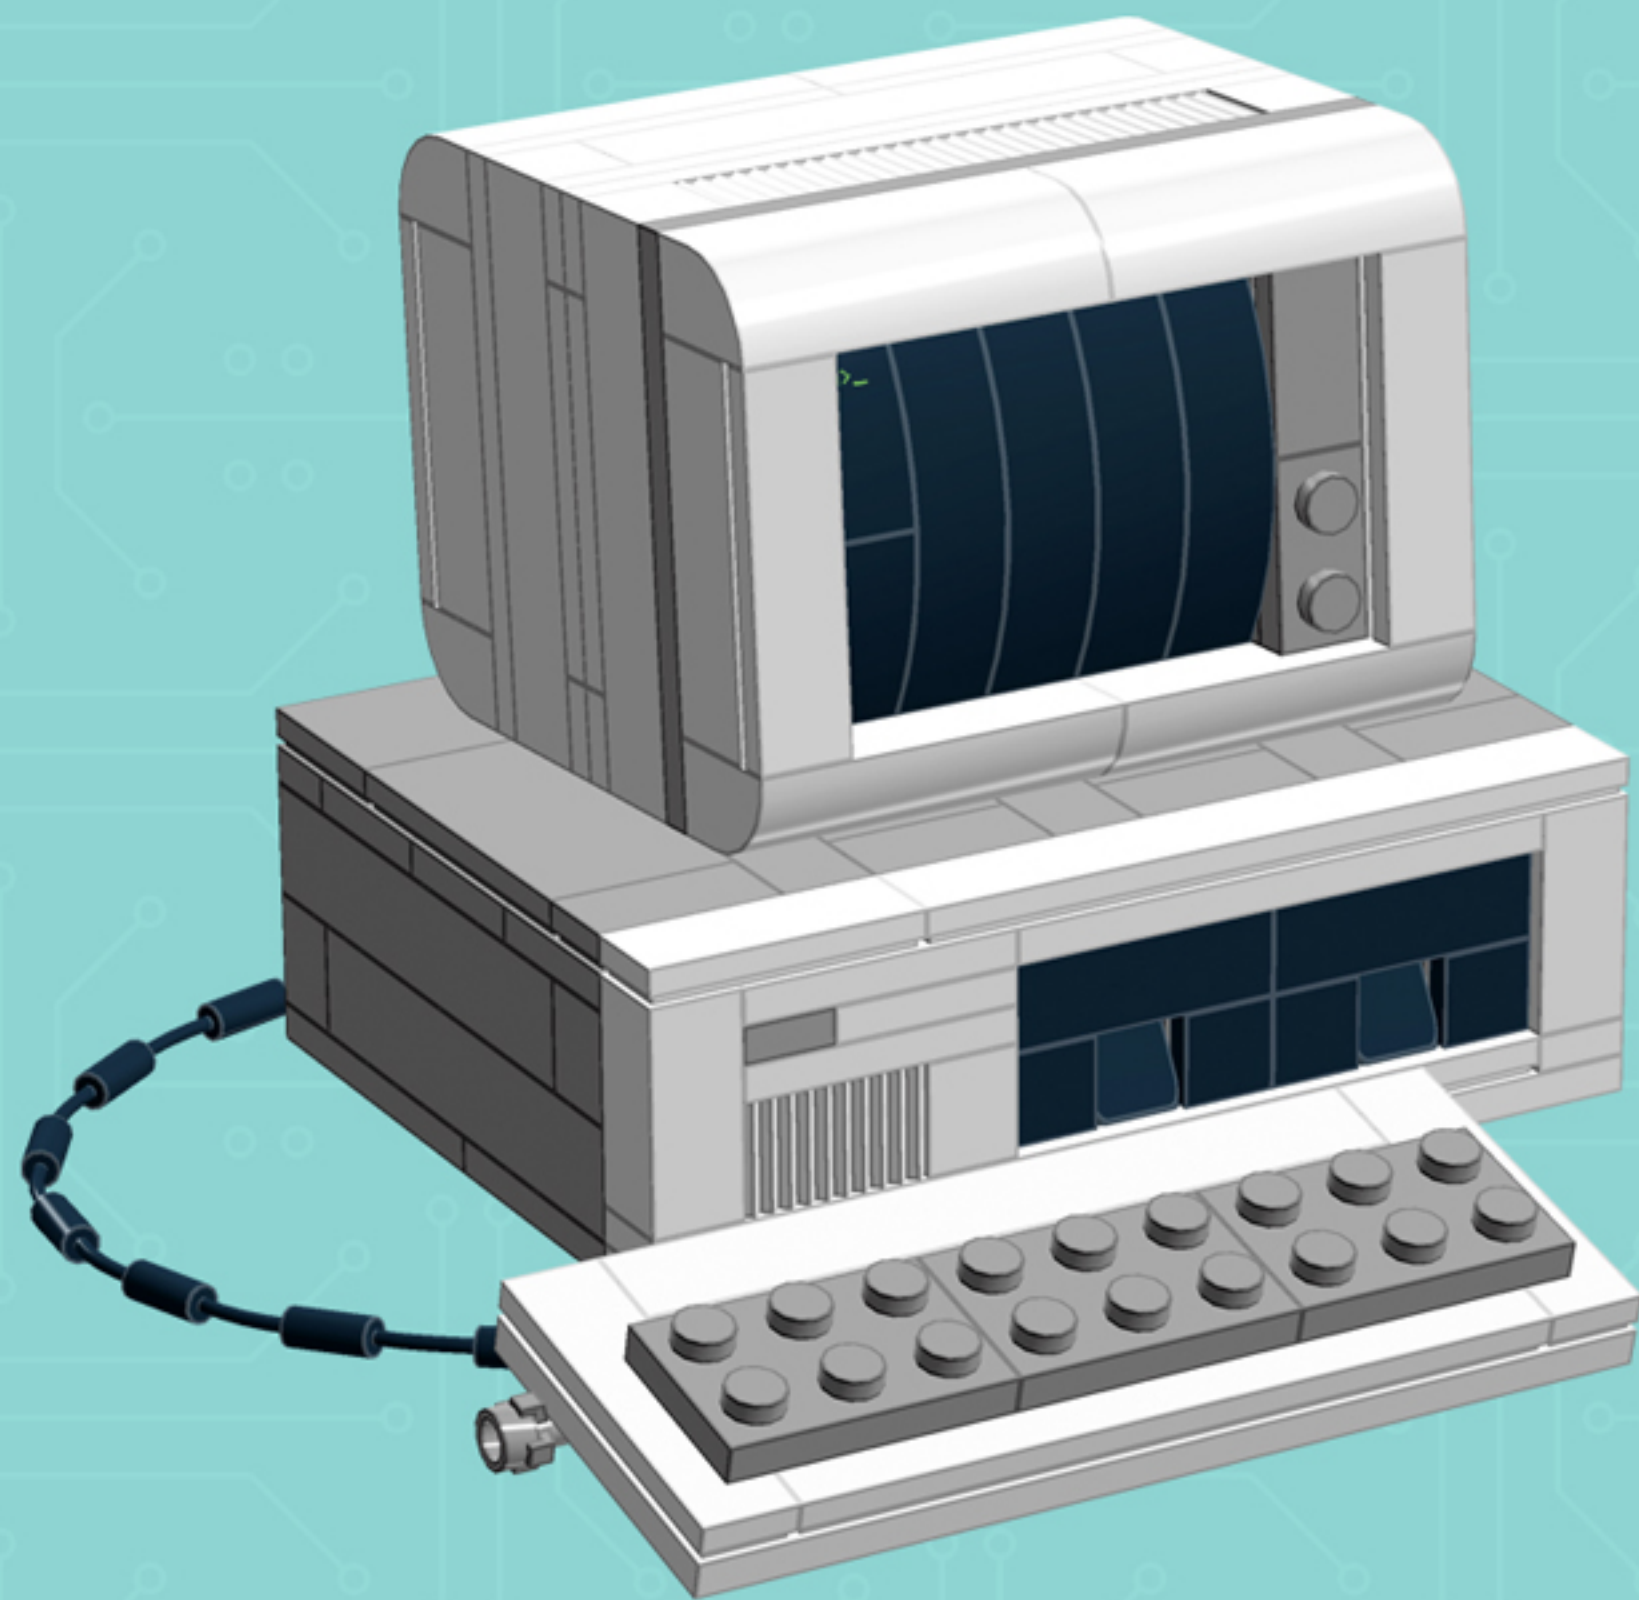

MY FIRST
Computer
DOS EDITION

*A LEGO® project by Chris McVeigh
chrismcveigh.com*

Element ID	Color	Description	Quantity
300426	Black	Brick 1X2	3
3200026	Black	Brick 1X2 M. 2 Holes Ø 4,87	2
4121715	Black	Connector Peg W. Friction	4
4121667	Black	Double Cross Block	8
307026	Black	Flat Tile 1X1	4
306926	Black	Flat Tile 1X2	3
4558170	Black	Flat Tile 1X3	4
6020192	Black	Mini Fig. Back Plate W. Knob	2
302426	Black	Plate 1X1	2
302326	Black	Plate 1X2	6
6092585	Black	Plate 1X2 W. 1 Knob	6
362326	Black	Plate 1X3	1
366626	Black	Plate 1X6	5
6047276	Black	Plate W. Bow 1X2X2/3	1
N/A	Black	Plate W. Bow 1X2X2/3 w/DOS Print (2X)*	1
4613153	Black	Plate W. Bow 1X4X2/3	4