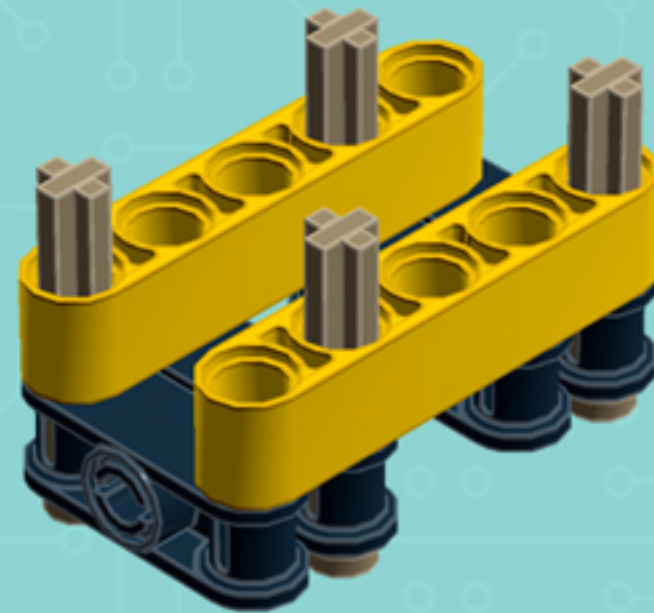

2x

4x

*Use alternate Plate W. Bow
and 1x3 Black Flat Tile for a
hard-disk equipped model.*

*For more fun builds,
please stop by chrismcveigh.com,
visit me at facebook.com/c.mcveigh.photos,
or follow me on twitter [@actionfigured](https://twitter.com/actionfigured)*