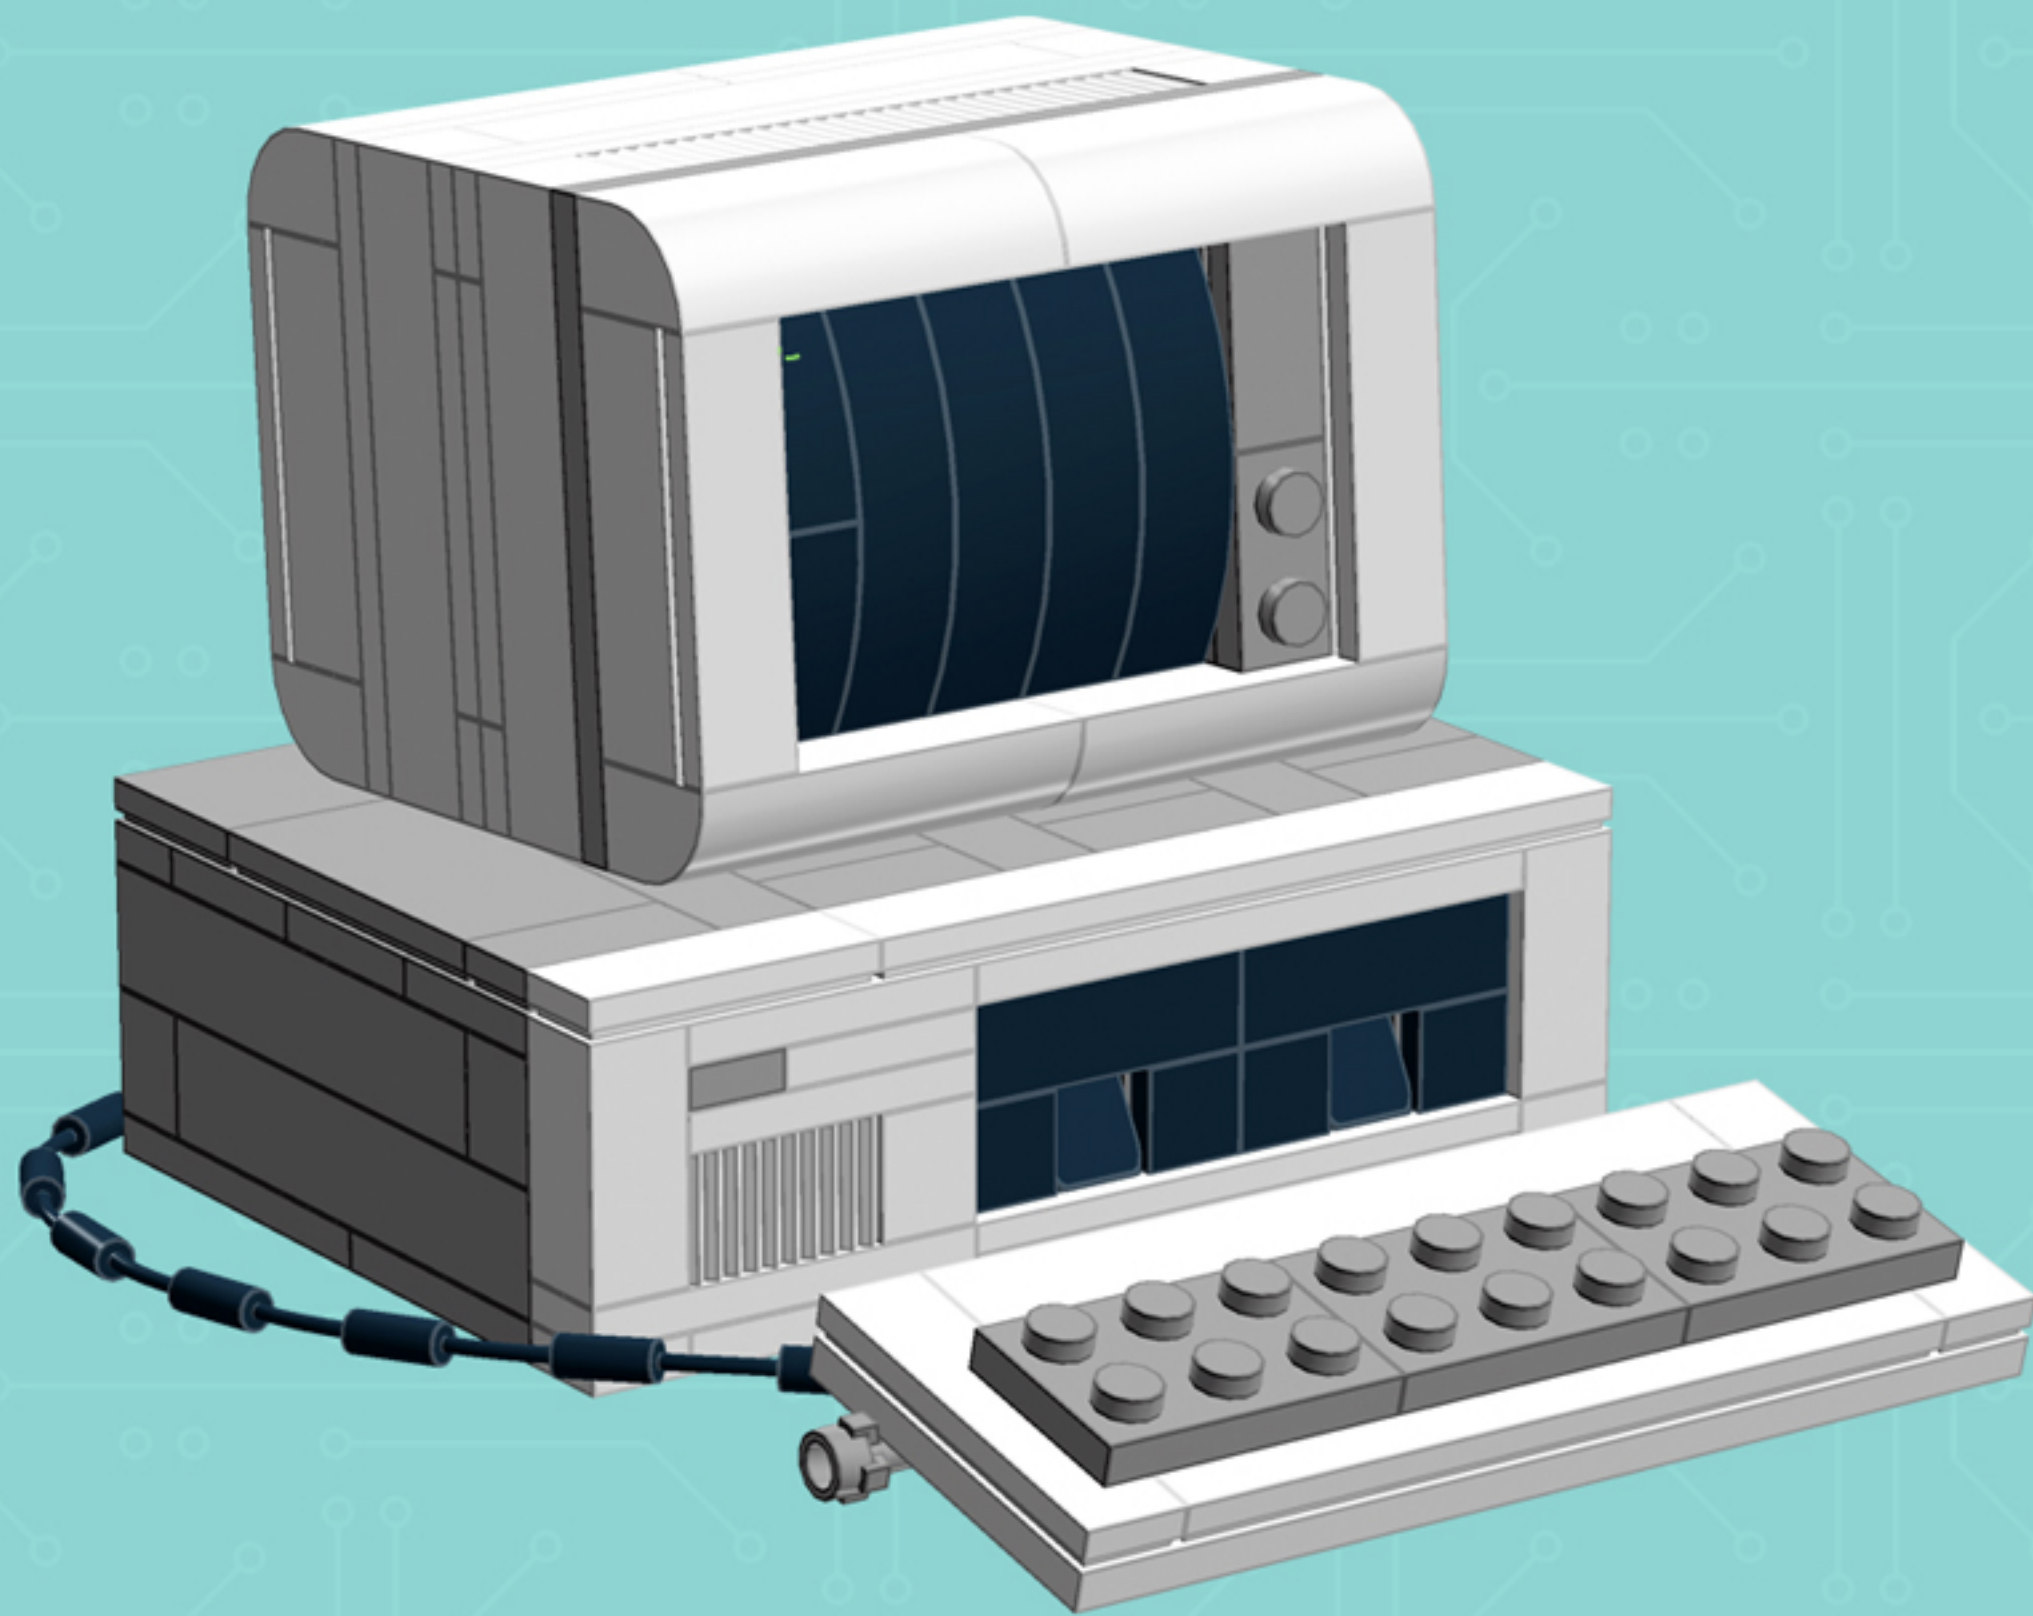

2x

4x

*Use alternate Plate W. Bow
and 1x3 Black Flat Tile for a
hard-disk equipped model.*

*For more fun builds,
please stop by chrismcveigh.com,
visit me at facebook.com/c.mcveigh.photos,
or follow me on twitter [@actionfigured](https://twitter.com/actionfigured)*