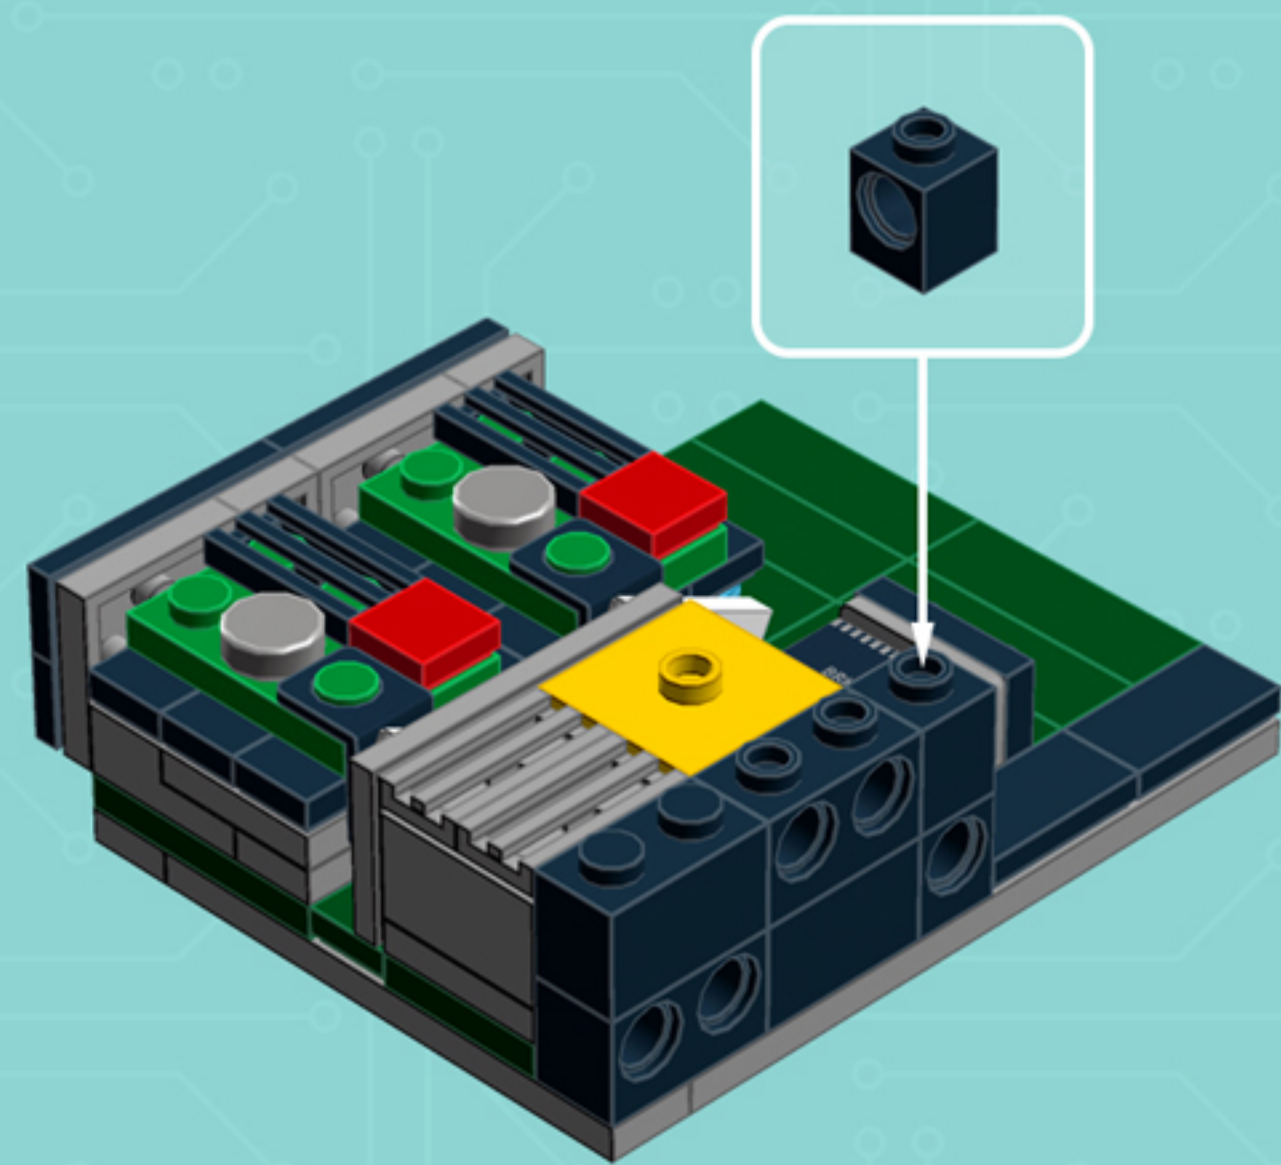

2x

4x

*Use alternate Plate W. Bow
and 1x3 Black Flat Tile for a
hard-disk equipped model.*

*For more fun builds,
please stop by chrismcveigh.com,
visit me at facebook.com/c.mcveigh.photos,
or follow me on twitter [@actionfigured](https://twitter.com/actionfigured)*