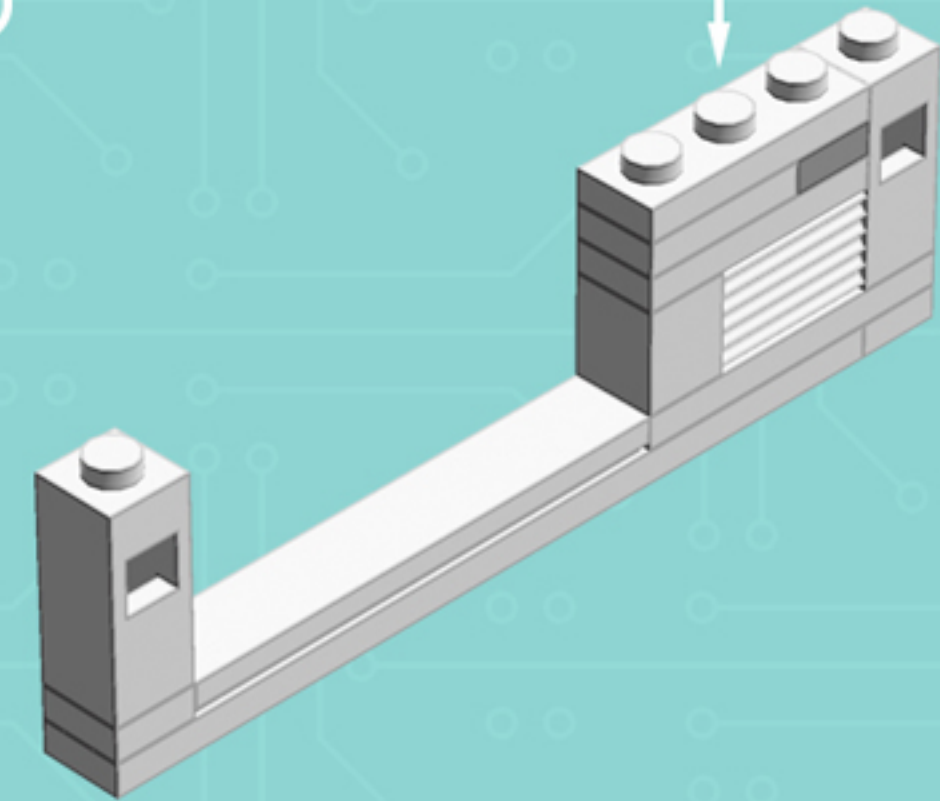

2x

4x

*Use alternate Plate W. Bow
and 1x3 Black Flat Tile for a
hard-disk equipped model.*

*For more fun builds,
please stop by chrismcveigh.com,
visit me at facebook.com/c.mcveigh.photos,
or follow me on twitter [@actionfigured](https://twitter.com/actionfigured)*