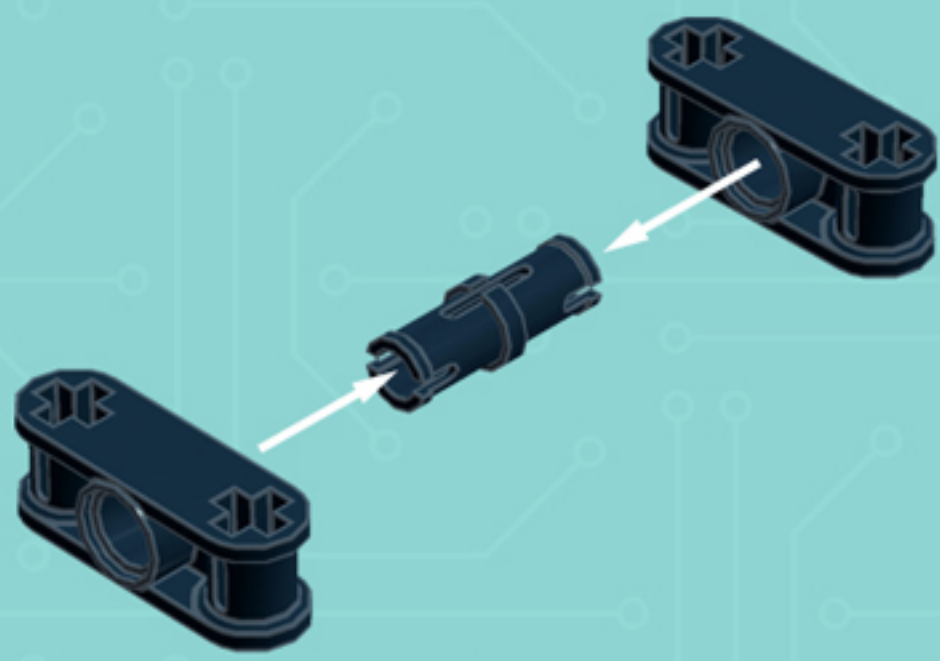

2x

4x

*Use alternate Plate W. Bow
and 1x3 Black Flat Tile for a
hard-disk equipped model.*

*For more fun builds,
please stop by chrismcveigh.com,
visit me at facebook.com/c.mcveigh.photos,
or follow me on twitter [@actionfigured](https://twitter.com/actionfigured)*