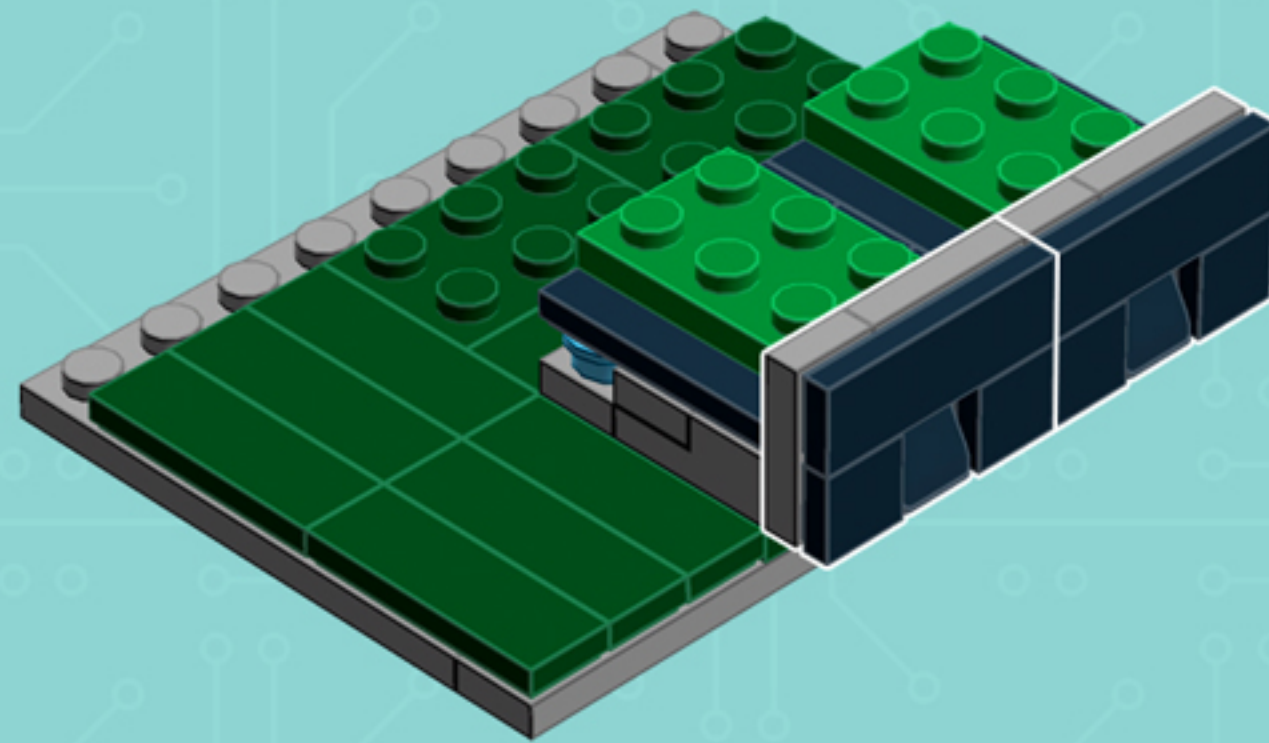

2x

4x

*Use alternate Plate W. Bow
and 1x3 Black Flat Tile for a
hard-disk equipped model.*

*For more fun builds,
please stop by chrismcveigh.com,
visit me at facebook.com/c.mcveigh.photos,
or follow me on twitter [@actionfigured](https://twitter.com/actionfigured)*