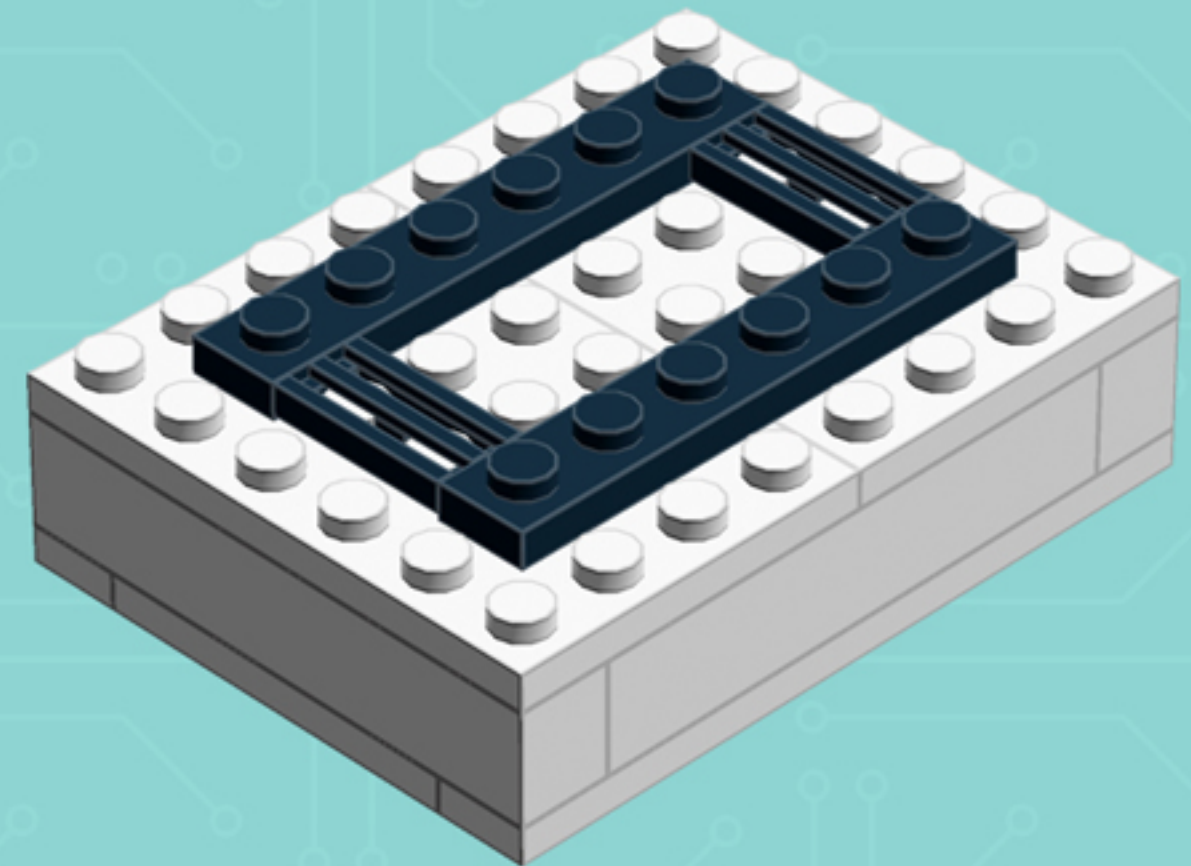

2x

4x

*Use alternate Plate W. Bow
and 1x3 Black Flat Tile for a
hard-disk equipped model.*

*For more fun builds,
please stop by chrismcveigh.com,
visit me at facebook.com/c.mcveigh.photos,
or follow me on twitter [@actionfigured](https://twitter.com/actionfigured)*