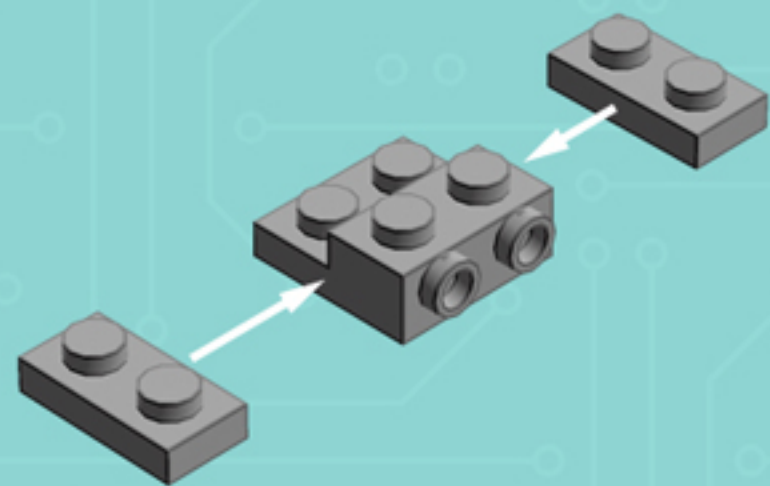

2x

4x

*Use alternate Plate W. Bow
and 1x3 Black Flat Tile for a
hard-disk equipped model.*

*For more fun builds,
please stop by chrismcveigh.com,
visit me at facebook.com/c.mcveigh.photos,
or follow me on twitter [@actionfigured](https://twitter.com/actionfigured)*