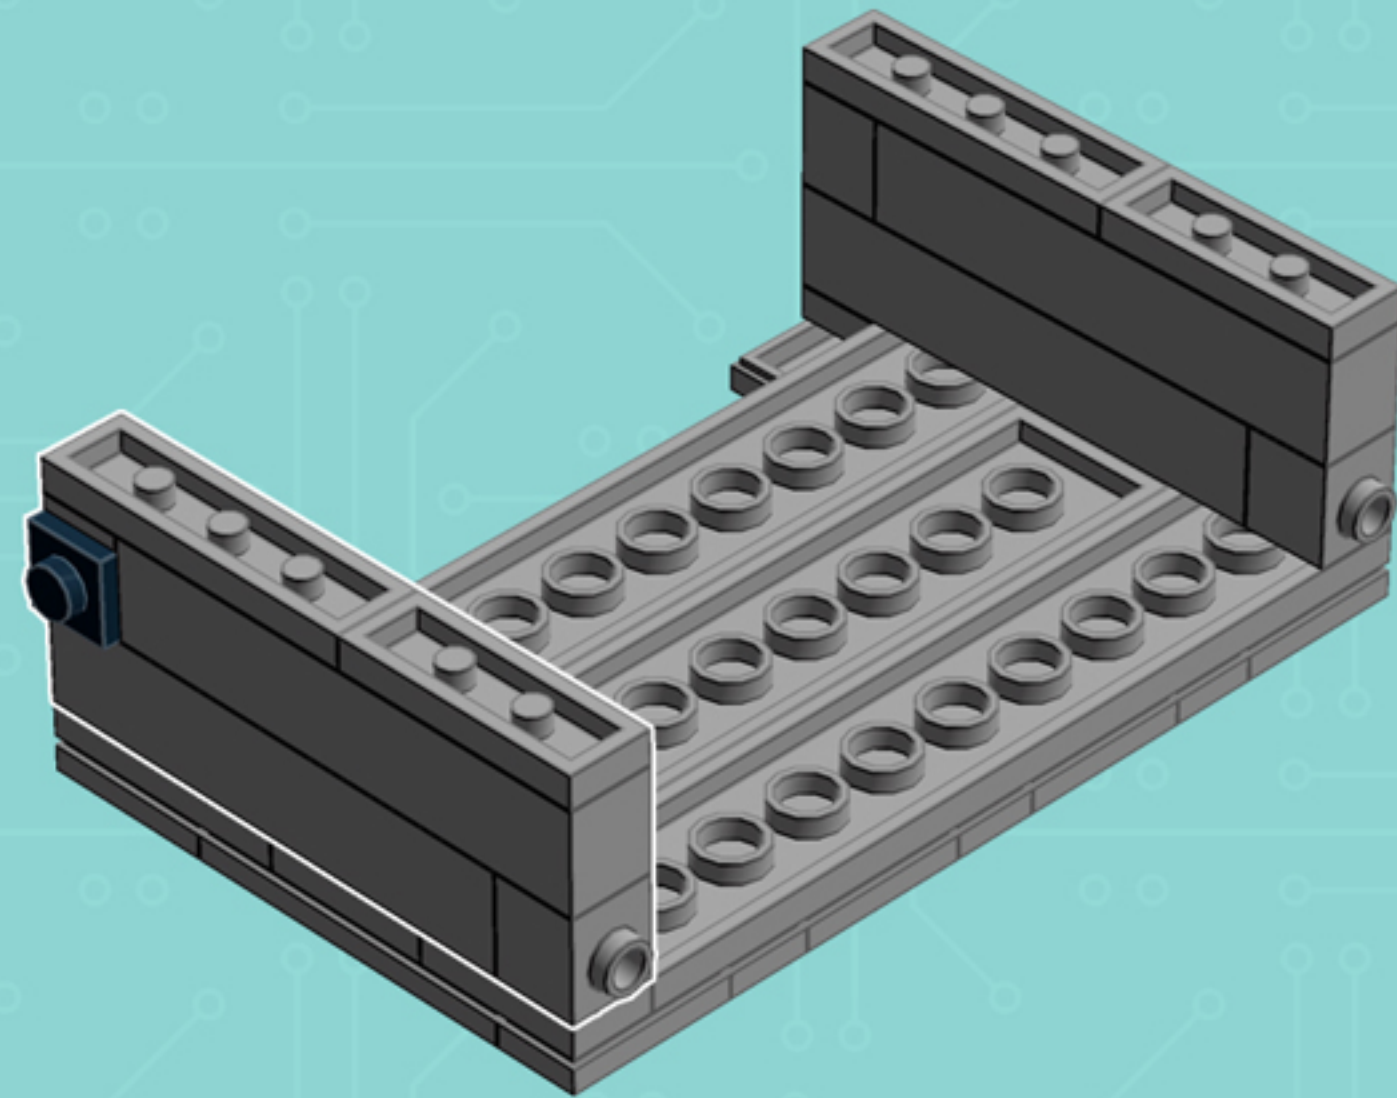

2x

4x

*Use alternate Plate W. Bow
and 1x3 Black Flat Tile for a
hard-disk equipped model.*

*For more fun builds,
please stop by chrismcveigh.com,
visit me at facebook.com/c.mcveigh.photos,
or follow me on twitter [@actionfigured](https://twitter.com/actionfigured)*