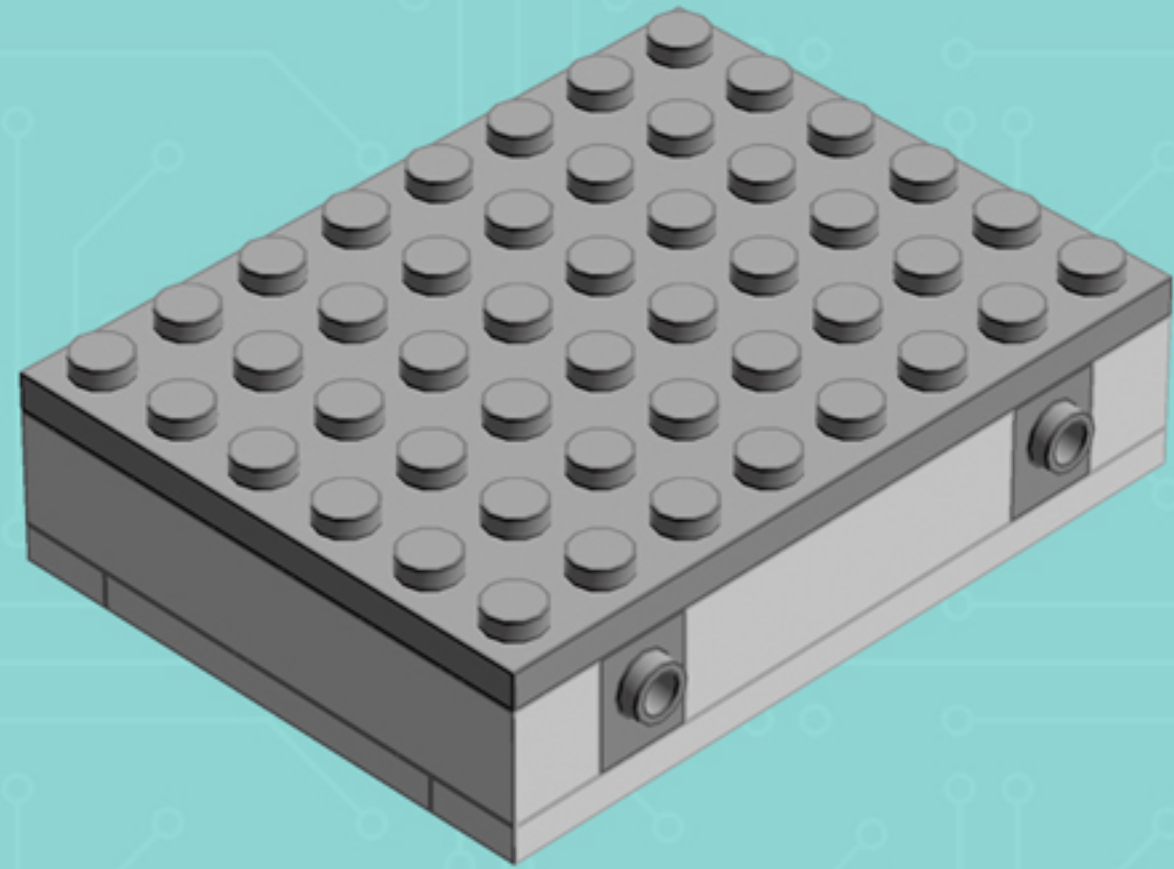

2x

4x

*Use alternate Plate W. Bow
and 1x3 Black Flat Tile for a
hard-disk equipped model.*

*For more fun builds,
please stop by chrismcveigh.com,
visit me at facebook.com/c.mcveigh.photos,
or follow me on twitter [@actionfigured](https://twitter.com/actionfigured)*