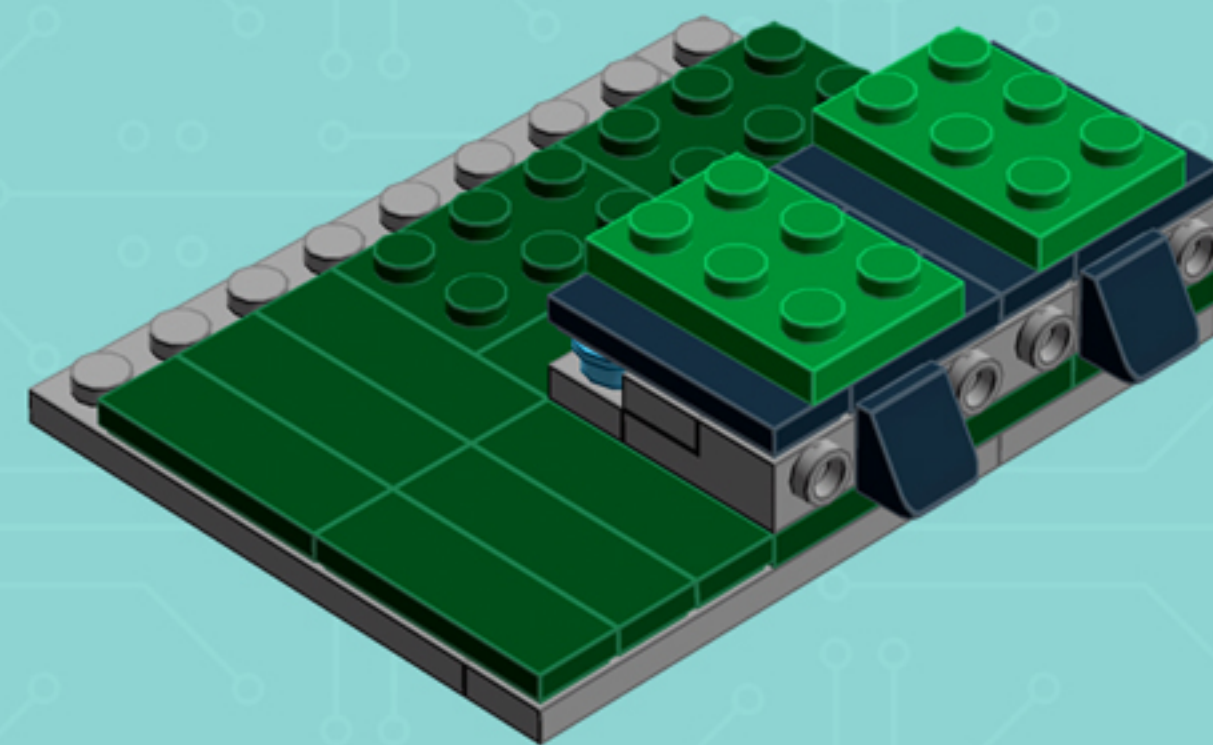

2x

4x

*Use alternate Plate W. Bow
and 1x3 Black Flat Tile for a
hard-disk equipped model.*

*For more fun builds,
please stop by chrismcveigh.com,
visit me at facebook.com/c.mcveigh.photos,
or follow me on twitter [@actionfigured](https://twitter.com/actionfigured)*