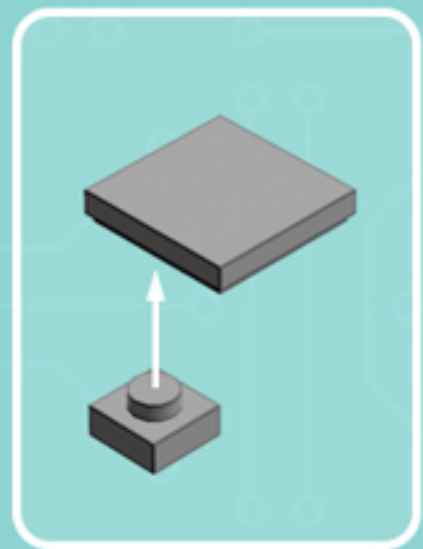

2x

4x

*Use alternate Plate W. Bow
and 1x3 Black Flat Tile for a
hard-disk equipped model.*

*For more fun builds,
please stop by chrismcveigh.com,
visit me at facebook.com/c.mcveigh.photos,
or follow me on twitter [@actionfigured](https://twitter.com/actionfigured)*