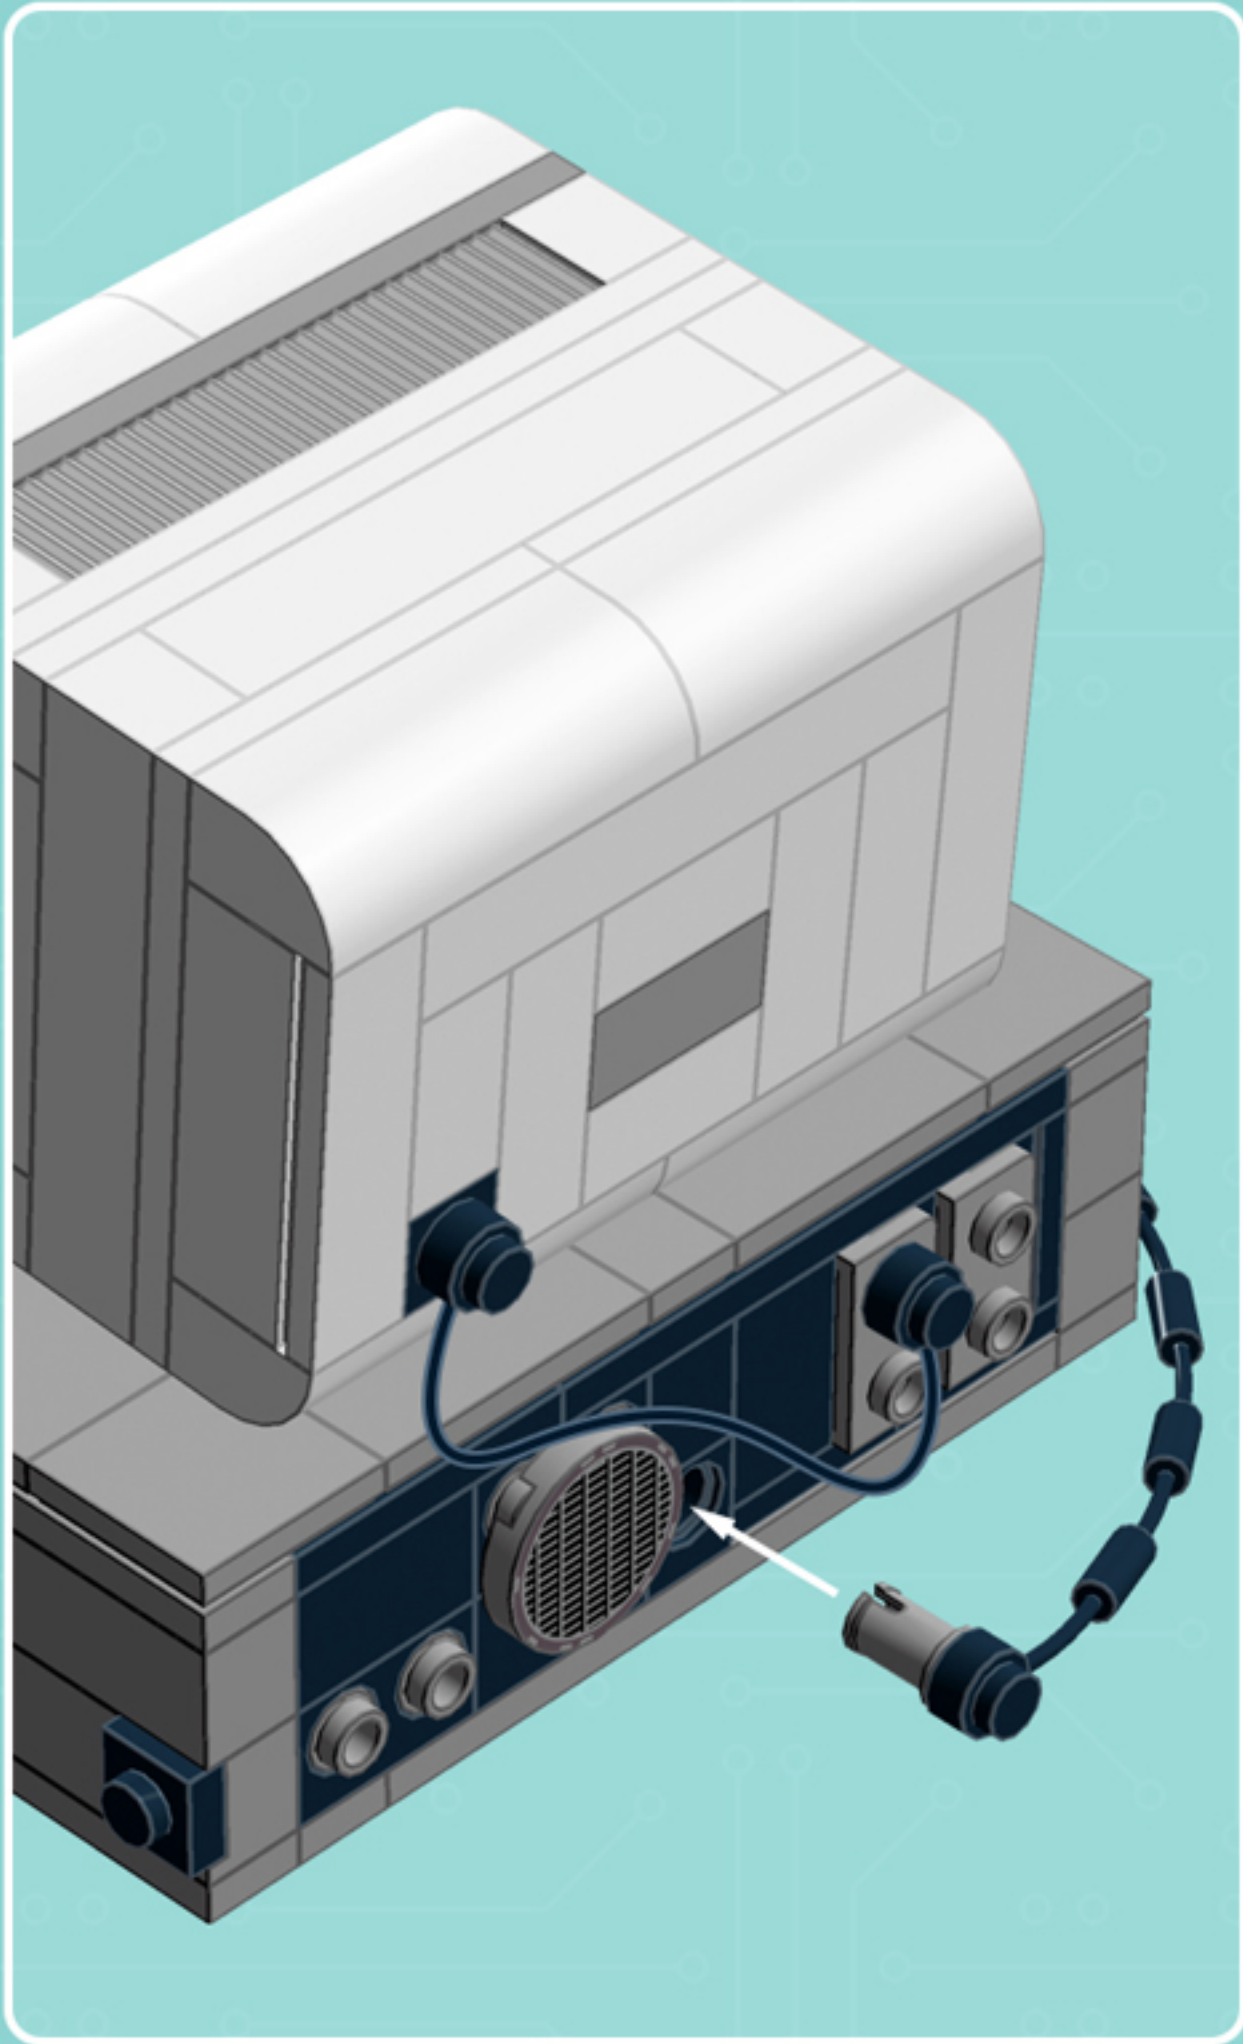

2x

4x

*Use alternate Plate W. Bow
and 1x3 Black Flat Tile for a
hard-disk equipped model.*

*For more fun builds,
please stop by chrismcveigh.com,
visit me at facebook.com/c.mcveigh.photos,
or follow me on twitter [@actionfigured](https://twitter.com/actionfigured)*