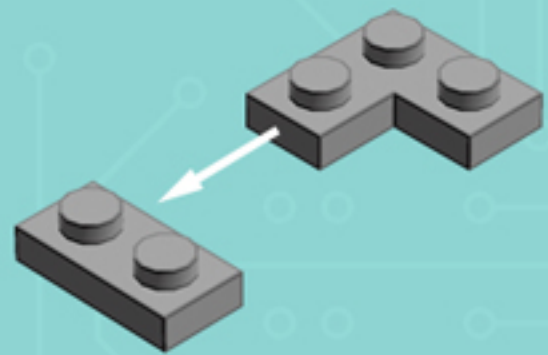

2x

4x

*Use alternate Plate W. Bow
and 1x3 Black Flat Tile for a
hard-disk equipped model.*

*For more fun builds,
please stop by chrismcveigh.com,
visit me at facebook.com/c.mcveigh.photos,
or follow me on twitter [@actionfigured](https://twitter.com/actionfigured)*