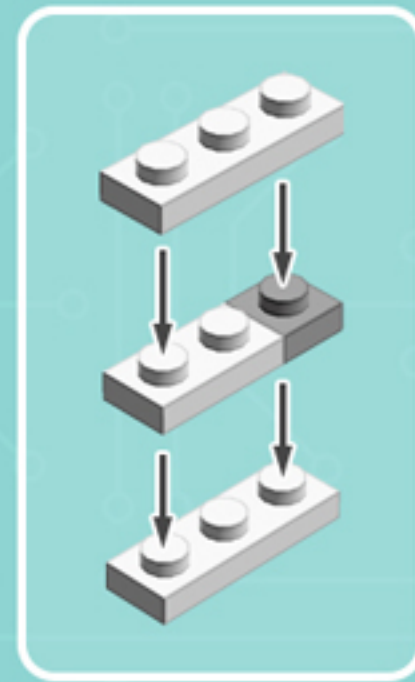

2x

4x

*Use alternate Plate W. Bow
and 1x3 Black Flat Tile for a
hard-disk equipped model.*

*For more fun builds,
please stop by chrismcveigh.com,
visit me at facebook.com/c.mcveigh.photos,
or follow me on twitter [@actionfigured](https://twitter.com/actionfigured)*