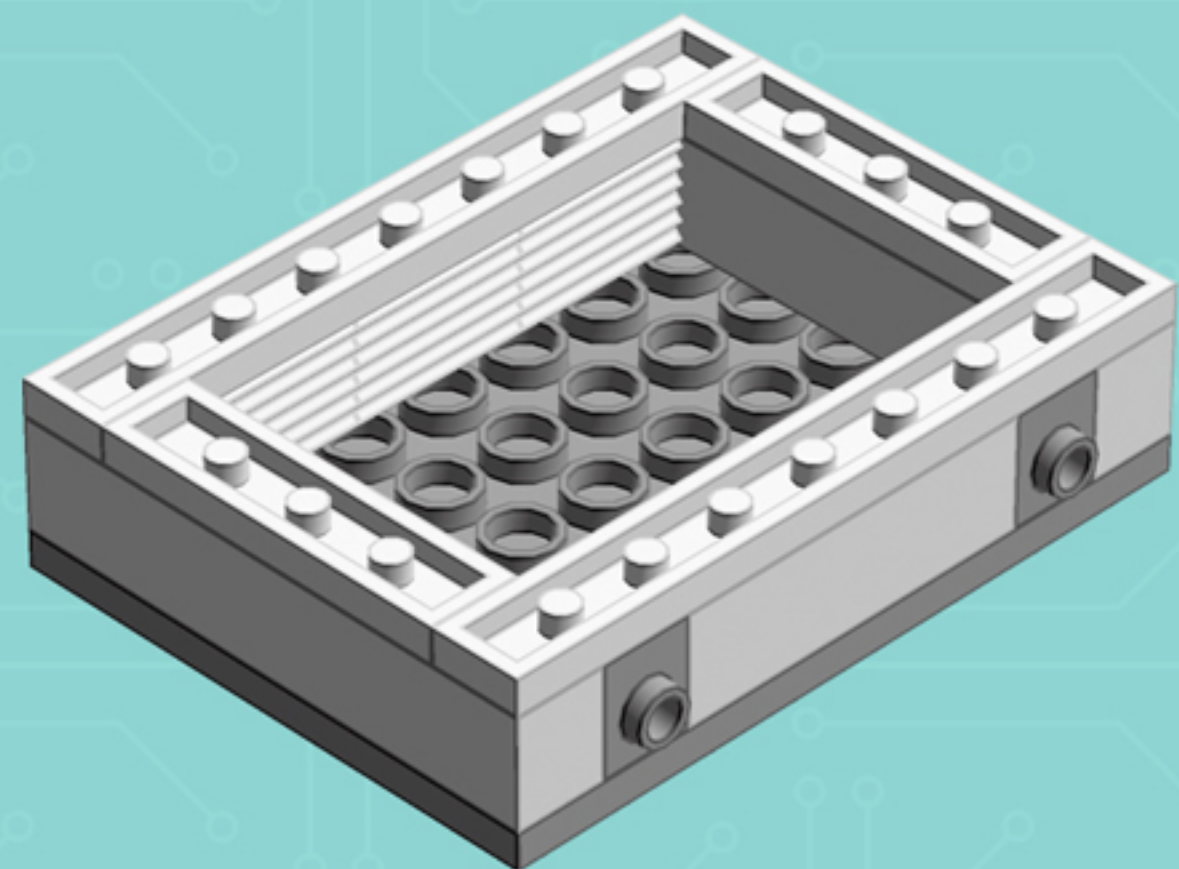

2x

4x

*Use alternate Plate W. Bow
and 1x3 Black Flat Tile for a
hard-disk equipped model.*

*For more fun builds,
please stop by chrismcveigh.com,
visit me at facebook.com/c.mcveigh.photos,
or follow me on twitter [@actionfigured](https://twitter.com/actionfigured)*