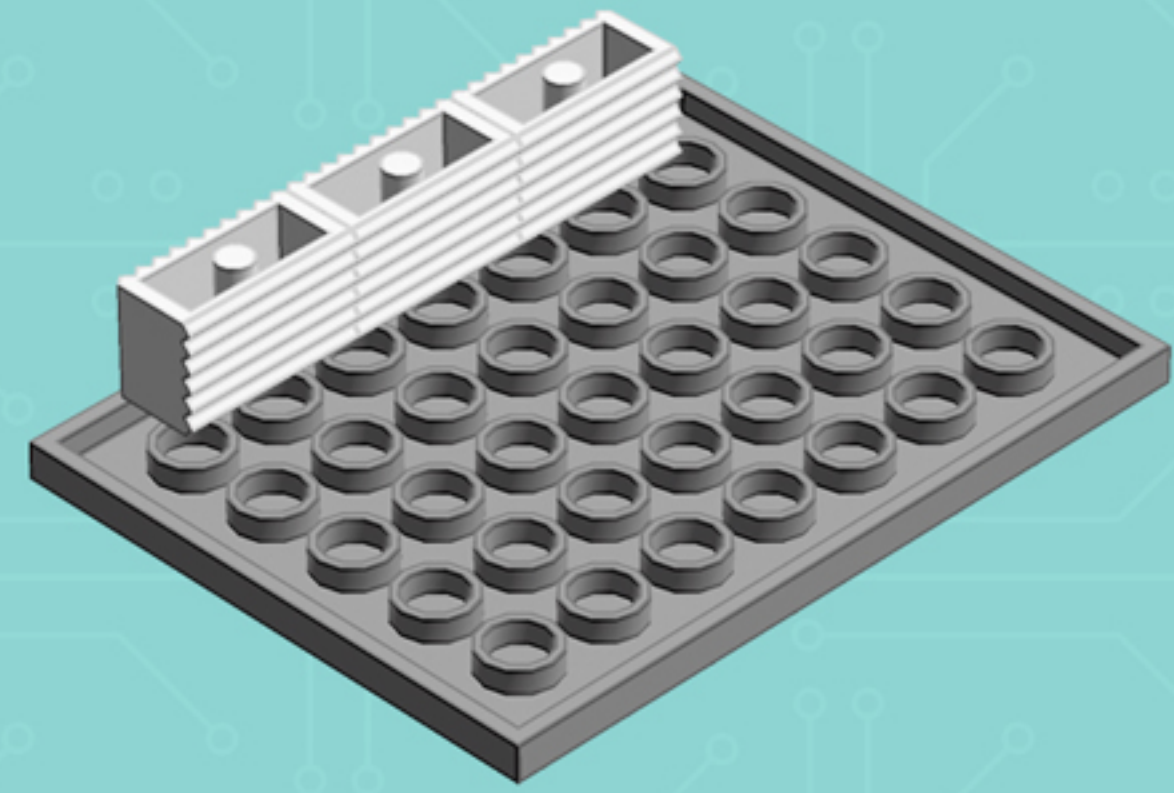

2x

4x

*Use alternate Plate W. Bow
and 1x3 Black Flat Tile for a
hard-disk equipped model.*

*For more fun builds,
please stop by chrismcveigh.com,
visit me at facebook.com/c.mcveigh.photos,
or follow me on twitter [@actionfigured](https://twitter.com/actionfigured)*