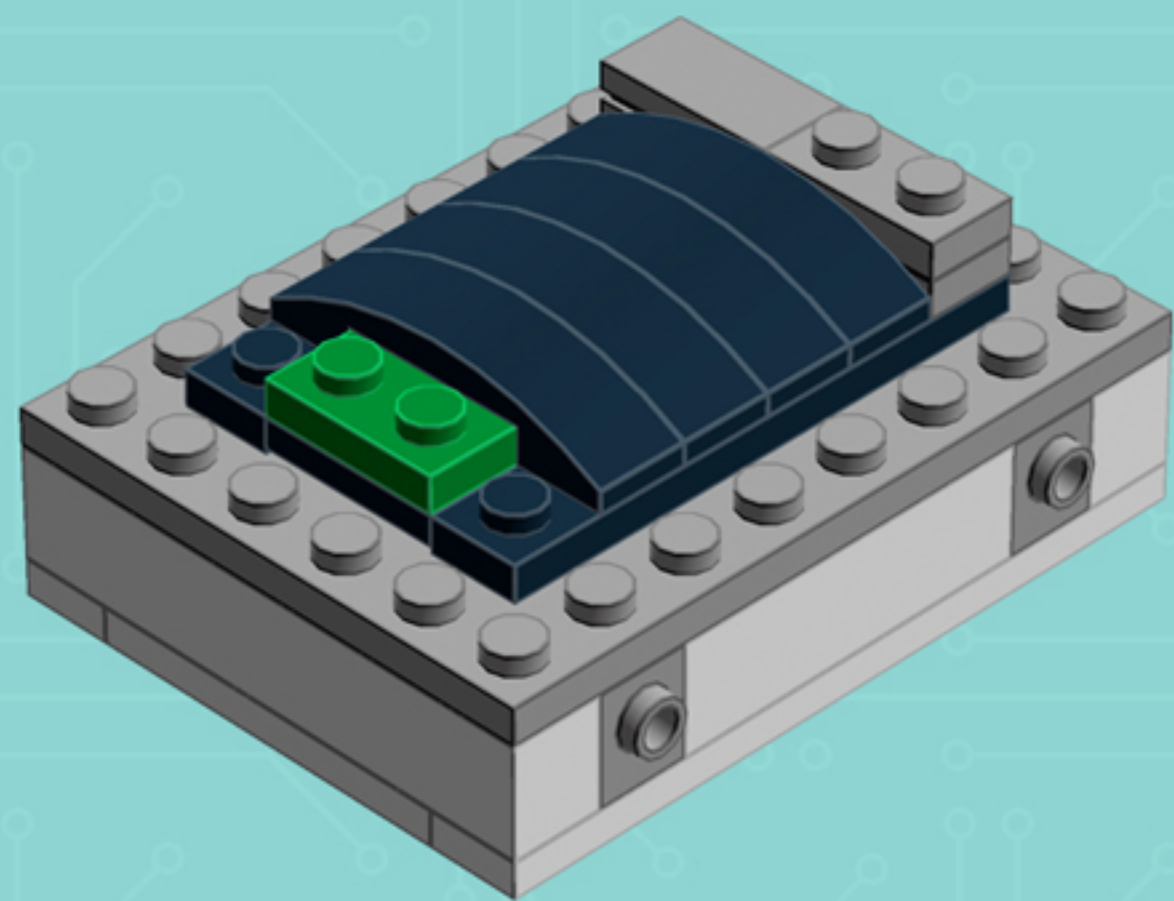

2x

4x

*Use alternate Plate W. Bow
and 1x3 Black Flat Tile for a
hard-disk equipped model.*

*For more fun builds,
please stop by chrismcveigh.com,
visit me at facebook.com/c.mcveigh.photos,
or follow me on twitter [@actionfigured](https://twitter.com/actionfigured)*