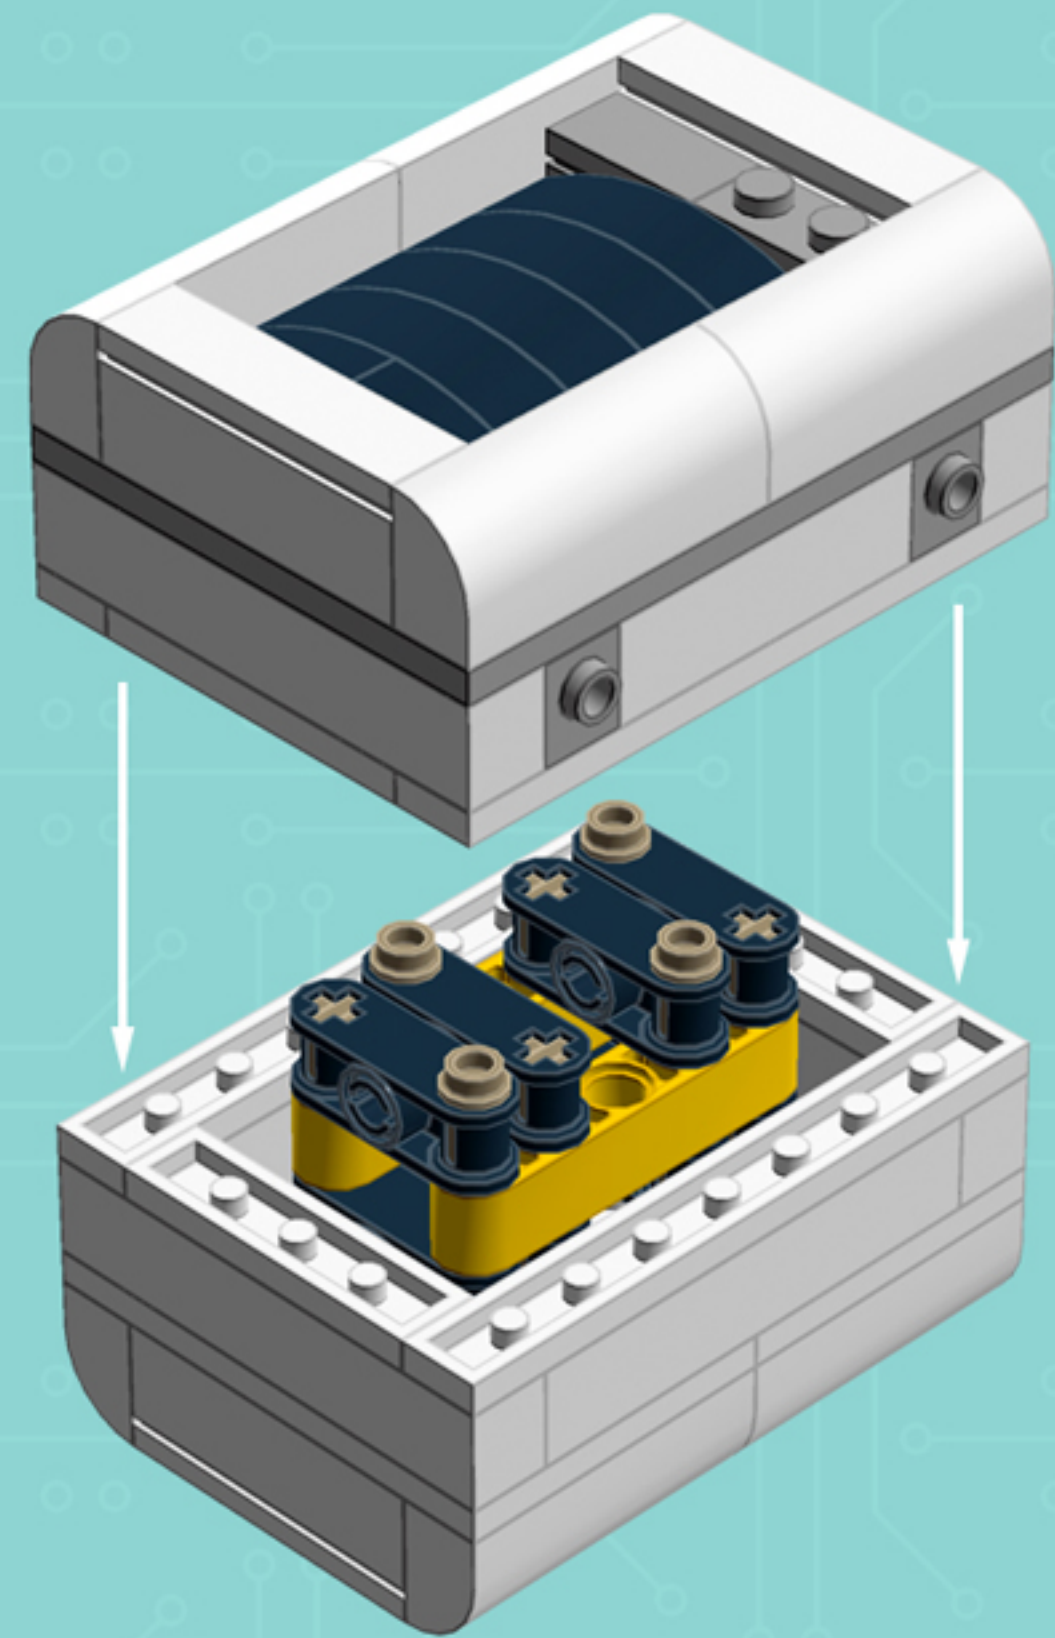

2x

4x

*Use alternate Plate W. Bow
and 1x3 Black Flat Tile for a
hard-disk equipped model.*

*For more fun builds,
please stop by chrismcveigh.com,
visit me at facebook.com/c.mcveigh.photos,
or follow me on twitter [@actionfigured](https://twitter.com/actionfigured)*