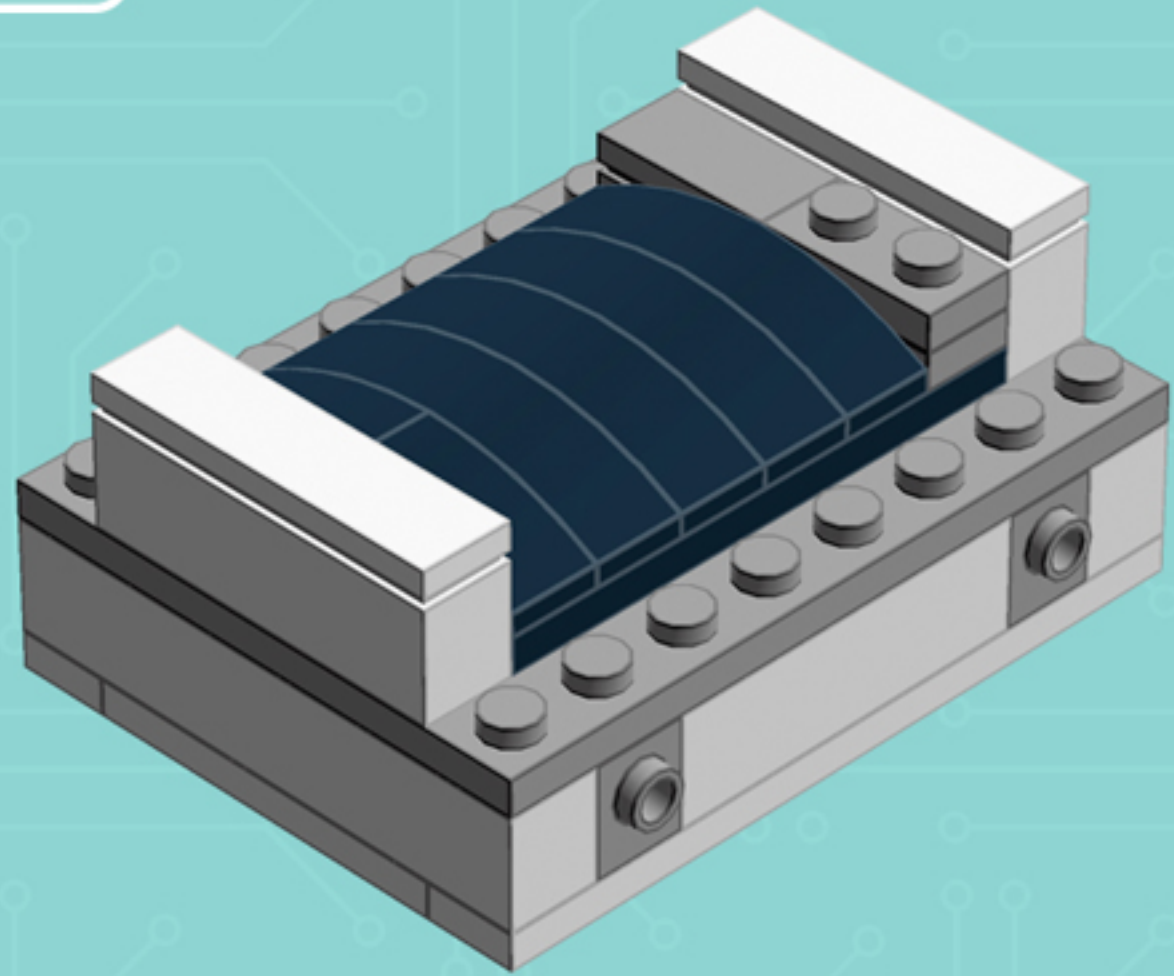

2x

4x

*Use alternate Plate W. Bow
and 1x3 Black Flat Tile for a
hard-disk equipped model.*

*For more fun builds,
please stop by chrismcveigh.com,
visit me at facebook.com/c.mcveigh.photos,
or follow me on twitter [@actionfigured](https://twitter.com/actionfigured)*