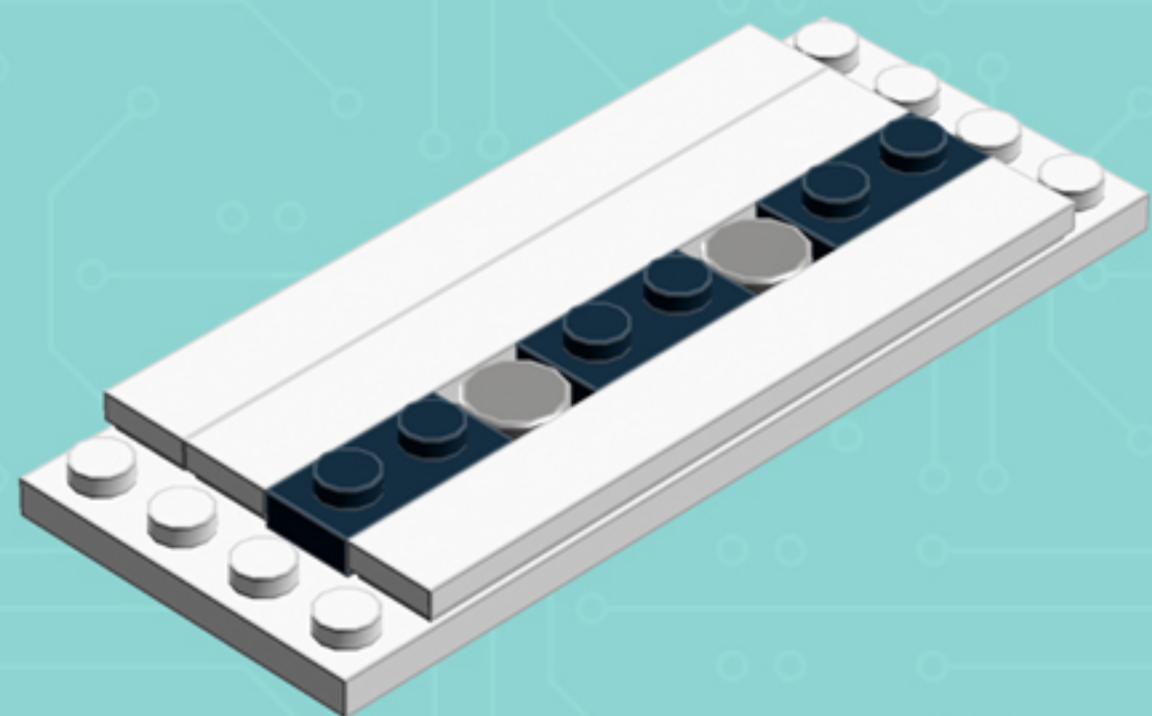

2x

4x

*Use alternate Plate W. Bow
and 1x3 Black Flat Tile for a
hard-disk equipped model.*

*For more fun builds,
please stop by chrismcveigh.com,
visit me at facebook.com/c.mcveigh.photos,
or follow me on twitter [@actionfigured](https://twitter.com/actionfigured)*