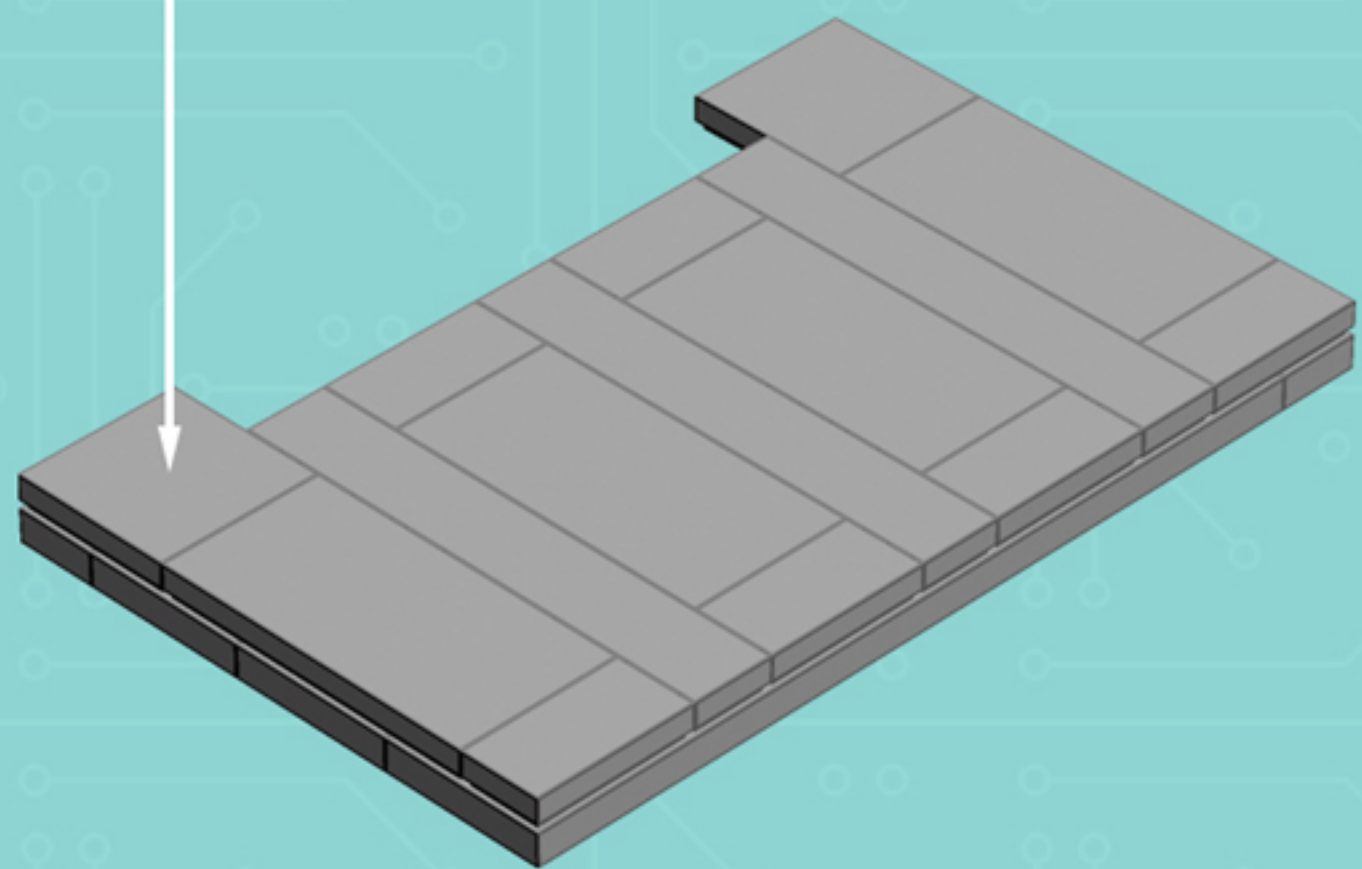

2x

4x

*Use alternate Plate W. Bow
and 1x3 Black Flat Tile for a
hard-disk equipped model.*

*For more fun builds,
please stop by chrismcveigh.com,
visit me at facebook.com/c.mcveigh.photos,
or follow me on twitter [@actionfigured](https://twitter.com/actionfigured)*