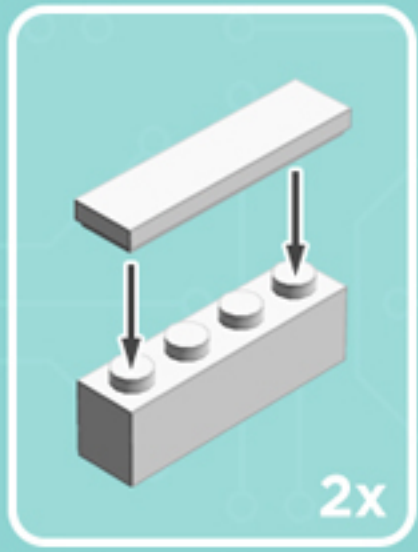

2x

4x

*Use alternate Plate W. Bow
and 1x3 Black Flat Tile for a
hard-disk equipped model.*

*For more fun builds,
please stop by chrismcveigh.com,
visit me at facebook.com/c.mcveigh.photos,
or follow me on twitter [@actionfigured](https://twitter.com/actionfigured)*