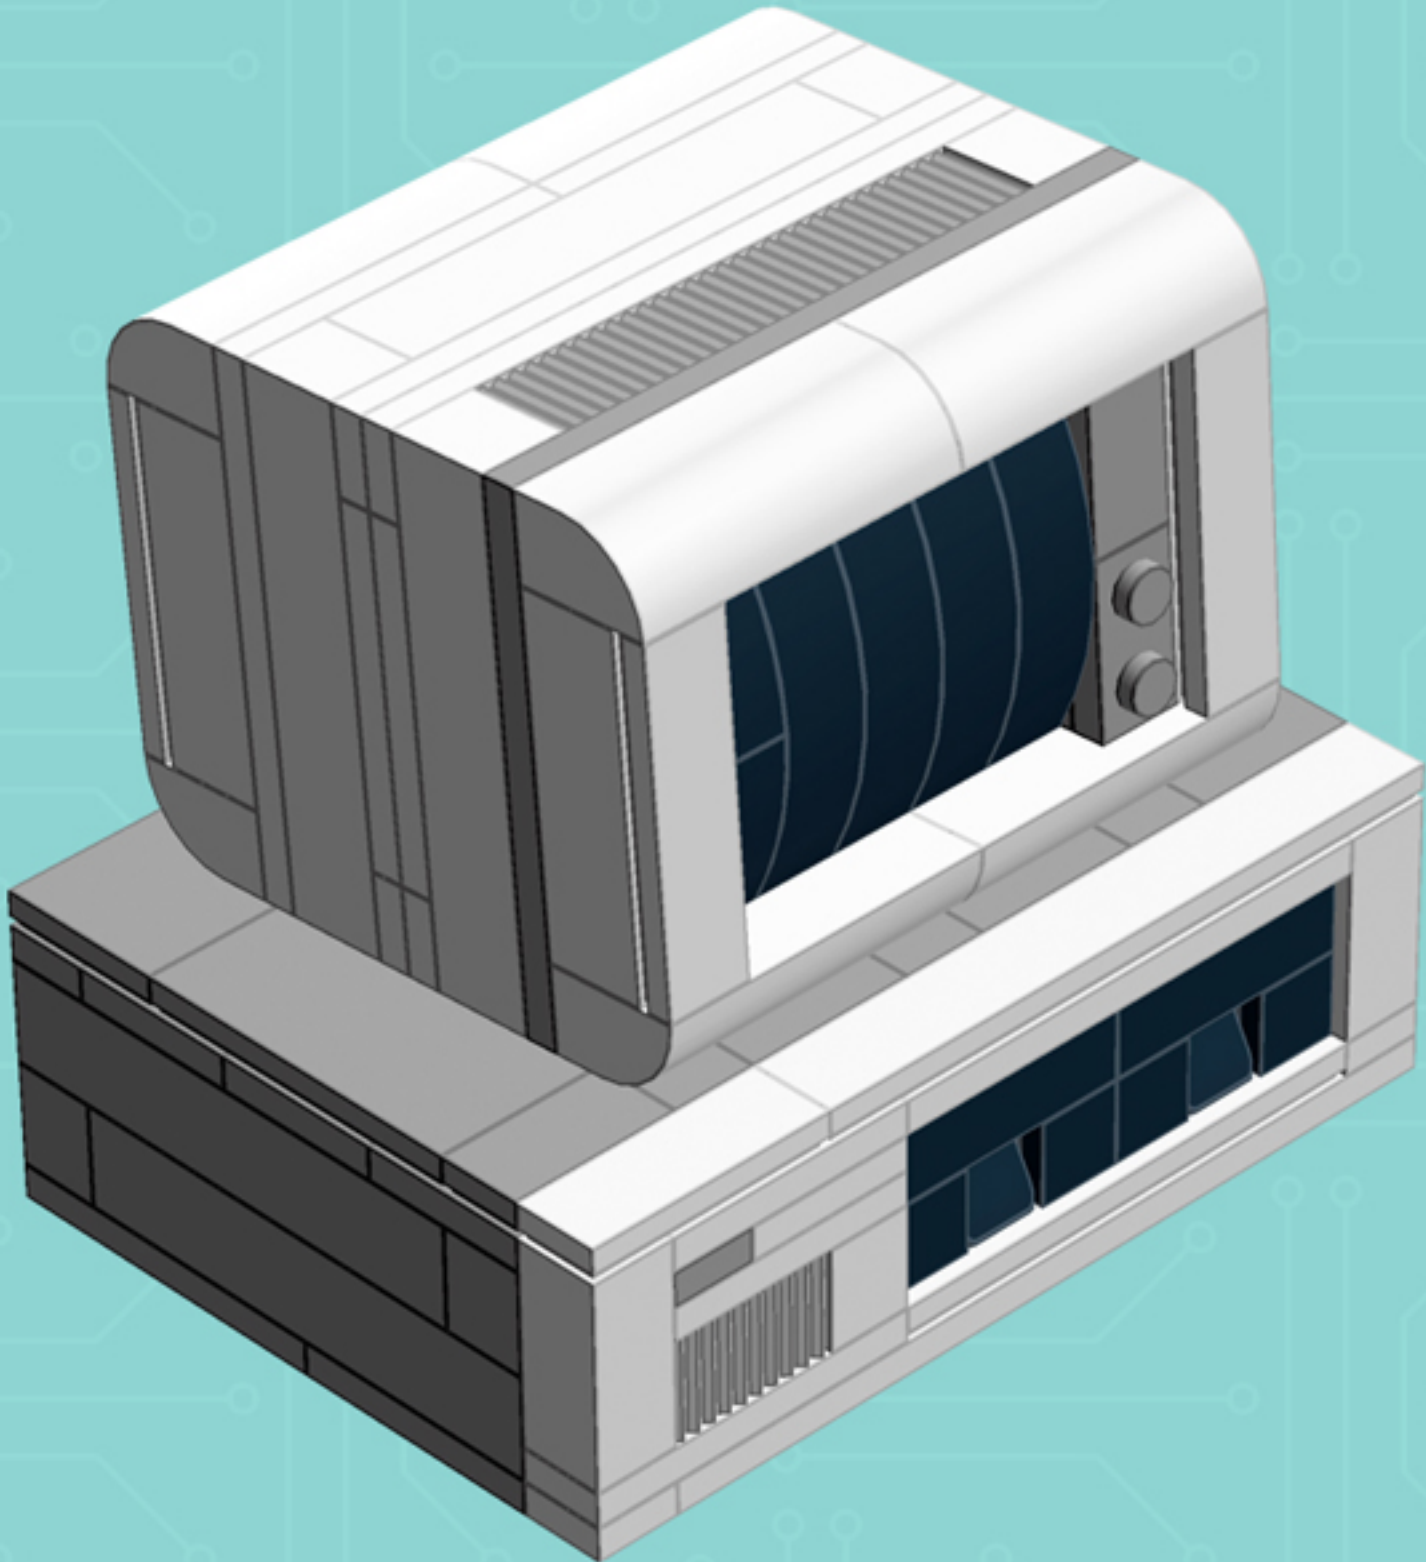

2x

4x

*Use alternate Plate W. Bow
and 1x3 Black Flat Tile for a
hard-disk equipped model.*

*For more fun builds,
please stop by chrismcveigh.com,
visit me at facebook.com/c.mcveigh.photos,
or follow me on twitter [@actionfigured](https://twitter.com/actionfigured)*