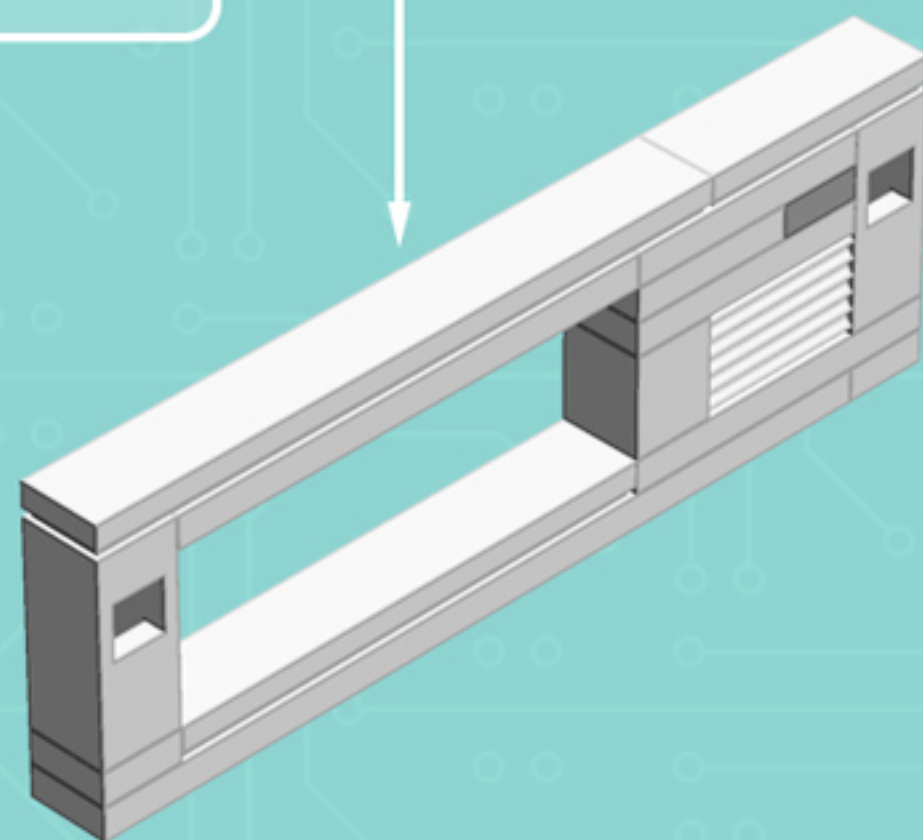

2x

4x

*Use alternate Plate W. Bow
and 1x3 Black Flat Tile for a
hard-disk equipped model.*

*For more fun builds,
please stop by chrismcveigh.com,
visit me at facebook.com/c.mcveigh.photos,
or follow me on twitter [@actionfigured](https://twitter.com/actionfigured)*