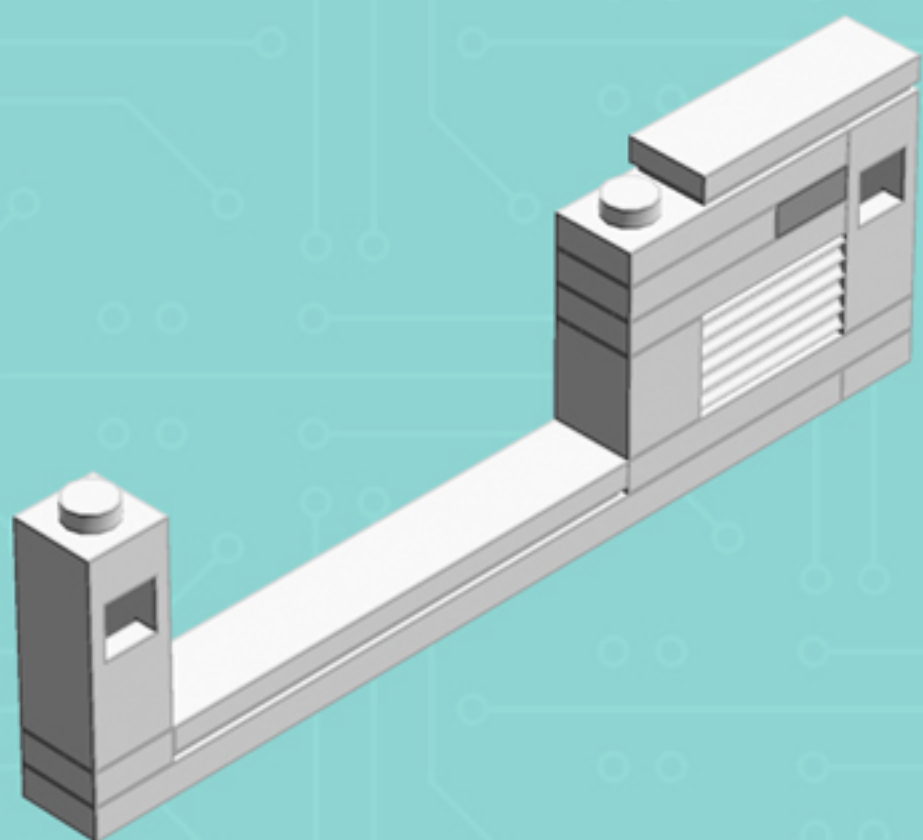

2x

4x

*Use alternate Plate W. Bow
and 1x3 Black Flat Tile for a
hard-disk equipped model.*

*For more fun builds,
please stop by chrismcveigh.com,
visit me at facebook.com/c.mcveigh.photos,
or follow me on twitter [@actionfigured](https://twitter.com/actionfigured)*