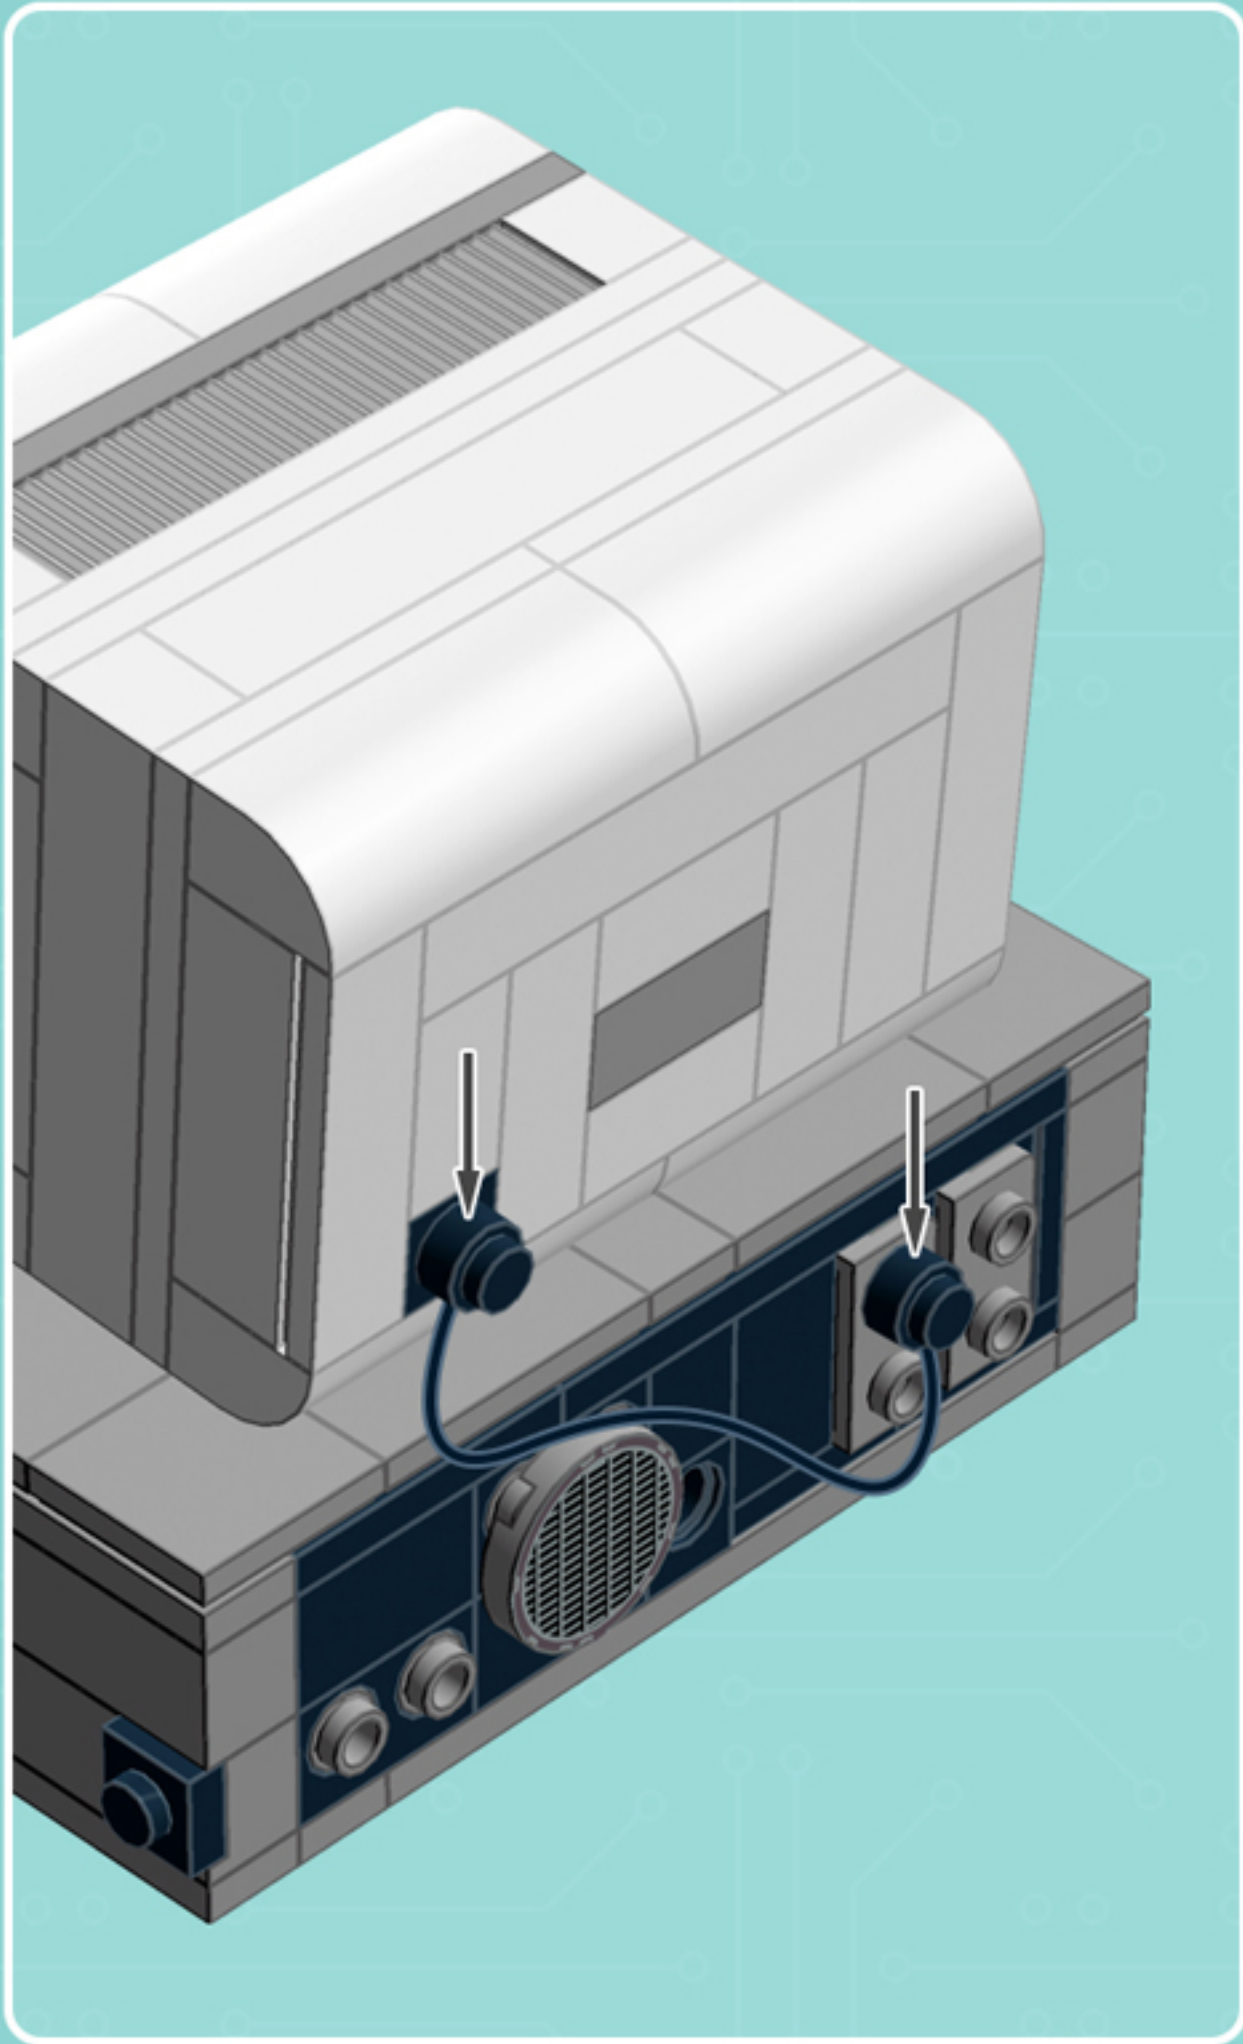

2x

4x

*Use alternate Plate W. Bow
and 1x3 Black Flat Tile for a
hard-disk equipped model.*

*For more fun builds,
please stop by chrismcveigh.com,
visit me at facebook.com/c.mcveigh.photos,
or follow me on twitter [@actionfigured](https://twitter.com/actionfigured)*