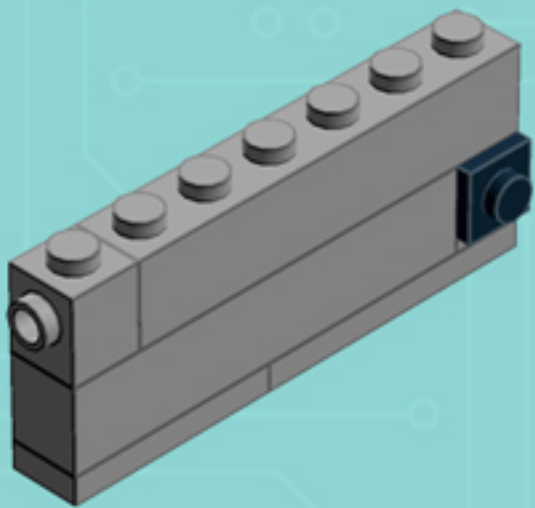

2x

4x

*Use alternate Plate W. Bow
and 1x3 Black Flat Tile for a
hard-disk equipped model.*

*For more fun builds,
please stop by chrismcveigh.com,
visit me at facebook.com/c.mcveigh.photos,
or follow me on twitter [@actionfigured](https://twitter.com/actionfigured)*