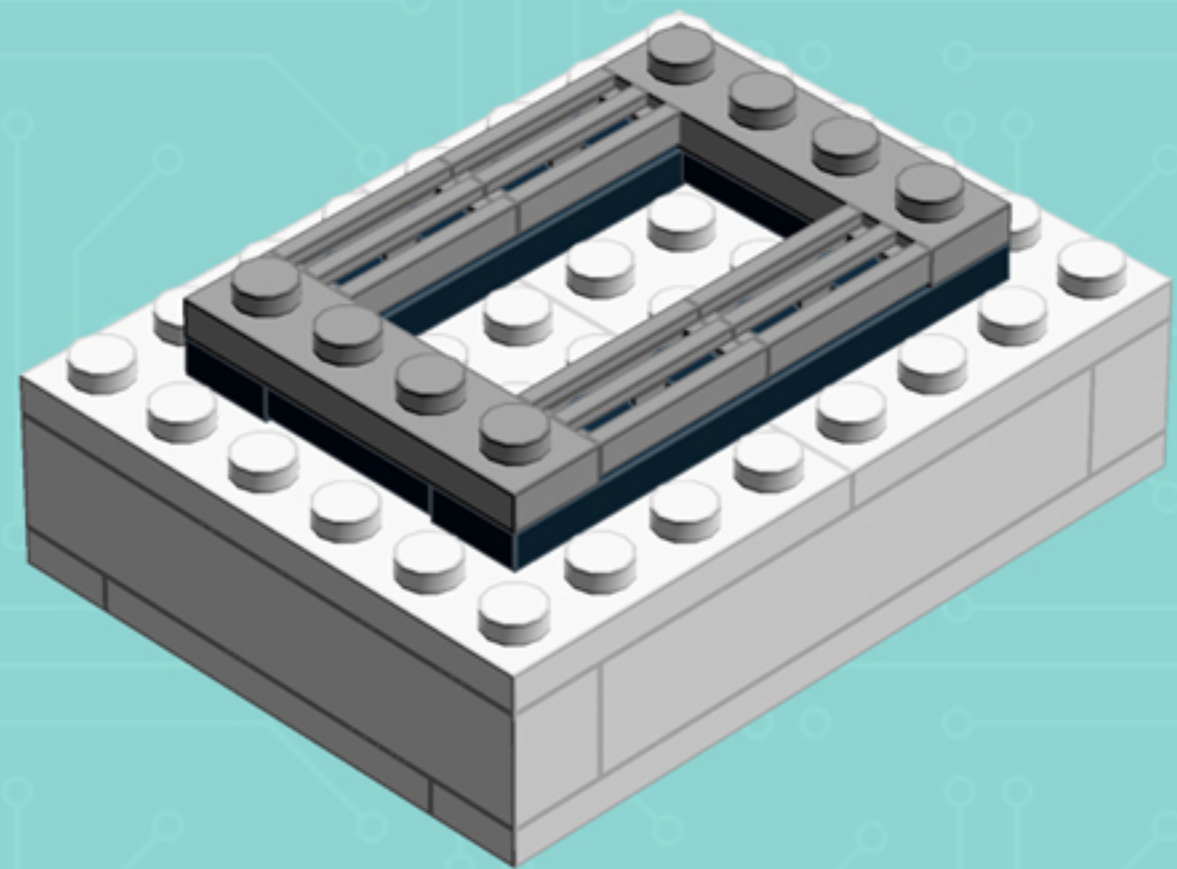

2x

4x

*Use alternate Plate W. Bow
and 1x3 Black Flat Tile for a
hard-disk equipped model.*

*For more fun builds,
please stop by chrismcveigh.com,
visit me at facebook.com/c.mcveigh.photos,
or follow me on twitter [@actionfigured](https://twitter.com/actionfigured)*