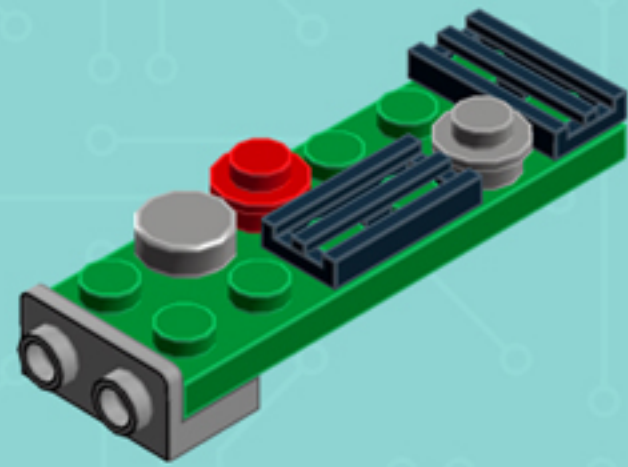

2x

4x

*Use alternate Plate W. Bow
and 1x3 Black Flat Tile for a
hard-disk equipped model.*

*For more fun builds,
please stop by chrismcveigh.com,
visit me at facebook.com/c.mcveigh.photos,
or follow me on twitter [@actionfigured](https://twitter.com/actionfigured)*