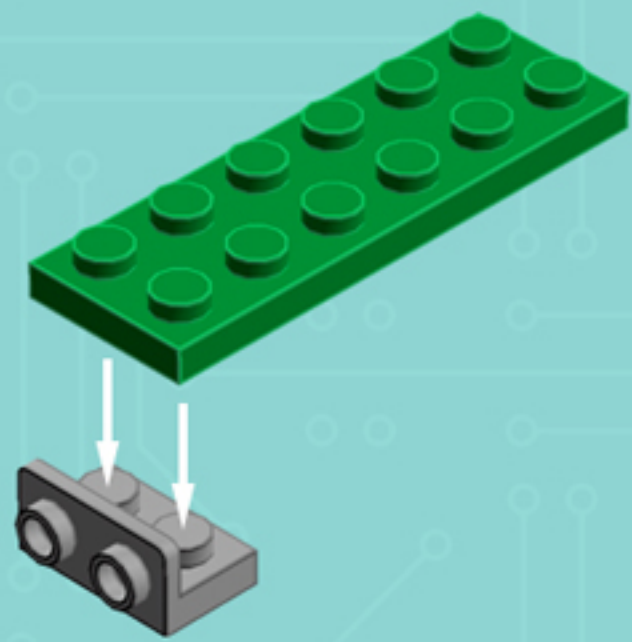

2x

4x

*Use alternate Plate W. Bow
and 1x3 Black Flat Tile for a
hard-disk equipped model.*

*For more fun builds,
please stop by chrismcveigh.com,
visit me at facebook.com/c.mcveigh.photos,
or follow me on twitter [@actionfigured](https://twitter.com/actionfigured)*