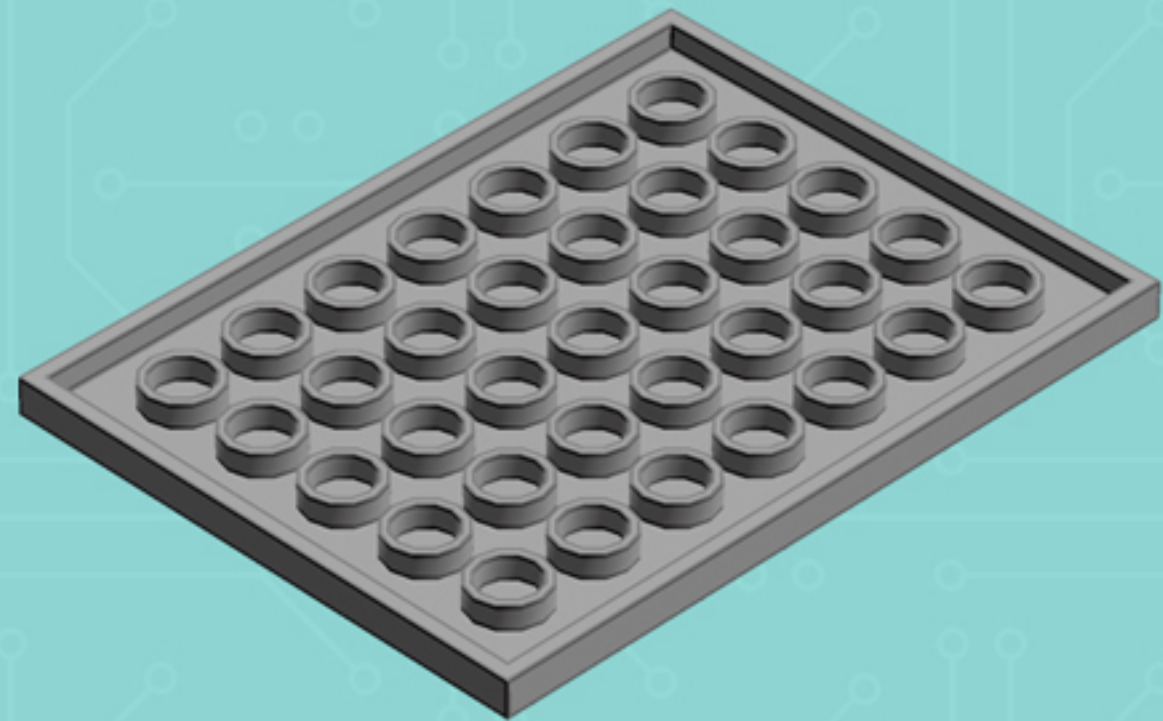

2x

4x

*Use alternate Plate W. Bow
and 1x3 Black Flat Tile for a
hard-disk equipped model.*

*For more fun builds,
please stop by chrismcveigh.com,
visit me at facebook.com/c.mcveigh.photos,
or follow me on twitter [@actionfigured](https://twitter.com/actionfigured)*