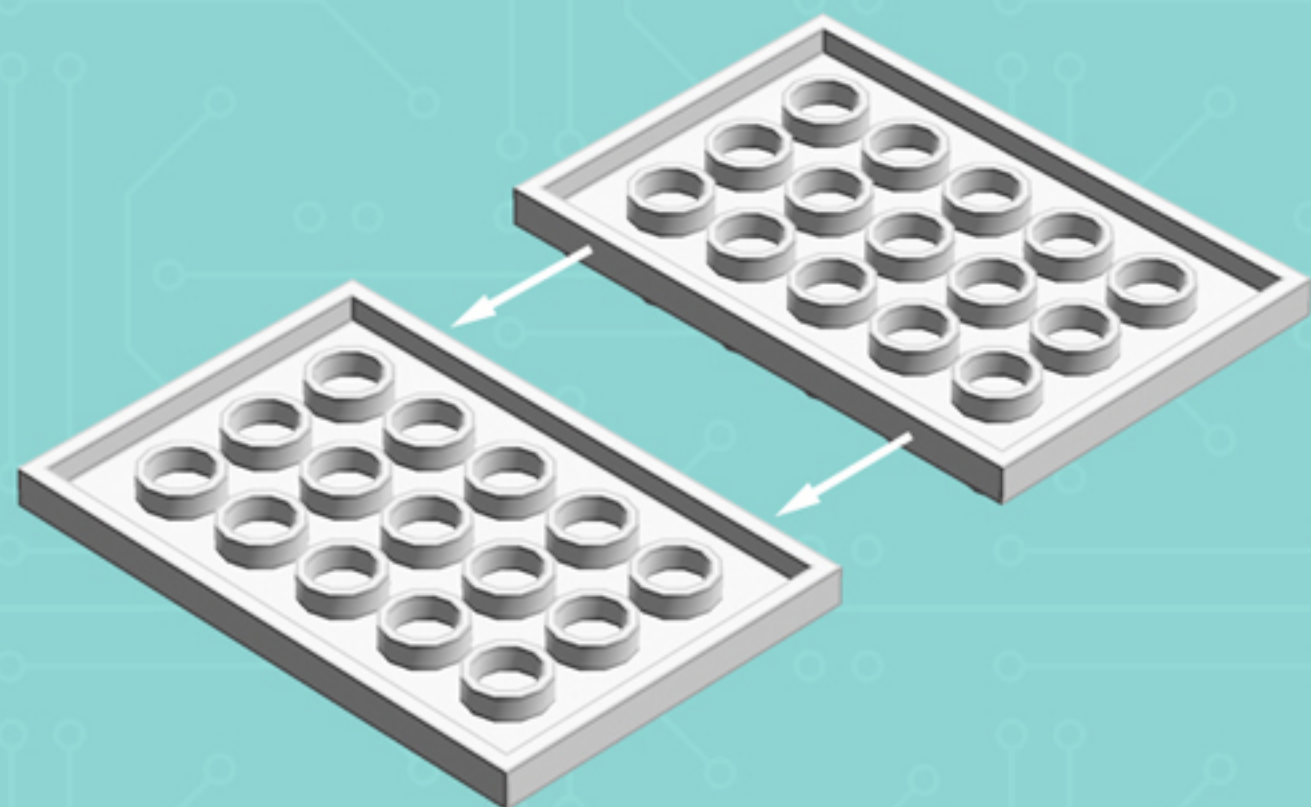

2x

4x

*Use alternate Plate W. Bow
and 1x3 Black Flat Tile for a
hard-disk equipped model.*

*For more fun builds,
please stop by chrismcveigh.com,
visit me at facebook.com/c.mcveigh.photos,
or follow me on twitter [@actionfigured](https://twitter.com/actionfigured)*