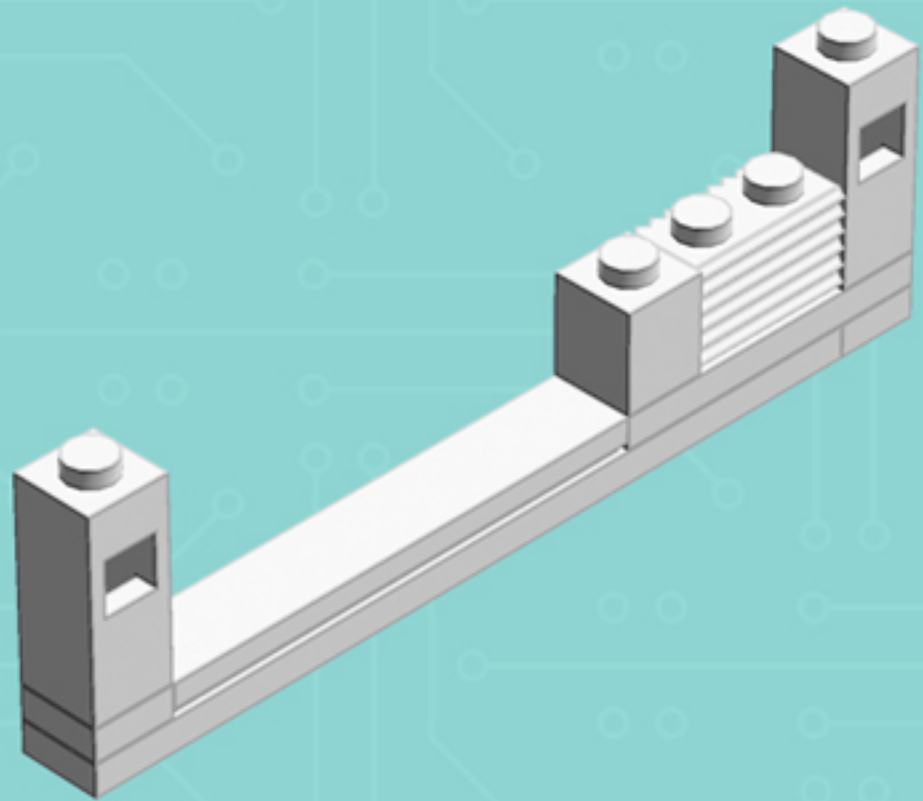

2x

4x

*Use alternate Plate W. Bow
and 1x3 Black Flat Tile for a
hard-disk equipped model.*

*For more fun builds,
please stop by chrismcveigh.com,
visit me at facebook.com/c.mcveigh.photos,
or follow me on twitter [@actionfigured](https://twitter.com/actionfigured)*