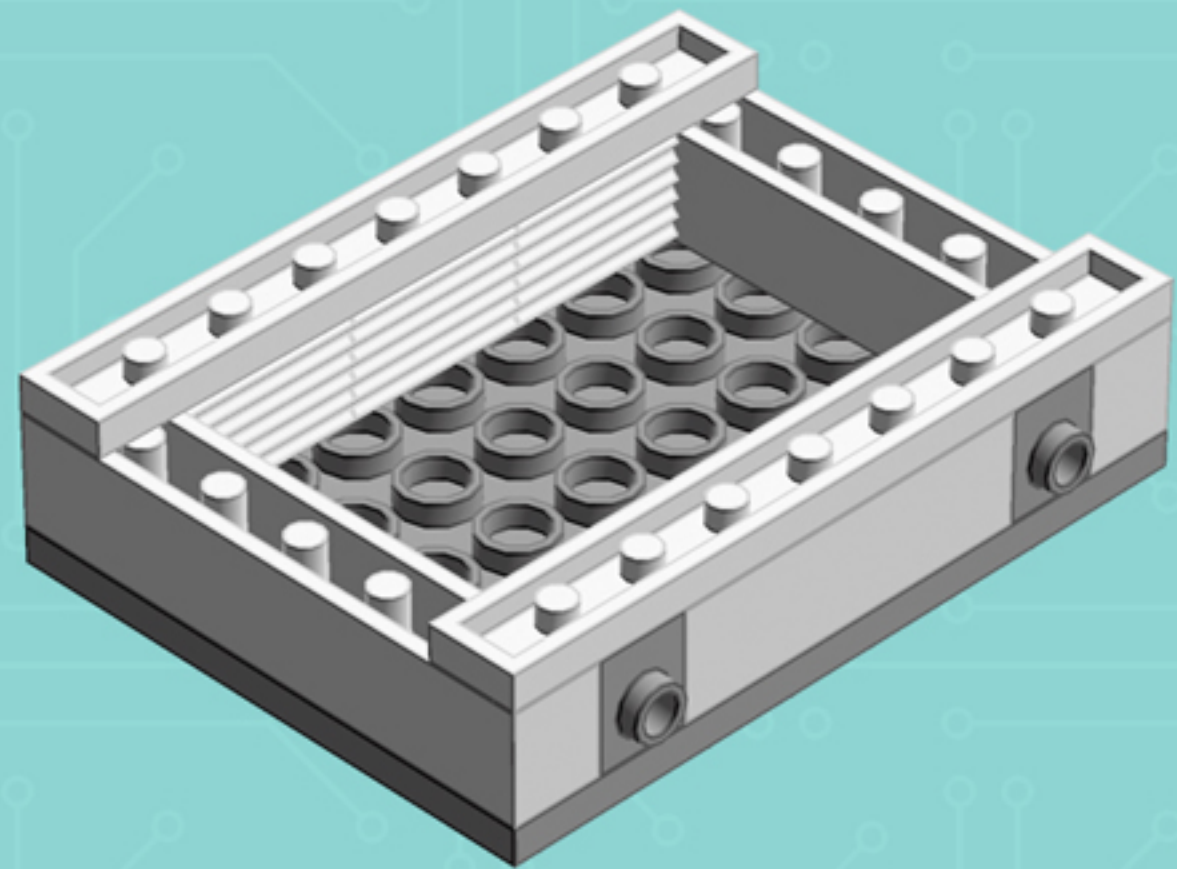

2x

4x

*Use alternate Plate W. Bow
and 1x3 Black Flat Tile for a
hard-disk equipped model.*

*For more fun builds,
please stop by chrismcveigh.com,
visit me at facebook.com/c.mcveigh.photos,
or follow me on twitter [@actionfigured](https://twitter.com/actionfigured)*