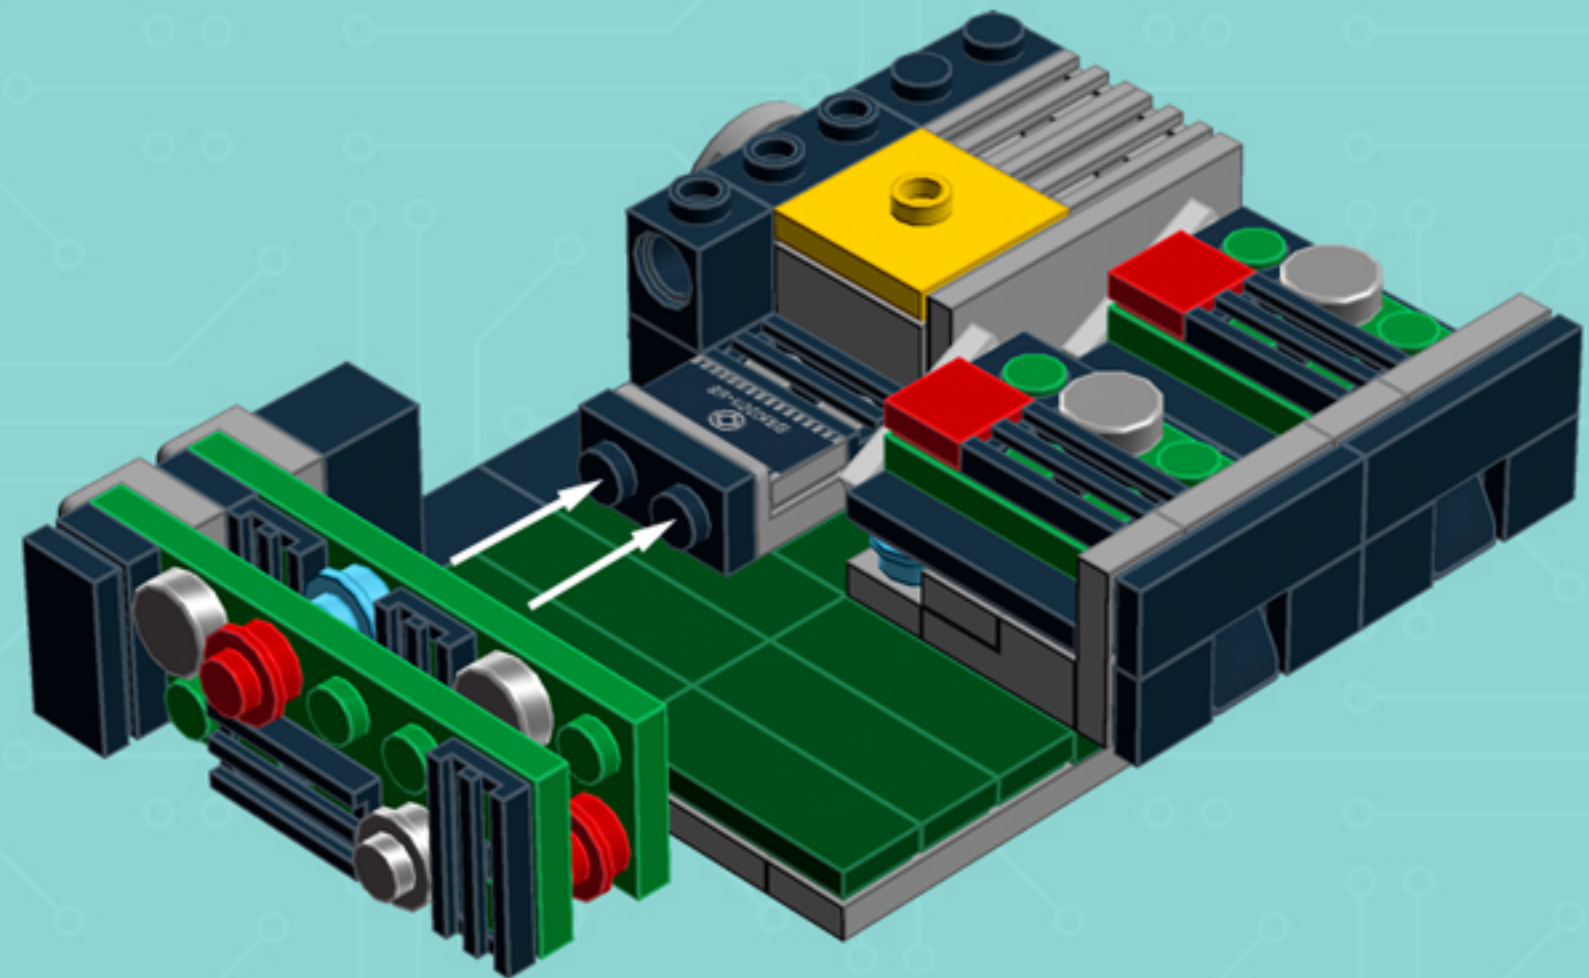

2x

4x

*Use alternate Plate W. Bow
and 1x3 Black Flat Tile for a
hard-disk equipped model.*

*For more fun builds,
please stop by chrismcveigh.com,
visit me at facebook.com/c.mcveigh.photos,
or follow me on twitter [@actionfigured](https://twitter.com/actionfigured)*