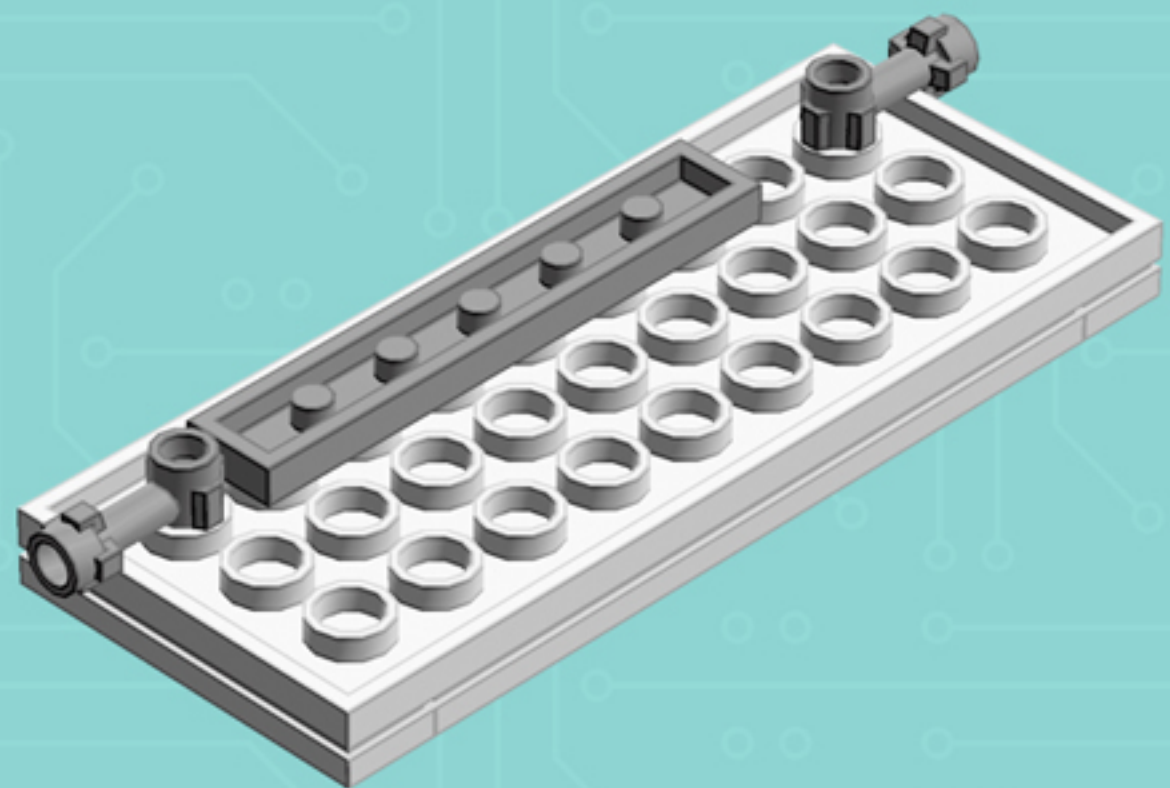

2x

4x

*Use alternate Plate W. Bow
and 1x3 Black Flat Tile for a
hard-disk equipped model.*

*For more fun builds,
please stop by chrismcveigh.com,
visit me at facebook.com/c.mcveigh.photos,
or follow me on twitter [@actionfigured](https://twitter.com/actionfigured)*