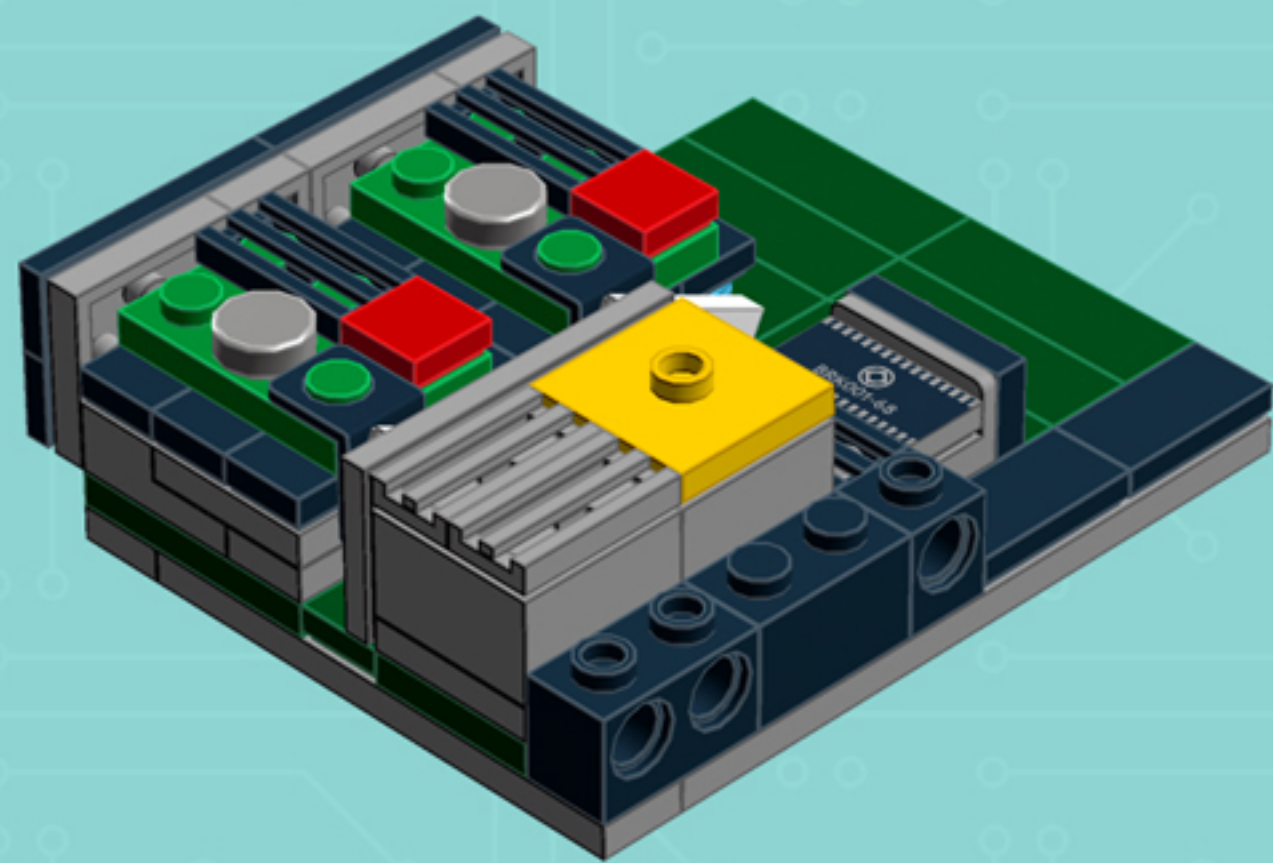

2x

4x

*Use alternate Plate W. Bow
and 1x3 Black Flat Tile for a
hard-disk equipped model.*

*For more fun builds,
please stop by chrismcveigh.com,
visit me at facebook.com/c.mcveigh.photos,
or follow me on twitter [@actionfigured](https://twitter.com/actionfigured)*