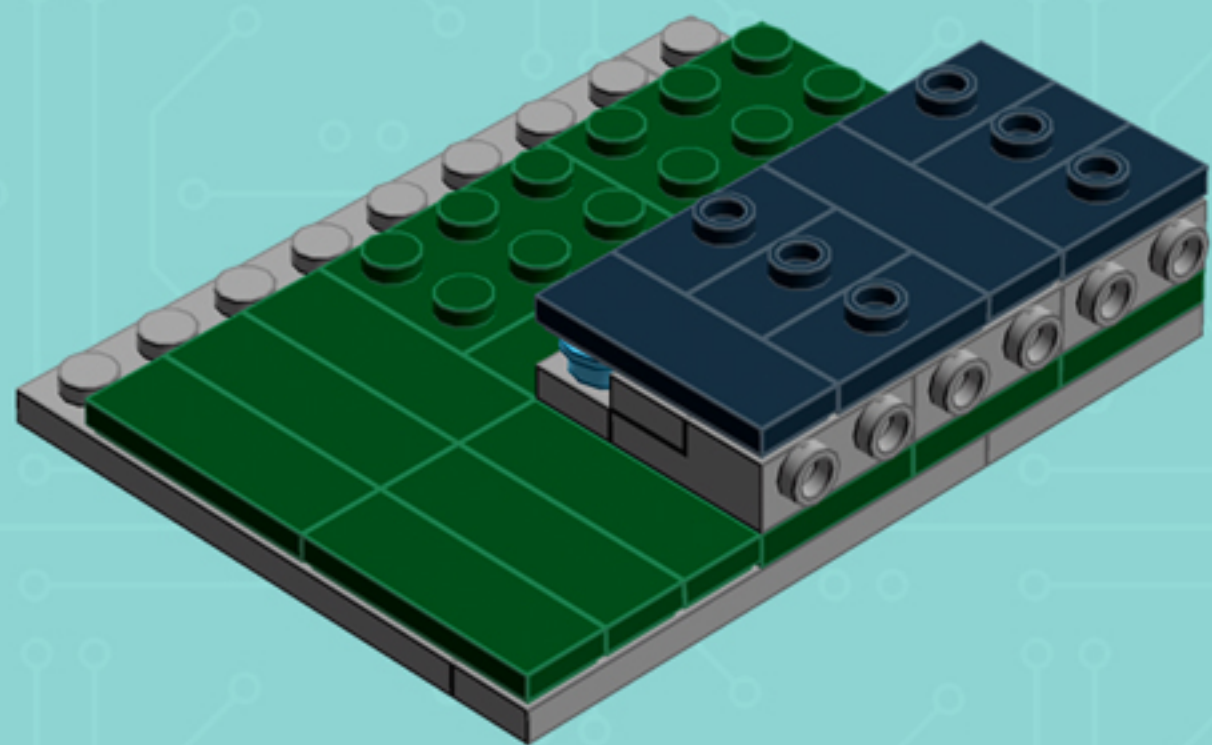

Element ID	Color	Description	Quantity
300901	White	Brick 1X6	6
306901	White	Flat Tile 1X2	5
4558168	White	Flat Tile 1X3	4
243101	White	Flat Tile 1X4	6
663601	White	Flat Tile 1X6	2
416201	White	Flat Tile 1X8	4
302401	White	Plate 1X1	2
447701	White	Plate 1X10	1
302301	White	Plate 1X2	1
362301	White	Plate 1X3	2
371001	White	Plate 1X4	5
366601	White	Plate 1X6	1
346001	White	Plate 1X8	4
303001	White	Plate 4X10	1
303201	White	Plate 4X6	3
287701	White	Profile Brick 1X2	4