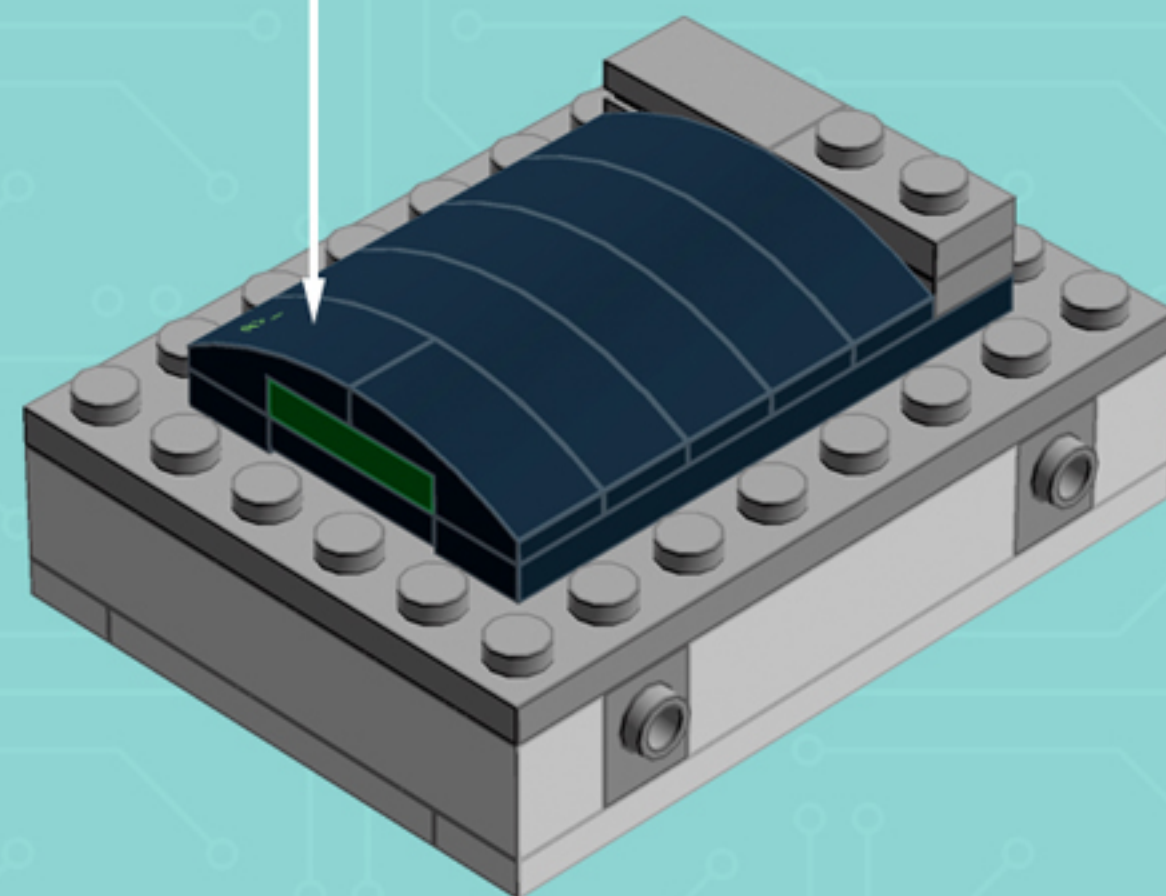

2x

4x

*Use alternate Plate W. Bow
and 1x3 Black Flat Tile for a
hard-disk equipped model.*

*For more fun builds,
please stop by chrismcveigh.com,
visit me at facebook.com/c.mcveigh.photos,
or follow me on twitter [@actionfigured](https://twitter.com/actionfigured)*