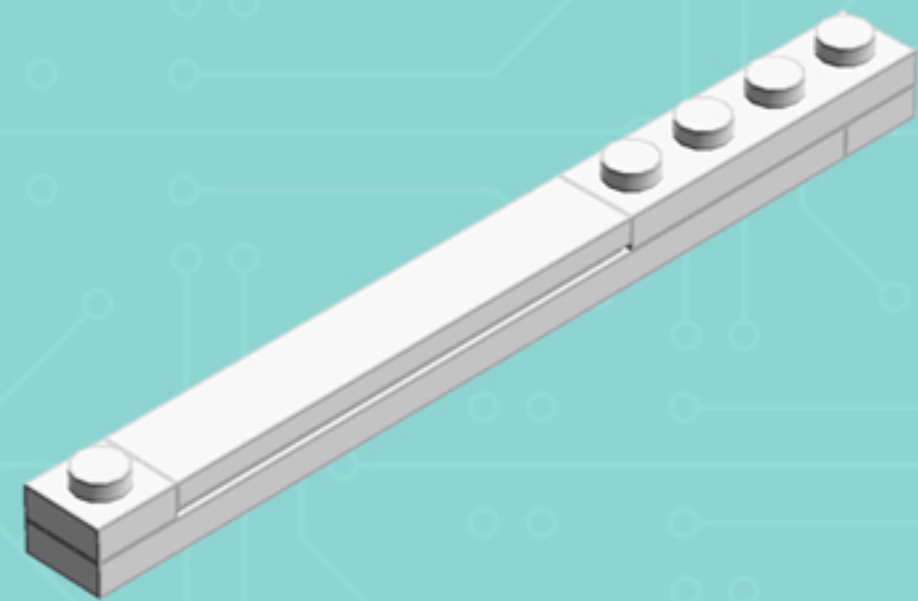

2x

4x

*Use alternate Plate W. Bow
and 1x3 Black Flat Tile for a
hard-disk equipped model.*

*For more fun builds,
please stop by chrismcveigh.com,
visit me at facebook.com/c.mcveigh.photos,
or follow me on twitter [@actionfigured](https://twitter.com/actionfigured)*