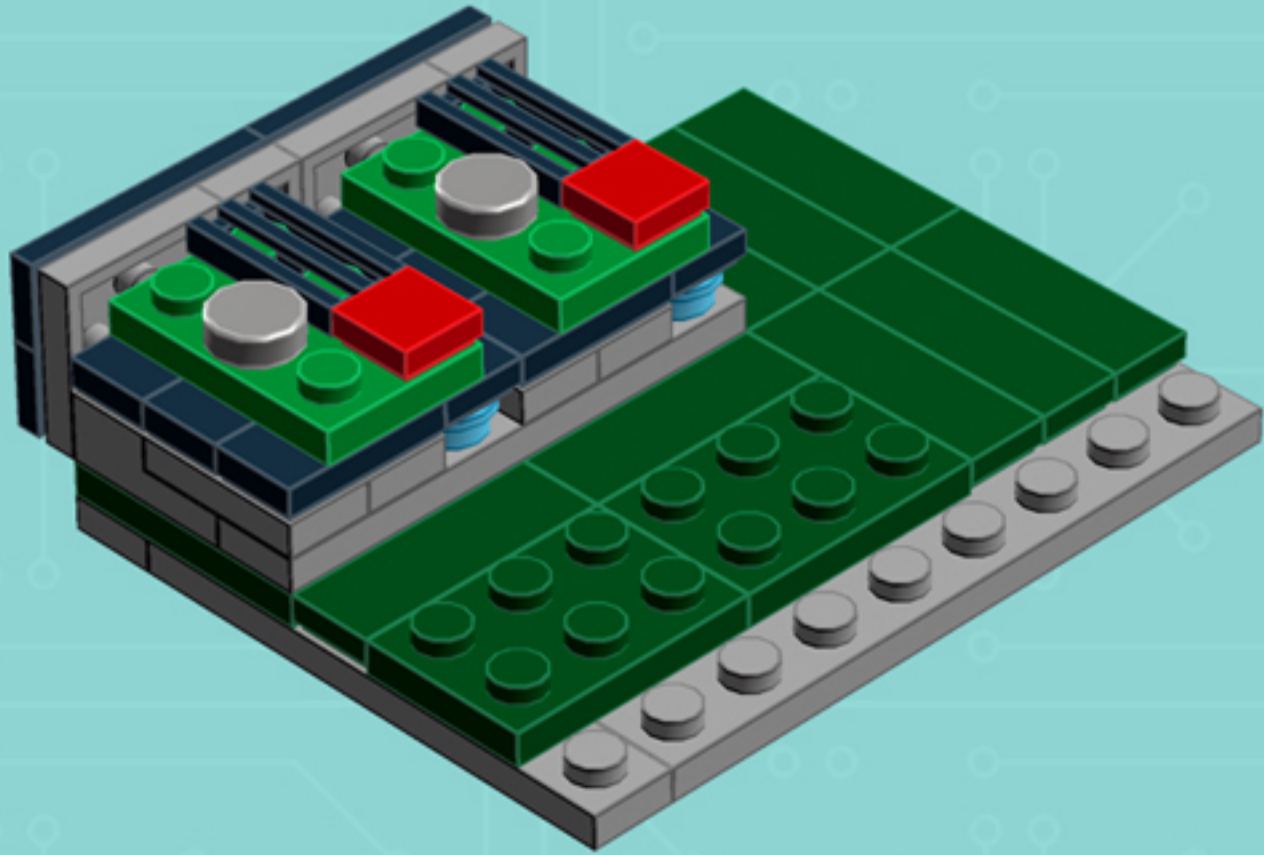

2x

4x

*Use alternate Plate W. Bow
and 1x3 Black Flat Tile for a
hard-disk equipped model.*

*For more fun builds,
please stop by chrismcveigh.com,
visit me at facebook.com/c.mcveigh.photos,
or follow me on twitter [@actionfigured](https://twitter.com/actionfigured)*