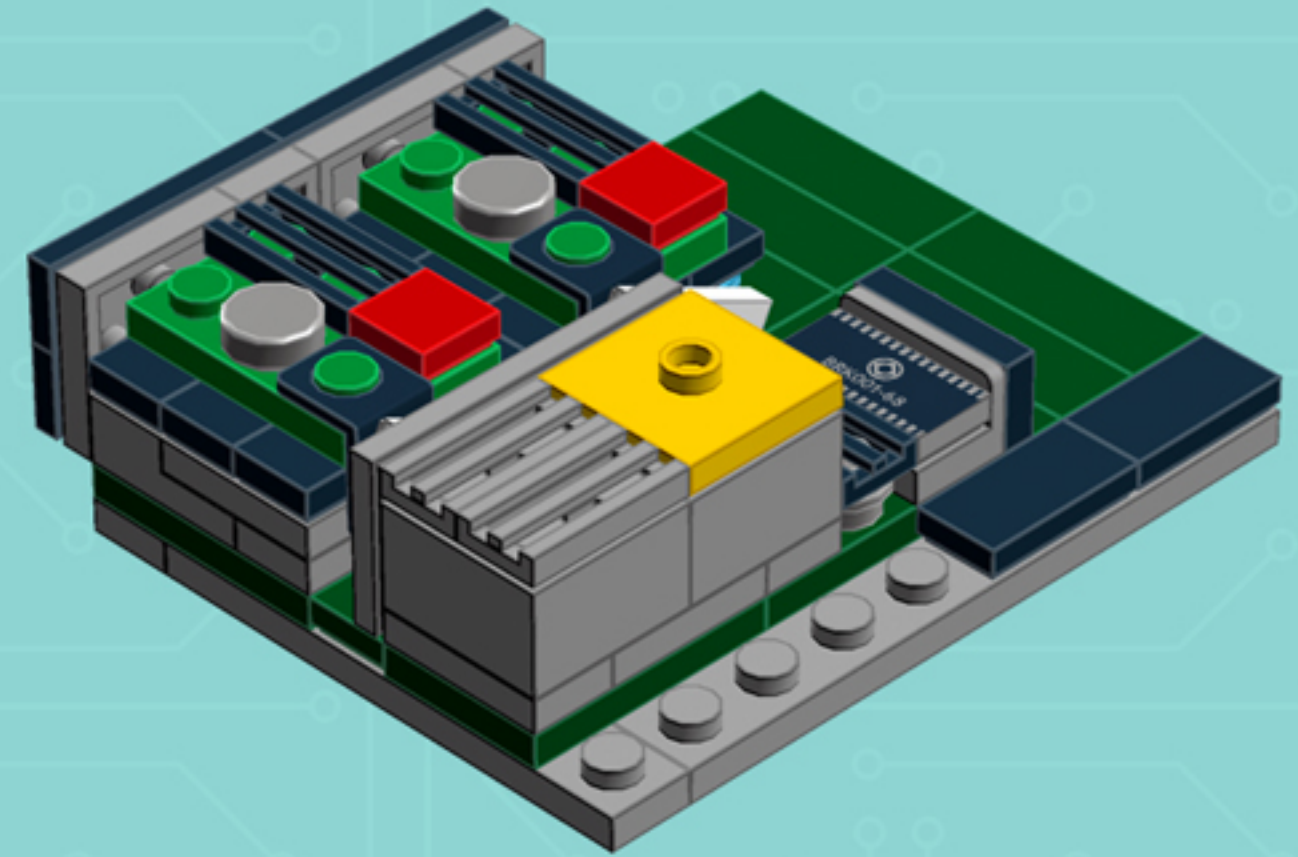

2x

4x

*Use alternate Plate W. Bow
and 1x3 Black Flat Tile for a
hard-disk equipped model.*

*For more fun builds,
please stop by chrismcveigh.com,
visit me at facebook.com/c.mcveigh.photos,
or follow me on twitter [@actionfigured](https://twitter.com/actionfigured)*