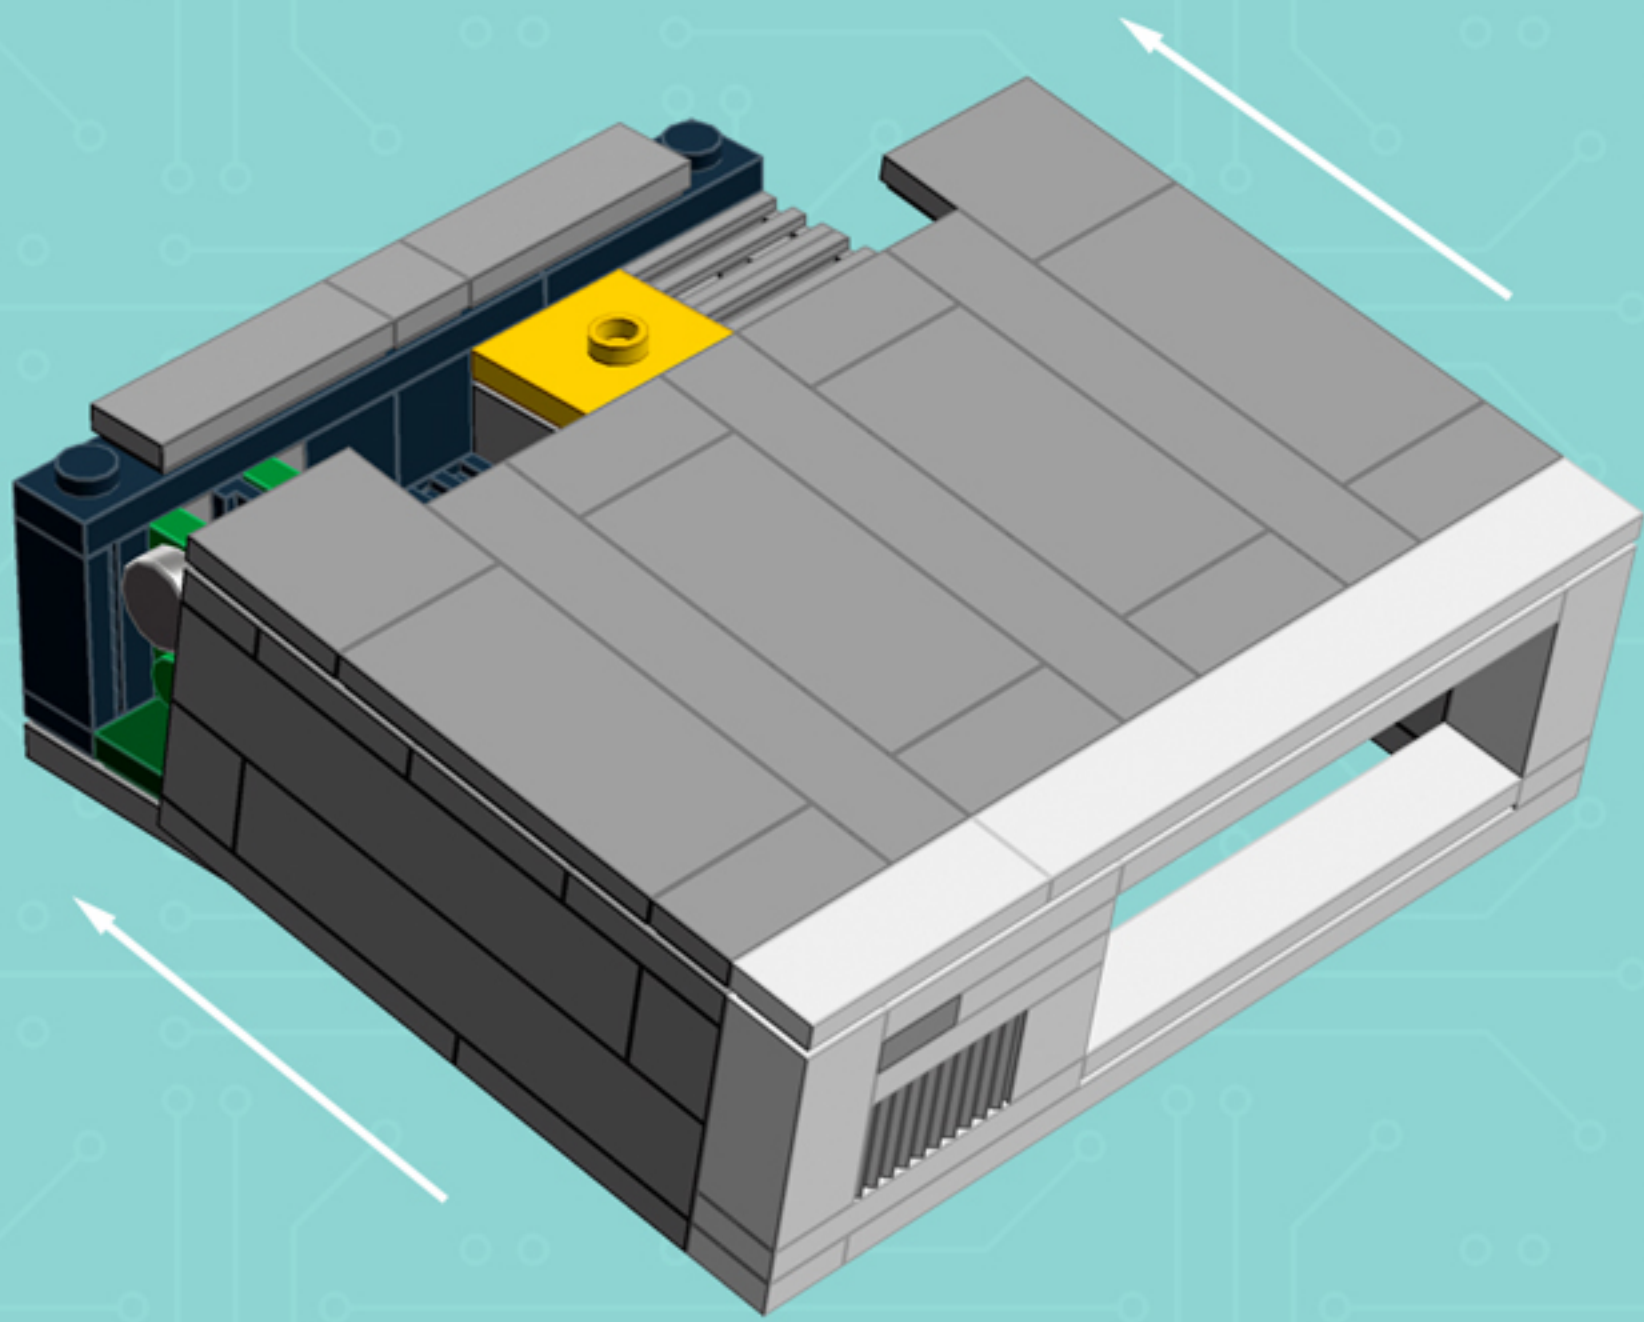

2x

4x

*Use alternate Plate W. Bow
and 1x3 Black Flat Tile for a
hard-disk equipped model.*

*For more fun builds,
please stop by chrismcveigh.com,
visit me at facebook.com/c.mcveigh.photos,
or follow me on twitter [@actionfigured](https://twitter.com/actionfigured)*