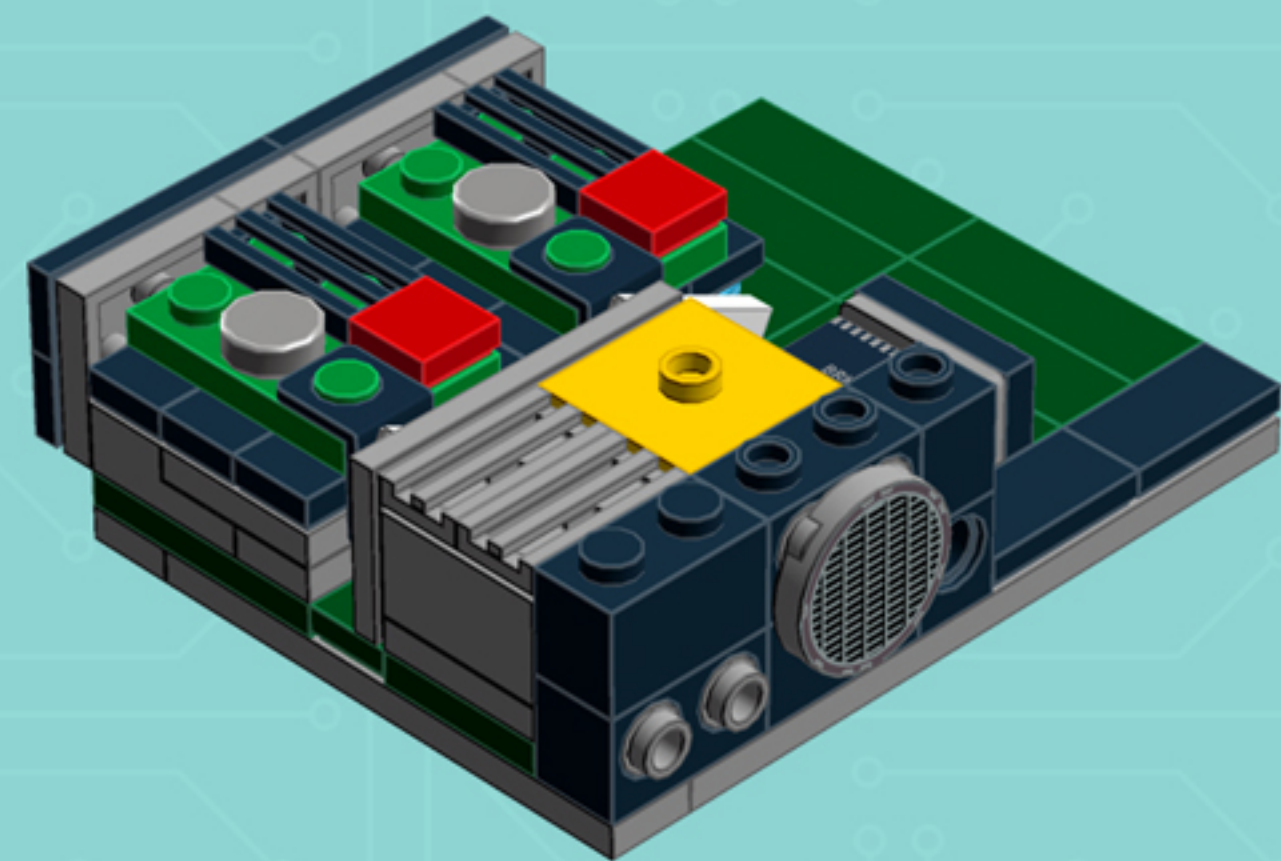

2x

4x

*Use alternate Plate W. Bow
and 1x3 Black Flat Tile for a
hard-disk equipped model.*

*For more fun builds,
please stop by chrismcveigh.com,
visit me at facebook.com/c.mcveigh.photos,
or follow me on twitter [@actionfigured](https://twitter.com/actionfigured)*