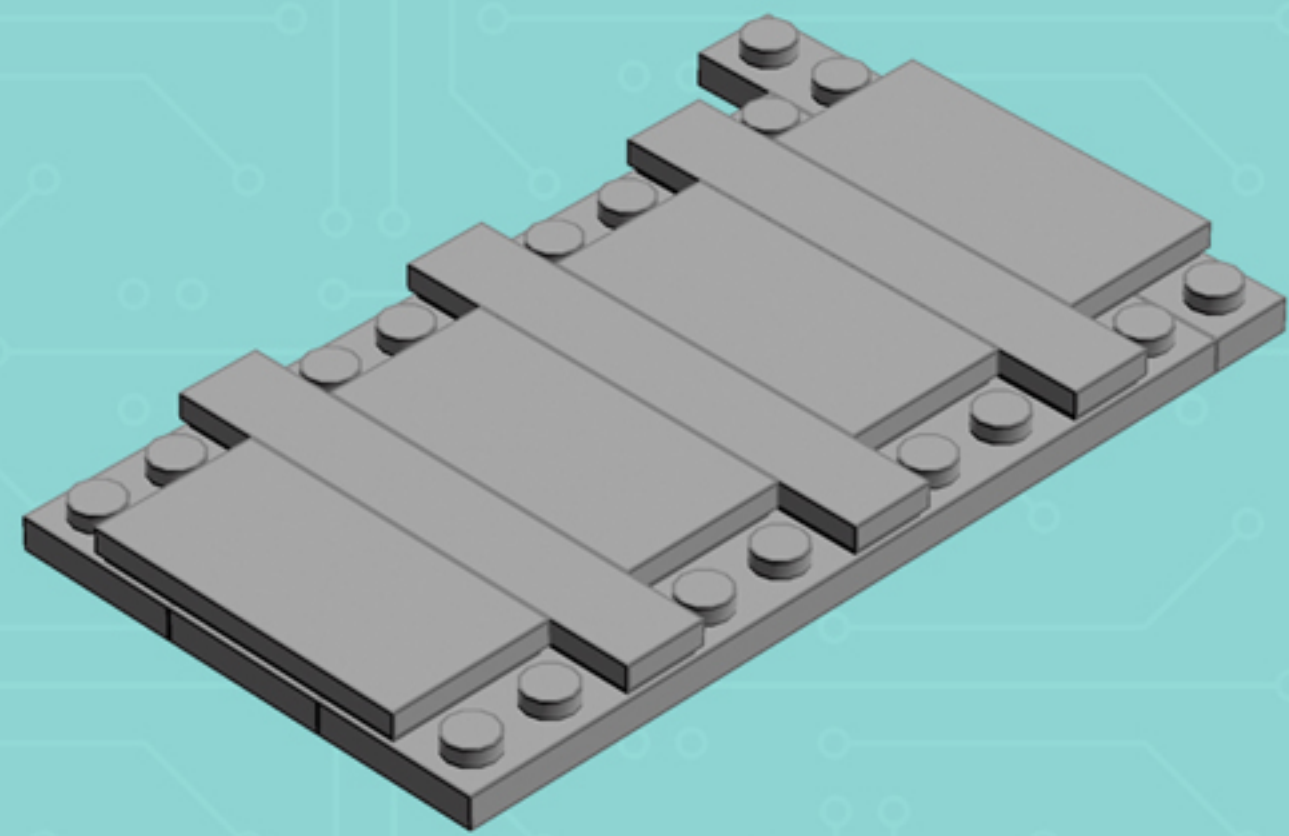

2x

4x

*Use alternate Plate W. Bow
and 1x3 Black Flat Tile for a
hard-disk equipped model.*

*For more fun builds,
please stop by chrismcveigh.com,
visit me at facebook.com/c.mcveigh.photos,
or follow me on twitter [@actionfigured](https://twitter.com/actionfigured)*