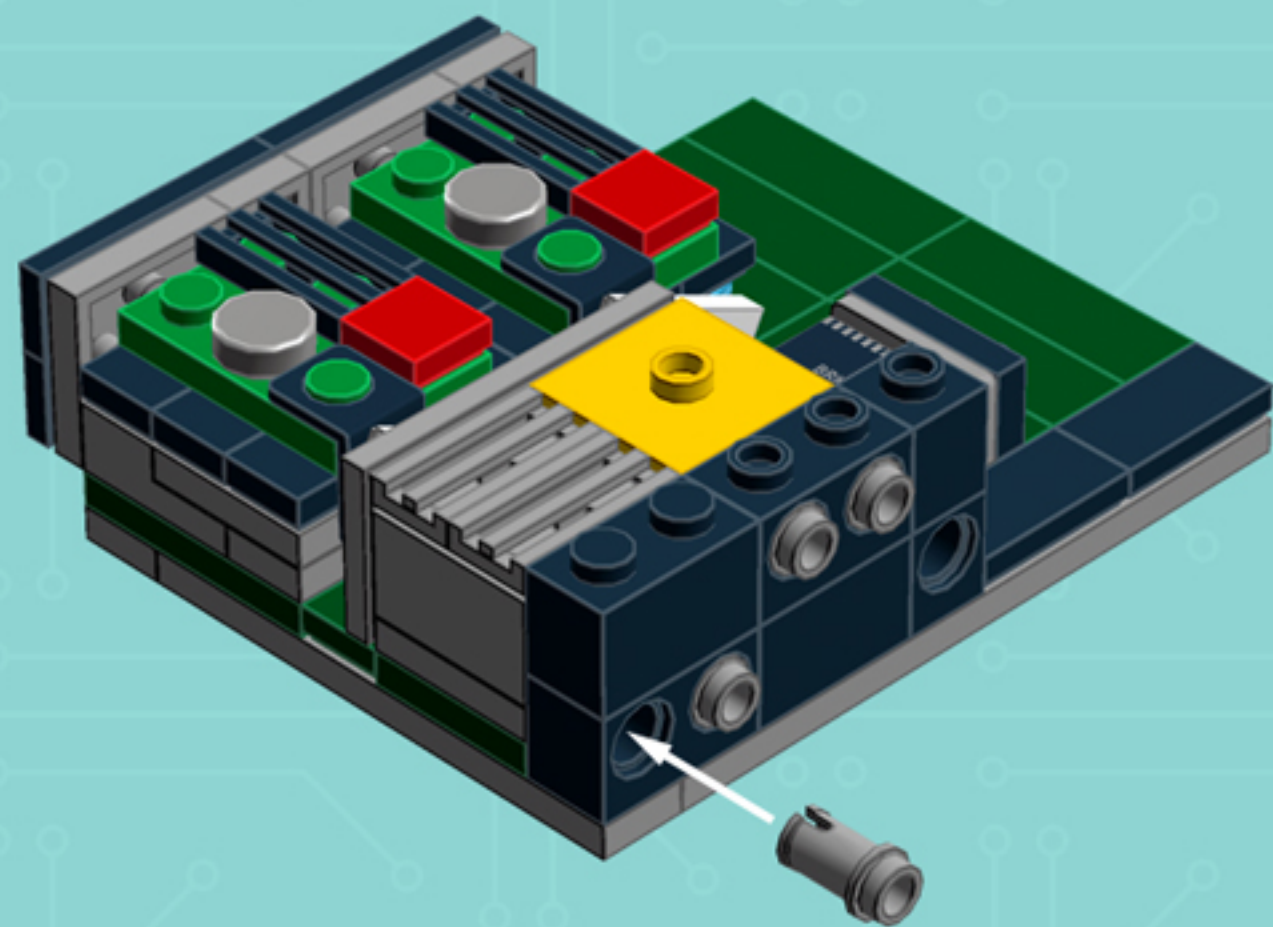

2x

4x

*Use alternate Plate W. Bow
and 1x3 Black Flat Tile for a
hard-disk equipped model.*

*For more fun builds,
please stop by chrismcveigh.com,
visit me at facebook.com/c.mcveigh.photos,
or follow me on twitter [@actionfigured](https://twitter.com/actionfigured)*