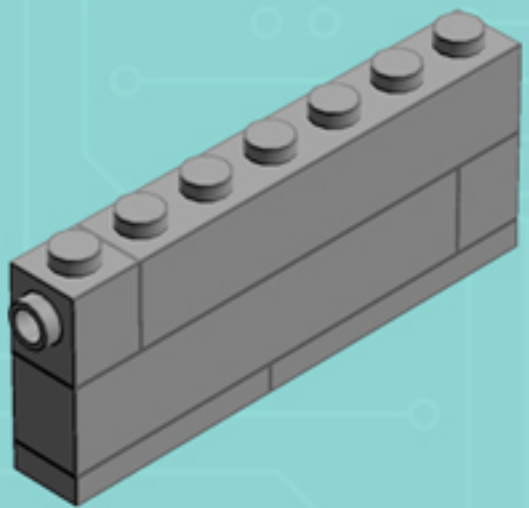

2x

4x

*Use alternate Plate W. Bow
and 1x3 Black Flat Tile for a
hard-disk equipped model.*

*For more fun builds,
please stop by chrismcveigh.com,
visit me at facebook.com/c.mcveigh.photos,
or follow me on twitter [@actionfigured](https://twitter.com/actionfigured)*