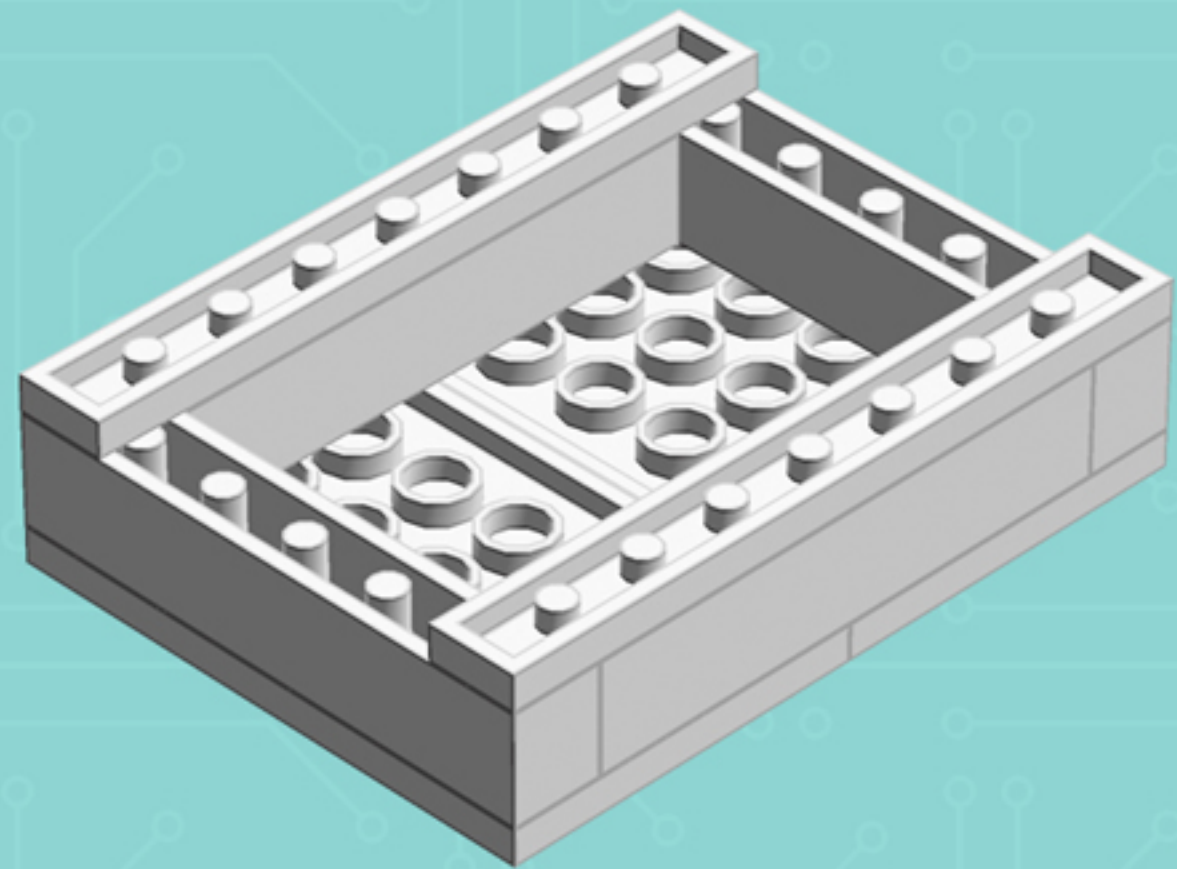

2x

4x

*Use alternate Plate W. Bow
and 1x3 Black Flat Tile for a
hard-disk equipped model.*

*For more fun builds,
please stop by chrismcveigh.com,
visit me at facebook.com/c.mcveigh.photos,
or follow me on twitter [@actionfigured](https://twitter.com/actionfigured)*