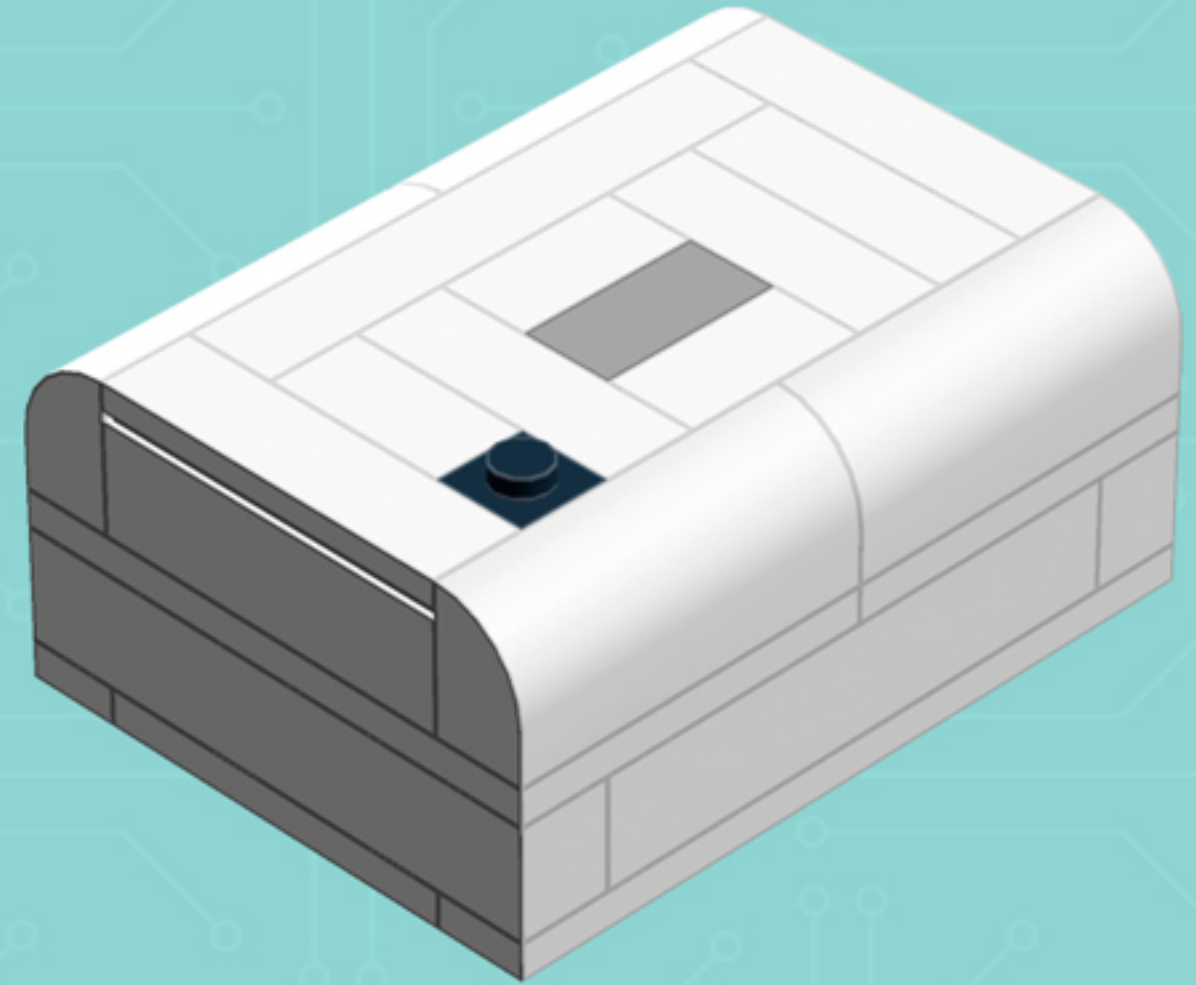

2x

4x

*Use alternate Plate W. Bow
and 1x3 Black Flat Tile for a
hard-disk equipped model.*

*For more fun builds,
please stop by chrismcveigh.com,
visit me at facebook.com/c.mcveigh.photos,
or follow me on twitter [@actionfigured](https://twitter.com/actionfigured)*