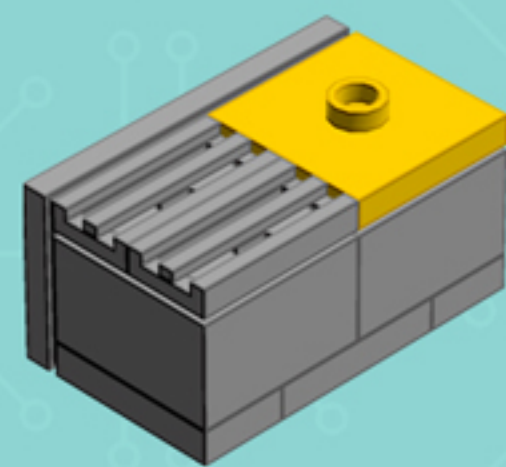

2x

4x

*Use alternate Plate W. Bow
and 1x3 Black Flat Tile for a
hard-disk equipped model.*

*For more fun builds,
please stop by chrismcveigh.com,
visit me at facebook.com/c.mcveigh.photos,
or follow me on twitter [@actionfigured](https://twitter.com/actionfigured)*