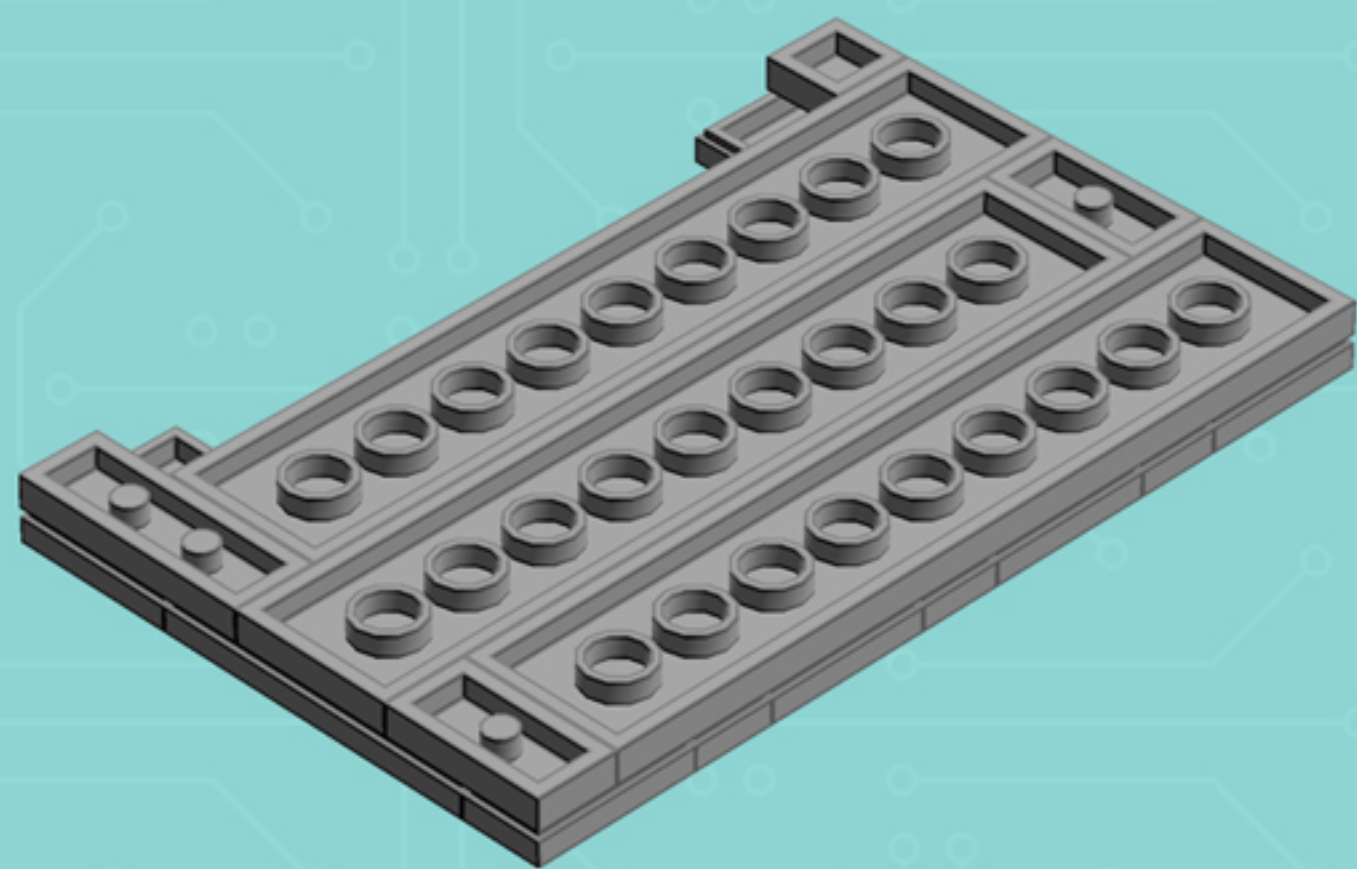

2x

4x

*Use alternate Plate W. Bow
and 1x3 Black Flat Tile for a
hard-disk equipped model.*

*For more fun builds,
please stop by chrismcveigh.com,
visit me at facebook.com/c.mcveigh.photos,
or follow me on twitter [@actionfigured](https://twitter.com/actionfigured)*