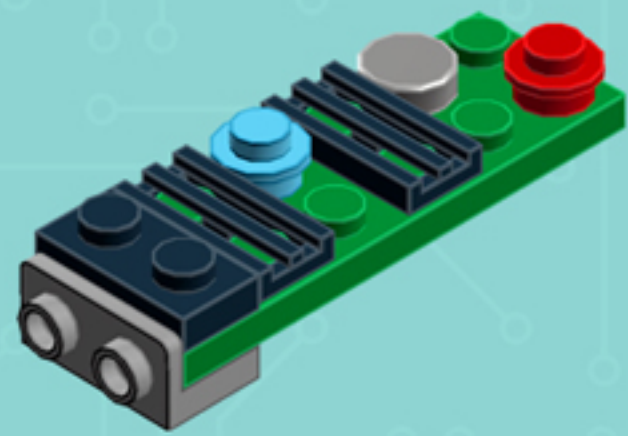

2x

4x

*Use alternate Plate W. Bow
and 1x3 Black Flat Tile for a
hard-disk equipped model.*

*For more fun builds,
please stop by chrismcveigh.com,
visit me at facebook.com/c.mcveigh.photos,
or follow me on twitter [@actionfigured](https://twitter.com/actionfigured)*