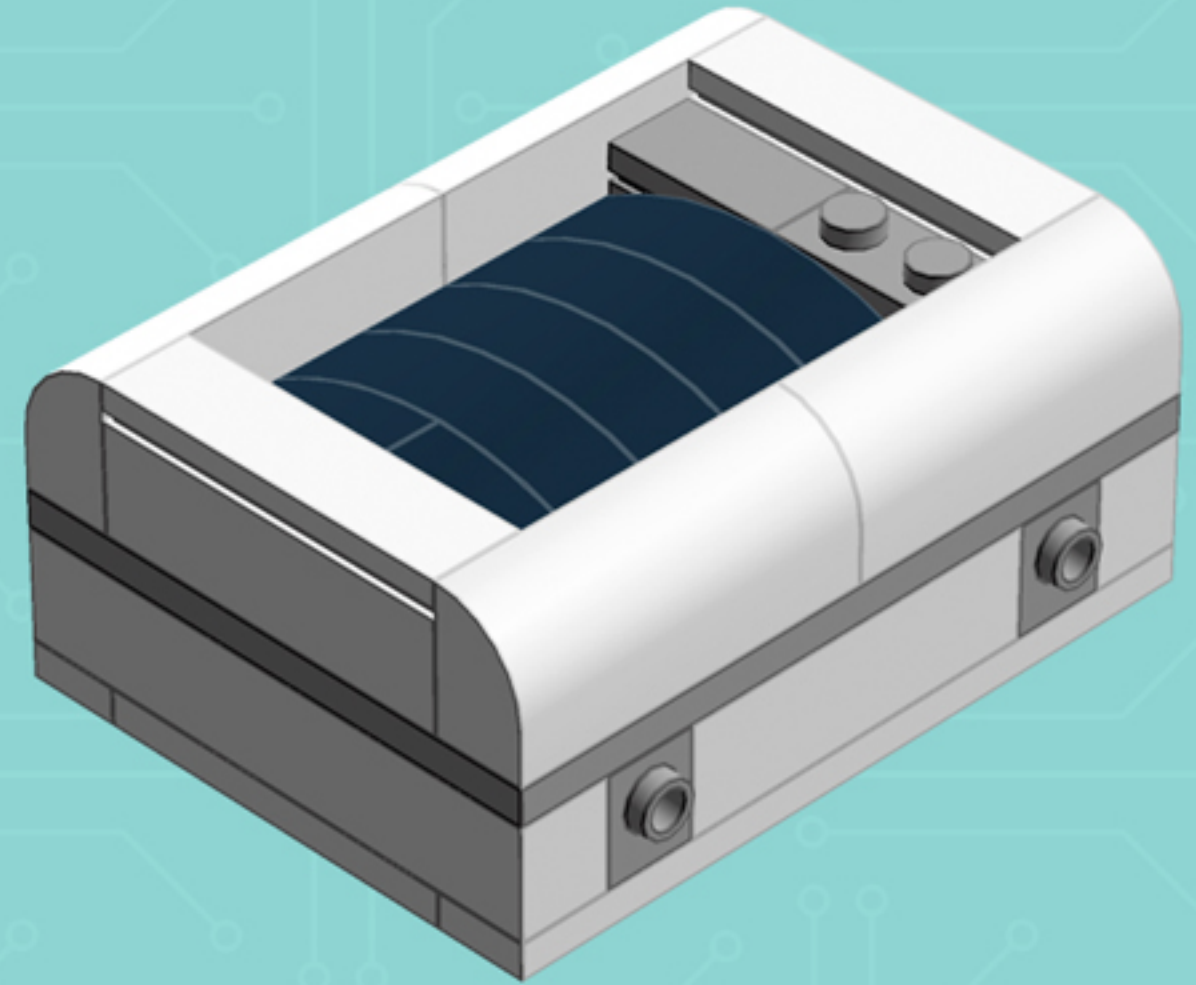

2x

4x

*Use alternate Plate W. Bow
and 1x3 Black Flat Tile for a
hard-disk equipped model.*

*For more fun builds,
please stop by chrismcveigh.com,
visit me at facebook.com/c.mcveigh.photos,
or follow me on twitter [@actionfigured](https://twitter.com/actionfigured)*