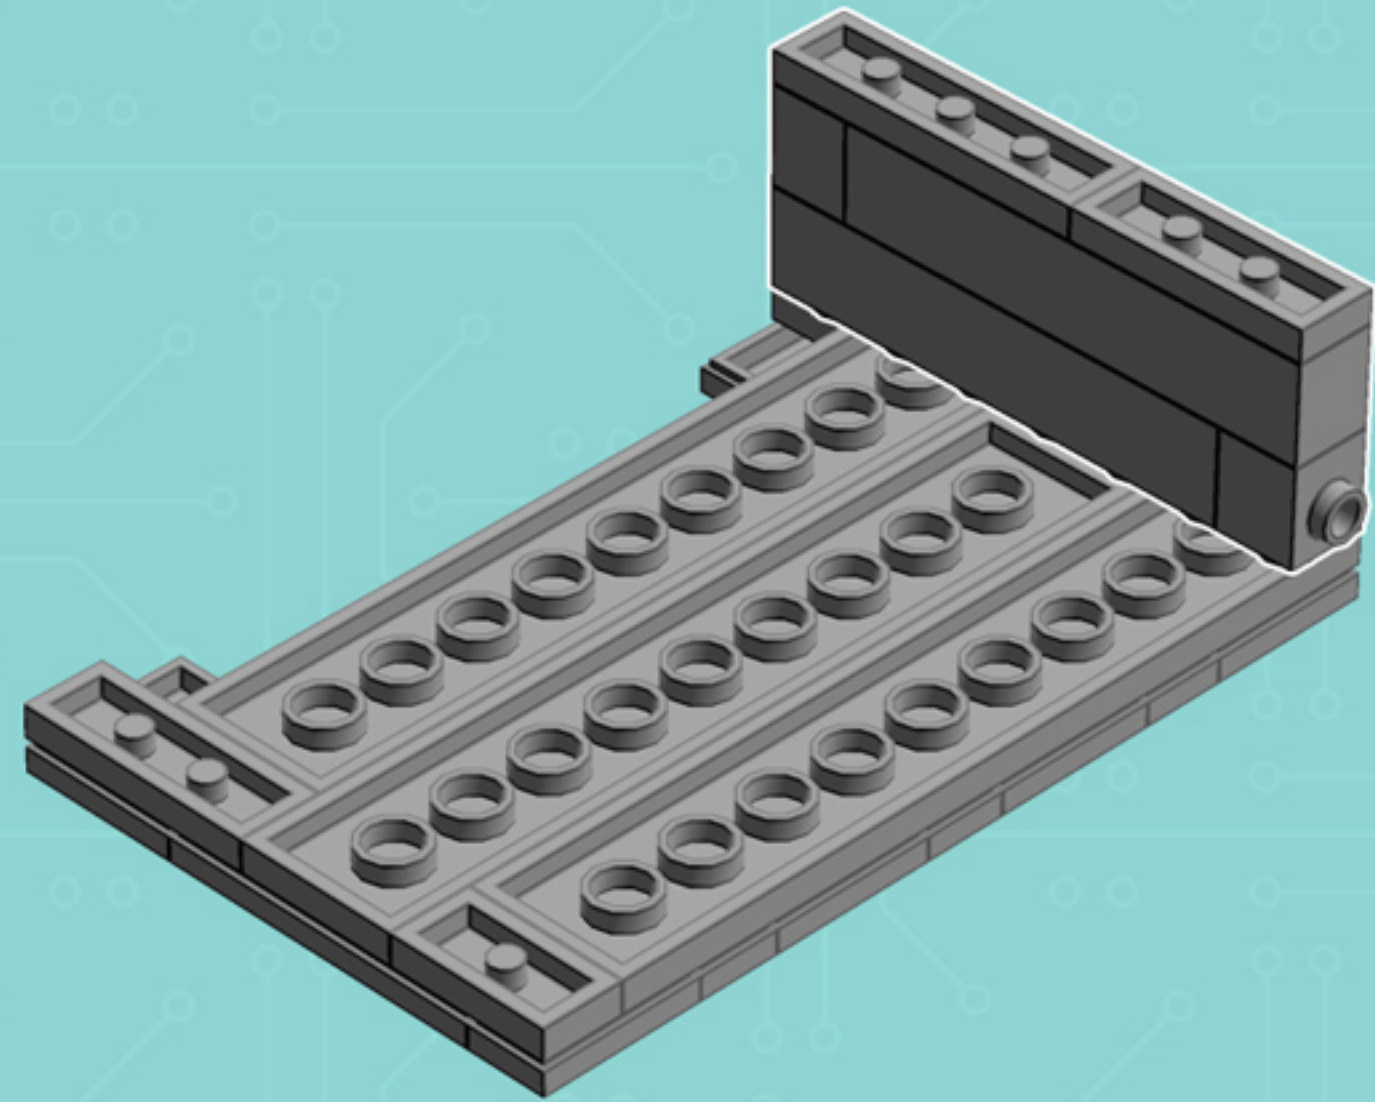

2x

4x

*Use alternate Plate W. Bow
and 1x3 Black Flat Tile for a
hard-disk equipped model.*

*For more fun builds,
please stop by chrismcveigh.com,
visit me at facebook.com/c.mcveigh.photos,
or follow me on twitter [@actionfigured](https://twitter.com/actionfigured)*