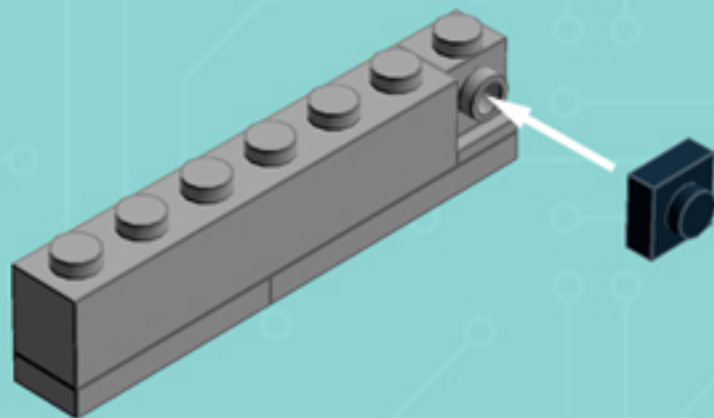

2x

4x

*Use alternate Plate W. Bow
and 1x3 Black Flat Tile for a
hard-disk equipped model.*

*For more fun builds,
please stop by chrismcveigh.com,
visit me at facebook.com/c.mcveigh.photos,
or follow me on twitter [@actionfigured](https://twitter.com/actionfigured)*