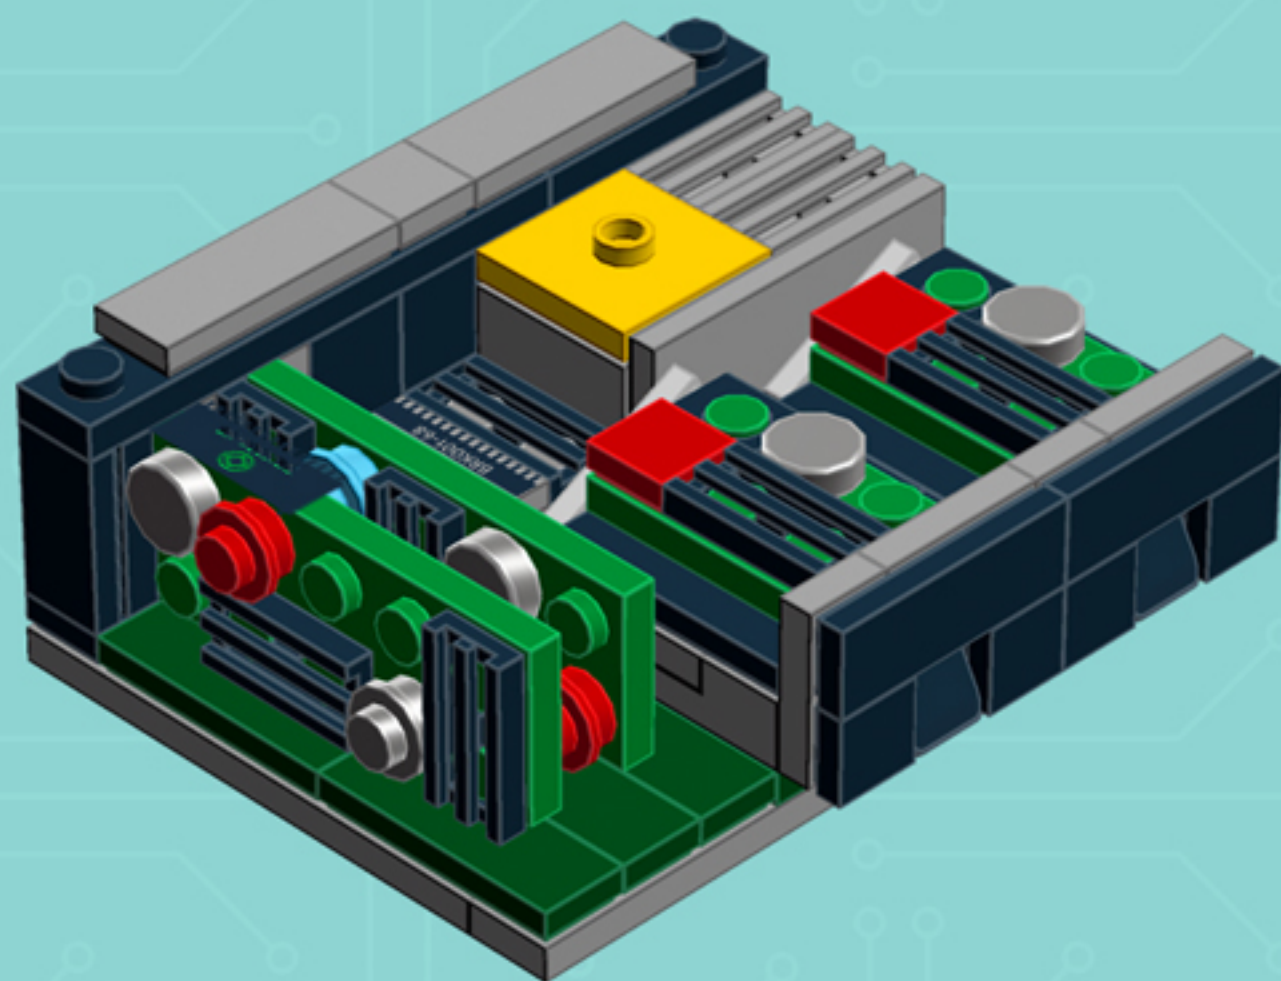

2x

4x

*Use alternate Plate W. Bow
and 1x3 Black Flat Tile for a
hard-disk equipped model.*

*For more fun builds,
please stop by chrismcveigh.com,
visit me at facebook.com/c.mcveigh.photos,
or follow me on twitter [@actionfigured](https://twitter.com/actionfigured)*