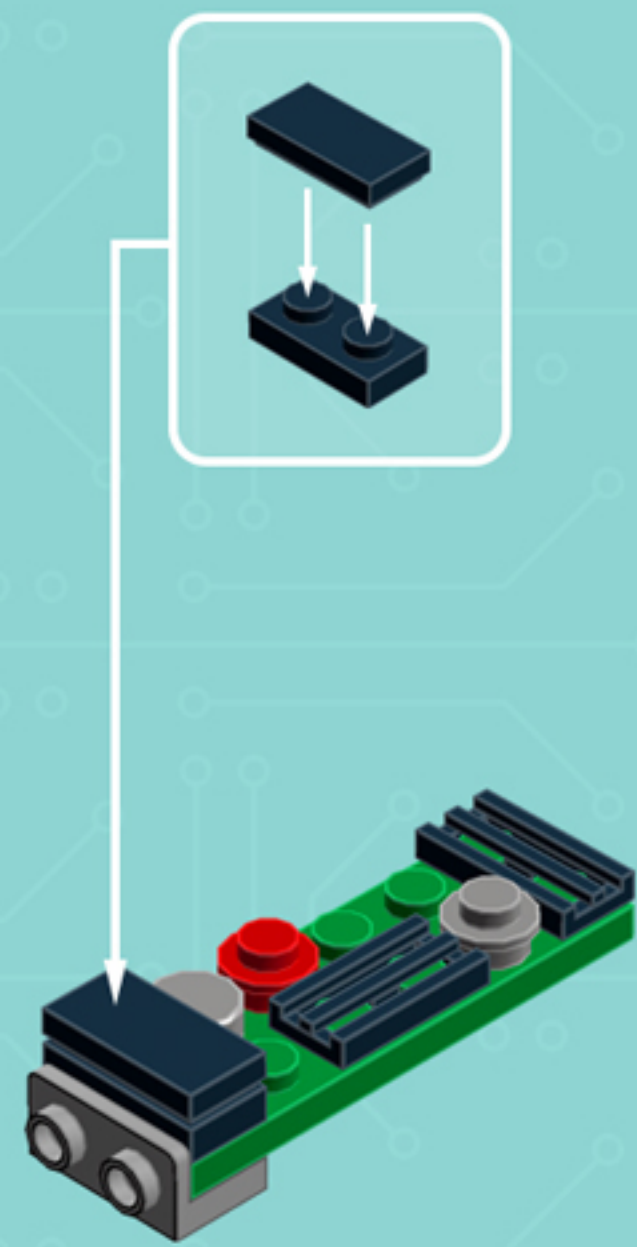

2x

4x

*Use alternate Plate W. Bow
and 1x3 Black Flat Tile for a
hard-disk equipped model.*

*For more fun builds,
please stop by chrismcveigh.com,
visit me at facebook.com/c.mcveigh.photos,
or follow me on twitter [@actionfigured](https://twitter.com/actionfigured)*