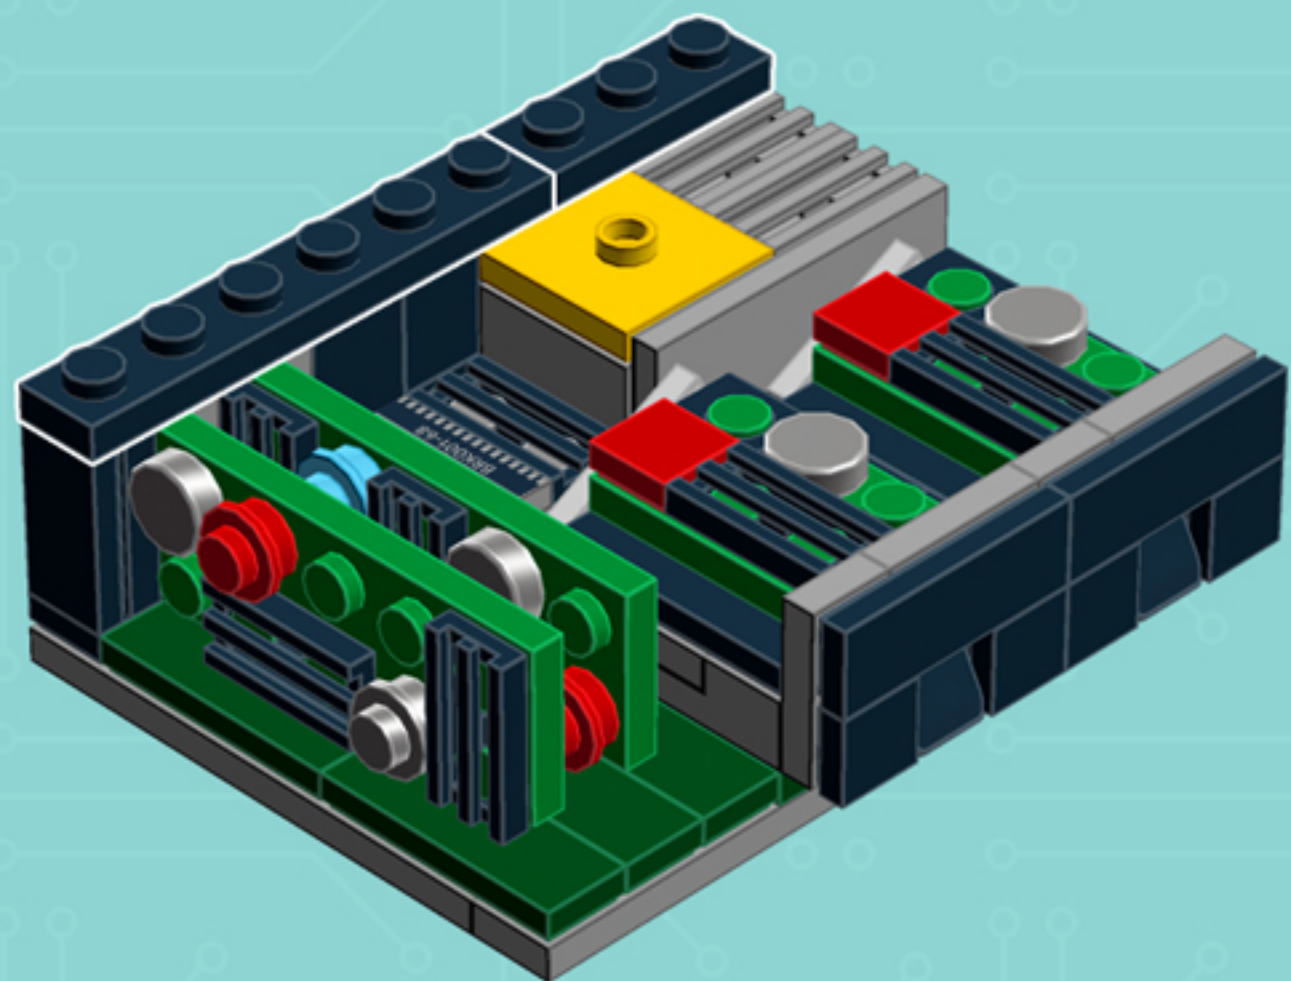

2x

4x

*Use alternate Plate W. Bow
and 1x3 Black Flat Tile for a
hard-disk equipped model.*

*For more fun builds,
please stop by chrismcveigh.com,
visit me at facebook.com/c.mcveigh.photos,
or follow me on twitter [@actionfigured](https://twitter.com/actionfigured)*