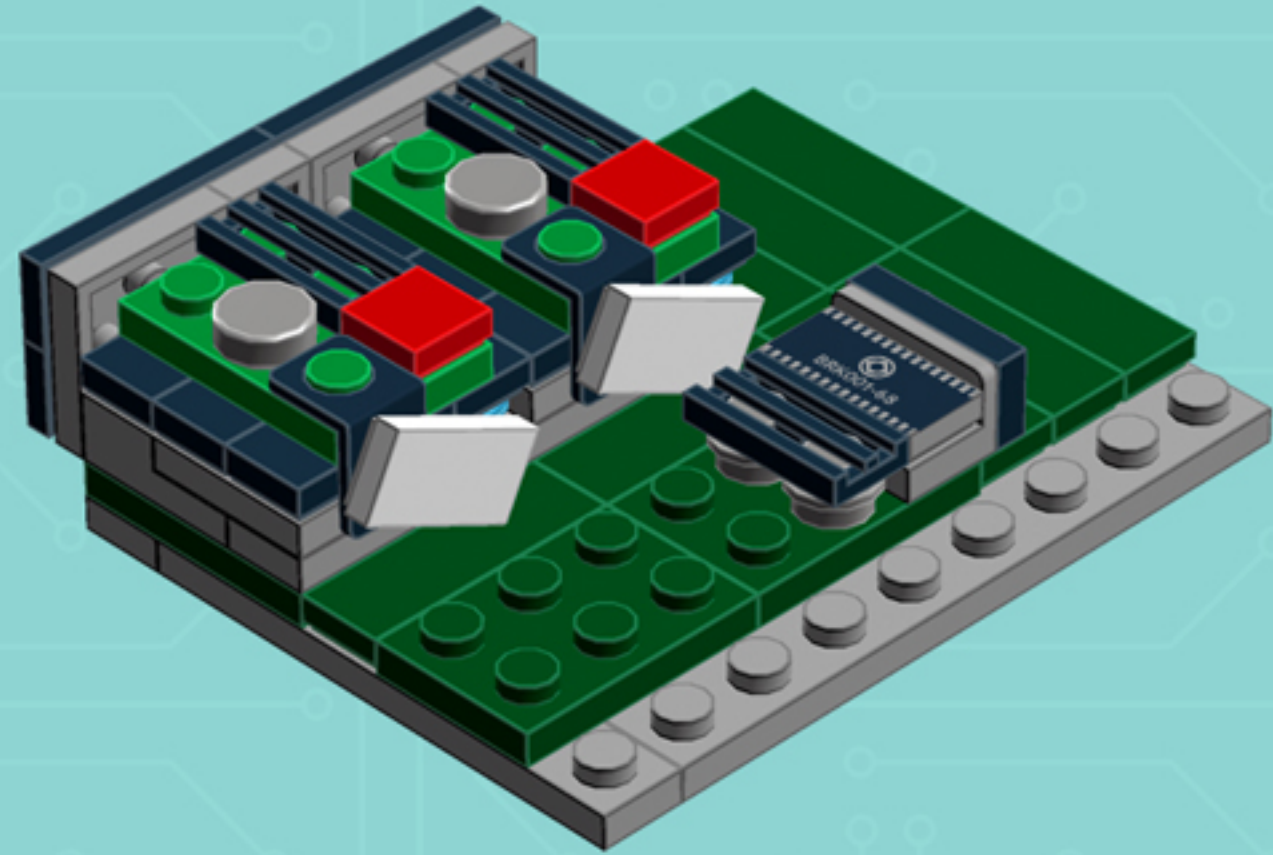

2x

4x

*Use alternate Plate W. Bow
and 1x3 Black Flat Tile for a
hard-disk equipped model.*

*For more fun builds,
please stop by chrismcveigh.com,
visit me at facebook.com/c.mcveigh.photos,
or follow me on twitter [@actionfigured](https://twitter.com/actionfigured)*