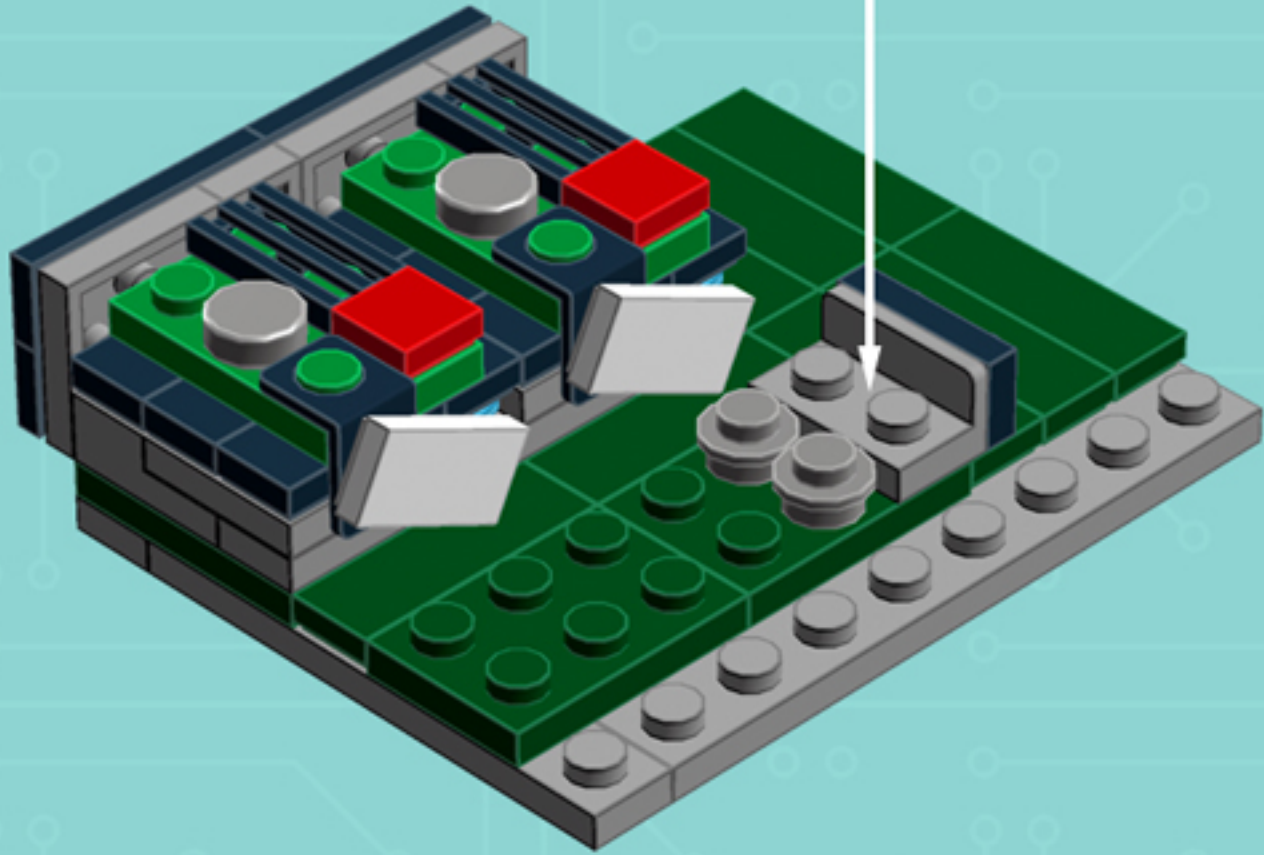

2x

4x

*Use alternate Plate W. Bow
and 1x3 Black Flat Tile for a
hard-disk equipped model.*

*For more fun builds,
please stop by chrismcveigh.com,
visit me at facebook.com/c.mcveigh.photos,
or follow me on twitter [@actionfigured](https://twitter.com/actionfigured)*