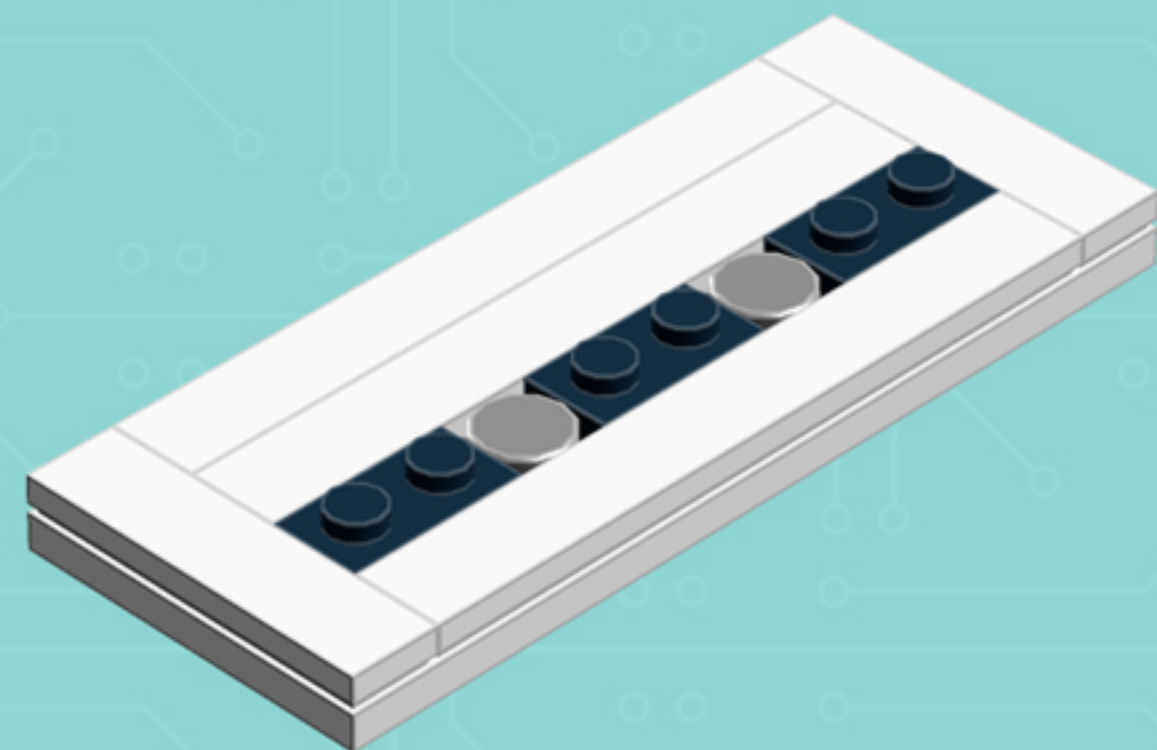

2x

4x

*Use alternate Plate W. Bow
and 1x3 Black Flat Tile for a
hard-disk equipped model.*

*For more fun builds,
please stop by chrismcveigh.com,
visit me at facebook.com/c.mcveigh.photos,
or follow me on twitter [@actionfigured](https://twitter.com/actionfigured)*