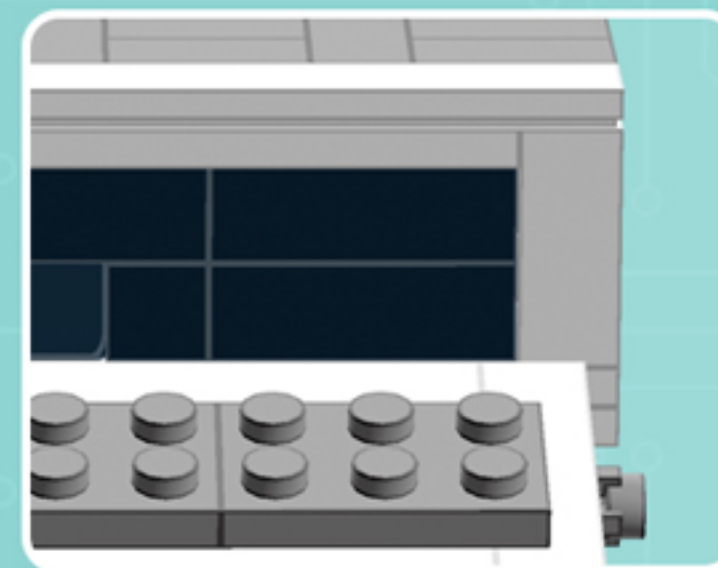

2x

4x

*Use alternate Plate W. Bow
and 1x3 Black Flat Tile for a
hard-disk equipped model.*

*For more fun builds,
please stop by chrismcveigh.com,
visit me at facebook.com/c.mcveigh.photos,
or follow me on twitter [@actionfigured](https://twitter.com/actionfigured)*