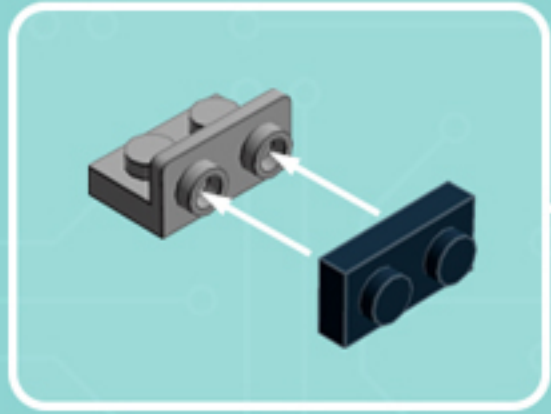

2x

4x

*Use alternate Plate W. Bow
and 1x3 Black Flat Tile for a
hard-disk equipped model.*

*For more fun builds,
please stop by chrismcveigh.com,
visit me at facebook.com/c.mcveigh.photos,
or follow me on twitter [@actionfigured](https://twitter.com/actionfigured)*