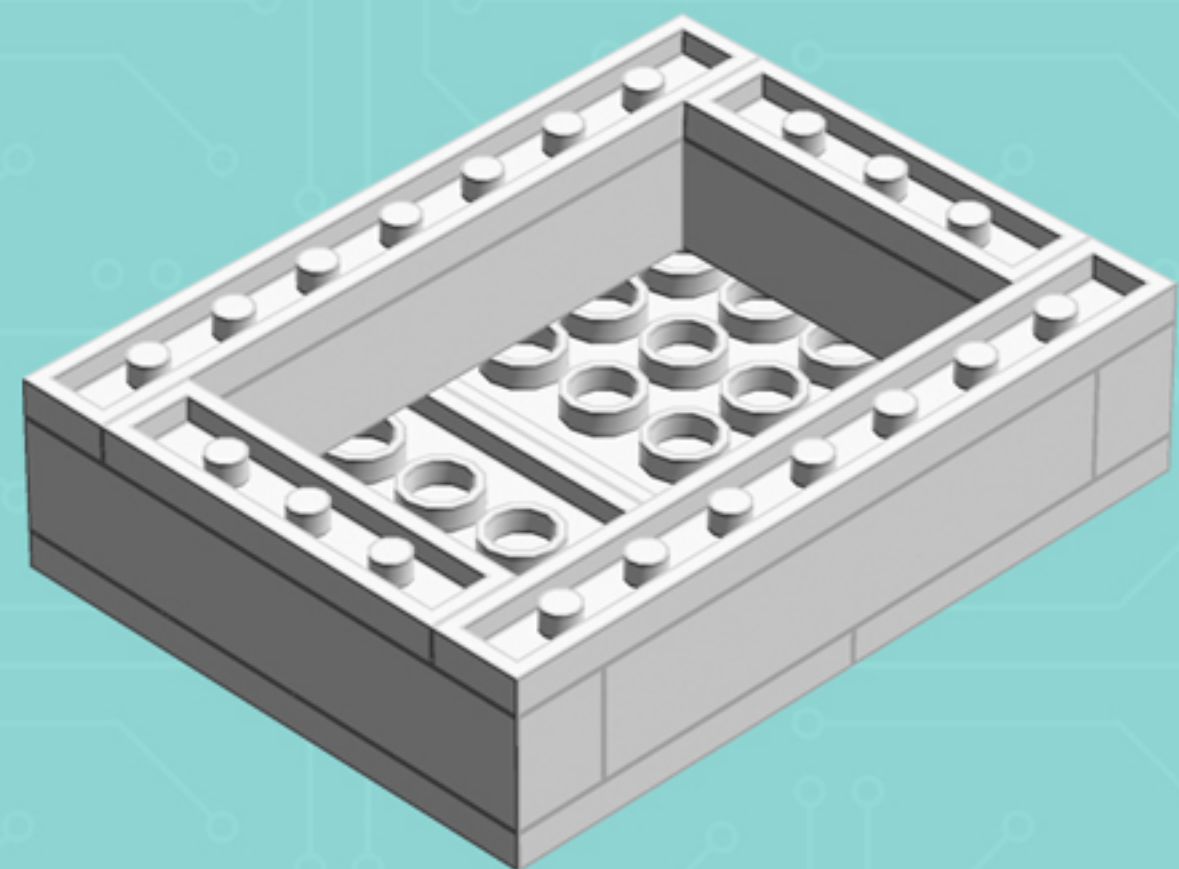

2x

4x

*Use alternate Plate W. Bow
and 1x3 Black Flat Tile for a
hard-disk equipped model.*

*For more fun builds,
please stop by chrismcveigh.com,
visit me at facebook.com/c.mcveigh.photos,
or follow me on twitter [@actionfigured](https://twitter.com/actionfigured)*