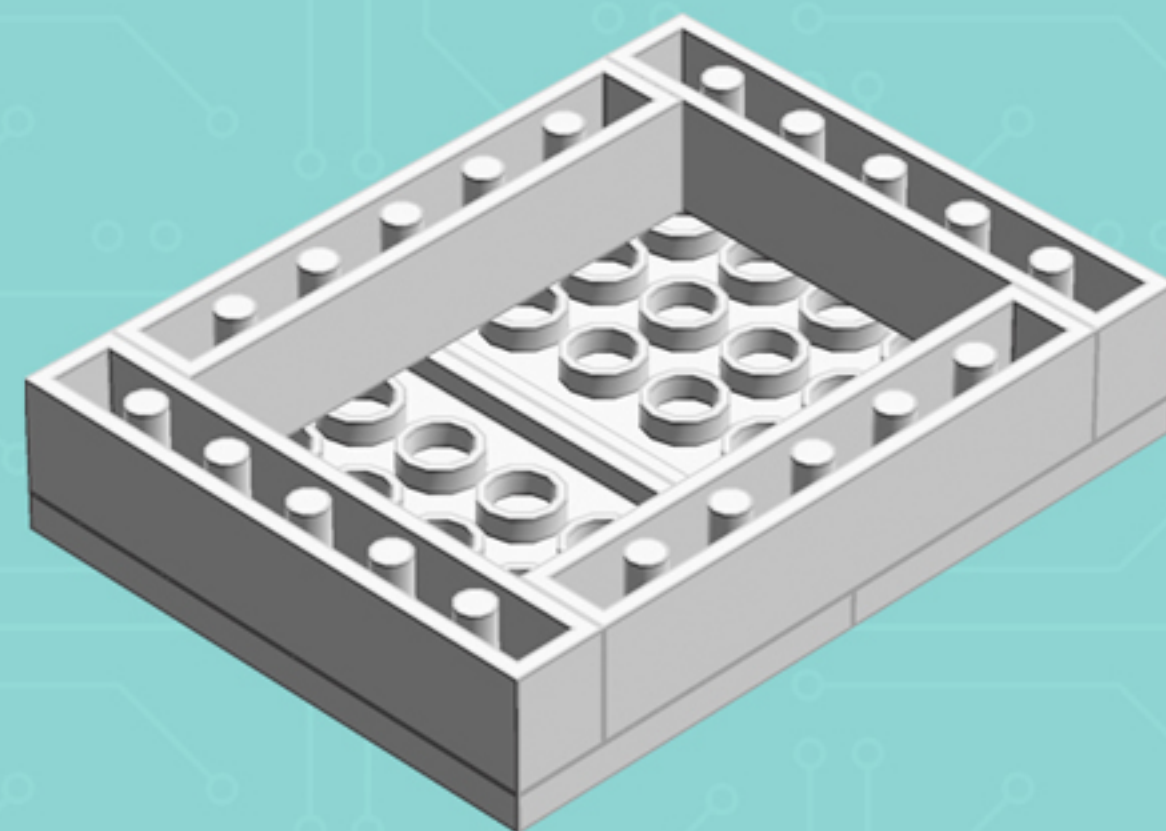

2x

4x

*Use alternate Plate W. Bow
and 1x3 Black Flat Tile for a
hard-disk equipped model.*

*For more fun builds,
please stop by chrismcveigh.com,
visit me at facebook.com/c.mcveigh.photos,
or follow me on twitter [@actionfigured](https://twitter.com/actionfigured)*