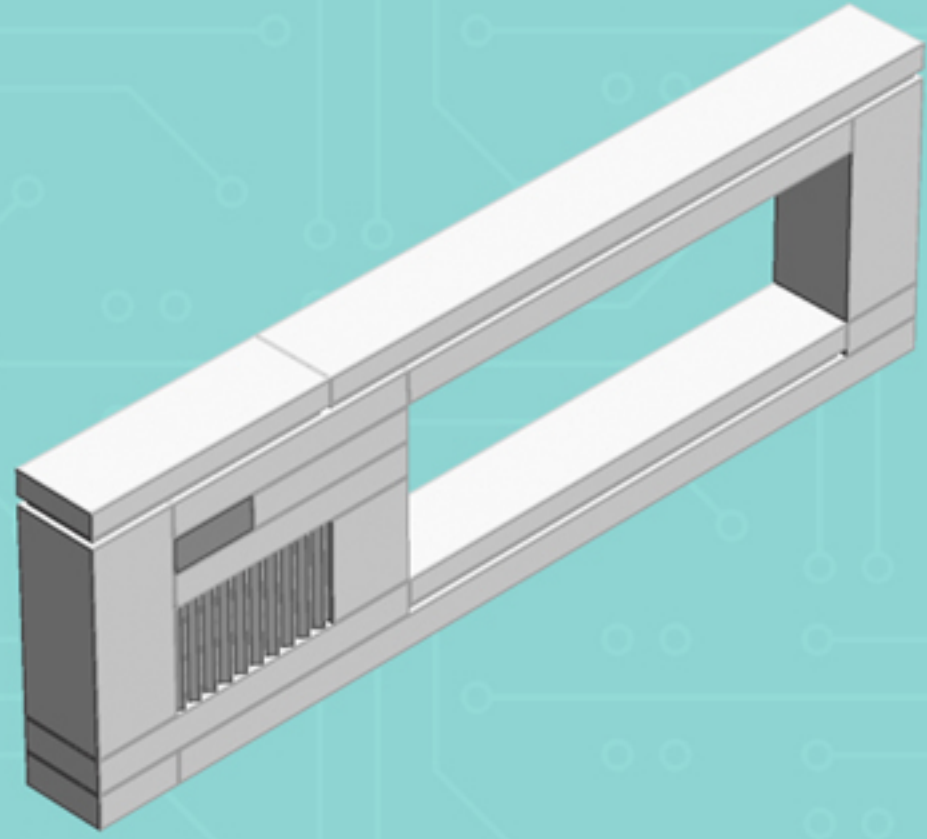

2x

4x

*Use alternate Plate W. Bow
and 1x3 Black Flat Tile for a
hard-disk equipped model.*

*For more fun builds,
please stop by chrismcveigh.com,
visit me at facebook.com/c.mcveigh.photos,
or follow me on twitter [@actionfigured](https://twitter.com/actionfigured)*