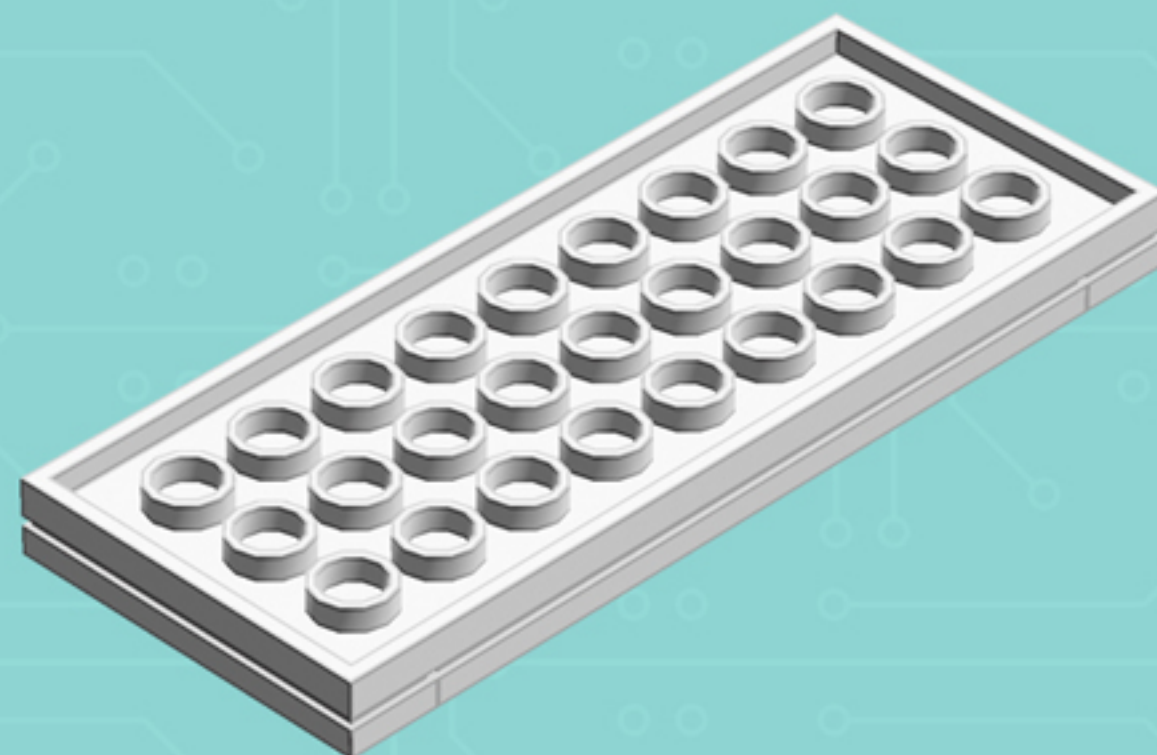

2x

4x

*Use alternate Plate W. Bow
and 1x3 Black Flat Tile for a
hard-disk equipped model.*

*For more fun builds,
please stop by chrismcveigh.com,
visit me at facebook.com/c.mcveigh.photos,
or follow me on twitter [@actionfigured](https://twitter.com/actionfigured)*