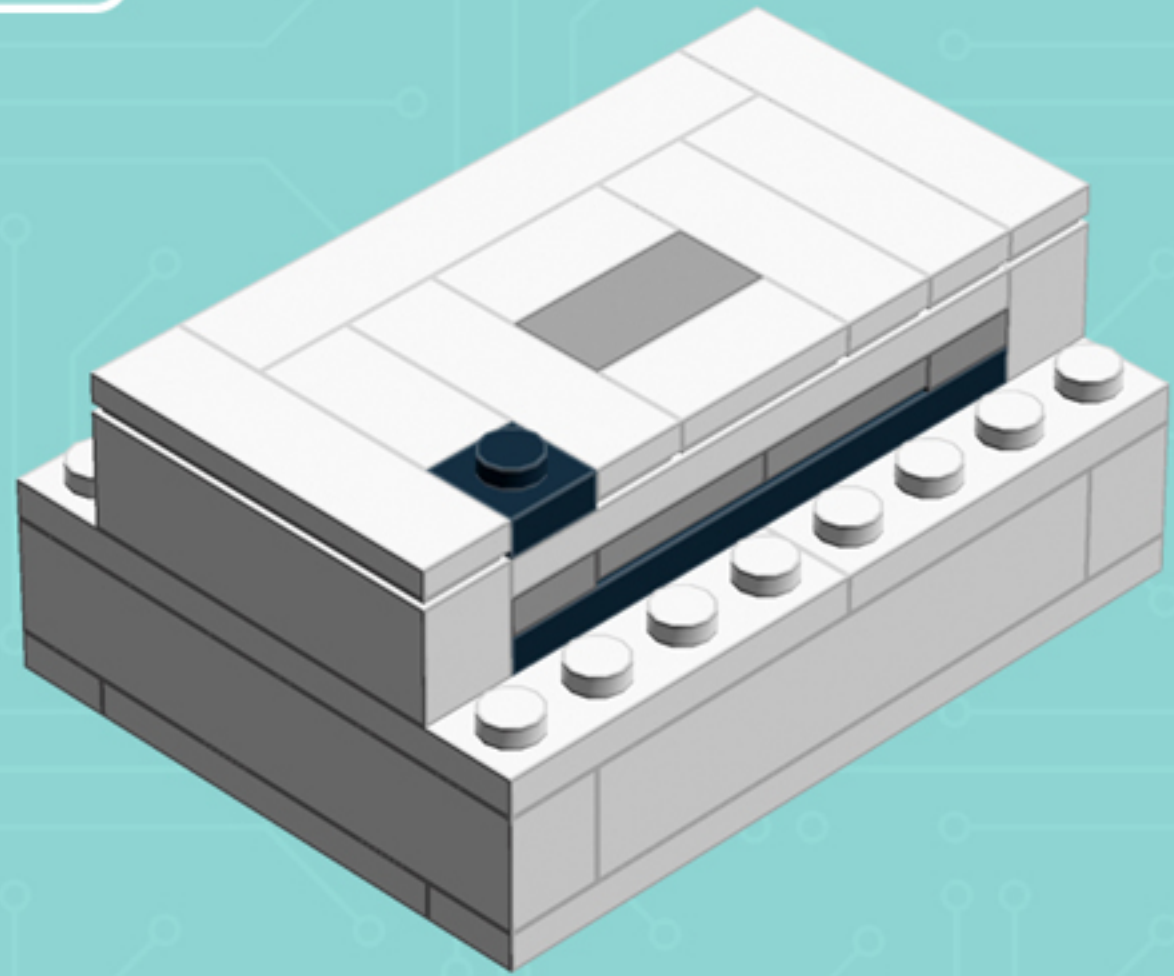

2x

4x

*Use alternate Plate W. Bow
and 1x3 Black Flat Tile for a
hard-disk equipped model.*

*For more fun builds,
please stop by chrismcveigh.com,
visit me at facebook.com/c.mcveigh.photos,
or follow me on twitter [@actionfigured](https://twitter.com/actionfigured)*