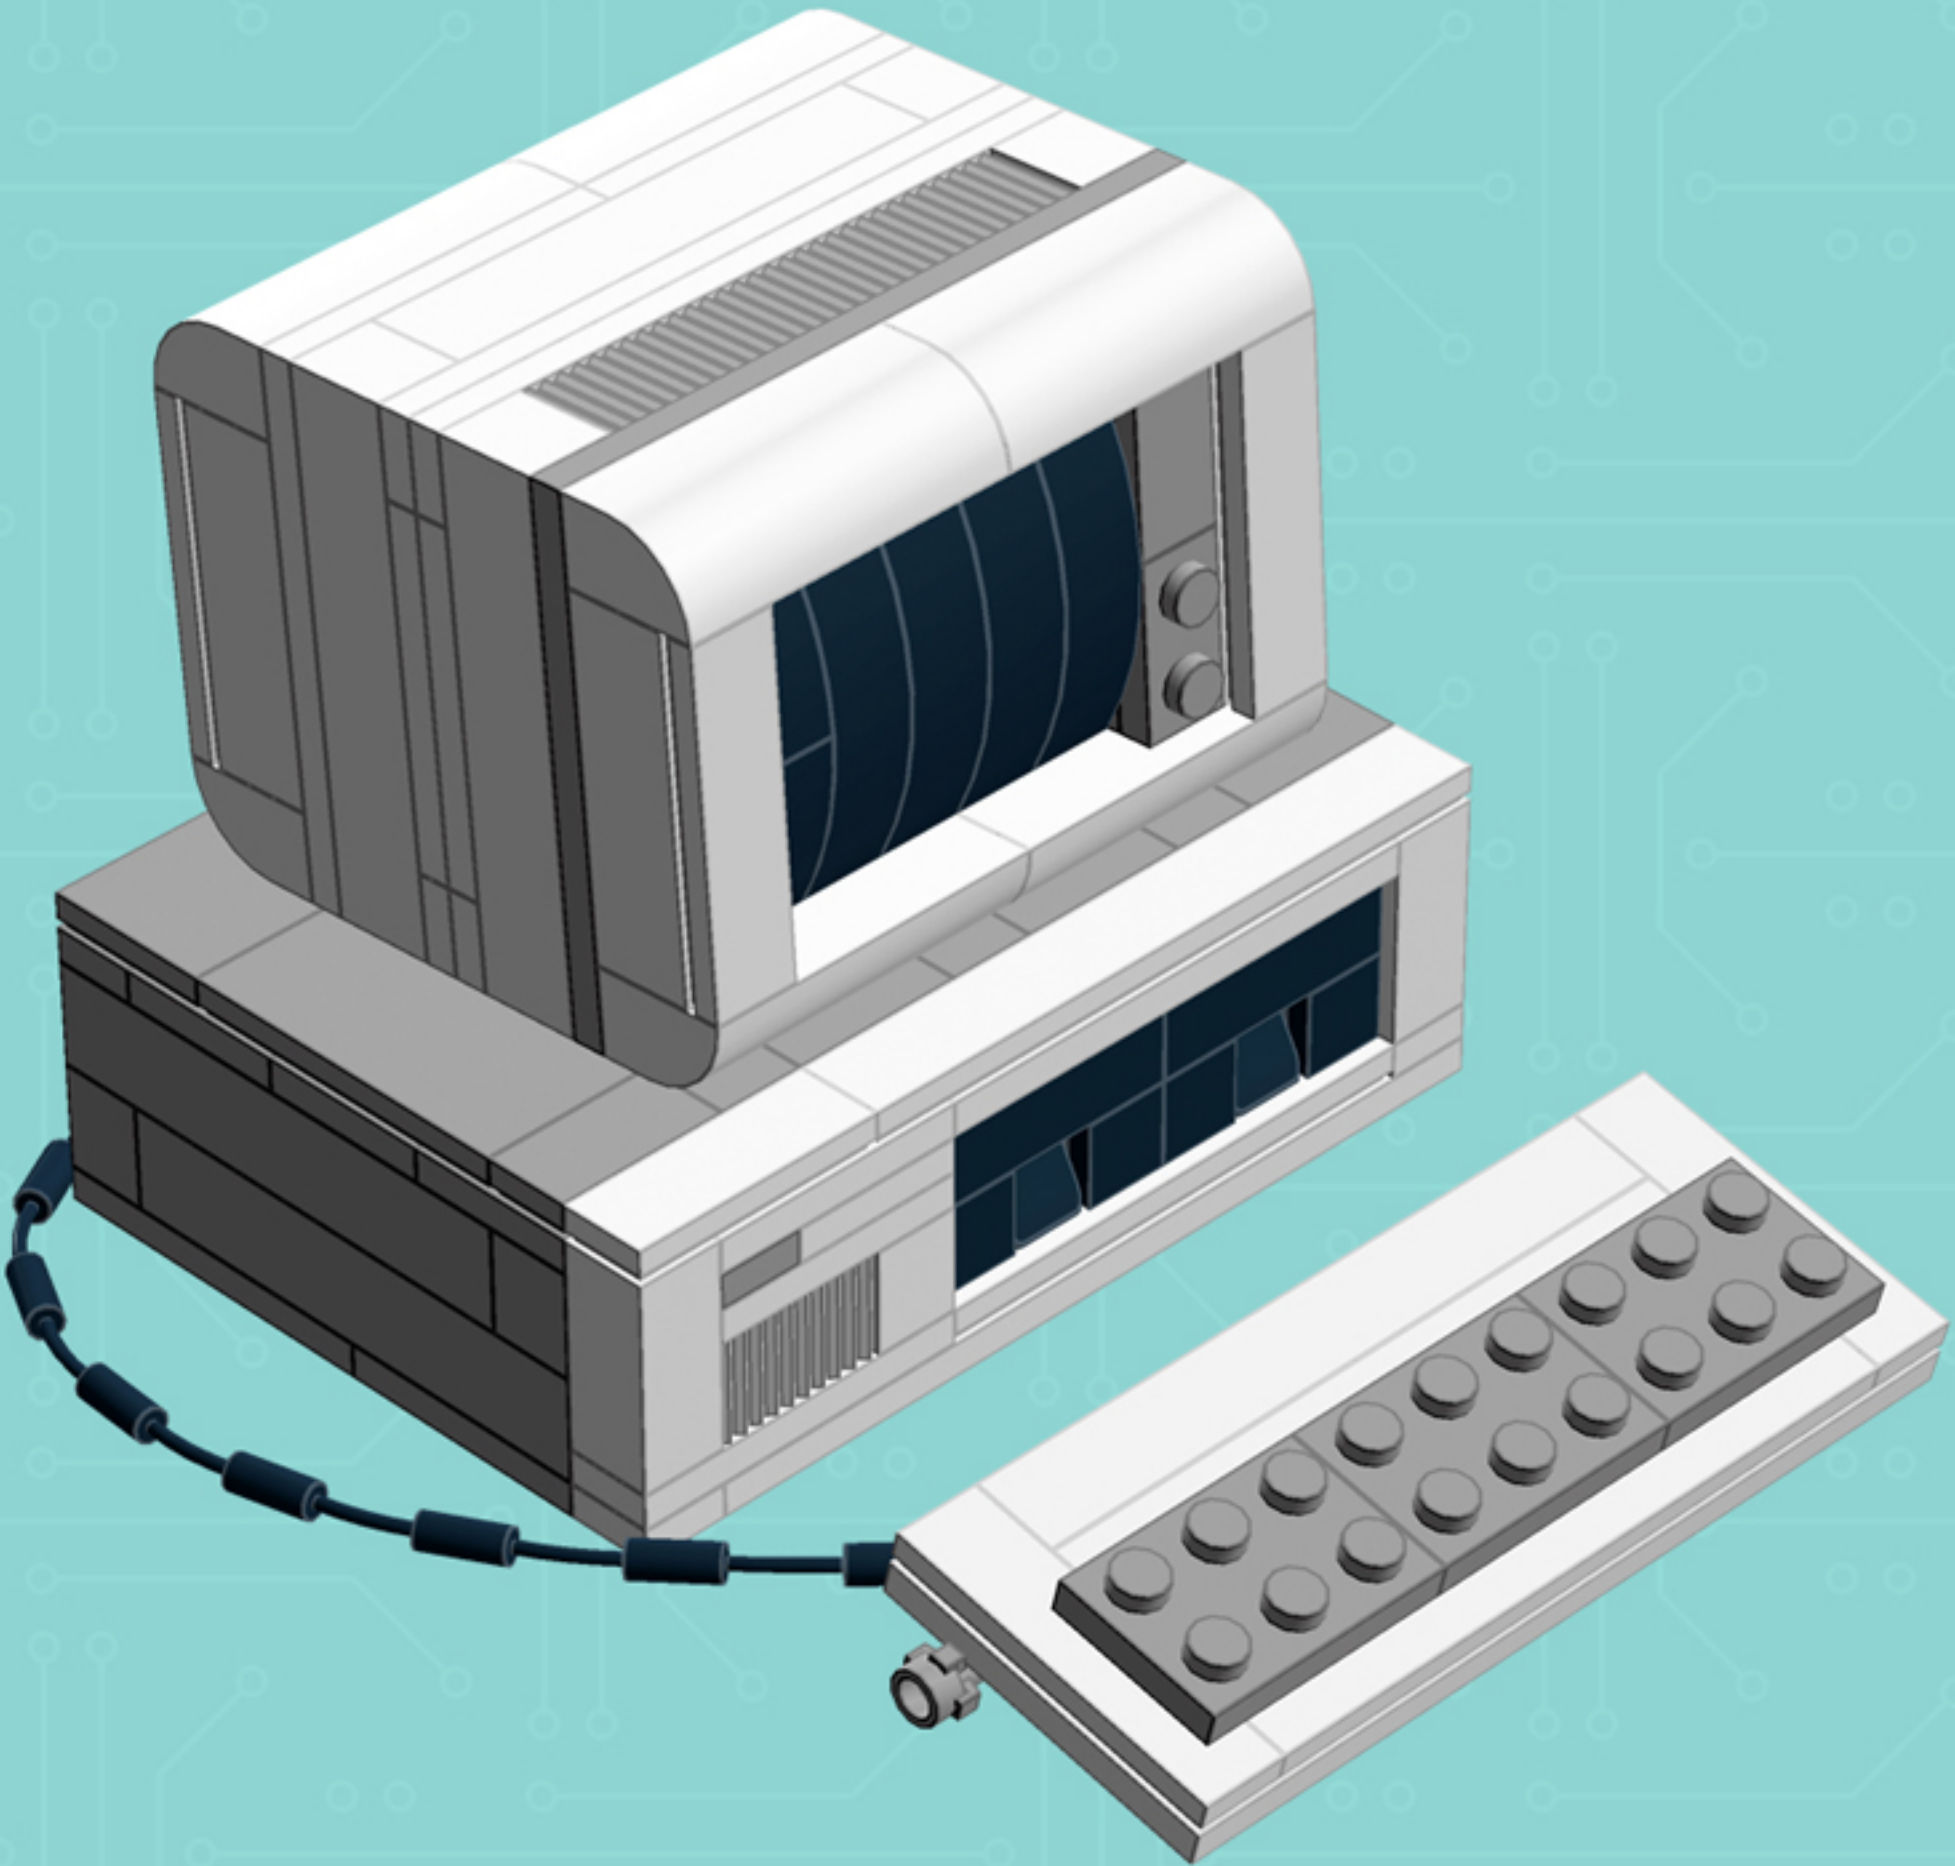

2x

4x

*Use alternate Plate W. Bow
and 1x3 Black Flat Tile for a
hard-disk equipped model.*

*For more fun builds,
please stop by chrismcveigh.com,
visit me at facebook.com/c.mcveigh.photos,
or follow me on twitter [@actionfigured](https://twitter.com/actionfigured)*