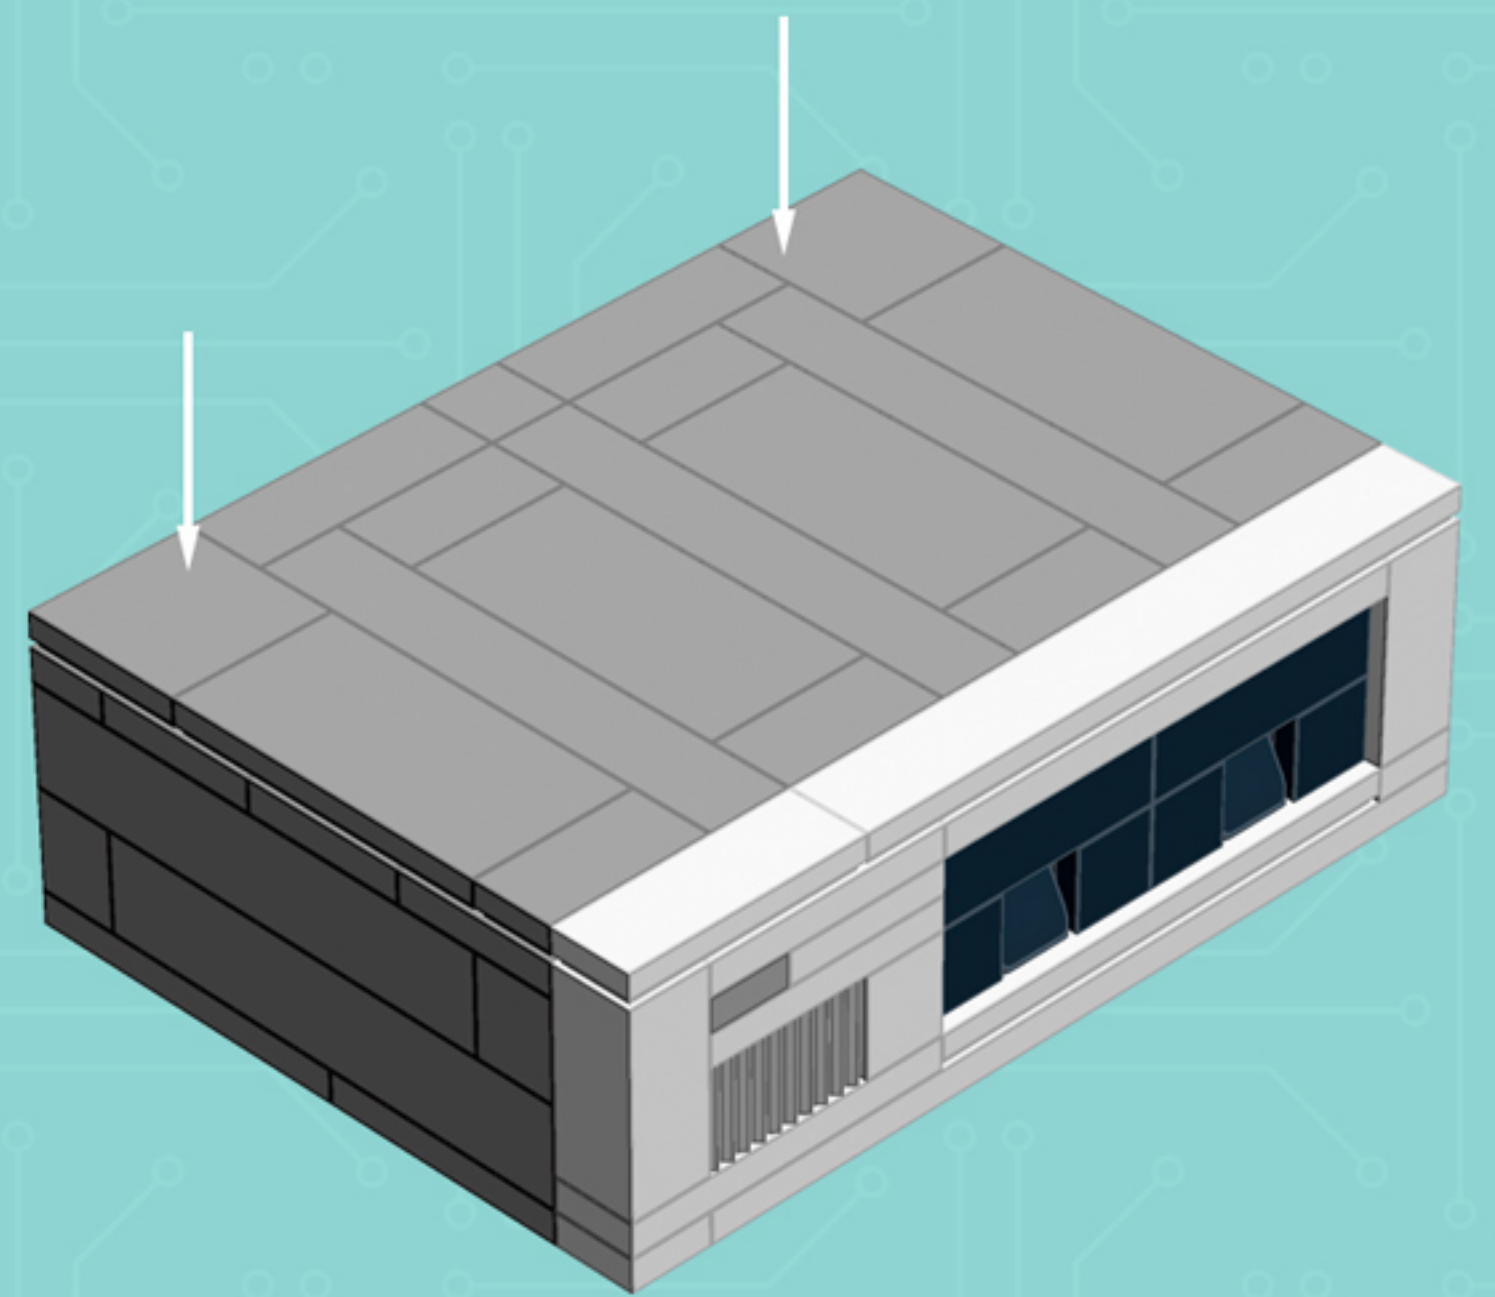

2x

4x

*Use alternate Plate W. Bow
and 1x3 Black Flat Tile for a
hard-disk equipped model.*

*For more fun builds,
please stop by chrismcveigh.com,
visit me at facebook.com/c.mcveigh.photos,
or follow me on twitter [@actionfigured](https://twitter.com/actionfigured)*