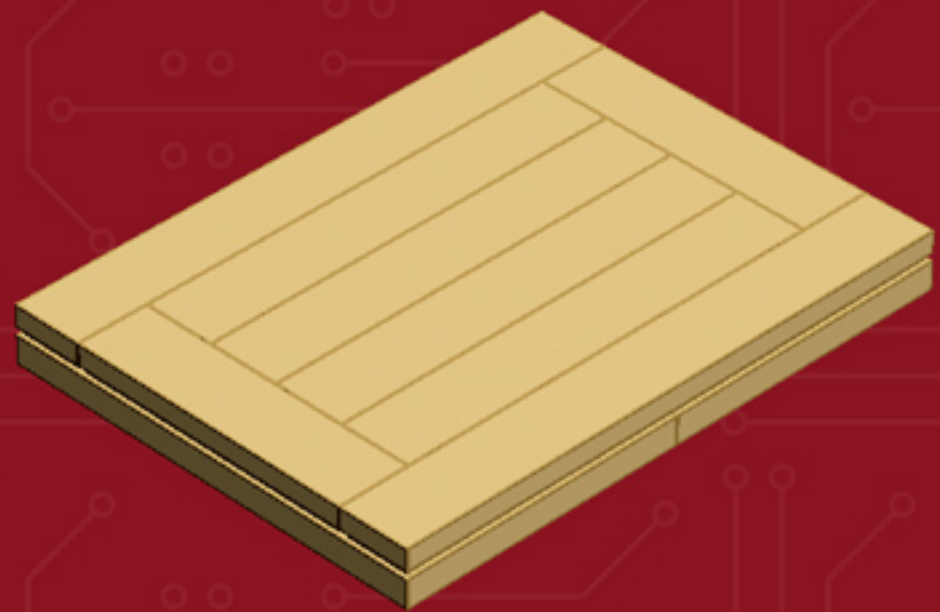

Element ID	Color	Description	Quantity
4225733	Dark Stone Grey	Coupling Plate 2X2	3
4654582	Medium Stone Grey	Angular Plate 1,5 Top 1X2 1/2	2
4515369	Medium Stone Grey	Plate 1X2 W/Shaft Ø3.2	2
6016484	Olive Green	Flat Tile 1X6	2
6016483	Olive Green	Plate 1X2	4
6016482	Olive Green	Plate W. Bow 1X4X2/3	5
4496699	Sand Yellow	Flat Tile 1X2	1
4549436	Sand Yellow	Plate 1X1	4
4528604	Sand Yellow	Plate 1X2	11
6035540	Sand Yellow	Plate 2X3	5
6001001	Sand Yellow	Plate 4X10	1
4633691	Silver Metallic	Plate 1X1 Round	8