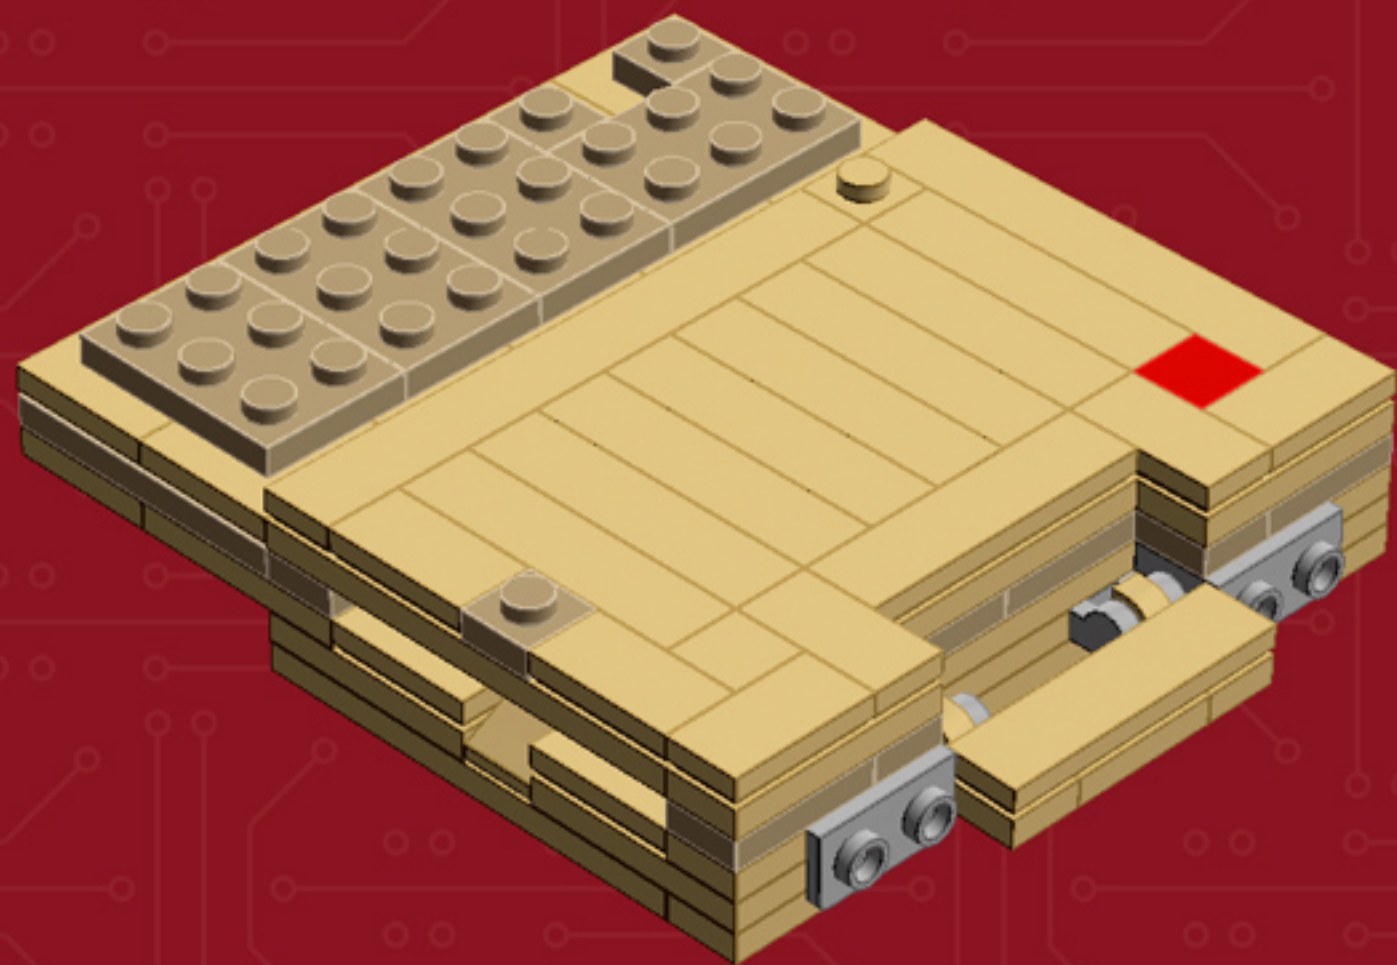

Element ID	Color	Description	Quantity
4225733	Dark Stone Grey	Coupling Plate 2X2	3
4654582	Medium Stone Grey	Angular Plate 1,5 Top 1X2 1/2	2
4515369	Medium Stone Grey	Plate 1X2 W/Shaft Ø3.2	2
6016484	Olive Green	Flat Tile 1X6	2
6016483	Olive Green	Plate 1X2	4
6016482	Olive Green	Plate W. Bow 1X4X2/3	5
4496699	Sand Yellow	Flat Tile 1X2	1
4549436	Sand Yellow	Plate 1X1	4
4528604	Sand Yellow	Plate 1X2	11
6035540	Sand Yellow	Plate 2X3	5
6001001	Sand Yellow	Plate 4X10	1
4633691	Silver Metallic	Plate 1X1 Round	8