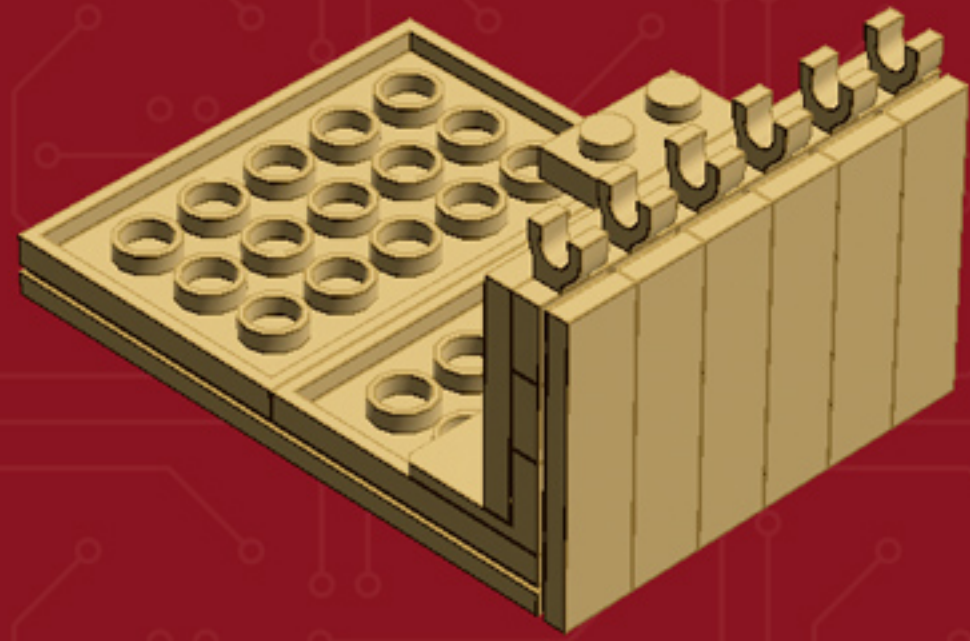

Element ID	Color	Description	Quantity
4225733	Dark Stone Grey	Coupling Plate 2X2	3
4654582	Medium Stone Grey	Angular Plate 1,5 Top 1X2 1/2	2
4515369	Medium Stone Grey	Plate 1X2 W/Shaft Ø3.2	2
6016484	Olive Green	Flat Tile 1X6	2
6016483	Olive Green	Plate 1X2	4
6016482	Olive Green	Plate W. Bow 1X4X2/3	5
4496699	Sand Yellow	Flat Tile 1X2	1
4549436	Sand Yellow	Plate 1X1	4
4528604	Sand Yellow	Plate 1X2	11
6035540	Sand Yellow	Plate 2X3	5
6001001	Sand Yellow	Plate 4X10	1
4633691	Silver Metallic	Plate 1X1 Round	8