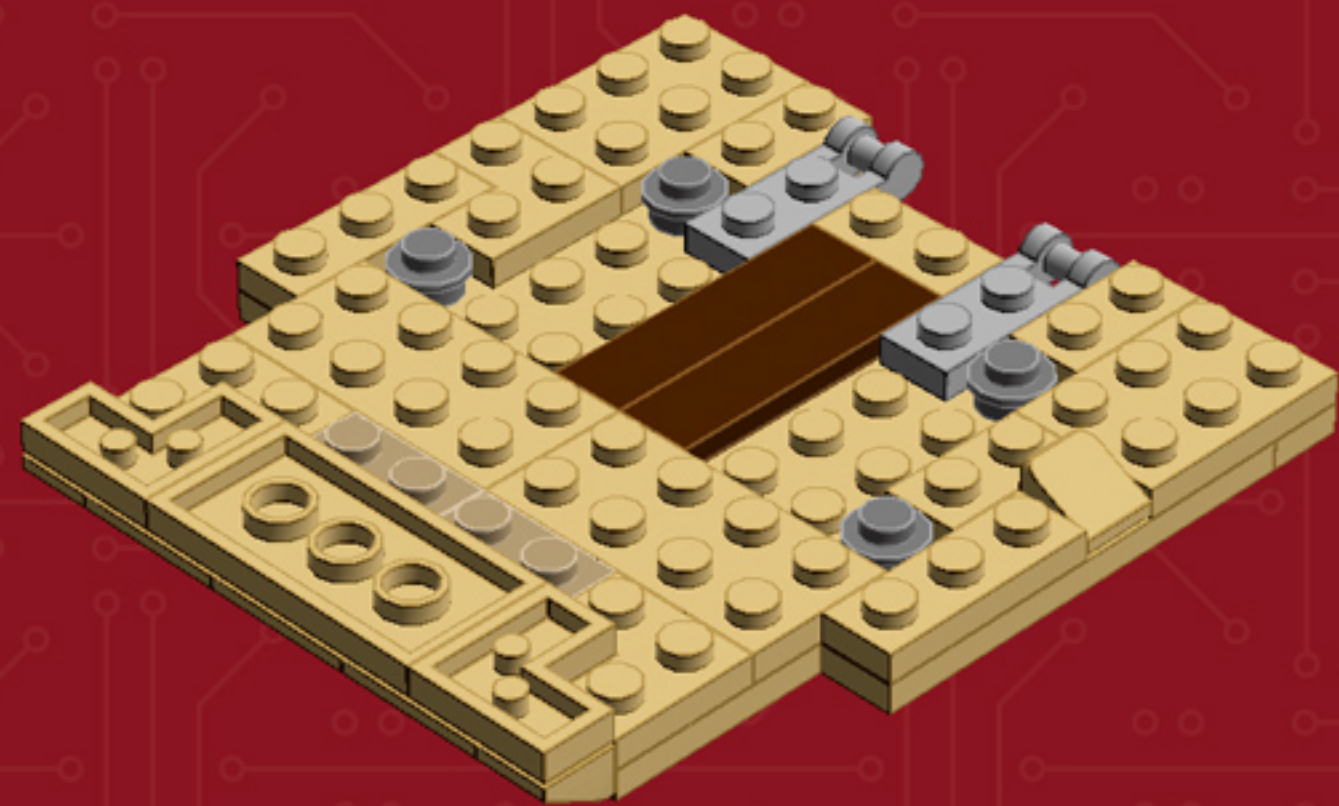

Element ID	Color	Description	Quantity
4225733	Dark Stone Grey	Coupling Plate 2X2	3
4654582	Medium Stone Grey	Angular Plate 1,5 Top 1X2 1/2	2
4515369	Medium Stone Grey	Plate 1X2 W/Shaft Ø3.2	2
6016484	Olive Green	Flat Tile 1X6	2
6016483	Olive Green	Plate 1X2	4
6016482	Olive Green	Plate W. Bow 1X4X2/3	5
4496699	Sand Yellow	Flat Tile 1X2	1
4549436	Sand Yellow	Plate 1X1	4
4528604	Sand Yellow	Plate 1X2	11
6035540	Sand Yellow	Plate 2X3	5
6001001	Sand Yellow	Plate 4X10	1
4633691	Silver Metallic	Plate 1X1 Round	8