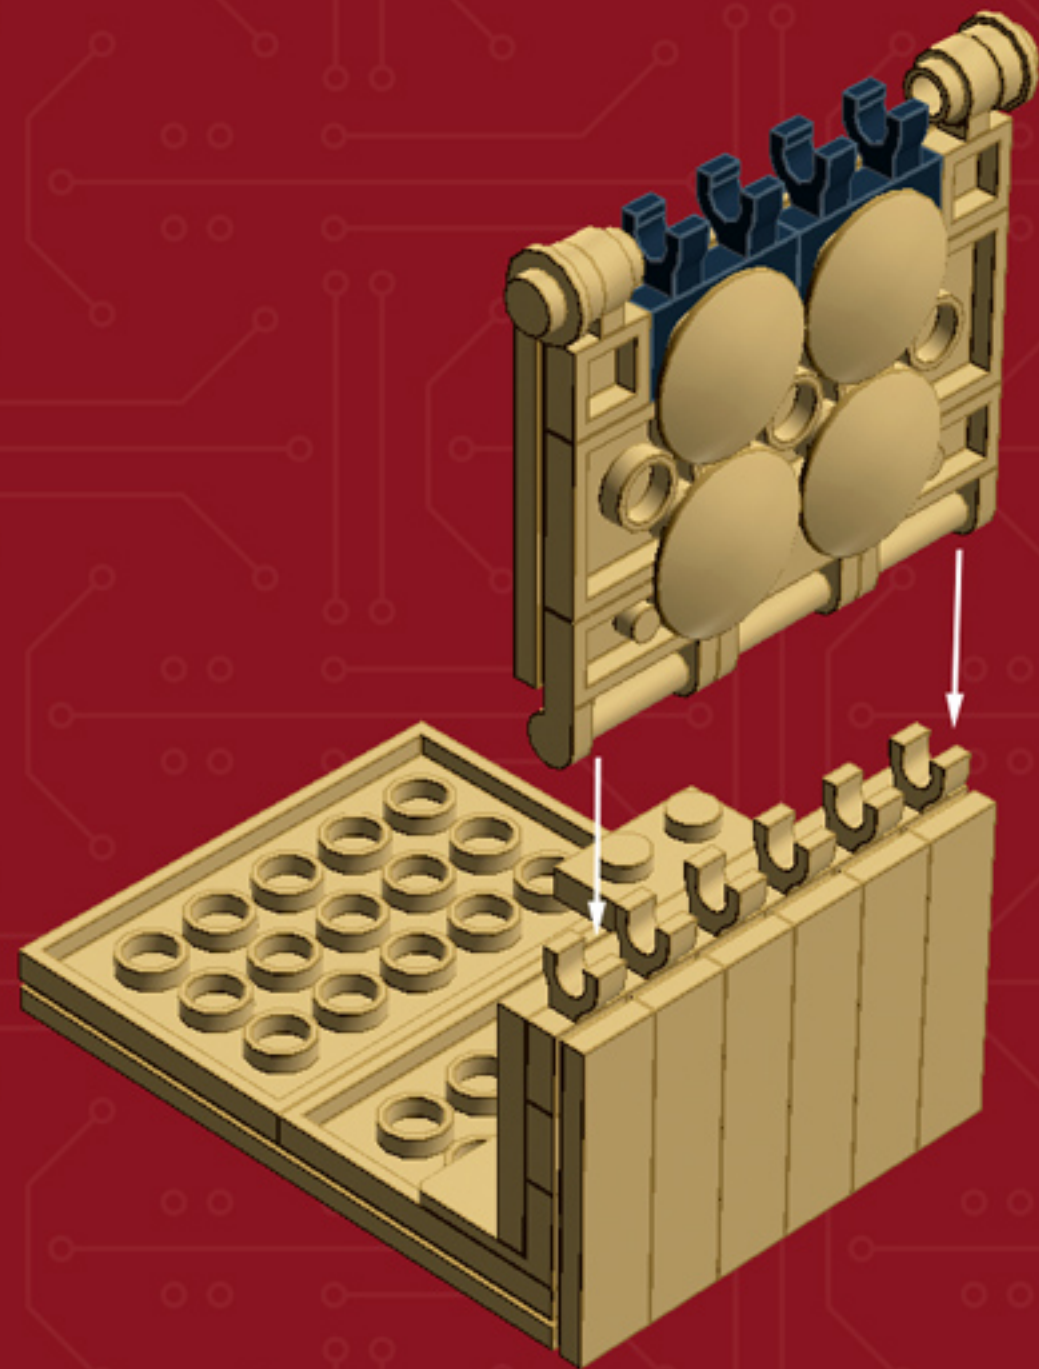

Element ID	Color	Description	Quantity
4114324	Brick Yellow	Plate 1X8	2
4565387	Brick Yellow	Plate 2X2 W 1 Knob	10
4118790	Brick Yellow	Plate 2X3	10
4114309	Brick Yellow	Plate 2X4	3
4113993	Brick Yellow	Plate 2X6	1
4114001	Brick Yellow	Plate 4X6	5
4624185	Brick Yellow	Plate 6X10	2
4516055	Brick Yellow	Roof Tile 1X1X2/3, Abs	3
4624086	Brick Yellow	Roof Tile 1X2X2/3, Abs	3
4114322	Brick Yellow	Roof Tile 2X2/45°	3
4118866	Brick Yellow	Roof Tile 2X2/45° Inv.	3
4278422	Brick Yellow	Slide Shoe Round 2X2	4
307021	Bright Red	Flat Tile 1X1	2
4536989	Dark Brown	Flat Tile 1X4	4
4518687	Dark Brown	Plate 2X6	4

Element ID	Color	Description	Quantity
4225733	Dark Stone Grey	Coupling Plate 2X2	3
4654582	Medium Stone Grey	Angular Plate 1,5 Top 1X2 1/2	2
4515369	Medium Stone Grey	Plate 1X2 W/Shaft Ø3.2	2
6016484	Olive Green	Flat Tile 1X6	2
6016483	Olive Green	Plate 1X2	4
6016482	Olive Green	Plate W. Bow 1X4X2/3	5
4496699	Sand Yellow	Flat Tile 1X2	1
4549436	Sand Yellow	Plate 1X1	4
4528604	Sand Yellow	Plate 1X2	11
6035540	Sand Yellow	Plate 2X3	5
6001001	Sand Yellow	Plate 4X10	1
4633691	Silver Metallic	Plate 1X1 Round	8