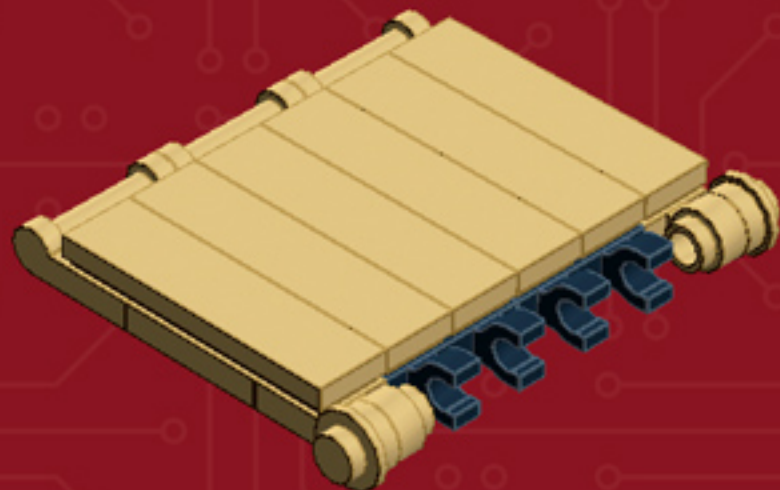

Element ID	Color	Description	Quantity
4225733	Dark Stone Grey	Coupling Plate 2X2	3
4654582	Medium Stone Grey	Angular Plate 1,5 Top 1X2 1/2	2
4515369	Medium Stone Grey	Plate 1X2 W/Shaft Ø3.2	2
6016484	Olive Green	Flat Tile 1X6	2
6016483	Olive Green	Plate 1X2	4
6016482	Olive Green	Plate W. Bow 1X4X2/3	5
4496699	Sand Yellow	Flat Tile 1X2	1
4549436	Sand Yellow	Plate 1X1	4
4528604	Sand Yellow	Plate 1X2	11
6035540	Sand Yellow	Plate 2X3	5
6001001	Sand Yellow	Plate 4X10	1
4633691	Silver Metallic	Plate 1X1 Round	8