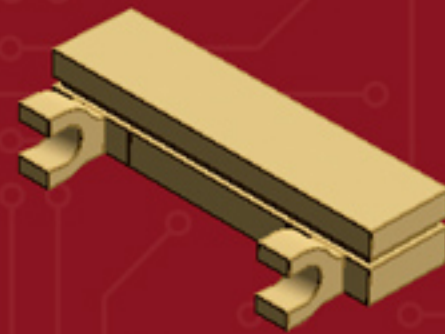

Element ID	Color	Description	Quantity
4114324	Brick Yellow	Plate 1X8	2
4565387	Brick Yellow	Plate 2X2 W 1 Knob	10
4118790	Brick Yellow	Plate 2X3	10
4114309	Brick Yellow	Plate 2X4	3
4113993	Brick Yellow	Plate 2X6	1
4114001	Brick Yellow	Plate 4X6	5
4624185	Brick Yellow	Plate 6X10	2
4516055	Brick Yellow	Roof Tile 1X1X2/3, Abs	3
4624086	Brick Yellow	Roof Tile 1X2X2/3, Abs	3
4114322	Brick Yellow	Roof Tile 2X2/45°	3
4118866	Brick Yellow	Roof Tile 2X2/45° Inv.	3
4278422	Brick Yellow	Slide Shoe Round 2X2	4
307021	Bright Red	Flat Tile 1X1	2
4536989	Dark Brown	Flat Tile 1X4	4
4518687	Dark Brown	Plate 2X6	4

Element ID	Color	Description	Quantity
4225733	Dark Stone Grey	Coupling Plate 2X2	3
4654582	Medium Stone Grey	Angular Plate 1,5 Top 1X2 1/2	2
4515369	Medium Stone Grey	Plate 1X2 W/Shaft Ø3.2	2
6016484	Olive Green	Flat Tile 1X6	2
6016483	Olive Green	Plate 1X2	4
6016482	Olive Green	Plate W. Bow 1X4X2/3	5
4496699	Sand Yellow	Flat Tile 1X2	1
4549436	Sand Yellow	Plate 1X1	4
4528604	Sand Yellow	Plate 1X2	11
6035540	Sand Yellow	Plate 2X3	5
6001001	Sand Yellow	Plate 4X10	1
4633691	Silver Metallic	Plate 1X1 Round	8