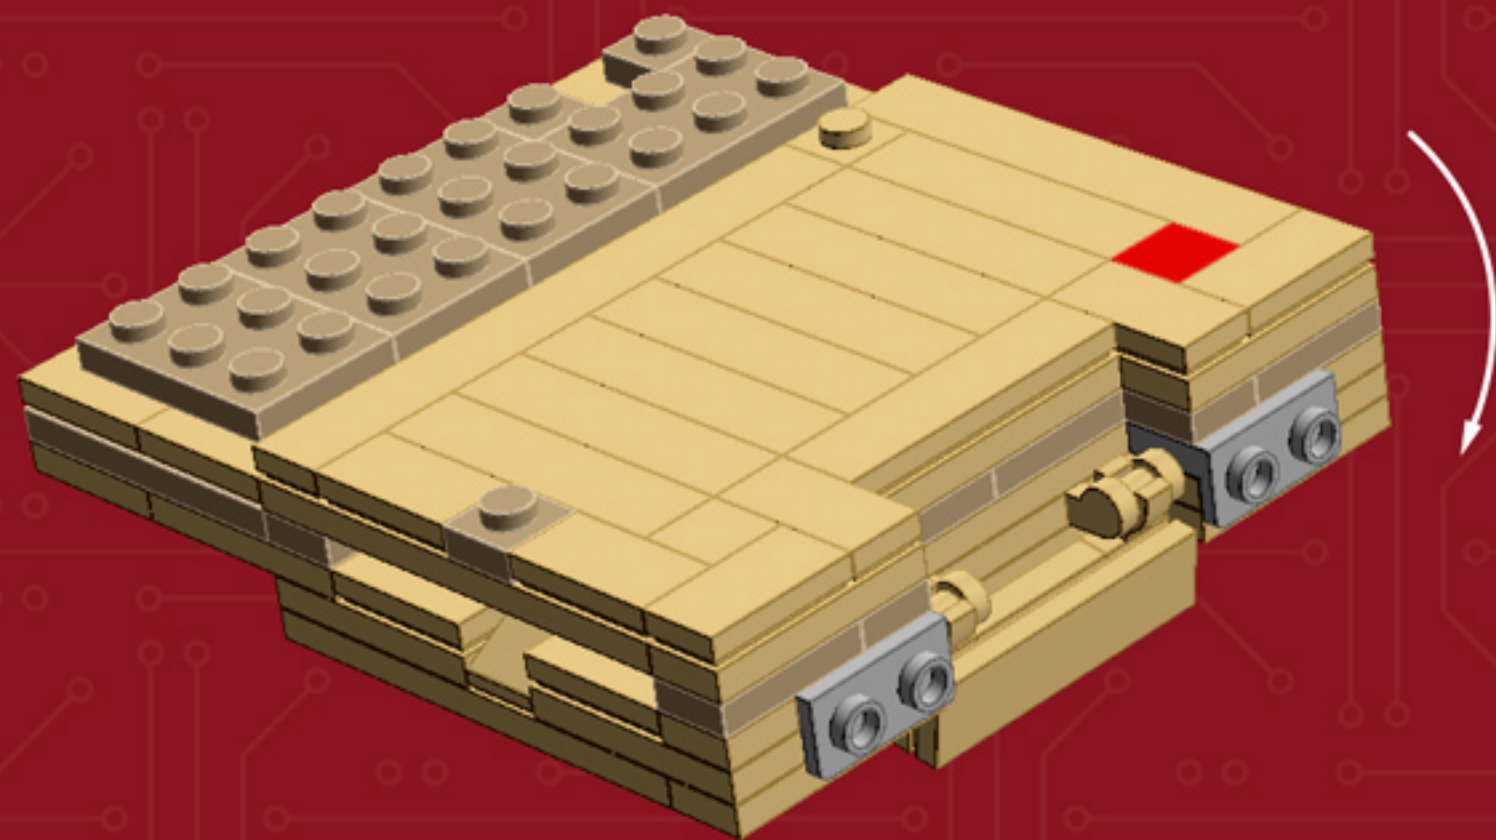

Element ID	Color	Description	Quantity
4225733	Dark Stone Grey	Coupling Plate 2X2	3
4654582	Medium Stone Grey	Angular Plate 1,5 Top 1X2 1/2	2
4515369	Medium Stone Grey	Plate 1X2 W/Shaft Ø3.2	2
6016484	Olive Green	Flat Tile 1X6	2
6016483	Olive Green	Plate 1X2	4
6016482	Olive Green	Plate W. Bow 1X4X2/3	5
4496699	Sand Yellow	Flat Tile 1X2	1
4549436	Sand Yellow	Plate 1X1	4
4528604	Sand Yellow	Plate 1X2	11
6035540	Sand Yellow	Plate 2X3	5
6001001	Sand Yellow	Plate 4X10	1
4633691	Silver Metallic	Plate 1X1 Round	8