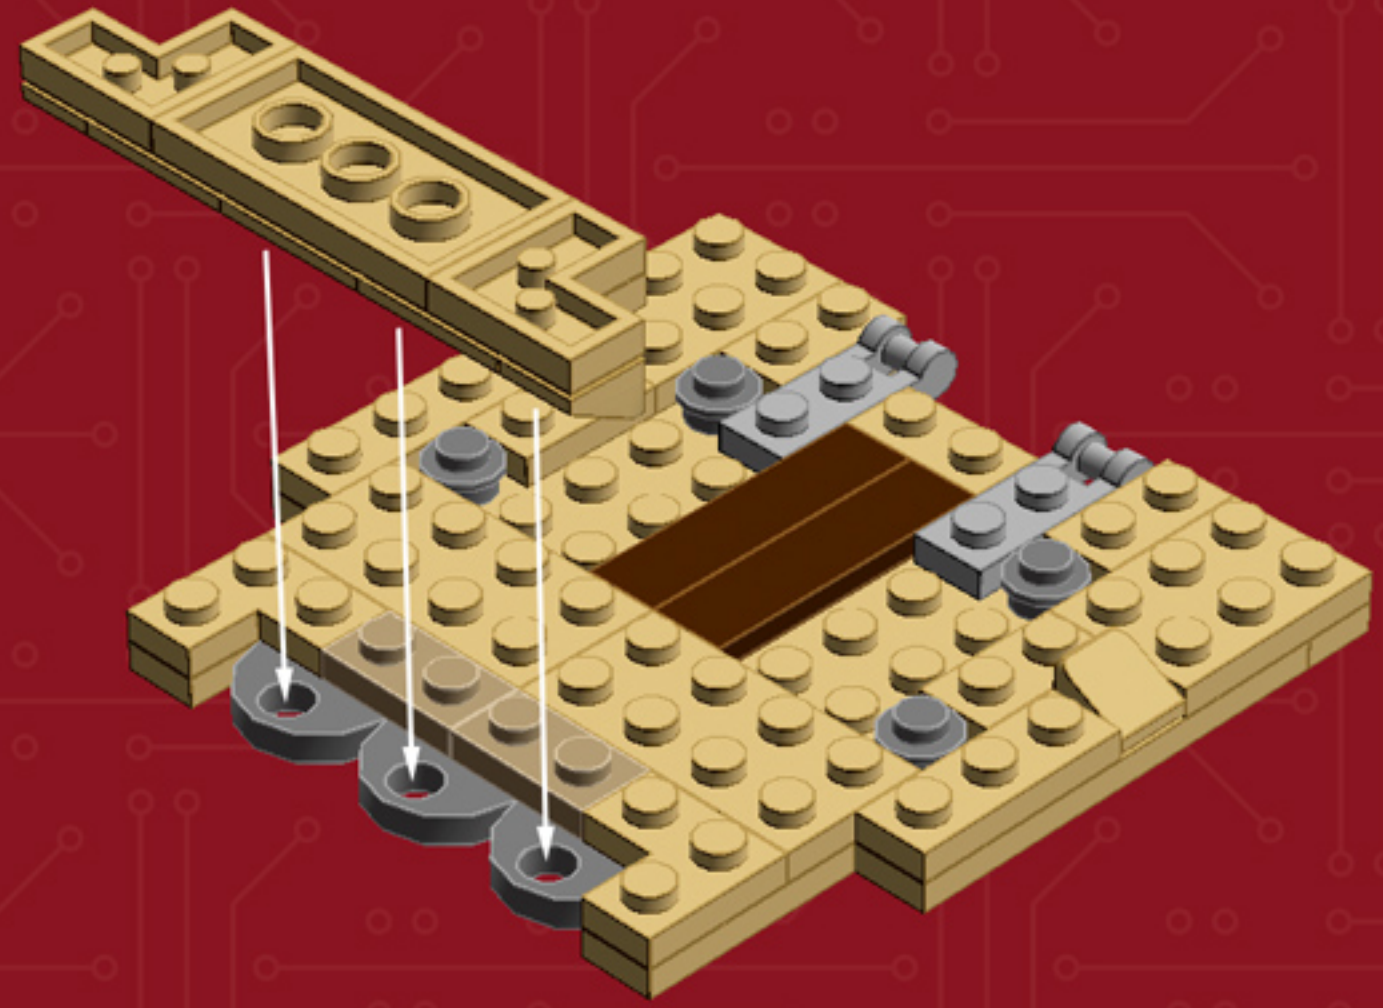

Element ID	Color	Description	Quantity
4225733	Dark Stone Grey	Coupling Plate 2X2	3
4654582	Medium Stone Grey	Angular Plate 1,5 Top 1X2 1/2	2
4515369	Medium Stone Grey	Plate 1X2 W/Shaft Ø3.2	2
6016484	Olive Green	Flat Tile 1X6	2
6016483	Olive Green	Plate 1X2	4
6016482	Olive Green	Plate W. Bow 1X4X2/3	5
4496699	Sand Yellow	Flat Tile 1X2	1
4549436	Sand Yellow	Plate 1X1	4
4528604	Sand Yellow	Plate 1X2	11
6035540	Sand Yellow	Plate 2X3	5
6001001	Sand Yellow	Plate 4X10	1
4633691	Silver Metallic	Plate 1X1 Round	8