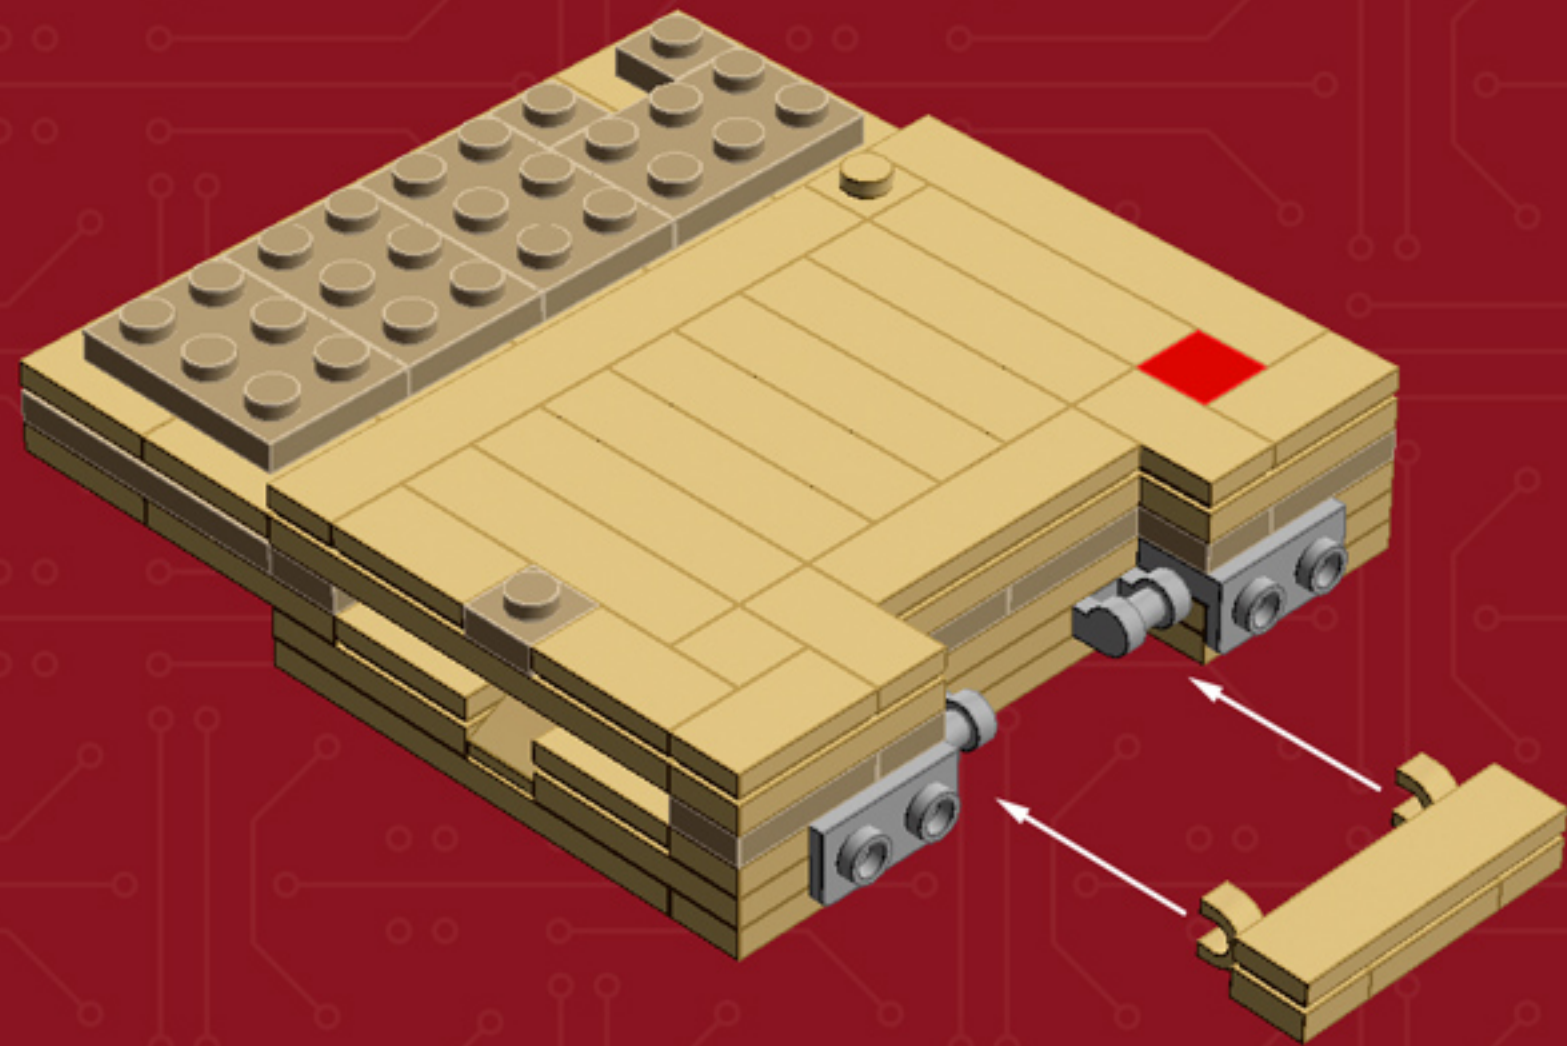

Element ID	Color	Description	Quantity
4225733	Dark Stone Grey	Coupling Plate 2X2	3
4654582	Medium Stone Grey	Angular Plate 1,5 Top 1X2 1/2	2
4515369	Medium Stone Grey	Plate 1X2 W/Shaft Ø3.2	2
6016484	Olive Green	Flat Tile 1X6	2
6016483	Olive Green	Plate 1X2	4
6016482	Olive Green	Plate W. Bow 1X4X2/3	5
4496699	Sand Yellow	Flat Tile 1X2	1
4549436	Sand Yellow	Plate 1X1	4
4528604	Sand Yellow	Plate 1X2	11
6035540	Sand Yellow	Plate 2X3	5
6001001	Sand Yellow	Plate 4X10	1
4633691	Silver Metallic	Plate 1X1 Round	8