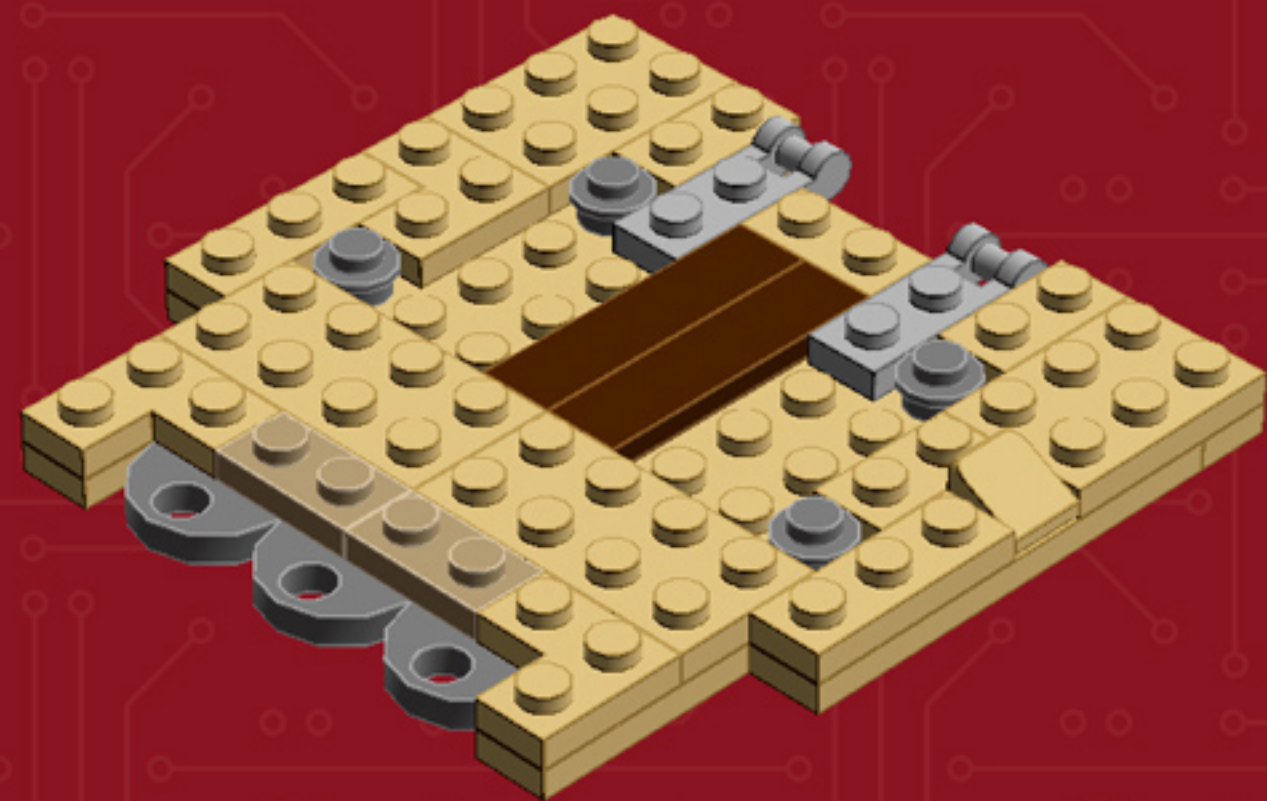

Element ID	Color	Description	Quantity
4225733	Dark Stone Grey	Coupling Plate 2X2	3
4654582	Medium Stone Grey	Angular Plate 1,5 Top 1X2 1/2	2
4515369	Medium Stone Grey	Plate 1X2 W/Shaft Ø3.2	2
6016484	Olive Green	Flat Tile 1X6	2
6016483	Olive Green	Plate 1X2	4
6016482	Olive Green	Plate W. Bow 1X4X2/3	5
4496699	Sand Yellow	Flat Tile 1X2	1
4549436	Sand Yellow	Plate 1X1	4
4528604	Sand Yellow	Plate 1X2	11
6035540	Sand Yellow	Plate 2X3	5
6001001	Sand Yellow	Plate 4X10	1
4633691	Silver Metallic	Plate 1X1 Round	8