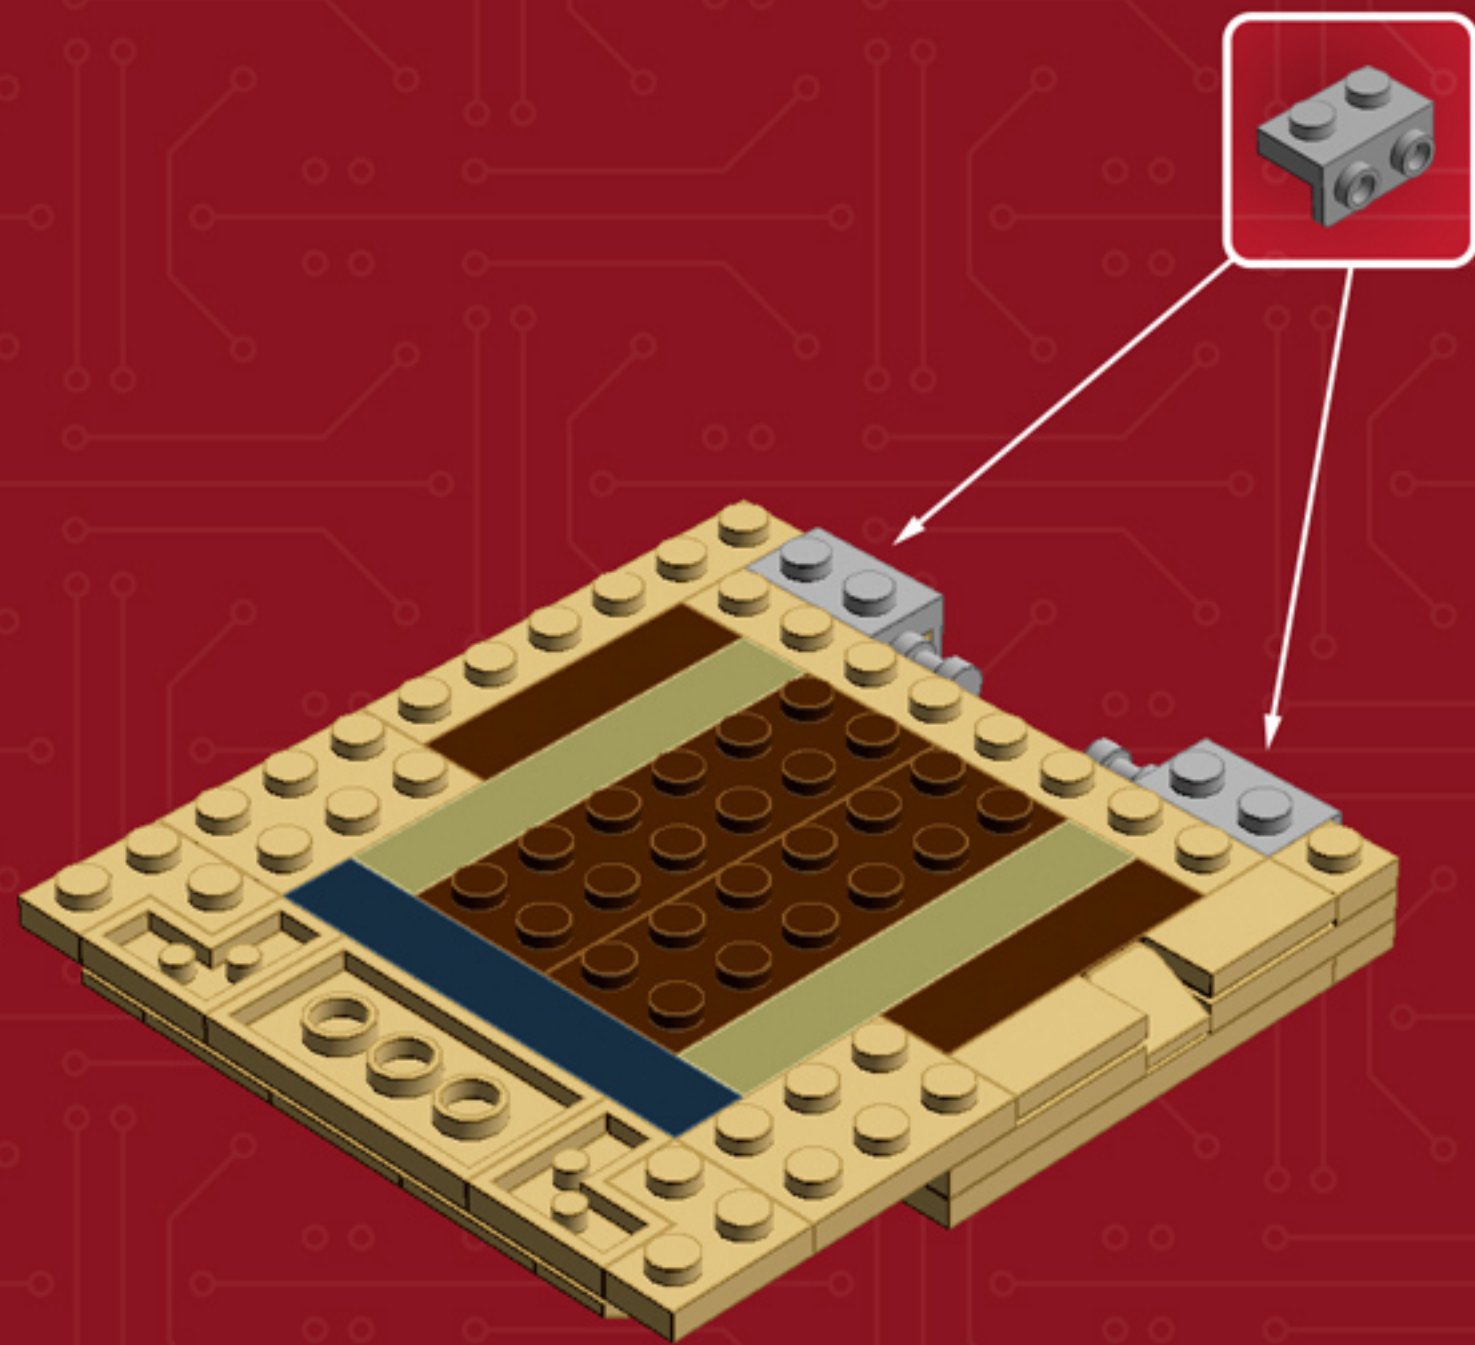

Element ID	Color	Description	Quantity
4225733	Dark Stone Grey	Coupling Plate 2X2	3
4654582	Medium Stone Grey	Angular Plate 1,5 Top 1X2 1/2	2
4515369	Medium Stone Grey	Plate 1X2 W/Shaft Ø3.2	2
6016484	Olive Green	Flat Tile 1X6	2
6016483	Olive Green	Plate 1X2	4
6016482	Olive Green	Plate W. Bow 1X4X2/3	5
4496699	Sand Yellow	Flat Tile 1X2	1
4549436	Sand Yellow	Plate 1X1	4
4528604	Sand Yellow	Plate 1X2	11
6035540	Sand Yellow	Plate 2X3	5
6001001	Sand Yellow	Plate 4X10	1
4633691	Silver Metallic	Plate 1X1 Round	8