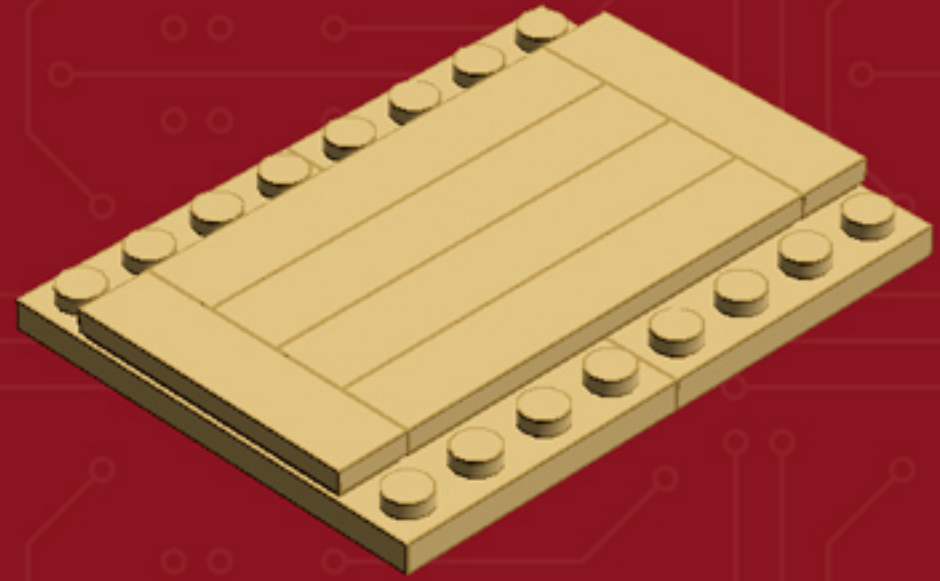

Element ID	Color	Description	Quantity
4225733	Dark Stone Grey	Coupling Plate 2X2	3
4654582	Medium Stone Grey	Angular Plate 1,5 Top 1X2 1/2	2
4515369	Medium Stone Grey	Plate 1X2 W/Shaft Ø3.2	2
6016484	Olive Green	Flat Tile 1X6	2
6016483	Olive Green	Plate 1X2	4
6016482	Olive Green	Plate W. Bow 1X4X2/3	5
4496699	Sand Yellow	Flat Tile 1X2	1
4549436	Sand Yellow	Plate 1X1	4
4528604	Sand Yellow	Plate 1X2	11
6035540	Sand Yellow	Plate 2X3	5
6001001	Sand Yellow	Plate 4X10	1
4633691	Silver Metallic	Plate 1X1 Round	8