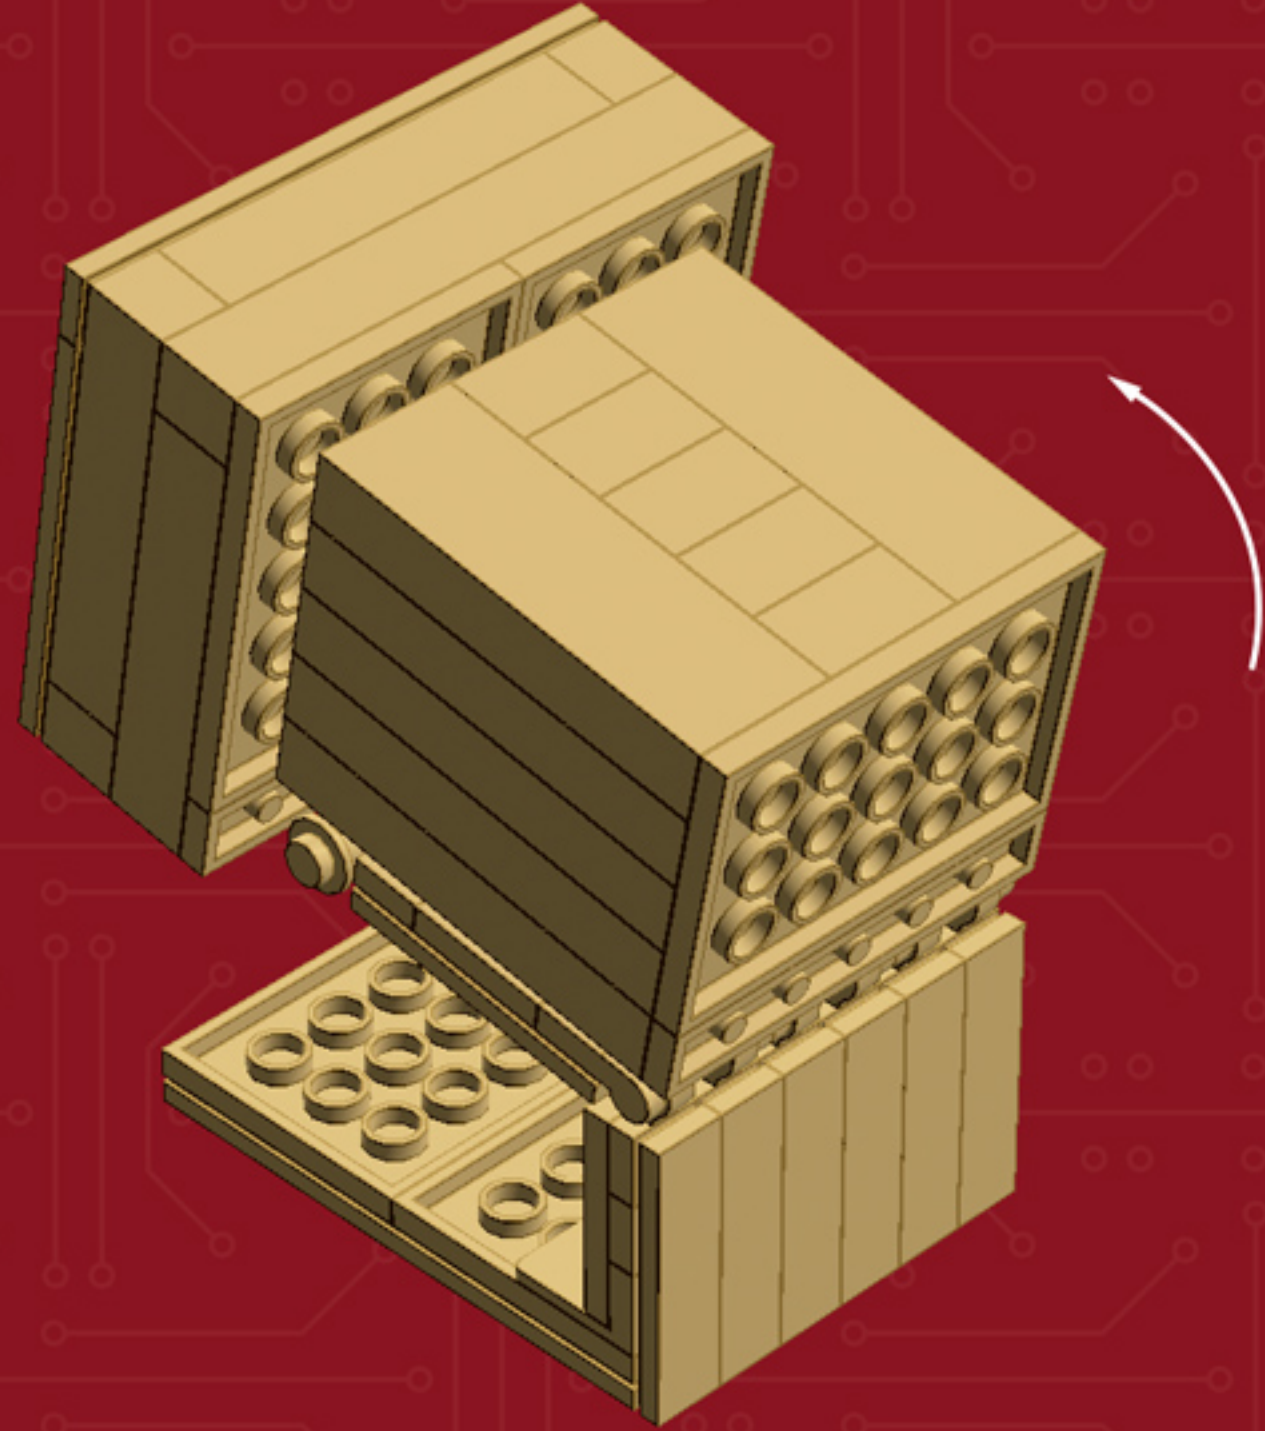

Element ID	Color	Description	Quantity
4225733	Dark Stone Grey	Coupling Plate 2X2	3
4654582	Medium Stone Grey	Angular Plate 1,5 Top 1X2 1/2	2
4515369	Medium Stone Grey	Plate 1X2 W/Shaft Ø3.2	2
6016484	Olive Green	Flat Tile 1X6	2
6016483	Olive Green	Plate 1X2	4
6016482	Olive Green	Plate W. Bow 1X4X2/3	5
4496699	Sand Yellow	Flat Tile 1X2	1
4549436	Sand Yellow	Plate 1X1	4
4528604	Sand Yellow	Plate 1X2	11
6035540	Sand Yellow	Plate 2X3	5
6001001	Sand Yellow	Plate 4X10	1
4633691	Silver Metallic	Plate 1X1 Round	8