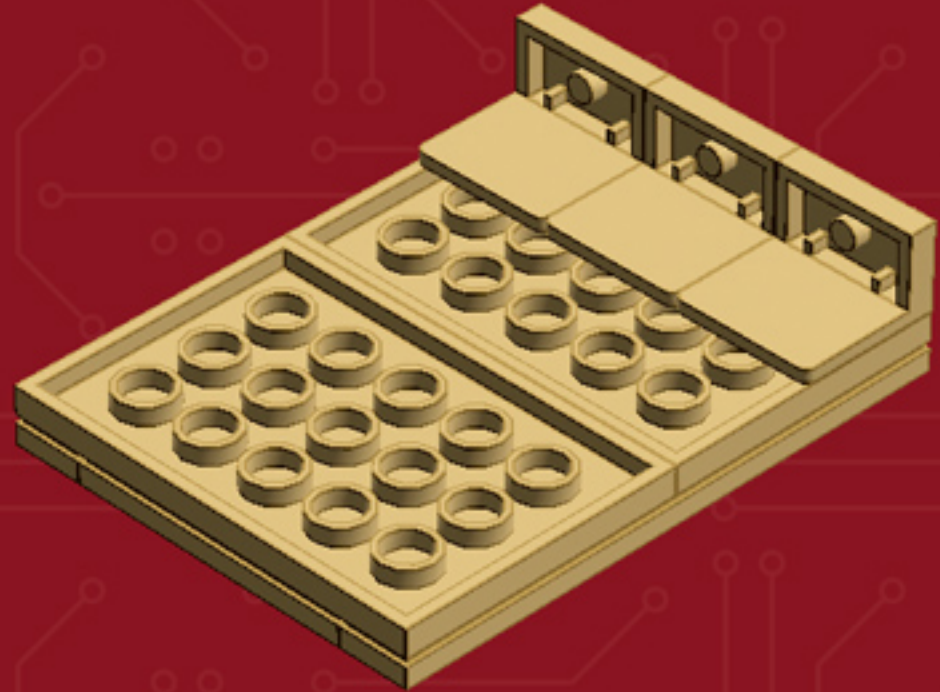

Element ID	Color	Description	Quantity
4114324	Brick Yellow	Plate 1X8	2
4565387	Brick Yellow	Plate 2X2 W 1 Knob	10
4118790	Brick Yellow	Plate 2X3	10
4114309	Brick Yellow	Plate 2X4	3
4113993	Brick Yellow	Plate 2X6	1
4114001	Brick Yellow	Plate 4X6	5
4624185	Brick Yellow	Plate 6X10	2
4516055	Brick Yellow	Roof Tile 1X1X2/3, Abs	3
4624086	Brick Yellow	Roof Tile 1X2X2/3, Abs	3
4114322	Brick Yellow	Roof Tile 2X2/45°	3
4118866	Brick Yellow	Roof Tile 2X2/45° Inv.	3
4278422	Brick Yellow	Slide Shoe Round 2X2	4
307021	Bright Red	Flat Tile 1X1	2
4536989	Dark Brown	Flat Tile 1X4	4
4518687	Dark Brown	Plate 2X6	4

Element ID	Color	Description	Quantity
4225733	Dark Stone Grey	Coupling Plate 2X2	3
4654582	Medium Stone Grey	Angular Plate 1,5 Top 1X2 1/2	2
4515369	Medium Stone Grey	Plate 1X2 W/Shaft Ø3.2	2
6016484	Olive Green	Flat Tile 1X6	2
6016483	Olive Green	Plate 1X2	4
6016482	Olive Green	Plate W. Bow 1X4X2/3	5
4496699	Sand Yellow	Flat Tile 1X2	1
4549436	Sand Yellow	Plate 1X1	4
4528604	Sand Yellow	Plate 1X2	11
6035540	Sand Yellow	Plate 2X3	5
6001001	Sand Yellow	Plate 4X10	1
4633691	Silver Metallic	Plate 1X1 Round	8