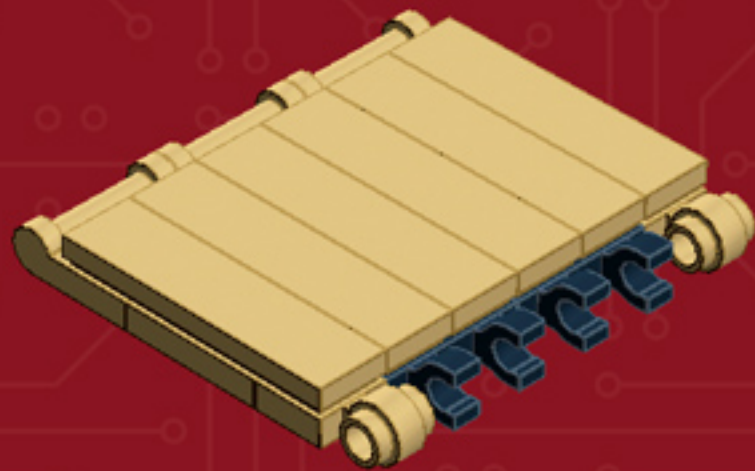

Element ID	Color	Description	Quantity
4225733	Dark Stone Grey	Coupling Plate 2X2	3
4654582	Medium Stone Grey	Angular Plate 1,5 Top 1X2 1/2	2
4515369	Medium Stone Grey	Plate 1X2 W/Shaft Ø3.2	2
6016484	Olive Green	Flat Tile 1X6	2
6016483	Olive Green	Plate 1X2	4
6016482	Olive Green	Plate W. Bow 1X4X2/3	5
4496699	Sand Yellow	Flat Tile 1X2	1
4549436	Sand Yellow	Plate 1X1	4
4528604	Sand Yellow	Plate 1X2	11
6035540	Sand Yellow	Plate 2X3	5
6001001	Sand Yellow	Plate 4X10	1
4633691	Silver Metallic	Plate 1X1 Round	8