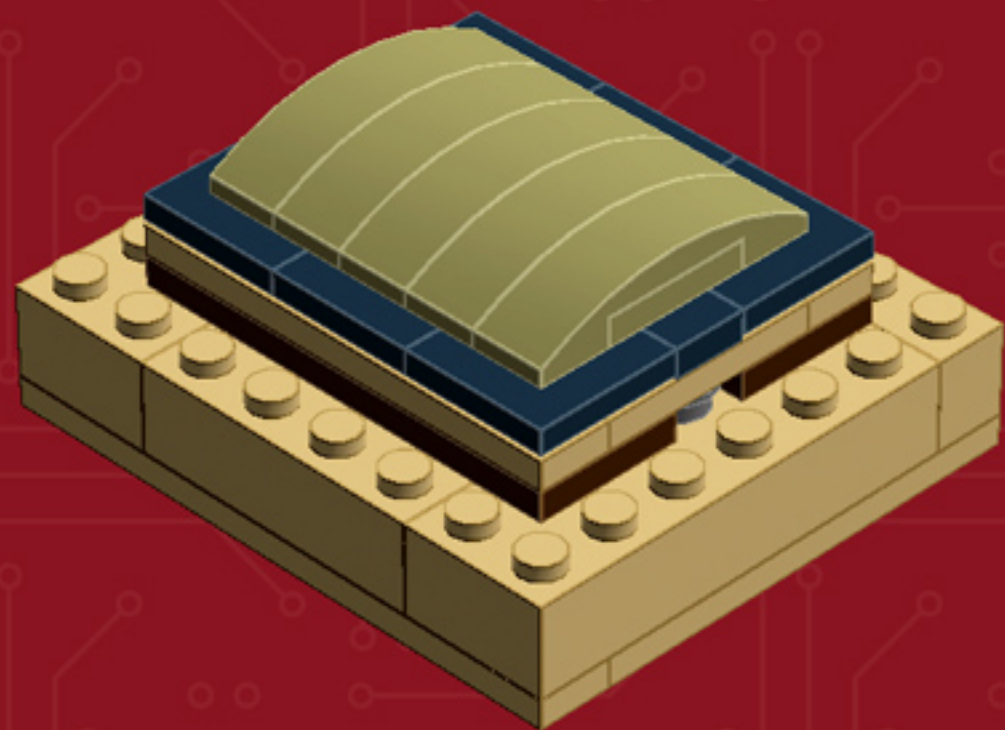

Element ID	Color	Description	Quantity
4225733	Dark Stone Grey	Coupling Plate 2X2	3
4654582	Medium Stone Grey	Angular Plate 1,5 Top 1X2 1/2	2
4515369	Medium Stone Grey	Plate 1X2 W/Shaft Ø3.2	2
6016484	Olive Green	Flat Tile 1X6	2
6016483	Olive Green	Plate 1X2	4
6016482	Olive Green	Plate W. Bow 1X4X2/3	5
4496699	Sand Yellow	Flat Tile 1X2	1
4549436	Sand Yellow	Plate 1X1	4
4528604	Sand Yellow	Plate 1X2	11
6035540	Sand Yellow	Plate 2X3	5
6001001	Sand Yellow	Plate 4X10	1
4633691	Silver Metallic	Plate 1X1 Round	8