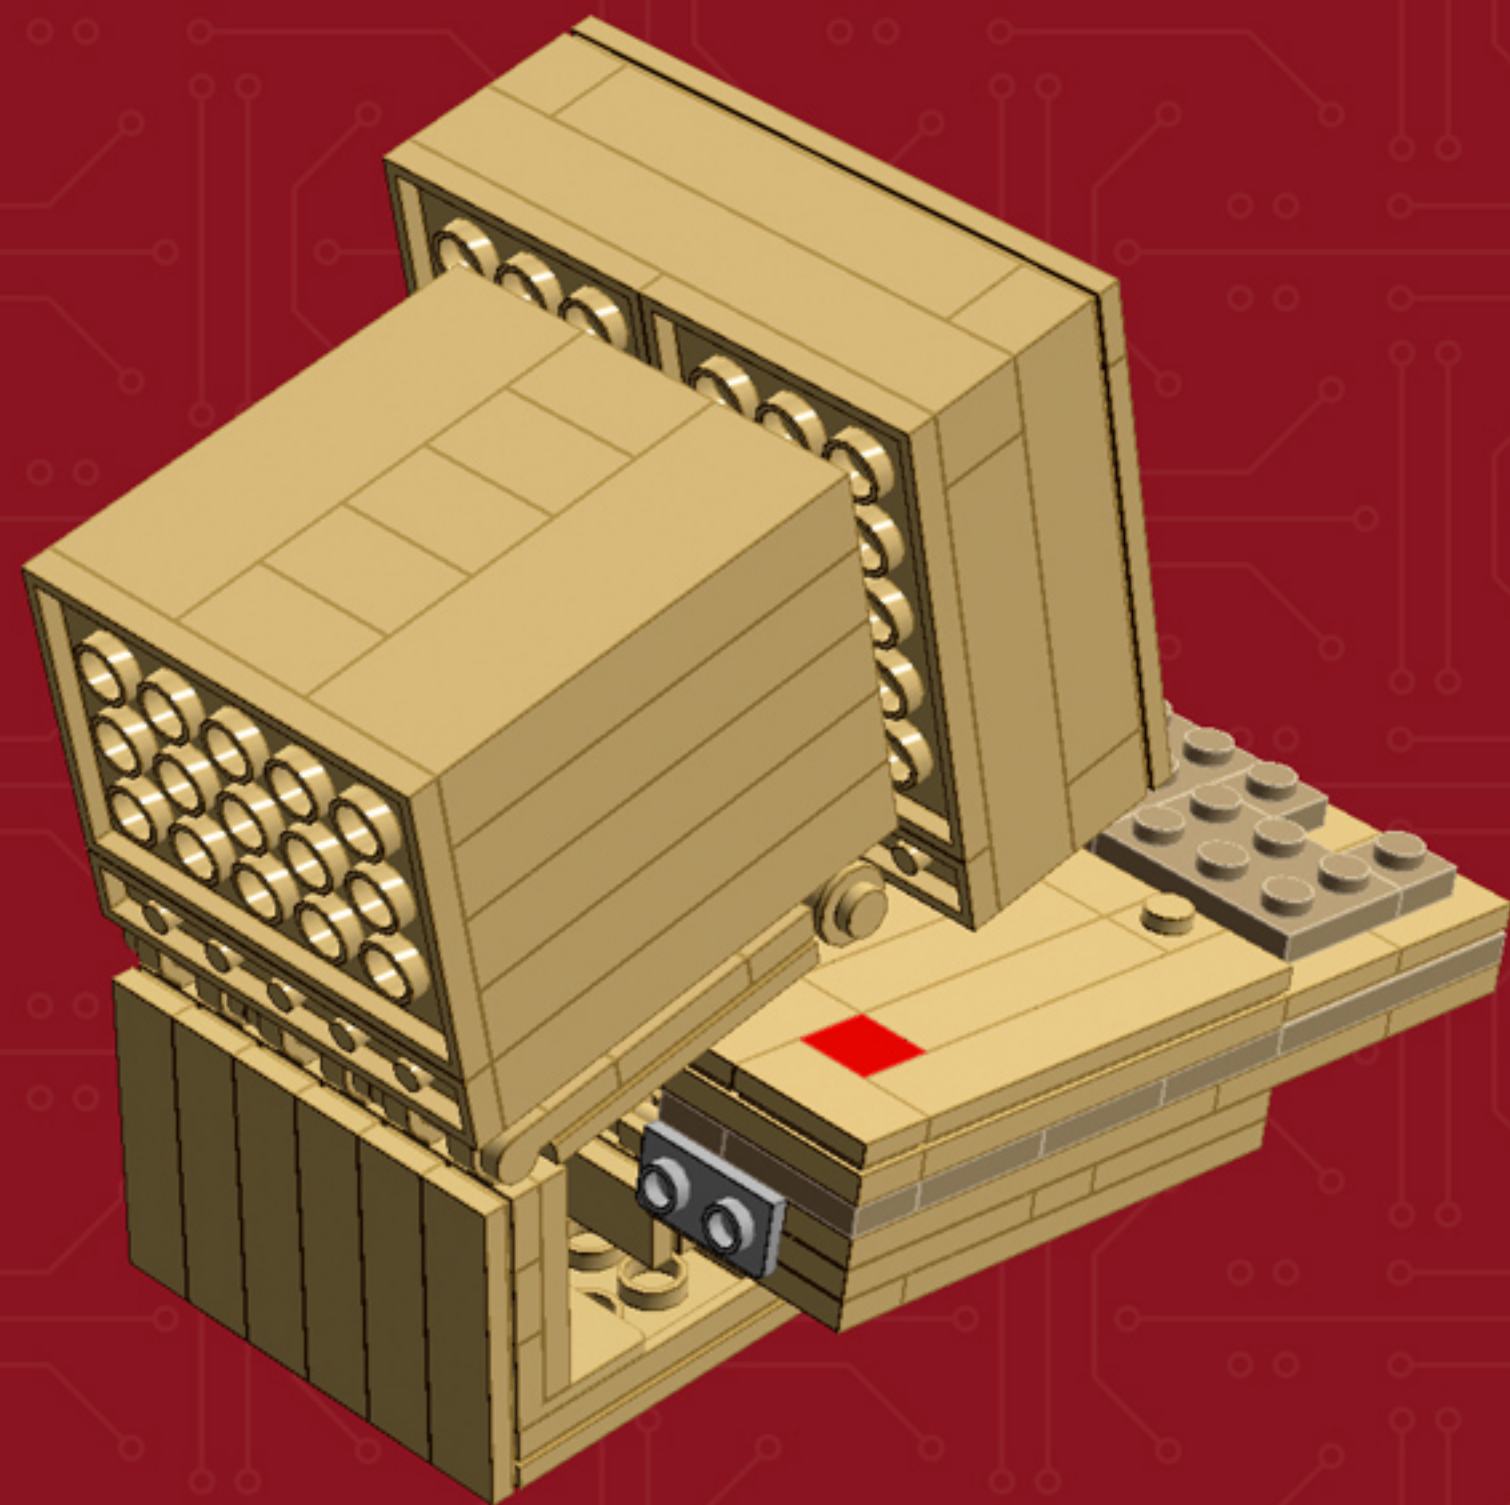

Element ID	Color	Description	Quantity
4225733	Dark Stone Grey	Coupling Plate 2X2	3
4654582	Medium Stone Grey	Angular Plate 1,5 Top 1X2 1/2	2
4515369	Medium Stone Grey	Plate 1X2 W/Shaft Ø3.2	2
6016484	Olive Green	Flat Tile 1X6	2
6016483	Olive Green	Plate 1X2	4
6016482	Olive Green	Plate W. Bow 1X4X2/3	5
4496699	Sand Yellow	Flat Tile 1X2	1
4549436	Sand Yellow	Plate 1X1	4
4528604	Sand Yellow	Plate 1X2	11
6035540	Sand Yellow	Plate 2X3	5
6001001	Sand Yellow	Plate 4X10	1
4633691	Silver Metallic	Plate 1X1 Round	8