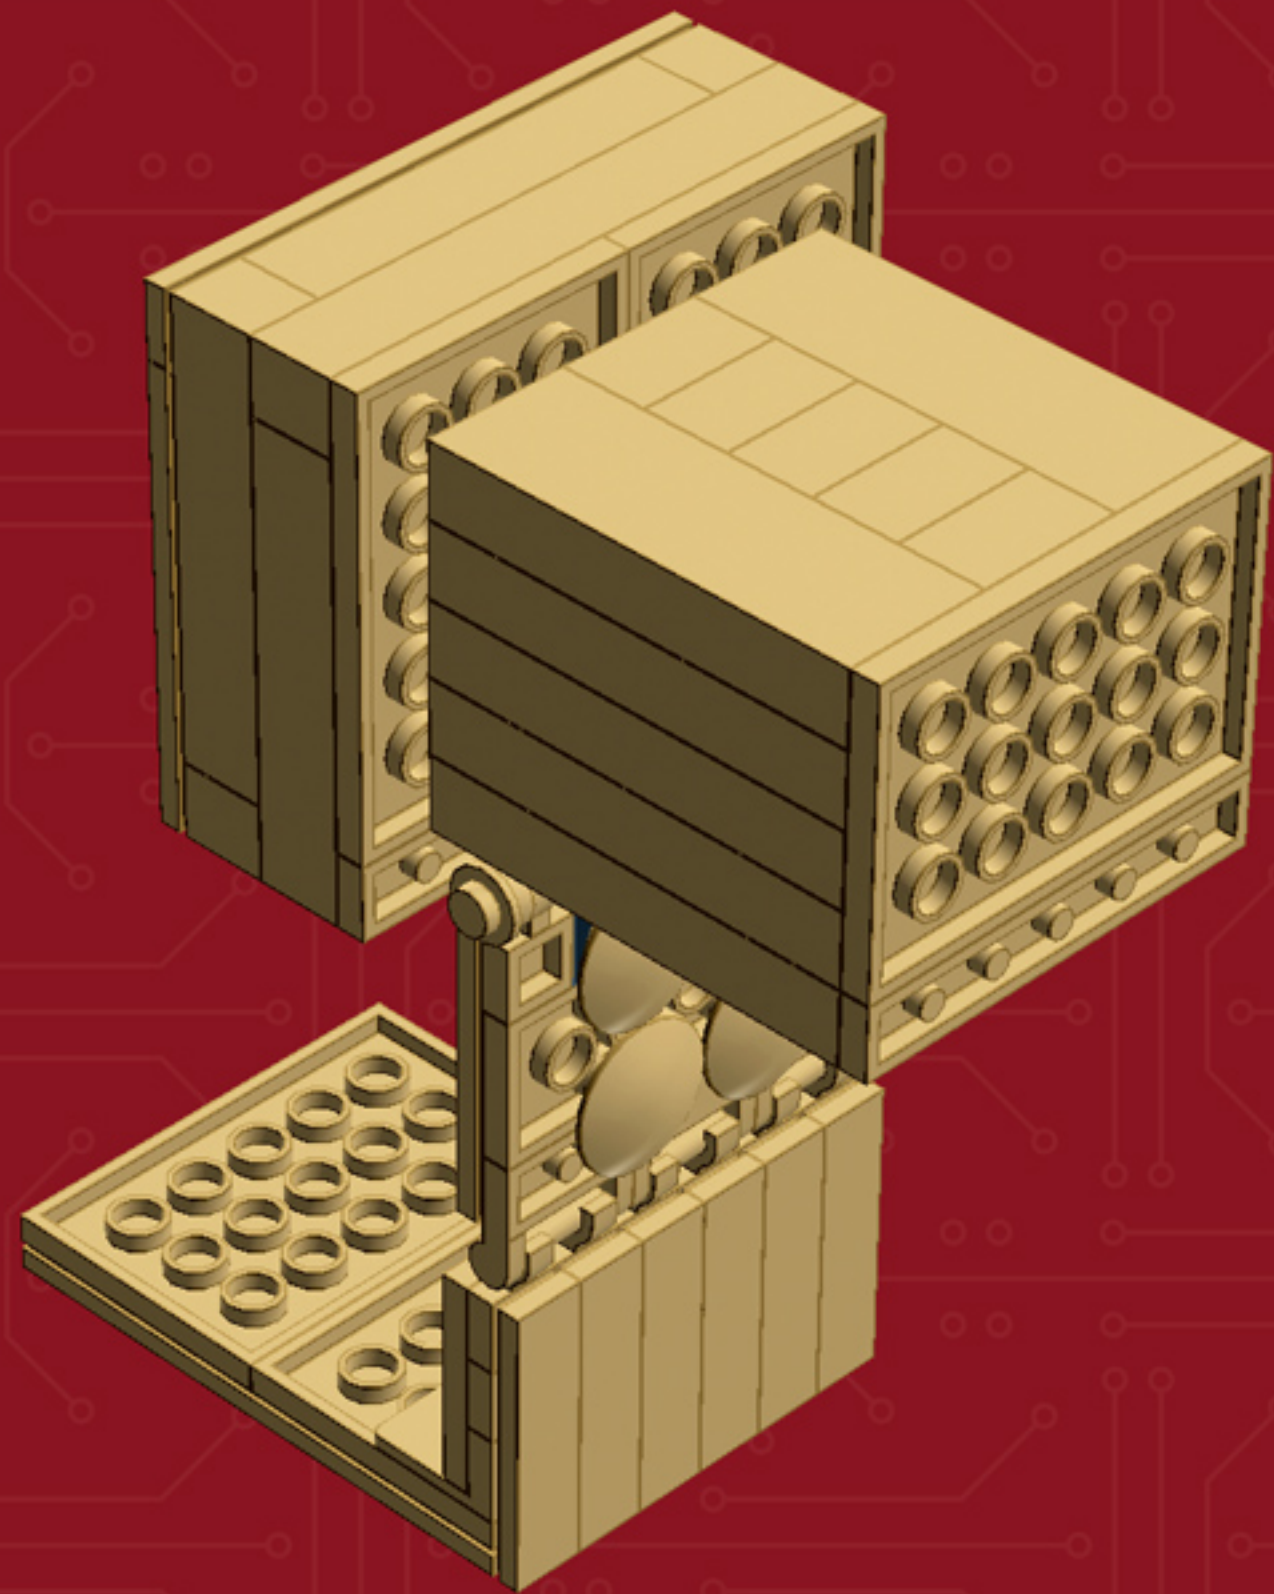

Element ID	Color	Description	Quantity
4114324	Brick Yellow	Plate 1X8	2
4565387	Brick Yellow	Plate 2X2 W 1 Knob	10
4118790	Brick Yellow	Plate 2X3	10
4114309	Brick Yellow	Plate 2X4	3
4113993	Brick Yellow	Plate 2X6	1
4114001	Brick Yellow	Plate 4X6	5
4624185	Brick Yellow	Plate 6X10	2
4516055	Brick Yellow	Roof Tile 1X1X2/3, Abs	3
4624086	Brick Yellow	Roof Tile 1X2X2/3, Abs	3
4114322	Brick Yellow	Roof Tile 2X2/45°	3
4118866	Brick Yellow	Roof Tile 2X2/45° Inv.	3
4278422	Brick Yellow	Slide Shoe Round 2X2	4
307021	Bright Red	Flat Tile 1X1	2
4536989	Dark Brown	Flat Tile 1X4	4
4518687	Dark Brown	Plate 2X6	4

Element ID	Color	Description	Quantity
4225733	Dark Stone Grey	Coupling Plate 2X2	3
4654582	Medium Stone Grey	Angular Plate 1,5 Top 1X2 1/2	2
4515369	Medium Stone Grey	Plate 1X2 W/Shaft Ø3.2	2
6016484	Olive Green	Flat Tile 1X6	2
6016483	Olive Green	Plate 1X2	4
6016482	Olive Green	Plate W. Bow 1X4X2/3	5
4496699	Sand Yellow	Flat Tile 1X2	1
4549436	Sand Yellow	Plate 1X1	4
4528604	Sand Yellow	Plate 1X2	11
6035540	Sand Yellow	Plate 2X3	5
6001001	Sand Yellow	Plate 4X10	1
4633691	Silver Metallic	Plate 1X1 Round	8