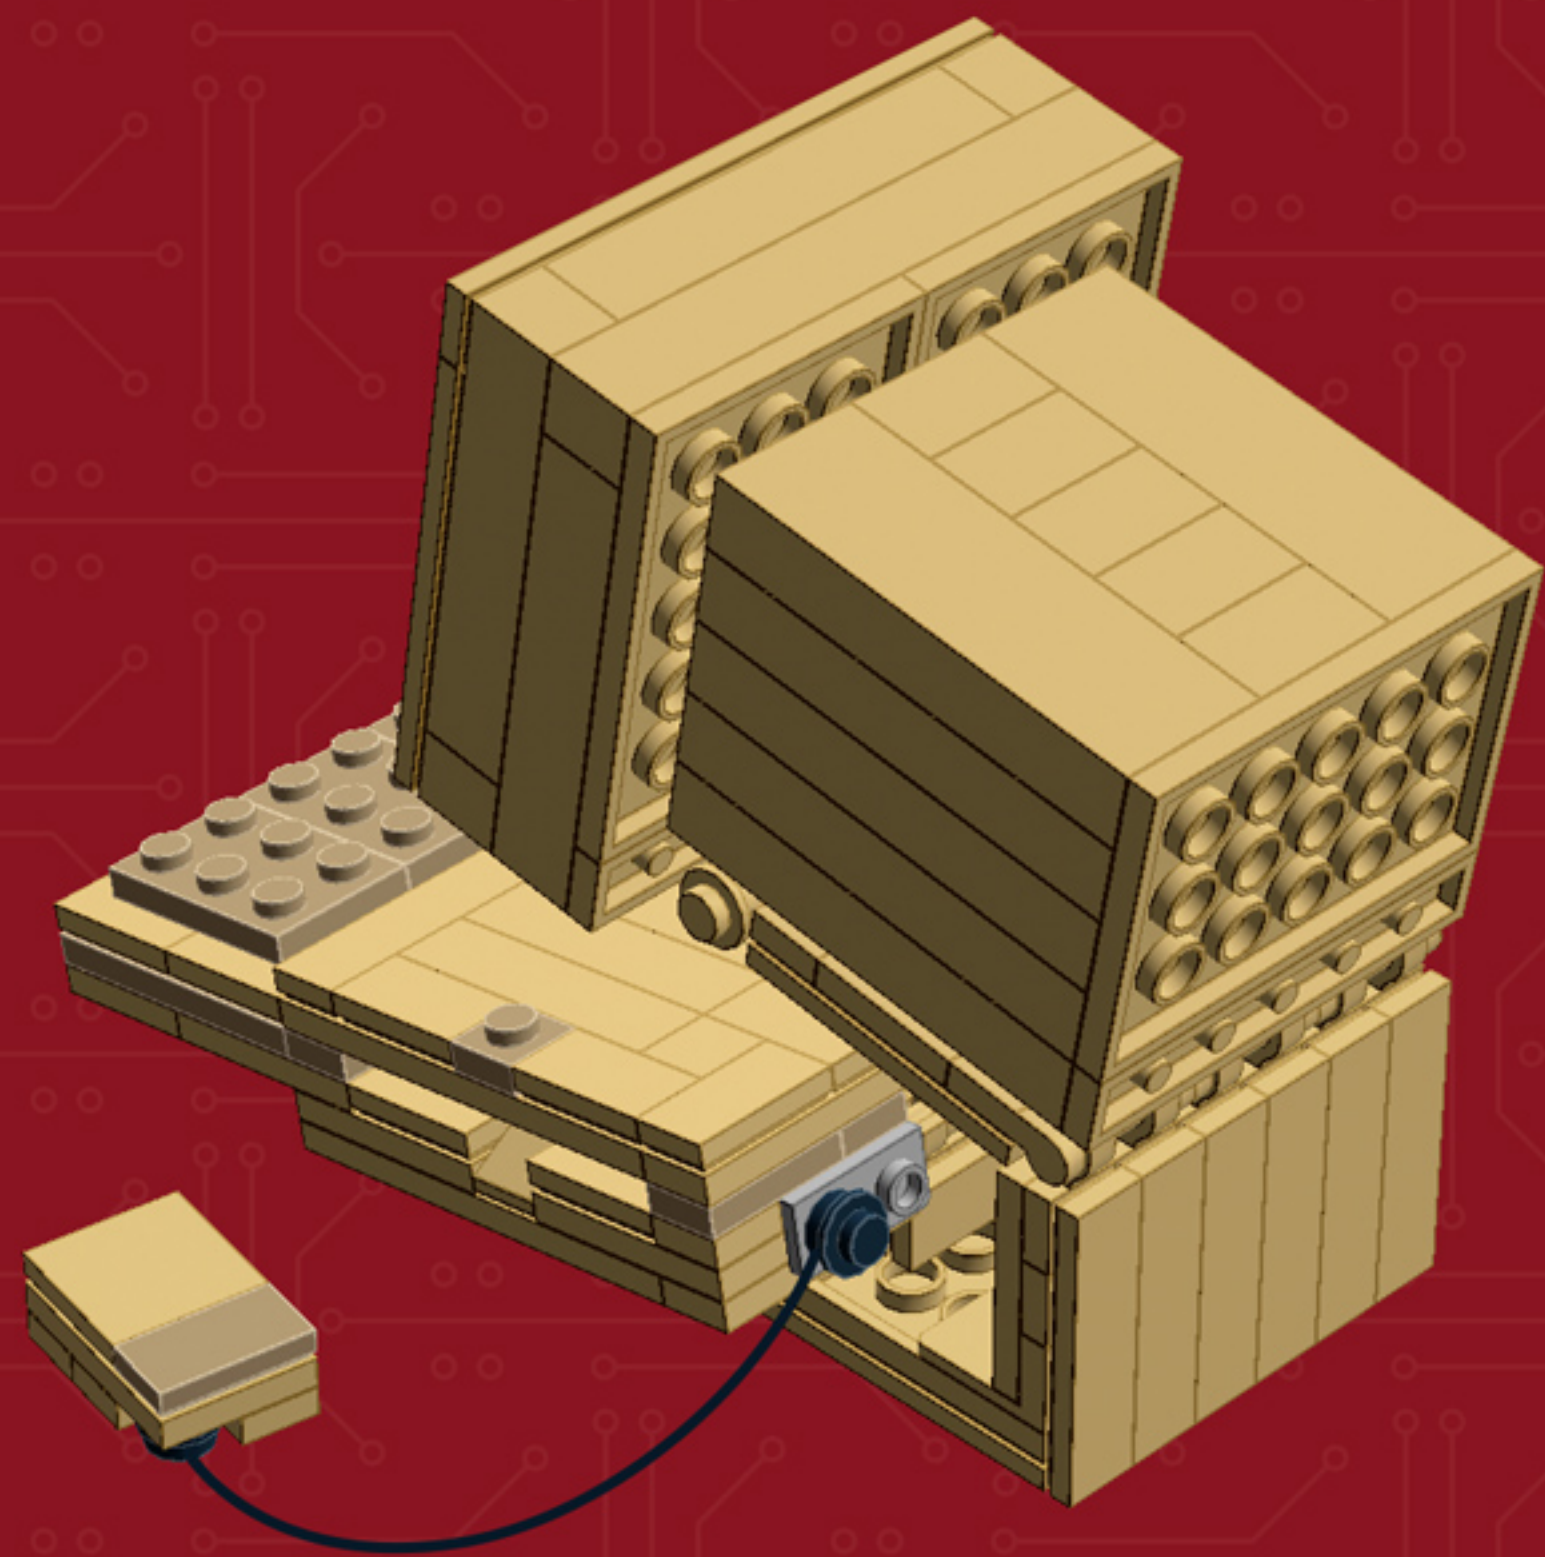

Element ID	Color	Description	Quantity
4225733	Dark Stone Grey	Coupling Plate 2X2	3
4654582	Medium Stone Grey	Angular Plate 1,5 Top 1X2 1/2	2
4515369	Medium Stone Grey	Plate 1X2 W/Shaft Ø3.2	2
6016484	Olive Green	Flat Tile 1X6	2
6016483	Olive Green	Plate 1X2	4
6016482	Olive Green	Plate W. Bow 1X4X2/3	5
4496699	Sand Yellow	Flat Tile 1X2	1
4549436	Sand Yellow	Plate 1X1	4
4528604	Sand Yellow	Plate 1X2	11
6035540	Sand Yellow	Plate 2X3	5
6001001	Sand Yellow	Plate 4X10	1
4633691	Silver Metallic	Plate 1X1 Round	8