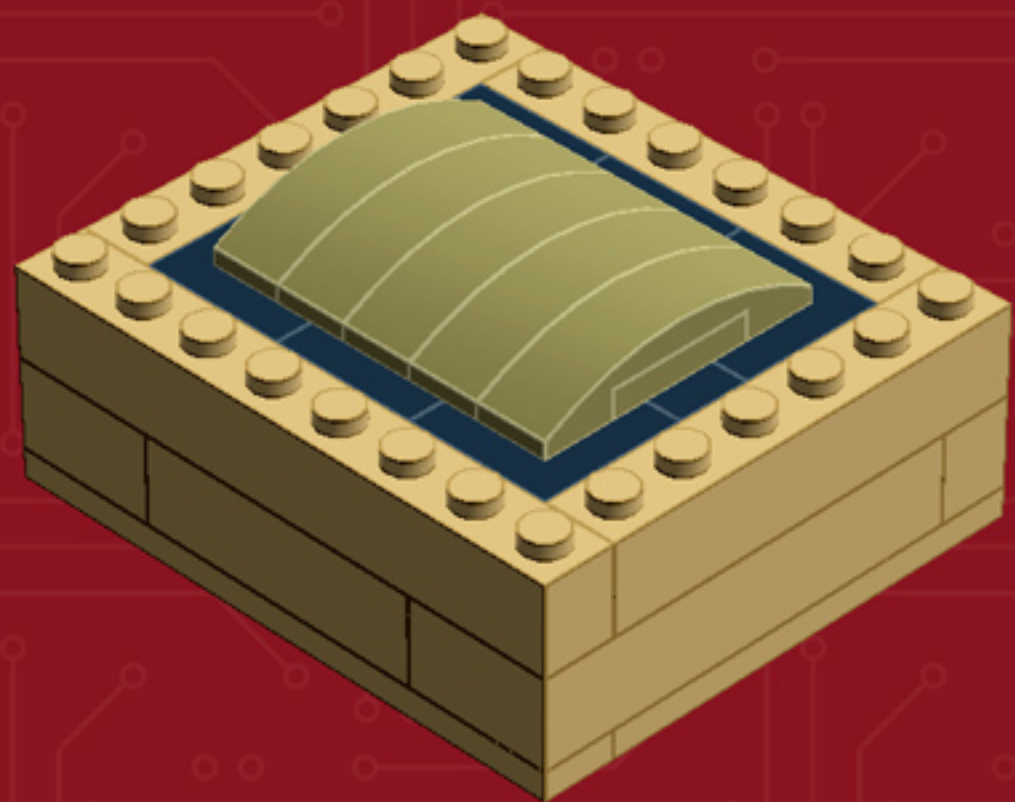

Element ID	Color	Description	Quantity
4225733	Dark Stone Grey	Coupling Plate 2X2	3
4654582	Medium Stone Grey	Angular Plate 1,5 Top 1X2 1/2	2
4515369	Medium Stone Grey	Plate 1X2 W/Shaft Ø3.2	2
6016484	Olive Green	Flat Tile 1X6	2
6016483	Olive Green	Plate 1X2	4
6016482	Olive Green	Plate W. Bow 1X4X2/3	5
4496699	Sand Yellow	Flat Tile 1X2	1
4549436	Sand Yellow	Plate 1X1	4
4528604	Sand Yellow	Plate 1X2	11
6035540	Sand Yellow	Plate 2X3	5
6001001	Sand Yellow	Plate 4X10	1
4633691	Silver Metallic	Plate 1X1 Round	8