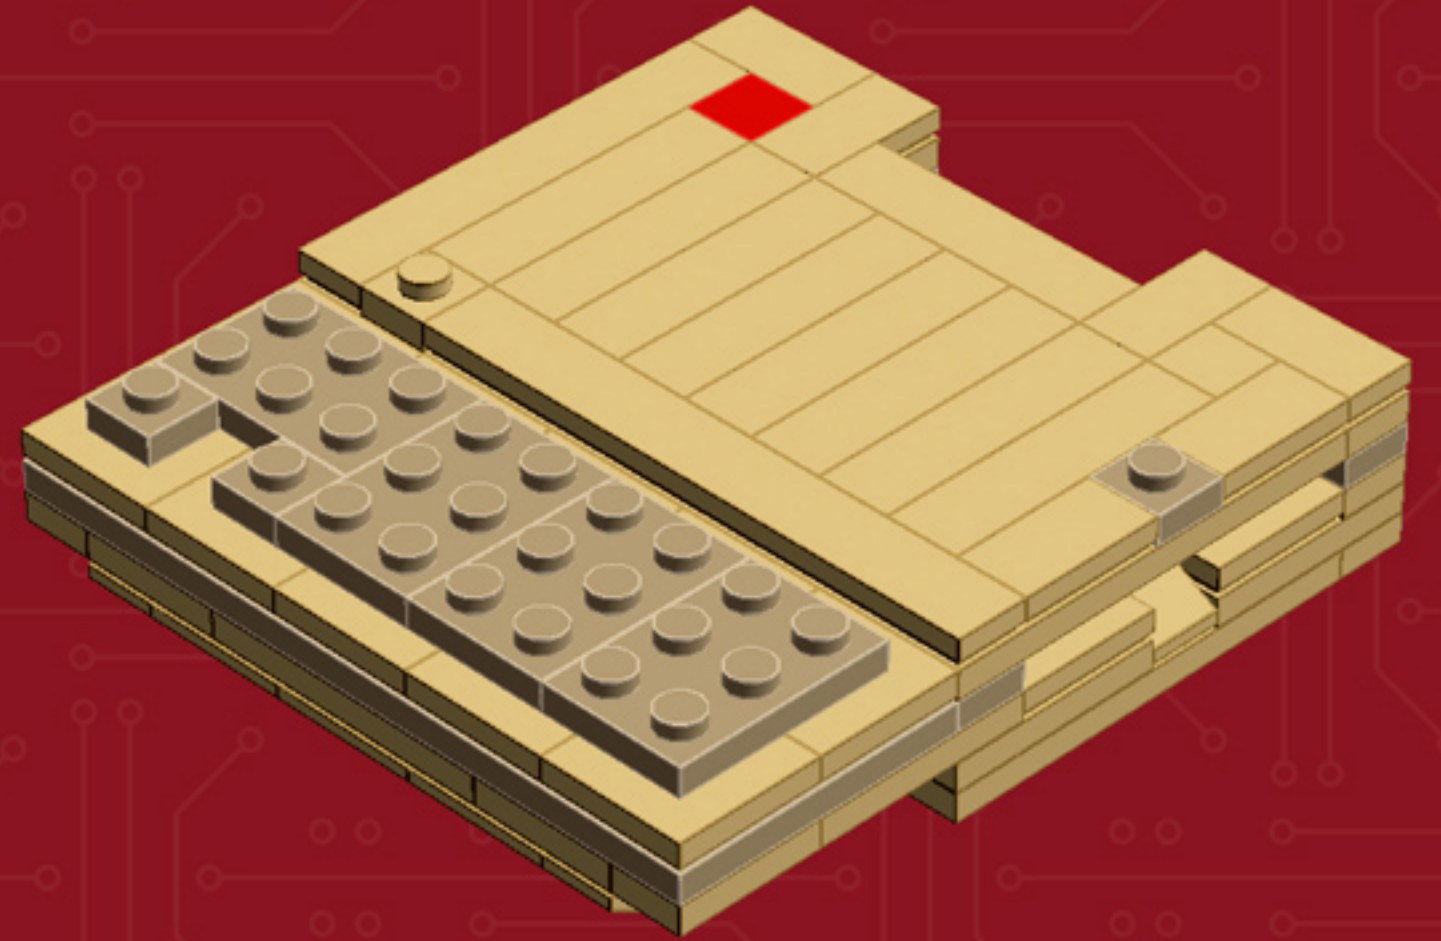

Element ID	Color	Description	Quantity
4225733	Dark Stone Grey	Coupling Plate 2X2	3
4654582	Medium Stone Grey	Angular Plate 1,5 Top 1X2 1/2	2
4515369	Medium Stone Grey	Plate 1X2 W/Shaft Ø3.2	2
6016484	Olive Green	Flat Tile 1X6	2
6016483	Olive Green	Plate 1X2	4
6016482	Olive Green	Plate W. Bow 1X4X2/3	5
4496699	Sand Yellow	Flat Tile 1X2	1
4549436	Sand Yellow	Plate 1X1	4
4528604	Sand Yellow	Plate 1X2	11
6035540	Sand Yellow	Plate 2X3	5
6001001	Sand Yellow	Plate 4X10	1
4633691	Silver Metallic	Plate 1X1 Round	8