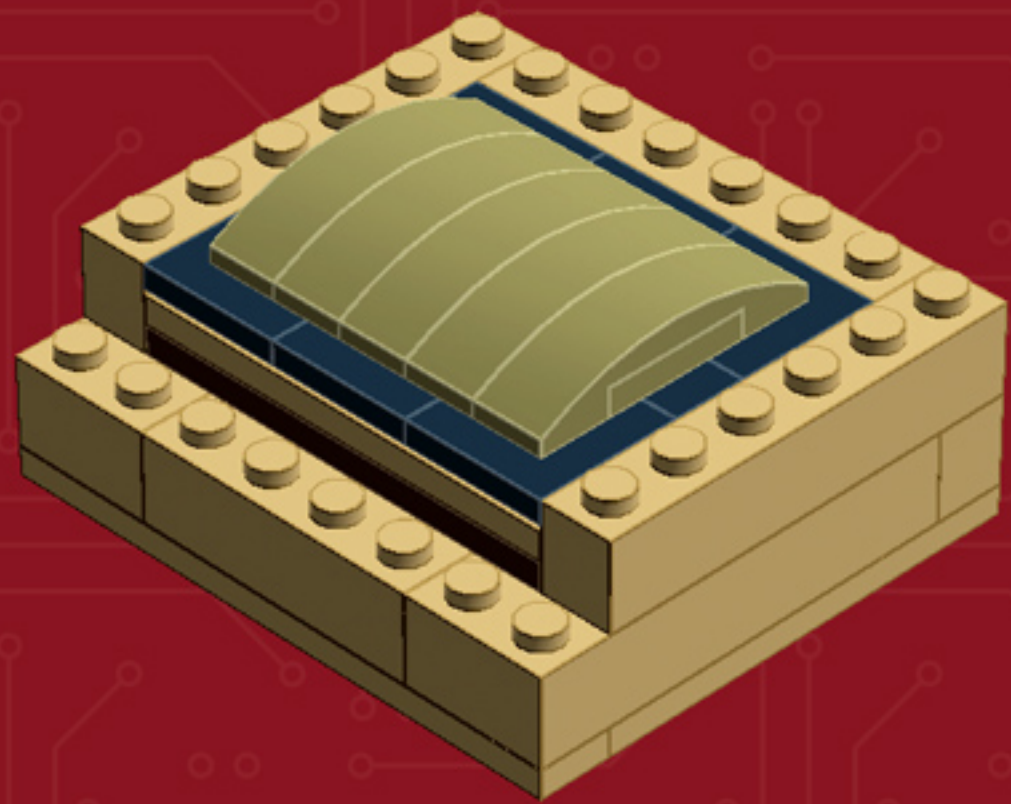

Element ID	Color	Description	Quantity
4225733	Dark Stone Grey	Coupling Plate 2X2	3
4654582	Medium Stone Grey	Angular Plate 1,5 Top 1X2 1/2	2
4515369	Medium Stone Grey	Plate 1X2 W/Shaft Ø3.2	2
6016484	Olive Green	Flat Tile 1X6	2
6016483	Olive Green	Plate 1X2	4
6016482	Olive Green	Plate W. Bow 1X4X2/3	5
4496699	Sand Yellow	Flat Tile 1X2	1
4549436	Sand Yellow	Plate 1X1	4
4528604	Sand Yellow	Plate 1X2	11
6035540	Sand Yellow	Plate 2X3	5
6001001	Sand Yellow	Plate 4X10	1
4633691	Silver Metallic	Plate 1X1 Round	8