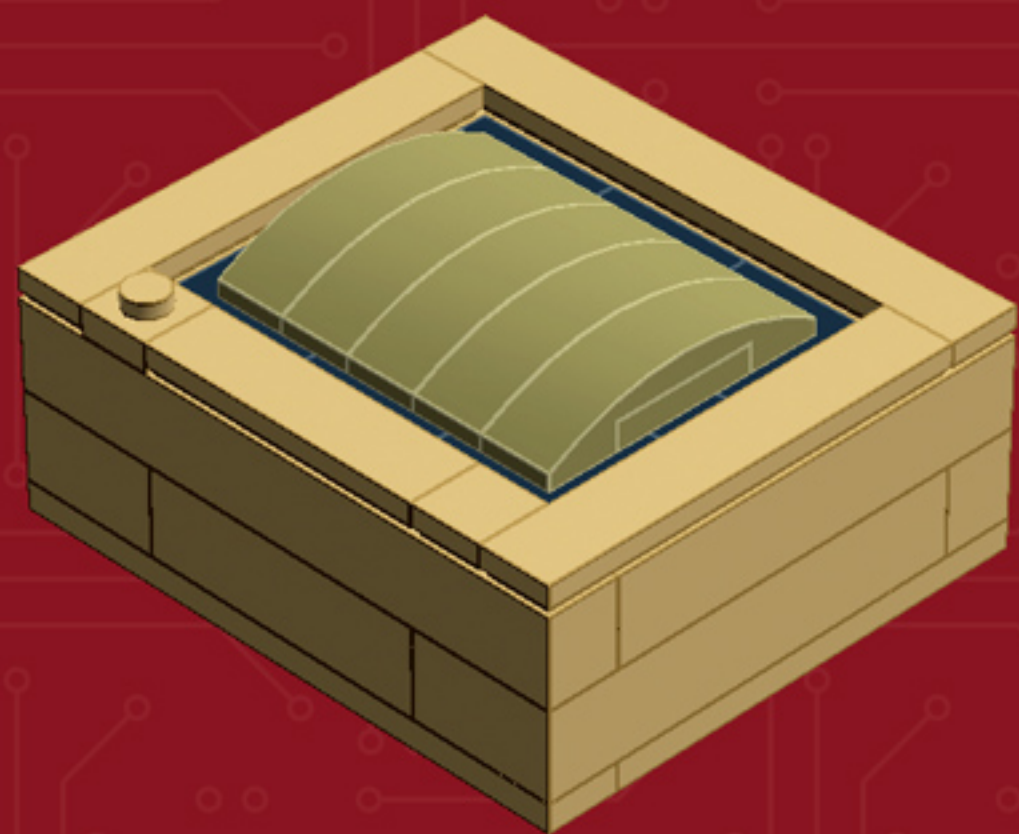

Element ID	Color	Description	Quantity
4225733	Dark Stone Grey	Coupling Plate 2X2	3
4654582	Medium Stone Grey	Angular Plate 1,5 Top 1X2 1/2	2
4515369	Medium Stone Grey	Plate 1X2 W/Shaft Ø3.2	2
6016484	Olive Green	Flat Tile 1X6	2
6016483	Olive Green	Plate 1X2	4
6016482	Olive Green	Plate W. Bow 1X4X2/3	5
4496699	Sand Yellow	Flat Tile 1X2	1
4549436	Sand Yellow	Plate 1X1	4
4528604	Sand Yellow	Plate 1X2	11
6035540	Sand Yellow	Plate 2X3	5
6001001	Sand Yellow	Plate 4X10	1
4633691	Silver Metallic	Plate 1X1 Round	8