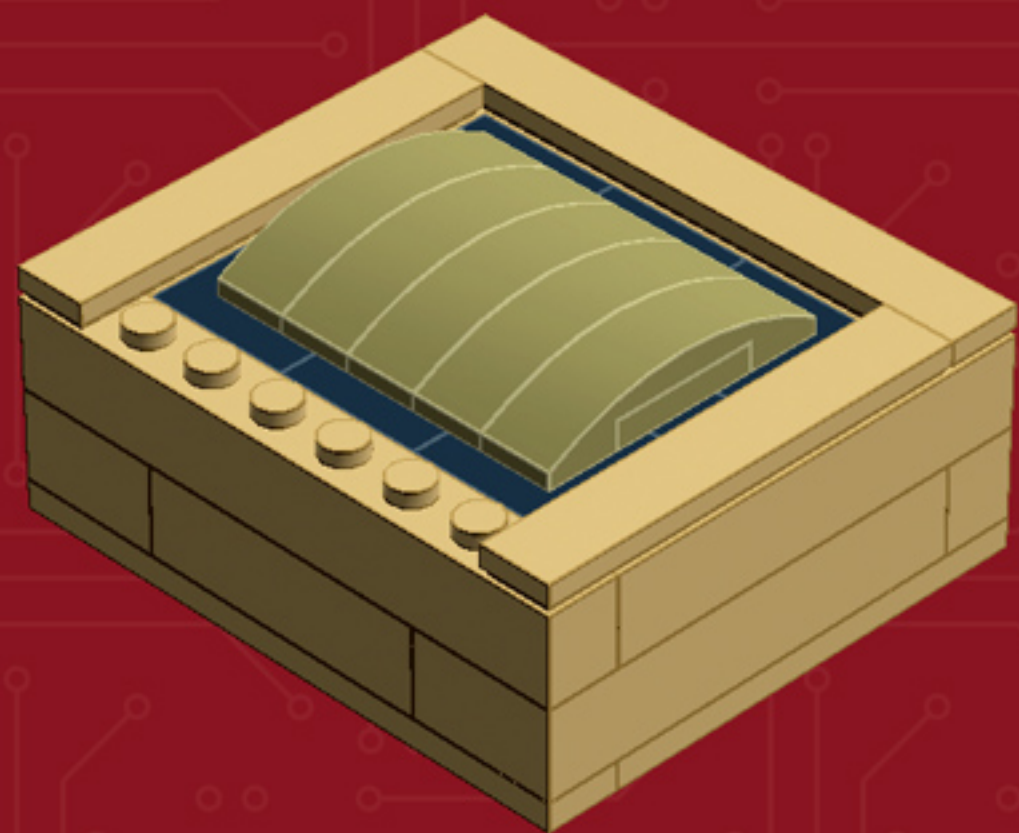

Element ID	Color	Description	Quantity
4225733	Dark Stone Grey	Coupling Plate 2X2	3
4654582	Medium Stone Grey	Angular Plate 1,5 Top 1X2 1/2	2
4515369	Medium Stone Grey	Plate 1X2 W/Shaft Ø3.2	2
6016484	Olive Green	Flat Tile 1X6	2
6016483	Olive Green	Plate 1X2	4
6016482	Olive Green	Plate W. Bow 1X4X2/3	5
4496699	Sand Yellow	Flat Tile 1X2	1
4549436	Sand Yellow	Plate 1X1	4
4528604	Sand Yellow	Plate 1X2	11
6035540	Sand Yellow	Plate 2X3	5
6001001	Sand Yellow	Plate 4X10	1
4633691	Silver Metallic	Plate 1X1 Round	8