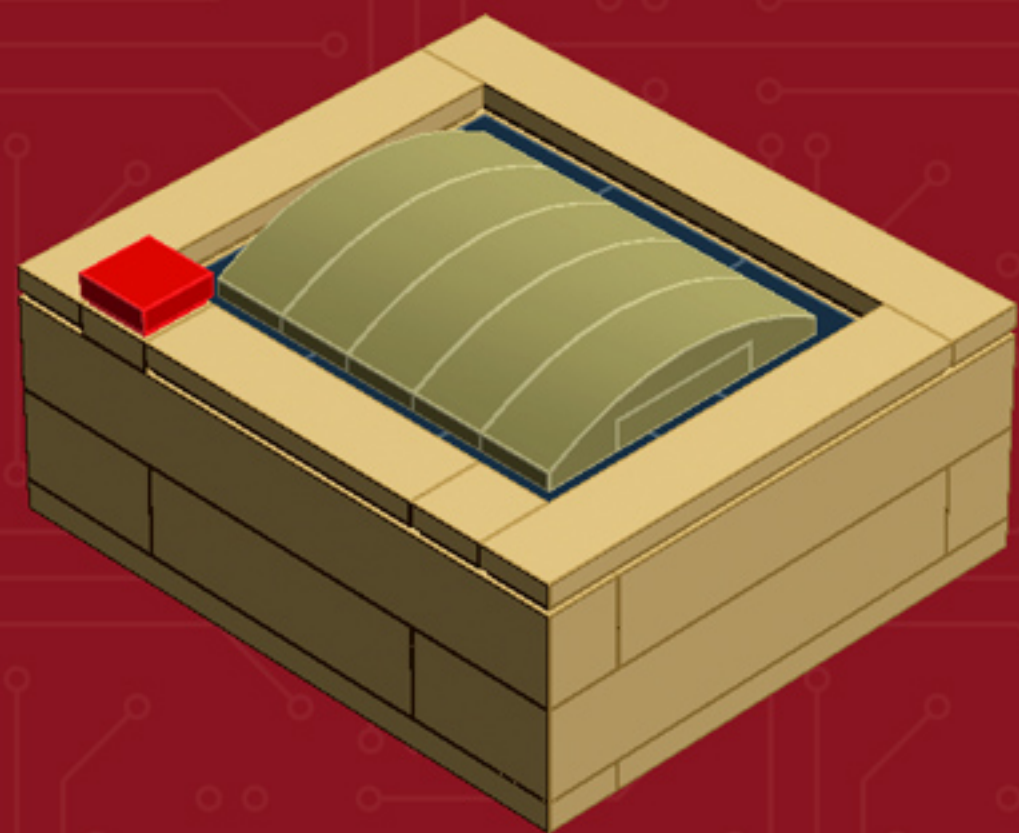

Element ID	Color	Description	Quantity
4225733	Dark Stone Grey	Coupling Plate 2X2	3
4654582	Medium Stone Grey	Angular Plate 1,5 Top 1X2 1/2	2
4515369	Medium Stone Grey	Plate 1X2 W/Shaft Ø3.2	2
6016484	Olive Green	Flat Tile 1X6	2
6016483	Olive Green	Plate 1X2	4
6016482	Olive Green	Plate W. Bow 1X4X2/3	5
4496699	Sand Yellow	Flat Tile 1X2	1
4549436	Sand Yellow	Plate 1X1	4
4528604	Sand Yellow	Plate 1X2	11
6035540	Sand Yellow	Plate 2X3	5
6001001	Sand Yellow	Plate 4X10	1
4633691	Silver Metallic	Plate 1X1 Round	8