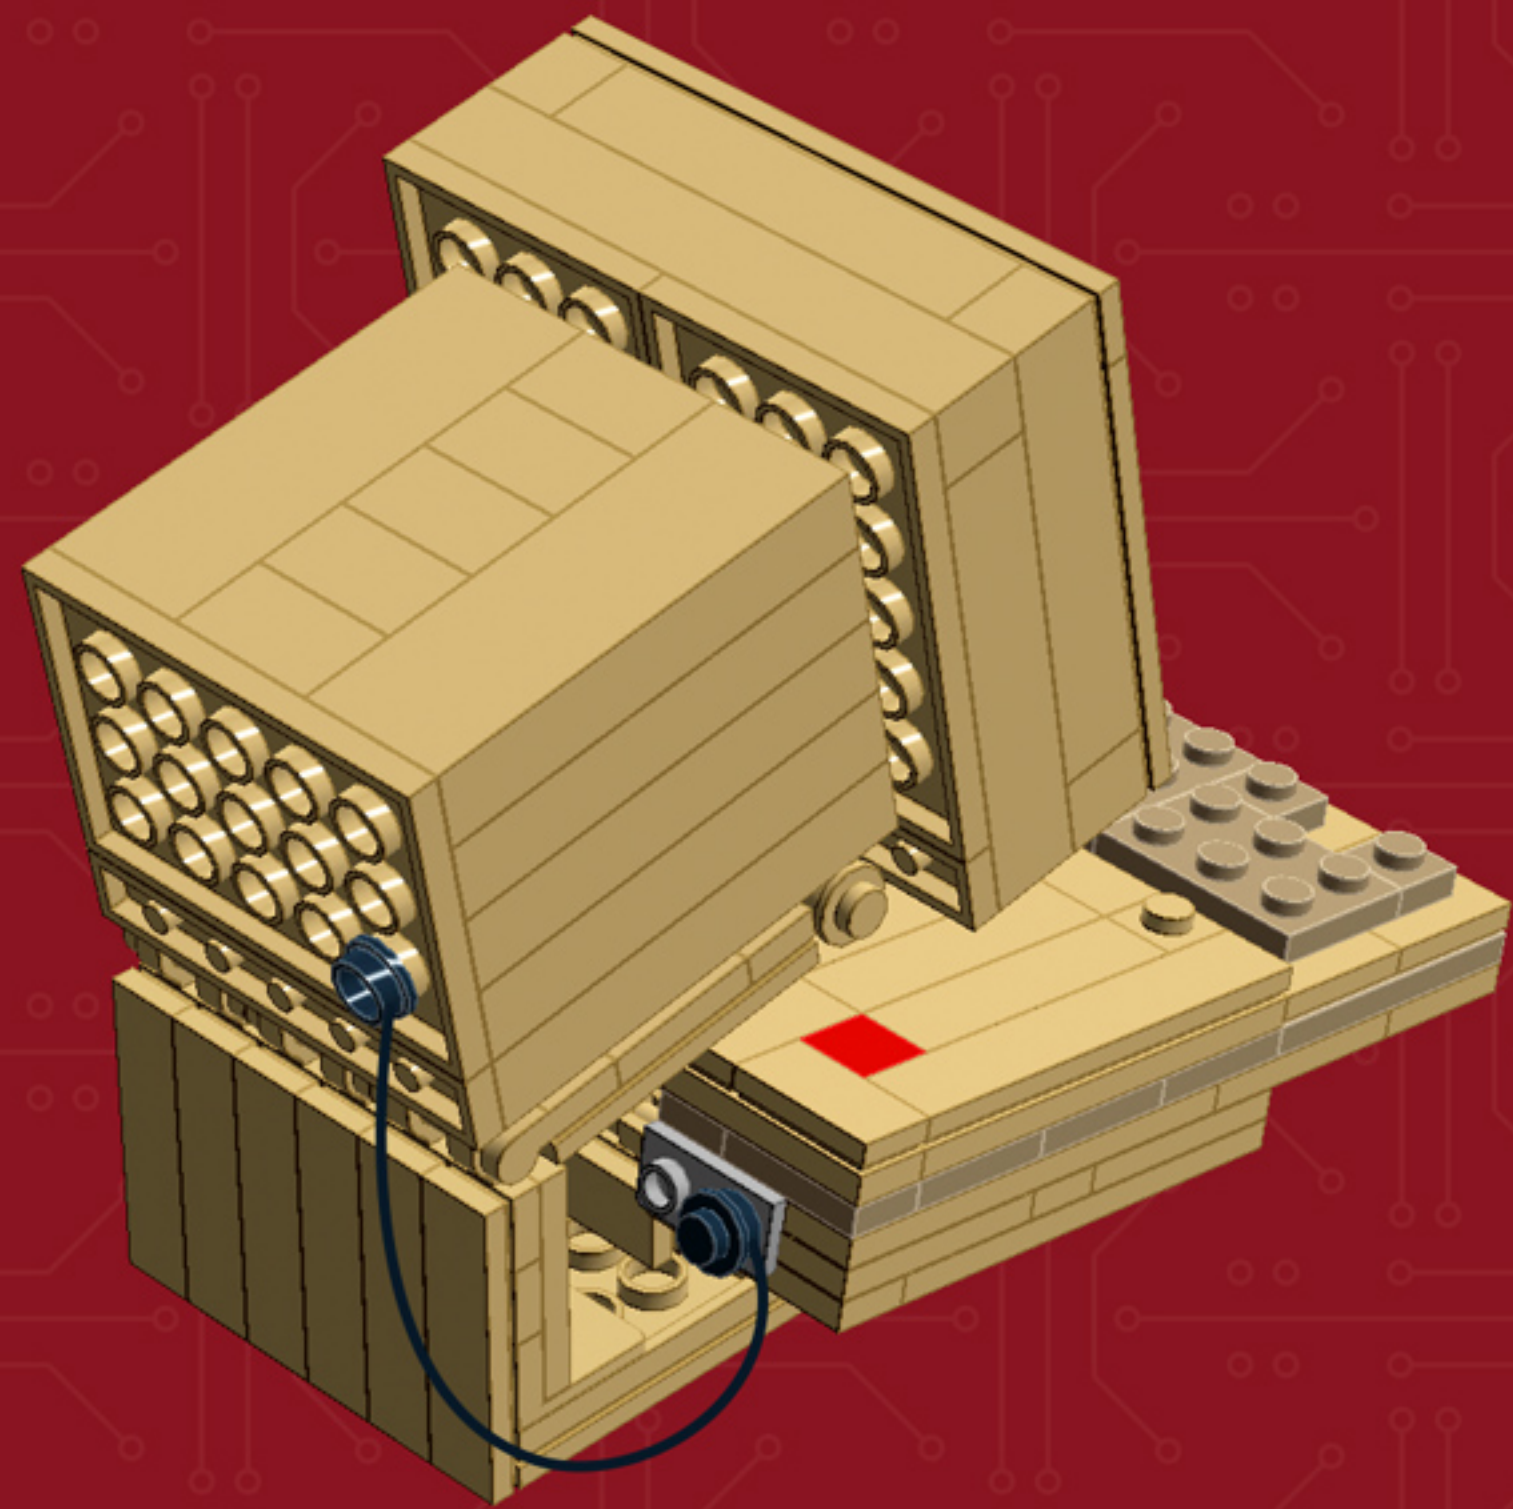

Element ID	Color	Description	Quantity
4225733	Dark Stone Grey	Coupling Plate 2X2	3
4654582	Medium Stone Grey	Angular Plate 1,5 Top 1X2 1/2	2
4515369	Medium Stone Grey	Plate 1X2 W/Shaft Ø3.2	2
6016484	Olive Green	Flat Tile 1X6	2
6016483	Olive Green	Plate 1X2	4
6016482	Olive Green	Plate W. Bow 1X4X2/3	5
4496699	Sand Yellow	Flat Tile 1X2	1
4549436	Sand Yellow	Plate 1X1	4
4528604	Sand Yellow	Plate 1X2	11
6035540	Sand Yellow	Plate 2X3	5
6001001	Sand Yellow	Plate 4X10	1
4633691	Silver Metallic	Plate 1X1 Round	8