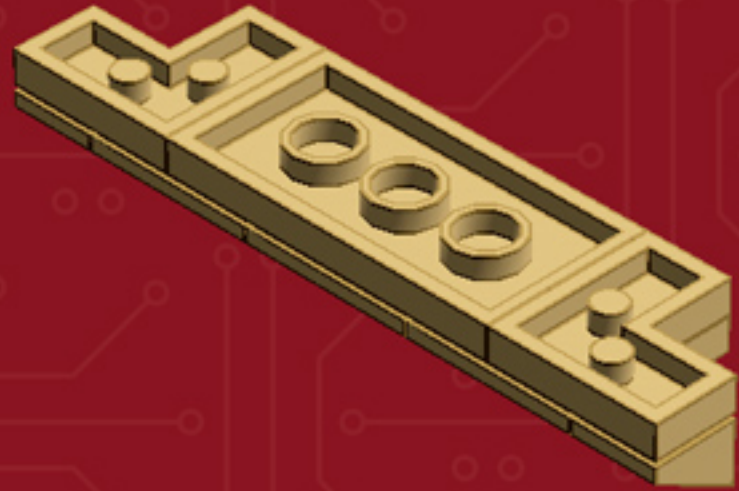

Element ID	Color	Description	Quantity
4114324	Brick Yellow	Plate 1X8	2
4565387	Brick Yellow	Plate 2X2 W 1 Knob	10
4118790	Brick Yellow	Plate 2X3	10
4114309	Brick Yellow	Plate 2X4	3
4113993	Brick Yellow	Plate 2X6	1
4114001	Brick Yellow	Plate 4X6	5
4624185	Brick Yellow	Plate 6X10	2
4516055	Brick Yellow	Roof Tile 1X1X2/3, Abs	3
4624086	Brick Yellow	Roof Tile 1X2X2/3, Abs	3
4114322	Brick Yellow	Roof Tile 2X2/45°	3
4118866	Brick Yellow	Roof Tile 2X2/45° Inv.	3
4278422	Brick Yellow	Slide Shoe Round 2X2	4
307021	Bright Red	Flat Tile 1X1	2
4536989	Dark Brown	Flat Tile 1X4	4
4518687	Dark Brown	Plate 2X6	4

Element ID	Color	Description	Quantity
4225733	Dark Stone Grey	Coupling Plate 2X2	3
4654582	Medium Stone Grey	Angular Plate 1,5 Top 1X2 1/2	2
4515369	Medium Stone Grey	Plate 1X2 W/Shaft Ø3.2	2
6016484	Olive Green	Flat Tile 1X6	2
6016483	Olive Green	Plate 1X2	4
6016482	Olive Green	Plate W. Bow 1X4X2/3	5
4496699	Sand Yellow	Flat Tile 1X2	1
4549436	Sand Yellow	Plate 1X1	4
4528604	Sand Yellow	Plate 1X2	11
6035540	Sand Yellow	Plate 2X3	5
6001001	Sand Yellow	Plate 4X10	1
4633691	Silver Metallic	Plate 1X1 Round	8