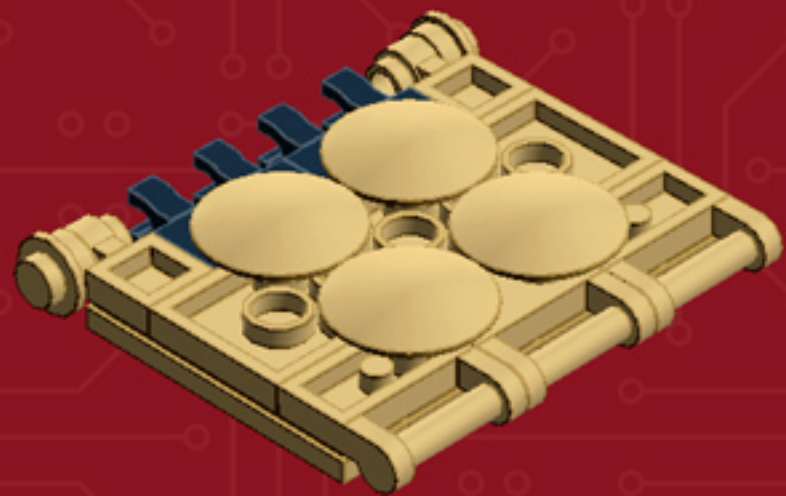

Element ID	Color	Description	Quantity
4114324	Brick Yellow	Plate 1X8	2
4565387	Brick Yellow	Plate 2X2 W 1 Knob	10
4118790	Brick Yellow	Plate 2X3	10
4114309	Brick Yellow	Plate 2X4	3
4113993	Brick Yellow	Plate 2X6	1
4114001	Brick Yellow	Plate 4X6	5
4624185	Brick Yellow	Plate 6X10	2
4516055	Brick Yellow	Roof Tile 1X1X2/3, Abs	3
4624086	Brick Yellow	Roof Tile 1X2X2/3, Abs	3
4114322	Brick Yellow	Roof Tile 2X2/45°	3
4118866	Brick Yellow	Roof Tile 2X2/45° Inv.	3
4278422	Brick Yellow	Slide Shoe Round 2X2	4
307021	Bright Red	Flat Tile 1X1	2
4536989	Dark Brown	Flat Tile 1X4	4
4518687	Dark Brown	Plate 2X6	4

Element ID	Color	Description	Quantity
4225733	Dark Stone Grey	Coupling Plate 2X2	3
4654582	Medium Stone Grey	Angular Plate 1,5 Top 1X2 1/2	2
4515369	Medium Stone Grey	Plate 1X2 W/Shaft Ø3.2	2
6016484	Olive Green	Flat Tile 1X6	2
6016483	Olive Green	Plate 1X2	4
6016482	Olive Green	Plate W. Bow 1X4X2/3	5
4496699	Sand Yellow	Flat Tile 1X2	1
4549436	Sand Yellow	Plate 1X1	4
4528604	Sand Yellow	Plate 1X2	11
6035540	Sand Yellow	Plate 2X3	5
6001001	Sand Yellow	Plate 4X10	1
4633691	Silver Metallic	Plate 1X1 Round	8