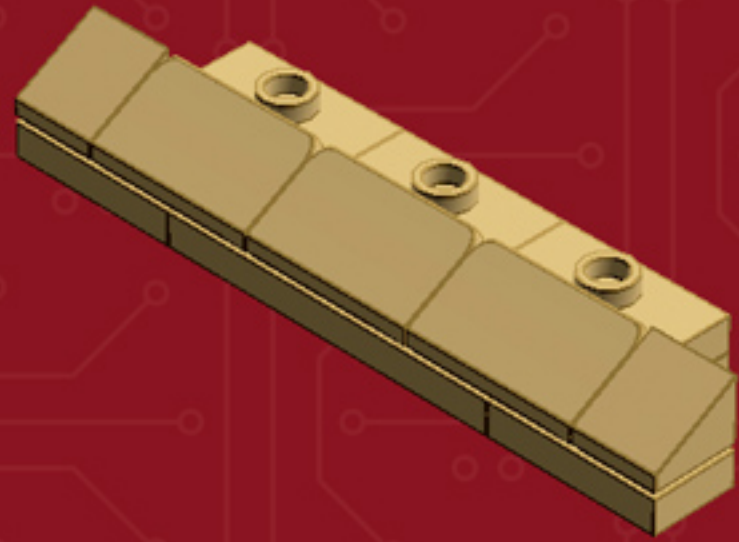

Element ID	Color	Description	Quantity
4114324	Brick Yellow	Plate 1X8	2
4565387	Brick Yellow	Plate 2X2 W 1 Knob	10
4118790	Brick Yellow	Plate 2X3	10
4114309	Brick Yellow	Plate 2X4	3
4113993	Brick Yellow	Plate 2X6	1
4114001	Brick Yellow	Plate 4X6	5
4624185	Brick Yellow	Plate 6X10	2
4516055	Brick Yellow	Roof Tile 1X1X2/3, Abs	3
4624086	Brick Yellow	Roof Tile 1X2X2/3, Abs	3
4114322	Brick Yellow	Roof Tile 2X2/45°	3
4118866	Brick Yellow	Roof Tile 2X2/45° Inv.	3
4278422	Brick Yellow	Slide Shoe Round 2X2	4
307021	Bright Red	Flat Tile 1X1	2
4536989	Dark Brown	Flat Tile 1X4	4
4518687	Dark Brown	Plate 2X6	4

Element ID	Color	Description	Quantity
4225733	Dark Stone Grey	Coupling Plate 2X2	3
4654582	Medium Stone Grey	Angular Plate 1,5 Top 1X2 1/2	2
4515369	Medium Stone Grey	Plate 1X2 W/Shaft Ø3.2	2
6016484	Olive Green	Flat Tile 1X6	2
6016483	Olive Green	Plate 1X2	4
6016482	Olive Green	Plate W. Bow 1X4X2/3	5
4496699	Sand Yellow	Flat Tile 1X2	1
4549436	Sand Yellow	Plate 1X1	4
4528604	Sand Yellow	Plate 1X2	11
6035540	Sand Yellow	Plate 2X3	5
6001001	Sand Yellow	Plate 4X10	1
4633691	Silver Metallic	Plate 1X1 Round	8