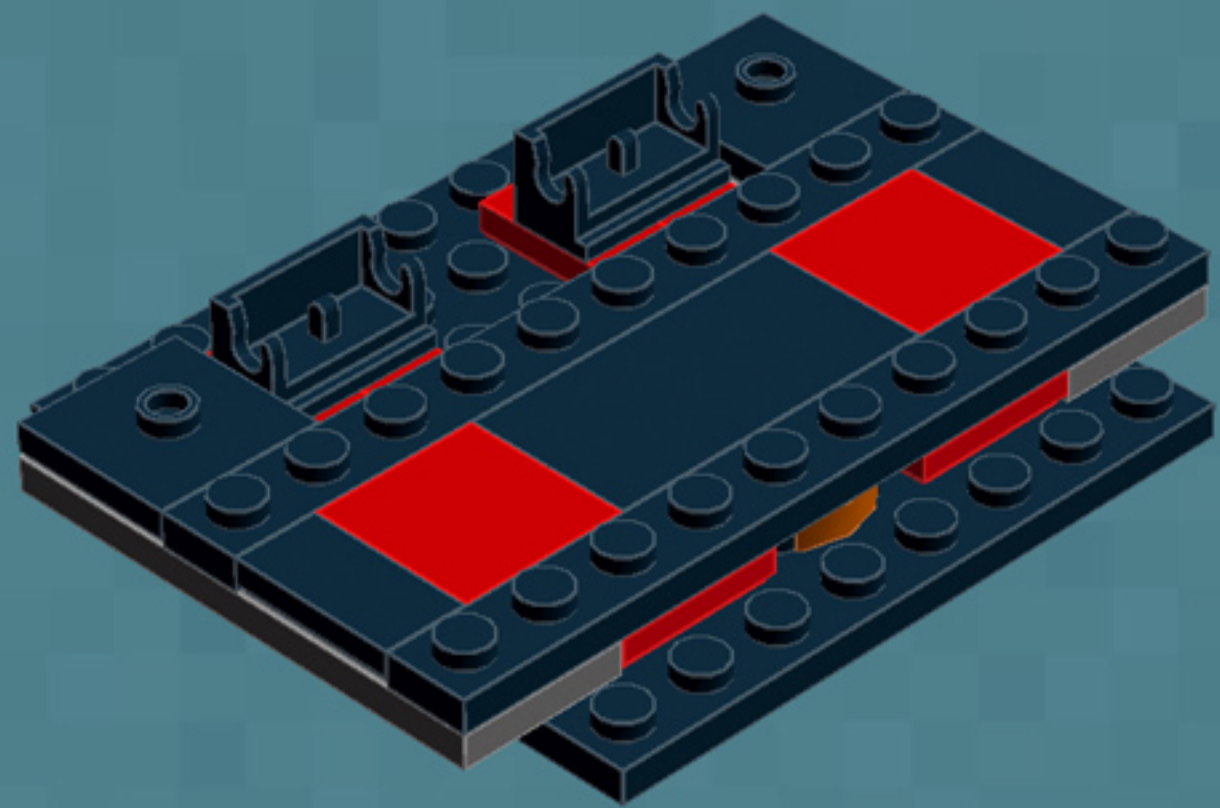

My First Game Console **PIXEL EDITION**

A LEGO® project by Chris McVeigh
chrismcveigh.com

Element ID	Color	Description	Quantity
6000650	Black	Angular Plate 1.5 Bot. 1X2 2/1	8
300526	Black	Brick 1X1	2
300426	Black	Brick 1X2	3
4162443	Black	Brick 1X4 W. 4 Knobs	2
307026	Black	Flat Tile, 1X1	4
306926	Black	Flat Tile, 1X2	11
416226	Black	Flat Tile, 1X8	1
4560182	Black	Flat Tile, 2X4	3
474026	Black	Parabola Ø16	2
302426	Black	Plate 1X1	2
447726	Black	Plate 1X10	3
302326	Black	Plate 1X2	4
393826	Black	Plate 1X2 (Rocking)	2

Element ID	Color	Description	Quantity
362326	Black	Plate 1X3	6
366626	Black	Plate 1X6	5
4565323	Black	Plate 2X2 W 1 Knob	3
302126	Black	Plate 2X3	2
303526	Black	Plate 4X8	2
4587844	Black	Plate W. Bow 2X4X2/11	4
393726	Black	Rocker Bearing 1X2	2
4653087	Black	Roof Tile 1X2 45° W 1/3 Plate	4
4548180	Black	Roof Tile 1X2X2/3, Abs	4
614126	Black	Round Plate 1X1	2
6074033	Black	String 30M W. 2 Knobs	2
4205760	Black	Toothed Bar M=1, Z=10	10
4526982	Black	Tube W/Double Ø4.85	2

Element ID	Color	Description	Quantity
4653988	Dark Azure	Plate 1X2	1
4211002	Dark Grey	Plate 2X6	3
4579659	Dark Orange	Brick 1X2	2
4164443	Dark Orange	Brick 1X3	2
4614158	Dark Orange	Flat Tile, 1X2	5
4616027	Dark Orange	Plate 2X2 Round	3
4633691	Flat Silver	Round Plate 1X1	4
4164037	Lime	Plate 1X2	1
306821	Red	Flat Tile, 2X2	4
302321	Red	Plate 1X2	1
379421	Red	Plate 1X2 W. 1 Knob	4
614121	Red	Round Plate 1X1	4