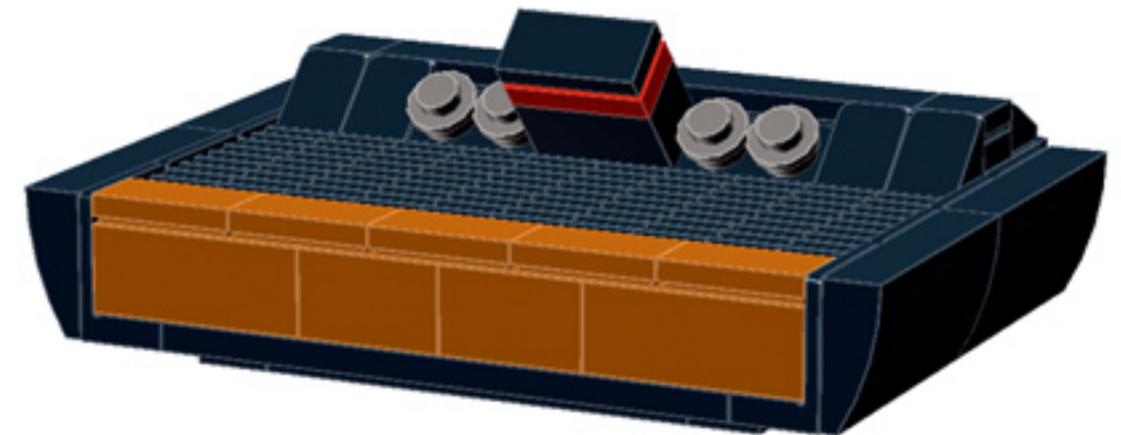

My First Game Console **PIXEL EDITION**

A LEGO® project by Chris McVeigh
chrismcveigh.com

Element ID	Color	Description	Quantity
6000650	Black	Angular Plate 1.5 Bot. 1X2 2/1	8
300526	Black	Brick 1X1	2
300426	Black	Brick 1X2	3
4162443	Black	Brick 1X4 W. 4 Knobs	2
307026	Black	Flat Tile, 1X1	4
306926	Black	Flat Tile, 1X2	11
416226	Black	Flat Tile, 1X8	1
4560182	Black	Flat Tile, 2X4	3
474026	Black	Parabola Ø16	2
302426	Black	Plate 1X1	2
447726	Black	Plate 1X10	3
302326	Black	Plate 1X2	4
393826	Black	Plate 1X2 (Rocking)	2

Element ID	Color	Description	Quantity
362326	Black	Plate 1X3	6
366626	Black	Plate 1X6	5
4565323	Black	Plate 2X2 W 1 Knob	3
302126	Black	Plate 2X3	2
303526	Black	Plate 4X8	2
4587844	Black	Plate W. Bow 2X4X2/11	4
393726	Black	Rocker Bearing 1X2	2
4653087	Black	Roof Tile 1X2 45° W 1/3 Plate	4
4548180	Black	Roof Tile 1X2X2/3, Abs	4
614126	Black	Round Plate 1X1	2
6074033	Black	String 30M W. 2 Knobs	2
4205760	Black	Toothed Bar M=1, Z=10	10
4526982	Black	Tube W/Double Ø4.85	2