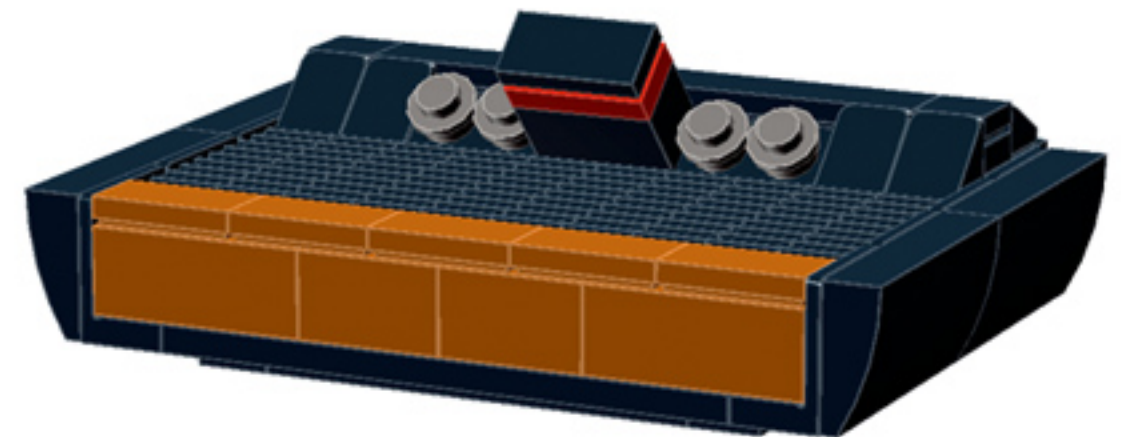

My First Game Console **PIXEL EDITION**

A LEGO® project by Chris McVeigh
chrismcveigh.com

Element ID	Color	Description	Quantity
6000650	Black	Angular Plate 1.5 Bot. 1X2 2/1	8
300526	Black	Brick 1X1	2
300426	Black	Brick 1X2	3
4162443	Black	Brick 1X4 W. 4 Knobs	2
307026	Black	Flat Tile, 1X1	4
306926	Black	Flat Tile, 1X2	11
416226	Black	Flat Tile, 1X8	1
4560182	Black	Flat Tile, 2X4	3
474026	Black	Parabola Ø16	2
302426	Black	Plate 1X1	2
447726	Black	Plate 1X10	3
302326	Black	Plate 1X2	4
393826	Black	Plate 1X2 (Rocking)	2

Element ID	Color	Description	Quantity
362326	Black	Plate 1X3	6
366626	Black	Plate 1X6	5
4565323	Black	Plate 2X2 W 1 Knob	3
302126	Black	Plate 2X3	2
303526	Black	Plate 4X8	2
4587844	Black	Plate W. Bow 2X4X2/11	4
393726	Black	Rocker Bearing 1X2	2
4653087	Black	Roof Tile 1X2 45° W 1/3 Plate	4
4548180	Black	Roof Tile 1X2X2/3, Abs	4
614126	Black	Round Plate 1X1	2
6074033	Black	String 30M W. 2 Knobs	2
4205760	Black	Toothed Bar M=1, Z=10	10
4526982	Black	Tube W/Double Ø4.85	2