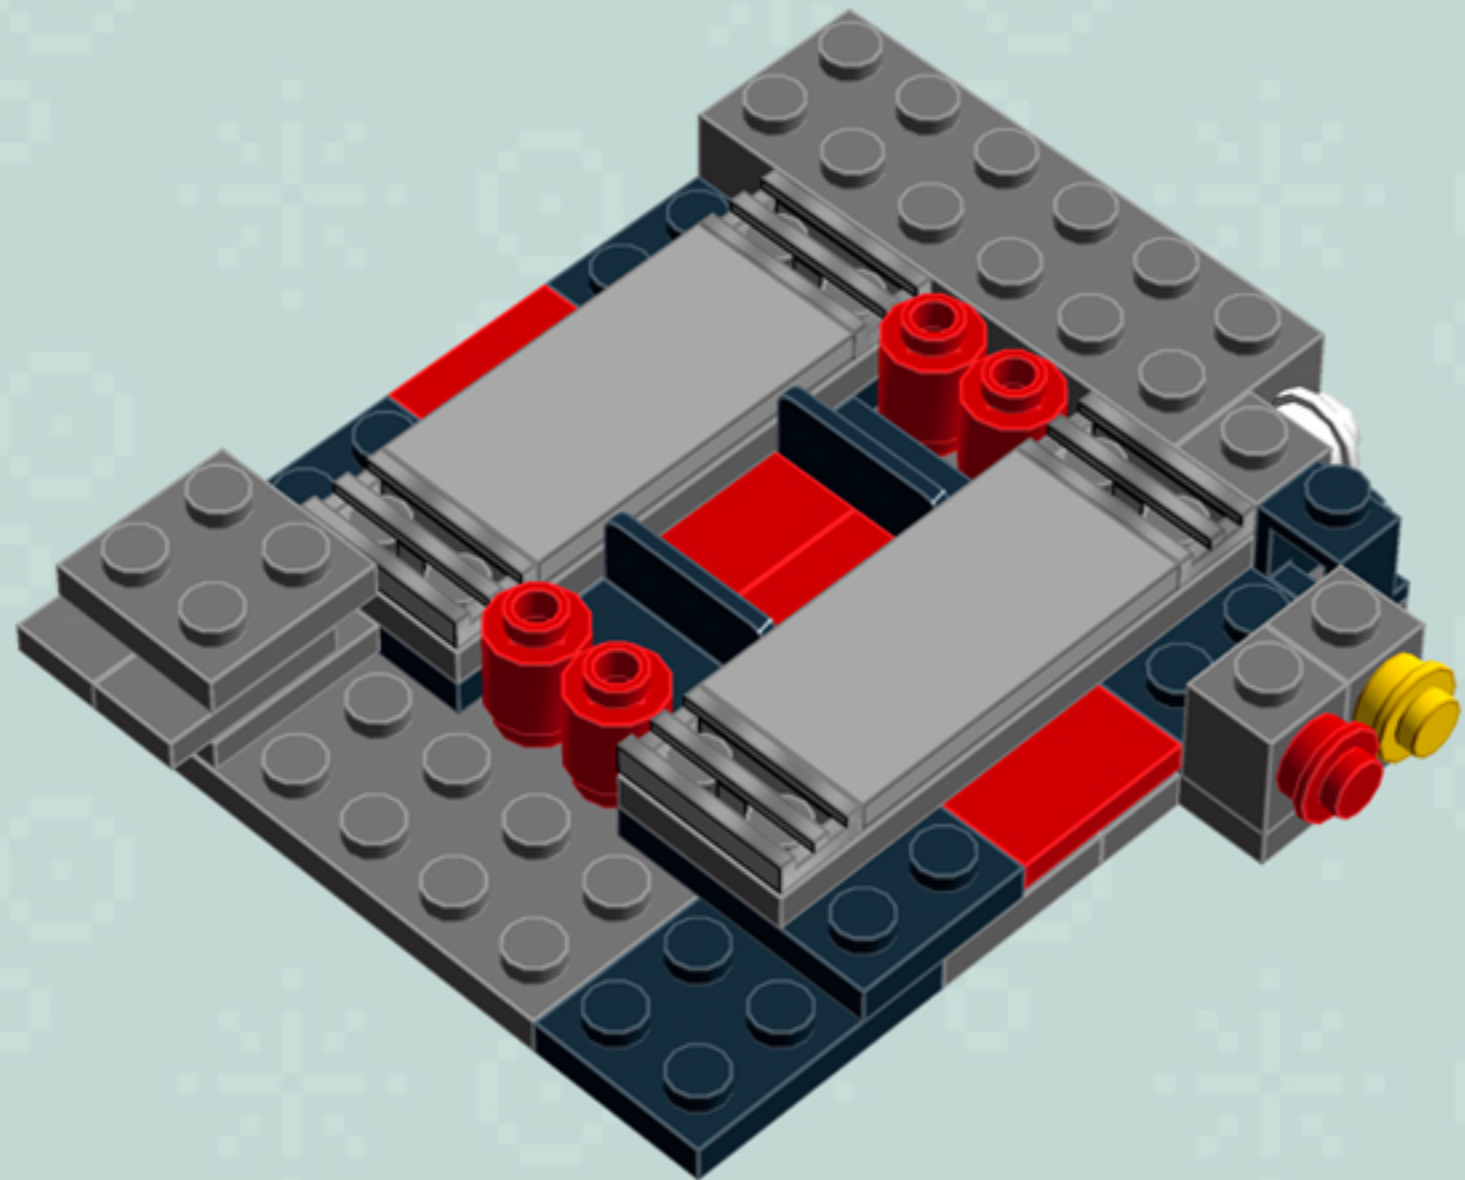

	Element ID	Color	Description	Quantity
	4515369	Medium Stone Grey	Plate 1X2 W/Shaft Ø3.2	2
	4211568	Medium Stone Grey	Plate 1X2 With Slide	8
	4211445	Medium Stone Grey	Plate 1X4	2
	4211438	Medium Stone Grey	Plate 1X6	1
	4535738	Medium Stone Grey	Plate 2X1 W/Holder,Vertical	2
	4211397	Medium Stone Grey	Plate 2X2	8
	4211395	Medium Stone Grey	Plate 2X4	1
	4211452	Medium Stone Grey	Plate 2X6	3
	4211837	Medium Stone Grey	Plate 4X4 W. 4 Knobs	1
	4211515	Medium Stone Grey	Wall Element 1X2X1	6
	4619636	Silver Metallic	Radiator Grille 1X2	6
	614101	White	Plate 1X1 Round	1