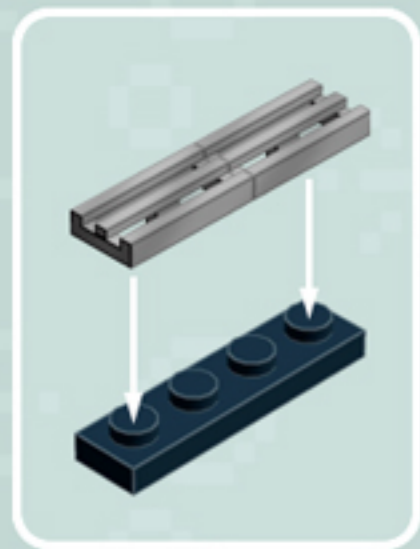

	Element ID	Color	Description	Quantity
	4515369	Medium Stone Grey	Plate 1X2 W/Shaft Ø3.2	2
	4211568	Medium Stone Grey	Plate 1X2 With Slide	8
	4211445	Medium Stone Grey	Plate 1X4	2
	4211438	Medium Stone Grey	Plate 1X6	1
	4535738	Medium Stone Grey	Plate 2X1 W/Holder,Vertical	2
	4211397	Medium Stone Grey	Plate 2X2	8
	4211395	Medium Stone Grey	Plate 2X4	1
	4211452	Medium Stone Grey	Plate 2X6	3
	4211837	Medium Stone Grey	Plate 4X4 W. 4 Knobs	1
	4211515	Medium Stone Grey	Wall Element 1X2X1	6
	4619636	Silver Metallic	Radiator Grille 1X2	6
	614101	White	Plate 1X1 Round	1