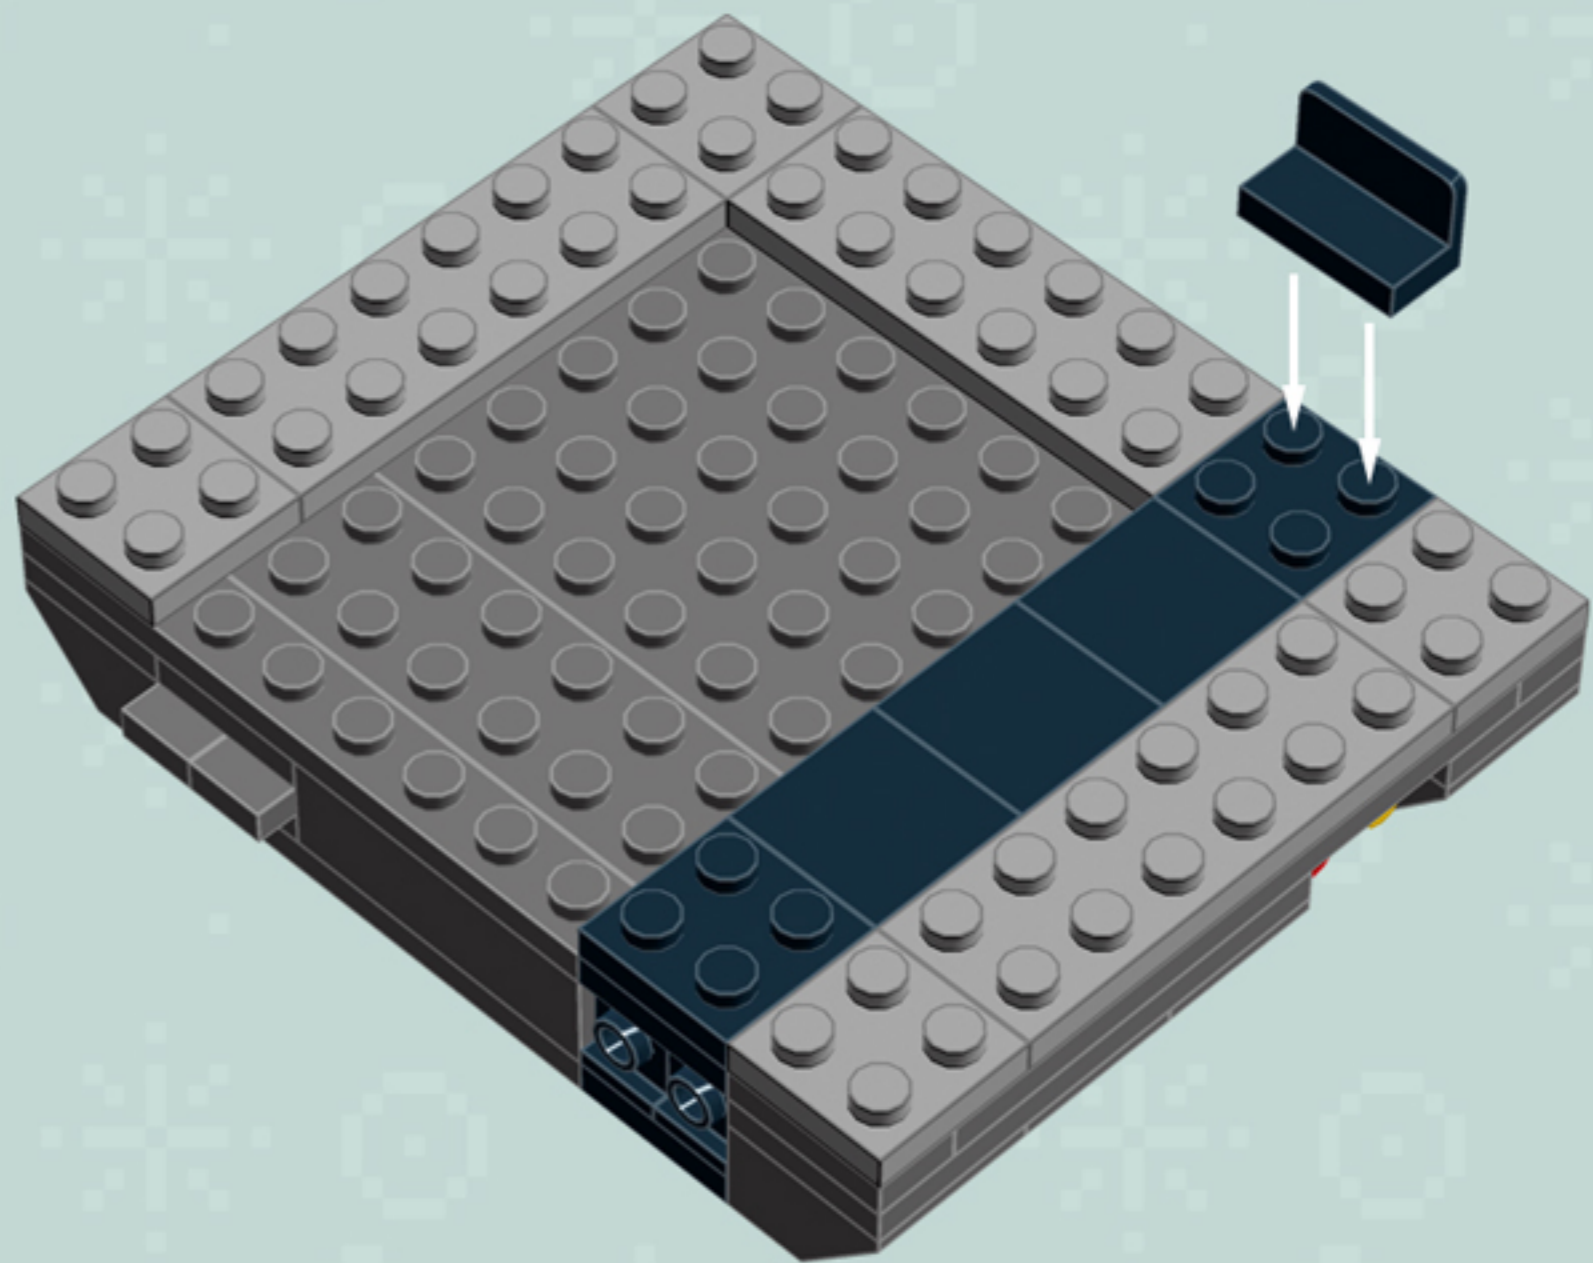

	Element ID	Color	Description	Quantity
	4515369	Medium Stone Grey	Plate 1X2 W/Shaft Ø3.2	2
	4211568	Medium Stone Grey	Plate 1X2 With Slide	8
	4211445	Medium Stone Grey	Plate 1X4	2
	4211438	Medium Stone Grey	Plate 1X6	1
	4535738	Medium Stone Grey	Plate 2X1 W/Holder,Vertical	2
	4211397	Medium Stone Grey	Plate 2X2	8
	4211395	Medium Stone Grey	Plate 2X4	1
	4211452	Medium Stone Grey	Plate 2X6	3
	4211837	Medium Stone Grey	Plate 4X4 W. 4 Knobs	1
	4211515	Medium Stone Grey	Wall Element 1X2X1	6
	4619636	Silver Metallic	Radiator Grille 1X2	6
	614101	White	Plate 1X1 Round	1