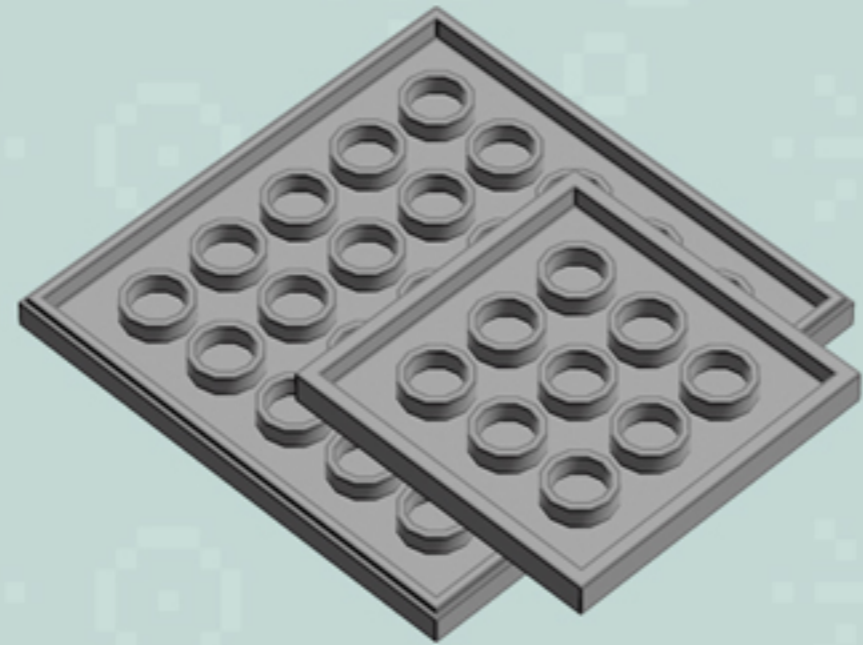

Element ID	Color	Description	Quantity
6074033	Black	String 30M W. 2 Knobs	2
368026	Black	Turn Plate 2X2, Lower Part	2
486526	Black	Wall Element 1X2x1	3
4560179	Bright Red	Flat Tile 2X4	3
614121	Bright Red	Plate 1X1 Round	9
371021	Bright Red	Plate 1X4	1
306221	Bright Red	Round Brick 1X1	8
4560181	Bright Yellow	Flat Tile 2X4	1
614124	Bright Yellow	Plate 1X1 Round	1
4558955	Dark Stone Grey	Brick 1X1 W. 1 Knob	3
4211085	Dark Stone Grey	Brick 2X4	1
4210875	Dark Stone Grey	Brick 2X6	1

	Element ID	Color	Description	Quantity
	4515369	Medium Stone Grey	Plate 1X2 W/Shaft Ø3.2	2
	4211568	Medium Stone Grey	Plate 1X2 With Slide	8
	4211445	Medium Stone Grey	Plate 1X4	2
	4211438	Medium Stone Grey	Plate 1X6	1
	4535738	Medium Stone Grey	Plate 2X1 W/Holder,Vertical	2
	4211397	Medium Stone Grey	Plate 2X2	8
	4211395	Medium Stone Grey	Plate 2X4	1
	4211452	Medium Stone Grey	Plate 2X6	3
	4211837	Medium Stone Grey	Plate 4X4 W. 4 Knobs	1
	4211515	Medium Stone Grey	Wall Element 1X2X1	6
	4619636	Silver Metallic	Radiator Grille 1X2	6
	614101	White	Plate 1X1 Round	1