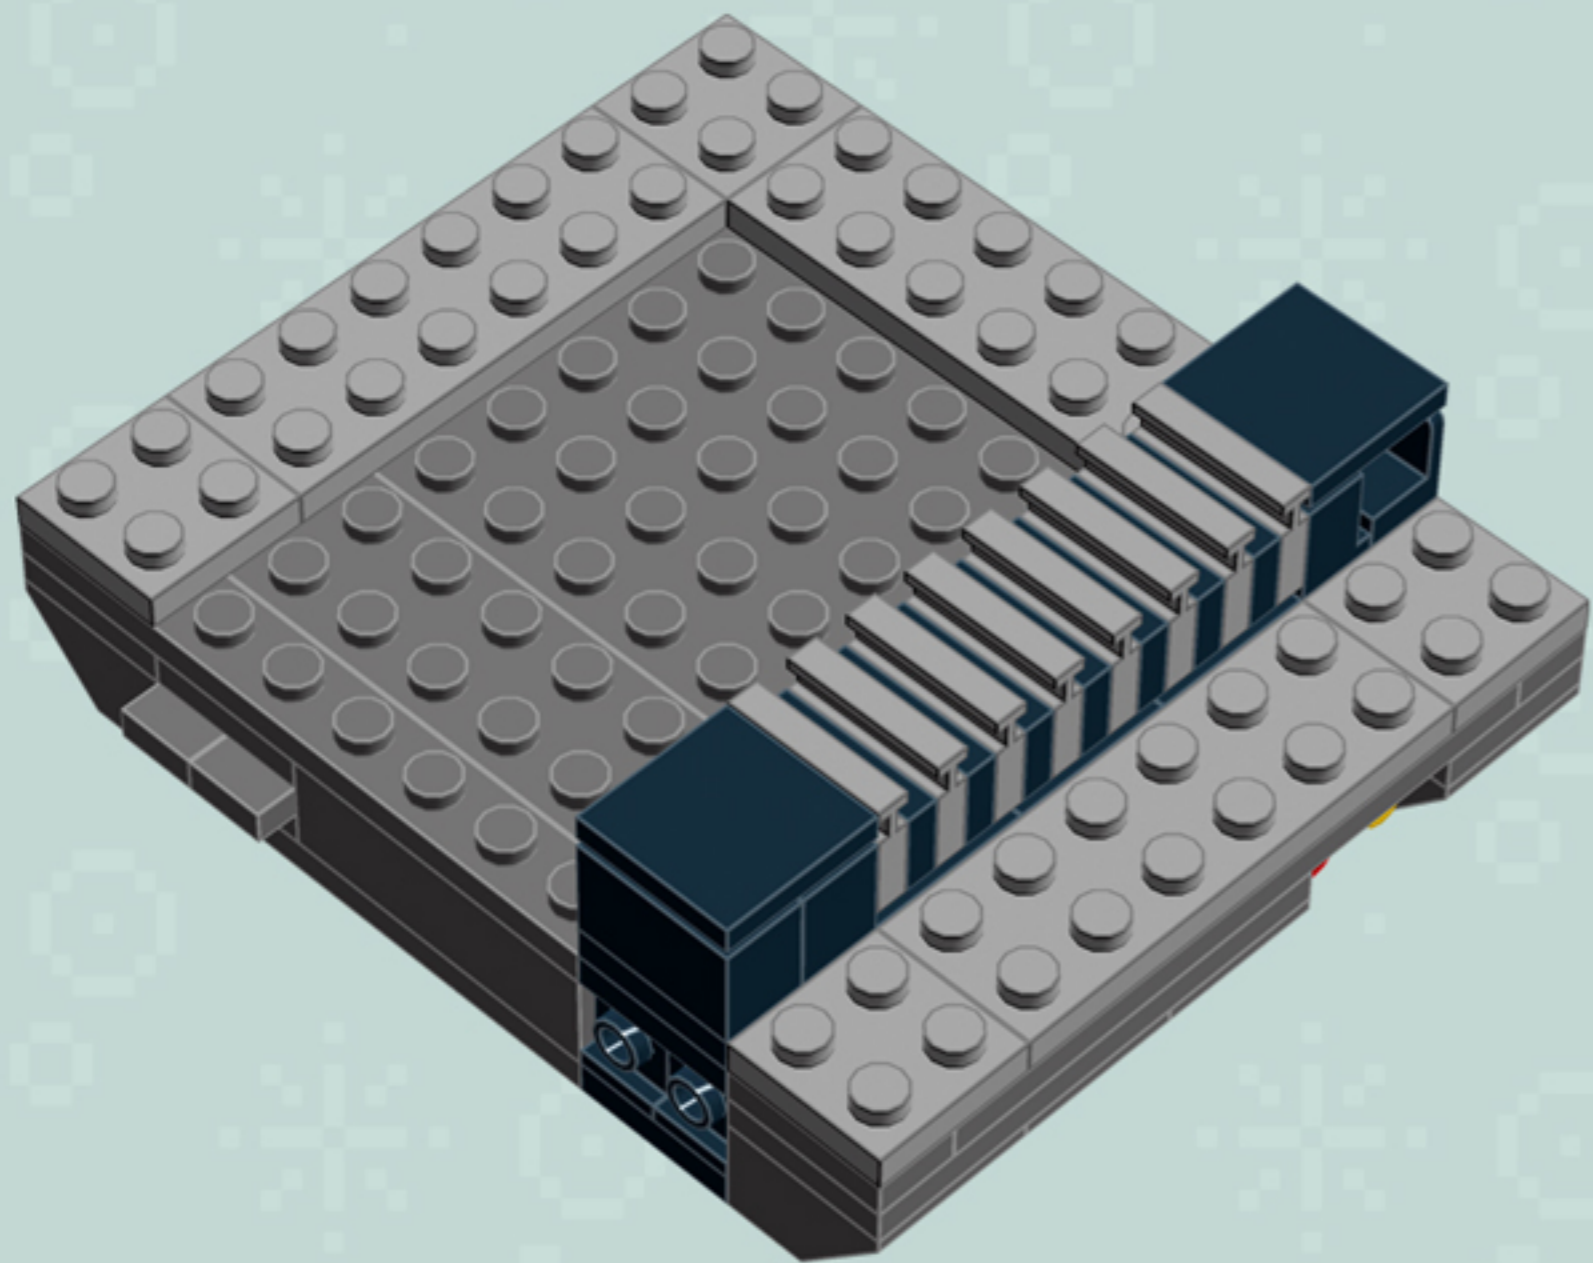

	Element ID	Color	Description	Quantity
	4515369	Medium Stone Grey	Plate 1X2 W/Shaft Ø3.2	2
	4211568	Medium Stone Grey	Plate 1X2 With Slide	8
	4211445	Medium Stone Grey	Plate 1X4	2
	4211438	Medium Stone Grey	Plate 1X6	1
	4535738	Medium Stone Grey	Plate 2X1 W/Holder,Vertical	2
	4211397	Medium Stone Grey	Plate 2X2	8
	4211395	Medium Stone Grey	Plate 2X4	1
	4211452	Medium Stone Grey	Plate 2X6	3
	4211837	Medium Stone Grey	Plate 4X4 W. 4 Knobs	1
	4211515	Medium Stone Grey	Wall Element 1X2X1	6
	4619636	Silver Metallic	Radiator Grille 1X2	6
	614101	White	Plate 1X1 Round	1