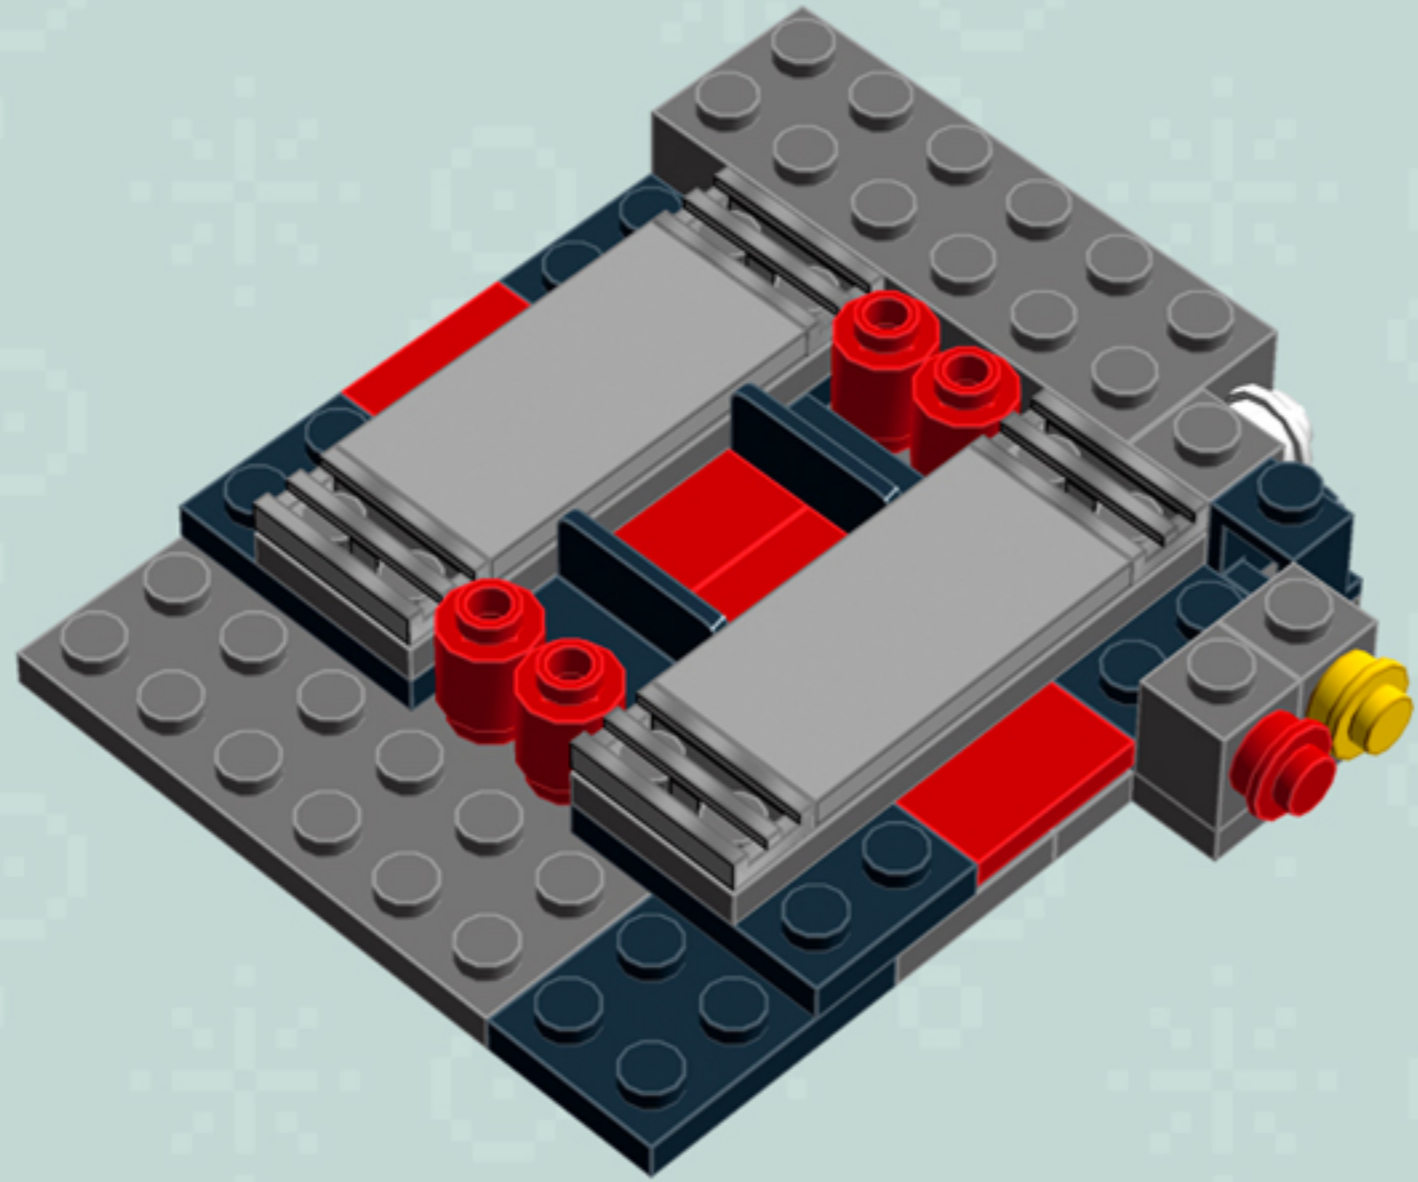

	Element ID	Color	Description	Quantity
	4515369	Medium Stone Grey	Plate 1X2 W/Shaft Ø3.2	2
	4211568	Medium Stone Grey	Plate 1X2 With Slide	8
	4211445	Medium Stone Grey	Plate 1X4	2
	4211438	Medium Stone Grey	Plate 1X6	1
	4535738	Medium Stone Grey	Plate 2X1 W/Holder,Vertical	2
	4211397	Medium Stone Grey	Plate 2X2	8
	4211395	Medium Stone Grey	Plate 2X4	1
	4211452	Medium Stone Grey	Plate 2X6	3
	4211837	Medium Stone Grey	Plate 4X4 W. 4 Knobs	1
	4211515	Medium Stone Grey	Wall Element 1X2X1	6
	4619636	Silver Metallic	Radiator Grille 1X2	6
	614101	White	Plate 1X1 Round	1