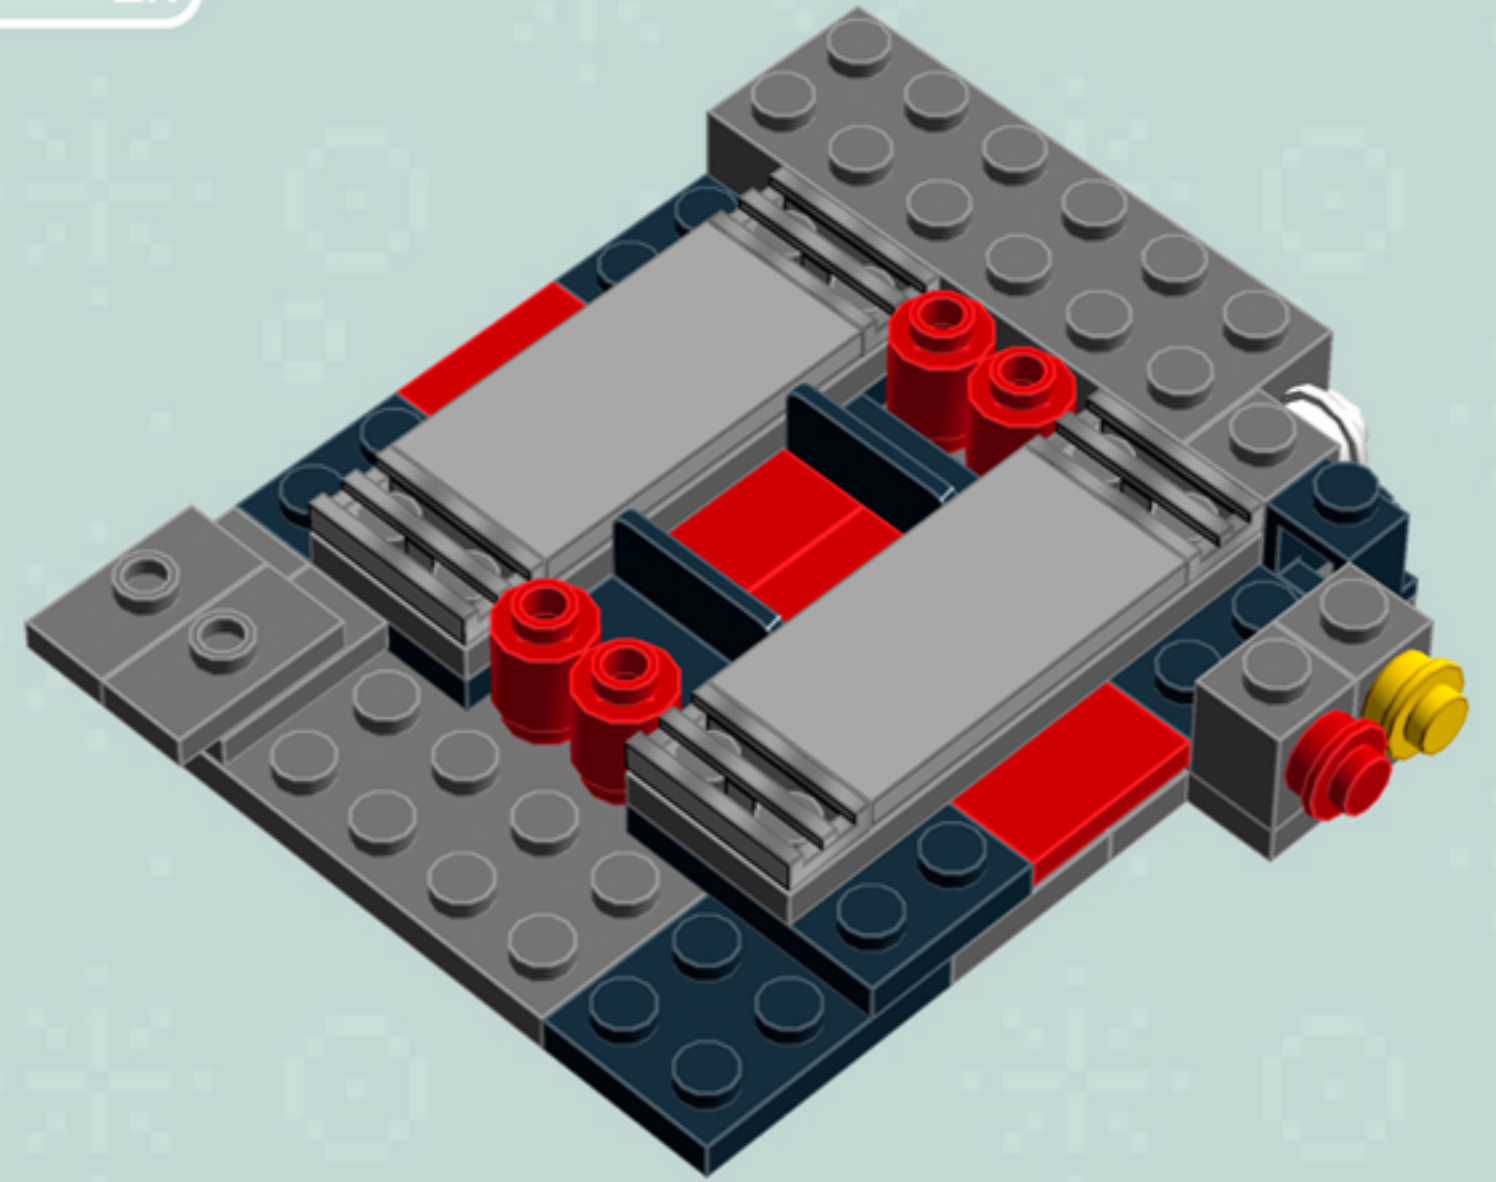

	Element ID	Color	Description	Quantity
	4515369	Medium Stone Grey	Plate 1X2 W/Shaft Ø3.2	2
	4211568	Medium Stone Grey	Plate 1X2 With Slide	8
	4211445	Medium Stone Grey	Plate 1X4	2
	4211438	Medium Stone Grey	Plate 1X6	1
	4535738	Medium Stone Grey	Plate 2X1 W/Holder,Vertical	2
	4211397	Medium Stone Grey	Plate 2X2	8
	4211395	Medium Stone Grey	Plate 2X4	1
	4211452	Medium Stone Grey	Plate 2X6	3
	4211837	Medium Stone Grey	Plate 4X4 W. 4 Knobs	1
	4211515	Medium Stone Grey	Wall Element 1X2X1	6
	4619636	Silver Metallic	Radiator Grille 1X2	6
	614101	White	Plate 1X1 Round	1