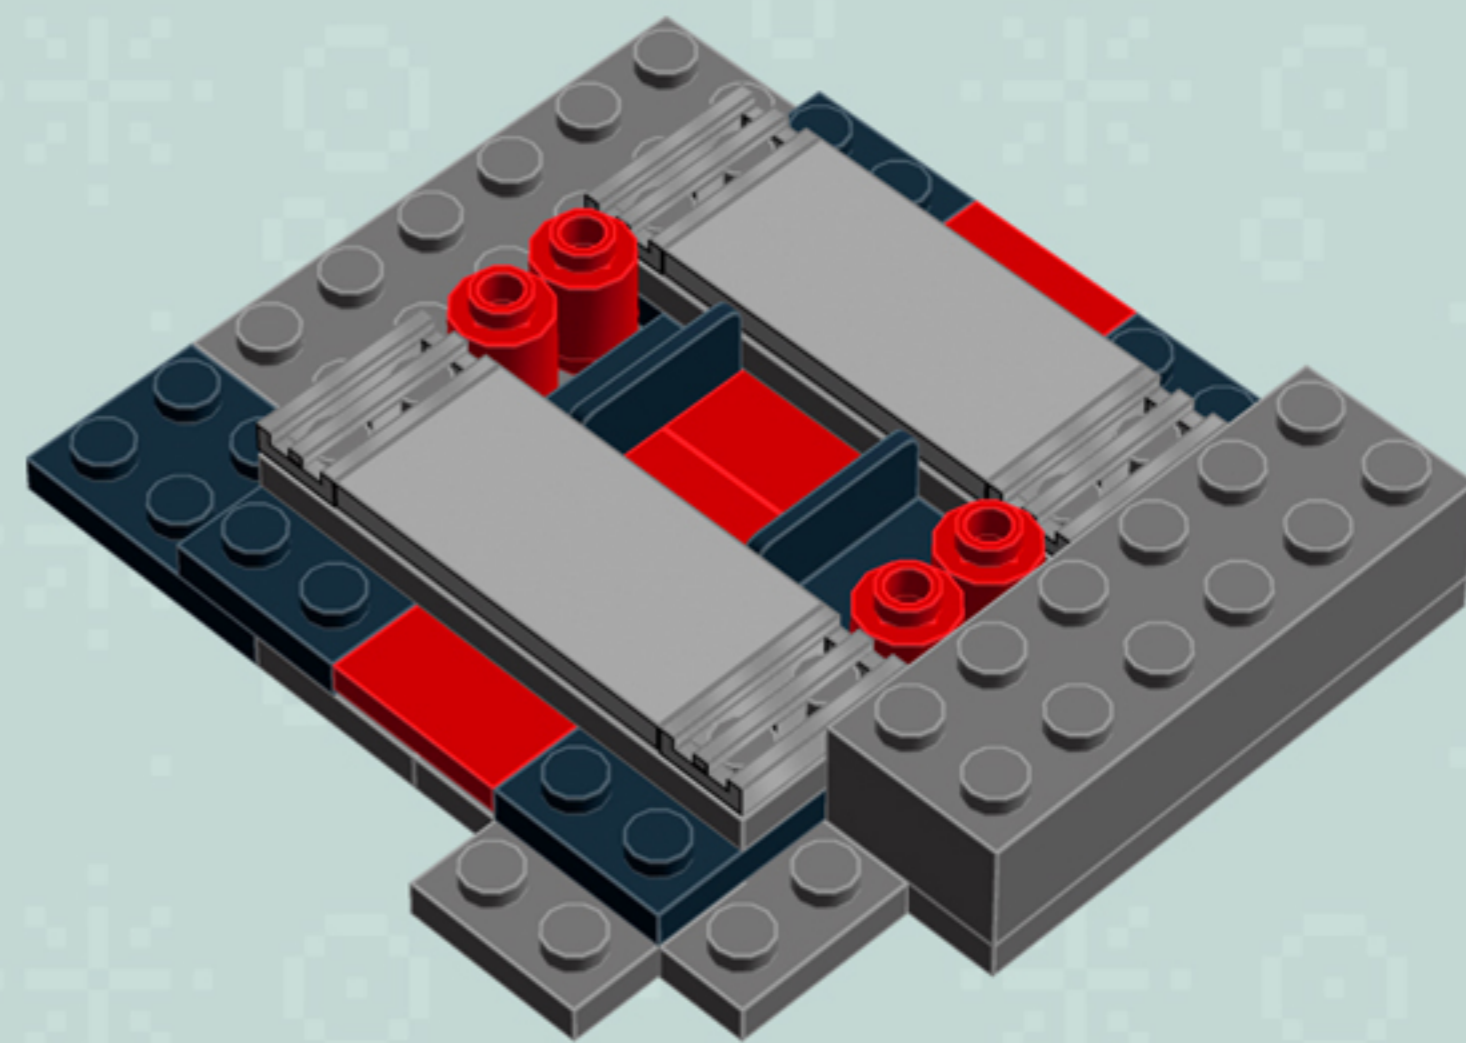

	Element ID	Color	Description	Quantity
	4515369	Medium Stone Grey	Plate 1X2 W/Shaft Ø3.2	2
	4211568	Medium Stone Grey	Plate 1X2 With Slide	8
	4211445	Medium Stone Grey	Plate 1X4	2
	4211438	Medium Stone Grey	Plate 1X6	1
	4535738	Medium Stone Grey	Plate 2X1 W/Holder,Vertical	2
	4211397	Medium Stone Grey	Plate 2X2	8
	4211395	Medium Stone Grey	Plate 2X4	1
	4211452	Medium Stone Grey	Plate 2X6	3
	4211837	Medium Stone Grey	Plate 4X4 W. 4 Knobs	1
	4211515	Medium Stone Grey	Wall Element 1X2X1	6
	4619636	Silver Metallic	Radiator Grille 1X2	6
	614101	White	Plate 1X1 Round	1