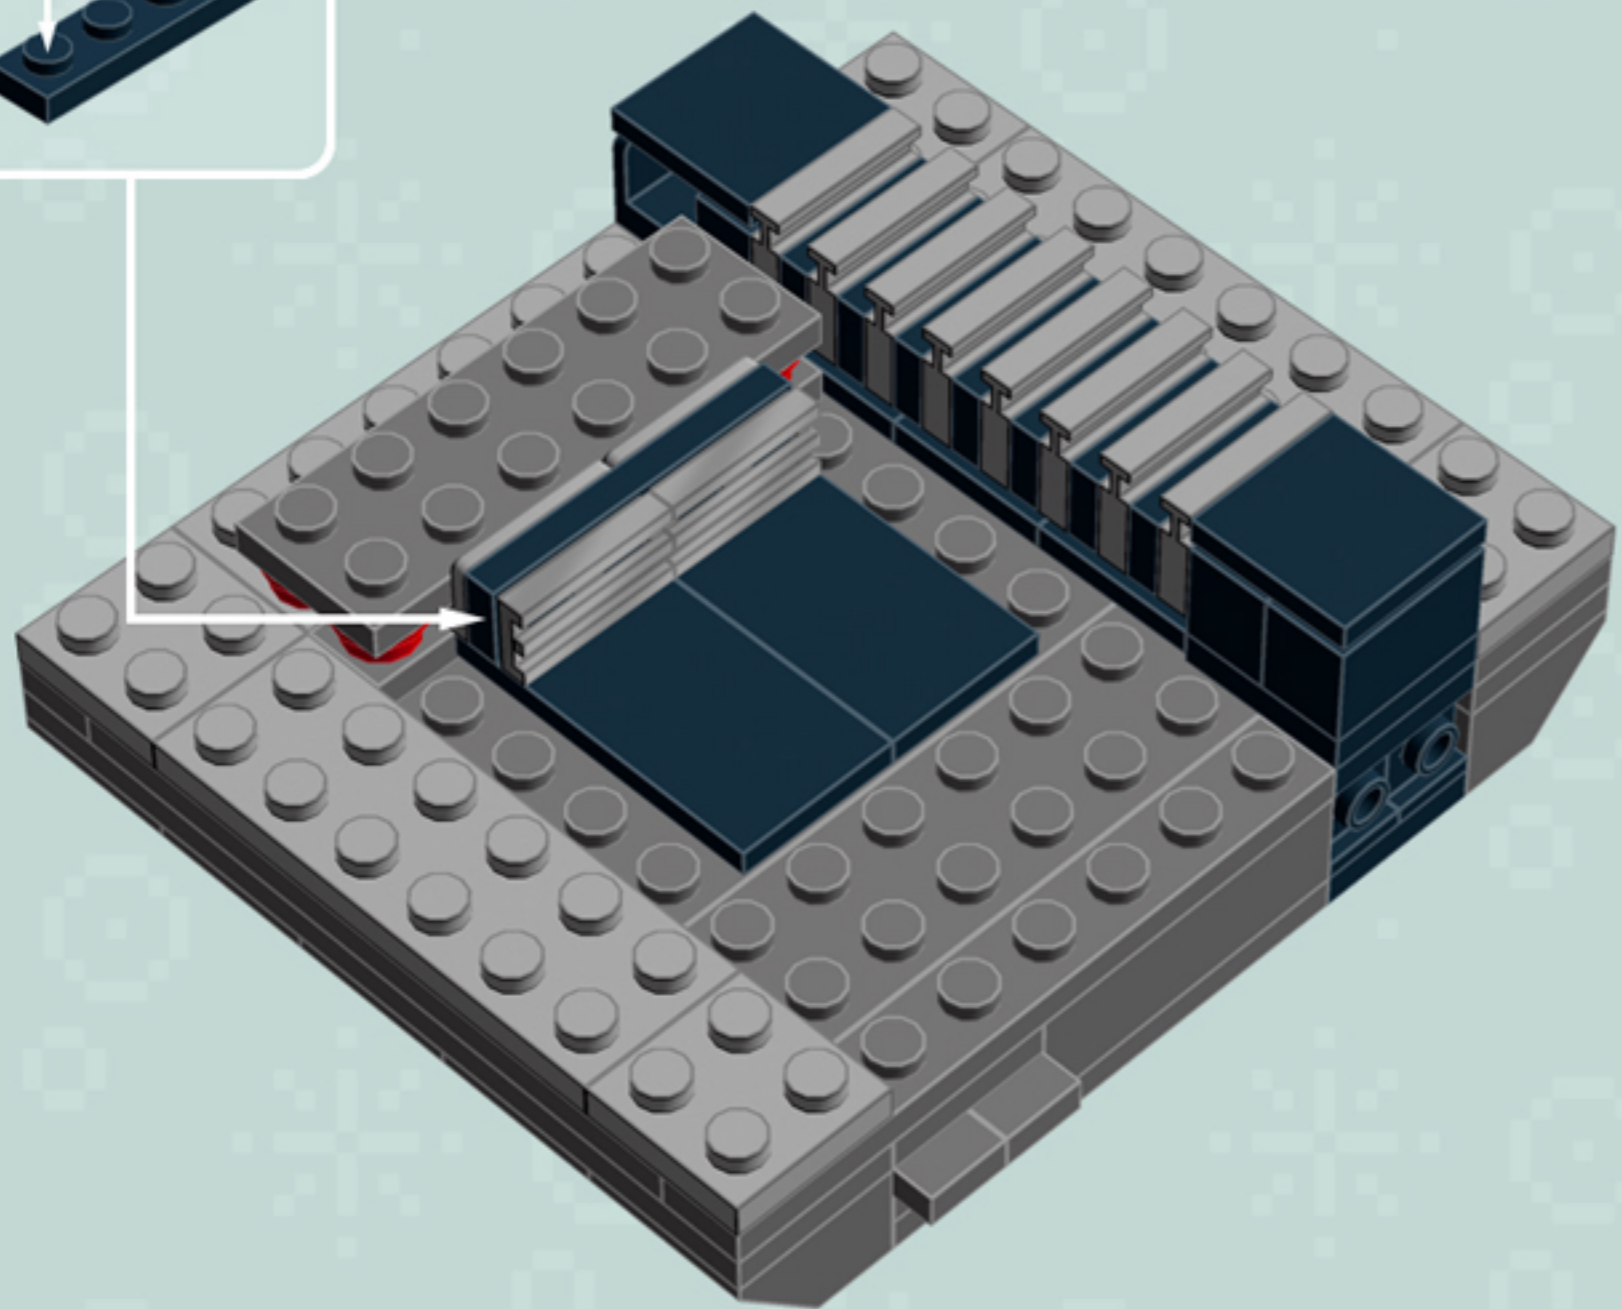

	Element ID	Color	Description	Quantity
	4515369	Medium Stone Grey	Plate 1X2 W/Shaft Ø3.2	2
	4211568	Medium Stone Grey	Plate 1X2 With Slide	8
	4211445	Medium Stone Grey	Plate 1X4	2
	4211438	Medium Stone Grey	Plate 1X6	1
	4535738	Medium Stone Grey	Plate 2X1 W/Holder,Vertical	2
	4211397	Medium Stone Grey	Plate 2X2	8
	4211395	Medium Stone Grey	Plate 2X4	1
	4211452	Medium Stone Grey	Plate 2X6	3
	4211837	Medium Stone Grey	Plate 4X4 W. 4 Knobs	1
	4211515	Medium Stone Grey	Wall Element 1X2X1	6
	4619636	Silver Metallic	Radiator Grille 1X2	6
	614101	White	Plate 1X1 Round	1