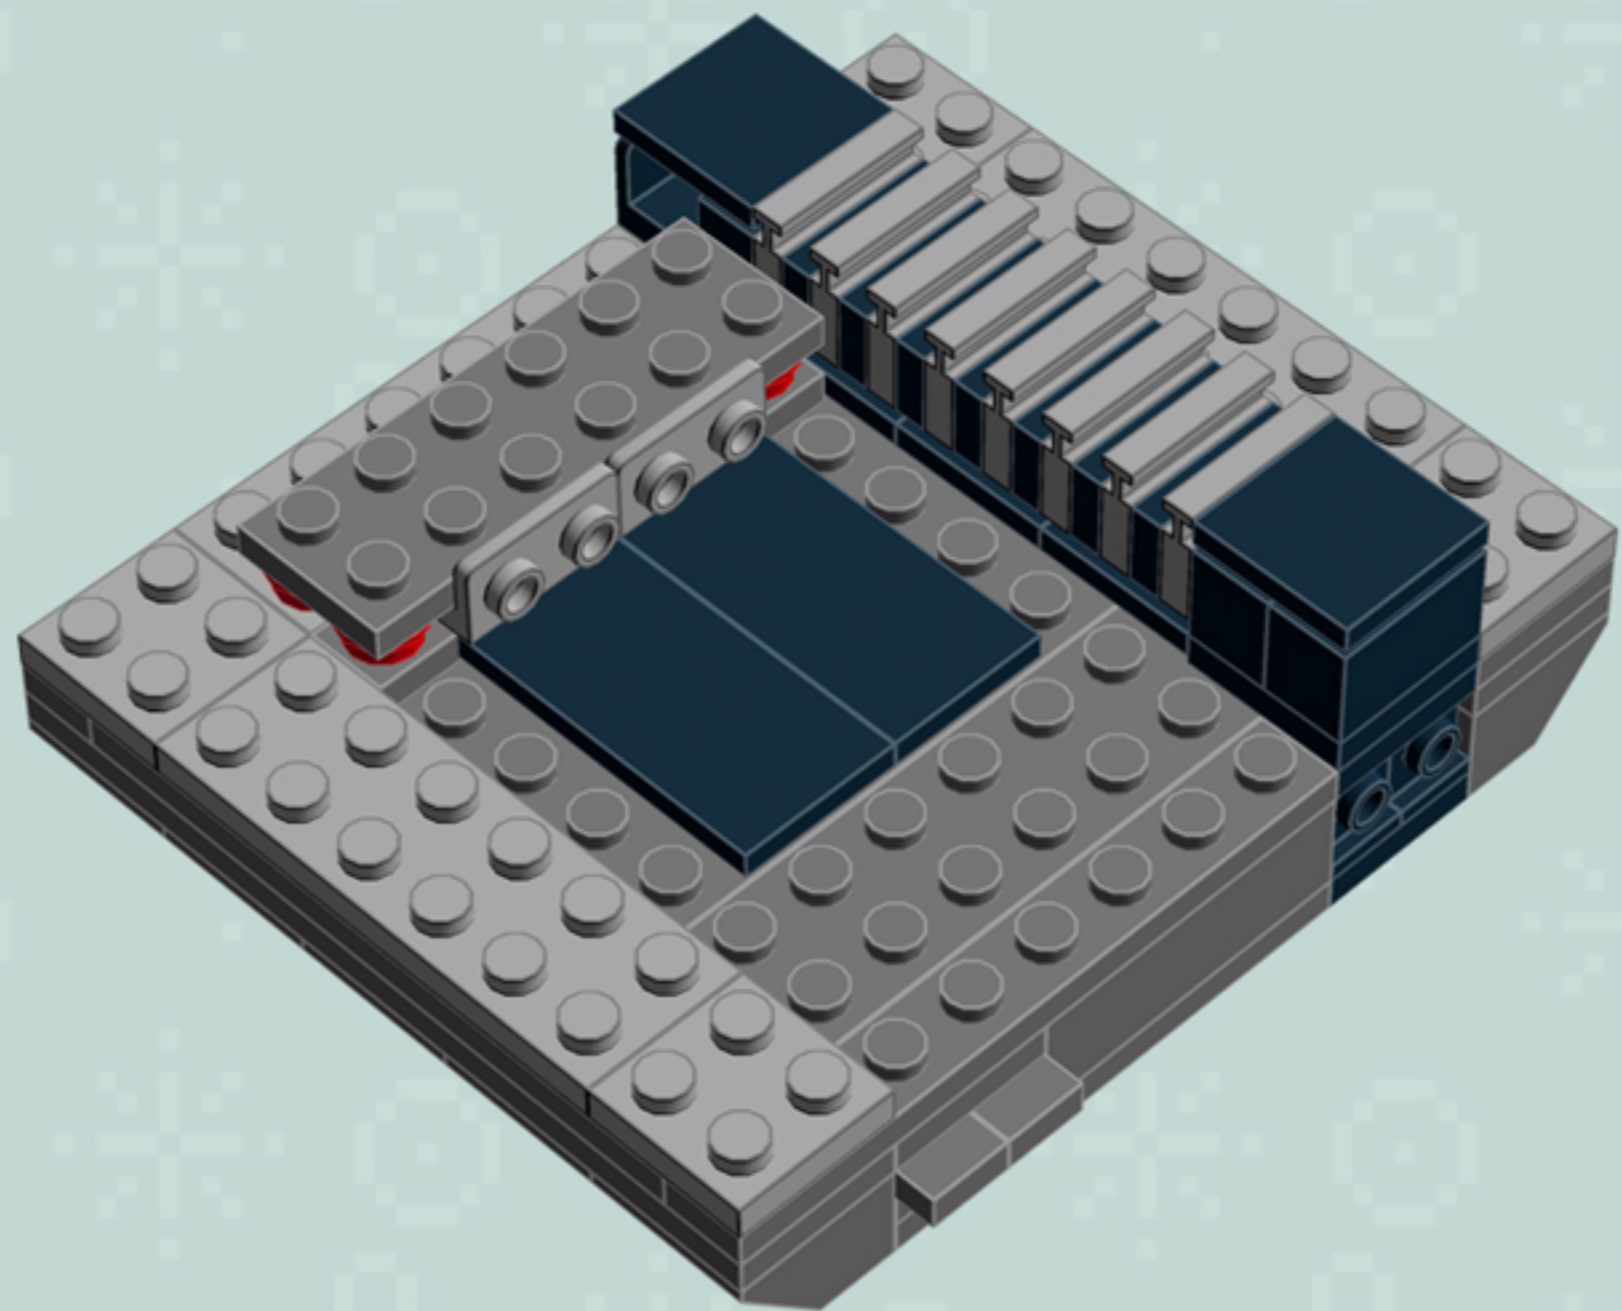

	Element ID	Color	Description	Quantity
	4515369	Medium Stone Grey	Plate 1X2 W/Shaft Ø3.2	2
	4211568	Medium Stone Grey	Plate 1X2 With Slide	8
	4211445	Medium Stone Grey	Plate 1X4	2
	4211438	Medium Stone Grey	Plate 1X6	1
	4535738	Medium Stone Grey	Plate 2X1 W/Holder,Vertical	2
	4211397	Medium Stone Grey	Plate 2X2	8
	4211395	Medium Stone Grey	Plate 2X4	1
	4211452	Medium Stone Grey	Plate 2X6	3
	4211837	Medium Stone Grey	Plate 4X4 W. 4 Knobs	1
	4211515	Medium Stone Grey	Wall Element 1X2X1	6
	4619636	Silver Metallic	Radiator Grille 1X2	6
	614101	White	Plate 1X1 Round	1