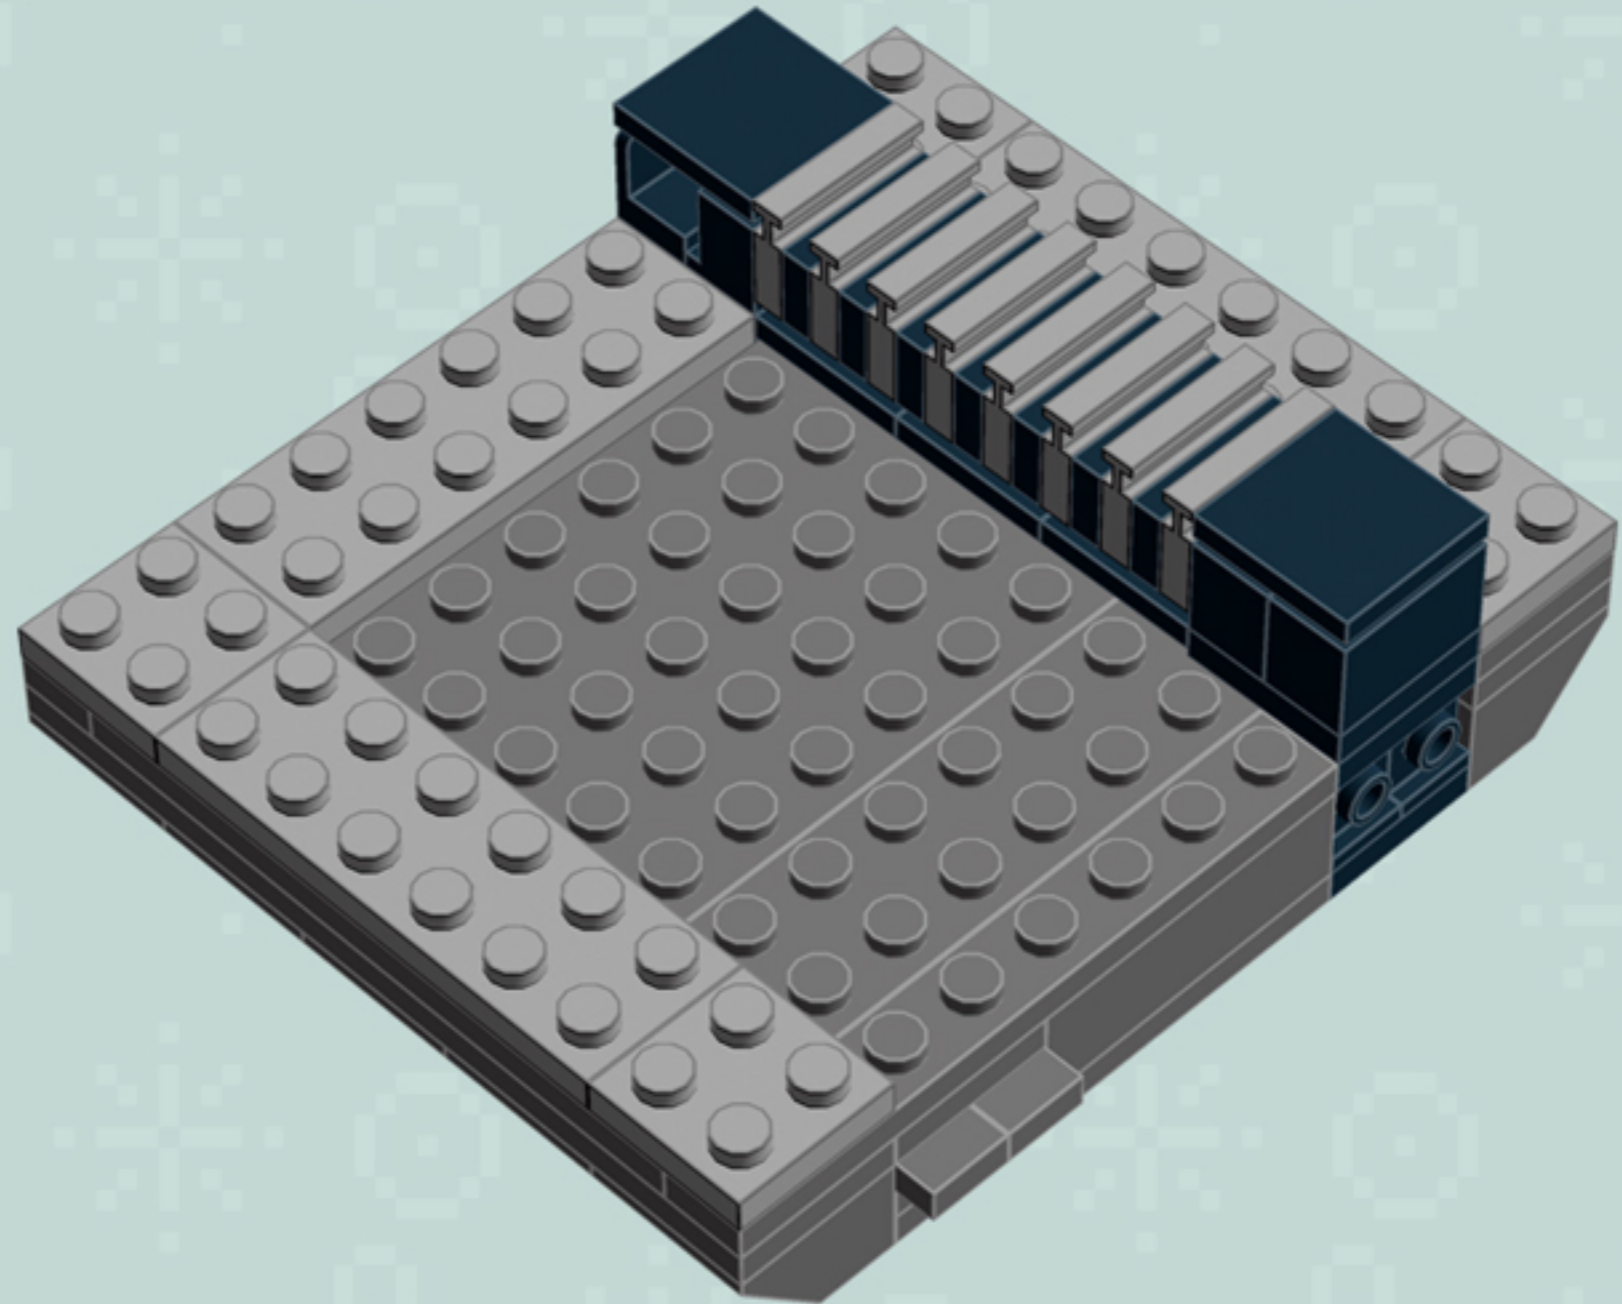

	Element ID	Color	Description	Quantity
	4515369	Medium Stone Grey	Plate 1X2 W/Shaft Ø3.2	2
	4211568	Medium Stone Grey	Plate 1X2 With Slide	8
	4211445	Medium Stone Grey	Plate 1X4	2
	4211438	Medium Stone Grey	Plate 1X6	1
	4535738	Medium Stone Grey	Plate 2X1 W/Holder,Vertical	2
	4211397	Medium Stone Grey	Plate 2X2	8
	4211395	Medium Stone Grey	Plate 2X4	1
	4211452	Medium Stone Grey	Plate 2X6	3
	4211837	Medium Stone Grey	Plate 4X4 W. 4 Knobs	1
	4211515	Medium Stone Grey	Wall Element 1X2X1	6
	4619636	Silver Metallic	Radiator Grille 1X2	6
	614101	White	Plate 1X1 Round	1