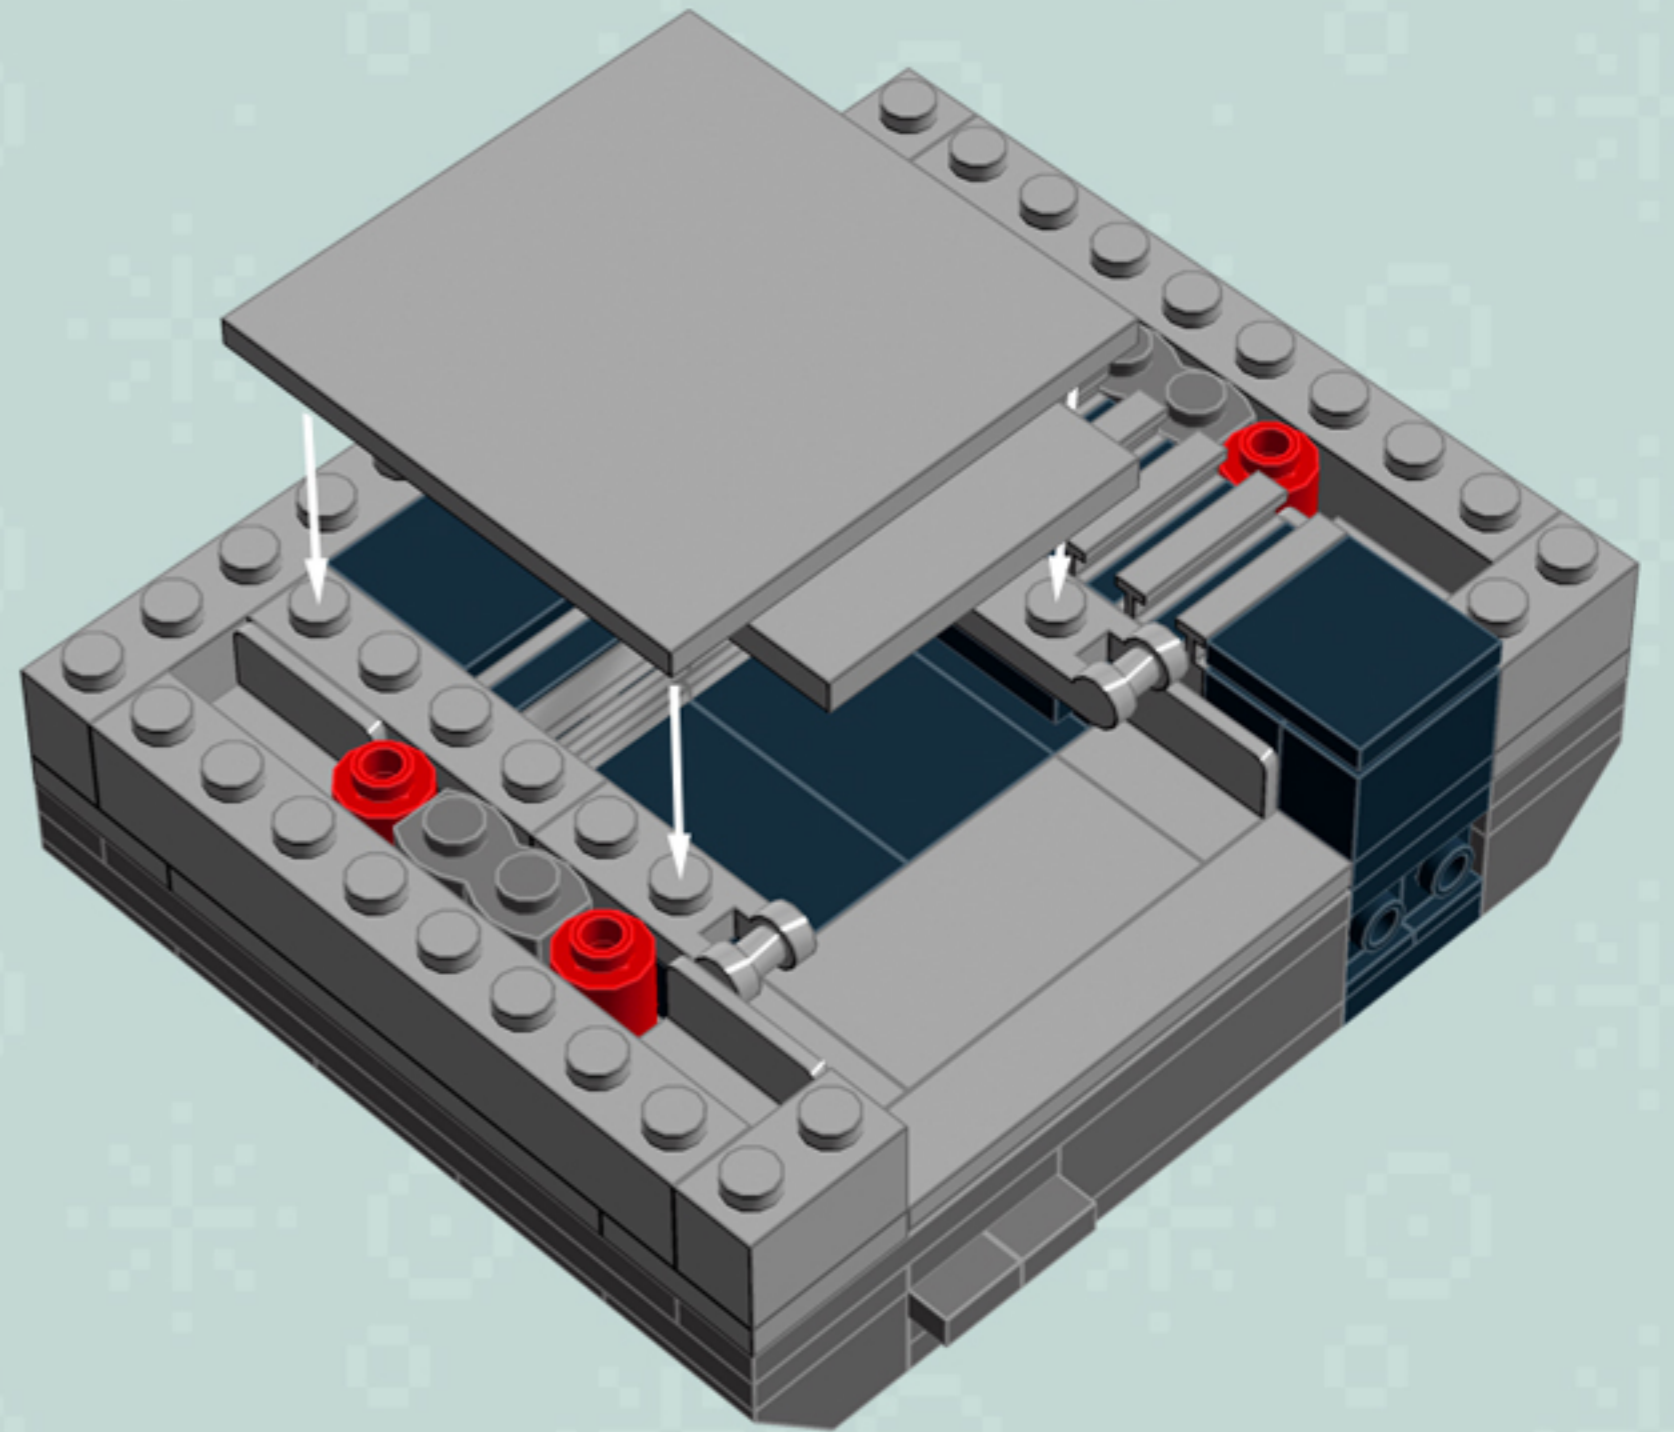

	Element ID	Color	Description	Quantity
	4515369	Medium Stone Grey	Plate 1X2 W/Shaft Ø3.2	2
	4211568	Medium Stone Grey	Plate 1X2 With Slide	8
	4211445	Medium Stone Grey	Plate 1X4	2
	4211438	Medium Stone Grey	Plate 1X6	1
	4535738	Medium Stone Grey	Plate 2X1 W/Holder,Vertical	2
	4211397	Medium Stone Grey	Plate 2X2	8
	4211395	Medium Stone Grey	Plate 2X4	1
	4211452	Medium Stone Grey	Plate 2X6	3
	4211837	Medium Stone Grey	Plate 4X4 W. 4 Knobs	1
	4211515	Medium Stone Grey	Wall Element 1X2X1	6
	4619636	Silver Metallic	Radiator Grille 1X2	6
	614101	White	Plate 1X1 Round	1