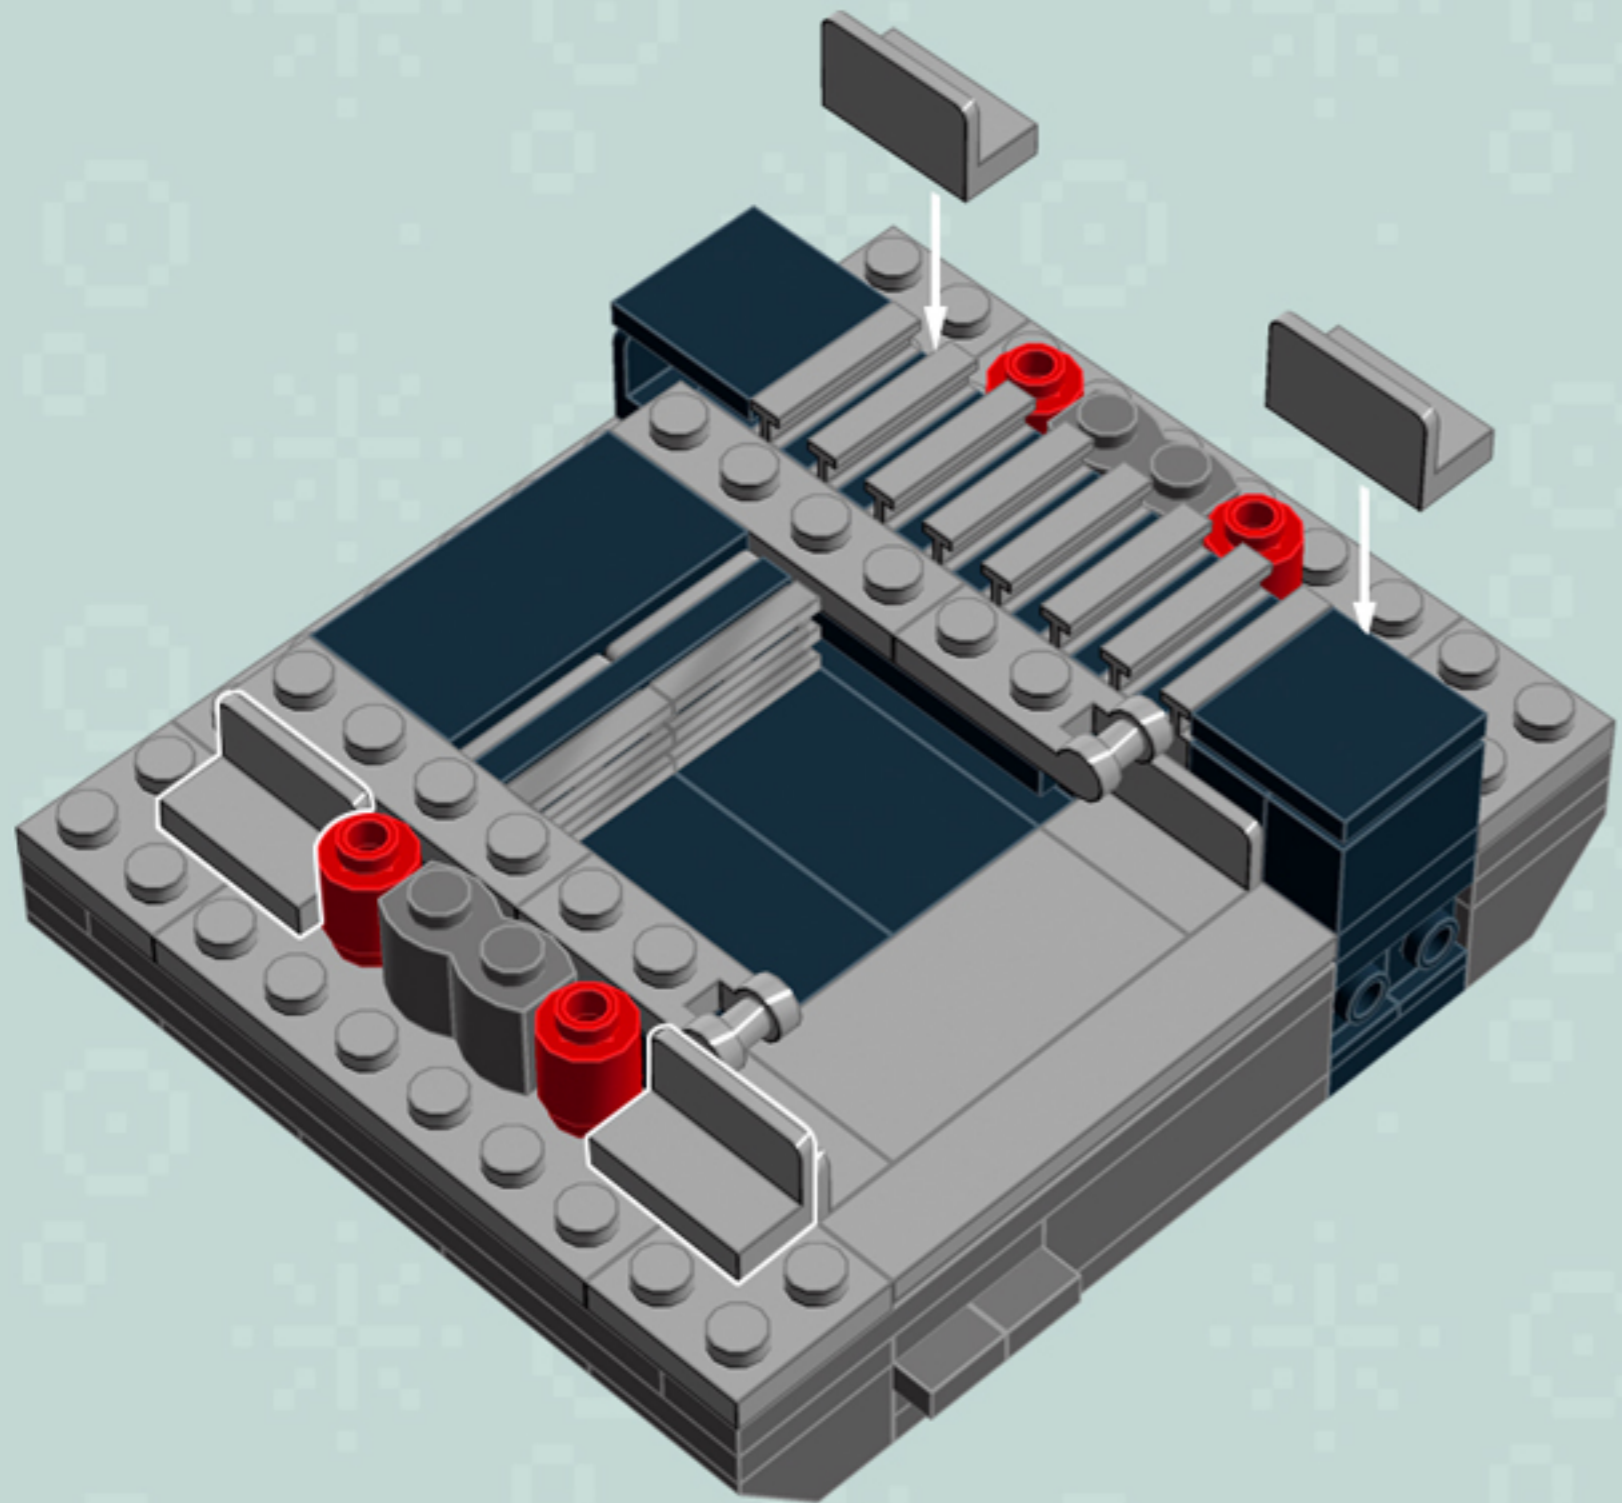

	Element ID	Color	Description	Quantity
	4515369	Medium Stone Grey	Plate 1X2 W/Shaft Ø3.2	2
	4211568	Medium Stone Grey	Plate 1X2 With Slide	8
	4211445	Medium Stone Grey	Plate 1X4	2
	4211438	Medium Stone Grey	Plate 1X6	1
	4535738	Medium Stone Grey	Plate 2X1 W/Holder,Vertical	2
	4211397	Medium Stone Grey	Plate 2X2	8
	4211395	Medium Stone Grey	Plate 2X4	1
	4211452	Medium Stone Grey	Plate 2X6	3
	4211837	Medium Stone Grey	Plate 4X4 W. 4 Knobs	1
	4211515	Medium Stone Grey	Wall Element 1X2X1	6
	4619636	Silver Metallic	Radiator Grille 1X2	6
	614101	White	Plate 1X1 Round	1