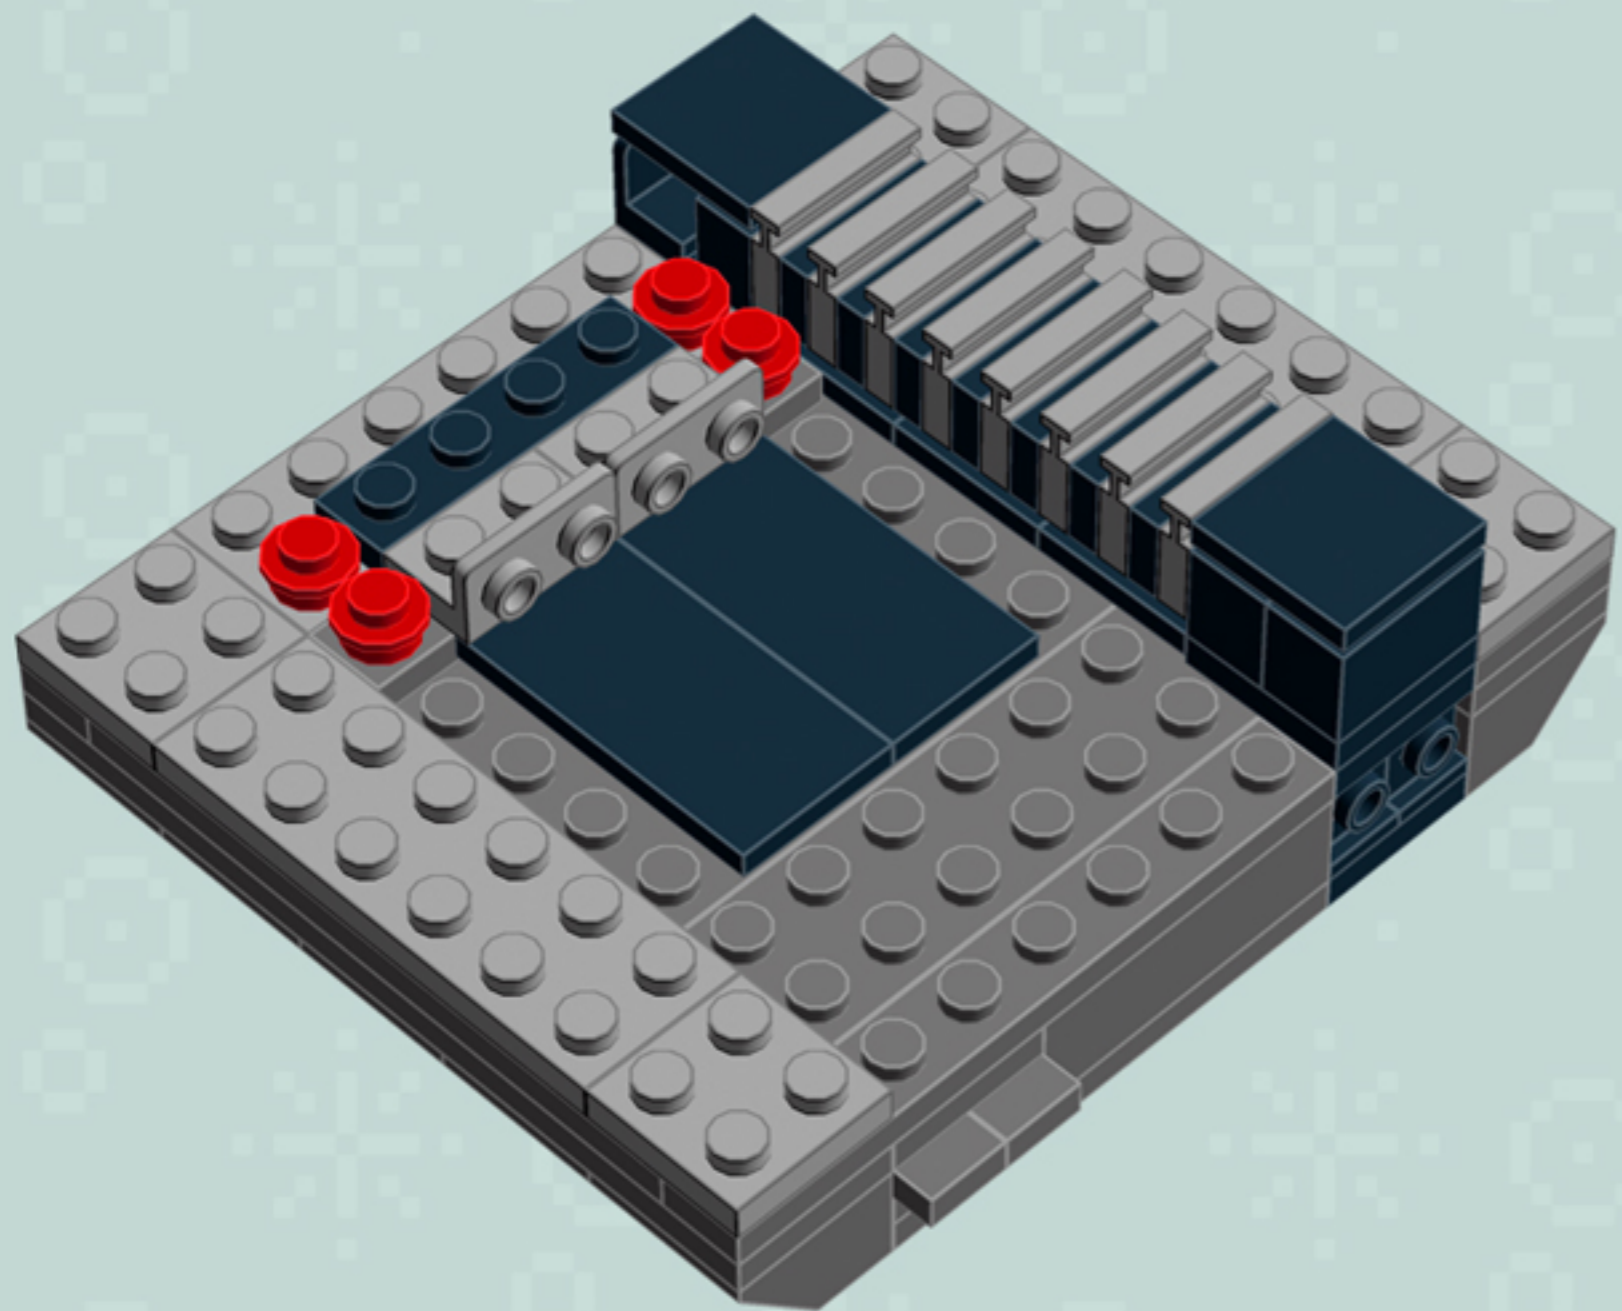

	Element ID	Color	Description	Quantity
	4515369	Medium Stone Grey	Plate 1X2 W/Shaft Ø3.2	2
	4211568	Medium Stone Grey	Plate 1X2 With Slide	8
	4211445	Medium Stone Grey	Plate 1X4	2
	4211438	Medium Stone Grey	Plate 1X6	1
	4535738	Medium Stone Grey	Plate 2X1 W/Holder,Vertical	2
	4211397	Medium Stone Grey	Plate 2X2	8
	4211395	Medium Stone Grey	Plate 2X4	1
	4211452	Medium Stone Grey	Plate 2X6	3
	4211837	Medium Stone Grey	Plate 4X4 W. 4 Knobs	1
	4211515	Medium Stone Grey	Wall Element 1X2X1	6
	4619636	Silver Metallic	Radiator Grille 1X2	6
	614101	White	Plate 1X1 Round	1