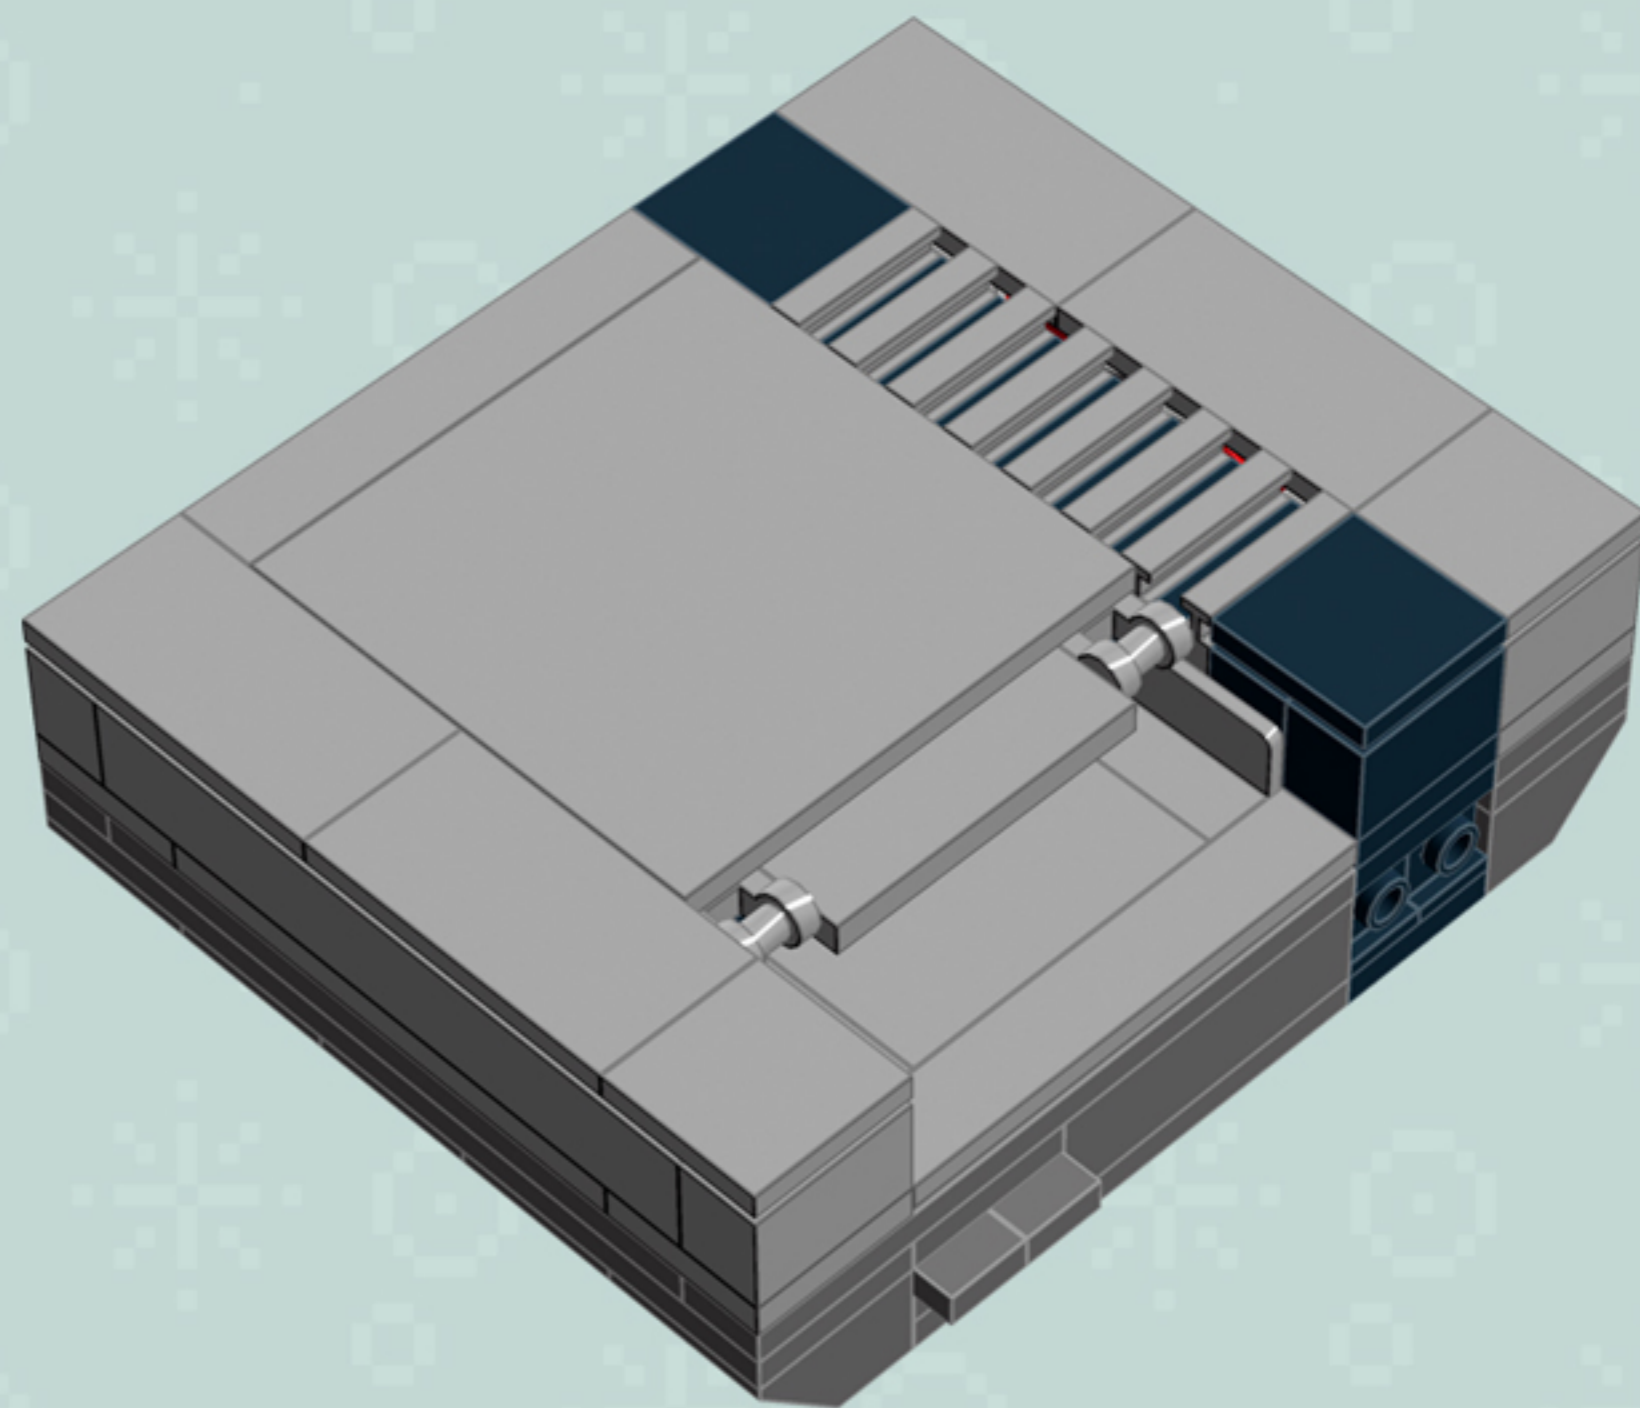

	Element ID	Color	Description	Quantity
	4515369	Medium Stone Grey	Plate 1X2 W/Shaft Ø3.2	2
	4211568	Medium Stone Grey	Plate 1X2 With Slide	8
	4211445	Medium Stone Grey	Plate 1X4	2
	4211438	Medium Stone Grey	Plate 1X6	1
	4535738	Medium Stone Grey	Plate 2X1 W/Holder,Vertical	2
	4211397	Medium Stone Grey	Plate 2X2	8
	4211395	Medium Stone Grey	Plate 2X4	1
	4211452	Medium Stone Grey	Plate 2X6	3
	4211837	Medium Stone Grey	Plate 4X4 W. 4 Knobs	1
	4211515	Medium Stone Grey	Wall Element 1X2X1	6
	4619636	Silver Metallic	Radiator Grille 1X2	6
	614101	White	Plate 1X1 Round	1