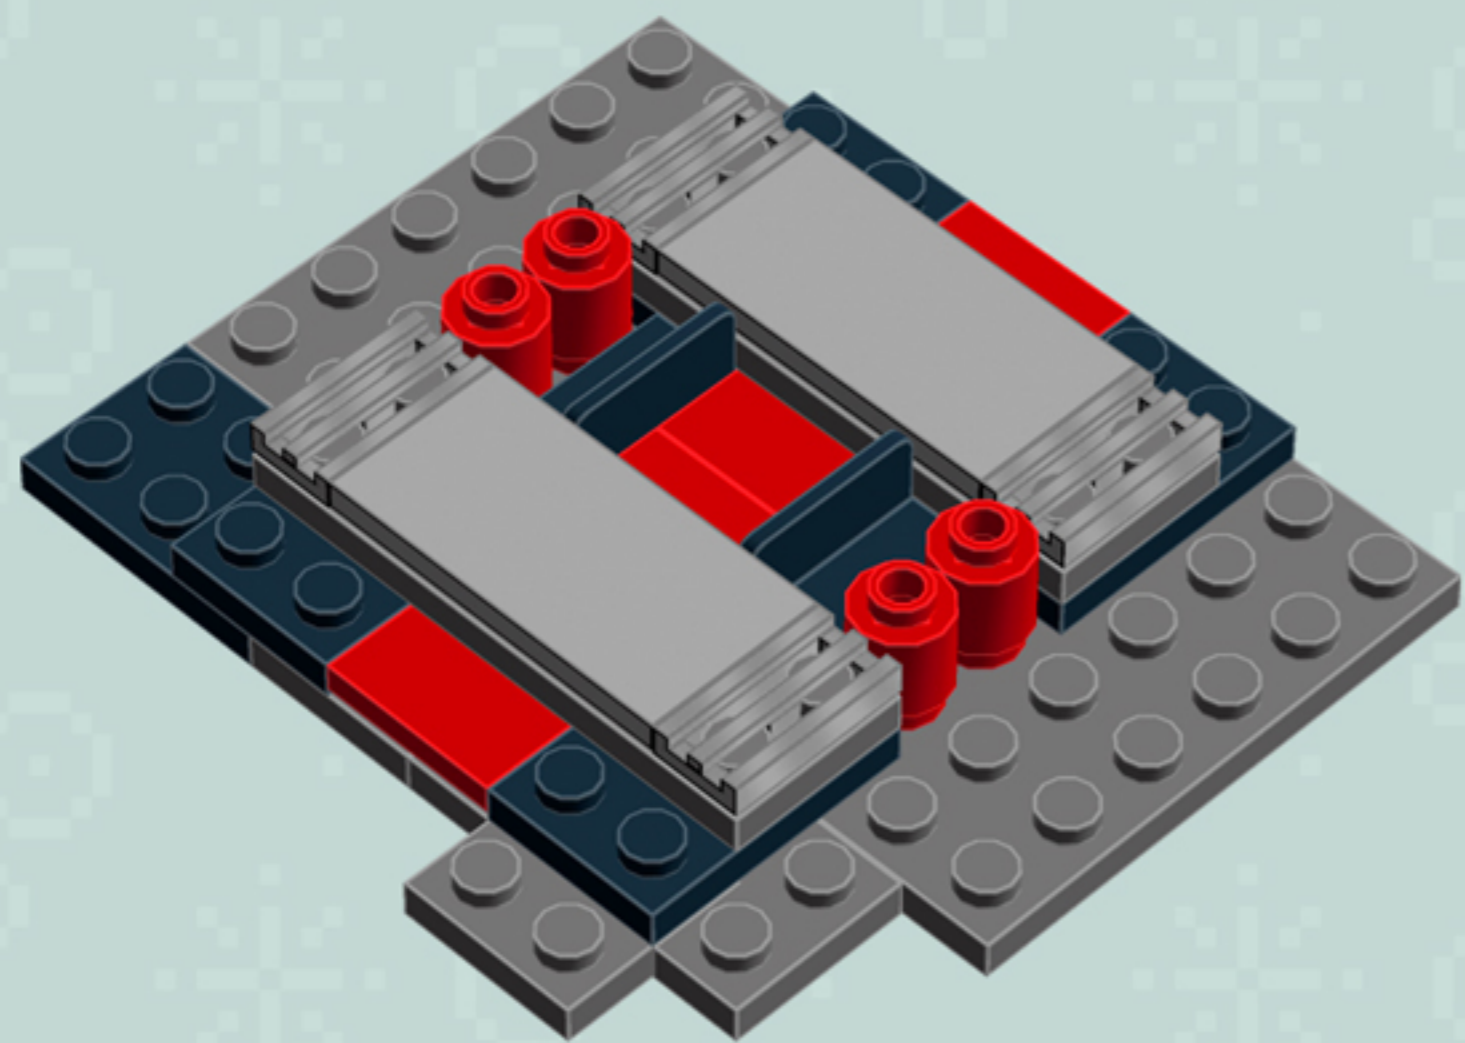

	Element ID	Color	Description	Quantity
	4515369	Medium Stone Grey	Plate 1X2 W/Shaft Ø3.2	2
	4211568	Medium Stone Grey	Plate 1X2 With Slide	8
	4211445	Medium Stone Grey	Plate 1X4	2
	4211438	Medium Stone Grey	Plate 1X6	1
	4535738	Medium Stone Grey	Plate 2X1 W/Holder,Vertical	2
	4211397	Medium Stone Grey	Plate 2X2	8
	4211395	Medium Stone Grey	Plate 2X4	1
	4211452	Medium Stone Grey	Plate 2X6	3
	4211837	Medium Stone Grey	Plate 4X4 W. 4 Knobs	1
	4211515	Medium Stone Grey	Wall Element 1X2X1	6
	4619636	Silver Metallic	Radiator Grille 1X2	6
	614101	White	Plate 1X1 Round	1