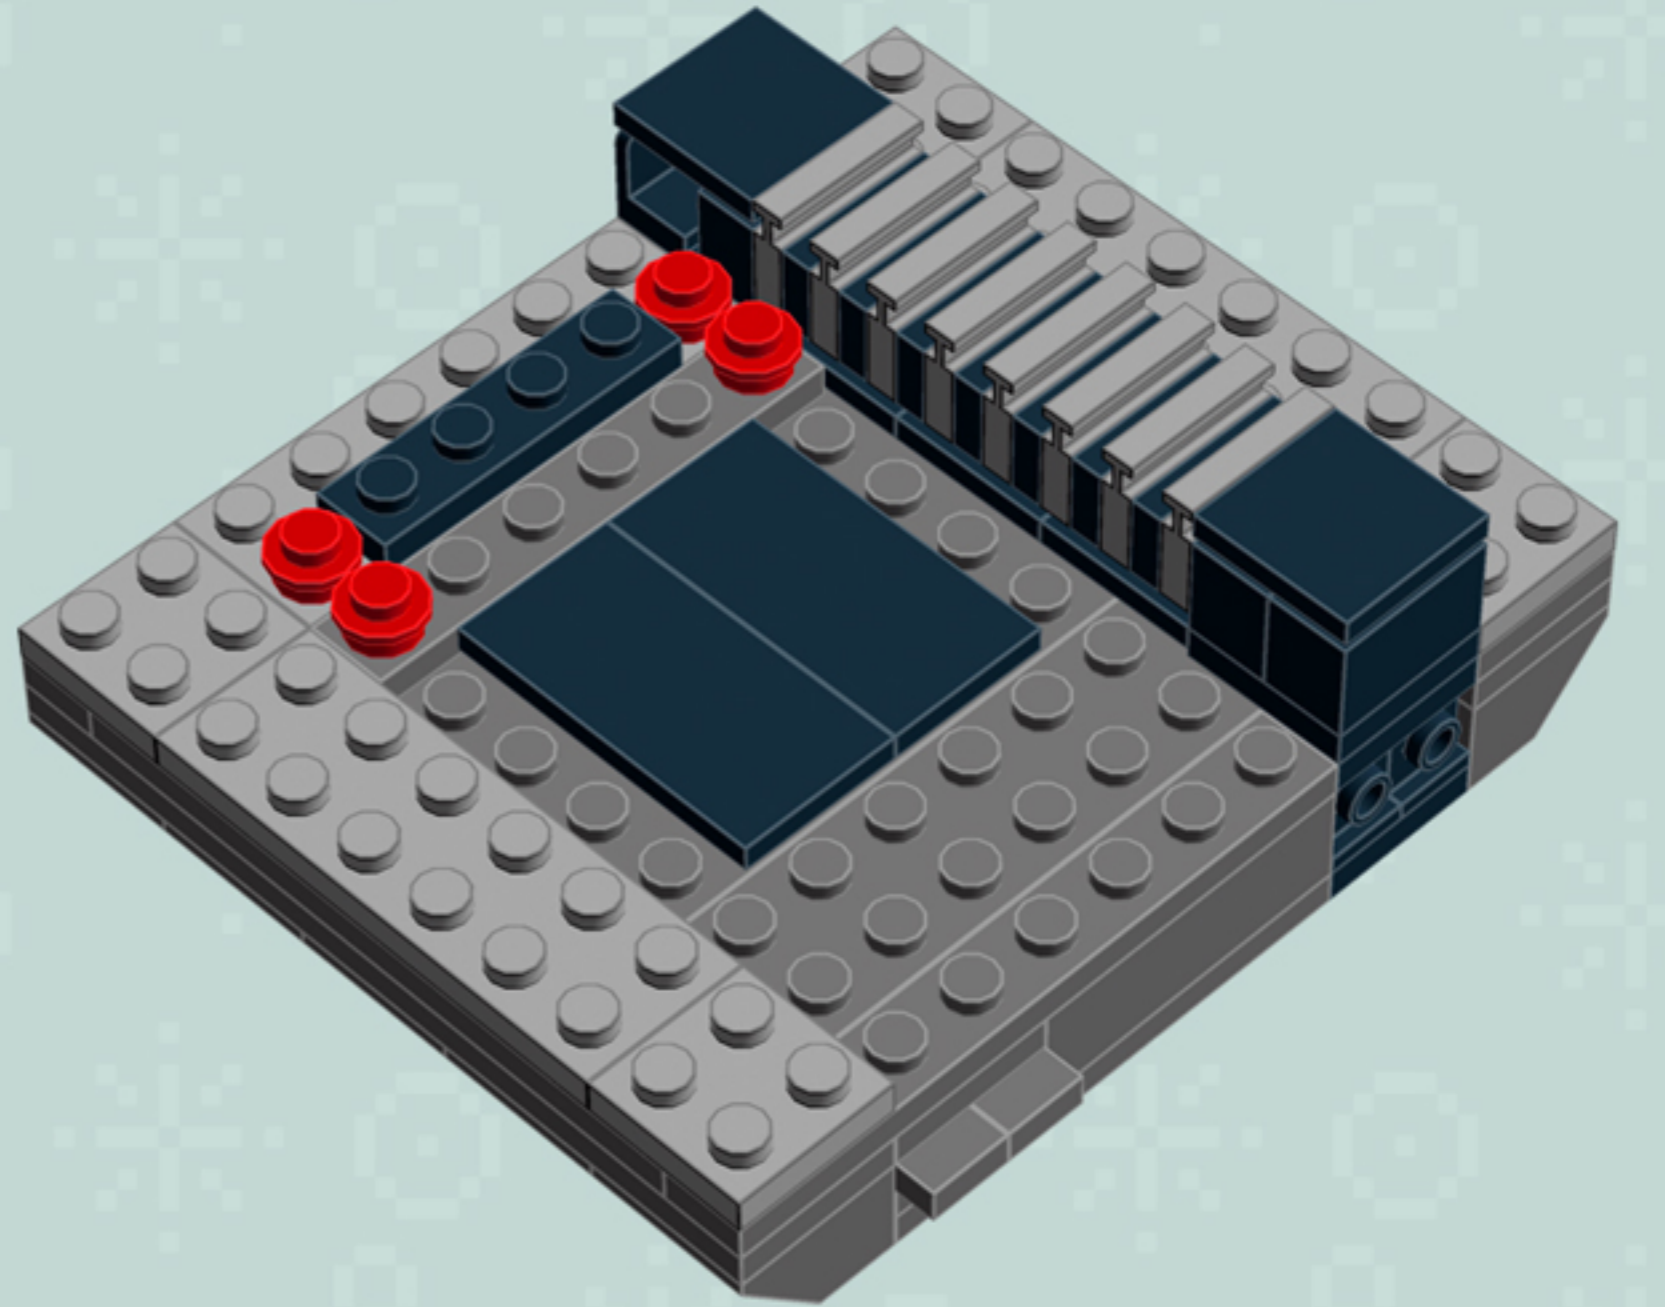

	Element ID	Color	Description	Quantity
	4515369	Medium Stone Grey	Plate 1X2 W/Shaft Ø3.2	2
	4211568	Medium Stone Grey	Plate 1X2 With Slide	8
	4211445	Medium Stone Grey	Plate 1X4	2
	4211438	Medium Stone Grey	Plate 1X6	1
	4535738	Medium Stone Grey	Plate 2X1 W/Holder,Vertical	2
	4211397	Medium Stone Grey	Plate 2X2	8
	4211395	Medium Stone Grey	Plate 2X4	1
	4211452	Medium Stone Grey	Plate 2X6	3
	4211837	Medium Stone Grey	Plate 4X4 W. 4 Knobs	1
	4211515	Medium Stone Grey	Wall Element 1X2X1	6
	4619636	Silver Metallic	Radiator Grille 1X2	6
	614101	White	Plate 1X1 Round	1