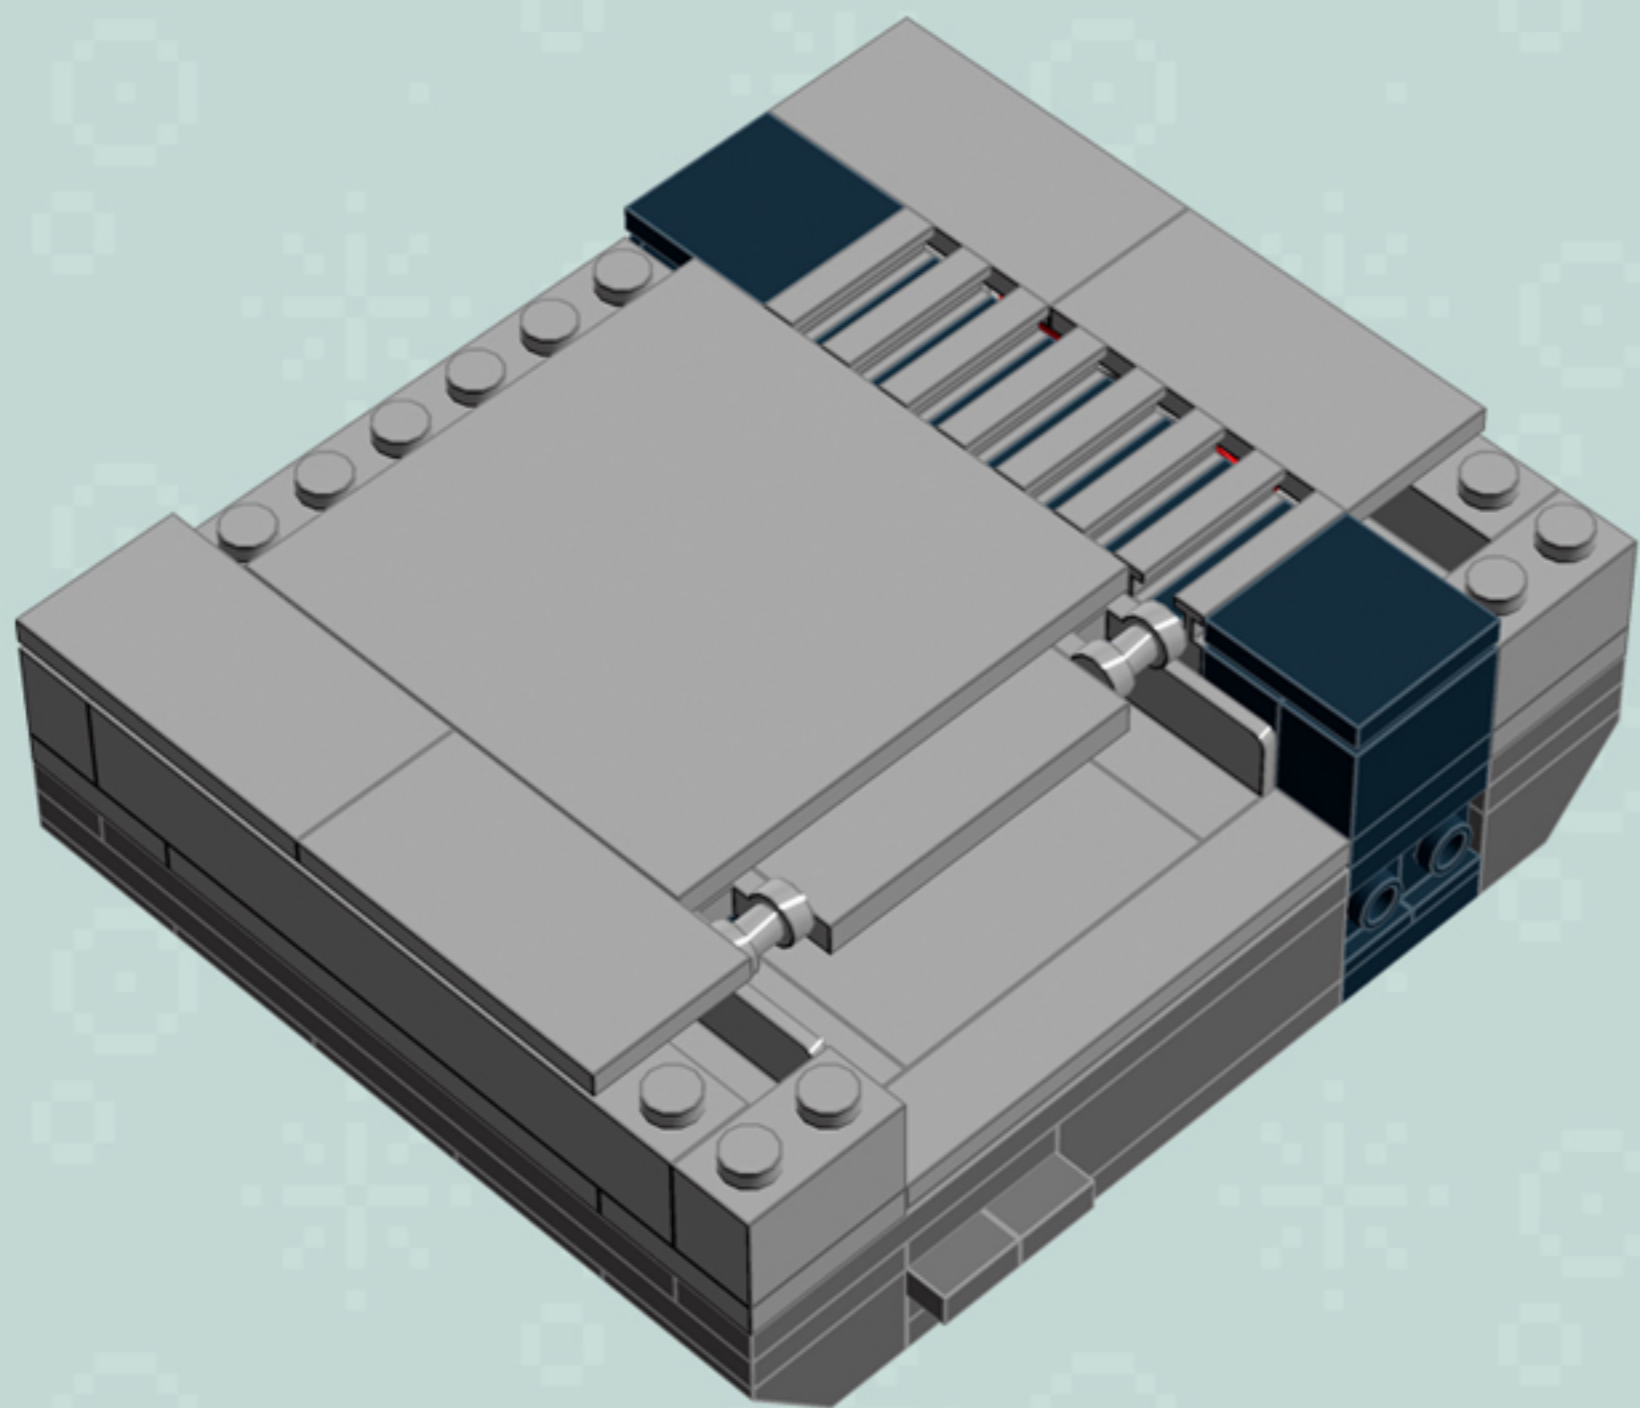

	Element ID	Color	Description	Quantity
	4515369	Medium Stone Grey	Plate 1X2 W/Shaft Ø3.2	2
	4211568	Medium Stone Grey	Plate 1X2 With Slide	8
	4211445	Medium Stone Grey	Plate 1X4	2
	4211438	Medium Stone Grey	Plate 1X6	1
	4535738	Medium Stone Grey	Plate 2X1 W/Holder,Vertical	2
	4211397	Medium Stone Grey	Plate 2X2	8
	4211395	Medium Stone Grey	Plate 2X4	1
	4211452	Medium Stone Grey	Plate 2X6	3
	4211837	Medium Stone Grey	Plate 4X4 W. 4 Knobs	1
	4211515	Medium Stone Grey	Wall Element 1X2X1	6
	4619636	Silver Metallic	Radiator Grille 1X2	6
	614101	White	Plate 1X1 Round	1