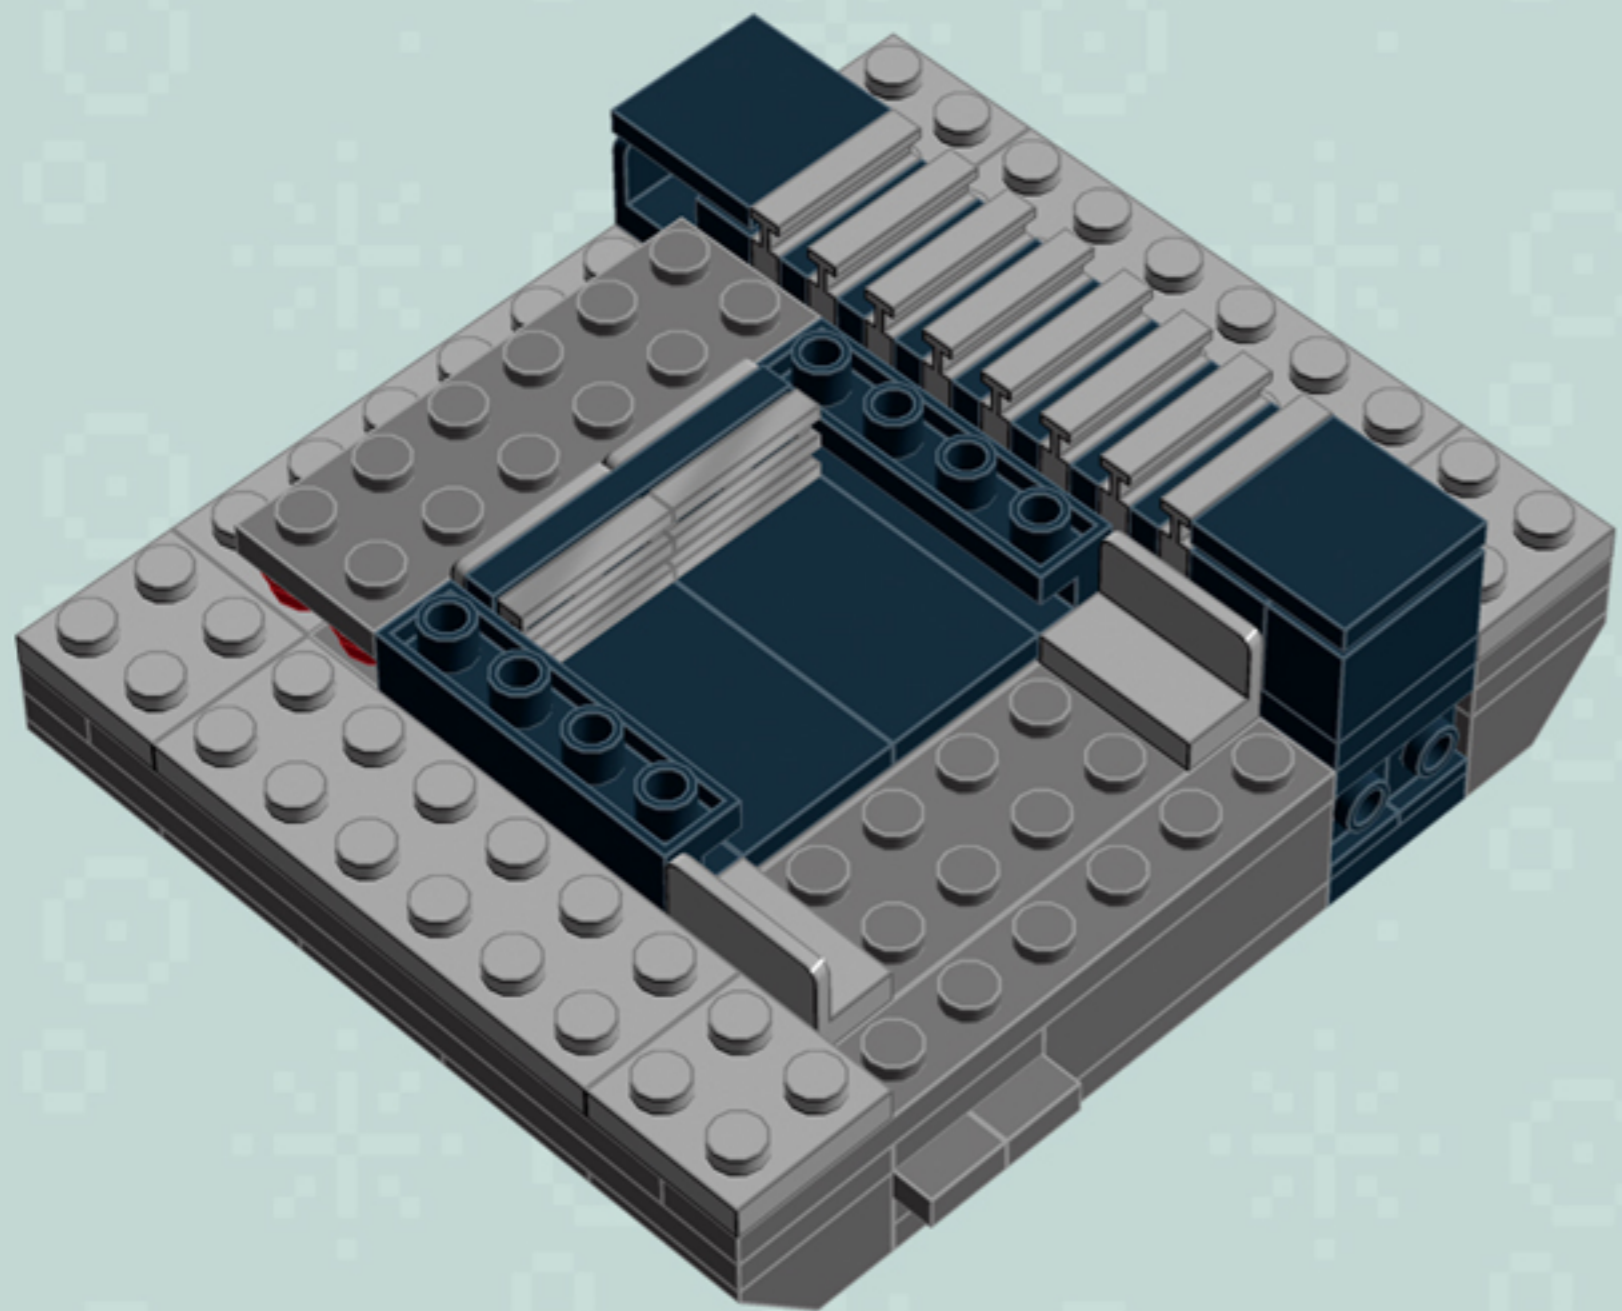

	Element ID	Color	Description	Quantity
	4515369	Medium Stone Grey	Plate 1X2 W/Shaft Ø3.2	2
	4211568	Medium Stone Grey	Plate 1X2 With Slide	8
	4211445	Medium Stone Grey	Plate 1X4	2
	4211438	Medium Stone Grey	Plate 1X6	1
	4535738	Medium Stone Grey	Plate 2X1 W/Holder,Vertical	2
	4211397	Medium Stone Grey	Plate 2X2	8
	4211395	Medium Stone Grey	Plate 2X4	1
	4211452	Medium Stone Grey	Plate 2X6	3
	4211837	Medium Stone Grey	Plate 4X4 W. 4 Knobs	1
	4211515	Medium Stone Grey	Wall Element 1X2X1	6
	4619636	Silver Metallic	Radiator Grille 1X2	6
	614101	White	Plate 1X1 Round	1