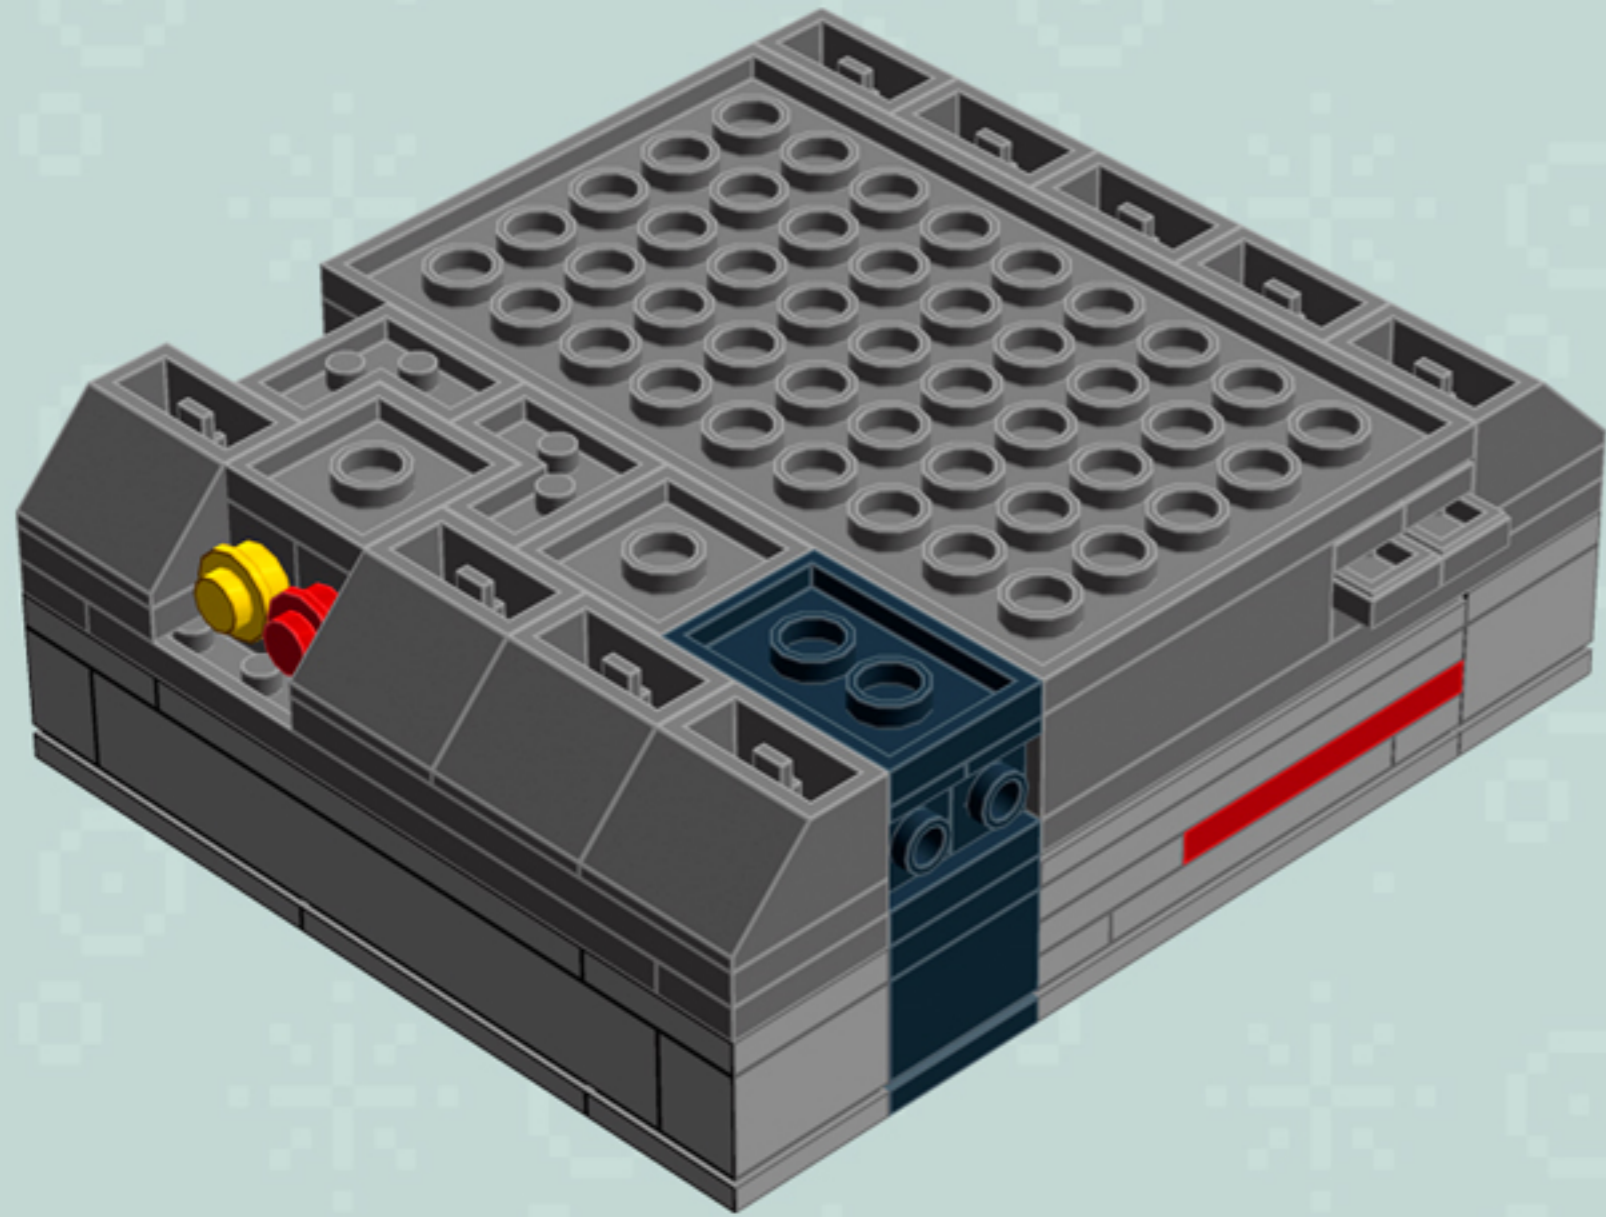

	Element ID	Color	Description	Quantity
	4515369	Medium Stone Grey	Plate 1X2 W/Shaft Ø3.2	2
	4211568	Medium Stone Grey	Plate 1X2 With Slide	8
	4211445	Medium Stone Grey	Plate 1X4	2
	4211438	Medium Stone Grey	Plate 1X6	1
	4535738	Medium Stone Grey	Plate 2X1 W/Holder,Vertical	2
	4211397	Medium Stone Grey	Plate 2X2	8
	4211395	Medium Stone Grey	Plate 2X4	1
	4211452	Medium Stone Grey	Plate 2X6	3
	4211837	Medium Stone Grey	Plate 4X4 W. 4 Knobs	1
	4211515	Medium Stone Grey	Wall Element 1X2X1	6
	4619636	Silver Metallic	Radiator Grille 1X2	6
	614101	White	Plate 1X1 Round	1