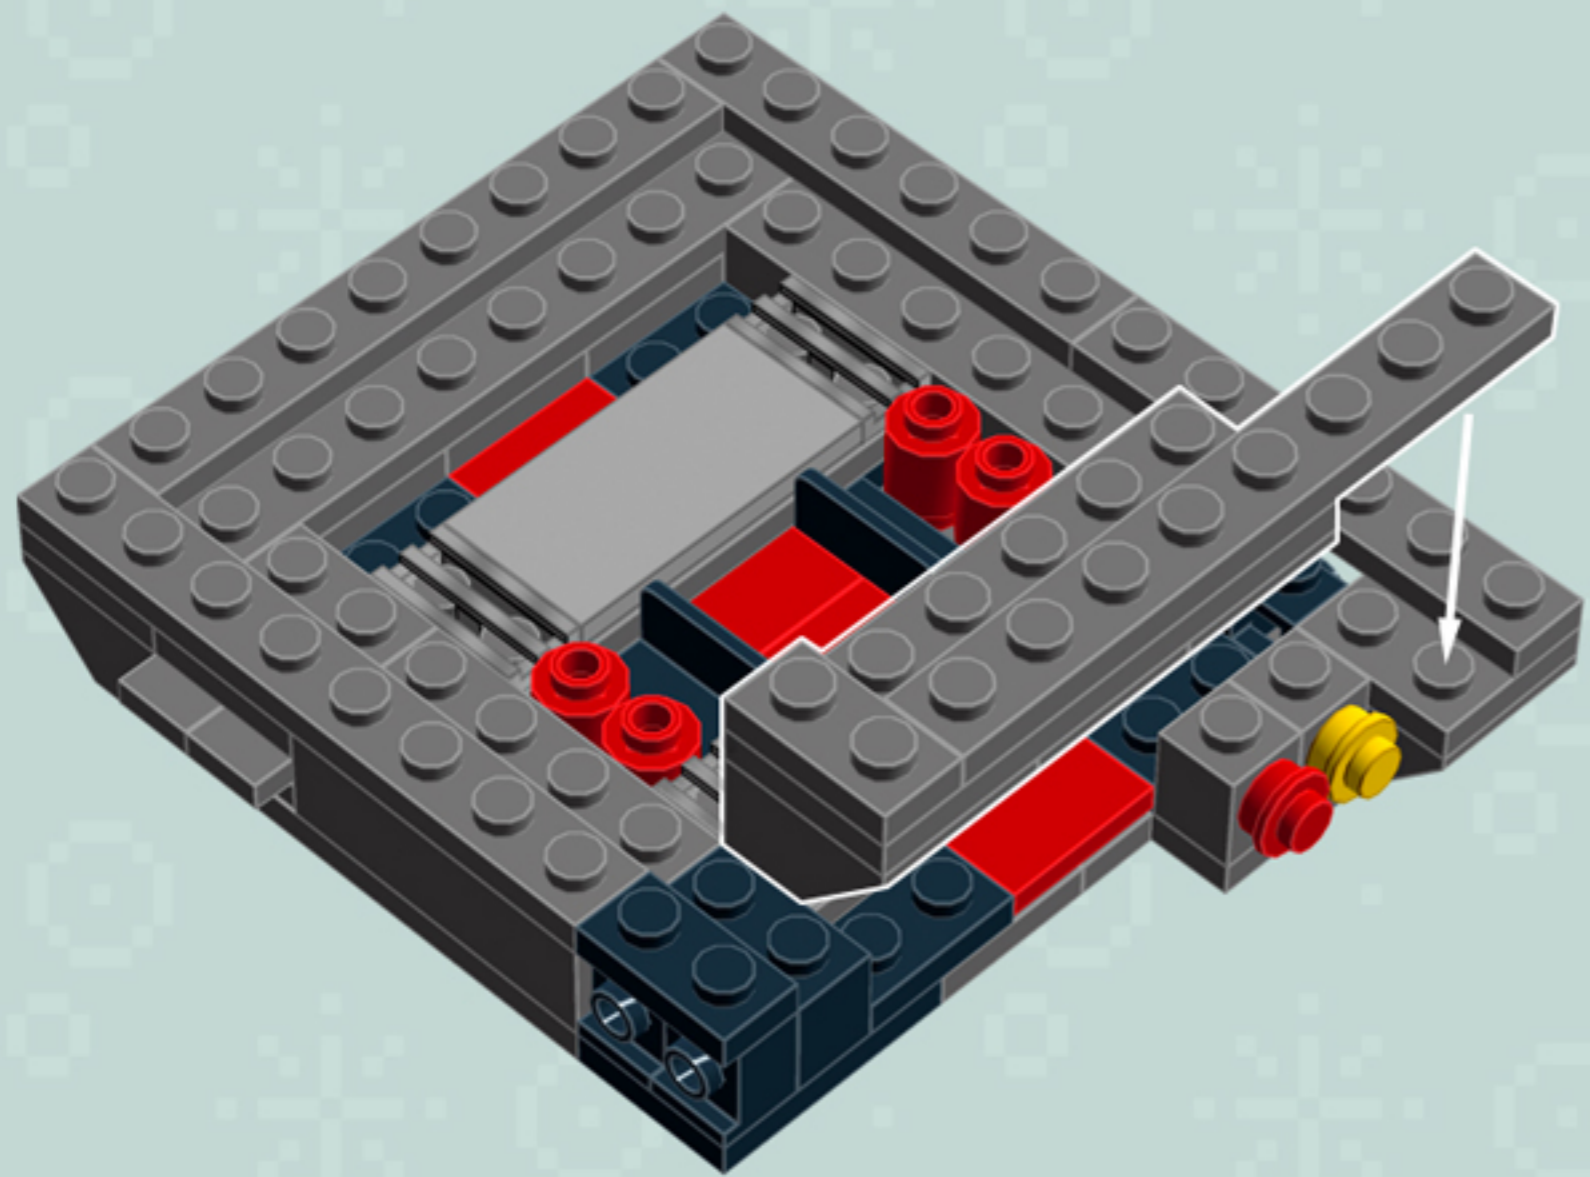

	Element ID	Color	Description	Quantity
	4515369	Medium Stone Grey	Plate 1X2 W/Shaft Ø3.2	2
	4211568	Medium Stone Grey	Plate 1X2 With Slide	8
	4211445	Medium Stone Grey	Plate 1X4	2
	4211438	Medium Stone Grey	Plate 1X6	1
	4535738	Medium Stone Grey	Plate 2X1 W/Holder,Vertical	2
	4211397	Medium Stone Grey	Plate 2X2	8
	4211395	Medium Stone Grey	Plate 2X4	1
	4211452	Medium Stone Grey	Plate 2X6	3
	4211837	Medium Stone Grey	Plate 4X4 W. 4 Knobs	1
	4211515	Medium Stone Grey	Wall Element 1X2X1	6
	4619636	Silver Metallic	Radiator Grille 1X2	6
	614101	White	Plate 1X1 Round	1