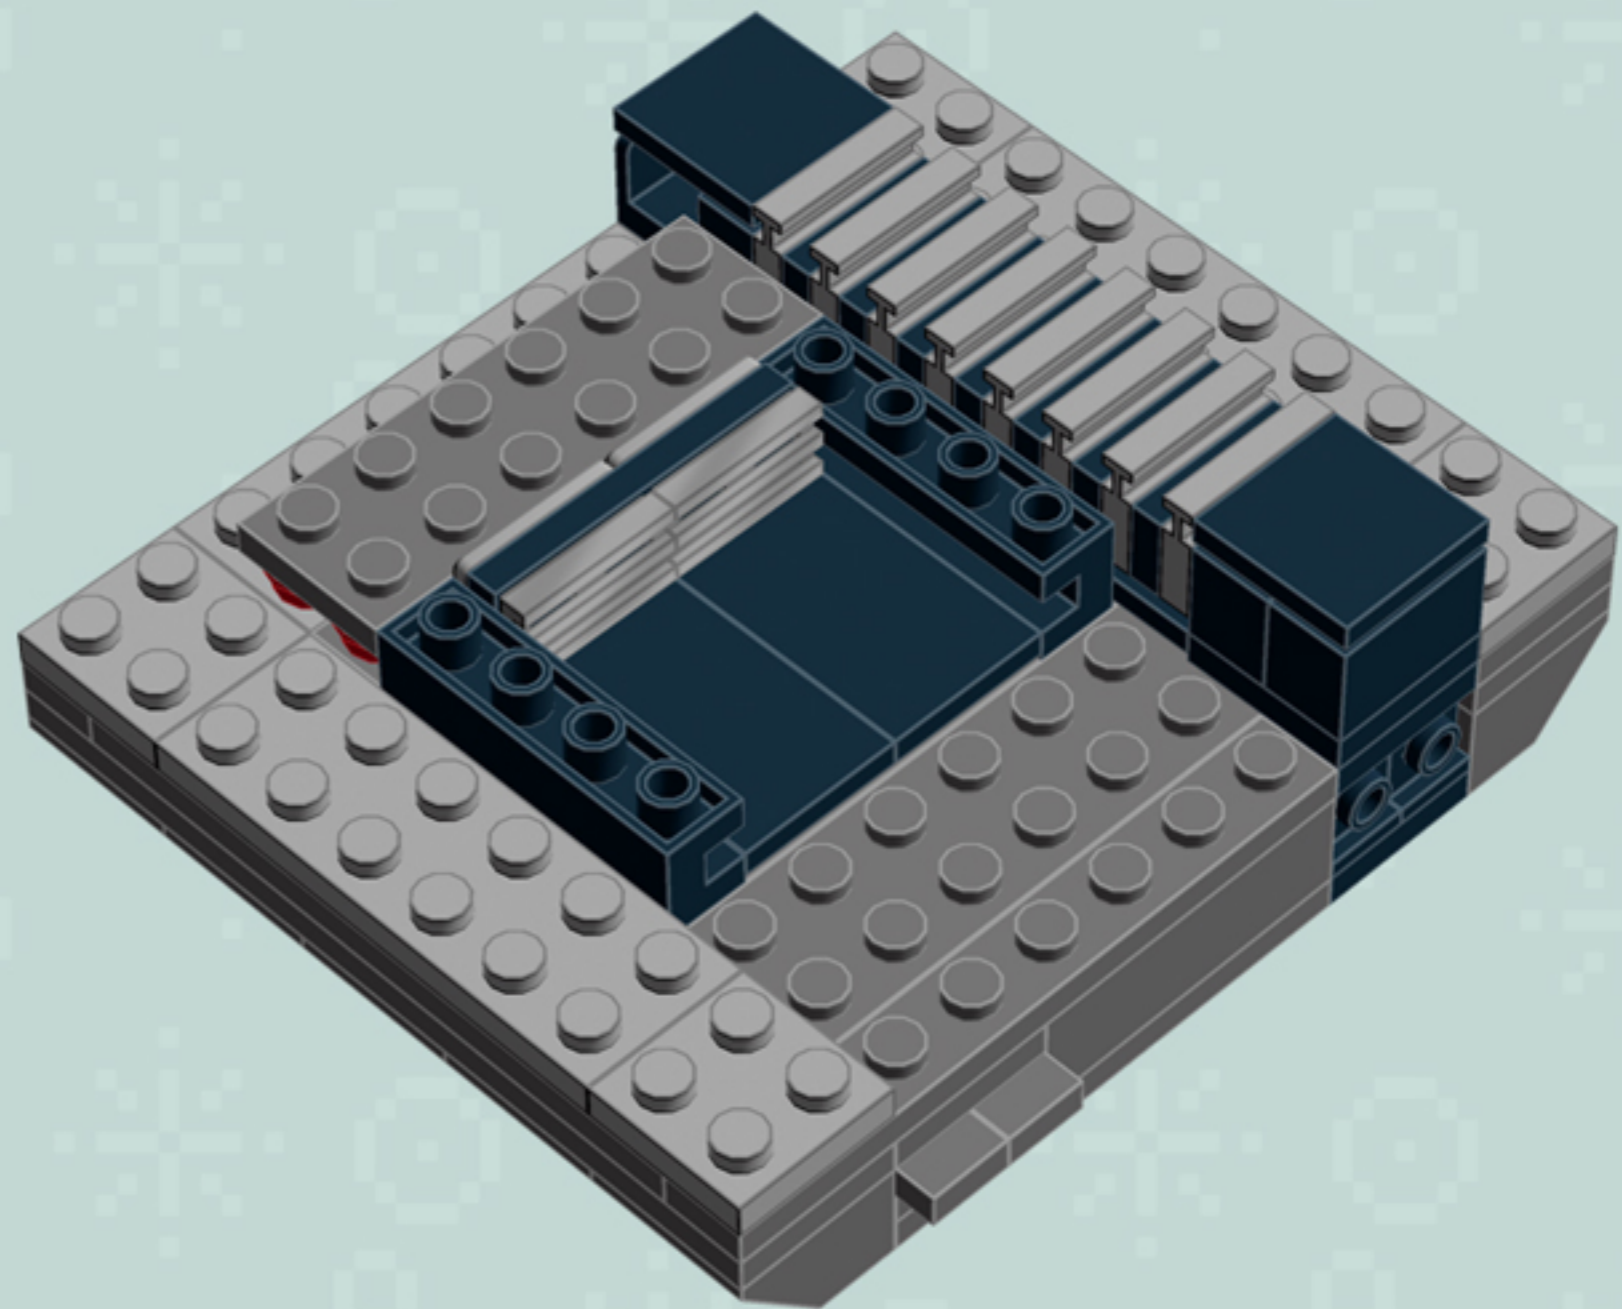

	Element ID	Color	Description	Quantity
	4515369	Medium Stone Grey	Plate 1X2 W/Shaft Ø3.2	2
	4211568	Medium Stone Grey	Plate 1X2 With Slide	8
	4211445	Medium Stone Grey	Plate 1X4	2
	4211438	Medium Stone Grey	Plate 1X6	1
	4535738	Medium Stone Grey	Plate 2X1 W/Holder,Vertical	2
	4211397	Medium Stone Grey	Plate 2X2	8
	4211395	Medium Stone Grey	Plate 2X4	1
	4211452	Medium Stone Grey	Plate 2X6	3
	4211837	Medium Stone Grey	Plate 4X4 W. 4 Knobs	1
	4211515	Medium Stone Grey	Wall Element 1X2X1	6
	4619636	Silver Metallic	Radiator Grille 1X2	6
	614101	White	Plate 1X1 Round	1