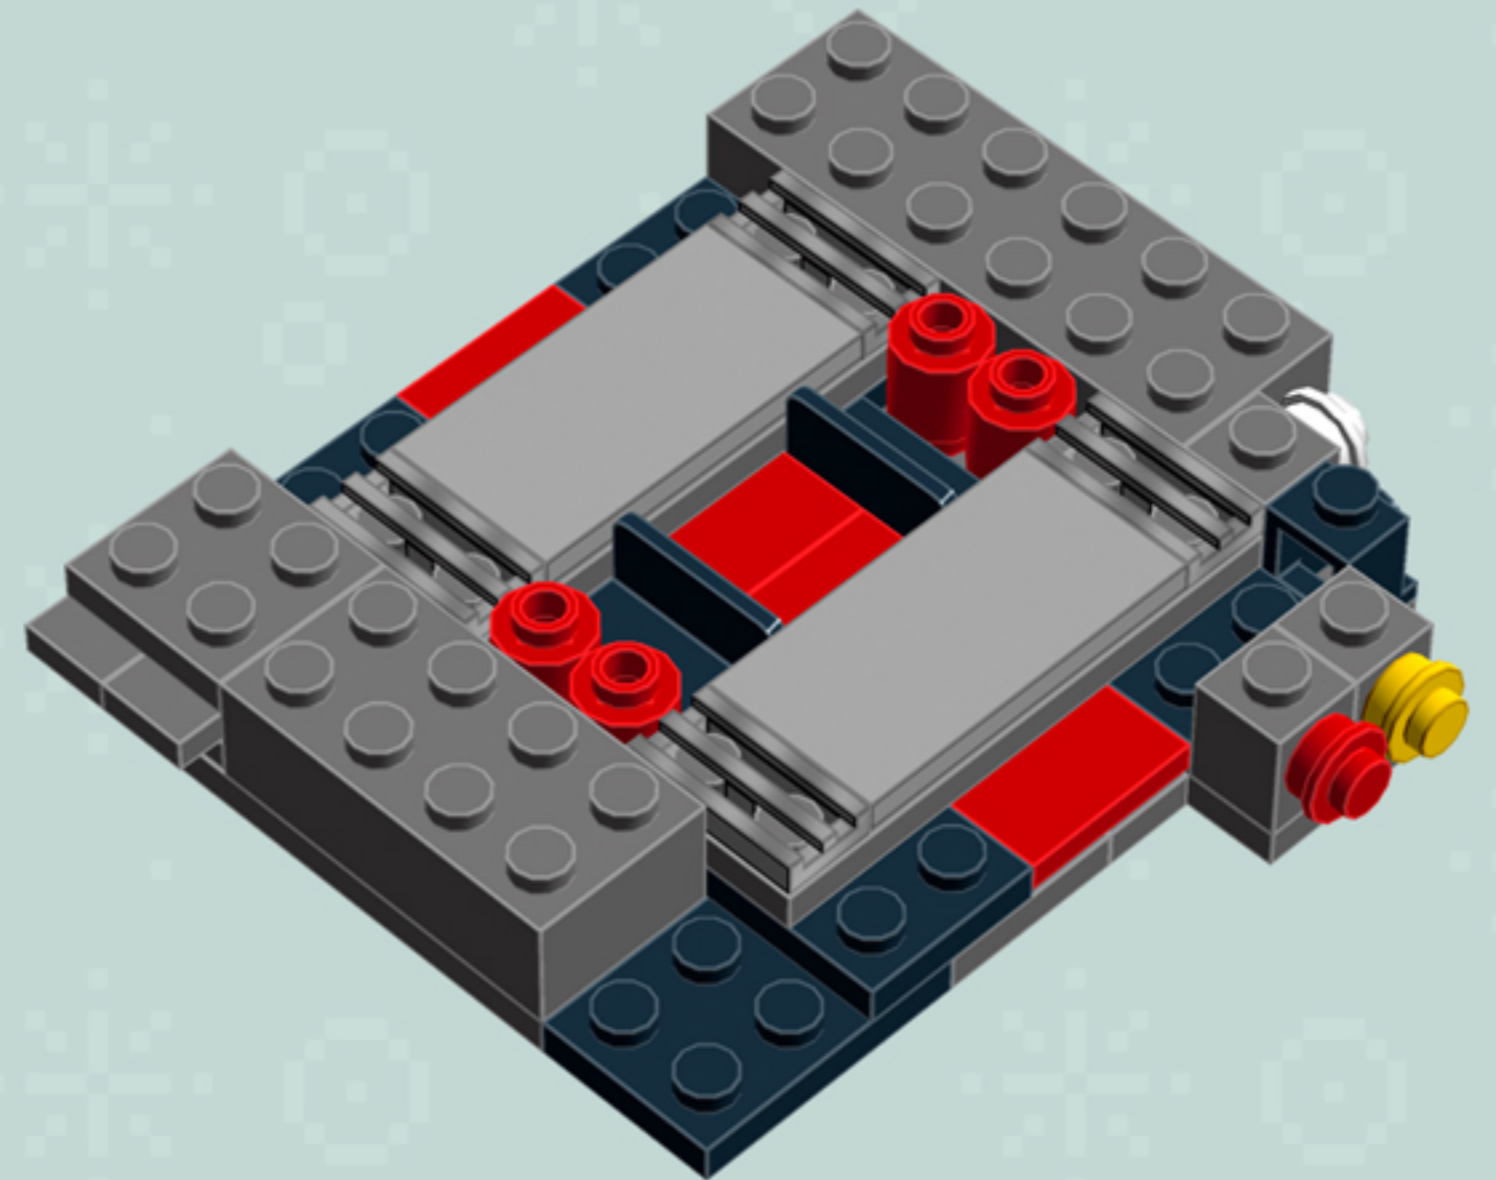

	Element ID	Color	Description	Quantity
	4515369	Medium Stone Grey	Plate 1X2 W/Shaft Ø3.2	2
	4211568	Medium Stone Grey	Plate 1X2 With Slide	8
	4211445	Medium Stone Grey	Plate 1X4	2
	4211438	Medium Stone Grey	Plate 1X6	1
	4535738	Medium Stone Grey	Plate 2X1 W/Holder,Vertical	2
	4211397	Medium Stone Grey	Plate 2X2	8
	4211395	Medium Stone Grey	Plate 2X4	1
	4211452	Medium Stone Grey	Plate 2X6	3
	4211837	Medium Stone Grey	Plate 4X4 W. 4 Knobs	1
	4211515	Medium Stone Grey	Wall Element 1X2X1	6
	4619636	Silver Metallic	Radiator Grille 1X2	6
	614101	White	Plate 1X1 Round	1