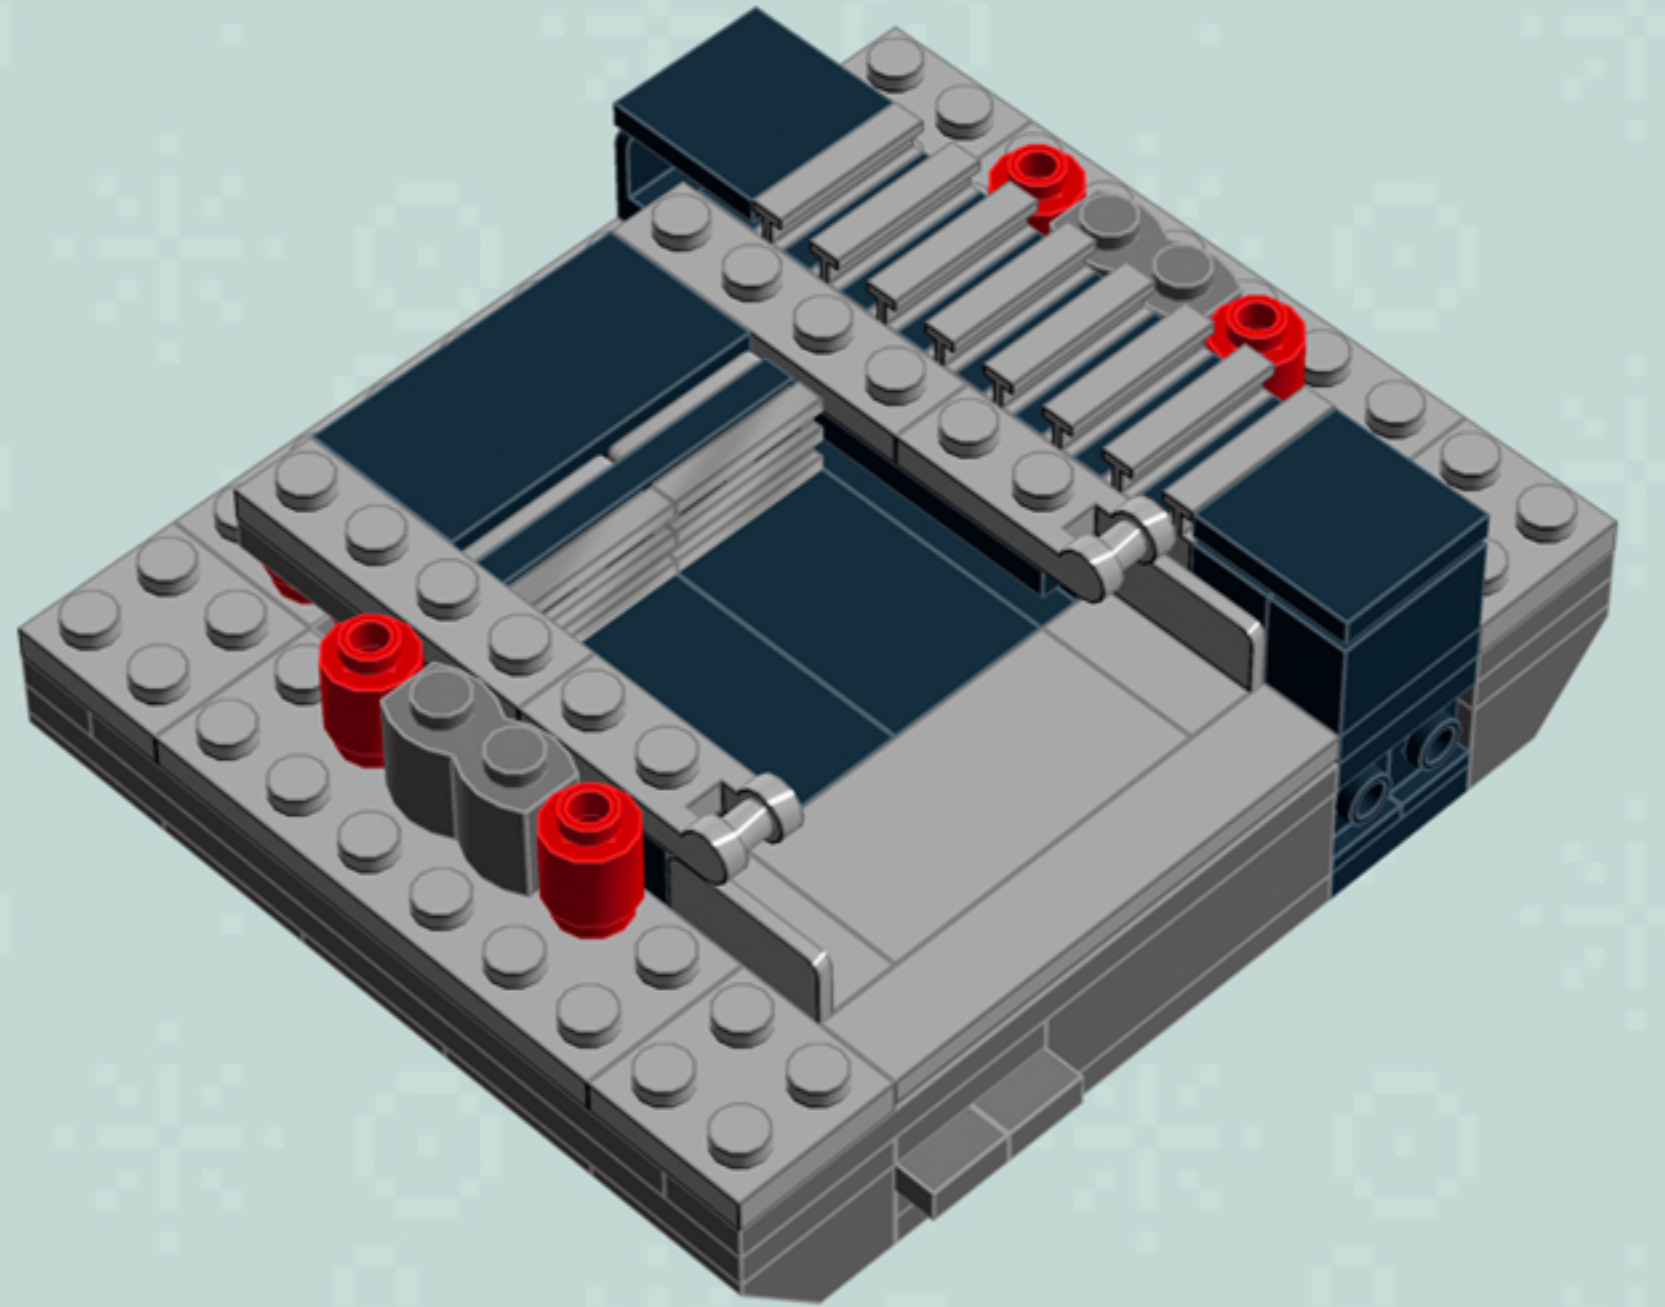

	Element ID	Color	Description	Quantity
	4515369	Medium Stone Grey	Plate 1X2 W/Shaft Ø3.2	2
	4211568	Medium Stone Grey	Plate 1X2 With Slide	8
	4211445	Medium Stone Grey	Plate 1X4	2
	4211438	Medium Stone Grey	Plate 1X6	1
	4535738	Medium Stone Grey	Plate 2X1 W/Holder,Vertical	2
	4211397	Medium Stone Grey	Plate 2X2	8
	4211395	Medium Stone Grey	Plate 2X4	1
	4211452	Medium Stone Grey	Plate 2X6	3
	4211837	Medium Stone Grey	Plate 4X4 W. 4 Knobs	1
	4211515	Medium Stone Grey	Wall Element 1X2X1	6
	4619636	Silver Metallic	Radiator Grille 1X2	6
	614101	White	Plate 1X1 Round	1