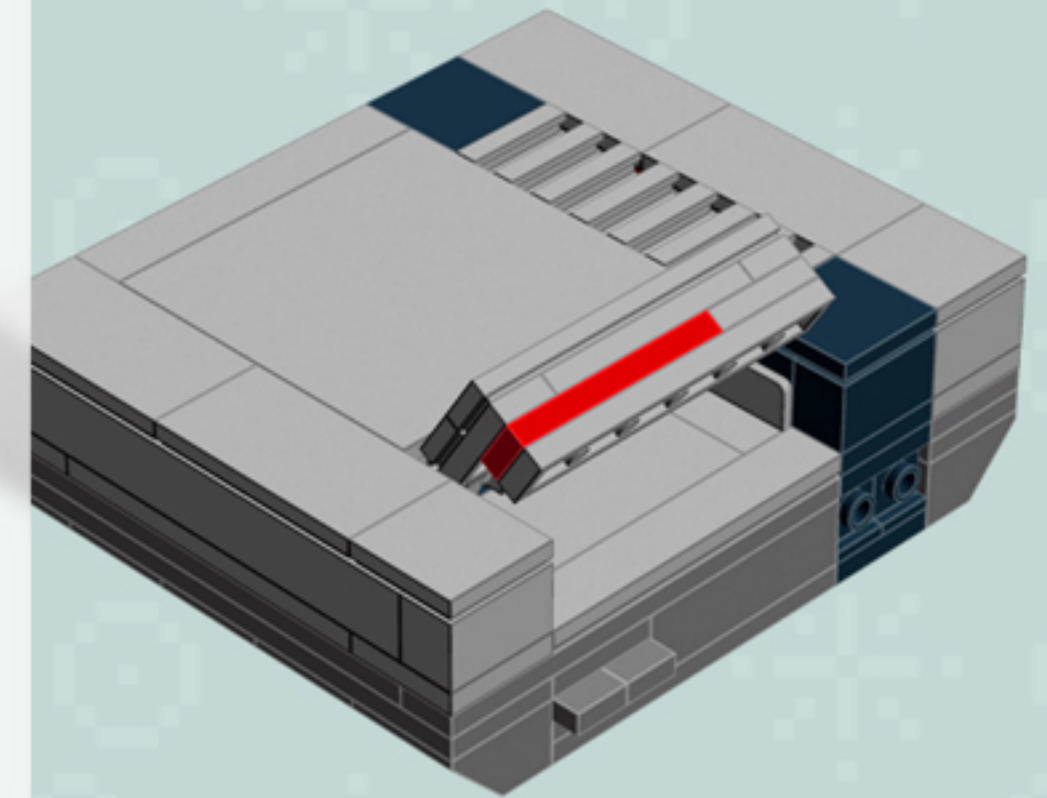

MY FIRST
Console
SPRITE EDITION

*A LEGO® project by Chris McVeigh
chrismcveigh.com*

Element ID	Color	Description	Quantity
407026	Black	Angular Brick 1X1	5
4558954	Black	Brick 1X1 W. 1 Knob	2
300426	Black	Brick 1X2	2
306926	Black	Flat Tile 1X2	2
306826	Black	Flat Tile 2X2	5
4560182	Black	Flat Tile 2X4	3
302326	Black	Plate 1X2	8
371026	Black	Plate 1X4	2
302226	Black	Plate 2X2	4
302126	Black	Plate 2X3	5
4278359	Black	Slide Shoe Round 2X2	4
265326	Black	Sliding Piece 1X4	2

Element ID	Color	Description	Quantity
6074033	Black	String 30M W. 2 Knobs	2
368026	Black	Turn Plate 2X2, Lower Part	2
486526	Black	Wall Element 1X2x1	3
4560179	Bright Red	Flat Tile 2X4	3
614121	Bright Red	Plate 1X1 Round	9
371021	Bright Red	Plate 1X4	1
306221	Bright Red	Round Brick 1X1	8
4560181	Bright Yellow	Flat Tile 2X4	1
614124	Bright Yellow	Plate 1X1 Round	1
4558955	Dark Stone Grey	Brick 1X1 W. 1 Knob	3
4211085	Dark Stone Grey	Brick 2X4	1
4210875	Dark Stone Grey	Brick 2X6	1