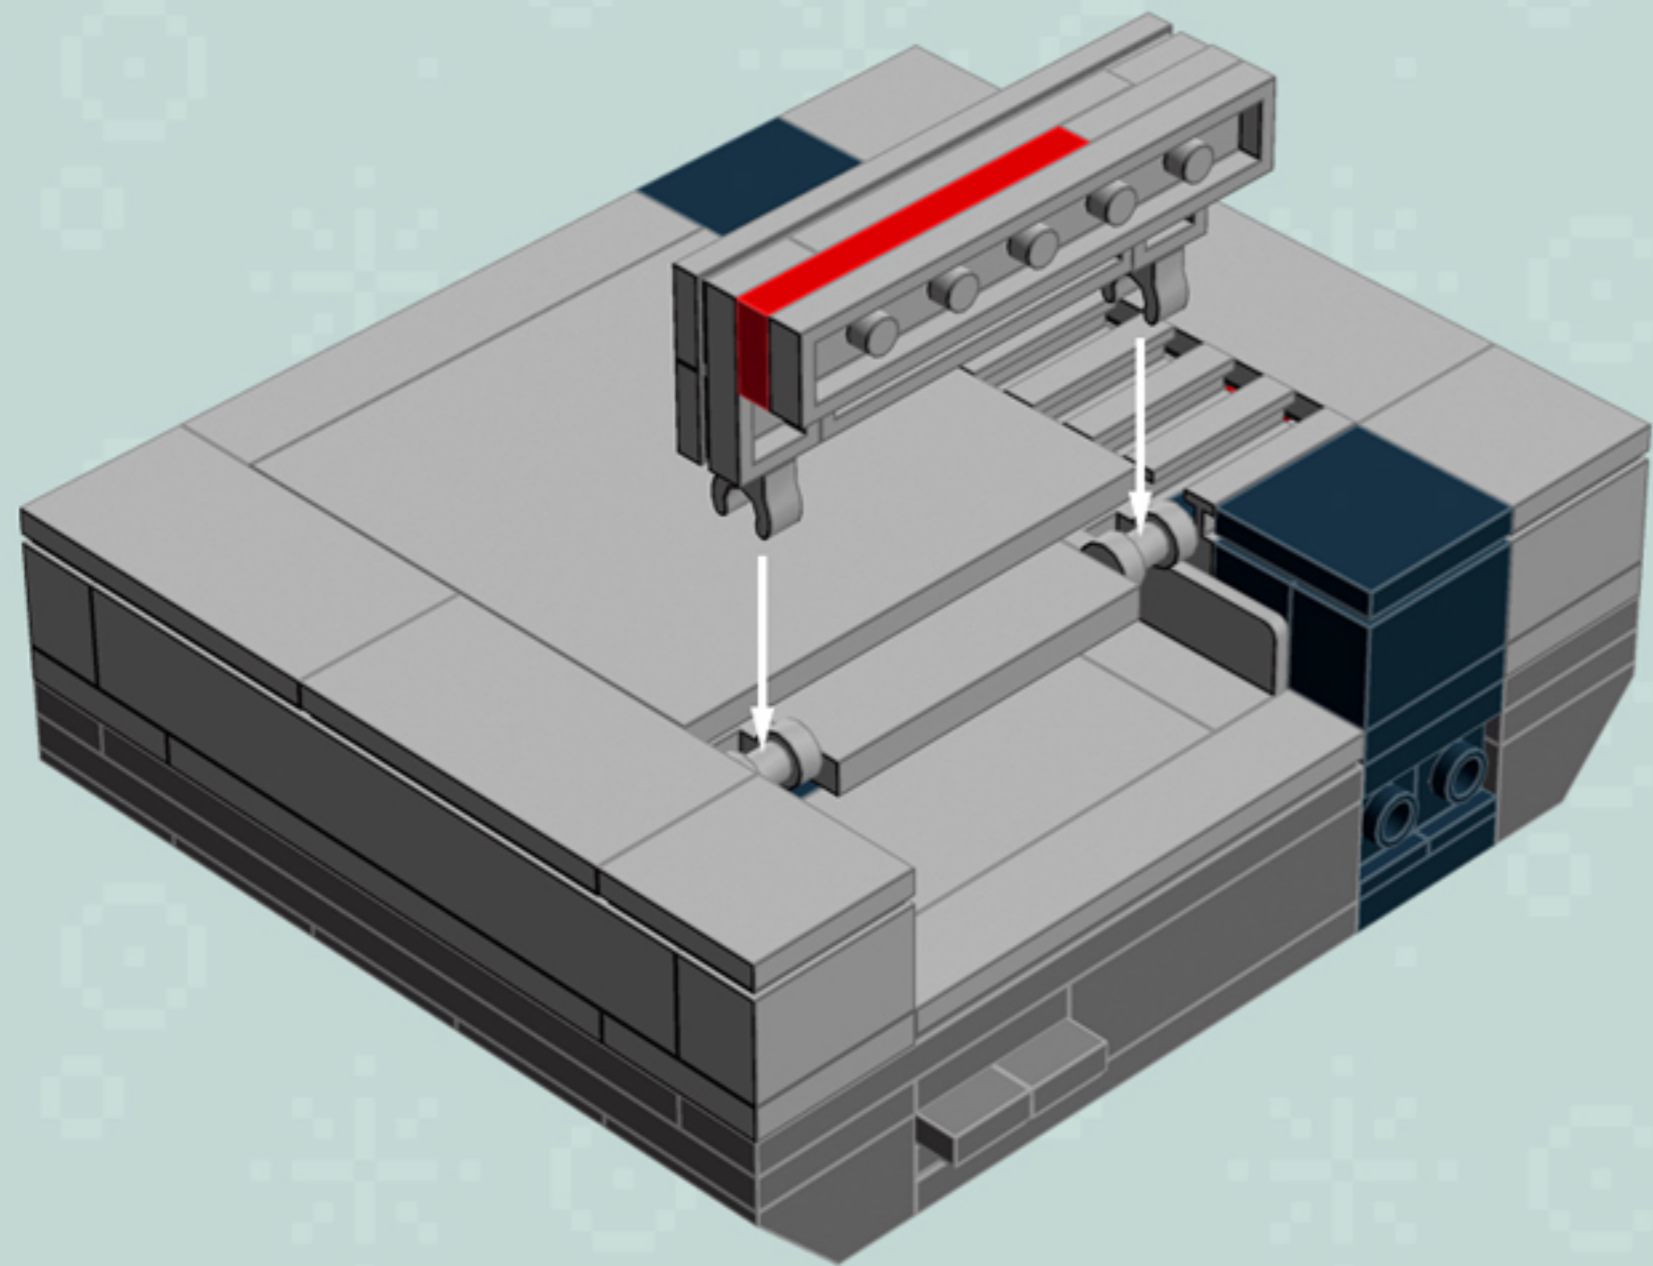

	Element ID	Color	Description	Quantity
	4515369	Medium Stone Grey	Plate 1X2 W/Shaft Ø3.2	2
	4211568	Medium Stone Grey	Plate 1X2 With Slide	8
	4211445	Medium Stone Grey	Plate 1X4	2
	4211438	Medium Stone Grey	Plate 1X6	1
	4535738	Medium Stone Grey	Plate 2X1 W/Holder,Vertical	2
	4211397	Medium Stone Grey	Plate 2X2	8
	4211395	Medium Stone Grey	Plate 2X4	1
	4211452	Medium Stone Grey	Plate 2X6	3
	4211837	Medium Stone Grey	Plate 4X4 W. 4 Knobs	1
	4211515	Medium Stone Grey	Wall Element 1X2X1	6
	4619636	Silver Metallic	Radiator Grille 1X2	6
	614101	White	Plate 1X1 Round	1