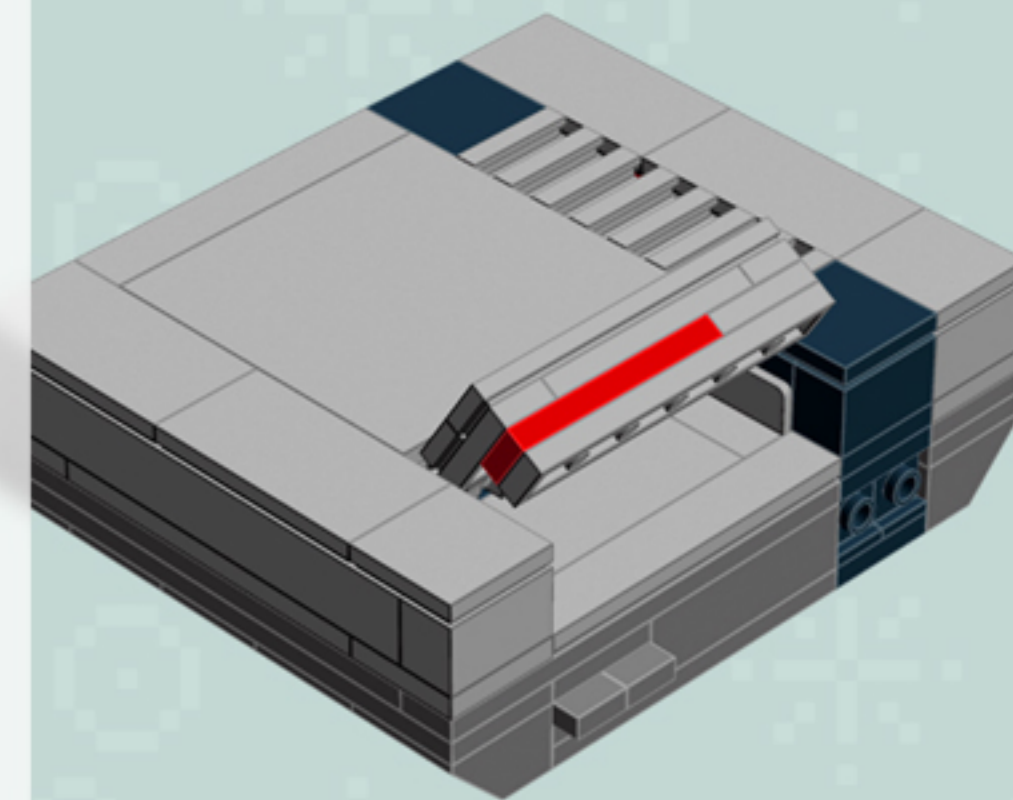

MY FIRST
Console
SPRITE EDITION

*A LEGO® project by Chris McVeigh
chrismcveigh.com*

Element ID	Color	Description	Quantity
407026	Black	Angular Brick 1X1	5
4558954	Black	Brick 1X1 W. 1 Knob	2
300426	Black	Brick 1X2	2
306926	Black	Flat Tile 1X2	2
306826	Black	Flat Tile 2X2	5
4560182	Black	Flat Tile 2X4	3
302326	Black	Plate 1X2	8
371026	Black	Plate 1X4	2
302226	Black	Plate 2X2	4
302126	Black	Plate 2X3	5
4278359	Black	Slide Shoe Round 2X2	4
265326	Black	Sliding Piece 1X4	2

Element ID	Color	Description	Quantity
6074033	Black	String 30M W. 2 Knobs	2
368026	Black	Turn Plate 2X2, Lower Part	2
486526	Black	Wall Element 1X2x1	3
4560179	Bright Red	Flat Tile 2X4	3
614121	Bright Red	Plate 1X1 Round	9
371021	Bright Red	Plate 1X4	1
306221	Bright Red	Round Brick 1X1	8
4560181	Bright Yellow	Flat Tile 2X4	1
614124	Bright Yellow	Plate 1X1 Round	1
4558955	Dark Stone Grey	Brick 1X1 W. 1 Knob	3
4211085	Dark Stone Grey	Brick 2X4	1
4210875	Dark Stone Grey	Brick 2X6	1