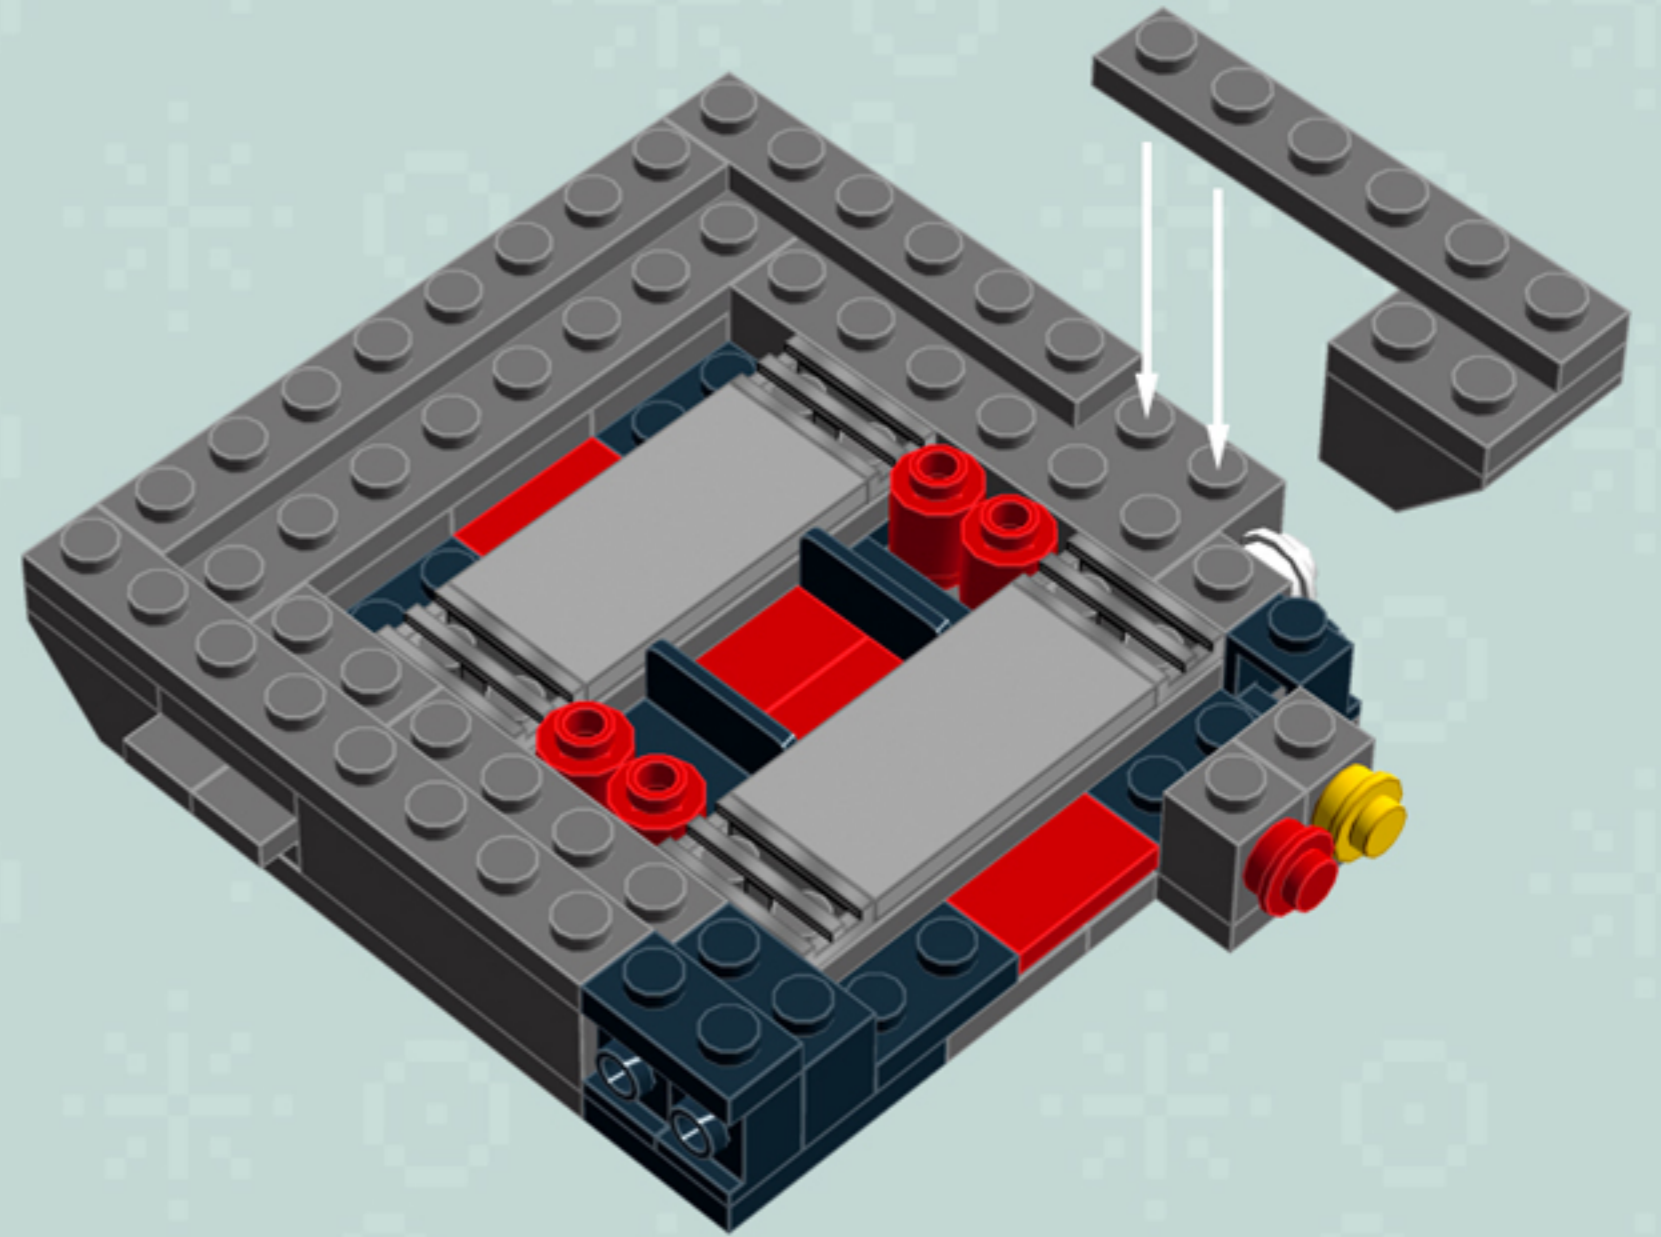

	Element ID	Color	Description	Quantity
	4515369	Medium Stone Grey	Plate 1X2 W/Shaft Ø3.2	2
	4211568	Medium Stone Grey	Plate 1X2 With Slide	8
	4211445	Medium Stone Grey	Plate 1X4	2
	4211438	Medium Stone Grey	Plate 1X6	1
	4535738	Medium Stone Grey	Plate 2X1 W/Holder,Vertical	2
	4211397	Medium Stone Grey	Plate 2X2	8
	4211395	Medium Stone Grey	Plate 2X4	1
	4211452	Medium Stone Grey	Plate 2X6	3
	4211837	Medium Stone Grey	Plate 4X4 W. 4 Knobs	1
	4211515	Medium Stone Grey	Wall Element 1X2X1	6
	4619636	Silver Metallic	Radiator Grille 1X2	6
	614101	White	Plate 1X1 Round	1