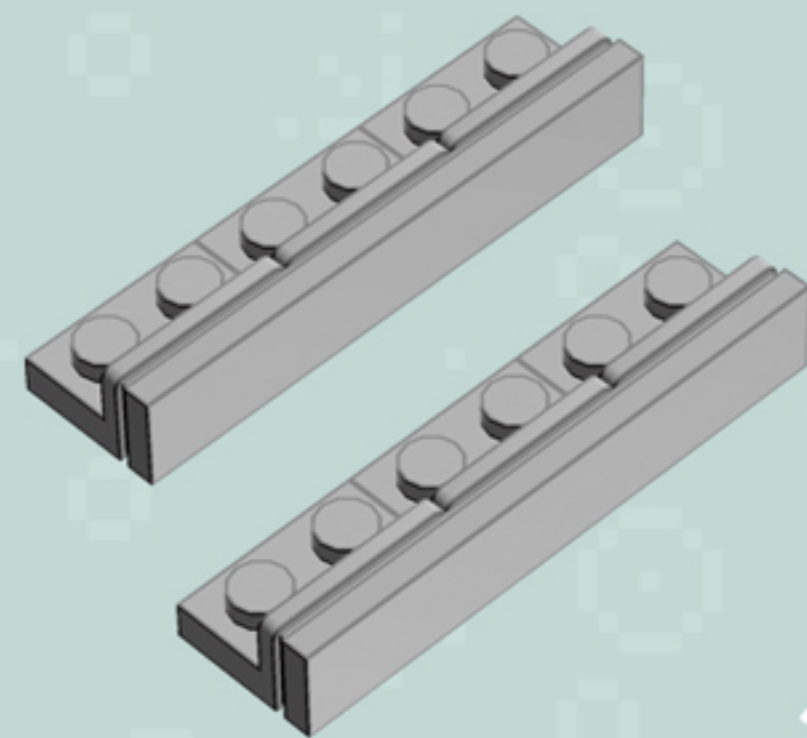

	Element ID	Color	Description	Quantity
	4515369	Medium Stone Grey	Plate 1X2 W/Shaft Ø3.2	2
	4211568	Medium Stone Grey	Plate 1X2 With Slide	8
	4211445	Medium Stone Grey	Plate 1X4	2
	4211438	Medium Stone Grey	Plate 1X6	1
	4535738	Medium Stone Grey	Plate 2X1 W/Holder,Vertical	2
	4211397	Medium Stone Grey	Plate 2X2	8
	4211395	Medium Stone Grey	Plate 2X4	1
	4211452	Medium Stone Grey	Plate 2X6	3
	4211837	Medium Stone Grey	Plate 4X4 W. 4 Knobs	1
	4211515	Medium Stone Grey	Wall Element 1X2X1	6
	4619636	Silver Metallic	Radiator Grille 1X2	6
	614101	White	Plate 1X1 Round	1