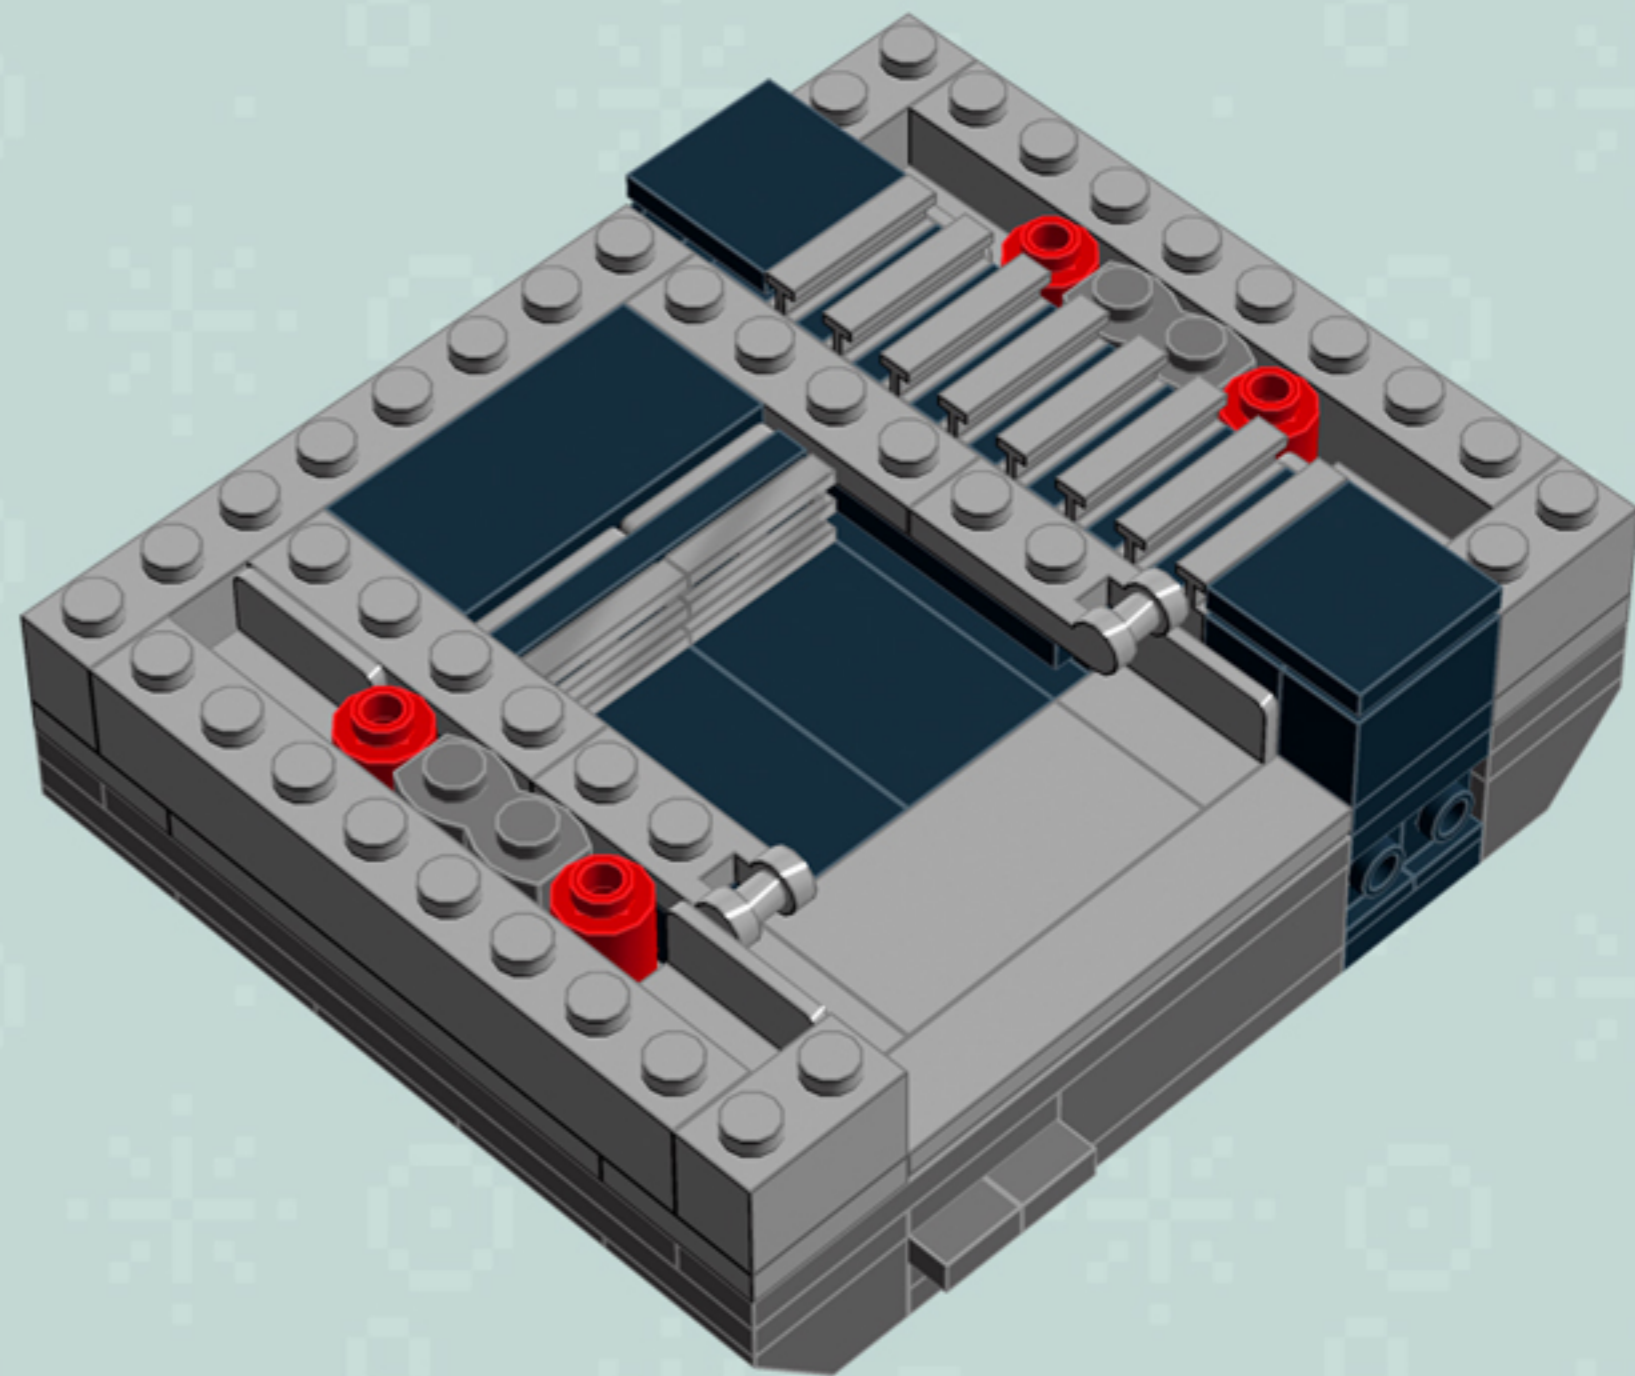

	Element ID	Color	Description	Quantity
	4515369	Medium Stone Grey	Plate 1X2 W/Shaft Ø3.2	2
	4211568	Medium Stone Grey	Plate 1X2 With Slide	8
	4211445	Medium Stone Grey	Plate 1X4	2
	4211438	Medium Stone Grey	Plate 1X6	1
	4535738	Medium Stone Grey	Plate 2X1 W/Holder,Vertical	2
	4211397	Medium Stone Grey	Plate 2X2	8
	4211395	Medium Stone Grey	Plate 2X4	1
	4211452	Medium Stone Grey	Plate 2X6	3
	4211837	Medium Stone Grey	Plate 4X4 W. 4 Knobs	1
	4211515	Medium Stone Grey	Wall Element 1X2X1	6
	4619636	Silver Metallic	Radiator Grille 1X2	6
	614101	White	Plate 1X1 Round	1