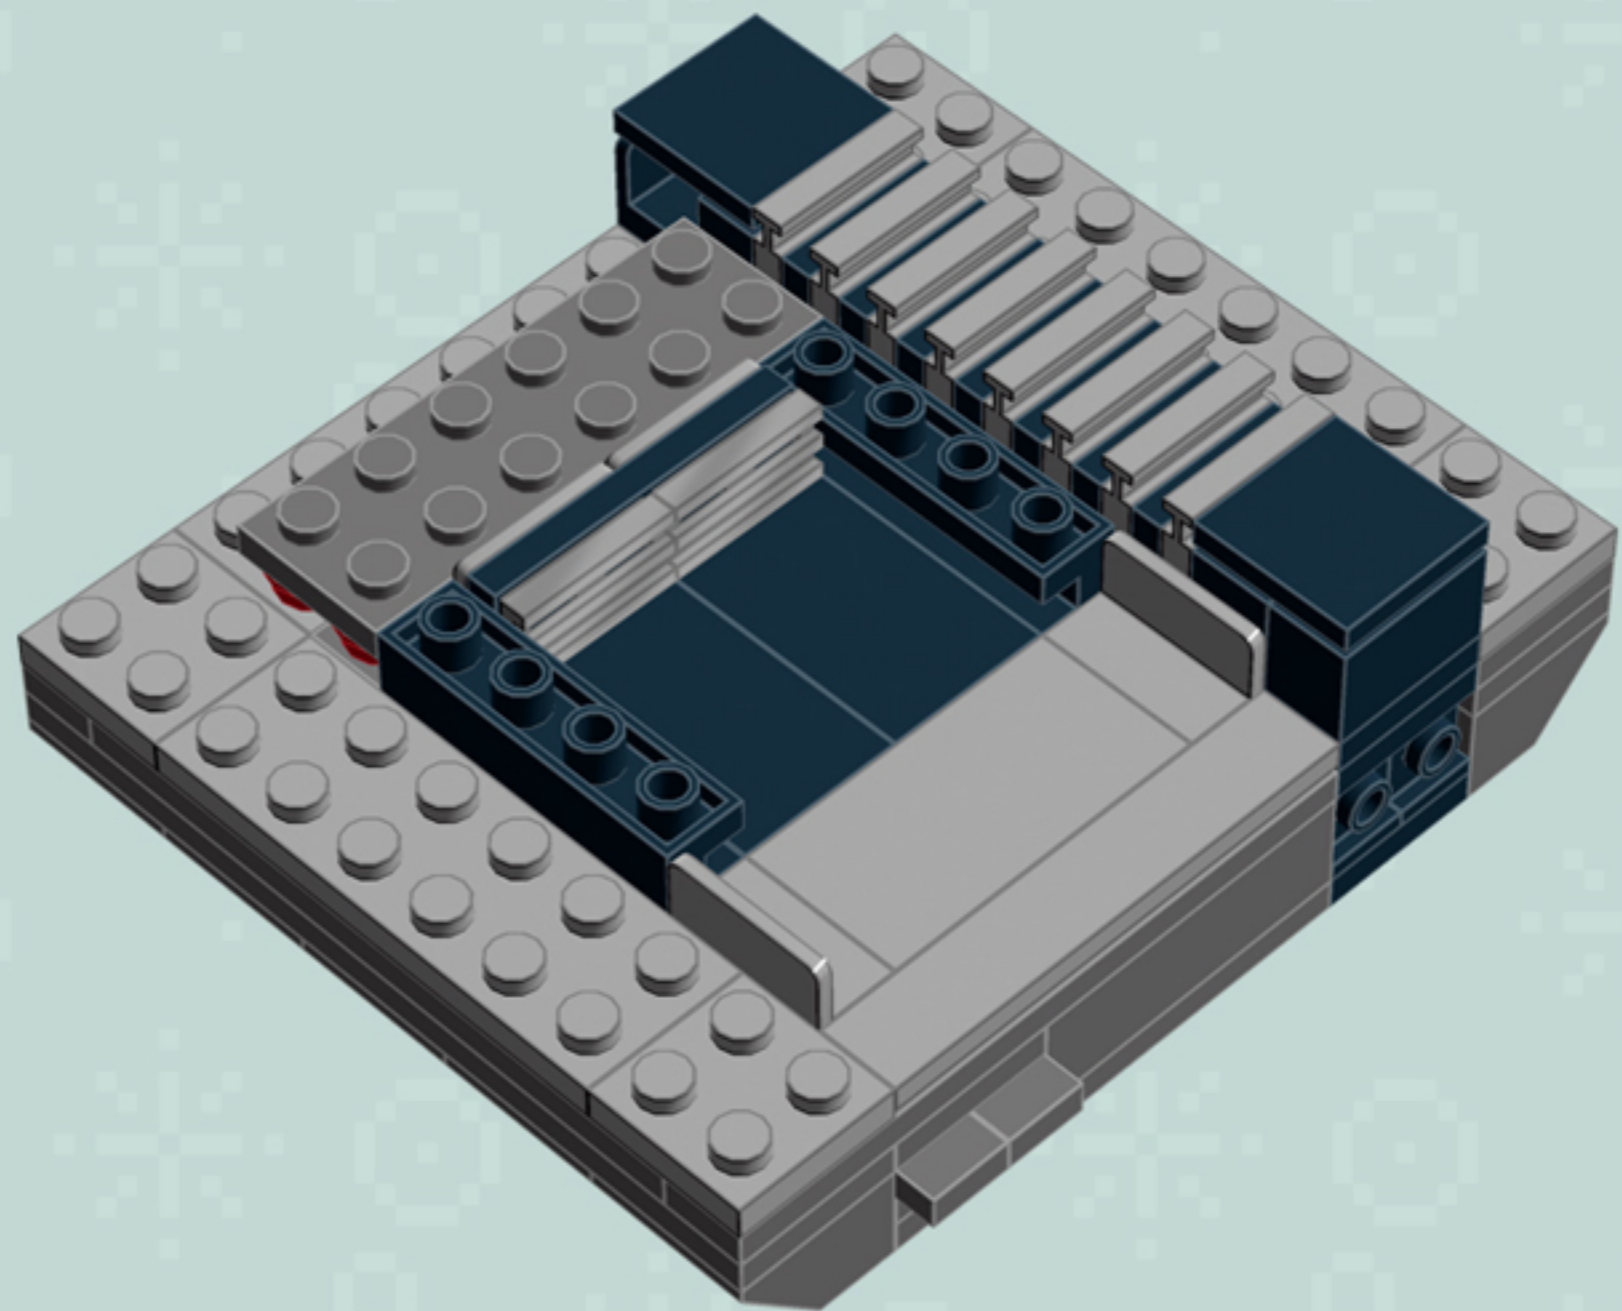

	Element ID	Color	Description	Quantity
	4515369	Medium Stone Grey	Plate 1X2 W/Shaft Ø3.2	2
	4211568	Medium Stone Grey	Plate 1X2 With Slide	8
	4211445	Medium Stone Grey	Plate 1X4	2
	4211438	Medium Stone Grey	Plate 1X6	1
	4535738	Medium Stone Grey	Plate 2X1 W/Holder,Vertical	2
	4211397	Medium Stone Grey	Plate 2X2	8
	4211395	Medium Stone Grey	Plate 2X4	1
	4211452	Medium Stone Grey	Plate 2X6	3
	4211837	Medium Stone Grey	Plate 4X4 W. 4 Knobs	1
	4211515	Medium Stone Grey	Wall Element 1X2X1	6
	4619636	Silver Metallic	Radiator Grille 1X2	6
	614101	White	Plate 1X1 Round	1