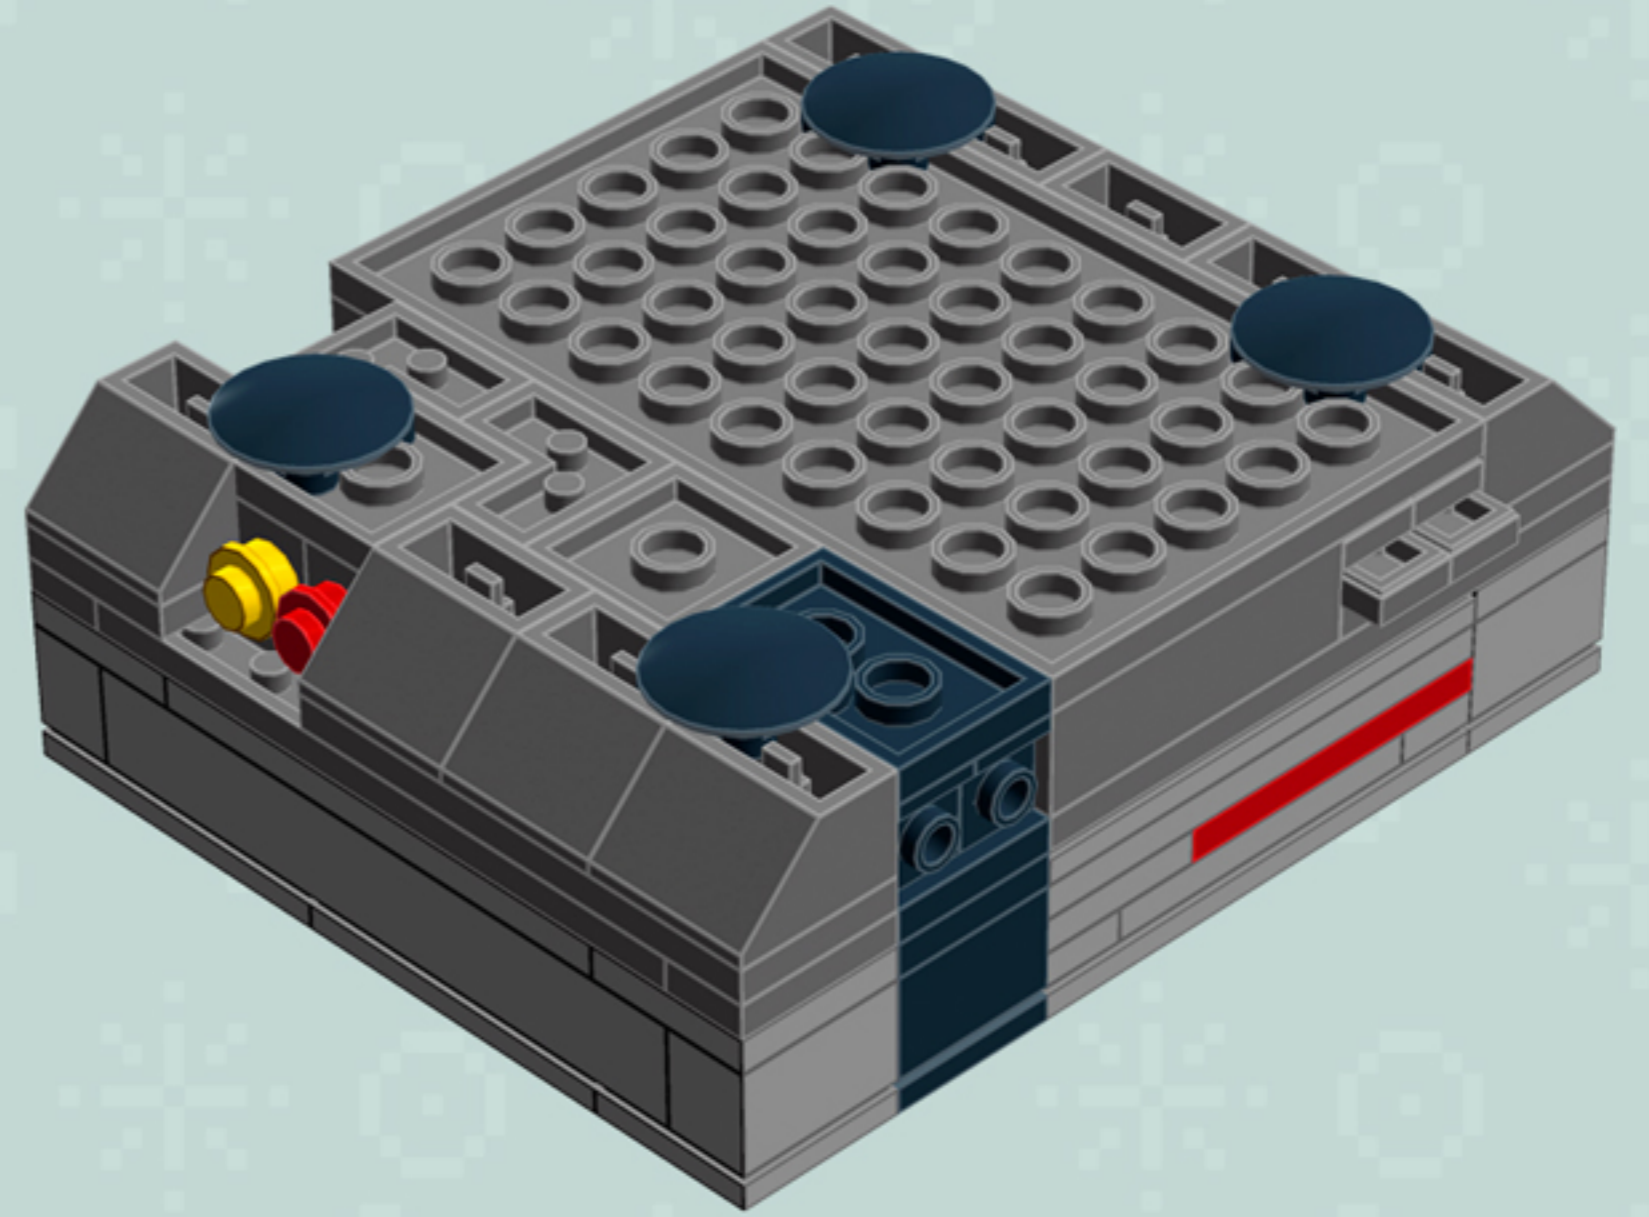

Element ID	Color	Description	Quantity
6074033	Black	String 30M W. 2 Knobs	2
368026	Black	Turn Plate 2X2, Lower Part	2
486526	Black	Wall Element 1X2x1	3
4560179	Bright Red	Flat Tile 2X4	3
614121	Bright Red	Plate 1X1 Round	9
371021	Bright Red	Plate 1X4	1
306221	Bright Red	Round Brick 1X1	8
4560181	Bright Yellow	Flat Tile 2X4	1
614124	Bright Yellow	Plate 1X1 Round	1
4558955	Dark Stone Grey	Brick 1X1 W. 1 Knob	3
4211085	Dark Stone Grey	Brick 2X4	1
4210875	Dark Stone Grey	Brick 2X6	1

	Element ID	Color	Description	Quantity
	4515369	Medium Stone Grey	Plate 1X2 W/Shaft Ø3.2	2
	4211568	Medium Stone Grey	Plate 1X2 With Slide	8
	4211445	Medium Stone Grey	Plate 1X4	2
	4211438	Medium Stone Grey	Plate 1X6	1
	4535738	Medium Stone Grey	Plate 2X1 W/Holder,Vertical	2
	4211397	Medium Stone Grey	Plate 2X2	8
	4211395	Medium Stone Grey	Plate 2X4	1
	4211452	Medium Stone Grey	Plate 2X6	3
	4211837	Medium Stone Grey	Plate 4X4 W. 4 Knobs	1
	4211515	Medium Stone Grey	Wall Element 1X2X1	6
	4619636	Silver Metallic	Radiator Grille 1X2	6
	614101	White	Plate 1X1 Round	1