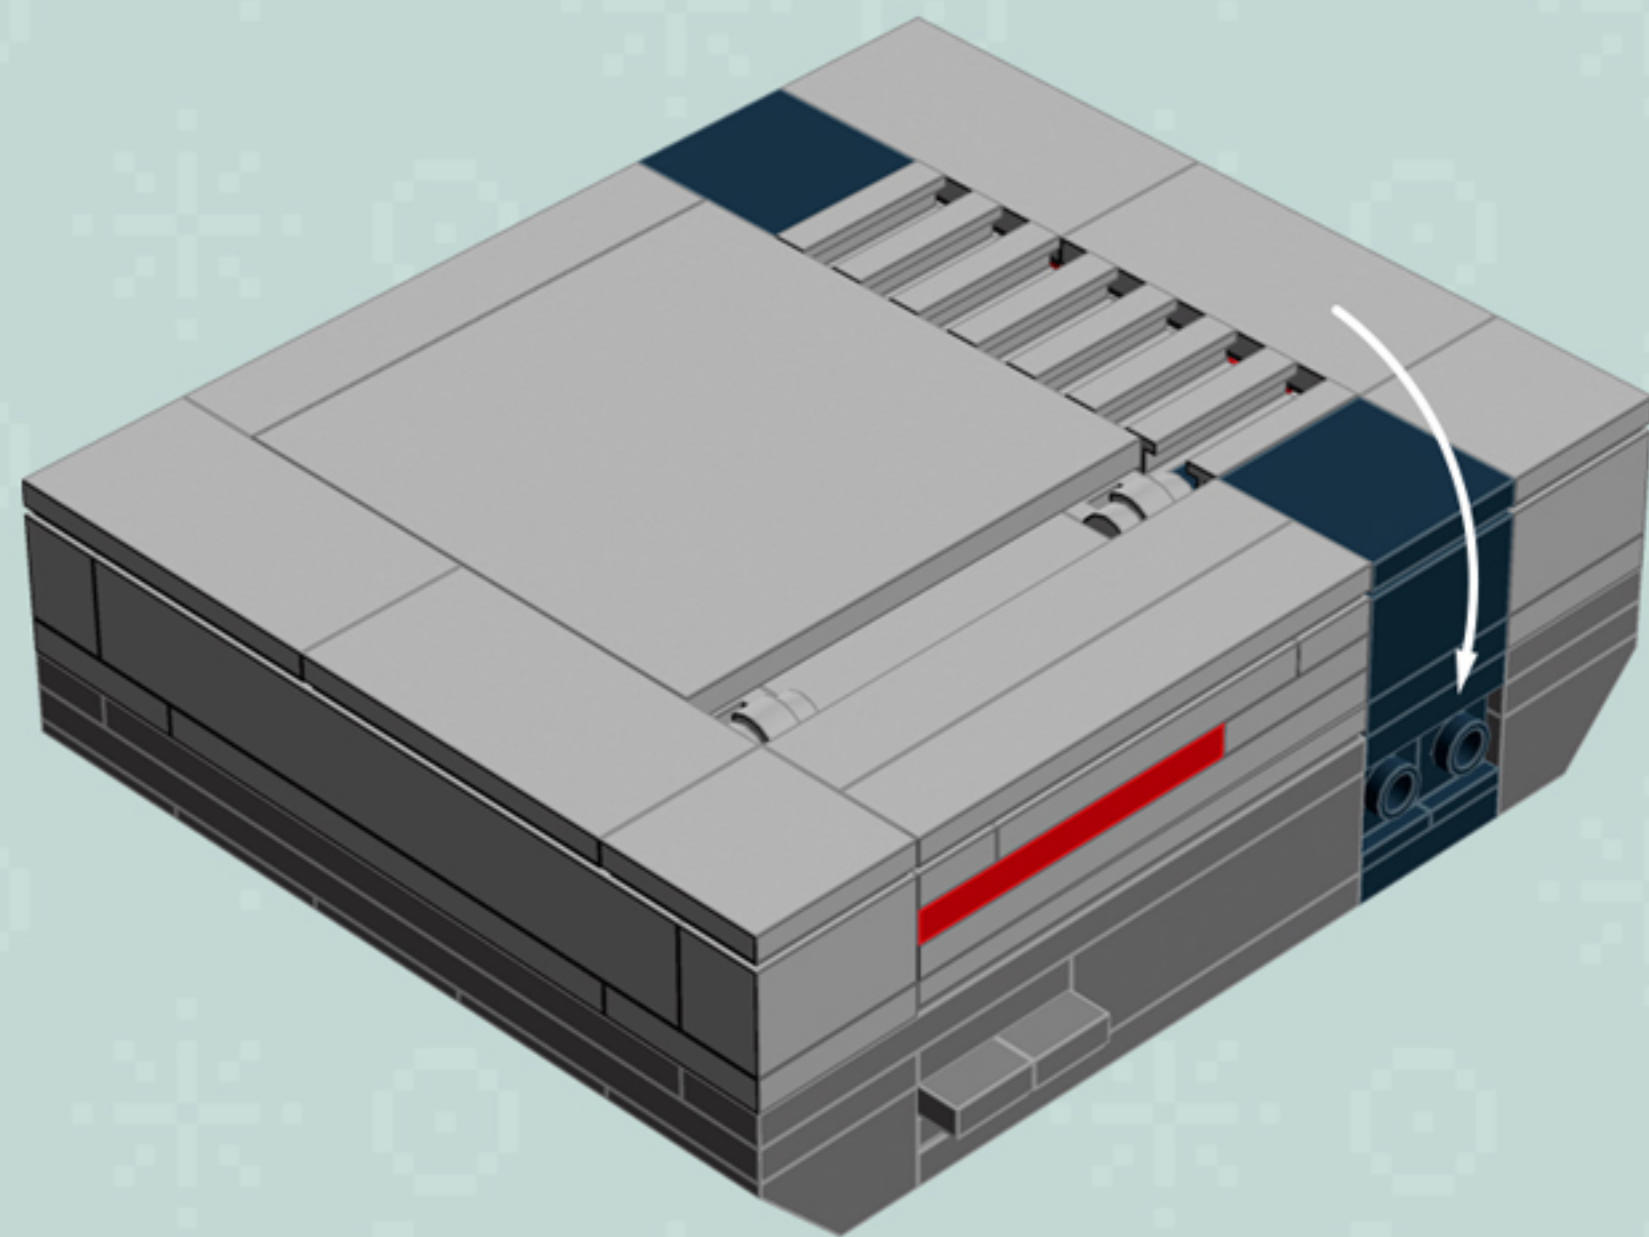

	Element ID	Color	Description	Quantity
	4515369	Medium Stone Grey	Plate 1X2 W/Shaft Ø3.2	2
	4211568	Medium Stone Grey	Plate 1X2 With Slide	8
	4211445	Medium Stone Grey	Plate 1X4	2
	4211438	Medium Stone Grey	Plate 1X6	1
	4535738	Medium Stone Grey	Plate 2X1 W/Holder,Vertical	2
	4211397	Medium Stone Grey	Plate 2X2	8
	4211395	Medium Stone Grey	Plate 2X4	1
	4211452	Medium Stone Grey	Plate 2X6	3
	4211837	Medium Stone Grey	Plate 4X4 W. 4 Knobs	1
	4211515	Medium Stone Grey	Wall Element 1X2X1	6
	4619636	Silver Metallic	Radiator Grille 1X2	6
	614101	White	Plate 1X1 Round	1