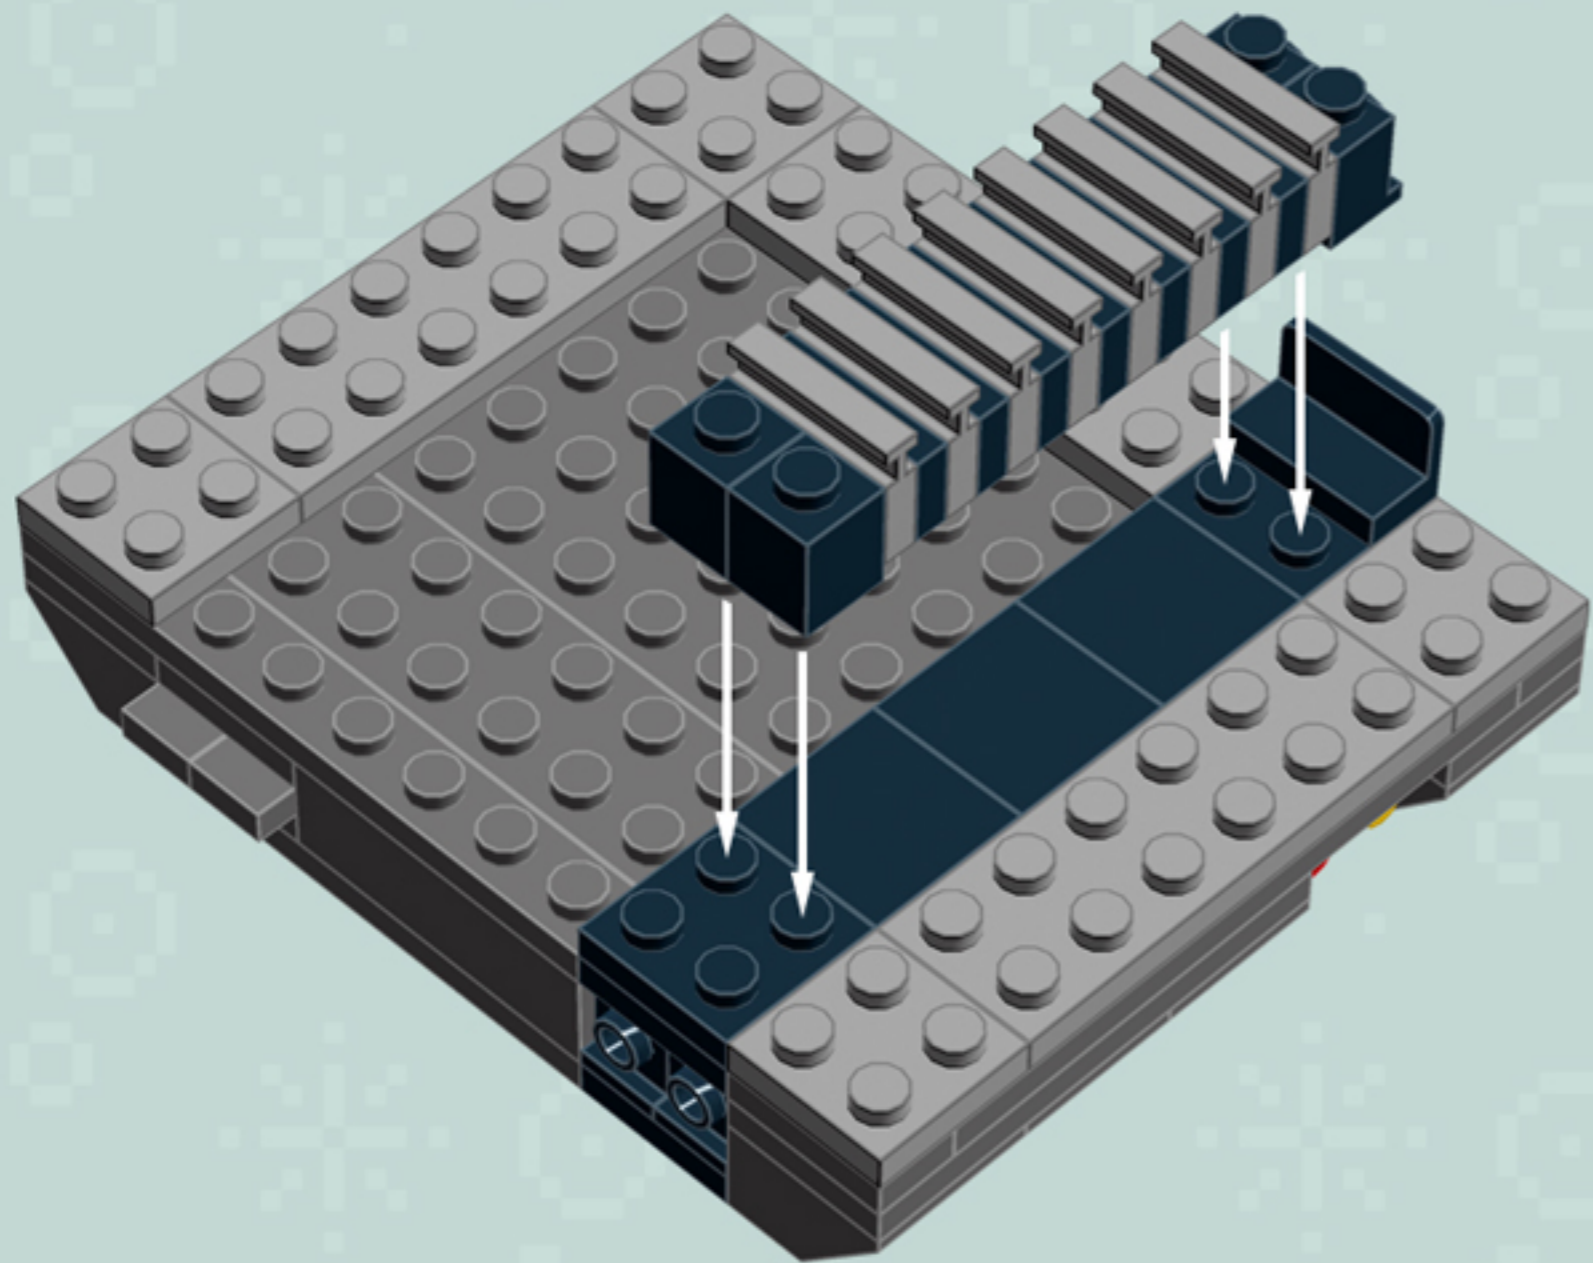

	Element ID	Color	Description	Quantity
	4515369	Medium Stone Grey	Plate 1X2 W/Shaft Ø3.2	2
	4211568	Medium Stone Grey	Plate 1X2 With Slide	8
	4211445	Medium Stone Grey	Plate 1X4	2
	4211438	Medium Stone Grey	Plate 1X6	1
	4535738	Medium Stone Grey	Plate 2X1 W/Holder,Vertical	2
	4211397	Medium Stone Grey	Plate 2X2	8
	4211395	Medium Stone Grey	Plate 2X4	1
	4211452	Medium Stone Grey	Plate 2X6	3
	4211837	Medium Stone Grey	Plate 4X4 W. 4 Knobs	1
	4211515	Medium Stone Grey	Wall Element 1X2X1	6
	4619636	Silver Metallic	Radiator Grille 1X2	6
	614101	White	Plate 1X1 Round	1