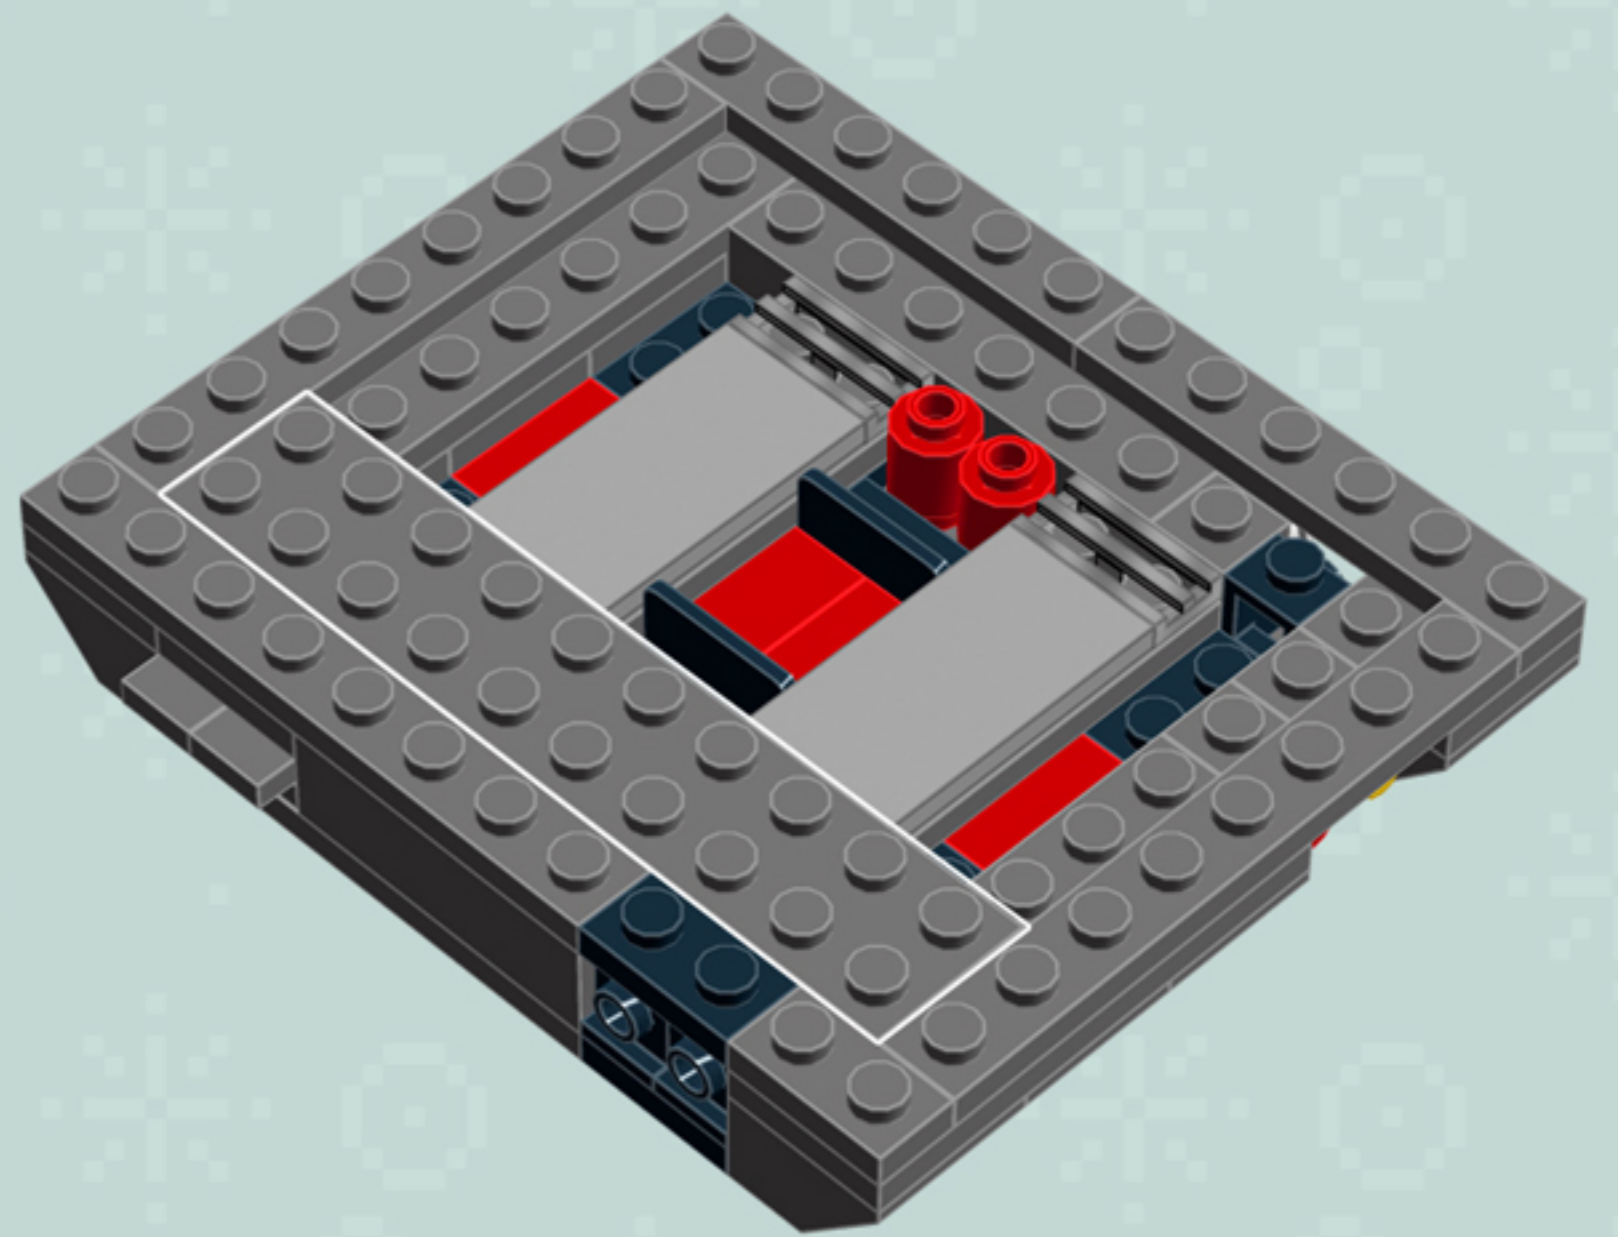

	Element ID	Color	Description	Quantity
	4515369	Medium Stone Grey	Plate 1X2 W/Shaft Ø3.2	2
	4211568	Medium Stone Grey	Plate 1X2 With Slide	8
	4211445	Medium Stone Grey	Plate 1X4	2
	4211438	Medium Stone Grey	Plate 1X6	1
	4535738	Medium Stone Grey	Plate 2X1 W/Holder,Vertical	2
	4211397	Medium Stone Grey	Plate 2X2	8
	4211395	Medium Stone Grey	Plate 2X4	1
	4211452	Medium Stone Grey	Plate 2X6	3
	4211837	Medium Stone Grey	Plate 4X4 W. 4 Knobs	1
	4211515	Medium Stone Grey	Wall Element 1X2X1	6
	4619636	Silver Metallic	Radiator Grille 1X2	6
	614101	White	Plate 1X1 Round	1