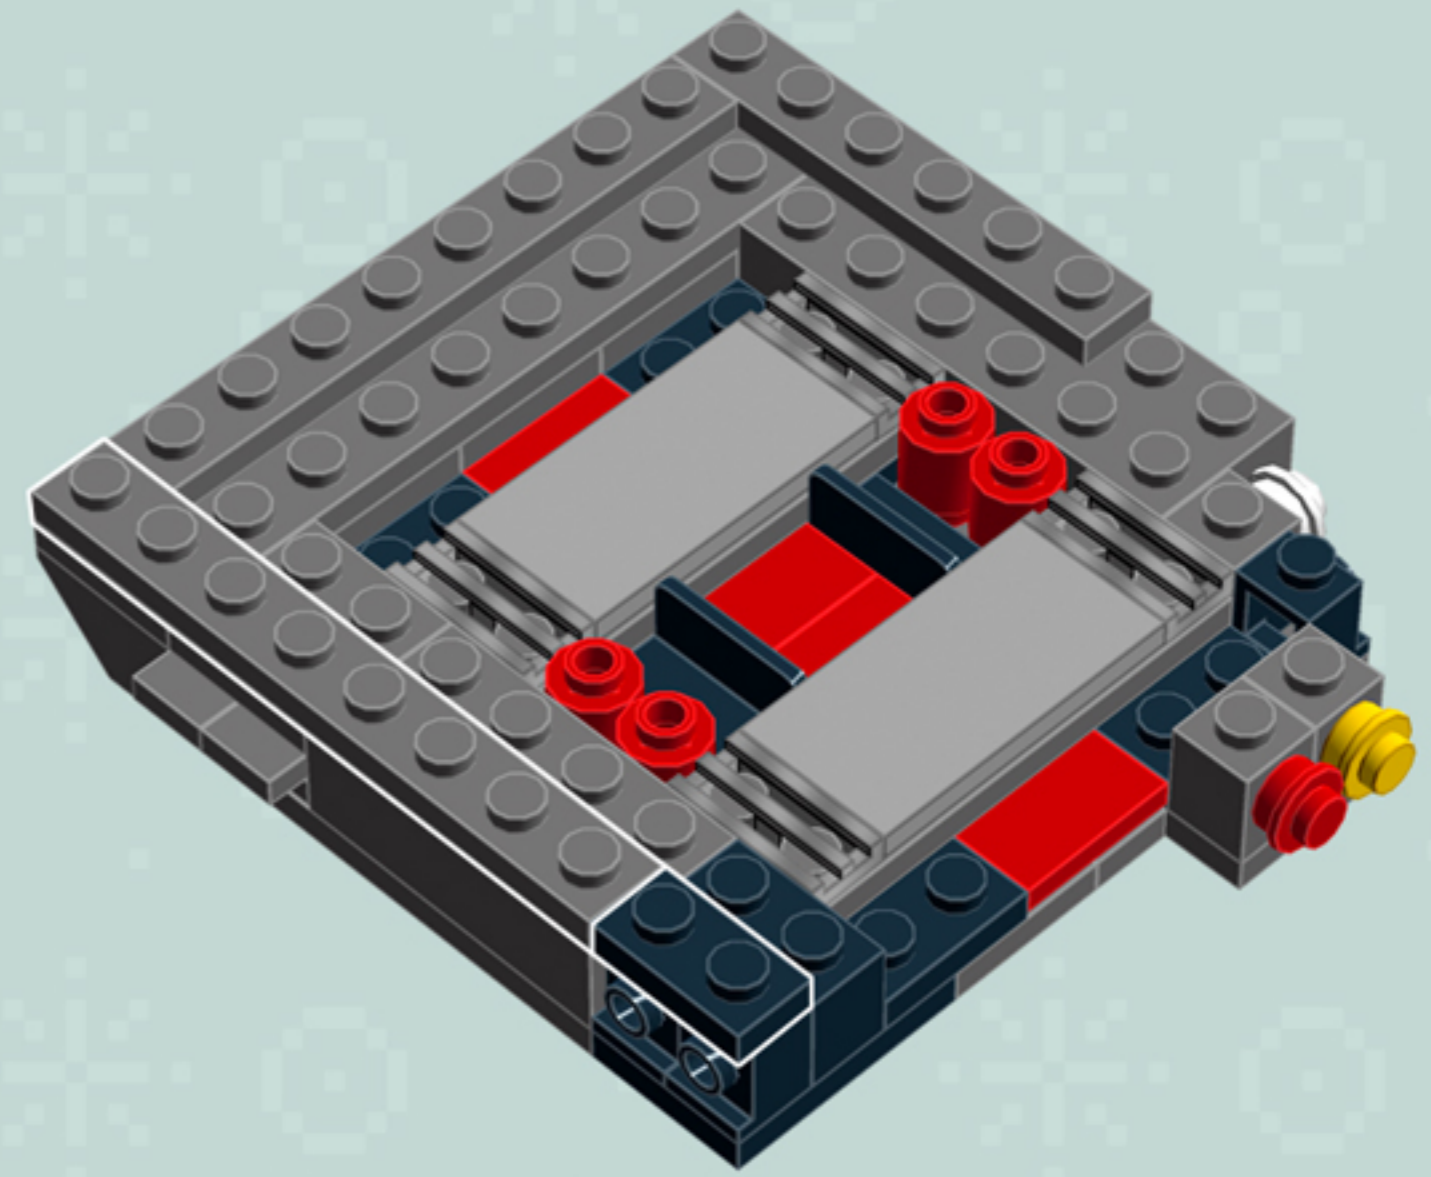

	Element ID	Color	Description	Quantity
	4515369	Medium Stone Grey	Plate 1X2 W/Shaft Ø3.2	2
	4211568	Medium Stone Grey	Plate 1X2 With Slide	8
	4211445	Medium Stone Grey	Plate 1X4	2
	4211438	Medium Stone Grey	Plate 1X6	1
	4535738	Medium Stone Grey	Plate 2X1 W/Holder,Vertical	2
	4211397	Medium Stone Grey	Plate 2X2	8
	4211395	Medium Stone Grey	Plate 2X4	1
	4211452	Medium Stone Grey	Plate 2X6	3
	4211837	Medium Stone Grey	Plate 4X4 W. 4 Knobs	1
	4211515	Medium Stone Grey	Wall Element 1X2X1	6
	4619636	Silver Metallic	Radiator Grille 1X2	6
	614101	White	Plate 1X1 Round	1