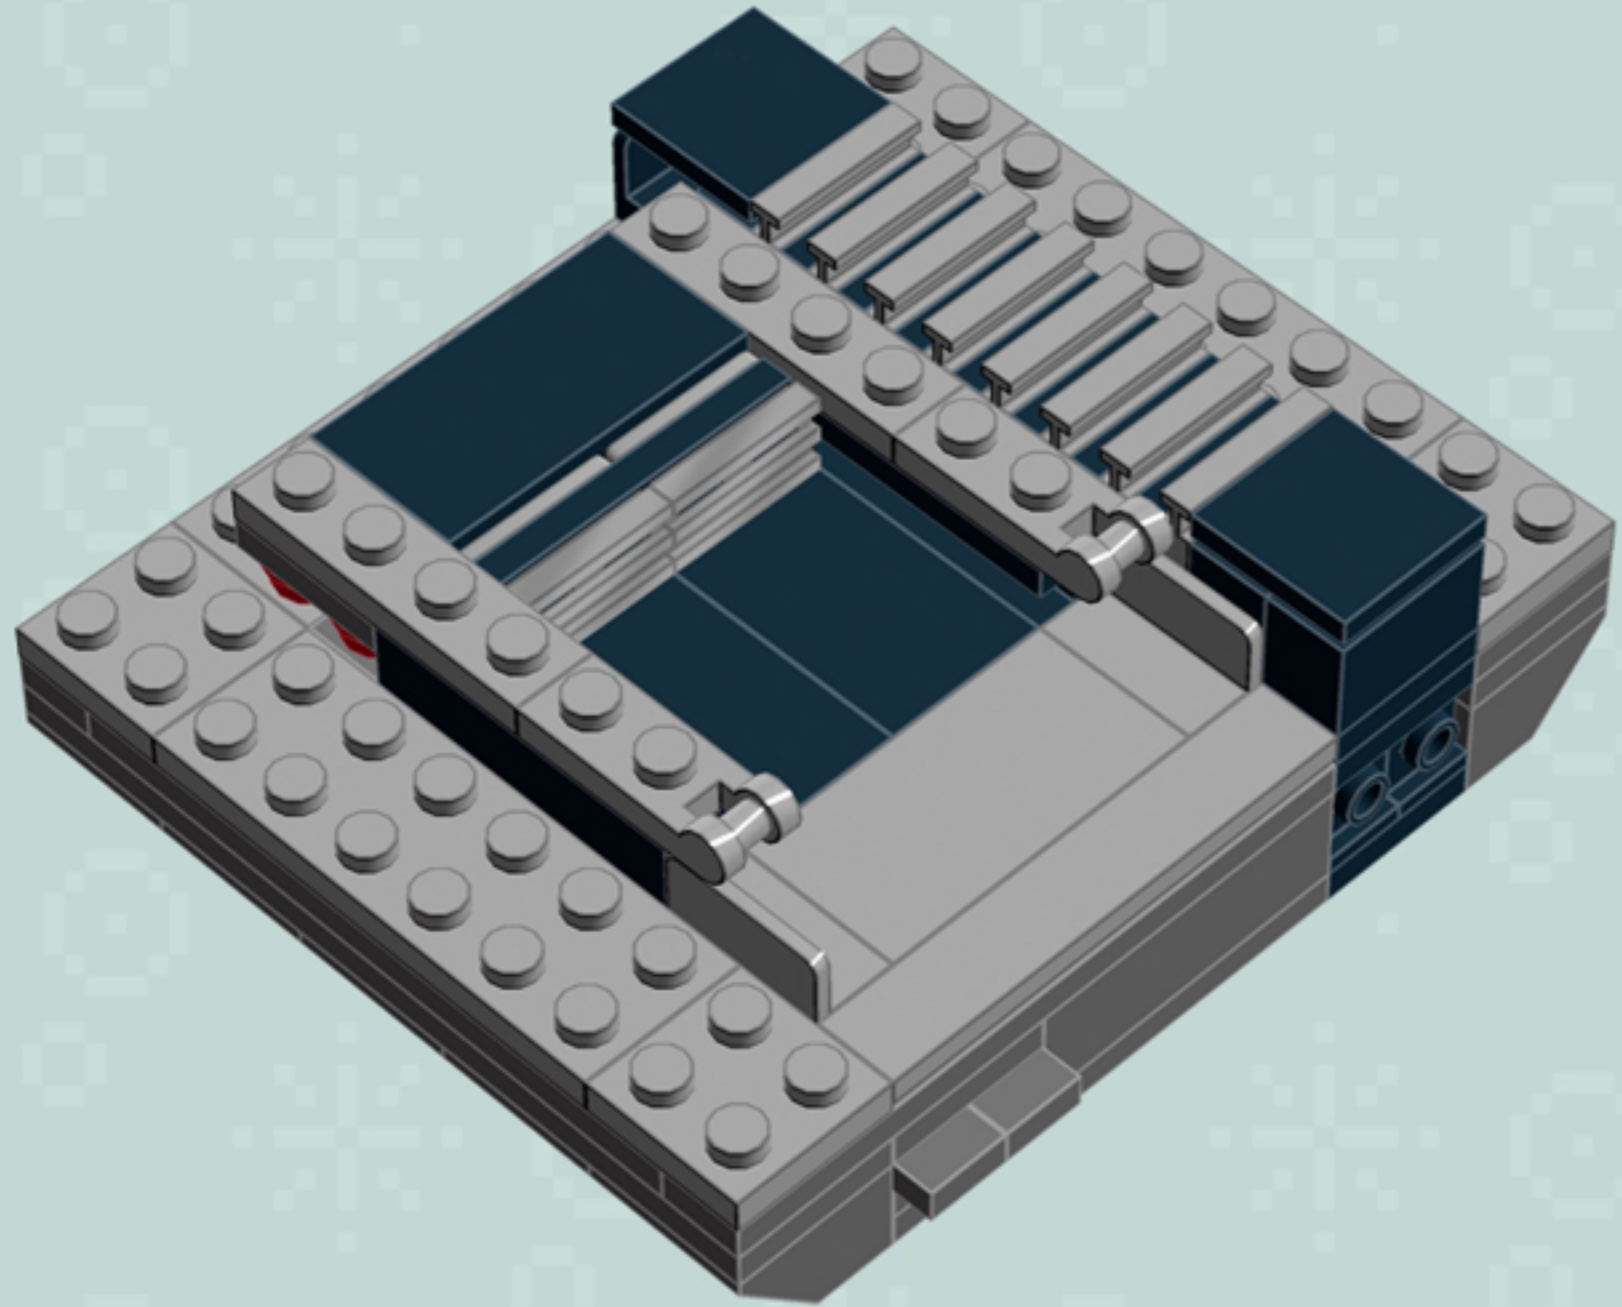

	Element ID	Color	Description	Quantity
	4515369	Medium Stone Grey	Plate 1X2 W/Shaft Ø3.2	2
	4211568	Medium Stone Grey	Plate 1X2 With Slide	8
	4211445	Medium Stone Grey	Plate 1X4	2
	4211438	Medium Stone Grey	Plate 1X6	1
	4535738	Medium Stone Grey	Plate 2X1 W/Holder,Vertical	2
	4211397	Medium Stone Grey	Plate 2X2	8
	4211395	Medium Stone Grey	Plate 2X4	1
	4211452	Medium Stone Grey	Plate 2X6	3
	4211837	Medium Stone Grey	Plate 4X4 W. 4 Knobs	1
	4211515	Medium Stone Grey	Wall Element 1X2X1	6
	4619636	Silver Metallic	Radiator Grille 1X2	6
	614101	White	Plate 1X1 Round	1