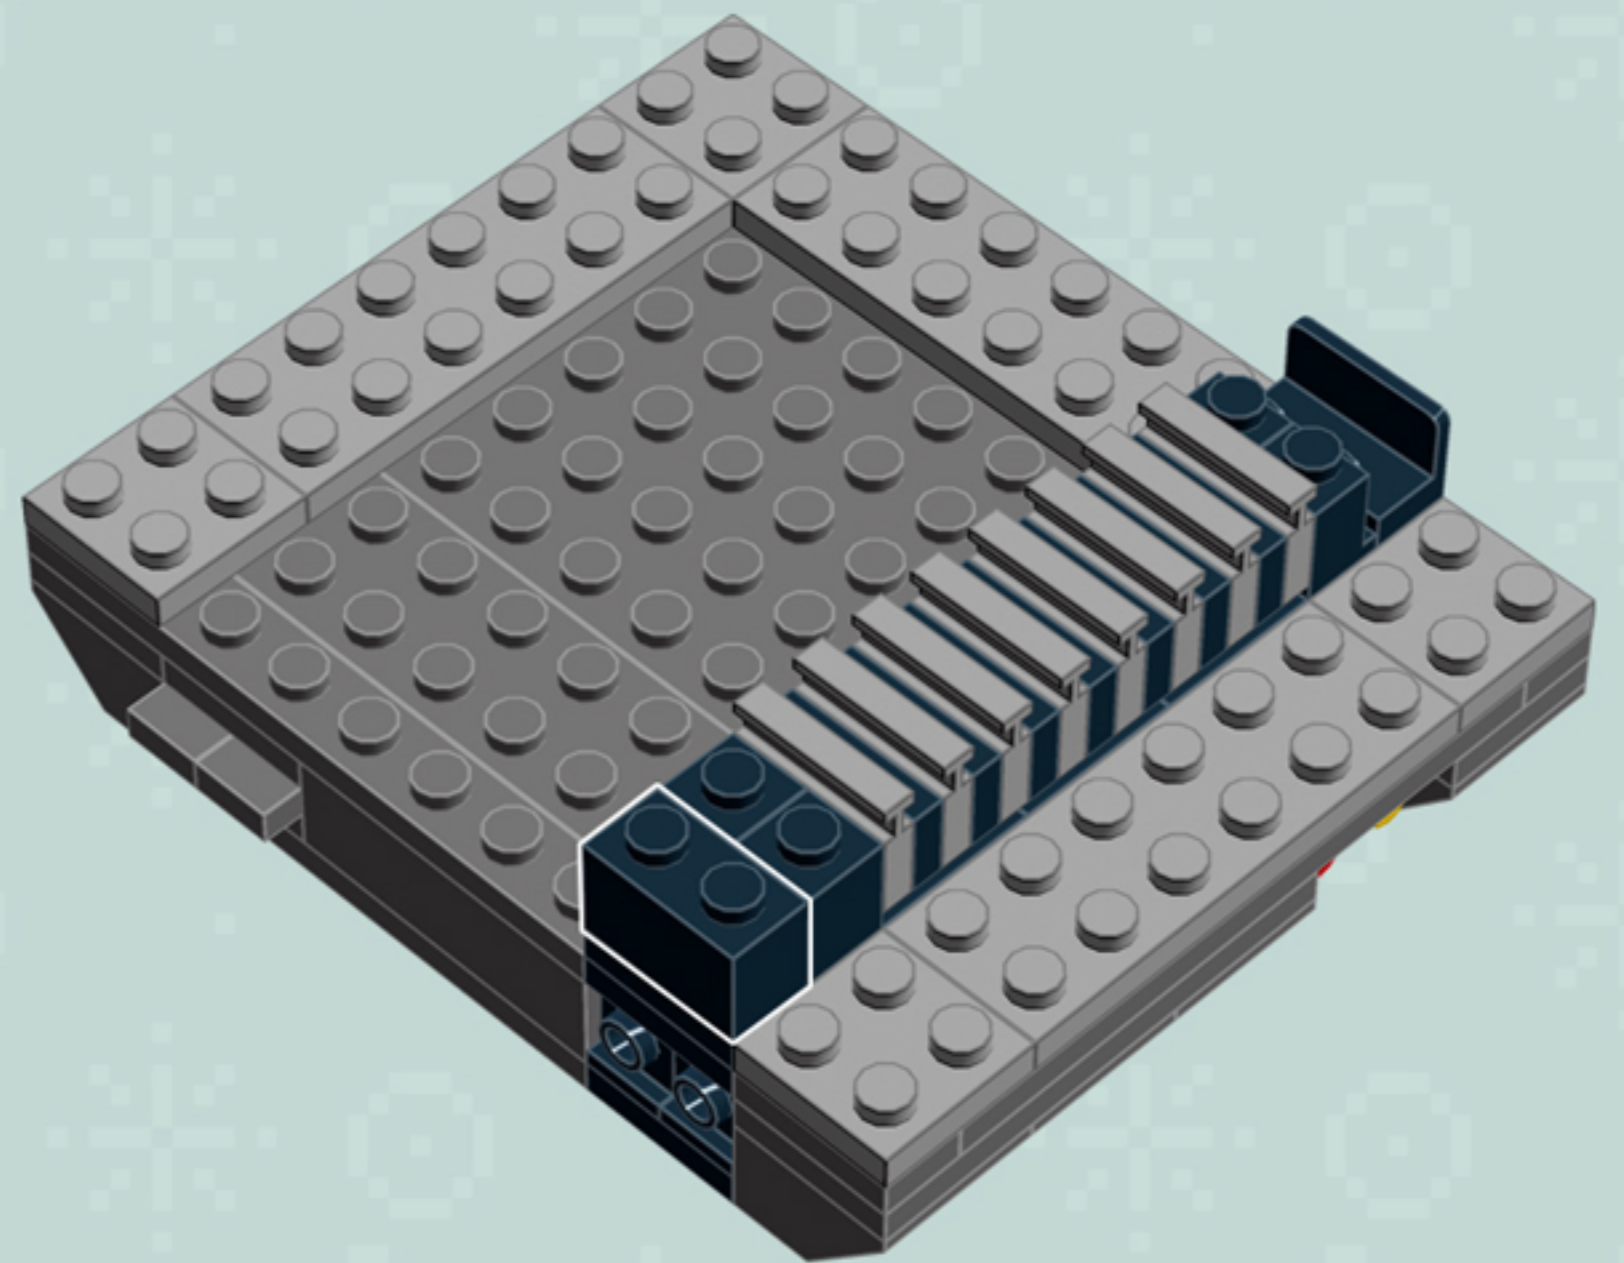

	Element ID	Color	Description	Quantity
	4515369	Medium Stone Grey	Plate 1X2 W/Shaft Ø3.2	2
	4211568	Medium Stone Grey	Plate 1X2 With Slide	8
	4211445	Medium Stone Grey	Plate 1X4	2
	4211438	Medium Stone Grey	Plate 1X6	1
	4535738	Medium Stone Grey	Plate 2X1 W/Holder,Vertical	2
	4211397	Medium Stone Grey	Plate 2X2	8
	4211395	Medium Stone Grey	Plate 2X4	1
	4211452	Medium Stone Grey	Plate 2X6	3
	4211837	Medium Stone Grey	Plate 4X4 W. 4 Knobs	1
	4211515	Medium Stone Grey	Wall Element 1X2X1	6
	4619636	Silver Metallic	Radiator Grille 1X2	6
	614101	White	Plate 1X1 Round	1