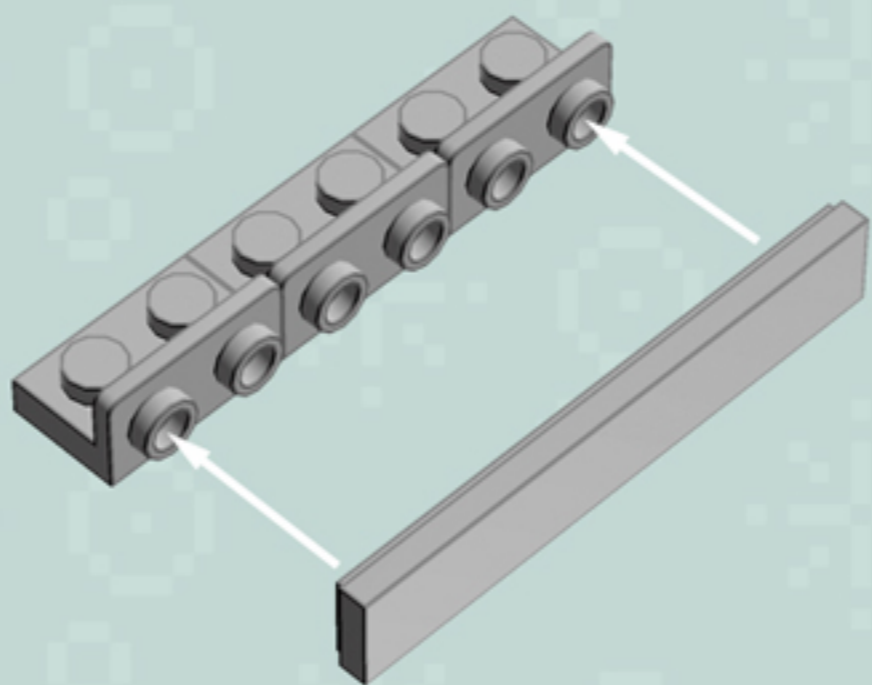

	Element ID	Color	Description	Quantity
	4515369	Medium Stone Grey	Plate 1X2 W/Shaft Ø3.2	2
	4211568	Medium Stone Grey	Plate 1X2 With Slide	8
	4211445	Medium Stone Grey	Plate 1X4	2
	4211438	Medium Stone Grey	Plate 1X6	1
	4535738	Medium Stone Grey	Plate 2X1 W/Holder,Vertical	2
	4211397	Medium Stone Grey	Plate 2X2	8
	4211395	Medium Stone Grey	Plate 2X4	1
	4211452	Medium Stone Grey	Plate 2X6	3
	4211837	Medium Stone Grey	Plate 4X4 W. 4 Knobs	1
	4211515	Medium Stone Grey	Wall Element 1X2X1	6
	4619636	Silver Metallic	Radiator Grille 1X2	6
	614101	White	Plate 1X1 Round	1