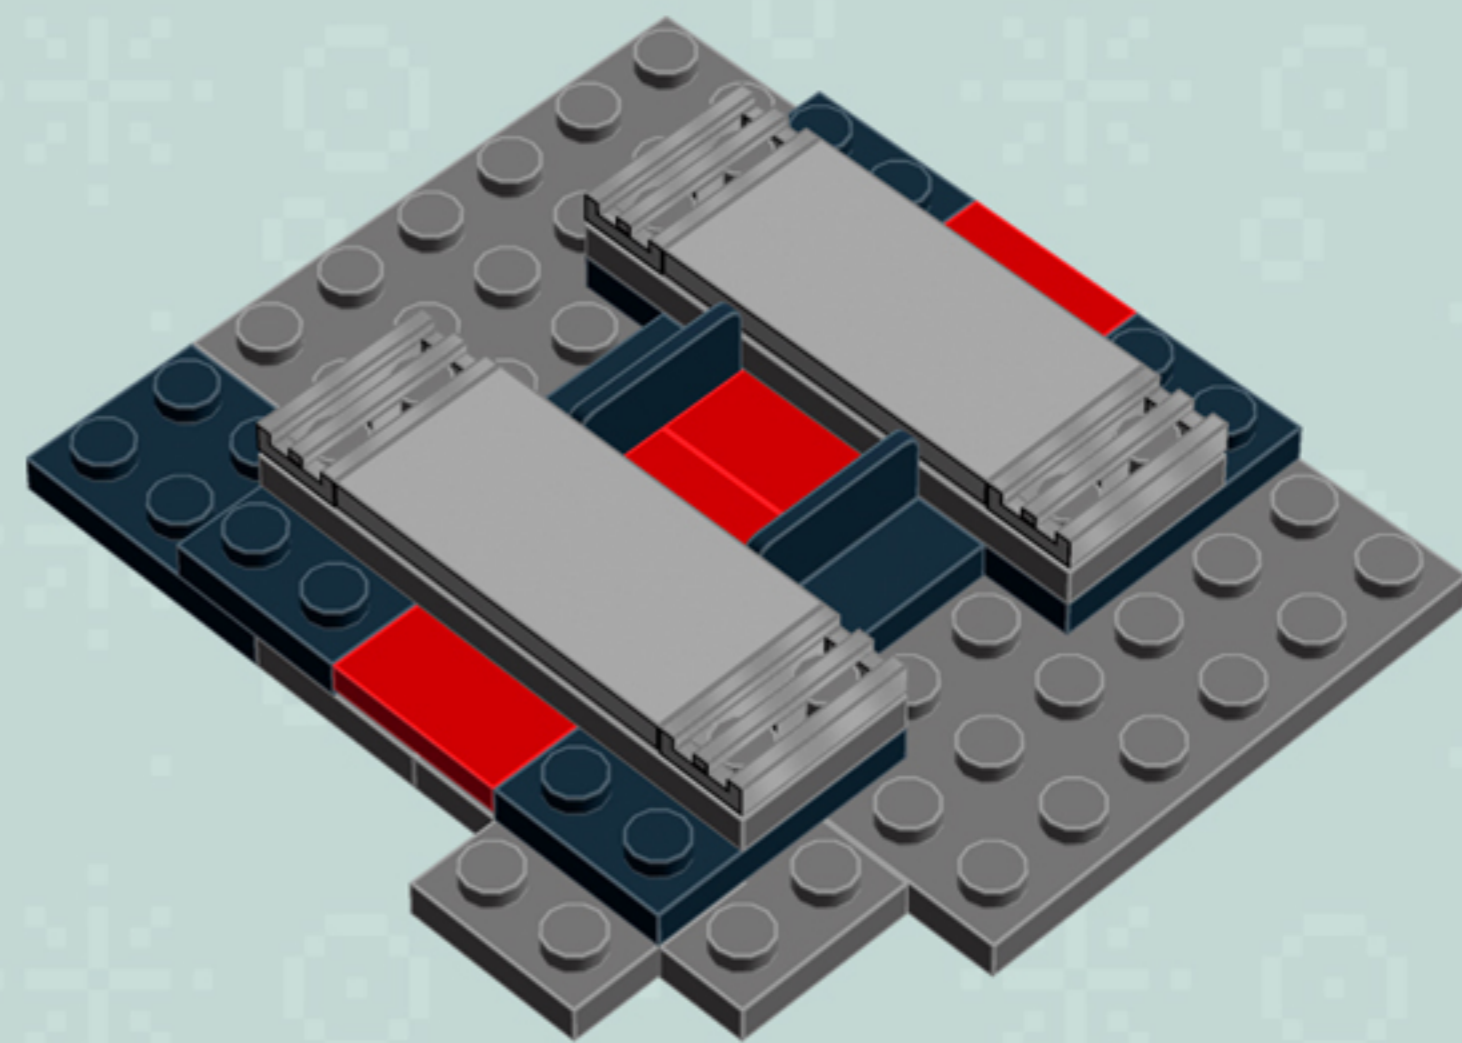

	Element ID	Color	Description	Quantity
	4515369	Medium Stone Grey	Plate 1X2 W/Shaft Ø3.2	2
	4211568	Medium Stone Grey	Plate 1X2 With Slide	8
	4211445	Medium Stone Grey	Plate 1X4	2
	4211438	Medium Stone Grey	Plate 1X6	1
	4535738	Medium Stone Grey	Plate 2X1 W/Holder,Vertical	2
	4211397	Medium Stone Grey	Plate 2X2	8
	4211395	Medium Stone Grey	Plate 2X4	1
	4211452	Medium Stone Grey	Plate 2X6	3
	4211837	Medium Stone Grey	Plate 4X4 W. 4 Knobs	1
	4211515	Medium Stone Grey	Wall Element 1X2X1	6
	4619636	Silver Metallic	Radiator Grille 1X2	6
	614101	White	Plate 1X1 Round	1