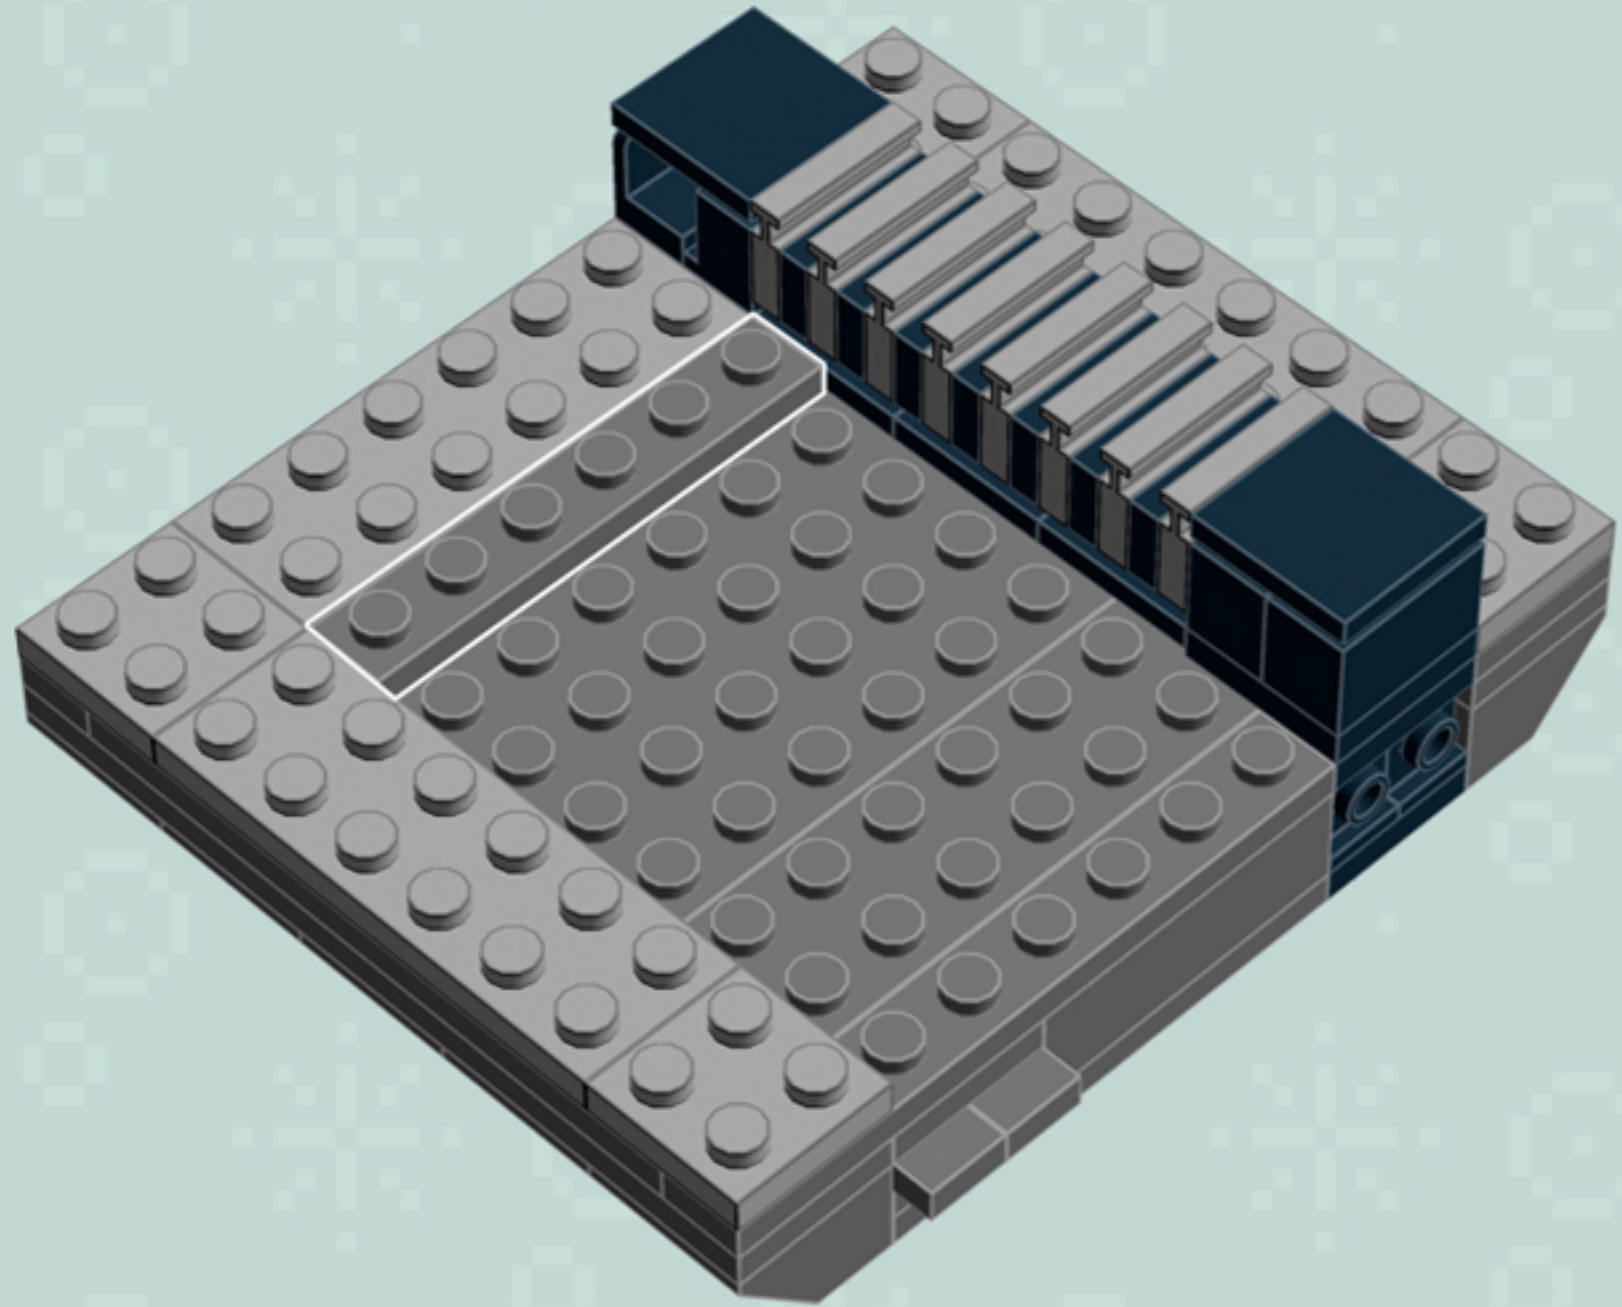

	Element ID	Color	Description	Quantity
	4515369	Medium Stone Grey	Plate 1X2 W/Shaft Ø3.2	2
	4211568	Medium Stone Grey	Plate 1X2 With Slide	8
	4211445	Medium Stone Grey	Plate 1X4	2
	4211438	Medium Stone Grey	Plate 1X6	1
	4535738	Medium Stone Grey	Plate 2X1 W/Holder,Vertical	2
	4211397	Medium Stone Grey	Plate 2X2	8
	4211395	Medium Stone Grey	Plate 2X4	1
	4211452	Medium Stone Grey	Plate 2X6	3
	4211837	Medium Stone Grey	Plate 4X4 W. 4 Knobs	1
	4211515	Medium Stone Grey	Wall Element 1X2X1	6
	4619636	Silver Metallic	Radiator Grille 1X2	6
	614101	White	Plate 1X1 Round	1