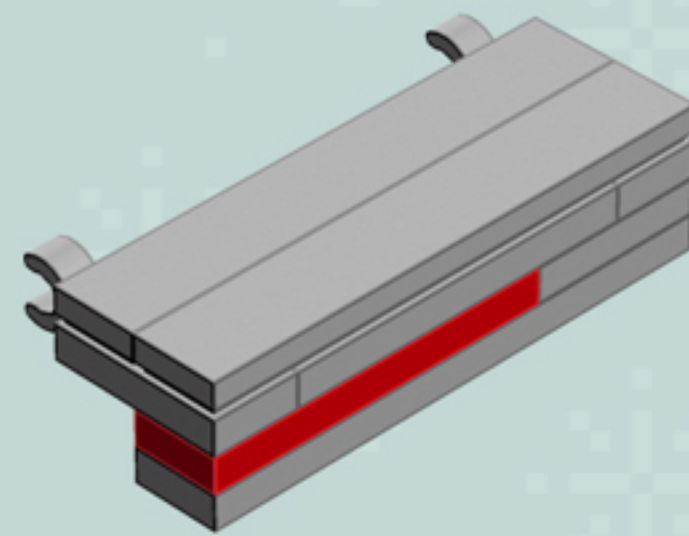

	Element ID	Color	Description	Quantity
	4515369	Medium Stone Grey	Plate 1X2 W/Shaft Ø3.2	2
	4211568	Medium Stone Grey	Plate 1X2 With Slide	8
	4211445	Medium Stone Grey	Plate 1X4	2
	4211438	Medium Stone Grey	Plate 1X6	1
	4535738	Medium Stone Grey	Plate 2X1 W/Holder,Vertical	2
	4211397	Medium Stone Grey	Plate 2X2	8
	4211395	Medium Stone Grey	Plate 2X4	1
	4211452	Medium Stone Grey	Plate 2X6	3
	4211837	Medium Stone Grey	Plate 4X4 W. 4 Knobs	1
	4211515	Medium Stone Grey	Wall Element 1X2X1	6
	4619636	Silver Metallic	Radiator Grille 1X2	6
	614101	White	Plate 1X1 Round	1