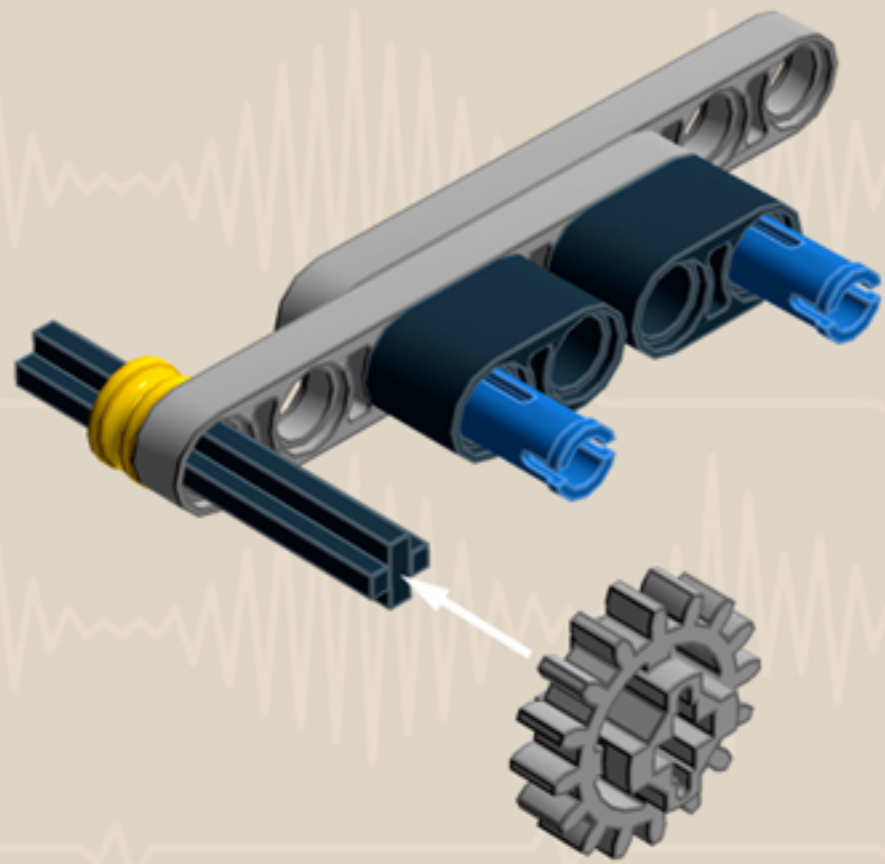

	Element ID	Color	Description	Quantity
	4211445	Medium Stone Grey	Plate 1X4	2
	4211425	Medium Stone Grey	Plate 1X8	2
	4211475	Medium Stone Grey	Plate 2X2 Round	2
	4211395	Medium Stone Grey	Plate 2X4	2
	4211383	Medium Stone Grey	Profile Brick 1X2	16
	4278273	Medium Stone Grey	Slide Shoe Round 2X2	6
	4211508	Medium Stone Grey	T-Piece	1
	4211655	Medium Stone Grey	Technic 3M Beam	2
	4211586	Medium Stone Grey	Technic 7M Half Beam	4
	4211741	Medium Stone Grey	Technic Lever 2M	1
	6030198	Silver Metallic	Globe W. 3.2 Stick	2
	6000740	Transparent	Wall Element 1X2X2	4
	366601	White	Plate 1X6	2