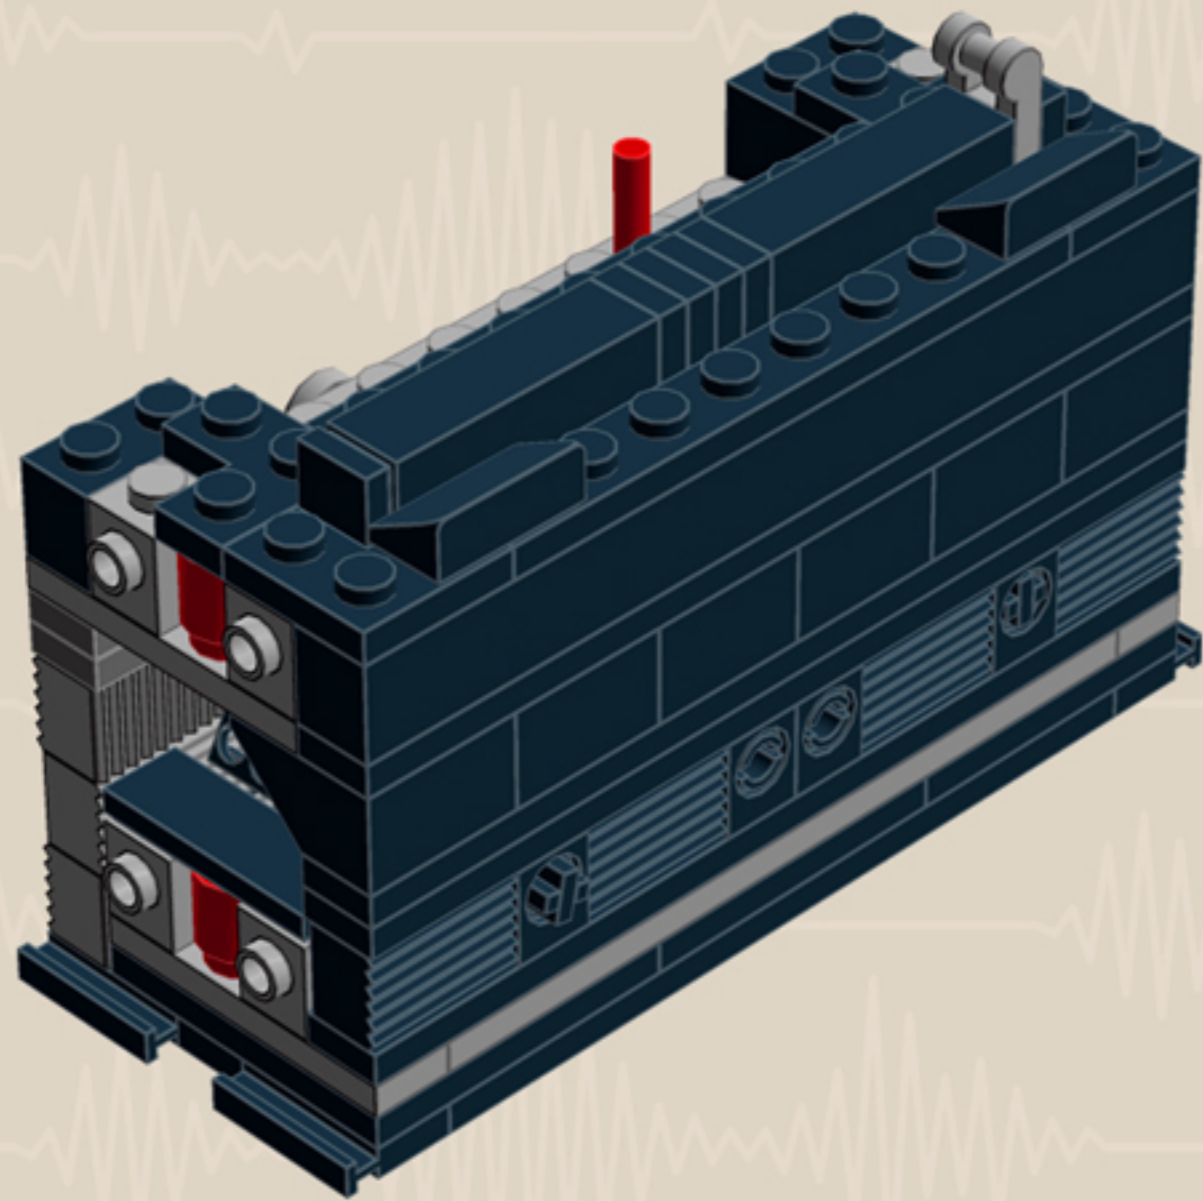

MY FIRST
Radio
'70s EDITION

*A LEGO® project by Chris McVeigh
chrismcveigh.com*

	Element ID	Color	Description	Quantity
	611226	Black	Brick 1X12	1
	6065496	Black	Brick 1X1X3	2
	235726	Black	Brick Corner 1X2X2	4
	6047885	Black	Chains M Plate M 5 Ø,3, 2 Hole	25
	4121715	Black	Connector Peg W. Friction	4
	242026	Black	Corner Plate 1X2X2	4
	370526	Black	Cross Axle 4M	1
	370626	Black	Cross Axle 6M	1
	4512363	Black	Cross Axle, Extension, 2M	5
	307026	Black	Flat Tile 1X1	2
	306926	Black	Flat Tile 1X2	15
	4558170	Black	Flat Tile 1X3	11
	243126	Black	Flat Tile 1X4	2
	306826	Black	Flat Tile 2X2	1

	Element ID	Color	Description	Quantity
	4211445	Medium Stone Grey	Plate 1X4	2
	4211425	Medium Stone Grey	Plate 1X8	2
	4211475	Medium Stone Grey	Plate 2X2 Round	2
	4211395	Medium Stone Grey	Plate 2X4	2
	4211383	Medium Stone Grey	Profile Brick 1X2	16
	4278273	Medium Stone Grey	Slide Shoe Round 2X2	6
	4211508	Medium Stone Grey	T-Piece	1
	4211655	Medium Stone Grey	Technic 3M Beam	2
	4211586	Medium Stone Grey	Technic 7M Half Beam	4
	4211741	Medium Stone Grey	Technic Lever 2M	1
	6030198	Silver Metallic	Globe W. 3.2 Stick	2
	6000740	Transparent	Wall Element 1X2X2	4
	366601	White	Plate 1X6	2