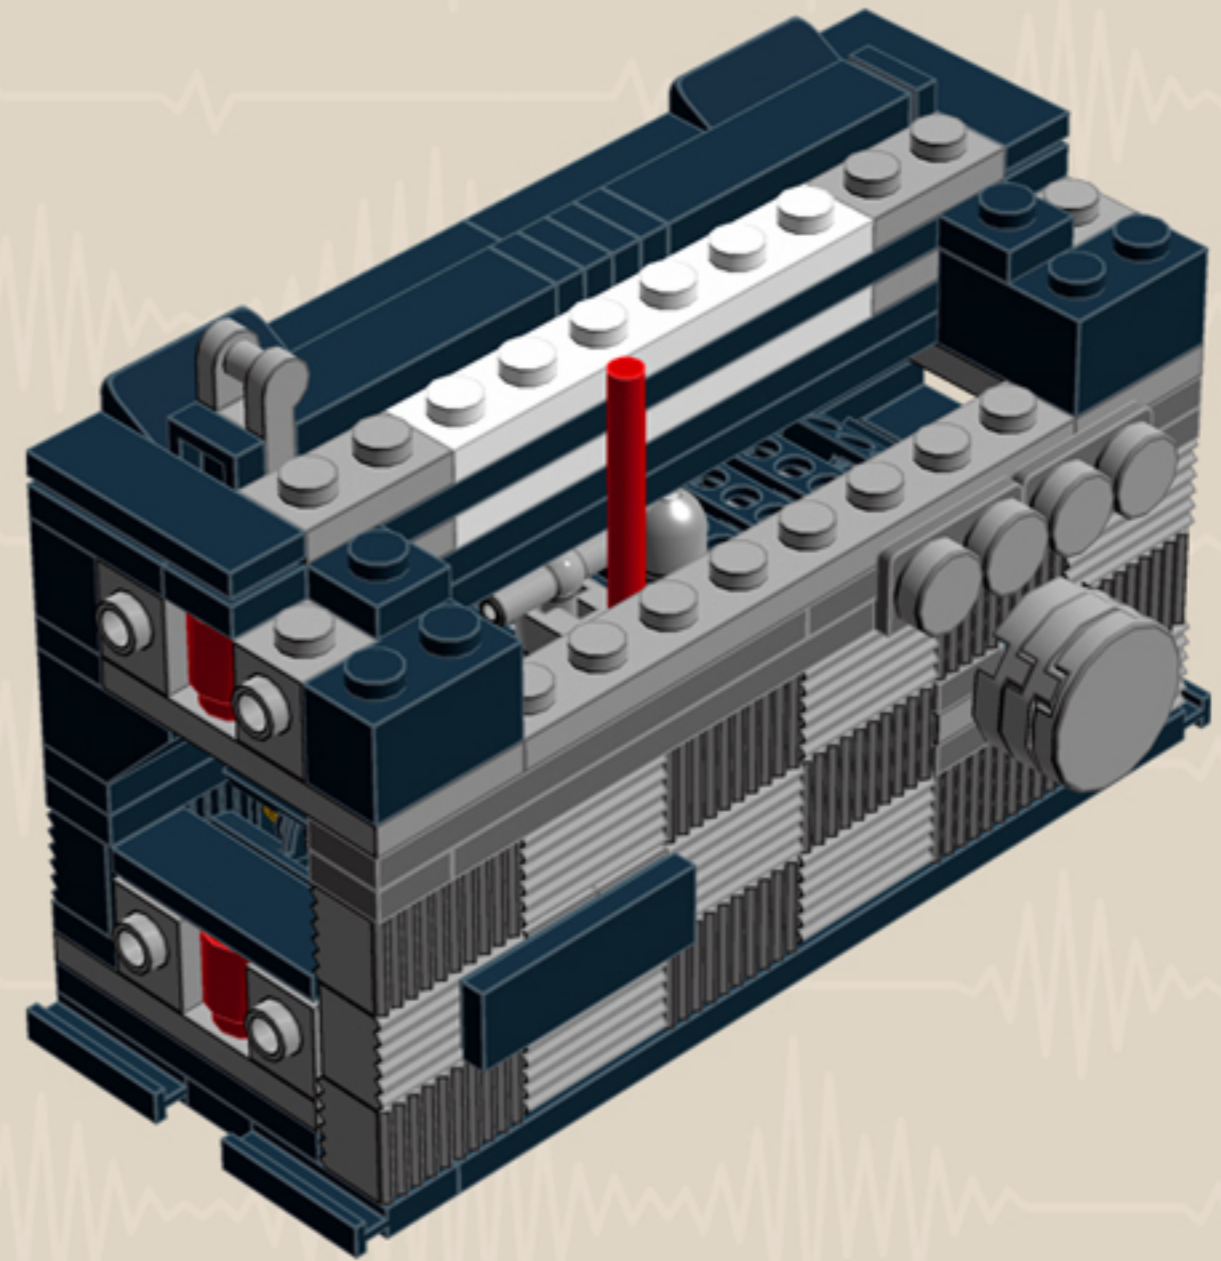

MY FIRST
Radio
'70s EDITION

*A LEGO® project by Chris McVeigh
chrismcveigh.com*

	Element ID	Color	Description	Quantity
	611226	Black	Brick 1X12	1
	6065496	Black	Brick 1X1X3	2
	235726	Black	Brick Corner 1X2X2	4
	6047885	Black	Chains M Plate M 5 Ø,3, 2 Hole	25
	4121715	Black	Connector Peg W. Friction	4
	242026	Black	Corner Plate 1X2X2	4
	370526	Black	Cross Axle 4M	1
	370626	Black	Cross Axle 6M	1
	4512363	Black	Cross Axle, Extension, 2M	5
	307026	Black	Flat Tile 1X1	2
	306926	Black	Flat Tile 1X2	15
	4558170	Black	Flat Tile 1X3	11
	243126	Black	Flat Tile 1X4	2
	306826	Black	Flat Tile 2X2	1

	Element ID	Color	Description	Quantity
	4211445	Medium Stone Grey	Plate 1X4	2
	4211425	Medium Stone Grey	Plate 1X8	2
	4211475	Medium Stone Grey	Plate 2X2 Round	2
	4211395	Medium Stone Grey	Plate 2X4	2
	4211383	Medium Stone Grey	Profile Brick 1X2	16
	4278273	Medium Stone Grey	Slide Shoe Round 2X2	6
	4211508	Medium Stone Grey	T-Piece	1
	4211655	Medium Stone Grey	Technic 3M Beam	2
	4211586	Medium Stone Grey	Technic 7M Half Beam	4
	4211741	Medium Stone Grey	Technic Lever 2M	1
	6030198	Silver Metallic	Globe W. 3.2 Stick	2
	6000740	Transparent	Wall Element 1X2X2	4
	366601	White	Plate 1X6	2