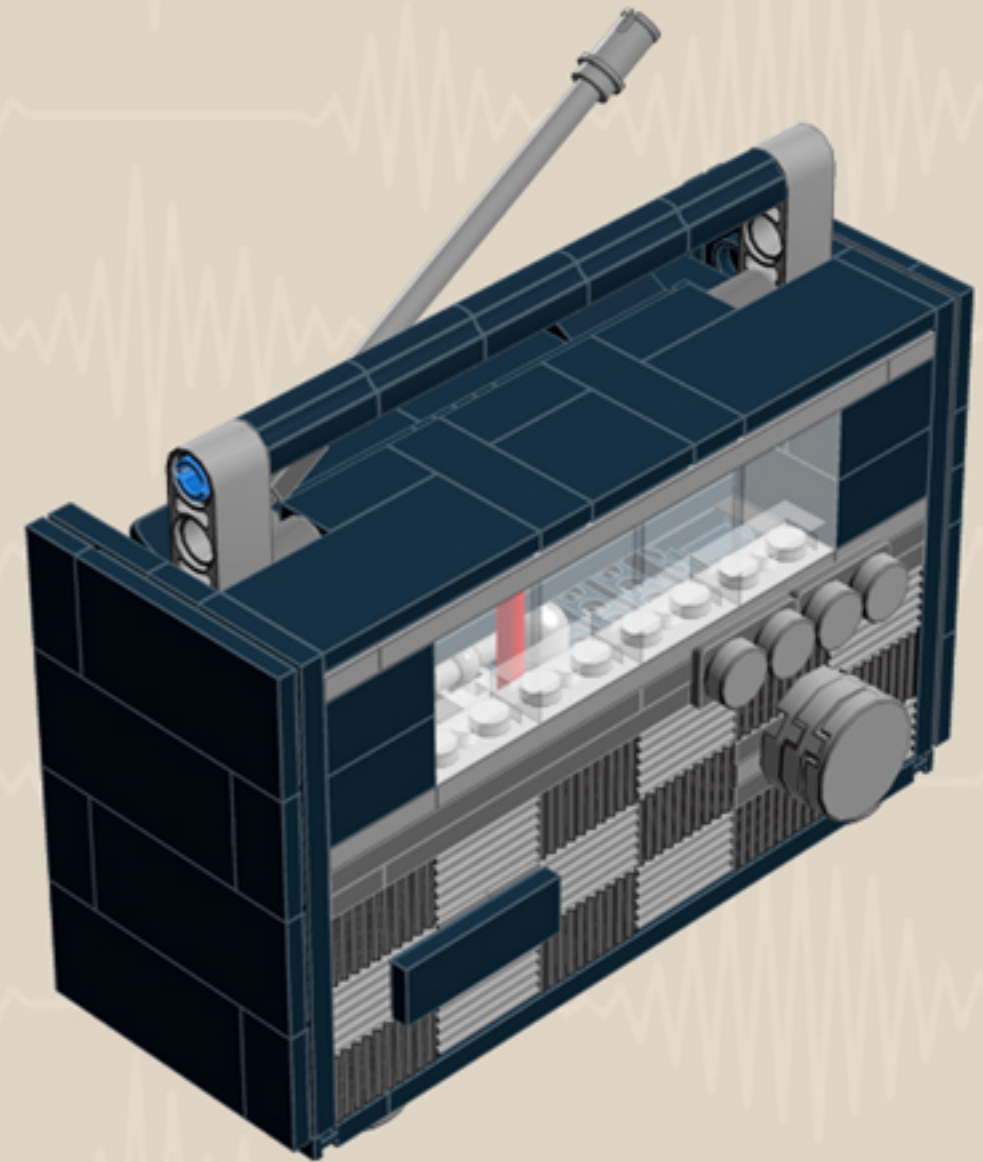

MY FIRST
Radio
'70s EDITION

*A LEGO® project by Chris McVeigh
chrismcveigh.com*

	Element ID	Color	Description	Quantity
	611226	Black	Brick 1X12	1
	6065496	Black	Brick 1X1X3	2
	235726	Black	Brick Corner 1X2X2	4
	6047885	Black	Chains M Plate M 5 Ø,3, 2 Hole	25
	4121715	Black	Connector Peg W. Friction	4
	242026	Black	Corner Plate 1X2X2	4
	370526	Black	Cross Axle 4M	1
	370626	Black	Cross Axle 6M	1
	4512363	Black	Cross Axle, Extension, 2M	5
	307026	Black	Flat Tile 1X1	2
	306926	Black	Flat Tile 1X2	15
	4558170	Black	Flat Tile 1X3	11
	243126	Black	Flat Tile 1X4	2
	306826	Black	Flat Tile 2X2	1

	Element ID	Color	Description	Quantity
	4560182	Black	Flat Tile 2X4	8
	302426	Black	Plate 1X1	2
	447726	Black	Plate 1X10	2
	4514845	Black	Plate 1X12	5
	302326	Black	Plate 1X2	5
	379426	Black	Plate 1X2 W. 1 Knob	2
	4107761	Black	Plate 1X2 With Slide	4
	366626	Black	Plate 1X6	2
	346026	Black	Plate 1X8	4
	383226	Black	Plate 2X10	2
	303426	Black	Plate 2X8	4
	617926	Black	Plate 4X4 W. 4 Knobs	3
	287726	Black	Profile Brick 1X2	4
	4548180	Black	Roof Tile 1X2X2/3, Abs	2

Element ID	Color	Description	Quantity
366026	Black	Roof Tile 2X2/45° Inv.	6
4177444	Black	Technic 2M BEAM	2
654126	Black	Technic Brick 1X1	7
4206482	Bright Blue	Conn.Bush W.Fric./Crossale	2
4514553	Bright Blue	Connector Peg W. Friction 3M	2
4142865	Bright Red	2M Cross Axle W. Groove	4
6055611	Bright Red	Brick 1X1X2 With Extra Tube Side	2
4648251	Bright Red	Light Sword - Blade	1
306221	Bright Red	Round Brick 1X1	4
4239601	Bright Yellow	1/2 Bush	4
6000606	Dark Stone Grey	Angular Plate 1.5 Bot. 1X2 1/2	2
6055313	Dark Stone Grey	Flat Tile 2x2 Round W. Hole Ø4.85	2
6015890	Dark Stone Grey	Holder Ø3.2 W/Tube Ø3.2 Hole	1
4210719	Dark Stone Grey	Plate 1X1	6