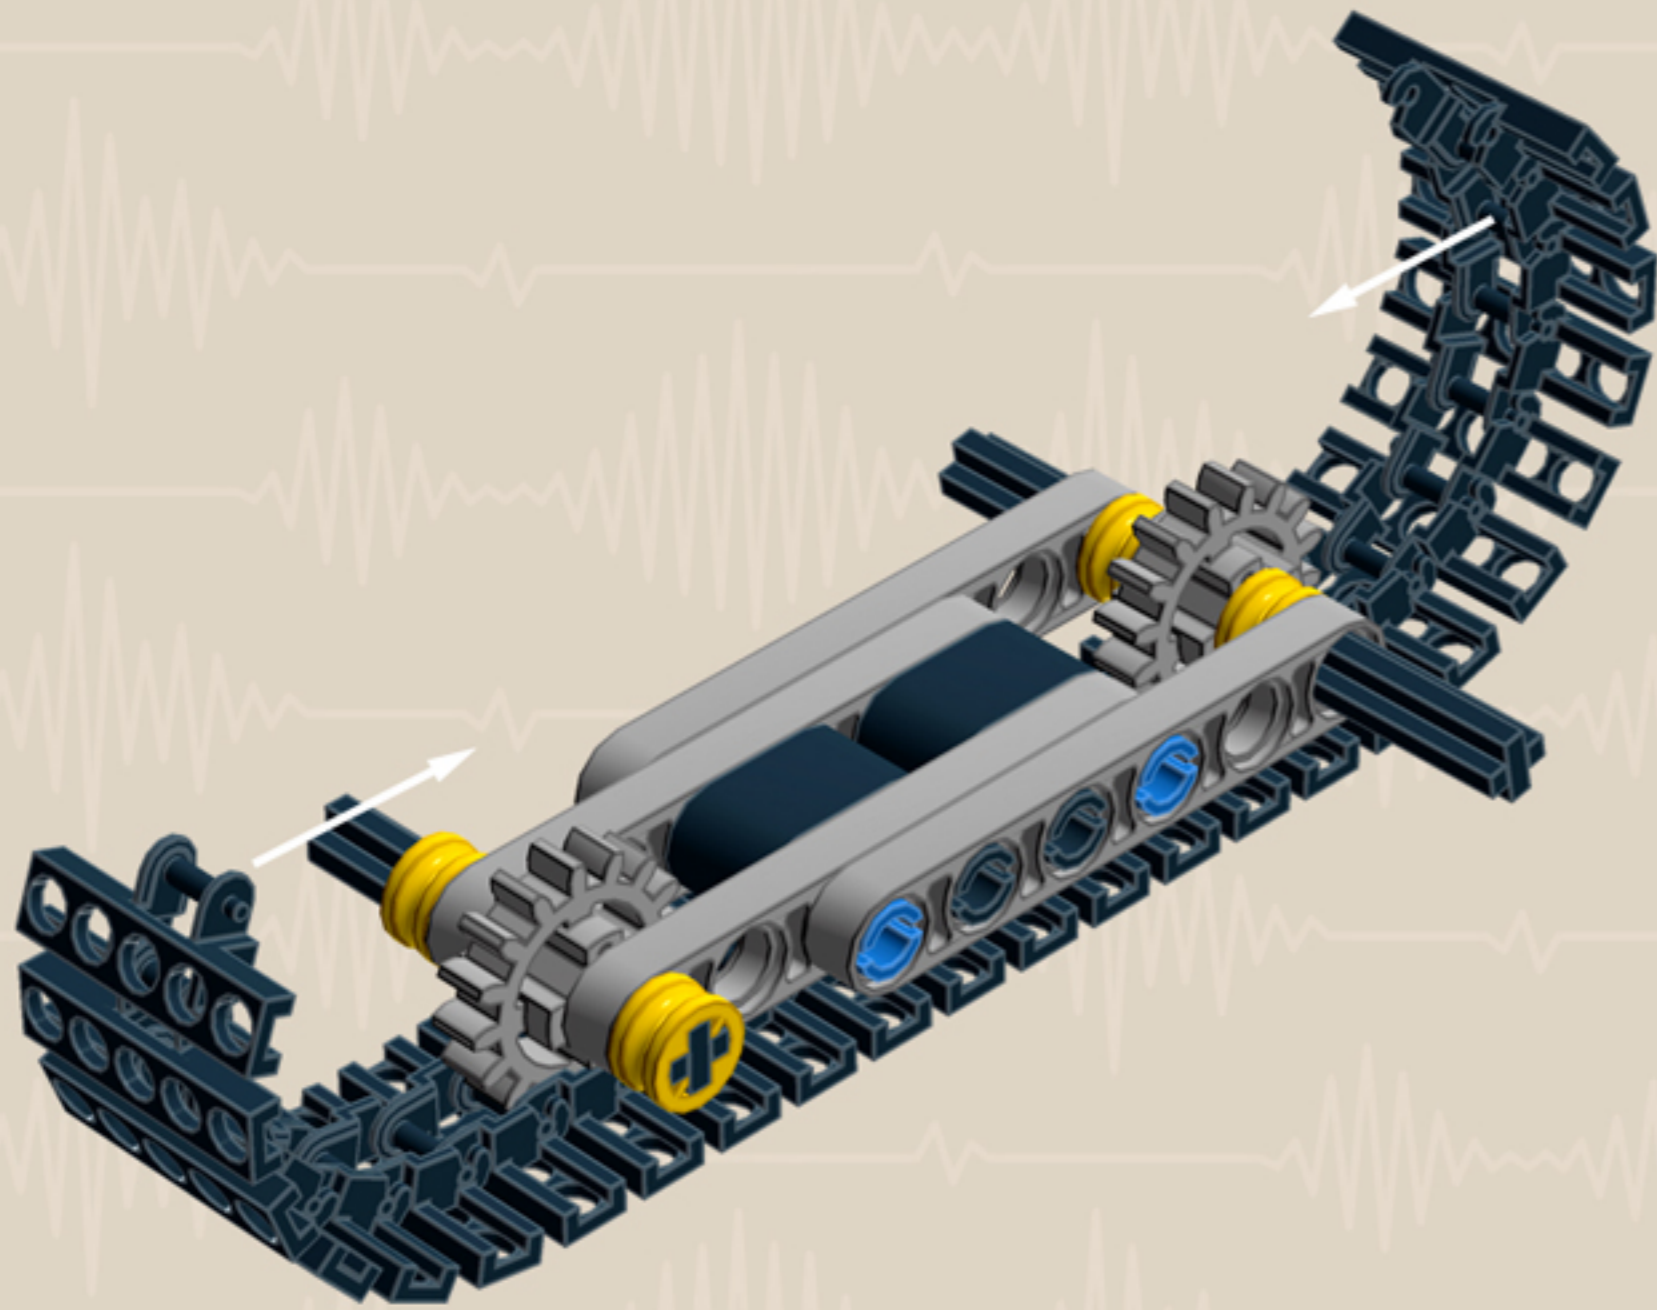

	Element ID	Color	Description	Quantity
	4211445	Medium Stone Grey	Plate 1X4	2
	4211425	Medium Stone Grey	Plate 1X8	2
	4211475	Medium Stone Grey	Plate 2X2 Round	2
	4211395	Medium Stone Grey	Plate 2X4	2
	4211383	Medium Stone Grey	Profile Brick 1X2	16
	4278273	Medium Stone Grey	Slide Shoe Round 2X2	6
	4211508	Medium Stone Grey	T-Piece	1
	4211655	Medium Stone Grey	Technic 3M Beam	2
	4211586	Medium Stone Grey	Technic 7M Half Beam	4
	4211741	Medium Stone Grey	Technic Lever 2M	1
	6030198	Silver Metallic	Globe W. 3.2 Stick	2
	6000740	Transparent	Wall Element 1X2X2	4
	366601	White	Plate 1X6	2