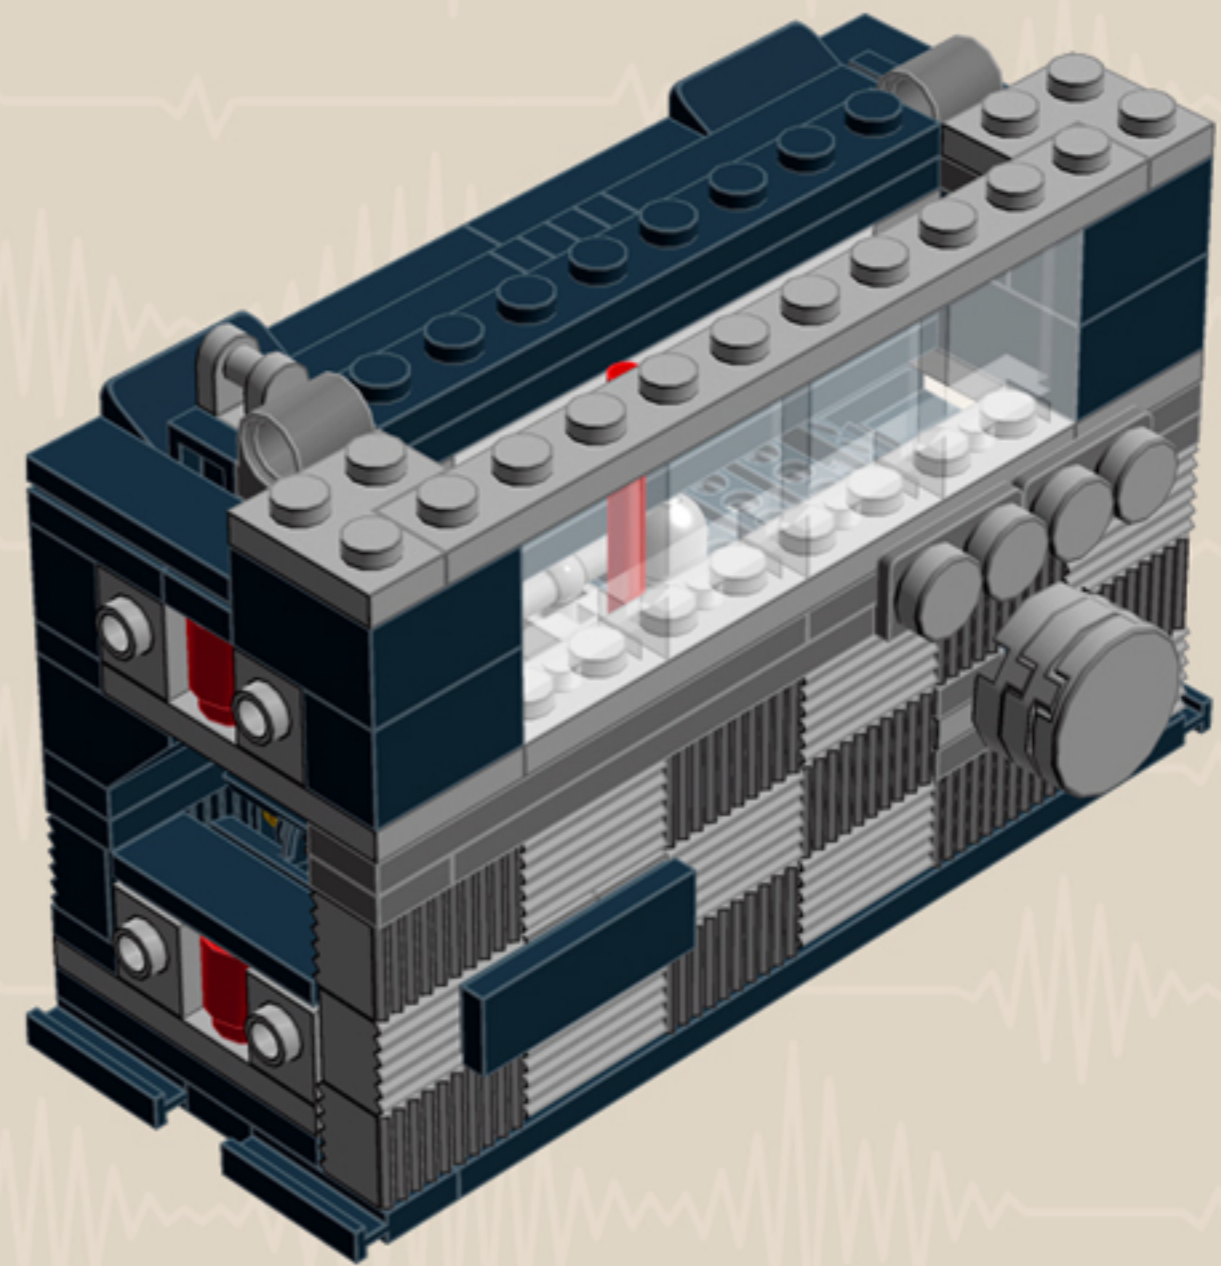

MY FIRST
Radio
'70s EDITION

*A LEGO® project by Chris McVeigh
chrismcveigh.com*

	Element ID	Color	Description	Quantity
	611226	Black	Brick 1X12	1
	6065496	Black	Brick 1X1X3	2
	235726	Black	Brick Corner 1X2X2	4
	6047885	Black	Chains M Plate M 5 Ø,3, 2 Hole	25
	4121715	Black	Connector Peg W. Friction	4
	242026	Black	Corner Plate 1X2X2	4
	370526	Black	Cross Axle 4M	1
	370626	Black	Cross Axle 6M	1
	4512363	Black	Cross Axle, Extension, 2M	5
	307026	Black	Flat Tile 1X1	2
	306926	Black	Flat Tile 1X2	15
	4558170	Black	Flat Tile 1X3	11
	243126	Black	Flat Tile 1X4	2
	306826	Black	Flat Tile 2X2	1

	Element ID	Color	Description	Quantity
	4211445	Medium Stone Grey	Plate 1X4	2
	4211425	Medium Stone Grey	Plate 1X8	2
	4211475	Medium Stone Grey	Plate 2X2 Round	2
	4211395	Medium Stone Grey	Plate 2X4	2
	4211383	Medium Stone Grey	Profile Brick 1X2	16
	4278273	Medium Stone Grey	Slide Shoe Round 2X2	6
	4211508	Medium Stone Grey	T-Piece	1
	4211655	Medium Stone Grey	Technic 3M Beam	2
	4211586	Medium Stone Grey	Technic 7M Half Beam	4
	4211741	Medium Stone Grey	Technic Lever 2M	1
	6030198	Silver Metallic	Globe W. 3.2 Stick	2
	6000740	Transparent	Wall Element 1X2X2	4
	366601	White	Plate 1X6	2