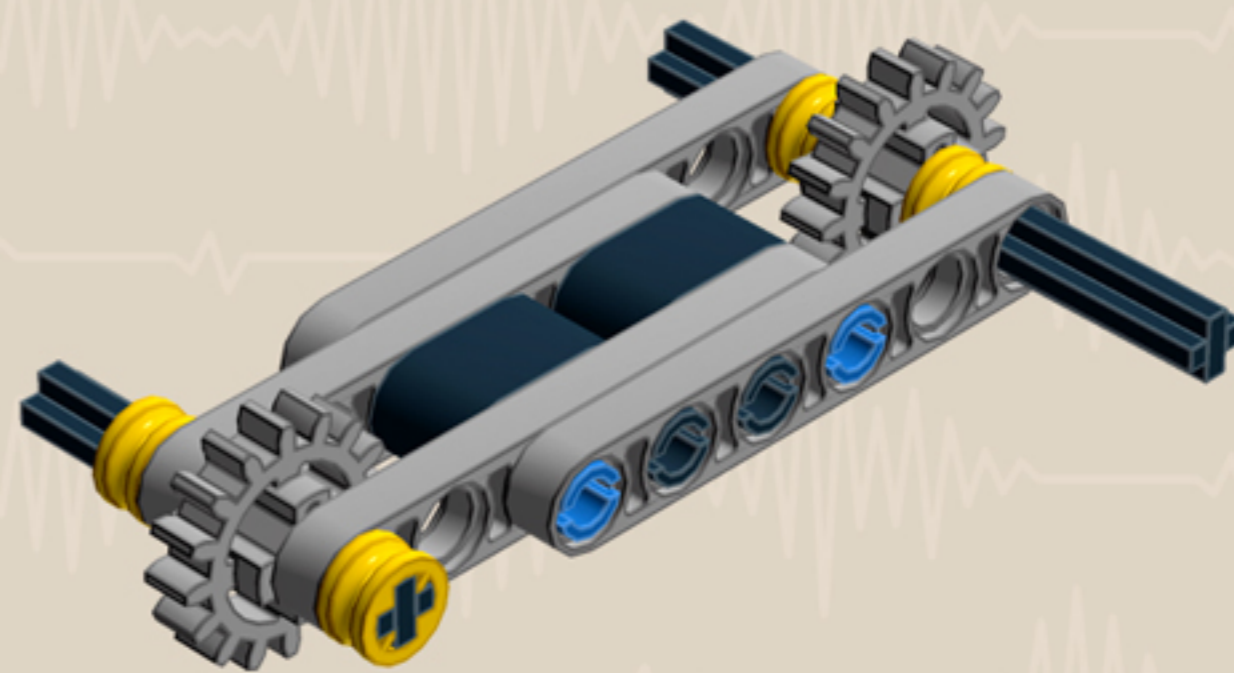

	Element ID	Color	Description	Quantity
	4211445	Medium Stone Grey	Plate 1X4	2
	4211425	Medium Stone Grey	Plate 1X8	2
	4211475	Medium Stone Grey	Plate 2X2 Round	2
	4211395	Medium Stone Grey	Plate 2X4	2
	4211383	Medium Stone Grey	Profile Brick 1X2	16
	4278273	Medium Stone Grey	Slide Shoe Round 2X2	6
	4211508	Medium Stone Grey	T-Piece	1
	4211655	Medium Stone Grey	Technic 3M Beam	2
	4211586	Medium Stone Grey	Technic 7M Half Beam	4
	4211741	Medium Stone Grey	Technic Lever 2M	1
	6030198	Silver Metallic	Globe W. 3.2 Stick	2
	6000740	Transparent	Wall Element 1X2X2	4
	366601	White	Plate 1X6	2