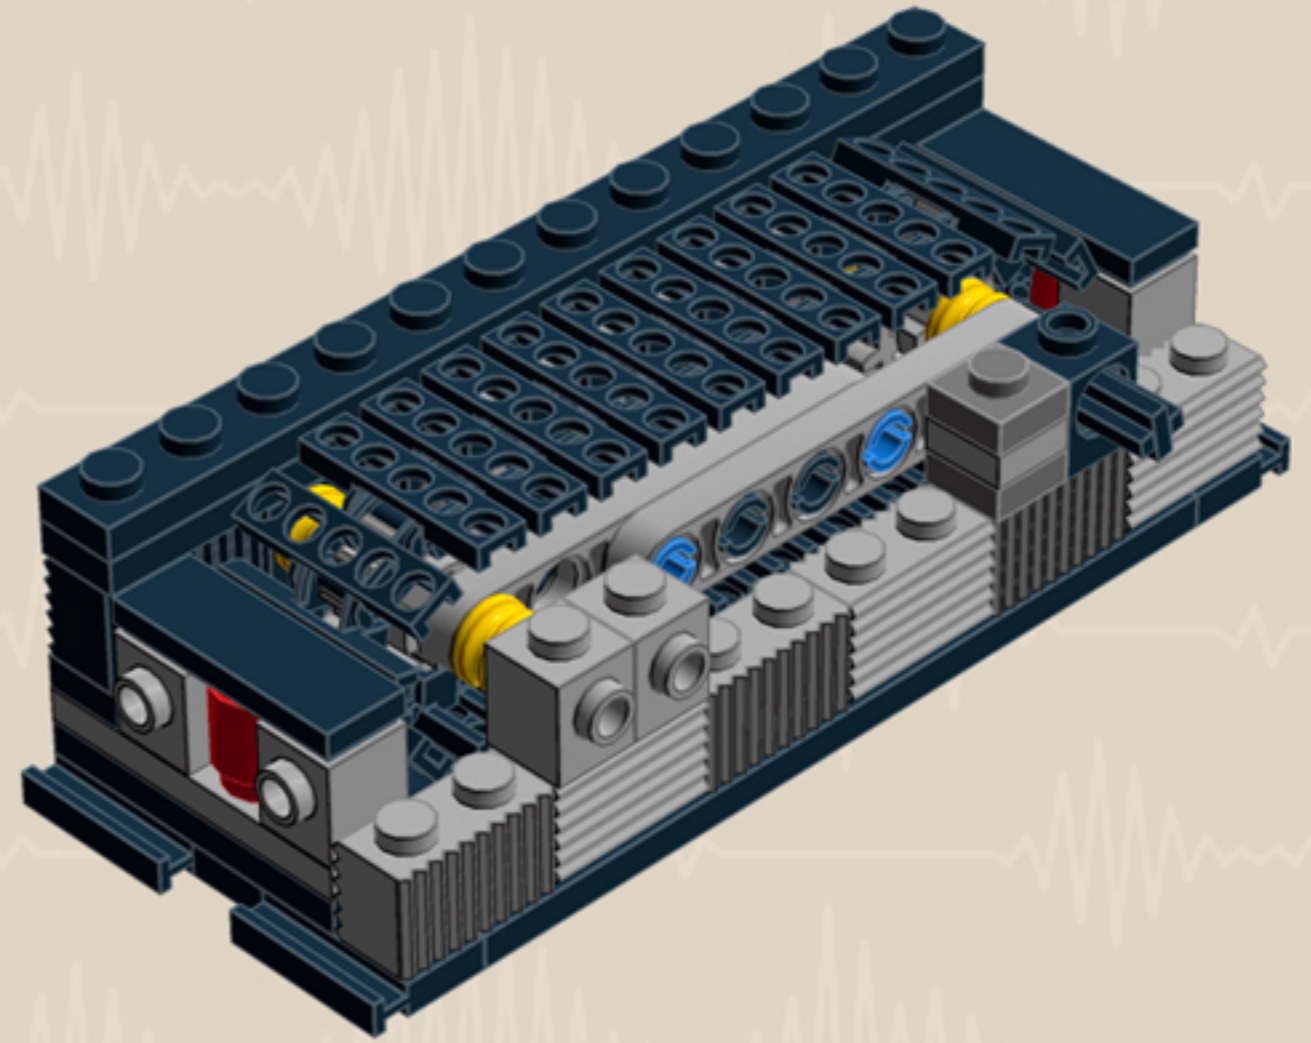

	Element ID	Color	Description	Quantity
	4211445	Medium Stone Grey	Plate 1X4	2
	4211425	Medium Stone Grey	Plate 1X8	2
	4211475	Medium Stone Grey	Plate 2X2 Round	2
	4211395	Medium Stone Grey	Plate 2X4	2
	4211383	Medium Stone Grey	Profile Brick 1X2	16
	4278273	Medium Stone Grey	Slide Shoe Round 2X2	6
	4211508	Medium Stone Grey	T-Piece	1
	4211655	Medium Stone Grey	Technic 3M Beam	2
	4211586	Medium Stone Grey	Technic 7M Half Beam	4
	4211741	Medium Stone Grey	Technic Lever 2M	1
	6030198	Silver Metallic	Globe W. 3.2 Stick	2
	6000740	Transparent	Wall Element 1X2X2	4
	366601	White	Plate 1X6	2