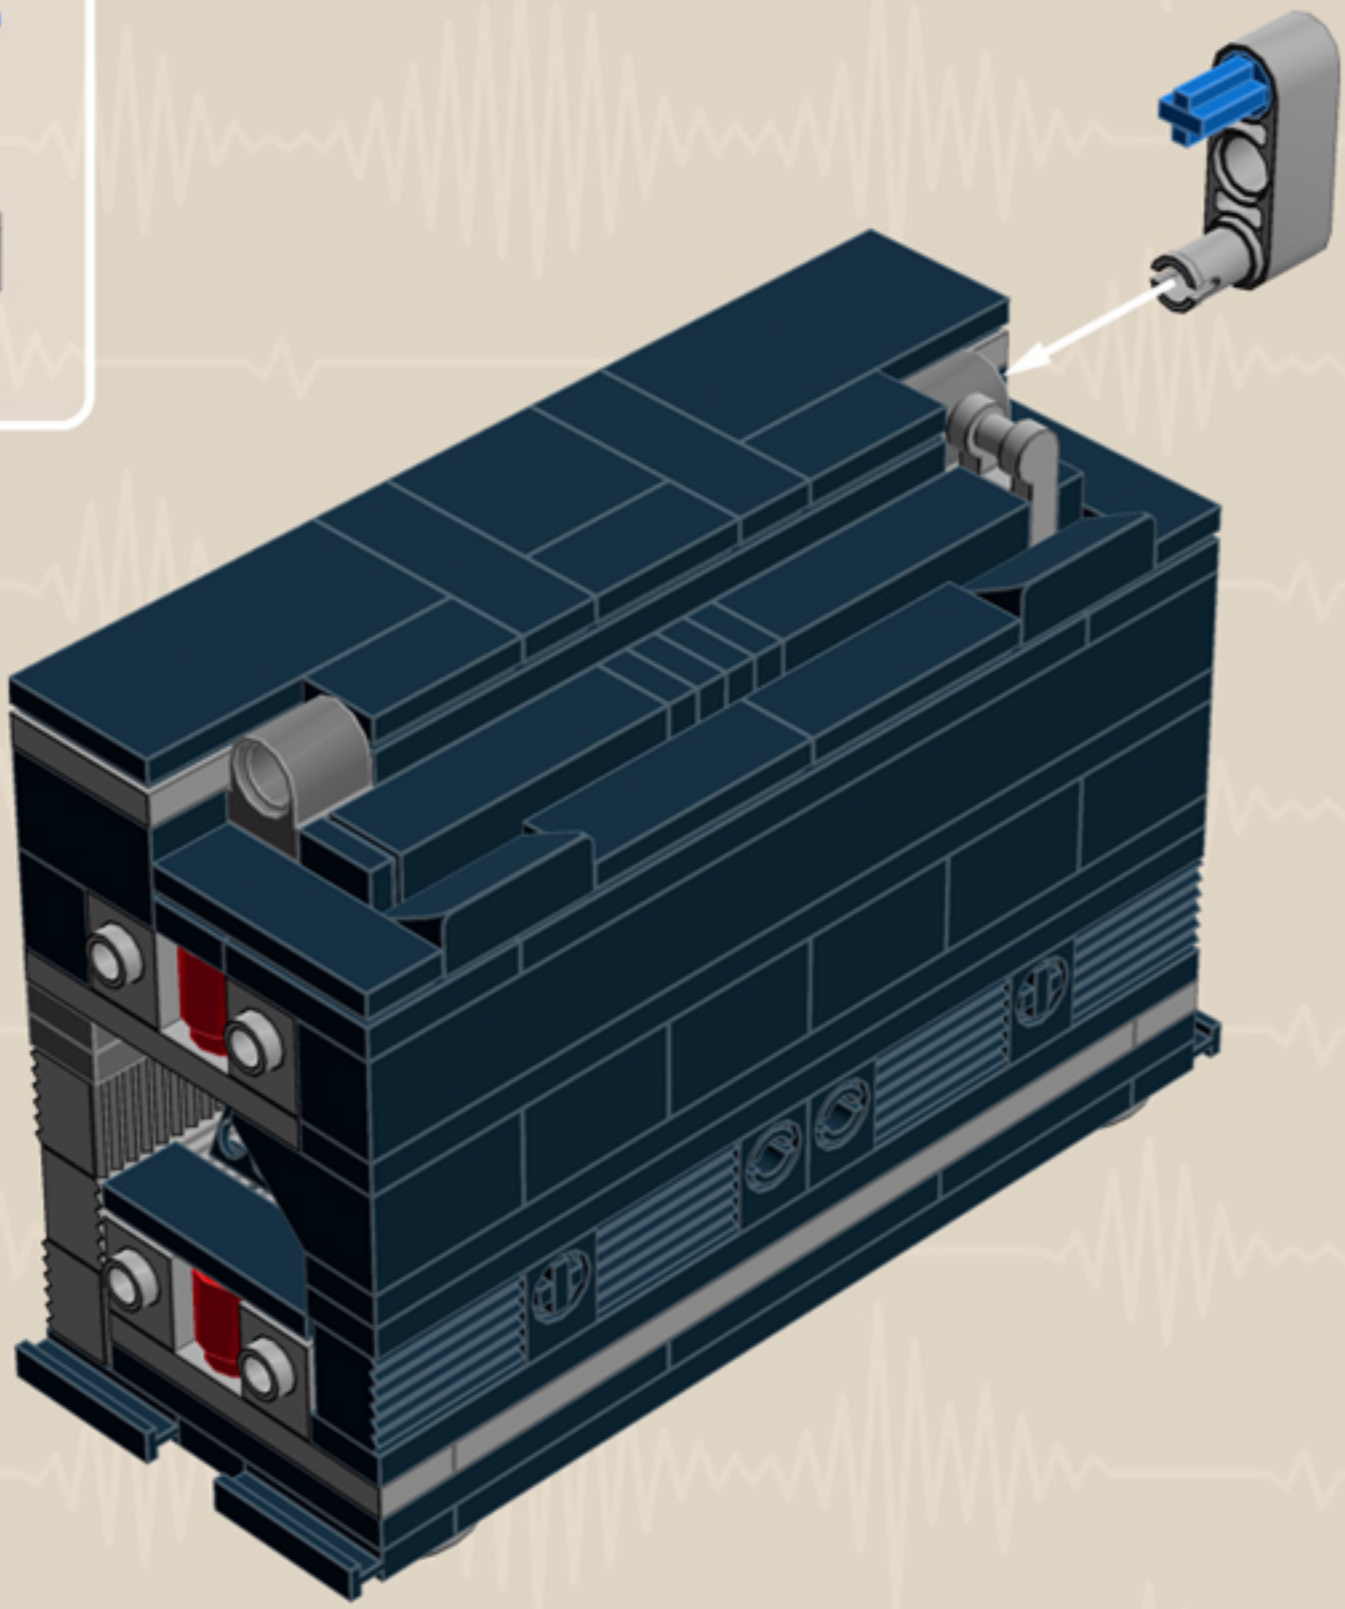

	Element ID	Color	Description	Quantity
	4211445	Medium Stone Grey	Plate 1X4	2
	4211425	Medium Stone Grey	Plate 1X8	2
	4211475	Medium Stone Grey	Plate 2X2 Round	2
	4211395	Medium Stone Grey	Plate 2X4	2
	4211383	Medium Stone Grey	Profile Brick 1X2	16
	4278273	Medium Stone Grey	Slide Shoe Round 2X2	6
	4211508	Medium Stone Grey	T-Piece	1
	4211655	Medium Stone Grey	Technic 3M Beam	2
	4211586	Medium Stone Grey	Technic 7M Half Beam	4
	4211741	Medium Stone Grey	Technic Lever 2M	1
	6030198	Silver Metallic	Globe W. 3.2 Stick	2
	6000740	Transparent	Wall Element 1X2X2	4
	366601	White	Plate 1X6	2