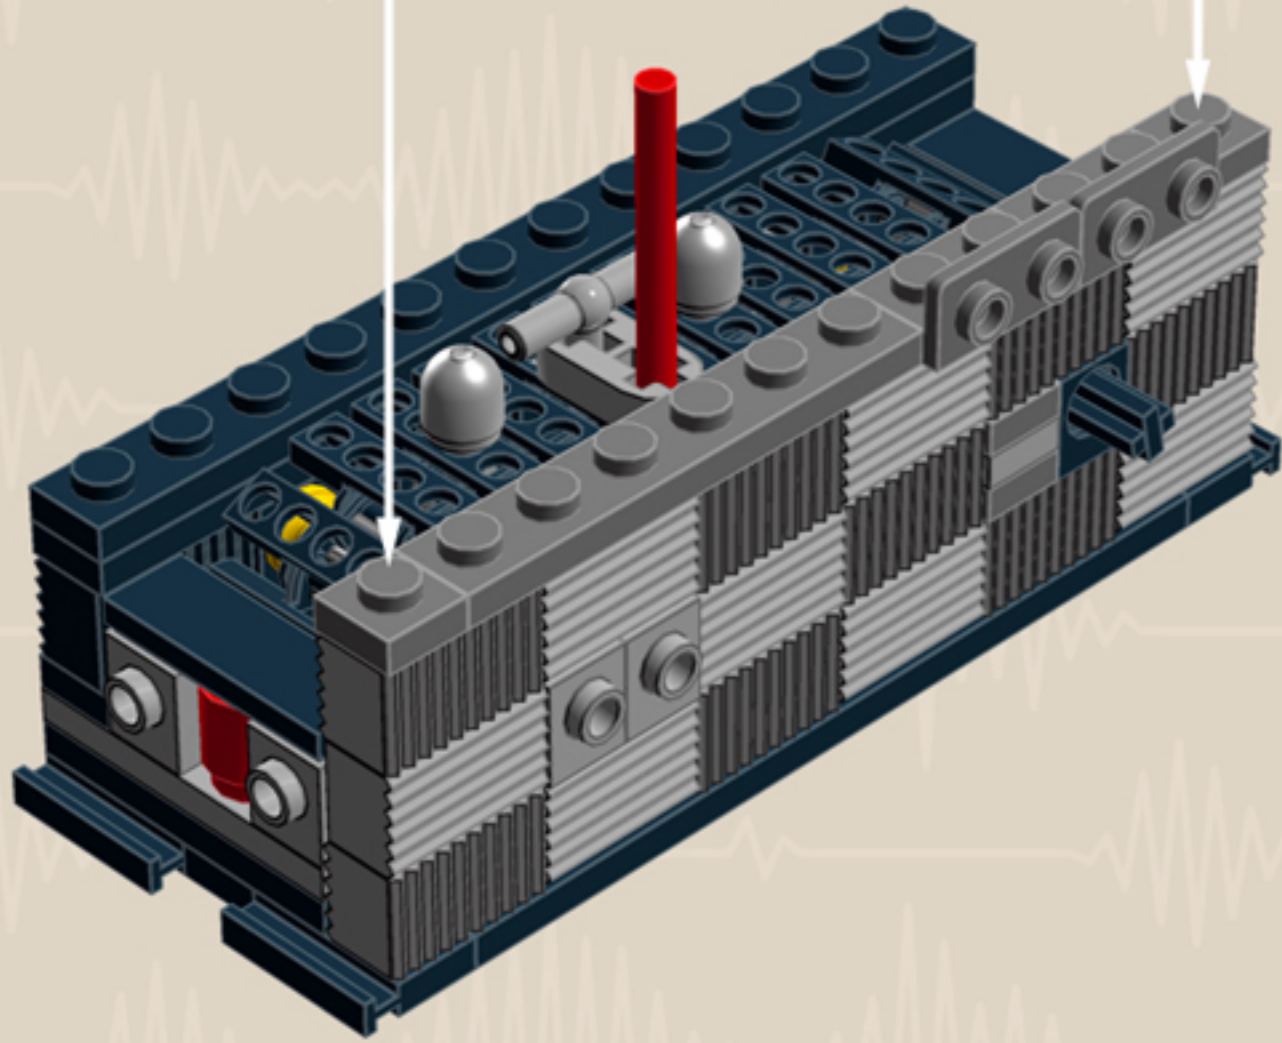

MY FIRST
Radio
'70s EDITION

*A LEGO® project by Chris McVeigh
chrismcveigh.com*

	Element ID	Color	Description	Quantity
	611226	Black	Brick 1X12	1
	6065496	Black	Brick 1X1X3	2
	235726	Black	Brick Corner 1X2X2	4
	6047885	Black	Chains M Plate M 5 Ø,3, 2 Hole	25
	4121715	Black	Connector Peg W. Friction	4
	242026	Black	Corner Plate 1X2X2	4
	370526	Black	Cross Axle 4M	1
	370626	Black	Cross Axle 6M	1
	4512363	Black	Cross Axle, Extension, 2M	5
	307026	Black	Flat Tile 1X1	2
	306926	Black	Flat Tile 1X2	15
	4558170	Black	Flat Tile 1X3	11
	243126	Black	Flat Tile 1X4	2
	306826	Black	Flat Tile 2X2	1

	Element ID	Color	Description	Quantity
	4211445	Medium Stone Grey	Plate 1X4	2
	4211425	Medium Stone Grey	Plate 1X8	2
	4211475	Medium Stone Grey	Plate 2X2 Round	2
	4211395	Medium Stone Grey	Plate 2X4	2
	4211383	Medium Stone Grey	Profile Brick 1X2	16
	4278273	Medium Stone Grey	Slide Shoe Round 2X2	6
	4211508	Medium Stone Grey	T-Piece	1
	4211655	Medium Stone Grey	Technic 3M Beam	2
	4211586	Medium Stone Grey	Technic 7M Half Beam	4
	4211741	Medium Stone Grey	Technic Lever 2M	1
	6030198	Silver Metallic	Globe W. 3.2 Stick	2
	6000740	Transparent	Wall Element 1X2X2	4
	366601	White	Plate 1X6	2