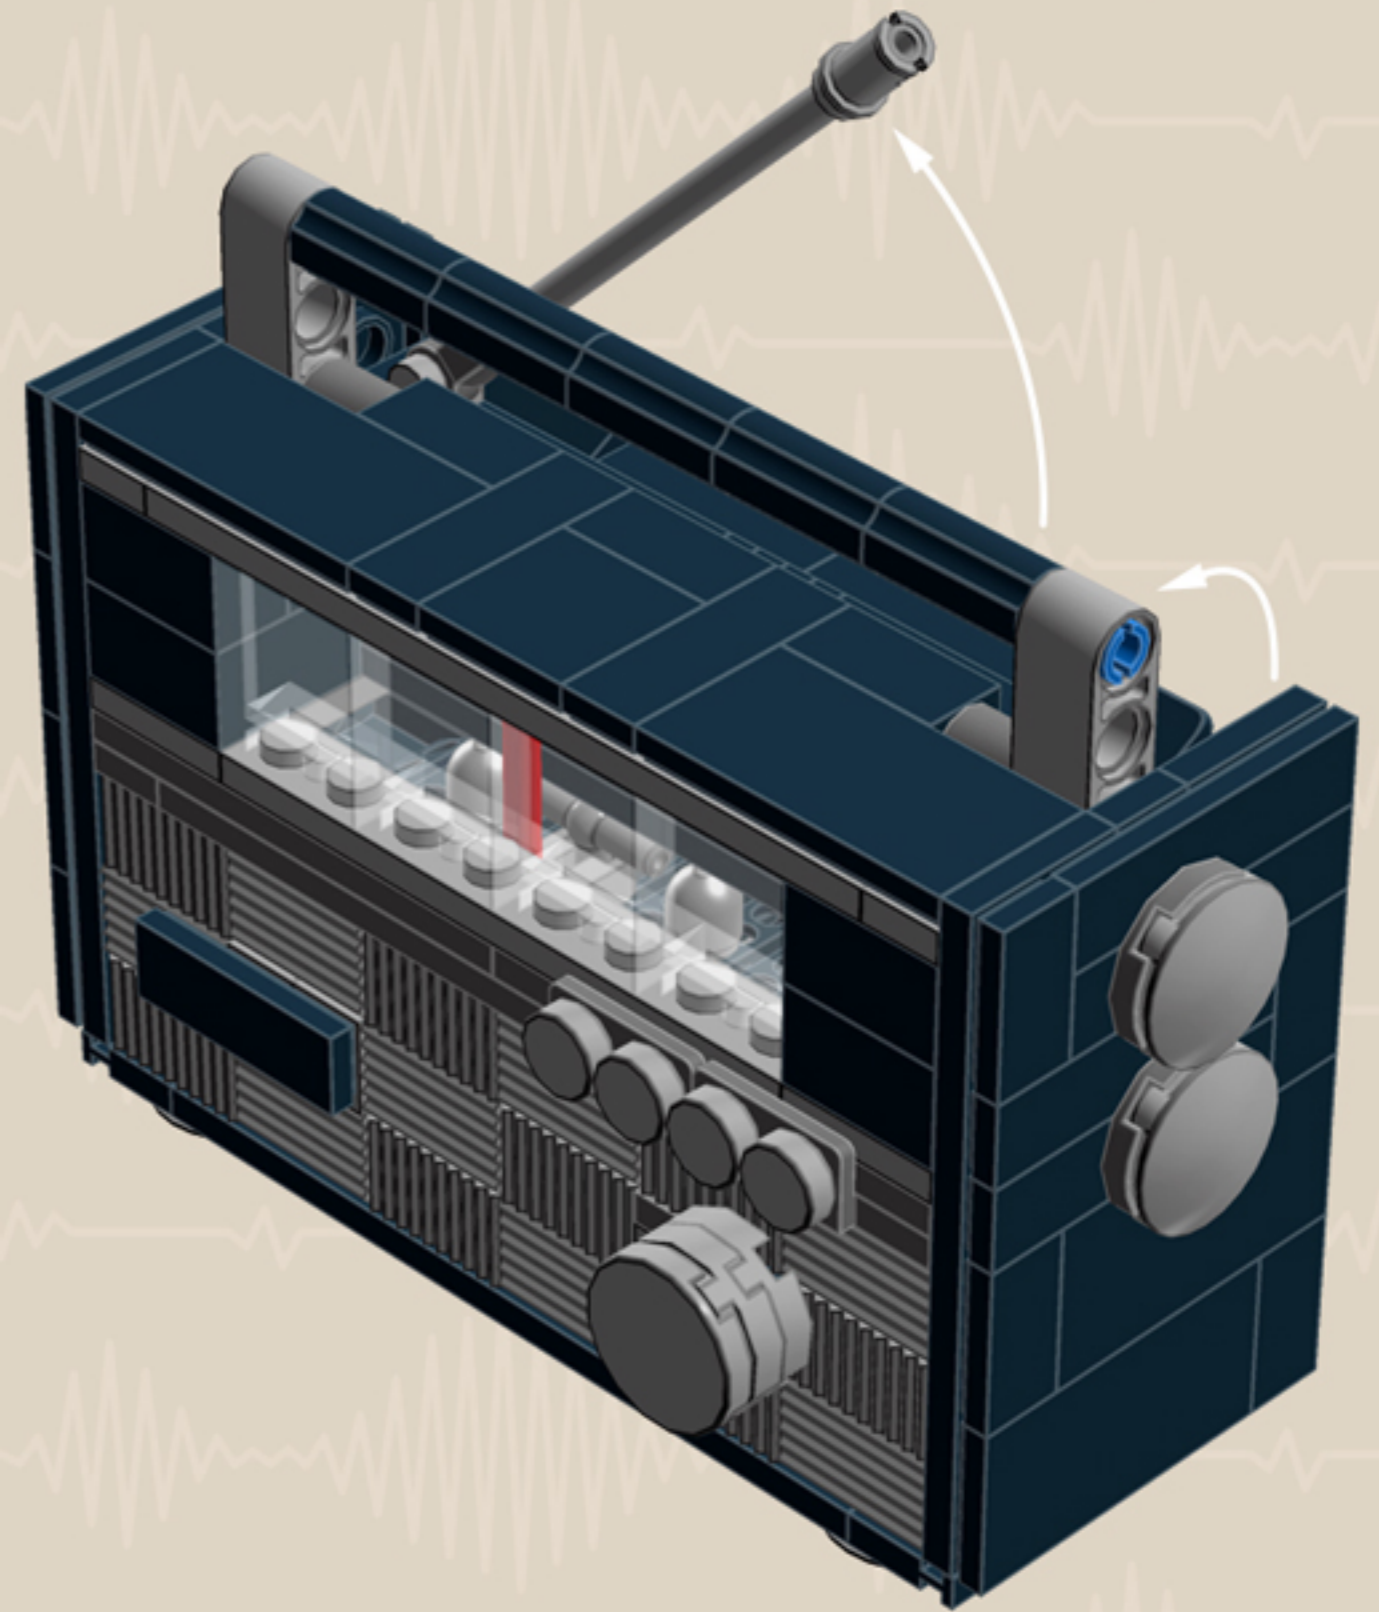

	Element ID	Color	Description	Quantity
	4211445	Medium Stone Grey	Plate 1X4	2
	4211425	Medium Stone Grey	Plate 1X8	2
	4211475	Medium Stone Grey	Plate 2X2 Round	2
	4211395	Medium Stone Grey	Plate 2X4	2
	4211383	Medium Stone Grey	Profile Brick 1X2	16
	4278273	Medium Stone Grey	Slide Shoe Round 2X2	6
	4211508	Medium Stone Grey	T-Piece	1
	4211655	Medium Stone Grey	Technic 3M Beam	2
	4211586	Medium Stone Grey	Technic 7M Half Beam	4
	4211741	Medium Stone Grey	Technic Lever 2M	1
	6030198	Silver Metallic	Globe W. 3.2 Stick	2
	6000740	Transparent	Wall Element 1X2X2	4
	366601	White	Plate 1X6	2