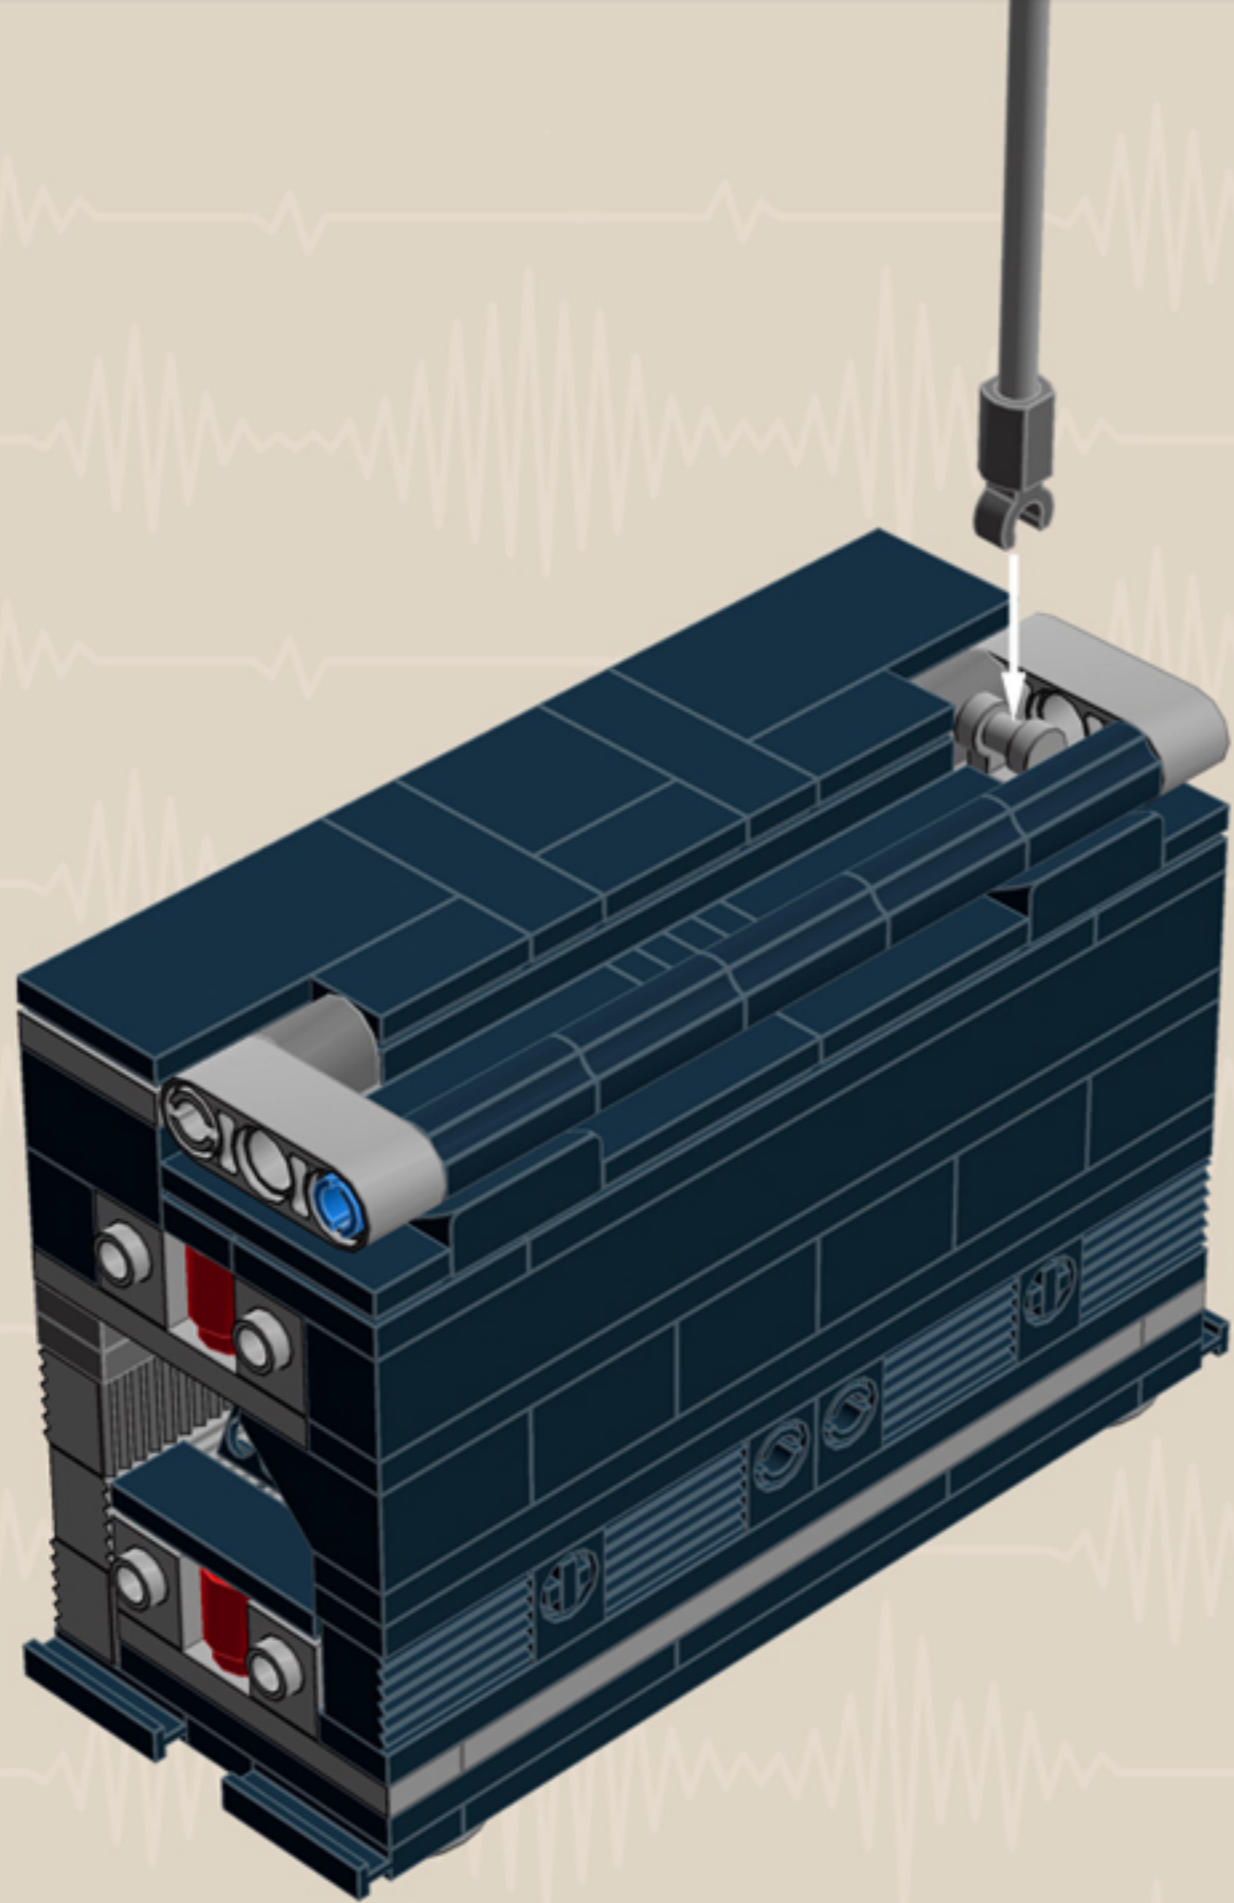

	Element ID	Color	Description	Quantity
	4211445	Medium Stone Grey	Plate 1X4	2
	4211425	Medium Stone Grey	Plate 1X8	2
	4211475	Medium Stone Grey	Plate 2X2 Round	2
	4211395	Medium Stone Grey	Plate 2X4	2
	4211383	Medium Stone Grey	Profile Brick 1X2	16
	4278273	Medium Stone Grey	Slide Shoe Round 2X2	6
	4211508	Medium Stone Grey	T-Piece	1
	4211655	Medium Stone Grey	Technic 3M Beam	2
	4211586	Medium Stone Grey	Technic 7M Half Beam	4
	4211741	Medium Stone Grey	Technic Lever 2M	1
	6030198	Silver Metallic	Globe W. 3.2 Stick	2
	6000740	Transparent	Wall Element 1X2X2	4
	366601	White	Plate 1X6	2