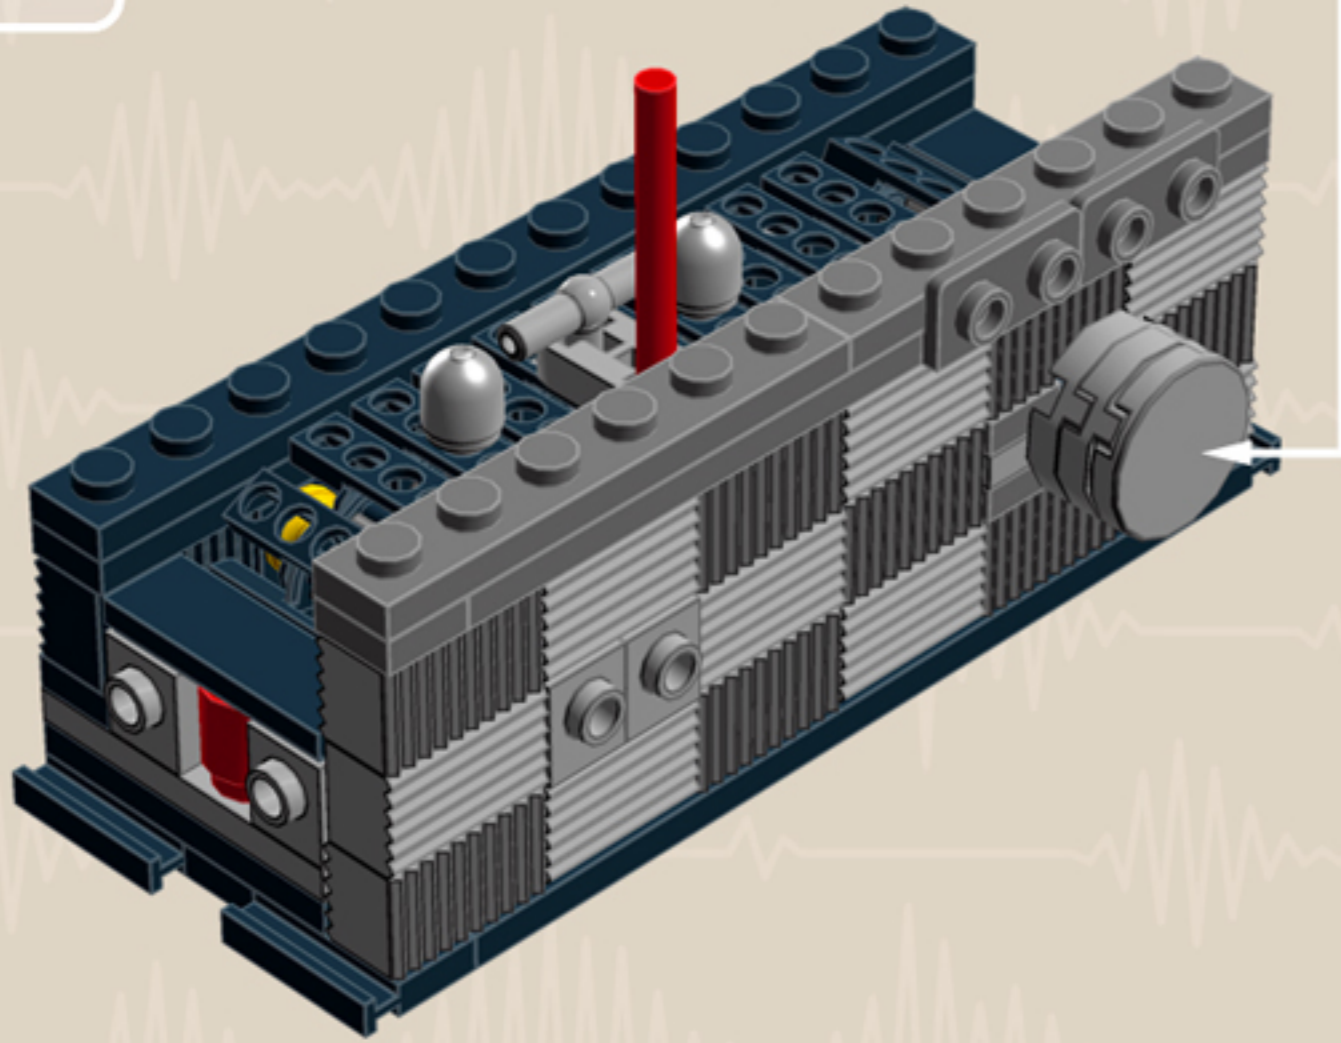

	Element ID	Color	Description	Quantity
	4211445	Medium Stone Grey	Plate 1X4	2
	4211425	Medium Stone Grey	Plate 1X8	2
	4211475	Medium Stone Grey	Plate 2X2 Round	2
	4211395	Medium Stone Grey	Plate 2X4	2
	4211383	Medium Stone Grey	Profile Brick 1X2	16
	4278273	Medium Stone Grey	Slide Shoe Round 2X2	6
	4211508	Medium Stone Grey	T-Piece	1
	4211655	Medium Stone Grey	Technic 3M Beam	2
	4211586	Medium Stone Grey	Technic 7M Half Beam	4
	4211741	Medium Stone Grey	Technic Lever 2M	1
	6030198	Silver Metallic	Globe W. 3.2 Stick	2
	6000740	Transparent	Wall Element 1X2X2	4
	366601	White	Plate 1X6	2