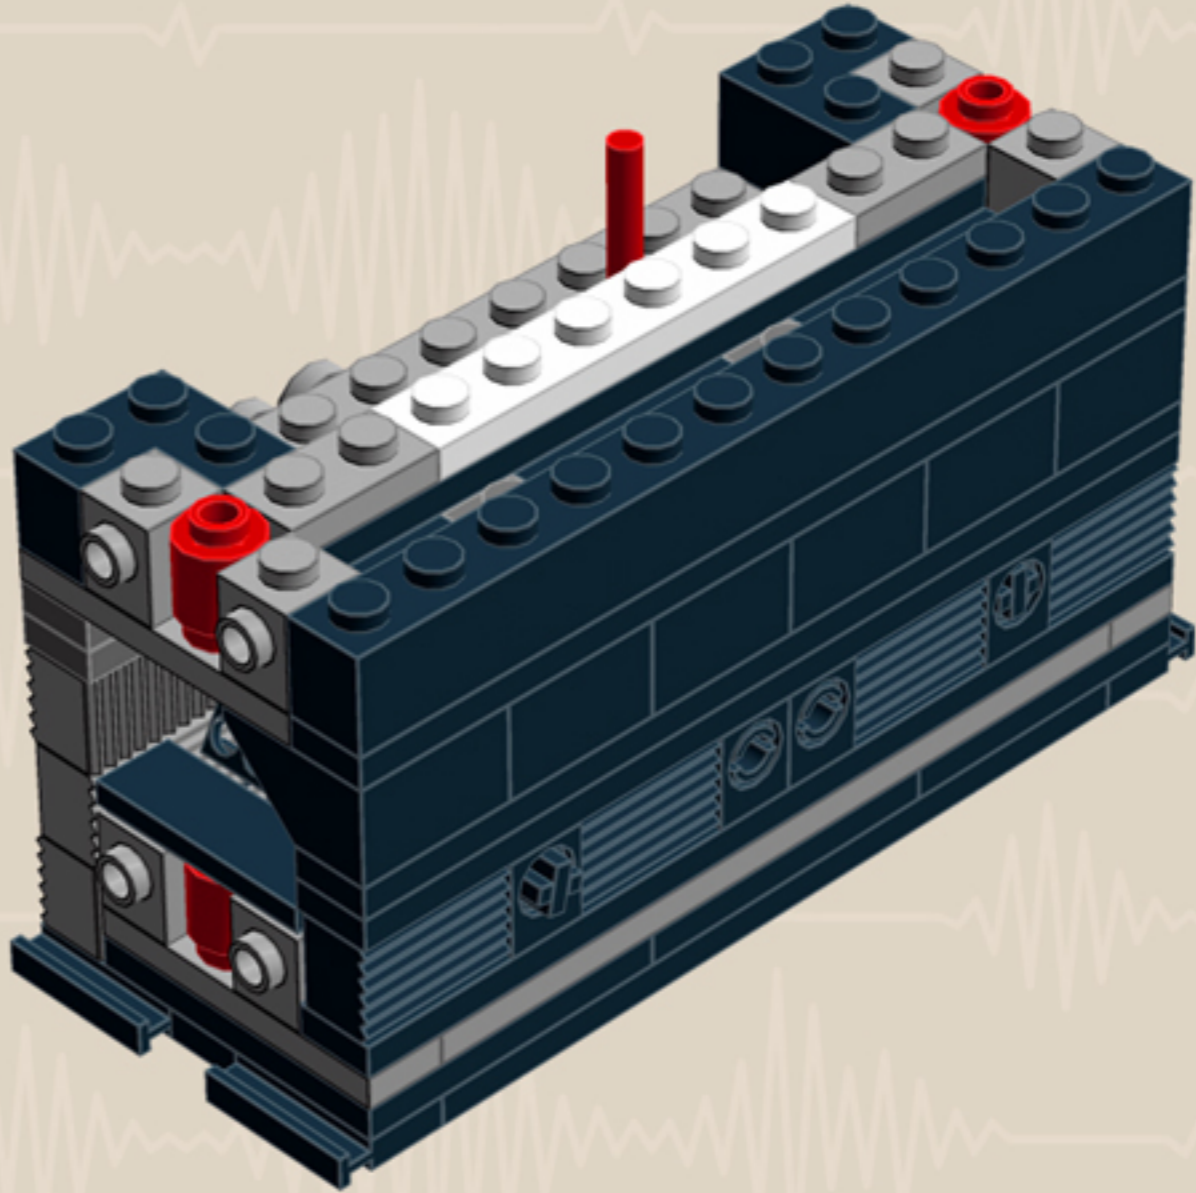

MY FIRST
Radio
'70s EDITION

*A LEGO® project by Chris McVeigh
chrismcveigh.com*

	Element ID	Color	Description	Quantity
	611226	Black	Brick 1X12	1
	6065496	Black	Brick 1X1X3	2
	235726	Black	Brick Corner 1X2X2	4
	6047885	Black	Chains M Plate M 5 Ø,3, 2 Hole	25
	4121715	Black	Connector Peg W. Friction	4
	242026	Black	Corner Plate 1X2X2	4
	370526	Black	Cross Axle 4M	1
	370626	Black	Cross Axle 6M	1
	4512363	Black	Cross Axle, Extension, 2M	5
	307026	Black	Flat Tile 1X1	2
	306926	Black	Flat Tile 1X2	15
	4558170	Black	Flat Tile 1X3	11
	243126	Black	Flat Tile 1X4	2
	306826	Black	Flat Tile 2X2	1

	Element ID	Color	Description	Quantity
	4211445	Medium Stone Grey	Plate 1X4	2
	4211425	Medium Stone Grey	Plate 1X8	2
	4211475	Medium Stone Grey	Plate 2X2 Round	2
	4211395	Medium Stone Grey	Plate 2X4	2
	4211383	Medium Stone Grey	Profile Brick 1X2	16
	4278273	Medium Stone Grey	Slide Shoe Round 2X2	6
	4211508	Medium Stone Grey	T-Piece	1
	4211655	Medium Stone Grey	Technic 3M Beam	2
	4211586	Medium Stone Grey	Technic 7M Half Beam	4
	4211741	Medium Stone Grey	Technic Lever 2M	1
	6030198	Silver Metallic	Globe W. 3.2 Stick	2
	6000740	Transparent	Wall Element 1X2X2	4
	366601	White	Plate 1X6	2