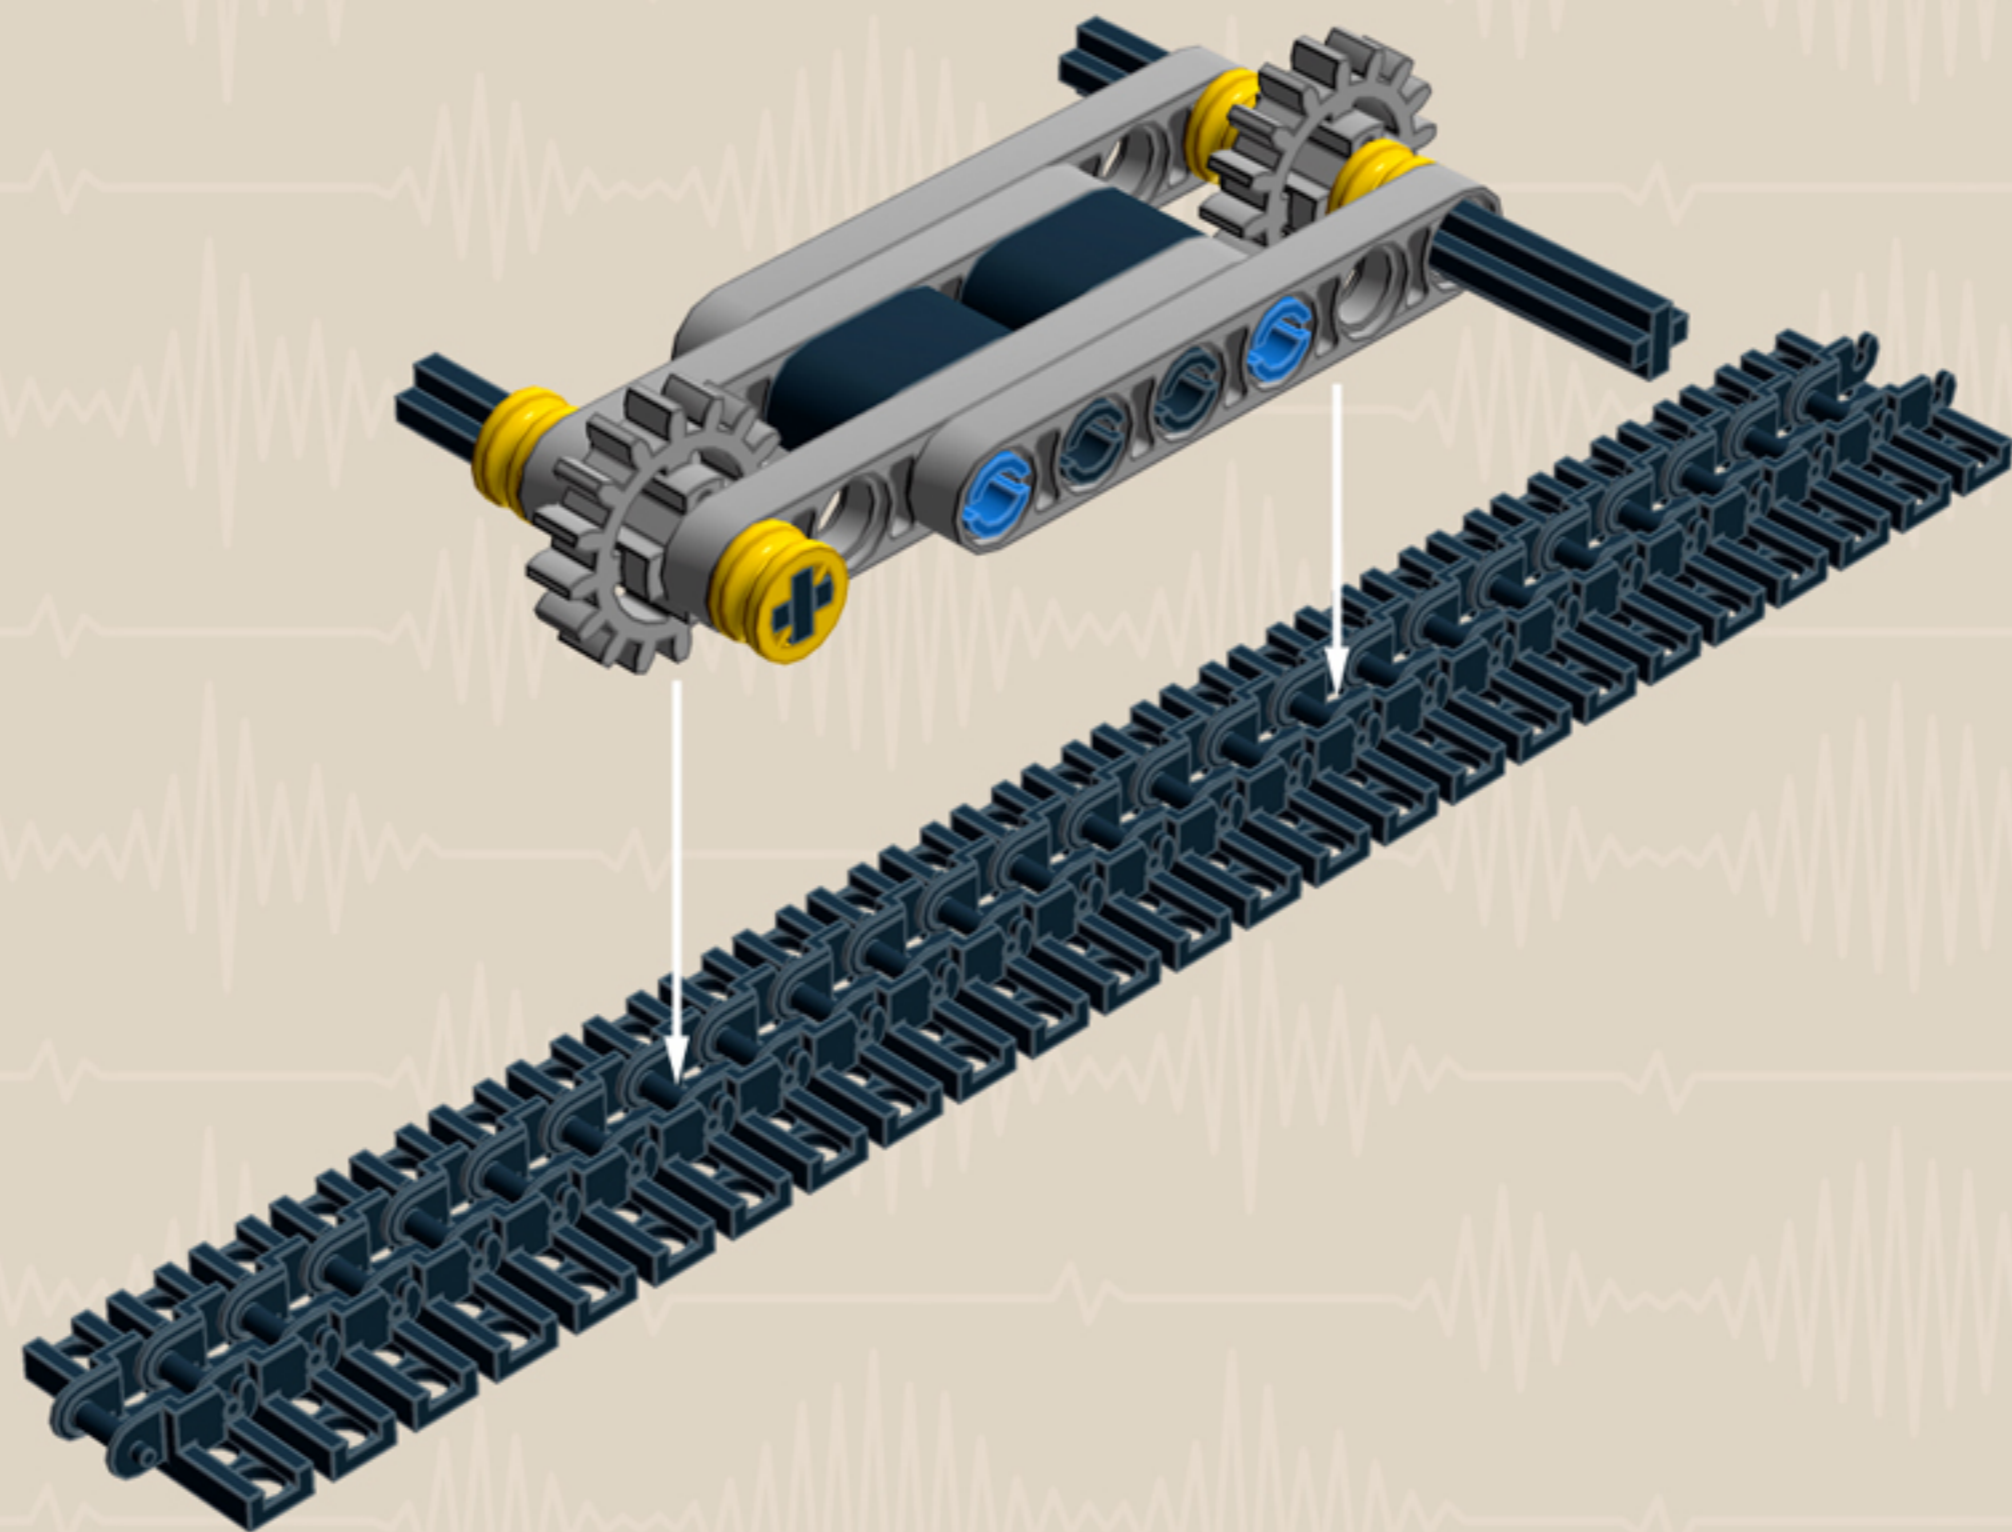

	Element ID	Color	Description	Quantity
	4211445	Medium Stone Grey	Plate 1X4	2
	4211425	Medium Stone Grey	Plate 1X8	2
	4211475	Medium Stone Grey	Plate 2X2 Round	2
	4211395	Medium Stone Grey	Plate 2X4	2
	4211383	Medium Stone Grey	Profile Brick 1X2	16
	4278273	Medium Stone Grey	Slide Shoe Round 2X2	6
	4211508	Medium Stone Grey	T-Piece	1
	4211655	Medium Stone Grey	Technic 3M Beam	2
	4211586	Medium Stone Grey	Technic 7M Half Beam	4
	4211741	Medium Stone Grey	Technic Lever 2M	1
	6030198	Silver Metallic	Globe W. 3.2 Stick	2
	6000740	Transparent	Wall Element 1X2X2	4
	366601	White	Plate 1X6	2