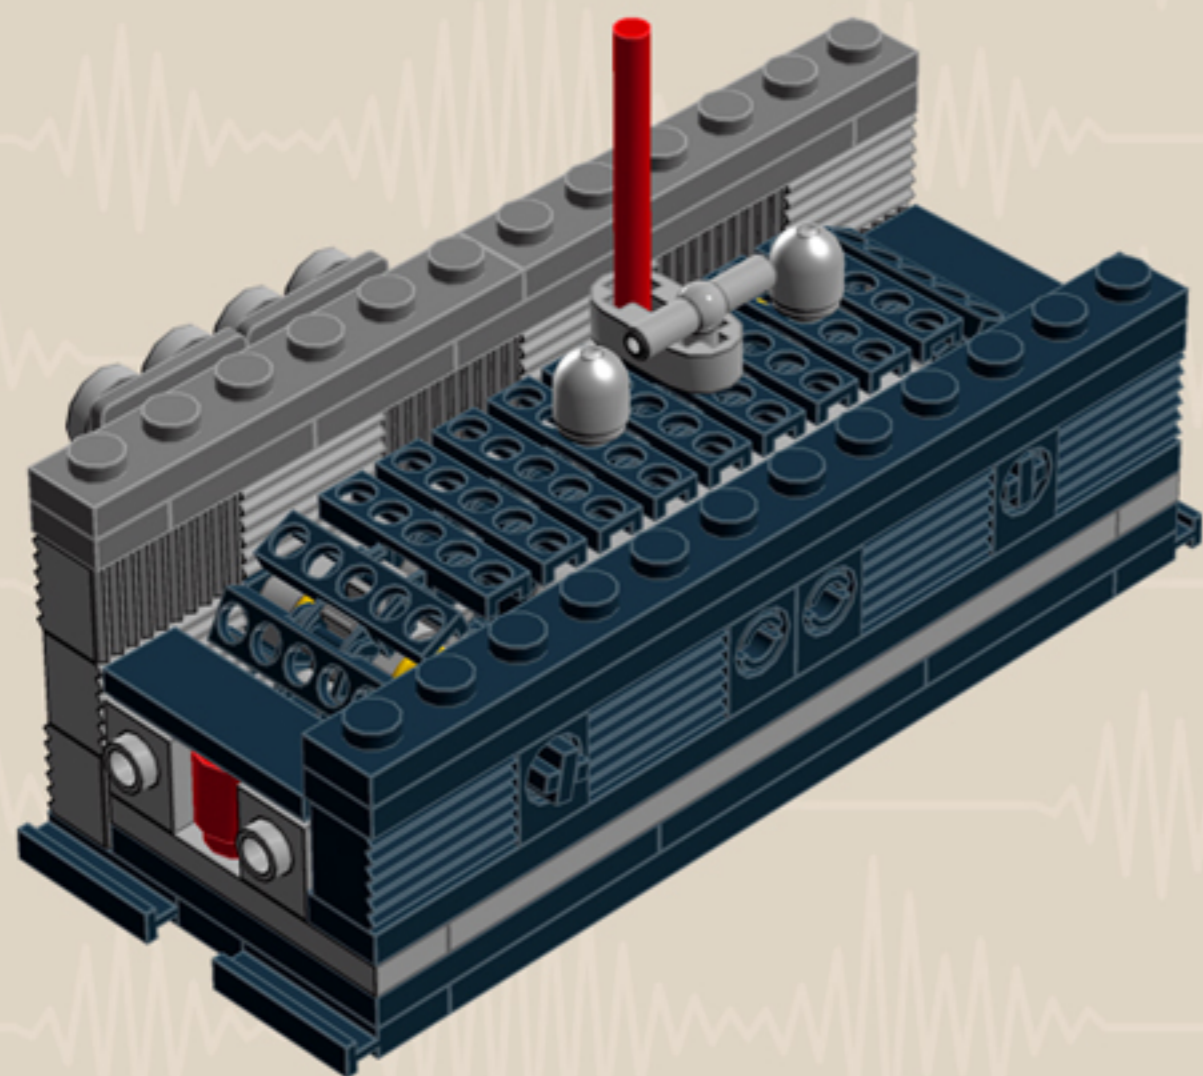

	Element ID	Color	Description	Quantity
	4211445	Medium Stone Grey	Plate 1X4	2
	4211425	Medium Stone Grey	Plate 1X8	2
	4211475	Medium Stone Grey	Plate 2X2 Round	2
	4211395	Medium Stone Grey	Plate 2X4	2
	4211383	Medium Stone Grey	Profile Brick 1X2	16
	4278273	Medium Stone Grey	Slide Shoe Round 2X2	6
	4211508	Medium Stone Grey	T-Piece	1
	4211655	Medium Stone Grey	Technic 3M Beam	2
	4211586	Medium Stone Grey	Technic 7M Half Beam	4
	4211741	Medium Stone Grey	Technic Lever 2M	1
	6030198	Silver Metallic	Globe W. 3.2 Stick	2
	6000740	Transparent	Wall Element 1X2X2	4
	366601	White	Plate 1X6	2