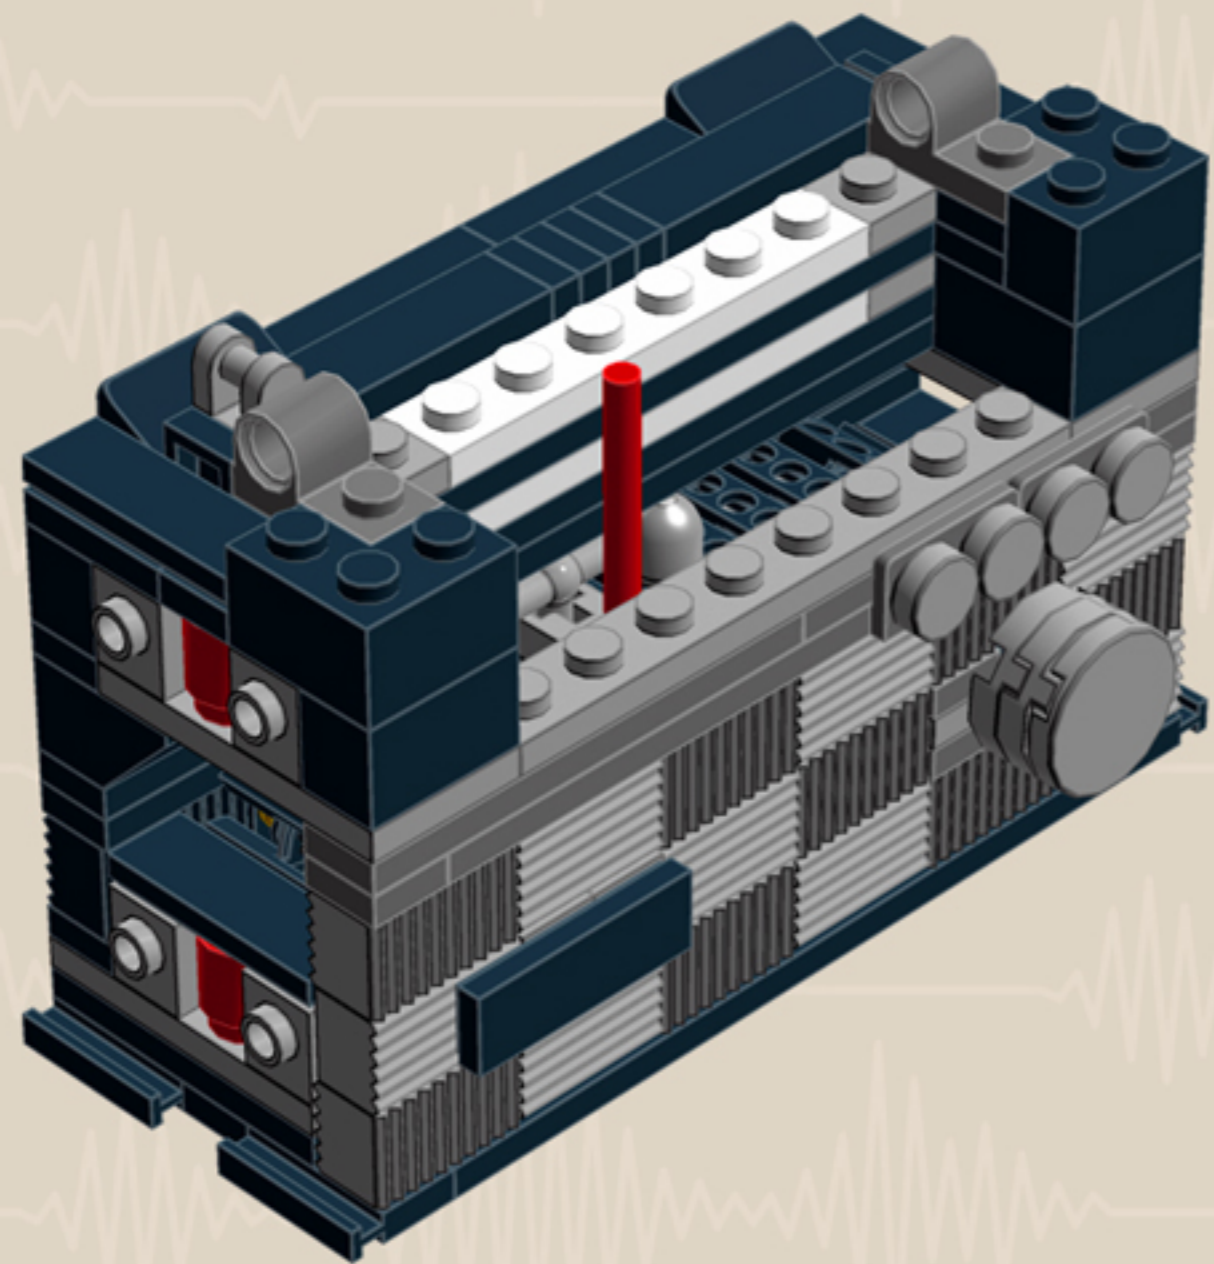

MY FIRST
Radio
'70s EDITION

*A LEGO® project by Chris McVeigh
chrismcveigh.com*

	Element ID	Color	Description	Quantity
	611226	Black	Brick 1X12	1
	6065496	Black	Brick 1X1X3	2
	235726	Black	Brick Corner 1X2X2	4
	6047885	Black	Chains M Plate M 5 Ø,3, 2 Hole	25
	4121715	Black	Connector Peg W. Friction	4
	242026	Black	Corner Plate 1X2X2	4
	370526	Black	Cross Axle 4M	1
	370626	Black	Cross Axle 6M	1
	4512363	Black	Cross Axle, Extension, 2M	5
	307026	Black	Flat Tile 1X1	2
	306926	Black	Flat Tile 1X2	15
	4558170	Black	Flat Tile 1X3	11
	243126	Black	Flat Tile 1X4	2
	306826	Black	Flat Tile 2X2	1

Element ID	Color	Description	Quantity
366026	Black	Roof Tile 2X2/45° Inv.	6
4177444	Black	Technic 2M BEAM	2
654126	Black	Technic Brick 1X1	7
4206482	Bright Blue	Conn.Bush W.Fric./Crossale	2
4514553	Bright Blue	Connector Peg W. Friction 3M	2
4142865	Bright Red	2M Cross Axle W. Groove	4
6055611	Bright Red	Brick 1X1X2 With Extra Tube Side	2
4648251	Bright Red	Light Sword - Blade	1
306221	Bright Red	Round Brick 1X1	4
4239601	Bright Yellow	1/2 Bush	4
6000606	Dark Stone Grey	Angular Plate 1.5 Bot. 1X2 1/2	2
6055313	Dark Stone Grey	Flat Tile 2x2 Round W. Hole Ø4.85	2
6015890	Dark Stone Grey	Holder Ø3.2 W/Tube Ø3.2 Hole	1
4210719	Dark Stone Grey	Plate 1X1	6

	Element ID	Color	Description	Quantity
	4211445	Medium Stone Grey	Plate 1X4	2
	4211425	Medium Stone Grey	Plate 1X8	2
	4211475	Medium Stone Grey	Plate 2X2 Round	2
	4211395	Medium Stone Grey	Plate 2X4	2
	4211383	Medium Stone Grey	Profile Brick 1X2	16
	4278273	Medium Stone Grey	Slide Shoe Round 2X2	6
	4211508	Medium Stone Grey	T-Piece	1
	4211655	Medium Stone Grey	Technic 3M Beam	2
	4211586	Medium Stone Grey	Technic 7M Half Beam	4
	4211741	Medium Stone Grey	Technic Lever 2M	1
	6030198	Silver Metallic	Globe W. 3.2 Stick	2
	6000740	Transparent	Wall Element 1X2X2	4
	366601	White	Plate 1X6	2