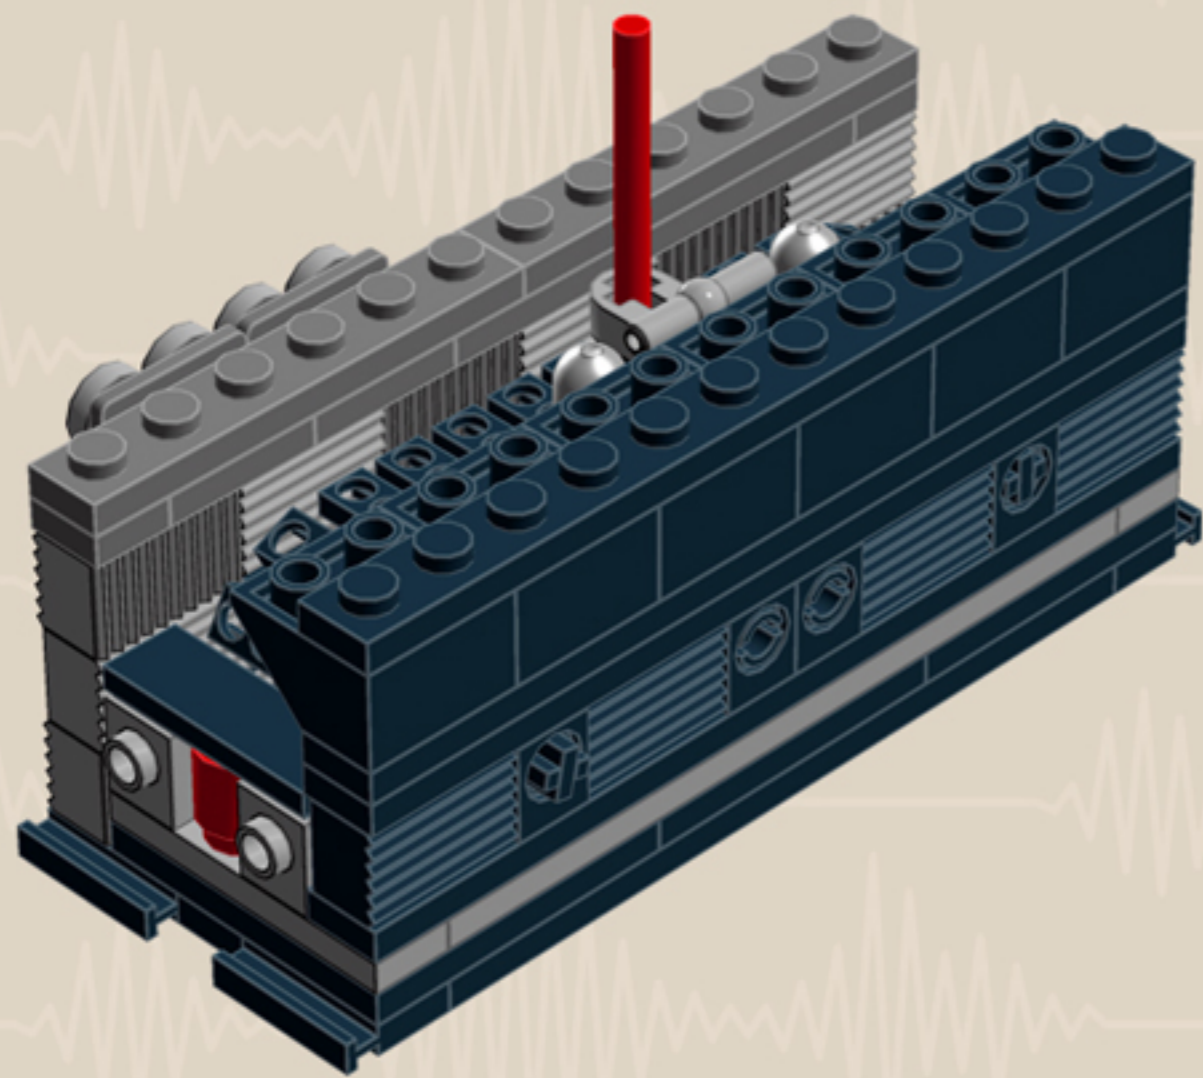

MY FIRST
Radio
'70s EDITION

*A LEGO® project by Chris McVeigh
chrismcveigh.com*

	Element ID	Color	Description	Quantity
	611226	Black	Brick 1X12	1
	6065496	Black	Brick 1X1X3	2
	235726	Black	Brick Corner 1X2X2	4
	6047885	Black	Chains M Plate M 5 Ø,3, 2 Hole	25
	4121715	Black	Connector Peg W. Friction	4
	242026	Black	Corner Plate 1X2X2	4
	370526	Black	Cross Axle 4M	1
	370626	Black	Cross Axle 6M	1
	4512363	Black	Cross Axle, Extension, 2M	5
	307026	Black	Flat Tile 1X1	2
	306926	Black	Flat Tile 1X2	15
	4558170	Black	Flat Tile 1X3	11
	243126	Black	Flat Tile 1X4	2
	306826	Black	Flat Tile 2X2	1

	Element ID	Color	Description	Quantity
	4211445	Medium Stone Grey	Plate 1X4	2
	4211425	Medium Stone Grey	Plate 1X8	2
	4211475	Medium Stone Grey	Plate 2X2 Round	2
	4211395	Medium Stone Grey	Plate 2X4	2
	4211383	Medium Stone Grey	Profile Brick 1X2	16
	4278273	Medium Stone Grey	Slide Shoe Round 2X2	6
	4211508	Medium Stone Grey	T-Piece	1
	4211655	Medium Stone Grey	Technic 3M Beam	2
	4211586	Medium Stone Grey	Technic 7M Half Beam	4
	4211741	Medium Stone Grey	Technic Lever 2M	1
	6030198	Silver Metallic	Globe W. 3.2 Stick	2
	6000740	Transparent	Wall Element 1X2X2	4
	366601	White	Plate 1X6	2