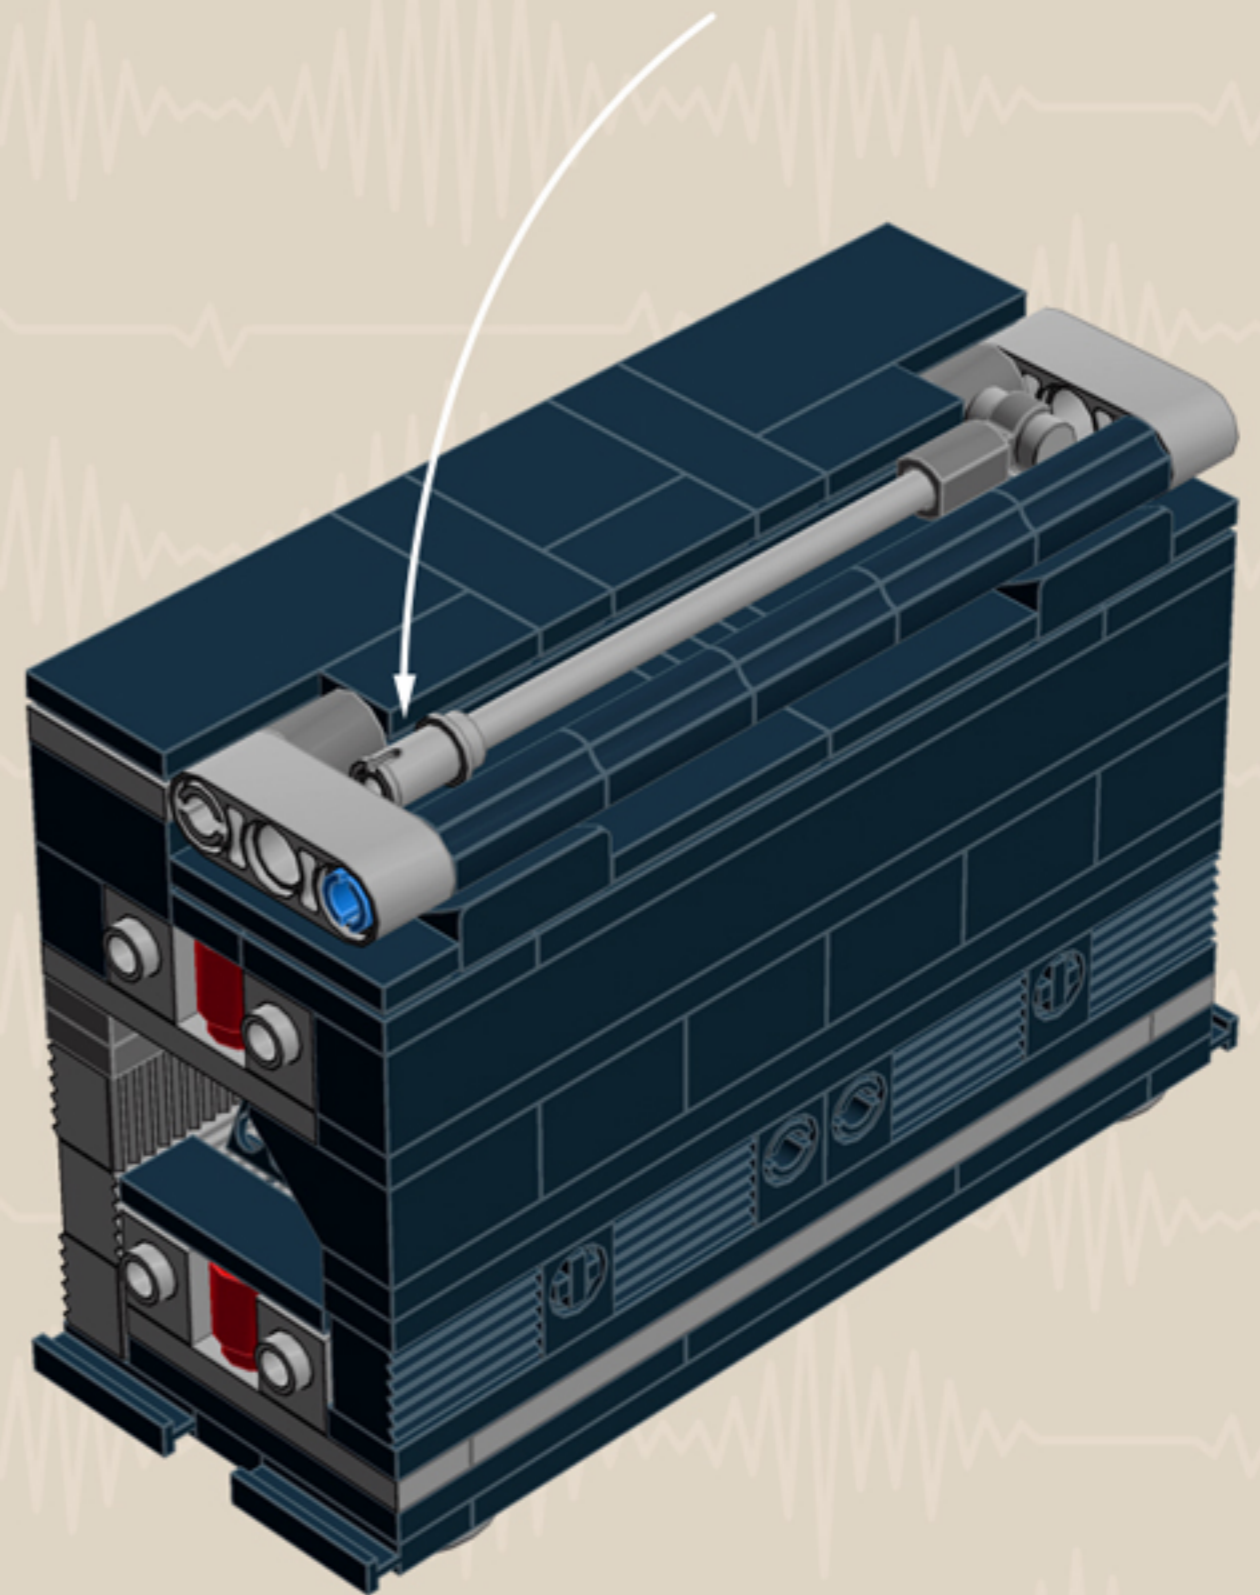

	Element ID	Color	Description	Quantity
	4211445	Medium Stone Grey	Plate 1X4	2
	4211425	Medium Stone Grey	Plate 1X8	2
	4211475	Medium Stone Grey	Plate 2X2 Round	2
	4211395	Medium Stone Grey	Plate 2X4	2
	4211383	Medium Stone Grey	Profile Brick 1X2	16
	4278273	Medium Stone Grey	Slide Shoe Round 2X2	6
	4211508	Medium Stone Grey	T-Piece	1
	4211655	Medium Stone Grey	Technic 3M Beam	2
	4211586	Medium Stone Grey	Technic 7M Half Beam	4
	4211741	Medium Stone Grey	Technic Lever 2M	1
	6030198	Silver Metallic	Globe W. 3.2 Stick	2
	6000740	Transparent	Wall Element 1X2X2	4
	366601	White	Plate 1X6	2