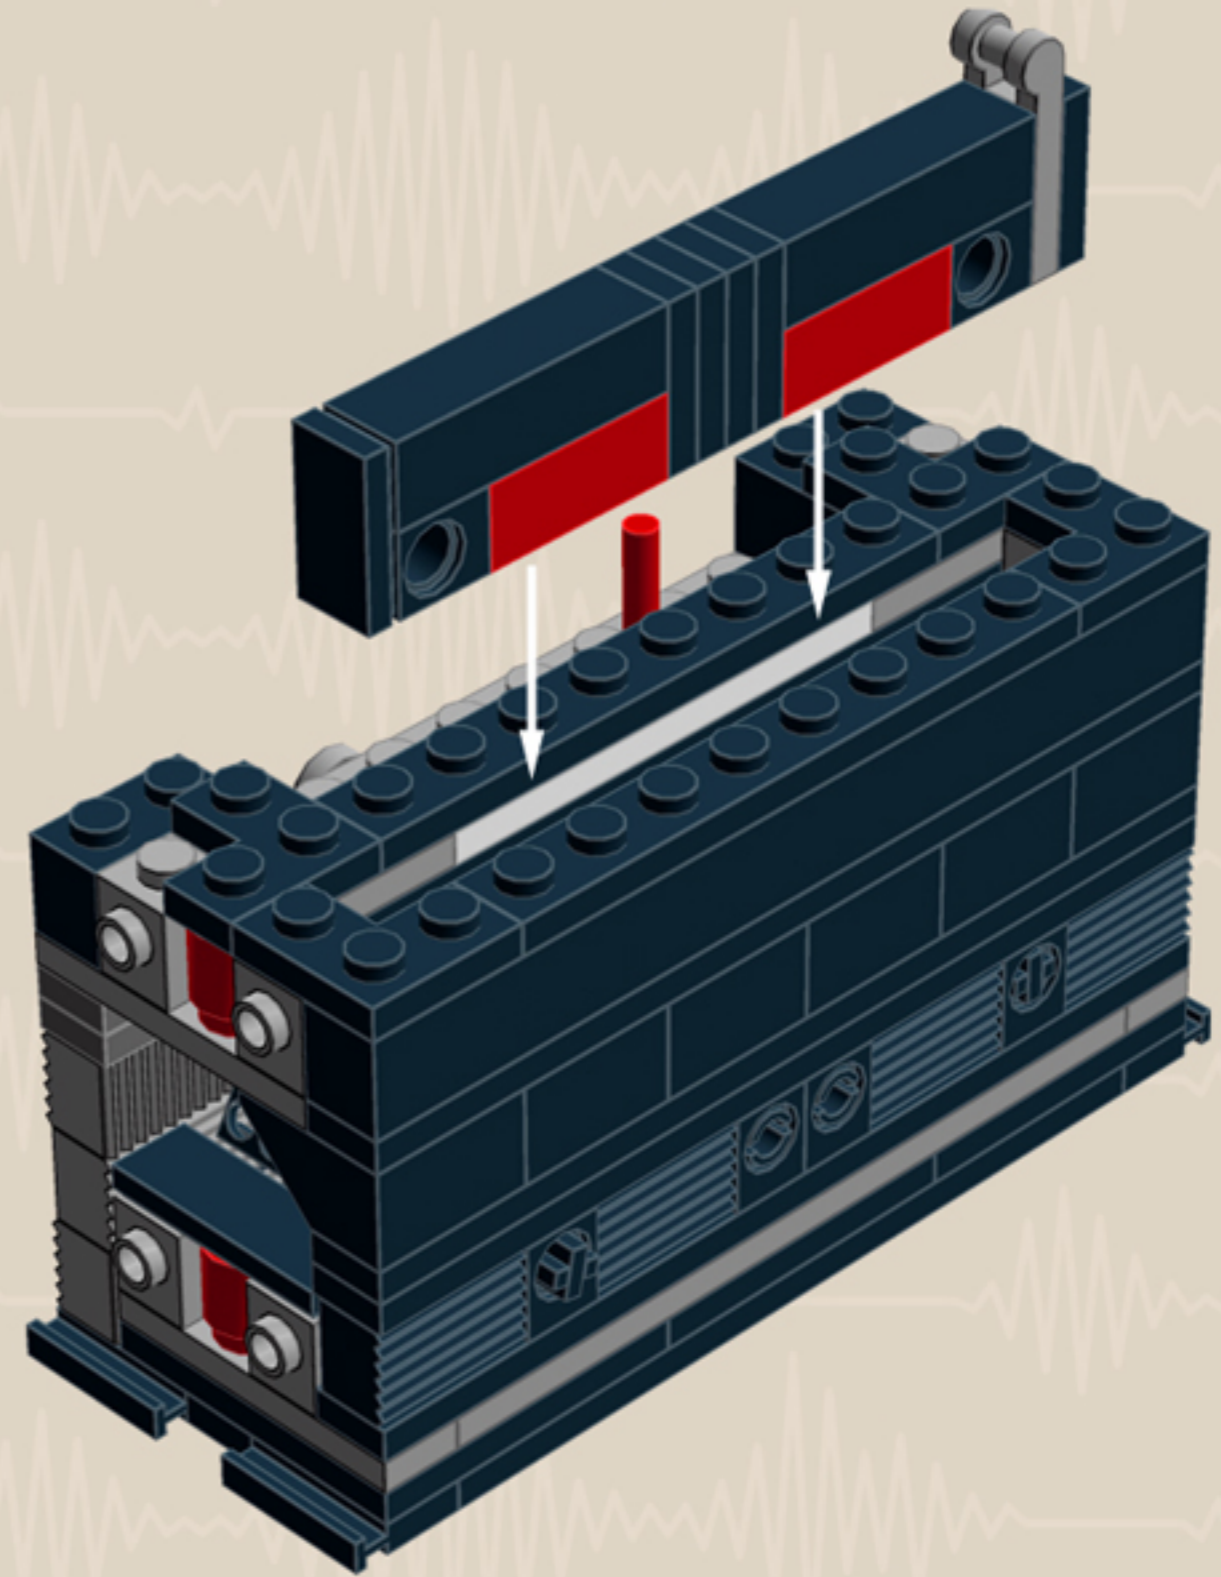

MY FIRST
Radio
'70s EDITION

*A LEGO® project by Chris McVeigh
chrismcveigh.com*

	Element ID	Color	Description	Quantity
	611226	Black	Brick 1X12	1
	6065496	Black	Brick 1X1X3	2
	235726	Black	Brick Corner 1X2X2	4
	6047885	Black	Chains M Plate M 5 Ø,3, 2 Hole	25
	4121715	Black	Connector Peg W. Friction	4
	242026	Black	Corner Plate 1X2X2	4
	370526	Black	Cross Axle 4M	1
	370626	Black	Cross Axle 6M	1
	4512363	Black	Cross Axle, Extension, 2M	5
	307026	Black	Flat Tile 1X1	2
	306926	Black	Flat Tile 1X2	15
	4558170	Black	Flat Tile 1X3	11
	243126	Black	Flat Tile 1X4	2
	306826	Black	Flat Tile 2X2	1

Element ID	Color	Description	Quantity
366026	Black	Roof Tile 2X2/45° Inv.	6
4177444	Black	Technic 2M BEAM	2
654126	Black	Technic Brick 1X1	7
4206482	Bright Blue	Conn.Bush W.Fric./Crossale	2
4514553	Bright Blue	Connector Peg W. Friction 3M	2
4142865	Bright Red	2M Cross Axle W. Groove	4
6055611	Bright Red	Brick 1X1X2 With Extra Tube Side	2
4648251	Bright Red	Light Sword - Blade	1
306221	Bright Red	Round Brick 1X1	4
4239601	Bright Yellow	1/2 Bush	4
6000606	Dark Stone Grey	Angular Plate 1.5 Bot. 1X2 1/2	2
6055313	Dark Stone Grey	Flat Tile 2x2 Round W. Hole Ø4.85	2
6015890	Dark Stone Grey	Holder Ø3.2 W/Tube Ø3.2 Hole	1
4210719	Dark Stone Grey	Plate 1X1	6

	Element ID	Color	Description	Quantity
	4211445	Medium Stone Grey	Plate 1X4	2
	4211425	Medium Stone Grey	Plate 1X8	2
	4211475	Medium Stone Grey	Plate 2X2 Round	2
	4211395	Medium Stone Grey	Plate 2X4	2
	4211383	Medium Stone Grey	Profile Brick 1X2	16
	4278273	Medium Stone Grey	Slide Shoe Round 2X2	6
	4211508	Medium Stone Grey	T-Piece	1
	4211655	Medium Stone Grey	Technic 3M Beam	2
	4211586	Medium Stone Grey	Technic 7M Half Beam	4
	4211741	Medium Stone Grey	Technic Lever 2M	1
	6030198	Silver Metallic	Globe W. 3.2 Stick	2
	6000740	Transparent	Wall Element 1X2X2	4
	366601	White	Plate 1X6	2