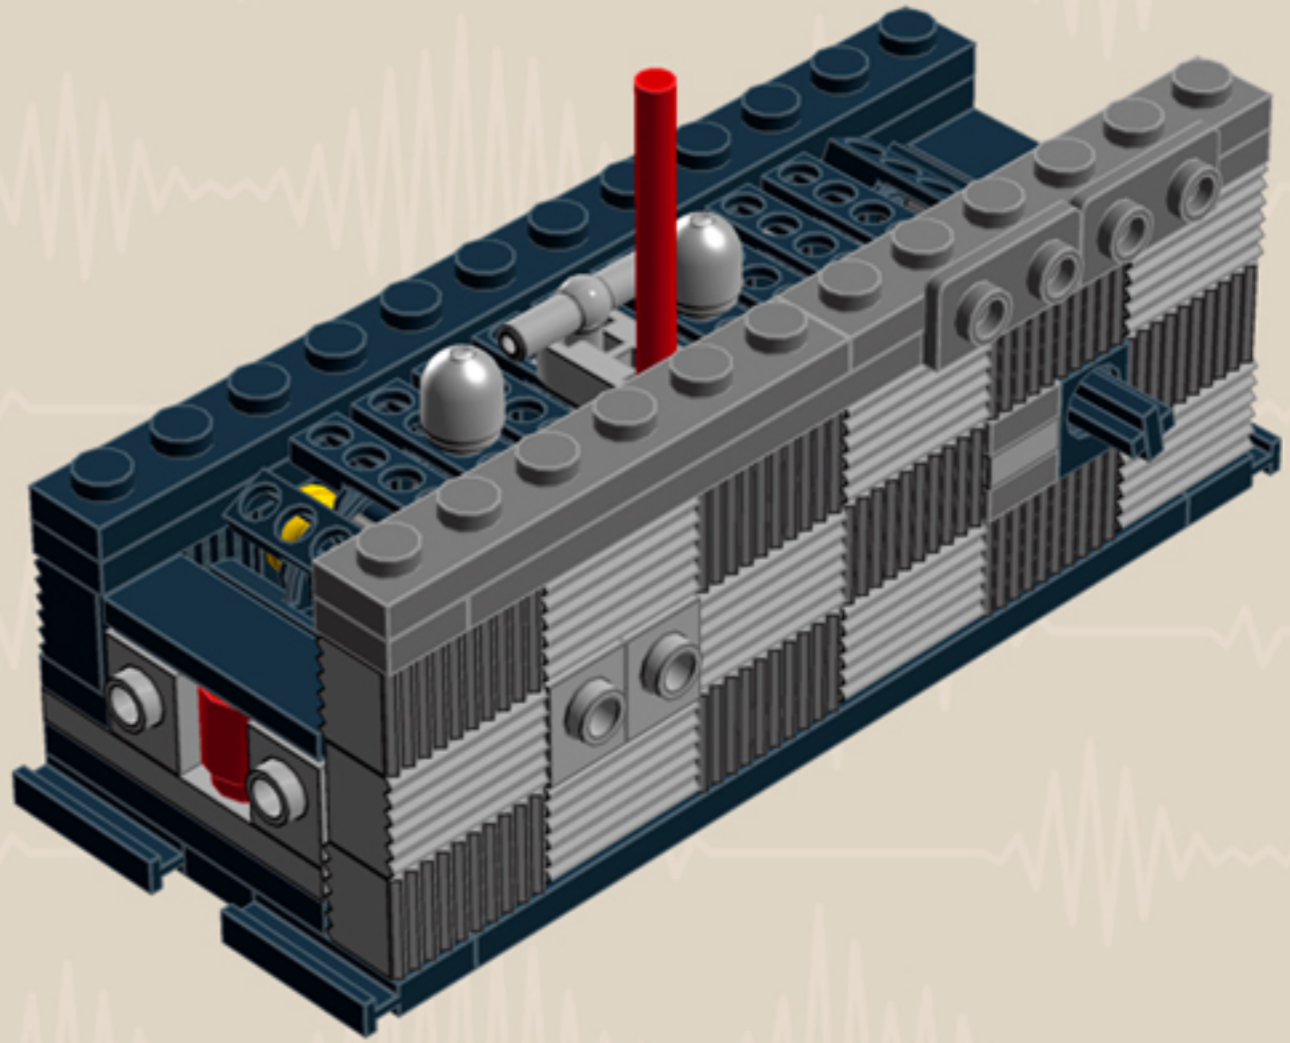

MY FIRST
Radio
'70s EDITION

*A LEGO® project by Chris McVeigh
chrismcveigh.com*

	Element ID	Color	Description	Quantity
	611226	Black	Brick 1X12	1
	6065496	Black	Brick 1X1X3	2
	235726	Black	Brick Corner 1X2X2	4
	6047885	Black	Chains M Plate M 5 Ø,3, 2 Hole	25
	4121715	Black	Connector Peg W. Friction	4
	242026	Black	Corner Plate 1X2X2	4
	370526	Black	Cross Axle 4M	1
	370626	Black	Cross Axle 6M	1
	4512363	Black	Cross Axle, Extension, 2M	5
	307026	Black	Flat Tile 1X1	2
	306926	Black	Flat Tile 1X2	15
	4558170	Black	Flat Tile 1X3	11
	243126	Black	Flat Tile 1X4	2
	306826	Black	Flat Tile 2X2	1

	Element ID	Color	Description	Quantity
	4211445	Medium Stone Grey	Plate 1X4	2
	4211425	Medium Stone Grey	Plate 1X8	2
	4211475	Medium Stone Grey	Plate 2X2 Round	2
	4211395	Medium Stone Grey	Plate 2X4	2
	4211383	Medium Stone Grey	Profile Brick 1X2	16
	4278273	Medium Stone Grey	Slide Shoe Round 2X2	6
	4211508	Medium Stone Grey	T-Piece	1
	4211655	Medium Stone Grey	Technic 3M Beam	2
	4211586	Medium Stone Grey	Technic 7M Half Beam	4
	4211741	Medium Stone Grey	Technic Lever 2M	1
	6030198	Silver Metallic	Globe W. 3.2 Stick	2
	6000740	Transparent	Wall Element 1X2X2	4
	366601	White	Plate 1X6	2