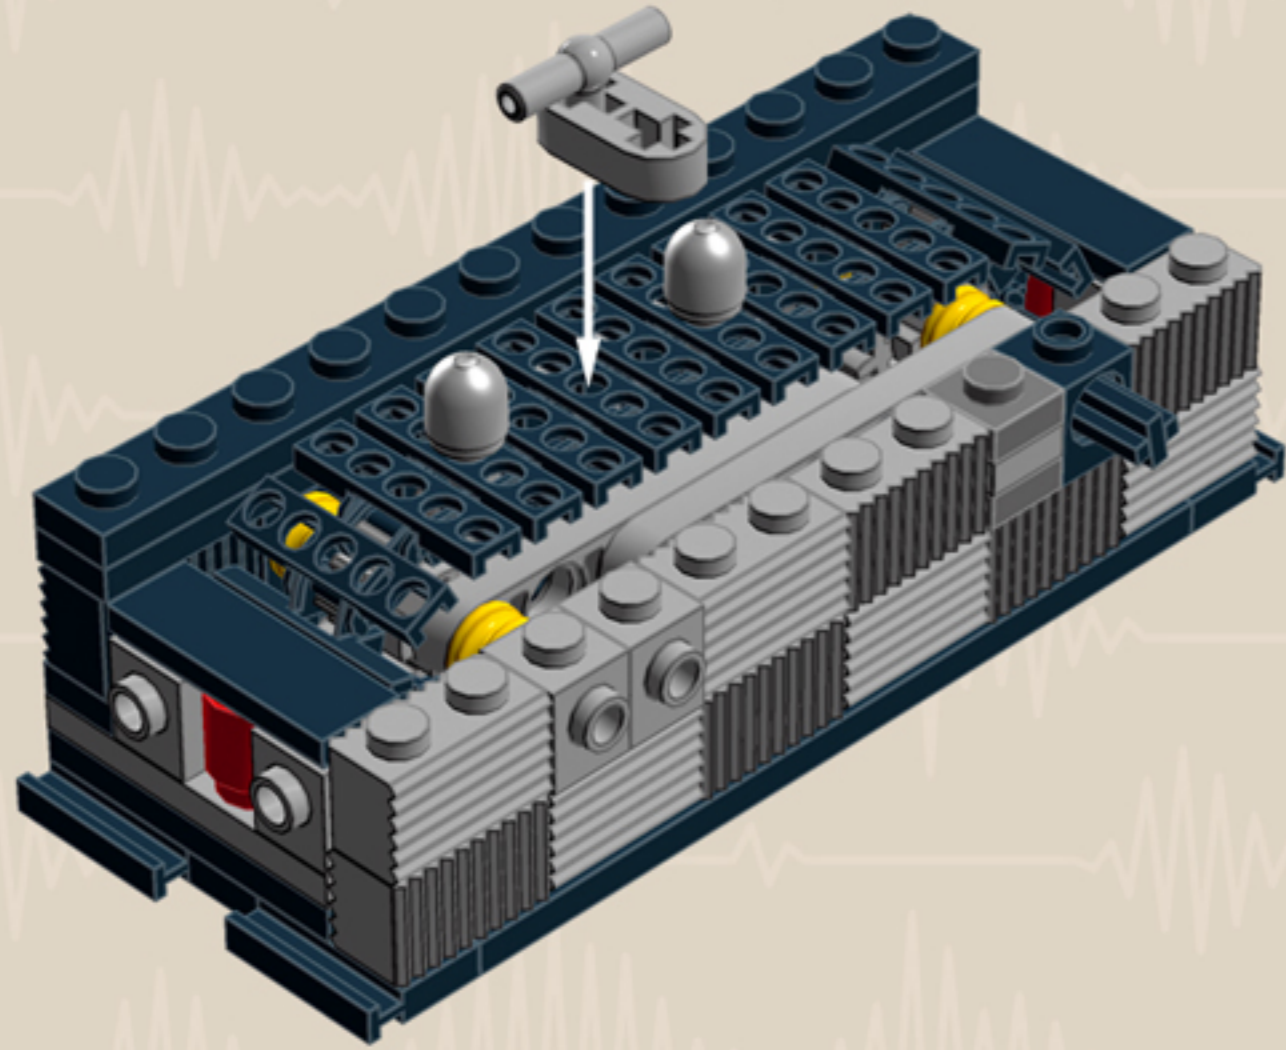

	Element ID	Color	Description	Quantity
	4211445	Medium Stone Grey	Plate 1X4	2
	4211425	Medium Stone Grey	Plate 1X8	2
	4211475	Medium Stone Grey	Plate 2X2 Round	2
	4211395	Medium Stone Grey	Plate 2X4	2
	4211383	Medium Stone Grey	Profile Brick 1X2	16
	4278273	Medium Stone Grey	Slide Shoe Round 2X2	6
	4211508	Medium Stone Grey	T-Piece	1
	4211655	Medium Stone Grey	Technic 3M Beam	2
	4211586	Medium Stone Grey	Technic 7M Half Beam	4
	4211741	Medium Stone Grey	Technic Lever 2M	1
	6030198	Silver Metallic	Globe W. 3.2 Stick	2
	6000740	Transparent	Wall Element 1X2X2	4
	366601	White	Plate 1X6	2