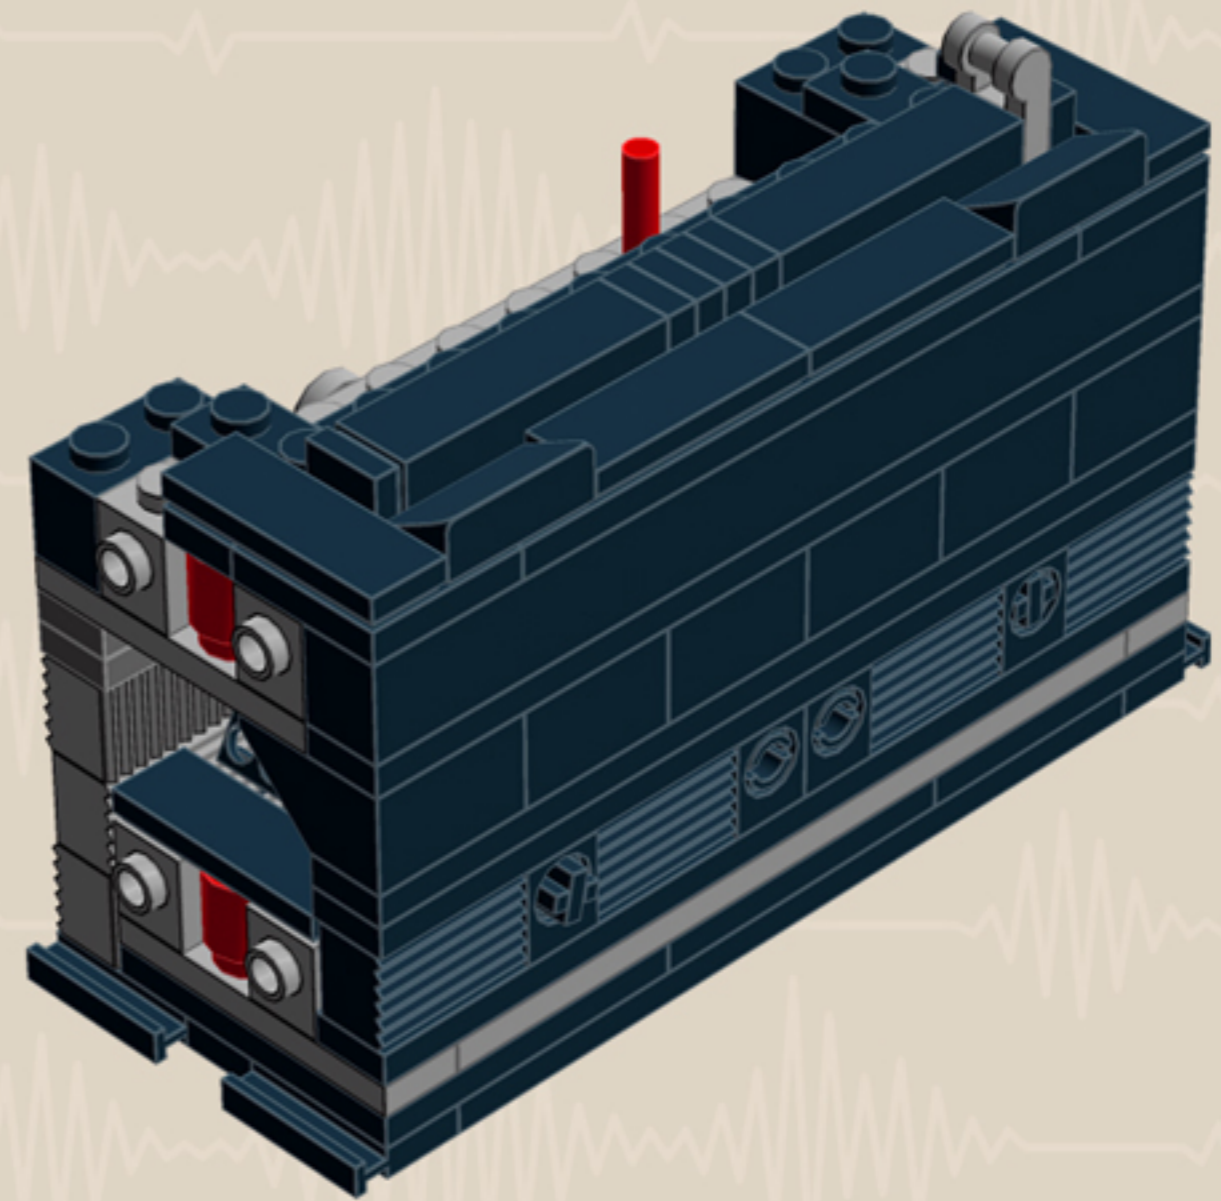

MY FIRST
Radio
'70s EDITION

*A LEGO® project by Chris McVeigh
chrismcveigh.com*

	Element ID	Color	Description	Quantity
	611226	Black	Brick 1X12	1
	6065496	Black	Brick 1X1X3	2
	235726	Black	Brick Corner 1X2X2	4
	6047885	Black	Chains M Plate M 5 Ø,3, 2 Hole	25
	4121715	Black	Connector Peg W. Friction	4
	242026	Black	Corner Plate 1X2X2	4
	370526	Black	Cross Axle 4M	1
	370626	Black	Cross Axle 6M	1
	4512363	Black	Cross Axle, Extension, 2M	5
	307026	Black	Flat Tile 1X1	2
	306926	Black	Flat Tile 1X2	15
	4558170	Black	Flat Tile 1X3	11
	243126	Black	Flat Tile 1X4	2
	306826	Black	Flat Tile 2X2	1

	Element ID	Color	Description	Quantity
	4211445	Medium Stone Grey	Plate 1X4	2
	4211425	Medium Stone Grey	Plate 1X8	2
	4211475	Medium Stone Grey	Plate 2X2 Round	2
	4211395	Medium Stone Grey	Plate 2X4	2
	4211383	Medium Stone Grey	Profile Brick 1X2	16
	4278273	Medium Stone Grey	Slide Shoe Round 2X2	6
	4211508	Medium Stone Grey	T-Piece	1
	4211655	Medium Stone Grey	Technic 3M Beam	2
	4211586	Medium Stone Grey	Technic 7M Half Beam	4
	4211741	Medium Stone Grey	Technic Lever 2M	1
	6030198	Silver Metallic	Globe W. 3.2 Stick	2
	6000740	Transparent	Wall Element 1X2X2	4
	366601	White	Plate 1X6	2