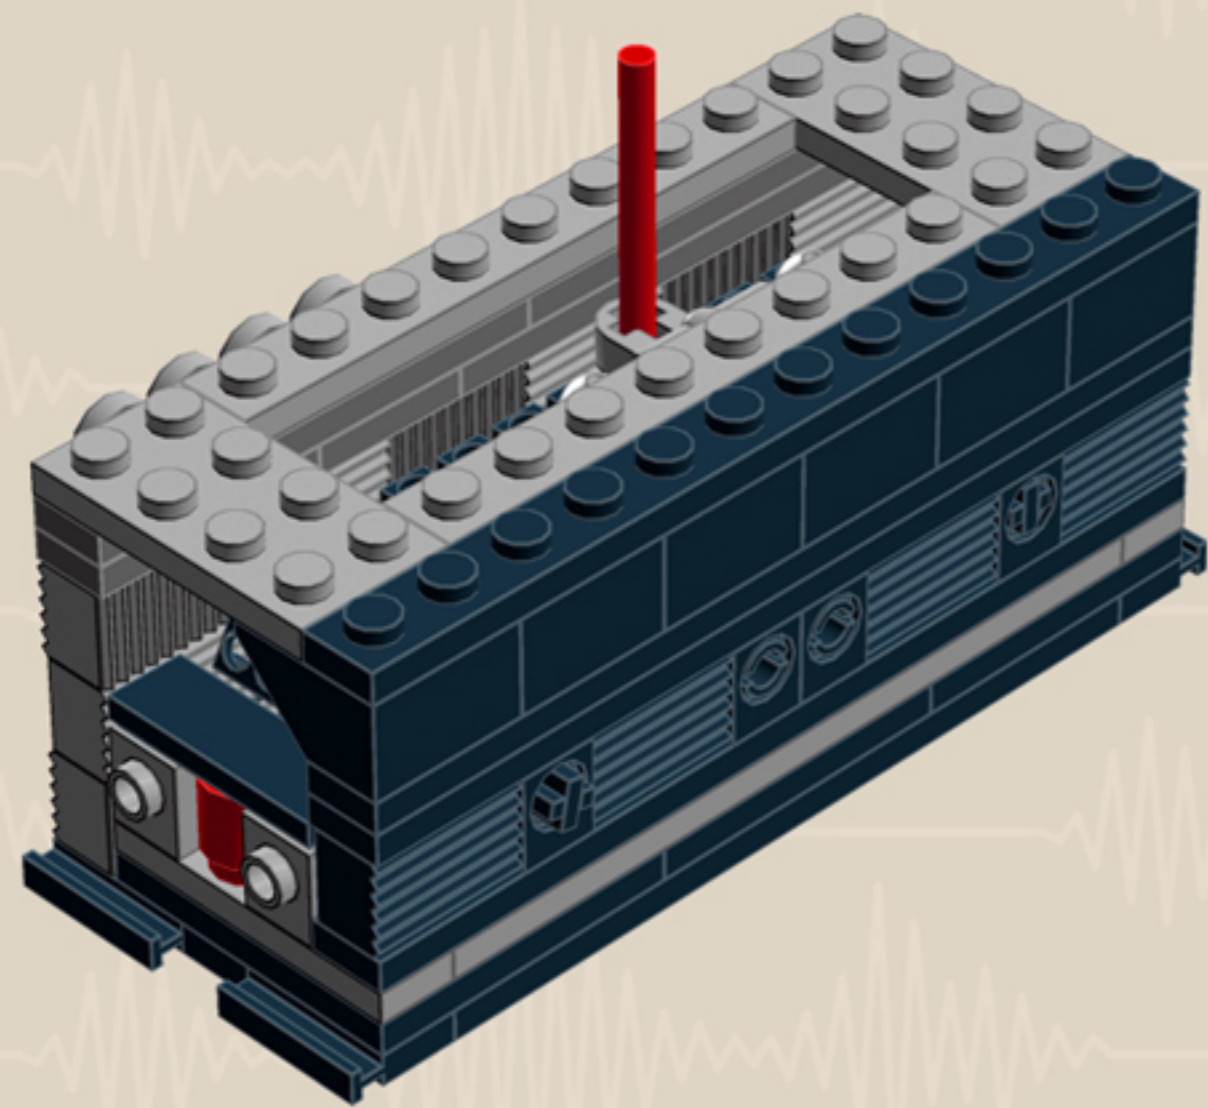

MY FIRST
Radio
'70s EDITION

*A LEGO® project by Chris McVeigh
chrismcveigh.com*

	Element ID	Color	Description	Quantity
	611226	Black	Brick 1X12	1
	6065496	Black	Brick 1X1X3	2
	235726	Black	Brick Corner 1X2X2	4
	6047885	Black	Chains M Plate M 5 Ø,3, 2 Hole	25
	4121715	Black	Connector Peg W. Friction	4
	242026	Black	Corner Plate 1X2X2	4
	370526	Black	Cross Axle 4M	1
	370626	Black	Cross Axle 6M	1
	4512363	Black	Cross Axle, Extension, 2M	5
	307026	Black	Flat Tile 1X1	2
	306926	Black	Flat Tile 1X2	15
	4558170	Black	Flat Tile 1X3	11
	243126	Black	Flat Tile 1X4	2
	306826	Black	Flat Tile 2X2	1

	Element ID	Color	Description	Quantity
	4211445	Medium Stone Grey	Plate 1X4	2
	4211425	Medium Stone Grey	Plate 1X8	2
	4211475	Medium Stone Grey	Plate 2X2 Round	2
	4211395	Medium Stone Grey	Plate 2X4	2
	4211383	Medium Stone Grey	Profile Brick 1X2	16
	4278273	Medium Stone Grey	Slide Shoe Round 2X2	6
	4211508	Medium Stone Grey	T-Piece	1
	4211655	Medium Stone Grey	Technic 3M Beam	2
	4211586	Medium Stone Grey	Technic 7M Half Beam	4
	4211741	Medium Stone Grey	Technic Lever 2M	1
	6030198	Silver Metallic	Globe W. 3.2 Stick	2
	6000740	Transparent	Wall Element 1X2X2	4
	366601	White	Plate 1X6	2