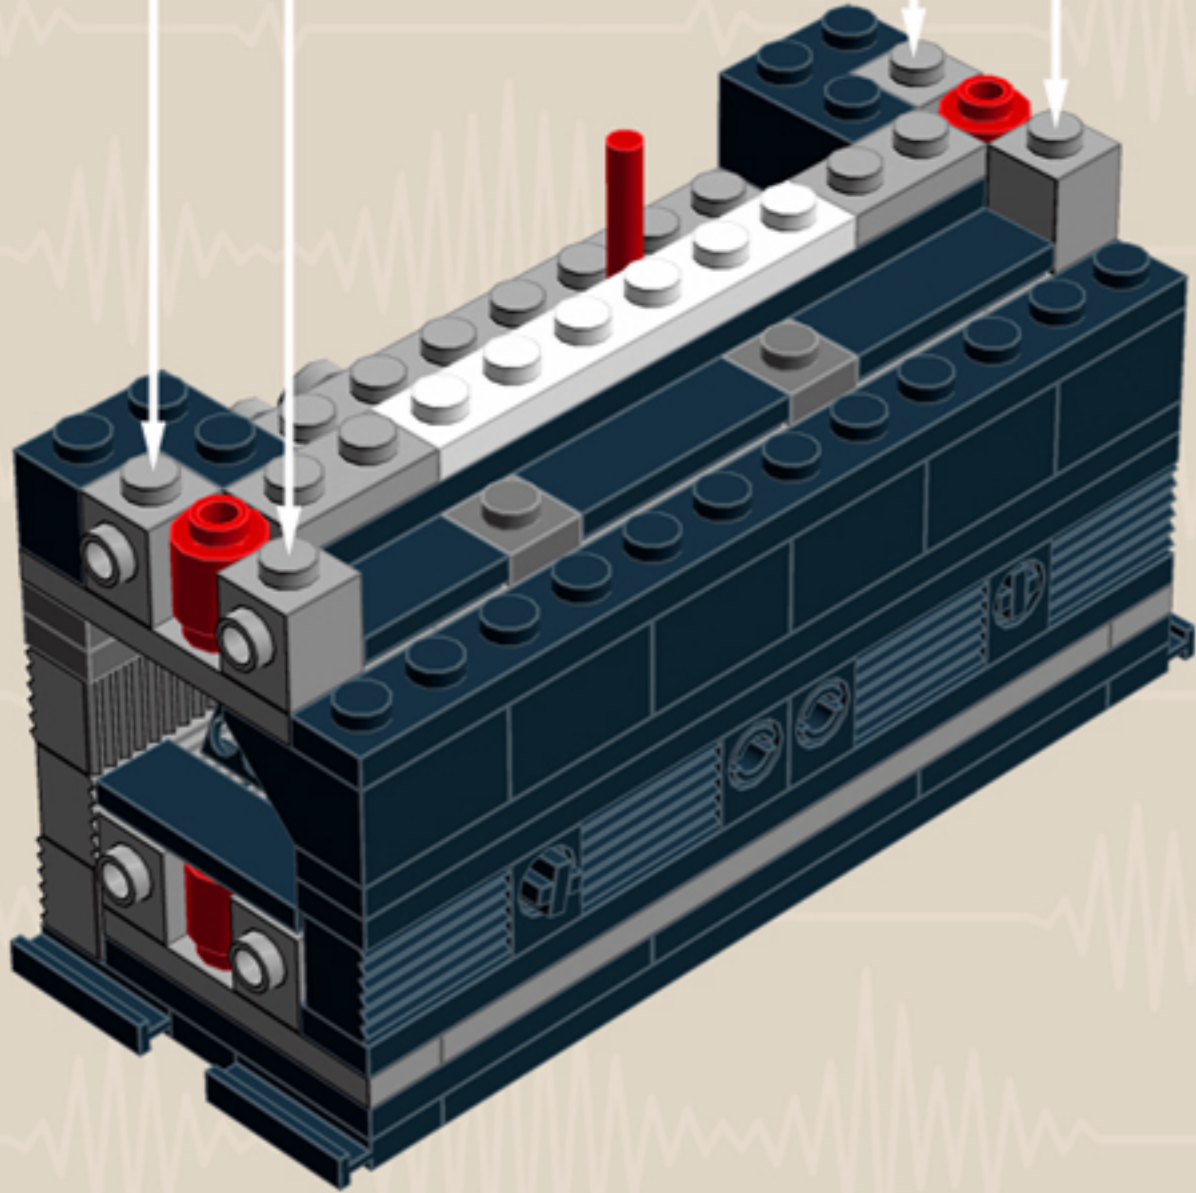

	Element ID	Color	Description	Quantity
	4211445	Medium Stone Grey	Plate 1X4	2
	4211425	Medium Stone Grey	Plate 1X8	2
	4211475	Medium Stone Grey	Plate 2X2 Round	2
	4211395	Medium Stone Grey	Plate 2X4	2
	4211383	Medium Stone Grey	Profile Brick 1X2	16
	4278273	Medium Stone Grey	Slide Shoe Round 2X2	6
	4211508	Medium Stone Grey	T-Piece	1
	4211655	Medium Stone Grey	Technic 3M Beam	2
	4211586	Medium Stone Grey	Technic 7M Half Beam	4
	4211741	Medium Stone Grey	Technic Lever 2M	1
	6030198	Silver Metallic	Globe W. 3.2 Stick	2
	6000740	Transparent	Wall Element 1X2X2	4
	366601	White	Plate 1X6	2