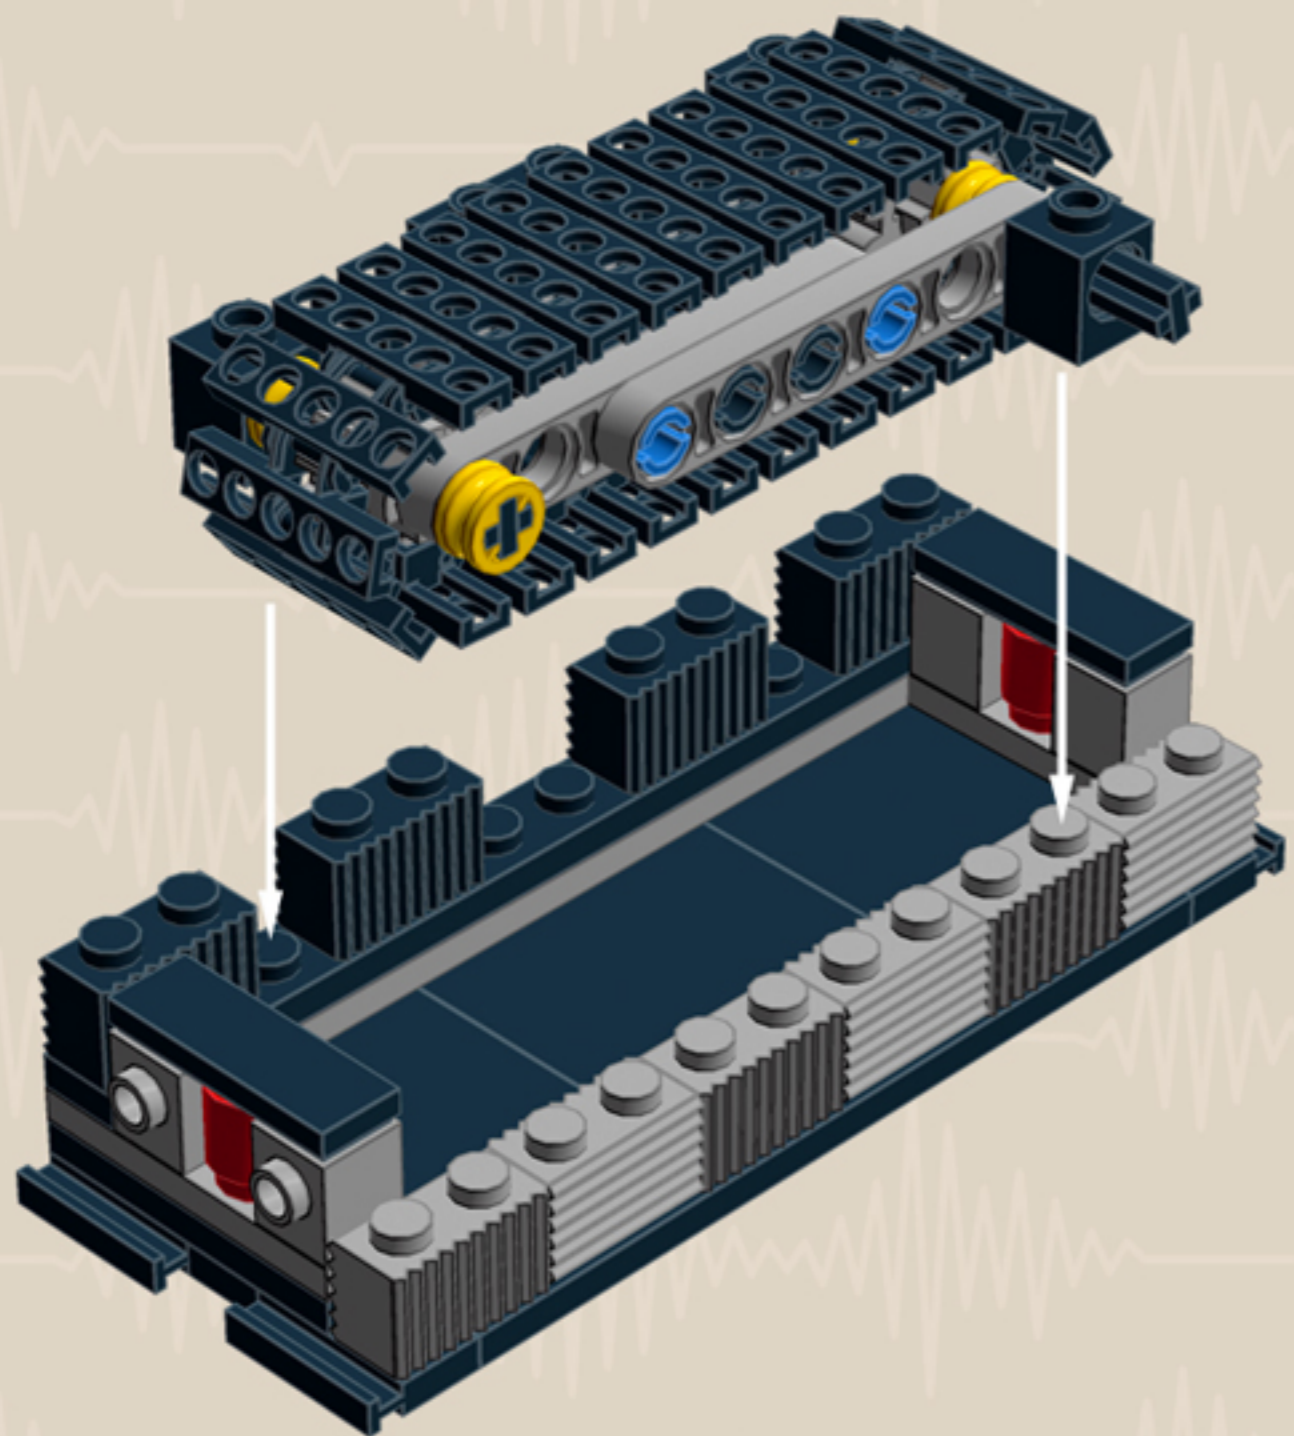

	Element ID	Color	Description	Quantity
	4211445	Medium Stone Grey	Plate 1X4	2
	4211425	Medium Stone Grey	Plate 1X8	2
	4211475	Medium Stone Grey	Plate 2X2 Round	2
	4211395	Medium Stone Grey	Plate 2X4	2
	4211383	Medium Stone Grey	Profile Brick 1X2	16
	4278273	Medium Stone Grey	Slide Shoe Round 2X2	6
	4211508	Medium Stone Grey	T-Piece	1
	4211655	Medium Stone Grey	Technic 3M Beam	2
	4211586	Medium Stone Grey	Technic 7M Half Beam	4
	4211741	Medium Stone Grey	Technic Lever 2M	1
	6030198	Silver Metallic	Globe W. 3.2 Stick	2
	6000740	Transparent	Wall Element 1X2X2	4
	366601	White	Plate 1X6	2