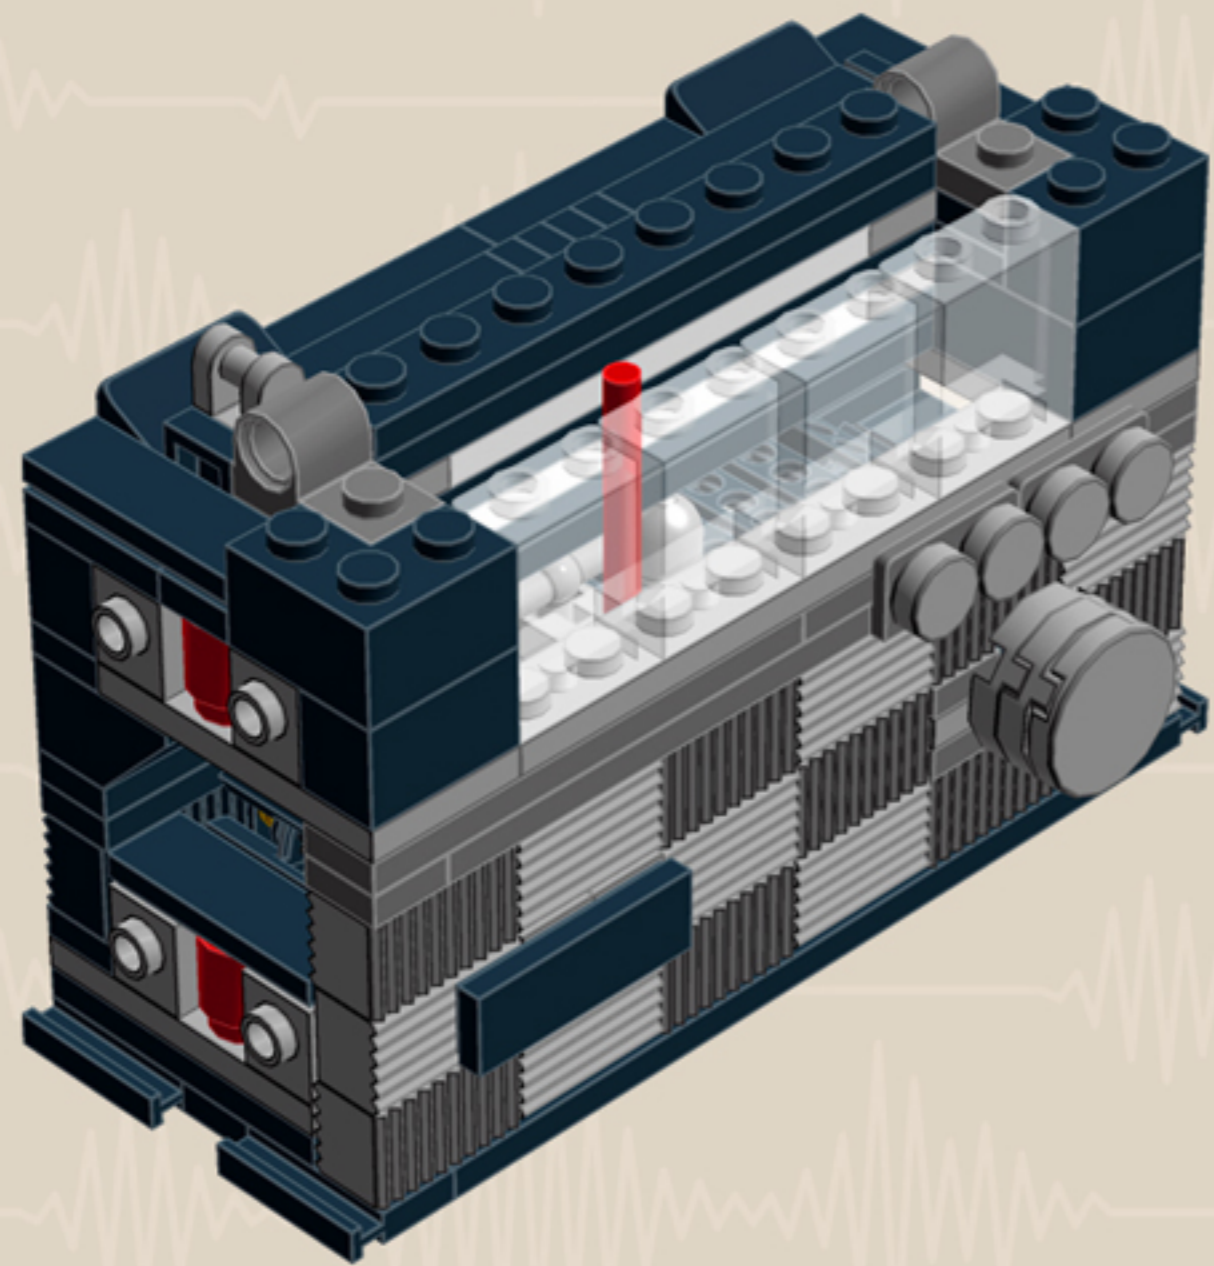

MY FIRST
Radio
'70s EDITION

*A LEGO® project by Chris McVeigh
chrismcveigh.com*

	Element ID	Color	Description	Quantity
	611226	Black	Brick 1X12	1
	6065496	Black	Brick 1X1X3	2
	235726	Black	Brick Corner 1X2X2	4
	6047885	Black	Chains M Plate M 5 Ø,3, 2 Hole	25
	4121715	Black	Connector Peg W. Friction	4
	242026	Black	Corner Plate 1X2X2	4
	370526	Black	Cross Axle 4M	1
	370626	Black	Cross Axle 6M	1
	4512363	Black	Cross Axle, Extension, 2M	5
	307026	Black	Flat Tile 1X1	2
	306926	Black	Flat Tile 1X2	15
	4558170	Black	Flat Tile 1X3	11
	243126	Black	Flat Tile 1X4	2
	306826	Black	Flat Tile 2X2	1

	Element ID	Color	Description	Quantity
	4211445	Medium Stone Grey	Plate 1X4	2
	4211425	Medium Stone Grey	Plate 1X8	2
	4211475	Medium Stone Grey	Plate 2X2 Round	2
	4211395	Medium Stone Grey	Plate 2X4	2
	4211383	Medium Stone Grey	Profile Brick 1X2	16
	4278273	Medium Stone Grey	Slide Shoe Round 2X2	6
	4211508	Medium Stone Grey	T-Piece	1
	4211655	Medium Stone Grey	Technic 3M Beam	2
	4211586	Medium Stone Grey	Technic 7M Half Beam	4
	4211741	Medium Stone Grey	Technic Lever 2M	1
	6030198	Silver Metallic	Globe W. 3.2 Stick	2
	6000740	Transparent	Wall Element 1X2X2	4
	366601	White	Plate 1X6	2