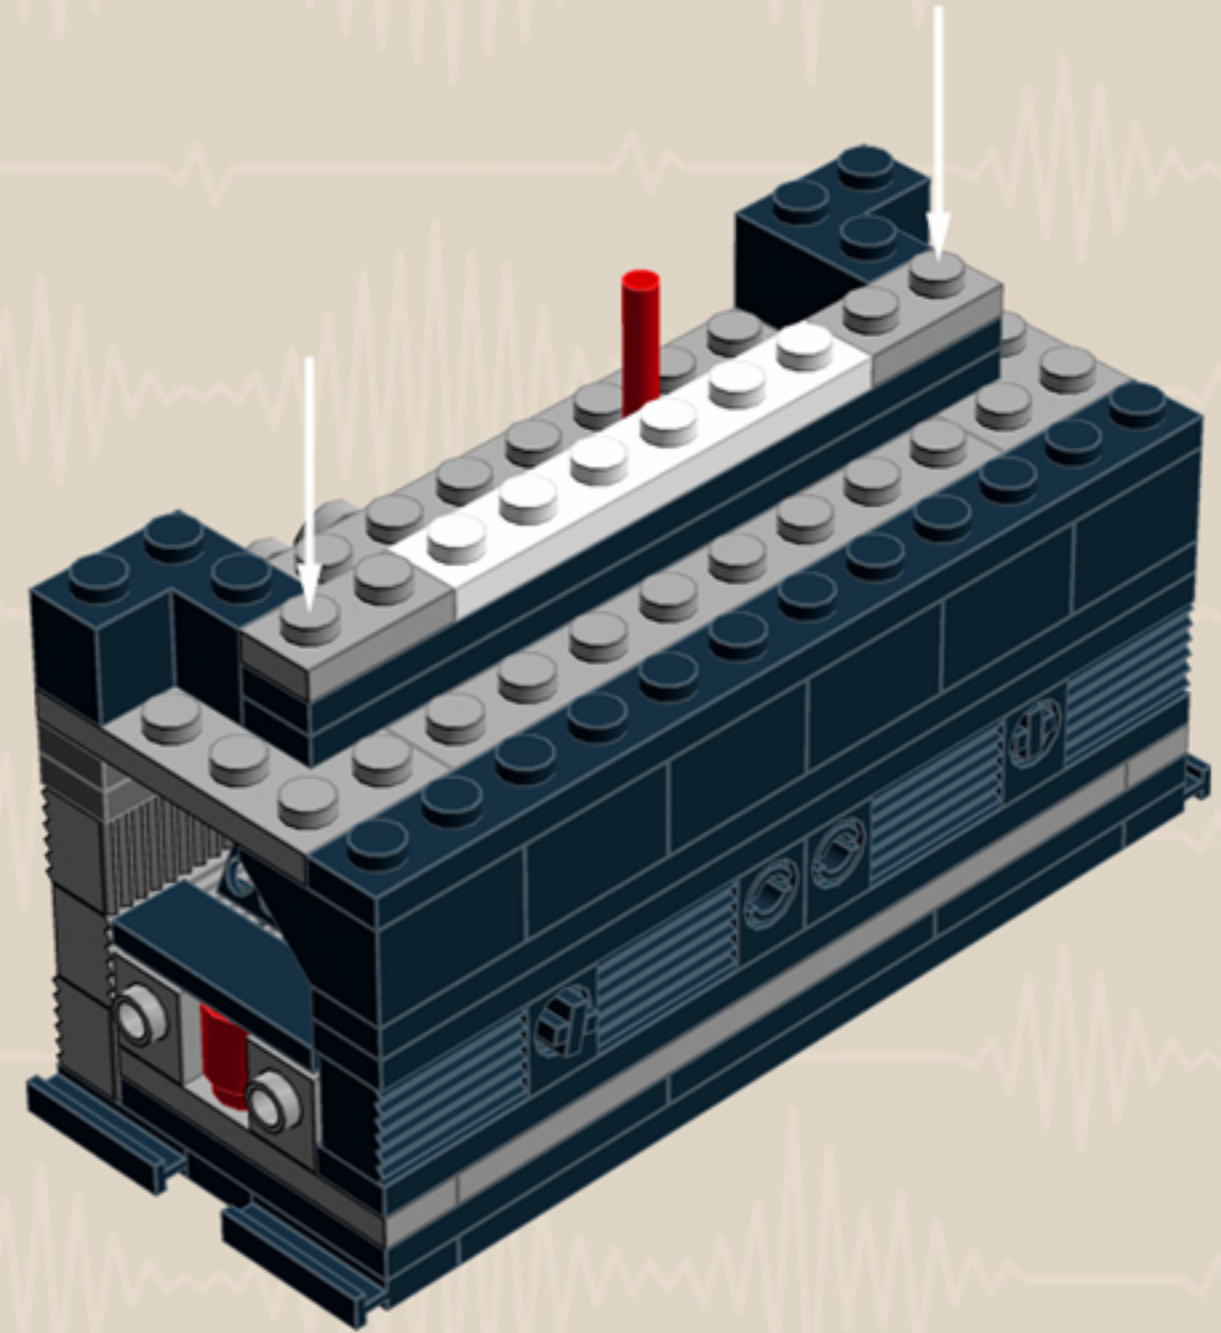

MY FIRST
Radio
'70s EDITION

*A LEGO® project by Chris McVeigh
chrismcveigh.com*

	Element ID	Color	Description	Quantity
	611226	Black	Brick 1X12	1
	6065496	Black	Brick 1X1X3	2
	235726	Black	Brick Corner 1X2X2	4
	6047885	Black	Chains M Plate M 5 Ø,3, 2 Hole	25
	4121715	Black	Connector Peg W. Friction	4
	242026	Black	Corner Plate 1X2X2	4
	370526	Black	Cross Axle 4M	1
	370626	Black	Cross Axle 6M	1
	4512363	Black	Cross Axle, Extension, 2M	5
	307026	Black	Flat Tile 1X1	2
	306926	Black	Flat Tile 1X2	15
	4558170	Black	Flat Tile 1X3	11
	243126	Black	Flat Tile 1X4	2
	306826	Black	Flat Tile 2X2	1

Element ID	Color	Description	Quantity
366026	Black	Roof Tile 2X2/45° Inv.	6
4177444	Black	Technic 2M BEAM	2
654126	Black	Technic Brick 1X1	7
4206482	Bright Blue	Conn.Bush W.Fric./Crossale	2
4514553	Bright Blue	Connector Peg W. Friction 3M	2
4142865	Bright Red	2M Cross Axle W. Groove	4
6055611	Bright Red	Brick 1X1X2 With Extra Tube Side	2
4648251	Bright Red	Light Sword - Blade	1
306221	Bright Red	Round Brick 1X1	4
4239601	Bright Yellow	1/2 Bush	4
6000606	Dark Stone Grey	Angular Plate 1.5 Bot. 1X2 1/2	2
6055313	Dark Stone Grey	Flat Tile 2x2 Round W. Hole Ø4.85	2
6015890	Dark Stone Grey	Holder Ø3.2 W/Tube Ø3.2 Hole	1
4210719	Dark Stone Grey	Plate 1X1	6

	Element ID	Color	Description	Quantity
	4211445	Medium Stone Grey	Plate 1X4	2
	4211425	Medium Stone Grey	Plate 1X8	2
	4211475	Medium Stone Grey	Plate 2X2 Round	2
	4211395	Medium Stone Grey	Plate 2X4	2
	4211383	Medium Stone Grey	Profile Brick 1X2	16
	4278273	Medium Stone Grey	Slide Shoe Round 2X2	6
	4211508	Medium Stone Grey	T-Piece	1
	4211655	Medium Stone Grey	Technic 3M Beam	2
	4211586	Medium Stone Grey	Technic 7M Half Beam	4
	4211741	Medium Stone Grey	Technic Lever 2M	1
	6030198	Silver Metallic	Globe W. 3.2 Stick	2
	6000740	Transparent	Wall Element 1X2X2	4
	366601	White	Plate 1X6	2