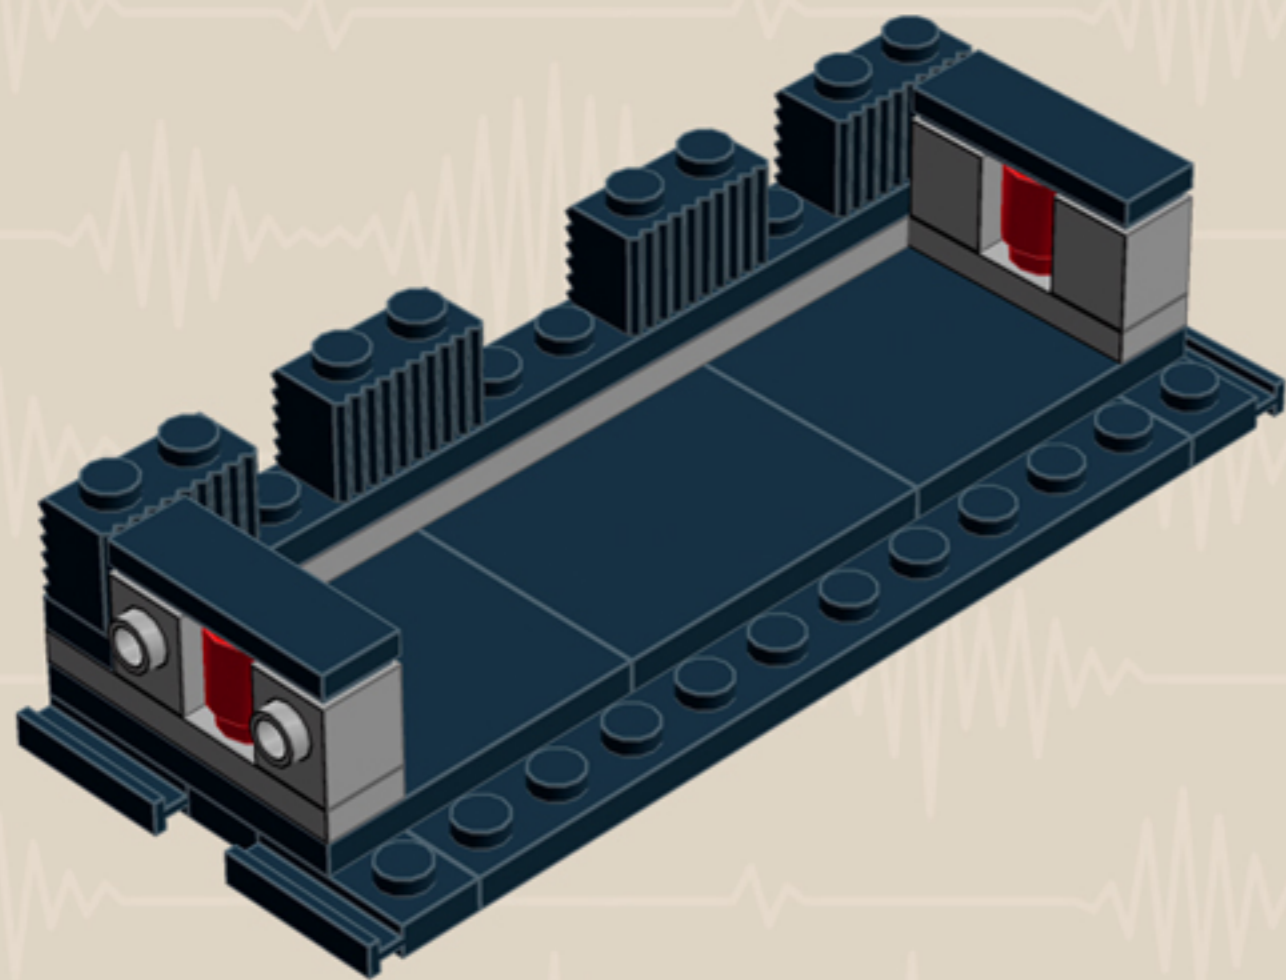

	Element ID	Color	Description	Quantity
	4211445	Medium Stone Grey	Plate 1X4	2
	4211425	Medium Stone Grey	Plate 1X8	2
	4211475	Medium Stone Grey	Plate 2X2 Round	2
	4211395	Medium Stone Grey	Plate 2X4	2
	4211383	Medium Stone Grey	Profile Brick 1X2	16
	4278273	Medium Stone Grey	Slide Shoe Round 2X2	6
	4211508	Medium Stone Grey	T-Piece	1
	4211655	Medium Stone Grey	Technic 3M Beam	2
	4211586	Medium Stone Grey	Technic 7M Half Beam	4
	4211741	Medium Stone Grey	Technic Lever 2M	1
	6030198	Silver Metallic	Globe W. 3.2 Stick	2
	6000740	Transparent	Wall Element 1X2X2	4
	366601	White	Plate 1X6	2