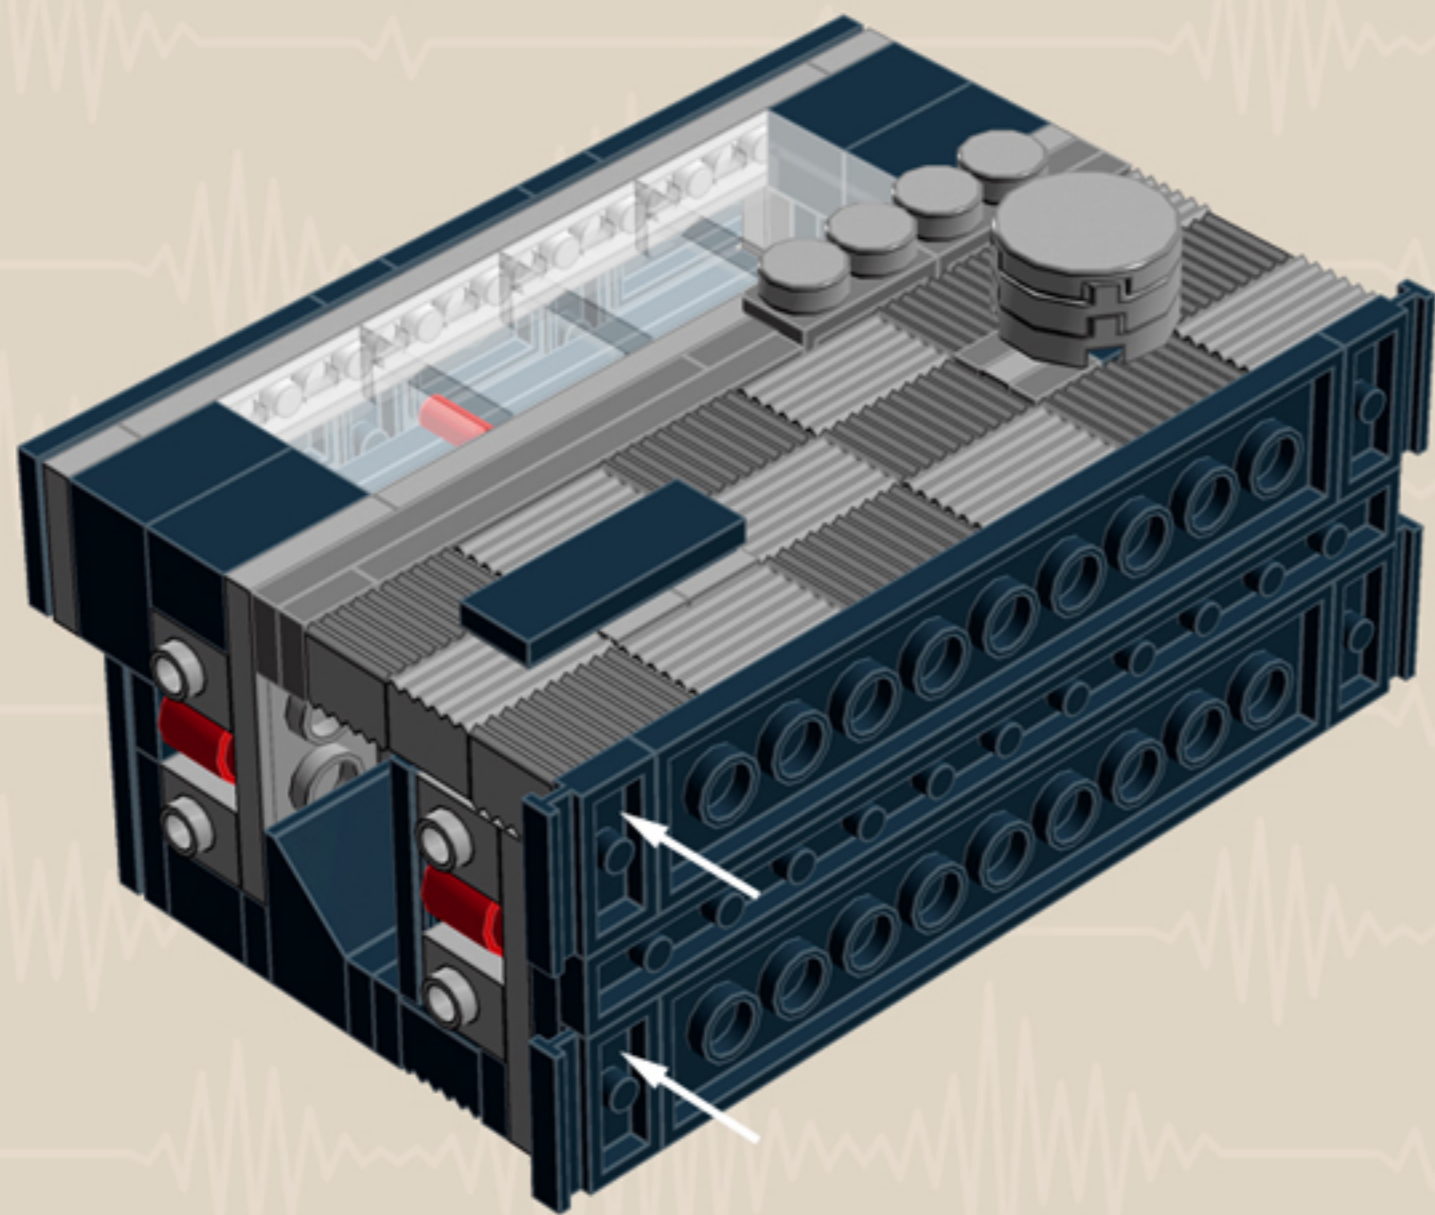

	Element ID	Color	Description	Quantity
	4211445	Medium Stone Grey	Plate 1X4	2
	4211425	Medium Stone Grey	Plate 1X8	2
	4211475	Medium Stone Grey	Plate 2X2 Round	2
	4211395	Medium Stone Grey	Plate 2X4	2
	4211383	Medium Stone Grey	Profile Brick 1X2	16
	4278273	Medium Stone Grey	Slide Shoe Round 2X2	6
	4211508	Medium Stone Grey	T-Piece	1
	4211655	Medium Stone Grey	Technic 3M Beam	2
	4211586	Medium Stone Grey	Technic 7M Half Beam	4
	4211741	Medium Stone Grey	Technic Lever 2M	1
	6030198	Silver Metallic	Globe W. 3.2 Stick	2
	6000740	Transparent	Wall Element 1X2X2	4
	366601	White	Plate 1X6	2