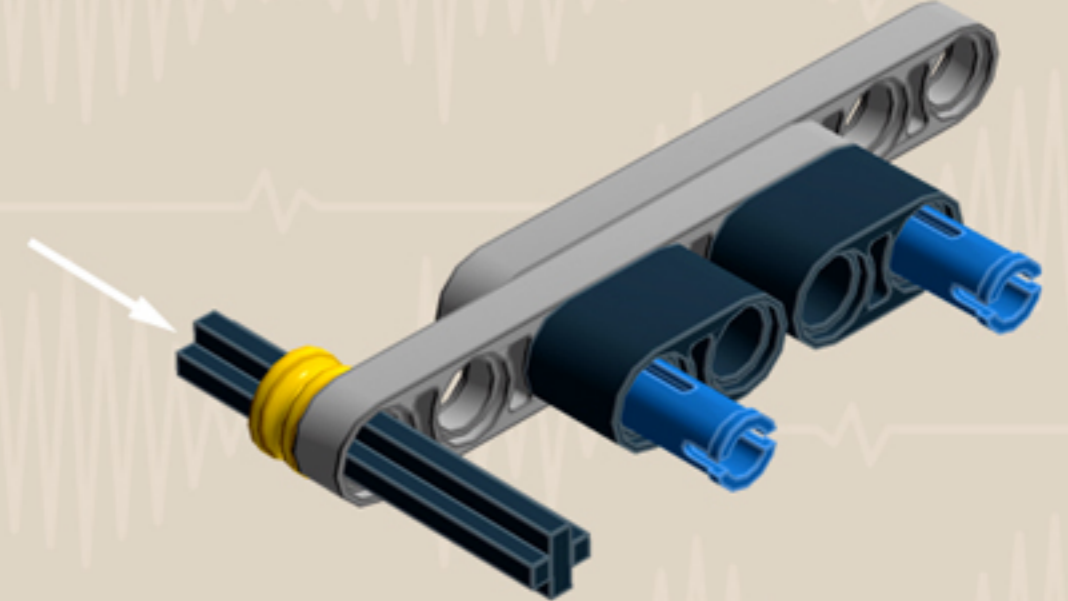

	Element ID	Color	Description	Quantity
	4211445	Medium Stone Grey	Plate 1X4	2
	4211425	Medium Stone Grey	Plate 1X8	2
	4211475	Medium Stone Grey	Plate 2X2 Round	2
	4211395	Medium Stone Grey	Plate 2X4	2
	4211383	Medium Stone Grey	Profile Brick 1X2	16
	4278273	Medium Stone Grey	Slide Shoe Round 2X2	6
	4211508	Medium Stone Grey	T-Piece	1
	4211655	Medium Stone Grey	Technic 3M Beam	2
	4211586	Medium Stone Grey	Technic 7M Half Beam	4
	4211741	Medium Stone Grey	Technic Lever 2M	1
	6030198	Silver Metallic	Globe W. 3.2 Stick	2
	6000740	Transparent	Wall Element 1X2X2	4
	366601	White	Plate 1X6	2