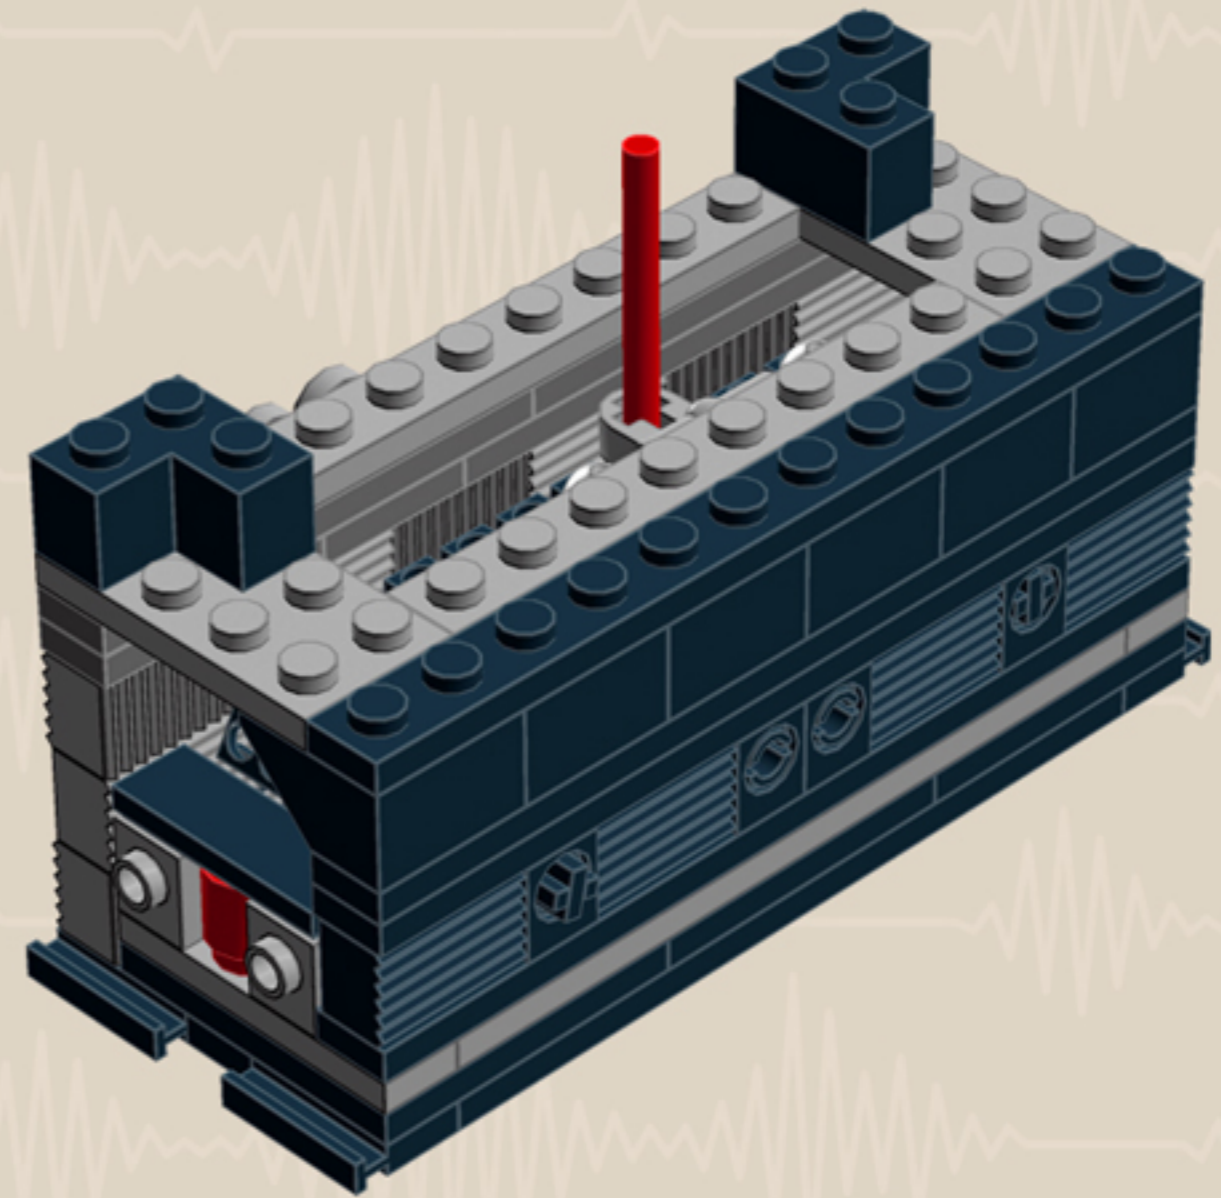

MY FIRST
Radio
'70s EDITION

*A LEGO® project by Chris McVeigh
chrismcveigh.com*

	Element ID	Color	Description	Quantity
	611226	Black	Brick 1X12	1
	6065496	Black	Brick 1X1X3	2
	235726	Black	Brick Corner 1X2X2	4
	6047885	Black	Chains M Plate M 5 Ø,3, 2 Hole	25
	4121715	Black	Connector Peg W. Friction	4
	242026	Black	Corner Plate 1X2X2	4
	370526	Black	Cross Axle 4M	1
	370626	Black	Cross Axle 6M	1
	4512363	Black	Cross Axle, Extension, 2M	5
	307026	Black	Flat Tile 1X1	2
	306926	Black	Flat Tile 1X2	15
	4558170	Black	Flat Tile 1X3	11
	243126	Black	Flat Tile 1X4	2
	306826	Black	Flat Tile 2X2	1

	Element ID	Color	Description	Quantity
	4211445	Medium Stone Grey	Plate 1X4	2
	4211425	Medium Stone Grey	Plate 1X8	2
	4211475	Medium Stone Grey	Plate 2X2 Round	2
	4211395	Medium Stone Grey	Plate 2X4	2
	4211383	Medium Stone Grey	Profile Brick 1X2	16
	4278273	Medium Stone Grey	Slide Shoe Round 2X2	6
	4211508	Medium Stone Grey	T-Piece	1
	4211655	Medium Stone Grey	Technic 3M Beam	2
	4211586	Medium Stone Grey	Technic 7M Half Beam	4
	4211741	Medium Stone Grey	Technic Lever 2M	1
	6030198	Silver Metallic	Globe W. 3.2 Stick	2
	6000740	Transparent	Wall Element 1X2X2	4
	366601	White	Plate 1X6	2