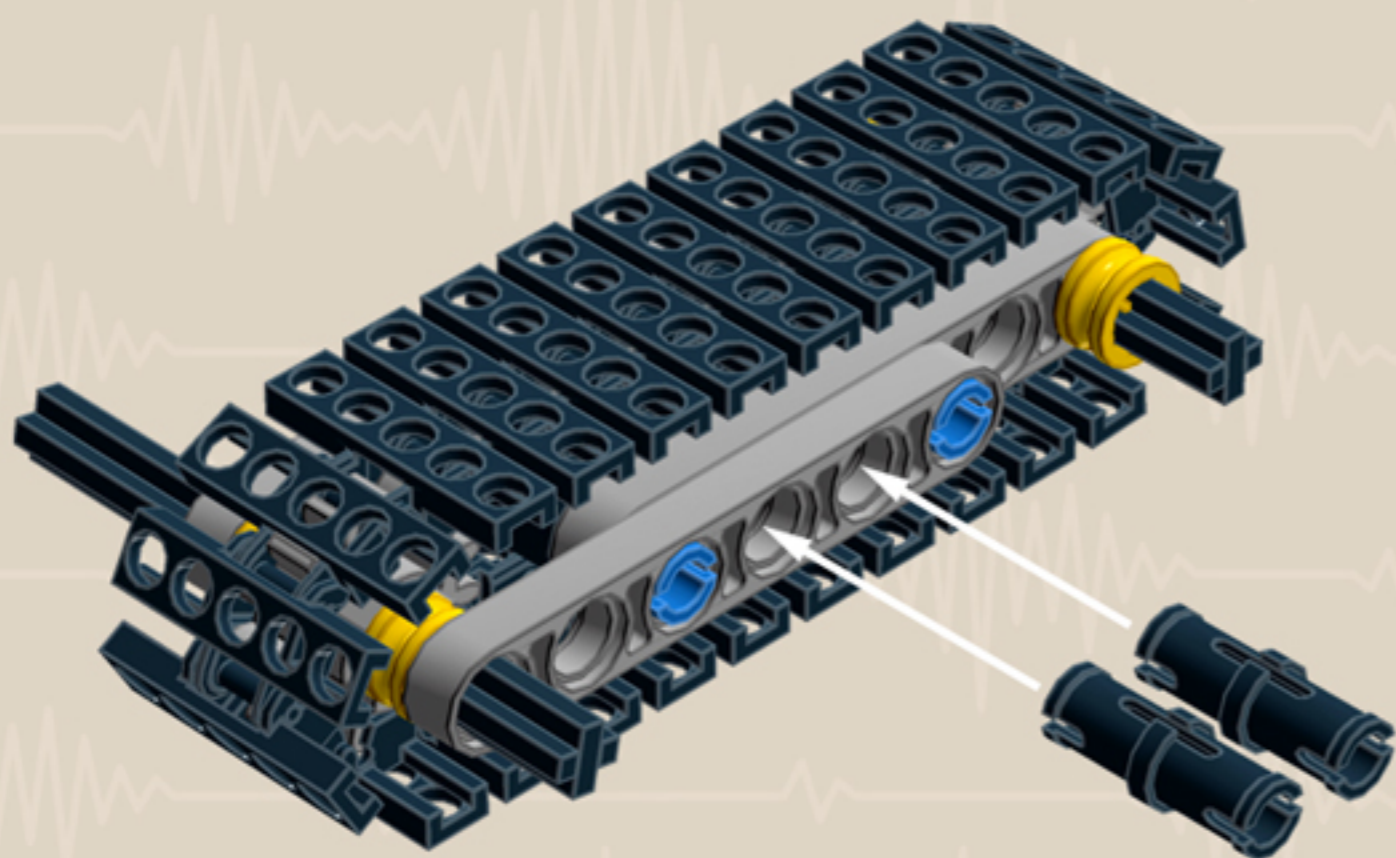

	Element ID	Color	Description	Quantity
	4211445	Medium Stone Grey	Plate 1X4	2
	4211425	Medium Stone Grey	Plate 1X8	2
	4211475	Medium Stone Grey	Plate 2X2 Round	2
	4211395	Medium Stone Grey	Plate 2X4	2
	4211383	Medium Stone Grey	Profile Brick 1X2	16
	4278273	Medium Stone Grey	Slide Shoe Round 2X2	6
	4211508	Medium Stone Grey	T-Piece	1
	4211655	Medium Stone Grey	Technic 3M Beam	2
	4211586	Medium Stone Grey	Technic 7M Half Beam	4
	4211741	Medium Stone Grey	Technic Lever 2M	1
	6030198	Silver Metallic	Globe W. 3.2 Stick	2
	6000740	Transparent	Wall Element 1X2X2	4
	366601	White	Plate 1X6	2