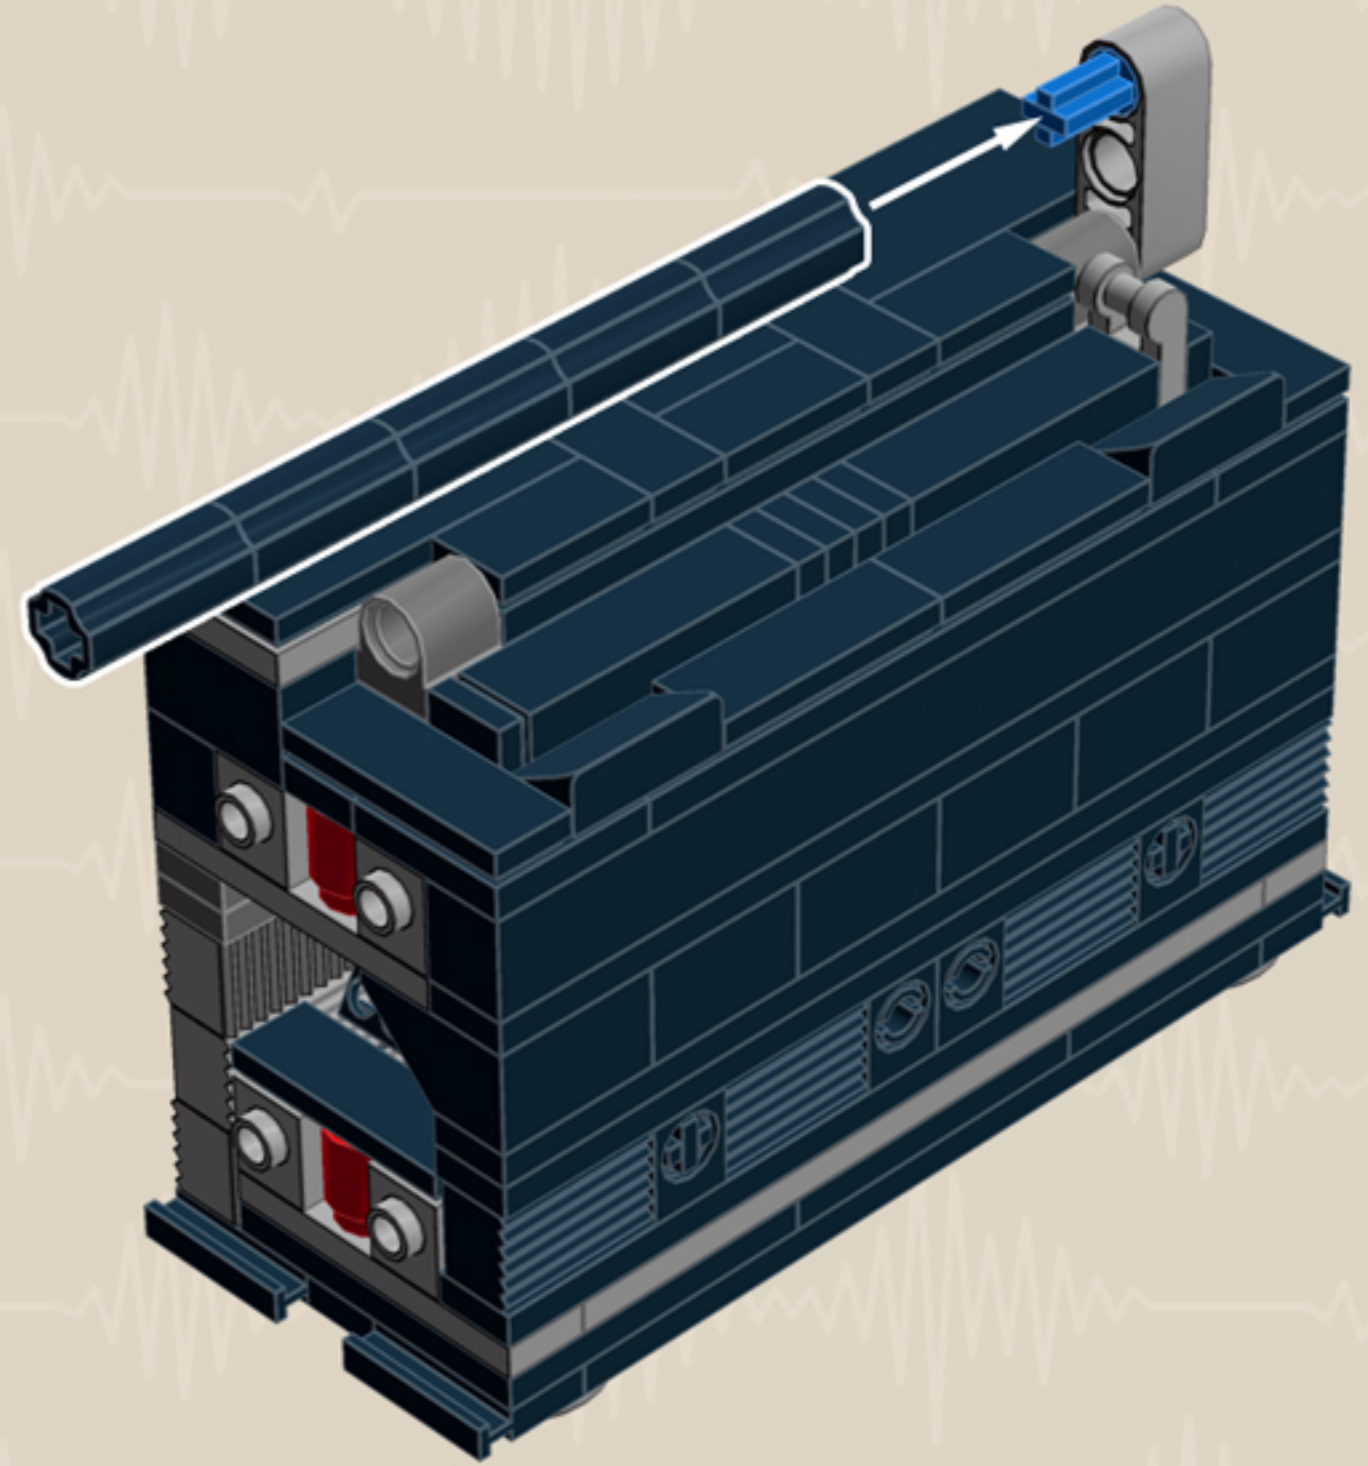

	Element ID	Color	Description	Quantity
	4211445	Medium Stone Grey	Plate 1X4	2
	4211425	Medium Stone Grey	Plate 1X8	2
	4211475	Medium Stone Grey	Plate 2X2 Round	2
	4211395	Medium Stone Grey	Plate 2X4	2
	4211383	Medium Stone Grey	Profile Brick 1X2	16
	4278273	Medium Stone Grey	Slide Shoe Round 2X2	6
	4211508	Medium Stone Grey	T-Piece	1
	4211655	Medium Stone Grey	Technic 3M Beam	2
	4211586	Medium Stone Grey	Technic 7M Half Beam	4
	4211741	Medium Stone Grey	Technic Lever 2M	1
	6030198	Silver Metallic	Globe W. 3.2 Stick	2
	6000740	Transparent	Wall Element 1X2X2	4
	366601	White	Plate 1X6	2