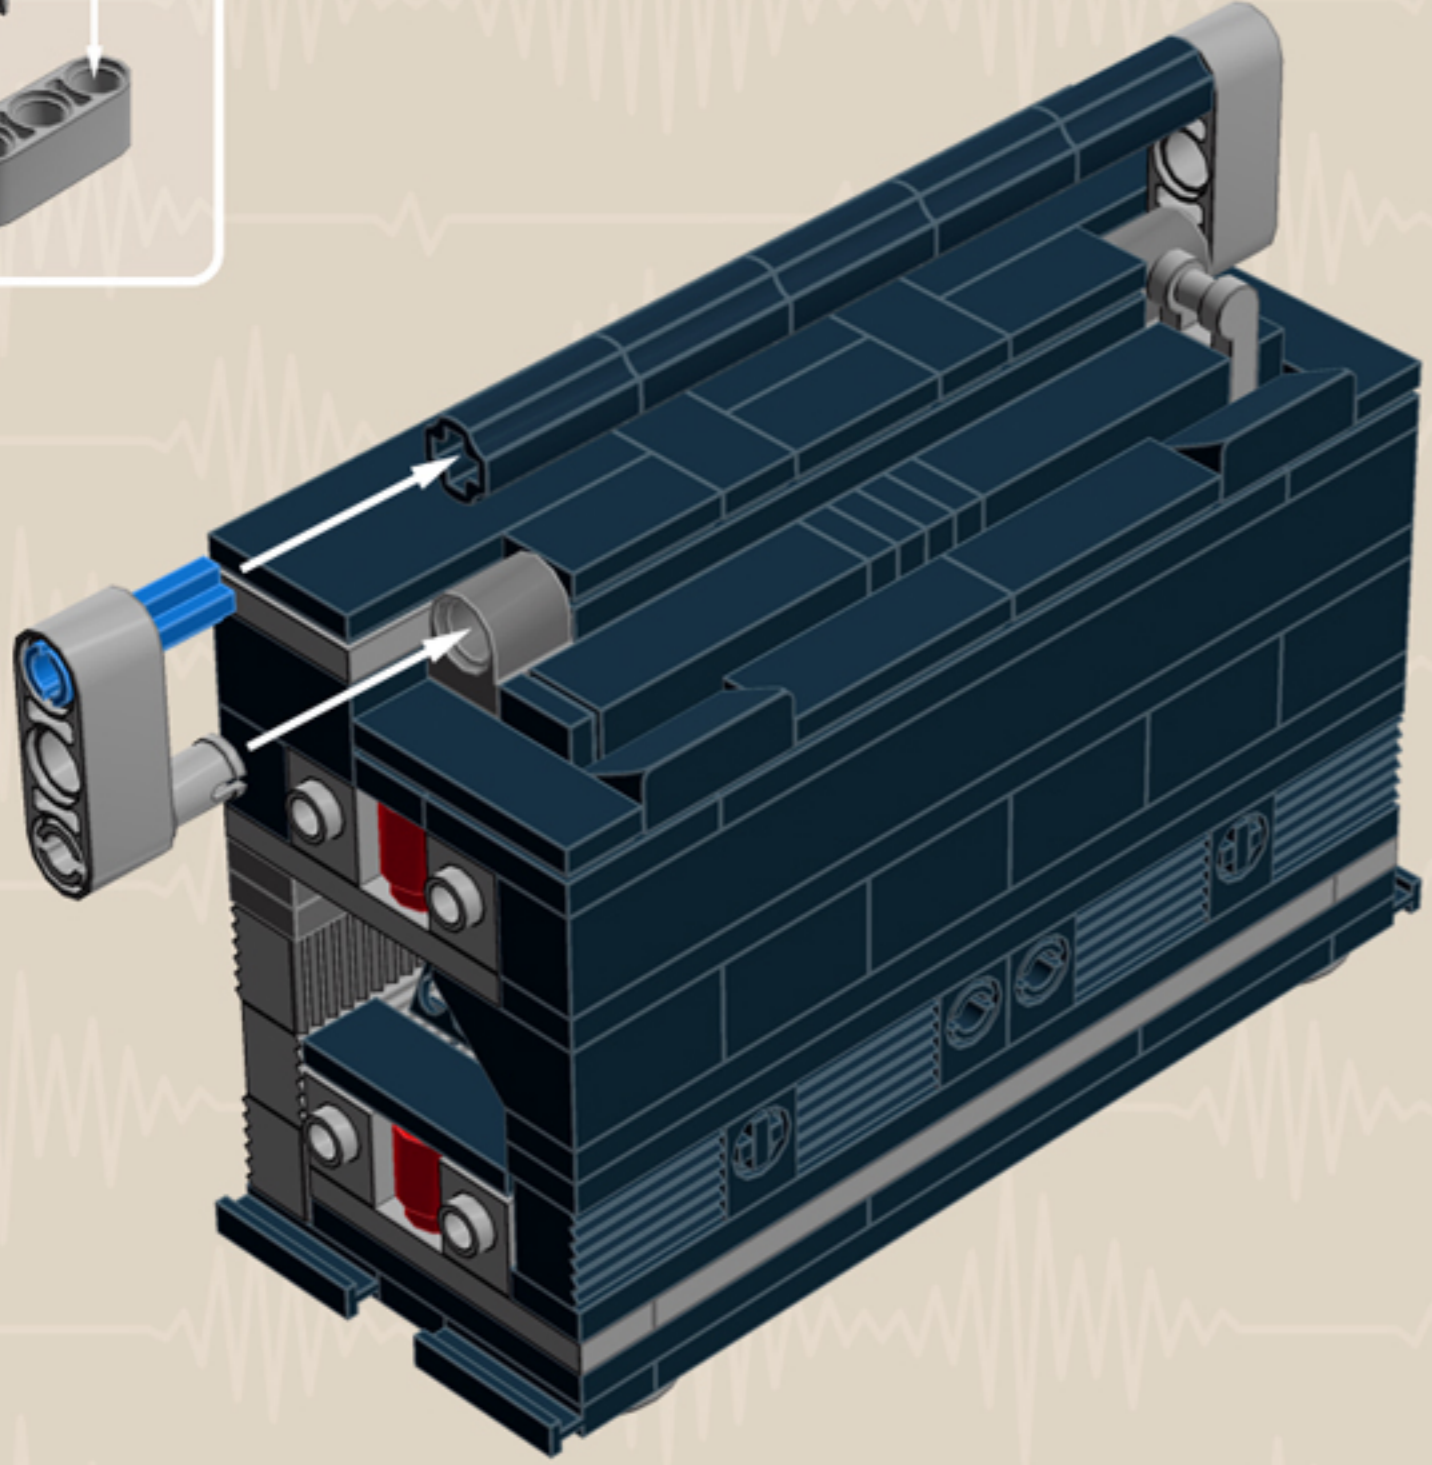

	Element ID	Color	Description	Quantity
	4211445	Medium Stone Grey	Plate 1X4	2
	4211425	Medium Stone Grey	Plate 1X8	2
	4211475	Medium Stone Grey	Plate 2X2 Round	2
	4211395	Medium Stone Grey	Plate 2X4	2
	4211383	Medium Stone Grey	Profile Brick 1X2	16
	4278273	Medium Stone Grey	Slide Shoe Round 2X2	6
	4211508	Medium Stone Grey	T-Piece	1
	4211655	Medium Stone Grey	Technic 3M Beam	2
	4211586	Medium Stone Grey	Technic 7M Half Beam	4
	4211741	Medium Stone Grey	Technic Lever 2M	1
	6030198	Silver Metallic	Globe W. 3.2 Stick	2
	6000740	Transparent	Wall Element 1X2X2	4
	366601	White	Plate 1X6	2