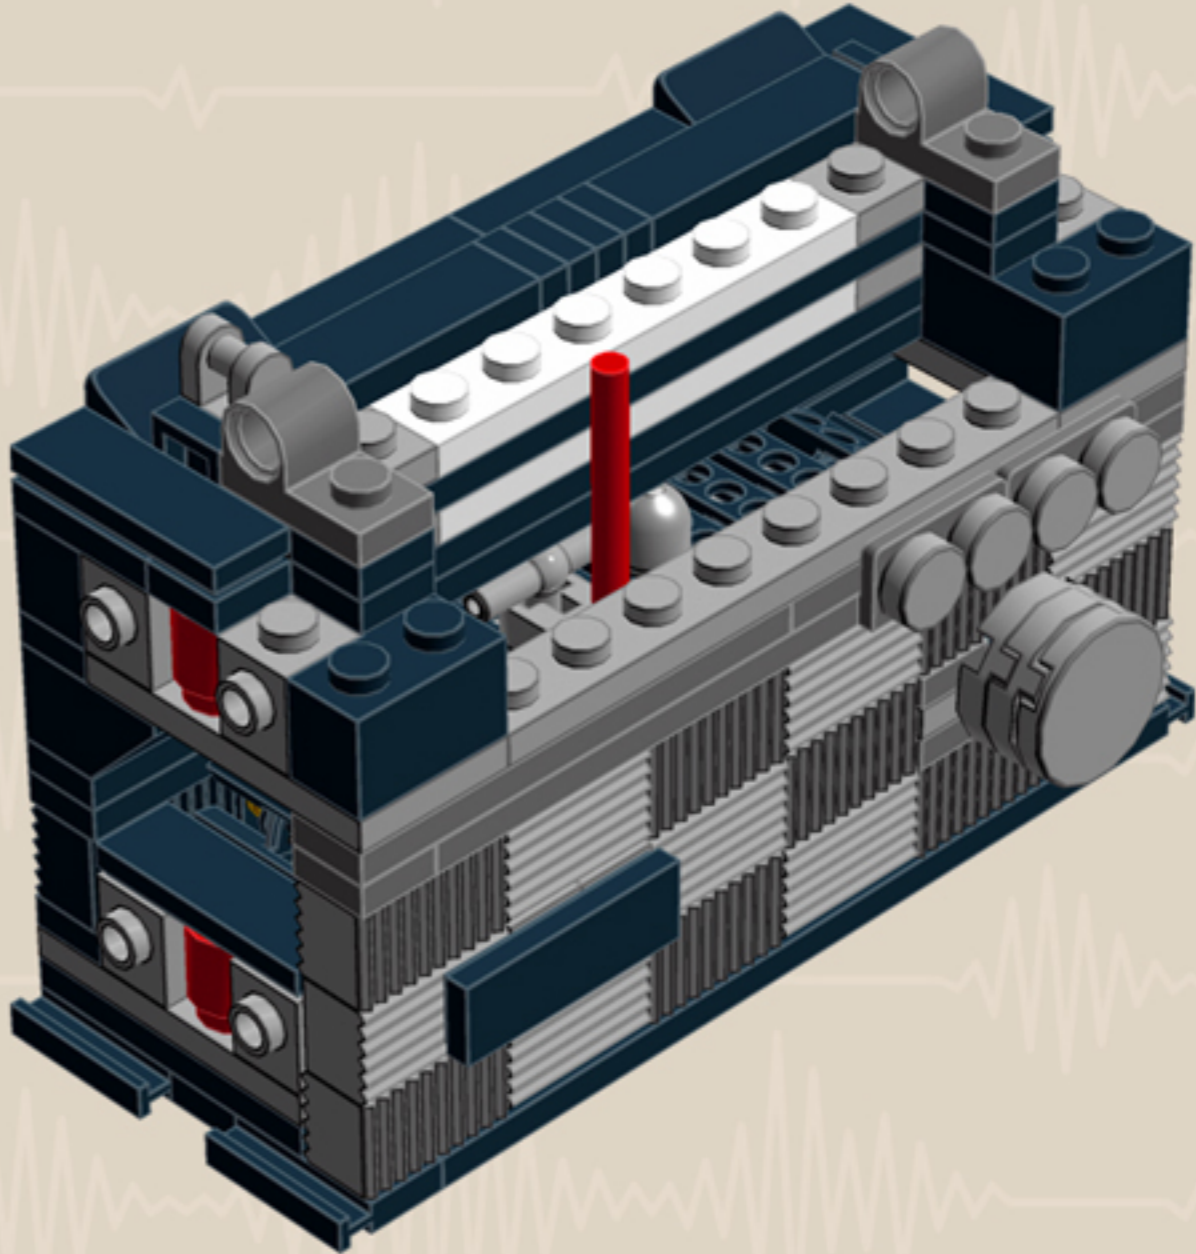

MY FIRST
Radio
'70s EDITION

*A LEGO® project by Chris McVeigh
chrismcveigh.com*

	Element ID	Color	Description	Quantity
	611226	Black	Brick 1X12	1
	6065496	Black	Brick 1X1X3	2
	235726	Black	Brick Corner 1X2X2	4
	6047885	Black	Chains M Plate M 5 Ø,3, 2 Hole	25
	4121715	Black	Connector Peg W. Friction	4
	242026	Black	Corner Plate 1X2X2	4
	370526	Black	Cross Axle 4M	1
	370626	Black	Cross Axle 6M	1
	4512363	Black	Cross Axle, Extension, 2M	5
	307026	Black	Flat Tile 1X1	2
	306926	Black	Flat Tile 1X2	15
	4558170	Black	Flat Tile 1X3	11
	243126	Black	Flat Tile 1X4	2
	306826	Black	Flat Tile 2X2	1

Element ID	Color	Description	Quantity
366026	Black	Roof Tile 2X2/45° Inv.	6
4177444	Black	Technic 2M BEAM	2
654126	Black	Technic Brick 1X1	7
4206482	Bright Blue	Conn.Bush W.Fric./Crossale	2
4514553	Bright Blue	Connector Peg W. Friction 3M	2
4142865	Bright Red	2M Cross Axle W. Groove	4
6055611	Bright Red	Brick 1X1X2 With Extra Tube Side	2
4648251	Bright Red	Light Sword - Blade	1
306221	Bright Red	Round Brick 1X1	4
4239601	Bright Yellow	1/2 Bush	4
6000606	Dark Stone Grey	Angular Plate 1.5 Bot. 1X2 1/2	2
6055313	Dark Stone Grey	Flat Tile 2x2 Round W. Hole Ø4.85	2
6015890	Dark Stone Grey	Holder Ø3.2 W/Tube Ø3.2 Hole	1
4210719	Dark Stone Grey	Plate 1X1	6

	Element ID	Color	Description	Quantity
	4211445	Medium Stone Grey	Plate 1X4	2
	4211425	Medium Stone Grey	Plate 1X8	2
	4211475	Medium Stone Grey	Plate 2X2 Round	2
	4211395	Medium Stone Grey	Plate 2X4	2
	4211383	Medium Stone Grey	Profile Brick 1X2	16
	4278273	Medium Stone Grey	Slide Shoe Round 2X2	6
	4211508	Medium Stone Grey	T-Piece	1
	4211655	Medium Stone Grey	Technic 3M Beam	2
	4211586	Medium Stone Grey	Technic 7M Half Beam	4
	4211741	Medium Stone Grey	Technic Lever 2M	1
	6030198	Silver Metallic	Globe W. 3.2 Stick	2
	6000740	Transparent	Wall Element 1X2X2	4
	366601	White	Plate 1X6	2