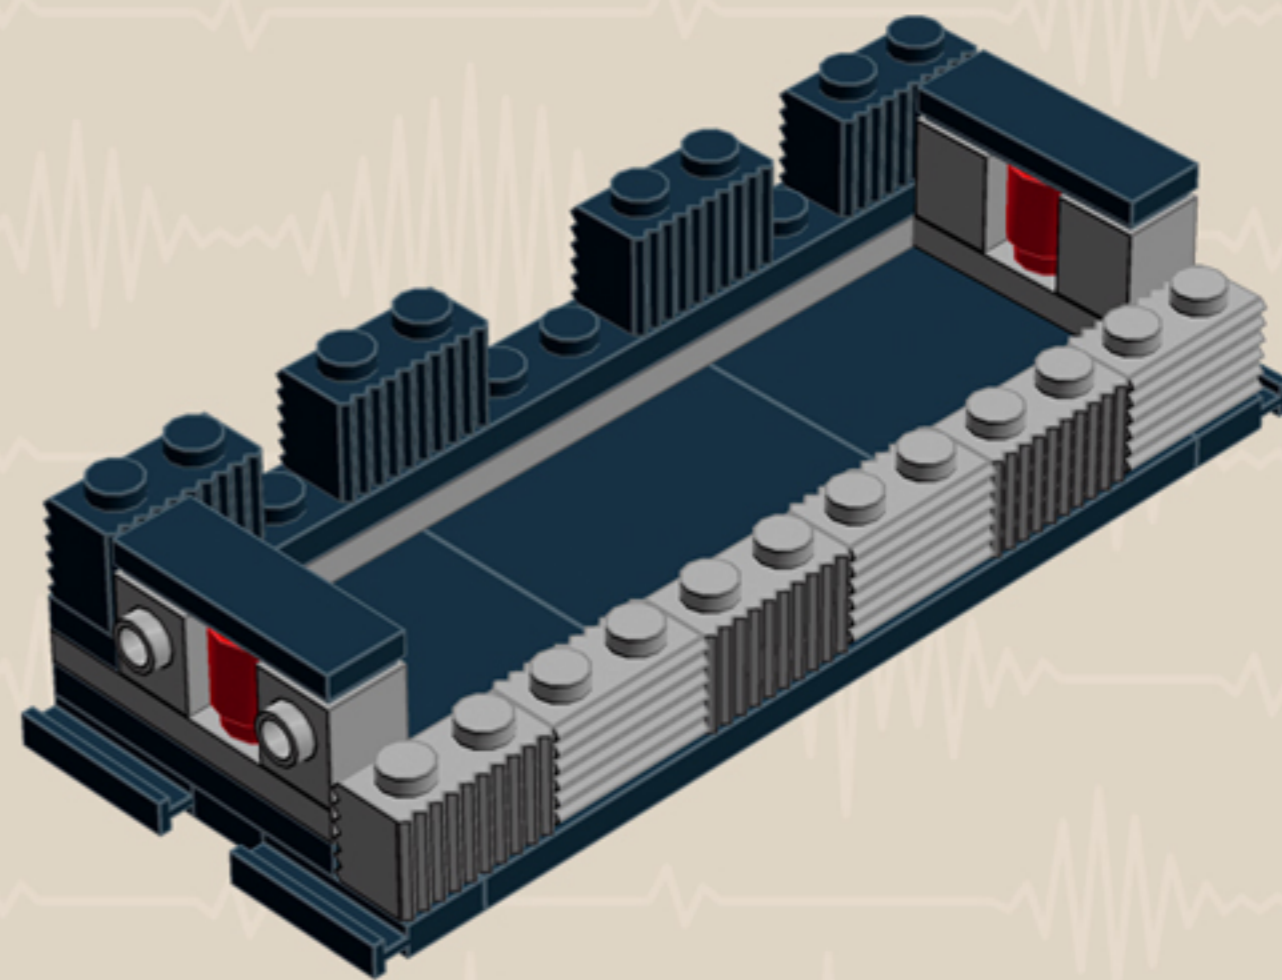

	Element ID	Color	Description	Quantity
	4211445	Medium Stone Grey	Plate 1X4	2
	4211425	Medium Stone Grey	Plate 1X8	2
	4211475	Medium Stone Grey	Plate 2X2 Round	2
	4211395	Medium Stone Grey	Plate 2X4	2
	4211383	Medium Stone Grey	Profile Brick 1X2	16
	4278273	Medium Stone Grey	Slide Shoe Round 2X2	6
	4211508	Medium Stone Grey	T-Piece	1
	4211655	Medium Stone Grey	Technic 3M Beam	2
	4211586	Medium Stone Grey	Technic 7M Half Beam	4
	4211741	Medium Stone Grey	Technic Lever 2M	1
	6030198	Silver Metallic	Globe W. 3.2 Stick	2
	6000740	Transparent	Wall Element 1X2X2	4
	366601	White	Plate 1X6	2