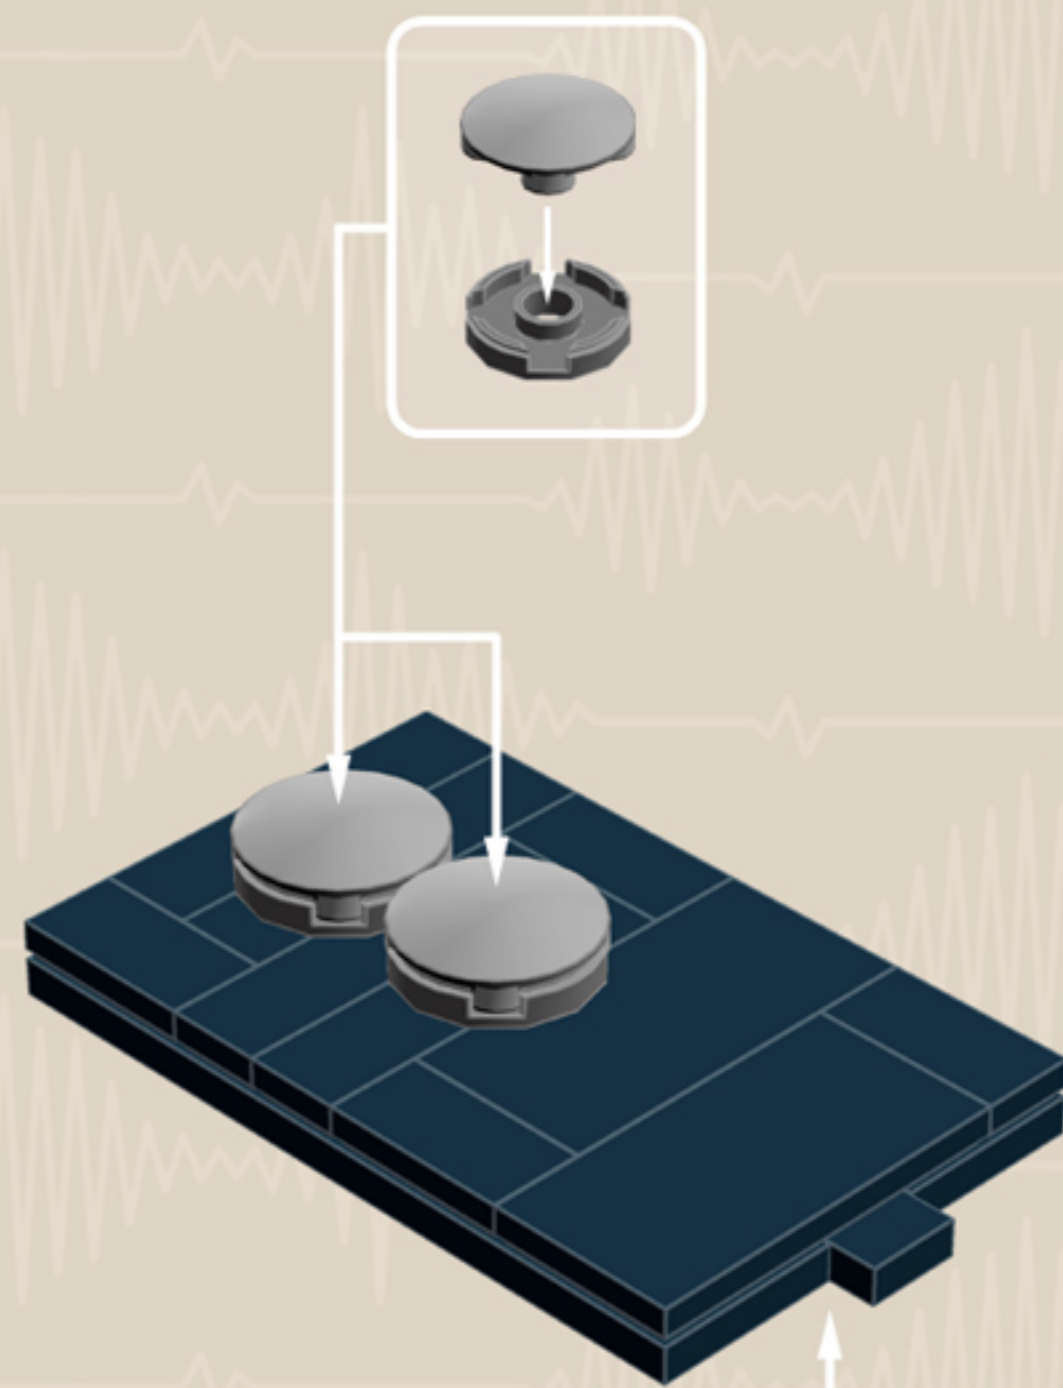

	Element ID	Color	Description	Quantity
	4211445	Medium Stone Grey	Plate 1X4	2
	4211425	Medium Stone Grey	Plate 1X8	2
	4211475	Medium Stone Grey	Plate 2X2 Round	2
	4211395	Medium Stone Grey	Plate 2X4	2
	4211383	Medium Stone Grey	Profile Brick 1X2	16
	4278273	Medium Stone Grey	Slide Shoe Round 2X2	6
	4211508	Medium Stone Grey	T-Piece	1
	4211655	Medium Stone Grey	Technic 3M Beam	2
	4211586	Medium Stone Grey	Technic 7M Half Beam	4
	4211741	Medium Stone Grey	Technic Lever 2M	1
	6030198	Silver Metallic	Globe W. 3.2 Stick	2
	6000740	Transparent	Wall Element 1X2X2	4
	366601	White	Plate 1X6	2