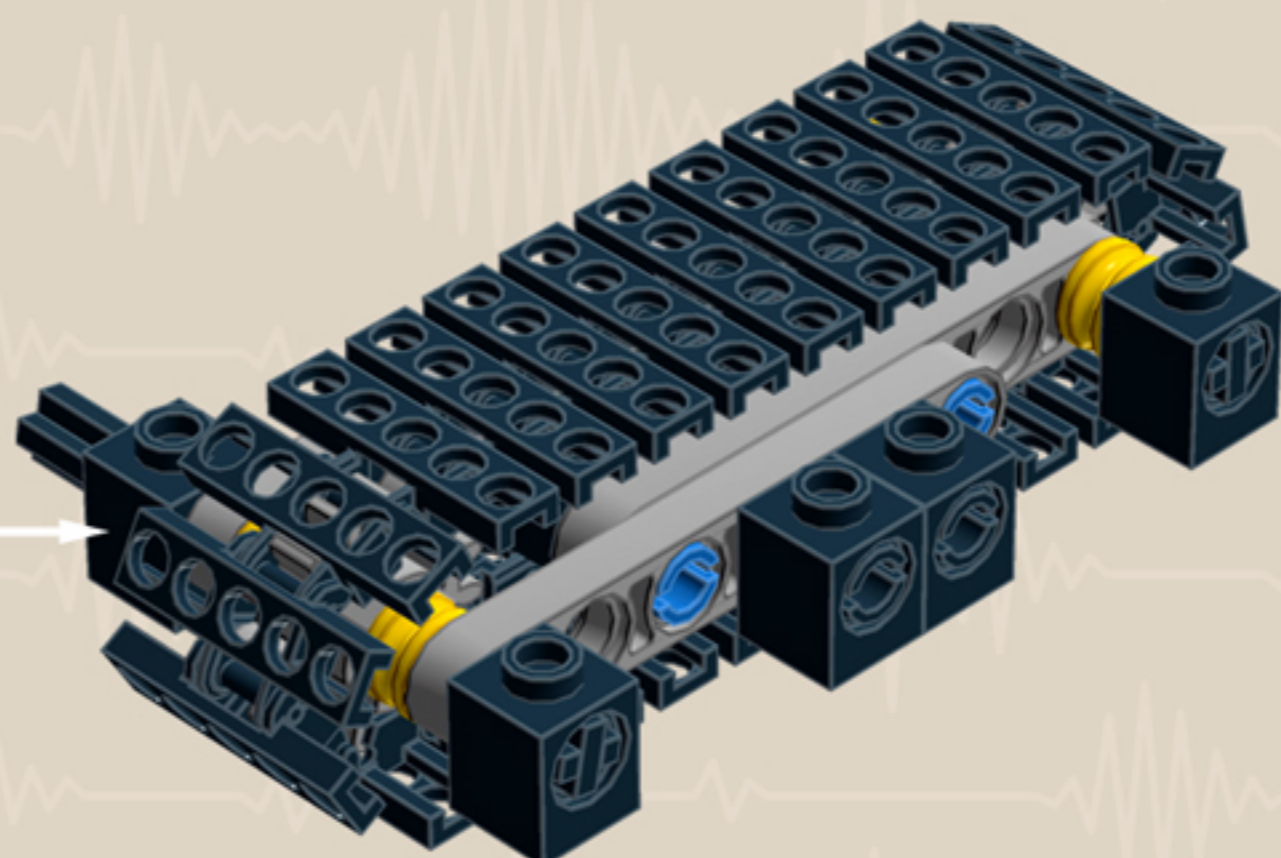

	Element ID	Color	Description	Quantity
	4211445	Medium Stone Grey	Plate 1X4	2
	4211425	Medium Stone Grey	Plate 1X8	2
	4211475	Medium Stone Grey	Plate 2X2 Round	2
	4211395	Medium Stone Grey	Plate 2X4	2
	4211383	Medium Stone Grey	Profile Brick 1X2	16
	4278273	Medium Stone Grey	Slide Shoe Round 2X2	6
	4211508	Medium Stone Grey	T-Piece	1
	4211655	Medium Stone Grey	Technic 3M Beam	2
	4211586	Medium Stone Grey	Technic 7M Half Beam	4
	4211741	Medium Stone Grey	Technic Lever 2M	1
	6030198	Silver Metallic	Globe W. 3.2 Stick	2
	6000740	Transparent	Wall Element 1X2X2	4
	366601	White	Plate 1X6	2