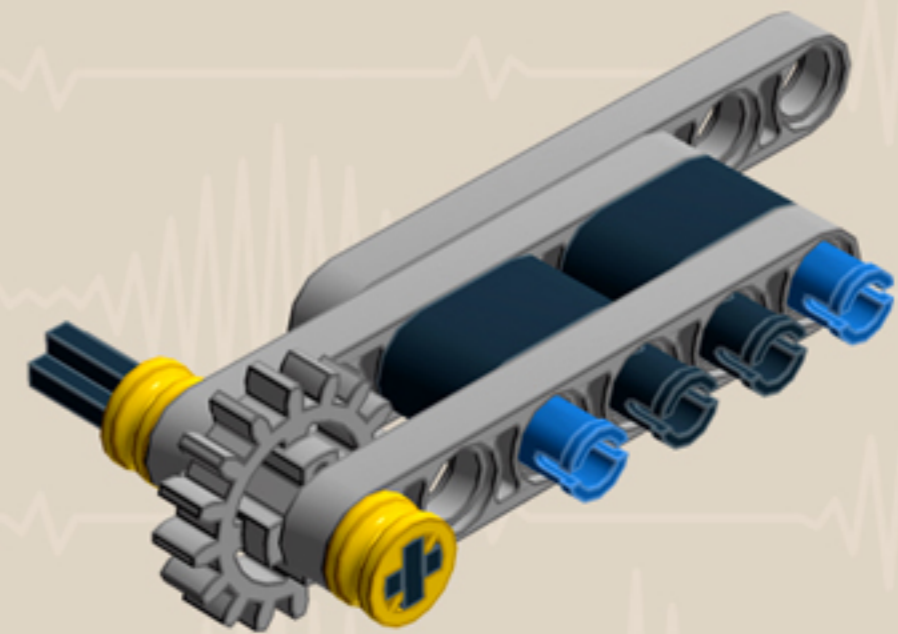

	Element ID	Color	Description	Quantity
	4211445	Medium Stone Grey	Plate 1X4	2
	4211425	Medium Stone Grey	Plate 1X8	2
	4211475	Medium Stone Grey	Plate 2X2 Round	2
	4211395	Medium Stone Grey	Plate 2X4	2
	4211383	Medium Stone Grey	Profile Brick 1X2	16
	4278273	Medium Stone Grey	Slide Shoe Round 2X2	6
	4211508	Medium Stone Grey	T-Piece	1
	4211655	Medium Stone Grey	Technic 3M Beam	2
	4211586	Medium Stone Grey	Technic 7M Half Beam	4
	4211741	Medium Stone Grey	Technic Lever 2M	1
	6030198	Silver Metallic	Globe W. 3.2 Stick	2
	6000740	Transparent	Wall Element 1X2X2	4
	366601	White	Plate 1X6	2