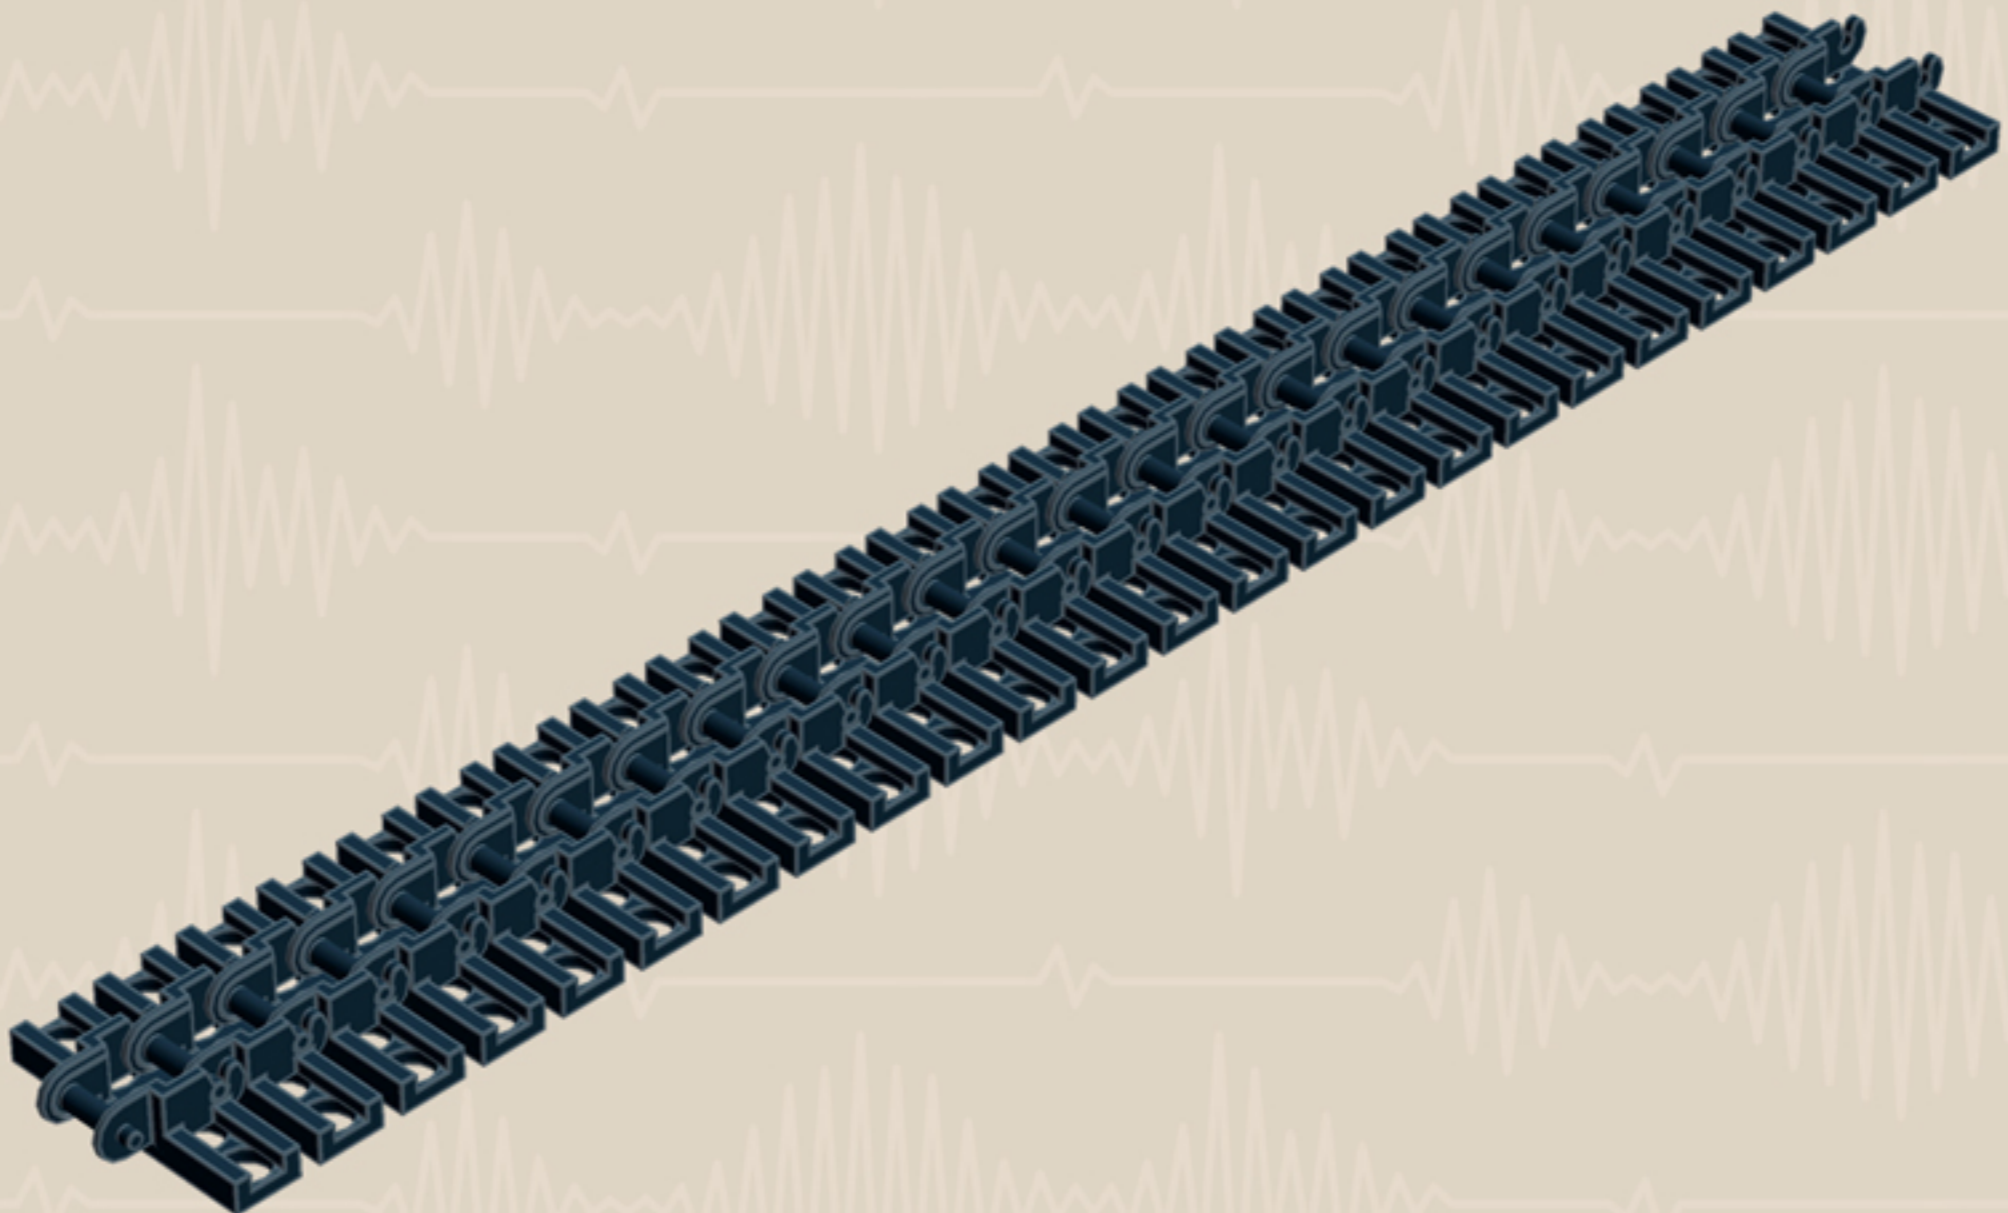

	Element ID	Color	Description	Quantity
	4211445	Medium Stone Grey	Plate 1X4	2
	4211425	Medium Stone Grey	Plate 1X8	2
	4211475	Medium Stone Grey	Plate 2X2 Round	2
	4211395	Medium Stone Grey	Plate 2X4	2
	4211383	Medium Stone Grey	Profile Brick 1X2	16
	4278273	Medium Stone Grey	Slide Shoe Round 2X2	6
	4211508	Medium Stone Grey	T-Piece	1
	4211655	Medium Stone Grey	Technic 3M Beam	2
	4211586	Medium Stone Grey	Technic 7M Half Beam	4
	4211741	Medium Stone Grey	Technic Lever 2M	1
	6030198	Silver Metallic	Globe W. 3.2 Stick	2
	6000740	Transparent	Wall Element 1X2X2	4
	366601	White	Plate 1X6	2