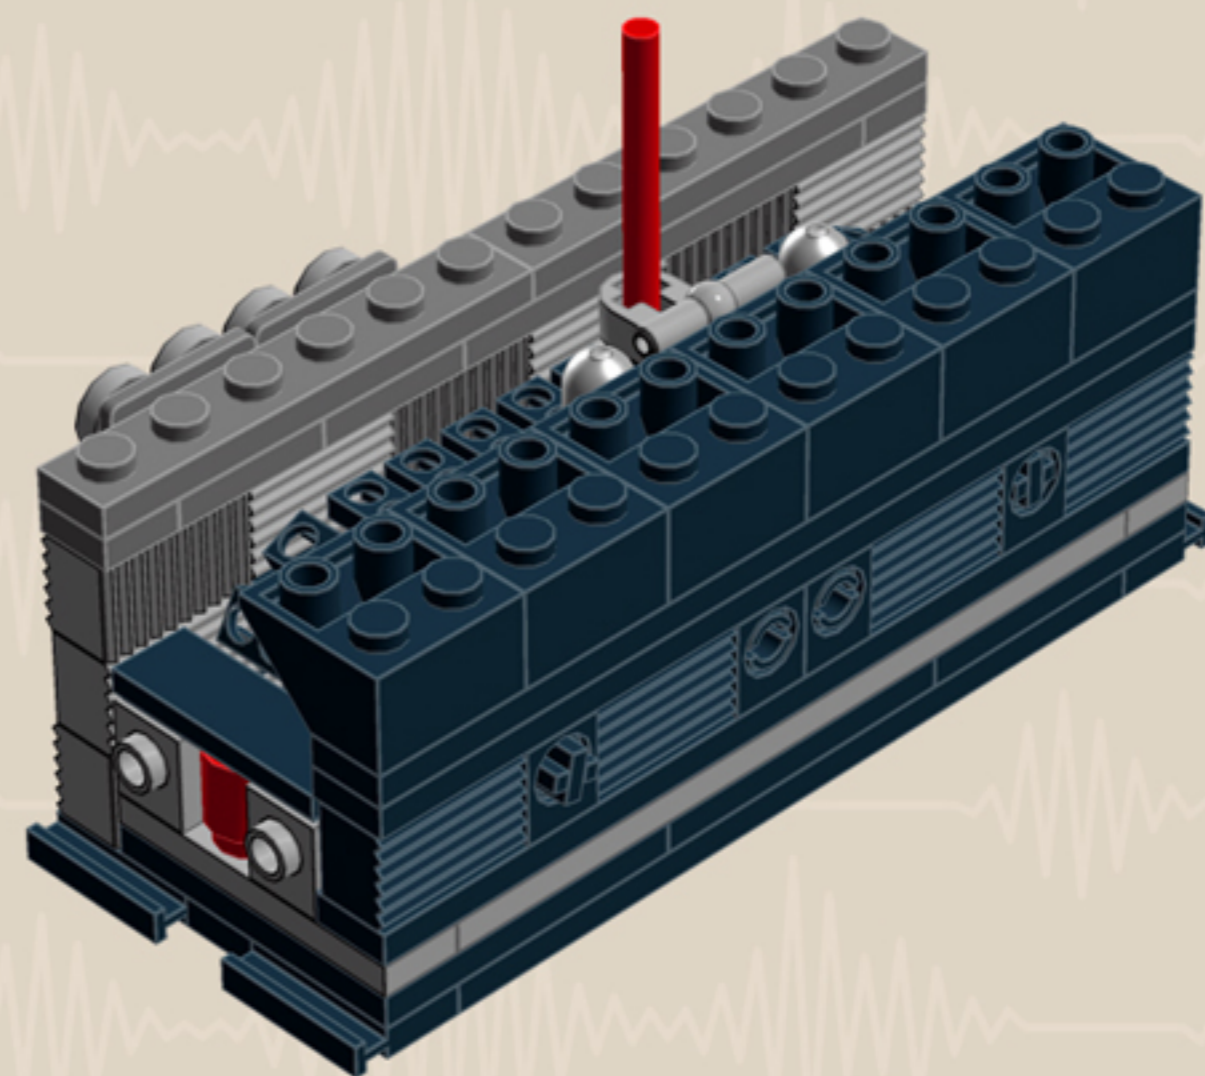

	Element ID	Color	Description	Quantity
	4211445	Medium Stone Grey	Plate 1X4	2
	4211425	Medium Stone Grey	Plate 1X8	2
	4211475	Medium Stone Grey	Plate 2X2 Round	2
	4211395	Medium Stone Grey	Plate 2X4	2
	4211383	Medium Stone Grey	Profile Brick 1X2	16
	4278273	Medium Stone Grey	Slide Shoe Round 2X2	6
	4211508	Medium Stone Grey	T-Piece	1
	4211655	Medium Stone Grey	Technic 3M Beam	2
	4211586	Medium Stone Grey	Technic 7M Half Beam	4
	4211741	Medium Stone Grey	Technic Lever 2M	1
	6030198	Silver Metallic	Globe W. 3.2 Stick	2
	6000740	Transparent	Wall Element 1X2X2	4
	366601	White	Plate 1X6	2