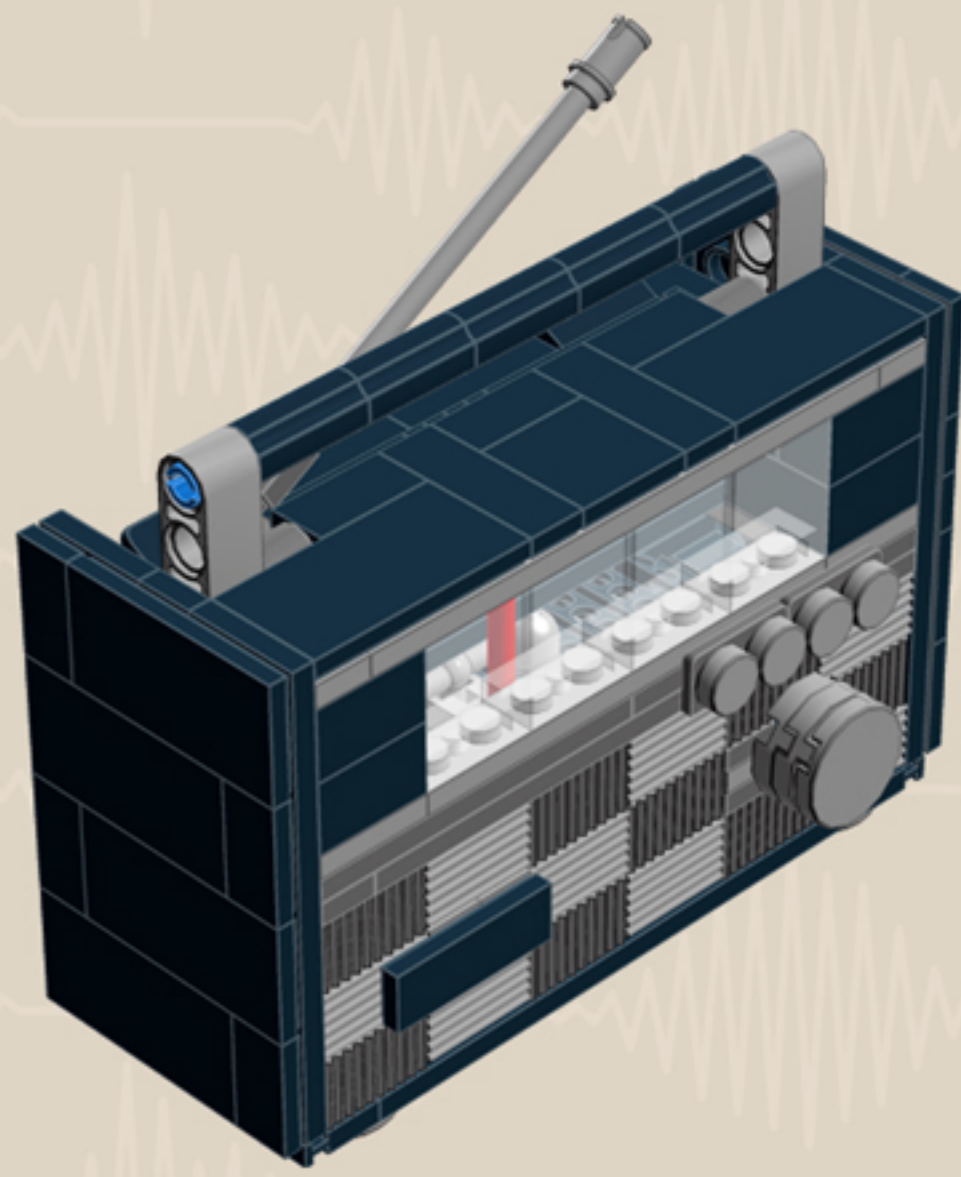

MY FIRST
Radio
'70s EDITION

*A LEGO® project by Chris McVeigh
chrismcveigh.com*

	Element ID	Color	Description	Quantity
	611226	Black	Brick 1X12	1
	6065496	Black	Brick 1X1X3	2
	235726	Black	Brick Corner 1X2X2	4
	6047885	Black	Chains M Plate M 5 Ø,3, 2 Hole	25
	4121715	Black	Connector Peg W. Friction	4
	242026	Black	Corner Plate 1X2X2	4
	370526	Black	Cross Axle 4M	1
	370626	Black	Cross Axle 6M	1
	4512363	Black	Cross Axle, Extension, 2M	5
	307026	Black	Flat Tile 1X1	2
	306926	Black	Flat Tile 1X2	15
	4558170	Black	Flat Tile 1X3	11
	243126	Black	Flat Tile 1X4	2
	306826	Black	Flat Tile 2X2	1

	Element ID	Color	Description	Quantity
	4560182	Black	Flat Tile 2X4	8
	302426	Black	Plate 1X1	2
	447726	Black	Plate 1X10	2
	4514845	Black	Plate 1X12	5
	302326	Black	Plate 1X2	5
	379426	Black	Plate 1X2 W. 1 Knob	2
	4107761	Black	Plate 1X2 With Slide	4
	366626	Black	Plate 1X6	2
	346026	Black	Plate 1X8	4
	383226	Black	Plate 2X10	2
	303426	Black	Plate 2X8	4
	617926	Black	Plate 4X4 W. 4 Knobs	3
	287726	Black	Profile Brick 1X2	4
	4548180	Black	Roof Tile 1X2X2/3, Abs	2

Element ID	Color	Description	Quantity
366026	Black	Roof Tile 2X2/45° Inv.	6
4177444	Black	Technic 2M BEAM	2
654126	Black	Technic Brick 1X1	7
4206482	Bright Blue	Conn.Bush W.Fric./Crossale	2
4514553	Bright Blue	Connector Peg W. Friction 3M	2
4142865	Bright Red	2M Cross Axle W. Groove	4
6055611	Bright Red	Brick 1X1X2 With Extra Tube Side	2
4648251	Bright Red	Light Sword - Blade	1
306221	Bright Red	Round Brick 1X1	4
4239601	Bright Yellow	1/2 Bush	4
6000606	Dark Stone Grey	Angular Plate 1.5 Bot. 1X2 1/2	2
6055313	Dark Stone Grey	Flat Tile 2x2 Round W. Hole Ø4.85	2
6015890	Dark Stone Grey	Holder Ø3.2 W/Tube Ø3.2 Hole	1
4210719	Dark Stone Grey	Plate 1X1	6