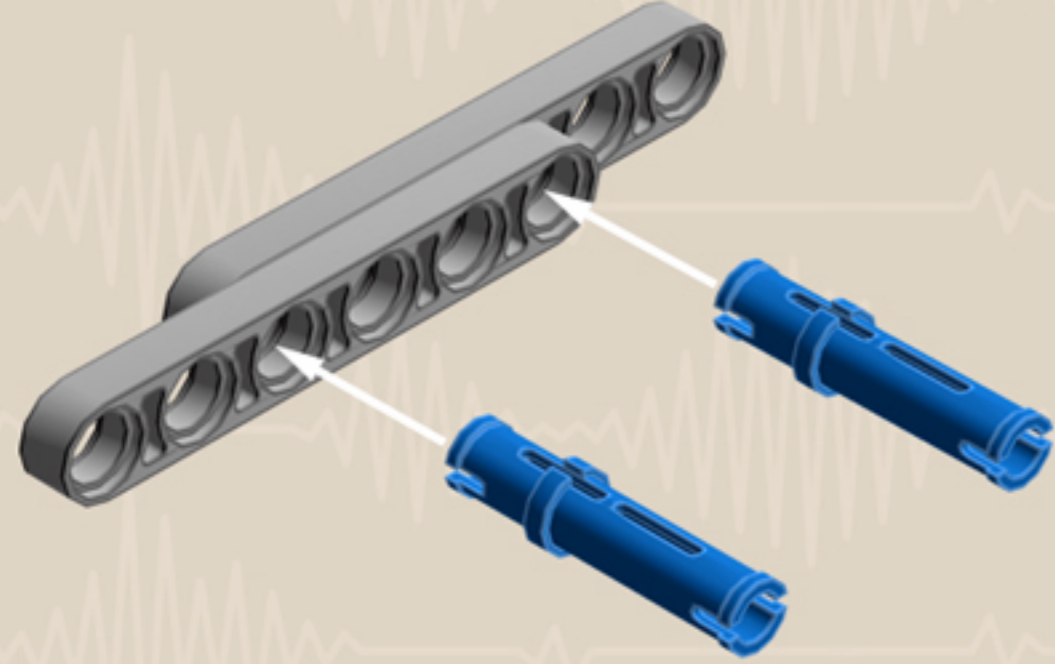

	Element ID	Color	Description	Quantity
	4211445	Medium Stone Grey	Plate 1X4	2
	4211425	Medium Stone Grey	Plate 1X8	2
	4211475	Medium Stone Grey	Plate 2X2 Round	2
	4211395	Medium Stone Grey	Plate 2X4	2
	4211383	Medium Stone Grey	Profile Brick 1X2	16
	4278273	Medium Stone Grey	Slide Shoe Round 2X2	6
	4211508	Medium Stone Grey	T-Piece	1
	4211655	Medium Stone Grey	Technic 3M Beam	2
	4211586	Medium Stone Grey	Technic 7M Half Beam	4
	4211741	Medium Stone Grey	Technic Lever 2M	1
	6030198	Silver Metallic	Globe W. 3.2 Stick	2
	6000740	Transparent	Wall Element 1X2X2	4
	366601	White	Plate 1X6	2