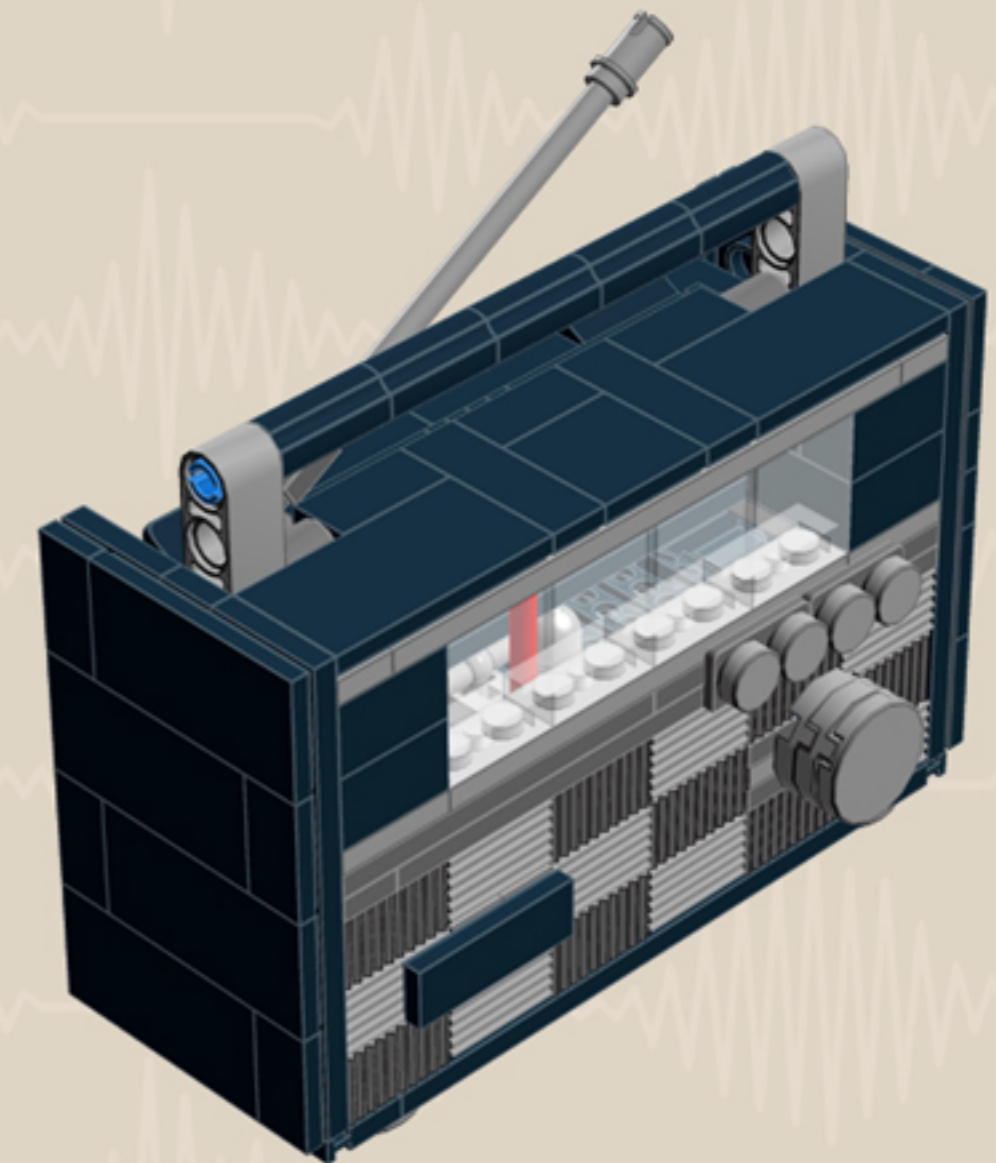

Element ID	Color	Description	Quantity
	6019987	Dark Stone Grey	Plate 1X2 W. Hor. Hole Ø 4.8	2
	4211056	Dark Stone Grey	Plate 1X6	3
	4558953	Medium Stone Grey	Brick 1X1 W. 1 Knob	10
	4211807	Medium Stone Grey	Connector Peg	2
	4211483	Medium Stone Grey	Connector Peg W. Knob	1
	4211353	Medium Stone Grey	Corner Plate 1X2X2	2
	4650260	Medium Stone Grey	Flat Tile 1X1, Round	4
	4211480	Medium Stone Grey	Flat Tile 2X2, Round	1
	4640536	Medium Stone Grey	Gear Wheel Z16	2
	4514192	Medium Stone Grey	Outer Cable 64mm, Virtuel	1
	4211399	Medium Stone Grey	Plate 1X1	3
	4251149	Medium Stone Grey	Plate 1X10	2
	4211398	Medium Stone Grey	Plate 1X2	4
	4515369	Medium Stone Grey	Plate 1X2 W/Shaft Ø3.2	1