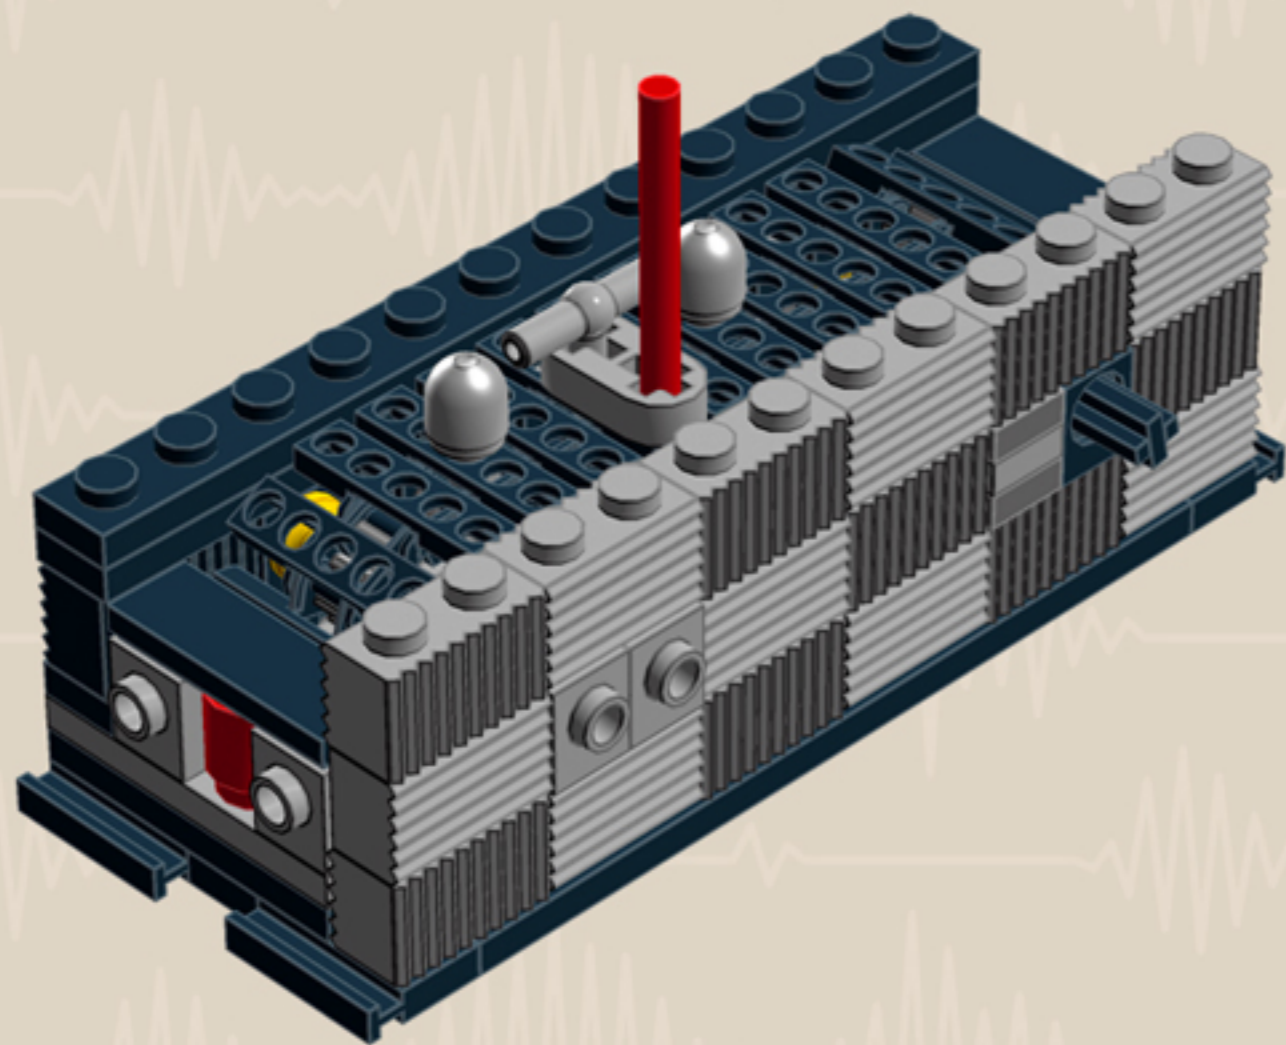

	Element ID	Color	Description	Quantity
	4211445	Medium Stone Grey	Plate 1X4	2
	4211425	Medium Stone Grey	Plate 1X8	2
	4211475	Medium Stone Grey	Plate 2X2 Round	2
	4211395	Medium Stone Grey	Plate 2X4	2
	4211383	Medium Stone Grey	Profile Brick 1X2	16
	4278273	Medium Stone Grey	Slide Shoe Round 2X2	6
	4211508	Medium Stone Grey	T-Piece	1
	4211655	Medium Stone Grey	Technic 3M Beam	2
	4211586	Medium Stone Grey	Technic 7M Half Beam	4
	4211741	Medium Stone Grey	Technic Lever 2M	1
	6030198	Silver Metallic	Globe W. 3.2 Stick	2
	6000740	Transparent	Wall Element 1X2X2	4
	366601	White	Plate 1X6	2