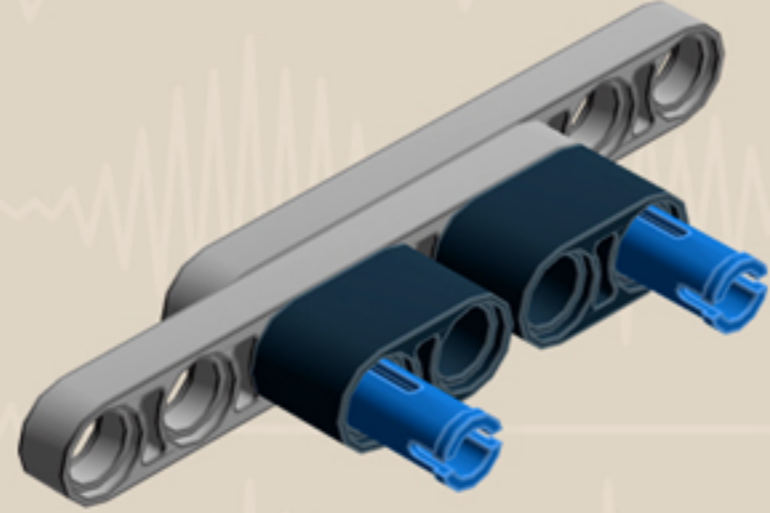

	Element ID	Color	Description	Quantity
	4211445	Medium Stone Grey	Plate 1X4	2
	4211425	Medium Stone Grey	Plate 1X8	2
	4211475	Medium Stone Grey	Plate 2X2 Round	2
	4211395	Medium Stone Grey	Plate 2X4	2
	4211383	Medium Stone Grey	Profile Brick 1X2	16
	4278273	Medium Stone Grey	Slide Shoe Round 2X2	6
	4211508	Medium Stone Grey	T-Piece	1
	4211655	Medium Stone Grey	Technic 3M Beam	2
	4211586	Medium Stone Grey	Technic 7M Half Beam	4
	4211741	Medium Stone Grey	Technic Lever 2M	1
	6030198	Silver Metallic	Globe W. 3.2 Stick	2
	6000740	Transparent	Wall Element 1X2X2	4
	366601	White	Plate 1X6	2