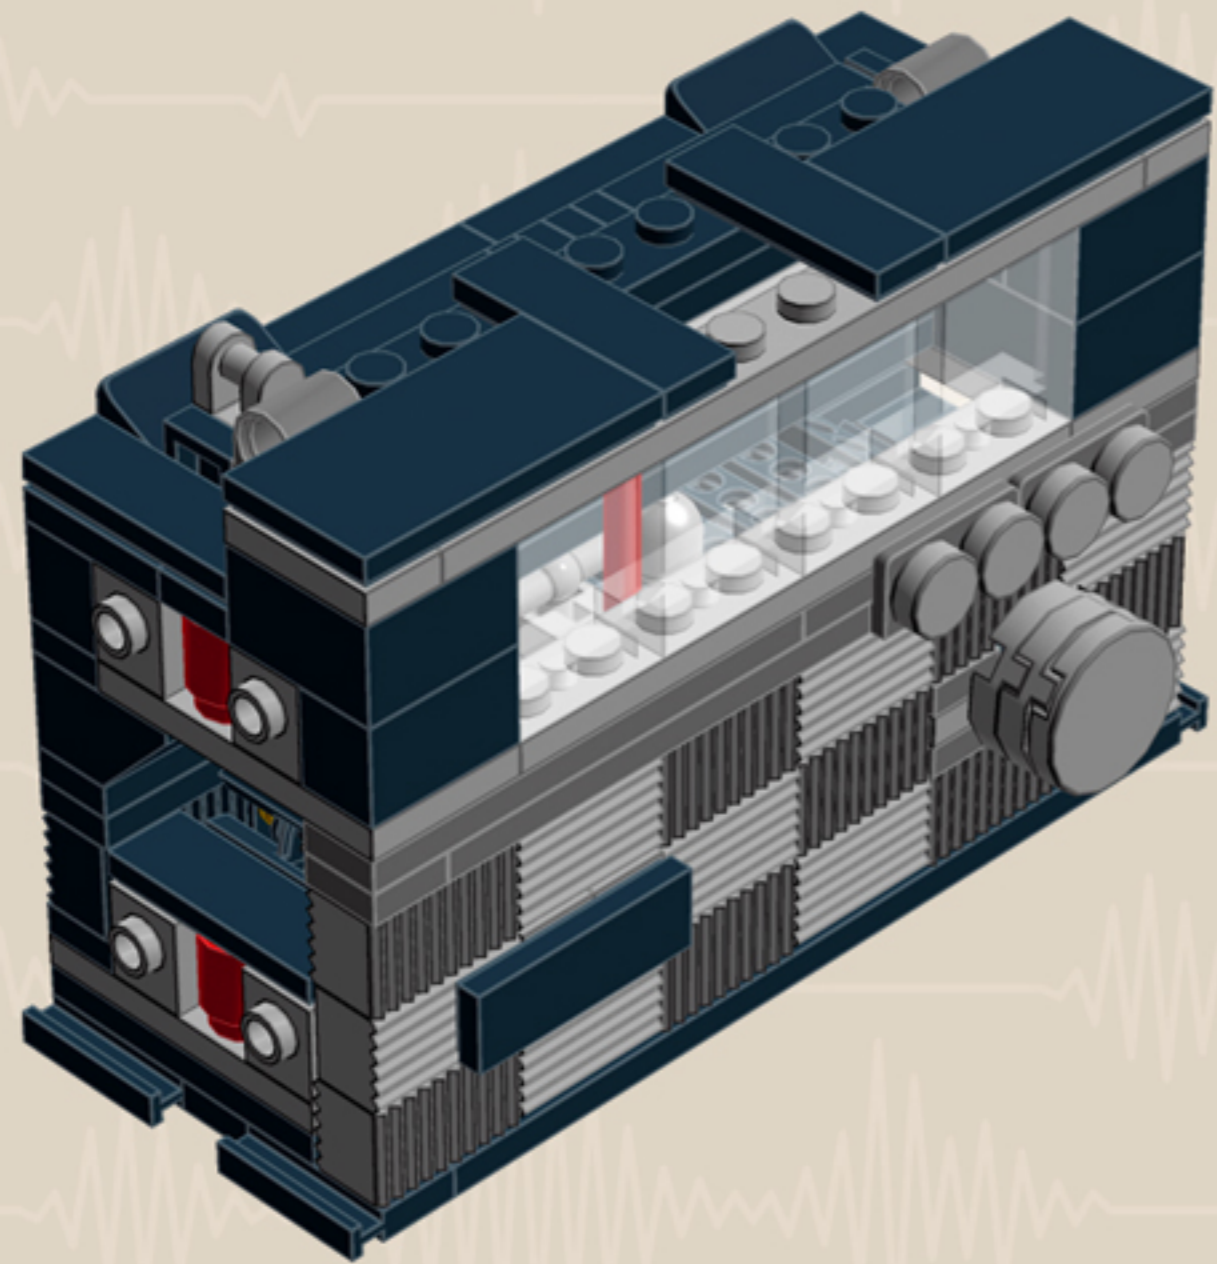

MY FIRST
Radio
'70s EDITION

*A LEGO® project by Chris McVeigh
chrismcveigh.com*

	Element ID	Color	Description	Quantity
	611226	Black	Brick 1X12	1
	6065496	Black	Brick 1X1X3	2
	235726	Black	Brick Corner 1X2X2	4
	6047885	Black	Chains M Plate M 5 Ø,3, 2 Hole	25
	4121715	Black	Connector Peg W. Friction	4
	242026	Black	Corner Plate 1X2X2	4
	370526	Black	Cross Axle 4M	1
	370626	Black	Cross Axle 6M	1
	4512363	Black	Cross Axle, Extension, 2M	5
	307026	Black	Flat Tile 1X1	2
	306926	Black	Flat Tile 1X2	15
	4558170	Black	Flat Tile 1X3	11
	243126	Black	Flat Tile 1X4	2
	306826	Black	Flat Tile 2X2	1

	Element ID	Color	Description	Quantity
	4211445	Medium Stone Grey	Plate 1X4	2
	4211425	Medium Stone Grey	Plate 1X8	2
	4211475	Medium Stone Grey	Plate 2X2 Round	2
	4211395	Medium Stone Grey	Plate 2X4	2
	4211383	Medium Stone Grey	Profile Brick 1X2	16
	4278273	Medium Stone Grey	Slide Shoe Round 2X2	6
	4211508	Medium Stone Grey	T-Piece	1
	4211655	Medium Stone Grey	Technic 3M Beam	2
	4211586	Medium Stone Grey	Technic 7M Half Beam	4
	4211741	Medium Stone Grey	Technic Lever 2M	1
	6030198	Silver Metallic	Globe W. 3.2 Stick	2
	6000740	Transparent	Wall Element 1X2X2	4
	366601	White	Plate 1X6	2