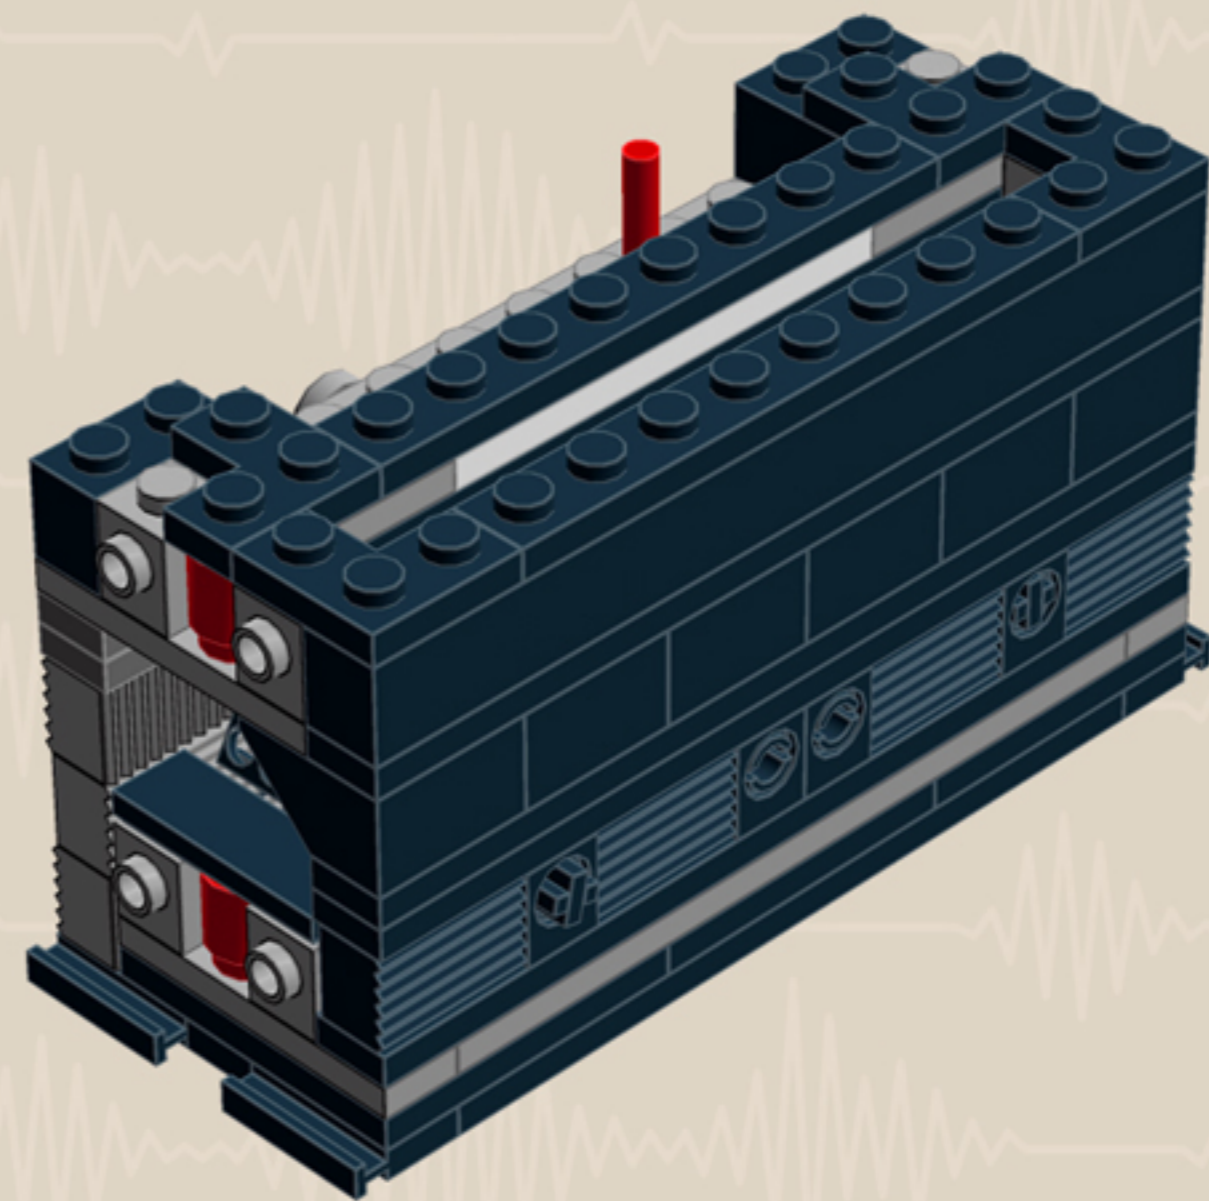

MY FIRST
Radio
'70s EDITION

*A LEGO® project by Chris McVeigh
chrismcveigh.com*

	Element ID	Color	Description	Quantity
	611226	Black	Brick 1X12	1
	6065496	Black	Brick 1X1X3	2
	235726	Black	Brick Corner 1X2X2	4
	6047885	Black	Chains M Plate M 5 Ø,3, 2 Hole	25
	4121715	Black	Connector Peg W. Friction	4
	242026	Black	Corner Plate 1X2X2	4
	370526	Black	Cross Axle 4M	1
	370626	Black	Cross Axle 6M	1
	4512363	Black	Cross Axle, Extension, 2M	5
	307026	Black	Flat Tile 1X1	2
	306926	Black	Flat Tile 1X2	15
	4558170	Black	Flat Tile 1X3	11
	243126	Black	Flat Tile 1X4	2
	306826	Black	Flat Tile 2X2	1

Element ID	Color	Description	Quantity
366026	Black	Roof Tile 2X2/45° Inv.	6
4177444	Black	Technic 2M BEAM	2
654126	Black	Technic Brick 1X1	7
4206482	Bright Blue	Conn.Bush W.Fric./Crossale	2
4514553	Bright Blue	Connector Peg W. Friction 3M	2
4142865	Bright Red	2M Cross Axle W. Groove	4
6055611	Bright Red	Brick 1X1X2 With Extra Tube Side	2
4648251	Bright Red	Light Sword - Blade	1
306221	Bright Red	Round Brick 1X1	4
4239601	Bright Yellow	1/2 Bush	4
6000606	Dark Stone Grey	Angular Plate 1.5 Bot. 1X2 1/2	2
6055313	Dark Stone Grey	Flat Tile 2x2 Round W. Hole Ø4.85	2
6015890	Dark Stone Grey	Holder Ø3.2 W/Tube Ø3.2 Hole	1
4210719	Dark Stone Grey	Plate 1X1	6

	Element ID	Color	Description	Quantity
	4211445	Medium Stone Grey	Plate 1X4	2
	4211425	Medium Stone Grey	Plate 1X8	2
	4211475	Medium Stone Grey	Plate 2X2 Round	2
	4211395	Medium Stone Grey	Plate 2X4	2
	4211383	Medium Stone Grey	Profile Brick 1X2	16
	4278273	Medium Stone Grey	Slide Shoe Round 2X2	6
	4211508	Medium Stone Grey	T-Piece	1
	4211655	Medium Stone Grey	Technic 3M Beam	2
	4211586	Medium Stone Grey	Technic 7M Half Beam	4
	4211741	Medium Stone Grey	Technic Lever 2M	1
	6030198	Silver Metallic	Globe W. 3.2 Stick	2
	6000740	Transparent	Wall Element 1X2X2	4
	366601	White	Plate 1X6	2