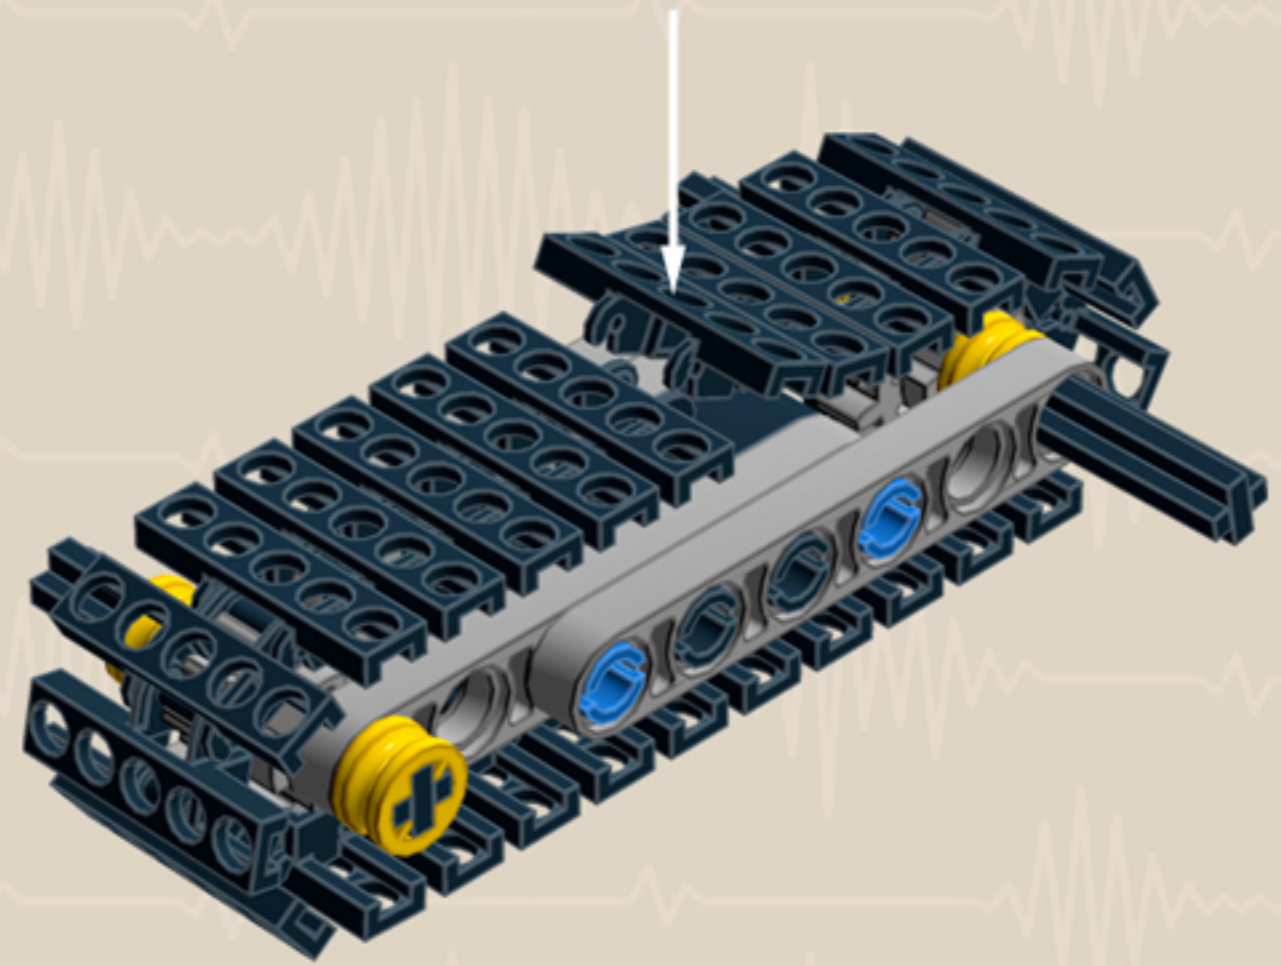

	Element ID	Color	Description	Quantity
	4211445	Medium Stone Grey	Plate 1X4	2
	4211425	Medium Stone Grey	Plate 1X8	2
	4211475	Medium Stone Grey	Plate 2X2 Round	2
	4211395	Medium Stone Grey	Plate 2X4	2
	4211383	Medium Stone Grey	Profile Brick 1X2	16
	4278273	Medium Stone Grey	Slide Shoe Round 2X2	6
	4211508	Medium Stone Grey	T-Piece	1
	4211655	Medium Stone Grey	Technic 3M Beam	2
	4211586	Medium Stone Grey	Technic 7M Half Beam	4
	4211741	Medium Stone Grey	Technic Lever 2M	1
	6030198	Silver Metallic	Globe W. 3.2 Stick	2
	6000740	Transparent	Wall Element 1X2X2	4
	366601	White	Plate 1X6	2