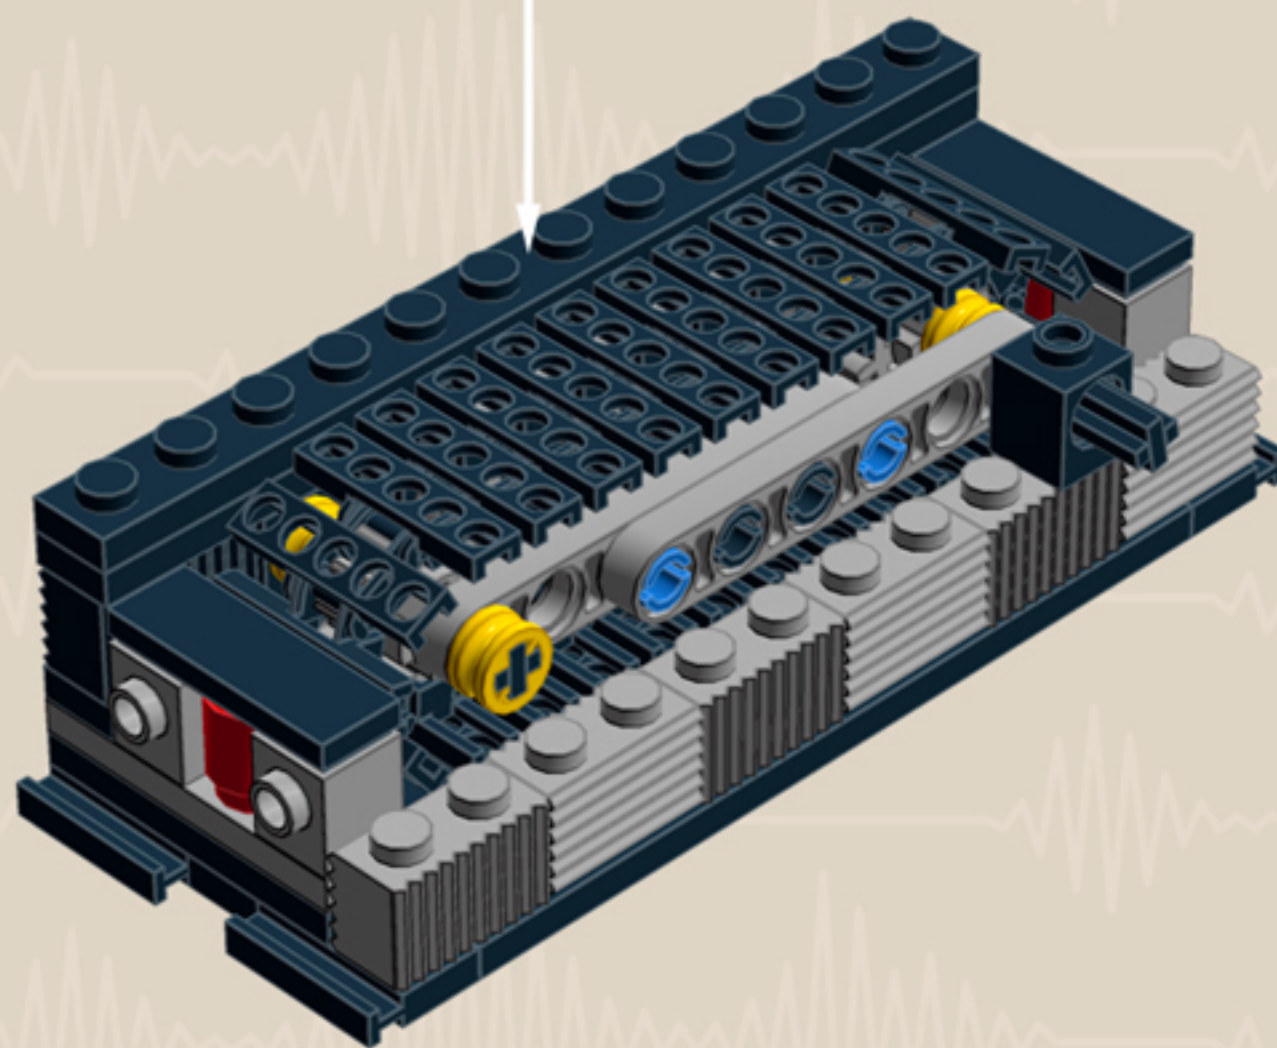

	Element ID	Color	Description	Quantity
	4211445	Medium Stone Grey	Plate 1X4	2
	4211425	Medium Stone Grey	Plate 1X8	2
	4211475	Medium Stone Grey	Plate 2X2 Round	2
	4211395	Medium Stone Grey	Plate 2X4	2
	4211383	Medium Stone Grey	Profile Brick 1X2	16
	4278273	Medium Stone Grey	Slide Shoe Round 2X2	6
	4211508	Medium Stone Grey	T-Piece	1
	4211655	Medium Stone Grey	Technic 3M Beam	2
	4211586	Medium Stone Grey	Technic 7M Half Beam	4
	4211741	Medium Stone Grey	Technic Lever 2M	1
	6030198	Silver Metallic	Globe W. 3.2 Stick	2
	6000740	Transparent	Wall Element 1X2X2	4
	366601	White	Plate 1X6	2