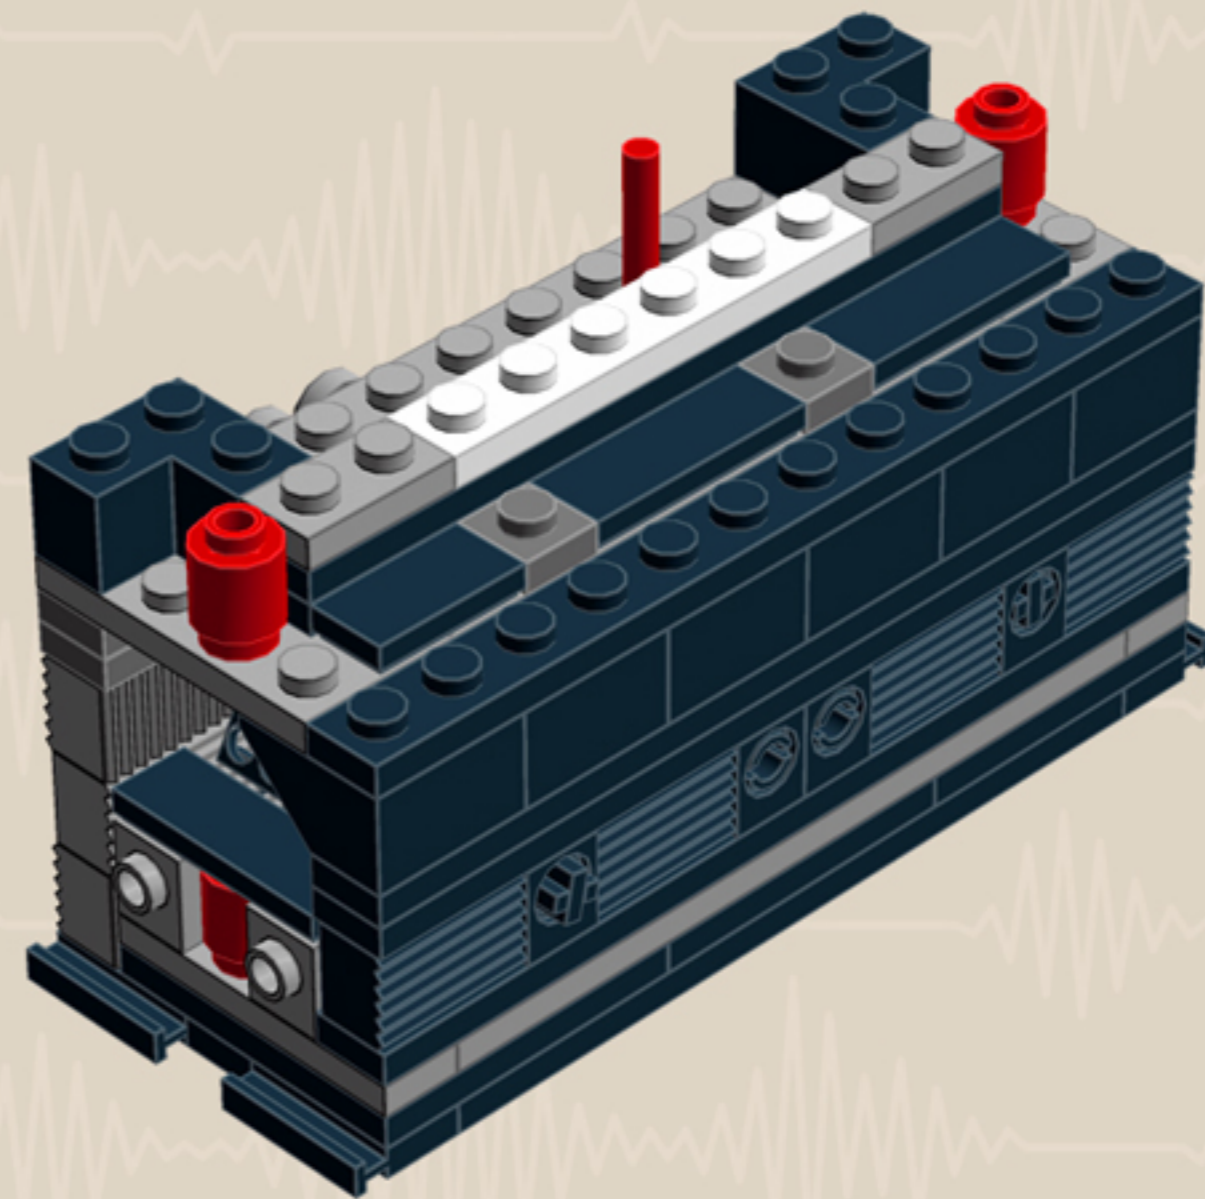

MY FIRST
Radio
'70s EDITION

*A LEGO® project by Chris McVeigh
chrismcveigh.com*

	Element ID	Color	Description	Quantity
	611226	Black	Brick 1X12	1
	6065496	Black	Brick 1X1X3	2
	235726	Black	Brick Corner 1X2X2	4
	6047885	Black	Chains M Plate M 5 Ø,3, 2 Hole	25
	4121715	Black	Connector Peg W. Friction	4
	242026	Black	Corner Plate 1X2X2	4
	370526	Black	Cross Axle 4M	1
	370626	Black	Cross Axle 6M	1
	4512363	Black	Cross Axle, Extension, 2M	5
	307026	Black	Flat Tile 1X1	2
	306926	Black	Flat Tile 1X2	15
	4558170	Black	Flat Tile 1X3	11
	243126	Black	Flat Tile 1X4	2
	306826	Black	Flat Tile 2X2	1

	Element ID	Color	Description	Quantity
	4211445	Medium Stone Grey	Plate 1X4	2
	4211425	Medium Stone Grey	Plate 1X8	2
	4211475	Medium Stone Grey	Plate 2X2 Round	2
	4211395	Medium Stone Grey	Plate 2X4	2
	4211383	Medium Stone Grey	Profile Brick 1X2	16
	4278273	Medium Stone Grey	Slide Shoe Round 2X2	6
	4211508	Medium Stone Grey	T-Piece	1
	4211655	Medium Stone Grey	Technic 3M Beam	2
	4211586	Medium Stone Grey	Technic 7M Half Beam	4
	4211741	Medium Stone Grey	Technic Lever 2M	1
	6030198	Silver Metallic	Globe W. 3.2 Stick	2
	6000740	Transparent	Wall Element 1X2X2	4
	366601	White	Plate 1X6	2