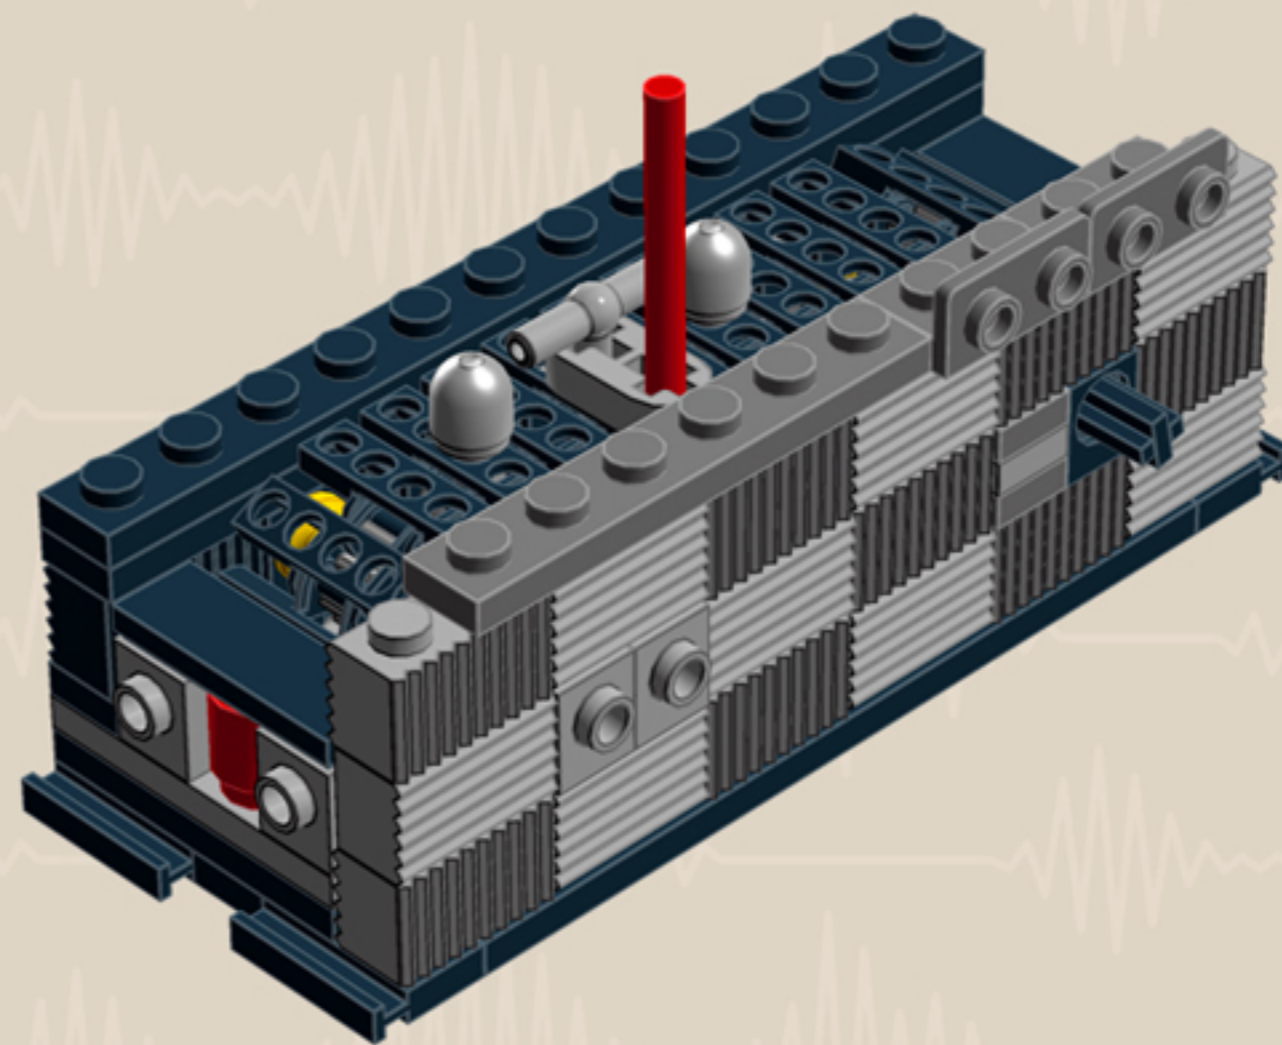

MY FIRST
Radio
'70s EDITION

*A LEGO® project by Chris McVeigh
chrismcveigh.com*

	Element ID	Color	Description	Quantity
	611226	Black	Brick 1X12	1
	6065496	Black	Brick 1X1X3	2
	235726	Black	Brick Corner 1X2X2	4
	6047885	Black	Chains M Plate M 5 Ø,3, 2 Hole	25
	4121715	Black	Connector Peg W. Friction	4
	242026	Black	Corner Plate 1X2X2	4
	370526	Black	Cross Axle 4M	1
	370626	Black	Cross Axle 6M	1
	4512363	Black	Cross Axle, Extension, 2M	5
	307026	Black	Flat Tile 1X1	2
	306926	Black	Flat Tile 1X2	15
	4558170	Black	Flat Tile 1X3	11
	243126	Black	Flat Tile 1X4	2
	306826	Black	Flat Tile 2X2	1

	Element ID	Color	Description	Quantity
	4211445	Medium Stone Grey	Plate 1X4	2
	4211425	Medium Stone Grey	Plate 1X8	2
	4211475	Medium Stone Grey	Plate 2X2 Round	2
	4211395	Medium Stone Grey	Plate 2X4	2
	4211383	Medium Stone Grey	Profile Brick 1X2	16
	4278273	Medium Stone Grey	Slide Shoe Round 2X2	6
	4211508	Medium Stone Grey	T-Piece	1
	4211655	Medium Stone Grey	Technic 3M Beam	2
	4211586	Medium Stone Grey	Technic 7M Half Beam	4
	4211741	Medium Stone Grey	Technic Lever 2M	1
	6030198	Silver Metallic	Globe W. 3.2 Stick	2
	6000740	Transparent	Wall Element 1X2X2	4
	366601	White	Plate 1X6	2