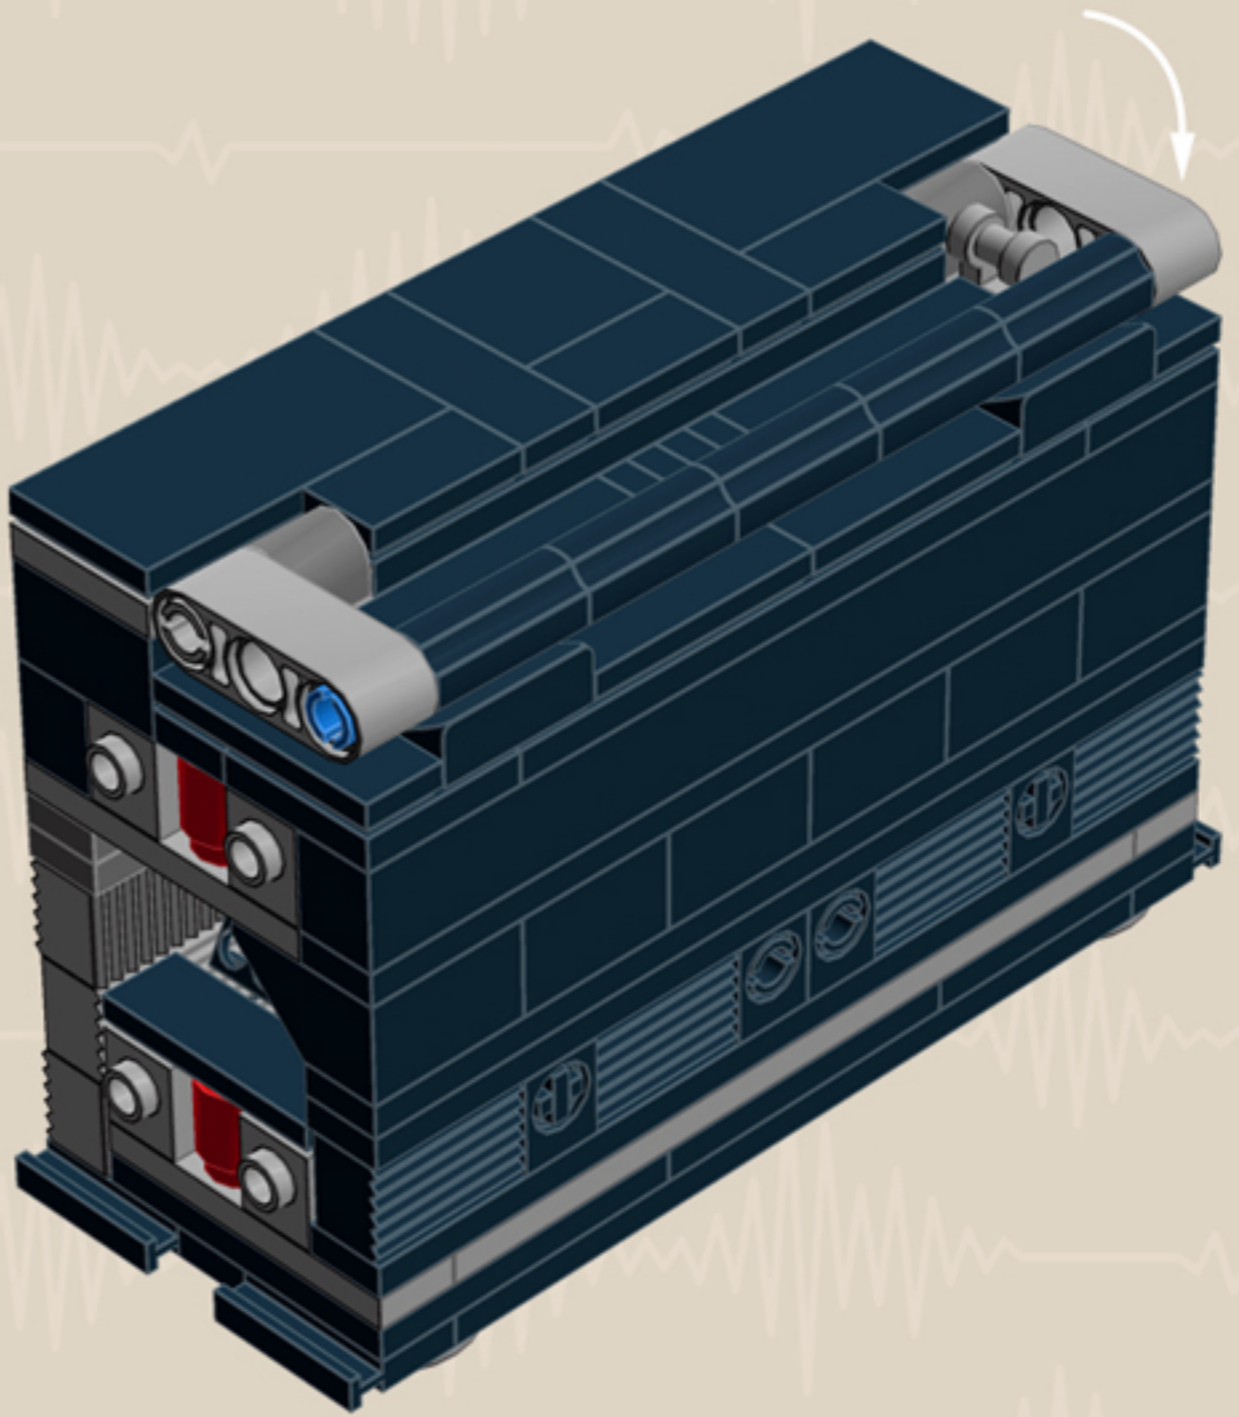

	Element ID	Color	Description	Quantity
	4211445	Medium Stone Grey	Plate 1X4	2
	4211425	Medium Stone Grey	Plate 1X8	2
	4211475	Medium Stone Grey	Plate 2X2 Round	2
	4211395	Medium Stone Grey	Plate 2X4	2
	4211383	Medium Stone Grey	Profile Brick 1X2	16
	4278273	Medium Stone Grey	Slide Shoe Round 2X2	6
	4211508	Medium Stone Grey	T-Piece	1
	4211655	Medium Stone Grey	Technic 3M Beam	2
	4211586	Medium Stone Grey	Technic 7M Half Beam	4
	4211741	Medium Stone Grey	Technic Lever 2M	1
	6030198	Silver Metallic	Globe W. 3.2 Stick	2
	6000740	Transparent	Wall Element 1X2X2	4
	366601	White	Plate 1X6	2