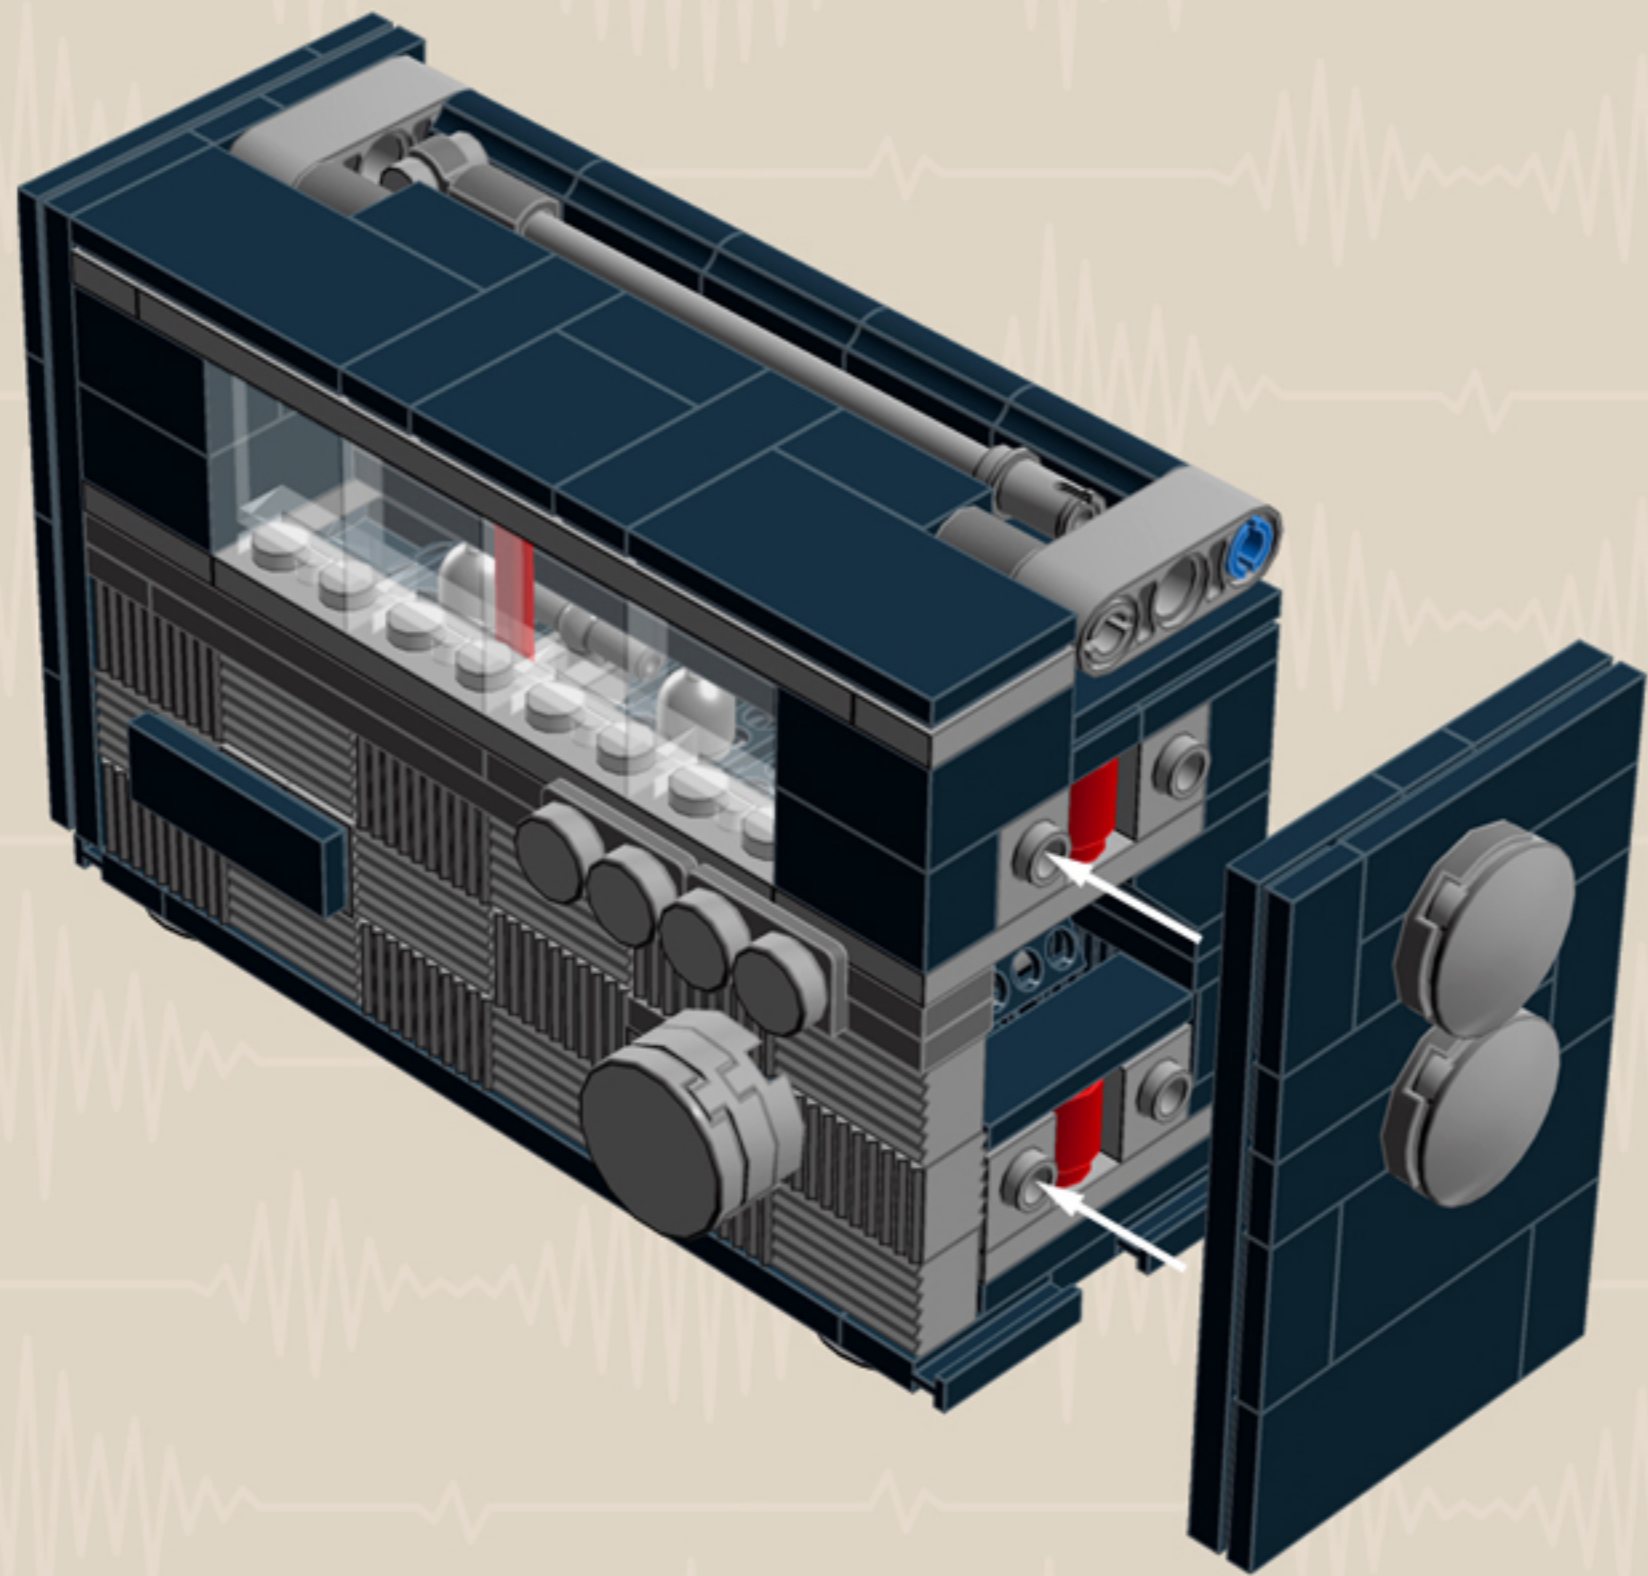

	Element ID	Color	Description	Quantity
	4211445	Medium Stone Grey	Plate 1X4	2
	4211425	Medium Stone Grey	Plate 1X8	2
	4211475	Medium Stone Grey	Plate 2X2 Round	2
	4211395	Medium Stone Grey	Plate 2X4	2
	4211383	Medium Stone Grey	Profile Brick 1X2	16
	4278273	Medium Stone Grey	Slide Shoe Round 2X2	6
	4211508	Medium Stone Grey	T-Piece	1
	4211655	Medium Stone Grey	Technic 3M Beam	2
	4211586	Medium Stone Grey	Technic 7M Half Beam	4
	4211741	Medium Stone Grey	Technic Lever 2M	1
	6030198	Silver Metallic	Globe W. 3.2 Stick	2
	6000740	Transparent	Wall Element 1X2X2	4
	366601	White	Plate 1X6	2