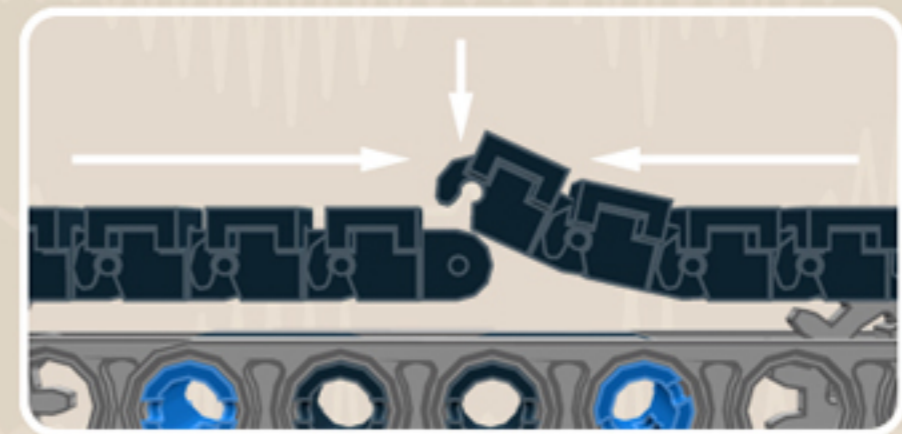

	Element ID	Color	Description	Quantity
	4211445	Medium Stone Grey	Plate 1X4	2
	4211425	Medium Stone Grey	Plate 1X8	2
	4211475	Medium Stone Grey	Plate 2X2 Round	2
	4211395	Medium Stone Grey	Plate 2X4	2
	4211383	Medium Stone Grey	Profile Brick 1X2	16
	4278273	Medium Stone Grey	Slide Shoe Round 2X2	6
	4211508	Medium Stone Grey	T-Piece	1
	4211655	Medium Stone Grey	Technic 3M Beam	2
	4211586	Medium Stone Grey	Technic 7M Half Beam	4
	4211741	Medium Stone Grey	Technic Lever 2M	1
	6030198	Silver Metallic	Globe W. 3.2 Stick	2
	6000740	Transparent	Wall Element 1X2X2	4
	366601	White	Plate 1X6	2