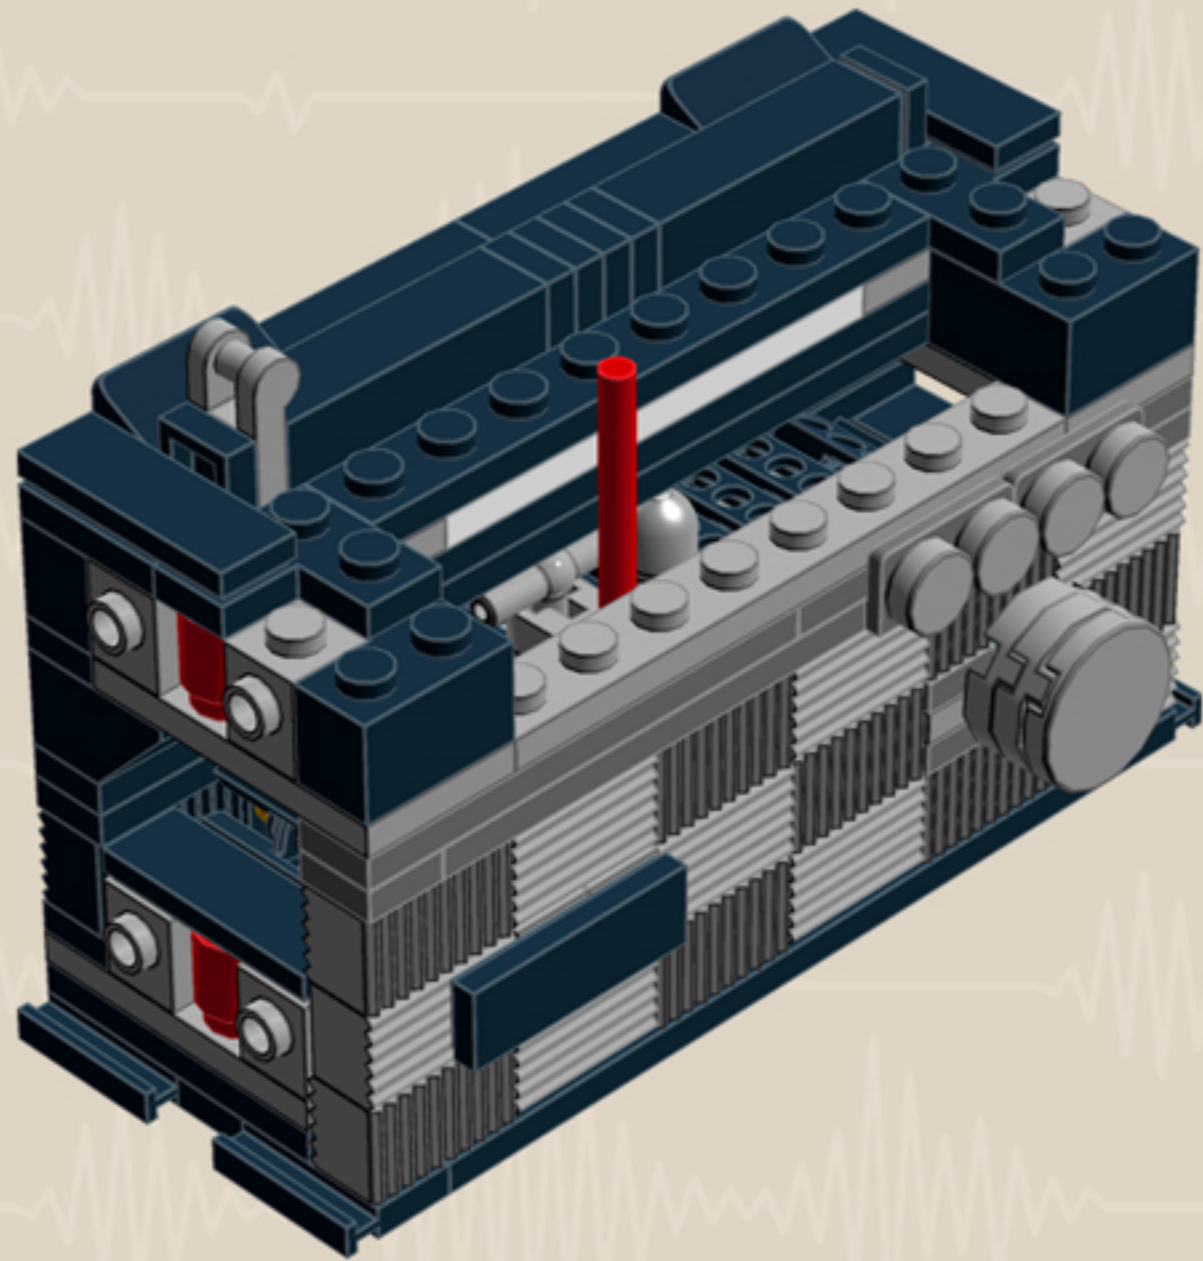

MY FIRST
Radio
'70s EDITION

*A LEGO® project by Chris McVeigh
chrismcveigh.com*

	Element ID	Color	Description	Quantity
	611226	Black	Brick 1X12	1
	6065496	Black	Brick 1X1X3	2
	235726	Black	Brick Corner 1X2X2	4
	6047885	Black	Chains M Plate M 5 Ø,3, 2 Hole	25
	4121715	Black	Connector Peg W. Friction	4
	242026	Black	Corner Plate 1X2X2	4
	370526	Black	Cross Axle 4M	1
	370626	Black	Cross Axle 6M	1
	4512363	Black	Cross Axle, Extension, 2M	5
	307026	Black	Flat Tile 1X1	2
	306926	Black	Flat Tile 1X2	15
	4558170	Black	Flat Tile 1X3	11
	243126	Black	Flat Tile 1X4	2
	306826	Black	Flat Tile 2X2	1

	Element ID	Color	Description	Quantity
	4211445	Medium Stone Grey	Plate 1X4	2
	4211425	Medium Stone Grey	Plate 1X8	2
	4211475	Medium Stone Grey	Plate 2X2 Round	2
	4211395	Medium Stone Grey	Plate 2X4	2
	4211383	Medium Stone Grey	Profile Brick 1X2	16
	4278273	Medium Stone Grey	Slide Shoe Round 2X2	6
	4211508	Medium Stone Grey	T-Piece	1
	4211655	Medium Stone Grey	Technic 3M Beam	2
	4211586	Medium Stone Grey	Technic 7M Half Beam	4
	4211741	Medium Stone Grey	Technic Lever 2M	1
	6030198	Silver Metallic	Globe W. 3.2 Stick	2
	6000740	Transparent	Wall Element 1X2X2	4
	366601	White	Plate 1X6	2