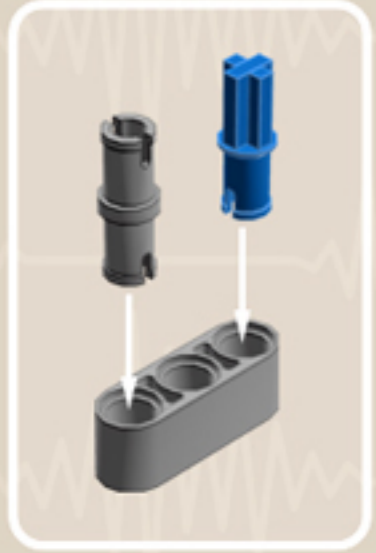

	Element ID	Color	Description	Quantity
	4211445	Medium Stone Grey	Plate 1X4	2
	4211425	Medium Stone Grey	Plate 1X8	2
	4211475	Medium Stone Grey	Plate 2X2 Round	2
	4211395	Medium Stone Grey	Plate 2X4	2
	4211383	Medium Stone Grey	Profile Brick 1X2	16
	4278273	Medium Stone Grey	Slide Shoe Round 2X2	6
	4211508	Medium Stone Grey	T-Piece	1
	4211655	Medium Stone Grey	Technic 3M Beam	2
	4211586	Medium Stone Grey	Technic 7M Half Beam	4
	4211741	Medium Stone Grey	Technic Lever 2M	1
	6030198	Silver Metallic	Globe W. 3.2 Stick	2
	6000740	Transparent	Wall Element 1X2X2	4
	366601	White	Plate 1X6	2