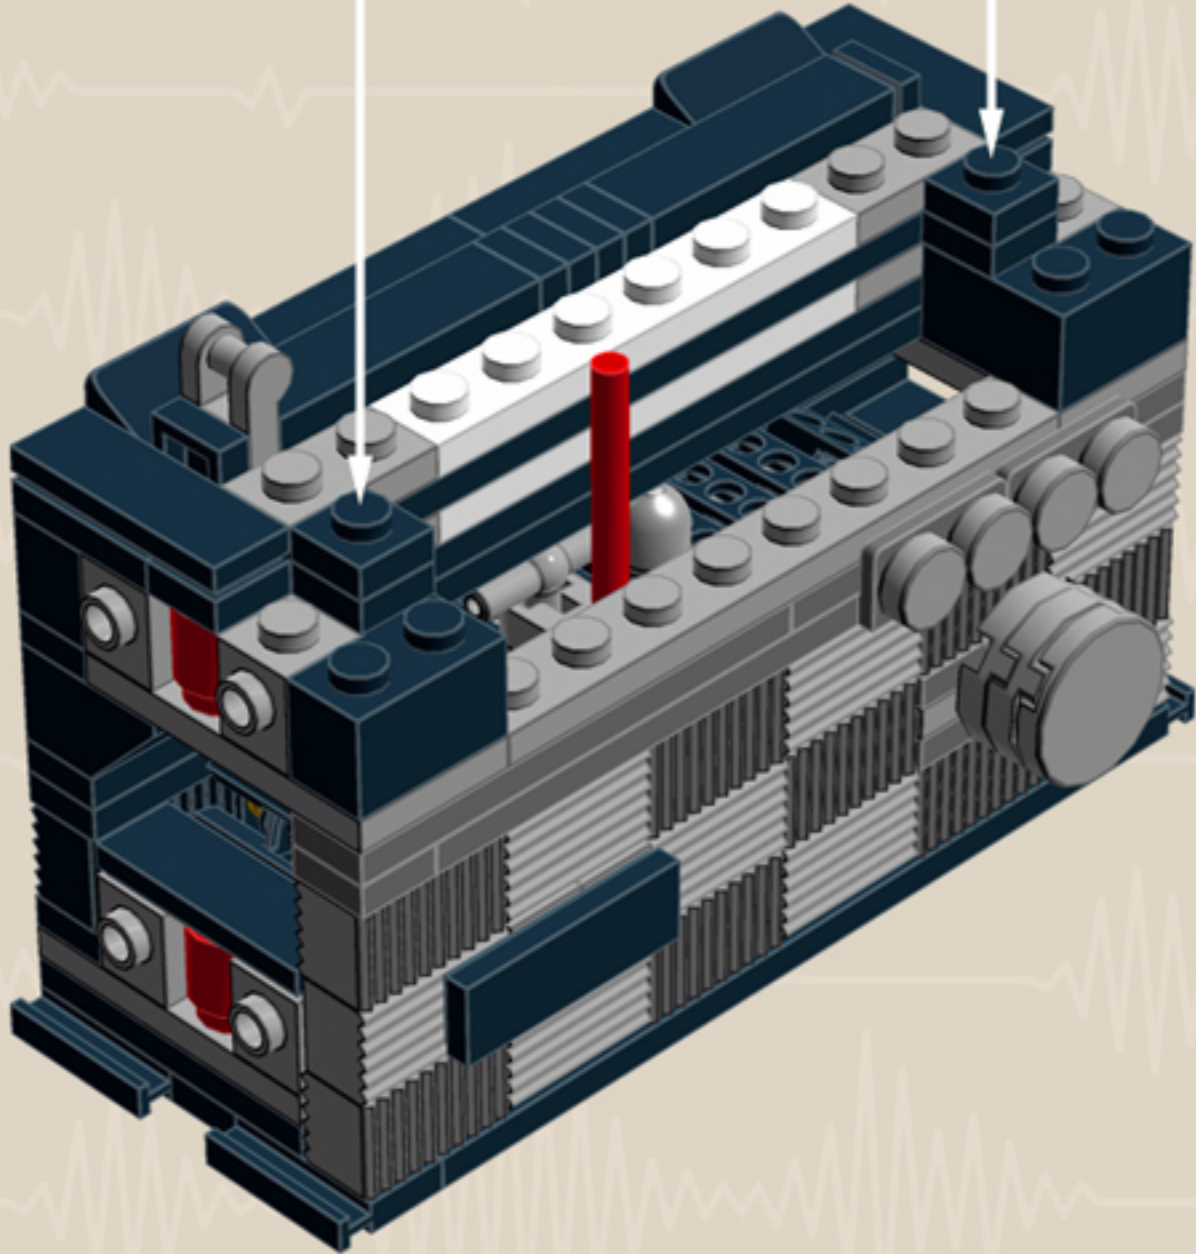

MY FIRST
Radio
'70s EDITION

*A LEGO® project by Chris McVeigh
chrismcveigh.com*

	Element ID	Color	Description	Quantity
	611226	Black	Brick 1X12	1
	6065496	Black	Brick 1X1X3	2
	235726	Black	Brick Corner 1X2X2	4
	6047885	Black	Chains M Plate M 5 Ø,3, 2 Hole	25
	4121715	Black	Connector Peg W. Friction	4
	242026	Black	Corner Plate 1X2X2	4
	370526	Black	Cross Axle 4M	1
	370626	Black	Cross Axle 6M	1
	4512363	Black	Cross Axle, Extension, 2M	5
	307026	Black	Flat Tile 1X1	2
	306926	Black	Flat Tile 1X2	15
	4558170	Black	Flat Tile 1X3	11
	243126	Black	Flat Tile 1X4	2
	306826	Black	Flat Tile 2X2	1

Element ID	Color	Description	Quantity
366026	Black	Roof Tile 2X2/45° Inv.	6
4177444	Black	Technic 2M BEAM	2
654126	Black	Technic Brick 1X1	7
4206482	Bright Blue	Conn.Bush W.Fric./Crossale	2
4514553	Bright Blue	Connector Peg W. Friction 3M	2
4142865	Bright Red	2M Cross Axle W. Groove	4
6055611	Bright Red	Brick 1X1X2 With Extra Tube Side	2
4648251	Bright Red	Light Sword - Blade	1
306221	Bright Red	Round Brick 1X1	4
4239601	Bright Yellow	1/2 Bush	4
6000606	Dark Stone Grey	Angular Plate 1.5 Bot. 1X2 1/2	2
6055313	Dark Stone Grey	Flat Tile 2x2 Round W. Hole Ø4.85	2
6015890	Dark Stone Grey	Holder Ø3.2 W/Tube Ø3.2 Hole	1
4210719	Dark Stone Grey	Plate 1X1	6

	Element ID	Color	Description	Quantity
	4211445	Medium Stone Grey	Plate 1X4	2
	4211425	Medium Stone Grey	Plate 1X8	2
	4211475	Medium Stone Grey	Plate 2X2 Round	2
	4211395	Medium Stone Grey	Plate 2X4	2
	4211383	Medium Stone Grey	Profile Brick 1X2	16
	4278273	Medium Stone Grey	Slide Shoe Round 2X2	6
	4211508	Medium Stone Grey	T-Piece	1
	4211655	Medium Stone Grey	Technic 3M Beam	2
	4211586	Medium Stone Grey	Technic 7M Half Beam	4
	4211741	Medium Stone Grey	Technic Lever 2M	1
	6030198	Silver Metallic	Globe W. 3.2 Stick	2
	6000740	Transparent	Wall Element 1X2X2	4
	366601	White	Plate 1X6	2