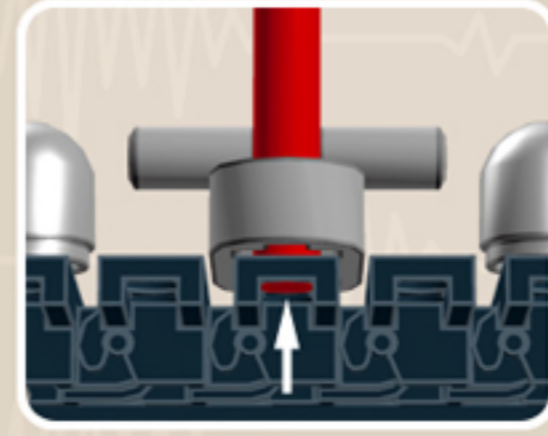

	Element ID	Color	Description	Quantity
	4211445	Medium Stone Grey	Plate 1X4	2
	4211425	Medium Stone Grey	Plate 1X8	2
	4211475	Medium Stone Grey	Plate 2X2 Round	2
	4211395	Medium Stone Grey	Plate 2X4	2
	4211383	Medium Stone Grey	Profile Brick 1X2	16
	4278273	Medium Stone Grey	Slide Shoe Round 2X2	6
	4211508	Medium Stone Grey	T-Piece	1
	4211655	Medium Stone Grey	Technic 3M Beam	2
	4211586	Medium Stone Grey	Technic 7M Half Beam	4
	4211741	Medium Stone Grey	Technic Lever 2M	1
	6030198	Silver Metallic	Globe W. 3.2 Stick	2
	6000740	Transparent	Wall Element 1X2X2	4
	366601	White	Plate 1X6	2