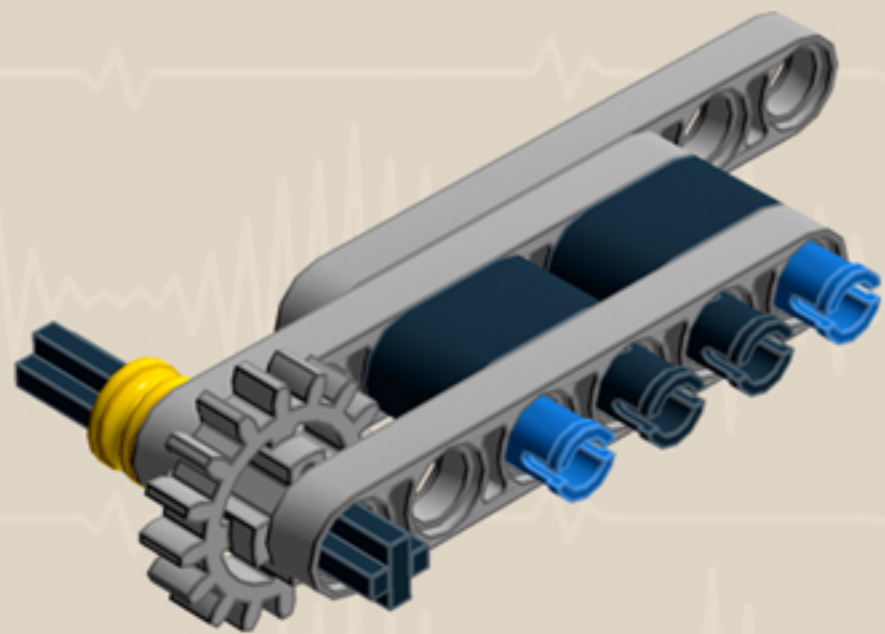

	Element ID	Color	Description	Quantity
	4211445	Medium Stone Grey	Plate 1X4	2
	4211425	Medium Stone Grey	Plate 1X8	2
	4211475	Medium Stone Grey	Plate 2X2 Round	2
	4211395	Medium Stone Grey	Plate 2X4	2
	4211383	Medium Stone Grey	Profile Brick 1X2	16
	4278273	Medium Stone Grey	Slide Shoe Round 2X2	6
	4211508	Medium Stone Grey	T-Piece	1
	4211655	Medium Stone Grey	Technic 3M Beam	2
	4211586	Medium Stone Grey	Technic 7M Half Beam	4
	4211741	Medium Stone Grey	Technic Lever 2M	1
	6030198	Silver Metallic	Globe W. 3.2 Stick	2
	6000740	Transparent	Wall Element 1X2X2	4
	366601	White	Plate 1X6	2