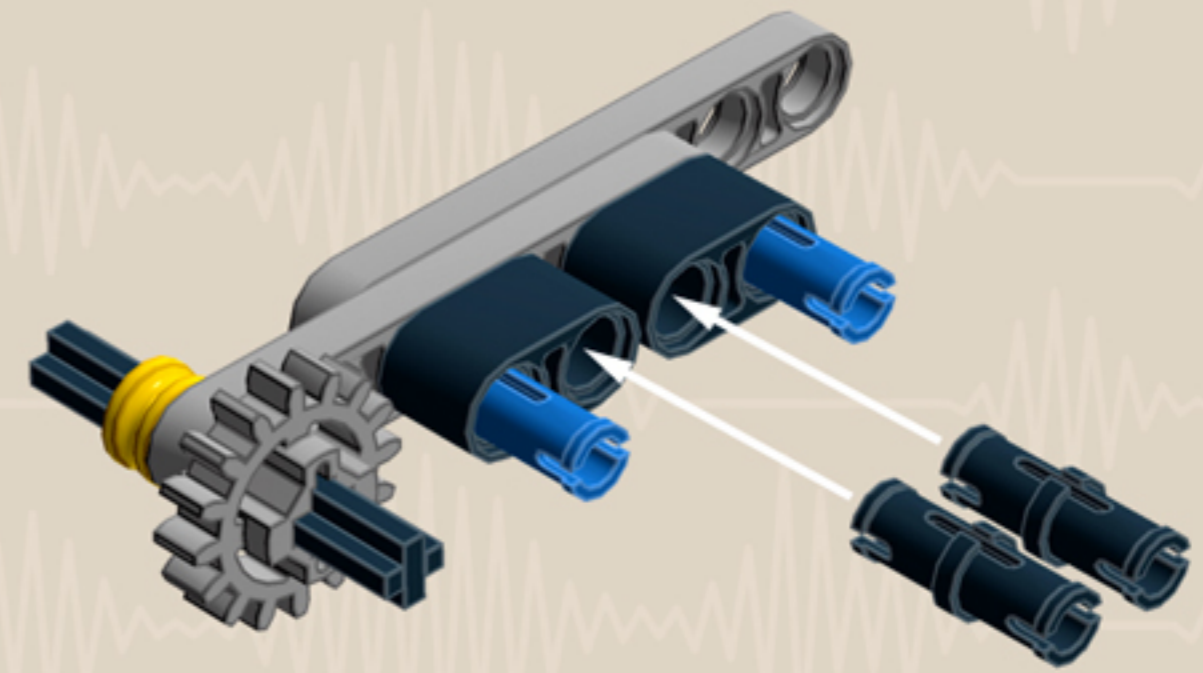

	Element ID	Color	Description	Quantity
	4211445	Medium Stone Grey	Plate 1X4	2
	4211425	Medium Stone Grey	Plate 1X8	2
	4211475	Medium Stone Grey	Plate 2X2 Round	2
	4211395	Medium Stone Grey	Plate 2X4	2
	4211383	Medium Stone Grey	Profile Brick 1X2	16
	4278273	Medium Stone Grey	Slide Shoe Round 2X2	6
	4211508	Medium Stone Grey	T-Piece	1
	4211655	Medium Stone Grey	Technic 3M Beam	2
	4211586	Medium Stone Grey	Technic 7M Half Beam	4
	4211741	Medium Stone Grey	Technic Lever 2M	1
	6030198	Silver Metallic	Globe W. 3.2 Stick	2
	6000740	Transparent	Wall Element 1X2X2	4
	366601	White	Plate 1X6	2