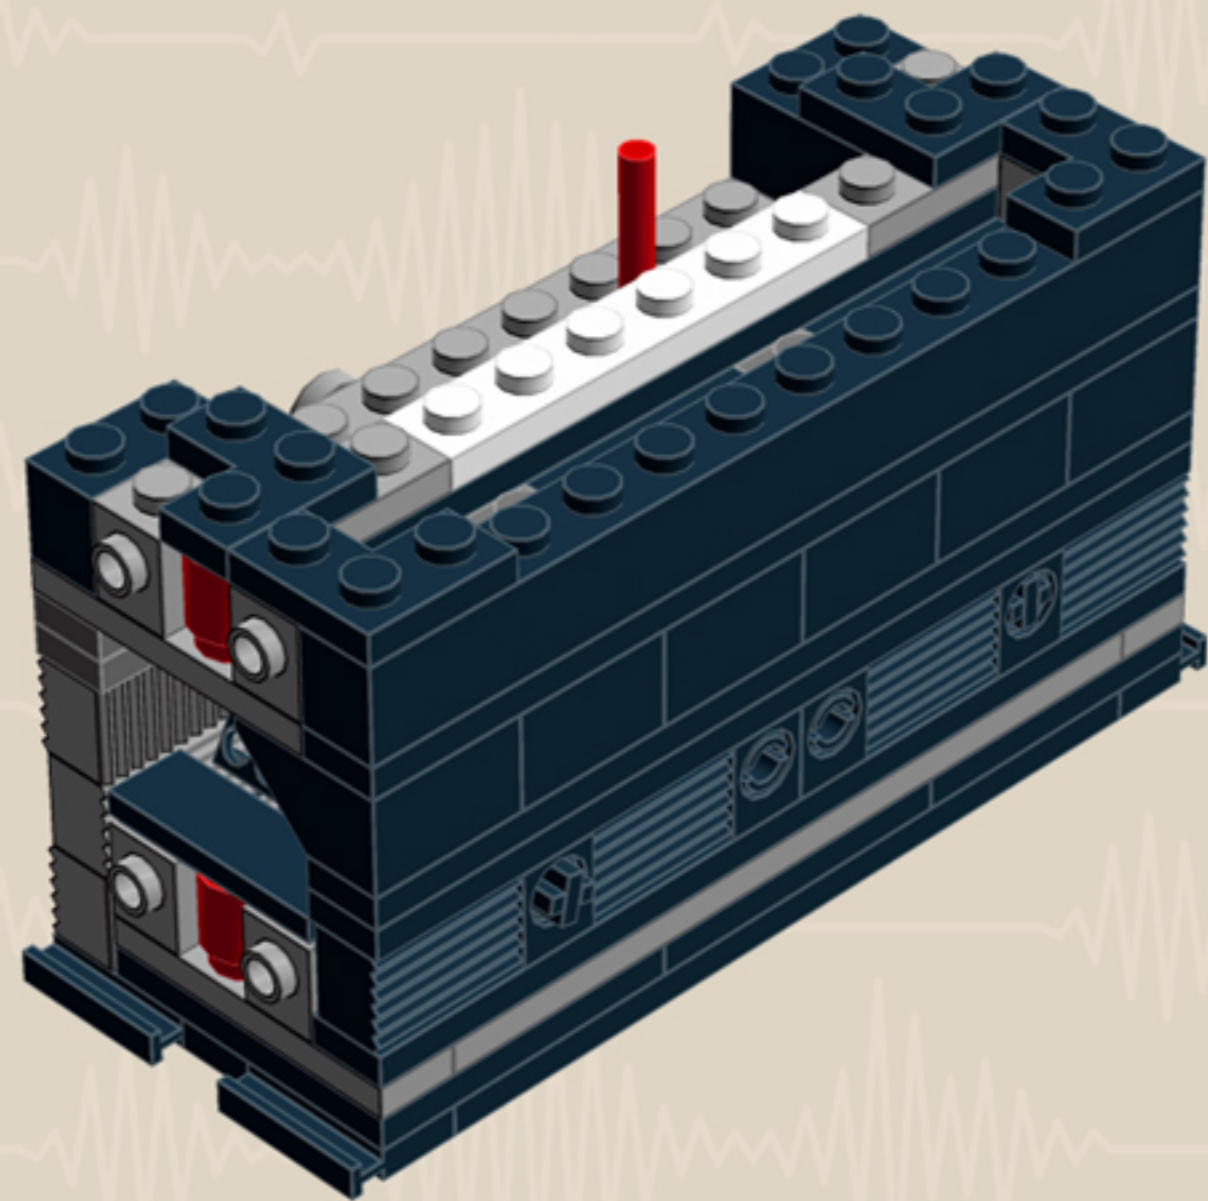

MY FIRST
Radio
'70s EDITION

*A LEGO® project by Chris McVeigh
chrismcveigh.com*

	Element ID	Color	Description	Quantity
	611226	Black	Brick 1X12	1
	6065496	Black	Brick 1X1X3	2
	235726	Black	Brick Corner 1X2X2	4
	6047885	Black	Chains M Plate M 5 Ø,3, 2 Hole	25
	4121715	Black	Connector Peg W. Friction	4
	242026	Black	Corner Plate 1X2X2	4
	370526	Black	Cross Axle 4M	1
	370626	Black	Cross Axle 6M	1
	4512363	Black	Cross Axle, Extension, 2M	5
	307026	Black	Flat Tile 1X1	2
	306926	Black	Flat Tile 1X2	15
	4558170	Black	Flat Tile 1X3	11
	243126	Black	Flat Tile 1X4	2
	306826	Black	Flat Tile 2X2	1

Element ID	Color	Description	Quantity
366026	Black	Roof Tile 2X2/45° Inv.	6
4177444	Black	Technic 2M BEAM	2
654126	Black	Technic Brick 1X1	7
4206482	Bright Blue	Conn.Bush W.Fric./Crossale	2
4514553	Bright Blue	Connector Peg W. Friction 3M	2
4142865	Bright Red	2M Cross Axle W. Groove	4
6055611	Bright Red	Brick 1X1X2 With Extra Tube Side	2
4648251	Bright Red	Light Sword - Blade	1
306221	Bright Red	Round Brick 1X1	4
4239601	Bright Yellow	1/2 Bush	4
6000606	Dark Stone Grey	Angular Plate 1.5 Bot. 1X2 1/2	2
6055313	Dark Stone Grey	Flat Tile 2x2 Round W. Hole Ø4.85	2
6015890	Dark Stone Grey	Holder Ø3.2 W/Tube Ø3.2 Hole	1
4210719	Dark Stone Grey	Plate 1X1	6

	Element ID	Color	Description	Quantity
	4211445	Medium Stone Grey	Plate 1X4	2
	4211425	Medium Stone Grey	Plate 1X8	2
	4211475	Medium Stone Grey	Plate 2X2 Round	2
	4211395	Medium Stone Grey	Plate 2X4	2
	4211383	Medium Stone Grey	Profile Brick 1X2	16
	4278273	Medium Stone Grey	Slide Shoe Round 2X2	6
	4211508	Medium Stone Grey	T-Piece	1
	4211655	Medium Stone Grey	Technic 3M Beam	2
	4211586	Medium Stone Grey	Technic 7M Half Beam	4
	4211741	Medium Stone Grey	Technic Lever 2M	1
	6030198	Silver Metallic	Globe W. 3.2 Stick	2
	6000740	Transparent	Wall Element 1X2X2	4
	366601	White	Plate 1X6	2