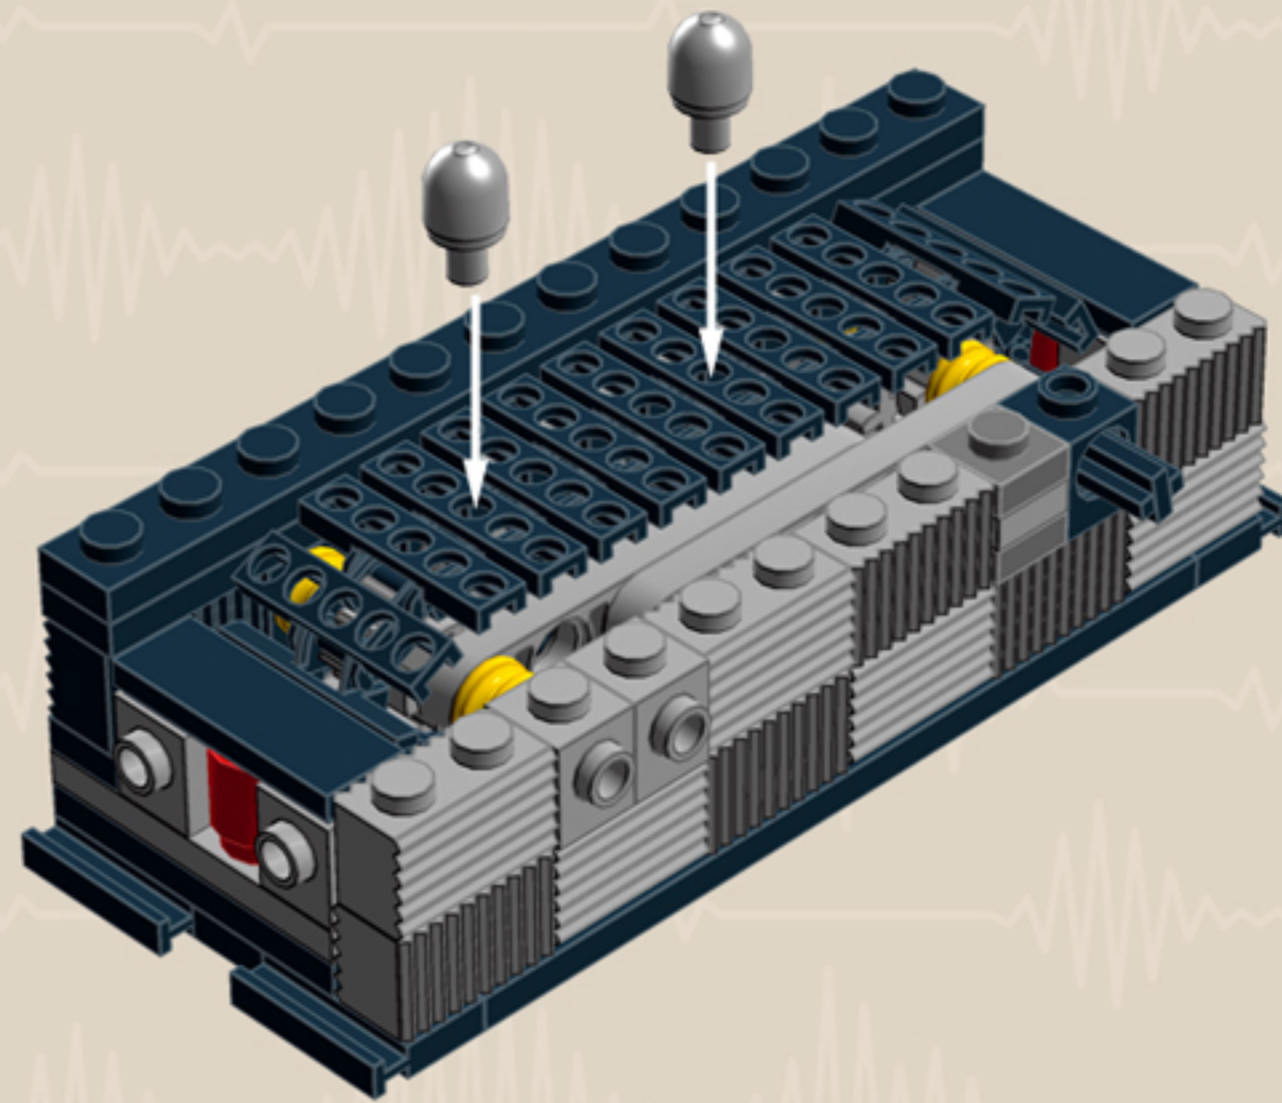

	Element ID	Color	Description	Quantity
	4211445	Medium Stone Grey	Plate 1X4	2
	4211425	Medium Stone Grey	Plate 1X8	2
	4211475	Medium Stone Grey	Plate 2X2 Round	2
	4211395	Medium Stone Grey	Plate 2X4	2
	4211383	Medium Stone Grey	Profile Brick 1X2	16
	4278273	Medium Stone Grey	Slide Shoe Round 2X2	6
	4211508	Medium Stone Grey	T-Piece	1
	4211655	Medium Stone Grey	Technic 3M Beam	2
	4211586	Medium Stone Grey	Technic 7M Half Beam	4
	4211741	Medium Stone Grey	Technic Lever 2M	1
	6030198	Silver Metallic	Globe W. 3.2 Stick	2
	6000740	Transparent	Wall Element 1X2X2	4
	366601	White	Plate 1X6	2