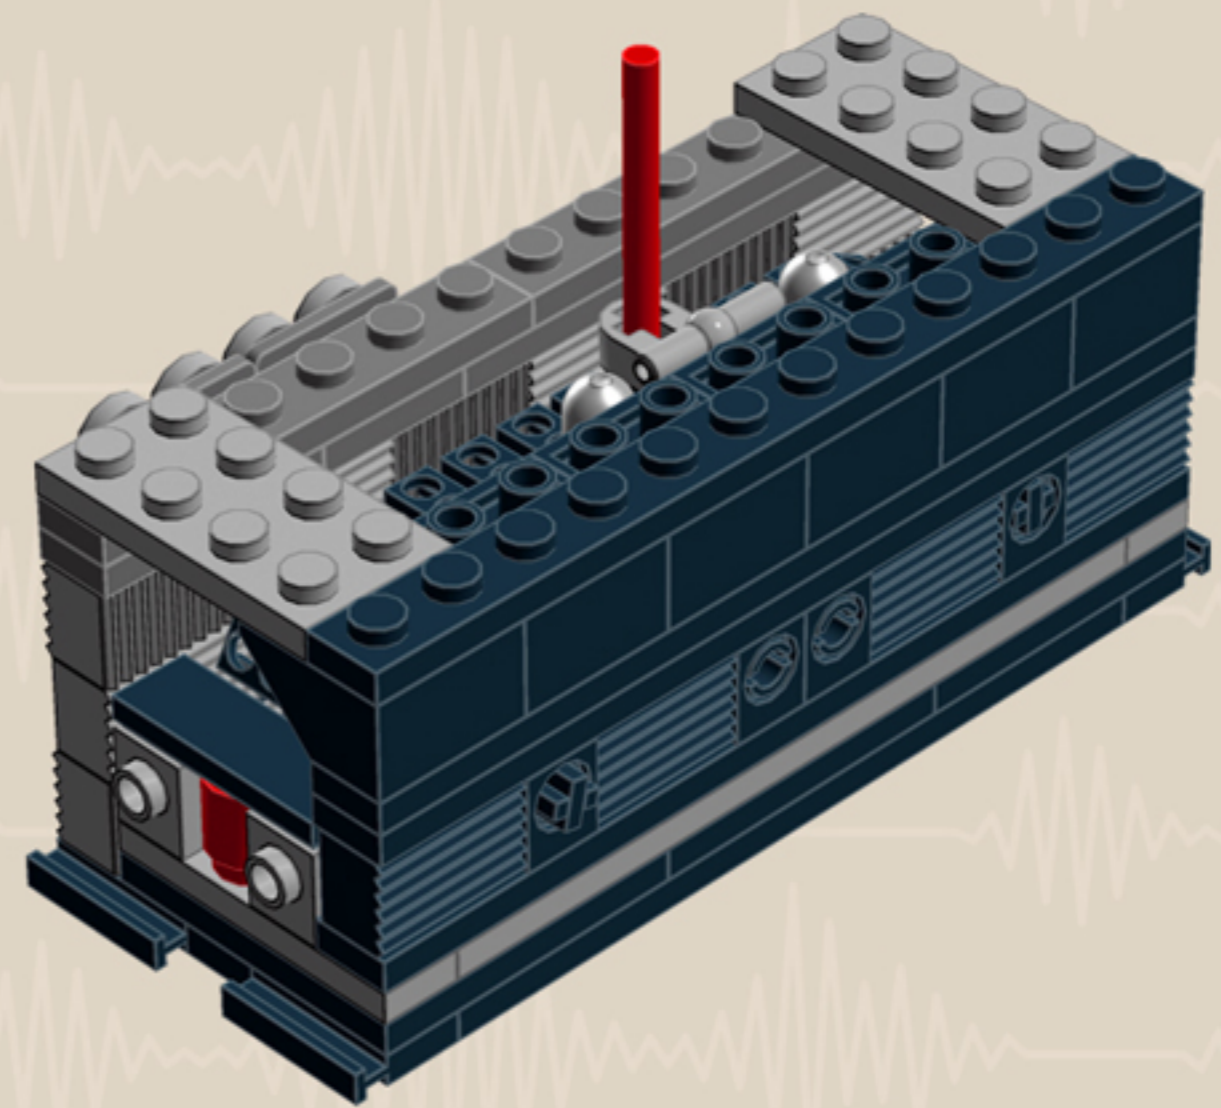

MY FIRST
Radio
'70s EDITION

*A LEGO® project by Chris McVeigh
chrismcveigh.com*

	Element ID	Color	Description	Quantity
	611226	Black	Brick 1X12	1
	6065496	Black	Brick 1X1X3	2
	235726	Black	Brick Corner 1X2X2	4
	6047885	Black	Chains M Plate M 5 Ø,3, 2 Hole	25
	4121715	Black	Connector Peg W. Friction	4
	242026	Black	Corner Plate 1X2X2	4
	370526	Black	Cross Axle 4M	1
	370626	Black	Cross Axle 6M	1
	4512363	Black	Cross Axle, Extension, 2M	5
	307026	Black	Flat Tile 1X1	2
	306926	Black	Flat Tile 1X2	15
	4558170	Black	Flat Tile 1X3	11
	243126	Black	Flat Tile 1X4	2
	306826	Black	Flat Tile 2X2	1

	Element ID	Color	Description	Quantity
	4211445	Medium Stone Grey	Plate 1X4	2
	4211425	Medium Stone Grey	Plate 1X8	2
	4211475	Medium Stone Grey	Plate 2X2 Round	2
	4211395	Medium Stone Grey	Plate 2X4	2
	4211383	Medium Stone Grey	Profile Brick 1X2	16
	4278273	Medium Stone Grey	Slide Shoe Round 2X2	6
	4211508	Medium Stone Grey	T-Piece	1
	4211655	Medium Stone Grey	Technic 3M Beam	2
	4211586	Medium Stone Grey	Technic 7M Half Beam	4
	4211741	Medium Stone Grey	Technic Lever 2M	1
	6030198	Silver Metallic	Globe W. 3.2 Stick	2
	6000740	Transparent	Wall Element 1X2X2	4
	366601	White	Plate 1X6	2