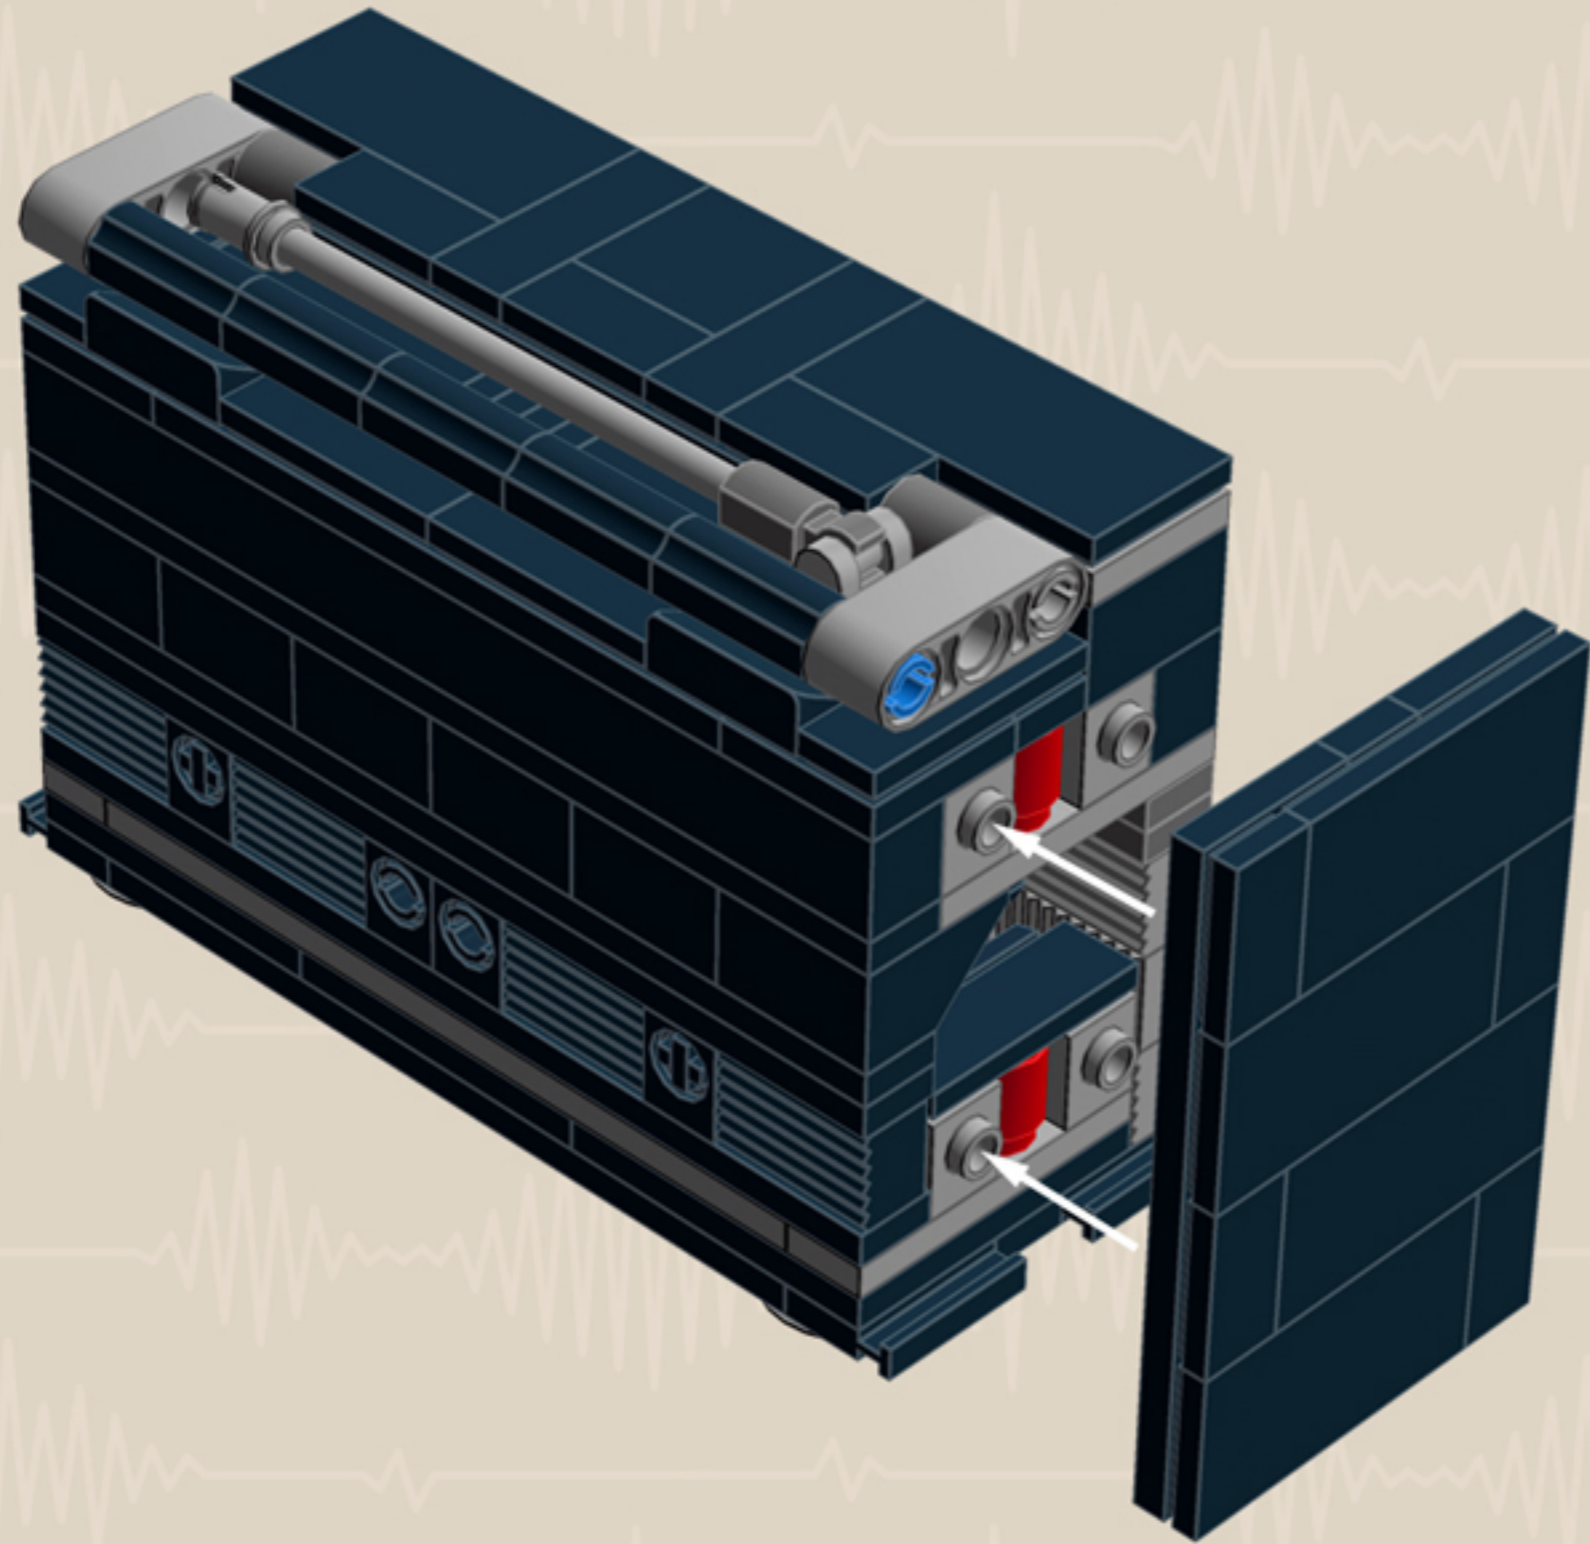

	Element ID	Color	Description	Quantity
	4211445	Medium Stone Grey	Plate 1X4	2
	4211425	Medium Stone Grey	Plate 1X8	2
	4211475	Medium Stone Grey	Plate 2X2 Round	2
	4211395	Medium Stone Grey	Plate 2X4	2
	4211383	Medium Stone Grey	Profile Brick 1X2	16
	4278273	Medium Stone Grey	Slide Shoe Round 2X2	6
	4211508	Medium Stone Grey	T-Piece	1
	4211655	Medium Stone Grey	Technic 3M Beam	2
	4211586	Medium Stone Grey	Technic 7M Half Beam	4
	4211741	Medium Stone Grey	Technic Lever 2M	1
	6030198	Silver Metallic	Globe W. 3.2 Stick	2
	6000740	Transparent	Wall Element 1X2X2	4
	366601	White	Plate 1X6	2