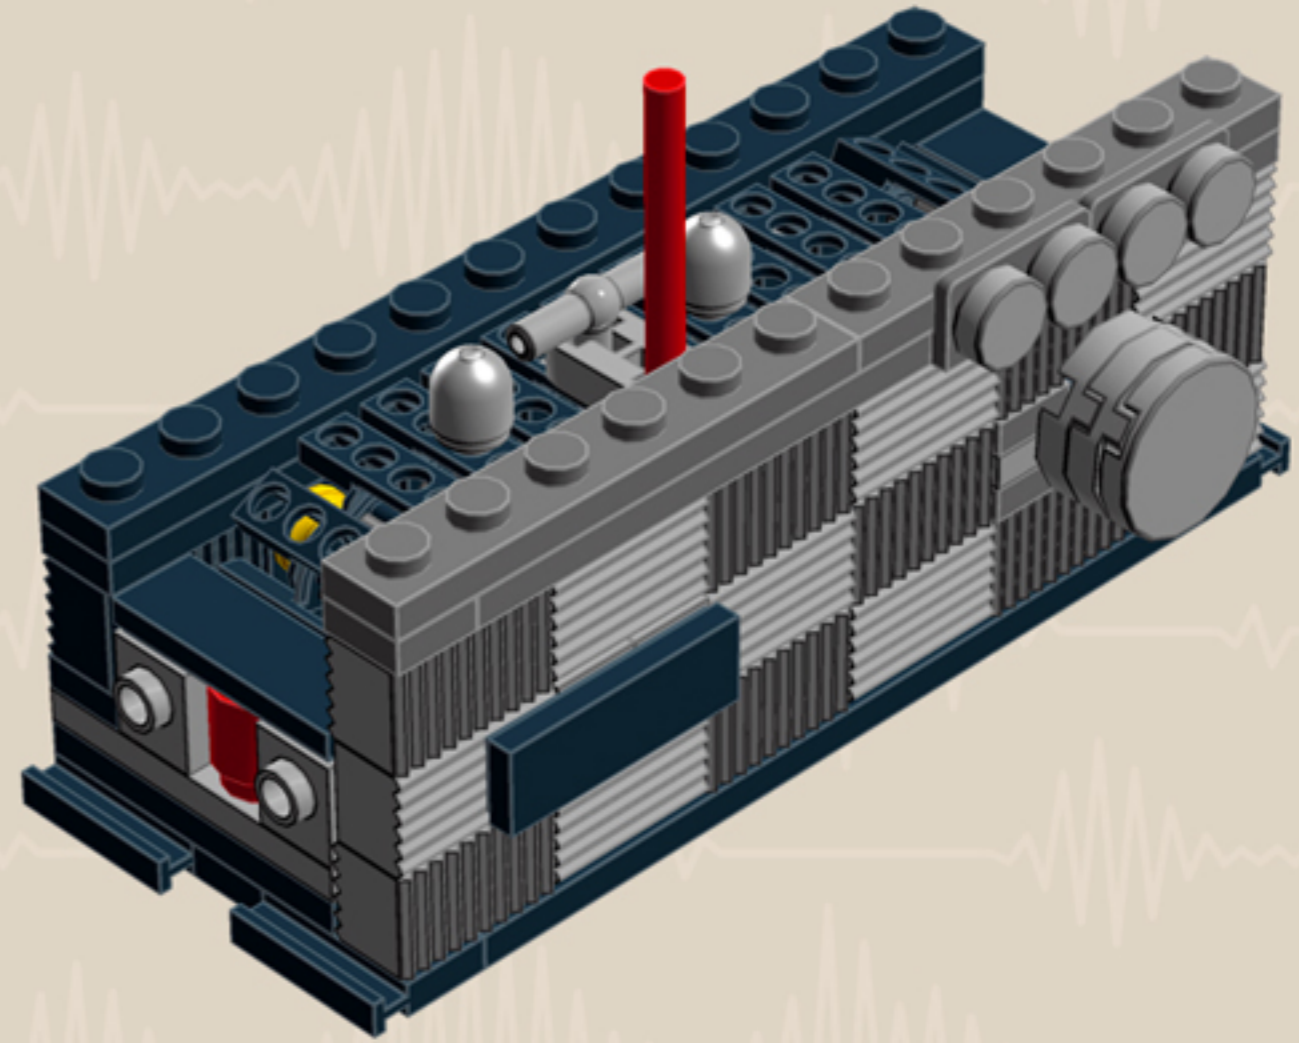

MY FIRST
Radio
'70s EDITION

*A LEGO® project by Chris McVeigh
chrismcveigh.com*

	Element ID	Color	Description	Quantity
	611226	Black	Brick 1X12	1
	6065496	Black	Brick 1X1X3	2
	235726	Black	Brick Corner 1X2X2	4
	6047885	Black	Chains M Plate M 5 Ø,3, 2 Hole	25
	4121715	Black	Connector Peg W. Friction	4
	242026	Black	Corner Plate 1X2X2	4
	370526	Black	Cross Axle 4M	1
	370626	Black	Cross Axle 6M	1
	4512363	Black	Cross Axle, Extension, 2M	5
	307026	Black	Flat Tile 1X1	2
	306926	Black	Flat Tile 1X2	15
	4558170	Black	Flat Tile 1X3	11
	243126	Black	Flat Tile 1X4	2
	306826	Black	Flat Tile 2X2	1

	Element ID	Color	Description	Quantity
	4211445	Medium Stone Grey	Plate 1X4	2
	4211425	Medium Stone Grey	Plate 1X8	2
	4211475	Medium Stone Grey	Plate 2X2 Round	2
	4211395	Medium Stone Grey	Plate 2X4	2
	4211383	Medium Stone Grey	Profile Brick 1X2	16
	4278273	Medium Stone Grey	Slide Shoe Round 2X2	6
	4211508	Medium Stone Grey	T-Piece	1
	4211655	Medium Stone Grey	Technic 3M Beam	2
	4211586	Medium Stone Grey	Technic 7M Half Beam	4
	4211741	Medium Stone Grey	Technic Lever 2M	1
	6030198	Silver Metallic	Globe W. 3.2 Stick	2
	6000740	Transparent	Wall Element 1X2X2	4
	366601	White	Plate 1X6	2