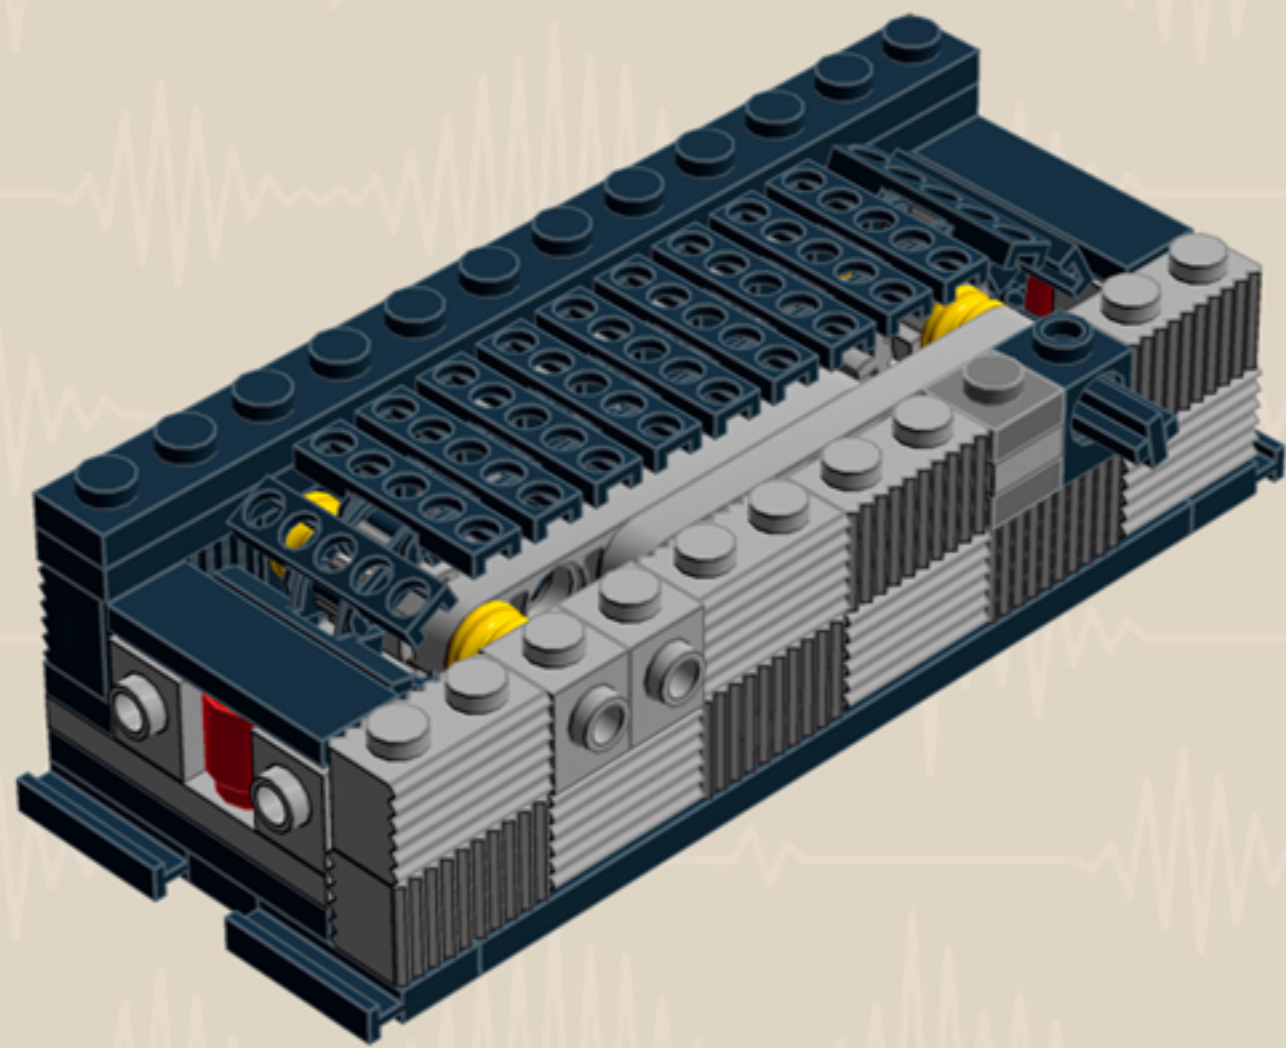

	Element ID	Color	Description	Quantity
	4211445	Medium Stone Grey	Plate 1X4	2
	4211425	Medium Stone Grey	Plate 1X8	2
	4211475	Medium Stone Grey	Plate 2X2 Round	2
	4211395	Medium Stone Grey	Plate 2X4	2
	4211383	Medium Stone Grey	Profile Brick 1X2	16
	4278273	Medium Stone Grey	Slide Shoe Round 2X2	6
	4211508	Medium Stone Grey	T-Piece	1
	4211655	Medium Stone Grey	Technic 3M Beam	2
	4211586	Medium Stone Grey	Technic 7M Half Beam	4
	4211741	Medium Stone Grey	Technic Lever 2M	1
	6030198	Silver Metallic	Globe W. 3.2 Stick	2
	6000740	Transparent	Wall Element 1X2X2	4
	366601	White	Plate 1X6	2