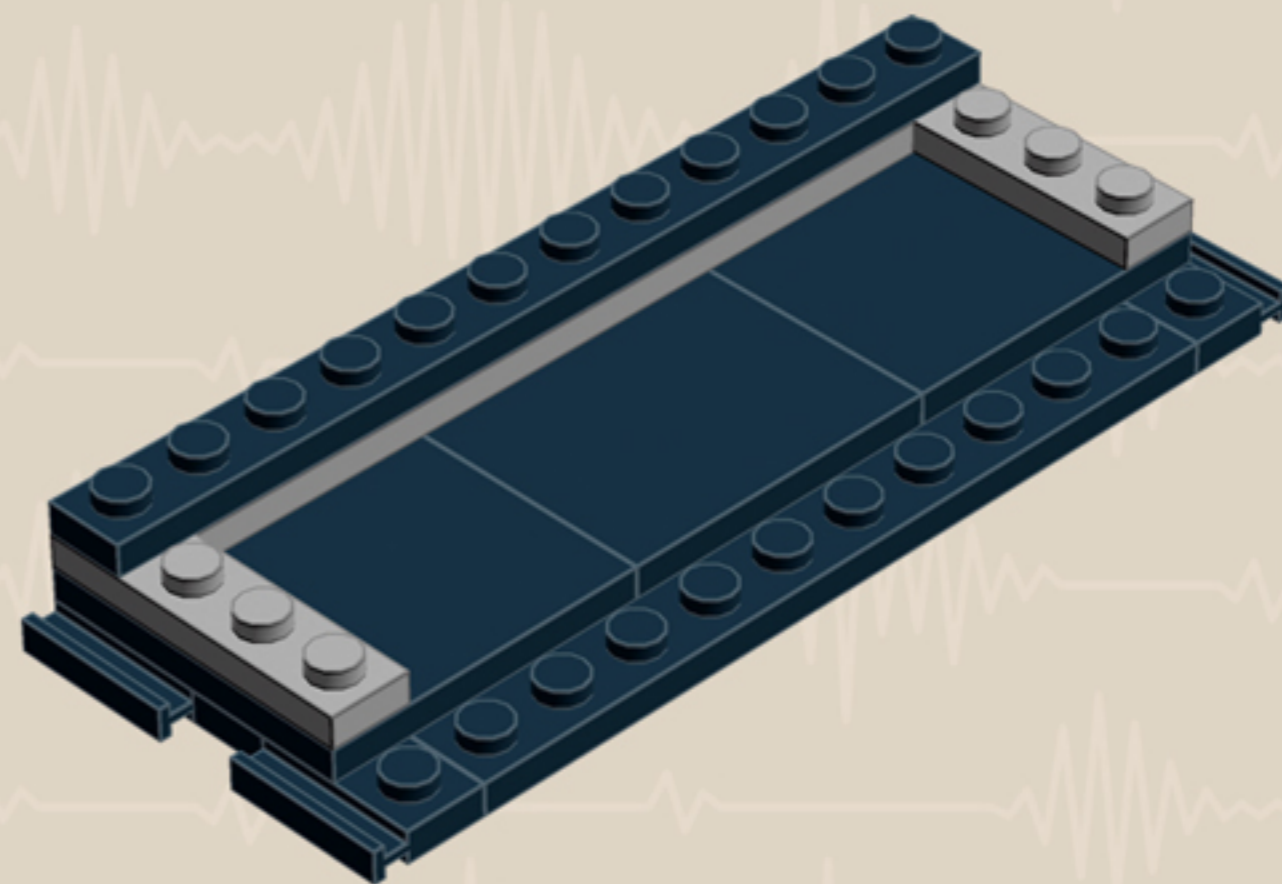

	Element ID	Color	Description	Quantity
	6019987	Dark Stone Grey	Plate 1X2 W. Hor. Hole Ø 4.8	2
	4211056	Dark Stone Grey	Plate 1X6	3
	4558953	Medium Stone Grey	Brick 1X1 W. 1 Knob	10
	4211807	Medium Stone Grey	Connector Peg	2
	4211483	Medium Stone Grey	Connector Peg W. Knob	1
	4211353	Medium Stone Grey	Corner Plate 1X2X2	2
	4650260	Medium Stone Grey	Flat Tile 1X1, Round	4
	4211480	Medium Stone Grey	Flat Tile 2X2, Round	1
	4640536	Medium Stone Grey	Gear Wheel Z16	2
	4514192	Medium Stone Grey	Outer Cable 64mm, Virtuel	1
	4211399	Medium Stone Grey	Plate 1X1	3
	4251149	Medium Stone Grey	Plate 1X10	2
	4211398	Medium Stone Grey	Plate 1X2	4
	4515369	Medium Stone Grey	Plate 1X2 W/Shaft Ø3.2	1

	Element ID	Color	Description	Quantity
	4211445	Medium Stone Grey	Plate 1X4	2
	4211425	Medium Stone Grey	Plate 1X8	2
	4211475	Medium Stone Grey	Plate 2X2 Round	2
	4211395	Medium Stone Grey	Plate 2X4	2
	4211383	Medium Stone Grey	Profile Brick 1X2	16
	4278273	Medium Stone Grey	Slide Shoe Round 2X2	6
	4211508	Medium Stone Grey	T-Piece	1
	4211655	Medium Stone Grey	Technic 3M Beam	2
	4211586	Medium Stone Grey	Technic 7M Half Beam	4
	4211741	Medium Stone Grey	Technic Lever 2M	1
	6030198	Silver Metallic	Globe W. 3.2 Stick	2
	6000740	Transparent	Wall Element 1X2X2	4
	366601	White	Plate 1X6	2