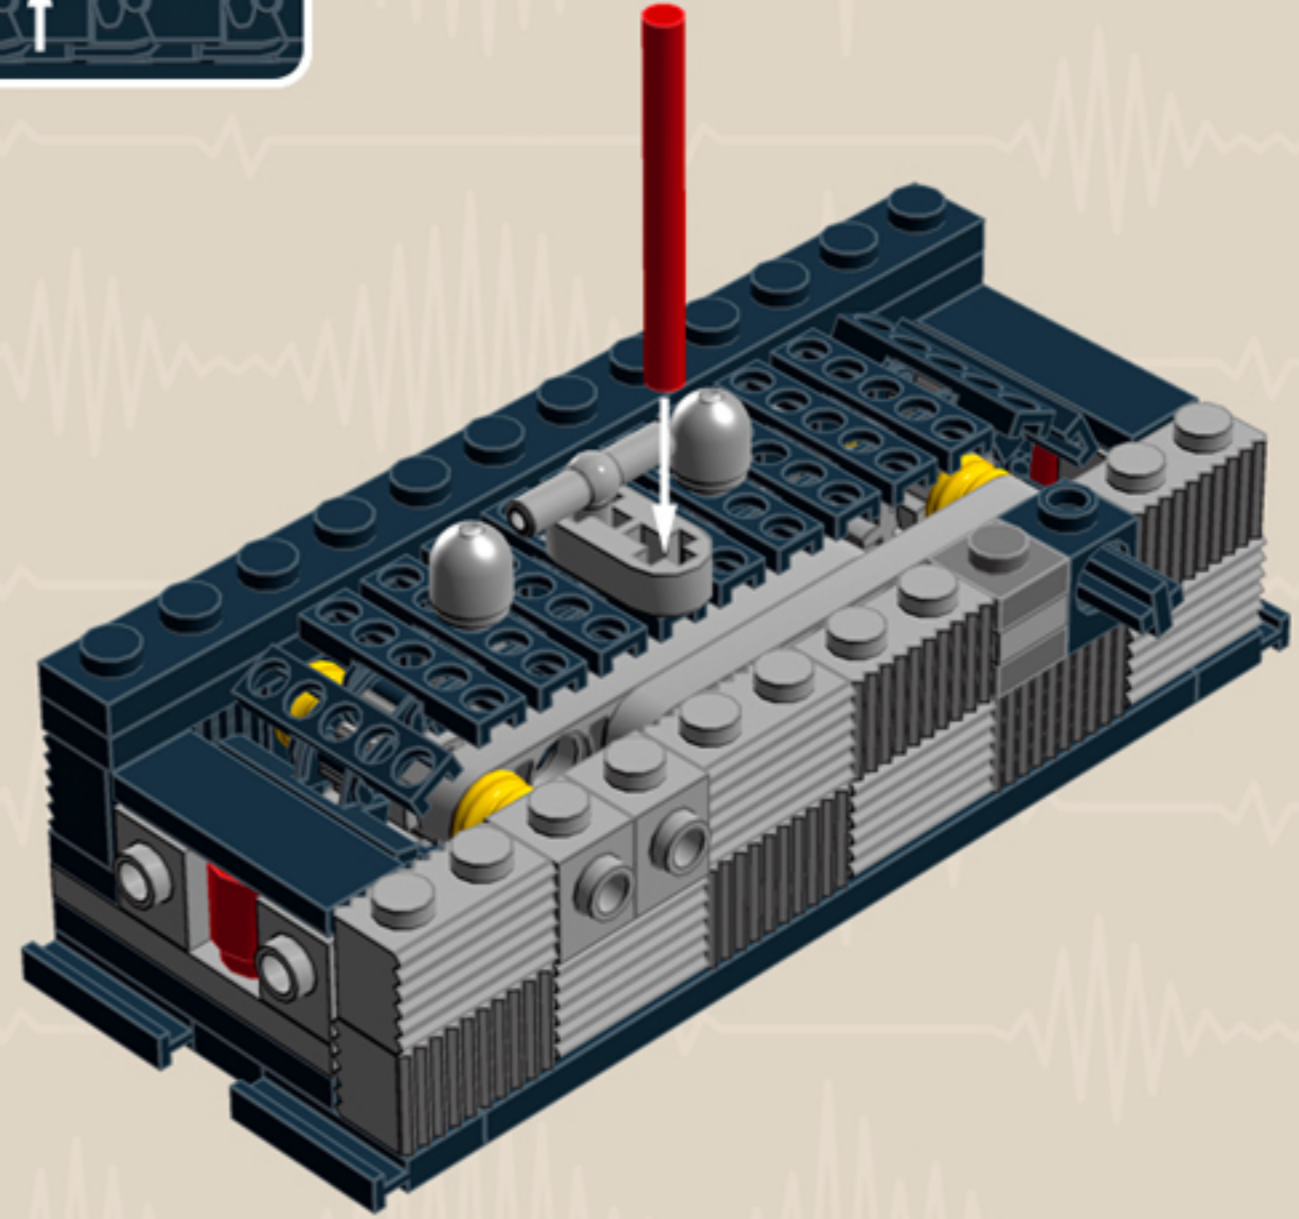

MY FIRST
Radio
'70s EDITION

*A LEGO® project by Chris McVeigh
chrismcveigh.com*

	Element ID	Color	Description	Quantity
	611226	Black	Brick 1X12	1
	6065496	Black	Brick 1X1X3	2
	235726	Black	Brick Corner 1X2X2	4
	6047885	Black	Chains M Plate M 5 Ø,3, 2 Hole	25
	4121715	Black	Connector Peg W. Friction	4
	242026	Black	Corner Plate 1X2X2	4
	370526	Black	Cross Axle 4M	1
	370626	Black	Cross Axle 6M	1
	4512363	Black	Cross Axle, Extension, 2M	5
	307026	Black	Flat Tile 1X1	2
	306926	Black	Flat Tile 1X2	15
	4558170	Black	Flat Tile 1X3	11
	243126	Black	Flat Tile 1X4	2
	306826	Black	Flat Tile 2X2	1

	Element ID	Color	Description	Quantity
	4211445	Medium Stone Grey	Plate 1X4	2
	4211425	Medium Stone Grey	Plate 1X8	2
	4211475	Medium Stone Grey	Plate 2X2 Round	2
	4211395	Medium Stone Grey	Plate 2X4	2
	4211383	Medium Stone Grey	Profile Brick 1X2	16
	4278273	Medium Stone Grey	Slide Shoe Round 2X2	6
	4211508	Medium Stone Grey	T-Piece	1
	4211655	Medium Stone Grey	Technic 3M Beam	2
	4211586	Medium Stone Grey	Technic 7M Half Beam	4
	4211741	Medium Stone Grey	Technic Lever 2M	1
	6030198	Silver Metallic	Globe W. 3.2 Stick	2
	6000740	Transparent	Wall Element 1X2X2	4
	366601	White	Plate 1X6	2