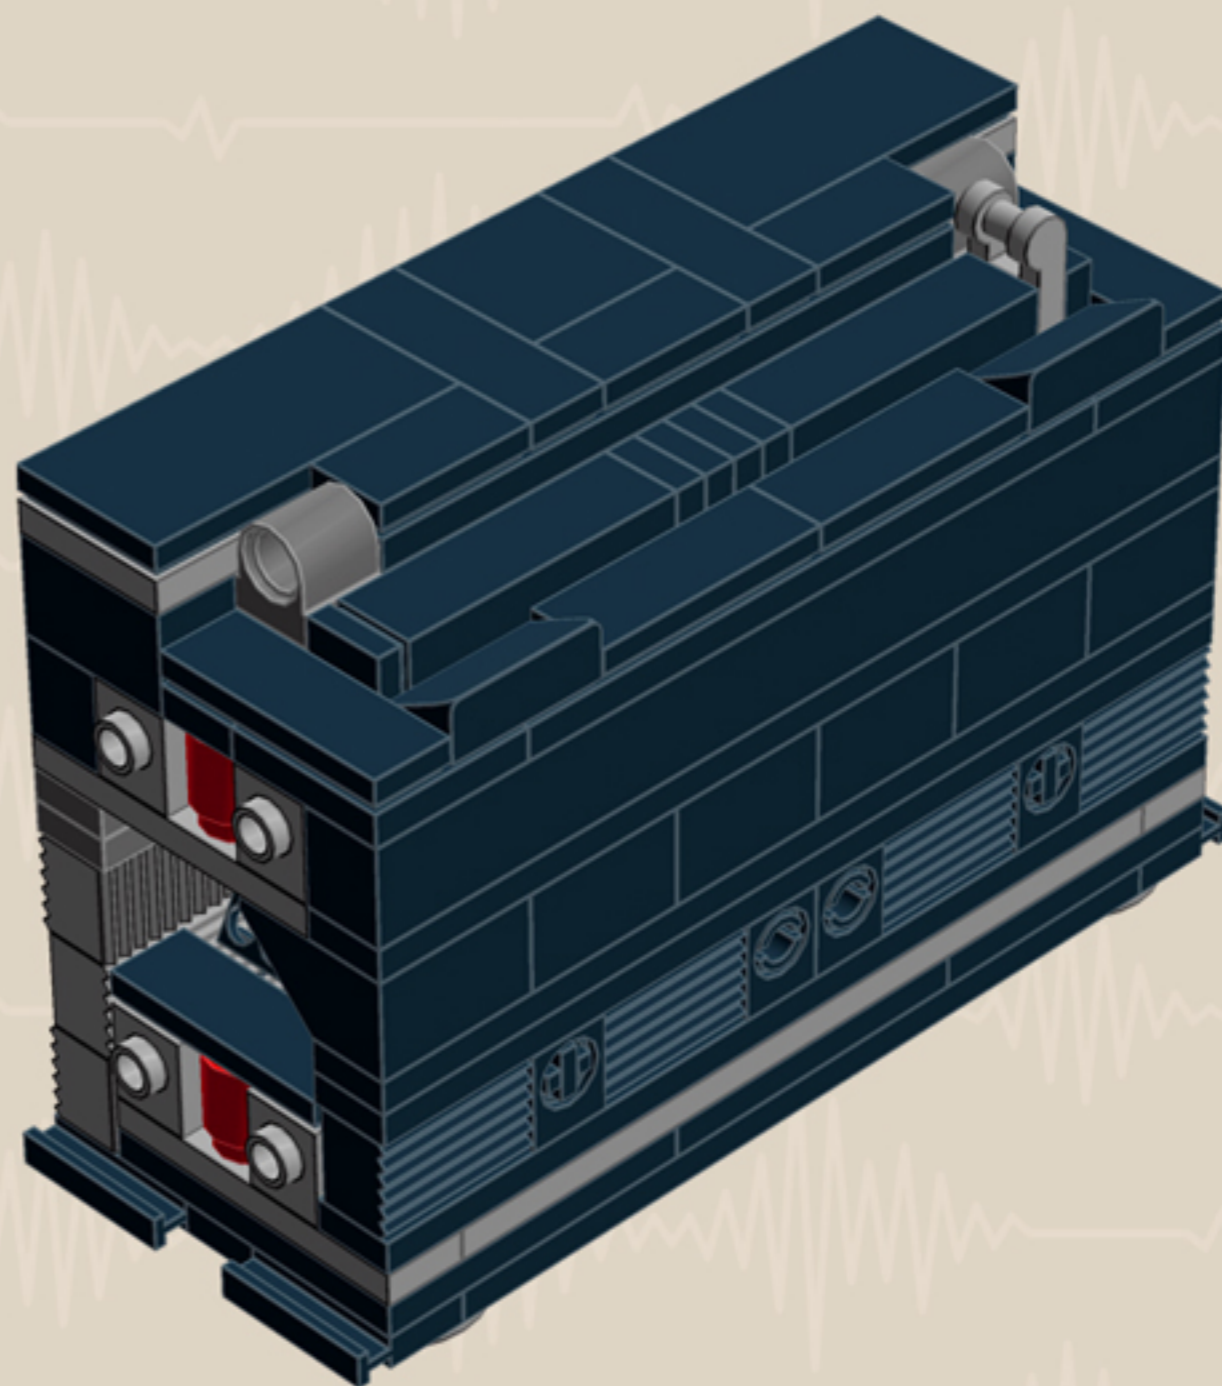

MY FIRST
Radio
'70s EDITION

*A LEGO® project by Chris McVeigh
chrismcveigh.com*

	Element ID	Color	Description	Quantity
	611226	Black	Brick 1X12	1
	6065496	Black	Brick 1X1X3	2
	235726	Black	Brick Corner 1X2X2	4
	6047885	Black	Chains M Plate M 5 Ø,3, 2 Hole	25
	4121715	Black	Connector Peg W. Friction	4
	242026	Black	Corner Plate 1X2X2	4
	370526	Black	Cross Axle 4M	1
	370626	Black	Cross Axle 6M	1
	4512363	Black	Cross Axle, Extension, 2M	5
	307026	Black	Flat Tile 1X1	2
	306926	Black	Flat Tile 1X2	15
	4558170	Black	Flat Tile 1X3	11
	243126	Black	Flat Tile 1X4	2
	306826	Black	Flat Tile 2X2	1

	Element ID	Color	Description	Quantity
	4211445	Medium Stone Grey	Plate 1X4	2
	4211425	Medium Stone Grey	Plate 1X8	2
	4211475	Medium Stone Grey	Plate 2X2 Round	2
	4211395	Medium Stone Grey	Plate 2X4	2
	4211383	Medium Stone Grey	Profile Brick 1X2	16
	4278273	Medium Stone Grey	Slide Shoe Round 2X2	6
	4211508	Medium Stone Grey	T-Piece	1
	4211655	Medium Stone Grey	Technic 3M Beam	2
	4211586	Medium Stone Grey	Technic 7M Half Beam	4
	4211741	Medium Stone Grey	Technic Lever 2M	1
	6030198	Silver Metallic	Globe W. 3.2 Stick	2
	6000740	Transparent	Wall Element 1X2X2	4
	366601	White	Plate 1X6	2