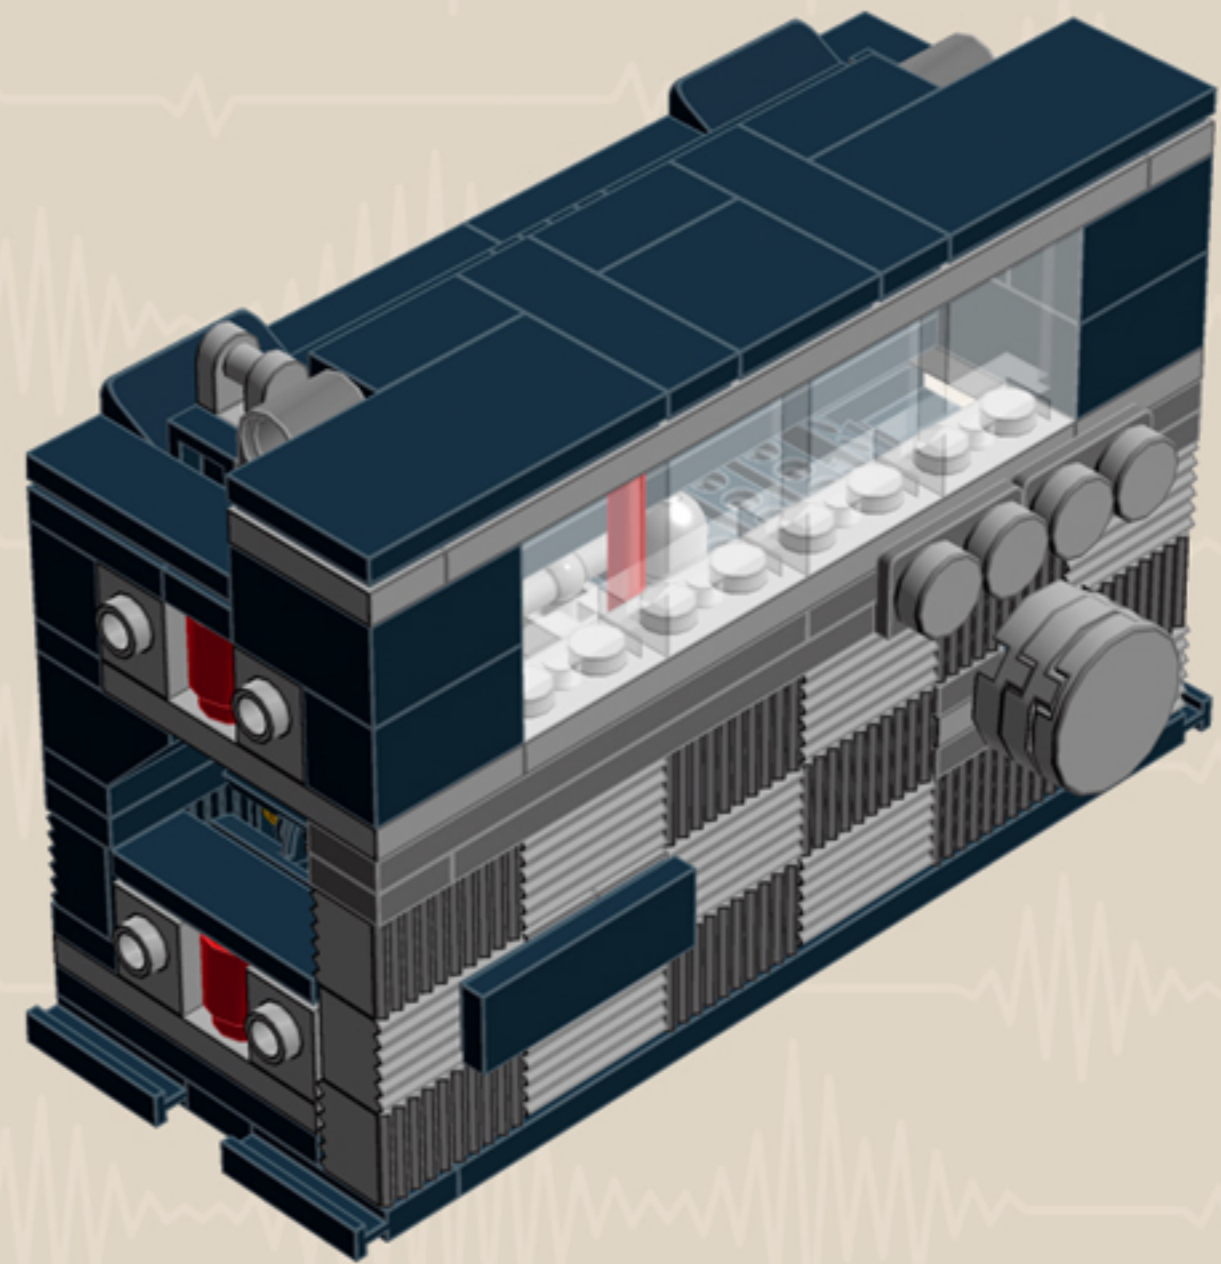

MY FIRST
Radio
'70s EDITION

*A LEGO® project by Chris McVeigh
chrismcveigh.com*

	Element ID	Color	Description	Quantity
	611226	Black	Brick 1X12	1
	6065496	Black	Brick 1X1X3	2
	235726	Black	Brick Corner 1X2X2	4
	6047885	Black	Chains M Plate M 5 Ø,3, 2 Hole	25
	4121715	Black	Connector Peg W. Friction	4
	242026	Black	Corner Plate 1X2X2	4
	370526	Black	Cross Axle 4M	1
	370626	Black	Cross Axle 6M	1
	4512363	Black	Cross Axle, Extension, 2M	5
	307026	Black	Flat Tile 1X1	2
	306926	Black	Flat Tile 1X2	15
	4558170	Black	Flat Tile 1X3	11
	243126	Black	Flat Tile 1X4	2
	306826	Black	Flat Tile 2X2	1

	Element ID	Color	Description	Quantity
	4211445	Medium Stone Grey	Plate 1X4	2
	4211425	Medium Stone Grey	Plate 1X8	2
	4211475	Medium Stone Grey	Plate 2X2 Round	2
	4211395	Medium Stone Grey	Plate 2X4	2
	4211383	Medium Stone Grey	Profile Brick 1X2	16
	4278273	Medium Stone Grey	Slide Shoe Round 2X2	6
	4211508	Medium Stone Grey	T-Piece	1
	4211655	Medium Stone Grey	Technic 3M Beam	2
	4211586	Medium Stone Grey	Technic 7M Half Beam	4
	4211741	Medium Stone Grey	Technic Lever 2M	1
	6030198	Silver Metallic	Globe W. 3.2 Stick	2
	6000740	Transparent	Wall Element 1X2X2	4
	366601	White	Plate 1X6	2