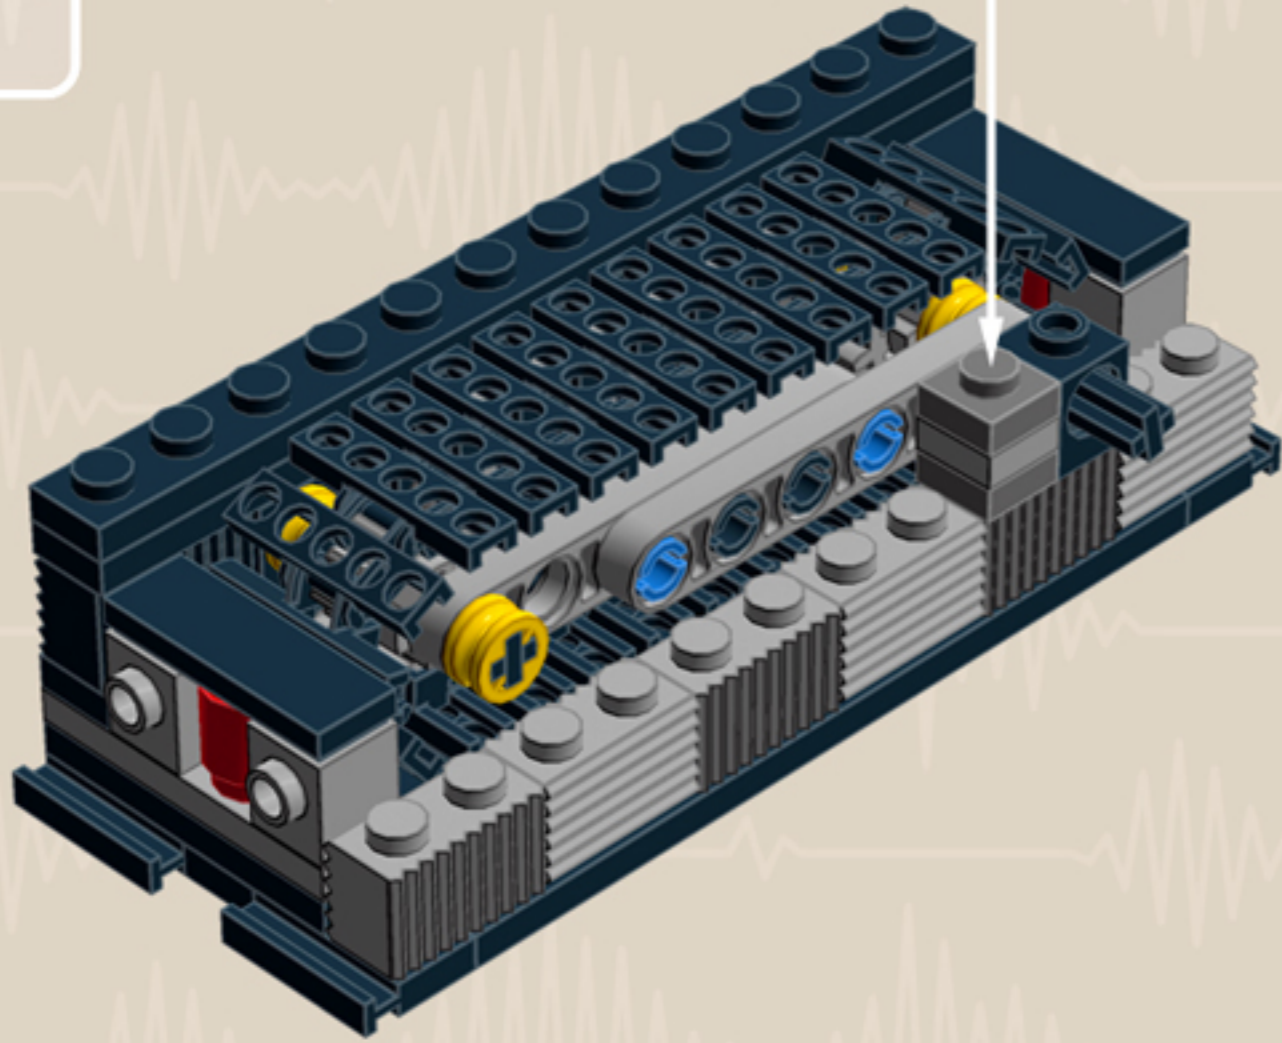

	Element ID	Color	Description	Quantity
	4211445	Medium Stone Grey	Plate 1X4	2
	4211425	Medium Stone Grey	Plate 1X8	2
	4211475	Medium Stone Grey	Plate 2X2 Round	2
	4211395	Medium Stone Grey	Plate 2X4	2
	4211383	Medium Stone Grey	Profile Brick 1X2	16
	4278273	Medium Stone Grey	Slide Shoe Round 2X2	6
	4211508	Medium Stone Grey	T-Piece	1
	4211655	Medium Stone Grey	Technic 3M Beam	2
	4211586	Medium Stone Grey	Technic 7M Half Beam	4
	4211741	Medium Stone Grey	Technic Lever 2M	1
	6030198	Silver Metallic	Globe W. 3.2 Stick	2
	6000740	Transparent	Wall Element 1X2X2	4
	366601	White	Plate 1X6	2