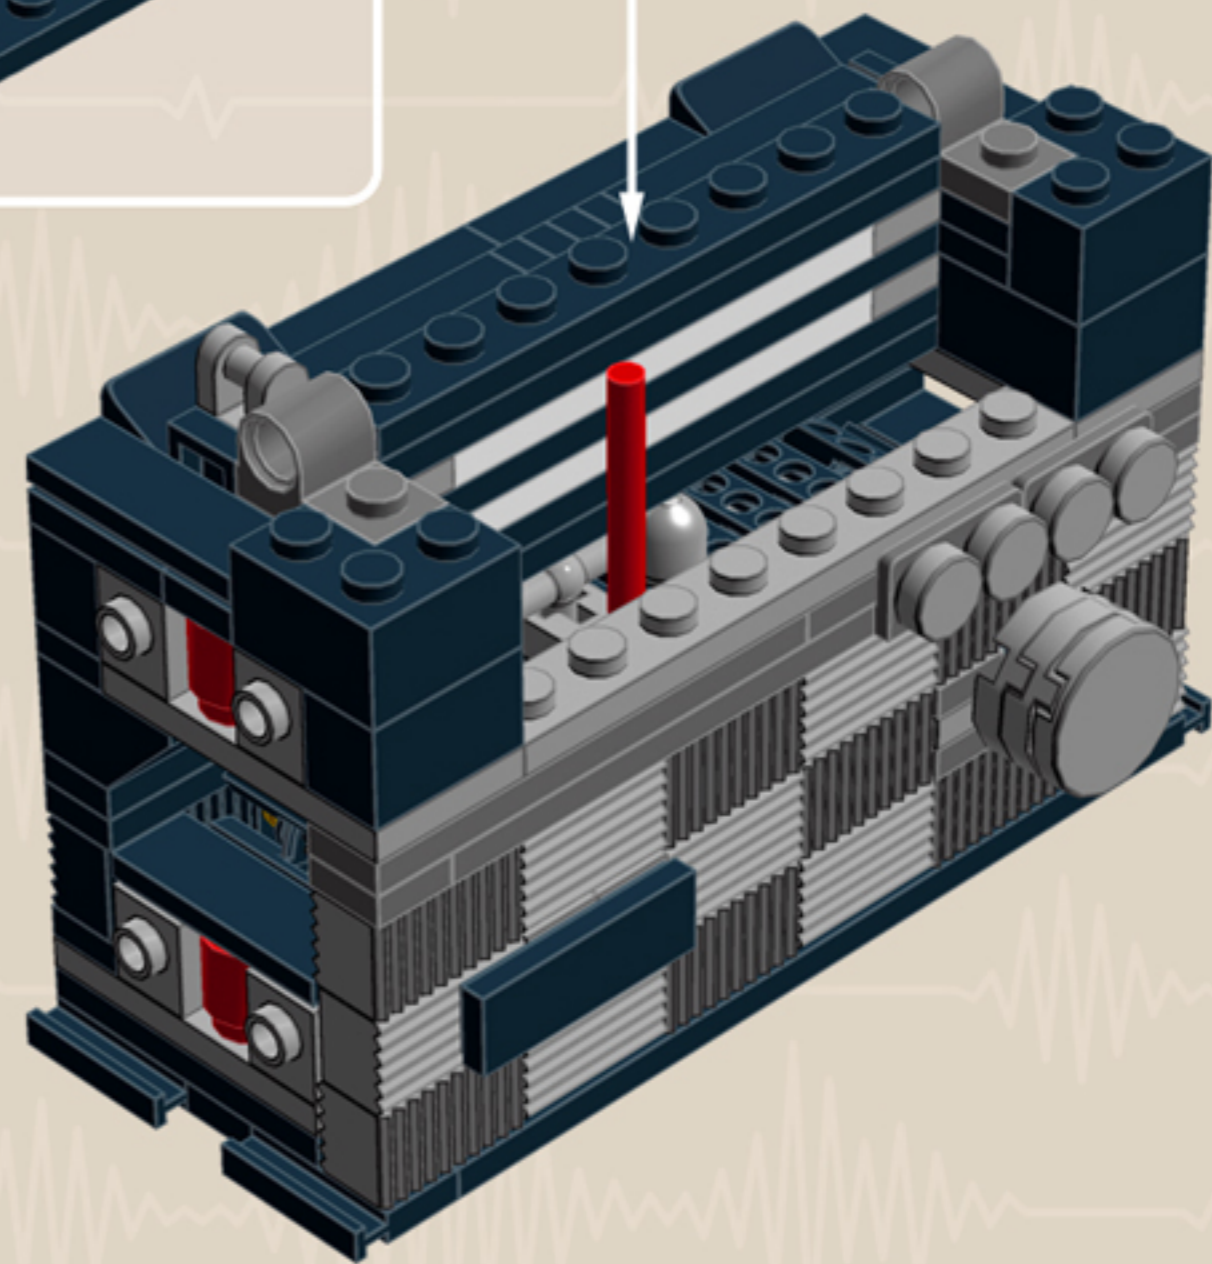

MY FIRST
Radio
'70s EDITION

*A LEGO® project by Chris McVeigh
chrismcveigh.com*

	Element ID	Color	Description	Quantity
	611226	Black	Brick 1X12	1
	6065496	Black	Brick 1X1X3	2
	235726	Black	Brick Corner 1X2X2	4
	6047885	Black	Chains M Plate M 5 Ø,3, 2 Hole	25
	4121715	Black	Connector Peg W. Friction	4
	242026	Black	Corner Plate 1X2X2	4
	370526	Black	Cross Axle 4M	1
	370626	Black	Cross Axle 6M	1
	4512363	Black	Cross Axle, Extension, 2M	5
	307026	Black	Flat Tile 1X1	2
	306926	Black	Flat Tile 1X2	15
	4558170	Black	Flat Tile 1X3	11
	243126	Black	Flat Tile 1X4	2
	306826	Black	Flat Tile 2X2	1

	Element ID	Color	Description	Quantity
	4211445	Medium Stone Grey	Plate 1X4	2
	4211425	Medium Stone Grey	Plate 1X8	2
	4211475	Medium Stone Grey	Plate 2X2 Round	2
	4211395	Medium Stone Grey	Plate 2X4	2
	4211383	Medium Stone Grey	Profile Brick 1X2	16
	4278273	Medium Stone Grey	Slide Shoe Round 2X2	6
	4211508	Medium Stone Grey	T-Piece	1
	4211655	Medium Stone Grey	Technic 3M Beam	2
	4211586	Medium Stone Grey	Technic 7M Half Beam	4
	4211741	Medium Stone Grey	Technic Lever 2M	1
	6030198	Silver Metallic	Globe W. 3.2 Stick	2
	6000740	Transparent	Wall Element 1X2X2	4
	366601	White	Plate 1X6	2