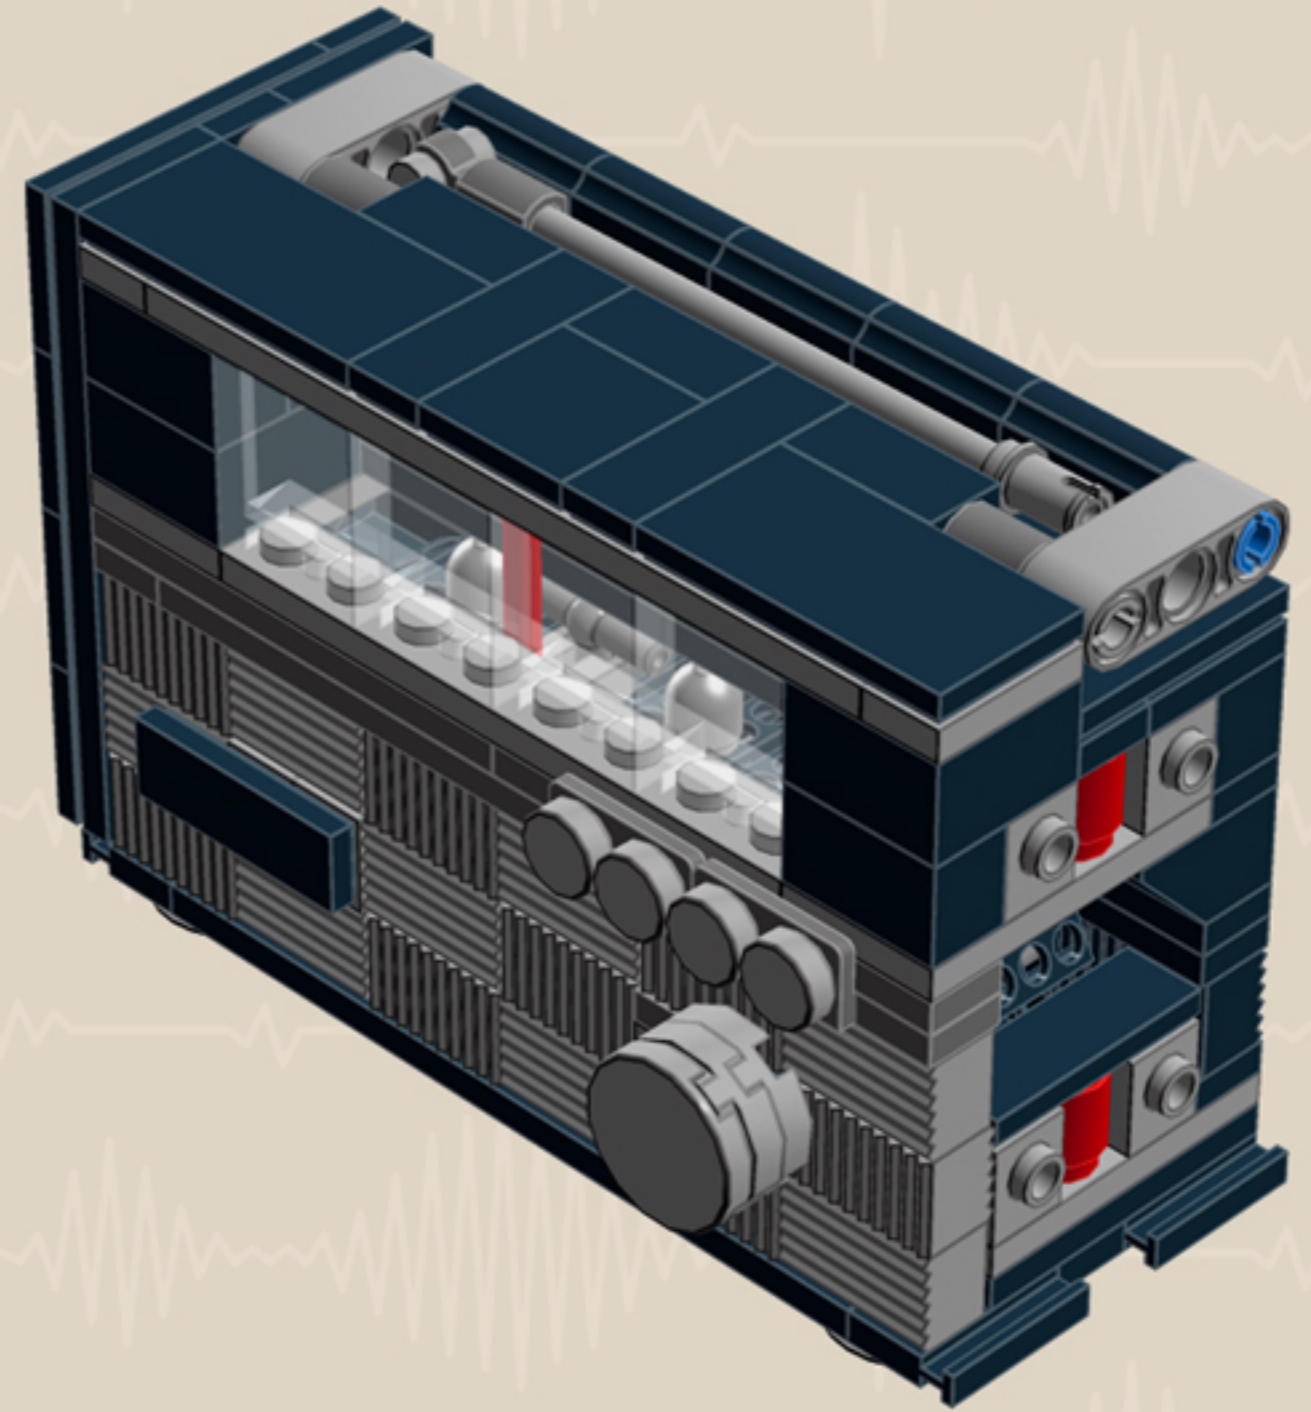

	Element ID	Color	Description	Quantity
	4211445	Medium Stone Grey	Plate 1X4	2
	4211425	Medium Stone Grey	Plate 1X8	2
	4211475	Medium Stone Grey	Plate 2X2 Round	2
	4211395	Medium Stone Grey	Plate 2X4	2
	4211383	Medium Stone Grey	Profile Brick 1X2	16
	4278273	Medium Stone Grey	Slide Shoe Round 2X2	6
	4211508	Medium Stone Grey	T-Piece	1
	4211655	Medium Stone Grey	Technic 3M Beam	2
	4211586	Medium Stone Grey	Technic 7M Half Beam	4
	4211741	Medium Stone Grey	Technic Lever 2M	1
	6030198	Silver Metallic	Globe W. 3.2 Stick	2
	6000740	Transparent	Wall Element 1X2X2	4
	366601	White	Plate 1X6	2