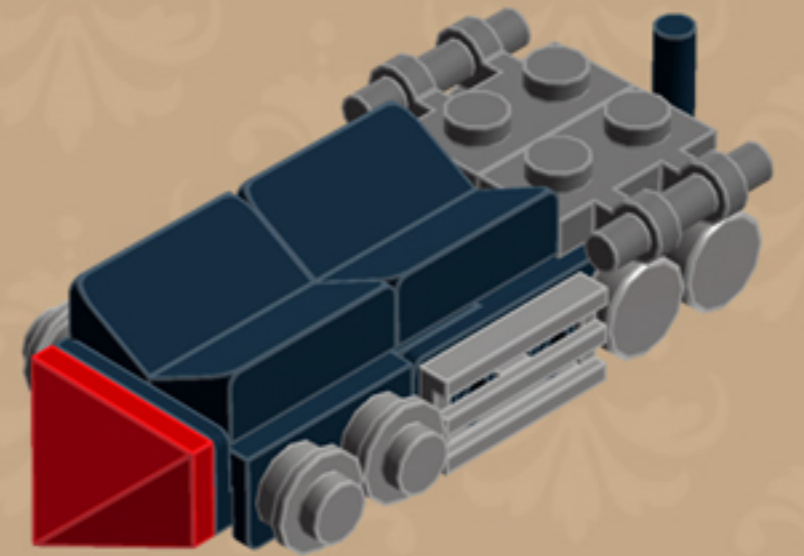

Old West

EXPRESS

A LEGO® project by Chris McVeigh
chrismcveigh.com

Element ID	Color	Description	Quantity
6089577	Black	Angle Plate 1X2/1X4	2
6016172	Black	Angular Plate 1,5 Top 1X2 1/2	4
6020193	Black	Angular Plate 1.5 Bot. 1X2 1/2	1
4529236	Black	Nose Cone Small 1X1	1
474026	Black	Parabola Ø16	1
6100627	Black	Pl.Round 1X1 W. Throughg. Hole	1
614126	Black	Plate 1X1 Round	4
302326	Black	Plate 1X2	1
4569733	Black	Plate 1X2 W. Vertical Shaft	1
4107761	Black	Plate 1X2 With Slide	2
6052126	Black	Plate 2X2X2/3 W. 2. Hor. Knob	1
4548180	Black	Roof Tile 1X2X2/3, Abs	6
4114689	Black	Technic Rotor, 2 Blades	2

Element ID	Color	Description	Quantity
6075074	Bright Red	End Ridged Tile 1X2/45°	1
4612575	Bright Red	Plate 1X2 With Slide	2
241221	Bright Red	Radiator Grille 1X2	2
4210660	Dark Stone Grey	Plate 1X2 W. Stick	2
4211042	Dark Stone Grey	Plate 2X2 Round	3
6115080	Dark Stone Grey	Plate Round W. 1 Knob	1
6078985	Medium Stone Grey	Brick 2X2 Round With Hole Ø4,85	2
4655241	Silver Metallic	Flat Tile 1X1, Round	4
4633691	Silver Metallic	Plate 1X1 Round	4
4619636	Silver Metallic	Radiator Grille 1X2	2
4650498	Transparent	Flat Tile 1X1, Round	1
4167842	Transparent	Plate 1X2	2
6097694	White	Feather	1