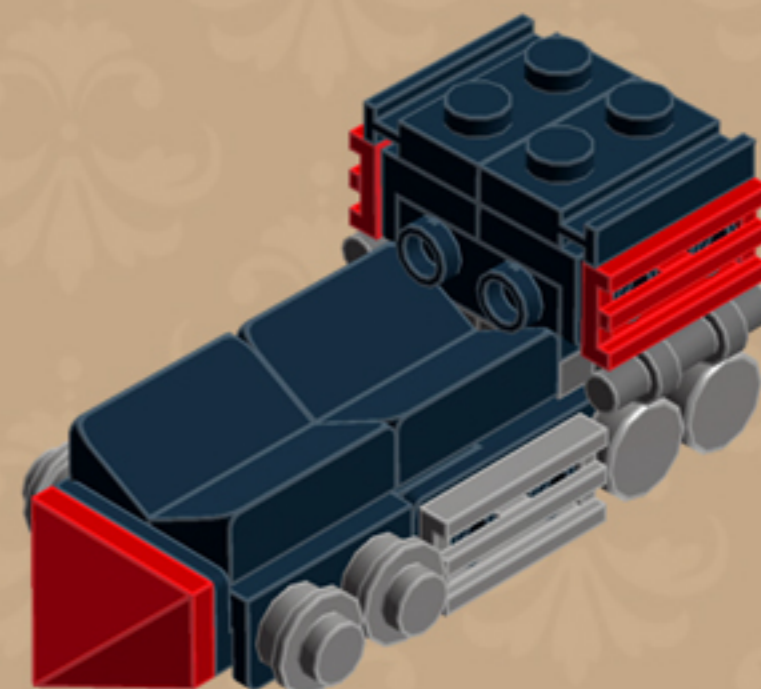

Old West

EXPRESS

A LEGO® project by Chris McVeigh
chrismcveigh.com

Element ID	Color	Description	Quantity
6089577	Black	Angle Plate 1X2/1X4	2
6016172	Black	Angular Plate 1,5 Top 1X2 1/2	4
6020193	Black	Angular Plate 1.5 Bot. 1X2 1/2	1
4529236	Black	Nose Cone Small 1X1	1
474026	Black	Parabola Ø16	1
6100627	Black	Pl.Round 1X1 W. Throughg. Hole	1
614126	Black	Plate 1X1 Round	4
302326	Black	Plate 1X2	1
4569733	Black	Plate 1X2 W. Vertical Shaft	1
4107761	Black	Plate 1X2 With Slide	2
6052126	Black	Plate 2X2X2/3 W. 2. Hor. Knob	1
4548180	Black	Roof Tile 1X2X2/3, Abs	6
4114689	Black	Technic Rotor, 2 Blades	2

Element ID	Color	Description	Quantity
6075074	Bright Red	End Ridged Tile 1X2/45°	1
4612575	Bright Red	Plate 1X2 With Slide	2
241221	Bright Red	Radiator Grille 1X2	2
4210660	Dark Stone Grey	Plate 1X2 W. Stick	2
4211042	Dark Stone Grey	Plate 2X2 Round	3
6115080	Dark Stone Grey	Plate Round W. 1 Knob	1
6078985	Medium Stone Grey	Brick 2X2 Round With Hole Ø4,85	2
4655241	Silver Metallic	Flat Tile 1X1, Round	4
4633691	Silver Metallic	Plate 1X1 Round	4
4619636	Silver Metallic	Radiator Grille 1X2	2
4650498	Transparent	Flat Tile 1X1, Round	1
4167842	Transparent	Plate 1X2	2
6097694	White	Feather	1