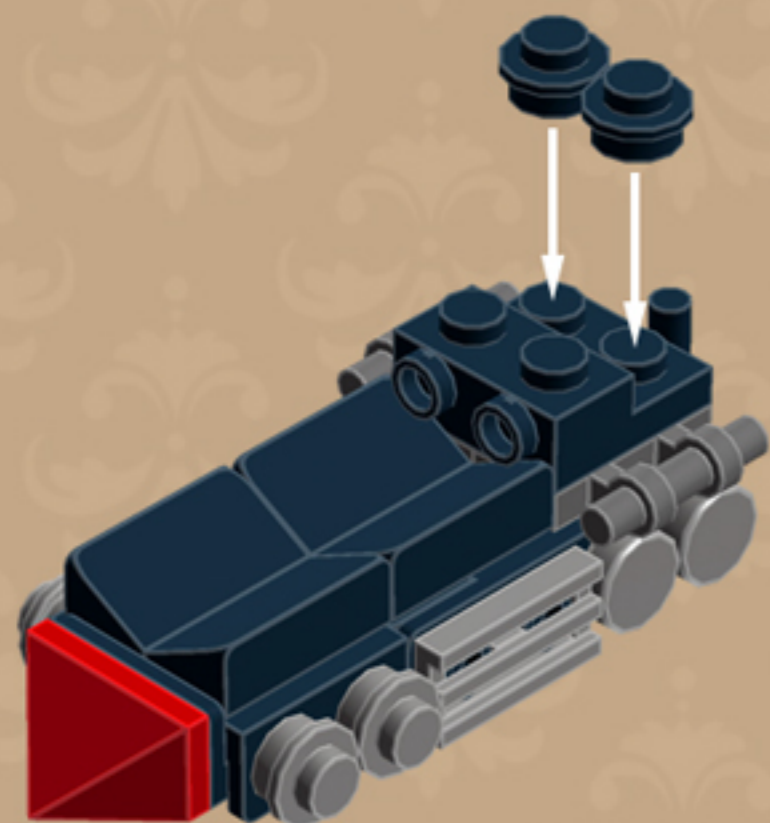

Old West

EXPRESS

A LEGO® project by Chris McVeigh
chrismcveigh.com

Element ID	Color	Description	Quantity
6089577	Black	Angle Plate 1X2/1X4	2
6016172	Black	Angular Plate 1,5 Top 1X2 1/2	4
6020193	Black	Angular Plate 1.5 Bot. 1X2 1/2	1
4529236	Black	Nose Cone Small 1X1	1
474026	Black	Parabola Ø16	1
6100627	Black	Pl.Round 1X1 W. Throughg. Hole	1
614126	Black	Plate 1X1 Round	4
302326	Black	Plate 1X2	1
4569733	Black	Plate 1X2 W. Vertical Shaft	1
4107761	Black	Plate 1X2 With Slide	2
6052126	Black	Plate 2X2X2/3 W. 2. Hor. Knob	1
4548180	Black	Roof Tile 1X2X2/3, Abs	6
4114689	Black	Technic Rotor, 2 Blades	2

Element ID	Color	Description	Quantity
6075074	Bright Red	End Ridged Tile 1X2/45°	1
4612575	Bright Red	Plate 1X2 With Slide	2
241221	Bright Red	Radiator Grille 1X2	2
4210660	Dark Stone Grey	Plate 1X2 W. Stick	2
4211042	Dark Stone Grey	Plate 2X2 Round	3
6115080	Dark Stone Grey	Plate Round W. 1 Knob	1
6078985	Medium Stone Grey	Brick 2X2 Round With Hole Ø4,85	2
4655241	Silver Metallic	Flat Tile 1X1, Round	4
4633691	Silver Metallic	Plate 1X1 Round	4
4619636	Silver Metallic	Radiator Grille 1X2	2
4650498	Transparent	Flat Tile 1X1, Round	1
4167842	Transparent	Plate 1X2	2
6097694	White	Feather	1