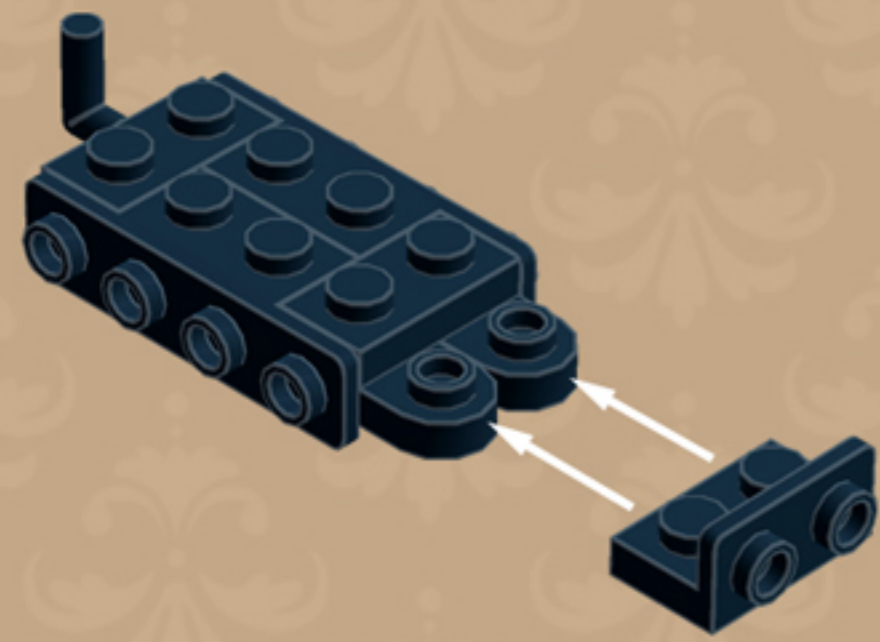

Old West

EXPRESS

A LEGO® project by Chris McVeigh
chrismcveigh.com

Element ID	Color	Description	Quantity
6089577	Black	Angle Plate 1X2/1X4	2
6016172	Black	Angular Plate 1,5 Top 1X2 1/2	4
6020193	Black	Angular Plate 1.5 Bot. 1X2 1/2	1
4529236	Black	Nose Cone Small 1X1	1
474026	Black	Parabola Ø16	1
6100627	Black	Pl.Round 1X1 W. Throughg. Hole	1
614126	Black	Plate 1X1 Round	4
302326	Black	Plate 1X2	1
4569733	Black	Plate 1X2 W. Vertical Shaft	1
4107761	Black	Plate 1X2 With Slide	2
6052126	Black	Plate 2X2X2/3 W. 2. Hor. Knob	1
4548180	Black	Roof Tile 1X2X2/3, Abs	6
4114689	Black	Technic Rotor, 2 Blades	2

Element ID	Color	Description	Quantity
6075074	Bright Red	End Ridged Tile 1X2/45°	1
4612575	Bright Red	Plate 1X2 With Slide	2
241221	Bright Red	Radiator Grille 1X2	2
4210660	Dark Stone Grey	Plate 1X2 W. Stick	2
4211042	Dark Stone Grey	Plate 2X2 Round	3
6115080	Dark Stone Grey	Plate Round W. 1 Knob	1
6078985	Medium Stone Grey	Brick 2X2 Round With Hole Ø4,85	2
4655241	Silver Metallic	Flat Tile 1X1, Round	4
4633691	Silver Metallic	Plate 1X1 Round	4
4619636	Silver Metallic	Radiator Grille 1X2	2
4650498	Transparent	Flat Tile 1X1, Round	1
4167842	Transparent	Plate 1X2	2
6097694	White	Feather	1