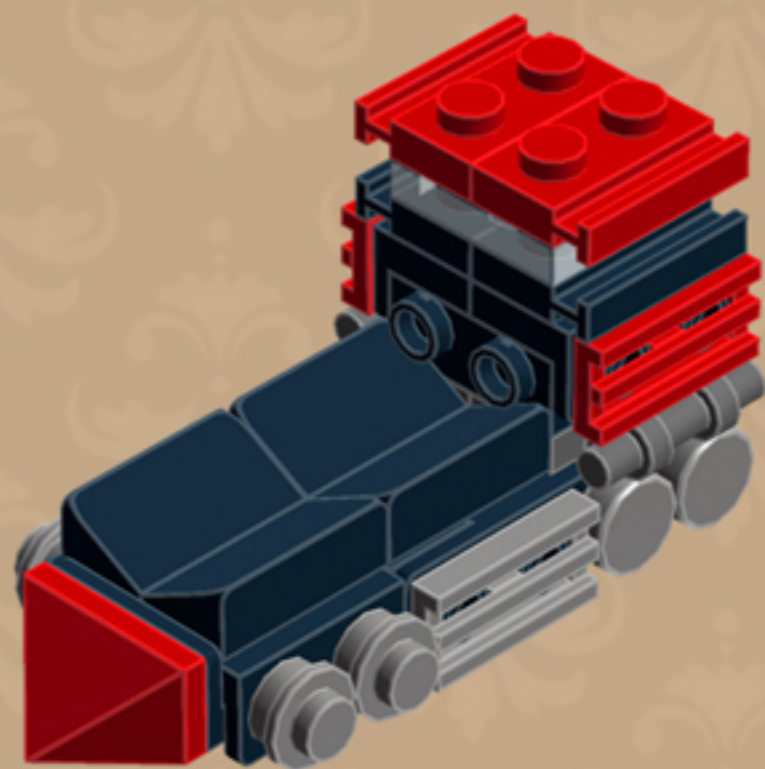

Old West

EXPRESS

A LEGO® project by Chris McVeigh
chrismcveigh.com

Element ID	Color	Description	Quantity
6089577	Black	Angle Plate 1X2/1X4	2
6016172	Black	Angular Plate 1,5 Top 1X2 1/2	4
6020193	Black	Angular Plate 1.5 Bot. 1X2 1/2	1
4529236	Black	Nose Cone Small 1X1	1
474026	Black	Parabola Ø16	1
6100627	Black	Pl.Round 1X1 W. Throughg. Hole	1
614126	Black	Plate 1X1 Round	4
302326	Black	Plate 1X2	1
4569733	Black	Plate 1X2 W. Vertical Shaft	1
4107761	Black	Plate 1X2 With Slide	2
6052126	Black	Plate 2X2X2/3 W. 2. Hor. Knob	1
4548180	Black	Roof Tile 1X2X2/3, Abs	6
4114689	Black	Technic Rotor, 2 Blades	2

Element ID	Color	Description	Quantity
6075074	Bright Red	End Ridged Tile 1X2/45°	1
4612575	Bright Red	Plate 1X2 With Slide	2
241221	Bright Red	Radiator Grille 1X2	2
4210660	Dark Stone Grey	Plate 1X2 W. Stick	2
4211042	Dark Stone Grey	Plate 2X2 Round	3
6115080	Dark Stone Grey	Plate Round W. 1 Knob	1
6078985	Medium Stone Grey	Brick 2X2 Round With Hole Ø4,85	2
4655241	Silver Metallic	Flat Tile 1X1, Round	4
4633691	Silver Metallic	Plate 1X1 Round	4
4619636	Silver Metallic	Radiator Grille 1X2	2
4650498	Transparent	Flat Tile 1X1, Round	1
4167842	Transparent	Plate 1X2	2
6097694	White	Feather	1