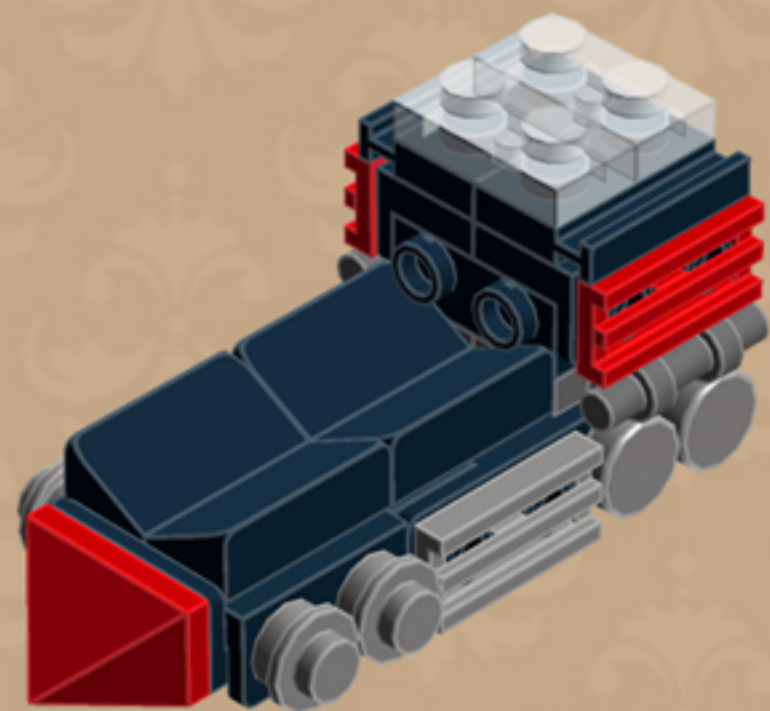

Old West

EXPRESS

A LEGO® project by Chris McVeigh
chrismcveigh.com

Element ID	Color	Description	Quantity
6089577	Black	Angle Plate 1X2/1X4	2
6016172	Black	Angular Plate 1,5 Top 1X2 1/2	4
6020193	Black	Angular Plate 1.5 Bot. 1X2 1/2	1
4529236	Black	Nose Cone Small 1X1	1
474026	Black	Parabola Ø16	1
6100627	Black	Pl.Round 1X1 W. Throughg. Hole	1
614126	Black	Plate 1X1 Round	4
302326	Black	Plate 1X2	1
4569733	Black	Plate 1X2 W. Vertical Shaft	1
4107761	Black	Plate 1X2 With Slide	2
6052126	Black	Plate 2X2X2/3 W. 2. Hor. Knob	1
4548180	Black	Roof Tile 1X2X2/3, Abs	6
4114689	Black	Technic Rotor, 2 Blades	2

Element ID	Color	Description	Quantity
6075074	Bright Red	End Ridged Tile 1X2/45°	1
4612575	Bright Red	Plate 1X2 With Slide	2
241221	Bright Red	Radiator Grille 1X2	2
4210660	Dark Stone Grey	Plate 1X2 W. Stick	2
4211042	Dark Stone Grey	Plate 2X2 Round	3
6115080	Dark Stone Grey	Plate Round W. 1 Knob	1
6078985	Medium Stone Grey	Brick 2X2 Round With Hole Ø4,85	2
4655241	Silver Metallic	Flat Tile 1X1, Round	4
4633691	Silver Metallic	Plate 1X1 Round	4
4619636	Silver Metallic	Radiator Grille 1X2	2
4650498	Transparent	Flat Tile 1X1, Round	1
4167842	Transparent	Plate 1X2	2
6097694	White	Feather	1