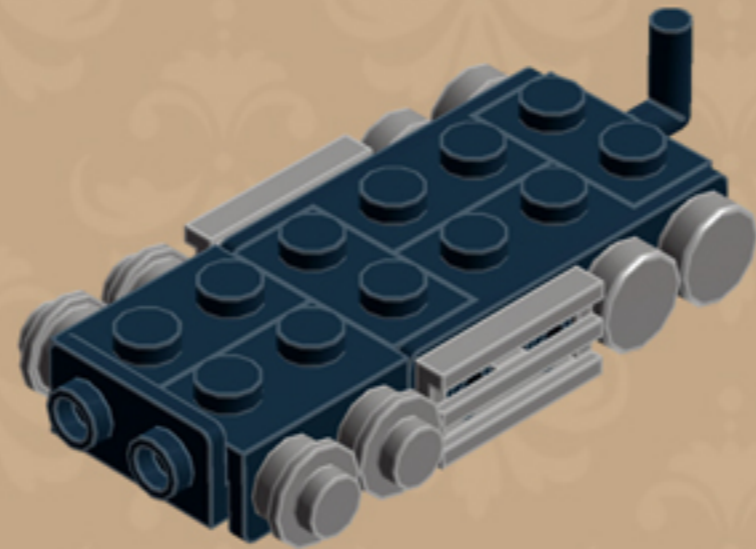

Old West

EXPRESS

A LEGO® project by Chris McVeigh
chrismcveigh.com

Element ID	Color	Description	Quantity
6089577	Black	Angle Plate 1X2/1X4	2
6016172	Black	Angular Plate 1,5 Top 1X2 1/2	4
6020193	Black	Angular Plate 1.5 Bot. 1X2 1/2	1
4529236	Black	Nose Cone Small 1X1	1
474026	Black	Parabola Ø16	1
6100627	Black	Pl.Round 1X1 W. Throughg. Hole	1
614126	Black	Plate 1X1 Round	4
302326	Black	Plate 1X2	1
4569733	Black	Plate 1X2 W. Vertical Shaft	1
4107761	Black	Plate 1X2 With Slide	2
6052126	Black	Plate 2X2X2/3 W. 2. Hor. Knob	1
4548180	Black	Roof Tile 1X2X2/3, Abs	6
4114689	Black	Technic Rotor, 2 Blades	2

Element ID	Color	Description	Quantity
6075074	Bright Red	End Ridged Tile 1X2/45°	1
4612575	Bright Red	Plate 1X2 With Slide	2
241221	Bright Red	Radiator Grille 1X2	2
4210660	Dark Stone Grey	Plate 1X2 W. Stick	2
4211042	Dark Stone Grey	Plate 2X2 Round	3
6115080	Dark Stone Grey	Plate Round W. 1 Knob	1
6078985	Medium Stone Grey	Brick 2X2 Round With Hole Ø4,85	2
4655241	Silver Metallic	Flat Tile 1X1, Round	4
4633691	Silver Metallic	Plate 1X1 Round	4
4619636	Silver Metallic	Radiator Grille 1X2	2
4650498	Transparent	Flat Tile 1X1, Round	1
4167842	Transparent	Plate 1X2	2
6097694	White	Feather	1