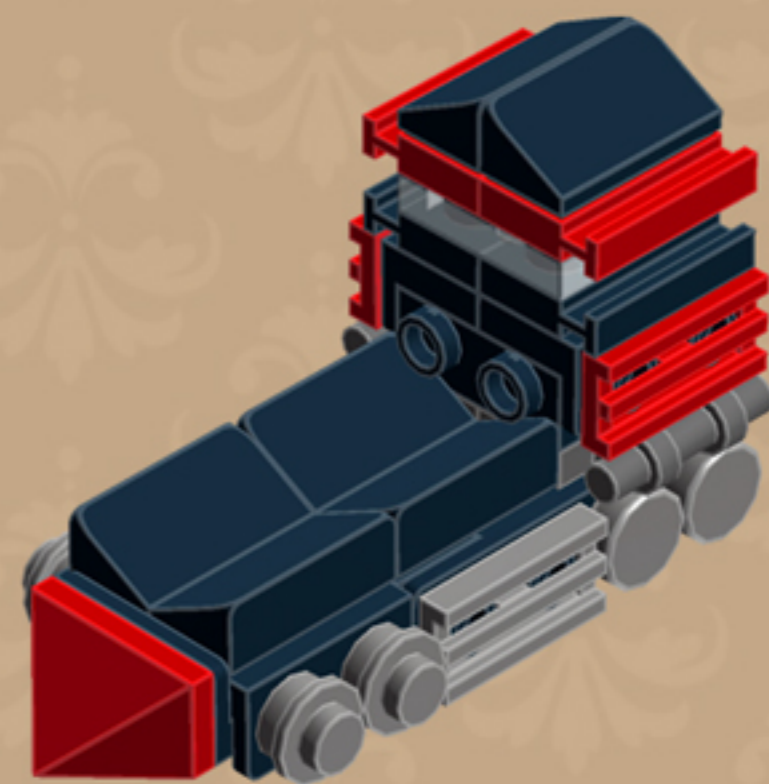

Old West

EXPRESS

A LEGO® project by Chris McVeigh
chrismcveigh.com

Element ID	Color	Description	Quantity
6089577	Black	Angle Plate 1X2/1X4	2
6016172	Black	Angular Plate 1,5 Top 1X2 1/2	4
6020193	Black	Angular Plate 1.5 Bot. 1X2 1/2	1
4529236	Black	Nose Cone Small 1X1	1
474026	Black	Parabola Ø16	1
6100627	Black	Pl.Round 1X1 W. Throughg. Hole	1
614126	Black	Plate 1X1 Round	4
302326	Black	Plate 1X2	1
4569733	Black	Plate 1X2 W. Vertical Shaft	1
4107761	Black	Plate 1X2 With Slide	2
6052126	Black	Plate 2X2X2/3 W. 2. Hor. Knob	1
4548180	Black	Roof Tile 1X2X2/3, Abs	6
4114689	Black	Technic Rotor, 2 Blades	2

Element ID	Color	Description	Quantity
6075074	Bright Red	End Ridged Tile 1X2/45°	1
4612575	Bright Red	Plate 1X2 With Slide	2
241221	Bright Red	Radiator Grille 1X2	2
4210660	Dark Stone Grey	Plate 1X2 W. Stick	2
4211042	Dark Stone Grey	Plate 2X2 Round	3
6115080	Dark Stone Grey	Plate Round W. 1 Knob	1
6078985	Medium Stone Grey	Brick 2X2 Round With Hole Ø4,85	2
4655241	Silver Metallic	Flat Tile 1X1, Round	4
4633691	Silver Metallic	Plate 1X1 Round	4
4619636	Silver Metallic	Radiator Grille 1X2	2
4650498	Transparent	Flat Tile 1X1, Round	1
4167842	Transparent	Plate 1X2	2
6097694	White	Feather	1