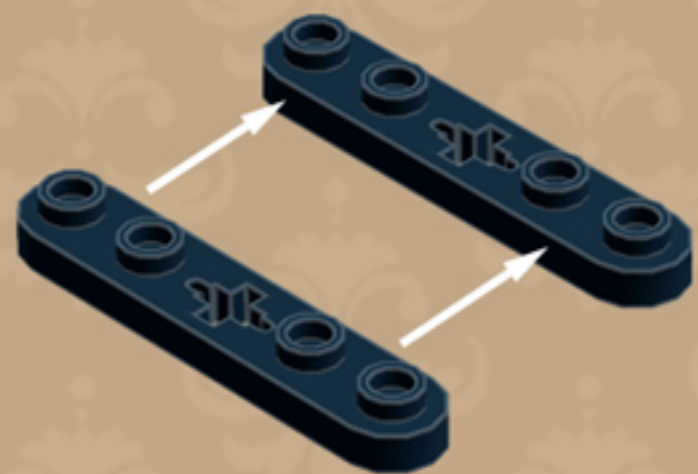

Old West

EXPRESS

A LEGO® project by Chris McVeigh
chrismcveigh.com

Element ID	Color	Description	Quantity
6089577	Black	Angle Plate 1X2/1X4	2
6016172	Black	Angular Plate 1,5 Top 1X2 1/2	4
6020193	Black	Angular Plate 1.5 Bot. 1X2 1/2	1
4529236	Black	Nose Cone Small 1X1	1
474026	Black	Parabola Ø16	1
6100627	Black	Pl.Round 1X1 W. Throughg. Hole	1
614126	Black	Plate 1X1 Round	4
302326	Black	Plate 1X2	1
4569733	Black	Plate 1X2 W. Vertical Shaft	1
4107761	Black	Plate 1X2 With Slide	2
6052126	Black	Plate 2X2X2/3 W. 2. Hor. Knob	1
4548180	Black	Roof Tile 1X2X2/3, Abs	6
4114689	Black	Technic Rotor, 2 Blades	2

Element ID	Color	Description	Quantity
6075074	Bright Red	End Ridged Tile 1X2/45°	1
4612575	Bright Red	Plate 1X2 With Slide	2
241221	Bright Red	Radiator Grille 1X2	2
4210660	Dark Stone Grey	Plate 1X2 W. Stick	2
4211042	Dark Stone Grey	Plate 2X2 Round	3
6115080	Dark Stone Grey	Plate Round W. 1 Knob	1
6078985	Medium Stone Grey	Brick 2X2 Round With Hole Ø4,85	2
4655241	Silver Metallic	Flat Tile 1X1, Round	4
4633691	Silver Metallic	Plate 1X1 Round	4
4619636	Silver Metallic	Radiator Grille 1X2	2
4650498	Transparent	Flat Tile 1X1, Round	1
4167842	Transparent	Plate 1X2	2
6097694	White	Feather	1