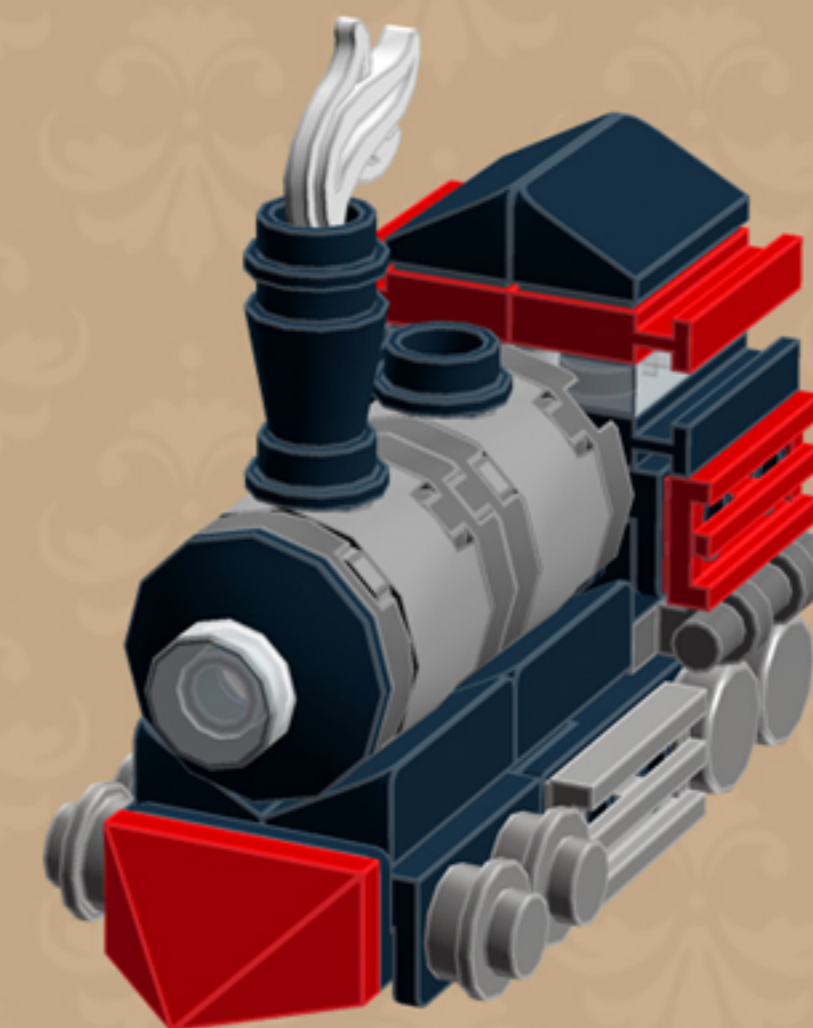

Old West

EXPRESS

A LEGO® project by Chris McVeigh
chrismcveigh.com

Element ID	Color	Description	Quantity
6089577	Black	Angle Plate 1X2/1X4	2
6016172	Black	Angular Plate 1,5 Top 1X2 1/2	4
6020193	Black	Angular Plate 1.5 Bot. 1X2 1/2	1
4529236	Black	Nose Cone Small 1X1	1
474026	Black	Parabola Ø16	1
6100627	Black	Pl.Round 1X1 W. Throughg. Hole	1
614126	Black	Plate 1X1 Round	4
302326	Black	Plate 1X2	1
4569733	Black	Plate 1X2 W. Vertical Shaft	1
4107761	Black	Plate 1X2 With Slide	2
6052126	Black	Plate 2X2X2/3 W. 2. Hor. Knob	1
4548180	Black	Roof Tile 1X2X2/3, Abs	6
4114689	Black	Technic Rotor, 2 Blades	2

Element ID	Color	Description	Quantity
6075074	Bright Red	End Ridged Tile 1X2/45°	1
4612575	Bright Red	Plate 1X2 With Slide	2
241221	Bright Red	Radiator Grille 1X2	2
4210660	Dark Stone Grey	Plate 1X2 W. Stick	2
4211042	Dark Stone Grey	Plate 2X2 Round	3
6115080	Dark Stone Grey	Plate Round W. 1 Knob	1
6078985	Medium Stone Grey	Brick 2X2 Round With Hole Ø4,85	2
4655241	Silver Metallic	Flat Tile 1X1, Round	4
4633691	Silver Metallic	Plate 1X1 Round	4
4619636	Silver Metallic	Radiator Grille 1X2	2
4650498	Transparent	Flat Tile 1X1, Round	1
4167842	Transparent	Plate 1X2	2
6097694	White	Feather	1