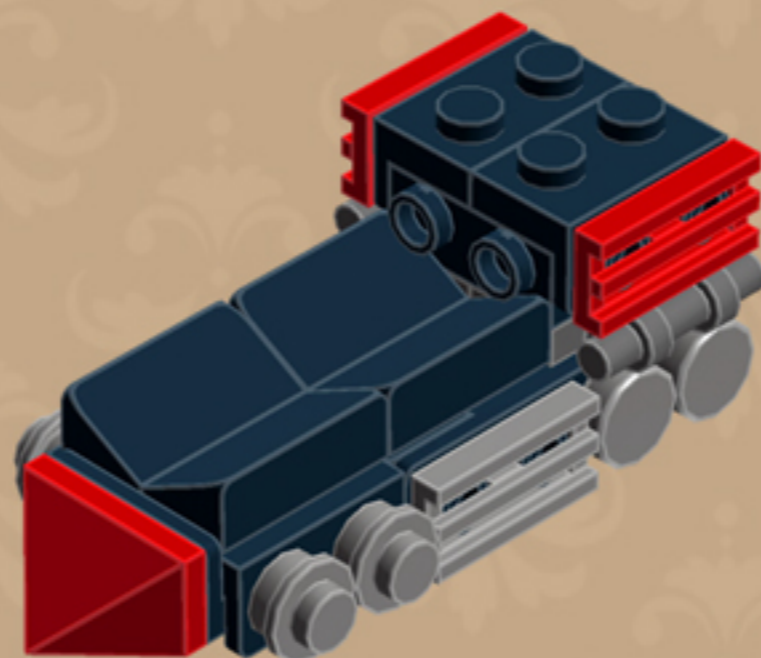

Old West

EXPRESS

A LEGO® project by Chris McVeigh
chrismcveigh.com

Element ID	Color	Description	Quantity
6089577	Black	Angle Plate 1X2/1X4	2
6016172	Black	Angular Plate 1,5 Top 1X2 1/2	4
6020193	Black	Angular Plate 1.5 Bot. 1X2 1/2	1
4529236	Black	Nose Cone Small 1X1	1
474026	Black	Parabola Ø16	1
6100627	Black	Pl.Round 1X1 W. Throughg. Hole	1
614126	Black	Plate 1X1 Round	4
302326	Black	Plate 1X2	1
4569733	Black	Plate 1X2 W. Vertical Shaft	1
4107761	Black	Plate 1X2 With Slide	2
6052126	Black	Plate 2X2X2/3 W. 2. Hor. Knob	1
4548180	Black	Roof Tile 1X2X2/3, Abs	6
4114689	Black	Technic Rotor, 2 Blades	2

Element ID	Color	Description	Quantity
6075074	Bright Red	End Ridged Tile 1X2/45°	1
4612575	Bright Red	Plate 1X2 With Slide	2
241221	Bright Red	Radiator Grille 1X2	2
4210660	Dark Stone Grey	Plate 1X2 W. Stick	2
4211042	Dark Stone Grey	Plate 2X2 Round	3
6115080	Dark Stone Grey	Plate Round W. 1 Knob	1
6078985	Medium Stone Grey	Brick 2X2 Round With Hole Ø4,85	2
4655241	Silver Metallic	Flat Tile 1X1, Round	4
4633691	Silver Metallic	Plate 1X1 Round	4
4619636	Silver Metallic	Radiator Grille 1X2	2
4650498	Transparent	Flat Tile 1X1, Round	1
4167842	Transparent	Plate 1X2	2
6097694	White	Feather	1