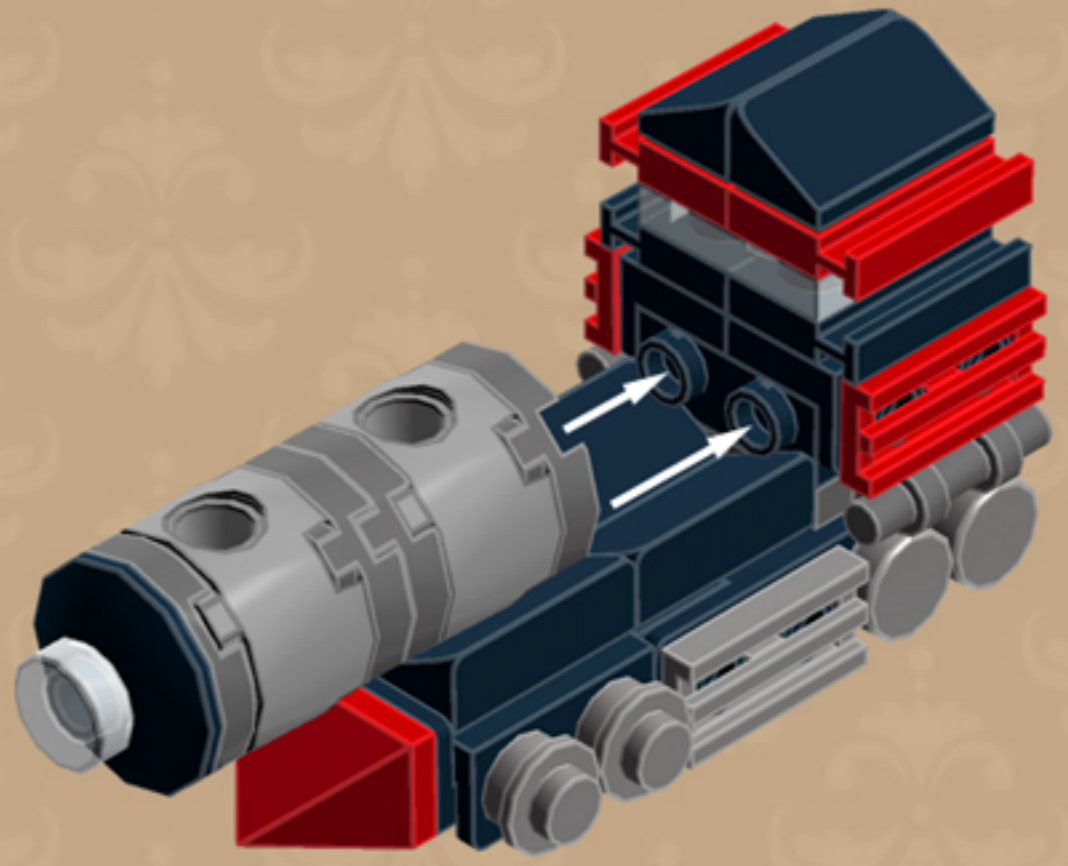

Old West

EXPRESS

A LEGO® project by Chris McVeigh
chrismcveigh.com

Element ID	Color	Description	Quantity
6089577	Black	Angle Plate 1X2/1X4	2
6016172	Black	Angular Plate 1,5 Top 1X2 1/2	4
6020193	Black	Angular Plate 1.5 Bot. 1X2 1/2	1
4529236	Black	Nose Cone Small 1X1	1
474026	Black	Parabola Ø16	1
6100627	Black	Pl.Round 1X1 W. Throughg. Hole	1
614126	Black	Plate 1X1 Round	4
302326	Black	Plate 1X2	1
4569733	Black	Plate 1X2 W. Vertical Shaft	1
4107761	Black	Plate 1X2 With Slide	2
6052126	Black	Plate 2X2X2/3 W. 2. Hor. Knob	1
4548180	Black	Roof Tile 1X2X2/3, Abs	6
4114689	Black	Technic Rotor, 2 Blades	2

Element ID	Color	Description	Quantity
6075074	Bright Red	End Ridged Tile 1X2/45°	1
4612575	Bright Red	Plate 1X2 With Slide	2
241221	Bright Red	Radiator Grille 1X2	2
4210660	Dark Stone Grey	Plate 1X2 W. Stick	2
4211042	Dark Stone Grey	Plate 2X2 Round	3
6115080	Dark Stone Grey	Plate Round W. 1 Knob	1
6078985	Medium Stone Grey	Brick 2X2 Round With Hole Ø4,85	2
4655241	Silver Metallic	Flat Tile 1X1, Round	4
4633691	Silver Metallic	Plate 1X1 Round	4
4619636	Silver Metallic	Radiator Grille 1X2	2
4650498	Transparent	Flat Tile 1X1, Round	1
4167842	Transparent	Plate 1X2	2
6097694	White	Feather	1