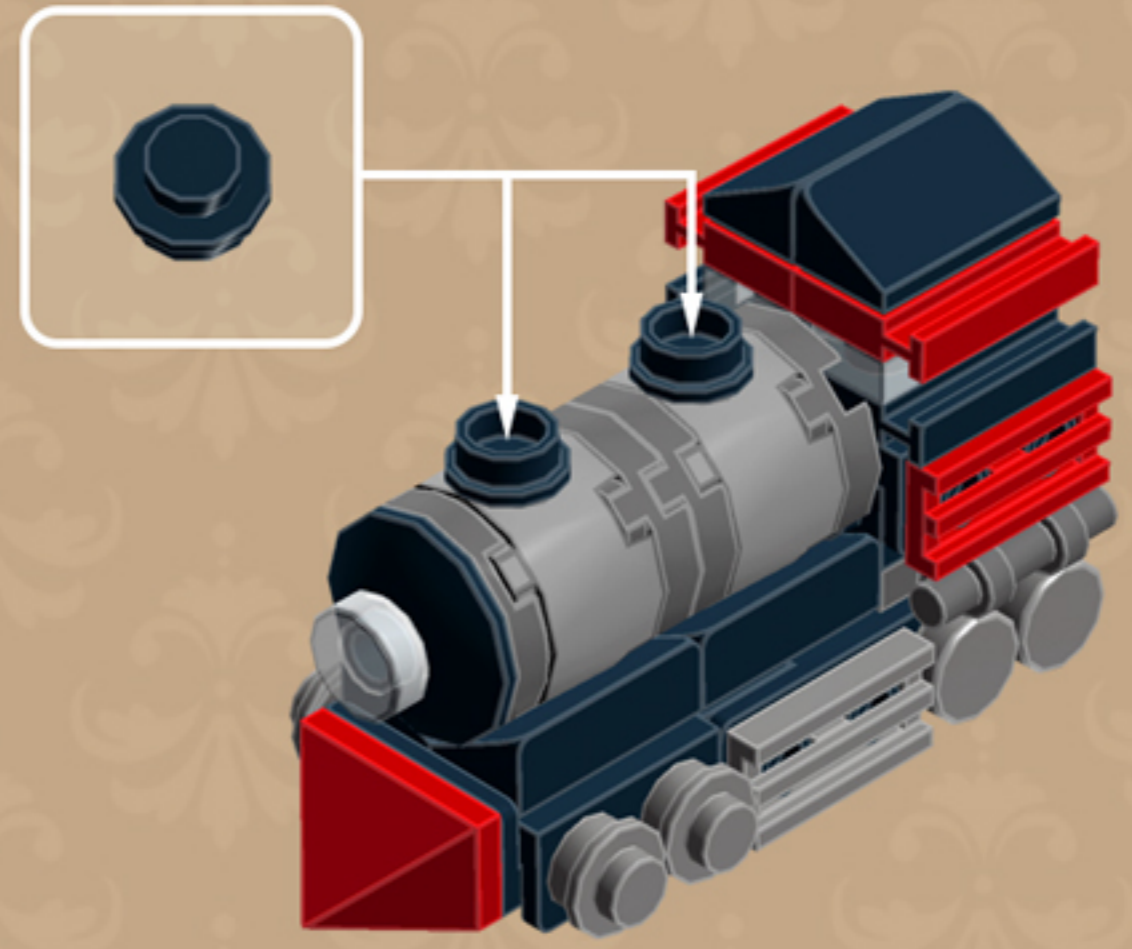

Old West

EXPRESS

A LEGO® project by Chris McVeigh
chrismcveigh.com

Element ID	Color	Description	Quantity
6089577	Black	Angle Plate 1X2/1X4	2
6016172	Black	Angular Plate 1,5 Top 1X2 1/2	4
6020193	Black	Angular Plate 1.5 Bot. 1X2 1/2	1
4529236	Black	Nose Cone Small 1X1	1
474026	Black	Parabola Ø16	1
6100627	Black	Pl.Round 1X1 W. Throughg. Hole	1
614126	Black	Plate 1X1 Round	4
302326	Black	Plate 1X2	1
4569733	Black	Plate 1X2 W. Vertical Shaft	1
4107761	Black	Plate 1X2 With Slide	2
6052126	Black	Plate 2X2X2/3 W. 2. Hor. Knob	1
4548180	Black	Roof Tile 1X2X2/3, Abs	6
4114689	Black	Technic Rotor, 2 Blades	2

Element ID	Color	Description	Quantity
6075074	Bright Red	End Ridged Tile 1X2/45°	1
4612575	Bright Red	Plate 1X2 With Slide	2
241221	Bright Red	Radiator Grille 1X2	2
4210660	Dark Stone Grey	Plate 1X2 W. Stick	2
4211042	Dark Stone Grey	Plate 2X2 Round	3
6115080	Dark Stone Grey	Plate Round W. 1 Knob	1
6078985	Medium Stone Grey	Brick 2X2 Round With Hole Ø4,85	2
4655241	Silver Metallic	Flat Tile 1X1, Round	4
4633691	Silver Metallic	Plate 1X1 Round	4
4619636	Silver Metallic	Radiator Grille 1X2	2
4650498	Transparent	Flat Tile 1X1, Round	1
4167842	Transparent	Plate 1X2	2
6097694	White	Feather	1