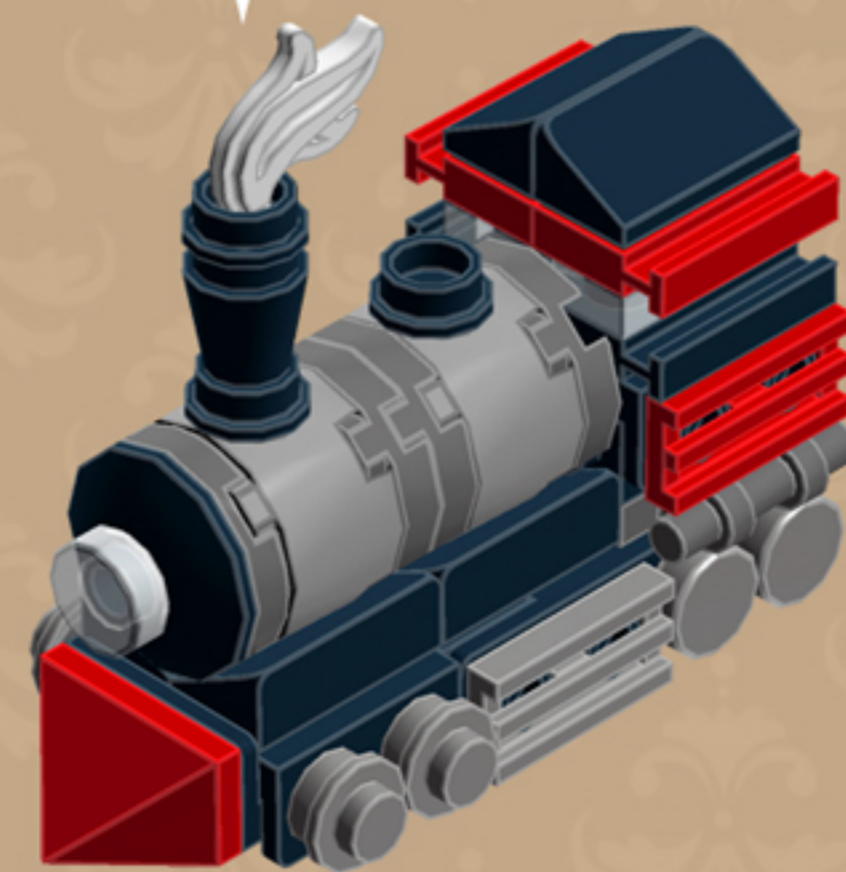

Old West

EXPRESS

A LEGO® project by Chris McVeigh
chrismcveigh.com

Element ID	Color	Description	Quantity
6089577	Black	Angle Plate 1X2/1X4	2
6016172	Black	Angular Plate 1,5 Top 1X2 1/2	4
6020193	Black	Angular Plate 1.5 Bot. 1X2 1/2	1
4529236	Black	Nose Cone Small 1X1	1
474026	Black	Parabola Ø16	1
6100627	Black	Pl.Round 1X1 W. Throughg. Hole	1
614126	Black	Plate 1X1 Round	4
302326	Black	Plate 1X2	1
4569733	Black	Plate 1X2 W. Vertical Shaft	1
4107761	Black	Plate 1X2 With Slide	2
6052126	Black	Plate 2X2X2/3 W. 2. Hor. Knob	1
4548180	Black	Roof Tile 1X2X2/3, Abs	6
4114689	Black	Technic Rotor, 2 Blades	2

Element ID	Color	Description	Quantity
6075074	Bright Red	End Ridged Tile 1X2/45°	1
4612575	Bright Red	Plate 1X2 With Slide	2
241221	Bright Red	Radiator Grille 1X2	2
4210660	Dark Stone Grey	Plate 1X2 W. Stick	2
4211042	Dark Stone Grey	Plate 2X2 Round	3
6115080	Dark Stone Grey	Plate Round W. 1 Knob	1
6078985	Medium Stone Grey	Brick 2X2 Round With Hole Ø4,85	2
4655241	Silver Metallic	Flat Tile 1X1, Round	4
4633691	Silver Metallic	Plate 1X1 Round	4
4619636	Silver Metallic	Radiator Grille 1X2	2
4650498	Transparent	Flat Tile 1X1, Round	1
4167842	Transparent	Plate 1X2	2
6097694	White	Feather	1