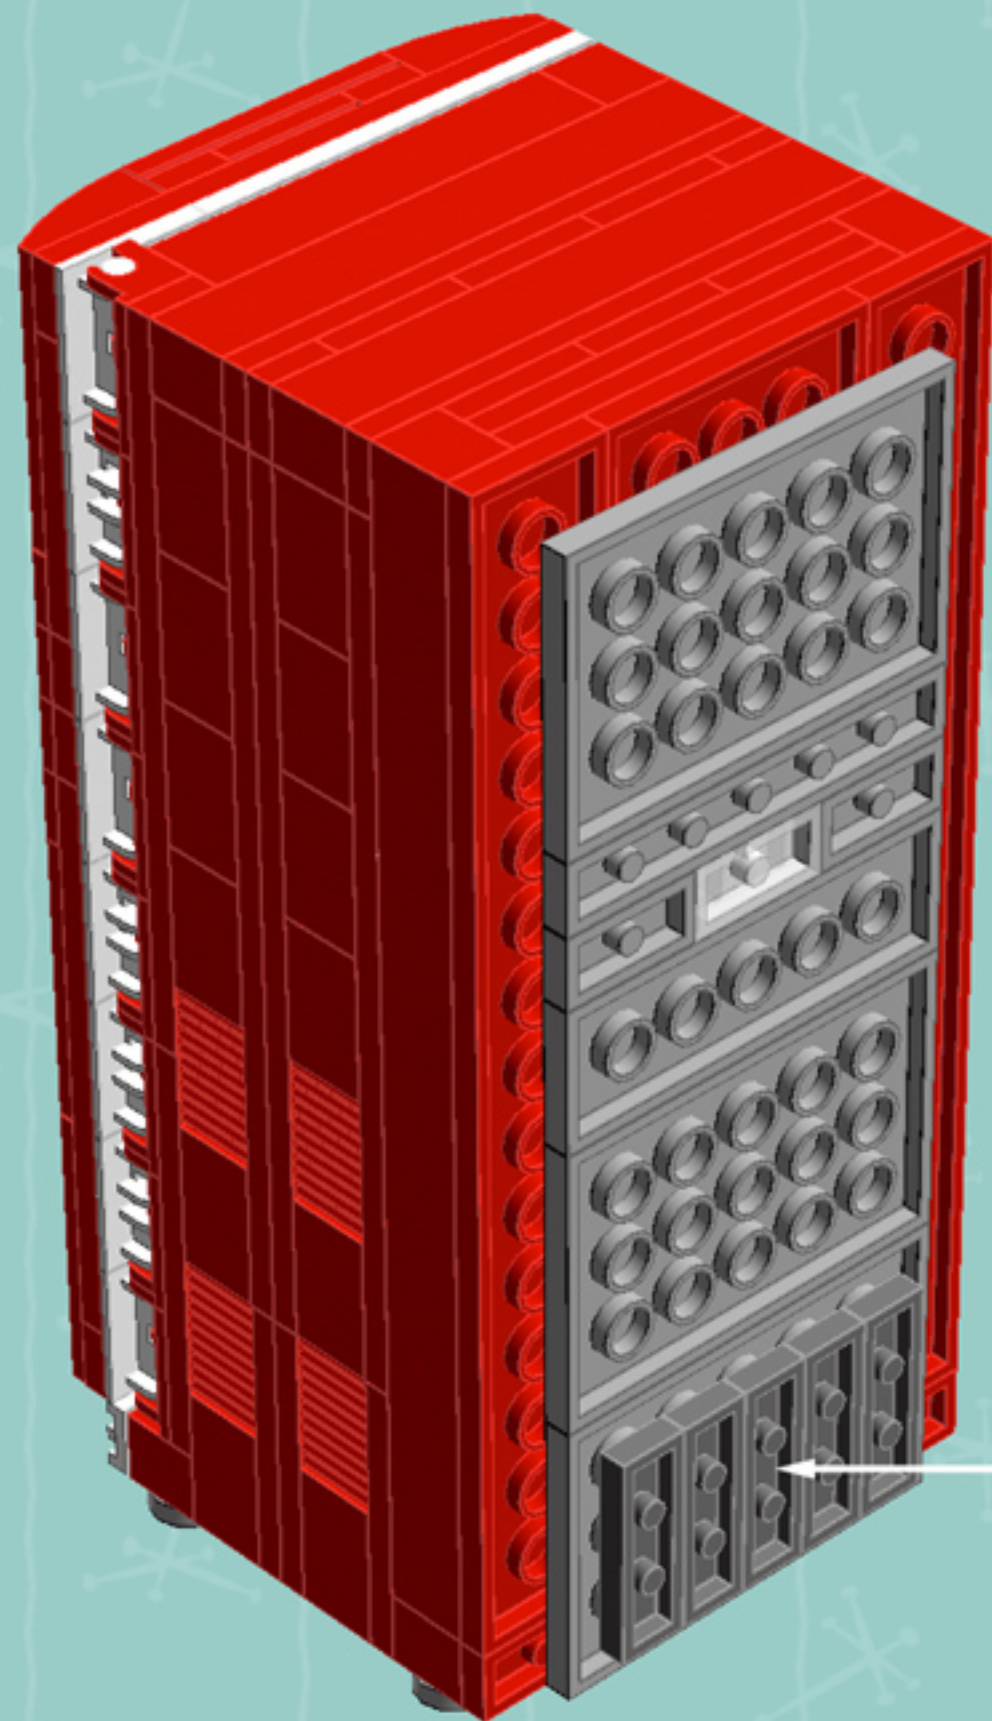

Retro Refrigerator

A LEGO® project by Chris McVeigh
chrismcveigh.com

| Element ID | Color | Description | Quantity |
|------------|--------------|--------------------------------|----------|
| 6074033 | Black | String 30M W. 2 Knobs | 2 |
| 4619599 | Bright Green | Bracelet Upper Part | 6 |
| 6001806 | Bright Red | Angular Plate 1.5 Bot. 1X2 2/2 | 12 |
| 4558886 | Bright Red | Brick 1X1 W. 1 Knob | 4 |
| 246521 | Bright Red | Brick 1X16 | 3 |
| 300421 | Bright Red | Brick 1X2 | 8 |
| 6019155 | Bright Red | Brick 1X2 W. 2 Knobs | 12 |
| 301021 | Bright Red | Brick 1X4 | 2 |
| 300921 | Bright Red | Brick 1X6 | 2 |
| 300821 | Bright Red | Brick 1X8 | 2 |
| 235721 | Bright Red | Brick Corner 1X2X2 | 4 |
| 242021 | Bright Red | Corner Plate 1X2X2 | 2 |
| 307021 | Bright Red | Flat Tile 1X1 | 3 |
| 306821 | Bright Red | Flat Tile 2X2 | 3 |
| 4560179 | Bright Red | Flat Tile 2X4 | 8 |

1

2

5x

*For more fun builds,
please pop by chrismcveigh.com,
visit me at facebook.com/c.mcveigh.photos,
or follow me on twitter [@actionfigured](https://twitter.com/actionfigured)*

Purchase custom building kits at shop.chrismcveigh.com