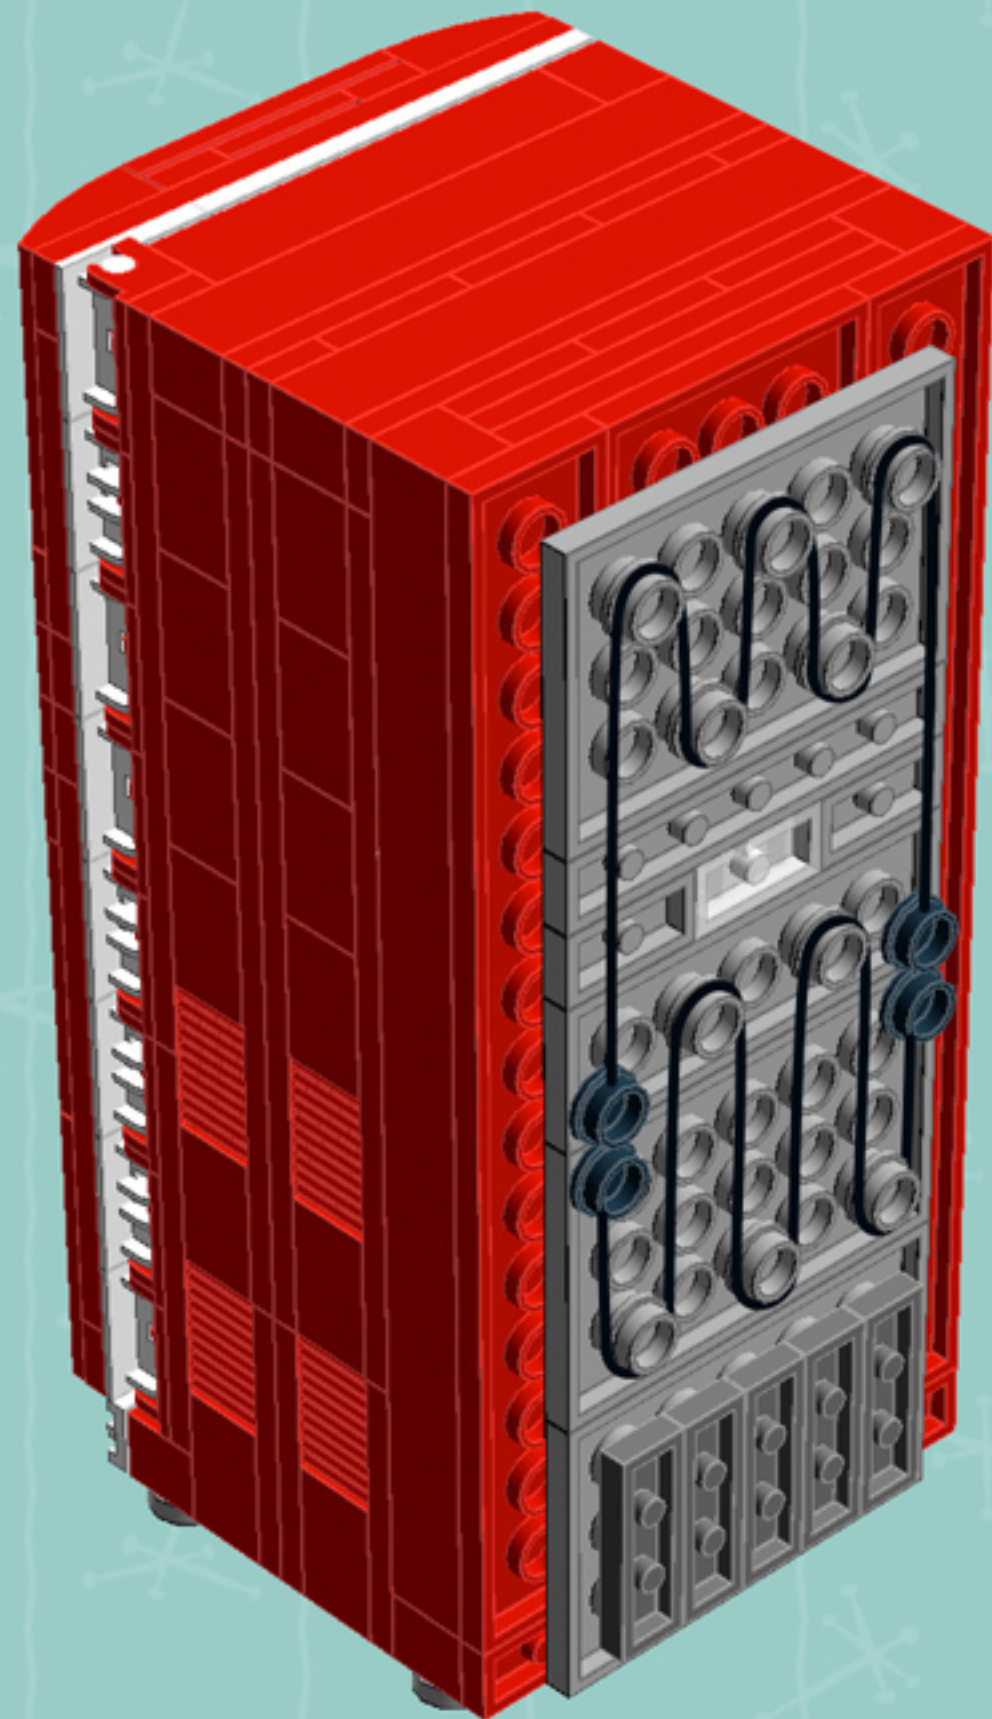

Retro Refrigerator

A LEGO® project by Chris McVeigh
chrismcveigh.com

| Element ID | Color | Description | Quantity |
|------------|--------------|--------------------------------|----------|
| 6074033 | Black | String 30M W. 2 Knobs | 2 |
| 4619599 | Bright Green | Bracelet Upper Part | 6 |
| 6001806 | Bright Red | Angular Plate 1.5 Bot. 1X2 2/2 | 12 |
| 4558886 | Bright Red | Brick 1X1 W. 1 Knob | 4 |
| 246521 | Bright Red | Brick 1X16 | 3 |
| 300421 | Bright Red | Brick 1X2 | 8 |
| 6019155 | Bright Red | Brick 1X2 W. 2 Knobs | 12 |
| 301021 | Bright Red | Brick 1X4 | 2 |
| 300921 | Bright Red | Brick 1X6 | 2 |
| 300821 | Bright Red | Brick 1X8 | 2 |
| 235721 | Bright Red | Brick Corner 1X2X2 | 4 |
| 242021 | Bright Red | Corner Plate 1X2X2 | 2 |
| 307021 | Bright Red | Flat Tile 1X1 | 3 |
| 306821 | Bright Red | Flat Tile 2X2 | 3 |
| 4560179 | Bright Red | Flat Tile 2X4 | 8 |

| Element ID | Color | Description | Quantity |
|------------|------------|----------------------|----------|
| 302421 | Bright Red | Plate 1X1 | 2 |
| 447721 | Bright Red | Plate 1X10 | 2 |
| 4514843 | Bright Red | Plate 1X12 | 6 |
| 371021 | Bright Red | Plate 1X4 | 9 |
| 366621 | Bright Red | Plate 1X6 | 8 |
| 346021 | Bright Red | Plate 1X8 | 10 |
| 428221 | Bright Red | Plate 2X16 | 2 |
| 302021 | Bright Red | Plate 2X4 | 3 |
| 6029946 | Bright Red | Plate W. Bow 1X2X2/3 | 6 |
| 4597912 | Bright Red | Plate W. Bow 2X4X2/3 | 6 |
| 287721 | Bright Red | Profile Brick 1X2 | 8 |
| 393721 | Bright Red | Rocker Bearing 1X2 | 8 |
| 4520952 | Bright Red | Sausage | 5 |
| 4290714 | Bright Red | Voodoo Ball | 1 |

1

2

5x

*For more fun builds,
please pop by chrismcveigh.com,
visit me at facebook.com/c.mcveigh.photos,
or follow me on twitter [@actionfigured](https://twitter.com/actionfigured)*

Purchase custom building kits at shop.chrismcveigh.com