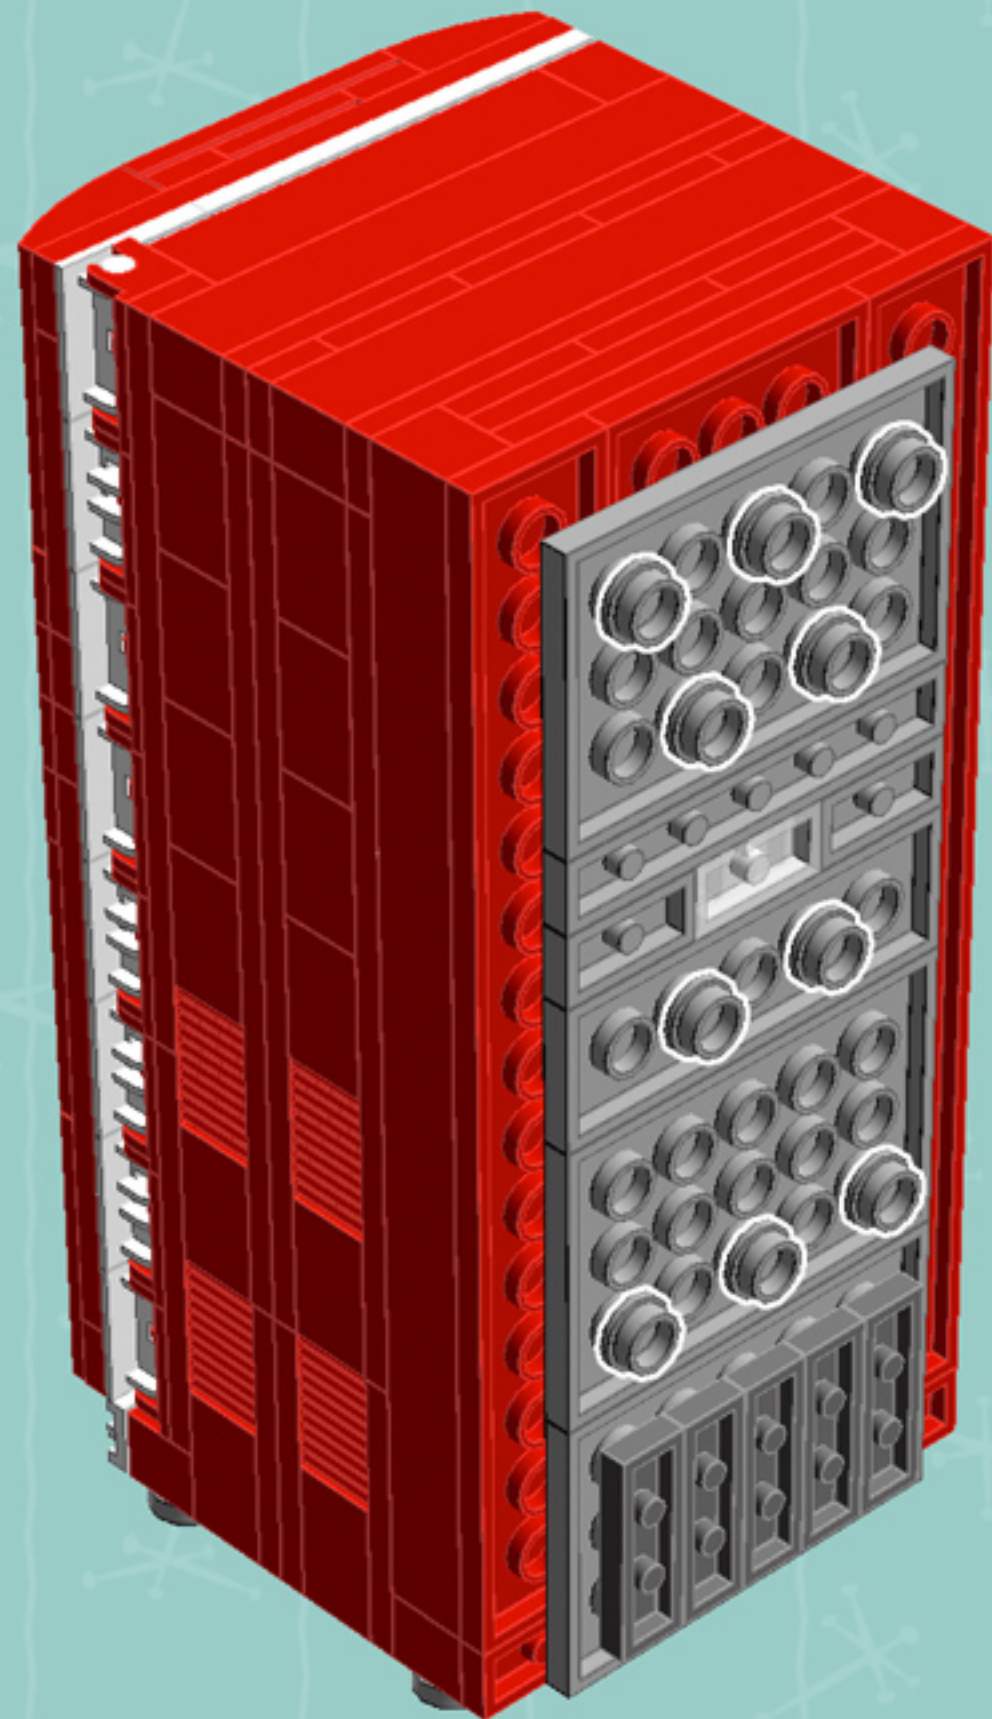

Retro Refrigerator

A LEGO® project by Chris McVeigh
chrismcveigh.com

| Element ID | Color | Description | Quantity |
|------------|--------------|--------------------------------|----------|
| 6074033 | Black | String 30M W. 2 Knobs | 2 |
| 4619599 | Bright Green | Bracelet Upper Part | 6 |
| 6001806 | Bright Red | Angular Plate 1.5 Bot. 1X2 2/2 | 12 |
| 4558886 | Bright Red | Brick 1X1 W. 1 Knob | 4 |
| 246521 | Bright Red | Brick 1X16 | 3 |
| 300421 | Bright Red | Brick 1X2 | 8 |
| 6019155 | Bright Red | Brick 1X2 W. 2 Knobs | 12 |
| 301021 | Bright Red | Brick 1X4 | 2 |
| 300921 | Bright Red | Brick 1X6 | 2 |
| 300821 | Bright Red | Brick 1X8 | 2 |
| 235721 | Bright Red | Brick Corner 1X2X2 | 4 |
| 242021 | Bright Red | Corner Plate 1X2X2 | 2 |
| 307021 | Bright Red | Flat Tile 1X1 | 3 |
| 306821 | Bright Red | Flat Tile 2X2 | 3 |
| 4560179 | Bright Red | Flat Tile 2X4 | 8 |

| Element ID | Color | Description | Quantity |
|------------|------------|----------------------|----------|
| 302421 | Bright Red | Plate 1X1 | 2 |
| 447721 | Bright Red | Plate 1X10 | 2 |
| 4514843 | Bright Red | Plate 1X12 | 6 |
| 371021 | Bright Red | Plate 1X4 | 9 |
| 366621 | Bright Red | Plate 1X6 | 8 |
| 346021 | Bright Red | Plate 1X8 | 10 |
| 428221 | Bright Red | Plate 2X16 | 2 |
| 302021 | Bright Red | Plate 2X4 | 3 |
| 6029946 | Bright Red | Plate W. Bow 1X2X2/3 | 6 |
| 4597912 | Bright Red | Plate W. Bow 2X4X2/3 | 6 |
| 287721 | Bright Red | Profile Brick 1X2 | 8 |
| 393721 | Bright Red | Rocker Bearing 1X2 | 8 |
| 4520952 | Bright Red | Sausage | 5 |
| 4290714 | Bright Red | Voodoo Ball | 1 |

1

2

5x

*For more fun builds,
please pop by chrismcveigh.com,
visit me at facebook.com/c.mcveigh.photos,
or follow me on twitter [@actionfigured](https://twitter.com/actionfigured)*

Purchase custom building kits at shop.chrismcveigh.com