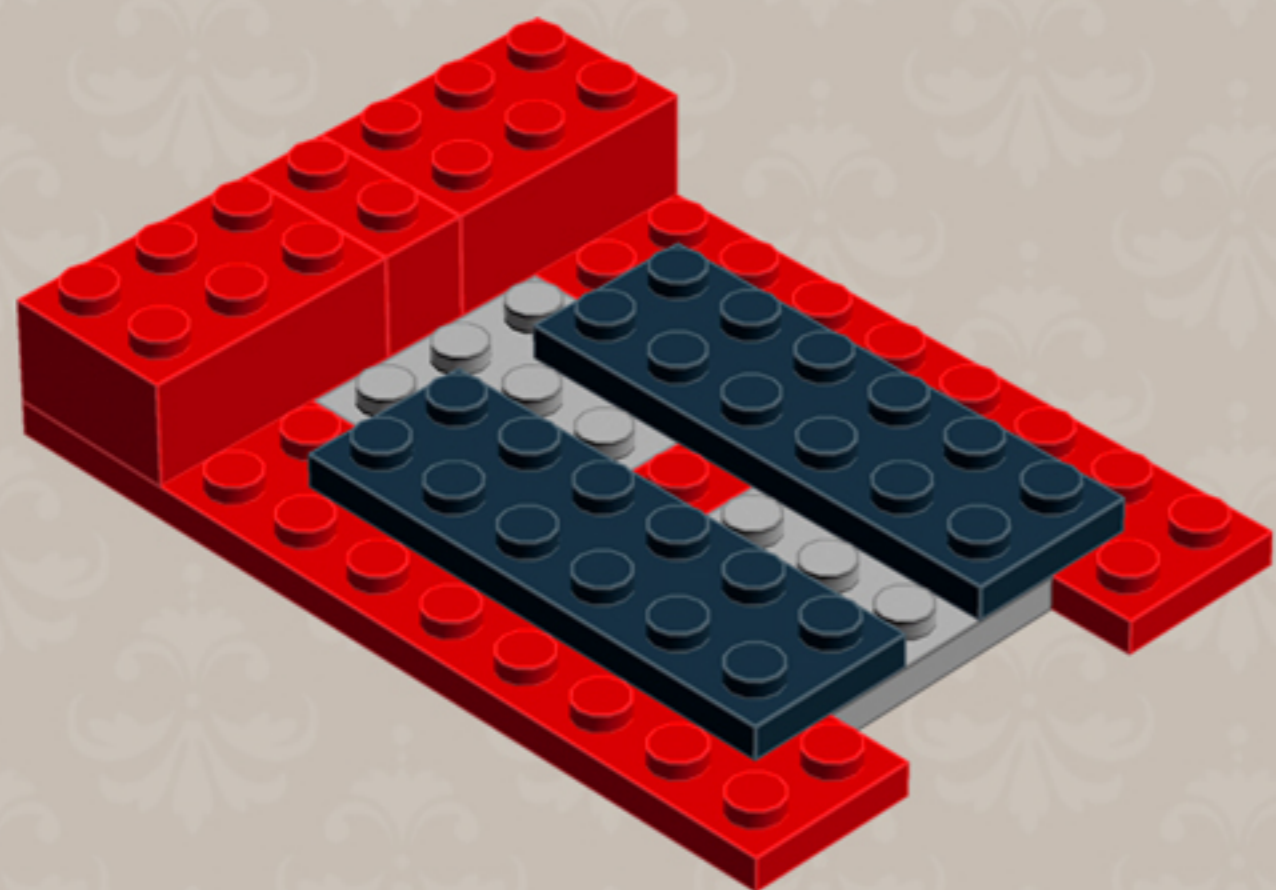

ROTARY Telephone

*A LEGO® project by Chris McVeigh
chrismcveigh.com*

• RED •

v2.0

Element ID	Color	Description	Quantity
379526	Black	Plate 2X6	4
403226	Black	Plate 2X2 Round	4
4121715	Black	Connector Peg W. Friction	1
4143005	Bright Blue	Connector Peg W. Knob	1
4210719	Dark Stone Grey	Plate 1X1	3
6019987	Dark Stone Grey	Plate 1X2 W. Hor. Hole Ø 4.8	2
6015347	Medium Stone Grey	Plate 3X3	4
4526985	Medium Stone Grey	Tube W/Double Ø4.85	1
4560175	Medium Stone Grey	Double Bush 3M Ø4.9	1
4211549	Medium Stone Grey	Flat Tile 1X6	2
4211350	Medium Stone Grey	Radiator Grille 1X2	3
300421	Bright Red	Brick 1X2	6
300921	Bright Red	Brick 1X6	5

Element ID	Color	Description	Quantity
300221	Bright Red	Brick 2X3	5
4558886	Bright Red	Brick 1X1 W. 1 Knob	1
6030266	Bright Red	Brick 1X1 W. 2 Knobs	1
4609780	Bright Red	Flex Hose 19M W/3. 18 Stick	1
302421	Bright Red	Plate 1X1	4
302321	Bright Red	Plate 1X2	8
362321	Bright Red	Plate 1X3	10
371021	Bright Red	Plate 1X4	5
302121	Bright Red	Plate 2X3	6
302021	Bright Red	Plate 2X4	4
383221	Bright Red	Plate 2X10	2
6092565	Bright Red	Plate 1X2 W. 1 Knob	7
4581308	Bright Red	Plate 2X2 W 1 Knob	4

Element ID	Color	Description	Quantity
4504379	Bright Red	Roof Tile 1X1X2/3, Abs	12
4651524	Bright Red	Roof Tile 1X2X2/3, Abs	4
329821	Bright Red	Roof Tile 2X3/25°	4
6053011	Bright Red	Roof Tile 1X2 45° W 1/3 Plate	4
4613174	Bright Red	Brick W. Bow 2X4	2
428721	Bright Red	Roof Tile 1X3/25° Inv.	5
306921	Bright Red	Flat Tile 1X2	5
4533742	Bright Red	Flat Tile 1X3	10
415021	Bright Red	Flat Tile 2X2, Round	1
6018931	Transparent	Plate Round 4X4 With Ø16Mm Hole	1
4514791	White	Parabola 6X6	1
366624	Bright Yellow	Plate 1X6	6