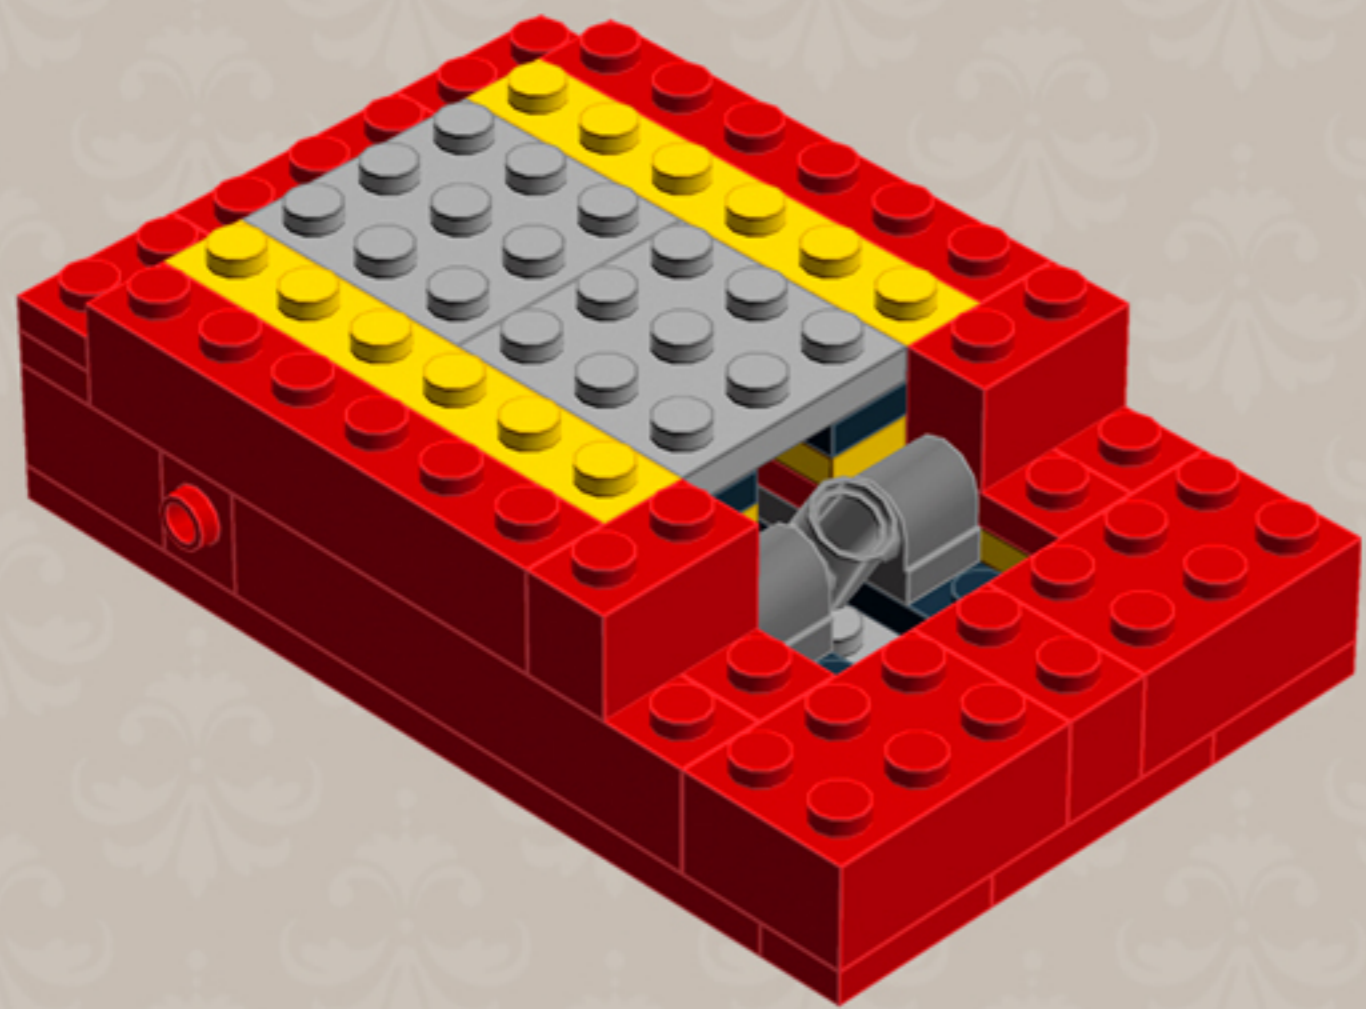

Element ID	Color	Description	Quantity
300221	Bright Red	Brick 2X3	5
4558886	Bright Red	Brick 1X1 W. 1 Knob	1
6030266	Bright Red	Brick 1X1 W. 2 Knobs	1
4609780	Bright Red	Flex Hose 19M W/3. 18 Stick	1
302421	Bright Red	Plate 1X1	4
302321	Bright Red	Plate 1X2	8
362321	Bright Red	Plate 1X3	10
371021	Bright Red	Plate 1X4	5
302121	Bright Red	Plate 2X3	6
302021	Bright Red	Plate 2X4	4
383221	Bright Red	Plate 2X10	2
6092565	Bright Red	Plate 1X2 W. 1 Knob	7
4581308	Bright Red	Plate 2X2 W 1 Knob	4

Element ID	Color	Description	Quantity
4504379	Bright Red	Roof Tile 1X1X2/3, Abs	12
4651524	Bright Red	Roof Tile 1X2X2/3, Abs	4
329821	Bright Red	Roof Tile 2X3/25°	4
6053011	Bright Red	Roof Tile 1X2 45° W 1/3 Plate	4
4613174	Bright Red	Brick W. Bow 2X4	2
428721	Bright Red	Roof Tile 1X3/25° Inv.	5
306921	Bright Red	Flat Tile 1X2	5
4533742	Bright Red	Flat Tile 1X3	10
415021	Bright Red	Flat Tile 2X2, Round	1
6018931	Transparent	Plate Round 4X4 With Ø16Mm Hole	1
4514791	White	Parabola 6X6	1
366624	Bright Yellow	Plate 1X6	6