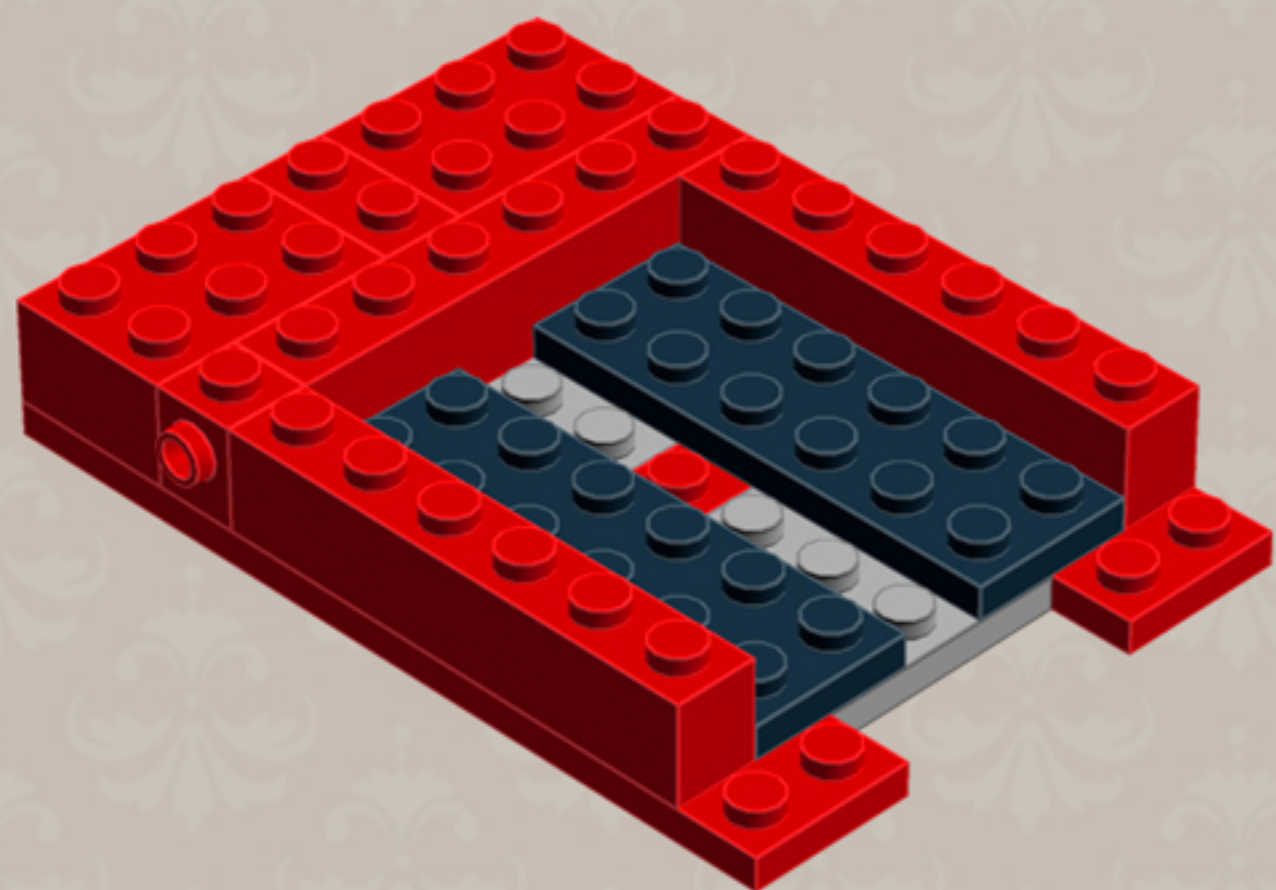

ROTARY Telephone

*A LEGO® project by Chris McVeigh
chrismcveigh.com*

• RED •

v2.0

Element ID	Color	Description	Quantity
379526	Black	Plate 2X6	4
403226	Black	Plate 2X2 Round	4
4121715	Black	Connector Peg W. Friction	1
4143005	Bright Blue	Connector Peg W. Knob	1
4210719	Dark Stone Grey	Plate 1X1	3
6019987	Dark Stone Grey	Plate 1X2 W. Hor. Hole Ø 4.8	2
6015347	Medium Stone Grey	Plate 3X3	4
4526985	Medium Stone Grey	Tube W/Double Ø4.85	1
4560175	Medium Stone Grey	Double Bush 3M Ø4.9	1
4211549	Medium Stone Grey	Flat Tile 1X6	2
4211350	Medium Stone Grey	Radiator Grille 1X2	3
300421	Bright Red	Brick 1X2	6
300921	Bright Red	Brick 1X6	5

Element ID	Color	Description	Quantity
300221	Bright Red	Brick 2X3	5
4558886	Bright Red	Brick 1X1 W. 1 Knob	1
6030266	Bright Red	Brick 1X1 W. 2 Knobs	1
4609780	Bright Red	Flex Hose 19M W/3. 18 Stick	1
302421	Bright Red	Plate 1X1	4
302321	Bright Red	Plate 1X2	8
362321	Bright Red	Plate 1X3	10
371021	Bright Red	Plate 1X4	5
302121	Bright Red	Plate 2X3	6
302021	Bright Red	Plate 2X4	4
383221	Bright Red	Plate 2X10	2
6092565	Bright Red	Plate 1X2 W. 1 Knob	7
4581308	Bright Red	Plate 2X2 W 1 Knob	4

Element ID	Color	Description	Quantity
4504379	Bright Red	Roof Tile 1X1X2/3, Abs	12
4651524	Bright Red	Roof Tile 1X2X2/3, Abs	4
329821	Bright Red	Roof Tile 2X3/25°	4
6053011	Bright Red	Roof Tile 1X2 45° W 1/3 Plate	4
4613174	Bright Red	Brick W. Bow 2X4	2
428721	Bright Red	Roof Tile 1X3/25° Inv.	5
306921	Bright Red	Flat Tile 1X2	5
4533742	Bright Red	Flat Tile 1X3	10
415021	Bright Red	Flat Tile 2X2, Round	1
6018931	Transparent	Plate Round 4X4 With Ø16Mm Hole	1
4514791	White	Parabola 6X6	1
366624	Bright Yellow	Plate 1X6	6