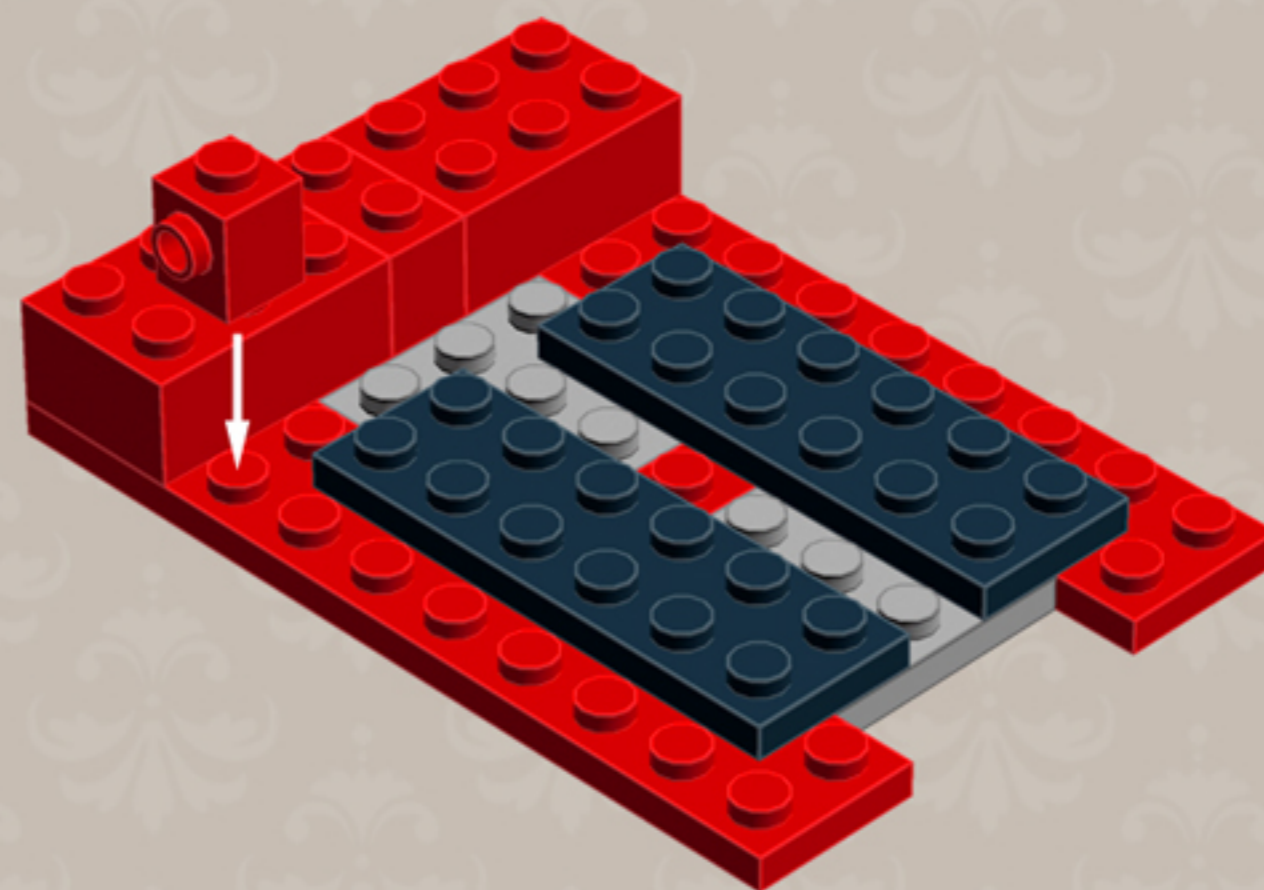

ROTARY Telephone

*A LEGO® project by Chris McVeigh
chrismcveigh.com*

• RED •

v2.0

Element ID	Color	Description	Quantity
379526	Black	Plate 2X6	4
403226	Black	Plate 2X2 Round	4
4121715	Black	Connector Peg W. Friction	1
4143005	Bright Blue	Connector Peg W. Knob	1
4210719	Dark Stone Grey	Plate 1X1	3
6019987	Dark Stone Grey	Plate 1X2 W. Hor. Hole Ø 4.8	2
6015347	Medium Stone Grey	Plate 3X3	4
4526985	Medium Stone Grey	Tube W/Double Ø4.85	1
4560175	Medium Stone Grey	Double Bush 3M Ø4.9	1
4211549	Medium Stone Grey	Flat Tile 1X6	2
4211350	Medium Stone Grey	Radiator Grille 1X2	3
300421	Bright Red	Brick 1X2	6
300921	Bright Red	Brick 1X6	5

Element ID	Color	Description	Quantity
300221	Bright Red	Brick 2X3	5
4558886	Bright Red	Brick 1X1 W. 1 Knob	1
6030266	Bright Red	Brick 1X1 W. 2 Knobs	1
4609780	Bright Red	Flex Hose 19M W/3. 18 Stick	1
302421	Bright Red	Plate 1X1	4
302321	Bright Red	Plate 1X2	8
362321	Bright Red	Plate 1X3	10
371021	Bright Red	Plate 1X4	5
302121	Bright Red	Plate 2X3	6
302021	Bright Red	Plate 2X4	4
383221	Bright Red	Plate 2X10	2
6092565	Bright Red	Plate 1X2 W. 1 Knob	7
4581308	Bright Red	Plate 2X2 W 1 Knob	4

Element ID	Color	Description	Quantity
4504379	Bright Red	Roof Tile 1X1X2/3, Abs	12
4651524	Bright Red	Roof Tile 1X2X2/3, Abs	4
329821	Bright Red	Roof Tile 2X3/25°	4
6053011	Bright Red	Roof Tile 1X2 45° W 1/3 Plate	4
4613174	Bright Red	Brick W. Bow 2X4	2
428721	Bright Red	Roof Tile 1X3/25° Inv.	5
306921	Bright Red	Flat Tile 1X2	5
4533742	Bright Red	Flat Tile 1X3	10
415021	Bright Red	Flat Tile 2X2, Round	1
6018931	Transparent	Plate Round 4X4 With Ø16Mm Hole	1
4514791	White	Parabola 6X6	1
366624	Bright Yellow	Plate 1X6	6