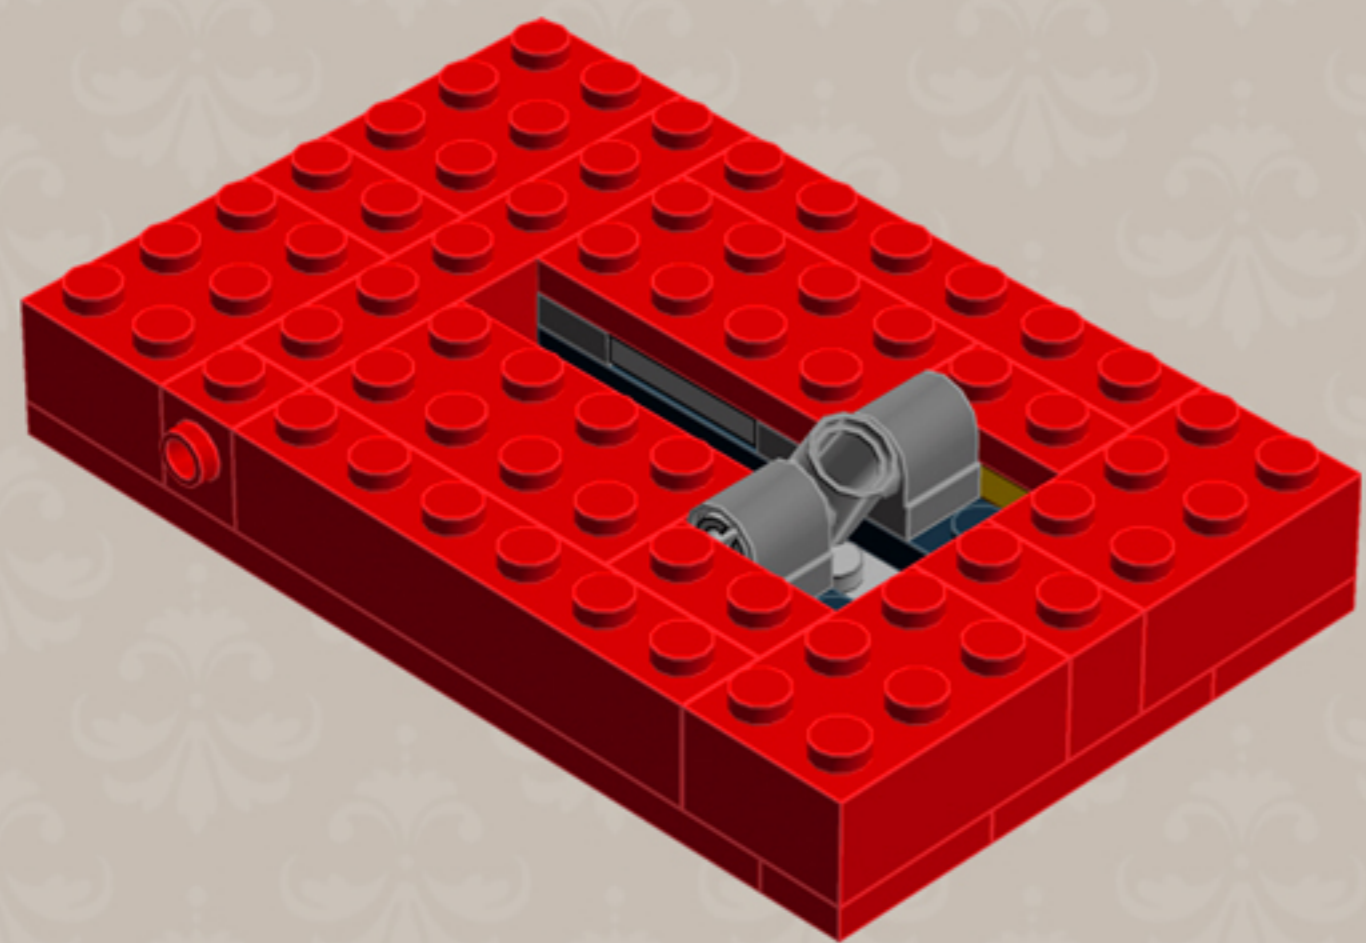

Element ID	Color	Description	Quantity
4504379	Bright Red	Roof Tile 1X1X2/3, Abs	12
4651524	Bright Red	Roof Tile 1X2X2/3, Abs	4
329821	Bright Red	Roof Tile 2X3/25°	4
6053011	Bright Red	Roof Tile 1X2 45° W 1/3 Plate	4
4613174	Bright Red	Brick W. Bow 2X4	2
428721	Bright Red	Roof Tile 1X3/25° Inv.	5
306921	Bright Red	Flat Tile 1X2	5
4533742	Bright Red	Flat Tile 1X3	10
415021	Bright Red	Flat Tile 2X2, Round	1
6018931	Transparent	Plate Round 4X4 With Ø16Mm Hole	1
4514791	White	Parabola 6X6	1
366624	Bright Yellow	Plate 1X6	6