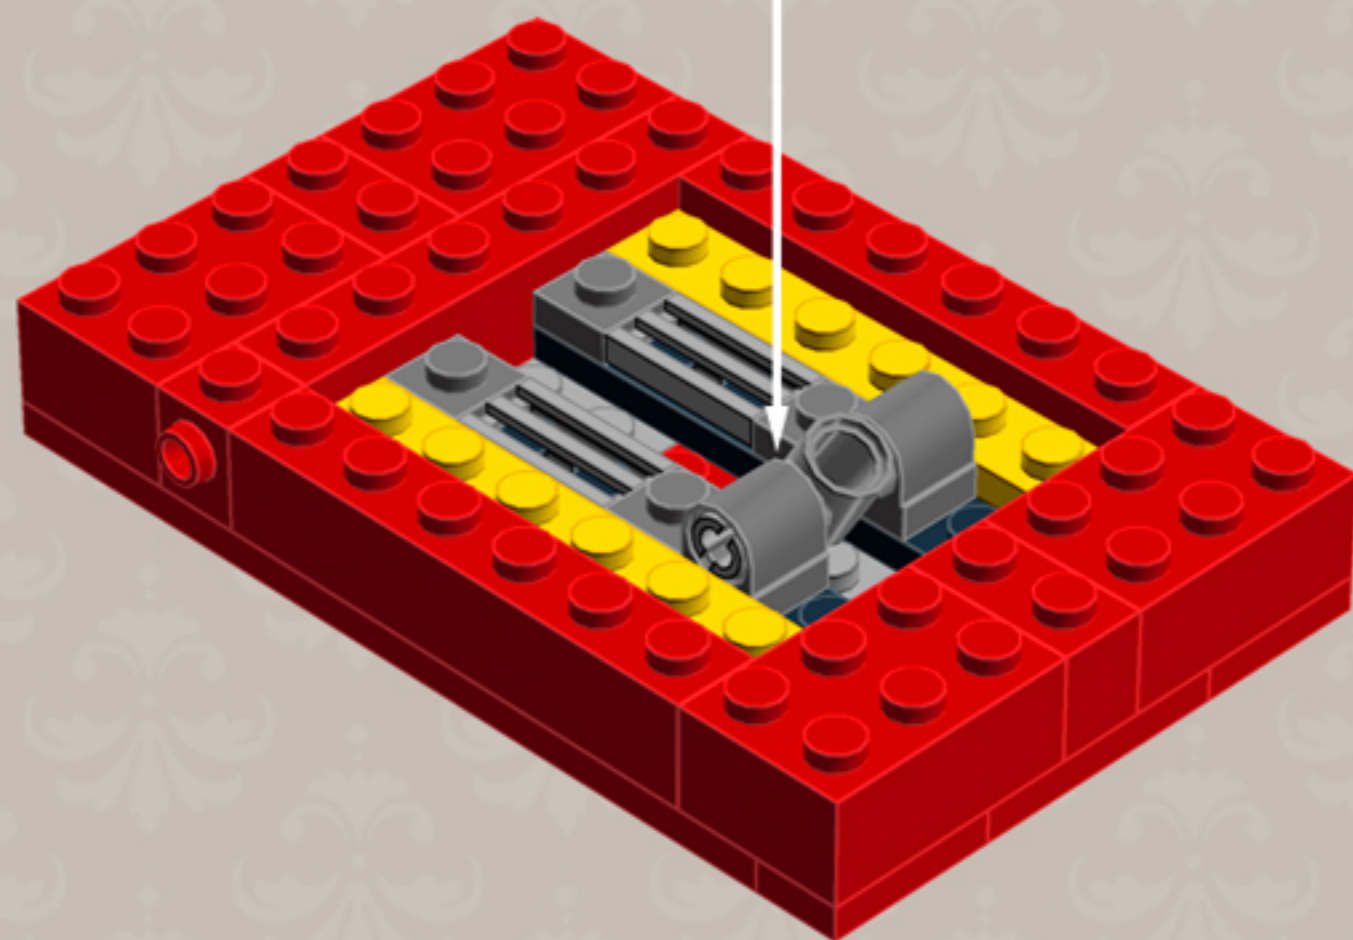

Element ID	Color	Description	Quantity
300221	Bright Red	Brick 2X3	5
4558886	Bright Red	Brick 1X1 W. 1 Knob	1
6030266	Bright Red	Brick 1X1 W. 2 Knobs	1
4609780	Bright Red	Flex Hose 19M W/3. 18 Stick	1
302421	Bright Red	Plate 1X1	4
302321	Bright Red	Plate 1X2	8
362321	Bright Red	Plate 1X3	10
371021	Bright Red	Plate 1X4	5
302121	Bright Red	Plate 2X3	6
302021	Bright Red	Plate 2X4	4
383221	Bright Red	Plate 2X10	2
6092565	Bright Red	Plate 1X2 W. 1 Knob	7
4581308	Bright Red	Plate 2X2 W 1 Knob	4

Element ID	Color	Description	Quantity
4504379	Bright Red	Roof Tile 1X1X2/3, Abs	12
4651524	Bright Red	Roof Tile 1X2X2/3, Abs	4
329821	Bright Red	Roof Tile 2X3/25°	4
6053011	Bright Red	Roof Tile 1X2 45° W 1/3 Plate	4
4613174	Bright Red	Brick W. Bow 2X4	2
428721	Bright Red	Roof Tile 1X3/25° Inv.	5
306921	Bright Red	Flat Tile 1X2	5
4533742	Bright Red	Flat Tile 1X3	10
415021	Bright Red	Flat Tile 2X2, Round	1
6018931	Transparent	Plate Round 4X4 With Ø16Mm Hole	1
4514791	White	Parabola 6X6	1
366624	Bright Yellow	Plate 1X6	6