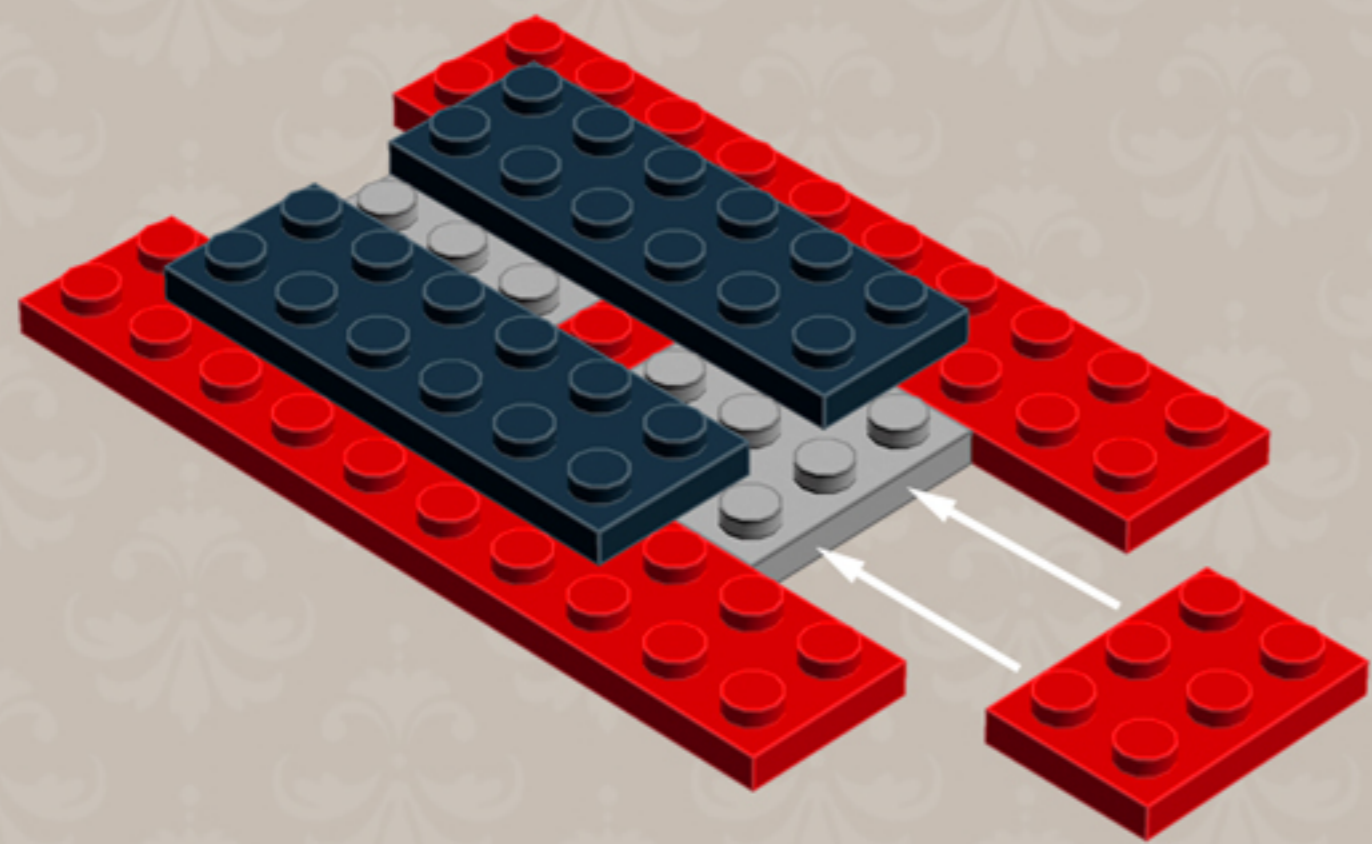

ROTARY Telephone

*A LEGO® project by Chris McVeigh
chrismcveigh.com*

• RED •

v2.0

Element ID	Color	Description	Quantity
379526	Black	Plate 2X6	4
403226	Black	Plate 2X2 Round	4
4121715	Black	Connector Peg W. Friction	1
4143005	Bright Blue	Connector Peg W. Knob	1
4210719	Dark Stone Grey	Plate 1X1	3
6019987	Dark Stone Grey	Plate 1X2 W. Hor. Hole Ø 4.8	2
6015347	Medium Stone Grey	Plate 3X3	4
4526985	Medium Stone Grey	Tube W/Double Ø4.85	1
4560175	Medium Stone Grey	Double Bush 3M Ø4.9	1
4211549	Medium Stone Grey	Flat Tile 1X6	2
4211350	Medium Stone Grey	Radiator Grille 1X2	3
300421	Bright Red	Brick 1X2	6
300921	Bright Red	Brick 1X6	5

Element ID	Color	Description	Quantity
300221	Bright Red	Brick 2X3	5
4558886	Bright Red	Brick 1X1 W. 1 Knob	1
6030266	Bright Red	Brick 1X1 W. 2 Knobs	1
4609780	Bright Red	Flex Hose 19M W/3. 18 Stick	1
302421	Bright Red	Plate 1X1	4
302321	Bright Red	Plate 1X2	8
362321	Bright Red	Plate 1X3	10
371021	Bright Red	Plate 1X4	5
302121	Bright Red	Plate 2X3	6
302021	Bright Red	Plate 2X4	4
383221	Bright Red	Plate 2X10	2
6092565	Bright Red	Plate 1X2 W. 1 Knob	7
4581308	Bright Red	Plate 2X2 W 1 Knob	4

Element ID	Color	Description	Quantity
4504379	Bright Red	Roof Tile 1X1X2/3, Abs	12
4651524	Bright Red	Roof Tile 1X2X2/3, Abs	4
329821	Bright Red	Roof Tile 2X3/25°	4
6053011	Bright Red	Roof Tile 1X2 45° W 1/3 Plate	4
4613174	Bright Red	Brick W. Bow 2X4	2
428721	Bright Red	Roof Tile 1X3/25° Inv.	5
306921	Bright Red	Flat Tile 1X2	5
4533742	Bright Red	Flat Tile 1X3	10
415021	Bright Red	Flat Tile 2X2, Round	1
6018931	Transparent	Plate Round 4X4 With Ø16Mm Hole	1
4514791	White	Parabola 6X6	1
366624	Bright Yellow	Plate 1X6	6