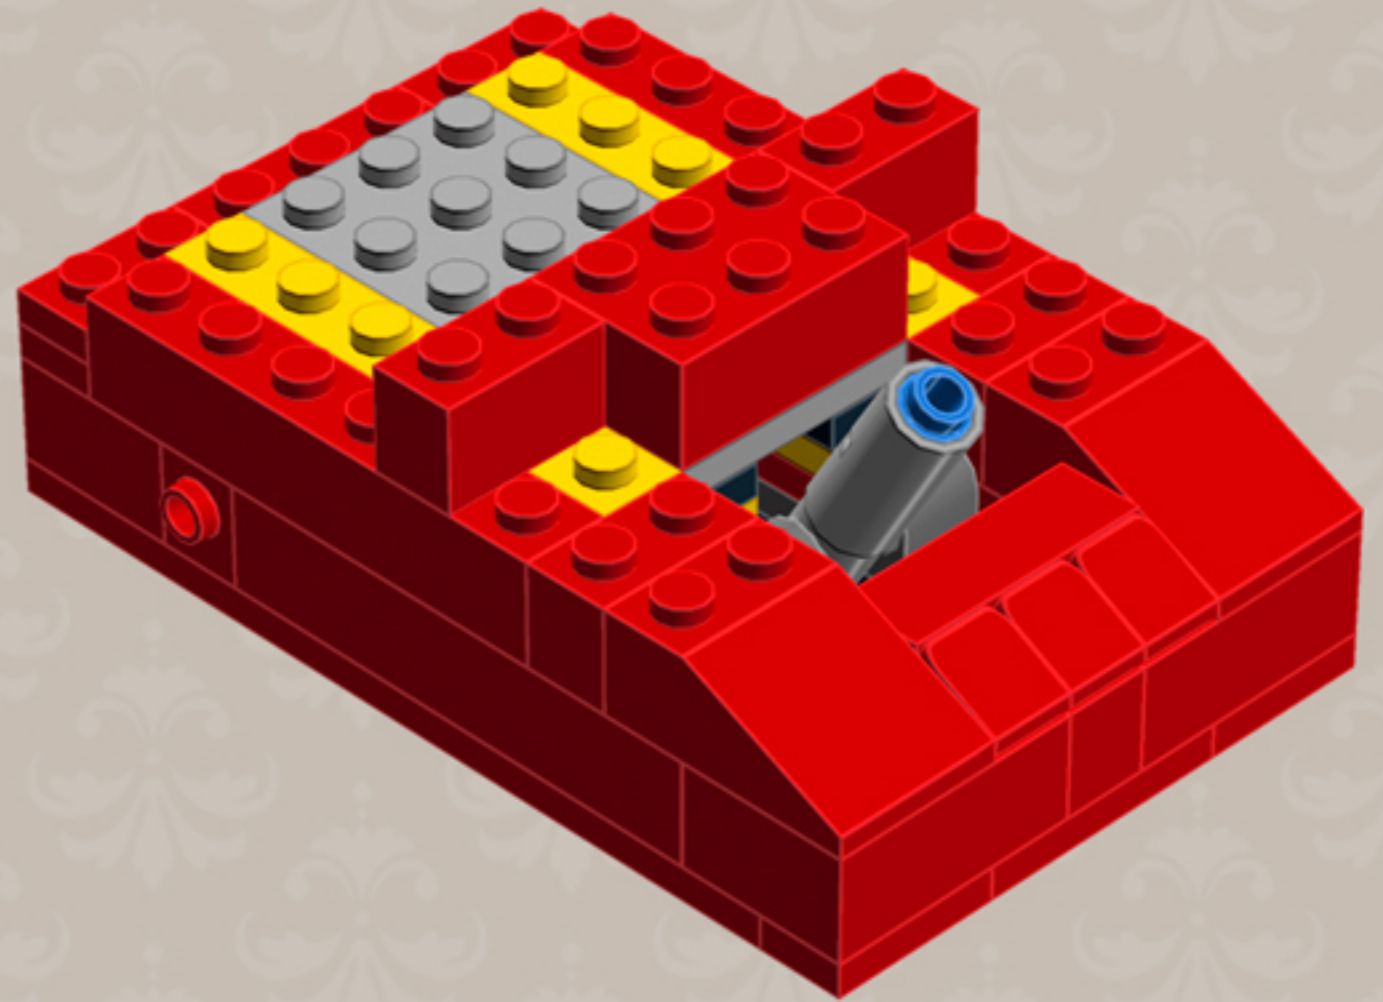

Element ID	Color	Description	Quantity
4504379	Bright Red	Roof Tile 1X1X2/3, Abs	12
4651524	Bright Red	Roof Tile 1X2X2/3, Abs	4
329821	Bright Red	Roof Tile 2X3/25°	4
6053011	Bright Red	Roof Tile 1X2 45° W 1/3 Plate	4
4613174	Bright Red	Brick W. Bow 2X4	2
428721	Bright Red	Roof Tile 1X3/25° Inv.	5
306921	Bright Red	Flat Tile 1X2	5
4533742	Bright Red	Flat Tile 1X3	10
415021	Bright Red	Flat Tile 2X2, Round	1
6018931	Transparent	Plate Round 4X4 With Ø16Mm Hole	1
4514791	White	Parabola 6X6	1
366624	Bright Yellow	Plate 1X6	6