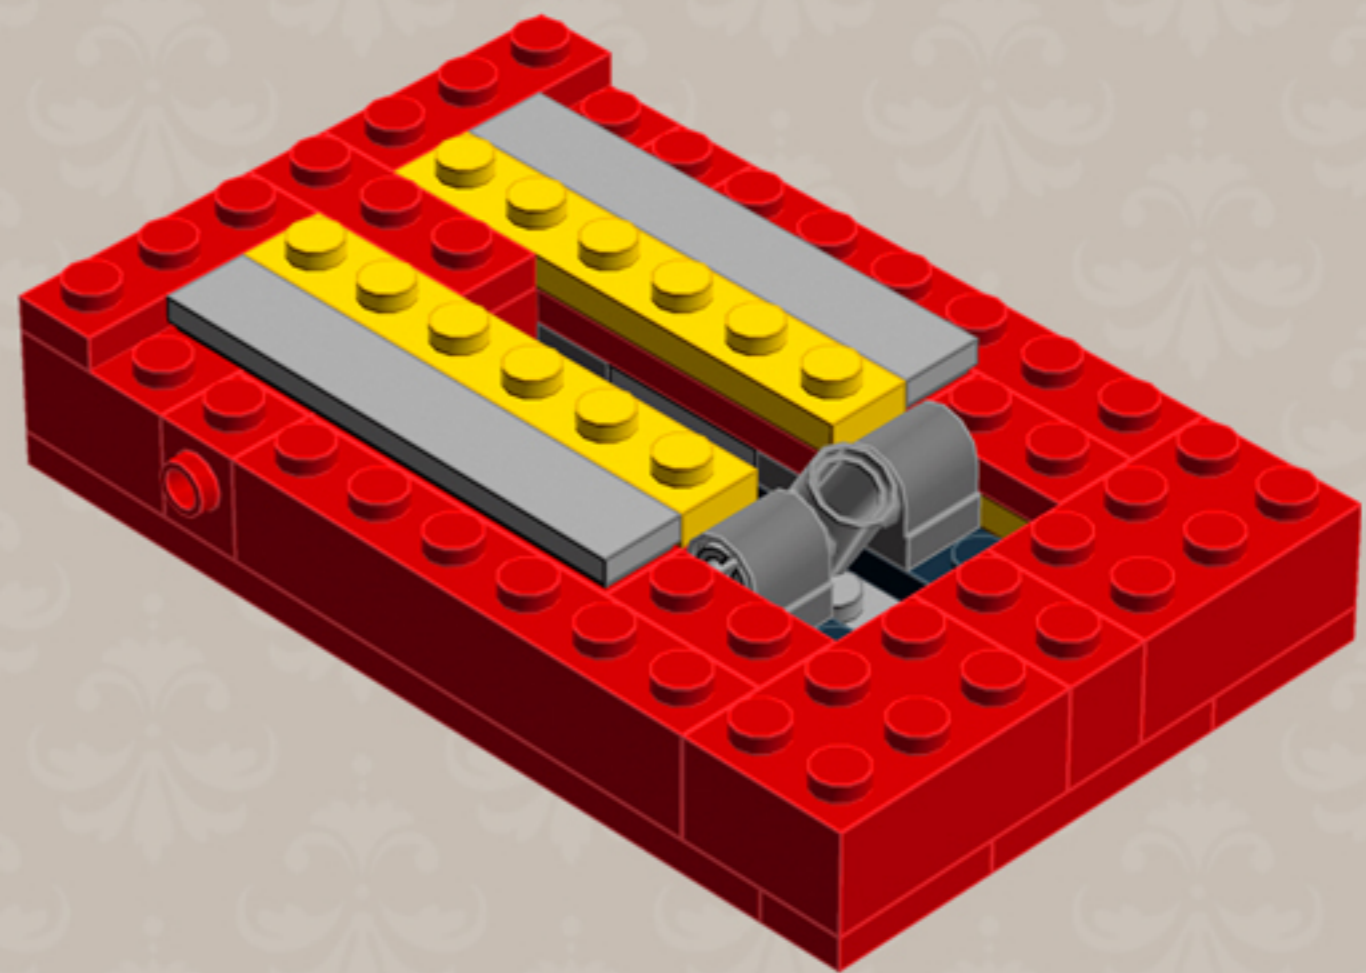

Element ID	Color	Description	Quantity
300221	Bright Red	Brick 2X3	5
4558886	Bright Red	Brick 1X1 W. 1 Knob	1
6030266	Bright Red	Brick 1X1 W. 2 Knobs	1
4609780	Bright Red	Flex Hose 19M W/3. 18 Stick	1
302421	Bright Red	Plate 1X1	4
302321	Bright Red	Plate 1X2	8
362321	Bright Red	Plate 1X3	10
371021	Bright Red	Plate 1X4	5
302121	Bright Red	Plate 2X3	6
302021	Bright Red	Plate 2X4	4
383221	Bright Red	Plate 2X10	2
6092565	Bright Red	Plate 1X2 W. 1 Knob	7
4581308	Bright Red	Plate 2X2 W 1 Knob	4

Element ID	Color	Description	Quantity
4504379	Bright Red	Roof Tile 1X1X2/3, Abs	12
4651524	Bright Red	Roof Tile 1X2X2/3, Abs	4
329821	Bright Red	Roof Tile 2X3/25°	4
6053011	Bright Red	Roof Tile 1X2 45° W 1/3 Plate	4
4613174	Bright Red	Brick W. Bow 2X4	2
428721	Bright Red	Roof Tile 1X3/25° Inv.	5
306921	Bright Red	Flat Tile 1X2	5
4533742	Bright Red	Flat Tile 1X3	10
415021	Bright Red	Flat Tile 2X2, Round	1
6018931	Transparent	Plate Round 4X4 With Ø16Mm Hole	1
4514791	White	Parabola 6X6	1
366624	Bright Yellow	Plate 1X6	6