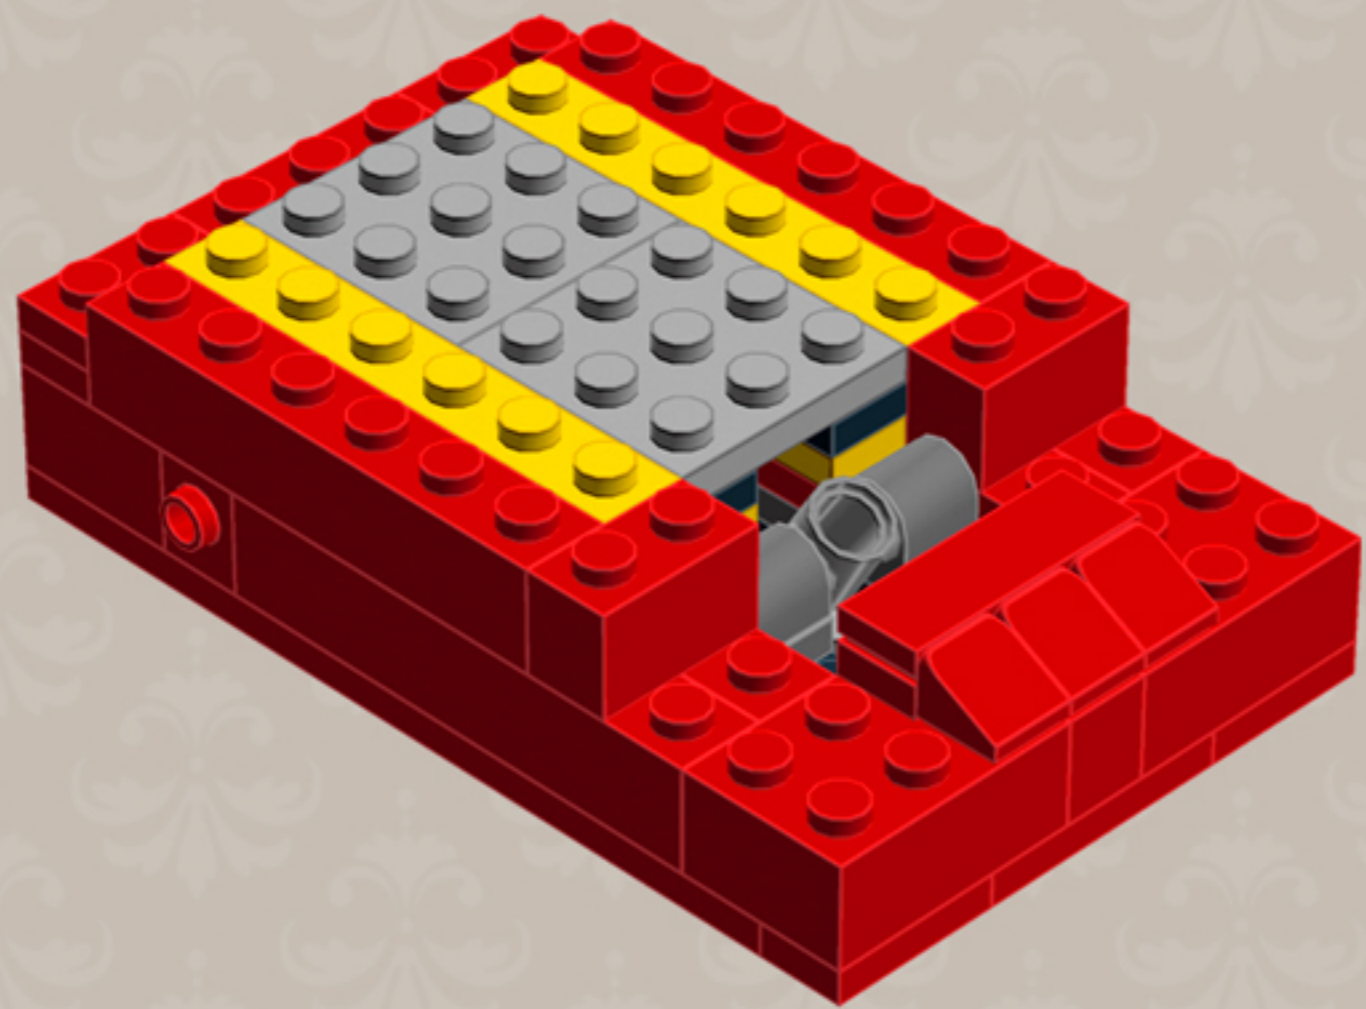

Element ID	Color	Description	Quantity
300221	Bright Red	Brick 2X3	5
4558886	Bright Red	Brick 1X1 W. 1 Knob	1
6030266	Bright Red	Brick 1X1 W. 2 Knobs	1
4609780	Bright Red	Flex Hose 19M W/3. 18 Stick	1
302421	Bright Red	Plate 1X1	4
302321	Bright Red	Plate 1X2	8
362321	Bright Red	Plate 1X3	10
371021	Bright Red	Plate 1X4	5
302121	Bright Red	Plate 2X3	6
302021	Bright Red	Plate 2X4	4
383221	Bright Red	Plate 2X10	2
6092565	Bright Red	Plate 1X2 W. 1 Knob	7
4581308	Bright Red	Plate 2X2 W 1 Knob	4

Element ID	Color	Description	Quantity
4504379	Bright Red	Roof Tile 1X1X2/3, Abs	12
4651524	Bright Red	Roof Tile 1X2X2/3, Abs	4
329821	Bright Red	Roof Tile 2X3/25°	4
6053011	Bright Red	Roof Tile 1X2 45° W 1/3 Plate	4
4613174	Bright Red	Brick W. Bow 2X4	2
428721	Bright Red	Roof Tile 1X3/25° Inv.	5
306921	Bright Red	Flat Tile 1X2	5
4533742	Bright Red	Flat Tile 1X3	10
415021	Bright Red	Flat Tile 2X2, Round	1
6018931	Transparent	Plate Round 4X4 With Ø16Mm Hole	1
4514791	White	Parabola 6X6	1
366624	Bright Yellow	Plate 1X6	6