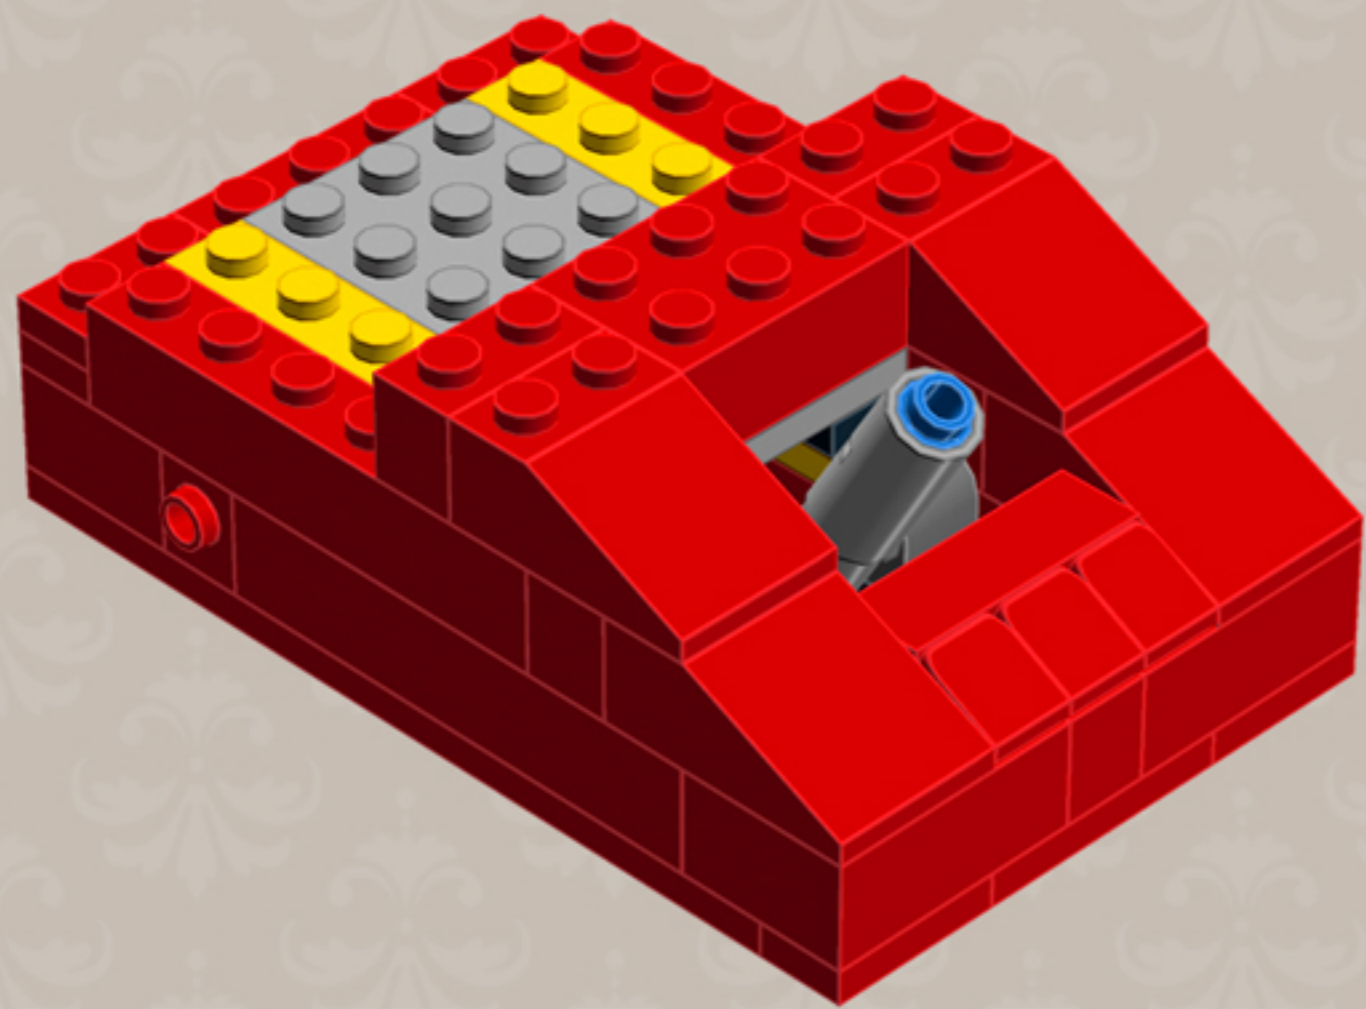

Element ID	Color	Description	Quantity
300221	Bright Red	Brick 2X3	5
4558886	Bright Red	Brick 1X1 W. 1 Knob	1
6030266	Bright Red	Brick 1X1 W. 2 Knobs	1
4609780	Bright Red	Flex Hose 19M W/3. 18 Stick	1
302421	Bright Red	Plate 1X1	4
302321	Bright Red	Plate 1X2	8
362321	Bright Red	Plate 1X3	10
371021	Bright Red	Plate 1X4	5
302121	Bright Red	Plate 2X3	6
302021	Bright Red	Plate 2X4	4
383221	Bright Red	Plate 2X10	2
6092565	Bright Red	Plate 1X2 W. 1 Knob	7
4581308	Bright Red	Plate 2X2 W 1 Knob	4

Element ID	Color	Description	Quantity
4504379	Bright Red	Roof Tile 1X1X2/3, Abs	12
4651524	Bright Red	Roof Tile 1X2X2/3, Abs	4
329821	Bright Red	Roof Tile 2X3/25°	4
6053011	Bright Red	Roof Tile 1X2 45° W 1/3 Plate	4
4613174	Bright Red	Brick W. Bow 2X4	2
428721	Bright Red	Roof Tile 1X3/25° Inv.	5
306921	Bright Red	Flat Tile 1X2	5
4533742	Bright Red	Flat Tile 1X3	10
415021	Bright Red	Flat Tile 2X2, Round	1
6018931	Transparent	Plate Round 4X4 With Ø16Mm Hole	1
4514791	White	Parabola 6X6	1
366624	Bright Yellow	Plate 1X6	6