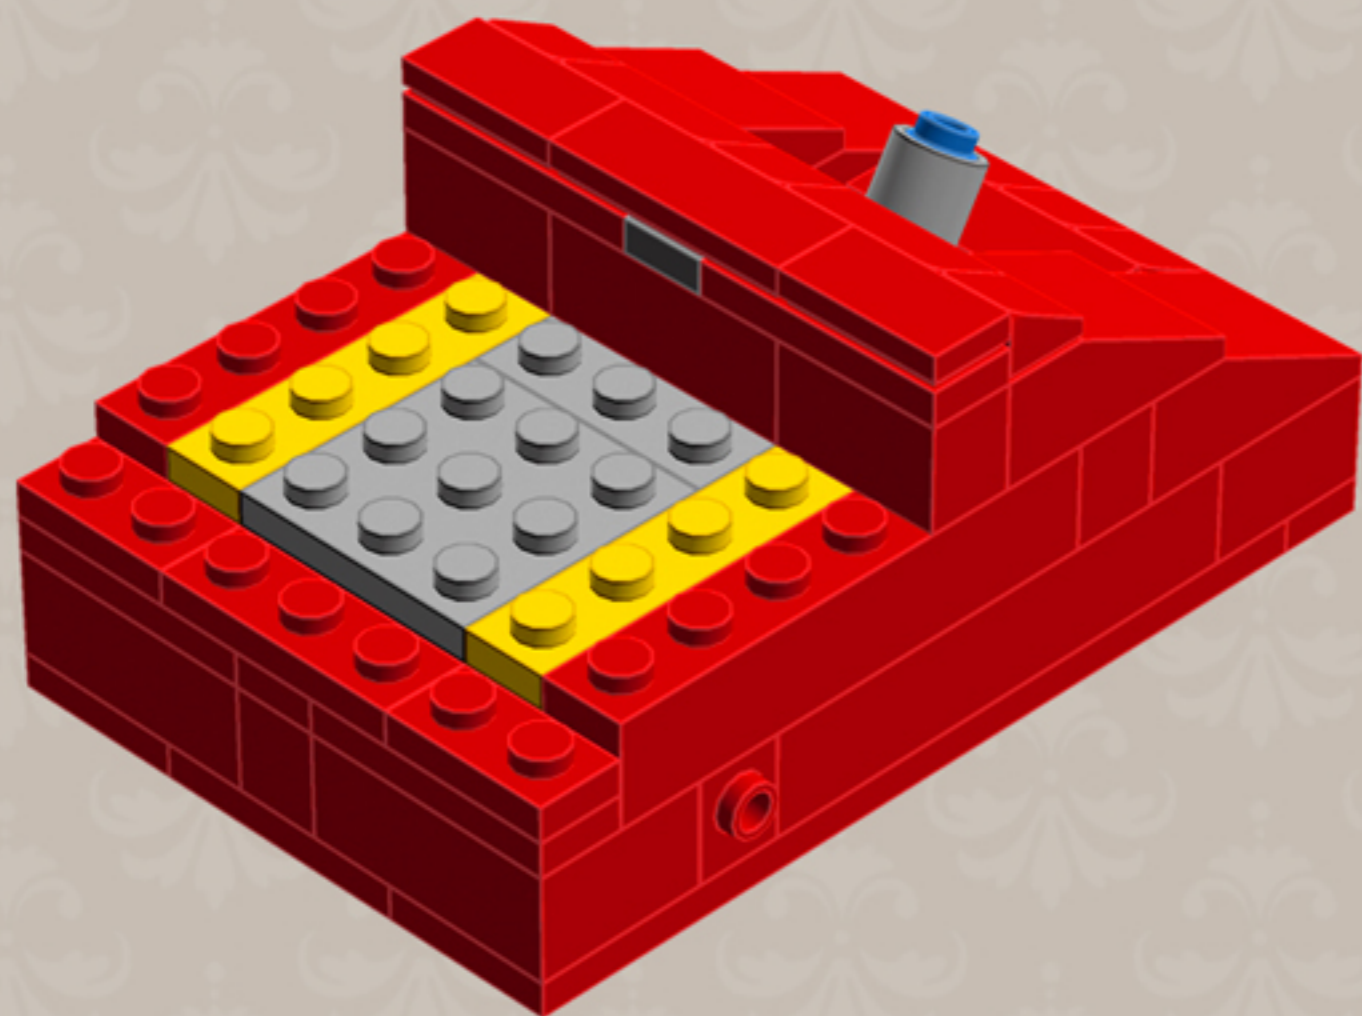

Element ID	Color	Description	Quantity
300221	Bright Red	Brick 2X3	5
4558886	Bright Red	Brick 1X1 W. 1 Knob	1
6030266	Bright Red	Brick 1X1 W. 2 Knobs	1
4609780	Bright Red	Flex Hose 19M W/3. 18 Stick	1
302421	Bright Red	Plate 1X1	4
302321	Bright Red	Plate 1X2	8
362321	Bright Red	Plate 1X3	10
371021	Bright Red	Plate 1X4	5
302121	Bright Red	Plate 2X3	6
302021	Bright Red	Plate 2X4	4
383221	Bright Red	Plate 2X10	2
6092565	Bright Red	Plate 1X2 W. 1 Knob	7
4581308	Bright Red	Plate 2X2 W 1 Knob	4

Element ID	Color	Description	Quantity
4504379	Bright Red	Roof Tile 1X1X2/3, Abs	12
4651524	Bright Red	Roof Tile 1X2X2/3, Abs	4
329821	Bright Red	Roof Tile 2X3/25°	4
6053011	Bright Red	Roof Tile 1X2 45° W 1/3 Plate	4
4613174	Bright Red	Brick W. Bow 2X4	2
428721	Bright Red	Roof Tile 1X3/25° Inv.	5
306921	Bright Red	Flat Tile 1X2	5
4533742	Bright Red	Flat Tile 1X3	10
415021	Bright Red	Flat Tile 2X2, Round	1
6018931	Transparent	Plate Round 4X4 With Ø16Mm Hole	1
4514791	White	Parabola 6X6	1
366624	Bright Yellow	Plate 1X6	6