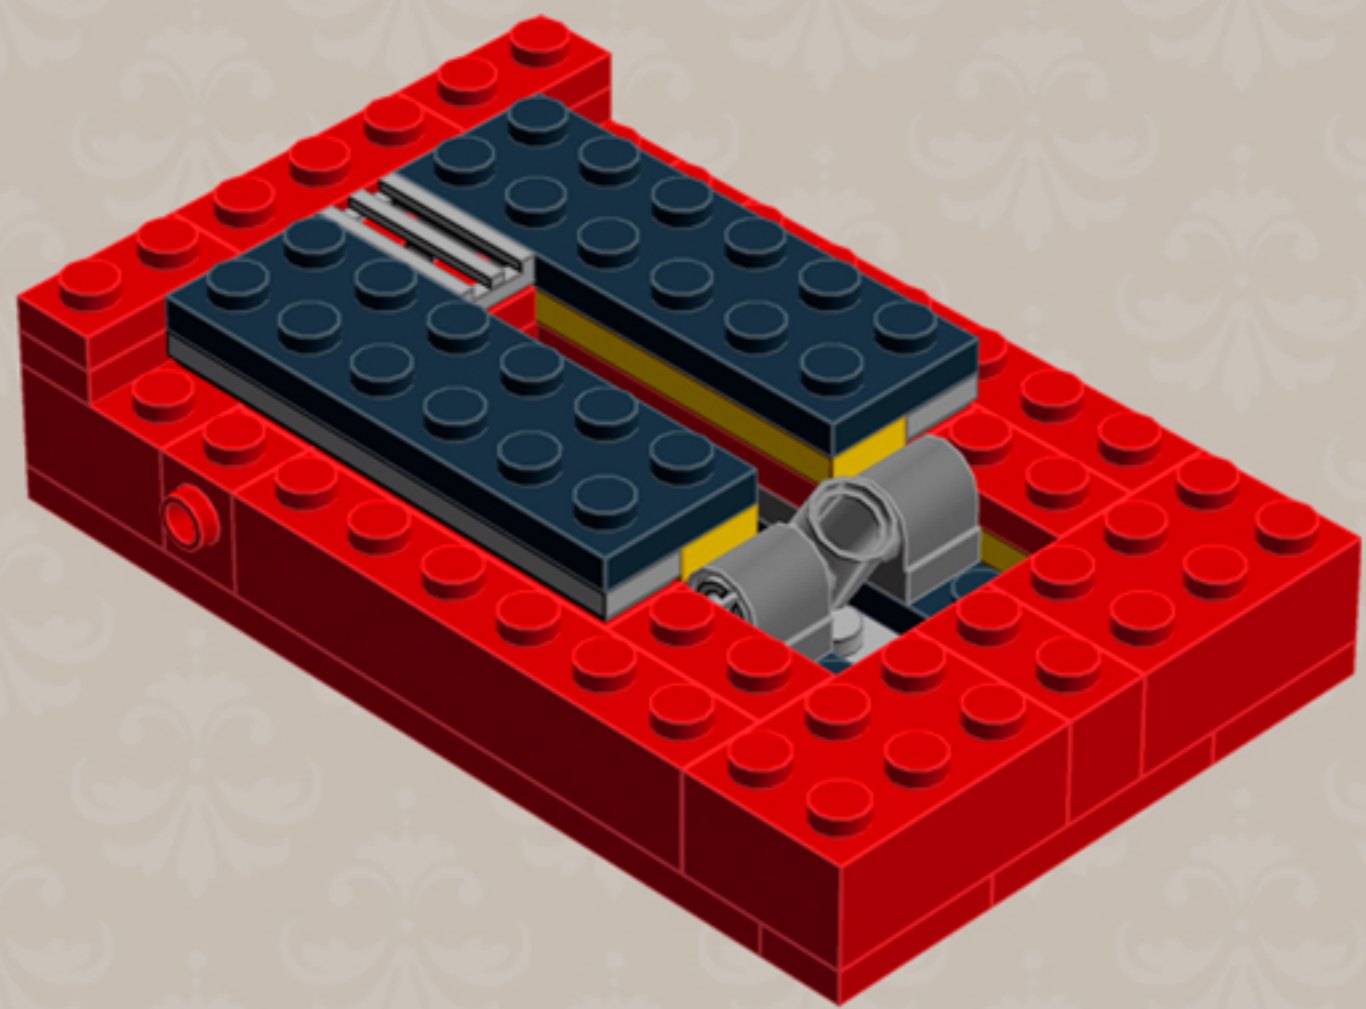

Element ID	Color	Description	Quantity
4504379	Bright Red	Roof Tile 1X1X2/3, Abs	12
4651524	Bright Red	Roof Tile 1X2X2/3, Abs	4
329821	Bright Red	Roof Tile 2X3/25°	4
6053011	Bright Red	Roof Tile 1X2 45° W 1/3 Plate	4
4613174	Bright Red	Brick W. Bow 2X4	2
428721	Bright Red	Roof Tile 1X3/25° Inv.	5
306921	Bright Red	Flat Tile 1X2	5
4533742	Bright Red	Flat Tile 1X3	10
415021	Bright Red	Flat Tile 2X2, Round	1
6018931	Transparent	Plate Round 4X4 With Ø16Mm Hole	1
4514791	White	Parabola 6X6	1
366624	Bright Yellow	Plate 1X6	6