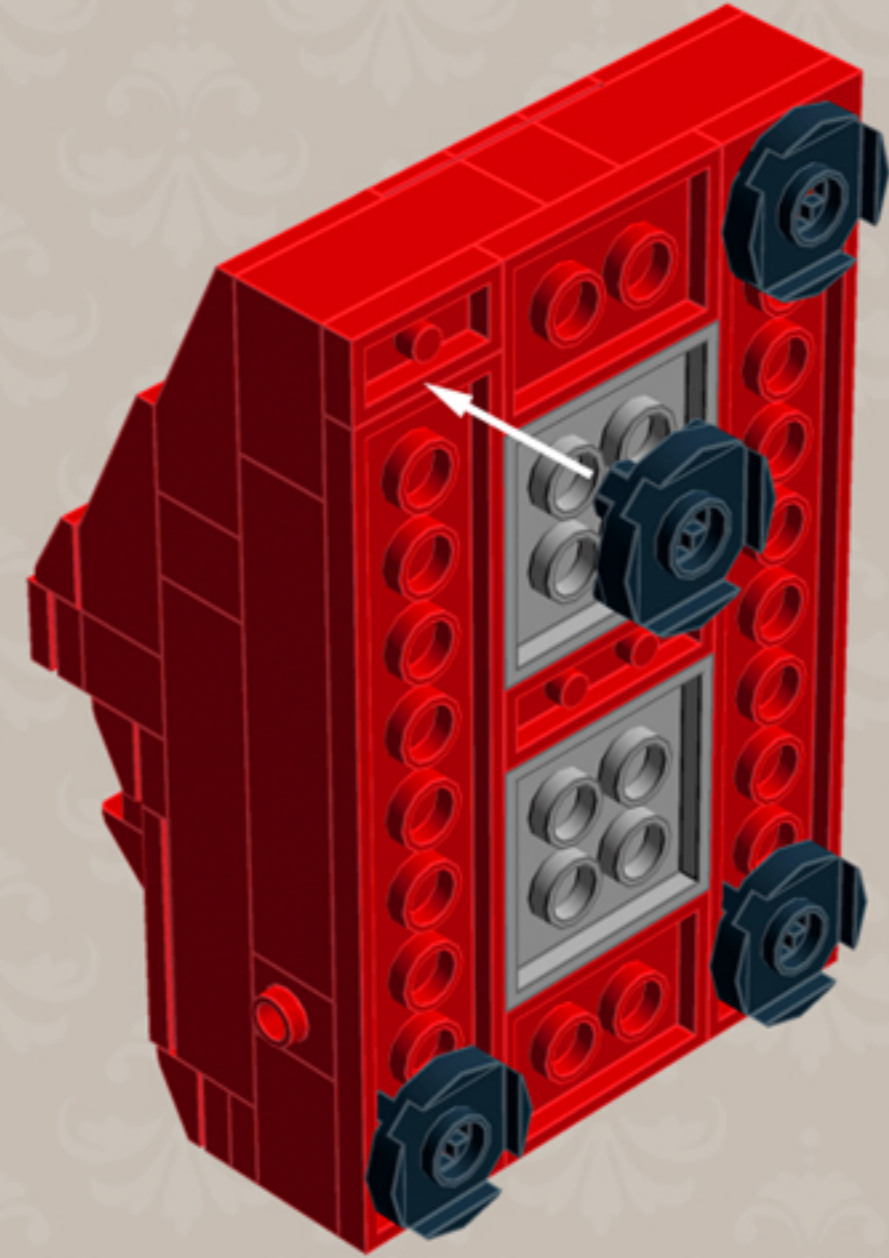

ROTARY Telephone

*A LEGO® project by Chris McVeigh
chrismcveigh.com*

• RED •

v2.0

Element ID	Color	Description	Quantity
379526	Black	Plate 2X6	4
403226	Black	Plate 2X2 Round	4
4121715	Black	Connector Peg W. Friction	1
4143005	Bright Blue	Connector Peg W. Knob	1
4210719	Dark Stone Grey	Plate 1X1	3
6019987	Dark Stone Grey	Plate 1X2 W. Hor. Hole Ø 4.8	2
6015347	Medium Stone Grey	Plate 3X3	4
4526985	Medium Stone Grey	Tube W/Double Ø4.85	1
4560175	Medium Stone Grey	Double Bush 3M Ø4.9	1
4211549	Medium Stone Grey	Flat Tile 1X6	2
4211350	Medium Stone Grey	Radiator Grille 1X2	3
300421	Bright Red	Brick 1X2	6
300921	Bright Red	Brick 1X6	5

Element ID	Color	Description	Quantity
300221	Bright Red	Brick 2X3	5
4558886	Bright Red	Brick 1X1 W. 1 Knob	1
6030266	Bright Red	Brick 1X1 W. 2 Knobs	1
4609780	Bright Red	Flex Hose 19M W/3. 18 Stick	1
302421	Bright Red	Plate 1X1	4
302321	Bright Red	Plate 1X2	8
362321	Bright Red	Plate 1X3	10
371021	Bright Red	Plate 1X4	5
302121	Bright Red	Plate 2X3	6
302021	Bright Red	Plate 2X4	4
383221	Bright Red	Plate 2X10	2
6092565	Bright Red	Plate 1X2 W. 1 Knob	7
4581308	Bright Red	Plate 2X2 W 1 Knob	4

Element ID	Color	Description	Quantity
4504379	Bright Red	Roof Tile 1X1X2/3, Abs	12
4651524	Bright Red	Roof Tile 1X2X2/3, Abs	4
329821	Bright Red	Roof Tile 2X3/25°	4
6053011	Bright Red	Roof Tile 1X2 45° W 1/3 Plate	4
4613174	Bright Red	Brick W. Bow 2X4	2
428721	Bright Red	Roof Tile 1X3/25° Inv.	5
306921	Bright Red	Flat Tile 1X2	5
4533742	Bright Red	Flat Tile 1X3	10
415021	Bright Red	Flat Tile 2X2, Round	1
6018931	Transparent	Plate Round 4X4 With Ø16Mm Hole	1
4514791	White	Parabola 6X6	1
366624	Bright Yellow	Plate 1X6	6