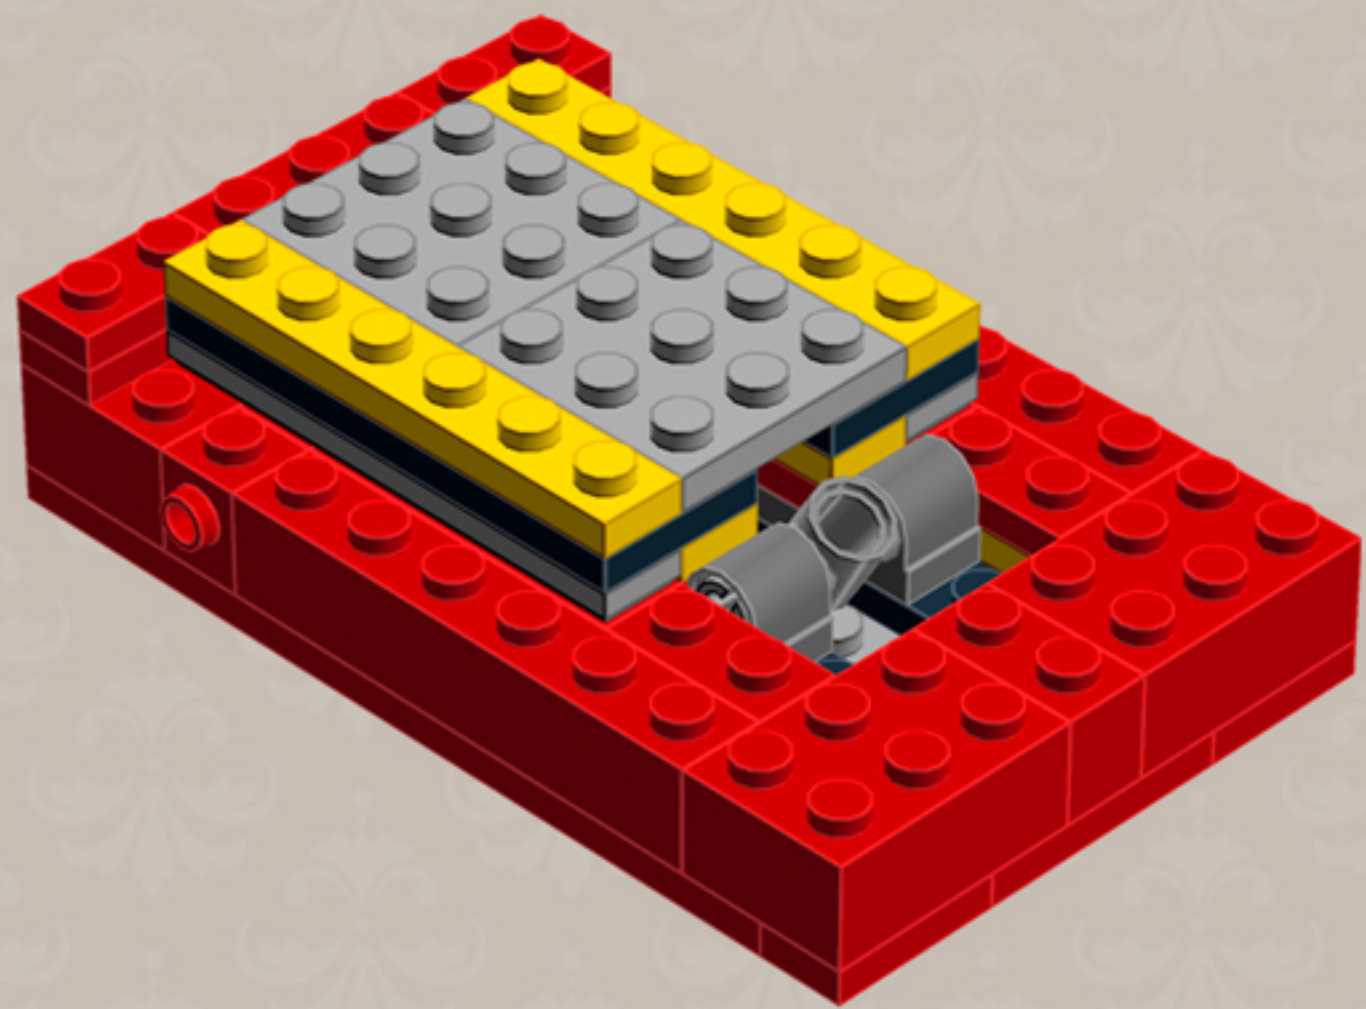

Element ID	Color	Description	Quantity
300221	Bright Red	Brick 2X3	5
4558886	Bright Red	Brick 1X1 W. 1 Knob	1
6030266	Bright Red	Brick 1X1 W. 2 Knobs	1
4609780	Bright Red	Flex Hose 19M W/3. 18 Stick	1
302421	Bright Red	Plate 1X1	4
302321	Bright Red	Plate 1X2	8
362321	Bright Red	Plate 1X3	10
371021	Bright Red	Plate 1X4	5
302121	Bright Red	Plate 2X3	6
302021	Bright Red	Plate 2X4	4
383221	Bright Red	Plate 2X10	2
6092565	Bright Red	Plate 1X2 W. 1 Knob	7
4581308	Bright Red	Plate 2X2 W 1 Knob	4

Element ID	Color	Description	Quantity
4504379	Bright Red	Roof Tile 1X1X2/3, Abs	12
4651524	Bright Red	Roof Tile 1X2X2/3, Abs	4
329821	Bright Red	Roof Tile 2X3/25°	4
6053011	Bright Red	Roof Tile 1X2 45° W 1/3 Plate	4
4613174	Bright Red	Brick W. Bow 2X4	2
428721	Bright Red	Roof Tile 1X3/25° Inv.	5
306921	Bright Red	Flat Tile 1X2	5
4533742	Bright Red	Flat Tile 1X3	10
415021	Bright Red	Flat Tile 2X2, Round	1
6018931	Transparent	Plate Round 4X4 With Ø16Mm Hole	1
4514791	White	Parabola 6X6	1
366624	Bright Yellow	Plate 1X6	6