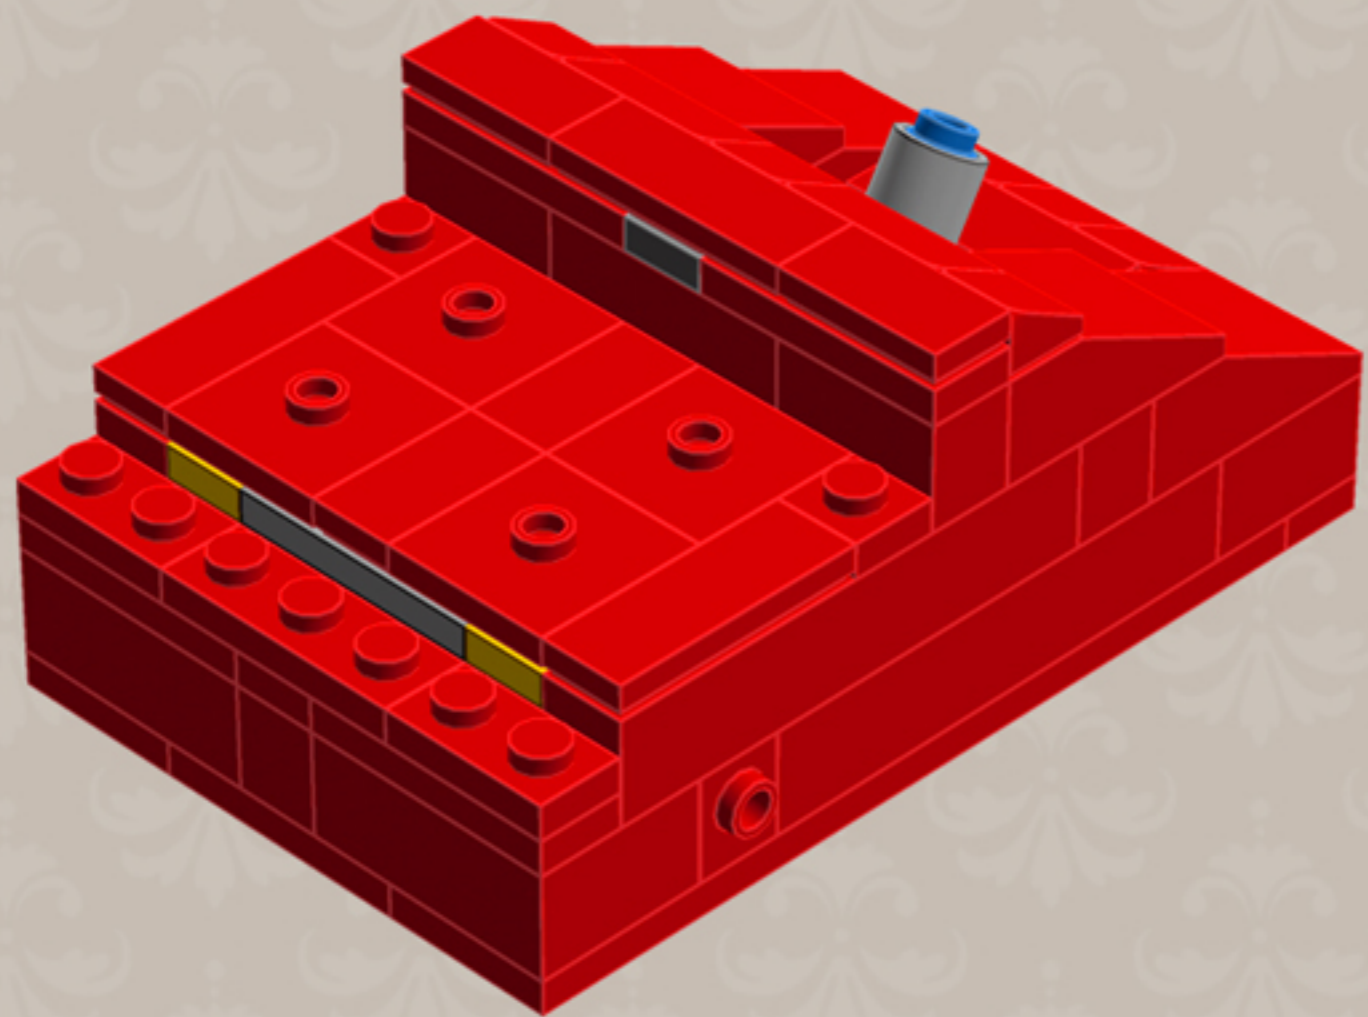

Element ID	Color	Description	Quantity
300221	Bright Red	Brick 2X3	5
4558886	Bright Red	Brick 1X1 W. 1 Knob	1
6030266	Bright Red	Brick 1X1 W. 2 Knobs	1
4609780	Bright Red	Flex Hose 19M W/3. 18 Stick	1
302421	Bright Red	Plate 1X1	4
302321	Bright Red	Plate 1X2	8
362321	Bright Red	Plate 1X3	10
371021	Bright Red	Plate 1X4	5
302121	Bright Red	Plate 2X3	6
302021	Bright Red	Plate 2X4	4
383221	Bright Red	Plate 2X10	2
6092565	Bright Red	Plate 1X2 W. 1 Knob	7
4581308	Bright Red	Plate 2X2 W 1 Knob	4

Element ID	Color	Description	Quantity
4504379	Bright Red	Roof Tile 1X1X2/3, Abs	12
4651524	Bright Red	Roof Tile 1X2X2/3, Abs	4
329821	Bright Red	Roof Tile 2X3/25°	4
6053011	Bright Red	Roof Tile 1X2 45° W 1/3 Plate	4
4613174	Bright Red	Brick W. Bow 2X4	2
428721	Bright Red	Roof Tile 1X3/25° Inv.	5
306921	Bright Red	Flat Tile 1X2	5
4533742	Bright Red	Flat Tile 1X3	10
415021	Bright Red	Flat Tile 2X2, Round	1
6018931	Transparent	Plate Round 4X4 With Ø16Mm Hole	1
4514791	White	Parabola 6X6	1
366624	Bright Yellow	Plate 1X6	6