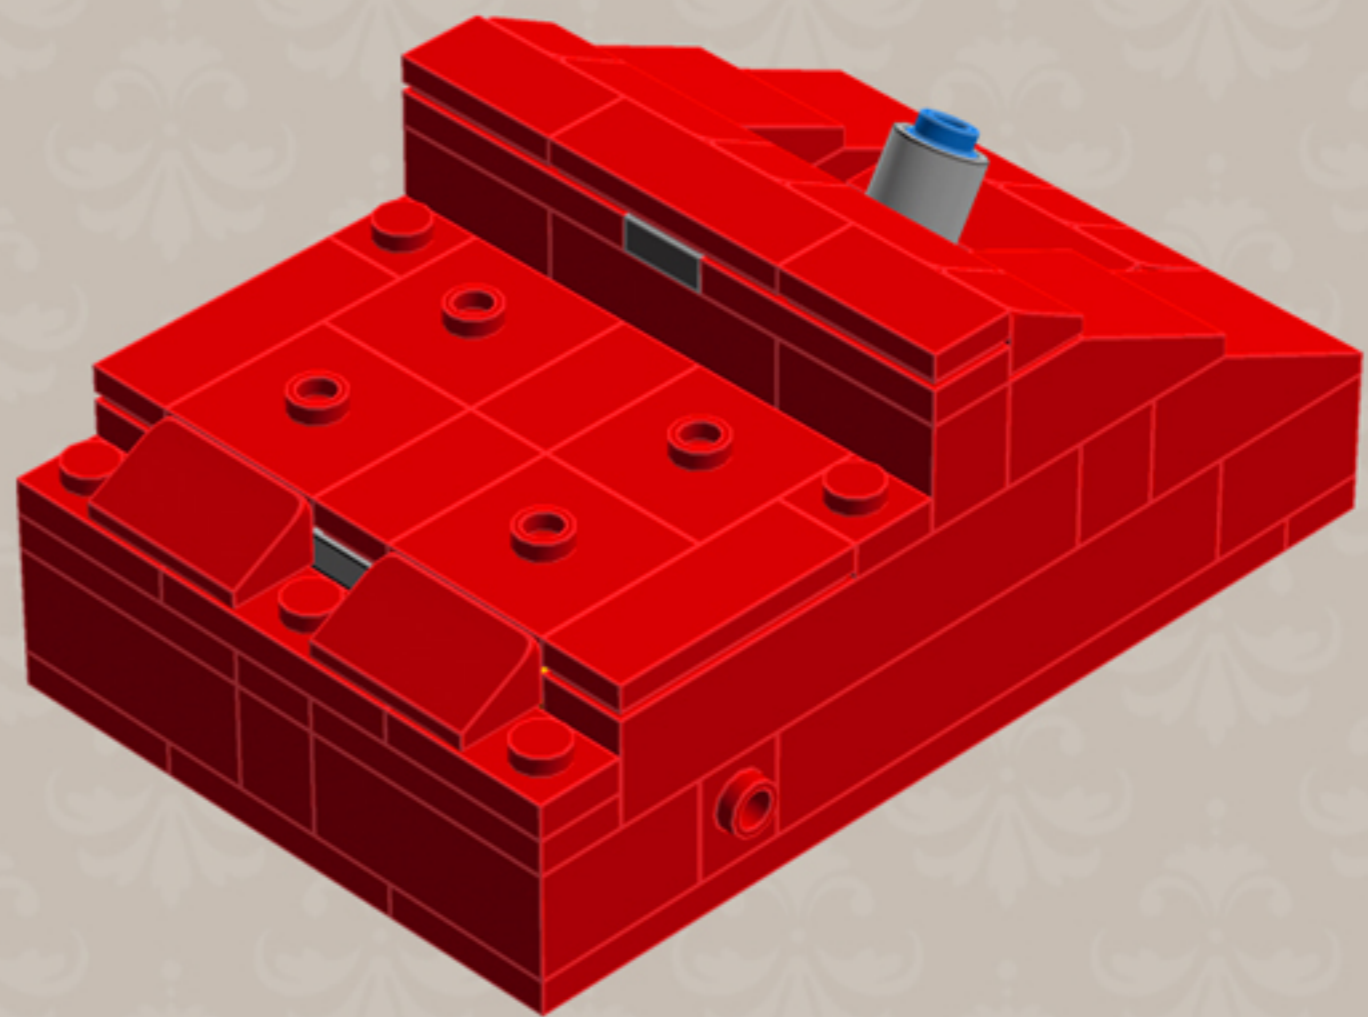

Element ID	Color	Description	Quantity
300221	Bright Red	Brick 2X3	5
4558886	Bright Red	Brick 1X1 W. 1 Knob	1
6030266	Bright Red	Brick 1X1 W. 2 Knobs	1
4609780	Bright Red	Flex Hose 19M W/3. 18 Stick	1
302421	Bright Red	Plate 1X1	4
302321	Bright Red	Plate 1X2	8
362321	Bright Red	Plate 1X3	10
371021	Bright Red	Plate 1X4	5
302121	Bright Red	Plate 2X3	6
302021	Bright Red	Plate 2X4	4
383221	Bright Red	Plate 2X10	2
6092565	Bright Red	Plate 1X2 W. 1 Knob	7
4581308	Bright Red	Plate 2X2 W 1 Knob	4

Element ID	Color	Description	Quantity
4504379	Bright Red	Roof Tile 1X1X2/3, Abs	12
4651524	Bright Red	Roof Tile 1X2X2/3, Abs	4
329821	Bright Red	Roof Tile 2X3/25°	4
6053011	Bright Red	Roof Tile 1X2 45° W 1/3 Plate	4
4613174	Bright Red	Brick W. Bow 2X4	2
428721	Bright Red	Roof Tile 1X3/25° Inv.	5
306921	Bright Red	Flat Tile 1X2	5
4533742	Bright Red	Flat Tile 1X3	10
415021	Bright Red	Flat Tile 2X2, Round	1
6018931	Transparent	Plate Round 4X4 With Ø16Mm Hole	1
4514791	White	Parabola 6X6	1
366624	Bright Yellow	Plate 1X6	6