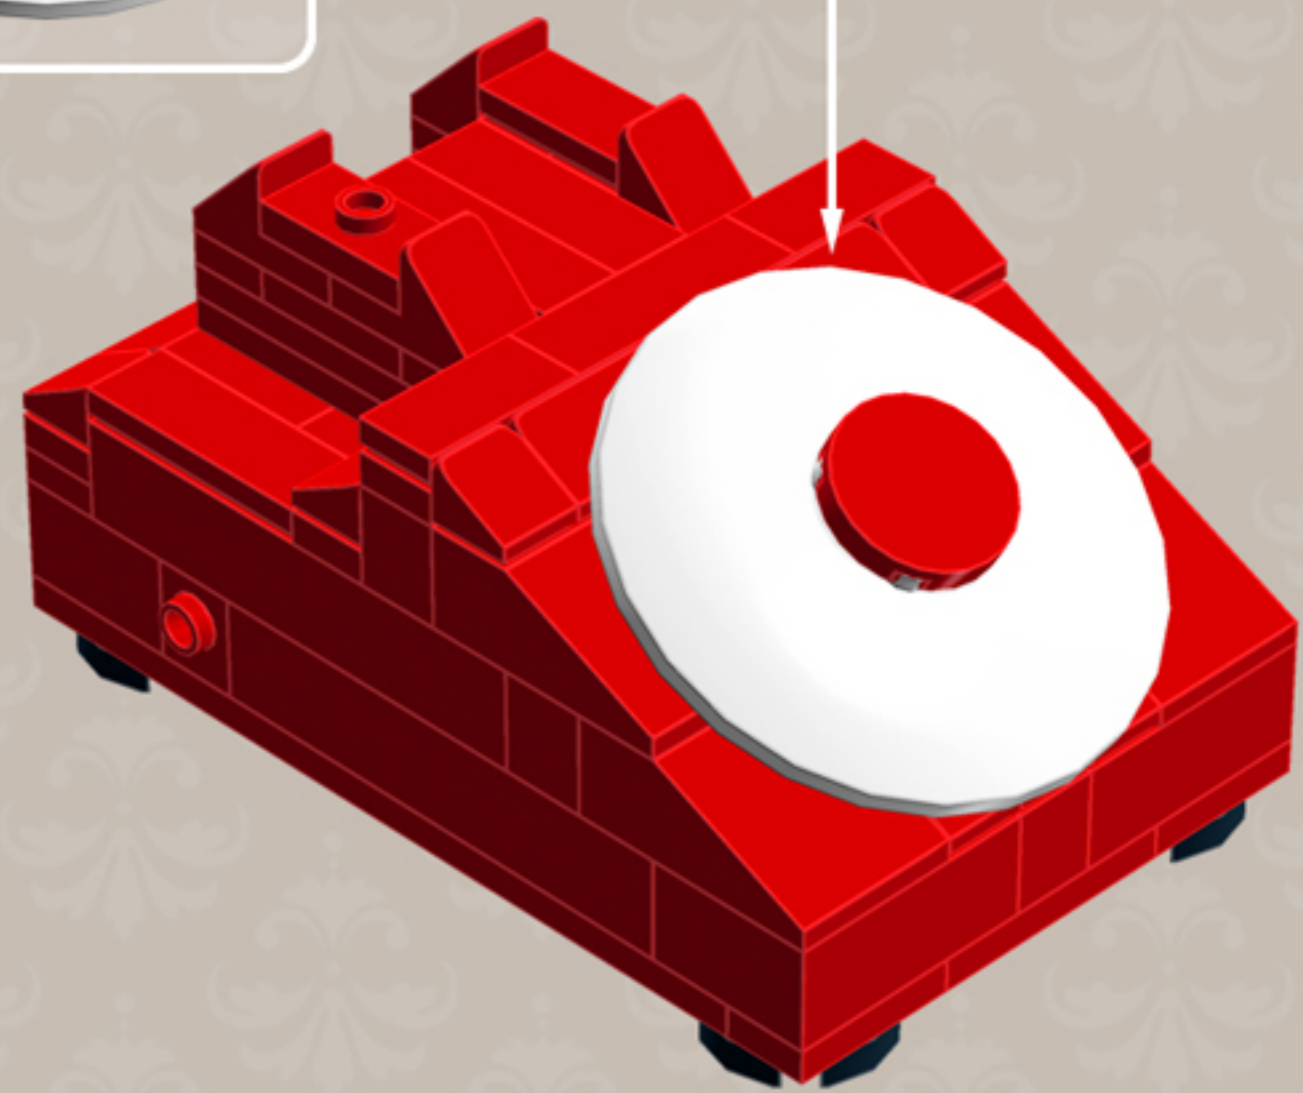

Element ID	Color	Description	Quantity
4504379	Bright Red	Roof Tile 1X1X2/3, Abs	12
4651524	Bright Red	Roof Tile 1X2X2/3, Abs	4
329821	Bright Red	Roof Tile 2X3/25°	4
6053011	Bright Red	Roof Tile 1X2 45° W 1/3 Plate	4
4613174	Bright Red	Brick W. Bow 2X4	2
428721	Bright Red	Roof Tile 1X3/25° Inv.	5
306921	Bright Red	Flat Tile 1X2	5
4533742	Bright Red	Flat Tile 1X3	10
415021	Bright Red	Flat Tile 2X2, Round	1
6018931	Transparent	Plate Round 4X4 With Ø16Mm Hole	1
4514791	White	Parabola 6X6	1
366624	Bright Yellow	Plate 1X6	6