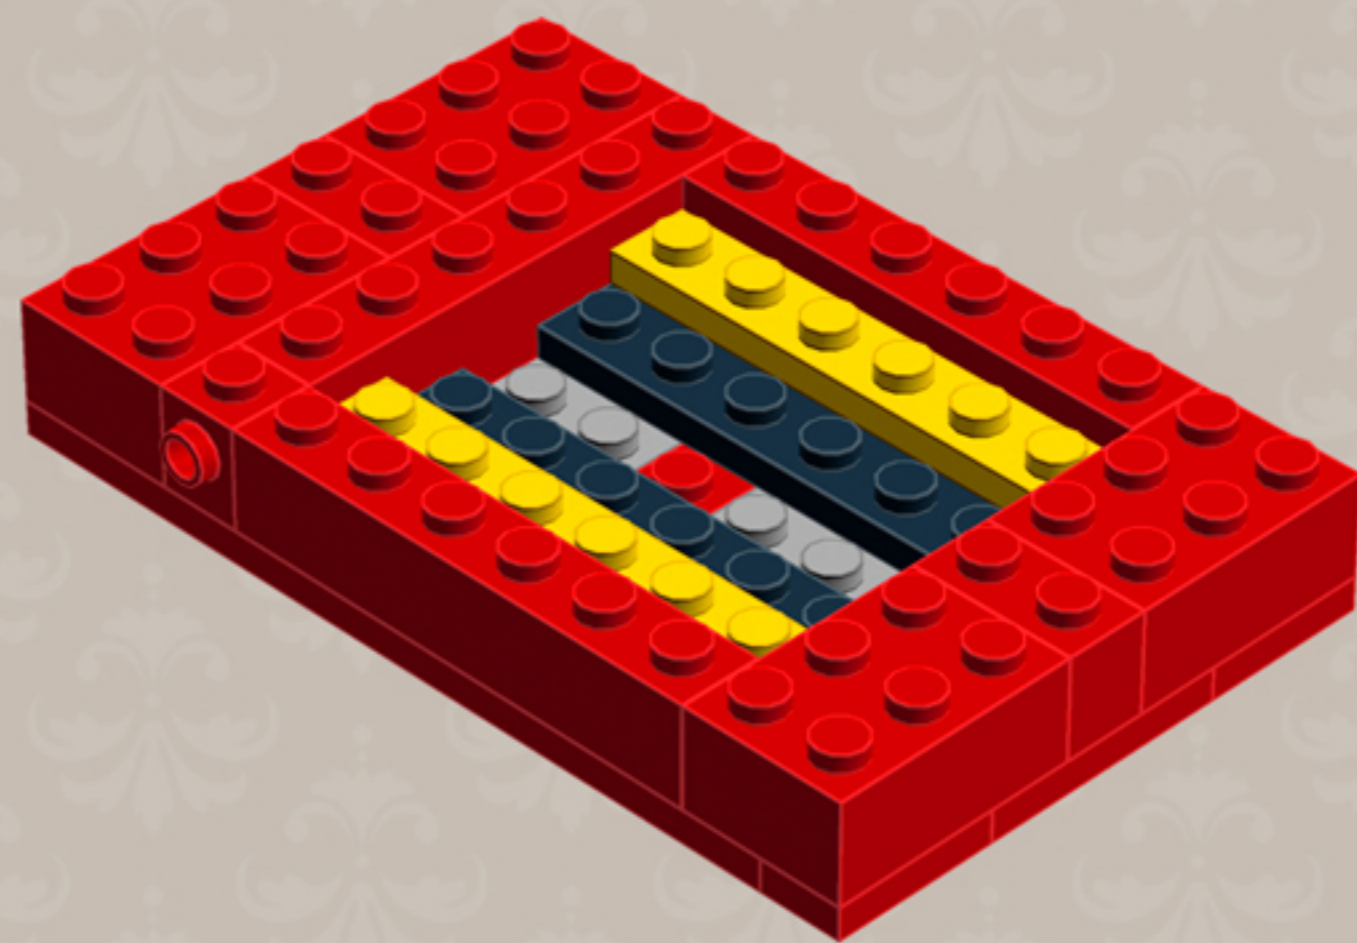

Element ID	Color	Description	Quantity
300221	Bright Red	Brick 2X3	5
4558886	Bright Red	Brick 1X1 W. 1 Knob	1
6030266	Bright Red	Brick 1X1 W. 2 Knobs	1
4609780	Bright Red	Flex Hose 19M W/3. 18 Stick	1
302421	Bright Red	Plate 1X1	4
302321	Bright Red	Plate 1X2	8
362321	Bright Red	Plate 1X3	10
371021	Bright Red	Plate 1X4	5
302121	Bright Red	Plate 2X3	6
302021	Bright Red	Plate 2X4	4
383221	Bright Red	Plate 2X10	2
6092565	Bright Red	Plate 1X2 W. 1 Knob	7
4581308	Bright Red	Plate 2X2 W 1 Knob	4

Element ID	Color	Description	Quantity
4504379	Bright Red	Roof Tile 1X1X2/3, Abs	12
4651524	Bright Red	Roof Tile 1X2X2/3, Abs	4
329821	Bright Red	Roof Tile 2X3/25°	4
6053011	Bright Red	Roof Tile 1X2 45° W 1/3 Plate	4
4613174	Bright Red	Brick W. Bow 2X4	2
428721	Bright Red	Roof Tile 1X3/25° Inv.	5
306921	Bright Red	Flat Tile 1X2	5
4533742	Bright Red	Flat Tile 1X3	10
415021	Bright Red	Flat Tile 2X2, Round	1
6018931	Transparent	Plate Round 4X4 With Ø16Mm Hole	1
4514791	White	Parabola 6X6	1
366624	Bright Yellow	Plate 1X6	6