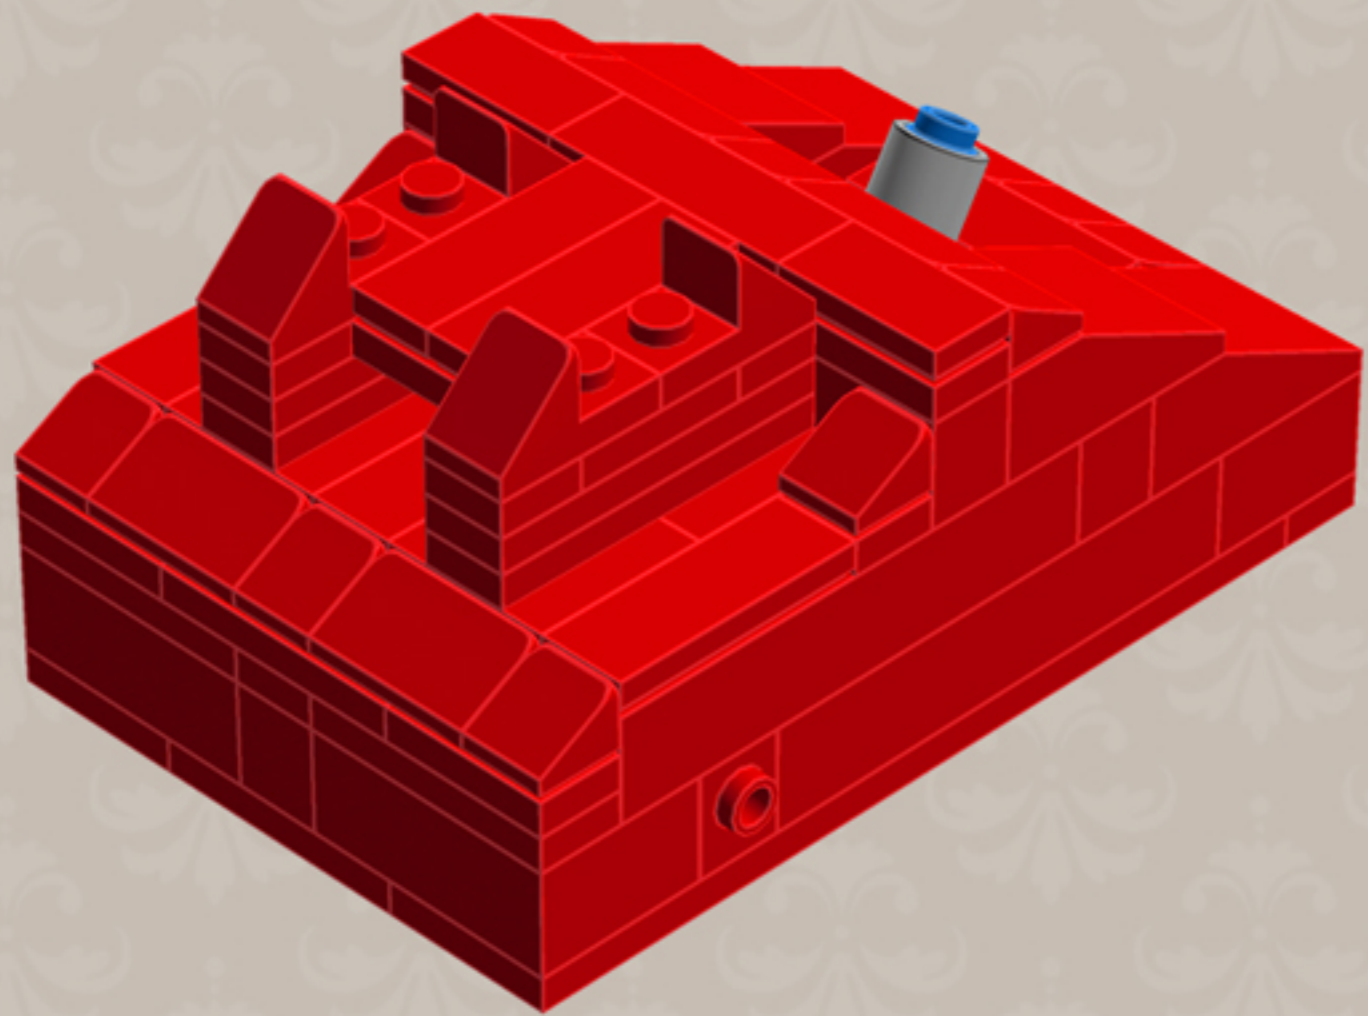

ROTARY Telephone

*A LEGO® project by Chris McVeigh
chrismcveigh.com*

• RED •

v2.0

Element ID	Color	Description	Quantity
379526	Black	Plate 2X6	4
403226	Black	Plate 2X2 Round	4
4121715	Black	Connector Peg W. Friction	1
4143005	Bright Blue	Connector Peg W. Knob	1
4210719	Dark Stone Grey	Plate 1X1	3
6019987	Dark Stone Grey	Plate 1X2 W. Hor. Hole Ø 4.8	2
6015347	Medium Stone Grey	Plate 3X3	4
4526985	Medium Stone Grey	Tube W/Double Ø4.85	1
4560175	Medium Stone Grey	Double Bush 3M Ø4.9	1
4211549	Medium Stone Grey	Flat Tile 1X6	2
4211350	Medium Stone Grey	Radiator Grille 1X2	3
300421	Bright Red	Brick 1X2	6
300921	Bright Red	Brick 1X6	5

Element ID	Color	Description	Quantity
300221	Bright Red	Brick 2X3	5
4558886	Bright Red	Brick 1X1 W. 1 Knob	1
6030266	Bright Red	Brick 1X1 W. 2 Knobs	1
4609780	Bright Red	Flex Hose 19M W/3. 18 Stick	1
302421	Bright Red	Plate 1X1	4
302321	Bright Red	Plate 1X2	8
362321	Bright Red	Plate 1X3	10
371021	Bright Red	Plate 1X4	5
302121	Bright Red	Plate 2X3	6
302021	Bright Red	Plate 2X4	4
383221	Bright Red	Plate 2X10	2
6092565	Bright Red	Plate 1X2 W. 1 Knob	7
4581308	Bright Red	Plate 2X2 W 1 Knob	4

Element ID	Color	Description	Quantity
4504379	Bright Red	Roof Tile 1X1X2/3, Abs	12
4651524	Bright Red	Roof Tile 1X2X2/3, Abs	4
329821	Bright Red	Roof Tile 2X3/25°	4
6053011	Bright Red	Roof Tile 1X2 45° W 1/3 Plate	4
4613174	Bright Red	Brick W. Bow 2X4	2
428721	Bright Red	Roof Tile 1X3/25° Inv.	5
306921	Bright Red	Flat Tile 1X2	5
4533742	Bright Red	Flat Tile 1X3	10
415021	Bright Red	Flat Tile 2X2, Round	1
6018931	Transparent	Plate Round 4X4 With Ø16Mm Hole	1
4514791	White	Parabola 6X6	1
366624	Bright Yellow	Plate 1X6	6