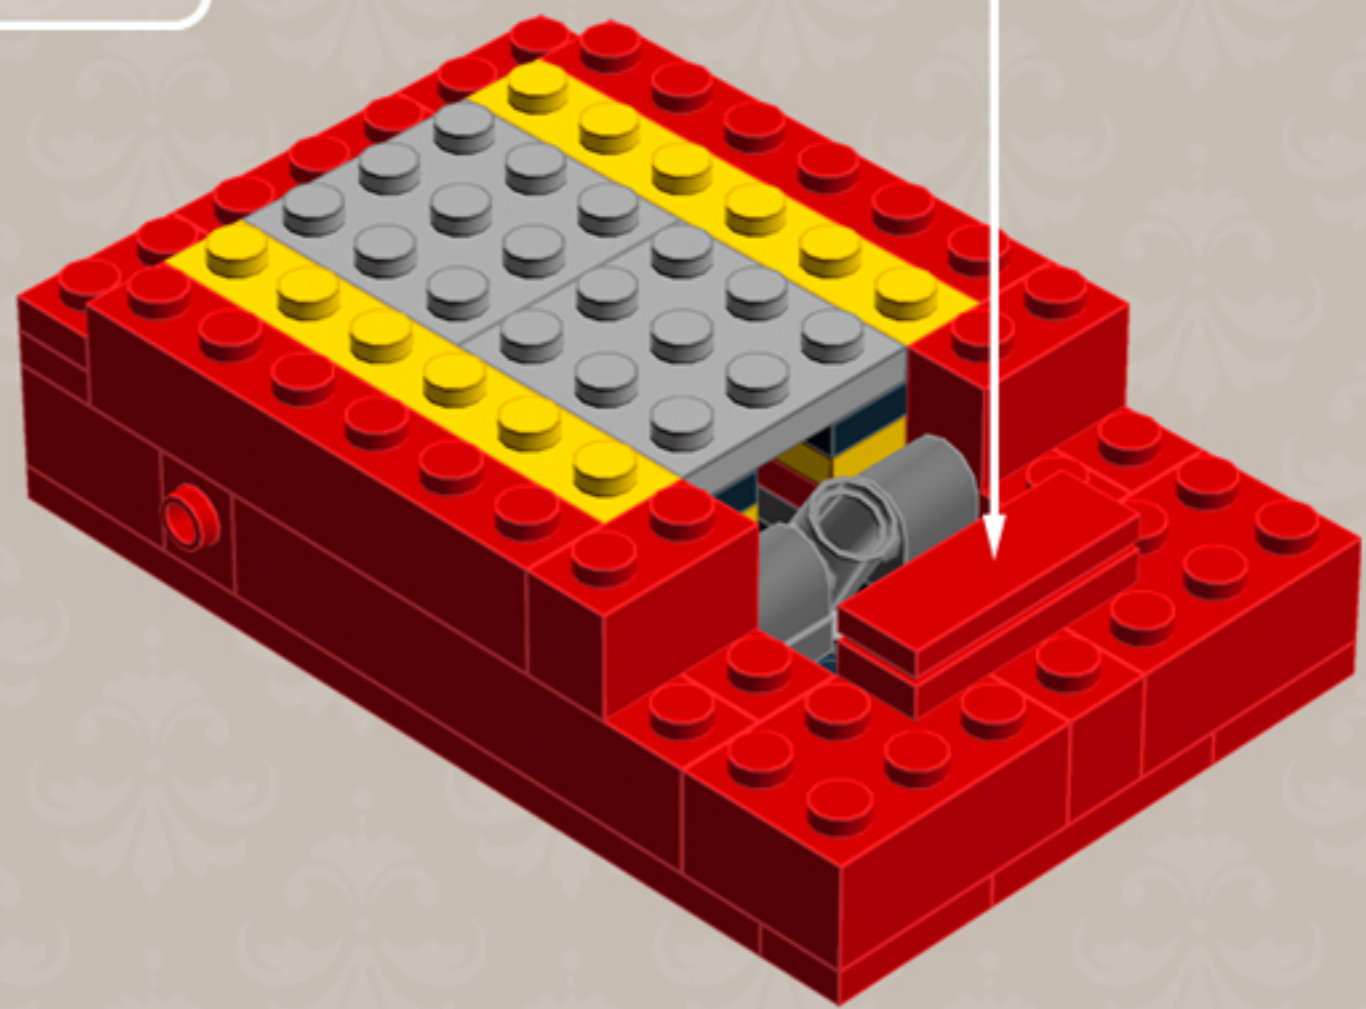

Element ID	Color	Description	Quantity
300221	Bright Red	Brick 2X3	5
4558886	Bright Red	Brick 1X1 W. 1 Knob	1
6030266	Bright Red	Brick 1X1 W. 2 Knobs	1
4609780	Bright Red	Flex Hose 19M W/3. 18 Stick	1
302421	Bright Red	Plate 1X1	4
302321	Bright Red	Plate 1X2	8
362321	Bright Red	Plate 1X3	10
371021	Bright Red	Plate 1X4	5
302121	Bright Red	Plate 2X3	6
302021	Bright Red	Plate 2X4	4
383221	Bright Red	Plate 2X10	2
6092565	Bright Red	Plate 1X2 W. 1 Knob	7
4581308	Bright Red	Plate 2X2 W 1 Knob	4

Element ID	Color	Description	Quantity
4504379	Bright Red	Roof Tile 1X1X2/3, Abs	12
4651524	Bright Red	Roof Tile 1X2X2/3, Abs	4
329821	Bright Red	Roof Tile 2X3/25°	4
6053011	Bright Red	Roof Tile 1X2 45° W 1/3 Plate	4
4613174	Bright Red	Brick W. Bow 2X4	2
428721	Bright Red	Roof Tile 1X3/25° Inv.	5
306921	Bright Red	Flat Tile 1X2	5
4533742	Bright Red	Flat Tile 1X3	10
415021	Bright Red	Flat Tile 2X2, Round	1
6018931	Transparent	Plate Round 4X4 With Ø16Mm Hole	1
4514791	White	Parabola 6X6	1
366624	Bright Yellow	Plate 1X6	6