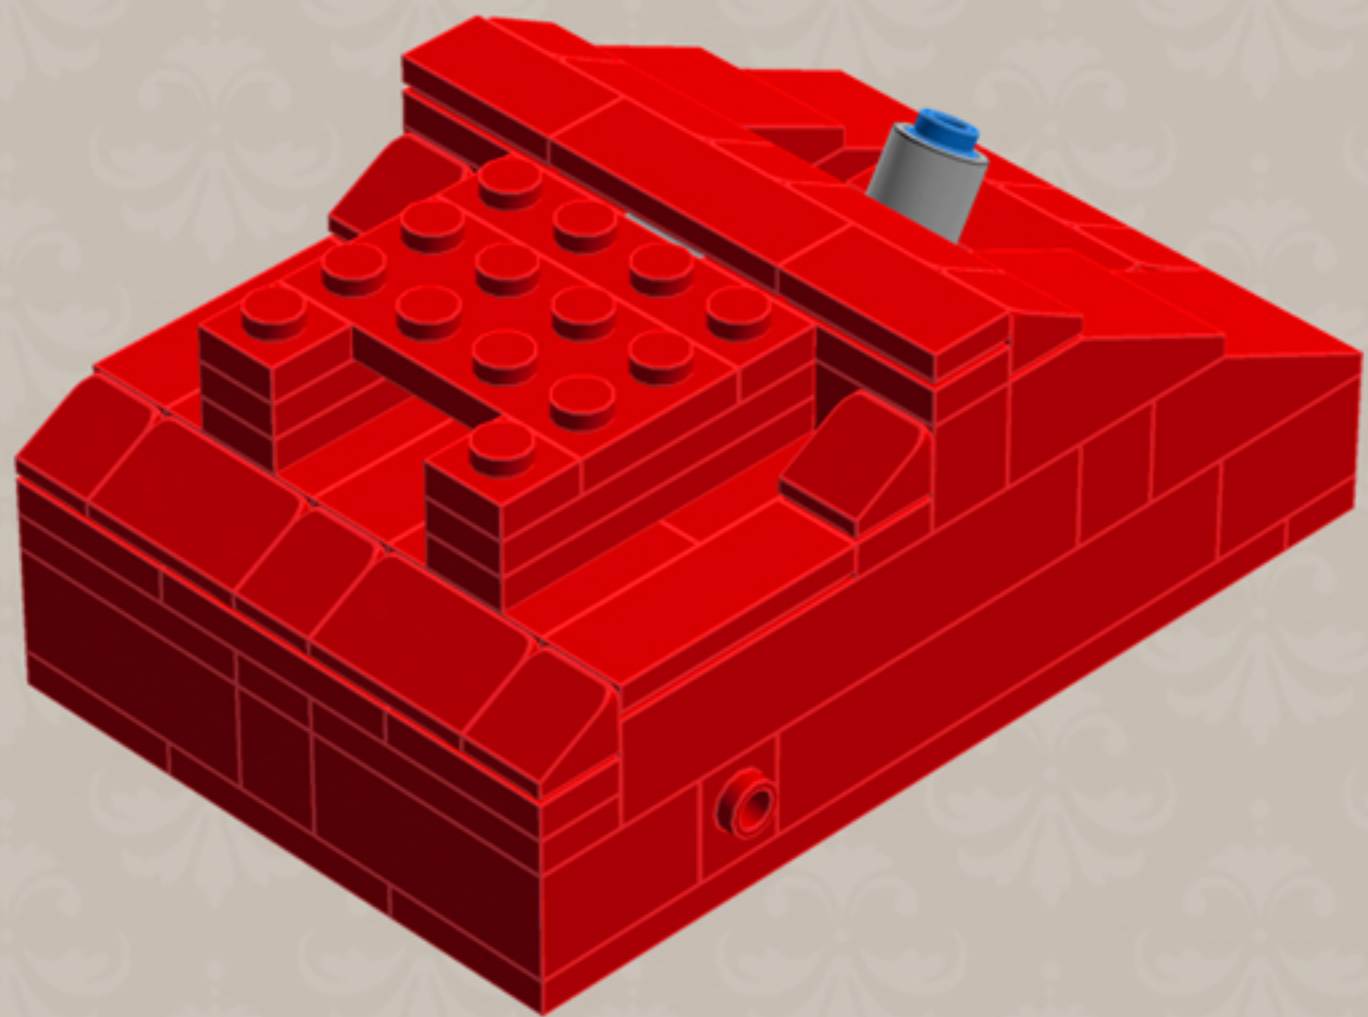

Element ID	Color	Description	Quantity
300221	Bright Red	Brick 2X3	5
4558886	Bright Red	Brick 1X1 W. 1 Knob	1
6030266	Bright Red	Brick 1X1 W. 2 Knobs	1
4609780	Bright Red	Flex Hose 19M W/3. 18 Stick	1
302421	Bright Red	Plate 1X1	4
302321	Bright Red	Plate 1X2	8
362321	Bright Red	Plate 1X3	10
371021	Bright Red	Plate 1X4	5
302121	Bright Red	Plate 2X3	6
302021	Bright Red	Plate 2X4	4
383221	Bright Red	Plate 2X10	2
6092565	Bright Red	Plate 1X2 W. 1 Knob	7
4581308	Bright Red	Plate 2X2 W 1 Knob	4

Element ID	Color	Description	Quantity
4504379	Bright Red	Roof Tile 1X1X2/3, Abs	12
4651524	Bright Red	Roof Tile 1X2X2/3, Abs	4
329821	Bright Red	Roof Tile 2X3/25°	4
6053011	Bright Red	Roof Tile 1X2 45° W 1/3 Plate	4
4613174	Bright Red	Brick W. Bow 2X4	2
428721	Bright Red	Roof Tile 1X3/25° Inv.	5
306921	Bright Red	Flat Tile 1X2	5
4533742	Bright Red	Flat Tile 1X3	10
415021	Bright Red	Flat Tile 2X2, Round	1
6018931	Transparent	Plate Round 4X4 With Ø16Mm Hole	1
4514791	White	Parabola 6X6	1
366624	Bright Yellow	Plate 1X6	6