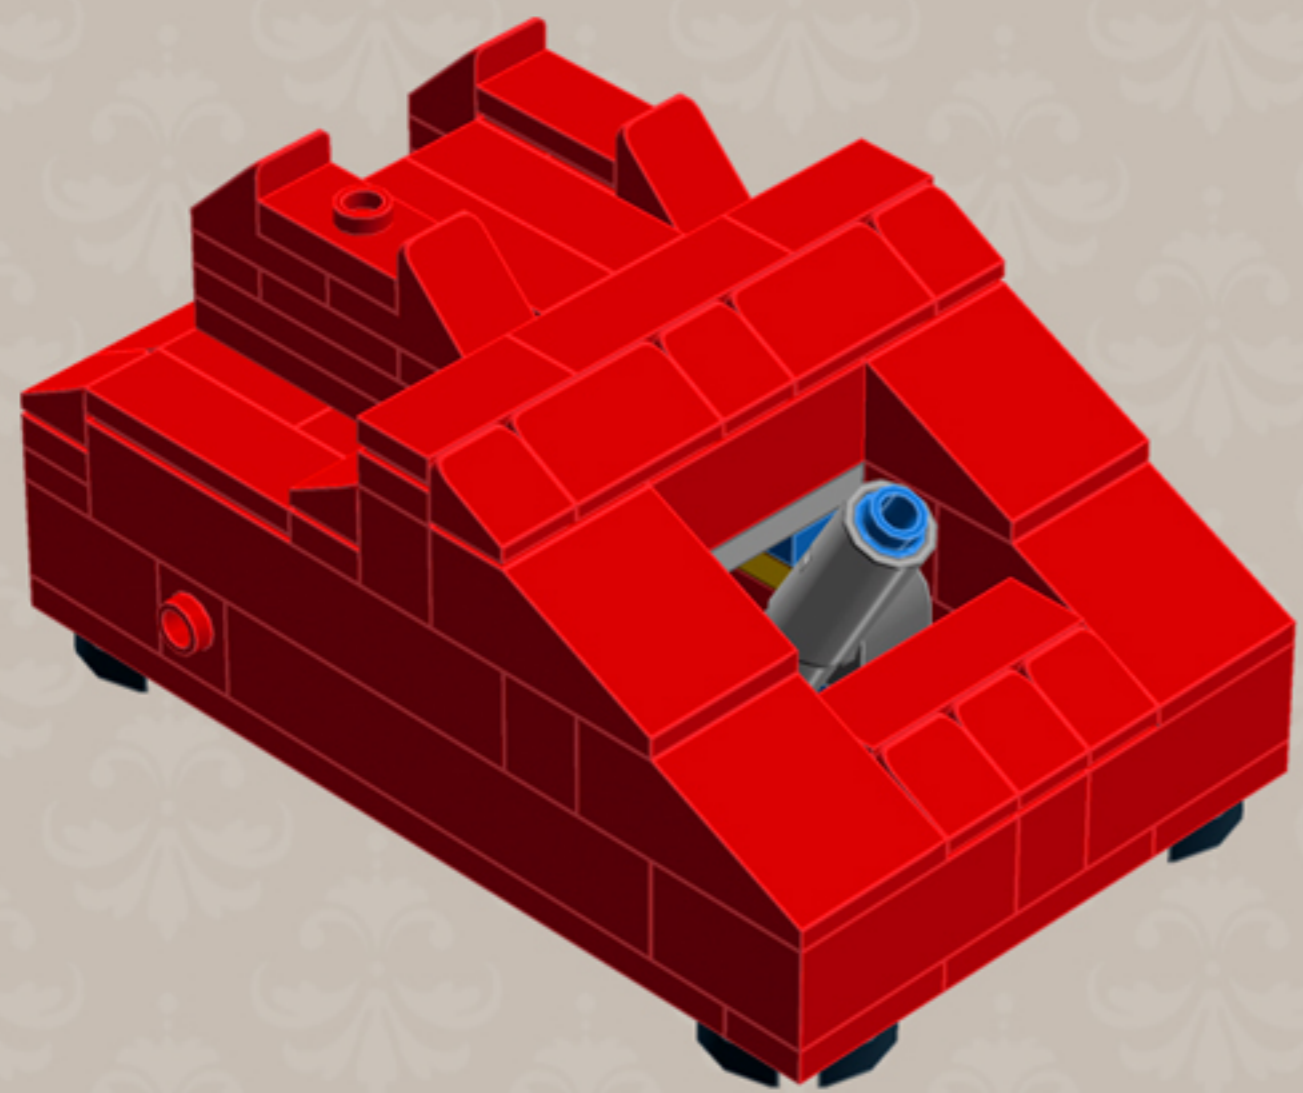

ROTARY Telephone

*A LEGO® project by Chris McVeigh
chrismcveigh.com*

• RED •

v2.0

Element ID	Color	Description	Quantity
379526	Black	Plate 2X6	4
403226	Black	Plate 2X2 Round	4
4121715	Black	Connector Peg W. Friction	1
4143005	Bright Blue	Connector Peg W. Knob	1
4210719	Dark Stone Grey	Plate 1X1	3
6019987	Dark Stone Grey	Plate 1X2 W. Hor. Hole Ø 4.8	2
6015347	Medium Stone Grey	Plate 3X3	4
4526985	Medium Stone Grey	Tube W/Double Ø4.85	1
4560175	Medium Stone Grey	Double Bush 3M Ø4.9	1
4211549	Medium Stone Grey	Flat Tile 1X6	2
4211350	Medium Stone Grey	Radiator Grille 1X2	3
300421	Bright Red	Brick 1X2	6
300921	Bright Red	Brick 1X6	5

Element ID	Color	Description	Quantity
300221	Bright Red	Brick 2X3	5
4558886	Bright Red	Brick 1X1 W. 1 Knob	1
6030266	Bright Red	Brick 1X1 W. 2 Knobs	1
4609780	Bright Red	Flex Hose 19M W/3. 18 Stick	1
302421	Bright Red	Plate 1X1	4
302321	Bright Red	Plate 1X2	8
362321	Bright Red	Plate 1X3	10
371021	Bright Red	Plate 1X4	5
302121	Bright Red	Plate 2X3	6
302021	Bright Red	Plate 2X4	4
383221	Bright Red	Plate 2X10	2
6092565	Bright Red	Plate 1X2 W. 1 Knob	7
4581308	Bright Red	Plate 2X2 W 1 Knob	4

Element ID	Color	Description	Quantity
4504379	Bright Red	Roof Tile 1X1X2/3, Abs	12
4651524	Bright Red	Roof Tile 1X2X2/3, Abs	4
329821	Bright Red	Roof Tile 2X3/25°	4
6053011	Bright Red	Roof Tile 1X2 45° W 1/3 Plate	4
4613174	Bright Red	Brick W. Bow 2X4	2
428721	Bright Red	Roof Tile 1X3/25° Inv.	5
306921	Bright Red	Flat Tile 1X2	5
4533742	Bright Red	Flat Tile 1X3	10
415021	Bright Red	Flat Tile 2X2, Round	1
6018931	Transparent	Plate Round 4X4 With Ø16Mm Hole	1
4514791	White	Parabola 6X6	1
366624	Bright Yellow	Plate 1X6	6