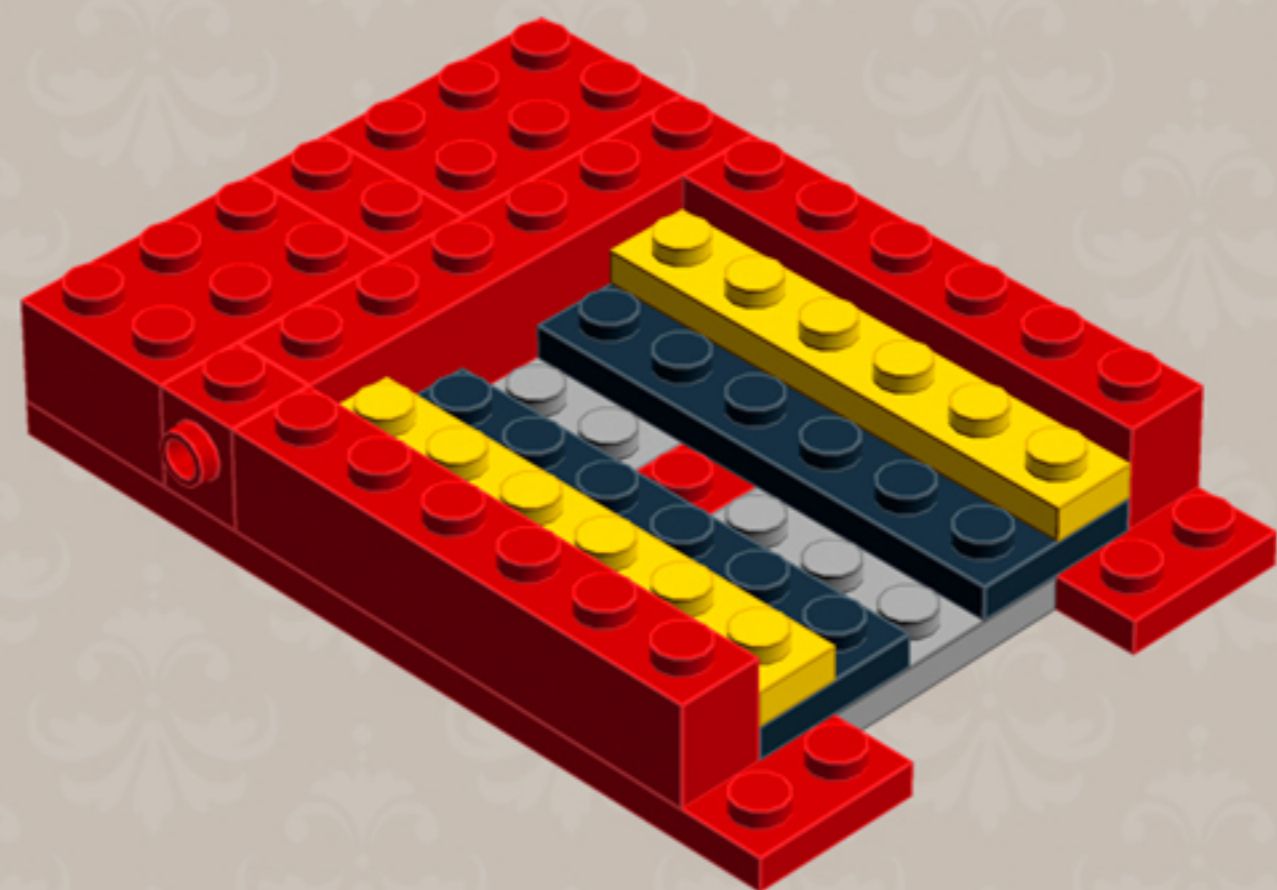

ROTARY Telephone

*A LEGO® project by Chris McVeigh
chrismcveigh.com*

• RED •

v2.0

Element ID	Color	Description	Quantity
379526	Black	Plate 2X6	4
403226	Black	Plate 2X2 Round	4
4121715	Black	Connector Peg W. Friction	1
4143005	Bright Blue	Connector Peg W. Knob	1
4210719	Dark Stone Grey	Plate 1X1	3
6019987	Dark Stone Grey	Plate 1X2 W. Hor. Hole Ø 4.8	2
6015347	Medium Stone Grey	Plate 3X3	4
4526985	Medium Stone Grey	Tube W/Double Ø4.85	1
4560175	Medium Stone Grey	Double Bush 3M Ø4.9	1
4211549	Medium Stone Grey	Flat Tile 1X6	2
4211350	Medium Stone Grey	Radiator Grille 1X2	3
300421	Bright Red	Brick 1X2	6
300921	Bright Red	Brick 1X6	5

Element ID	Color	Description	Quantity
300221	Bright Red	Brick 2X3	5
4558886	Bright Red	Brick 1X1 W. 1 Knob	1
6030266	Bright Red	Brick 1X1 W. 2 Knobs	1
4609780	Bright Red	Flex Hose 19M W/3. 18 Stick	1
302421	Bright Red	Plate 1X1	4
302321	Bright Red	Plate 1X2	8
362321	Bright Red	Plate 1X3	10
371021	Bright Red	Plate 1X4	5
302121	Bright Red	Plate 2X3	6
302021	Bright Red	Plate 2X4	4
383221	Bright Red	Plate 2X10	2
6092565	Bright Red	Plate 1X2 W. 1 Knob	7
4581308	Bright Red	Plate 2X2 W 1 Knob	4

Element ID	Color	Description	Quantity
4504379	Bright Red	Roof Tile 1X1X2/3, Abs	12
4651524	Bright Red	Roof Tile 1X2X2/3, Abs	4
329821	Bright Red	Roof Tile 2X3/25°	4
6053011	Bright Red	Roof Tile 1X2 45° W 1/3 Plate	4
4613174	Bright Red	Brick W. Bow 2X4	2
428721	Bright Red	Roof Tile 1X3/25° Inv.	5
306921	Bright Red	Flat Tile 1X2	5
4533742	Bright Red	Flat Tile 1X3	10
415021	Bright Red	Flat Tile 2X2, Round	1
6018931	Transparent	Plate Round 4X4 With Ø16Mm Hole	1
4514791	White	Parabola 6X6	1
366624	Bright Yellow	Plate 1X6	6