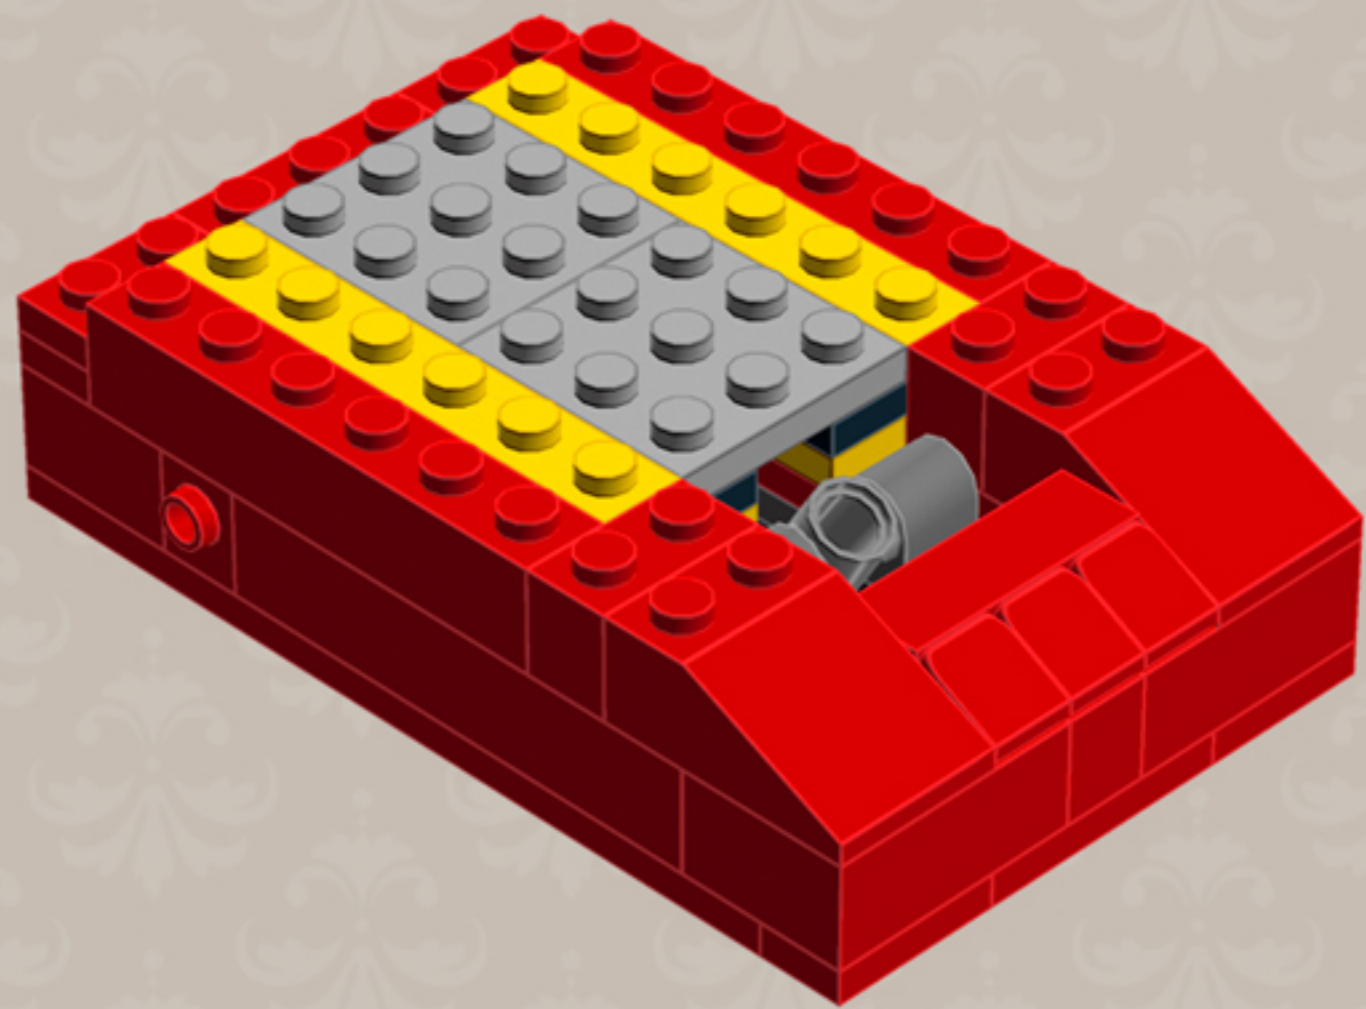

Element ID	Color	Description	Quantity
300221	Bright Red	Brick 2X3	5
4558886	Bright Red	Brick 1X1 W. 1 Knob	1
6030266	Bright Red	Brick 1X1 W. 2 Knobs	1
4609780	Bright Red	Flex Hose 19M W/3. 18 Stick	1
302421	Bright Red	Plate 1X1	4
302321	Bright Red	Plate 1X2	8
362321	Bright Red	Plate 1X3	10
371021	Bright Red	Plate 1X4	5
302121	Bright Red	Plate 2X3	6
302021	Bright Red	Plate 2X4	4
383221	Bright Red	Plate 2X10	2
6092565	Bright Red	Plate 1X2 W. 1 Knob	7
4581308	Bright Red	Plate 2X2 W 1 Knob	4

Element ID	Color	Description	Quantity
4504379	Bright Red	Roof Tile 1X1X2/3, Abs	12
4651524	Bright Red	Roof Tile 1X2X2/3, Abs	4
329821	Bright Red	Roof Tile 2X3/25°	4
6053011	Bright Red	Roof Tile 1X2 45° W 1/3 Plate	4
4613174	Bright Red	Brick W. Bow 2X4	2
428721	Bright Red	Roof Tile 1X3/25° Inv.	5
306921	Bright Red	Flat Tile 1X2	5
4533742	Bright Red	Flat Tile 1X3	10
415021	Bright Red	Flat Tile 2X2, Round	1
6018931	Transparent	Plate Round 4X4 With Ø16Mm Hole	1
4514791	White	Parabola 6X6	1
366624	Bright Yellow	Plate 1X6	6