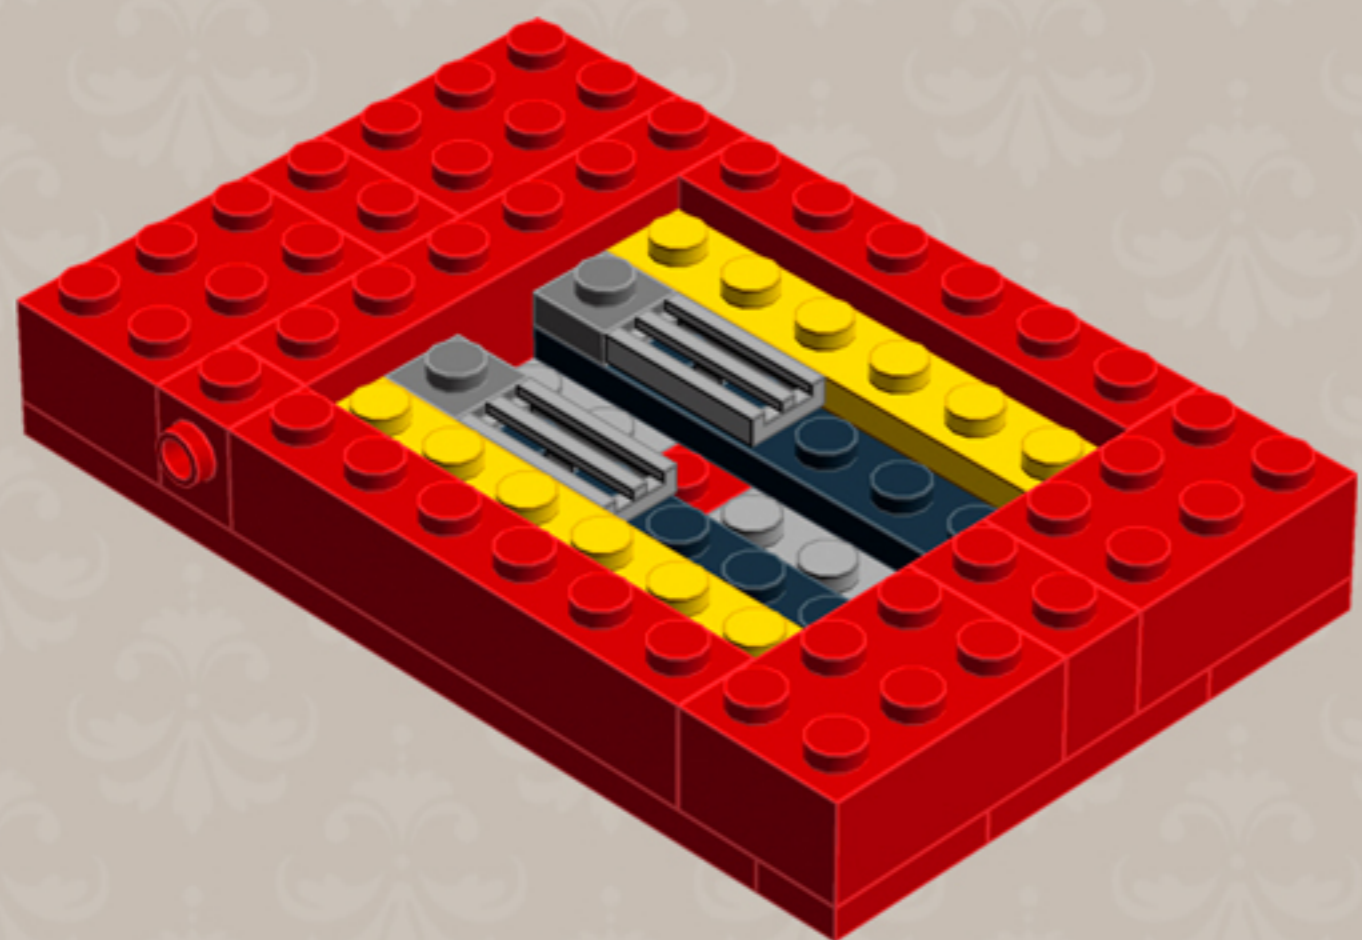

Element ID	Color	Description	Quantity
300221	Bright Red	Brick 2X3	5
4558886	Bright Red	Brick 1X1 W. 1 Knob	1
6030266	Bright Red	Brick 1X1 W. 2 Knobs	1
4609780	Bright Red	Flex Hose 19M W/3. 18 Stick	1
302421	Bright Red	Plate 1X1	4
302321	Bright Red	Plate 1X2	8
362321	Bright Red	Plate 1X3	10
371021	Bright Red	Plate 1X4	5
302121	Bright Red	Plate 2X3	6
302021	Bright Red	Plate 2X4	4
383221	Bright Red	Plate 2X10	2
6092565	Bright Red	Plate 1X2 W. 1 Knob	7
4581308	Bright Red	Plate 2X2 W 1 Knob	4

Element ID	Color	Description	Quantity
4504379	Bright Red	Roof Tile 1X1X2/3, Abs	12
4651524	Bright Red	Roof Tile 1X2X2/3, Abs	4
329821	Bright Red	Roof Tile 2X3/25°	4
6053011	Bright Red	Roof Tile 1X2 45° W 1/3 Plate	4
4613174	Bright Red	Brick W. Bow 2X4	2
428721	Bright Red	Roof Tile 1X3/25° Inv.	5
306921	Bright Red	Flat Tile 1X2	5
4533742	Bright Red	Flat Tile 1X3	10
415021	Bright Red	Flat Tile 2X2, Round	1
6018931	Transparent	Plate Round 4X4 With Ø16Mm Hole	1
4514791	White	Parabola 6X6	1
366624	Bright Yellow	Plate 1X6	6