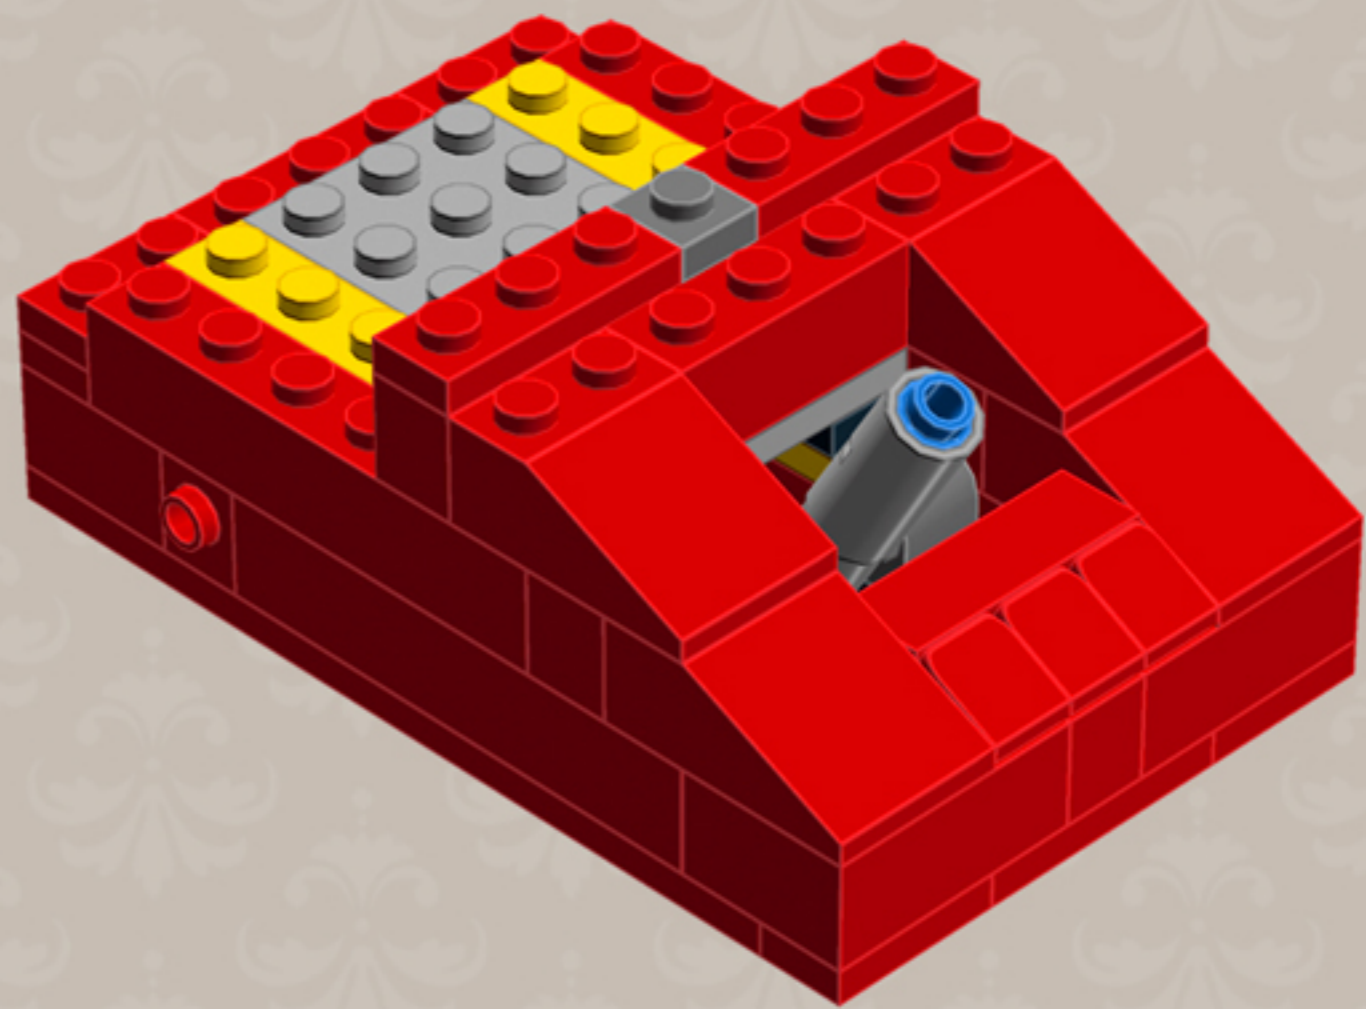

Element ID	Color	Description	Quantity
300221	Bright Red	Brick 2X3	5
4558886	Bright Red	Brick 1X1 W. 1 Knob	1
6030266	Bright Red	Brick 1X1 W. 2 Knobs	1
4609780	Bright Red	Flex Hose 19M W/3. 18 Stick	1
302421	Bright Red	Plate 1X1	4
302321	Bright Red	Plate 1X2	8
362321	Bright Red	Plate 1X3	10
371021	Bright Red	Plate 1X4	5
302121	Bright Red	Plate 2X3	6
302021	Bright Red	Plate 2X4	4
383221	Bright Red	Plate 2X10	2
6092565	Bright Red	Plate 1X2 W. 1 Knob	7
4581308	Bright Red	Plate 2X2 W 1 Knob	4

Element ID	Color	Description	Quantity
4504379	Bright Red	Roof Tile 1X1X2/3, Abs	12
4651524	Bright Red	Roof Tile 1X2X2/3, Abs	4
329821	Bright Red	Roof Tile 2X3/25°	4
6053011	Bright Red	Roof Tile 1X2 45° W 1/3 Plate	4
4613174	Bright Red	Brick W. Bow 2X4	2
428721	Bright Red	Roof Tile 1X3/25° Inv.	5
306921	Bright Red	Flat Tile 1X2	5
4533742	Bright Red	Flat Tile 1X3	10
415021	Bright Red	Flat Tile 2X2, Round	1
6018931	Transparent	Plate Round 4X4 With Ø16Mm Hole	1
4514791	White	Parabola 6X6	1
366624	Bright Yellow	Plate 1X6	6