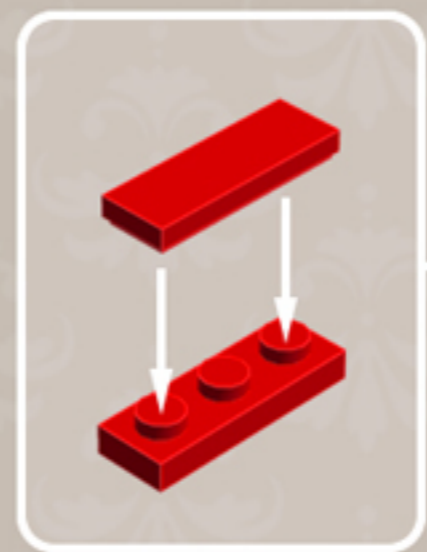

Element ID	Color	Description	Quantity
300221	Bright Red	Brick 2X3	5
4558886	Bright Red	Brick 1X1 W. 1 Knob	1
6030266	Bright Red	Brick 1X1 W. 2 Knobs	1
4609780	Bright Red	Flex Hose 19M W/3. 18 Stick	1
302421	Bright Red	Plate 1X1	4
302321	Bright Red	Plate 1X2	8
362321	Bright Red	Plate 1X3	10
371021	Bright Red	Plate 1X4	5
302121	Bright Red	Plate 2X3	6
302021	Bright Red	Plate 2X4	4
383221	Bright Red	Plate 2X10	2
6092565	Bright Red	Plate 1X2 W. 1 Knob	7
4581308	Bright Red	Plate 2X2 W 1 Knob	4

Element ID	Color	Description	Quantity
4504379	Bright Red	Roof Tile 1X1X2/3, Abs	12
4651524	Bright Red	Roof Tile 1X2X2/3, Abs	4
329821	Bright Red	Roof Tile 2X3/25°	4
6053011	Bright Red	Roof Tile 1X2 45° W 1/3 Plate	4
4613174	Bright Red	Brick W. Bow 2X4	2
428721	Bright Red	Roof Tile 1X3/25° Inv.	5
306921	Bright Red	Flat Tile 1X2	5
4533742	Bright Red	Flat Tile 1X3	10
415021	Bright Red	Flat Tile 2X2, Round	1
6018931	Transparent	Plate Round 4X4 With Ø16Mm Hole	1
4514791	White	Parabola 6X6	1
366624	Bright Yellow	Plate 1X6	6