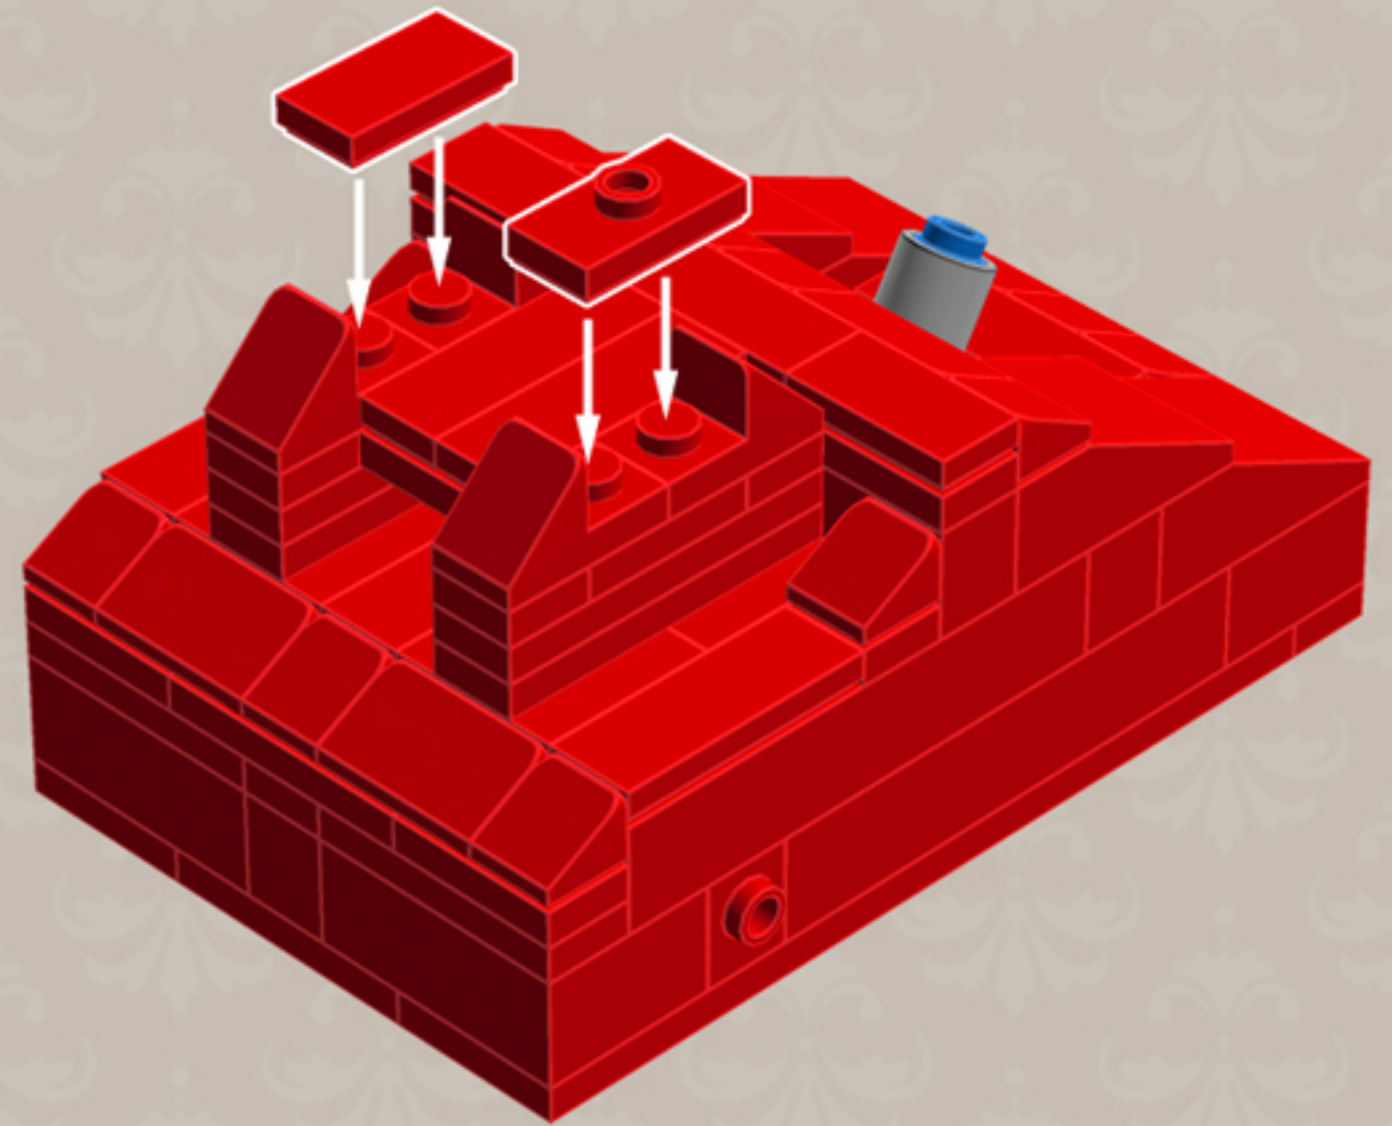

ROTARY Telephone

*A LEGO® project by Chris McVeigh
chrismcveigh.com*

• RED •

v2.0

Element ID	Color	Description	Quantity
379526	Black	Plate 2X6	4
403226	Black	Plate 2X2 Round	4
4121715	Black	Connector Peg W. Friction	1
4143005	Bright Blue	Connector Peg W. Knob	1
4210719	Dark Stone Grey	Plate 1X1	3
6019987	Dark Stone Grey	Plate 1X2 W. Hor. Hole Ø 4.8	2
6015347	Medium Stone Grey	Plate 3X3	4
4526985	Medium Stone Grey	Tube W/Double Ø4.85	1
4560175	Medium Stone Grey	Double Bush 3M Ø4.9	1
4211549	Medium Stone Grey	Flat Tile 1X6	2
4211350	Medium Stone Grey	Radiator Grille 1X2	3
300421	Bright Red	Brick 1X2	6
300921	Bright Red	Brick 1X6	5

Element ID	Color	Description	Quantity
300221	Bright Red	Brick 2X3	5
4558886	Bright Red	Brick 1X1 W. 1 Knob	1
6030266	Bright Red	Brick 1X1 W. 2 Knobs	1
4609780	Bright Red	Flex Hose 19M W/3. 18 Stick	1
302421	Bright Red	Plate 1X1	4
302321	Bright Red	Plate 1X2	8
362321	Bright Red	Plate 1X3	10
371021	Bright Red	Plate 1X4	5
302121	Bright Red	Plate 2X3	6
302021	Bright Red	Plate 2X4	4
383221	Bright Red	Plate 2X10	2
6092565	Bright Red	Plate 1X2 W. 1 Knob	7
4581308	Bright Red	Plate 2X2 W 1 Knob	4

Element ID	Color	Description	Quantity
4504379	Bright Red	Roof Tile 1X1X2/3, Abs	12
4651524	Bright Red	Roof Tile 1X2X2/3, Abs	4
329821	Bright Red	Roof Tile 2X3/25°	4
6053011	Bright Red	Roof Tile 1X2 45° W 1/3 Plate	4
4613174	Bright Red	Brick W. Bow 2X4	2
428721	Bright Red	Roof Tile 1X3/25° Inv.	5
306921	Bright Red	Flat Tile 1X2	5
4533742	Bright Red	Flat Tile 1X3	10
415021	Bright Red	Flat Tile 2X2, Round	1
6018931	Transparent	Plate Round 4X4 With Ø16Mm Hole	1
4514791	White	Parabola 6X6	1
366624	Bright Yellow	Plate 1X6	6