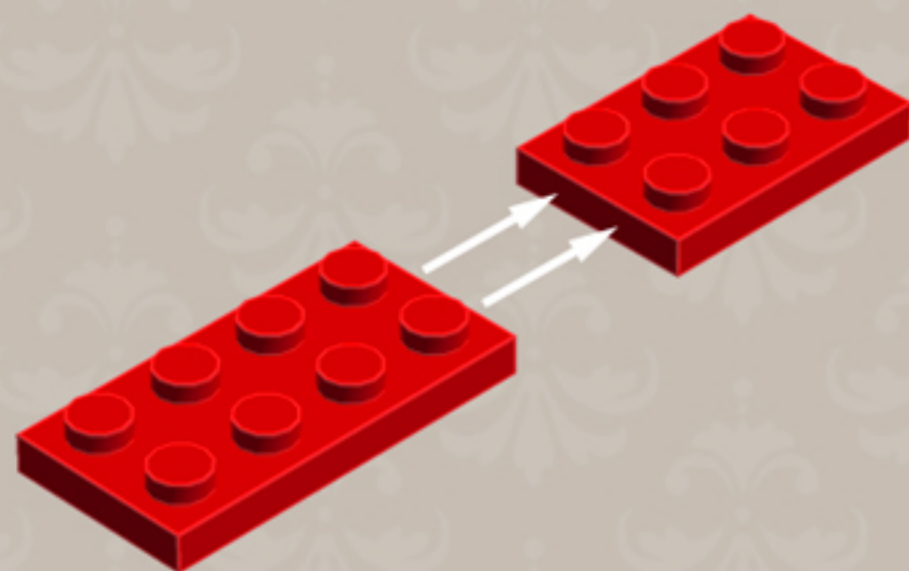

Element ID	Color	Description	Quantity
4504379	Bright Red	Roof Tile 1X1X2/3, Abs	12
4651524	Bright Red	Roof Tile 1X2X2/3, Abs	4
329821	Bright Red	Roof Tile 2X3/25°	4
6053011	Bright Red	Roof Tile 1X2 45° W 1/3 Plate	4
4613174	Bright Red	Brick W. Bow 2X4	2
428721	Bright Red	Roof Tile 1X3/25° Inv.	5
306921	Bright Red	Flat Tile 1X2	5
4533742	Bright Red	Flat Tile 1X3	10
415021	Bright Red	Flat Tile 2X2, Round	1
6018931	Transparent	Plate Round 4X4 With Ø16Mm Hole	1
4514791	White	Parabola 6X6	1
366624	Bright Yellow	Plate 1X6	6