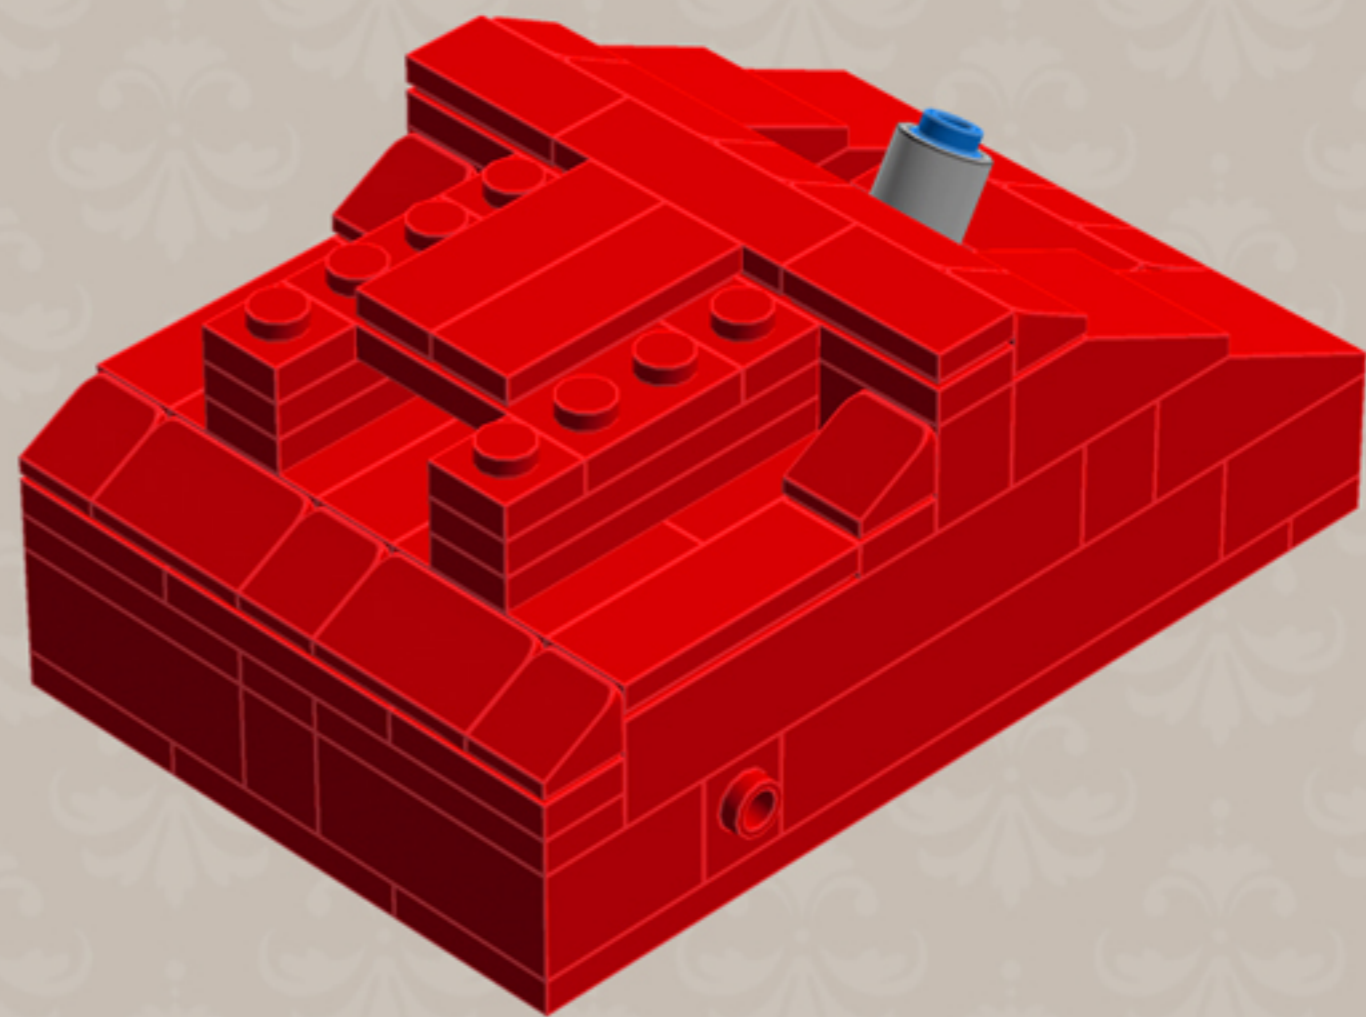

ROTARY Telephone

*A LEGO® project by Chris McVeigh
chrismcveigh.com*

• RED •

v2.0

Element ID	Color	Description	Quantity
379526	Black	Plate 2X6	4
403226	Black	Plate 2X2 Round	4
4121715	Black	Connector Peg W. Friction	1
4143005	Bright Blue	Connector Peg W. Knob	1
4210719	Dark Stone Grey	Plate 1X1	3
6019987	Dark Stone Grey	Plate 1X2 W. Hor. Hole Ø 4.8	2
6015347	Medium Stone Grey	Plate 3X3	4
4526985	Medium Stone Grey	Tube W/Double Ø4.85	1
4560175	Medium Stone Grey	Double Bush 3M Ø4.9	1
4211549	Medium Stone Grey	Flat Tile 1X6	2
4211350	Medium Stone Grey	Radiator Grille 1X2	3
300421	Bright Red	Brick 1X2	6
300921	Bright Red	Brick 1X6	5

Element ID	Color	Description	Quantity
300221	Bright Red	Brick 2X3	5
4558886	Bright Red	Brick 1X1 W. 1 Knob	1
6030266	Bright Red	Brick 1X1 W. 2 Knobs	1
4609780	Bright Red	Flex Hose 19M W/3. 18 Stick	1
302421	Bright Red	Plate 1X1	4
302321	Bright Red	Plate 1X2	8
362321	Bright Red	Plate 1X3	10
371021	Bright Red	Plate 1X4	5
302121	Bright Red	Plate 2X3	6
302021	Bright Red	Plate 2X4	4
383221	Bright Red	Plate 2X10	2
6092565	Bright Red	Plate 1X2 W. 1 Knob	7
4581308	Bright Red	Plate 2X2 W 1 Knob	4

Element ID	Color	Description	Quantity
4504379	Bright Red	Roof Tile 1X1X2/3, Abs	12
4651524	Bright Red	Roof Tile 1X2X2/3, Abs	4
329821	Bright Red	Roof Tile 2X3/25°	4
6053011	Bright Red	Roof Tile 1X2 45° W 1/3 Plate	4
4613174	Bright Red	Brick W. Bow 2X4	2
428721	Bright Red	Roof Tile 1X3/25° Inv.	5
306921	Bright Red	Flat Tile 1X2	5
4533742	Bright Red	Flat Tile 1X3	10
415021	Bright Red	Flat Tile 2X2, Round	1
6018931	Transparent	Plate Round 4X4 With Ø16Mm Hole	1
4514791	White	Parabola 6X6	1
366624	Bright Yellow	Plate 1X6	6