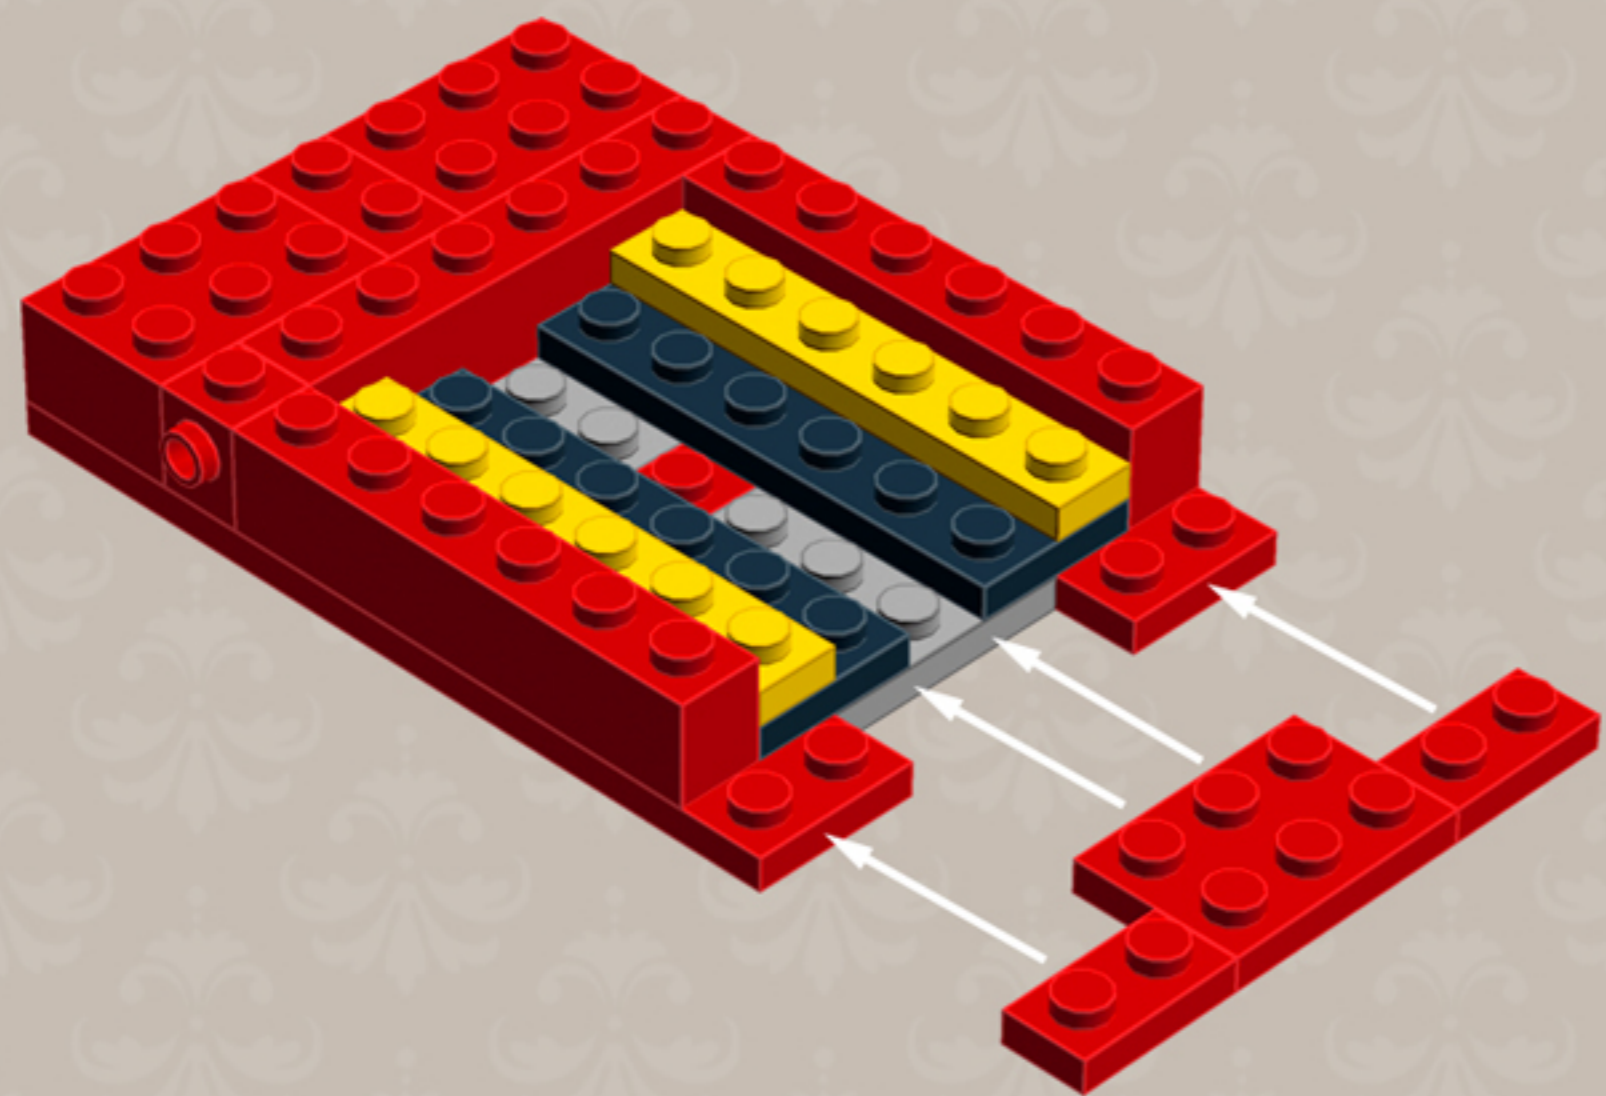

Element ID	Color	Description	Quantity
300221	Bright Red	Brick 2X3	5
4558886	Bright Red	Brick 1X1 W. 1 Knob	1
6030266	Bright Red	Brick 1X1 W. 2 Knobs	1
4609780	Bright Red	Flex Hose 19M W/3. 18 Stick	1
302421	Bright Red	Plate 1X1	4
302321	Bright Red	Plate 1X2	8
362321	Bright Red	Plate 1X3	10
371021	Bright Red	Plate 1X4	5
302121	Bright Red	Plate 2X3	6
302021	Bright Red	Plate 2X4	4
383221	Bright Red	Plate 2X10	2
6092565	Bright Red	Plate 1X2 W. 1 Knob	7
4581308	Bright Red	Plate 2X2 W 1 Knob	4

Element ID	Color	Description	Quantity
4504379	Bright Red	Roof Tile 1X1X2/3, Abs	12
4651524	Bright Red	Roof Tile 1X2X2/3, Abs	4
329821	Bright Red	Roof Tile 2X3/25°	4
6053011	Bright Red	Roof Tile 1X2 45° W 1/3 Plate	4
4613174	Bright Red	Brick W. Bow 2X4	2
428721	Bright Red	Roof Tile 1X3/25° Inv.	5
306921	Bright Red	Flat Tile 1X2	5
4533742	Bright Red	Flat Tile 1X3	10
415021	Bright Red	Flat Tile 2X2, Round	1
6018931	Transparent	Plate Round 4X4 With Ø16Mm Hole	1
4514791	White	Parabola 6X6	1
366624	Bright Yellow	Plate 1X6	6