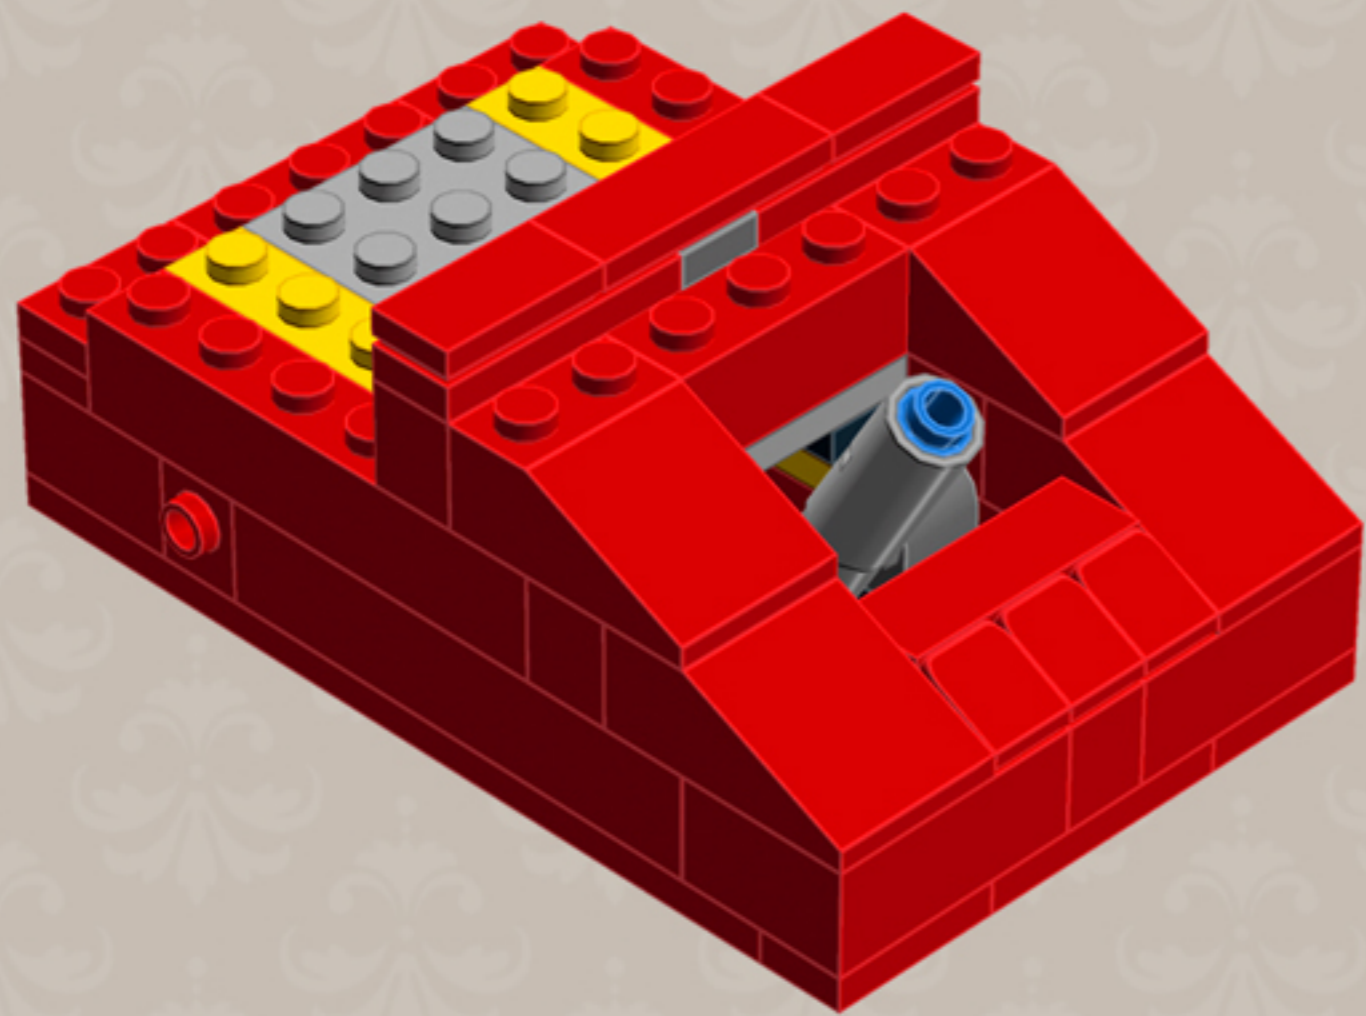

Element ID	Color	Description	Quantity
300221	Bright Red	Brick 2X3	5
4558886	Bright Red	Brick 1X1 W. 1 Knob	1
6030266	Bright Red	Brick 1X1 W. 2 Knobs	1
4609780	Bright Red	Flex Hose 19M W/3. 18 Stick	1
302421	Bright Red	Plate 1X1	4
302321	Bright Red	Plate 1X2	8
362321	Bright Red	Plate 1X3	10
371021	Bright Red	Plate 1X4	5
302121	Bright Red	Plate 2X3	6
302021	Bright Red	Plate 2X4	4
383221	Bright Red	Plate 2X10	2
6092565	Bright Red	Plate 1X2 W. 1 Knob	7
4581308	Bright Red	Plate 2X2 W 1 Knob	4

Element ID	Color	Description	Quantity
4504379	Bright Red	Roof Tile 1X1X2/3, Abs	12
4651524	Bright Red	Roof Tile 1X2X2/3, Abs	4
329821	Bright Red	Roof Tile 2X3/25°	4
6053011	Bright Red	Roof Tile 1X2 45° W 1/3 Plate	4
4613174	Bright Red	Brick W. Bow 2X4	2
428721	Bright Red	Roof Tile 1X3/25° Inv.	5
306921	Bright Red	Flat Tile 1X2	5
4533742	Bright Red	Flat Tile 1X3	10
415021	Bright Red	Flat Tile 2X2, Round	1
6018931	Transparent	Plate Round 4X4 With Ø16Mm Hole	1
4514791	White	Parabola 6X6	1
366624	Bright Yellow	Plate 1X6	6