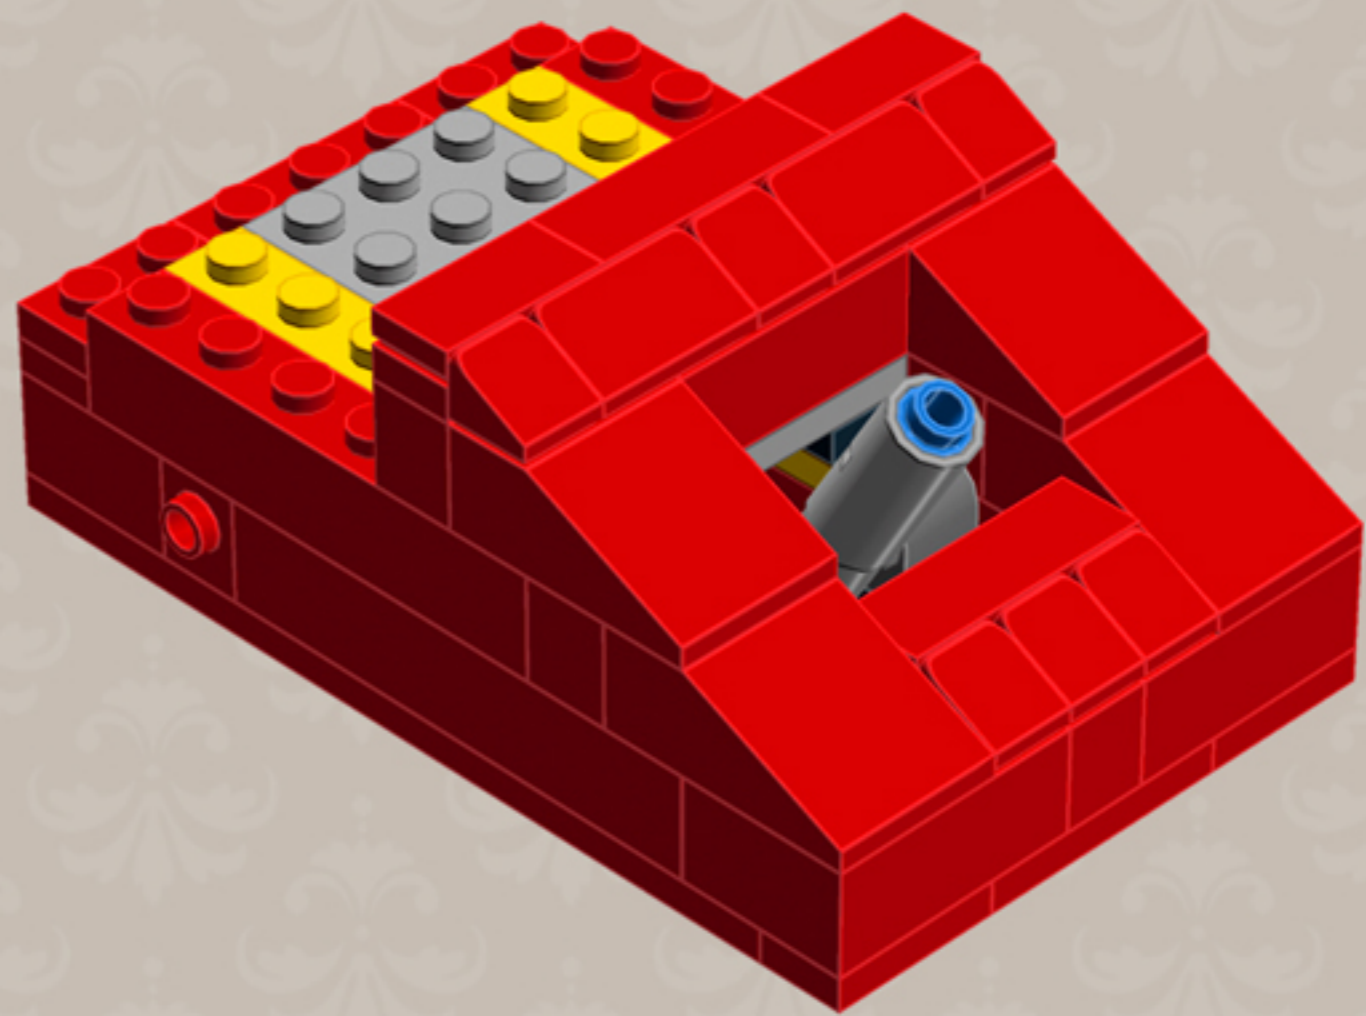

Element ID	Color	Description	Quantity
300221	Bright Red	Brick 2X3	5
4558886	Bright Red	Brick 1X1 W. 1 Knob	1
6030266	Bright Red	Brick 1X1 W. 2 Knobs	1
4609780	Bright Red	Flex Hose 19M W/3. 18 Stick	1
302421	Bright Red	Plate 1X1	4
302321	Bright Red	Plate 1X2	8
362321	Bright Red	Plate 1X3	10
371021	Bright Red	Plate 1X4	5
302121	Bright Red	Plate 2X3	6
302021	Bright Red	Plate 2X4	4
383221	Bright Red	Plate 2X10	2
6092565	Bright Red	Plate 1X2 W. 1 Knob	7
4581308	Bright Red	Plate 2X2 W 1 Knob	4

Element ID	Color	Description	Quantity
4504379	Bright Red	Roof Tile 1X1X2/3, Abs	12
4651524	Bright Red	Roof Tile 1X2X2/3, Abs	4
329821	Bright Red	Roof Tile 2X3/25°	4
6053011	Bright Red	Roof Tile 1X2 45° W 1/3 Plate	4
4613174	Bright Red	Brick W. Bow 2X4	2
428721	Bright Red	Roof Tile 1X3/25° Inv.	5
306921	Bright Red	Flat Tile 1X2	5
4533742	Bright Red	Flat Tile 1X3	10
415021	Bright Red	Flat Tile 2X2, Round	1
6018931	Transparent	Plate Round 4X4 With Ø16Mm Hole	1
4514791	White	Parabola 6X6	1
366624	Bright Yellow	Plate 1X6	6