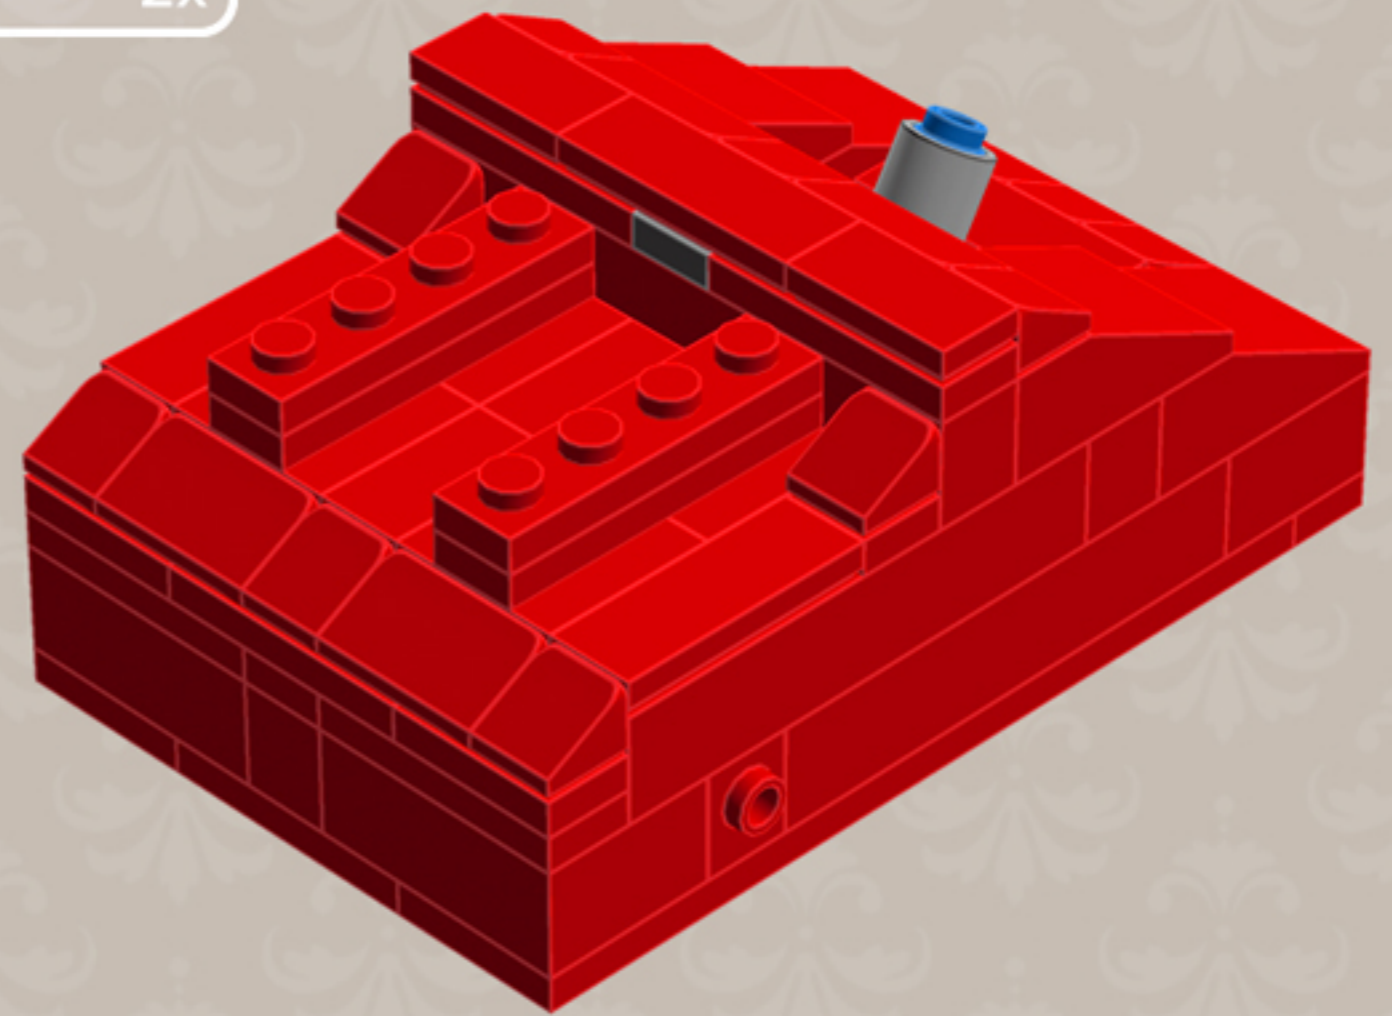

Element ID	Color	Description	Quantity
300221	Bright Red	Brick 2X3	5
4558886	Bright Red	Brick 1X1 W. 1 Knob	1
6030266	Bright Red	Brick 1X1 W. 2 Knobs	1
4609780	Bright Red	Flex Hose 19M W/3. 18 Stick	1
302421	Bright Red	Plate 1X1	4
302321	Bright Red	Plate 1X2	8
362321	Bright Red	Plate 1X3	10
371021	Bright Red	Plate 1X4	5
302121	Bright Red	Plate 2X3	6
302021	Bright Red	Plate 2X4	4
383221	Bright Red	Plate 2X10	2
6092565	Bright Red	Plate 1X2 W. 1 Knob	7
4581308	Bright Red	Plate 2X2 W 1 Knob	4

Element ID	Color	Description	Quantity
4504379	Bright Red	Roof Tile 1X1X2/3, Abs	12
4651524	Bright Red	Roof Tile 1X2X2/3, Abs	4
329821	Bright Red	Roof Tile 2X3/25°	4
6053011	Bright Red	Roof Tile 1X2 45° W 1/3 Plate	4
4613174	Bright Red	Brick W. Bow 2X4	2
428721	Bright Red	Roof Tile 1X3/25° Inv.	5
306921	Bright Red	Flat Tile 1X2	5
4533742	Bright Red	Flat Tile 1X3	10
415021	Bright Red	Flat Tile 2X2, Round	1
6018931	Transparent	Plate Round 4X4 With Ø16Mm Hole	1
4514791	White	Parabola 6X6	1
366624	Bright Yellow	Plate 1X6	6