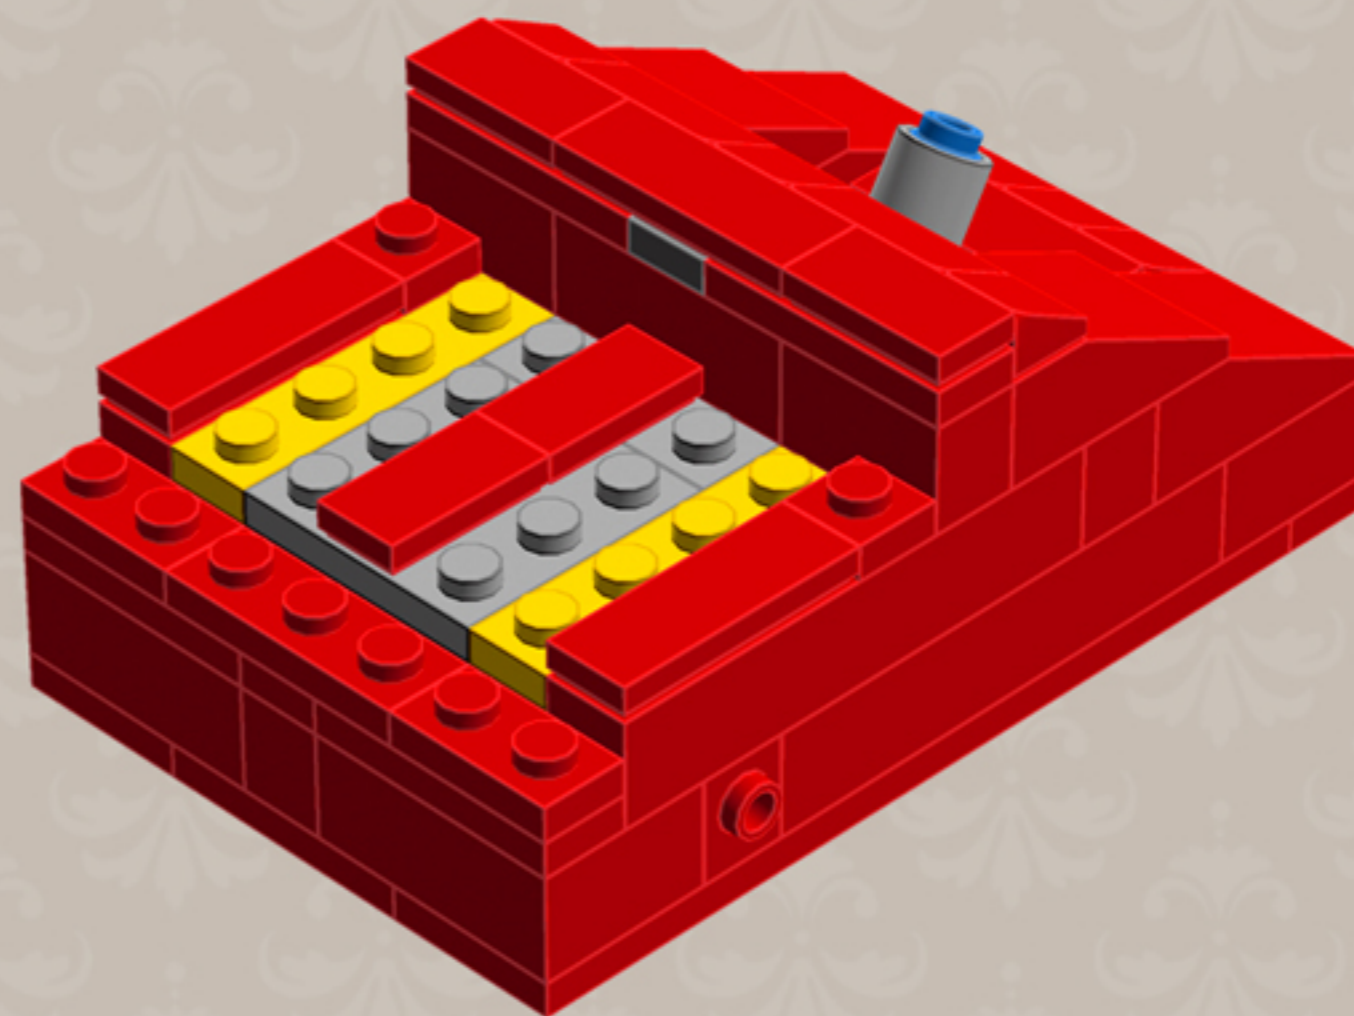

Element ID	Color	Description	Quantity
300221	Bright Red	Brick 2X3	5
4558886	Bright Red	Brick 1X1 W. 1 Knob	1
6030266	Bright Red	Brick 1X1 W. 2 Knobs	1
4609780	Bright Red	Flex Hose 19M W/3. 18 Stick	1
302421	Bright Red	Plate 1X1	4
302321	Bright Red	Plate 1X2	8
362321	Bright Red	Plate 1X3	10
371021	Bright Red	Plate 1X4	5
302121	Bright Red	Plate 2X3	6
302021	Bright Red	Plate 2X4	4
383221	Bright Red	Plate 2X10	2
6092565	Bright Red	Plate 1X2 W. 1 Knob	7
4581308	Bright Red	Plate 2X2 W 1 Knob	4

Element ID	Color	Description	Quantity
4504379	Bright Red	Roof Tile 1X1X2/3, Abs	12
4651524	Bright Red	Roof Tile 1X2X2/3, Abs	4
329821	Bright Red	Roof Tile 2X3/25°	4
6053011	Bright Red	Roof Tile 1X2 45° W 1/3 Plate	4
4613174	Bright Red	Brick W. Bow 2X4	2
428721	Bright Red	Roof Tile 1X3/25° Inv.	5
306921	Bright Red	Flat Tile 1X2	5
4533742	Bright Red	Flat Tile 1X3	10
415021	Bright Red	Flat Tile 2X2, Round	1
6018931	Transparent	Plate Round 4X4 With Ø16Mm Hole	1
4514791	White	Parabola 6X6	1
366624	Bright Yellow	Plate 1X6	6