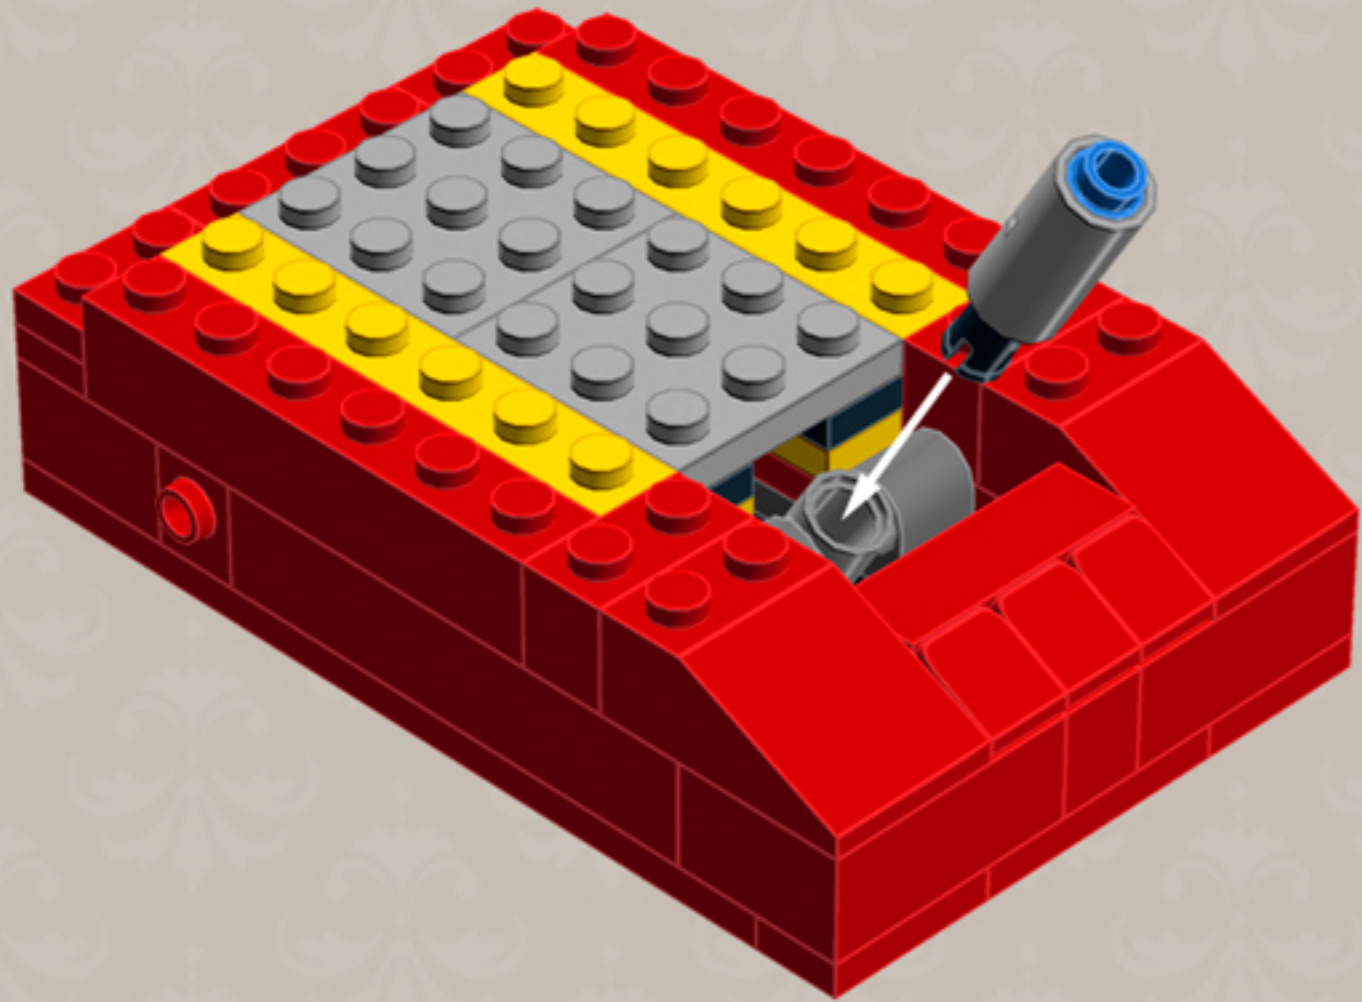

Element ID	Color	Description	Quantity
300221	Bright Red	Brick 2X3	5
4558886	Bright Red	Brick 1X1 W. 1 Knob	1
6030266	Bright Red	Brick 1X1 W. 2 Knobs	1
4609780	Bright Red	Flex Hose 19M W/3. 18 Stick	1
302421	Bright Red	Plate 1X1	4
302321	Bright Red	Plate 1X2	8
362321	Bright Red	Plate 1X3	10
371021	Bright Red	Plate 1X4	5
302121	Bright Red	Plate 2X3	6
302021	Bright Red	Plate 2X4	4
383221	Bright Red	Plate 2X10	2
6092565	Bright Red	Plate 1X2 W. 1 Knob	7
4581308	Bright Red	Plate 2X2 W 1 Knob	4

Element ID	Color	Description	Quantity
4504379	Bright Red	Roof Tile 1X1X2/3, Abs	12
4651524	Bright Red	Roof Tile 1X2X2/3, Abs	4
329821	Bright Red	Roof Tile 2X3/25°	4
6053011	Bright Red	Roof Tile 1X2 45° W 1/3 Plate	4
4613174	Bright Red	Brick W. Bow 2X4	2
428721	Bright Red	Roof Tile 1X3/25° Inv.	5
306921	Bright Red	Flat Tile 1X2	5
4533742	Bright Red	Flat Tile 1X3	10
415021	Bright Red	Flat Tile 2X2, Round	1
6018931	Transparent	Plate Round 4X4 With Ø16Mm Hole	1
4514791	White	Parabola 6X6	1
366624	Bright Yellow	Plate 1X6	6