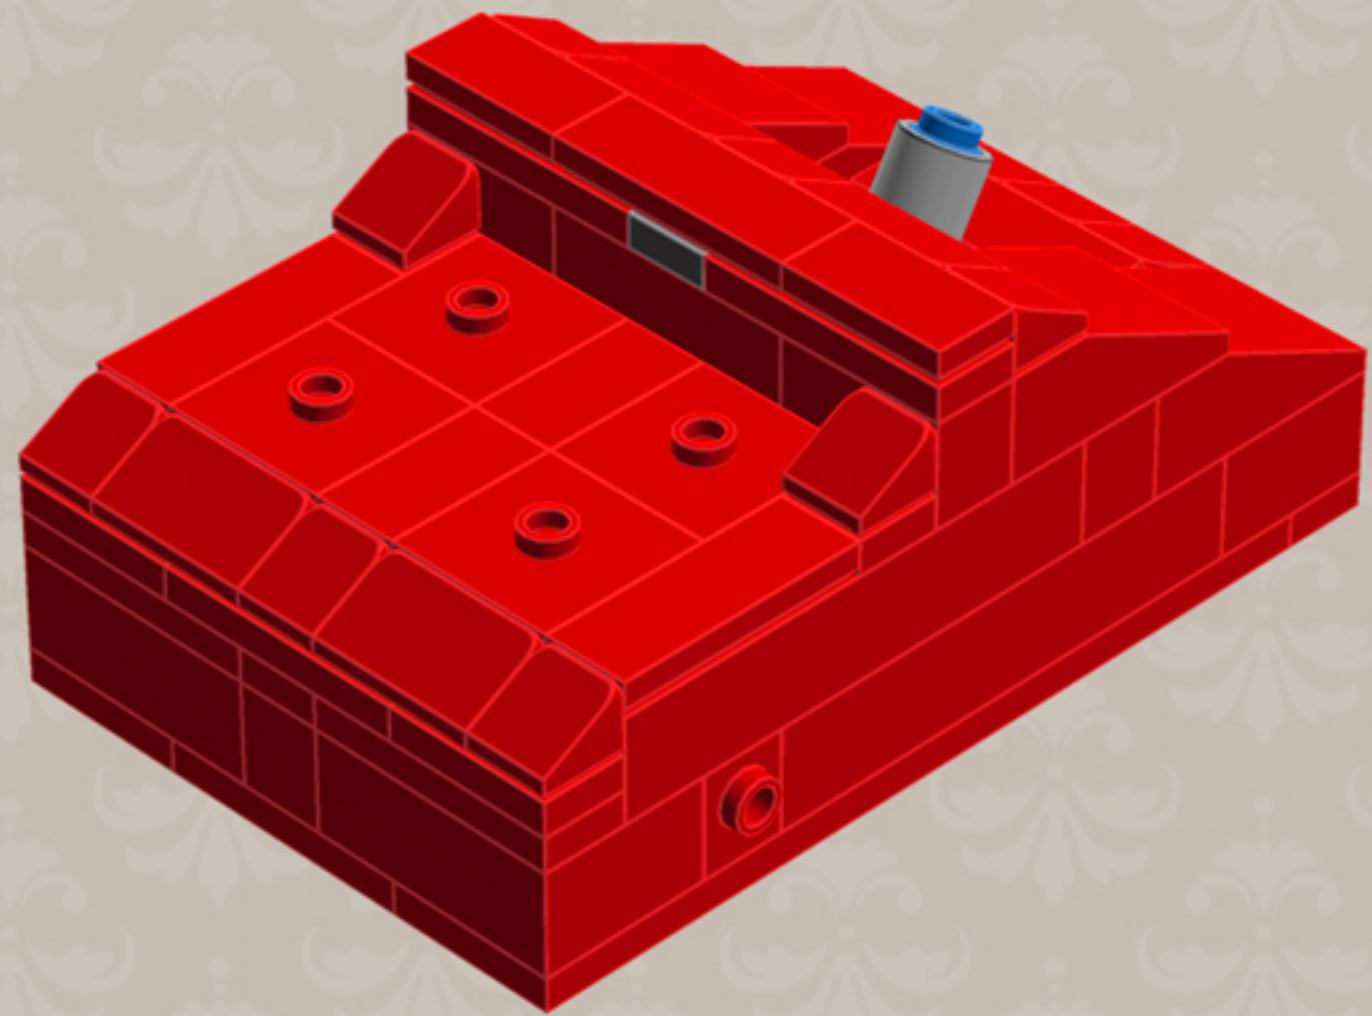

ROTARY Telephone

*A LEGO® project by Chris McVeigh
chrismcveigh.com*

• RED •

v2.0

Element ID	Color	Description	Quantity
379526	Black	Plate 2X6	4
403226	Black	Plate 2X2 Round	4
4121715	Black	Connector Peg W. Friction	1
4143005	Bright Blue	Connector Peg W. Knob	1
4210719	Dark Stone Grey	Plate 1X1	3
6019987	Dark Stone Grey	Plate 1X2 W. Hor. Hole Ø 4.8	2
6015347	Medium Stone Grey	Plate 3X3	4
4526985	Medium Stone Grey	Tube W/Double Ø4.85	1
4560175	Medium Stone Grey	Double Bush 3M Ø4.9	1
4211549	Medium Stone Grey	Flat Tile 1X6	2
4211350	Medium Stone Grey	Radiator Grille 1X2	3
300421	Bright Red	Brick 1X2	6
300921	Bright Red	Brick 1X6	5

Element ID	Color	Description	Quantity
300221	Bright Red	Brick 2X3	5
4558886	Bright Red	Brick 1X1 W. 1 Knob	1
6030266	Bright Red	Brick 1X1 W. 2 Knobs	1
4609780	Bright Red	Flex Hose 19M W/3. 18 Stick	1
302421	Bright Red	Plate 1X1	4
302321	Bright Red	Plate 1X2	8
362321	Bright Red	Plate 1X3	10
371021	Bright Red	Plate 1X4	5
302121	Bright Red	Plate 2X3	6
302021	Bright Red	Plate 2X4	4
383221	Bright Red	Plate 2X10	2
6092565	Bright Red	Plate 1X2 W. 1 Knob	7
4581308	Bright Red	Plate 2X2 W 1 Knob	4

Element ID	Color	Description	Quantity
4504379	Bright Red	Roof Tile 1X1X2/3, Abs	12
4651524	Bright Red	Roof Tile 1X2X2/3, Abs	4
329821	Bright Red	Roof Tile 2X3/25°	4
6053011	Bright Red	Roof Tile 1X2 45° W 1/3 Plate	4
4613174	Bright Red	Brick W. Bow 2X4	2
428721	Bright Red	Roof Tile 1X3/25° Inv.	5
306921	Bright Red	Flat Tile 1X2	5
4533742	Bright Red	Flat Tile 1X3	10
415021	Bright Red	Flat Tile 2X2, Round	1
6018931	Transparent	Plate Round 4X4 With Ø16Mm Hole	1
4514791	White	Parabola 6X6	1
366624	Bright Yellow	Plate 1X6	6