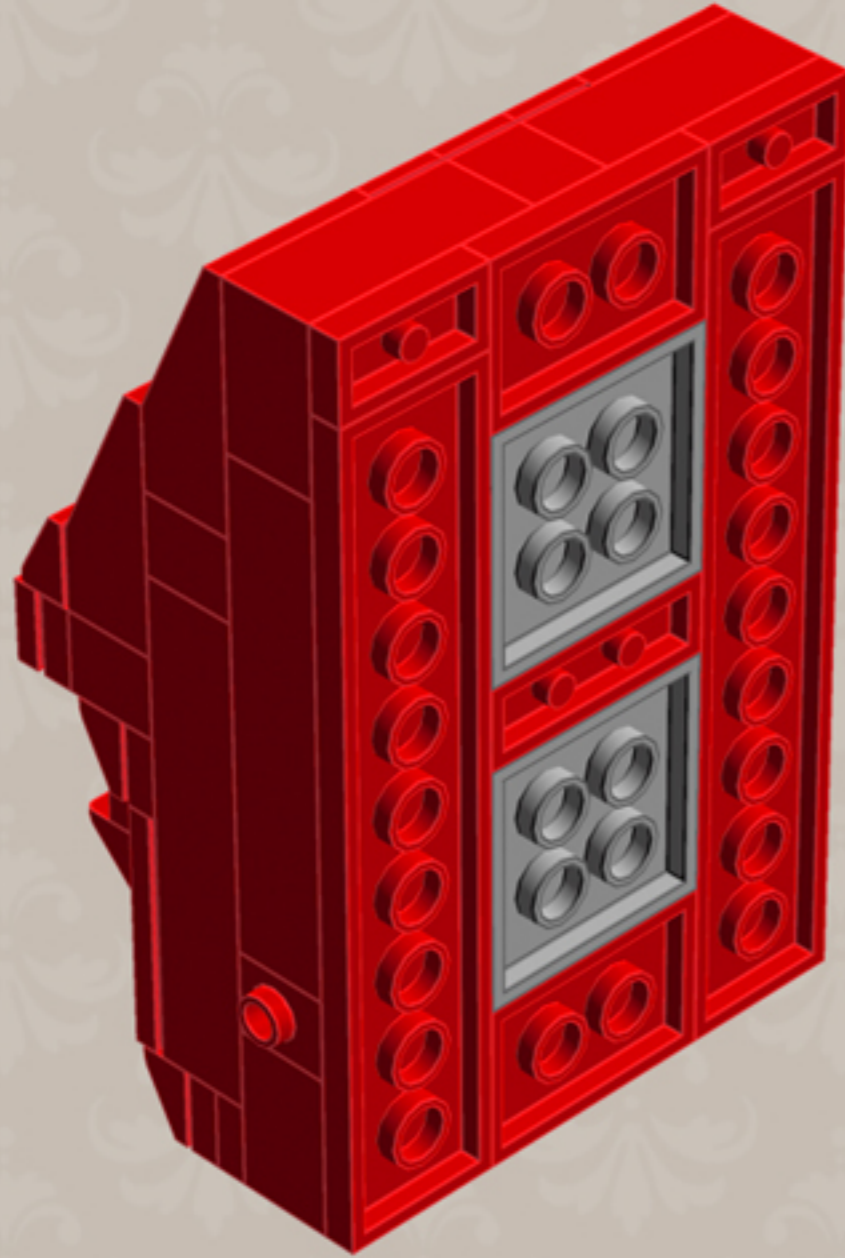

ROTARY Telephone

*A LEGO® project by Chris McVeigh
chrismcveigh.com*

• RED •

v2.0

Element ID	Color	Description	Quantity
379526	Black	Plate 2X6	4
403226	Black	Plate 2X2 Round	4
4121715	Black	Connector Peg W. Friction	1
4143005	Bright Blue	Connector Peg W. Knob	1
4210719	Dark Stone Grey	Plate 1X1	3
6019987	Dark Stone Grey	Plate 1X2 W. Hor. Hole Ø 4.8	2
6015347	Medium Stone Grey	Plate 3X3	4
4526985	Medium Stone Grey	Tube W/Double Ø4.85	1
4560175	Medium Stone Grey	Double Bush 3M Ø4.9	1
4211549	Medium Stone Grey	Flat Tile 1X6	2
4211350	Medium Stone Grey	Radiator Grille 1X2	3
300421	Bright Red	Brick 1X2	6
300921	Bright Red	Brick 1X6	5

Element ID	Color	Description	Quantity
300221	Bright Red	Brick 2X3	5
4558886	Bright Red	Brick 1X1 W. 1 Knob	1
6030266	Bright Red	Brick 1X1 W. 2 Knobs	1
4609780	Bright Red	Flex Hose 19M W/3. 18 Stick	1
302421	Bright Red	Plate 1X1	4
302321	Bright Red	Plate 1X2	8
362321	Bright Red	Plate 1X3	10
371021	Bright Red	Plate 1X4	5
302121	Bright Red	Plate 2X3	6
302021	Bright Red	Plate 2X4	4
383221	Bright Red	Plate 2X10	2
6092565	Bright Red	Plate 1X2 W. 1 Knob	7
4581308	Bright Red	Plate 2X2 W 1 Knob	4

Element ID	Color	Description	Quantity
4504379	Bright Red	Roof Tile 1X1X2/3, Abs	12
4651524	Bright Red	Roof Tile 1X2X2/3, Abs	4
329821	Bright Red	Roof Tile 2X3/25°	4
6053011	Bright Red	Roof Tile 1X2 45° W 1/3 Plate	4
4613174	Bright Red	Brick W. Bow 2X4	2
428721	Bright Red	Roof Tile 1X3/25° Inv.	5
306921	Bright Red	Flat Tile 1X2	5
4533742	Bright Red	Flat Tile 1X3	10
415021	Bright Red	Flat Tile 2X2, Round	1
6018931	Transparent	Plate Round 4X4 With Ø16Mm Hole	1
4514791	White	Parabola 6X6	1
366624	Bright Yellow	Plate 1X6	6