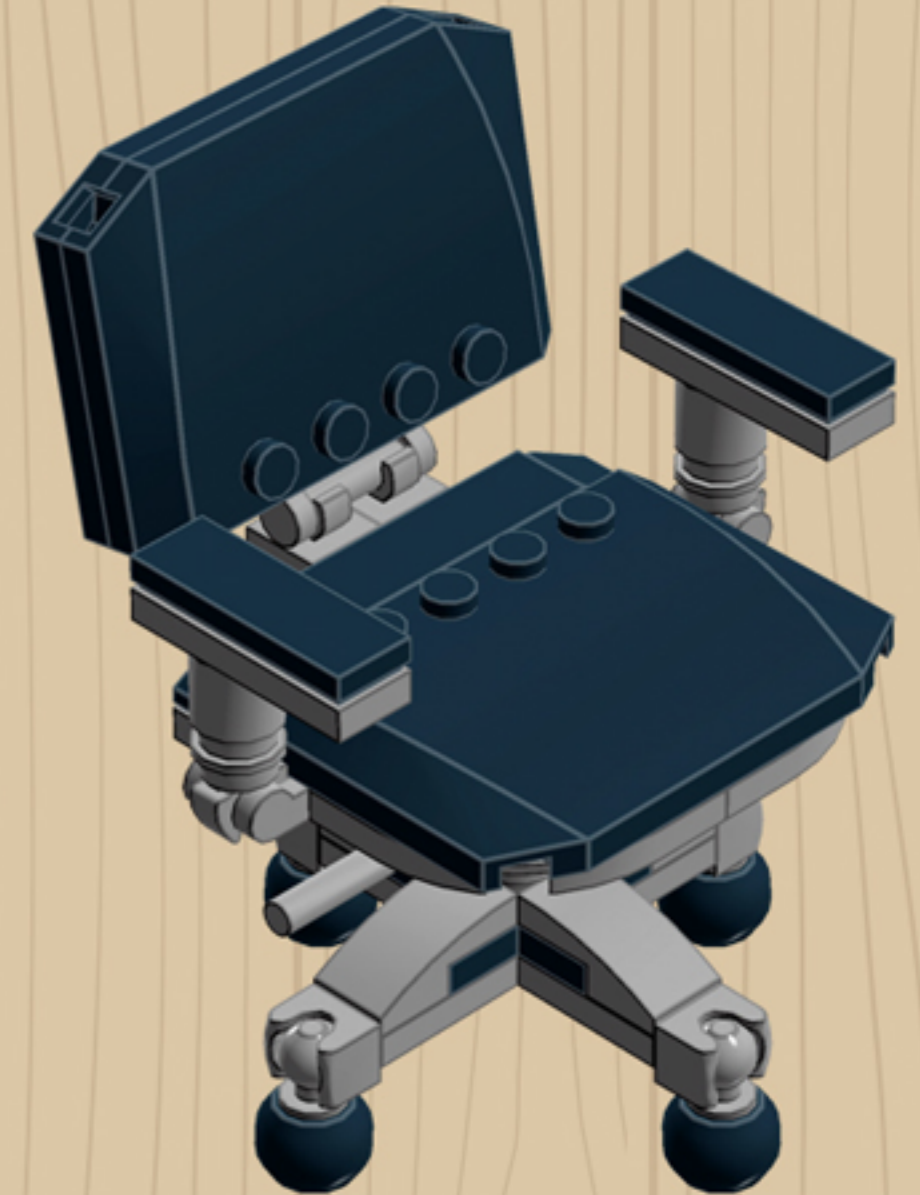

MY OLD
Desk Chair
BLACK

*A LEGO® project by Chris McVeigh
chrismcveigh.com*

	Element ID	Color	Description	Quantity
	302326	Black	Flat Tile 1X3	2
	6097283	Black	Flat Tile 1X4	1
	4290713	Black	Plate 1X2	1
	4210719	Black	Plate 3x3, Cross	1
	4528323	Black	Plate 4x6x2/3	3
	4278274	Black	Roof Tile 1X1X2/3, Abs	2
	4650622	Black	Voodoo Ball	4
	4210719	Dark Stone Grey	Plate 1X1	4
	4528323	Dark Stone Grey	Plate 4X4 Round W. Snap	1
	4278274	Dark Stone Grey	Slide Shoe Round 2X2	2
	4211375	Medium Stone Grey	Ball W. Cross Axle	4
	4211794	Medium Stone Grey	Left Plate 2X3 W/Angle	1
	4640844	Medium Stone Grey	Ø3.2 Shaft W. Cored Knob	4
	6124825	Medium Stone Grey	PI.Round 1X1 W. Through Hole	2

Element ID	Color	Description	Quantity
6071229	Medium Stone Grey	Plate 1X1 W. Up Right Holder	2
6043639	Medium Stone Grey	Plate 1X2 Ball Cup / Friction End	4
4244627	Medium Stone Grey	Plate 1X2 W. Stick 3.18	1
4515369	Medium Stone Grey	Plate 1X2 W/Shaft Ø3.2	2
4211429	Medium Stone Grey	Plate 1X3	2
4645412	Medium Stone Grey	Plate 3X3, 1/4 Circle	2
4237084	Medium Stone Grey	Plate Modified, 1X2 W. Inverted Snap	1
6028813	Medium Stone Grey	Plate W. Bow 1X2X2/3	4
4211791	Medium Stone Grey	Right Plate 2X3 W/Angle	1
4211412	Medium Stone Grey	Round Brick 1X2	2
4211753	Medium Stone Grey	Sign - Stop	1
4542590	Medium Stone Grey	Stick Ø 3.2 W. Holder	2
4526985	Medium Stone Grey	Tube W/Double Ø4.85	1