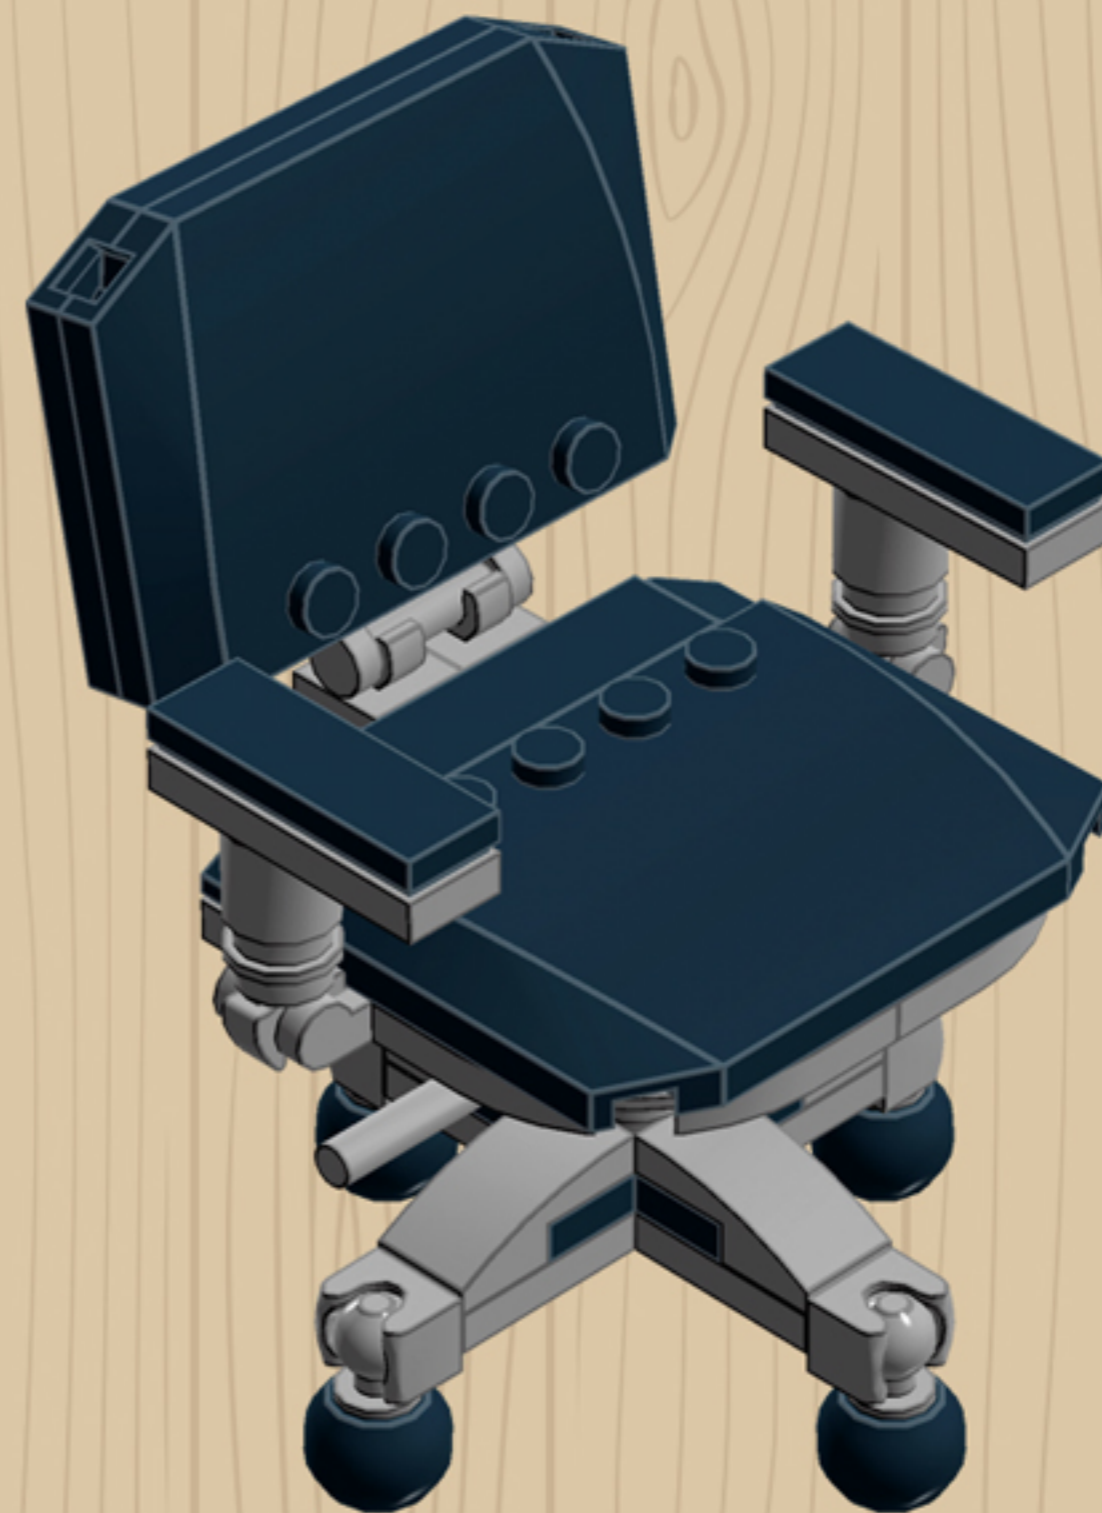

MY OLD
Desk Chair
BLACK

*A LEGO® project by Chris McVeigh
chrismcveigh.com*

	Element ID	Color	Description	Quantity
	302326	Black	Flat Tile 1X3	2
	6097283	Black	Flat Tile 1X4	1
	4290713	Black	Plate 1X2	1
	4210719	Black	Plate 3x3, Cross	1
	4528323	Black	Plate 4x6x2/3	3
	4278274	Black	Roof Tile 1X1X2/3, Abs	2
	4650622	Black	Voodoo Ball	4
	4210719	Dark Stone Grey	Plate 1X1	4
	4528323	Dark Stone Grey	Plate 4X4 Round W. Snap	1
	4278274	Dark Stone Grey	Slide Shoe Round 2X2	2
	4211375	Medium Stone Grey	Ball W. Cross Axle	4
	4211794	Medium Stone Grey	Left Plate 2X3 W/Angle	1
	4640844	Medium Stone Grey	Ø3.2 Shaft W. Cored Knob	4
	6124825	Medium Stone Grey	PI.Round 1X1 W. Through Hole	2

Element ID	Color	Description	Quantity
6071229	Medium Stone Grey	Plate 1X1 W. Up Right Holder	2
6043639	Medium Stone Grey	Plate 1X2 Ball Cup / Friction End	4
4244627	Medium Stone Grey	Plate 1X2 W. Stick 3.18	1
4515369	Medium Stone Grey	Plate 1X2 W/Shaft Ø3.2	2
4211429	Medium Stone Grey	Plate 1X3	2
4645412	Medium Stone Grey	Plate 3X3, 1/4 Circle	2
4237084	Medium Stone Grey	Plate Modified, 1X2 W. Inverted Snap	1
6028813	Medium Stone Grey	Plate W. Bow 1X2X2/3	4
4211791	Medium Stone Grey	Right Plate 2X3 W/Angle	1
4211412	Medium Stone Grey	Round Brick 1X2	2
4211753	Medium Stone Grey	Sign - Stop	1
4542590	Medium Stone Grey	Stick Ø 3.2 W. Holder	2
4526985	Medium Stone Grey	Tube W/Double Ø4.85	1