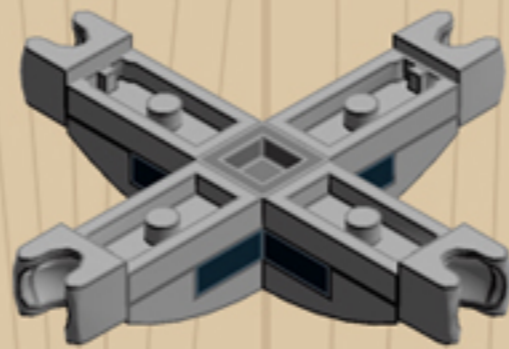

MY OLD
Desk Chair
BLACK

*A LEGO® project by Chris McVeigh
chrismcveigh.com*

	Element ID	Color	Description	Quantity
	302326	Black	Flat Tile 1X3	2
	6097283	Black	Flat Tile 1X4	1
	4290713	Black	Plate 1X2	1
	4210719	Black	Plate 3x3, Cross	1
	4528323	Black	Plate 4x6x2/3	3
	4278274	Black	Roof Tile 1X1X2/3, Abs	2
	4650622	Black	Voodoo Ball	4
	4210719	Dark Stone Grey	Plate 1X1	4
	4528323	Dark Stone Grey	Plate 4X4 Round W. Snap	1
	4278274	Dark Stone Grey	Slide Shoe Round 2X2	2
	4211375	Medium Stone Grey	Ball W. Cross Axle	4
	4211794	Medium Stone Grey	Left Plate 2X3 W/Angle	1
	4640844	Medium Stone Grey	Ø3.2 Shaft W. Cored Knob	4
	6124825	Medium Stone Grey	PI.Round 1X1 W. Through Hole	2

Element ID	Color	Description	Quantity
6071229	Medium Stone Grey	Plate 1X1 W. Up Right Holder	2
6043639	Medium Stone Grey	Plate 1X2 Ball Cup / Friction End	4
4244627	Medium Stone Grey	Plate 1X2 W. Stick 3.18	1
4515369	Medium Stone Grey	Plate 1X2 W/Shaft Ø3.2	2
4211429	Medium Stone Grey	Plate 1X3	2
4645412	Medium Stone Grey	Plate 3X3, 1/4 Circle	2
4237084	Medium Stone Grey	Plate Modified, 1X2 W. Inverted Snap	1
6028813	Medium Stone Grey	Plate W. Bow 1X2X2/3	4
4211791	Medium Stone Grey	Right Plate 2X3 W/Angle	1
4211412	Medium Stone Grey	Round Brick 1X2	2
4211753	Medium Stone Grey	Sign - Stop	1
4542590	Medium Stone Grey	Stick Ø 3.2 W. Holder	2
4526985	Medium Stone Grey	Tube W/Double Ø4.85	1