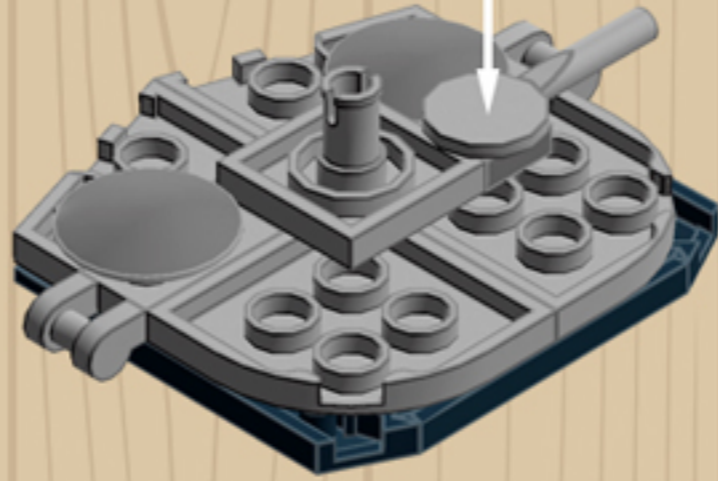

MY OLD
Desk Chair
BLACK

*A LEGO® project by Chris McVeigh
chrismcveigh.com*

	Element ID	Color	Description	Quantity
	302326	Black	Flat Tile 1X3	2
	6097283	Black	Flat Tile 1X4	1
	4290713	Black	Plate 1X2	1
	4210719	Black	Plate 3x3, Cross	1
	4528323	Black	Plate 4x6x2/3	3
	4278274	Black	Roof Tile 1X1X2/3, Abs	2
	4650622	Black	Voodoo Ball	4
	4210719	Dark Stone Grey	Plate 1X1	4
	4528323	Dark Stone Grey	Plate 4X4 Round W. Snap	1
	4278274	Dark Stone Grey	Slide Shoe Round 2X2	2
	4211375	Medium Stone Grey	Ball W. Cross Axle	4
	4211794	Medium Stone Grey	Left Plate 2X3 W/Angle	1
	4640844	Medium Stone Grey	Ø3.2 Shaft W. Cored Knob	4
	6124825	Medium Stone Grey	PI.Round 1X1 W. Through Hole	2

Element ID	Color	Description	Quantity
6071229	Medium Stone Grey	Plate 1X1 W. Up Right Holder	2
6043639	Medium Stone Grey	Plate 1X2 Ball Cup / Friction End	4
4244627	Medium Stone Grey	Plate 1X2 W. Stick 3.18	1
4515369	Medium Stone Grey	Plate 1X2 W/Shaft Ø3.2	2
4211429	Medium Stone Grey	Plate 1X3	2
4645412	Medium Stone Grey	Plate 3X3, 1/4 Circle	2
4237084	Medium Stone Grey	Plate Modified, 1X2 W. Inverted Snap	1
6028813	Medium Stone Grey	Plate W. Bow 1X2X2/3	4
4211791	Medium Stone Grey	Right Plate 2X3 W/Angle	1
4211412	Medium Stone Grey	Round Brick 1X2	2
4211753	Medium Stone Grey	Sign - Stop	1
4542590	Medium Stone Grey	Stick Ø 3.2 W. Holder	2
4526985	Medium Stone Grey	Tube W/Double Ø4.85	1