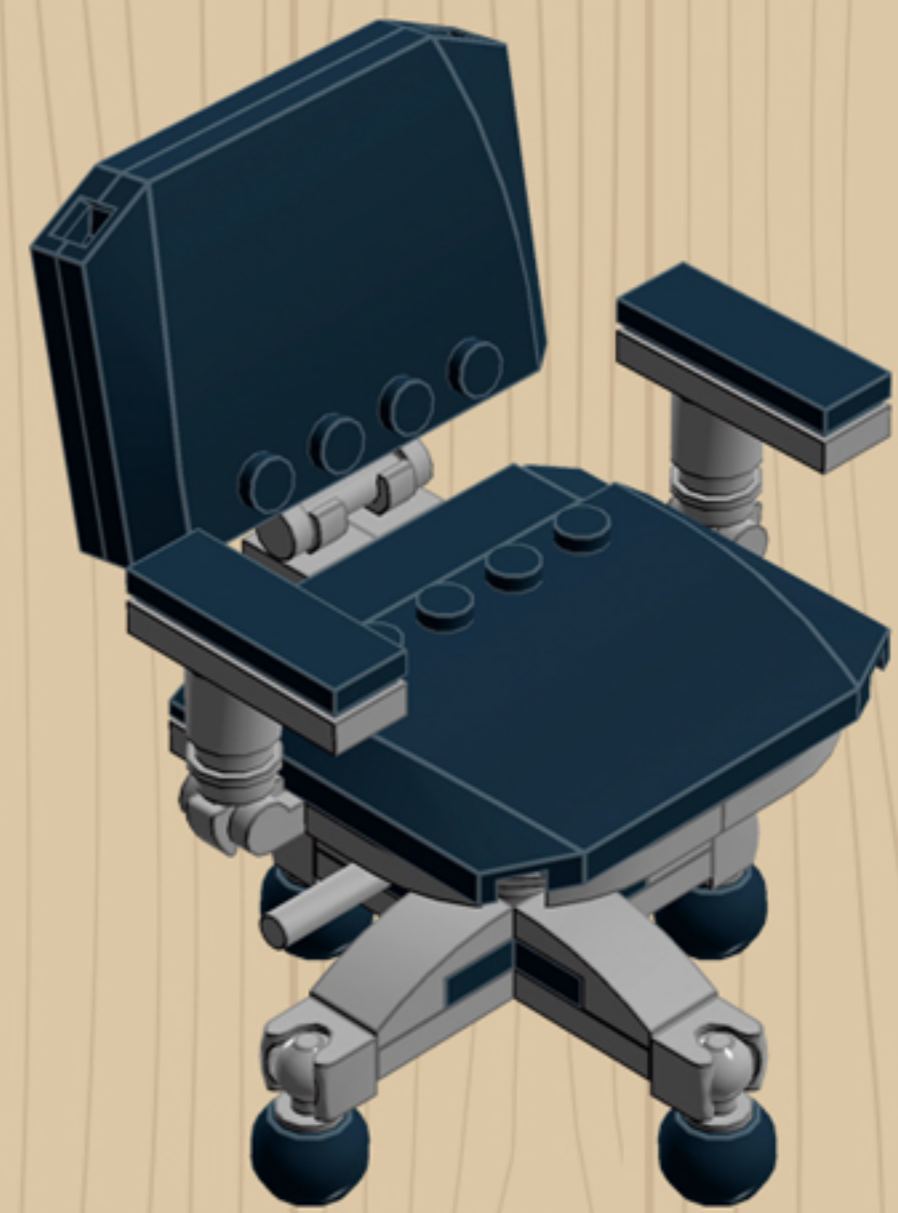

MY OLD
Desk Chair
BLACK

*A LEGO® project by Chris McVeigh
chrismcveigh.com*

	Element ID	Color	Description	Quantity
	302326	Black	Flat Tile 1X3	2
	6097283	Black	Flat Tile 1X4	1
	4290713	Black	Plate 1X2	1
	4210719	Black	Plate 3x3, Cross	1
	4528323	Black	Plate 4x6x2/3	3
	4278274	Black	Roof Tile 1X1X2/3, Abs	2
	4650622	Black	Voodoo Ball	4
	4210719	Dark Stone Grey	Plate 1X1	4
	4528323	Dark Stone Grey	Plate 4X4 Round W. Snap	1
	4278274	Dark Stone Grey	Slide Shoe Round 2X2	2
	4211375	Medium Stone Grey	Ball W. Cross Axle	4
	4211794	Medium Stone Grey	Left Plate 2X3 W/Angle	1
	4640844	Medium Stone Grey	Ø3.2 Shaft W. Cored Knob	4
	6124825	Medium Stone Grey	PI.Round 1X1 W. Through Hole	2

Element ID	Color	Description	Quantity
6071229	Medium Stone Grey	Plate 1X1 W. Up Right Holder	2
6043639	Medium Stone Grey	Plate 1X2 Ball Cup / Friction End	4
4244627	Medium Stone Grey	Plate 1X2 W. Stick 3.18	1
4515369	Medium Stone Grey	Plate 1X2 W/Shaft Ø3.2	2
4211429	Medium Stone Grey	Plate 1X3	2
4645412	Medium Stone Grey	Plate 3X3, 1/4 Circle	2
4237084	Medium Stone Grey	Plate Modified, 1X2 W. Inverted Snap	1
6028813	Medium Stone Grey	Plate W. Bow 1X2X2/3	4
4211791	Medium Stone Grey	Right Plate 2X3 W/Angle	1
4211412	Medium Stone Grey	Round Brick 1X2	2
4211753	Medium Stone Grey	Sign - Stop	1
4542590	Medium Stone Grey	Stick Ø 3.2 W. Holder	2
4526985	Medium Stone Grey	Tube W/Double Ø4.85	1