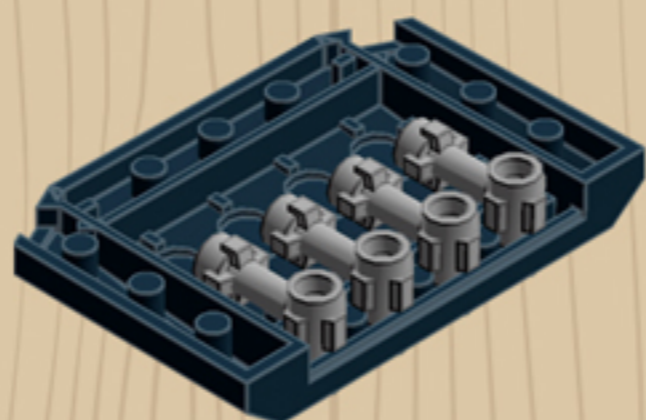

MY OLD
Desk Chair
BLACK

*A LEGO® project by Chris McVeigh
chrismcveigh.com*

	Element ID	Color	Description	Quantity
	302326	Black	Flat Tile 1X3	2
	6097283	Black	Flat Tile 1X4	1
	4290713	Black	Plate 1X2	1
	4210719	Black	Plate 3x3, Cross	1
	4528323	Black	Plate 4x6x2/3	3
	4278274	Black	Roof Tile 1X1X2/3, Abs	2
	4650622	Black	Voodoo Ball	4
	4210719	Dark Stone Grey	Plate 1X1	4
	4528323	Dark Stone Grey	Plate 4X4 Round W. Snap	1
	4278274	Dark Stone Grey	Slide Shoe Round 2X2	2
	4211375	Medium Stone Grey	Ball W. Cross Axle	4
	4211794	Medium Stone Grey	Left Plate 2X3 W/Angle	1
	4640844	Medium Stone Grey	Ø3.2 Shaft W. Cored Knob	4
	6124825	Medium Stone Grey	PI.Round 1X1 W. Through Hole	2

Element ID	Color	Description	Quantity
6071229	Medium Stone Grey	Plate 1X1 W. Up Right Holder	2
6043639	Medium Stone Grey	Plate 1X2 Ball Cup / Friction End	4
4244627	Medium Stone Grey	Plate 1X2 W. Stick 3.18	1
4515369	Medium Stone Grey	Plate 1X2 W/Shaft Ø3.2	2
4211429	Medium Stone Grey	Plate 1X3	2
4645412	Medium Stone Grey	Plate 3X3, 1/4 Circle	2
4237084	Medium Stone Grey	Plate Modified, 1X2 W. Inverted Snap	1
6028813	Medium Stone Grey	Plate W. Bow 1X2X2/3	4
4211791	Medium Stone Grey	Right Plate 2X3 W/Angle	1
4211412	Medium Stone Grey	Round Brick 1X2	2
4211753	Medium Stone Grey	Sign - Stop	1
4542590	Medium Stone Grey	Stick Ø 3.2 W. Holder	2
4526985	Medium Stone Grey	Tube W/Double Ø4.85	1