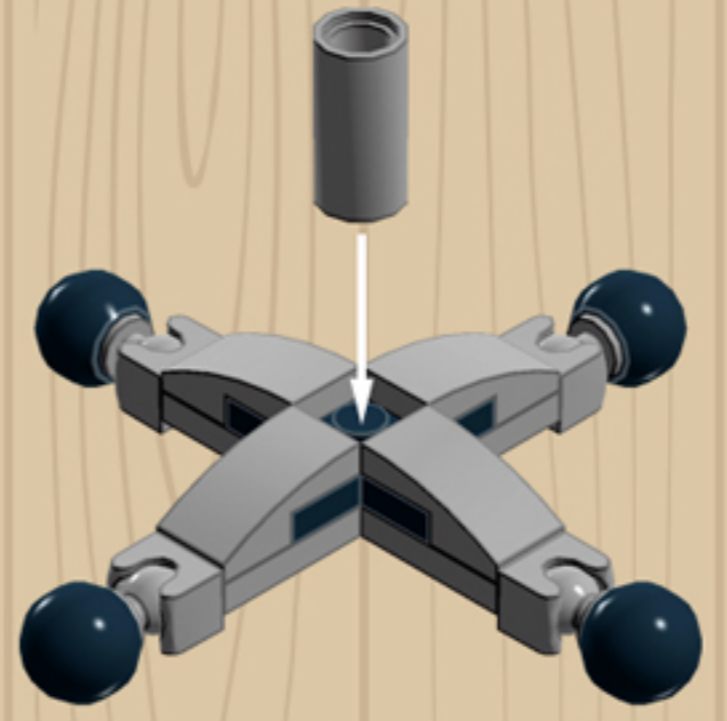

MY OLD
Desk Chair
BLACK

*A LEGO® project by Chris McVeigh
chrismcveigh.com*

	Element ID	Color	Description	Quantity
	302326	Black	Flat Tile 1X3	2
	6097283	Black	Flat Tile 1X4	1
	4290713	Black	Plate 1X2	1
	4210719	Black	Plate 3x3, Cross	1
	4528323	Black	Plate 4x6x2/3	3
	4278274	Black	Roof Tile 1X1X2/3, Abs	2
	4650622	Black	Voodoo Ball	4
	4210719	Dark Stone Grey	Plate 1X1	4
	4528323	Dark Stone Grey	Plate 4X4 Round W. Snap	1
	4278274	Dark Stone Grey	Slide Shoe Round 2X2	2
	4211375	Medium Stone Grey	Ball W. Cross Axle	4
	4211794	Medium Stone Grey	Left Plate 2X3 W/Angle	1
	4640844	Medium Stone Grey	Ø3.2 Shaft W. Cored Knob	4
	6124825	Medium Stone Grey	PI.Round 1X1 W. Through Hole	2

Element ID	Color	Description	Quantity
6071229	Medium Stone Grey	Plate 1X1 W. Up Right Holder	2
6043639	Medium Stone Grey	Plate 1X2 Ball Cup / Friction End	4
4244627	Medium Stone Grey	Plate 1X2 W. Stick 3.18	1
4515369	Medium Stone Grey	Plate 1X2 W/Shaft Ø3.2	2
4211429	Medium Stone Grey	Plate 1X3	2
4645412	Medium Stone Grey	Plate 3X3, 1/4 Circle	2
4237084	Medium Stone Grey	Plate Modified, 1X2 W. Inverted Snap	1
6028813	Medium Stone Grey	Plate W. Bow 1X2X2/3	4
4211791	Medium Stone Grey	Right Plate 2X3 W/Angle	1
4211412	Medium Stone Grey	Round Brick 1X2	2
4211753	Medium Stone Grey	Sign - Stop	1
4542590	Medium Stone Grey	Stick Ø 3.2 W. Holder	2
4526985	Medium Stone Grey	Tube W/Double Ø4.85	1