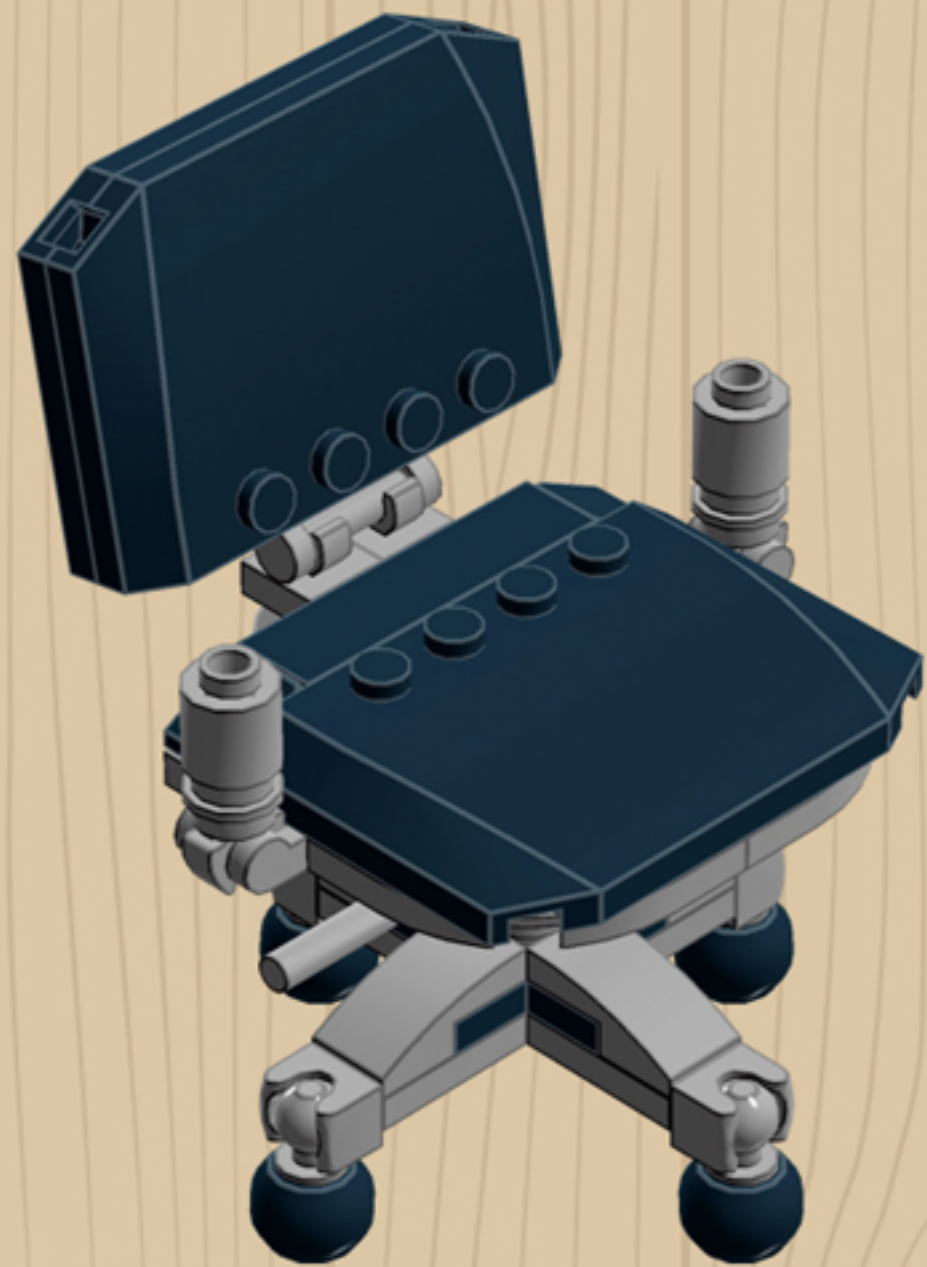

MY OLD
Desk Chair
BLACK

*A LEGO® project by Chris McVeigh
chrismcveigh.com*

	Element ID	Color	Description	Quantity
	302326	Black	Flat Tile 1X3	2
	6097283	Black	Flat Tile 1X4	1
	4290713	Black	Plate 1X2	1
	4210719	Black	Plate 3x3, Cross	1
	4528323	Black	Plate 4x6x2/3	3
	4278274	Black	Roof Tile 1X1X2/3, Abs	2
	4650622	Black	Voodoo Ball	4
	4210719	Dark Stone Grey	Plate 1X1	4
	4528323	Dark Stone Grey	Plate 4X4 Round W. Snap	1
	4278274	Dark Stone Grey	Slide Shoe Round 2X2	2
	4211375	Medium Stone Grey	Ball W. Cross Axle	4
	4211794	Medium Stone Grey	Left Plate 2X3 W/Angle	1
	4640844	Medium Stone Grey	Ø3.2 Shaft W. Cored Knob	4
	6124825	Medium Stone Grey	PI.Round 1X1 W. Through Hole	2

Element ID	Color	Description	Quantity
6071229	Medium Stone Grey	Plate 1X1 W. Up Right Holder	2
6043639	Medium Stone Grey	Plate 1X2 Ball Cup / Friction End	4
4244627	Medium Stone Grey	Plate 1X2 W. Stick 3.18	1
4515369	Medium Stone Grey	Plate 1X2 W/Shaft Ø3.2	2
4211429	Medium Stone Grey	Plate 1X3	2
4645412	Medium Stone Grey	Plate 3X3, 1/4 Circle	2
4237084	Medium Stone Grey	Plate Modified, 1X2 W. Inverted Snap	1
6028813	Medium Stone Grey	Plate W. Bow 1X2X2/3	4
4211791	Medium Stone Grey	Right Plate 2X3 W/Angle	1
4211412	Medium Stone Grey	Round Brick 1X2	2
4211753	Medium Stone Grey	Sign - Stop	1
4542590	Medium Stone Grey	Stick Ø 3.2 W. Holder	2
4526985	Medium Stone Grey	Tube W/Double Ø4.85	1