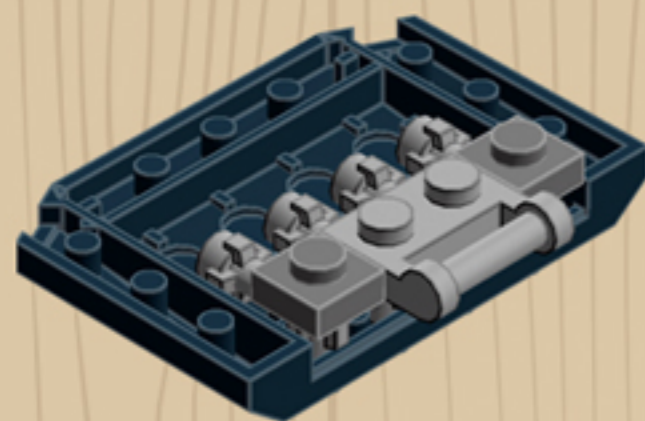

MY OLD
Desk Chair
BLACK

*A LEGO® project by Chris McVeigh
chrismcveigh.com*

	Element ID	Color	Description	Quantity
	302326	Black	Flat Tile 1X3	2
	6097283	Black	Flat Tile 1X4	1
	4290713	Black	Plate 1X2	1
	4210719	Black	Plate 3x3, Cross	1
	4528323	Black	Plate 4x6x2/3	3
	4278274	Black	Roof Tile 1X1X2/3, Abs	2
	4650622	Black	Voodoo Ball	4
	4210719	Dark Stone Grey	Plate 1X1	4
	4528323	Dark Stone Grey	Plate 4X4 Round W. Snap	1
	4278274	Dark Stone Grey	Slide Shoe Round 2X2	2
	4211375	Medium Stone Grey	Ball W. Cross Axle	4
	4211794	Medium Stone Grey	Left Plate 2X3 W/Angle	1
	4640844	Medium Stone Grey	Ø3.2 Shaft W. Cored Knob	4
	6124825	Medium Stone Grey	PI.Round 1X1 W. Through Hole	2

Element ID	Color	Description	Quantity
6071229	Medium Stone Grey	Plate 1X1 W. Up Right Holder	2
6043639	Medium Stone Grey	Plate 1X2 Ball Cup / Friction End	4
4244627	Medium Stone Grey	Plate 1X2 W. Stick 3.18	1
4515369	Medium Stone Grey	Plate 1X2 W/Shaft Ø3.2	2
4211429	Medium Stone Grey	Plate 1X3	2
4645412	Medium Stone Grey	Plate 3X3, 1/4 Circle	2
4237084	Medium Stone Grey	Plate Modified, 1X2 W. Inverted Snap	1
6028813	Medium Stone Grey	Plate W. Bow 1X2X2/3	4
4211791	Medium Stone Grey	Right Plate 2X3 W/Angle	1
4211412	Medium Stone Grey	Round Brick 1X2	2
4211753	Medium Stone Grey	Sign - Stop	1
4542590	Medium Stone Grey	Stick Ø 3.2 W. Holder	2
4526985	Medium Stone Grey	Tube W/Double Ø4.85	1