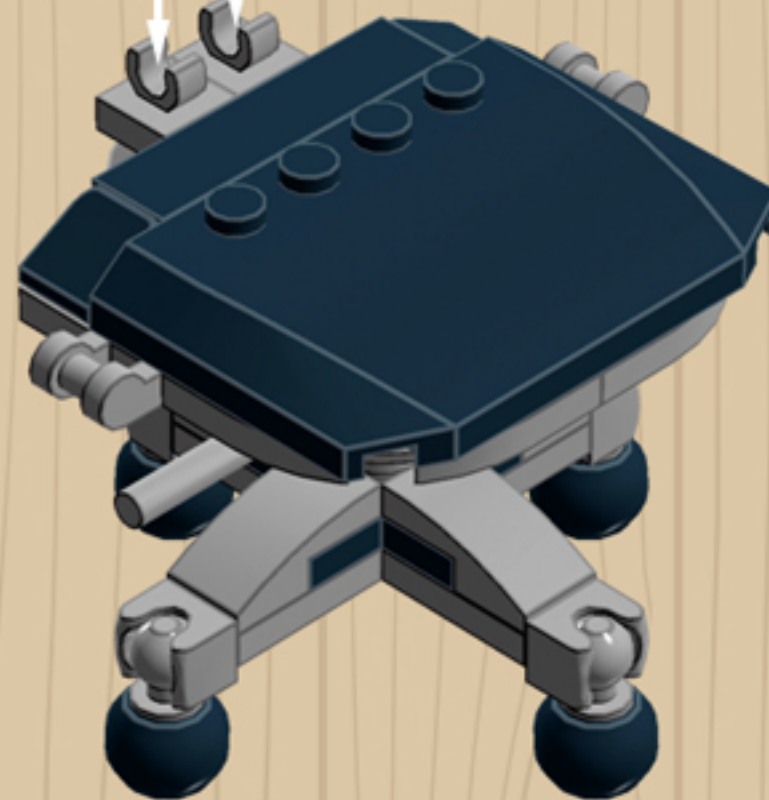

MY OLD
Desk Chair
BLACK

*A LEGO® project by Chris McVeigh
chrismcveigh.com*

	Element ID	Color	Description	Quantity
	302326	Black	Flat Tile 1X3	2
	6097283	Black	Flat Tile 1X4	1
	4290713	Black	Plate 1X2	1
	4210719	Black	Plate 3x3, Cross	1
	4528323	Black	Plate 4x6x2/3	3
	4278274	Black	Roof Tile 1X1X2/3, Abs	2
	4650622	Black	Voodoo Ball	4
	4210719	Dark Stone Grey	Plate 1X1	4
	4528323	Dark Stone Grey	Plate 4X4 Round W. Snap	1
	4278274	Dark Stone Grey	Slide Shoe Round 2X2	2
	4211375	Medium Stone Grey	Ball W. Cross Axle	4
	4211794	Medium Stone Grey	Left Plate 2X3 W/Angle	1
	4640844	Medium Stone Grey	Ø3.2 Shaft W. Cored Knob	4
	6124825	Medium Stone Grey	PI.Round 1X1 W. Through Hole	2

Element ID	Color	Description	Quantity
6071229	Medium Stone Grey	Plate 1X1 W. Up Right Holder	2
6043639	Medium Stone Grey	Plate 1X2 Ball Cup / Friction End	4
4244627	Medium Stone Grey	Plate 1X2 W. Stick 3.18	1
4515369	Medium Stone Grey	Plate 1X2 W/Shaft Ø3.2	2
4211429	Medium Stone Grey	Plate 1X3	2
4645412	Medium Stone Grey	Plate 3X3, 1/4 Circle	2
4237084	Medium Stone Grey	Plate Modified, 1X2 W. Inverted Snap	1
6028813	Medium Stone Grey	Plate W. Bow 1X2X2/3	4
4211791	Medium Stone Grey	Right Plate 2X3 W/Angle	1
4211412	Medium Stone Grey	Round Brick 1X2	2
4211753	Medium Stone Grey	Sign - Stop	1
4542590	Medium Stone Grey	Stick Ø 3.2 W. Holder	2
4526985	Medium Stone Grey	Tube W/Double Ø4.85	1