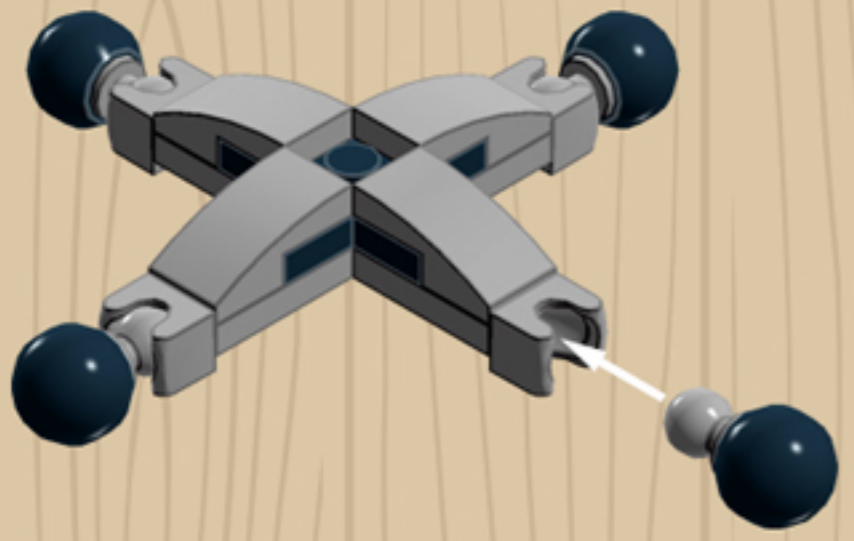

MY OLD
Desk Chair
BLACK

*A LEGO® project by Chris McVeigh
chrismcveigh.com*

	Element ID	Color	Description	Quantity
	302326	Black	Flat Tile 1X3	2
	6097283	Black	Flat Tile 1X4	1
	4290713	Black	Plate 1X2	1
	4210719	Black	Plate 3x3, Cross	1
	4528323	Black	Plate 4x6x2/3	3
	4278274	Black	Roof Tile 1X1X2/3, Abs	2
	4650622	Black	Voodoo Ball	4
	4210719	Dark Stone Grey	Plate 1X1	4
	4528323	Dark Stone Grey	Plate 4X4 Round W. Snap	1
	4278274	Dark Stone Grey	Slide Shoe Round 2X2	2
	4211375	Medium Stone Grey	Ball W. Cross Axle	4
	4211794	Medium Stone Grey	Left Plate 2X3 W/Angle	1
	4640844	Medium Stone Grey	Ø3.2 Shaft W. Cored Knob	4
	6124825	Medium Stone Grey	PI.Round 1X1 W. Through Hole	2

Element ID	Color	Description	Quantity
6071229	Medium Stone Grey	Plate 1X1 W. Up Right Holder	2
6043639	Medium Stone Grey	Plate 1X2 Ball Cup / Friction End	4
4244627	Medium Stone Grey	Plate 1X2 W. Stick 3.18	1
4515369	Medium Stone Grey	Plate 1X2 W/Shaft Ø3.2	2
4211429	Medium Stone Grey	Plate 1X3	2
4645412	Medium Stone Grey	Plate 3X3, 1/4 Circle	2
4237084	Medium Stone Grey	Plate Modified, 1X2 W. Inverted Snap	1
6028813	Medium Stone Grey	Plate W. Bow 1X2X2/3	4
4211791	Medium Stone Grey	Right Plate 2X3 W/Angle	1
4211412	Medium Stone Grey	Round Brick 1X2	2
4211753	Medium Stone Grey	Sign - Stop	1
4542590	Medium Stone Grey	Stick Ø 3.2 W. Holder	2
4526985	Medium Stone Grey	Tube W/Double Ø4.85	1