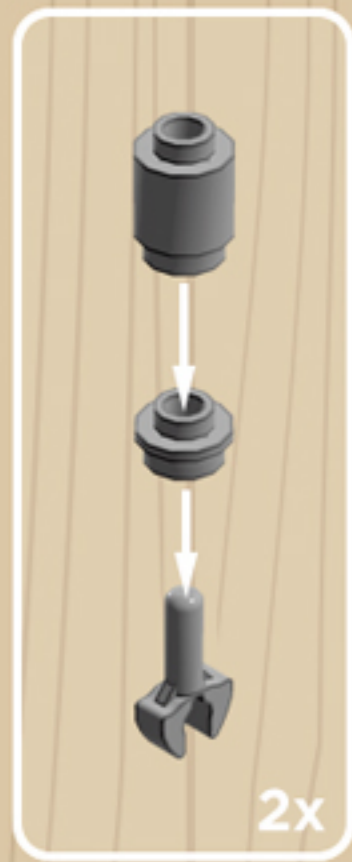

MY OLD
Desk Chair
BLACK

*A LEGO® project by Chris McVeigh
chrismcveigh.com*

	Element ID	Color	Description	Quantity
	302326	Black	Flat Tile 1X3	2
	6097283	Black	Flat Tile 1X4	1
	4290713	Black	Plate 1X2	1
	4210719	Black	Plate 3x3, Cross	1
	4528323	Black	Plate 4x6x2/3	3
	4278274	Black	Roof Tile 1X1X2/3, Abs	2
	4650622	Black	Voodoo Ball	4
	4210719	Dark Stone Grey	Plate 1X1	4
	4528323	Dark Stone Grey	Plate 4X4 Round W. Snap	1
	4278274	Dark Stone Grey	Slide Shoe Round 2X2	2
	4211375	Medium Stone Grey	Ball W. Cross Axle	4
	4211794	Medium Stone Grey	Left Plate 2X3 W/Angle	1
	4640844	Medium Stone Grey	Ø3.2 Shaft W. Cored Knob	4
	6124825	Medium Stone Grey	PI.Round 1X1 W. Through Hole	2

Element ID	Color	Description	Quantity
6071229	Medium Stone Grey	Plate 1X1 W. Up Right Holder	2
6043639	Medium Stone Grey	Plate 1X2 Ball Cup / Friction End	4
4244627	Medium Stone Grey	Plate 1X2 W. Stick 3.18	1
4515369	Medium Stone Grey	Plate 1X2 W/Shaft Ø3.2	2
4211429	Medium Stone Grey	Plate 1X3	2
4645412	Medium Stone Grey	Plate 3X3, 1/4 Circle	2
4237084	Medium Stone Grey	Plate Modified, 1X2 W. Inverted Snap	1
6028813	Medium Stone Grey	Plate W. Bow 1X2X2/3	4
4211791	Medium Stone Grey	Right Plate 2X3 W/Angle	1
4211412	Medium Stone Grey	Round Brick 1X2	2
4211753	Medium Stone Grey	Sign - Stop	1
4542590	Medium Stone Grey	Stick Ø 3.2 W. Holder	2
4526985	Medium Stone Grey	Tube W/Double Ø4.85	1