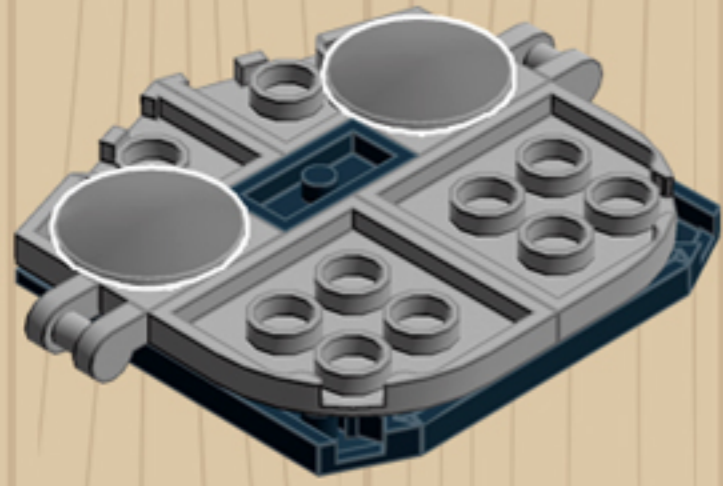

MY OLD
Desk Chair
BLACK

*A LEGO® project by Chris McVeigh
chrismcveigh.com*

	Element ID	Color	Description	Quantity
	302326	Black	Flat Tile 1X3	2
	6097283	Black	Flat Tile 1X4	1
	4290713	Black	Plate 1X2	1
	4210719	Black	Plate 3x3, Cross	1
	4528323	Black	Plate 4x6x2/3	3
	4278274	Black	Roof Tile 1X1X2/3, Abs	2
	4650622	Black	Voodoo Ball	4
	4210719	Dark Stone Grey	Plate 1X1	4
	4528323	Dark Stone Grey	Plate 4X4 Round W. Snap	1
	4278274	Dark Stone Grey	Slide Shoe Round 2X2	2
	4211375	Medium Stone Grey	Ball W. Cross Axle	4
	4211794	Medium Stone Grey	Left Plate 2X3 W/Angle	1
	4640844	Medium Stone Grey	Ø3.2 Shaft W. Cored Knob	4
	6124825	Medium Stone Grey	PI.Round 1X1 W. Through Hole	2

Element ID	Color	Description	Quantity
6071229	Medium Stone Grey	Plate 1X1 W. Up Right Holder	2
6043639	Medium Stone Grey	Plate 1X2 Ball Cup / Friction End	4
4244627	Medium Stone Grey	Plate 1X2 W. Stick 3.18	1
4515369	Medium Stone Grey	Plate 1X2 W/Shaft Ø3.2	2
4211429	Medium Stone Grey	Plate 1X3	2
4645412	Medium Stone Grey	Plate 3X3, 1/4 Circle	2
4237084	Medium Stone Grey	Plate Modified, 1X2 W. Inverted Snap	1
6028813	Medium Stone Grey	Plate W. Bow 1X2X2/3	4
4211791	Medium Stone Grey	Right Plate 2X3 W/Angle	1
4211412	Medium Stone Grey	Round Brick 1X2	2
4211753	Medium Stone Grey	Sign - Stop	1
4542590	Medium Stone Grey	Stick Ø 3.2 W. Holder	2
4526985	Medium Stone Grey	Tube W/Double Ø4.85	1