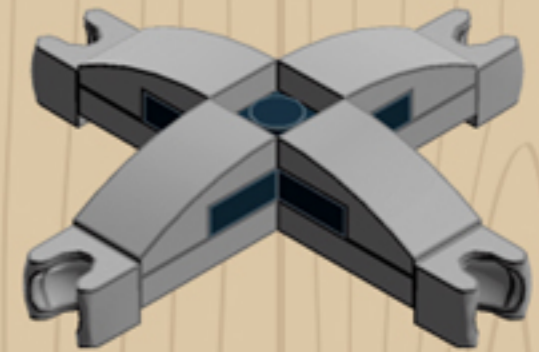

MY OLD
Desk Chair
BLACK

*A LEGO® project by Chris McVeigh
chrismcveigh.com*

	Element ID	Color	Description	Quantity
	302326	Black	Flat Tile 1X3	2
	6097283	Black	Flat Tile 1X4	1
	4290713	Black	Plate 1X2	1
	4210719	Black	Plate 3x3, Cross	1
	4528323	Black	Plate 4x6x2/3	3
	4278274	Black	Roof Tile 1X1X2/3, Abs	2
	4650622	Black	Voodoo Ball	4
	4210719	Dark Stone Grey	Plate 1X1	4
	4528323	Dark Stone Grey	Plate 4X4 Round W. Snap	1
	4278274	Dark Stone Grey	Slide Shoe Round 2X2	2
	4211375	Medium Stone Grey	Ball W. Cross Axle	4
	4211794	Medium Stone Grey	Left Plate 2X3 W/Angle	1
	4640844	Medium Stone Grey	Ø3.2 Shaft W. Cored Knob	4
	6124825	Medium Stone Grey	PI.Round 1X1 W. Through Hole	2

Element ID	Color	Description	Quantity
6071229	Medium Stone Grey	Plate 1X1 W. Up Right Holder	2
6043639	Medium Stone Grey	Plate 1X2 Ball Cup / Friction End	4
4244627	Medium Stone Grey	Plate 1X2 W. Stick 3.18	1
4515369	Medium Stone Grey	Plate 1X2 W/Shaft Ø3.2	2
4211429	Medium Stone Grey	Plate 1X3	2
4645412	Medium Stone Grey	Plate 3X3, 1/4 Circle	2
4237084	Medium Stone Grey	Plate Modified, 1X2 W. Inverted Snap	1
6028813	Medium Stone Grey	Plate W. Bow 1X2X2/3	4
4211791	Medium Stone Grey	Right Plate 2X3 W/Angle	1
4211412	Medium Stone Grey	Round Brick 1X2	2
4211753	Medium Stone Grey	Sign - Stop	1
4542590	Medium Stone Grey	Stick Ø 3.2 W. Holder	2
4526985	Medium Stone Grey	Tube W/Double Ø4.85	1