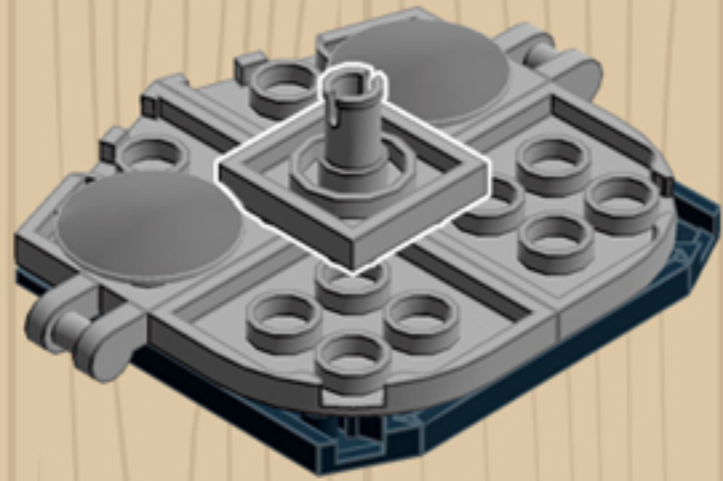

MY OLD
Desk Chair
BLACK

*A LEGO® project by Chris McVeigh
chrismcveigh.com*

	Element ID	Color	Description	Quantity
	302326	Black	Flat Tile 1X3	2
	6097283	Black	Flat Tile 1X4	1
	4290713	Black	Plate 1X2	1
	4210719	Black	Plate 3x3, Cross	1
	4528323	Black	Plate 4x6x2/3	3
	4278274	Black	Roof Tile 1X1X2/3, Abs	2
	4650622	Black	Voodoo Ball	4
	4210719	Dark Stone Grey	Plate 1X1	4
	4528323	Dark Stone Grey	Plate 4X4 Round W. Snap	1
	4278274	Dark Stone Grey	Slide Shoe Round 2X2	2
	4211375	Medium Stone Grey	Ball W. Cross Axle	4
	4211794	Medium Stone Grey	Left Plate 2X3 W/Angle	1
	4640844	Medium Stone Grey	Ø3.2 Shaft W. Cored Knob	4
	6124825	Medium Stone Grey	PI.Round 1X1 W. Through Hole	2

Element ID	Color	Description	Quantity
6071229	Medium Stone Grey	Plate 1X1 W. Up Right Holder	2
6043639	Medium Stone Grey	Plate 1X2 Ball Cup / Friction End	4
4244627	Medium Stone Grey	Plate 1X2 W. Stick 3.18	1
4515369	Medium Stone Grey	Plate 1X2 W/Shaft Ø3.2	2
4211429	Medium Stone Grey	Plate 1X3	2
4645412	Medium Stone Grey	Plate 3X3, 1/4 Circle	2
4237084	Medium Stone Grey	Plate Modified, 1X2 W. Inverted Snap	1
6028813	Medium Stone Grey	Plate W. Bow 1X2X2/3	4
4211791	Medium Stone Grey	Right Plate 2X3 W/Angle	1
4211412	Medium Stone Grey	Round Brick 1X2	2
4211753	Medium Stone Grey	Sign - Stop	1
4542590	Medium Stone Grey	Stick Ø 3.2 W. Holder	2
4526985	Medium Stone Grey	Tube W/Double Ø4.85	1