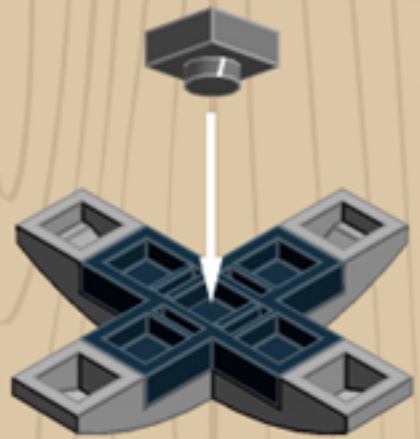

MY OLD
Desk Chair
BLACK

*A LEGO® project by Chris McVeigh
chrismcveigh.com*

	Element ID	Color	Description	Quantity
	302326	Black	Flat Tile 1X3	2
	6097283	Black	Flat Tile 1X4	1
	4290713	Black	Plate 1X2	1
	4210719	Black	Plate 3x3, Cross	1
	4528323	Black	Plate 4x6x2/3	3
	4278274	Black	Roof Tile 1X1X2/3, Abs	2
	4650622	Black	Voodoo Ball	4
	4210719	Dark Stone Grey	Plate 1X1	4
	4528323	Dark Stone Grey	Plate 4X4 Round W. Snap	1
	4278274	Dark Stone Grey	Slide Shoe Round 2X2	2
	4211375	Medium Stone Grey	Ball W. Cross Axle	4
	4211794	Medium Stone Grey	Left Plate 2X3 W/Angle	1
	4640844	Medium Stone Grey	Ø3.2 Shaft W. Cored Knob	4
	6124825	Medium Stone Grey	PI.Round 1X1 W. Through Hole	2

Element ID	Color	Description	Quantity
6071229	Medium Stone Grey	Plate 1X1 W. Up Right Holder	2
6043639	Medium Stone Grey	Plate 1X2 Ball Cup / Friction End	4
4244627	Medium Stone Grey	Plate 1X2 W. Stick 3.18	1
4515369	Medium Stone Grey	Plate 1X2 W/Shaft Ø3.2	2
4211429	Medium Stone Grey	Plate 1X3	2
4645412	Medium Stone Grey	Plate 3X3, 1/4 Circle	2
4237084	Medium Stone Grey	Plate Modified, 1X2 W. Inverted Snap	1
6028813	Medium Stone Grey	Plate W. Bow 1X2X2/3	4
4211791	Medium Stone Grey	Right Plate 2X3 W/Angle	1
4211412	Medium Stone Grey	Round Brick 1X2	2
4211753	Medium Stone Grey	Sign - Stop	1
4542590	Medium Stone Grey	Stick Ø 3.2 W. Holder	2
4526985	Medium Stone Grey	Tube W/Double Ø4.85	1