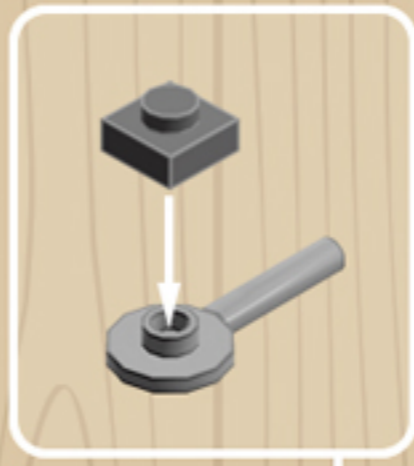

MY OLD
Desk Chair
BLACK

*A LEGO® project by Chris McVeigh
chrismcveigh.com*

	Element ID	Color	Description	Quantity
	302326	Black	Flat Tile 1X3	2
	6097283	Black	Flat Tile 1X4	1
	4290713	Black	Plate 1X2	1
	4210719	Black	Plate 3x3, Cross	1
	4528323	Black	Plate 4x6x2/3	3
	4278274	Black	Roof Tile 1X1X2/3, Abs	2
	4650622	Black	Voodoo Ball	4
	4210719	Dark Stone Grey	Plate 1X1	4
	4528323	Dark Stone Grey	Plate 4X4 Round W. Snap	1
	4278274	Dark Stone Grey	Slide Shoe Round 2X2	2
	4211375	Medium Stone Grey	Ball W. Cross Axle	4
	4211794	Medium Stone Grey	Left Plate 2X3 W/Angle	1
	4640844	Medium Stone Grey	Ø3.2 Shaft W. Cored Knob	4
	6124825	Medium Stone Grey	PI.Round 1X1 W. Through Hole	2

Element ID	Color	Description	Quantity
6071229	Medium Stone Grey	Plate 1X1 W. Up Right Holder	2
6043639	Medium Stone Grey	Plate 1X2 Ball Cup / Friction End	4
4244627	Medium Stone Grey	Plate 1X2 W. Stick 3.18	1
4515369	Medium Stone Grey	Plate 1X2 W/Shaft Ø3.2	2
4211429	Medium Stone Grey	Plate 1X3	2
4645412	Medium Stone Grey	Plate 3X3, 1/4 Circle	2
4237084	Medium Stone Grey	Plate Modified, 1X2 W. Inverted Snap	1
6028813	Medium Stone Grey	Plate W. Bow 1X2X2/3	4
4211791	Medium Stone Grey	Right Plate 2X3 W/Angle	1
4211412	Medium Stone Grey	Round Brick 1X2	2
4211753	Medium Stone Grey	Sign - Stop	1
4542590	Medium Stone Grey	Stick Ø 3.2 W. Holder	2
4526985	Medium Stone Grey	Tube W/Double Ø4.85	1