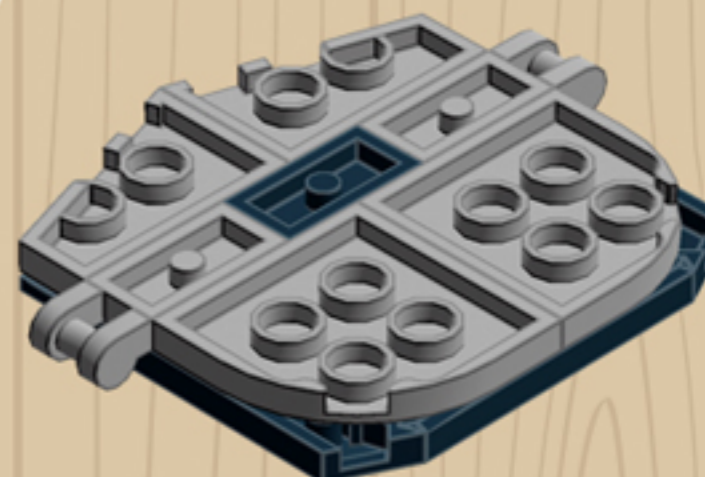

MY OLD
Desk Chair
BLACK

*A LEGO® project by Chris McVeigh
chrismcveigh.com*

	Element ID	Color	Description	Quantity
	302326	Black	Flat Tile 1X3	2
	6097283	Black	Flat Tile 1X4	1
	4290713	Black	Plate 1X2	1
	4210719	Black	Plate 3x3, Cross	1
	4528323	Black	Plate 4x6x2/3	3
	4278274	Black	Roof Tile 1X1X2/3, Abs	2
	4650622	Black	Voodoo Ball	4
	4210719	Dark Stone Grey	Plate 1X1	4
	4528323	Dark Stone Grey	Plate 4X4 Round W. Snap	1
	4278274	Dark Stone Grey	Slide Shoe Round 2X2	2
	4211375	Medium Stone Grey	Ball W. Cross Axle	4
	4211794	Medium Stone Grey	Left Plate 2X3 W/Angle	1
	4640844	Medium Stone Grey	Ø3.2 Shaft W. Cored Knob	4
	6124825	Medium Stone Grey	PI.Round 1X1 W. Through Hole	2

Element ID	Color	Description	Quantity
6071229	Medium Stone Grey	Plate 1X1 W. Up Right Holder	2
6043639	Medium Stone Grey	Plate 1X2 Ball Cup / Friction End	4
4244627	Medium Stone Grey	Plate 1X2 W. Stick 3.18	1
4515369	Medium Stone Grey	Plate 1X2 W/Shaft Ø3.2	2
4211429	Medium Stone Grey	Plate 1X3	2
4645412	Medium Stone Grey	Plate 3X3, 1/4 Circle	2
4237084	Medium Stone Grey	Plate Modified, 1X2 W. Inverted Snap	1
6028813	Medium Stone Grey	Plate W. Bow 1X2X2/3	4
4211791	Medium Stone Grey	Right Plate 2X3 W/Angle	1
4211412	Medium Stone Grey	Round Brick 1X2	2
4211753	Medium Stone Grey	Sign - Stop	1
4542590	Medium Stone Grey	Stick Ø 3.2 W. Holder	2
4526985	Medium Stone Grey	Tube W/Double Ø4.85	1