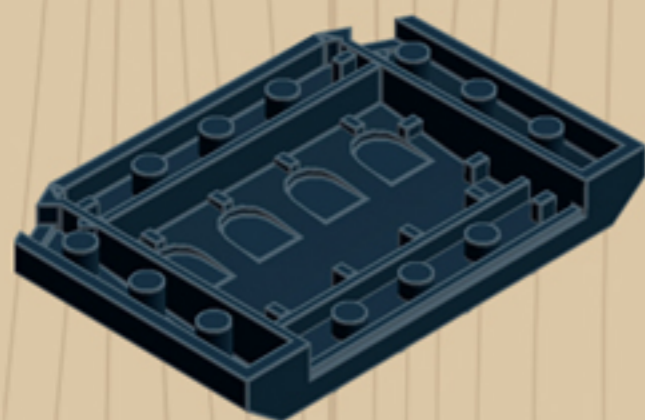

MY OLD
Desk Chair
BLACK

*A LEGO® project by Chris McVeigh
chrismcveigh.com*

	Element ID	Color	Description	Quantity
	302326	Black	Flat Tile 1X3	2
	6097283	Black	Flat Tile 1X4	1
	4290713	Black	Plate 1X2	1
	4210719	Black	Plate 3x3, Cross	1
	4528323	Black	Plate 4x6x2/3	3
	4278274	Black	Roof Tile 1X1X2/3, Abs	2
	4650622	Black	Voodoo Ball	4
	4210719	Dark Stone Grey	Plate 1X1	4
	4528323	Dark Stone Grey	Plate 4X4 Round W. Snap	1
	4278274	Dark Stone Grey	Slide Shoe Round 2X2	2
	4211375	Medium Stone Grey	Ball W. Cross Axle	4
	4211794	Medium Stone Grey	Left Plate 2X3 W/Angle	1
	4640844	Medium Stone Grey	Ø3.2 Shaft W. Cored Knob	4
	6124825	Medium Stone Grey	PI.Round 1X1 W. Through Hole	2

Element ID	Color	Description	Quantity
6071229	Medium Stone Grey	Plate 1X1 W. Up Right Holder	2
6043639	Medium Stone Grey	Plate 1X2 Ball Cup / Friction End	4
4244627	Medium Stone Grey	Plate 1X2 W. Stick 3.18	1
4515369	Medium Stone Grey	Plate 1X2 W/Shaft Ø3.2	2
4211429	Medium Stone Grey	Plate 1X3	2
4645412	Medium Stone Grey	Plate 3X3, 1/4 Circle	2
4237084	Medium Stone Grey	Plate Modified, 1X2 W. Inverted Snap	1
6028813	Medium Stone Grey	Plate W. Bow 1X2X2/3	4
4211791	Medium Stone Grey	Right Plate 2X3 W/Angle	1
4211412	Medium Stone Grey	Round Brick 1X2	2
4211753	Medium Stone Grey	Sign - Stop	1
4542590	Medium Stone Grey	Stick Ø 3.2 W. Holder	2
4526985	Medium Stone Grey	Tube W/Double Ø4.85	1