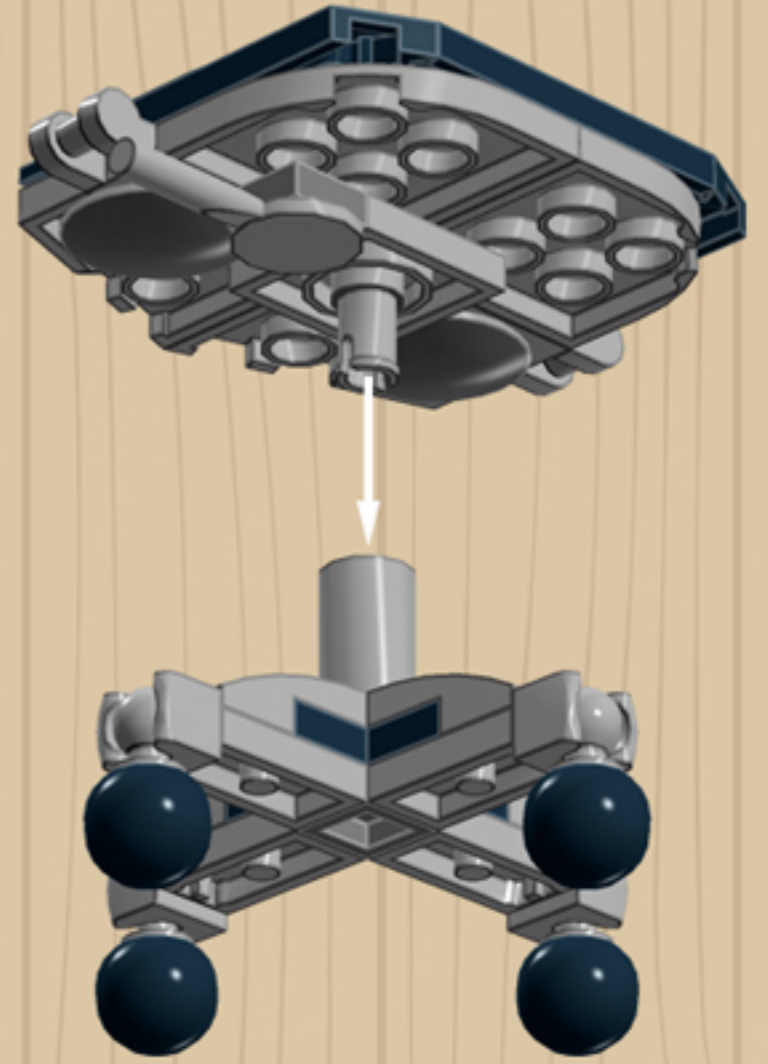

MY OLD
Desk Chair
BLACK

*A LEGO® project by Chris McVeigh
chrismcveigh.com*

	Element ID	Color	Description	Quantity
	302326	Black	Flat Tile 1X3	2
	6097283	Black	Flat Tile 1X4	1
	4290713	Black	Plate 1X2	1
	4210719	Black	Plate 3x3, Cross	1
	4528323	Black	Plate 4x6x2/3	3
	4278274	Black	Roof Tile 1X1X2/3, Abs	2
	4650622	Black	Voodoo Ball	4
	4210719	Dark Stone Grey	Plate 1X1	4
	4528323	Dark Stone Grey	Plate 4X4 Round W. Snap	1
	4278274	Dark Stone Grey	Slide Shoe Round 2X2	2
	4211375	Medium Stone Grey	Ball W. Cross Axle	4
	4211794	Medium Stone Grey	Left Plate 2X3 W/Angle	1
	4640844	Medium Stone Grey	Ø3.2 Shaft W. Cored Knob	4
	6124825	Medium Stone Grey	PI.Round 1X1 W. Through Hole	2

Element ID	Color	Description	Quantity
6071229	Medium Stone Grey	Plate 1X1 W. Up Right Holder	2
6043639	Medium Stone Grey	Plate 1X2 Ball Cup / Friction End	4
4244627	Medium Stone Grey	Plate 1X2 W. Stick 3.18	1
4515369	Medium Stone Grey	Plate 1X2 W/Shaft Ø3.2	2
4211429	Medium Stone Grey	Plate 1X3	2
4645412	Medium Stone Grey	Plate 3X3, 1/4 Circle	2
4237084	Medium Stone Grey	Plate Modified, 1X2 W. Inverted Snap	1
6028813	Medium Stone Grey	Plate W. Bow 1X2X2/3	4
4211791	Medium Stone Grey	Right Plate 2X3 W/Angle	1
4211412	Medium Stone Grey	Round Brick 1X2	2
4211753	Medium Stone Grey	Sign - Stop	1
4542590	Medium Stone Grey	Stick Ø 3.2 W. Holder	2
4526985	Medium Stone Grey	Tube W/Double Ø4.85	1