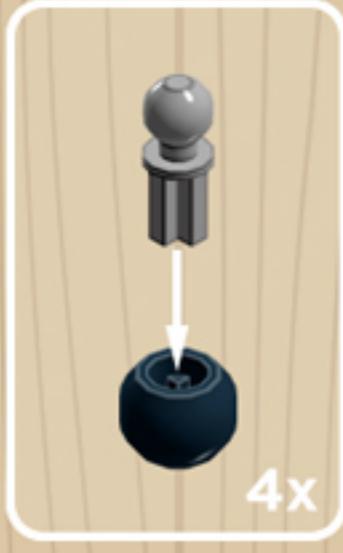

MY OLD
Desk Chair
BLACK

*A LEGO® project by Chris McVeigh
chrismcveigh.com*

	Element ID	Color	Description	Quantity
	302326	Black	Flat Tile 1X3	2
	6097283	Black	Flat Tile 1X4	1
	4290713	Black	Plate 1X2	1
	4210719	Black	Plate 3x3, Cross	1
	4528323	Black	Plate 4x6x2/3	3
	4278274	Black	Roof Tile 1X1X2/3, Abs	2
	4650622	Black	Voodoo Ball	4
	4210719	Dark Stone Grey	Plate 1X1	4
	4528323	Dark Stone Grey	Plate 4X4 Round W. Snap	1
	4278274	Dark Stone Grey	Slide Shoe Round 2X2	2
	4211375	Medium Stone Grey	Ball W. Cross Axle	4
	4211794	Medium Stone Grey	Left Plate 2X3 W/Angle	1
	4640844	Medium Stone Grey	Ø3.2 Shaft W. Cored Knob	4
	6124825	Medium Stone Grey	PI.Round 1X1 W. Through Hole	2

Element ID	Color	Description	Quantity
6071229	Medium Stone Grey	Plate 1X1 W. Up Right Holder	2
6043639	Medium Stone Grey	Plate 1X2 Ball Cup / Friction End	4
4244627	Medium Stone Grey	Plate 1X2 W. Stick 3.18	1
4515369	Medium Stone Grey	Plate 1X2 W/Shaft Ø3.2	2
4211429	Medium Stone Grey	Plate 1X3	2
4645412	Medium Stone Grey	Plate 3X3, 1/4 Circle	2
4237084	Medium Stone Grey	Plate Modified, 1X2 W. Inverted Snap	1
6028813	Medium Stone Grey	Plate W. Bow 1X2X2/3	4
4211791	Medium Stone Grey	Right Plate 2X3 W/Angle	1
4211412	Medium Stone Grey	Round Brick 1X2	2
4211753	Medium Stone Grey	Sign - Stop	1
4542590	Medium Stone Grey	Stick Ø 3.2 W. Holder	2
4526985	Medium Stone Grey	Tube W/Double Ø4.85	1