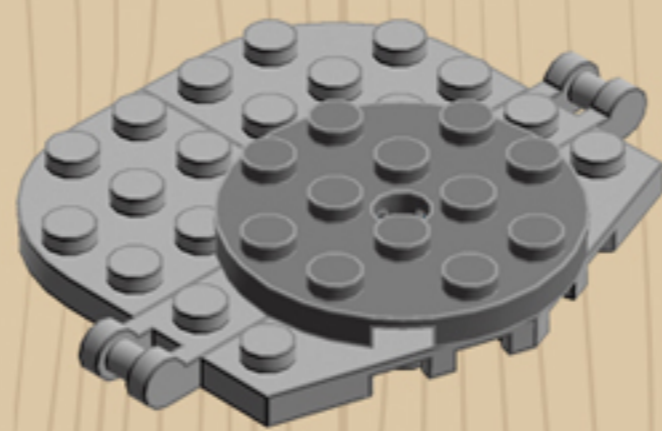

MY OLD
Desk Chair
BLACK

*A LEGO® project by Chris McVeigh
chrismcveigh.com*

	Element ID	Color	Description	Quantity
	302326	Black	Flat Tile 1X3	2
	6097283	Black	Flat Tile 1X4	1
	4290713	Black	Plate 1X2	1
	4210719	Black	Plate 3x3, Cross	1
	4528323	Black	Plate 4x6x2/3	3
	4278274	Black	Roof Tile 1X1X2/3, Abs	2
	4650622	Black	Voodoo Ball	4
	4210719	Dark Stone Grey	Plate 1X1	4
	4528323	Dark Stone Grey	Plate 4X4 Round W. Snap	1
	4278274	Dark Stone Grey	Slide Shoe Round 2X2	2
	4211375	Medium Stone Grey	Ball W. Cross Axle	4
	4211794	Medium Stone Grey	Left Plate 2X3 W/Angle	1
	4640844	Medium Stone Grey	Ø3.2 Shaft W. Cored Knob	4
	6124825	Medium Stone Grey	PI.Round 1X1 W. Through Hole	2

Element ID	Color	Description	Quantity
6071229	Medium Stone Grey	Plate 1X1 W. Up Right Holder	2
6043639	Medium Stone Grey	Plate 1X2 Ball Cup / Friction End	4
4244627	Medium Stone Grey	Plate 1X2 W. Stick 3.18	1
4515369	Medium Stone Grey	Plate 1X2 W/Shaft Ø3.2	2
4211429	Medium Stone Grey	Plate 1X3	2
4645412	Medium Stone Grey	Plate 3X3, 1/4 Circle	2
4237084	Medium Stone Grey	Plate Modified, 1X2 W. Inverted Snap	1
6028813	Medium Stone Grey	Plate W. Bow 1X2X2/3	4
4211791	Medium Stone Grey	Right Plate 2X3 W/Angle	1
4211412	Medium Stone Grey	Round Brick 1X2	2
4211753	Medium Stone Grey	Sign - Stop	1
4542590	Medium Stone Grey	Stick Ø 3.2 W. Holder	2
4526985	Medium Stone Grey	Tube W/Double Ø4.85	1