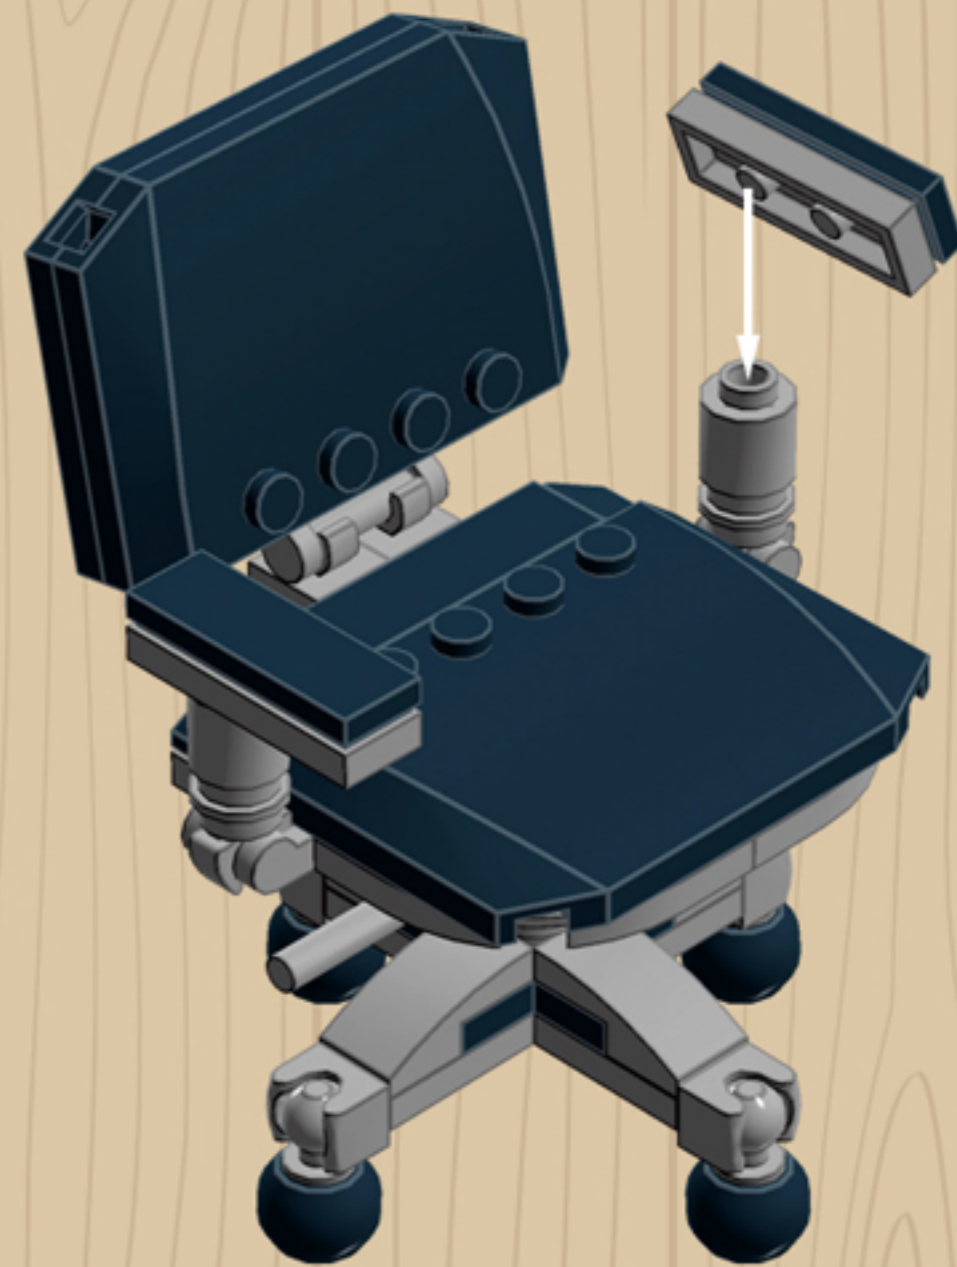

MY OLD
Desk Chair
BLACK

*A LEGO® project by Chris McVeigh
chrismcveigh.com*

	Element ID	Color	Description	Quantity
	302326	Black	Flat Tile 1X3	2
	6097283	Black	Flat Tile 1X4	1
	4290713	Black	Plate 1X2	1
	4210719	Black	Plate 3x3, Cross	1
	4528323	Black	Plate 4x6x2/3	3
	4278274	Black	Roof Tile 1X1X2/3, Abs	2
	4650622	Black	Voodoo Ball	4
	4210719	Dark Stone Grey	Plate 1X1	4
	4528323	Dark Stone Grey	Plate 4X4 Round W. Snap	1
	4278274	Dark Stone Grey	Slide Shoe Round 2X2	2
	4211375	Medium Stone Grey	Ball W. Cross Axle	4
	4211794	Medium Stone Grey	Left Plate 2X3 W/Angle	1
	4640844	Medium Stone Grey	Ø3.2 Shaft W. Cored Knob	4
	6124825	Medium Stone Grey	PI.Round 1X1 W. Through Hole	2

Element ID	Color	Description	Quantity
6071229	Medium Stone Grey	Plate 1X1 W. Up Right Holder	2
6043639	Medium Stone Grey	Plate 1X2 Ball Cup / Friction End	4
4244627	Medium Stone Grey	Plate 1X2 W. Stick 3.18	1
4515369	Medium Stone Grey	Plate 1X2 W/Shaft Ø3.2	2
4211429	Medium Stone Grey	Plate 1X3	2
4645412	Medium Stone Grey	Plate 3X3, 1/4 Circle	2
4237084	Medium Stone Grey	Plate Modified, 1X2 W. Inverted Snap	1
6028813	Medium Stone Grey	Plate W. Bow 1X2X2/3	4
4211791	Medium Stone Grey	Right Plate 2X3 W/Angle	1
4211412	Medium Stone Grey	Round Brick 1X2	2
4211753	Medium Stone Grey	Sign - Stop	1
4542590	Medium Stone Grey	Stick Ø 3.2 W. Holder	2
4526985	Medium Stone Grey	Tube W/Double Ø4.85	1