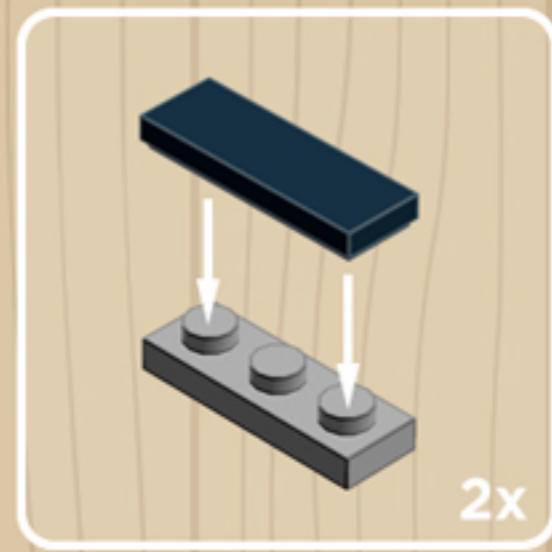

MY OLD
Desk Chair
BLACK

*A LEGO® project by Chris McVeigh
chrismcveigh.com*

	Element ID	Color	Description	Quantity
	302326	Black	Flat Tile 1X3	2
	6097283	Black	Flat Tile 1X4	1
	4290713	Black	Plate 1X2	1
	4210719	Black	Plate 3x3, Cross	1
	4528323	Black	Plate 4x6x2/3	3
	4278274	Black	Roof Tile 1X1X2/3, Abs	2
	4650622	Black	Voodoo Ball	4
	4210719	Dark Stone Grey	Plate 1X1	4
	4528323	Dark Stone Grey	Plate 4X4 Round W. Snap	1
	4278274	Dark Stone Grey	Slide Shoe Round 2X2	2
	4211375	Medium Stone Grey	Ball W. Cross Axle	4
	4211794	Medium Stone Grey	Left Plate 2X3 W/Angle	1
	4640844	Medium Stone Grey	Ø3.2 Shaft W. Cored Knob	4
	6124825	Medium Stone Grey	PI.Round 1X1 W. Through Hole	2

Element ID	Color	Description	Quantity
6071229	Medium Stone Grey	Plate 1X1 W. Up Right Holder	2
6043639	Medium Stone Grey	Plate 1X2 Ball Cup / Friction End	4
4244627	Medium Stone Grey	Plate 1X2 W. Stick 3.18	1
4515369	Medium Stone Grey	Plate 1X2 W/Shaft Ø3.2	2
4211429	Medium Stone Grey	Plate 1X3	2
4645412	Medium Stone Grey	Plate 3X3, 1/4 Circle	2
4237084	Medium Stone Grey	Plate Modified, 1X2 W. Inverted Snap	1
6028813	Medium Stone Grey	Plate W. Bow 1X2X2/3	4
4211791	Medium Stone Grey	Right Plate 2X3 W/Angle	1
4211412	Medium Stone Grey	Round Brick 1X2	2
4211753	Medium Stone Grey	Sign - Stop	1
4542590	Medium Stone Grey	Stick Ø 3.2 W. Holder	2
4526985	Medium Stone Grey	Tube W/Double Ø4.85	1