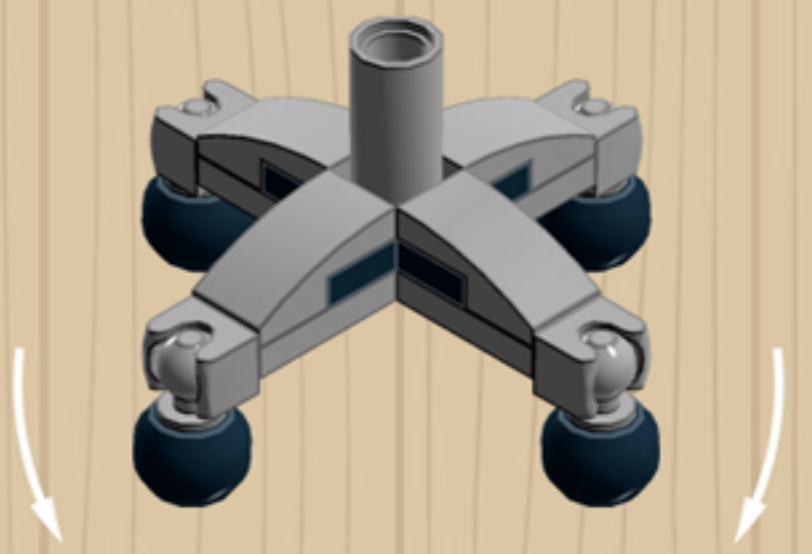

MY OLD
Desk Chair
BLACK

*A LEGO® project by Chris McVeigh
chrismcveigh.com*

	Element ID	Color	Description	Quantity
	302326	Black	Flat Tile 1X3	2
	6097283	Black	Flat Tile 1X4	1
	4290713	Black	Plate 1X2	1
	4210719	Black	Plate 3x3, Cross	1
	4528323	Black	Plate 4x6x2/3	3
	4278274	Black	Roof Tile 1X1X2/3, Abs	2
	4650622	Black	Voodoo Ball	4
	4210719	Dark Stone Grey	Plate 1X1	4
	4528323	Dark Stone Grey	Plate 4X4 Round W. Snap	1
	4278274	Dark Stone Grey	Slide Shoe Round 2X2	2
	4211375	Medium Stone Grey	Ball W. Cross Axle	4
	4211794	Medium Stone Grey	Left Plate 2X3 W/Angle	1
	4640844	Medium Stone Grey	Ø3.2 Shaft W. Cored Knob	4
	6124825	Medium Stone Grey	PI.Round 1X1 W. Through Hole	2

Element ID	Color	Description	Quantity
6071229	Medium Stone Grey	Plate 1X1 W. Up Right Holder	2
6043639	Medium Stone Grey	Plate 1X2 Ball Cup / Friction End	4
4244627	Medium Stone Grey	Plate 1X2 W. Stick 3.18	1
4515369	Medium Stone Grey	Plate 1X2 W/Shaft Ø3.2	2
4211429	Medium Stone Grey	Plate 1X3	2
4645412	Medium Stone Grey	Plate 3X3, 1/4 Circle	2
4237084	Medium Stone Grey	Plate Modified, 1X2 W. Inverted Snap	1
6028813	Medium Stone Grey	Plate W. Bow 1X2X2/3	4
4211791	Medium Stone Grey	Right Plate 2X3 W/Angle	1
4211412	Medium Stone Grey	Round Brick 1X2	2
4211753	Medium Stone Grey	Sign - Stop	1
4542590	Medium Stone Grey	Stick Ø 3.2 W. Holder	2
4526985	Medium Stone Grey	Tube W/Double Ø4.85	1