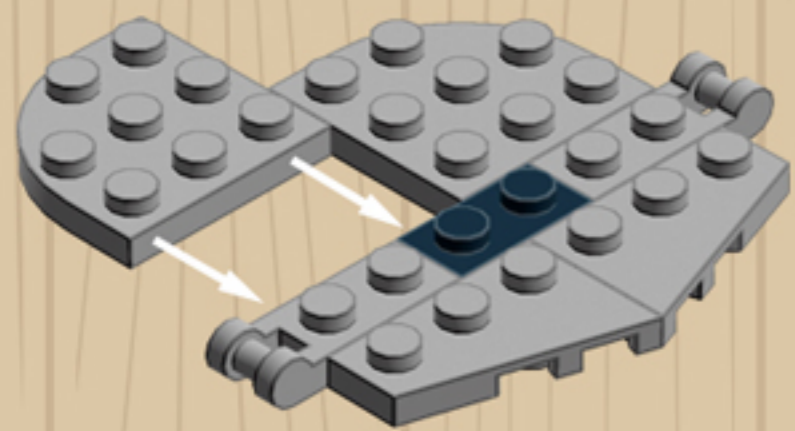

MY OLD
Desk Chair
BLACK

*A LEGO® project by Chris McVeigh
chrismcveigh.com*

	Element ID	Color	Description	Quantity
	302326	Black	Flat Tile 1X3	2
	6097283	Black	Flat Tile 1X4	1
	4290713	Black	Plate 1X2	1
	4210719	Black	Plate 3x3, Cross	1
	4528323	Black	Plate 4x6x2/3	3
	4278274	Black	Roof Tile 1X1X2/3, Abs	2
	4650622	Black	Voodoo Ball	4
	4210719	Dark Stone Grey	Plate 1X1	4
	4528323	Dark Stone Grey	Plate 4X4 Round W. Snap	1
	4278274	Dark Stone Grey	Slide Shoe Round 2X2	2
	4211375	Medium Stone Grey	Ball W. Cross Axle	4
	4211794	Medium Stone Grey	Left Plate 2X3 W/Angle	1
	4640844	Medium Stone Grey	Ø3.2 Shaft W. Cored Knob	4
	6124825	Medium Stone Grey	PI.Round 1X1 W. Through Hole	2

Element ID	Color	Description	Quantity
6071229	Medium Stone Grey	Plate 1X1 W. Up Right Holder	2
6043639	Medium Stone Grey	Plate 1X2 Ball Cup / Friction End	4
4244627	Medium Stone Grey	Plate 1X2 W. Stick 3.18	1
4515369	Medium Stone Grey	Plate 1X2 W/Shaft Ø3.2	2
4211429	Medium Stone Grey	Plate 1X3	2
4645412	Medium Stone Grey	Plate 3X3, 1/4 Circle	2
4237084	Medium Stone Grey	Plate Modified, 1X2 W. Inverted Snap	1
6028813	Medium Stone Grey	Plate W. Bow 1X2X2/3	4
4211791	Medium Stone Grey	Right Plate 2X3 W/Angle	1
4211412	Medium Stone Grey	Round Brick 1X2	2
4211753	Medium Stone Grey	Sign - Stop	1
4542590	Medium Stone Grey	Stick Ø 3.2 W. Holder	2
4526985	Medium Stone Grey	Tube W/Double Ø4.85	1