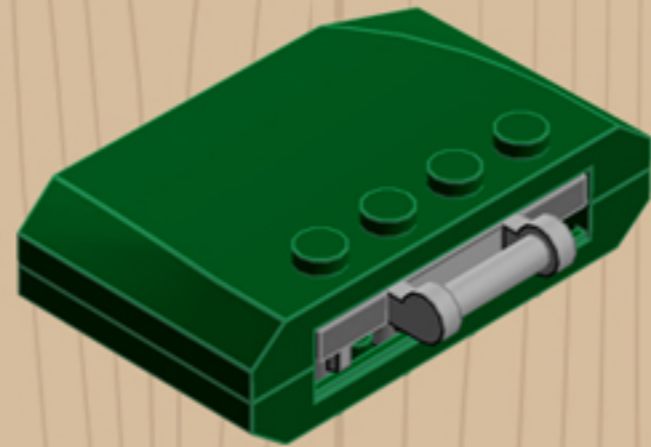

MY OLD
Desk Chair
DARK GREEN

*A LEGO® project by Chris McVeigh
chrismcveigh.com*

Element ID	Color	Description	Quantity
302326	Black	Plate 1X2	1
6097283	Black	Plate 3x3, Cross	1
4290713	Black	Voodoo Ball	4
4210719	Dark Stone Grey	Plate 1X1	4
4528323	Dark Stone Grey	Plate 4X4 Round W. Snap	1
4278274	Dark Stone Grey	Slide Shoe Round 2X2	2
4650622	Earth Green	Flat Tile 1X3	2
4543949	Earth Green	Flat Tile 1X4	1
4583839	Earth Green	Plate 4x6x2/3	3
4504375	Earth Green	Roof Tile 1X1X2/3, Abs	2
4211375	Medium Stone Grey	Ball W. Cross Axle	4
4211794	Medium Stone Grey	Left Plate 2X3 W/Angle	1
4640844	Medium Stone Grey	Ø3.2 Shaft W. Cored Knob	4
6124825	Medium Stone Grey	Pl.Round 1X1 W. Through Hole	2

Element ID	Color	Description	Quantity
6071229	Medium Stone Grey	Plate 1X1 W. Up Right Holder	2
6043639	Medium Stone Grey	Plate 1X2 Ball Cup / Friction End	4
4244627	Medium Stone Grey	Plate 1X2 W. Stick 3.18	1
4515369	Medium Stone Grey	Plate 1X2 W/Shaft Ø3.2	2
4211429	Medium Stone Grey	Plate 1X3	2
4645412	Medium Stone Grey	Plate 3X3, 1/4 Circle	2
4237084	Medium Stone Grey	Plate Modified, 1X2 W. Inverted Snap	1
6028813	Medium Stone Grey	Plate W. Bow 1X2X2/3	4
4211791	Medium Stone Grey	Right Plate 2X3 W/Angle	1
4211412	Medium Stone Grey	Round Brick 1X2	2
4211753	Medium Stone Grey	Sign - Stop	1
4542590	Medium Stone Grey	Stick Ø 3.2 W. Holder	2
4526985	Medium Stone Grey	Tube W/Double Ø4.85	1