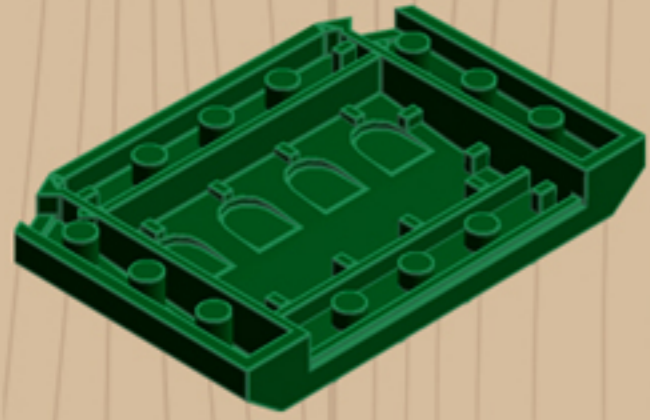

MY OLD
Desk Chair
DARK GREEN

*A LEGO® project by Chris McVeigh
chrismcveigh.com*

Element ID	Color	Description	Quantity
302326	Black	Plate 1X2	1
6097283	Black	Plate 3x3, Cross	1
4290713	Black	Voodoo Ball	4
4210719	Dark Stone Grey	Plate 1X1	4
4528323	Dark Stone Grey	Plate 4X4 Round W. Snap	1
4278274	Dark Stone Grey	Slide Shoe Round 2X2	2
4650622	Earth Green	Flat Tile 1X3	2
4543949	Earth Green	Flat Tile 1X4	1
4583839	Earth Green	Plate 4x6x2/3	3
4504375	Earth Green	Roof Tile 1X1X2/3, Abs	2
4211375	Medium Stone Grey	Ball W. Cross Axle	4
4211794	Medium Stone Grey	Left Plate 2X3 W/Angle	1
4640844	Medium Stone Grey	Ø3.2 Shaft W. Cored Knob	4
6124825	Medium Stone Grey	Pl.Round 1X1 W. Through Hole	2

Element ID	Color	Description	Quantity
6071229	Medium Stone Grey	Plate 1X1 W. Up Right Holder	2
6043639	Medium Stone Grey	Plate 1X2 Ball Cup / Friction End	4
4244627	Medium Stone Grey	Plate 1X2 W. Stick 3.18	1
4515369	Medium Stone Grey	Plate 1X2 W/Shaft Ø3.2	2
4211429	Medium Stone Grey	Plate 1X3	2
4645412	Medium Stone Grey	Plate 3X3, 1/4 Circle	2
4237084	Medium Stone Grey	Plate Modified, 1X2 W. Inverted Snap	1
6028813	Medium Stone Grey	Plate W. Bow 1X2X2/3	4
4211791	Medium Stone Grey	Right Plate 2X3 W/Angle	1
4211412	Medium Stone Grey	Round Brick 1X2	2
4211753	Medium Stone Grey	Sign - Stop	1
4542590	Medium Stone Grey	Stick Ø 3.2 W. Holder	2
4526985	Medium Stone Grey	Tube W/Double Ø4.85	1