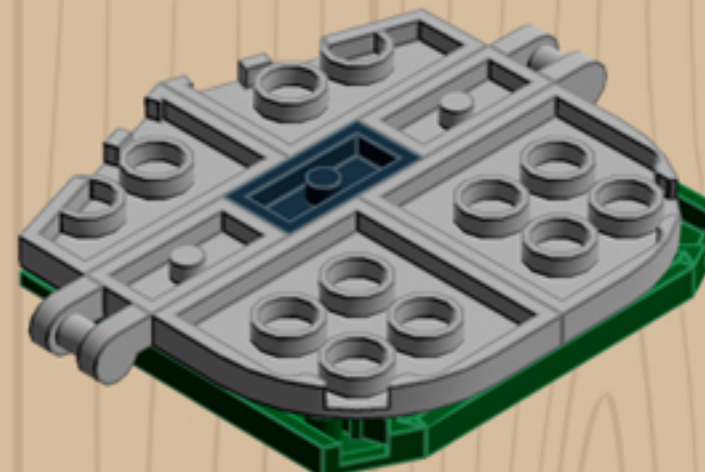

MY OLD
Desk Chair
DARK GREEN

*A LEGO® project by Chris McVeigh
chrismcveigh.com*

Element ID	Color	Description	Quantity
302326	Black	Plate 1X2	1
6097283	Black	Plate 3x3, Cross	1
4290713	Black	Voodoo Ball	4
4210719	Dark Stone Grey	Plate 1X1	4
4528323	Dark Stone Grey	Plate 4X4 Round W. Snap	1
4278274	Dark Stone Grey	Slide Shoe Round 2X2	2
4650622	Earth Green	Flat Tile 1X3	2
4543949	Earth Green	Flat Tile 1X4	1
4583839	Earth Green	Plate 4x6x2/3	3
4504375	Earth Green	Roof Tile 1X1X2/3, Abs	2
4211375	Medium Stone Grey	Ball W. Cross Axle	4
4211794	Medium Stone Grey	Left Plate 2X3 W/Angle	1
4640844	Medium Stone Grey	Ø3.2 Shaft W. Cored Knob	4
6124825	Medium Stone Grey	Pl.Round 1X1 W. Through Hole	2

Element ID	Color	Description	Quantity
6071229	Medium Stone Grey	Plate 1X1 W. Up Right Holder	2
6043639	Medium Stone Grey	Plate 1X2 Ball Cup / Friction End	4
4244627	Medium Stone Grey	Plate 1X2 W. Stick 3.18	1
4515369	Medium Stone Grey	Plate 1X2 W/Shaft Ø3.2	2
4211429	Medium Stone Grey	Plate 1X3	2
4645412	Medium Stone Grey	Plate 3X3, 1/4 Circle	2
4237084	Medium Stone Grey	Plate Modified, 1X2 W. Inverted Snap	1
6028813	Medium Stone Grey	Plate W. Bow 1X2X2/3	4
4211791	Medium Stone Grey	Right Plate 2X3 W/Angle	1
4211412	Medium Stone Grey	Round Brick 1X2	2
4211753	Medium Stone Grey	Sign - Stop	1
4542590	Medium Stone Grey	Stick Ø 3.2 W. Holder	2
4526985	Medium Stone Grey	Tube W/Double Ø4.85	1