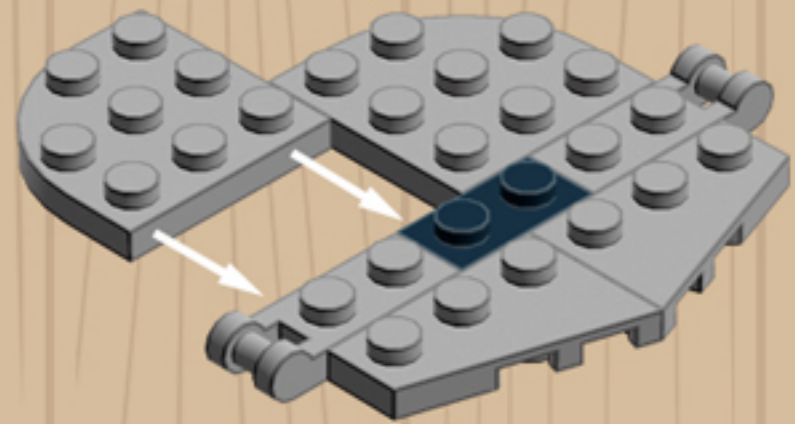

MY OLD
Desk Chair
DARK GREEN

*A LEGO® project by Chris McVeigh
chrismcveigh.com*

Element ID	Color	Description	Quantity
302326	Black	Plate 1X2	1
6097283	Black	Plate 3x3, Cross	1
4290713	Black	Voodoo Ball	4
4210719	Dark Stone Grey	Plate 1X1	4
4528323	Dark Stone Grey	Plate 4X4 Round W. Snap	1
4278274	Dark Stone Grey	Slide Shoe Round 2X2	2
4650622	Earth Green	Flat Tile 1X3	2
4543949	Earth Green	Flat Tile 1X4	1
4583839	Earth Green	Plate 4x6x2/3	3
4504375	Earth Green	Roof Tile 1X1X2/3, Abs	2
4211375	Medium Stone Grey	Ball W. Cross Axle	4
4211794	Medium Stone Grey	Left Plate 2X3 W/Angle	1
4640844	Medium Stone Grey	Ø3.2 Shaft W. Cored Knob	4
6124825	Medium Stone Grey	Pl.Round 1X1 W. Through Hole	2

Element ID	Color	Description	Quantity
6071229	Medium Stone Grey	Plate 1X1 W. Up Right Holder	2
6043639	Medium Stone Grey	Plate 1X2 Ball Cup / Friction End	4
4244627	Medium Stone Grey	Plate 1X2 W. Stick 3.18	1
4515369	Medium Stone Grey	Plate 1X2 W/Shaft Ø3.2	2
4211429	Medium Stone Grey	Plate 1X3	2
4645412	Medium Stone Grey	Plate 3X3, 1/4 Circle	2
4237084	Medium Stone Grey	Plate Modified, 1X2 W. Inverted Snap	1
6028813	Medium Stone Grey	Plate W. Bow 1X2X2/3	4
4211791	Medium Stone Grey	Right Plate 2X3 W/Angle	1
4211412	Medium Stone Grey	Round Brick 1X2	2
4211753	Medium Stone Grey	Sign - Stop	1
4542590	Medium Stone Grey	Stick Ø 3.2 W. Holder	2
4526985	Medium Stone Grey	Tube W/Double Ø4.85	1