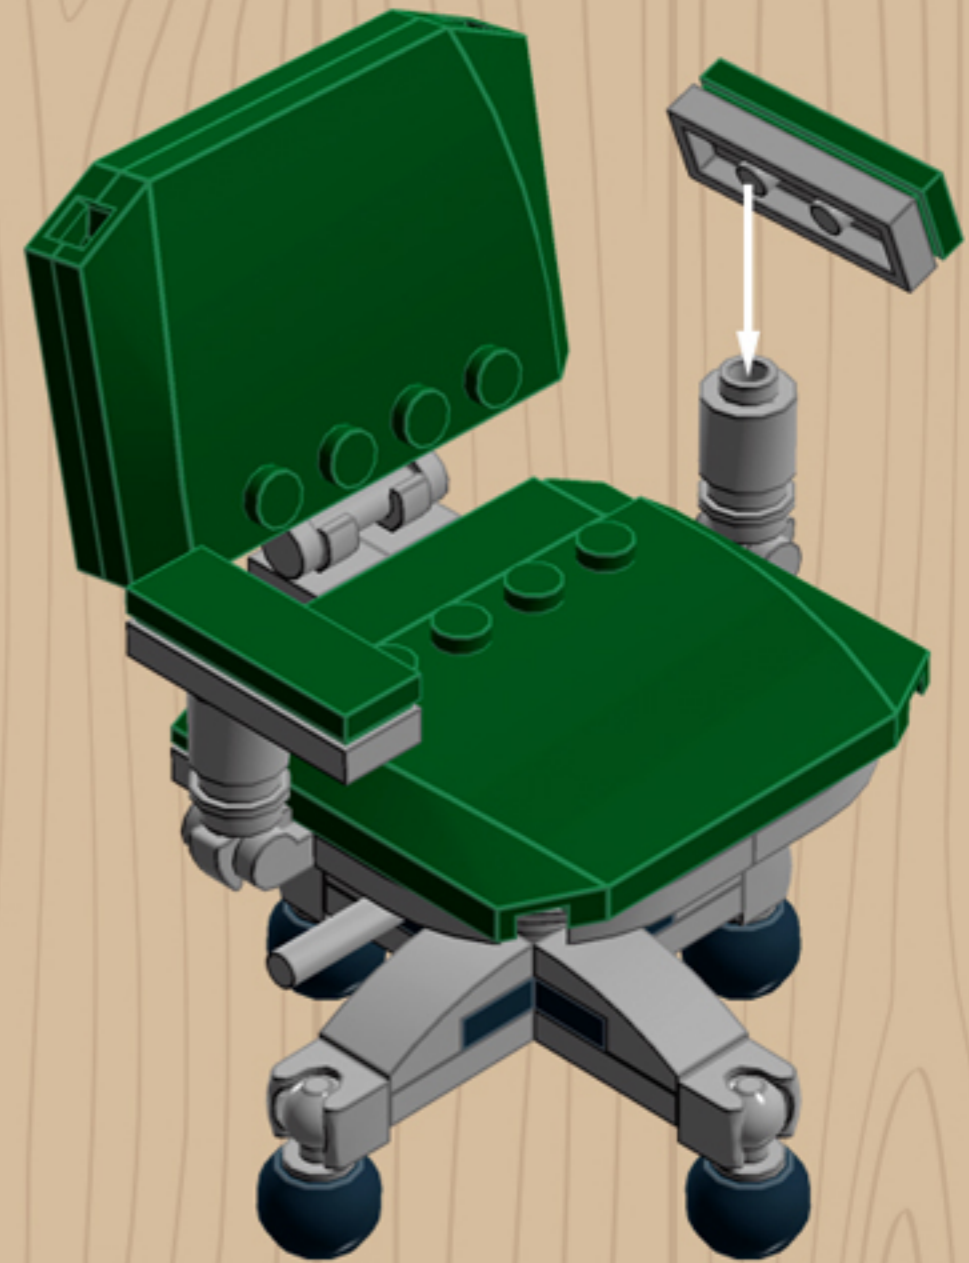

MY OLD
Desk Chair
DARK GREEN

*A LEGO® project by Chris McVeigh
chrismcveigh.com*

Element ID	Color	Description	Quantity
302326	Black	Plate 1X2	1
6097283	Black	Plate 3x3, Cross	1
4290713	Black	Voodoo Ball	4
4210719	Dark Stone Grey	Plate 1X1	4
4528323	Dark Stone Grey	Plate 4X4 Round W. Snap	1
4278274	Dark Stone Grey	Slide Shoe Round 2X2	2
4650622	Earth Green	Flat Tile 1X3	2
4543949	Earth Green	Flat Tile 1X4	1
4583839	Earth Green	Plate 4x6x2/3	3
4504375	Earth Green	Roof Tile 1X1X2/3, Abs	2
4211375	Medium Stone Grey	Ball W. Cross Axle	4
4211794	Medium Stone Grey	Left Plate 2X3 W/Angle	1
4640844	Medium Stone Grey	Ø3.2 Shaft W. Cored Knob	4
6124825	Medium Stone Grey	Pl.Round 1X1 W. Through Hole	2

Element ID	Color	Description	Quantity
6071229	Medium Stone Grey	Plate 1X1 W. Up Right Holder	2
6043639	Medium Stone Grey	Plate 1X2 Ball Cup / Friction End	4
4244627	Medium Stone Grey	Plate 1X2 W. Stick 3.18	1
4515369	Medium Stone Grey	Plate 1X2 W/Shaft Ø3.2	2
4211429	Medium Stone Grey	Plate 1X3	2
4645412	Medium Stone Grey	Plate 3X3, 1/4 Circle	2
4237084	Medium Stone Grey	Plate Modified, 1X2 W. Inverted Snap	1
6028813	Medium Stone Grey	Plate W. Bow 1X2X2/3	4
4211791	Medium Stone Grey	Right Plate 2X3 W/Angle	1
4211412	Medium Stone Grey	Round Brick 1X2	2
4211753	Medium Stone Grey	Sign - Stop	1
4542590	Medium Stone Grey	Stick Ø 3.2 W. Holder	2
4526985	Medium Stone Grey	Tube W/Double Ø4.85	1