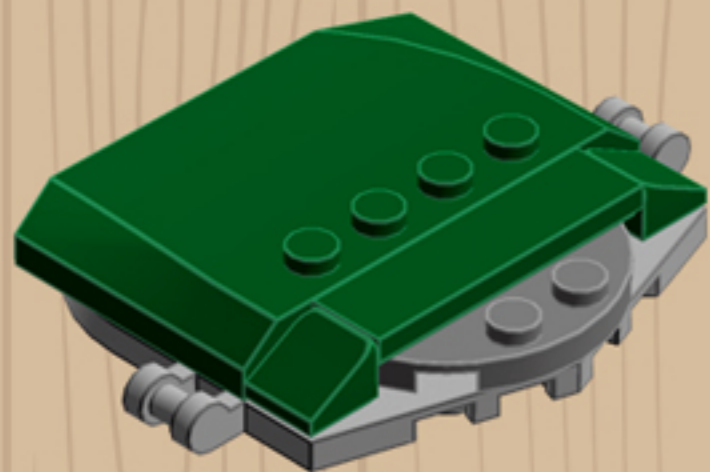

MY OLD
Desk Chair
DARK GREEN

*A LEGO® project by Chris McVeigh
chrismcveigh.com*

Element ID	Color	Description	Quantity
302326	Black	Plate 1X2	1
6097283	Black	Plate 3x3, Cross	1
4290713	Black	Voodoo Ball	4
4210719	Dark Stone Grey	Plate 1X1	4
4528323	Dark Stone Grey	Plate 4X4 Round W. Snap	1
4278274	Dark Stone Grey	Slide Shoe Round 2X2	2
4650622	Earth Green	Flat Tile 1X3	2
4543949	Earth Green	Flat Tile 1X4	1
4583839	Earth Green	Plate 4x6x2/3	3
4504375	Earth Green	Roof Tile 1X1X2/3, Abs	2
4211375	Medium Stone Grey	Ball W. Cross Axle	4
4211794	Medium Stone Grey	Left Plate 2X3 W/Angle	1
4640844	Medium Stone Grey	Ø3.2 Shaft W. Cored Knob	4
6124825	Medium Stone Grey	Pl.Round 1X1 W. Through Hole	2

Element ID	Color	Description	Quantity
6071229	Medium Stone Grey	Plate 1X1 W. Up Right Holder	2
6043639	Medium Stone Grey	Plate 1X2 Ball Cup / Friction End	4
4244627	Medium Stone Grey	Plate 1X2 W. Stick 3.18	1
4515369	Medium Stone Grey	Plate 1X2 W/Shaft Ø3.2	2
4211429	Medium Stone Grey	Plate 1X3	2
4645412	Medium Stone Grey	Plate 3X3, 1/4 Circle	2
4237084	Medium Stone Grey	Plate Modified, 1X2 W. Inverted Snap	1
6028813	Medium Stone Grey	Plate W. Bow 1X2X2/3	4
4211791	Medium Stone Grey	Right Plate 2X3 W/Angle	1
4211412	Medium Stone Grey	Round Brick 1X2	2
4211753	Medium Stone Grey	Sign - Stop	1
4542590	Medium Stone Grey	Stick Ø 3.2 W. Holder	2
4526985	Medium Stone Grey	Tube W/Double Ø4.85	1