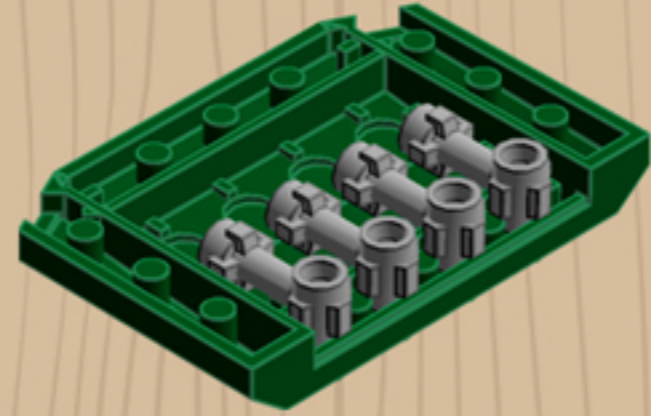

MY OLD
Desk Chair
DARK GREEN

*A LEGO® project by Chris McVeigh
chrismcveigh.com*

Element ID	Color	Description	Quantity
302326	Black	Plate 1X2	1
6097283	Black	Plate 3x3, Cross	1
4290713	Black	Voodoo Ball	4
4210719	Dark Stone Grey	Plate 1X1	4
4528323	Dark Stone Grey	Plate 4X4 Round W. Snap	1
4278274	Dark Stone Grey	Slide Shoe Round 2X2	2
4650622	Earth Green	Flat Tile 1X3	2
4543949	Earth Green	Flat Tile 1X4	1
4583839	Earth Green	Plate 4x6x2/3	3
4504375	Earth Green	Roof Tile 1X1X2/3, Abs	2
4211375	Medium Stone Grey	Ball W. Cross Axle	4
4211794	Medium Stone Grey	Left Plate 2X3 W/Angle	1
4640844	Medium Stone Grey	Ø3.2 Shaft W. Cored Knob	4
6124825	Medium Stone Grey	Pl.Round 1X1 W. Through Hole	2

Element ID	Color	Description	Quantity
6071229	Medium Stone Grey	Plate 1X1 W. Up Right Holder	2
6043639	Medium Stone Grey	Plate 1X2 Ball Cup / Friction End	4
4244627	Medium Stone Grey	Plate 1X2 W. Stick 3.18	1
4515369	Medium Stone Grey	Plate 1X2 W/Shaft Ø3.2	2
4211429	Medium Stone Grey	Plate 1X3	2
4645412	Medium Stone Grey	Plate 3X3, 1/4 Circle	2
4237084	Medium Stone Grey	Plate Modified, 1X2 W. Inverted Snap	1
6028813	Medium Stone Grey	Plate W. Bow 1X2X2/3	4
4211791	Medium Stone Grey	Right Plate 2X3 W/Angle	1
4211412	Medium Stone Grey	Round Brick 1X2	2
4211753	Medium Stone Grey	Sign - Stop	1
4542590	Medium Stone Grey	Stick Ø 3.2 W. Holder	2
4526985	Medium Stone Grey	Tube W/Double Ø4.85	1