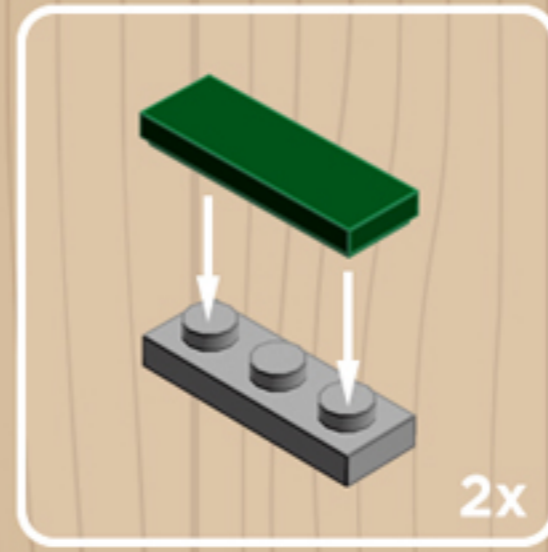

MY OLD
Desk Chair
DARK GREEN

*A LEGO® project by Chris McVeigh
chrismcveigh.com*

Element ID	Color	Description	Quantity
302326	Black	Plate 1X2	1
6097283	Black	Plate 3x3, Cross	1
4290713	Black	Voodoo Ball	4
4210719	Dark Stone Grey	Plate 1X1	4
4528323	Dark Stone Grey	Plate 4X4 Round W. Snap	1
4278274	Dark Stone Grey	Slide Shoe Round 2X2	2
4650622	Earth Green	Flat Tile 1X3	2
4543949	Earth Green	Flat Tile 1X4	1
4583839	Earth Green	Plate 4x6x2/3	3
4504375	Earth Green	Roof Tile 1X1X2/3, Abs	2
4211375	Medium Stone Grey	Ball W. Cross Axle	4
4211794	Medium Stone Grey	Left Plate 2X3 W/Angle	1
4640844	Medium Stone Grey	Ø3.2 Shaft W. Cored Knob	4
6124825	Medium Stone Grey	Pl.Round 1X1 W. Through Hole	2

Element ID	Color	Description	Quantity
6071229	Medium Stone Grey	Plate 1X1 W. Up Right Holder	2
6043639	Medium Stone Grey	Plate 1X2 Ball Cup / Friction End	4
4244627	Medium Stone Grey	Plate 1X2 W. Stick 3.18	1
4515369	Medium Stone Grey	Plate 1X2 W/Shaft Ø3.2	2
4211429	Medium Stone Grey	Plate 1X3	2
4645412	Medium Stone Grey	Plate 3X3, 1/4 Circle	2
4237084	Medium Stone Grey	Plate Modified, 1X2 W. Inverted Snap	1
6028813	Medium Stone Grey	Plate W. Bow 1X2X2/3	4
4211791	Medium Stone Grey	Right Plate 2X3 W/Angle	1
4211412	Medium Stone Grey	Round Brick 1X2	2
4211753	Medium Stone Grey	Sign - Stop	1
4542590	Medium Stone Grey	Stick Ø 3.2 W. Holder	2
4526985	Medium Stone Grey	Tube W/Double Ø4.85	1