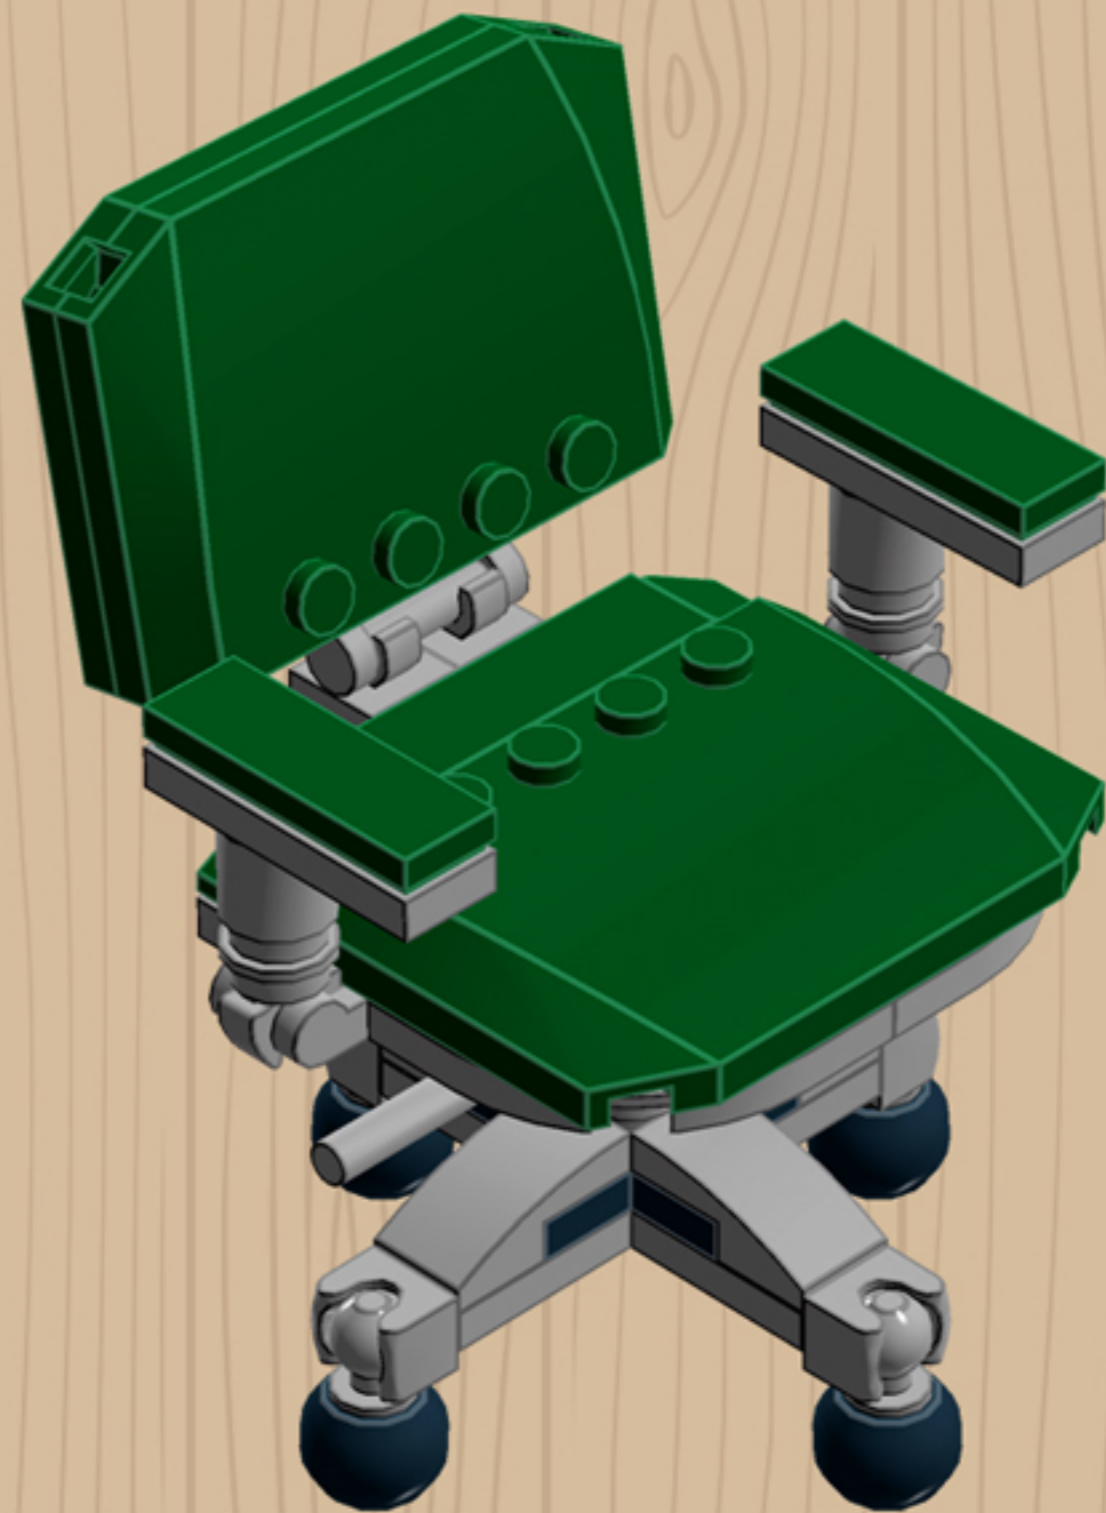

MY OLD
Desk Chair
DARK GREEN

*A LEGO® project by Chris McVeigh
chrismcveigh.com*

Element ID	Color	Description	Quantity
302326	Black	Plate 1X2	1
6097283	Black	Plate 3x3, Cross	1
4290713	Black	Voodoo Ball	4
4210719	Dark Stone Grey	Plate 1X1	4
4528323	Dark Stone Grey	Plate 4X4 Round W. Snap	1
4278274	Dark Stone Grey	Slide Shoe Round 2X2	2
4650622	Earth Green	Flat Tile 1X3	2
4543949	Earth Green	Flat Tile 1X4	1
4583839	Earth Green	Plate 4x6x2/3	3
4504375	Earth Green	Roof Tile 1X1X2/3, Abs	2
4211375	Medium Stone Grey	Ball W. Cross Axle	4
4211794	Medium Stone Grey	Left Plate 2X3 W/Angle	1
4640844	Medium Stone Grey	Ø3.2 Shaft W. Cored Knob	4
6124825	Medium Stone Grey	Pl.Round 1X1 W. Through Hole	2

Element ID	Color	Description	Quantity
6071229	Medium Stone Grey	Plate 1X1 W. Up Right Holder	2
6043639	Medium Stone Grey	Plate 1X2 Ball Cup / Friction End	4
4244627	Medium Stone Grey	Plate 1X2 W. Stick 3.18	1
4515369	Medium Stone Grey	Plate 1X2 W/Shaft Ø3.2	2
4211429	Medium Stone Grey	Plate 1X3	2
4645412	Medium Stone Grey	Plate 3X3, 1/4 Circle	2
4237084	Medium Stone Grey	Plate Modified, 1X2 W. Inverted Snap	1
6028813	Medium Stone Grey	Plate W. Bow 1X2X2/3	4
4211791	Medium Stone Grey	Right Plate 2X3 W/Angle	1
4211412	Medium Stone Grey	Round Brick 1X2	2
4211753	Medium Stone Grey	Sign - Stop	1
4542590	Medium Stone Grey	Stick Ø 3.2 W. Holder	2
4526985	Medium Stone Grey	Tube W/Double Ø4.85	1