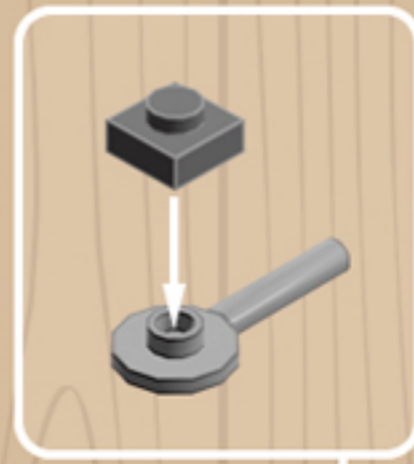

MY OLD
Desk Chair
DARK GREEN

*A LEGO® project by Chris McVeigh
chrismcveigh.com*

Element ID	Color	Description	Quantity
302326	Black	Plate 1X2	1
6097283	Black	Plate 3x3, Cross	1
4290713	Black	Voodoo Ball	4
4210719	Dark Stone Grey	Plate 1X1	4
4528323	Dark Stone Grey	Plate 4X4 Round W. Snap	1
4278274	Dark Stone Grey	Slide Shoe Round 2X2	2
4650622	Earth Green	Flat Tile 1X3	2
4543949	Earth Green	Flat Tile 1X4	1
4583839	Earth Green	Plate 4x6x2/3	3
4504375	Earth Green	Roof Tile 1X1X2/3, Abs	2
4211375	Medium Stone Grey	Ball W. Cross Axle	4
4211794	Medium Stone Grey	Left Plate 2X3 W/Angle	1
4640844	Medium Stone Grey	Ø3.2 Shaft W. Cored Knob	4
6124825	Medium Stone Grey	Pl.Round 1X1 W. Through Hole	2

Element ID	Color	Description	Quantity
6071229	Medium Stone Grey	Plate 1X1 W. Up Right Holder	2
6043639	Medium Stone Grey	Plate 1X2 Ball Cup / Friction End	4
4244627	Medium Stone Grey	Plate 1X2 W. Stick 3.18	1
4515369	Medium Stone Grey	Plate 1X2 W/Shaft Ø3.2	2
4211429	Medium Stone Grey	Plate 1X3	2
4645412	Medium Stone Grey	Plate 3X3, 1/4 Circle	2
4237084	Medium Stone Grey	Plate Modified, 1X2 W. Inverted Snap	1
6028813	Medium Stone Grey	Plate W. Bow 1X2X2/3	4
4211791	Medium Stone Grey	Right Plate 2X3 W/Angle	1
4211412	Medium Stone Grey	Round Brick 1X2	2
4211753	Medium Stone Grey	Sign - Stop	1
4542590	Medium Stone Grey	Stick Ø 3.2 W. Holder	2
4526985	Medium Stone Grey	Tube W/Double Ø4.85	1