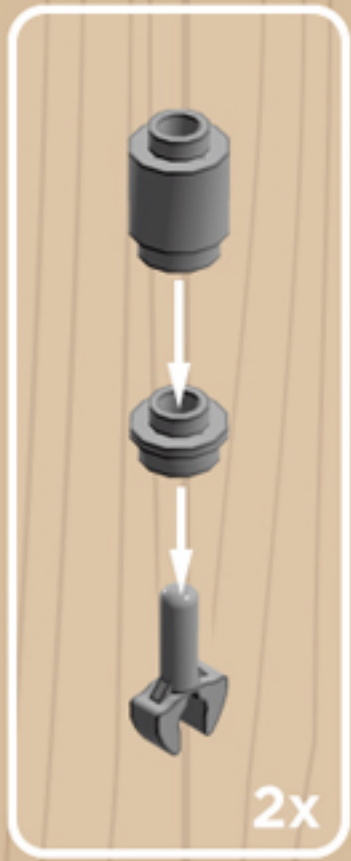

MY OLD
Desk Chair
DARK GREEN

*A LEGO® project by Chris McVeigh
chrismcveigh.com*

Element ID	Color	Description	Quantity
302326	Black	Plate 1X2	1
6097283	Black	Plate 3x3, Cross	1
4290713	Black	Voodoo Ball	4
4210719	Dark Stone Grey	Plate 1X1	4
4528323	Dark Stone Grey	Plate 4X4 Round W. Snap	1
4278274	Dark Stone Grey	Slide Shoe Round 2X2	2
4650622	Earth Green	Flat Tile 1X3	2
4543949	Earth Green	Flat Tile 1X4	1
4583839	Earth Green	Plate 4x6x2/3	3
4504375	Earth Green	Roof Tile 1X1X2/3, Abs	2
4211375	Medium Stone Grey	Ball W. Cross Axle	4
4211794	Medium Stone Grey	Left Plate 2X3 W/Angle	1
4640844	Medium Stone Grey	Ø3.2 Shaft W. Cored Knob	4
6124825	Medium Stone Grey	Pl.Round 1X1 W. Through Hole	2

Element ID	Color	Description	Quantity
6071229	Medium Stone Grey	Plate 1X1 W. Up Right Holder	2
6043639	Medium Stone Grey	Plate 1X2 Ball Cup / Friction End	4
4244627	Medium Stone Grey	Plate 1X2 W. Stick 3.18	1
4515369	Medium Stone Grey	Plate 1X2 W/Shaft Ø3.2	2
4211429	Medium Stone Grey	Plate 1X3	2
4645412	Medium Stone Grey	Plate 3X3, 1/4 Circle	2
4237084	Medium Stone Grey	Plate Modified, 1X2 W. Inverted Snap	1
6028813	Medium Stone Grey	Plate W. Bow 1X2X2/3	4
4211791	Medium Stone Grey	Right Plate 2X3 W/Angle	1
4211412	Medium Stone Grey	Round Brick 1X2	2
4211753	Medium Stone Grey	Sign - Stop	1
4542590	Medium Stone Grey	Stick Ø 3.2 W. Holder	2
4526985	Medium Stone Grey	Tube W/Double Ø4.85	1