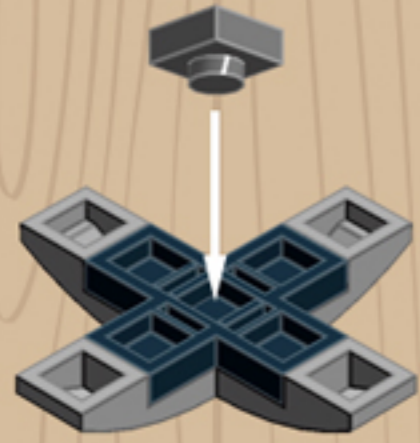

MY OLD
Desk Chair
DARK GREEN

*A LEGO® project by Chris McVeigh
chrismcveigh.com*

Element ID	Color	Description	Quantity
302326	Black	Plate 1X2	1
6097283	Black	Plate 3x3, Cross	1
4290713	Black	Voodoo Ball	4
4210719	Dark Stone Grey	Plate 1X1	4
4528323	Dark Stone Grey	Plate 4X4 Round W. Snap	1
4278274	Dark Stone Grey	Slide Shoe Round 2X2	2
4650622	Earth Green	Flat Tile 1X3	2
4543949	Earth Green	Flat Tile 1X4	1
4583839	Earth Green	Plate 4x6x2/3	3
4504375	Earth Green	Roof Tile 1X1X2/3, Abs	2
4211375	Medium Stone Grey	Ball W. Cross Axle	4
4211794	Medium Stone Grey	Left Plate 2X3 W/Angle	1
4640844	Medium Stone Grey	Ø3.2 Shaft W. Cored Knob	4
6124825	Medium Stone Grey	Pl.Round 1X1 W. Through Hole	2

Element ID	Color	Description	Quantity
6071229	Medium Stone Grey	Plate 1X1 W. Up Right Holder	2
6043639	Medium Stone Grey	Plate 1X2 Ball Cup / Friction End	4
4244627	Medium Stone Grey	Plate 1X2 W. Stick 3.18	1
4515369	Medium Stone Grey	Plate 1X2 W/Shaft Ø3.2	2
4211429	Medium Stone Grey	Plate 1X3	2
4645412	Medium Stone Grey	Plate 3X3, 1/4 Circle	2
4237084	Medium Stone Grey	Plate Modified, 1X2 W. Inverted Snap	1
6028813	Medium Stone Grey	Plate W. Bow 1X2X2/3	4
4211791	Medium Stone Grey	Right Plate 2X3 W/Angle	1
4211412	Medium Stone Grey	Round Brick 1X2	2
4211753	Medium Stone Grey	Sign - Stop	1
4542590	Medium Stone Grey	Stick Ø 3.2 W. Holder	2
4526985	Medium Stone Grey	Tube W/Double Ø4.85	1