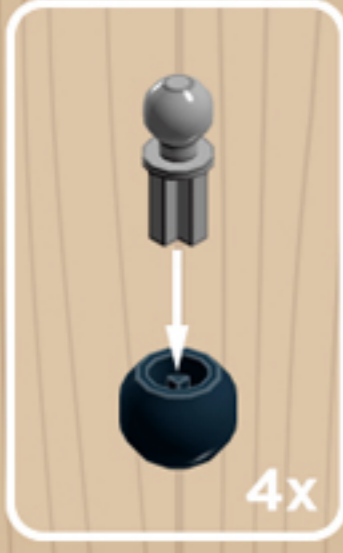

MY OLD
Desk Chair
DARK GREEN

*A LEGO® project by Chris McVeigh
chrismcveigh.com*

Element ID	Color	Description	Quantity
302326	Black	Plate 1X2	1
6097283	Black	Plate 3x3, Cross	1
4290713	Black	Voodoo Ball	4
4210719	Dark Stone Grey	Plate 1X1	4
4528323	Dark Stone Grey	Plate 4X4 Round W. Snap	1
4278274	Dark Stone Grey	Slide Shoe Round 2X2	2
4650622	Earth Green	Flat Tile 1X3	2
4543949	Earth Green	Flat Tile 1X4	1
4583839	Earth Green	Plate 4x6x2/3	3
4504375	Earth Green	Roof Tile 1X1X2/3, Abs	2
4211375	Medium Stone Grey	Ball W. Cross Axle	4
4211794	Medium Stone Grey	Left Plate 2X3 W/Angle	1
4640844	Medium Stone Grey	Ø3.2 Shaft W. Cored Knob	4
6124825	Medium Stone Grey	Pl.Round 1X1 W. Through Hole	2

Element ID	Color	Description	Quantity
6071229	Medium Stone Grey	Plate 1X1 W. Up Right Holder	2
6043639	Medium Stone Grey	Plate 1X2 Ball Cup / Friction End	4
4244627	Medium Stone Grey	Plate 1X2 W. Stick 3.18	1
4515369	Medium Stone Grey	Plate 1X2 W/Shaft Ø3.2	2
4211429	Medium Stone Grey	Plate 1X3	2
4645412	Medium Stone Grey	Plate 3X3, 1/4 Circle	2
4237084	Medium Stone Grey	Plate Modified, 1X2 W. Inverted Snap	1
6028813	Medium Stone Grey	Plate W. Bow 1X2X2/3	4
4211791	Medium Stone Grey	Right Plate 2X3 W/Angle	1
4211412	Medium Stone Grey	Round Brick 1X2	2
4211753	Medium Stone Grey	Sign - Stop	1
4542590	Medium Stone Grey	Stick Ø 3.2 W. Holder	2
4526985	Medium Stone Grey	Tube W/Double Ø4.85	1