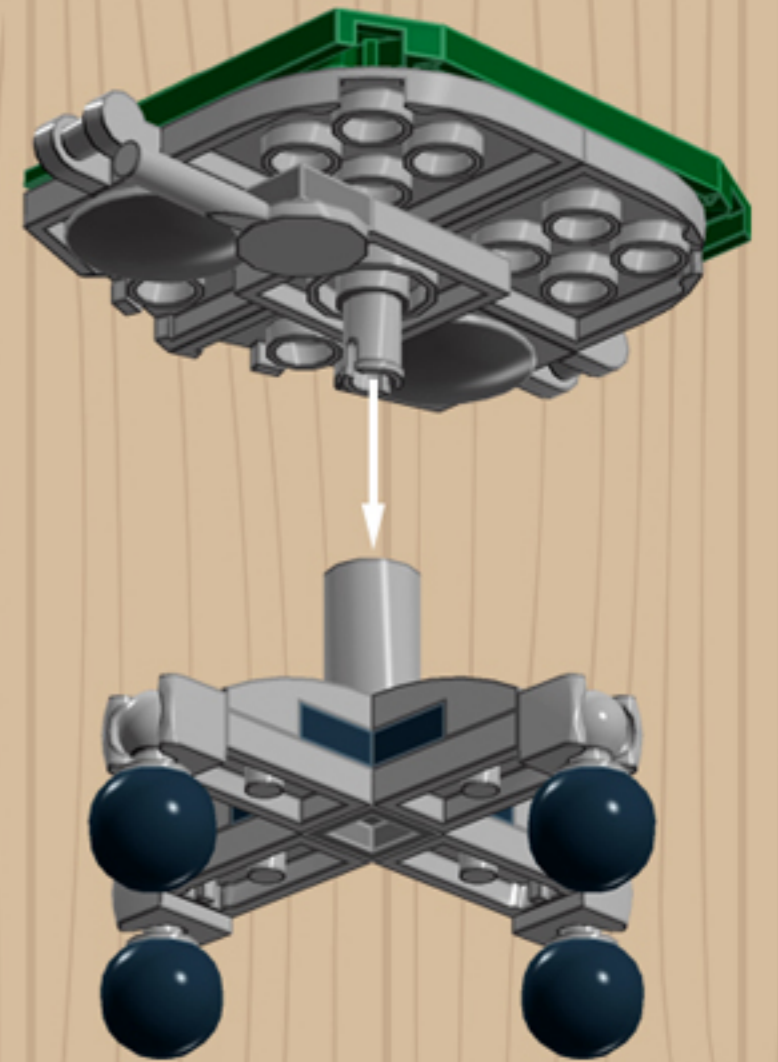

MY OLD
Desk Chair
DARK GREEN

*A LEGO® project by Chris McVeigh
chrismcveigh.com*

Element ID	Color	Description	Quantity
302326	Black	Plate 1X2	1
6097283	Black	Plate 3x3, Cross	1
4290713	Black	Voodoo Ball	4
4210719	Dark Stone Grey	Plate 1X1	4
4528323	Dark Stone Grey	Plate 4X4 Round W. Snap	1
4278274	Dark Stone Grey	Slide Shoe Round 2X2	2
4650622	Earth Green	Flat Tile 1X3	2
4543949	Earth Green	Flat Tile 1X4	1
4583839	Earth Green	Plate 4x6x2/3	3
4504375	Earth Green	Roof Tile 1X1X2/3, Abs	2
4211375	Medium Stone Grey	Ball W. Cross Axle	4
4211794	Medium Stone Grey	Left Plate 2X3 W/Angle	1
4640844	Medium Stone Grey	Ø3.2 Shaft W. Cored Knob	4
6124825	Medium Stone Grey	Pl.Round 1X1 W. Through Hole	2

Element ID	Color	Description	Quantity
6071229	Medium Stone Grey	Plate 1X1 W. Up Right Holder	2
6043639	Medium Stone Grey	Plate 1X2 Ball Cup / Friction End	4
4244627	Medium Stone Grey	Plate 1X2 W. Stick 3.18	1
4515369	Medium Stone Grey	Plate 1X2 W/Shaft Ø3.2	2
4211429	Medium Stone Grey	Plate 1X3	2
4645412	Medium Stone Grey	Plate 3X3, 1/4 Circle	2
4237084	Medium Stone Grey	Plate Modified, 1X2 W. Inverted Snap	1
6028813	Medium Stone Grey	Plate W. Bow 1X2X2/3	4
4211791	Medium Stone Grey	Right Plate 2X3 W/Angle	1
4211412	Medium Stone Grey	Round Brick 1X2	2
4211753	Medium Stone Grey	Sign - Stop	1
4542590	Medium Stone Grey	Stick Ø 3.2 W. Holder	2
4526985	Medium Stone Grey	Tube W/Double Ø4.85	1