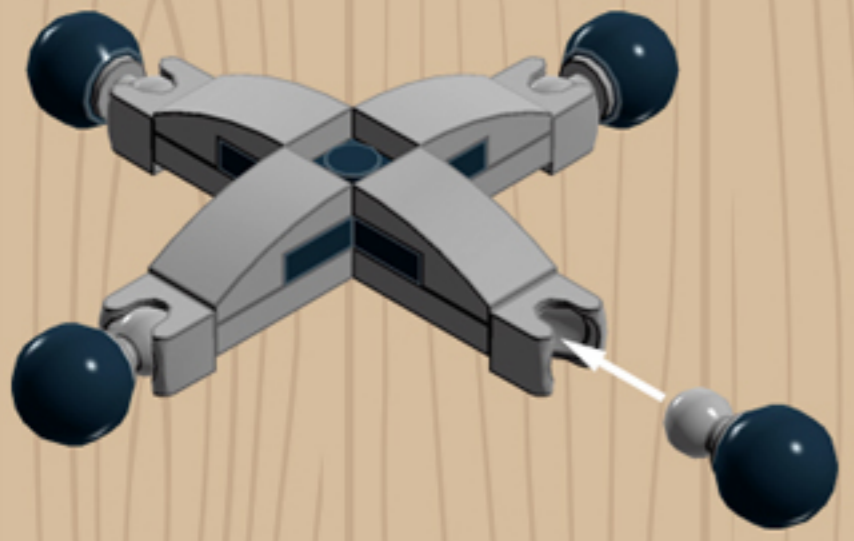

MY OLD
Desk Chair
DARK GREEN

*A LEGO® project by Chris McVeigh
chrismcveigh.com*

Element ID	Color	Description	Quantity
302326	Black	Plate 1X2	1
6097283	Black	Plate 3x3, Cross	1
4290713	Black	Voodoo Ball	4
4210719	Dark Stone Grey	Plate 1X1	4
4528323	Dark Stone Grey	Plate 4X4 Round W. Snap	1
4278274	Dark Stone Grey	Slide Shoe Round 2X2	2
4650622	Earth Green	Flat Tile 1X3	2
4543949	Earth Green	Flat Tile 1X4	1
4583839	Earth Green	Plate 4x6x2/3	3
4504375	Earth Green	Roof Tile 1X1X2/3, Abs	2
4211375	Medium Stone Grey	Ball W. Cross Axle	4
4211794	Medium Stone Grey	Left Plate 2X3 W/Angle	1
4640844	Medium Stone Grey	Ø3.2 Shaft W. Cored Knob	4
6124825	Medium Stone Grey	Pl.Round 1X1 W. Through Hole	2

Element ID	Color	Description	Quantity
6071229	Medium Stone Grey	Plate 1X1 W. Up Right Holder	2
6043639	Medium Stone Grey	Plate 1X2 Ball Cup / Friction End	4
4244627	Medium Stone Grey	Plate 1X2 W. Stick 3.18	1
4515369	Medium Stone Grey	Plate 1X2 W/Shaft Ø3.2	2
4211429	Medium Stone Grey	Plate 1X3	2
4645412	Medium Stone Grey	Plate 3X3, 1/4 Circle	2
4237084	Medium Stone Grey	Plate Modified, 1X2 W. Inverted Snap	1
6028813	Medium Stone Grey	Plate W. Bow 1X2X2/3	4
4211791	Medium Stone Grey	Right Plate 2X3 W/Angle	1
4211412	Medium Stone Grey	Round Brick 1X2	2
4211753	Medium Stone Grey	Sign - Stop	1
4542590	Medium Stone Grey	Stick Ø 3.2 W. Holder	2
4526985	Medium Stone Grey	Tube W/Double Ø4.85	1