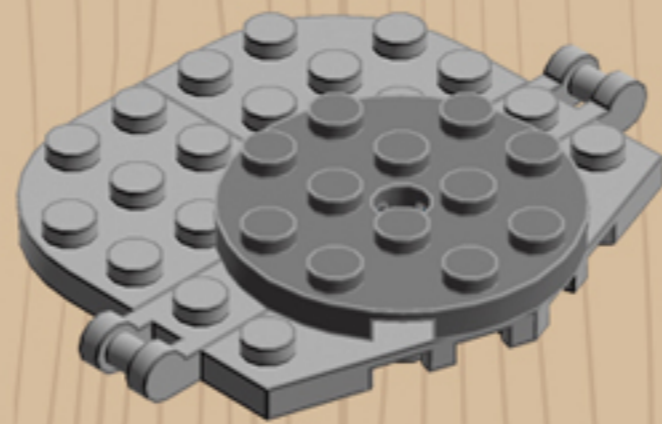

MY OLD
Desk Chair
DARK GREEN

*A LEGO® project by Chris McVeigh
chrismcveigh.com*

Element ID	Color	Description	Quantity
302326	Black	Plate 1X2	1
6097283	Black	Plate 3x3, Cross	1
4290713	Black	Voodoo Ball	4
4210719	Dark Stone Grey	Plate 1X1	4
4528323	Dark Stone Grey	Plate 4X4 Round W. Snap	1
4278274	Dark Stone Grey	Slide Shoe Round 2X2	2
4650622	Earth Green	Flat Tile 1X3	2
4543949	Earth Green	Flat Tile 1X4	1
4583839	Earth Green	Plate 4x6x2/3	3
4504375	Earth Green	Roof Tile 1X1X2/3, Abs	2
4211375	Medium Stone Grey	Ball W. Cross Axle	4
4211794	Medium Stone Grey	Left Plate 2X3 W/Angle	1
4640844	Medium Stone Grey	Ø3.2 Shaft W. Cored Knob	4
6124825	Medium Stone Grey	Pl.Round 1X1 W. Through Hole	2

Element ID	Color	Description	Quantity
6071229	Medium Stone Grey	Plate 1X1 W. Up Right Holder	2
6043639	Medium Stone Grey	Plate 1X2 Ball Cup / Friction End	4
4244627	Medium Stone Grey	Plate 1X2 W. Stick 3.18	1
4515369	Medium Stone Grey	Plate 1X2 W/Shaft Ø3.2	2
4211429	Medium Stone Grey	Plate 1X3	2
4645412	Medium Stone Grey	Plate 3X3, 1/4 Circle	2
4237084	Medium Stone Grey	Plate Modified, 1X2 W. Inverted Snap	1
6028813	Medium Stone Grey	Plate W. Bow 1X2X2/3	4
4211791	Medium Stone Grey	Right Plate 2X3 W/Angle	1
4211412	Medium Stone Grey	Round Brick 1X2	2
4211753	Medium Stone Grey	Sign - Stop	1
4542590	Medium Stone Grey	Stick Ø 3.2 W. Holder	2
4526985	Medium Stone Grey	Tube W/Double Ø4.85	1