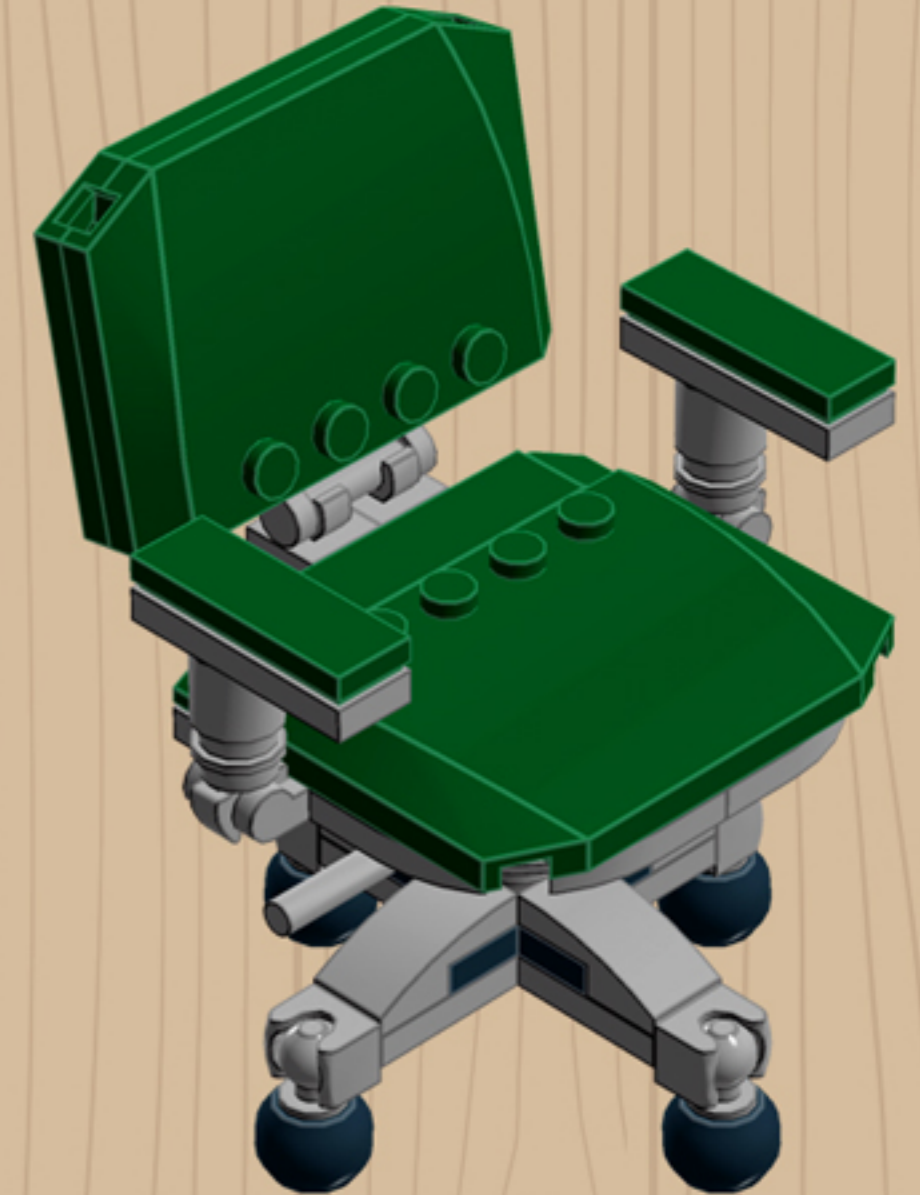

MY OLD
Desk Chair
DARK GREEN

*A LEGO® project by Chris McVeigh
chrismcveigh.com*

Element ID	Color	Description	Quantity
302326	Black	Plate 1X2	1
6097283	Black	Plate 3x3, Cross	1
4290713	Black	Voodoo Ball	4
4210719	Dark Stone Grey	Plate 1X1	4
4528323	Dark Stone Grey	Plate 4X4 Round W. Snap	1
4278274	Dark Stone Grey	Slide Shoe Round 2X2	2
4650622	Earth Green	Flat Tile 1X3	2
4543949	Earth Green	Flat Tile 1X4	1
4583839	Earth Green	Plate 4x6x2/3	3
4504375	Earth Green	Roof Tile 1X1X2/3, Abs	2
4211375	Medium Stone Grey	Ball W. Cross Axle	4
4211794	Medium Stone Grey	Left Plate 2X3 W/Angle	1
4640844	Medium Stone Grey	Ø3.2 Shaft W. Cored Knob	4
6124825	Medium Stone Grey	Pl.Round 1X1 W. Through Hole	2

Element ID	Color	Description	Quantity
6071229	Medium Stone Grey	Plate 1X1 W. Up Right Holder	2
6043639	Medium Stone Grey	Plate 1X2 Ball Cup / Friction End	4
4244627	Medium Stone Grey	Plate 1X2 W. Stick 3.18	1
4515369	Medium Stone Grey	Plate 1X2 W/Shaft Ø3.2	2
4211429	Medium Stone Grey	Plate 1X3	2
4645412	Medium Stone Grey	Plate 3X3, 1/4 Circle	2
4237084	Medium Stone Grey	Plate Modified, 1X2 W. Inverted Snap	1
6028813	Medium Stone Grey	Plate W. Bow 1X2X2/3	4
4211791	Medium Stone Grey	Right Plate 2X3 W/Angle	1
4211412	Medium Stone Grey	Round Brick 1X2	2
4211753	Medium Stone Grey	Sign - Stop	1
4542590	Medium Stone Grey	Stick Ø 3.2 W. Holder	2
4526985	Medium Stone Grey	Tube W/Double Ø4.85	1