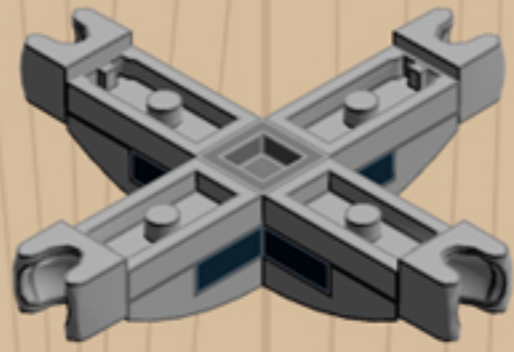

MY OLD
Desk Chair
DARK GREEN

*A LEGO® project by Chris McVeigh
chrismcveigh.com*

Element ID	Color	Description	Quantity
302326	Black	Plate 1X2	1
6097283	Black	Plate 3x3, Cross	1
4290713	Black	Voodoo Ball	4
4210719	Dark Stone Grey	Plate 1X1	4
4528323	Dark Stone Grey	Plate 4X4 Round W. Snap	1
4278274	Dark Stone Grey	Slide Shoe Round 2X2	2
4650622	Earth Green	Flat Tile 1X3	2
4543949	Earth Green	Flat Tile 1X4	1
4583839	Earth Green	Plate 4x6x2/3	3
4504375	Earth Green	Roof Tile 1X1X2/3, Abs	2
4211375	Medium Stone Grey	Ball W. Cross Axle	4
4211794	Medium Stone Grey	Left Plate 2X3 W/Angle	1
4640844	Medium Stone Grey	Ø3.2 Shaft W. Cored Knob	4
6124825	Medium Stone Grey	Pl.Round 1X1 W. Through Hole	2

Element ID	Color	Description	Quantity
6071229	Medium Stone Grey	Plate 1X1 W. Up Right Holder	2
6043639	Medium Stone Grey	Plate 1X2 Ball Cup / Friction End	4
4244627	Medium Stone Grey	Plate 1X2 W. Stick 3.18	1
4515369	Medium Stone Grey	Plate 1X2 W/Shaft Ø3.2	2
4211429	Medium Stone Grey	Plate 1X3	2
4645412	Medium Stone Grey	Plate 3X3, 1/4 Circle	2
4237084	Medium Stone Grey	Plate Modified, 1X2 W. Inverted Snap	1
6028813	Medium Stone Grey	Plate W. Bow 1X2X2/3	4
4211791	Medium Stone Grey	Right Plate 2X3 W/Angle	1
4211412	Medium Stone Grey	Round Brick 1X2	2
4211753	Medium Stone Grey	Sign - Stop	1
4542590	Medium Stone Grey	Stick Ø 3.2 W. Holder	2
4526985	Medium Stone Grey	Tube W/Double Ø4.85	1