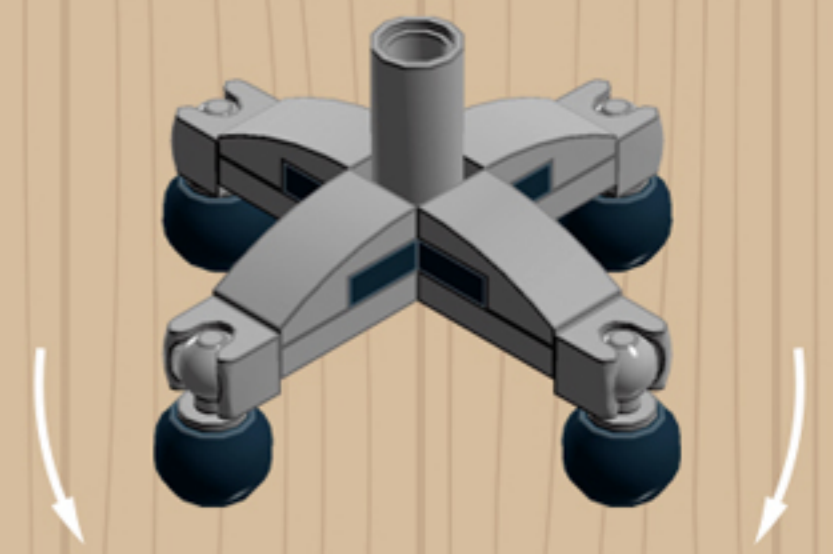

MY OLD
Desk Chair
DARK GREEN

*A LEGO® project by Chris McVeigh
chrismcveigh.com*

Element ID	Color	Description	Quantity
302326	Black	Plate 1X2	1
6097283	Black	Plate 3x3, Cross	1
4290713	Black	Voodoo Ball	4
4210719	Dark Stone Grey	Plate 1X1	4
4528323	Dark Stone Grey	Plate 4X4 Round W. Snap	1
4278274	Dark Stone Grey	Slide Shoe Round 2X2	2
4650622	Earth Green	Flat Tile 1X3	2
4543949	Earth Green	Flat Tile 1X4	1
4583839	Earth Green	Plate 4x6x2/3	3
4504375	Earth Green	Roof Tile 1X1X2/3, Abs	2
4211375	Medium Stone Grey	Ball W. Cross Axle	4
4211794	Medium Stone Grey	Left Plate 2X3 W/Angle	1
4640844	Medium Stone Grey	Ø3.2 Shaft W. Cored Knob	4
6124825	Medium Stone Grey	Pl.Round 1X1 W. Through Hole	2

Element ID	Color	Description	Quantity
6071229	Medium Stone Grey	Plate 1X1 W. Up Right Holder	2
6043639	Medium Stone Grey	Plate 1X2 Ball Cup / Friction End	4
4244627	Medium Stone Grey	Plate 1X2 W. Stick 3.18	1
4515369	Medium Stone Grey	Plate 1X2 W/Shaft Ø3.2	2
4211429	Medium Stone Grey	Plate 1X3	2
4645412	Medium Stone Grey	Plate 3X3, 1/4 Circle	2
4237084	Medium Stone Grey	Plate Modified, 1X2 W. Inverted Snap	1
6028813	Medium Stone Grey	Plate W. Bow 1X2X2/3	4
4211791	Medium Stone Grey	Right Plate 2X3 W/Angle	1
4211412	Medium Stone Grey	Round Brick 1X2	2
4211753	Medium Stone Grey	Sign - Stop	1
4542590	Medium Stone Grey	Stick Ø 3.2 W. Holder	2
4526985	Medium Stone Grey	Tube W/Double Ø4.85	1