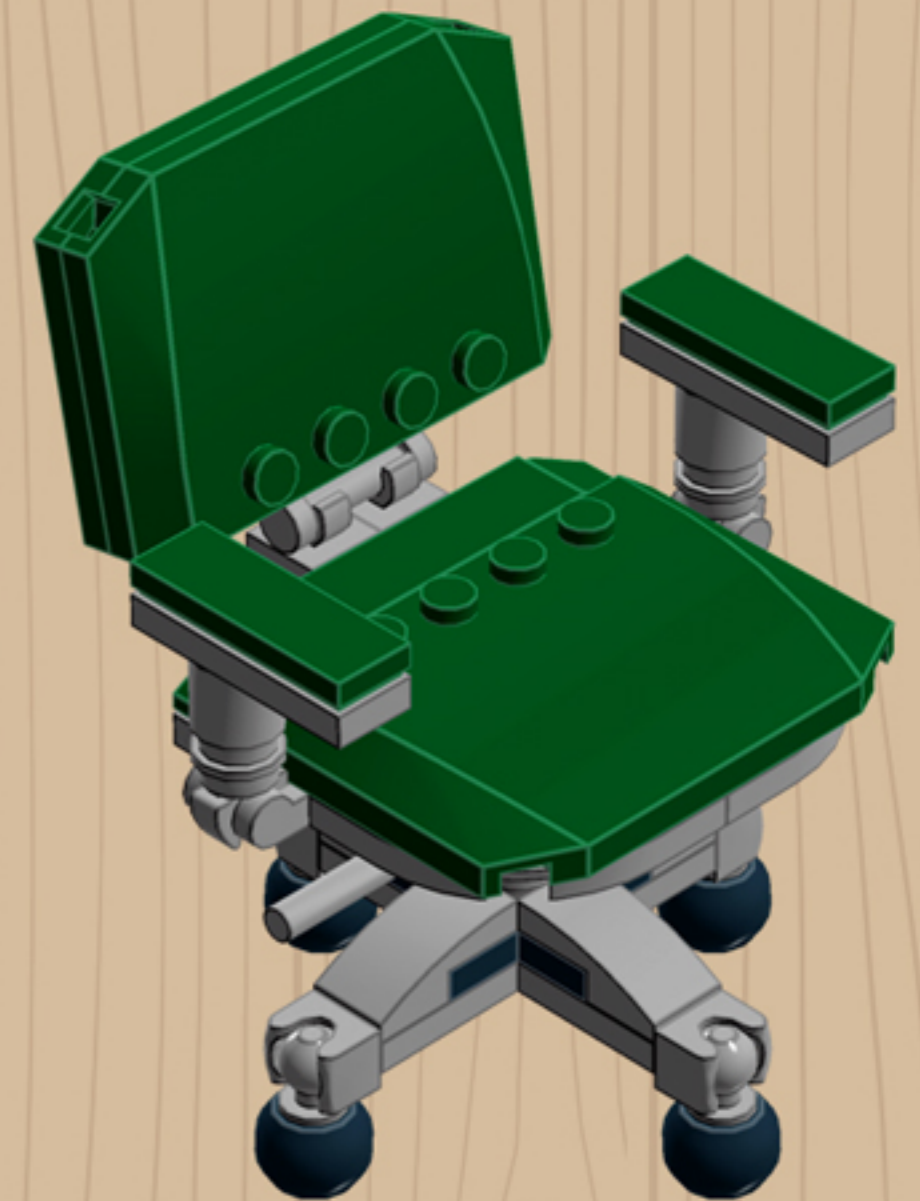

MY OLD
Desk Chair
DARK GREEN

*A LEGO® project by Chris McVeigh
chrismcveigh.com*

Element ID	Color	Description	Quantity
302326	Black	Plate 1X2	1
6097283	Black	Plate 3x3, Cross	1
4290713	Black	Voodoo Ball	4
4210719	Dark Stone Grey	Plate 1X1	4
4528323	Dark Stone Grey	Plate 4X4 Round W. Snap	1
4278274	Dark Stone Grey	Slide Shoe Round 2X2	2
4650622	Earth Green	Flat Tile 1X3	2
4543949	Earth Green	Flat Tile 1X4	1
4583839	Earth Green	Plate 4x6x2/3	3
4504375	Earth Green	Roof Tile 1X1X2/3, Abs	2
4211375	Medium Stone Grey	Ball W. Cross Axle	4
4211794	Medium Stone Grey	Left Plate 2X3 W/Angle	1
4640844	Medium Stone Grey	Ø3.2 Shaft W. Cored Knob	4
6124825	Medium Stone Grey	Pl.Round 1X1 W. Through Hole	2

Element ID	Color	Description	Quantity
6071229	Medium Stone Grey	Plate 1X1 W. Up Right Holder	2
6043639	Medium Stone Grey	Plate 1X2 Ball Cup / Friction End	4
4244627	Medium Stone Grey	Plate 1X2 W. Stick 3.18	1
4515369	Medium Stone Grey	Plate 1X2 W/Shaft Ø3.2	2
4211429	Medium Stone Grey	Plate 1X3	2
4645412	Medium Stone Grey	Plate 3X3, 1/4 Circle	2
4237084	Medium Stone Grey	Plate Modified, 1X2 W. Inverted Snap	1
6028813	Medium Stone Grey	Plate W. Bow 1X2X2/3	4
4211791	Medium Stone Grey	Right Plate 2X3 W/Angle	1
4211412	Medium Stone Grey	Round Brick 1X2	2
4211753	Medium Stone Grey	Sign - Stop	1
4542590	Medium Stone Grey	Stick Ø 3.2 W. Holder	2
4526985	Medium Stone Grey	Tube W/Double Ø4.85	1