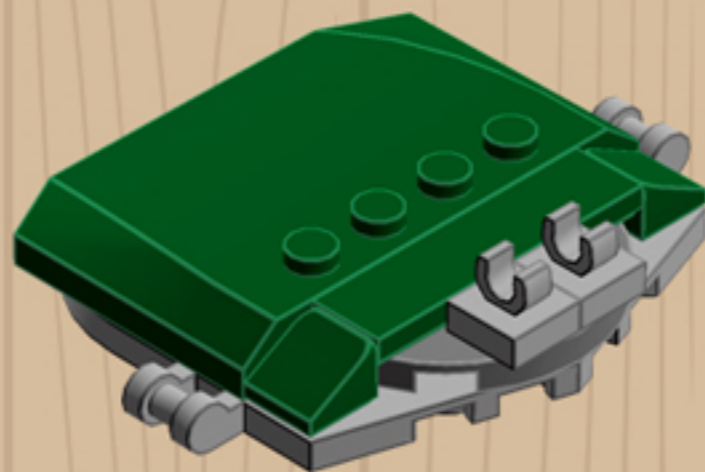

MY OLD
Desk Chair
DARK GREEN

*A LEGO® project by Chris McVeigh
chrismcveigh.com*

Element ID	Color	Description	Quantity
302326	Black	Plate 1X2	1
6097283	Black	Plate 3x3, Cross	1
4290713	Black	Voodoo Ball	4
4210719	Dark Stone Grey	Plate 1X1	4
4528323	Dark Stone Grey	Plate 4X4 Round W. Snap	1
4278274	Dark Stone Grey	Slide Shoe Round 2X2	2
4650622	Earth Green	Flat Tile 1X3	2
4543949	Earth Green	Flat Tile 1X4	1
4583839	Earth Green	Plate 4x6x2/3	3
4504375	Earth Green	Roof Tile 1X1X2/3, Abs	2
4211375	Medium Stone Grey	Ball W. Cross Axle	4
4211794	Medium Stone Grey	Left Plate 2X3 W/Angle	1
4640844	Medium Stone Grey	Ø3.2 Shaft W. Cored Knob	4
6124825	Medium Stone Grey	Pl.Round 1X1 W. Through Hole	2

Element ID	Color	Description	Quantity
6071229	Medium Stone Grey	Plate 1X1 W. Up Right Holder	2
6043639	Medium Stone Grey	Plate 1X2 Ball Cup / Friction End	4
4244627	Medium Stone Grey	Plate 1X2 W. Stick 3.18	1
4515369	Medium Stone Grey	Plate 1X2 W/Shaft Ø3.2	2
4211429	Medium Stone Grey	Plate 1X3	2
4645412	Medium Stone Grey	Plate 3X3, 1/4 Circle	2
4237084	Medium Stone Grey	Plate Modified, 1X2 W. Inverted Snap	1
6028813	Medium Stone Grey	Plate W. Bow 1X2X2/3	4
4211791	Medium Stone Grey	Right Plate 2X3 W/Angle	1
4211412	Medium Stone Grey	Round Brick 1X2	2
4211753	Medium Stone Grey	Sign - Stop	1
4542590	Medium Stone Grey	Stick Ø 3.2 W. Holder	2
4526985	Medium Stone Grey	Tube W/Double Ø4.85	1