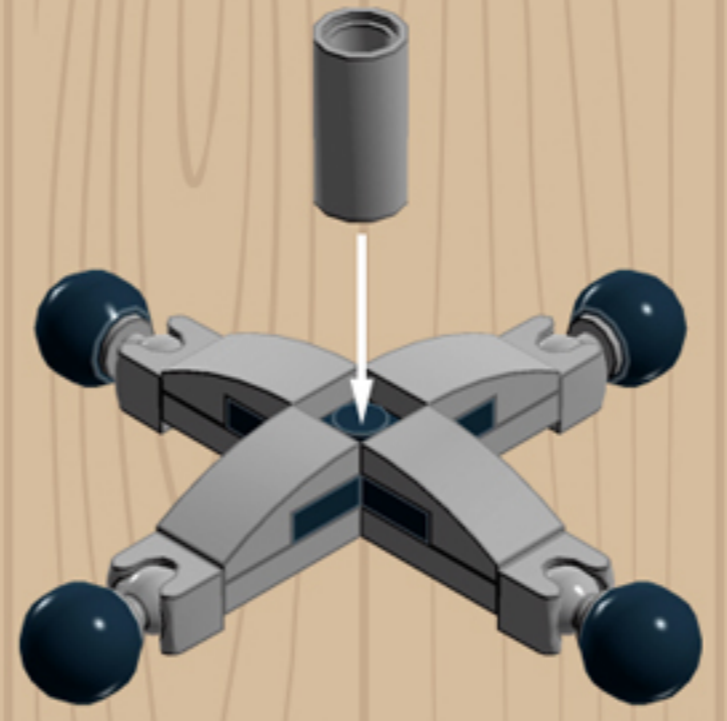

MY OLD
Desk Chair
DARK GREEN

*A LEGO® project by Chris McVeigh
chrismcveigh.com*

Element ID	Color	Description	Quantity
302326	Black	Plate 1X2	1
6097283	Black	Plate 3x3, Cross	1
4290713	Black	Voodoo Ball	4
4210719	Dark Stone Grey	Plate 1X1	4
4528323	Dark Stone Grey	Plate 4X4 Round W. Snap	1
4278274	Dark Stone Grey	Slide Shoe Round 2X2	2
4650622	Earth Green	Flat Tile 1X3	2
4543949	Earth Green	Flat Tile 1X4	1
4583839	Earth Green	Plate 4x6x2/3	3
4504375	Earth Green	Roof Tile 1X1X2/3, Abs	2
4211375	Medium Stone Grey	Ball W. Cross Axle	4
4211794	Medium Stone Grey	Left Plate 2X3 W/Angle	1
4640844	Medium Stone Grey	Ø3.2 Shaft W. Cored Knob	4
6124825	Medium Stone Grey	Pl.Round 1X1 W. Through Hole	2

Element ID	Color	Description	Quantity
6071229	Medium Stone Grey	Plate 1X1 W. Up Right Holder	2
6043639	Medium Stone Grey	Plate 1X2 Ball Cup / Friction End	4
4244627	Medium Stone Grey	Plate 1X2 W. Stick 3.18	1
4515369	Medium Stone Grey	Plate 1X2 W/Shaft Ø3.2	2
4211429	Medium Stone Grey	Plate 1X3	2
4645412	Medium Stone Grey	Plate 3X3, 1/4 Circle	2
4237084	Medium Stone Grey	Plate Modified, 1X2 W. Inverted Snap	1
6028813	Medium Stone Grey	Plate W. Bow 1X2X2/3	4
4211791	Medium Stone Grey	Right Plate 2X3 W/Angle	1
4211412	Medium Stone Grey	Round Brick 1X2	2
4211753	Medium Stone Grey	Sign - Stop	1
4542590	Medium Stone Grey	Stick Ø 3.2 W. Holder	2
4526985	Medium Stone Grey	Tube W/Double Ø4.85	1