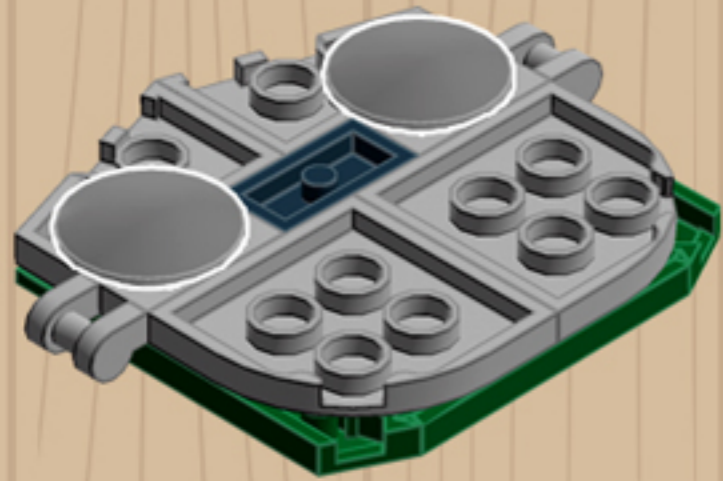

MY OLD
Desk Chair
DARK GREEN

*A LEGO® project by Chris McVeigh
chrismcveigh.com*

Element ID	Color	Description	Quantity
302326	Black	Plate 1X2	1
6097283	Black	Plate 3x3, Cross	1
4290713	Black	Voodoo Ball	4
4210719	Dark Stone Grey	Plate 1X1	4
4528323	Dark Stone Grey	Plate 4X4 Round W. Snap	1
4278274	Dark Stone Grey	Slide Shoe Round 2X2	2
4650622	Earth Green	Flat Tile 1X3	2
4543949	Earth Green	Flat Tile 1X4	1
4583839	Earth Green	Plate 4x6x2/3	3
4504375	Earth Green	Roof Tile 1X1X2/3, Abs	2
4211375	Medium Stone Grey	Ball W. Cross Axle	4
4211794	Medium Stone Grey	Left Plate 2X3 W/Angle	1
4640844	Medium Stone Grey	Ø3.2 Shaft W. Cored Knob	4
6124825	Medium Stone Grey	Pl.Round 1X1 W. Through Hole	2

Element ID	Color	Description	Quantity
6071229	Medium Stone Grey	Plate 1X1 W. Up Right Holder	2
6043639	Medium Stone Grey	Plate 1X2 Ball Cup / Friction End	4
4244627	Medium Stone Grey	Plate 1X2 W. Stick 3.18	1
4515369	Medium Stone Grey	Plate 1X2 W/Shaft Ø3.2	2
4211429	Medium Stone Grey	Plate 1X3	2
4645412	Medium Stone Grey	Plate 3X3, 1/4 Circle	2
4237084	Medium Stone Grey	Plate Modified, 1X2 W. Inverted Snap	1
6028813	Medium Stone Grey	Plate W. Bow 1X2X2/3	4
4211791	Medium Stone Grey	Right Plate 2X3 W/Angle	1
4211412	Medium Stone Grey	Round Brick 1X2	2
4211753	Medium Stone Grey	Sign - Stop	1
4542590	Medium Stone Grey	Stick Ø 3.2 W. Holder	2
4526985	Medium Stone Grey	Tube W/Double Ø4.85	1