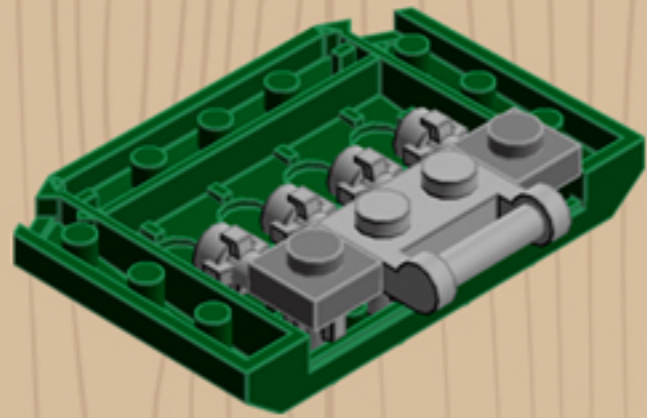

MY OLD
Desk Chair
DARK GREEN

*A LEGO® project by Chris McVeigh
chrismcveigh.com*

Element ID	Color	Description	Quantity
302326	Black	Plate 1X2	1
6097283	Black	Plate 3x3, Cross	1
4290713	Black	Voodoo Ball	4
4210719	Dark Stone Grey	Plate 1X1	4
4528323	Dark Stone Grey	Plate 4X4 Round W. Snap	1
4278274	Dark Stone Grey	Slide Shoe Round 2X2	2
4650622	Earth Green	Flat Tile 1X3	2
4543949	Earth Green	Flat Tile 1X4	1
4583839	Earth Green	Plate 4x6x2/3	3
4504375	Earth Green	Roof Tile 1X1X2/3, Abs	2
4211375	Medium Stone Grey	Ball W. Cross Axle	4
4211794	Medium Stone Grey	Left Plate 2X3 W/Angle	1
4640844	Medium Stone Grey	Ø3.2 Shaft W. Cored Knob	4
6124825	Medium Stone Grey	Pl.Round 1X1 W. Through Hole	2

Element ID	Color	Description	Quantity
6071229	Medium Stone Grey	Plate 1X1 W. Up Right Holder	2
6043639	Medium Stone Grey	Plate 1X2 Ball Cup / Friction End	4
4244627	Medium Stone Grey	Plate 1X2 W. Stick 3.18	1
4515369	Medium Stone Grey	Plate 1X2 W/Shaft Ø3.2	2
4211429	Medium Stone Grey	Plate 1X3	2
4645412	Medium Stone Grey	Plate 3X3, 1/4 Circle	2
4237084	Medium Stone Grey	Plate Modified, 1X2 W. Inverted Snap	1
6028813	Medium Stone Grey	Plate W. Bow 1X2X2/3	4
4211791	Medium Stone Grey	Right Plate 2X3 W/Angle	1
4211412	Medium Stone Grey	Round Brick 1X2	2
4211753	Medium Stone Grey	Sign - Stop	1
4542590	Medium Stone Grey	Stick Ø 3.2 W. Holder	2
4526985	Medium Stone Grey	Tube W/Double Ø4.85	1