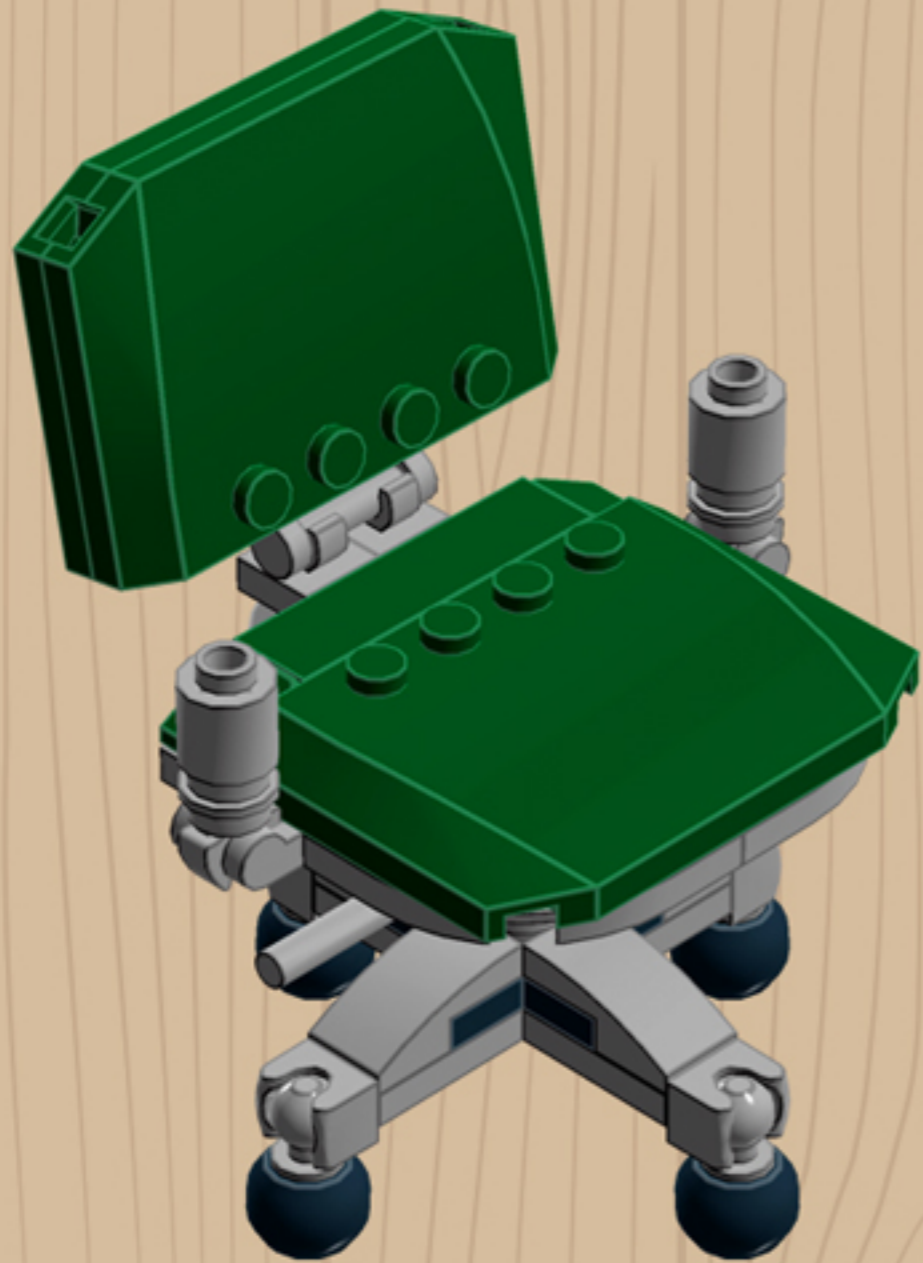

MY OLD
Desk Chair
DARK GREEN

*A LEGO® project by Chris McVeigh
chrismcveigh.com*

Element ID	Color	Description	Quantity
302326	Black	Plate 1X2	1
6097283	Black	Plate 3x3, Cross	1
4290713	Black	Voodoo Ball	4
4210719	Dark Stone Grey	Plate 1X1	4
4528323	Dark Stone Grey	Plate 4X4 Round W. Snap	1
4278274	Dark Stone Grey	Slide Shoe Round 2X2	2
4650622	Earth Green	Flat Tile 1X3	2
4543949	Earth Green	Flat Tile 1X4	1
4583839	Earth Green	Plate 4x6x2/3	3
4504375	Earth Green	Roof Tile 1X1X2/3, Abs	2
4211375	Medium Stone Grey	Ball W. Cross Axle	4
4211794	Medium Stone Grey	Left Plate 2X3 W/Angle	1
4640844	Medium Stone Grey	Ø3.2 Shaft W. Cored Knob	4
6124825	Medium Stone Grey	Pl.Round 1X1 W. Through Hole	2

Element ID	Color	Description	Quantity
6071229	Medium Stone Grey	Plate 1X1 W. Up Right Holder	2
6043639	Medium Stone Grey	Plate 1X2 Ball Cup / Friction End	4
4244627	Medium Stone Grey	Plate 1X2 W. Stick 3.18	1
4515369	Medium Stone Grey	Plate 1X2 W/Shaft Ø3.2	2
4211429	Medium Stone Grey	Plate 1X3	2
4645412	Medium Stone Grey	Plate 3X3, 1/4 Circle	2
4237084	Medium Stone Grey	Plate Modified, 1X2 W. Inverted Snap	1
6028813	Medium Stone Grey	Plate W. Bow 1X2X2/3	4
4211791	Medium Stone Grey	Right Plate 2X3 W/Angle	1
4211412	Medium Stone Grey	Round Brick 1X2	2
4211753	Medium Stone Grey	Sign - Stop	1
4542590	Medium Stone Grey	Stick Ø 3.2 W. Holder	2
4526985	Medium Stone Grey	Tube W/Double Ø4.85	1