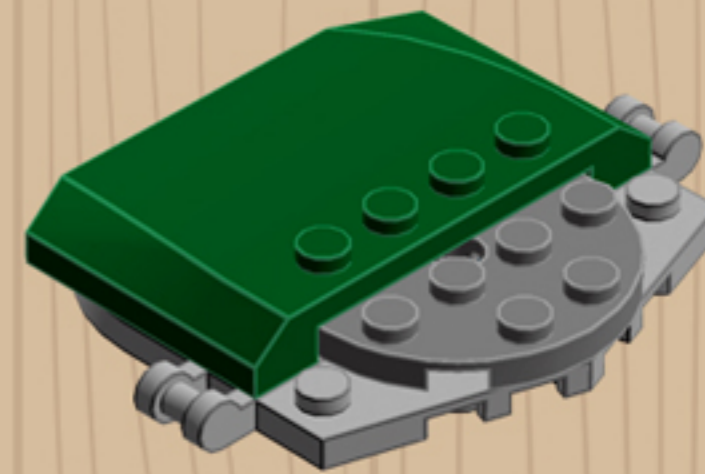

MY OLD
Desk Chair
DARK GREEN

*A LEGO® project by Chris McVeigh
chrismcveigh.com*

Element ID	Color	Description	Quantity
302326	Black	Plate 1X2	1
6097283	Black	Plate 3x3, Cross	1
4290713	Black	Voodoo Ball	4
4210719	Dark Stone Grey	Plate 1X1	4
4528323	Dark Stone Grey	Plate 4X4 Round W. Snap	1
4278274	Dark Stone Grey	Slide Shoe Round 2X2	2
4650622	Earth Green	Flat Tile 1X3	2
4543949	Earth Green	Flat Tile 1X4	1
4583839	Earth Green	Plate 4x6x2/3	3
4504375	Earth Green	Roof Tile 1X1X2/3, Abs	2
4211375	Medium Stone Grey	Ball W. Cross Axle	4
4211794	Medium Stone Grey	Left Plate 2X3 W/Angle	1
4640844	Medium Stone Grey	Ø3.2 Shaft W. Cored Knob	4
6124825	Medium Stone Grey	Pl.Round 1X1 W. Through Hole	2

Element ID	Color	Description	Quantity
6071229	Medium Stone Grey	Plate 1X1 W. Up Right Holder	2
6043639	Medium Stone Grey	Plate 1X2 Ball Cup / Friction End	4
4244627	Medium Stone Grey	Plate 1X2 W. Stick 3.18	1
4515369	Medium Stone Grey	Plate 1X2 W/Shaft Ø3.2	2
4211429	Medium Stone Grey	Plate 1X3	2
4645412	Medium Stone Grey	Plate 3X3, 1/4 Circle	2
4237084	Medium Stone Grey	Plate Modified, 1X2 W. Inverted Snap	1
6028813	Medium Stone Grey	Plate W. Bow 1X2X2/3	4
4211791	Medium Stone Grey	Right Plate 2X3 W/Angle	1
4211412	Medium Stone Grey	Round Brick 1X2	2
4211753	Medium Stone Grey	Sign - Stop	1
4542590	Medium Stone Grey	Stick Ø 3.2 W. Holder	2
4526985	Medium Stone Grey	Tube W/Double Ø4.85	1