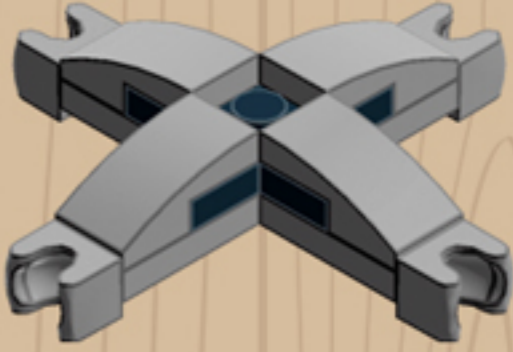

MY OLD
Desk Chair
DARK GREEN

*A LEGO® project by Chris McVeigh
chrismcveigh.com*

Element ID	Color	Description	Quantity
302326	Black	Plate 1X2	1
6097283	Black	Plate 3x3, Cross	1
4290713	Black	Voodoo Ball	4
4210719	Dark Stone Grey	Plate 1X1	4
4528323	Dark Stone Grey	Plate 4X4 Round W. Snap	1
4278274	Dark Stone Grey	Slide Shoe Round 2X2	2
4650622	Earth Green	Flat Tile 1X3	2
4543949	Earth Green	Flat Tile 1X4	1
4583839	Earth Green	Plate 4x6x2/3	3
4504375	Earth Green	Roof Tile 1X1X2/3, Abs	2
4211375	Medium Stone Grey	Ball W. Cross Axle	4
4211794	Medium Stone Grey	Left Plate 2X3 W/Angle	1
4640844	Medium Stone Grey	Ø3.2 Shaft W. Cored Knob	4
6124825	Medium Stone Grey	Pl.Round 1X1 W. Through Hole	2

Element ID	Color	Description	Quantity
6071229	Medium Stone Grey	Plate 1X1 W. Up Right Holder	2
6043639	Medium Stone Grey	Plate 1X2 Ball Cup / Friction End	4
4244627	Medium Stone Grey	Plate 1X2 W. Stick 3.18	1
4515369	Medium Stone Grey	Plate 1X2 W/Shaft Ø3.2	2
4211429	Medium Stone Grey	Plate 1X3	2
4645412	Medium Stone Grey	Plate 3X3, 1/4 Circle	2
4237084	Medium Stone Grey	Plate Modified, 1X2 W. Inverted Snap	1
6028813	Medium Stone Grey	Plate W. Bow 1X2X2/3	4
4211791	Medium Stone Grey	Right Plate 2X3 W/Angle	1
4211412	Medium Stone Grey	Round Brick 1X2	2
4211753	Medium Stone Grey	Sign - Stop	1
4542590	Medium Stone Grey	Stick Ø 3.2 W. Holder	2
4526985	Medium Stone Grey	Tube W/Double Ø4.85	1