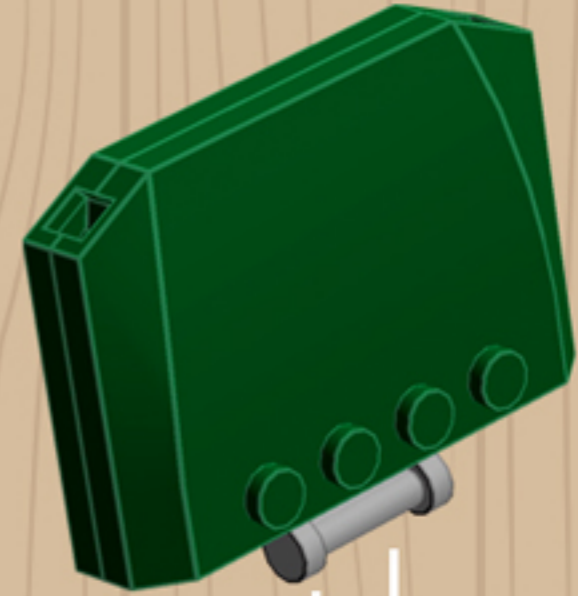

MY OLD
Desk Chair
DARK GREEN

*A LEGO® project by Chris McVeigh
chrismcveigh.com*

Element ID	Color	Description	Quantity
302326	Black	Plate 1X2	1
6097283	Black	Plate 3x3, Cross	1
4290713	Black	Voodoo Ball	4
4210719	Dark Stone Grey	Plate 1X1	4
4528323	Dark Stone Grey	Plate 4X4 Round W. Snap	1
4278274	Dark Stone Grey	Slide Shoe Round 2X2	2
4650622	Earth Green	Flat Tile 1X3	2
4543949	Earth Green	Flat Tile 1X4	1
4583839	Earth Green	Plate 4x6x2/3	3
4504375	Earth Green	Roof Tile 1X1X2/3, Abs	2
4211375	Medium Stone Grey	Ball W. Cross Axle	4
4211794	Medium Stone Grey	Left Plate 2X3 W/Angle	1
4640844	Medium Stone Grey	Ø3.2 Shaft W. Cored Knob	4
6124825	Medium Stone Grey	Pl.Round 1X1 W. Through Hole	2

Element ID	Color	Description	Quantity
6071229	Medium Stone Grey	Plate 1X1 W. Up Right Holder	2
6043639	Medium Stone Grey	Plate 1X2 Ball Cup / Friction End	4
4244627	Medium Stone Grey	Plate 1X2 W. Stick 3.18	1
4515369	Medium Stone Grey	Plate 1X2 W/Shaft Ø3.2	2
4211429	Medium Stone Grey	Plate 1X3	2
4645412	Medium Stone Grey	Plate 3X3, 1/4 Circle	2
4237084	Medium Stone Grey	Plate Modified, 1X2 W. Inverted Snap	1
6028813	Medium Stone Grey	Plate W. Bow 1X2X2/3	4
4211791	Medium Stone Grey	Right Plate 2X3 W/Angle	1
4211412	Medium Stone Grey	Round Brick 1X2	2
4211753	Medium Stone Grey	Sign - Stop	1
4542590	Medium Stone Grey	Stick Ø 3.2 W. Holder	2
4526985	Medium Stone Grey	Tube W/Double Ø4.85	1