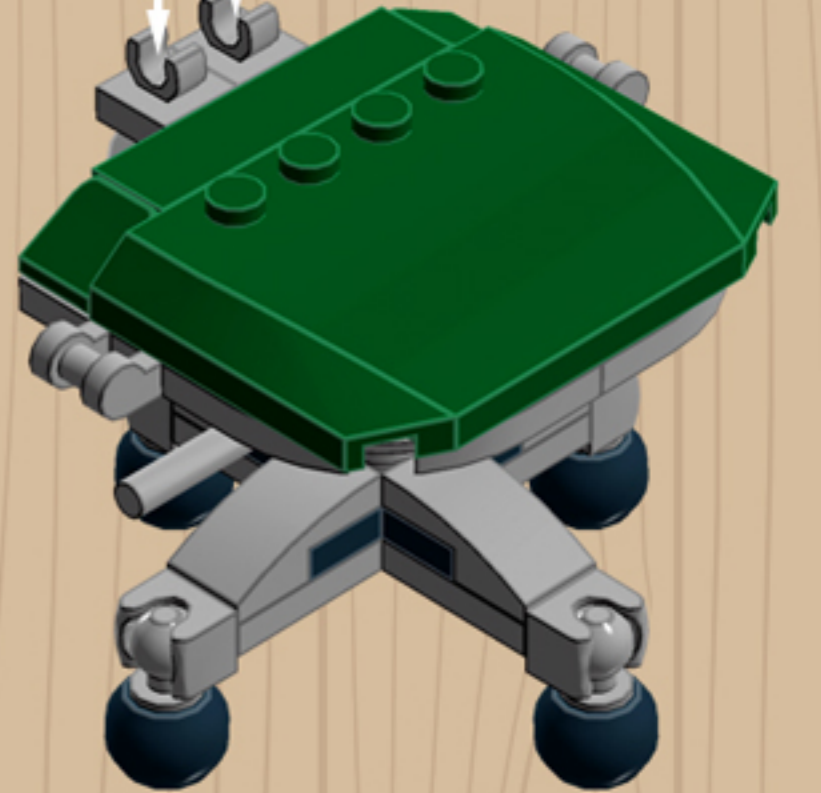

MY OLD
Desk Chair
DARK GREEN

*A LEGO® project by Chris McVeigh
chrismcveigh.com*

Element ID	Color	Description	Quantity
302326	Black	Plate 1X2	1
6097283	Black	Plate 3x3, Cross	1
4290713	Black	Voodoo Ball	4
4210719	Dark Stone Grey	Plate 1X1	4
4528323	Dark Stone Grey	Plate 4X4 Round W. Snap	1
4278274	Dark Stone Grey	Slide Shoe Round 2X2	2
4650622	Earth Green	Flat Tile 1X3	2
4543949	Earth Green	Flat Tile 1X4	1
4583839	Earth Green	Plate 4x6x2/3	3
4504375	Earth Green	Roof Tile 1X1X2/3, Abs	2
4211375	Medium Stone Grey	Ball W. Cross Axle	4
4211794	Medium Stone Grey	Left Plate 2X3 W/Angle	1
4640844	Medium Stone Grey	Ø3.2 Shaft W. Cored Knob	4
6124825	Medium Stone Grey	Pl.Round 1X1 W. Through Hole	2

Element ID	Color	Description	Quantity
6071229	Medium Stone Grey	Plate 1X1 W. Up Right Holder	2
6043639	Medium Stone Grey	Plate 1X2 Ball Cup / Friction End	4
4244627	Medium Stone Grey	Plate 1X2 W. Stick 3.18	1
4515369	Medium Stone Grey	Plate 1X2 W/Shaft Ø3.2	2
4211429	Medium Stone Grey	Plate 1X3	2
4645412	Medium Stone Grey	Plate 3X3, 1/4 Circle	2
4237084	Medium Stone Grey	Plate Modified, 1X2 W. Inverted Snap	1
6028813	Medium Stone Grey	Plate W. Bow 1X2X2/3	4
4211791	Medium Stone Grey	Right Plate 2X3 W/Angle	1
4211412	Medium Stone Grey	Round Brick 1X2	2
4211753	Medium Stone Grey	Sign - Stop	1
4542590	Medium Stone Grey	Stick Ø 3.2 W. Holder	2
4526985	Medium Stone Grey	Tube W/Double Ø4.85	1

*For more fun builds,
please stop by chrismcveigh.com,
visit me at [facebook.com/c.mcveigh.photos](https://www.facebook.com/c.mcveigh.photos),
or follow me on twitter [@actionfigured](https://twitter.com/actionfigured)*