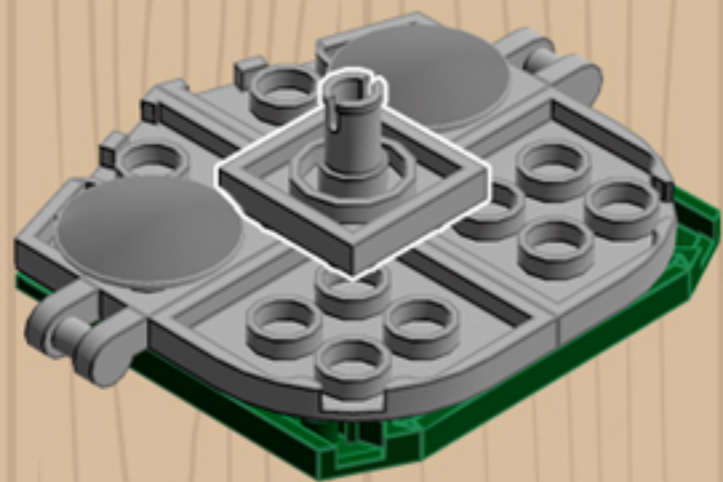

MY OLD
Desk Chair
DARK GREEN

*A LEGO® project by Chris McVeigh
chrismcveigh.com*

Element ID	Color	Description	Quantity
302326	Black	Plate 1X2	1
6097283	Black	Plate 3x3, Cross	1
4290713	Black	Voodoo Ball	4
4210719	Dark Stone Grey	Plate 1X1	4
4528323	Dark Stone Grey	Plate 4X4 Round W. Snap	1
4278274	Dark Stone Grey	Slide Shoe Round 2X2	2
4650622	Earth Green	Flat Tile 1X3	2
4543949	Earth Green	Flat Tile 1X4	1
4583839	Earth Green	Plate 4x6x2/3	3
4504375	Earth Green	Roof Tile 1X1X2/3, Abs	2
4211375	Medium Stone Grey	Ball W. Cross Axle	4
4211794	Medium Stone Grey	Left Plate 2X3 W/Angle	1
4640844	Medium Stone Grey	Ø3.2 Shaft W. Cored Knob	4
6124825	Medium Stone Grey	Pl.Round 1X1 W. Through Hole	2

Element ID	Color	Description	Quantity
6071229	Medium Stone Grey	Plate 1X1 W. Up Right Holder	2
6043639	Medium Stone Grey	Plate 1X2 Ball Cup / Friction End	4
4244627	Medium Stone Grey	Plate 1X2 W. Stick 3.18	1
4515369	Medium Stone Grey	Plate 1X2 W/Shaft Ø3.2	2
4211429	Medium Stone Grey	Plate 1X3	2
4645412	Medium Stone Grey	Plate 3X3, 1/4 Circle	2
4237084	Medium Stone Grey	Plate Modified, 1X2 W. Inverted Snap	1
6028813	Medium Stone Grey	Plate W. Bow 1X2X2/3	4
4211791	Medium Stone Grey	Right Plate 2X3 W/Angle	1
4211412	Medium Stone Grey	Round Brick 1X2	2
4211753	Medium Stone Grey	Sign - Stop	1
4542590	Medium Stone Grey	Stick Ø 3.2 W. Holder	2
4526985	Medium Stone Grey	Tube W/Double Ø4.85	1