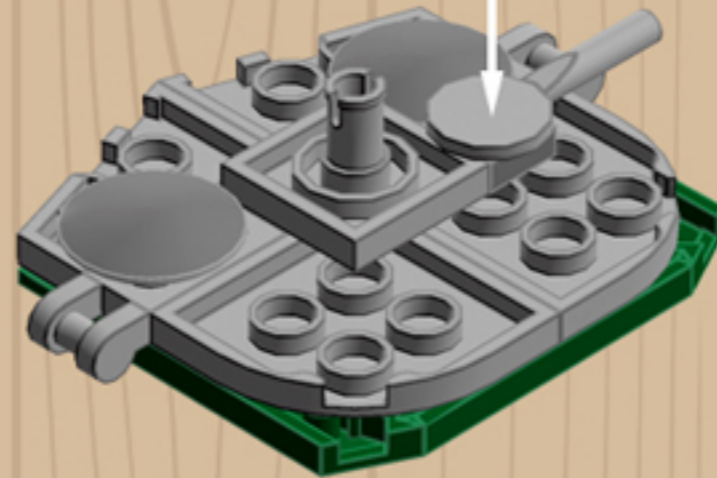

MY OLD
Desk Chair
DARK GREEN

*A LEGO® project by Chris McVeigh
chrismcveigh.com*

Element ID	Color	Description	Quantity
302326	Black	Plate 1X2	1
6097283	Black	Plate 3x3, Cross	1
4290713	Black	Voodoo Ball	4
4210719	Dark Stone Grey	Plate 1X1	4
4528323	Dark Stone Grey	Plate 4X4 Round W. Snap	1
4278274	Dark Stone Grey	Slide Shoe Round 2X2	2
4650622	Earth Green	Flat Tile 1X3	2
4543949	Earth Green	Flat Tile 1X4	1
4583839	Earth Green	Plate 4x6x2/3	3
4504375	Earth Green	Roof Tile 1X1X2/3, Abs	2
4211375	Medium Stone Grey	Ball W. Cross Axle	4
4211794	Medium Stone Grey	Left Plate 2X3 W/Angle	1
4640844	Medium Stone Grey	Ø3.2 Shaft W. Cored Knob	4
6124825	Medium Stone Grey	Pl.Round 1X1 W. Through Hole	2

Element ID	Color	Description	Quantity
6071229	Medium Stone Grey	Plate 1X1 W. Up Right Holder	2
6043639	Medium Stone Grey	Plate 1X2 Ball Cup / Friction End	4
4244627	Medium Stone Grey	Plate 1X2 W. Stick 3.18	1
4515369	Medium Stone Grey	Plate 1X2 W/Shaft Ø3.2	2
4211429	Medium Stone Grey	Plate 1X3	2
4645412	Medium Stone Grey	Plate 3X3, 1/4 Circle	2
4237084	Medium Stone Grey	Plate Modified, 1X2 W. Inverted Snap	1
6028813	Medium Stone Grey	Plate W. Bow 1X2X2/3	4
4211791	Medium Stone Grey	Right Plate 2X3 W/Angle	1
4211412	Medium Stone Grey	Round Brick 1X2	2
4211753	Medium Stone Grey	Sign - Stop	1
4542590	Medium Stone Grey	Stick Ø 3.2 W. Holder	2
4526985	Medium Stone Grey	Tube W/Double Ø4.85	1