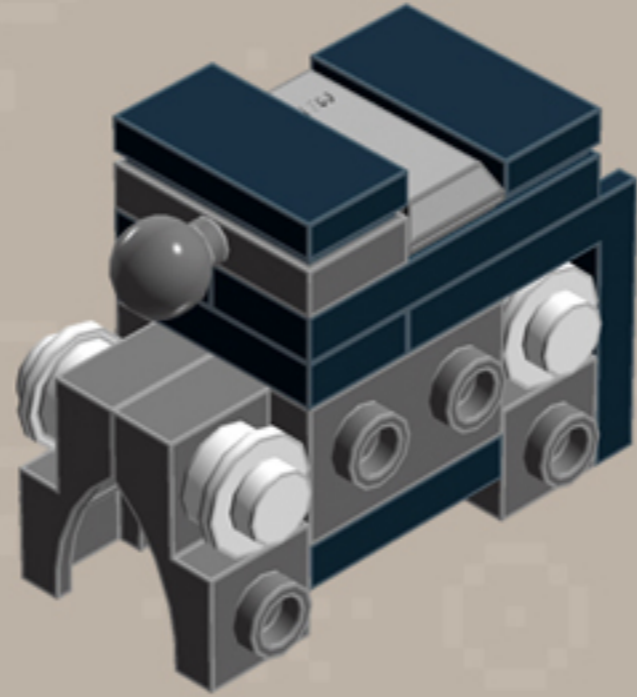

Element ID	Color	Description	Quantity
6115539	Sand Blue	Plate 8X16	1
6051389	Silver Ink	Light Sword Stock, No. "1000"	1
6034154	Silver Ink	Silver Ingot "No.1"	1
4655241	Silver Metallic	Flat Tile 1X1, Round	2
4619636	Silver Metallic	Radiator Grille 1X2	3
3001140	Transparent	Mini Head - Tr.	1
3005740	Transparent	Plate 1X1 Round	2
4278412	Transparent	Slide Shoe Round 2X2	4
307001	White	Flat Tile 1X1	1
614101	White	Plate 1X1 Round	14
302301	White	Plate 1X2	3