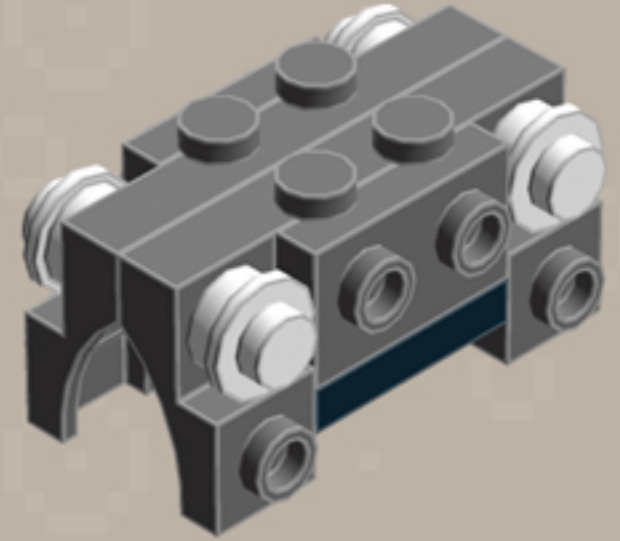

Element ID	Color	Description	Quantity
6115539	Sand Blue	Plate 8X16	1
6051389	Silver Ink	Light Sword Stock, No. "1000"	1
6034154	Silver Ink	Silver Ingot "No.1"	1
4655241	Silver Metallic	Flat Tile 1X1, Round	2
4619636	Silver Metallic	Radiator Grille 1X2	3
3001140	Transparent	Mini Head - Tr.	1
3005740	Transparent	Plate 1X1 Round	2
4278412	Transparent	Slide Shoe Round 2X2	4
307001	White	Flat Tile 1X1	1
614101	White	Plate 1X1 Round	14
302301	White	Plate 1X2	3