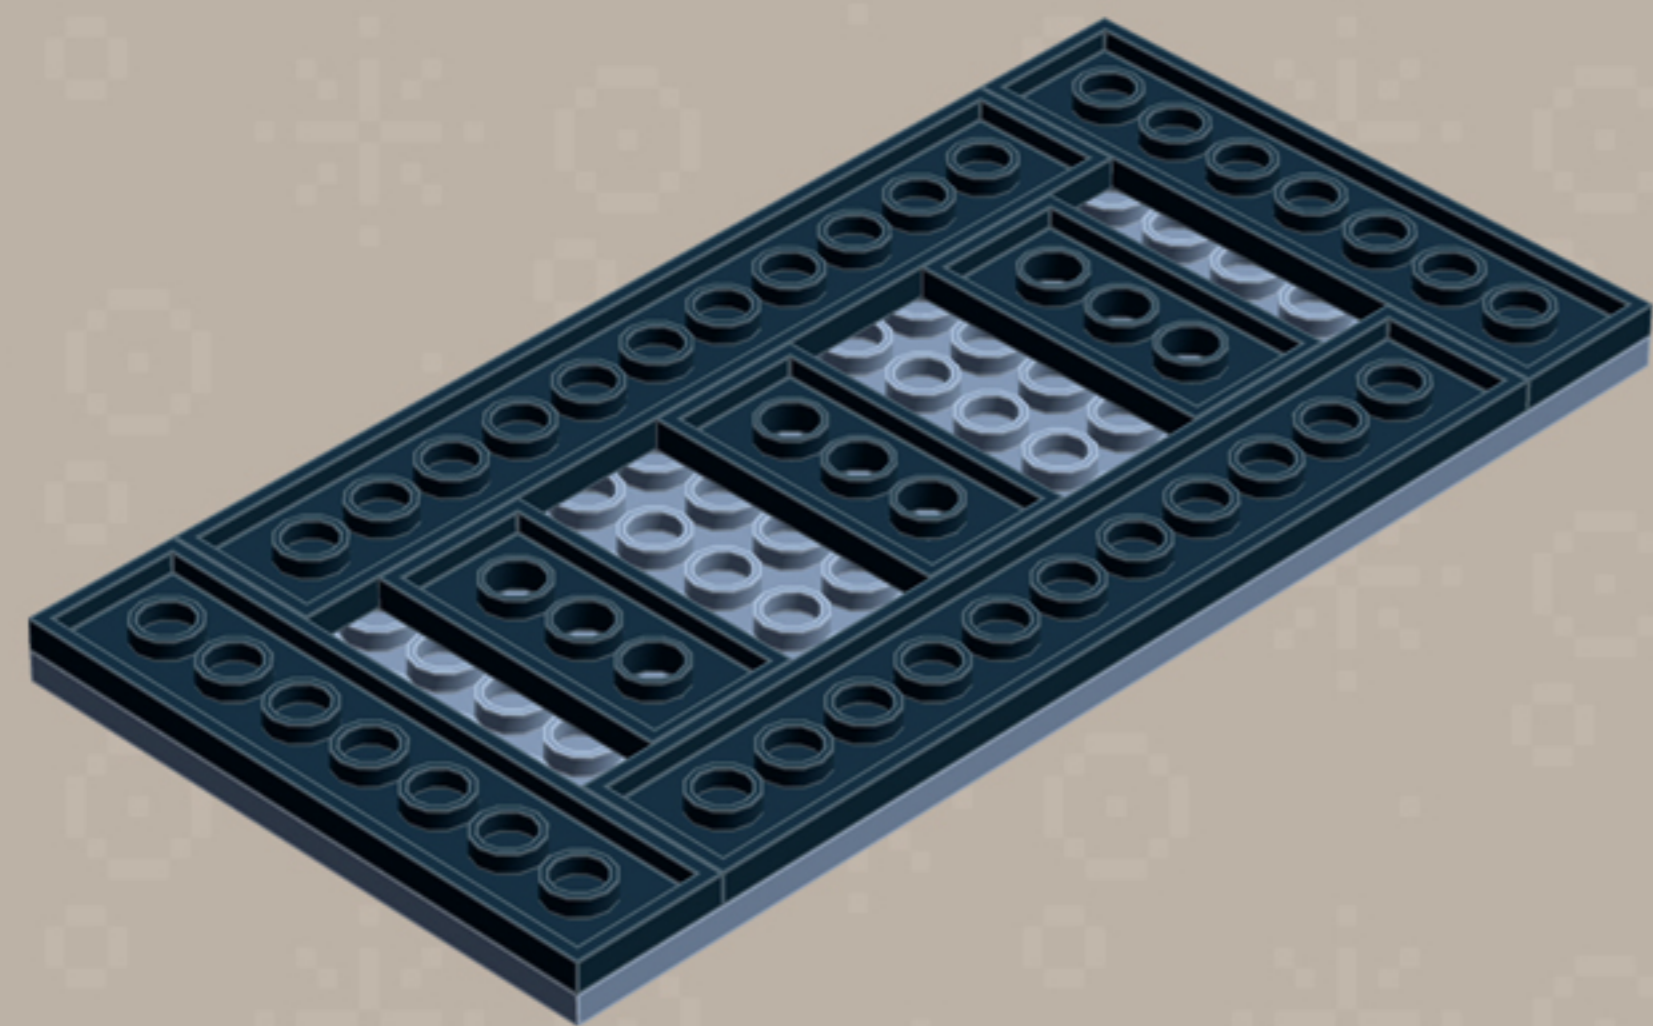

Element ID	Color	Description	Quantity
6115539	Sand Blue	Plate 8X16	1
6051389	Silver Ink	Light Sword Stock, No. "1000"	1
6034154	Silver Ink	Silver Ingot "No.1"	1
4655241	Silver Metallic	Flat Tile 1X1, Round	2
4619636	Silver Metallic	Radiator Grille 1X2	3
3001140	Transparent	Mini Head - Tr.	1
3005740	Transparent	Plate 1X1 Round	2
4278412	Transparent	Slide Shoe Round 2X2	4
307001	White	Flat Tile 1X1	1
614101	White	Plate 1X1 Round	14
302301	White	Plate 1X2	3