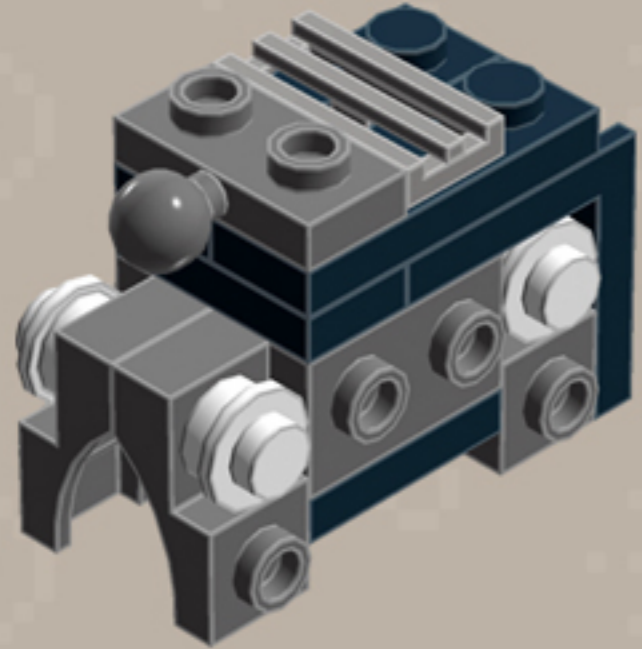

Element ID	Color	Description	Quantity
6115539	Sand Blue	Plate 8X16	1
6051389	Silver Ink	Light Sword Stock, No. "1000"	1
6034154	Silver Ink	Silver Ingot "No.1"	1
4655241	Silver Metallic	Flat Tile 1X1, Round	2
4619636	Silver Metallic	Radiator Grille 1X2	3
3001140	Transparent	Mini Head - Tr.	1
3005740	Transparent	Plate 1X1 Round	2
4278412	Transparent	Slide Shoe Round 2X2	4
307001	White	Flat Tile 1X1	1
614101	White	Plate 1X1 Round	14
302301	White	Plate 1X2	3