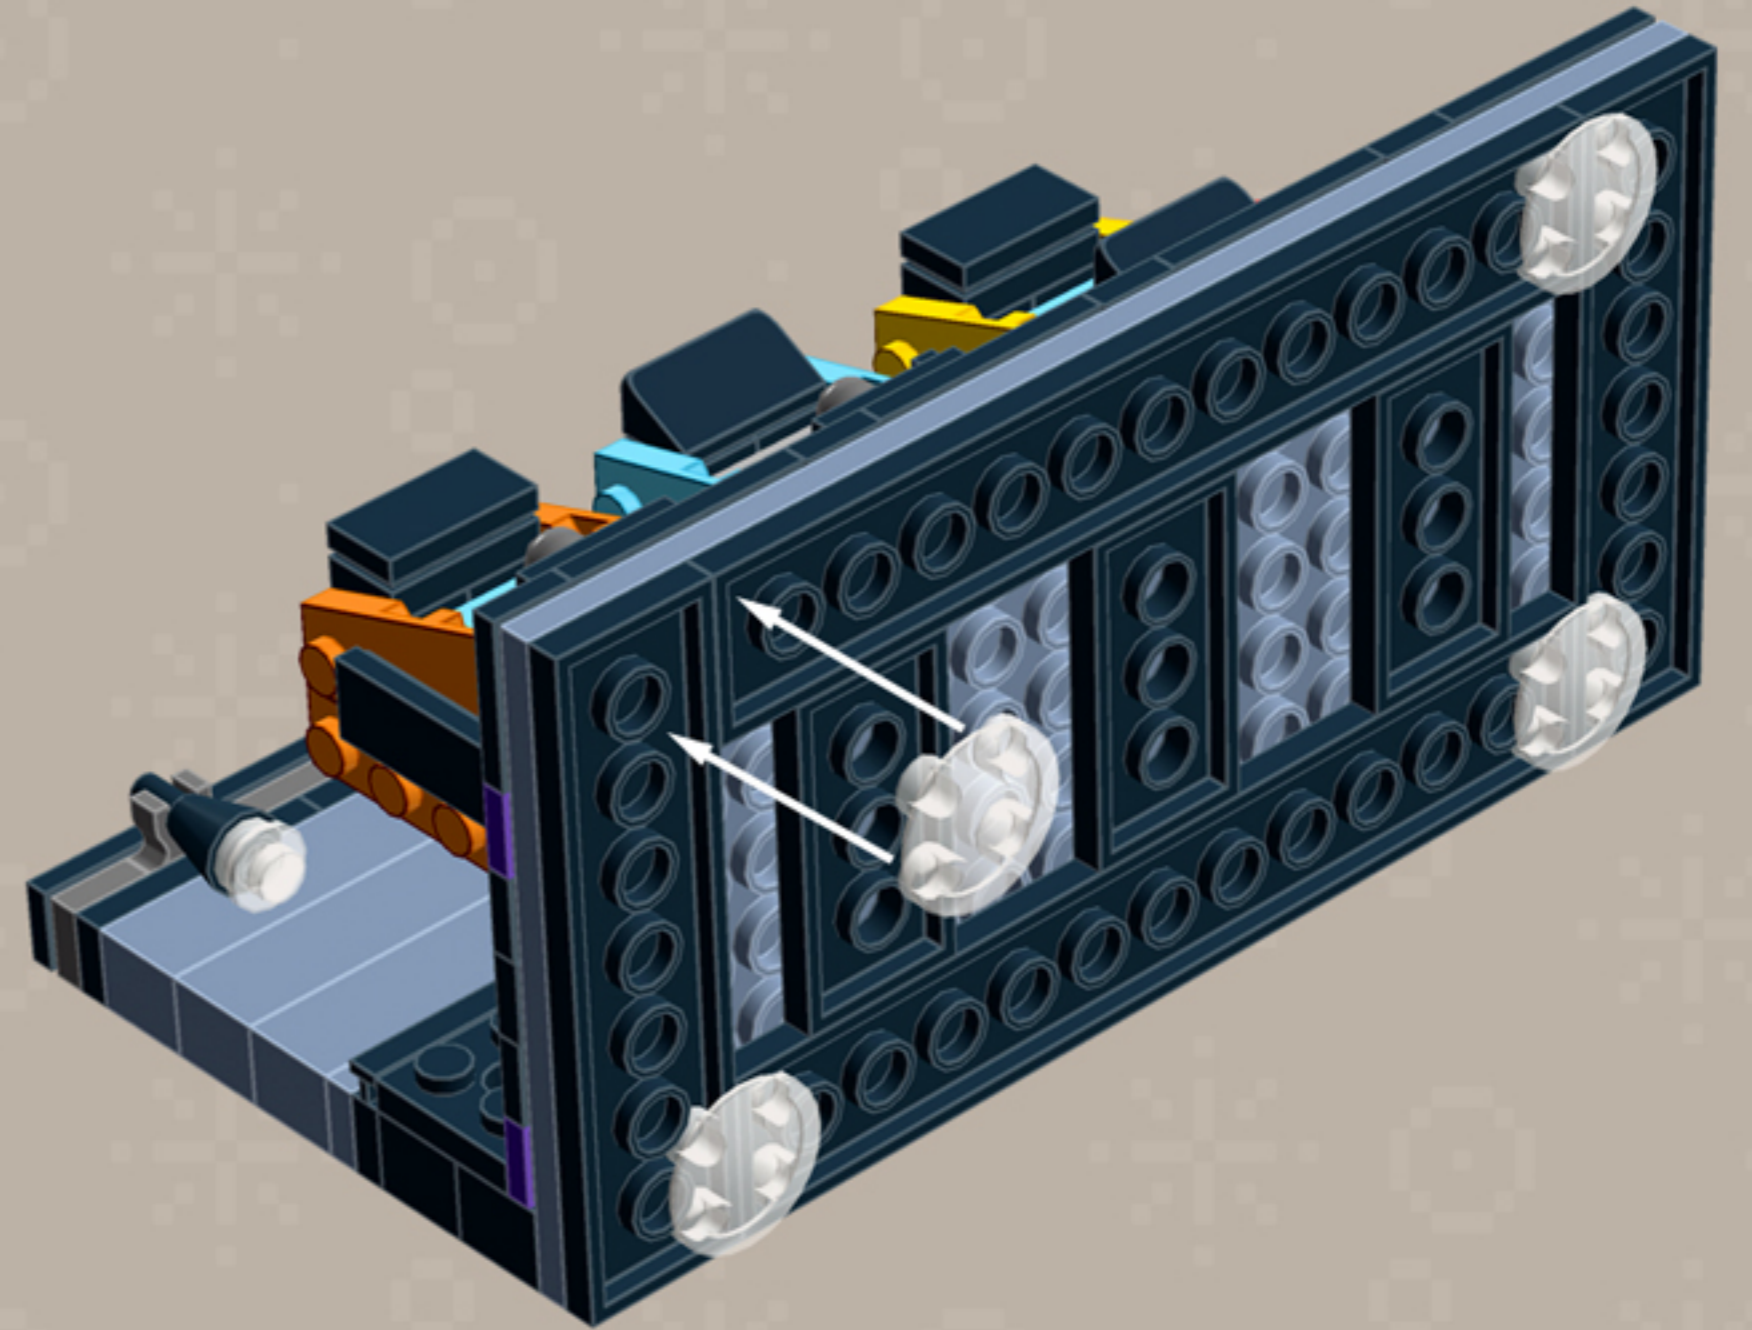

Element ID	Color	Description	Quantity
6115539	Sand Blue	Plate 8X16	1
6051389	Silver Ink	Light Sword Stock, No. "1000"	1
6034154	Silver Ink	Silver Ingot "No.1"	1
4655241	Silver Metallic	Flat Tile 1X1, Round	2
4619636	Silver Metallic	Radiator Grille 1X2	3
3001140	Transparent	Mini Head - Tr.	1
3005740	Transparent	Plate 1X1 Round	2
4278412	Transparent	Slide Shoe Round 2X2	4
307001	White	Flat Tile 1X1	1
614101	White	Plate 1X1 Round	14
302301	White	Plate 1X2	3