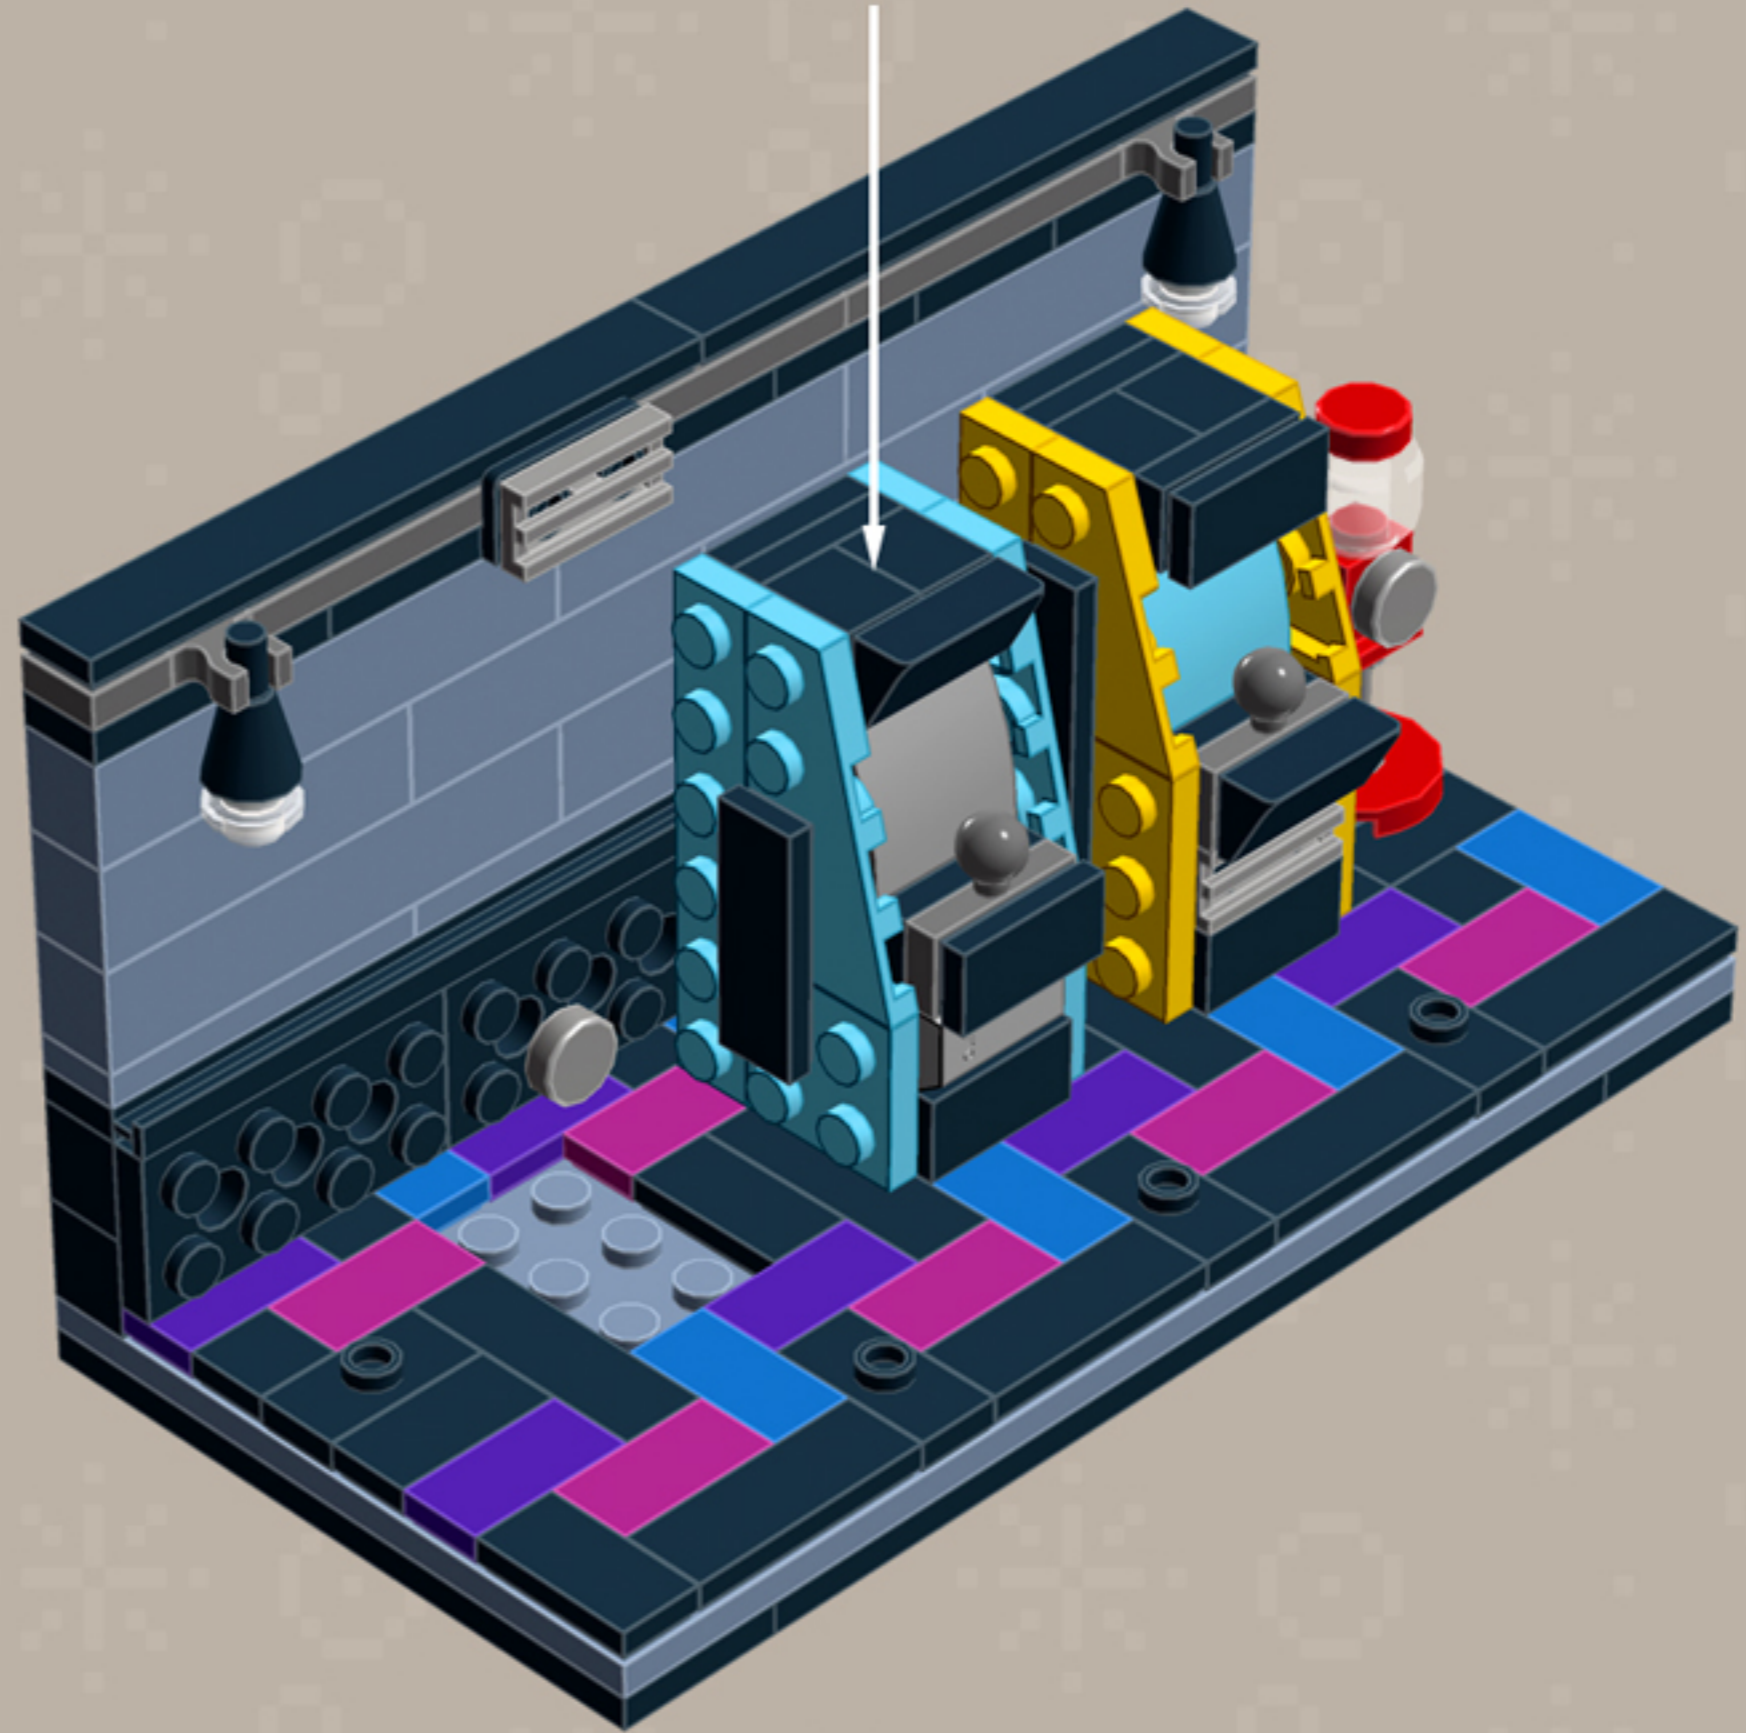

Element ID	Color	Description	Quantity
6115539	Sand Blue	Plate 8X16	1
6051389	Silver Ink	Light Sword Stock, No. "1000"	1
6034154	Silver Ink	Silver Ingot "No.1"	1
4655241	Silver Metallic	Flat Tile 1X1, Round	2
4619636	Silver Metallic	Radiator Grille 1X2	3
3001140	Transparent	Mini Head - Tr.	1
3005740	Transparent	Plate 1X1 Round	2
4278412	Transparent	Slide Shoe Round 2X2	4
307001	White	Flat Tile 1X1	1
614101	White	Plate 1X1 Round	14
302301	White	Plate 1X2	3