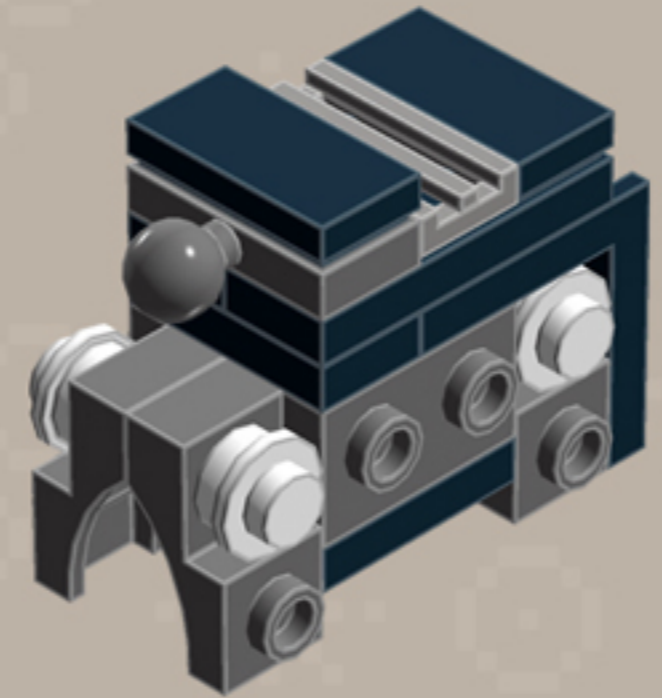

Element ID	Color	Description	Quantity
6115539	Sand Blue	Plate 8X16	1
6051389	Silver Ink	Light Sword Stock, No. "1000"	1
6034154	Silver Ink	Silver Ingot "No.1"	1
4655241	Silver Metallic	Flat Tile 1X1, Round	2
4619636	Silver Metallic	Radiator Grille 1X2	3
3001140	Transparent	Mini Head - Tr.	1
3005740	Transparent	Plate 1X1 Round	2
4278412	Transparent	Slide Shoe Round 2X2	4
307001	White	Flat Tile 1X1	1
614101	White	Plate 1X1 Round	14
302301	White	Plate 1X2	3