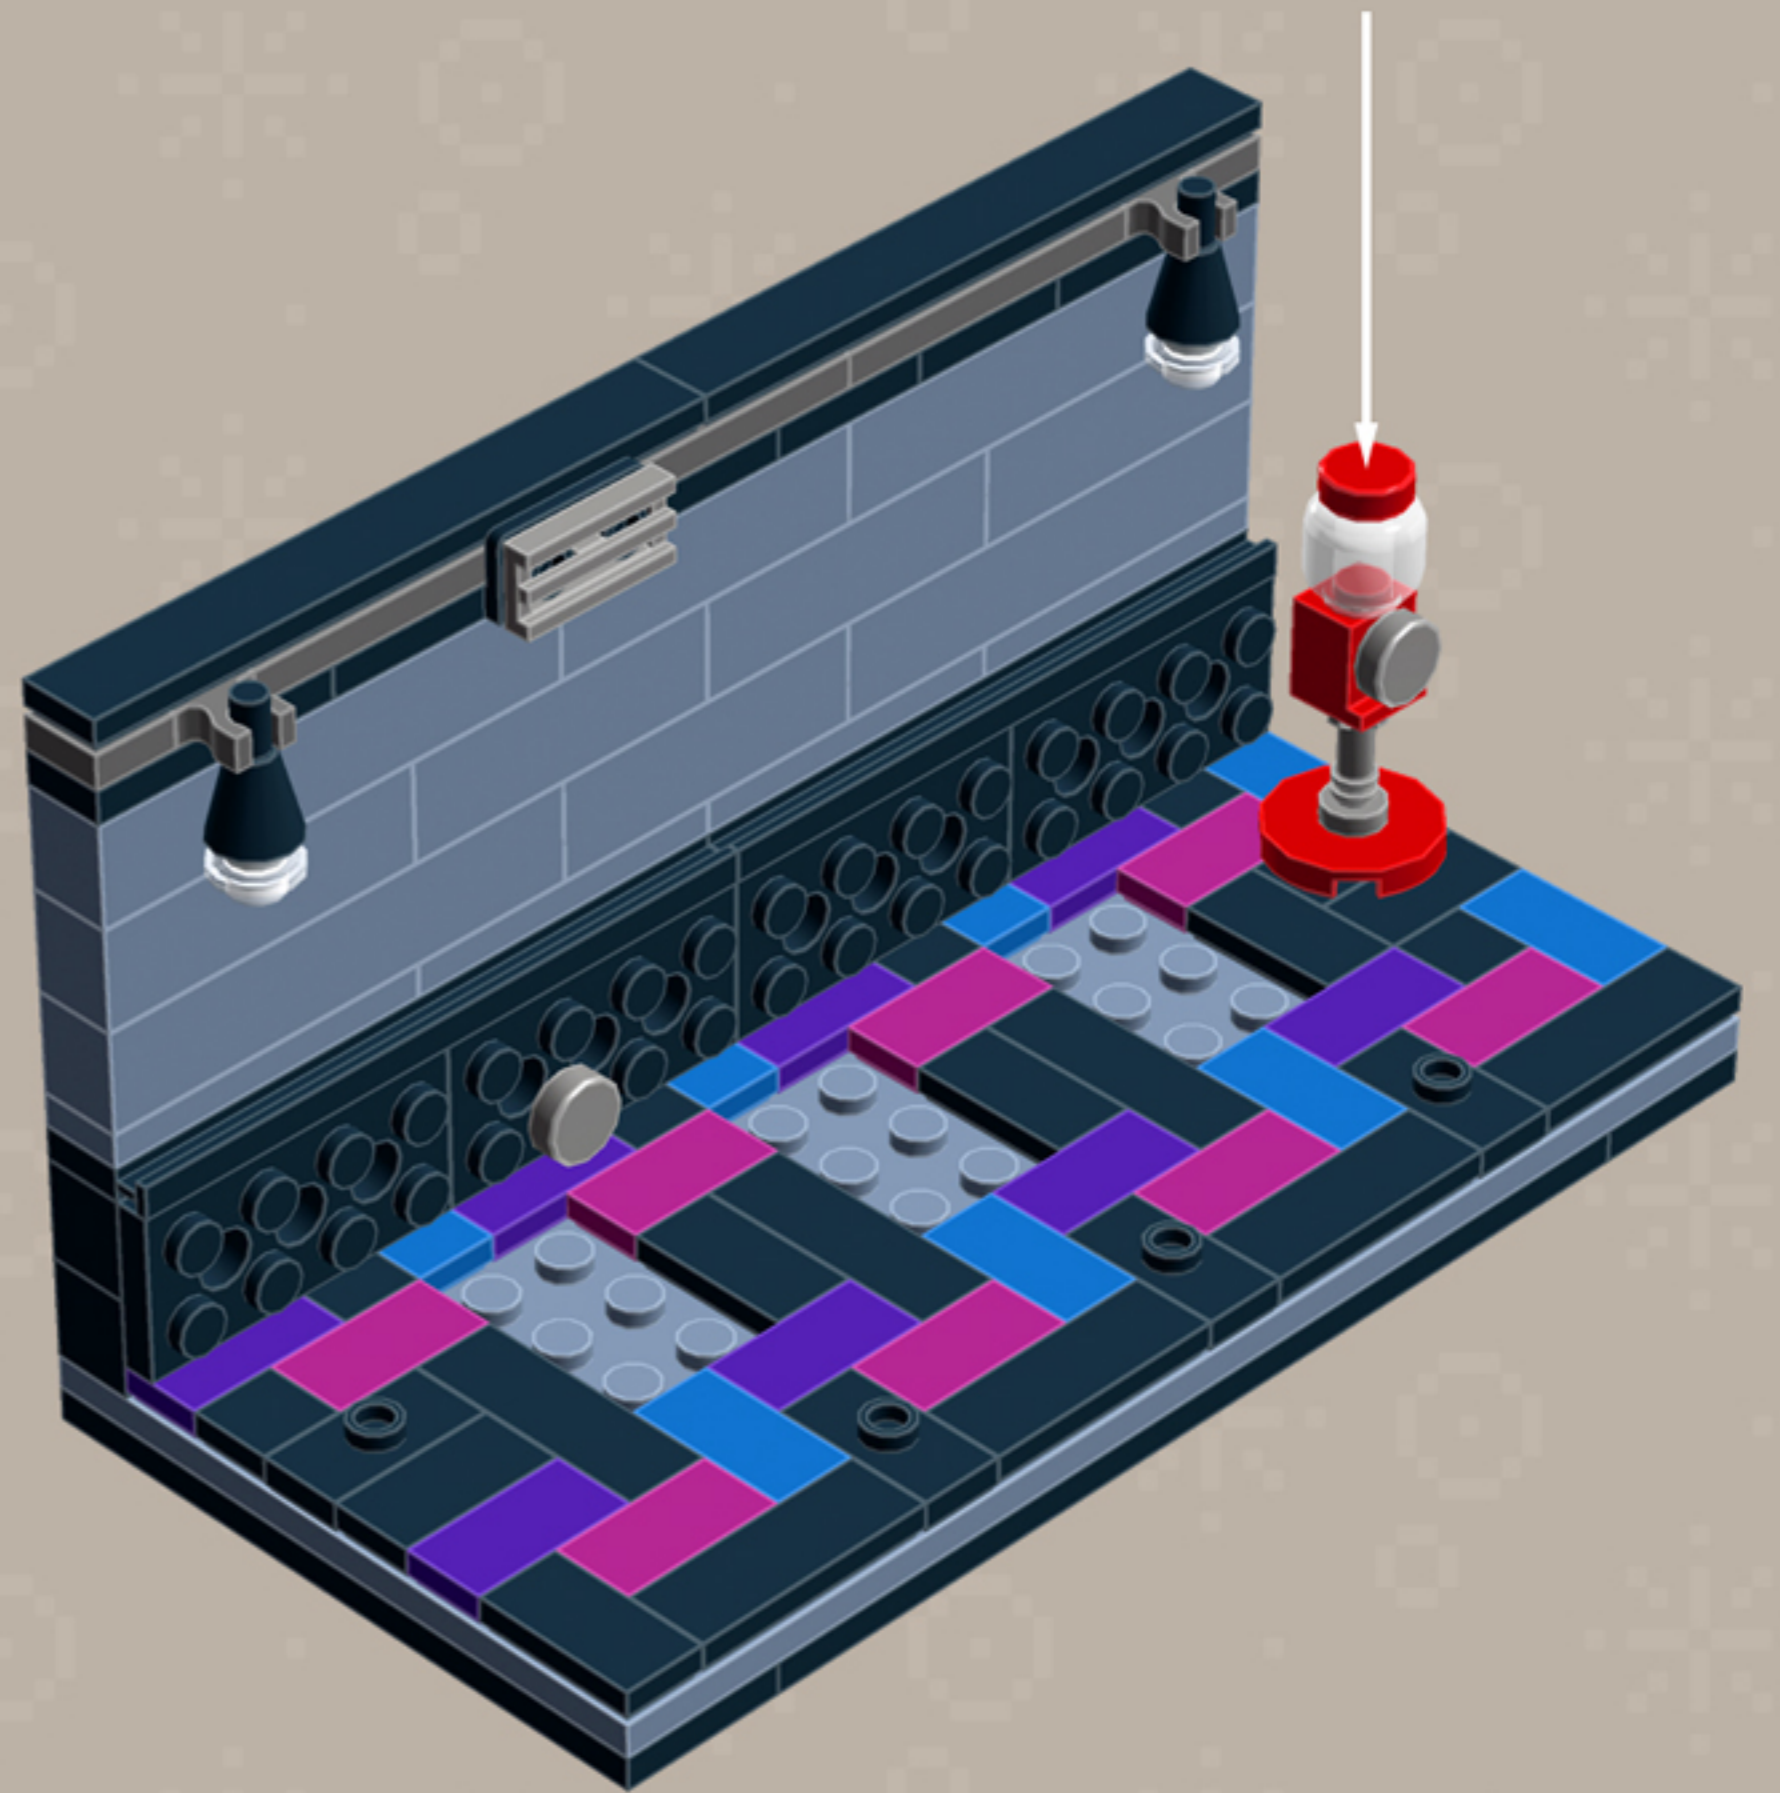

Element ID	Color	Description	Quantity
6115539	Sand Blue	Plate 8X16	1
6051389	Silver Ink	Light Sword Stock, No. "1000"	1
6034154	Silver Ink	Silver Ingot "No.1"	1
4655241	Silver Metallic	Flat Tile 1X1, Round	2
4619636	Silver Metallic	Radiator Grille 1X2	3
3001140	Transparent	Mini Head - Tr.	1
3005740	Transparent	Plate 1X1 Round	2
4278412	Transparent	Slide Shoe Round 2X2	4
307001	White	Flat Tile 1X1	1
614101	White	Plate 1X1 Round	14
302301	White	Plate 1X2	3