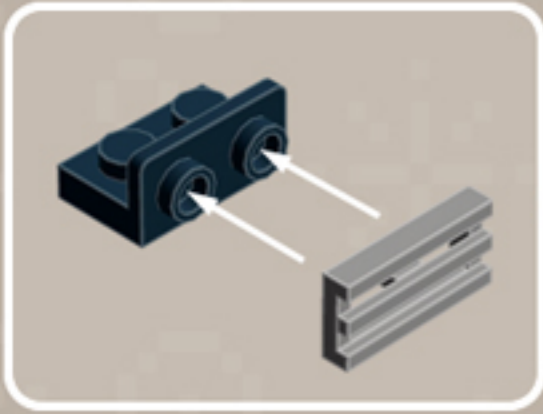

Element ID	Color	Description	Quantity
6115539	Sand Blue	Plate 8X16	1
6051389	Silver Ink	Light Sword Stock, No. "1000"	1
6034154	Silver Ink	Silver Ingot "No.1"	1
4655241	Silver Metallic	Flat Tile 1X1, Round	2
4619636	Silver Metallic	Radiator Grille 1X2	3
3001140	Transparent	Mini Head - Tr.	1
3005740	Transparent	Plate 1X1 Round	2
4278412	Transparent	Slide Shoe Round 2X2	4
307001	White	Flat Tile 1X1	1
614101	White	Plate 1X1 Round	14
302301	White	Plate 1X2	3