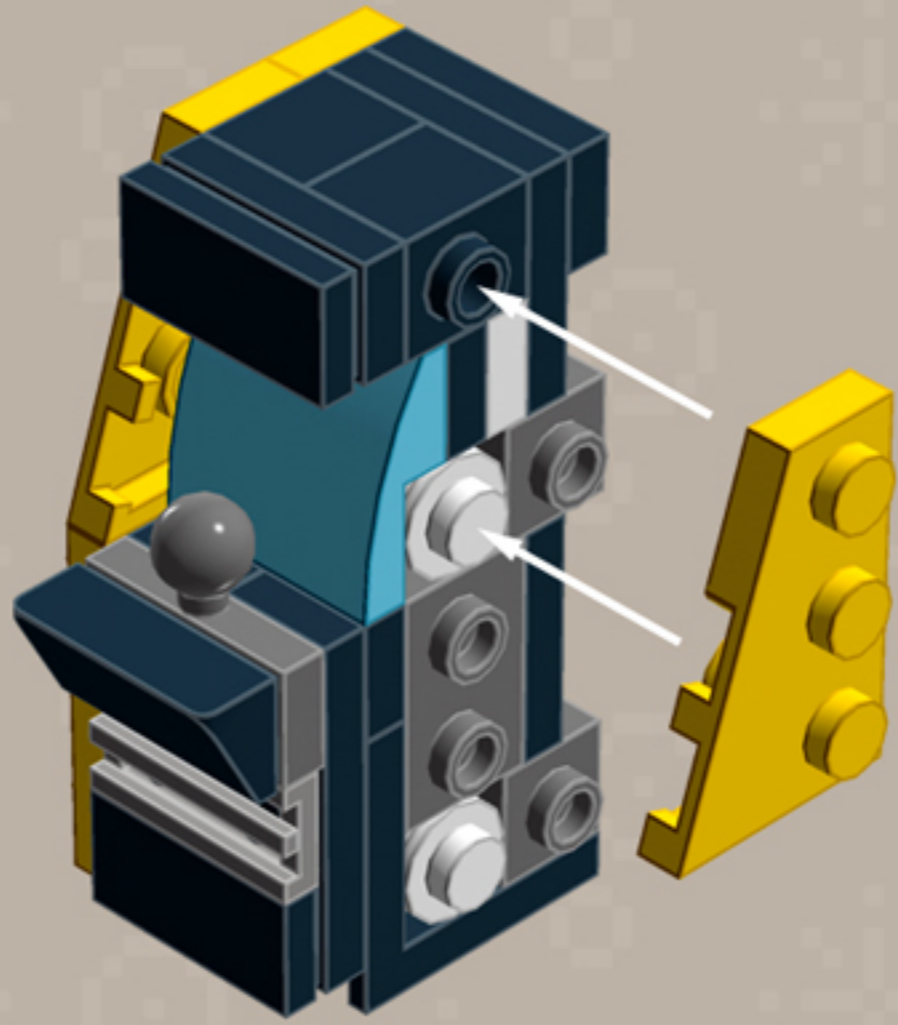

Element ID	Color	Description	Quantity
6115539	Sand Blue	Plate 8X16	1
6051389	Silver Ink	Light Sword Stock, No. "1000"	1
6034154	Silver Ink	Silver Ingot "No.1"	1
4655241	Silver Metallic	Flat Tile 1X1, Round	2
4619636	Silver Metallic	Radiator Grille 1X2	3
3001140	Transparent	Mini Head - Tr.	1
3005740	Transparent	Plate 1X1 Round	2
4278412	Transparent	Slide Shoe Round 2X2	4
307001	White	Flat Tile 1X1	1
614101	White	Plate 1X1 Round	14
302301	White	Plate 1X2	3