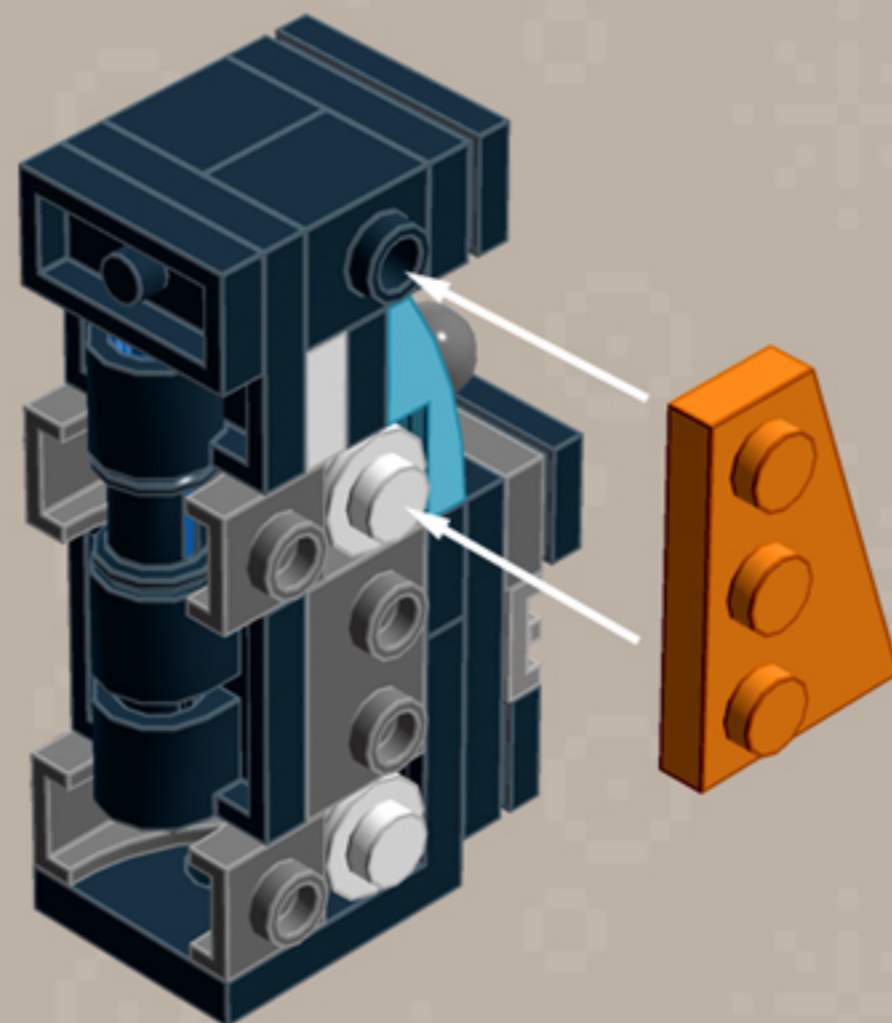

Element ID	Color	Description	Quantity
6115539	Sand Blue	Plate 8X16	1
6051389	Silver Ink	Light Sword Stock, No. "1000"	1
6034154	Silver Ink	Silver Ingot "No.1"	1
4655241	Silver Metallic	Flat Tile 1X1, Round	2
4619636	Silver Metallic	Radiator Grille 1X2	3
3001140	Transparent	Mini Head - Tr.	1
3005740	Transparent	Plate 1X1 Round	2
4278412	Transparent	Slide Shoe Round 2X2	4
307001	White	Flat Tile 1X1	1
614101	White	Plate 1X1 Round	14
302301	White	Plate 1X2	3