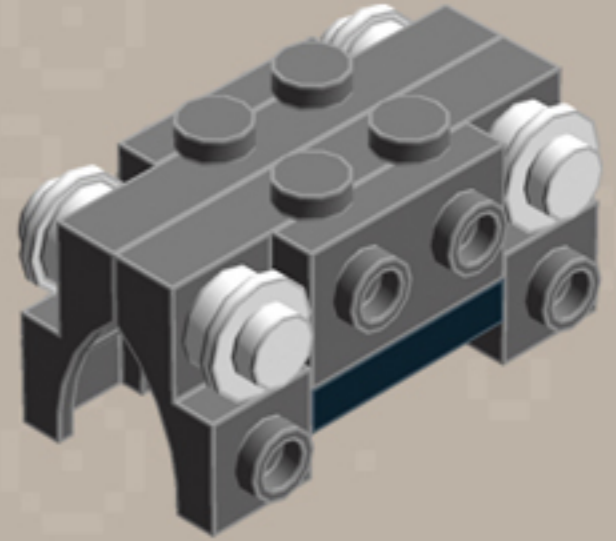

Element ID	Color	Description	Quantity
6115539	Sand Blue	Plate 8X16	1
6051389	Silver Ink	Light Sword Stock, No. "1000"	1
6034154	Silver Ink	Silver Ingot "No.1"	1
4655241	Silver Metallic	Flat Tile 1X1, Round	2
4619636	Silver Metallic	Radiator Grille 1X2	3
3001140	Transparent	Mini Head - Tr.	1
3005740	Transparent	Plate 1X1 Round	2
4278412	Transparent	Slide Shoe Round 2X2	4
307001	White	Flat Tile 1X1	1
614101	White	Plate 1X1 Round	14
302301	White	Plate 1X2	3