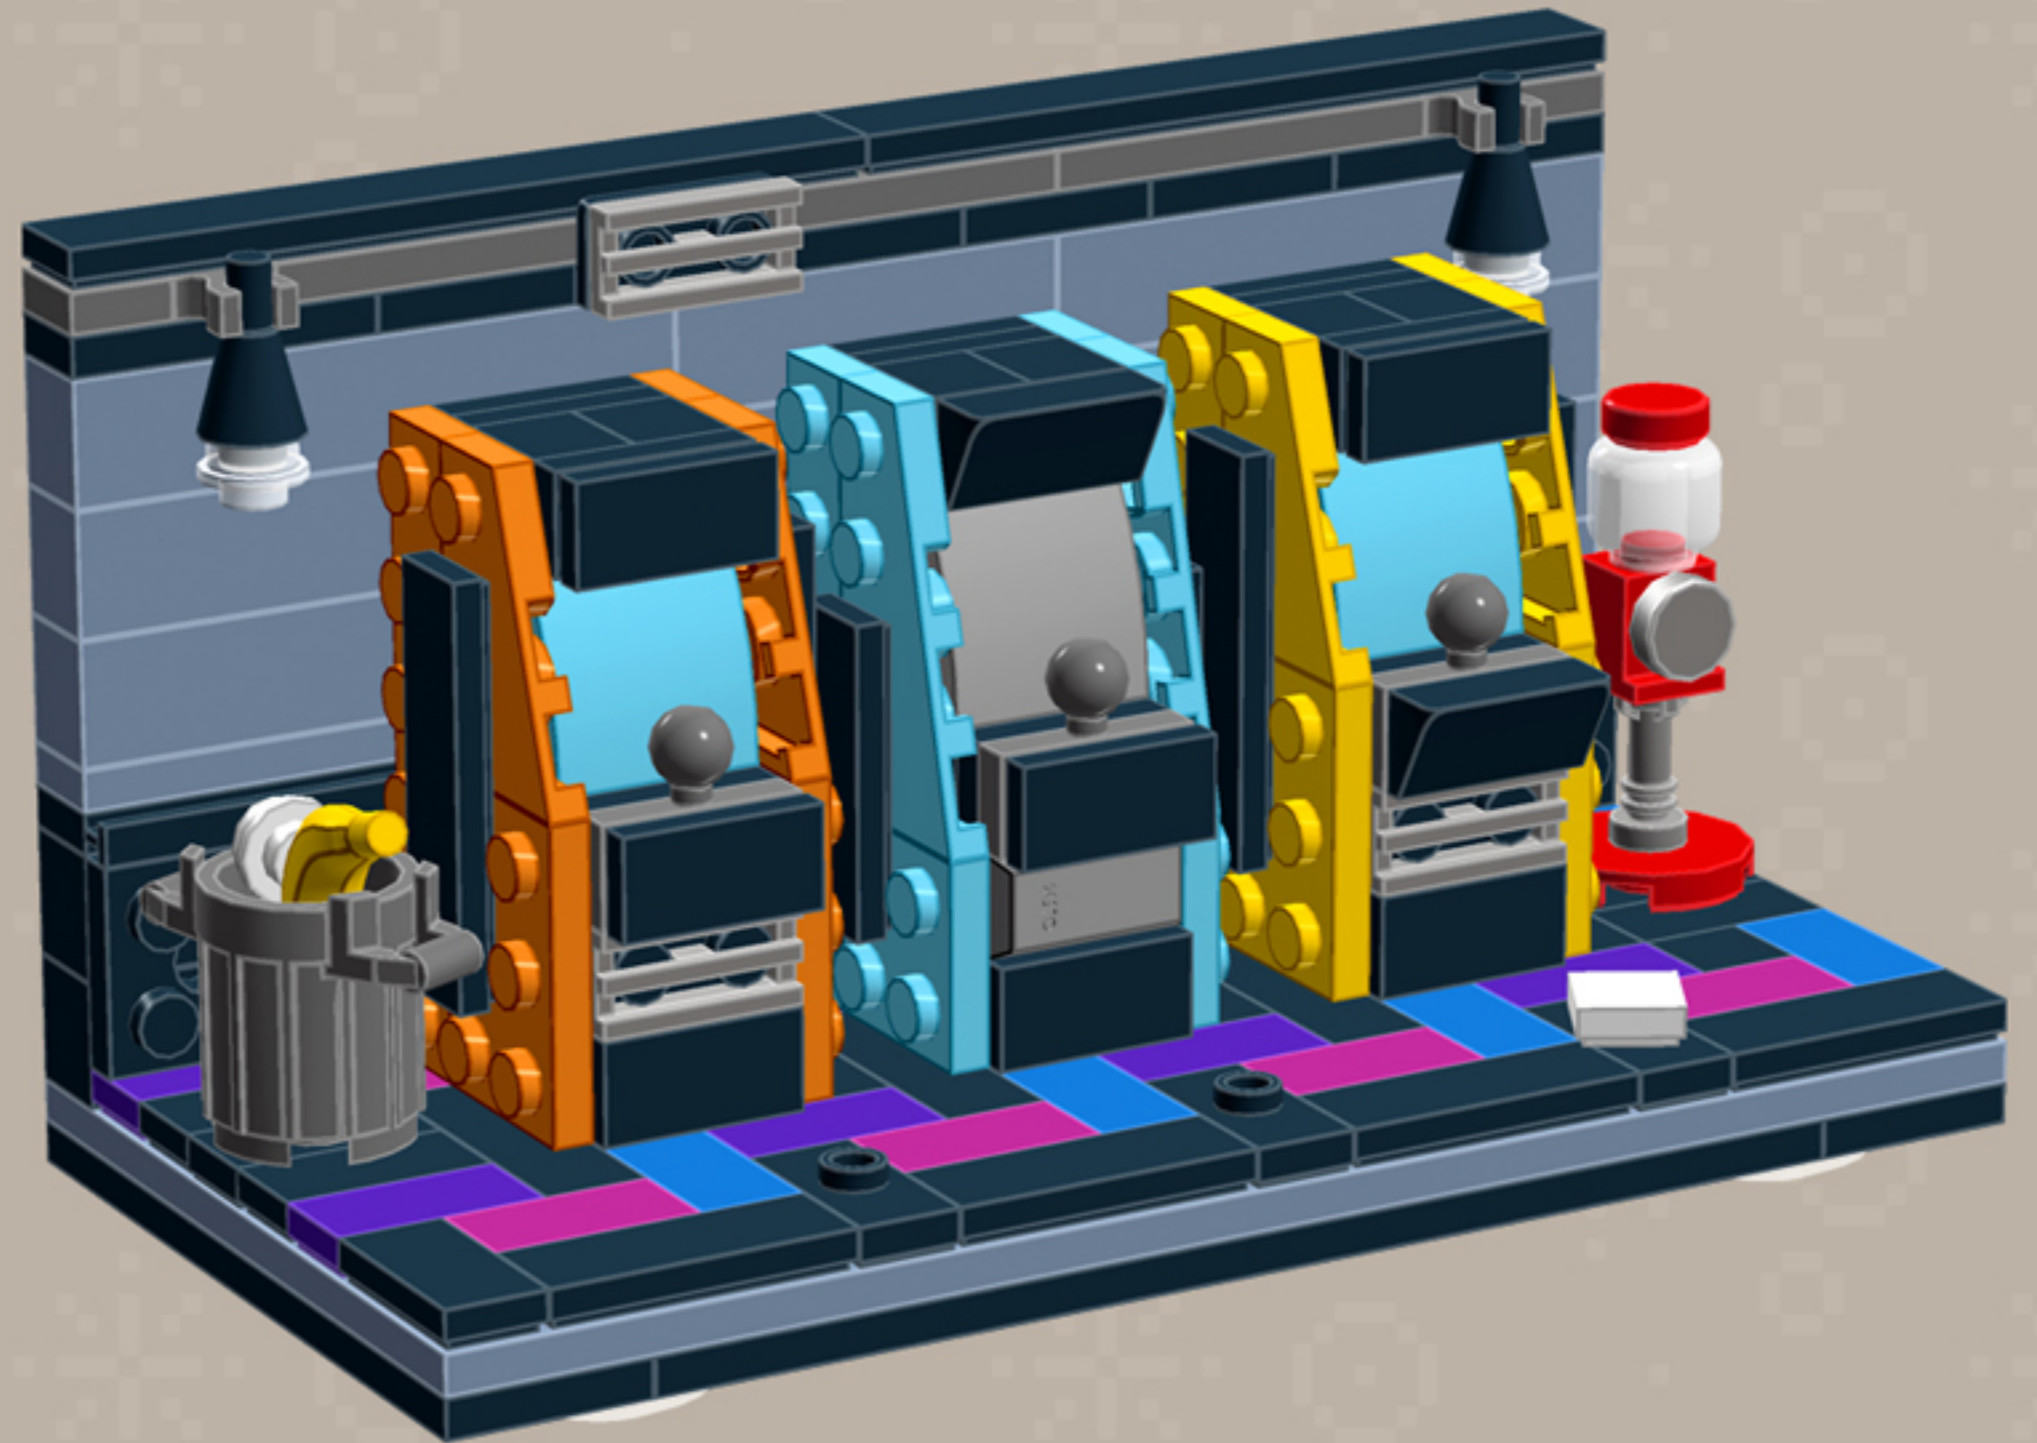

MY OLD
Arcade
POWER-UP EDITION

A LEGO® project by Chris McVeigh
chrismcveigh.com

Element ID	Color	Description	Quantity
4140801	Black	2M Fric. Snap W/Cross Hole	3
6020193	Black	Angular Plate 1.5 Bot. 1X2 1/2	1
4558954	Black	Brick 1X1 W. 1 Knob	6
246526	Black	Brick 1X16	1
300426	Black	Brick 1X2	2
4162443	Black	Brick 1X4 W. 4 Knobs	3
6056234	Black	Cone 1X1 Inverted W. Shaft	2
307026	Black	Flat Tile 1X1	6
306926	Black	Flat Tile 1X2	13
4558170	Black	Flat Tile 1X3	9
243126	Black	Flat Tile 1X4	4

Element ID	Color	Description	Quantity
416226	Black	Flat Tile 1X8	2
302326	Black	Plate 1X2	15
6092585	Black	Plate 1X2 W. 1 Knob	5
362326	Black	Plate 1X3	8
4286009	Black	Plate 1X8 With Rail	2
244526	Black	Plate 2X12	2
6061032	Black	Plate 2X2 + One Hule Ø4,8	3
6019217	Black	Plate 2X2 Angle	3
370926	Black	Plate 2X4, 3Xø4.9	7
303426	Black	Plate 2X8	2
4548180	Black	Roof Tile 1X2X2/3, Abs	2

Element ID	Color	Description	Quantity
281726	Black	Technic Doub. Bearing Pl. 2X2	3
4206482	Bright Blue	Conn.Bush W.Fric./Crossale	3
4206330	Bright Blue	Flat Tile 1X1	3
306923	Bright Blue	Flat Tile 1X2	5
4180540	Bright Orange	Left Plate 2X3 W/Angle	1
4173332	Bright Orange	Plate 1X6	2
4125278	Bright Orange	Plate 2X3	2
4180512	Bright Orange	Right Plate 2X3 W/Angle	1
407021	Bright Red	Angular Brick 1X1	1
6063445	Bright Red	Flat Tile 1X1, Round	1
6102138	Bright Red	Flat Tile 2X2 Round W. Hole Ø4.85	1

Element ID	Color	Description	Quantity
4611415	Bright Reddish Violet	Flat Tile 1X2	8
4114584	Bright Yellow	Banana	1
4179095	Bright Yellow	Left Plate 2X3 W/Angle	1
366624	Bright Yellow	Plate 1X6	2
302124	Bright Yellow	Plate 2X3	2
4179094	Bright Yellow	Right Plate 2X3 W/Angle	1
6066119	Dark Stone Grey	Brick 1X4X1 2/3 W. V. Knobs	6
4626645	Dark Stone Grey	Dustbin 2X2X2	1
4210719	Dark Stone Grey	Plate 1X1	2
4587212	Dark Stone Grey	Plate 1X1 W. Holder	2
6039479	Dark Stone Grey	Plate 1X2 Ball Ø5.9 Middle	3