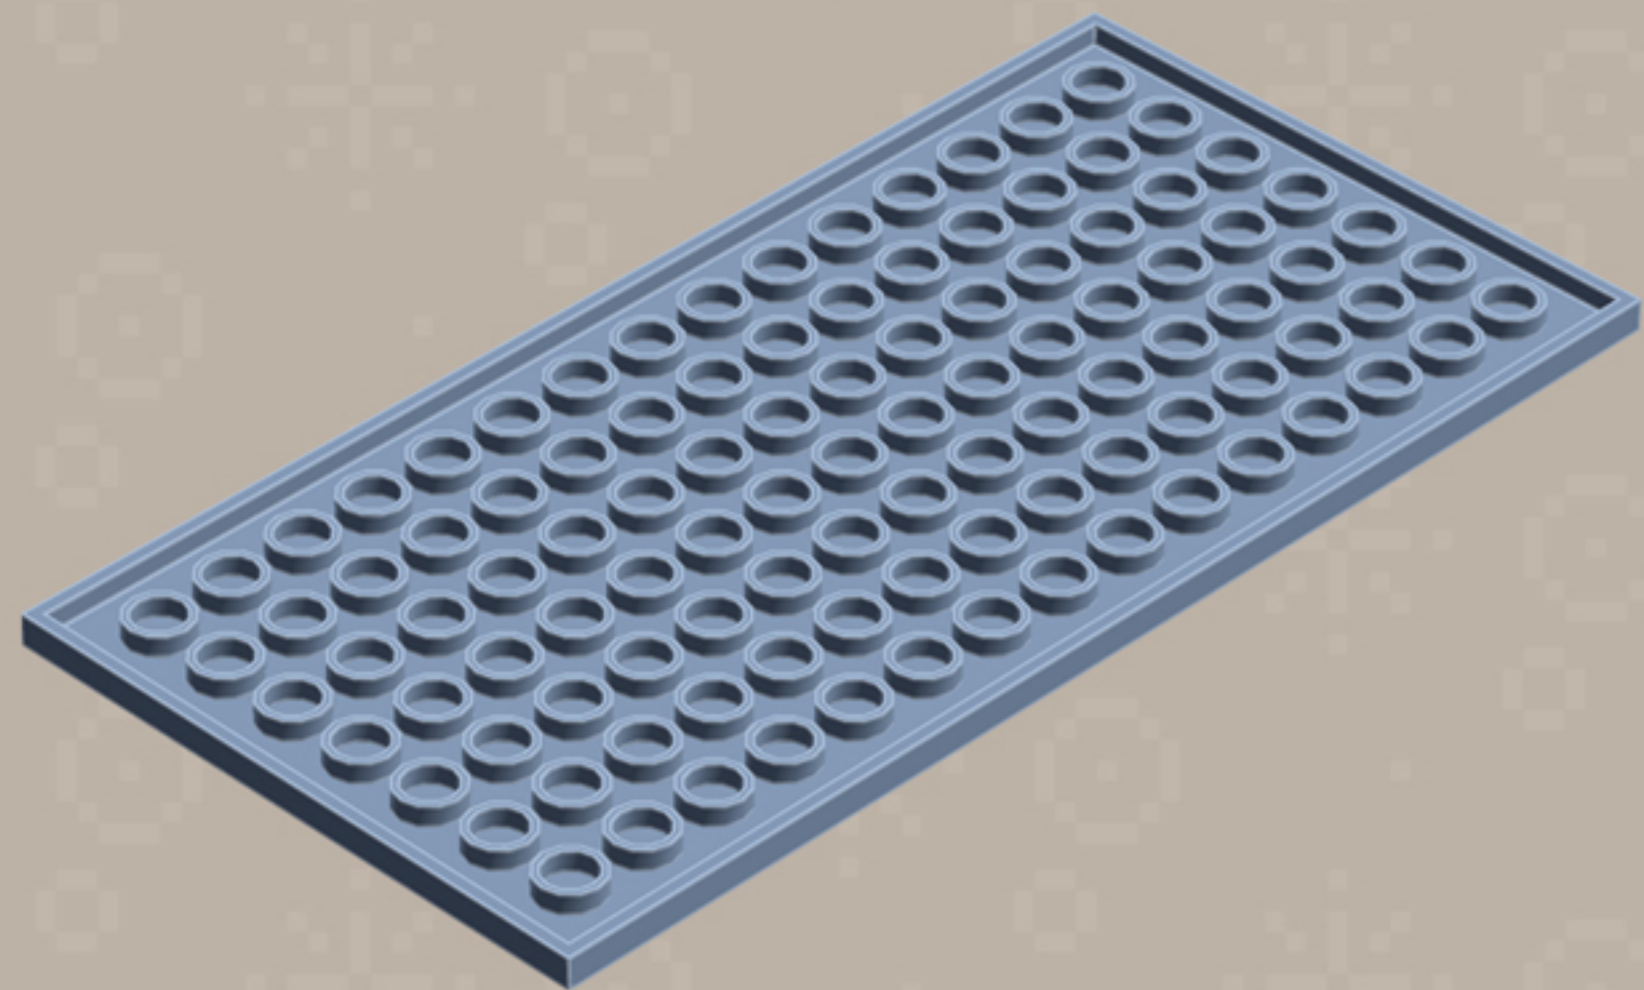

Element ID	Color	Description	Quantity
416226	Black	Flat Tile 1X8	2
302326	Black	Plate 1X2	15
6092585	Black	Plate 1X2 W. 1 Knob	5
362326	Black	Plate 1X3	8
4286009	Black	Plate 1X8 With Rail	2
244526	Black	Plate 2X12	2
6061032	Black	Plate 2X2 + One Hule Ø4,8	3
6019217	Black	Plate 2X2 Angle	3
370926	Black	Plate 2X4, 3Xø4.9	7
303426	Black	Plate 2X8	2
4548180	Black	Roof Tile 1X2X2/3, Abs	2

Element ID	Color	Description	Quantity
281726	Black	Technic Doub. Bearing Pl. 2X2	3
4206482	Bright Blue	Conn.Bush W.Fric./Crossale	3
4206330	Bright Blue	Flat Tile 1X1	3
306923	Bright Blue	Flat Tile 1X2	5
4180540	Bright Orange	Left Plate 2X3 W/Angle	1
4173332	Bright Orange	Plate 1X6	2
4125278	Bright Orange	Plate 2X3	2
4180512	Bright Orange	Right Plate 2X3 W/Angle	1
407021	Bright Red	Angular Brick 1X1	1
6063445	Bright Red	Flat Tile 1X1, Round	1
6102138	Bright Red	Flat Tile 2X2 Round W. Hole Ø4.85	1

Element ID	Color	Description	Quantity
4611415	Bright Reddish Violet	Flat Tile 1X2	8
4114584	Bright Yellow	Banana	1
4179095	Bright Yellow	Left Plate 2X3 W/Angle	1
366624	Bright Yellow	Plate 1X6	2
302124	Bright Yellow	Plate 2X3	2
4179094	Bright Yellow	Right Plate 2X3 W/Angle	1
6066119	Dark Stone Grey	Brick 1X4X1 2/3 W. V. Knobs	6
4626645	Dark Stone Grey	Dustbin 2X2X2	1
4210719	Dark Stone Grey	Plate 1X1	2
4587212	Dark Stone Grey	Plate 1X1 W. Holder	2
6039479	Dark Stone Grey	Plate 1X2 Ball Ø5.9 Middle	3

Element ID	Color	Description	Quantity
6115539	Sand Blue	Plate 8X16	1
6051389	Silver Ink	Light Sword Stock, No. "1000"	1
6034154	Silver Ink	Silver Ingot "No.1"	1
4655241	Silver Metallic	Flat Tile 1X1, Round	2
4619636	Silver Metallic	Radiator Grille 1X2	3
3001140	Transparent	Mini Head - Tr.	1
3005740	Transparent	Plate 1X1 Round	2
4278412	Transparent	Slide Shoe Round 2X2	4
307001	White	Flat Tile 1X1	1
614101	White	Plate 1X1 Round	14
302301	White	Plate 1X2	3