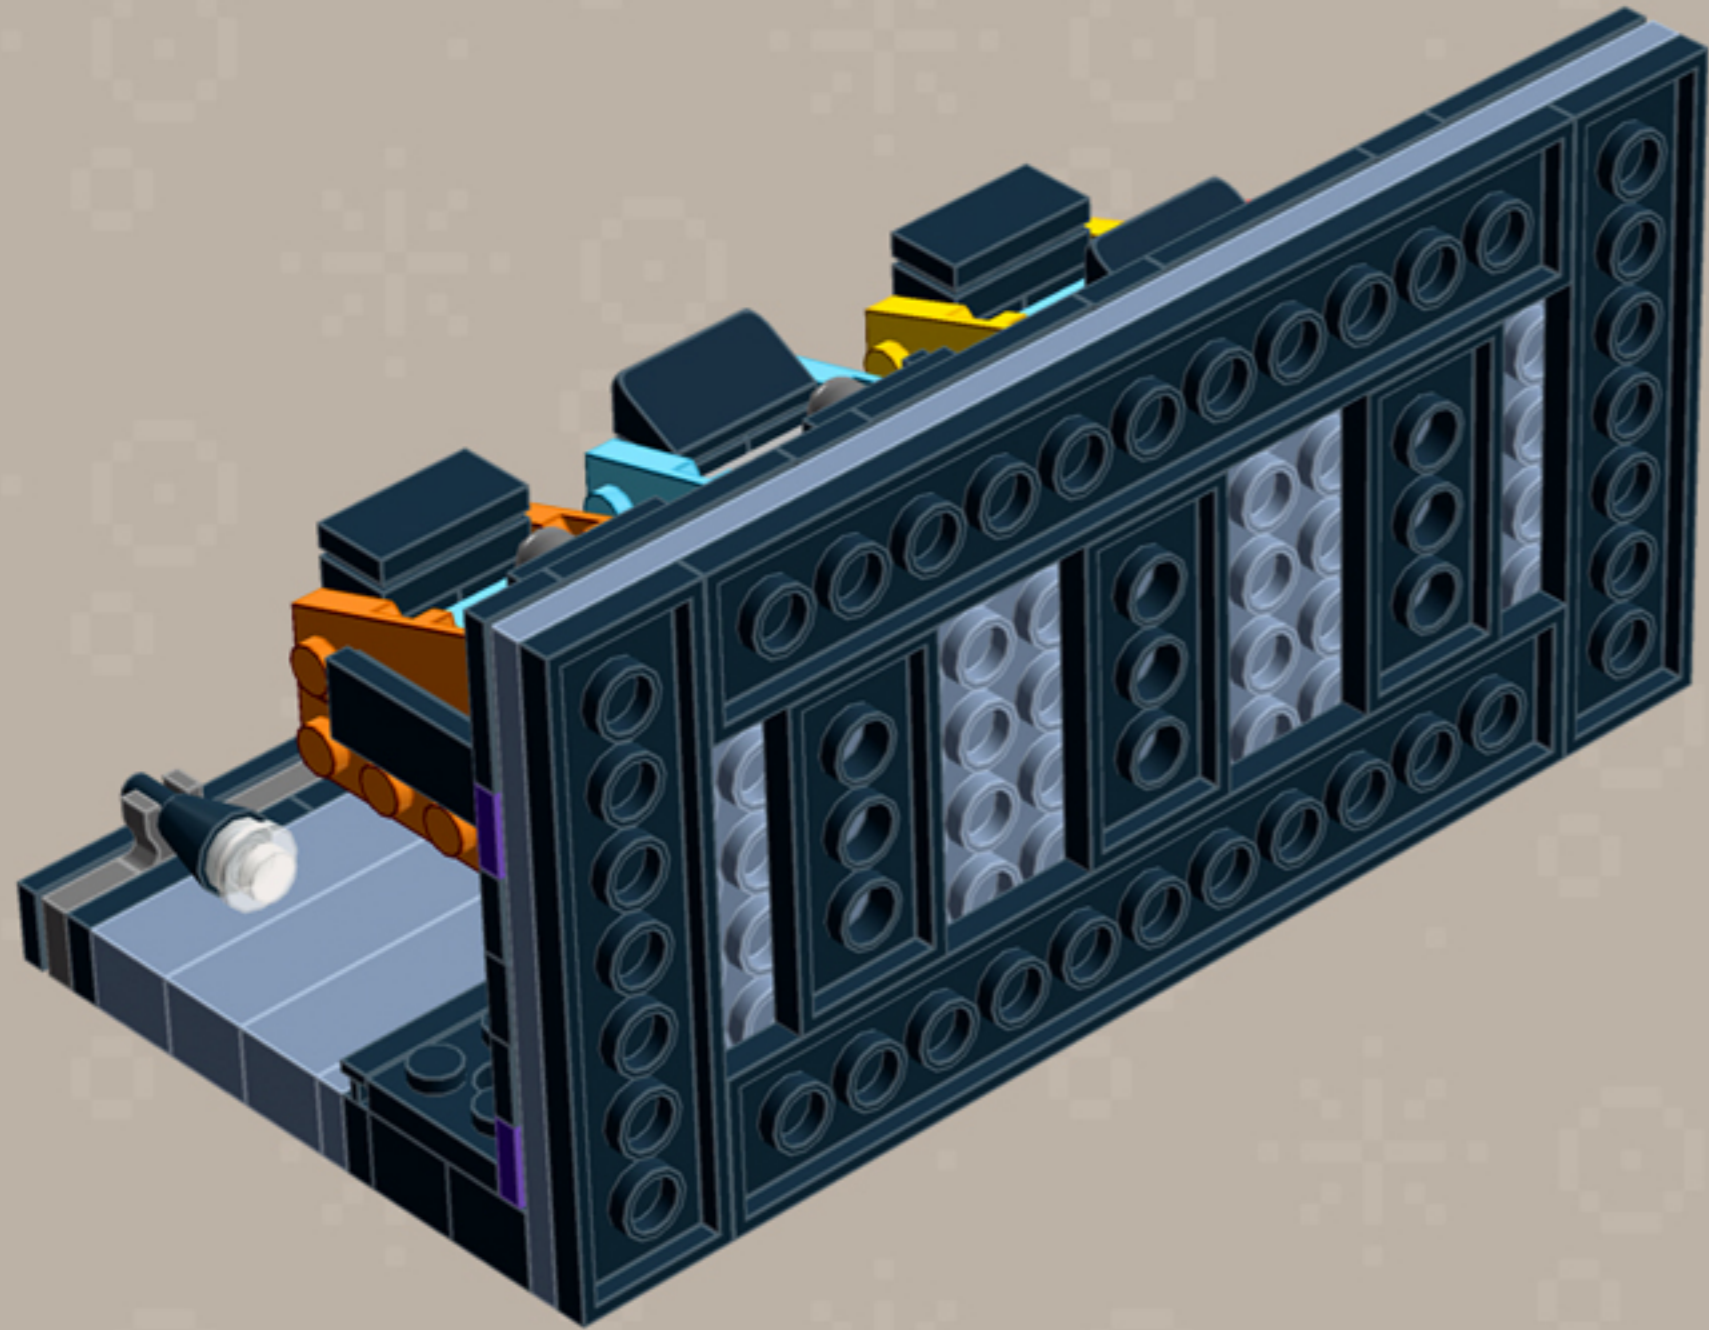

Element ID	Color	Description	Quantity
6115539	Sand Blue	Plate 8X16	1
6051389	Silver Ink	Light Sword Stock, No. "1000"	1
6034154	Silver Ink	Silver Ingot "No.1"	1
4655241	Silver Metallic	Flat Tile 1X1, Round	2
4619636	Silver Metallic	Radiator Grille 1X2	3
3001140	Transparent	Mini Head - Tr.	1
3005740	Transparent	Plate 1X1 Round	2
4278412	Transparent	Slide Shoe Round 2X2	4
307001	White	Flat Tile 1X1	1
614101	White	Plate 1X1 Round	14
302301	White	Plate 1X2	3