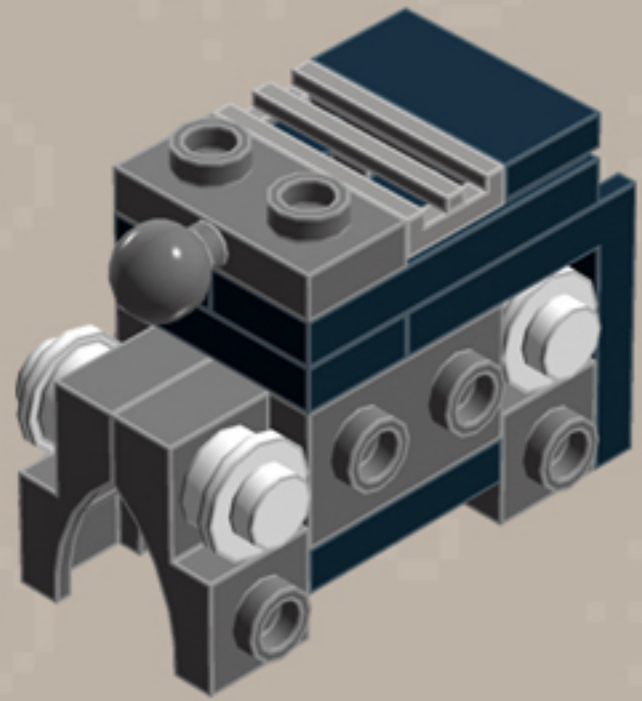

Element ID	Color	Description	Quantity
6115539	Sand Blue	Plate 8X16	1
6051389	Silver Ink	Light Sword Stock, No. "1000"	1
6034154	Silver Ink	Silver Ingot "No.1"	1
4655241	Silver Metallic	Flat Tile 1X1, Round	2
4619636	Silver Metallic	Radiator Grille 1X2	3
3001140	Transparent	Mini Head - Tr.	1
3005740	Transparent	Plate 1X1 Round	2
4278412	Transparent	Slide Shoe Round 2X2	4
307001	White	Flat Tile 1X1	1
614101	White	Plate 1X1 Round	14
302301	White	Plate 1X2	3