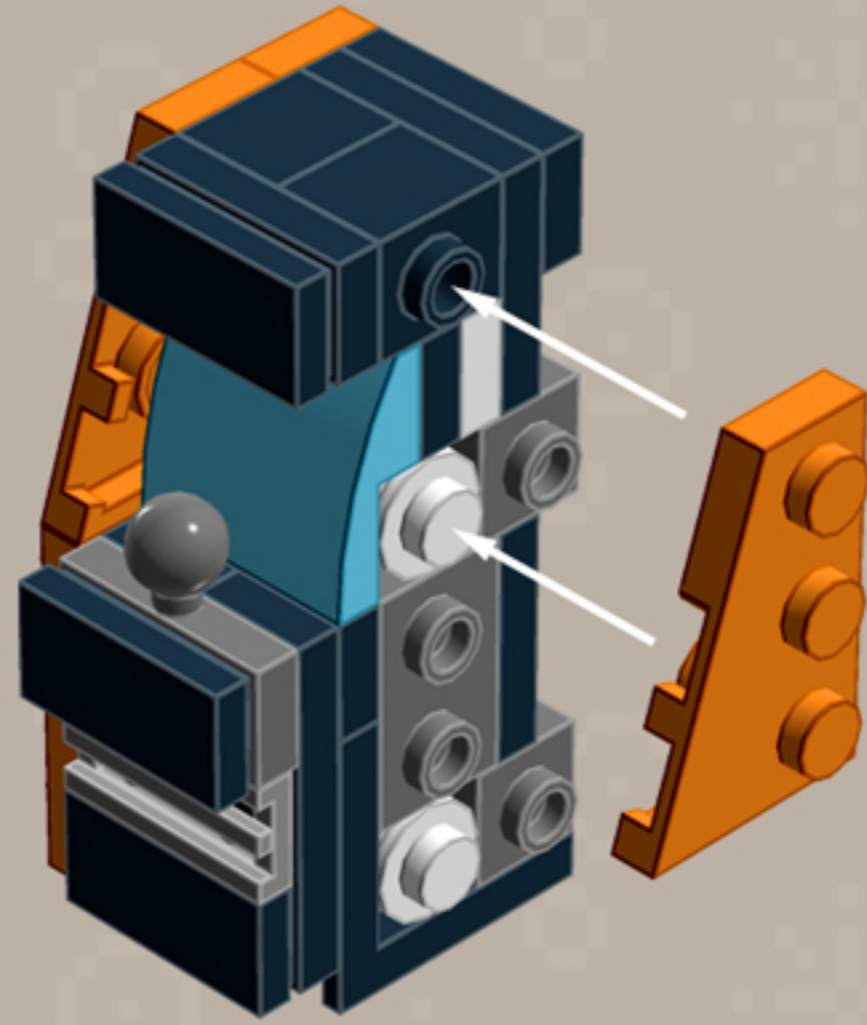

Element ID	Color	Description	Quantity
6115539	Sand Blue	Plate 8X16	1
6051389	Silver Ink	Light Sword Stock, No. "1000"	1
6034154	Silver Ink	Silver Ingot "No.1"	1
4655241	Silver Metallic	Flat Tile 1X1, Round	2
4619636	Silver Metallic	Radiator Grille 1X2	3
3001140	Transparent	Mini Head - Tr.	1
3005740	Transparent	Plate 1X1 Round	2
4278412	Transparent	Slide Shoe Round 2X2	4
307001	White	Flat Tile 1X1	1
614101	White	Plate 1X1 Round	14
302301	White	Plate 1X2	3