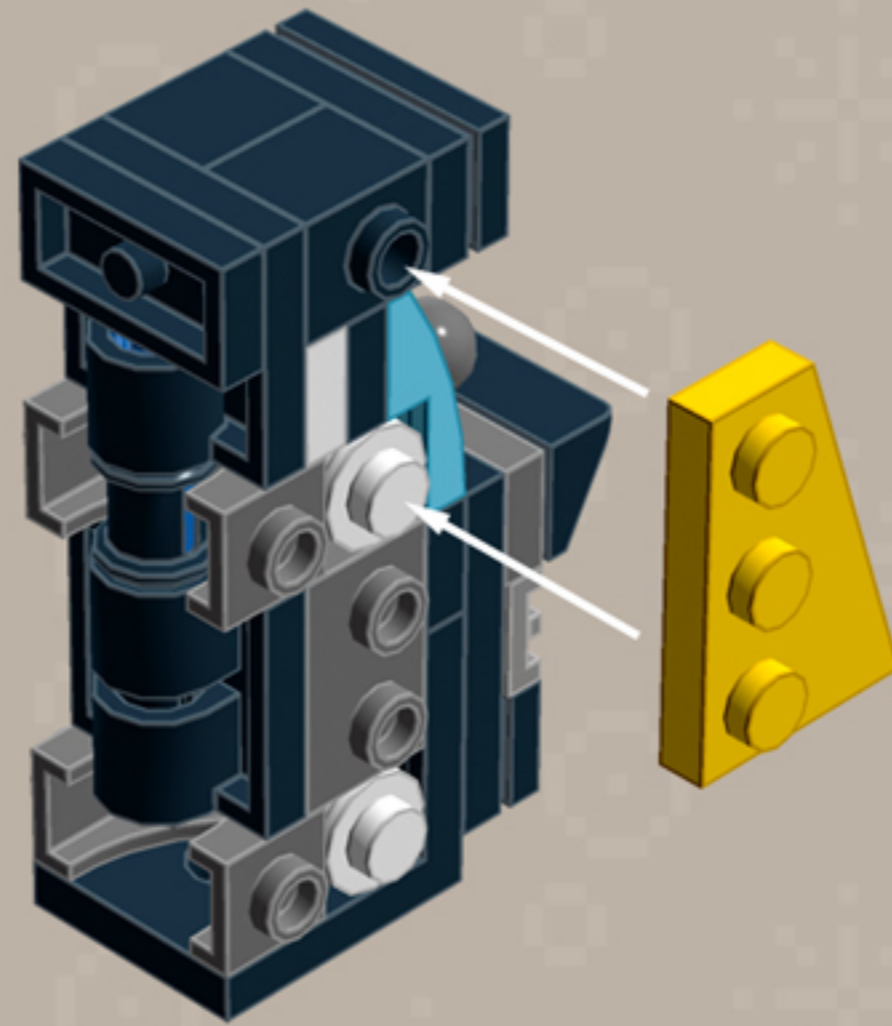

Element ID	Color	Description	Quantity
6115539	Sand Blue	Plate 8X16	1
6051389	Silver Ink	Light Sword Stock, No. "1000"	1
6034154	Silver Ink	Silver Ingot "No.1"	1
4655241	Silver Metallic	Flat Tile 1X1, Round	2
4619636	Silver Metallic	Radiator Grille 1X2	3
3001140	Transparent	Mini Head - Tr.	1
3005740	Transparent	Plate 1X1 Round	2
4278412	Transparent	Slide Shoe Round 2X2	4
307001	White	Flat Tile 1X1	1
614101	White	Plate 1X1 Round	14
302301	White	Plate 1X2	3