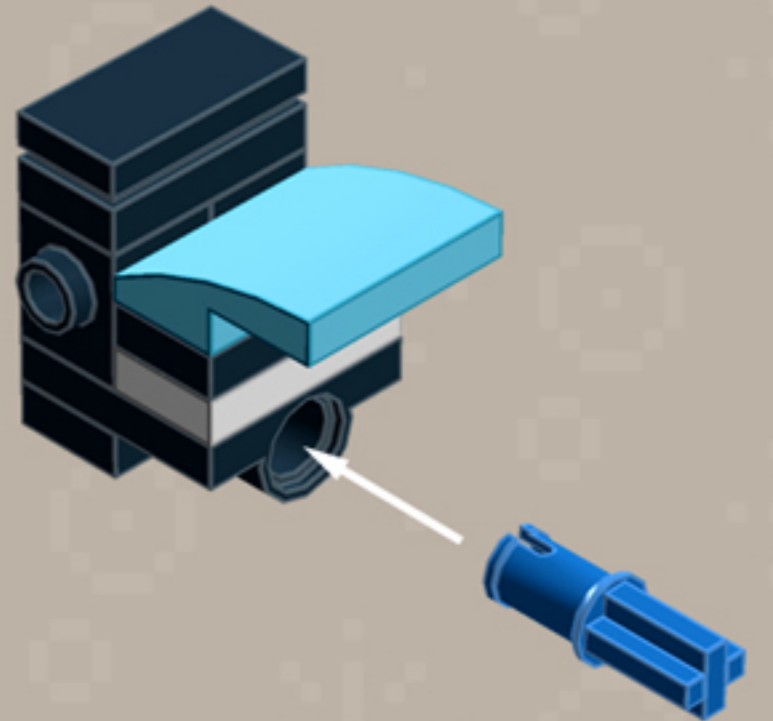

Element ID	Color	Description	Quantity
6115539	Sand Blue	Plate 8X16	1
6051389	Silver Ink	Light Sword Stock, No. "1000"	1
6034154	Silver Ink	Silver Ingot "No.1"	1
4655241	Silver Metallic	Flat Tile 1X1, Round	2
4619636	Silver Metallic	Radiator Grille 1X2	3
3001140	Transparent	Mini Head - Tr.	1
3005740	Transparent	Plate 1X1 Round	2
4278412	Transparent	Slide Shoe Round 2X2	4
307001	White	Flat Tile 1X1	1
614101	White	Plate 1X1 Round	14
302301	White	Plate 1X2	3