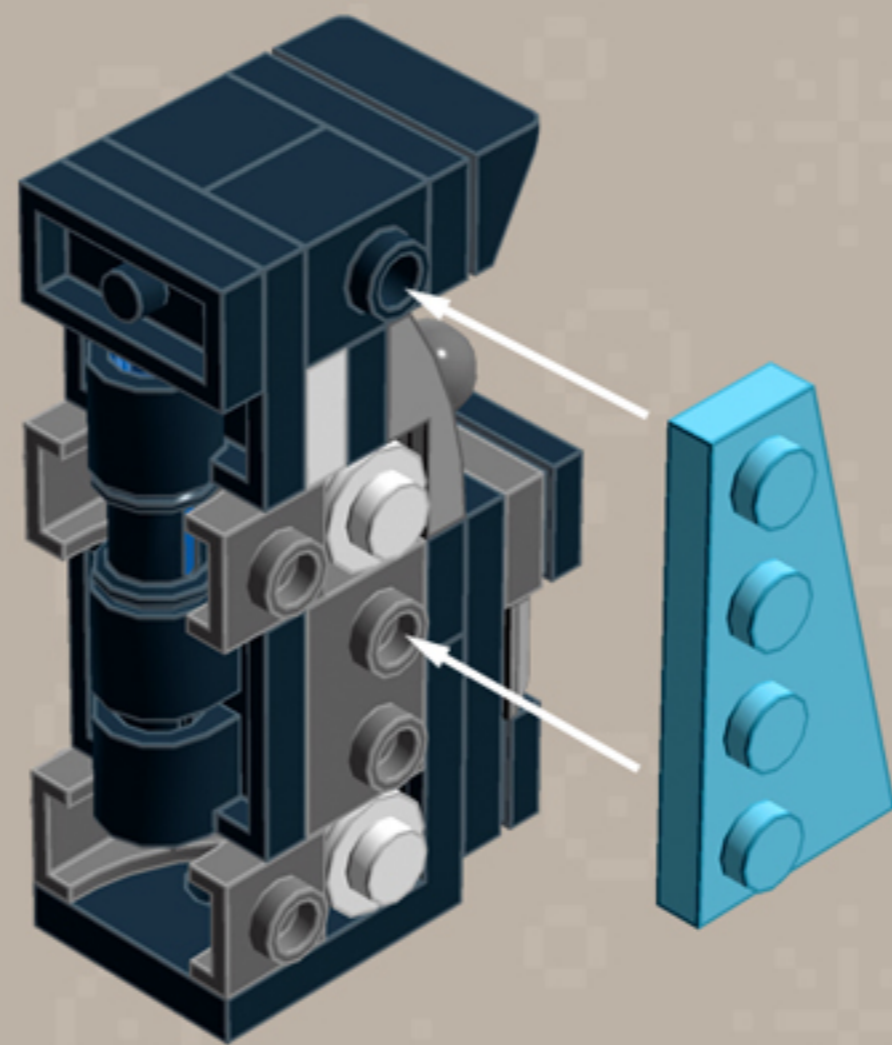

Element ID	Color	Description	Quantity
6115539	Sand Blue	Plate 8X16	1
6051389	Silver Ink	Light Sword Stock, No. "1000"	1
6034154	Silver Ink	Silver Ingot "No.1"	1
4655241	Silver Metallic	Flat Tile 1X1, Round	2
4619636	Silver Metallic	Radiator Grille 1X2	3
3001140	Transparent	Mini Head - Tr.	1
3005740	Transparent	Plate 1X1 Round	2
4278412	Transparent	Slide Shoe Round 2X2	4
307001	White	Flat Tile 1X1	1
614101	White	Plate 1X1 Round	14
302301	White	Plate 1X2	3