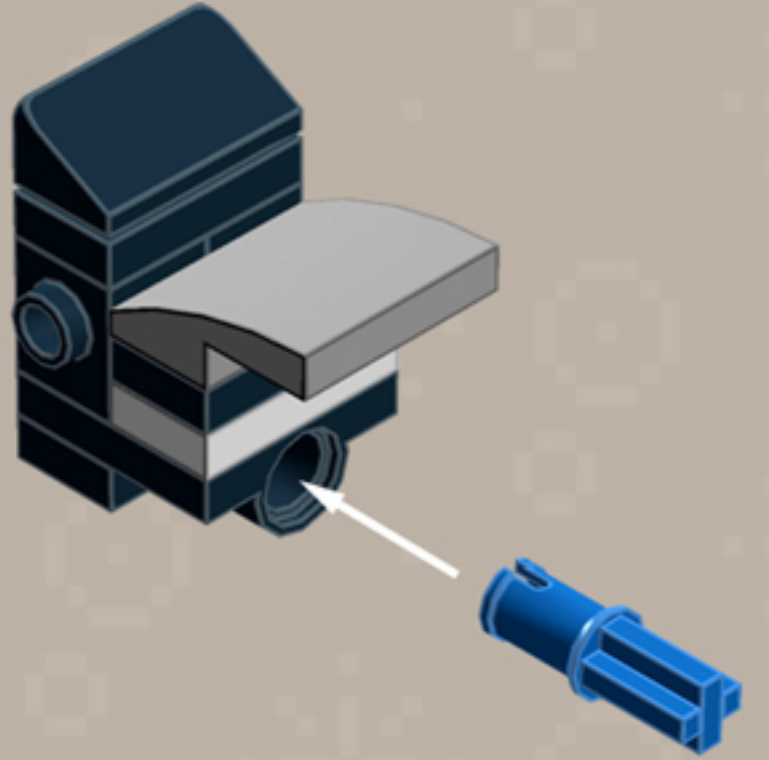

Element ID	Color	Description	Quantity
6115539	Sand Blue	Plate 8X16	1
6051389	Silver Ink	Light Sword Stock, No. "1000"	1
6034154	Silver Ink	Silver Ingot "No.1"	1
4655241	Silver Metallic	Flat Tile 1X1, Round	2
4619636	Silver Metallic	Radiator Grille 1X2	3
3001140	Transparent	Mini Head - Tr.	1
3005740	Transparent	Plate 1X1 Round	2
4278412	Transparent	Slide Shoe Round 2X2	4
307001	White	Flat Tile 1X1	1
614101	White	Plate 1X1 Round	14
302301	White	Plate 1X2	3