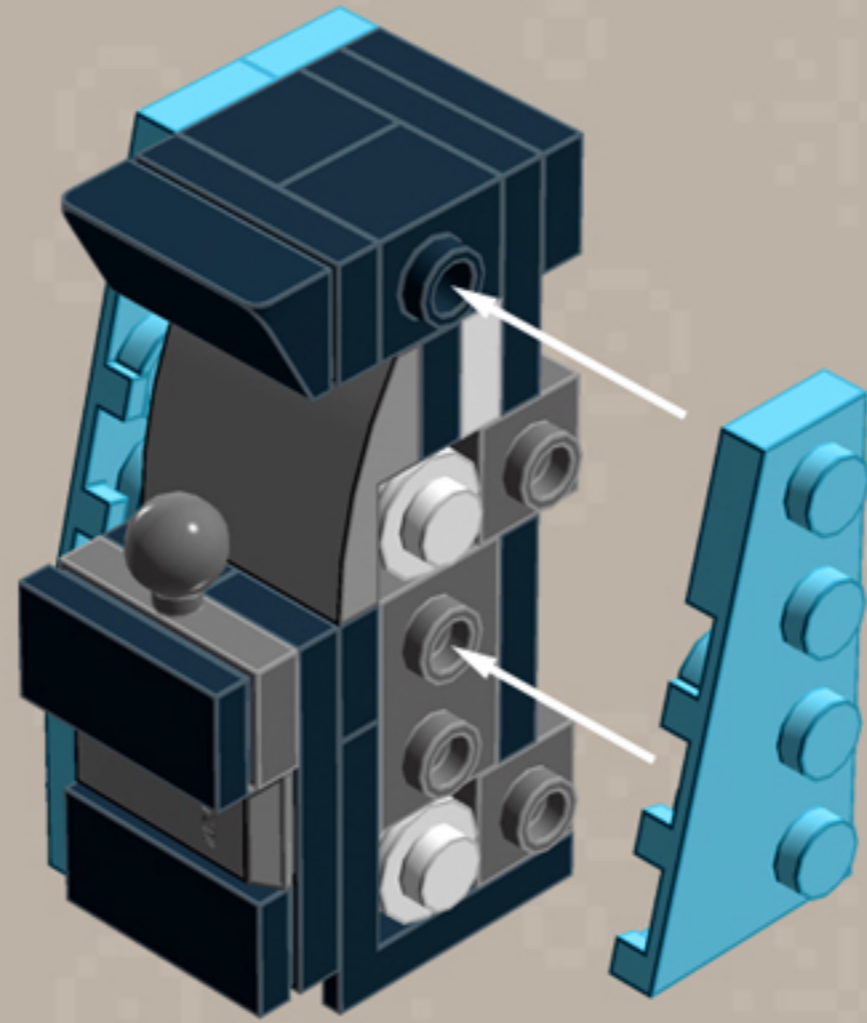

Element ID	Color	Description	Quantity
6115539	Sand Blue	Plate 8X16	1
6051389	Silver Ink	Light Sword Stock, No. "1000"	1
6034154	Silver Ink	Silver Ingot "No.1"	1
4655241	Silver Metallic	Flat Tile 1X1, Round	2
4619636	Silver Metallic	Radiator Grille 1X2	3
3001140	Transparent	Mini Head - Tr.	1
3005740	Transparent	Plate 1X1 Round	2
4278412	Transparent	Slide Shoe Round 2X2	4
307001	White	Flat Tile 1X1	1
614101	White	Plate 1X1 Round	14
302301	White	Plate 1X2	3