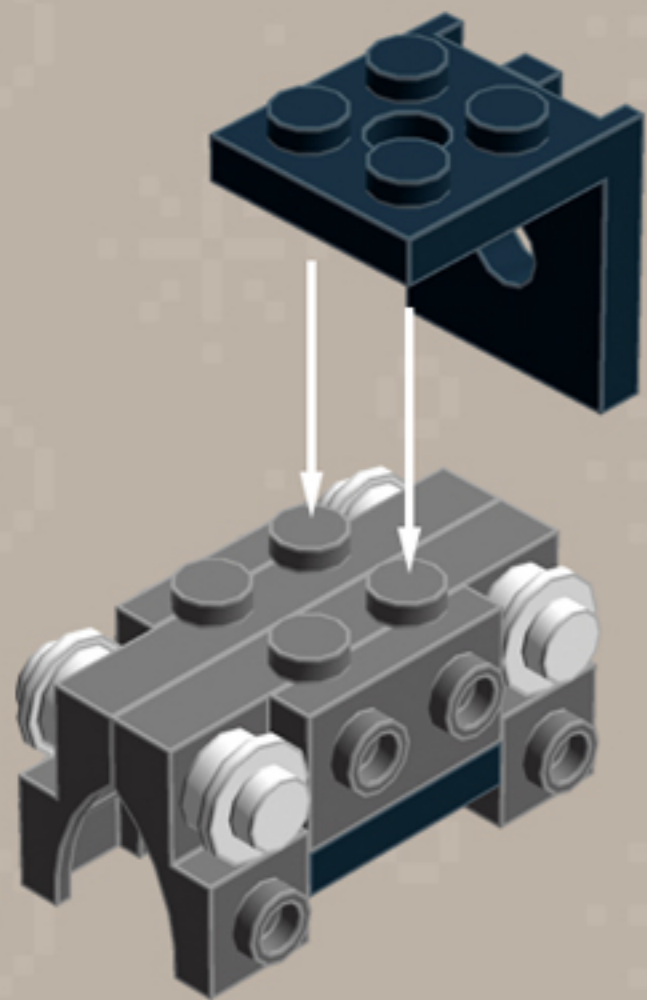

Element ID	Color	Description	Quantity
6115539	Sand Blue	Plate 8X16	1
6051389	Silver Ink	Light Sword Stock, No. "1000"	1
6034154	Silver Ink	Silver Ingot "No.1"	1
4655241	Silver Metallic	Flat Tile 1X1, Round	2
4619636	Silver Metallic	Radiator Grille 1X2	3
3001140	Transparent	Mini Head - Tr.	1
3005740	Transparent	Plate 1X1 Round	2
4278412	Transparent	Slide Shoe Round 2X2	4
307001	White	Flat Tile 1X1	1
614101	White	Plate 1X1 Round	14
302301	White	Plate 1X2	3