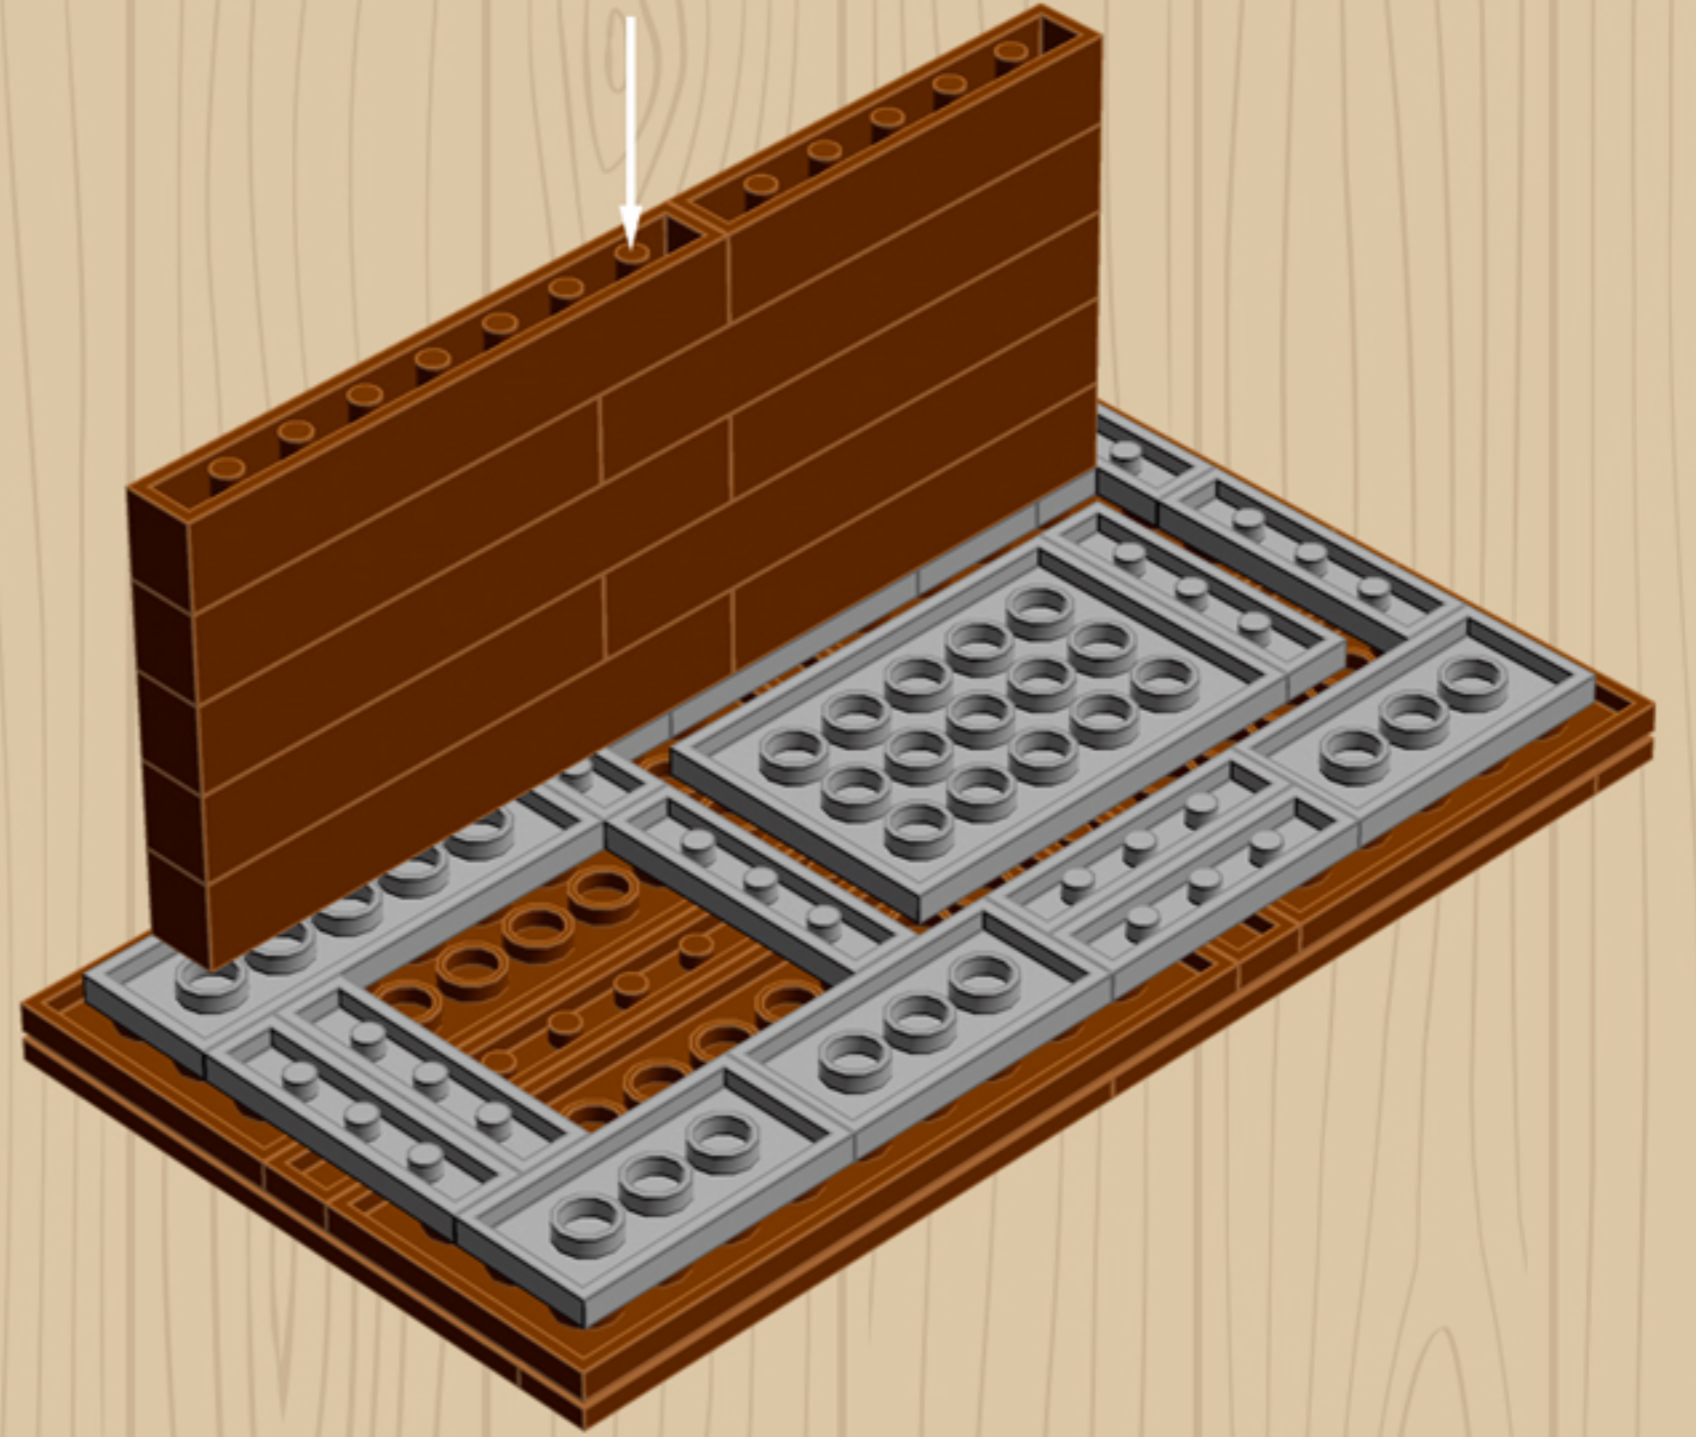

Element ID	Color	Description	Quantity
6071229	Medium Stone Grey	Plate 1X1 W. Up Right Holder	2
6043639	Medium Stone Grey	Plate 1X2 Ball Cup / Friction End	4
4244627	Medium Stone Grey	Plate 1X2 W. Stick 3.18	1
4515369	Medium Stone Grey	Plate 1X2 W/Shaft Ø3.2	2
4211429	Medium Stone Grey	Plate 1X3	2
4645412	Medium Stone Grey	Plate 3X3, 1/4 Circle	2
4237084	Medium Stone Grey	Plate Modified, 1X2 W. Inverted Snap	1
6028813	Medium Stone Grey	Plate W. Bow 1X2X2/3	4
4211791	Medium Stone Grey	Right Plate 2X3 W/Angle	1
4211412	Medium Stone Grey	Round Brick 1X2	2
4211753	Medium Stone Grey	Sign - Stop	1
4542590	Medium Stone Grey	Stick Ø 3.2 W. Holder	2
4526985	Medium Stone Grey	Tube W/Double Ø4.85	1