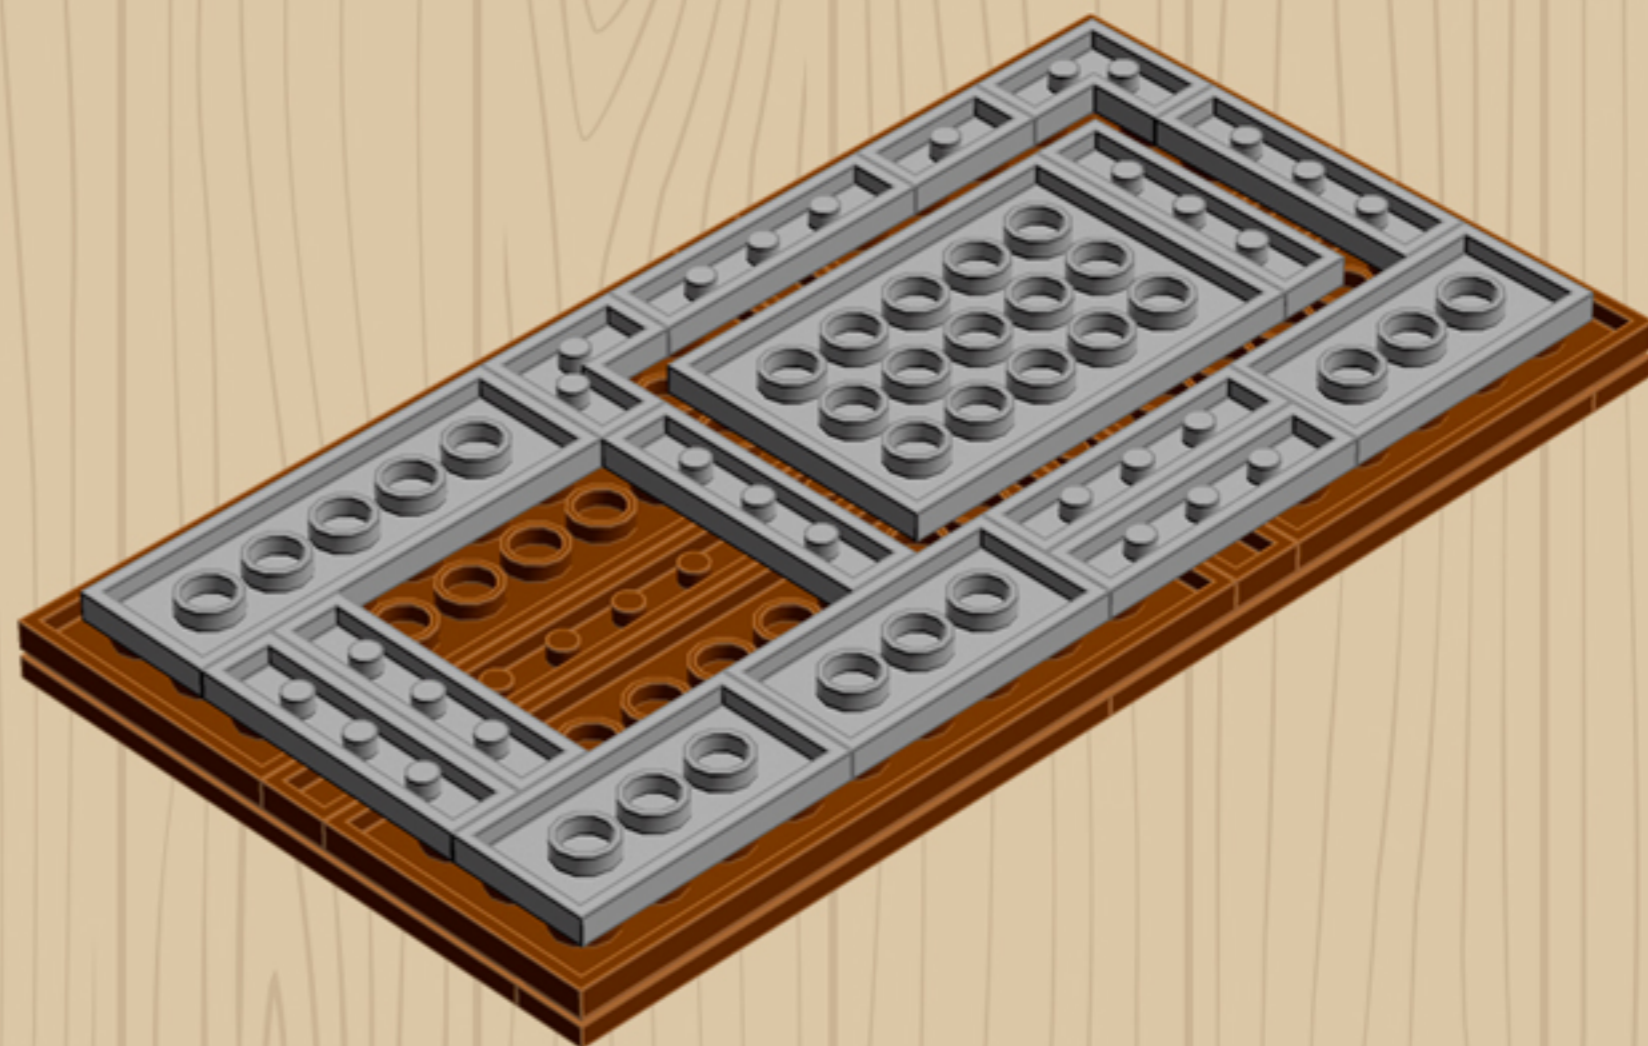

Element ID	Color	Description	Quantity
6071229	Medium Stone Grey	Plate 1X1 W. Up Right Holder	2
6043639	Medium Stone Grey	Plate 1X2 Ball Cup / Friction End	4
4244627	Medium Stone Grey	Plate 1X2 W. Stick 3.18	1
4515369	Medium Stone Grey	Plate 1X2 W/Shaft Ø3.2	2
4211429	Medium Stone Grey	Plate 1X3	2
4645412	Medium Stone Grey	Plate 3X3, 1/4 Circle	2
4237084	Medium Stone Grey	Plate Modified, 1X2 W. Inverted Snap	1
6028813	Medium Stone Grey	Plate W. Bow 1X2X2/3	4
4211791	Medium Stone Grey	Right Plate 2X3 W/Angle	1
4211412	Medium Stone Grey	Round Brick 1X2	2
4211753	Medium Stone Grey	Sign - Stop	1
4542590	Medium Stone Grey	Stick Ø 3.2 W. Holder	2
4526985	Medium Stone Grey	Tube W/Double Ø4.85	1