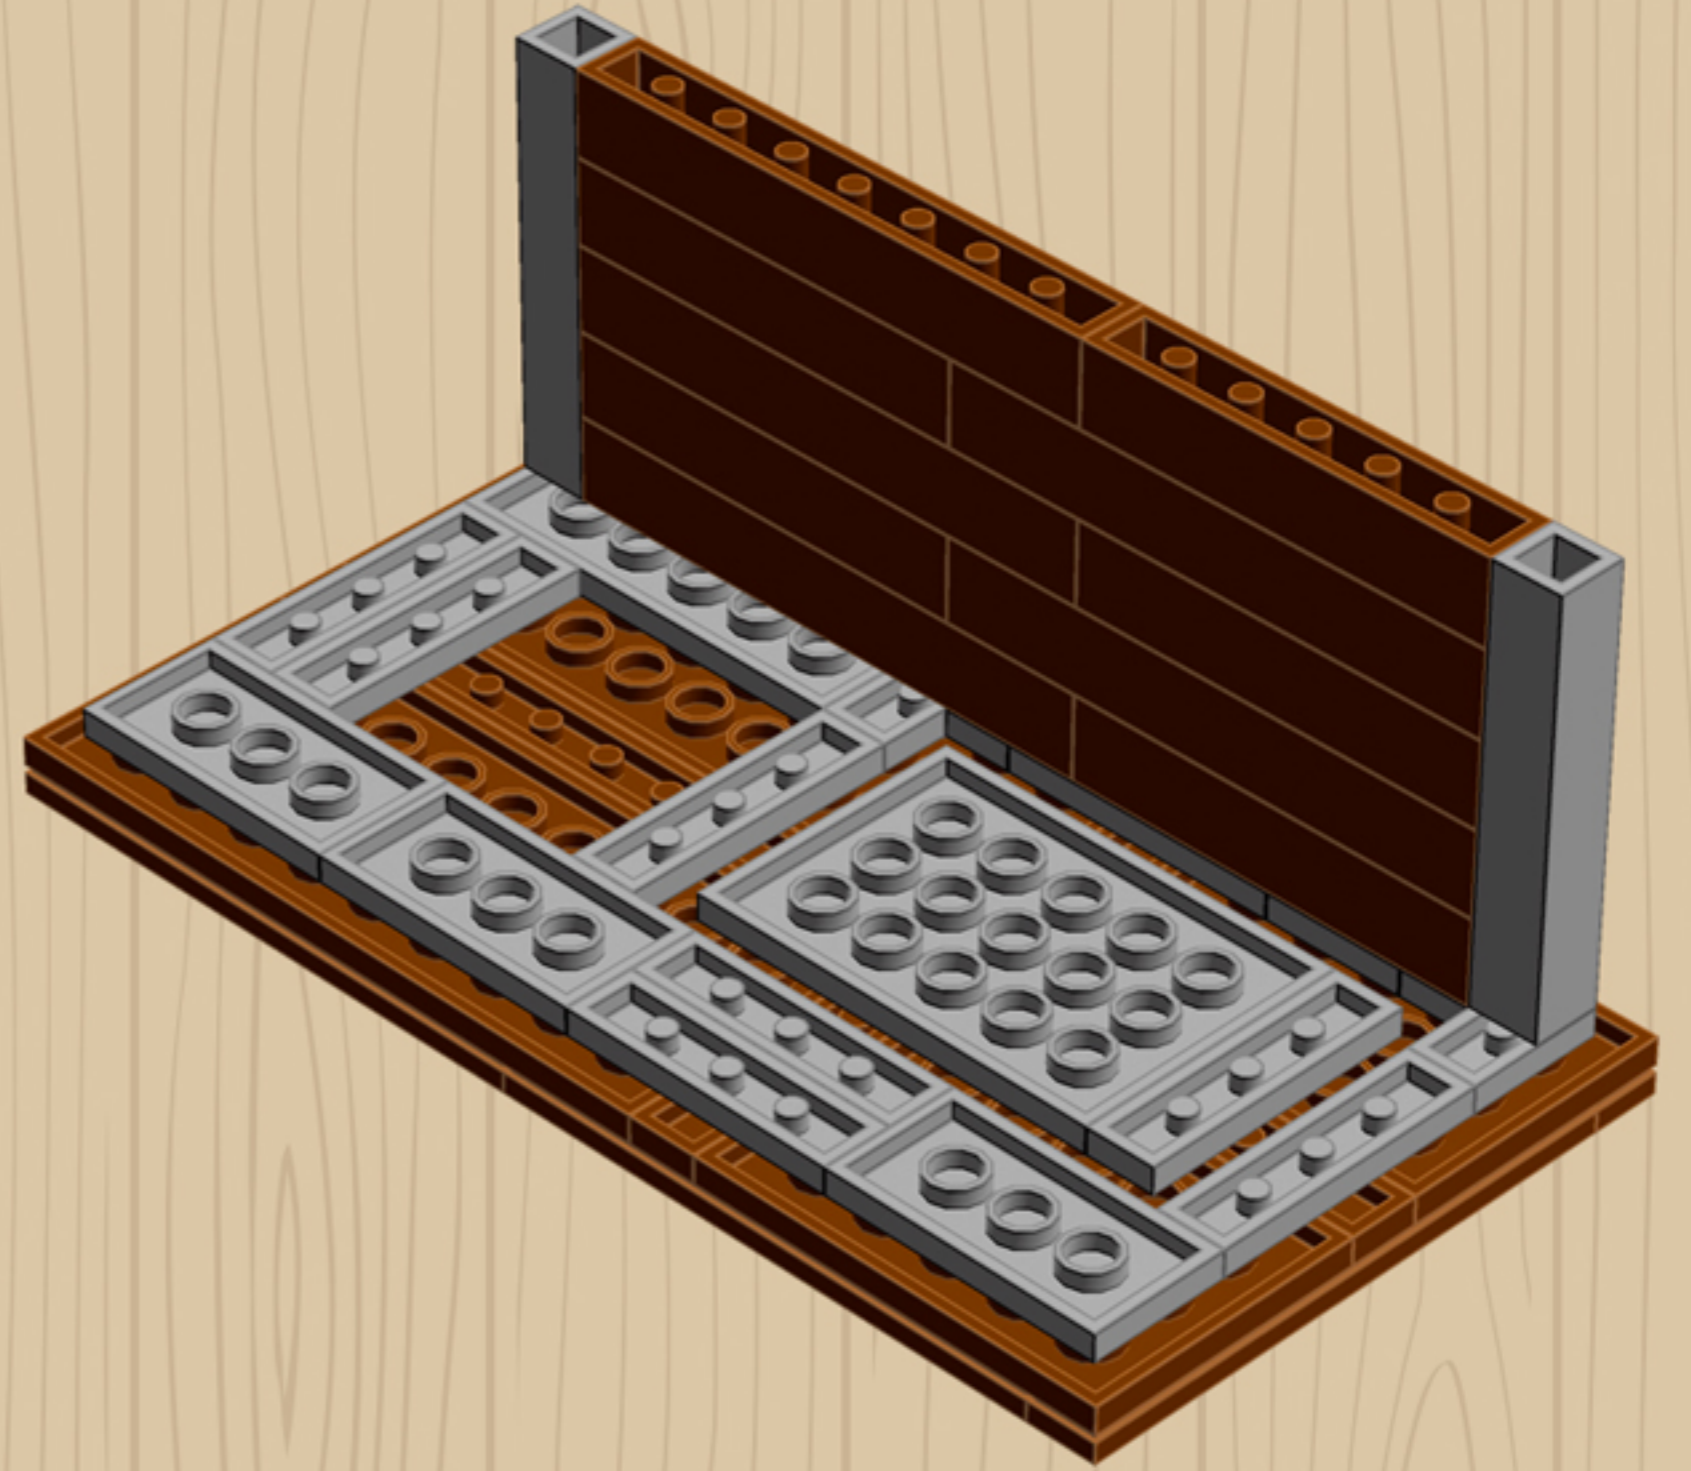

Element ID	Color	Description	Quantity
6071229	Medium Stone Grey	Plate 1X1 W. Up Right Holder	2
6043639	Medium Stone Grey	Plate 1X2 Ball Cup / Friction End	4
4244627	Medium Stone Grey	Plate 1X2 W. Stick 3.18	1
4515369	Medium Stone Grey	Plate 1X2 W/Shaft Ø3.2	2
4211429	Medium Stone Grey	Plate 1X3	2
4645412	Medium Stone Grey	Plate 3X3, 1/4 Circle	2
4237084	Medium Stone Grey	Plate Modified, 1X2 W. Inverted Snap	1
6028813	Medium Stone Grey	Plate W. Bow 1X2X2/3	4
4211791	Medium Stone Grey	Right Plate 2X3 W/Angle	1
4211412	Medium Stone Grey	Round Brick 1X2	2
4211753	Medium Stone Grey	Sign - Stop	1
4542590	Medium Stone Grey	Stick Ø 3.2 W. Holder	2
4526985	Medium Stone Grey	Tube W/Double Ø4.85	1