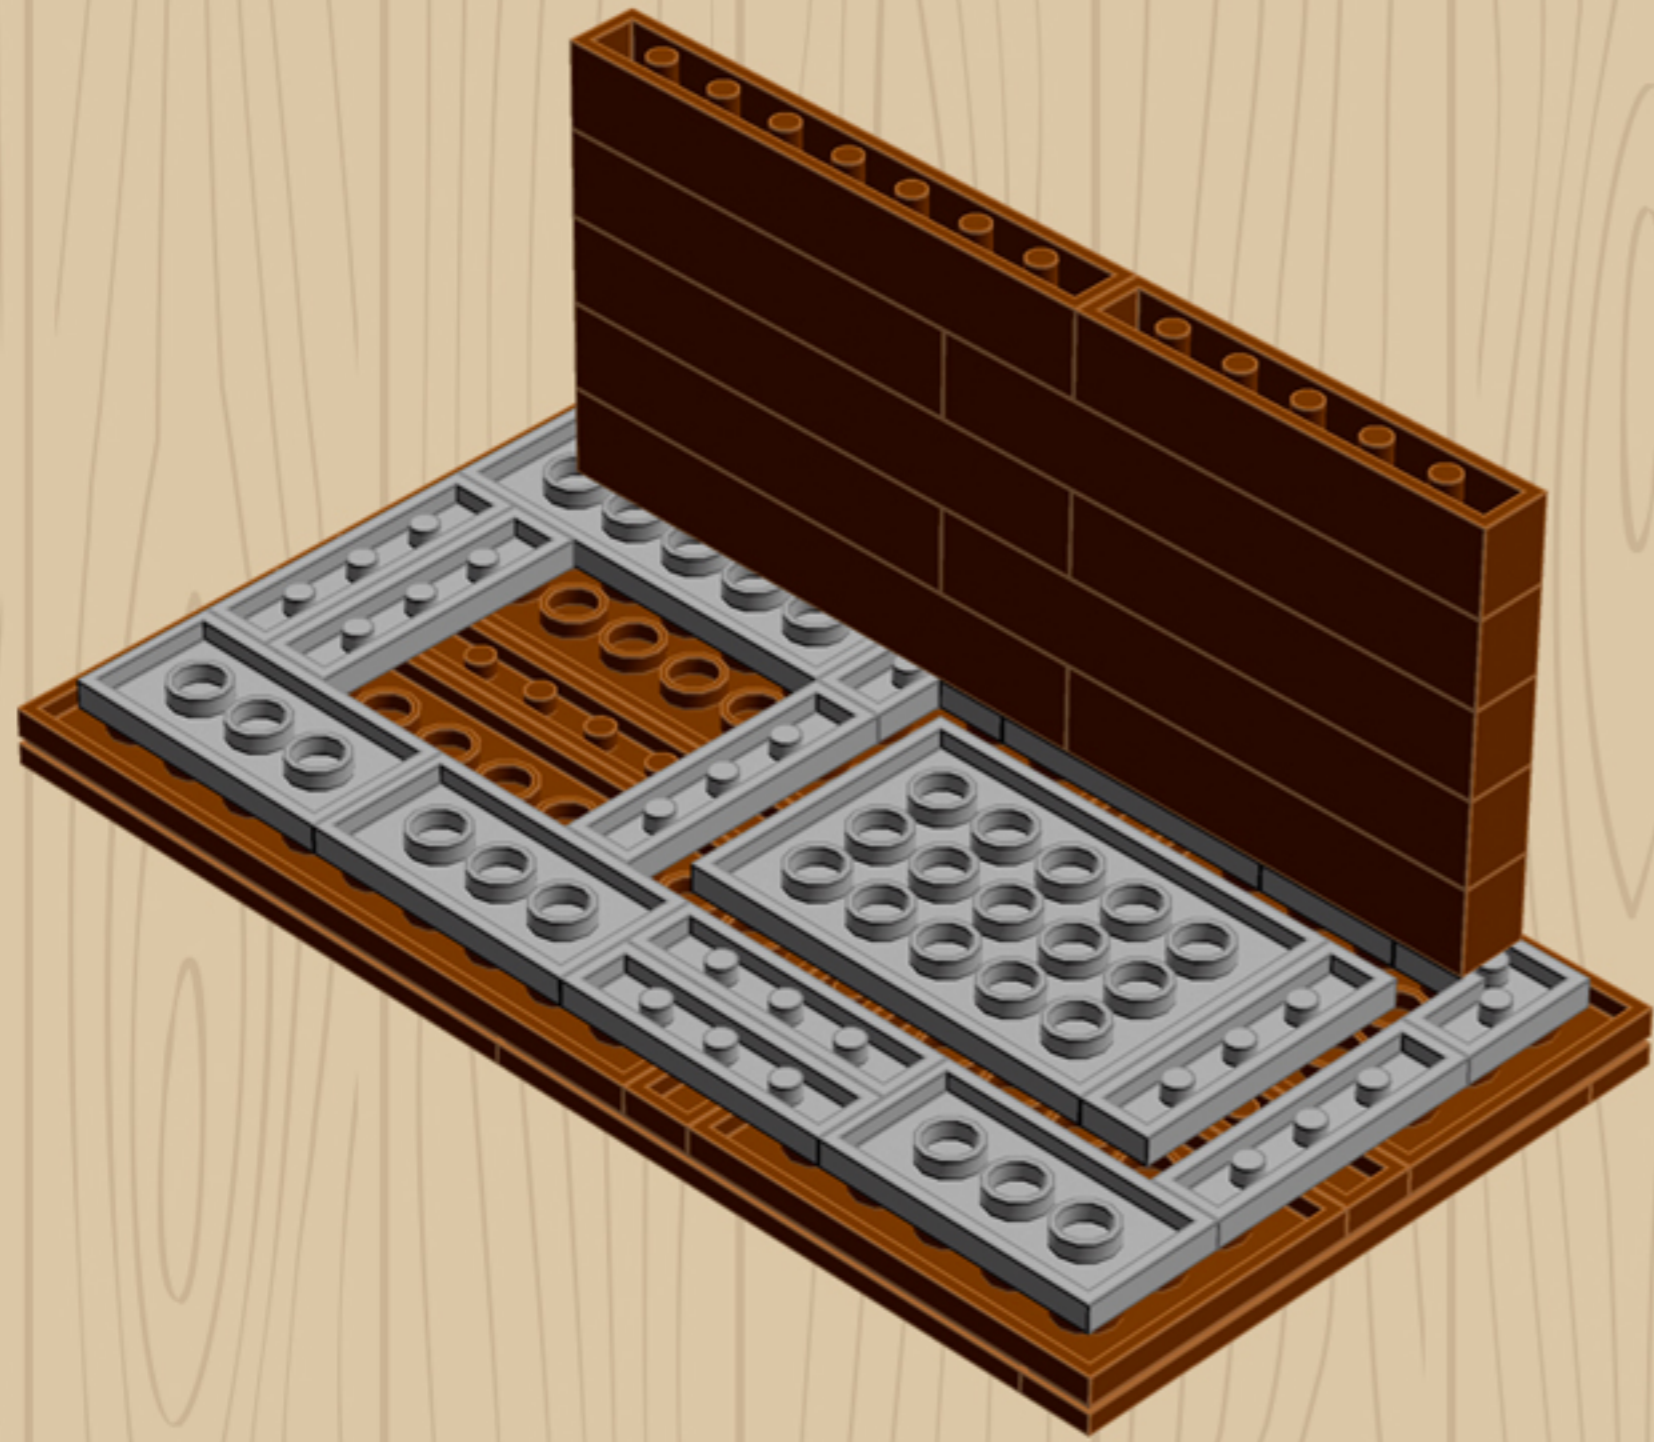

Element ID	Color	Description	Quantity
6071229	Medium Stone Grey	Plate 1X1 W. Up Right Holder	2
6043639	Medium Stone Grey	Plate 1X2 Ball Cup / Friction End	4
4244627	Medium Stone Grey	Plate 1X2 W. Stick 3.18	1
4515369	Medium Stone Grey	Plate 1X2 W/Shaft Ø3.2	2
4211429	Medium Stone Grey	Plate 1X3	2
4645412	Medium Stone Grey	Plate 3X3, 1/4 Circle	2
4237084	Medium Stone Grey	Plate Modified, 1X2 W. Inverted Snap	1
6028813	Medium Stone Grey	Plate W. Bow 1X2X2/3	4
4211791	Medium Stone Grey	Right Plate 2X3 W/Angle	1
4211412	Medium Stone Grey	Round Brick 1X2	2
4211753	Medium Stone Grey	Sign - Stop	1
4542590	Medium Stone Grey	Stick Ø 3.2 W. Holder	2
4526985	Medium Stone Grey	Tube W/Double Ø4.85	1