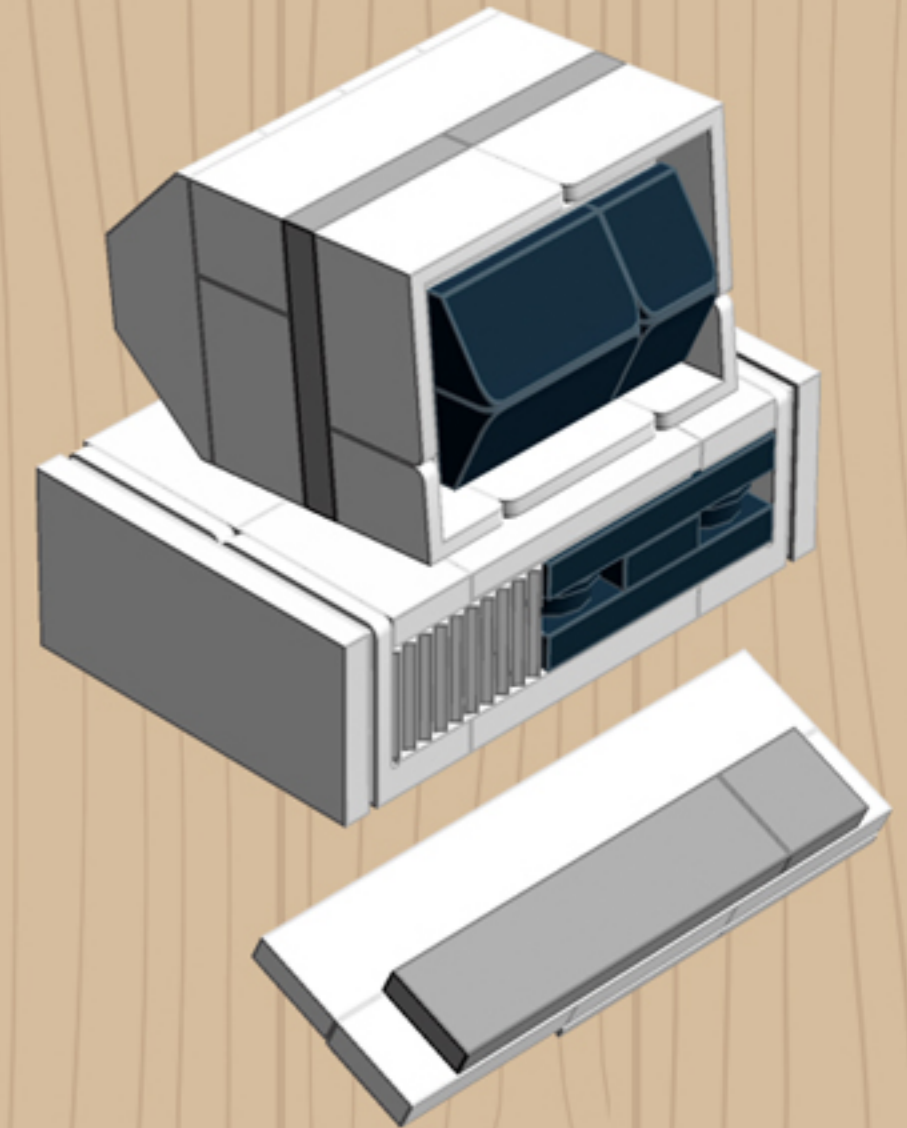

Element ID	Color	Description	Quantity
4211483	Medium Stone Grey	Connector Peg W. Knob	2
4211415	Medium Stone Grey	Flat Tile 1X1	1
4211414	Medium Stone Grey	Flat Tile 1X2	3
N/A	Medium Stone Grey	Flat Tile 1X2 (Calculator Print)*	1
N/A	Medium Stone Grey	Flat Tile 1X2 (Cassette Print D)*	1
4211356	Medium Stone Grey	Flat Tile 1X4	1
4211413	Medium Stone Grey	Flat Tile 2X2	1
4211398	Medium Stone Grey	Plate 1X2	2
4211804	Medium Stone Grey	Plate 1X2 W/Fork/Vertical/End	1
4211396	Medium Stone Grey	Plate 2X3	3
4211535	Medium Stone Grey	Technic Brick 1X1	3
6047551	Reddish Brown	Mini Brush "No. 1"	1
4211150	Reddish Brown	Plate 1X2	2
6031821	Sand Yellow	Crossaxle 3M With Knob	1

* Custom-printed display parts are only available with purchase at shop.chrismcveigh.com