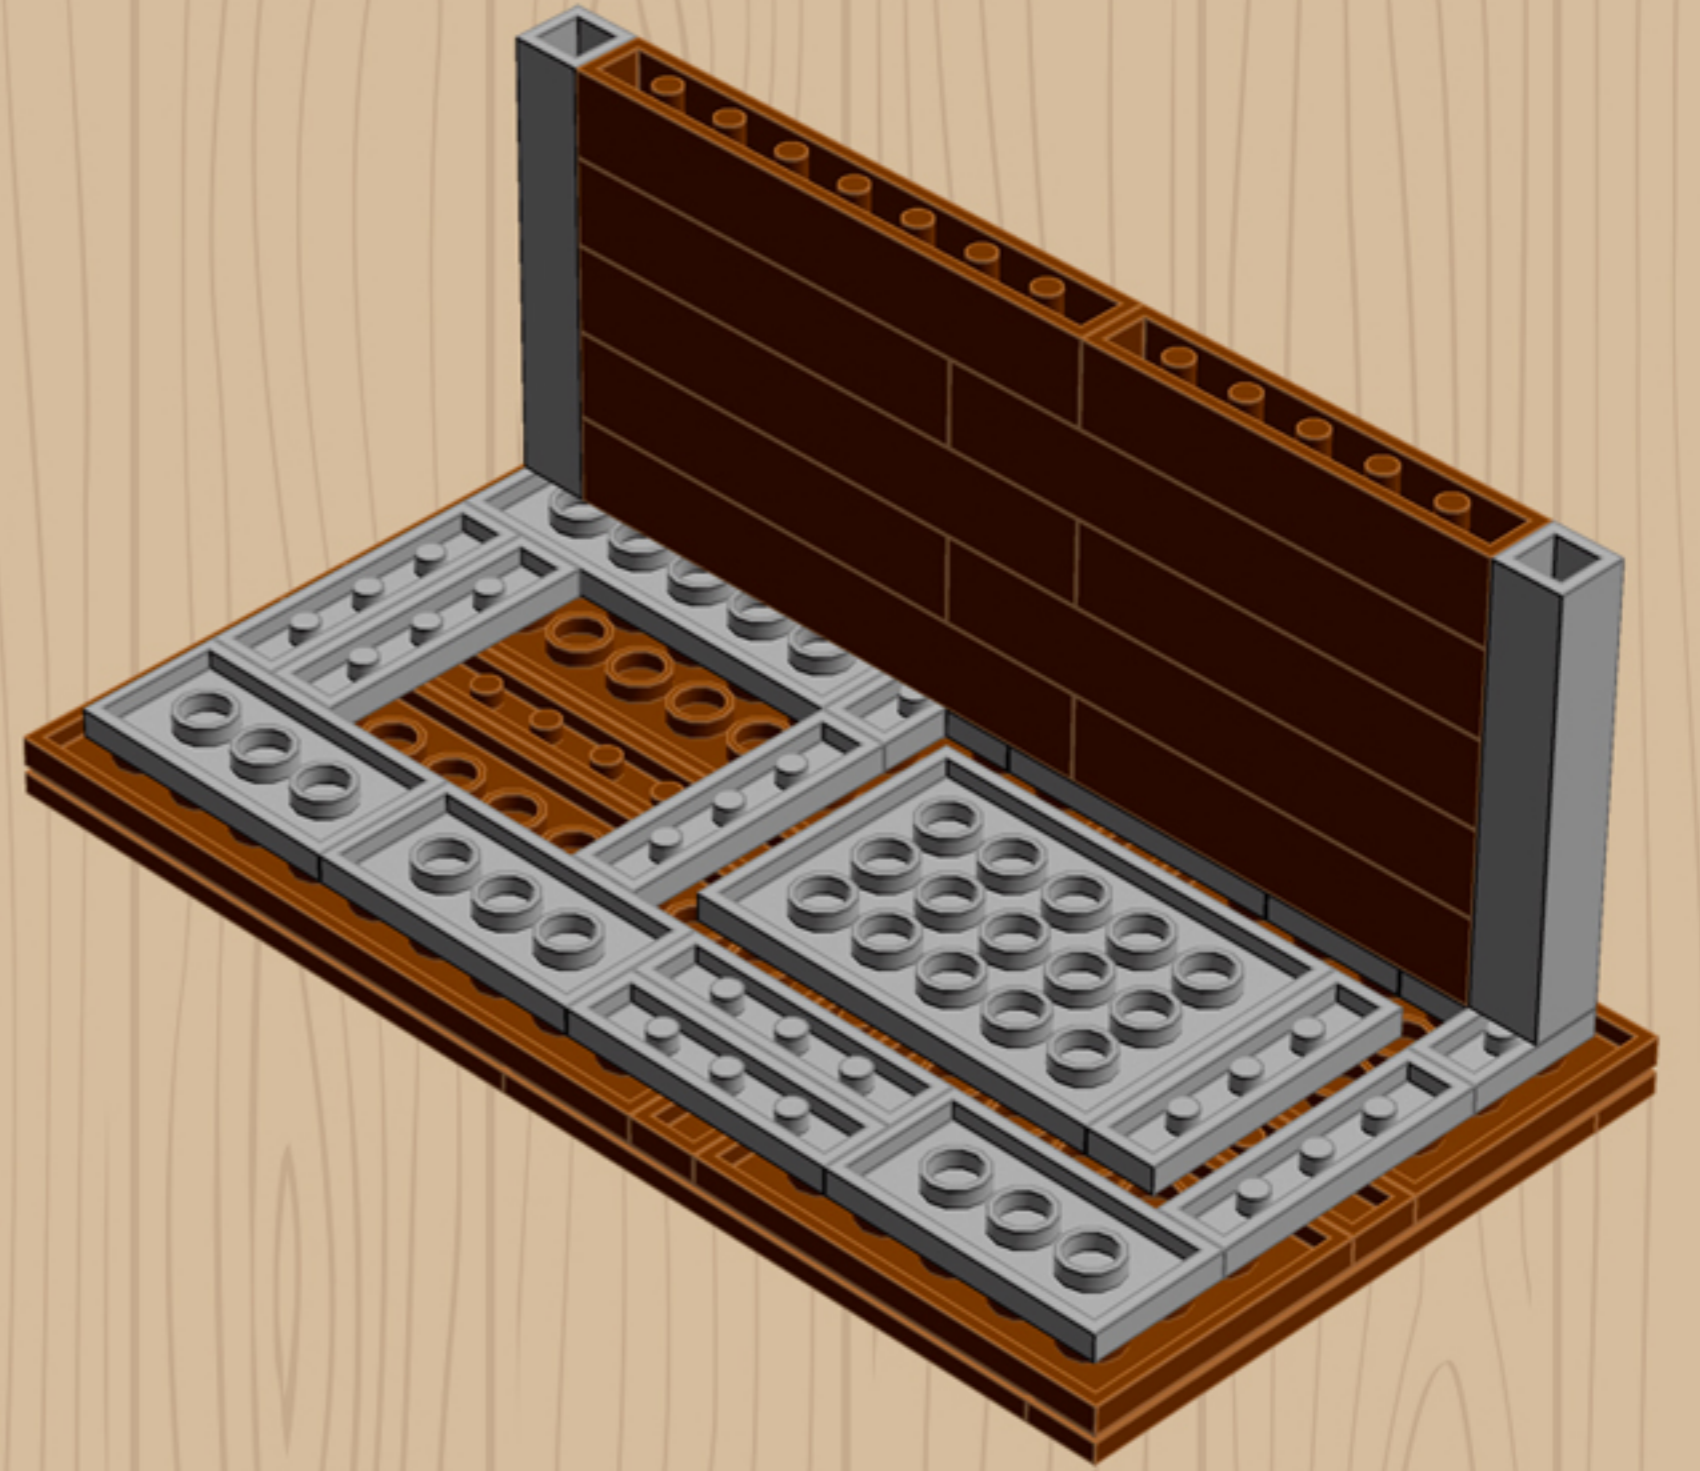

Element ID	Color	Description	Quantity
6071229	Medium Stone Grey	Plate 1X1 W. Up Right Holder	2
6043639	Medium Stone Grey	Plate 1X2 Ball Cup / Friction End	4
4244627	Medium Stone Grey	Plate 1X2 W. Stick 3.18	1
4515369	Medium Stone Grey	Plate 1X2 W/Shaft Ø3.2	2
4211429	Medium Stone Grey	Plate 1X3	2
4645412	Medium Stone Grey	Plate 3X3, 1/4 Circle	2
4237084	Medium Stone Grey	Plate Modified, 1X2 W. Inverted Snap	1
6028813	Medium Stone Grey	Plate W. Bow 1X2X2/3	4
4211791	Medium Stone Grey	Right Plate 2X3 W/Angle	1
4211412	Medium Stone Grey	Round Brick 1X2	2
4211753	Medium Stone Grey	Sign - Stop	1
4542590	Medium Stone Grey	Stick Ø 3.2 W. Holder	2
4526985	Medium Stone Grey	Tube W/Double Ø4.85	1