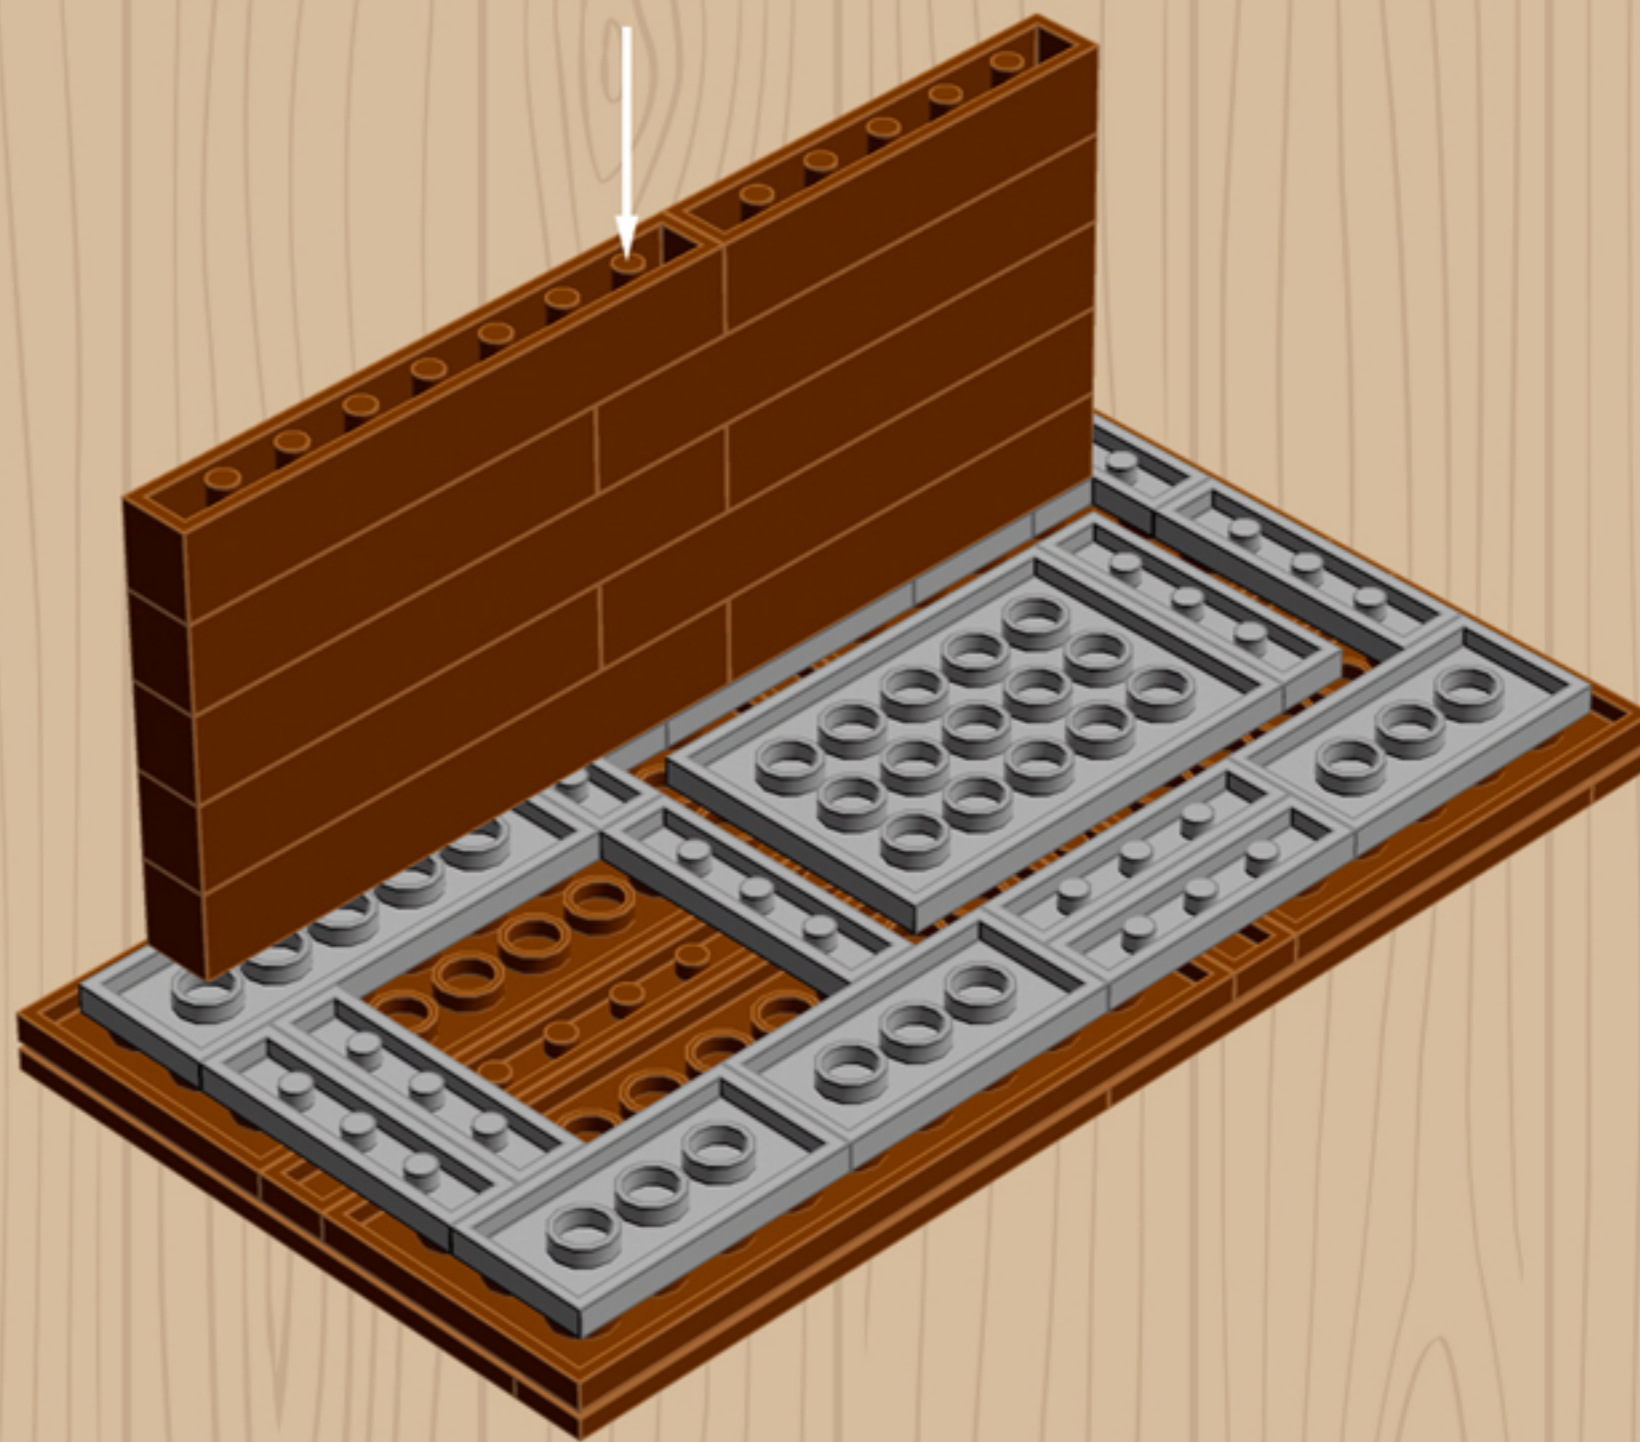

Element ID	Color	Description	Quantity
6071229	Medium Stone Grey	Plate 1X1 W. Up Right Holder	2
6043639	Medium Stone Grey	Plate 1X2 Ball Cup / Friction End	4
4244627	Medium Stone Grey	Plate 1X2 W. Stick 3.18	1
4515369	Medium Stone Grey	Plate 1X2 W/Shaft Ø3.2	2
4211429	Medium Stone Grey	Plate 1X3	2
4645412	Medium Stone Grey	Plate 3X3, 1/4 Circle	2
4237084	Medium Stone Grey	Plate Modified, 1X2 W. Inverted Snap	1
6028813	Medium Stone Grey	Plate W. Bow 1X2X2/3	4
4211791	Medium Stone Grey	Right Plate 2X3 W/Angle	1
4211412	Medium Stone Grey	Round Brick 1X2	2
4211753	Medium Stone Grey	Sign - Stop	1
4542590	Medium Stone Grey	Stick Ø 3.2 W. Holder	2
4526985	Medium Stone Grey	Tube W/Double Ø4.85	1