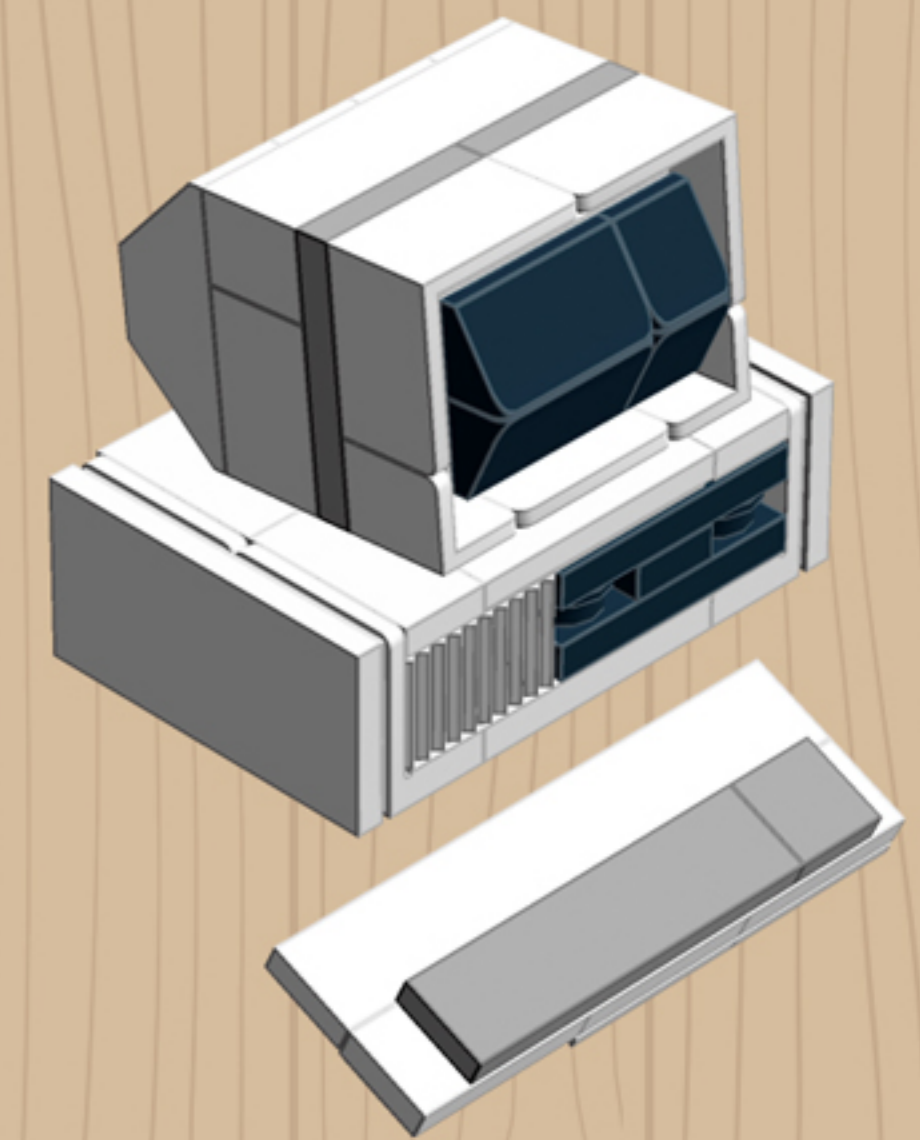

Element ID	Color	Description	Quantity
3200026	Black	Brick 1X2 M. 2 Holes Ø 4,87	1
N/A	Black	Flat Tile 1X1 (3.5" Disk Print)*	1
N/A	Black	Flat Tile 1X1 (5.25" Disk Print)*	1
306926	Black	Flat Tile 1X2	1
N/A	Black	Flat Tile 1X2 (Cassette Print B)*	1
N/A	Black	Flat Tile 1X2 (Cassette Print C)*	1
6015891	Black	Holder Ø3.2 W/Tube Ø3.2 Hole	1
6012466	Black	Magnifying Glass 40/26	1
302426	Black	Plate 1X1	3
614126	Black	Plate 1X1 Round	6
393826	Black	Plate 1X2 (Rocking)	1
362326	Black	Plate 1X3	4
4296142	Black	Plate 1X3 W/Stub/Along/U.P.	1
393726	Black	Rocker Bearing 1X2	1

* Custom-printed display parts are only available with purchase at shop.chrismcveigh.com