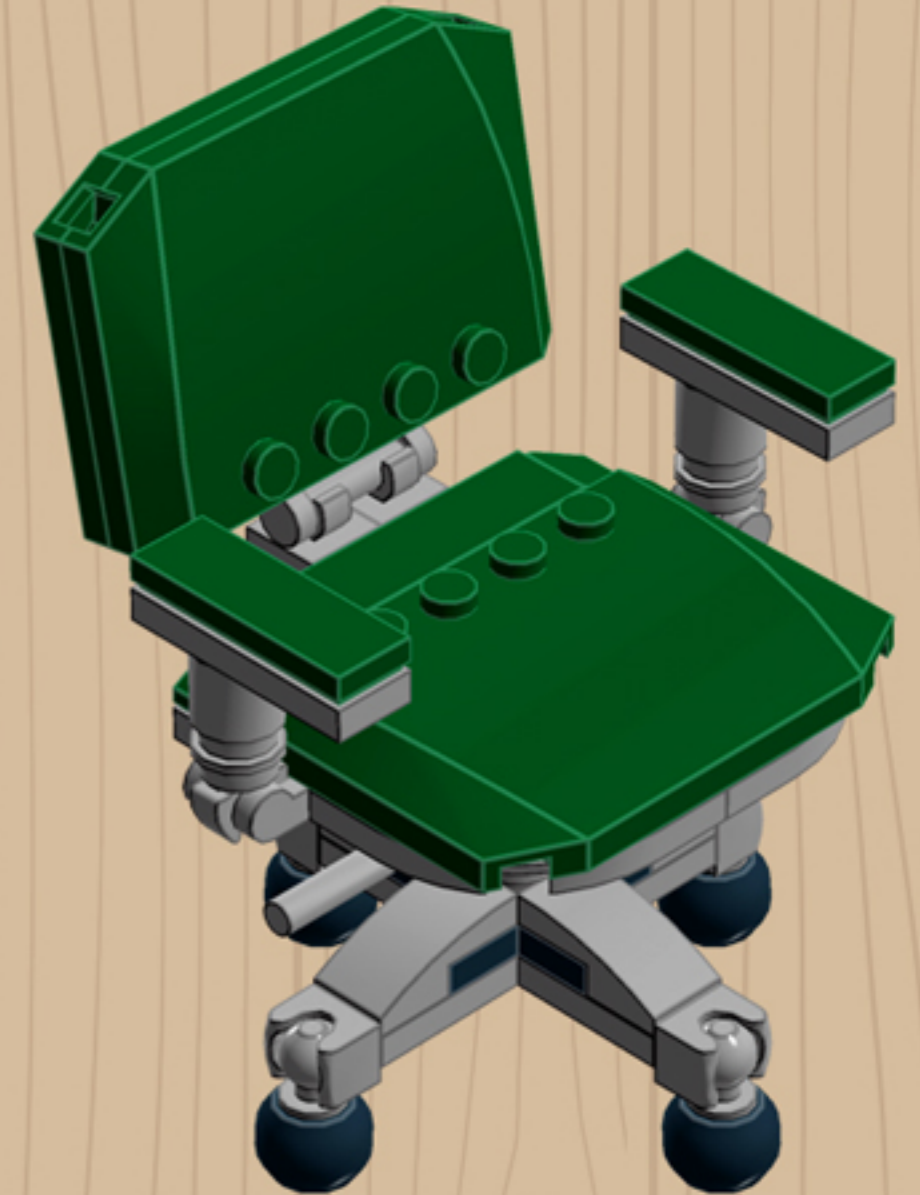

Element ID	Color	Description	Quantity
6071229	Medium Stone Grey	Plate 1X1 W. Up Right Holder	2
6043639	Medium Stone Grey	Plate 1X2 Ball Cup / Friction End	4
4244627	Medium Stone Grey	Plate 1X2 W. Stick 3.18	1
4515369	Medium Stone Grey	Plate 1X2 W/Shaft Ø3.2	2
4211429	Medium Stone Grey	Plate 1X3	2
4645412	Medium Stone Grey	Plate 3X3, 1/4 Circle	2
4237084	Medium Stone Grey	Plate Modified, 1X2 W. Inverted Snap	1
6028813	Medium Stone Grey	Plate W. Bow 1X2X2/3	4
4211791	Medium Stone Grey	Right Plate 2X3 W/Angle	1
4211412	Medium Stone Grey	Round Brick 1X2	2
4211753	Medium Stone Grey	Sign - Stop	1
4542590	Medium Stone Grey	Stick Ø 3.2 W. Holder	2
4526985	Medium Stone Grey	Tube W/Double Ø4.85	1