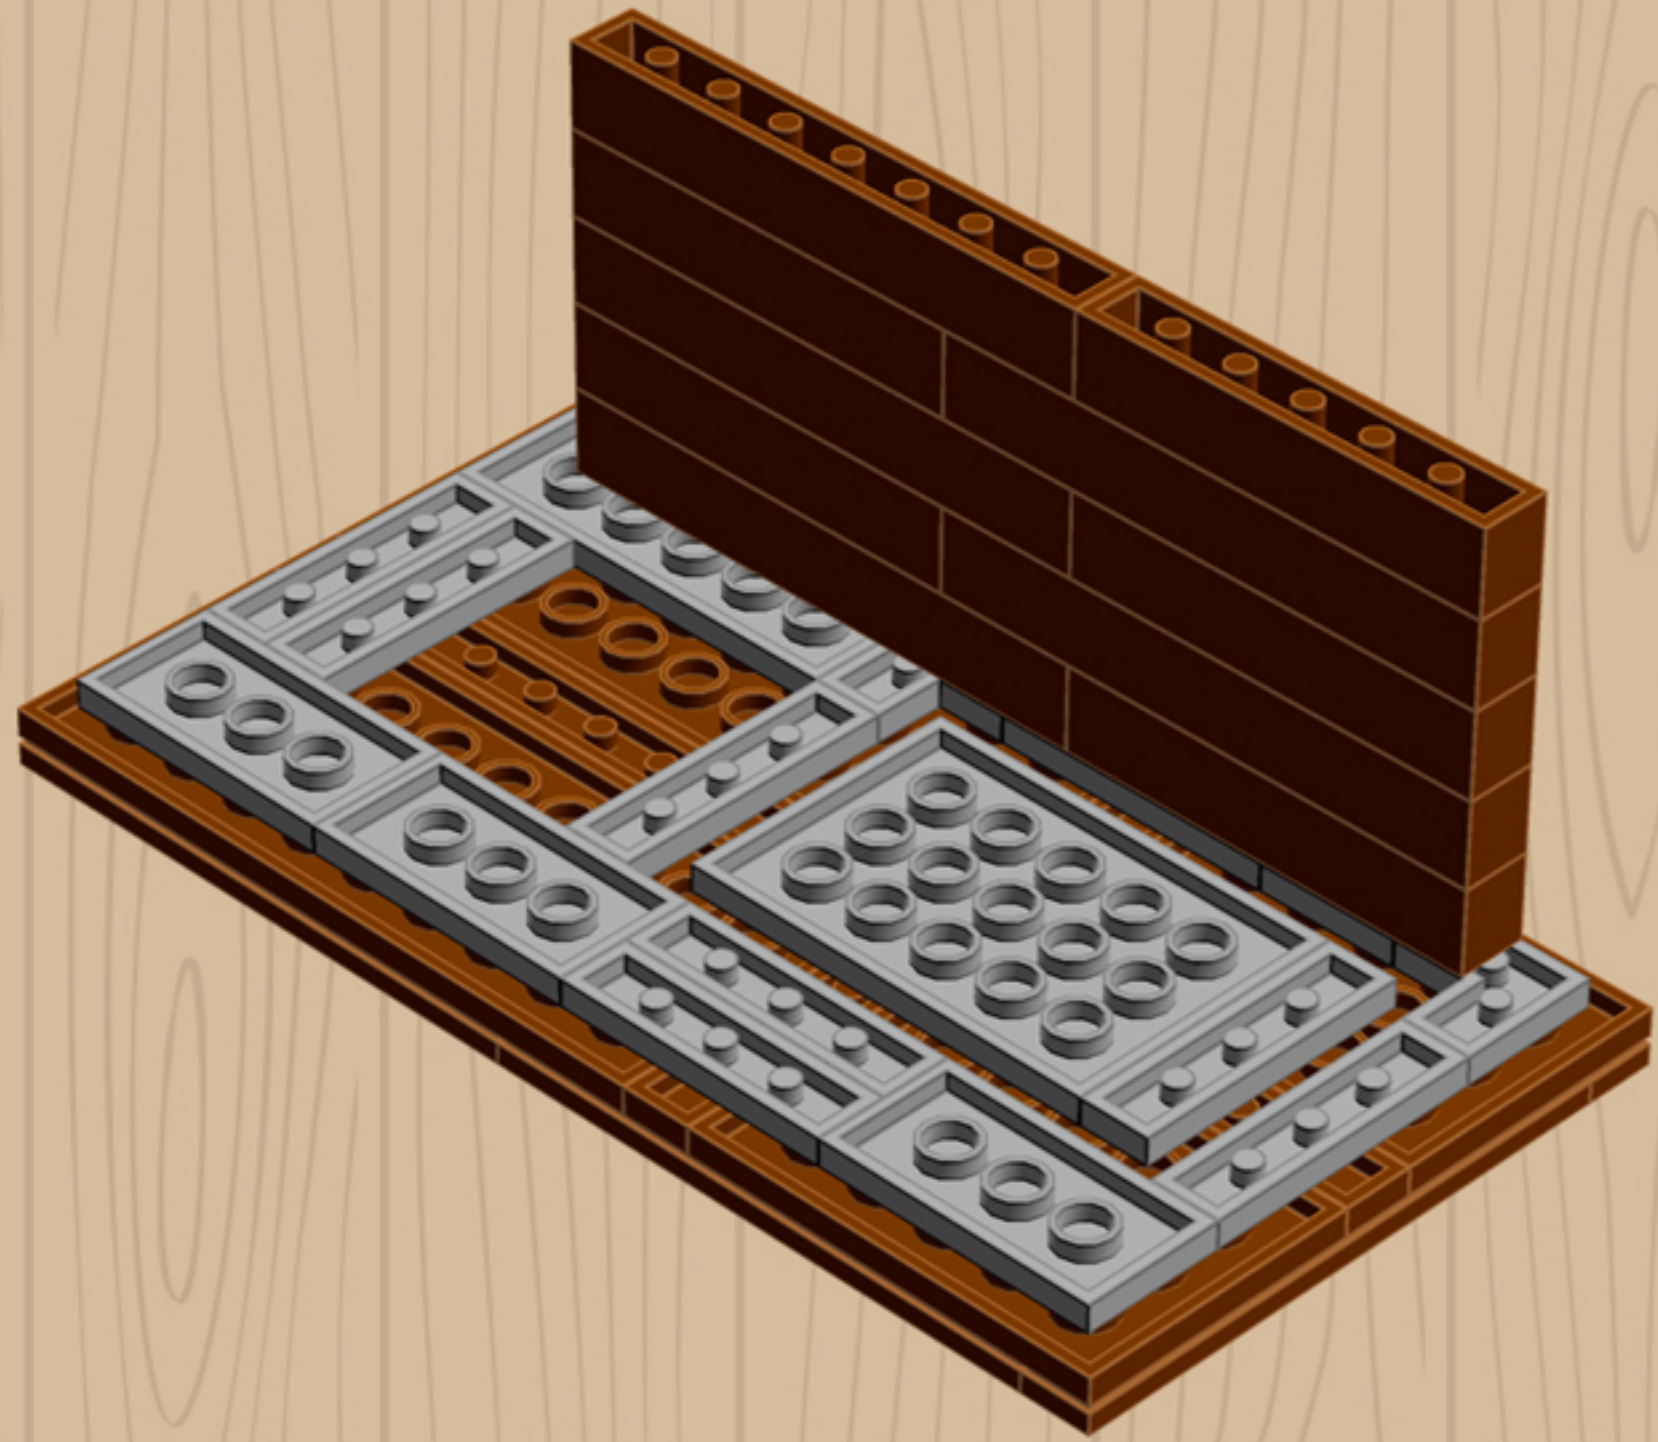

Element ID	Color	Description	Quantity
6071229	Medium Stone Grey	Plate 1X1 W. Up Right Holder	2
6043639	Medium Stone Grey	Plate 1X2 Ball Cup / Friction End	4
4244627	Medium Stone Grey	Plate 1X2 W. Stick 3.18	1
4515369	Medium Stone Grey	Plate 1X2 W/Shaft Ø3.2	2
4211429	Medium Stone Grey	Plate 1X3	2
4645412	Medium Stone Grey	Plate 3X3, 1/4 Circle	2
4237084	Medium Stone Grey	Plate Modified, 1X2 W. Inverted Snap	1
6028813	Medium Stone Grey	Plate W. Bow 1X2X2/3	4
4211791	Medium Stone Grey	Right Plate 2X3 W/Angle	1
4211412	Medium Stone Grey	Round Brick 1X2	2
4211753	Medium Stone Grey	Sign - Stop	1
4542590	Medium Stone Grey	Stick Ø 3.2 W. Holder	2
4526985	Medium Stone Grey	Tube W/Double Ø4.85	1