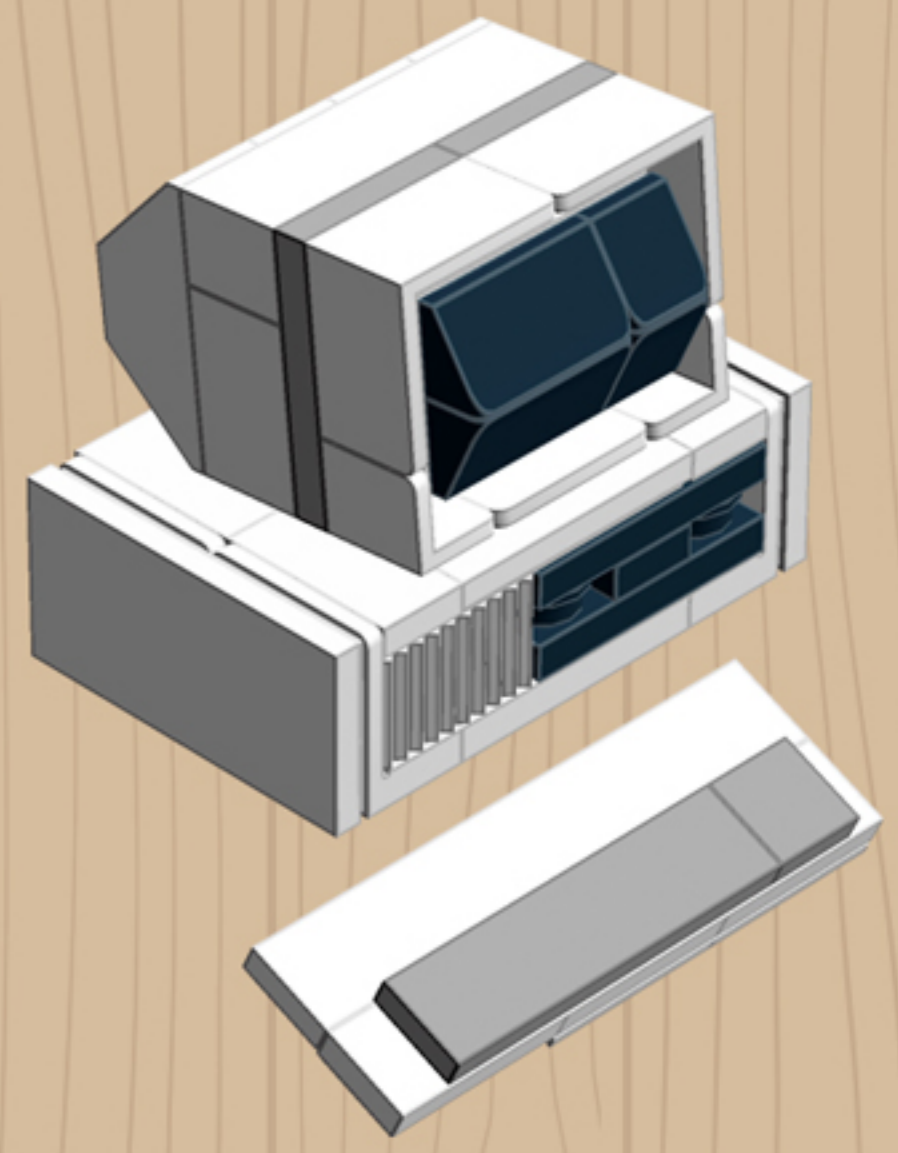

Element ID	Color	Description	Quantity
	663601	White	Flat Tile 1X6	1
	4560178	White	Flat Tile 2X4	2
	6058329	White	Flat Tile Corner 1X2X2	4
	6129749	White	Glass For Frame 1X2x2	1
	4547649	White	PI.Round 1X1 W. Through Hole	2
	6051511	White	Plate 1X2 W. 1 Knob	3
	4140583	White	Plate 1X2 W. Stick	1
	4612342	White	Plate 2X2 (Rocking)	3
	4565324	White	Plate 2X2 W 1 Knob	1
	302101	White	Plate 2X3	3
	6047220	White	Plate W. Bow 2X2X2/3	1
	287701	White	Profile Brick 1X2	1
	623101	White	Wall Corner 1X1X1	2
	486501	White	Wall Element 1X2X1	1