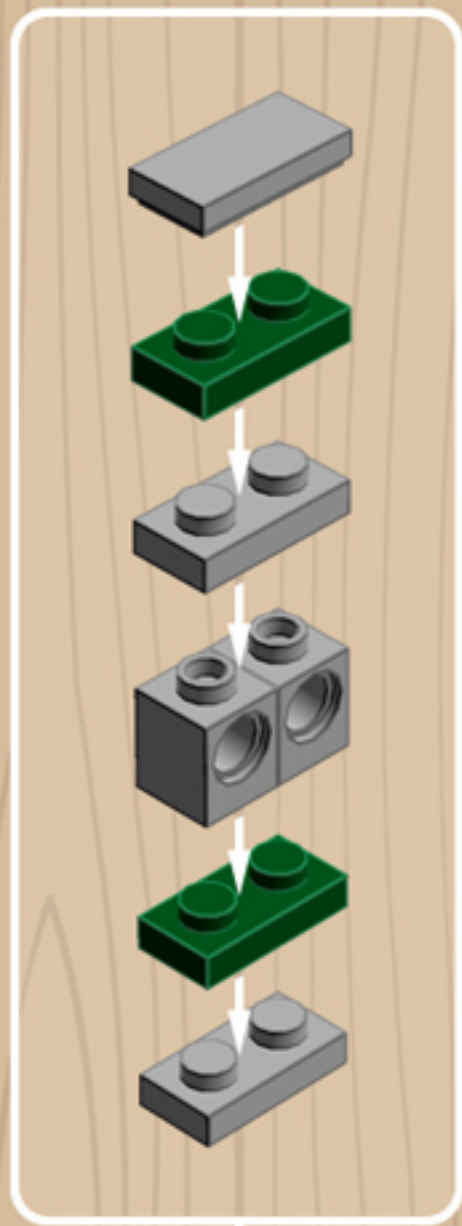

Element ID	Color	Description	Quantity
6071229	Medium Stone Grey	Plate 1X1 W. Up Right Holder	2
6043639	Medium Stone Grey	Plate 1X2 Ball Cup / Friction End	4
4244627	Medium Stone Grey	Plate 1X2 W. Stick 3.18	1
4515369	Medium Stone Grey	Plate 1X2 W/Shaft Ø3.2	2
4211429	Medium Stone Grey	Plate 1X3	2
4645412	Medium Stone Grey	Plate 3X3, 1/4 Circle	2
4237084	Medium Stone Grey	Plate Modified, 1X2 W. Inverted Snap	1
6028813	Medium Stone Grey	Plate W. Bow 1X2X2/3	4
4211791	Medium Stone Grey	Right Plate 2X3 W/Angle	1
4211412	Medium Stone Grey	Round Brick 1X2	2
4211753	Medium Stone Grey	Sign - Stop	1
4542590	Medium Stone Grey	Stick Ø 3.2 W. Holder	2
4526985	Medium Stone Grey	Tube W/Double Ø4.85	1

2x

2x

3

*For more fun builds,
please stop by chrismcveigh.com,
visit me at facebook.com/c.mcveigh.photos,
or follow me on twitter [@actionfigured](https://twitter.com/actionfigured)*

Purchase custom building kits at shop.chrismcveigh.com