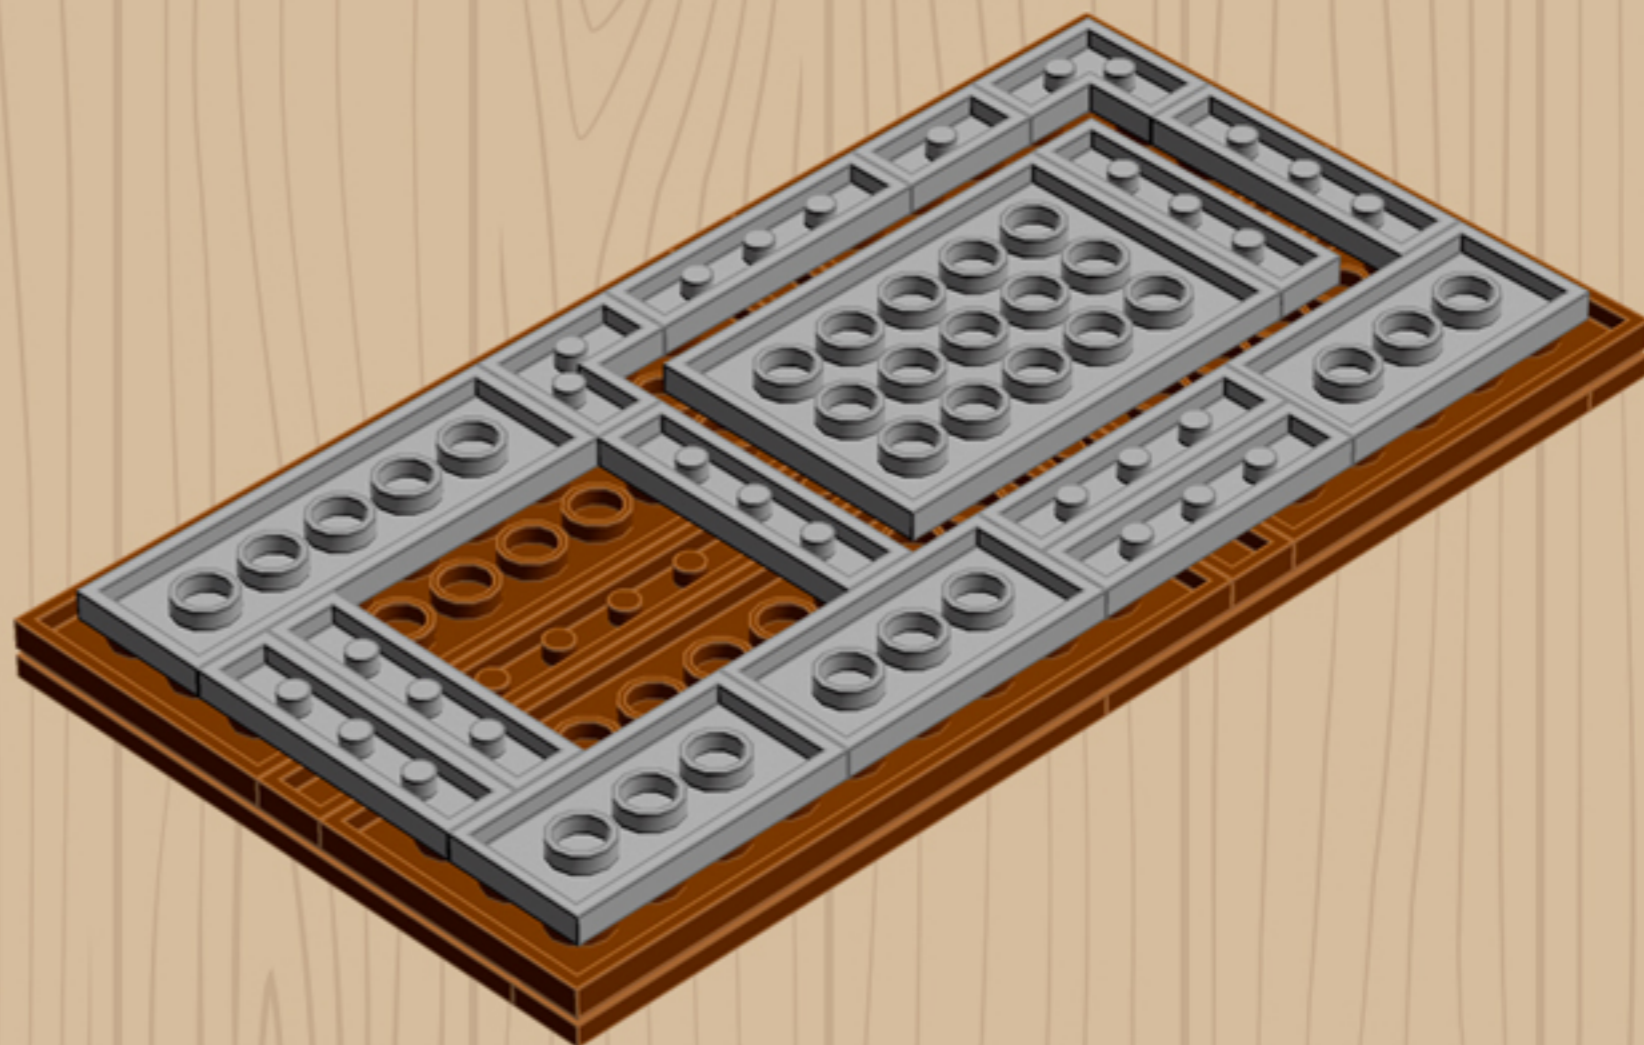

Element ID	Color	Description	Quantity
6071229	Medium Stone Grey	Plate 1X1 W. Up Right Holder	2
6043639	Medium Stone Grey	Plate 1X2 Ball Cup / Friction End	4
4244627	Medium Stone Grey	Plate 1X2 W. Stick 3.18	1
4515369	Medium Stone Grey	Plate 1X2 W/Shaft Ø3.2	2
4211429	Medium Stone Grey	Plate 1X3	2
4645412	Medium Stone Grey	Plate 3X3, 1/4 Circle	2
4237084	Medium Stone Grey	Plate Modified, 1X2 W. Inverted Snap	1
6028813	Medium Stone Grey	Plate W. Bow 1X2X2/3	4
4211791	Medium Stone Grey	Right Plate 2X3 W/Angle	1
4211412	Medium Stone Grey	Round Brick 1X2	2
4211753	Medium Stone Grey	Sign - Stop	1
4542590	Medium Stone Grey	Stick Ø 3.2 W. Holder	2
4526985	Medium Stone Grey	Tube W/Double Ø4.85	1