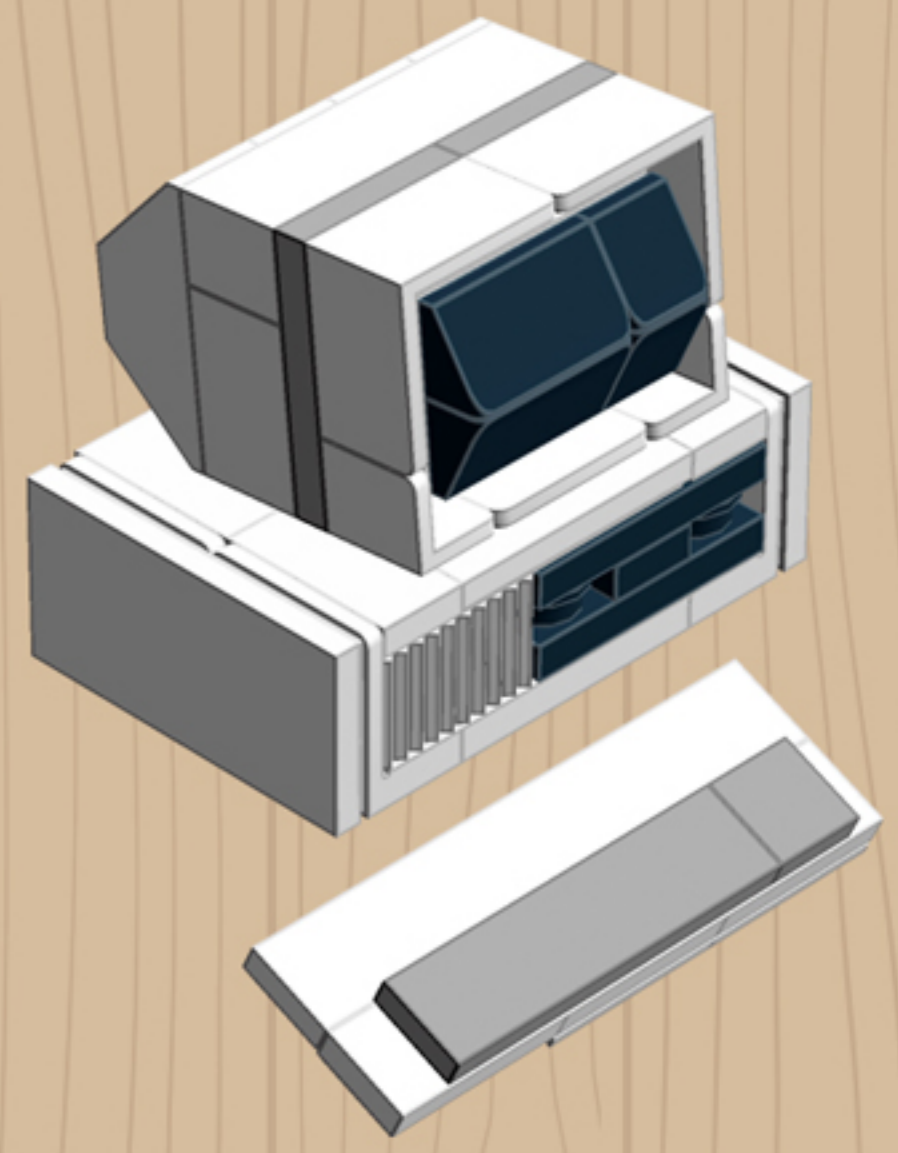

Element ID	Color	Description	Quantity
4504382	Black	Roof Tile 1X1X2/3, Abs	2
4548180	Black	Roof Tile 1X2X2/3, Abs	2
4289538	Black	Stick Ø 3.2 W. Holder	2
6055070	Black	Tip of the Tail Ø6,47	1
6030875	Black	Tool Set (Hammer)	1
6030875	Black	Tool Set (Open Firm Key)	1
6030785	Black	Tool Set (Screwdriver)	1
4118793	Brick Yellow	Angular Brick 1X1	2
4579260	Brick Yellow	Brick 1X1 W. 1 Knob	2
4578107	Brick Yellow	Frame 1X2X2	1
4624086	Brick Yellow	Roof Tile 1X2X2/3, Abs	1
6102524	Bright Yellow	Brick 2X2 Round With Hole Ø4,85	2
4566688	Dark Brown	Flat Tile 1X2	1
6058221	Dark Brown	Plate 1X2	1