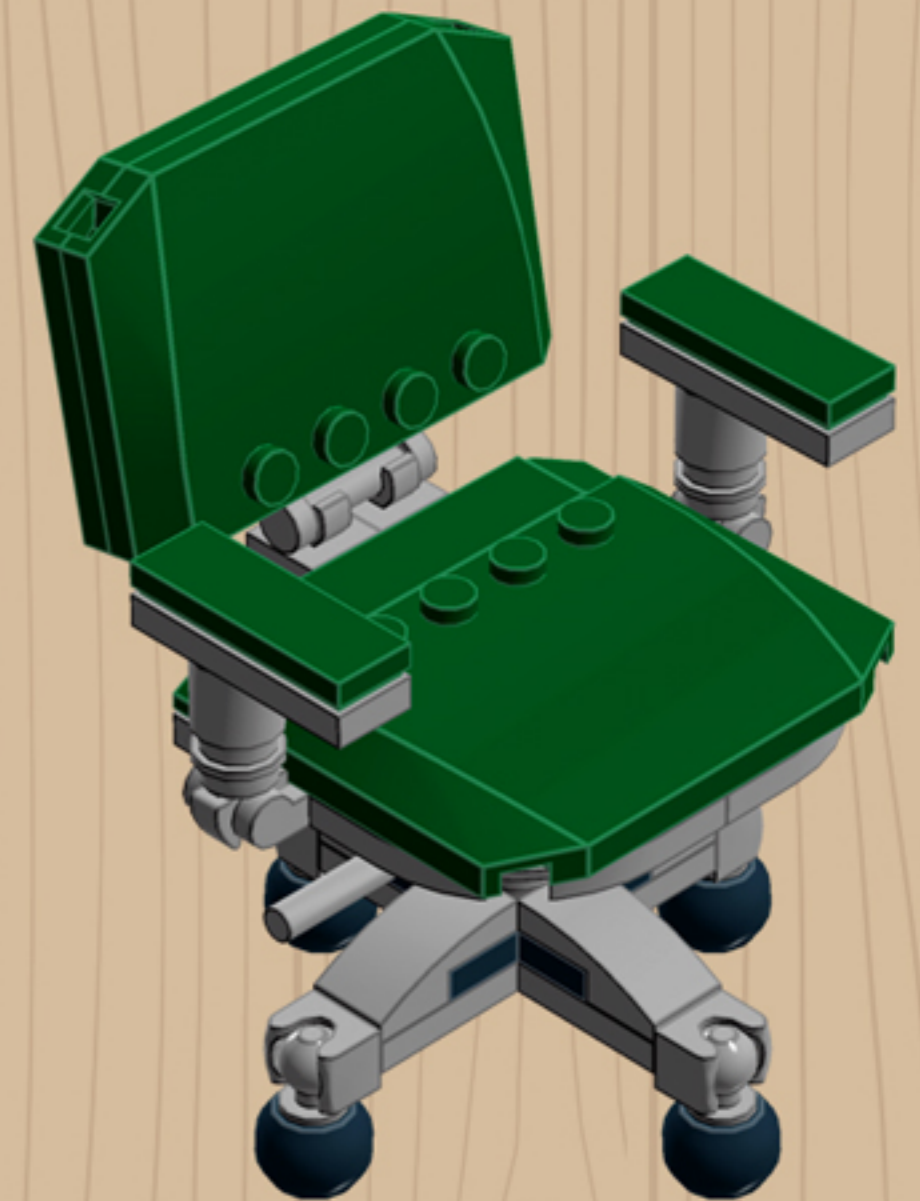

Element ID	Color	Description	Quantity
302326	Black	Plate 1X2	1
6097283	Black	Plate 3x3, Cross	1
4290713	Black	Voodoo Ball	4
4210719	Dark Stone Grey	Plate 1X1	4
4528323	Dark Stone Grey	Plate 4X4 Round W. Snap	1
4278274	Dark Stone Grey	Slide Shoe Round 2X2	2
4650622	Earth Green	Flat Tile 1X3	2
4543949	Earth Green	Flat Tile 1X4	1
4583839	Earth Green	Plate 4x6x2/3	3
4504375	Earth Green	Roof Tile 1X1X2/3, Abs	2
4211375	Medium Stone Grey	Ball W. Cross Axle	4
4211794	Medium Stone Grey	Left Plate 2X3 W/Angle	1
4640844	Medium Stone Grey	Ø3.2 Shaft W. Cored Knob	4
6124825	Medium Stone Grey	Pl.Round 1X1 W. Through Hole	2