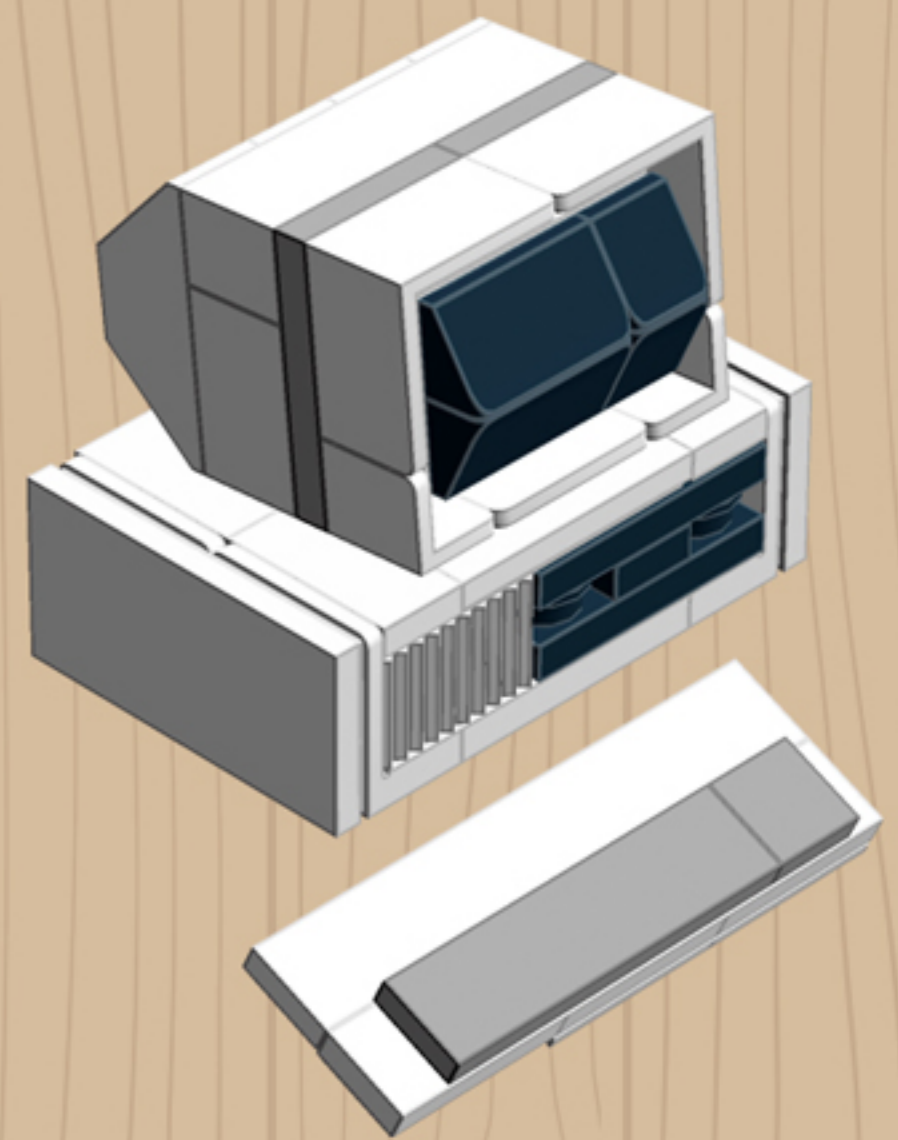

Element ID	Color	Description	Quantity
4211052	Dark Stone Grey	Flat Tile 1X2	1
4210719	Dark Stone Grey	Plate 1X1	2
6071226	Dark Stone Grey	Plate 1X1 W. Up Right Holder	1
4211063	Dark Stone Grey	Plate 1X2	1
6092572	Dark Stone Grey	Plate 1X2 W. 1 Knob	1
4211094	Dark Stone Grey	Plate 2X2	1
4211066	Dark Stone Grey	Rocker Bearing 1X2	1
N/A	Dark Stone Grey	Roof Tile 1X2X2/3 (Rotary Dial Print)*	1
4210676	Dark Stone Grey	Telephone Receiver	1
4528488	Earth Blue	Flat Tile 1X2	1
4528981	Earth Blue	Plate 1X2	2
6013102	Earth Green	Plate 1X2	2
4558953	Medium Stone Grey	Brick 1X1 W. 1 Knob	1
4211536	Medium Stone Grey	Catch	1

* Custom-printed display parts are only available with purchase at shop.chrismcveigh.com