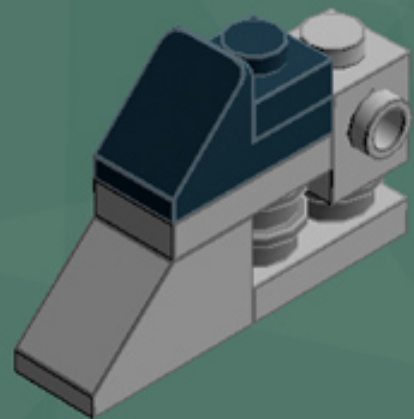

Slave 1 Ornament

*A LEGO® project
by Chris McVeigh
chrismcveigh.com*

Element ID	Color	Description	Quantity
306926	Black	Flat Tile, 1X2	1
302426	Black	Plate 1X1	1
4140588	Black	Plate 1X2 W. Stick	1
4653087	Black	Roof Tile 1X2 45° W 1/3 Plate	1
4210788	Dark Grey	Left Plate 2X4 W/Angle	1
4210469	Dark Grey	Mini Fig. Back Plate W. Knob	2
4210633	Dark Grey	Plate 1X1 Round	7
4211001	Dark Grey	Plate 1X4	1
4211042	Dark Grey	Plate 2X2 Round	1
4527082	Dark Grey	Plate 2X4X18°	1
4211051	Dark Grey	Prismatic Binoculars	2
4210782	Dark Grey	Right Plate 2X4 W/Angle	1
4539060	Dark Red	Flat Tile 1X4	4
4539063	Dark Red	Plate 1X2 W. 1 Knob	3

Element ID	Color	Description	Quantity
306928	Green	Flat Tile, 1X2	1
302328	Green	Plate 1X2	2
379428	Green	Plate 1X2 W. 1 Knob	2
371028	Green	Plate 1X4	1
6000071	Green	Roof Tile 1X2X2/3, Abs	2
4213567	Light Grey	Brick 1X1 W. 2 Knobs	1
4632575	Light Grey	Lamp Holder	1
4211399	Light Grey	Plate 1X1	1
4211398	Light Grey	Plate 1X2	2
4211568	Light Grey	Plate 1X2 With Slide	2
4211445	Light Grey	Plate 1X4	1
4507056	Light Grey	Plate 2X4X18°	2
4211350	Light Grey	Radiator Grille 1X2	1
4211614	Light Grey	Roof Tile 1X2/45°	1
4211488	Light Grey	Roof Tile 1X3/25°	1