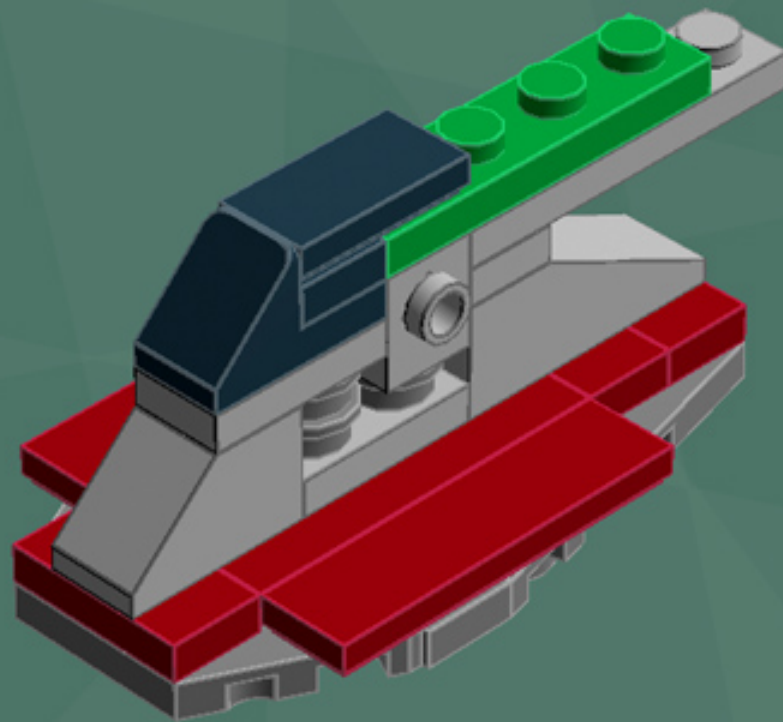

Slave 1 Ornament

*A LEGO® project
by Chris McVeigh
chrismcveigh.com*

Element ID	Color	Description	Quantity
306926	Black	Flat Tile, 1X2	1
302426	Black	Plate 1X1	1
4140588	Black	Plate 1X2 W. Stick	1
4653087	Black	Roof Tile 1X2 45° W 1/3 Plate	1
4210788	Dark Grey	Left Plate 2X4 W/Angle	1
4210469	Dark Grey	Mini Fig. Back Plate W. Knob	2
4210633	Dark Grey	Plate 1X1 Round	7
4211001	Dark Grey	Plate 1X4	1
4211042	Dark Grey	Plate 2X2 Round	1
4527082	Dark Grey	Plate 2X4X18°	1
4211051	Dark Grey	Prismatic Binoculars	2
4210782	Dark Grey	Right Plate 2X4 W/Angle	1
4539060	Dark Red	Flat Tile 1X4	4
4539063	Dark Red	Plate 1X2 W. 1 Knob	3

Element ID	Color	Description	Quantity
306928	Green	Flat Tile, 1X2	1
302328	Green	Plate 1X2	2
379428	Green	Plate 1X2 W. 1 Knob	2
371028	Green	Plate 1X4	1
6000071	Green	Roof Tile 1X2X2/3, Abs	2
4213567	Light Grey	Brick 1X1 W. 2 Knobs	1
4632575	Light Grey	Lamp Holder	1
4211399	Light Grey	Plate 1X1	1
4211398	Light Grey	Plate 1X2	2
4211568	Light Grey	Plate 1X2 With Slide	2
4211445	Light Grey	Plate 1X4	1
4507056	Light Grey	Plate 2X4X18°	2
4211350	Light Grey	Radiator Grille 1X2	1
4211614	Light Grey	Roof Tile 1X2/45°	1
4211488	Light Grey	Roof Tile 1X3/25°	1