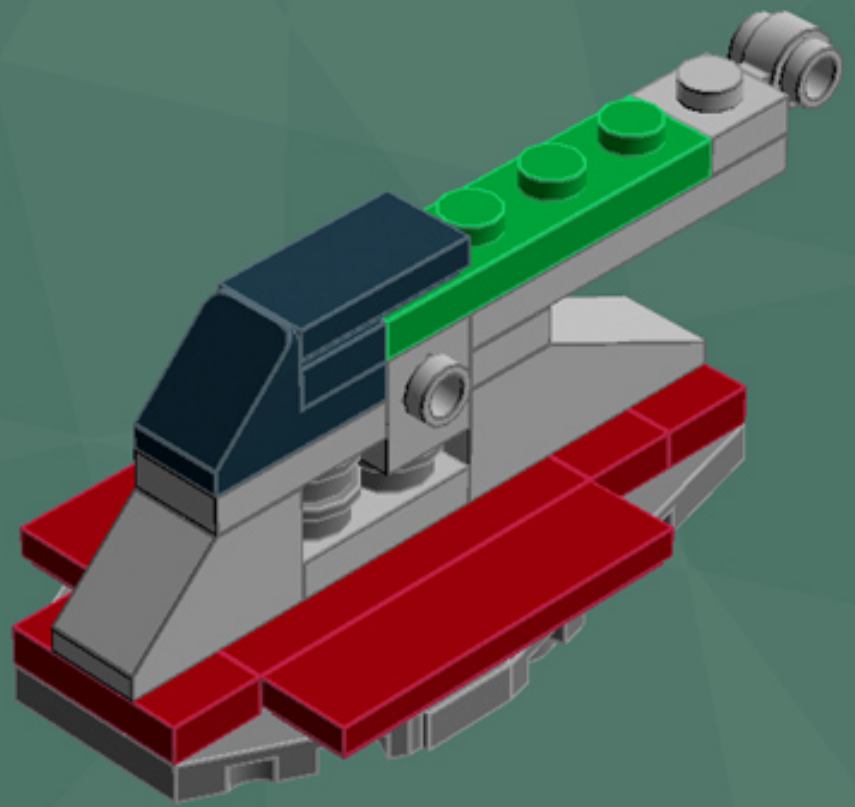

Slave 1 Ornament

*A LEGO® project
by Chris McVeigh
chrismcveigh.com*

Element ID	Color	Description	Quantity
306926	Black	Flat Tile, 1X2	1
302426	Black	Plate 1X1	1
4140588	Black	Plate 1X2 W. Stick	1
4653087	Black	Roof Tile 1X2 45° W 1/3 Plate	1
4210788	Dark Grey	Left Plate 2X4 W/Angle	1
4210469	Dark Grey	Mini Fig. Back Plate W. Knob	2
4210633	Dark Grey	Plate 1X1 Round	7
4211001	Dark Grey	Plate 1X4	1
4211042	Dark Grey	Plate 2X2 Round	1
4527082	Dark Grey	Plate 2X4X18°	1
4211051	Dark Grey	Prismatic Binoculars	2
4210782	Dark Grey	Right Plate 2X4 W/Angle	1
4539060	Dark Red	Flat Tile 1X4	4
4539063	Dark Red	Plate 1X2 W. 1 Knob	3

Element ID	Color	Description	Quantity
306928	Green	Flat Tile, 1X2	1
302328	Green	Plate 1X2	2
379428	Green	Plate 1X2 W. 1 Knob	2
371028	Green	Plate 1X4	1
6000071	Green	Roof Tile 1X2X2/3, Abs	2
4213567	Light Grey	Brick 1X1 W. 2 Knobs	1
4632575	Light Grey	Lamp Holder	1
4211399	Light Grey	Plate 1X1	1
4211398	Light Grey	Plate 1X2	2
4211568	Light Grey	Plate 1X2 With Slide	2
4211445	Light Grey	Plate 1X4	1
4507056	Light Grey	Plate 2X4X18°	2
4211350	Light Grey	Radiator Grille 1X2	1
4211614	Light Grey	Roof Tile 1X2/45°	1
4211488	Light Grey	Roof Tile 1X3/25°	1