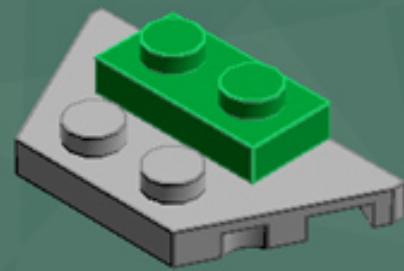

Slave 1 Ornament

*A LEGO® project
by Chris McVeigh
chrismcveigh.com*

Element ID	Color	Description	Quantity
306926	Black	Flat Tile, 1X2	1
302426	Black	Plate 1X1	1
4140588	Black	Plate 1X2 W. Stick	1
4653087	Black	Roof Tile 1X2 45° W 1/3 Plate	1
4210788	Dark Grey	Left Plate 2X4 W/Angle	1
4210469	Dark Grey	Mini Fig. Back Plate W. Knob	2
4210633	Dark Grey	Plate 1X1 Round	7
4211001	Dark Grey	Plate 1X4	1
4211042	Dark Grey	Plate 2X2 Round	1
4527082	Dark Grey	Plate 2X4X18°	1
4211051	Dark Grey	Prismatic Binoculars	2
4210782	Dark Grey	Right Plate 2X4 W/Angle	1
4539060	Dark Red	Flat Tile 1X4	4
4539063	Dark Red	Plate 1X2 W. 1 Knob	3

Element ID	Color	Description	Quantity
306928	Green	Flat Tile, 1X2	1
302328	Green	Plate 1X2	2
379428	Green	Plate 1X2 W. 1 Knob	2
371028	Green	Plate 1X4	1
6000071	Green	Roof Tile 1X2X2/3, Abs	2
4213567	Light Grey	Brick 1X1 W. 2 Knobs	1
4632575	Light Grey	Lamp Holder	1
4211399	Light Grey	Plate 1X1	1
4211398	Light Grey	Plate 1X2	2
4211568	Light Grey	Plate 1X2 With Slide	2
4211445	Light Grey	Plate 1X4	1
4507056	Light Grey	Plate 2X4X18°	2
4211350	Light Grey	Radiator Grille 1X2	1
4211614	Light Grey	Roof Tile 1X2/45°	1
4211488	Light Grey	Roof Tile 1X3/25°	1