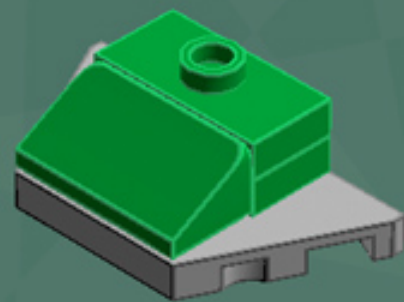

Slave 1 Ornament

*A LEGO® project
by Chris McVeigh
chrismcveigh.com*

Element ID	Color	Description	Quantity
306926	Black	Flat Tile, 1X2	1
302426	Black	Plate 1X1	1
4140588	Black	Plate 1X2 W. Stick	1
4653087	Black	Roof Tile 1X2 45° W 1/3 Plate	1
4210788	Dark Grey	Left Plate 2X4 W/Angle	1
4210469	Dark Grey	Mini Fig. Back Plate W. Knob	2
4210633	Dark Grey	Plate 1X1 Round	7
4211001	Dark Grey	Plate 1X4	1
4211042	Dark Grey	Plate 2X2 Round	1
4527082	Dark Grey	Plate 2X4X18°	1
4211051	Dark Grey	Prismatic Binoculars	2
4210782	Dark Grey	Right Plate 2X4 W/Angle	1
4539060	Dark Red	Flat Tile 1X4	4
4539063	Dark Red	Plate 1X2 W. 1 Knob	3

Element ID	Color	Description	Quantity
306928	Green	Flat Tile, 1X2	1
302328	Green	Plate 1X2	2
379428	Green	Plate 1X2 W. 1 Knob	2
371028	Green	Plate 1X4	1
6000071	Green	Roof Tile 1X2X2/3, Abs	2
4213567	Light Grey	Brick 1X1 W. 2 Knobs	1
4632575	Light Grey	Lamp Holder	1
4211399	Light Grey	Plate 1X1	1
4211398	Light Grey	Plate 1X2	2
4211568	Light Grey	Plate 1X2 With Slide	2
4211445	Light Grey	Plate 1X4	1
4507056	Light Grey	Plate 2X4X18°	2
4211350	Light Grey	Radiator Grille 1X2	1
4211614	Light Grey	Roof Tile 1X2/45°	1
4211488	Light Grey	Roof Tile 1X3/25°	1