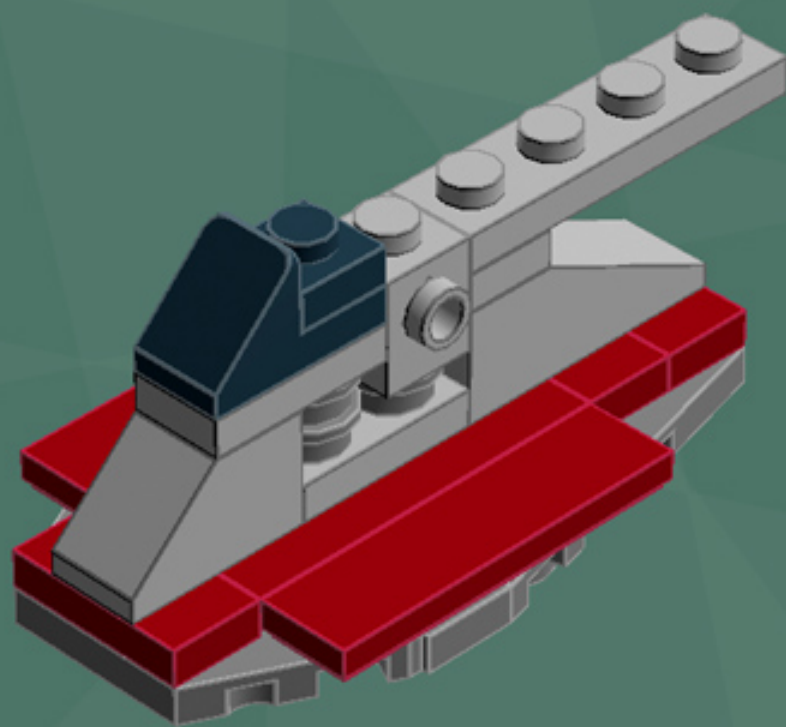

Slave 1 Ornament

*A LEGO® project
by Chris McVeigh
chrismcveigh.com*

Element ID	Color	Description	Quantity
306926	Black	Flat Tile, 1X2	1
302426	Black	Plate 1X1	1
4140588	Black	Plate 1X2 W. Stick	1
4653087	Black	Roof Tile 1X2 45° W 1/3 Plate	1
4210788	Dark Grey	Left Plate 2X4 W/Angle	1
4210469	Dark Grey	Mini Fig. Back Plate W. Knob	2
4210633	Dark Grey	Plate 1X1 Round	7
4211001	Dark Grey	Plate 1X4	1
4211042	Dark Grey	Plate 2X2 Round	1
4527082	Dark Grey	Plate 2X4X18°	1
4211051	Dark Grey	Prismatic Binoculars	2
4210782	Dark Grey	Right Plate 2X4 W/Angle	1
4539060	Dark Red	Flat Tile 1X4	4
4539063	Dark Red	Plate 1X2 W. 1 Knob	3

Element ID	Color	Description	Quantity
306928	Green	Flat Tile, 1X2	1
302328	Green	Plate 1X2	2
379428	Green	Plate 1X2 W. 1 Knob	2
371028	Green	Plate 1X4	1
6000071	Green	Roof Tile 1X2X2/3, Abs	2
4213567	Light Grey	Brick 1X1 W. 2 Knobs	1
4632575	Light Grey	Lamp Holder	1
4211399	Light Grey	Plate 1X1	1
4211398	Light Grey	Plate 1X2	2
4211568	Light Grey	Plate 1X2 With Slide	2
4211445	Light Grey	Plate 1X4	1
4507056	Light Grey	Plate 2X4X18°	2
4211350	Light Grey	Radiator Grille 1X2	1
4211614	Light Grey	Roof Tile 1X2/45°	1
4211488	Light Grey	Roof Tile 1X3/25°	1