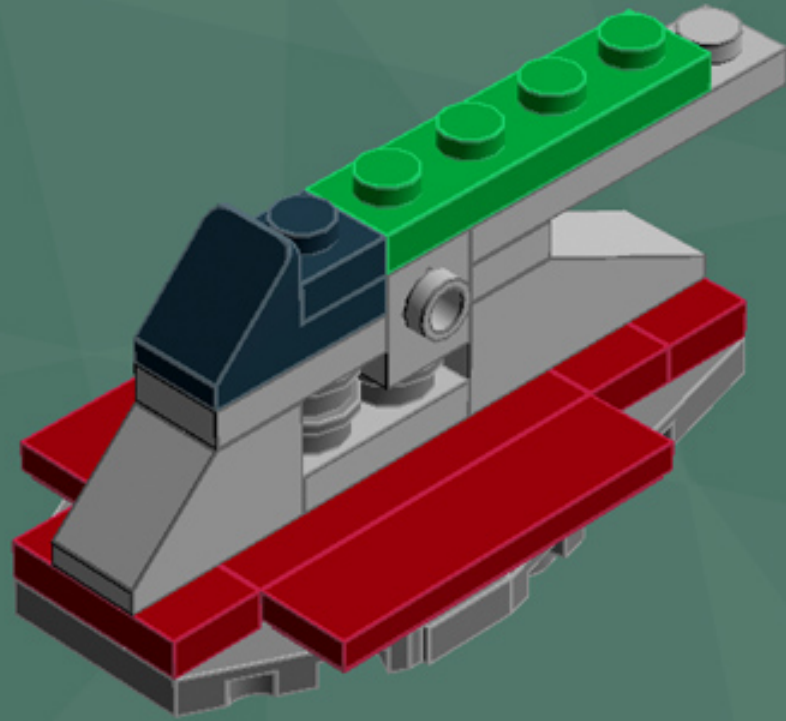

Slave 1 Ornament

*A LEGO® project
by Chris McVeigh
chrismcveigh.com*

Element ID	Color	Description	Quantity
306926	Black	Flat Tile, 1X2	1
302426	Black	Plate 1X1	1
4140588	Black	Plate 1X2 W. Stick	1
4653087	Black	Roof Tile 1X2 45° W 1/3 Plate	1
4210788	Dark Grey	Left Plate 2X4 W/Angle	1
4210469	Dark Grey	Mini Fig. Back Plate W. Knob	2
4210633	Dark Grey	Plate 1X1 Round	7
4211001	Dark Grey	Plate 1X4	1
4211042	Dark Grey	Plate 2X2 Round	1
4527082	Dark Grey	Plate 2X4X18°	1
4211051	Dark Grey	Prismatic Binoculars	2
4210782	Dark Grey	Right Plate 2X4 W/Angle	1
4539060	Dark Red	Flat Tile 1X4	4
4539063	Dark Red	Plate 1X2 W. 1 Knob	3

Element ID	Color	Description	Quantity
306928	Green	Flat Tile, 1X2	1
302328	Green	Plate 1X2	2
379428	Green	Plate 1X2 W. 1 Knob	2
371028	Green	Plate 1X4	1
6000071	Green	Roof Tile 1X2X2/3, Abs	2
4213567	Light Grey	Brick 1X1 W. 2 Knobs	1
4632575	Light Grey	Lamp Holder	1
4211399	Light Grey	Plate 1X1	1
4211398	Light Grey	Plate 1X2	2
4211568	Light Grey	Plate 1X2 With Slide	2
4211445	Light Grey	Plate 1X4	1
4507056	Light Grey	Plate 2X4X18°	2
4211350	Light Grey	Radiator Grille 1X2	1
4211614	Light Grey	Roof Tile 1X2/45°	1
4211488	Light Grey	Roof Tile 1X3/25°	1