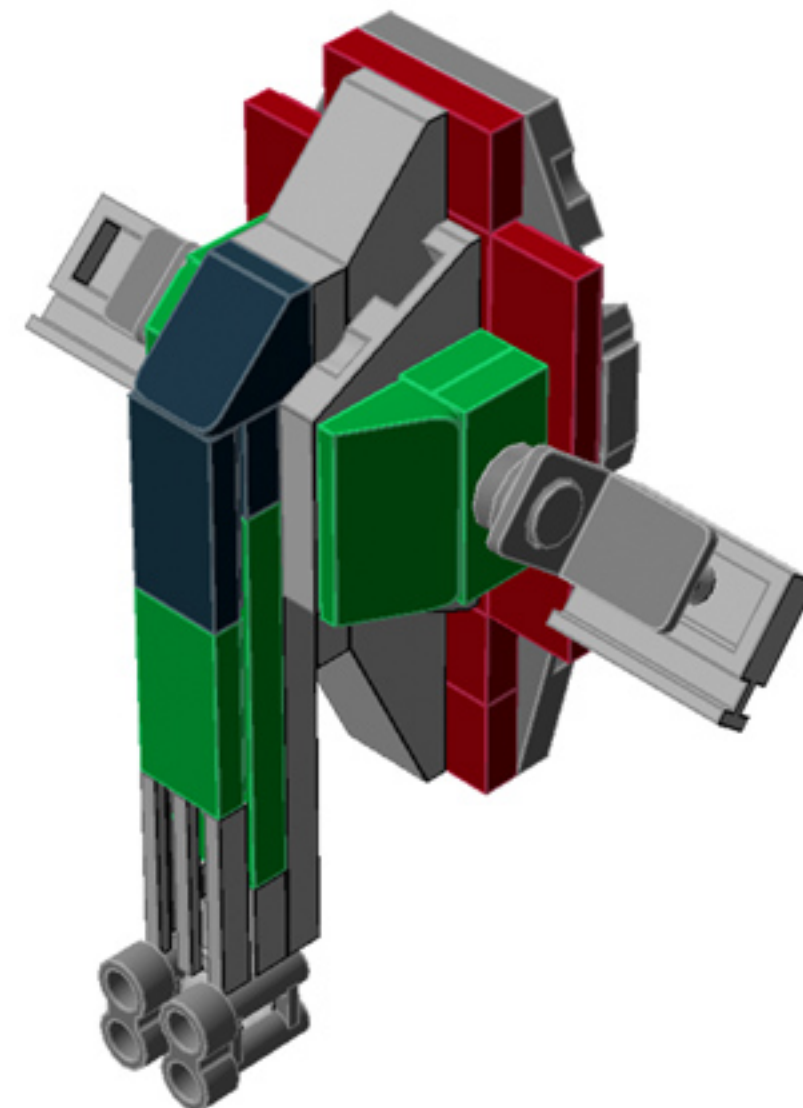

Slave 1 Ornament

*A LEGO® project
by Chris McVeigh
chrismcveigh.com*

Element ID	Color	Description	Quantity
306926	Black	Flat Tile, 1X2	1
302426	Black	Plate 1X1	1
4140588	Black	Plate 1X2 W. Stick	1
4653087	Black	Roof Tile 1X2 45° W 1/3 Plate	1
4210788	Dark Grey	Left Plate 2X4 W/Angle	1
4210469	Dark Grey	Mini Fig. Back Plate W. Knob	2
4210633	Dark Grey	Plate 1X1 Round	7
4211001	Dark Grey	Plate 1X4	1
4211042	Dark Grey	Plate 2X2 Round	1
4527082	Dark Grey	Plate 2X4X18°	1
4211051	Dark Grey	Prismatic Binoculars	2
4210782	Dark Grey	Right Plate 2X4 W/Angle	1
4539060	Dark Red	Flat Tile 1X4	4
4539063	Dark Red	Plate 1X2 W. 1 Knob	3

Element ID	Color	Description	Quantity
306928	Green	Flat Tile, 1X2	1
302328	Green	Plate 1X2	2
379428	Green	Plate 1X2 W. 1 Knob	2
371028	Green	Plate 1X4	1
6000071	Green	Roof Tile 1X2X2/3, Abs	2
4213567	Light Grey	Brick 1X1 W. 2 Knobs	1
4632575	Light Grey	Lamp Holder	1
4211399	Light Grey	Plate 1X1	1
4211398	Light Grey	Plate 1X2	2
4211568	Light Grey	Plate 1X2 With Slide	2
4211445	Light Grey	Plate 1X4	1
4507056	Light Grey	Plate 2X4X18°	2
4211350	Light Grey	Radiator Grille 1X2	1
4211614	Light Grey	Roof Tile 1X2/45°	1
4211488	Light Grey	Roof Tile 1X3/25°	1