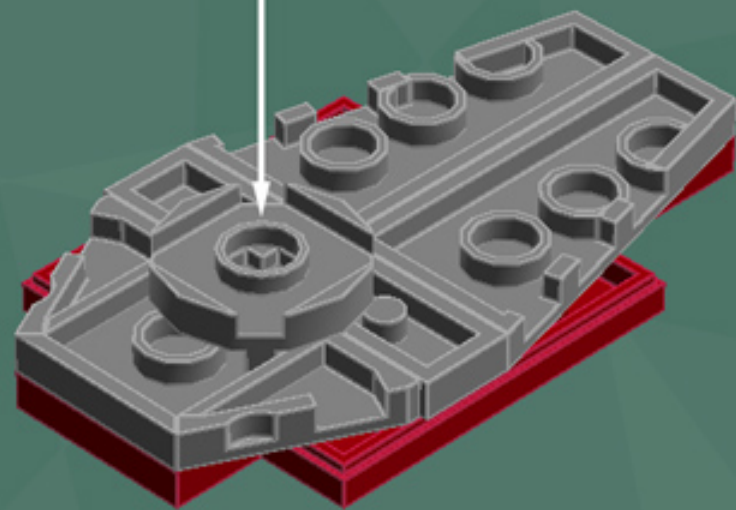

Slave 1 Ornament

*A LEGO® project
by Chris McVeigh
chrismcveigh.com*

Element ID	Color	Description	Quantity
306926	Black	Flat Tile, 1X2	1
302426	Black	Plate 1X1	1
4140588	Black	Plate 1X2 W. Stick	1
4653087	Black	Roof Tile 1X2 45° W 1/3 Plate	1
4210788	Dark Grey	Left Plate 2X4 W/Angle	1
4210469	Dark Grey	Mini Fig. Back Plate W. Knob	2
4210633	Dark Grey	Plate 1X1 Round	7
4211001	Dark Grey	Plate 1X4	1
4211042	Dark Grey	Plate 2X2 Round	1
4527082	Dark Grey	Plate 2X4X18°	1
4211051	Dark Grey	Prismatic Binoculars	2
4210782	Dark Grey	Right Plate 2X4 W/Angle	1
4539060	Dark Red	Flat Tile 1X4	4
4539063	Dark Red	Plate 1X2 W. 1 Knob	3

Element ID	Color	Description	Quantity
306928	Green	Flat Tile, 1X2	1
302328	Green	Plate 1X2	2
379428	Green	Plate 1X2 W. 1 Knob	2
371028	Green	Plate 1X4	1
6000071	Green	Roof Tile 1X2X2/3, Abs	2
4213567	Light Grey	Brick 1X1 W. 2 Knobs	1
4632575	Light Grey	Lamp Holder	1
4211399	Light Grey	Plate 1X1	1
4211398	Light Grey	Plate 1X2	2
4211568	Light Grey	Plate 1X2 With Slide	2
4211445	Light Grey	Plate 1X4	1
4507056	Light Grey	Plate 2X4X18°	2
4211350	Light Grey	Radiator Grille 1X2	1
4211614	Light Grey	Roof Tile 1X2/45°	1
4211488	Light Grey	Roof Tile 1X3/25°	1