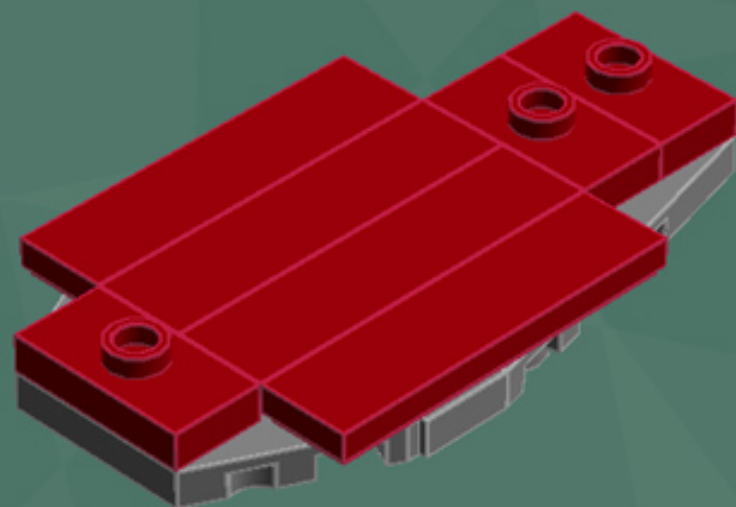

Slave 1 Ornament

*A LEGO® project
by Chris McVeigh
chrismcveigh.com*

Element ID	Color	Description	Quantity
306926	Black	Flat Tile, 1X2	1
302426	Black	Plate 1X1	1
4140588	Black	Plate 1X2 W. Stick	1
4653087	Black	Roof Tile 1X2 45° W 1/3 Plate	1
4210788	Dark Grey	Left Plate 2X4 W/Angle	1
4210469	Dark Grey	Mini Fig. Back Plate W. Knob	2
4210633	Dark Grey	Plate 1X1 Round	7
4211001	Dark Grey	Plate 1X4	1
4211042	Dark Grey	Plate 2X2 Round	1
4527082	Dark Grey	Plate 2X4X18°	1
4211051	Dark Grey	Prismatic Binoculars	2
4210782	Dark Grey	Right Plate 2X4 W/Angle	1
4539060	Dark Red	Flat Tile 1X4	4
4539063	Dark Red	Plate 1X2 W. 1 Knob	3

Element ID	Color	Description	Quantity
306928	Green	Flat Tile, 1X2	1
302328	Green	Plate 1X2	2
379428	Green	Plate 1X2 W. 1 Knob	2
371028	Green	Plate 1X4	1
6000071	Green	Roof Tile 1X2X2/3, Abs	2
4213567	Light Grey	Brick 1X1 W. 2 Knobs	1
4632575	Light Grey	Lamp Holder	1
4211399	Light Grey	Plate 1X1	1
4211398	Light Grey	Plate 1X2	2
4211568	Light Grey	Plate 1X2 With Slide	2
4211445	Light Grey	Plate 1X4	1
4507056	Light Grey	Plate 2X4X18°	2
4211350	Light Grey	Radiator Grille 1X2	1
4211614	Light Grey	Roof Tile 1X2/45°	1
4211488	Light Grey	Roof Tile 1X3/25°	1