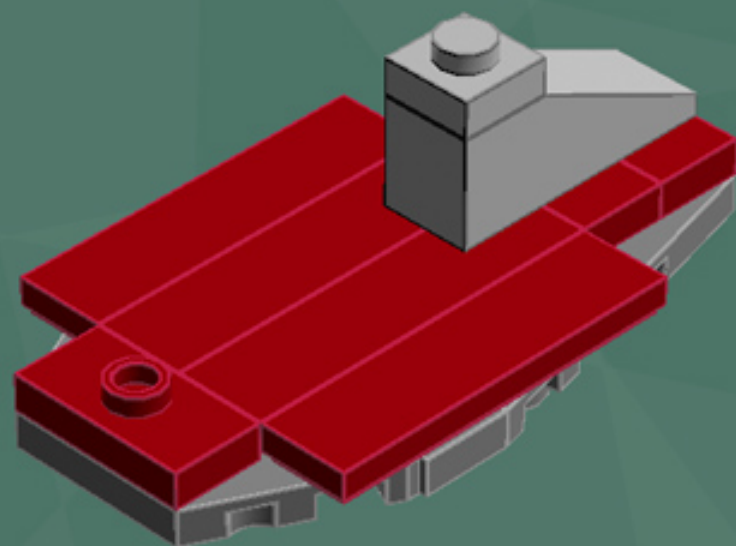

Slave 1 Ornament

*A LEGO® project
by Chris McVeigh
chrismcveigh.com*

Element ID	Color	Description	Quantity
306926	Black	Flat Tile, 1X2	1
302426	Black	Plate 1X1	1
4140588	Black	Plate 1X2 W. Stick	1
4653087	Black	Roof Tile 1X2 45° W 1/3 Plate	1
4210788	Dark Grey	Left Plate 2X4 W/Angle	1
4210469	Dark Grey	Mini Fig. Back Plate W. Knob	2
4210633	Dark Grey	Plate 1X1 Round	7
4211001	Dark Grey	Plate 1X4	1
4211042	Dark Grey	Plate 2X2 Round	1
4527082	Dark Grey	Plate 2X4X18°	1
4211051	Dark Grey	Prismatic Binoculars	2
4210782	Dark Grey	Right Plate 2X4 W/Angle	1
4539060	Dark Red	Flat Tile 1X4	4
4539063	Dark Red	Plate 1X2 W. 1 Knob	3

Element ID	Color	Description	Quantity
306928	Green	Flat Tile, 1X2	1
302328	Green	Plate 1X2	2
379428	Green	Plate 1X2 W. 1 Knob	2
371028	Green	Plate 1X4	1
6000071	Green	Roof Tile 1X2X2/3, Abs	2
4213567	Light Grey	Brick 1X1 W. 2 Knobs	1
4632575	Light Grey	Lamp Holder	1
4211399	Light Grey	Plate 1X1	1
4211398	Light Grey	Plate 1X2	2
4211568	Light Grey	Plate 1X2 With Slide	2
4211445	Light Grey	Plate 1X4	1
4507056	Light Grey	Plate 2X4X18°	2
4211350	Light Grey	Radiator Grille 1X2	1
4211614	Light Grey	Roof Tile 1X2/45°	1
4211488	Light Grey	Roof Tile 1X3/25°	1