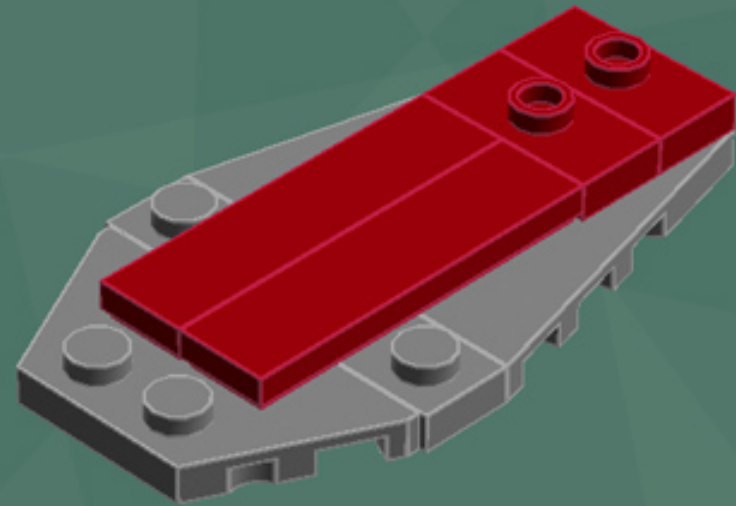

Slave 1 Ornament

*A LEGO® project
by Chris McVeigh
chrismcveigh.com*

Element ID	Color	Description	Quantity
306926	Black	Flat Tile, 1X2	1
302426	Black	Plate 1X1	1
4140588	Black	Plate 1X2 W. Stick	1
4653087	Black	Roof Tile 1X2 45° W 1/3 Plate	1
4210788	Dark Grey	Left Plate 2X4 W/Angle	1
4210469	Dark Grey	Mini Fig. Back Plate W. Knob	2
4210633	Dark Grey	Plate 1X1 Round	7
4211001	Dark Grey	Plate 1X4	1
4211042	Dark Grey	Plate 2X2 Round	1
4527082	Dark Grey	Plate 2X4X18°	1
4211051	Dark Grey	Prismatic Binoculars	2
4210782	Dark Grey	Right Plate 2X4 W/Angle	1
4539060	Dark Red	Flat Tile 1X4	4
4539063	Dark Red	Plate 1X2 W. 1 Knob	3

Element ID	Color	Description	Quantity
306928	Green	Flat Tile, 1X2	1
302328	Green	Plate 1X2	2
379428	Green	Plate 1X2 W. 1 Knob	2
371028	Green	Plate 1X4	1
6000071	Green	Roof Tile 1X2X2/3, Abs	2
4213567	Light Grey	Brick 1X1 W. 2 Knobs	1
4632575	Light Grey	Lamp Holder	1
4211399	Light Grey	Plate 1X1	1
4211398	Light Grey	Plate 1X2	2
4211568	Light Grey	Plate 1X2 With Slide	2
4211445	Light Grey	Plate 1X4	1
4507056	Light Grey	Plate 2X4X18°	2
4211350	Light Grey	Radiator Grille 1X2	1
4211614	Light Grey	Roof Tile 1X2/45°	1
4211488	Light Grey	Roof Tile 1X3/25°	1