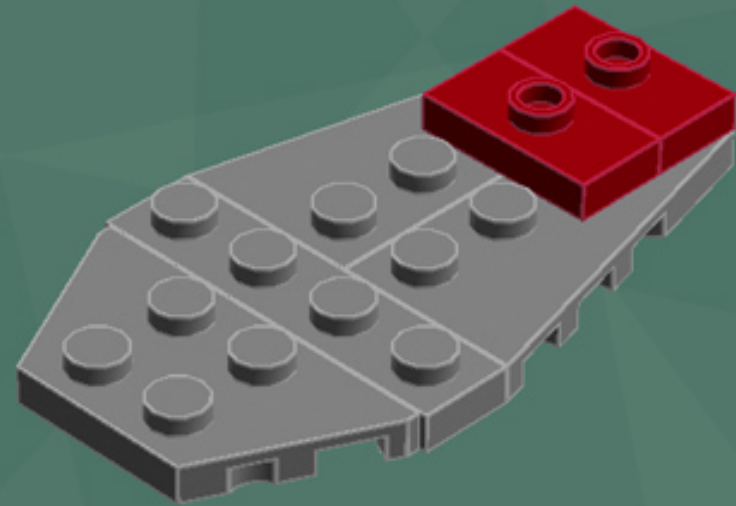

Slave 1 Ornament

*A LEGO® project
by Chris McVeigh
chrismcveigh.com*

Element ID	Color	Description	Quantity
306926	Black	Flat Tile, 1X2	1
302426	Black	Plate 1X1	1
4140588	Black	Plate 1X2 W. Stick	1
4653087	Black	Roof Tile 1X2 45° W 1/3 Plate	1
4210788	Dark Grey	Left Plate 2X4 W/Angle	1
4210469	Dark Grey	Mini Fig. Back Plate W. Knob	2
4210633	Dark Grey	Plate 1X1 Round	7
4211001	Dark Grey	Plate 1X4	1
4211042	Dark Grey	Plate 2X2 Round	1
4527082	Dark Grey	Plate 2X4X18°	1
4211051	Dark Grey	Prismatic Binoculars	2
4210782	Dark Grey	Right Plate 2X4 W/Angle	1
4539060	Dark Red	Flat Tile 1X4	4
4539063	Dark Red	Plate 1X2 W. 1 Knob	3

Element ID	Color	Description	Quantity
306928	Green	Flat Tile, 1X2	1
302328	Green	Plate 1X2	2
379428	Green	Plate 1X2 W. 1 Knob	2
371028	Green	Plate 1X4	1
6000071	Green	Roof Tile 1X2X2/3, Abs	2
4213567	Light Grey	Brick 1X1 W. 2 Knobs	1
4632575	Light Grey	Lamp Holder	1
4211399	Light Grey	Plate 1X1	1
4211398	Light Grey	Plate 1X2	2
4211568	Light Grey	Plate 1X2 With Slide	2
4211445	Light Grey	Plate 1X4	1
4507056	Light Grey	Plate 2X4X18°	2
4211350	Light Grey	Radiator Grille 1X2	1
4211614	Light Grey	Roof Tile 1X2/45°	1
4211488	Light Grey	Roof Tile 1X3/25°	1