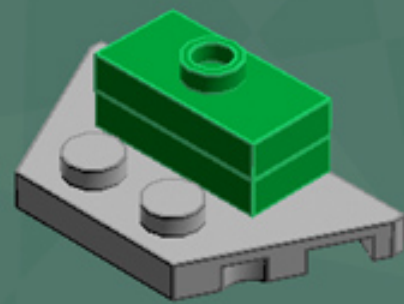

Slave 1 Ornament

*A LEGO® project
by Chris McVeigh
chrismcveigh.com*

Element ID	Color	Description	Quantity
306926	Black	Flat Tile, 1X2	1
302426	Black	Plate 1X1	1
4140588	Black	Plate 1X2 W. Stick	1
4653087	Black	Roof Tile 1X2 45° W 1/3 Plate	1
4210788	Dark Grey	Left Plate 2X4 W/Angle	1
4210469	Dark Grey	Mini Fig. Back Plate W. Knob	2
4210633	Dark Grey	Plate 1X1 Round	7
4211001	Dark Grey	Plate 1X4	1
4211042	Dark Grey	Plate 2X2 Round	1
4527082	Dark Grey	Plate 2X4X18°	1
4211051	Dark Grey	Prismatic Binoculars	2
4210782	Dark Grey	Right Plate 2X4 W/Angle	1
4539060	Dark Red	Flat Tile 1X4	4
4539063	Dark Red	Plate 1X2 W. 1 Knob	3

Element ID	Color	Description	Quantity
306928	Green	Flat Tile, 1X2	1
302328	Green	Plate 1X2	2
379428	Green	Plate 1X2 W. 1 Knob	2
371028	Green	Plate 1X4	1
6000071	Green	Roof Tile 1X2X2/3, Abs	2
4213567	Light Grey	Brick 1X1 W. 2 Knobs	1
4632575	Light Grey	Lamp Holder	1
4211399	Light Grey	Plate 1X1	1
4211398	Light Grey	Plate 1X2	2
4211568	Light Grey	Plate 1X2 With Slide	2
4211445	Light Grey	Plate 1X4	1
4507056	Light Grey	Plate 2X4X18°	2
4211350	Light Grey	Radiator Grille 1X2	1
4211614	Light Grey	Roof Tile 1X2/45°	1
4211488	Light Grey	Roof Tile 1X3/25°	1