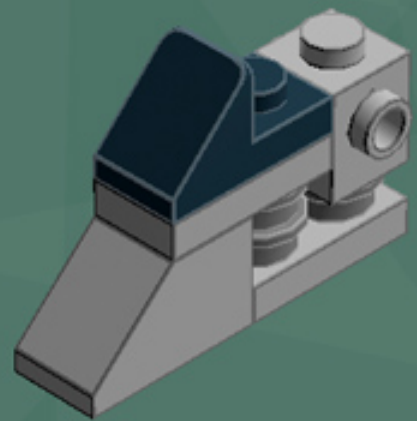

Slave 1 Ornament

*A LEGO® project
by Chris McVeigh
chrismcveigh.com*

Element ID	Color	Description	Quantity
306926	Black	Flat Tile, 1X2	1
302426	Black	Plate 1X1	1
4140588	Black	Plate 1X2 W. Stick	1
4653087	Black	Roof Tile 1X2 45° W 1/3 Plate	1
4210788	Dark Grey	Left Plate 2X4 W/Angle	1
4210469	Dark Grey	Mini Fig. Back Plate W. Knob	2
4210633	Dark Grey	Plate 1X1 Round	7
4211001	Dark Grey	Plate 1X4	1
4211042	Dark Grey	Plate 2X2 Round	1
4527082	Dark Grey	Plate 2X4X18°	1
4211051	Dark Grey	Prismatic Binoculars	2
4210782	Dark Grey	Right Plate 2X4 W/Angle	1
4539060	Dark Red	Flat Tile 1X4	4
4539063	Dark Red	Plate 1X2 W. 1 Knob	3

Element ID	Color	Description	Quantity
306928	Green	Flat Tile, 1X2	1
302328	Green	Plate 1X2	2
379428	Green	Plate 1X2 W. 1 Knob	2
371028	Green	Plate 1X4	1
6000071	Green	Roof Tile 1X2X2/3, Abs	2
4213567	Light Grey	Brick 1X1 W. 2 Knobs	1
4632575	Light Grey	Lamp Holder	1
4211399	Light Grey	Plate 1X1	1
4211398	Light Grey	Plate 1X2	2
4211568	Light Grey	Plate 1X2 With Slide	2
4211445	Light Grey	Plate 1X4	1
4507056	Light Grey	Plate 2X4X18°	2
4211350	Light Grey	Radiator Grille 1X2	1
4211614	Light Grey	Roof Tile 1X2/45°	1
4211488	Light Grey	Roof Tile 1X3/25°	1