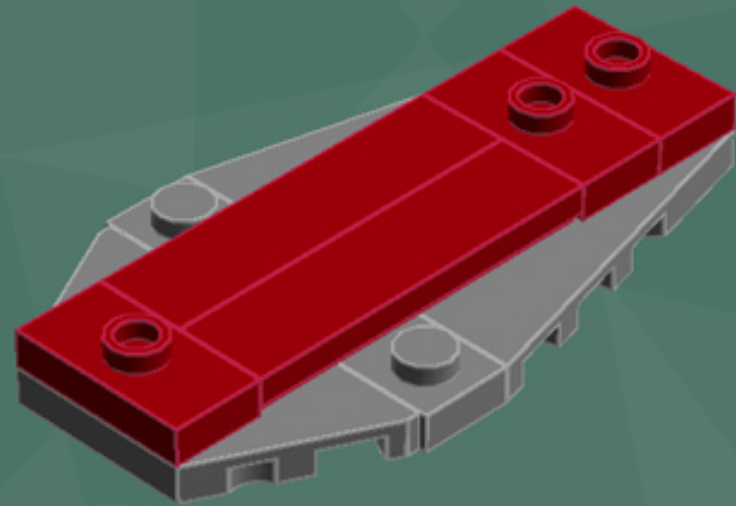

Slave 1 Ornament

*A LEGO® project
by Chris McVeigh
chrismcveigh.com*

Element ID	Color	Description	Quantity
306926	Black	Flat Tile, 1X2	1
302426	Black	Plate 1X1	1
4140588	Black	Plate 1X2 W. Stick	1
4653087	Black	Roof Tile 1X2 45° W 1/3 Plate	1
4210788	Dark Grey	Left Plate 2X4 W/Angle	1
4210469	Dark Grey	Mini Fig. Back Plate W. Knob	2
4210633	Dark Grey	Plate 1X1 Round	7
4211001	Dark Grey	Plate 1X4	1
4211042	Dark Grey	Plate 2X2 Round	1
4527082	Dark Grey	Plate 2X4X18°	1
4211051	Dark Grey	Prismatic Binoculars	2
4210782	Dark Grey	Right Plate 2X4 W/Angle	1
4539060	Dark Red	Flat Tile 1X4	4
4539063	Dark Red	Plate 1X2 W. 1 Knob	3

Element ID	Color	Description	Quantity
306928	Green	Flat Tile, 1X2	1
302328	Green	Plate 1X2	2
379428	Green	Plate 1X2 W. 1 Knob	2
371028	Green	Plate 1X4	1
6000071	Green	Roof Tile 1X2X2/3, Abs	2
4213567	Light Grey	Brick 1X1 W. 2 Knobs	1
4632575	Light Grey	Lamp Holder	1
4211399	Light Grey	Plate 1X1	1
4211398	Light Grey	Plate 1X2	2
4211568	Light Grey	Plate 1X2 With Slide	2
4211445	Light Grey	Plate 1X4	1
4507056	Light Grey	Plate 2X4X18°	2
4211350	Light Grey	Radiator Grille 1X2	1
4211614	Light Grey	Roof Tile 1X2/45°	1
4211488	Light Grey	Roof Tile 1X3/25°	1