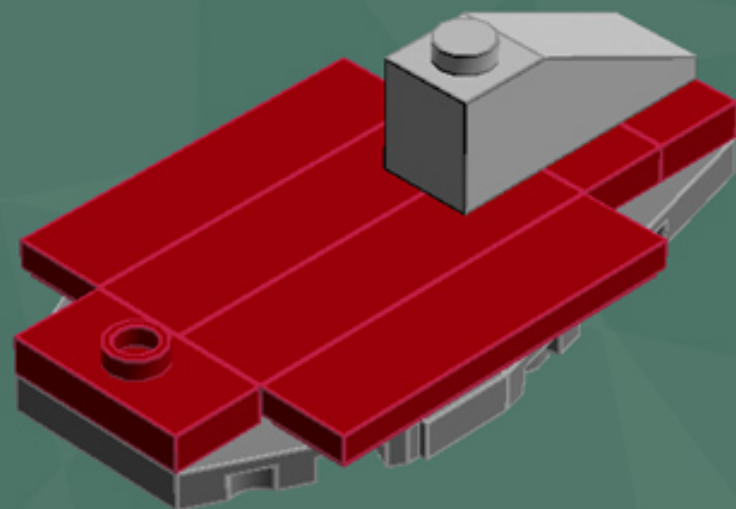

Slave 1 Ornament

*A LEGO® project
by Chris McVeigh
chrismcveigh.com*

Element ID	Color	Description	Quantity
306926	Black	Flat Tile, 1X2	1
302426	Black	Plate 1X1	1
4140588	Black	Plate 1X2 W. Stick	1
4653087	Black	Roof Tile 1X2 45° W 1/3 Plate	1
4210788	Dark Grey	Left Plate 2X4 W/Angle	1
4210469	Dark Grey	Mini Fig. Back Plate W. Knob	2
4210633	Dark Grey	Plate 1X1 Round	7
4211001	Dark Grey	Plate 1X4	1
4211042	Dark Grey	Plate 2X2 Round	1
4527082	Dark Grey	Plate 2X4X18°	1
4211051	Dark Grey	Prismatic Binoculars	2
4210782	Dark Grey	Right Plate 2X4 W/Angle	1
4539060	Dark Red	Flat Tile 1X4	4
4539063	Dark Red	Plate 1X2 W. 1 Knob	3

Element ID	Color	Description	Quantity
306928	Green	Flat Tile, 1X2	1
302328	Green	Plate 1X2	2
379428	Green	Plate 1X2 W. 1 Knob	2
371028	Green	Plate 1X4	1
6000071	Green	Roof Tile 1X2X2/3, Abs	2
4213567	Light Grey	Brick 1X1 W. 2 Knobs	1
4632575	Light Grey	Lamp Holder	1
4211399	Light Grey	Plate 1X1	1
4211398	Light Grey	Plate 1X2	2
4211568	Light Grey	Plate 1X2 With Slide	2
4211445	Light Grey	Plate 1X4	1
4507056	Light Grey	Plate 2X4X18°	2
4211350	Light Grey	Radiator Grille 1X2	1
4211614	Light Grey	Roof Tile 1X2/45°	1
4211488	Light Grey	Roof Tile 1X3/25°	1