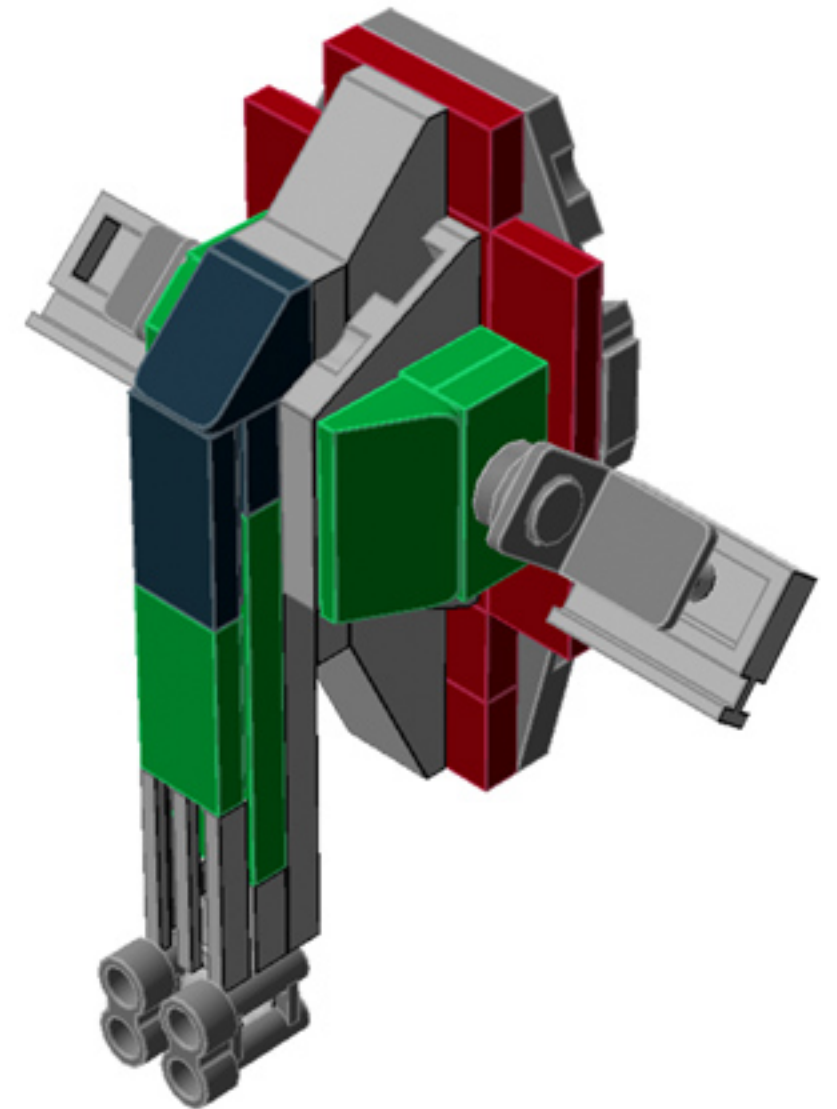

Slave 1 Ornament

*A LEGO® project
by Chris McVeigh
chrismcveigh.com*

Element ID	Color	Description	Quantity
306926	Black	Flat Tile, 1X2	1
302426	Black	Plate 1X1	1
4140588	Black	Plate 1X2 W. Stick	1
4653087	Black	Roof Tile 1X2 45° W 1/3 Plate	1
4210788	Dark Grey	Left Plate 2X4 W/Angle	1
4210469	Dark Grey	Mini Fig. Back Plate W. Knob	2
4210633	Dark Grey	Plate 1X1 Round	7
4211001	Dark Grey	Plate 1X4	1
4211042	Dark Grey	Plate 2X2 Round	1
4527082	Dark Grey	Plate 2X4X18°	1
4211051	Dark Grey	Prismatic Binoculars	2
4210782	Dark Grey	Right Plate 2X4 W/Angle	1
4539060	Dark Red	Flat Tile 1X4	4
4539063	Dark Red	Plate 1X2 W. 1 Knob	3

Element ID	Color	Description	Quantity
306928	Green	Flat Tile, 1X2	1
302328	Green	Plate 1X2	2
379428	Green	Plate 1X2 W. 1 Knob	2
371028	Green	Plate 1X4	1
6000071	Green	Roof Tile 1X2X2/3, Abs	2
4213567	Light Grey	Brick 1X1 W. 2 Knobs	1
4632575	Light Grey	Lamp Holder	1
4211399	Light Grey	Plate 1X1	1
4211398	Light Grey	Plate 1X2	2
4211568	Light Grey	Plate 1X2 With Slide	2
4211445	Light Grey	Plate 1X4	1
4507056	Light Grey	Plate 2X4X18°	2
4211350	Light Grey	Radiator Grille 1X2	1
4211614	Light Grey	Roof Tile 1X2/45°	1
4211488	Light Grey	Roof Tile 1X3/25°	1