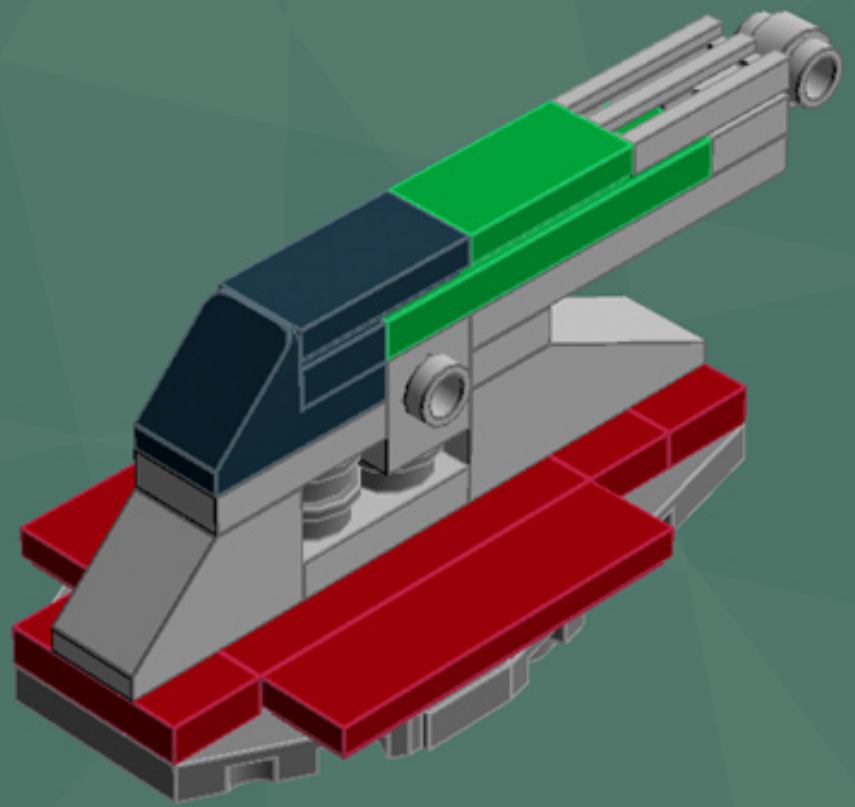

Slave 1 Ornament

*A LEGO® project
by Chris McVeigh
chrismcveigh.com*

Element ID	Color	Description	Quantity
306926	Black	Flat Tile, 1X2	1
302426	Black	Plate 1X1	1
4140588	Black	Plate 1X2 W. Stick	1
4653087	Black	Roof Tile 1X2 45° W 1/3 Plate	1
4210788	Dark Grey	Left Plate 2X4 W/Angle	1
4210469	Dark Grey	Mini Fig. Back Plate W. Knob	2
4210633	Dark Grey	Plate 1X1 Round	7
4211001	Dark Grey	Plate 1X4	1
4211042	Dark Grey	Plate 2X2 Round	1
4527082	Dark Grey	Plate 2X4X18°	1
4211051	Dark Grey	Prismatic Binoculars	2
4210782	Dark Grey	Right Plate 2X4 W/Angle	1
4539060	Dark Red	Flat Tile 1X4	4
4539063	Dark Red	Plate 1X2 W. 1 Knob	3

Element ID	Color	Description	Quantity
306928	Green	Flat Tile, 1X2	1
302328	Green	Plate 1X2	2
379428	Green	Plate 1X2 W. 1 Knob	2
371028	Green	Plate 1X4	1
6000071	Green	Roof Tile 1X2X2/3, Abs	2
4213567	Light Grey	Brick 1X1 W. 2 Knobs	1
4632575	Light Grey	Lamp Holder	1
4211399	Light Grey	Plate 1X1	1
4211398	Light Grey	Plate 1X2	2
4211568	Light Grey	Plate 1X2 With Slide	2
4211445	Light Grey	Plate 1X4	1
4507056	Light Grey	Plate 2X4X18°	2
4211350	Light Grey	Radiator Grille 1X2	1
4211614	Light Grey	Roof Tile 1X2/45°	1
4211488	Light Grey	Roof Tile 1X3/25°	1