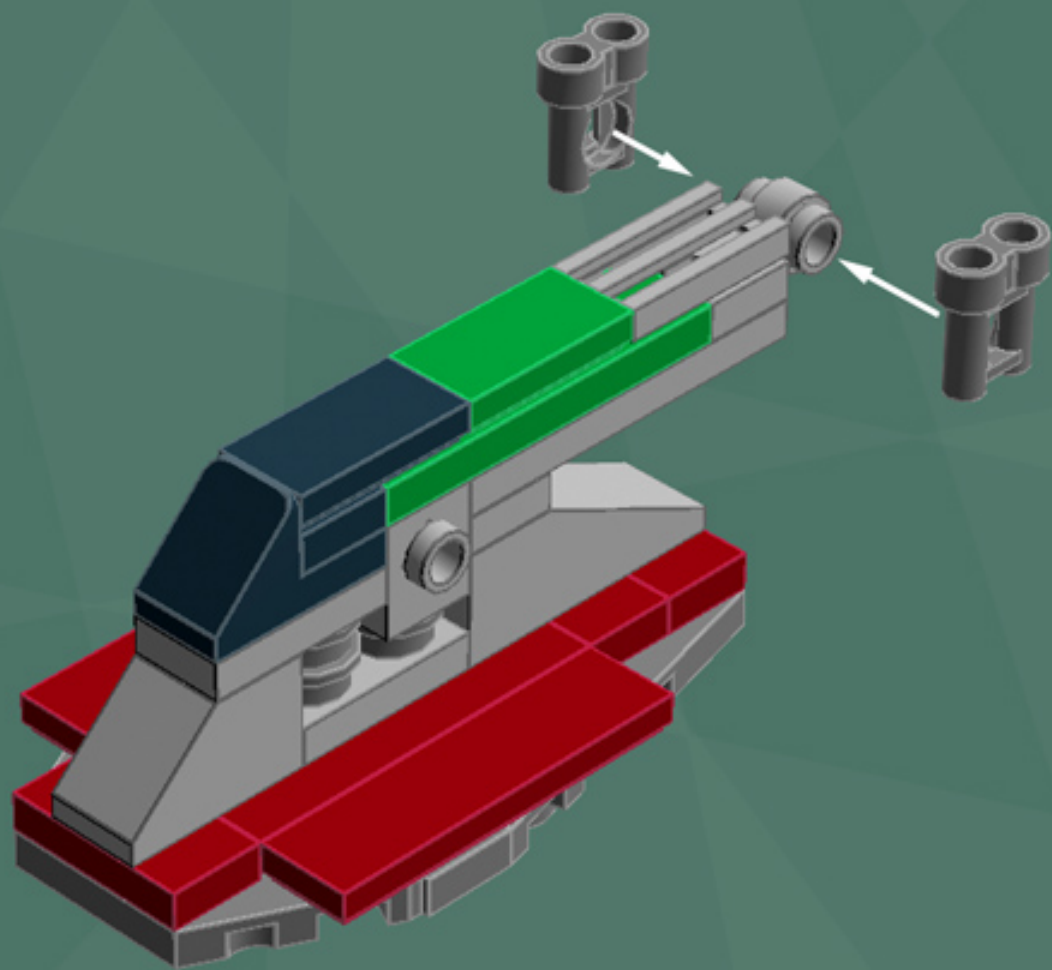

Slave 1 Ornament

*A LEGO® project
by Chris McVeigh
chrismcveigh.com*

Element ID	Color	Description	Quantity
306926	Black	Flat Tile, 1X2	1
302426	Black	Plate 1X1	1
4140588	Black	Plate 1X2 W. Stick	1
4653087	Black	Roof Tile 1X2 45° W 1/3 Plate	1
4210788	Dark Grey	Left Plate 2X4 W/Angle	1
4210469	Dark Grey	Mini Fig. Back Plate W. Knob	2
4210633	Dark Grey	Plate 1X1 Round	7
4211001	Dark Grey	Plate 1X4	1
4211042	Dark Grey	Plate 2X2 Round	1
4527082	Dark Grey	Plate 2X4X18°	1
4211051	Dark Grey	Prismatic Binoculars	2
4210782	Dark Grey	Right Plate 2X4 W/Angle	1
4539060	Dark Red	Flat Tile 1X4	4
4539063	Dark Red	Plate 1X2 W. 1 Knob	3

Element ID	Color	Description	Quantity
306928	Green	Flat Tile, 1X2	1
302328	Green	Plate 1X2	2
379428	Green	Plate 1X2 W. 1 Knob	2
371028	Green	Plate 1X4	1
6000071	Green	Roof Tile 1X2X2/3, Abs	2
4213567	Light Grey	Brick 1X1 W. 2 Knobs	1
4632575	Light Grey	Lamp Holder	1
4211399	Light Grey	Plate 1X1	1
4211398	Light Grey	Plate 1X2	2
4211568	Light Grey	Plate 1X2 With Slide	2
4211445	Light Grey	Plate 1X4	1
4507056	Light Grey	Plate 2X4X18°	2
4211350	Light Grey	Radiator Grille 1X2	1
4211614	Light Grey	Roof Tile 1X2/45°	1
4211488	Light Grey	Roof Tile 1X3/25°	1