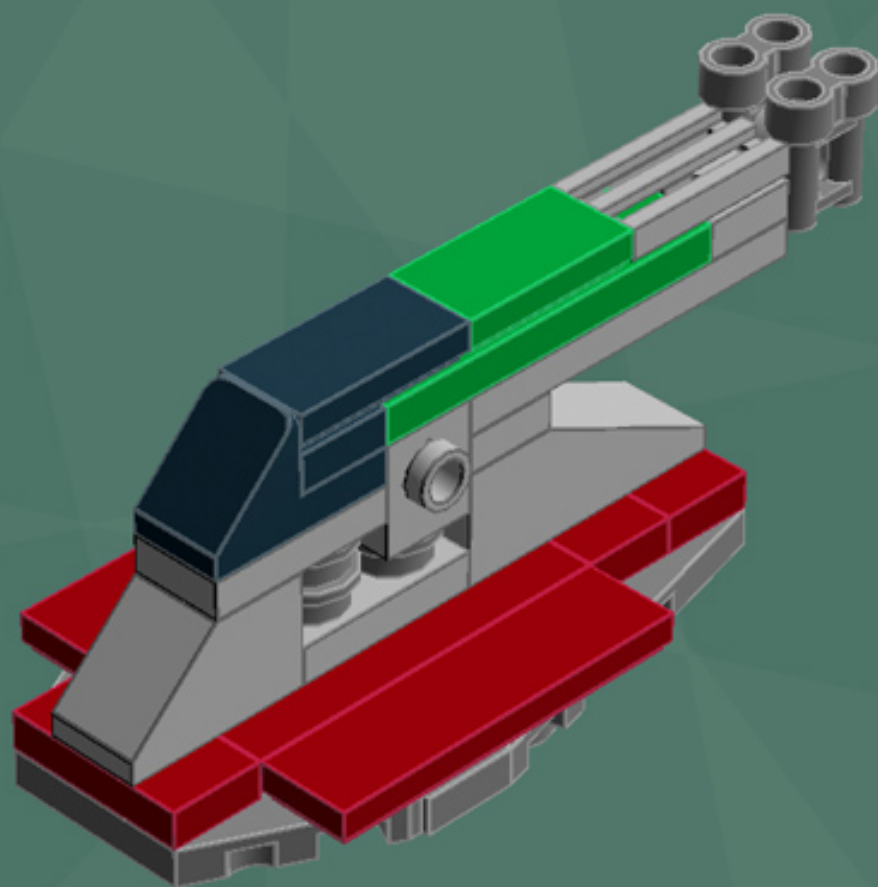

Slave 1 Ornament

*A LEGO® project
by Chris McVeigh
chrismcveigh.com*

Element ID	Color	Description	Quantity
306926	Black	Flat Tile, 1X2	1
302426	Black	Plate 1X1	1
4140588	Black	Plate 1X2 W. Stick	1
4653087	Black	Roof Tile 1X2 45° W 1/3 Plate	1
4210788	Dark Grey	Left Plate 2X4 W/Angle	1
4210469	Dark Grey	Mini Fig. Back Plate W. Knob	2
4210633	Dark Grey	Plate 1X1 Round	7
4211001	Dark Grey	Plate 1X4	1
4211042	Dark Grey	Plate 2X2 Round	1
4527082	Dark Grey	Plate 2X4X18°	1
4211051	Dark Grey	Prismatic Binoculars	2
4210782	Dark Grey	Right Plate 2X4 W/Angle	1
4539060	Dark Red	Flat Tile 1X4	4
4539063	Dark Red	Plate 1X2 W. 1 Knob	3

Element ID	Color	Description	Quantity
306928	Green	Flat Tile, 1X2	1
302328	Green	Plate 1X2	2
379428	Green	Plate 1X2 W. 1 Knob	2
371028	Green	Plate 1X4	1
6000071	Green	Roof Tile 1X2X2/3, Abs	2
4213567	Light Grey	Brick 1X1 W. 2 Knobs	1
4632575	Light Grey	Lamp Holder	1
4211399	Light Grey	Plate 1X1	1
4211398	Light Grey	Plate 1X2	2
4211568	Light Grey	Plate 1X2 With Slide	2
4211445	Light Grey	Plate 1X4	1
4507056	Light Grey	Plate 2X4X18°	2
4211350	Light Grey	Radiator Grille 1X2	1
4211614	Light Grey	Roof Tile 1X2/45°	1
4211488	Light Grey	Roof Tile 1X3/25°	1