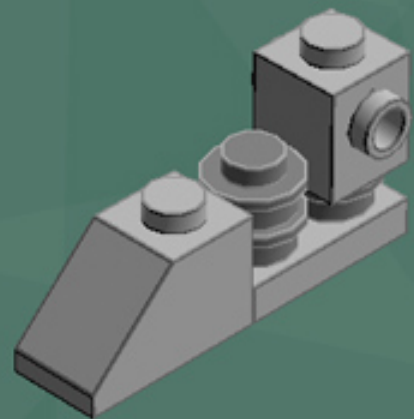

Slave 1 Ornament

*A LEGO® project
by Chris McVeigh
chrismcveigh.com*

Element ID	Color	Description	Quantity
306926	Black	Flat Tile, 1X2	1
302426	Black	Plate 1X1	1
4140588	Black	Plate 1X2 W. Stick	1
4653087	Black	Roof Tile 1X2 45° W 1/3 Plate	1
4210788	Dark Grey	Left Plate 2X4 W/Angle	1
4210469	Dark Grey	Mini Fig. Back Plate W. Knob	2
4210633	Dark Grey	Plate 1X1 Round	7
4211001	Dark Grey	Plate 1X4	1
4211042	Dark Grey	Plate 2X2 Round	1
4527082	Dark Grey	Plate 2X4X18°	1
4211051	Dark Grey	Prismatic Binoculars	2
4210782	Dark Grey	Right Plate 2X4 W/Angle	1
4539060	Dark Red	Flat Tile 1X4	4
4539063	Dark Red	Plate 1X2 W. 1 Knob	3

Element ID	Color	Description	Quantity
306928	Green	Flat Tile, 1X2	1
302328	Green	Plate 1X2	2
379428	Green	Plate 1X2 W. 1 Knob	2
371028	Green	Plate 1X4	1
6000071	Green	Roof Tile 1X2X2/3, Abs	2
4213567	Light Grey	Brick 1X1 W. 2 Knobs	1
4632575	Light Grey	Lamp Holder	1
4211399	Light Grey	Plate 1X1	1
4211398	Light Grey	Plate 1X2	2
4211568	Light Grey	Plate 1X2 With Slide	2
4211445	Light Grey	Plate 1X4	1
4507056	Light Grey	Plate 2X4X18°	2
4211350	Light Grey	Radiator Grille 1X2	1
4211614	Light Grey	Roof Tile 1X2/45°	1
4211488	Light Grey	Roof Tile 1X3/25°	1