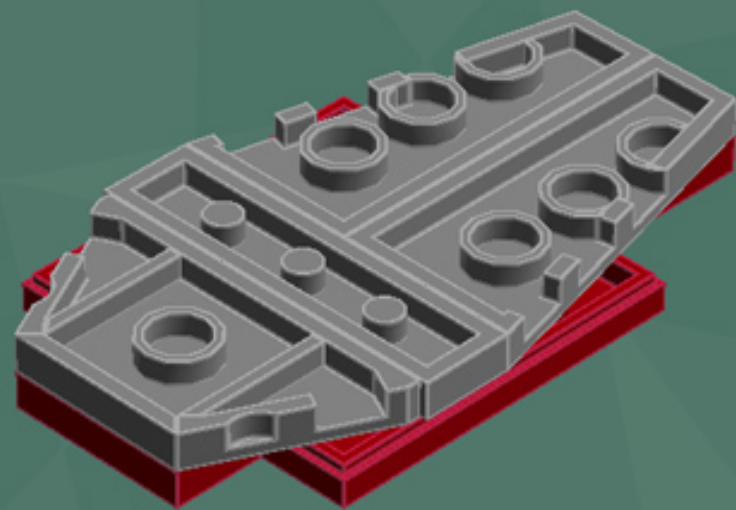

Slave 1 Ornament

*A LEGO® project
by Chris McVeigh
chrismcveigh.com*

Element ID	Color	Description	Quantity
306926	Black	Flat Tile, 1X2	1
302426	Black	Plate 1X1	1
4140588	Black	Plate 1X2 W. Stick	1
4653087	Black	Roof Tile 1X2 45° W 1/3 Plate	1
4210788	Dark Grey	Left Plate 2X4 W/Angle	1
4210469	Dark Grey	Mini Fig. Back Plate W. Knob	2
4210633	Dark Grey	Plate 1X1 Round	7
4211001	Dark Grey	Plate 1X4	1
4211042	Dark Grey	Plate 2X2 Round	1
4527082	Dark Grey	Plate 2X4X18°	1
4211051	Dark Grey	Prismatic Binoculars	2
4210782	Dark Grey	Right Plate 2X4 W/Angle	1
4539060	Dark Red	Flat Tile 1X4	4
4539063	Dark Red	Plate 1X2 W. 1 Knob	3

Element ID	Color	Description	Quantity
306928	Green	Flat Tile, 1X2	1
302328	Green	Plate 1X2	2
379428	Green	Plate 1X2 W. 1 Knob	2
371028	Green	Plate 1X4	1
6000071	Green	Roof Tile 1X2X2/3, Abs	2
4213567	Light Grey	Brick 1X1 W. 2 Knobs	1
4632575	Light Grey	Lamp Holder	1
4211399	Light Grey	Plate 1X1	1
4211398	Light Grey	Plate 1X2	2
4211568	Light Grey	Plate 1X2 With Slide	2
4211445	Light Grey	Plate 1X4	1
4507056	Light Grey	Plate 2X4X18°	2
4211350	Light Grey	Radiator Grille 1X2	1
4211614	Light Grey	Roof Tile 1X2/45°	1
4211488	Light Grey	Roof Tile 1X3/25°	1