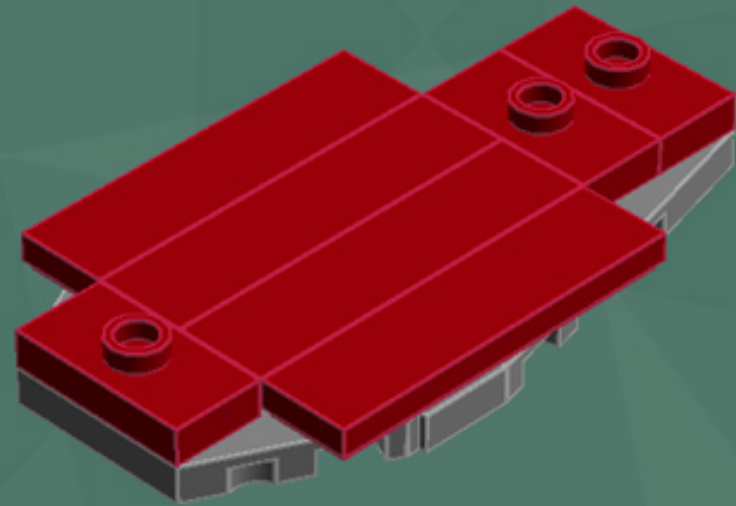

Slave 1 Ornament

*A LEGO® project
by Chris McVeigh
chrismcveigh.com*

Element ID	Color	Description	Quantity
306926	Black	Flat Tile, 1X2	1
302426	Black	Plate 1X1	1
4140588	Black	Plate 1X2 W. Stick	1
4653087	Black	Roof Tile 1X2 45° W 1/3 Plate	1
4210788	Dark Grey	Left Plate 2X4 W/Angle	1
4210469	Dark Grey	Mini Fig. Back Plate W. Knob	2
4210633	Dark Grey	Plate 1X1 Round	7
4211001	Dark Grey	Plate 1X4	1
4211042	Dark Grey	Plate 2X2 Round	1
4527082	Dark Grey	Plate 2X4X18°	1
4211051	Dark Grey	Prismatic Binoculars	2
4210782	Dark Grey	Right Plate 2X4 W/Angle	1
4539060	Dark Red	Flat Tile 1X4	4
4539063	Dark Red	Plate 1X2 W. 1 Knob	3

Element ID	Color	Description	Quantity
306928	Green	Flat Tile, 1X2	1
302328	Green	Plate 1X2	2
379428	Green	Plate 1X2 W. 1 Knob	2
371028	Green	Plate 1X4	1
6000071	Green	Roof Tile 1X2X2/3, Abs	2
4213567	Light Grey	Brick 1X1 W. 2 Knobs	1
4632575	Light Grey	Lamp Holder	1
4211399	Light Grey	Plate 1X1	1
4211398	Light Grey	Plate 1X2	2
4211568	Light Grey	Plate 1X2 With Slide	2
4211445	Light Grey	Plate 1X4	1
4507056	Light Grey	Plate 2X4X18°	2
4211350	Light Grey	Radiator Grille 1X2	1
4211614	Light Grey	Roof Tile 1X2/45°	1
4211488	Light Grey	Roof Tile 1X3/25°	1