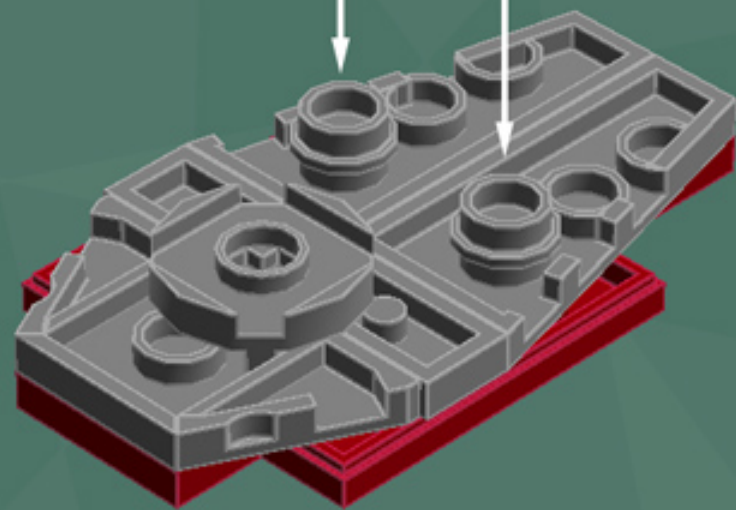

Slave 1 Ornament

*A LEGO® project
by Chris McVeigh
chrismcveigh.com*

Element ID	Color	Description	Quantity
306926	Black	Flat Tile, 1X2	1
302426	Black	Plate 1X1	1
4140588	Black	Plate 1X2 W. Stick	1
4653087	Black	Roof Tile 1X2 45° W 1/3 Plate	1
4210788	Dark Grey	Left Plate 2X4 W/Angle	1
4210469	Dark Grey	Mini Fig. Back Plate W. Knob	2
4210633	Dark Grey	Plate 1X1 Round	7
4211001	Dark Grey	Plate 1X4	1
4211042	Dark Grey	Plate 2X2 Round	1
4527082	Dark Grey	Plate 2X4X18°	1
4211051	Dark Grey	Prismatic Binoculars	2
4210782	Dark Grey	Right Plate 2X4 W/Angle	1
4539060	Dark Red	Flat Tile 1X4	4
4539063	Dark Red	Plate 1X2 W. 1 Knob	3

Element ID	Color	Description	Quantity
306928	Green	Flat Tile, 1X2	1
302328	Green	Plate 1X2	2
379428	Green	Plate 1X2 W. 1 Knob	2
371028	Green	Plate 1X4	1
6000071	Green	Roof Tile 1X2X2/3, Abs	2
4213567	Light Grey	Brick 1X1 W. 2 Knobs	1
4632575	Light Grey	Lamp Holder	1
4211399	Light Grey	Plate 1X1	1
4211398	Light Grey	Plate 1X2	2
4211568	Light Grey	Plate 1X2 With Slide	2
4211445	Light Grey	Plate 1X4	1
4507056	Light Grey	Plate 2X4X18°	2
4211350	Light Grey	Radiator Grille 1X2	1
4211614	Light Grey	Roof Tile 1X2/45°	1
4211488	Light Grey	Roof Tile 1X3/25°	1