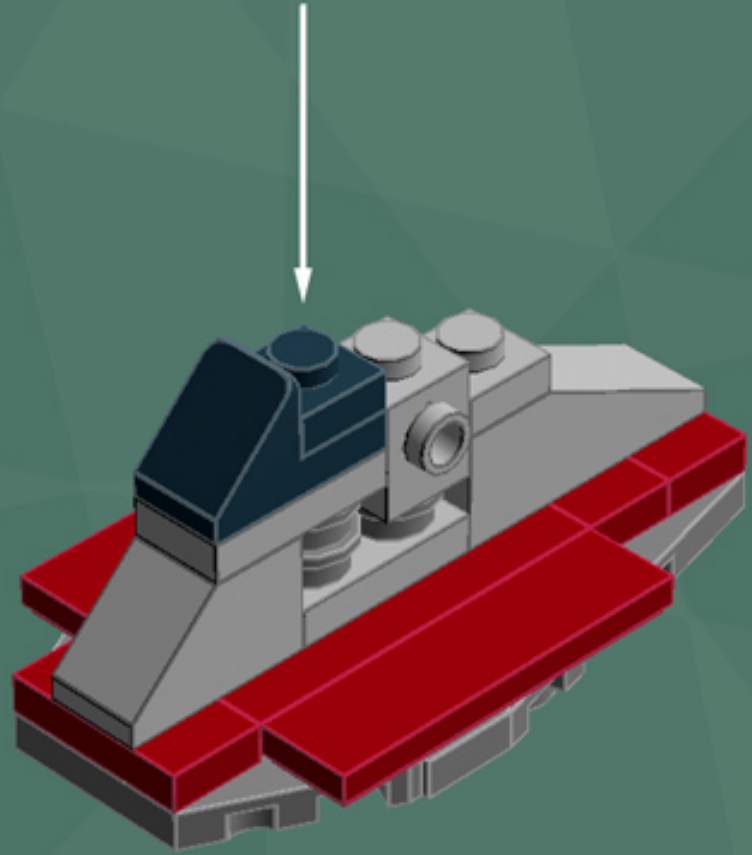

Slave 1 Ornament

*A LEGO® project
by Chris McVeigh
chrismcveigh.com*

Element ID	Color	Description	Quantity
306926	Black	Flat Tile, 1X2	1
302426	Black	Plate 1X1	1
4140588	Black	Plate 1X2 W. Stick	1
4653087	Black	Roof Tile 1X2 45° W 1/3 Plate	1
4210788	Dark Grey	Left Plate 2X4 W/Angle	1
4210469	Dark Grey	Mini Fig. Back Plate W. Knob	2
4210633	Dark Grey	Plate 1X1 Round	7
4211001	Dark Grey	Plate 1X4	1
4211042	Dark Grey	Plate 2X2 Round	1
4527082	Dark Grey	Plate 2X4X18°	1
4211051	Dark Grey	Prismatic Binoculars	2
4210782	Dark Grey	Right Plate 2X4 W/Angle	1
4539060	Dark Red	Flat Tile 1X4	4
4539063	Dark Red	Plate 1X2 W. 1 Knob	3

Element ID	Color	Description	Quantity
306928	Green	Flat Tile, 1X2	1
302328	Green	Plate 1X2	2
379428	Green	Plate 1X2 W. 1 Knob	2
371028	Green	Plate 1X4	1
6000071	Green	Roof Tile 1X2X2/3, Abs	2
4213567	Light Grey	Brick 1X1 W. 2 Knobs	1
4632575	Light Grey	Lamp Holder	1
4211399	Light Grey	Plate 1X1	1
4211398	Light Grey	Plate 1X2	2
4211568	Light Grey	Plate 1X2 With Slide	2
4211445	Light Grey	Plate 1X4	1
4507056	Light Grey	Plate 2X4X18°	2
4211350	Light Grey	Radiator Grille 1X2	1
4211614	Light Grey	Roof Tile 1X2/45°	1
4211488	Light Grey	Roof Tile 1X3/25°	1