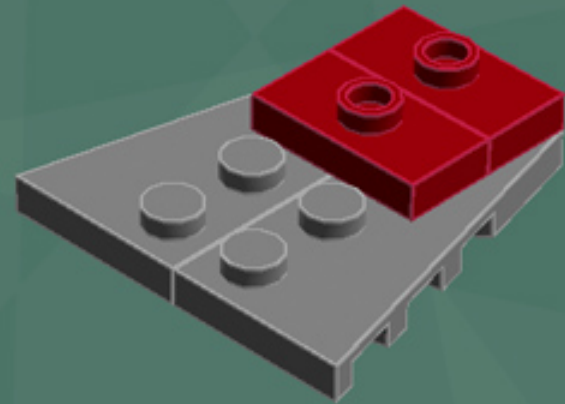

Slave 1 Ornament

*A LEGO® project
by Chris McVeigh
chrismcveigh.com*

Element ID	Color	Description	Quantity
306926	Black	Flat Tile, 1X2	1
302426	Black	Plate 1X1	1
4140588	Black	Plate 1X2 W. Stick	1
4653087	Black	Roof Tile 1X2 45° W 1/3 Plate	1
4210788	Dark Grey	Left Plate 2X4 W/Angle	1
4210469	Dark Grey	Mini Fig. Back Plate W. Knob	2
4210633	Dark Grey	Plate 1X1 Round	7
4211001	Dark Grey	Plate 1X4	1
4211042	Dark Grey	Plate 2X2 Round	1
4527082	Dark Grey	Plate 2X4X18°	1
4211051	Dark Grey	Prismatic Binoculars	2
4210782	Dark Grey	Right Plate 2X4 W/Angle	1
4539060	Dark Red	Flat Tile 1X4	4
4539063	Dark Red	Plate 1X2 W. 1 Knob	3

Element ID	Color	Description	Quantity
306928	Green	Flat Tile, 1X2	1
302328	Green	Plate 1X2	2
379428	Green	Plate 1X2 W. 1 Knob	2
371028	Green	Plate 1X4	1
6000071	Green	Roof Tile 1X2X2/3, Abs	2
4213567	Light Grey	Brick 1X1 W. 2 Knobs	1
4632575	Light Grey	Lamp Holder	1
4211399	Light Grey	Plate 1X1	1
4211398	Light Grey	Plate 1X2	2
4211568	Light Grey	Plate 1X2 With Slide	2
4211445	Light Grey	Plate 1X4	1
4507056	Light Grey	Plate 2X4X18°	2
4211350	Light Grey	Radiator Grille 1X2	1
4211614	Light Grey	Roof Tile 1X2/45°	1
4211488	Light Grey	Roof Tile 1X3/25°	1