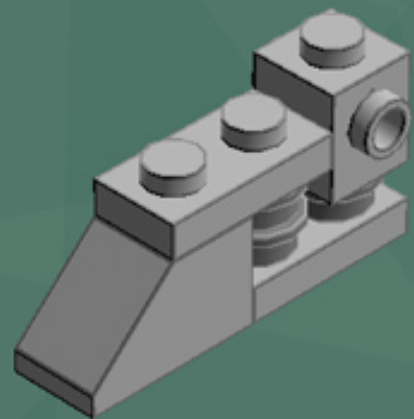

Slave 1 Ornament

*A LEGO® project
by Chris McVeigh
chrismcveigh.com*

Element ID	Color	Description	Quantity
306926	Black	Flat Tile, 1X2	1
302426	Black	Plate 1X1	1
4140588	Black	Plate 1X2 W. Stick	1
4653087	Black	Roof Tile 1X2 45° W 1/3 Plate	1
4210788	Dark Grey	Left Plate 2X4 W/Angle	1
4210469	Dark Grey	Mini Fig. Back Plate W. Knob	2
4210633	Dark Grey	Plate 1X1 Round	7
4211001	Dark Grey	Plate 1X4	1
4211042	Dark Grey	Plate 2X2 Round	1
4527082	Dark Grey	Plate 2X4X18°	1
4211051	Dark Grey	Prismatic Binoculars	2
4210782	Dark Grey	Right Plate 2X4 W/Angle	1
4539060	Dark Red	Flat Tile 1X4	4
4539063	Dark Red	Plate 1X2 W. 1 Knob	3

Element ID	Color	Description	Quantity
306928	Green	Flat Tile, 1X2	1
302328	Green	Plate 1X2	2
379428	Green	Plate 1X2 W. 1 Knob	2
371028	Green	Plate 1X4	1
6000071	Green	Roof Tile 1X2X2/3, Abs	2
4213567	Light Grey	Brick 1X1 W. 2 Knobs	1
4632575	Light Grey	Lamp Holder	1
4211399	Light Grey	Plate 1X1	1
4211398	Light Grey	Plate 1X2	2
4211568	Light Grey	Plate 1X2 With Slide	2
4211445	Light Grey	Plate 1X4	1
4507056	Light Grey	Plate 2X4X18°	2
4211350	Light Grey	Radiator Grille 1X2	1
4211614	Light Grey	Roof Tile 1X2/45°	1
4211488	Light Grey	Roof Tile 1X3/25°	1