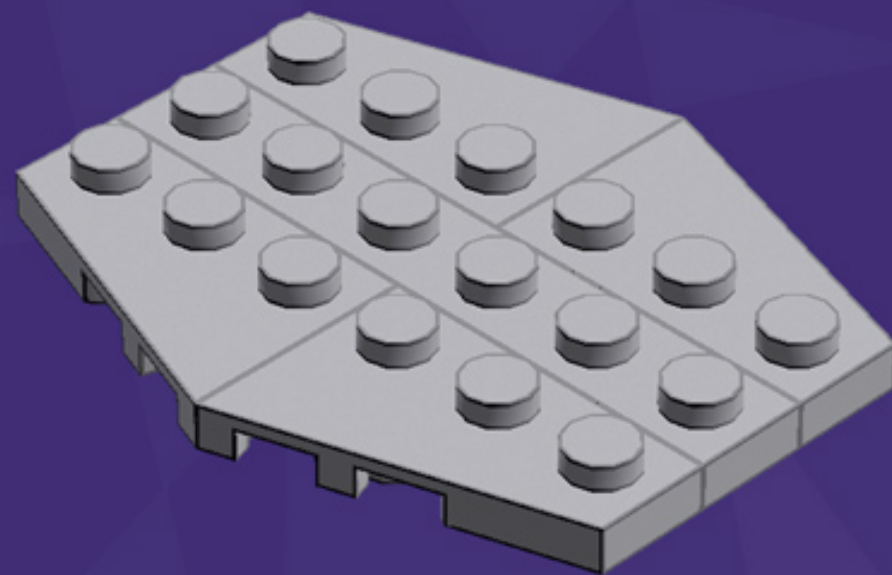

TIE Fighter Ornament

A LEGO® project by Chris McVeigh
chrismcveigh.com

Element ID	Color	Description	Quantity
307026	Black	Flat Tile, 1X1	4
302126	Black	Plate 2X3	2
614126	Black	Round Plate 1X1	1
6038211	Black	Tool Wheel (Also listed as Element 6030875)	1
4210700	Dark Grey	Brick 1X1 W. 4 Knobs	1
4211794	Light Grey	Left Plate 2X3 W/Angle	4
4529241	Light Grey	Nose Cone Small 1X1	2
4211512	Light Grey	Parabola Ø16	2
4211438	Light Grey	Plate 1X6	2
4565393	Light Grey	Plate 2X2 W 1 Knob	2
4211791	Light Grey	Right Plate 2X3 W/Angle	4
4646864	Trans-Red	Flat Tile 1X1, Round	1