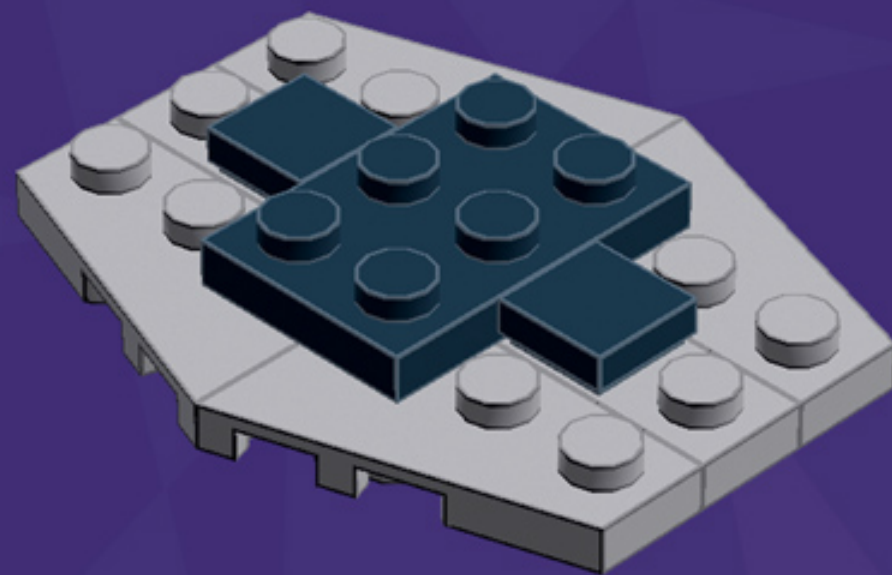

TIE Fighter Ornament

A LEGO® project by Chris McVeigh
chrismcveigh.com

Element ID	Color	Description	Quantity
307026	Black	Flat Tile, 1X1	4
302126	Black	Plate 2X3	2
614126	Black	Round Plate 1X1	1
6038211	Black	Tool Wheel (Also listed as Element 6030875)	1
4210700	Dark Grey	Brick 1X1 W. 4 Knobs	1
4211794	Light Grey	Left Plate 2X3 W/Angle	4
4529241	Light Grey	Nose Cone Small 1X1	2
4211512	Light Grey	Parabola Ø16	2
4211438	Light Grey	Plate 1X6	2
4565393	Light Grey	Plate 2X2 W 1 Knob	2
4211791	Light Grey	Right Plate 2X3 W/Angle	4
4646864	Trans-Red	Flat Tile 1X1, Round	1