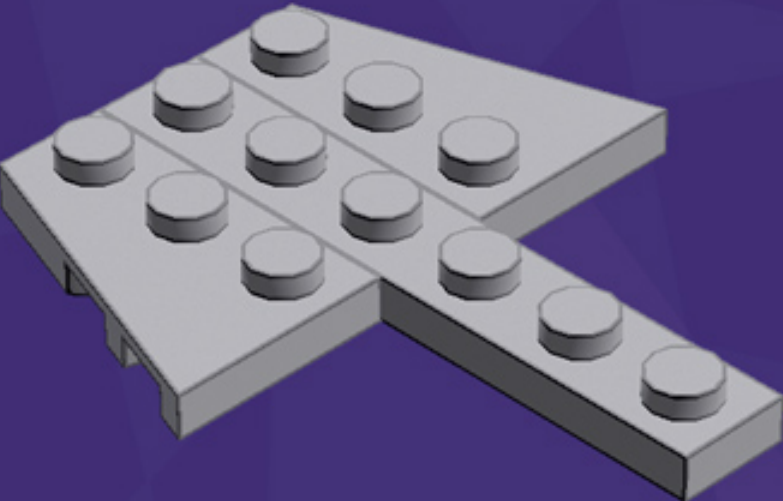

TIE Fighter Ornament

A LEGO® project by Chris McVeigh
chrismcveigh.com

Element ID	Color	Description	Quantity
307026	Black	Flat Tile, 1X1	4
302126	Black	Plate 2X3	2
614126	Black	Round Plate 1X1	1
6038211	Black	Tool Wheel (Also listed as Element 6030875)	1
4210700	Dark Grey	Brick 1X1 W. 4 Knobs	1
4211794	Light Grey	Left Plate 2X3 W/Angle	4
4529241	Light Grey	Nose Cone Small 1X1	2
4211512	Light Grey	Parabola Ø16	2
4211438	Light Grey	Plate 1X6	2
4565393	Light Grey	Plate 2X2 W 1 Knob	2
4211791	Light Grey	Right Plate 2X3 W/Angle	4
4646864	Trans-Red	Flat Tile 1X1, Round	1