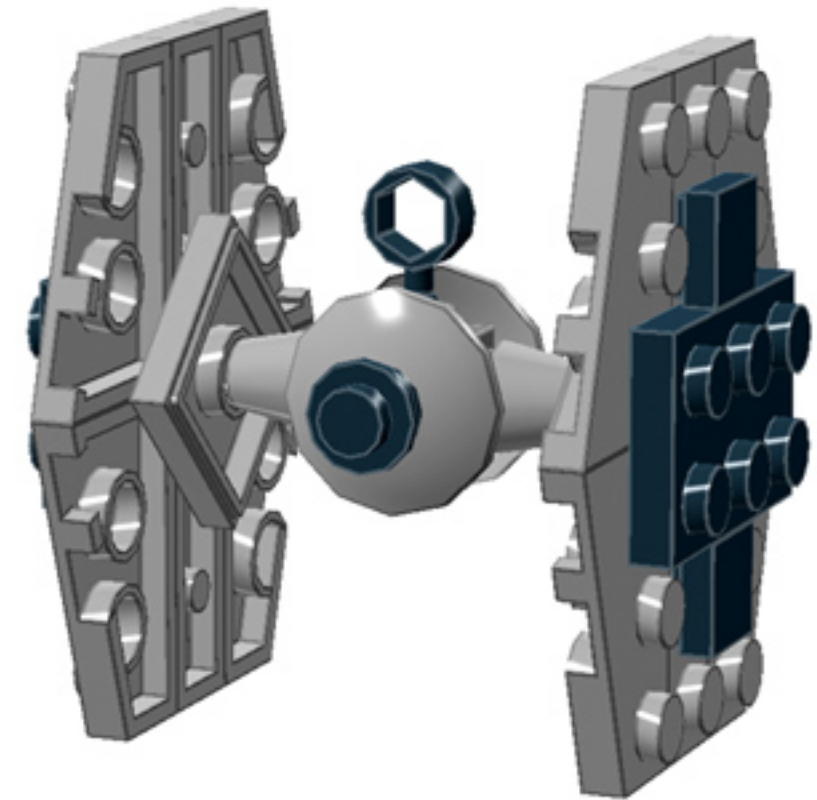

TIE Fighter Ornament

A LEGO® project by Chris McVeigh
chrismcveigh.com

Element ID	Color	Description	Quantity
307026	Black	Flat Tile, 1X1	4
302126	Black	Plate 2X3	2
614126	Black	Round Plate 1X1	1
6038211	Black	Tool Wheel (Also listed as Element 6030875)	1
4210700	Dark Grey	Brick 1X1 W. 4 Knobs	1
4211794	Light Grey	Left Plate 2X3 W/Angle	4
4529241	Light Grey	Nose Cone Small 1X1	2
4211512	Light Grey	Parabola Ø16	2
4211438	Light Grey	Plate 1X6	2
4565393	Light Grey	Plate 2X2 W 1 Knob	2
4211791	Light Grey	Right Plate 2X3 W/Angle	4
4646864	Trans-Red	Flat Tile 1X1, Round	1