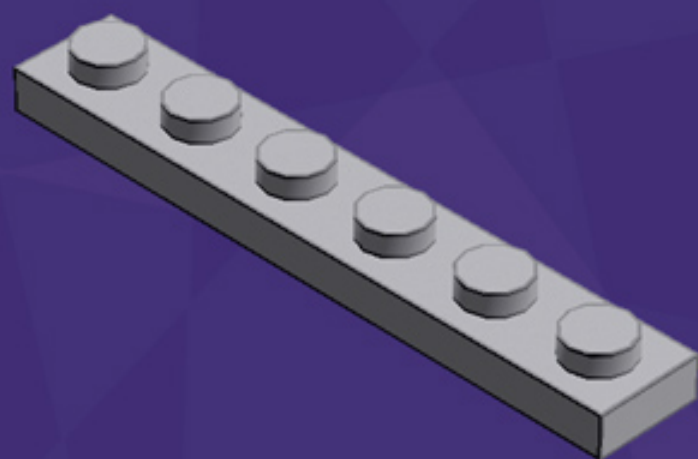

TIE Fighter Ornament

A LEGO® project by Chris McVeigh
chrismcveigh.com

Element ID	Color	Description	Quantity
307026	Black	Flat Tile, 1X1	4
302126	Black	Plate 2X3	2
614126	Black	Round Plate 1X1	1
6038211	Black	Tool Wheel (Also listed as Element 6030875)	1
4210700	Dark Grey	Brick 1X1 W. 4 Knobs	1
4211794	Light Grey	Left Plate 2X3 W/Angle	4
4529241	Light Grey	Nose Cone Small 1X1	2
4211512	Light Grey	Parabola Ø16	2
4211438	Light Grey	Plate 1X6	2
4565393	Light Grey	Plate 2X2 W 1 Knob	2
4211791	Light Grey	Right Plate 2X3 W/Angle	4
4646864	Trans-Red	Flat Tile 1X1, Round	1