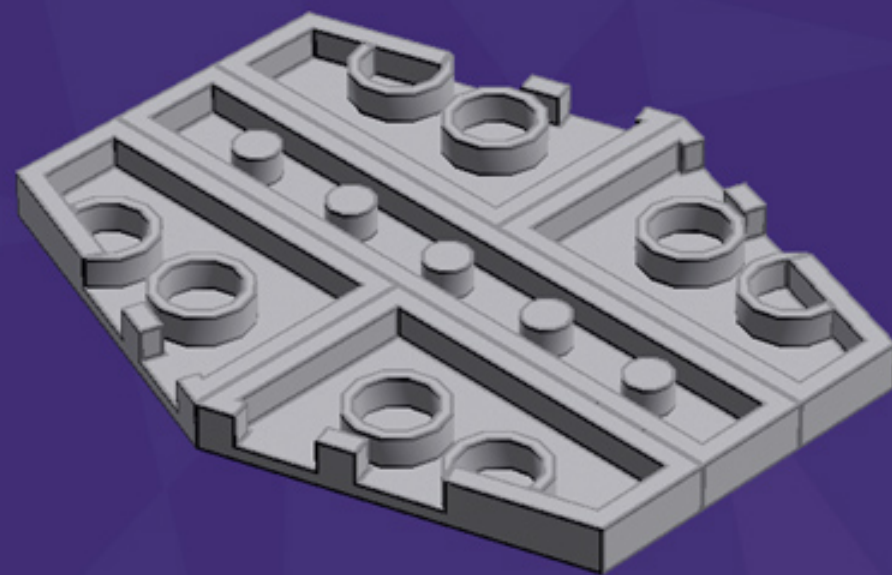

TIE Fighter Ornament

A LEGO® project by Chris McVeigh
chrismcveigh.com

Element ID	Color	Description	Quantity
307026	Black	Flat Tile, 1X1	4
302126	Black	Plate 2X3	2
614126	Black	Round Plate 1X1	1
6038211	Black	Tool Wheel (Also listed as Element 6030875)	1
4210700	Dark Grey	Brick 1X1 W. 4 Knobs	1
4211794	Light Grey	Left Plate 2X3 W/Angle	4
4529241	Light Grey	Nose Cone Small 1X1	2
4211512	Light Grey	Parabola Ø16	2
4211438	Light Grey	Plate 1X6	2
4565393	Light Grey	Plate 2X2 W 1 Knob	2
4211791	Light Grey	Right Plate 2X3 W/Angle	4
4646864	Trans-Red	Flat Tile 1X1, Round	1