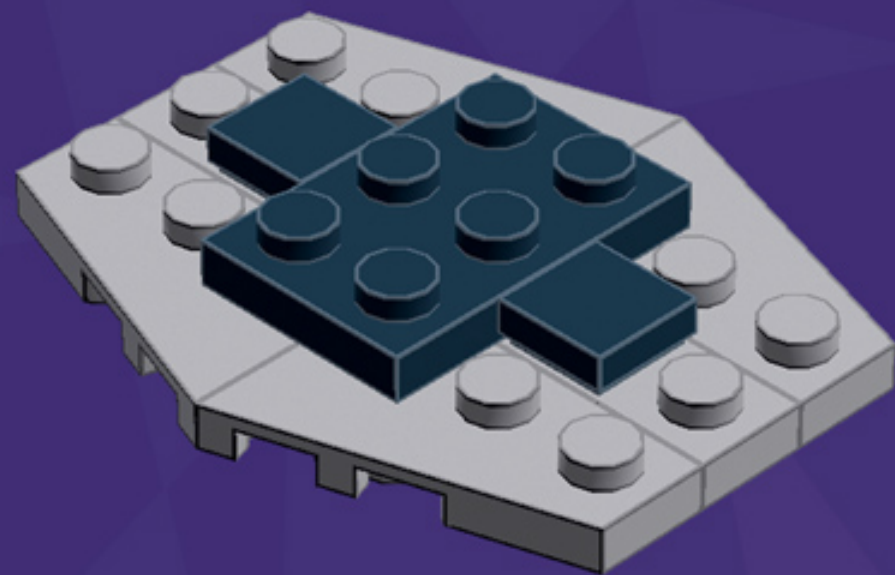

TIE Fighter Ornament

A LEGO® project by Chris McVeigh
chrismcveigh.com

Element ID	Color	Description	Quantity
307026	Black	Flat Tile, 1X1	4
302126	Black	Plate 2X3	2
614126	Black	Round Plate 1X1	1
6038211	Black	Tool Wheel (Also listed as Element 6030875)	1
4210700	Dark Grey	Brick 1X1 W. 4 Knobs	1
4211794	Light Grey	Left Plate 2X3 W/Angle	4
4529241	Light Grey	Nose Cone Small 1X1	2
4211512	Light Grey	Parabola Ø16	2
4211438	Light Grey	Plate 1X6	2
4565393	Light Grey	Plate 2X2 W 1 Knob	2
4211791	Light Grey	Right Plate 2X3 W/Angle	4
4646864	Trans-Red	Flat Tile 1X1, Round	1