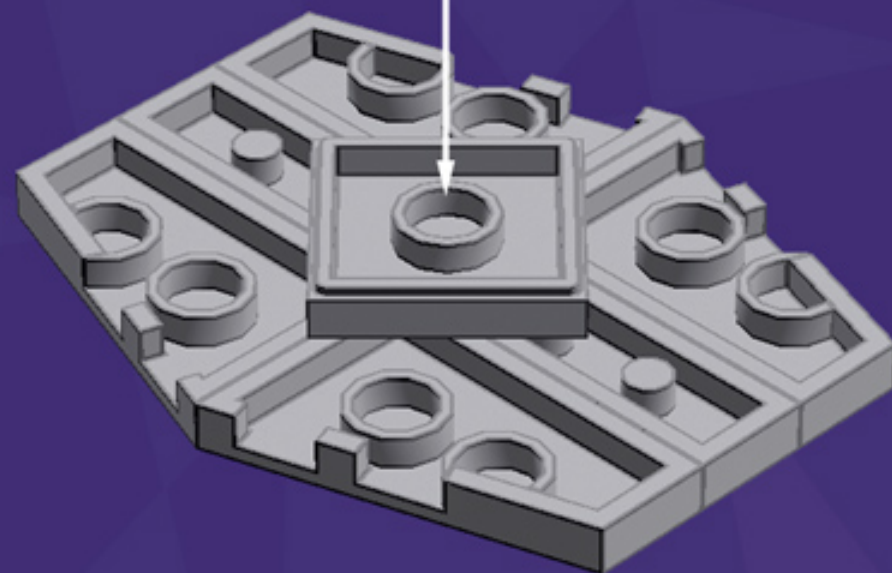

TIE Fighter Ornament

A LEGO® project by Chris McVeigh
chrismcveigh.com

Element ID	Color	Description	Quantity
307026	Black	Flat Tile, 1X1	4
302126	Black	Plate 2X3	2
614126	Black	Round Plate 1X1	1
6038211	Black	Tool Wheel (Also listed as Element 6030875)	1
4210700	Dark Grey	Brick 1X1 W. 4 Knobs	1
4211794	Light Grey	Left Plate 2X3 W/Angle	4
4529241	Light Grey	Nose Cone Small 1X1	2
4211512	Light Grey	Parabola Ø16	2
4211438	Light Grey	Plate 1X6	2
4565393	Light Grey	Plate 2X2 W 1 Knob	2
4211791	Light Grey	Right Plate 2X3 W/Angle	4
4646864	Trans-Red	Flat Tile 1X1, Round	1