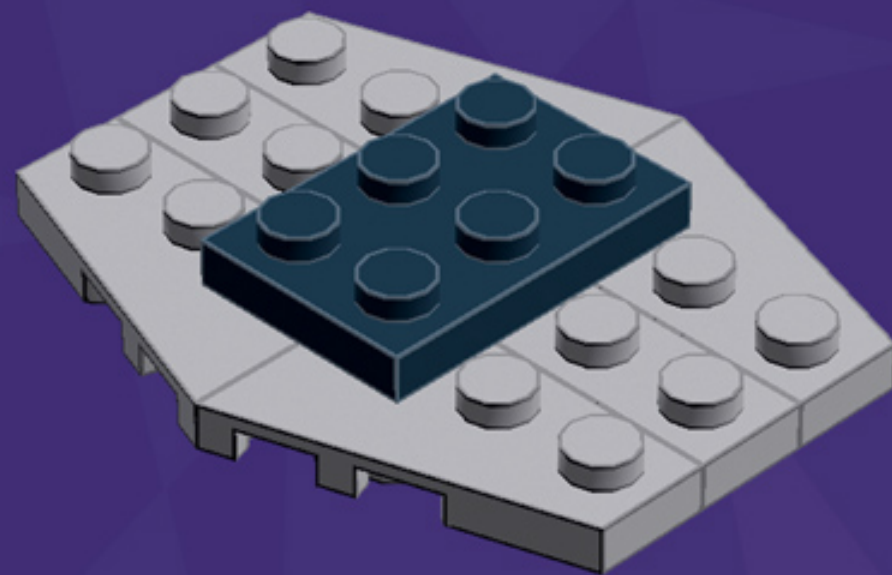

TIE Fighter Ornament

A LEGO® project by Chris McVeigh
chrismcveigh.com

Element ID	Color	Description	Quantity
307026	Black	Flat Tile, 1X1	4
302126	Black	Plate 2X3	2
614126	Black	Round Plate 1X1	1
6038211	Black	Tool Wheel (Also listed as Element 6030875)	1
4210700	Dark Grey	Brick 1X1 W. 4 Knobs	1
4211794	Light Grey	Left Plate 2X3 W/Angle	4
4529241	Light Grey	Nose Cone Small 1X1	2
4211512	Light Grey	Parabola Ø16	2
4211438	Light Grey	Plate 1X6	2
4565393	Light Grey	Plate 2X2 W 1 Knob	2
4211791	Light Grey	Right Plate 2X3 W/Angle	4
4646864	Trans-Red	Flat Tile 1X1, Round	1