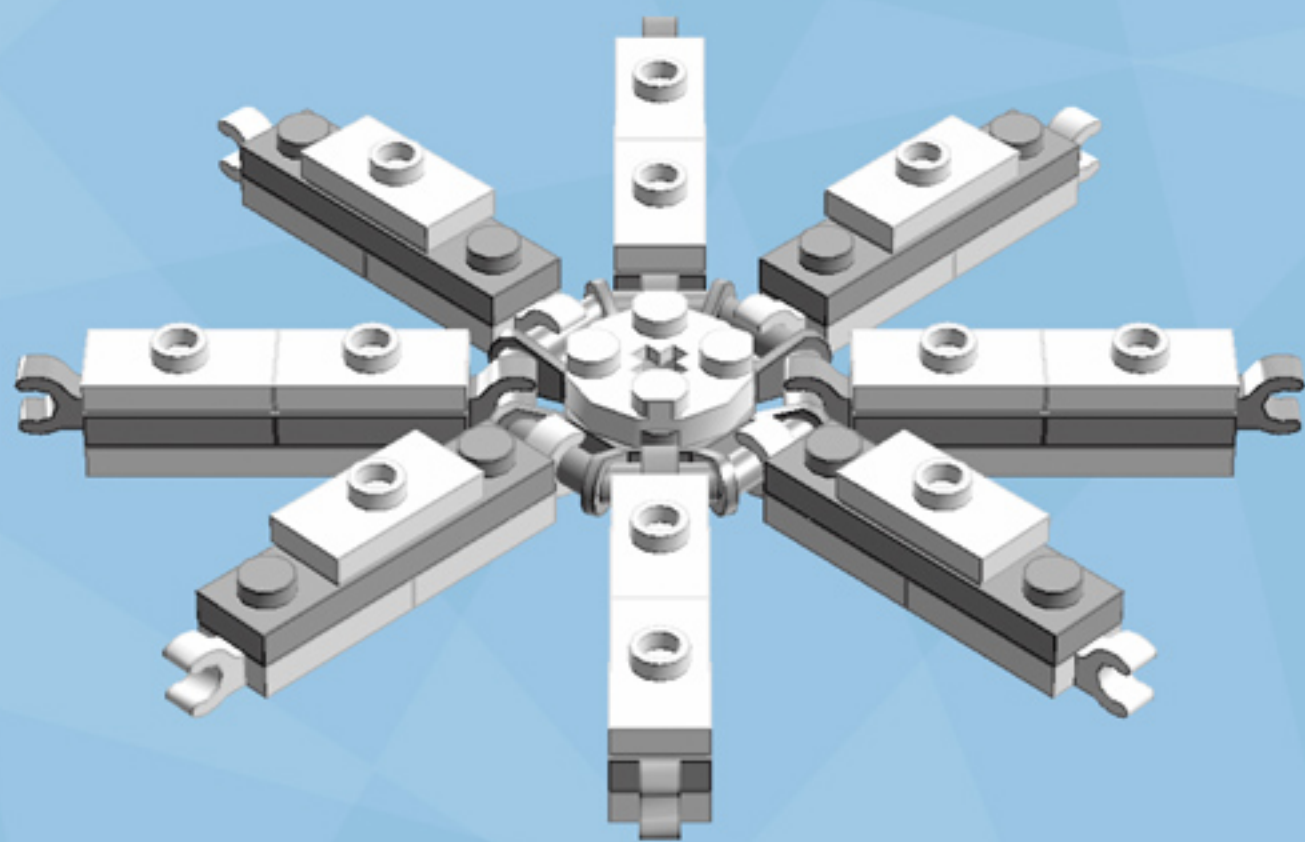

Barrel Ornament (Green/Red)

A LEGO® project by Chris McVeigh
chrismcveigh.com

v2.0

Element ID	Color	Description	Quantity
370626	Black	Cross Axle 6M	1
403226	Black	Plate 2X2 Round	1
6010831	Black	Round Plate 2X2 W/Eye	1
415021	Bright Red	Flat Tile 2X2, Round	8
306928	Dark Green	Flat Tile 1X2	8
379528	Dark Green	Plate 2X6	4
4211445	Medium Stone Grey	Plate 1X4	4
4535738	Medium Stone Grey	Plate 2X1 W/Holder,Vertical	8
6020990	Silver Metallic	Parabolic Ring	2
6051511	White	Plate 1X2 W. 1 Knob	12
371001	White	Plate 1X4	4
4535737	White	Plate 2X1 W/Holder,Vertical	8
403201	White	Plate 2X2 Round	3
302001	White	Plate 2X4	8
4515347	White	Plate 4X4 Round W. Snap	2