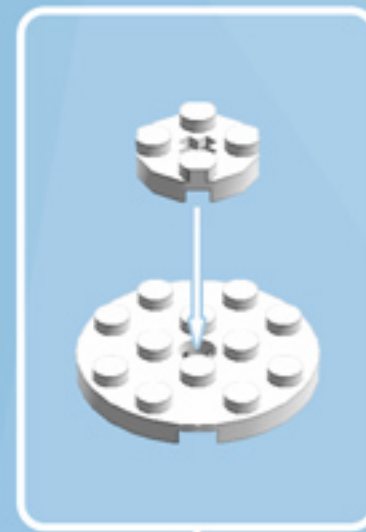

Barrel Ornament (Green/Red)

A LEGO® project by Chris McVeigh
chrismcveigh.com

v2.0

Element ID	Color	Description	Quantity
370626	Black	Cross Axle 6M	1
403226	Black	Plate 2X2 Round	1
6010831	Black	Round Plate 2X2 W/Eye	1
415021	Bright Red	Flat Tile 2X2, Round	8
306928	Dark Green	Flat Tile 1X2	8
379528	Dark Green	Plate 2X6	4
4211445	Medium Stone Grey	Plate 1X4	4
4535738	Medium Stone Grey	Plate 2X1 W/Holder,Vertical	8
6020990	Silver Metallic	Parabolic Ring	2
6051511	White	Plate 1X2 W. 1 Knob	12
371001	White	Plate 1X4	4
4535737	White	Plate 2X1 W/Holder,Vertical	8
403201	White	Plate 2X2 Round	3
302001	White	Plate 2X4	8
4515347	White	Plate 4X4 Round W. Snap	2