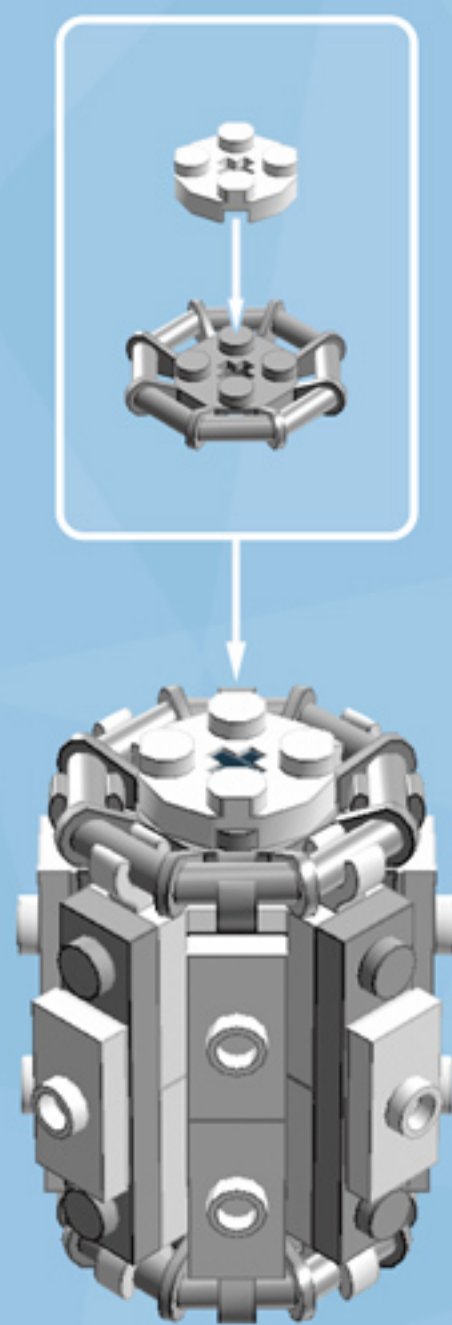

Barrel Ornament (Green/Red)

A LEGO® project by Chris McVeigh
chrismcveigh.com

v2.0

Element ID	Color	Description	Quantity
370626	Black	Cross Axle 6M	1
403226	Black	Plate 2X2 Round	1
6010831	Black	Round Plate 2X2 W/Eye	1
415021	Bright Red	Flat Tile 2X2, Round	8
306928	Dark Green	Flat Tile 1X2	8
379528	Dark Green	Plate 2X6	4
4211445	Medium Stone Grey	Plate 1X4	4
4535738	Medium Stone Grey	Plate 2X1 W/Holder,Vertical	8
6020990	Silver Metallic	Parabolic Ring	2
6051511	White	Plate 1X2 W. 1 Knob	12
371001	White	Plate 1X4	4
4535737	White	Plate 2X1 W/Holder,Vertical	8
403201	White	Plate 2X2 Round	3
302001	White	Plate 2X4	8
4515347	White	Plate 4X4 Round W. Snap	2