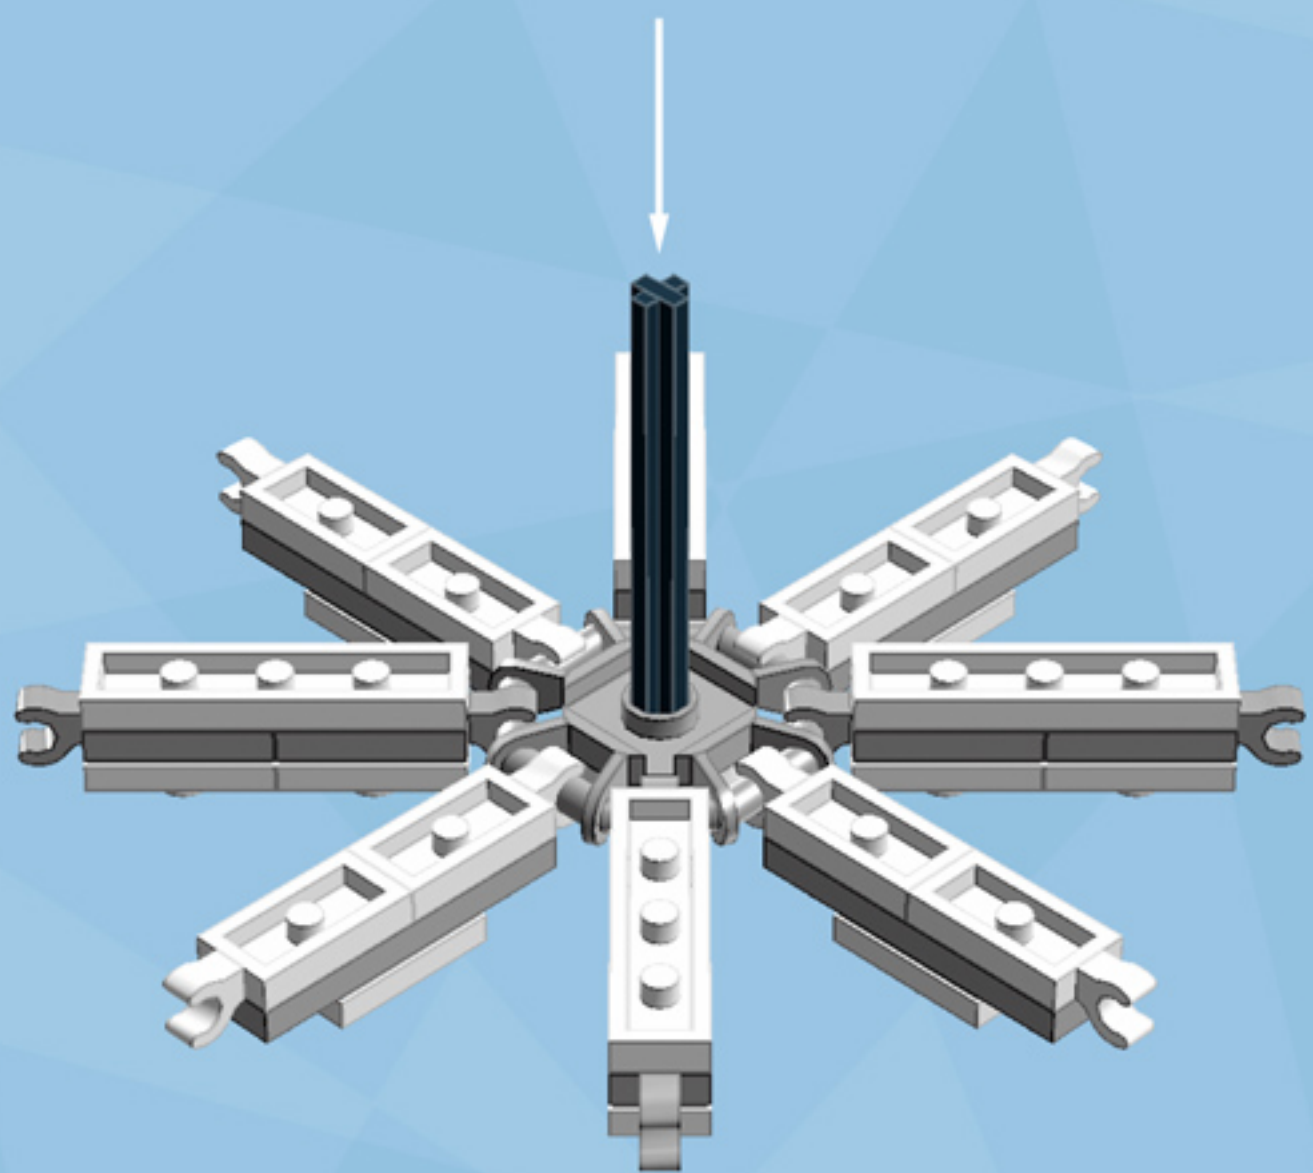

Barrel Ornament (Green/Red)

A LEGO® project by Chris McVeigh
chrismcveigh.com

v2.0

Element ID	Color	Description	Quantity
370626	Black	Cross Axle 6M	1
403226	Black	Plate 2X2 Round	1
6010831	Black	Round Plate 2X2 W/Eye	1
415021	Bright Red	Flat Tile 2X2, Round	8
306928	Dark Green	Flat Tile 1X2	8
379528	Dark Green	Plate 2X6	4
4211445	Medium Stone Grey	Plate 1X4	4
4535738	Medium Stone Grey	Plate 2X1 W/Holder,Vertical	8
6020990	Silver Metallic	Parabolic Ring	2
6051511	White	Plate 1X2 W. 1 Knob	12
371001	White	Plate 1X4	4
4535737	White	Plate 2X1 W/Holder,Vertical	8
403201	White	Plate 2X2 Round	3
302001	White	Plate 2X4	8
4515347	White	Plate 4X4 Round W. Snap	2