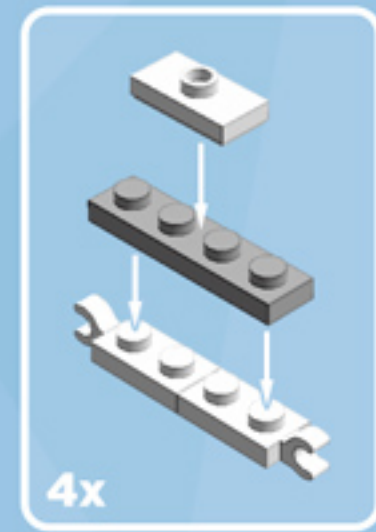

Barrel Ornament (Green/Red)

A LEGO® project by Chris McVeigh
chrismcveigh.com

v2.0

Element ID	Color	Description	Quantity
370626	Black	Cross Axle 6M	1
403226	Black	Plate 2X2 Round	1
6010831	Black	Round Plate 2X2 W/Eye	1
415021	Bright Red	Flat Tile 2X2, Round	8
306928	Dark Green	Flat Tile 1X2	8
379528	Dark Green	Plate 2X6	4
4211445	Medium Stone Grey	Plate 1X4	4
4535738	Medium Stone Grey	Plate 2X1 W/Holder,Vertical	8
6020990	Silver Metallic	Parabolic Ring	2
6051511	White	Plate 1X2 W. 1 Knob	12
371001	White	Plate 1X4	4
4535737	White	Plate 2X1 W/Holder,Vertical	8
403201	White	Plate 2X2 Round	3
302001	White	Plate 2X4	8
4515347	White	Plate 4X4 Round W. Snap	2