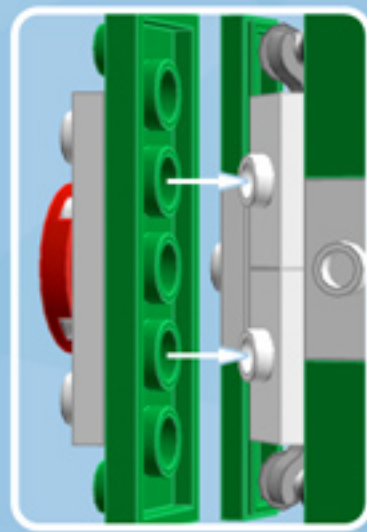

Barrel Ornament (Green/Red)

A LEGO® project by Chris McVeigh
chrismcveigh.com

v2.0

Element ID	Color	Description	Quantity
370626	Black	Cross Axle 6M	1
403226	Black	Plate 2X2 Round	1
6010831	Black	Round Plate 2X2 W/Eye	1
415021	Bright Red	Flat Tile 2X2, Round	8
306928	Dark Green	Flat Tile 1X2	8
379528	Dark Green	Plate 2X6	4
4211445	Medium Stone Grey	Plate 1X4	4
4535738	Medium Stone Grey	Plate 2X1 W/Holder,Vertical	8
6020990	Silver Metallic	Parabolic Ring	2
6051511	White	Plate 1X2 W. 1 Knob	12
371001	White	Plate 1X4	4
4535737	White	Plate 2X1 W/Holder,Vertical	8
403201	White	Plate 2X2 Round	3
302001	White	Plate 2X4	8
4515347	White	Plate 4X4 Round W. Snap	2