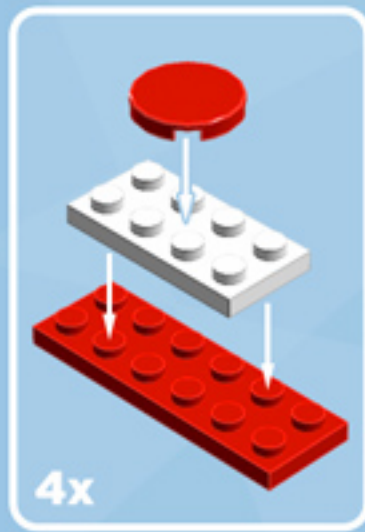

Barrel Ornament (Green/Red)

A LEGO® project by Chris McVeigh
chrismcveigh.com

v2.0

Element ID	Color	Description	Quantity
370626	Black	Cross Axle 6M	1
403226	Black	Plate 2X2 Round	1
6010831	Black	Round Plate 2X2 W/Eye	1
415021	Bright Red	Flat Tile 2X2, Round	8
306928	Dark Green	Flat Tile 1X2	8
379528	Dark Green	Plate 2X6	4
4211445	Medium Stone Grey	Plate 1X4	4
4535738	Medium Stone Grey	Plate 2X1 W/Holder,Vertical	8
6020990	Silver Metallic	Parabolic Ring	2
6051511	White	Plate 1X2 W. 1 Knob	12
371001	White	Plate 1X4	4
4535737	White	Plate 2X1 W/Holder,Vertical	8
403201	White	Plate 2X2 Round	3
302001	White	Plate 2X4	8
4515347	White	Plate 4X4 Round W. Snap	2