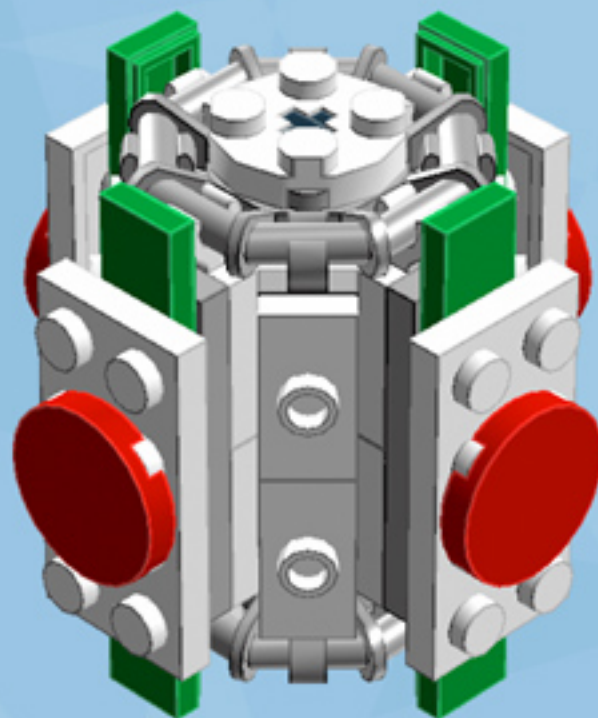

Barrel Ornament (Green/Red)

A LEGO® project by Chris McVeigh
chrismcveigh.com

v2.0

Element ID	Color	Description	Quantity
370626	Black	Cross Axle 6M	1
403226	Black	Plate 2X2 Round	1
6010831	Black	Round Plate 2X2 W/Eye	1
415021	Bright Red	Flat Tile 2X2, Round	8
306928	Dark Green	Flat Tile 1X2	8
379528	Dark Green	Plate 2X6	4
4211445	Medium Stone Grey	Plate 1X4	4
4535738	Medium Stone Grey	Plate 2X1 W/Holder,Vertical	8
6020990	Silver Metallic	Parabolic Ring	2
6051511	White	Plate 1X2 W. 1 Knob	12
371001	White	Plate 1X4	4
4535737	White	Plate 2X1 W/Holder,Vertical	8
403201	White	Plate 2X2 Round	3
302001	White	Plate 2X4	8
4515347	White	Plate 4X4 Round W. Snap	2