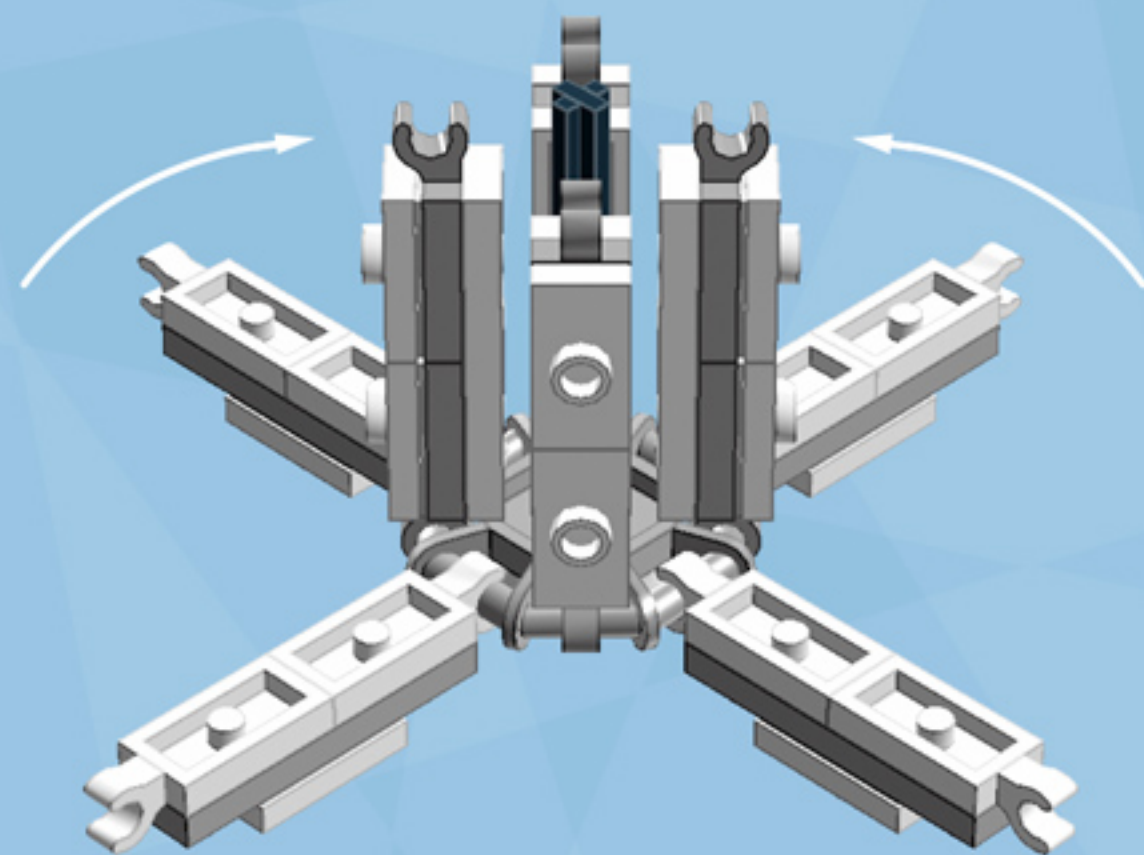

Barrel Ornament (Green/Red)

A LEGO® project by Chris McVeigh
chrismcveigh.com

v2.0

Element ID	Color	Description	Quantity
370626	Black	Cross Axle 6M	1
403226	Black	Plate 2X2 Round	1
6010831	Black	Round Plate 2X2 W/Eye	1
415021	Bright Red	Flat Tile 2X2, Round	8
306928	Dark Green	Flat Tile 1X2	8
379528	Dark Green	Plate 2X6	4
4211445	Medium Stone Grey	Plate 1X4	4
4535738	Medium Stone Grey	Plate 2X1 W/Holder,Vertical	8
6020990	Silver Metallic	Parabolic Ring	2
6051511	White	Plate 1X2 W. 1 Knob	12
371001	White	Plate 1X4	4
4535737	White	Plate 2X1 W/Holder,Vertical	8
403201	White	Plate 2X2 Round	3
302001	White	Plate 2X4	8
4515347	White	Plate 4X4 Round W. Snap	2