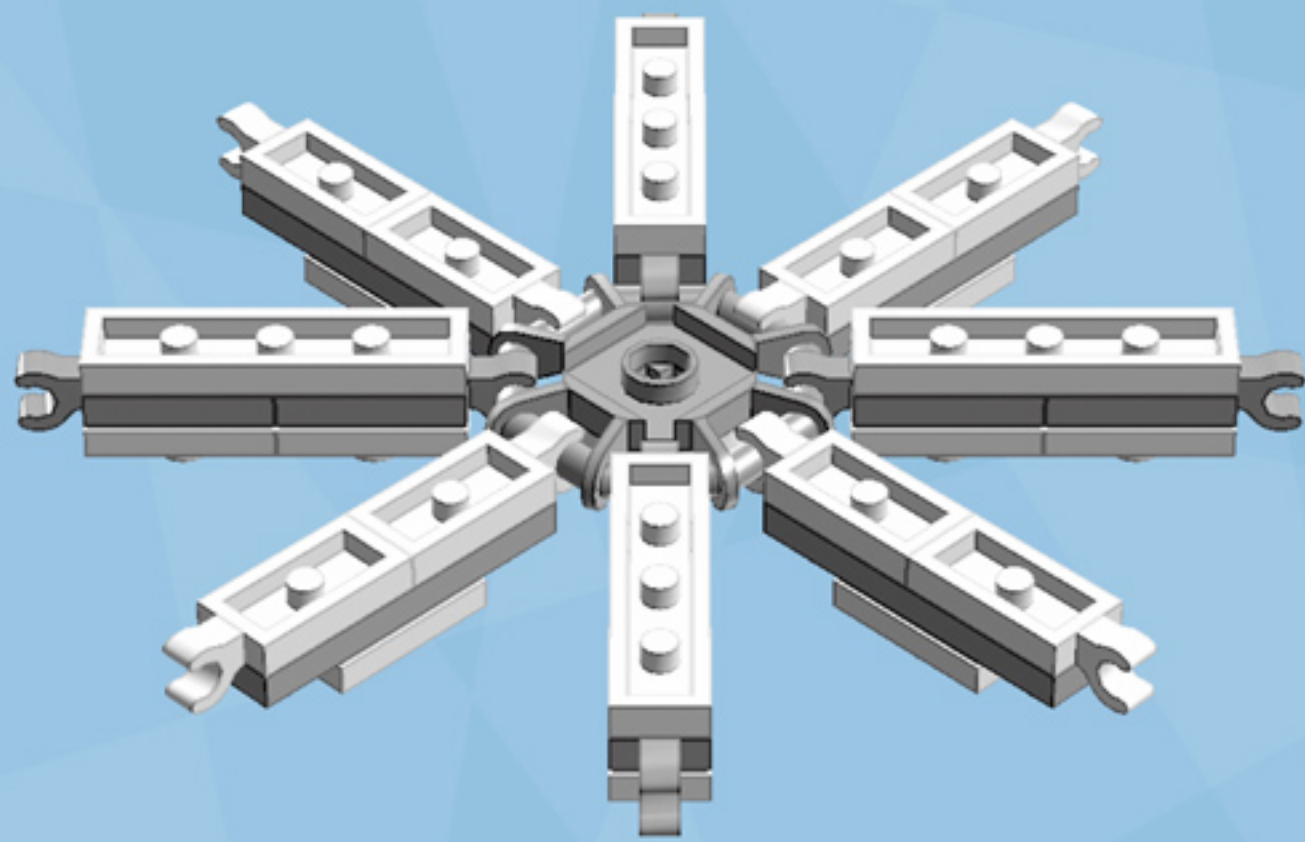

Barrel Ornament (Green/Red)

A LEGO® project by Chris McVeigh
chrismcveigh.com

v2.0

Element ID	Color	Description	Quantity
370626	Black	Cross Axle 6M	1
403226	Black	Plate 2X2 Round	1
6010831	Black	Round Plate 2X2 W/Eye	1
415021	Bright Red	Flat Tile 2X2, Round	8
306928	Dark Green	Flat Tile 1X2	8
379528	Dark Green	Plate 2X6	4
4211445	Medium Stone Grey	Plate 1X4	4
4535738	Medium Stone Grey	Plate 2X1 W/Holder,Vertical	8
6020990	Silver Metallic	Parabolic Ring	2
6051511	White	Plate 1X2 W. 1 Knob	12
371001	White	Plate 1X4	4
4535737	White	Plate 2X1 W/Holder,Vertical	8
403201	White	Plate 2X2 Round	3
302001	White	Plate 2X4	8
4515347	White	Plate 4X4 Round W. Snap	2