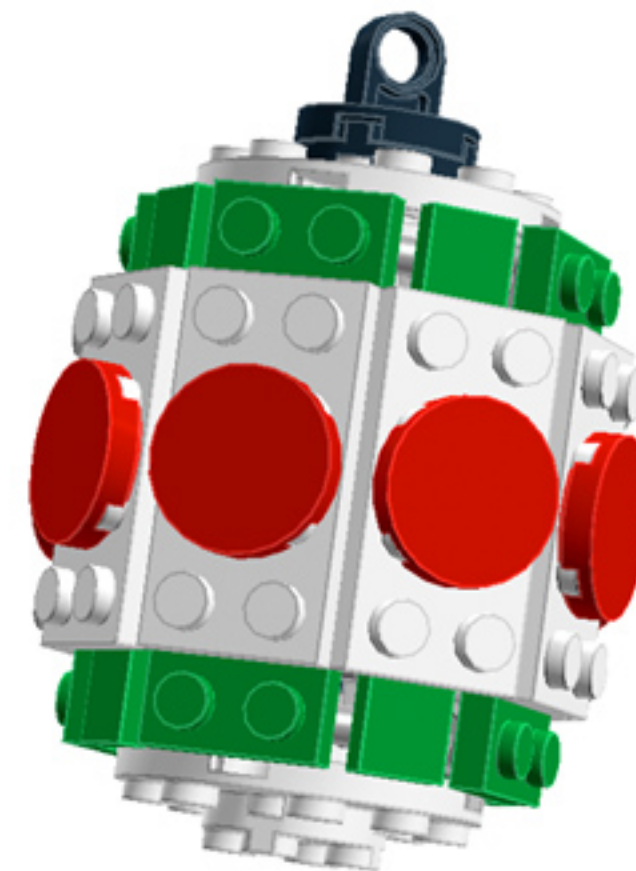

Barrel Ornament (Green/Red)

A LEGO® project by Chris McVeigh
chrismcveigh.com

v2.0

Element ID	Color	Description	Quantity
370626	Black	Cross Axle 6M	1
403226	Black	Plate 2X2 Round	1
6010831	Black	Round Plate 2X2 W/Eye	1
415021	Bright Red	Flat Tile 2X2, Round	8
306928	Dark Green	Flat Tile 1X2	8
379528	Dark Green	Plate 2X6	4
4211445	Medium Stone Grey	Plate 1X4	4
4535738	Medium Stone Grey	Plate 2X1 W/Holder,Vertical	8
6020990	Silver Metallic	Parabolic Ring	2
6051511	White	Plate 1X2 W. 1 Knob	12
371001	White	Plate 1X4	4
4535737	White	Plate 2X1 W/Holder,Vertical	8
403201	White	Plate 2X2 Round	3
302001	White	Plate 2X4	8
4515347	White	Plate 4X4 Round W. Snap	2