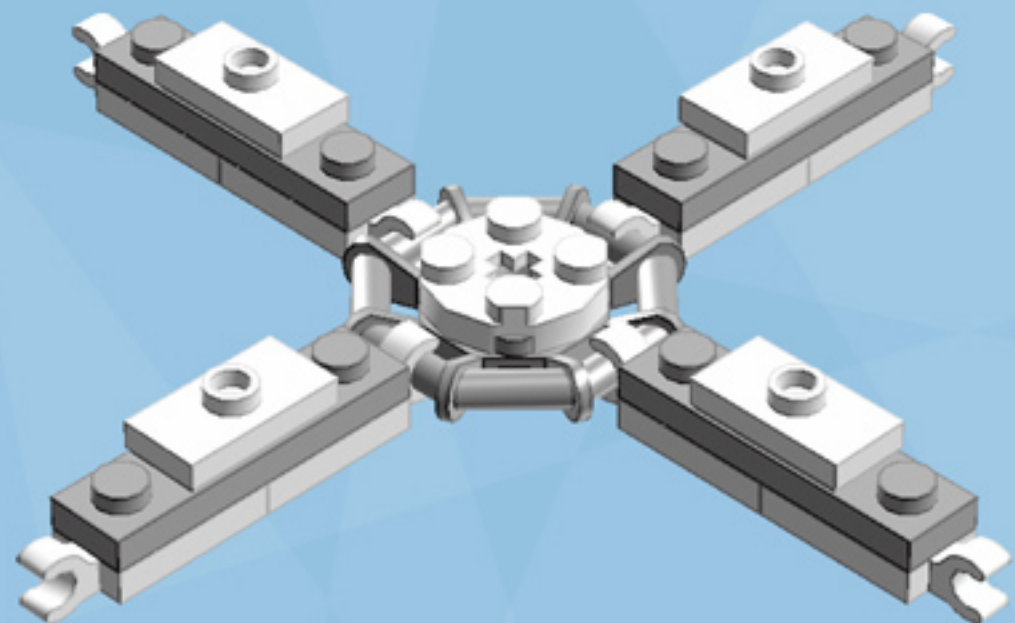

Barrel Ornament (Green/Red)

A LEGO® project by Chris McVeigh
chrismcveigh.com

v2.0

Element ID	Color	Description	Quantity
370626	Black	Cross Axle 6M	1
403226	Black	Plate 2X2 Round	1
6010831	Black	Round Plate 2X2 W/Eye	1
415021	Bright Red	Flat Tile 2X2, Round	8
306928	Dark Green	Flat Tile 1X2	8
379528	Dark Green	Plate 2X6	4
4211445	Medium Stone Grey	Plate 1X4	4
4535738	Medium Stone Grey	Plate 2X1 W/Holder,Vertical	8
6020990	Silver Metallic	Parabolic Ring	2
6051511	White	Plate 1X2 W. 1 Knob	12
371001	White	Plate 1X4	4
4535737	White	Plate 2X1 W/Holder,Vertical	8
403201	White	Plate 2X2 Round	3
302001	White	Plate 2X4	8
4515347	White	Plate 4X4 Round W. Snap	2