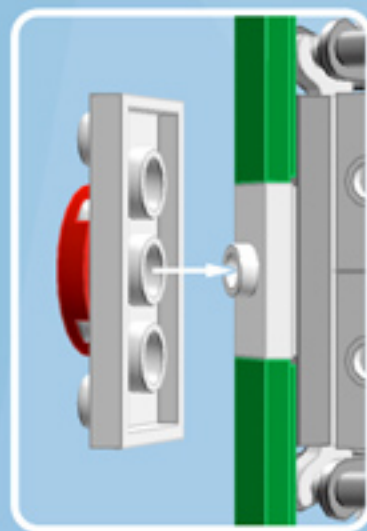

Barrel Ornament (Green/Red)

A LEGO® project by Chris McVeigh
chrismcveigh.com

v2.0

Element ID	Color	Description	Quantity
370626	Black	Cross Axle 6M	1
403226	Black	Plate 2X2 Round	1
6010831	Black	Round Plate 2X2 W/Eye	1
415021	Bright Red	Flat Tile 2X2, Round	8
306928	Dark Green	Flat Tile 1X2	8
379528	Dark Green	Plate 2X6	4
4211445	Medium Stone Grey	Plate 1X4	4
4535738	Medium Stone Grey	Plate 2X1 W/Holder,Vertical	8
6020990	Silver Metallic	Parabolic Ring	2
6051511	White	Plate 1X2 W. 1 Knob	12
371001	White	Plate 1X4	4
4535737	White	Plate 2X1 W/Holder,Vertical	8
403201	White	Plate 2X2 Round	3
302001	White	Plate 2X4	8
4515347	White	Plate 4X4 Round W. Snap	2