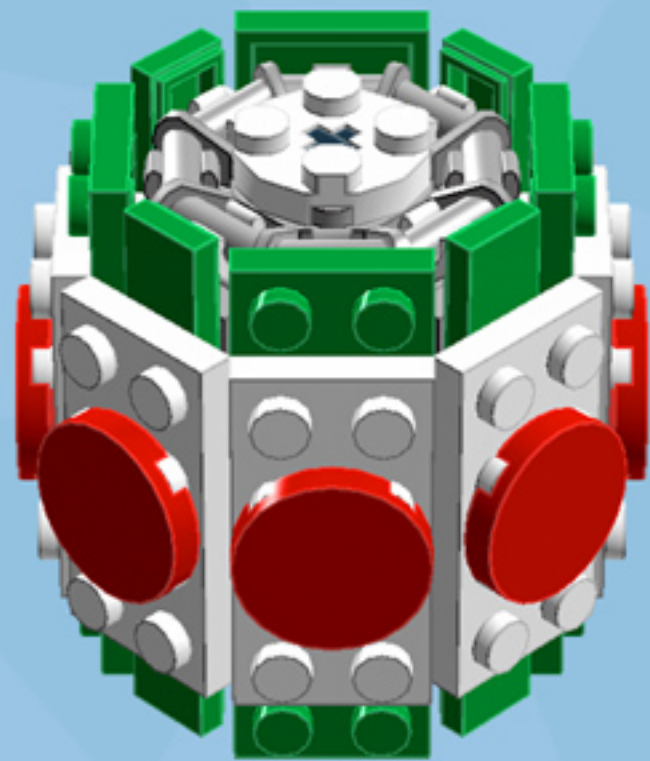

Barrel Ornament (Green/Red)

A LEGO® project by Chris McVeigh
chrismcveigh.com

v2.0

Element ID	Color	Description	Quantity
370626	Black	Cross Axle 6M	1
403226	Black	Plate 2X2 Round	1
6010831	Black	Round Plate 2X2 W/Eye	1
415021	Bright Red	Flat Tile 2X2, Round	8
306928	Dark Green	Flat Tile 1X2	8
379528	Dark Green	Plate 2X6	4
4211445	Medium Stone Grey	Plate 1X4	4
4535738	Medium Stone Grey	Plate 2X1 W/Holder,Vertical	8
6020990	Silver Metallic	Parabolic Ring	2
6051511	White	Plate 1X2 W. 1 Knob	12
371001	White	Plate 1X4	4
4535737	White	Plate 2X1 W/Holder,Vertical	8
403201	White	Plate 2X2 Round	3
302001	White	Plate 2X4	8
4515347	White	Plate 4X4 Round W. Snap	2