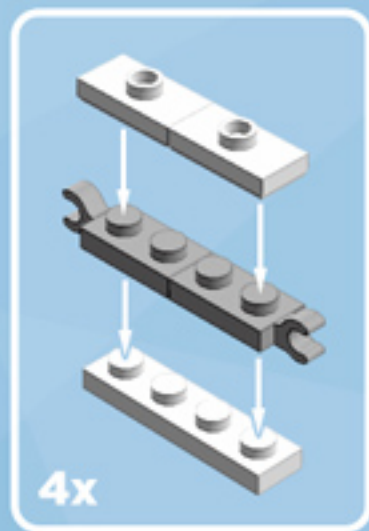

Barrel Ornament (Green/Red)

A LEGO® project by Chris McVeigh
chrismcveigh.com

v2.0

Element ID	Color	Description	Quantity
370626	Black	Cross Axle 6M	1
403226	Black	Plate 2X2 Round	1
6010831	Black	Round Plate 2X2 W/Eye	1
415021	Bright Red	Flat Tile 2X2, Round	8
306928	Dark Green	Flat Tile 1X2	8
379528	Dark Green	Plate 2X6	4
4211445	Medium Stone Grey	Plate 1X4	4
4535738	Medium Stone Grey	Plate 2X1 W/Holder,Vertical	8
6020990	Silver Metallic	Parabolic Ring	2
6051511	White	Plate 1X2 W. 1 Knob	12
371001	White	Plate 1X4	4
4535737	White	Plate 2X1 W/Holder,Vertical	8
403201	White	Plate 2X2 Round	3
302001	White	Plate 2X4	8
4515347	White	Plate 4X4 Round W. Snap	2