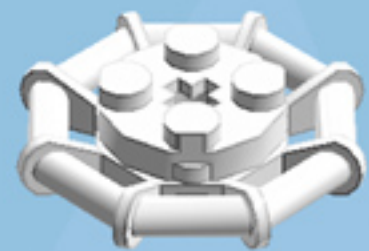

Barrel Ornament (Medium Azure)

A LEGO® project by Chris McVeigh
chrismcveigh.com

v2.0

Element ID	Color	Description	Quantity
370626	Black	Cross Axle 6M	1
403226	Black	Plate 2X2 Round	1
6010831	Black	Round Plate 2X2 W/Eye	1
4649741	Medium Azur	Flat Tile 1X2	8
4619513	Medium Azur	Plate 2X3	8
4655256	Medium Azur	Plate 2X4	8
4211445	Medium Stone Grey	Plate 1X4	4
4535738	Medium Stone Grey	Plate 2X1 W/Holder,Vertical	8
3003301	White	Parabolic Ring	2
415001	White	Flat Tile 2X2, Round	8
6051511	White	Plate 1X2 W. 1 Knob	12
371001	White	Plate 1X4	4
4535737	White	Plate 2X1 W/Holder,Vertical	8
403201	White	Plate 2X2 Round	3
4515347	White	Plate 4X4 Round W. Snap	2