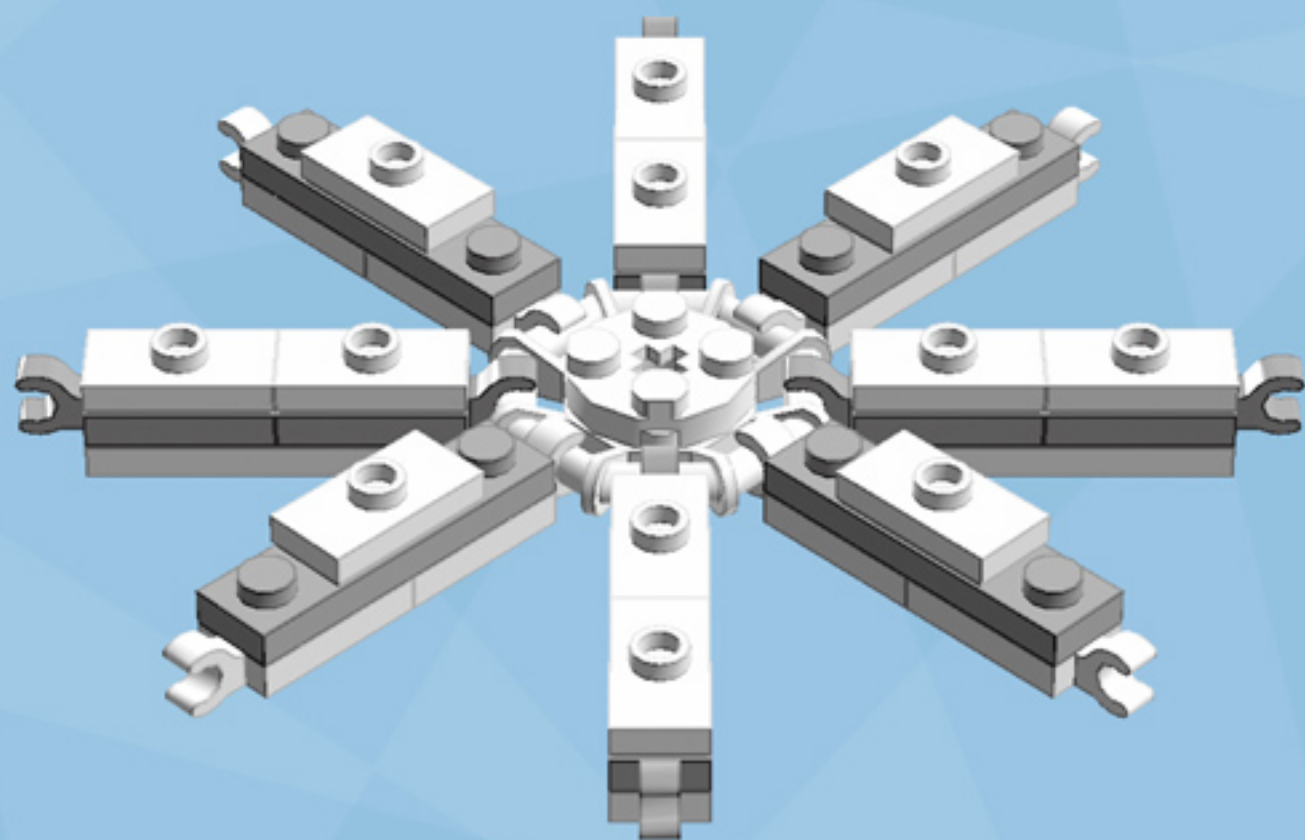

Barrel Ornament (Medium Azure)

A LEGO® project by Chris McVeigh
chrismcveigh.com

v2.0

Element ID	Color	Description	Quantity
370626	Black	Cross Axle 6M	1
403226	Black	Plate 2X2 Round	1
6010831	Black	Round Plate 2X2 W/Eye	1
4649741	Medium Azur	Flat Tile 1X2	8
4619513	Medium Azur	Plate 2X3	8
4655256	Medium Azur	Plate 2X4	8
4211445	Medium Stone Grey	Plate 1X4	4
4535738	Medium Stone Grey	Plate 2X1 W/Holder,Vertical	8
3003301	White	Parabolic Ring	2
415001	White	Flat Tile 2X2, Round	8
6051511	White	Plate 1X2 W. 1 Knob	12
371001	White	Plate 1X4	4
4535737	White	Plate 2X1 W/Holder,Vertical	8
403201	White	Plate 2X2 Round	3
4515347	White	Plate 4X4 Round W. Snap	2