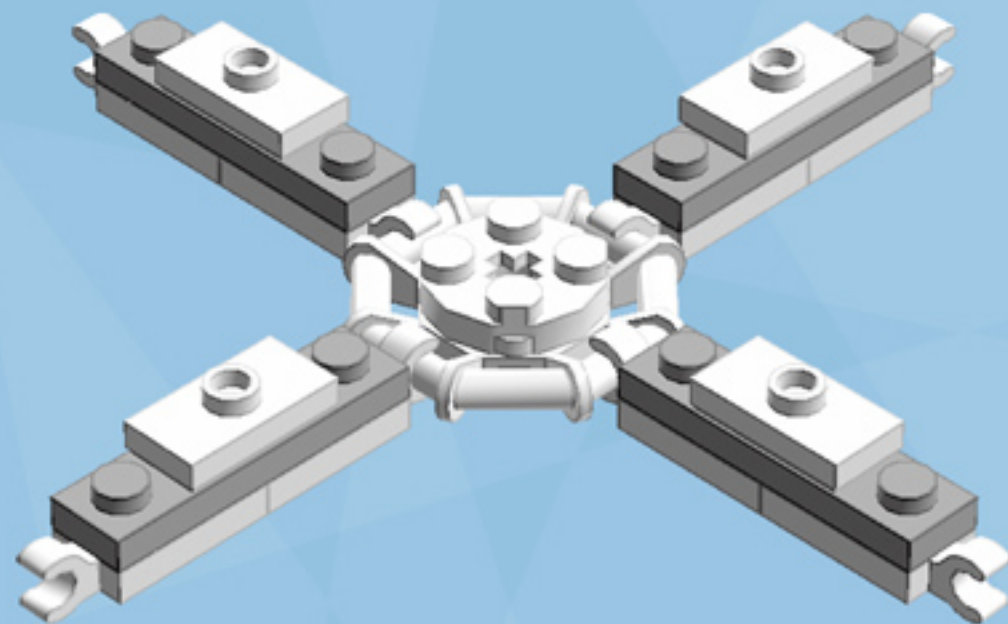

Barrel Ornament (Medium Azure)

A LEGO® project by Chris McVeigh
chrismcveigh.com

v2.0

Element ID	Color	Description	Quantity
370626	Black	Cross Axle 6M	1
403226	Black	Plate 2X2 Round	1
6010831	Black	Round Plate 2X2 W/Eye	1
4649741	Medium Azur	Flat Tile 1X2	8
4619513	Medium Azur	Plate 2X3	8
4655256	Medium Azur	Plate 2X4	8
4211445	Medium Stone Grey	Plate 1X4	4
4535738	Medium Stone Grey	Plate 2X1 W/Holder,Vertical	8
3003301	White	Parabolic Ring	2
415001	White	Flat Tile 2X2, Round	8
6051511	White	Plate 1X2 W. 1 Knob	12
371001	White	Plate 1X4	4
4535737	White	Plate 2X1 W/Holder,Vertical	8
403201	White	Plate 2X2 Round	3
4515347	White	Plate 4X4 Round W. Snap	2