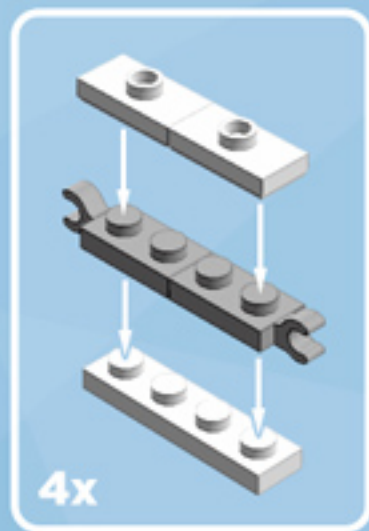

Barrel Ornament (Medium Azure)

A LEGO® project by Chris McVeigh
chrismcveigh.com

v2.0

Element ID	Color	Description	Quantity
370626	Black	Cross Axle 6M	1
403226	Black	Plate 2X2 Round	1
6010831	Black	Round Plate 2X2 W/Eye	1
4649741	Medium Azur	Flat Tile 1X2	8
4619513	Medium Azur	Plate 2X3	8
4655256	Medium Azur	Plate 2X4	8
4211445	Medium Stone Grey	Plate 1X4	4
4535738	Medium Stone Grey	Plate 2X1 W/Holder,Vertical	8
3003301	White	Parabolic Ring	2
415001	White	Flat Tile 2X2, Round	8
6051511	White	Plate 1X2 W. 1 Knob	12
371001	White	Plate 1X4	4
4535737	White	Plate 2X1 W/Holder,Vertical	8
403201	White	Plate 2X2 Round	3
4515347	White	Plate 4X4 Round W. Snap	2