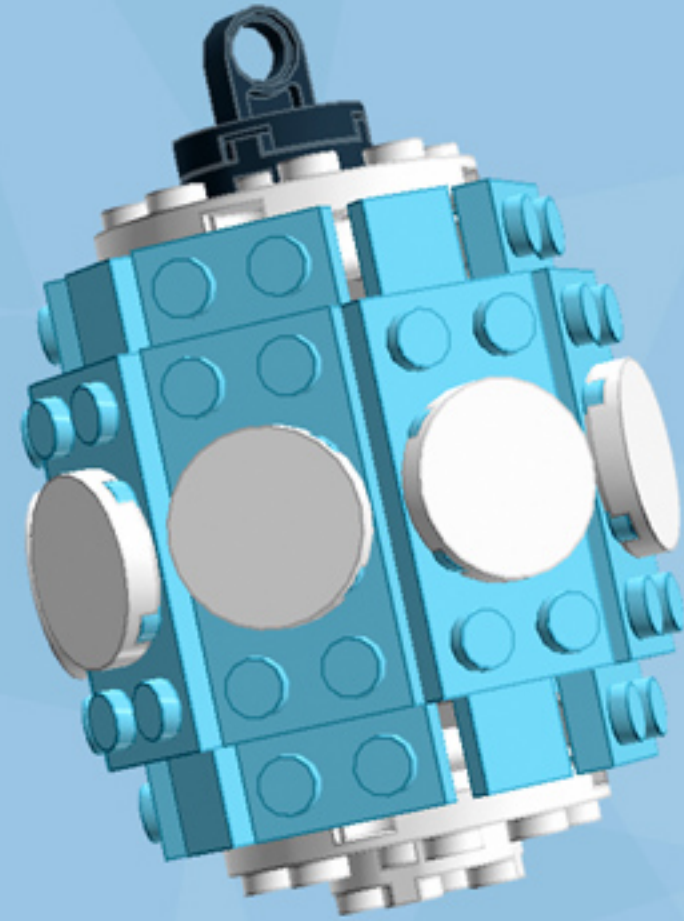

Barrel Ornament (Medium Azure)

A LEGO® project by Chris McVeigh
chrismcveigh.com

v2.0

Element ID	Color	Description	Quantity
370626	Black	Cross Axle 6M	1
403226	Black	Plate 2X2 Round	1
6010831	Black	Round Plate 2X2 W/Eye	1
4649741	Medium Azur	Flat Tile 1X2	8
4619513	Medium Azur	Plate 2X3	8
4655256	Medium Azur	Plate 2X4	8
4211445	Medium Stone Grey	Plate 1X4	4
4535738	Medium Stone Grey	Plate 2X1 W/Holder,Vertical	8
3003301	White	Parabolic Ring	2
415001	White	Flat Tile 2X2, Round	8
6051511	White	Plate 1X2 W. 1 Knob	12
371001	White	Plate 1X4	4
4535737	White	Plate 2X1 W/Holder,Vertical	8
403201	White	Plate 2X2 Round	3
4515347	White	Plate 4X4 Round W. Snap	2