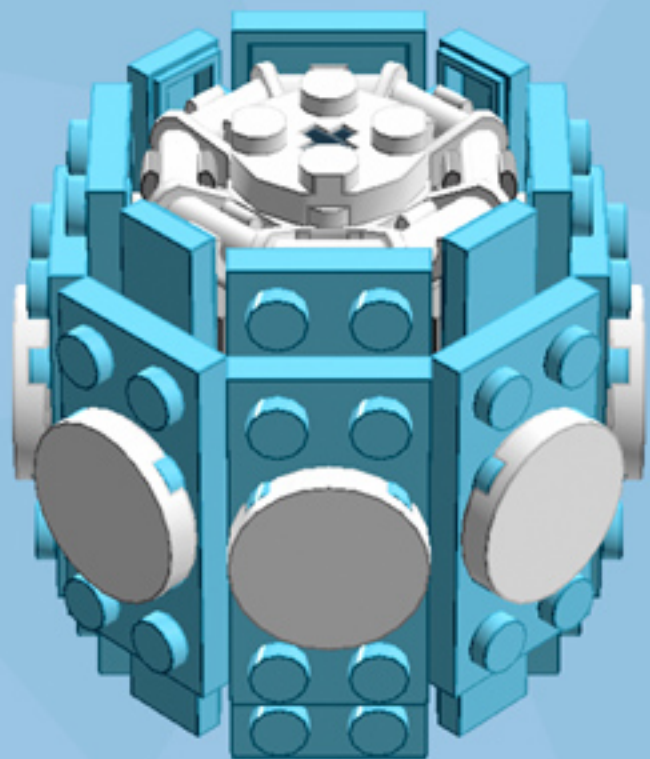

Barrel Ornament (Medium Azure)

A LEGO® project by Chris McVeigh
chrismcveigh.com

v2.0

Element ID	Color	Description	Quantity
370626	Black	Cross Axle 6M	1
403226	Black	Plate 2X2 Round	1
6010831	Black	Round Plate 2X2 W/Eye	1
4649741	Medium Azur	Flat Tile 1X2	8
4619513	Medium Azur	Plate 2X3	8
4655256	Medium Azur	Plate 2X4	8
4211445	Medium Stone Grey	Plate 1X4	4
4535738	Medium Stone Grey	Plate 2X1 W/Holder,Vertical	8
3003301	White	Parabolic Ring	2
415001	White	Flat Tile 2X2, Round	8
6051511	White	Plate 1X2 W. 1 Knob	12
371001	White	Plate 1X4	4
4535737	White	Plate 2X1 W/Holder,Vertical	8
403201	White	Plate 2X2 Round	3
4515347	White	Plate 4X4 Round W. Snap	2