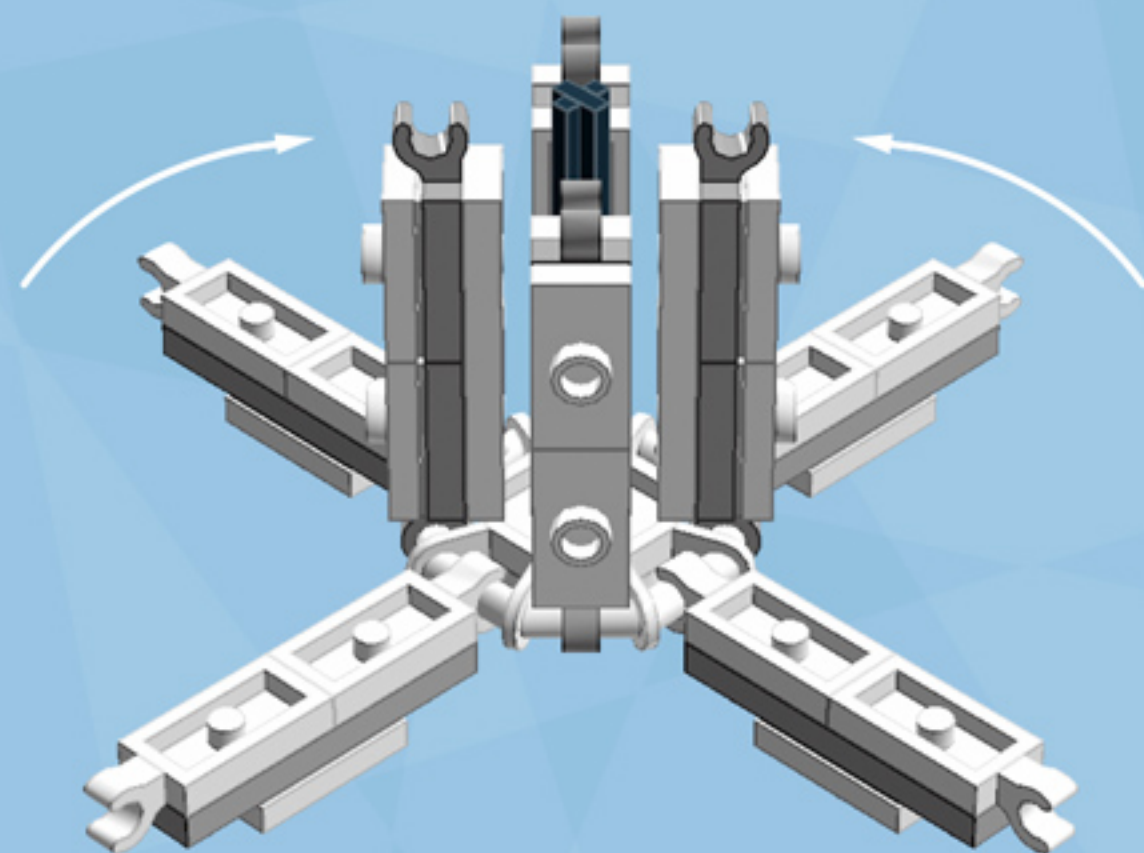

Barrel Ornament (Medium Azure)

A LEGO® project by Chris McVeigh
chrismcveigh.com

v2.0

Element ID	Color	Description	Quantity
370626	Black	Cross Axle 6M	1
403226	Black	Plate 2X2 Round	1
6010831	Black	Round Plate 2X2 W/Eye	1
4649741	Medium Azur	Flat Tile 1X2	8
4619513	Medium Azur	Plate 2X3	8
4655256	Medium Azur	Plate 2X4	8
4211445	Medium Stone Grey	Plate 1X4	4
4535738	Medium Stone Grey	Plate 2X1 W/Holder,Vertical	8
3003301	White	Parabolic Ring	2
415001	White	Flat Tile 2X2, Round	8
6051511	White	Plate 1X2 W. 1 Knob	12
371001	White	Plate 1X4	4
4535737	White	Plate 2X1 W/Holder,Vertical	8
403201	White	Plate 2X2 Round	3
4515347	White	Plate 4X4 Round W. Snap	2