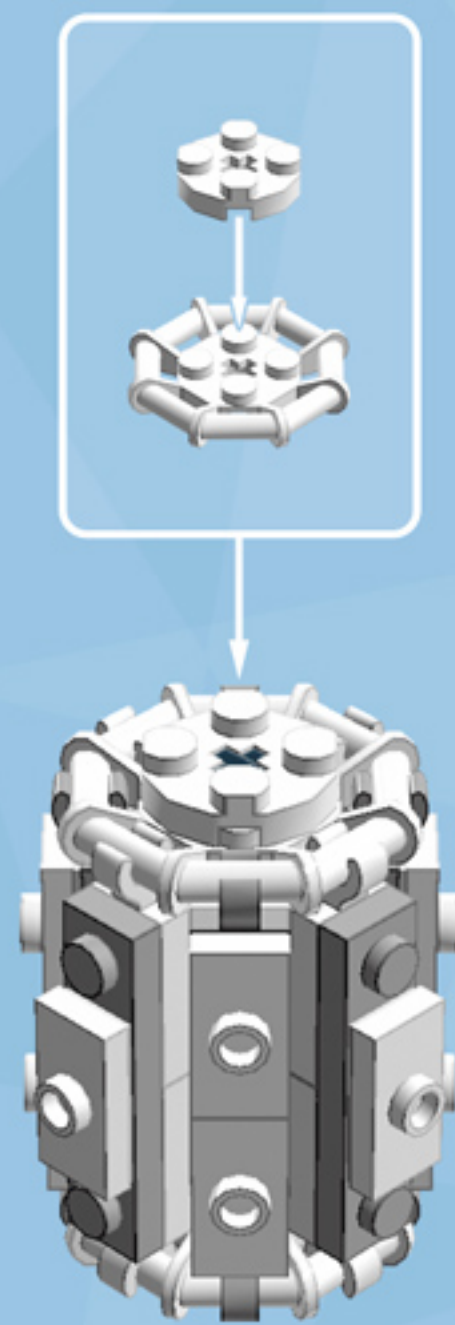

Barrel Ornament (Medium Azure)

A LEGO® project by Chris McVeigh
chrismcveigh.com

v2.0

Element ID	Color	Description	Quantity
370626	Black	Cross Axle 6M	1
403226	Black	Plate 2X2 Round	1
6010831	Black	Round Plate 2X2 W/Eye	1
4649741	Medium Azur	Flat Tile 1X2	8
4619513	Medium Azur	Plate 2X3	8
4655256	Medium Azur	Plate 2X4	8
4211445	Medium Stone Grey	Plate 1X4	4
4535738	Medium Stone Grey	Plate 2X1 W/Holder,Vertical	8
3003301	White	Parabolic Ring	2
415001	White	Flat Tile 2X2, Round	8
6051511	White	Plate 1X2 W. 1 Knob	12
371001	White	Plate 1X4	4
4535737	White	Plate 2X1 W/Holder,Vertical	8
403201	White	Plate 2X2 Round	3
4515347	White	Plate 4X4 Round W. Snap	2