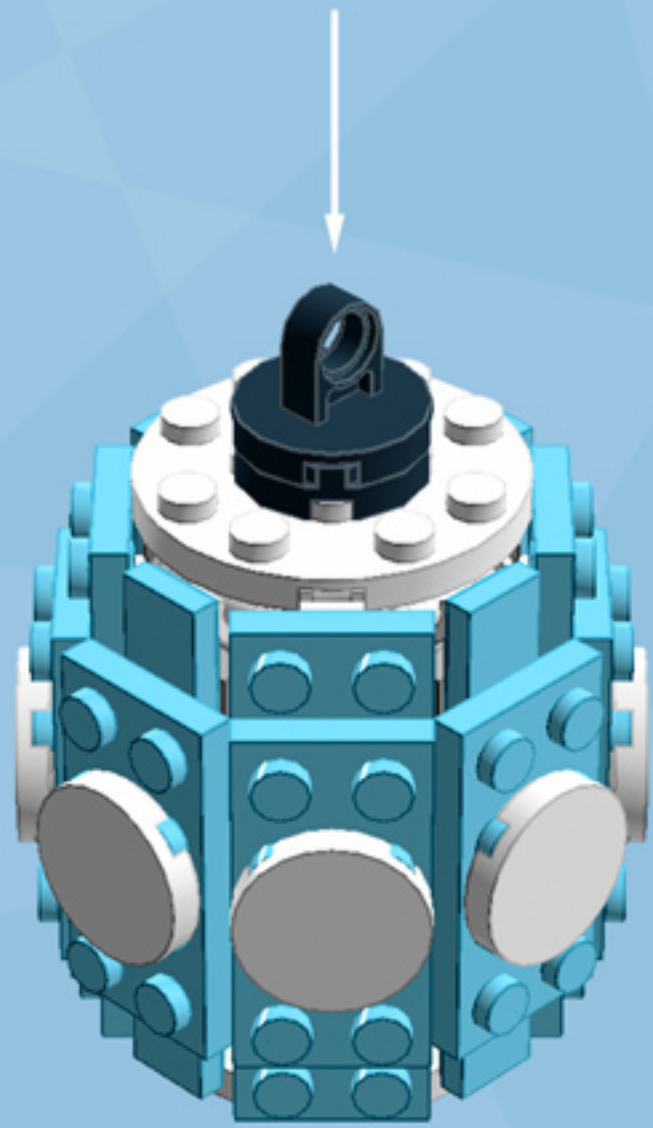

Barrel Ornament (Medium Azure)

A LEGO® project by Chris McVeigh
chrismcveigh.com

v2.0

Element ID	Color	Description	Quantity
370626	Black	Cross Axle 6M	1
403226	Black	Plate 2X2 Round	1
6010831	Black	Round Plate 2X2 W/Eye	1
4649741	Medium Azur	Flat Tile 1X2	8
4619513	Medium Azur	Plate 2X3	8
4655256	Medium Azur	Plate 2X4	8
4211445	Medium Stone Grey	Plate 1X4	4
4535738	Medium Stone Grey	Plate 2X1 W/Holder,Vertical	8
3003301	White	Parabolic Ring	2
415001	White	Flat Tile 2X2, Round	8
6051511	White	Plate 1X2 W. 1 Knob	12
371001	White	Plate 1X4	4
4535737	White	Plate 2X1 W/Holder,Vertical	8
403201	White	Plate 2X2 Round	3
4515347	White	Plate 4X4 Round W. Snap	2