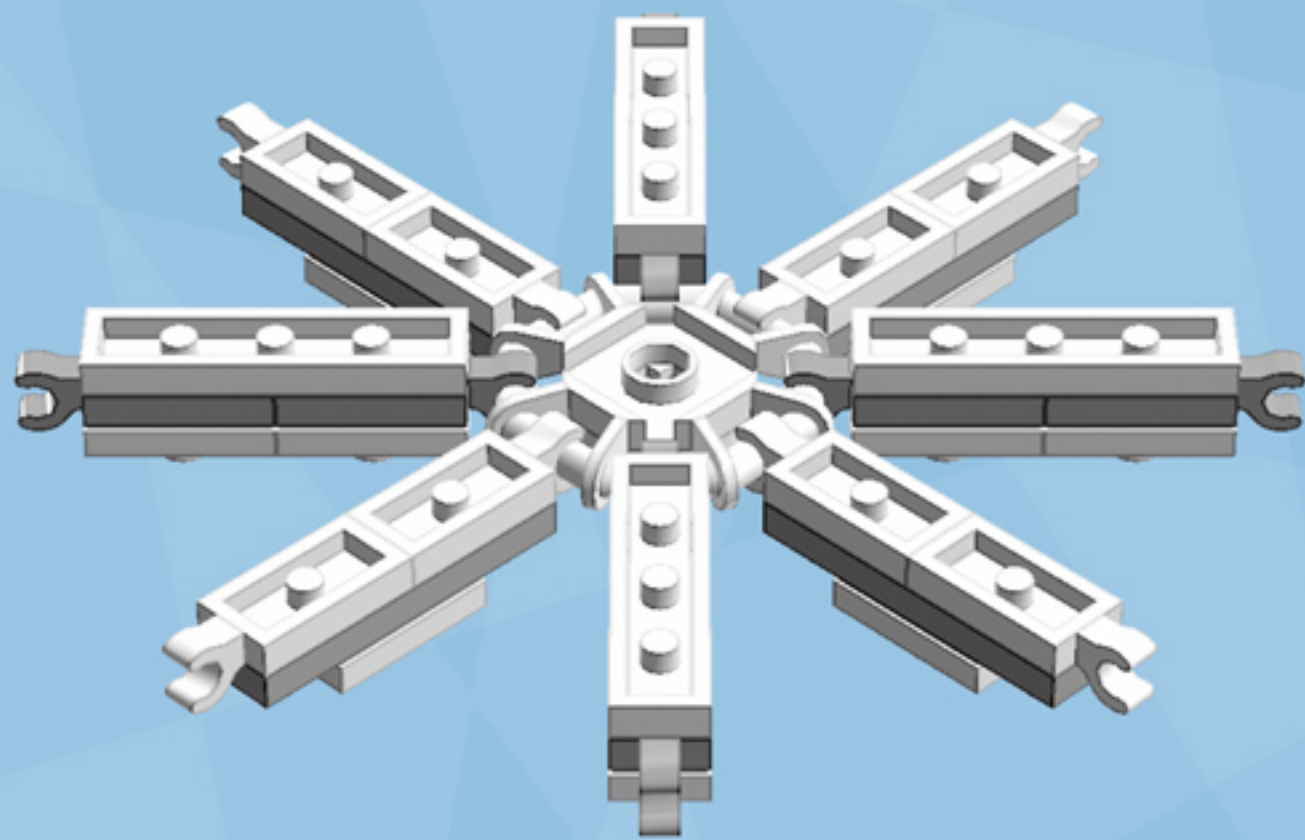

Barrel Ornament (Medium Azure)

A LEGO® project by Chris McVeigh
chrismcveigh.com

v2.0

Element ID	Color	Description	Quantity
370626	Black	Cross Axle 6M	1
403226	Black	Plate 2X2 Round	1
6010831	Black	Round Plate 2X2 W/Eye	1
4649741	Medium Azur	Flat Tile 1X2	8
4619513	Medium Azur	Plate 2X3	8
4655256	Medium Azur	Plate 2X4	8
4211445	Medium Stone Grey	Plate 1X4	4
4535738	Medium Stone Grey	Plate 2X1 W/Holder,Vertical	8
3003301	White	Parabolic Ring	2
415001	White	Flat Tile 2X2, Round	8
6051511	White	Plate 1X2 W. 1 Knob	12
371001	White	Plate 1X4	4
4535737	White	Plate 2X1 W/Holder,Vertical	8
403201	White	Plate 2X2 Round	3
4515347	White	Plate 4X4 Round W. Snap	2