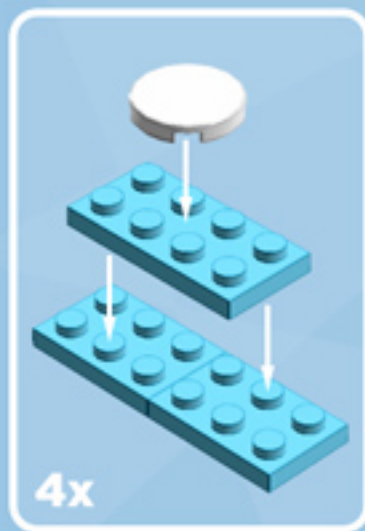

Barrel Ornament (Medium Azure)

A LEGO® project by Chris McVeigh
chrismcveigh.com

v2.0

Element ID	Color	Description	Quantity
370626	Black	Cross Axle 6M	1
403226	Black	Plate 2X2 Round	1
6010831	Black	Round Plate 2X2 W/Eye	1
4649741	Medium Azur	Flat Tile 1X2	8
4619513	Medium Azur	Plate 2X3	8
4655256	Medium Azur	Plate 2X4	8
4211445	Medium Stone Grey	Plate 1X4	4
4535738	Medium Stone Grey	Plate 2X1 W/Holder,Vertical	8
3003301	White	Parabolic Ring	2
415001	White	Flat Tile 2X2, Round	8
6051511	White	Plate 1X2 W. 1 Knob	12
371001	White	Plate 1X4	4
4535737	White	Plate 2X1 W/Holder,Vertical	8
403201	White	Plate 2X2 Round	3
4515347	White	Plate 4X4 Round W. Snap	2