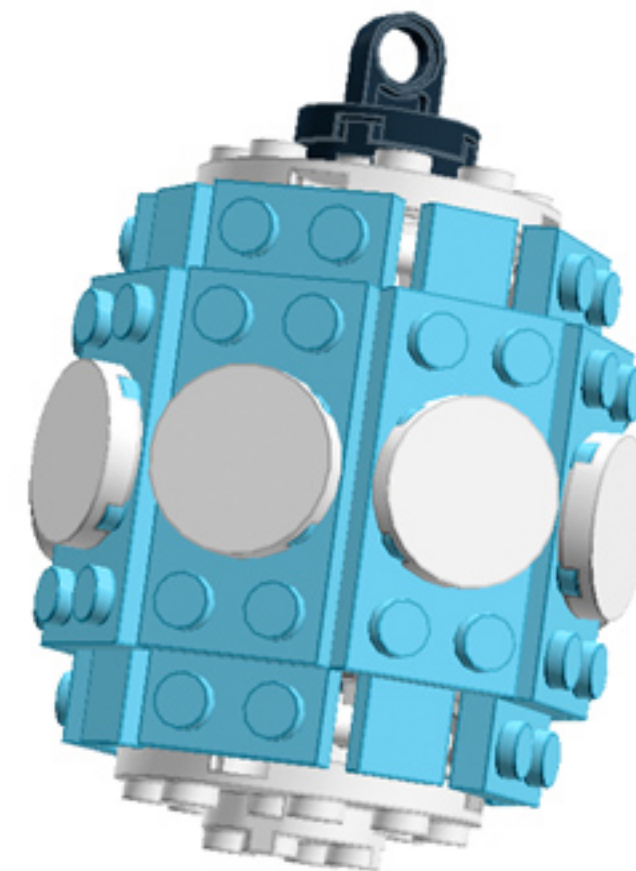

Barrel Ornament (Medium Azure)

A LEGO® project by Chris McVeigh
chrismcveigh.com

v2.0

Element ID	Color	Description	Quantity
370626	Black	Cross Axle 6M	1
403226	Black	Plate 2X2 Round	1
6010831	Black	Round Plate 2X2 W/Eye	1
4649741	Medium Azur	Flat Tile 1X2	8
4619513	Medium Azur	Plate 2X3	8
4655256	Medium Azur	Plate 2X4	8
4211445	Medium Stone Grey	Plate 1X4	4
4535738	Medium Stone Grey	Plate 2X1 W/Holder,Vertical	8
3003301	White	Parabolic Ring	2
415001	White	Flat Tile 2X2, Round	8
6051511	White	Plate 1X2 W. 1 Knob	12
371001	White	Plate 1X4	4
4535737	White	Plate 2X1 W/Holder,Vertical	8
403201	White	Plate 2X2 Round	3
4515347	White	Plate 4X4 Round W. Snap	2