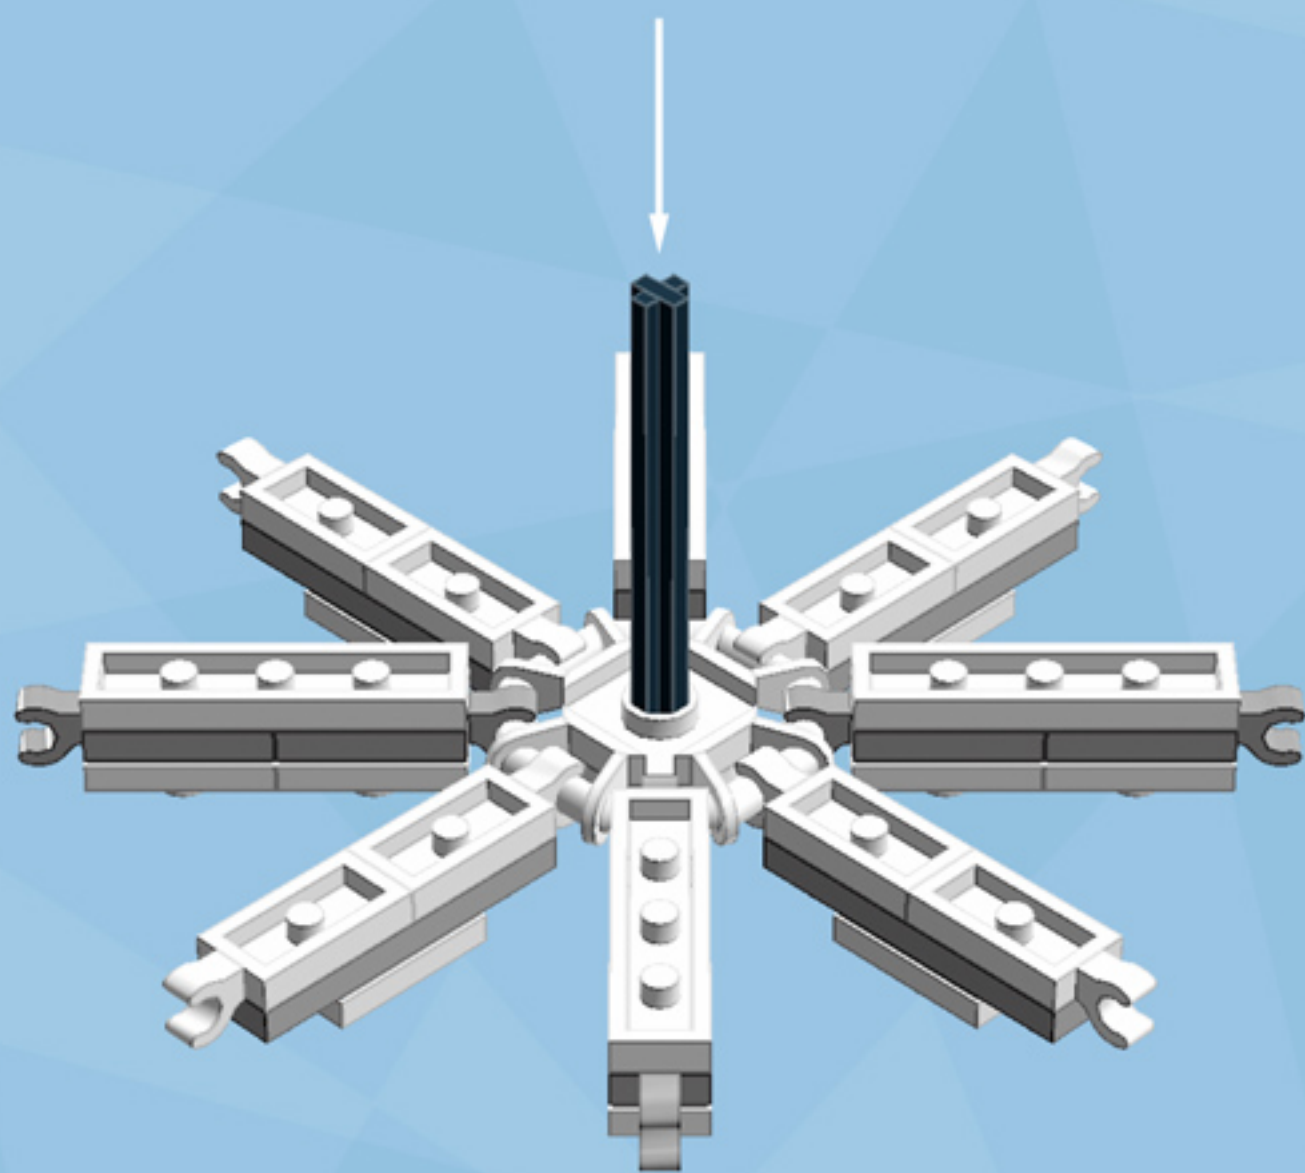

Barrel Ornament (Medium Azure)

A LEGO® project by Chris McVeigh
chrismcveigh.com

v2.0

Element ID	Color	Description	Quantity
370626	Black	Cross Axle 6M	1
403226	Black	Plate 2X2 Round	1
6010831	Black	Round Plate 2X2 W/Eye	1
4649741	Medium Azur	Flat Tile 1X2	8
4619513	Medium Azur	Plate 2X3	8
4655256	Medium Azur	Plate 2X4	8
4211445	Medium Stone Grey	Plate 1X4	4
4535738	Medium Stone Grey	Plate 2X1 W/Holder,Vertical	8
3003301	White	Parabolic Ring	2
415001	White	Flat Tile 2X2, Round	8
6051511	White	Plate 1X2 W. 1 Knob	12
371001	White	Plate 1X4	4
4535737	White	Plate 2X1 W/Holder,Vertical	8
403201	White	Plate 2X2 Round	3
4515347	White	Plate 4X4 Round W. Snap	2