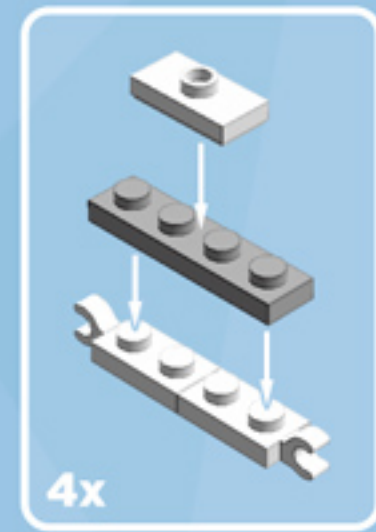

Barrel Ornament (Medium Azure)

A LEGO® project by Chris McVeigh
chrismcveigh.com

v2.0

Element ID	Color	Description	Quantity
370626	Black	Cross Axle 6M	1
403226	Black	Plate 2X2 Round	1
6010831	Black	Round Plate 2X2 W/Eye	1
4649741	Medium Azur	Flat Tile 1X2	8
4619513	Medium Azur	Plate 2X3	8
4655256	Medium Azur	Plate 2X4	8
4211445	Medium Stone Grey	Plate 1X4	4
4535738	Medium Stone Grey	Plate 2X1 W/Holder,Vertical	8
3003301	White	Parabolic Ring	2
415001	White	Flat Tile 2X2, Round	8
6051511	White	Plate 1X2 W. 1 Knob	12
371001	White	Plate 1X4	4
4535737	White	Plate 2X1 W/Holder,Vertical	8
403201	White	Plate 2X2 Round	3
4515347	White	Plate 4X4 Round W. Snap	2