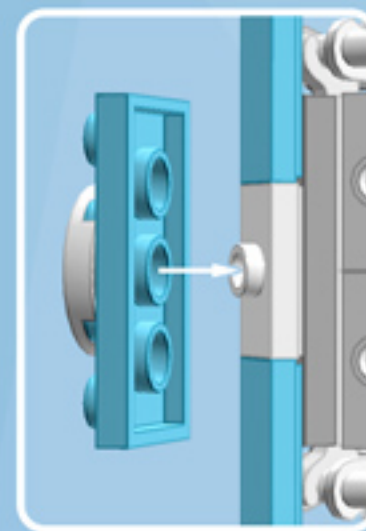

Barrel Ornament (Medium Azure)

A LEGO® project by Chris McVeigh
chrismcveigh.com

v2.0

Element ID	Color	Description	Quantity
370626	Black	Cross Axle 6M	1
403226	Black	Plate 2X2 Round	1
6010831	Black	Round Plate 2X2 W/Eye	1
4649741	Medium Azur	Flat Tile 1X2	8
4619513	Medium Azur	Plate 2X3	8
4655256	Medium Azur	Plate 2X4	8
4211445	Medium Stone Grey	Plate 1X4	4
4535738	Medium Stone Grey	Plate 2X1 W/Holder,Vertical	8
3003301	White	Parabolic Ring	2
415001	White	Flat Tile 2X2, Round	8
6051511	White	Plate 1X2 W. 1 Knob	12
371001	White	Plate 1X4	4
4535737	White	Plate 2X1 W/Holder,Vertical	8
403201	White	Plate 2X2 Round	3
4515347	White	Plate 4X4 Round W. Snap	2