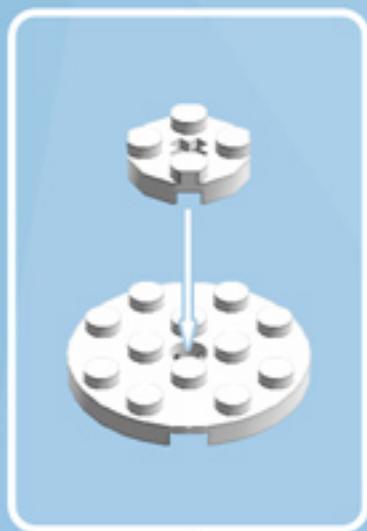

Barrel Ornament (Medium Azure)

A LEGO® project by Chris McVeigh
chrismcveigh.com

v2.0

Element ID	Color	Description	Quantity
370626	Black	Cross Axle 6M	1
403226	Black	Plate 2X2 Round	1
6010831	Black	Round Plate 2X2 W/Eye	1
4649741	Medium Azur	Flat Tile 1X2	8
4619513	Medium Azur	Plate 2X3	8
4655256	Medium Azur	Plate 2X4	8
4211445	Medium Stone Grey	Plate 1X4	4
4535738	Medium Stone Grey	Plate 2X1 W/Holder,Vertical	8
3003301	White	Parabolic Ring	2
415001	White	Flat Tile 2X2, Round	8
6051511	White	Plate 1X2 W. 1 Knob	12
371001	White	Plate 1X4	4
4535737	White	Plate 2X1 W/Holder,Vertical	8
403201	White	Plate 2X2 Round	3
4515347	White	Plate 4X4 Round W. Snap	2