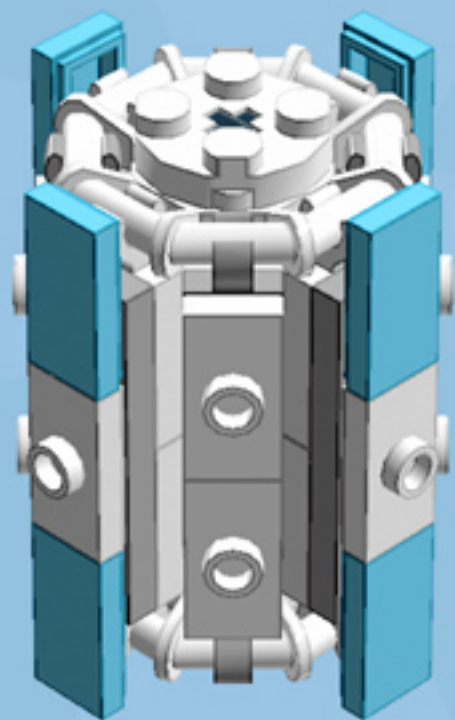

Barrel Ornament (Medium Azure)

A LEGO® project by Chris McVeigh
chrismcveigh.com

v2.0

Element ID	Color	Description	Quantity
370626	Black	Cross Axle 6M	1
403226	Black	Plate 2X2 Round	1
6010831	Black	Round Plate 2X2 W/Eye	1
4649741	Medium Azur	Flat Tile 1X2	8
4619513	Medium Azur	Plate 2X3	8
4655256	Medium Azur	Plate 2X4	8
4211445	Medium Stone Grey	Plate 1X4	4
4535738	Medium Stone Grey	Plate 2X1 W/Holder,Vertical	8
3003301	White	Parabolic Ring	2
415001	White	Flat Tile 2X2, Round	8
6051511	White	Plate 1X2 W. 1 Knob	12
371001	White	Plate 1X4	4
4535737	White	Plate 2X1 W/Holder,Vertical	8
403201	White	Plate 2X2 Round	3
4515347	White	Plate 4X4 Round W. Snap	2