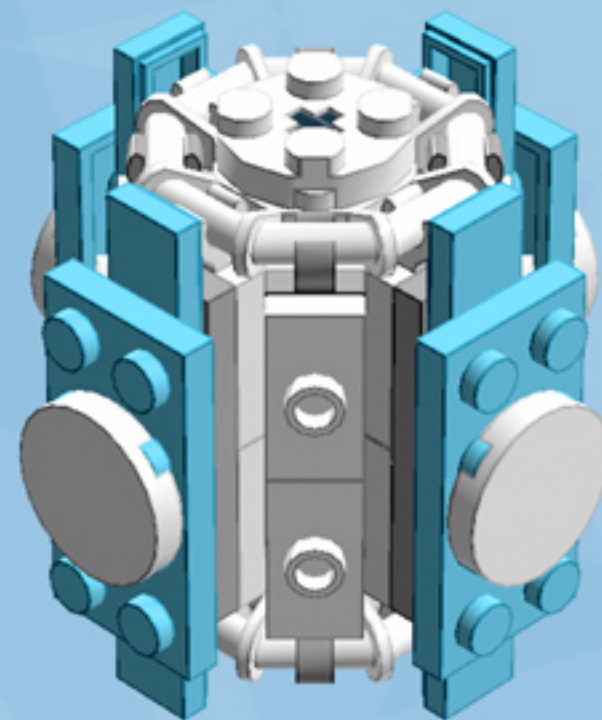

Barrel Ornament (Medium Azure)

A LEGO® project by Chris McVeigh
chrismcveigh.com

v2.0

Element ID	Color	Description	Quantity
370626	Black	Cross Axle 6M	1
403226	Black	Plate 2X2 Round	1
6010831	Black	Round Plate 2X2 W/Eye	1
4649741	Medium Azur	Flat Tile 1X2	8
4619513	Medium Azur	Plate 2X3	8
4655256	Medium Azur	Plate 2X4	8
4211445	Medium Stone Grey	Plate 1X4	4
4535738	Medium Stone Grey	Plate 2X1 W/Holder,Vertical	8
3003301	White	Parabolic Ring	2
415001	White	Flat Tile 2X2, Round	8
6051511	White	Plate 1X2 W. 1 Knob	12
371001	White	Plate 1X4	4
4535737	White	Plate 2X1 W/Holder,Vertical	8
403201	White	Plate 2X2 Round	3
4515347	White	Plate 4X4 Round W. Snap	2