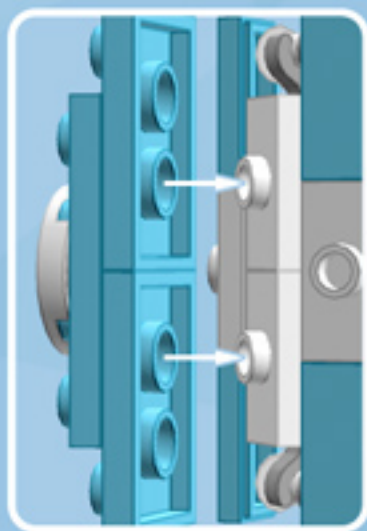

Barrel Ornament (Medium Azure)

A LEGO® project by Chris McVeigh
chrismcveigh.com

v2.0

Element ID	Color	Description	Quantity
370626	Black	Cross Axle 6M	1
403226	Black	Plate 2X2 Round	1
6010831	Black	Round Plate 2X2 W/Eye	1
4649741	Medium Azur	Flat Tile 1X2	8
4619513	Medium Azur	Plate 2X3	8
4655256	Medium Azur	Plate 2X4	8
4211445	Medium Stone Grey	Plate 1X4	4
4535738	Medium Stone Grey	Plate 2X1 W/Holder,Vertical	8
3003301	White	Parabolic Ring	2
415001	White	Flat Tile 2X2, Round	8
6051511	White	Plate 1X2 W. 1 Knob	12
371001	White	Plate 1X4	4
4535737	White	Plate 2X1 W/Holder,Vertical	8
403201	White	Plate 2X2 Round	3
4515347	White	Plate 4X4 Round W. Snap	2