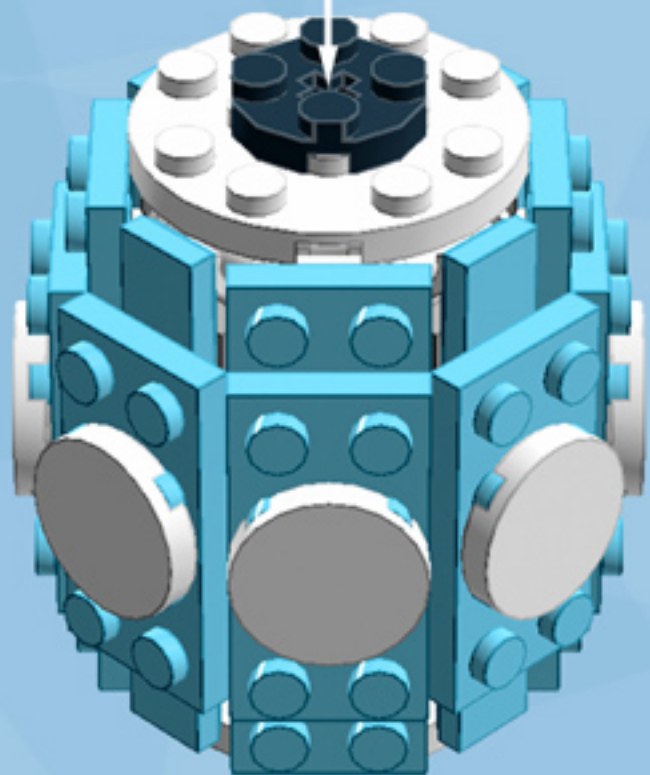

Barrel Ornament (Medium Azure)

A LEGO® project by Chris McVeigh
chrismcveigh.com

v2.0

Element ID	Color	Description	Quantity
370626	Black	Cross Axle 6M	1
403226	Black	Plate 2X2 Round	1
6010831	Black	Round Plate 2X2 W/Eye	1
4649741	Medium Azur	Flat Tile 1X2	8
4619513	Medium Azur	Plate 2X3	8
4655256	Medium Azur	Plate 2X4	8
4211445	Medium Stone Grey	Plate 1X4	4
4535738	Medium Stone Grey	Plate 2X1 W/Holder,Vertical	8
3003301	White	Parabolic Ring	2
415001	White	Flat Tile 2X2, Round	8
6051511	White	Plate 1X2 W. 1 Knob	12
371001	White	Plate 1X4	4
4535737	White	Plate 2X1 W/Holder,Vertical	8
403201	White	Plate 2X2 Round	3
4515347	White	Plate 4X4 Round W. Snap	2