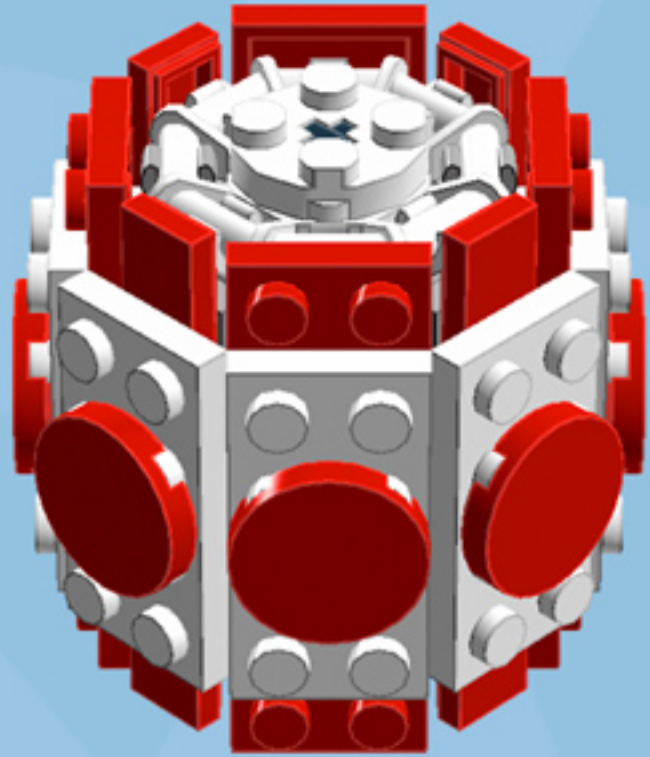

Barrel Ornament (Red/Red)

A LEGO® project by Chris McVeigh
chrismcveigh.com

v2.0

Element ID	Color	Description	Quantity
370626	Black	Cross Axle 6M	1
403226	Black	Plate 2X2 Round	1
6010831	Black	Round Plate 2X2 W/Eye	1
306921	Bright Red	Flat Tile 1X2	8
415021	Bright Red	Flat Tile 2X2, Round	8
379521	Bright Red	Plate 2X6	4
4211445	Medium Stone Grey	Plate 1X4	4
4535738	Medium Stone Grey	Plate 2X1 W/Holder,Vertical	8
3003301	White	Parabolic Ring	2
6051511	White	Plate 1X2 W. 1 Knob	12
371001	White	Plate 1X4	4
4535737	White	Plate 2X1 W/Holder,Vertical	8
403201	White	Plate 2X2 Round	3
302001	White	Plate 2X4	8
4515347	White	Plate 4X4 Round W. Snap	2