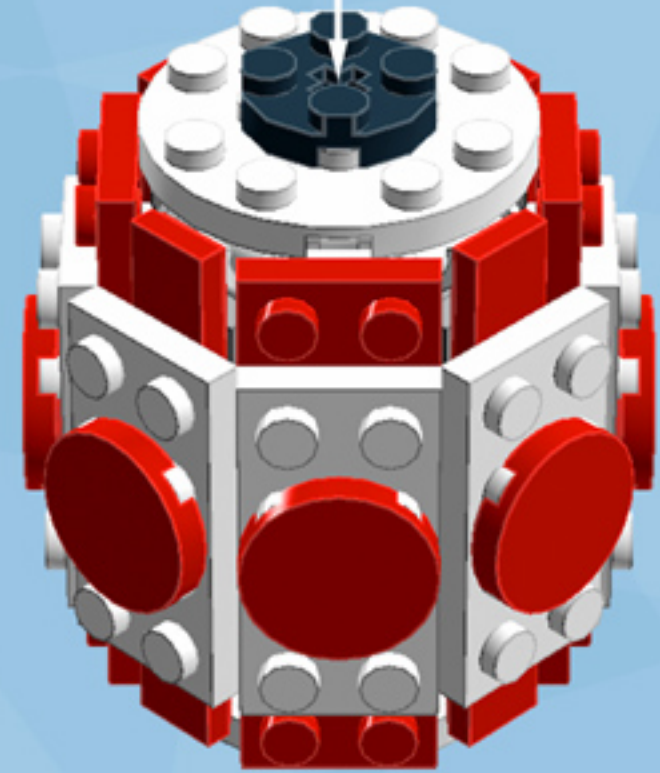

Barrel Ornament (Red/Red)

A LEGO® project by Chris McVeigh
chrismcveigh.com

v2.0

Element ID	Color	Description	Quantity
370626	Black	Cross Axle 6M	1
403226	Black	Plate 2X2 Round	1
6010831	Black	Round Plate 2X2 W/Eye	1
306921	Bright Red	Flat Tile 1X2	8
415021	Bright Red	Flat Tile 2X2, Round	8
379521	Bright Red	Plate 2X6	4
4211445	Medium Stone Grey	Plate 1X4	4
4535738	Medium Stone Grey	Plate 2X1 W/Holder,Vertical	8
3003301	White	Parabolic Ring	2
6051511	White	Plate 1X2 W. 1 Knob	12
371001	White	Plate 1X4	4
4535737	White	Plate 2X1 W/Holder,Vertical	8
403201	White	Plate 2X2 Round	3
302001	White	Plate 2X4	8
4515347	White	Plate 4X4 Round W. Snap	2