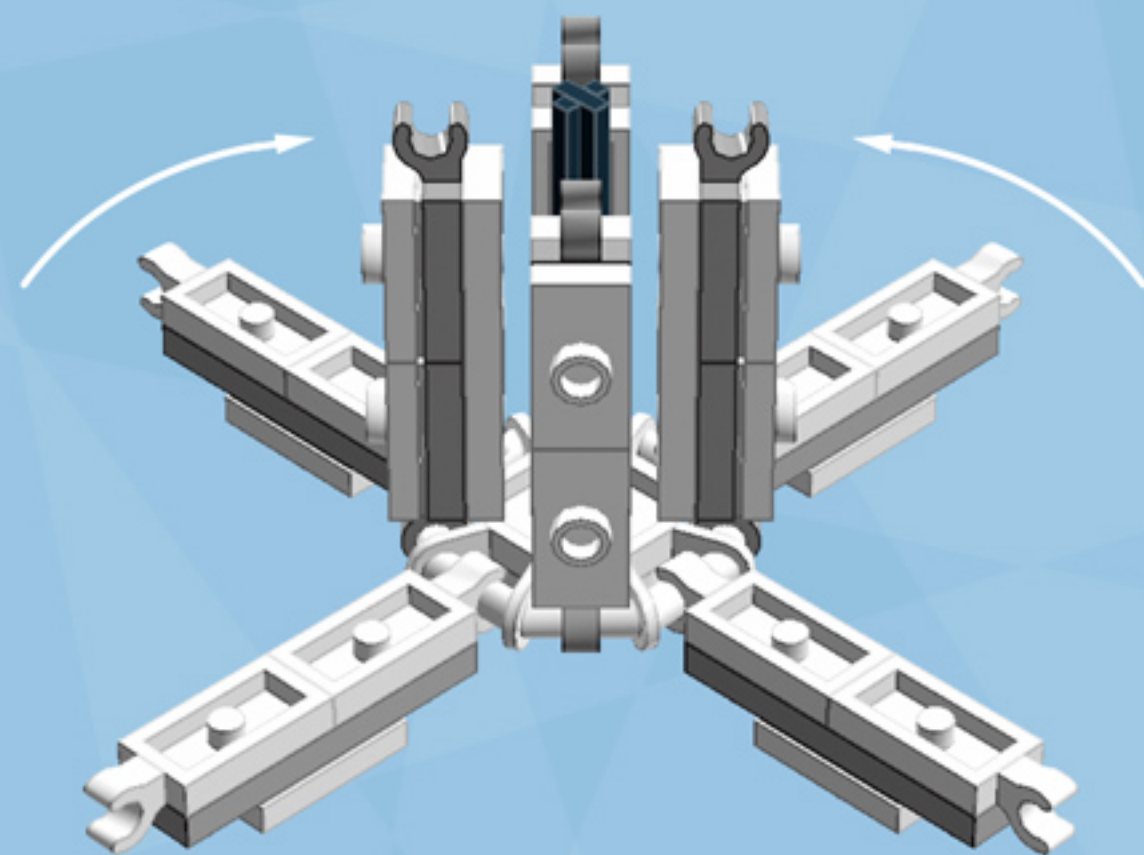

Barrel Ornament (Red/Red)

A LEGO® project by Chris McVeigh
chrismcveigh.com

v2.0

Element ID	Color	Description	Quantity
370626	Black	Cross Axle 6M	1
403226	Black	Plate 2X2 Round	1
6010831	Black	Round Plate 2X2 W/Eye	1
306921	Bright Red	Flat Tile 1X2	8
415021	Bright Red	Flat Tile 2X2, Round	8
379521	Bright Red	Plate 2X6	4
4211445	Medium Stone Grey	Plate 1X4	4
4535738	Medium Stone Grey	Plate 2X1 W/Holder,Vertical	8
3003301	White	Parabolic Ring	2
6051511	White	Plate 1X2 W. 1 Knob	12
371001	White	Plate 1X4	4
4535737	White	Plate 2X1 W/Holder,Vertical	8
403201	White	Plate 2X2 Round	3
302001	White	Plate 2X4	8
4515347	White	Plate 4X4 Round W. Snap	2