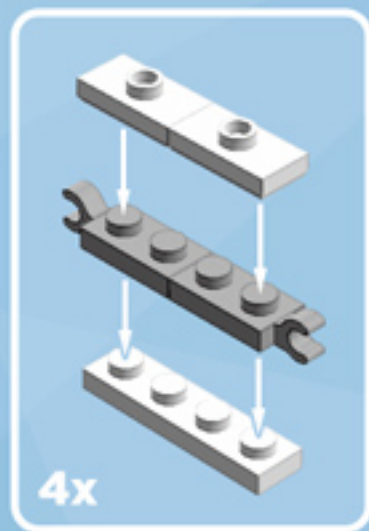

Barrel Ornament (Red/Red)

A LEGO® project by Chris McVeigh
chrismcveigh.com

v2.0

Element ID	Color	Description	Quantity
370626	Black	Cross Axle 6M	1
403226	Black	Plate 2X2 Round	1
6010831	Black	Round Plate 2X2 W/Eye	1
306921	Bright Red	Flat Tile 1X2	8
415021	Bright Red	Flat Tile 2X2, Round	8
379521	Bright Red	Plate 2X6	4
4211445	Medium Stone Grey	Plate 1X4	4
4535738	Medium Stone Grey	Plate 2X1 W/Holder,Vertical	8
3003301	White	Parabolic Ring	2
6051511	White	Plate 1X2 W. 1 Knob	12
371001	White	Plate 1X4	4
4535737	White	Plate 2X1 W/Holder,Vertical	8
403201	White	Plate 2X2 Round	3
302001	White	Plate 2X4	8
4515347	White	Plate 4X4 Round W. Snap	2