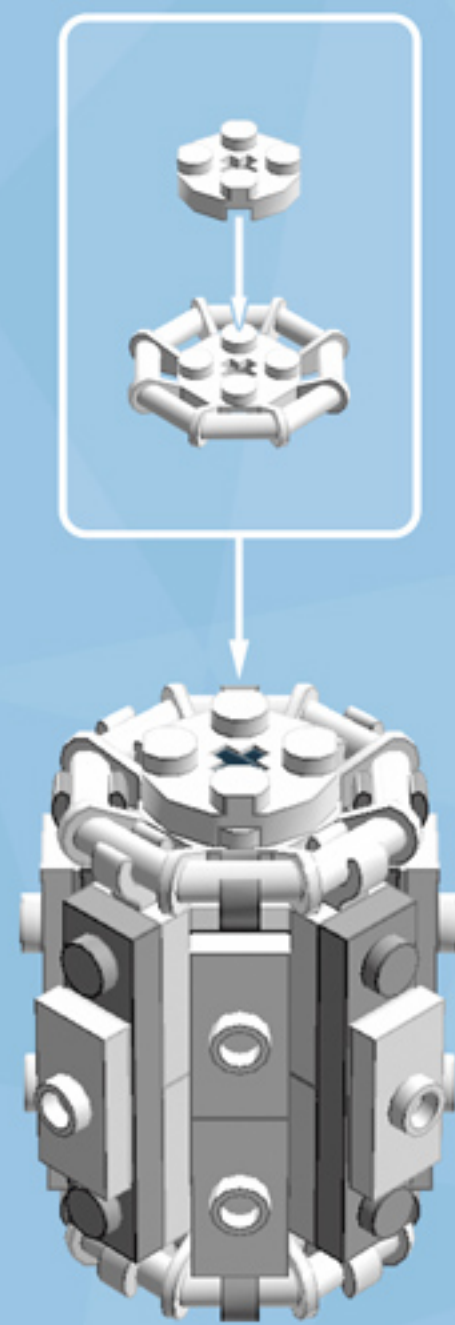

Barrel Ornament (Red/Red)

A LEGO® project by Chris McVeigh
chrismcveigh.com

v2.0

Element ID	Color	Description	Quantity
370626	Black	Cross Axle 6M	1
403226	Black	Plate 2X2 Round	1
6010831	Black	Round Plate 2X2 W/Eye	1
306921	Bright Red	Flat Tile 1X2	8
415021	Bright Red	Flat Tile 2X2, Round	8
379521	Bright Red	Plate 2X6	4
4211445	Medium Stone Grey	Plate 1X4	4
4535738	Medium Stone Grey	Plate 2X1 W/Holder,Vertical	8
3003301	White	Parabolic Ring	2
6051511	White	Plate 1X2 W. 1 Knob	12
371001	White	Plate 1X4	4
4535737	White	Plate 2X1 W/Holder,Vertical	8
403201	White	Plate 2X2 Round	3
302001	White	Plate 2X4	8
4515347	White	Plate 4X4 Round W. Snap	2