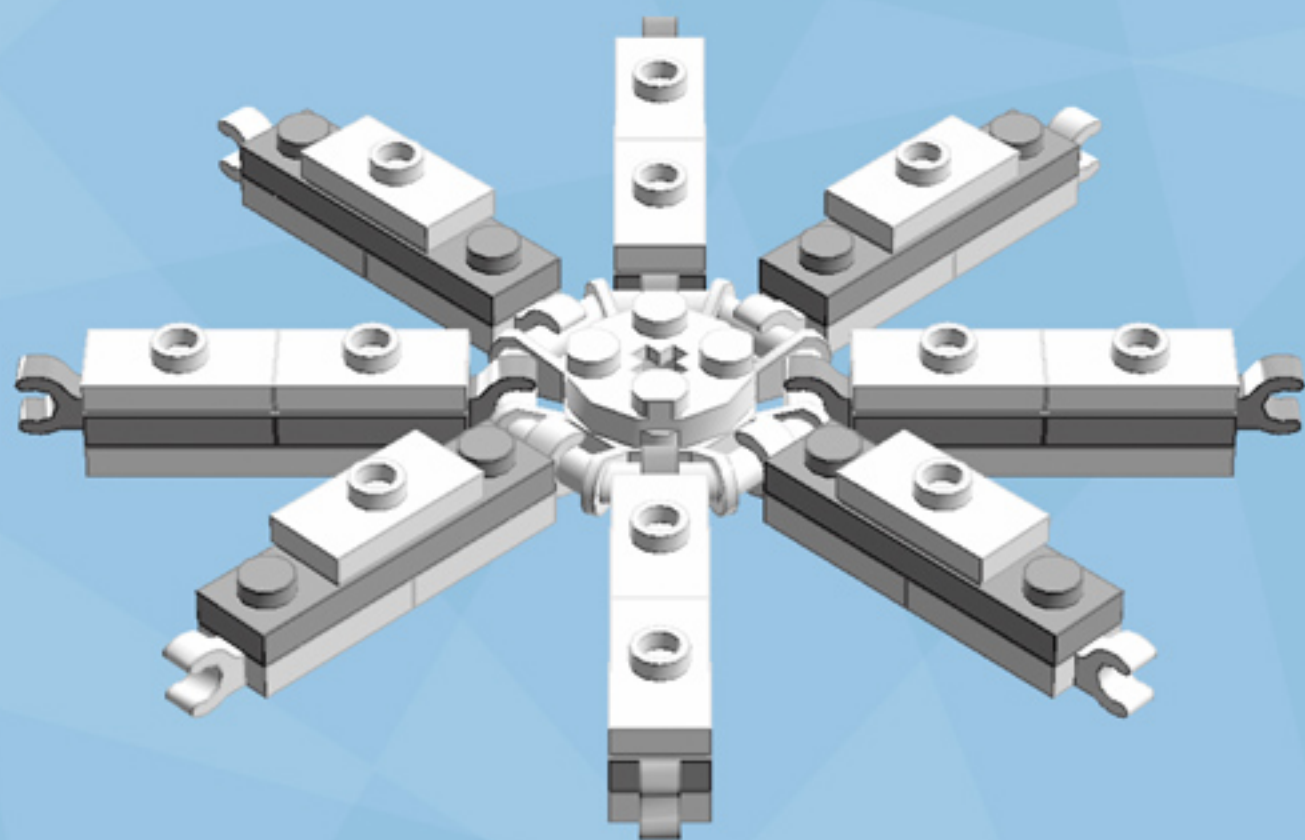

Barrel Ornament (Red/Red)

A LEGO® project by Chris McVeigh
chrismcveigh.com

v2.0

Element ID	Color	Description	Quantity
370626	Black	Cross Axle 6M	1
403226	Black	Plate 2X2 Round	1
6010831	Black	Round Plate 2X2 W/Eye	1
306921	Bright Red	Flat Tile 1X2	8
415021	Bright Red	Flat Tile 2X2, Round	8
379521	Bright Red	Plate 2X6	4
4211445	Medium Stone Grey	Plate 1X4	4
4535738	Medium Stone Grey	Plate 2X1 W/Holder,Vertical	8
3003301	White	Parabolic Ring	2
6051511	White	Plate 1X2 W. 1 Knob	12
371001	White	Plate 1X4	4
4535737	White	Plate 2X1 W/Holder,Vertical	8
403201	White	Plate 2X2 Round	3
302001	White	Plate 2X4	8
4515347	White	Plate 4X4 Round W. Snap	2