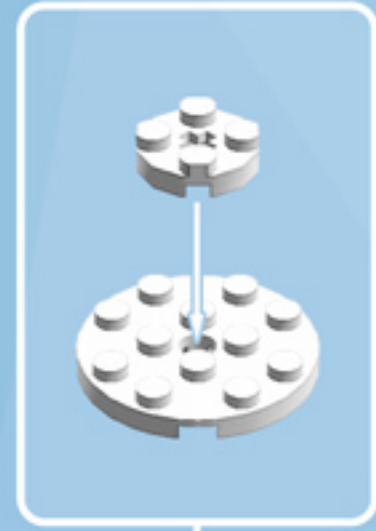

Barrel Ornament (Red/Red)

A LEGO® project by Chris McVeigh
chrismcveigh.com

v2.0

Element ID	Color	Description	Quantity
370626	Black	Cross Axle 6M	1
403226	Black	Plate 2X2 Round	1
6010831	Black	Round Plate 2X2 W/Eye	1
306921	Bright Red	Flat Tile 1X2	8
415021	Bright Red	Flat Tile 2X2, Round	8
379521	Bright Red	Plate 2X6	4
4211445	Medium Stone Grey	Plate 1X4	4
4535738	Medium Stone Grey	Plate 2X1 W/Holder,Vertical	8
3003301	White	Parabolic Ring	2
6051511	White	Plate 1X2 W. 1 Knob	12
371001	White	Plate 1X4	4
4535737	White	Plate 2X1 W/Holder,Vertical	8
403201	White	Plate 2X2 Round	3
302001	White	Plate 2X4	8
4515347	White	Plate 4X4 Round W. Snap	2