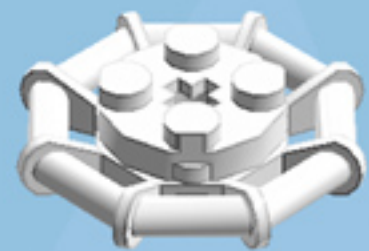

Barrel Ornament (Red/Red)

A LEGO® project by Chris McVeigh
chrismcveigh.com

v2.0

Element ID	Color	Description	Quantity
370626	Black	Cross Axle 6M	1
403226	Black	Plate 2X2 Round	1
6010831	Black	Round Plate 2X2 W/Eye	1
306921	Bright Red	Flat Tile 1X2	8
415021	Bright Red	Flat Tile 2X2, Round	8
379521	Bright Red	Plate 2X6	4
4211445	Medium Stone Grey	Plate 1X4	4
4535738	Medium Stone Grey	Plate 2X1 W/Holder,Vertical	8
3003301	White	Parabolic Ring	2
6051511	White	Plate 1X2 W. 1 Knob	12
371001	White	Plate 1X4	4
4535737	White	Plate 2X1 W/Holder,Vertical	8
403201	White	Plate 2X2 Round	3
302001	White	Plate 2X4	8
4515347	White	Plate 4X4 Round W. Snap	2