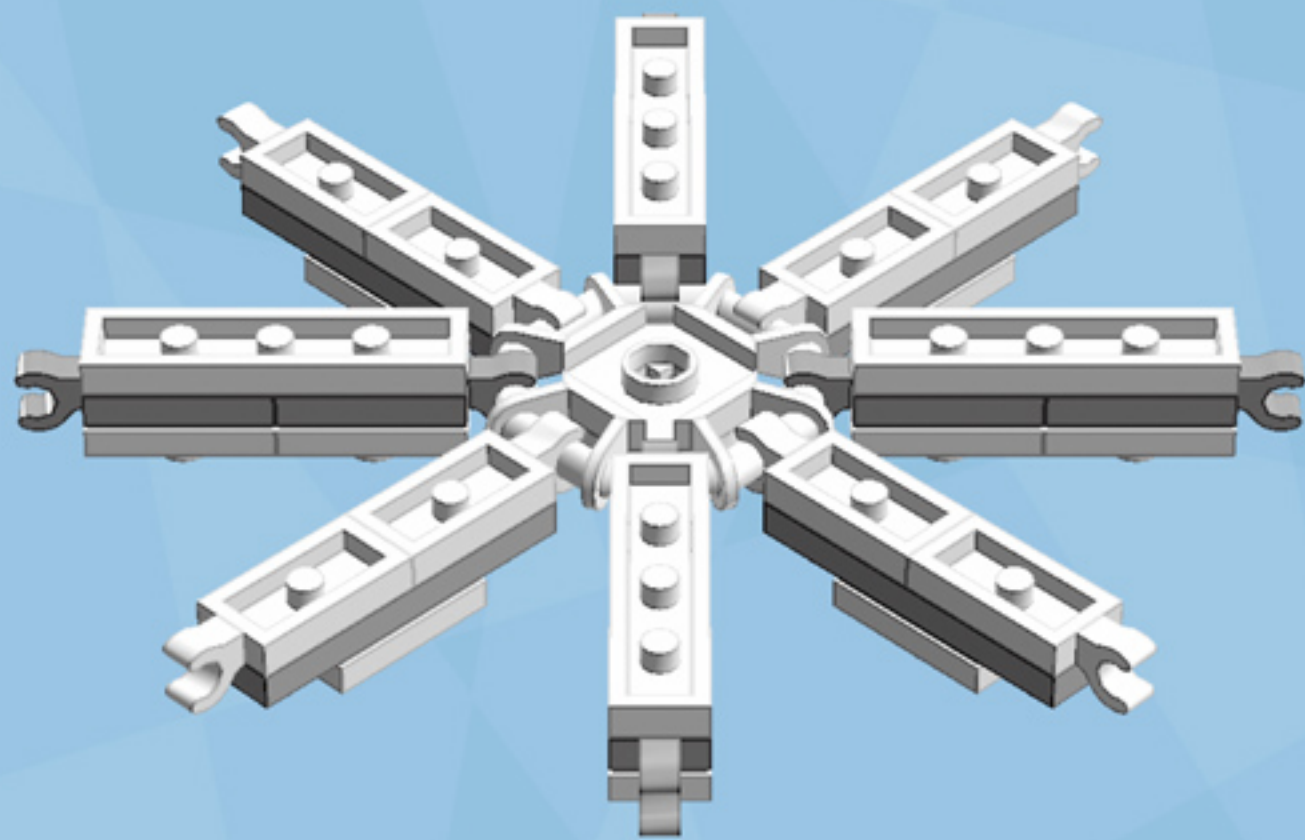

Barrel Ornament (Red/Red)

A LEGO® project by Chris McVeigh
chrismcveigh.com

v2.0

Element ID	Color	Description	Quantity
370626	Black	Cross Axle 6M	1
403226	Black	Plate 2X2 Round	1
6010831	Black	Round Plate 2X2 W/Eye	1
306921	Bright Red	Flat Tile 1X2	8
415021	Bright Red	Flat Tile 2X2, Round	8
379521	Bright Red	Plate 2X6	4
4211445	Medium Stone Grey	Plate 1X4	4
4535738	Medium Stone Grey	Plate 2X1 W/Holder,Vertical	8
3003301	White	Parabolic Ring	2
6051511	White	Plate 1X2 W. 1 Knob	12
371001	White	Plate 1X4	4
4535737	White	Plate 2X1 W/Holder,Vertical	8
403201	White	Plate 2X2 Round	3
302001	White	Plate 2X4	8
4515347	White	Plate 4X4 Round W. Snap	2