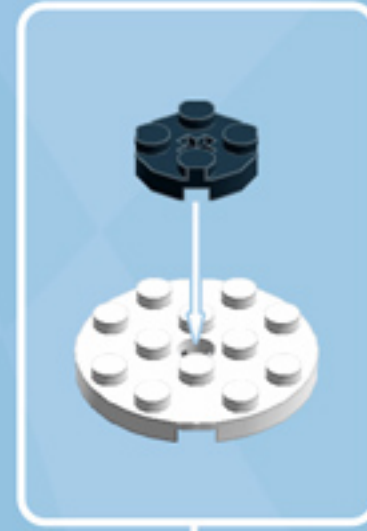

Barrel Ornament (Red/Red)

A LEGO® project by Chris McVeigh
chrismcveigh.com

v2.0

Element ID	Color	Description	Quantity
370626	Black	Cross Axle 6M	1
403226	Black	Plate 2X2 Round	1
6010831	Black	Round Plate 2X2 W/Eye	1
306921	Bright Red	Flat Tile 1X2	8
415021	Bright Red	Flat Tile 2X2, Round	8
379521	Bright Red	Plate 2X6	4
4211445	Medium Stone Grey	Plate 1X4	4
4535738	Medium Stone Grey	Plate 2X1 W/Holder,Vertical	8
3003301	White	Parabolic Ring	2
6051511	White	Plate 1X2 W. 1 Knob	12
371001	White	Plate 1X4	4
4535737	White	Plate 2X1 W/Holder,Vertical	8
403201	White	Plate 2X2 Round	3
302001	White	Plate 2X4	8
4515347	White	Plate 4X4 Round W. Snap	2