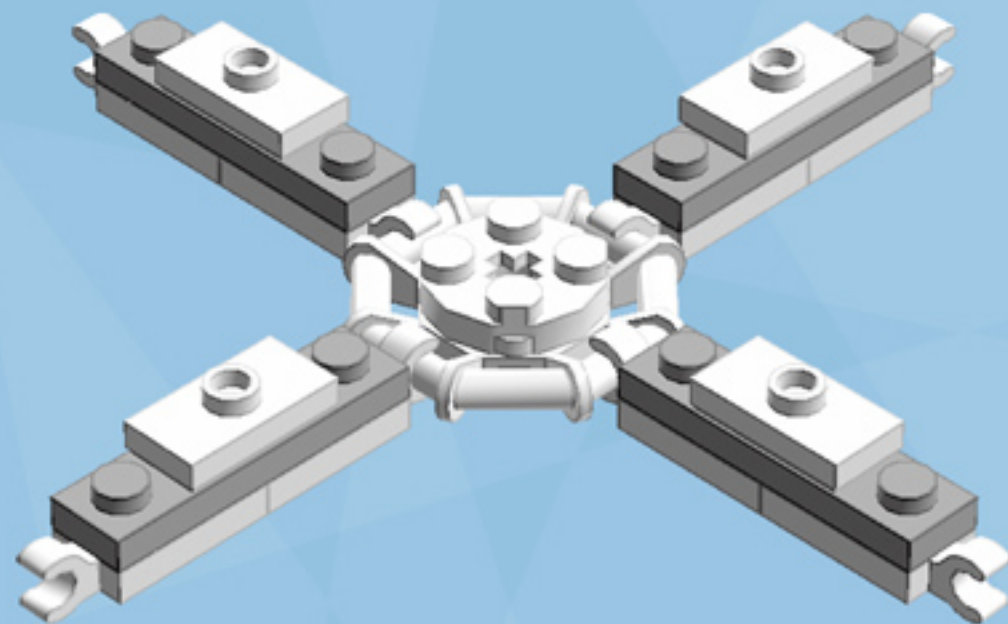

Barrel Ornament (Red/Red)

A LEGO® project by Chris McVeigh
chrismcveigh.com

v2.0

Element ID	Color	Description	Quantity
370626	Black	Cross Axle 6M	1
403226	Black	Plate 2X2 Round	1
6010831	Black	Round Plate 2X2 W/Eye	1
306921	Bright Red	Flat Tile 1X2	8
415021	Bright Red	Flat Tile 2X2, Round	8
379521	Bright Red	Plate 2X6	4
4211445	Medium Stone Grey	Plate 1X4	4
4535738	Medium Stone Grey	Plate 2X1 W/Holder,Vertical	8
3003301	White	Parabolic Ring	2
6051511	White	Plate 1X2 W. 1 Knob	12
371001	White	Plate 1X4	4
4535737	White	Plate 2X1 W/Holder,Vertical	8
403201	White	Plate 2X2 Round	3
302001	White	Plate 2X4	8
4515347	White	Plate 4X4 Round W. Snap	2