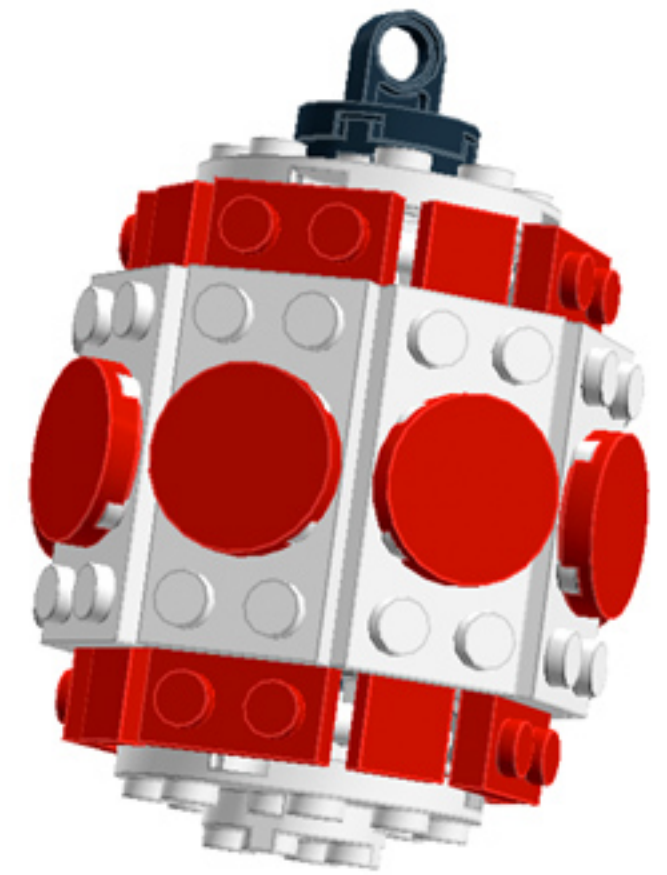

Barrel Ornament (Red/Red)

A LEGO® project by Chris McVeigh
chrismcveigh.com

v2.0

Element ID	Color	Description	Quantity
370626	Black	Cross Axle 6M	1
403226	Black	Plate 2X2 Round	1
6010831	Black	Round Plate 2X2 W/Eye	1
306921	Bright Red	Flat Tile 1X2	8
415021	Bright Red	Flat Tile 2X2, Round	8
379521	Bright Red	Plate 2X6	4
4211445	Medium Stone Grey	Plate 1X4	4
4535738	Medium Stone Grey	Plate 2X1 W/Holder,Vertical	8
3003301	White	Parabolic Ring	2
6051511	White	Plate 1X2 W. 1 Knob	12
371001	White	Plate 1X4	4
4535737	White	Plate 2X1 W/Holder,Vertical	8
403201	White	Plate 2X2 Round	3
302001	White	Plate 2X4	8
4515347	White	Plate 4X4 Round W. Snap	2