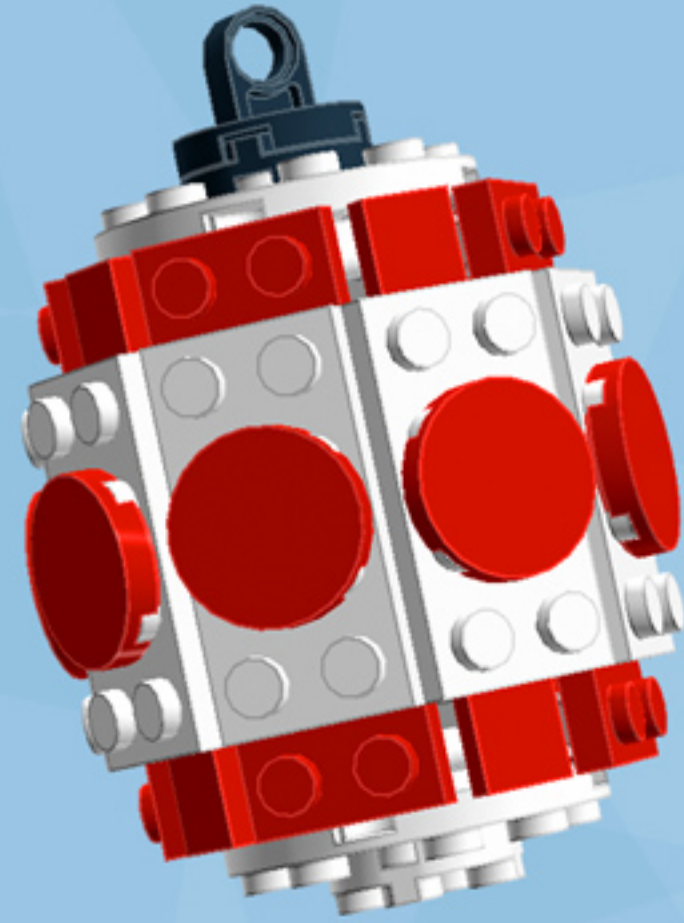

Barrel Ornament (Red/Red)

A LEGO® project by Chris McVeigh
chrismcveigh.com

v2.0

Element ID	Color	Description	Quantity
370626	Black	Cross Axle 6M	1
403226	Black	Plate 2X2 Round	1
6010831	Black	Round Plate 2X2 W/Eye	1
306921	Bright Red	Flat Tile 1X2	8
415021	Bright Red	Flat Tile 2X2, Round	8
379521	Bright Red	Plate 2X6	4
4211445	Medium Stone Grey	Plate 1X4	4
4535738	Medium Stone Grey	Plate 2X1 W/Holder,Vertical	8
3003301	White	Parabolic Ring	2
6051511	White	Plate 1X2 W. 1 Knob	12
371001	White	Plate 1X4	4
4535737	White	Plate 2X1 W/Holder,Vertical	8
403201	White	Plate 2X2 Round	3
302001	White	Plate 2X4	8
4515347	White	Plate 4X4 Round W. Snap	2