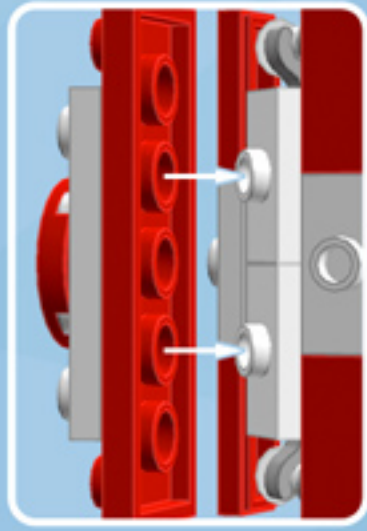

Barrel Ornament (Red/Red)

A LEGO® project by Chris McVeigh
chrismcveigh.com

v2.0

Element ID	Color	Description	Quantity
370626	Black	Cross Axle 6M	1
403226	Black	Plate 2X2 Round	1
6010831	Black	Round Plate 2X2 W/Eye	1
306921	Bright Red	Flat Tile 1X2	8
415021	Bright Red	Flat Tile 2X2, Round	8
379521	Bright Red	Plate 2X6	4
4211445	Medium Stone Grey	Plate 1X4	4
4535738	Medium Stone Grey	Plate 2X1 W/Holder,Vertical	8
3003301	White	Parabolic Ring	2
6051511	White	Plate 1X2 W. 1 Knob	12
371001	White	Plate 1X4	4
4535737	White	Plate 2X1 W/Holder,Vertical	8
403201	White	Plate 2X2 Round	3
302001	White	Plate 2X4	8
4515347	White	Plate 4X4 Round W. Snap	2