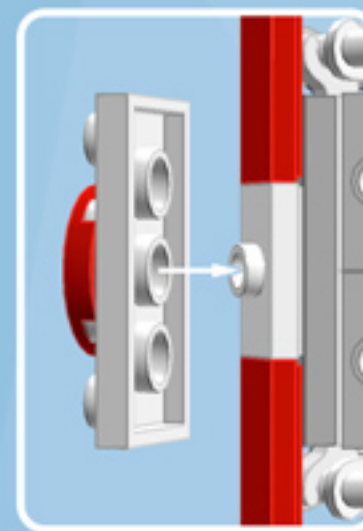

Barrel Ornament (Red/Red)

A LEGO® project by Chris McVeigh
chrismcveigh.com

v2.0

Element ID	Color	Description	Quantity
370626	Black	Cross Axle 6M	1
403226	Black	Plate 2X2 Round	1
6010831	Black	Round Plate 2X2 W/Eye	1
306921	Bright Red	Flat Tile 1X2	8
415021	Bright Red	Flat Tile 2X2, Round	8
379521	Bright Red	Plate 2X6	4
4211445	Medium Stone Grey	Plate 1X4	4
4535738	Medium Stone Grey	Plate 2X1 W/Holder,Vertical	8
3003301	White	Parabolic Ring	2
6051511	White	Plate 1X2 W. 1 Knob	12
371001	White	Plate 1X4	4
4535737	White	Plate 2X1 W/Holder,Vertical	8
403201	White	Plate 2X2 Round	3
302001	White	Plate 2X4	8
4515347	White	Plate 4X4 Round W. Snap	2