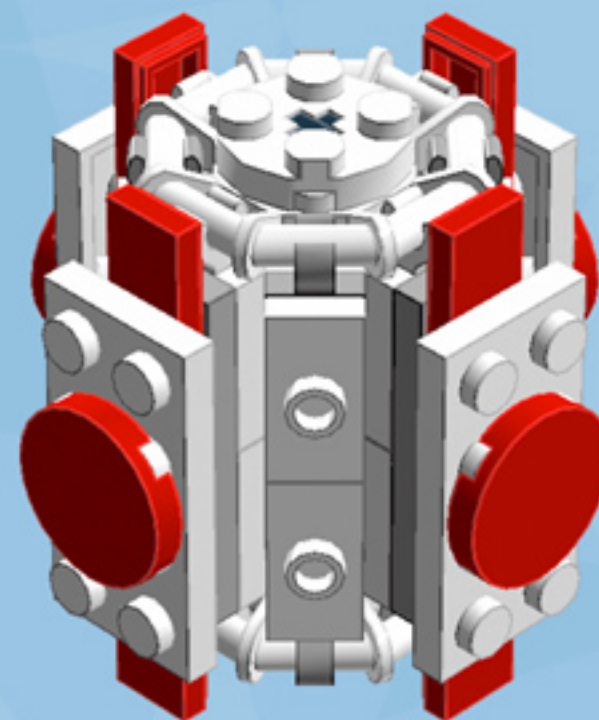

Barrel Ornament (Red/Red)

A LEGO® project by Chris McVeigh
chrismcveigh.com

v2.0

Element ID	Color	Description	Quantity
370626	Black	Cross Axle 6M	1
403226	Black	Plate 2X2 Round	1
6010831	Black	Round Plate 2X2 W/Eye	1
306921	Bright Red	Flat Tile 1X2	8
415021	Bright Red	Flat Tile 2X2, Round	8
379521	Bright Red	Plate 2X6	4
4211445	Medium Stone Grey	Plate 1X4	4
4535738	Medium Stone Grey	Plate 2X1 W/Holder,Vertical	8
3003301	White	Parabolic Ring	2
6051511	White	Plate 1X2 W. 1 Knob	12
371001	White	Plate 1X4	4
4535737	White	Plate 2X1 W/Holder,Vertical	8
403201	White	Plate 2X2 Round	3
302001	White	Plate 2X4	8
4515347	White	Plate 4X4 Round W. Snap	2