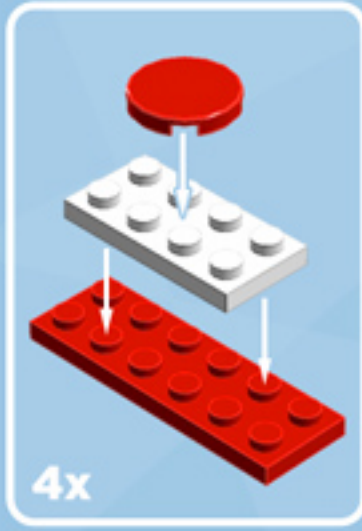

Barrel Ornament (Red/Red)

A LEGO® project by Chris McVeigh
chrismcveigh.com

v2.0

Element ID	Color	Description	Quantity
370626	Black	Cross Axle 6M	1
403226	Black	Plate 2X2 Round	1
6010831	Black	Round Plate 2X2 W/Eye	1
306921	Bright Red	Flat Tile 1X2	8
415021	Bright Red	Flat Tile 2X2, Round	8
379521	Bright Red	Plate 2X6	4
4211445	Medium Stone Grey	Plate 1X4	4
4535738	Medium Stone Grey	Plate 2X1 W/Holder,Vertical	8
3003301	White	Parabolic Ring	2
6051511	White	Plate 1X2 W. 1 Knob	12
371001	White	Plate 1X4	4
4535737	White	Plate 2X1 W/Holder,Vertical	8
403201	White	Plate 2X2 Round	3
302001	White	Plate 2X4	8
4515347	White	Plate 4X4 Round W. Snap	2