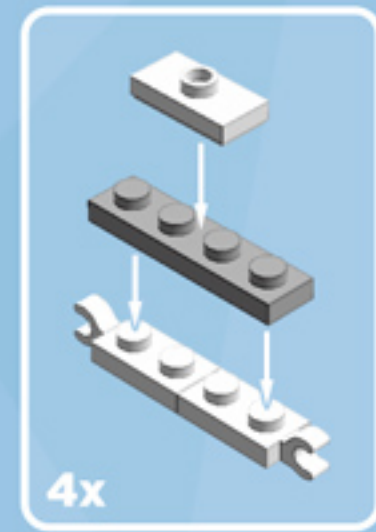

Barrel Ornament (Red/Red)

A LEGO® project by Chris McVeigh
chrismcveigh.com

v2.0

Element ID	Color	Description	Quantity
370626	Black	Cross Axle 6M	1
403226	Black	Plate 2X2 Round	1
6010831	Black	Round Plate 2X2 W/Eye	1
306921	Bright Red	Flat Tile 1X2	8
415021	Bright Red	Flat Tile 2X2, Round	8
379521	Bright Red	Plate 2X6	4
4211445	Medium Stone Grey	Plate 1X4	4
4535738	Medium Stone Grey	Plate 2X1 W/Holder,Vertical	8
3003301	White	Parabolic Ring	2
6051511	White	Plate 1X2 W. 1 Knob	12
371001	White	Plate 1X4	4
4535737	White	Plate 2X1 W/Holder,Vertical	8
403201	White	Plate 2X2 Round	3
302001	White	Plate 2X4	8
4515347	White	Plate 4X4 Round W. Snap	2