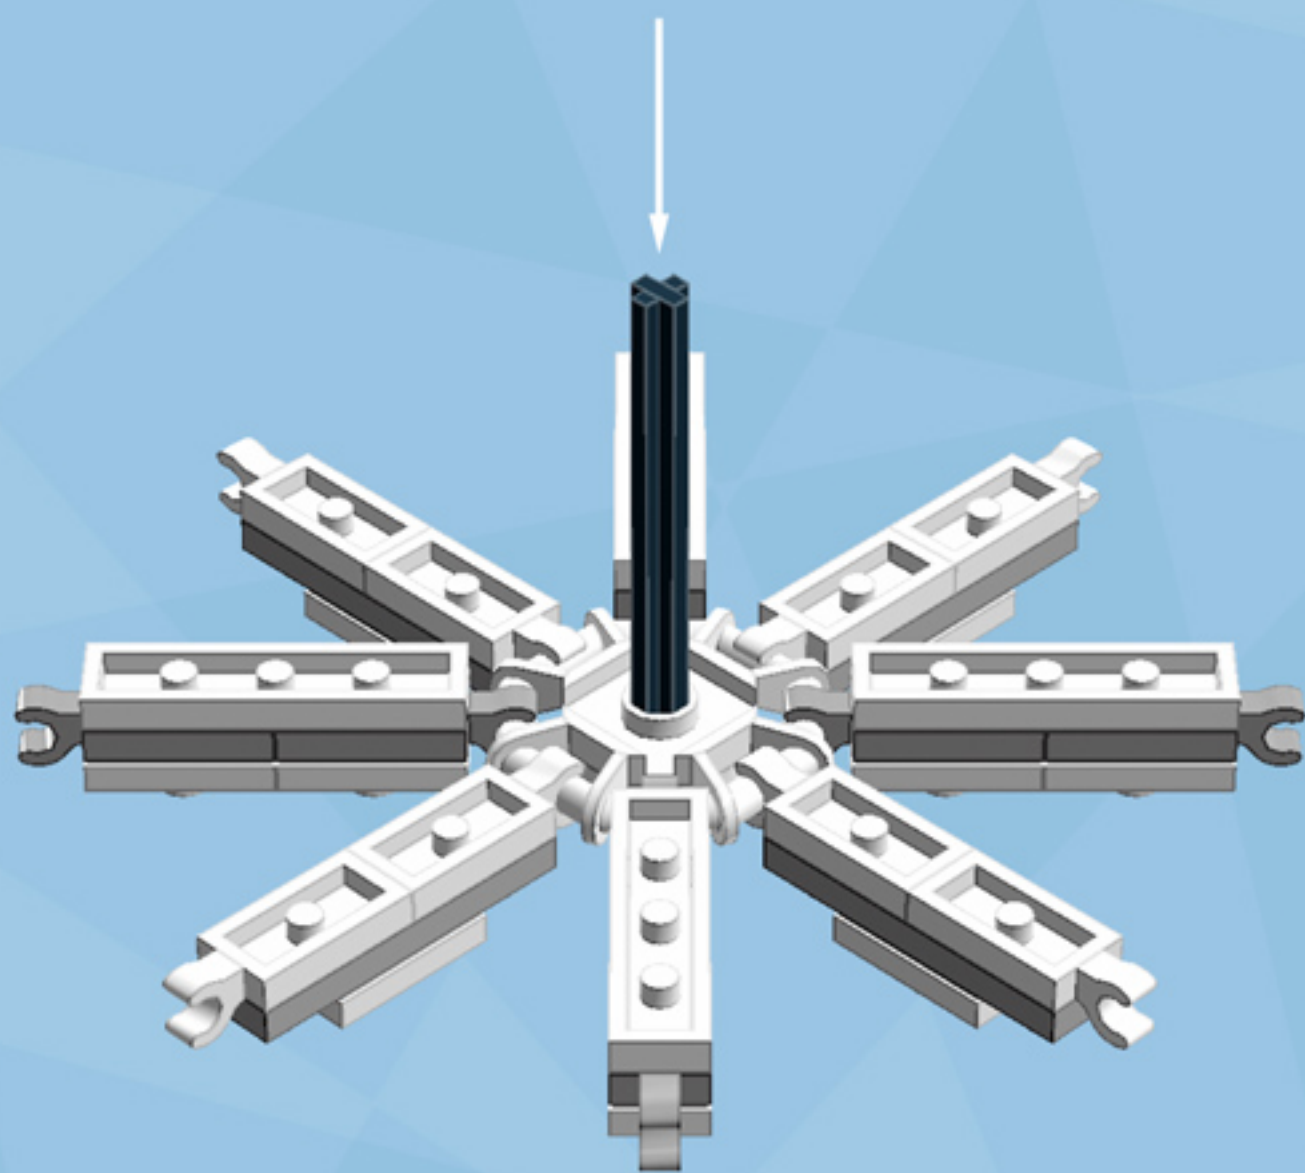

Barrel Ornament (Red/Red)

A LEGO® project by Chris McVeigh
chrismcveigh.com

v2.0

Element ID	Color	Description	Quantity
370626	Black	Cross Axle 6M	1
403226	Black	Plate 2X2 Round	1
6010831	Black	Round Plate 2X2 W/Eye	1
306921	Bright Red	Flat Tile 1X2	8
415021	Bright Red	Flat Tile 2X2, Round	8
379521	Bright Red	Plate 2X6	4
4211445	Medium Stone Grey	Plate 1X4	4
4535738	Medium Stone Grey	Plate 2X1 W/Holder,Vertical	8
3003301	White	Parabolic Ring	2
6051511	White	Plate 1X2 W. 1 Knob	12
371001	White	Plate 1X4	4
4535737	White	Plate 2X1 W/Holder,Vertical	8
403201	White	Plate 2X2 Round	3
302001	White	Plate 2X4	8
4515347	White	Plate 4X4 Round W. Snap	2