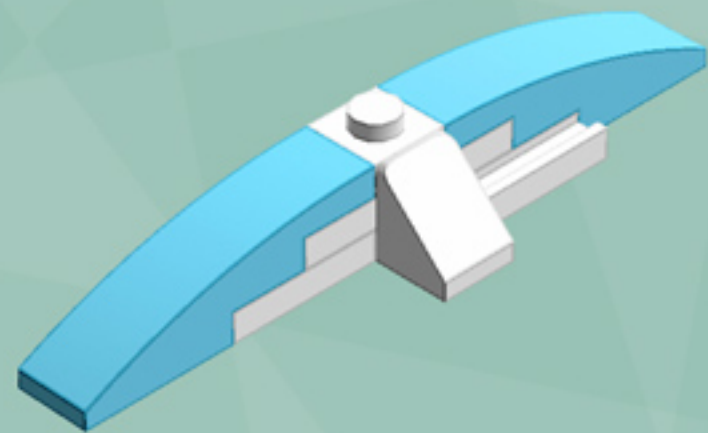

Mini Diamond Ornament (Azure)

*A LEGO® project
by Chris McVeigh*

chrismcveigh.com

Element ID	Color	Description	Quantity
6030875	Black	Tool Set (Box Wrench)	1
6052823	Medium Azur	Brick With Bow 1X4	8
6022171	Tr. Light Blue	Flat Tile 1X1, Round	4
4111971	White	Brick 1X1 W. 4 Knobs	2
474001	White	Parabola Ø16	4
302401	White	Plate 1X1	4
362301	White	Plate 1X3	4
4249563	White	Plate 1X2 With Slide	8
6069002	White	Roof Tile 1X2 45° W 1/3 Plate	4
4646844	White	Flat Tile 1X1, Round	1