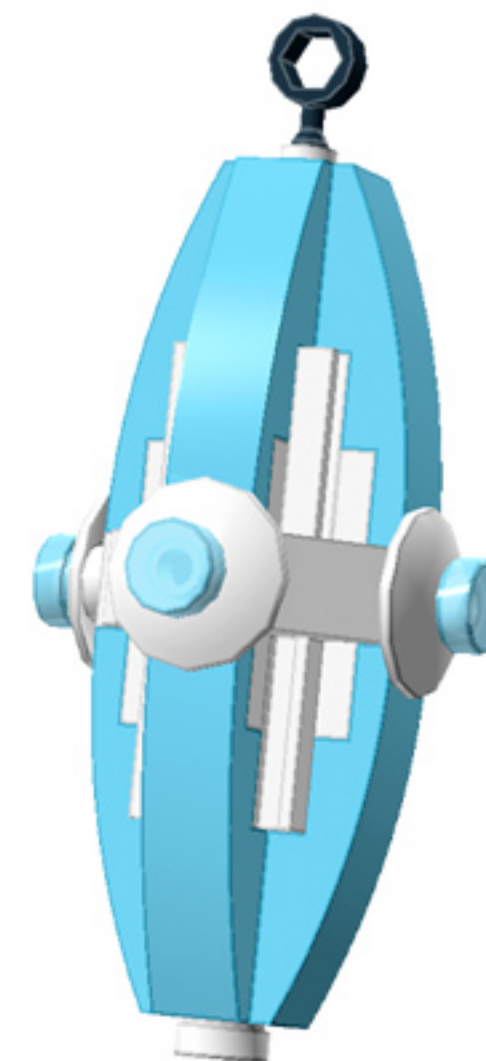

Mini Diamond Ornament (Azure)

*A LEGO® project
by Chris McVeigh*

chrismcveigh.com

Element ID	Color	Description	Quantity
6030875	Black	Tool Set (Box Wrench)	1
6052823	Medium Azur	Brick With Bow 1X4	8
6022171	Tr. Light Blue	Flat Tile 1X1, Round	4
4111971	White	Brick 1X1 W. 4 Knobs	2
474001	White	Parabola Ø16	4
302401	White	Plate 1X1	4
362301	White	Plate 1X3	4
4249563	White	Plate 1X2 With Slide	8
6069002	White	Roof Tile 1X2 45° W 1/3 Plate	4
4646844	White	Flat Tile 1X1, Round	1