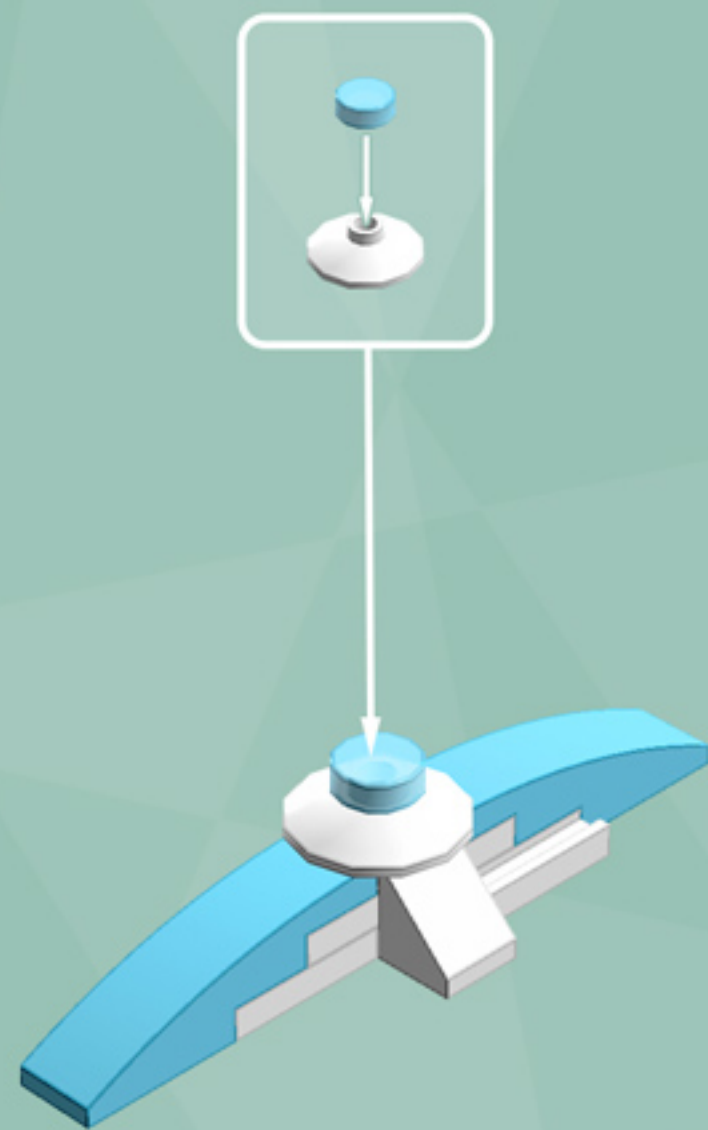

Mini Diamond Ornament (Azure)

*A LEGO® project
by Chris McVeigh*

chrismcveigh.com

Element ID	Color	Description	Quantity
6030875	Black	Tool Set (Box Wrench)	1
6052823	Medium Azur	Brick With Bow 1X4	8
6022171	Tr. Light Blue	Flat Tile 1X1, Round	4
4111971	White	Brick 1X1 W. 4 Knobs	2
474001	White	Parabola Ø16	4
302401	White	Plate 1X1	4
362301	White	Plate 1X3	4
4249563	White	Plate 1X2 With Slide	8
6069002	White	Roof Tile 1X2 45° W 1/3 Plate	4
4646844	White	Flat Tile 1X1, Round	1