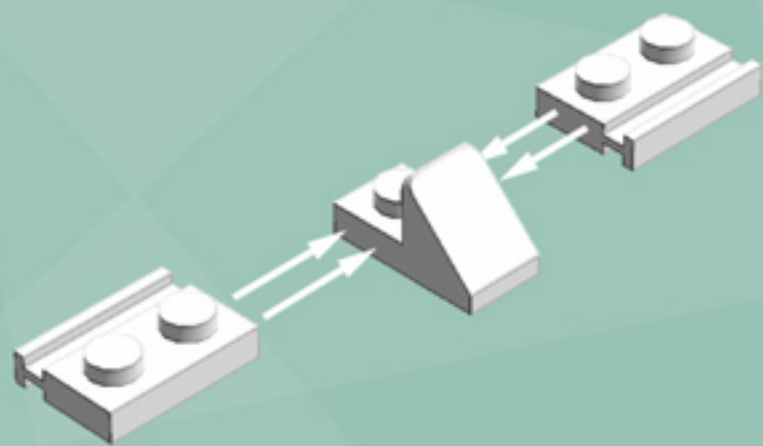

Mini Diamond Ornament (Azure)

*A LEGO® project
by Chris McVeigh*

chrismcveigh.com

Element ID	Color	Description	Quantity
6030875	Black	Tool Set (Box Wrench)	1
6052823	Medium Azur	Brick With Bow 1X4	8
6022171	Tr. Light Blue	Flat Tile 1X1, Round	4
4111971	White	Brick 1X1 W. 4 Knobs	2
474001	White	Parabola Ø16	4
302401	White	Plate 1X1	4
362301	White	Plate 1X3	4
4249563	White	Plate 1X2 With Slide	8
6069002	White	Roof Tile 1X2 45° W 1/3 Plate	4
4646844	White	Flat Tile 1X1, Round	1