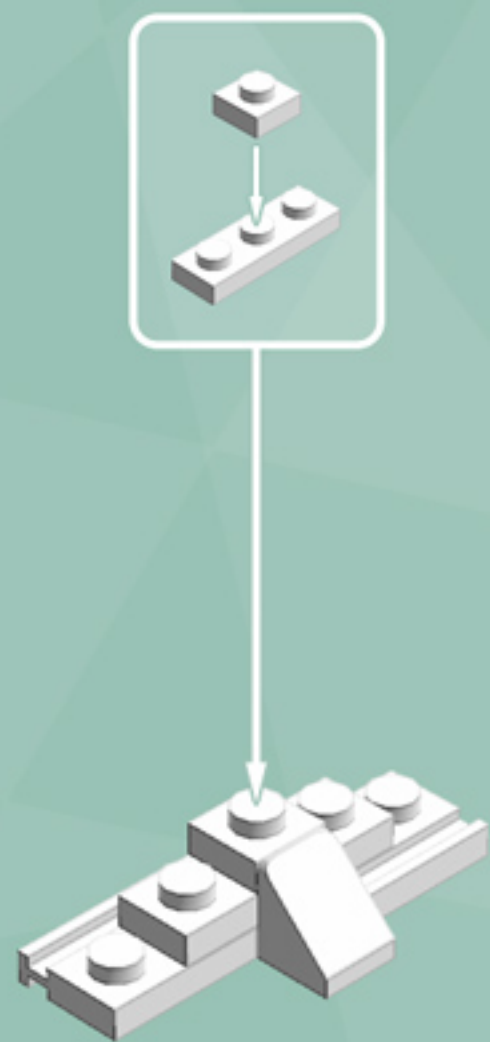

Mini Diamond Ornament (Azure)

*A LEGO® project
by Chris McVeigh*

chrismcveigh.com

Element ID	Color	Description	Quantity
6030875	Black	Tool Set (Box Wrench)	1
6052823	Medium Azur	Brick With Bow 1X4	8
6022171	Tr. Light Blue	Flat Tile 1X1, Round	4
4111971	White	Brick 1X1 W. 4 Knobs	2
474001	White	Parabola Ø16	4
302401	White	Plate 1X1	4
362301	White	Plate 1X3	4
4249563	White	Plate 1X2 With Slide	8
6069002	White	Roof Tile 1X2 45° W 1/3 Plate	4
4646844	White	Flat Tile 1X1, Round	1