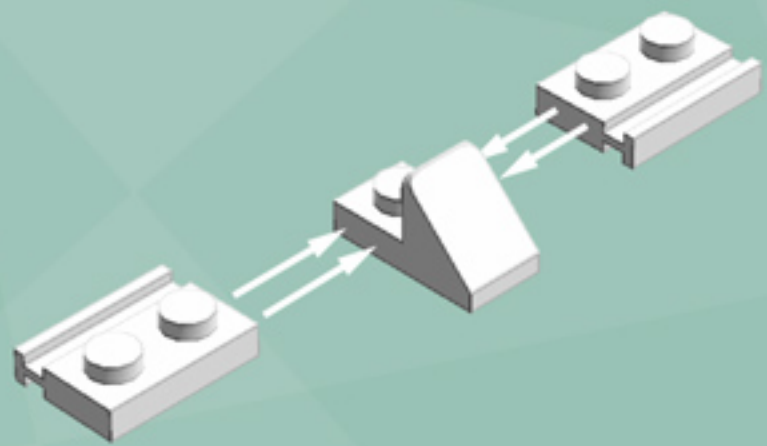

Mini Diamond Ornament (Lime)

*A LEGO® project
by Chris McVeigh*

chrismcveigh.com

Element ID	Color	Description	Quantity
6030875	Black	Tool Set (Box Wrench)	1
4537927	Bright Yellowish Green	Brick With Bow 1X4	8
6057878	Bright Yellowish Green	Flat Tile 1X1, Round	4
4111971	White	Brick 1X1 W. 4 Knobs	2
474001	White	Parabola Ø16	4
302401	White	Plate 1X1	4
362301	White	Plate 1X3	4
4249563	White	Plate 1X2 With Slide	8
6069002	White	Roof Tile 1X2 45° W 1/3 Plate	4
4646844	White	Flat Tile 1X1, Round	1