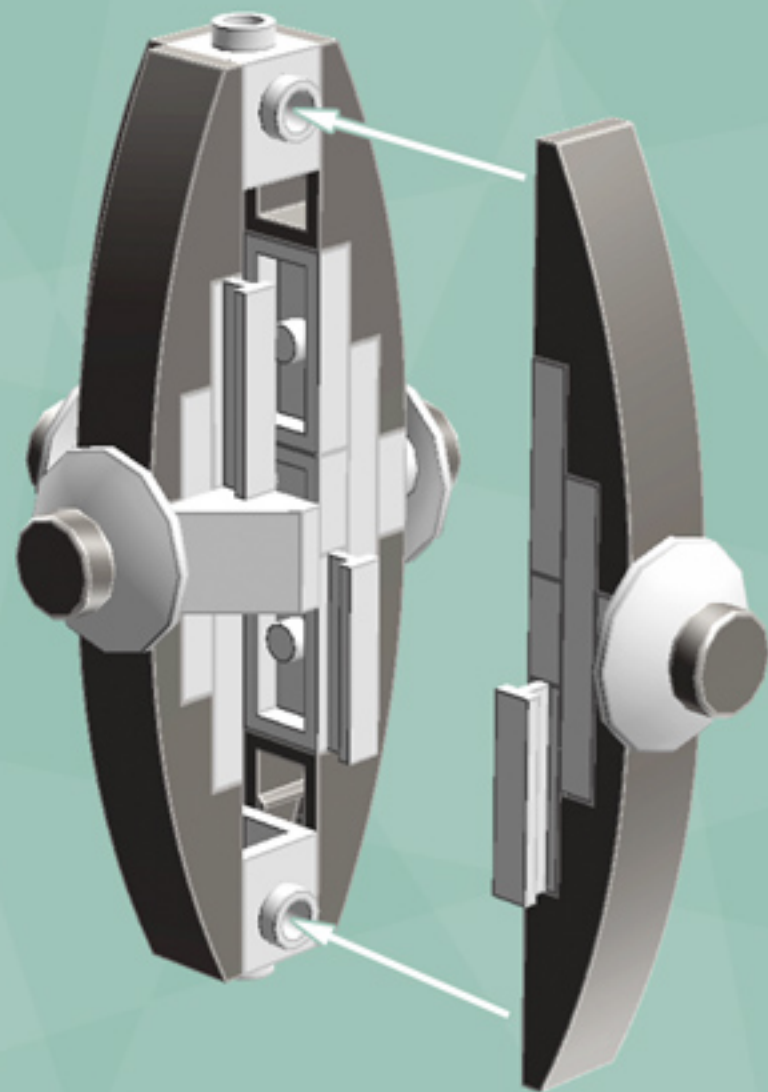

# Mini Diamond Ornament (Silver)

*A LEGO® project  
by Chris McVeigh*

*[chrismcveigh.com](http://chrismcveigh.com)*

Element ID	Color	Description	Quantity
6030875	Black	Tool Set (Box Wrench)	1
6078607	Silver Metallic	Brick With Bow 1X4	8
4655241	Silver Metallic	Flat Tile 1X1, Round	4
4111971	White	Brick 1X1 W. 4 Knobs	2
474001	White	Parabola Ø16	4
302401	White	Plate 1X1	4
362301	White	Plate 1X3	4
4249563	White	Plate 1X2 With Slide	8
6069002	White	Roof Tile 1X2 45° W 1/3 Plate	4
4646844	White	Flat Tile 1X1, Round	1
<i>Optional Alternate Deco:</i>			
4646864	Tr. Red	Flat Tile 1X1, Round	4

4x

*Alternate Deco*

*For more fun builds,  
please pop by [chrismcveigh.com](http://chrismcveigh.com),  
visit me at [facebook.com/c.mcveigh.photos](https://facebook.com/c.mcveigh.photos),  
or follow me on twitter [@actionfigured](https://twitter.com/actionfigured)*