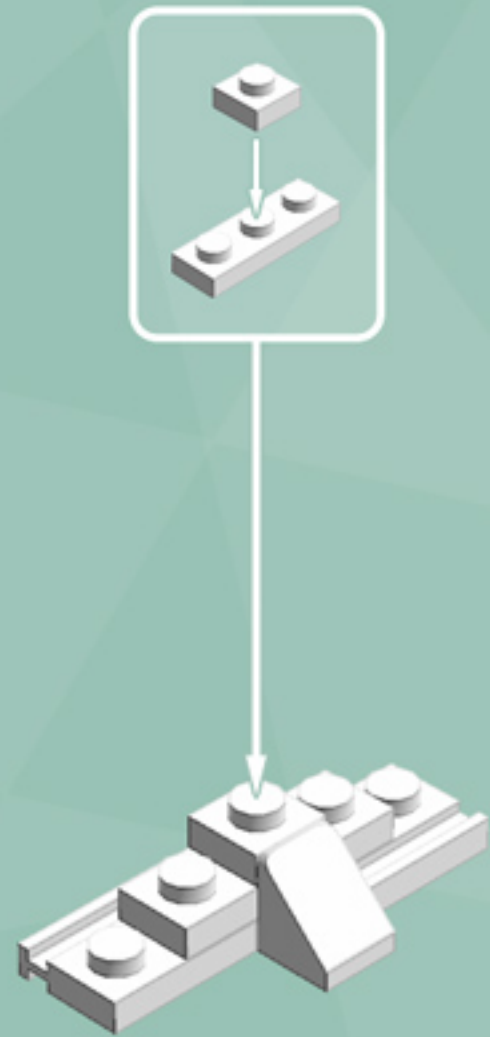

# Mini Diamond Ornament (Silver)

*A LEGO® project  
by Chris McVeigh*

*[chrismcveigh.com](http://chrismcveigh.com)*

Element ID	Color	Description	Quantity
6030875	Black	Tool Set (Box Wrench)	1
6078607	Silver Metallic	Brick With Bow 1X4	8
4655241	Silver Metallic	Flat Tile 1X1, Round	4
4111971	White	Brick 1X1 W. 4 Knobs	2
474001	White	Parabola Ø16	4
302401	White	Plate 1X1	4
362301	White	Plate 1X3	4
4249563	White	Plate 1X2 With Slide	8
6069002	White	Roof Tile 1X2 45° W 1/3 Plate	4
4646844	White	Flat Tile 1X1, Round	1
<i>Optional Alternate Deco:</i>			
4646864	Tr. Red	Flat Tile 1X1, Round	4