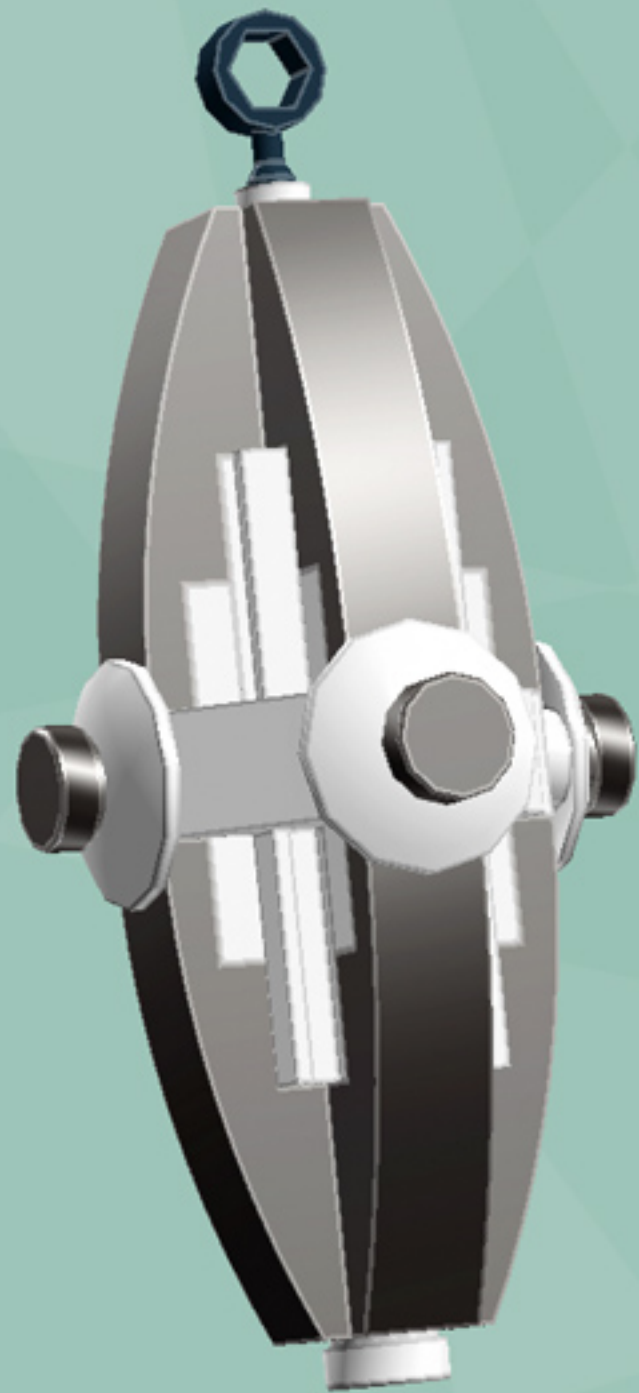

# Mini Diamond Ornament (Silver)

*A LEGO® project  
by Chris McVeigh*

*[chrismcveigh.com](http://chrismcveigh.com)*

Element ID	Color	Description	Quantity
6030875	Black	Tool Set (Box Wrench)	1
6078607	Silver Metallic	Brick With Bow 1X4	8
4655241	Silver Metallic	Flat Tile 1X1, Round	4
4111971	White	Brick 1X1 W. 4 Knobs	2
474001	White	Parabola Ø16	4
302401	White	Plate 1X1	4
362301	White	Plate 1X3	4
4249563	White	Plate 1X2 With Slide	8
6069002	White	Roof Tile 1X2 45° W 1/3 Plate	4
4646844	White	Flat Tile 1X1, Round	1
<i>Optional Alternate Deco:</i>			
4646864	Tr. Red	Flat Tile 1X1, Round	4

4x

*Alternate Deco*

*For more fun builds,  
please pop by [chrismcveigh.com](http://chrismcveigh.com),  
visit me at [facebook.com/c.mcveigh.photos](https://facebook.com/c.mcveigh.photos),  
or follow me on twitter [@actionfigured](https://twitter.com/actionfigured)*