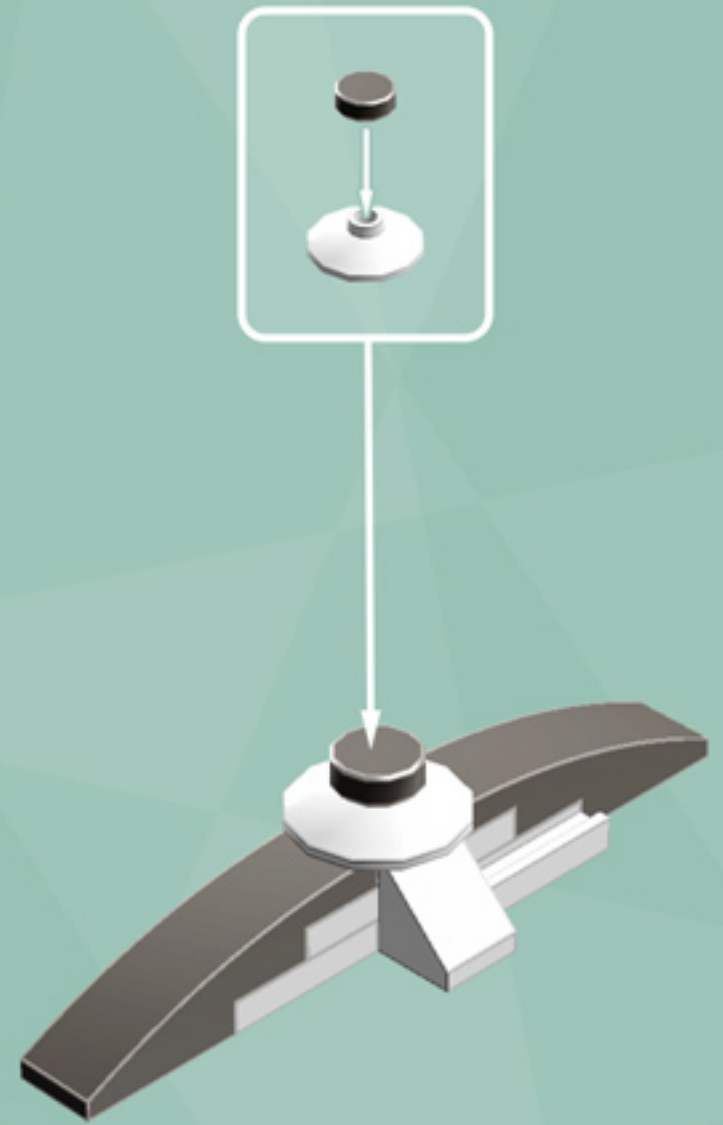

# Mini Diamond Ornament (Silver)

*A LEGO® project  
by Chris McVeigh*

*[chrismcveigh.com](http://chrismcveigh.com)*

Element ID	Color	Description	Quantity
6030875	Black	Tool Set (Box Wrench)	1
6078607	Silver Metallic	Brick With Bow 1X4	8
4655241	Silver Metallic	Flat Tile 1X1, Round	4
4111971	White	Brick 1X1 W. 4 Knobs	2
474001	White	Parabola Ø16	4
302401	White	Plate 1X1	4
362301	White	Plate 1X3	4
4249563	White	Plate 1X2 With Slide	8
6069002	White	Roof Tile 1X2 45° W 1/3 Plate	4
4646844	White	Flat Tile 1X1, Round	1
<i>Optional Alternate Deco:</i>			
4646864	Tr. Red	Flat Tile 1X1, Round	4