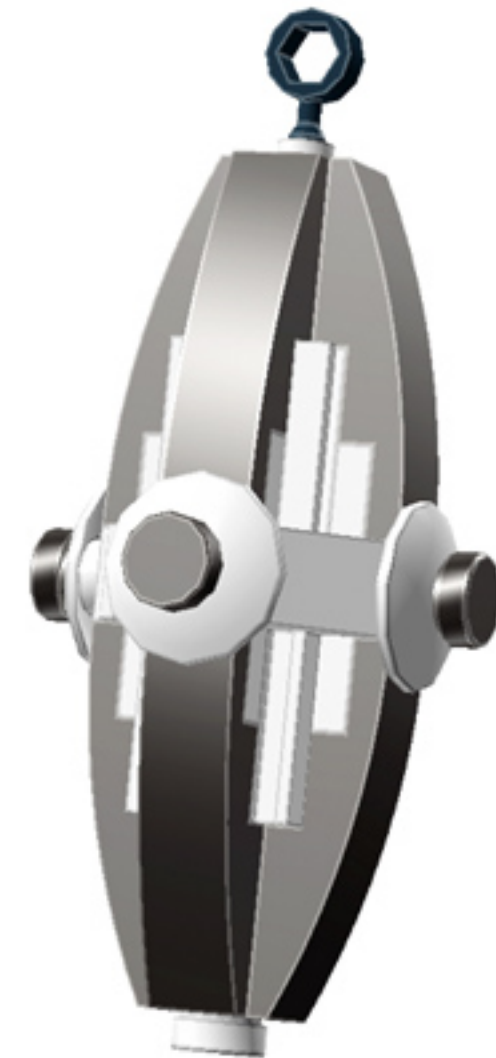

# Mini Diamond Ornament (Silver)

*A LEGO® project  
by Chris McVeigh*

*[chrismcveigh.com](http://chrismcveigh.com)*

Element ID	Color	Description	Quantity
6030875	Black	Tool Set (Box Wrench)	1
6078607	Silver Metallic	Brick With Bow 1X4	8
4655241	Silver Metallic	Flat Tile 1X1, Round	4
4111971	White	Brick 1X1 W. 4 Knobs	2
474001	White	Parabola Ø16	4
302401	White	Plate 1X1	4
362301	White	Plate 1X3	4
4249563	White	Plate 1X2 With Slide	8
6069002	White	Roof Tile 1X2 45° W 1/3 Plate	4
4646844	White	Flat Tile 1X1, Round	1
<i>Optional Alternate Deco:</i>			
4646864	Tr. Red	Flat Tile 1X1, Round	4

4x

*Alternate Deco*

*For more fun builds,  
please pop by [chrismcveigh.com](http://chrismcveigh.com),  
visit me at [facebook.com/c.mcveigh.photos](https://facebook.com/c.mcveigh.photos),  
or follow me on twitter [@actionfigured](https://twitter.com/actionfigured)*