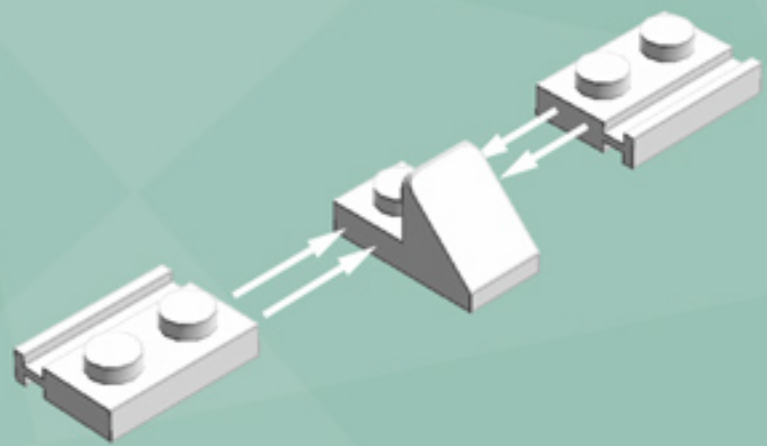

# Mini Diamond Ornament (Silver)

*A LEGO® project  
by Chris McVeigh*

*[chrismcveigh.com](http://chrismcveigh.com)*

Element ID	Color	Description	Quantity
6030875	Black	Tool Set (Box Wrench)	1
6078607	Silver Metallic	Brick With Bow 1X4	8
4655241	Silver Metallic	Flat Tile 1X1, Round	4
4111971	White	Brick 1X1 W. 4 Knobs	2
474001	White	Parabola Ø16	4
302401	White	Plate 1X1	4
362301	White	Plate 1X3	4
4249563	White	Plate 1X2 With Slide	8
6069002	White	Roof Tile 1X2 45° W 1/3 Plate	4
4646844	White	Flat Tile 1X1, Round	1
<i>Optional Alternate Deco:</i>			
4646864	Tr. Red	Flat Tile 1X1, Round	4