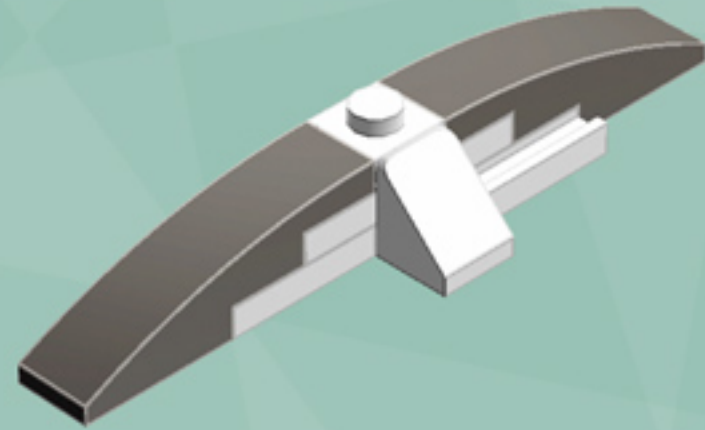

# Mini Diamond Ornament (Silver)

*A LEGO® project  
by Chris McVeigh*

*[chrismcveigh.com](http://chrismcveigh.com)*

Element ID	Color	Description	Quantity
6030875	Black	Tool Set (Box Wrench)	1
6078607	Silver Metallic	Brick With Bow 1X4	8
4655241	Silver Metallic	Flat Tile 1X1, Round	4
4111971	White	Brick 1X1 W. 4 Knobs	2
474001	White	Parabola Ø16	4
302401	White	Plate 1X1	4
362301	White	Plate 1X3	4
4249563	White	Plate 1X2 With Slide	8
6069002	White	Roof Tile 1X2 45° W 1/3 Plate	4
4646844	White	Flat Tile 1X1, Round	1
<i>Optional Alternate Deco:</i>			
4646864	Tr. Red	Flat Tile 1X1, Round	4