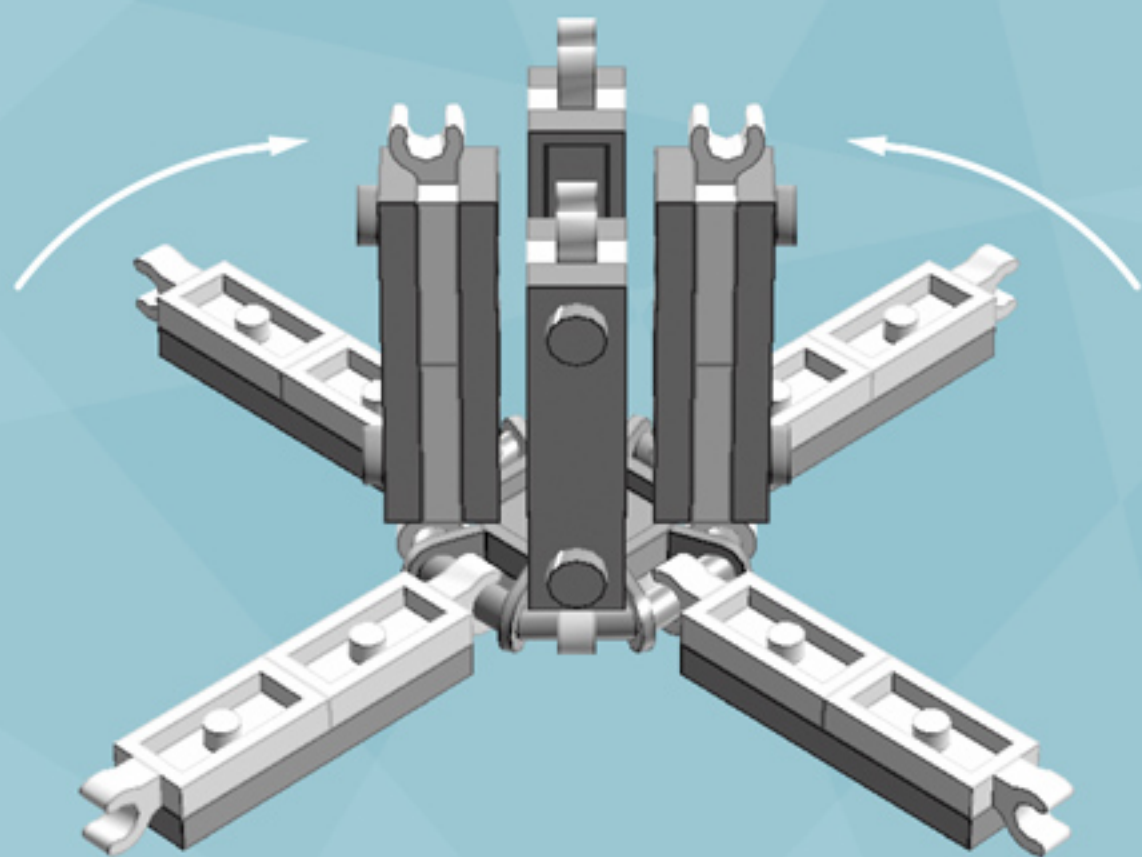

# Roller Bold Ornament (Aqua)

*A LEGO® project by Chris McVeigh*  
[chrismcveigh.com](http://chrismcveigh.com)

Element ID	Color	Description	Quantity
4616648	Aqua	Plate 2X6	8
6010831	Black	Round Plate 2X2 W/Eye	1
4142865	Bright Red	2M Cross Axle W. Groove	2
6003008	Medium Azur	Plate 2X2 W 1 Knob	8
4211445	Medium Stone Grey	Plate 1X4	4
4599498	Medium Stone Grey	Plate 1X4 W. 2 Knobs	8
6020990	Silver Metallic	Parabolic Ring	2
307001	White	Flat Tile 1X1	8
6051511	White	Plate 1X2 W. 1 Knob	16
4535737	White	Plate 2X1 W/Holder,Vertical	16
403201	White	Plate 2X2 Round	2
4504369	White	Roof Tile 1X1X2/3, Abs	32
396001	White	Round Plate Ø32X6.4	2

8x

8x

*For more fun builds,  
please pop by [chrismcveigh.com](http://chrismcveigh.com),  
visit me at [facebook.com/c.mcveigh.photos](https://facebook.com/c.mcveigh.photos),  
or follow me on twitter [@actionfigured](https://twitter.com/actionfigured)*