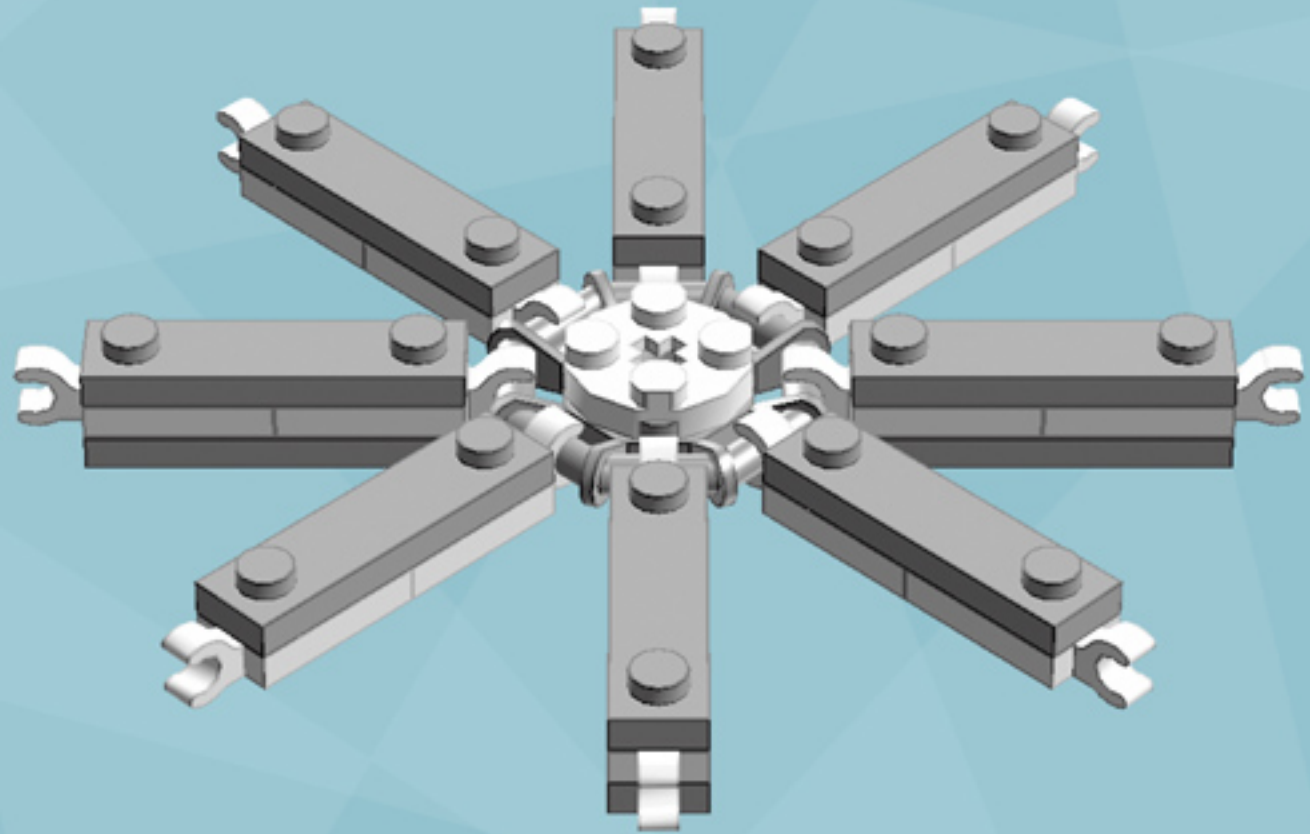

# Roller Bold Ornament (Aqua)

*A LEGO® project by Chris McVeigh*  
[chrismcveigh.com](http://chrismcveigh.com)

Element ID	Color	Description	Quantity
4616648	Aqua	Plate 2X6	8
6010831	Black	Round Plate 2X2 W/Eye	1
4142865	Bright Red	2M Cross Axle W. Groove	2
6003008	Medium Azur	Plate 2X2 W 1 Knob	8
4211445	Medium Stone Grey	Plate 1X4	4
4599498	Medium Stone Grey	Plate 1X4 W. 2 Knobs	8
6020990	Silver Metallic	Parabolic Ring	2
307001	White	Flat Tile 1X1	8
6051511	White	Plate 1X2 W. 1 Knob	16
4535737	White	Plate 2X1 W/Holder,Vertical	16
403201	White	Plate 2X2 Round	2
4504369	White	Roof Tile 1X1X2/3, Abs	32
396001	White	Round Plate Ø32X6.4	2

8x

8x

*For more fun builds,  
please pop by [chrismcveigh.com](http://chrismcveigh.com),  
visit me at [facebook.com/c.mcveigh.photos](https://facebook.com/c.mcveigh.photos),  
or follow me on twitter [@actionfigured](https://twitter.com/actionfigured)*