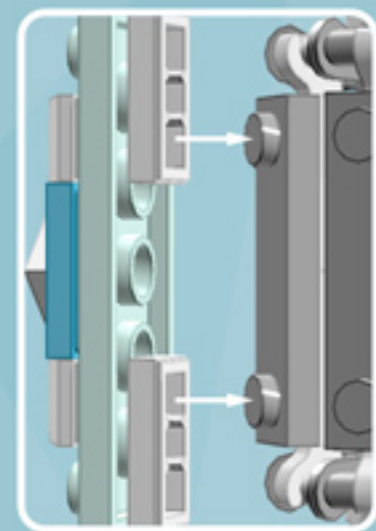

# Roller Bold Ornament (Aqua)

*A LEGO® project by Chris McVeigh*  
[chrismcveigh.com](http://chrismcveigh.com)

Element ID	Color	Description	Quantity
4616648	Aqua	Plate 2X6	8
6010831	Black	Round Plate 2X2 W/Eye	1
4142865	Bright Red	2M Cross Axle W. Groove	2
6003008	Medium Azur	Plate 2X2 W 1 Knob	8
4211445	Medium Stone Grey	Plate 1X4	4
4599498	Medium Stone Grey	Plate 1X4 W. 2 Knobs	8
6020990	Silver Metallic	Parabolic Ring	2
307001	White	Flat Tile 1X1	8
6051511	White	Plate 1X2 W. 1 Knob	16
4535737	White	Plate 2X1 W/Holder,Vertical	16
403201	White	Plate 2X2 Round	2
4504369	White	Roof Tile 1X1X2/3, Abs	32
396001	White	Round Plate Ø32X6.4	2

8x

8x

*For more fun builds,  
please pop by [chrismcveigh.com](http://chrismcveigh.com),  
visit me at [facebook.com/c.mcveigh.photos](https://facebook.com/c.mcveigh.photos),  
or follow me on twitter [@actionfigured](https://twitter.com/actionfigured)*