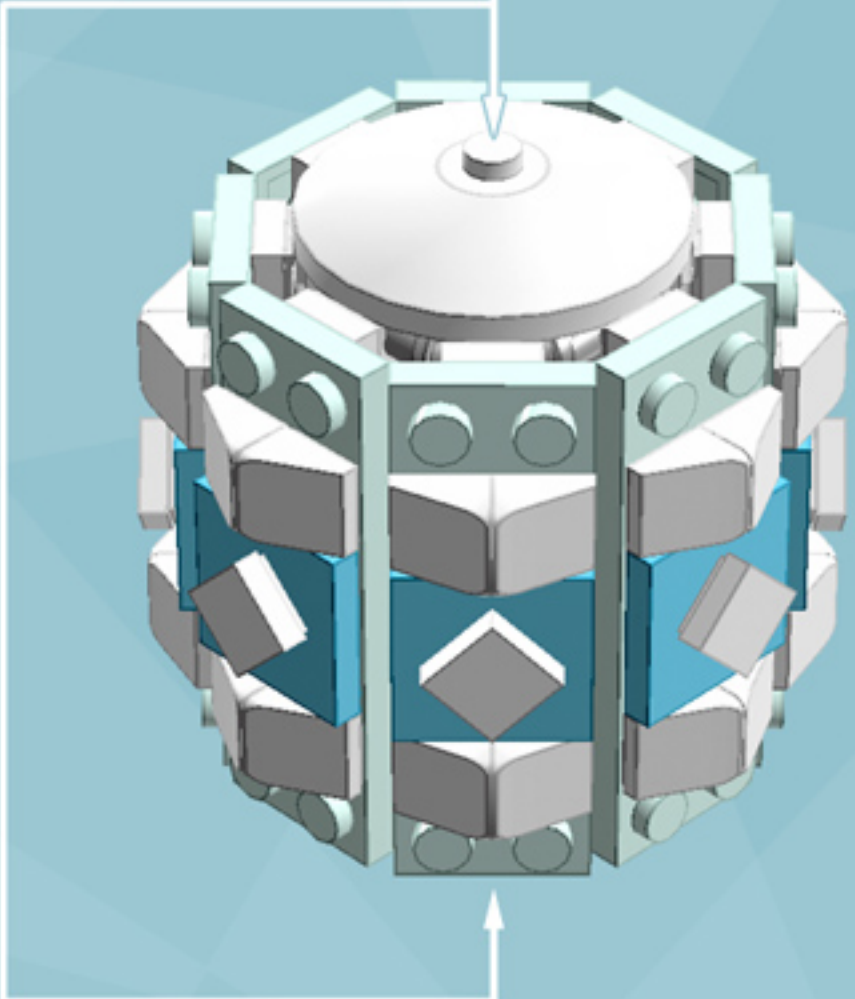

# Roller Bold Ornament (Aqua)

*A LEGO® project by Chris McVeigh*  
[chrismcveigh.com](http://chrismcveigh.com)

Element ID	Color	Description	Quantity
4616648	Aqua	Plate 2X6	8
6010831	Black	Round Plate 2X2 W/Eye	1
4142865	Bright Red	2M Cross Axle W. Groove	2
6003008	Medium Azur	Plate 2X2 W 1 Knob	8
4211445	Medium Stone Grey	Plate 1X4	4
4599498	Medium Stone Grey	Plate 1X4 W. 2 Knobs	8
6020990	Silver Metallic	Parabolic Ring	2
307001	White	Flat Tile 1X1	8
6051511	White	Plate 1X2 W. 1 Knob	16
4535737	White	Plate 2X1 W/Holder,Vertical	16
403201	White	Plate 2X2 Round	2
4504369	White	Roof Tile 1X1X2/3, Abs	32
396001	White	Round Plate Ø32X6.4	2

8x

8x

*For more fun builds,  
please pop by [chrismcveigh.com](http://chrismcveigh.com),  
visit me at [facebook.com/c.mcveigh.photos](https://facebook.com/c.mcveigh.photos),  
or follow me on twitter [@actionfigured](https://twitter.com/actionfigured)*