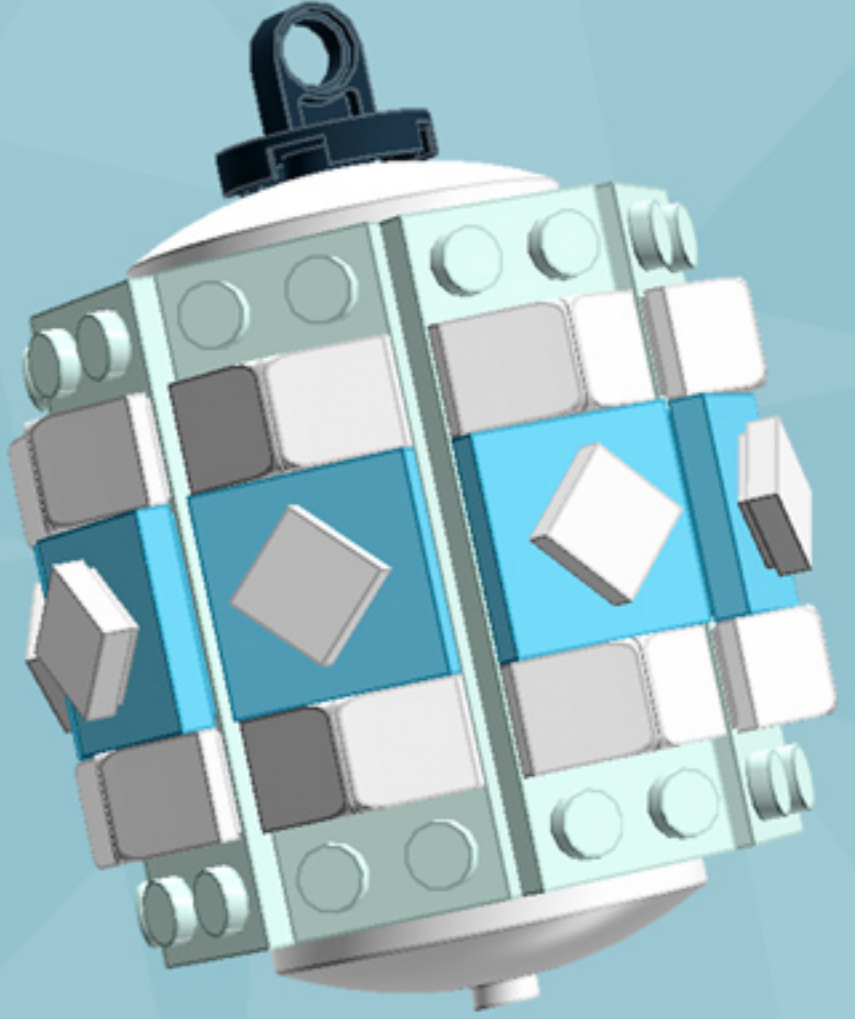

# Roller Bold Ornament (Aqua)

*A LEGO® project by Chris McVeigh*  
[chrismcveigh.com](http://chrismcveigh.com)

Element ID	Color	Description	Quantity
4616648	Aqua	Plate 2X6	8
6010831	Black	Round Plate 2X2 W/Eye	1
4142865	Bright Red	2M Cross Axle W. Groove	2
6003008	Medium Azur	Plate 2X2 W 1 Knob	8
4211445	Medium Stone Grey	Plate 1X4	4
4599498	Medium Stone Grey	Plate 1X4 W. 2 Knobs	8
6020990	Silver Metallic	Parabolic Ring	2
307001	White	Flat Tile 1X1	8
6051511	White	Plate 1X2 W. 1 Knob	16
4535737	White	Plate 2X1 W/Holder,Vertical	16
403201	White	Plate 2X2 Round	2
4504369	White	Roof Tile 1X1X2/3, Abs	32
396001	White	Round Plate Ø32X6.4	2

8x

8x

*For more fun builds,  
please pop by [chrismcveigh.com](http://chrismcveigh.com),  
visit me at [facebook.com/c.mcveigh.photos](https://facebook.com/c.mcveigh.photos),  
or follow me on twitter [@actionfigured](https://twitter.com/actionfigured)*