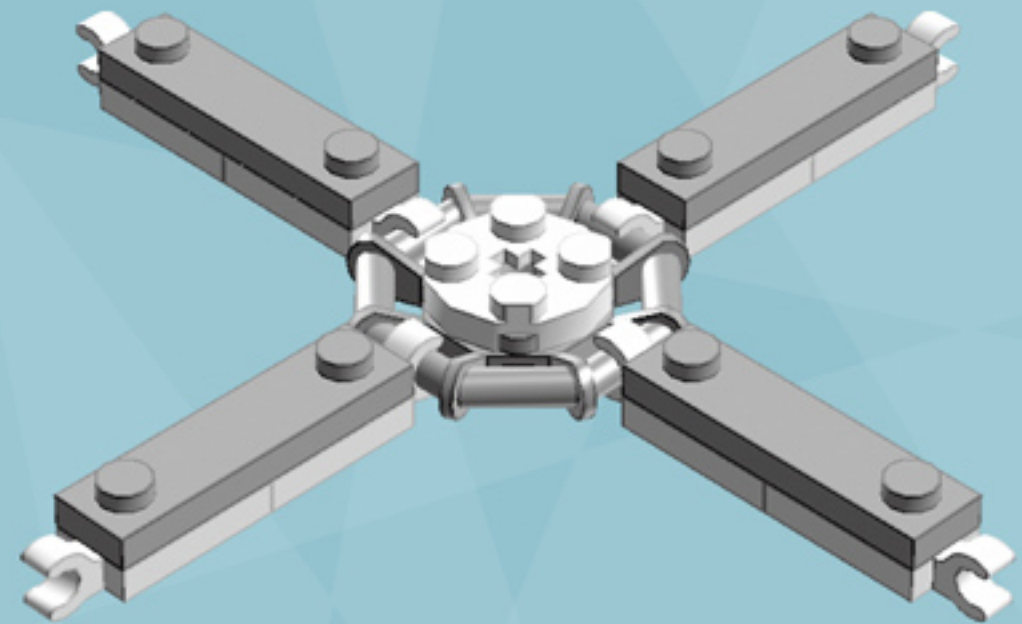

# Roller Bold Ornament (Aqua)

*A LEGO® project by Chris McVeigh*  
[chrismcveigh.com](http://chrismcveigh.com)

Element ID	Color	Description	Quantity
4616648	Aqua	Plate 2X6	8
6010831	Black	Round Plate 2X2 W/Eye	1
4142865	Bright Red	2M Cross Axle W. Groove	2
6003008	Medium Azur	Plate 2X2 W 1 Knob	8
4211445	Medium Stone Grey	Plate 1X4	4
4599498	Medium Stone Grey	Plate 1X4 W. 2 Knobs	8
6020990	Silver Metallic	Parabolic Ring	2
307001	White	Flat Tile 1X1	8
6051511	White	Plate 1X2 W. 1 Knob	16
4535737	White	Plate 2X1 W/Holder,Vertical	16
403201	White	Plate 2X2 Round	2
4504369	White	Roof Tile 1X1X2/3, Abs	32
396001	White	Round Plate Ø32X6.4	2

8x

8x

*For more fun builds,  
please pop by [chrismcveigh.com](http://chrismcveigh.com),  
visit me at [facebook.com/c.mcveigh.photos](https://facebook.com/c.mcveigh.photos),  
or follow me on twitter [@actionfigured](https://twitter.com/actionfigured)*