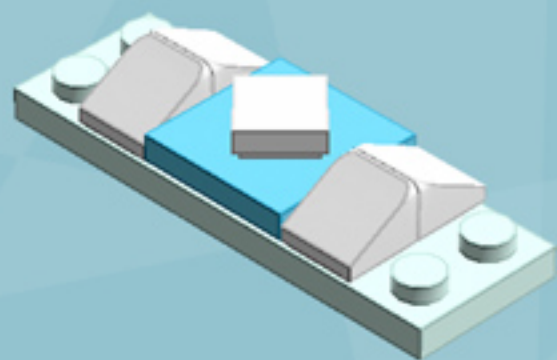

# Roller Bold Ornament (Aqua)

*A LEGO® project by Chris McVeigh*  
[chrismcveigh.com](http://chrismcveigh.com)

Element ID	Color	Description	Quantity
4616648	Aqua	Plate 2X6	8
6010831	Black	Round Plate 2X2 W/Eye	1
4142865	Bright Red	2M Cross Axle W. Groove	2
6003008	Medium Azur	Plate 2X2 W 1 Knob	8
4211445	Medium Stone Grey	Plate 1X4	4
4599498	Medium Stone Grey	Plate 1X4 W. 2 Knobs	8
6020990	Silver Metallic	Parabolic Ring	2
307001	White	Flat Tile 1X1	8
6051511	White	Plate 1X2 W. 1 Knob	16
4535737	White	Plate 2X1 W/Holder,Vertical	16
403201	White	Plate 2X2 Round	2
4504369	White	Roof Tile 1X1X2/3, Abs	32
396001	White	Round Plate Ø32X6.4	2