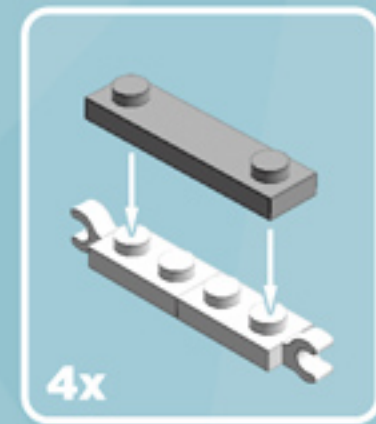

# Roller Bold Ornament (Aqua)

*A LEGO® project by Chris McVeigh*  
[chrismcveigh.com](http://chrismcveigh.com)

Element ID	Color	Description	Quantity
4616648	Aqua	Plate 2X6	8
6010831	Black	Round Plate 2X2 W/Eye	1
4142865	Bright Red	2M Cross Axle W. Groove	2
6003008	Medium Azur	Plate 2X2 W 1 Knob	8
4211445	Medium Stone Grey	Plate 1X4	4
4599498	Medium Stone Grey	Plate 1X4 W. 2 Knobs	8
6020990	Silver Metallic	Parabolic Ring	2
307001	White	Flat Tile 1X1	8
6051511	White	Plate 1X2 W. 1 Knob	16
4535737	White	Plate 2X1 W/Holder,Vertical	16
403201	White	Plate 2X2 Round	2
4504369	White	Roof Tile 1X1X2/3, Abs	32
396001	White	Round Plate Ø32X6.4	2