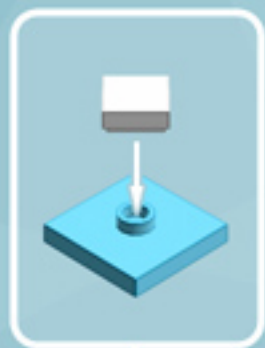

# Roller Bold Ornament (Aqua)

*A LEGO® project by Chris McVeigh*  
[chrismcveigh.com](http://chrismcveigh.com)

Element ID	Color	Description	Quantity
4616648	Aqua	Plate 2X6	8
6010831	Black	Round Plate 2X2 W/Eye	1
4142865	Bright Red	2M Cross Axle W. Groove	2
6003008	Medium Azur	Plate 2X2 W 1 Knob	8
4211445	Medium Stone Grey	Plate 1X4	4
4599498	Medium Stone Grey	Plate 1X4 W. 2 Knobs	8
6020990	Silver Metallic	Parabolic Ring	2
307001	White	Flat Tile 1X1	8
6051511	White	Plate 1X2 W. 1 Knob	16
4535737	White	Plate 2X1 W/Holder,Vertical	16
403201	White	Plate 2X2 Round	2
4504369	White	Roof Tile 1X1X2/3, Abs	32
396001	White	Round Plate Ø32X6.4	2