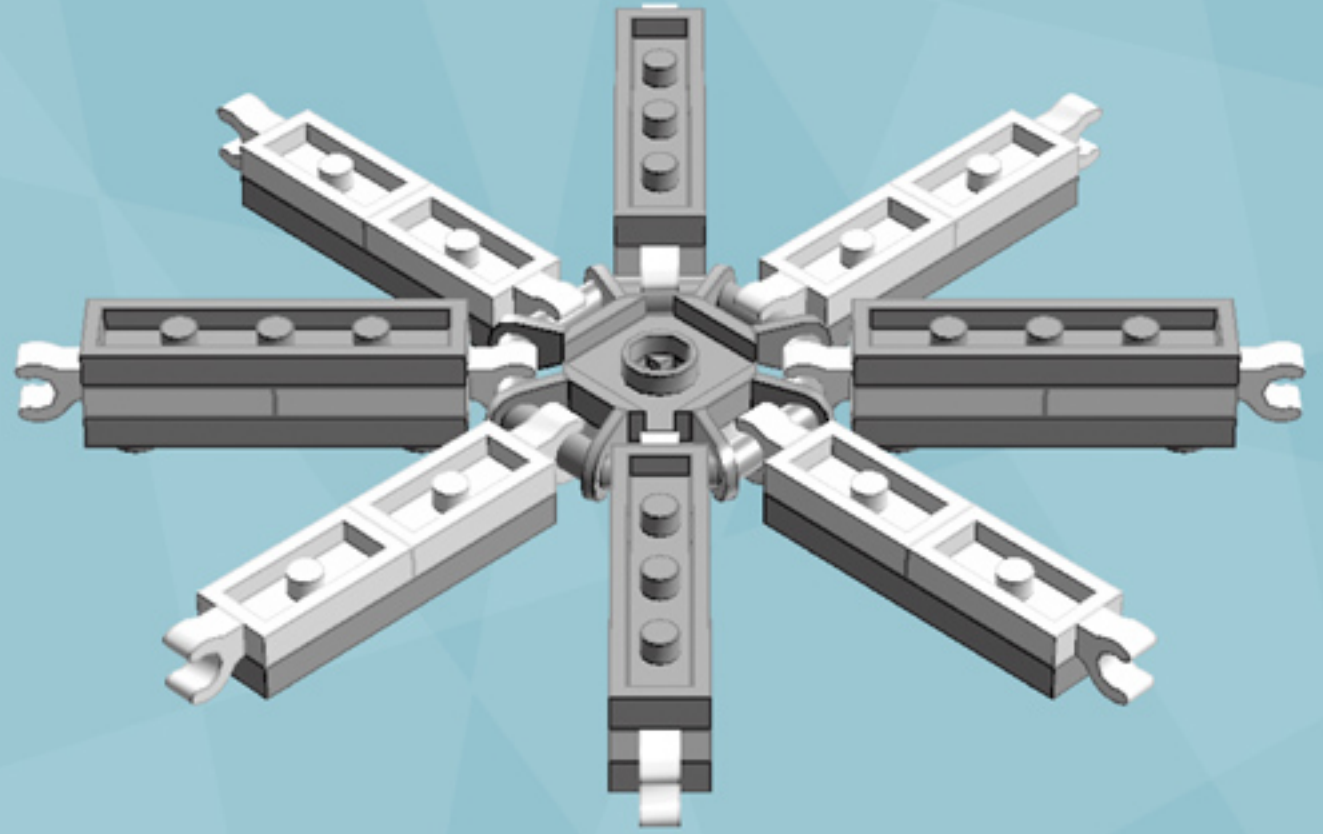

# Roller Bold Ornament (Aqua)

*A LEGO® project by Chris McVeigh*  
[chrismcveigh.com](http://chrismcveigh.com)

Element ID	Color	Description	Quantity
4616648	Aqua	Plate 2X6	8
6010831	Black	Round Plate 2X2 W/Eye	1
4142865	Bright Red	2M Cross Axle W. Groove	2
6003008	Medium Azur	Plate 2X2 W 1 Knob	8
4211445	Medium Stone Grey	Plate 1X4	4
4599498	Medium Stone Grey	Plate 1X4 W. 2 Knobs	8
6020990	Silver Metallic	Parabolic Ring	2
307001	White	Flat Tile 1X1	8
6051511	White	Plate 1X2 W. 1 Knob	16
4535737	White	Plate 2X1 W/Holder,Vertical	16
403201	White	Plate 2X2 Round	2
4504369	White	Roof Tile 1X1X2/3, Abs	32
396001	White	Round Plate Ø32X6.4	2

8x

8x

*For more fun builds,  
please pop by [chrismcveigh.com](http://chrismcveigh.com),  
visit me at [facebook.com/c.mcveigh.photos](https://facebook.com/c.mcveigh.photos),  
or follow me on twitter [@actionfigured](https://twitter.com/actionfigured)*