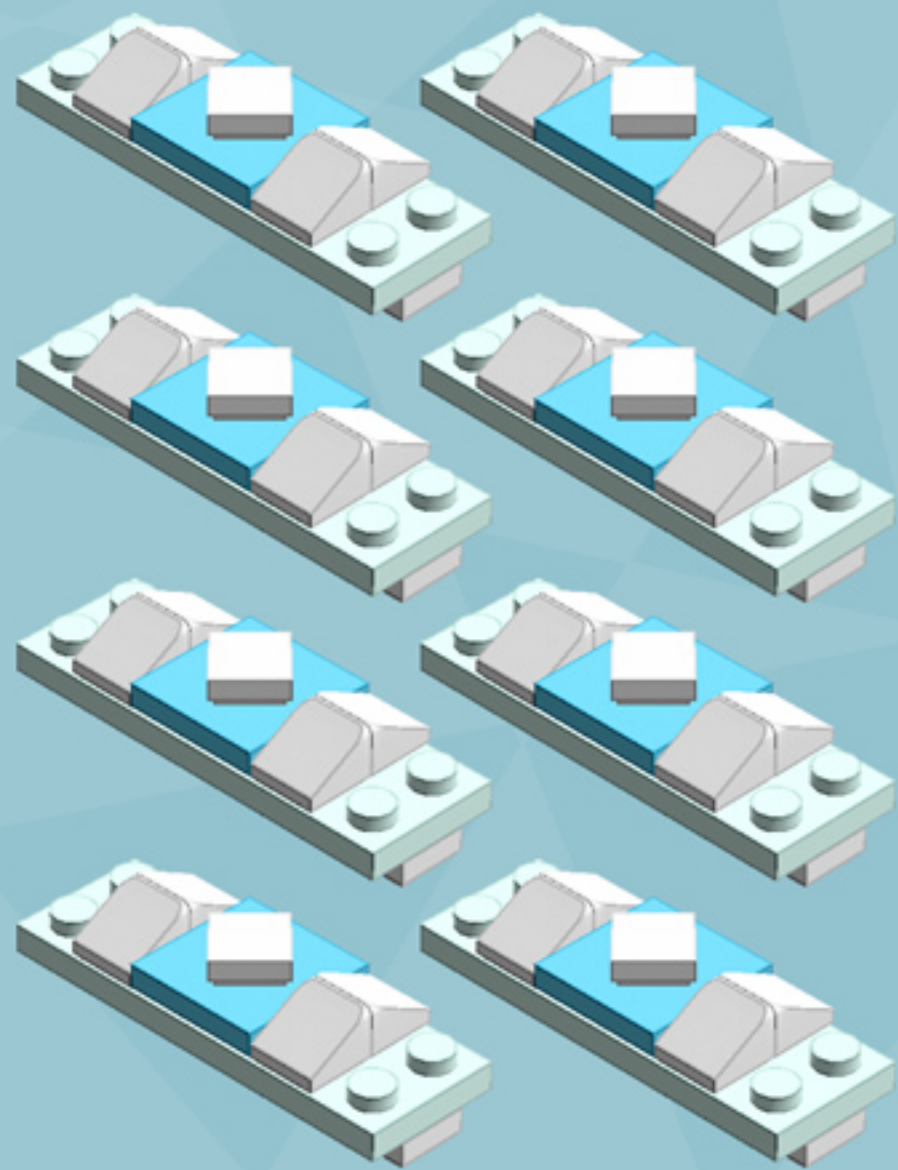

# Roller Bold Ornament (Aqua)

*A LEGO® project by Chris McVeigh*  
[chrismcveigh.com](http://chrismcveigh.com)

Element ID	Color	Description	Quantity
4616648	Aqua	Plate 2X6	8
6010831	Black	Round Plate 2X2 W/Eye	1
4142865	Bright Red	2M Cross Axle W. Groove	2
6003008	Medium Azur	Plate 2X2 W 1 Knob	8
4211445	Medium Stone Grey	Plate 1X4	4
4599498	Medium Stone Grey	Plate 1X4 W. 2 Knobs	8
6020990	Silver Metallic	Parabolic Ring	2
307001	White	Flat Tile 1X1	8
6051511	White	Plate 1X2 W. 1 Knob	16
4535737	White	Plate 2X1 W/Holder,Vertical	16
403201	White	Plate 2X2 Round	2
4504369	White	Roof Tile 1X1X2/3, Abs	32
396001	White	Round Plate Ø32X6.4	2

8x

8x

*For more fun builds,  
please pop by [chrismcveigh.com](http://chrismcveigh.com),  
visit me at [facebook.com/c.mcveigh.photos](https://facebook.com/c.mcveigh.photos),  
or follow me on twitter [@actionfigured](https://twitter.com/actionfigured)*