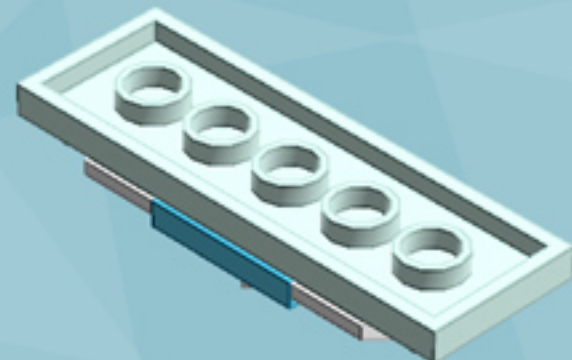

# Roller Bold Ornament (Aqua)

*A LEGO® project by Chris McVeigh*  
[chrismcveigh.com](http://chrismcveigh.com)

Element ID	Color	Description	Quantity
4616648	Aqua	Plate 2X6	8
6010831	Black	Round Plate 2X2 W/Eye	1
4142865	Bright Red	2M Cross Axle W. Groove	2
6003008	Medium Azur	Plate 2X2 W 1 Knob	8
4211445	Medium Stone Grey	Plate 1X4	4
4599498	Medium Stone Grey	Plate 1X4 W. 2 Knobs	8
6020990	Silver Metallic	Parabolic Ring	2
307001	White	Flat Tile 1X1	8
6051511	White	Plate 1X2 W. 1 Knob	16
4535737	White	Plate 2X1 W/Holder,Vertical	16
403201	White	Plate 2X2 Round	2
4504369	White	Roof Tile 1X1X2/3, Abs	32
396001	White	Round Plate Ø32X6.4	2