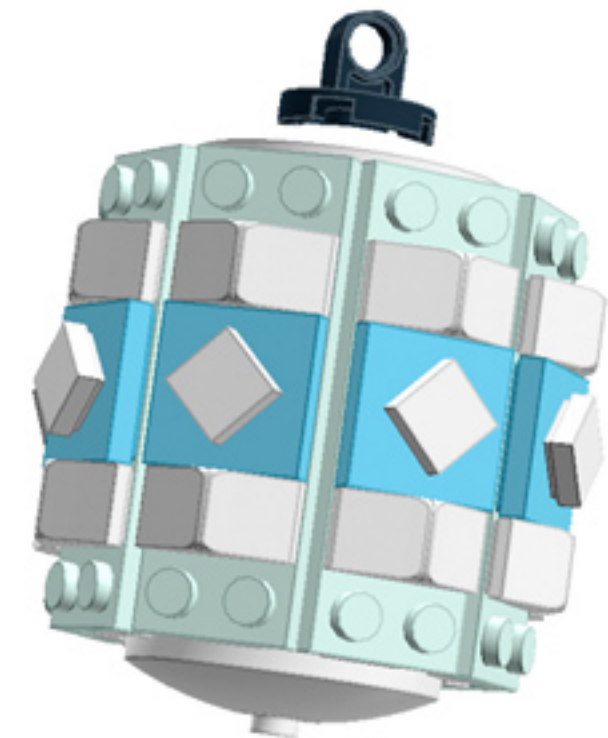

# Roller Bold Ornament (Aqua)

*A LEGO® project by Chris McVeigh*  
[chrismcveigh.com](http://chrismcveigh.com)

Element ID	Color	Description	Quantity
4616648	Aqua	Plate 2X6	8
6010831	Black	Round Plate 2X2 W/Eye	1
4142865	Bright Red	2M Cross Axle W. Groove	2
6003008	Medium Azur	Plate 2X2 W 1 Knob	8
4211445	Medium Stone Grey	Plate 1X4	4
4599498	Medium Stone Grey	Plate 1X4 W. 2 Knobs	8
6020990	Silver Metallic	Parabolic Ring	2
307001	White	Flat Tile 1X1	8
6051511	White	Plate 1X2 W. 1 Knob	16
4535737	White	Plate 2X1 W/Holder,Vertical	16
403201	White	Plate 2X2 Round	2
4504369	White	Roof Tile 1X1X2/3, Abs	32
396001	White	Round Plate Ø32X6.4	2

8x

8x

*For more fun builds,  
please pop by [chrismcveigh.com](http://chrismcveigh.com),  
visit me at [facebook.com/c.mcveigh.photos](https://facebook.com/c.mcveigh.photos),  
or follow me on twitter [@actionfigured](https://twitter.com/actionfigured)*