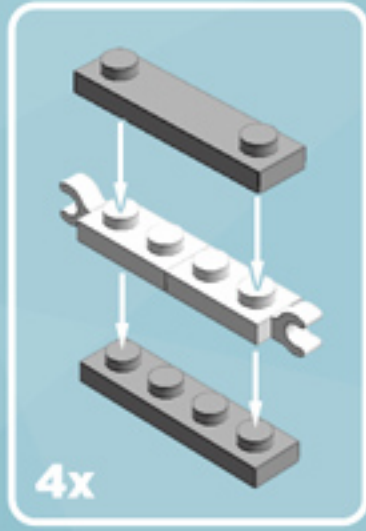

# Roller Bold Ornament (Aqua)

*A LEGO® project by Chris McVeigh*  
[chrismcveigh.com](http://chrismcveigh.com)

Element ID	Color	Description	Quantity
4616648	Aqua	Plate 2X6	8
6010831	Black	Round Plate 2X2 W/Eye	1
4142865	Bright Red	2M Cross Axle W. Groove	2
6003008	Medium Azur	Plate 2X2 W 1 Knob	8
4211445	Medium Stone Grey	Plate 1X4	4
4599498	Medium Stone Grey	Plate 1X4 W. 2 Knobs	8
6020990	Silver Metallic	Parabolic Ring	2
307001	White	Flat Tile 1X1	8
6051511	White	Plate 1X2 W. 1 Knob	16
4535737	White	Plate 2X1 W/Holder,Vertical	16
403201	White	Plate 2X2 Round	2
4504369	White	Roof Tile 1X1X2/3, Abs	32
396001	White	Round Plate Ø32X6.4	2