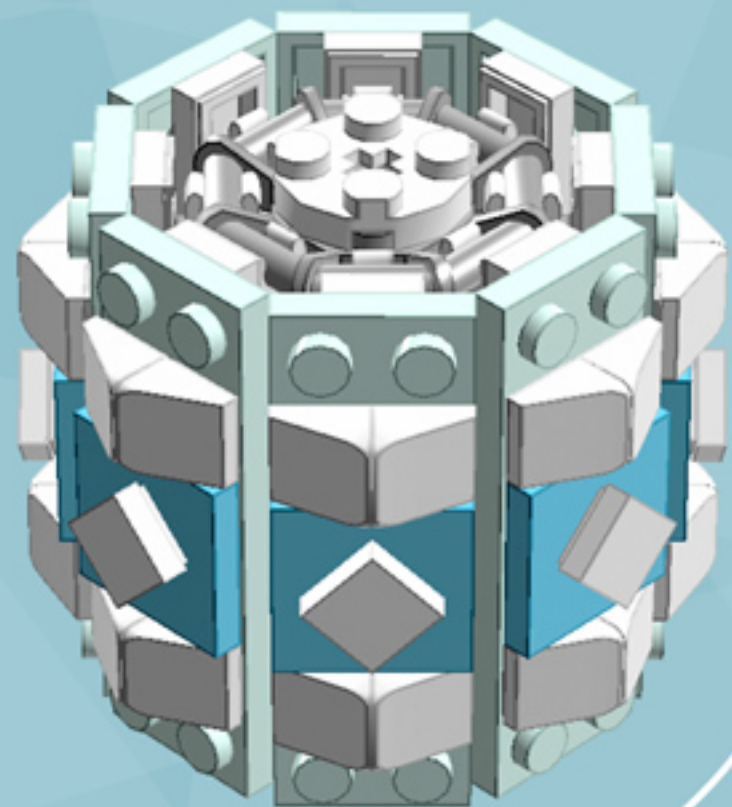

# Roller Bold Ornament (Aqua)

*A LEGO® project by Chris McVeigh*  
[chrismcveigh.com](http://chrismcveigh.com)

Element ID	Color	Description	Quantity
4616648	Aqua	Plate 2X6	8
6010831	Black	Round Plate 2X2 W/Eye	1
4142865	Bright Red	2M Cross Axle W. Groove	2
6003008	Medium Azur	Plate 2X2 W 1 Knob	8
4211445	Medium Stone Grey	Plate 1X4	4
4599498	Medium Stone Grey	Plate 1X4 W. 2 Knobs	8
6020990	Silver Metallic	Parabolic Ring	2
307001	White	Flat Tile 1X1	8
6051511	White	Plate 1X2 W. 1 Knob	16
4535737	White	Plate 2X1 W/Holder,Vertical	16
403201	White	Plate 2X2 Round	2
4504369	White	Roof Tile 1X1X2/3, Abs	32
396001	White	Round Plate Ø32X6.4	2

8x

8x

*For more fun builds,  
please pop by [chrismcveigh.com](http://chrismcveigh.com),  
visit me at [facebook.com/c.mcveigh.photos](https://facebook.com/c.mcveigh.photos),  
or follow me on twitter [@actionfigured](https://twitter.com/actionfigured)*