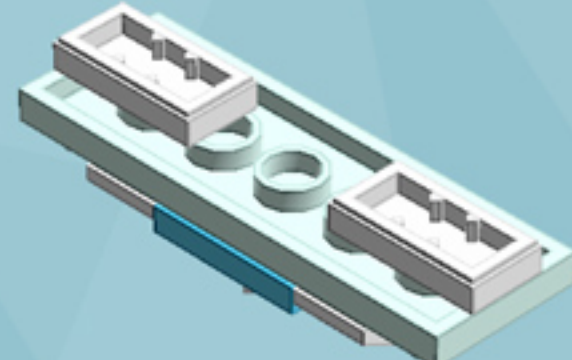

# Roller Bold Ornament (Aqua)

*A LEGO® project by Chris McVeigh*  
[chrismcveigh.com](http://chrismcveigh.com)

Element ID	Color	Description	Quantity
4616648	Aqua	Plate 2X6	8
6010831	Black	Round Plate 2X2 W/Eye	1
4142865	Bright Red	2M Cross Axle W. Groove	2
6003008	Medium Azur	Plate 2X2 W 1 Knob	8
4211445	Medium Stone Grey	Plate 1X4	4
4599498	Medium Stone Grey	Plate 1X4 W. 2 Knobs	8
6020990	Silver Metallic	Parabolic Ring	2
307001	White	Flat Tile 1X1	8
6051511	White	Plate 1X2 W. 1 Knob	16
4535737	White	Plate 2X1 W/Holder,Vertical	16
403201	White	Plate 2X2 Round	2
4504369	White	Roof Tile 1X1X2/3, Abs	32
396001	White	Round Plate Ø32X6.4	2

8x

8x

*For more fun builds,  
please pop by [chrismcveigh.com](http://chrismcveigh.com),  
visit me at [facebook.com/c.mcveigh.photos](https://facebook.com/c.mcveigh.photos),  
or follow me on twitter [@actionfigured](https://twitter.com/actionfigured)*