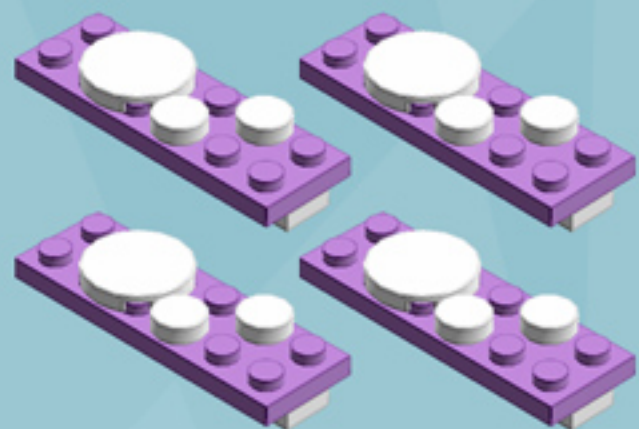

Roller Flurry Ornament (Lavender)

A LEGO® project by Chris McVeigh
chrismcveigh.com

Element ID	Color	Description	Quantity
6010831	Black	Round Plate 2X2 W/Eye	1
4142865	Bright Red	2M Cross Axle W. Groove	2
4625027	Medium Lavender	Plate 2X6	8
4211445	Medium Stone Grey	Plate 1X4	4
4599498	Medium Stone Grey	Plate 1X4 W. 2 Knobs	8
6020990	Silver Metallic	Parabolic Ring	2
4646844	White	Flat Tile 1X1, Round	16
415001	White	Flat Tile 2X2, Round	8
6051511	White	Plate 1X2 W. 1 Knob	16
4535737	White	Plate 2X1 W/Holder,Vertical	16
403201	White	Plate 2X2 Round	2
396001	White	Round Plate Ø32X6.4	2