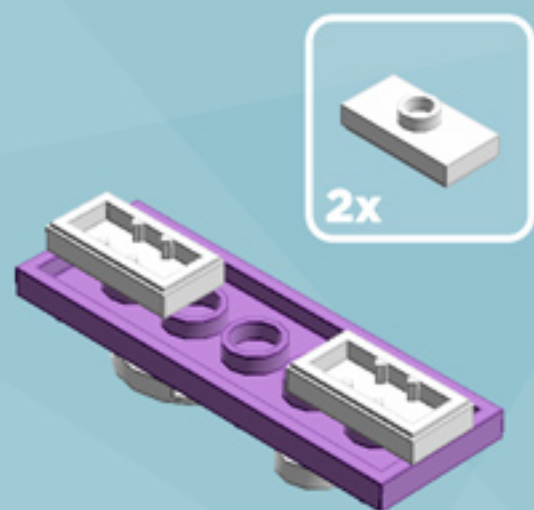

Roller Flurry Ornament (Lavender)

A LEGO® project by Chris McVeigh
chrismcveigh.com

Element ID	Color	Description	Quantity
6010831	Black	Round Plate 2X2 W/Eye	1
4142865	Bright Red	2M Cross Axle W. Groove	2
4625027	Medium Lavender	Plate 2X6	8
4211445	Medium Stone Grey	Plate 1X4	4
4599498	Medium Stone Grey	Plate 1X4 W. 2 Knobs	8
6020990	Silver Metallic	Parabolic Ring	2
4646844	White	Flat Tile 1X1, Round	16
415001	White	Flat Tile 2X2, Round	8
6051511	White	Plate 1X2 W. 1 Knob	16
4535737	White	Plate 2X1 W/Holder,Vertical	16
403201	White	Plate 2X2 Round	2
396001	White	Round Plate Ø32X6.4	2