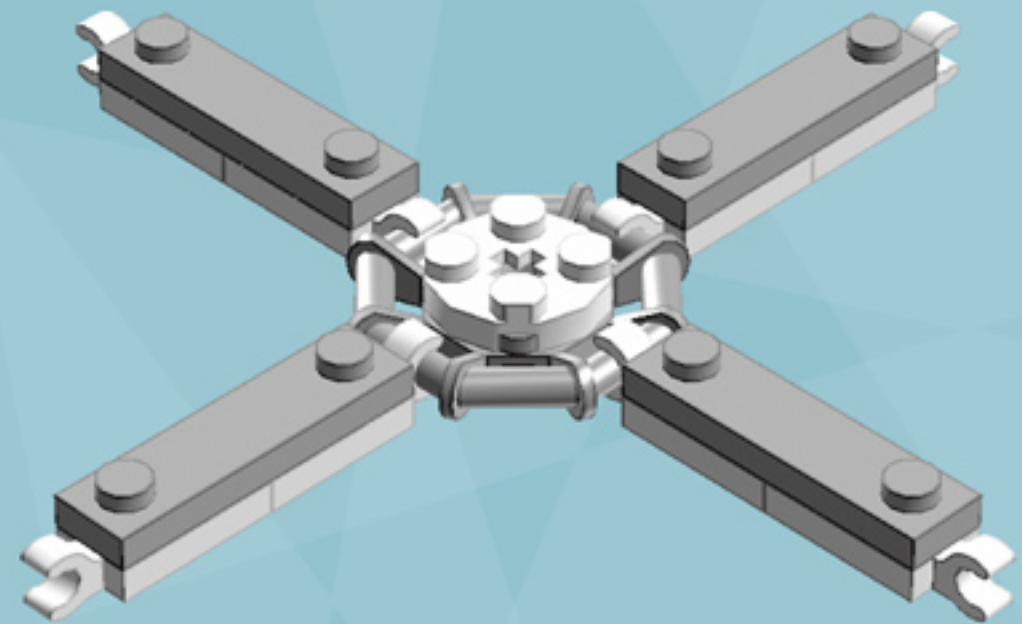

Roller Flurry Ornament (Lavender)

A LEGO® project by Chris McVeigh
chrismcveigh.com

Element ID	Color	Description	Quantity
6010831	Black	Round Plate 2X2 W/Eye	1
4142865	Bright Red	2M Cross Axle W. Groove	2
4625027	Medium Lavender	Plate 2X6	8
4211445	Medium Stone Grey	Plate 1X4	4
4599498	Medium Stone Grey	Plate 1X4 W. 2 Knobs	8
6020990	Silver Metallic	Parabolic Ring	2
4646844	White	Flat Tile 1X1, Round	16
415001	White	Flat Tile 2X2, Round	8
6051511	White	Plate 1X2 W. 1 Knob	16
4535737	White	Plate 2X1 W/Holder,Vertical	16
403201	White	Plate 2X2 Round	2
396001	White	Round Plate Ø32X6.4	2