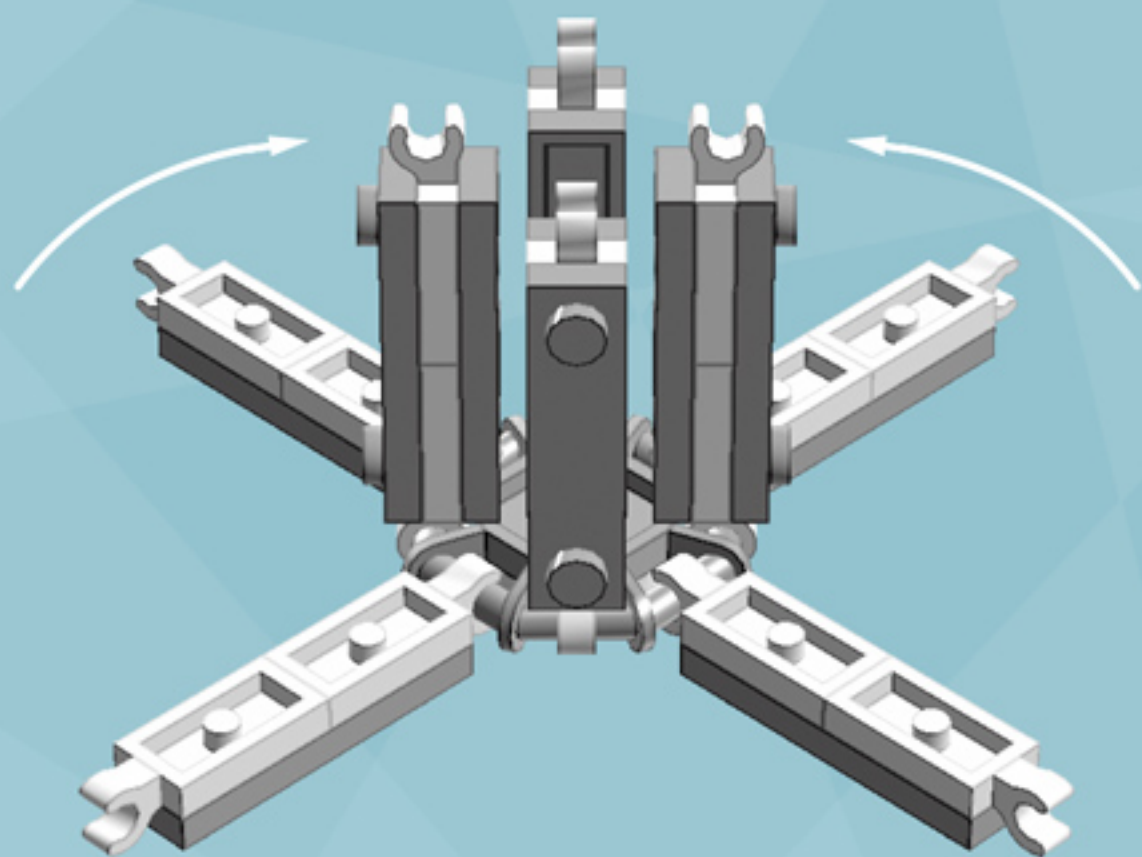

Roller Flurry Ornament (Lavender)

A LEGO® project by Chris McVeigh
chrismcveigh.com

Element ID	Color	Description	Quantity
6010831	Black	Round Plate 2X2 W/Eye	1
4142865	Bright Red	2M Cross Axle W. Groove	2
4625027	Medium Lavender	Plate 2X6	8
4211445	Medium Stone Grey	Plate 1X4	4
4599498	Medium Stone Grey	Plate 1X4 W. 2 Knobs	8
6020990	Silver Metallic	Parabolic Ring	2
4646844	White	Flat Tile 1X1, Round	16
415001	White	Flat Tile 2X2, Round	8
6051511	White	Plate 1X2 W. 1 Knob	16
4535737	White	Plate 2X1 W/Holder,Vertical	16
403201	White	Plate 2X2 Round	2
396001	White	Round Plate Ø32X6.4	2