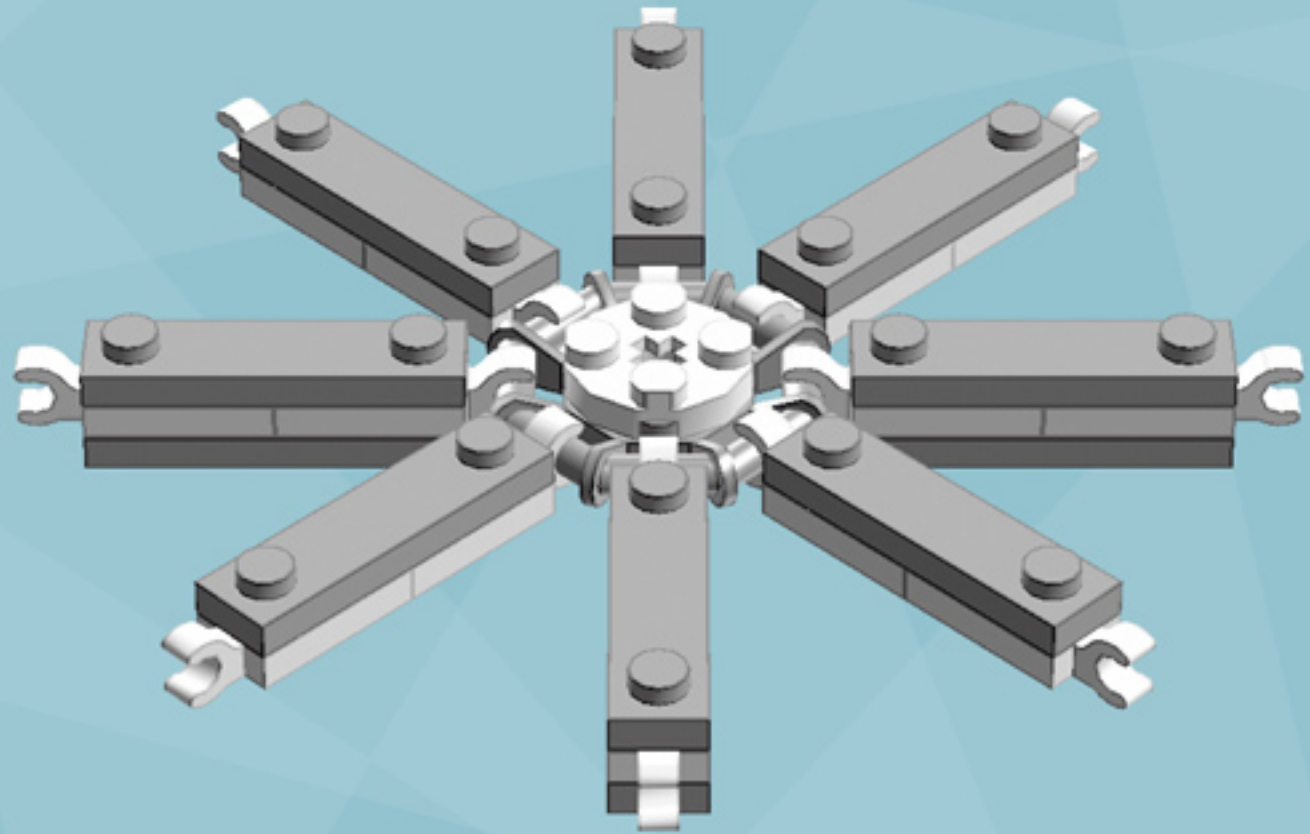

Roller Flurry Ornament (Lavender)

A LEGO® project by Chris McVeigh
chrismcveigh.com

Element ID	Color	Description	Quantity
6010831	Black	Round Plate 2X2 W/Eye	1
4142865	Bright Red	2M Cross Axle W. Groove	2
4625027	Medium Lavender	Plate 2X6	8
4211445	Medium Stone Grey	Plate 1X4	4
4599498	Medium Stone Grey	Plate 1X4 W. 2 Knobs	8
6020990	Silver Metallic	Parabolic Ring	2
4646844	White	Flat Tile 1X1, Round	16
415001	White	Flat Tile 2X2, Round	8
6051511	White	Plate 1X2 W. 1 Knob	16
4535737	White	Plate 2X1 W/Holder,Vertical	16
403201	White	Plate 2X2 Round	2
396001	White	Round Plate Ø32X6.4	2