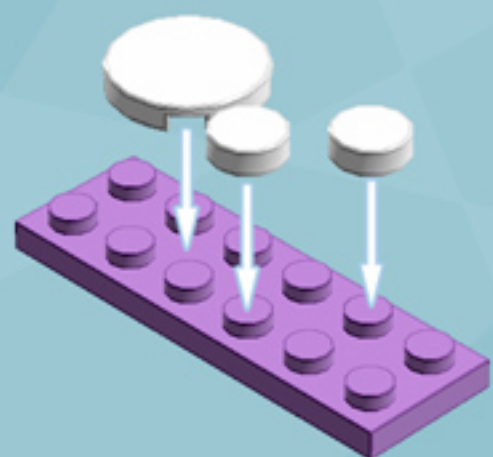

Roller Flurry Ornament (Lavender)

A LEGO® project by Chris McVeigh
chrismcveigh.com

Element ID	Color	Description	Quantity
6010831	Black	Round Plate 2X2 W/Eye	1
4142865	Bright Red	2M Cross Axle W. Groove	2
4625027	Medium Lavender	Plate 2X6	8
4211445	Medium Stone Grey	Plate 1X4	4
4599498	Medium Stone Grey	Plate 1X4 W. 2 Knobs	8
6020990	Silver Metallic	Parabolic Ring	2
4646844	White	Flat Tile 1X1, Round	16
415001	White	Flat Tile 2X2, Round	8
6051511	White	Plate 1X2 W. 1 Knob	16
4535737	White	Plate 2X1 W/Holder,Vertical	16
403201	White	Plate 2X2 Round	2
396001	White	Round Plate Ø32X6.4	2