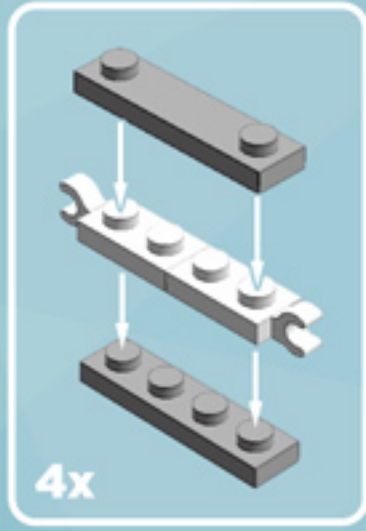

Roller Flurry Ornament (Lavender)

A LEGO® project by Chris McVeigh
chrismcveigh.com

Element ID	Color	Description	Quantity
6010831	Black	Round Plate 2X2 W/Eye	1
4142865	Bright Red	2M Cross Axle W. Groove	2
4625027	Medium Lavender	Plate 2X6	8
4211445	Medium Stone Grey	Plate 1X4	4
4599498	Medium Stone Grey	Plate 1X4 W. 2 Knobs	8
6020990	Silver Metallic	Parabolic Ring	2
4646844	White	Flat Tile 1X1, Round	16
415001	White	Flat Tile 2X2, Round	8
6051511	White	Plate 1X2 W. 1 Knob	16
4535737	White	Plate 2X1 W/Holder,Vertical	16
403201	White	Plate 2X2 Round	2
396001	White	Round Plate Ø32X6.4	2