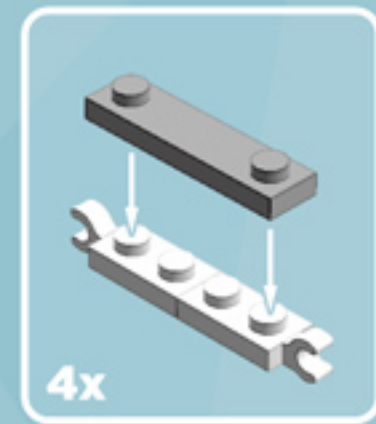

Roller Flurry Ornament (Lavender)

A LEGO® project by Chris McVeigh
chrismcveigh.com

Element ID	Color	Description	Quantity
6010831	Black	Round Plate 2X2 W/Eye	1
4142865	Bright Red	2M Cross Axle W. Groove	2
4625027	Medium Lavender	Plate 2X6	8
4211445	Medium Stone Grey	Plate 1X4	4
4599498	Medium Stone Grey	Plate 1X4 W. 2 Knobs	8
6020990	Silver Metallic	Parabolic Ring	2
4646844	White	Flat Tile 1X1, Round	16
415001	White	Flat Tile 2X2, Round	8
6051511	White	Plate 1X2 W. 1 Knob	16
4535737	White	Plate 2X1 W/Holder,Vertical	16
403201	White	Plate 2X2 Round	2
396001	White	Round Plate Ø32X6.4	2