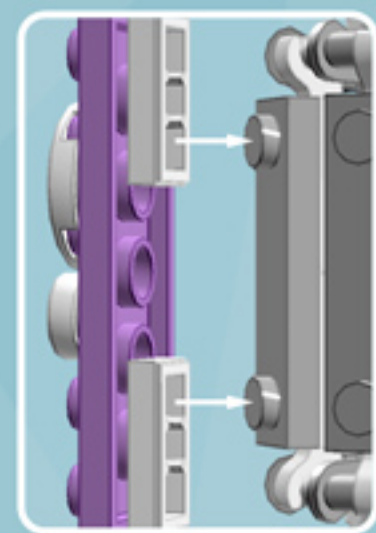

Roller Flurry Ornament (Lavender)

A LEGO® project by Chris McVeigh
chrismcveigh.com

Element ID	Color	Description	Quantity
6010831	Black	Round Plate 2X2 W/Eye	1
4142865	Bright Red	2M Cross Axle W. Groove	2
4625027	Medium Lavender	Plate 2X6	8
4211445	Medium Stone Grey	Plate 1X4	4
4599498	Medium Stone Grey	Plate 1X4 W. 2 Knobs	8
6020990	Silver Metallic	Parabolic Ring	2
4646844	White	Flat Tile 1X1, Round	16
415001	White	Flat Tile 2X2, Round	8
6051511	White	Plate 1X2 W. 1 Knob	16
4535737	White	Plate 2X1 W/Holder,Vertical	16
403201	White	Plate 2X2 Round	2
396001	White	Round Plate Ø32X6.4	2