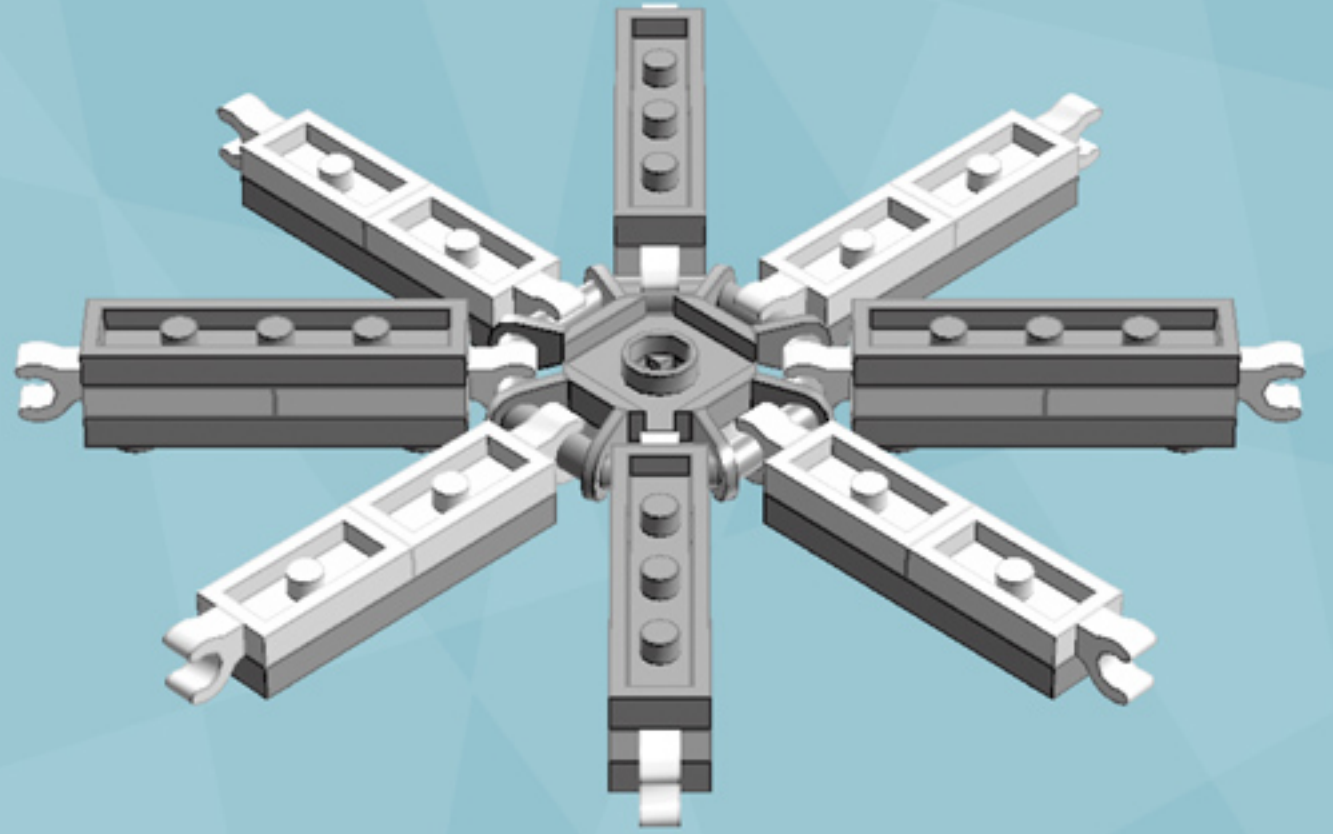

Roller Flurry Ornament (Lavender)

A LEGO® project by Chris McVeigh
chrismcveigh.com

Element ID	Color	Description	Quantity
6010831	Black	Round Plate 2X2 W/Eye	1
4142865	Bright Red	2M Cross Axle W. Groove	2
4625027	Medium Lavender	Plate 2X6	8
4211445	Medium Stone Grey	Plate 1X4	4
4599498	Medium Stone Grey	Plate 1X4 W. 2 Knobs	8
6020990	Silver Metallic	Parabolic Ring	2
4646844	White	Flat Tile 1X1, Round	16
415001	White	Flat Tile 2X2, Round	8
6051511	White	Plate 1X2 W. 1 Knob	16
4535737	White	Plate 2X1 W/Holder,Vertical	16
403201	White	Plate 2X2 Round	2
396001	White	Round Plate Ø32X6.4	2