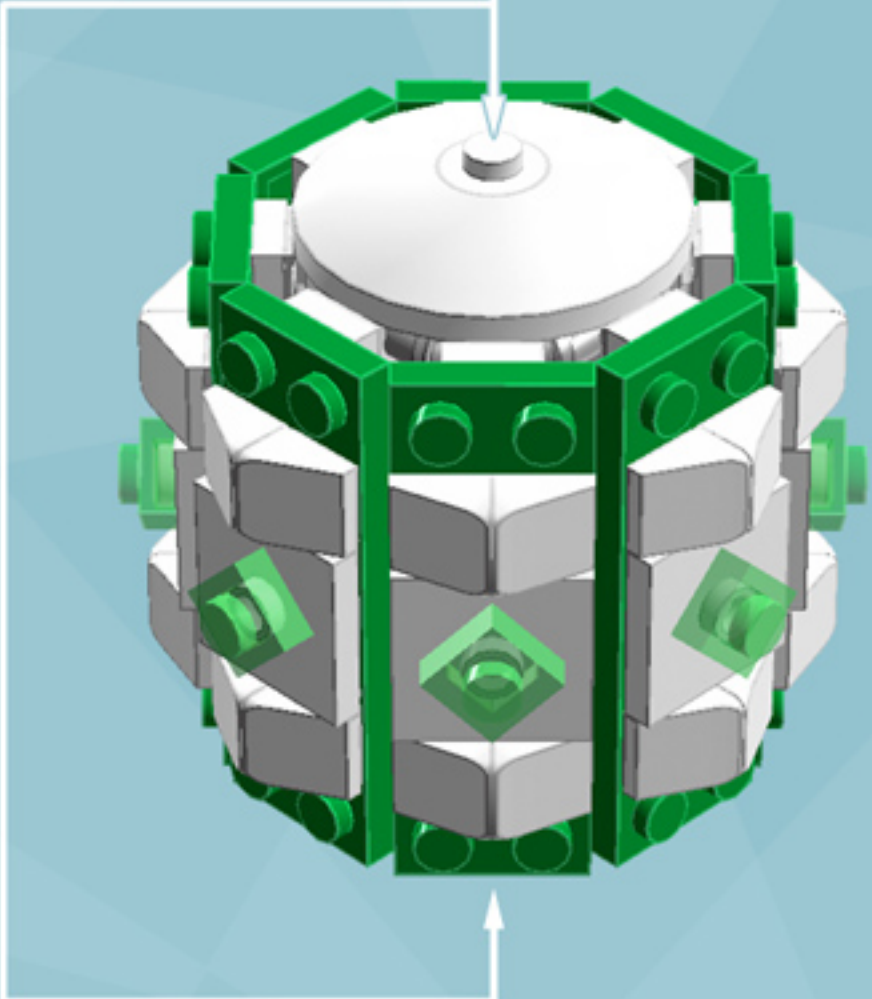

# Roller Gem Ornament (Green)

*A LEGO® project by Chris McVeigh*  
[chrismcveigh.com](http://chrismcveigh.com)

Element ID	Color	Description	Quantity
6010831	Black	Round Plate 2X2 W/Eye	1
4142865	Bright Red	2M Cross Axle W. Groove	2
379528	Dark Green	Plate 2X6	8
4211445	Medium Stone Grey	Plate 1X4	4
4599498	Medium Stone Grey	Plate 1X4 W. 2 Knobs	8
6020990	Silver Metallic	Parabolic Ring	2
4217436	Tr. Green	Plate 1X1	8
6051511	White	Plate 1X2 W. 1 Knob	16
4535737	White	Plate 2X1 W/Holder,Vertical	16
403201	White	Plate 2X2 Round	2
4565324	White	Plate 2X2 W 1 Knob	8
4504369	White	Roof Tile 1X1X2/3, Abs	32
396001	White	Round Plate Ø32X6.4	2

8x

8x

*For more fun builds,  
please pop by [chrismcveigh.com](http://chrismcveigh.com),  
visit me at [facebook.com/c.mcveigh.photos](https://facebook.com/c.mcveigh.photos),  
or follow me on twitter [@actionfigured](https://twitter.com/actionfigured)*