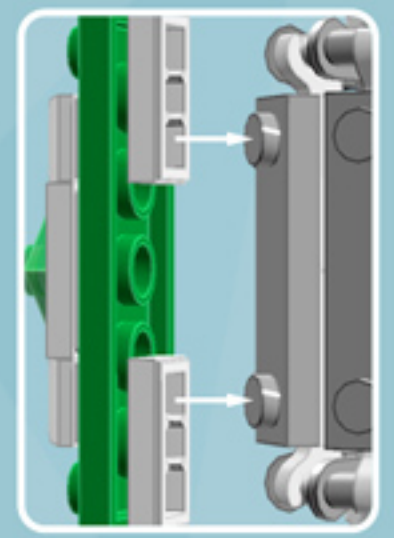

# Roller Gem Ornament (Green)

*A LEGO® project by Chris McVeigh*  
[chrismcveigh.com](http://chrismcveigh.com)

Element ID	Color	Description	Quantity
6010831	Black	Round Plate 2X2 W/Eye	1
4142865	Bright Red	2M Cross Axle W. Groove	2
379528	Dark Green	Plate 2X6	8
4211445	Medium Stone Grey	Plate 1X4	4
4599498	Medium Stone Grey	Plate 1X4 W. 2 Knobs	8
6020990	Silver Metallic	Parabolic Ring	2
4217436	Tr. Green	Plate 1X1	8
6051511	White	Plate 1X2 W. 1 Knob	16
4535737	White	Plate 2X1 W/Holder,Vertical	16
403201	White	Plate 2X2 Round	2
4565324	White	Plate 2X2 W 1 Knob	8
4504369	White	Roof Tile 1X1X2/3, Abs	32
396001	White	Round Plate Ø32X6.4	2

8x

8x

*For more fun builds,  
please pop by [chrismcveigh.com](http://chrismcveigh.com),  
visit me at [facebook.com/c.mcveigh.photos](https://facebook.com/c.mcveigh.photos),  
or follow me on twitter [@actionfigured](https://twitter.com/actionfigured)*