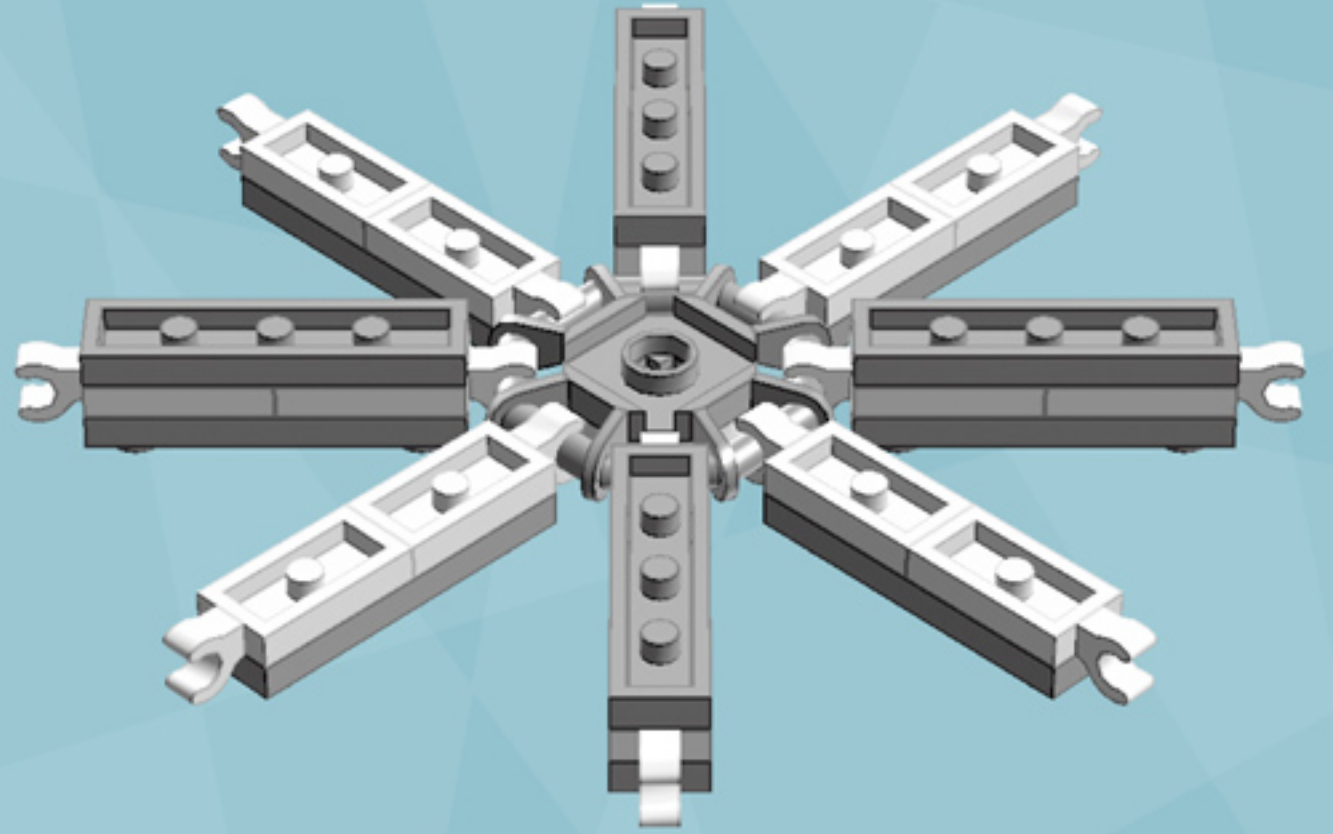

# Roller Gem Ornament (Green)

*A LEGO® project by Chris McVeigh*  
[chrismcveigh.com](http://chrismcveigh.com)

Element ID	Color	Description	Quantity
6010831	Black	Round Plate 2X2 W/Eye	1
4142865	Bright Red	2M Cross Axle W. Groove	2
379528	Dark Green	Plate 2X6	8
4211445	Medium Stone Grey	Plate 1X4	4
4599498	Medium Stone Grey	Plate 1X4 W. 2 Knobs	8
6020990	Silver Metallic	Parabolic Ring	2
4217436	Tr. Green	Plate 1X1	8
6051511	White	Plate 1X2 W. 1 Knob	16
4535737	White	Plate 2X1 W/Holder,Vertical	16
403201	White	Plate 2X2 Round	2
4565324	White	Plate 2X2 W 1 Knob	8
4504369	White	Roof Tile 1X1X2/3, Abs	32
396001	White	Round Plate Ø32X6.4	2

8x

8x

*For more fun builds,  
please pop by [chrismcveigh.com](http://chrismcveigh.com),  
visit me at [facebook.com/c.mcveigh.photos](https://facebook.com/c.mcveigh.photos),  
or follow me on twitter [@actionfigured](https://twitter.com/actionfigured)*