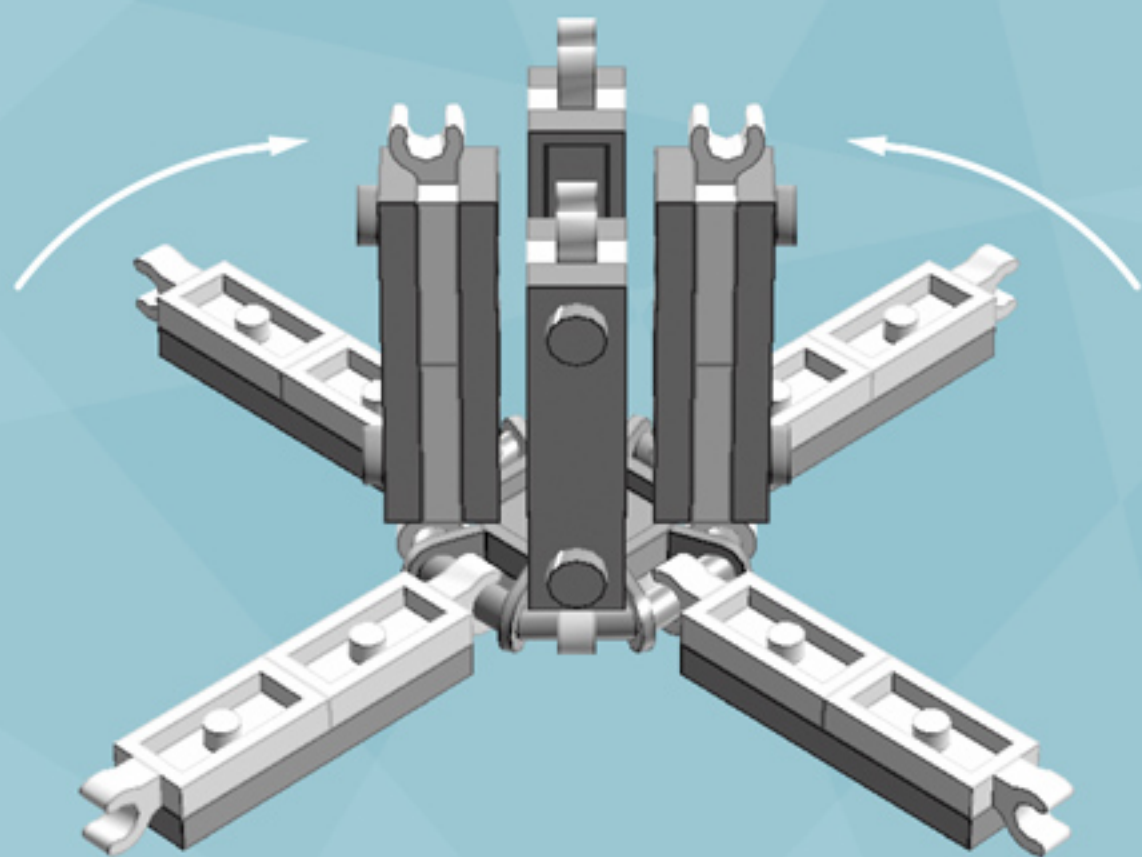

# Roller Gem Ornament (Green)

*A LEGO® project by Chris McVeigh*  
[chrismcveigh.com](http://chrismcveigh.com)

Element ID	Color	Description	Quantity
6010831	Black	Round Plate 2X2 W/Eye	1
4142865	Bright Red	2M Cross Axle W. Groove	2
379528	Dark Green	Plate 2X6	8
4211445	Medium Stone Grey	Plate 1X4	4
4599498	Medium Stone Grey	Plate 1X4 W. 2 Knobs	8
6020990	Silver Metallic	Parabolic Ring	2
4217436	Tr. Green	Plate 1X1	8
6051511	White	Plate 1X2 W. 1 Knob	16
4535737	White	Plate 2X1 W/Holder,Vertical	16
403201	White	Plate 2X2 Round	2
4565324	White	Plate 2X2 W 1 Knob	8
4504369	White	Roof Tile 1X1X2/3, Abs	32
396001	White	Round Plate Ø32X6.4	2

8x

8x

*For more fun builds,  
please pop by [chrismcveigh.com](http://chrismcveigh.com),  
visit me at [facebook.com/c.mcveigh.photos](https://facebook.com/c.mcveigh.photos),  
or follow me on twitter [@actionfigured](https://twitter.com/actionfigured)*