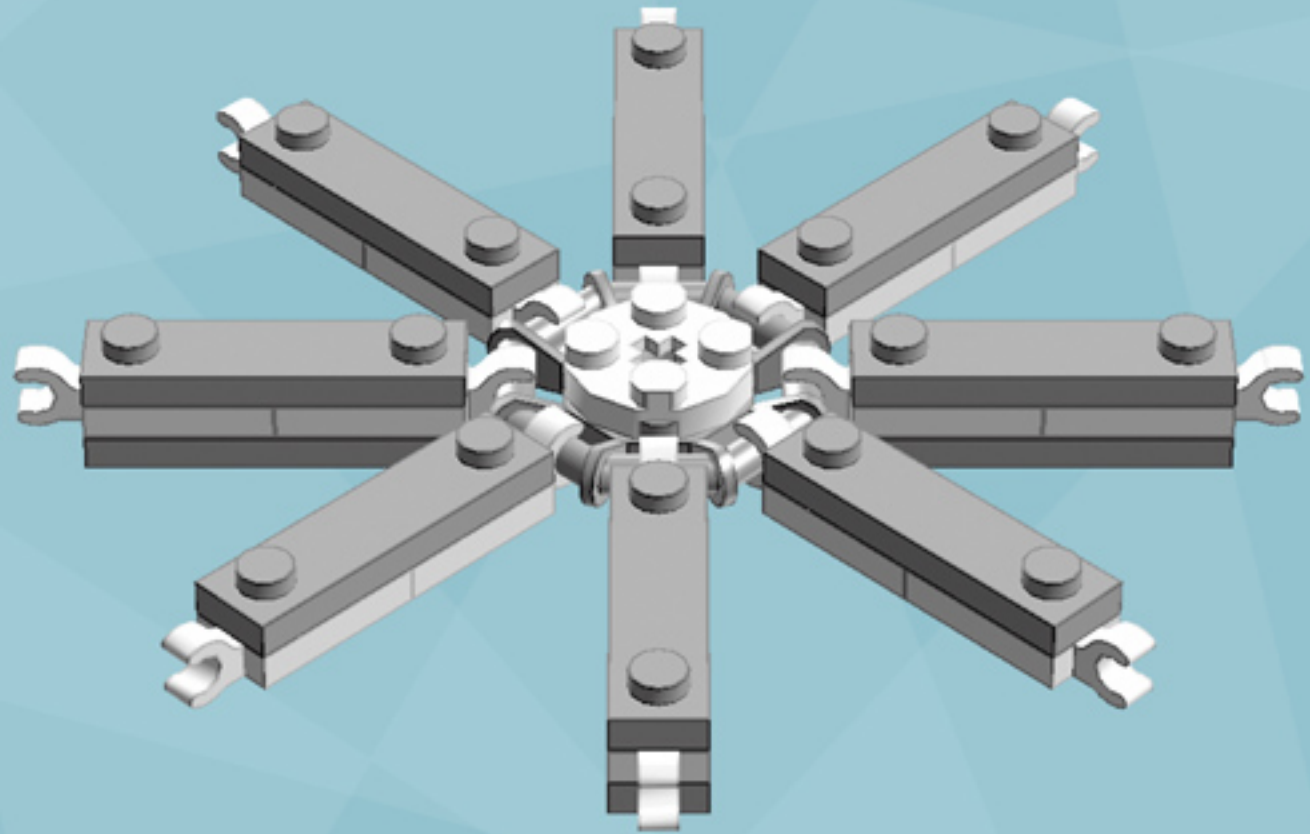

# Roller Gem Ornament (Green)

*A LEGO® project by Chris McVeigh*  
[chrismcveigh.com](http://chrismcveigh.com)

Element ID	Color	Description	Quantity
6010831	Black	Round Plate 2X2 W/Eye	1
4142865	Bright Red	2M Cross Axle W. Groove	2
379528	Dark Green	Plate 2X6	8
4211445	Medium Stone Grey	Plate 1X4	4
4599498	Medium Stone Grey	Plate 1X4 W. 2 Knobs	8
6020990	Silver Metallic	Parabolic Ring	2
4217436	Tr. Green	Plate 1X1	8
6051511	White	Plate 1X2 W. 1 Knob	16
4535737	White	Plate 2X1 W/Holder,Vertical	16
403201	White	Plate 2X2 Round	2
4565324	White	Plate 2X2 W 1 Knob	8
4504369	White	Roof Tile 1X1X2/3, Abs	32
396001	White	Round Plate Ø32X6.4	2

8x

8x

*For more fun builds,  
please pop by [chrismcveigh.com](http://chrismcveigh.com),  
visit me at [facebook.com/c.mcveigh.photos](https://facebook.com/c.mcveigh.photos),  
or follow me on twitter [@actionfigured](https://twitter.com/actionfigured)*