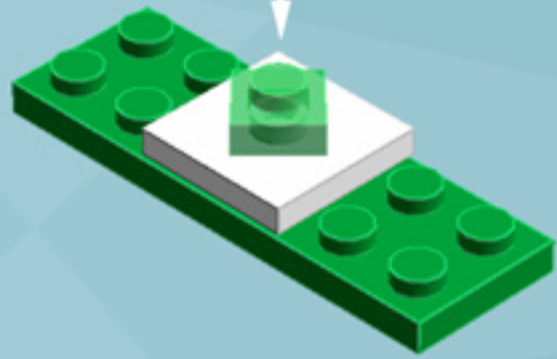

# Roller Gem Ornament (Green)

*A LEGO® project by Chris McVeigh*  
[chrismcveigh.com](http://chrismcveigh.com)

Element ID	Color	Description	Quantity
6010831	Black	Round Plate 2X2 W/Eye	1
4142865	Bright Red	2M Cross Axle W. Groove	2
379528	Dark Green	Plate 2X6	8
4211445	Medium Stone Grey	Plate 1X4	4
4599498	Medium Stone Grey	Plate 1X4 W. 2 Knobs	8
6020990	Silver Metallic	Parabolic Ring	2
4217436	Tr. Green	Plate 1X1	8
6051511	White	Plate 1X2 W. 1 Knob	16
4535737	White	Plate 2X1 W/Holder,Vertical	16
403201	White	Plate 2X2 Round	2
4565324	White	Plate 2X2 W 1 Knob	8
4504369	White	Roof Tile 1X1X2/3, Abs	32
396001	White	Round Plate Ø32X6.4	2