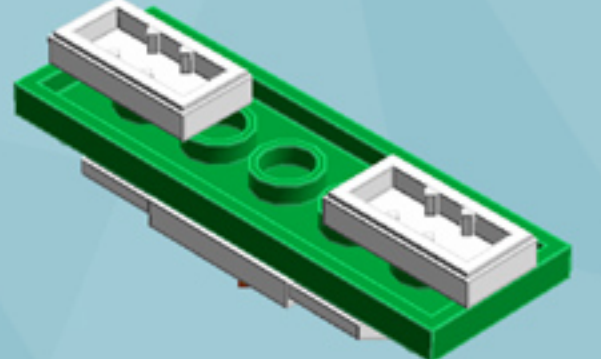

# Roller Gem Ornament (Green)

*A LEGO® project by Chris McVeigh*  
[chrismcveigh.com](http://chrismcveigh.com)

Element ID	Color	Description	Quantity
6010831	Black	Round Plate 2X2 W/Eye	1
4142865	Bright Red	2M Cross Axle W. Groove	2
379528	Dark Green	Plate 2X6	8
4211445	Medium Stone Grey	Plate 1X4	4
4599498	Medium Stone Grey	Plate 1X4 W. 2 Knobs	8
6020990	Silver Metallic	Parabolic Ring	2
4217436	Tr. Green	Plate 1X1	8
6051511	White	Plate 1X2 W. 1 Knob	16
4535737	White	Plate 2X1 W/Holder,Vertical	16
403201	White	Plate 2X2 Round	2
4565324	White	Plate 2X2 W 1 Knob	8
4504369	White	Roof Tile 1X1X2/3, Abs	32
396001	White	Round Plate Ø32X6.4	2

8x

8x

*For more fun builds,  
please pop by [chrismcveigh.com](http://chrismcveigh.com),  
visit me at [facebook.com/c.mcveigh.photos](https://facebook.com/c.mcveigh.photos),  
or follow me on twitter [@actionfigured](https://twitter.com/actionfigured)*