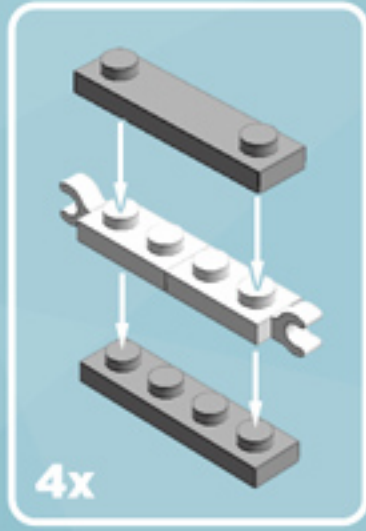

# Roller Gem Ornament (Green)

*A LEGO® project by Chris McVeigh*  
[chrismcveigh.com](http://chrismcveigh.com)

Element ID	Color	Description	Quantity
6010831	Black	Round Plate 2X2 W/Eye	1
4142865	Bright Red	2M Cross Axle W. Groove	2
379528	Dark Green	Plate 2X6	8
4211445	Medium Stone Grey	Plate 1X4	4
4599498	Medium Stone Grey	Plate 1X4 W. 2 Knobs	8
6020990	Silver Metallic	Parabolic Ring	2
4217436	Tr. Green	Plate 1X1	8
6051511	White	Plate 1X2 W. 1 Knob	16
4535737	White	Plate 2X1 W/Holder,Vertical	16
403201	White	Plate 2X2 Round	2
4565324	White	Plate 2X2 W 1 Knob	8
4504369	White	Roof Tile 1X1X2/3, Abs	32
396001	White	Round Plate Ø32X6.4	2