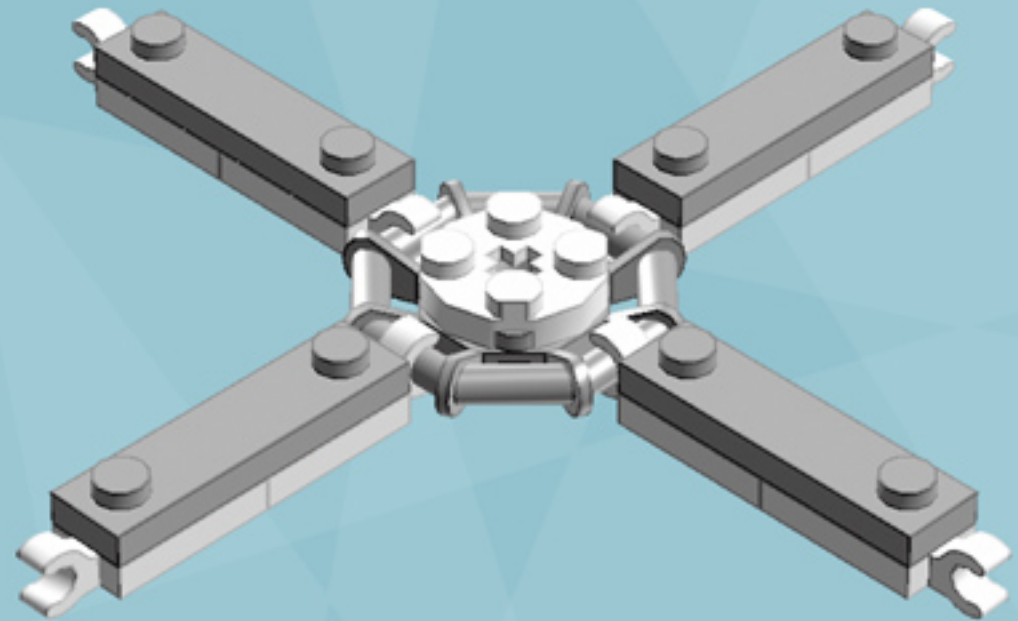

# Roller Gem Ornament (Green)

*A LEGO® project by Chris McVeigh*  
[chrismcveigh.com](http://chrismcveigh.com)

Element ID	Color	Description	Quantity
6010831	Black	Round Plate 2X2 W/Eye	1
4142865	Bright Red	2M Cross Axle W. Groove	2
379528	Dark Green	Plate 2X6	8
4211445	Medium Stone Grey	Plate 1X4	4
4599498	Medium Stone Grey	Plate 1X4 W. 2 Knobs	8
6020990	Silver Metallic	Parabolic Ring	2
4217436	Tr. Green	Plate 1X1	8
6051511	White	Plate 1X2 W. 1 Knob	16
4535737	White	Plate 2X1 W/Holder,Vertical	16
403201	White	Plate 2X2 Round	2
4565324	White	Plate 2X2 W 1 Knob	8
4504369	White	Roof Tile 1X1X2/3, Abs	32
396001	White	Round Plate Ø32X6.4	2

8x

8x

*For more fun builds,  
please pop by [chrismcveigh.com](http://chrismcveigh.com),  
visit me at [facebook.com/c.mcveigh.photos](https://facebook.com/c.mcveigh.photos),  
or follow me on twitter [@actionfigured](https://twitter.com/actionfigured)*