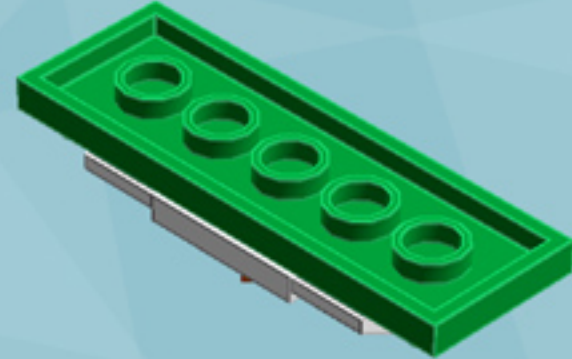

# Roller Gem Ornament (Green)

*A LEGO® project by Chris McVeigh*  
[chrismcveigh.com](http://chrismcveigh.com)

Element ID	Color	Description	Quantity
6010831	Black	Round Plate 2X2 W/Eye	1
4142865	Bright Red	2M Cross Axle W. Groove	2
379528	Dark Green	Plate 2X6	8
4211445	Medium Stone Grey	Plate 1X4	4
4599498	Medium Stone Grey	Plate 1X4 W. 2 Knobs	8
6020990	Silver Metallic	Parabolic Ring	2
4217436	Tr. Green	Plate 1X1	8
6051511	White	Plate 1X2 W. 1 Knob	16
4535737	White	Plate 2X1 W/Holder,Vertical	16
403201	White	Plate 2X2 Round	2
4565324	White	Plate 2X2 W 1 Knob	8
4504369	White	Roof Tile 1X1X2/3, Abs	32
396001	White	Round Plate Ø32X6.4	2