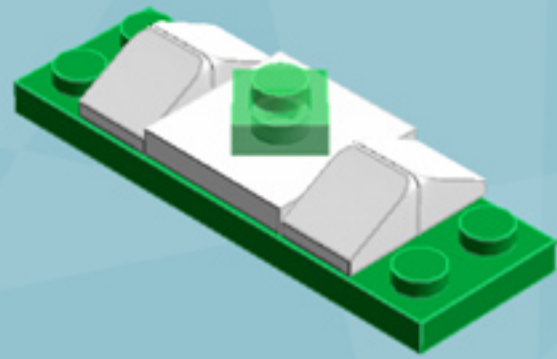

# Roller Gem Ornament (Green)

*A LEGO® project by Chris McVeigh*  
[chrismcveigh.com](http://chrismcveigh.com)

Element ID	Color	Description	Quantity
6010831	Black	Round Plate 2X2 W/Eye	1
4142865	Bright Red	2M Cross Axle W. Groove	2
379528	Dark Green	Plate 2X6	8
4211445	Medium Stone Grey	Plate 1X4	4
4599498	Medium Stone Grey	Plate 1X4 W. 2 Knobs	8
6020990	Silver Metallic	Parabolic Ring	2
4217436	Tr. Green	Plate 1X1	8
6051511	White	Plate 1X2 W. 1 Knob	16
4535737	White	Plate 2X1 W/Holder,Vertical	16
403201	White	Plate 2X2 Round	2
4565324	White	Plate 2X2 W 1 Knob	8
4504369	White	Roof Tile 1X1X2/3, Abs	32
396001	White	Round Plate Ø32X6.4	2