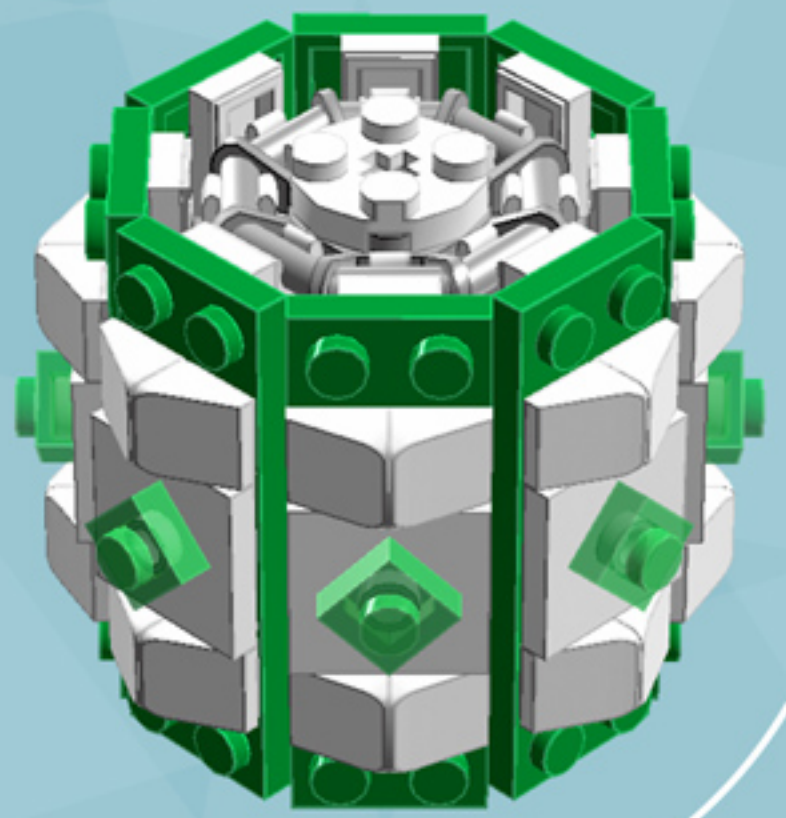

# Roller Gem Ornament (Green)

*A LEGO® project by Chris McVeigh*  
[chrismcveigh.com](http://chrismcveigh.com)

Element ID	Color	Description	Quantity
6010831	Black	Round Plate 2X2 W/Eye	1
4142865	Bright Red	2M Cross Axle W. Groove	2
379528	Dark Green	Plate 2X6	8
4211445	Medium Stone Grey	Plate 1X4	4
4599498	Medium Stone Grey	Plate 1X4 W. 2 Knobs	8
6020990	Silver Metallic	Parabolic Ring	2
4217436	Tr. Green	Plate 1X1	8
6051511	White	Plate 1X2 W. 1 Knob	16
4535737	White	Plate 2X1 W/Holder,Vertical	16
403201	White	Plate 2X2 Round	2
4565324	White	Plate 2X2 W 1 Knob	8
4504369	White	Roof Tile 1X1X2/3, Abs	32
396001	White	Round Plate Ø32X6.4	2

8x

8x

*For more fun builds,  
please pop by [chrismcveigh.com](http://chrismcveigh.com),  
visit me at [facebook.com/c.mcveigh.photos](https://facebook.com/c.mcveigh.photos),  
or follow me on twitter [@actionfigured](https://twitter.com/actionfigured)*