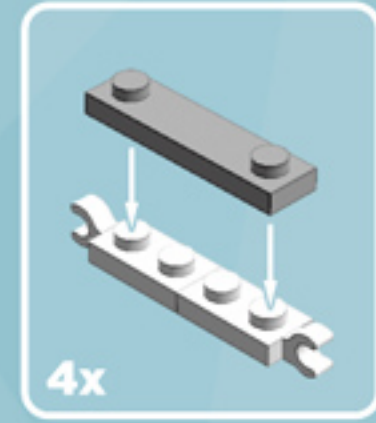

# Roller Gem Ornament (Green)

*A LEGO® project by Chris McVeigh*  
[chrismcveigh.com](http://chrismcveigh.com)

Element ID	Color	Description	Quantity
6010831	Black	Round Plate 2X2 W/Eye	1
4142865	Bright Red	2M Cross Axle W. Groove	2
379528	Dark Green	Plate 2X6	8
4211445	Medium Stone Grey	Plate 1X4	4
4599498	Medium Stone Grey	Plate 1X4 W. 2 Knobs	8
6020990	Silver Metallic	Parabolic Ring	2
4217436	Tr. Green	Plate 1X1	8
6051511	White	Plate 1X2 W. 1 Knob	16
4535737	White	Plate 2X1 W/Holder,Vertical	16
403201	White	Plate 2X2 Round	2
4565324	White	Plate 2X2 W 1 Knob	8
4504369	White	Roof Tile 1X1X2/3, Abs	32
396001	White	Round Plate Ø32X6.4	2