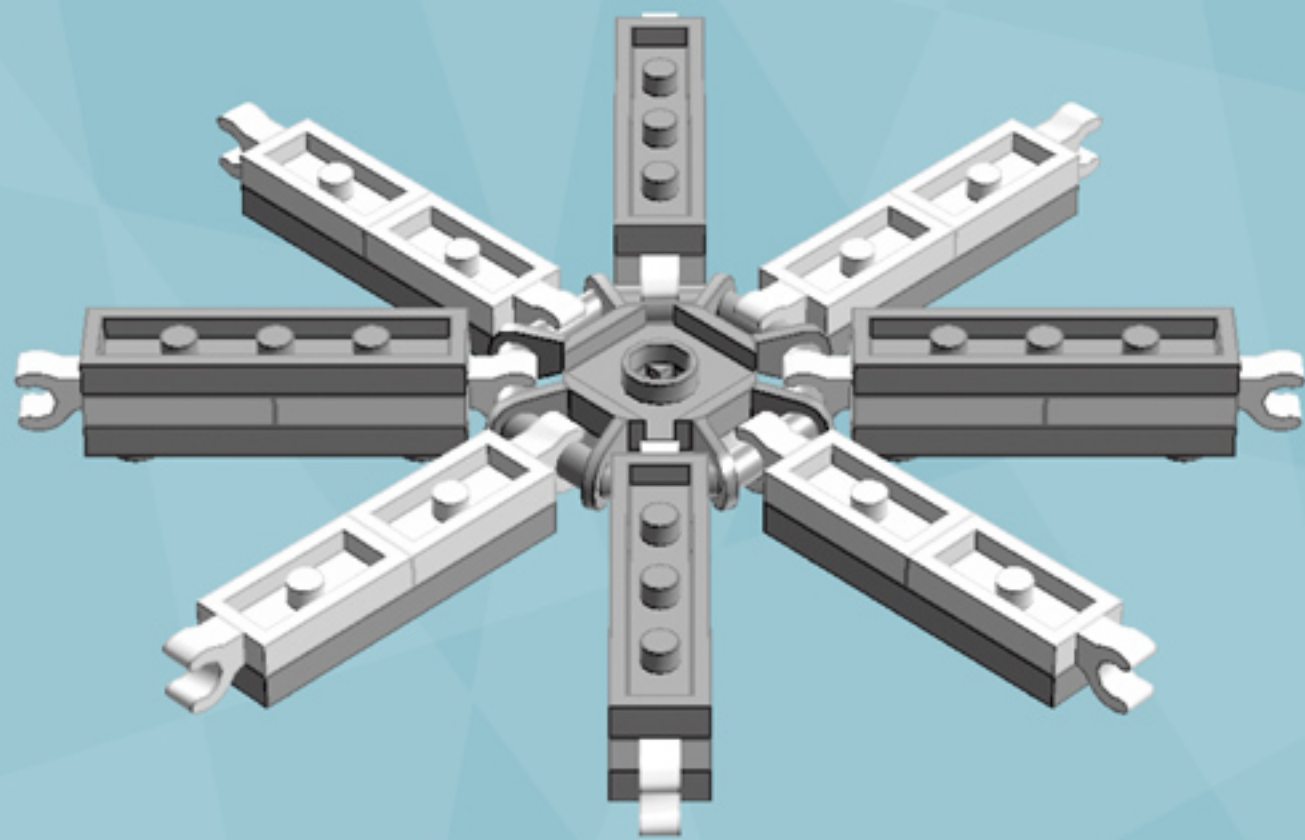

Roller Gem Ornament (Orange)

A LEGO® project by Chris McVeigh
chrismcveigh.com

Element ID	Color	Description	Quantity
6010831	Black	Round Plate 2X2 W/Eye	1
4121741	Bright Orange	Plate 2X6	8
4142865	Bright Red	2M Cross Axle W. Groove	2
4211445	Medium Stone Grey	Plate 1X4	4
4599498	Medium Stone Grey	Plate 1X4 W. 2 Knobs	8
6020990	Silver Metallic	Parabolic Ring	2
4542673	Tr. Br.Orange	Plate 1X1	8
6051511	White	Plate 1X2 W. 1 Knob	16
4535737	White	Plate 2X1 W/Holder,Vertical	16
403201	White	Plate 2X2 Round	2
4565324	White	Plate 2X2 W 1 Knob	8
4504369	White	Roof Tile 1X1X2/3, Abs	32
396001	White	Round Plate Ø32X6.4	2