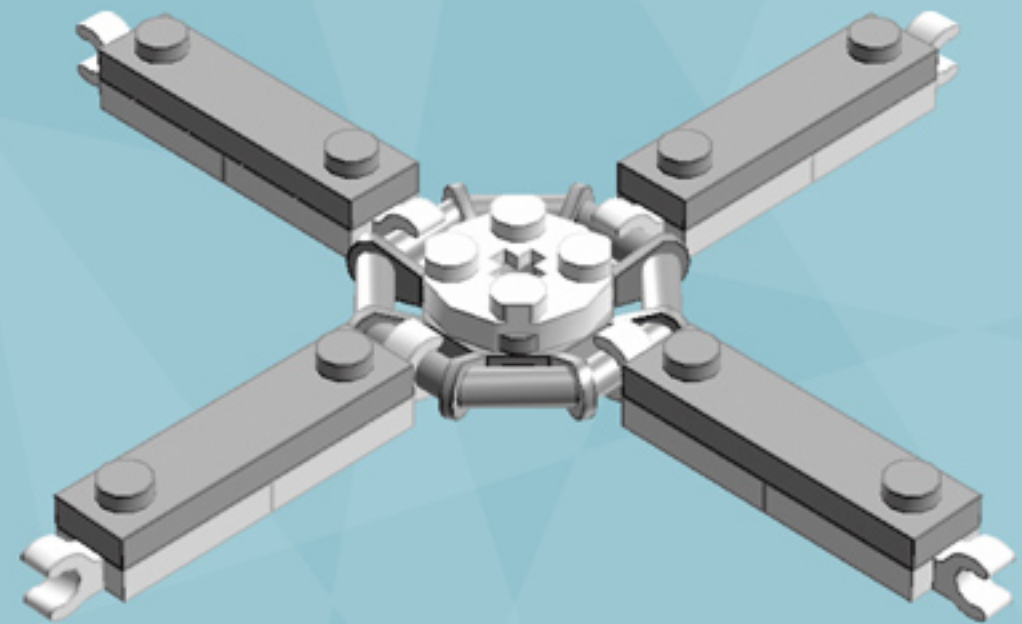

Roller Gem Ornament (Orange)

A LEGO® project by Chris McVeigh
chrismcveigh.com

Element ID	Color	Description	Quantity
6010831	Black	Round Plate 2X2 W/Eye	1
4121741	Bright Orange	Plate 2X6	8
4142865	Bright Red	2M Cross Axle W. Groove	2
4211445	Medium Stone Grey	Plate 1X4	4
4599498	Medium Stone Grey	Plate 1X4 W. 2 Knobs	8
6020990	Silver Metallic	Parabolic Ring	2
4542673	Tr. Br.Orange	Plate 1X1	8
6051511	White	Plate 1X2 W. 1 Knob	16
4535737	White	Plate 2X1 W/Holder,Vertical	16
403201	White	Plate 2X2 Round	2
4565324	White	Plate 2X2 W 1 Knob	8
4504369	White	Roof Tile 1X1X2/3, Abs	32
396001	White	Round Plate Ø32X6.4	2