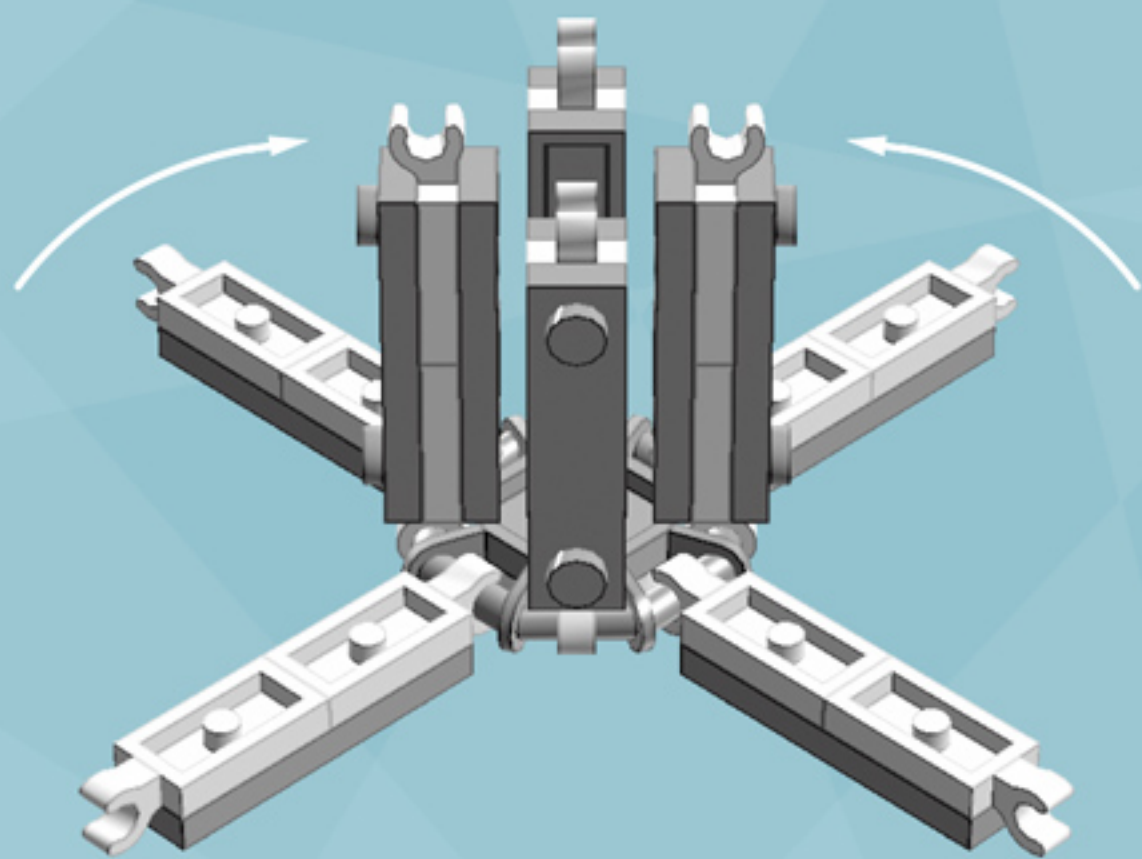

Roller Gem Ornament (Orange)

A LEGO® project by Chris McVeigh
chrismcveigh.com

Element ID	Color	Description	Quantity
6010831	Black	Round Plate 2X2 W/Eye	1
4121741	Bright Orange	Plate 2X6	8
4142865	Bright Red	2M Cross Axle W. Groove	2
4211445	Medium Stone Grey	Plate 1X4	4
4599498	Medium Stone Grey	Plate 1X4 W. 2 Knobs	8
6020990	Silver Metallic	Parabolic Ring	2
4542673	Tr. Br.Orange	Plate 1X1	8
6051511	White	Plate 1X2 W. 1 Knob	16
4535737	White	Plate 2X1 W/Holder,Vertical	16
403201	White	Plate 2X2 Round	2
4565324	White	Plate 2X2 W 1 Knob	8
4504369	White	Roof Tile 1X1X2/3, Abs	32
396001	White	Round Plate Ø32X6.4	2