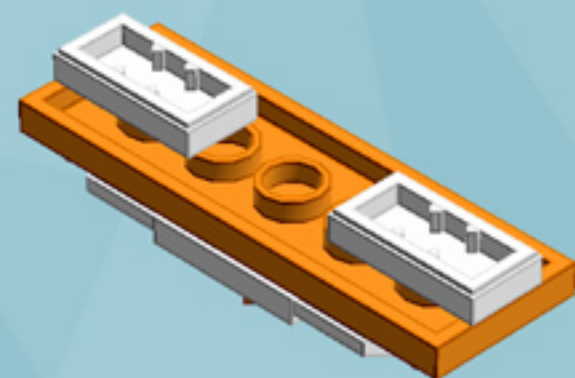

Roller Gem Ornament (Orange)

A LEGO® project by Chris McVeigh
chrismcveigh.com

Element ID	Color	Description	Quantity
6010831	Black	Round Plate 2X2 W/Eye	1
4121741	Bright Orange	Plate 2X6	8
4142865	Bright Red	2M Cross Axle W. Groove	2
4211445	Medium Stone Grey	Plate 1X4	4
4599498	Medium Stone Grey	Plate 1X4 W. 2 Knobs	8
6020990	Silver Metallic	Parabolic Ring	2
4542673	Tr. Br.Orange	Plate 1X1	8
6051511	White	Plate 1X2 W. 1 Knob	16
4535737	White	Plate 2X1 W/Holder,Vertical	16
403201	White	Plate 2X2 Round	2
4565324	White	Plate 2X2 W 1 Knob	8
4504369	White	Roof Tile 1X1X2/3, Abs	32
396001	White	Round Plate Ø32X6.4	2