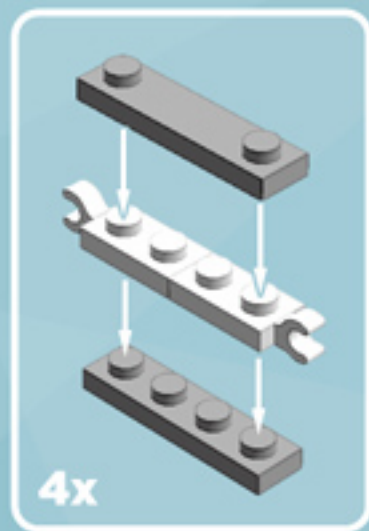

Roller Gem Ornament (Orange)

A LEGO® project by Chris McVeigh
chrismcveigh.com

Element ID	Color	Description	Quantity
6010831	Black	Round Plate 2X2 W/Eye	1
4121741	Bright Orange	Plate 2X6	8
4142865	Bright Red	2M Cross Axle W. Groove	2
4211445	Medium Stone Grey	Plate 1X4	4
4599498	Medium Stone Grey	Plate 1X4 W. 2 Knobs	8
6020990	Silver Metallic	Parabolic Ring	2
4542673	Tr. Br.Orange	Plate 1X1	8
6051511	White	Plate 1X2 W. 1 Knob	16
4535737	White	Plate 2X1 W/Holder,Vertical	16
403201	White	Plate 2X2 Round	2
4565324	White	Plate 2X2 W 1 Knob	8
4504369	White	Roof Tile 1X1X2/3, Abs	32
396001	White	Round Plate Ø32X6.4	2