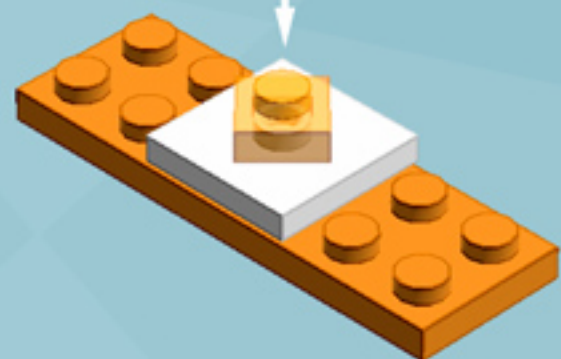

Roller Gem Ornament (Orange)

A LEGO® project by Chris McVeigh
chrismcveigh.com

Element ID	Color	Description	Quantity
6010831	Black	Round Plate 2X2 W/Eye	1
4121741	Bright Orange	Plate 2X6	8
4142865	Bright Red	2M Cross Axle W. Groove	2
4211445	Medium Stone Grey	Plate 1X4	4
4599498	Medium Stone Grey	Plate 1X4 W. 2 Knobs	8
6020990	Silver Metallic	Parabolic Ring	2
4542673	Tr. Br.Orange	Plate 1X1	8
6051511	White	Plate 1X2 W. 1 Knob	16
4535737	White	Plate 2X1 W/Holder,Vertical	16
403201	White	Plate 2X2 Round	2
4565324	White	Plate 2X2 W 1 Knob	8
4504369	White	Roof Tile 1X1X2/3, Abs	32
396001	White	Round Plate Ø32X6.4	2