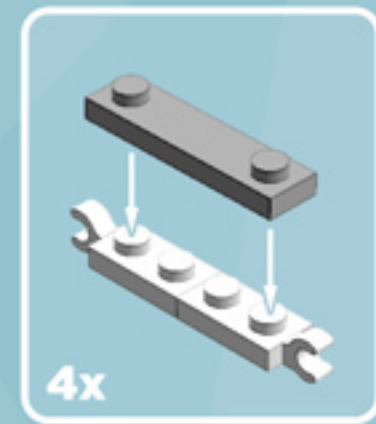

Roller Gem Ornament (Orange)

A LEGO® project by Chris McVeigh
chrismcveigh.com

Element ID	Color	Description	Quantity
6010831	Black	Round Plate 2X2 W/Eye	1
4121741	Bright Orange	Plate 2X6	8
4142865	Bright Red	2M Cross Axle W. Groove	2
4211445	Medium Stone Grey	Plate 1X4	4
4599498	Medium Stone Grey	Plate 1X4 W. 2 Knobs	8
6020990	Silver Metallic	Parabolic Ring	2
4542673	Tr. Br.Orange	Plate 1X1	8
6051511	White	Plate 1X2 W. 1 Knob	16
4535737	White	Plate 2X1 W/Holder,Vertical	16
403201	White	Plate 2X2 Round	2
4565324	White	Plate 2X2 W 1 Knob	8
4504369	White	Roof Tile 1X1X2/3, Abs	32
396001	White	Round Plate Ø32X6.4	2