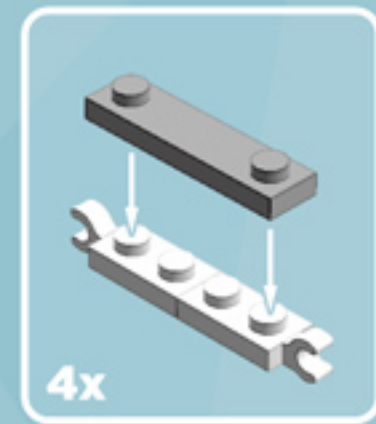

# Roller Orbit Ornament (Azure)

*A LEGO® project by Chris McVeigh*  
[chrismcveigh.com](http://chrismcveigh.com)

Element ID	Color	Description	Quantity
6010831	Black	Round Plate 2X2 W/Eye	1
4142865	Bright Red	2M Cross Axle W. Groove	2
4619513	Medium Azur	Plate 2X3	16
4211445	Medium Stone Grey	Plate 1X4	4
4599498	Medium Stone Grey	Plate 1X4 W. 2 Knobs	8
6020990	Silver Metallic	Parabolic Ring	2
4581214	Tr. Light Blue	Parabola Ø16	8
6051511	White	Plate 1X2 W. 1 Knob	16
4535737	White	Plate 2X1 W/Holder,Vertical	16
403201	White	Plate 2X2 Round	2
4565324	White	Plate 2X2 W 1 Knob	8
4547489	White	Roof Tile 1X2X2/3, Abs	16
396001	White	Round Plate Ø32X6.4	2