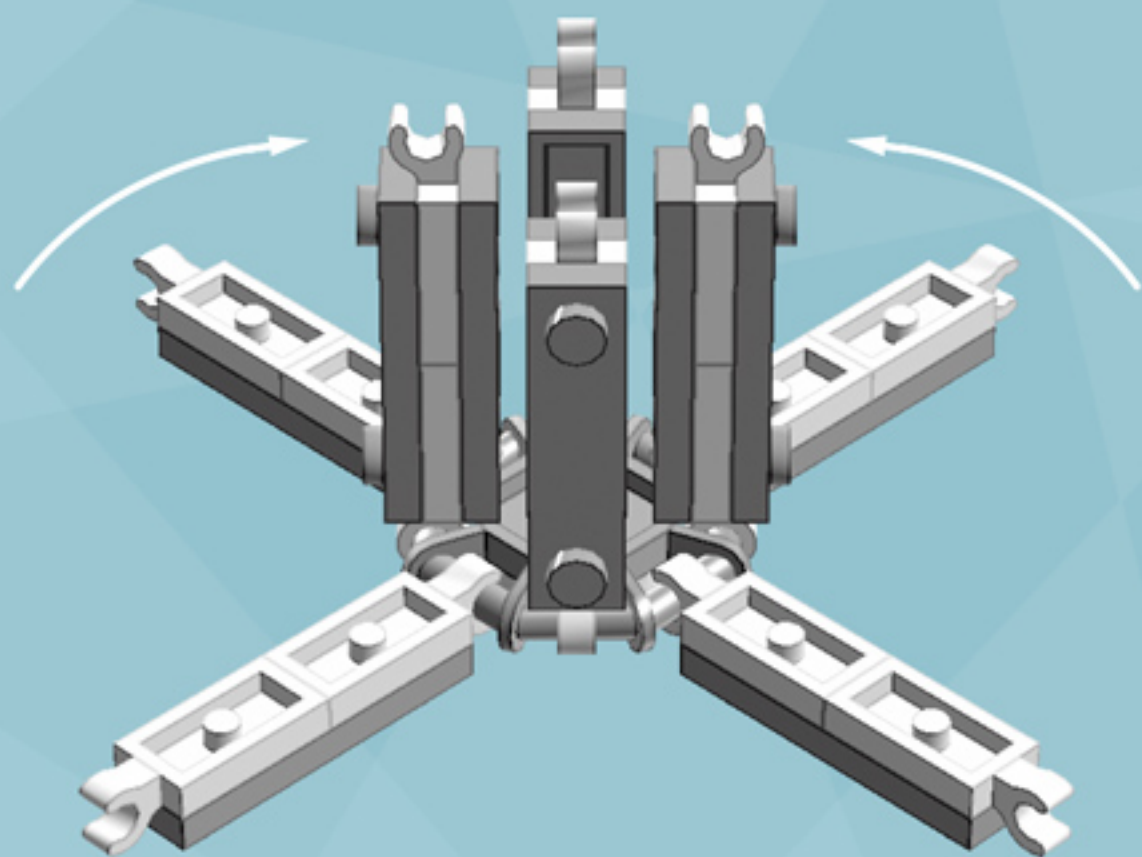

# Roller Orbit Ornament (Azure)

*A LEGO® project by Chris McVeigh*  
[chrismcveigh.com](http://chrismcveigh.com)

Element ID	Color	Description	Quantity
6010831	Black	Round Plate 2X2 W/Eye	1
4142865	Bright Red	2M Cross Axle W. Groove	2
4619513	Medium Azur	Plate 2X3	16
4211445	Medium Stone Grey	Plate 1X4	4
4599498	Medium Stone Grey	Plate 1X4 W. 2 Knobs	8
6020990	Silver Metallic	Parabolic Ring	2
4581214	Tr. Light Blue	Parabola Ø16	8
6051511	White	Plate 1X2 W. 1 Knob	16
4535737	White	Plate 2X1 W/Holder,Vertical	16
403201	White	Plate 2X2 Round	2
4565324	White	Plate 2X2 W 1 Knob	8
4547489	White	Roof Tile 1X2X2/3, Abs	16
396001	White	Round Plate Ø32X6.4	2

8x

8x

*For more fun builds,  
please pop by [chrismcveigh.com](http://chrismcveigh.com),  
visit me at [facebook.com/c.mcveigh.photos](https://facebook.com/c.mcveigh.photos),  
or follow me on twitter [@actionfigured](https://twitter.com/actionfigured)*