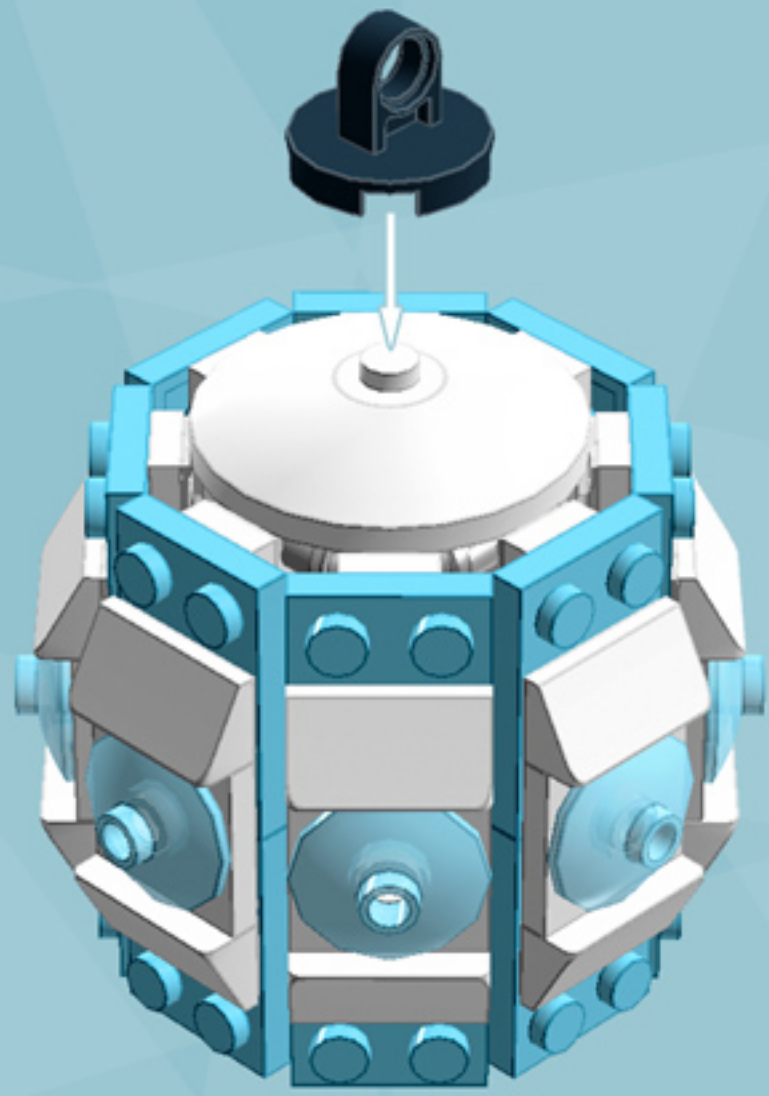

# Roller Orbit Ornament (Azure)

*A LEGO® project by Chris McVeigh*  
[chrismcveigh.com](http://chrismcveigh.com)

Element ID	Color	Description	Quantity
6010831	Black	Round Plate 2X2 W/Eye	1
4142865	Bright Red	2M Cross Axle W. Groove	2
4619513	Medium Azur	Plate 2X3	16
4211445	Medium Stone Grey	Plate 1X4	4
4599498	Medium Stone Grey	Plate 1X4 W. 2 Knobs	8
6020990	Silver Metallic	Parabolic Ring	2
4581214	Tr. Light Blue	Parabola Ø16	8
6051511	White	Plate 1X2 W. 1 Knob	16
4535737	White	Plate 2X1 W/Holder,Vertical	16
403201	White	Plate 2X2 Round	2
4565324	White	Plate 2X2 W 1 Knob	8
4547489	White	Roof Tile 1X2X2/3, Abs	16
396001	White	Round Plate Ø32X6.4	2

8x

8x

*For more fun builds,  
please pop by [chrismcveigh.com](http://chrismcveigh.com),  
visit me at [facebook.com/c.mcveigh.photos](https://facebook.com/c.mcveigh.photos),  
or follow me on twitter [@actionfigured](https://twitter.com/actionfigured)*