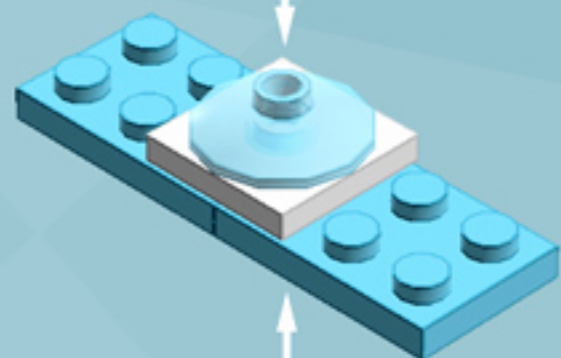

# Roller Orbit Ornament (Azure)

*A LEGO® project by Chris McVeigh*  
[chrismcveigh.com](http://chrismcveigh.com)

Element ID	Color	Description	Quantity
6010831	Black	Round Plate 2X2 W/Eye	1
4142865	Bright Red	2M Cross Axle W. Groove	2
4619513	Medium Azur	Plate 2X3	16
4211445	Medium Stone Grey	Plate 1X4	4
4599498	Medium Stone Grey	Plate 1X4 W. 2 Knobs	8
6020990	Silver Metallic	Parabolic Ring	2
4581214	Tr. Light Blue	Parabola Ø16	8
6051511	White	Plate 1X2 W. 1 Knob	16
4535737	White	Plate 2X1 W/Holder,Vertical	16
403201	White	Plate 2X2 Round	2
4565324	White	Plate 2X2 W 1 Knob	8
4547489	White	Roof Tile 1X2X2/3, Abs	16
396001	White	Round Plate Ø32X6.4	2