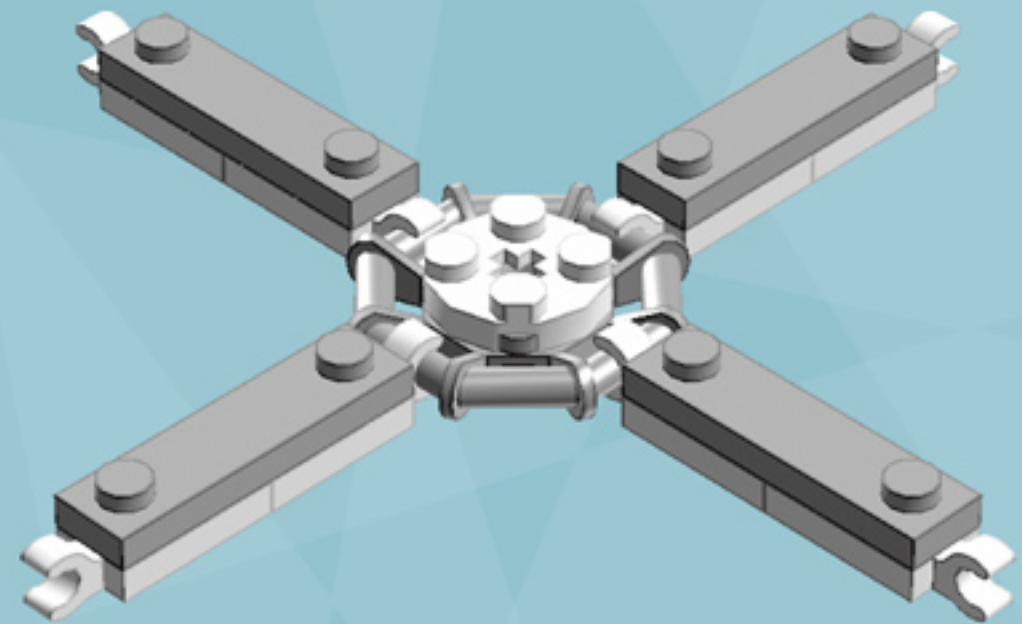

# Roller Orbit Ornament (Azure)

*A LEGO® project by Chris McVeigh*  
[chrismcveigh.com](http://chrismcveigh.com)

Element ID	Color	Description	Quantity
6010831	Black	Round Plate 2X2 W/Eye	1
4142865	Bright Red	2M Cross Axle W. Groove	2
4619513	Medium Azur	Plate 2X3	16
4211445	Medium Stone Grey	Plate 1X4	4
4599498	Medium Stone Grey	Plate 1X4 W. 2 Knobs	8
6020990	Silver Metallic	Parabolic Ring	2
4581214	Tr. Light Blue	Parabola Ø16	8
6051511	White	Plate 1X2 W. 1 Knob	16
4535737	White	Plate 2X1 W/Holder,Vertical	16
403201	White	Plate 2X2 Round	2
4565324	White	Plate 2X2 W 1 Knob	8
4547489	White	Roof Tile 1X2X2/3, Abs	16
396001	White	Round Plate Ø32X6.4	2

8x

8x

*For more fun builds,  
please pop by [chrismcveigh.com](http://chrismcveigh.com),  
visit me at [facebook.com/c.mcveigh.photos](https://facebook.com/c.mcveigh.photos),  
or follow me on twitter [@actionfigured](https://twitter.com/actionfigured)*