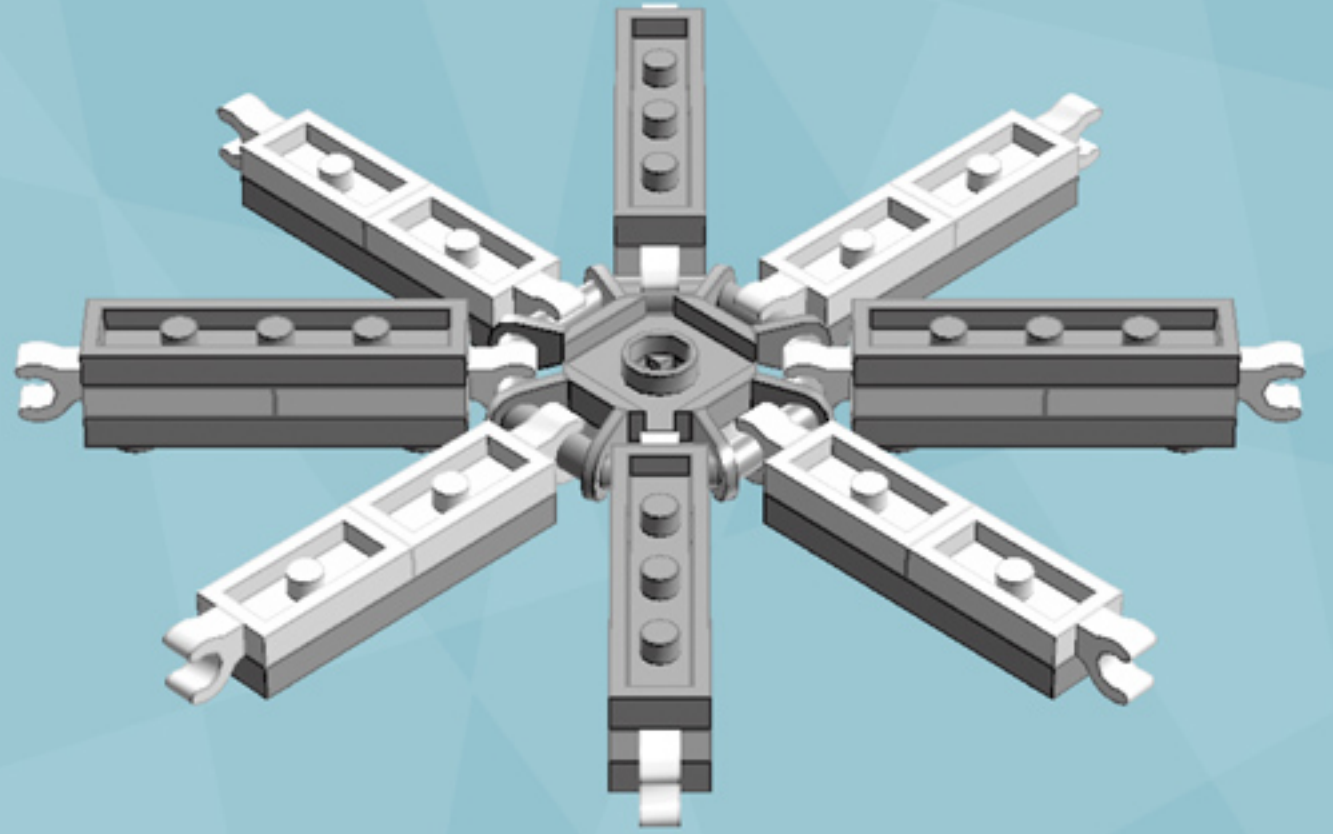

# Roller Orbit Ornament (Azure)

*A LEGO® project by Chris McVeigh*  
[chrismcveigh.com](http://chrismcveigh.com)

Element ID	Color	Description	Quantity
6010831	Black	Round Plate 2X2 W/Eye	1
4142865	Bright Red	2M Cross Axle W. Groove	2
4619513	Medium Azur	Plate 2X3	16
4211445	Medium Stone Grey	Plate 1X4	4
4599498	Medium Stone Grey	Plate 1X4 W. 2 Knobs	8
6020990	Silver Metallic	Parabolic Ring	2
4581214	Tr. Light Blue	Parabola Ø16	8
6051511	White	Plate 1X2 W. 1 Knob	16
4535737	White	Plate 2X1 W/Holder,Vertical	16
403201	White	Plate 2X2 Round	2
4565324	White	Plate 2X2 W 1 Knob	8
4547489	White	Roof Tile 1X2X2/3, Abs	16
396001	White	Round Plate Ø32X6.4	2

8x

8x

*For more fun builds,  
please pop by [chrismcveigh.com](http://chrismcveigh.com),  
visit me at [facebook.com/c.mcveigh.photos](https://facebook.com/c.mcveigh.photos),  
or follow me on twitter [@actionfigured](https://twitter.com/actionfigured)*