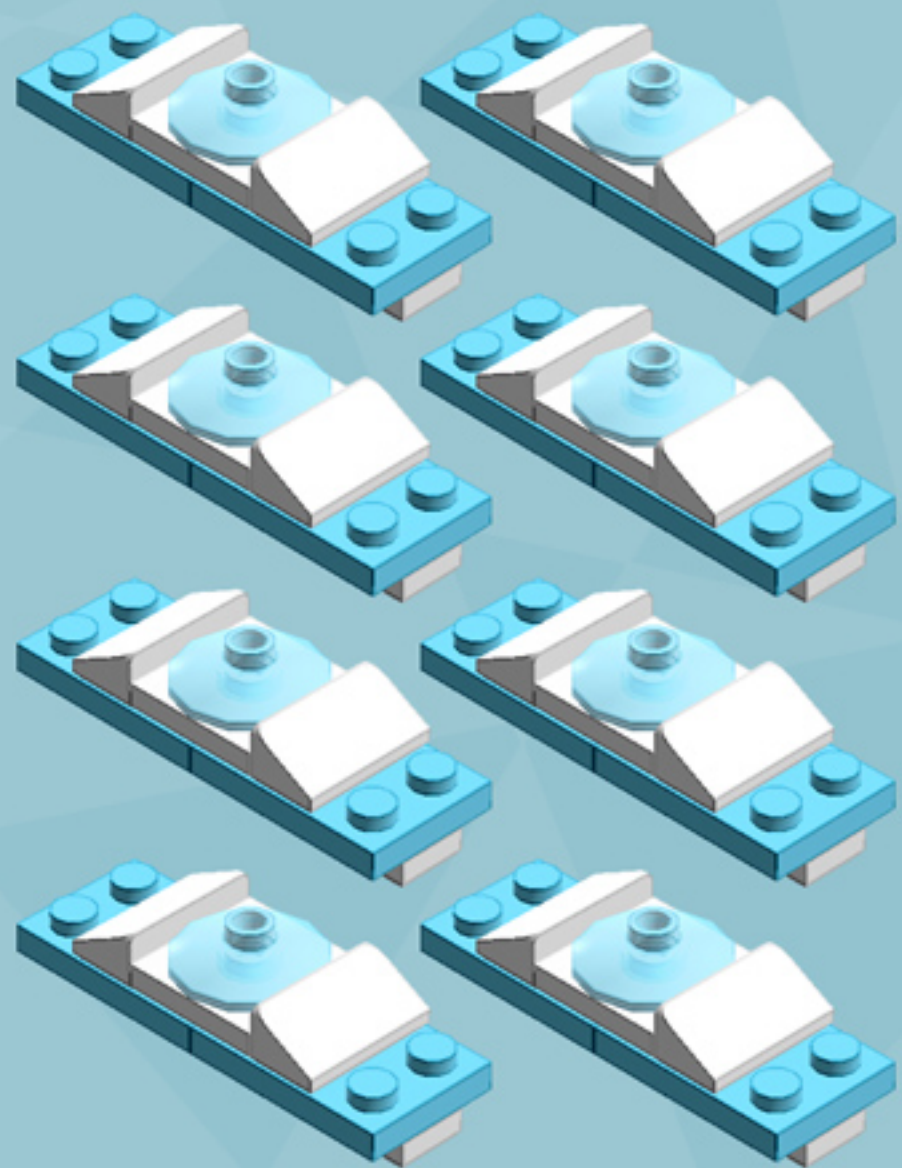

# Roller Orbit Ornament (Azure)

*A LEGO® project by Chris McVeigh*  
[chrismcveigh.com](http://chrismcveigh.com)

Element ID	Color	Description	Quantity
6010831	Black	Round Plate 2X2 W/Eye	1
4142865	Bright Red	2M Cross Axle W. Groove	2
4619513	Medium Azur	Plate 2X3	16
4211445	Medium Stone Grey	Plate 1X4	4
4599498	Medium Stone Grey	Plate 1X4 W. 2 Knobs	8
6020990	Silver Metallic	Parabolic Ring	2
4581214	Tr. Light Blue	Parabola Ø16	8
6051511	White	Plate 1X2 W. 1 Knob	16
4535737	White	Plate 2X1 W/Holder,Vertical	16
403201	White	Plate 2X2 Round	2
4565324	White	Plate 2X2 W 1 Knob	8
4547489	White	Roof Tile 1X2X2/3, Abs	16
396001	White	Round Plate Ø32X6.4	2

8x

8x

*For more fun builds,  
please pop by [chrismcveigh.com](http://chrismcveigh.com),  
visit me at [facebook.com/c.mcveigh.photos](https://facebook.com/c.mcveigh.photos),  
or follow me on twitter [@actionfigured](https://twitter.com/actionfigured)*