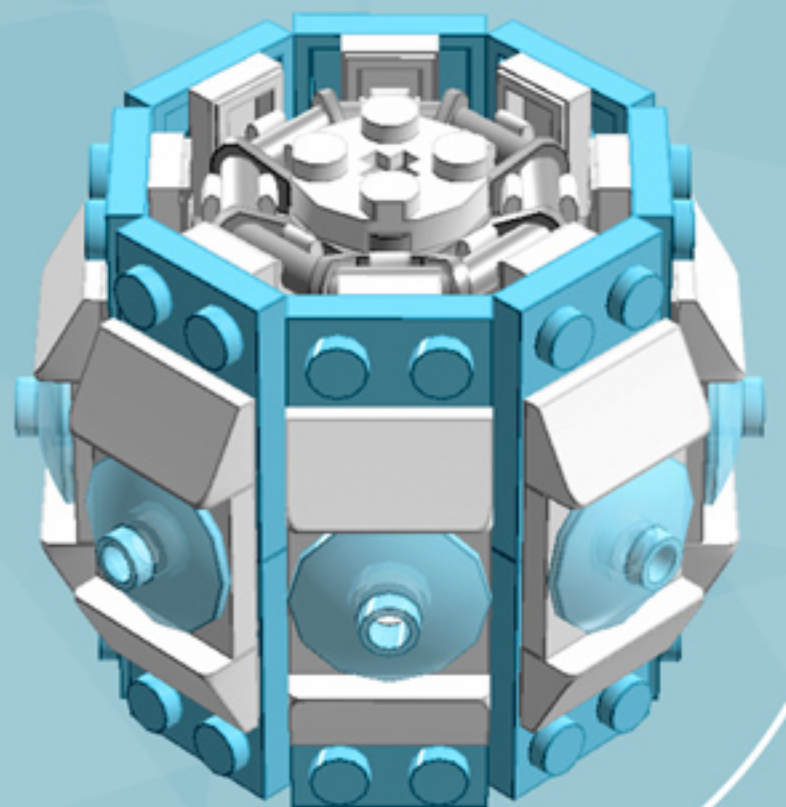

# Roller Orbit Ornament (Azure)

*A LEGO® project by Chris McVeigh*  
[chrismcveigh.com](http://chrismcveigh.com)

Element ID	Color	Description	Quantity
6010831	Black	Round Plate 2X2 W/Eye	1
4142865	Bright Red	2M Cross Axle W. Groove	2
4619513	Medium Azur	Plate 2X3	16
4211445	Medium Stone Grey	Plate 1X4	4
4599498	Medium Stone Grey	Plate 1X4 W. 2 Knobs	8
6020990	Silver Metallic	Parabolic Ring	2
4581214	Tr. Light Blue	Parabola Ø16	8
6051511	White	Plate 1X2 W. 1 Knob	16
4535737	White	Plate 2X1 W/Holder,Vertical	16
403201	White	Plate 2X2 Round	2
4565324	White	Plate 2X2 W 1 Knob	8
4547489	White	Roof Tile 1X2X2/3, Abs	16
396001	White	Round Plate Ø32X6.4	2

8x

8x

*For more fun builds,  
please pop by [chrismcveigh.com](http://chrismcveigh.com),  
visit me at [facebook.com/c.mcveigh.photos](https://facebook.com/c.mcveigh.photos),  
or follow me on twitter [@actionfigured](https://twitter.com/actionfigured)*