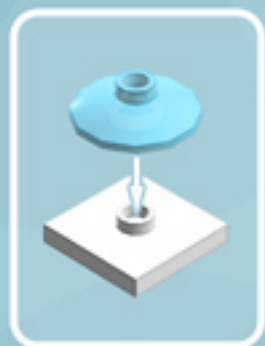

# Roller Orbit Ornament (Azure)

*A LEGO® project by Chris McVeigh*  
[chrismcveigh.com](http://chrismcveigh.com)

Element ID	Color	Description	Quantity
6010831	Black	Round Plate 2X2 W/Eye	1
4142865	Bright Red	2M Cross Axle W. Groove	2
4619513	Medium Azur	Plate 2X3	16
4211445	Medium Stone Grey	Plate 1X4	4
4599498	Medium Stone Grey	Plate 1X4 W. 2 Knobs	8
6020990	Silver Metallic	Parabolic Ring	2
4581214	Tr. Light Blue	Parabola Ø16	8
6051511	White	Plate 1X2 W. 1 Knob	16
4535737	White	Plate 2X1 W/Holder,Vertical	16
403201	White	Plate 2X2 Round	2
4565324	White	Plate 2X2 W 1 Knob	8
4547489	White	Roof Tile 1X2X2/3, Abs	16
396001	White	Round Plate Ø32X6.4	2