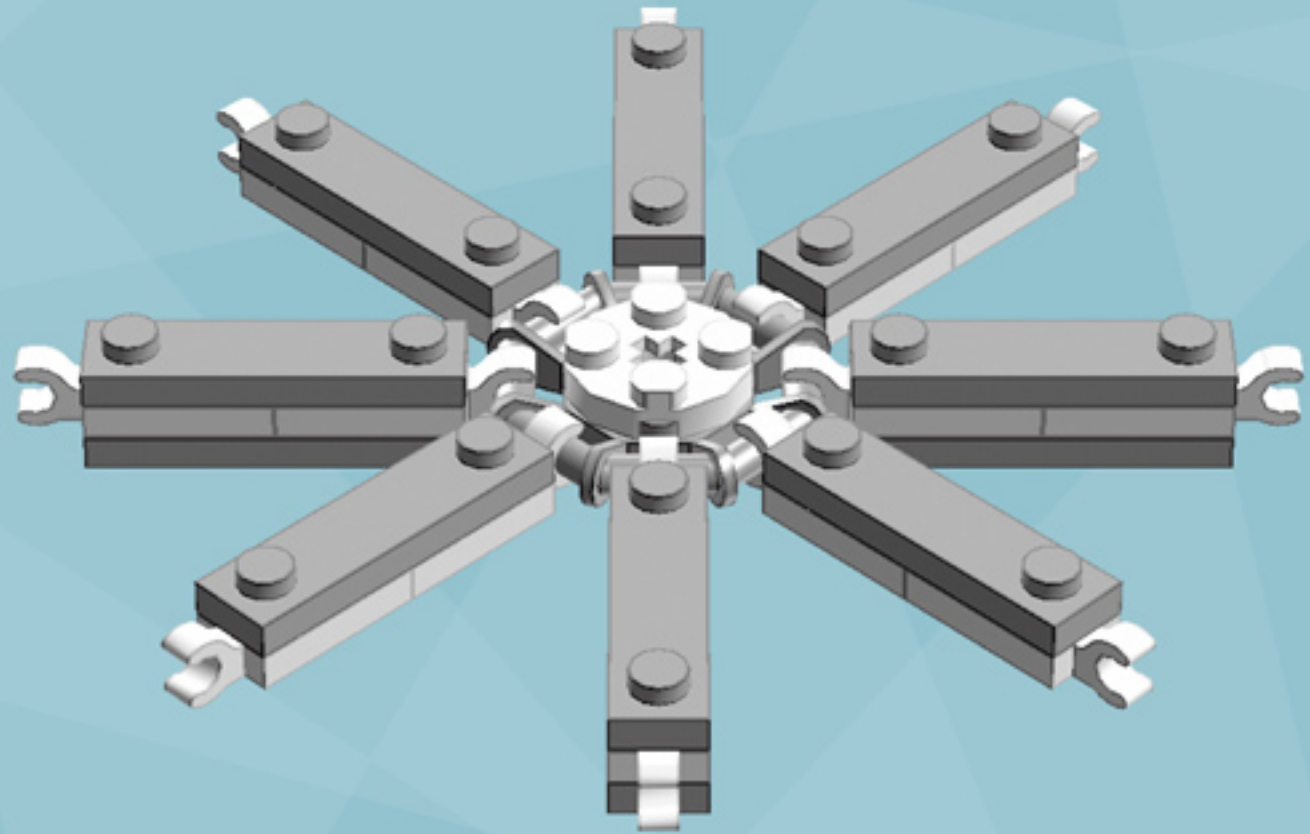

# Roller Orbit Ornament (Azure)

*A LEGO® project by Chris McVeigh*  
[chrismcveigh.com](http://chrismcveigh.com)

Element ID	Color	Description	Quantity
6010831	Black	Round Plate 2X2 W/Eye	1
4142865	Bright Red	2M Cross Axle W. Groove	2
4619513	Medium Azur	Plate 2X3	16
4211445	Medium Stone Grey	Plate 1X4	4
4599498	Medium Stone Grey	Plate 1X4 W. 2 Knobs	8
6020990	Silver Metallic	Parabolic Ring	2
4581214	Tr. Light Blue	Parabola Ø16	8
6051511	White	Plate 1X2 W. 1 Knob	16
4535737	White	Plate 2X1 W/Holder,Vertical	16
403201	White	Plate 2X2 Round	2
4565324	White	Plate 2X2 W 1 Knob	8
4547489	White	Roof Tile 1X2X2/3, Abs	16
396001	White	Round Plate Ø32X6.4	2

8x

8x

*For more fun builds,  
please pop by [chrismcveigh.com](http://chrismcveigh.com),  
visit me at [facebook.com/c.mcveigh.photos](https://facebook.com/c.mcveigh.photos),  
or follow me on twitter [@actionfigured](https://twitter.com/actionfigured)*