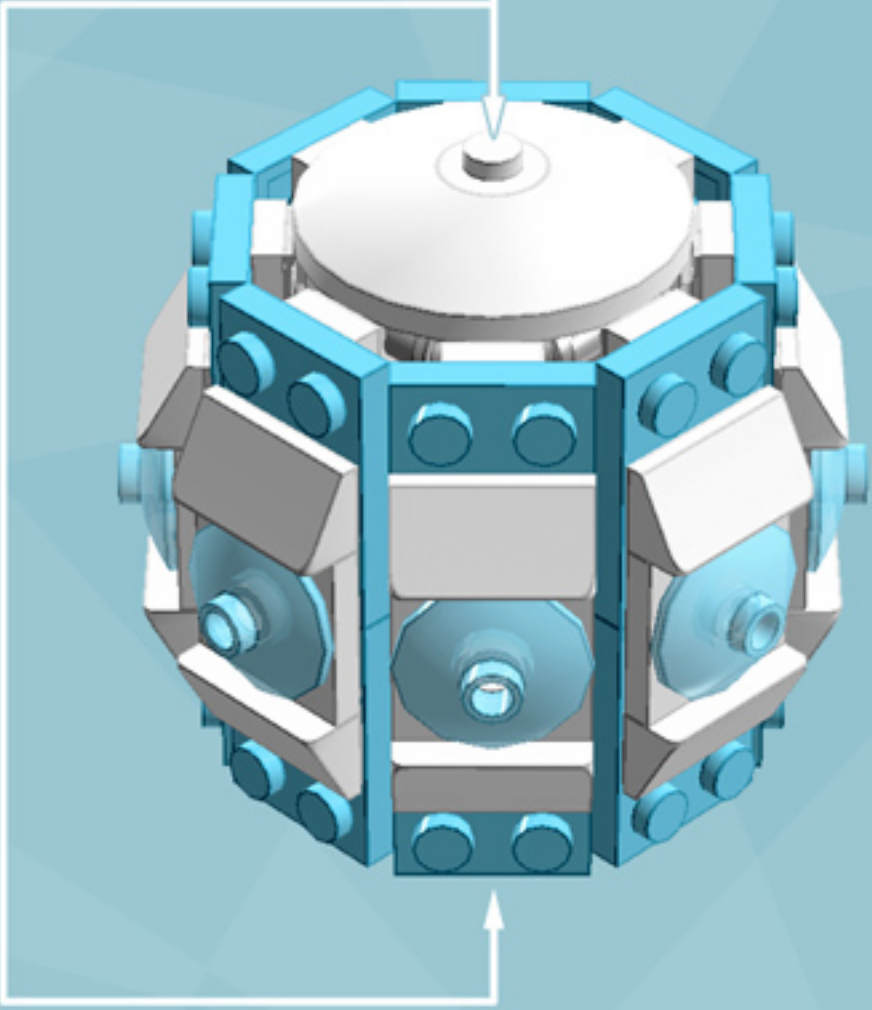

# Roller Orbit Ornament (Azure)

*A LEGO® project by Chris McVeigh*  
[chrismcveigh.com](http://chrismcveigh.com)

Element ID	Color	Description	Quantity
6010831	Black	Round Plate 2X2 W/Eye	1
4142865	Bright Red	2M Cross Axle W. Groove	2
4619513	Medium Azur	Plate 2X3	16
4211445	Medium Stone Grey	Plate 1X4	4
4599498	Medium Stone Grey	Plate 1X4 W. 2 Knobs	8
6020990	Silver Metallic	Parabolic Ring	2
4581214	Tr. Light Blue	Parabola Ø16	8
6051511	White	Plate 1X2 W. 1 Knob	16
4535737	White	Plate 2X1 W/Holder,Vertical	16
403201	White	Plate 2X2 Round	2
4565324	White	Plate 2X2 W 1 Knob	8
4547489	White	Roof Tile 1X2X2/3, Abs	16
396001	White	Round Plate Ø32X6.4	2

8x

8x

*For more fun builds,  
please pop by [chrismcveigh.com](http://chrismcveigh.com),  
visit me at [facebook.com/c.mcveigh.photos](https://facebook.com/c.mcveigh.photos),  
or follow me on twitter [@actionfigured](https://twitter.com/actionfigured)*