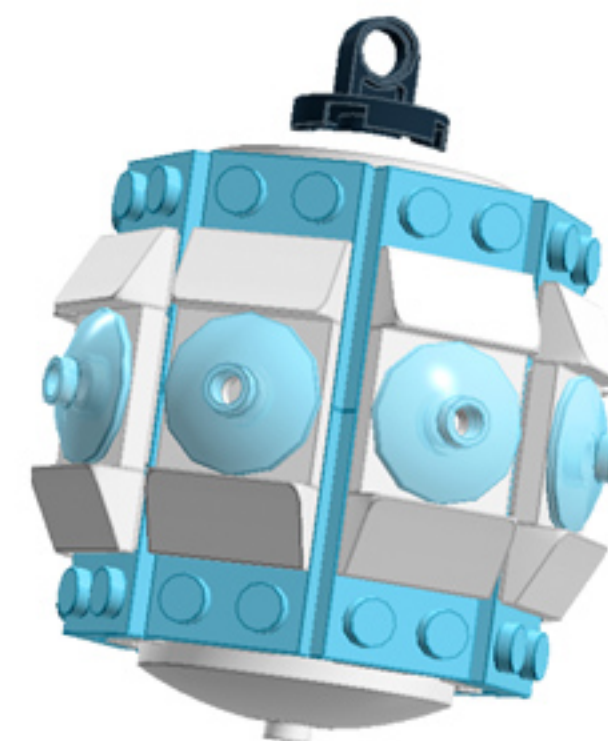

# Roller Orbit Ornament (Azure)

*A LEGO® project by Chris McVeigh*  
[chrismcveigh.com](http://chrismcveigh.com)

Element ID	Color	Description	Quantity
6010831	Black	Round Plate 2X2 W/Eye	1
4142865	Bright Red	2M Cross Axle W. Groove	2
4619513	Medium Azur	Plate 2X3	16
4211445	Medium Stone Grey	Plate 1X4	4
4599498	Medium Stone Grey	Plate 1X4 W. 2 Knobs	8
6020990	Silver Metallic	Parabolic Ring	2
4581214	Tr. Light Blue	Parabola Ø16	8
6051511	White	Plate 1X2 W. 1 Knob	16
4535737	White	Plate 2X1 W/Holder,Vertical	16
403201	White	Plate 2X2 Round	2
4565324	White	Plate 2X2 W 1 Knob	8
4547489	White	Roof Tile 1X2X2/3, Abs	16
396001	White	Round Plate Ø32X6.4	2

8x

8x

*For more fun builds,  
please pop by [chrismcveigh.com](http://chrismcveigh.com),  
visit me at [facebook.com/c.mcveigh.photos](https://facebook.com/c.mcveigh.photos),  
or follow me on twitter [@actionfigured](https://twitter.com/actionfigured)*