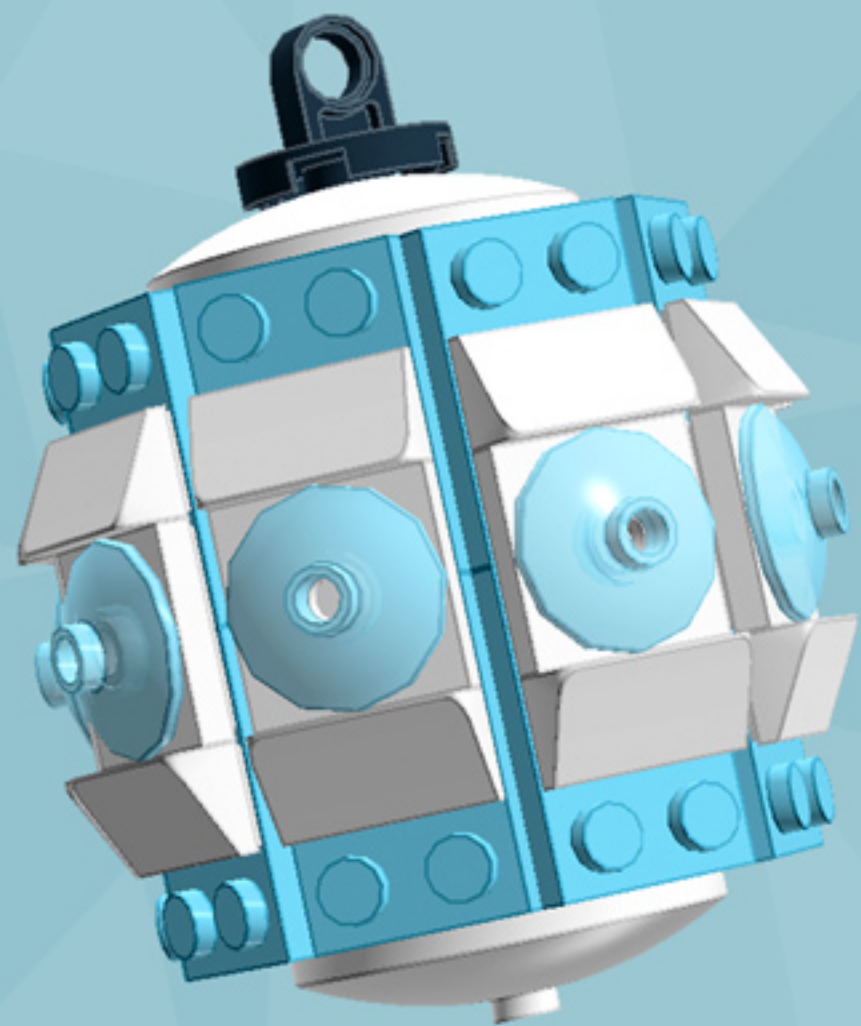

# Roller Orbit Ornament (Azure)

*A LEGO® project by Chris McVeigh*  
[chrismcveigh.com](http://chrismcveigh.com)

Element ID	Color	Description	Quantity
6010831	Black	Round Plate 2X2 W/Eye	1
4142865	Bright Red	2M Cross Axle W. Groove	2
4619513	Medium Azur	Plate 2X3	16
4211445	Medium Stone Grey	Plate 1X4	4
4599498	Medium Stone Grey	Plate 1X4 W. 2 Knobs	8
6020990	Silver Metallic	Parabolic Ring	2
4581214	Tr. Light Blue	Parabola Ø16	8
6051511	White	Plate 1X2 W. 1 Knob	16
4535737	White	Plate 2X1 W/Holder,Vertical	16
403201	White	Plate 2X2 Round	2
4565324	White	Plate 2X2 W 1 Knob	8
4547489	White	Roof Tile 1X2X2/3, Abs	16
396001	White	Round Plate Ø32X6.4	2

8x

8x

*For more fun builds,  
please pop by [chrismcveigh.com](http://chrismcveigh.com),  
visit me at [facebook.com/c.mcveigh.photos](https://facebook.com/c.mcveigh.photos),  
or follow me on twitter [@actionfigured](https://twitter.com/actionfigured)*