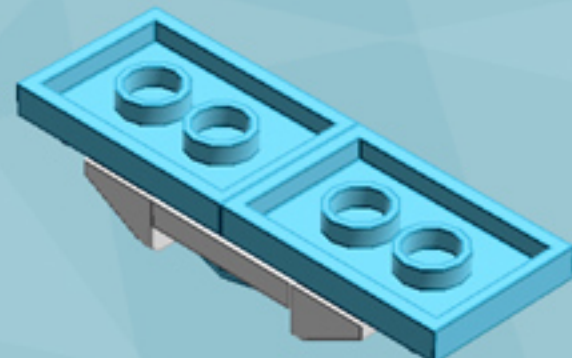

# Roller Orbit Ornament (Azure)

*A LEGO® project by Chris McVeigh*  
[chrismcveigh.com](http://chrismcveigh.com)

Element ID	Color	Description	Quantity
6010831	Black	Round Plate 2X2 W/Eye	1
4142865	Bright Red	2M Cross Axle W. Groove	2
4619513	Medium Azur	Plate 2X3	16
4211445	Medium Stone Grey	Plate 1X4	4
4599498	Medium Stone Grey	Plate 1X4 W. 2 Knobs	8
6020990	Silver Metallic	Parabolic Ring	2
4581214	Tr. Light Blue	Parabola Ø16	8
6051511	White	Plate 1X2 W. 1 Knob	16
4535737	White	Plate 2X1 W/Holder,Vertical	16
403201	White	Plate 2X2 Round	2
4565324	White	Plate 2X2 W 1 Knob	8
4547489	White	Roof Tile 1X2X2/3, Abs	16
396001	White	Round Plate Ø32X6.4	2

8x

8x

*For more fun builds,  
please pop by [chrismcveigh.com](http://chrismcveigh.com),  
visit me at [facebook.com/c.mcveigh.photos](https://facebook.com/c.mcveigh.photos),  
or follow me on twitter [@actionfigured](https://twitter.com/actionfigured)*