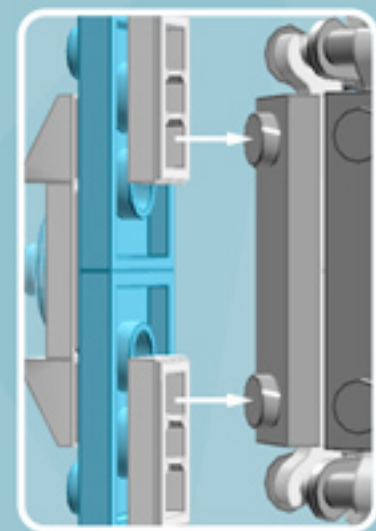

# Roller Orbit Ornament (Azure)

*A LEGO® project by Chris McVeigh*  
[chrismcveigh.com](http://chrismcveigh.com)

Element ID	Color	Description	Quantity
6010831	Black	Round Plate 2X2 W/Eye	1
4142865	Bright Red	2M Cross Axle W. Groove	2
4619513	Medium Azur	Plate 2X3	16
4211445	Medium Stone Grey	Plate 1X4	4
4599498	Medium Stone Grey	Plate 1X4 W. 2 Knobs	8
6020990	Silver Metallic	Parabolic Ring	2
4581214	Tr. Light Blue	Parabola Ø16	8
6051511	White	Plate 1X2 W. 1 Knob	16
4535737	White	Plate 2X1 W/Holder,Vertical	16
403201	White	Plate 2X2 Round	2
4565324	White	Plate 2X2 W 1 Knob	8
4547489	White	Roof Tile 1X2X2/3, Abs	16
396001	White	Round Plate Ø32X6.4	2

8x

8x

*For more fun builds,  
please pop by [chrismcveigh.com](http://chrismcveigh.com),  
visit me at [facebook.com/c.mcveigh.photos](https://facebook.com/c.mcveigh.photos),  
or follow me on twitter [@actionfigured](https://twitter.com/actionfigured)*