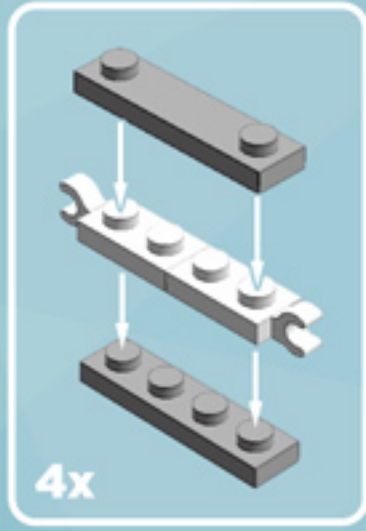

# Roller Orbit Ornament (Azure)

*A LEGO® project by Chris McVeigh*  
[chrismcveigh.com](http://chrismcveigh.com)

Element ID	Color	Description	Quantity
6010831	Black	Round Plate 2X2 W/Eye	1
4142865	Bright Red	2M Cross Axle W. Groove	2
4619513	Medium Azur	Plate 2X3	16
4211445	Medium Stone Grey	Plate 1X4	4
4599498	Medium Stone Grey	Plate 1X4 W. 2 Knobs	8
6020990	Silver Metallic	Parabolic Ring	2
4581214	Tr. Light Blue	Parabola Ø16	8
6051511	White	Plate 1X2 W. 1 Knob	16
4535737	White	Plate 2X1 W/Holder,Vertical	16
403201	White	Plate 2X2 Round	2
4565324	White	Plate 2X2 W 1 Knob	8
4547489	White	Roof Tile 1X2X2/3, Abs	16
396001	White	Round Plate Ø32X6.4	2