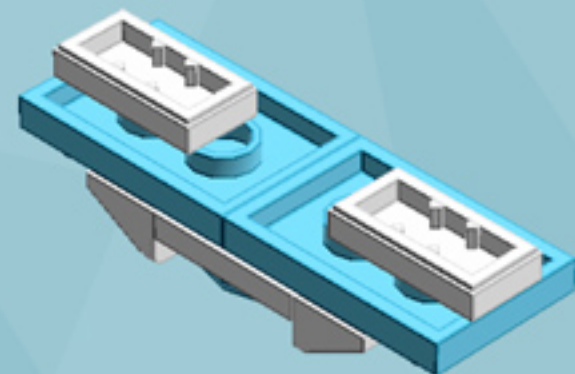

# Roller Orbit Ornament (Azure)

*A LEGO® project by Chris McVeigh*  
[chrismcveigh.com](http://chrismcveigh.com)

Element ID	Color	Description	Quantity
6010831	Black	Round Plate 2X2 W/Eye	1
4142865	Bright Red	2M Cross Axle W. Groove	2
4619513	Medium Azur	Plate 2X3	16
4211445	Medium Stone Grey	Plate 1X4	4
4599498	Medium Stone Grey	Plate 1X4 W. 2 Knobs	8
6020990	Silver Metallic	Parabolic Ring	2
4581214	Tr. Light Blue	Parabola Ø16	8
6051511	White	Plate 1X2 W. 1 Knob	16
4535737	White	Plate 2X1 W/Holder,Vertical	16
403201	White	Plate 2X2 Round	2
4565324	White	Plate 2X2 W 1 Knob	8
4547489	White	Roof Tile 1X2X2/3, Abs	16
396001	White	Round Plate Ø32X6.4	2

8x

8x

*For more fun builds,  
please pop by [chrismcveigh.com](http://chrismcveigh.com),  
visit me at [facebook.com/c.mcveigh.photos](https://facebook.com/c.mcveigh.photos),  
or follow me on twitter [@actionfigured](https://twitter.com/actionfigured)*