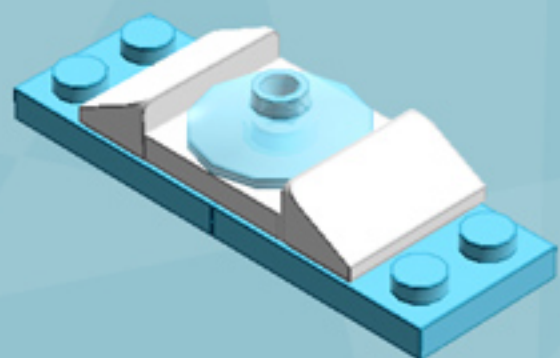

# Roller Orbit Ornament (Azure)

*A LEGO® project by Chris McVeigh*  
[chrismcveigh.com](http://chrismcveigh.com)

Element ID	Color	Description	Quantity
6010831	Black	Round Plate 2X2 W/Eye	1
4142865	Bright Red	2M Cross Axle W. Groove	2
4619513	Medium Azur	Plate 2X3	16
4211445	Medium Stone Grey	Plate 1X4	4
4599498	Medium Stone Grey	Plate 1X4 W. 2 Knobs	8
6020990	Silver Metallic	Parabolic Ring	2
4581214	Tr. Light Blue	Parabola Ø16	8
6051511	White	Plate 1X2 W. 1 Knob	16
4535737	White	Plate 2X1 W/Holder,Vertical	16
403201	White	Plate 2X2 Round	2
4565324	White	Plate 2X2 W 1 Knob	8
4547489	White	Roof Tile 1X2X2/3, Abs	16
396001	White	Round Plate Ø32X6.4	2