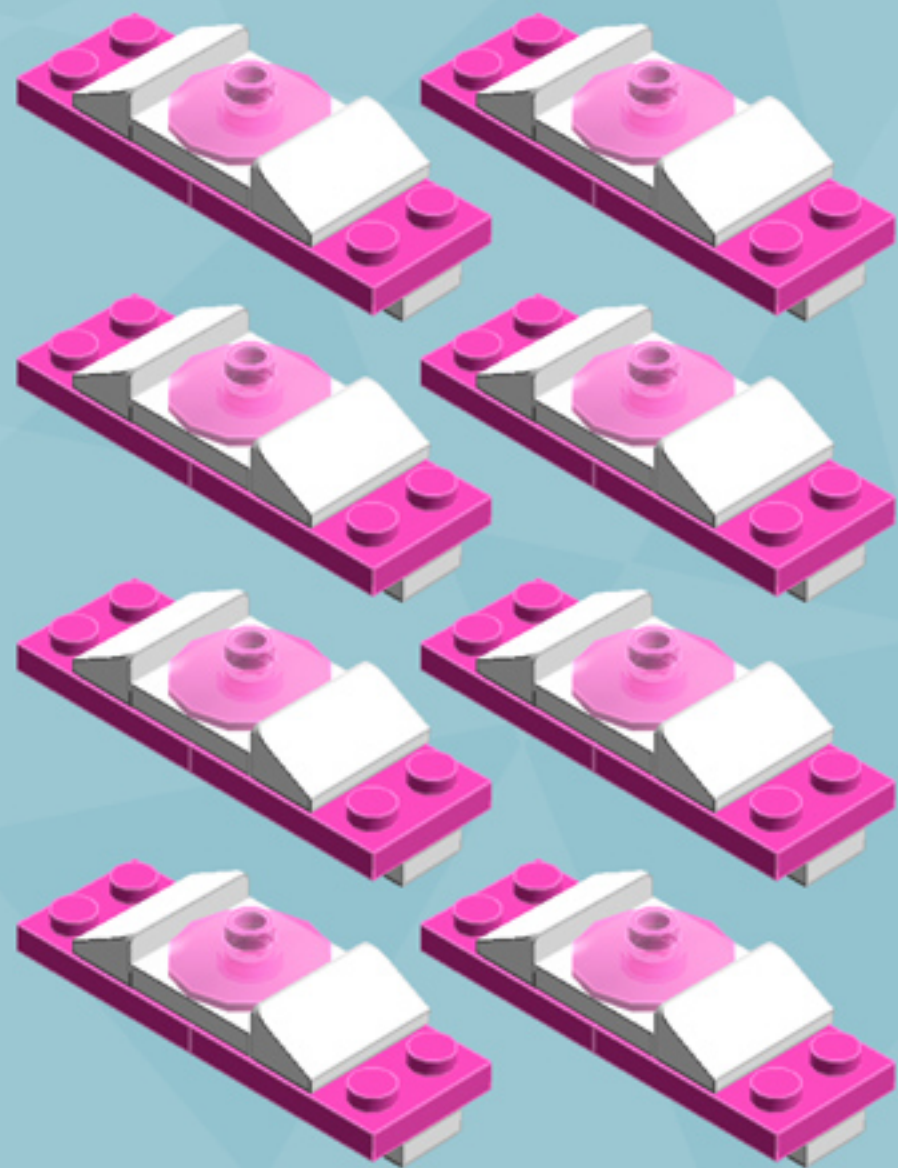

Roller Orbit Ornament (Dark Pink)

A LEGO® project by Chris McVeigh
chrismcveigh.com

Element ID	Color	Description	Quantity
6010831	Black	Round Plate 2X2 W/Eye	1
6060801	Bright Purple	Plate 2X3	16
4142865	Bright Red	2M Cross Axle W. Groove	2
4211445	Medium Stone Grey	Plate 1X4	4
4599498	Medium Stone Grey	Plate 1X4 W. 2 Knobs	8
6020990	Silver Metallic	Parabolic Ring	2
4129859	Tr. Medium Reddish Violet	Parabola Ø16	8
6051511	White	Plate 1X2 W. 1 Knob	16
4535737	White	Plate 2X1 W/Holder,Vertical	16
403201	White	Plate 2X2 Round	2
4565324	White	Plate 2X2 W 1 Knob	8
4547489	White	Roof Tile 1X2X2/3, Abs	16
396001	White	Round Plate Ø32X6.4	2