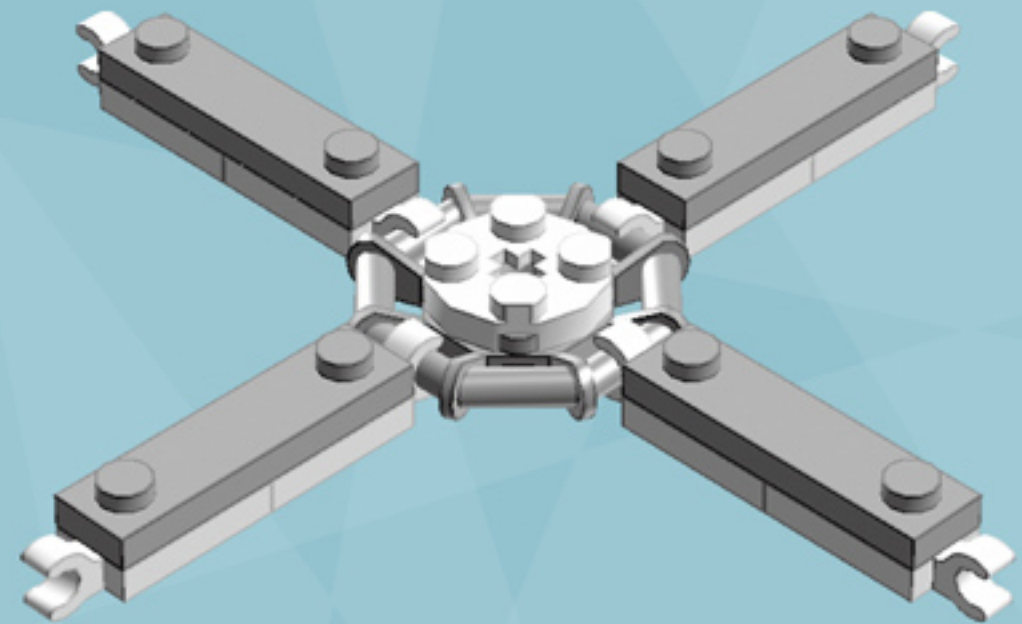

Roller Orbit Ornament (Dark Pink)

A LEGO® project by Chris McVeigh
chrismcveigh.com

Element ID	Color	Description	Quantity
6010831	Black	Round Plate 2X2 W/Eye	1
6060801	Bright Purple	Plate 2X3	16
4142865	Bright Red	2M Cross Axle W. Groove	2
4211445	Medium Stone Grey	Plate 1X4	4
4599498	Medium Stone Grey	Plate 1X4 W. 2 Knobs	8
6020990	Silver Metallic	Parabolic Ring	2
4129859	Tr. Medium Reddish Violet	Parabola Ø16	8
6051511	White	Plate 1X2 W. 1 Knob	16
4535737	White	Plate 2X1 W/Holder,Vertical	16
403201	White	Plate 2X2 Round	2
4565324	White	Plate 2X2 W 1 Knob	8
4547489	White	Roof Tile 1X2X2/3, Abs	16
396001	White	Round Plate Ø32X6.4	2