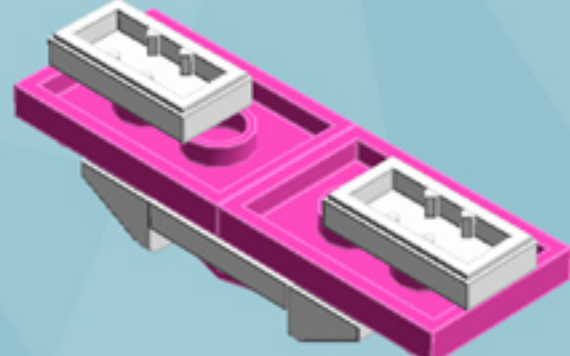

Roller Orbit Ornament (Dark Pink)

A LEGO® project by Chris McVeigh
chrismcveigh.com

Element ID	Color	Description	Quantity
6010831	Black	Round Plate 2X2 W/Eye	1
6060801	Bright Purple	Plate 2X3	16
4142865	Bright Red	2M Cross Axle W. Groove	2
4211445	Medium Stone Grey	Plate 1X4	4
4599498	Medium Stone Grey	Plate 1X4 W. 2 Knobs	8
6020990	Silver Metallic	Parabolic Ring	2
4129859	Tr. Medium Reddish Violet	Parabola Ø16	8
6051511	White	Plate 1X2 W. 1 Knob	16
4535737	White	Plate 2X1 W/Holder,Vertical	16
403201	White	Plate 2X2 Round	2
4565324	White	Plate 2X2 W 1 Knob	8
4547489	White	Roof Tile 1X2X2/3, Abs	16
396001	White	Round Plate Ø32X6.4	2