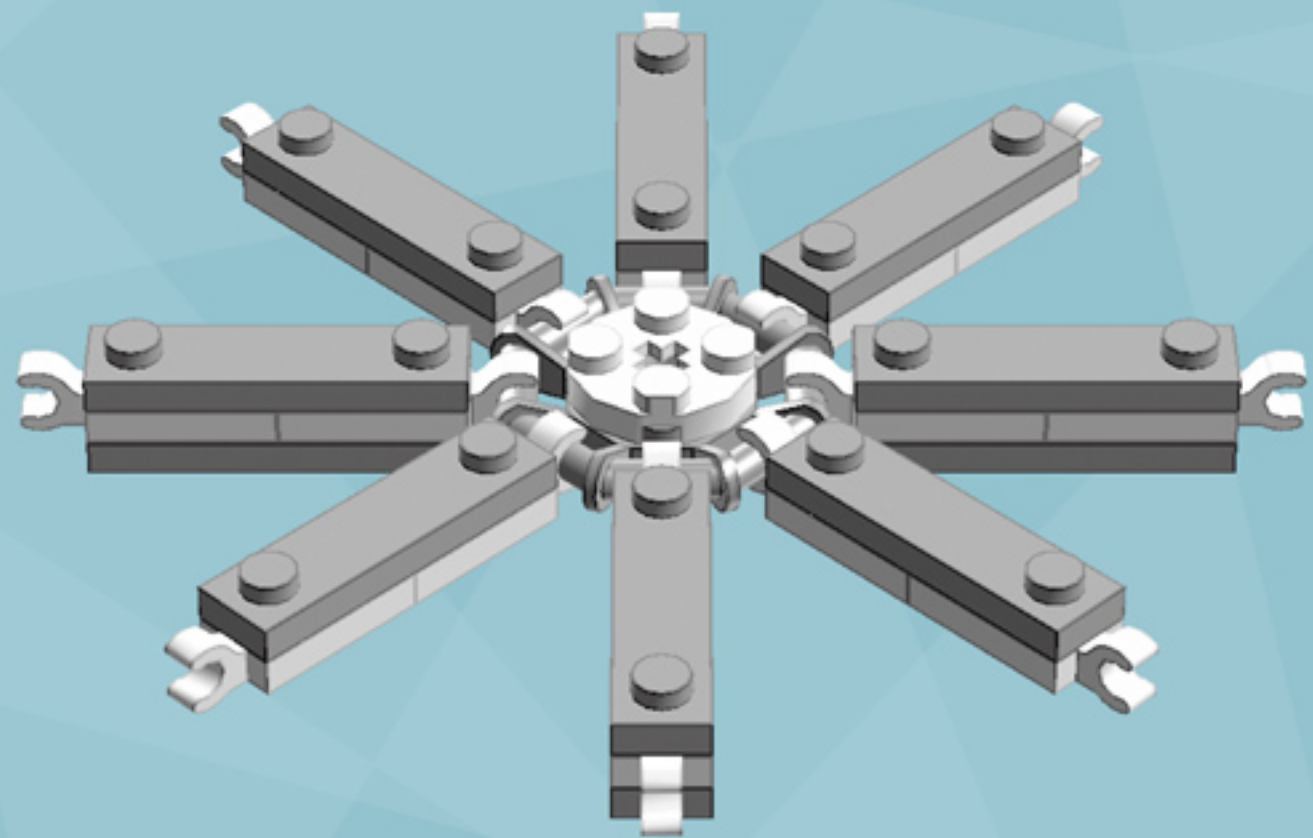

Roller Orbit Ornament (Dark Pink)

A LEGO® project by Chris McVeigh
chrismcveigh.com

Element ID	Color	Description	Quantity
6010831	Black	Round Plate 2X2 W/Eye	1
6060801	Bright Purple	Plate 2X3	16
4142865	Bright Red	2M Cross Axle W. Groove	2
4211445	Medium Stone Grey	Plate 1X4	4
4599498	Medium Stone Grey	Plate 1X4 W. 2 Knobs	8
6020990	Silver Metallic	Parabolic Ring	2
4129859	Tr. Medium Reddish Violet	Parabola Ø16	8
6051511	White	Plate 1X2 W. 1 Knob	16
4535737	White	Plate 2X1 W/Holder,Vertical	16
403201	White	Plate 2X2 Round	2
4565324	White	Plate 2X2 W 1 Knob	8
4547489	White	Roof Tile 1X2X2/3, Abs	16
396001	White	Round Plate Ø32X6.4	2