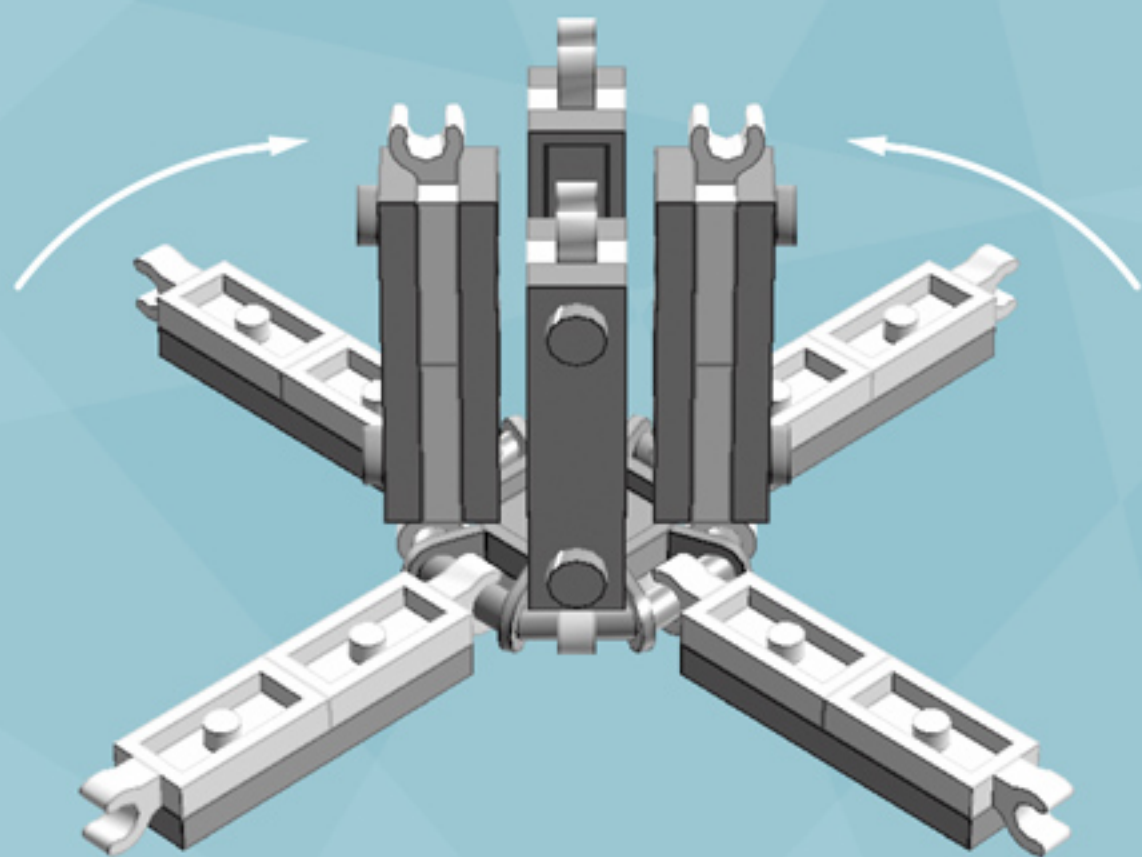

Roller Orbit Ornament (Dark Pink)

A LEGO® project by Chris McVeigh
chrismcveigh.com

Element ID	Color	Description	Quantity
6010831	Black	Round Plate 2X2 W/Eye	1
6060801	Bright Purple	Plate 2X3	16
4142865	Bright Red	2M Cross Axle W. Groove	2
4211445	Medium Stone Grey	Plate 1X4	4
4599498	Medium Stone Grey	Plate 1X4 W. 2 Knobs	8
6020990	Silver Metallic	Parabolic Ring	2
4129859	Tr. Medium Reddish Violet	Parabola Ø16	8
6051511	White	Plate 1X2 W. 1 Knob	16
4535737	White	Plate 2X1 W/Holder,Vertical	16
403201	White	Plate 2X2 Round	2
4565324	White	Plate 2X2 W 1 Knob	8
4547489	White	Roof Tile 1X2X2/3, Abs	16
396001	White	Round Plate Ø32X6.4	2