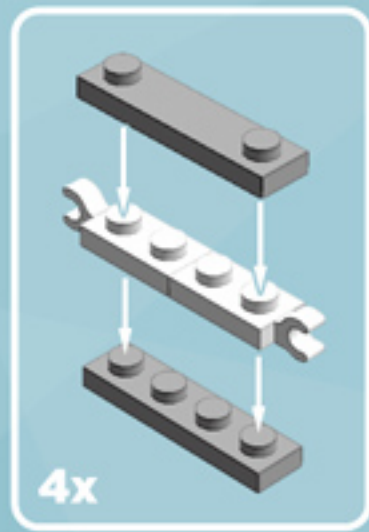

Roller Orbit Ornament (Dark Pink)

A LEGO® project by Chris McVeigh
chrismcveigh.com

Element ID	Color	Description	Quantity
6010831	Black	Round Plate 2X2 W/Eye	1
6060801	Bright Purple	Plate 2X3	16
4142865	Bright Red	2M Cross Axle W. Groove	2
4211445	Medium Stone Grey	Plate 1X4	4
4599498	Medium Stone Grey	Plate 1X4 W. 2 Knobs	8
6020990	Silver Metallic	Parabolic Ring	2
4129859	Tr. Medium Reddish Violet	Parabola Ø16	8
6051511	White	Plate 1X2 W. 1 Knob	16
4535737	White	Plate 2X1 W/Holder,Vertical	16
403201	White	Plate 2X2 Round	2
4565324	White	Plate 2X2 W 1 Knob	8
4547489	White	Roof Tile 1X2X2/3, Abs	16
396001	White	Round Plate Ø32X6.4	2