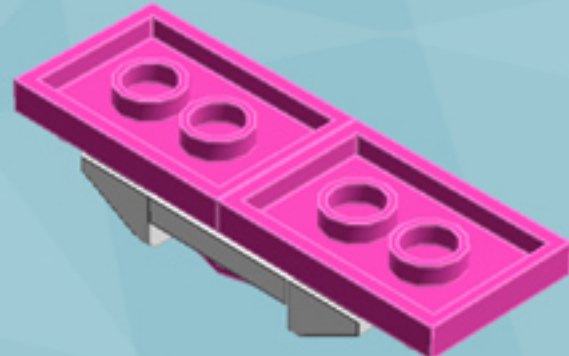

Roller Orbit Ornament (Dark Pink)

A LEGO® project by Chris McVeigh
chrismcveigh.com

Element ID	Color	Description	Quantity
6010831	Black	Round Plate 2X2 W/Eye	1
6060801	Bright Purple	Plate 2X3	16
4142865	Bright Red	2M Cross Axle W. Groove	2
4211445	Medium Stone Grey	Plate 1X4	4
4599498	Medium Stone Grey	Plate 1X4 W. 2 Knobs	8
6020990	Silver Metallic	Parabolic Ring	2
4129859	Tr. Medium Reddish Violet	Parabola Ø16	8
6051511	White	Plate 1X2 W. 1 Knob	16
4535737	White	Plate 2X1 W/Holder,Vertical	16
403201	White	Plate 2X2 Round	2
4565324	White	Plate 2X2 W 1 Knob	8
4547489	White	Roof Tile 1X2X2/3, Abs	16
396001	White	Round Plate Ø32X6.4	2