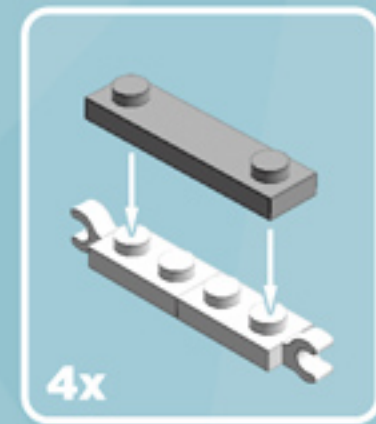

Roller Orbit Ornament (Dark Pink)

A LEGO® project by Chris McVeigh
chrismcveigh.com

Element ID	Color	Description	Quantity
6010831	Black	Round Plate 2X2 W/Eye	1
6060801	Bright Purple	Plate 2X3	16
4142865	Bright Red	2M Cross Axle W. Groove	2
4211445	Medium Stone Grey	Plate 1X4	4
4599498	Medium Stone Grey	Plate 1X4 W. 2 Knobs	8
6020990	Silver Metallic	Parabolic Ring	2
4129859	Tr. Medium Reddish Violet	Parabola Ø16	8
6051511	White	Plate 1X2 W. 1 Knob	16
4535737	White	Plate 2X1 W/Holder,Vertical	16
403201	White	Plate 2X2 Round	2
4565324	White	Plate 2X2 W 1 Knob	8
4547489	White	Roof Tile 1X2X2/3, Abs	16
396001	White	Round Plate Ø32X6.4	2