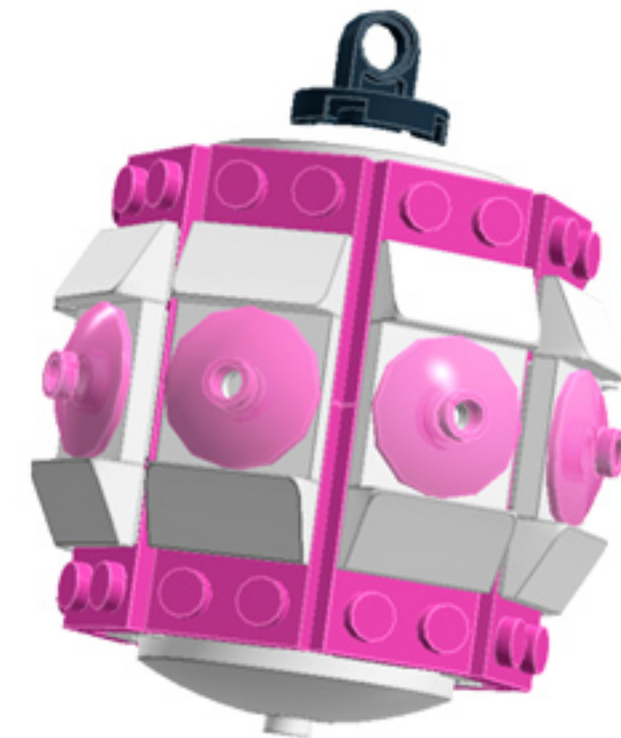

Roller Orbit Ornament (Dark Pink)

A LEGO® project by Chris McVeigh
chrismcveigh.com

Element ID	Color	Description	Quantity
6010831	Black	Round Plate 2X2 W/Eye	1
6060801	Bright Purple	Plate 2X3	16
4142865	Bright Red	2M Cross Axle W. Groove	2
4211445	Medium Stone Grey	Plate 1X4	4
4599498	Medium Stone Grey	Plate 1X4 W. 2 Knobs	8
6020990	Silver Metallic	Parabolic Ring	2
4129859	Tr. Medium Reddish Violet	Parabola Ø16	8
6051511	White	Plate 1X2 W. 1 Knob	16
4535737	White	Plate 2X1 W/Holder,Vertical	16
403201	White	Plate 2X2 Round	2
4565324	White	Plate 2X2 W 1 Knob	8
4547489	White	Roof Tile 1X2X2/3, Abs	16
396001	White	Round Plate Ø32X6.4	2