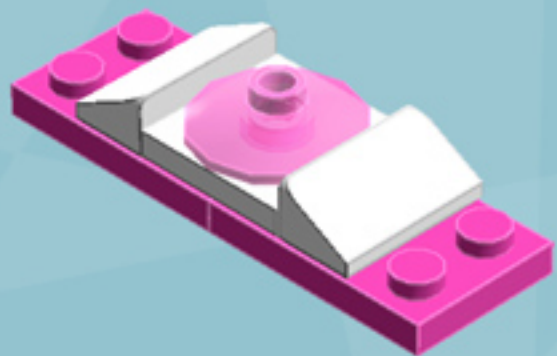

Roller Orbit Ornament (Dark Pink)

A LEGO® project by Chris McVeigh
chrismcveigh.com

Element ID	Color	Description	Quantity
6010831	Black	Round Plate 2X2 W/Eye	1
6060801	Bright Purple	Plate 2X3	16
4142865	Bright Red	2M Cross Axle W. Groove	2
4211445	Medium Stone Grey	Plate 1X4	4
4599498	Medium Stone Grey	Plate 1X4 W. 2 Knobs	8
6020990	Silver Metallic	Parabolic Ring	2
4129859	Tr. Medium Reddish Violet	Parabola Ø16	8
6051511	White	Plate 1X2 W. 1 Knob	16
4535737	White	Plate 2X1 W/Holder,Vertical	16
403201	White	Plate 2X2 Round	2
4565324	White	Plate 2X2 W 1 Knob	8
4547489	White	Roof Tile 1X2X2/3, Abs	16
396001	White	Round Plate Ø32X6.4	2