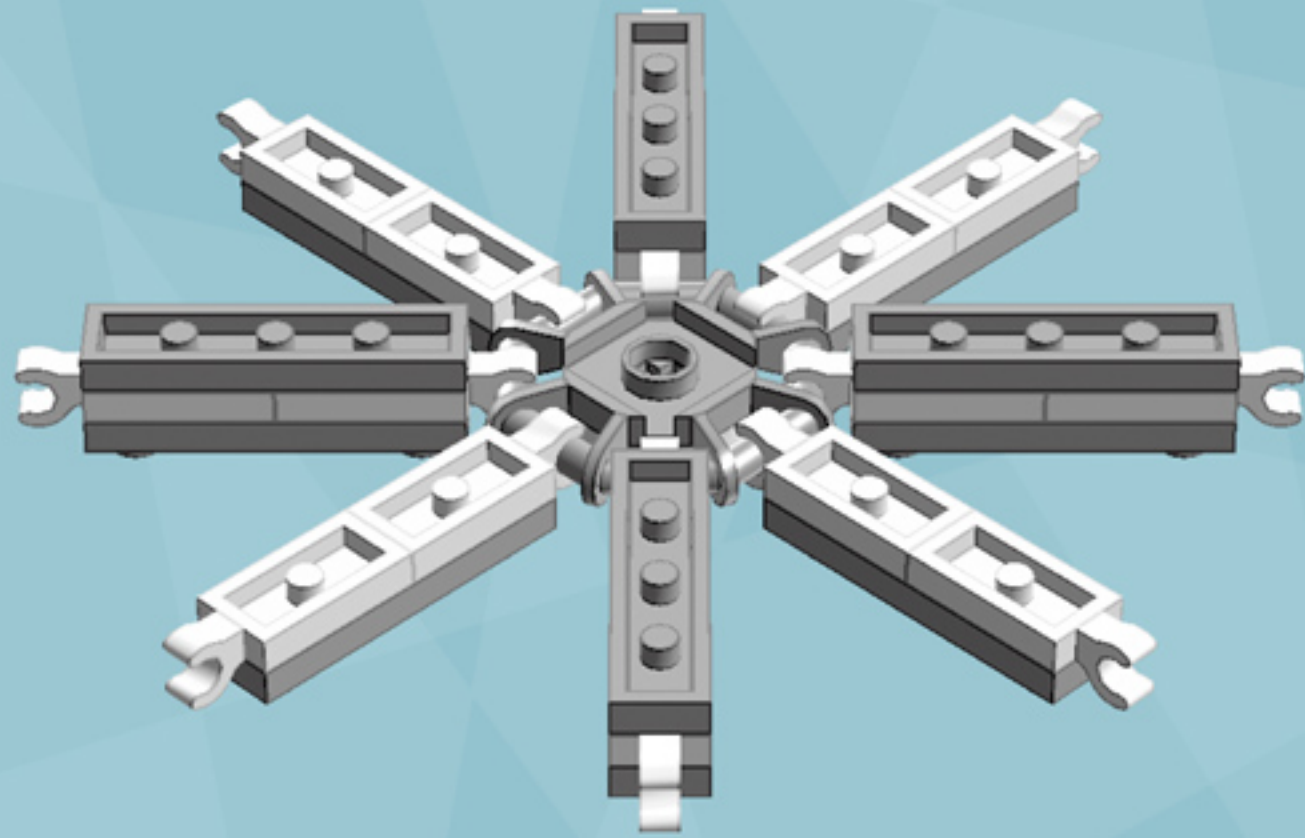

Roller Orbit Ornament (Dark Pink)

A LEGO® project by Chris McVeigh
chrismcveigh.com

Element ID	Color	Description	Quantity
6010831	Black	Round Plate 2X2 W/Eye	1
6060801	Bright Purple	Plate 2X3	16
4142865	Bright Red	2M Cross Axle W. Groove	2
4211445	Medium Stone Grey	Plate 1X4	4
4599498	Medium Stone Grey	Plate 1X4 W. 2 Knobs	8
6020990	Silver Metallic	Parabolic Ring	2
4129859	Tr. Medium Reddish Violet	Parabola Ø16	8
6051511	White	Plate 1X2 W. 1 Knob	16
4535737	White	Plate 2X1 W/Holder,Vertical	16
403201	White	Plate 2X2 Round	2
4565324	White	Plate 2X2 W 1 Knob	8
4547489	White	Roof Tile 1X2X2/3, Abs	16
396001	White	Round Plate Ø32X6.4	2