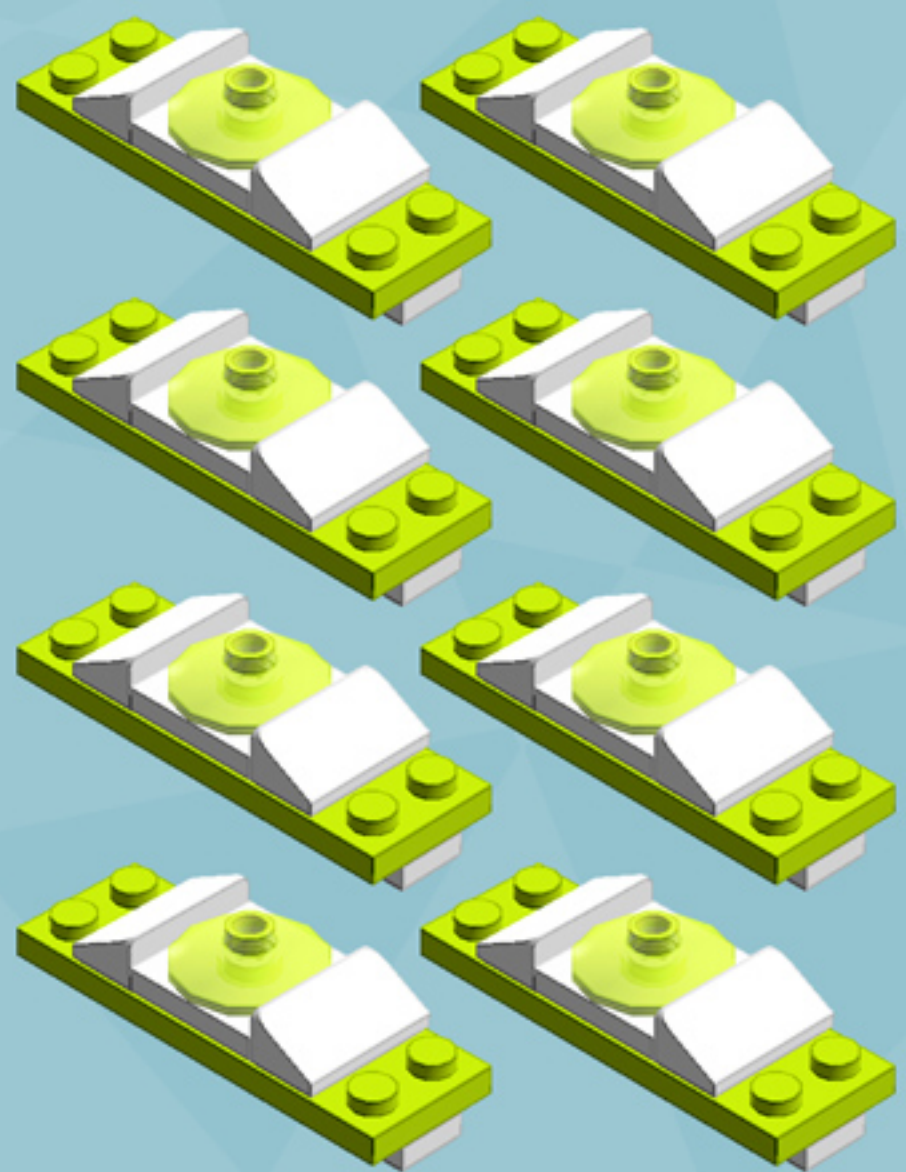

Roller Orbit Ornament (Lime)

A LEGO® project by Chris McVeigh
chrismcveigh.com

Element ID	Color	Description	Quantity
6010831	Black	Round Plate 2X2 W/Eye	1
4142865	Bright Red	2M Cross Axle W. Groove	2
4621548	Bright Yellowish Green	Plate 2X6	8
4211445	Medium Stone Grey	Plate 1X4	4
4599498	Medium Stone Grey	Plate 1X4 W. 2 Knobs	8
6020990	Silver Metallic	Parabolic Ring	2
6057005	Tr. Bright Green	Parabola Ø16	8
6051511	White	Plate 1X2 W. 1 Knob	16
4535737	White	Plate 2X1 W/Holder,Vertical	16
403201	White	Plate 2X2 Round	2
4565324	White	Plate 2X2 W 1 Knob	8
4547489	White	Roof Tile 1X2X2/3, Abs	16
396001	White	Round Plate Ø32X6.4	2