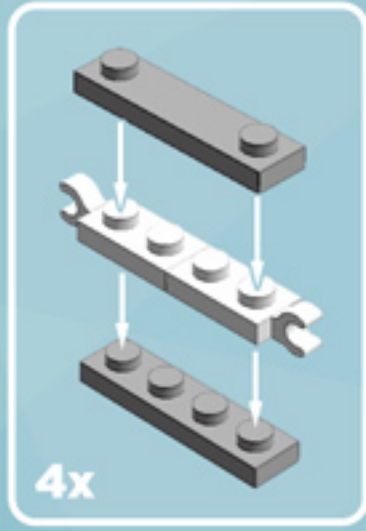

Roller Orbit Ornament (Lime)

A LEGO® project by Chris McVeigh
chrismcveigh.com

Element ID	Color	Description	Quantity
6010831	Black	Round Plate 2X2 W/Eye	1
4142865	Bright Red	2M Cross Axle W. Groove	2
4621548	Bright Yellowish Green	Plate 2X6	8
4211445	Medium Stone Grey	Plate 1X4	4
4599498	Medium Stone Grey	Plate 1X4 W. 2 Knobs	8
6020990	Silver Metallic	Parabolic Ring	2
6057005	Tr. Bright Green	Parabola Ø16	8
6051511	White	Plate 1X2 W. 1 Knob	16
4535737	White	Plate 2X1 W/Holder,Vertical	16
403201	White	Plate 2X2 Round	2
4565324	White	Plate 2X2 W 1 Knob	8
4547489	White	Roof Tile 1X2X2/3, Abs	16
396001	White	Round Plate Ø32X6.4	2