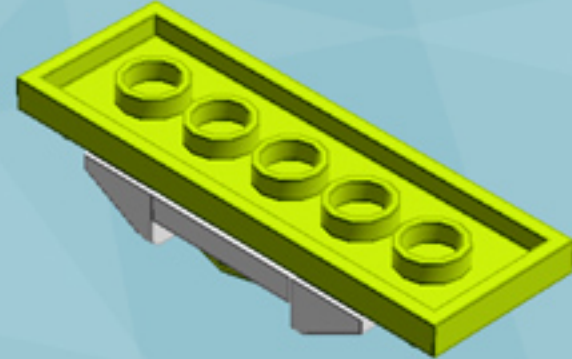

Roller Orbit Ornament (Lime)

A LEGO® project by Chris McVeigh
chrismcveigh.com

Element ID	Color	Description	Quantity
6010831	Black	Round Plate 2X2 W/Eye	1
4142865	Bright Red	2M Cross Axle W. Groove	2
4621548	Bright Yellowish Green	Plate 2X6	8
4211445	Medium Stone Grey	Plate 1X4	4
4599498	Medium Stone Grey	Plate 1X4 W. 2 Knobs	8
6020990	Silver Metallic	Parabolic Ring	2
6057005	Tr. Bright Green	Parabola Ø16	8
6051511	White	Plate 1X2 W. 1 Knob	16
4535737	White	Plate 2X1 W/Holder,Vertical	16
403201	White	Plate 2X2 Round	2
4565324	White	Plate 2X2 W 1 Knob	8
4547489	White	Roof Tile 1X2X2/3, Abs	16
396001	White	Round Plate Ø32X6.4	2