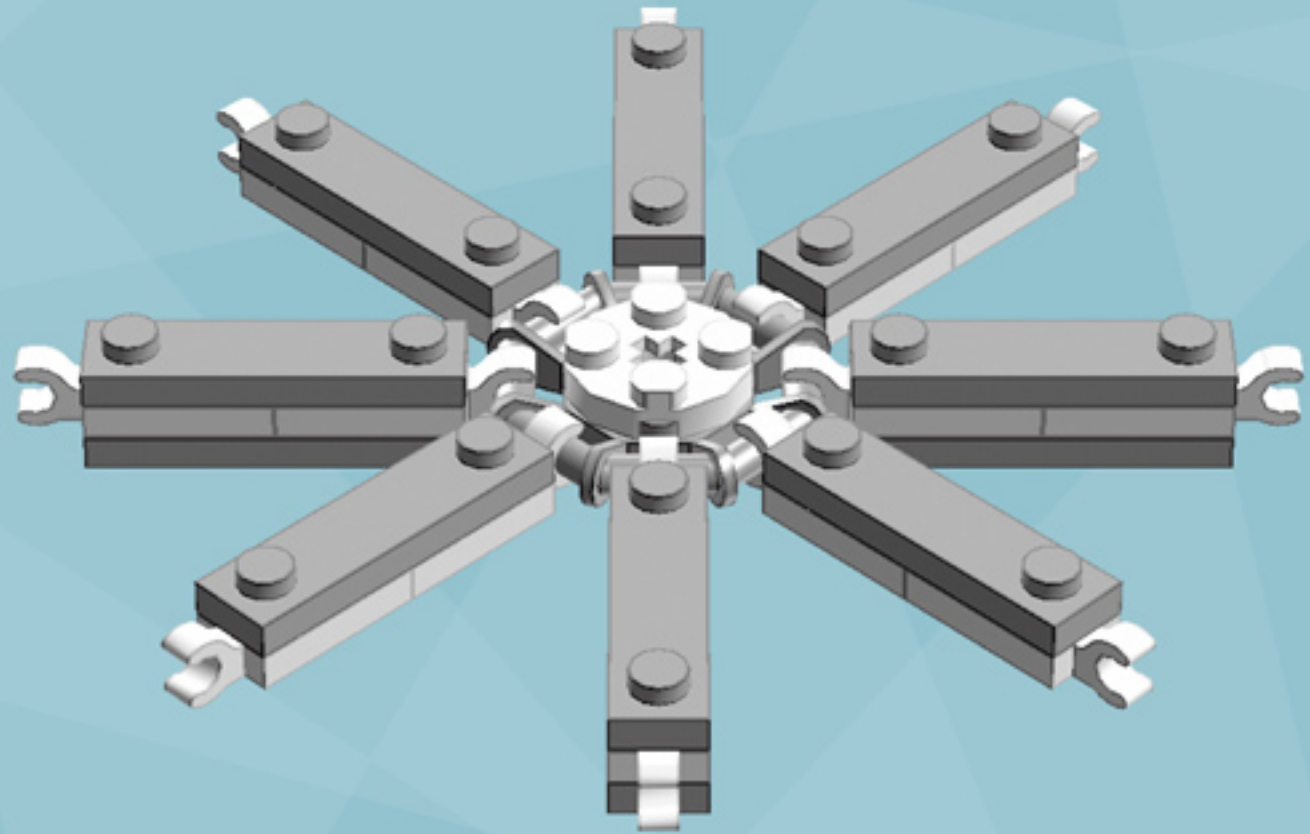

Roller Orbit Ornament (Lime)

A LEGO® project by Chris McVeigh
chrismcveigh.com

Element ID	Color	Description	Quantity
6010831	Black	Round Plate 2X2 W/Eye	1
4142865	Bright Red	2M Cross Axle W. Groove	2
4621548	Bright Yellowish Green	Plate 2X6	8
4211445	Medium Stone Grey	Plate 1X4	4
4599498	Medium Stone Grey	Plate 1X4 W. 2 Knobs	8
6020990	Silver Metallic	Parabolic Ring	2
6057005	Tr. Bright Green	Parabola Ø16	8
6051511	White	Plate 1X2 W. 1 Knob	16
4535737	White	Plate 2X1 W/Holder,Vertical	16
403201	White	Plate 2X2 Round	2
4565324	White	Plate 2X2 W 1 Knob	8
4547489	White	Roof Tile 1X2X2/3, Abs	16
396001	White	Round Plate Ø32X6.4	2