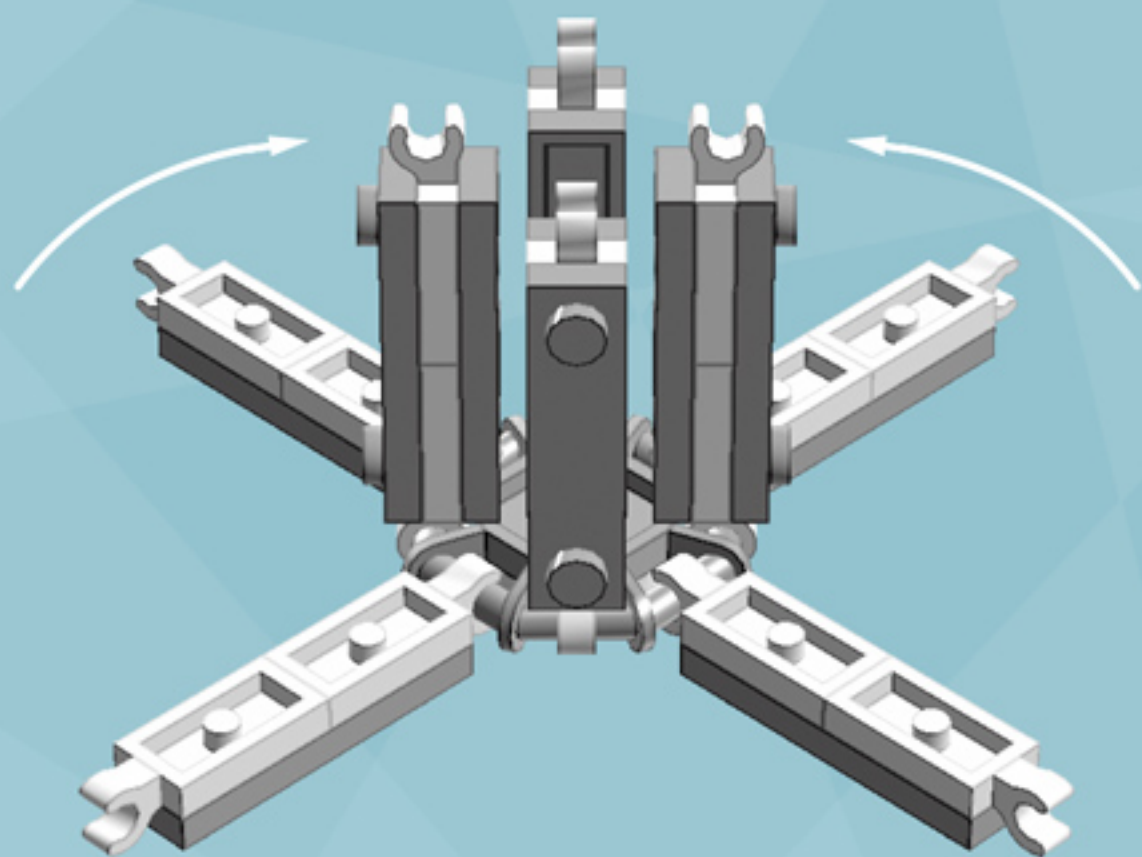

Roller Orbit Ornament (Lime)

A LEGO® project by Chris McVeigh
chrismcveigh.com

Element ID	Color	Description	Quantity
6010831	Black	Round Plate 2X2 W/Eye	1
4142865	Bright Red	2M Cross Axle W. Groove	2
4621548	Bright Yellowish Green	Plate 2X6	8
4211445	Medium Stone Grey	Plate 1X4	4
4599498	Medium Stone Grey	Plate 1X4 W. 2 Knobs	8
6020990	Silver Metallic	Parabolic Ring	2
6057005	Tr. Bright Green	Parabola Ø16	8
6051511	White	Plate 1X2 W. 1 Knob	16
4535737	White	Plate 2X1 W/Holder,Vertical	16
403201	White	Plate 2X2 Round	2
4565324	White	Plate 2X2 W 1 Knob	8
4547489	White	Roof Tile 1X2X2/3, Abs	16
396001	White	Round Plate Ø32X6.4	2