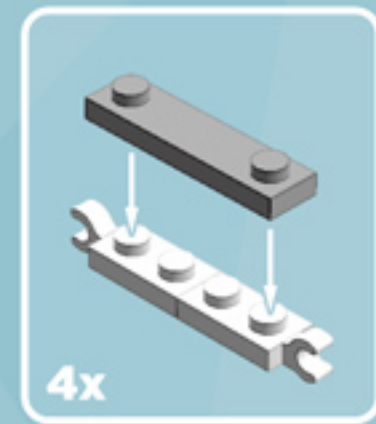

Roller Orbit Ornament (Lime)

A LEGO® project by Chris McVeigh
chrismcveigh.com

Element ID	Color	Description	Quantity
6010831	Black	Round Plate 2X2 W/Eye	1
4142865	Bright Red	2M Cross Axle W. Groove	2
4621548	Bright Yellowish Green	Plate 2X6	8
4211445	Medium Stone Grey	Plate 1X4	4
4599498	Medium Stone Grey	Plate 1X4 W. 2 Knobs	8
6020990	Silver Metallic	Parabolic Ring	2
6057005	Tr. Bright Green	Parabola Ø16	8
6051511	White	Plate 1X2 W. 1 Knob	16
4535737	White	Plate 2X1 W/Holder,Vertical	16
403201	White	Plate 2X2 Round	2
4565324	White	Plate 2X2 W 1 Knob	8
4547489	White	Roof Tile 1X2X2/3, Abs	16
396001	White	Round Plate Ø32X6.4	2