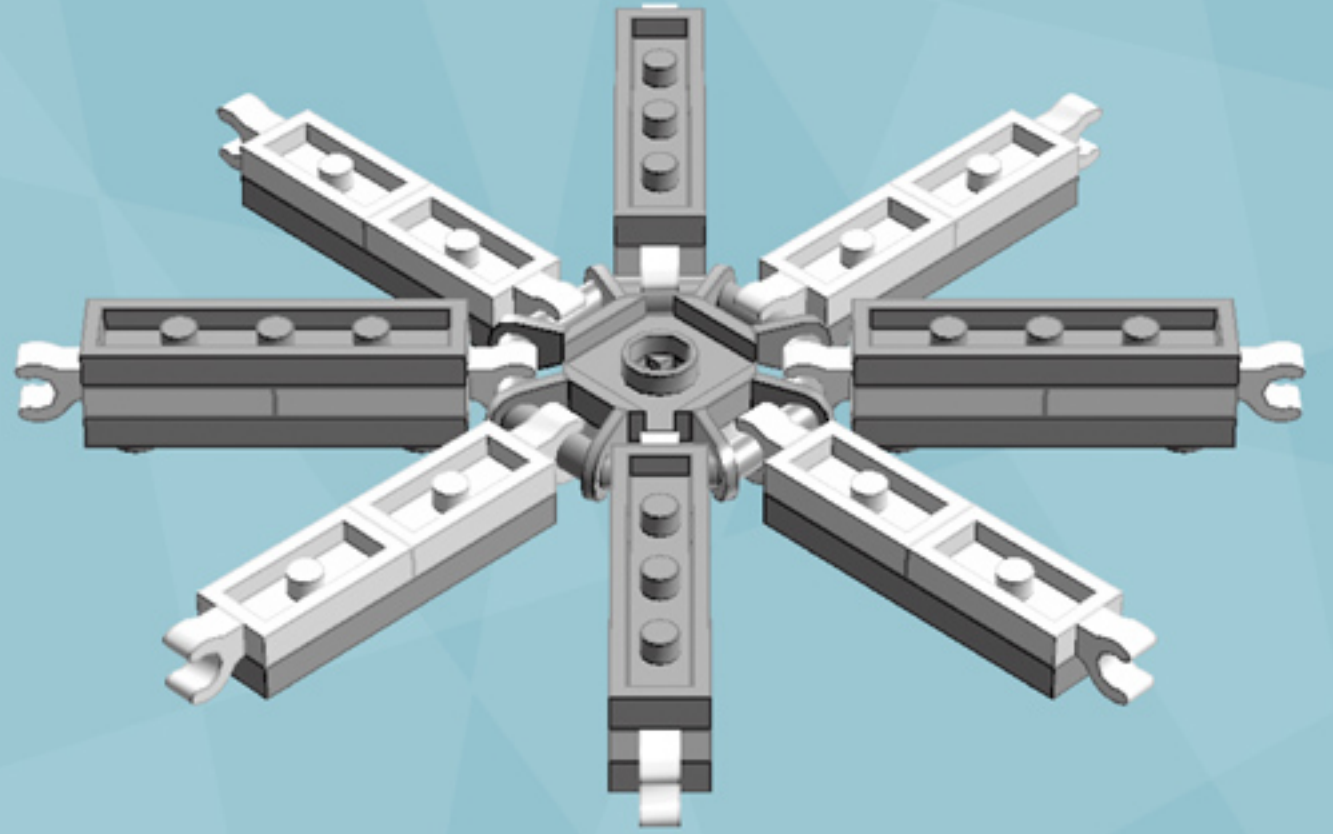

Roller Orbit Ornament (Lime)

A LEGO® project by Chris McVeigh
chrismcveigh.com

Element ID	Color	Description	Quantity
6010831	Black	Round Plate 2X2 W/Eye	1
4142865	Bright Red	2M Cross Axle W. Groove	2
4621548	Bright Yellowish Green	Plate 2X6	8
4211445	Medium Stone Grey	Plate 1X4	4
4599498	Medium Stone Grey	Plate 1X4 W. 2 Knobs	8
6020990	Silver Metallic	Parabolic Ring	2
6057005	Tr. Bright Green	Parabola Ø16	8
6051511	White	Plate 1X2 W. 1 Knob	16
4535737	White	Plate 2X1 W/Holder,Vertical	16
403201	White	Plate 2X2 Round	2
4565324	White	Plate 2X2 W 1 Knob	8
4547489	White	Roof Tile 1X2X2/3, Abs	16
396001	White	Round Plate Ø32X6.4	2