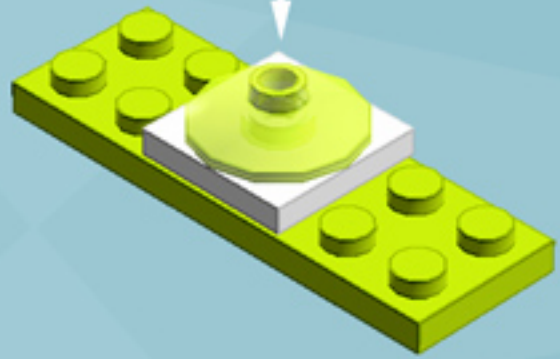

Roller Orbit Ornament (Lime)

A LEGO® project by Chris McVeigh
chrismcveigh.com

Element ID	Color	Description	Quantity
6010831	Black	Round Plate 2X2 W/Eye	1
4142865	Bright Red	2M Cross Axle W. Groove	2
4621548	Bright Yellowish Green	Plate 2X6	8
4211445	Medium Stone Grey	Plate 1X4	4
4599498	Medium Stone Grey	Plate 1X4 W. 2 Knobs	8
6020990	Silver Metallic	Parabolic Ring	2
6057005	Tr. Bright Green	Parabola Ø16	8
6051511	White	Plate 1X2 W. 1 Knob	16
4535737	White	Plate 2X1 W/Holder,Vertical	16
403201	White	Plate 2X2 Round	2
4565324	White	Plate 2X2 W 1 Knob	8
4547489	White	Roof Tile 1X2X2/3, Abs	16
396001	White	Round Plate Ø32X6.4	2