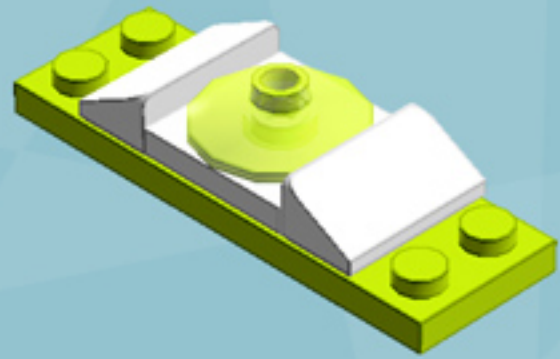

Roller Orbit Ornament (Lime)

A LEGO® project by Chris McVeigh
chrismcveigh.com

Element ID	Color	Description	Quantity
6010831	Black	Round Plate 2X2 W/Eye	1
4142865	Bright Red	2M Cross Axle W. Groove	2
4621548	Bright Yellowish Green	Plate 2X6	8
4211445	Medium Stone Grey	Plate 1X4	4
4599498	Medium Stone Grey	Plate 1X4 W. 2 Knobs	8
6020990	Silver Metallic	Parabolic Ring	2
6057005	Tr. Bright Green	Parabola Ø16	8
6051511	White	Plate 1X2 W. 1 Knob	16
4535737	White	Plate 2X1 W/Holder,Vertical	16
403201	White	Plate 2X2 Round	2
4565324	White	Plate 2X2 W 1 Knob	8
4547489	White	Roof Tile 1X2X2/3, Abs	16
396001	White	Round Plate Ø32X6.4	2