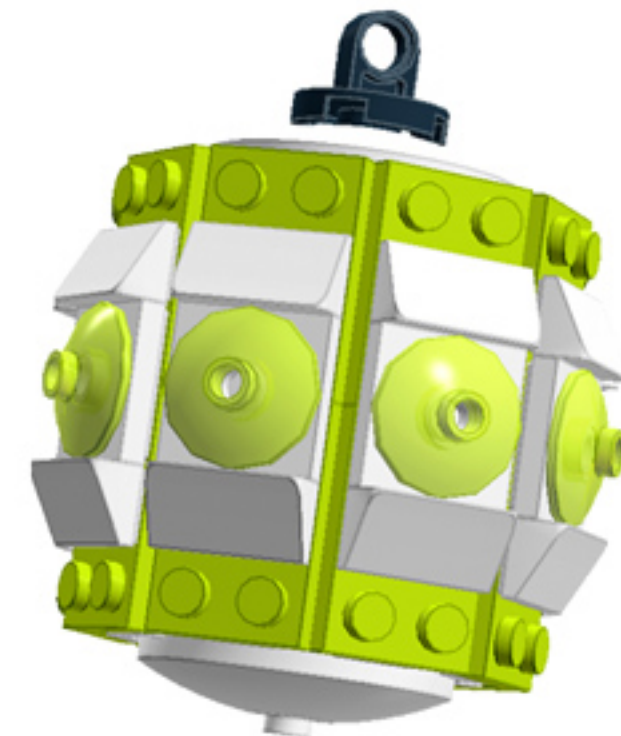

Roller Orbit Ornament (Lime)

A LEGO® project by Chris McVeigh
chrismcveigh.com

Element ID	Color	Description	Quantity
6010831	Black	Round Plate 2X2 W/Eye	1
4142865	Bright Red	2M Cross Axle W. Groove	2
4621548	Bright Yellowish Green	Plate 2X6	8
4211445	Medium Stone Grey	Plate 1X4	4
4599498	Medium Stone Grey	Plate 1X4 W. 2 Knobs	8
6020990	Silver Metallic	Parabolic Ring	2
6057005	Tr. Bright Green	Parabola Ø16	8
6051511	White	Plate 1X2 W. 1 Knob	16
4535737	White	Plate 2X1 W/Holder,Vertical	16
403201	White	Plate 2X2 Round	2
4565324	White	Plate 2X2 W 1 Knob	8
4547489	White	Roof Tile 1X2X2/3, Abs	16
396001	White	Round Plate Ø32X6.4	2