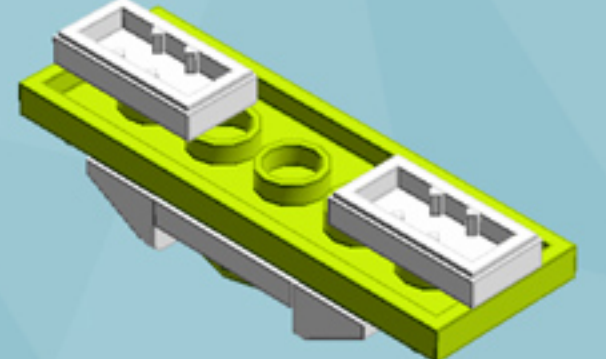

Roller Orbit Ornament (Lime)

A LEGO® project by Chris McVeigh
chrismcveigh.com

Element ID	Color	Description	Quantity
6010831	Black	Round Plate 2X2 W/Eye	1
4142865	Bright Red	2M Cross Axle W. Groove	2
4621548	Bright Yellowish Green	Plate 2X6	8
4211445	Medium Stone Grey	Plate 1X4	4
4599498	Medium Stone Grey	Plate 1X4 W. 2 Knobs	8
6020990	Silver Metallic	Parabolic Ring	2
6057005	Tr. Bright Green	Parabola Ø16	8
6051511	White	Plate 1X2 W. 1 Knob	16
4535737	White	Plate 2X1 W/Holder,Vertical	16
403201	White	Plate 2X2 Round	2
4565324	White	Plate 2X2 W 1 Knob	8
4547489	White	Roof Tile 1X2X2/3, Abs	16
396001	White	Round Plate Ø32X6.4	2