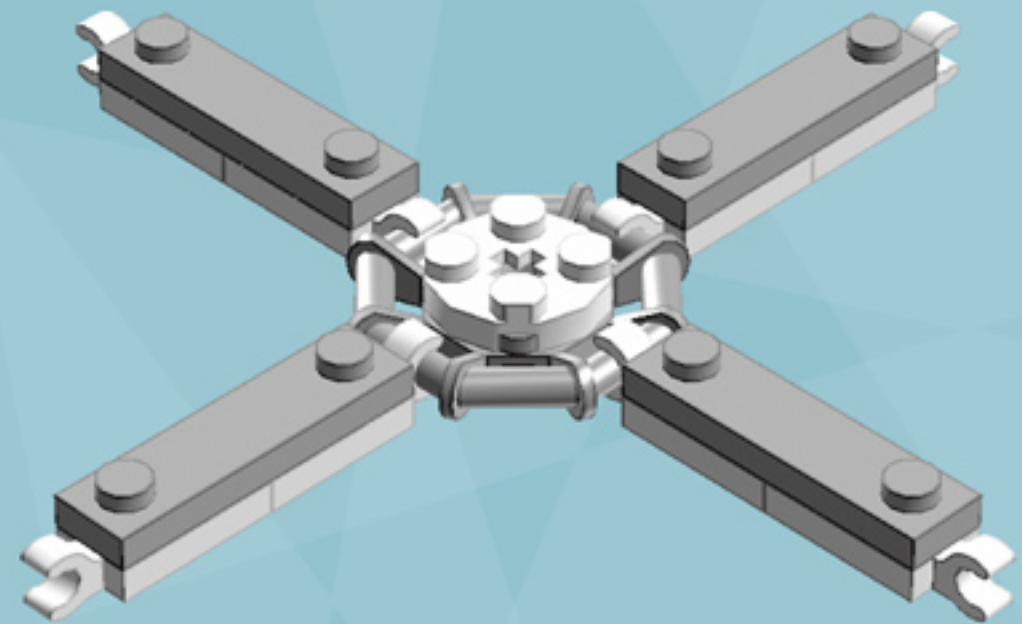

Roller Orbit Ornament (Lime)

A LEGO® project by Chris McVeigh
chrismcveigh.com

Element ID	Color	Description	Quantity
6010831	Black	Round Plate 2X2 W/Eye	1
4142865	Bright Red	2M Cross Axle W. Groove	2
4621548	Bright Yellowish Green	Plate 2X6	8
4211445	Medium Stone Grey	Plate 1X4	4
4599498	Medium Stone Grey	Plate 1X4 W. 2 Knobs	8
6020990	Silver Metallic	Parabolic Ring	2
6057005	Tr. Bright Green	Parabola Ø16	8
6051511	White	Plate 1X2 W. 1 Knob	16
4535737	White	Plate 2X1 W/Holder,Vertical	16
403201	White	Plate 2X2 Round	2
4565324	White	Plate 2X2 W 1 Knob	8
4547489	White	Roof Tile 1X2X2/3, Abs	16
396001	White	Round Plate Ø32X6.4	2