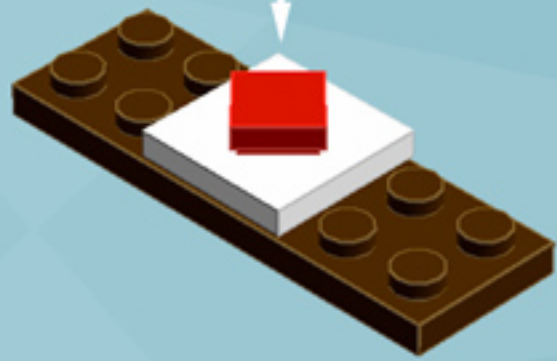

Roller Regal Ornament (Dark Brown)

A LEGO® project by Chris McVeigh
chrismcveigh.com

Element ID	Color	Description	Quantity
6010831	Black	Round Plate 2X2 W/Eye	1
4142865	Bright Red	2M Cross Axle W. Groove	2
307021	Bright Red	Flat Tile 1X1	8
4518687	Dark Brown	Plate 2X6	8
4211445	Medium Stone Grey	Plate 1X4	4
4599498	Medium Stone Grey	Plate 1X4 W. 2 Knobs	8
6002841	Olive Green	Roof Tile 1X1X2/3, Abs	32
6020990	Silver Metallic	Parabolic Ring	2
6051511	White	Plate 1X2 W. 1 Knob	16
4535737	White	Plate 2X1 W/Holder,Vertical	16
403201	White	Plate 2X2 Round	2
4565324	White	Plate 2X2 W 1 Knob	8
396001	White	Round Plate Ø32X6.4	2