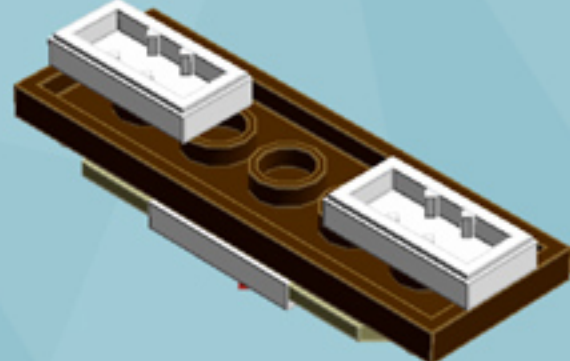

Roller Regal Ornament (Dark Brown)

A LEGO® project by Chris McVeigh
chrismcveigh.com

Element ID	Color	Description	Quantity
6010831	Black	Round Plate 2X2 W/Eye	1
4142865	Bright Red	2M Cross Axle W. Groove	2
307021	Bright Red	Flat Tile 1X1	8
4518687	Dark Brown	Plate 2X6	8
4211445	Medium Stone Grey	Plate 1X4	4
4599498	Medium Stone Grey	Plate 1X4 W. 2 Knobs	8
6002841	Olive Green	Roof Tile 1X1X2/3, Abs	32
6020990	Silver Metallic	Parabolic Ring	2
6051511	White	Plate 1X2 W. 1 Knob	16
4535737	White	Plate 2X1 W/Holder,Vertical	16
403201	White	Plate 2X2 Round	2
4565324	White	Plate 2X2 W 1 Knob	8
396001	White	Round Plate Ø32X6.4	2