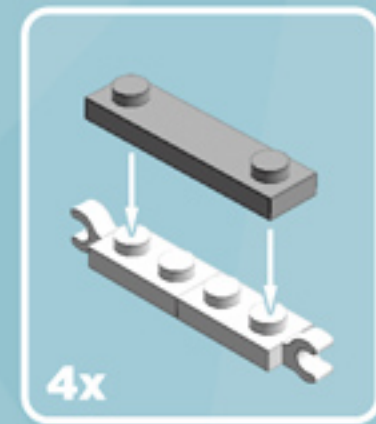

Roller Regal Ornament (Dark Brown)

A LEGO® project by Chris McVeigh
chrismcveigh.com

Element ID	Color	Description	Quantity
6010831	Black	Round Plate 2X2 W/Eye	1
4142865	Bright Red	2M Cross Axle W. Groove	2
307021	Bright Red	Flat Tile 1X1	8
4518687	Dark Brown	Plate 2X6	8
4211445	Medium Stone Grey	Plate 1X4	4
4599498	Medium Stone Grey	Plate 1X4 W. 2 Knobs	8
6002841	Olive Green	Roof Tile 1X1X2/3, Abs	32
6020990	Silver Metallic	Parabolic Ring	2
6051511	White	Plate 1X2 W. 1 Knob	16
4535737	White	Plate 2X1 W/Holder,Vertical	16
403201	White	Plate 2X2 Round	2
4565324	White	Plate 2X2 W 1 Knob	8
396001	White	Round Plate Ø32X6.4	2