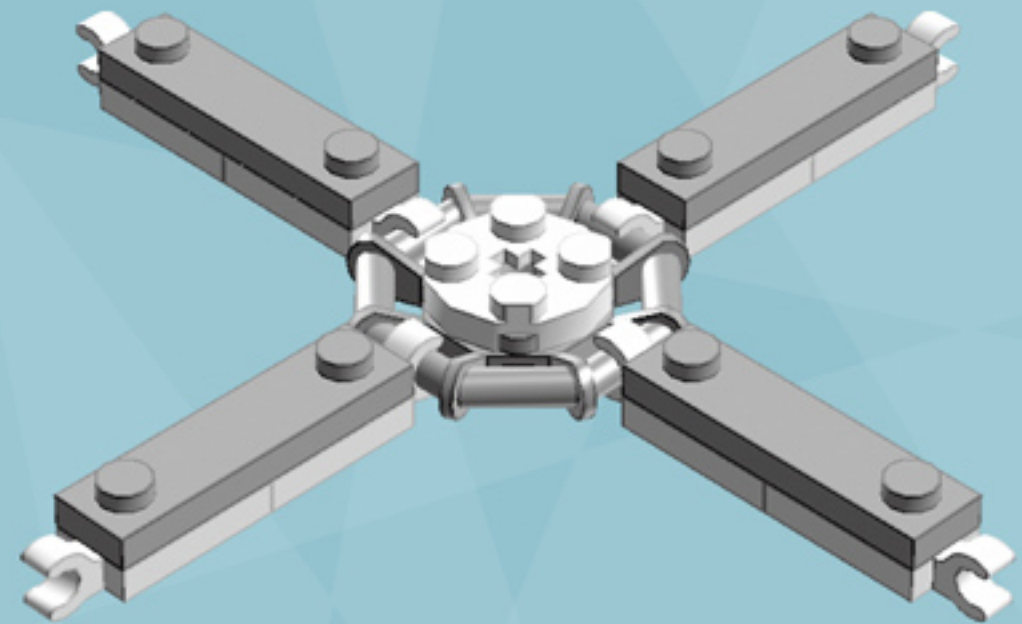

Roller Regal Ornament (Dark Brown)

A LEGO® project by Chris McVeigh
chrismcveigh.com

Element ID	Color	Description	Quantity
6010831	Black	Round Plate 2X2 W/Eye	1
4142865	Bright Red	2M Cross Axle W. Groove	2
307021	Bright Red	Flat Tile 1X1	8
4518687	Dark Brown	Plate 2X6	8
4211445	Medium Stone Grey	Plate 1X4	4
4599498	Medium Stone Grey	Plate 1X4 W. 2 Knobs	8
6002841	Olive Green	Roof Tile 1X1X2/3, Abs	32
6020990	Silver Metallic	Parabolic Ring	2
6051511	White	Plate 1X2 W. 1 Knob	16
4535737	White	Plate 2X1 W/Holder,Vertical	16
403201	White	Plate 2X2 Round	2
4565324	White	Plate 2X2 W 1 Knob	8
396001	White	Round Plate Ø32X6.4	2