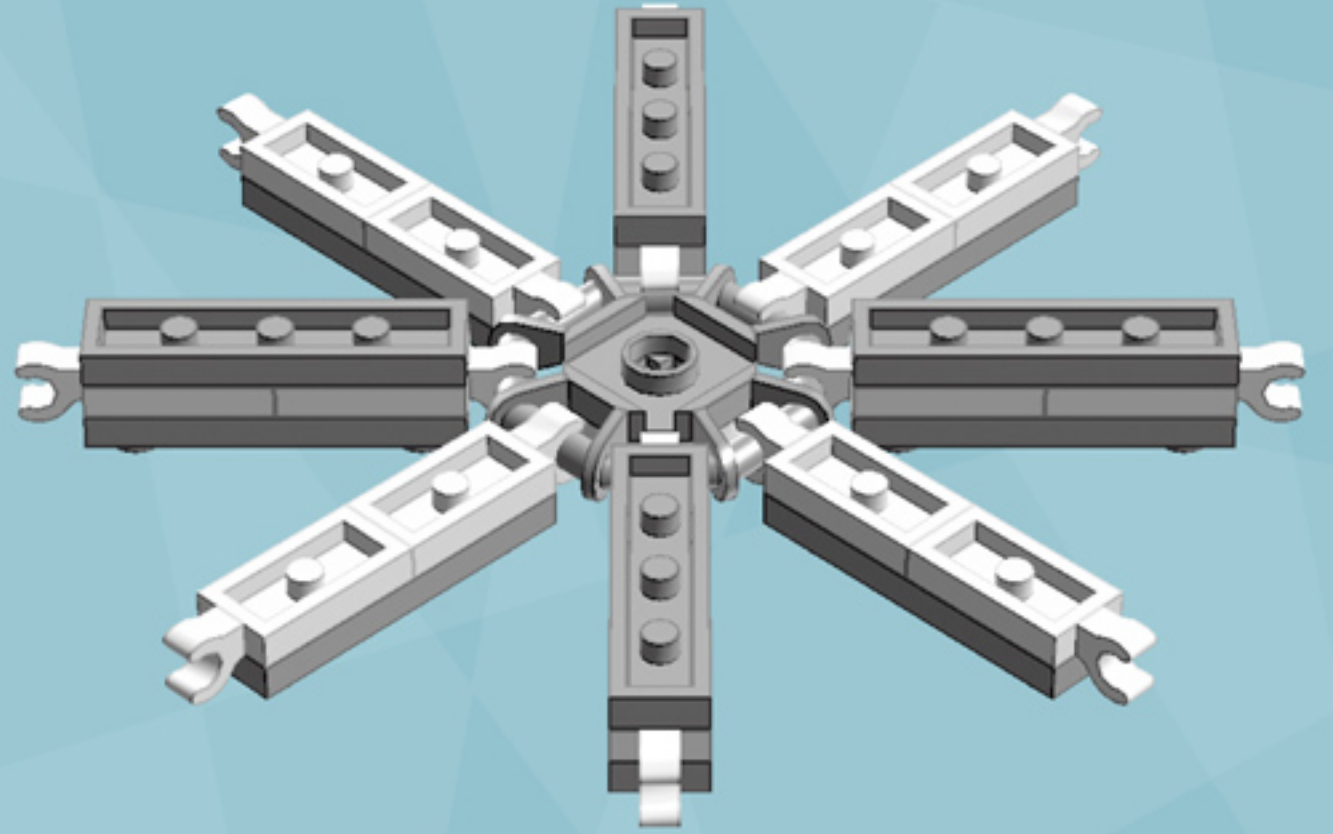

Roller Regal Ornament (Dark Brown)

A LEGO® project by Chris McVeigh
chrismcveigh.com

Element ID	Color	Description	Quantity
6010831	Black	Round Plate 2X2 W/Eye	1
4142865	Bright Red	2M Cross Axle W. Groove	2
307021	Bright Red	Flat Tile 1X1	8
4518687	Dark Brown	Plate 2X6	8
4211445	Medium Stone Grey	Plate 1X4	4
4599498	Medium Stone Grey	Plate 1X4 W. 2 Knobs	8
6002841	Olive Green	Roof Tile 1X1X2/3, Abs	32
6020990	Silver Metallic	Parabolic Ring	2
6051511	White	Plate 1X2 W. 1 Knob	16
4535737	White	Plate 2X1 W/Holder,Vertical	16
403201	White	Plate 2X2 Round	2
4565324	White	Plate 2X2 W 1 Knob	8
396001	White	Round Plate Ø32X6.4	2