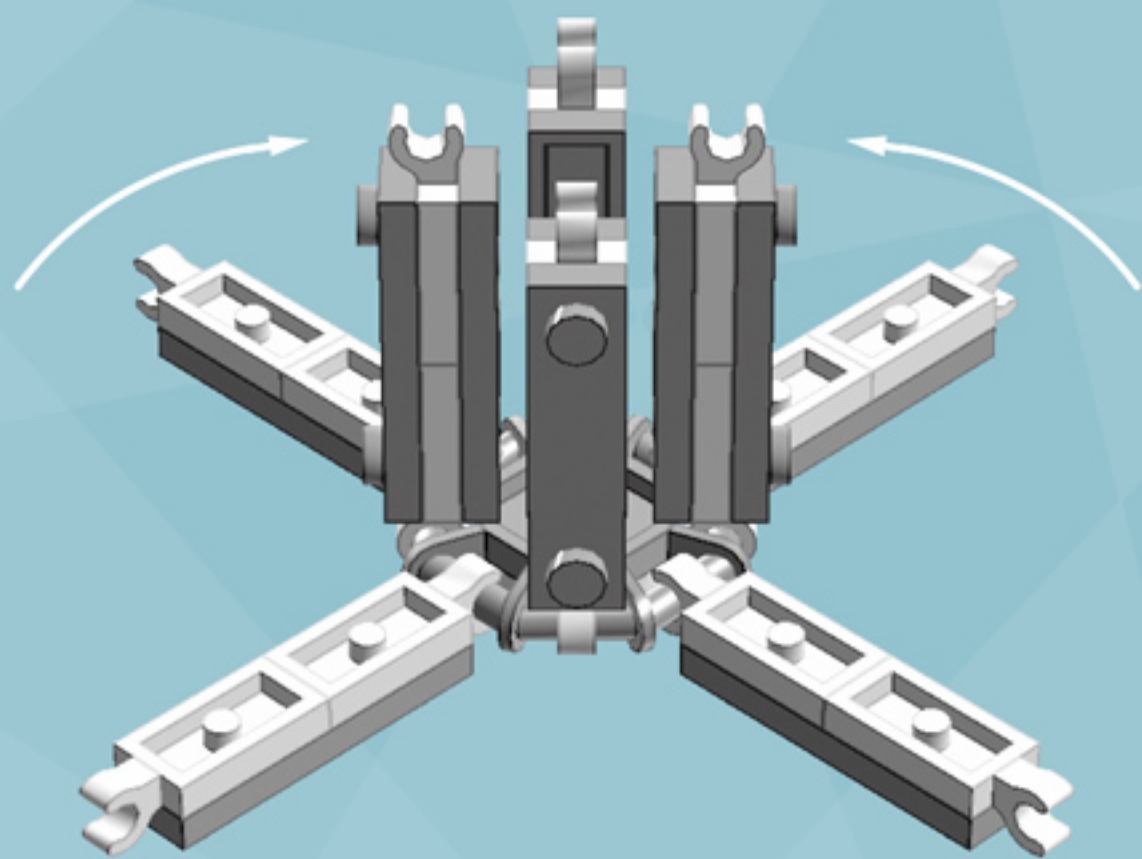

Roller Regal Ornament (Dark Brown)

A LEGO® project by Chris McVeigh
chrismcveigh.com

Element ID	Color	Description	Quantity
6010831	Black	Round Plate 2X2 W/Eye	1
4142865	Bright Red	2M Cross Axle W. Groove	2
307021	Bright Red	Flat Tile 1X1	8
4518687	Dark Brown	Plate 2X6	8
4211445	Medium Stone Grey	Plate 1X4	4
4599498	Medium Stone Grey	Plate 1X4 W. 2 Knobs	8
6002841	Olive Green	Roof Tile 1X1X2/3, Abs	32
6020990	Silver Metallic	Parabolic Ring	2
6051511	White	Plate 1X2 W. 1 Knob	16
4535737	White	Plate 2X1 W/Holder,Vertical	16
403201	White	Plate 2X2 Round	2
4565324	White	Plate 2X2 W 1 Knob	8
396001	White	Round Plate Ø32X6.4	2