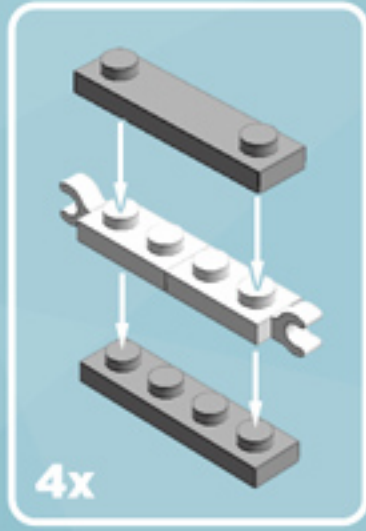

Roller Regal Ornament (Dark Brown)

A LEGO® project by Chris McVeigh
chrismcveigh.com

Element ID	Color	Description	Quantity
6010831	Black	Round Plate 2X2 W/Eye	1
4142865	Bright Red	2M Cross Axle W. Groove	2
307021	Bright Red	Flat Tile 1X1	8
4518687	Dark Brown	Plate 2X6	8
4211445	Medium Stone Grey	Plate 1X4	4
4599498	Medium Stone Grey	Plate 1X4 W. 2 Knobs	8
6002841	Olive Green	Roof Tile 1X1X2/3, Abs	32
6020990	Silver Metallic	Parabolic Ring	2
6051511	White	Plate 1X2 W. 1 Knob	16
4535737	White	Plate 2X1 W/Holder,Vertical	16
403201	White	Plate 2X2 Round	2
4565324	White	Plate 2X2 W 1 Knob	8
396001	White	Round Plate Ø32X6.4	2