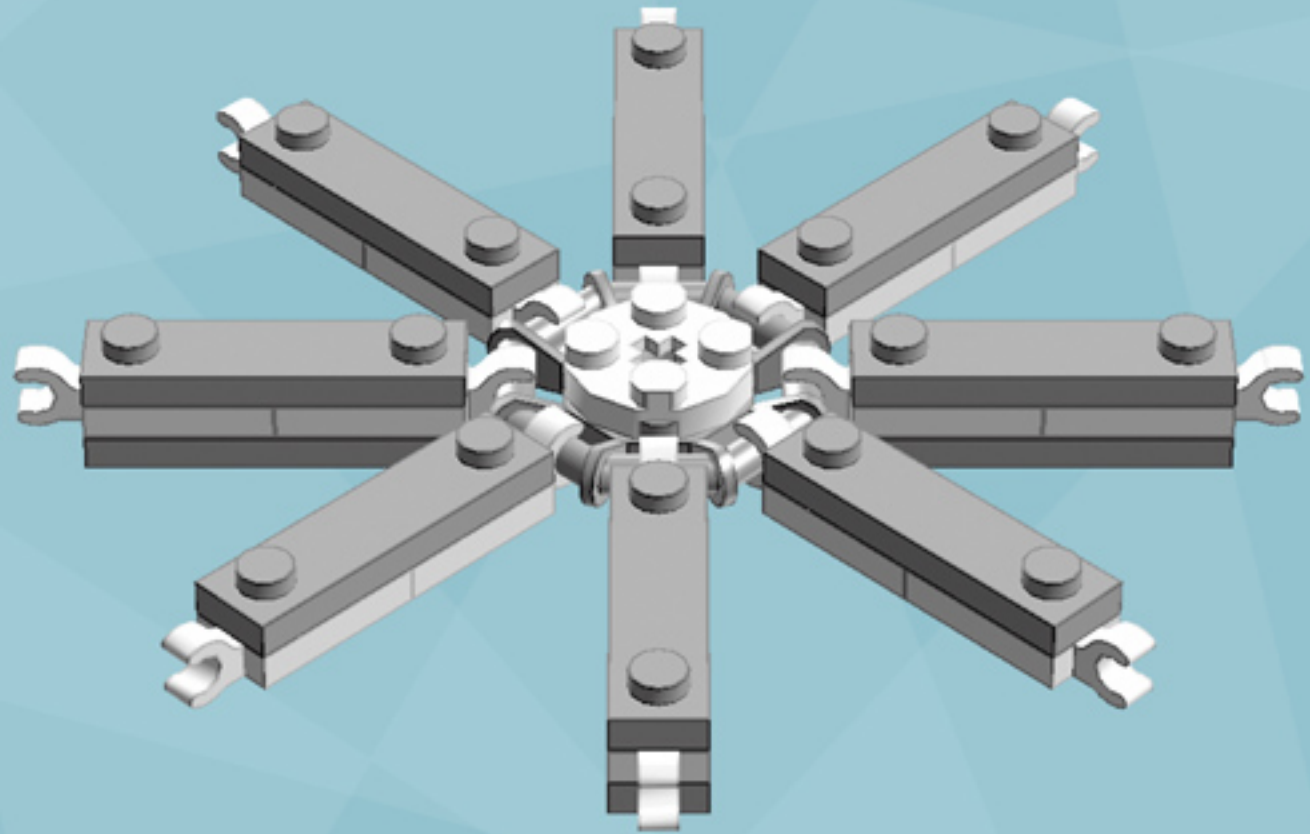

Roller Regal Ornament (Dark Brown)

A LEGO® project by Chris McVeigh
chrismcveigh.com

Element ID	Color	Description	Quantity
6010831	Black	Round Plate 2X2 W/Eye	1
4142865	Bright Red	2M Cross Axle W. Groove	2
307021	Bright Red	Flat Tile 1X1	8
4518687	Dark Brown	Plate 2X6	8
4211445	Medium Stone Grey	Plate 1X4	4
4599498	Medium Stone Grey	Plate 1X4 W. 2 Knobs	8
6002841	Olive Green	Roof Tile 1X1X2/3, Abs	32
6020990	Silver Metallic	Parabolic Ring	2
6051511	White	Plate 1X2 W. 1 Knob	16
4535737	White	Plate 2X1 W/Holder,Vertical	16
403201	White	Plate 2X2 Round	2
4565324	White	Plate 2X2 W 1 Knob	8
396001	White	Round Plate Ø32X6.4	2