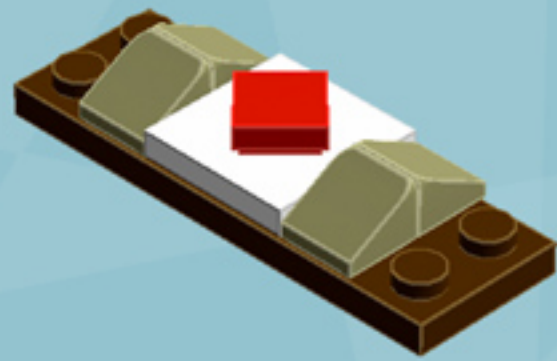

Roller Regal Ornament (Dark Brown)

A LEGO® project by Chris McVeigh
chrismcveigh.com

Element ID	Color	Description	Quantity
6010831	Black	Round Plate 2X2 W/Eye	1
4142865	Bright Red	2M Cross Axle W. Groove	2
307021	Bright Red	Flat Tile 1X1	8
4518687	Dark Brown	Plate 2X6	8
4211445	Medium Stone Grey	Plate 1X4	4
4599498	Medium Stone Grey	Plate 1X4 W. 2 Knobs	8
6002841	Olive Green	Roof Tile 1X1X2/3, Abs	32
6020990	Silver Metallic	Parabolic Ring	2
6051511	White	Plate 1X2 W. 1 Knob	16
4535737	White	Plate 2X1 W/Holder,Vertical	16
403201	White	Plate 2X2 Round	2
4565324	White	Plate 2X2 W 1 Knob	8
396001	White	Round Plate Ø32X6.4	2