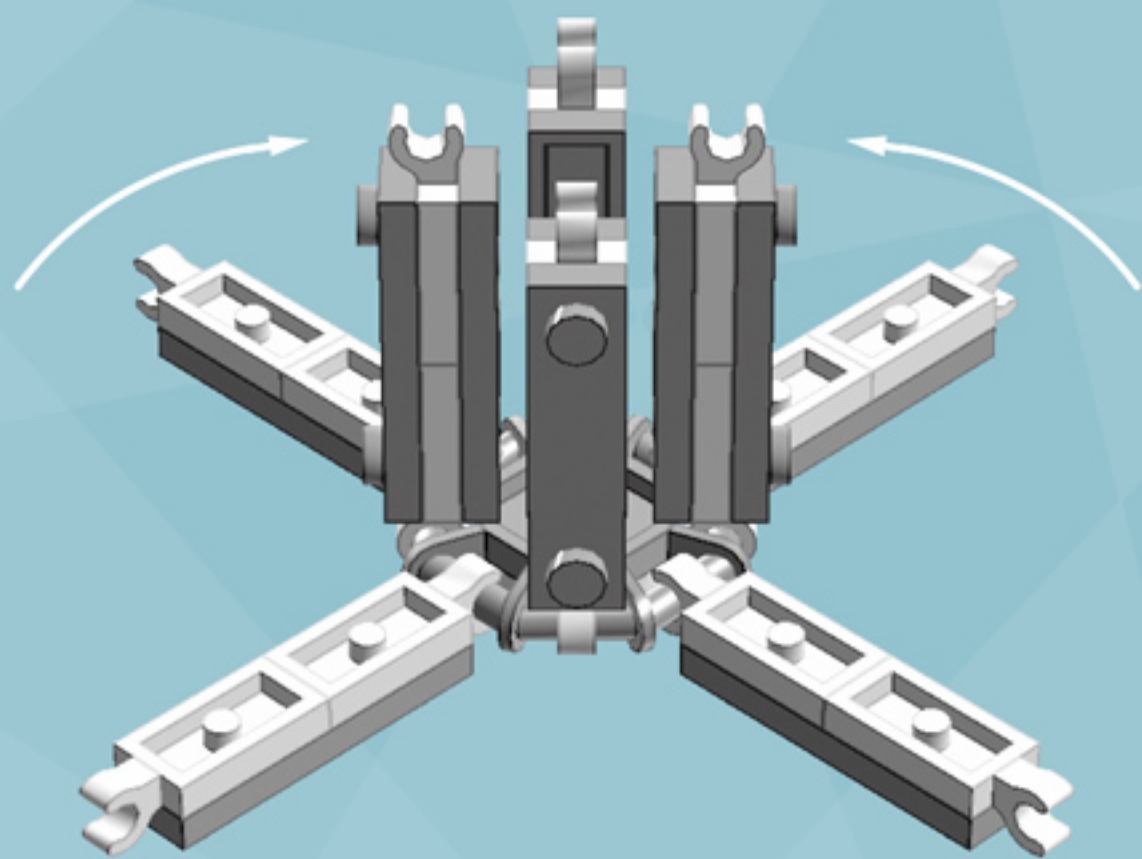

Roller Regal Ornament (Dark Green)

A LEGO® project by Chris McVeigh
chrismcveigh.com

Element ID	Color	Description	Quantity
6010831	Black	Round Plate 2X2 W/Eye	1
4142865	Bright Red	2M Cross Axle W. Groove	2
4650244	Earth Green	Plate 2X3	16
4211445	Medium Stone Grey	Plate 1X4	4
4599498	Medium Stone Grey	Plate 1X4 W. 2 Knobs	8
6020990	Silver Metallic	Parabolic Ring	2
4217436	Tr. Green	Plate 1X1	8*
3000841	Tr. Red	Plate 1X1	8
4587002	Warm Gold	Roof Tile 1X1X2/3, Abs	32
6051511	White	Plate 1X2 W. 1 Knob	16
4535737	White	Plate 2X1 W/Holder,Vertical	16
403201	White	Plate 2X2 Round	2
4565324	White	Plate 2X2 W 1 Knob	8
396001	White	Round Plate Ø32X6.4	2

* Optional parts for alternate deco modes.

8x

8x

Alternate Deco

*For more fun builds,
please pop by chrismcveigh.com,
visit me at facebook.com/c.mcveigh.photos,
or follow me on twitter [@actionfigured](https://twitter.com/actionfigured)*