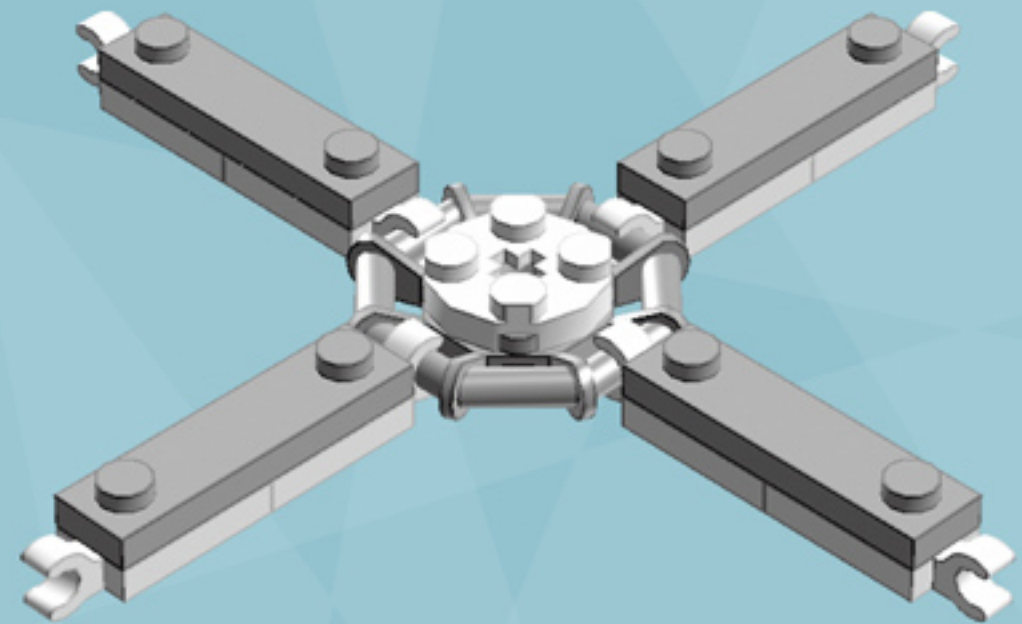

Roller Regal Ornament (Dark Green)

A LEGO® project by Chris McVeigh
chrismcveigh.com

Element ID	Color	Description	Quantity
6010831	Black	Round Plate 2X2 W/Eye	1
4142865	Bright Red	2M Cross Axle W. Groove	2
4650244	Earth Green	Plate 2X3	16
4211445	Medium Stone Grey	Plate 1X4	4
4599498	Medium Stone Grey	Plate 1X4 W. 2 Knobs	8
6020990	Silver Metallic	Parabolic Ring	2
4217436	Tr. Green	Plate 1X1	8*
3000841	Tr. Red	Plate 1X1	8
4587002	Warm Gold	Roof Tile 1X1X2/3, Abs	32
6051511	White	Plate 1X2 W. 1 Knob	16
4535737	White	Plate 2X1 W/Holder,Vertical	16
403201	White	Plate 2X2 Round	2
4565324	White	Plate 2X2 W 1 Knob	8
396001	White	Round Plate Ø32X6.4	2

* Optional parts for alternate deco modes.

8x

8x

Alternate Deco

*For more fun builds,
please pop by chrismcveigh.com,
visit me at facebook.com/c.mcveigh.photos,
or follow me on twitter [@actionfigured](https://twitter.com/actionfigured)*