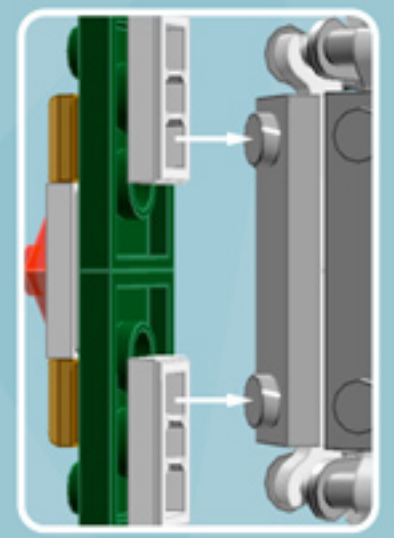

Roller Regal Ornament (Dark Green)

A LEGO® project by Chris McVeigh
chrismcveigh.com

Element ID	Color	Description	Quantity
6010831	Black	Round Plate 2X2 W/Eye	1
4142865	Bright Red	2M Cross Axle W. Groove	2
4650244	Earth Green	Plate 2X3	16
4211445	Medium Stone Grey	Plate 1X4	4
4599498	Medium Stone Grey	Plate 1X4 W. 2 Knobs	8
6020990	Silver Metallic	Parabolic Ring	2
4217436	Tr. Green	Plate 1X1	8*
3000841	Tr. Red	Plate 1X1	8
4587002	Warm Gold	Roof Tile 1X1X2/3, Abs	32
6051511	White	Plate 1X2 W. 1 Knob	16
4535737	White	Plate 2X1 W/Holder,Vertical	16
403201	White	Plate 2X2 Round	2
4565324	White	Plate 2X2 W 1 Knob	8
396001	White	Round Plate Ø32X6.4	2

* Optional parts for alternate deco modes.

8x

8x

Alternate Deco

*For more fun builds,
please pop by chrismcveigh.com,
visit me at facebook.com/c.mcveigh.photos,
or follow me on twitter [@actionfigured](https://twitter.com/actionfigured)*