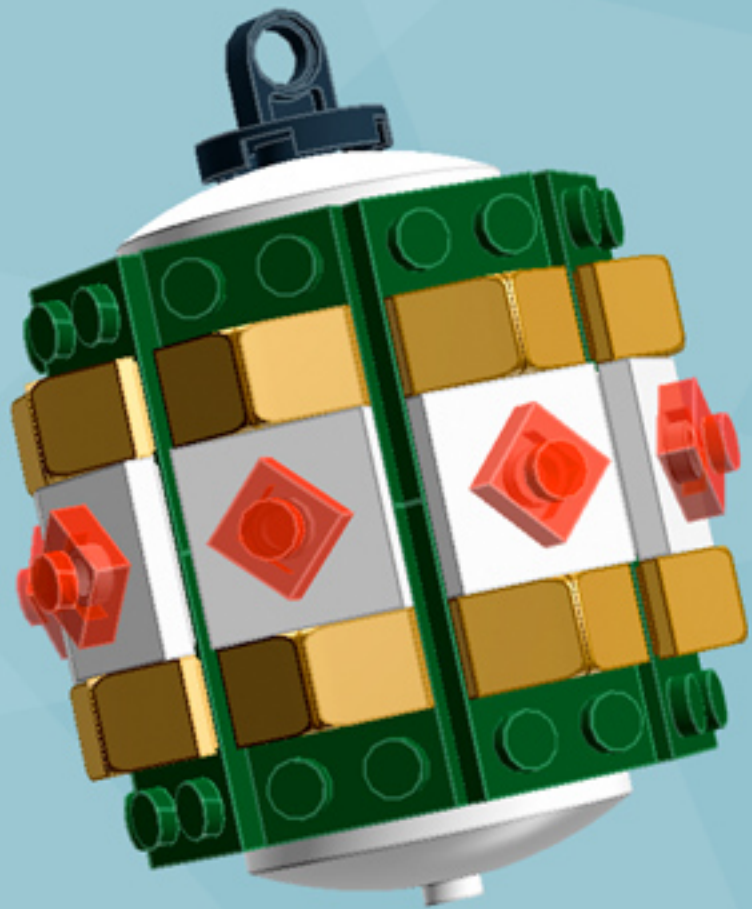

Roller Regal Ornament (Dark Green)

A LEGO® project by Chris McVeigh
chrismcveigh.com

Element ID	Color	Description	Quantity
6010831	Black	Round Plate 2X2 W/Eye	1
4142865	Bright Red	2M Cross Axle W. Groove	2
4650244	Earth Green	Plate 2X3	16
4211445	Medium Stone Grey	Plate 1X4	4
4599498	Medium Stone Grey	Plate 1X4 W. 2 Knobs	8
6020990	Silver Metallic	Parabolic Ring	2
4217436	Tr. Green	Plate 1X1	8*
3000841	Tr. Red	Plate 1X1	8
4587002	Warm Gold	Roof Tile 1X1X2/3, Abs	32
6051511	White	Plate 1X2 W. 1 Knob	16
4535737	White	Plate 2X1 W/Holder,Vertical	16
403201	White	Plate 2X2 Round	2
4565324	White	Plate 2X2 W 1 Knob	8
396001	White	Round Plate Ø32X6.4	2

* Optional parts for alternate deco modes.

8x

8x

Alternate Deco

*For more fun builds,
please pop by chrismcveigh.com,
visit me at facebook.com/c.mcveigh.photos,
or follow me on twitter [@actionfigured](https://twitter.com/actionfigured)*