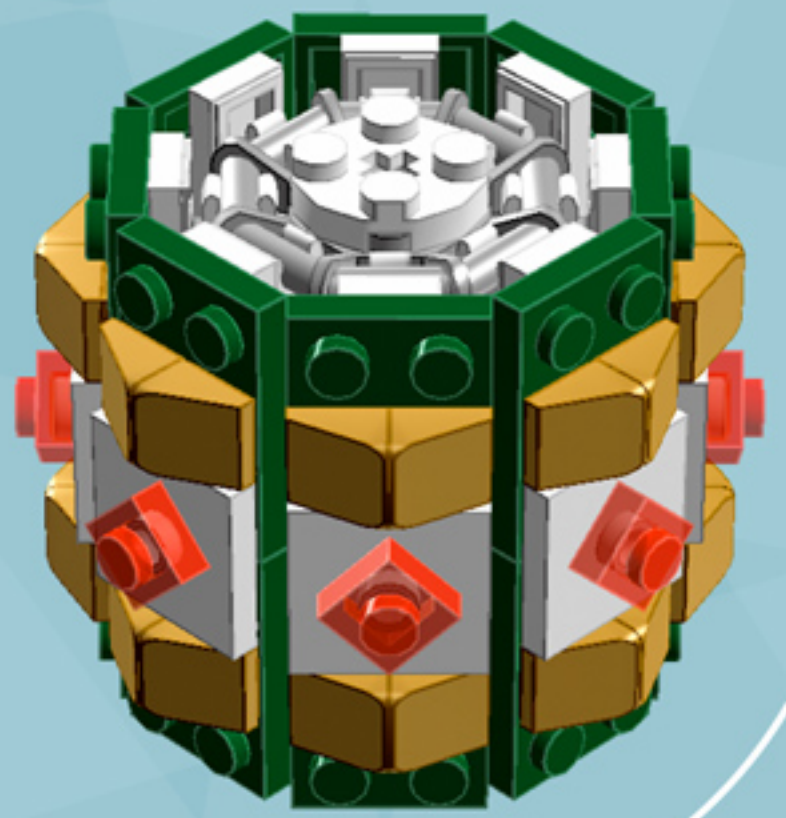

Roller Regal Ornament (Dark Green)

A LEGO® project by Chris McVeigh
chrismcveigh.com

Element ID	Color	Description	Quantity
6010831	Black	Round Plate 2X2 W/Eye	1
4142865	Bright Red	2M Cross Axle W. Groove	2
4650244	Earth Green	Plate 2X3	16
4211445	Medium Stone Grey	Plate 1X4	4
4599498	Medium Stone Grey	Plate 1X4 W. 2 Knobs	8
6020990	Silver Metallic	Parabolic Ring	2
4217436	Tr. Green	Plate 1X1	8*
3000841	Tr. Red	Plate 1X1	8
4587002	Warm Gold	Roof Tile 1X1X2/3, Abs	32
6051511	White	Plate 1X2 W. 1 Knob	16
4535737	White	Plate 2X1 W/Holder,Vertical	16
403201	White	Plate 2X2 Round	2
4565324	White	Plate 2X2 W 1 Knob	8
396001	White	Round Plate Ø32X6.4	2

* Optional parts for alternate deco modes.

8x

8x

Alternate Deco

*For more fun builds,
please pop by chrismcveigh.com,
visit me at facebook.com/c.mcveigh.photos,
or follow me on twitter [@actionfigured](https://twitter.com/actionfigured)*