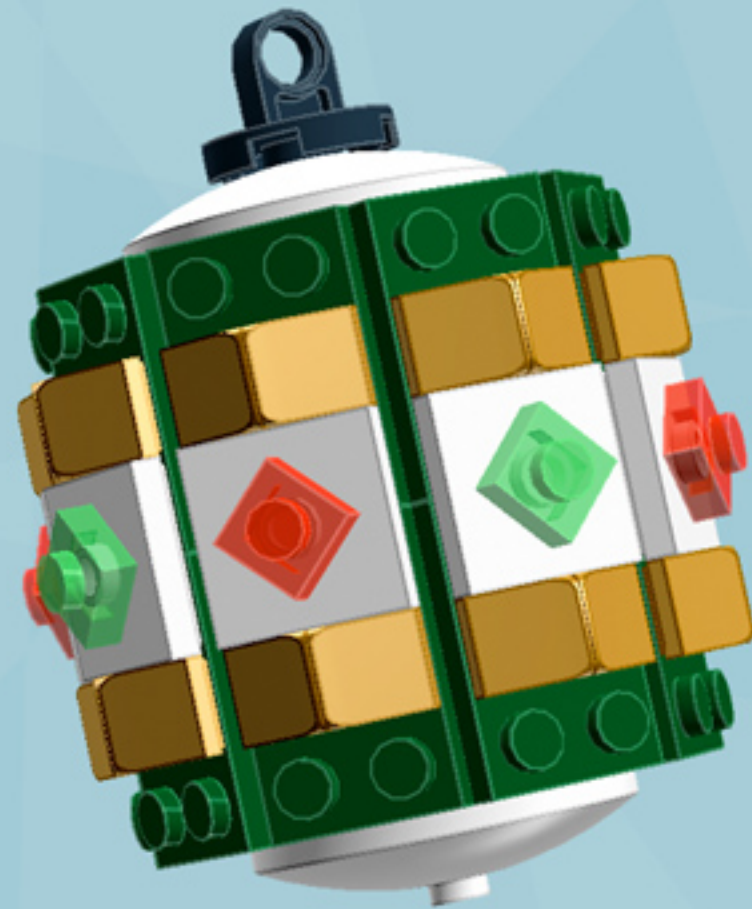

Roller Regal Ornament (Dark Green)

A LEGO® project by Chris McVeigh
chrismcveigh.com

Element ID	Color	Description	Quantity
6010831	Black	Round Plate 2X2 W/Eye	1
4142865	Bright Red	2M Cross Axle W. Groove	2
4650244	Earth Green	Plate 2X3	16
4211445	Medium Stone Grey	Plate 1X4	4
4599498	Medium Stone Grey	Plate 1X4 W. 2 Knobs	8
6020990	Silver Metallic	Parabolic Ring	2
4217436	Tr. Green	Plate 1X1	8*
3000841	Tr. Red	Plate 1X1	8
4587002	Warm Gold	Roof Tile 1X1X2/3, Abs	32
6051511	White	Plate 1X2 W. 1 Knob	16
4535737	White	Plate 2X1 W/Holder,Vertical	16
403201	White	Plate 2X2 Round	2
4565324	White	Plate 2X2 W 1 Knob	8
396001	White	Round Plate Ø32X6.4	2

* Optional parts for alternate deco modes.

8x

8x

Alternate Deco

*For more fun builds,
please pop by chrismcveigh.com,
visit me at facebook.com/c.mcveigh.photos,
or follow me on twitter [@actionfigured](https://twitter.com/actionfigured)*