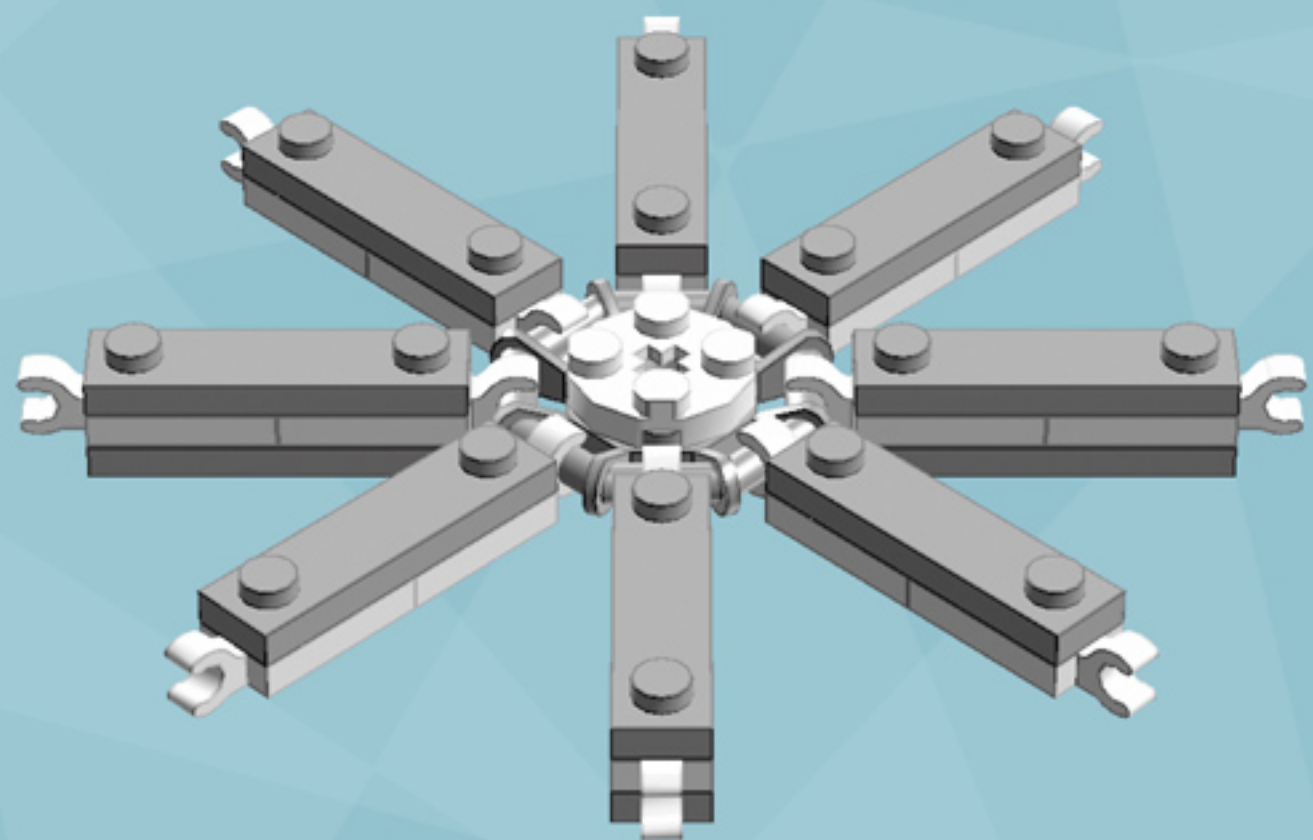

Roller Regal Ornament (Dark Green)

A LEGO® project by Chris McVeigh
chrismcveigh.com

Element ID	Color	Description	Quantity
6010831	Black	Round Plate 2X2 W/Eye	1
4142865	Bright Red	2M Cross Axle W. Groove	2
4650244	Earth Green	Plate 2X3	16
4211445	Medium Stone Grey	Plate 1X4	4
4599498	Medium Stone Grey	Plate 1X4 W. 2 Knobs	8
6020990	Silver Metallic	Parabolic Ring	2
4217436	Tr. Green	Plate 1X1	8*
3000841	Tr. Red	Plate 1X1	8
4587002	Warm Gold	Roof Tile 1X1X2/3, Abs	32
6051511	White	Plate 1X2 W. 1 Knob	16
4535737	White	Plate 2X1 W/Holder,Vertical	16
403201	White	Plate 2X2 Round	2
4565324	White	Plate 2X2 W 1 Knob	8
396001	White	Round Plate Ø32X6.4	2

* Optional parts for alternate deco modes.

8x

8x

Alternate Deco

*For more fun builds,
please pop by chrismcveigh.com,
visit me at facebook.com/c.mcveigh.photos,
or follow me on twitter [@actionfigured](https://twitter.com/actionfigured)*