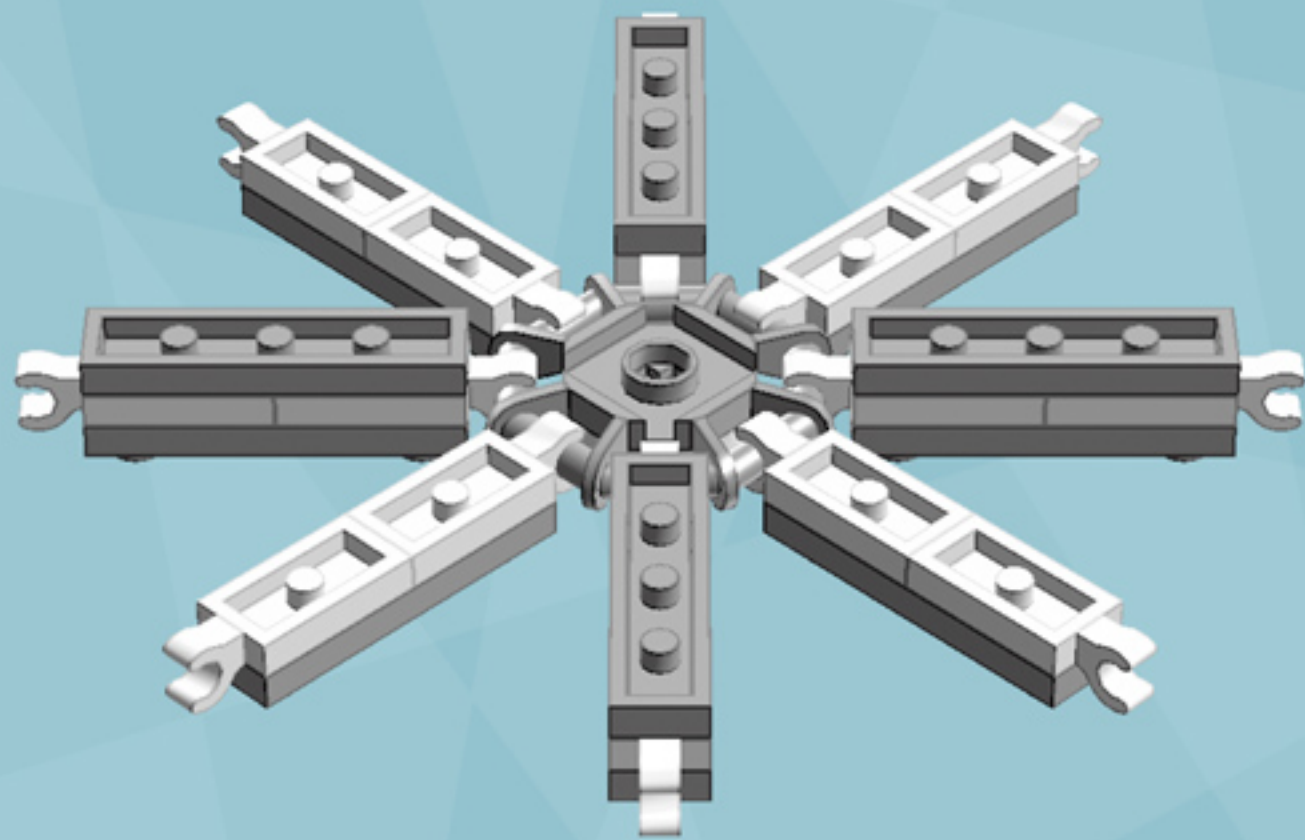

Roller Regal Ornament (Dark Green)

A LEGO® project by Chris McVeigh
chrismcveigh.com

Element ID	Color	Description	Quantity
6010831	Black	Round Plate 2X2 W/Eye	1
4142865	Bright Red	2M Cross Axle W. Groove	2
4650244	Earth Green	Plate 2X3	16
4211445	Medium Stone Grey	Plate 1X4	4
4599498	Medium Stone Grey	Plate 1X4 W. 2 Knobs	8
6020990	Silver Metallic	Parabolic Ring	2
4217436	Tr. Green	Plate 1X1	8*
3000841	Tr. Red	Plate 1X1	8
4587002	Warm Gold	Roof Tile 1X1X2/3, Abs	32
6051511	White	Plate 1X2 W. 1 Knob	16
4535737	White	Plate 2X1 W/Holder,Vertical	16
403201	White	Plate 2X2 Round	2
4565324	White	Plate 2X2 W 1 Knob	8
396001	White	Round Plate Ø32X6.4	2

* Optional parts for alternate deco modes.

8x

8x

Alternate Deco

*For more fun builds,
please pop by chrismcveigh.com,
visit me at facebook.com/c.mcveigh.photos,
or follow me on twitter [@actionfigured](https://twitter.com/actionfigured)*