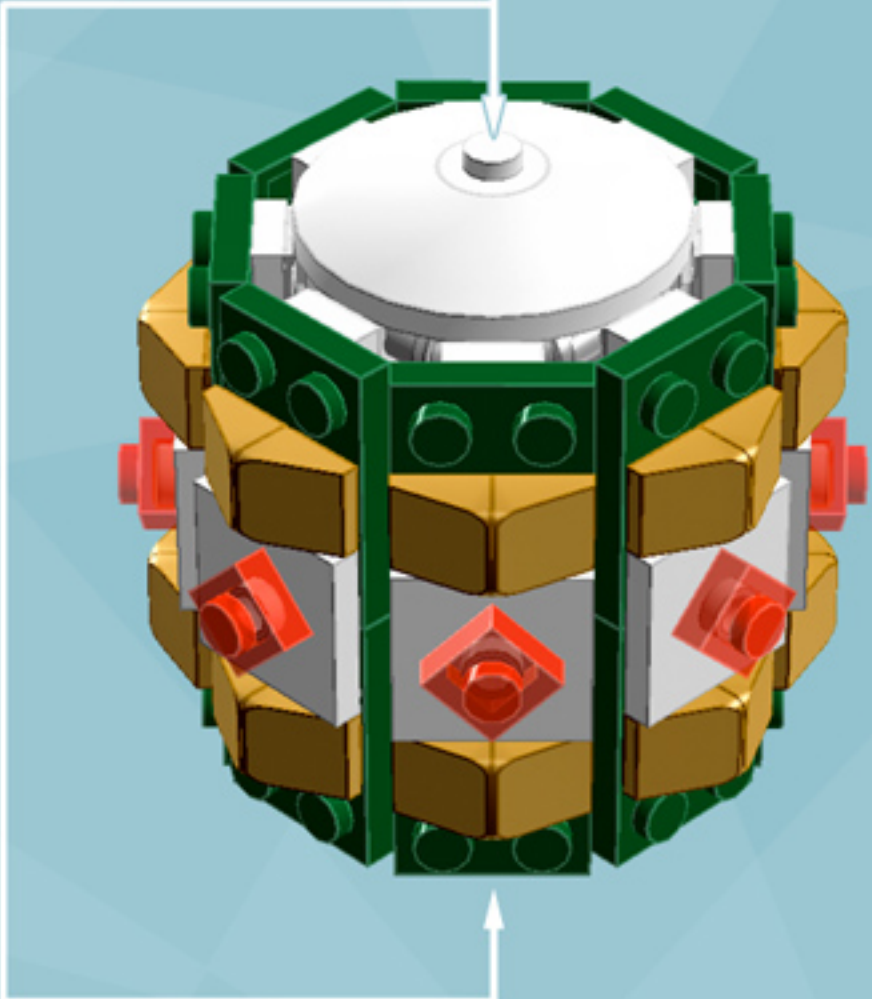

Roller Regal Ornament (Dark Green)

A LEGO® project by Chris McVeigh
chrismcveigh.com

Element ID	Color	Description	Quantity
6010831	Black	Round Plate 2X2 W/Eye	1
4142865	Bright Red	2M Cross Axle W. Groove	2
4650244	Earth Green	Plate 2X3	16
4211445	Medium Stone Grey	Plate 1X4	4
4599498	Medium Stone Grey	Plate 1X4 W. 2 Knobs	8
6020990	Silver Metallic	Parabolic Ring	2
4217436	Tr. Green	Plate 1X1	8*
3000841	Tr. Red	Plate 1X1	8
4587002	Warm Gold	Roof Tile 1X1X2/3, Abs	32
6051511	White	Plate 1X2 W. 1 Knob	16
4535737	White	Plate 2X1 W/Holder,Vertical	16
403201	White	Plate 2X2 Round	2
4565324	White	Plate 2X2 W 1 Knob	8
396001	White	Round Plate Ø32X6.4	2

* Optional parts for alternate deco modes.

8x

8x

Alternate Deco

*For more fun builds,
please pop by chrismcveigh.com,
visit me at facebook.com/c.mcveigh.photos,
or follow me on twitter [@actionfigured](https://twitter.com/actionfigured)*