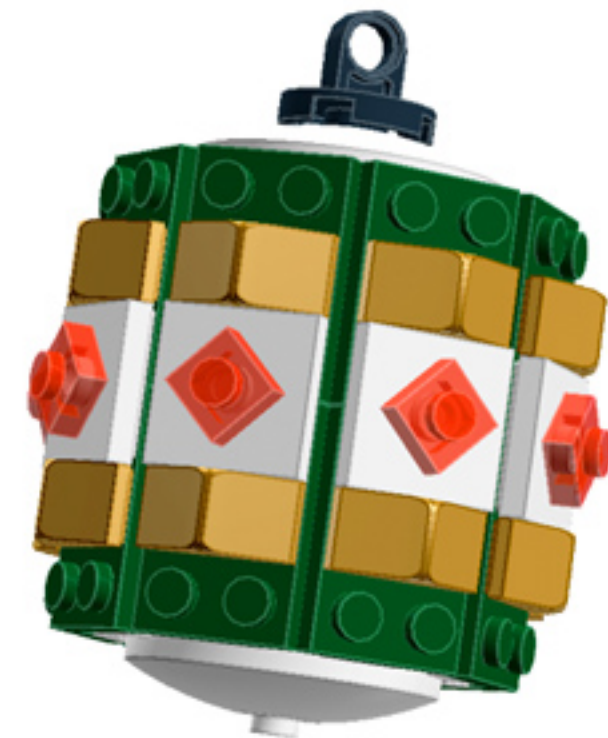

Roller Regal Ornament (Dark Green)

A LEGO® project by Chris McVeigh
chrismcveigh.com

Element ID	Color	Description	Quantity
6010831	Black	Round Plate 2X2 W/Eye	1
4142865	Bright Red	2M Cross Axle W. Groove	2
4650244	Earth Green	Plate 2X3	16
4211445	Medium Stone Grey	Plate 1X4	4
4599498	Medium Stone Grey	Plate 1X4 W. 2 Knobs	8
6020990	Silver Metallic	Parabolic Ring	2
4217436	Tr. Green	Plate 1X1	8*
3000841	Tr. Red	Plate 1X1	8
4587002	Warm Gold	Roof Tile 1X1X2/3, Abs	32
6051511	White	Plate 1X2 W. 1 Knob	16
4535737	White	Plate 2X1 W/Holder,Vertical	16
403201	White	Plate 2X2 Round	2
4565324	White	Plate 2X2 W 1 Knob	8
396001	White	Round Plate Ø32X6.4	2

* Optional parts for alternate deco modes.

8x

8x

Alternate Deco

*For more fun builds,
please pop by chrismcveigh.com,
visit me at facebook.com/c.mcveigh.photos,
or follow me on twitter [@actionfigured](https://twitter.com/actionfigured)*