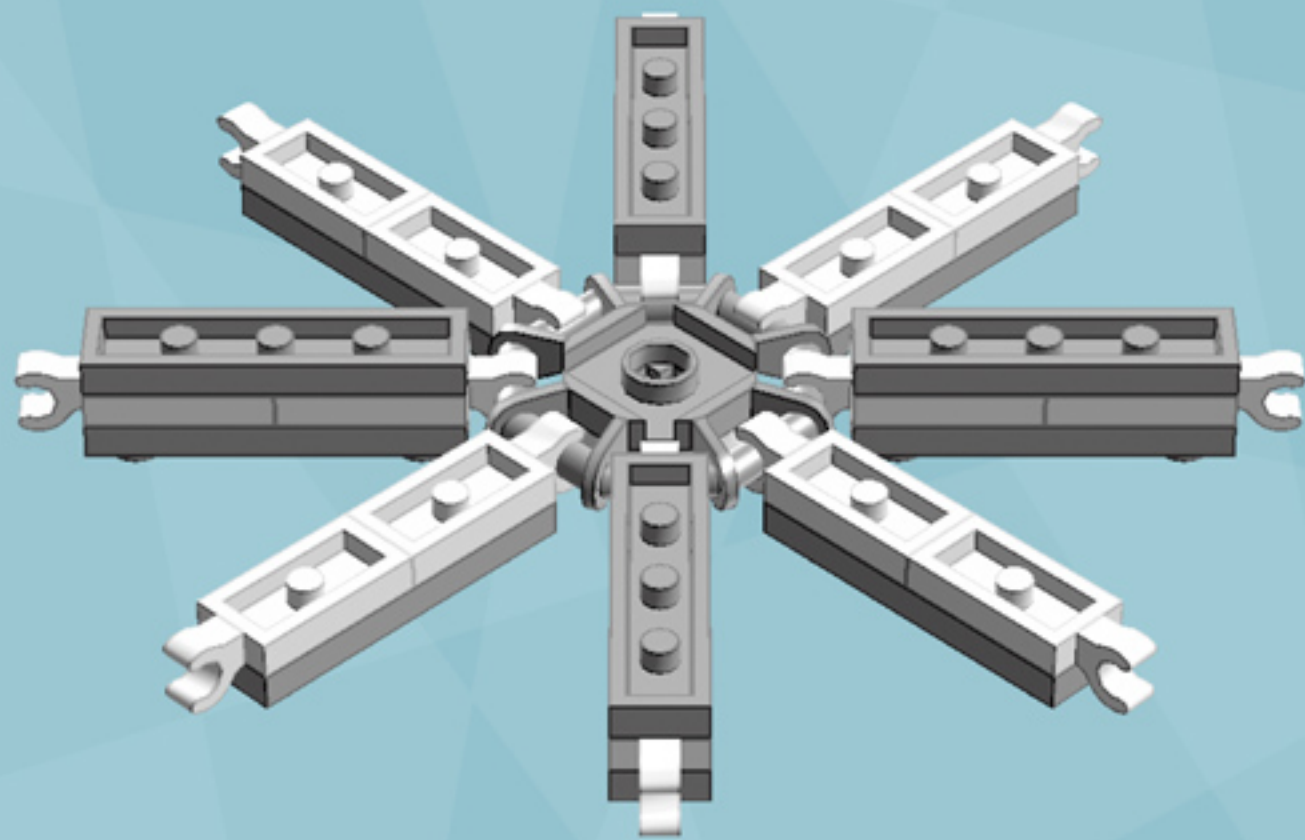

Roller Regal Ornament (Dark Red)

A LEGO® project by Chris McVeigh
chrismcveigh.com

Element ID	Color	Description	Quantity
6010831	Black	Round Plate 2X2 W/Eye	1
4142865	Bright Red	2M Cross Axle W. Groove	2
4541510	Dark Red	Plate 2X3	16
4211445	Medium Stone Grey	Plate 1X4	4
4599498	Medium Stone Grey	Plate 1X4 W. 2 Knobs	8
6020990	Silver Metallic	Parabolic Ring	2
4217436	Tr. Green	Plate 1X1	8*
3000841	Tr. Red	Plate 1X1	8
4587002	Warm Gold	Roof Tile 1X1X2/3, Abs	32
6051511	White	Plate 1X2 W. 1 Knob	16
4535737	White	Plate 2X1 W/Holder,Vertical	16
403201	White	Plate 2X2 Round	2
4565324	White	Plate 2X2 W 1 Knob	8
396001	White	Round Plate Ø32X6.4	2

* Optional parts for alternate deco modes.

8x

8x

Alternate Deco

*For more fun builds,
please pop by chrismcveigh.com,
visit me at facebook.com/c.mcveigh.photos,
or follow me on twitter [@actionfigured](https://twitter.com/actionfigured)*