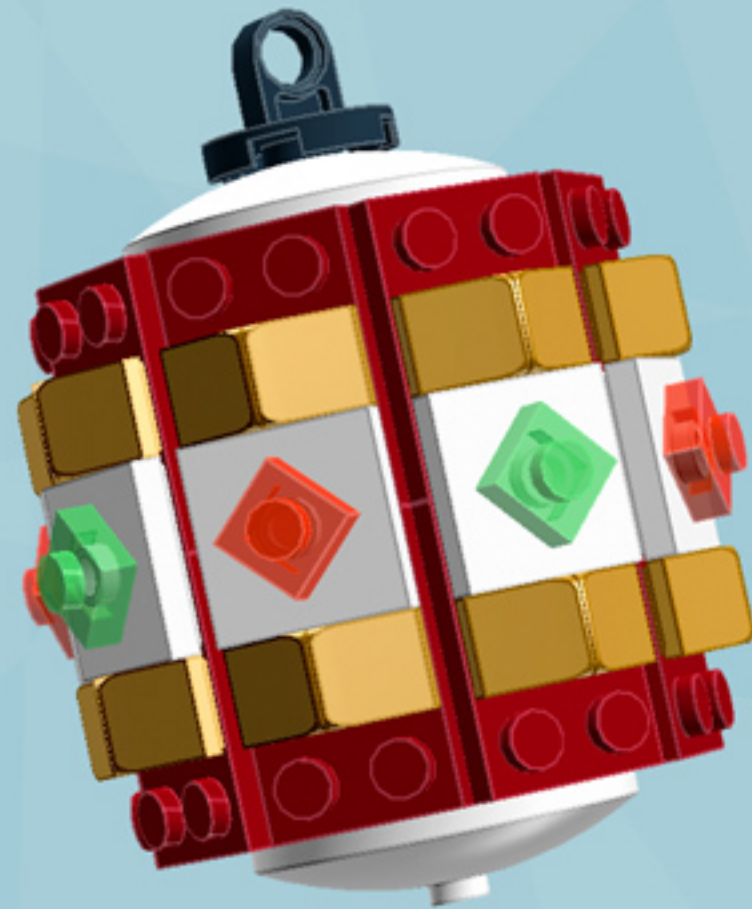

Roller Regal Ornament (Dark Red)

A LEGO® project by Chris McVeigh
chrismcveigh.com

Element ID	Color	Description	Quantity
6010831	Black	Round Plate 2X2 W/Eye	1
4142865	Bright Red	2M Cross Axle W. Groove	2
4541510	Dark Red	Plate 2X3	16
4211445	Medium Stone Grey	Plate 1X4	4
4599498	Medium Stone Grey	Plate 1X4 W. 2 Knobs	8
6020990	Silver Metallic	Parabolic Ring	2
4217436	Tr. Green	Plate 1X1	8*
3000841	Tr. Red	Plate 1X1	8
4587002	Warm Gold	Roof Tile 1X1X2/3, Abs	32
6051511	White	Plate 1X2 W. 1 Knob	16
4535737	White	Plate 2X1 W/Holder,Vertical	16
403201	White	Plate 2X2 Round	2
4565324	White	Plate 2X2 W 1 Knob	8
396001	White	Round Plate Ø32X6.4	2

* Optional parts for alternate deco modes.

8x

8x

Alternate Deco

*For more fun builds,
please pop by chrismcveigh.com,
visit me at facebook.com/c.mcveigh.photos,
or follow me on twitter [@actionfigured](https://twitter.com/actionfigured)*