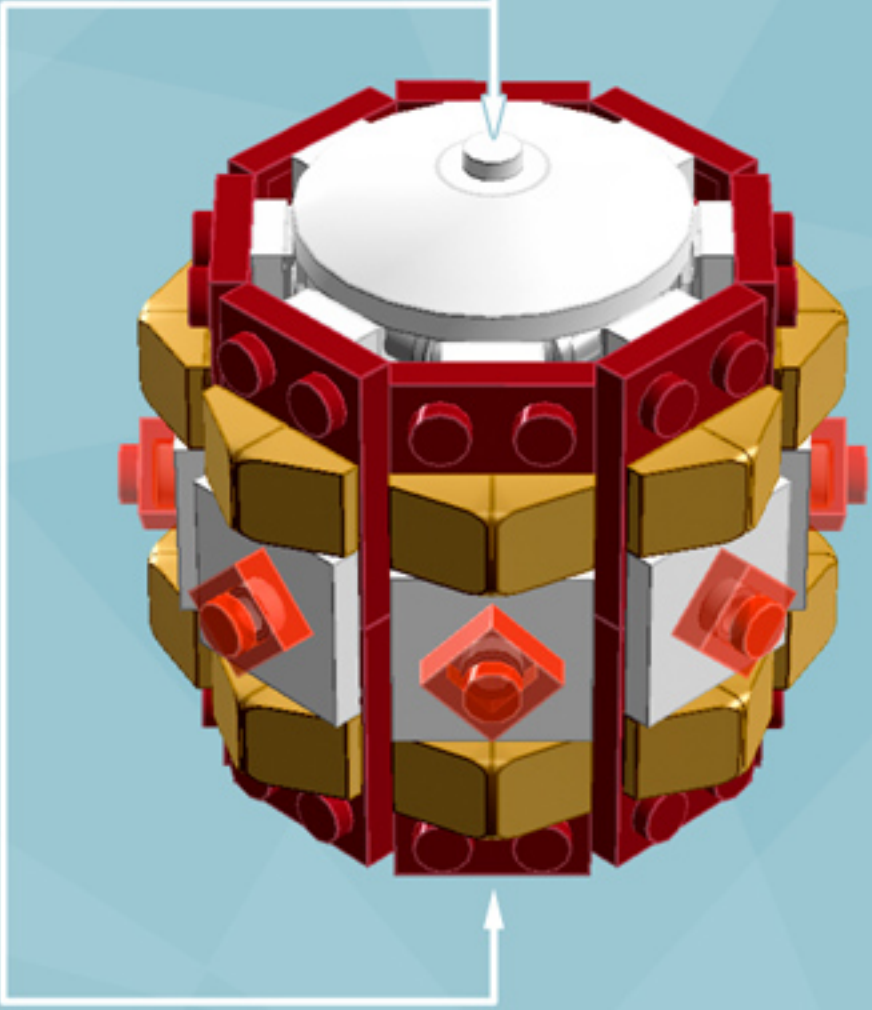

Roller Regal Ornament (Dark Red)

A LEGO® project by Chris McVeigh
chrismcveigh.com

Element ID	Color	Description	Quantity
6010831	Black	Round Plate 2X2 W/Eye	1
4142865	Bright Red	2M Cross Axle W. Groove	2
4541510	Dark Red	Plate 2X3	16
4211445	Medium Stone Grey	Plate 1X4	4
4599498	Medium Stone Grey	Plate 1X4 W. 2 Knobs	8
6020990	Silver Metallic	Parabolic Ring	2
4217436	Tr. Green	Plate 1X1	8*
3000841	Tr. Red	Plate 1X1	8
4587002	Warm Gold	Roof Tile 1X1X2/3, Abs	32
6051511	White	Plate 1X2 W. 1 Knob	16
4535737	White	Plate 2X1 W/Holder,Vertical	16
403201	White	Plate 2X2 Round	2
4565324	White	Plate 2X2 W 1 Knob	8
396001	White	Round Plate Ø32X6.4	2

* Optional parts for alternate deco modes.

8x

8x

Alternate Deco

*For more fun builds,
please pop by chrismcveigh.com,
visit me at facebook.com/c.mcveigh.photos,
or follow me on twitter [@actionfigured](https://twitter.com/actionfigured)*