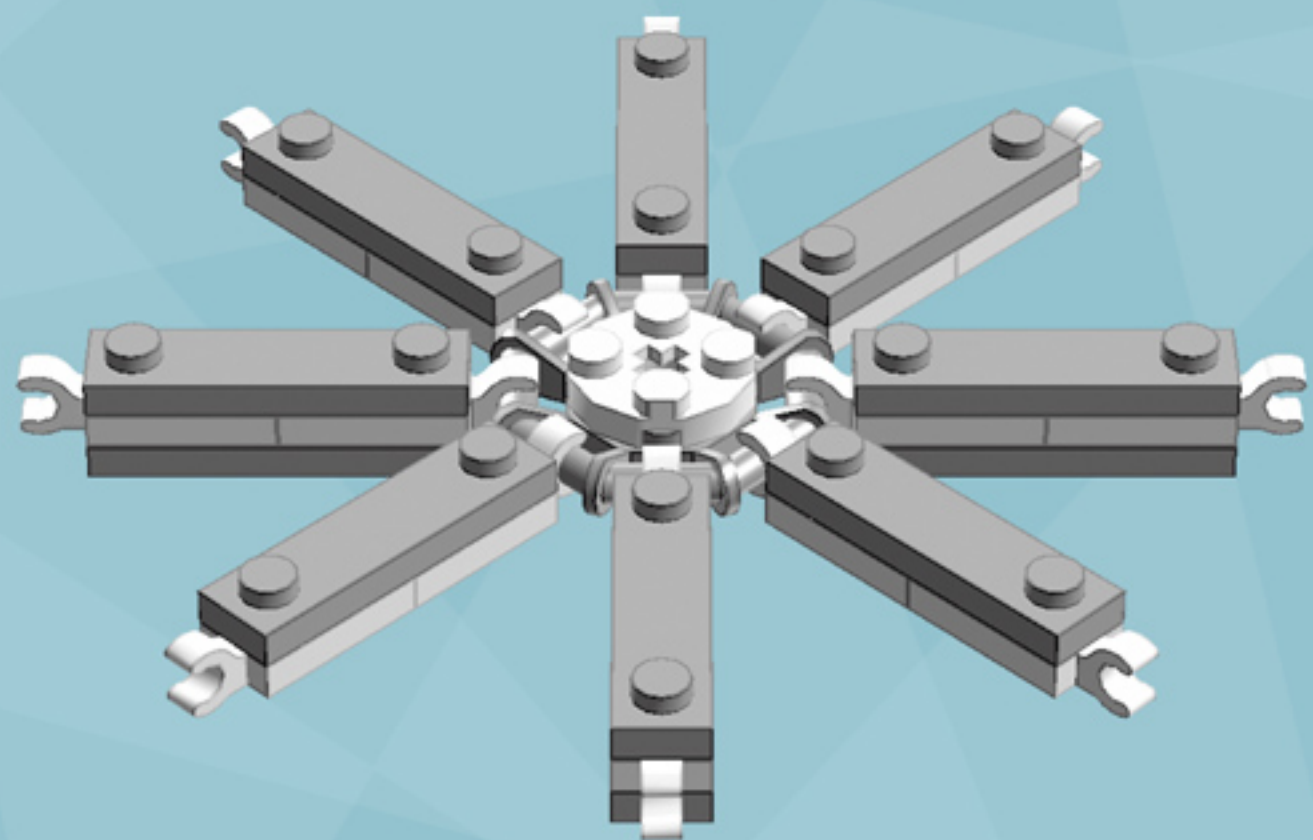

Roller Regal Ornament (Dark Red)

A LEGO® project by Chris McVeigh
chrismcveigh.com

Element ID	Color	Description	Quantity
6010831	Black	Round Plate 2X2 W/Eye	1
4142865	Bright Red	2M Cross Axle W. Groove	2
4541510	Dark Red	Plate 2X3	16
4211445	Medium Stone Grey	Plate 1X4	4
4599498	Medium Stone Grey	Plate 1X4 W. 2 Knobs	8
6020990	Silver Metallic	Parabolic Ring	2
4217436	Tr. Green	Plate 1X1	8*
3000841	Tr. Red	Plate 1X1	8
4587002	Warm Gold	Roof Tile 1X1X2/3, Abs	32
6051511	White	Plate 1X2 W. 1 Knob	16
4535737	White	Plate 2X1 W/Holder,Vertical	16
403201	White	Plate 2X2 Round	2
4565324	White	Plate 2X2 W 1 Knob	8
396001	White	Round Plate Ø32X6.4	2

* Optional parts for alternate deco modes.

8x

8x

Alternate Deco

*For more fun builds,
please pop by chrismcveigh.com,
visit me at facebook.com/c.mcveigh.photos,
or follow me on twitter [@actionfigured](https://twitter.com/actionfigured)*