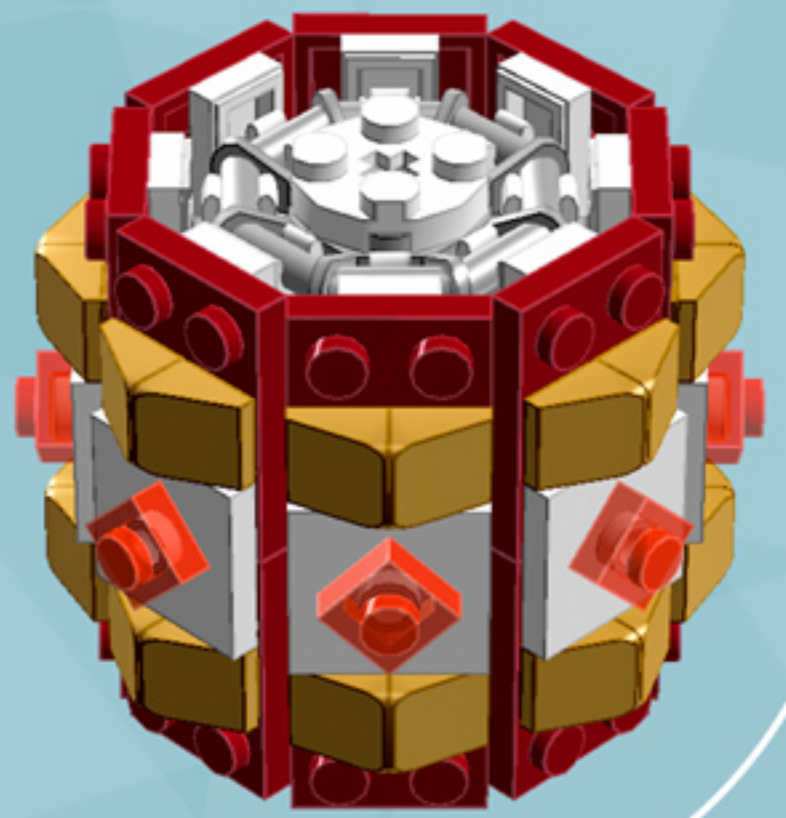

Roller Regal Ornament (Dark Red)

A LEGO® project by Chris McVeigh
chrismcveigh.com

Element ID	Color	Description	Quantity
6010831	Black	Round Plate 2X2 W/Eye	1
4142865	Bright Red	2M Cross Axle W. Groove	2
4541510	Dark Red	Plate 2X3	16
4211445	Medium Stone Grey	Plate 1X4	4
4599498	Medium Stone Grey	Plate 1X4 W. 2 Knobs	8
6020990	Silver Metallic	Parabolic Ring	2
4217436	Tr. Green	Plate 1X1	8*
3000841	Tr. Red	Plate 1X1	8
4587002	Warm Gold	Roof Tile 1X1X2/3, Abs	32
6051511	White	Plate 1X2 W. 1 Knob	16
4535737	White	Plate 2X1 W/Holder,Vertical	16
403201	White	Plate 2X2 Round	2
4565324	White	Plate 2X2 W 1 Knob	8
396001	White	Round Plate Ø32X6.4	2

* Optional parts for alternate deco modes.

8x

8x

Alternate Deco

*For more fun builds,
please pop by chrismcveigh.com,
visit me at facebook.com/c.mcveigh.photos,
or follow me on twitter [@actionfigured](https://twitter.com/actionfigured)*