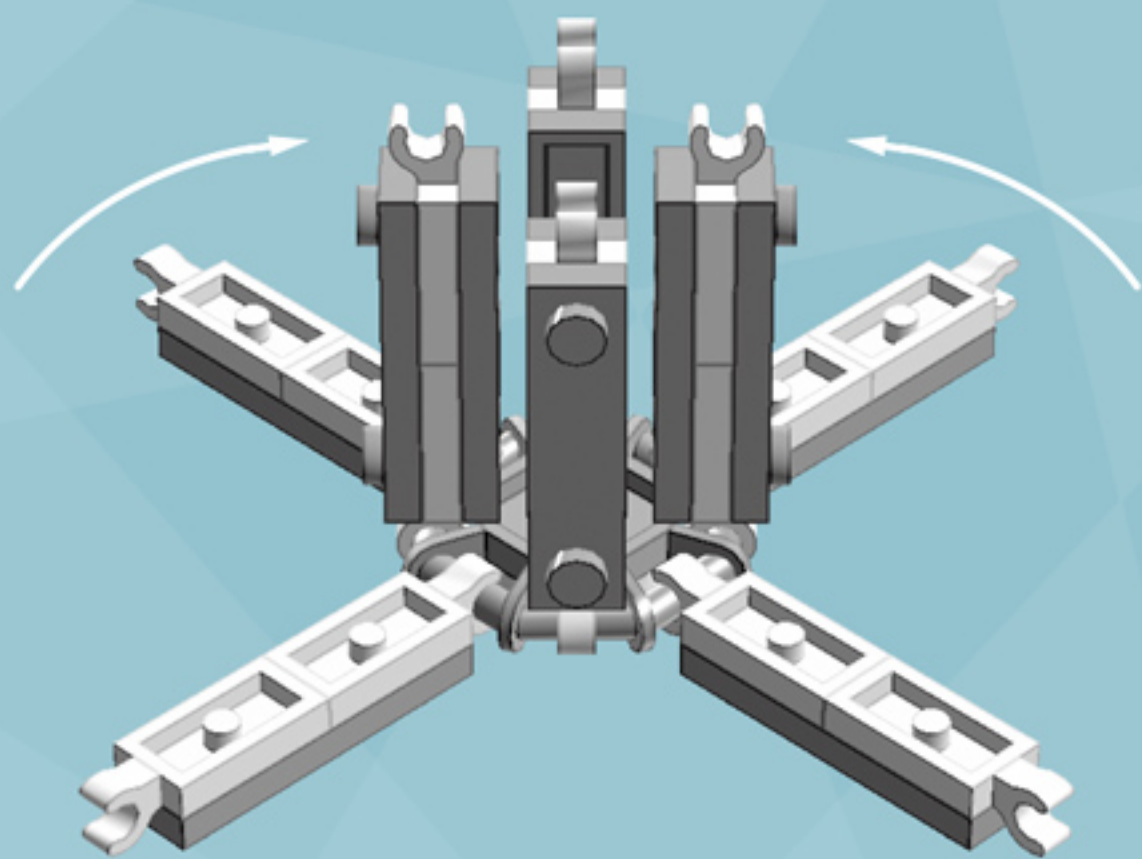

Roller Regal Ornament (Dark Red)

A LEGO® project by Chris McVeigh
chrismcveigh.com

Element ID	Color	Description	Quantity
6010831	Black	Round Plate 2X2 W/Eye	1
4142865	Bright Red	2M Cross Axle W. Groove	2
4541510	Dark Red	Plate 2X3	16
4211445	Medium Stone Grey	Plate 1X4	4
4599498	Medium Stone Grey	Plate 1X4 W. 2 Knobs	8
6020990	Silver Metallic	Parabolic Ring	2
4217436	Tr. Green	Plate 1X1	8*
3000841	Tr. Red	Plate 1X1	8
4587002	Warm Gold	Roof Tile 1X1X2/3, Abs	32
6051511	White	Plate 1X2 W. 1 Knob	16
4535737	White	Plate 2X1 W/Holder,Vertical	16
403201	White	Plate 2X2 Round	2
4565324	White	Plate 2X2 W 1 Knob	8
396001	White	Round Plate Ø32X6.4	2

* Optional parts for alternate deco modes.

8x

8x

Alternate Deco

*For more fun builds,
please pop by chrismcveigh.com,
visit me at facebook.com/c.mcveigh.photos,
or follow me on twitter [@actionfigured](https://twitter.com/actionfigured)*