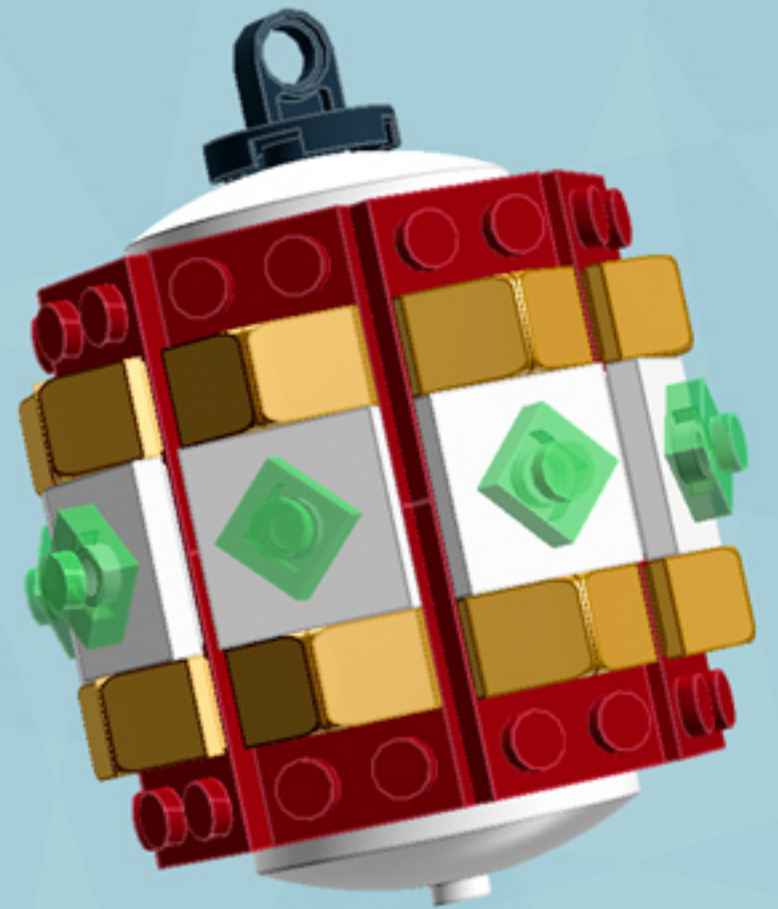

Roller Regal Ornament (Dark Red)

A LEGO® project by Chris McVeigh
chrismcveigh.com

Element ID	Color	Description	Quantity
6010831	Black	Round Plate 2X2 W/Eye	1
4142865	Bright Red	2M Cross Axle W. Groove	2
4541510	Dark Red	Plate 2X3	16
4211445	Medium Stone Grey	Plate 1X4	4
4599498	Medium Stone Grey	Plate 1X4 W. 2 Knobs	8
6020990	Silver Metallic	Parabolic Ring	2
4217436	Tr. Green	Plate 1X1	8*
3000841	Tr. Red	Plate 1X1	8
4587002	Warm Gold	Roof Tile 1X1X2/3, Abs	32
6051511	White	Plate 1X2 W. 1 Knob	16
4535737	White	Plate 2X1 W/Holder,Vertical	16
403201	White	Plate 2X2 Round	2
4565324	White	Plate 2X2 W 1 Knob	8
396001	White	Round Plate Ø32X6.4	2

* Optional parts for alternate deco modes.

8x

8x

Alternate Deco

*For more fun builds,
please pop by chrismcveigh.com,
visit me at facebook.com/c.mcveigh.photos,
or follow me on twitter [@actionfigured](https://twitter.com/actionfigured)*