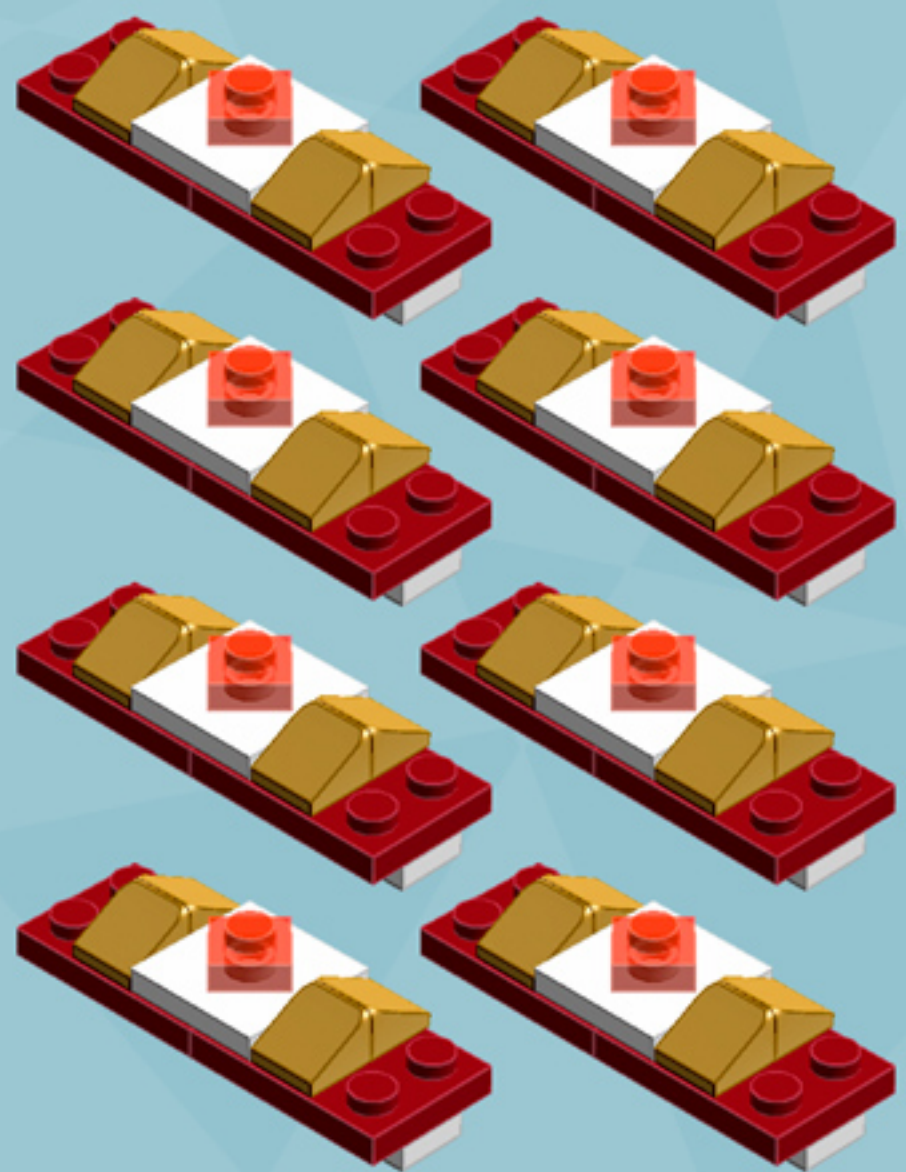

Roller Regal Ornament (Dark Red)

A LEGO® project by Chris McVeigh
chrismcveigh.com

Element ID	Color	Description	Quantity
6010831	Black	Round Plate 2X2 W/Eye	1
4142865	Bright Red	2M Cross Axle W. Groove	2
4541510	Dark Red	Plate 2X3	16
4211445	Medium Stone Grey	Plate 1X4	4
4599498	Medium Stone Grey	Plate 1X4 W. 2 Knobs	8
6020990	Silver Metallic	Parabolic Ring	2
4217436	Tr. Green	Plate 1X1	8*
3000841	Tr. Red	Plate 1X1	8
4587002	Warm Gold	Roof Tile 1X1X2/3, Abs	32
6051511	White	Plate 1X2 W. 1 Knob	16
4535737	White	Plate 2X1 W/Holder,Vertical	16
403201	White	Plate 2X2 Round	2
4565324	White	Plate 2X2 W 1 Knob	8
396001	White	Round Plate Ø32X6.4	2

* Optional parts for alternate deco modes.

8x

8x

Alternate Deco

*For more fun builds,
please pop by chrismcveigh.com,
visit me at facebook.com/c.mcveigh.photos,
or follow me on twitter [@actionfigured](https://twitter.com/actionfigured)*