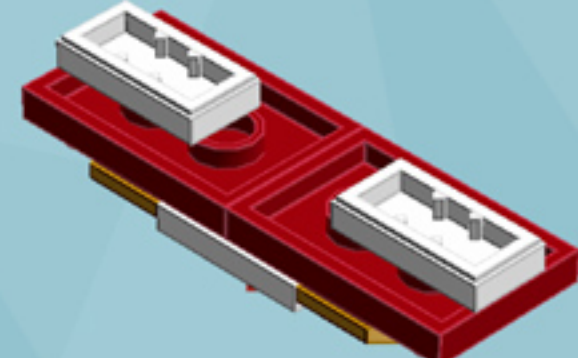

Roller Regal Ornament (Dark Red)

A LEGO® project by Chris McVeigh
chrismcveigh.com

Element ID	Color	Description	Quantity
6010831	Black	Round Plate 2X2 W/Eye	1
4142865	Bright Red	2M Cross Axle W. Groove	2
4541510	Dark Red	Plate 2X3	16
4211445	Medium Stone Grey	Plate 1X4	4
4599498	Medium Stone Grey	Plate 1X4 W. 2 Knobs	8
6020990	Silver Metallic	Parabolic Ring	2
4217436	Tr. Green	Plate 1X1	8*
3000841	Tr. Red	Plate 1X1	8
4587002	Warm Gold	Roof Tile 1X1X2/3, Abs	32
6051511	White	Plate 1X2 W. 1 Knob	16
4535737	White	Plate 2X1 W/Holder,Vertical	16
403201	White	Plate 2X2 Round	2
4565324	White	Plate 2X2 W 1 Knob	8
396001	White	Round Plate Ø32X6.4	2

* Optional parts for alternate deco modes.

8x

8x

Alternate Deco

*For more fun builds,
please pop by chrismcveigh.com,
visit me at facebook.com/c.mcveigh.photos,
or follow me on twitter [@actionfigured](https://twitter.com/actionfigured)*