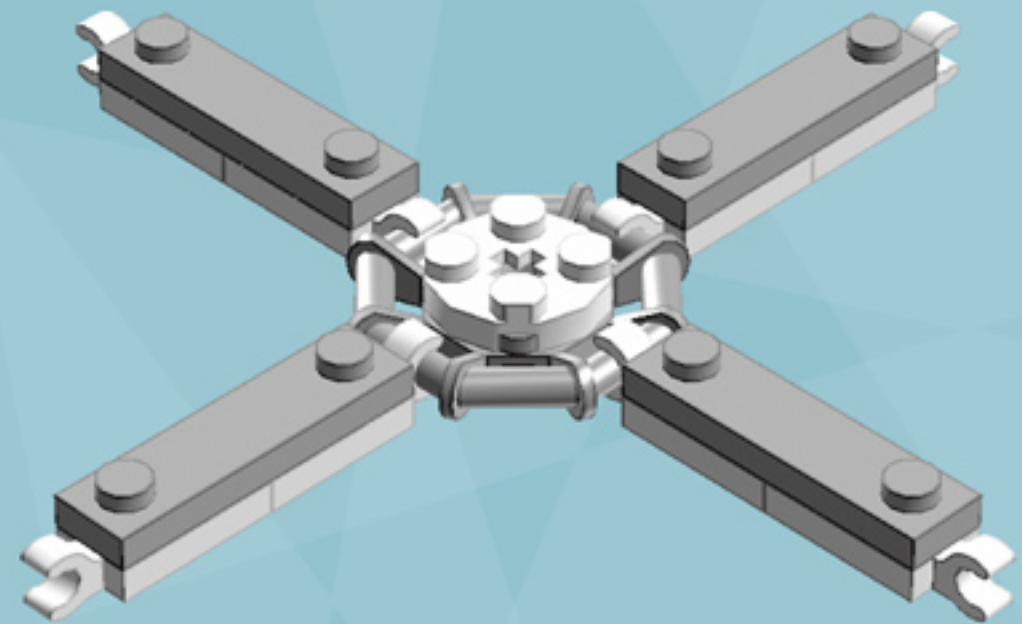

Roller Regal Ornament (Dark Red)

A LEGO® project by Chris McVeigh
chrismcveigh.com

Element ID	Color	Description	Quantity
6010831	Black	Round Plate 2X2 W/Eye	1
4142865	Bright Red	2M Cross Axle W. Groove	2
4541510	Dark Red	Plate 2X3	16
4211445	Medium Stone Grey	Plate 1X4	4
4599498	Medium Stone Grey	Plate 1X4 W. 2 Knobs	8
6020990	Silver Metallic	Parabolic Ring	2
4217436	Tr. Green	Plate 1X1	8*
3000841	Tr. Red	Plate 1X1	8
4587002	Warm Gold	Roof Tile 1X1X2/3, Abs	32
6051511	White	Plate 1X2 W. 1 Knob	16
4535737	White	Plate 2X1 W/Holder,Vertical	16
403201	White	Plate 2X2 Round	2
4565324	White	Plate 2X2 W 1 Knob	8
396001	White	Round Plate Ø32X6.4	2

* Optional parts for alternate deco modes.

8x

8x

Alternate Deco

*For more fun builds,
please pop by chrismcveigh.com,
visit me at facebook.com/c.mcveigh.photos,
or follow me on twitter [@actionfigured](https://twitter.com/actionfigured)*