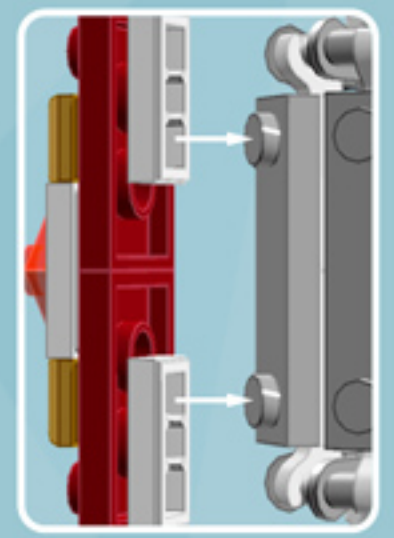

Roller Regal Ornament (Dark Red)

A LEGO® project by Chris McVeigh
chrismcveigh.com

Element ID	Color	Description	Quantity
6010831	Black	Round Plate 2X2 W/Eye	1
4142865	Bright Red	2M Cross Axle W. Groove	2
4541510	Dark Red	Plate 2X3	16
4211445	Medium Stone Grey	Plate 1X4	4
4599498	Medium Stone Grey	Plate 1X4 W. 2 Knobs	8
6020990	Silver Metallic	Parabolic Ring	2
4217436	Tr. Green	Plate 1X1	8*
3000841	Tr. Red	Plate 1X1	8
4587002	Warm Gold	Roof Tile 1X1X2/3, Abs	32
6051511	White	Plate 1X2 W. 1 Knob	16
4535737	White	Plate 2X1 W/Holder,Vertical	16
403201	White	Plate 2X2 Round	2
4565324	White	Plate 2X2 W 1 Knob	8
396001	White	Round Plate Ø32X6.4	2

* Optional parts for alternate deco modes.

8x

8x

Alternate Deco

*For more fun builds,
please pop by chrismcveigh.com,
visit me at facebook.com/c.mcveigh.photos,
or follow me on twitter [@actionfigured](https://twitter.com/actionfigured)*