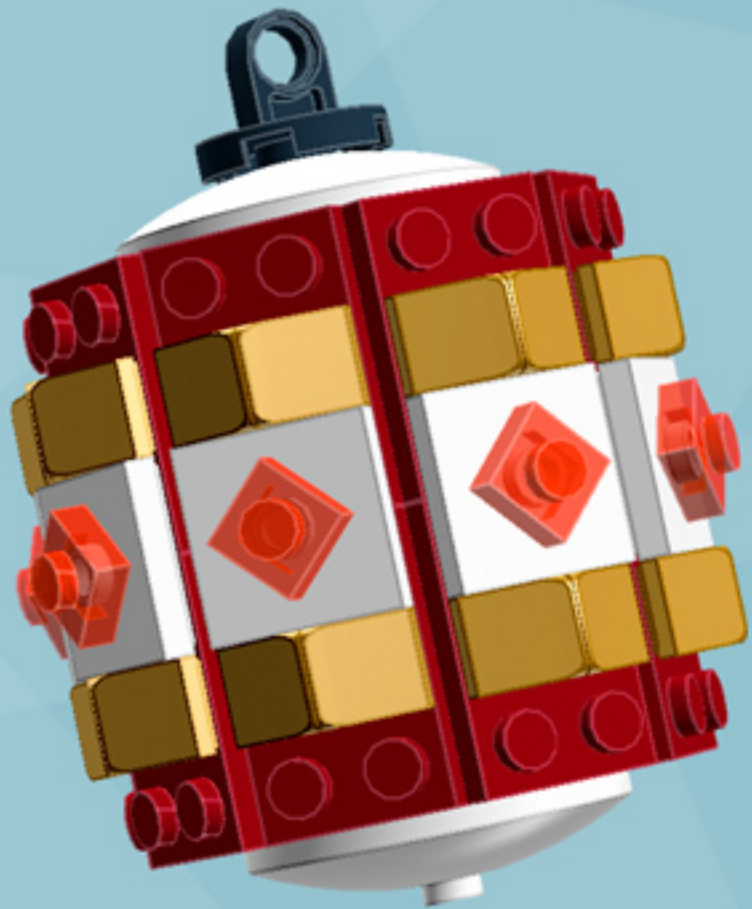

Roller Regal Ornament (Dark Red)

A LEGO® project by Chris McVeigh
chrismcveigh.com

Element ID	Color	Description	Quantity
6010831	Black	Round Plate 2X2 W/Eye	1
4142865	Bright Red	2M Cross Axle W. Groove	2
4541510	Dark Red	Plate 2X3	16
4211445	Medium Stone Grey	Plate 1X4	4
4599498	Medium Stone Grey	Plate 1X4 W. 2 Knobs	8
6020990	Silver Metallic	Parabolic Ring	2
4217436	Tr. Green	Plate 1X1	8*
3000841	Tr. Red	Plate 1X1	8
4587002	Warm Gold	Roof Tile 1X1X2/3, Abs	32
6051511	White	Plate 1X2 W. 1 Knob	16
4535737	White	Plate 2X1 W/Holder,Vertical	16
403201	White	Plate 2X2 Round	2
4565324	White	Plate 2X2 W 1 Knob	8
396001	White	Round Plate Ø32X6.4	2

* Optional parts for alternate deco modes.

8x

8x

Alternate Deco

*For more fun builds,
please pop by chrismcveigh.com,
visit me at facebook.com/c.mcveigh.photos,
or follow me on twitter [@actionfigured](https://twitter.com/actionfigured)*