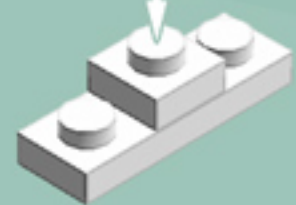

Tiny Diamond Ornament (Azure)

A LEGO® project by Chris McVeigh
chrismcveigh.com

Element ID	Color	Description	Quantity
6030875	Black	Tool Set (Box Wrench)	1
6071246	Medium Azur	Plate W. Bow 1X2X2/3	8
6022171	Tr. Light Blue	Flat Tile 1X1, Round	4
4111971	White	Brick 1X1 W. 4 Knobs	2
474001	White	Parabola Ø16	4
302401	White	Plate 1X1	4
362301	White	Plate 1X3	4