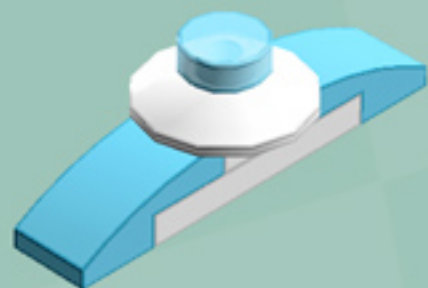

Tiny Diamond Ornament (Azure)

A LEGO® project by Chris McVeigh
chrismcveigh.com

Element ID	Color	Description	Quantity
6030875	Black	Tool Set (Box Wrench)	1
6071246	Medium Azur	Plate W. Bow 1X2X2/3	8
6022171	Tr. Light Blue	Flat Tile 1X1, Round	4
4111971	White	Brick 1X1 W. 4 Knobs	2
474001	White	Parabola Ø16	4
302401	White	Plate 1X1	4
362301	White	Plate 1X3	4