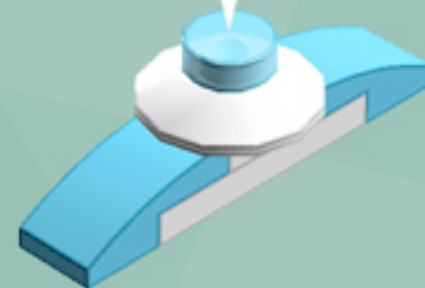

Tiny Diamond Ornament (Azure)

A LEGO® project by Chris McVeigh
chrismcveigh.com

Element ID	Color	Description	Quantity
6030875	Black	Tool Set (Box Wrench)	1
6071246	Medium Azur	Plate W. Bow 1X2X2/3	8
6022171	Tr. Light Blue	Flat Tile 1X1, Round	4
4111971	White	Brick 1X1 W. 4 Knobs	2
474001	White	Parabola Ø16	4
302401	White	Plate 1X1	4
362301	White	Plate 1X3	4