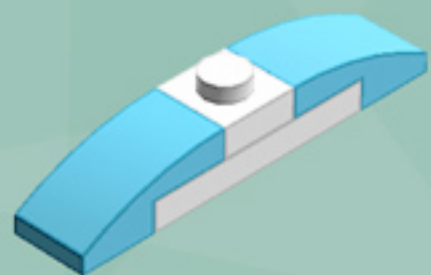

Tiny Diamond Ornament (Azure)

A LEGO® project by Chris McVeigh
chrismcveigh.com

Element ID	Color	Description	Quantity
6030875	Black	Tool Set (Box Wrench)	1
6071246	Medium Azur	Plate W. Bow 1X2X2/3	8
6022171	Tr. Light Blue	Flat Tile 1X1, Round	4
4111971	White	Brick 1X1 W. 4 Knobs	2
474001	White	Parabola Ø16	4
302401	White	Plate 1X1	4
362301	White	Plate 1X3	4