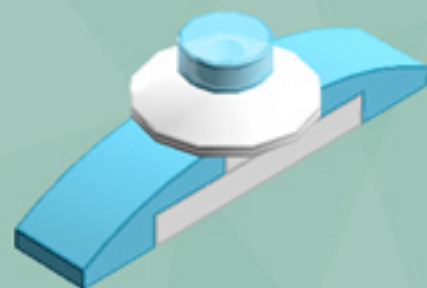

Tiny Diamond Ornament (Azure)

A LEGO® project by Chris McVeigh
chrismcveigh.com

Element ID	Color	Description	Quantity
6030875	Black	Tool Set (Box Wrench)	1
6071246	Medium Azur	Plate W. Bow 1X2X2/3	8
6022171	Tr. Light Blue	Flat Tile 1X1, Round	4
4111971	White	Brick 1X1 W. 4 Knobs	2
474001	White	Parabola Ø16	4
302401	White	Plate 1X1	4
362301	White	Plate 1X3	4