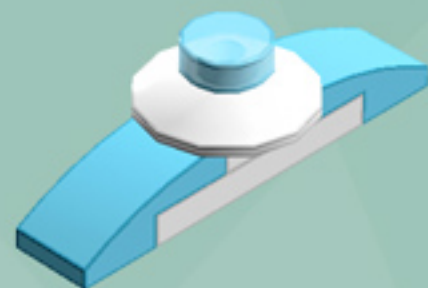

Tiny Diamond Ornament (Azure)

A LEGO® project by Chris McVeigh
chrismcveigh.com

Element ID	Color	Description	Quantity
6030875	Black	Tool Set (Box Wrench)	1
6071246	Medium Azur	Plate W. Bow 1X2X2/3	8
6022171	Tr. Light Blue	Flat Tile 1X1, Round	4
4111971	White	Brick 1X1 W. 4 Knobs	2
474001	White	Parabola Ø16	4
302401	White	Plate 1X1	4
362301	White	Plate 1X3	4