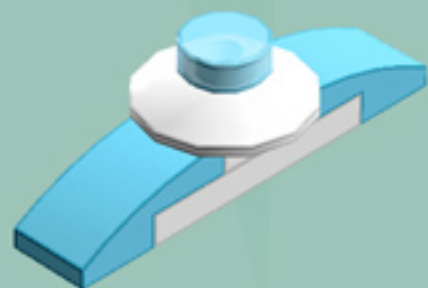

Tiny Diamond Ornament (Azure)

A LEGO® project by Chris McVeigh
chrismcveigh.com

Element ID	Color	Description	Quantity
6030875	Black	Tool Set (Box Wrench)	1
6071246	Medium Azur	Plate W. Bow 1X2X2/3	8
6022171	Tr. Light Blue	Flat Tile 1X1, Round	4
4111971	White	Brick 1X1 W. 4 Knobs	2
474001	White	Parabola Ø16	4
302401	White	Plate 1X1	4
362301	White	Plate 1X3	4