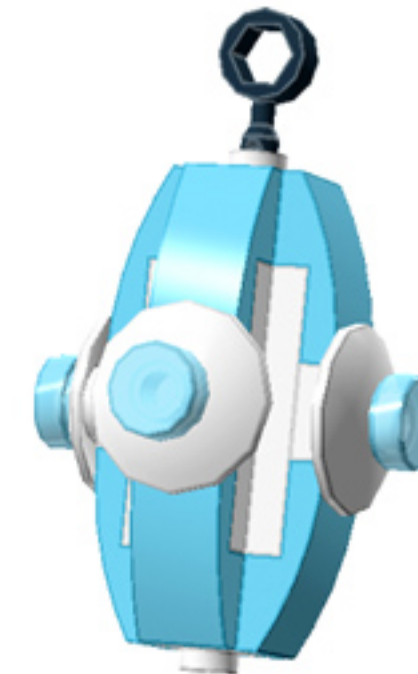

Tiny Diamond Ornament (Azure)

A LEGO® project by Chris McVeigh
chrismcveigh.com

Element ID	Color	Description	Quantity
6030875	Black	Tool Set (Box Wrench)	1
6071246	Medium Azur	Plate W. Bow 1X2X2/3	8
6022171	Tr. Light Blue	Flat Tile 1X1, Round	4
4111971	White	Brick 1X1 W. 4 Knobs	2
474001	White	Parabola Ø16	4
302401	White	Plate 1X1	4
362301	White	Plate 1X3	4