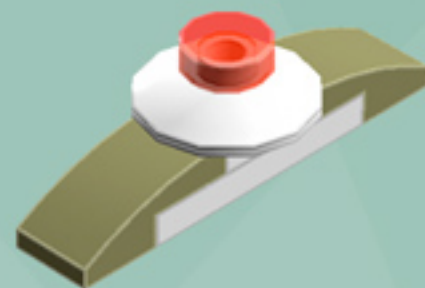

Tiny Diamond Ornament (Olive)

A LEGO® project by Chris McVeigh
chrismcveigh.com

Element ID	Color	Description	Quantity
6030875	Black	Tool Set (Box Wrench)	1
6031787	Olive Green	Plate W. Bow 1X2X2/3	8
4646864	Tr. Red	Flat Tile 1X1, Round	4
4111971	White	Brick 1X1 W. 4 Knobs	2
474001	White	Parabola Ø16	4
302401	White	Plate 1X1	4
362301	White	Plate 1X3	4