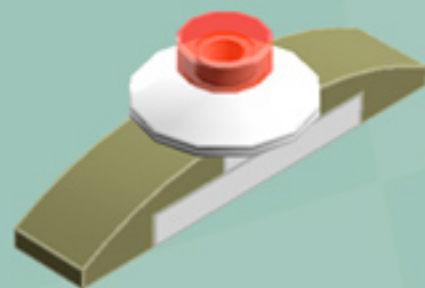

Tiny Diamond Ornament (Olive)

A LEGO® project by Chris McVeigh
chrismcveigh.com

Element ID	Color	Description	Quantity
6030875	Black	Tool Set (Box Wrench)	1
6031787	Olive Green	Plate W. Bow 1X2X2/3	8
4646864	Tr. Red	Flat Tile 1X1, Round	4
4111971	White	Brick 1X1 W. 4 Knobs	2
474001	White	Parabola Ø16	4
302401	White	Plate 1X1	4
362301	White	Plate 1X3	4