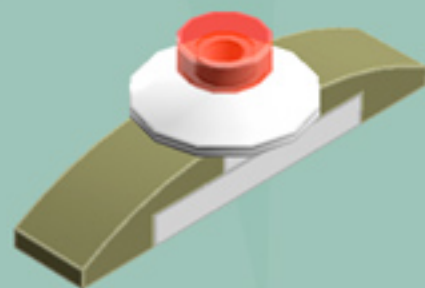

Tiny Diamond Ornament (Olive)

A LEGO® project by Chris McVeigh
chrismcveigh.com

Element ID	Color	Description	Quantity
6030875	Black	Tool Set (Box Wrench)	1
6031787	Olive Green	Plate W. Bow 1X2X2/3	8
4646864	Tr. Red	Flat Tile 1X1, Round	4
4111971	White	Brick 1X1 W. 4 Knobs	2
474001	White	Parabola Ø16	4
302401	White	Plate 1X1	4
362301	White	Plate 1X3	4