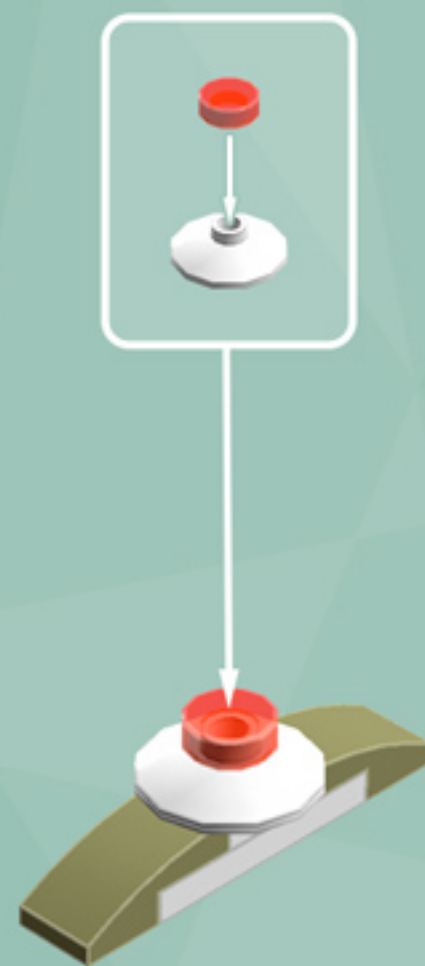

Tiny Diamond Ornament (Olive)

A LEGO® project by Chris McVeigh
chrismcveigh.com

Element ID	Color	Description	Quantity
6030875	Black	Tool Set (Box Wrench)	1
6031787	Olive Green	Plate W. Bow 1X2X2/3	8
4646864	Tr. Red	Flat Tile 1X1, Round	4
4111971	White	Brick 1X1 W. 4 Knobs	2
474001	White	Parabola Ø16	4
302401	White	Plate 1X1	4
362301	White	Plate 1X3	4