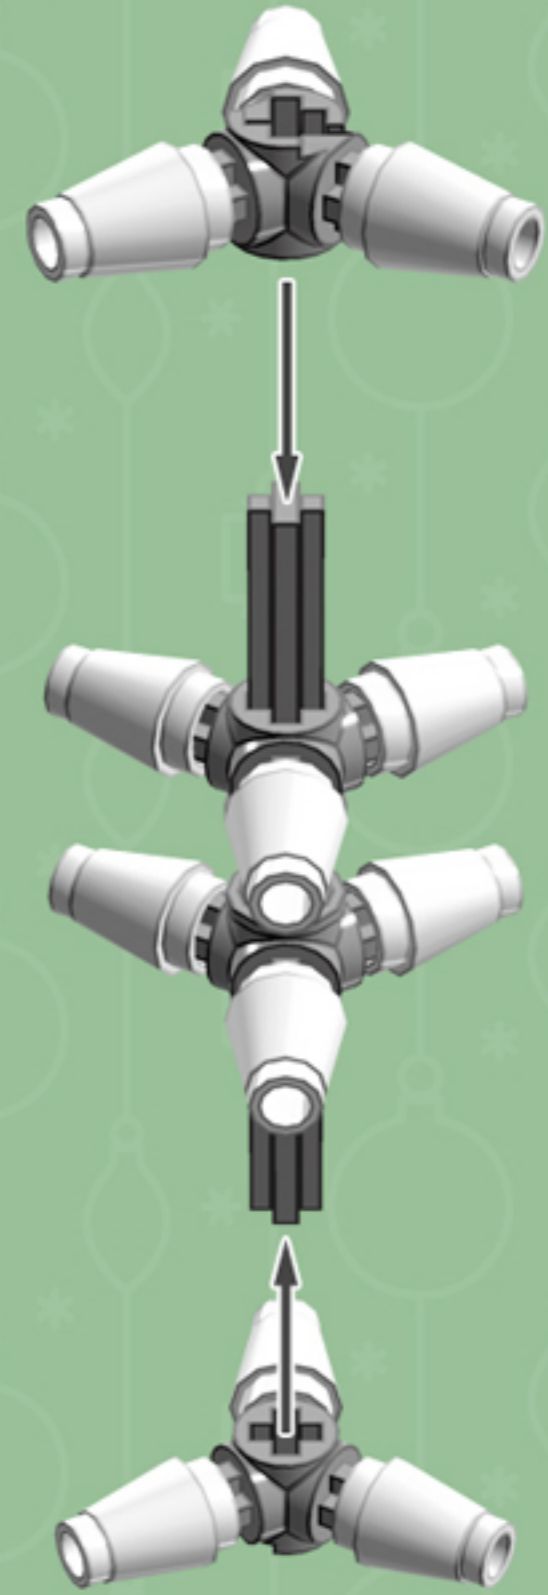

Chocolate  
Cooper  
**ORNAMENT**

*A LEGO® project by Chris McVeigh*  
[chrismcveigh.com](http://chrismcveigh.com)

Element ID	Color	Description	Quantity
6010831	Black	Round Plate 2X2 W/Eye	1
6102994	Medium Nougat	Plate 2X2 W 1 Knob	6
4502595	Medium Stone Grey	3-Branch Cross Axle W/Cross H.	4
4211622	Medium Stone Grey	Bush For Cross Axle	1
4211805	Medium Stone Grey	Cross Axle 7M	1
4211247	Reddish Brown	Plate 2X6	6
4646844	White	Flat Tile 1X1, Round	6
4518400	White	Nose Cone Small 1X1	12
302301	White	Plate 1X2	12
403201	White	Plate 2X2 Round	2
4565324	White	Plate 2X2 W 1 Knob	6
396001	White	Round Plate Ø32X6.4	2

4x

6x

3x

3x

*For more fun builds,  
please pop by [chrismcveigh.com](http://chrismcveigh.com),  
visit me at [facebook.com/c.mcveigh.photos](https://facebook.com/c.mcveigh.photos),  
or follow me on twitter [@actionfigured](https://twitter.com/actionfigured)*