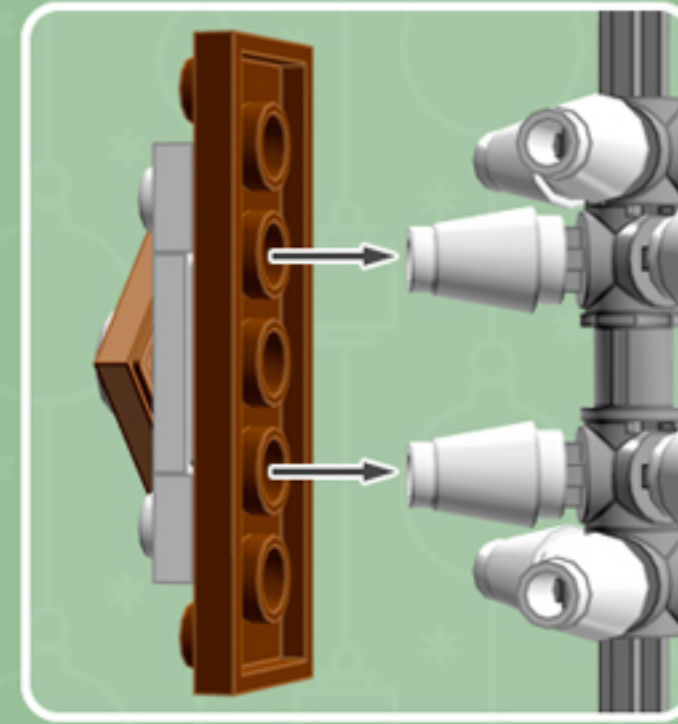

Chocolate  
Cooper  
**ORNAMENT**

*A LEGO® project by Chris McVeigh*  
[chrismcveigh.com](http://chrismcveigh.com)

Element ID	Color	Description	Quantity
6010831	Black	Round Plate 2X2 W/Eye	1
6102994	Medium Nougat	Plate 2X2 W 1 Knob	6
4502595	Medium Stone Grey	3-Branch Cross Axle W/Cross H.	4
4211622	Medium Stone Grey	Bush For Cross Axle	1
4211805	Medium Stone Grey	Cross Axle 7M	1
4211247	Reddish Brown	Plate 2X6	6
4646844	White	Flat Tile 1X1, Round	6
4518400	White	Nose Cone Small 1X1	12
302301	White	Plate 1X2	12
403201	White	Plate 2X2 Round	2
4565324	White	Plate 2X2 W 1 Knob	6
396001	White	Round Plate Ø32X6.4	2

4x

6x

3x

3x

*For more fun builds,  
please pop by [chrismcveigh.com](http://chrismcveigh.com),  
visit me at [facebook.com/c.mcveigh.photos](https://facebook.com/c.mcveigh.photos),  
or follow me on twitter [@actionfigured](https://twitter.com/actionfigured)*