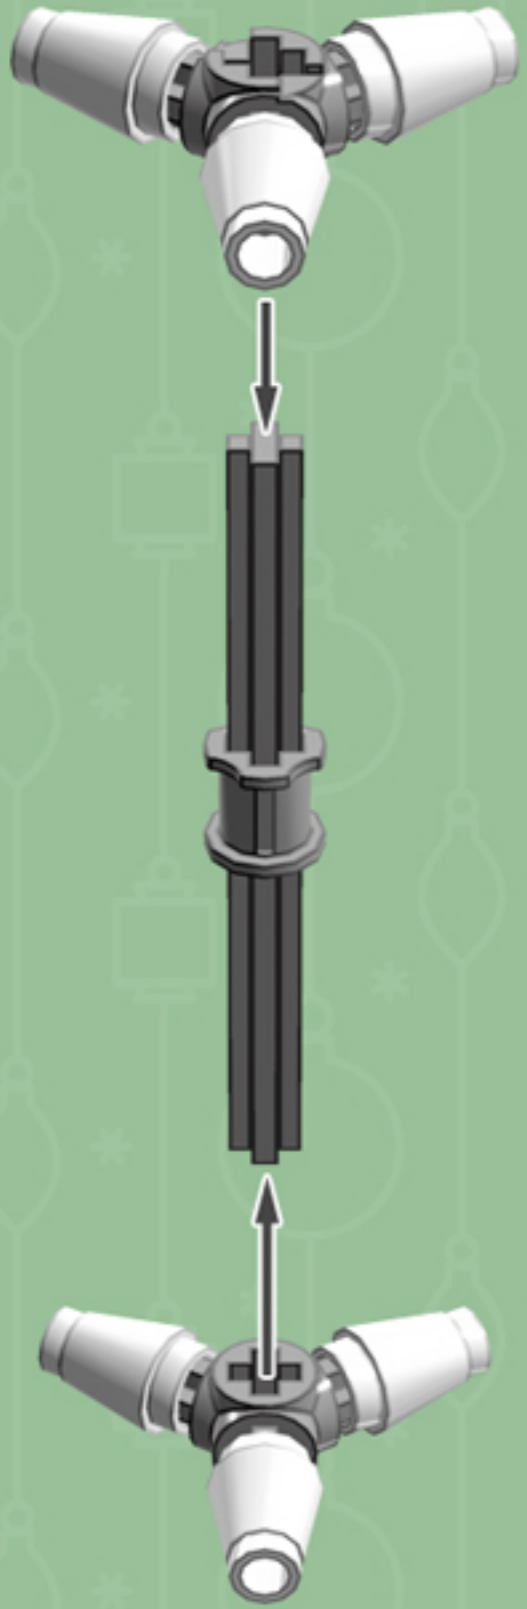

Chocolate  
Cooper  
**ORNAMENT**

*A LEGO® project by Chris McVeigh*  
[chrismcveigh.com](http://chrismcveigh.com)

Element ID	Color	Description	Quantity
6010831	Black	Round Plate 2X2 W/Eye	1
6102994	Medium Nougat	Plate 2X2 W 1 Knob	6
4502595	Medium Stone Grey	3-Branch Cross Axle W/Cross H.	4
4211622	Medium Stone Grey	Bush For Cross Axle	1
4211805	Medium Stone Grey	Cross Axle 7M	1
4211247	Reddish Brown	Plate 2X6	6
4646844	White	Flat Tile 1X1, Round	6
4518400	White	Nose Cone Small 1X1	12
302301	White	Plate 1X2	12
403201	White	Plate 2X2 Round	2
4565324	White	Plate 2X2 W 1 Knob	6
396001	White	Round Plate Ø32X6.4	2

4x

6x

3x

3x

*For more fun builds,  
please pop by [chrismcveigh.com](http://chrismcveigh.com),  
visit me at [facebook.com/c.mcveigh.photos](https://facebook.com/c.mcveigh.photos),  
or follow me on twitter [@actionfigured](https://twitter.com/actionfigured)*