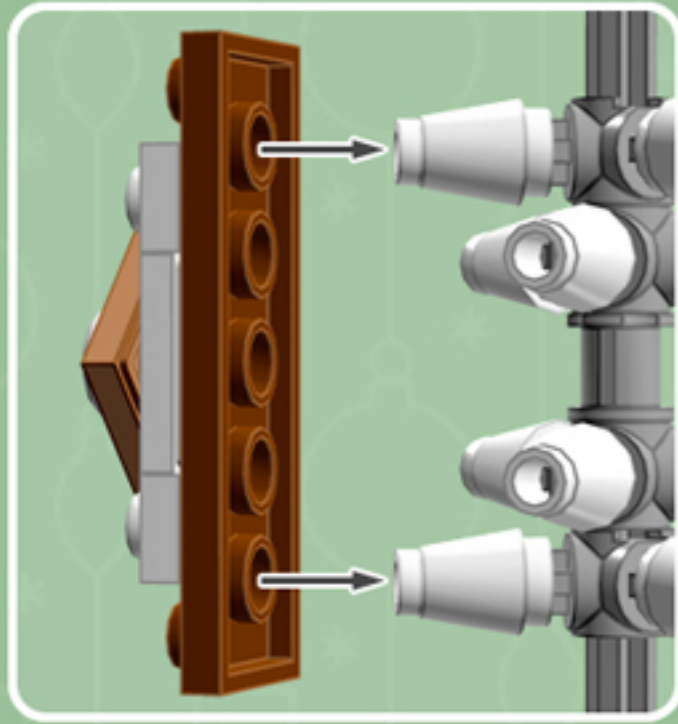

Chocolate  
Cooper  
**ORNAMENT**

*A LEGO® project by Chris McVeigh*  
[chrismcveigh.com](http://chrismcveigh.com)

Element ID	Color	Description	Quantity
6010831	Black	Round Plate 2X2 W/Eye	1
6102994	Medium Nougat	Plate 2X2 W 1 Knob	6
4502595	Medium Stone Grey	3-Branch Cross Axle W/Cross H.	4
4211622	Medium Stone Grey	Bush For Cross Axle	1
4211805	Medium Stone Grey	Cross Axle 7M	1
4211247	Reddish Brown	Plate 2X6	6
4646844	White	Flat Tile 1X1, Round	6
4518400	White	Nose Cone Small 1X1	12
302301	White	Plate 1X2	12
403201	White	Plate 2X2 Round	2
4565324	White	Plate 2X2 W 1 Knob	6
396001	White	Round Plate Ø32X6.4	2

4x

6x

3x

3x

*For more fun builds,  
please pop by [chrismcveigh.com](http://chrismcveigh.com),  
visit me at [facebook.com/c.mcveigh.photos](https://facebook.com/c.mcveigh.photos),  
or follow me on twitter [@actionfigured](https://twitter.com/actionfigured)*