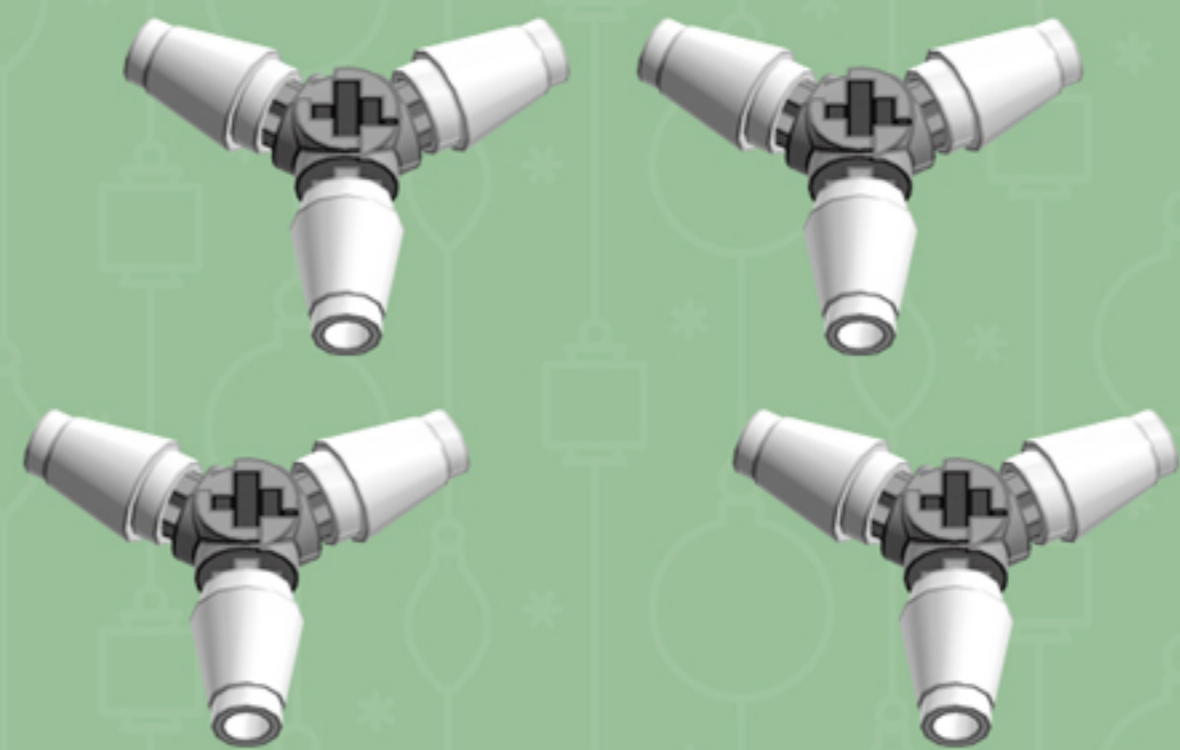

Chocolate  
Cooper  
**ORNAMENT**

*A LEGO® project by Chris McVeigh*  
[chrismcveigh.com](http://chrismcveigh.com)

Element ID	Color	Description	Quantity
6010831	Black	Round Plate 2X2 W/Eye	1
6102994	Medium Nougat	Plate 2X2 W 1 Knob	6
4502595	Medium Stone Grey	3-Branch Cross Axle W/Cross H.	4
4211622	Medium Stone Grey	Bush For Cross Axle	1
4211805	Medium Stone Grey	Cross Axle 7M	1
4211247	Reddish Brown	Plate 2X6	6
4646844	White	Flat Tile 1X1, Round	6
4518400	White	Nose Cone Small 1X1	12
302301	White	Plate 1X2	12
403201	White	Plate 2X2 Round	2
4565324	White	Plate 2X2 W 1 Knob	6
396001	White	Round Plate Ø32X6.4	2

4x

6x

3x

3x

*For more fun builds,  
please pop by [chrismcveigh.com](http://chrismcveigh.com),  
visit me at [facebook.com/c.mcveigh.photos](https://facebook.com/c.mcveigh.photos),  
or follow me on twitter [@actionfigured](https://twitter.com/actionfigured)*