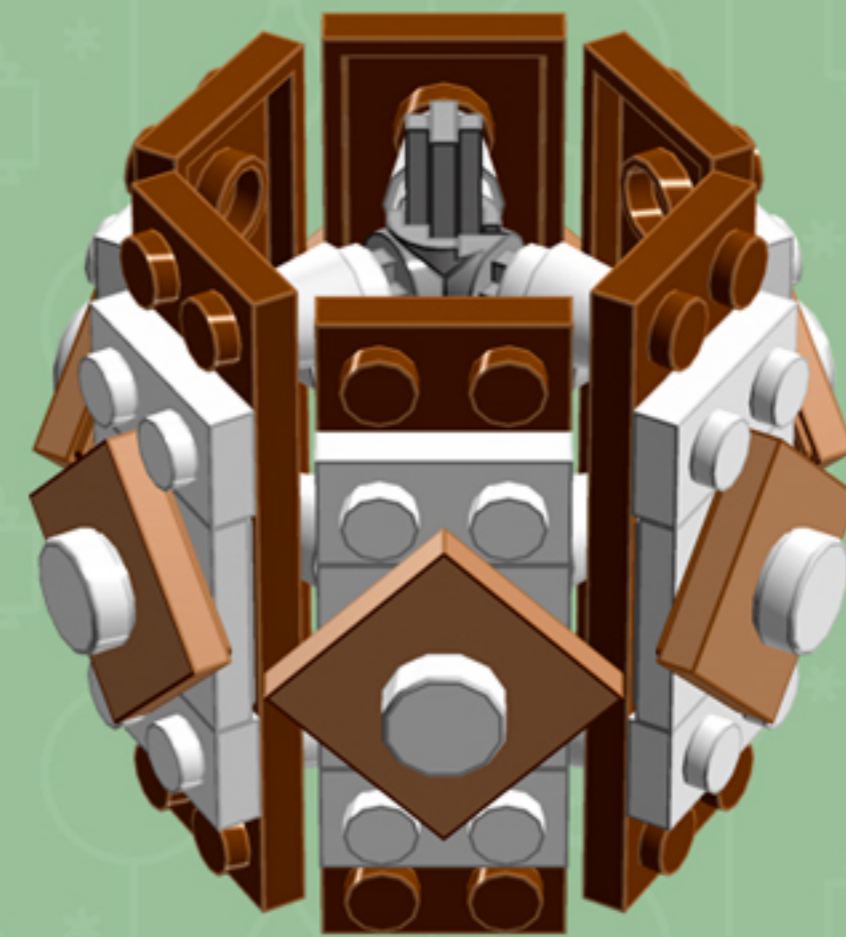

Chocolate  
Cooper  
**ORNAMENT**

*A LEGO® project by Chris McVeigh*  
[chrismcveigh.com](http://chrismcveigh.com)

Element ID	Color	Description	Quantity
6010831	Black	Round Plate 2X2 W/Eye	1
6102994	Medium Nougat	Plate 2X2 W 1 Knob	6
4502595	Medium Stone Grey	3-Branch Cross Axle W/Cross H.	4
4211622	Medium Stone Grey	Bush For Cross Axle	1
4211805	Medium Stone Grey	Cross Axle 7M	1
4211247	Reddish Brown	Plate 2X6	6
4646844	White	Flat Tile 1X1, Round	6
4518400	White	Nose Cone Small 1X1	12
302301	White	Plate 1X2	12
403201	White	Plate 2X2 Round	2
4565324	White	Plate 2X2 W 1 Knob	6
396001	White	Round Plate Ø32X6.4	2

4x

6x

3x

3x

*For more fun builds,  
please pop by [chrismcveigh.com](http://chrismcveigh.com),  
visit me at [facebook.com/c.mcveigh.photos](https://facebook.com/c.mcveigh.photos),  
or follow me on twitter [@actionfigured](https://twitter.com/actionfigured)*