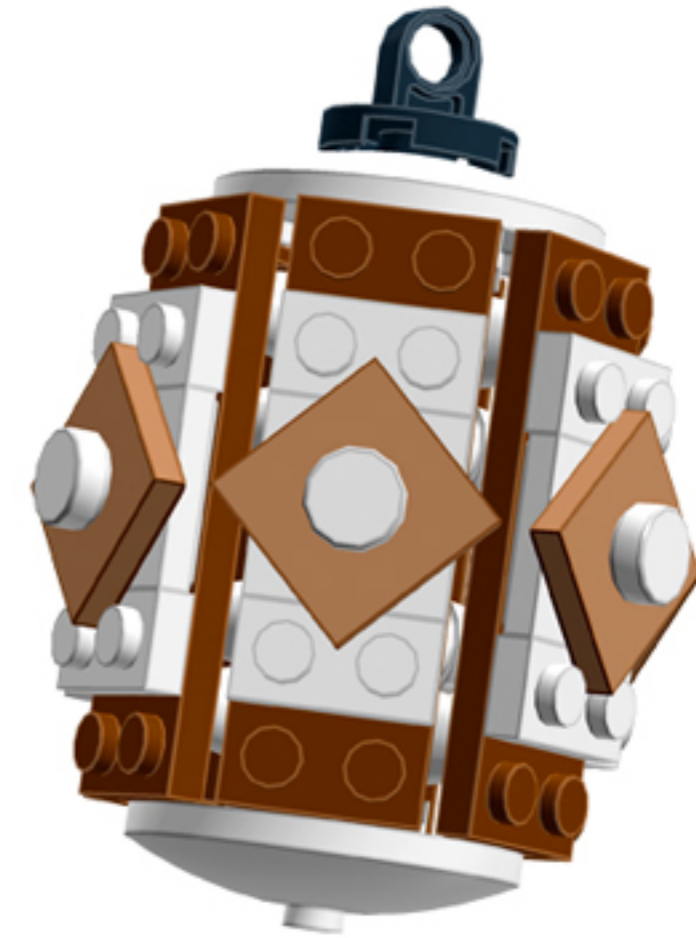

Chocolate  
Cooper  
**ORNAMENT**

*A LEGO® project by Chris McVeigh*  
[chrismcveigh.com](http://chrismcveigh.com)

Element ID	Color	Description	Quantity
6010831	Black	Round Plate 2X2 W/Eye	1
6102994	Medium Nougat	Plate 2X2 W 1 Knob	6
4502595	Medium Stone Grey	3-Branch Cross Axle W/Cross H.	4
4211622	Medium Stone Grey	Bush For Cross Axle	1
4211805	Medium Stone Grey	Cross Axle 7M	1
4211247	Reddish Brown	Plate 2X6	6
4646844	White	Flat Tile 1X1, Round	6
4518400	White	Nose Cone Small 1X1	12
302301	White	Plate 1X2	12
403201	White	Plate 2X2 Round	2
4565324	White	Plate 2X2 W 1 Knob	6
396001	White	Round Plate Ø32X6.4	2

4x

6x

3x

3x

*For more fun builds,  
please pop by [chrismcveigh.com](http://chrismcveigh.com),  
visit me at [facebook.com/c.mcveigh.photos](https://facebook.com/c.mcveigh.photos),  
or follow me on twitter [@actionfigured](https://twitter.com/actionfigured)*