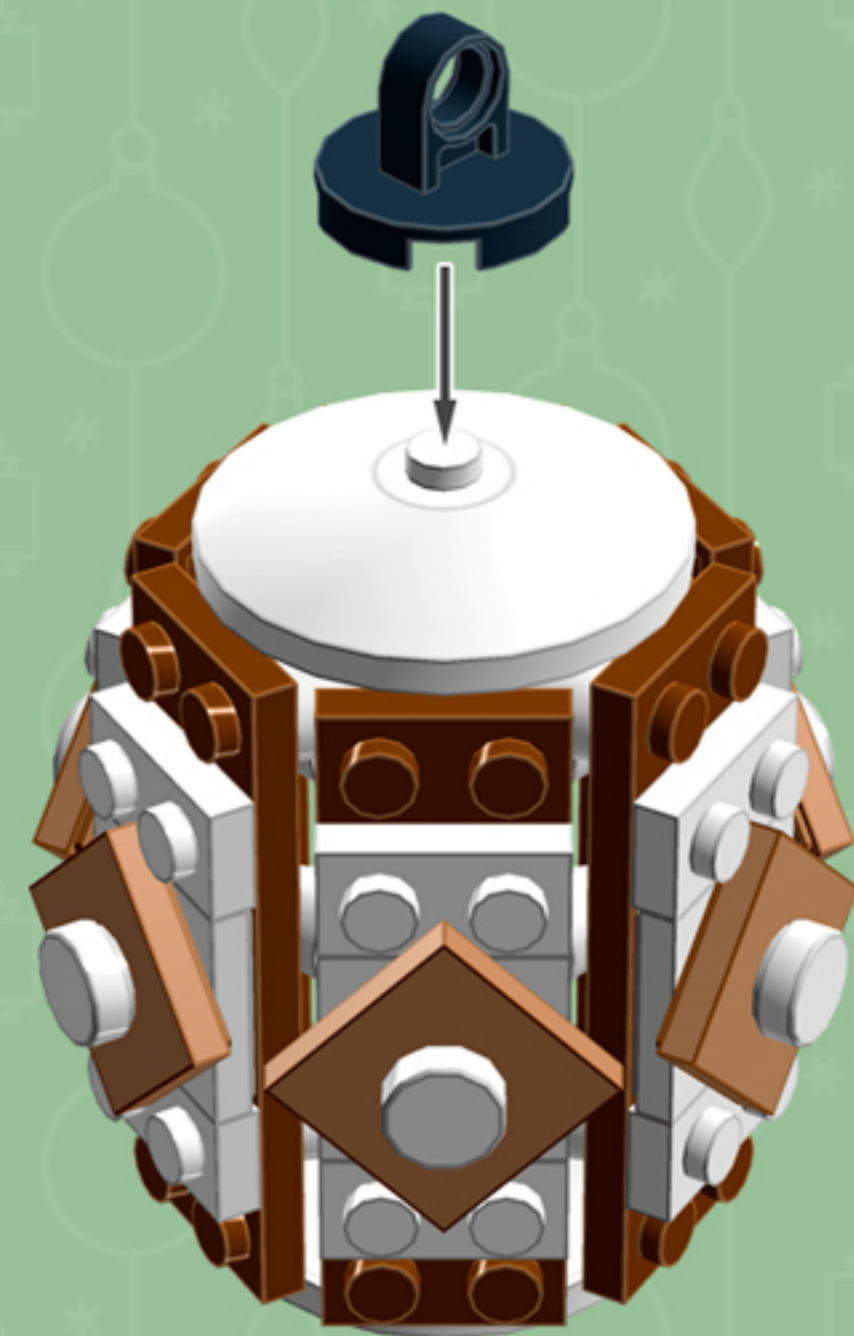

Chocolate  
Cooper  
**ORNAMENT**

*A LEGO® project by Chris McVeigh*  
[chrismcveigh.com](http://chrismcveigh.com)

Element ID	Color	Description	Quantity
6010831	Black	Round Plate 2X2 W/Eye	1
6102994	Medium Nougat	Plate 2X2 W 1 Knob	6
4502595	Medium Stone Grey	3-Branch Cross Axle W/Cross H.	4
4211622	Medium Stone Grey	Bush For Cross Axle	1
4211805	Medium Stone Grey	Cross Axle 7M	1
4211247	Reddish Brown	Plate 2X6	6
4646844	White	Flat Tile 1X1, Round	6
4518400	White	Nose Cone Small 1X1	12
302301	White	Plate 1X2	12
403201	White	Plate 2X2 Round	2
4565324	White	Plate 2X2 W 1 Knob	6
396001	White	Round Plate Ø32X6.4	2

4x

6x

3x

3x

*For more fun builds,  
please pop by [chrismcveigh.com](http://chrismcveigh.com),  
visit me at [facebook.com/c.mcveigh.photos](https://facebook.com/c.mcveigh.photos),  
or follow me on twitter [@actionfigured](https://twitter.com/actionfigured)*