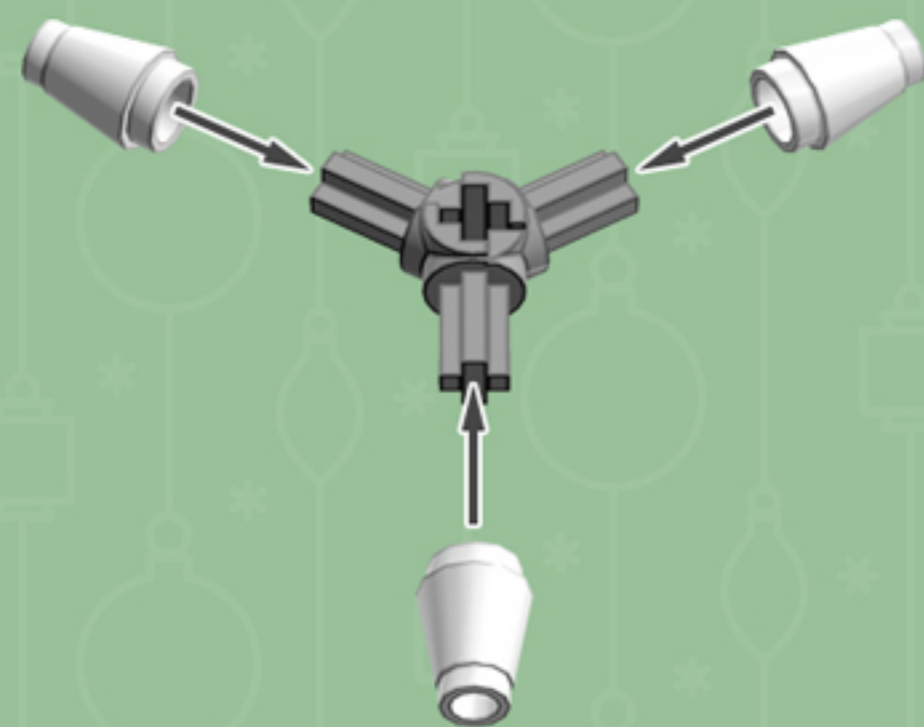

Chocolate  
Cooper  
**ORNAMENT**

*A LEGO® project by Chris McVeigh*  
[chrismcveigh.com](http://chrismcveigh.com)

Element ID	Color	Description	Quantity
6010831	Black	Round Plate 2X2 W/Eye	1
6102994	Medium Nougat	Plate 2X2 W 1 Knob	6
4502595	Medium Stone Grey	3-Branch Cross Axle W/Cross H.	4
4211622	Medium Stone Grey	Bush For Cross Axle	1
4211805	Medium Stone Grey	Cross Axle 7M	1
4211247	Reddish Brown	Plate 2X6	6
4646844	White	Flat Tile 1X1, Round	6
4518400	White	Nose Cone Small 1X1	12
302301	White	Plate 1X2	12
403201	White	Plate 2X2 Round	2
4565324	White	Plate 2X2 W 1 Knob	6
396001	White	Round Plate Ø32X6.4	2

4x

6x

3x

3x

*For more fun builds,  
please pop by [chrismcveigh.com](http://chrismcveigh.com),  
visit me at [facebook.com/c.mcveigh.photos](https://facebook.com/c.mcveigh.photos),  
or follow me on twitter [@actionfigured](https://twitter.com/actionfigured)*