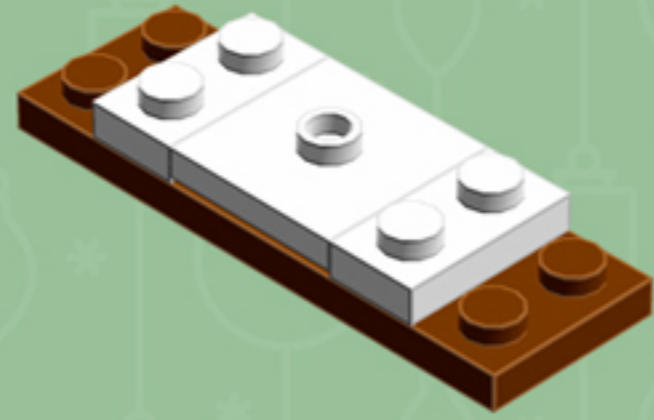

Chocolate  
Cooper  
**ORNAMENT**

*A LEGO® project by Chris McVeigh*  
[chrismcveigh.com](http://chrismcveigh.com)

Element ID	Color	Description	Quantity
6010831	Black	Round Plate 2X2 W/Eye	1
6102994	Medium Nougat	Plate 2X2 W 1 Knob	6
4502595	Medium Stone Grey	3-Branch Cross Axle W/Cross H.	4
4211622	Medium Stone Grey	Bush For Cross Axle	1
4211805	Medium Stone Grey	Cross Axle 7M	1
4211247	Reddish Brown	Plate 2X6	6
4646844	White	Flat Tile 1X1, Round	6
4518400	White	Nose Cone Small 1X1	12
302301	White	Plate 1X2	12
403201	White	Plate 2X2 Round	2
4565324	White	Plate 2X2 W 1 Knob	6
396001	White	Round Plate Ø32X6.4	2

4x

6x

3x

3x

*For more fun builds,  
please pop by [chrismcveigh.com](http://chrismcveigh.com),  
visit me at [facebook.com/c.mcveigh.photos](https://facebook.com/c.mcveigh.photos),  
or follow me on twitter [@actionfigured](https://twitter.com/actionfigured)*