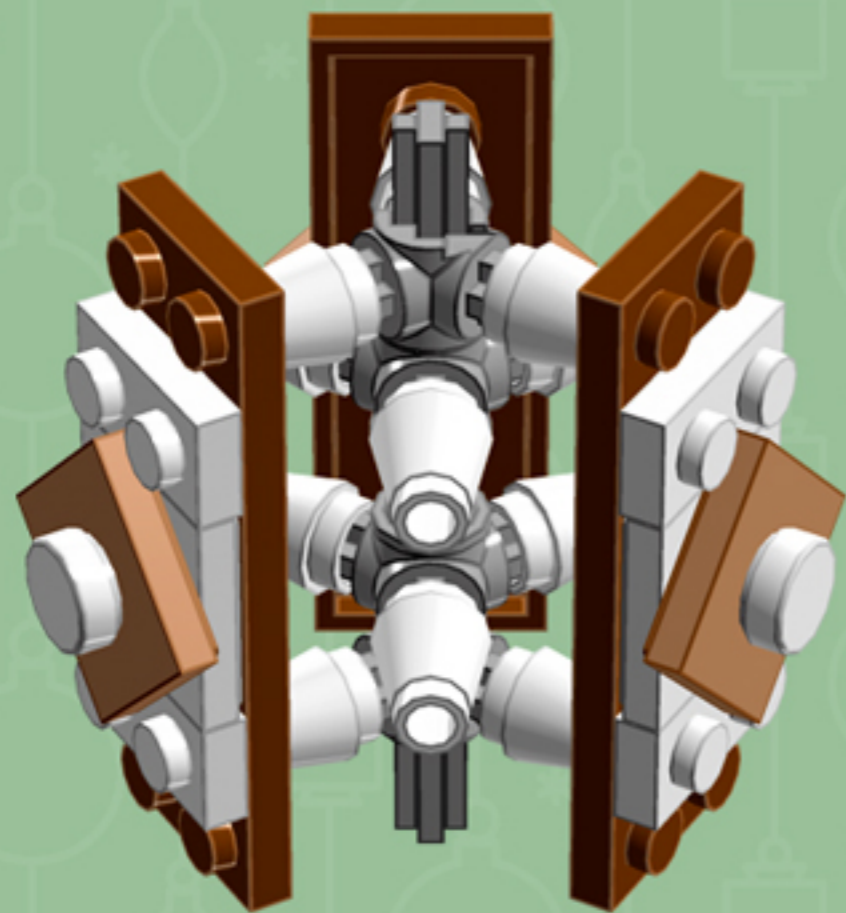

Chocolate  
Cooper  
**ORNAMENT**

*A LEGO® project by Chris McVeigh*  
[chrismcveigh.com](http://chrismcveigh.com)

Element ID	Color	Description	Quantity
6010831	Black	Round Plate 2X2 W/Eye	1
6102994	Medium Nougat	Plate 2X2 W 1 Knob	6
4502595	Medium Stone Grey	3-Branch Cross Axle W/Cross H.	4
4211622	Medium Stone Grey	Bush For Cross Axle	1
4211805	Medium Stone Grey	Cross Axle 7M	1
4211247	Reddish Brown	Plate 2X6	6
4646844	White	Flat Tile 1X1, Round	6
4518400	White	Nose Cone Small 1X1	12
302301	White	Plate 1X2	12
403201	White	Plate 2X2 Round	2
4565324	White	Plate 2X2 W 1 Knob	6
396001	White	Round Plate Ø32X6.4	2

4x

6x

3x

3x

*For more fun builds,  
please pop by [chrismcveigh.com](http://chrismcveigh.com),  
visit me at [facebook.com/c.mcveigh.photos](https://facebook.com/c.mcveigh.photos),  
or follow me on twitter [@actionfigured](https://twitter.com/actionfigured)*