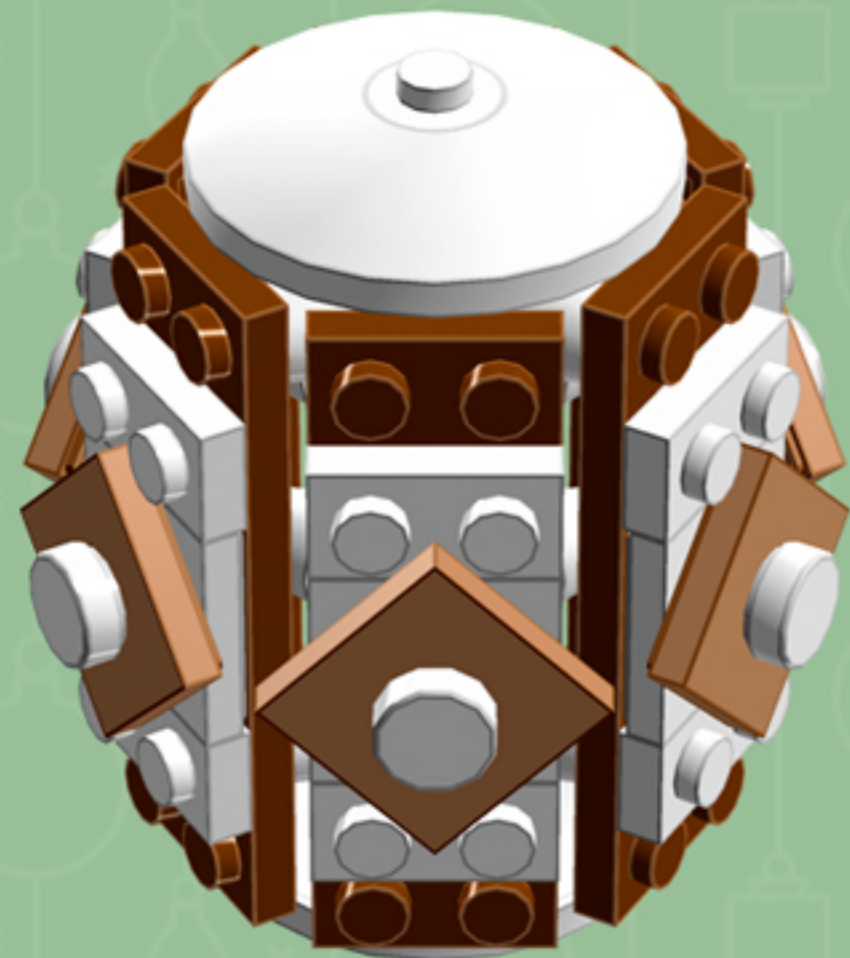

Chocolate  
Cooper  
**ORNAMENT**

*A LEGO® project by Chris McVeigh*  
[chrismcveigh.com](http://chrismcveigh.com)

Element ID	Color	Description	Quantity
6010831	Black	Round Plate 2X2 W/Eye	1
6102994	Medium Nougat	Plate 2X2 W 1 Knob	6
4502595	Medium Stone Grey	3-Branch Cross Axle W/Cross H.	4
4211622	Medium Stone Grey	Bush For Cross Axle	1
4211805	Medium Stone Grey	Cross Axle 7M	1
4211247	Reddish Brown	Plate 2X6	6
4646844	White	Flat Tile 1X1, Round	6
4518400	White	Nose Cone Small 1X1	12
302301	White	Plate 1X2	12
403201	White	Plate 2X2 Round	2
4565324	White	Plate 2X2 W 1 Knob	6
396001	White	Round Plate Ø32X6.4	2

4x

6x

3x

3x

*For more fun builds,  
please pop by [chrismcveigh.com](http://chrismcveigh.com),  
visit me at [facebook.com/c.mcveigh.photos](https://facebook.com/c.mcveigh.photos),  
or follow me on twitter [@actionfigured](https://twitter.com/actionfigured)*