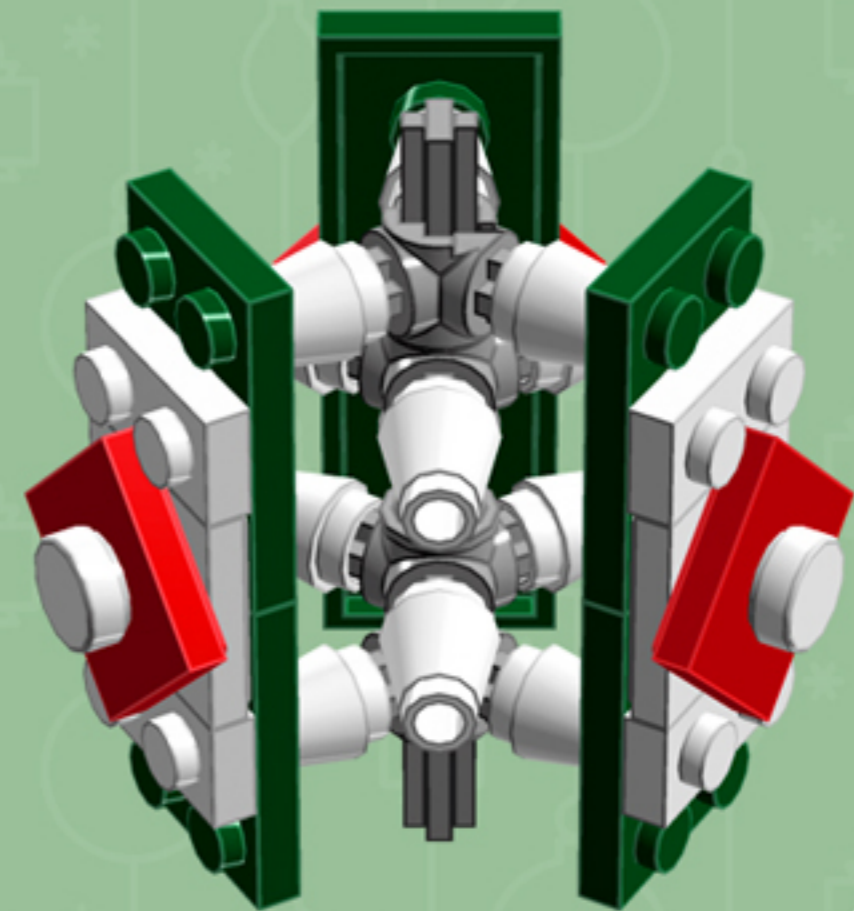

Evergreen  
Cooper  
**ORNAMENT**

*A LEGO® project by Chris McVeigh*  
[chrismcveigh.com](http://chrismcveigh.com)

Element ID	Color	Description	Quantity
6010831	Black	Round Plate 2X2 W/Eye	1
4565388	Bright Green	Plate 2X2 W 1 Knob	3
4581308	Bright Red	Plate 2X2 W 1 Knob	3
4650244	Earth Green	Plate 2X3	12
4502595	Medium Stone Grey	3-Branch Cross Axle W/Cross H.	4
4211622	Medium Stone Grey	Bush For Cross Axle	1
4211805	Medium Stone Grey	Cross Axle 7M	1
4646844	White	Flat Tile 1X1, Round	6
4518400	White	Nose Cone Small 1X1	12
302301	White	Plate 1X2	12
403201	White	Plate 2X2 Round	2
4565324	White	Plate 2X2 W 1 Knob	6
396001	White	Round Plate Ø32X6.4	2

4x

3x

3x

3x

3x

*For more fun builds,  
please pop by [chrismcveigh.com](http://chrismcveigh.com),  
visit me at [facebook.com/c.mcveigh.photos](https://facebook.com/c.mcveigh.photos),  
or follow me on twitter [@actionfigured](https://twitter.com/actionfigured)*