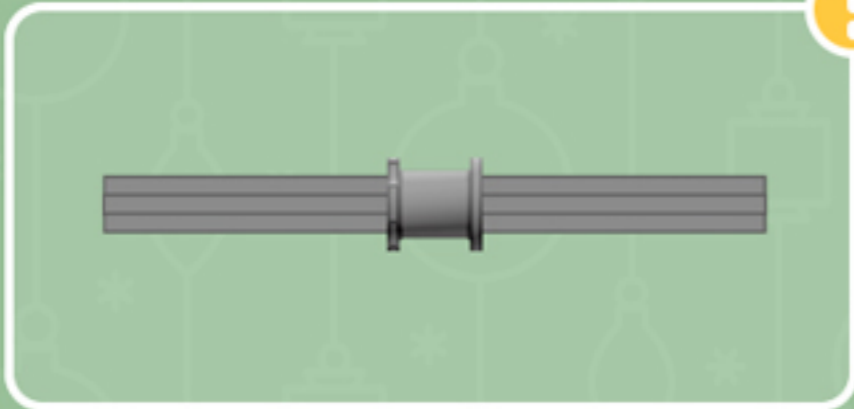

Evergreen  
Cooper  
**ORNAMENT**

*A LEGO® project by Chris McVeigh*  
[chrismcveigh.com](http://chrismcveigh.com)

Element ID	Color	Description	Quantity
6010831	Black	Round Plate 2X2 W/Eye	1
4565388	Bright Green	Plate 2X2 W 1 Knob	3
4581308	Bright Red	Plate 2X2 W 1 Knob	3
4650244	Earth Green	Plate 2X3	12
4502595	Medium Stone Grey	3-Branch Cross Axle W/Cross H.	4
4211622	Medium Stone Grey	Bush For Cross Axle	1
4211805	Medium Stone Grey	Cross Axle 7M	1
4646844	White	Flat Tile 1X1, Round	6
4518400	White	Nose Cone Small 1X1	12
302301	White	Plate 1X2	12
403201	White	Plate 2X2 Round	2
4565324	White	Plate 2X2 W 1 Knob	6
396001	White	Round Plate Ø32X6.4	2