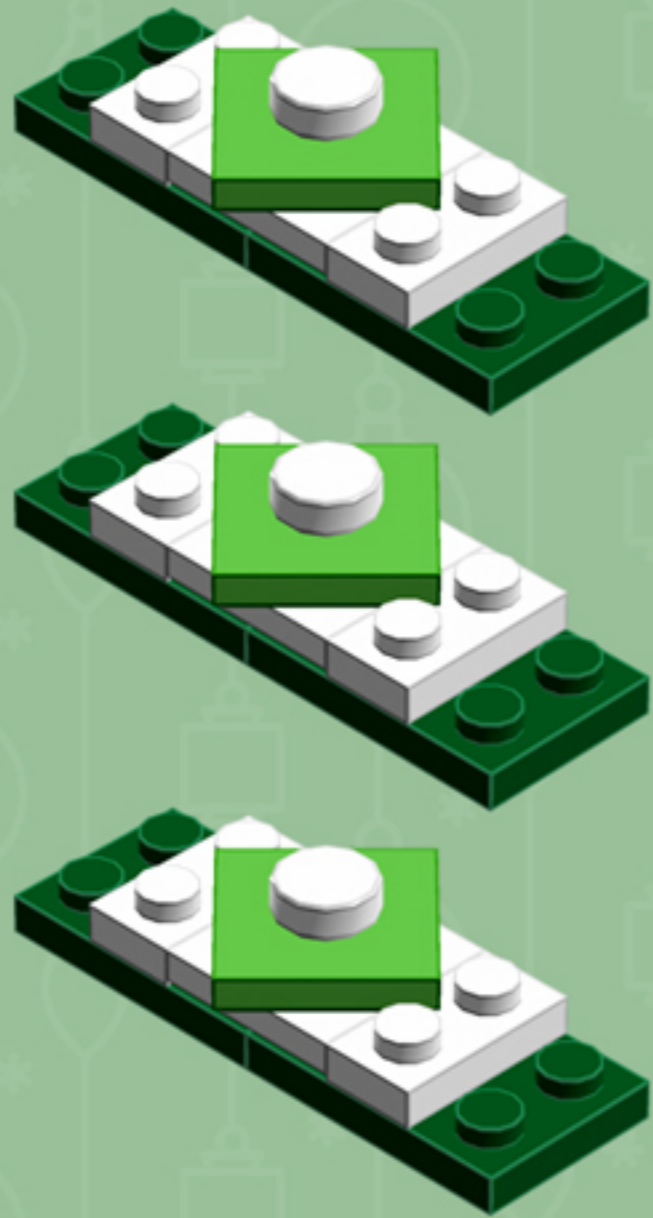

Evergreen  
Cooper  
**ORNAMENT**

*A LEGO® project by Chris McVeigh*  
[chrismcveigh.com](http://chrismcveigh.com)

Element ID	Color	Description	Quantity
6010831	Black	Round Plate 2X2 W/Eye	1
4565388	Bright Green	Plate 2X2 W 1 Knob	3
4581308	Bright Red	Plate 2X2 W 1 Knob	3
4650244	Earth Green	Plate 2X3	12
4502595	Medium Stone Grey	3-Branch Cross Axle W/Cross H.	4
4211622	Medium Stone Grey	Bush For Cross Axle	1
4211805	Medium Stone Grey	Cross Axle 7M	1
4646844	White	Flat Tile 1X1, Round	6
4518400	White	Nose Cone Small 1X1	12
302301	White	Plate 1X2	12
403201	White	Plate 2X2 Round	2
4565324	White	Plate 2X2 W 1 Knob	6
396001	White	Round Plate Ø32X6.4	2

4x

3x

3x

3x

3x

*For more fun builds,  
please pop by [chrismcveigh.com](http://chrismcveigh.com),  
visit me at [facebook.com/c.mcveigh.photos](https://facebook.com/c.mcveigh.photos),  
or follow me on twitter [@actionfigured](https://twitter.com/actionfigured)*