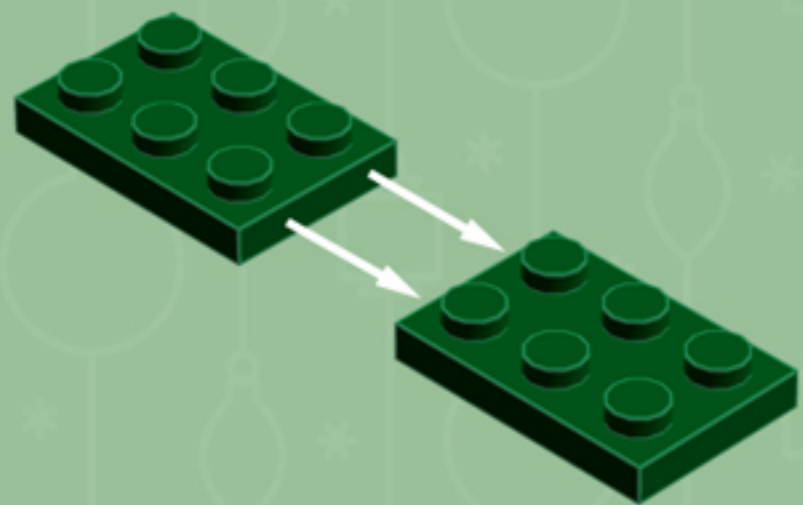

Evergreen  
Cooper  
**ORNAMENT**

*A LEGO® project by Chris McVeigh*  
[chrismcveigh.com](http://chrismcveigh.com)

Element ID	Color	Description	Quantity
6010831	Black	Round Plate 2X2 W/Eye	1
4565388	Bright Green	Plate 2X2 W 1 Knob	3
4581308	Bright Red	Plate 2X2 W 1 Knob	3
4650244	Earth Green	Plate 2X3	12
4502595	Medium Stone Grey	3-Branch Cross Axle W/Cross H.	4
4211622	Medium Stone Grey	Bush For Cross Axle	1
4211805	Medium Stone Grey	Cross Axle 7M	1
4646844	White	Flat Tile 1X1, Round	6
4518400	White	Nose Cone Small 1X1	12
302301	White	Plate 1X2	12
403201	White	Plate 2X2 Round	2
4565324	White	Plate 2X2 W 1 Knob	6
396001	White	Round Plate Ø32X6.4	2

4x

3x

3x

3x

3x

*For more fun builds,  
please pop by [chrismcveigh.com](http://chrismcveigh.com),  
visit me at [facebook.com/c.mcveigh.photos](https://facebook.com/c.mcveigh.photos),  
or follow me on twitter [@actionfigured](https://twitter.com/actionfigured)*