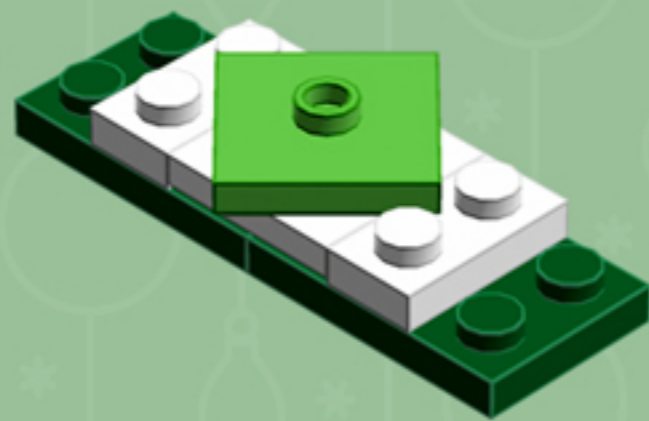

Evergreen  
Cooper  
**ORNAMENT**

*A LEGO® project by Chris McVeigh*  
[chrismcveigh.com](http://chrismcveigh.com)

Element ID	Color	Description	Quantity
6010831	Black	Round Plate 2X2 W/Eye	1
4565388	Bright Green	Plate 2X2 W 1 Knob	3
4581308	Bright Red	Plate 2X2 W 1 Knob	3
4650244	Earth Green	Plate 2X3	12
4502595	Medium Stone Grey	3-Branch Cross Axle W/Cross H.	4
4211622	Medium Stone Grey	Bush For Cross Axle	1
4211805	Medium Stone Grey	Cross Axle 7M	1
4646844	White	Flat Tile 1X1, Round	6
4518400	White	Nose Cone Small 1X1	12
302301	White	Plate 1X2	12
403201	White	Plate 2X2 Round	2
4565324	White	Plate 2X2 W 1 Knob	6
396001	White	Round Plate Ø32X6.4	2

4x

3x

3x

3x

3x

*For more fun builds,  
please pop by [chrismcveigh.com](http://chrismcveigh.com),  
visit me at [facebook.com/c.mcveigh.photos](https://facebook.com/c.mcveigh.photos),  
or follow me on twitter [@actionfigured](https://twitter.com/actionfigured)*