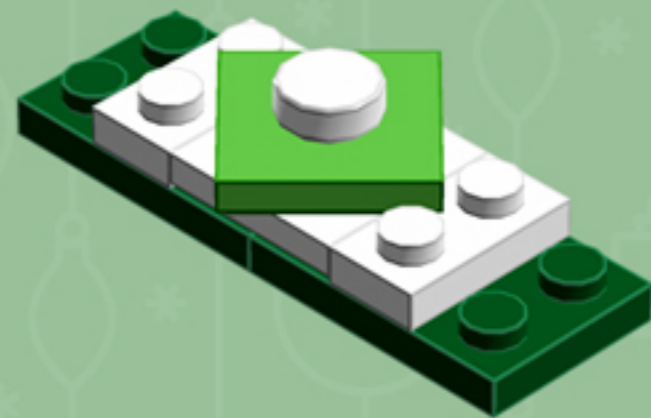

Evergreen  
Cooper  
**ORNAMENT**

*A LEGO® project by Chris McVeigh*  
[chrismcveigh.com](http://chrismcveigh.com)

Element ID	Color	Description	Quantity
6010831	Black	Round Plate 2X2 W/Eye	1
4565388	Bright Green	Plate 2X2 W 1 Knob	3
4581308	Bright Red	Plate 2X2 W 1 Knob	3
4650244	Earth Green	Plate 2X3	12
4502595	Medium Stone Grey	3-Branch Cross Axle W/Cross H.	4
4211622	Medium Stone Grey	Bush For Cross Axle	1
4211805	Medium Stone Grey	Cross Axle 7M	1
4646844	White	Flat Tile 1X1, Round	6
4518400	White	Nose Cone Small 1X1	12
302301	White	Plate 1X2	12
403201	White	Plate 2X2 Round	2
4565324	White	Plate 2X2 W 1 Knob	6
396001	White	Round Plate Ø32X6.4	2

4x

3x

3x

3x

3x

*For more fun builds,  
please pop by [chrismcveigh.com](http://chrismcveigh.com),  
visit me at [facebook.com/c.mcveigh.photos](https://facebook.com/c.mcveigh.photos),  
or follow me on twitter [@actionfigured](https://twitter.com/actionfigured)*