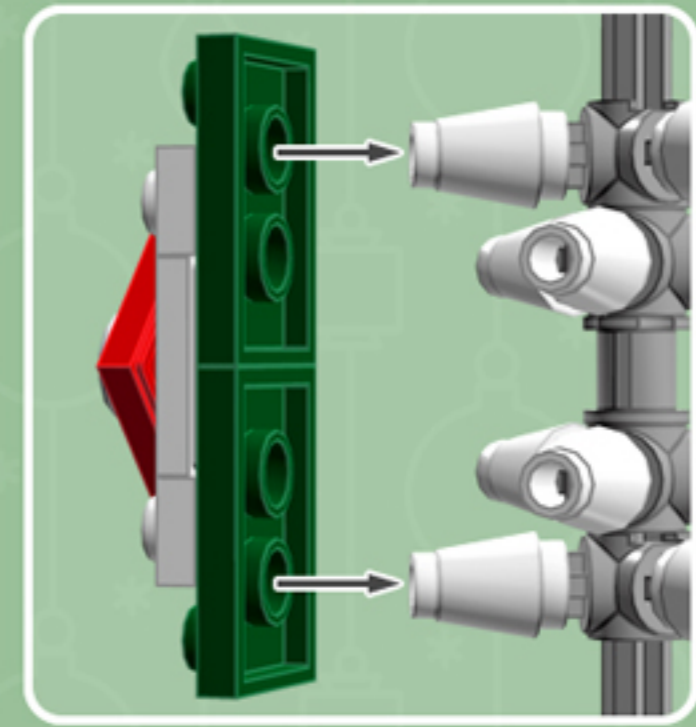

Evergreen  
Cooper  
**ORNAMENT**

*A LEGO® project by Chris McVeigh*  
[chrismcveigh.com](http://chrismcveigh.com)

Element ID	Color	Description	Quantity
6010831	Black	Round Plate 2X2 W/Eye	1
4565388	Bright Green	Plate 2X2 W 1 Knob	3
4581308	Bright Red	Plate 2X2 W 1 Knob	3
4650244	Earth Green	Plate 2X3	12
4502595	Medium Stone Grey	3-Branch Cross Axle W/Cross H.	4
4211622	Medium Stone Grey	Bush For Cross Axle	1
4211805	Medium Stone Grey	Cross Axle 7M	1
4646844	White	Flat Tile 1X1, Round	6
4518400	White	Nose Cone Small 1X1	12
302301	White	Plate 1X2	12
403201	White	Plate 2X2 Round	2
4565324	White	Plate 2X2 W 1 Knob	6
396001	White	Round Plate Ø32X6.4	2

4x

3x

3x

3x

3x

*For more fun builds,  
please pop by [chrismcveigh.com](http://chrismcveigh.com),  
visit me at [facebook.com/c.mcveigh.photos](https://facebook.com/c.mcveigh.photos),  
or follow me on twitter [@actionfigured](https://twitter.com/actionfigured)*