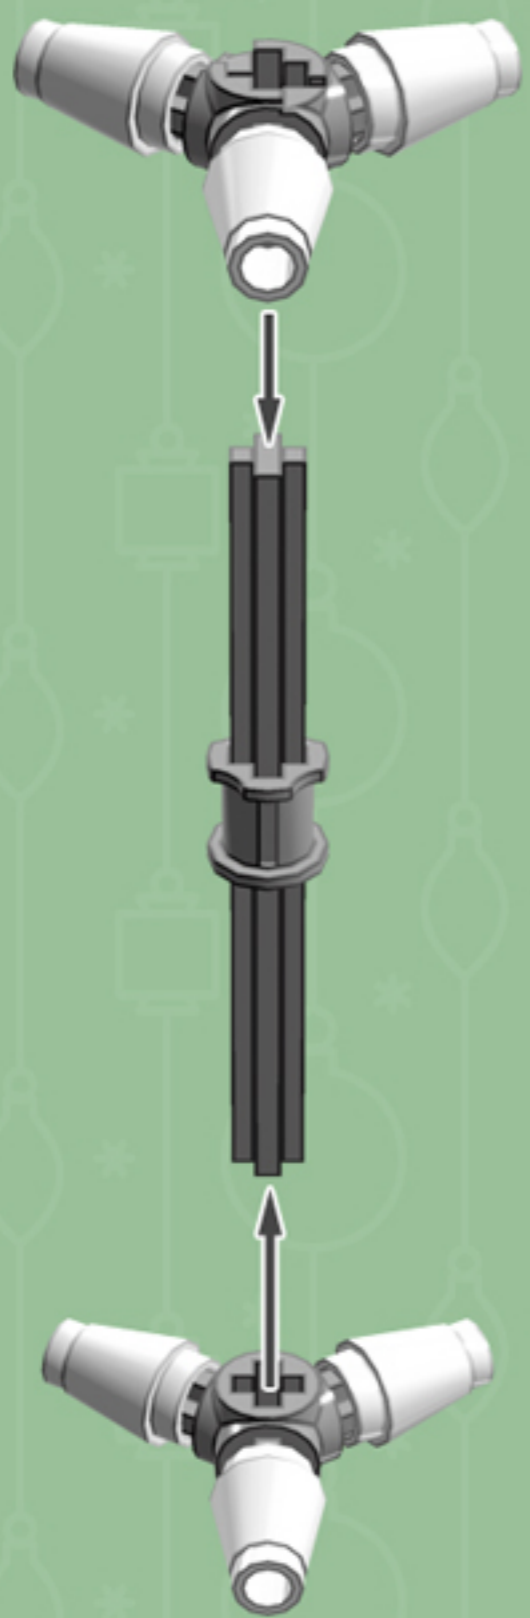

Evergreen  
Cooper  
**ORNAMENT**

*A LEGO® project by Chris McVeigh*  
[chrismcveigh.com](http://chrismcveigh.com)

Element ID	Color	Description	Quantity
6010831	Black	Round Plate 2X2 W/Eye	1
4565388	Bright Green	Plate 2X2 W 1 Knob	3
4581308	Bright Red	Plate 2X2 W 1 Knob	3
4650244	Earth Green	Plate 2X3	12
4502595	Medium Stone Grey	3-Branch Cross Axle W/Cross H.	4
4211622	Medium Stone Grey	Bush For Cross Axle	1
4211805	Medium Stone Grey	Cross Axle 7M	1
4646844	White	Flat Tile 1X1, Round	6
4518400	White	Nose Cone Small 1X1	12
302301	White	Plate 1X2	12
403201	White	Plate 2X2 Round	2
4565324	White	Plate 2X2 W 1 Knob	6
396001	White	Round Plate Ø32X6.4	2

4x

3x

3x

3x

3x

*For more fun builds,  
please pop by [chrismcveigh.com](http://chrismcveigh.com),  
visit me at [facebook.com/c.mcveigh.photos](https://facebook.com/c.mcveigh.photos),  
or follow me on twitter [@actionfigured](https://twitter.com/actionfigured)*