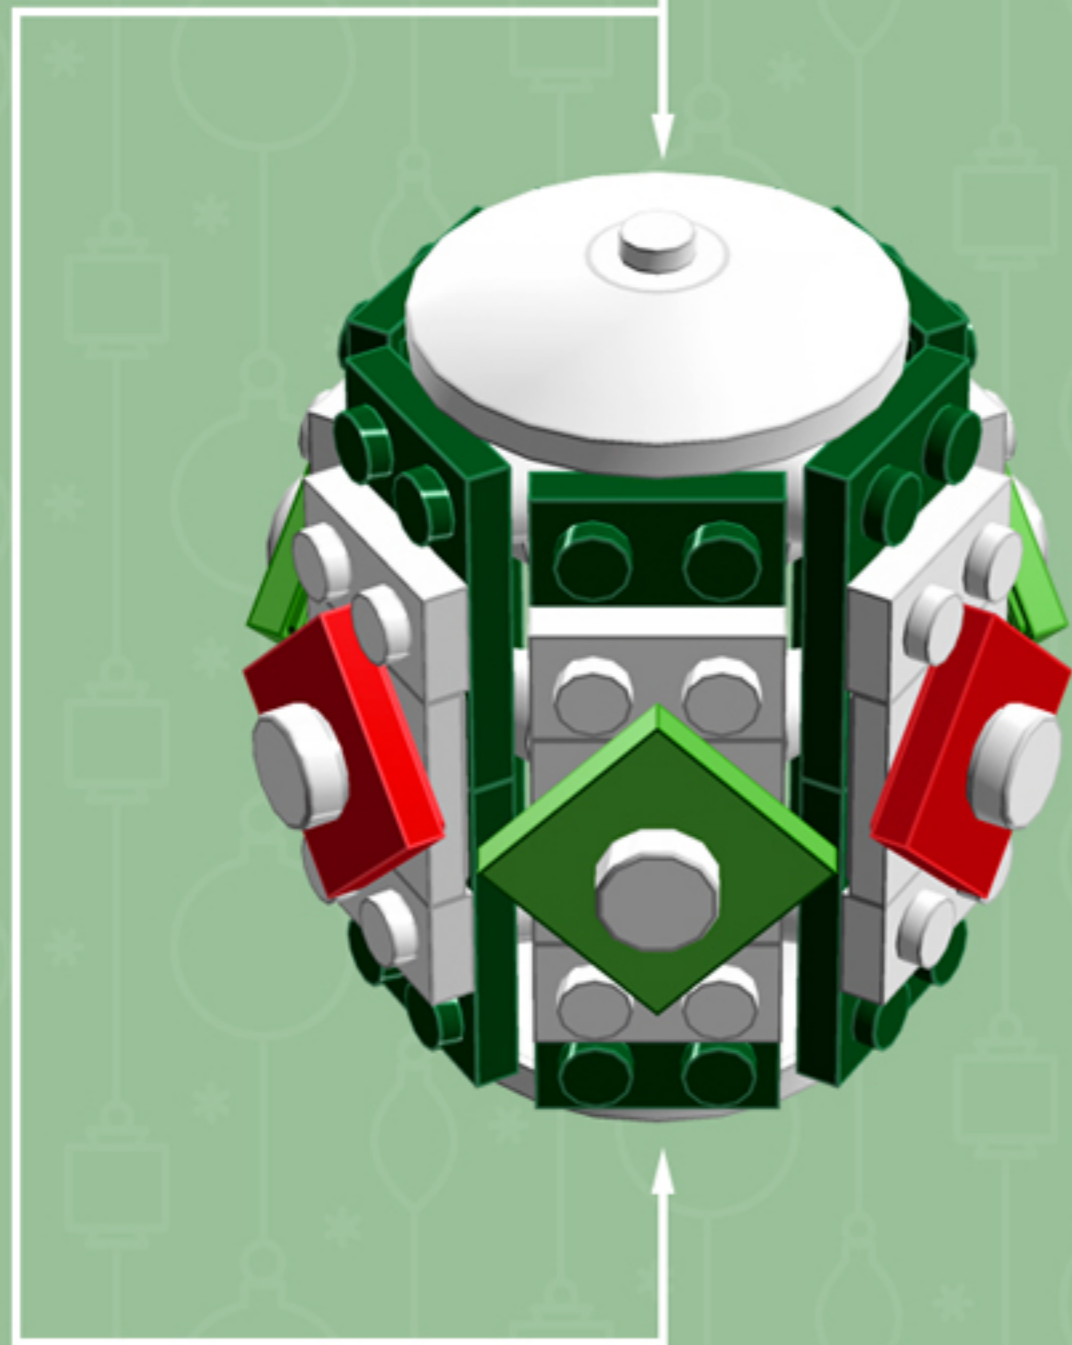

Evergreen  
Cooper  
**ORNAMENT**

*A LEGO® project by Chris McVeigh*  
[chrismcveigh.com](http://chrismcveigh.com)

Element ID	Color	Description	Quantity
6010831	Black	Round Plate 2X2 W/Eye	1
4565388	Bright Green	Plate 2X2 W 1 Knob	3
4581308	Bright Red	Plate 2X2 W 1 Knob	3
4650244	Earth Green	Plate 2X3	12
4502595	Medium Stone Grey	3-Branch Cross Axle W/Cross H.	4
4211622	Medium Stone Grey	Bush For Cross Axle	1
4211805	Medium Stone Grey	Cross Axle 7M	1
4646844	White	Flat Tile 1X1, Round	6
4518400	White	Nose Cone Small 1X1	12
302301	White	Plate 1X2	12
403201	White	Plate 2X2 Round	2
4565324	White	Plate 2X2 W 1 Knob	6
396001	White	Round Plate Ø32X6.4	2

4x

3x

3x

3x

3x

*For more fun builds,  
please pop by [chrismcveigh.com](http://chrismcveigh.com),  
visit me at [facebook.com/c.mcveigh.photos](https://facebook.com/c.mcveigh.photos),  
or follow me on twitter [@actionfigured](https://twitter.com/actionfigured)*