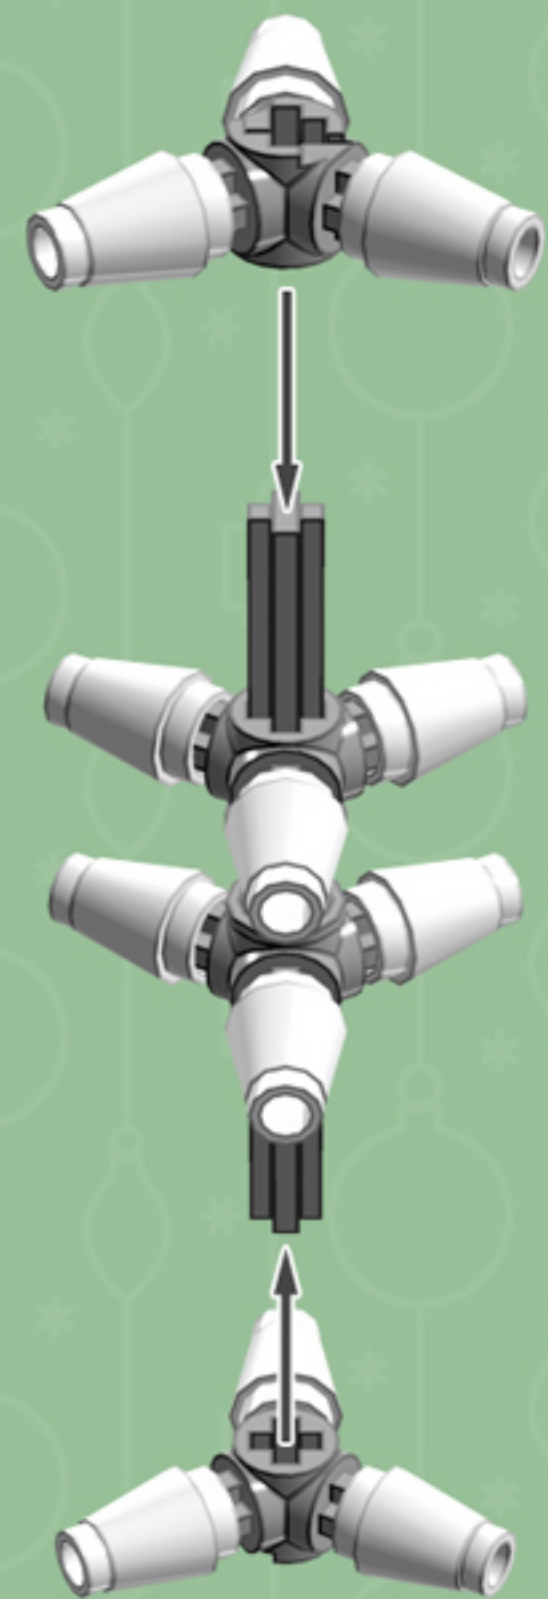

Evergreen  
Cooper  
**ORNAMENT**

*A LEGO® project by Chris McVeigh*  
[chrismcveigh.com](http://chrismcveigh.com)

Element ID	Color	Description	Quantity
6010831	Black	Round Plate 2X2 W/Eye	1
4565388	Bright Green	Plate 2X2 W 1 Knob	3
4581308	Bright Red	Plate 2X2 W 1 Knob	3
4650244	Earth Green	Plate 2X3	12
4502595	Medium Stone Grey	3-Branch Cross Axle W/Cross H.	4
4211622	Medium Stone Grey	Bush For Cross Axle	1
4211805	Medium Stone Grey	Cross Axle 7M	1
4646844	White	Flat Tile 1X1, Round	6
4518400	White	Nose Cone Small 1X1	12
302301	White	Plate 1X2	12
403201	White	Plate 2X2 Round	2
4565324	White	Plate 2X2 W 1 Knob	6
396001	White	Round Plate Ø32X6.4	2

4x

3x

3x

3x

3x

*For more fun builds,  
please pop by [chrismcveigh.com](http://chrismcveigh.com),  
visit me at [facebook.com/c.mcveigh.photos](https://facebook.com/c.mcveigh.photos),  
or follow me on twitter [@actionfigured](https://twitter.com/actionfigured)*