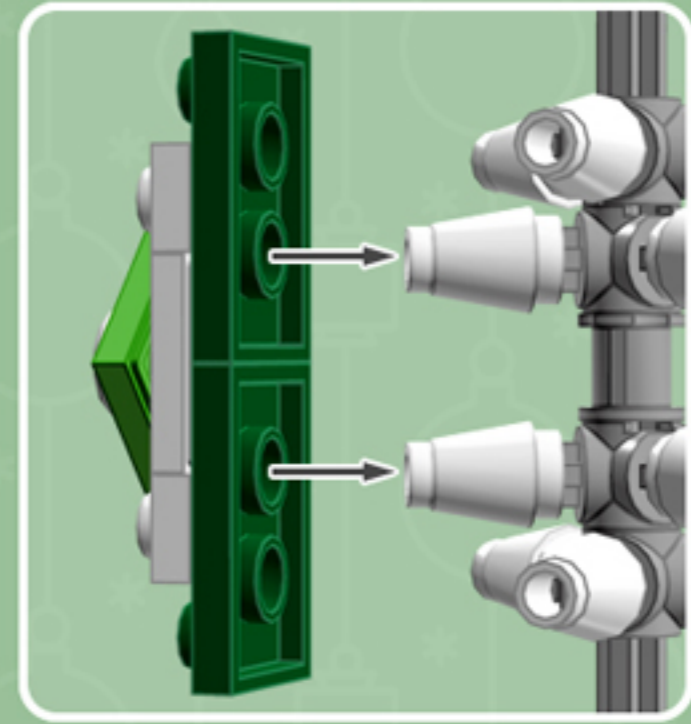

Evergreen  
Cooper  
**ORNAMENT**

*A LEGO® project by Chris McVeigh*  
[chrismcveigh.com](http://chrismcveigh.com)

Element ID	Color	Description	Quantity
6010831	Black	Round Plate 2X2 W/Eye	1
4565388	Bright Green	Plate 2X2 W 1 Knob	3
4581308	Bright Red	Plate 2X2 W 1 Knob	3
4650244	Earth Green	Plate 2X3	12
4502595	Medium Stone Grey	3-Branch Cross Axle W/Cross H.	4
4211622	Medium Stone Grey	Bush For Cross Axle	1
4211805	Medium Stone Grey	Cross Axle 7M	1
4646844	White	Flat Tile 1X1, Round	6
4518400	White	Nose Cone Small 1X1	12
302301	White	Plate 1X2	12
403201	White	Plate 2X2 Round	2
4565324	White	Plate 2X2 W 1 Knob	6
396001	White	Round Plate Ø32X6.4	2

4x

3x

3x

3x

3x

*For more fun builds,  
please pop by [chrismcveigh.com](http://chrismcveigh.com),  
visit me at [facebook.com/c.mcveigh.photos](https://facebook.com/c.mcveigh.photos),  
or follow me on twitter [@actionfigured](https://twitter.com/actionfigured)*