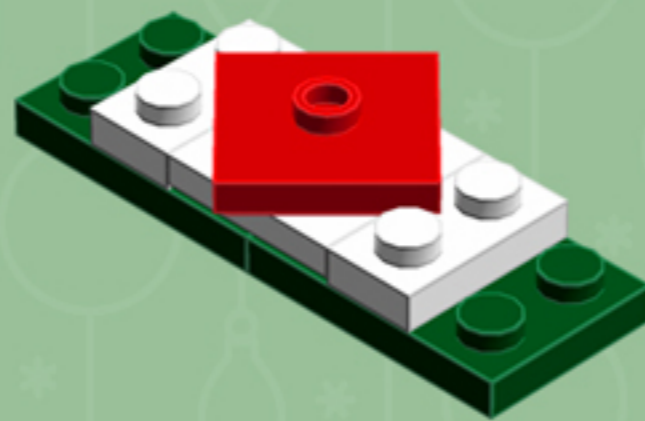

Evergreen  
Cooper  
**ORNAMENT**

*A LEGO® project by Chris McVeigh*  
[chrismcveigh.com](http://chrismcveigh.com)

Element ID	Color	Description	Quantity
6010831	Black	Round Plate 2X2 W/Eye	1
4565388	Bright Green	Plate 2X2 W 1 Knob	3
4581308	Bright Red	Plate 2X2 W 1 Knob	3
4650244	Earth Green	Plate 2X3	12
4502595	Medium Stone Grey	3-Branch Cross Axle W/Cross H.	4
4211622	Medium Stone Grey	Bush For Cross Axle	1
4211805	Medium Stone Grey	Cross Axle 7M	1
4646844	White	Flat Tile 1X1, Round	6
4518400	White	Nose Cone Small 1X1	12
302301	White	Plate 1X2	12
403201	White	Plate 2X2 Round	2
4565324	White	Plate 2X2 W 1 Knob	6
396001	White	Round Plate Ø32X6.4	2

4x

3x

3x

3x

3x

*For more fun builds,  
please pop by [chrismcveigh.com](http://chrismcveigh.com),  
visit me at [facebook.com/c.mcveigh.photos](https://facebook.com/c.mcveigh.photos),  
or follow me on twitter [@actionfigured](https://twitter.com/actionfigured)*