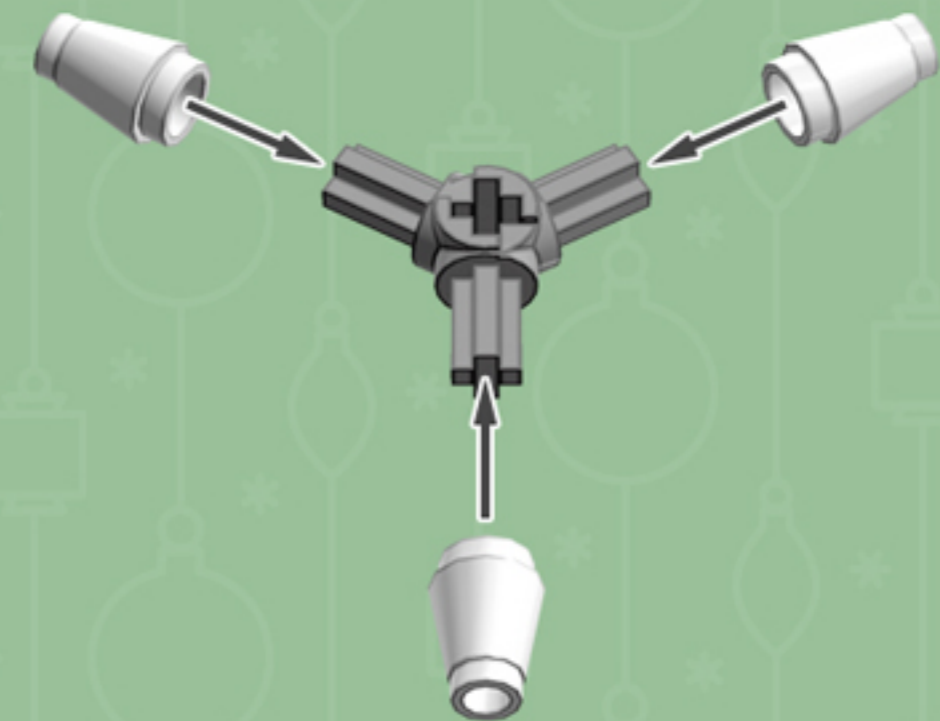

Evergreen  
Cooper  
**ORNAMENT**

*A LEGO® project by Chris McVeigh*  
[chrismcveigh.com](http://chrismcveigh.com)

Element ID	Color	Description	Quantity
6010831	Black	Round Plate 2X2 W/Eye	1
4565388	Bright Green	Plate 2X2 W 1 Knob	3
4581308	Bright Red	Plate 2X2 W 1 Knob	3
4650244	Earth Green	Plate 2X3	12
4502595	Medium Stone Grey	3-Branch Cross Axle W/Cross H.	4
4211622	Medium Stone Grey	Bush For Cross Axle	1
4211805	Medium Stone Grey	Cross Axle 7M	1
4646844	White	Flat Tile 1X1, Round	6
4518400	White	Nose Cone Small 1X1	12
302301	White	Plate 1X2	12
403201	White	Plate 2X2 Round	2
4565324	White	Plate 2X2 W 1 Knob	6
396001	White	Round Plate Ø32X6.4	2

4x

3x

3x

3x

3x

*For more fun builds,  
please pop by [chrismcveigh.com](http://chrismcveigh.com),  
visit me at [facebook.com/c.mcveigh.photos](https://facebook.com/c.mcveigh.photos),  
or follow me on twitter [@actionfigured](https://twitter.com/actionfigured)*