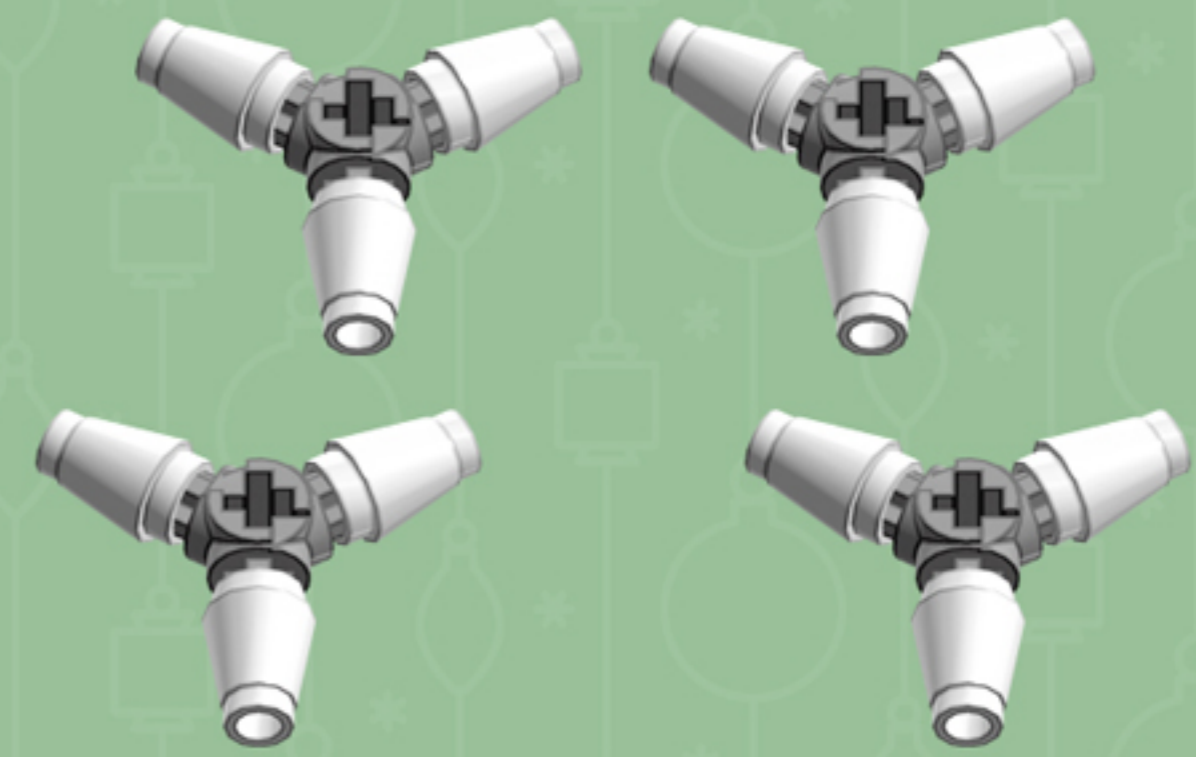

Evergreen  
Cooper  
**ORNAMENT**

*A LEGO® project by Chris McVeigh*  
[chrismcveigh.com](http://chrismcveigh.com)

Element ID	Color	Description	Quantity
6010831	Black	Round Plate 2X2 W/Eye	1
4565388	Bright Green	Plate 2X2 W 1 Knob	3
4581308	Bright Red	Plate 2X2 W 1 Knob	3
4650244	Earth Green	Plate 2X3	12
4502595	Medium Stone Grey	3-Branch Cross Axle W/Cross H.	4
4211622	Medium Stone Grey	Bush For Cross Axle	1
4211805	Medium Stone Grey	Cross Axle 7M	1
4646844	White	Flat Tile 1X1, Round	6
4518400	White	Nose Cone Small 1X1	12
302301	White	Plate 1X2	12
403201	White	Plate 2X2 Round	2
4565324	White	Plate 2X2 W 1 Knob	6
396001	White	Round Plate Ø32X6.4	2

4x

3x

3x

3x

3x

*For more fun builds,  
please pop by [chrismcveigh.com](http://chrismcveigh.com),  
visit me at [facebook.com/c.mcveigh.photos](https://facebook.com/c.mcveigh.photos),  
or follow me on twitter [@actionfigured](https://twitter.com/actionfigured)*