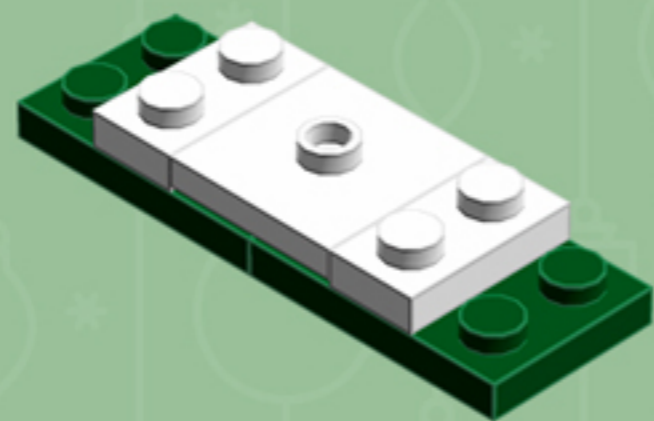

Evergreen  
Cooper  
**ORNAMENT**

*A LEGO® project by Chris McVeigh*  
[chrismcveigh.com](http://chrismcveigh.com)

Element ID	Color	Description	Quantity
6010831	Black	Round Plate 2X2 W/Eye	1
4565388	Bright Green	Plate 2X2 W 1 Knob	3
4581308	Bright Red	Plate 2X2 W 1 Knob	3
4650244	Earth Green	Plate 2X3	12
4502595	Medium Stone Grey	3-Branch Cross Axle W/Cross H.	4
4211622	Medium Stone Grey	Bush For Cross Axle	1
4211805	Medium Stone Grey	Cross Axle 7M	1
4646844	White	Flat Tile 1X1, Round	6
4518400	White	Nose Cone Small 1X1	12
302301	White	Plate 1X2	12
403201	White	Plate 2X2 Round	2
4565324	White	Plate 2X2 W 1 Knob	6
396001	White	Round Plate Ø32X6.4	2

4x

3x

3x

3x

3x

*For more fun builds,  
please pop by [chrismcveigh.com](http://chrismcveigh.com),  
visit me at [facebook.com/c.mcveigh.photos](https://facebook.com/c.mcveigh.photos),  
or follow me on twitter [@actionfigured](https://twitter.com/actionfigured)*