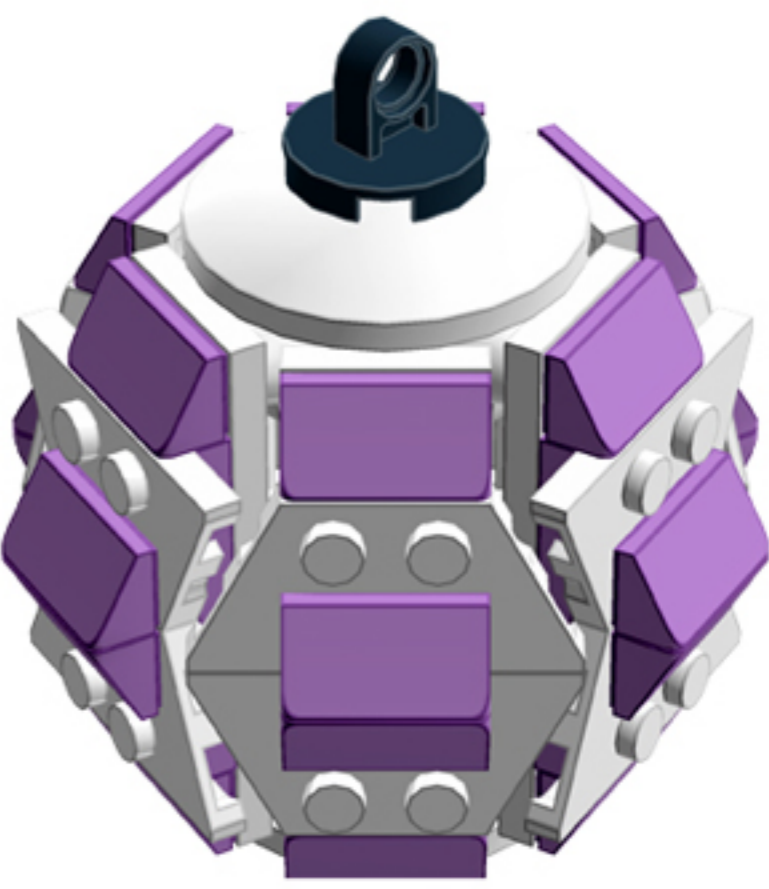

Merry Mulberry  
Cooper <sup>XL</sup>  
ORNAMENT

*A LEGO® project by Chris McVeigh*  
[chrismcveigh.com](http://chrismcveigh.com)

Element ID	Color	Description	Quantity
6010831	Black	Round Plate 2X2 W/Eye	1
4619516	Medium Lavender	Plate 2X4	6
4625024	Medium Lavender	Roof Tile 1X2X2/3, Abs	24
4502595	Medium Stone Grey	3-Branch Cross Axle W/Cross H.	4
4211622	Medium Stone Grey	Bush For Cross Axle	2
4211805	Medium Stone Grey	Cross Axle 7M	1
4518400	White	Nose Cone Small 1X1	12
403201	White	Plate 2X2 Round	2
4249506	White	Plate 2X4X18°	12
379501	White	Plate 2X6	6
396001	White	Round Plate Ø32X6.4	2

4x

3x

3x

3x

3x

*Alternate Configuration*

*For more fun builds,  
please pop by [chrismcveigh.com](http://chrismcveigh.com),  
visit me at [facebook.com/c.mcveigh.photos](https://facebook.com/c.mcveigh.photos),  
or follow me on twitter [@actionfigured](https://twitter.com/actionfigured)*