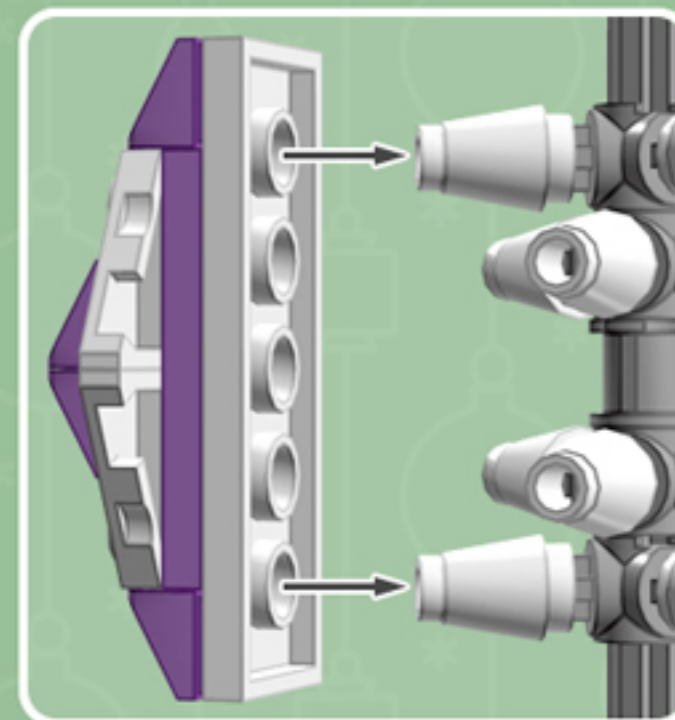

Merry Mulberry  
Cooper <sup>XL</sup>  
ORNAMENT

*A LEGO® project by Chris McVeigh*  
[chrismcveigh.com](http://chrismcveigh.com)

Element ID	Color	Description	Quantity
6010831	Black	Round Plate 2X2 W/Eye	1
4619516	Medium Lavender	Plate 2X4	6
4625024	Medium Lavender	Roof Tile 1X2X2/3, Abs	24
4502595	Medium Stone Grey	3-Branch Cross Axle W/Cross H.	4
4211622	Medium Stone Grey	Bush For Cross Axle	2
4211805	Medium Stone Grey	Cross Axle 7M	1
4518400	White	Nose Cone Small 1X1	12
403201	White	Plate 2X2 Round	2
4249506	White	Plate 2X4X18°	12
379501	White	Plate 2X6	6
396001	White	Round Plate Ø32X6.4	2

4x

3x

3x

3x

3x

*Alternate Configuration*

*For more fun builds,  
please pop by [chrismcveigh.com](http://chrismcveigh.com),  
visit me at [facebook.com/c.mcveigh.photos](https://facebook.com/c.mcveigh.photos),  
or follow me on twitter [@actionfigured](https://twitter.com/actionfigured)*