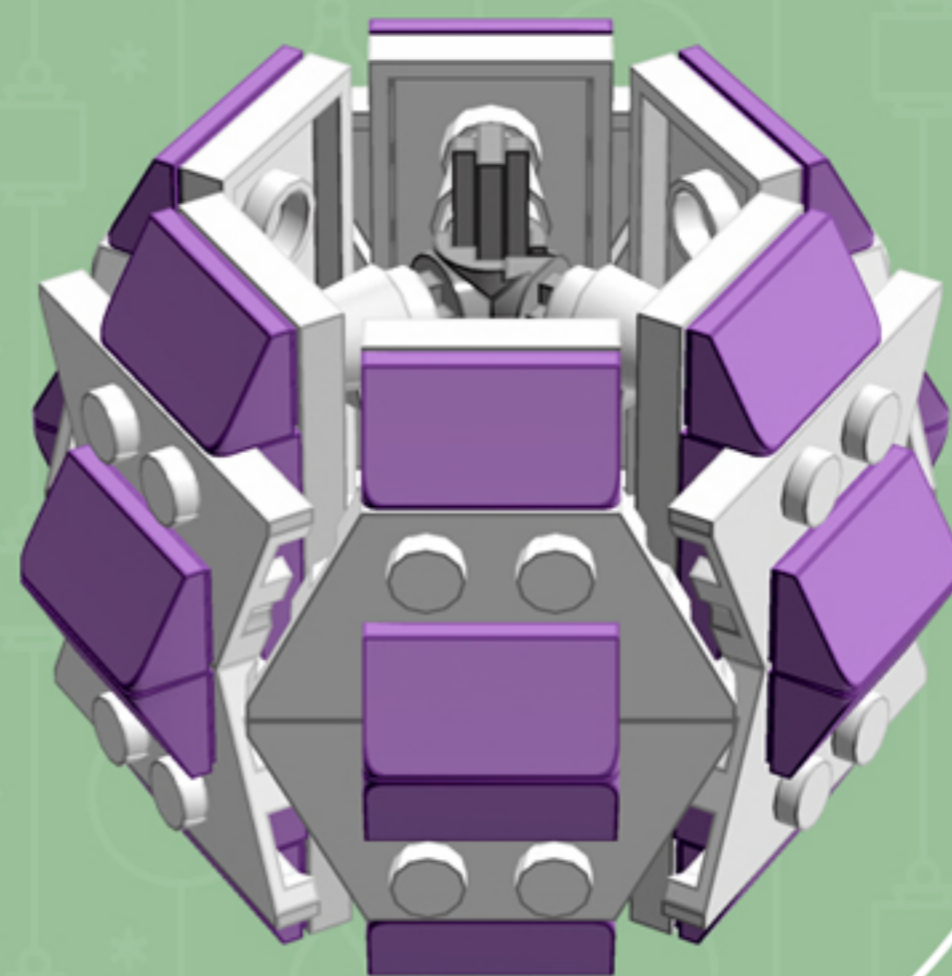

Merry Mulberry  
Cooper <sup>XL</sup>  
ORNAMENT

*A LEGO® project by Chris McVeigh*  
[chrismcveigh.com](http://chrismcveigh.com)

Element ID	Color	Description	Quantity
6010831	Black	Round Plate 2X2 W/Eye	1
4619516	Medium Lavender	Plate 2X4	6
4625024	Medium Lavender	Roof Tile 1X2X2/3, Abs	24
4502595	Medium Stone Grey	3-Branch Cross Axle W/Cross H.	4
4211622	Medium Stone Grey	Bush For Cross Axle	2
4211805	Medium Stone Grey	Cross Axle 7M	1
4518400	White	Nose Cone Small 1X1	12
403201	White	Plate 2X2 Round	2
4249506	White	Plate 2X4X18°	12
379501	White	Plate 2X6	6
396001	White	Round Plate Ø32X6.4	2

4x

3x

3x

3x

3x

*Alternate Configuration*

*For more fun builds,  
please pop by [chrismcveigh.com](http://chrismcveigh.com),  
visit me at [facebook.com/c.mcveigh.photos](https://facebook.com/c.mcveigh.photos),  
or follow me on twitter [@actionfigured](https://twitter.com/actionfigured)*