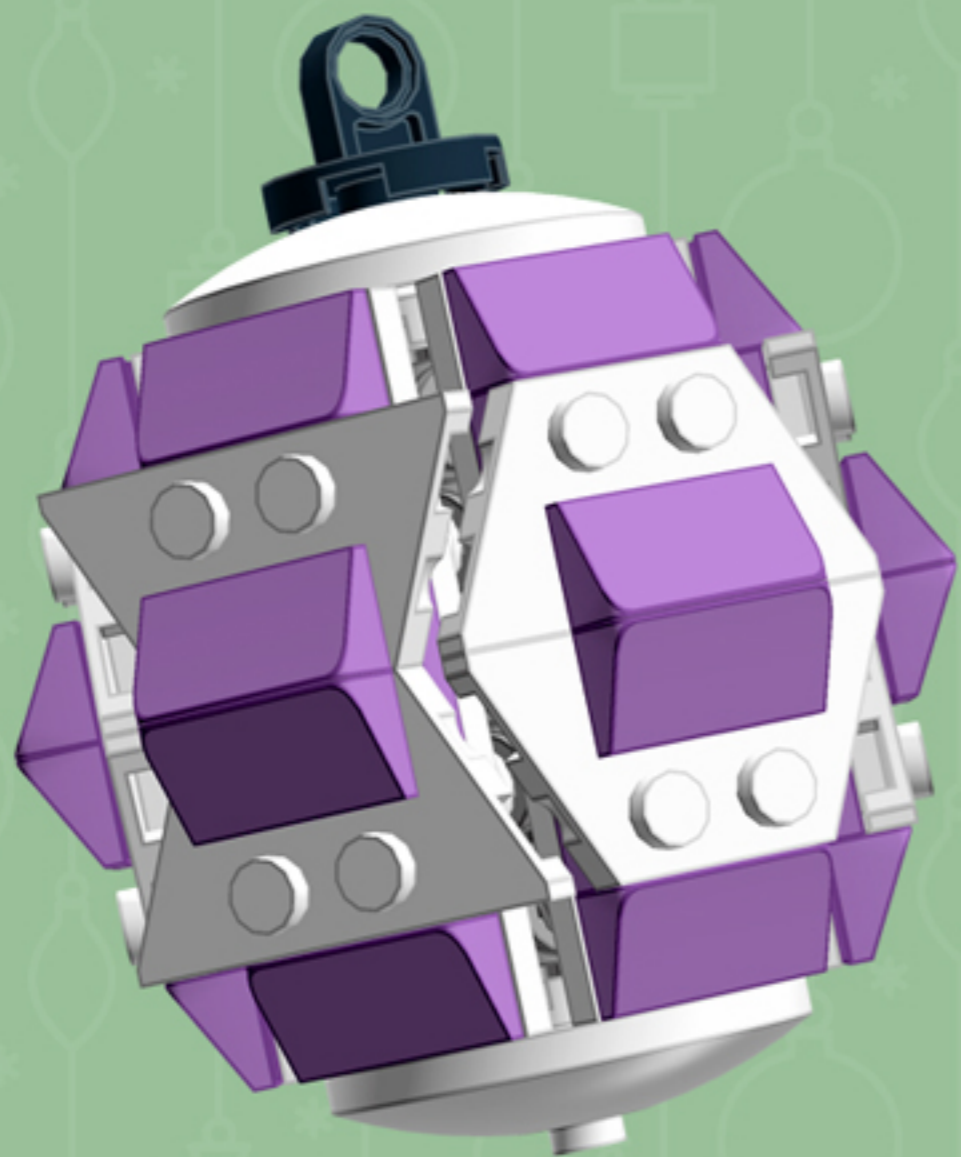

Merry Mulberry  
Cooper <sup>XL</sup>  
ORNAMENT

*A LEGO® project by Chris McVeigh*  
[chrismcveigh.com](http://chrismcveigh.com)

Element ID	Color	Description	Quantity
6010831	Black	Round Plate 2X2 W/Eye	1
4619516	Medium Lavender	Plate 2X4	6
4625024	Medium Lavender	Roof Tile 1X2X2/3, Abs	24
4502595	Medium Stone Grey	3-Branch Cross Axle W/Cross H.	4
4211622	Medium Stone Grey	Bush For Cross Axle	2
4211805	Medium Stone Grey	Cross Axle 7M	1
4518400	White	Nose Cone Small 1X1	12
403201	White	Plate 2X2 Round	2
4249506	White	Plate 2X4X18°	12
379501	White	Plate 2X6	6
396001	White	Round Plate Ø32X6.4	2

4x

3x

3x

3x

3x

*Alternate Configuration*

*For more fun builds,  
please pop by [chrismcveigh.com](http://chrismcveigh.com),  
visit me at [facebook.com/c.mcveigh.photos](https://facebook.com/c.mcveigh.photos),  
or follow me on twitter [@actionfigured](https://twitter.com/actionfigured)*