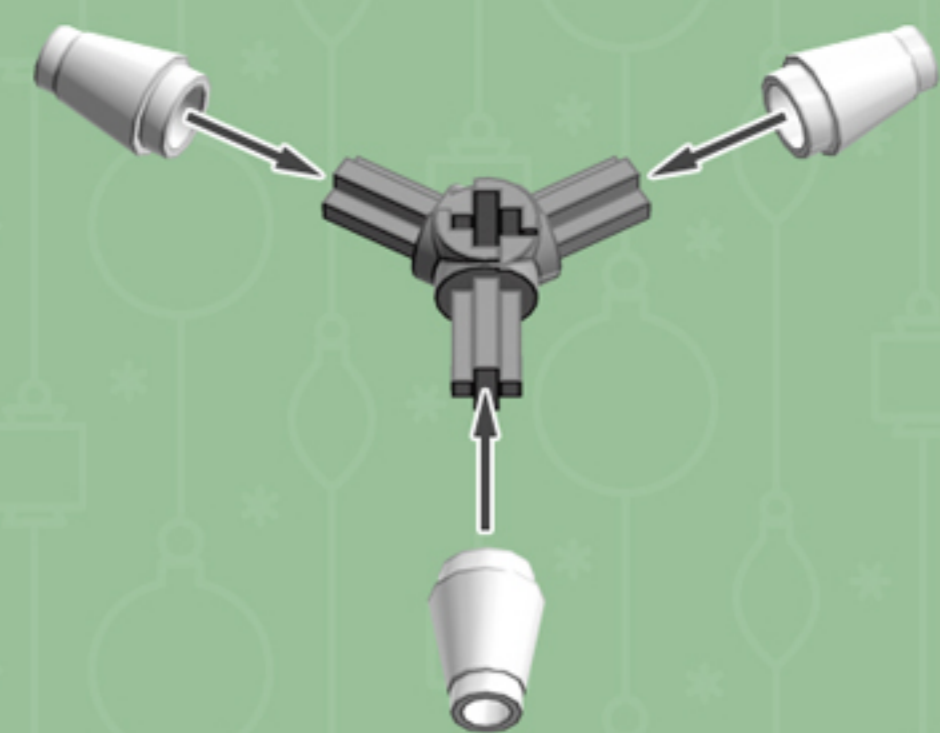

Merry Mulberry  
Cooper <sup>XL</sup>  
ORNAMENT

*A LEGO® project by Chris McVeigh*  
[chrismcveigh.com](http://chrismcveigh.com)

Element ID	Color	Description	Quantity
6010831	Black	Round Plate 2X2 W/Eye	1
4619516	Medium Lavender	Plate 2X4	6
4625024	Medium Lavender	Roof Tile 1X2X2/3, Abs	24
4502595	Medium Stone Grey	3-Branch Cross Axle W/Cross H.	4
4211622	Medium Stone Grey	Bush For Cross Axle	2
4211805	Medium Stone Grey	Cross Axle 7M	1
4518400	White	Nose Cone Small 1X1	12
403201	White	Plate 2X2 Round	2
4249506	White	Plate 2X4X18°	12
379501	White	Plate 2X6	6
396001	White	Round Plate Ø32X6.4	2

4x

3x

3x

3x

3x

*Alternate Configuration*

*For more fun builds,  
please pop by [chrismcveigh.com](http://chrismcveigh.com),  
visit me at [facebook.com/c.mcveigh.photos](https://facebook.com/c.mcveigh.photos),  
or follow me on twitter [@actionfigured](https://twitter.com/actionfigured)*