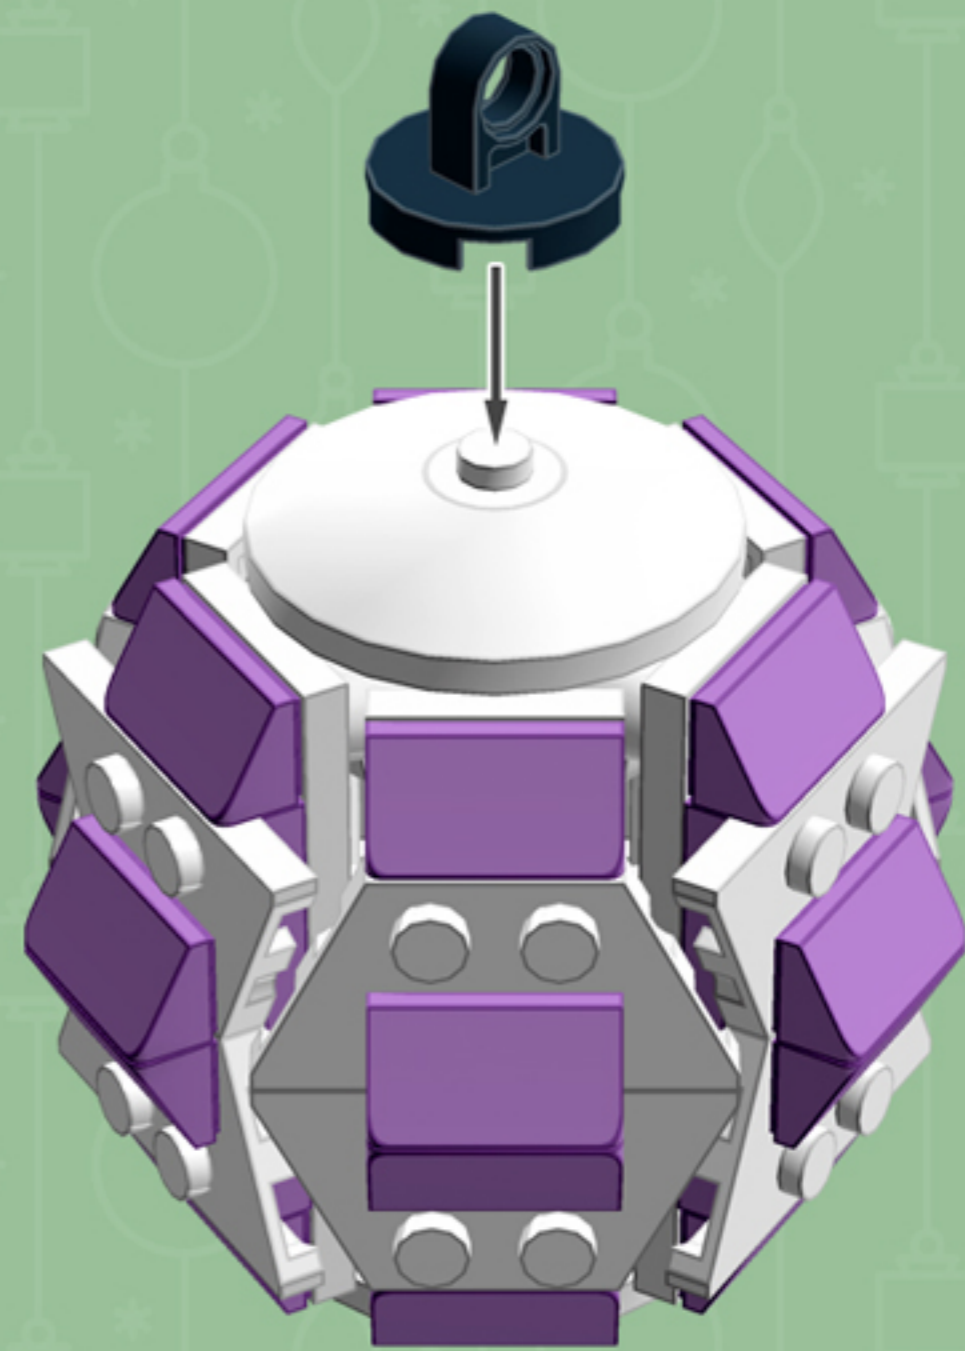

Merry Mulberry  
Cooper <sup>XL</sup>  
ORNAMENT

*A LEGO® project by Chris McVeigh*  
[chrismcveigh.com](http://chrismcveigh.com)

Element ID	Color	Description	Quantity
6010831	Black	Round Plate 2X2 W/Eye	1
4619516	Medium Lavender	Plate 2X4	6
4625024	Medium Lavender	Roof Tile 1X2X2/3, Abs	24
4502595	Medium Stone Grey	3-Branch Cross Axle W/Cross H.	4
4211622	Medium Stone Grey	Bush For Cross Axle	2
4211805	Medium Stone Grey	Cross Axle 7M	1
4518400	White	Nose Cone Small 1X1	12
403201	White	Plate 2X2 Round	2
4249506	White	Plate 2X4X18°	12
379501	White	Plate 2X6	6
396001	White	Round Plate Ø32X6.4	2

4x

3x

3x

3x

3x

*Alternate Configuration*

*For more fun builds,  
please pop by [chrismcveigh.com](http://chrismcveigh.com),  
visit me at [facebook.com/c.mcveigh.photos](https://facebook.com/c.mcveigh.photos),  
or follow me on twitter [@actionfigured](https://twitter.com/actionfigured)*