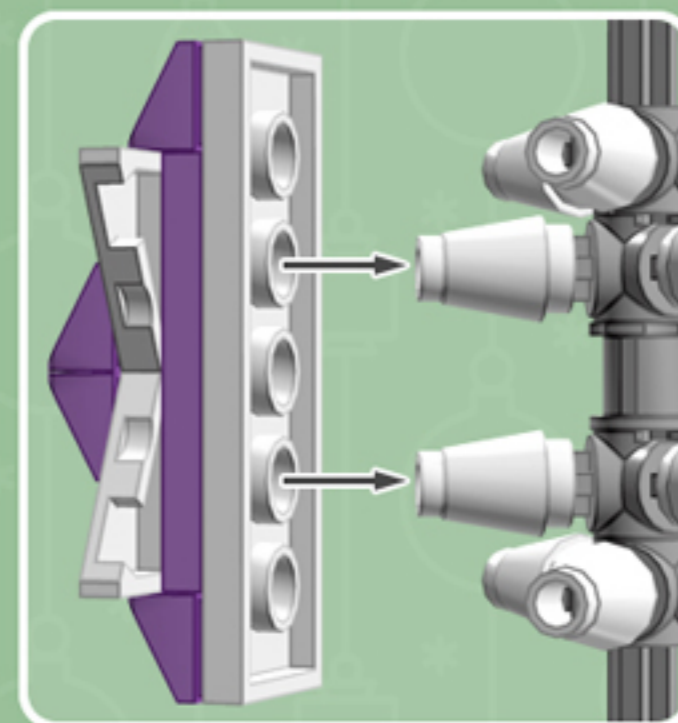

Merry Mulberry  
Cooper <sup>XL</sup>  
ORNAMENT

*A LEGO® project by Chris McVeigh*  
[chrismcveigh.com](http://chrismcveigh.com)

Element ID	Color	Description	Quantity
6010831	Black	Round Plate 2X2 W/Eye	1
4619516	Medium Lavender	Plate 2X4	6
4625024	Medium Lavender	Roof Tile 1X2X2/3, Abs	24
4502595	Medium Stone Grey	3-Branch Cross Axle W/Cross H.	4
4211622	Medium Stone Grey	Bush For Cross Axle	2
4211805	Medium Stone Grey	Cross Axle 7M	1
4518400	White	Nose Cone Small 1X1	12
403201	White	Plate 2X2 Round	2
4249506	White	Plate 2X4X18°	12
379501	White	Plate 2X6	6
396001	White	Round Plate Ø32X6.4	2

4x

3x

3x

3x

3x

*Alternate Configuration*

*For more fun builds,  
please pop by [chrismcveigh.com](http://chrismcveigh.com),  
visit me at [facebook.com/c.mcveigh.photos](https://facebook.com/c.mcveigh.photos),  
or follow me on twitter [@actionfigured](https://twitter.com/actionfigured)*