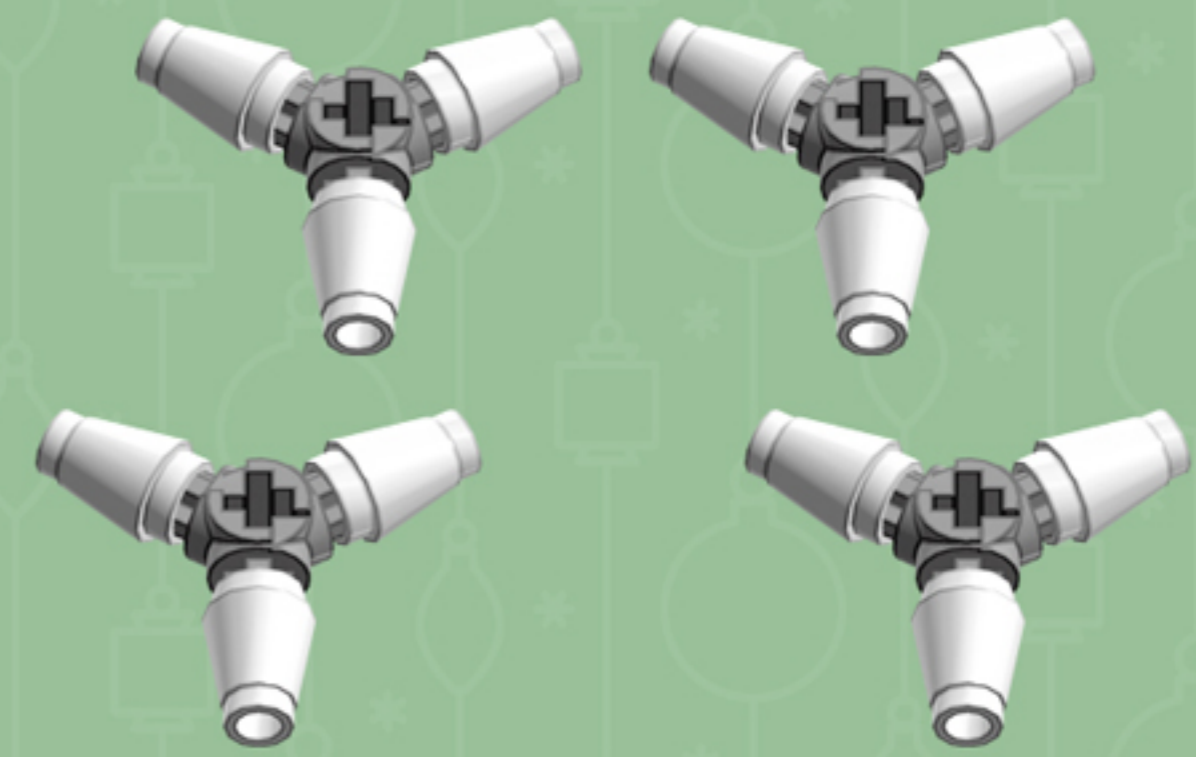

Merry Mulberry  
Cooper <sup>XL</sup>  
ORNAMENT

*A LEGO® project by Chris McVeigh*  
[chrismcveigh.com](http://chrismcveigh.com)

Element ID	Color	Description	Quantity
6010831	Black	Round Plate 2X2 W/Eye	1
4619516	Medium Lavender	Plate 2X4	6
4625024	Medium Lavender	Roof Tile 1X2X2/3, Abs	24
4502595	Medium Stone Grey	3-Branch Cross Axle W/Cross H.	4
4211622	Medium Stone Grey	Bush For Cross Axle	2
4211805	Medium Stone Grey	Cross Axle 7M	1
4518400	White	Nose Cone Small 1X1	12
403201	White	Plate 2X2 Round	2
4249506	White	Plate 2X4X18°	12
379501	White	Plate 2X6	6
396001	White	Round Plate Ø32X6.4	2

4x

3x

3x

3x

3x

*Alternate Configuration*

*For more fun builds,  
please pop by [chrismcveigh.com](http://chrismcveigh.com),  
visit me at [facebook.com/c.mcveigh.photos](https://facebook.com/c.mcveigh.photos),  
or follow me on twitter [@actionfigured](https://twitter.com/actionfigured)*