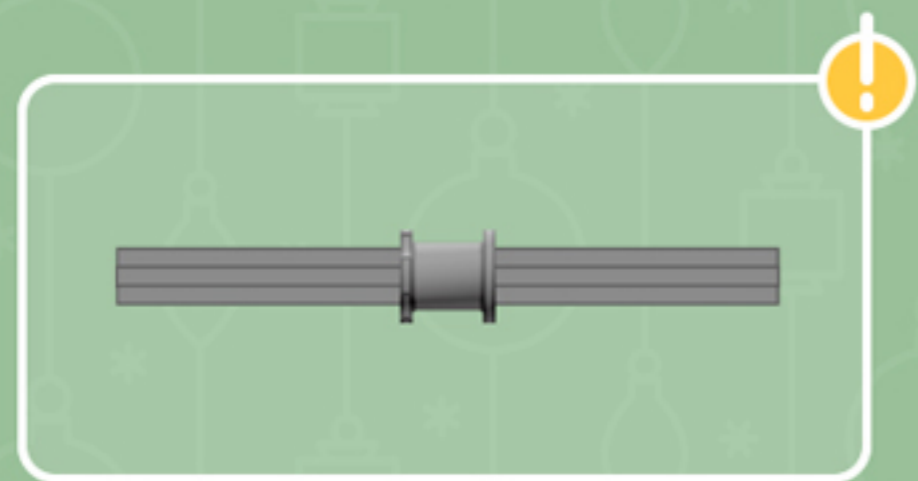

Merry Mulberry  
Cooper <sup>XL</sup>  
ORNAMENT

*A LEGO® project by Chris McVeigh*  
[chrismcveigh.com](http://chrismcveigh.com)

Element ID	Color	Description	Quantity
6010831	Black	Round Plate 2X2 W/Eye	1
4619516	Medium Lavender	Plate 2X4	6
4625024	Medium Lavender	Roof Tile 1X2X2/3, Abs	24
4502595	Medium Stone Grey	3-Branch Cross Axle W/Cross H.	4
4211622	Medium Stone Grey	Bush For Cross Axle	2
4211805	Medium Stone Grey	Cross Axle 7M	1
4518400	White	Nose Cone Small 1X1	12
403201	White	Plate 2X2 Round	2
4249506	White	Plate 2X4X18°	12
379501	White	Plate 2X6	6
396001	White	Round Plate Ø32X6.4	2