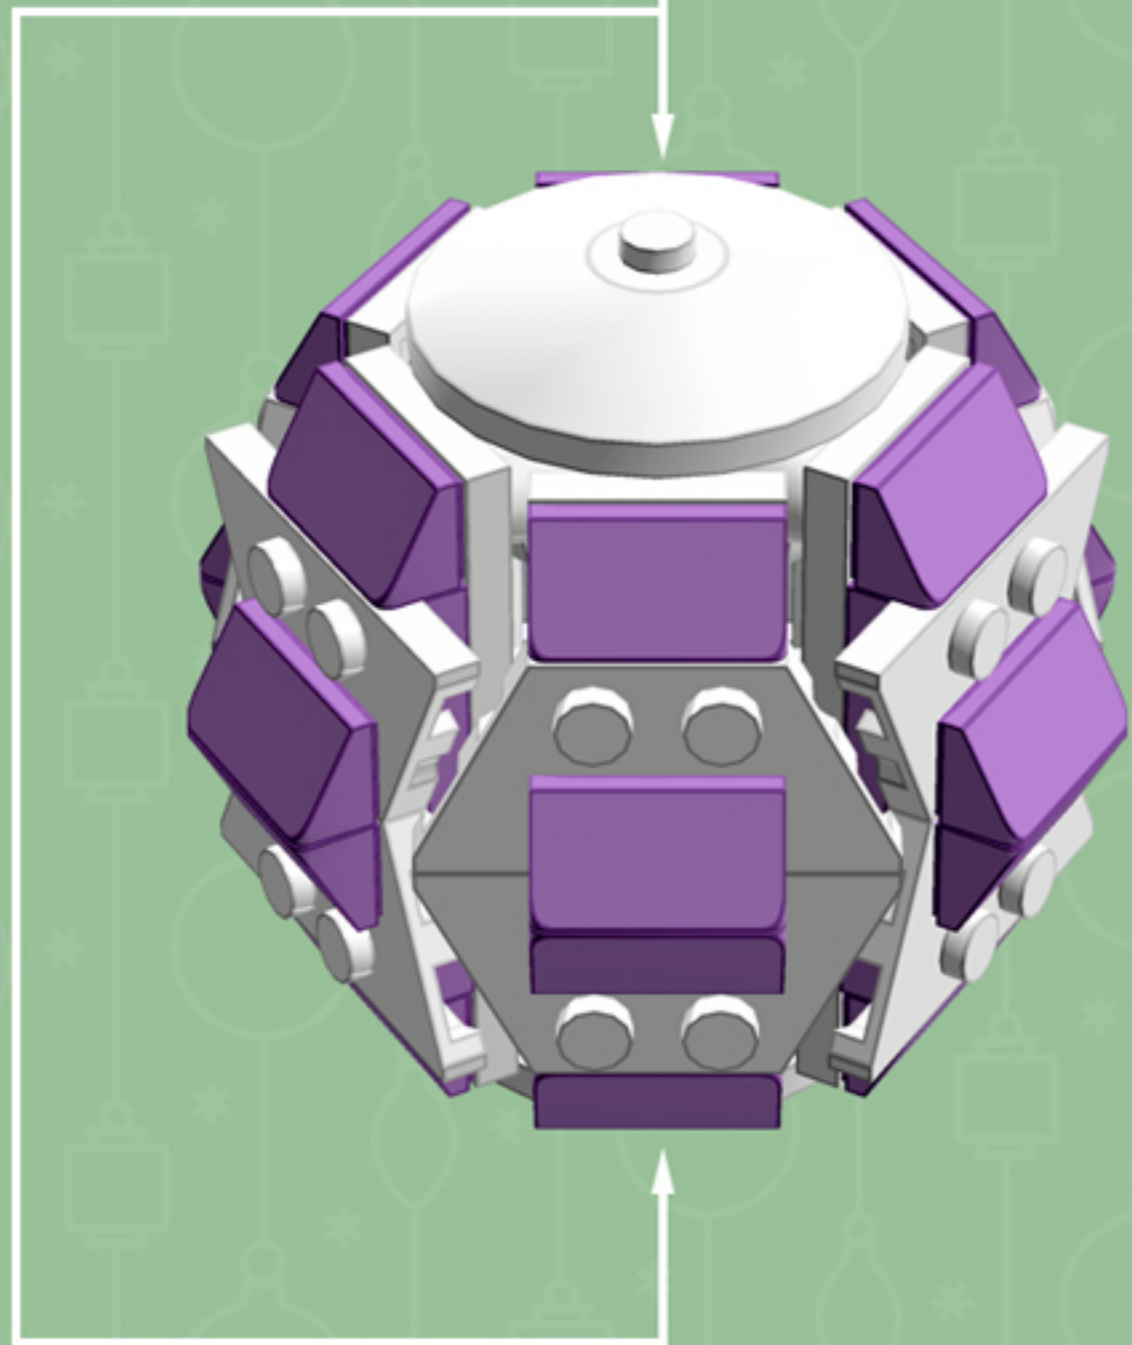

Merry Mulberry  
Cooper <sup>XL</sup>  
ORNAMENT

*A LEGO® project by Chris McVeigh*  
[chrismcveigh.com](http://chrismcveigh.com)

Element ID	Color	Description	Quantity
6010831	Black	Round Plate 2X2 W/Eye	1
4619516	Medium Lavender	Plate 2X4	6
4625024	Medium Lavender	Roof Tile 1X2X2/3, Abs	24
4502595	Medium Stone Grey	3-Branch Cross Axle W/Cross H.	4
4211622	Medium Stone Grey	Bush For Cross Axle	2
4211805	Medium Stone Grey	Cross Axle 7M	1
4518400	White	Nose Cone Small 1X1	12
403201	White	Plate 2X2 Round	2
4249506	White	Plate 2X4X18°	12
379501	White	Plate 2X6	6
396001	White	Round Plate Ø32X6.4	2

4x

3x

3x

3x

3x

*Alternate Configuration*

*For more fun builds,  
please pop by [chrismcveigh.com](http://chrismcveigh.com),  
visit me at [facebook.com/c.mcveigh.photos](https://facebook.com/c.mcveigh.photos),  
or follow me on twitter [@actionfigured](https://twitter.com/actionfigured)*