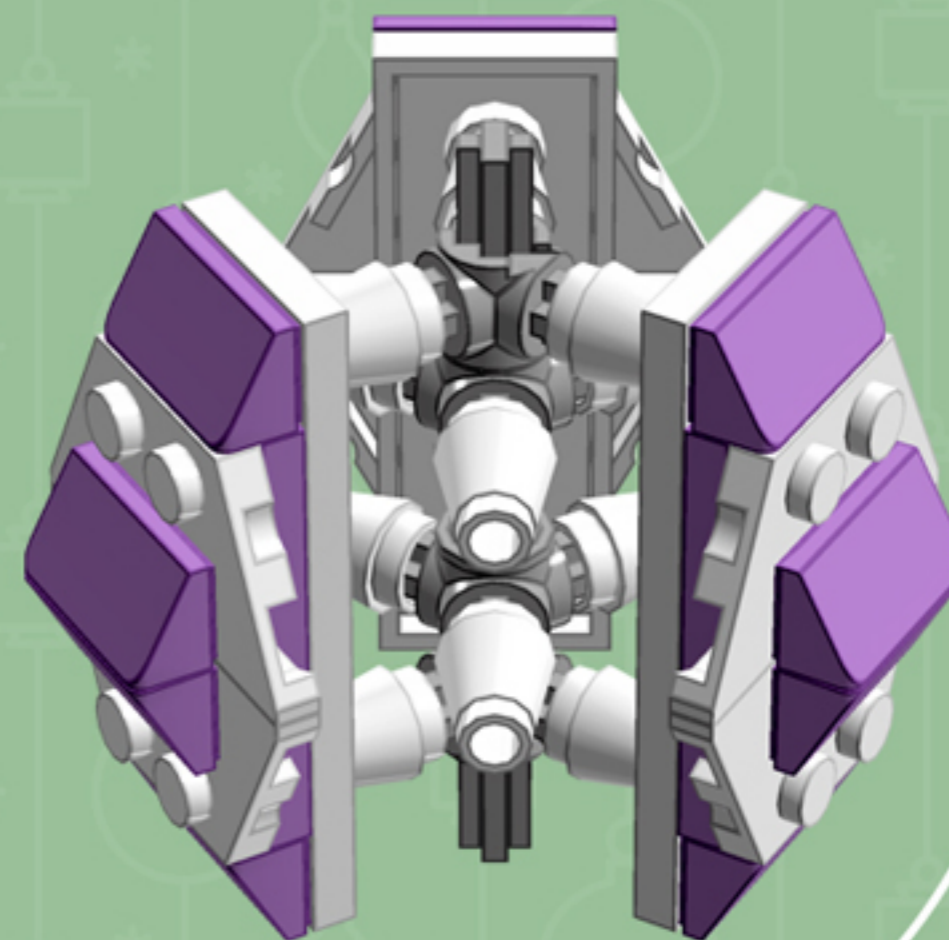

Merry Mulberry  
Cooper <sup>XL</sup>  
ORNAMENT

*A LEGO® project by Chris McVeigh*  
[chrismcveigh.com](http://chrismcveigh.com)

Element ID	Color	Description	Quantity
6010831	Black	Round Plate 2X2 W/Eye	1
4619516	Medium Lavender	Plate 2X4	6
4625024	Medium Lavender	Roof Tile 1X2X2/3, Abs	24
4502595	Medium Stone Grey	3-Branch Cross Axle W/Cross H.	4
4211622	Medium Stone Grey	Bush For Cross Axle	2
4211805	Medium Stone Grey	Cross Axle 7M	1
4518400	White	Nose Cone Small 1X1	12
403201	White	Plate 2X2 Round	2
4249506	White	Plate 2X4X18°	12
379501	White	Plate 2X6	6
396001	White	Round Plate Ø32X6.4	2

4x

3x

3x

3x

3x

*Alternate Configuration*

*For more fun builds,  
please pop by [chrismcveigh.com](http://chrismcveigh.com),  
visit me at [facebook.com/c.mcveigh.photos](https://facebook.com/c.mcveigh.photos),  
or follow me on twitter [@actionfigured](https://twitter.com/actionfigured)*