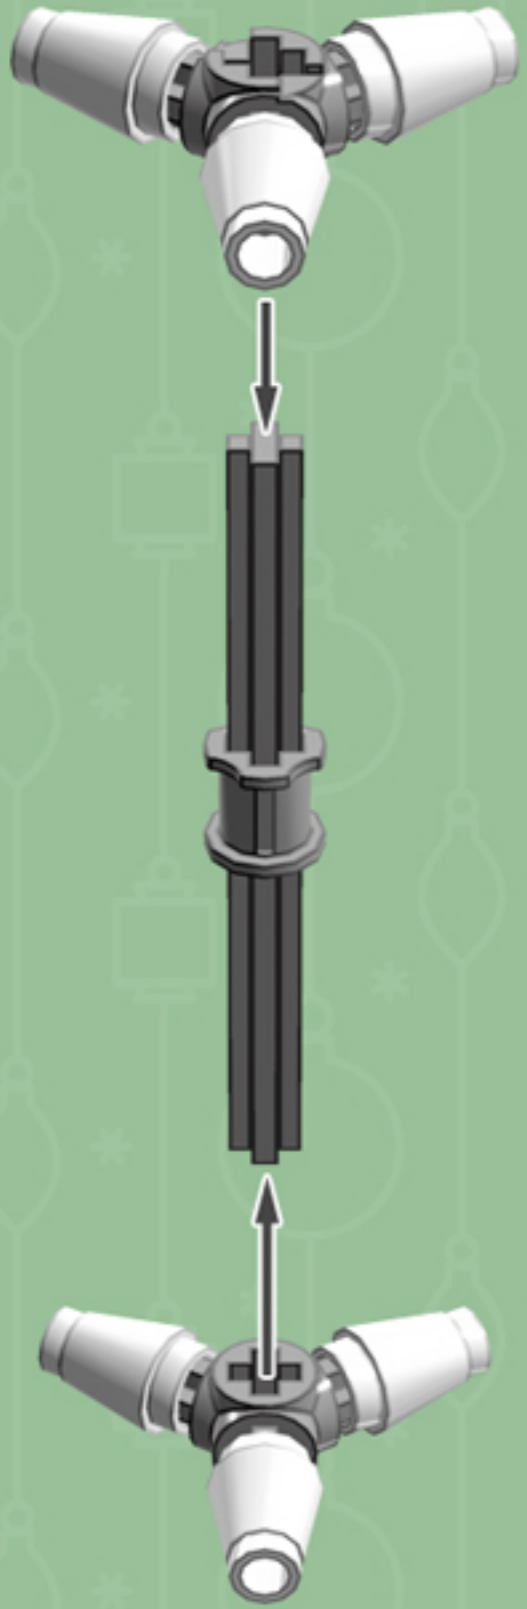

Merry Mulberry  
Cooper <sup>XL</sup>  
ORNAMENT

*A LEGO® project by Chris McVeigh*  
[chrismcveigh.com](http://chrismcveigh.com)

Element ID	Color	Description	Quantity
6010831	Black	Round Plate 2X2 W/Eye	1
4619516	Medium Lavender	Plate 2X4	6
4625024	Medium Lavender	Roof Tile 1X2X2/3, Abs	24
4502595	Medium Stone Grey	3-Branch Cross Axle W/Cross H.	4
4211622	Medium Stone Grey	Bush For Cross Axle	2
4211805	Medium Stone Grey	Cross Axle 7M	1
4518400	White	Nose Cone Small 1X1	12
403201	White	Plate 2X2 Round	2
4249506	White	Plate 2X4X18°	12
379501	White	Plate 2X6	6
396001	White	Round Plate Ø32X6.4	2

4x

3x

3x

3x

3x

*Alternate Configuration*

*For more fun builds,  
please pop by [chrismcveigh.com](http://chrismcveigh.com),  
visit me at [facebook.com/c.mcveigh.photos](https://facebook.com/c.mcveigh.photos),  
or follow me on twitter [@actionfigured](https://twitter.com/actionfigured)*