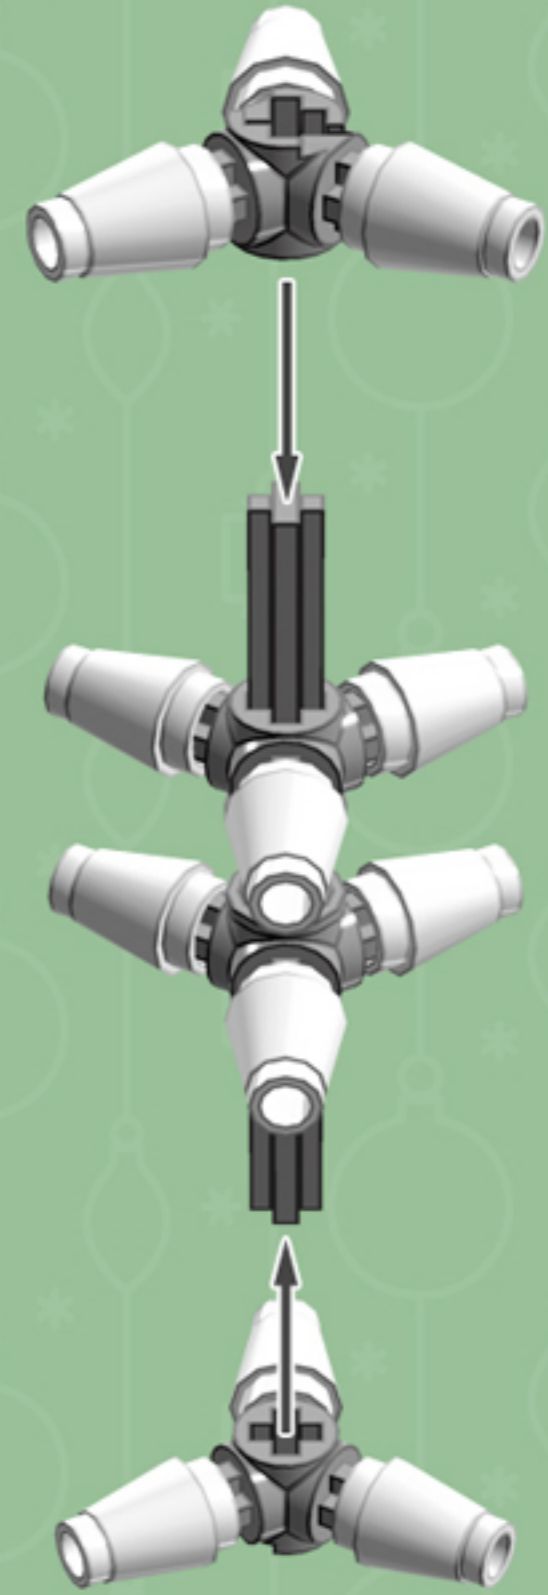

Merry Mulberry  
Cooper <sup>XL</sup>  
ORNAMENT

*A LEGO® project by Chris McVeigh*  
[chrismcveigh.com](http://chrismcveigh.com)

Element ID	Color	Description	Quantity
6010831	Black	Round Plate 2X2 W/Eye	1
4619516	Medium Lavender	Plate 2X4	6
4625024	Medium Lavender	Roof Tile 1X2X2/3, Abs	24
4502595	Medium Stone Grey	3-Branch Cross Axle W/Cross H.	4
4211622	Medium Stone Grey	Bush For Cross Axle	2
4211805	Medium Stone Grey	Cross Axle 7M	1
4518400	White	Nose Cone Small 1X1	12
403201	White	Plate 2X2 Round	2
4249506	White	Plate 2X4X18°	12
379501	White	Plate 2X6	6
396001	White	Round Plate Ø32X6.4	2

4x

3x

3x

3x

3x

*Alternate Configuration*

*For more fun builds,  
please pop by [chrismcveigh.com](http://chrismcveigh.com),  
visit me at [facebook.com/c.mcveigh.photos](https://facebook.com/c.mcveigh.photos),  
or follow me on twitter [@actionfigured](https://twitter.com/actionfigured)*