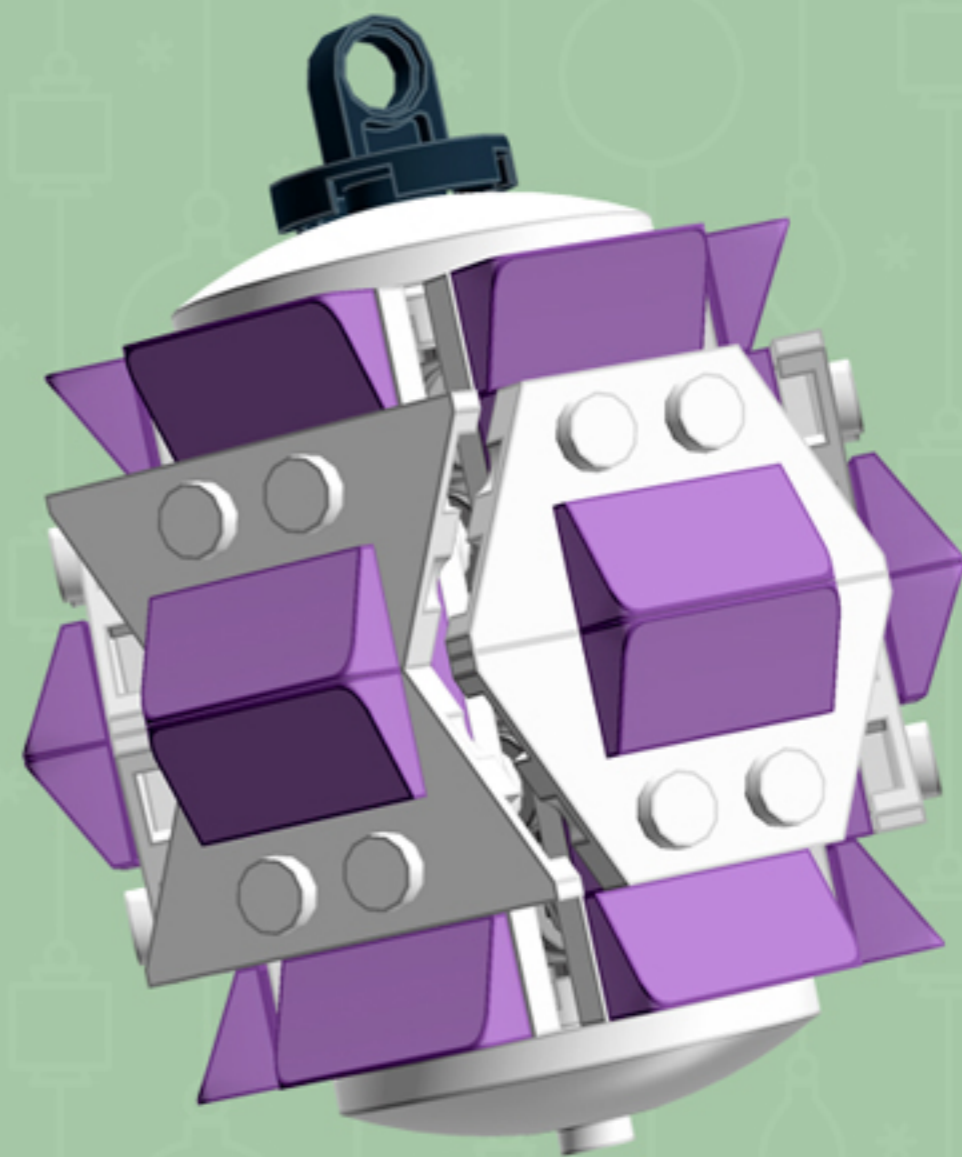

Merry Mulberry  
Cooper <sup>XL</sup>  
ORNAMENT

*A LEGO® project by Chris McVeigh*  
[chrismcveigh.com](http://chrismcveigh.com)

Element ID	Color	Description	Quantity
6010831	Black	Round Plate 2X2 W/Eye	1
4619516	Medium Lavender	Plate 2X4	6
4625024	Medium Lavender	Roof Tile 1X2X2/3, Abs	24
4502595	Medium Stone Grey	3-Branch Cross Axle W/Cross H.	4
4211622	Medium Stone Grey	Bush For Cross Axle	2
4211805	Medium Stone Grey	Cross Axle 7M	1
4518400	White	Nose Cone Small 1X1	12
403201	White	Plate 2X2 Round	2
4249506	White	Plate 2X4X18°	12
379501	White	Plate 2X6	6
396001	White	Round Plate Ø32X6.4	2

4x

3x

3x

3x

3x

*Alternate Configuration*

*For more fun builds,  
please pop by [chrismcveigh.com](http://chrismcveigh.com),  
visit me at [facebook.com/c.mcveigh.photos](https://facebook.com/c.mcveigh.photos),  
or follow me on twitter [@actionfigured](https://twitter.com/actionfigured)*