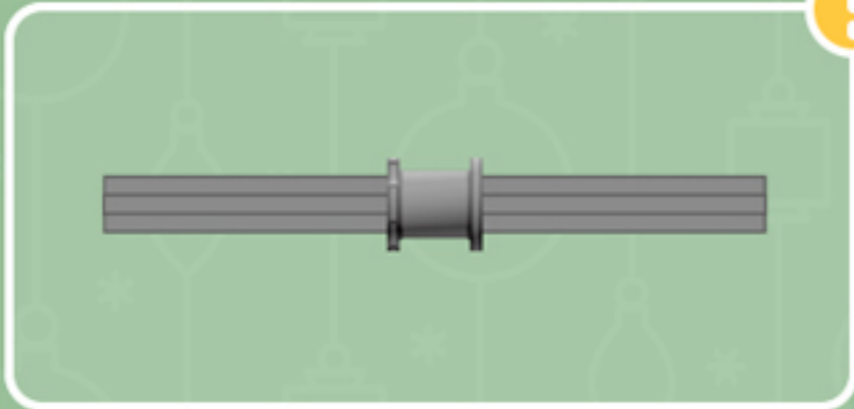

Peppermint
Cooper ^{XL}
ORNAMENT

A LEGO® project by Chris McVeigh
chrismcveigh.com

Element ID	Color	Description	Quantity
6010831	Black	Round Plate 2X2 W/Eye	1
302021	Bright Red	Plate 2X4	6
4651524	Bright Red	Roof Tile 1X2X2/3, Abs	24
4502595	Medium Stone Grey	3-Branch Cross Axle W/Cross H.	4
4211622	Medium Stone Grey	Bush For Cross Axle	2
4211805	Medium Stone Grey	Cross Axle 7M	1
4518400	White	Nose Cone Small 1X1	12
403201	White	Plate 2X2 Round	2
4249506	White	Plate 2X4X18°	12
379501	White	Plate 2X6	6
396001	White	Round Plate Ø32X6.4	2