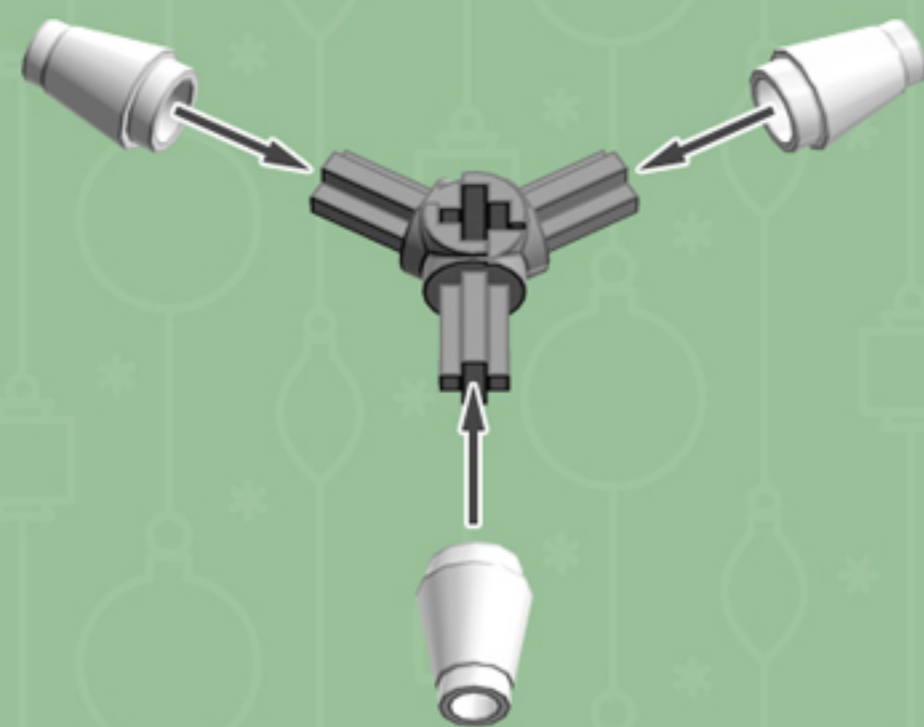

Peppermint
Cooper ^{XL}
ORNAMENT

A LEGO® project by Chris McVeigh
chrismcveigh.com

Element ID	Color	Description	Quantity
6010831	Black	Round Plate 2X2 W/Eye	1
302021	Bright Red	Plate 2X4	6
4651524	Bright Red	Roof Tile 1X2X2/3, Abs	24
4502595	Medium Stone Grey	3-Branch Cross Axle W/Cross H.	4
4211622	Medium Stone Grey	Bush For Cross Axle	2
4211805	Medium Stone Grey	Cross Axle 7M	1
4518400	White	Nose Cone Small 1X1	12
403201	White	Plate 2X2 Round	2
4249506	White	Plate 2X4X18°	12
379501	White	Plate 2X6	6
396001	White	Round Plate Ø32X6.4	2

4x

3x

3x

3x

3x

Alternate Configuration

*For more fun builds,
please pop by chrismcveigh.com,
visit me at facebook.com/c.mcveigh.photos,
or follow me on twitter [@actionfigured](https://twitter.com/actionfigured)*