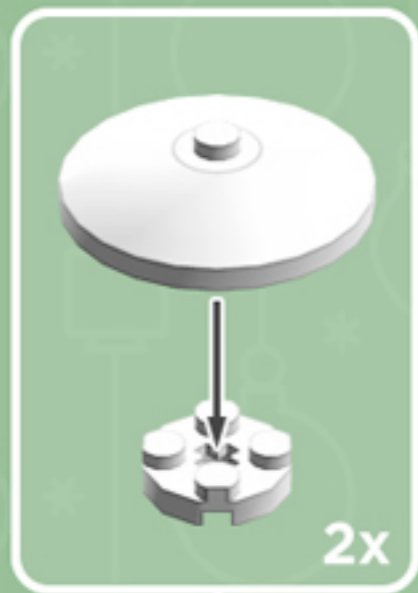

Peppermint
Cooper ^{XL}
ORNAMENT

A LEGO® project by Chris McVeigh
chrismcveigh.com

Element ID	Color	Description	Quantity
6010831	Black	Round Plate 2X2 W/Eye	1
302021	Bright Red	Plate 2X4	6
4651524	Bright Red	Roof Tile 1X2X2/3, Abs	24
4502595	Medium Stone Grey	3-Branch Cross Axle W/Cross H.	4
4211622	Medium Stone Grey	Bush For Cross Axle	2
4211805	Medium Stone Grey	Cross Axle 7M	1
4518400	White	Nose Cone Small 1X1	12
403201	White	Plate 2X2 Round	2
4249506	White	Plate 2X4X18°	12
379501	White	Plate 2X6	6
396001	White	Round Plate Ø32X6.4	2

4x

3x

3x

3x

3x

Alternate Configuration

*For more fun builds,
please pop by chrismcveigh.com,
visit me at facebook.com/c.mcveigh.photos,
or follow me on twitter [@actionfigured](https://twitter.com/actionfigured)*