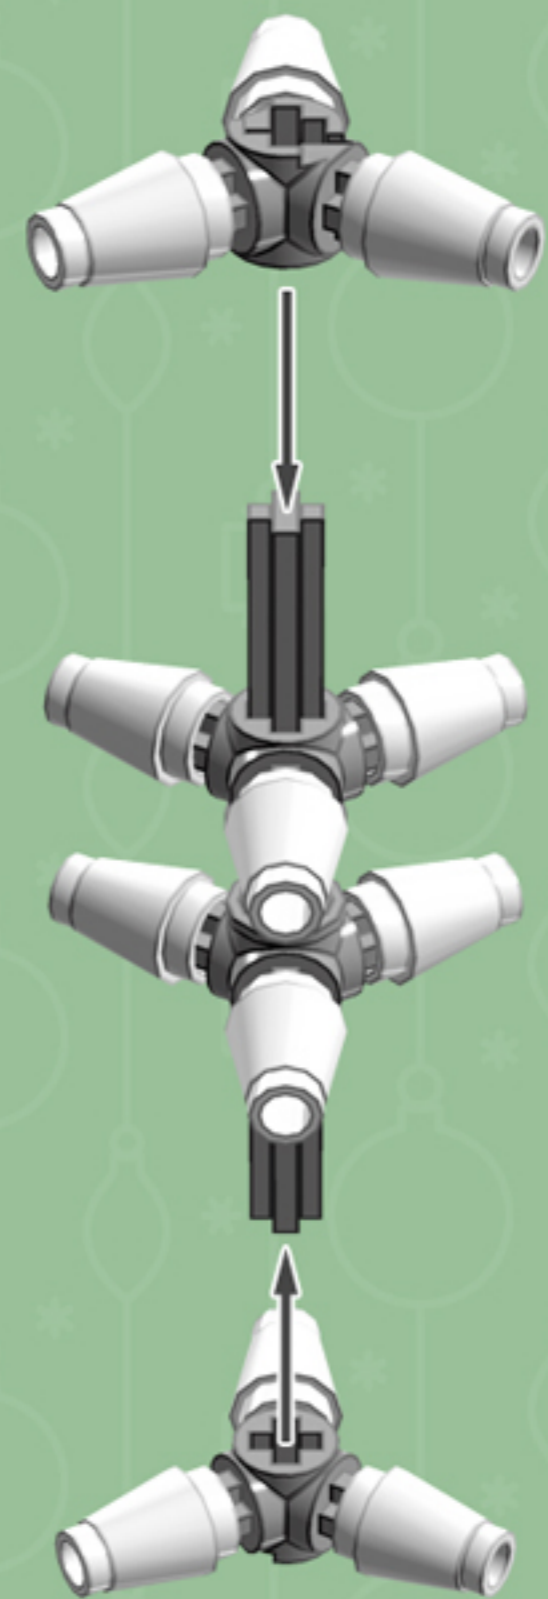

Peppermint
Cooper ^{XL}
ORNAMENT

A LEGO® project by Chris McVeigh
chrismcveigh.com

Element ID	Color	Description	Quantity
6010831	Black	Round Plate 2X2 W/Eye	1
302021	Bright Red	Plate 2X4	6
4651524	Bright Red	Roof Tile 1X2X2/3, Abs	24
4502595	Medium Stone Grey	3-Branch Cross Axle W/Cross H.	4
4211622	Medium Stone Grey	Bush For Cross Axle	2
4211805	Medium Stone Grey	Cross Axle 7M	1
4518400	White	Nose Cone Small 1X1	12
403201	White	Plate 2X2 Round	2
4249506	White	Plate 2X4X18°	12
379501	White	Plate 2X6	6
396001	White	Round Plate Ø32X6.4	2

4x

3x

3x

3x

3x

Alternate Configuration

*For more fun builds,
please pop by chrismcveigh.com,
visit me at facebook.com/c.mcveigh.photos,
or follow me on twitter [@actionfigured](https://twitter.com/actionfigured)*