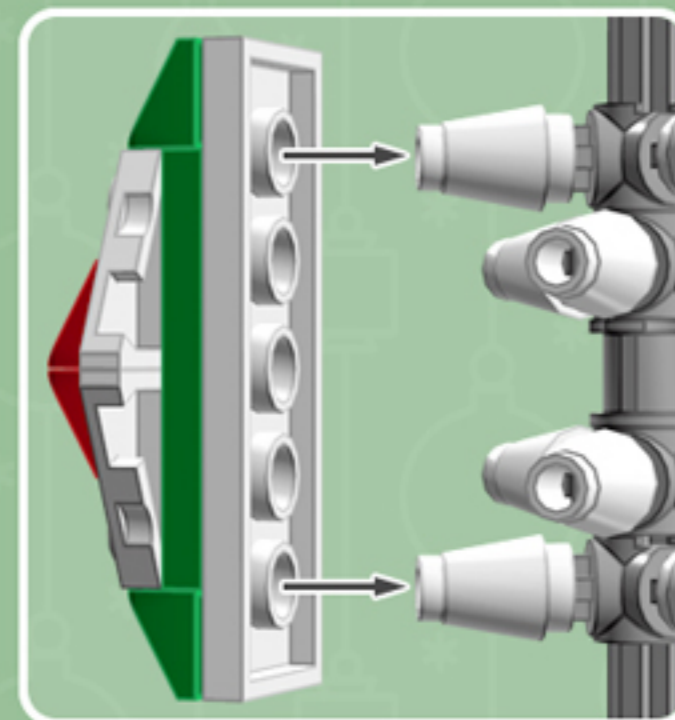

Peppermint
Cooper ^{XL}
ORNAMENT

A LEGO® project by Chris McVeigh
chrismcveigh.com

Element ID	Color	Description	Quantity
6010831	Black	Round Plate 2X2 W/Eye	1
302021	Bright Red	Plate 2X4	6
4651524	Bright Red	Roof Tile 1X2X2/3, Abs	24
4502595	Medium Stone Grey	3-Branch Cross Axle W/Cross H.	4
4211622	Medium Stone Grey	Bush For Cross Axle	2
4211805	Medium Stone Grey	Cross Axle 7M	1
4518400	White	Nose Cone Small 1X1	12
403201	White	Plate 2X2 Round	2
4249506	White	Plate 2X4X18°	12
379501	White	Plate 2X6	6
396001	White	Round Plate Ø32X6.4	2

4x

3x

3x

3x

3x

Alternate Configuration

*For more fun builds,
please pop by chrismcveigh.com,
visit me at facebook.com/c.mcveigh.photos,
or follow me on twitter [@actionfigured](https://twitter.com/actionfigured)*