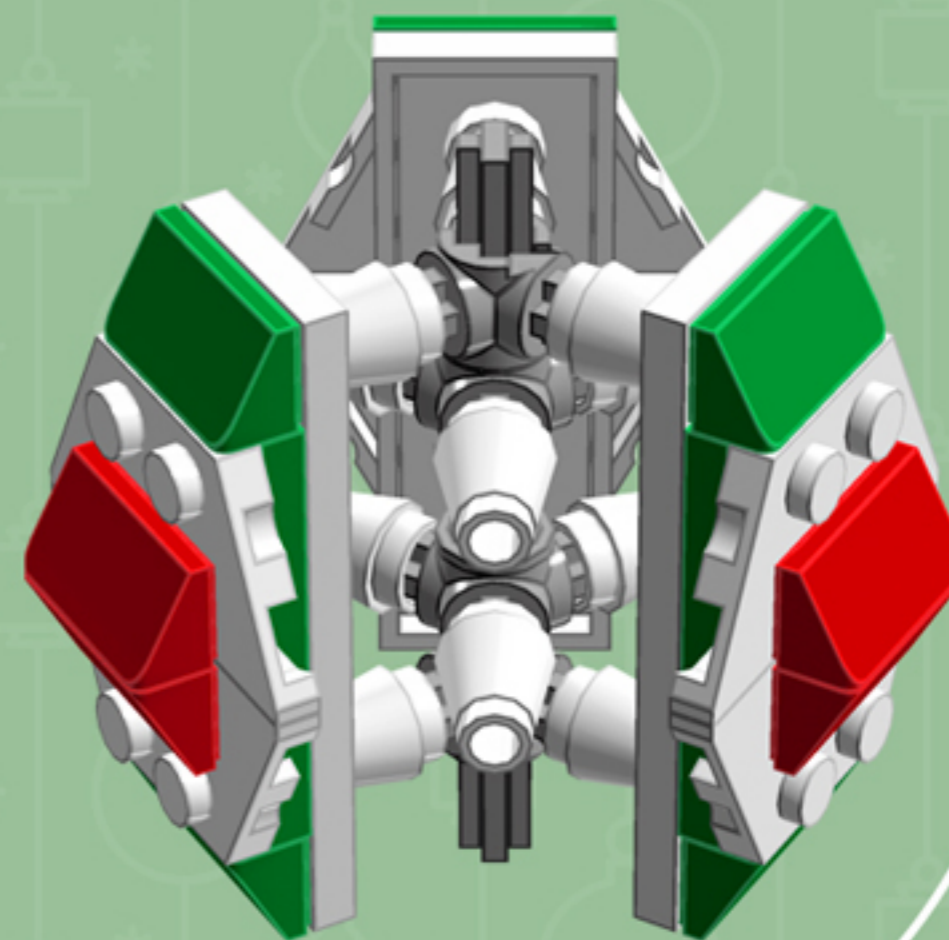

Peppermint
Cooper ^{XL}
ORNAMENT

A LEGO® project by Chris McVeigh
chrismcveigh.com

Element ID	Color	Description	Quantity
6010831	Black	Round Plate 2X2 W/Eye	1
302021	Bright Red	Plate 2X4	6
4651524	Bright Red	Roof Tile 1X2X2/3, Abs	24
4502595	Medium Stone Grey	3-Branch Cross Axle W/Cross H.	4
4211622	Medium Stone Grey	Bush For Cross Axle	2
4211805	Medium Stone Grey	Cross Axle 7M	1
4518400	White	Nose Cone Small 1X1	12
403201	White	Plate 2X2 Round	2
4249506	White	Plate 2X4X18°	12
379501	White	Plate 2X6	6
396001	White	Round Plate Ø32X6.4	2

4x

3x

3x

3x

3x

Alternate Configuration

*For more fun builds,
please pop by chrismcveigh.com,
visit me at facebook.com/c.mcveigh.photos,
or follow me on twitter [@actionfigured](https://twitter.com/actionfigured)*