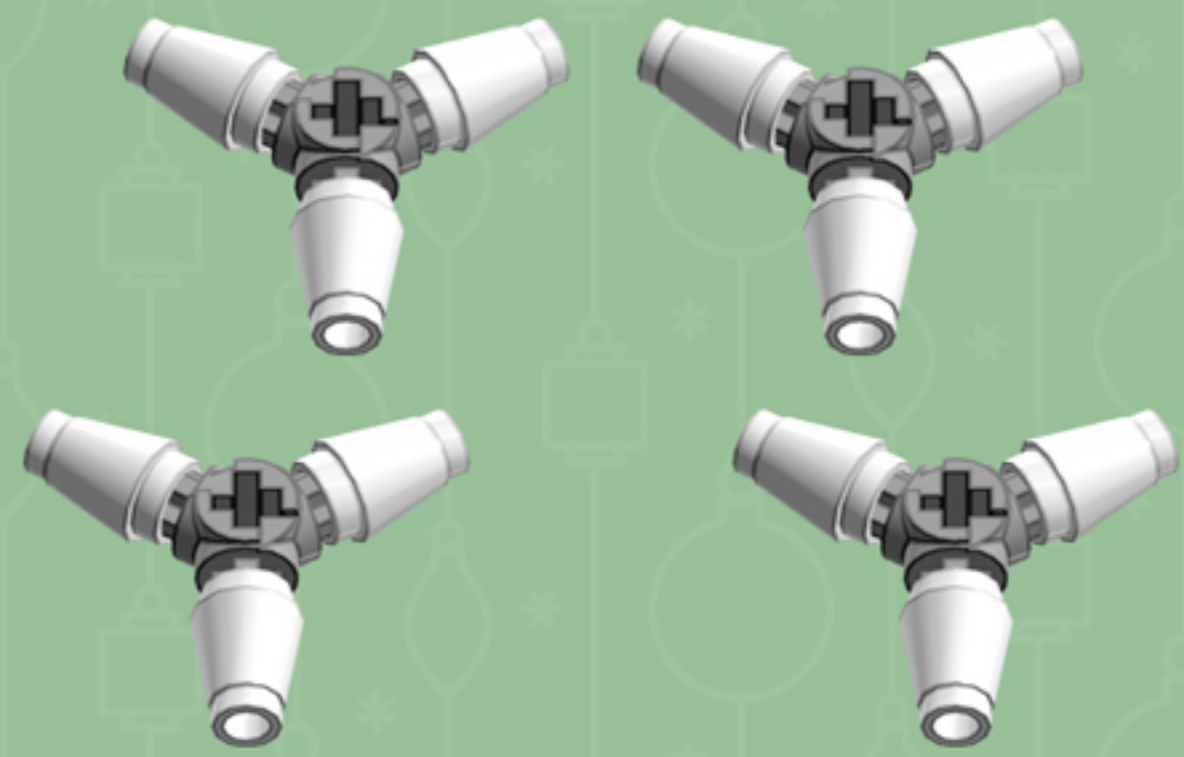

Peppermint
Cooper ^{XL}
ORNAMENT

A LEGO® project by Chris McVeigh
chrismcveigh.com

Element ID	Color	Description	Quantity
6010831	Black	Round Plate 2X2 W/Eye	1
302021	Bright Red	Plate 2X4	6
4651524	Bright Red	Roof Tile 1X2X2/3, Abs	24
4502595	Medium Stone Grey	3-Branch Cross Axle W/Cross H.	4
4211622	Medium Stone Grey	Bush For Cross Axle	2
4211805	Medium Stone Grey	Cross Axle 7M	1
4518400	White	Nose Cone Small 1X1	12
403201	White	Plate 2X2 Round	2
4249506	White	Plate 2X4X18°	12
379501	White	Plate 2X6	6
396001	White	Round Plate Ø32X6.4	2

4x

3x

3x

3x

3x

Alternate Configuration

*For more fun builds,
please pop by chrismcveigh.com,
visit me at facebook.com/c.mcveigh.photos,
or follow me on twitter [@actionfigured](https://twitter.com/actionfigured)*