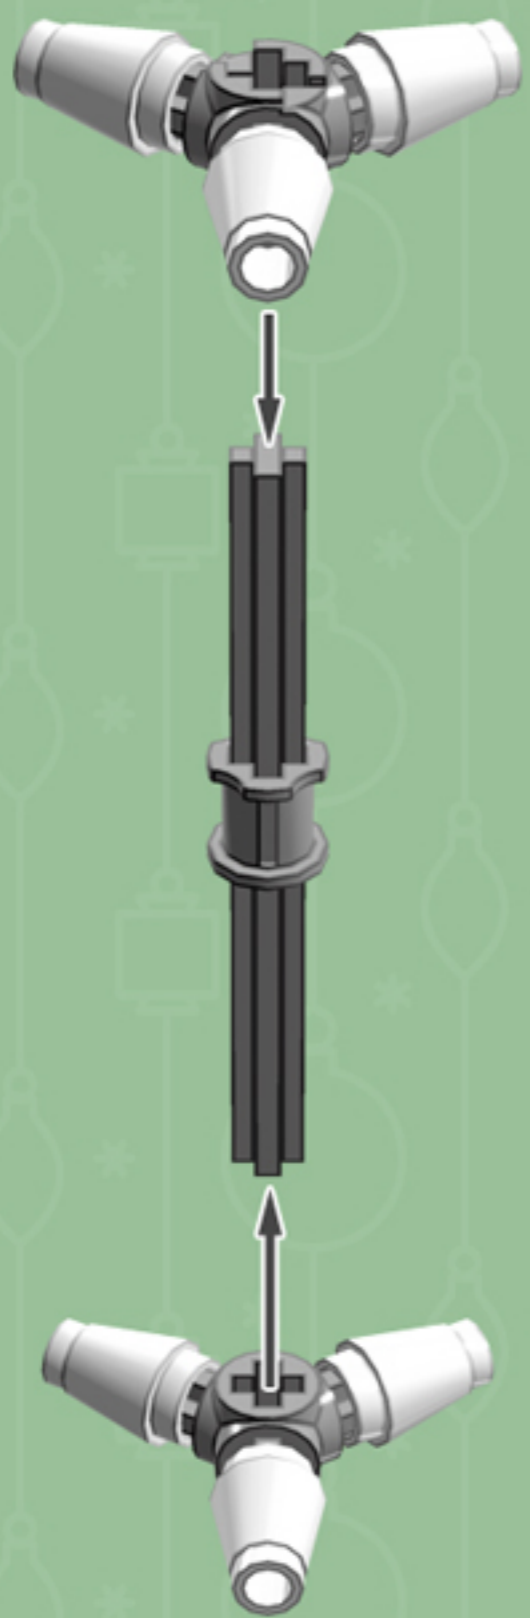

Peppermint
Cooper ^{XL}
ORNAMENT

A LEGO® project by Chris McVeigh
chrismcveigh.com

Element ID	Color	Description	Quantity
6010831	Black	Round Plate 2X2 W/Eye	1
302021	Bright Red	Plate 2X4	6
4651524	Bright Red	Roof Tile 1X2X2/3, Abs	24
4502595	Medium Stone Grey	3-Branch Cross Axle W/Cross H.	4
4211622	Medium Stone Grey	Bush For Cross Axle	2
4211805	Medium Stone Grey	Cross Axle 7M	1
4518400	White	Nose Cone Small 1X1	12
403201	White	Plate 2X2 Round	2
4249506	White	Plate 2X4X18°	12
379501	White	Plate 2X6	6
396001	White	Round Plate Ø32X6.4	2

4x

3x

3x

3x

3x

Alternate Configuration

*For more fun builds,
please pop by chrismcveigh.com,
visit me at facebook.com/c.mcveigh.photos,
or follow me on twitter [@actionfigured](https://twitter.com/actionfigured)*