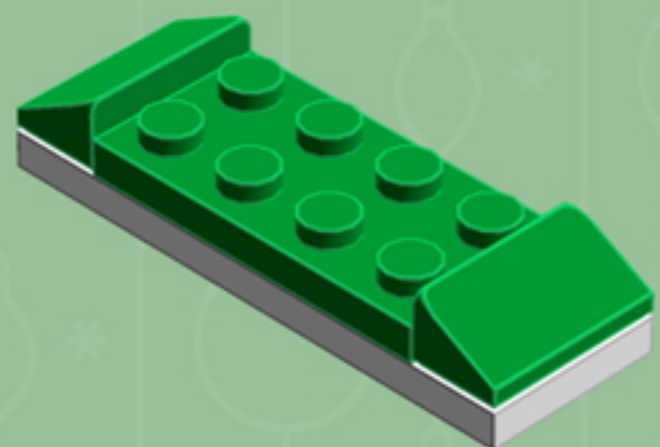

Peppermint
Cooper ^{XL}
ORNAMENT

A LEGO® project by Chris McVeigh
chrismcveigh.com

Element ID	Color	Description	Quantity
6010831	Black	Round Plate 2X2 W/Eye	1
302021	Bright Red	Plate 2X4	6
4651524	Bright Red	Roof Tile 1X2X2/3, Abs	24
4502595	Medium Stone Grey	3-Branch Cross Axle W/Cross H.	4
4211622	Medium Stone Grey	Bush For Cross Axle	2
4211805	Medium Stone Grey	Cross Axle 7M	1
4518400	White	Nose Cone Small 1X1	12
403201	White	Plate 2X2 Round	2
4249506	White	Plate 2X4X18°	12
379501	White	Plate 2X6	6
396001	White	Round Plate Ø32X6.4	2

4x

3x

3x

3x

3x

Alternate Configuration

*For more fun builds,
please pop by chrismcveigh.com,
visit me at facebook.com/c.mcveigh.photos,
or follow me on twitter [@actionfigured](https://twitter.com/actionfigured)*