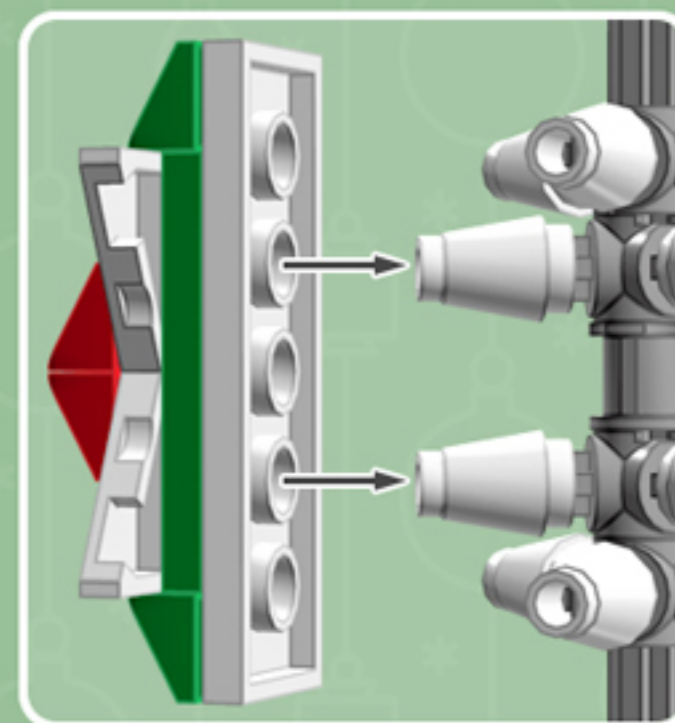

Peppermint
Cooper ^{XL}
ORNAMENT

A LEGO® project by Chris McVeigh
chrismcveigh.com

Element ID	Color	Description	Quantity
6010831	Black	Round Plate 2X2 W/Eye	1
302021	Bright Red	Plate 2X4	6
4651524	Bright Red	Roof Tile 1X2X2/3, Abs	24
4502595	Medium Stone Grey	3-Branch Cross Axle W/Cross H.	4
4211622	Medium Stone Grey	Bush For Cross Axle	2
4211805	Medium Stone Grey	Cross Axle 7M	1
4518400	White	Nose Cone Small 1X1	12
403201	White	Plate 2X2 Round	2
4249506	White	Plate 2X4X18°	12
379501	White	Plate 2X6	6
396001	White	Round Plate Ø32X6.4	2

4x

3x

3x

3x

3x

Alternate Configuration

*For more fun builds,
please pop by chrismcveigh.com,
visit me at facebook.com/c.mcveigh.photos,
or follow me on twitter [@actionfigured](https://twitter.com/actionfigured)*