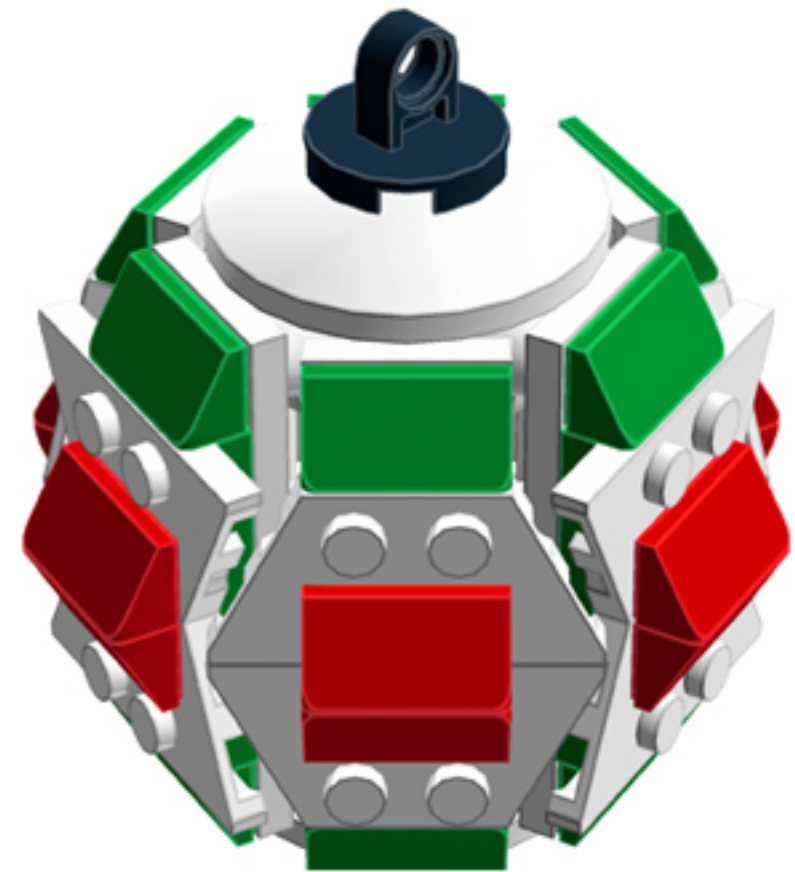

Peppermint
Cooper ^{XL}
ORNAMENT

A LEGO® project by Chris McVeigh
chrismcveigh.com

Element ID	Color	Description	Quantity
6010831	Black	Round Plate 2X2 W/Eye	1
302021	Bright Red	Plate 2X4	6
4651524	Bright Red	Roof Tile 1X2X2/3, Abs	24
4502595	Medium Stone Grey	3-Branch Cross Axle W/Cross H.	4
4211622	Medium Stone Grey	Bush For Cross Axle	2
4211805	Medium Stone Grey	Cross Axle 7M	1
4518400	White	Nose Cone Small 1X1	12
403201	White	Plate 2X2 Round	2
4249506	White	Plate 2X4X18°	12
379501	White	Plate 2X6	6
396001	White	Round Plate Ø32X6.4	2

4x

3x

3x

3x

3x

Alternate Configuration

*For more fun builds,
please pop by chrismcveigh.com,
visit me at facebook.com/c.mcveigh.photos,
or follow me on twitter [@actionfigured](https://twitter.com/actionfigured)*