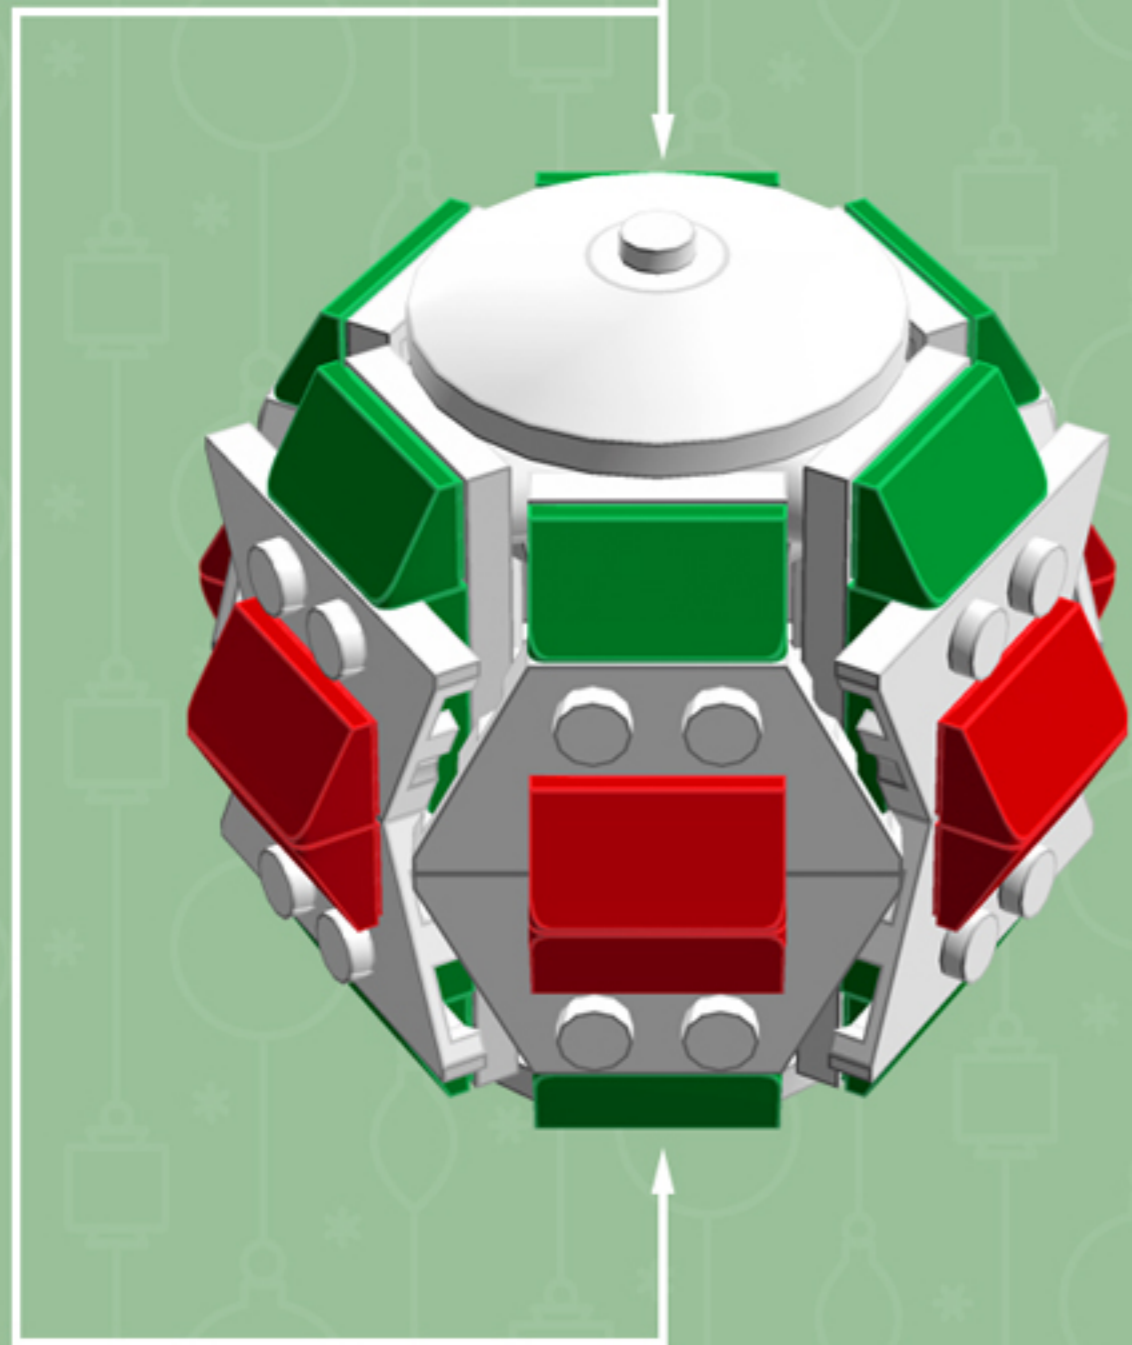

Peppermint
Cooper ^{XL}
ORNAMENT

A LEGO® project by Chris McVeigh
chrismcveigh.com

Element ID	Color	Description	Quantity
6010831	Black	Round Plate 2X2 W/Eye	1
302021	Bright Red	Plate 2X4	6
4651524	Bright Red	Roof Tile 1X2X2/3, Abs	24
4502595	Medium Stone Grey	3-Branch Cross Axle W/Cross H.	4
4211622	Medium Stone Grey	Bush For Cross Axle	2
4211805	Medium Stone Grey	Cross Axle 7M	1
4518400	White	Nose Cone Small 1X1	12
403201	White	Plate 2X2 Round	2
4249506	White	Plate 2X4X18°	12
379501	White	Plate 2X6	6
396001	White	Round Plate Ø32X6.4	2

4x

3x

3x

3x

3x

Alternate Configuration

*For more fun builds,
please pop by chrismcveigh.com,
visit me at facebook.com/c.mcveigh.photos,
or follow me on twitter [@actionfigured](https://twitter.com/actionfigured)*