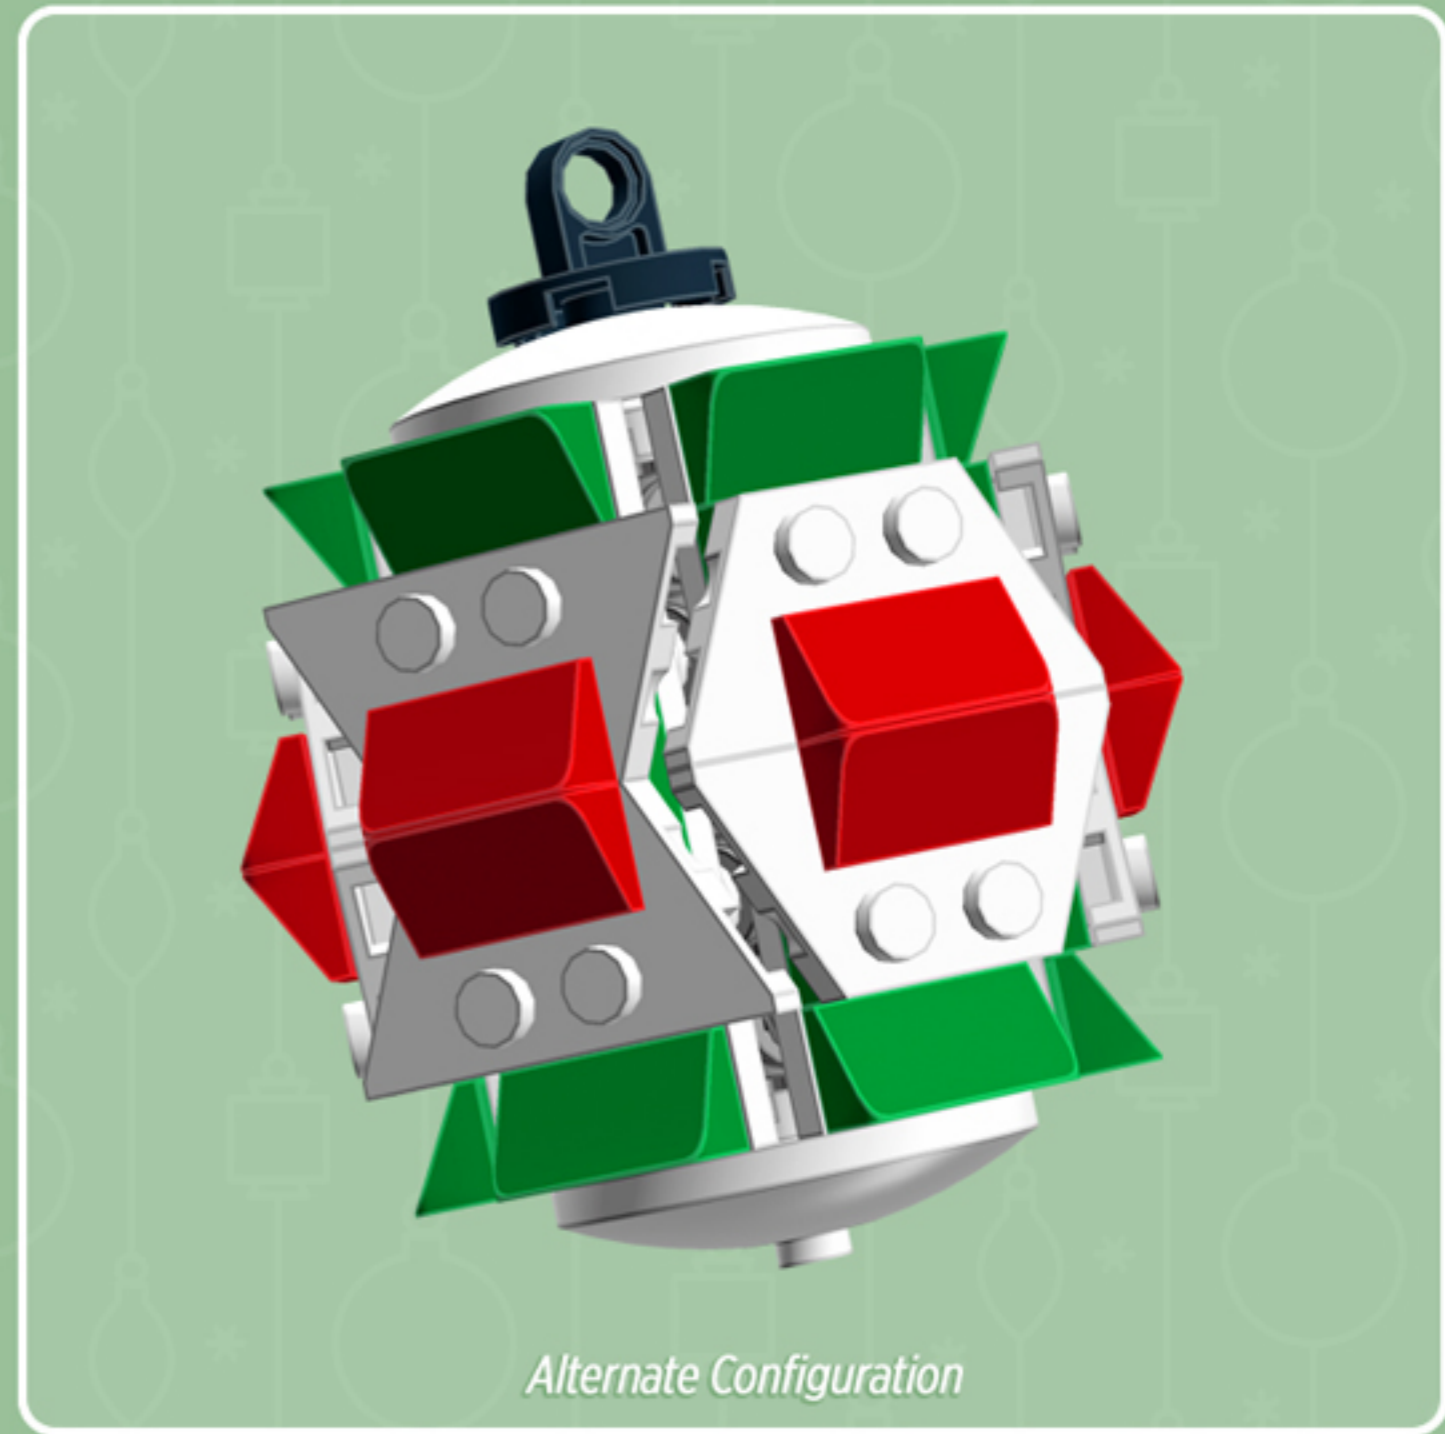

Peppermint
Cooper ^{XL}
ORNAMENT

A LEGO® project by Chris McVeigh
chrismcveigh.com

Element ID	Color	Description	Quantity
6010831	Black	Round Plate 2X2 W/Eye	1
302021	Bright Red	Plate 2X4	6
4651524	Bright Red	Roof Tile 1X2X2/3, Abs	24
4502595	Medium Stone Grey	3-Branch Cross Axle W/Cross H.	4
4211622	Medium Stone Grey	Bush For Cross Axle	2
4211805	Medium Stone Grey	Cross Axle 7M	1
4518400	White	Nose Cone Small 1X1	12
403201	White	Plate 2X2 Round	2
4249506	White	Plate 2X4X18°	12
379501	White	Plate 2X6	6
396001	White	Round Plate Ø32X6.4	2

4x

3x

3x

3x

3x

Alternate Configuration

*For more fun builds,
please pop by chrismcveigh.com,
visit me at facebook.com/c.mcveigh.photos,
or follow me on twitter [@actionfigured](https://twitter.com/actionfigured)*