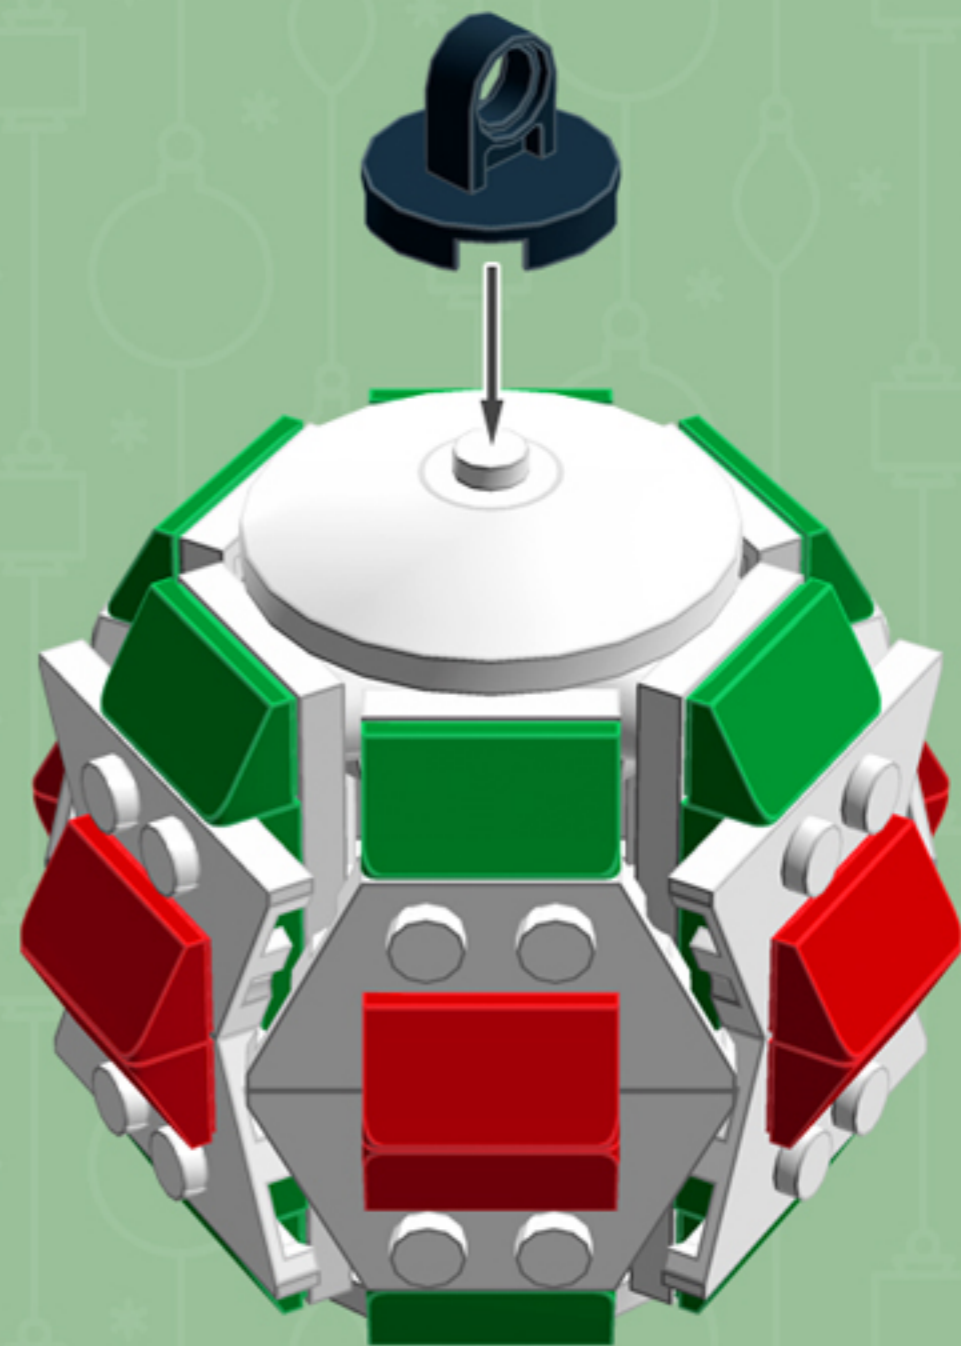

Peppermint
Cooper ^{XL}
ORNAMENT

A LEGO® project by Chris McVeigh
chrismcveigh.com

Element ID	Color	Description	Quantity
6010831	Black	Round Plate 2X2 W/Eye	1
302021	Bright Red	Plate 2X4	6
4651524	Bright Red	Roof Tile 1X2X2/3, Abs	24
4502595	Medium Stone Grey	3-Branch Cross Axle W/Cross H.	4
4211622	Medium Stone Grey	Bush For Cross Axle	2
4211805	Medium Stone Grey	Cross Axle 7M	1
4518400	White	Nose Cone Small 1X1	12
403201	White	Plate 2X2 Round	2
4249506	White	Plate 2X4X18°	12
379501	White	Plate 2X6	6
396001	White	Round Plate Ø32X6.4	2

4x

3x

3x

3x

3x

Alternate Configuration

*For more fun builds,
please pop by chrismcveigh.com,
visit me at facebook.com/c.mcveigh.photos,
or follow me on twitter [@actionfigured](https://twitter.com/actionfigured)*