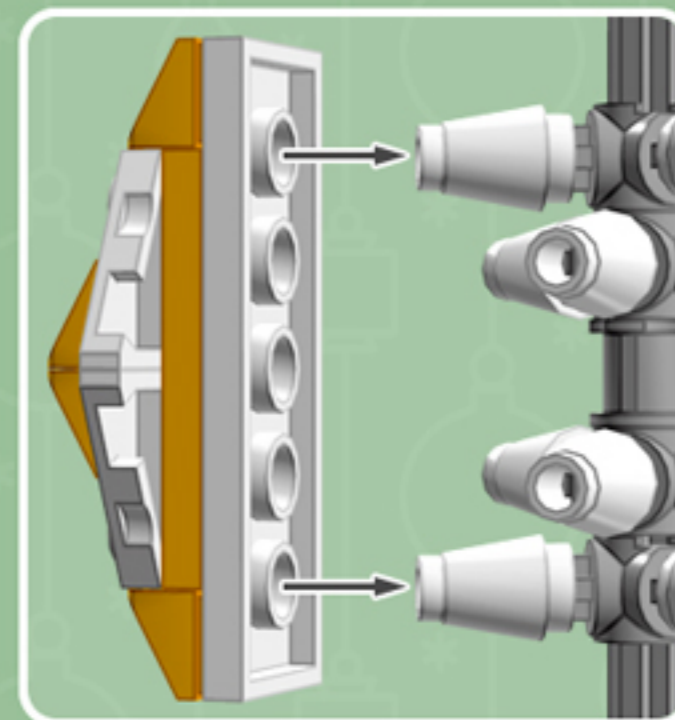

Pumpkin Pie
Cooper ^{XL}
ORNAMENT

A LEGO® project by Chris McVeigh
chrismcveigh.com

Element ID	Color	Description	Quantity
6010831	Black	Round Plate 2X2 W/Eye	1
6020073	Flame Yellowish Orange	Plate 1X4	12
6024286	Flame Yellowish Orange	Roof Tile 1X2X2/3, Abs	24
4502595	Medium Stone Grey	3-Branch Cross Axle W/Cross H.	4
4211622	Medium Stone Grey	Bush For Cross Axle	2
4211805	Medium Stone Grey	Cross Axle 7M	1
4518400	White	Nose Cone Small 1X1	12
403201	White	Plate 2X2 Round	2
4249506	White	Plate 2X4X18°	12
379501	White	Plate 2X6	6
396001	White	Round Plate Ø32X6.4	2

4x

3x

3x

3x

3x

*For more fun builds,
please pop by chrismcveigh.com,
visit me at facebook.com/c.mcveigh.photos,
or follow me on twitter [@actionfigured](https://twitter.com/actionfigured)*

Purchase custom building kits at shop.chrismcveigh.com