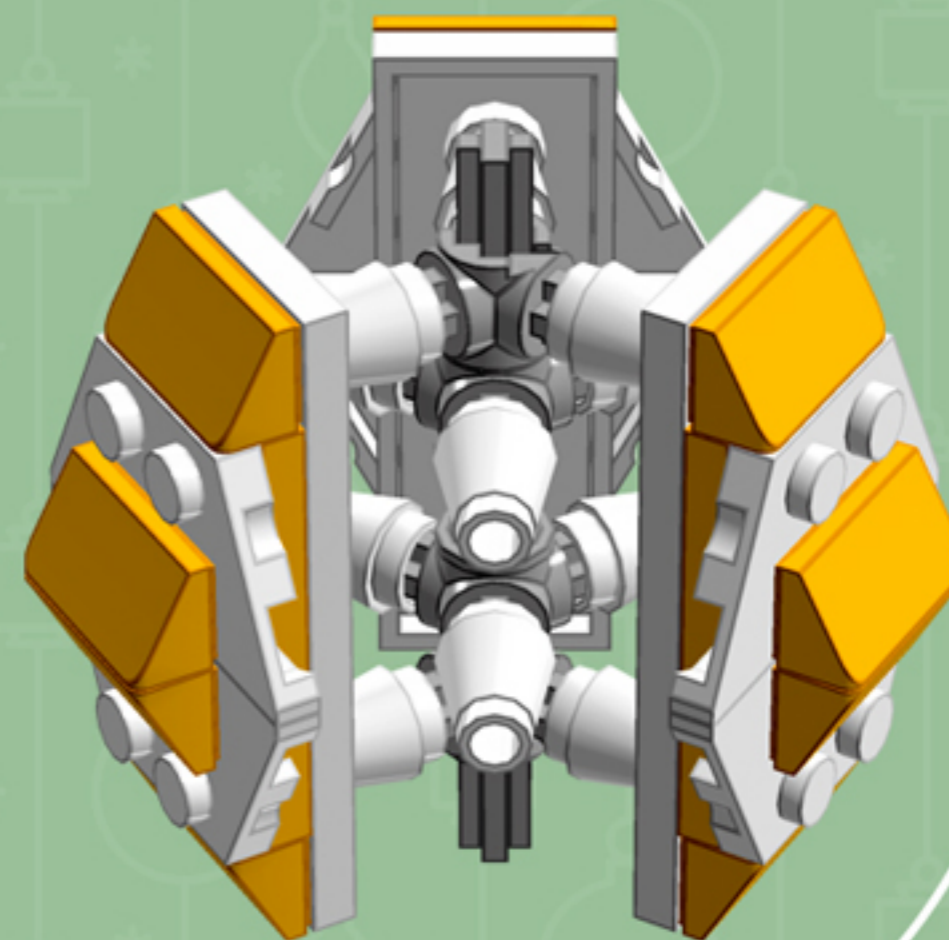

Pumpkin Pie
Cooper ^{XL}
ORNAMENT

A LEGO® project by Chris McVeigh
chrismcveigh.com

Element ID	Color	Description	Quantity
6010831	Black	Round Plate 2X2 W/Eye	1
6020073	Flame Yellowish Orange	Plate 1X4	12
6024286	Flame Yellowish Orange	Roof Tile 1X2X2/3, Abs	24
4502595	Medium Stone Grey	3-Branch Cross Axle W/Cross H.	4
4211622	Medium Stone Grey	Bush For Cross Axle	2
4211805	Medium Stone Grey	Cross Axle 7M	1
4518400	White	Nose Cone Small 1X1	12
403201	White	Plate 2X2 Round	2
4249506	White	Plate 2X4X18°	12
379501	White	Plate 2X6	6
396001	White	Round Plate Ø32X6.4	2

4x

3x

3x

3x

3x

*For more fun builds,
please pop by chrismcveigh.com,
visit me at facebook.com/c.mcveigh.photos,
or follow me on twitter [@actionfigured](https://twitter.com/actionfigured)*

Purchase custom building kits at shop.chrismcveigh.com