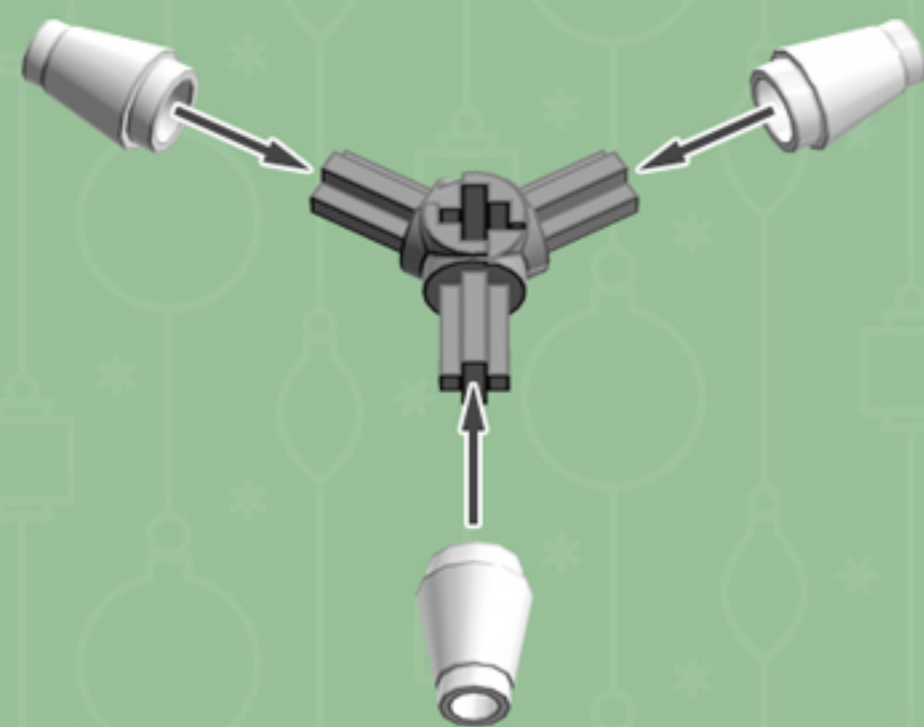

Pumpkin Pie
Cooper ^{XL}
ORNAMENT

A LEGO® project by Chris McVeigh
chrismcveigh.com

Element ID	Color	Description	Quantity
6010831	Black	Round Plate 2X2 W/Eye	1
6020073	Flame Yellowish Orange	Plate 1X4	12
6024286	Flame Yellowish Orange	Roof Tile 1X2X2/3, Abs	24
4502595	Medium Stone Grey	3-Branch Cross Axle W/Cross H.	4
4211622	Medium Stone Grey	Bush For Cross Axle	2
4211805	Medium Stone Grey	Cross Axle 7M	1
4518400	White	Nose Cone Small 1X1	12
403201	White	Plate 2X2 Round	2
4249506	White	Plate 2X4X18°	12
379501	White	Plate 2X6	6
396001	White	Round Plate Ø32X6.4	2