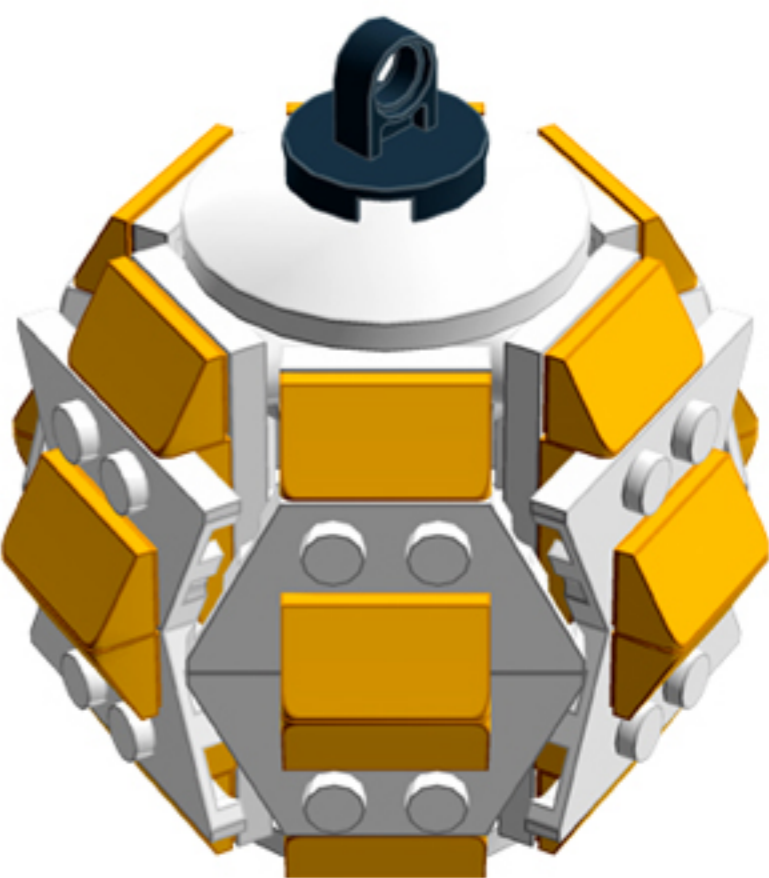

Pumpkin Pie
Cooper ^{XL}
ORNAMENT

A LEGO® project by Chris McVeigh
chrismcveigh.com

Element ID	Color	Description	Quantity
6010831	Black	Round Plate 2X2 W/Eye	1
6020073	Flame Yellowish Orange	Plate 1X4	12
6024286	Flame Yellowish Orange	Roof Tile 1X2X2/3, Abs	24
4502595	Medium Stone Grey	3-Branch Cross Axle W/Cross H.	4
4211622	Medium Stone Grey	Bush For Cross Axle	2
4211805	Medium Stone Grey	Cross Axle 7M	1
4518400	White	Nose Cone Small 1X1	12
403201	White	Plate 2X2 Round	2
4249506	White	Plate 2X4X18°	12
379501	White	Plate 2X6	6
396001	White	Round Plate Ø32X6.4	2