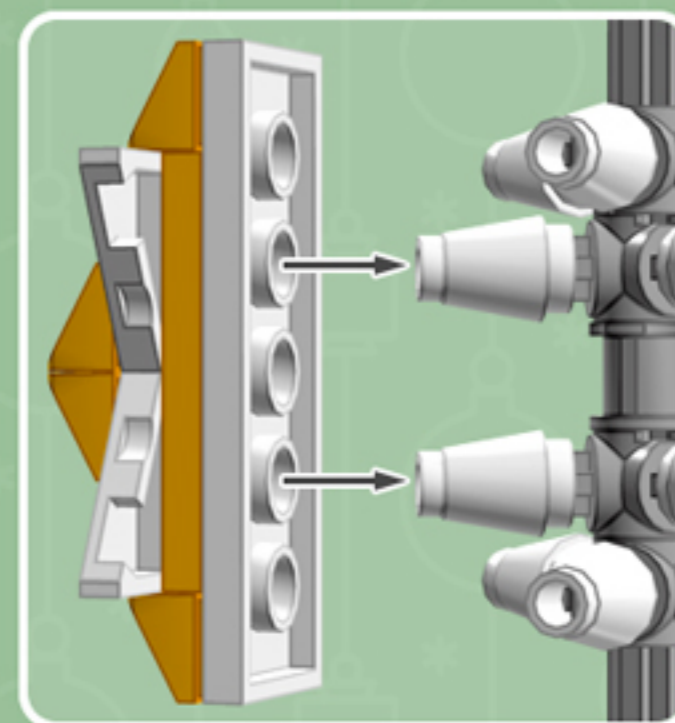

Pumpkin Pie
Cooper ^{XL}
ORNAMENT

A LEGO® project by Chris McVeigh
chrismcveigh.com

Element ID	Color	Description	Quantity
6010831	Black	Round Plate 2X2 W/Eye	1
6020073	Flame Yellowish Orange	Plate 1X4	12
6024286	Flame Yellowish Orange	Roof Tile 1X2X2/3, Abs	24
4502595	Medium Stone Grey	3-Branch Cross Axle W/Cross H.	4
4211622	Medium Stone Grey	Bush For Cross Axle	2
4211805	Medium Stone Grey	Cross Axle 7M	1
4518400	White	Nose Cone Small 1X1	12
403201	White	Plate 2X2 Round	2
4249506	White	Plate 2X4X18°	12
379501	White	Plate 2X6	6
396001	White	Round Plate Ø32X6.4	2

4x

3x

3x

3x

3x

*For more fun builds,
please pop by chrismcveigh.com,
visit me at facebook.com/c.mcveigh.photos,
or follow me on twitter [@actionfigured](https://twitter.com/actionfigured)*

Purchase custom building kits at shop.chrismcveigh.com