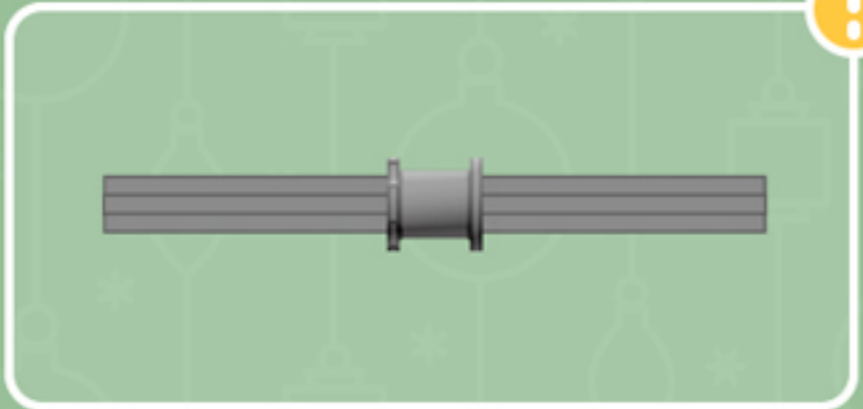

Pumpkin Pie
Cooper ^{XL}
ORNAMENT

A LEGO® project by Chris McVeigh
chrismcveigh.com

Element ID	Color	Description	Quantity
6010831	Black	Round Plate 2X2 W/Eye	1
6020073	Flame Yellowish Orange	Plate 1X4	12
6024286	Flame Yellowish Orange	Roof Tile 1X2X2/3, Abs	24
4502595	Medium Stone Grey	3-Branch Cross Axle W/Cross H.	4
4211622	Medium Stone Grey	Bush For Cross Axle	2
4211805	Medium Stone Grey	Cross Axle 7M	1
4518400	White	Nose Cone Small 1X1	12
403201	White	Plate 2X2 Round	2
4249506	White	Plate 2X4X18°	12
379501	White	Plate 2X6	6
396001	White	Round Plate Ø32X6.4	2