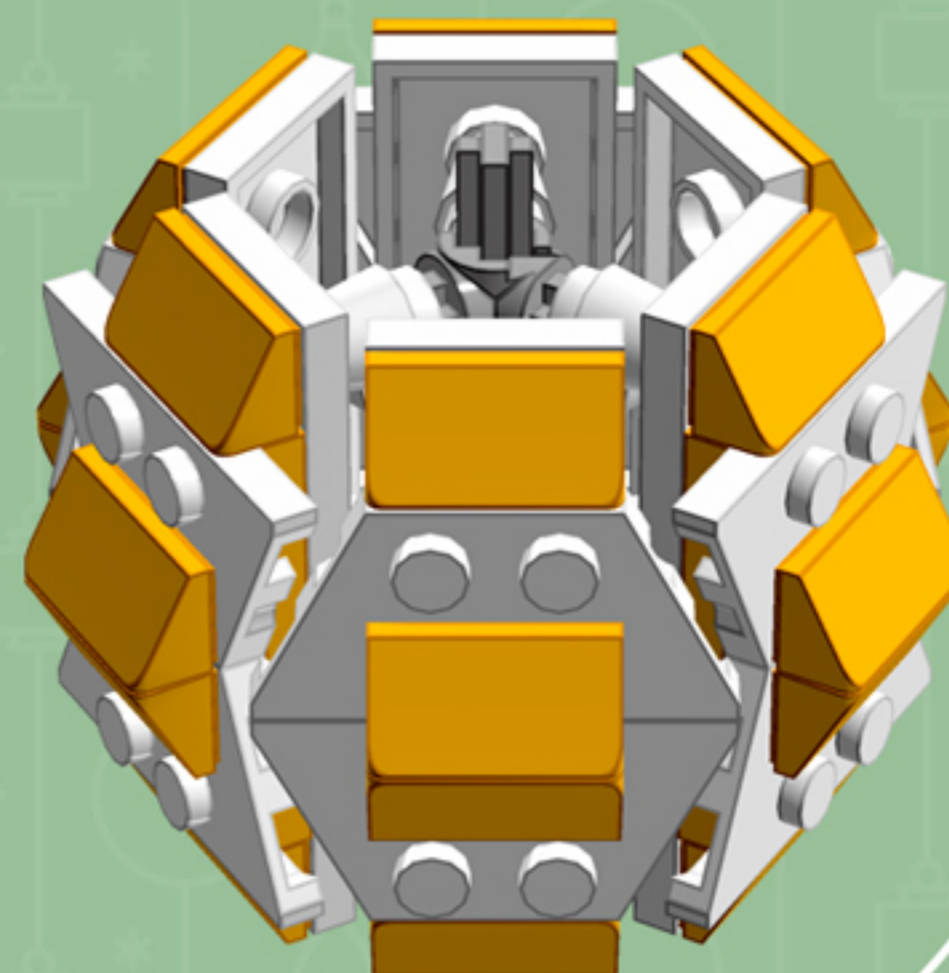

Pumpkin Pie
Cooper ^{XL}
ORNAMENT

A LEGO® project by Chris McVeigh
chrismcveigh.com

Element ID	Color	Description	Quantity
6010831	Black	Round Plate 2X2 W/Eye	1
6020073	Flame Yellowish Orange	Plate 1X4	12
6024286	Flame Yellowish Orange	Roof Tile 1X2X2/3, Abs	24
4502595	Medium Stone Grey	3-Branch Cross Axle W/Cross H.	4
4211622	Medium Stone Grey	Bush For Cross Axle	2
4211805	Medium Stone Grey	Cross Axle 7M	1
4518400	White	Nose Cone Small 1X1	12
403201	White	Plate 2X2 Round	2
4249506	White	Plate 2X4X18°	12
379501	White	Plate 2X6	6
396001	White	Round Plate Ø32X6.4	2

4x

3x

3x

3x

3x

*For more fun builds,
please pop by chrismcveigh.com,
visit me at facebook.com/c.mcveigh.photos,
or follow me on twitter [@actionfigured](https://twitter.com/actionfigured)*

Purchase custom building kits at shop.chrismcveigh.com