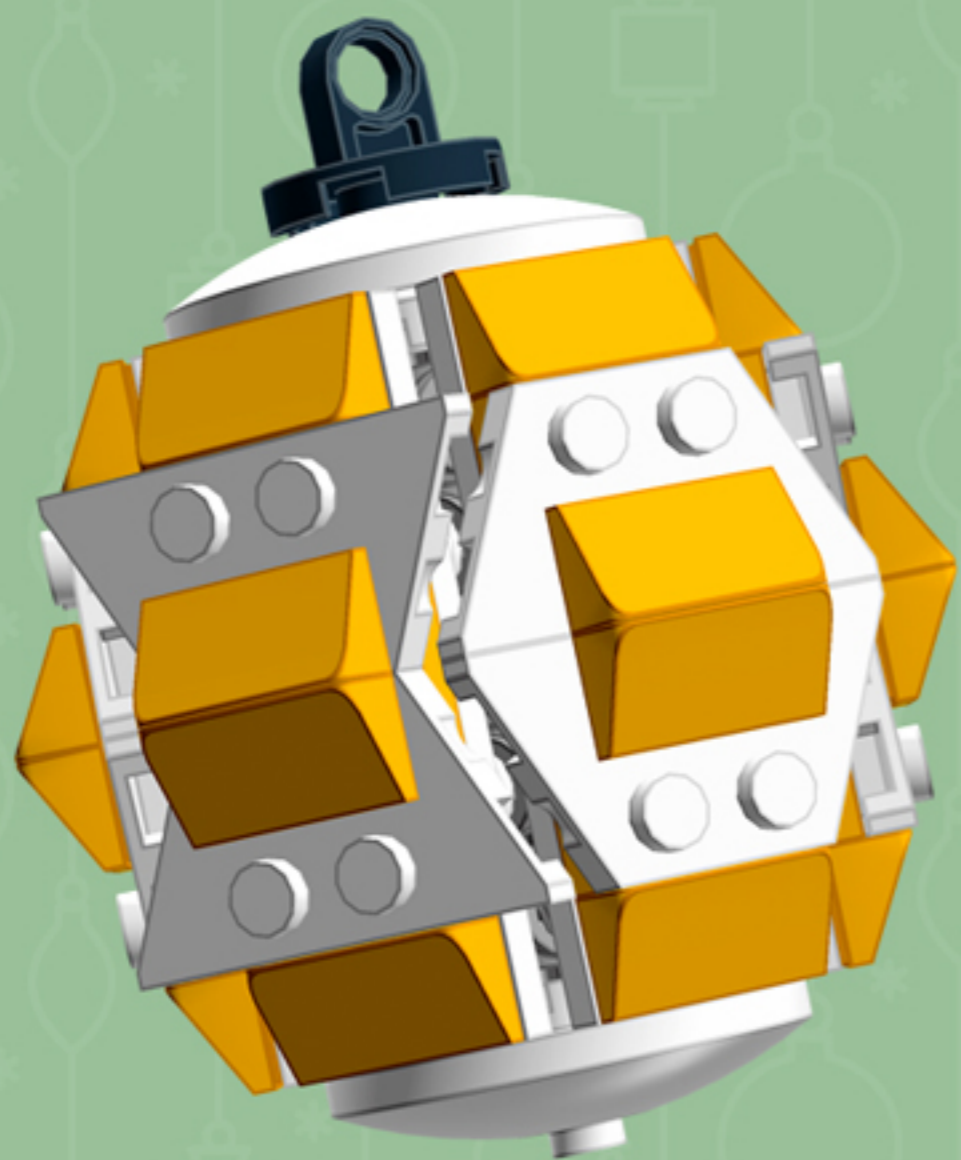

Pumpkin Pie
Cooper ^{XL}
ORNAMENT

A LEGO® project by Chris McVeigh
chrismcveigh.com

Element ID	Color	Description	Quantity
6010831	Black	Round Plate 2X2 W/Eye	1
6020073	Flame Yellowish Orange	Plate 1X4	12
6024286	Flame Yellowish Orange	Roof Tile 1X2X2/3, Abs	24
4502595	Medium Stone Grey	3-Branch Cross Axle W/Cross H.	4
4211622	Medium Stone Grey	Bush For Cross Axle	2
4211805	Medium Stone Grey	Cross Axle 7M	1
4518400	White	Nose Cone Small 1X1	12
403201	White	Plate 2X2 Round	2
4249506	White	Plate 2X4X18°	12
379501	White	Plate 2X6	6
396001	White	Round Plate Ø32X6.4	2

4x

3x

3x

3x

3x

*For more fun builds,
please pop by chrismcveigh.com,
visit me at facebook.com/c.mcveigh.photos,
or follow me on twitter [@actionfigured](https://twitter.com/actionfigured)*

Purchase custom building kits at shop.chrismcveigh.com