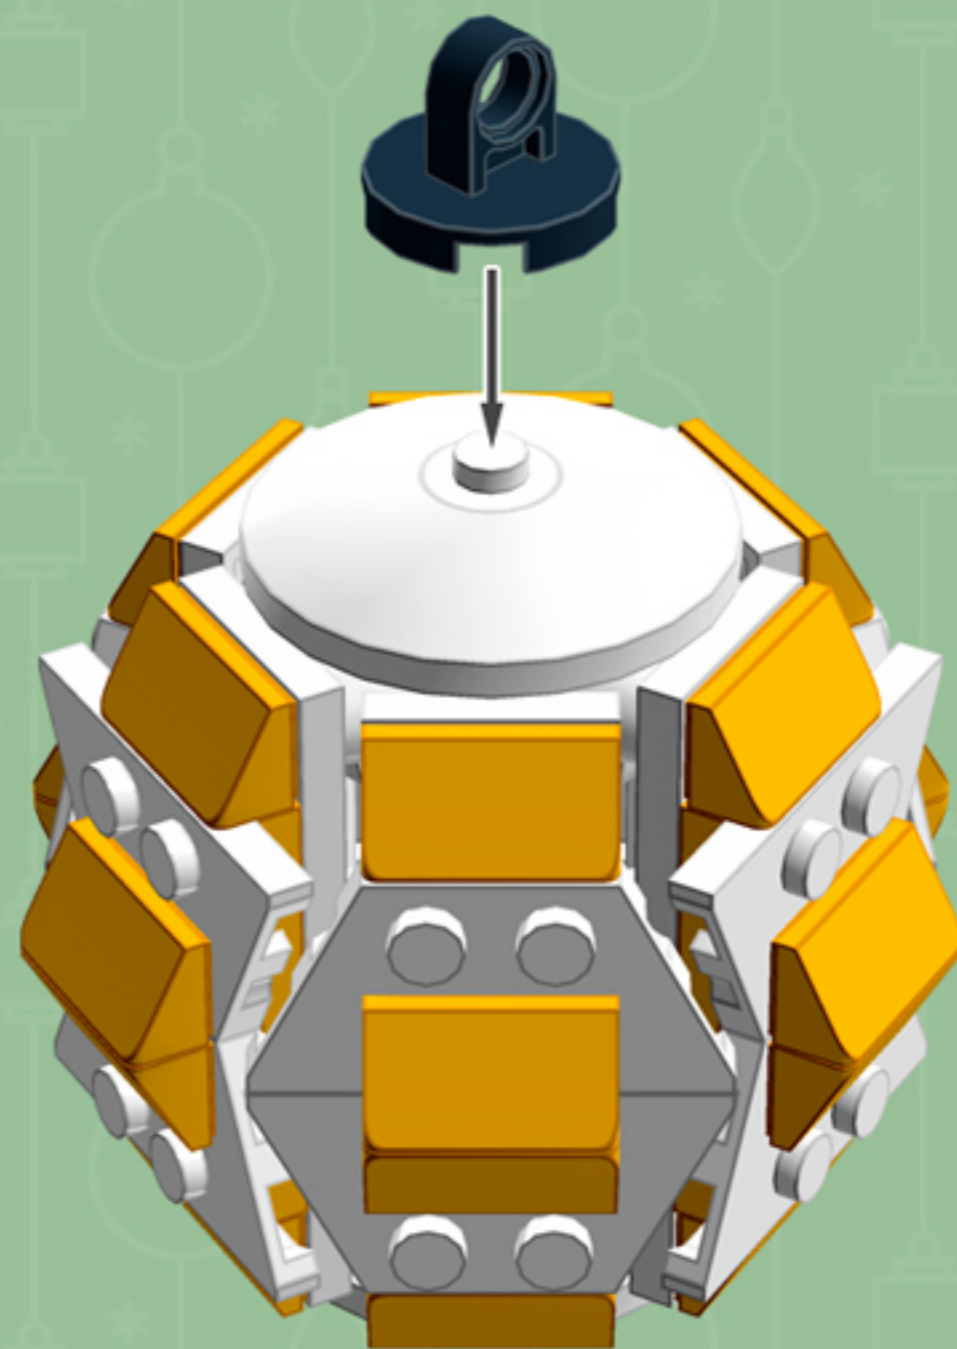

Pumpkin Pie
Cooper ^{XL}
ORNAMENT

A LEGO® project by Chris McVeigh
chrismcveigh.com

Element ID	Color	Description	Quantity
6010831	Black	Round Plate 2X2 W/Eye	1
6020073	Flame Yellowish Orange	Plate 1X4	12
6024286	Flame Yellowish Orange	Roof Tile 1X2X2/3, Abs	24
4502595	Medium Stone Grey	3-Branch Cross Axle W/Cross H.	4
4211622	Medium Stone Grey	Bush For Cross Axle	2
4211805	Medium Stone Grey	Cross Axle 7M	1
4518400	White	Nose Cone Small 1X1	12
403201	White	Plate 2X2 Round	2
4249506	White	Plate 2X4X18°	12
379501	White	Plate 2X6	6
396001	White	Round Plate Ø32X6.4	2

4x

3x

3x

3x

3x

*For more fun builds,
please pop by chrismcveigh.com,
visit me at facebook.com/c.mcveigh.photos,
or follow me on twitter [@actionfigured](https://twitter.com/actionfigured)*

Purchase custom building kits at shop.chrismcveigh.com