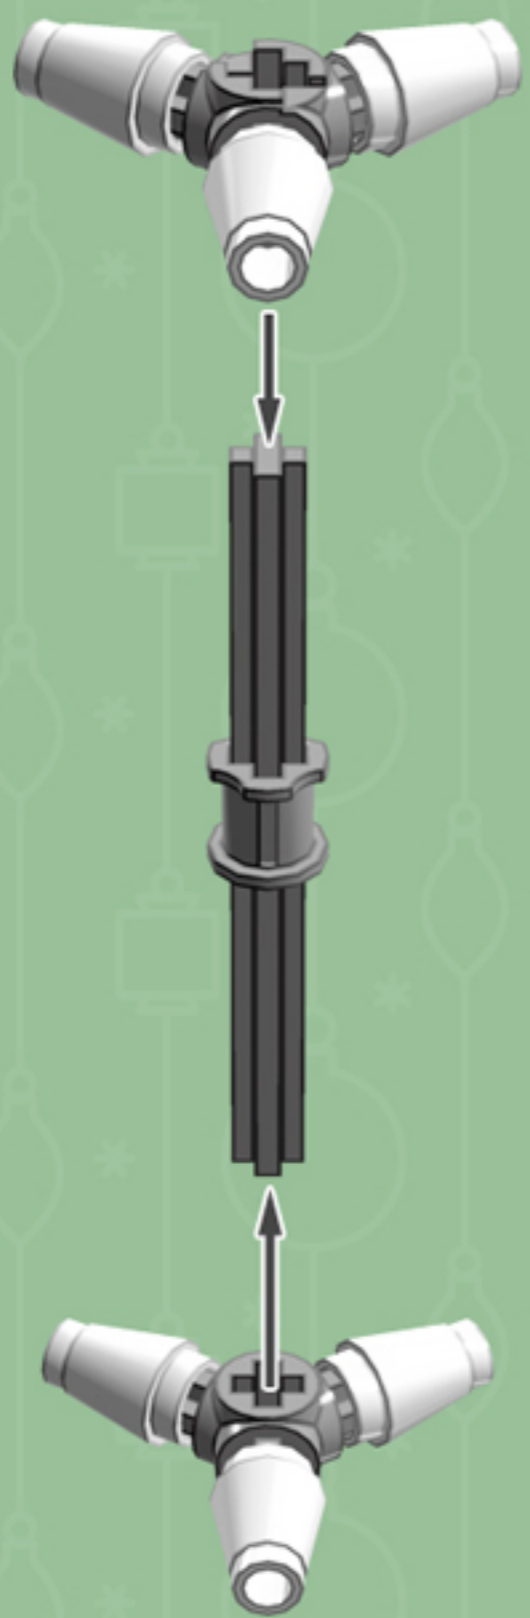

Pumpkin Pie
Cooper ^{XL}
ORNAMENT

A LEGO® project by Chris McVeigh
chrismcveigh.com

Element ID	Color	Description	Quantity
6010831	Black	Round Plate 2X2 W/Eye	1
6020073	Flame Yellowish Orange	Plate 1X4	12
6024286	Flame Yellowish Orange	Roof Tile 1X2X2/3, Abs	24
4502595	Medium Stone Grey	3-Branch Cross Axle W/Cross H.	4
4211622	Medium Stone Grey	Bush For Cross Axle	2
4211805	Medium Stone Grey	Cross Axle 7M	1
4518400	White	Nose Cone Small 1X1	12
403201	White	Plate 2X2 Round	2
4249506	White	Plate 2X4X18°	12
379501	White	Plate 2X6	6
396001	White	Round Plate Ø32X6.4	2

4x

3x

3x

3x

3x

*For more fun builds,
please pop by chrismcveigh.com,
visit me at facebook.com/c.mcveigh.photos,
or follow me on twitter [@actionfigured](https://twitter.com/actionfigured)*

Purchase custom building kits at shop.chrismcveigh.com