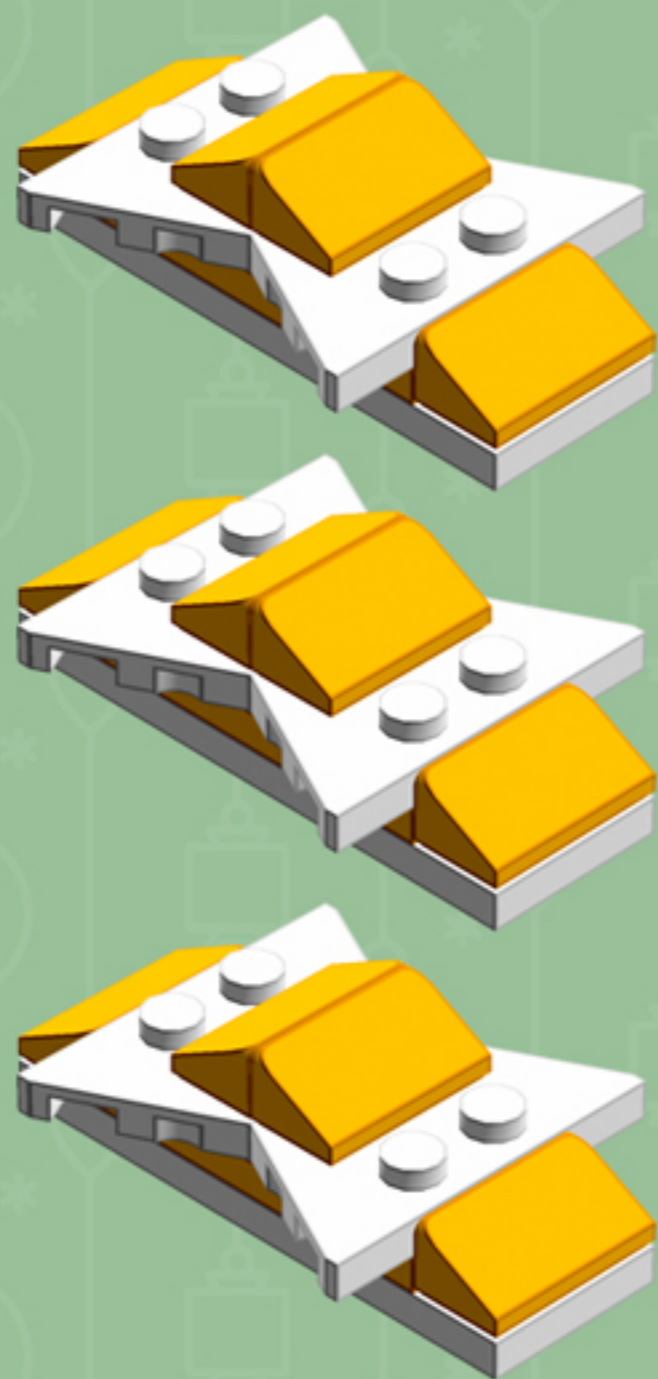

Pumpkin Pie
Cooper ^{XL}
ORNAMENT

A LEGO® project by Chris McVeigh
chrismcveigh.com

Element ID	Color	Description	Quantity
6010831	Black	Round Plate 2X2 W/Eye	1
6020073	Flame Yellowish Orange	Plate 1X4	12
6024286	Flame Yellowish Orange	Roof Tile 1X2X2/3, Abs	24
4502595	Medium Stone Grey	3-Branch Cross Axle W/Cross H.	4
4211622	Medium Stone Grey	Bush For Cross Axle	2
4211805	Medium Stone Grey	Cross Axle 7M	1
4518400	White	Nose Cone Small 1X1	12
403201	White	Plate 2X2 Round	2
4249506	White	Plate 2X4X18°	12
379501	White	Plate 2X6	6
396001	White	Round Plate Ø32X6.4	2

4x

3x

3x

3x

3x

*For more fun builds,
please pop by chrismcveigh.com,
visit me at facebook.com/c.mcveigh.photos,
or follow me on twitter [@actionfigured](https://twitter.com/actionfigured)*

Purchase custom building kits at shop.chrismcveigh.com