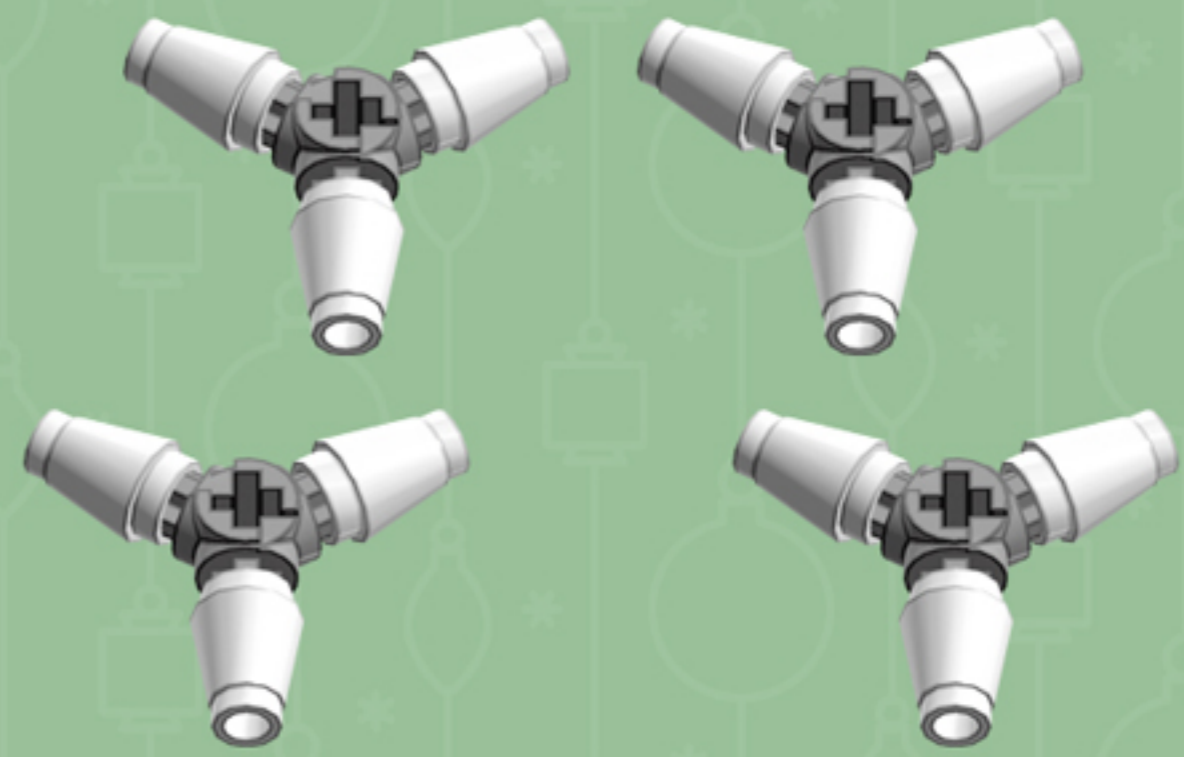

Pumpkin Pie
Cooper ^{XL}
ORNAMENT

A LEGO® project by Chris McVeigh
chrismcveigh.com

Element ID	Color	Description	Quantity
6010831	Black	Round Plate 2X2 W/Eye	1
6020073	Flame Yellowish Orange	Plate 1X4	12
6024286	Flame Yellowish Orange	Roof Tile 1X2X2/3, Abs	24
4502595	Medium Stone Grey	3-Branch Cross Axle W/Cross H.	4
4211622	Medium Stone Grey	Bush For Cross Axle	2
4211805	Medium Stone Grey	Cross Axle 7M	1
4518400	White	Nose Cone Small 1X1	12
403201	White	Plate 2X2 Round	2
4249506	White	Plate 2X4X18°	12
379501	White	Plate 2X6	6
396001	White	Round Plate Ø32X6.4	2