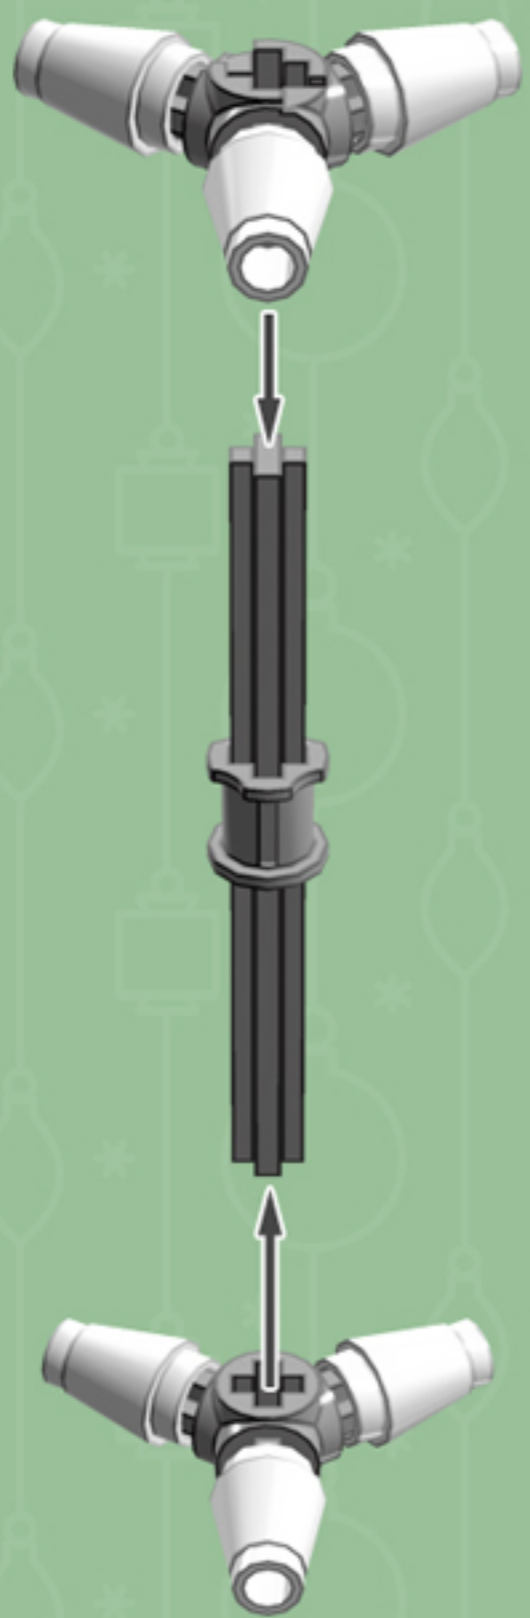

Red Ribbon
Cooper ^{XL}
ORNAMENT

A LEGO® project by Chris McVeigh
chrismcveigh.com

Element ID	Color	Description	Quantity
6010831	Black	Round Plate 2X2 W/Eye	1
302021	Bright Red	Plate 2X4	6
4651524	Bright Red	Roof Tile 1X2X2/3, Abs	24
4502595	Medium Stone Grey	3-Branch Cross Axle W/Cross H.	4
4211622	Medium Stone Grey	Bush For Cross Axle	2
4211805	Medium Stone Grey	Cross Axle 7M	1
4518400	White	Nose Cone Small 1X1	12
403201	White	Plate 2X2 Round	2
4249506	White	Plate 2X4X18°	12
379501	White	Plate 2X6	6
396001	White	Round Plate Ø32X6.4	2

4x

3x

3x

3x

3x

Alternate Configuration

*For more fun builds,
please pop by chrismcveigh.com,
visit me at facebook.com/c.mcveigh.photos,
or follow me on twitter [@actionfigured](https://twitter.com/actionfigured)*