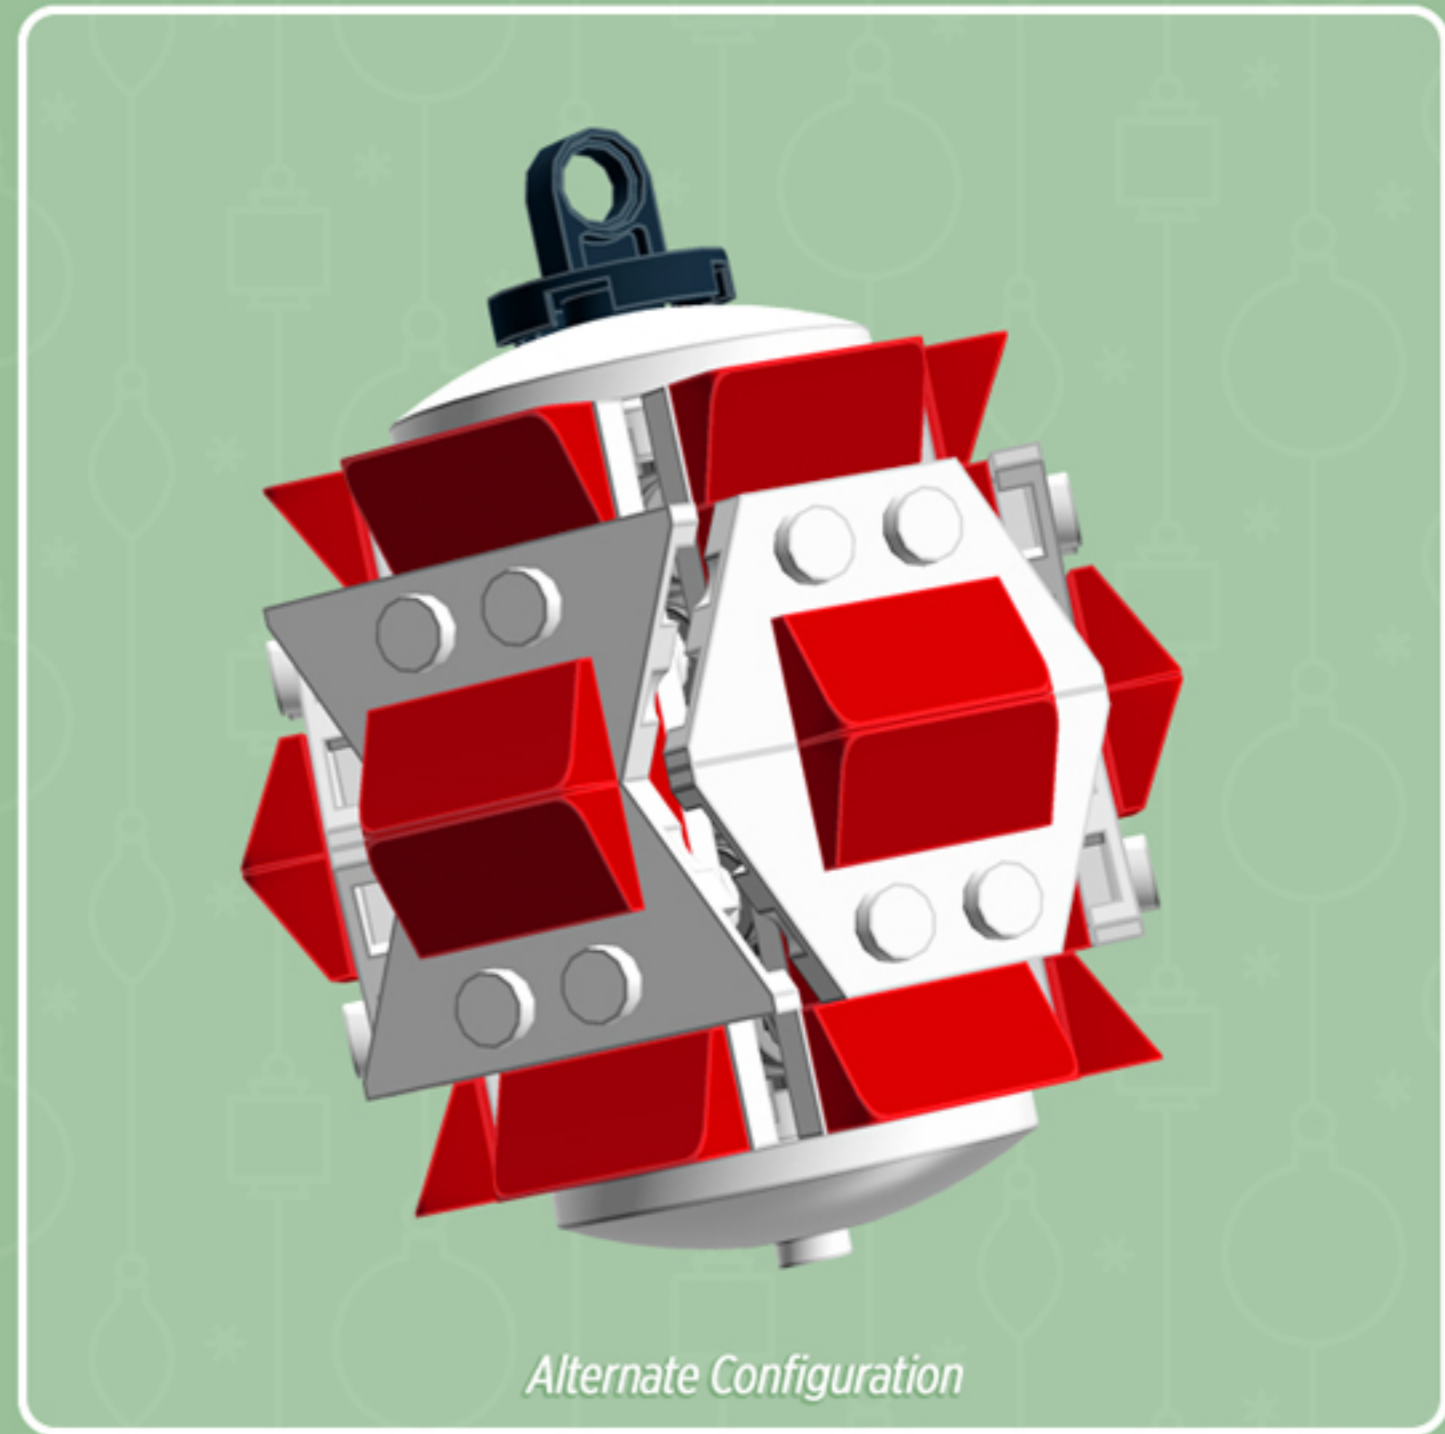

Red Ribbon
Cooper ^{XL}
ORNAMENT

A LEGO® project by Chris McVeigh
chrismcveigh.com

Element ID	Color	Description	Quantity
6010831	Black	Round Plate 2X2 W/Eye	1
302021	Bright Red	Plate 2X4	6
4651524	Bright Red	Roof Tile 1X2X2/3, Abs	24
4502595	Medium Stone Grey	3-Branch Cross Axle W/Cross H.	4
4211622	Medium Stone Grey	Bush For Cross Axle	2
4211805	Medium Stone Grey	Cross Axle 7M	1
4518400	White	Nose Cone Small 1X1	12
403201	White	Plate 2X2 Round	2
4249506	White	Plate 2X4X18°	12
379501	White	Plate 2X6	6
396001	White	Round Plate Ø32X6.4	2

4x

3x

3x

3x

3x

Alternate Configuration

*For more fun builds,
please pop by chrismcveigh.com,
visit me at facebook.com/c.mcveigh.photos,
or follow me on twitter [@actionfigured](https://twitter.com/actionfigured)*