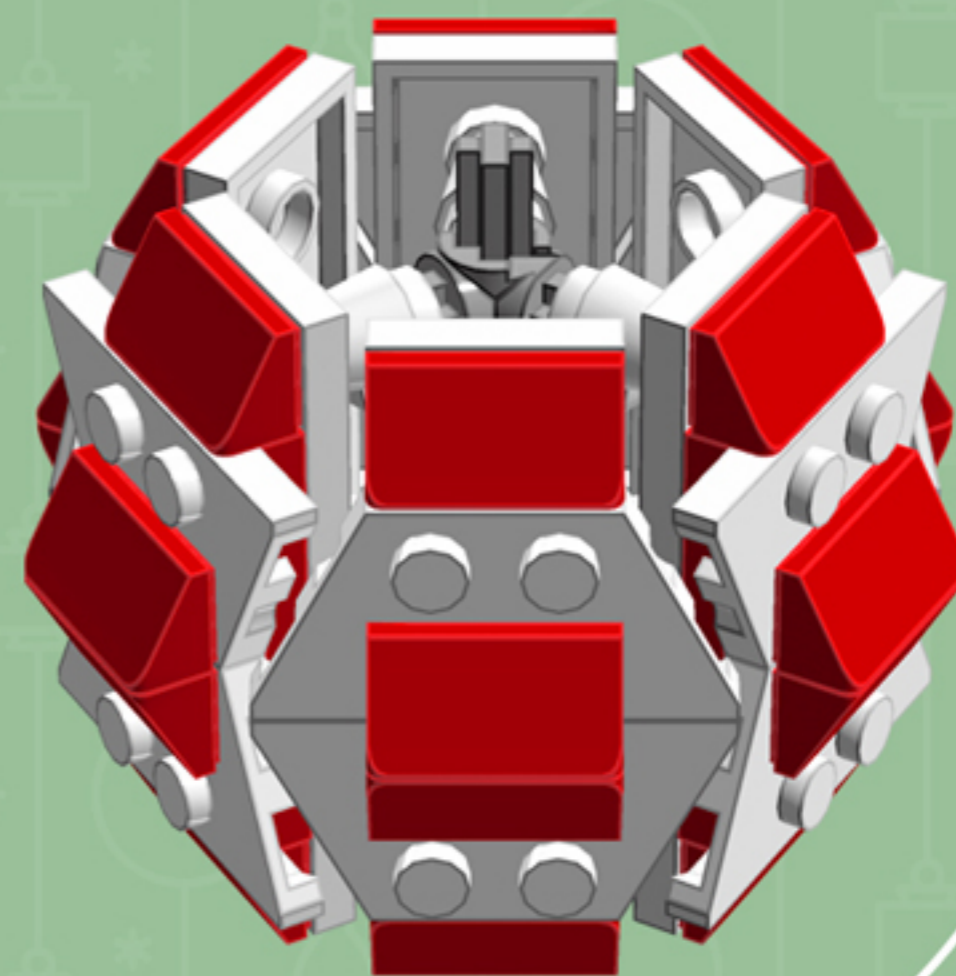

Red Ribbon
Cooper ^{XL}
ORNAMENT

A LEGO® project by Chris McVeigh
chrismcveigh.com

Element ID	Color	Description	Quantity
6010831	Black	Round Plate 2X2 W/Eye	1
302021	Bright Red	Plate 2X4	6
4651524	Bright Red	Roof Tile 1X2X2/3, Abs	24
4502595	Medium Stone Grey	3-Branch Cross Axle W/Cross H.	4
4211622	Medium Stone Grey	Bush For Cross Axle	2
4211805	Medium Stone Grey	Cross Axle 7M	1
4518400	White	Nose Cone Small 1X1	12
403201	White	Plate 2X2 Round	2
4249506	White	Plate 2X4X18°	12
379501	White	Plate 2X6	6
396001	White	Round Plate Ø32X6.4	2

4x

3x

3x

3x

3x

Alternate Configuration

*For more fun builds,
please pop by chrismcveigh.com,
visit me at facebook.com/c.mcveigh.photos,
or follow me on twitter [@actionfigured](https://twitter.com/actionfigured)*