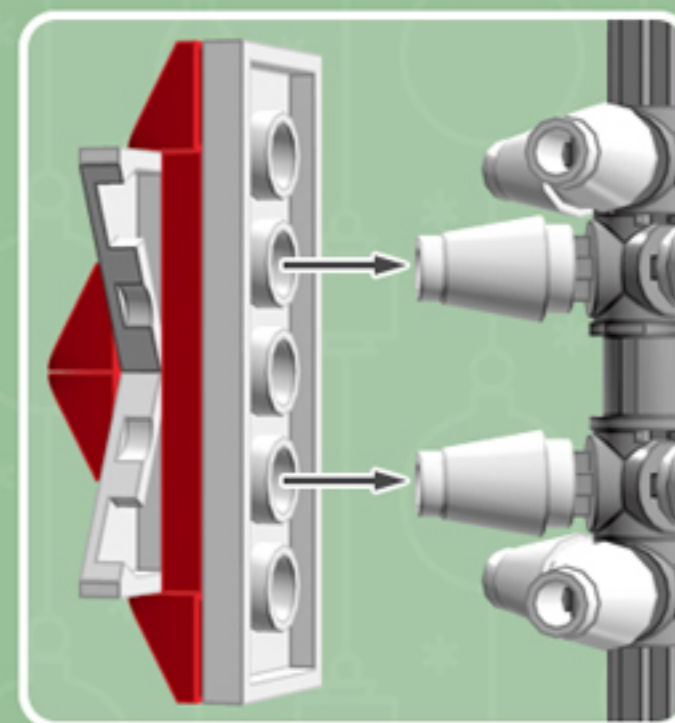

Red Ribbon
Cooper ^{XL}
ORNAMENT

A LEGO® project by Chris McVeigh
chrismcveigh.com

Element ID	Color	Description	Quantity
6010831	Black	Round Plate 2X2 W/Eye	1
302021	Bright Red	Plate 2X4	6
4651524	Bright Red	Roof Tile 1X2X2/3, Abs	24
4502595	Medium Stone Grey	3-Branch Cross Axle W/Cross H.	4
4211622	Medium Stone Grey	Bush For Cross Axle	2
4211805	Medium Stone Grey	Cross Axle 7M	1
4518400	White	Nose Cone Small 1X1	12
403201	White	Plate 2X2 Round	2
4249506	White	Plate 2X4X18°	12
379501	White	Plate 2X6	6
396001	White	Round Plate Ø32X6.4	2

4x

3x

3x

3x

3x

Alternate Configuration

*For more fun builds,
please pop by chrismcveigh.com,
visit me at facebook.com/c.mcveigh.photos,
or follow me on twitter [@actionfigured](https://twitter.com/actionfigured)*