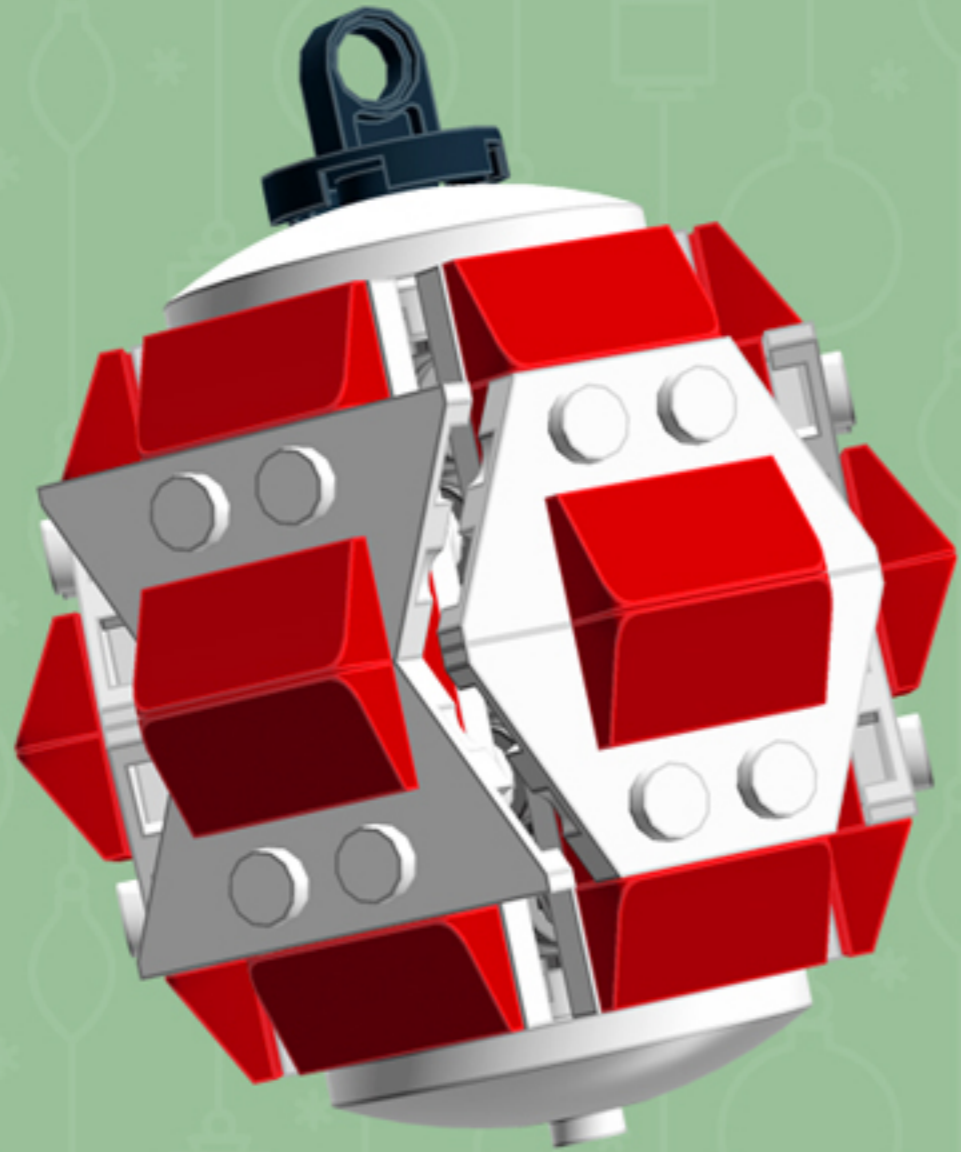

Red Ribbon
Cooper ^{XL}
ORNAMENT

A LEGO® project by Chris McVeigh
chrismcveigh.com

Element ID	Color	Description	Quantity
6010831	Black	Round Plate 2X2 W/Eye	1
302021	Bright Red	Plate 2X4	6
4651524	Bright Red	Roof Tile 1X2X2/3, Abs	24
4502595	Medium Stone Grey	3-Branch Cross Axle W/Cross H.	4
4211622	Medium Stone Grey	Bush For Cross Axle	2
4211805	Medium Stone Grey	Cross Axle 7M	1
4518400	White	Nose Cone Small 1X1	12
403201	White	Plate 2X2 Round	2
4249506	White	Plate 2X4X18°	12
379501	White	Plate 2X6	6
396001	White	Round Plate Ø32X6.4	2

4x

3x

3x

3x

3x

Alternate Configuration

*For more fun builds,
please pop by chrismcveigh.com,
visit me at facebook.com/c.mcveigh.photos,
or follow me on twitter [@actionfigured](https://twitter.com/actionfigured)*