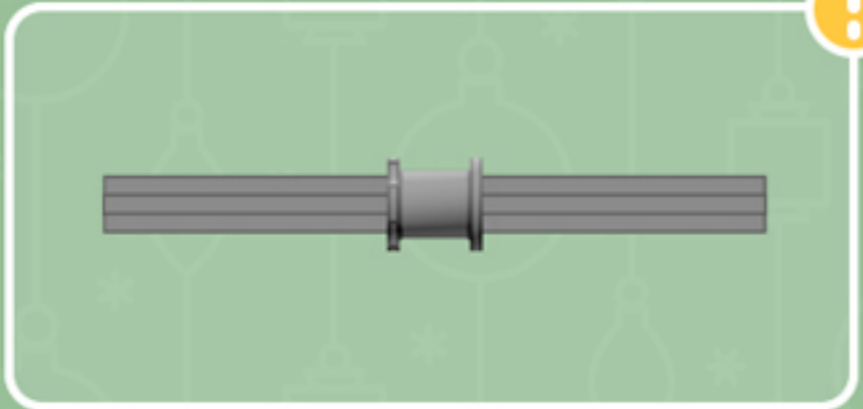

Red Ribbon
Cooper ^{XL}
ORNAMENT

A LEGO® project by Chris McVeigh
chrismcveigh.com

Element ID	Color	Description	Quantity
6010831	Black	Round Plate 2X2 W/Eye	1
302021	Bright Red	Plate 2X4	6
4651524	Bright Red	Roof Tile 1X2X2/3, Abs	24
4502595	Medium Stone Grey	3-Branch Cross Axle W/Cross H.	4
4211622	Medium Stone Grey	Bush For Cross Axle	2
4211805	Medium Stone Grey	Cross Axle 7M	1
4518400	White	Nose Cone Small 1X1	12
403201	White	Plate 2X2 Round	2
4249506	White	Plate 2X4X18°	12
379501	White	Plate 2X6	6
396001	White	Round Plate Ø32X6.4	2