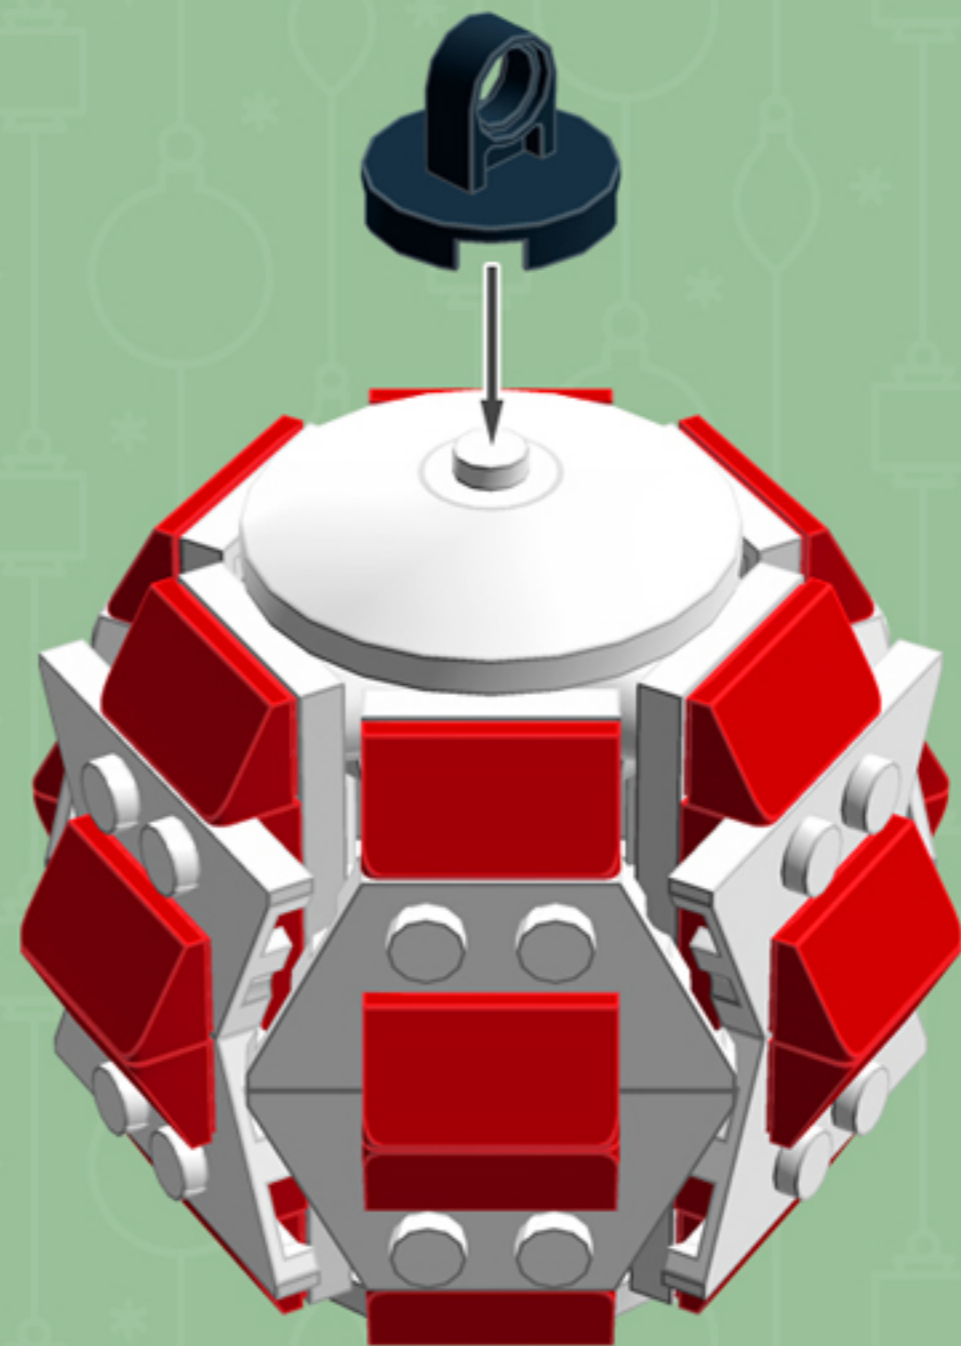

Red Ribbon
Cooper ^{XL}
ORNAMENT

A LEGO® project by Chris McVeigh
chrismcveigh.com

Element ID	Color	Description	Quantity
6010831	Black	Round Plate 2X2 W/Eye	1
302021	Bright Red	Plate 2X4	6
4651524	Bright Red	Roof Tile 1X2X2/3, Abs	24
4502595	Medium Stone Grey	3-Branch Cross Axle W/Cross H.	4
4211622	Medium Stone Grey	Bush For Cross Axle	2
4211805	Medium Stone Grey	Cross Axle 7M	1
4518400	White	Nose Cone Small 1X1	12
403201	White	Plate 2X2 Round	2
4249506	White	Plate 2X4X18°	12
379501	White	Plate 2X6	6
396001	White	Round Plate Ø32X6.4	2

4x

3x

3x

3x

3x

Alternate Configuration

*For more fun builds,
please pop by chrismcveigh.com,
visit me at facebook.com/c.mcveigh.photos,
or follow me on twitter [@actionfigured](https://twitter.com/actionfigured)*