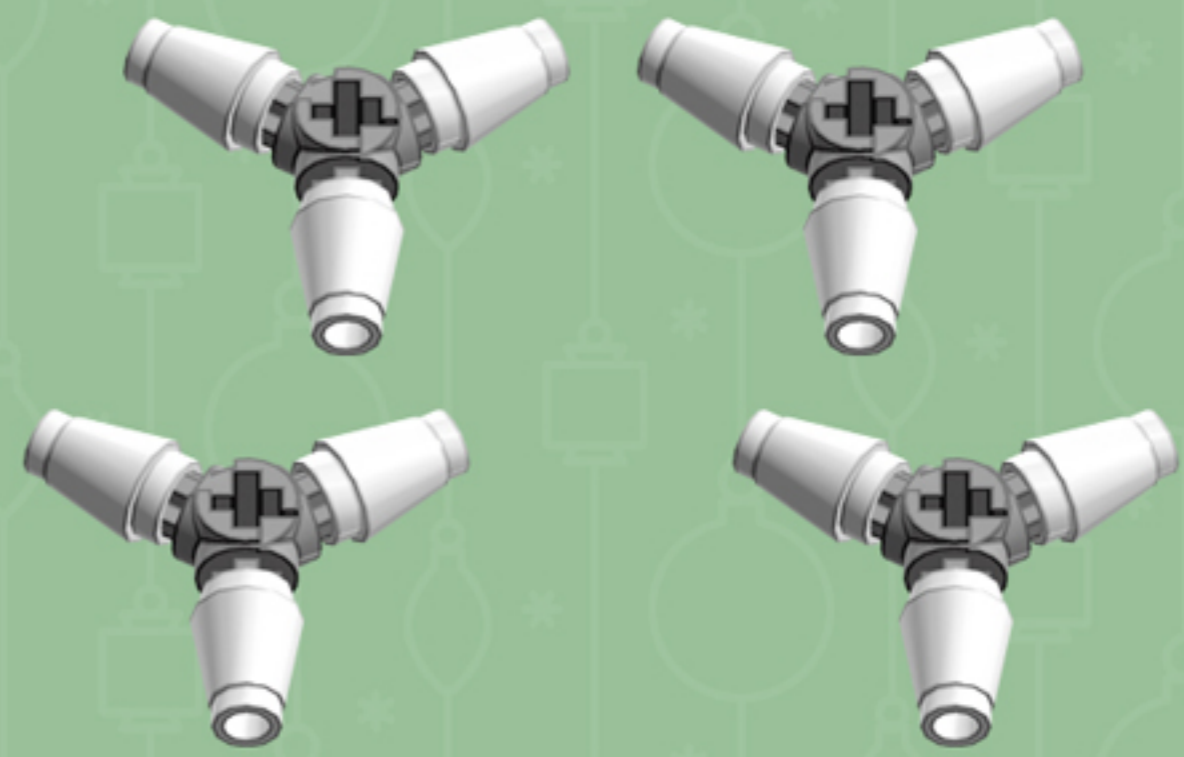

Red Ribbon
Cooper ^{XL}
ORNAMENT

A LEGO® project by Chris McVeigh
chrismcveigh.com

Element ID	Color	Description	Quantity
6010831	Black	Round Plate 2X2 W/Eye	1
302021	Bright Red	Plate 2X4	6
4651524	Bright Red	Roof Tile 1X2X2/3, Abs	24
4502595	Medium Stone Grey	3-Branch Cross Axle W/Cross H.	4
4211622	Medium Stone Grey	Bush For Cross Axle	2
4211805	Medium Stone Grey	Cross Axle 7M	1
4518400	White	Nose Cone Small 1X1	12
403201	White	Plate 2X2 Round	2
4249506	White	Plate 2X4X18°	12
379501	White	Plate 2X6	6
396001	White	Round Plate Ø32X6.4	2

4x

3x

3x

3x

3x

Alternate Configuration

*For more fun builds,
please pop by chrismcveigh.com,
visit me at facebook.com/c.mcveigh.photos,
or follow me on twitter [@actionfigured](https://twitter.com/actionfigured)*