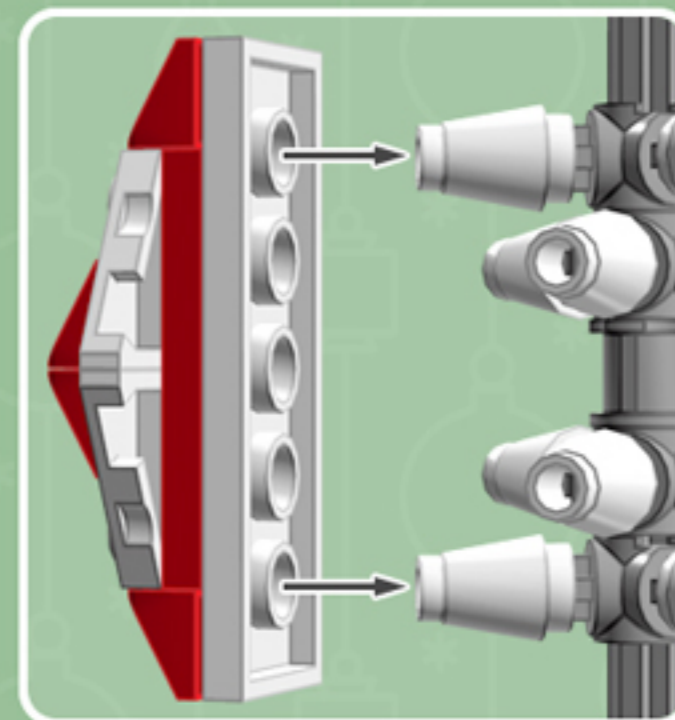

Red Ribbon
Cooper ^{XL}
ORNAMENT

A LEGO® project by Chris McVeigh
chrismcveigh.com

Element ID	Color	Description	Quantity
6010831	Black	Round Plate 2X2 W/Eye	1
302021	Bright Red	Plate 2X4	6
4651524	Bright Red	Roof Tile 1X2X2/3, Abs	24
4502595	Medium Stone Grey	3-Branch Cross Axle W/Cross H.	4
4211622	Medium Stone Grey	Bush For Cross Axle	2
4211805	Medium Stone Grey	Cross Axle 7M	1
4518400	White	Nose Cone Small 1X1	12
403201	White	Plate 2X2 Round	2
4249506	White	Plate 2X4X18°	12
379501	White	Plate 2X6	6
396001	White	Round Plate Ø32X6.4	2

4x

3x

3x

3x

3x

Alternate Configuration

*For more fun builds,
please pop by chrismcveigh.com,
visit me at facebook.com/c.mcveigh.photos,
or follow me on twitter [@actionfigured](https://twitter.com/actionfigured)*