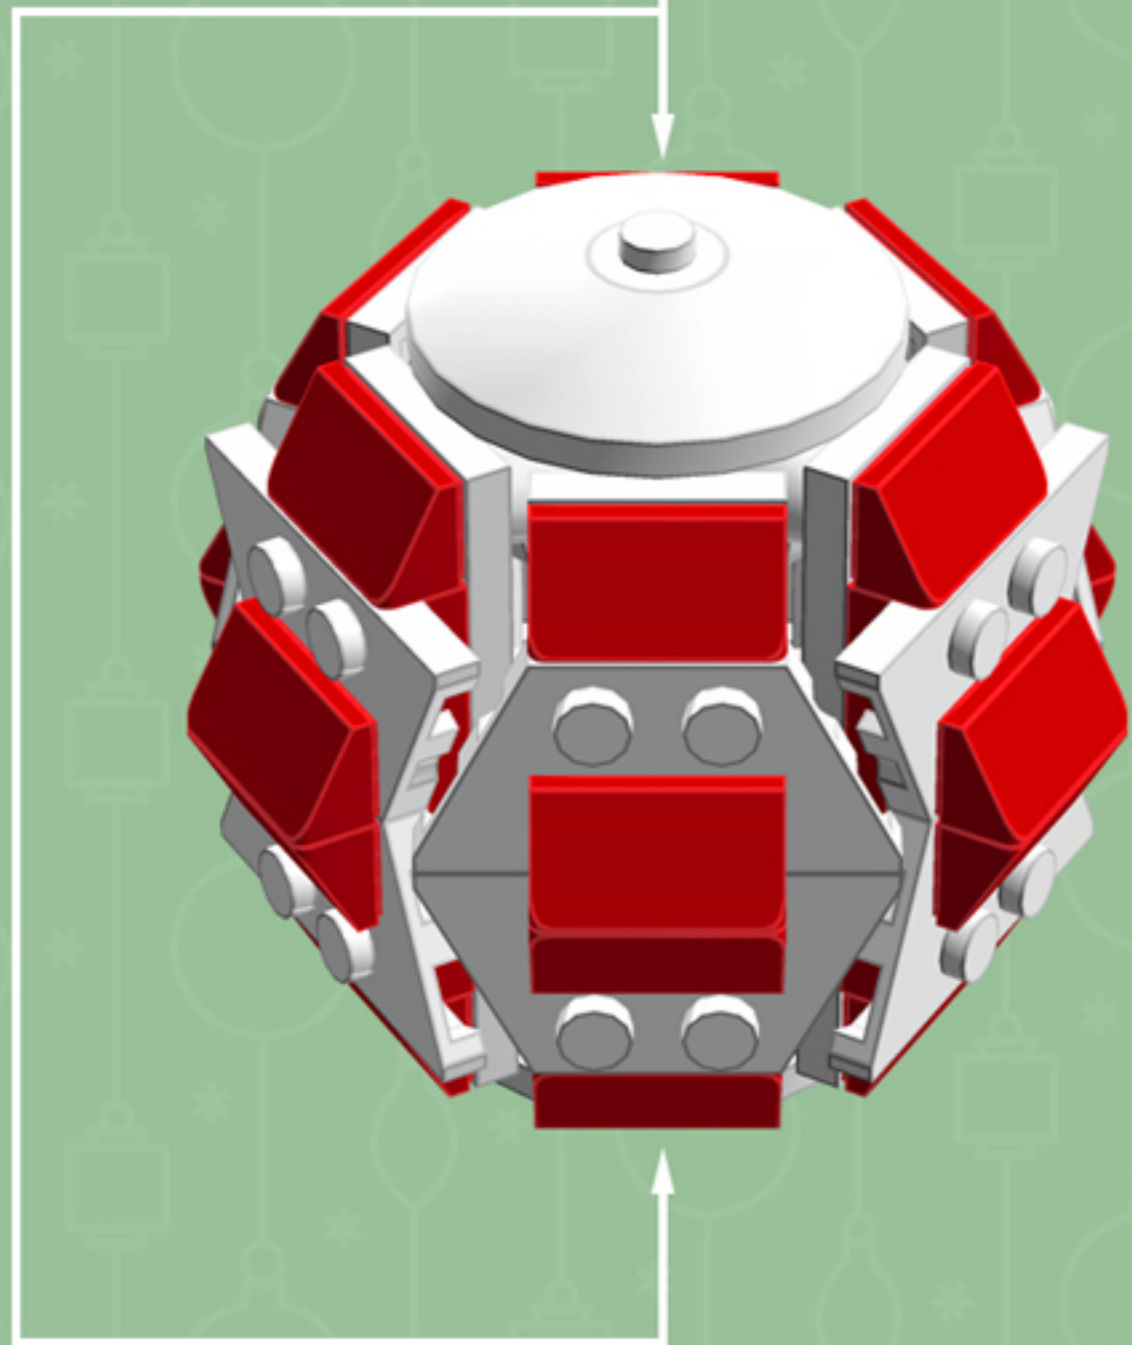

Red Ribbon
Cooper ^{XL}
ORNAMENT

A LEGO® project by Chris McVeigh
chrismcveigh.com

Element ID	Color	Description	Quantity
6010831	Black	Round Plate 2X2 W/Eye	1
302021	Bright Red	Plate 2X4	6
4651524	Bright Red	Roof Tile 1X2X2/3, Abs	24
4502595	Medium Stone Grey	3-Branch Cross Axle W/Cross H.	4
4211622	Medium Stone Grey	Bush For Cross Axle	2
4211805	Medium Stone Grey	Cross Axle 7M	1
4518400	White	Nose Cone Small 1X1	12
403201	White	Plate 2X2 Round	2
4249506	White	Plate 2X4X18°	12
379501	White	Plate 2X6	6
396001	White	Round Plate Ø32X6.4	2

4x

3x

3x

3x

3x

Alternate Configuration

*For more fun builds,
please pop by chrismcveigh.com,
visit me at facebook.com/c.mcveigh.photos,
or follow me on twitter [@actionfigured](https://twitter.com/actionfigured)*