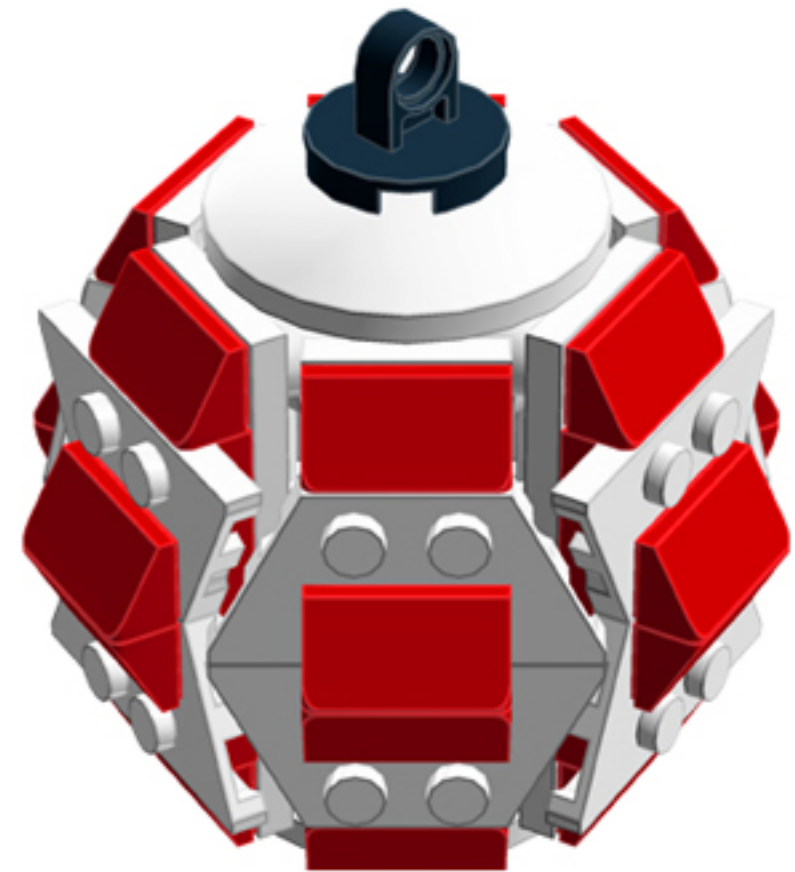

Red Ribbon
Cooper ^{XL}
ORNAMENT

A LEGO® project by Chris McVeigh
chrismcveigh.com

Element ID	Color	Description	Quantity
6010831	Black	Round Plate 2X2 W/Eye	1
302021	Bright Red	Plate 2X4	6
4651524	Bright Red	Roof Tile 1X2X2/3, Abs	24
4502595	Medium Stone Grey	3-Branch Cross Axle W/Cross H.	4
4211622	Medium Stone Grey	Bush For Cross Axle	2
4211805	Medium Stone Grey	Cross Axle 7M	1
4518400	White	Nose Cone Small 1X1	12
403201	White	Plate 2X2 Round	2
4249506	White	Plate 2X4X18°	12
379501	White	Plate 2X6	6
396001	White	Round Plate Ø32X6.4	2

4x

3x

3x

3x

3x

Alternate Configuration

*For more fun builds,
please pop by chrismcveigh.com,
visit me at facebook.com/c.mcveigh.photos,
or follow me on twitter [@actionfigured](https://twitter.com/actionfigured)*