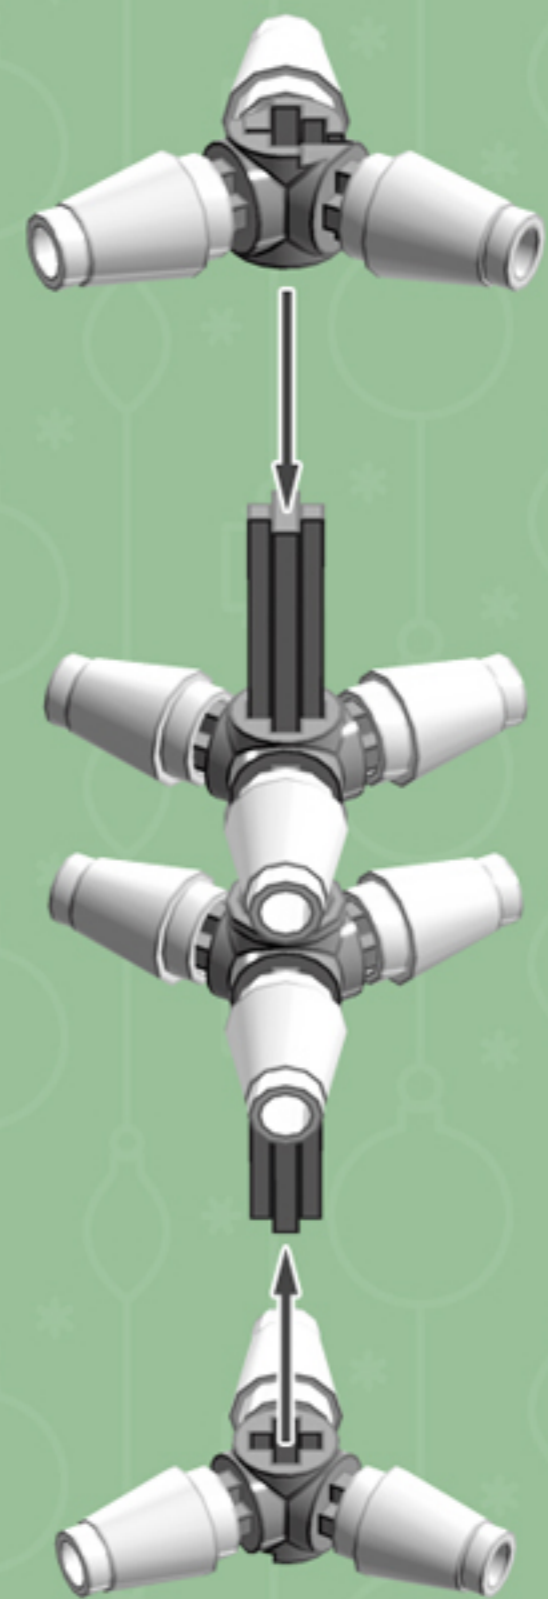

Red Ribbon
Cooper ^{XL}
ORNAMENT

A LEGO® project by Chris McVeigh
chrismcveigh.com

Element ID	Color	Description	Quantity
6010831	Black	Round Plate 2X2 W/Eye	1
302021	Bright Red	Plate 2X4	6
4651524	Bright Red	Roof Tile 1X2X2/3, Abs	24
4502595	Medium Stone Grey	3-Branch Cross Axle W/Cross H.	4
4211622	Medium Stone Grey	Bush For Cross Axle	2
4211805	Medium Stone Grey	Cross Axle 7M	1
4518400	White	Nose Cone Small 1X1	12
403201	White	Plate 2X2 Round	2
4249506	White	Plate 2X4X18°	12
379501	White	Plate 2X6	6
396001	White	Round Plate Ø32X6.4	2

4x

3x

3x

3x

3x

Alternate Configuration

*For more fun builds,
please pop by chrismcveigh.com,
visit me at facebook.com/c.mcveigh.photos,
or follow me on twitter [@actionfigured](https://twitter.com/actionfigured)*