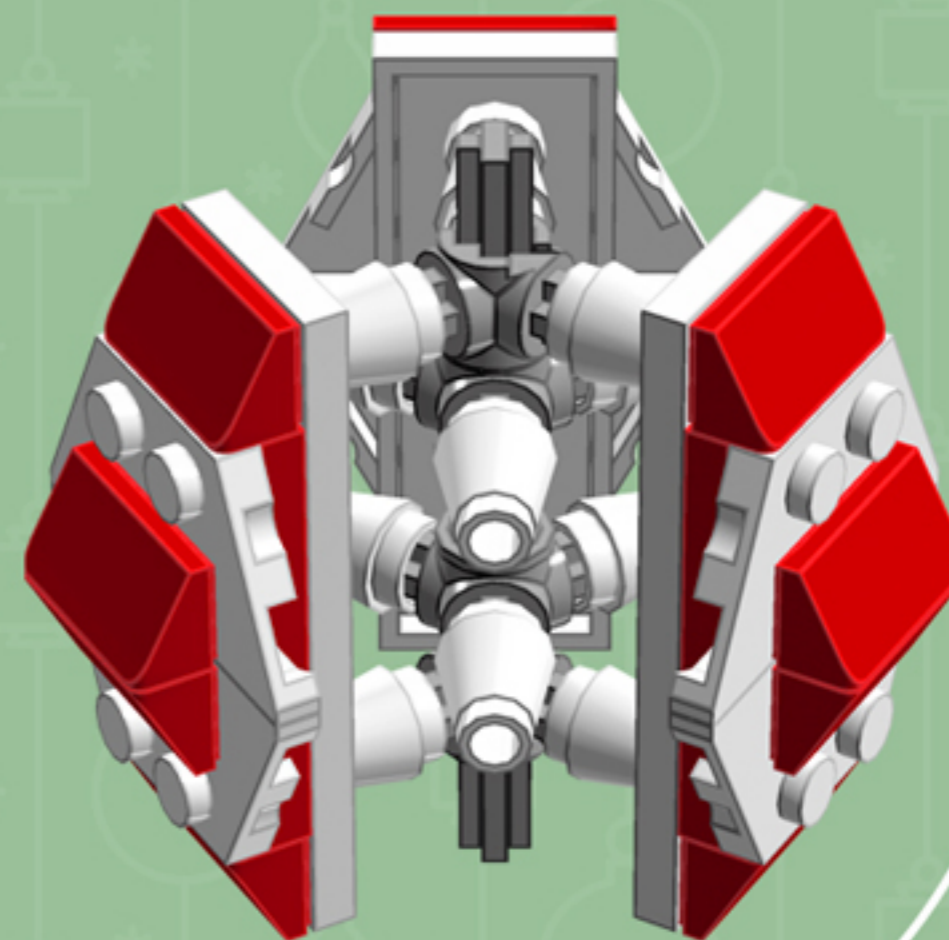

Red Ribbon
Cooper ^{XL}
ORNAMENT

A LEGO® project by Chris McVeigh
chrismcveigh.com

Element ID	Color	Description	Quantity
6010831	Black	Round Plate 2X2 W/Eye	1
302021	Bright Red	Plate 2X4	6
4651524	Bright Red	Roof Tile 1X2X2/3, Abs	24
4502595	Medium Stone Grey	3-Branch Cross Axle W/Cross H.	4
4211622	Medium Stone Grey	Bush For Cross Axle	2
4211805	Medium Stone Grey	Cross Axle 7M	1
4518400	White	Nose Cone Small 1X1	12
403201	White	Plate 2X2 Round	2
4249506	White	Plate 2X4X18°	12
379501	White	Plate 2X6	6
396001	White	Round Plate Ø32X6.4	2

4x

3x

3x

3x

3x

Alternate Configuration

*For more fun builds,
please pop by chrismcveigh.com,
visit me at facebook.com/c.mcveigh.photos,
or follow me on twitter [@actionfigured](https://twitter.com/actionfigured)*