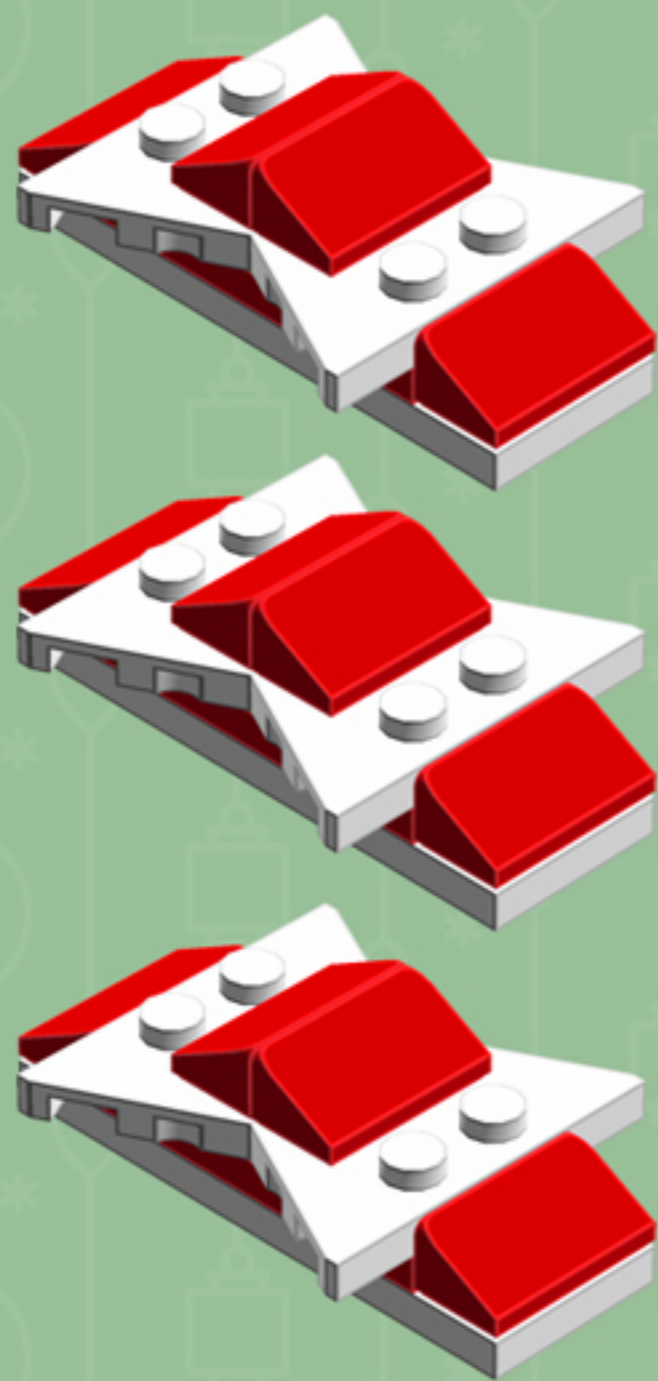

Red Ribbon
Cooper ^{XL}
ORNAMENT

A LEGO® project by Chris McVeigh
chrismcveigh.com

Element ID	Color	Description	Quantity
6010831	Black	Round Plate 2X2 W/Eye	1
302021	Bright Red	Plate 2X4	6
4651524	Bright Red	Roof Tile 1X2X2/3, Abs	24
4502595	Medium Stone Grey	3-Branch Cross Axle W/Cross H.	4
4211622	Medium Stone Grey	Bush For Cross Axle	2
4211805	Medium Stone Grey	Cross Axle 7M	1
4518400	White	Nose Cone Small 1X1	12
403201	White	Plate 2X2 Round	2
4249506	White	Plate 2X4X18°	12
379501	White	Plate 2X6	6
396001	White	Round Plate Ø32X6.4	2

4x

3x

3x

3x

3x

Alternate Configuration

*For more fun builds,
please pop by chrismcveigh.com,
visit me at facebook.com/c.mcveigh.photos,
or follow me on twitter [@actionfigured](https://twitter.com/actionfigured)*