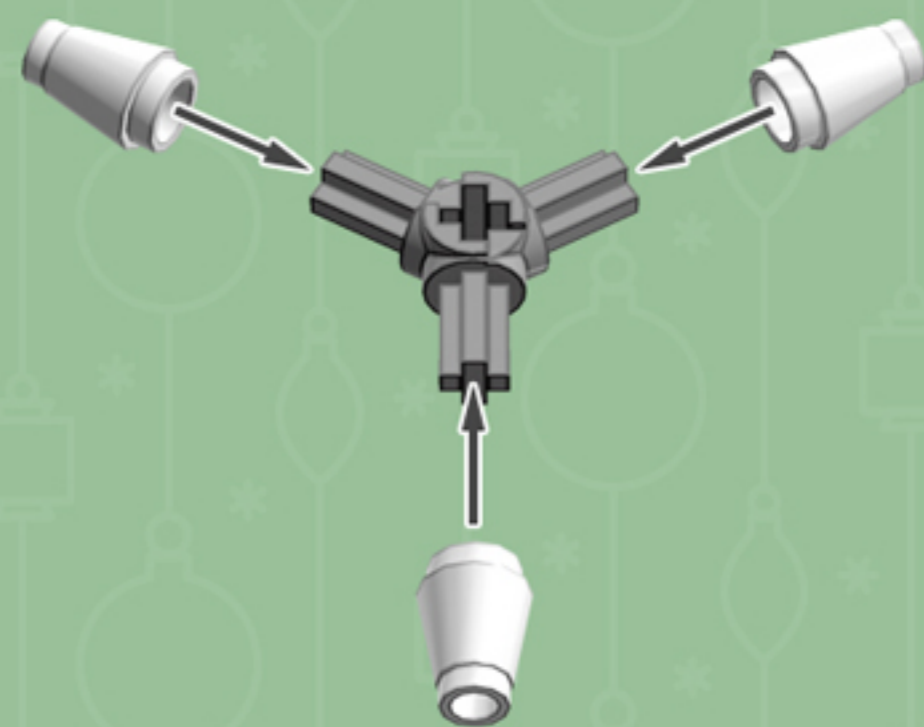

Red Ribbon
Cooper ^{XL}
ORNAMENT

A LEGO® project by Chris McVeigh
chrismcveigh.com

Element ID	Color	Description	Quantity
6010831	Black	Round Plate 2X2 W/Eye	1
302021	Bright Red	Plate 2X4	6
4651524	Bright Red	Roof Tile 1X2X2/3, Abs	24
4502595	Medium Stone Grey	3-Branch Cross Axle W/Cross H.	4
4211622	Medium Stone Grey	Bush For Cross Axle	2
4211805	Medium Stone Grey	Cross Axle 7M	1
4518400	White	Nose Cone Small 1X1	12
403201	White	Plate 2X2 Round	2
4249506	White	Plate 2X4X18°	12
379501	White	Plate 2X6	6
396001	White	Round Plate Ø32X6.4	2

4x

3x

3x

3x

3x

Alternate Configuration

*For more fun builds,
please pop by chrismcveigh.com,
visit me at facebook.com/c.mcveigh.photos,
or follow me on twitter [@actionfigured](https://twitter.com/actionfigured)*