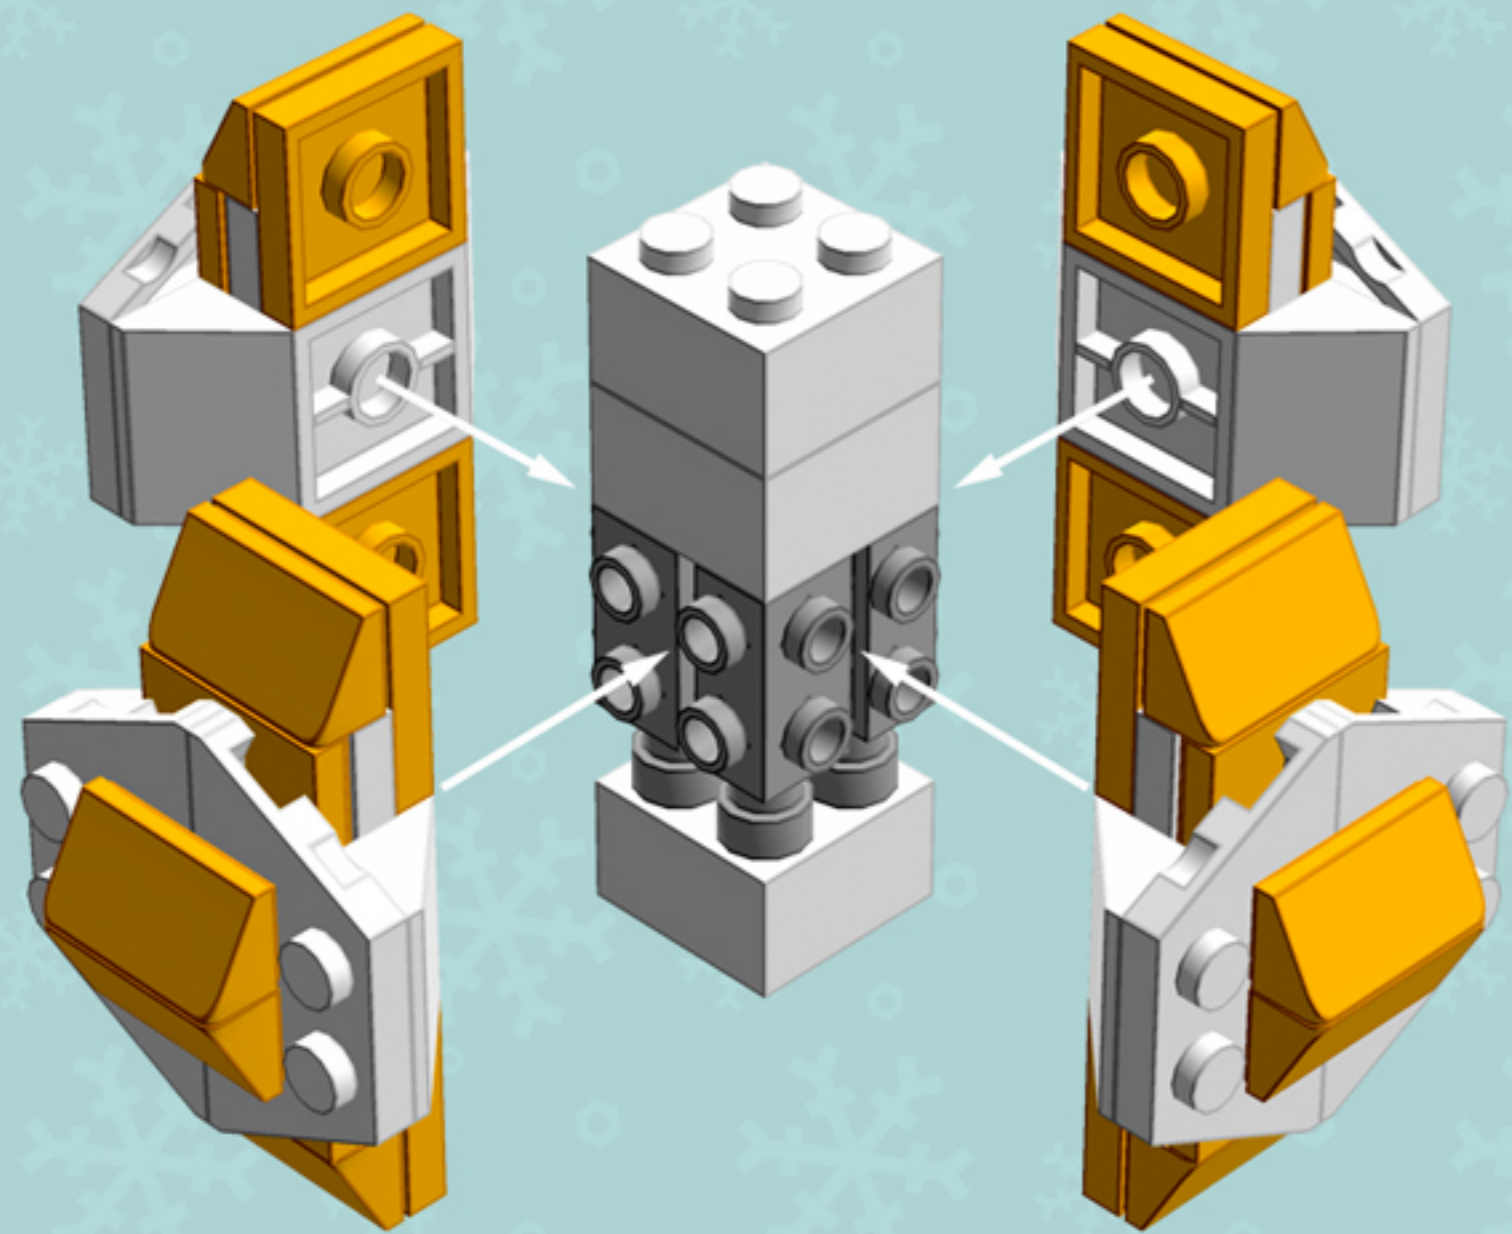

Flame Yellow
Cubist
ORNAMENT

A LEGO® project by Chris McVeigh
chrismcveigh.com

Element ID	Color	Description	Quantity
6010831	Black	Round Plate 2X2 W/Eye	1
4621543	Flame Yellowish Orange	Flat Tile 2X4	4
6003033	Flame Yellowish Orange	Plate 2X2	8
6024286	Flame Yellowish Orange	Roof Tile 1X2X2/3, Abs	16
4211502	Medium Stone Grey	Motor 1X2X2/3	4
300301	White	Brick 2X2	3
6013866	White	Flat Tile 2X2 Inv	1
302001	White	Plate 2X4	4
4249506	White	Plate 2X4X18°	8
4173943	White	Roof Tile 4X2/45° Inv.	4

2x

4x

*For more fun builds,
please pop by chrismcveigh.com,
visit me at facebook.com/c.mcveigh.photos,
or follow me on twitter [@actionfigured](https://twitter.com/actionfigured)*

Purchase custom building kits at shop.chrismcveigh.com