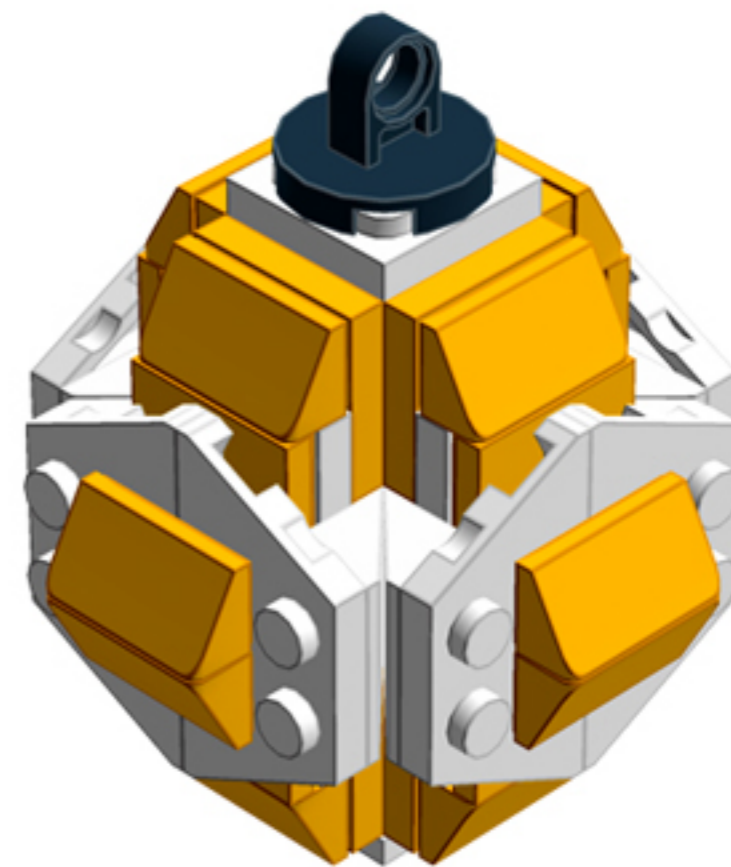

Flame Yellow
Cubist
ORNAMENT

A LEGO® project by Chris McVeigh
chrismcveigh.com

Element ID	Color	Description	Quantity
6010831	Black	Round Plate 2X2 W/Eye	1
4621543	Flame Yellowish Orange	Flat Tile 2X4	4
6003033	Flame Yellowish Orange	Plate 2X2	8
6024286	Flame Yellowish Orange	Roof Tile 1X2X2/3, Abs	16
4211502	Medium Stone Grey	Motor 1X2X2/3	4
300301	White	Brick 2X2	3
6013866	White	Flat Tile 2X2 Inv	1
302001	White	Plate 2X4	4
4249506	White	Plate 2X4X18°	8
4173943	White	Roof Tile 4X2/45° Inv.	4