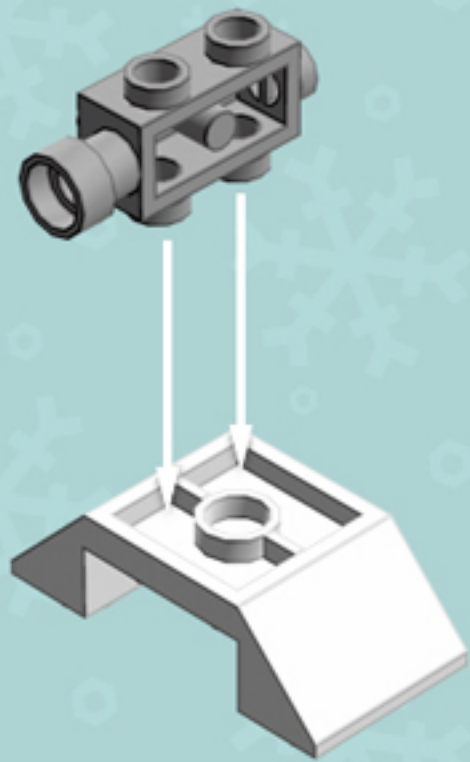

Green/Red Cubist ORNAMENT

A LEGO® project by Chris McVeigh
chrismcveigh.com

| Element ID | Color | Description | Quantity |
|------------|-------------------|------------------------|----------|
| 6010831 | Black | Round Plate 2X2 W/Eye | 1 |
| 4651524 | Bright Red | Roof Tile 1X2X2/3, Abs | 8 |
| 4107762 | Dark Green | Flat Tile 2X2 | 8 |
| 302228 | Dark Green | Plate 2X2 | 8 |
| 6000071 | Dark Green | Roof Tile 1X2X2/3, Abs | 16* |
| 4211502 | Medium Stone Grey | Motor 1X2X2/3 | 4 |
| 300301 | White | Brick 2X2 | 3 |
| 6013866 | White | Flat Tile 2X2 Inv | 1 |
| 302001 | White | Plate 2X4 | 4 |
| 4249506 | White | Plate 2X4X18° | 8 |
| 4173943 | White | Roof Tile 4X2/45° Inv. | 4 |

* Only 8X required for default model. 16X required for all-green variant.

2x

4x

*For more fun builds,
please pop by chrismcveigh.com,
visit me at facebook.com/c.mcveigh.photos,
or follow me on twitter [@actionfigured](https://twitter.com/actionfigured)*