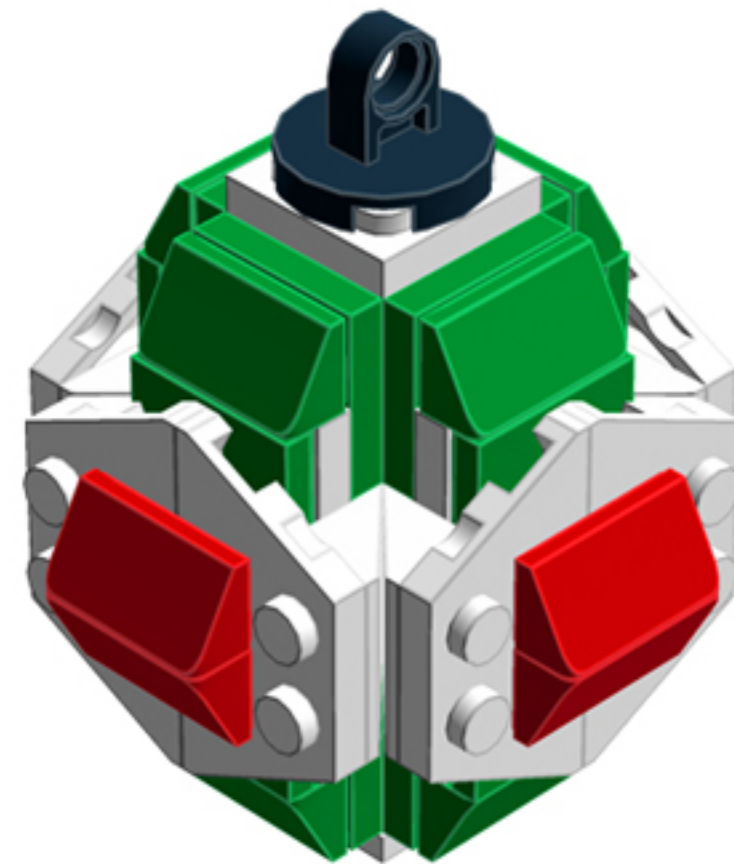

Green/Red Cubist ORNAMENT

A LEGO® project by Chris McVeigh
chrismcveigh.com

| Element ID | Color | Description | Quantity |
|------------|-------------------|------------------------|----------|
| 6010831 | Black | Round Plate 2X2 W/Eye | 1 |
| 4651524 | Bright Red | Roof Tile 1X2X2/3, Abs | 8 |
| 4107762 | Dark Green | Flat Tile 2X2 | 8 |
| 302228 | Dark Green | Plate 2X2 | 8 |
| 6000071 | Dark Green | Roof Tile 1X2X2/3, Abs | 16* |
| 4211502 | Medium Stone Grey | Motor 1X2X2/3 | 4 |
| 300301 | White | Brick 2X2 | 3 |
| 6013866 | White | Flat Tile 2X2 Inv | 1 |
| 302001 | White | Plate 2X4 | 4 |
| 4249506 | White | Plate 2X4X18° | 8 |
| 4173943 | White | Roof Tile 4X2/45° Inv. | 4 |

* Only 8X required for default model. 16X required for all-green variant.

2x

4x

*For more fun builds,
please pop by chrismcveigh.com,
visit me at facebook.com/c.mcveigh.photos,
or follow me on twitter [@actionfigured](https://twitter.com/actionfigured)*