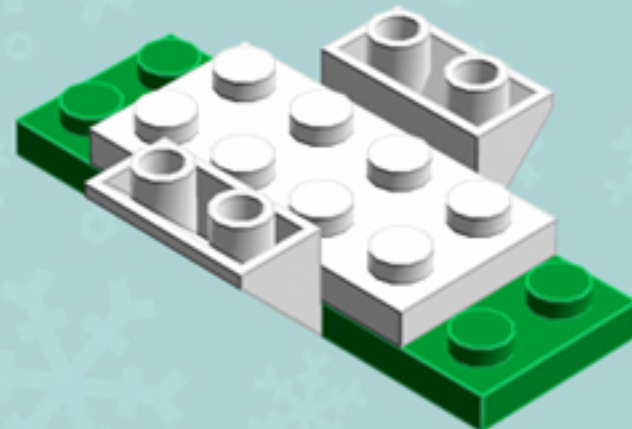

Green/Red Cubist ORNAMENT

A LEGO® project by Chris McVeigh
chrismcveigh.com

| Element ID | Color | Description | Quantity |
|------------|-------------------|------------------------|----------|
| 6010831 | Black | Round Plate 2X2 W/Eye | 1 |
| 4651524 | Bright Red | Roof Tile 1X2X2/3, Abs | 8 |
| 4107762 | Dark Green | Flat Tile 2X2 | 8 |
| 302228 | Dark Green | Plate 2X2 | 8 |
| 6000071 | Dark Green | Roof Tile 1X2X2/3, Abs | 16* |
| 4211502 | Medium Stone Grey | Motor 1X2X2/3 | 4 |
| 300301 | White | Brick 2X2 | 3 |
| 6013866 | White | Flat Tile 2X2 Inv | 1 |
| 302001 | White | Plate 2X4 | 4 |
| 4249506 | White | Plate 2X4X18° | 8 |
| 4173943 | White | Roof Tile 4X2/45° Inv. | 4 |

* Only 8X required for default model. 16X required for all-green variant.

2x

4x

*For more fun builds,
please pop by chrismcveigh.com,
visit me at facebook.com/c.mcveigh.photos,
or follow me on twitter [@actionfigured](https://twitter.com/actionfigured)*