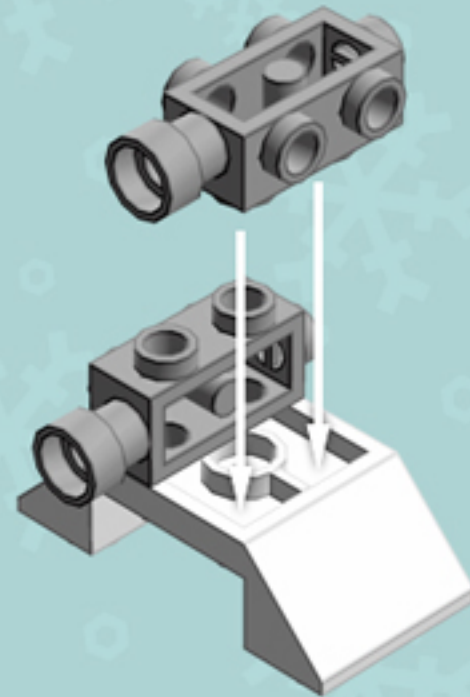

Green/Red Cubist ORNAMENT

A LEGO® project by Chris McVeigh
chrismcveigh.com

| Element ID | Color | Description | Quantity |
|------------|-------------------|------------------------|----------|
| 6010831 | Black | Round Plate 2X2 W/Eye | 1 |
| 4651524 | Bright Red | Roof Tile 1X2X2/3, Abs | 8 |
| 4107762 | Dark Green | Flat Tile 2X2 | 8 |
| 302228 | Dark Green | Plate 2X2 | 8 |
| 6000071 | Dark Green | Roof Tile 1X2X2/3, Abs | 16* |
| 4211502 | Medium Stone Grey | Motor 1X2X2/3 | 4 |
| 300301 | White | Brick 2X2 | 3 |
| 6013866 | White | Flat Tile 2X2 Inv | 1 |
| 302001 | White | Plate 2X4 | 4 |
| 4249506 | White | Plate 2X4X18° | 8 |
| 4173943 | White | Roof Tile 4X2/45° Inv. | 4 |

* Only 8X required for default model. 16X required for all-green variant.

2x

4x

*For more fun builds,
please pop by chrismcveigh.com,
visit me at facebook.com/c.mcveigh.photos,
or follow me on twitter [@actionfigured](https://twitter.com/actionfigured)*