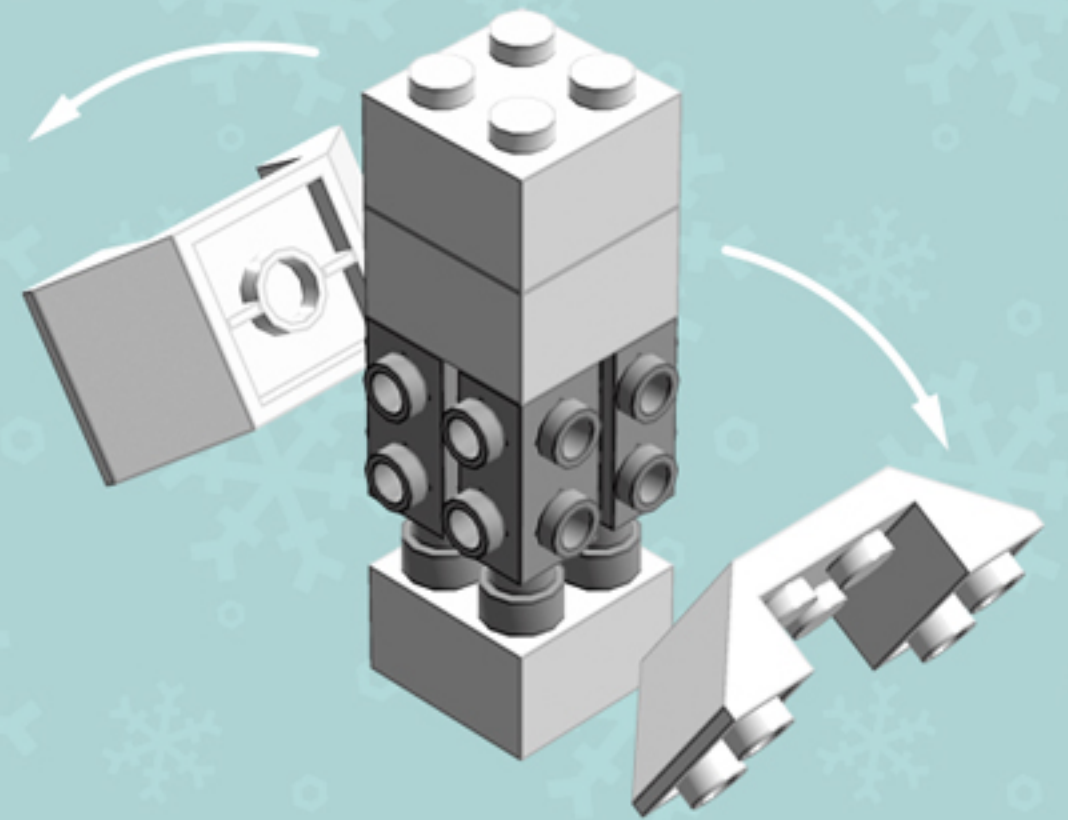

Green/Red Cubist ORNAMENT

A LEGO® project by Chris McVeigh
chrismcveigh.com

| Element ID | Color | Description | Quantity |
|------------|-------------------|------------------------|----------|
| 6010831 | Black | Round Plate 2X2 W/Eye | 1 |
| 4651524 | Bright Red | Roof Tile 1X2X2/3, Abs | 8 |
| 4107762 | Dark Green | Flat Tile 2X2 | 8 |
| 302228 | Dark Green | Plate 2X2 | 8 |
| 6000071 | Dark Green | Roof Tile 1X2X2/3, Abs | 16* |
| 4211502 | Medium Stone Grey | Motor 1X2X2/3 | 4 |
| 300301 | White | Brick 2X2 | 3 |
| 6013866 | White | Flat Tile 2X2 Inv | 1 |
| 302001 | White | Plate 2X4 | 4 |
| 4249506 | White | Plate 2X4X18° | 8 |
| 4173943 | White | Roof Tile 4X2/45° Inv. | 4 |

* Only 8X required for default model. 16X required for all-green variant.

2x

4x

*For more fun builds,
please pop by chrismcveigh.com,
visit me at facebook.com/c.mcveigh.photos,
or follow me on twitter [@actionfigured](https://twitter.com/actionfigured)*