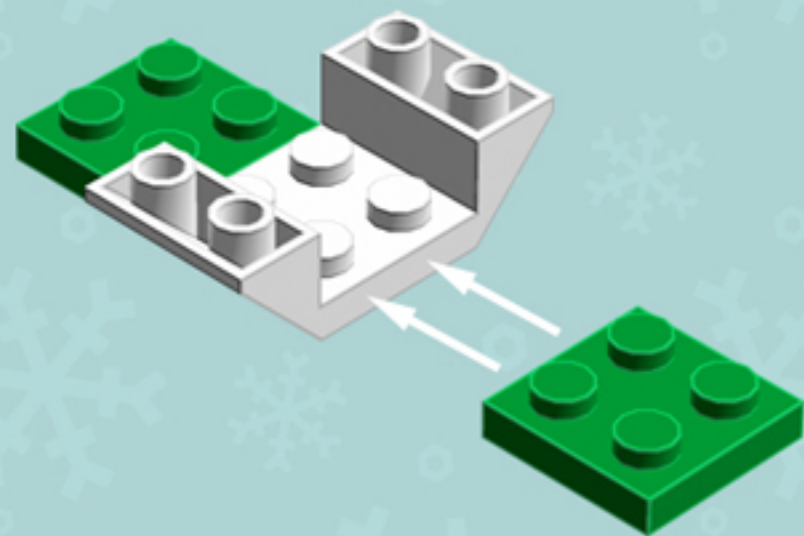

Green/Red Cubist ORNAMENT

A LEGO® project by Chris McVeigh
chrismcveigh.com

| Element ID | Color | Description | Quantity |
|------------|-------------------|------------------------|----------|
| 6010831 | Black | Round Plate 2X2 W/Eye | 1 |
| 4651524 | Bright Red | Roof Tile 1X2X2/3, Abs | 8 |
| 4107762 | Dark Green | Flat Tile 2X2 | 8 |
| 302228 | Dark Green | Plate 2X2 | 8 |
| 6000071 | Dark Green | Roof Tile 1X2X2/3, Abs | 16* |
| 4211502 | Medium Stone Grey | Motor 1X2X2/3 | 4 |
| 300301 | White | Brick 2X2 | 3 |
| 6013866 | White | Flat Tile 2X2 Inv | 1 |
| 302001 | White | Plate 2X4 | 4 |
| 4249506 | White | Plate 2X4X18° | 8 |
| 4173943 | White | Roof Tile 4X2/45° Inv. | 4 |

* Only 8X required for default model. 16X required for all-green variant.

2x

4x

*For more fun builds,
please pop by chrismcveigh.com,
visit me at facebook.com/c.mcveigh.photos,
or follow me on twitter [@actionfigured](https://twitter.com/actionfigured)*