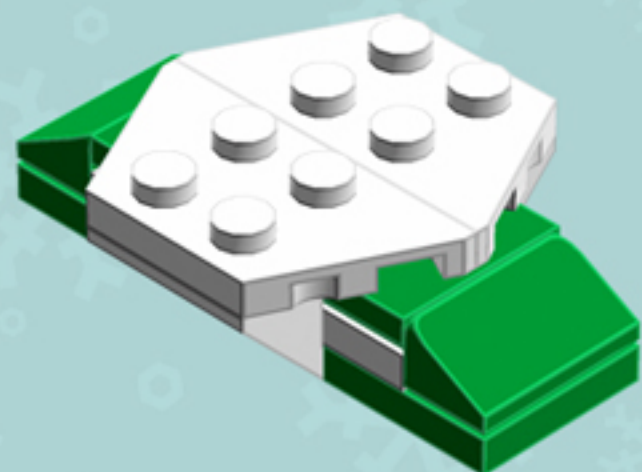

Green/Red Cubist ORNAMENT

A LEGO® project by Chris McVeigh
chrismcveigh.com

| Element ID | Color | Description | Quantity |
|------------|-------------------|------------------------|----------|
| 6010831 | Black | Round Plate 2X2 W/Eye | 1 |
| 4651524 | Bright Red | Roof Tile 1X2X2/3, Abs | 8 |
| 4107762 | Dark Green | Flat Tile 2X2 | 8 |
| 302228 | Dark Green | Plate 2X2 | 8 |
| 6000071 | Dark Green | Roof Tile 1X2X2/3, Abs | 16* |
| 4211502 | Medium Stone Grey | Motor 1X2X2/3 | 4 |
| 300301 | White | Brick 2X2 | 3 |
| 6013866 | White | Flat Tile 2X2 Inv | 1 |
| 302001 | White | Plate 2X4 | 4 |
| 4249506 | White | Plate 2X4X18° | 8 |
| 4173943 | White | Roof Tile 4X2/45° Inv. | 4 |

* Only 8X required for default model. 16X required for all-green variant.

2x

4x

*For more fun builds,
please pop by chrismcveigh.com,
visit me at facebook.com/c.mcveigh.photos,
or follow me on twitter [@actionfigured](https://twitter.com/actionfigured)*