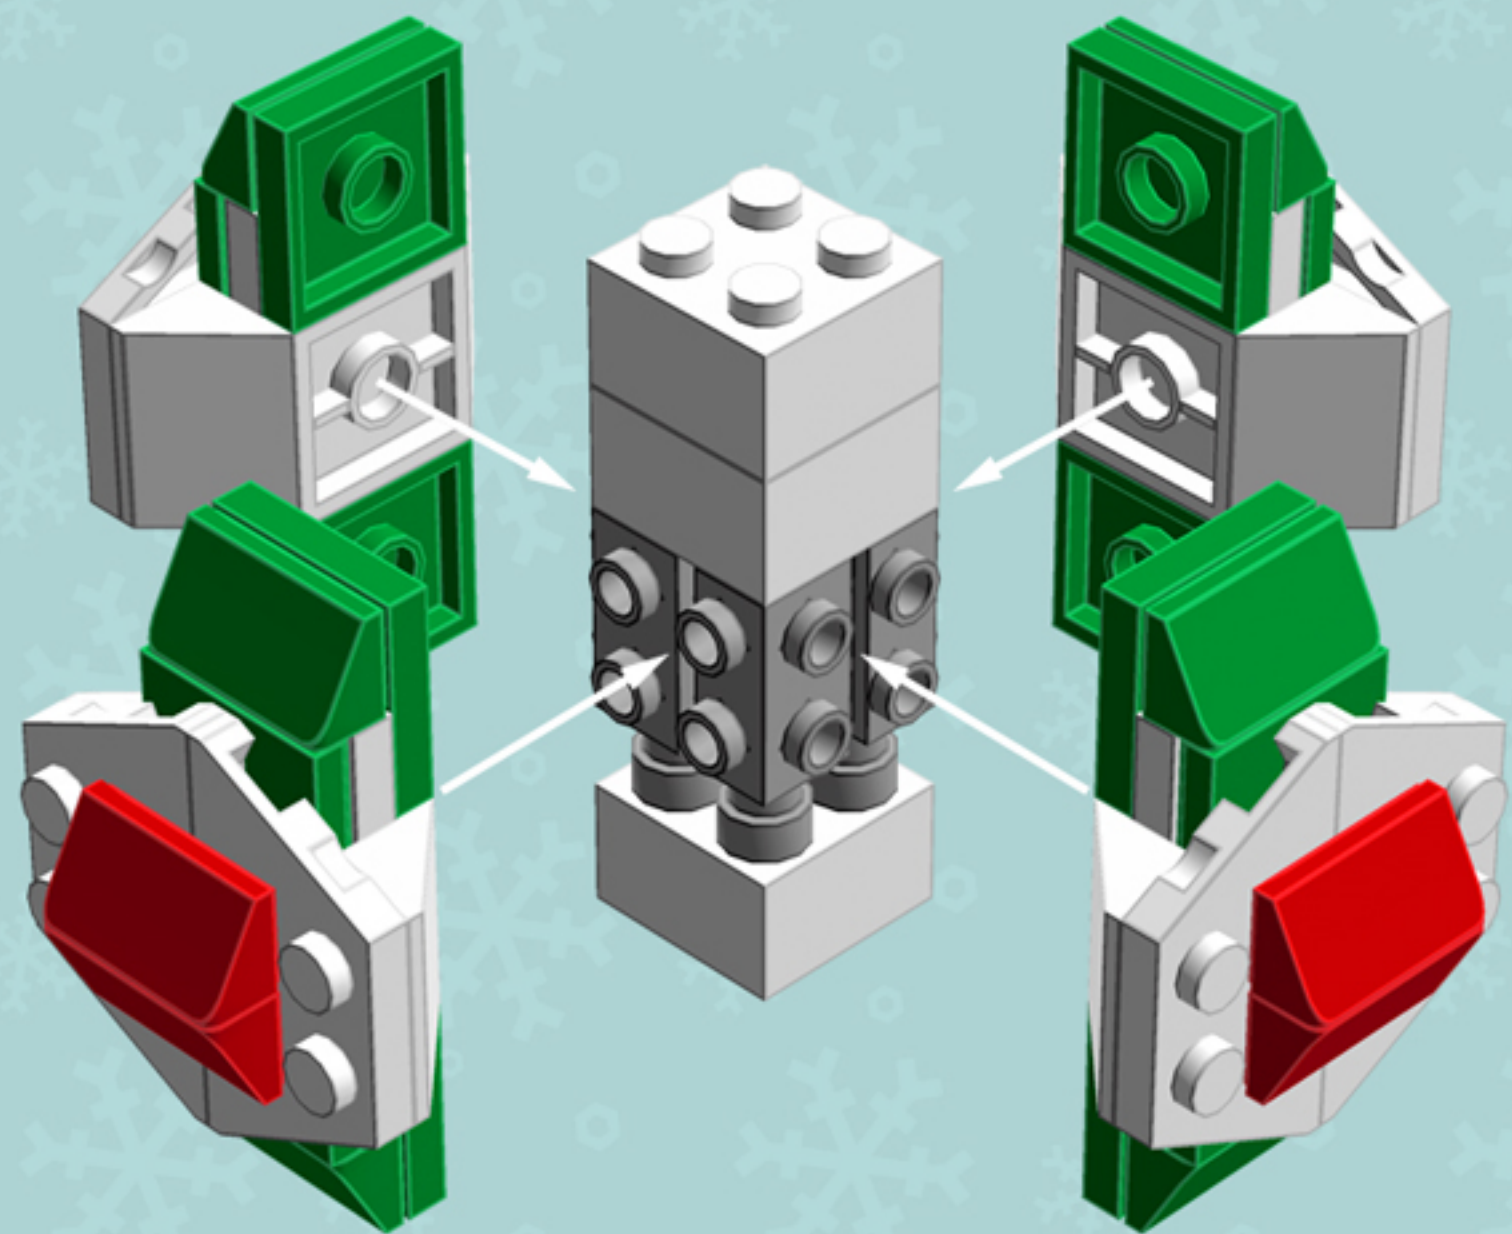

Green/Red Cubist ORNAMENT

A LEGO® project by Chris McVeigh
chrismcveigh.com

| Element ID | Color | Description | Quantity |
|------------|-------------------|------------------------|----------|
| 6010831 | Black | Round Plate 2X2 W/Eye | 1 |
| 4651524 | Bright Red | Roof Tile 1X2X2/3, Abs | 8 |
| 4107762 | Dark Green | Flat Tile 2X2 | 8 |
| 302228 | Dark Green | Plate 2X2 | 8 |
| 6000071 | Dark Green | Roof Tile 1X2X2/3, Abs | 16* |
| 4211502 | Medium Stone Grey | Motor 1X2X2/3 | 4 |
| 300301 | White | Brick 2X2 | 3 |
| 6013866 | White | Flat Tile 2X2 Inv | 1 |
| 302001 | White | Plate 2X4 | 4 |
| 4249506 | White | Plate 2X4X18° | 8 |
| 4173943 | White | Roof Tile 4X2/45° Inv. | 4 |

* Only 8X required for default model. 16X required for all-green variant.

2x

4x

*For more fun builds,
please pop by chrismcveigh.com,
visit me at facebook.com/c.mcveigh.photos,
or follow me on twitter [@actionfigured](https://twitter.com/actionfigured)*