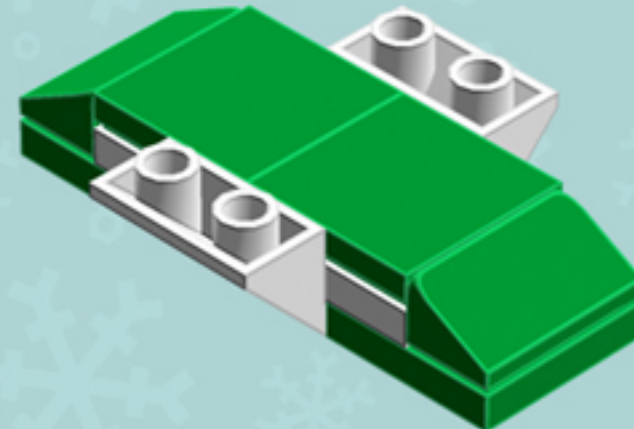

Green/Red Cubist ORNAMENT

A LEGO® project by Chris McVeigh
chrismcveigh.com

| Element ID | Color | Description | Quantity |
|------------|-------------------|------------------------|----------|
| 6010831 | Black | Round Plate 2X2 W/Eye | 1 |
| 4651524 | Bright Red | Roof Tile 1X2X2/3, Abs | 8 |
| 4107762 | Dark Green | Flat Tile 2X2 | 8 |
| 302228 | Dark Green | Plate 2X2 | 8 |
| 6000071 | Dark Green | Roof Tile 1X2X2/3, Abs | 16* |
| 4211502 | Medium Stone Grey | Motor 1X2X2/3 | 4 |
| 300301 | White | Brick 2X2 | 3 |
| 6013866 | White | Flat Tile 2X2 Inv | 1 |
| 302001 | White | Plate 2X4 | 4 |
| 4249506 | White | Plate 2X4X18° | 8 |
| 4173943 | White | Roof Tile 4X2/45° Inv. | 4 |

* Only 8X required for default model. 16X required for all-green variant.

2x

4x

*For more fun builds,
please pop by chrismcveigh.com,
visit me at facebook.com/c.mcveigh.photos,
or follow me on twitter [@actionfigured](https://twitter.com/actionfigured)*