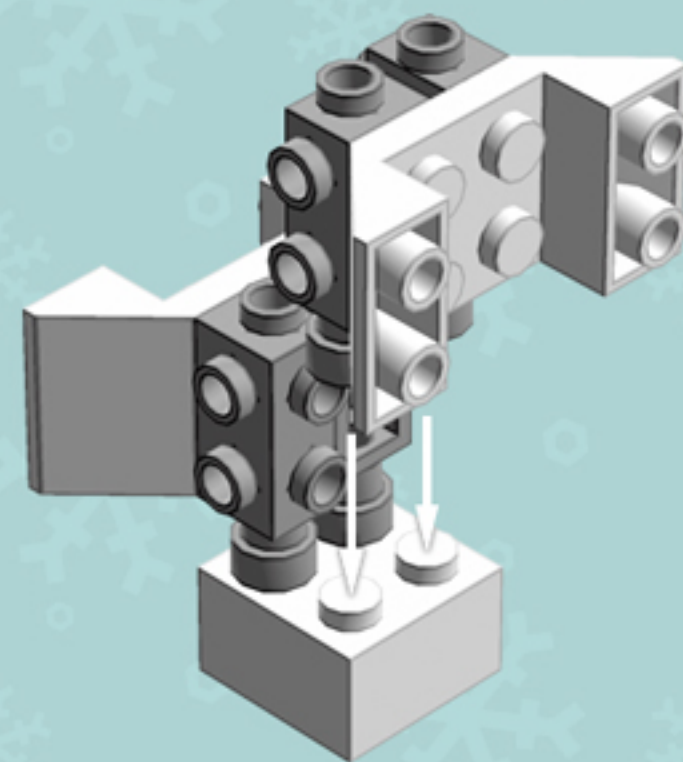

Green/Red Cubist ORNAMENT

A LEGO® project by Chris McVeigh
chrismcveigh.com

| Element ID | Color | Description | Quantity |
|------------|-------------------|------------------------|----------|
| 6010831 | Black | Round Plate 2X2 W/Eye | 1 |
| 4651524 | Bright Red | Roof Tile 1X2X2/3, Abs | 8 |
| 4107762 | Dark Green | Flat Tile 2X2 | 8 |
| 302228 | Dark Green | Plate 2X2 | 8 |
| 6000071 | Dark Green | Roof Tile 1X2X2/3, Abs | 16* |
| 4211502 | Medium Stone Grey | Motor 1X2X2/3 | 4 |
| 300301 | White | Brick 2X2 | 3 |
| 6013866 | White | Flat Tile 2X2 Inv | 1 |
| 302001 | White | Plate 2X4 | 4 |
| 4249506 | White | Plate 2X4X18° | 8 |
| 4173943 | White | Roof Tile 4X2/45° Inv. | 4 |

* Only 8X required for default model. 16X required for all-green variant.

2x

4x

*For more fun builds,
please pop by chrismcveigh.com,
visit me at facebook.com/c.mcveigh.photos,
or follow me on twitter [@actionfigured](https://twitter.com/actionfigured)*