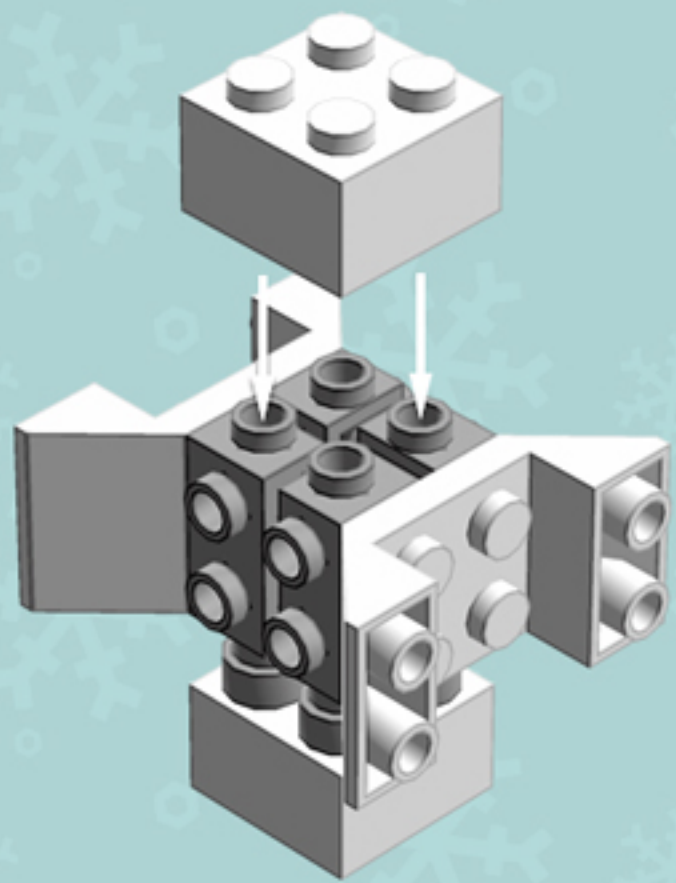

Green/Red Cubist ORNAMENT

A LEGO® project by Chris McVeigh
chrismcveigh.com

| Element ID | Color | Description | Quantity |
|------------|-------------------|------------------------|----------|
| 6010831 | Black | Round Plate 2X2 W/Eye | 1 |
| 4651524 | Bright Red | Roof Tile 1X2X2/3, Abs | 8 |
| 4107762 | Dark Green | Flat Tile 2X2 | 8 |
| 302228 | Dark Green | Plate 2X2 | 8 |
| 6000071 | Dark Green | Roof Tile 1X2X2/3, Abs | 16* |
| 4211502 | Medium Stone Grey | Motor 1X2X2/3 | 4 |
| 300301 | White | Brick 2X2 | 3 |
| 6013866 | White | Flat Tile 2X2 Inv | 1 |
| 302001 | White | Plate 2X4 | 4 |
| 4249506 | White | Plate 2X4X18° | 8 |
| 4173943 | White | Roof Tile 4X2/45° Inv. | 4 |

* Only 8X required for default model. 16X required for all-green variant.

2x

4x

*For more fun builds,
please pop by chrismcveigh.com,
visit me at facebook.com/c.mcveigh.photos,
or follow me on twitter [@actionfigured](https://twitter.com/actionfigured)*