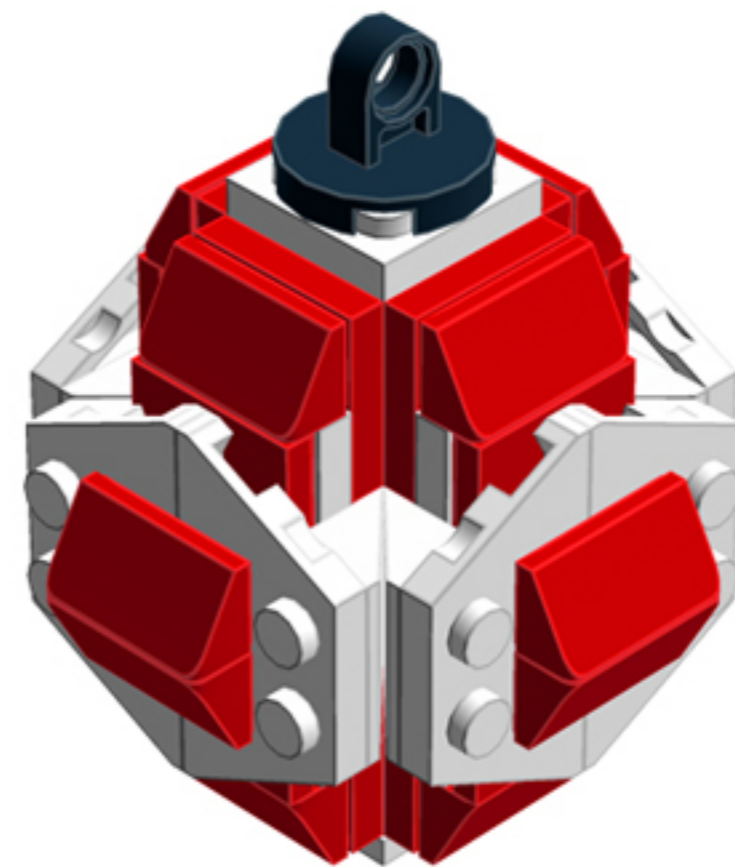

Bright Red  
Cubist  
**ORNAMENT**

*A LEGO® project by Chris McVeigh*  
[chrismcveigh.com](http://chrismcveigh.com)

Element ID	Color	Description	Quantity
6010831	Black	Round Plate 2X2 W/Eye	1
306821	Bright Red	Flat Tile 2X2	8
302221	Bright Red	Plate 2X2	8
4651524	Bright Red	Roof Tile 1X2X2/3, Abs	16
4211502	Medium Stone Grey	Motor 1X2X2/3	4
300301	White	Brick 2X2	3
6013866	White	Flat Tile 2X2 Inv	1
302001	White	Plate 2X4	4
4249506	White	Plate 2X4X18°	8
4173943	White	Roof Tile 4X2/45° Inv.	4

2x

4x

*For more fun builds,  
please pop by [chrismcveigh.com](http://chrismcveigh.com),  
visit me at [facebook.com/c.mcveigh.photos](https://facebook.com/c.mcveigh.photos),  
or follow me on twitter [@actionfigured](https://twitter.com/actionfigured)*