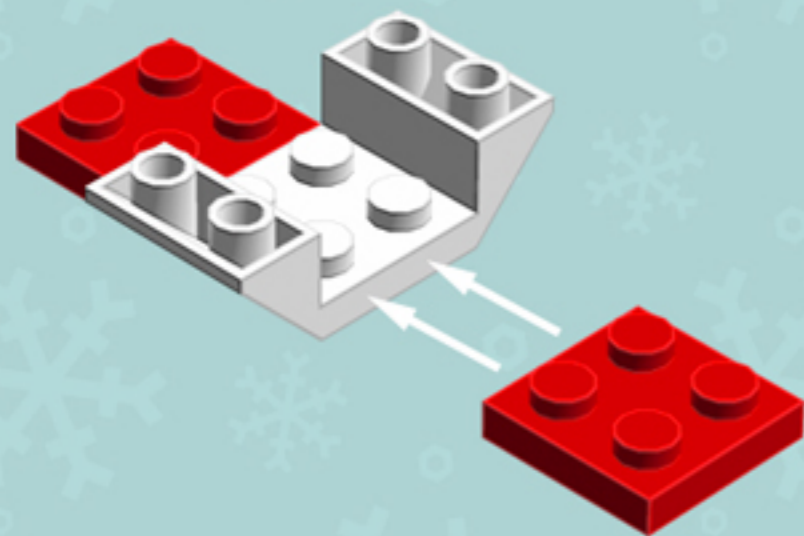

Bright Red  
Cubist  
**ORNAMENT**

*A LEGO® project by Chris McVeigh*  
[chrismcveigh.com](http://chrismcveigh.com)

Element ID	Color	Description	Quantity
6010831	Black	Round Plate 2X2 W/Eye	1
306821	Bright Red	Flat Tile 2X2	8
302221	Bright Red	Plate 2X2	8
4651524	Bright Red	Roof Tile 1X2X2/3, Abs	16
4211502	Medium Stone Grey	Motor 1X2X2/3	4
300301	White	Brick 2X2	3
6013866	White	Flat Tile 2X2 Inv	1
302001	White	Plate 2X4	4
4249506	White	Plate 2X4X18°	8
4173943	White	Roof Tile 4X2/45° Inv.	4

2x

4x

*For more fun builds,  
please pop by [chrismcveigh.com](http://chrismcveigh.com),  
visit me at [facebook.com/c.mcveigh.photos](https://facebook.com/c.mcveigh.photos),  
or follow me on twitter [@actionfigured](https://twitter.com/actionfigured)*