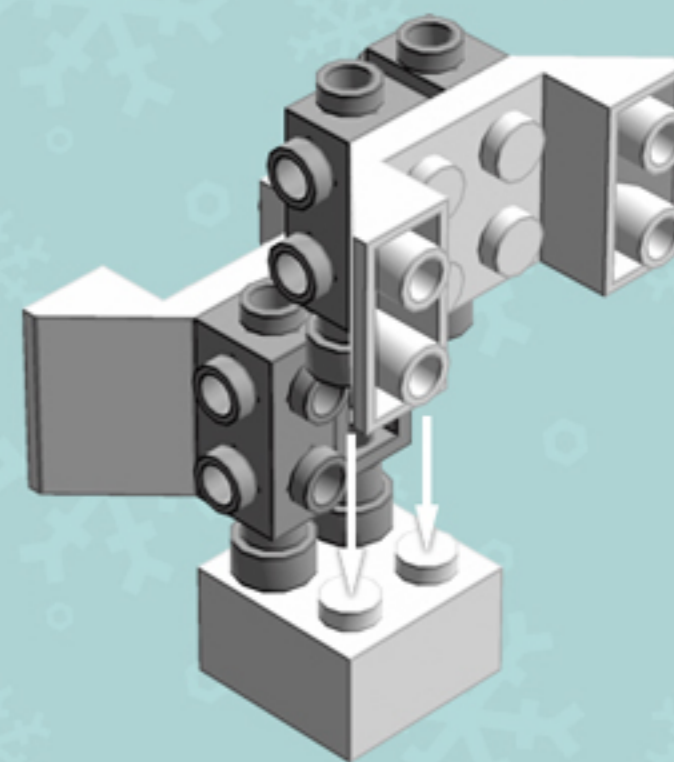

Bright Red  
Cubist  
**ORNAMENT**

*A LEGO® project by Chris McVeigh*  
[chrismcveigh.com](http://chrismcveigh.com)

Element ID	Color	Description	Quantity
6010831	Black	Round Plate 2X2 W/Eye	1
306821	Bright Red	Flat Tile 2X2	8
302221	Bright Red	Plate 2X2	8
4651524	Bright Red	Roof Tile 1X2X2/3, Abs	16
4211502	Medium Stone Grey	Motor 1X2X2/3	4
300301	White	Brick 2X2	3
6013866	White	Flat Tile 2X2 Inv	1
302001	White	Plate 2X4	4
4249506	White	Plate 2X4X18°	8
4173943	White	Roof Tile 4X2/45° Inv.	4

2x

4x

*For more fun builds,  
please pop by [chrismcveigh.com](http://chrismcveigh.com),  
visit me at [facebook.com/c.mcveigh.photos](https://facebook.com/c.mcveigh.photos),  
or follow me on twitter [@actionfigured](https://twitter.com/actionfigured)*