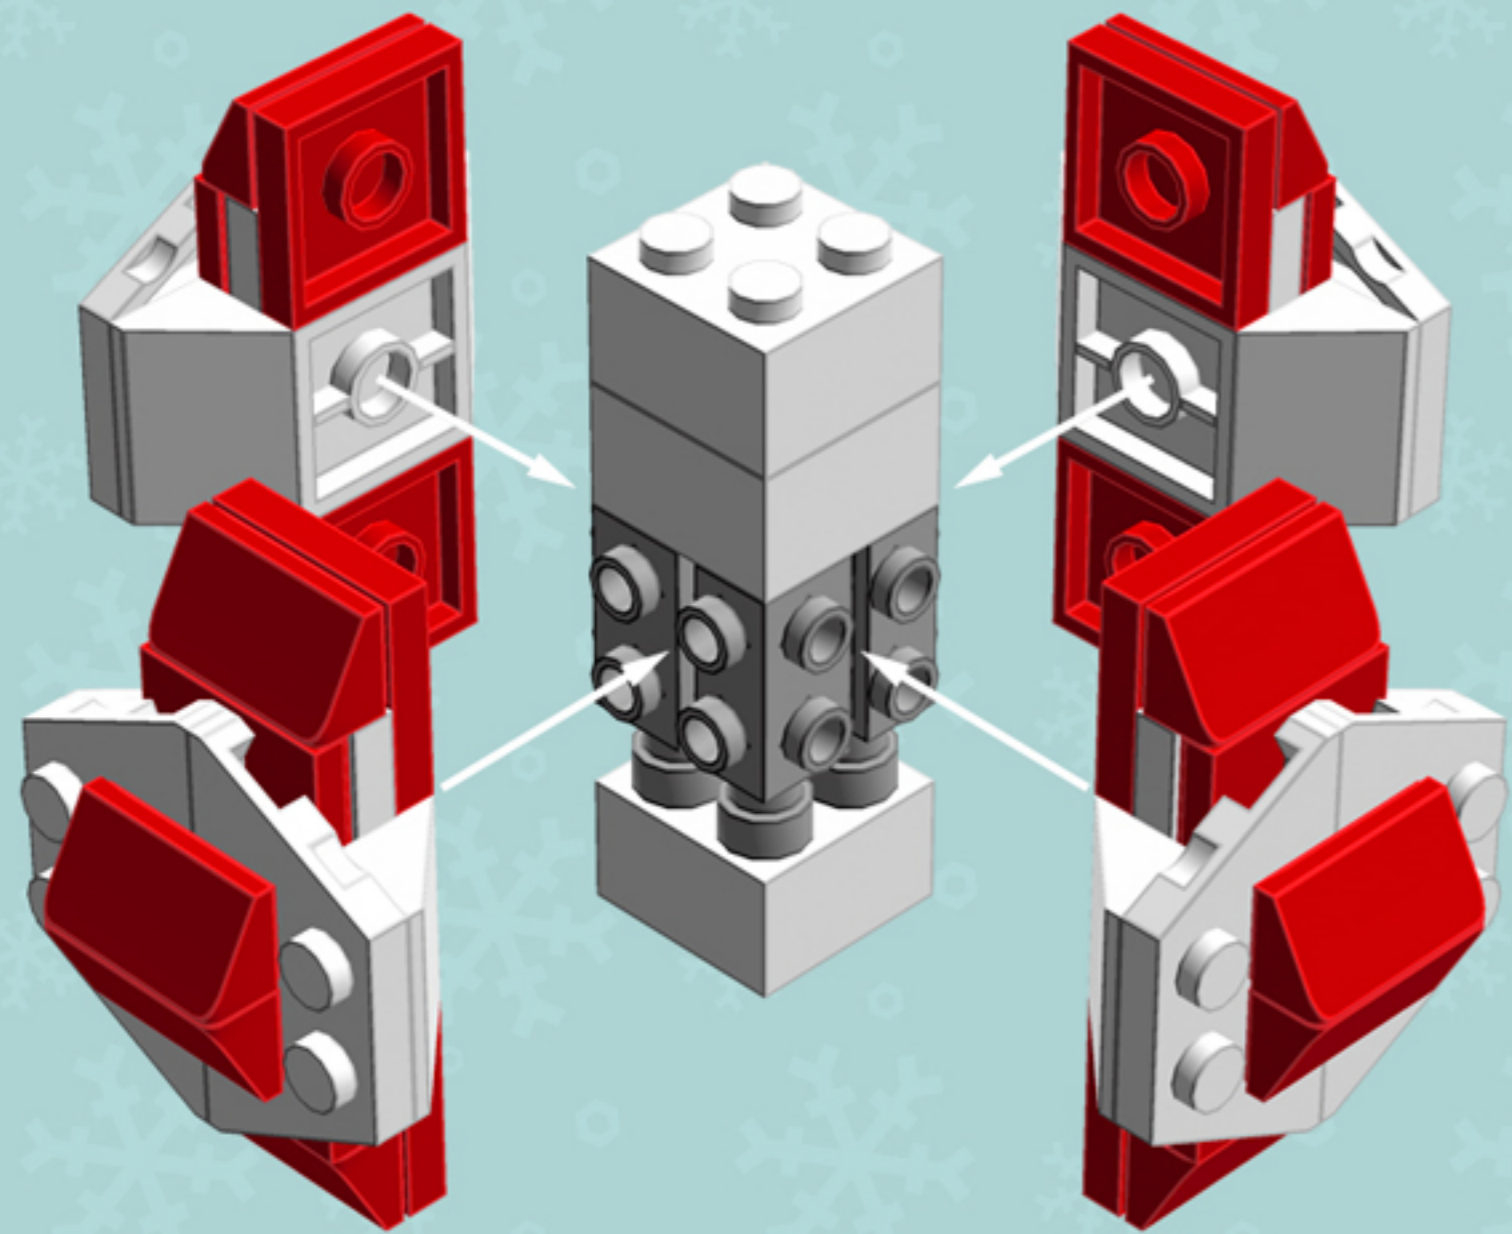

Bright Red  
Cubist  
**ORNAMENT**

*A LEGO® project by Chris McVeigh*  
[chrismcveigh.com](http://chrismcveigh.com)

Element ID	Color	Description	Quantity
6010831	Black	Round Plate 2X2 W/Eye	1
306821	Bright Red	Flat Tile 2X2	8
302221	Bright Red	Plate 2X2	8
4651524	Bright Red	Roof Tile 1X2X2/3, Abs	16
4211502	Medium Stone Grey	Motor 1X2X2/3	4
300301	White	Brick 2X2	3
6013866	White	Flat Tile 2X2 Inv	1
302001	White	Plate 2X4	4
4249506	White	Plate 2X4X18°	8
4173943	White	Roof Tile 4X2/45° Inv.	4

2x

4x

*For more fun builds,  
please pop by [chrismcveigh.com](http://chrismcveigh.com),  
visit me at [facebook.com/c.mcveigh.photos](https://facebook.com/c.mcveigh.photos),  
or follow me on twitter [@actionfigured](https://twitter.com/actionfigured)*