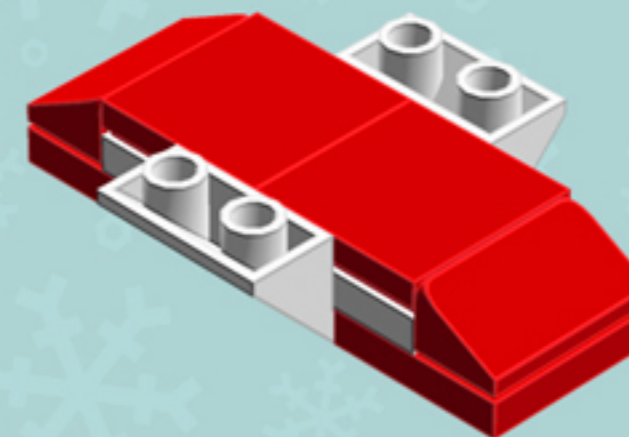

Bright Red  
Cubist  
**ORNAMENT**

*A LEGO® project by Chris McVeigh*  
[chrismcveigh.com](http://chrismcveigh.com)

Element ID	Color	Description	Quantity
6010831	Black	Round Plate 2X2 W/Eye	1
306821	Bright Red	Flat Tile 2X2	8
302221	Bright Red	Plate 2X2	8
4651524	Bright Red	Roof Tile 1X2X2/3, Abs	16
4211502	Medium Stone Grey	Motor 1X2X2/3	4
300301	White	Brick 2X2	3
6013866	White	Flat Tile 2X2 Inv	1
302001	White	Plate 2X4	4
4249506	White	Plate 2X4X18°	8
4173943	White	Roof Tile 4X2/45° Inv.	4

2x

4x

*For more fun builds,  
please pop by [chrismcveigh.com](http://chrismcveigh.com),  
visit me at [facebook.com/c.mcveigh.photos](https://facebook.com/c.mcveigh.photos),  
or follow me on twitter [@actionfigured](https://twitter.com/actionfigured)*