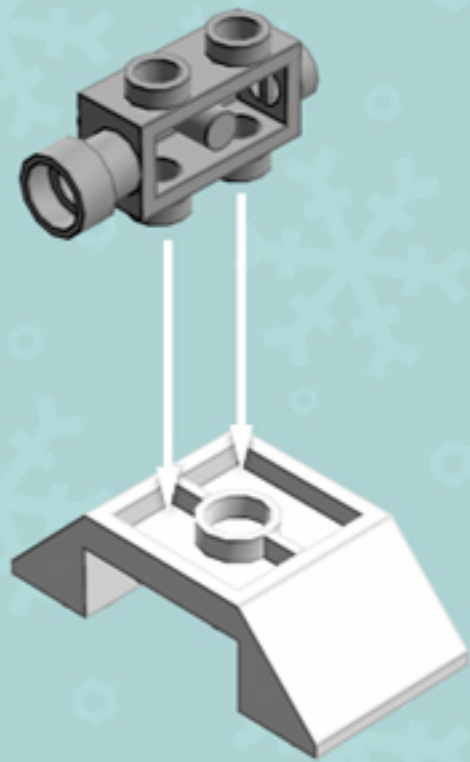

Bright Red  
Cubist  
**ORNAMENT**

*A LEGO® project by Chris McVeigh*  
[chrismcveigh.com](http://chrismcveigh.com)

Element ID	Color	Description	Quantity
6010831	Black	Round Plate 2X2 W/Eye	1
306821	Bright Red	Flat Tile 2X2	8
302221	Bright Red	Plate 2X2	8
4651524	Bright Red	Roof Tile 1X2X2/3, Abs	16
4211502	Medium Stone Grey	Motor 1X2X2/3	4
300301	White	Brick 2X2	3
6013866	White	Flat Tile 2X2 Inv	1
302001	White	Plate 2X4	4
4249506	White	Plate 2X4X18°	8
4173943	White	Roof Tile 4X2/45° Inv.	4

2x

4x

*For more fun builds,  
please pop by [chrismcveigh.com](http://chrismcveigh.com),  
visit me at [facebook.com/c.mcveigh.photos](https://facebook.com/c.mcveigh.photos),  
or follow me on twitter [@actionfigured](https://twitter.com/actionfigured)*