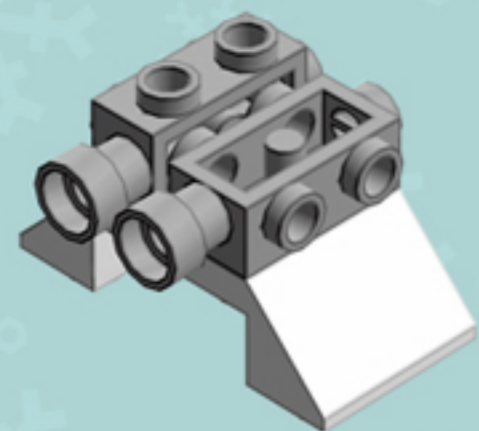

Bright Red  
Cubist  
**ORNAMENT**

*A LEGO® project by Chris McVeigh*  
[chrismcveigh.com](http://chrismcveigh.com)

Element ID	Color	Description	Quantity
6010831	Black	Round Plate 2X2 W/Eye	1
306821	Bright Red	Flat Tile 2X2	8
302221	Bright Red	Plate 2X2	8
4651524	Bright Red	Roof Tile 1X2X2/3, Abs	16
4211502	Medium Stone Grey	Motor 1X2X2/3	4
300301	White	Brick 2X2	3
6013866	White	Flat Tile 2X2 Inv	1
302001	White	Plate 2X4	4
4249506	White	Plate 2X4X18°	8
4173943	White	Roof Tile 4X2/45° Inv.	4

2x

4x

*For more fun builds,  
please pop by [chrismcveigh.com](http://chrismcveigh.com),  
visit me at [facebook.com/c.mcveigh.photos](https://facebook.com/c.mcveigh.photos),  
or follow me on twitter [@actionfigured](https://twitter.com/actionfigured)*