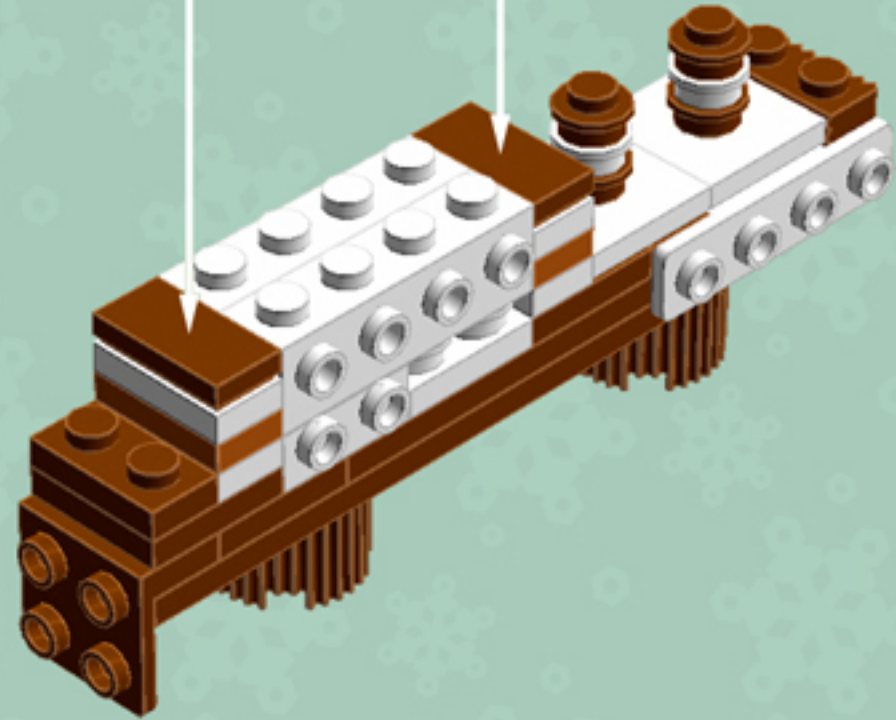

Element ID	Color	Description	Quantity
4179580	White	Parabolic Reflector Ø24X6,4	1
614101	White	Plate 1X1 Round	43
4613256	White	Plate 1X1 W. Holder	2
4538353	White	Plate 1X1 W/Holder Vertical	4
302301	White	Plate 1X2	6
4611700	White	Plate 1X2 W. Vertical Schaft	1
4249563	White	Plate 1X2 With Slide	8
371001	White	Plate 1X4	2
403201	White	Plate 2X2 Round	18
4565324	White	Plate 2X2 W 1 Knob	6
6046979	White	Plate 2X2X2/3 W. 2. Hor. Knob	2
302001	White	Plate 2X4	3
241201	White	Radiator Grille 1X2	8
393701	White	Rocker Bearing 1X2	2