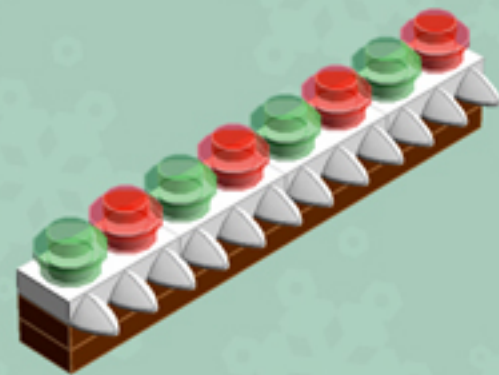

Gingerbread Express

A LEGO® project by Chris McVeigh
chrismcveigh.com

v 1.5

Element ID	Color	Description	Quantity
6016172	Black	Angular Plate 1,5 Top 1X2 1/2	2
281726	Black	Technic Doub. Bearing Pl. 2X2	3
4666579	Brick Yellow	Connector Peg/Cross Axle	6
4570877	Dark Orange	Plate 1X2	4
4616027	Dark Orange	Plate 2X2 Round	3
6055313	Dark Stone Grey	Flat Tile 2x2 Round W. Hole Ø4.85	1
4211483	Medium Stone Grey	Connector Peg W. Knob	2
4211881	Medium Stone Grey	Plate 2X2 (Rocking)	2
6075212	Reddish Brown	Angle Plate 1X2 / 2X2	1
4211151	Reddish Brown	Flat Tile 1X2	6
4221744	Reddish Brown	Plate 1X1	2
4216581	Reddish Brown	Plate 1X1 Round	12
4211150	Reddish Brown	Plate 1X2	3
4219726	Reddish Brown	Plate 1X2 W. 1 Knob	2
4211190	Reddish Brown	Plate 1X4	8

Element ID	Color	Description	Quantity
4216945	Reddish Brown	Plate 1X8	6
4225700	Reddish Brown	Plate 2X12	2
4216695	Reddish Brown	Plate 2X2	4
4211159	Reddish Brown	Plate 2X2 Round	13
4211186	Reddish Brown	Plate 2X4	4
4243838	Reddish Brown	Plate 4X4	2
4597565	Reddish Brown	Plate W. Bow 2X4X2/3	4
4223303	Reddish Brown	Profile Brick 1X2	4
6036503	Reddish Brown	Profile Brick Ø15.83 W. Cross	2
6063444	Reddish Brown	Rocket Step 3X3X2 W. Cross	1
4504376	Reddish Brown	Roof Tile 1X1X2/3, Abs	1
6075287	Reddish Brown	Roof Tile 1X2 45° W 1/3 Plate	2
4211202	Reddish Brown	Roof Tile 2X2/45°	1
6096670	Reddish Brown	Roof Tile W. Lattice 1X2X2/3	4
4211183	Reddish Brown	Round Brick 1X1	6

Things not adding up? You may have *Gingerbread Express* v1.0. You'll find the correct guide at chrismcveigh.com/archives.

2x

3x

2x

2x

2x

2x

*For more fun builds,
please pop by chrismcveigh.com,
visit me at facebook.com/c.mcveigh.photos,
or follow me on twitter [@actionfigured](https://twitter.com/actionfigured)*