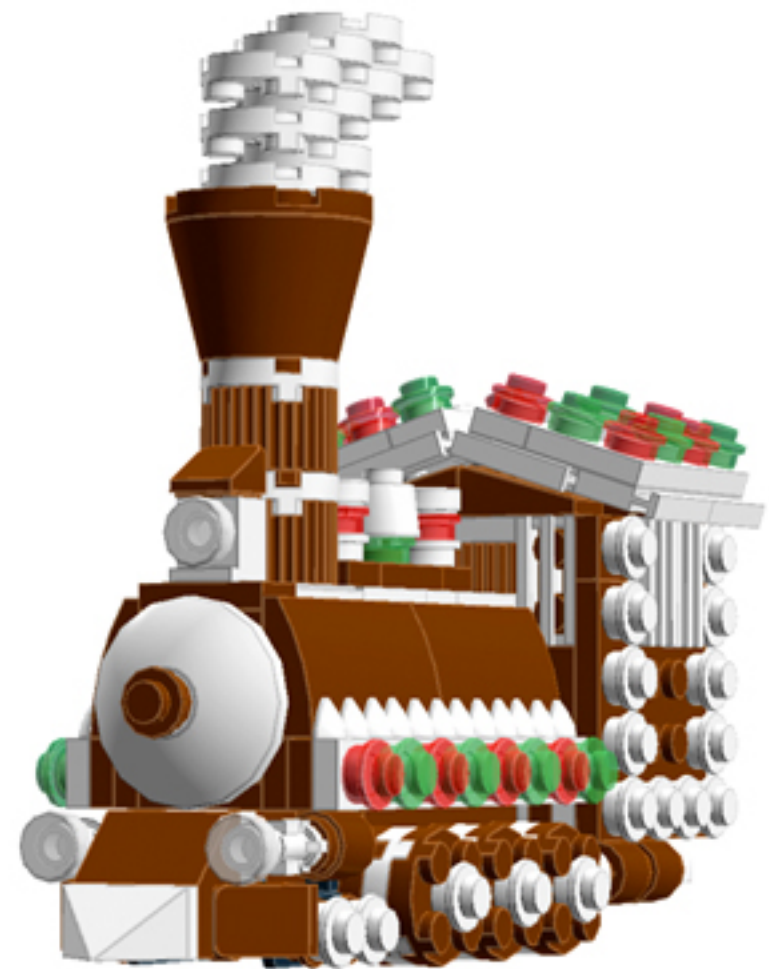

Element ID	Color	Description	Quantity
4211252	Reddish Brown	Technic Brick 1X2, Ø4.9	1
3005748	Tr. Green	Plate 1X1 Round	17
3005741	Tr. Red	Plate 1X1 Round	18
4650498	Transparent	Flat Tile 1X1, Round	2
6046381	White	1X2 Plate With 3 Teeth	8
6089574	White	Angle Plate 1X2/1X4	6
407001	White	Angular Brick 1X1	1
6070698	White	Angular Plate 1.5 BOT. 1X2 1/2	2
4143254	White	Brick 1X4 W. 4 Knobs	2
4191825	White	End Ridged Tile 1X2/45°	1
6028323	White	Fez	1
4646844	White	Flat Tile 1X1, Round	2
4129836	White	Light Sword - Blade	2
6040333	White	Light Sword Shaft	2