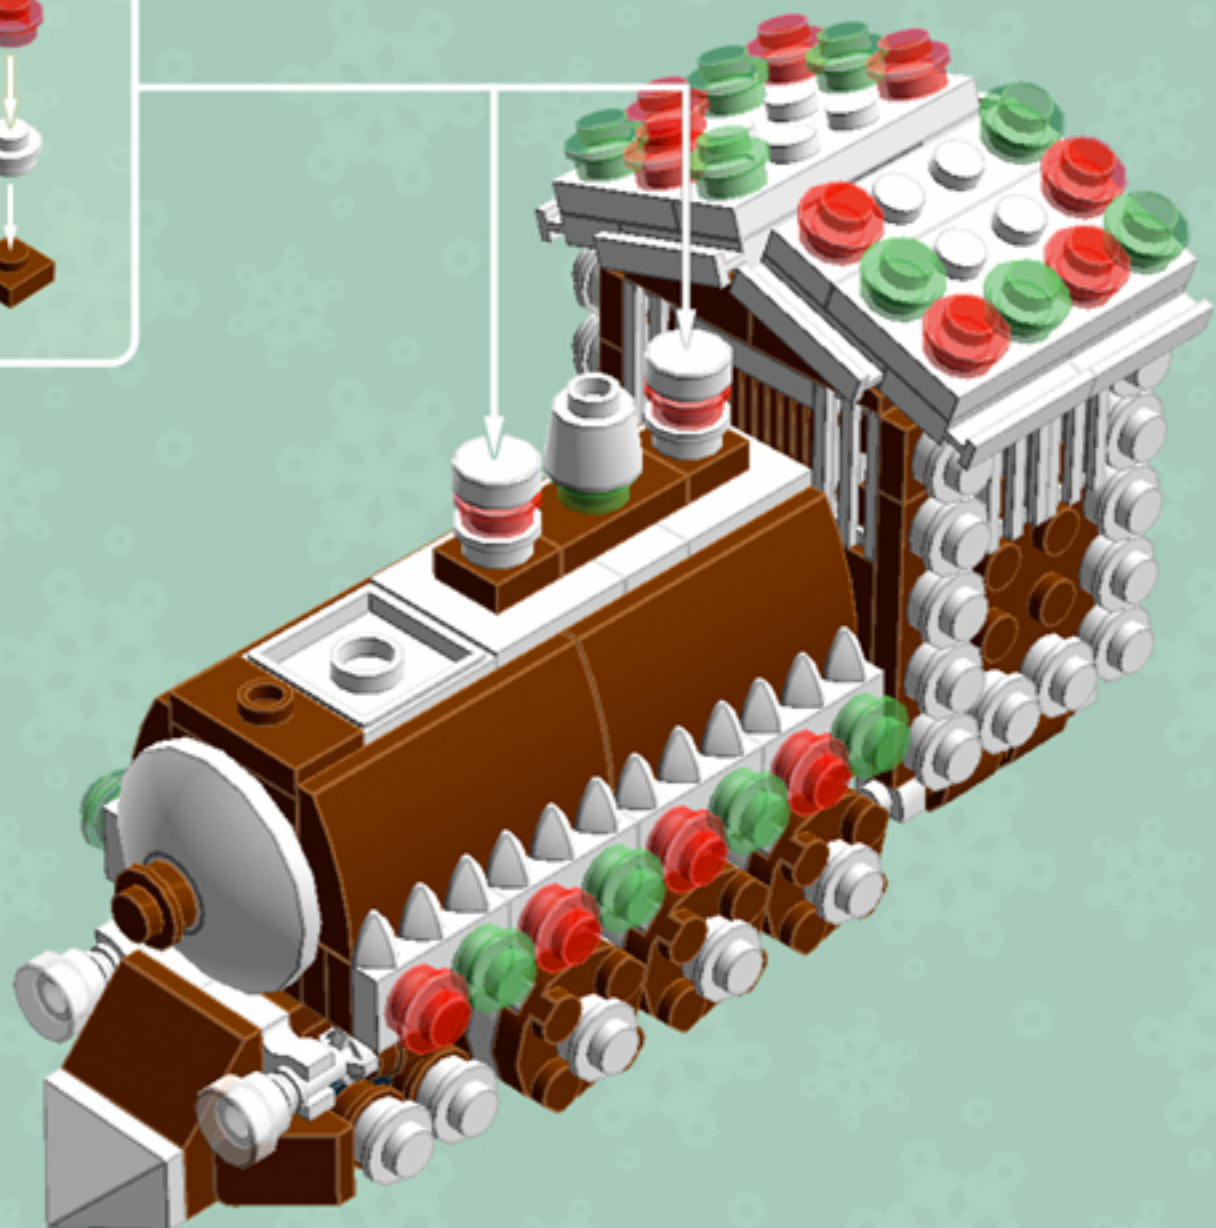

Element ID	Color	Description	Quantity
4216945	Reddish Brown	Plate 1X8	6
4225700	Reddish Brown	Plate 2X12	2
4216695	Reddish Brown	Plate 2X2	4
4211159	Reddish Brown	Plate 2X2 Round	13
4211186	Reddish Brown	Plate 2X4	4
4243838	Reddish Brown	Plate 4X4	2
4597565	Reddish Brown	Plate W. Bow 2X4X2/3	4
4223303	Reddish Brown	Profile Brick 1X2	4
6036503	Reddish Brown	Profile Brick Ø15.83 W. Cross	2
6063444	Reddish Brown	Rocket Step 3X3X2 W. Cross	1
4504376	Reddish Brown	Roof Tile 1X1X2/3, Abs	1
6075287	Reddish Brown	Roof Tile 1X2 45° W 1/3 Plate	2
4211202	Reddish Brown	Roof Tile 2X2/45°	1
6096670	Reddish Brown	Roof Tile W. Lattice 1X2X2/3	4
4211183	Reddish Brown	Round Brick 1X1	6

Things not adding up? You may have *Gingerbread Express* v1.0. You'll find the correct guide at chrismcveigh.com/archives.

2x

3x

2x

2x

2x

2x

*For more fun builds,
please pop by chrismcveigh.com,
visit me at facebook.com/c.mcveigh.photos,
or follow me on twitter [@actionfigured](https://twitter.com/actionfigured)*