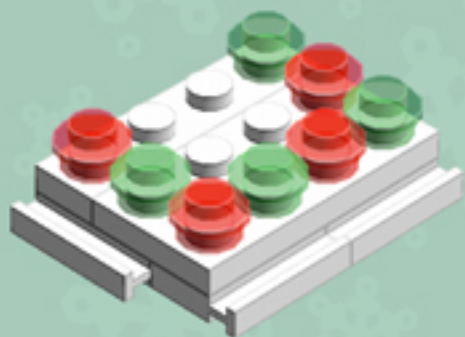

Element ID	Color	Description	Quantity
4211252	Reddish Brown	Technic Brick 1X2, Ø4.9	1
3005748	Tr. Green	Plate 1X1 Round	17
3005741	Tr. Red	Plate 1X1 Round	18
4650498	Transparent	Flat Tile 1X1, Round	2
6046381	White	1X2 Plate With 3 Teeth	8
6089574	White	Angle Plate 1X2/1X4	6
407001	White	Angular Brick 1X1	1
6070698	White	Angular Plate 1.5 BOT. 1X2 1/2	2
4143254	White	Brick 1X4 W. 4 Knobs	2
4191825	White	End Ridged Tile 1X2/45°	1
6028323	White	Fez	1
4646844	White	Flat Tile 1X1, Round	2
4129836	White	Light Sword - Blade	2
6040333	White	Light Sword Shaft	2

Element ID	Color	Description	Quantity
4179580	White	Parabolic Reflector Ø24X6,4	1
614101	White	Plate 1X1 Round	43
4613256	White	Plate 1X1 W. Holder	2
4538353	White	Plate 1X1 W/Holder Vertical	4
302301	White	Plate 1X2	6
4611700	White	Plate 1X2 W. Vertical Schaft	1
4249563	White	Plate 1X2 With Slide	8
371001	White	Plate 1X4	2
403201	White	Plate 2X2 Round	18
4565324	White	Plate 2X2 W 1 Knob	6
6046979	White	Plate 2X2X2/3 W. 2. Hor. Knob	2
302001	White	Plate 2X4	3
241201	White	Radiator Grille 1X2	8
393701	White	Rocker Bearing 1X2	2

Things not adding up? You may have *Gingerbread Express* v1.0. You'll find the correct guide at chrismcveigh.com/archives.

2x

3x

2x

2x

2x

2x

*For more fun builds,
please pop by chrismcveigh.com,
visit me at facebook.com/c.mcveigh.photos,
or follow me on twitter [@actionfigured](https://twitter.com/actionfigured)*