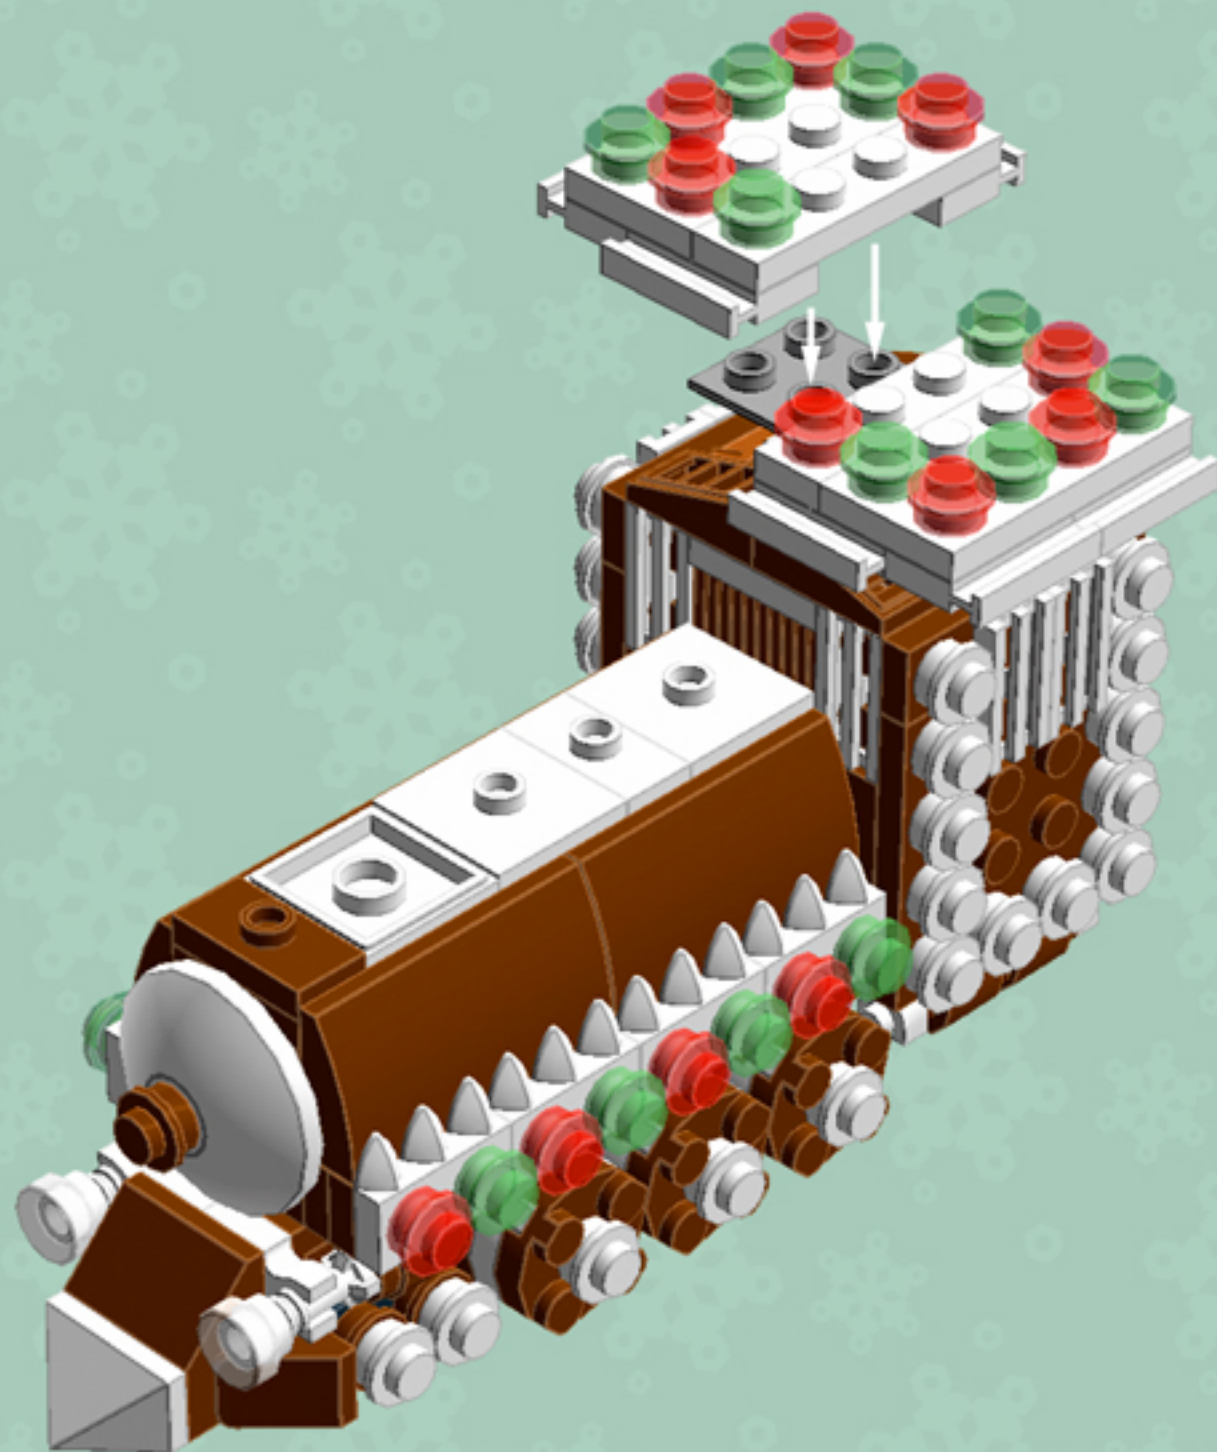

Gingerbread Express

A LEGO® project by Chris McVeigh
chrismcveigh.com

v 1.5

Element ID	Color	Description	Quantity
6016172	Black	Angular Plate 1,5 Top 1X2 1/2	2
281726	Black	Technic Doub. Bearing Pl. 2X2	3
4666579	Brick Yellow	Connector Peg/Cross Axle	6
4570877	Dark Orange	Plate 1X2	4
4616027	Dark Orange	Plate 2X2 Round	3
6055313	Dark Stone Grey	Flat Tile 2x2 Round W. Hole Ø4.85	1
4211483	Medium Stone Grey	Connector Peg W. Knob	2
4211881	Medium Stone Grey	Plate 2X2 (Rocking)	2
6075212	Reddish Brown	Angle Plate 1X2 / 2X2	1
4211151	Reddish Brown	Flat Tile 1X2	6
4221744	Reddish Brown	Plate 1X1	2
4216581	Reddish Brown	Plate 1X1 Round	12
4211150	Reddish Brown	Plate 1X2	3
4219726	Reddish Brown	Plate 1X2 W. 1 Knob	2
4211190	Reddish Brown	Plate 1X4	8

Element ID	Color	Description	Quantity
4216945	Reddish Brown	Plate 1X8	6
4225700	Reddish Brown	Plate 2X12	2
4216695	Reddish Brown	Plate 2X2	4
4211159	Reddish Brown	Plate 2X2 Round	13
4211186	Reddish Brown	Plate 2X4	4
4243838	Reddish Brown	Plate 4X4	2
4597565	Reddish Brown	Plate W. Bow 2X4X2/3	4
4223303	Reddish Brown	Profile Brick 1X2	4
6036503	Reddish Brown	Profile Brick Ø15.83 W. Cross	2
6063444	Reddish Brown	Rocket Step 3X3X2 W. Cross	1
4504376	Reddish Brown	Roof Tile 1X1X2/3, Abs	1
6075287	Reddish Brown	Roof Tile 1X2 45° W 1/3 Plate	2
4211202	Reddish Brown	Roof Tile 2X2/45°	1
6096670	Reddish Brown	Roof Tile W. Lattice 1X2X2/3	4
4211183	Reddish Brown	Round Brick 1X1	6

Things not adding up? You may have *Gingerbread Express* v1.0. You'll find the correct guide at chrismcveigh.com/archives.

2x

3x

2x

2x

2x

2x

*For more fun builds,
please pop by chrismcveigh.com,
visit me at facebook.com/c.mcveigh.photos,
or follow me on twitter [@actionfigured](https://twitter.com/actionfigured)*