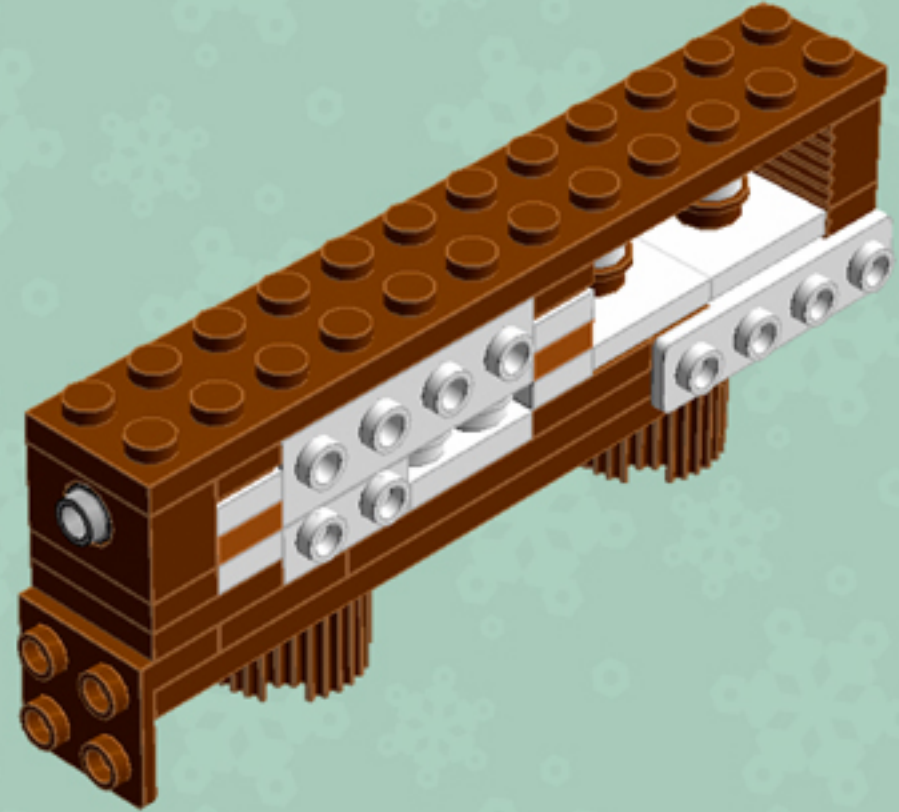

Element ID	Color	Description	Quantity
4216945	Reddish Brown	Plate 1X8	6
4225700	Reddish Brown	Plate 2X12	2
4216695	Reddish Brown	Plate 2X2	4
4211159	Reddish Brown	Plate 2X2 Round	13
4211186	Reddish Brown	Plate 2X4	4
4243838	Reddish Brown	Plate 4X4	2
4597565	Reddish Brown	Plate W. Bow 2X4X2/3	4
4223303	Reddish Brown	Profile Brick 1X2	4
6036503	Reddish Brown	Profile Brick Ø15.83 W. Cross	2
6063444	Reddish Brown	Rocket Step 3X3X2 W. Cross	1
4504376	Reddish Brown	Roof Tile 1X1X2/3, Abs	1
6075287	Reddish Brown	Roof Tile 1X2 45° W 1/3 Plate	2
4211202	Reddish Brown	Roof Tile 2X2/45°	1
6096670	Reddish Brown	Roof Tile W. Lattice 1X2X2/3	4
4211183	Reddish Brown	Round Brick 1X1	6

Element ID	Color	Description	Quantity
4179580	White	Parabolic Reflector Ø24X6,4	1
614101	White	Plate 1X1 Round	43
4613256	White	Plate 1X1 W. Holder	2
4538353	White	Plate 1X1 W/Holder Vertical	4
302301	White	Plate 1X2	6
4611700	White	Plate 1X2 W. Vertical Schaft	1
4249563	White	Plate 1X2 With Slide	8
371001	White	Plate 1X4	2
403201	White	Plate 2X2 Round	18
4565324	White	Plate 2X2 W 1 Knob	6
6046979	White	Plate 2X2X2/3 W. 2. Hor. Knob	2
302001	White	Plate 2X4	3
241201	White	Radiator Grille 1X2	8
393701	White	Rocker Bearing 1X2	2