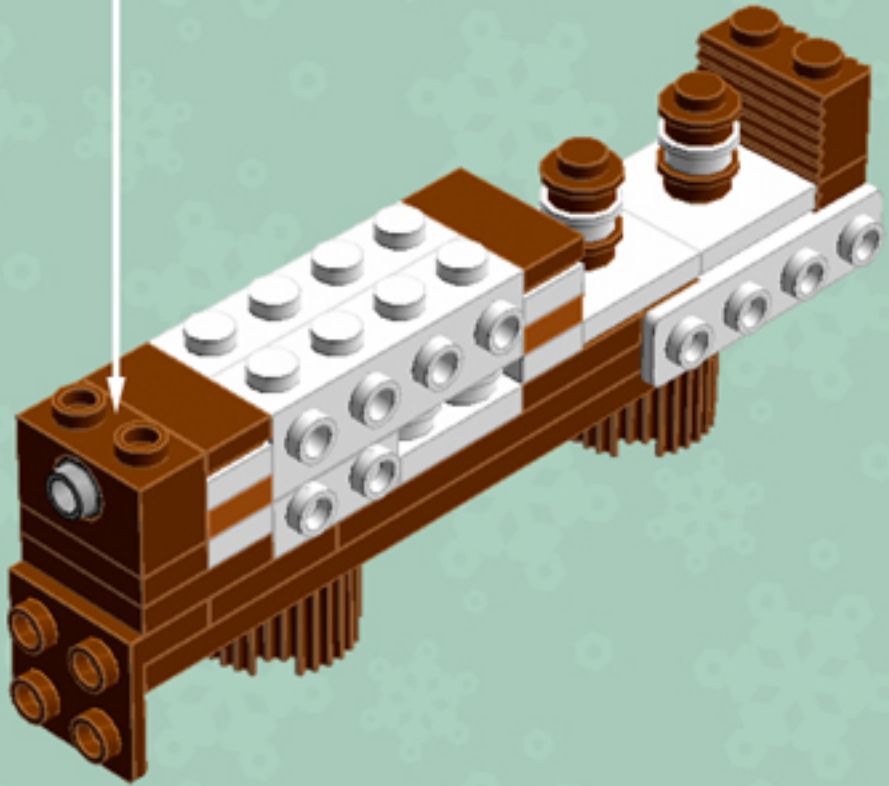

Element ID	Color	Description	Quantity
4179580	White	Parabolic Reflector Ø24X6,4	1
614101	White	Plate 1X1 Round	43
4613256	White	Plate 1X1 W. Holder	2
4538353	White	Plate 1X1 W/Holder Vertical	4
302301	White	Plate 1X2	6
4611700	White	Plate 1X2 W. Vertical Schaft	1
4249563	White	Plate 1X2 With Slide	8
371001	White	Plate 1X4	2
403201	White	Plate 2X2 Round	18
4565324	White	Plate 2X2 W 1 Knob	6
6046979	White	Plate 2X2X2/3 W. 2. Hor. Knob	2
302001	White	Plate 2X4	3
241201	White	Radiator Grille 1X2	8
393701	White	Rocker Bearing 1X2	2