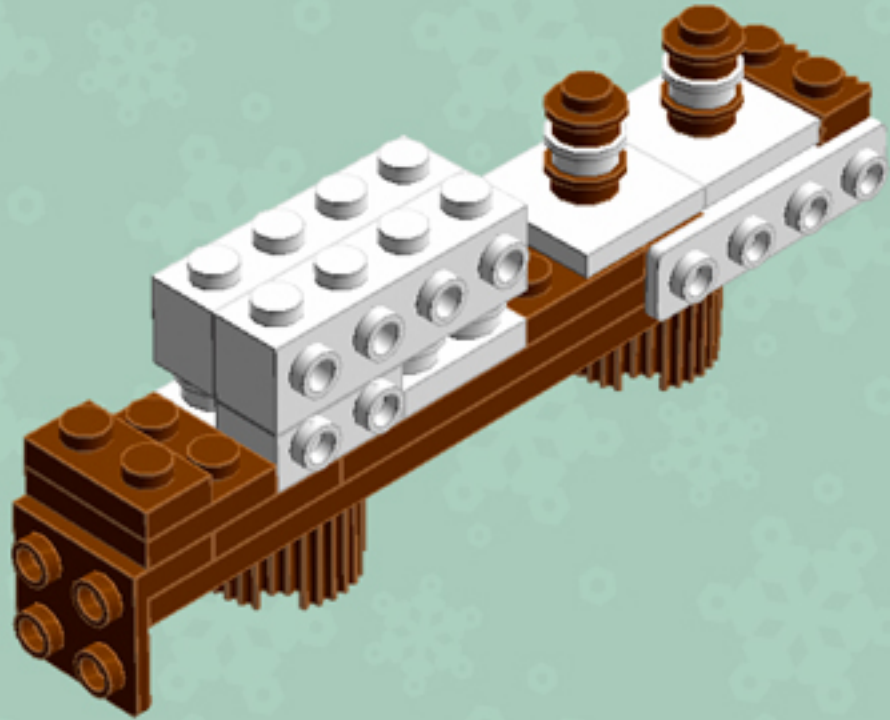

Element ID	Color	Description	Quantity
4179580	White	Parabolic Reflector Ø24X6,4	1
614101	White	Plate 1X1 Round	43
4613256	White	Plate 1X1 W. Holder	2
4538353	White	Plate 1X1 W/Holder Vertical	4
302301	White	Plate 1X2	6
4611700	White	Plate 1X2 W. Vertical Schaft	1
4249563	White	Plate 1X2 With Slide	8
371001	White	Plate 1X4	2
403201	White	Plate 2X2 Round	18
4565324	White	Plate 2X2 W 1 Knob	6
6046979	White	Plate 2X2X2/3 W. 2. Hor. Knob	2
302001	White	Plate 2X4	3
241201	White	Radiator Grille 1X2	8
393701	White	Rocker Bearing 1X2	2