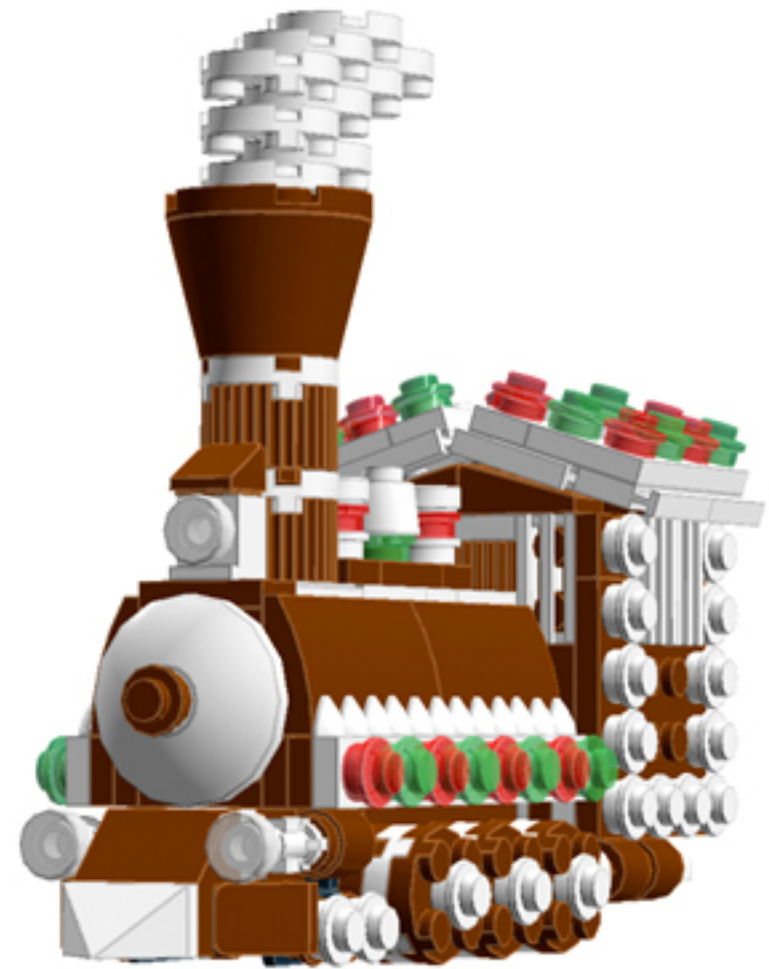

Element ID	Color	Description	Quantity
4179580	White	Parabolic Reflector Ø24X6,4	1
614101	White	Plate 1X1 Round	43
4613256	White	Plate 1X1 W. Holder	2
4538353	White	Plate 1X1 W/Holder Vertical	4
302301	White	Plate 1X2	6
4611700	White	Plate 1X2 W. Vertical Schaft	1
4249563	White	Plate 1X2 With Slide	8
371001	White	Plate 1X4	2
403201	White	Plate 2X2 Round	18
4565324	White	Plate 2X2 W 1 Knob	6
6046979	White	Plate 2X2X2/3 W. 2. Hor. Knob	2
302001	White	Plate 2X4	3
241201	White	Radiator Grille 1X2	8
393701	White	Rocker Bearing 1X2	2