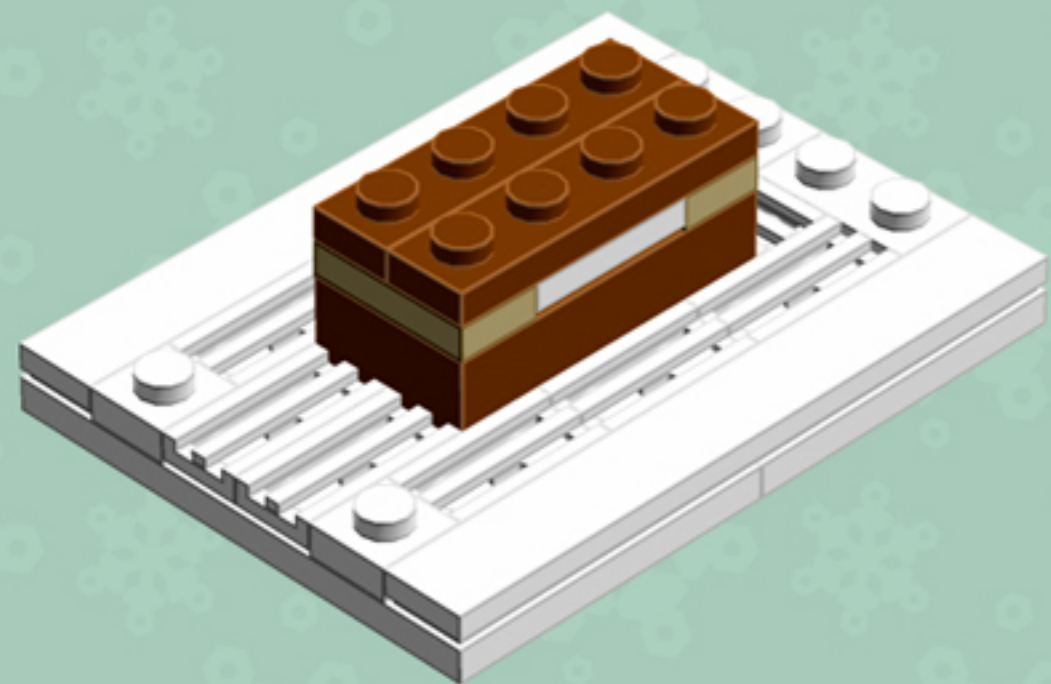

Gingerbread House

A LEGO® project by Chris McVeigh
chrismcveigh.com

v3.0

Element ID	Color	Description	Quantity
4113917	Brick Yellow	Plate 1X2	2
4118790	Brick Yellow	Plate 2X3	4
4211201	Reddish Brown	Brick 2X4	2
4221744	Reddish Brown	Plate 1X1	6
4216581	Reddish Brown	Plate 1X1 Round	4
4211150	Reddish Brown	Plate 1X2	8
4211152	Reddish Brown	Plate 1X3	4
4211190	Reddish Brown	Plate 1X4	4
4221590	Reddish Brown	Plate 1X6	2
4211247	Reddish Brown	Plate 2X6	2

Element ID	Color	Description	Quantity
4211199	Reddish Brown	Roof Tile 1X2/45°	8
3005748	Tr. Green	Plate 1X1 Round	12
3005741	Tr. Red	Plate 1X1 Round	16
3000840	Transparent	Plate 1X1	10
4277926	White	Angle Plate 1X2 / 2X2	4
416201	White	Flat Tile 1X8	2
4297083	White	Lifebuoy With Knob	1
302401	White	Plate 1X1	3
614101	White	Plate 1X1 Round	12
6030716	White	Plate 1X1 W. Up Right Holder	1

Element ID	Color	Description	Quantity
302301	White	Plate 1X2	6
4611700	White	Plate 1X2 W. Vertical Schaft	2
362301	White	Plate 1X3	2
4535737	White	Plate 2X1 W/Holder,Vertical	2
303201	White	Plate 4X6	4
241201	White	Radiator Grille 1X2	13
4504369	White	Roof Tile 1X1X2/3, Abs	8
6052824	White	Skeleton, Leg	2
4538720	White	Stick 6M W/Flange	1