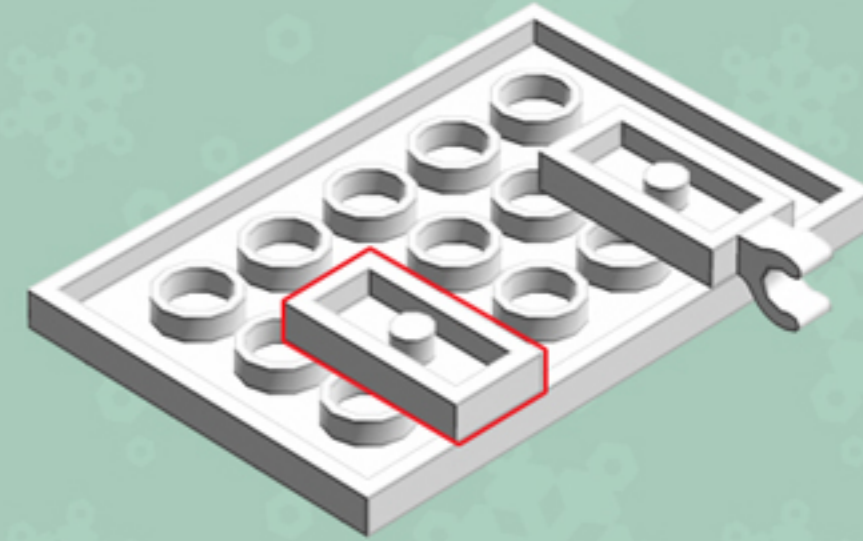

Element ID	Color	Description	Quantity
302301	White	Plate 1X2	6
4611700	White	Plate 1X2 W. Vertical Schaft	2
362301	White	Plate 1X3	2
4535737	White	Plate 2X1 W/Holder,Vertical	2
303201	White	Plate 4X6	4
241201	White	Radiator Grille 1X2	13
4504369	White	Roof Tile 1X1X2/3, Abs	8
6052824	White	Skeleton, Leg	2
4538720	White	Stick 6M W/Flange	1

Things not adding up? You may have *Gingerbread House v2.0*. You'll find the correct guide at chrismcveigh.com/archives.

2x

*For more fun builds,
please pop by chrismcveigh.com,
visit me at facebook.com/c.mcveigh.photos,
or follow me on twitter [@actionfigured](https://twitter.com/actionfigured)*