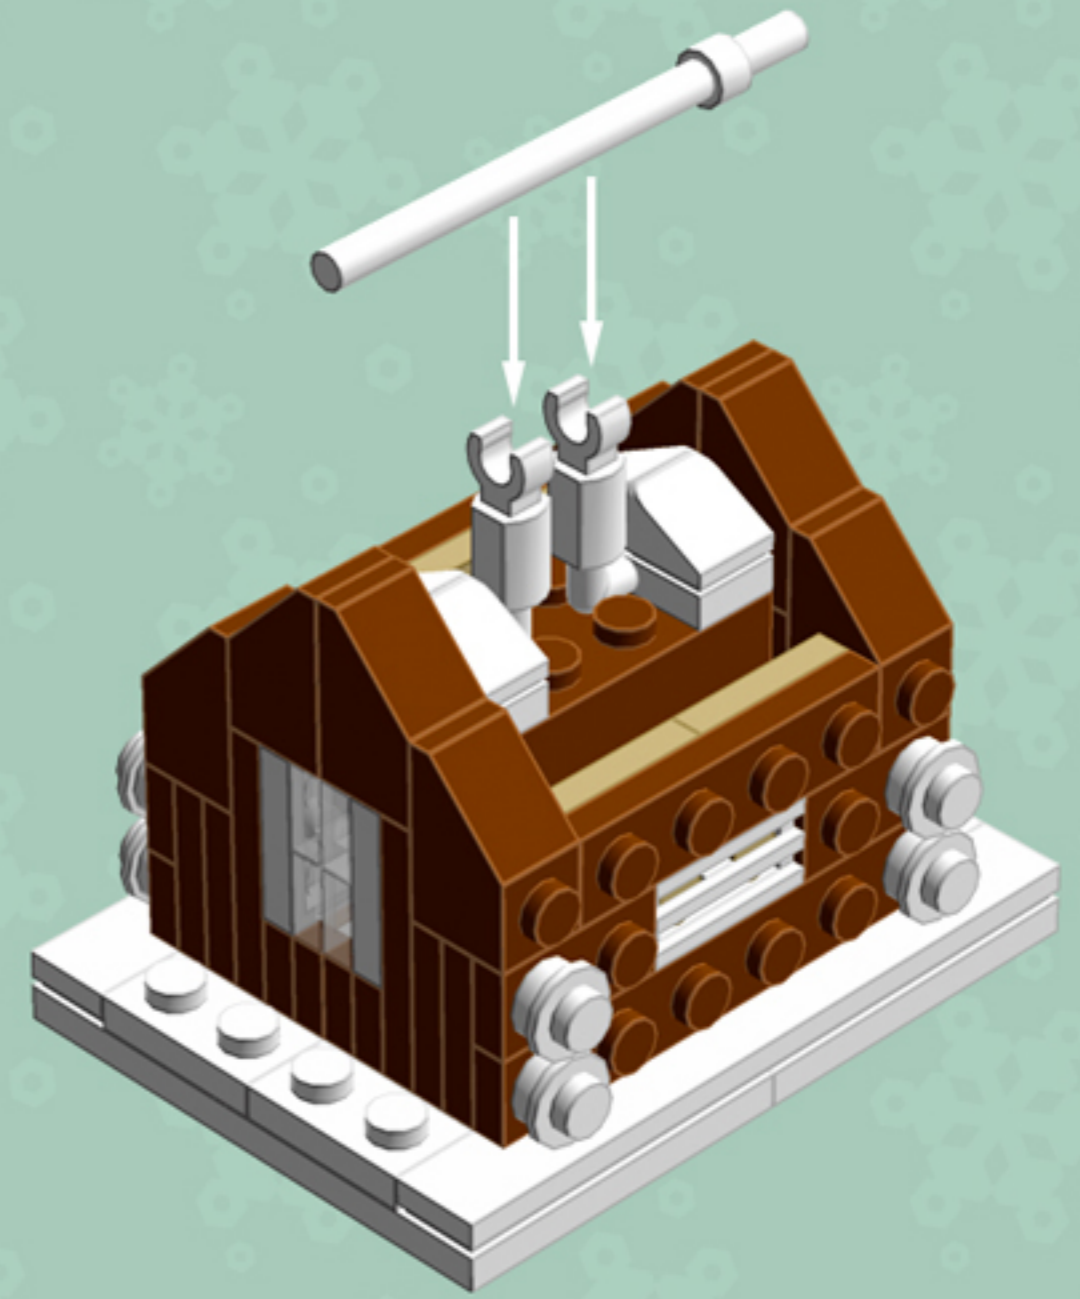

Gingerbread House

A LEGO® project by Chris McVeigh
chrismcveigh.com

v3.0

Element ID	Color	Description	Quantity
4113917	Brick Yellow	Plate 1X2	2
4118790	Brick Yellow	Plate 2X3	4
4211201	Reddish Brown	Brick 2X4	2
4221744	Reddish Brown	Plate 1X1	6
4216581	Reddish Brown	Plate 1X1 Round	4
4211150	Reddish Brown	Plate 1X2	8
4211152	Reddish Brown	Plate 1X3	4
4211190	Reddish Brown	Plate 1X4	4
4221590	Reddish Brown	Plate 1X6	2
4211247	Reddish Brown	Plate 2X6	2

Element ID	Color	Description	Quantity
4211199	Reddish Brown	Roof Tile 1X2/45°	8
3005748	Tr. Green	Plate 1X1 Round	12
3005741	Tr. Red	Plate 1X1 Round	16
3000840	Transparent	Plate 1X1	10
4277926	White	Angle Plate 1X2 / 2X2	4
416201	White	Flat Tile 1X8	2
4297083	White	Lifebuoy With Knob	1
302401	White	Plate 1X1	3
614101	White	Plate 1X1 Round	12
6030716	White	Plate 1X1 W. Up Right Holder	1

Element ID	Color	Description	Quantity
302301	White	Plate 1X2	6
4611700	White	Plate 1X2 W. Vertical Schaft	2
362301	White	Plate 1X3	2
4535737	White	Plate 2X1 W/Holder,Vertical	2
303201	White	Plate 4X6	4
241201	White	Radiator Grille 1X2	13
4504369	White	Roof Tile 1X1X2/3, Abs	8
6052824	White	Skeleton, Leg	2
4538720	White	Stick 6M W/Flange	1

Things not adding up? You may have *Gingerbread House v2.0*. You'll find the correct guide at chrismcveigh.com/archives.

2x

*For more fun builds,
please pop by chrismcveigh.com,
visit me at facebook.com/c.mcveigh.photos,
or follow me on twitter [@actionfigured](https://twitter.com/actionfigured)*