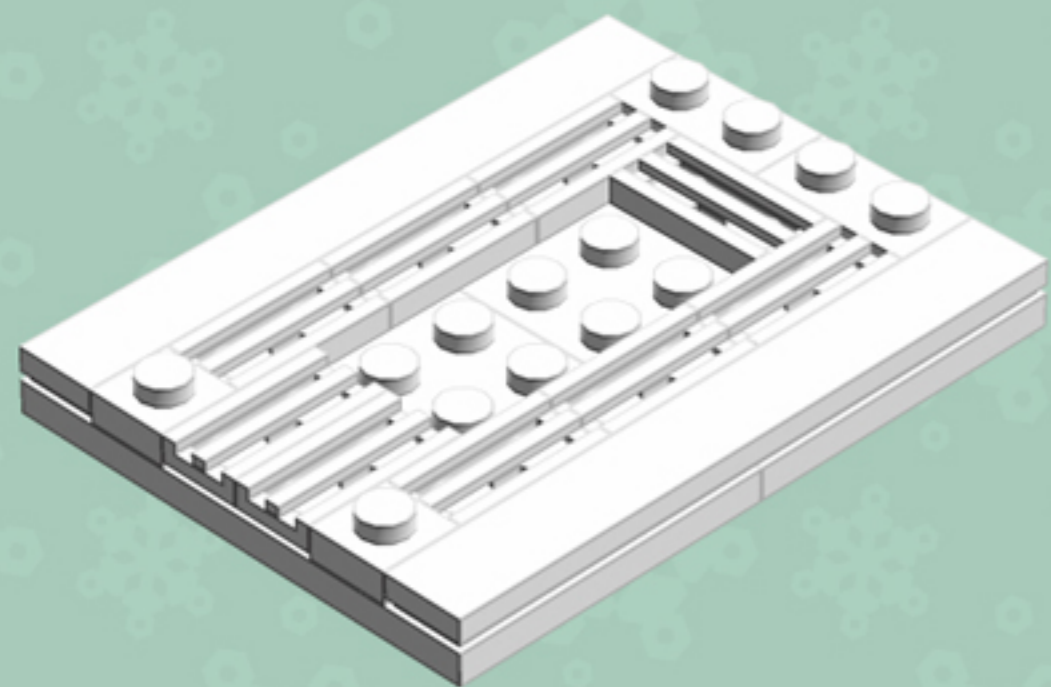

Gingerbread House

A LEGO® project by Chris McVeigh
chrismcveigh.com

v3.0

Element ID	Color	Description	Quantity
4113917	Brick Yellow	Plate 1X2	2
4118790	Brick Yellow	Plate 2X3	4
4211201	Reddish Brown	Brick 2X4	2
4221744	Reddish Brown	Plate 1X1	6
4216581	Reddish Brown	Plate 1X1 Round	4
4211150	Reddish Brown	Plate 1X2	8
4211152	Reddish Brown	Plate 1X3	4
4211190	Reddish Brown	Plate 1X4	4
4221590	Reddish Brown	Plate 1X6	2
4211247	Reddish Brown	Plate 2X6	2

Element ID	Color	Description	Quantity
4211199	Reddish Brown	Roof Tile 1X2/45°	8
3005748	Tr. Green	Plate 1X1 Round	12
3005741	Tr. Red	Plate 1X1 Round	16
3000840	Transparent	Plate 1X1	10
4277926	White	Angle Plate 1X2 / 2X2	4
416201	White	Flat Tile 1X8	2
4297083	White	Lifebuoy With Knob	1
302401	White	Plate 1X1	3
614101	White	Plate 1X1 Round	12
6030716	White	Plate 1X1 W. Up Right Holder	1

Element ID	Color	Description	Quantity
302301	White	Plate 1X2	6
4611700	White	Plate 1X2 W. Vertical Schaft	2
362301	White	Plate 1X3	2
4535737	White	Plate 2X1 W/Holder,Vertical	2
303201	White	Plate 4X6	4
241201	White	Radiator Grille 1X2	13
4504369	White	Roof Tile 1X1X2/3, Abs	8
6052824	White	Skeleton, Leg	2
4538720	White	Stick 6M W/Flange	1