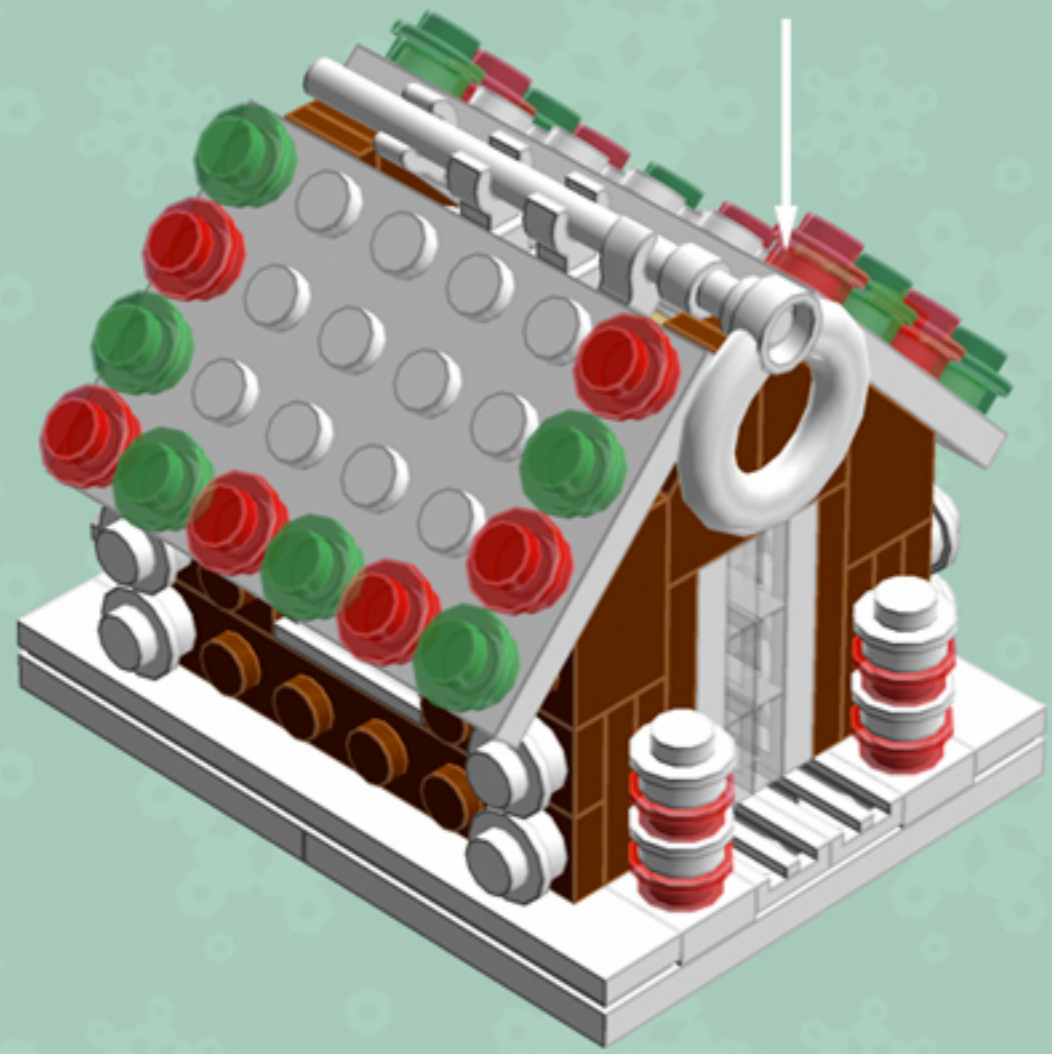

Gingerbread House

A LEGO® project by Chris McVeigh
chrismcveigh.com

v3.0

Element ID	Color	Description	Quantity
4113917	Brick Yellow	Plate 1X2	2
4118790	Brick Yellow	Plate 2X3	4
4211201	Reddish Brown	Brick 2X4	2
4221744	Reddish Brown	Plate 1X1	6
4216581	Reddish Brown	Plate 1X1 Round	4
4211150	Reddish Brown	Plate 1X2	8
4211152	Reddish Brown	Plate 1X3	4
4211190	Reddish Brown	Plate 1X4	4
4221590	Reddish Brown	Plate 1X6	2
4211247	Reddish Brown	Plate 2X6	2

Element ID	Color	Description	Quantity
4211199	Reddish Brown	Roof Tile 1X2/45°	8
3005748	Tr. Green	Plate 1X1 Round	12
3005741	Tr. Red	Plate 1X1 Round	16
3000840	Transparent	Plate 1X1	10
4277926	White	Angle Plate 1X2 / 2X2	4
416201	White	Flat Tile 1X8	2
4297083	White	Lifebuoy With Knob	1
302401	White	Plate 1X1	3
614101	White	Plate 1X1 Round	12
6030716	White	Plate 1X1 W. Up Right Holder	1

Things not adding up? You may have *Gingerbread House v2.0*. You'll find the correct guide at chrismcveigh.com/archives.

2x

*For more fun builds,
please pop by chrismcveigh.com,
visit me at facebook.com/c.mcveigh.photos,
or follow me on twitter [@actionfigured](https://twitter.com/actionfigured)*