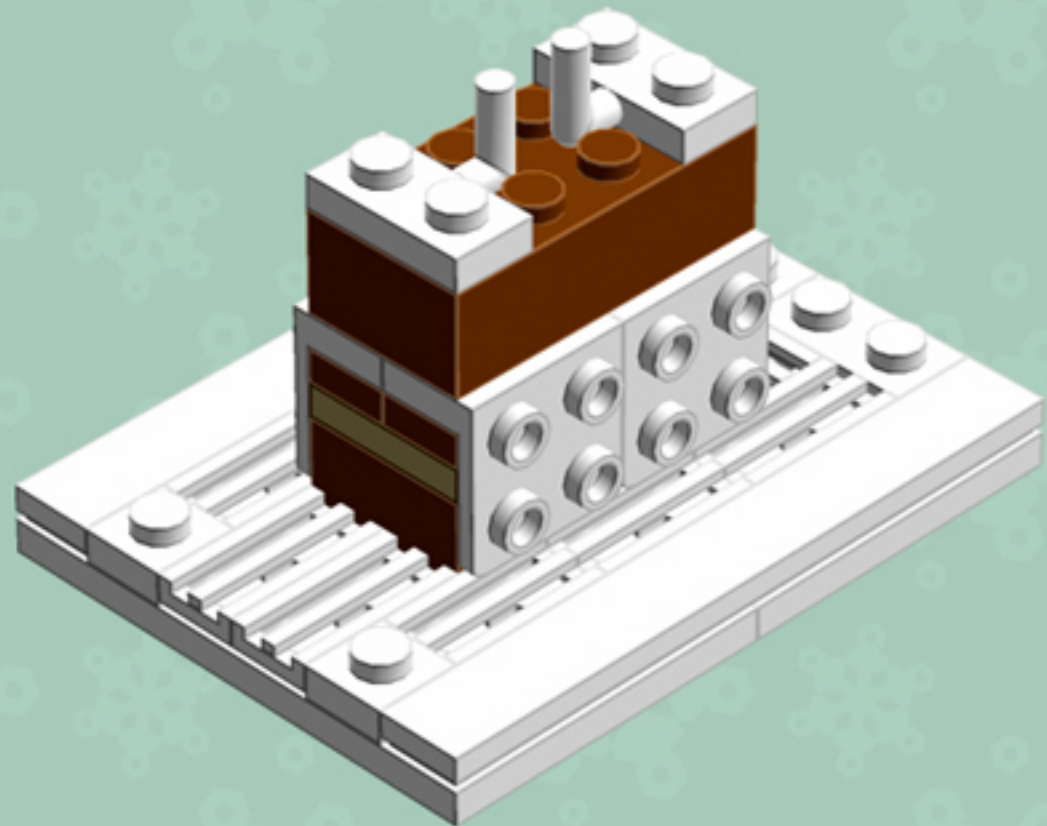

Gingerbread House

A LEGO® project by Chris McVeigh
chrismcveigh.com

v3.0

Element ID	Color	Description	Quantity
4113917	Brick Yellow	Plate 1X2	2
4118790	Brick Yellow	Plate 2X3	4
4211201	Reddish Brown	Brick 2X4	2
4221744	Reddish Brown	Plate 1X1	6
4216581	Reddish Brown	Plate 1X1 Round	4
4211150	Reddish Brown	Plate 1X2	8
4211152	Reddish Brown	Plate 1X3	4
4211190	Reddish Brown	Plate 1X4	4
4221590	Reddish Brown	Plate 1X6	2
4211247	Reddish Brown	Plate 2X6	2

Element ID	Color	Description	Quantity
4211199	Reddish Brown	Roof Tile 1X2/45°	8
3005748	Tr. Green	Plate 1X1 Round	12
3005741	Tr. Red	Plate 1X1 Round	16
3000840	Transparent	Plate 1X1	10
4277926	White	Angle Plate 1X2 / 2X2	4
416201	White	Flat Tile 1X8	2
4297083	White	Lifebuoy With Knob	1
302401	White	Plate 1X1	3
614101	White	Plate 1X1 Round	12
6030716	White	Plate 1X1 W. Up Right Holder	1

Element ID	Color	Description	Quantity
302301	White	Plate 1X2	6
4611700	White	Plate 1X2 W. Vertical Schaft	2
362301	White	Plate 1X3	2
4535737	White	Plate 2X1 W/Holder,Vertical	2
303201	White	Plate 4X6	4
241201	White	Radiator Grille 1X2	13
4504369	White	Roof Tile 1X1X2/3, Abs	8
6052824	White	Skeleton, Leg	2
4538720	White	Stick 6M W/Flange	1