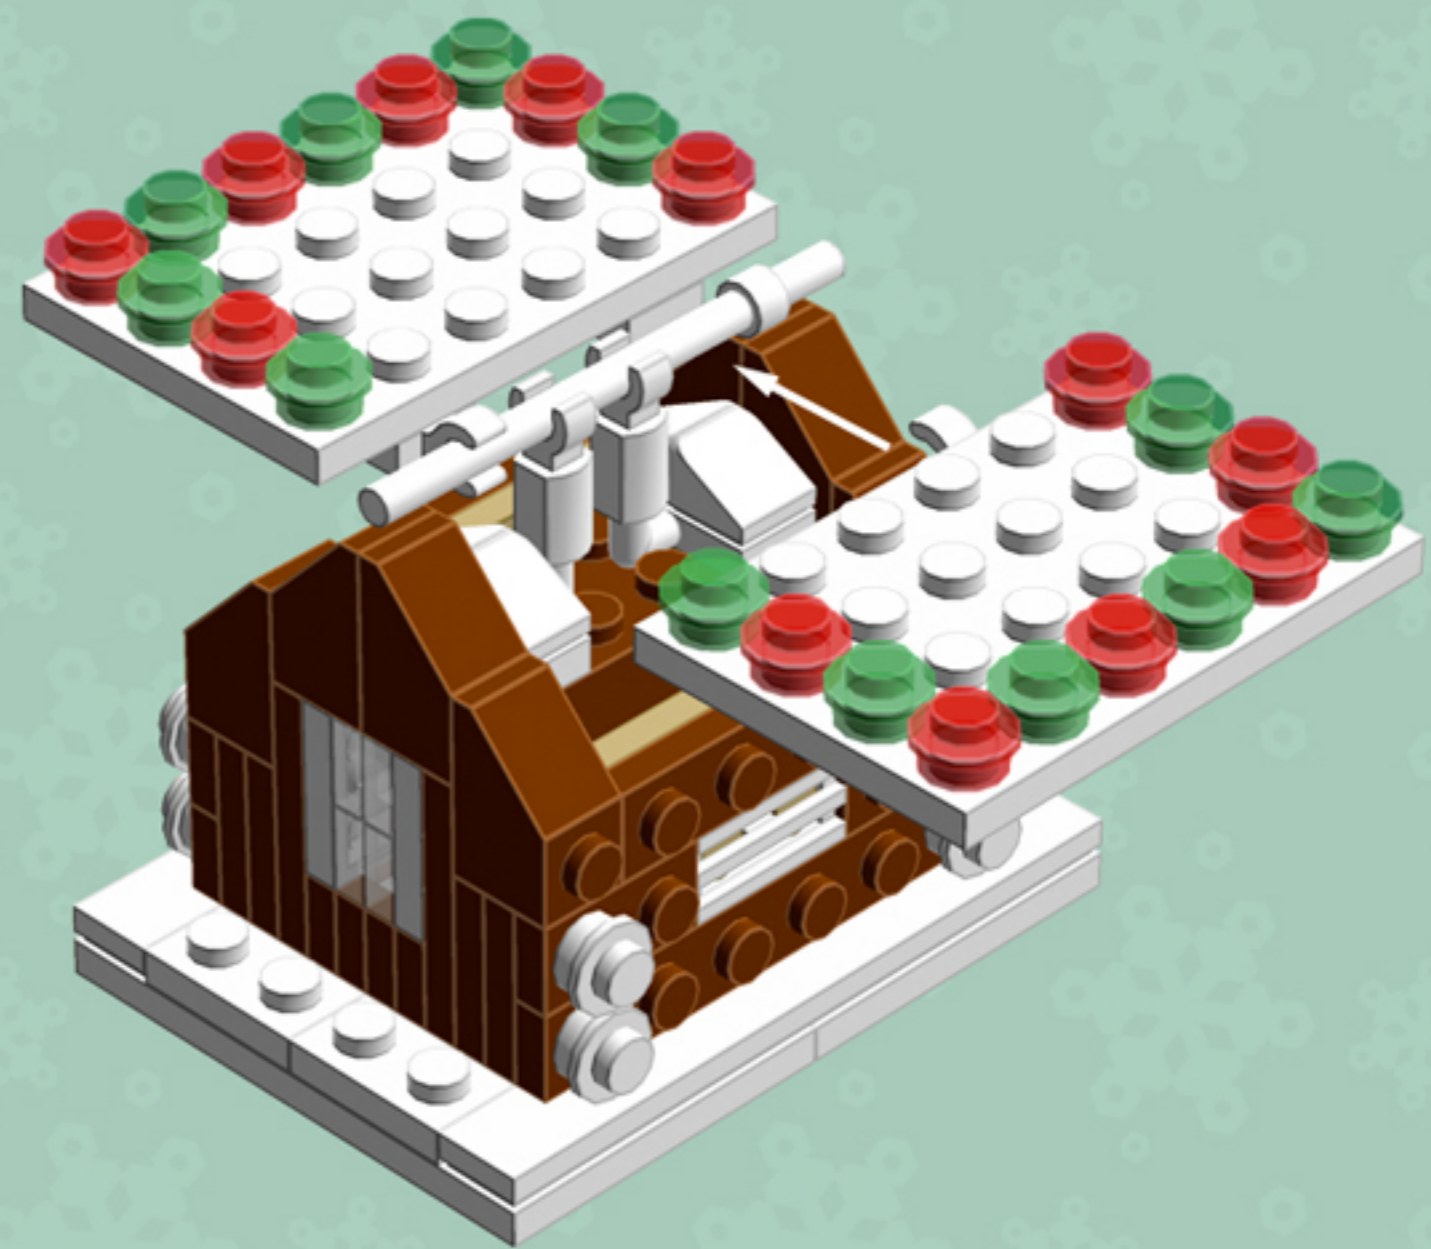

Gingerbread House

A LEGO® project by Chris McVeigh
chrismcveigh.com

v3.0

Element ID	Color	Description	Quantity
4113917	Brick Yellow	Plate 1X2	2
4118790	Brick Yellow	Plate 2X3	4
4211201	Reddish Brown	Brick 2X4	2
4221744	Reddish Brown	Plate 1X1	6
4216581	Reddish Brown	Plate 1X1 Round	4
4211150	Reddish Brown	Plate 1X2	8
4211152	Reddish Brown	Plate 1X3	4
4211190	Reddish Brown	Plate 1X4	4
4221590	Reddish Brown	Plate 1X6	2
4211247	Reddish Brown	Plate 2X6	2

Element ID	Color	Description	Quantity
4211199	Reddish Brown	Roof Tile 1X2/45°	8
3005748	Tr. Green	Plate 1X1 Round	12
3005741	Tr. Red	Plate 1X1 Round	16
3000840	Transparent	Plate 1X1	10
4277926	White	Angle Plate 1X2 / 2X2	4
416201	White	Flat Tile 1X8	2
4297083	White	Lifebuoy With Knob	1
302401	White	Plate 1X1	3
614101	White	Plate 1X1 Round	12
6030716	White	Plate 1X1 W. Up Right Holder	1

Element ID	Color	Description	Quantity
302301	White	Plate 1X2	6
4611700	White	Plate 1X2 W. Vertical Schaft	2
362301	White	Plate 1X3	2
4535737	White	Plate 2X1 W/Holder,Vertical	2
303201	White	Plate 4X6	4
241201	White	Radiator Grille 1X2	13
4504369	White	Roof Tile 1X1X2/3, Abs	8
6052824	White	Skeleton, Leg	2
4538720	White	Stick 6M W/Flange	1

Things not adding up? You may have *Gingerbread House v2.0*. You'll find the correct guide at chrismcveigh.com/archives.

2x

*For more fun builds,
please pop by chrismcveigh.com,
visit me at facebook.com/c.mcveigh.photos,
or follow me on twitter [@actionfigured](https://twitter.com/actionfigured)*