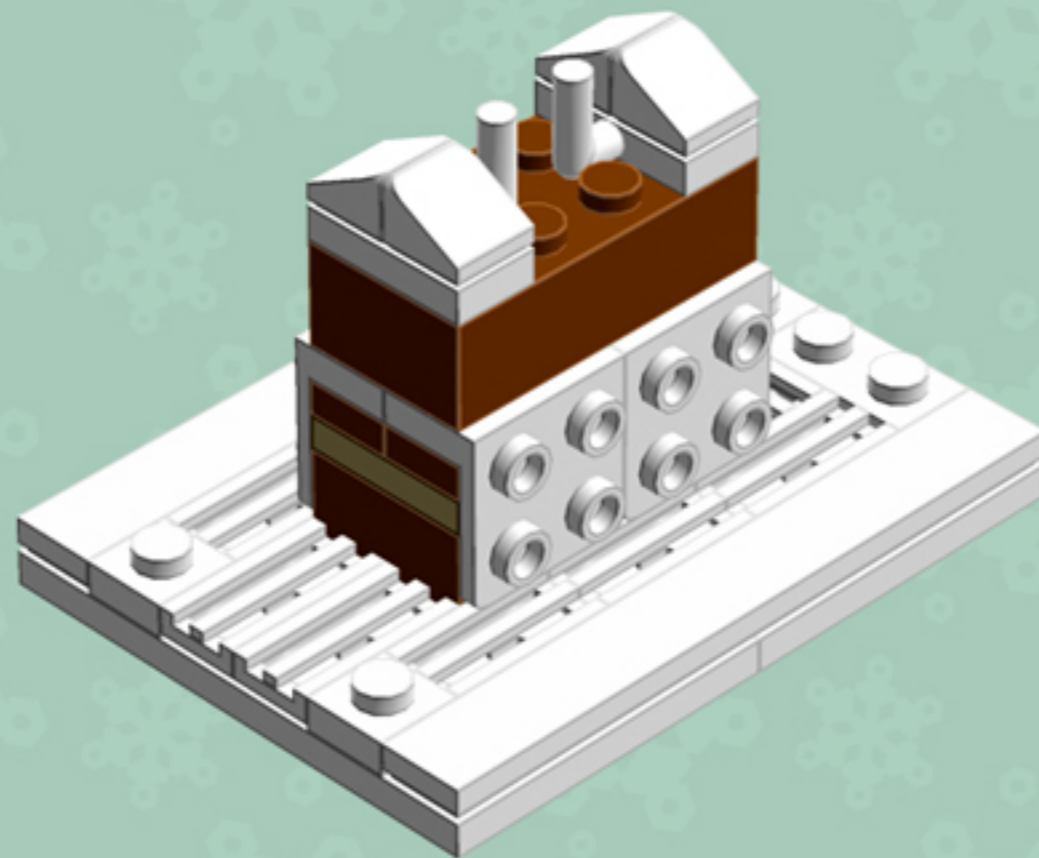

Gingerbread House

A LEGO® project by Chris McVeigh
chrismcveigh.com

v3.0

Element ID	Color	Description	Quantity
4113917	Brick Yellow	Plate 1X2	2
4118790	Brick Yellow	Plate 2X3	4
4211201	Reddish Brown	Brick 2X4	2
4221744	Reddish Brown	Plate 1X1	6
4216581	Reddish Brown	Plate 1X1 Round	4
4211150	Reddish Brown	Plate 1X2	8
4211152	Reddish Brown	Plate 1X3	4
4211190	Reddish Brown	Plate 1X4	4
4221590	Reddish Brown	Plate 1X6	2
4211247	Reddish Brown	Plate 2X6	2

Element ID	Color	Description	Quantity
4211199	Reddish Brown	Roof Tile 1X2/45°	8
3005748	Tr. Green	Plate 1X1 Round	12
3005741	Tr. Red	Plate 1X1 Round	16
3000840	Transparent	Plate 1X1	10
4277926	White	Angle Plate 1X2 / 2X2	4
416201	White	Flat Tile 1X8	2
4297083	White	Lifebuoy With Knob	1
302401	White	Plate 1X1	3
614101	White	Plate 1X1 Round	12
6030716	White	Plate 1X1 W. Up Right Holder	1

Element ID	Color	Description	Quantity
302301	White	Plate 1X2	6
4611700	White	Plate 1X2 W. Vertical Schaft	2
362301	White	Plate 1X3	2
4535737	White	Plate 2X1 W/Holder,Vertical	2
303201	White	Plate 4X6	4
241201	White	Radiator Grille 1X2	13
4504369	White	Roof Tile 1X1X2/3, Abs	8
6052824	White	Skeleton, Leg	2
4538720	White	Stick 6M W/Flange	1