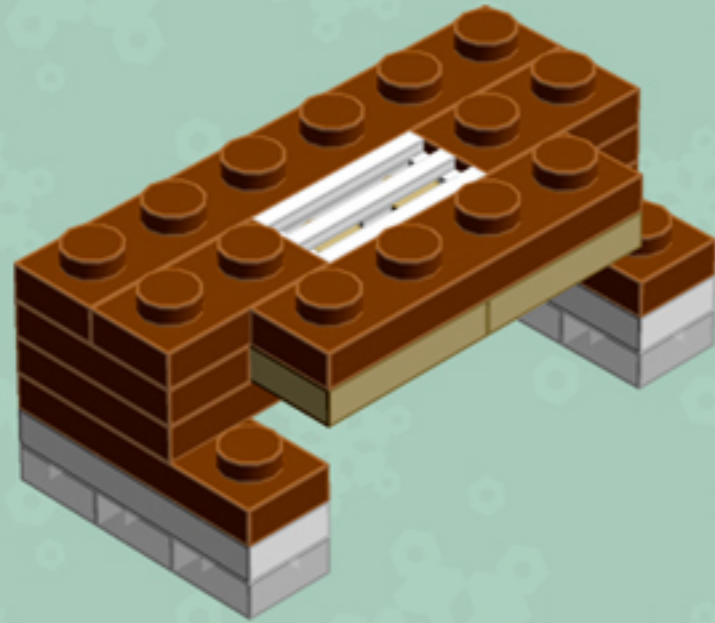

Element ID	Color	Description	Quantity
4211199	Reddish Brown	Roof Tile 1X2/45°	8
3005748	Tr. Green	Plate 1X1 Round	12
3005741	Tr. Red	Plate 1X1 Round	16
3000840	Transparent	Plate 1X1	10
4277926	White	Angle Plate 1X2 / 2X2	4
416201	White	Flat Tile 1X8	2
4297083	White	Lifebuoy With Knob	1
302401	White	Plate 1X1	3
614101	White	Plate 1X1 Round	12
6030716	White	Plate 1X1 W. Up Right Holder	1

Element ID	Color	Description	Quantity
302301	White	Plate 1X2	6
4611700	White	Plate 1X2 W. Vertical Schaft	2
362301	White	Plate 1X3	2
4535737	White	Plate 2X1 W/Holder,Vertical	2
303201	White	Plate 4X6	4
241201	White	Radiator Grille 1X2	13
4504369	White	Roof Tile 1X1X2/3, Abs	8
6052824	White	Skeleton, Leg	2
4538720	White	Stick 6M W/Flange	1

Things not adding up? You may have *Gingerbread House v2.0*. You'll find the correct guide at chrismcveigh.com/archives.

2x

*For more fun builds,
please pop by chrismcveigh.com,
visit me at facebook.com/c.mcveigh.photos,
or follow me on twitter [@actionfigured](https://twitter.com/actionfigured)*