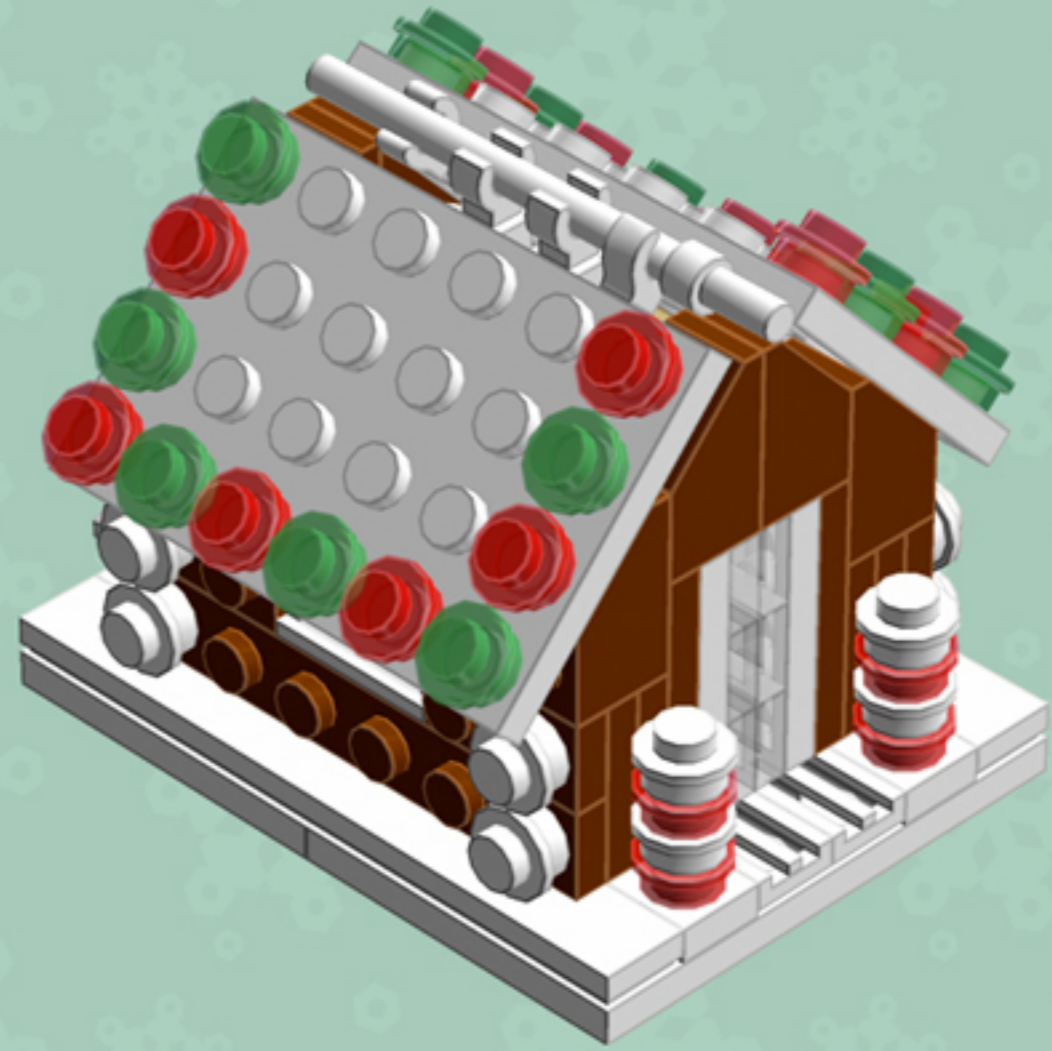

Element ID	Color	Description	Quantity
4211199	Reddish Brown	Roof Tile 1X2/45°	8
3005748	Tr. Green	Plate 1X1 Round	12
3005741	Tr. Red	Plate 1X1 Round	16
3000840	Transparent	Plate 1X1	10
4277926	White	Angle Plate 1X2 / 2X2	4
416201	White	Flat Tile 1X8	2
4297083	White	Lifebuoy With Knob	1
302401	White	Plate 1X1	3
614101	White	Plate 1X1 Round	12
6030716	White	Plate 1X1 W. Up Right Holder	1

Things not adding up? You may have *Gingerbread House v2.0*. You'll find the correct guide at chrismcveigh.com/archives.

2x

*For more fun builds,
please pop by chrismcveigh.com,
visit me at facebook.com/c.mcveigh.photos,
or follow me on twitter [@actionfigured](https://twitter.com/actionfigured)*