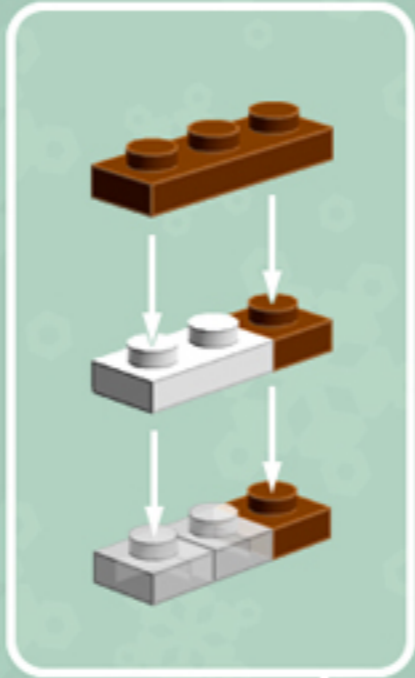

Element ID	Color	Description	Quantity
4211199	Reddish Brown	Roof Tile 1X2/45°	8
3005748	Tr. Green	Plate 1X1 Round	12
3005741	Tr. Red	Plate 1X1 Round	16
3000840	Transparent	Plate 1X1	10
4277926	White	Angle Plate 1X2 / 2X2	4
416201	White	Flat Tile 1X8	2
4297083	White	Lifebuoy With Knob	1
302401	White	Plate 1X1	3
614101	White	Plate 1X1 Round	12
6030716	White	Plate 1X1 W. Up Right Holder	1

Element ID	Color	Description	Quantity
302301	White	Plate 1X2	6
4611700	White	Plate 1X2 W. Vertical Schaft	2
362301	White	Plate 1X3	2
4535737	White	Plate 2X1 W/Holder,Vertical	2
303201	White	Plate 4X6	4
241201	White	Radiator Grille 1X2	13
4504369	White	Roof Tile 1X1X2/3, Abs	8
6052824	White	Skeleton, Leg	2
4538720	White	Stick 6M W/Flange	1

Things not adding up? You may have *Gingerbread House v2.0*. You'll find the correct guide at chrismcveigh.com/archives.

2x

*For more fun builds,
please pop by chrismcveigh.com,
visit me at facebook.com/c.mcveigh.photos,
or follow me on twitter [@actionfigured](https://twitter.com/actionfigured)*