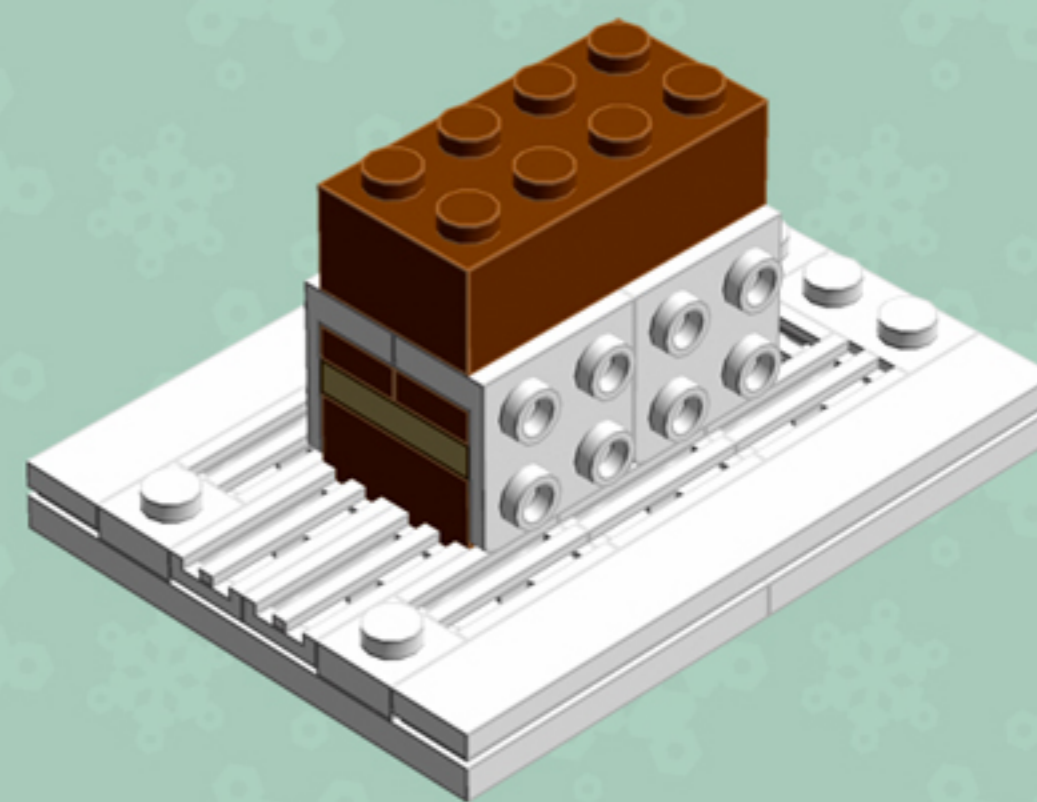

Gingerbread House

A LEGO® project by Chris McVeigh
chrismcveigh.com

v3.0

Element ID	Color	Description	Quantity
4113917	Brick Yellow	Plate 1X2	2
4118790	Brick Yellow	Plate 2X3	4
4211201	Reddish Brown	Brick 2X4	2
4221744	Reddish Brown	Plate 1X1	6
4216581	Reddish Brown	Plate 1X1 Round	4
4211150	Reddish Brown	Plate 1X2	8
4211152	Reddish Brown	Plate 1X3	4
4211190	Reddish Brown	Plate 1X4	4
4221590	Reddish Brown	Plate 1X6	2
4211247	Reddish Brown	Plate 2X6	2

Element ID	Color	Description	Quantity
4211199	Reddish Brown	Roof Tile 1X2/45°	8
3005748	Tr. Green	Plate 1X1 Round	12
3005741	Tr. Red	Plate 1X1 Round	16
3000840	Transparent	Plate 1X1	10
4277926	White	Angle Plate 1X2 / 2X2	4
416201	White	Flat Tile 1X8	2
4297083	White	Lifebuoy With Knob	1
302401	White	Plate 1X1	3
614101	White	Plate 1X1 Round	12
6030716	White	Plate 1X1 W. Up Right Holder	1

Element ID	Color	Description	Quantity
302301	White	Plate 1X2	6
4611700	White	Plate 1X2 W. Vertical Schaft	2
362301	White	Plate 1X3	2
4535737	White	Plate 2X1 W/Holder,Vertical	2
303201	White	Plate 4X6	4
241201	White	Radiator Grille 1X2	13
4504369	White	Roof Tile 1X1X2/3, Abs	8
6052824	White	Skeleton, Leg	2
4538720	White	Stick 6M W/Flange	1