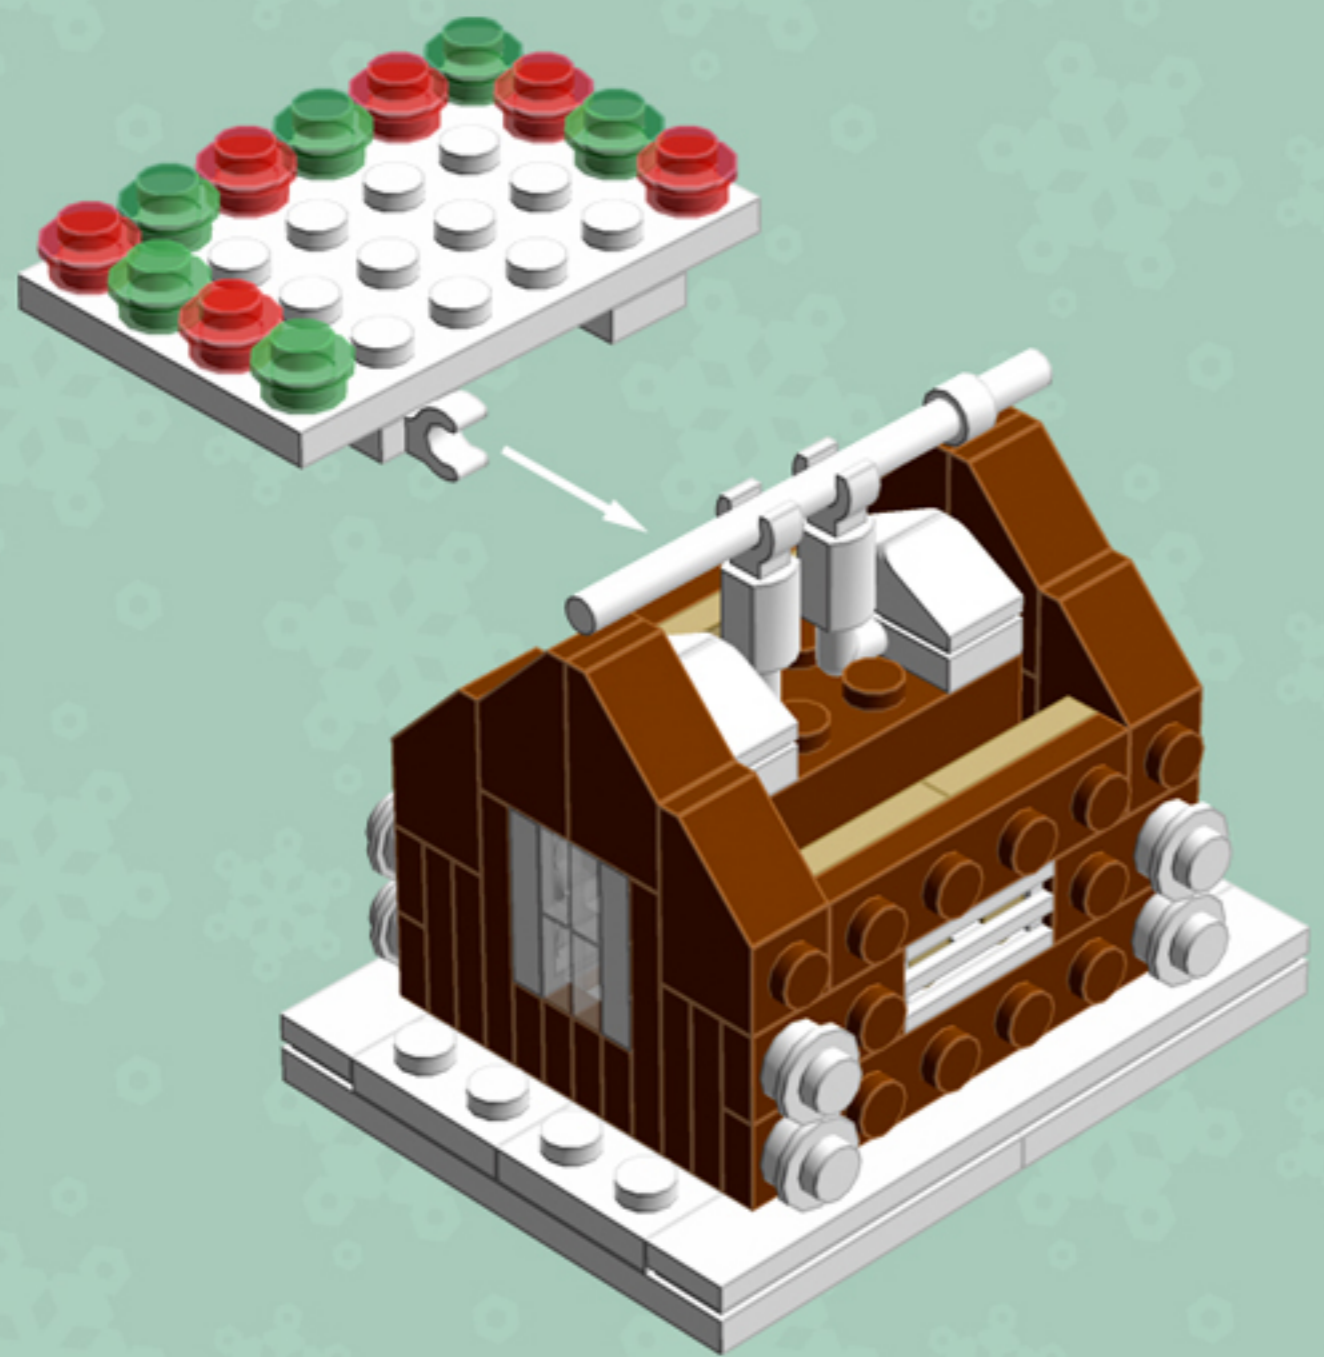

Gingerbread House

A LEGO® project by Chris McVeigh
chrismcveigh.com

v3.0

Element ID	Color	Description	Quantity
4113917	Brick Yellow	Plate 1X2	2
4118790	Brick Yellow	Plate 2X3	4
4211201	Reddish Brown	Brick 2X4	2
4221744	Reddish Brown	Plate 1X1	6
4216581	Reddish Brown	Plate 1X1 Round	4
4211150	Reddish Brown	Plate 1X2	8
4211152	Reddish Brown	Plate 1X3	4
4211190	Reddish Brown	Plate 1X4	4
4221590	Reddish Brown	Plate 1X6	2
4211247	Reddish Brown	Plate 2X6	2

Element ID	Color	Description	Quantity
4211199	Reddish Brown	Roof Tile 1X2/45°	8
3005748	Tr. Green	Plate 1X1 Round	12
3005741	Tr. Red	Plate 1X1 Round	16
3000840	Transparent	Plate 1X1	10
4277926	White	Angle Plate 1X2 / 2X2	4
416201	White	Flat Tile 1X8	2
4297083	White	Lifebuoy With Knob	1
302401	White	Plate 1X1	3
614101	White	Plate 1X1 Round	12
6030716	White	Plate 1X1 W. Up Right Holder	1

Element ID	Color	Description	Quantity
302301	White	Plate 1X2	6
4611700	White	Plate 1X2 W. Vertical Schaft	2
362301	White	Plate 1X3	2
4535737	White	Plate 2X1 W/Holder,Vertical	2
303201	White	Plate 4X6	4
241201	White	Radiator Grille 1X2	13
4504369	White	Roof Tile 1X1X2/3, Abs	8
6052824	White	Skeleton, Leg	2
4538720	White	Stick 6M W/Flange	1

Things not adding up? You may have *Gingerbread House v2.0*. You'll find the correct guide at chrismcveigh.com/archives.

2x

*For more fun builds,
please pop by chrismcveigh.com,
visit me at facebook.com/c.mcveigh.photos,
or follow me on twitter [@actionfigured](https://twitter.com/actionfigured)*