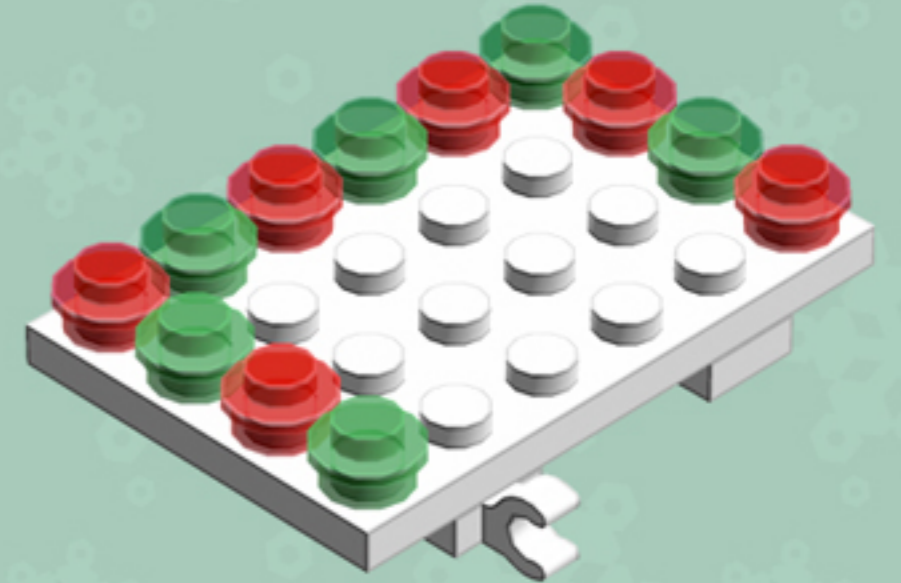

Gingerbread House

A LEGO® project by Chris McVeigh
chrismcveigh.com

v3.0

Element ID	Color	Description	Quantity
4113917	Brick Yellow	Plate 1X2	2
4118790	Brick Yellow	Plate 2X3	4
4211201	Reddish Brown	Brick 2X4	2
4221744	Reddish Brown	Plate 1X1	6
4216581	Reddish Brown	Plate 1X1 Round	4
4211150	Reddish Brown	Plate 1X2	8
4211152	Reddish Brown	Plate 1X3	4
4211190	Reddish Brown	Plate 1X4	4
4221590	Reddish Brown	Plate 1X6	2
4211247	Reddish Brown	Plate 2X6	2

Element ID	Color	Description	Quantity
4211199	Reddish Brown	Roof Tile 1X2/45°	8
3005748	Tr. Green	Plate 1X1 Round	12
3005741	Tr. Red	Plate 1X1 Round	16
3000840	Transparent	Plate 1X1	10
4277926	White	Angle Plate 1X2 / 2X2	4
416201	White	Flat Tile 1X8	2
4297083	White	Lifebuoy With Knob	1
302401	White	Plate 1X1	3
614101	White	Plate 1X1 Round	12
6030716	White	Plate 1X1 W. Up Right Holder	1

Element ID	Color	Description	Quantity
302301	White	Plate 1X2	6
4611700	White	Plate 1X2 W. Vertical Schaft	2
362301	White	Plate 1X3	2
4535737	White	Plate 2X1 W/Holder,Vertical	2
303201	White	Plate 4X6	4
241201	White	Radiator Grille 1X2	13
4504369	White	Roof Tile 1X1X2/3, Abs	8
6052824	White	Skeleton, Leg	2
4538720	White	Stick 6M W/Flange	1

Things not adding up? You may have *Gingerbread House v2.0*. You'll find the correct guide at chrismcveigh.com/archives.

2x

*For more fun builds,
please pop by chrismcveigh.com,
visit me at facebook.com/c.mcveigh.photos,
or follow me on twitter [@actionfigured](https://twitter.com/actionfigured)*