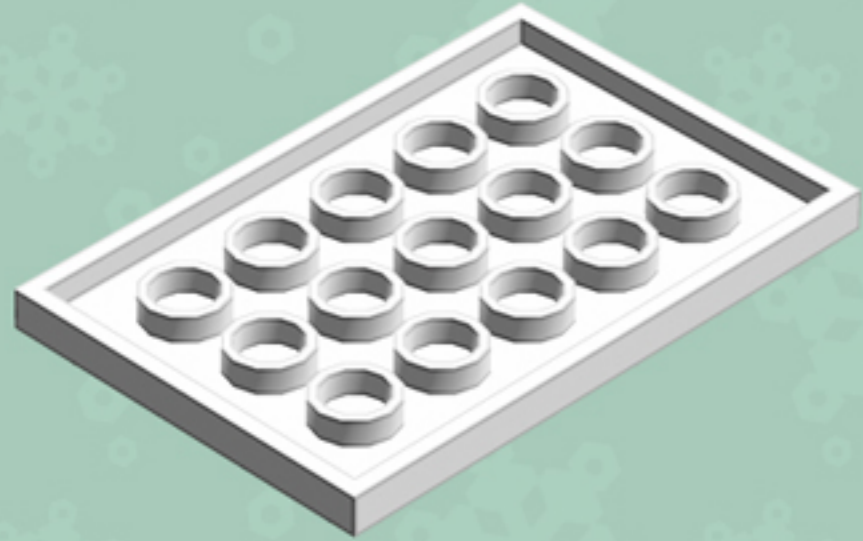

Gingerbread House

A LEGO® project by Chris McVeigh
chrismcveigh.com

v3.0

Element ID	Color	Description	Quantity
4113917	Brick Yellow	Plate 1X2	2
4118790	Brick Yellow	Plate 2X3	4
4211201	Reddish Brown	Brick 2X4	2
4221744	Reddish Brown	Plate 1X1	6
4216581	Reddish Brown	Plate 1X1 Round	4
4211150	Reddish Brown	Plate 1X2	8
4211152	Reddish Brown	Plate 1X3	4
4211190	Reddish Brown	Plate 1X4	4
4221590	Reddish Brown	Plate 1X6	2
4211247	Reddish Brown	Plate 2X6	2

Element ID	Color	Description	Quantity
4211199	Reddish Brown	Roof Tile 1X2/45°	8
3005748	Tr. Green	Plate 1X1 Round	12
3005741	Tr. Red	Plate 1X1 Round	16
3000840	Transparent	Plate 1X1	10
4277926	White	Angle Plate 1X2 / 2X2	4
416201	White	Flat Tile 1X8	2
4297083	White	Lifebuoy With Knob	1
302401	White	Plate 1X1	3
614101	White	Plate 1X1 Round	12
6030716	White	Plate 1X1 W. Up Right Holder	1

Element ID	Color	Description	Quantity
302301	White	Plate 1X2	6
4611700	White	Plate 1X2 W. Vertical Schaft	2
362301	White	Plate 1X3	2
4535737	White	Plate 2X1 W/Holder,Vertical	2
303201	White	Plate 4X6	4
241201	White	Radiator Grille 1X2	13
4504369	White	Roof Tile 1X1X2/3, Abs	8
6052824	White	Skeleton, Leg	2
4538720	White	Stick 6M W/Flange	1

Things not adding up? You may have *Gingerbread House v2.0*. You'll find the correct guide at chrismcveigh.com/archives.

2x

*For more fun builds,
please pop by chrismcveigh.com,
visit me at facebook.com/c.mcveigh.photos,
or follow me on twitter [@actionfigured](https://twitter.com/actionfigured)*