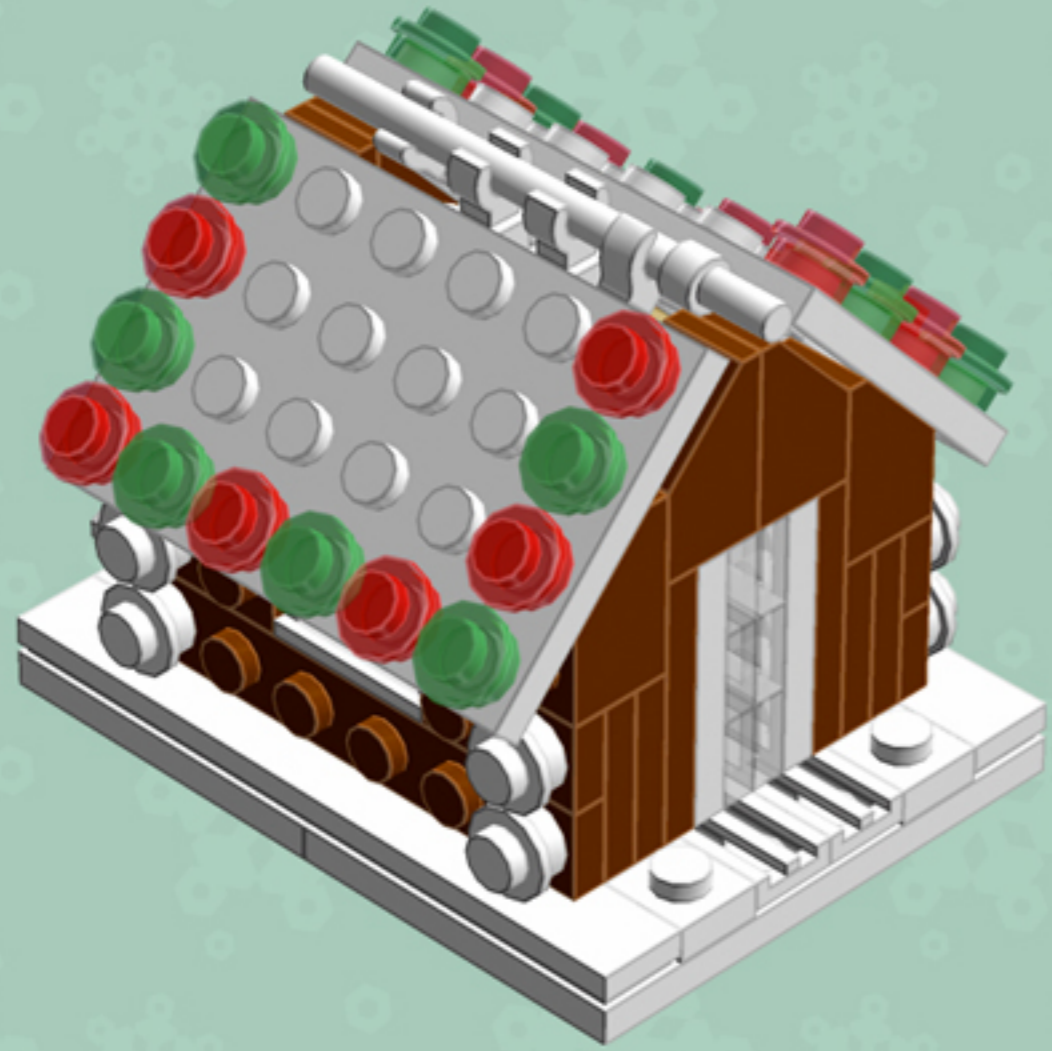

Gingerbread House

A LEGO® project by Chris McVeigh
chrismcveigh.com

v3.0

Element ID	Color	Description	Quantity
4113917	Brick Yellow	Plate 1X2	2
4118790	Brick Yellow	Plate 2X3	4
4211201	Reddish Brown	Brick 2X4	2
4221744	Reddish Brown	Plate 1X1	6
4216581	Reddish Brown	Plate 1X1 Round	4
4211150	Reddish Brown	Plate 1X2	8
4211152	Reddish Brown	Plate 1X3	4
4211190	Reddish Brown	Plate 1X4	4
4221590	Reddish Brown	Plate 1X6	2
4211247	Reddish Brown	Plate 2X6	2

Element ID	Color	Description	Quantity
4211199	Reddish Brown	Roof Tile 1X2/45°	8
3005748	Tr. Green	Plate 1X1 Round	12
3005741	Tr. Red	Plate 1X1 Round	16
3000840	Transparent	Plate 1X1	10
4277926	White	Angle Plate 1X2 / 2X2	4
416201	White	Flat Tile 1X8	2
4297083	White	Lifebuoy With Knob	1
302401	White	Plate 1X1	3
614101	White	Plate 1X1 Round	12
6030716	White	Plate 1X1 W. Up Right Holder	1

Things not adding up? You may have *Gingerbread House v2.0*. You'll find the correct guide at chrismcveigh.com/archives.

2x

*For more fun builds,
please pop by chrismcveigh.com,
visit me at facebook.com/c.mcveigh.photos,
or follow me on twitter [@actionfigured](https://twitter.com/actionfigured)*