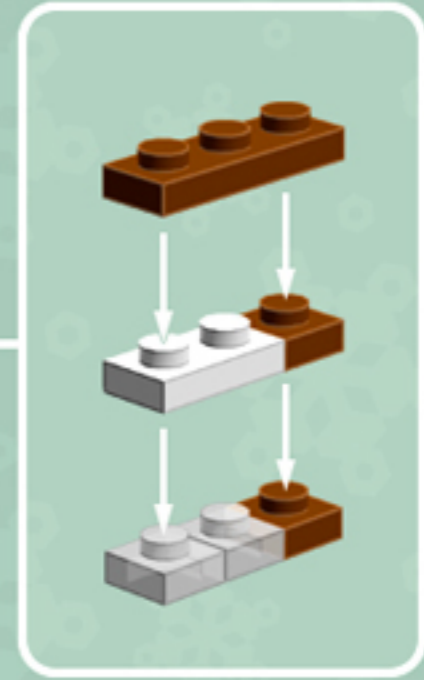

Gingerbread House

A LEGO® project by Chris McVeigh
chrismcveigh.com

v3.0

Element ID	Color	Description	Quantity
4113917	Brick Yellow	Plate 1X2	2
4118790	Brick Yellow	Plate 2X3	4
4211201	Reddish Brown	Brick 2X4	2
4221744	Reddish Brown	Plate 1X1	6
4216581	Reddish Brown	Plate 1X1 Round	4
4211150	Reddish Brown	Plate 1X2	8
4211152	Reddish Brown	Plate 1X3	4
4211190	Reddish Brown	Plate 1X4	4
4221590	Reddish Brown	Plate 1X6	2
4211247	Reddish Brown	Plate 2X6	2

Element ID	Color	Description	Quantity
4211199	Reddish Brown	Roof Tile 1X2/45°	8
3005748	Tr. Green	Plate 1X1 Round	12
3005741	Tr. Red	Plate 1X1 Round	16
3000840	Transparent	Plate 1X1	10
4277926	White	Angle Plate 1X2 / 2X2	4
416201	White	Flat Tile 1X8	2
4297083	White	Lifebuoy With Knob	1
302401	White	Plate 1X1	3
614101	White	Plate 1X1 Round	12
6030716	White	Plate 1X1 W. Up Right Holder	1

Element ID	Color	Description	Quantity
302301	White	Plate 1X2	6
4611700	White	Plate 1X2 W. Vertical Schaft	2
362301	White	Plate 1X3	2
4535737	White	Plate 2X1 W/Holder,Vertical	2
303201	White	Plate 4X6	4
241201	White	Radiator Grille 1X2	13
4504369	White	Roof Tile 1X1X2/3, Abs	8
6052824	White	Skeleton, Leg	2
4538720	White	Stick 6M W/Flange	1

Things not adding up? You may have *Gingerbread House v2.0*. You'll find the correct guide at chrismcveigh.com/archives.

2x

*For more fun builds,
please pop by chrismcveigh.com,
visit me at facebook.com/c.mcveigh.photos,
or follow me on twitter [@actionfigured](https://twitter.com/actionfigured)*