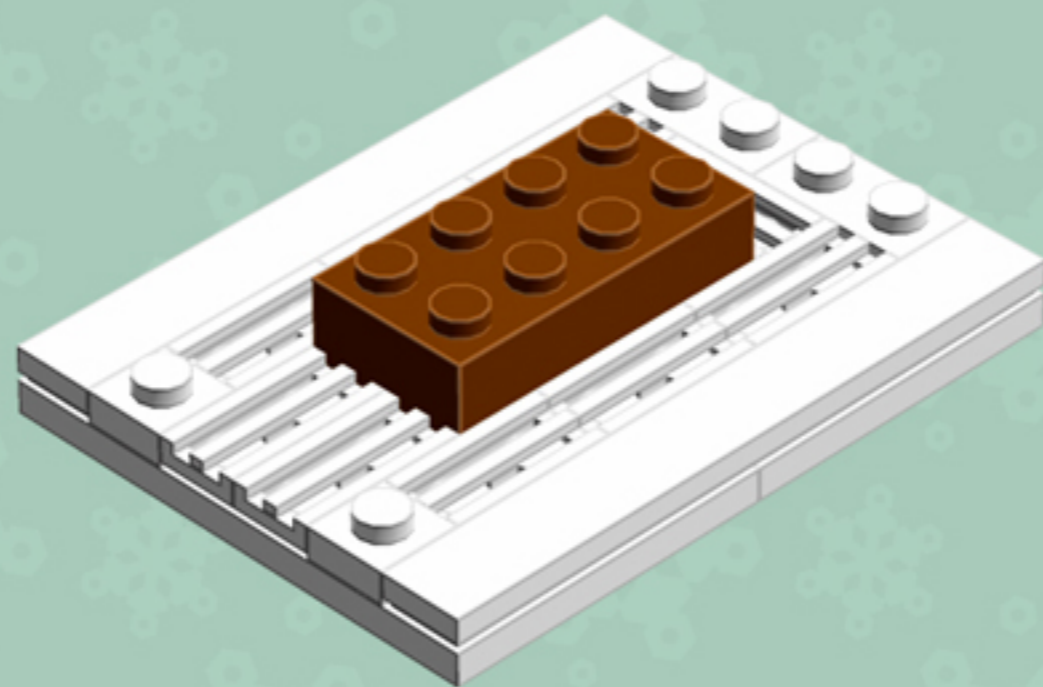

Gingerbread House

A LEGO® project by Chris McVeigh
chrismcveigh.com

v3.0

Element ID	Color	Description	Quantity
4113917	Brick Yellow	Plate 1X2	2
4118790	Brick Yellow	Plate 2X3	4
4211201	Reddish Brown	Brick 2X4	2
4221744	Reddish Brown	Plate 1X1	6
4216581	Reddish Brown	Plate 1X1 Round	4
4211150	Reddish Brown	Plate 1X2	8
4211152	Reddish Brown	Plate 1X3	4
4211190	Reddish Brown	Plate 1X4	4
4221590	Reddish Brown	Plate 1X6	2
4211247	Reddish Brown	Plate 2X6	2

Element ID	Color	Description	Quantity
4211199	Reddish Brown	Roof Tile 1X2/45°	8
3005748	Tr. Green	Plate 1X1 Round	12
3005741	Tr. Red	Plate 1X1 Round	16
3000840	Transparent	Plate 1X1	10
4277926	White	Angle Plate 1X2 / 2X2	4
416201	White	Flat Tile 1X8	2
4297083	White	Lifebuoy With Knob	1
302401	White	Plate 1X1	3
614101	White	Plate 1X1 Round	12
6030716	White	Plate 1X1 W. Up Right Holder	1

Element ID	Color	Description	Quantity
302301	White	Plate 1X2	6
4611700	White	Plate 1X2 W. Vertical Schaft	2
362301	White	Plate 1X3	2
4535737	White	Plate 2X1 W/Holder,Vertical	2
303201	White	Plate 4X6	4
241201	White	Radiator Grille 1X2	13
4504369	White	Roof Tile 1X1X2/3, Abs	8
6052824	White	Skeleton, Leg	2
4538720	White	Stick 6M W/Flange	1