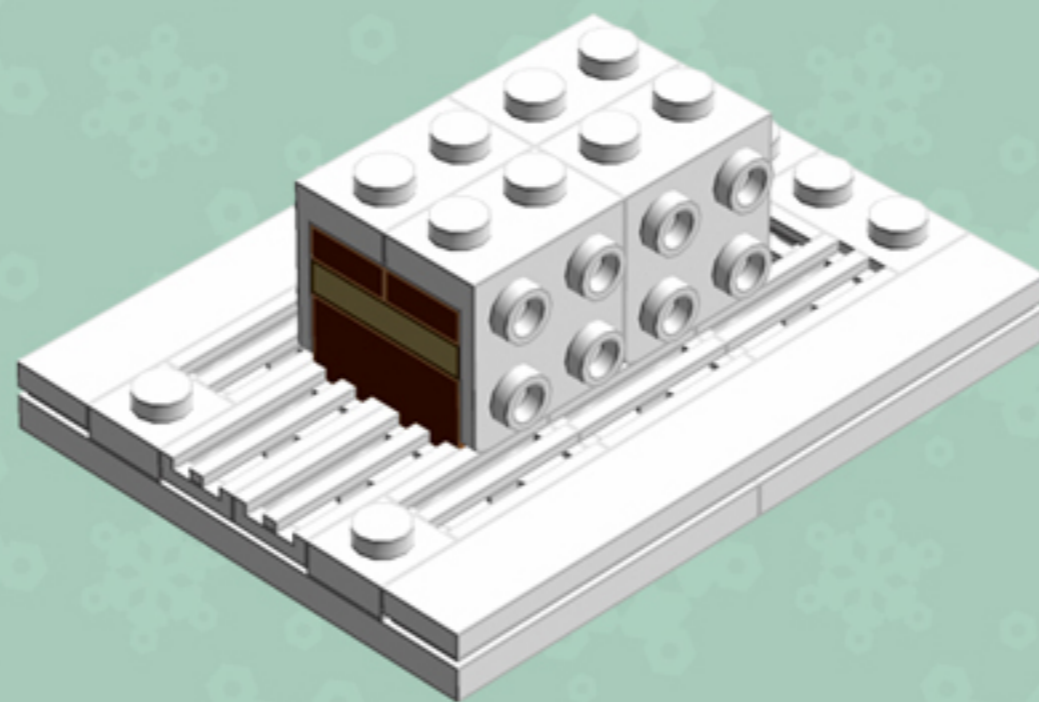

Gingerbread House

A LEGO® project by Chris McVeigh
chrismcveigh.com

v3.0

Element ID	Color	Description	Quantity
4113917	Brick Yellow	Plate 1X2	2
4118790	Brick Yellow	Plate 2X3	4
4211201	Reddish Brown	Brick 2X4	2
4221744	Reddish Brown	Plate 1X1	6
4216581	Reddish Brown	Plate 1X1 Round	4
4211150	Reddish Brown	Plate 1X2	8
4211152	Reddish Brown	Plate 1X3	4
4211190	Reddish Brown	Plate 1X4	4
4221590	Reddish Brown	Plate 1X6	2
4211247	Reddish Brown	Plate 2X6	2

Element ID	Color	Description	Quantity
4211199	Reddish Brown	Roof Tile 1X2/45°	8
3005748	Tr. Green	Plate 1X1 Round	12
3005741	Tr. Red	Plate 1X1 Round	16
3000840	Transparent	Plate 1X1	10
4277926	White	Angle Plate 1X2 / 2X2	4
416201	White	Flat Tile 1X8	2
4297083	White	Lifebuoy With Knob	1
302401	White	Plate 1X1	3
614101	White	Plate 1X1 Round	12
6030716	White	Plate 1X1 W. Up Right Holder	1

Element ID	Color	Description	Quantity
302301	White	Plate 1X2	6
4611700	White	Plate 1X2 W. Vertical Schaft	2
362301	White	Plate 1X3	2
4535737	White	Plate 2X1 W/Holder,Vertical	2
303201	White	Plate 4X6	4
241201	White	Radiator Grille 1X2	13
4504369	White	Roof Tile 1X1X2/3, Abs	8
6052824	White	Skeleton, Leg	2
4538720	White	Stick 6M W/Flange	1