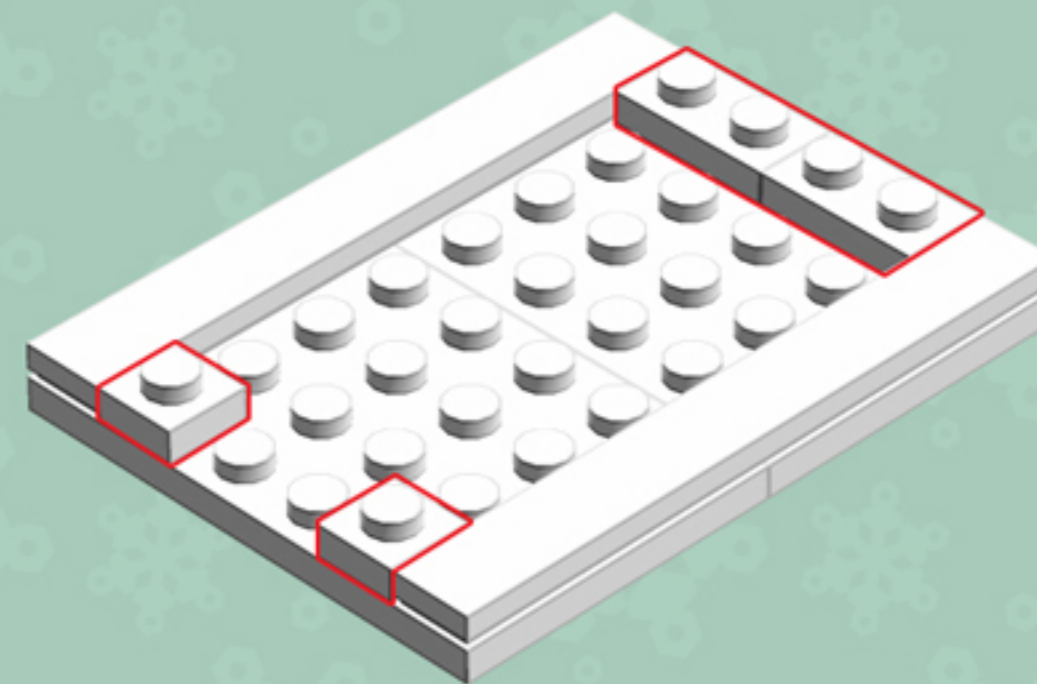

Gingerbread House

A LEGO® project by Chris McVeigh
chrismcveigh.com

v3.0

Element ID	Color	Description	Quantity
4113917	Brick Yellow	Plate 1X2	2
4118790	Brick Yellow	Plate 2X3	4
4211201	Reddish Brown	Brick 2X4	2
4221744	Reddish Brown	Plate 1X1	6
4216581	Reddish Brown	Plate 1X1 Round	4
4211150	Reddish Brown	Plate 1X2	8
4211152	Reddish Brown	Plate 1X3	4
4211190	Reddish Brown	Plate 1X4	4
4221590	Reddish Brown	Plate 1X6	2
4211247	Reddish Brown	Plate 2X6	2

Element ID	Color	Description	Quantity
4211199	Reddish Brown	Roof Tile 1X2/45°	8
3005748	Tr. Green	Plate 1X1 Round	12
3005741	Tr. Red	Plate 1X1 Round	16
3000840	Transparent	Plate 1X1	10
4277926	White	Angle Plate 1X2 / 2X2	4
416201	White	Flat Tile 1X8	2
4297083	White	Lifebuoy With Knob	1
302401	White	Plate 1X1	3
614101	White	Plate 1X1 Round	12
6030716	White	Plate 1X1 W. Up Right Holder	1

Element ID	Color	Description	Quantity
302301	White	Plate 1X2	6
4611700	White	Plate 1X2 W. Vertical Schaft	2
362301	White	Plate 1X3	2
4535737	White	Plate 2X1 W/Holder,Vertical	2
303201	White	Plate 4X6	4
241201	White	Radiator Grille 1X2	13
4504369	White	Roof Tile 1X1X2/3, Abs	8
6052824	White	Skeleton, Leg	2
4538720	White	Stick 6M W/Flange	1