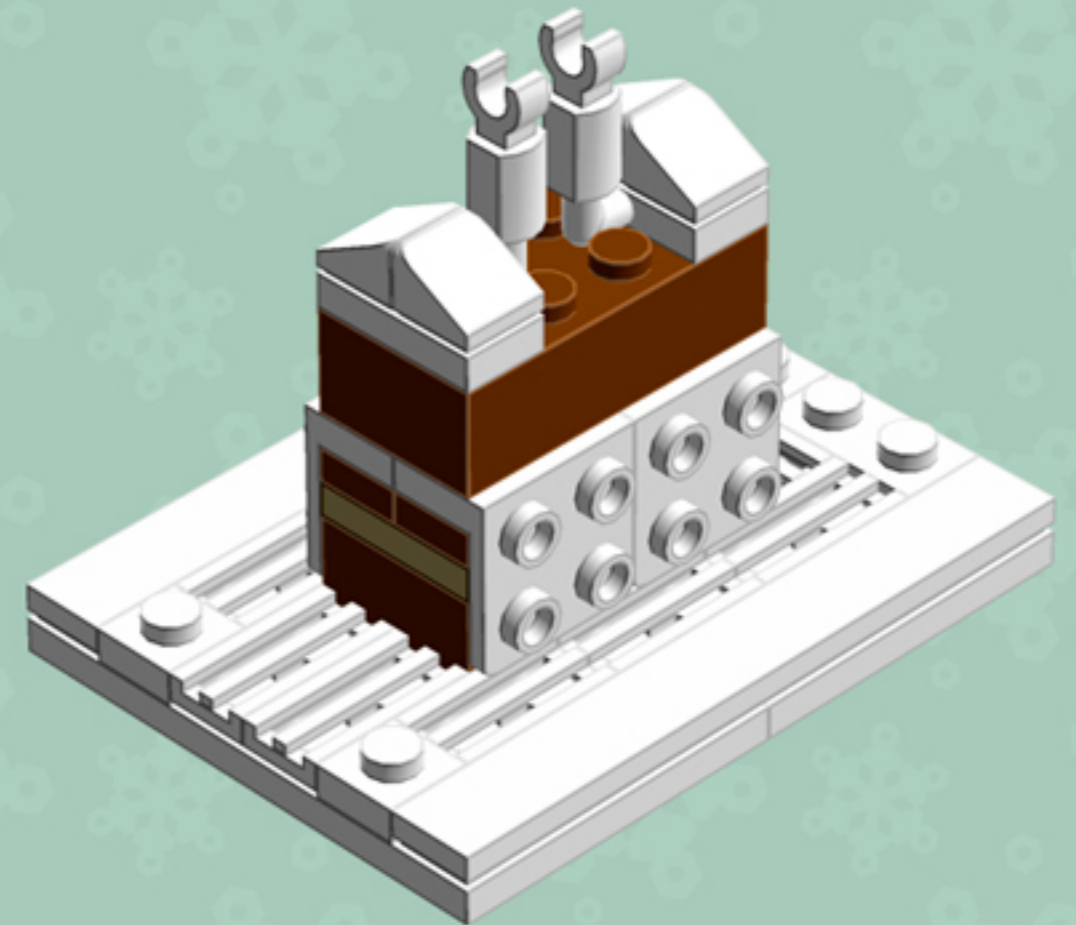

Gingerbread House

A LEGO® project by Chris McVeigh
chrismcveigh.com

v3.0

Element ID	Color	Description	Quantity
4113917	Brick Yellow	Plate 1X2	2
4118790	Brick Yellow	Plate 2X3	4
4211201	Reddish Brown	Brick 2X4	2
4221744	Reddish Brown	Plate 1X1	6
4216581	Reddish Brown	Plate 1X1 Round	4
4211150	Reddish Brown	Plate 1X2	8
4211152	Reddish Brown	Plate 1X3	4
4211190	Reddish Brown	Plate 1X4	4
4221590	Reddish Brown	Plate 1X6	2
4211247	Reddish Brown	Plate 2X6	2

Element ID	Color	Description	Quantity
4211199	Reddish Brown	Roof Tile 1X2/45°	8
3005748	Tr. Green	Plate 1X1 Round	12
3005741	Tr. Red	Plate 1X1 Round	16
3000840	Transparent	Plate 1X1	10
4277926	White	Angle Plate 1X2 / 2X2	4
416201	White	Flat Tile 1X8	2
4297083	White	Lifebuoy With Knob	1
302401	White	Plate 1X1	3
614101	White	Plate 1X1 Round	12
6030716	White	Plate 1X1 W. Up Right Holder	1

Element ID	Color	Description	Quantity
302301	White	Plate 1X2	6
4611700	White	Plate 1X2 W. Vertical Schaft	2
362301	White	Plate 1X3	2
4535737	White	Plate 2X1 W/Holder,Vertical	2
303201	White	Plate 4X6	4
241201	White	Radiator Grille 1X2	13
4504369	White	Roof Tile 1X1X2/3, Abs	8
6052824	White	Skeleton, Leg	2
4538720	White	Stick 6M W/Flange	1