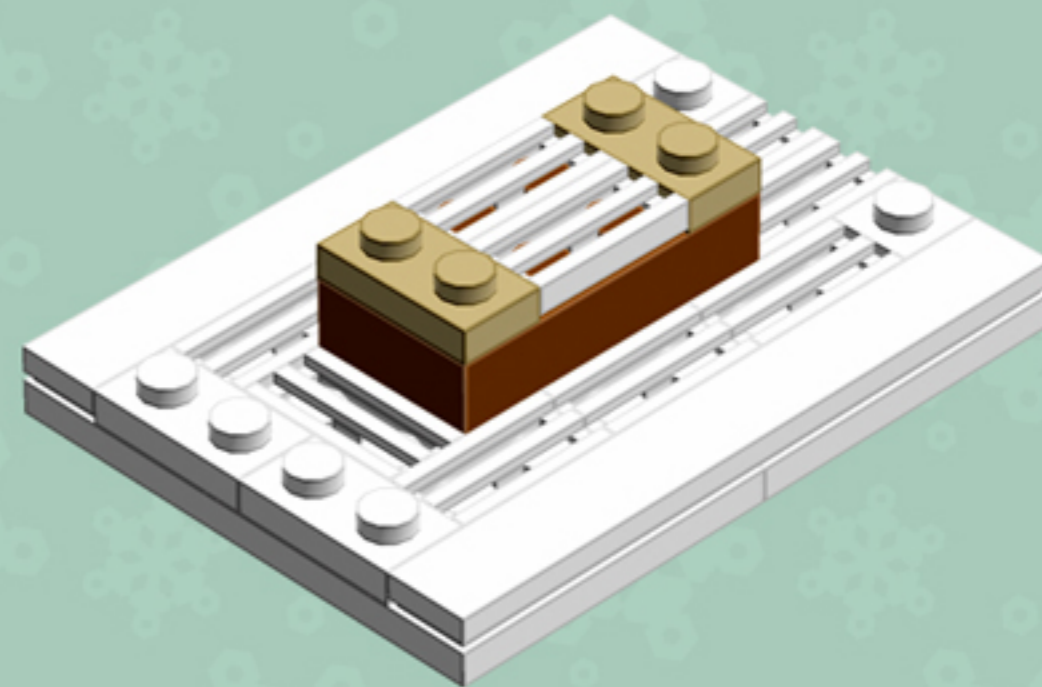

Gingerbread House

A LEGO® project by Chris McVeigh
chrismcveigh.com

v3.0

Element ID	Color	Description	Quantity
4113917	Brick Yellow	Plate 1X2	2
4118790	Brick Yellow	Plate 2X3	4
4211201	Reddish Brown	Brick 2X4	2
4221744	Reddish Brown	Plate 1X1	6
4216581	Reddish Brown	Plate 1X1 Round	4
4211150	Reddish Brown	Plate 1X2	8
4211152	Reddish Brown	Plate 1X3	4
4211190	Reddish Brown	Plate 1X4	4
4221590	Reddish Brown	Plate 1X6	2
4211247	Reddish Brown	Plate 2X6	2

Element ID	Color	Description	Quantity
4211199	Reddish Brown	Roof Tile 1X2/45°	8
3005748	Tr. Green	Plate 1X1 Round	12
3005741	Tr. Red	Plate 1X1 Round	16
3000840	Transparent	Plate 1X1	10
4277926	White	Angle Plate 1X2 / 2X2	4
416201	White	Flat Tile 1X8	2
4297083	White	Lifebuoy With Knob	1
302401	White	Plate 1X1	3
614101	White	Plate 1X1 Round	12
6030716	White	Plate 1X1 W. Up Right Holder	1

Element ID	Color	Description	Quantity
302301	White	Plate 1X2	6
4611700	White	Plate 1X2 W. Vertical Schaft	2
362301	White	Plate 1X3	2
4535737	White	Plate 2X1 W/Holder,Vertical	2
303201	White	Plate 4X6	4
241201	White	Radiator Grille 1X2	13
4504369	White	Roof Tile 1X1X2/3, Abs	8
6052824	White	Skeleton, Leg	2
4538720	White	Stick 6M W/Flange	1