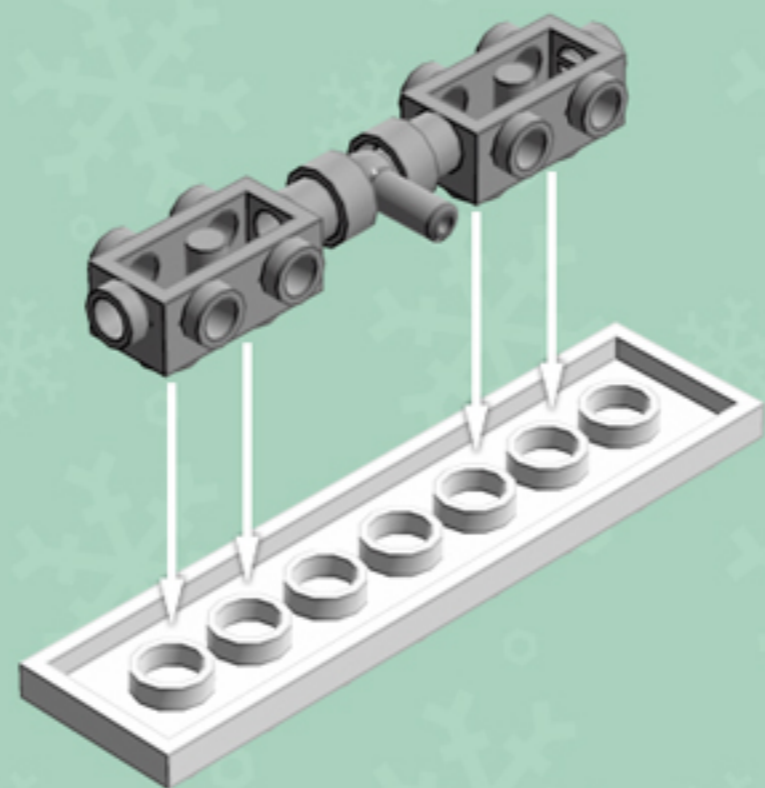

# Fiery Glow Lantern **ORNAMENT**

*A LEGO® project by Chris McVeigh*  
[chrismcveigh.com](http://chrismcveigh.com)

Element ID	Color	Description	Quantity
6010831	Black	Round Plate 2X2 W/Eye	1
4160593	Bright Orange	Flat Tile 1X4	8
4177932	Bright Orange	Plate 1X2	8
6024286	Flame Yellowish Orange	Roof Tile 1X2X2/3, Abs	16
4211502	Medium Stone Grey	Motor 1X2X2/3	8
4211508	Medium Stone Grey	T-Piece	2
306801	White	Flat Tile 2X2	1
302201	White	Plate 2X2	1
302001	White	Plate 2X4	4
303401	White	Plate 2X8	2
4547489	White	Roof Tile 1X2X2/3, Abs	8
4658973	White	Roof Tile 4X4/45° Inv.	4

2x

4x

*For more fun builds,  
please pop by [chrismcveigh.com](http://chrismcveigh.com),  
visit me at [facebook.com/c.mcveigh.photos](https://facebook.com/c.mcveigh.photos),  
or follow me on twitter [@actionfigured](https://twitter.com/actionfigured)*