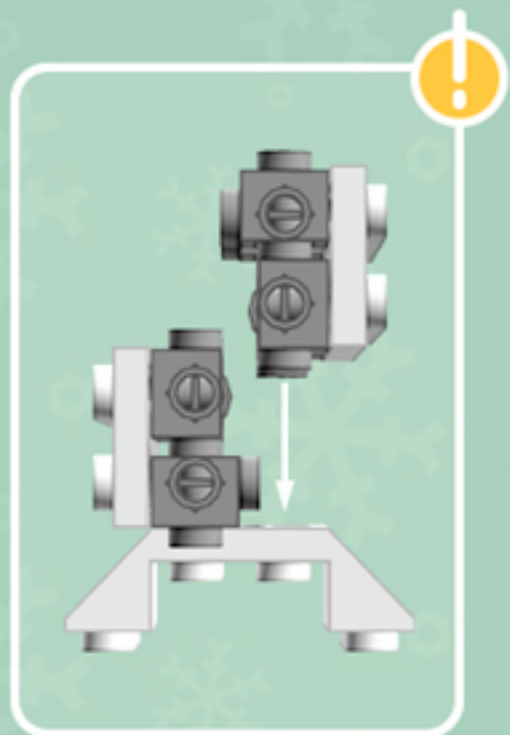

# Fiery Glow Lantern **ORNAMENT**

*A LEGO® project by Chris McVeigh*  
[chrismcveigh.com](http://chrismcveigh.com)

Element ID	Color	Description	Quantity
6010831	Black	Round Plate 2X2 W/Eye	1
4160593	Bright Orange	Flat Tile 1X4	8
4177932	Bright Orange	Plate 1X2	8
6024286	Flame Yellowish Orange	Roof Tile 1X2X2/3, Abs	16
4211502	Medium Stone Grey	Motor 1X2X2/3	8
4211508	Medium Stone Grey	T-Piece	2
306801	White	Flat Tile 2X2	1
302201	White	Plate 2X2	1
302001	White	Plate 2X4	4
303401	White	Plate 2X8	2
4547489	White	Roof Tile 1X2X2/3, Abs	8
4658973	White	Roof Tile 4X4/45° Inv.	4

2x

4x

*For more fun builds,  
please pop by [chrismcveigh.com](http://chrismcveigh.com),  
visit me at [facebook.com/c.mcveigh.photos](https://facebook.com/c.mcveigh.photos),  
or follow me on twitter [@actionfigured](https://twitter.com/actionfigured)*