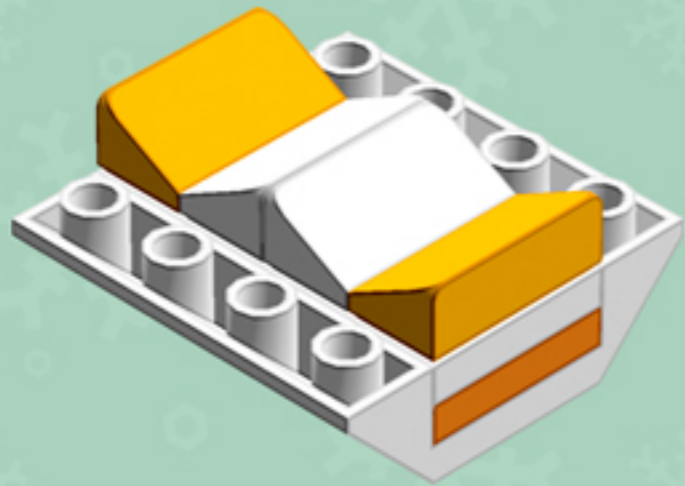

# Fiery Glow Lantern **ORNAMENT**

*A LEGO® project by Chris McVeigh*  
[chrismcveigh.com](http://chrismcveigh.com)

Element ID	Color	Description	Quantity
6010831	Black	Round Plate 2X2 W/Eye	1
4160593	Bright Orange	Flat Tile 1X4	8
4177932	Bright Orange	Plate 1X2	8
6024286	Flame Yellowish Orange	Roof Tile 1X2X2/3, Abs	16
4211502	Medium Stone Grey	Motor 1X2X2/3	8
4211508	Medium Stone Grey	T-Piece	2
306801	White	Flat Tile 2X2	1
302201	White	Plate 2X2	1
302001	White	Plate 2X4	4
303401	White	Plate 2X8	2
4547489	White	Roof Tile 1X2X2/3, Abs	8
4658973	White	Roof Tile 4X4/45° Inv.	4

2x

4x

*For more fun builds,  
please pop by [chrismcveigh.com](http://chrismcveigh.com),  
visit me at [facebook.com/c.mcveigh.photos](https://facebook.com/c.mcveigh.photos),  
or follow me on twitter [@actionfigured](https://twitter.com/actionfigured)*