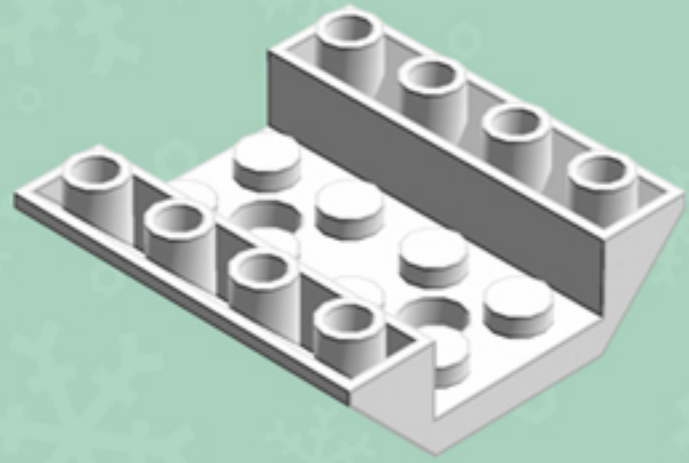

# Fiery Glow Lantern **ORNAMENT**

*A LEGO® project by Chris McVeigh*  
[chrismcveigh.com](http://chrismcveigh.com)

Element ID	Color	Description	Quantity
6010831	Black	Round Plate 2X2 W/Eye	1
4160593	Bright Orange	Flat Tile 1X4	8
4177932	Bright Orange	Plate 1X2	8
6024286	Flame Yellowish Orange	Roof Tile 1X2X2/3, Abs	16
4211502	Medium Stone Grey	Motor 1X2X2/3	8
4211508	Medium Stone Grey	T-Piece	2
306801	White	Flat Tile 2X2	1
302201	White	Plate 2X2	1
302001	White	Plate 2X4	4
303401	White	Plate 2X8	2
4547489	White	Roof Tile 1X2X2/3, Abs	8
4658973	White	Roof Tile 4X4/45° Inv.	4

2x

4x

*For more fun builds,  
please pop by [chrismcveigh.com](http://chrismcveigh.com),  
visit me at [facebook.com/c.mcveigh.photos](https://facebook.com/c.mcveigh.photos),  
or follow me on twitter [@actionfigured](https://twitter.com/actionfigured)*