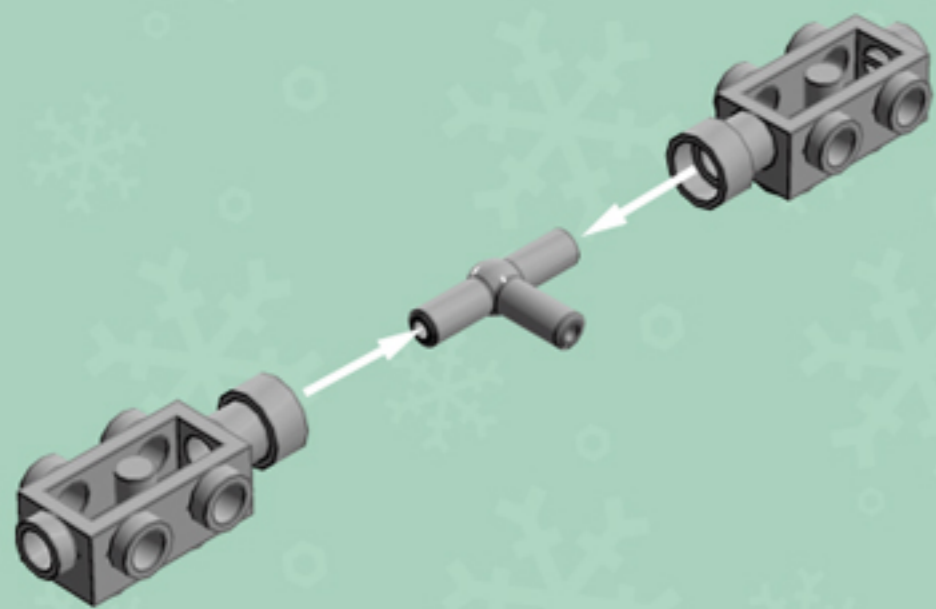

# Fiery Glow Lantern **ORNAMENT**

*A LEGO® project by Chris McVeigh*  
[chrismcveigh.com](http://chrismcveigh.com)

Element ID	Color	Description	Quantity
6010831	Black	Round Plate 2X2 W/Eye	1
4160593	Bright Orange	Flat Tile 1X4	8
4177932	Bright Orange	Plate 1X2	8
6024286	Flame Yellowish Orange	Roof Tile 1X2X2/3, Abs	16
4211502	Medium Stone Grey	Motor 1X2X2/3	8
4211508	Medium Stone Grey	T-Piece	2
306801	White	Flat Tile 2X2	1
302201	White	Plate 2X2	1
302001	White	Plate 2X4	4
303401	White	Plate 2X8	2
4547489	White	Roof Tile 1X2X2/3, Abs	8
4658973	White	Roof Tile 4X4/45° Inv.	4

2x

4x

*For more fun builds,  
please pop by [chrismcveigh.com](http://chrismcveigh.com),  
visit me at [facebook.com/c.mcveigh.photos](https://facebook.com/c.mcveigh.photos),  
or follow me on twitter [@actionfigured](https://twitter.com/actionfigured)*