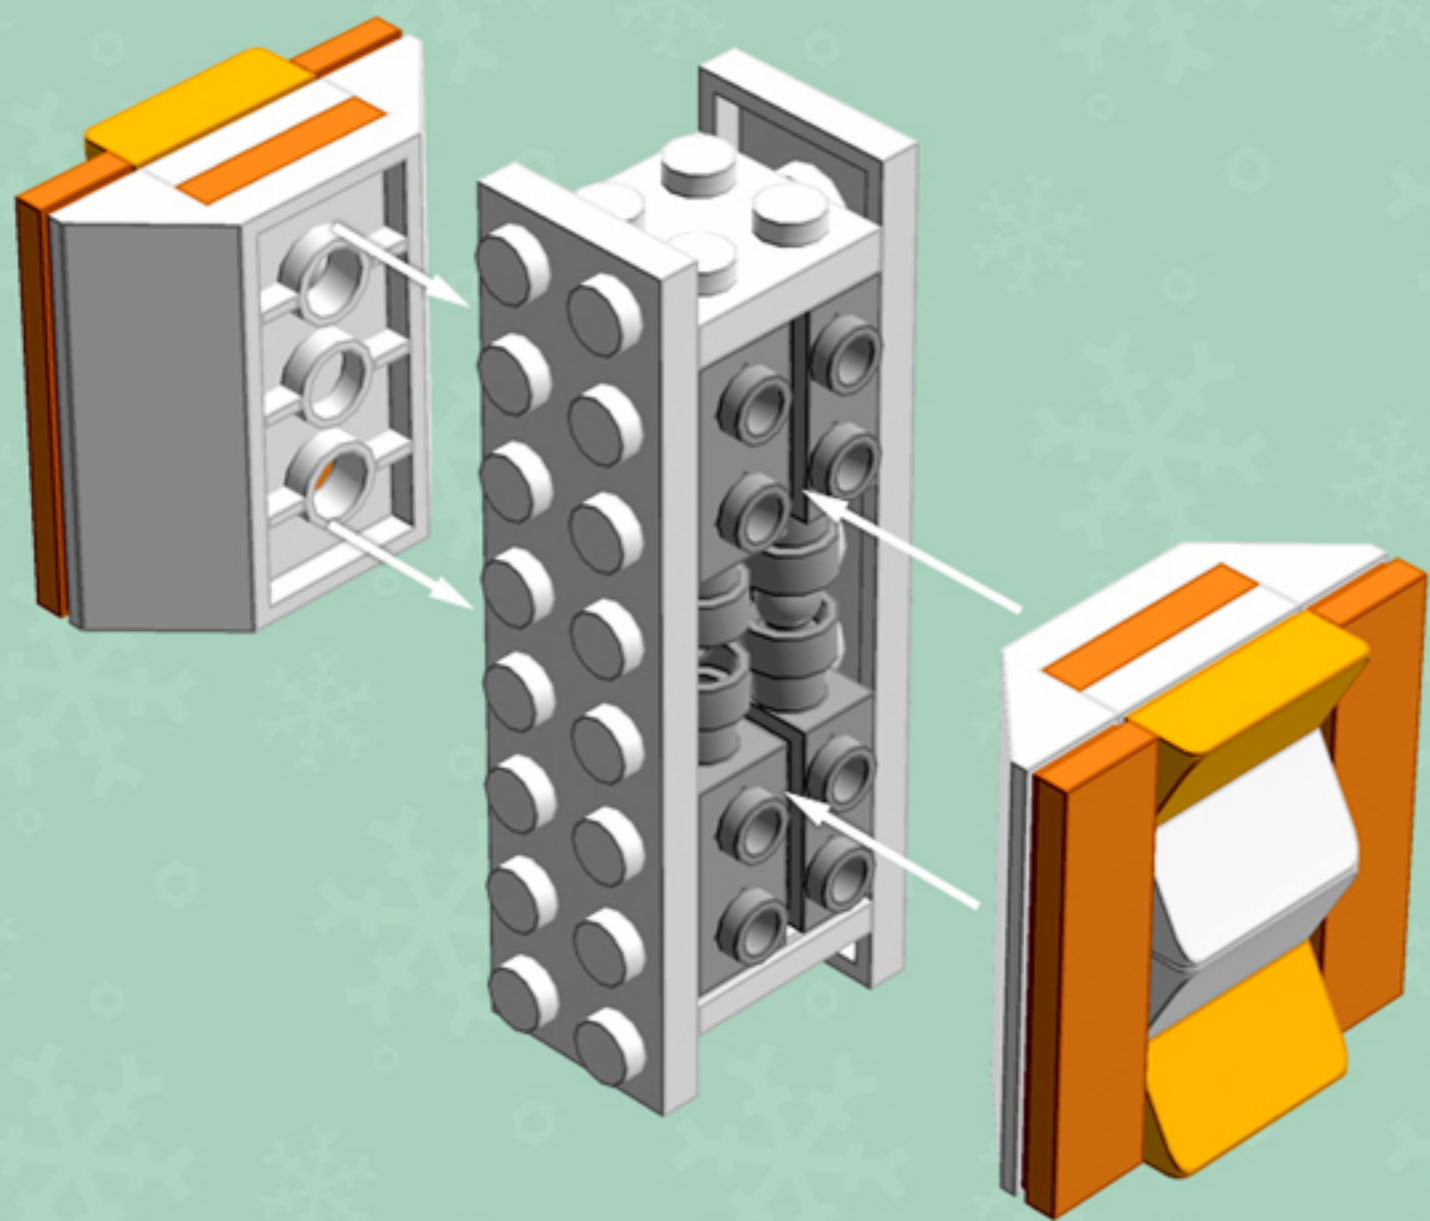

# Fiery Glow Lantern **ORNAMENT**

*A LEGO® project by Chris McVeigh*  
[chrismcveigh.com](http://chrismcveigh.com)

Element ID	Color	Description	Quantity
6010831	Black	Round Plate 2X2 W/Eye	1
4160593	Bright Orange	Flat Tile 1X4	8
4177932	Bright Orange	Plate 1X2	8
6024286	Flame Yellowish Orange	Roof Tile 1X2X2/3, Abs	16
4211502	Medium Stone Grey	Motor 1X2X2/3	8
4211508	Medium Stone Grey	T-Piece	2
306801	White	Flat Tile 2X2	1
302201	White	Plate 2X2	1
302001	White	Plate 2X4	4
303401	White	Plate 2X8	2
4547489	White	Roof Tile 1X2X2/3, Abs	8
4658973	White	Roof Tile 4X4/45° Inv.	4

2x

4x

*For more fun builds,  
please pop by [chrismcveigh.com](http://chrismcveigh.com),  
visit me at [facebook.com/c.mcveigh.photos](https://facebook.com/c.mcveigh.photos),  
or follow me on twitter [@actionfigured](https://twitter.com/actionfigured)*