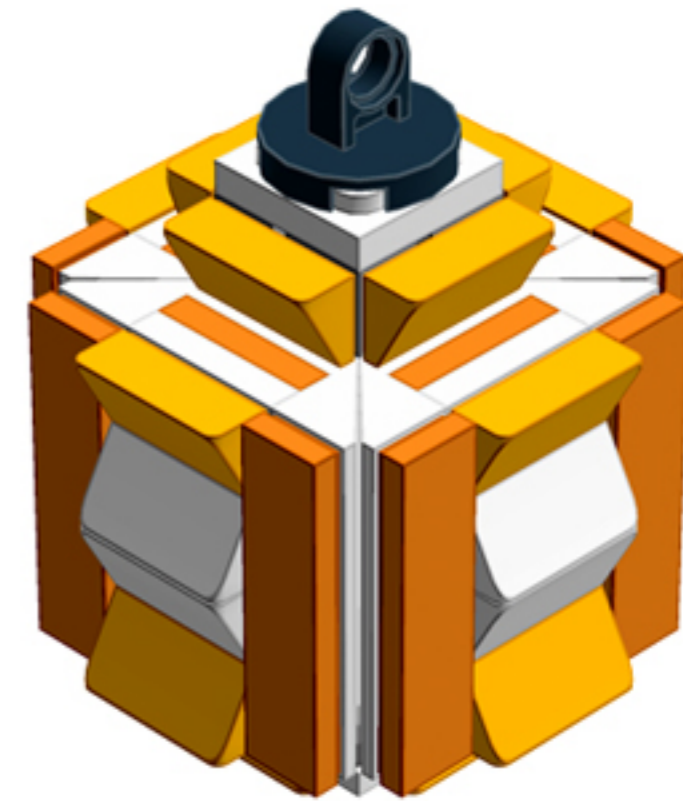

# Fiery Glow Lantern **ORNAMENT**

*A LEGO® project by Chris McVeigh*  
[chrismcveigh.com](http://chrismcveigh.com)

Element ID	Color	Description	Quantity
6010831	Black	Round Plate 2X2 W/Eye	1
4160593	Bright Orange	Flat Tile 1X4	8
4177932	Bright Orange	Plate 1X2	8
6024286	Flame Yellowish Orange	Roof Tile 1X2X2/3, Abs	16
4211502	Medium Stone Grey	Motor 1X2X2/3	8
4211508	Medium Stone Grey	T-Piece	2
306801	White	Flat Tile 2X2	1
302201	White	Plate 2X2	1
302001	White	Plate 2X4	4
303401	White	Plate 2X8	2
4547489	White	Roof Tile 1X2X2/3, Abs	8
4658973	White	Roof Tile 4X4/45° Inv.	4

2x

4x

*For more fun builds,  
please pop by [chrismcveigh.com](http://chrismcveigh.com),  
visit me at [facebook.com/c.mcveigh.photos](https://facebook.com/c.mcveigh.photos),  
or follow me on twitter [@actionfigured](https://twitter.com/actionfigured)*