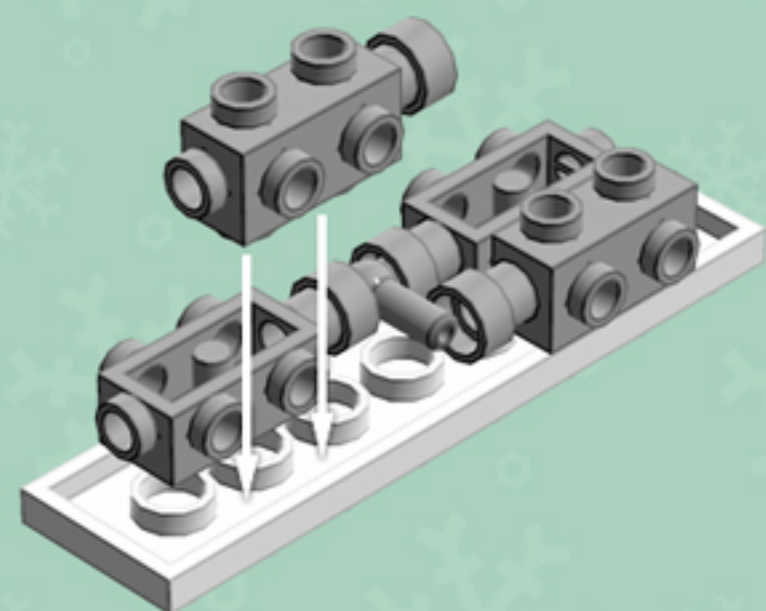

# Fiery Glow Lantern **ORNAMENT**

*A LEGO® project by Chris McVeigh*  
[chrismcveigh.com](http://chrismcveigh.com)

Element ID	Color	Description	Quantity
6010831	Black	Round Plate 2X2 W/Eye	1
4160593	Bright Orange	Flat Tile 1X4	8
4177932	Bright Orange	Plate 1X2	8
6024286	Flame Yellowish Orange	Roof Tile 1X2X2/3, Abs	16
4211502	Medium Stone Grey	Motor 1X2X2/3	8
4211508	Medium Stone Grey	T-Piece	2
306801	White	Flat Tile 2X2	1
302201	White	Plate 2X2	1
302001	White	Plate 2X4	4
303401	White	Plate 2X8	2
4547489	White	Roof Tile 1X2X2/3, Abs	8
4658973	White	Roof Tile 4X4/45° Inv.	4

2x

4x

*For more fun builds,  
please pop by [chrismcveigh.com](http://chrismcveigh.com),  
visit me at [facebook.com/c.mcveigh.photos](https://facebook.com/c.mcveigh.photos),  
or follow me on twitter [@actionfigured](https://twitter.com/actionfigured)*