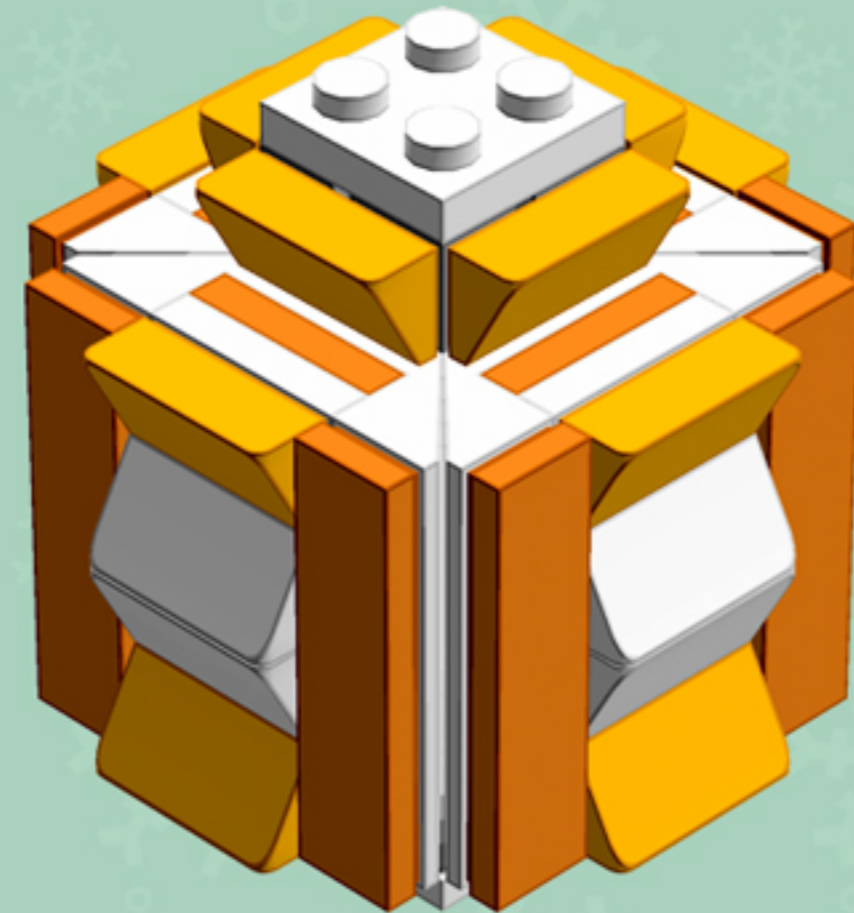

# Fiery Glow Lantern **ORNAMENT**

*A LEGO® project by Chris McVeigh*  
[chrismcveigh.com](http://chrismcveigh.com)

Element ID	Color	Description	Quantity
6010831	Black	Round Plate 2X2 W/Eye	1
4160593	Bright Orange	Flat Tile 1X4	8
4177932	Bright Orange	Plate 1X2	8
6024286	Flame Yellowish Orange	Roof Tile 1X2X2/3, Abs	16
4211502	Medium Stone Grey	Motor 1X2X2/3	8
4211508	Medium Stone Grey	T-Piece	2
306801	White	Flat Tile 2X2	1
302201	White	Plate 2X2	1
302001	White	Plate 2X4	4
303401	White	Plate 2X8	2
4547489	White	Roof Tile 1X2X2/3, Abs	8
4658973	White	Roof Tile 4X4/45° Inv.	4

2x

4x

*For more fun builds,  
please pop by [chrismcveigh.com](http://chrismcveigh.com),  
visit me at [facebook.com/c.mcveigh.photos](https://facebook.com/c.mcveigh.photos),  
or follow me on twitter [@actionfigured](https://twitter.com/actionfigured)*