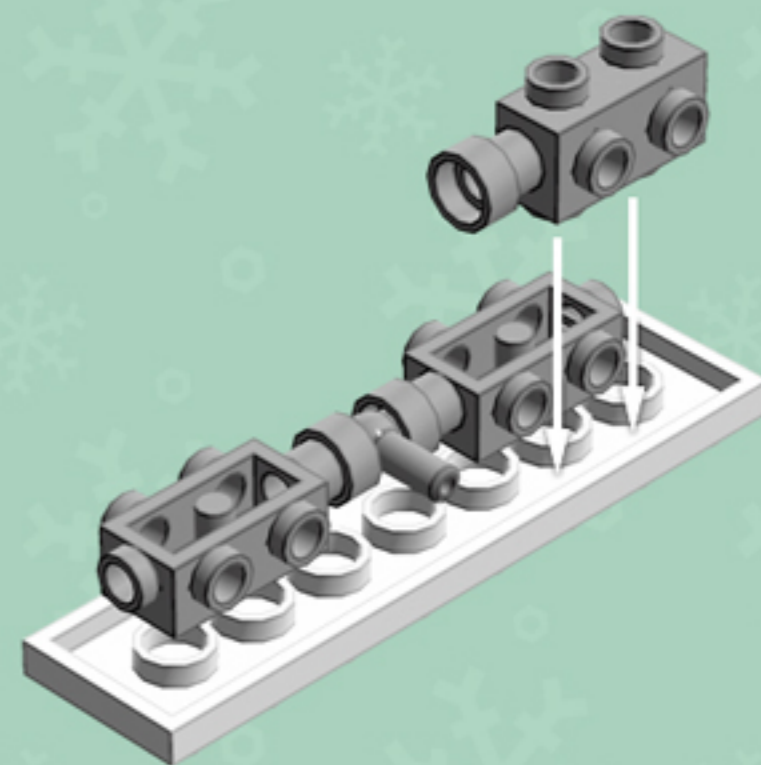

# Fiery Glow Lantern **ORNAMENT**

*A LEGO® project by Chris McVeigh*  
[chrismcveigh.com](http://chrismcveigh.com)

Element ID	Color	Description	Quantity
6010831	Black	Round Plate 2X2 W/Eye	1
4160593	Bright Orange	Flat Tile 1X4	8
4177932	Bright Orange	Plate 1X2	8
6024286	Flame Yellowish Orange	Roof Tile 1X2X2/3, Abs	16
4211502	Medium Stone Grey	Motor 1X2X2/3	8
4211508	Medium Stone Grey	T-Piece	2
306801	White	Flat Tile 2X2	1
302201	White	Plate 2X2	1
302001	White	Plate 2X4	4
303401	White	Plate 2X8	2
4547489	White	Roof Tile 1X2X2/3, Abs	8
4658973	White	Roof Tile 4X4/45° Inv.	4

2x

4x

*For more fun builds,  
please pop by [chrismcveigh.com](http://chrismcveigh.com),  
visit me at [facebook.com/c.mcveigh.photos](https://facebook.com/c.mcveigh.photos),  
or follow me on twitter [@actionfigured](https://twitter.com/actionfigured)*