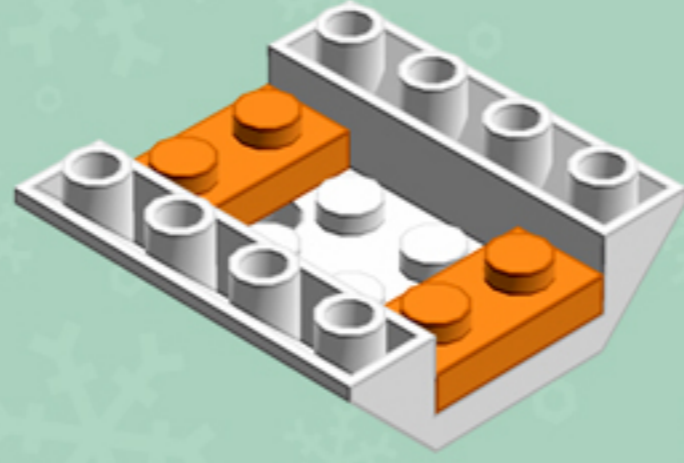

# Fiery Glow Lantern **ORNAMENT**

*A LEGO® project by Chris McVeigh*  
[chrismcveigh.com](http://chrismcveigh.com)

Element ID	Color	Description	Quantity
6010831	Black	Round Plate 2X2 W/Eye	1
4160593	Bright Orange	Flat Tile 1X4	8
4177932	Bright Orange	Plate 1X2	8
6024286	Flame Yellowish Orange	Roof Tile 1X2X2/3, Abs	16
4211502	Medium Stone Grey	Motor 1X2X2/3	8
4211508	Medium Stone Grey	T-Piece	2
306801	White	Flat Tile 2X2	1
302201	White	Plate 2X2	1
302001	White	Plate 2X4	4
303401	White	Plate 2X8	2
4547489	White	Roof Tile 1X2X2/3, Abs	8
4658973	White	Roof Tile 4X4/45° Inv.	4

2x

4x

*For more fun builds,  
please pop by [chrismcveigh.com](http://chrismcveigh.com),  
visit me at [facebook.com/c.mcveigh.photos](https://facebook.com/c.mcveigh.photos),  
or follow me on twitter [@actionfigured](https://twitter.com/actionfigured)*