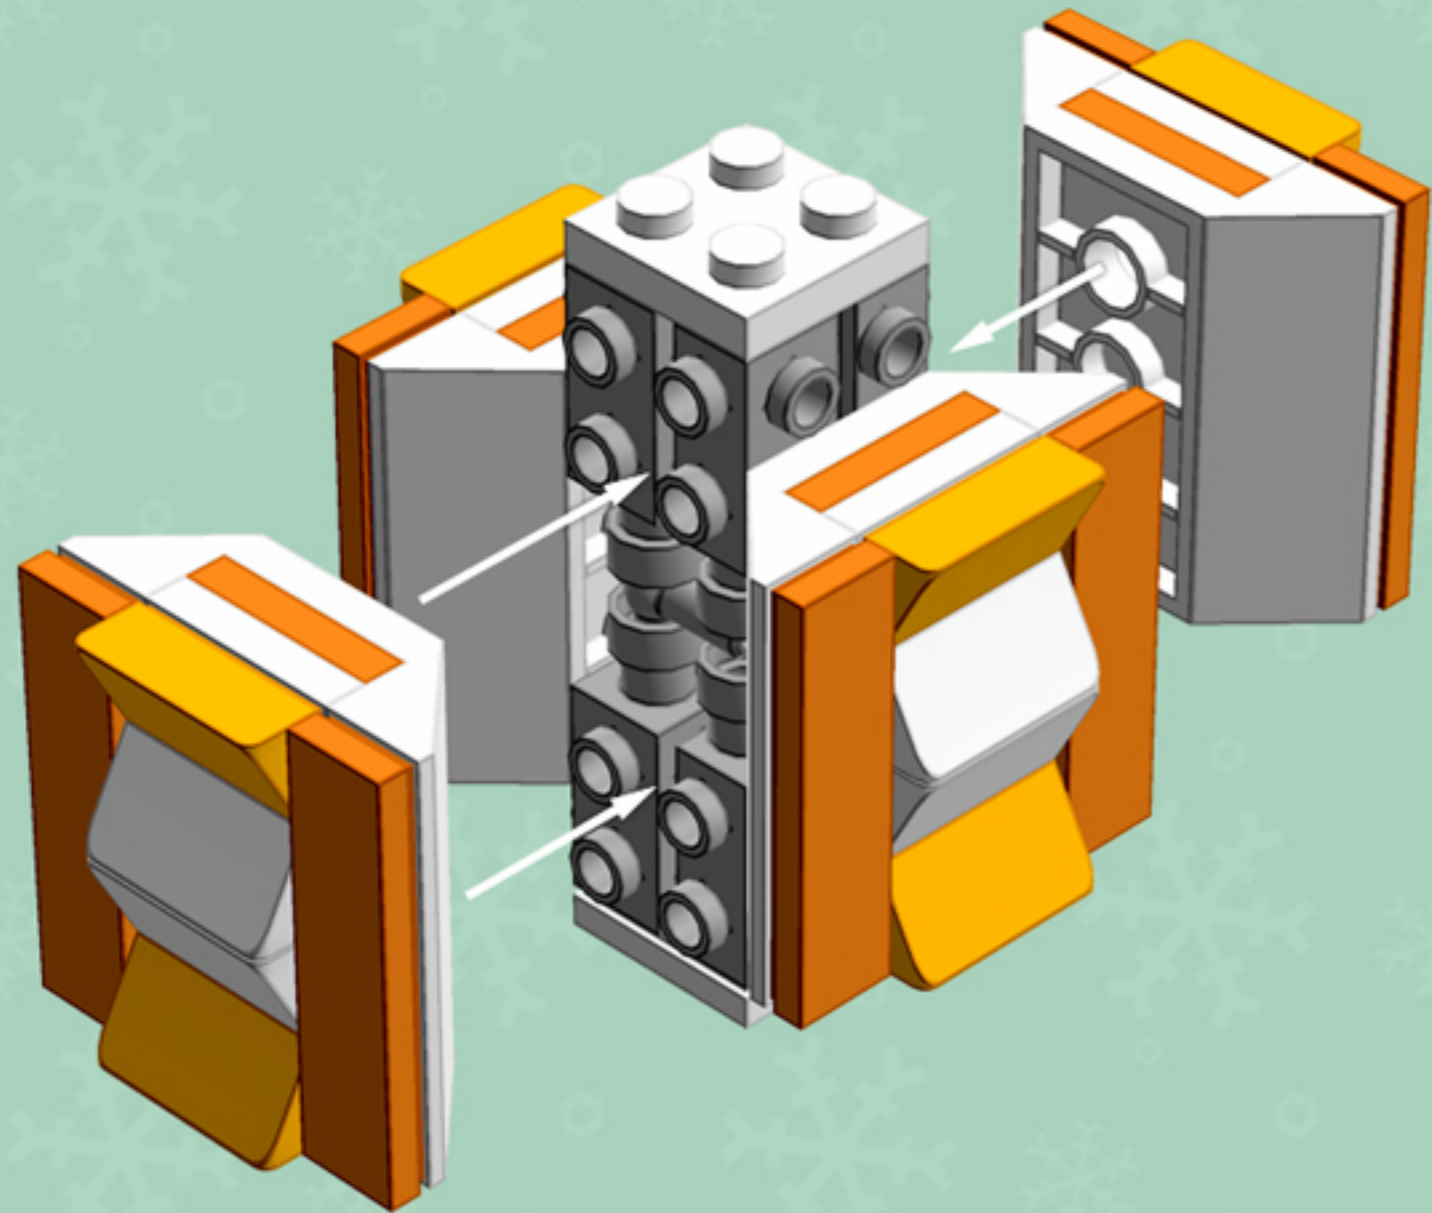

# Fiery Glow Lantern **ORNAMENT**

*A LEGO® project by Chris McVeigh*  
[chrismcveigh.com](http://chrismcveigh.com)

Element ID	Color	Description	Quantity
6010831	Black	Round Plate 2X2 W/Eye	1
4160593	Bright Orange	Flat Tile 1X4	8
4177932	Bright Orange	Plate 1X2	8
6024286	Flame Yellowish Orange	Roof Tile 1X2X2/3, Abs	16
4211502	Medium Stone Grey	Motor 1X2X2/3	8
4211508	Medium Stone Grey	T-Piece	2
306801	White	Flat Tile 2X2	1
302201	White	Plate 2X2	1
302001	White	Plate 2X4	4
303401	White	Plate 2X8	2
4547489	White	Roof Tile 1X2X2/3, Abs	8
4658973	White	Roof Tile 4X4/45° Inv.	4

2x

4x

*For more fun builds,  
please pop by [chrismcveigh.com](http://chrismcveigh.com),  
visit me at [facebook.com/c.mcveigh.photos](https://facebook.com/c.mcveigh.photos),  
or follow me on twitter [@actionfigured](https://twitter.com/actionfigured)*