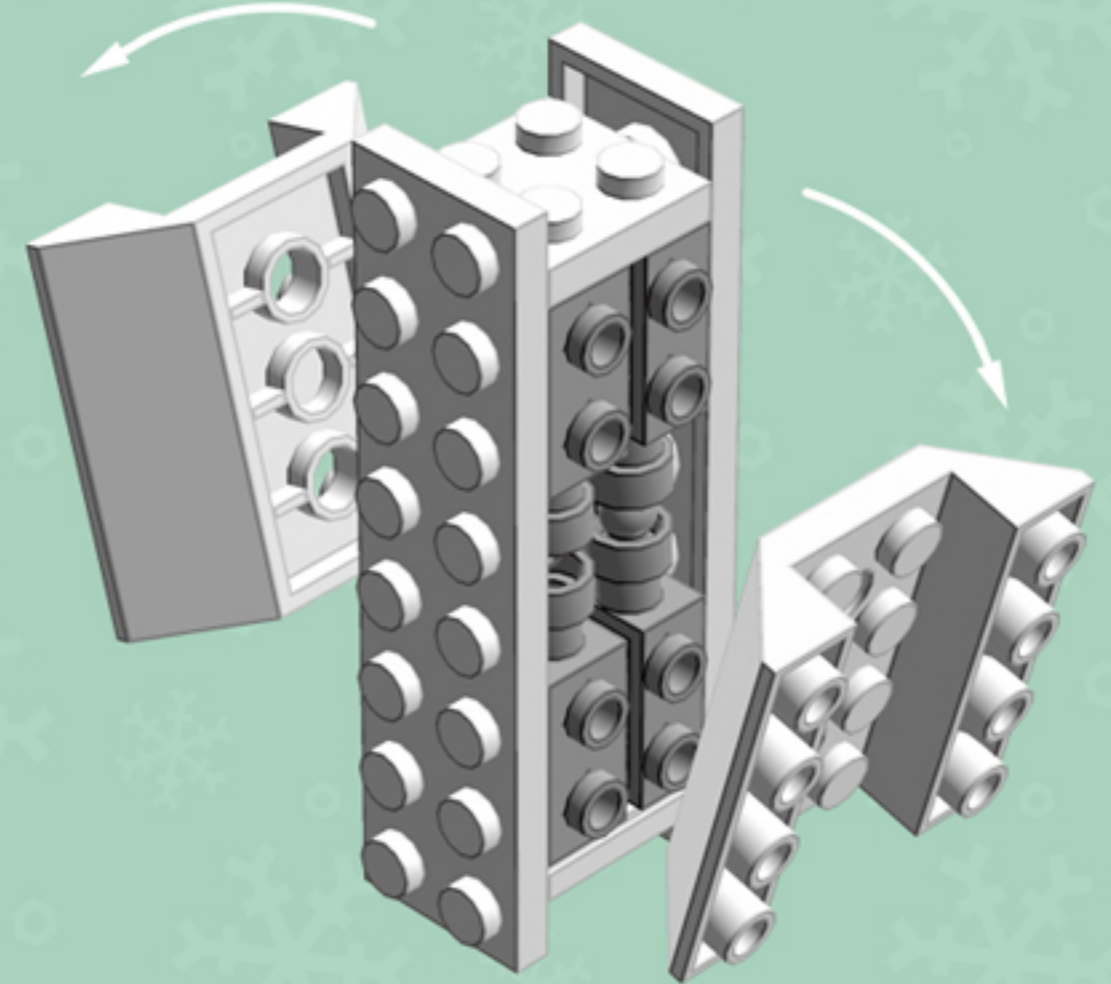

# Fiery Glow Lantern **ORNAMENT**

*A LEGO® project by Chris McVeigh*  
[chrismcveigh.com](http://chrismcveigh.com)

Element ID	Color	Description	Quantity
6010831	Black	Round Plate 2X2 W/Eye	1
4160593	Bright Orange	Flat Tile 1X4	8
4177932	Bright Orange	Plate 1X2	8
6024286	Flame Yellowish Orange	Roof Tile 1X2X2/3, Abs	16
4211502	Medium Stone Grey	Motor 1X2X2/3	8
4211508	Medium Stone Grey	T-Piece	2
306801	White	Flat Tile 2X2	1
302201	White	Plate 2X2	1
302001	White	Plate 2X4	4
303401	White	Plate 2X8	2
4547489	White	Roof Tile 1X2X2/3, Abs	8
4658973	White	Roof Tile 4X4/45° Inv.	4

2x

4x

*For more fun builds,  
please pop by [chrismcveigh.com](http://chrismcveigh.com),  
visit me at [facebook.com/c.mcveigh.photos](https://facebook.com/c.mcveigh.photos),  
or follow me on twitter [@actionfigured](https://twitter.com/actionfigured)*