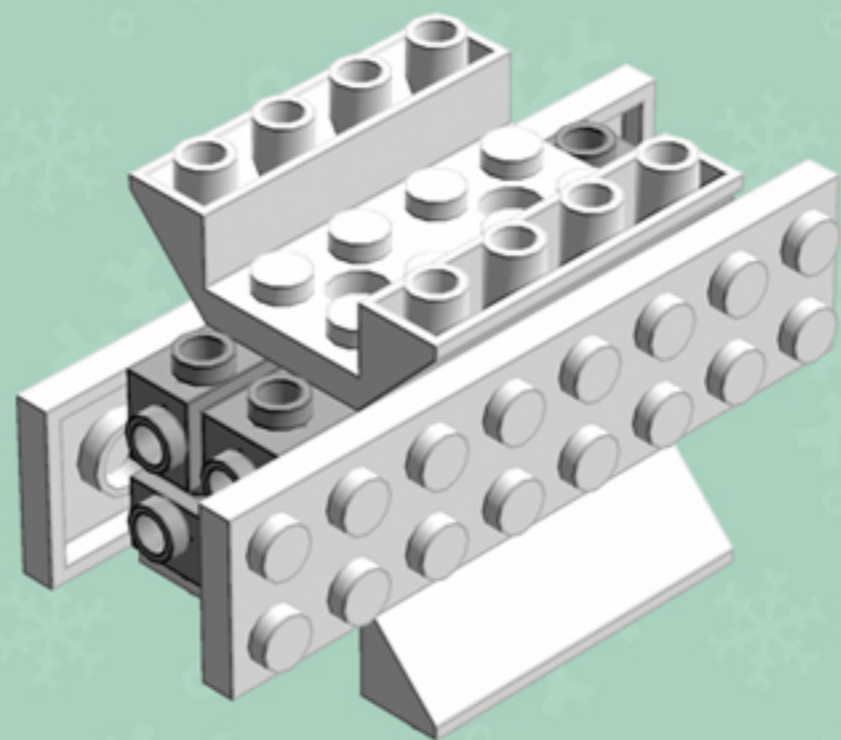

# Fiery Glow Lantern **ORNAMENT**

*A LEGO® project by Chris McVeigh*  
[chrismcveigh.com](http://chrismcveigh.com)

Element ID	Color	Description	Quantity
6010831	Black	Round Plate 2X2 W/Eye	1
4160593	Bright Orange	Flat Tile 1X4	8
4177932	Bright Orange	Plate 1X2	8
6024286	Flame Yellowish Orange	Roof Tile 1X2X2/3, Abs	16
4211502	Medium Stone Grey	Motor 1X2X2/3	8
4211508	Medium Stone Grey	T-Piece	2
306801	White	Flat Tile 2X2	1
302201	White	Plate 2X2	1
302001	White	Plate 2X4	4
303401	White	Plate 2X8	2
4547489	White	Roof Tile 1X2X2/3, Abs	8
4658973	White	Roof Tile 4X4/45° Inv.	4

2x

4x

*For more fun builds,  
please pop by [chrismcveigh.com](http://chrismcveigh.com),  
visit me at [facebook.com/c.mcveigh.photos](https://facebook.com/c.mcveigh.photos),  
or follow me on twitter [@actionfigured](https://twitter.com/actionfigured)*