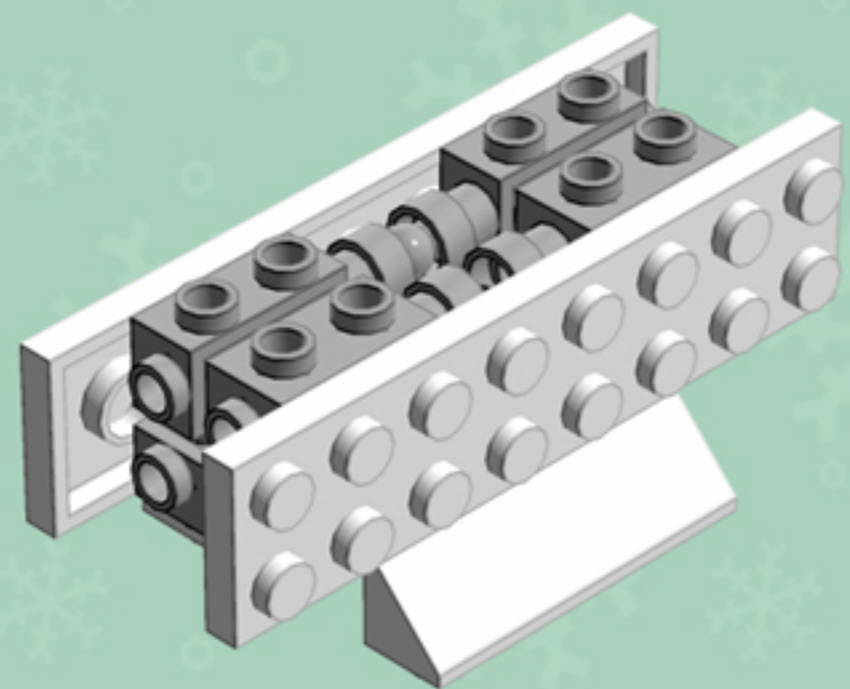

# Fiery Glow Lantern **ORNAMENT**

*A LEGO® project by Chris McVeigh*  
[chrismcveigh.com](http://chrismcveigh.com)

Element ID	Color	Description	Quantity
6010831	Black	Round Plate 2X2 W/Eye	1
4160593	Bright Orange	Flat Tile 1X4	8
4177932	Bright Orange	Plate 1X2	8
6024286	Flame Yellowish Orange	Roof Tile 1X2X2/3, Abs	16
4211502	Medium Stone Grey	Motor 1X2X2/3	8
4211508	Medium Stone Grey	T-Piece	2
306801	White	Flat Tile 2X2	1
302201	White	Plate 2X2	1
302001	White	Plate 2X4	4
303401	White	Plate 2X8	2
4547489	White	Roof Tile 1X2X2/3, Abs	8
4658973	White	Roof Tile 4X4/45° Inv.	4

2x

4x

*For more fun builds,  
please pop by [chrismcveigh.com](http://chrismcveigh.com),  
visit me at [facebook.com/c.mcveigh.photos](https://facebook.com/c.mcveigh.photos),  
or follow me on twitter [@actionfigured](https://twitter.com/actionfigured)*