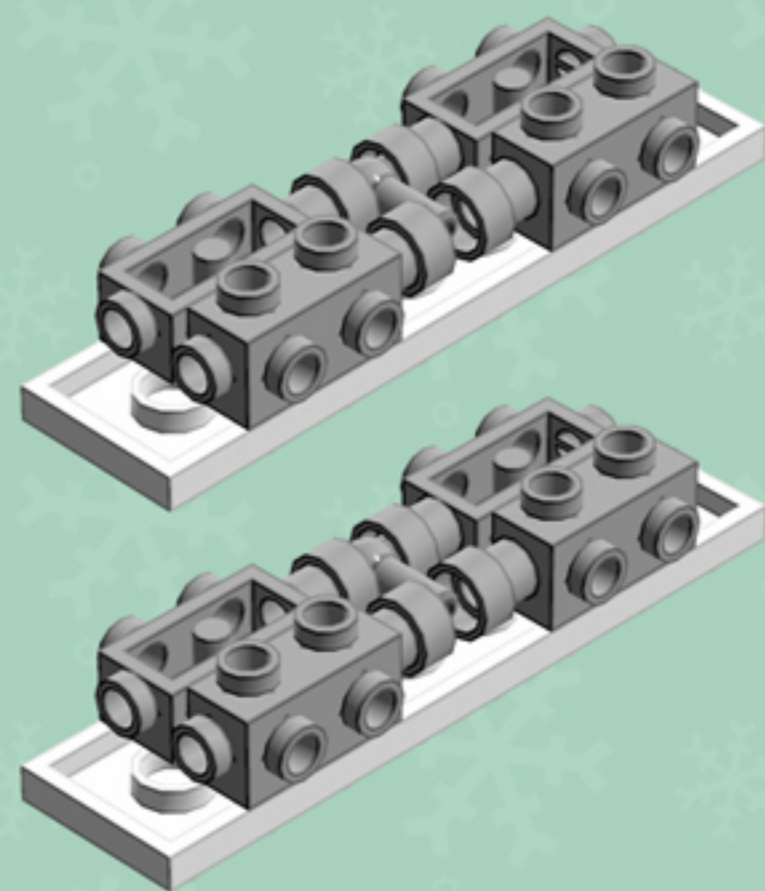

# Fiery Glow Lantern **ORNAMENT**

*A LEGO® project by Chris McVeigh*  
[chrismcveigh.com](http://chrismcveigh.com)

Element ID	Color	Description	Quantity
6010831	Black	Round Plate 2X2 W/Eye	1
4160593	Bright Orange	Flat Tile 1X4	8
4177932	Bright Orange	Plate 1X2	8
6024286	Flame Yellowish Orange	Roof Tile 1X2X2/3, Abs	16
4211502	Medium Stone Grey	Motor 1X2X2/3	8
4211508	Medium Stone Grey	T-Piece	2
306801	White	Flat Tile 2X2	1
302201	White	Plate 2X2	1
302001	White	Plate 2X4	4
303401	White	Plate 2X8	2
4547489	White	Roof Tile 1X2X2/3, Abs	8
4658973	White	Roof Tile 4X4/45° Inv.	4

2x

4x

*For more fun builds,  
please pop by [chrismcveigh.com](http://chrismcveigh.com),  
visit me at [facebook.com/c.mcveigh.photos](https://facebook.com/c.mcveigh.photos),  
or follow me on twitter [@actionfigured](https://twitter.com/actionfigured)*