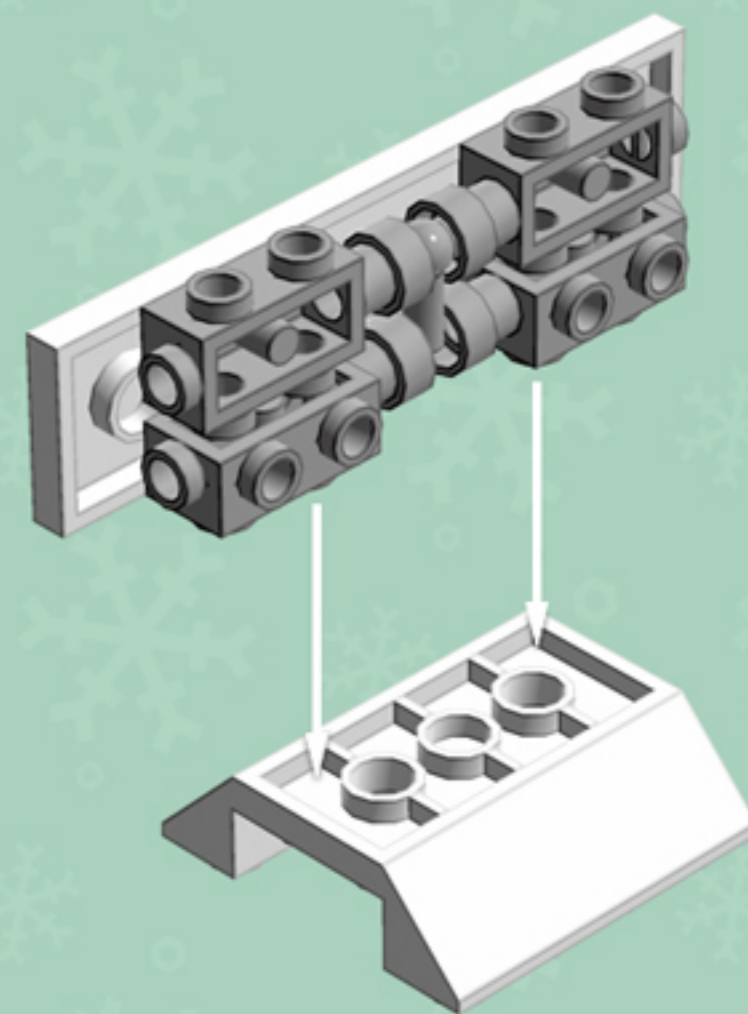

# Fiery Glow Lantern **ORNAMENT**

*A LEGO® project by Chris McVeigh*  
[chrismcveigh.com](http://chrismcveigh.com)

Element ID	Color	Description	Quantity
6010831	Black	Round Plate 2X2 W/Eye	1
4160593	Bright Orange	Flat Tile 1X4	8
4177932	Bright Orange	Plate 1X2	8
6024286	Flame Yellowish Orange	Roof Tile 1X2X2/3, Abs	16
4211502	Medium Stone Grey	Motor 1X2X2/3	8
4211508	Medium Stone Grey	T-Piece	2
306801	White	Flat Tile 2X2	1
302201	White	Plate 2X2	1
302001	White	Plate 2X4	4
303401	White	Plate 2X8	2
4547489	White	Roof Tile 1X2X2/3, Abs	8
4658973	White	Roof Tile 4X4/45° Inv.	4

2x

4x

*For more fun builds,  
please pop by [chrismcveigh.com](http://chrismcveigh.com),  
visit me at [facebook.com/c.mcveigh.photos](https://facebook.com/c.mcveigh.photos),  
or follow me on twitter [@actionfigured](https://twitter.com/actionfigured)*